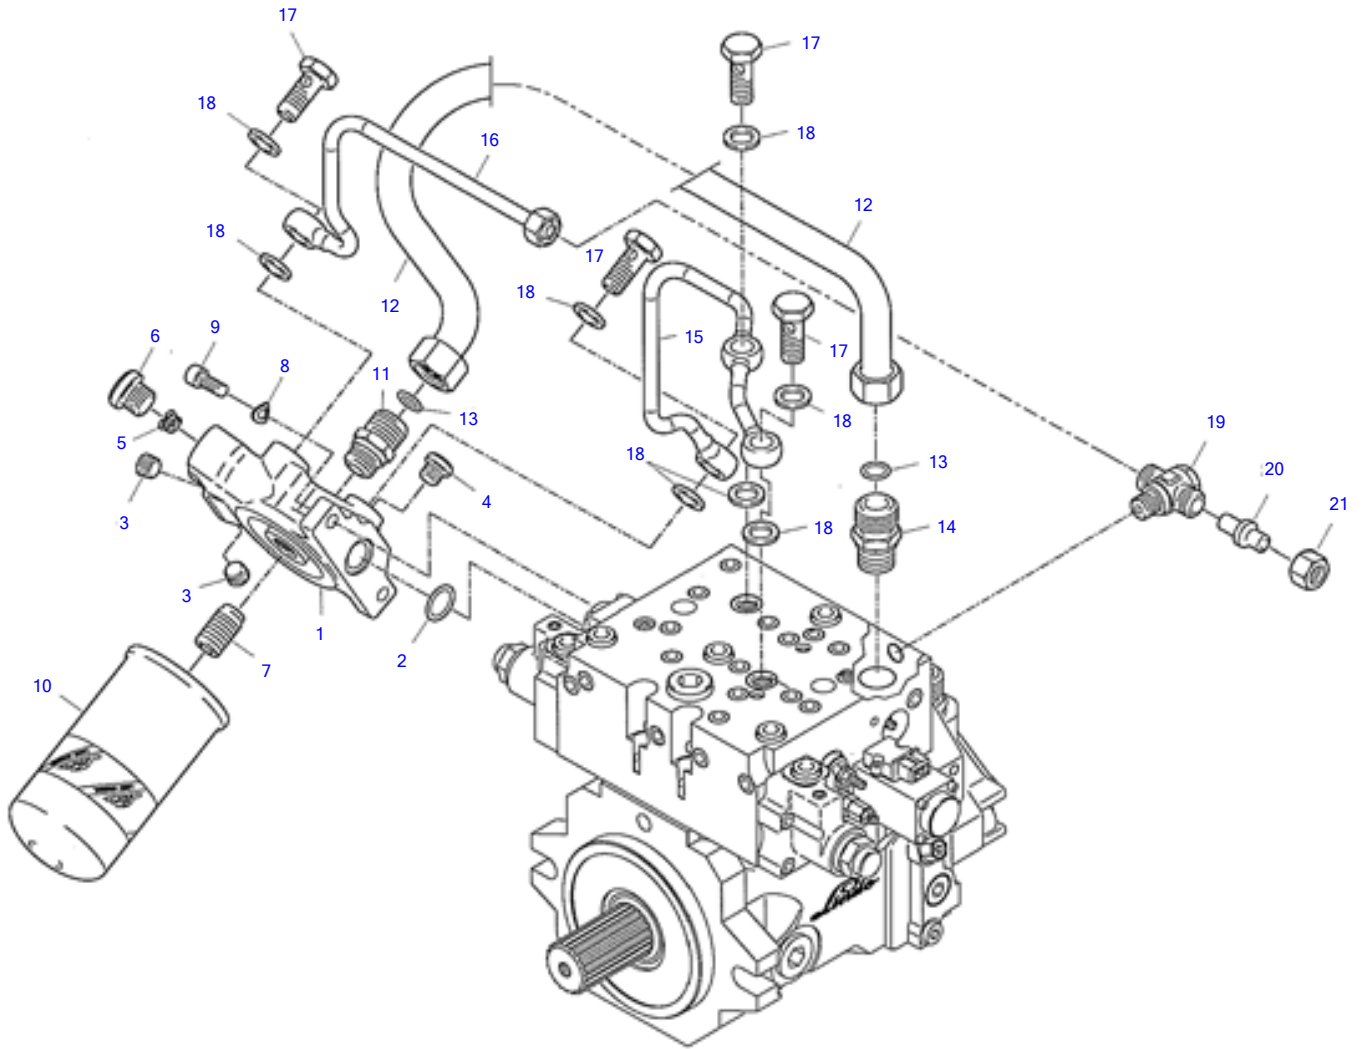

Oil Pressure Pump 12V

Item	Part number	Description	Q'ty	Chan.	Serial No.	Serv.	Remarks
	8006406	Oil Pressure Pump 12V	1				
1	0442786	Circlip Tone 400	1				
2	3987417	Rotary Shaft Seal	1				
4	0826100	Screw Plug	1				
6	0848366	O-Ring	5				
8	8011851	Race Ball	1				
9	1306443	Conical Bearing	1				
		Porting Block					
13	2607789	Screw Plug	5				
14	2991422	Screw Plug	2				
21	3986541	Feed Pressure Valve	1				
23	8011832	O-Ring	2				
24	8006058	O-Ring	2				
25	8011833	Pressure Control Valve	2				
		Feeding Pump					
30	8006076	O-Ring	2				
31	8011834	Clutch Socket	1				
	1673367	Circlip Tone 400	1				
32	0345608	O-Ring	1				
33	291159	Needle Sleeve	2				
34	2991308	Snap Ring	2				
35	8006236	Cover	1				
36	8011836	Shaft	1				
37	8011838	Plate Spring	1				
38	8011837	Housing	1				
39	1051843	Flat Packing A	7				
40	0354494	Allen Screw	7				
41	8006238	O-Ring	1				
42	8006075	Plug	1				
43	0848388	O-Ring	1				
44	1058942	Feeding Pressure Valve	1				
45	3971942	O-Ring	1				
46	8006078	Screwing Piece	1				
47	0315840	Allen Screw	2				
48	0347804	O-Ring	1				
	8011829	Governor	1				
50	8011837	Housing	1				
51	8006068	Control Magnet	2				
52	0848399	O-Ring	2				
53	0483398	Hex Head Cap Screw	8				
54	2991262	Plug	2				
55	1395086	O-Ring	2				
56	8011828	Cover	2				
57	0848355	O-Ring	2				
58	8006088	Plug	2				
59	0897003	O-Ring	2				
60	8011827	Feeding Pressure Valve	1				
61	8006099	O-Ring	10				
62	0848582	O-Ring	1