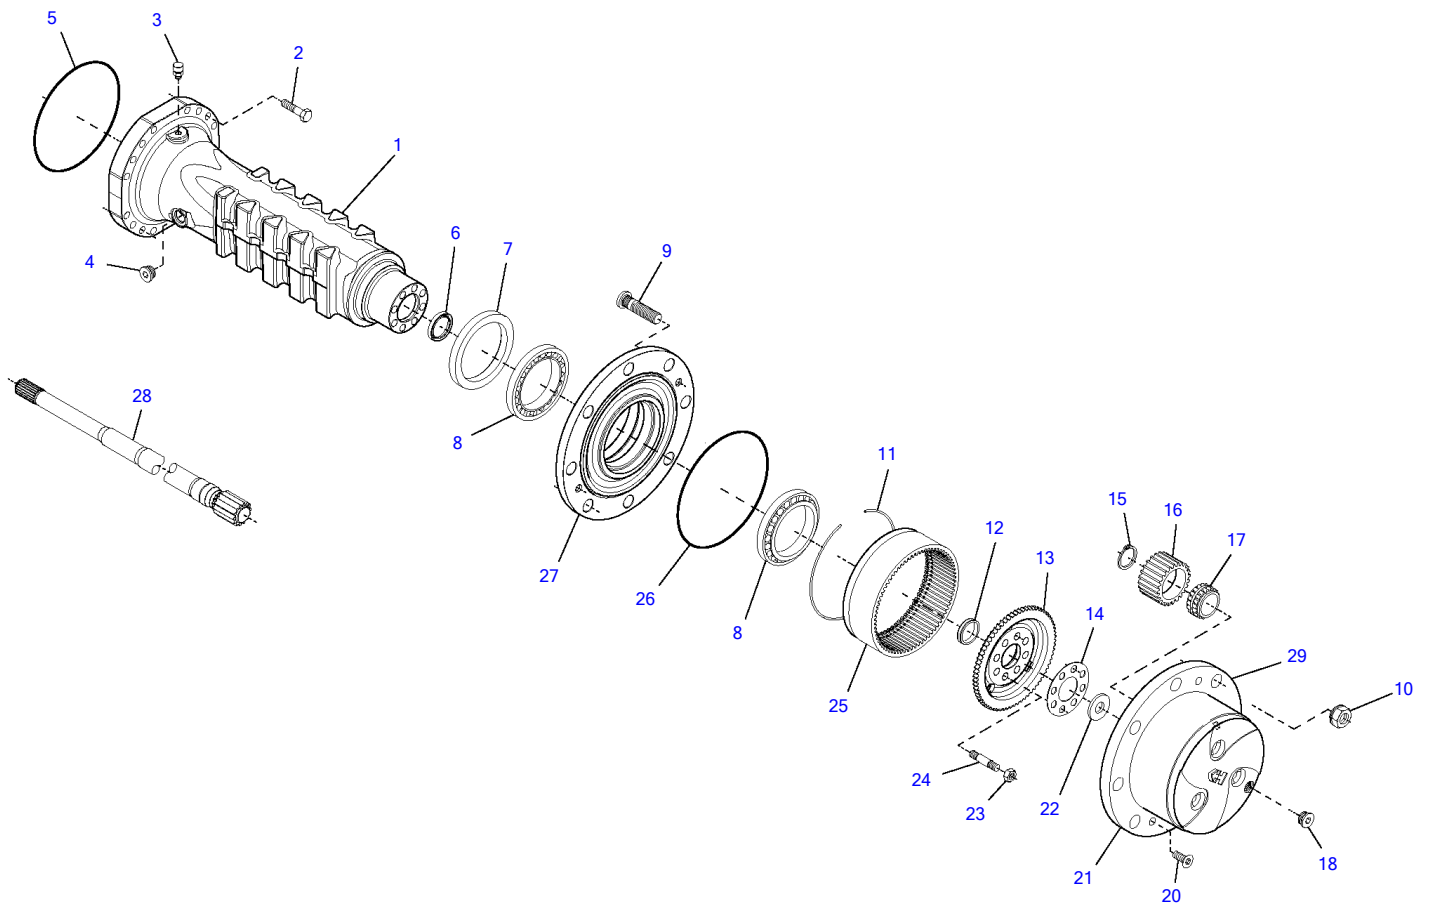

Front Axle
Item	Part number	Description	Q'ty	Chan.	Serial No.	Serv.	Remarks
	8006764	Front Axle	1				
1	0358169	Conical Bearing	2				
2	8009243	Differential Housing	1				
3	3984118	Ball	6				
4	8009244	Ball	1				
5	2983273	Washer	2				
6	2983262	Side Shaft Wheel	1				
7	2915464	Washer	4				
8	2915475	Planet Wheel	4				
9	8009245	Bolt	2				
10	8009246	Bolt	1				
11	0443163	Adaptor Sleeve	3				
12	8009247	Side Shaft Wheel	1				
13	8009248	Ring Gear & Pinion	1				
14	8009249	Cross Piece	1				
15	8009250	Spring	1				
16	8009251	Control Sleeve	1				
17	8010316	Washer	6				
18	1092795	Hex Head Screw	6				
19	8010106	O-Ring	2				
20	8009252	Shim	2				
	8009253	Shim	2				
	8009254	Shim	2				
	8009255	Shim	2				
21	8009256	Piston	1				
22	8010255	Adjusting Screw	2				
23	8009257	Lid	1				
24	8010239	V-Plus Bolt with Flange	12				
29	2902754	Nut	1				
30	0342149	O-Ring	1				
31	8009395	Flange	1				
33	8009421	Conical Bearing	2				
34	8009265	Spacer Ring	1				
35	2902469	Guard Plate	1				
37	8009266	Shim	1				
	8009267	Shim	1				
	8009268	Shim	1				
	8009269	Shim	1				
	8009270	Shim	1				
	8009271	Shim	1				
	8009272	Shim	1				
	8009273	Shim	1				
	8009274	Shim	1				
37	8009275	Shim	1				
	8009276	Shim	1				
	8009277	Shim	1				
	8009278	Shim	1				
	8009279	Shim	1				
	8009280	Shim	1				
38	8009547	Shim	1				
	8009548	Shim	1				
	8009549	Shim	1				
40	8010371	Screw Plug	1				
41	3981922	Gasket	1				
42	2655505	Screw Plug A3C	1				
43	2401407	Circlip	1				
44	8009656	Plug	1				
45	0356178	Screw Plug A3C	1				
46	8009242	Housing	1