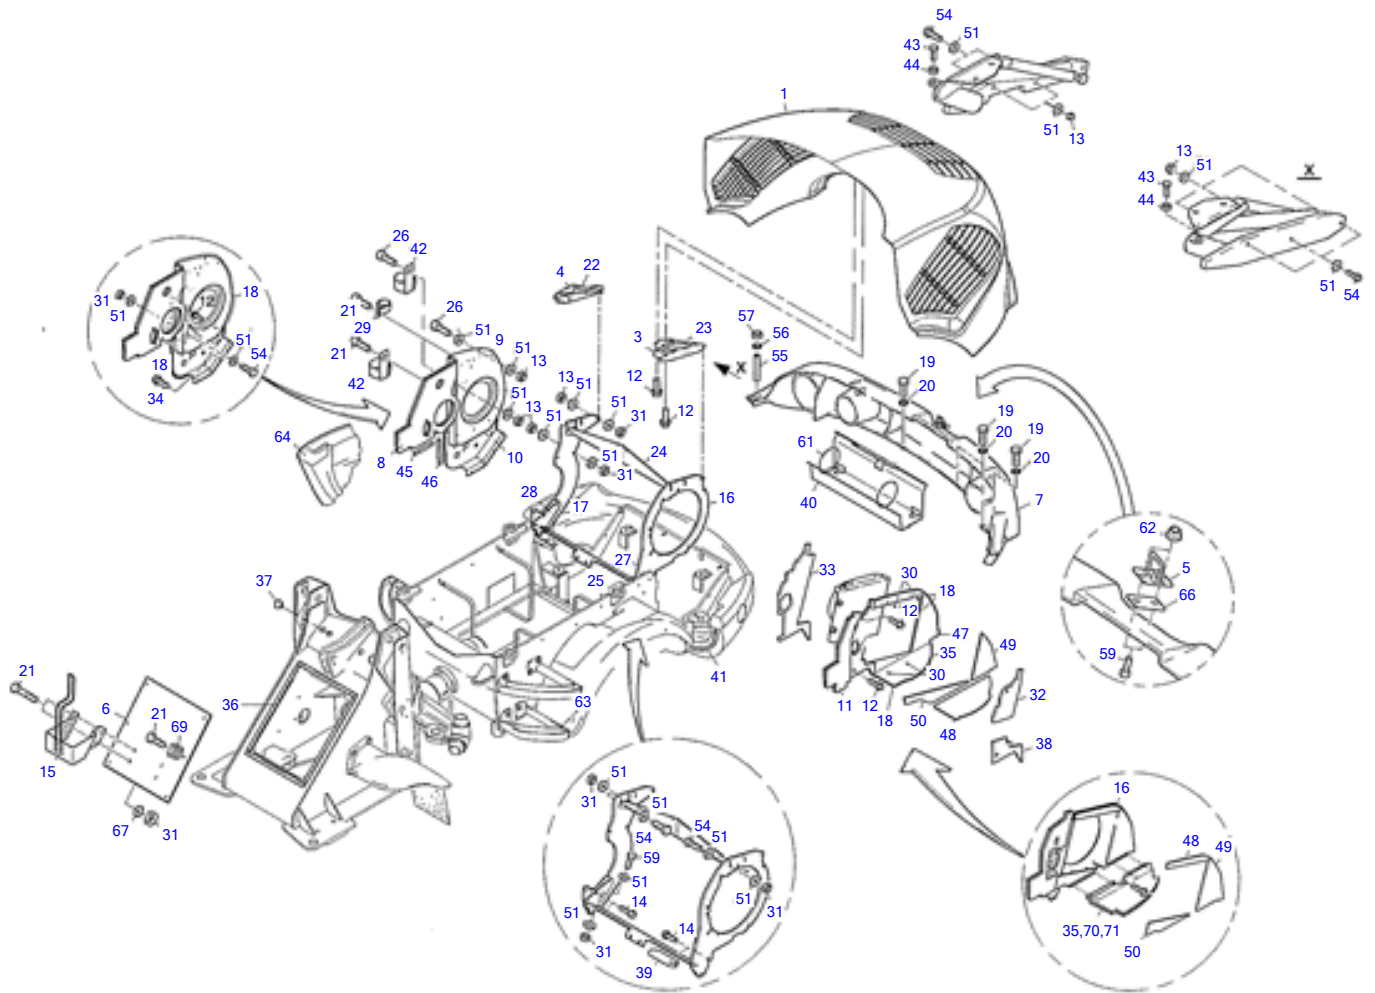

Item	Part number	Description	Covering	Chan.	Serial No.	Serv.	Remarks
			Q'ty				
	8006828	Covering	1				
1	8016810	Engine Hood	1				
3	3930169	Left Hinge	1				
4	3930170	Right Hinge	1				
5	3975811	Clamping Yoke	1				
6	3940569	Cover Front	1				
7	8008098	Tail Covering	1				
8	8008866	Plate Compl	1				
9	8008867	Plate Compl	1				
10	8008868	Plate Compl	1				
11	8008869	Plate Compl	1				
12	2449607	Serrated Hex Head Screw	7				
13	0893167	Hex Nut A3C	9				
14	0336185	Self-Locking Screw	4				
15	0806264	Front Wheel Chock Holder	1				
16	8008066	Left Side Plate	1				
17	8008096	Right Side Plate	1				
18	3930614	Profile Rubber3000 MM	1				
19	0893383	Hex Head Screw A3C	3				
20	1629567	Washer A3C	3				
21	0893236	Hex Head Screw A3C	12				
22	3946167	Pneumatic Spring	1				
23	3946112	Pneumatic Spring	1				
24	8008377	Holder Compl	1				
25	8008378	Angle	1				
26	0410073	Hex Head Screw A3C	2				
27	8008384	Left Holding Plate	1				
28	8008385	Right Holding Plate	1				
29	2443576	Clip Norma	1				
30	2440642	Serrated Hex Head Screw	4				
31	0399760	Hex Nut A3C	15				
32	8011577	Insulating Board	1				
33	8008774	Insulating Board	1				
34	2997235	Serrated Hex Head Screw	2				
35	8011459	Plate Compl 300 MM	1				
36	1898686	Sealing Strip 1900 MM	1				
37	3935302	Protecting Cap	2				
38	8011576	Insulating Board	1				
39	0935113	Profile Rubber 150 MM	1				
40	3941173	Plate ZN	1				
41	0909291	Profile Rubber 1000 MM	1				
42	3937291	Holder	1				
43	1309399	Hex Head Screw A3C	2				
44	0893178	Hex Nut A3C	2				
45	0909304	Profile Rubber 330 MM	1				
46	0909291	Profile Rubber 100 MM	1				
48	8011447	Insulating Board	1				
49	8011448	Insulating Board	1				
50	8011446	Insulating Board	1				
51	2481254	Serrated Washer A3C	35				
54	1615232	Hex Head Screw A3C	12				
55	8011918	Threaded Rod	1				
56	1356294	Washer A3C	1				
57	0893156	Nut A3C	1				
59	0893214	Hex Head Screw A3C	4				
61	1784861	Gasket	2				
62	1722787	Serrated Nut	3				
63	0909304	Profile Rubber 2000 MM	1				
64	0909291	Profile Rubber 250 MM	1				
66	3948885	Plate	1				
67	0863138	Washer A3C	4				
69	8016479	Locking Washer	4				
70	8011444	Damping	1				
71	8011445	Damping	1