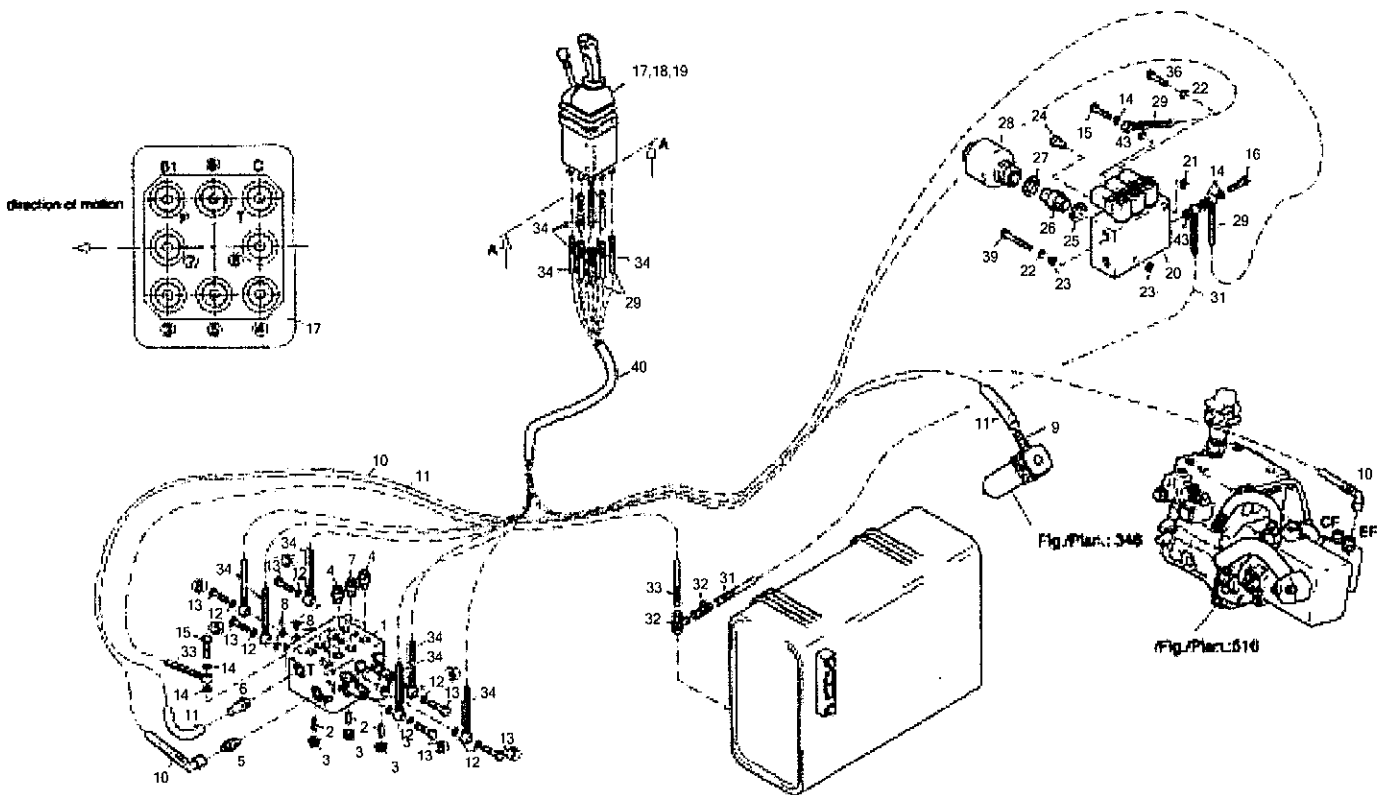

TW80 Book No. 8016562 08.06 S/N E104078
Servo Control Compl

Servo Control Compl

Item	Part number	Description	Q'ty	Chan.	Serial No.	Serv.	Remarks
	8006822	Servo Control Compl	1				
1	2999384	Directional Valve	1				
2	2990169	Stud	3				
3	1722787	Serrated Nut	3				
4	2481696	Coupling A3C	4				
5	2673234	Coupling A3C	1				
6	3951244	Coupling A3C	1				
7	1666948	Coupling Screw A3C	2				
8	8010053	Elbow Nipple Compl	1				
9	8008624	Compression Spring Cord	1				
10	8008919	HP Hose 16 X 3200	1				
11	1896571	LP Hose 3100 MM	1				
12	0373588	Usit Ring U	12				
13	0311528	Female Screw A3C	6				
14	0350898	Usit Ring U	5				
15	0862944	Female Screw A3C	2				
16	2980827	Female Screw A3C	1				
17	8009179	Valve Compl	1				
18	1347271	Hex Head Screw A3C	2				
19	0487336	Hex Nut A3C	2				
20	3925720	Magnet Valve	1				
	8004151	Valve Cartridge	3				
	2916625	Magnet	3				
	2983842	Packing Set	1				
21	0893156	Hex Nut A3C	1				
22	2481254	Serrated Washer A3C	2				
23	1356341	Washer A3C	2				
24	1347486	Screw Plug A3C	1				
25	0858506	Usit Ring U	1				
26	3766192	Double Nipple	1				
27	0858573	Usit Ring U	1				
28	3766181	Pressure Accumulator	1				
29	3932707	Hose Line 6 X 2600	2				
31	3945315	Hose Line 6 X 1550	1				
32	2903937	Screw Connection A3C	1				
33	3931013	Hose Line 6 1400	1				
34	3947873	Hose Line 6 X 2200	3				
35	3945304	Hose Line 6 X 2300	3				
36	1307080	Hex Head Screw A3C	1				
39	1625030	Hex Head Screw A3C	1				
40	2986801	Heater Hose 800 MM	1				
44	3768296	Gasket A3C	2				