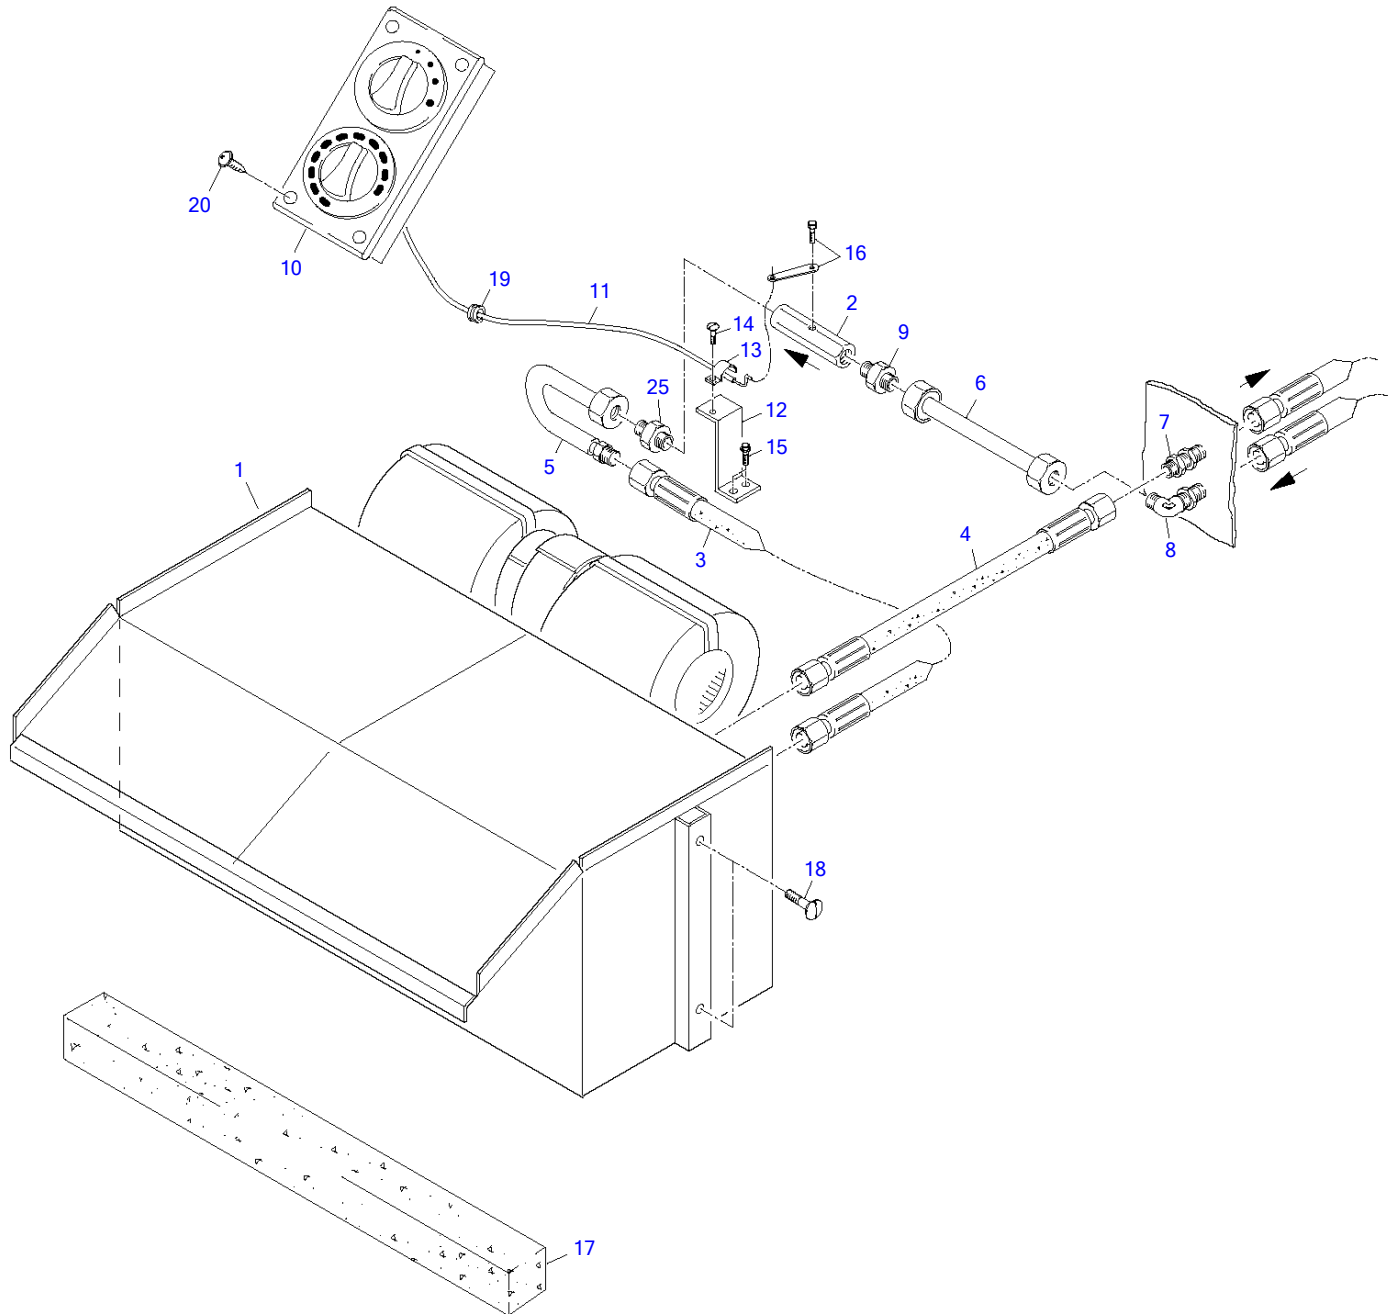

Item	Part number	Description	Heating Circuit				Remarks
			Q'ty	Chan.	Serial No.	Serv.	
1	8003053	Heating Circuit	1				
	8004438	Heating Unit	1				
	8005815	Heat Exchanger	1				
	8000484	Fan	1				
	8005994	Resistance	1				
2	8004625	Ball Valve	1				
3	3932036	LP Hose 13 X 425	1				
4	8006257	LP Hose 13 X 235	1				
5	8004623	Conduit	1				
6	8004624	Conduit	1				
7	1355986	Screw Connection A3C	1				
8	0386210	Screw Connection A3C	1				
9	2980576	Screw Connection A3C	1				
10	8003163	Heating Control	1				
11	8004866	Wire Puller	1				
12	8004805	Angle	1				
13	0454600	Clamp	1				
14	1039369	Oval Head Screw	1				
15	3761119	Serrated Hex Head Screw	2				
16	8004846	Lever	1				
17	0909291	Profile Rubber 445 MM	1				
18	3934378	Oval Head Screw A3R	4				
19	0448760	Grommet	1				
20	2686762	Oval Head Screw	4				
25	8006398	Special Coupling	1