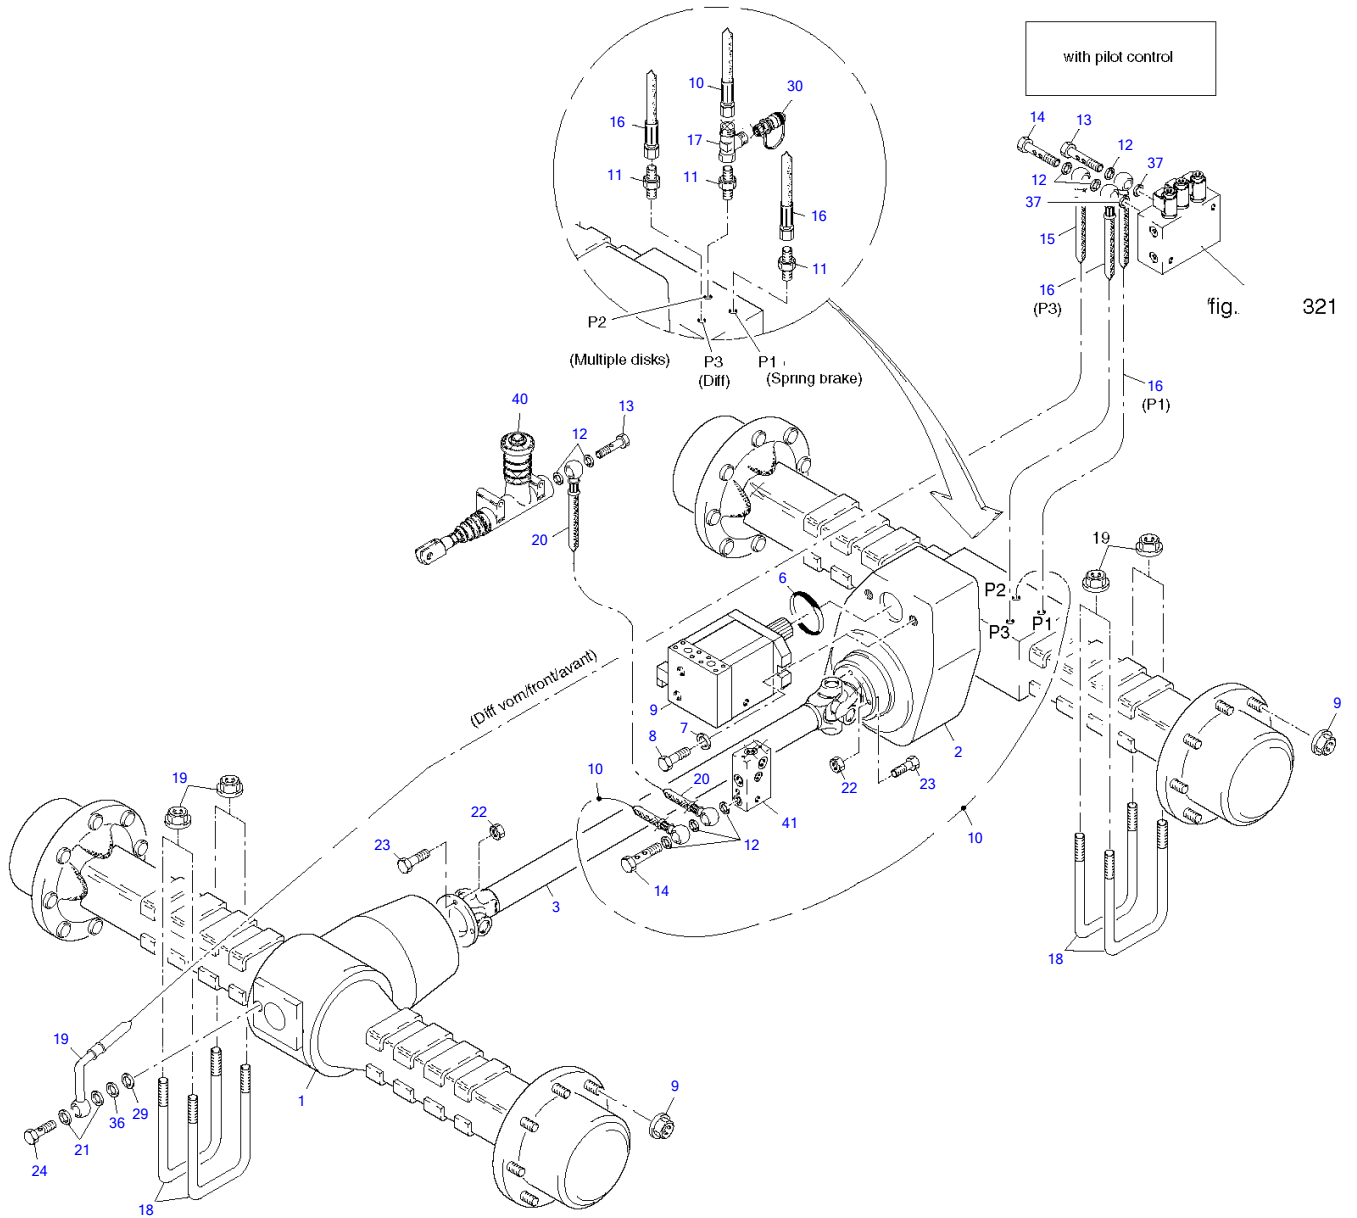

Working Headlight Compl

Item	Part number	Description	Q'ty	Chan.	Serial No.	Serv.	Remarks
	8009633	Working Headlight Compl	1				
1	8012513	Rear Working Light	2				
	8012513	Front Working Light	2				
6	8009485	Mounting Frame	1				
9	1359720	Cover	2				
10	4674353	Switch 12V	2				
11	1718996	Front Headlights Decal	1				
12	1719000	Rear Headlights Decal	1