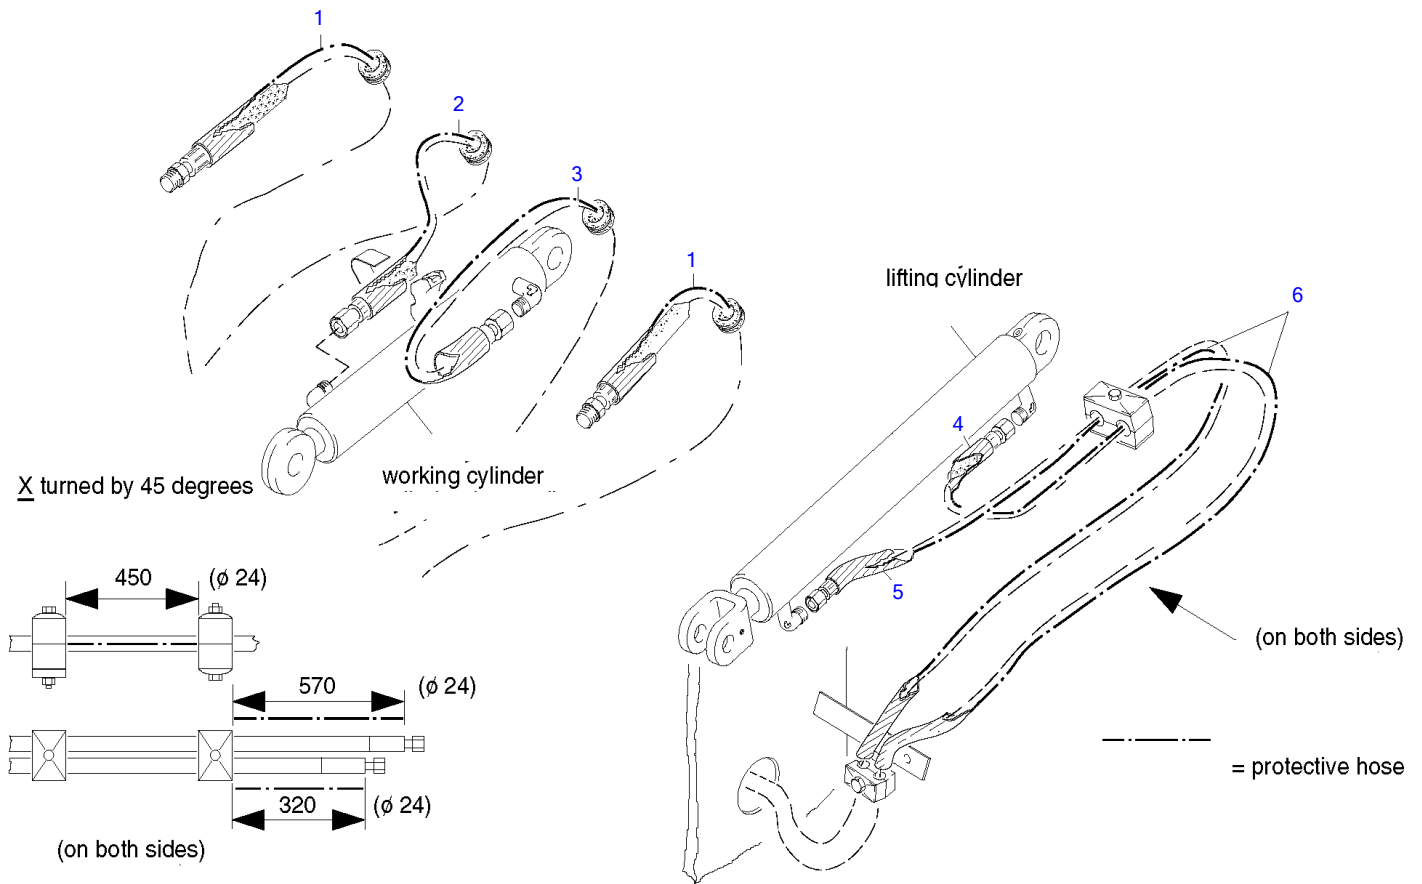

Protective Hoses

Item	Part number	Description	Q'ty	Chan.	Serial No.	Serv.	Remarks
	8016645	Protective Hoses	1				
1	0931459	Flex Insulation Tube 1000 MM	2				
2	0931459	Flex Insulation Tube 1050 MM	1				
3	0931459	Flex Insulation Tube 1100 MM	1				
4	2065716	Flex Insulation Tube 320 MM	2				
5	2065716	Flex Insulation Tube 570 MM	2				
6	2065716	Flex Insulation Tube 450 MM	4