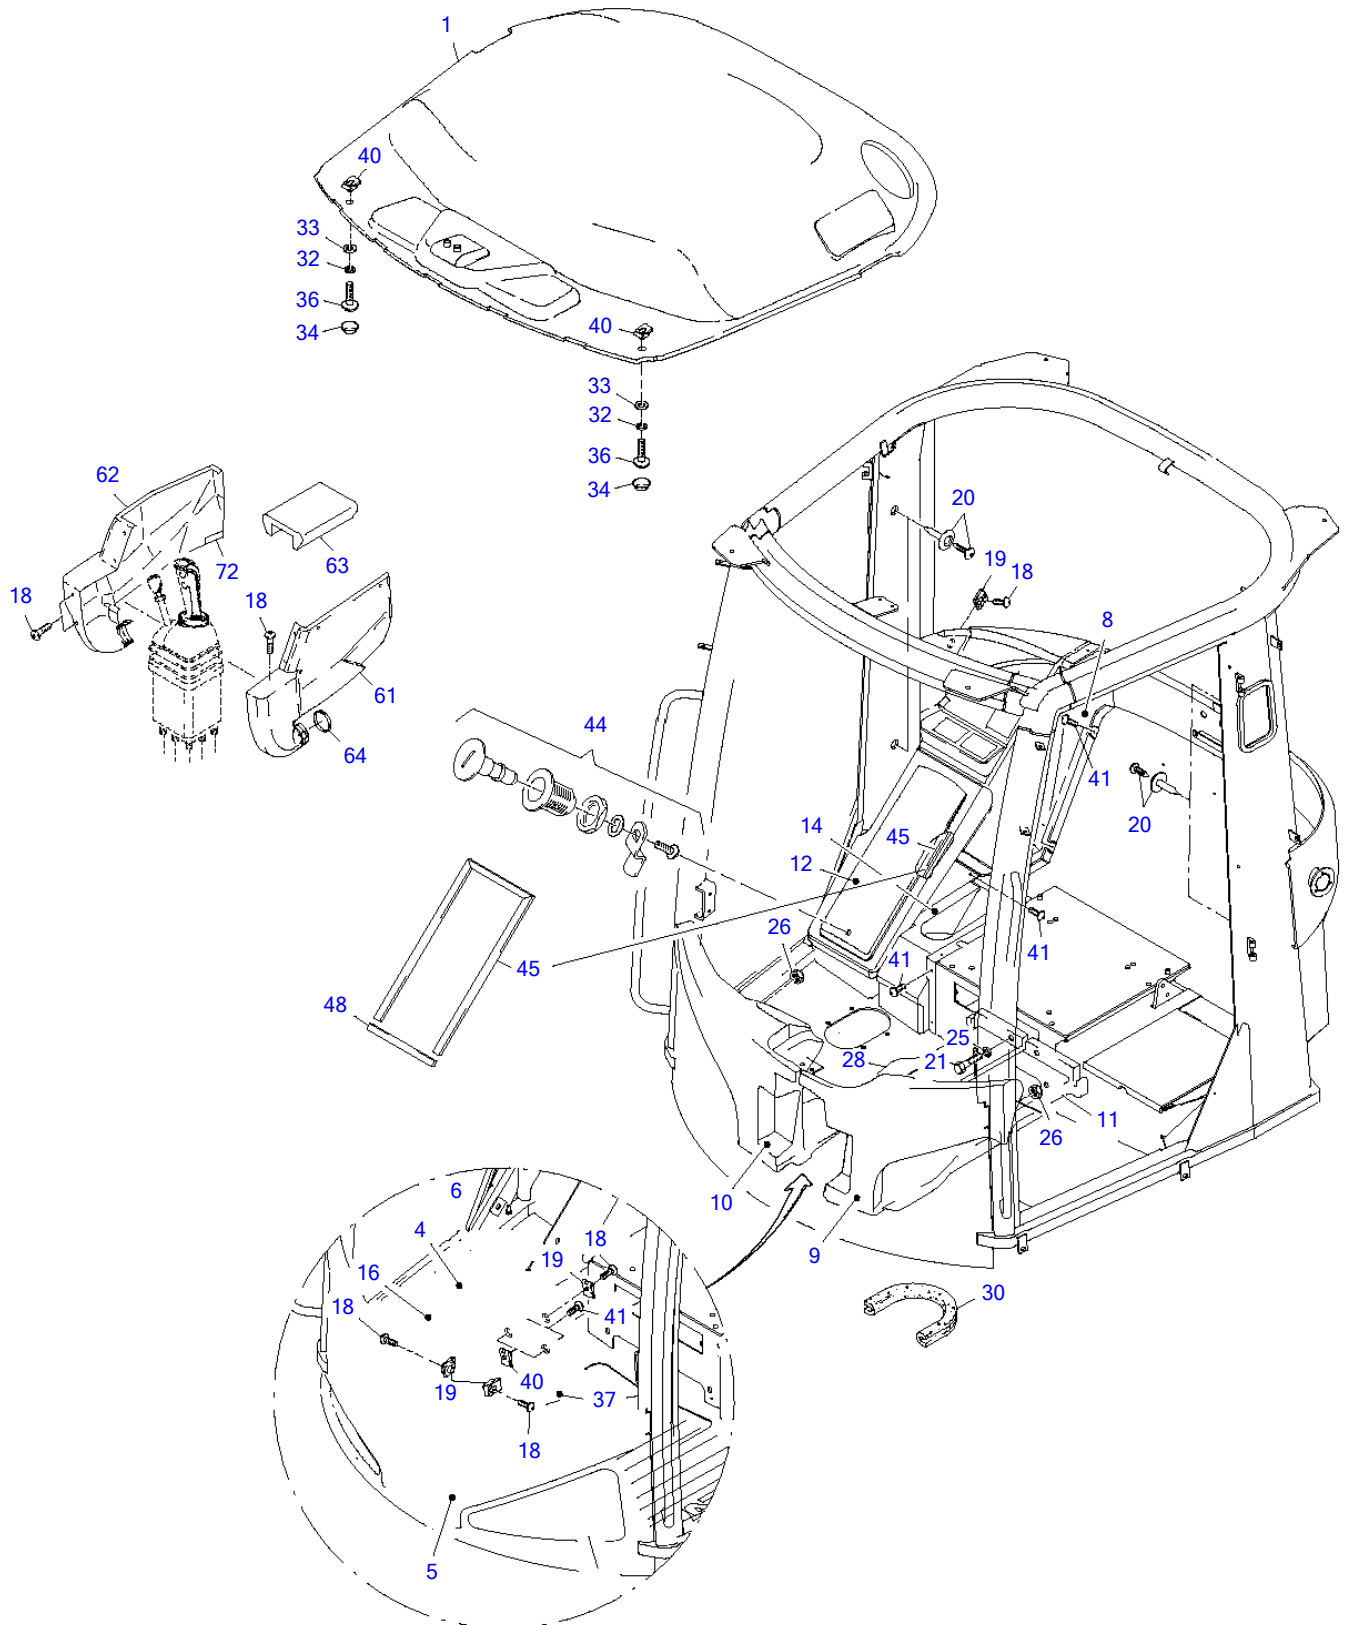

Cabin Door Left

Item	Part number	Description	Q'ty	Chan.	Serial No.	Serv.	Remarks
	8003297	Left Cabin Door	1				
	8004376	Left Cabin Door Sliding Window	1				
	8003298	Right Cabin Door	1				
	8004377	Right Cabin Door Sliding Window	1				
1	8001984	Left Cabin Door Frame	1				
2	8002680	Left Door Glass Pane	1				
3	8012061	Left Door Lock Compl	1				
	3948943	Left Door Lock	1				
	3643912	Ignition Key	1				
4	8007057	Pin	2				
9	1749733	Bush	8				
16	3989635	Repair Kit Pane	1				
18	3942436	Spacer	14				
21	3947511	Left Button	1				
22	3976754	Profile Rubber 2 X 3820 MM	1				
23	3935835	Profile Rubber 2 X 60 MM	1				
24	8007088	Left Sliding Window	1				
25	8000610	Left Bottom Door Glass Pane	1				
30	8001985	Right Cabin Door Frame	1				
31	8002682	Right Door Glass	1				
32	8012062	Right Door Lock Compl	1				
	3643912	Ignition Key	1				
35	8007089	Right Sliding Window	1				
36	8001247	Right Bottom Door Glass Pane	1