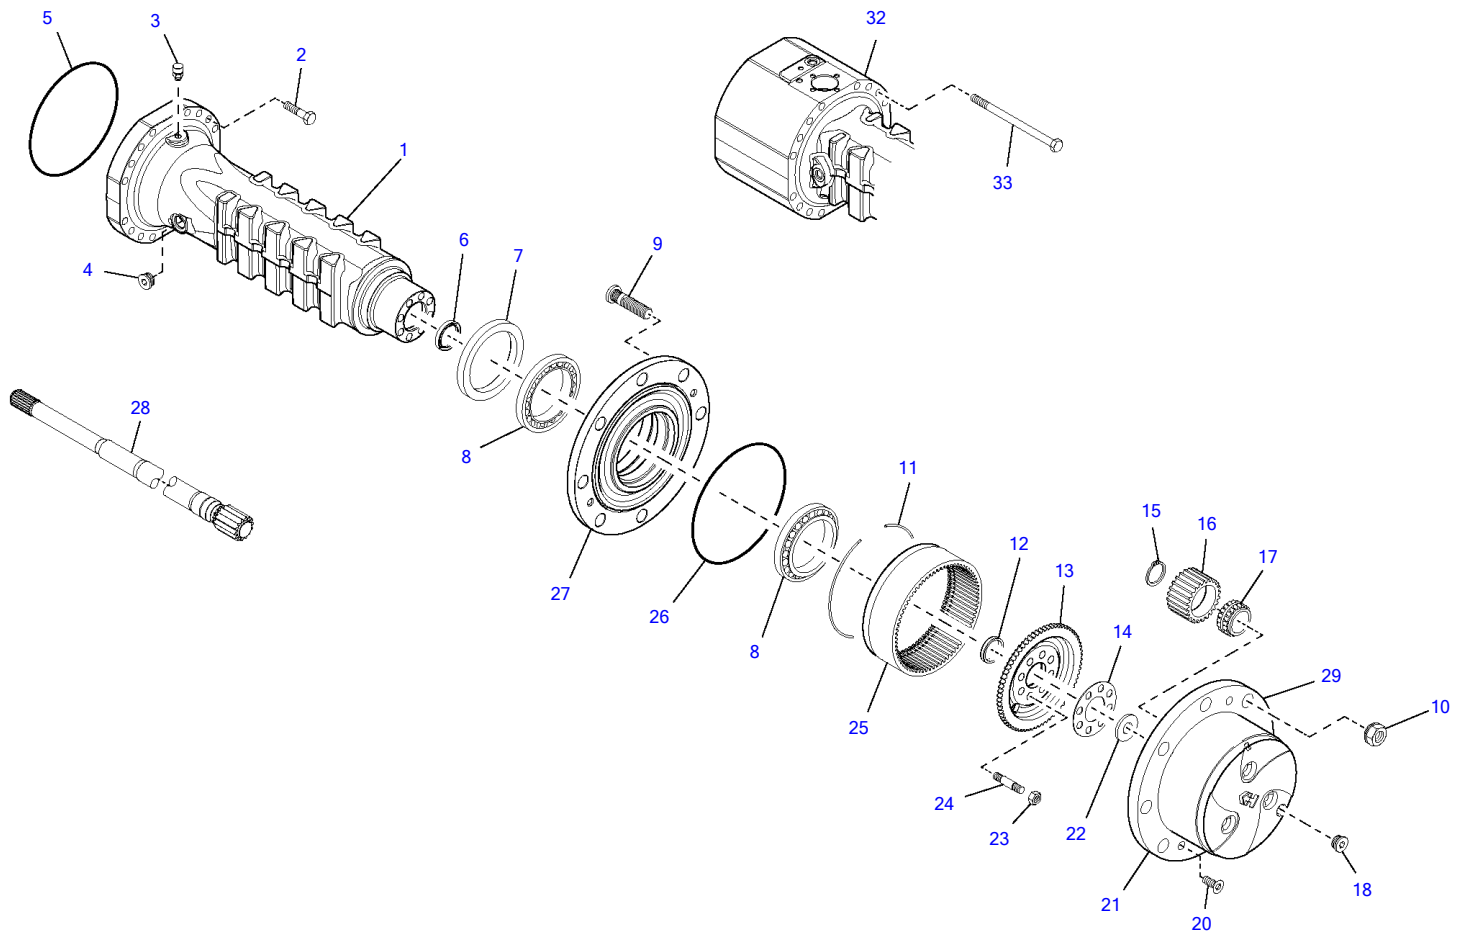

Rear Axle	
Item	Part number	Description	Q'ty	Chan.	Serial No.	Serv.	Remarks	
	8006765	Rear Axle	1					
1	8009285	Housing	1					
2	2655505	Screw Plug A3C	1					
3	2401407	Circlip	1					
4	8009656	Plug	1					
5	0356178	Screw Plug A3C	1					
11	8009394	Ring Gear & Pinion	1					
12	8010239	V-Plus Bolt with Flange	12					
13	8009252	Shim	1					
	8009253	Shim	1					
	8009254	Shim	1					
	8009255	Shim	1					
14	0358169	Conical Bearing	1					
15	8012024	Differential Housing	1					
16	2983273	Washer	1					
17	2983262	Side Shaft Wheel	1					
18	2915475	Planet Wheel	4					
19	2915464	Washer	4					
20	8009245	Bolt	2					
21	0443163	Adaptor Sleeve	3					
22	8009246	Bolt	1					
23	8009249	Cross Piece	1					
24	8009293	Side Shaft Wheel	1					
25	8009291	Ball	1					
26	8012025	Ring	1					
27	8009297	Clutch Disc	8					
29	8010328	Snap Ring	1					
30	8012026	Bearing	1					
31	8009300	Clutch Disc	7					
32	8012027	Intermeddiate Bush	1					
33	8010379	Circlip	1					
34	8009469	Spacer Ring	1					
35	3984301	Ball Bearing	1					
36	8009302	Shim	1					
	8009303	Shim	1					
	8009304	Shim	1					
37	8010329	Snap Ring	1					
38	2915748	Shim	1					
	2915737	Shim	1					
	2915726	Shim	1					
	2915317	Shim	1					
39	8010111	O-Ring	1