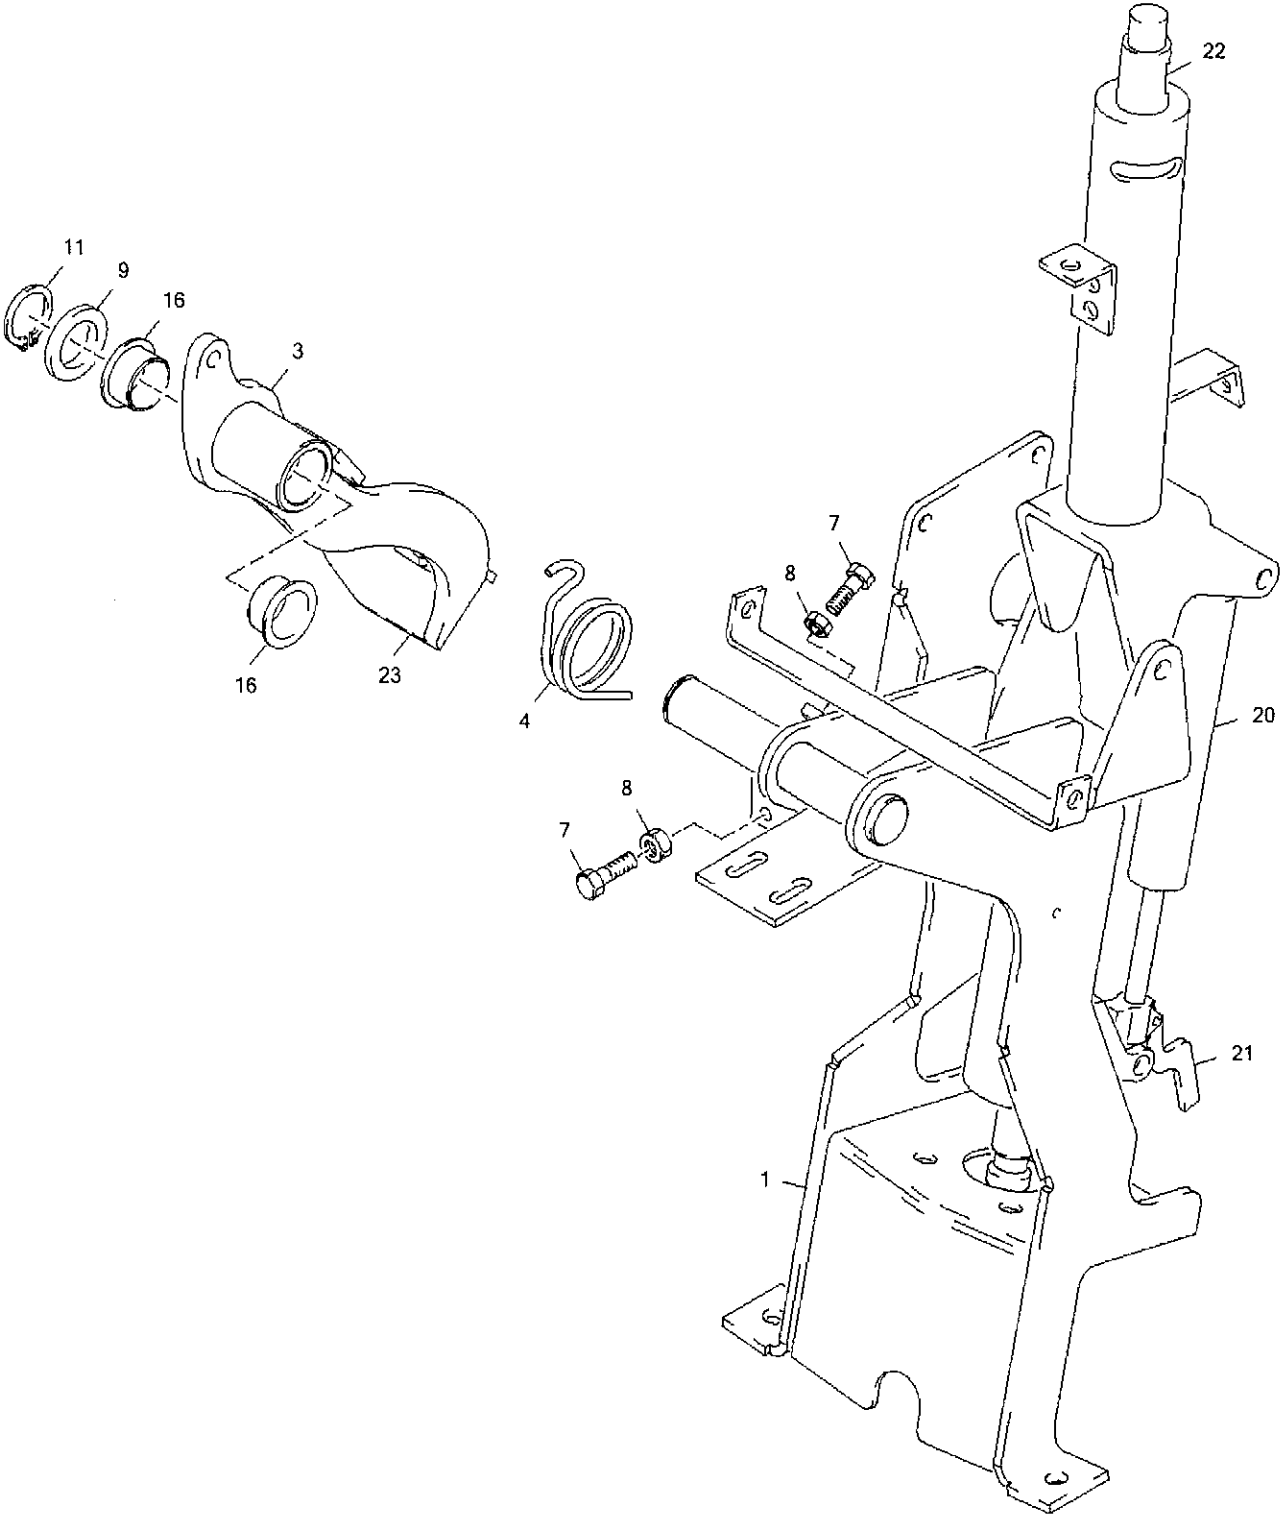

Wiper System

Item	Part number	Description	Q'ty	Chan.	Serial No.	Serv.	Remarks
	8004889	Wiper System	1				
1	3942390	Wiper Motor	1				
	8005916	Wiper Motor	1				
	8005917	Wiper Motor Rods	1				
2	3925833	Wiper Arm	1				
3	3925844	Wiper Blade	1				
4	2449607	Serrated Hex Head Screw	2				
6	2986787	Wiper Motor	1				
7	2982921	Wiper Arm	1				
8	2982932	Wiper Blade	1				
9	3737664	Pipe ZN	1				
10	2440642	Serrated Hex Head Screw	2				
11	2965748	Pipe ZN	1				
12	2986425	Bolt	1				
13	3746392	Double Nozzle	1				
14	3746405	Hose 3750 MM	1				
15	3746405	Hose 2750 MM	1				
16	3932423	Spacer Sleeve	2				
17	1366865	Check Valve	2				
18	3977119	Plate	3				
20	1722787	Serrated Nut	4				
21	8006310	Plain Nozzle	1				
26	3979360	Protecting Cap	2				
27	3979359	Hex Nut	2				
28	3979348	Spacer	2				
29	1722787	Serrated Nut	3				
30	2986389	Ring	2				
31	2986390	Ring	2				
32	2986403	Cover Cap	2				
41	2995299	Container with Pump	1