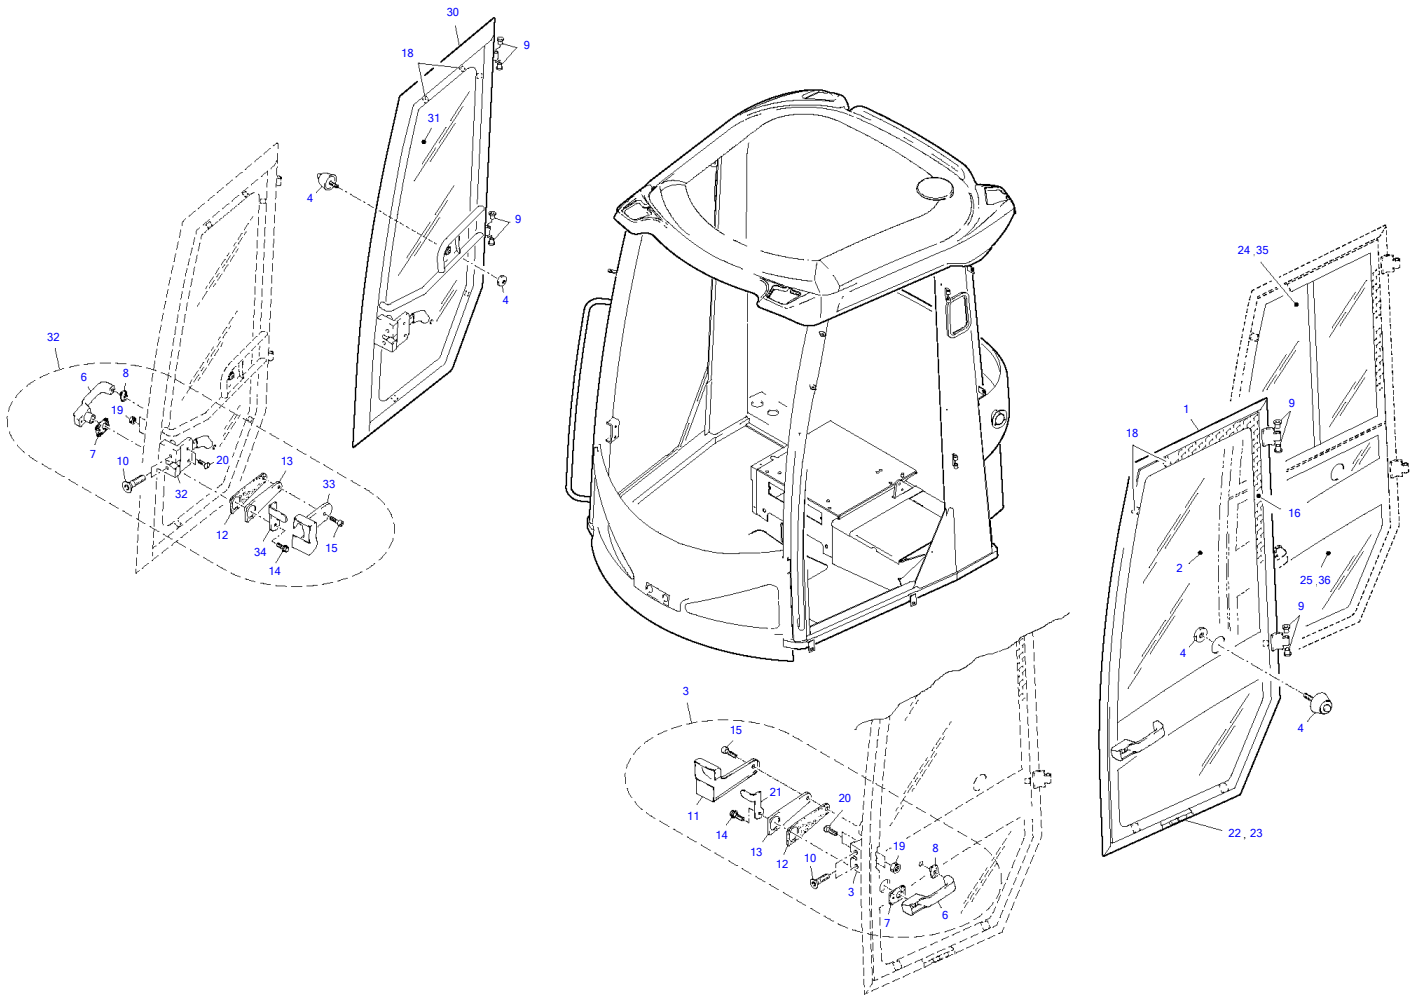

Item	Part number	Description	Q'ty	Chan.	Serial No.	Serv.	Remarks
107	8005287	Cover Compl	1				
108	8005511	Lid Compl	1				
109	3753595	Oval Head Screw A3R	8				
110	3934378	Oval Head Screw A3R	6				
121	8005547	Holder Magnet	1				
122	8013706	Air Nozzle Kit	1				
123	1356341	Washer A3C	8				
124	0879089	Coat Hook	1				
125	8008231	Oval Head Screw	4				
126	0909291	Profile Rubber 40 MM	2				
127	0909291	Profile Rubber 170 MM	2				
130	8006529	Rubber Element	4				
132	3981535	Switch	1				
133	3927700	Compensator Reservoir	1				
137	8007110	Cabin Filter	2				
138	8007495	Cone Head	2				
150	8006166	Insulating Material	1				

TW80 Book No. 8016562 08.06 S/N E104078
Cabin Door Left