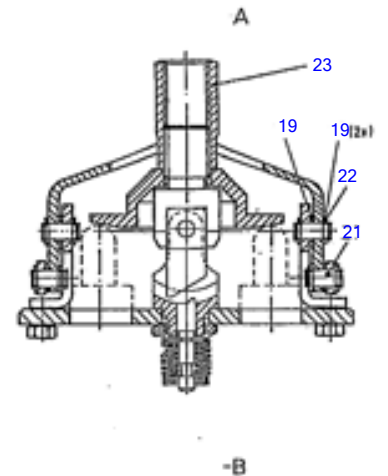

Item	Part number	Description	Valve Compl				Remarks
			Q'ty	Chan.	Serial No.	Serv.	
	8011331	Valve Compl	1				
1	3981864	Locking Device	1				
2	8011332	Servo Control Handle	1				
4	3971486	Valve Case 408A	2				
5	3971475	Valve Case 408B	4				
6	3971533	Sliding Inset	6				
7	8003291	Actuation	1				
9	3971408	Compression Spring	2				
10	3971419	Compression Spring	4				
12	2917886	Coupling A3C	8				
14	3981875	Siphon	1				
19	3971555	Shim	20				
21	8004038	Pin A3C	4				
22	8004039	Locking Washer A3C	8				
23	8011883	Connection	1