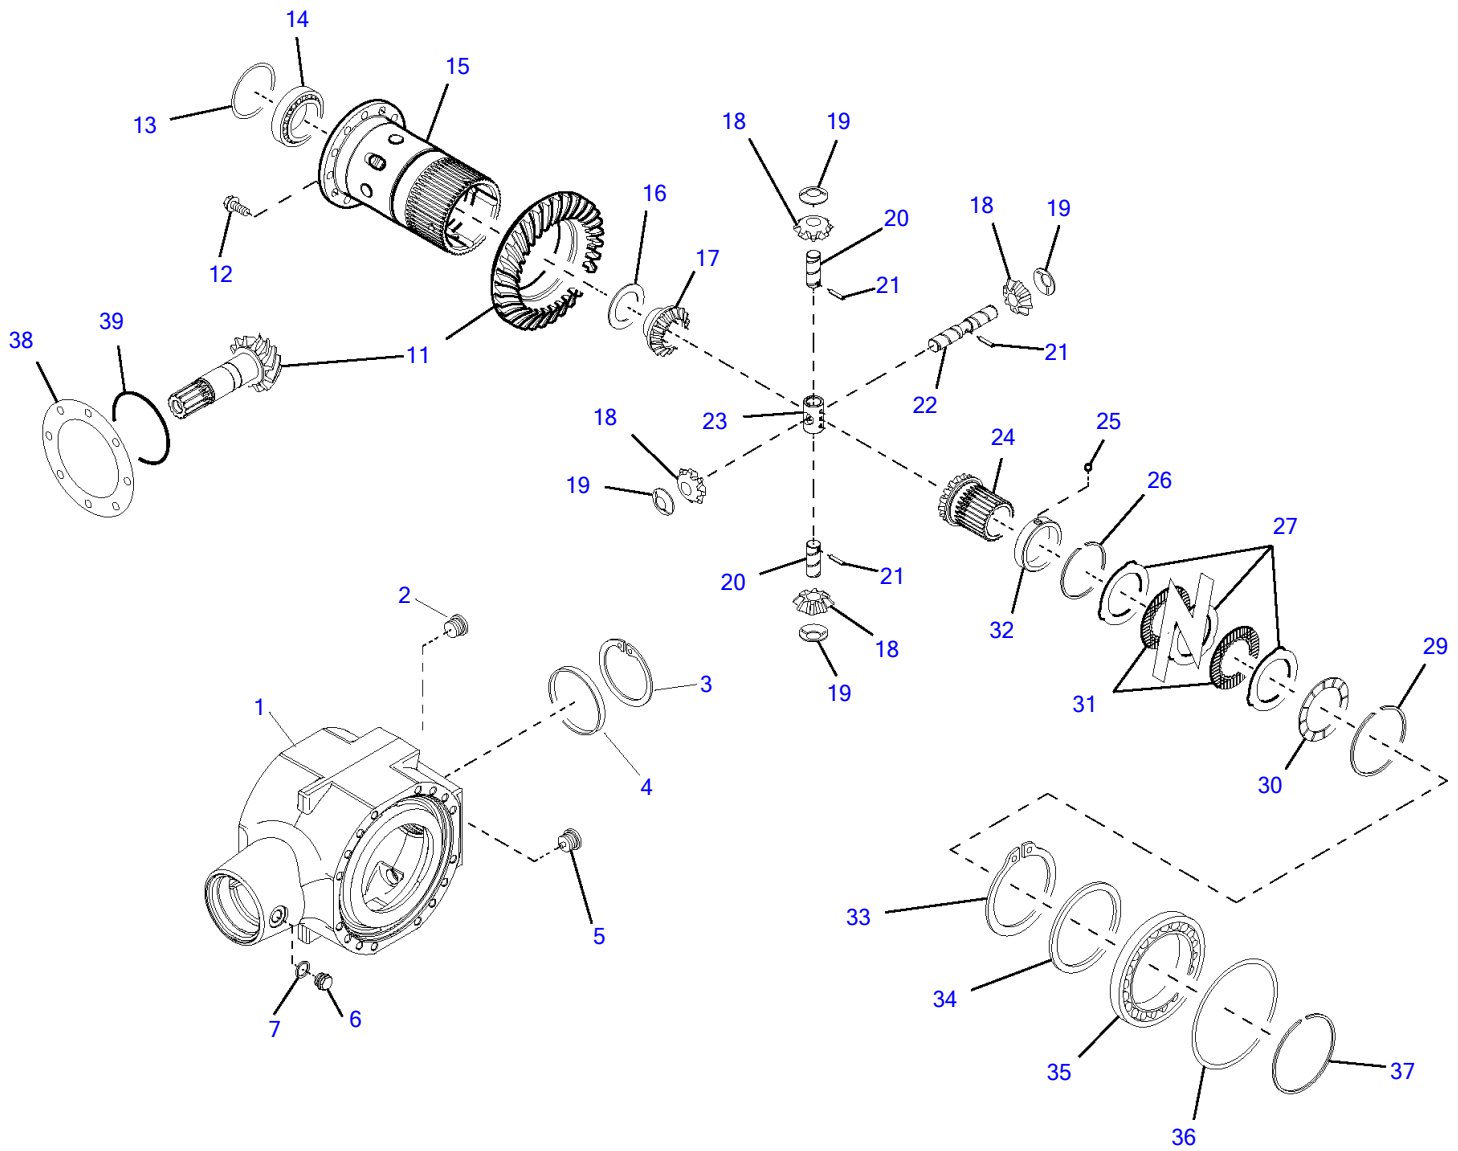

Item	Part number	Description	Axle Pipe				Remarks
			Q'ty	Chan.	Serial No.	Serv.	
1	8009258	Axle Pipe	2				
2	8010322	Hex Head Screw	32				
3	3968889	Breather	1				
4	2655505	Screw Plug A3C	2				
5	8010108	O-Ring	2				
6	2915782	Rotary Shaft Seal	2				
7	8010249	Rotary Shaft Seal	2				
8	8010027	Ext Part Bearing	4				
	8010028	Int. Prt Bearing	4				
9	8009470	Wheel Bolt	16				
10	8006827	Spherical Collar Nut	16				
11	8010257	Snap Ring	2				
12	8009457	Centering Ring	2				
13	8009259	Side Shaft Wheel	2				
14	8009260	Plate	2				
15	8010258	Circlip Tone 400	6				
16	3983742	Planet Wheel	6				
17	8010025	Roller Bearing	6				
18	8010263	Screw Plug A3C	2				
20	0482831	Countersunk Screw	4				
21	8009261	Planetary Housing	2				
22	3983764	Washer	2				
23	8010264	Nut	16				
24	8010303	Stud	16				
25	3983719	Gear Rim	2				
26	2902163	O-Ring	2				
27	8009262	Wheel Hub	2				
28	8009458	Axle Shaft	2				
29	8009264	Planetary Housing	2