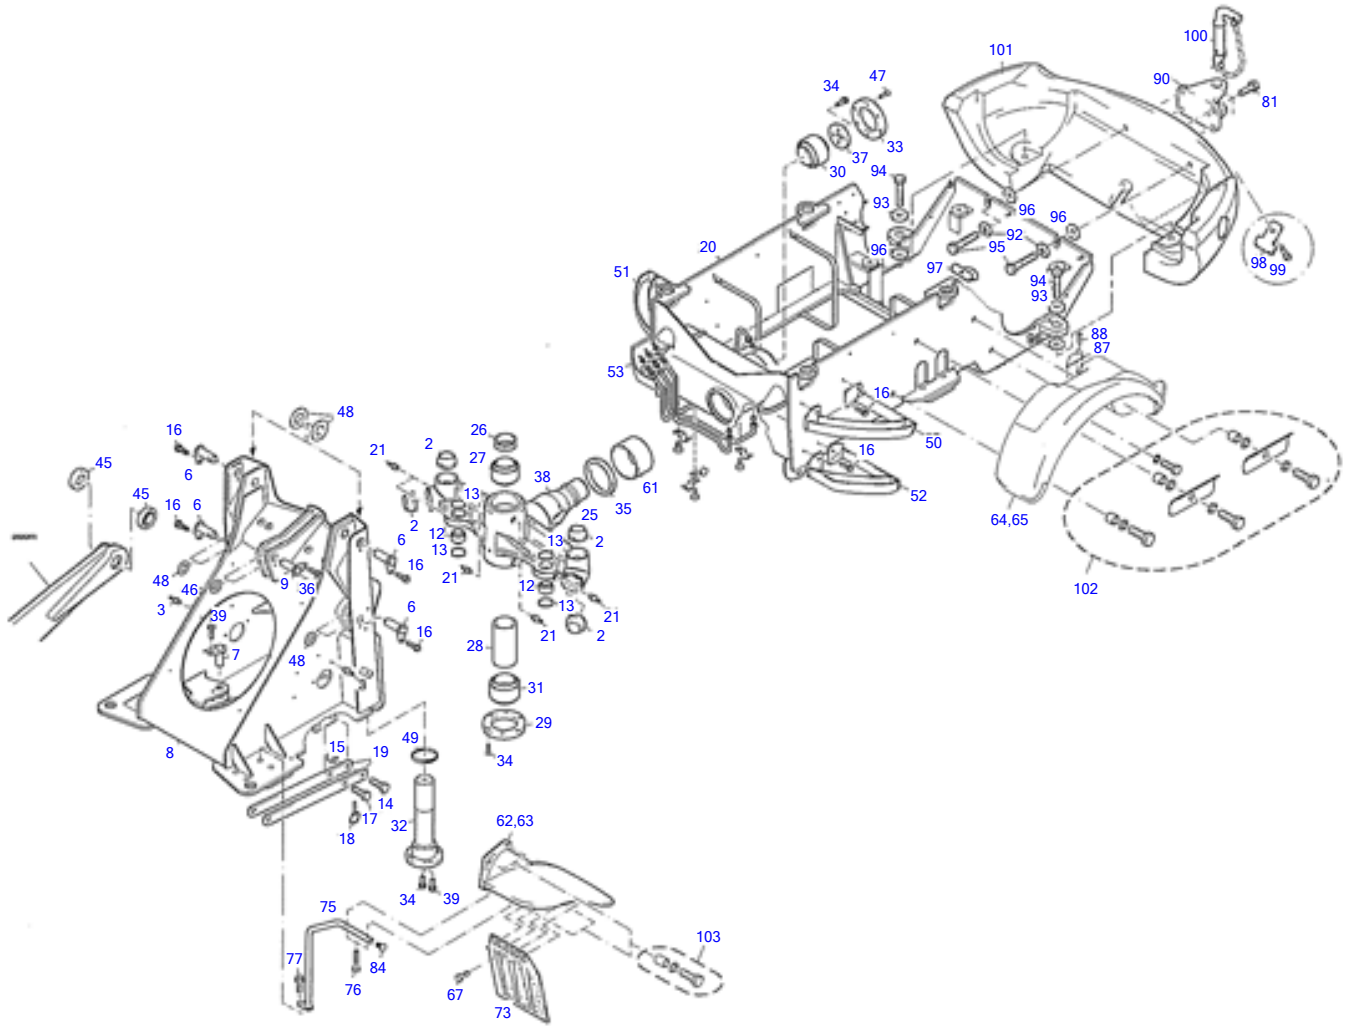

Item	Part number	Description	Base Qty	Chan.	Serial No.	Serv.	Remarks
	8006801	Base	1				
2	3928869	Stop Buffer	4				
3	0324590	Grease Nipple	1				
6	3740921	Pin Compl	4				
7	3945177	Pin Compl	2				
8	8006162	Frame Front	1				
9	3933720	Pin Compl	1				
12	0447032	Spherical Bearing	2				
13	0318069	Circlip Tone 400	4				
14	1308876	Hex Head Screw A3C	1				
15	0327322	Nut A3C	1				
16	1783337	Serrated Hex Head Screw	12				
17	1014053	Special Screw	1				
18	1011163	Split Pin	1				
19	8004060	Safety Rod	2				
20	8007579	Frame Rear	1				
21	0300569	Grease Nipple	6				
25	8006549	Artic Pend Joint	1				
26	0884177	V-Ring	1				
27	2919399	Spherical Bearing	1				
28	2452566	Spacer	1				
29	2452577	Disk	2				
30	2908614	Spherical Bearing	1				
31	2919388	Spherical Bearing	1				
32	3931068	Pin	1				
33	1009716	Disk	1				
34	0884166	Self-Locking Bolt	18				
35	1009705	Distance Ring	1				
36	1782905	Serrated Hex Head Screw	1				
37	1009727	Disk	1				
38	8006800	Artic Pend Joint Comp	1				
39	3762610	Self-Locking Bolt	8				
45	8002032	Wiper Seal	4				
46	8004668	Disk 1.0 MM	1				
	8004669	Disk 1.2 MM	1				
	8004670	Disk 1.5 MM	1				
	8004671	Disk 2.0 MM	1				
47	0336185	Self-Locking Bolt	6				
48	8003214	Disk 1.0 MM	1				
	8003215	Disk 1.2 MM	1				
	8003216	Disk 1.5 MM	1				
	8003217	Disk 2.0 MM	1				
49	2916363	O-Ring	1				
50	8005065	Left Climb Bracket	1				
51	8005067	Right Climb Bracket	1				
52	3953893	Left Climb Bracket	1				
53	3953906	Right Climb Bracket	1				
61	2444293	Bush	1				
62	3927620	Left Front Fender	1				
63	3927631	Right Front Fender	1				
64	3927642	Left Rear Fender	1				
65	3927653	Right Rear Fender	1				
67	8010578	Hex Head Screw A3C	8				
73	3955317	Mud Flap Ripp	2				
75	3934298	Holder	2				
76	3934390	Bolt A3B	4				
77	2916794	Self-Locking Bolt	2				
84	3938805	Holder	2				
87	8008792	Plate	1				
88	3934378	Lens Head Screw A3R	3				
90	3944949	Draw BAR Coupling	4				
91	2993151	Serrated Hex Head Screw	4				
92	1005472	Disk	2				
93	1781813	Disk	2				
94	1308876	Hex Head Screw A3C	2				
95	1618393	Hex Head Screw A3C	2				
96	1781802	Washer A3C 4.0 MM	4				
	3930885	Washer A3C 2.0 MM	1