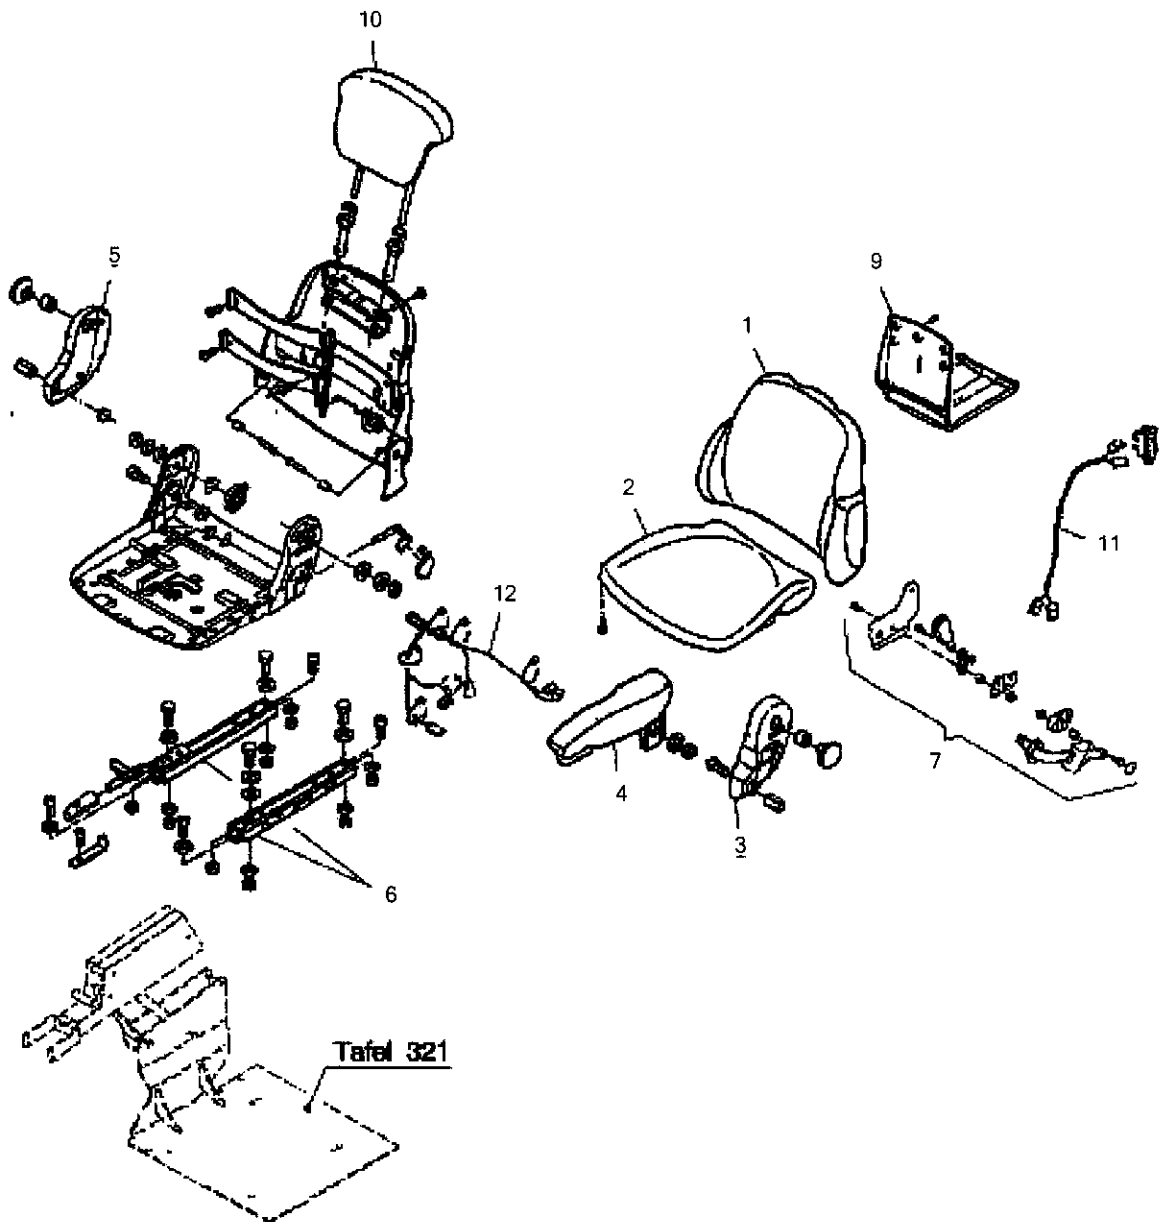

Item	Part number	Description	Fuel System			Remarks
			Q'ty	Chan.	Serial No.	
	8008536	Fuel System	1			
1	8008810	Filler Neck	1			
5	8001221	Fuel Tank	1			
6	0909304	Profile Rubber 3200 MM	1			
8	0909224	Profile Rubber 850 MM	2			
9	8003285	Tank Cap	1			
10	0916665	Hose 1450 MM	1			
11	3930750	Tube	1			
12	0478539	Clip Norma	2			
15	3925004	Fuel Gauge	1			
	0866722	Cork Sealing	1			
16	0893076	Washer A3C	5			
17	8007601	Oval Head Screw	5			
19	2966454	Clip Norma	1			
20	8012616	Clip Norma	1			
21	2985617	Clip Norma	1			
22	2983137	Clip Norma	1			
23	8009224	Hose 2300 MM	1			
24	1009352	Clip Norma	2			
25	8008515	Fuel Hose 1850 MM	1