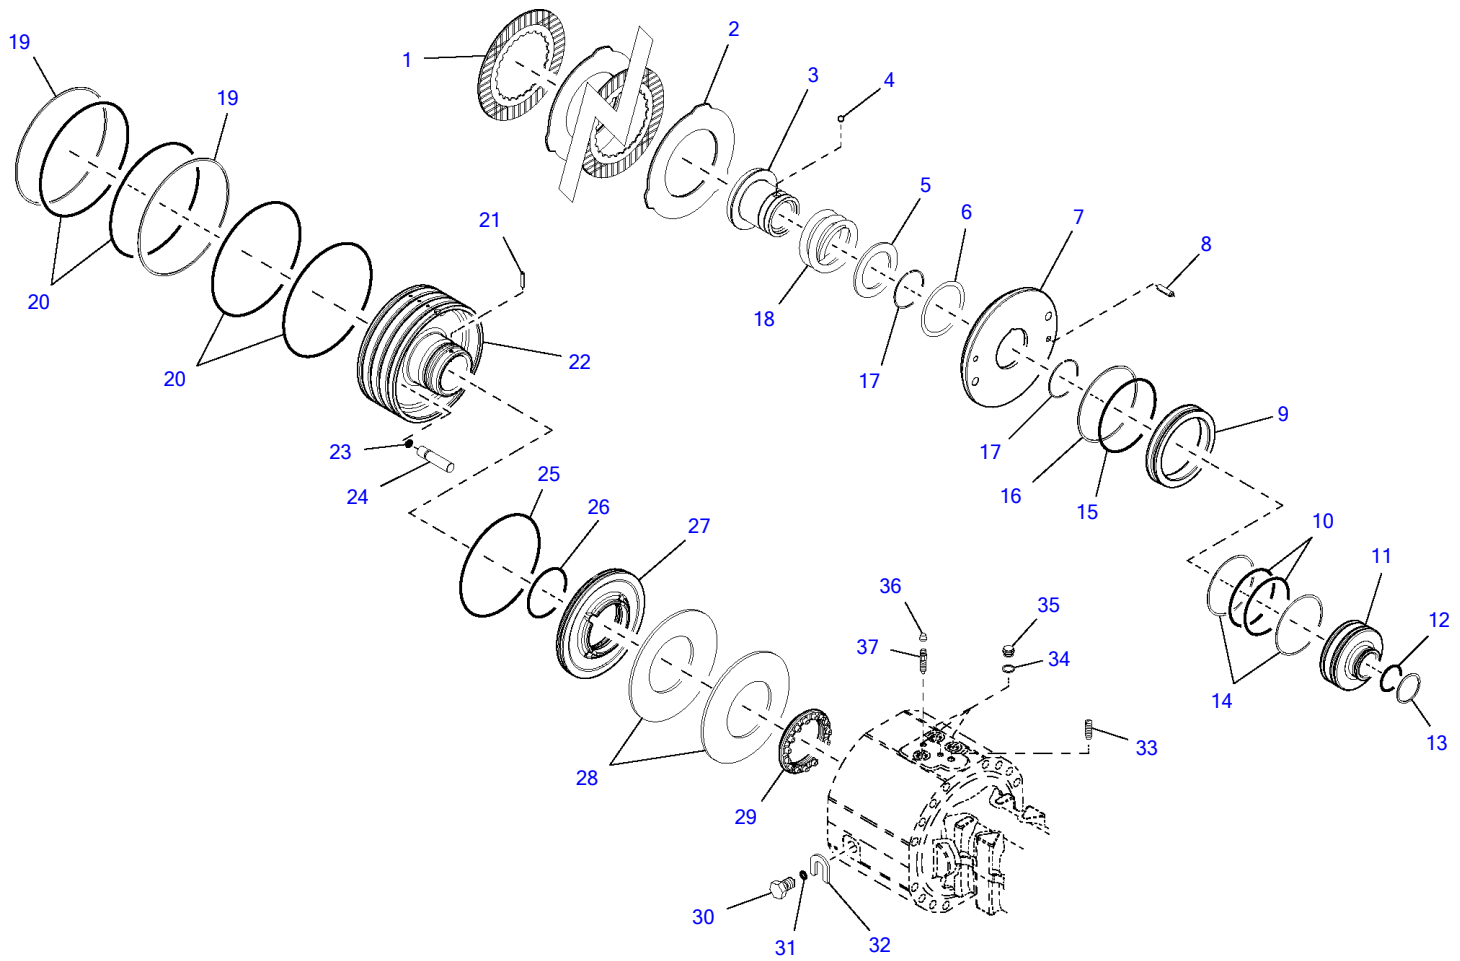

Item	Part number	Description	Axle Pipe			
			Q'ty	Chan.	Serial No.	Serv. Remarks
1	8009456	Axle Pipe	1			
2	8010322	Hex Head Screw	16			
3	3968889	Breather	1			
4	2655505	Screw Plug A3C	2			
5	8010108	O-Ring	2			
6	2915782	Rotary Shaft Seal	2			
7	8010249	Rotary Shaft Seal	2			
8	8010027	Ext Part Bearing	4			
	8010028	Int Part Bearing	4			
9	8009470	Wheel Bolt	16			
	8006827	Spherical Collar Nut	1			
11	8010257	Snap Ring	2			
12	8009457	Centering Ring	2			
13	8009259	Side Shaft Wheel	2			
14	8009260	Plate	2			
15	0827805	Circlip Tone 400	6			
16	3983742	Planet Wheel	6			
17	8010025	Roller Bearing	6			
18	8010263	Screw Plug A3C	2			
20	0482831	Countersunk Screw	4			
21	8009261	Planetary Housing	2			
22	3983764	Washer	2			
23	8010264	Nut	16			
24	8010303	Stud	16			
25	3983719	Gear Rim	2			
26	2902163	O-Ring	2			
27	8009262	Wheel Hub	2			
28	8009458	Axle Shaft	2			
29	8009264	Planetary Housing	2			
32	8009661	Axle Pipe	1			
33	8010334	Hex Head Screw	16