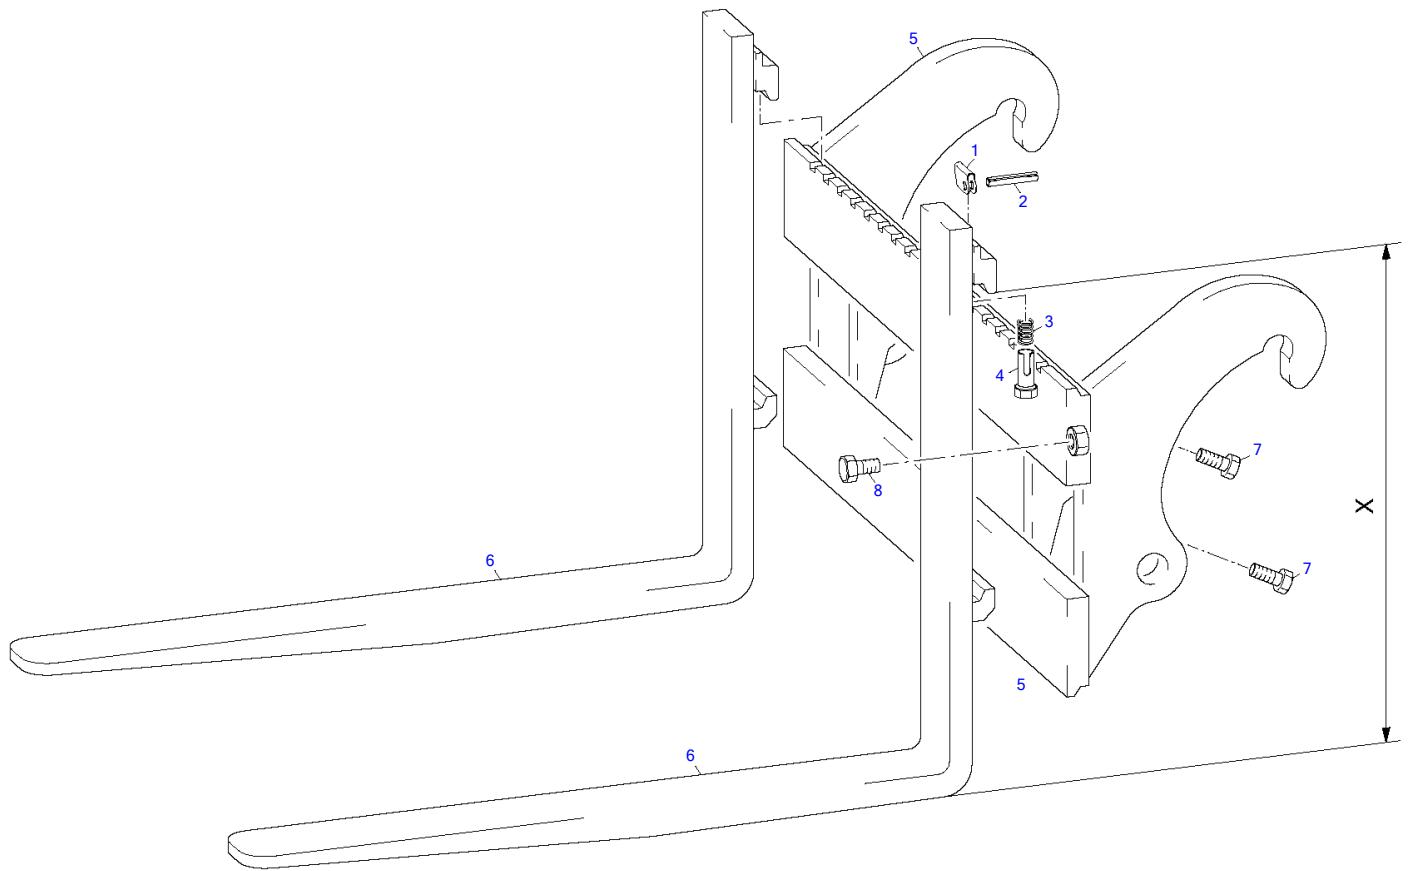

Hydraulic Quick Release Eq

Item	Part number	Description	Q'ty	Chan.	Serial No.	Serv.	Remarks
	8007008	Hydraulic Quick Release Compl	1				
1	8006719	Hydraulic Quick Release	1				
	8004487	Locking Cylinder	1				
2	8006885	Lever Compl	1				
3	3746847	Bolt	1				
4	3981751	Hex Head Cap Screw	2				
5	0327297	Hex Nut A3C	2				
10	2909079	Washer 1.0 MM	1				
	2909091	Washer 1.2 MM	1				
	2909104	Washer 1.5 MM	1				
	2909080	Washer 2.0 MM	1				
12	8006971	Locking Pin	2				
13	8003068	Bush	2				
14	0871014	Hex Head Screw	2				
15	1007349	Hex Nut A3C	2				
17	8006970	Plate	1				
18	8002885	Plate	1				
19	8003224	Gasket	2				
20	2909137	Washer	2				
21	8002033	Ring	4				
22	2909137	Washer 1.0 MM	1				
	2909126	Washer 1.2 MM	1				
	2909115	Washer 1.5 MM	1				
	2900434	Washer 2.0 MM	1				
26	0324590	Grease Nipple	3				
27	8006774	Split Bush	1				
28	1673458	Ring	2				
29	2985537	Threaded Pin	1				
30	0809472	Ring	2				
31	0306689	Split Bush	2				
32	8003050	Bush	2				
33	2961437	Circlip	2				
34	8016623	Hydraulic System	1				
40	8007233	Lip Seal	2				
41	1666675	Screw Plug A3C	2				
42	8008026	Dowel Pin	2				
43	8008021	Dowel Pin	2				
44	3976674	Circlip Tone 400	2				
45	8007197	Guide Ring	2				
46	8006428	Seal Kit	1				
48	8007195	Piston Rod Compl	2				
49	8007209	Nozzle	2				
50	1629965	Screw Plug A3C	2				
51	8008020	Dowel Pin	2