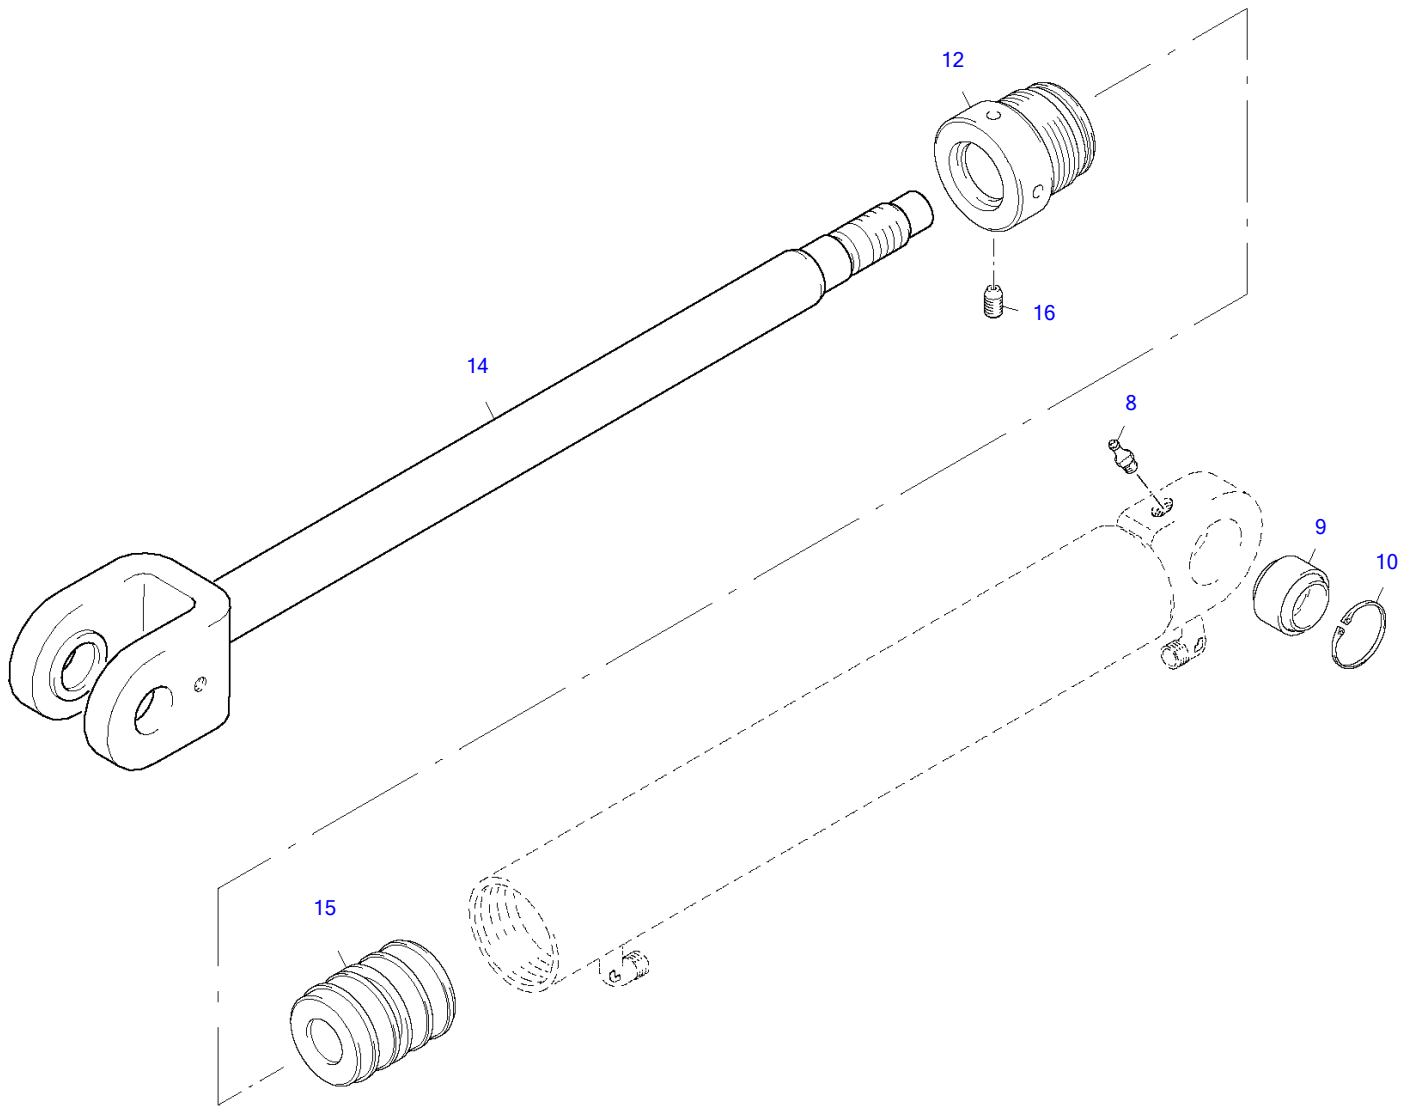

Item	Part number	Description	Working Cylinder			
			Q'ty	Chan.	Serial No.	Serv. Remarks
	8008180	Working Ram	1			
8	0324590	Grease Nipple	1			
9	1050977	Spherical Bearing	2			
10	1627587	Circlip Tone 400	2			
11	0366772	Grease Nipple	1			
12	3932581	Cylinder Nut	1			
14	3932650	Piston Rod Compl	1			
15	3932616	Piston	1			
	3932627	Seal Kit 100/60	1