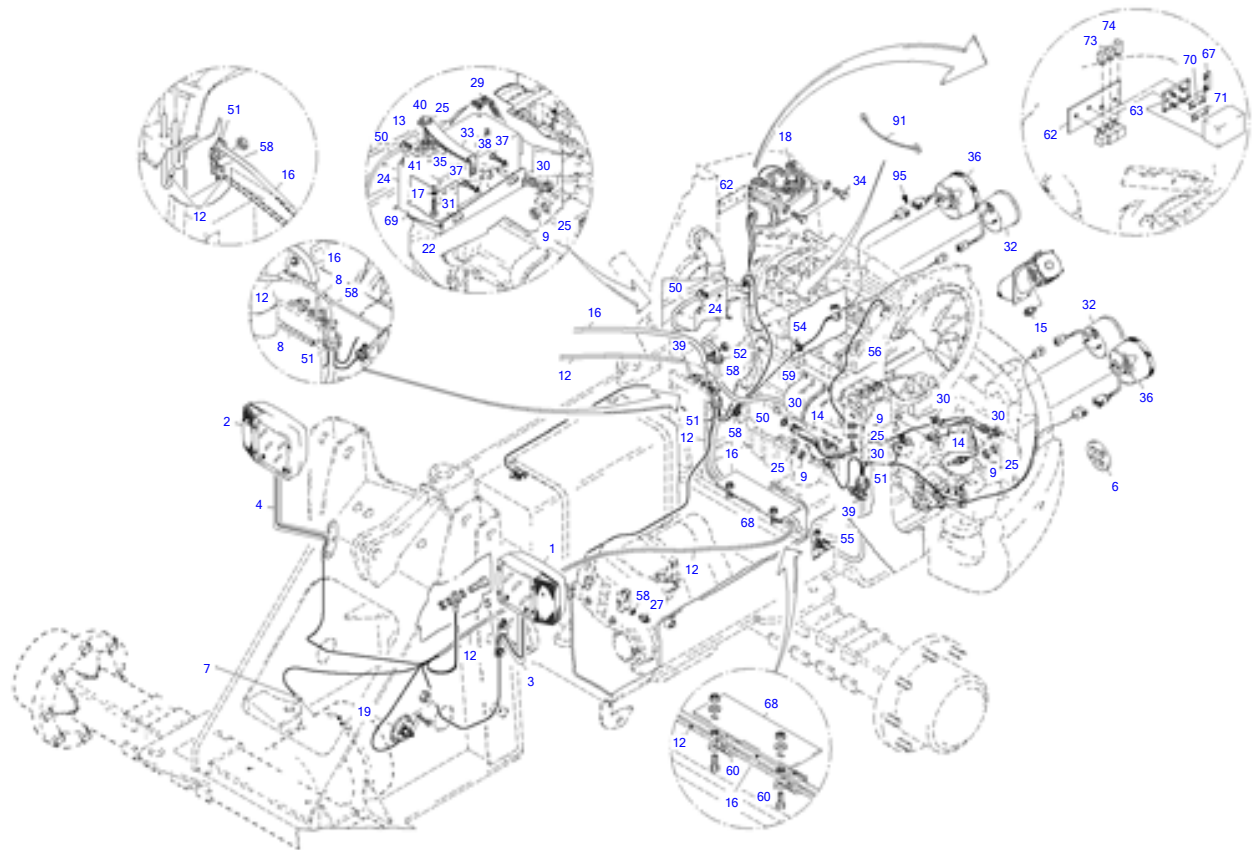

Item	Part number	Description	Return Filter			Remarks
			Q'ty	Chan.	Serial No.	
	8009636	Return Filter	1			
	8008817	Return Filter	1			
1	8008933	Housing	1			
2	8011824	Holder	1			
4	8012138	Conversion Kit	1			
5	8011965	Lid Compl	1			
6	2674713	Stud A3C	4			
9	1084820	Gasket	1			
10	8011826	Bottom Part Housing	1			
11	2918263	O-Ring	1			
12	8008932	Counter Flange	1			
13	8011519	Jacket Sheet	1			
14	1056893	Clip Norma	1