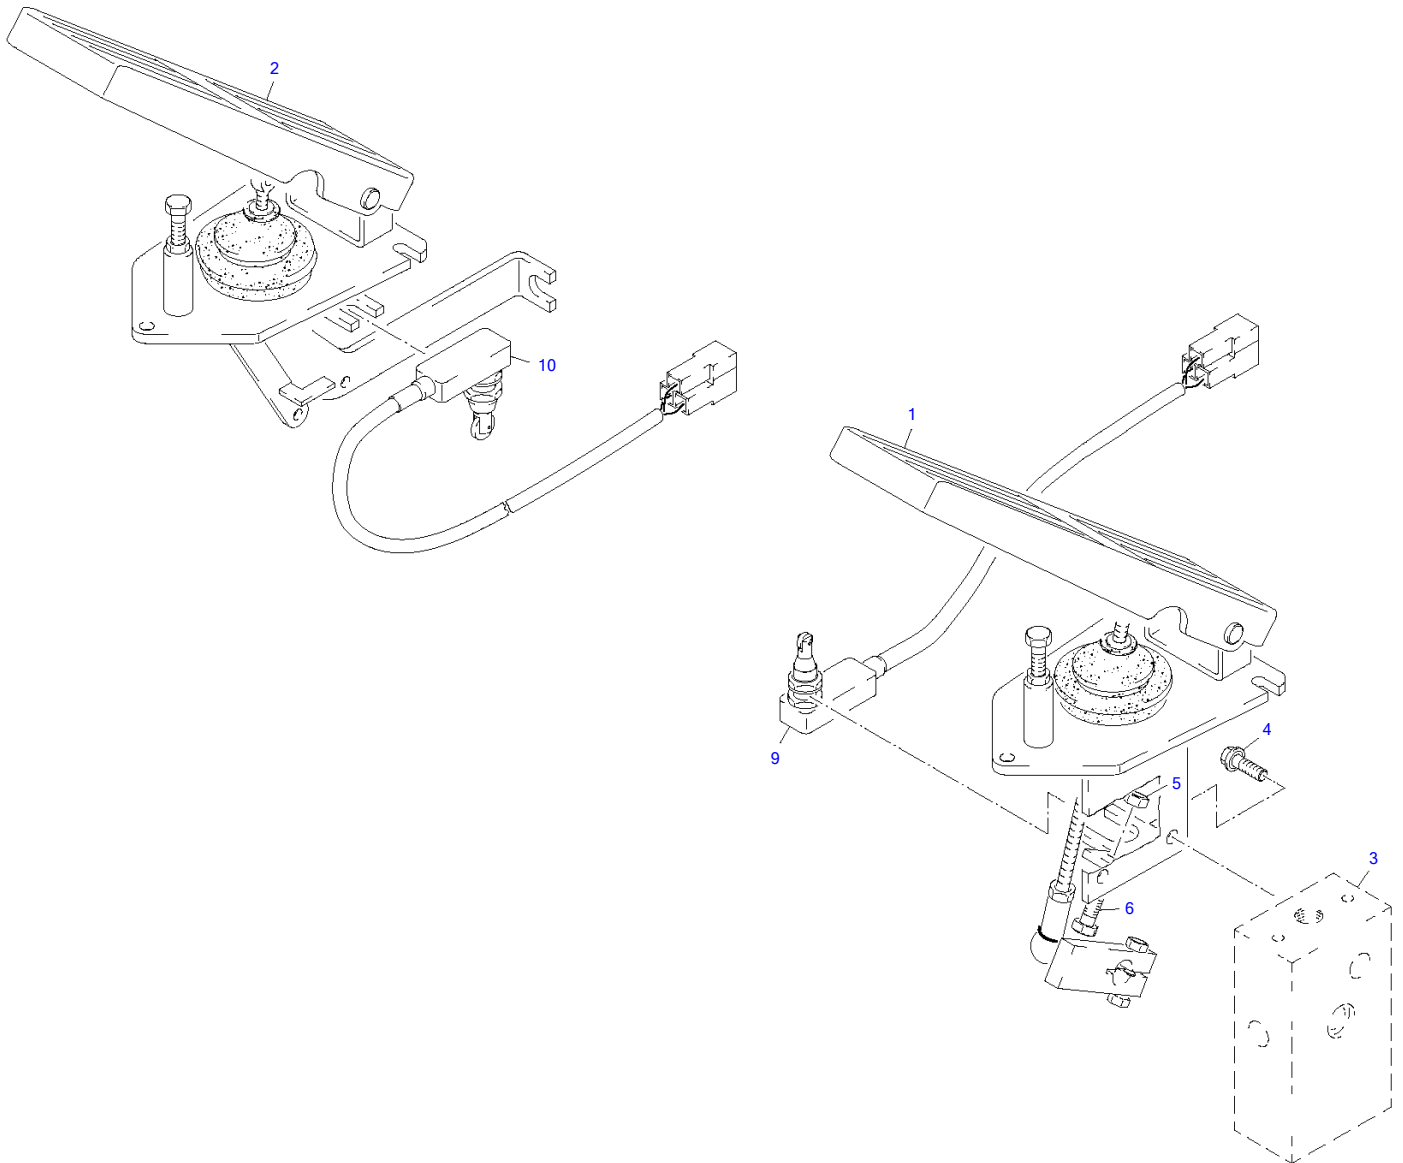

Item	Part number	Description	Exhaust System				Remarks
			Q'ty	Chan.	Serial No.	Serv.	
	8008274	Exhaust System	1				
1	2967182	Pipe	1				
2	8008418	Sound Absorber	1				
3	2981851	Bracket Clip	1				
4	2481254	Serrated Washer A3C	4				
7	3768343	Bracket Clip	1				
10	3928110	Exhaust Pipe	1				
15	3604153	Gasket	1				
16	0409081	Hex Nut	3				
17	1722787	Serrated Nut	6