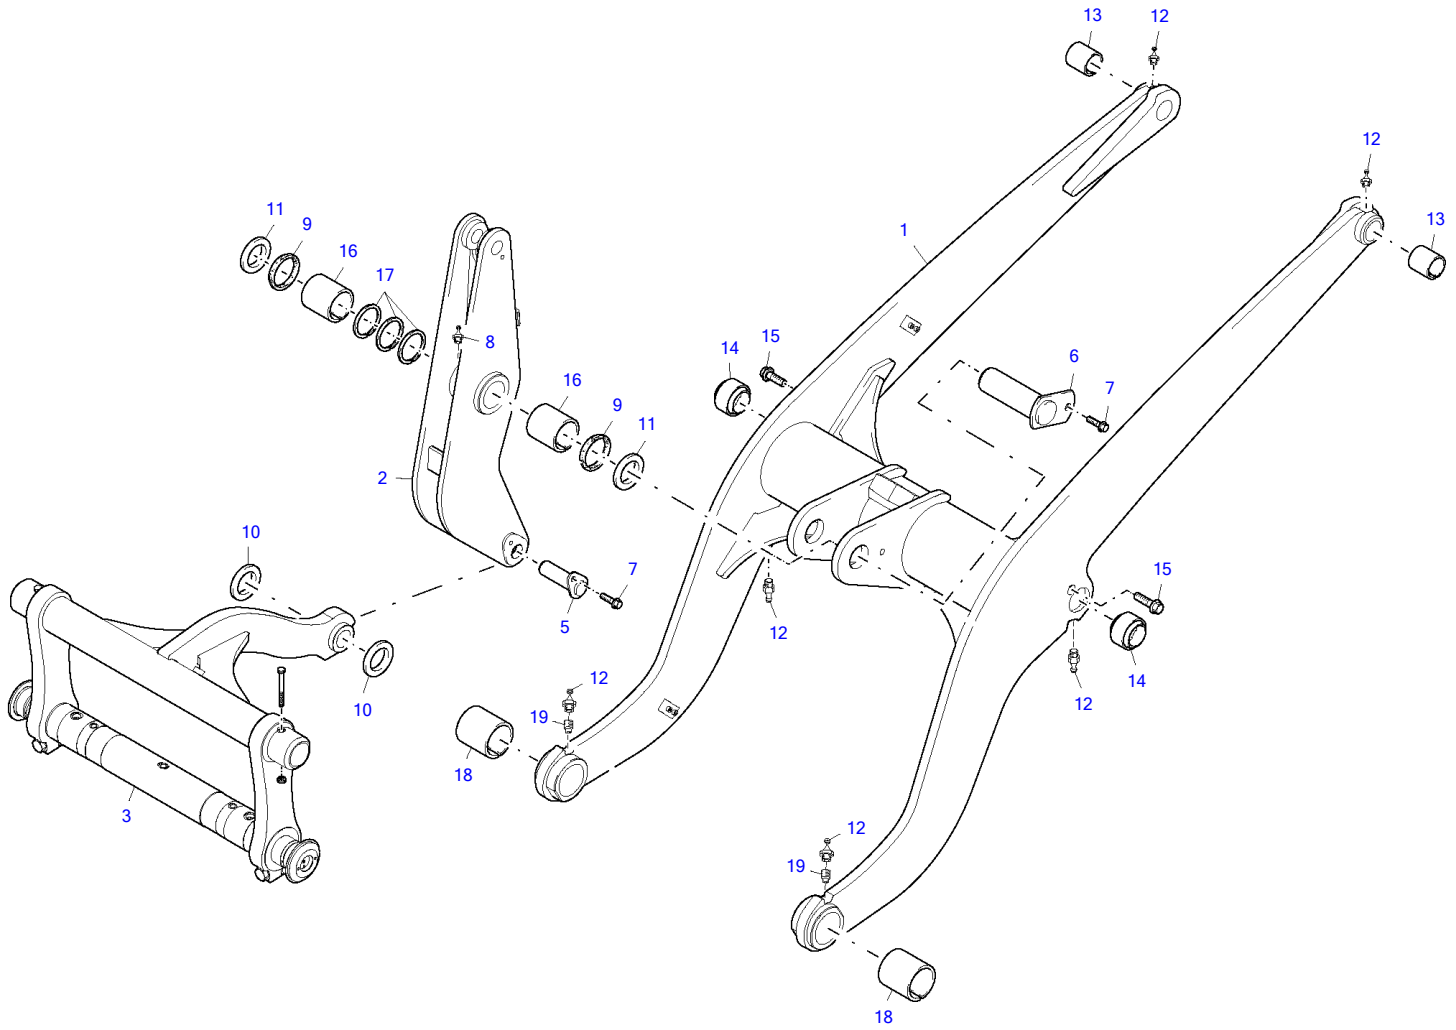

							Lifting System	
Item	Part number	Description	Q'ty	Chan.	Serial No.	Serv.	Remarks	
	8006820	Lifting System						
1	8006381	Boom Compl	1					
2	8007002	Shift Lever Compl	1					
3	8007008	Hyd Quick Release Eq	1					
4	1783337	Serrated Hex Head Screw	1					
5	2911255	Pin Compl	1					
6	3933753	Pin Compl	1					
7	1782905	Serrated Hex Head Screw	1					
8	0300569	Grease Nipple	1					
9	0809472	Wiper Seal	2					
10	8004668	Disk 1.0 MM	1					
	8004669	Disk 1.2 MM	1					
	8004670	Disk 1.5 MM	1					
	8004671	Disk 2.0 MM	1					
11	2909079	Disk 1.0 MM	1					
	2909091	Disk 1.2 MM	1					
	2909104	Disk 1.5 MM	1					
	2909080	Disk 2.0 MM	1					
12	0324590	Grease Nipple	6					
13	8004387	Split Bush	2					
14	2915806	Spherical Bearing	2					
15	2916794	Self-Locking Bolt	2					
16	0306689	Split Bush	2					
17	2961437	Circlip	3					
18	8004389	Split Bush	2					
19	2985537	Threaded Pin	2					

Item	Part number	Description	Base Q'ty	Chan.	Serial No.	Serv.	Remarks
	3930896	Washer A3C 3.0 MM	1				
	3930909	Washer A3C 5.0 MM	1				
97	8005505	Holder	1				
98	3934970	Plate	1				
	8009861	Plate	1				
99	0893316	Hex Head Screw A3C	1				
100	3944574	Pin	1				
101	3933195	Counter Weight	1				
	3933208	Counter Weight	1				
102	8011976	Fastening Pieces	2				
103	8011977	Fastening Pieces	2				