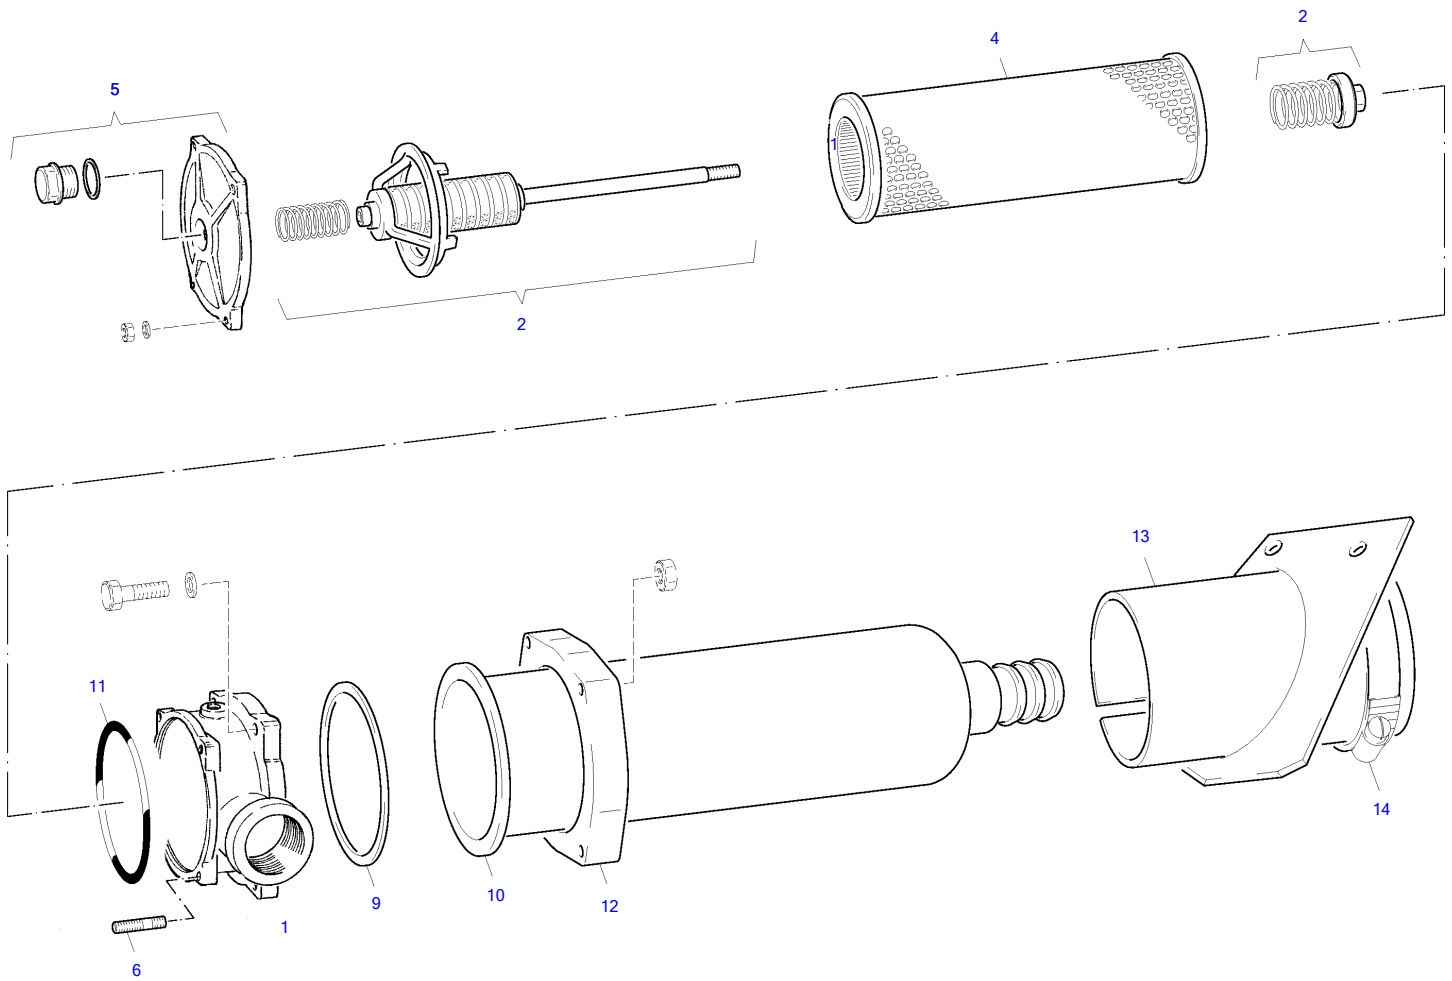

Steering Cylinder

Item	Part number	Description	Q'ty	Chan.	Serial No.	Serv.	Remarks
	3931751	Steering Ram	1				
8	1370667	Screw Plug A3C	1				
9	0447032	Spherical Bearing	1				
10	0318069	Circlip Tone 400	1				
12	3740614	Cylinder Nut	1				
14	3931740	Piston Rod Compl	1				
15	3740603	Guide Piston	1				
16	3741228	Hex Nut	1				
	3741206	Seal Kit 63/28	1