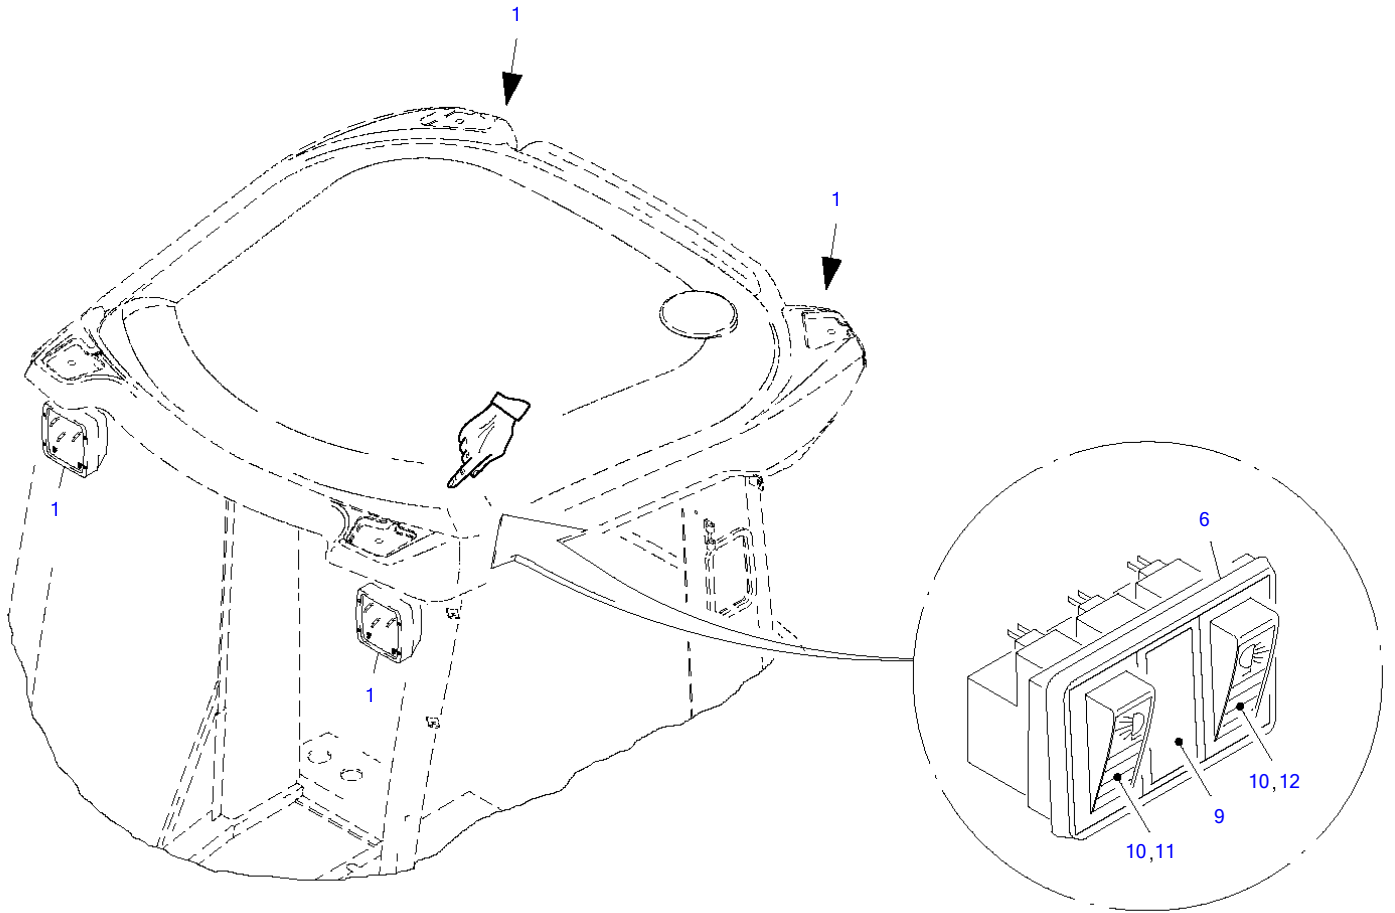

Printed Circuit Board

Item	Part number	Description	Q'ty	Chan.	Serial No.	Serv.	Remarks
	8008597	Printed Circuit Board	1				
1	8009370	Relay	1				
2	8005320	Time Control Unit	1				
3	3935277	Signal Transmitter	1				
4	8008996	Special Relay 12V 10/15A	1				
5	1724325	Relay	7				
6	1719237	Fuse 5.0 A	1				
7	1719248	Fuse 7.5 A	7				
8	1719259	Fuse 10.0 A	2				
9	1719260	Fuse 15.0 A	9				
10	1719464	Fuse 25.0 A	2				
11	3933117	Fuse 30.0 A	2				
12	8009368	Relay 12V 20/30 A	1