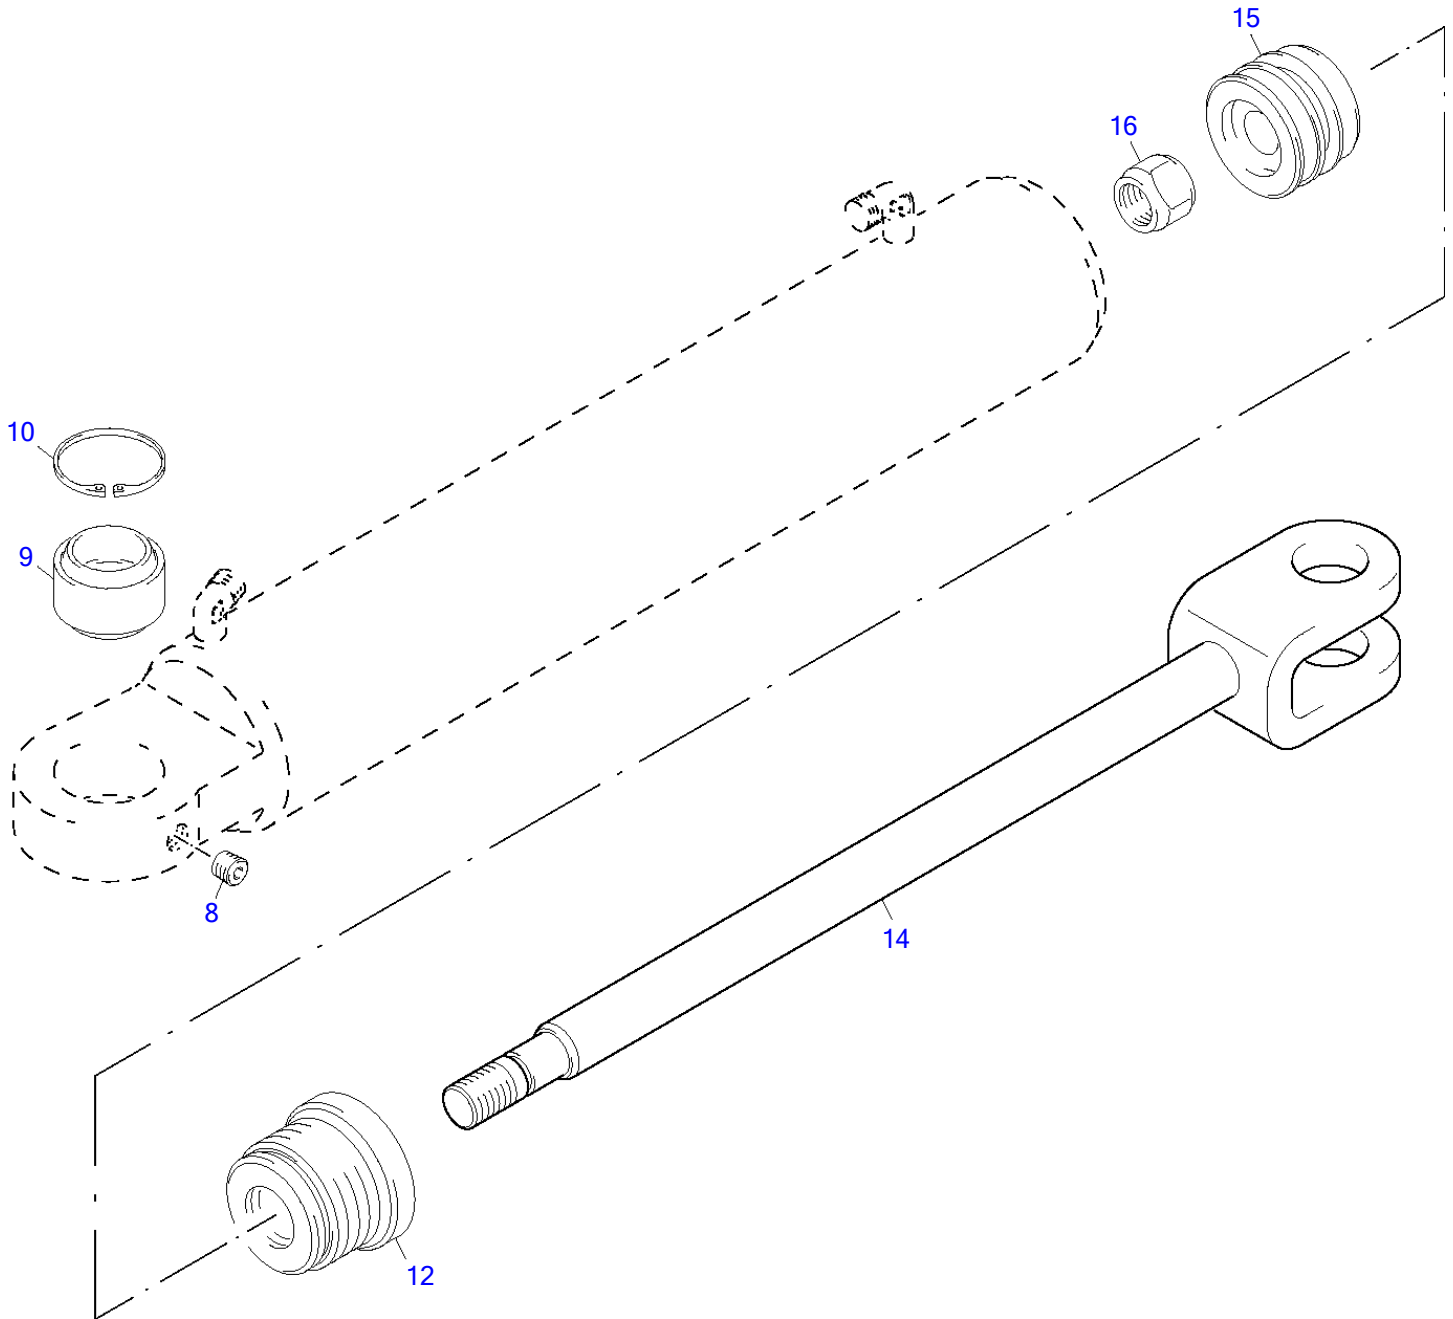

Item	Part number	Description	Lifting Cylinder				
			Q'ty	Chan.	Serial No.	Serv.	Remarks
	8006840	Lifting Ram	1				
8	0324590	Grease Nipple	1				
9	2915806	Spherical Bearing	1				
10	1630811	Circlip Tone 400	1				
12	1010275	Cylinder Nut	1				
14	3933344	Piston Rod Compl	1				
15	3933366	Piston	1				
	1010300	Seal Kit 90/50	1