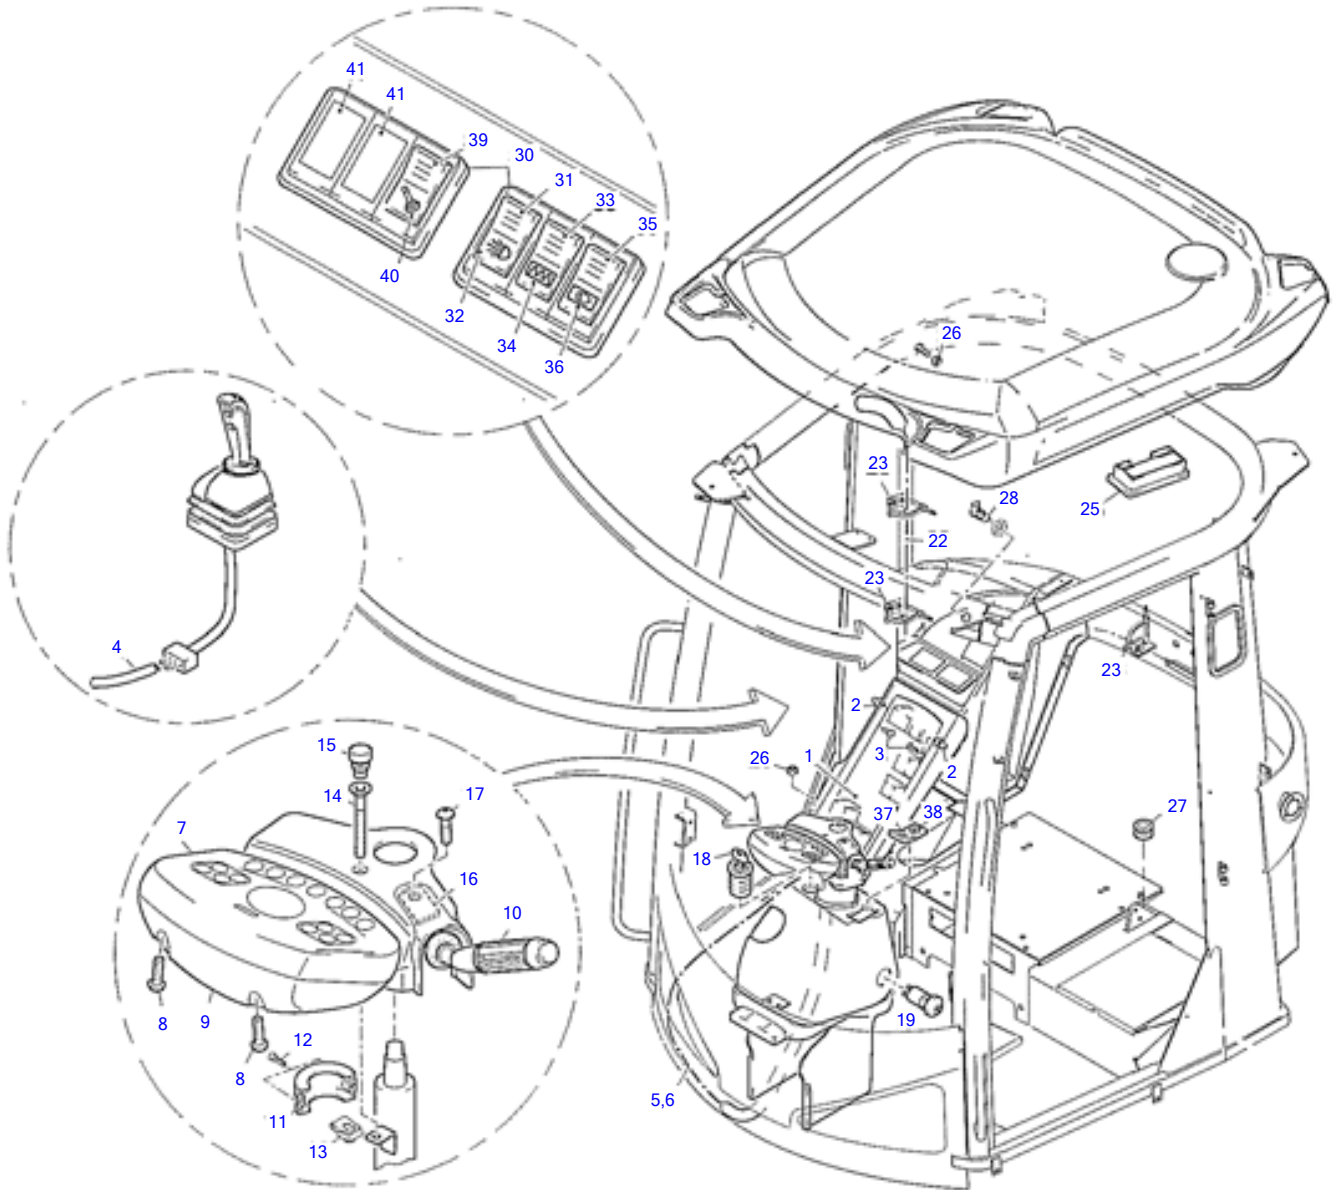

Electrical System

Item	Part number	Description	Q'ty	Chan.	Serial No.	Serv.	Remarks
	8008690	Electrical System	1				
1	3928789	Left Headlight	1				
	0409672	Light Bulb H3 55W	1				
	0377300	Light Bulb T4W 4W	1				
	3981604	Light Bulb H7 55W	1				
	0388450	Light Bulb P21W 21W	1				
2	3928790	Right Headlight	1				
	0409672	Light Bulb H3 55W	1				
	0377300	Light Bulb T4W 4W	1				
	3981604	Light Bulb H7 55W	1				
	0388450	Light Bulb P21W 21W	1				
3	3929600	Left Holder	1				
4	3929611	Right Holder	1				
5	2916794	Self-Locking Screw	4				
6	3931579	Rear Reflector	2				
8	0935113	Profile Rubber 130 MM	2				
9	0327297	Hex Nut A3C	4				
12	8009235	Cable Set Front	1				
14	8004629	Ground Strap	2				
16	8008601	Engine Cable Set	1				
18	2995299	Container with 2 Pumps	1				
	2995813	Pump	1				
	2995824	Lid	1				
	2995835	Grommet	2				
19	4666308	Horn 12V	1				
22	8008606	Battery Retainer	1				
24	4615852	Battery	1				
25	2481243	Serrated Washer A3C	5				
27	3963555	Brake Light Switch	1				
28	0321779	Usit Ring U	1				
29	8005421	Ground Strap	1				
30	0492935	Lock Washer	5				
32	3927197	Rear Light	2				
	0388450	Light Bulb P21W 21W	1				
33	8008286	Holder	1				
35	0909304	Profile Rubber 170 MM	1				
36	3929655	Rear Reflector Compl	2				
	0388450	Light Bulb P21W 21W	2				
	0313279	Light Bulb R10W 10W	1				
37	2449607	Serrated Hex Head Screw	2				
38	8008258	Holder	1				
47	3940901	Washer A3C	8				
50	8009414	Positive Cable Compl	1				
51	2443587	Clip Norma	2				
52	1009352	Clip Norma	2				
54	2443576	Clip Norma	3				
55	2987039	Clip Norma	1				
56	8012664	Cable Set	1				
58	1782789	Clip Norma	2				
59	0417069	Starter Protection Cap	1				
60	1703104	Clip Norma	2				
62	8011517	Plate	1				
63	8009049	Fuse Holder	1				
67	8009052	Bridge	1				
68	3931488	Plate	1				
69	2457425	Plate	1				
70	2980770	Fuse 80 A	1				
71	8009053	Fuse 40 A	1				
73	3929586	Relay	2				
74	8009487	Control Unit 12V	1				
91	3964205	Cable	1				
95	8010481	Warning Buzzer Kit	1