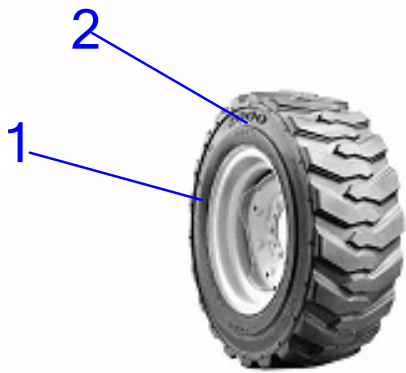

Item	Part number	Description	Exterior Covering				Remarks
			Q'ty	Chan.	Serial No.	Serv.	
	8008759	Lining	1				
1	8005156	Front Covering	1				
2	3949648	Left Covering	1				
3	3949659	Right Covering	1				
4	8008754	Right Cover	1				
5	8008755	Left Cover	1				
6	3976618	Holder Nut	13				
7	0493447	Oval Head Screw	13				
8	3976583	Washer	13				
9	3976594	Protecting Cap	13				
10	3937224	Washer	13				
11	3934378	Oval Head Screw A3R	14				
12	3937382	Speed Nut	6				
13	3937360	Screw	6				
14	3937371	Protecting Cap	6				
15	2919742	Blind Rivet	2				
16	3976754	Profile Rubber 600 MM	2				
17	8008266	Left Lid	1				
18	8008267	Right Lid	1				