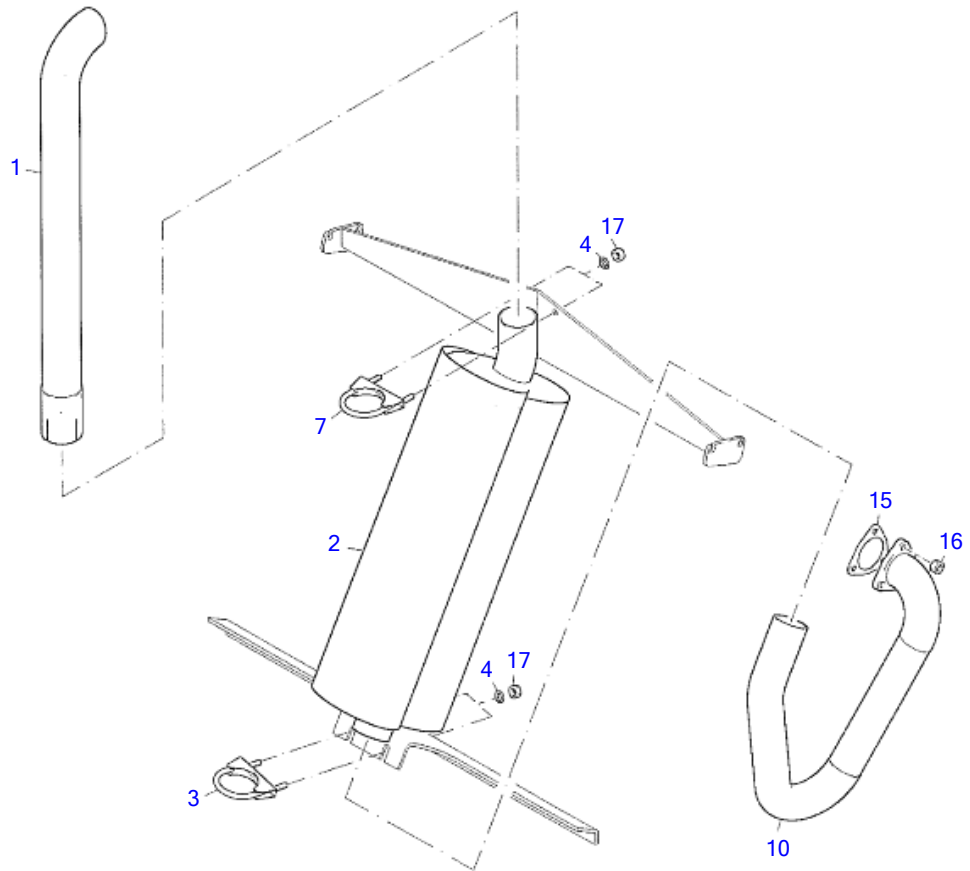

Diesel Engine Compl

Item	Part number	Description	Q'ty	Chan.	Serial No.	Serv.	Remarks
	8006826	Diesel Engine Compl	1				
1	2441767	V-Plus Bolt	4				
2	3923864	Right Front Engine Support	1				
3	8003196	Right Rear Engine Support	1				
4	3924116	Rear Engine Support	1				
5	3924127	Front Engine Support	1				
6	3924252	Sleeve	4				
7	3924230	Rubber Element	4				
8	3924241	Rubber Washer	4				
9	2481652	Serrated Nut	4				
10	8002592	Coupling Bowex	1				
11	8002589	Flange SAE 4	1				
13	2964485	Threaded Coupling	1				
14	1016828	Draw Spring Compl	1				
15	0908632	Hose 50 MM	1				
16	0893372	Hex Head Screw A3C	9				
18	0827612	Hex Head Screw	2				
19	2444555	Oil Drain Plug	1				
20	3962372	Hex Head V-Plus Screw	2				
21	0366636	Self-Locking Screw	8				
22	2481243	Serrated Washer A3C	9				
23	8000004	Pipe	2				
24	2443725	Flat Steel	2				
25	2987039	Clip Norma	1				
26	2905020	Hex Head Cap Screw	8				
27	3951879	Lever	1				
28	3927131	Washer HV	4				
29	2982534	Serrated Hex Head Screw	4				
30	2905928	Washer HV	2				
31	2471354	Female Screw A3C	2				
32	0302061	Gasket A	3				
33	0462780	Usit Ring U	2				
34	2961788	Holder	1				
36	3950527	Bowden Cable	1				
38	8000103	Clip Norma	1				
40	0487336	Hex Nut A3C	1				
41	8010465	Deutz Engine 12V	1				
42	3933888	Heater Hose 13 X 1125	1				
43	3933899	Heater Hose 13 X 1200	1				
44	0893270	Hex Head Screw A3C	1				
45	2992014	Serrated Washer A3C	2				
46	8009224	Hose 7 MM	1				
47	8007007	Oil Pressure Pump Compl	1				
48	0893178	Hex Nut A3C	1				
49	0893167	Hex Nut A3C	1				
52	2449607	Serrated Hex Head Screw	1				
53	8016137	Angle	1