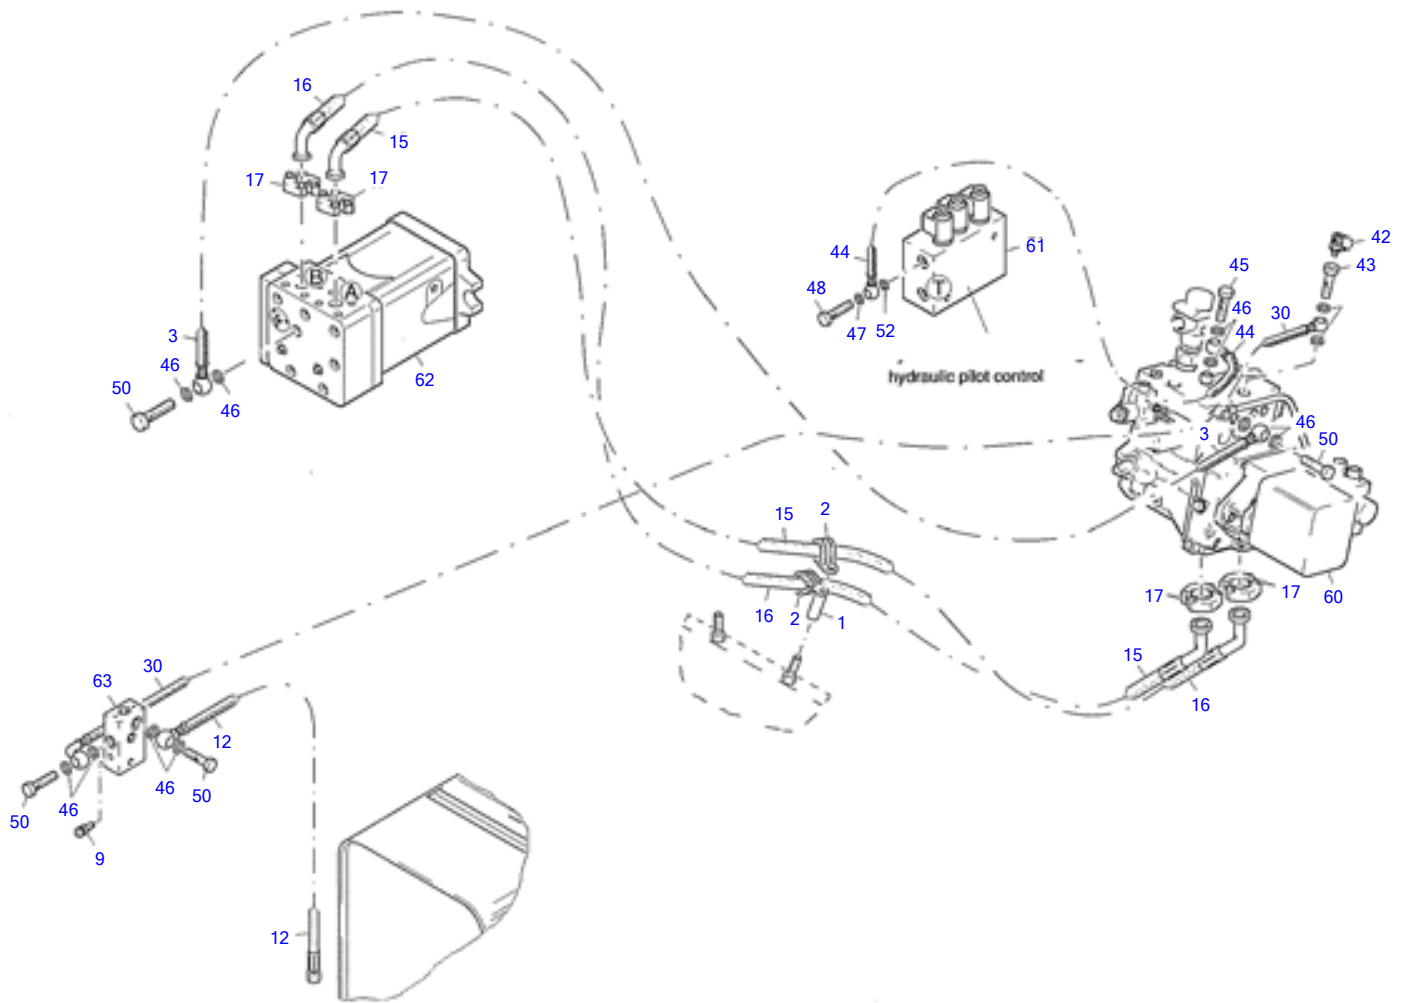

Driving Hydraulics

Item	Part number	Description	Q'ty	Chan.	Serial No.	Serv.	Remarks
	8006823	Driving Hydraulics	1				
1	2442848	Oil Pipe A3C	1				
2	1096982	Clip Norma	2				
3	8008871	Hose Line 6 X 1700	1				
4	8008717	Way Valve 3/2 12V	1				
	8004151	Valve Cartridge	2				
	2916625	Magnet	2				
	2993842	Packing Set	2				
5	0447985	Washer A3C	4				
6	2992014	Ripp Washer A3C	2				
7	1048815	Hex Head Cap Screw	2				
9	2960243	Air Vent	1				
11	0399760	Hex Nut A3C	2				
12	3752345	HP-Hose 8 X 650	1				
15	8008166	HP-Hose 25 X 1500	1				
16	8008166	HP-Hose 25 X 1500	1				
17	8011955	Half of Flange Compl	4				
30	8002411	HP Hose 8 X 1950	1				
42	1722663	Screw Coupling A3C	1				
43	3737766	Female Screw A3C	1				
44	2970643	Hose Line 6 X 700	1				
45	2443850	Female Screw S A3C	1				
46	0373588	Usit Ring U	15				
47	0350898	Usit Ring U	1				
48	0862944	Female Screw A3C	1				
49	2970927	Coupling Compl	1				
50	0311528	Female Screw A3C	6				
52	3768296	Gasket A3C	1				
60	8007007	Oil Pressure Pump Compl	1				
61	8011364	Servo Control Compl	1				
62	8006407	Oil Motor 12V	1				
63	8005490	Inch-Actuator	1