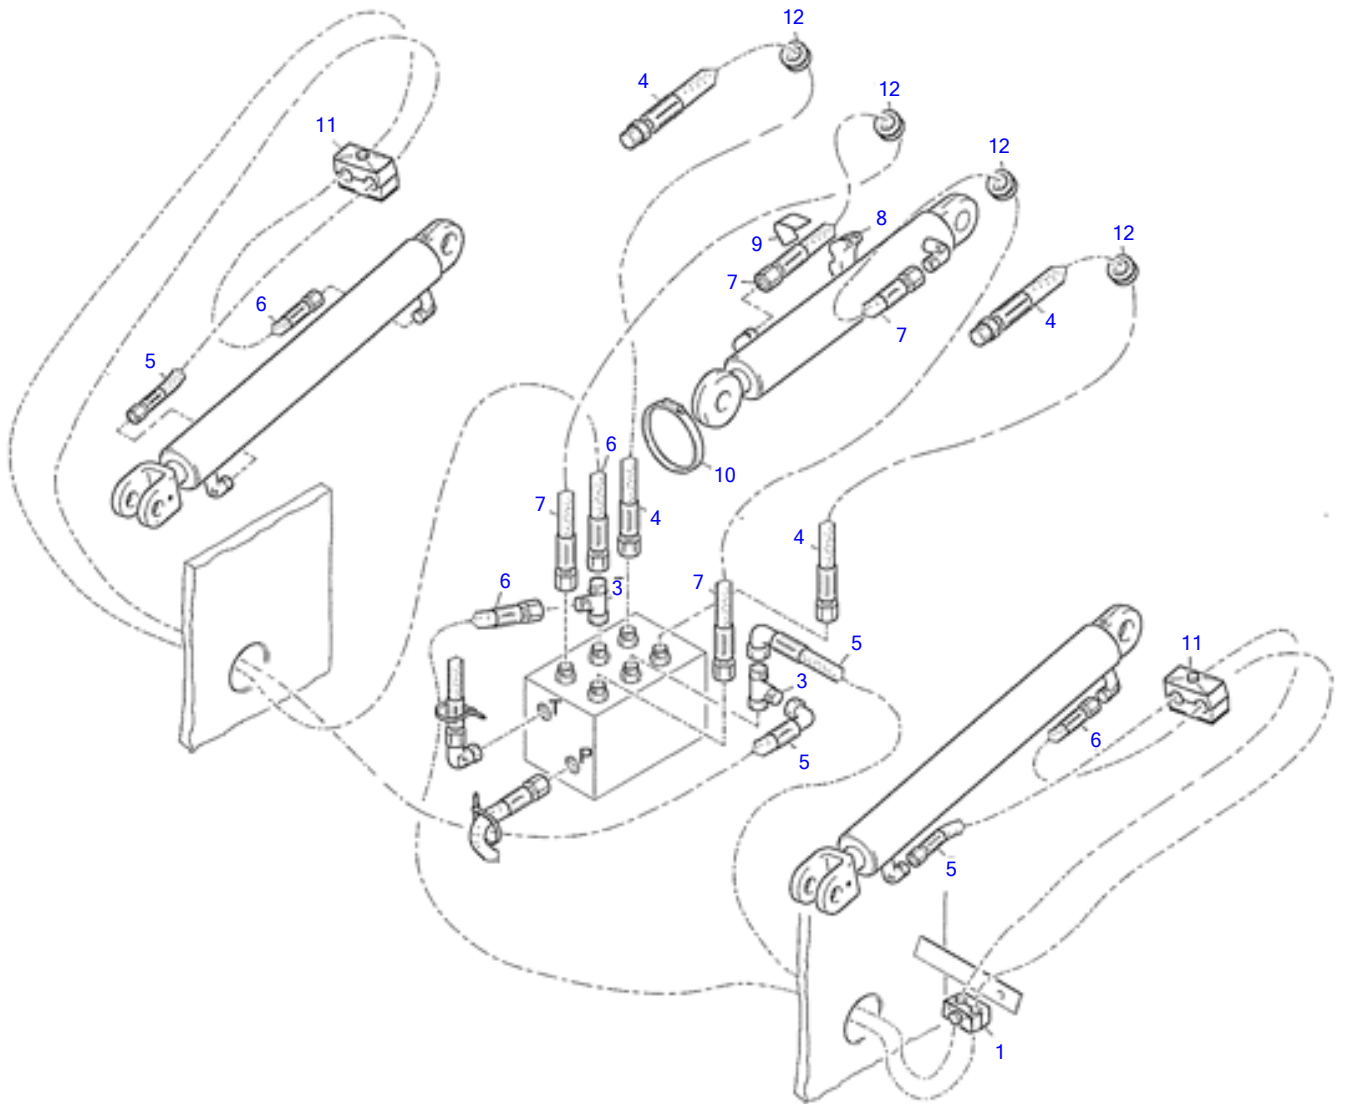

Working Hydraulics

Item	Part number	Description	Q'ty	Chan.	Serial No.	Serv.	Remarks
	8007006	Working Hydraulics					
3	3761379	Coupling A3C	2				
4	8008471	HP-Hose 13 X 1600	2				
5	3762541	HP-Hose 10 X 1750	2				
6	2912052	HP-Hose 10 X 1550	2				
7	3947679	HP-Hose 13 X 1600	2				
8	3924730	Clip	1				
9	8004184	Clamp Strap	1				
10	1373604	Clip	1				
11	8011941	Clip Body Compl	3				
12	3763484	Rubber Socket	4