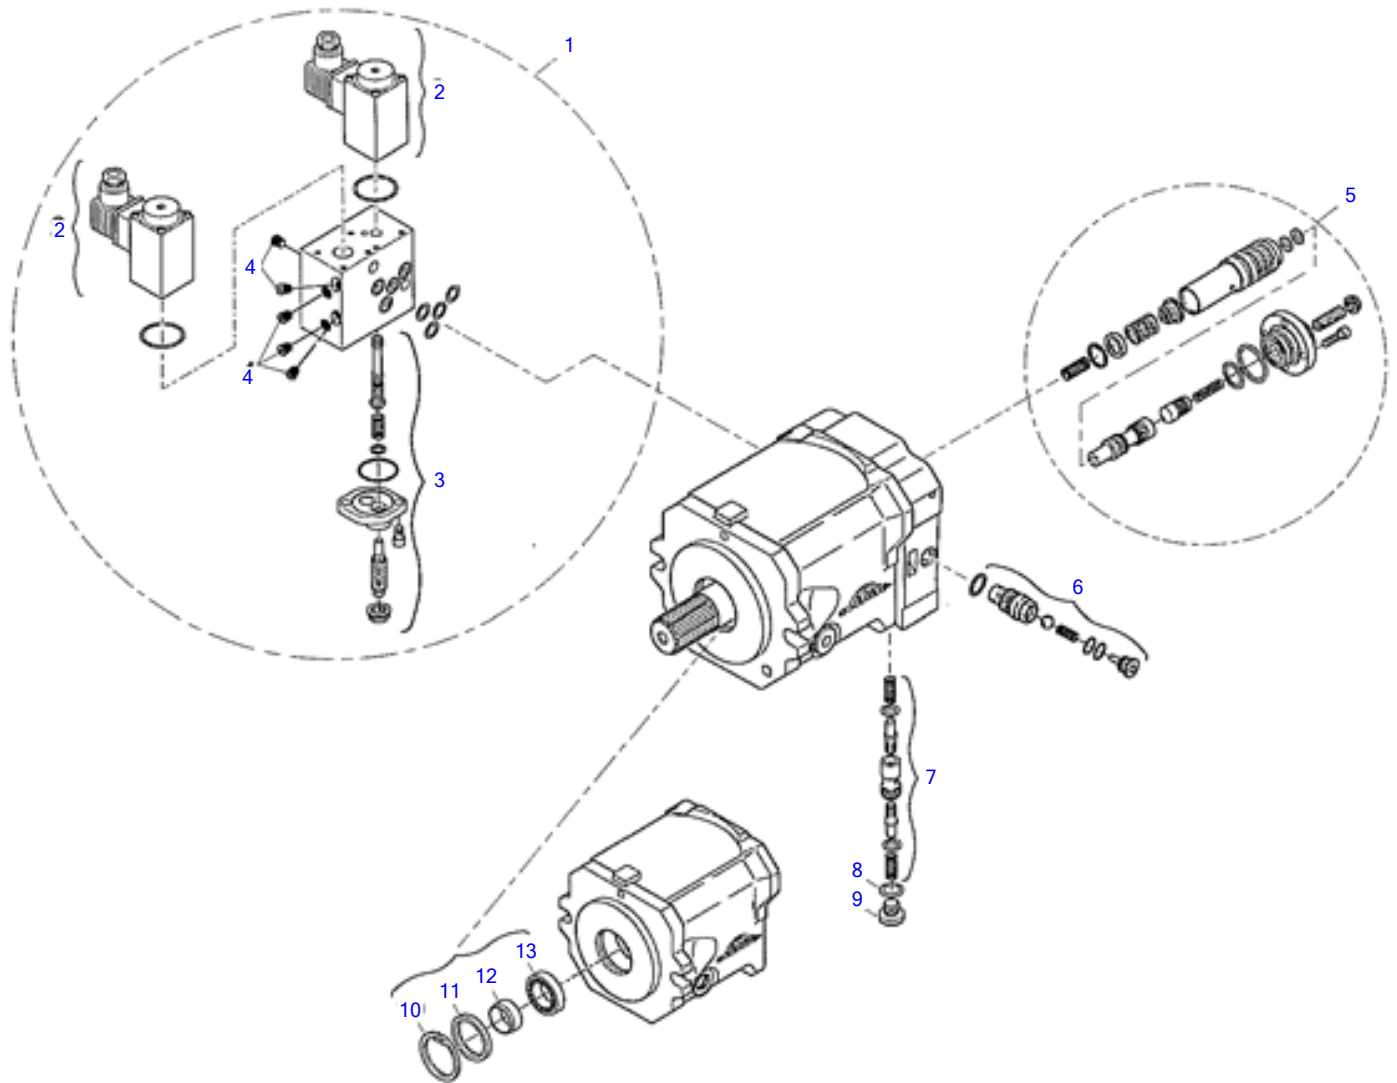

OilMotor 12V						
Item	Part number	Description	Q'ty	Chan.	Serial No.	Serv. Remarks
1	8011839	Filter Flange	1			
2	0897003	O-Ring	1			
3	1370689	Plug A3C	2			
4	0864719	Plug	1			
5	8011840	Nozzle	1			
6	1660522	Plug A3C	1			
7	8011841	Threaded Bush	1			
8	1042977	Spring Disk B A3C	2			
9	0893009	Hex Head Cap Screw	2			
10	1003685	Filter	1			
11	0425401	Coupling A3C	1			
12	8011842	Pipe Line	1			
13	1619634	O-Ring	2			
14	2673234	Coupling A3C	1			
15	8012277	Pipe Line	1			
16	8012278	Pipe Line	1			
17	0311528	Female Screw A3C	4			
18	0373588	Usit Ring U	8			
19	8006182	Coupling A3C	1			
20	2904698	Locking Bunch A3C	20			
21	1399126	Cap Nut A3C	1			
	8016109	Seal Kit Compl	1