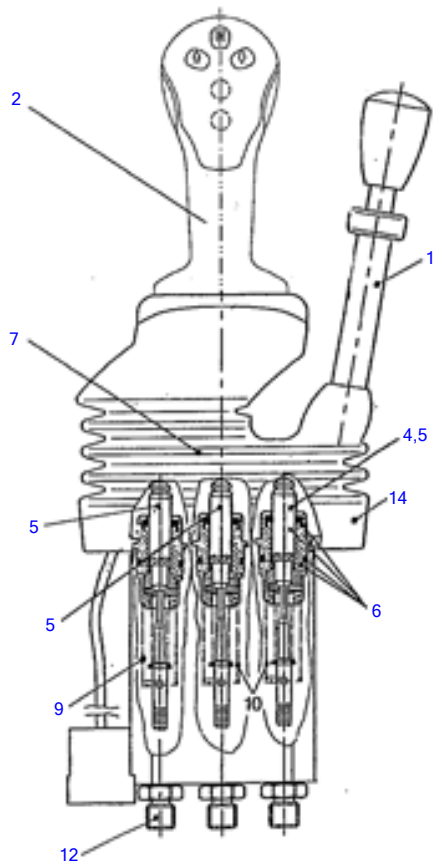

Item	Part number	Description	Valve Compl				Remarks
			Q'ty	Chan.	Serial No.	Serv.	
	8011331	Valve Compl	1				
1	3981864	Locking Device	1				
2	8011332	Servo Control Handle	1				
4	3971486	Valve Case 408A	2				
5	3971475	Valve Case 408B	4				
6	3971533	Sliding Inset	6				
7	8003291	Actuation	1				
9	3971408	Compression Spring	2				
10	3971419	Compression Spring	4				
12	2917886	Coupling A3C	8				
14	3981875	Siphon	1				
19	3971555	Shim	20				
21	8004038	Pin A3C	4				
22	8004039	Locking Washer A3C	8				
23	8011883	Connection	1