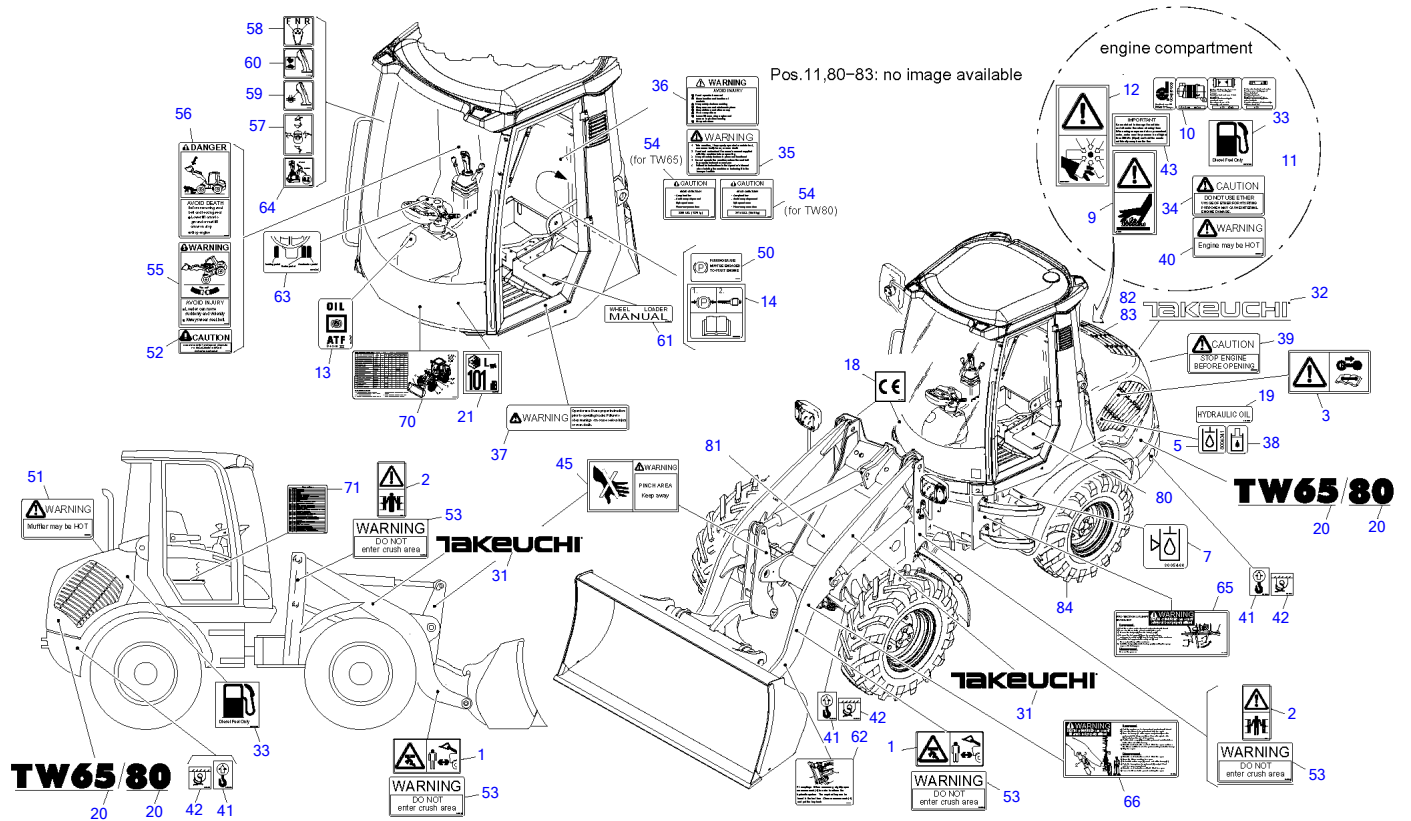

Decals and Accessories

Item	Part number	Description	Q'ty	Chan.	Serial No.	Serv.	Remarks
	8016611	Decals and Accessories	1				
1	8006865	Decal	2				
2	8004895	Decal	2				
3	8006864	Decal	1				
5	8005341	Decal	1				
7	8005466	Decal	1				
9	8004896	Decal	1				
10	2983808	Maintenance Air Filter	1				
11	8004221	Maintenance Engine	1				
12	8004894	Decal	1				
13	2447967	Decal	1				
14	8005340	Decal	1				
18	2995200	Decal	1				
19	1746661	Decal	1				
20	8016844	Decal	1				
	8016845	Decal	1				
21	8007503	Decal Acoustic Power	1				
	8007505	Decal Acoustic Power	1				
31	8022030	Decal	2				
32	8022031	Decal	1				
33	8016484	Decal	2				
34	8016486	Decal	1				
35	8016487	Decal	1				
36	8016488	Decal	1				
37	8016489	Decal	1				
38	8016547	Decal	1				
39	8016548	Decal	1				
40	8016549	Decal	1				
41	8019506	Decal	4				
42	8019507	Decal	4				
43	8016552	Decal	1				
45	8016554	Decal	2				
50	8016490	Decal	1				
51	8016491	Decal	1				
52	8016493	Decal	1				
53	8016494	Decal	4				
54	8016505	Decal	1				
	8016506	Decal	1				
55	8016511	Decal	1				
56	8016512	Decal	1				
57	8016534	Decal	1				
58	8016537	Decal	1				
59	8016539	Decal	1				
60	8016541	Decal	1				
61	8016558	Decal	1				
62	8016559	Decal	1				
63	8016565	Decal	1				
64	8016566	Decal	1				
65	8016616	Decal	1				
66	8016617	Decal	1				
70	8016568	Decal	1				
71	8016570	Decal	1				
80	2983591	Handle	1				
81	0806253	Wheel Chock	1				
82	8005871	Tool Box Compl	1				
83	3766056	Support Lifitng Cylinder	1				
84	8010770	Wheel 405/70	4				
	8010769	Tire 405/70	4				
	3933537	Rim	4				
	0874324	Valve	4