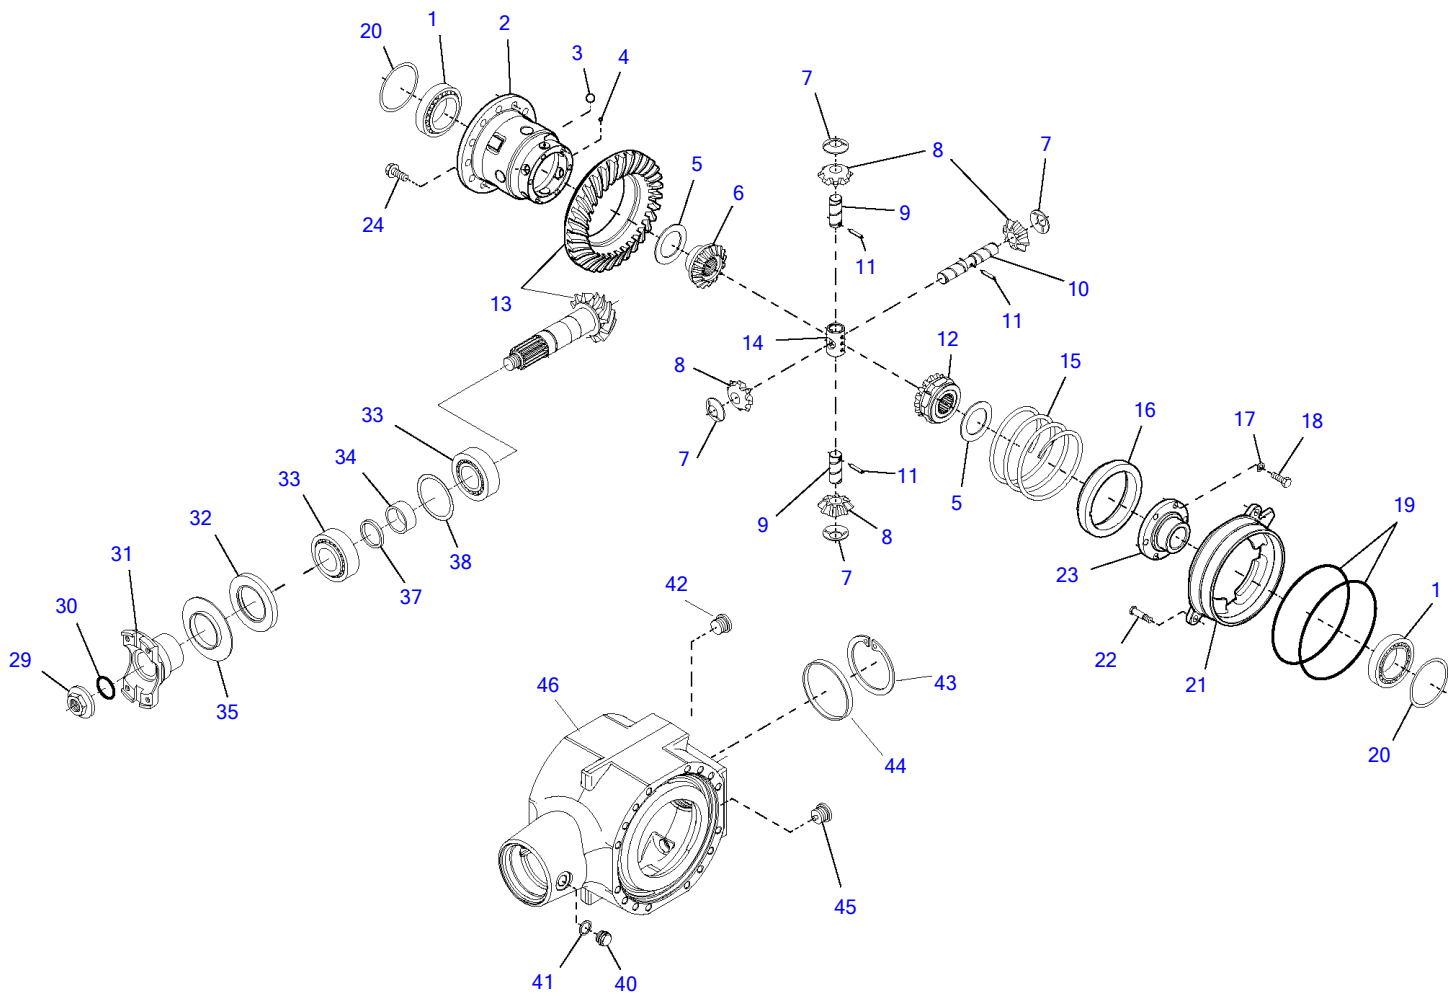

Item	Part number	Description	Oil Motor 12V				Remarks
			Q'ty	Chan.	Serial No.	Serv.	
	8006407	Oil Motor 12V	1				
	3963953.	Packing Set	1				
1	3963964	Governor	1				
	3987597	Packing Set	1				
2	1059830	Control Magnet	2				
3	3987575	Governor Inset	1				
4	2607789	Plug	6				
5	3988112	Governor Inset	1				
6	3963975	Pressure Limit Valve	1				
7	1722856	Change Over Valve	1				
8	0848399	O-Ring	1				
9	1372476	Plug	1				
10	1399251	Circlip Tone 400	1				
11	1683847	Oil Seal	1				
12	4607749	Race	1				
13	4607750	Conical-Roller Bearing	1