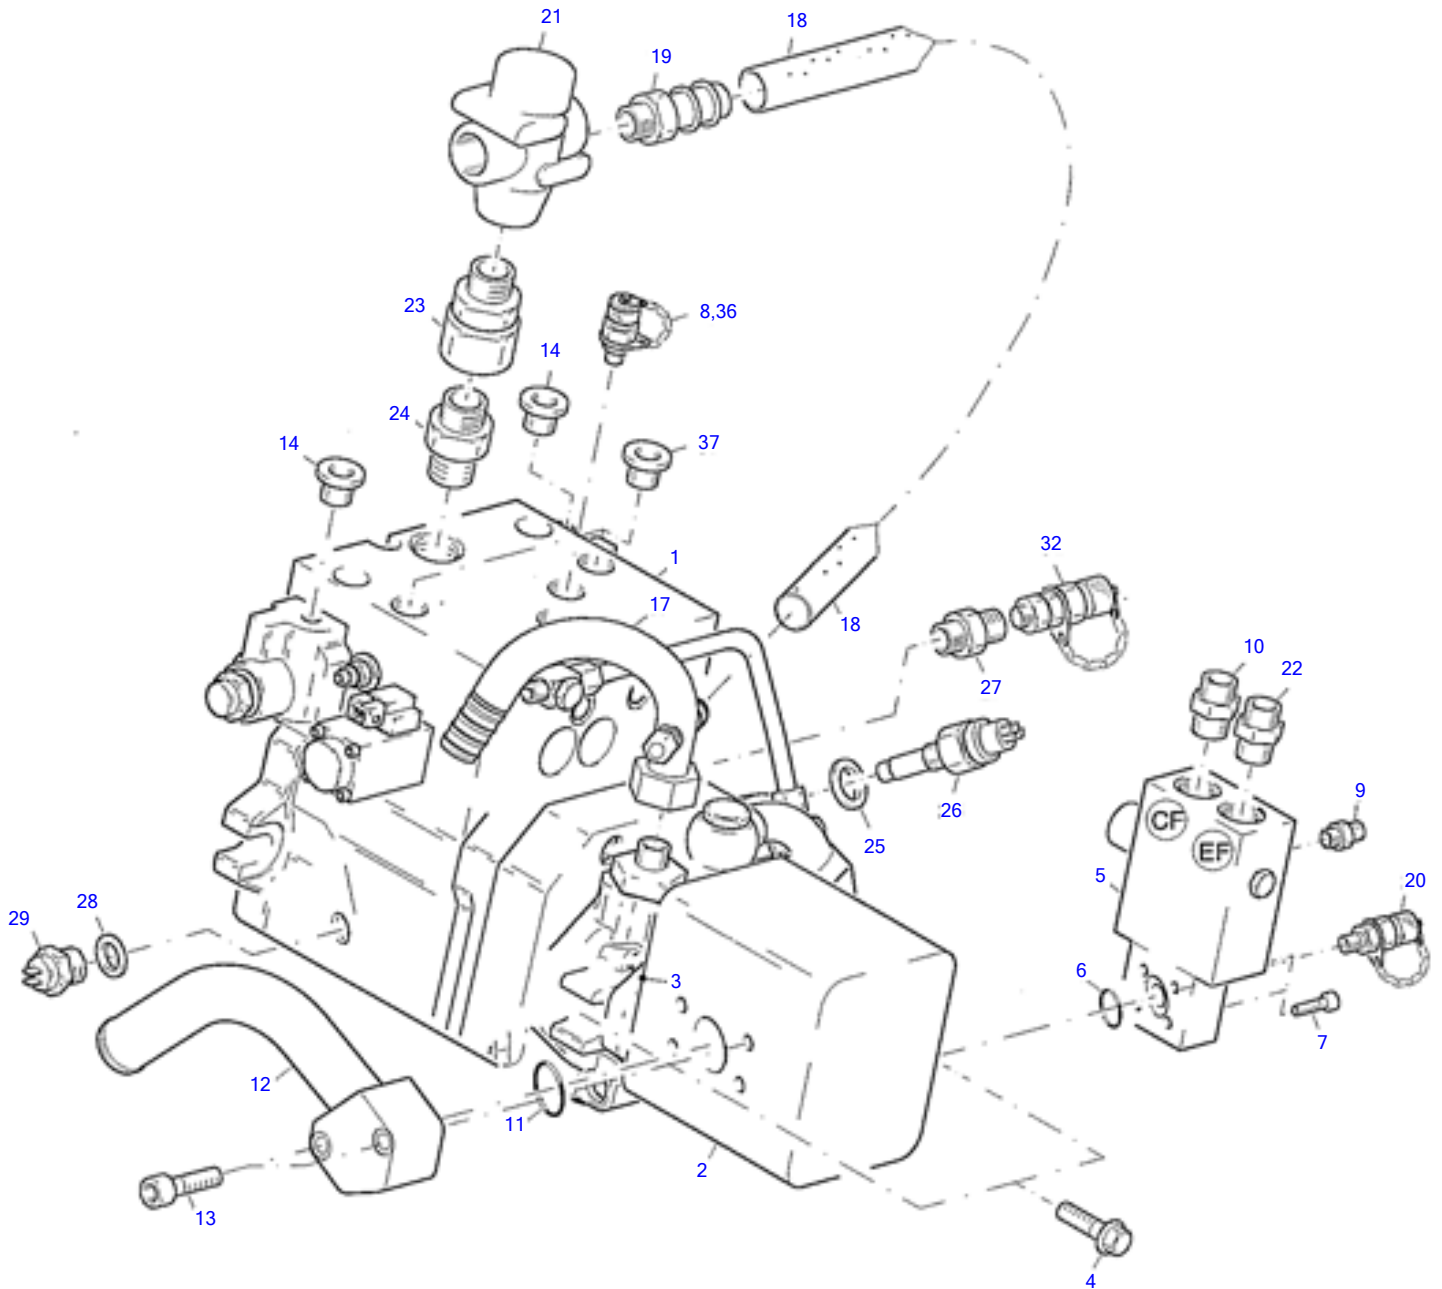

Air Filter System

Item	Part number	Description	Q'ty	Chan.	Serial No.	Serv.	Remarks
	3944347	Air Filter System	1				
1	2981099	Air Filter	1				
	2995357	Housing	1				
2	3929780	Clamp	1				
7	3944336	Adapter	1				
8	3931079	Manifold	1				
9	2997780	Reducing Ring	1				
10	1349886	Clamp	1				
11	3745379	Clip Norma	1				
12	2913166	Low Pressure Indicator	1				
13	2988212	Angular Connection	1				
14	2997326	Repair Bracket	3				
15	2969651	Pipe	1				
16	1349717	Clamp	1				
17	2992956	Pipe Bend	1				
18	2992967	Pipe Bend	2				
21	2981135	Air Filter Valve	1				
22	2984649	Lid	1				
23	2981113	Filter Element	1				
24	2981124	Filter Element	1