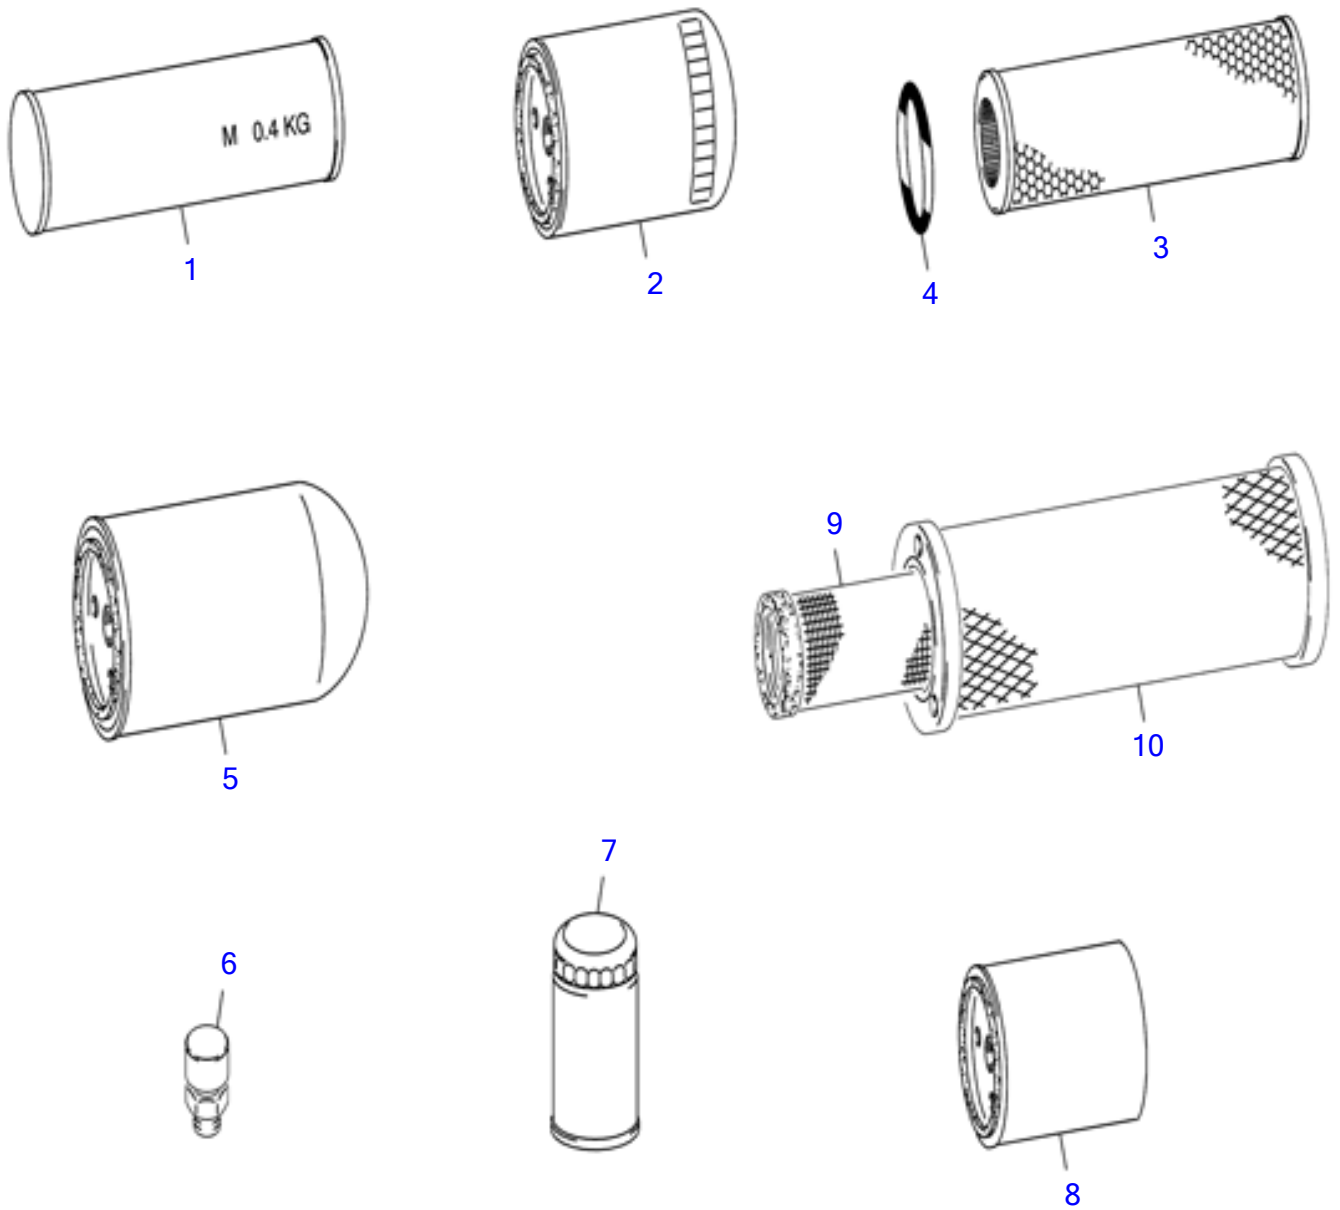

Item	Part number	Description	Filter Set			Remarks	
			Q'ty	Chan.	Serial No.		Serv.
	8012286	Maint. Set F A/B	1				
	8012907	Maint. Set F "C"	1				
1	0346905	Grease Cartrdige	5				
2	3960201	Oil Filter	1				
3	8012138	Conversion Set	1				
4	2918263	O-Ring	1				
5	1003685	Filter	1				
6	3968889	Air Vent	3				
7	3929440	Air Fillter	1				
8	2610831	Filter Cartridge	1				
9	2981124	Filter Element	1				
10	2981113	Filter Element	1