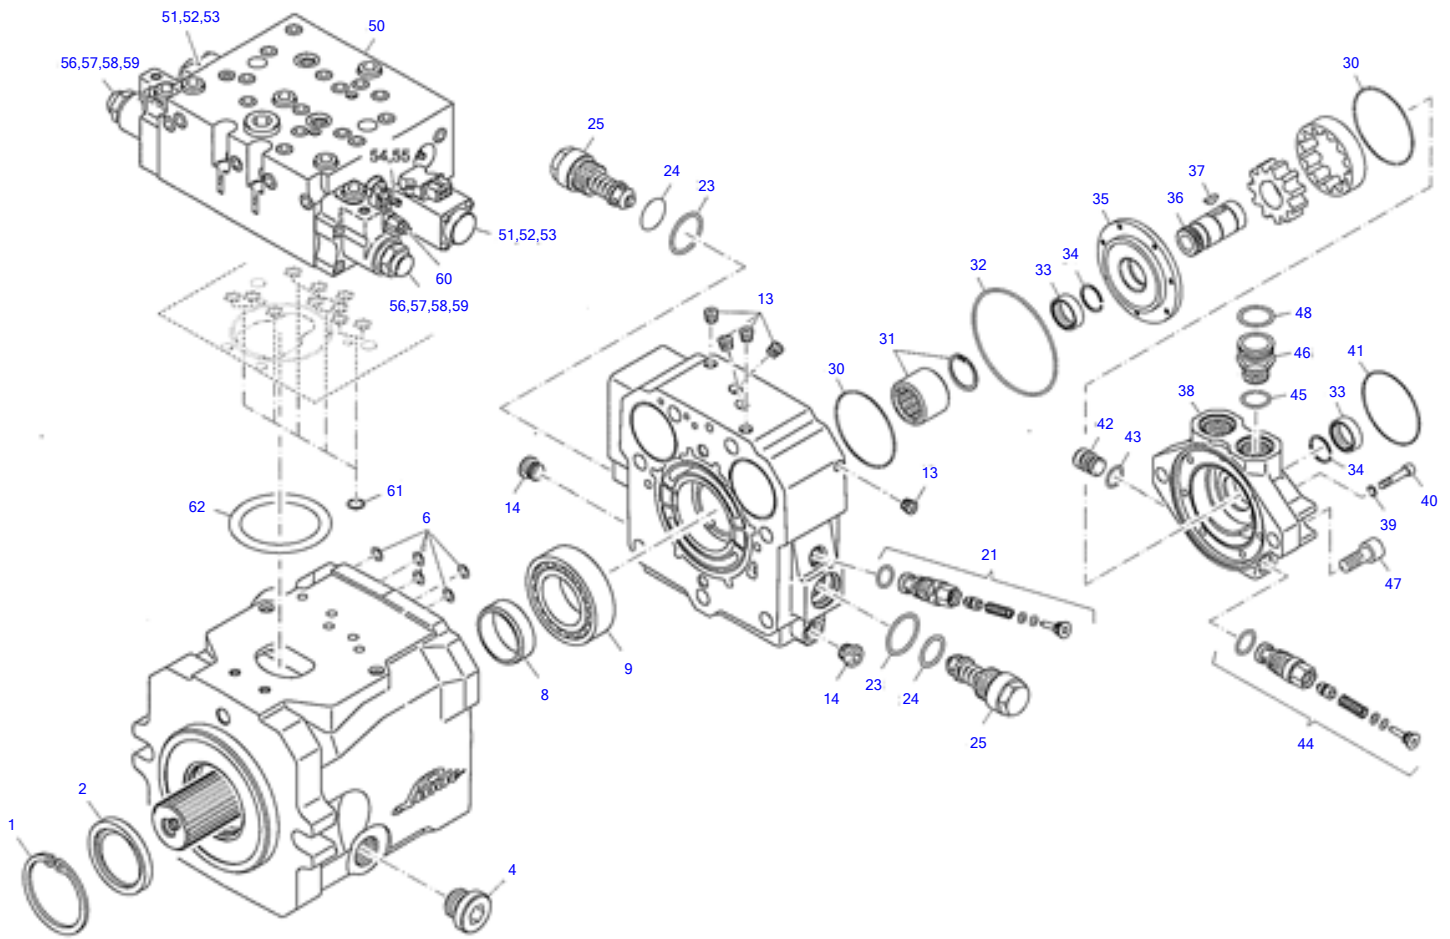

Oil Pressure Pump Compl

Item	Part number	Description	Q'ty	Chan.	Serial No.	Serv.	Remarks
	8007007	Oil Pressure Pump Compl	1				
1	8006406	Oil Pressure Pump 12V	1				
2	8010681	Oil Pressure Pump	1				
3	1655069	O-Ring	1				
4	8002165	Serrated Hex Head Screw	2				
5	8010564	Priority Valve	1				
6	0351219	O-Ring	1				
7	1658131	Hex Head Cap Screw	4				
8	1343039	Screw Coupling ED	1				
9	2656664	Screw Connection A3C	1				
10	2481696	Screw Connection A3C	1				
11	1617450	O-Ring	1				
12	8010031	Aspiration Mouth	1				
13	0892962	Hex Head Cap Screw	2				
14	8006095	Plug	2				
17	8010032	Distributor A3C	1				
18	8006759	LP Hose 300 MM	1				
19	8009530	Coupling A3C	1				
20	2479669	Screw Coupling A3C	1				
21	8010033	Oil Thermocouple Element	1				
22	1686475	Screw Connection A3C	1				
23	8010034	Coupling A3C	1				
24	2456957	Coupling A3C	1				
25	0373588	Usit Ring U	1				
26	1749244	Temperature Switch	1				
27	8002322	Coupling A3C	1				
28	2980792	Usit Ring U	1				
29	2989575	Temperature Switch	1				
32	1616551	Screw Coupling	1				
36	1091909	O-Ring	1				
37	1016986	Protecting Cap	2				

TW80 Book No. 8016562 08.06 S/N E104078
Oil Pressure Pump 12V