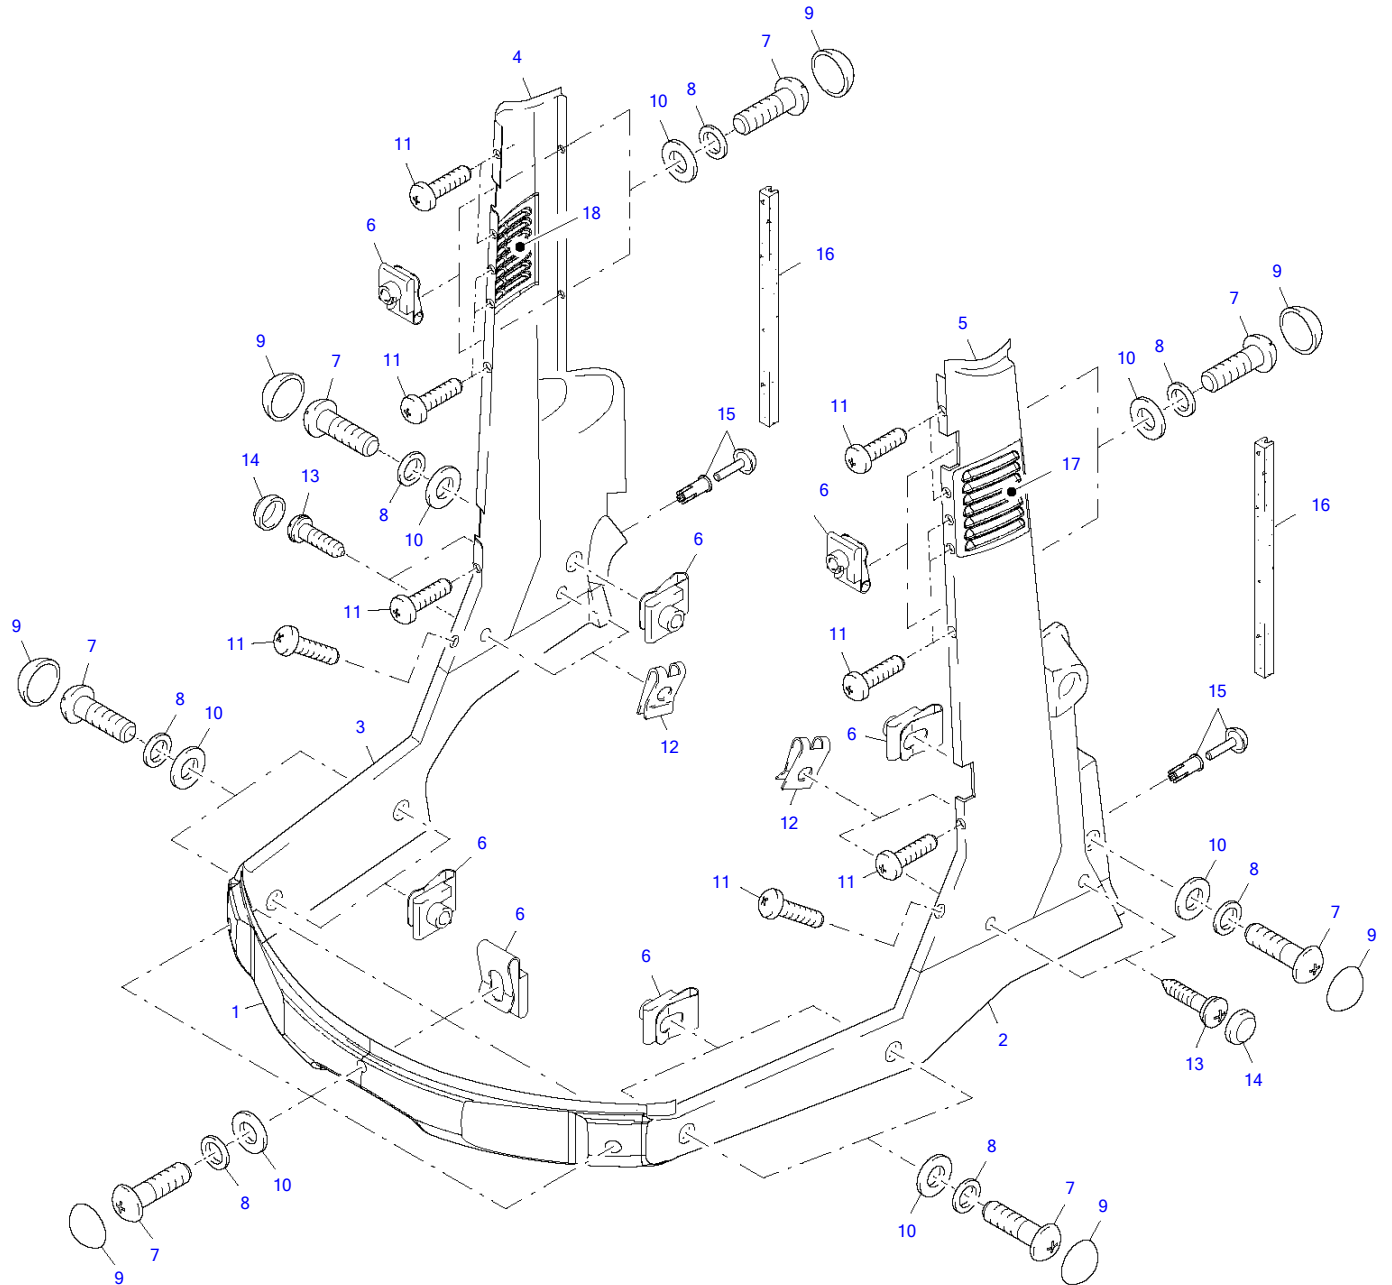

Item	Part number	Description	Exterior Covering				Remarks
			Q'ty	Chan.	Serial No.	Serv.	
	8008759	Lining	1				
1	8005156	Front Covering	1				
2	3949648	Left Covering	1				
3	3949659	Right Covering	1				
4	8008754	Right Cover	1				
5	8008755	Left Cover	1				
6	3976618	Holder Nut	13				
7	0493447	Oval Head Screw	13				
8	3976583	Washer	13				
9	3976594	Protecting Cap	13				
10	3937224	Washer	13				
11	3934378	Oval Head Screw A3R	14				
12	3937382	Speed Nut	6				
13	3937360	Screw	6				
14	3937371	Protecting Cap	6				
15	2919742	Blind Rivet	2				
16	3976754	Profile Rubber 600 MM	2				
17	8008266	Left Lid	1				
18	8008267	Right Lid	1