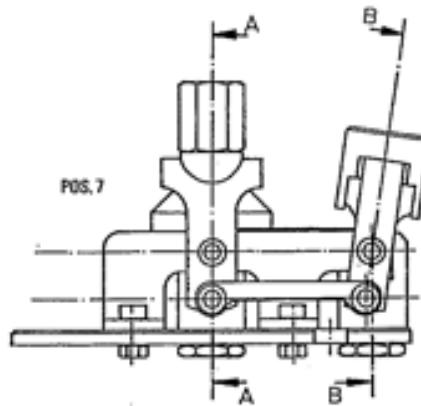

Item	Part number	Description	Valve Compl				Remarks
			Q'ty	Chan.	Serial No.	Serv.	
	8011331	Valve Compl	1				
1	3981864	Locking Device	1				
2	8011332	Servo Control Handle	1				
4	3971486	Valve Case 408A	2				
5	3971475	Valve Case 408B	4				
6	3971533	Sliding Inset	6				
7	8003291	Actuation	1				
9	3971408	Compression Spring	2				
10	3971419	Compression Spring	4				
12	2917886	Coupling A3C	8				
14	3981875	Siphon	1				
19	3971555	Shim	20				
21	8004038	Pin A3C	4				
22	8004039	Locking Washer A3C	8				
23	8011883	Connection	1