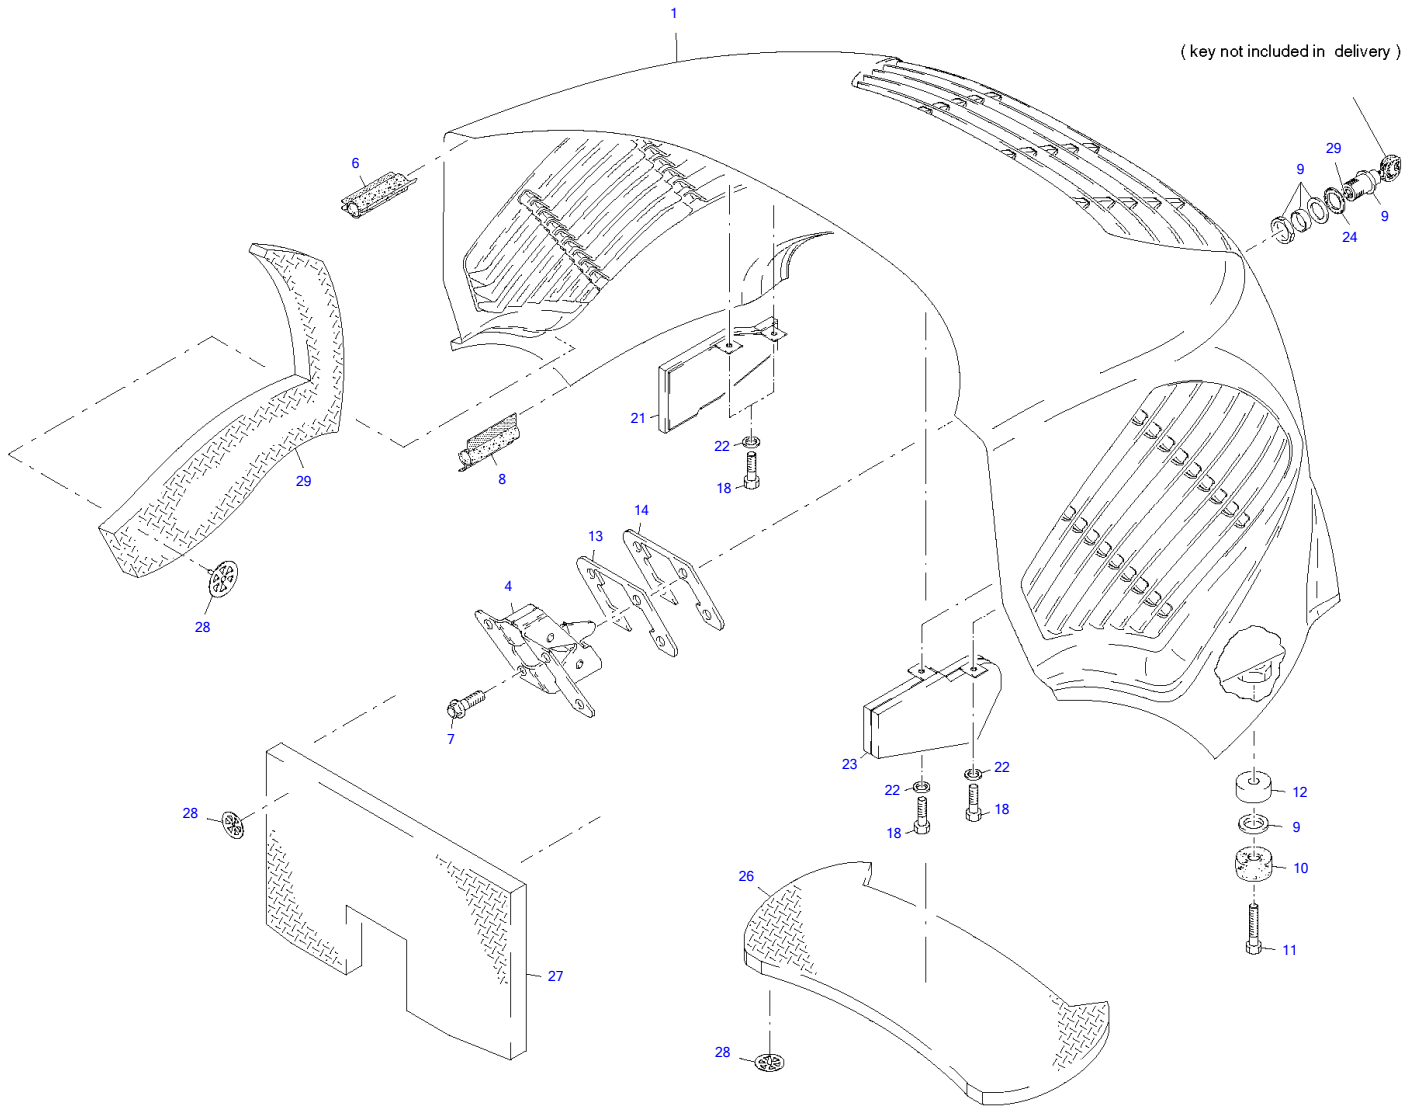

TW80 Book No. 8016562 08.06 S/N E104078
Engine Hood Compl

Engine Hood Compl

Item	Part number	Description	Q'ty	Chan.	Serial No.	Serv.	Remarks
	8016810	Engine Hood Compl	1				
1	8016800	Engine Hood	1				
4	3975822	Hood Lock	1				
5	3975877	Lock	1				
	3643912	Ignition Key	1				
6	3930614	Profile Rubber 1190 MM	1				
7	8009775	Serrated Hex Head Screw	4				
8	8015919	Profile Rubber 2375 MM	1				
9	1629567	Washer A3C	2				
10	0466364	Round Buffer	2				
11	3934390	Hex Head Screw	2				
12	3946123	Spacer Sleeve	2				
13	3936405	Plate	1				
14	8011935	Plate Compl	4				
18	3926550	Hex Head Screw	4				
21	8009223	Right Sheet Compl	1				
	8008931	Right Insulating Board	1				
22	2992014	Serrated Washer A3C	4				
23	3944438	Plate Compl	1				
	3944450	Damping Material	1				
	3945166	Damping Material	1				
24	3945757	Washer	1				
25	2997224	Serrated Hex Head Screw	1				
26	8015258	Insulating Board	1				
27	8015259	Insulating Board	1				
28	1786874	Clip	23