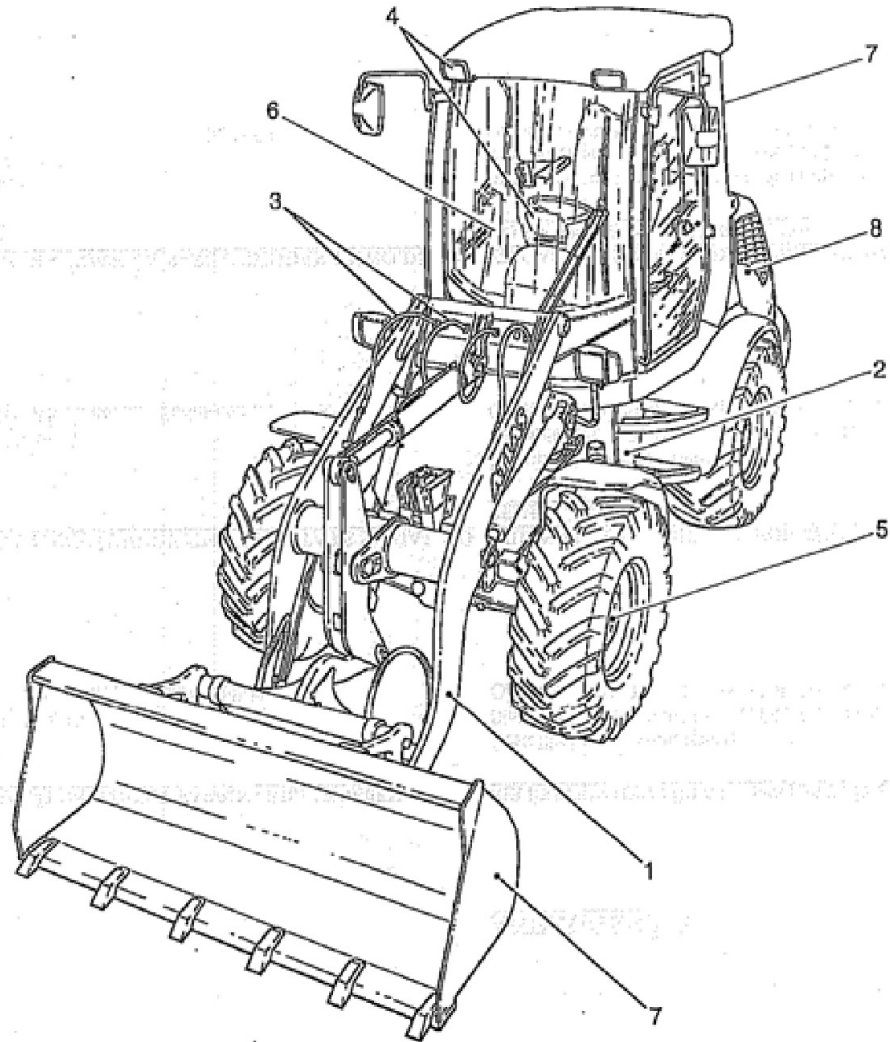

TW80

Book No. 8016562
Serial No. E104078~

TAKEUCHI