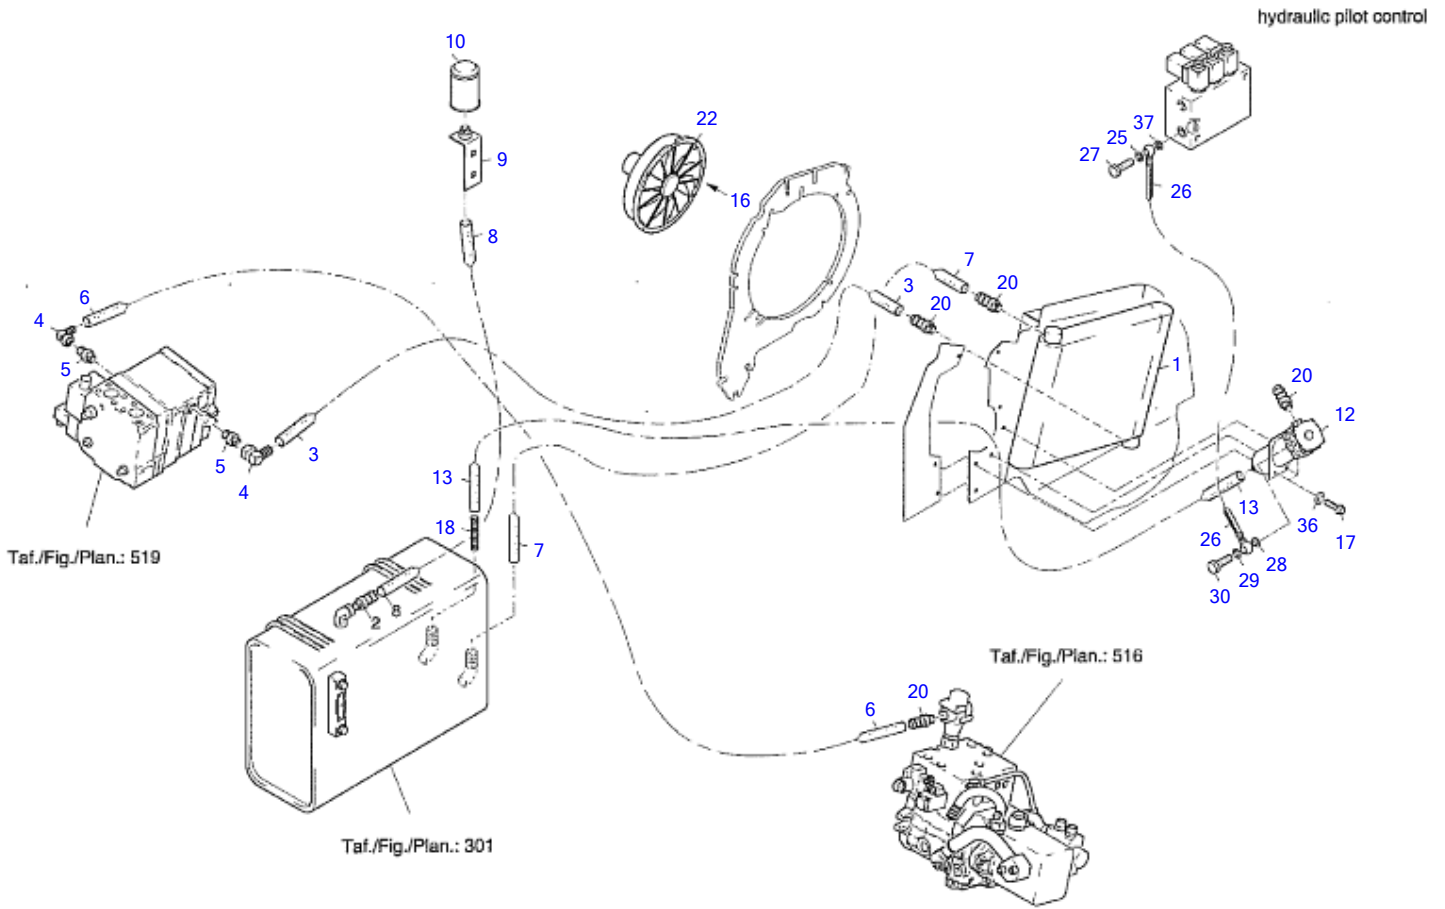

Return Hydraulics

Item	Part number	Description	Q'ty	Chan.	Serial No.	Serv.	Remarks
	8010081	Return Hydraulics					
1	8011353	Oil Cooler/Ventilator Body	1				
2	8006878	Coupling A3C	1				
3	1896571	LP-Hose 1400 MM	1				
4	8010053	Elbow Nipple Compl	2				
5	3951244	Coupling A3C	2				
6	1896571	LP-Hose 1500 MM	1				
7	1896571	LP-Hose 1150 MM	1				
8	8006759	LP-Hose 800 MM	1				
9	8008092	Holder	1				
10	3929440	Air Filter	1				
11	8010061	Coupling A3C	2				
12	8009636	Return Filter Compl	1				
13	1896571	LP-Hose 400 MM	1				
16	1898686	Packing Strap	1				
17	1309195	Hex Socket Head Cap Screw	3				
18	8008624	Compression Spring Cord	1				
19	2481254	Serrated Washer A3C	6				
20	8010060	Coupling A3C	4				
22	8010073	Ventilator 12 V	1				
25	0350898	Usit Ring	1				
26	2970494	Hose Line	1				
27	0862944	Female Screw A3C	1				
28	1074306	Usit Ring	1				
29	0373588	Usit Ring	1				
30	2982909	Female Screw A3C	1				
36	3939464	Ripp Washer A3C	3				
37	3768296	Gasket A3C	1