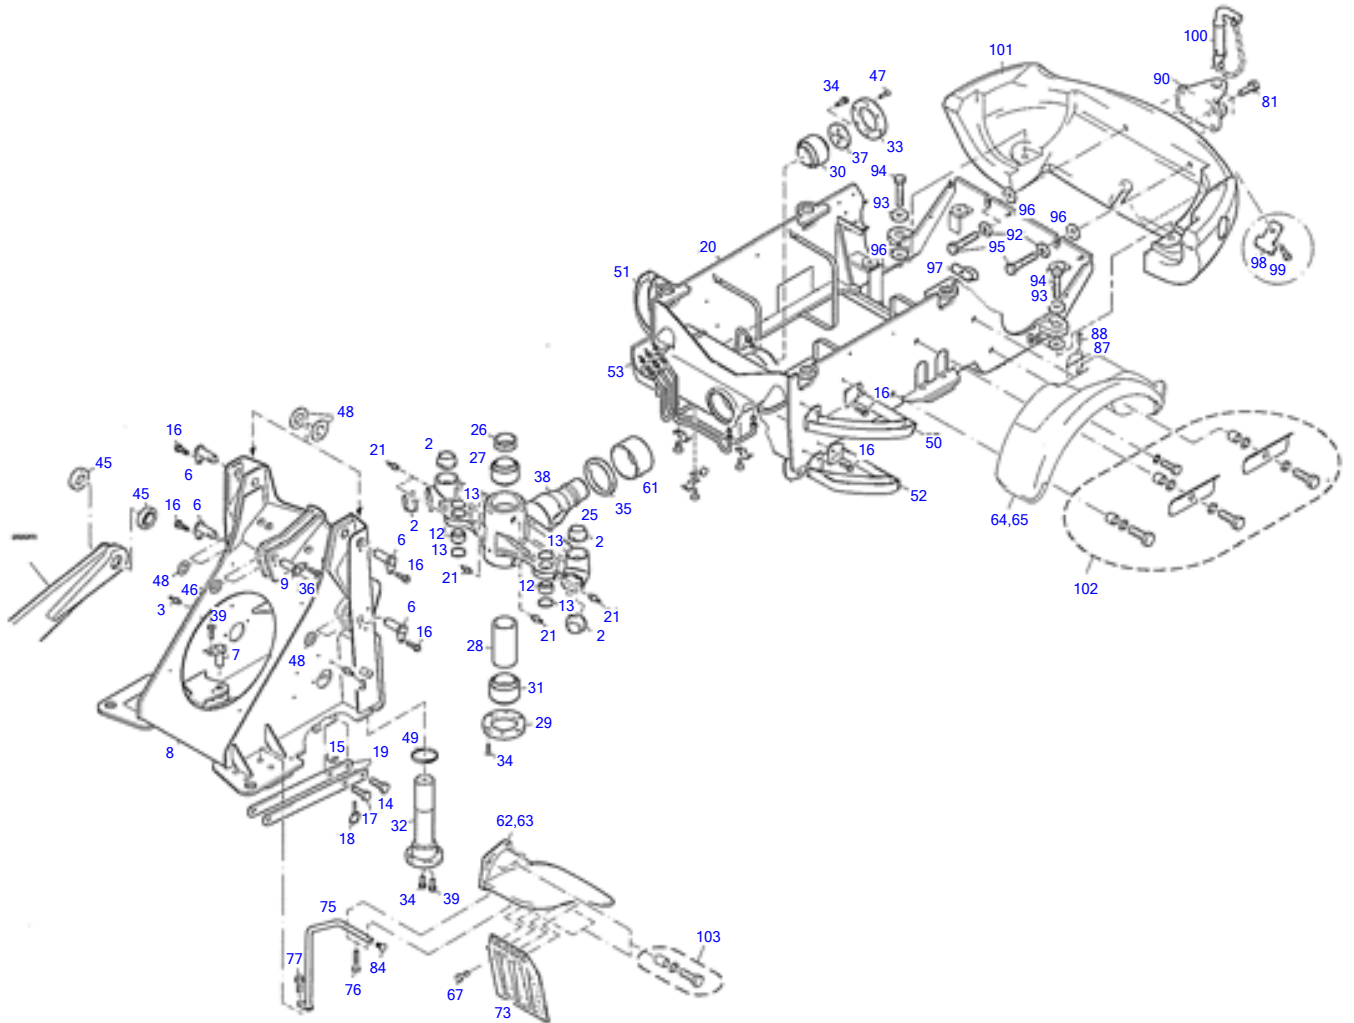

Item	Part number	Description	Base Q'ty	Chan.	Serial No.	Serv.	Remarks
	3930896	Washer A3C 3.0 MM	1				
	3930909	Washer A3C 5.0 MM	1				
97	8005505	Holder	1				
98	3934970	Plate	1				
	8009861	Plate	1				
99	0893316	Hex Head Screw A3C	1				
100	3944574	Pin	1				
101	3933195	Counter Weight	1				
	3933208	Counter Weight	1				
102	8011976	Fastening Pieces	2				
103	8011977	Fastening Pieces	2