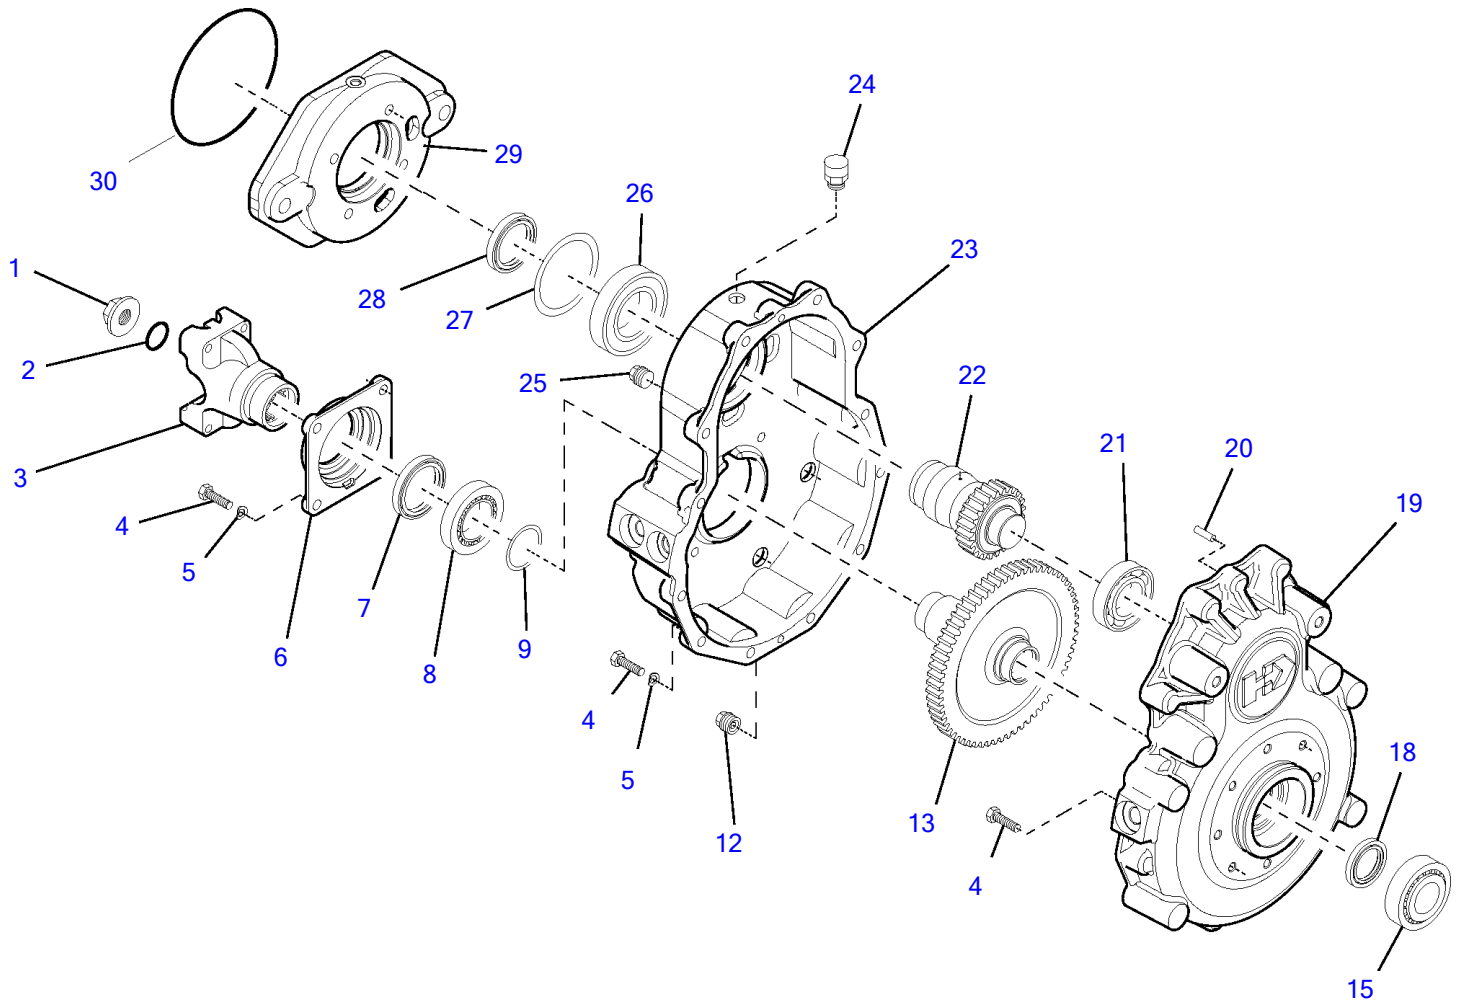

Brake Disk						
Item	Part number	Description	Q'ty	Chan.	Serial No.	Serv. Remarks
1	8000892	Brake Disk	6			
2	8012028	Seal	6			
3	8012029	Intermediate Bush	1			
4	8009291	Ball	1			
5	8009473	Spacer Ring	1			
6	2902561	Shim	2			
	2902549	Shim	2			
	8005811	Shim	2			
	3976425	Shim	2			
7	8012030	Seal	1			
8	8010338	Adaptor Sleeve	2			
9	8009308	Piston	1			
10	8010113	O-Ring	2			
11	8009309	Piston	1			
12	8010114	O-Ring	1			
13	8010347	Gasket	1			
14	8010348	Gasket	2			
15	3984674	O-Ring	1			
16	3984663	Ring	1			
17	8010349	Snap Ring	2			
18	8009475	Spring	1			
19	8000883	Antiextrusion Ring	2			
20	8010115	O-Ring	4			
21	0443163	Adaptor Sleeve	1			
22	8009310	Piston	1			
23	8010120	O-Ring	3			
24	8009311	Bolt	3			
25	8010117	O-Ring	1			
26	8010118	O-Ring	1			
27	8009312	Piston	1			
28	8009313	Spring	1			
29	8009314	Shaft Nut	1			
30	8010357	Hex Head Screw	2			
31	8010119	O-Ring	2			
32	8009315	Spacer Ring	2			
33	8010350	Threaded Pin A3C	1			
34	0303799	Gasket A	3			
35	8010381	Screw Plug	3			
36	3968265	Venting Screw	2			
37	0361562	Breather	2