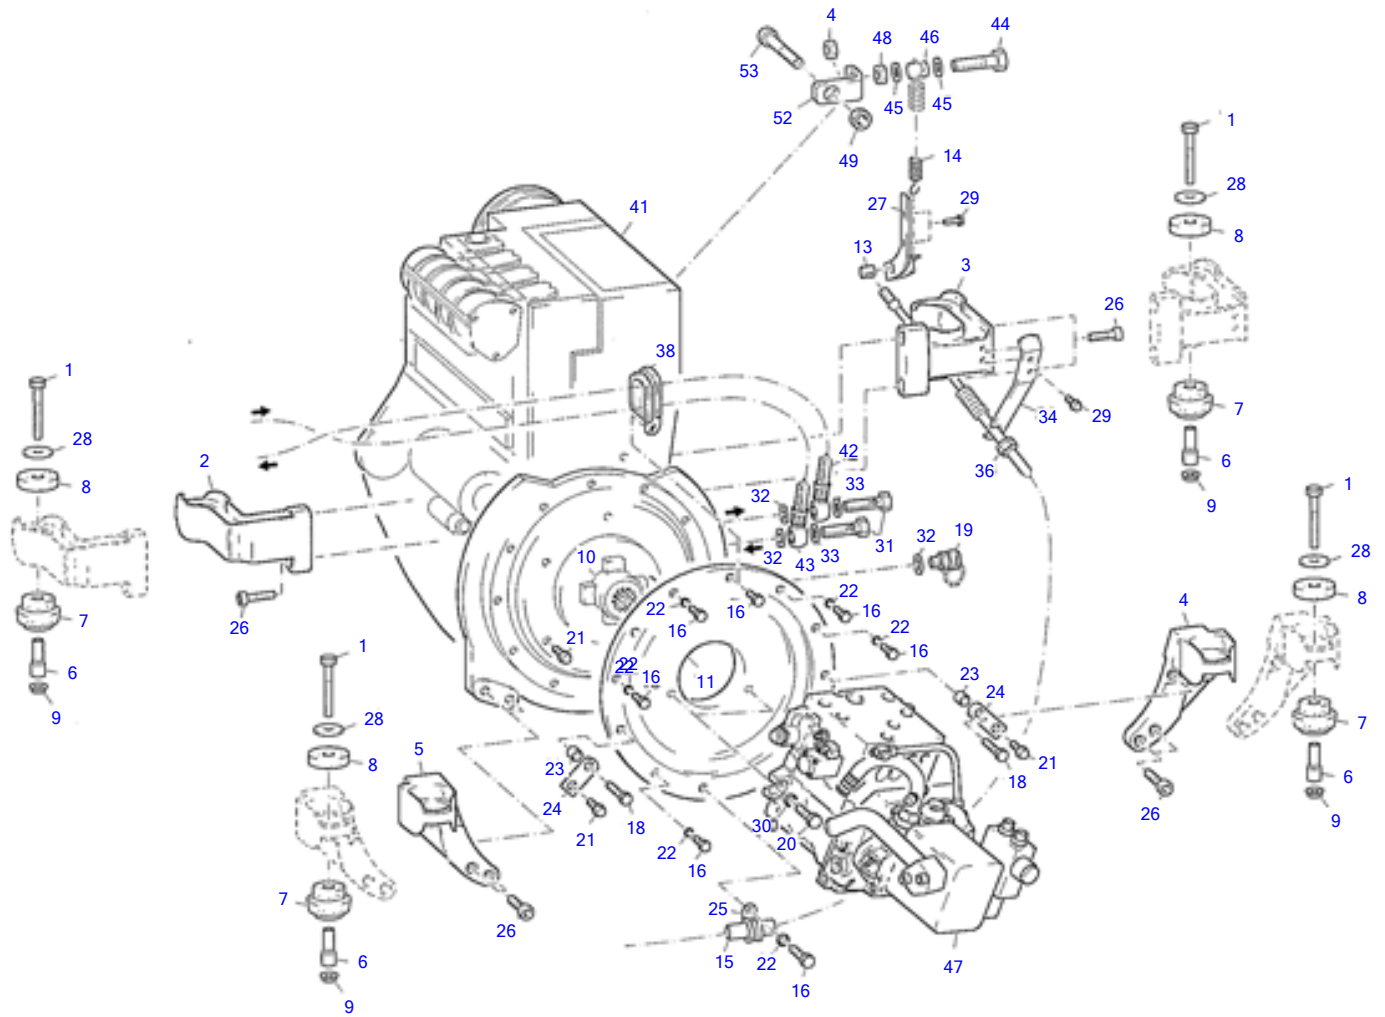

Item	Part number	Description	Drive Set Q'ty	Chan.	Serial No.	Serv.	Remarks
	8006827	Drive Set	1				
1	8006764	Front Axle	1				
2	8006765	Rear Axle	1				
3	8007977	Shaft	1				
5	8006407	Oil Motor	1				
6	3968481	O-Ring	1				
7	3758090	Washer HV	2				
8	3960381	Hex Head Screw	2				
9	1705651	Flanged Ball Nut A3C	32				
10	8008165	HP Hose 6 X 1350	1				
11	4648704	Screw Connectin A3C	3				
12	0350898	Usit Ring U	6				
13	0862944	Female Screw A3C	2				
14	2980827	Female Screw A3C	2				
15	8008632	Hose Line 6 X 3500	1				
16	8008176	Hose Line 6 X 1000	2				
17	2903937	Screw Connection A3C	1				
18	8002505	Clamping Yoke	8				
19	3932934	Nut	16				
20	3745733	HP Hose 6 X 850	1				
21	0373588	Usit Ring U	2				
22	3960778	Serrated Nut	12				
23	2997213	Serrated Hex Head Screw	12				
24	3929815	Female Screw A3C	1				
25	0858506	Usit Ring U	1				
30	1616551	Screw Coupling	1				
36	3938849	Washer A3C	1				
37	3768296	Gasket A3C	2				
40	3945553	Main Brake Cylinder	1				
41	8005490	Inching Actuator	1