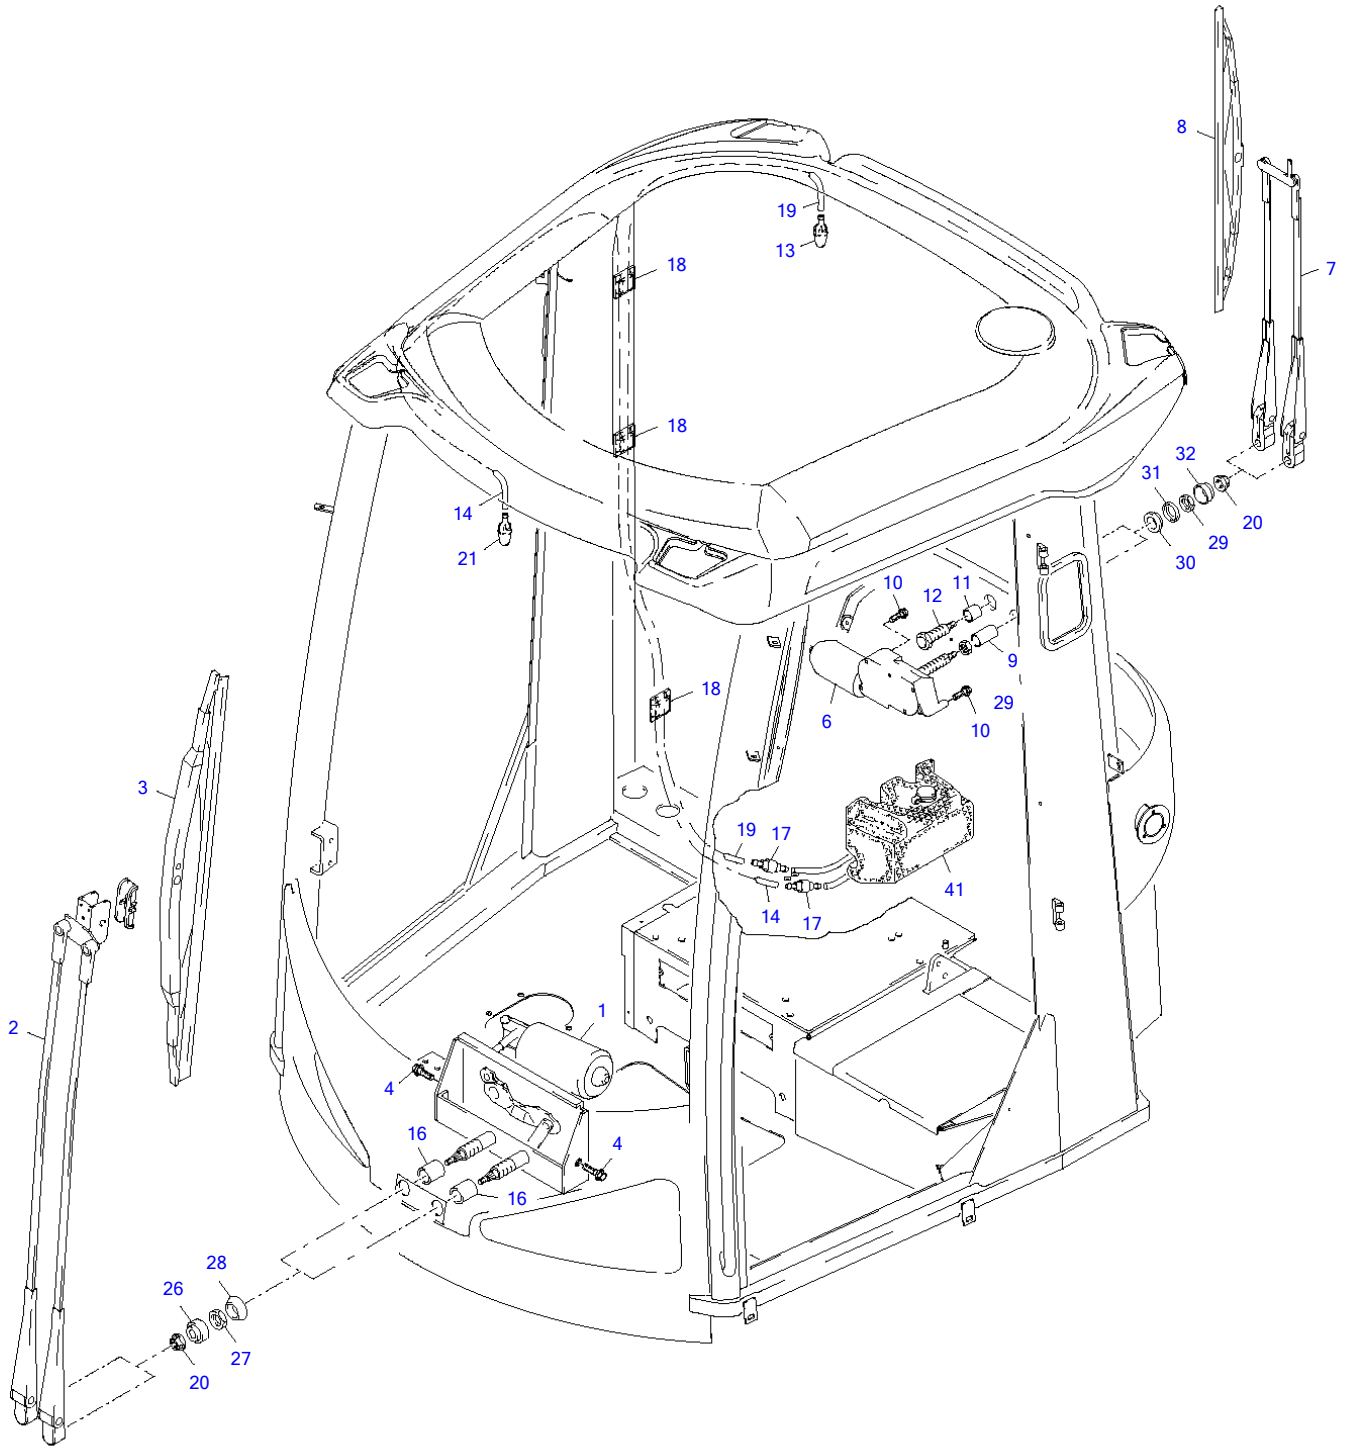

Item	Part number	Description	Lining Qty	Chan.	Serial No.	Serv.	Remarks
	8003340	Lining	1				
	8006582	Interior Lining	1				
1	8002884	Roof Lining	1				
4	3949386	Steering Column Covering	1				
5	3949397	Steering Column Covering	1				
6	3949400	Steering Column Covering	1				
8	8004610	Right Cover Top	1				
9	3951971	Left Air Diffuser	1				
10	3951982	Right Air Diffuser	1				
11	8004427	Bottom Left Air Duct	1				
12	8004611	Right Lid	1				
14	8004612	Bottom Right Cover	1				
16	3949455	Lid	1				
17	3973784	Mat	1				
18	3753595	Oval Head Screw A3R	12				
19	0478675	Nut Holder	4				
20	8005554	Blind Rivet	4				
21	0893214	Hex Head Screw A3C	4				
25	2481254	Serrated Washer A3C	4				
26	0487336	Hex Nut A3C	2				
28	8003699	Air Duct	1				
30	0935113	Profile Rubber 350 MM	1				
32	3976583	Washer	2				
33	1356352	Washer A3C	2				
34	3938747	Protecting Cap	2				
36	3963340	Oval Head Screw A3R	2				
37	3949466	Steering Column Covering	1				
40	3933468	Clip	2				
41	3934378	Oval Head Screw A3R	7				
44	8011974	Locking Bar Compl	1				
45	8007356	Profile Frame	1				
48	8007431	Profile Rubber 1360 MM	1				
61	8011439	Left Cover	1				
62	8011440	Right Cover	1				
63	8010452	Foam Overlay	1				
64	0486039	Clamp	1				
72	0909304	Profile Rubber 50 MM	1				

TW80 Book No. 8016562 08.06 S/N E104078
Wiper System