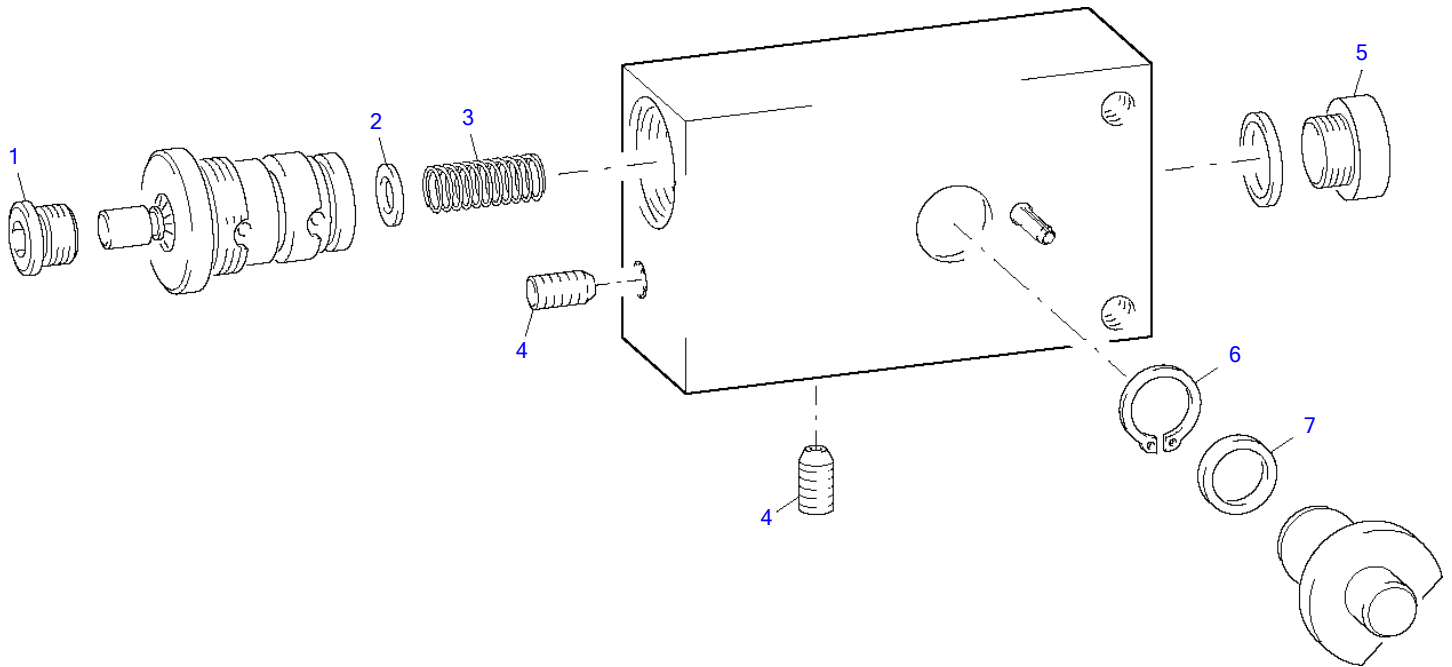

Item	Part number	Description	Valve Compl				Remarks
			Q'ty	Chan.	Serial No.	Serv.	
	8011331	Valve Compl	1				
1	3981864	Locking Device	1				
2	8011332	Servo Control Handle	1				
4	3971486	Valve Case 408A	2				
5	3971475	Valve Case 408B	4				
6	3971533	Sliding Inset	6				
7	8003291	Actuation	1				
9	3971408	Compression Spring	2				
10	3971419	Compression Spring	4				
12	2917886	Coupling A3C	8				
14	3981875	Siphon	1				
19	3971555	Shim	20				
21	8004038	Pin A3C	4				
22	8004039	Locking Washer A3C	8				
23	8011883	Connection	1