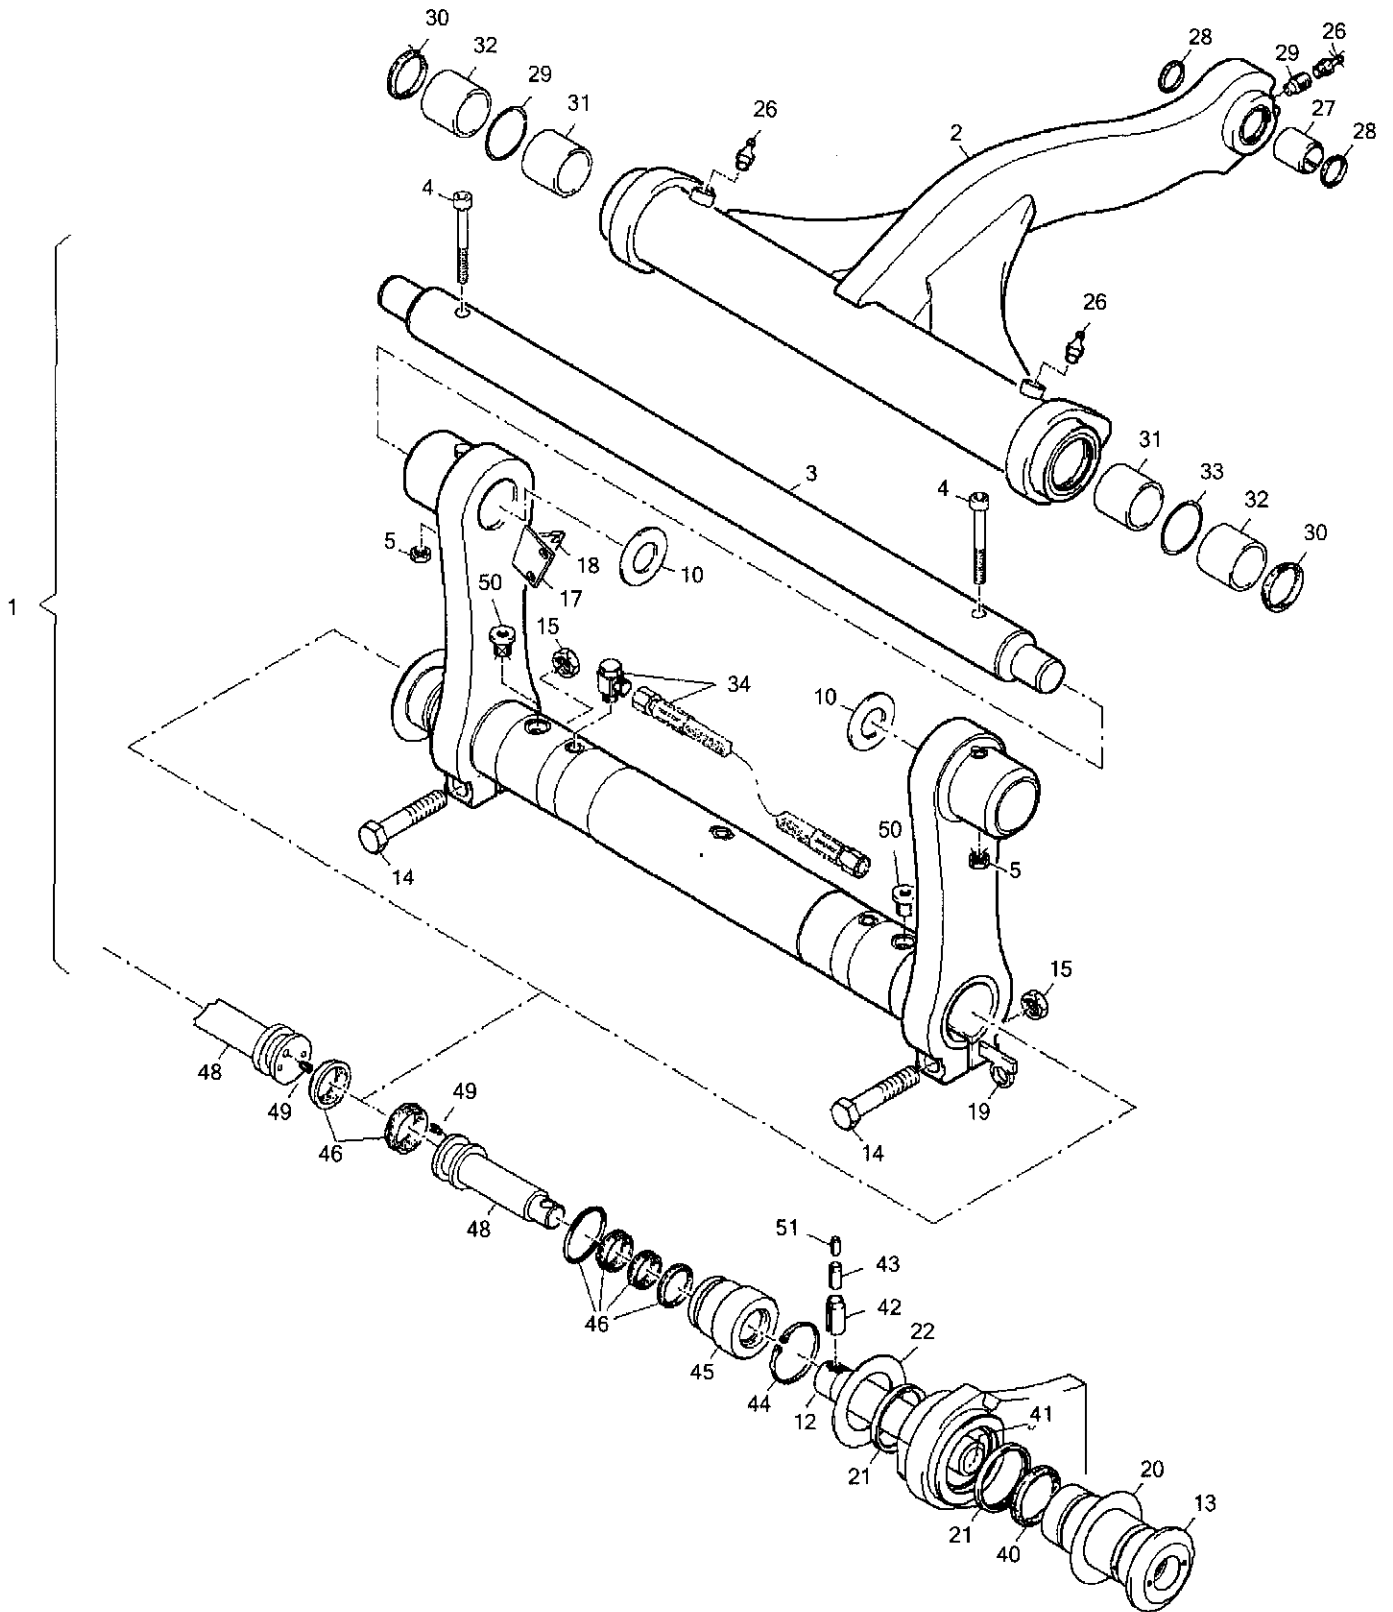

Steering Column Compl

Item	Part number	Description	Q'ty	Chan.	Serial No.	Serv.	Remarks
	3930421	Steering Column Compl	1				
1	3928494	Concole	1				
3	3931637	Brake Pedal Compl	1				
4	0845841	Retaining Spring	1				
7	0893236	Hex Head Screw A3C	2				
8	0893167	Hex Nut A3C	2				
9	0899276	Washer A3C	1				
11	1398443	Circlip Tone 400	1				
16	3976436	Bush	2				
20	3937144	Pneumatic Spring	1				
21	3937155	Release	1				
22	0847172	Woodruff Key	1				
23	3976447	Pedal Coating	1