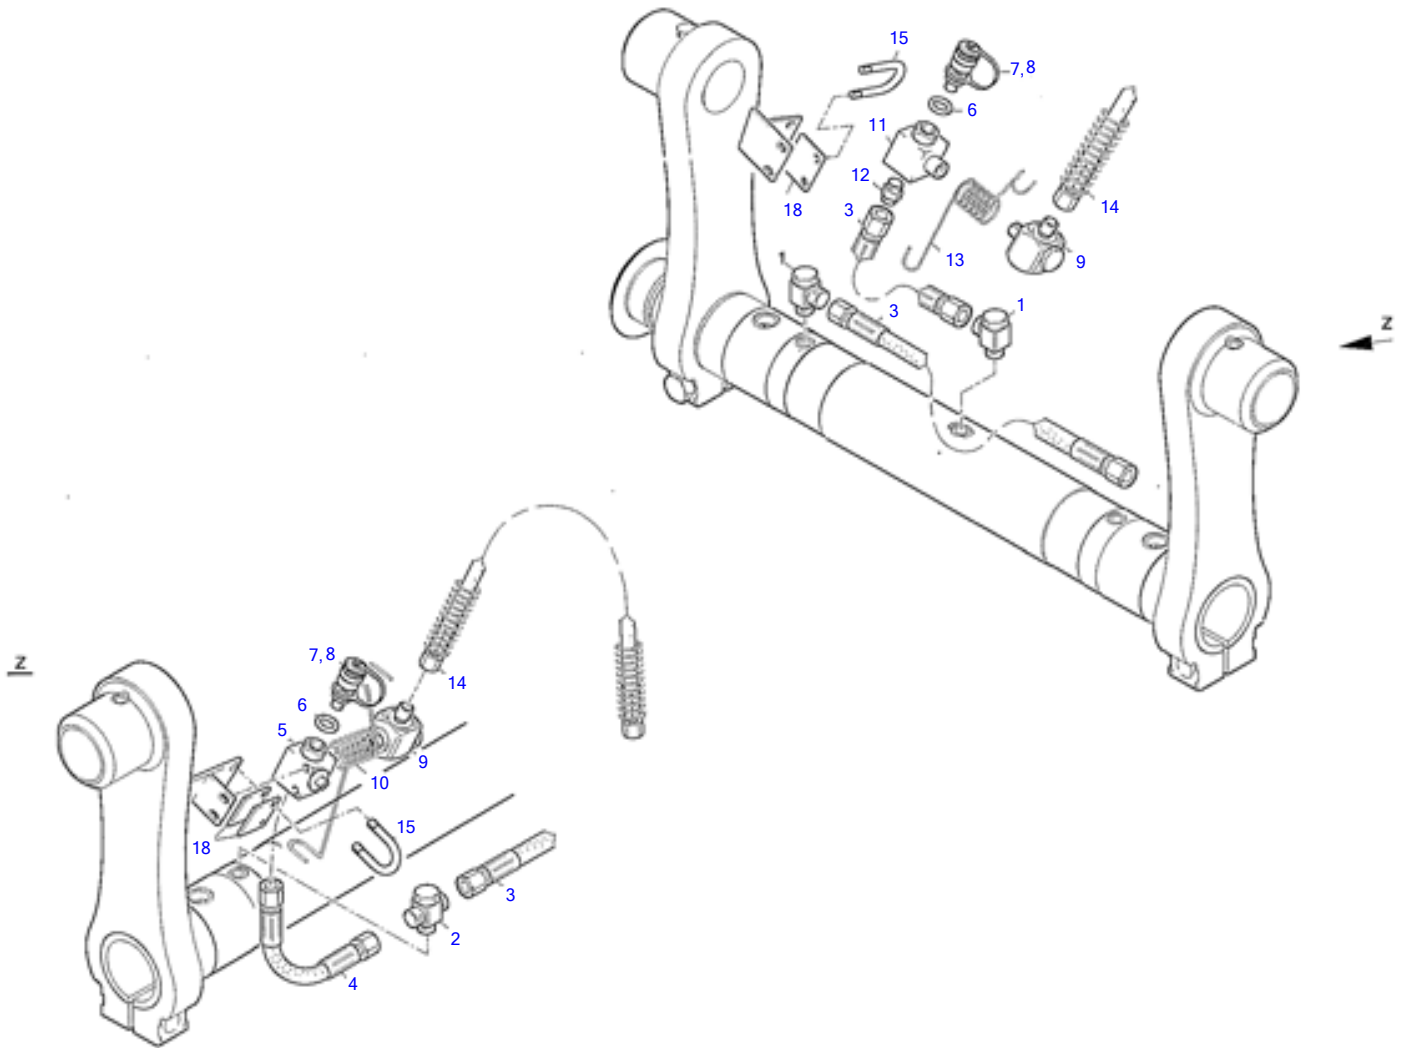

Item	Part number	Description	Base Q'ty	Chan.	Serial No.	Serv.	Remarks
	3930896	Washer A3C 3.0 MM	1				
	3930909	Washer A3C 5.0 MM	1				
97	8005505	Holder	1				
98	3934970	Plate	1				
	8009861	Plate	1				
99	0893316	Hex Head Screw A3C	1				
100	3944574	Pin	1				
101	3933195	Counter Weight	1				
	3933208	Counter Weight	1				
102	8011976	Fastening Pieces	2				
103	8011977	Fastening Pieces	2				

Return Hydraulics

Item	Part number	Description	Q'ty	Chan.	Serial No.	Serv.	Remarks
	8010081	Return Hydraulics					
1	8011353	Oil Cooler/Ventilator Body	1				
2	8006878	Coupling A3C	1				
3	1896571	LP-Hose 1400 MM	1				
4	8010053	Elbow Nipple Compl	2				
5	3951244	Coupling A3C	2				
6	1896571	LP-Hose 1500 MM	1				
7	1896571	LP-Hose 1150 MM	1				
8	8006759	LP-Hose 800 MM	1				
9	8008092	Holder	1				
10	3929440	Air Filter	1				
11	8010061	Coupling A3C	2				
12	8009636	Return Filter Compl	1				
13	1896571	LP-Hose 400 MM	1				
16	1898686	Packing Strap	1				
17	1309195	Hex Socket Head Cap Screw	3				
18	8008624	Compression Spring Cord	1				
19	2481254	Serrated Washer A3C	6				
20	8010060	Coupling A3C	4				
22	8010073	Ventilator 12 V	1				
25	0350898	Usit Ring	1				
26	2970494	Hose Line	1				
27	0862944	Female Screw A3C	1				
28	1074306	Usit Ring	1				
29	0373588	Usit Ring	1				
30	2982909	Female Screw A3C	1				
36	3939464	Ripp Washer A3C	3				
37	3768296	Gasket A3C	1				

Hydraulic Lift System

Item	Part number	Description	Q'ty	Chan.	Serial No.	Serv.	Remarks
	8016624	Hydraulic Lift System	1				
	8016622	Boom	1				
1	8006840	Lifting Ram	2				
2	8008180	Working Ram	1				
3	3741159	Pin Compl	2				
4	1783337	Serrated Hex Head Screw	2				
5	2911255	Pin Compl	1				
6	8003090	Shovel Position Indicator	1				
14	1782905	Serrated Hex Head Screw	1				
15	8011954	Clip Body Compl	6				
18	8008265	Pipe Line	2				
30	8004668	Disk 1.0 MM	1				
	8004669	Disk 1.2 MM	1				
	8004670	Disk 1.5 MM	1				
	8004671	Disk 2.0 MM	1				