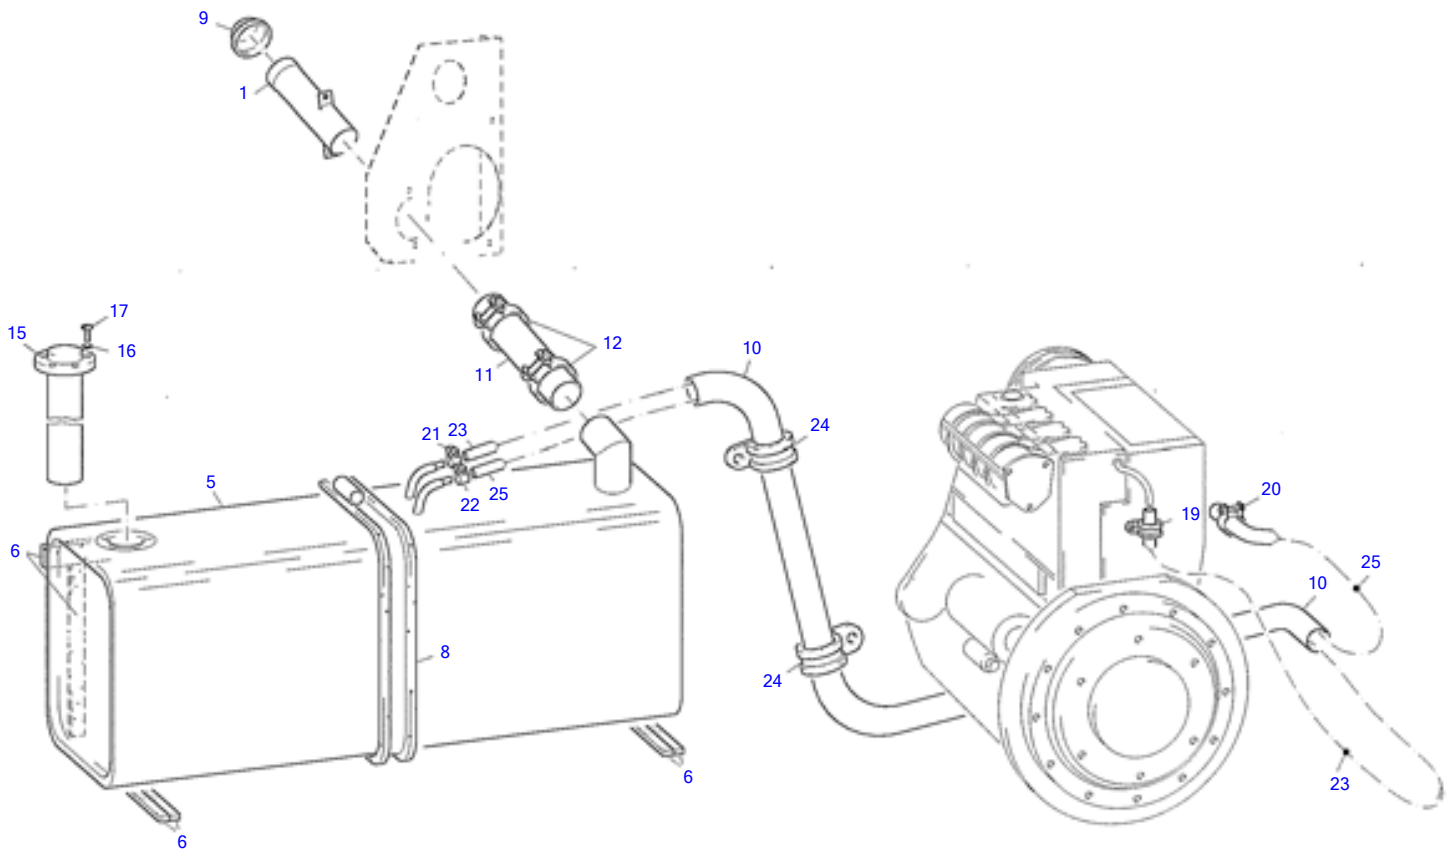

Rear Axle Multiple Disk Brake

Item	Part number	Description	Q'ty	Chan.	Serial No.	Serv.	Remarks
1	2902754	Nut	1				
2	0342149	O-ring	1				
3	8009395	Flange	1				
4	0893203	Hex Head Screw A3C	12				
5	1302881	Spring Washer	12				
6	3987213	Lid	1				
7	8011914	Rotary Shaft Seal	1				
8	3968743	Conicla Bearing	1				
9	8000953	Shim	1				
	8009567	Shim	1				
	8000954	Shim	1				
	8009568	Shim	1				
	8000955	Shim	1				
12	0830242	Screw Plug A3C	1				
13	8009459	Gear Wheel	1				
15	8009421	Conical Bearing	1				
18	8010305	Rotary Shaft Seal	1				
19	8009420	Housing	1				
20	2479885	Dowel Pin	2				
21	0312085	Ball Bearing	1				
22	8011815	Drive Shaft	1				
23	8009460	Lid	1				
24	3968889	Breather	1				
25	0830253	Screw Plug	1				
26	8011807	Ball Bearing	1				
27	2902561	Shim	1				
	8005810	Shim	1				
	8005811	Shim	1				
	3976414	Shim	1				
	3976425	Shim	1				
28	8011806	Rotary Shaft Seal	1				
29	8011816	Lid	1				
30	8010107	O-Ring	1