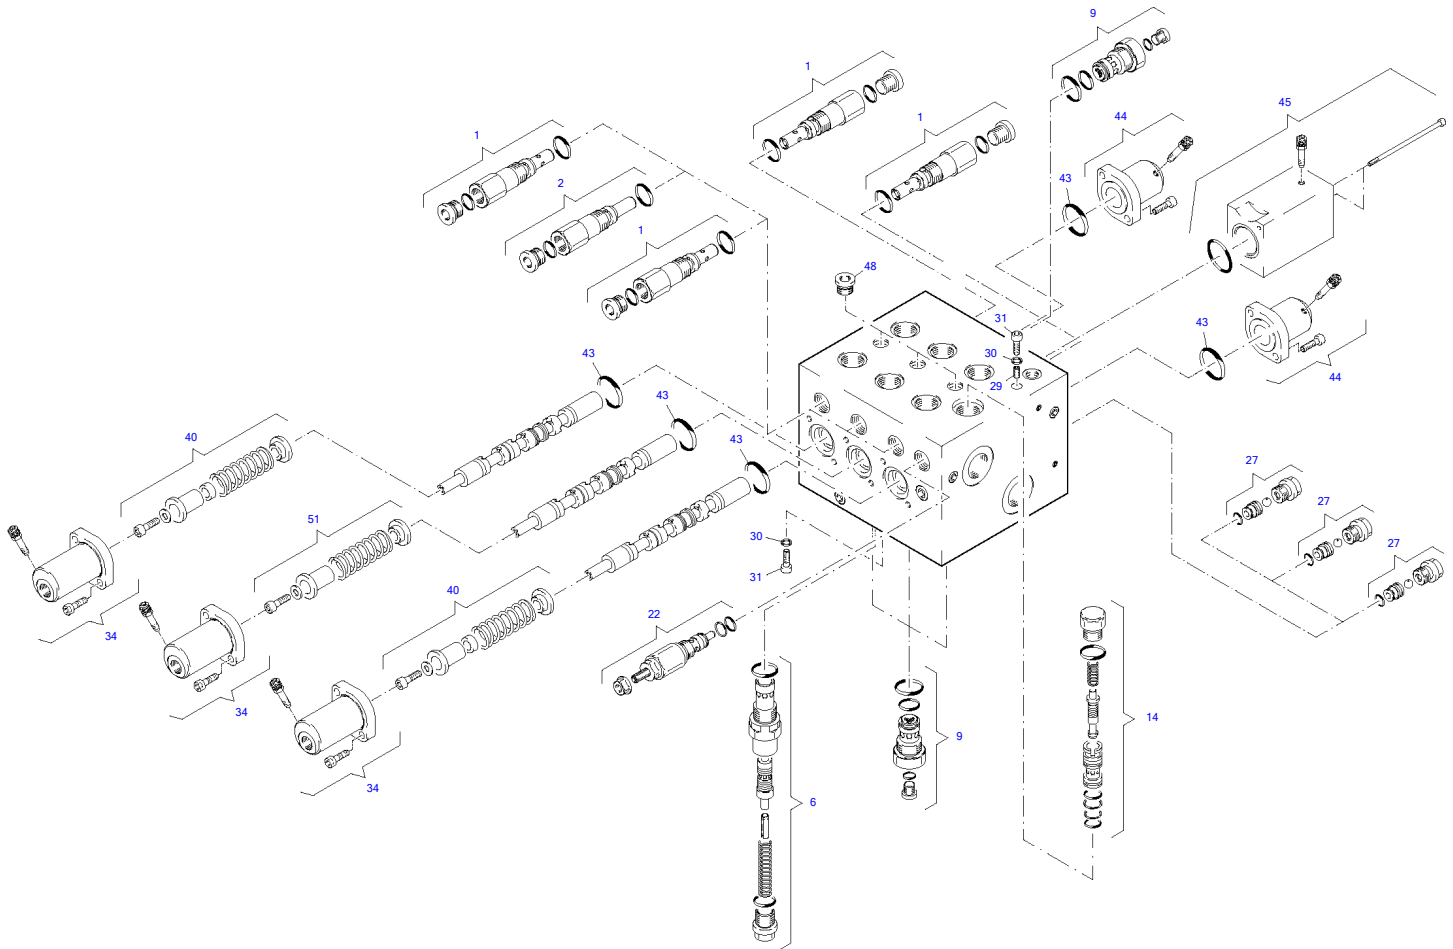

Item	Part number	Description	Directional Valve				Remarks
			Q'ty	Chan.	Serial No.	Serv.	
	2999384	Directional Valve	1				
1	2984901	Valve Compl	3				
2	2984898	Valve Compl	1				
6	3964307	Lowering Brake	1				
9	3964294	Non Return Valve	4				
14	3981513	Regulating Valve	1				
22	2984912	Pilot	1				
27	8011968	Two-Way Valve	3				
29	3964261	Nozzle	1				
30	0407385	Gasket A	2				
31	1318992	Hex Head Cap Screw	2				
32	0316023	Gasket A	1				
33	1694986	Plug A3C	1				
34	8011960	Cap Compl	3				
40	8011966	Set of Springs	2				
43	0391251	O-Ring	5				
44	8011961	Cap Compl	2				
45	3985108	Control Head	1				
48	8008256	Valve Compl	1				
51	8011967	Set of Springs	1				
	3988725	Seal Kit	1