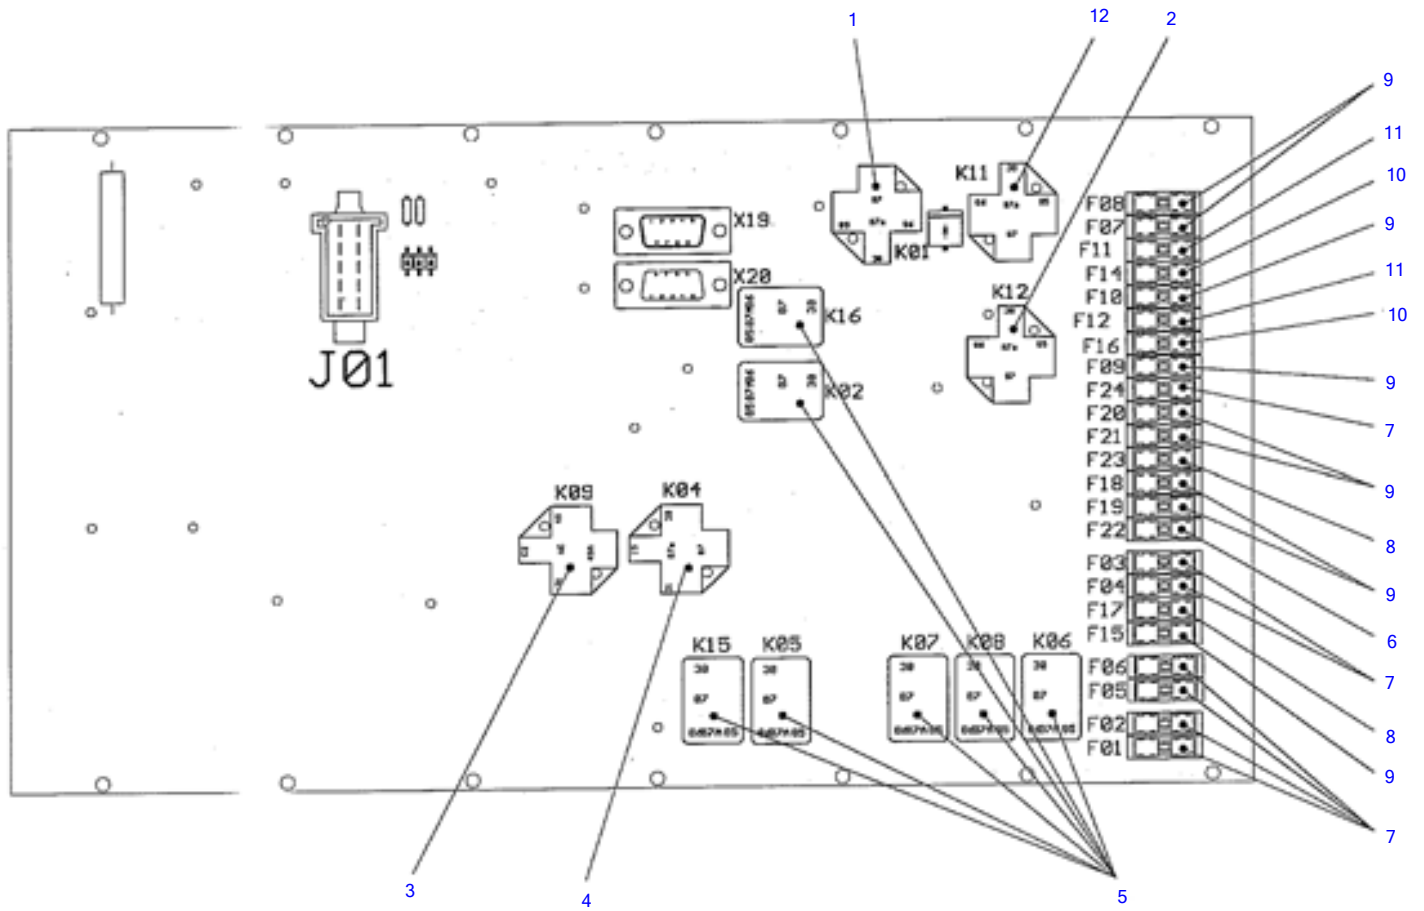

Electrical System Cabin

Item	Part number	Description	Q'ty	Chan.	Serial No.	Serv.	Remarks
	8008388	Electrical System Cabin	1				
1	8008597	Printed Circuit Board	1				
2	3940809	Nut	4				
3	1631765	Hex Head Cap Screw	4				
4	8009236	Joystick Cable Set	1				
5	8008598	Cabin Cable Set	1				
6	8009237	Display Cable Set	1				
7	8008592	Display Compl	1				
	8013964	Light Bulb	1				
	0335366	Light Bulb	1				
	8013963	Light Bulb	14				
8	3978370	Oval Head Screw A3R	1				
9	3973693	Dashboard	1				
10	3926776	Switch	1				
11	3926787	Bail	1				
12	0307544	Hex Head Cap Screw	2				
13	0478675	Holder Nut	2				
14	3976607	Countersunk Screw	1				
15	3976629	Laminar Plug	1				
16	3935346	Plate	1				
17	3978381	Raiser Counters H Screw	1				
18	3928143	Ignition Lock	1				
	3643912	Ignition Key	1				
19	3933128	Switch 12V	1				
22	8008599	Cabin Cable Set	1				
23	3977119	Plate	9				
25	3927186	Courtesy Light	1				
	0335344	Light Bulb Soffitte	1				
26	0399760	Hex Nut A3C	2				
27	2900672	Socket	1				
28	1719419	Socket	1				
30	1663821	Mounting Frame	2				
31	3972909	Switch	1				
32	1719033	Decal	1				
33	8005311	Button 12V	1				
34	8005312	Decal	1				
35	3972943	Switch	1				
36	1718985	Decal	1				
37	4671952	Switch 12V	1				
38	1719135	Decal	1				
39	4674353	Switch 12V	1				
40	3765828	Decal	1				
41	1359720	Cover	2