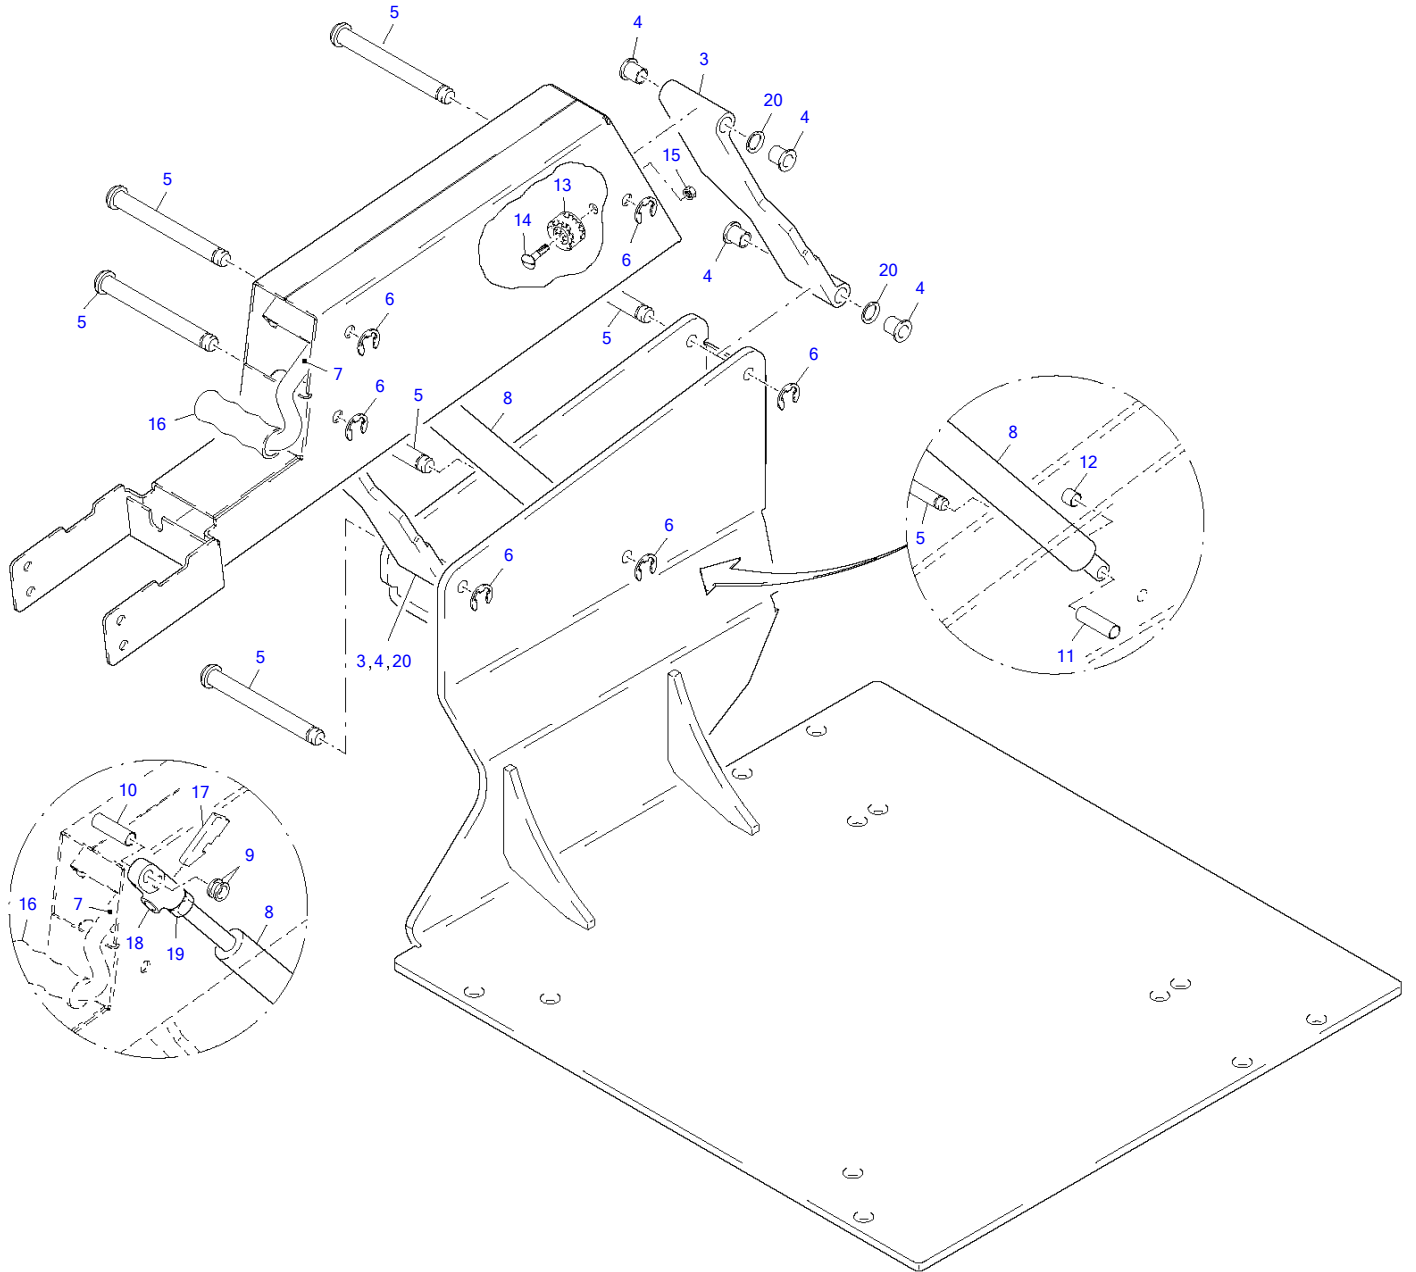

TW80 Book No. 8016562 08.06 S/N E104078
Servo Control Compl

Servo Control Compl

Item	Part number	Description	Q'ty	Chan.	Serial No.	Serv.	Remarks
	8006822	Servo Control Compl	1				
1	2999384	Directional Valve	1				
2	2990169	Stud	3				
3	1722787	Serrated Nut	3				
4	2481696	Coupling A3C	4				
5	2673234	Coupling A3C	1				
6	3951244	Coupling A3C	1				
7	1666948	Coupling Screw A3C	2				
8	8010053	Elbow Nipple Compl	1				
9	8008624	Compression Spring Cord	1				
10	8008919	HP Hose 16 X 3200	1				
11	1896571	LP Hose 3100 MM	1				
12	0373588	Usit Ring U	12				
13	0311528	Female Screw A3C	6				
14	0350898	Usit Ring U	5				
15	0862944	Female Screw A3C	2				
16	2980827	Female Screw A3C	1				
17	8009179	Valve Compl	1				
18	1347271	Hex Head Screw A3C	2				
19	0487336	Hex Nut A3C	2				
20	3925720	Magnet Valve	1				
	8004151	Valve Cartridge	3				
	2916625	Magnet	3				
	2983842	Packing Set	1				
21	0893156	Hex Nut A3C	1				
22	2481254	Serrated Washer A3C	2				
23	1356341	Washer A3C	2				
24	1347486	Screw Plug A3C	1				
25	0858506	Usit Ring U	1				
26	3766192	Double Nipple	1				
27	0858573	Usit Ring U	1				
28	3766181	Pressure Accumulator	1				
29	3932707	Hose Line 6 X 2600	2				
31	3945315	Hose Line 6 X 1550	1				
32	2903937	Screw Connection A3C	1				
33	3931013	Hose Line 6 1400	1				
34	3947873	Hose Line 6 X 2200	3				
35	3945304	Hose Line 6 X 2300	3				
36	1307080	Hex Head Screw A3C	1				
39	1625030	Hex Head Screw A3C	1				
40	2986801	Heater Hose 800 MM	1				
44	3768296	Gasket A3C	2				