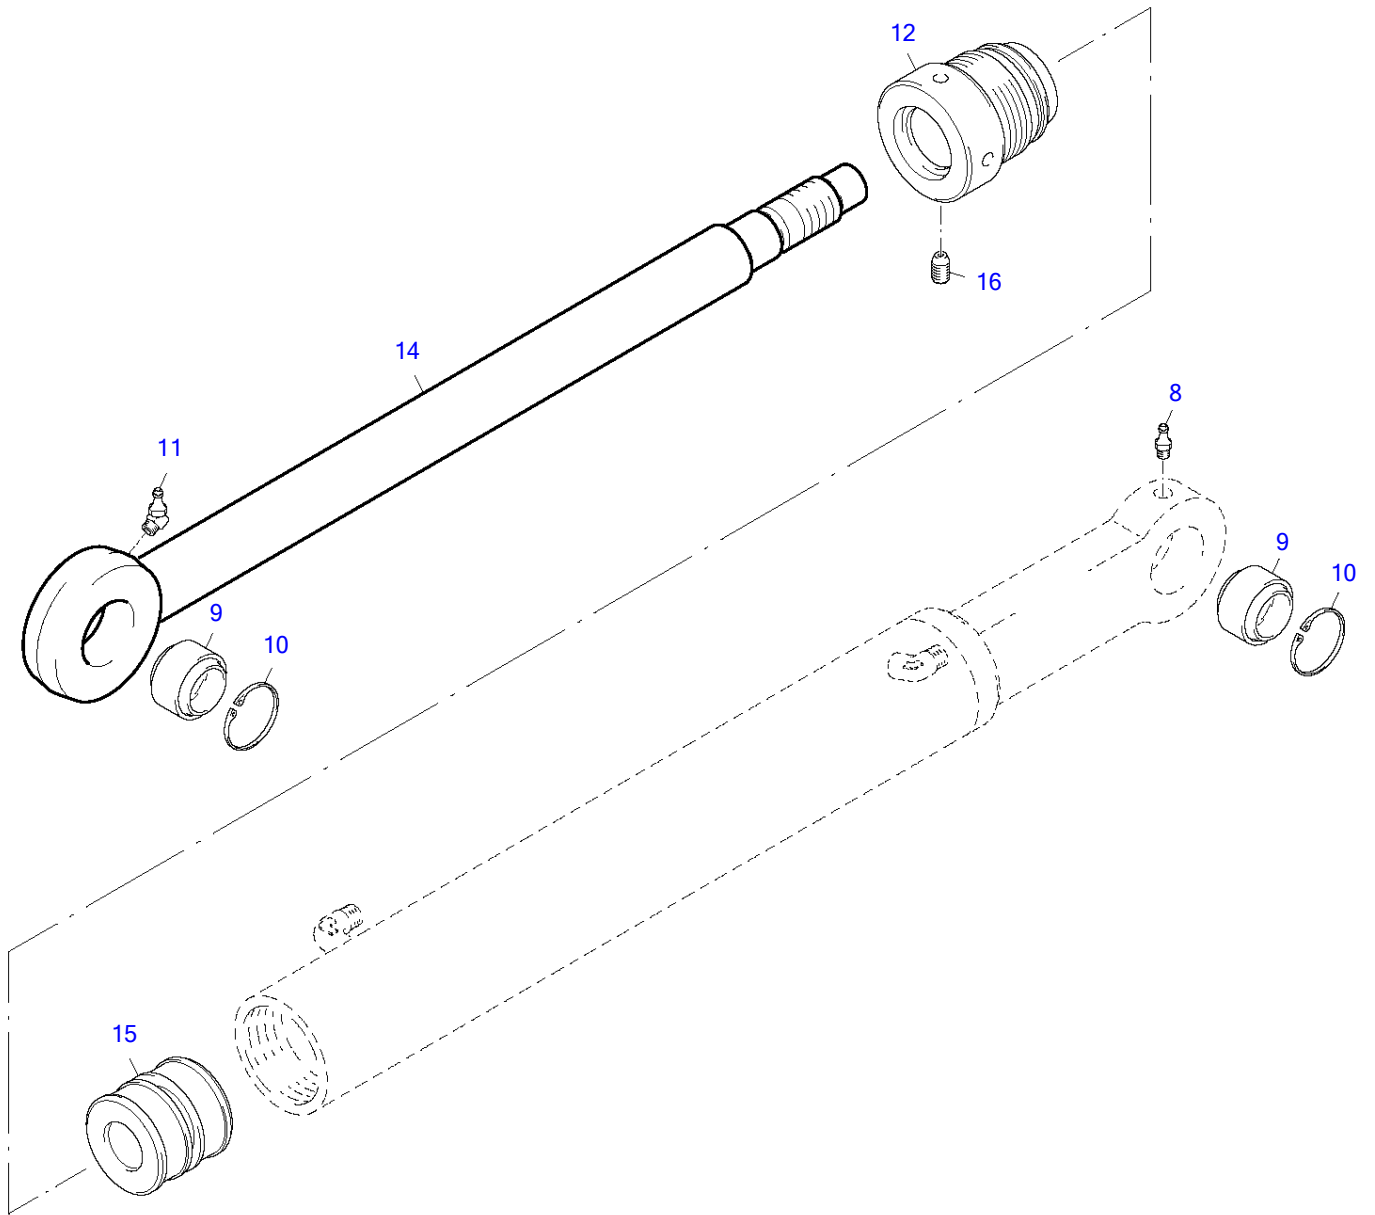

Servo Control Bracket

Item	Part number	Description	Q'ty	Chan.	Serial No.	Serv.	Remarks
	8007923	Servo Control Bracket	1				
3	8007487	Hinge Part	2				
4	1749733	Bush	8				
5	0879192	Bolt	6				
6	0498748	Locking Washer	6				
7	3764849	Control Lever Compl	1				
8	3762450	Pneumatic Spring	1				
9	0863138	Washer A3C	2				
10	3764872	Spacer Pipe	1				
11	8007496	Spacer Pipe	1				
12	3764930	Spacer Pipe	1				
13	0466364	Round Buffer	1				
14	0487314	Oval Head Screw	1				
15	0487336	Hex Nut A3C	1				
16	3960676	Handle	1				
17	3768069	Lever	1				
18	3987699	Release	1				
19	0498522	Hex Nut A3C	1				
20	0885849	Disk Spring	4				

Item	Part number	Description	Directional Valve				Remarks
			Q'ty	Chan.	Serial No.	Serv.	
	2999384	Directional Valve	1				
1	2984901	Valve Compl	3				
2	2984898	Valve Compl	1				
6	3964307	Lowering Brake	1				
9	3964294	Non Return Valve	4				
14	3981513	Regulating Valve	1				
22	2984912	Pilot	1				
27	8011968	Two-Way Valve	3				
29	3964261	Nozzle	1				
30	0407385	Gasket A	2				
31	1318992	Hex Head Cap Screw	2				
32	0316023	Gasket A	1				
33	1694986	Plug A3C	1				
34	8011960	Cap Compl	3				
40	8011966	Set of Springs	2				
43	0391251	O-Ring	5				
44	8011961	Cap Compl	2				
45	3985108	Control Head	1				
48	8008256	Valve Compl	1				
51	8011967	Set of Springs	1				
	3988725	Seal Kit	1				

Brake Throttle Valve

Item	Part number	Description	Q'ty	Chan.	Serial No.	Serv.	Remarks
	8005560	Brake Throttle Valve	1				
1	1694986	Screw Plug A3C	1				
2	0893043	Washer A3C	1				
3	3960041	Pressure Spring	1				
4	0442888	Threaded Pin A3C	2				
5	0357908	Screw Plug A3C	1				
6	0314123	Circlip	1				
7	3960052	Shim	1				
	8011963	Seal Kit Compl	1				