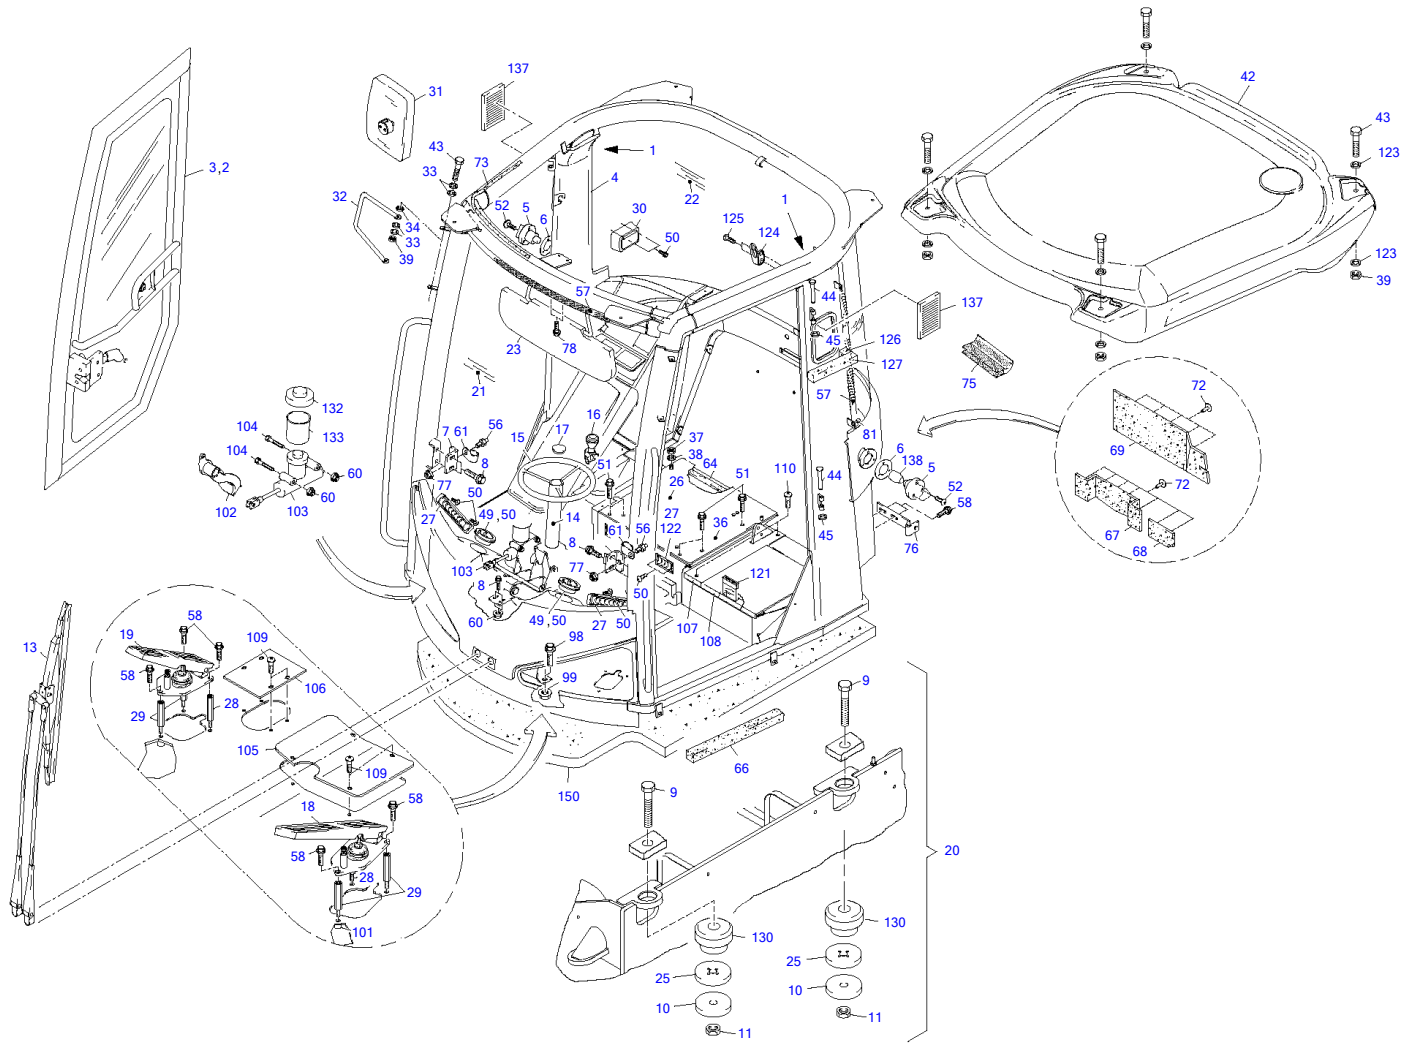

Item	Part number	Description	Seat Bottom Part				Remarks
			Q'ty	Chan.	Serial No.	Serv.	
	8008626	Seat Bottom Part	1				
15	3986632	Gaiter	1				
16	3966956	Bush	4				
17	0851770	Washer	1				
18	2996449	Rocker	1				
20	3966967	Roll	4				
22	3981853	Draw Spring	2				
26	1689605	Shock Absorber	1				
28	8001235	Fork Compl	1				
35	1712116	Draw Spring	2				
41	4623976	Toggle	1				
42	2996450	Adjustable Spindle	1				

TW80 Book No. 8016562 08.06 S/N E104078
Cabin