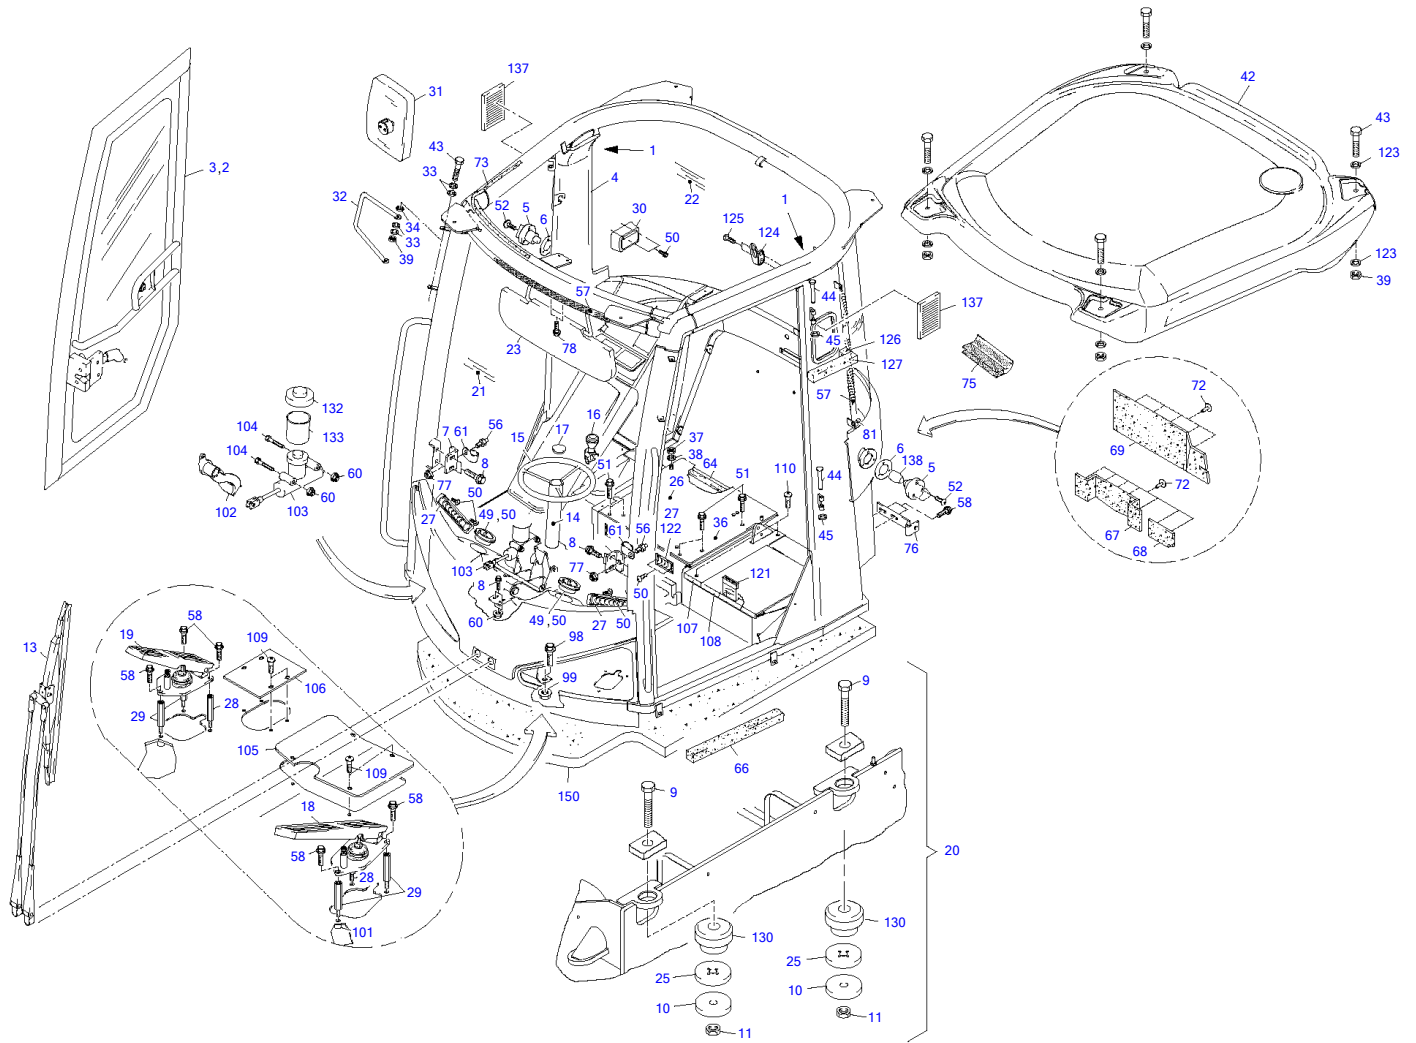

Item	Part number	Description	Cabin Q'ty	Chan.	Serial No.	Serv.	Remarks
	8003354	Cabin	1				
2	8003297	Left Cabin Door Compl	1				
3	8003297	Right Cabin Door Compl	1				
4	8003340	Lining	1				
5	8007463	Hold-Open Mechanism	2				
6	3975833	Washer	2				
7	3947351	Angle	2				
8	2449607	Serrated Hex Head Screw	10				
9	3975695	Hex Head Screw	4				
10	2914645	Washer	4				
11	1663967	Hex Nut A3C	4				
13	8004889	Wiper System	1				
14	3930421	Steering Column	1				
15	8011948	Steering Wheel	1				
16	8012032	Turning Handle	1				
17	2912132	Protecting Cap	1				
18	8005490	Inching Actuator	1				
19	8005490	Gas Control	1				
20	8006546	Cabin Mounting Compl	2				
21	8001305	Front Screen	1				
22	8001329	Rear Screen	1				
23	3957422	Sun Shield	1				
25	8004343	Rubber Washer	4				
26	8003053	Heating Circuit	1				
27	3953973	Nozzle	4				
28	3929291	Spacer	2				
29	3928665	Spacer	4				
30	8005836	Ashtray	1				
31	3949091	Mirror	2				
32	3945575	Mirror Attachment	2				
33	0885849	Disk Spring	16				
34	1042977	Spring Washer	4				
36	8007923	Servo Control Bracket	1				
37	0893156	Hex Nut A3C	2				
38	2481243	Serrated Washer A3C	2				
39	0399760	Hex Nut A3C	8				
42	8001196	Cabin Roof	1				
43	0893214	Hex Head Screw A3C	8				
44	0879192	Bolt	4				
45	0498748	Locking Washer	4				
49	3954429	Ventilation Flap	2				
50	0885236	Raised Countersunk Screw	18				
51	2997235	Serrated Hex Head Screw	6				
52	1780969	Oval head Screw	6				
56	1781302	Pin	2				
57	3976925	Glue	3				
58	3761119	Serrated Hex Head Screw	10				
60	1722787	Serrated Nut	4				
61	1781313	Bracket	2				
64	1898686	Sealing Strip 1500 MM	1				
66	0909291	Profile Rubber 720 MM	2				
67	8002334	Insulating Mat	1				
68	3943813	Insulating Material	1				
69	3943824	Insulating Material	1				
72	1786874	Clip	19				
73	3940774	Sealing Strip 5000 MM	1				
75	3930603	Profile Rubber 350 MM	1				
76	3936892	Holder	2				
77	2440675	Serrated Nut	2				
78	1309399	Hex Head Screw A3C	2				
81	3942436	Spacer	5				
98	3983399	Self-Locking Screw	2				
99	3960778	Serrated Nut	2				
102	3976447	Pedal Coating	1				
103	3945553	Main Brake Cylinder	1				
104	1307079	Hex Head Screw A3C	2				
105	8004858	Bottom Lid	1				
106	8009476	Lid	1				

TW80 Book No. 8016562 08.06 S/N E104078
Cabin