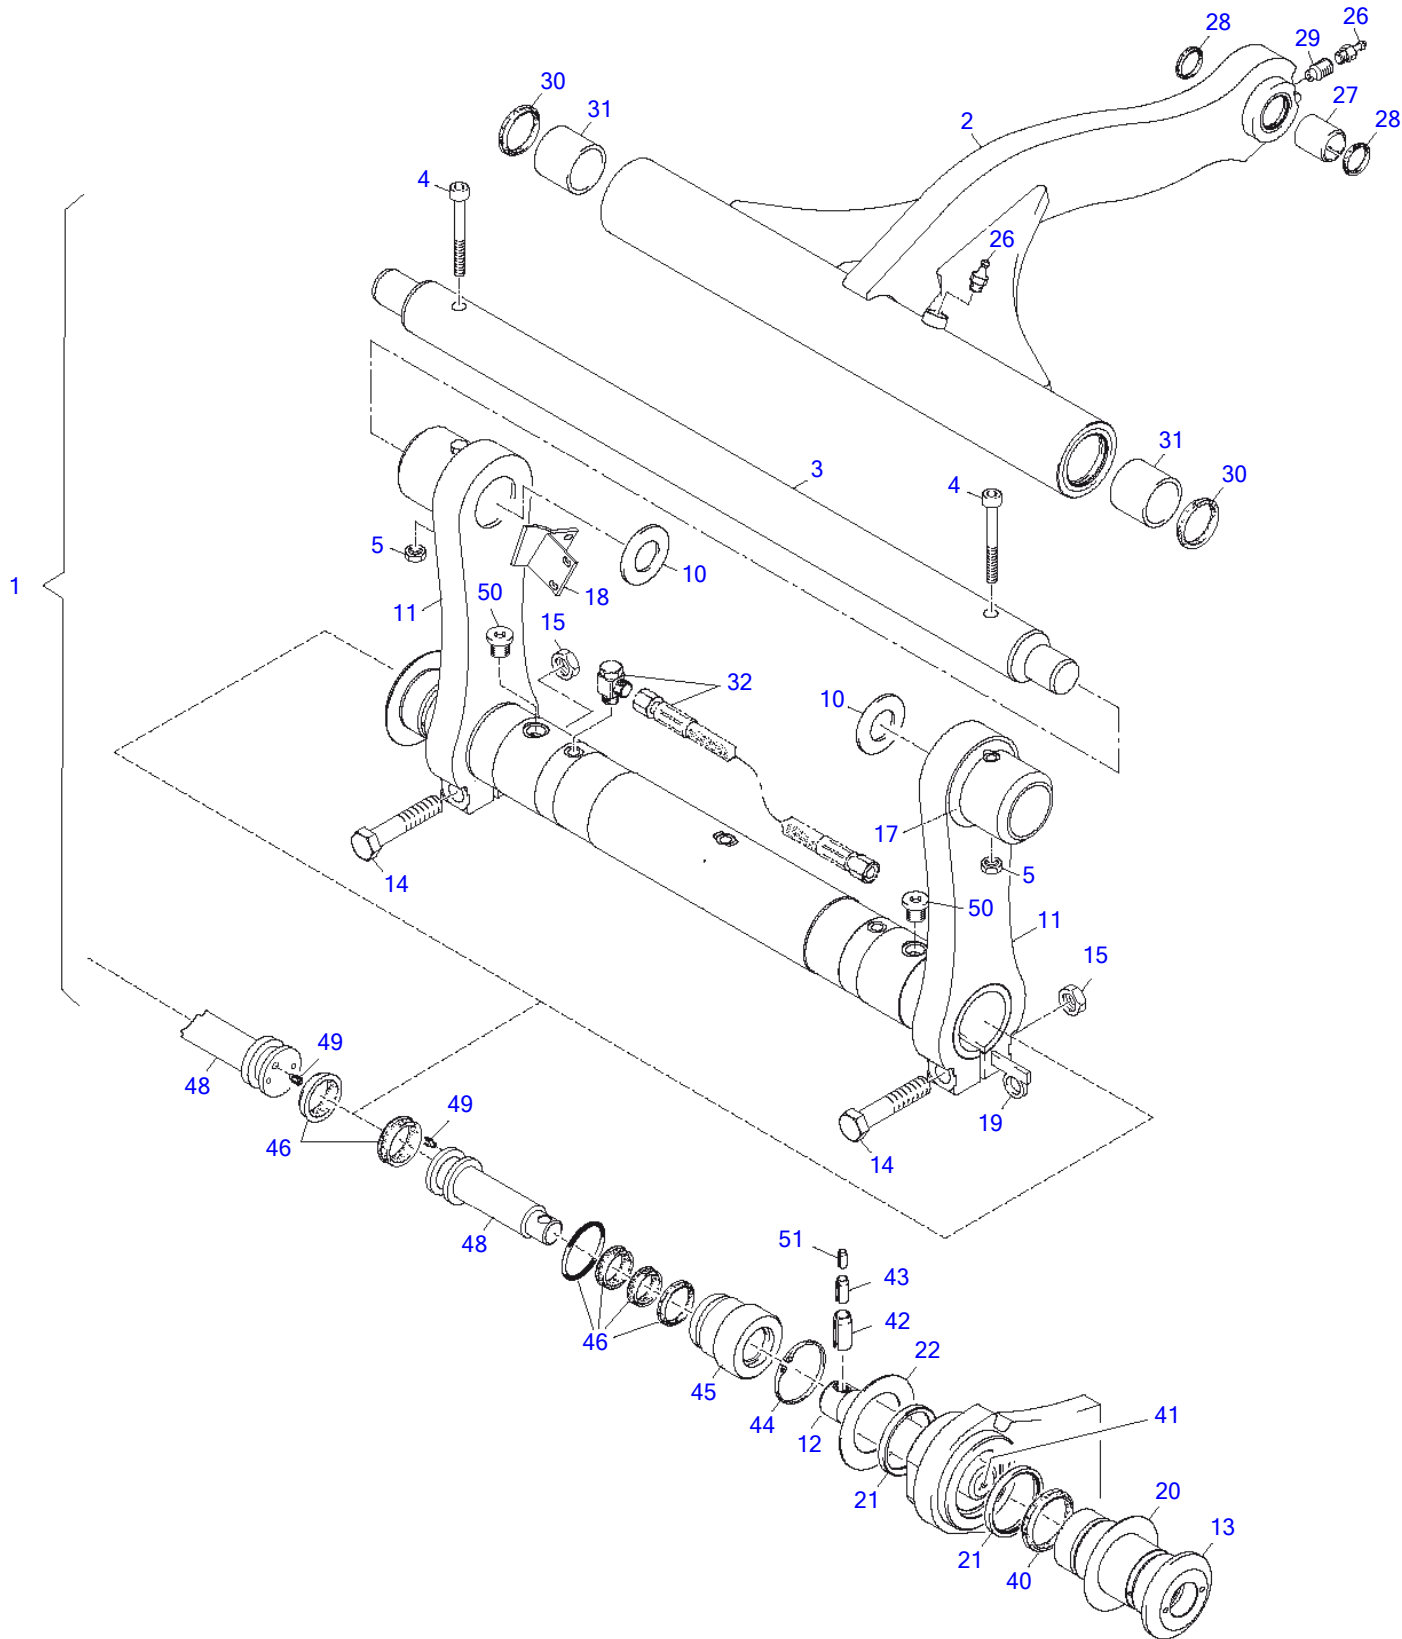

Steering Column Compl

Item	Part number	Description	Q'ty	Chan.	Serial No.	Serv.	Remarks
	3930421	Steering Column Compl	1				
1	3928494	Console	1				
3	3931637	Brake Pedal Compl	1				
4	0845841	Retaining Spring	1				
7	0893236	Hex Head Screw A3C	2				
8	0893167	Hex Head Nut A3C	2				
9	0899276	Washer A3C	1				
11	1398443	Circlip Tone 400	1				
16	3976436	Bush	2				
20	3937144	Pneumatic Spring	1				
21	3937155	Release	1				
22	0847172	Woodruff Key	1				
23	3976447	Pedal Coating	1