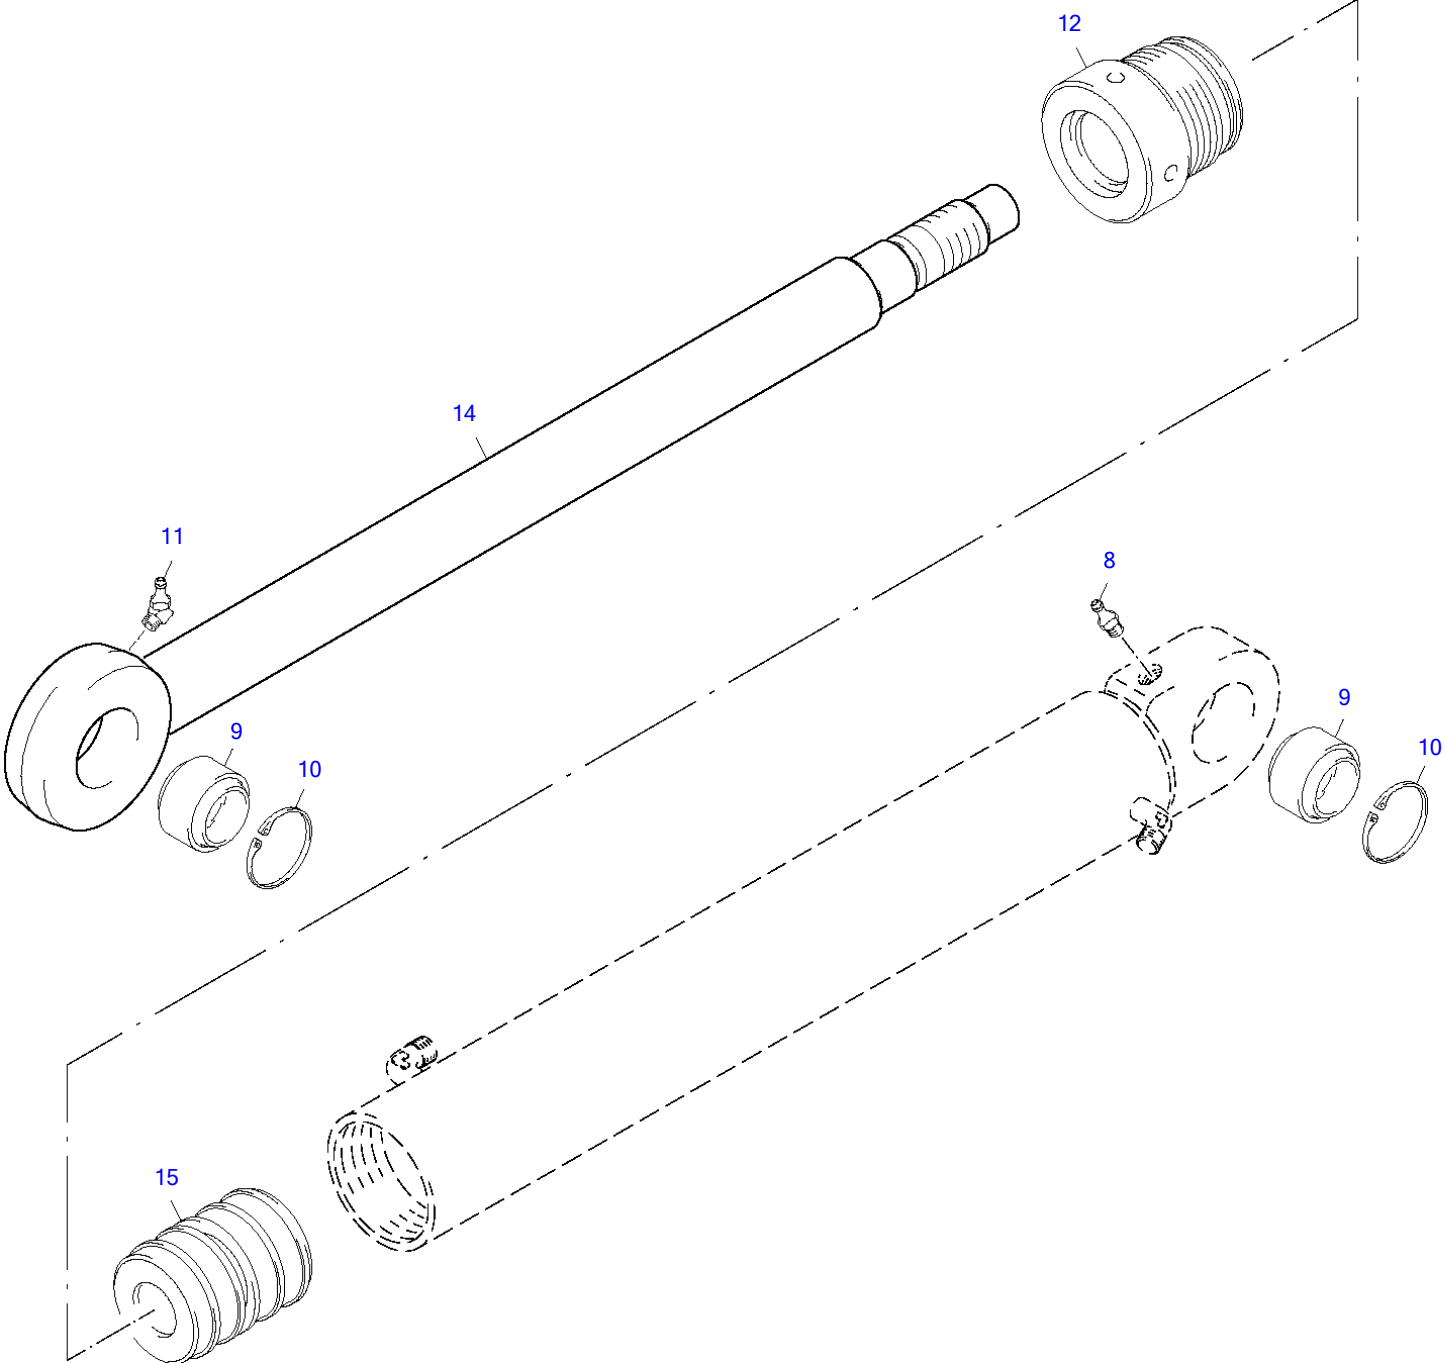

Brake Throttle Valve

Item	Part number	Description	Q'ty	Chan.	Serial No.	Serv.	Remarks
	8005560	Brake Throttle Valve	1				
1	1694986	Screw Plug A3C	1				
2	0893043	Washer A3C	1				
3	3960041	Pressure Spring	1				
4	0442888	Threaded Pin A3C	2				
5	0357908	Screw Plug A3C	1				
6	0314123	Circlip	1				
7	3960052	Shim	1				
	8011963	Seal Kit Compl	1				

TW65 Book No. 8016561 08.06 S/N E103939
Working Ram