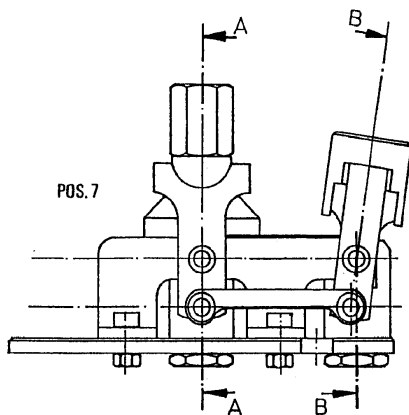

Item	Part number	Description	Directional Valve			Remarks	
			Q'ty	Chan.	Serial No.		Serv.
	3944676	Directional Valve	1				
1	2984901	Valve Compl	4				
2	2984898	Valve Compl	1				
6	3964307	Lowering Brake	1				
9	3988952	Check Valve	4				
14	3988929	Regulating Valve	1				
22	2984912	Pilot	1				
27	8011968	Two-Way Valve	3				
29	3964261	Nozzle	1				
30	0407385	Gasket A	2				
34	8011960	Cap Compl	3				
40	8011966	Set of Springs	2				
43	0391251	O-Ring	5				
44	8011961	Cap Compl	2				
45	3985108	Control Head	1				
48	0423556	Screw Plug A3C	3				
51	8011967	Set of Springs	1				
	3988963	Seal Kit	1