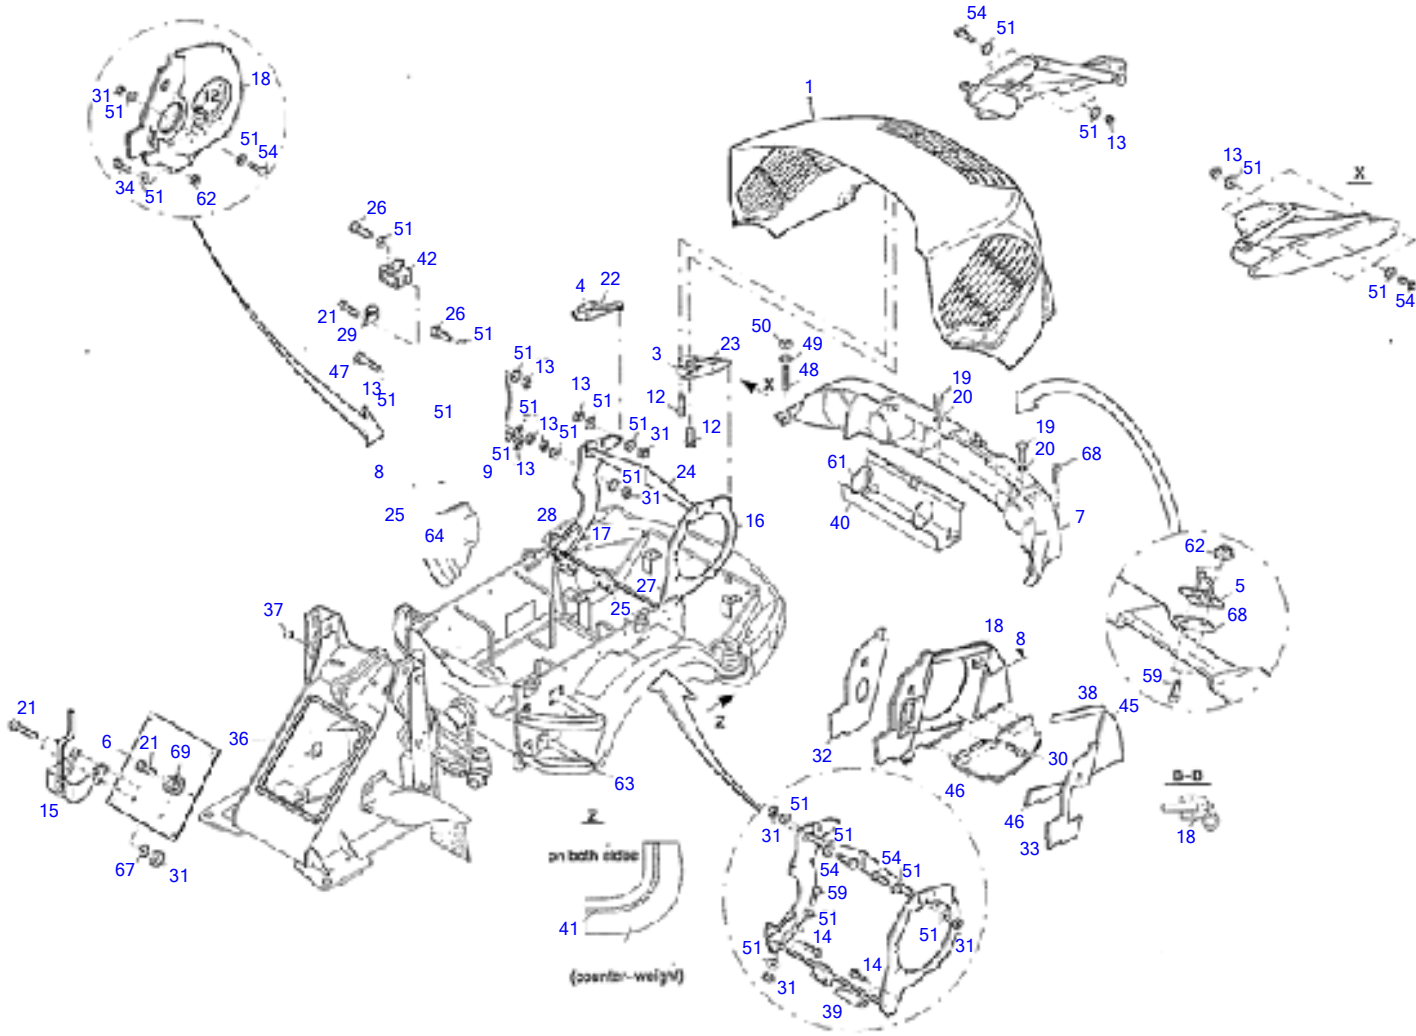

Item	Part number	Description	Covering Q'ty	Chan.	Serial No.	Serv.	Remarks
	8011730	Covering	1				
1	8016809	Engine Hood Compl	1				
3	3930169	Left Hinge	1				
4	3930170	Right Hinge	1				
5	3975811	Clamping Yoke	1				
6	3940569	Front Cover	1				
7	8008098	Tail Covering	1				
8	8010293	Plate Compl	1				
9	8011508	Separating Plate	1				
10	2982534	Serrated Hex Head Screw	1				
11	8011446	Insulating Board	1				
12	2449607	Serrated Hex head Screw	9				
13	0893167	Hex Nut A3C	12				
14	0336185	Self-Locking Screw	4				
15	0806264	Front Wheel Chock Holder	1				
16	8008066	Left Side Plate	1				
17	8008096	Right Side Plate	1				
18	3930614	Profile Rubber 3000MM	1				
19	0893383	Hex Head Screw A3C	2				
20	1629567	Washer A3C	2				
21	0893236	Hex Head Screw A3C	11				
22	3946167	Pneumatic Spring	1				
23	3946112	Pneumatic Spring	1				
24	8008377	Holder Compl	1				
25	8012144	Angle	1				
26	0410073	Hex Head Screw A3C	2				
27	8008384	Left Holding Plate	1				
28	8008385	Right Holding Plate	1				
29	2443576	Clip Norma	1				
30	2440642	Serrated Hex Head Screw	4				
31	0399760	Hex Nut A3C	15				
32	8010294	Insulating Board	1				
33	8010295	Insulating Board	1				
34	1615232	Hex Head Screw A3C	1				
36	1898686	Sealing Strip 1900 MM	1				
37	3935302	Protecting Cap	2				
38	8011447	Insulating Board	1				
39	0935113	Profile Rubber 150 MM	1				
40	3941173	Plate ZN	1				
41	0909291	Profile Rubber 1000 MM	1				
42	3955919	Holder	1				
45	8011448	Insulating Board	1				
46	8011459	Plate Compl	1				
47	1645705	Hex Head Screw A3C	1				
48	9011918	Threaded Rod	1				
49	1356294	Washer A3C	1				
50	0893156	Nut A3C	1				
51	2481254	Serrated Washer A3C	35				
54	1615232	Hex Head Screw A3C	12				
59	0893214	Hex Head Screw A3C	4				
61	1784861	Gasket	2				
62	1722787	Serrated Nut	3				
63	0909304	Profile Rubber 2000 MM	1				
64	0909291	Profile Rubber 250 MM	1				
66	3948885	Plate	1				
67	0863138	Washer A3C	4				
68	1002184	Countersunk Screw A3C	1				
69	8016479	Locking Washer	6