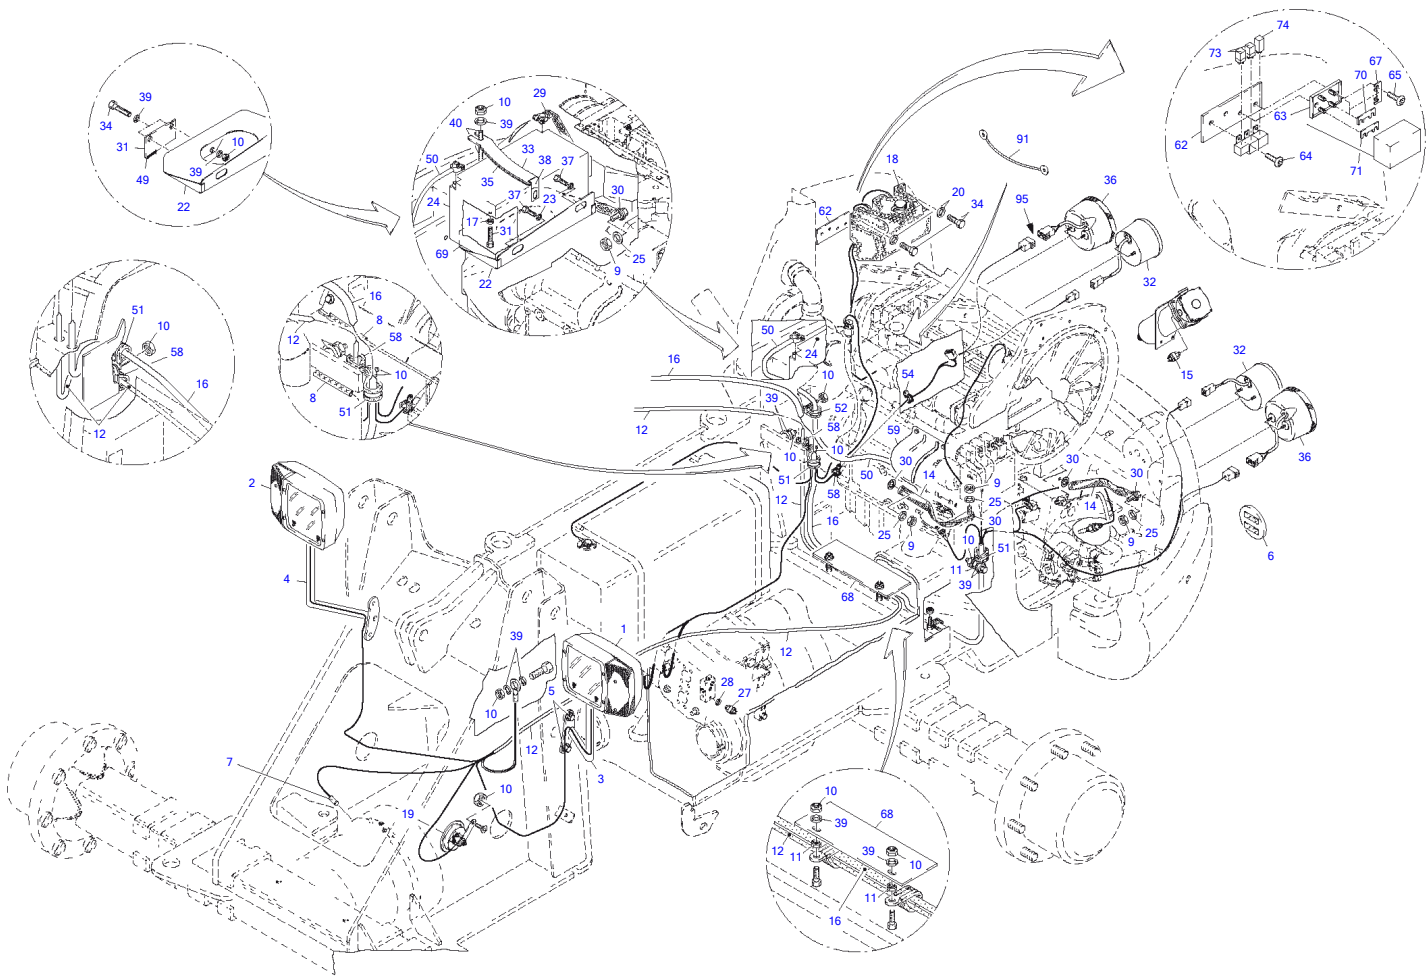

Item	Part number	Description	Return Filter			Remarks	
			Q'ty	Chan.	Serial No.		Serv.
	8009636	Return Filter	1				
	8008817	Return Filter	1				
1	8008933	Housing	1				
2	8011824	Holder	1				
4	8012138	Conversion Kit	1				
5	8011965	Lid Compl	1				
6	2674713	Stud A3C	4				
9	1084820	Gasket	1				
10	8011826	Bottom Housing Part	1				
11	2918263	O-Ring	1				
12	8008932	Counter Flange	1				
13	8011519	Jacket Sheet	1				
14	1056893	Clip Norma	1