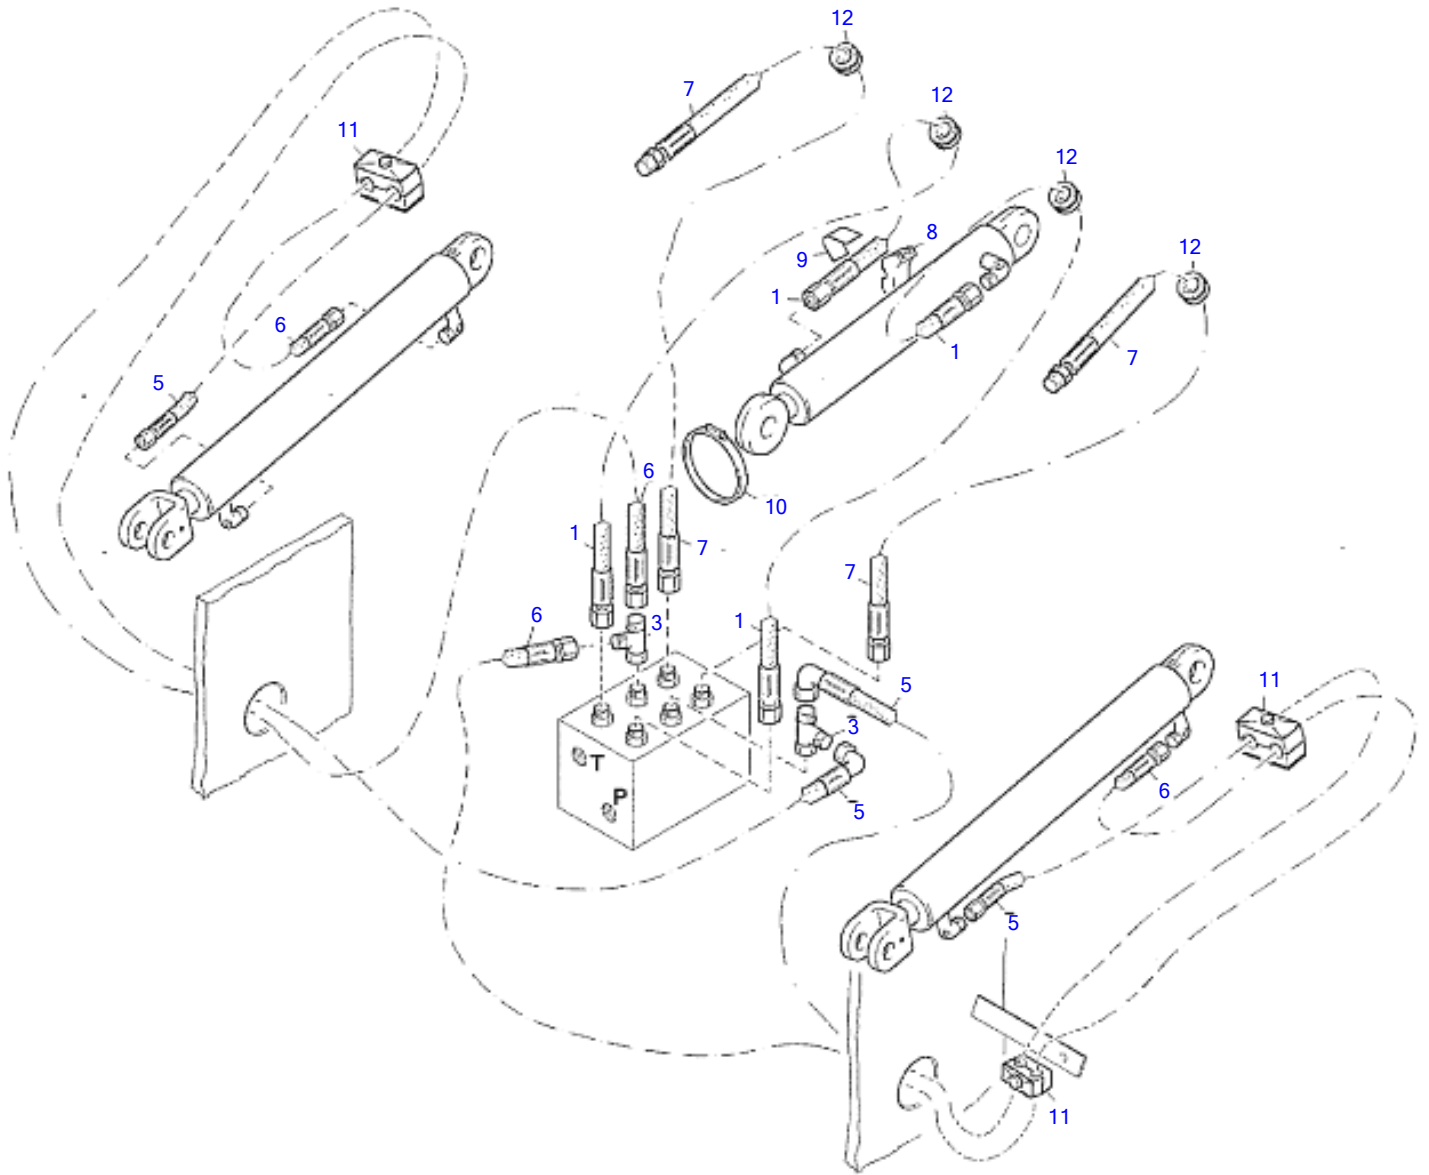

Working Hydraulics

Item	Part number	Description	Q'ty	Chan.	Serial No.	Serv.	Remarks
	8011945	Working Hydraulics	1				
1	3934732	HP-Hose 13 X 1500	2				
3	3761379	Coupling A3C	2				
5	3762541	HP-Hose 10 X 1750	2				
6	2912052	HP-Hose 10 X 1550	2				
7	8011944	HP-Hose 13 X 1500	2				
8	3924730	Clip	1				
9	8004184	Clamp Strap	1				
10	2991568	Clamp	1				
11	2991568	Clamp	4				
12	3763484	Rubber Socket	4				
14	0874960	Cover Plate	6				
15	1336869	Hex Head Screw A3C	4				
16	2912085	2-Piece Clip Body	4