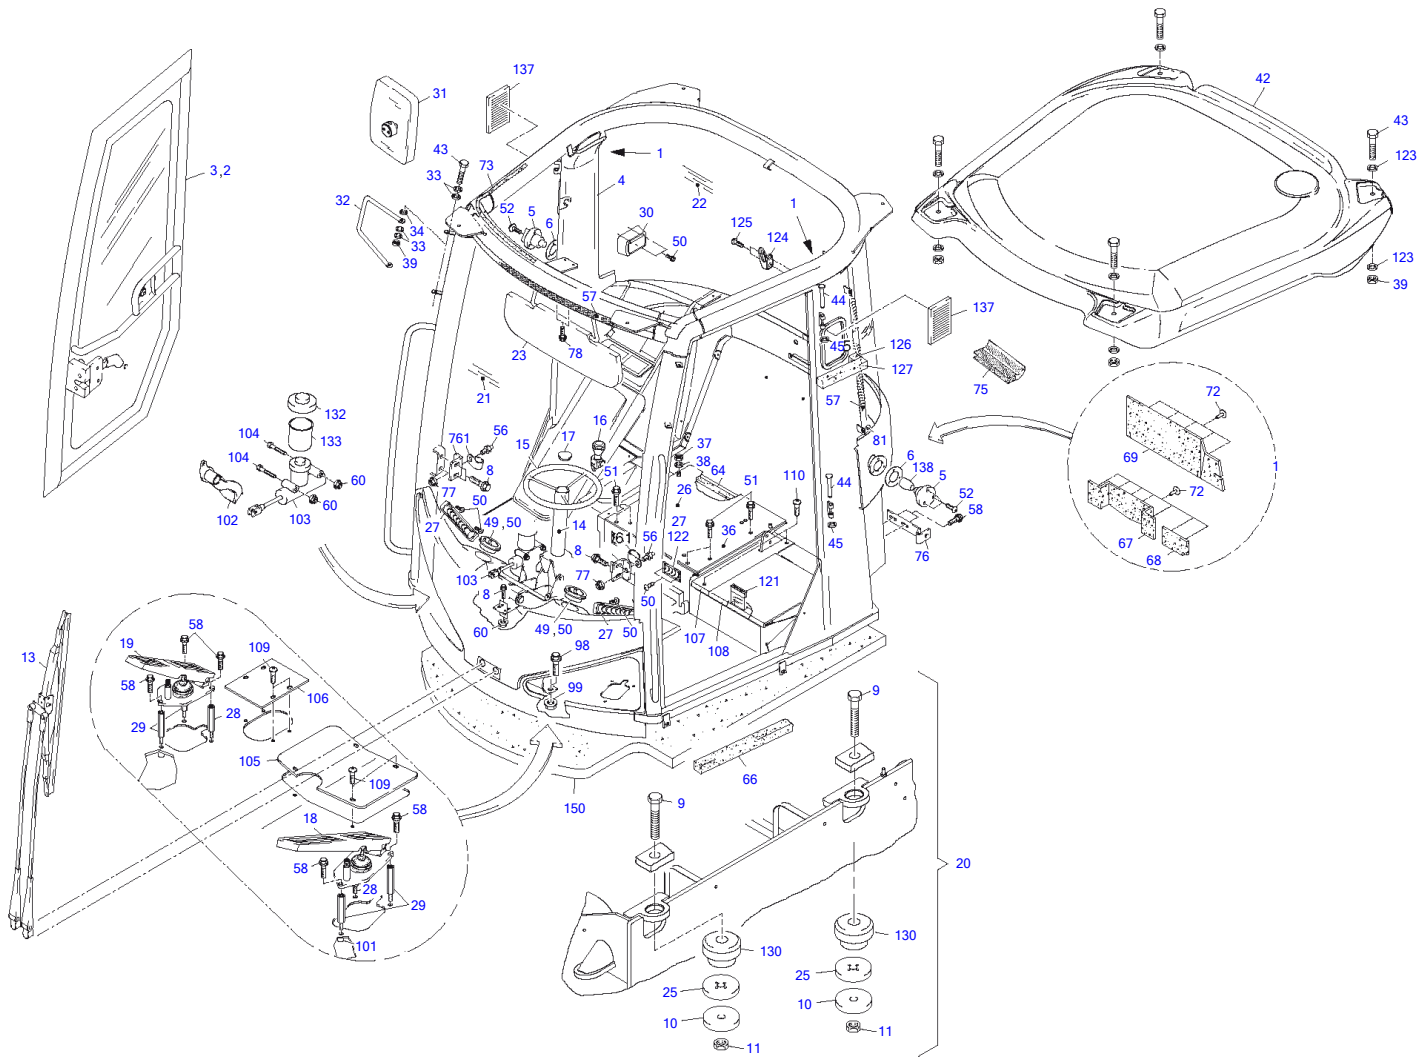

Item	Part number	Description	Q'ty	Chan.	Serial No.	Serv.	Remarks
		Cabin					
	8003354	Cabin	1				
1	8016693	Protecting Cap	2				
2	8003297	Left Cabin Door Compl	1				
3	8003297	Right Cabin Door Compl	1				
4	8003340	Lining	1				
5	8007463	Hold-Open Mechanism	2				
6	3975833	Washer	2				
7	3947351	Angle	2				
8	2449607	Serrated Hex Head Screw	10				
9	3975695	Hex Head Screw	4				
10	2914645	Washer	4				
11	1663967	Hex Nut A3C	4				
13	8004889	Wiper System	1				
14	3930421	Steering Column	1				
15	8011948	Steering Wheel	1				
16	8012032	Turning Handle	1				
17	2912132	Protecting Cap	1				
18	8005490	Inching Actuator	1				
19	8005490	Gas Control	1				
20	8006546	Cabin Mounting Compl	2				
21	8001305	Front Screen	1				
22	8001329	Rear Screen	1				
23	3957422	Sun Shield	1				
25	8004343	Rubber Washer	4				
26	8003053	Heating Circuit	1				
27	3953973	Nozzle	4				
28	3929291	Spacer	2				
29	3928665	Spacer	4				
30	8005836	Ashtray	1				
31	3949091	Mirror	2				
	8002605	Mirror	1				
	8011230	Mirror Kit	1				
32	3945575	Mirror Attachment	2				
33	0885849	Disk Spring	16				
34	1042977	Spring Washer	4				
36	8007923	Servo Contr Bracket	1				
37	0893156	Hex Nut A3C	2				
38	2481243	Serrated Washer A3C	2				
39	0399760	Hex Nut A3C	8				
42	8001196	Cabin Roof	1				
43	0893214	Hex Head Screw A3C	8				
44	0879192	Bolt	4				
45	0498748	Locking Washer	4				
49	3954429	Ventilation Flap	2				
50	0885236	Raised Counters H Screw	18				
51	2997235	Serrated Hex Head Screw	6				
52	1780969	Oval Head Screw	6				
56	1781302	Pin	2				
57	3976925	Glue	3				
58	3761119	Serrated Hex Head Screw	10				
60	1722787	Serrated Nut	4				
61	1781313	Bracket	2				
64	1898686	Sealing Strip 1500 MM	1				
66	0909291	Profile Rubber 720 MM	2				
67	8002334	Insulating Mat	1				
68	3943813	Insulating Material	1				
69	3943824	Insulating Material	1				
72	1786874	Clip	19				
73	3940774	Sealing Strip 5000 MM	1				
75	3930603	Profile Rubber 350 MM	1				
76	3936892	Holder	2				
77	2440675	Serrated Nut	2				
78	1309399	Hex Head Screw A3C	2				
81	3942436	Spacer	5				
98	3983399	Self-Locking Screw	2				
99	3960778	Serrated Nut	2				
102	3976447	Pedal Coating	1				
103	3945553	Main Brake Cylinder	1