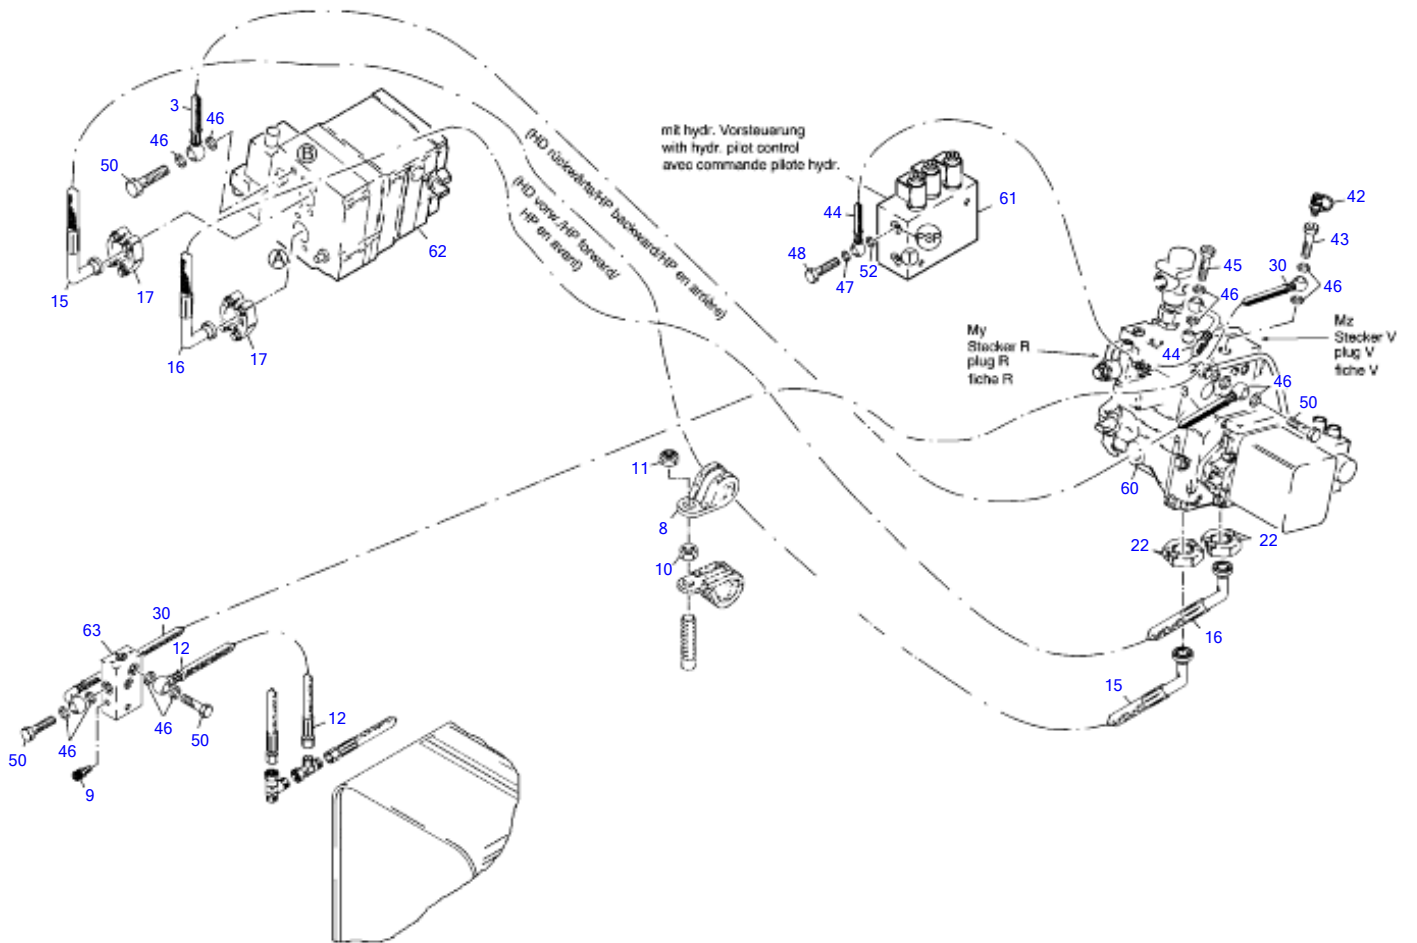

TW65 Book No. 8016561 08.06 S/N E103939
Return Hydraulics

Return Hydraulics

Item	Part number	Description	Q'ty	Chan.	Serial No.	Serv.	Remarks
	8011541	Return Hydraulics	1				
1	8011354	Oil Cooler/Ventilator	1				
2	8006878	Coupling A3C	3				
3	8006759	LP-Hose 1250 MM	1				
4	8005332	Gasket	2				
5	8005342	Nut A3C	2				
6	8006759	LP-Hose 1250 MM	1				
	8006759	LP-Hose 1350MM	1				
7	1896571	LP-Hose 1075 MM	1				
8	8006759	LP-Hose 800 MM	1				
9	8008092	Holder	1				
10	3929440	Air Filter	1				
11	8004460	Coupling A3C	2				
12	8009636	Return Filter Compl	1				
13	1896571	LP-Hose 400 MM	1				
14	1722787	Serrated Nut	1				
15	8010060	Coupling A3C	1				
17	1309195	Hex Head Cap Screw	3				
18	8008624	Compression Spring Cord	1				
19	2481254	Ripp Washer A3C	6				
20	8009530	Coupling A3C	2				
22	8011513	Ventilator 12V	1				
23	3923842	Quick Lock	1				
24	1307079	Hex Head Screw A3C	6				
25	0350898	Usit Ring U	1				
26	2970494	Hose Line	1				
27	0862944	Female Screw A3C	1				
28	1074306	Usit Ring U	1				
29	0373588	Usit Ring U	1				
30	2982909	Female Screw A3C	1				
31	0916665	Hose 130MM	1				
36	3939464	Ripp Washer A3C	3				
37	3768296	Gasket A3C	1				