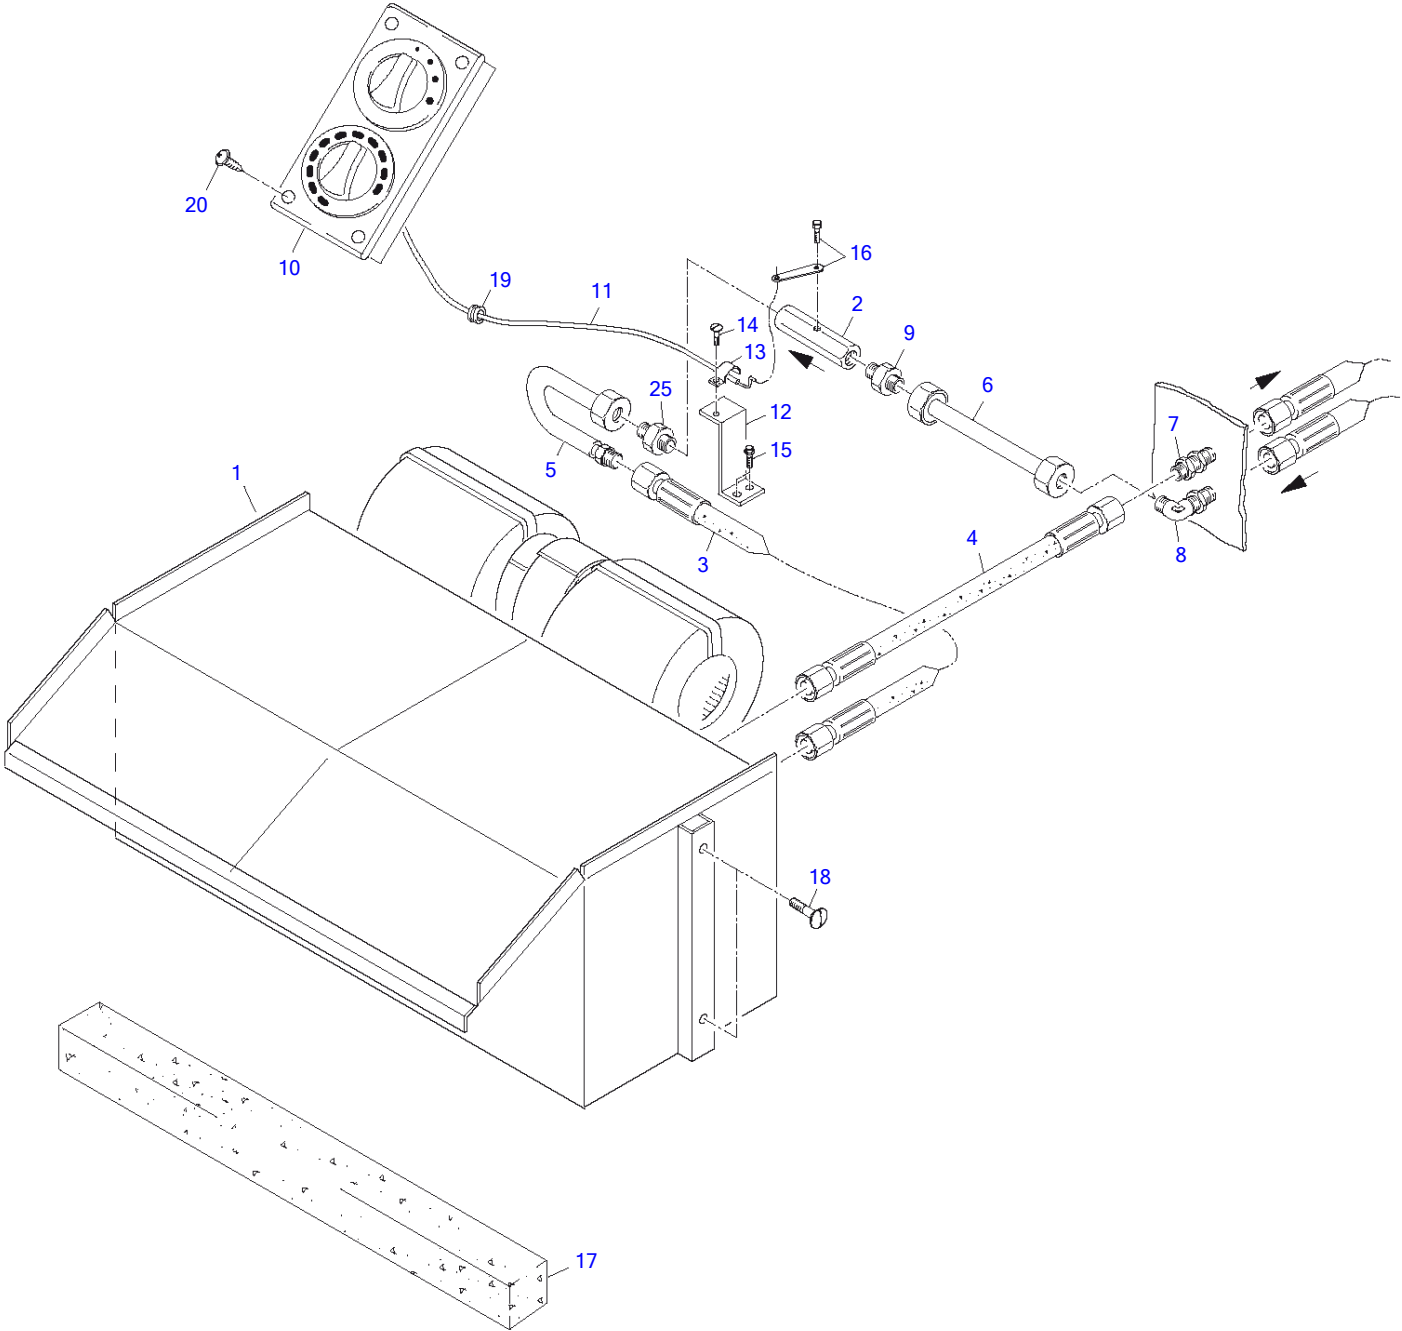

Heating Circuit	
Item	Part number	Description	Q'ty	Chan.	Serial No.	Serv.	Remarks	
	8003053	Heating Circuit	1					
1	8004438	Heating Unit	1					
	8005815	Heat Exchanger	1					
	8000484	Fan 1200 DRG	1					
	8005994	Resistance	1					
2	8004625	Ball Valve	1					
3	3932036	LP Hose 13 X 425	1					
4	8006257	LP Hose 13 X 235	1					
5	8004623	Conduit	1					
6	8004624	Conduit	1					
7	1355986	Screw Connection A3C	1					
8	0386210	Screw Connection A3C	1					
9	2980576	Screw Connection A3C	1					
10	8003163	Heating Control	1					
11	8004866	Wire Puller	1					
12	8004805	Angle	1					
13	0454600	Clamp	1					
14	1039369	Oval Head Screw	1					
15	3761119	Serrated Hex Head Screw	2					
16	8004846	Lever	1					
17	0909291	Profile Rubber 445 MM	1					
18	3934378	Oval Head Screw A3R	4					
19	0448760	Grommet	1					
20	2686762	Oval Head Screw	4					
25	8006398	Special Coupling	1