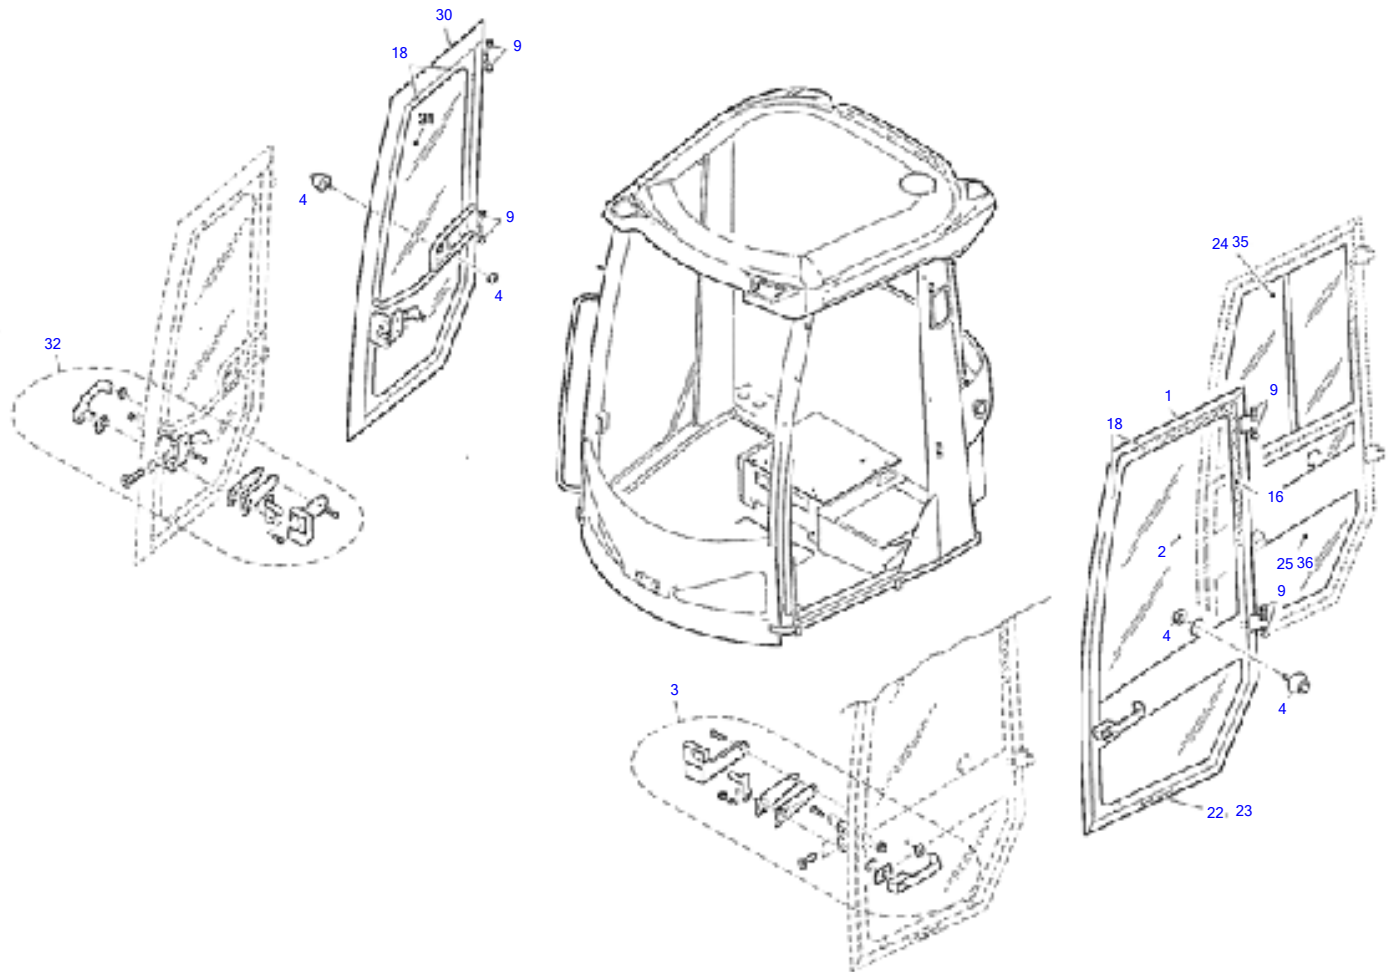

Item	Part number	Description	Q'ty	Chan.	Serial No.	Serv.	Remarks
104	1307079	Hex Head Screw A3C	2				
105	8004858	Bottom Lid	1				
106	8009476	Lid	1				
107	8005287	Cover Compl	1				
108	8005511	Lid Compl	1				
109	3753595	Oval Head Screw A3R	8				
110	3934378	Oval Head Screw A3R	6				
121	8005547	Holder Magnet	1				
122	8013706	Air Nozzle Kit	1				
123	1356341	Washer A3C	8				
124	0879089	Coat Hook	1				
125	8008231	Oval Head Screw	4				
126	0909291	Profile Rubber 40 MM	2				
127	0909291	Profile Rubber 170 MM	2				
130	8006529	Rubber Element	4				
132	3981535	Switch	1				
133	3927700	Compensator Reservoir	1				
137	8007110	Cabin Filter	2				
138	8007495	Cone Head	2				
150	8006166	Insulating Material	1				

TW65 Book No. 8016561 08.06 S/N E103939
Cabin Door Left