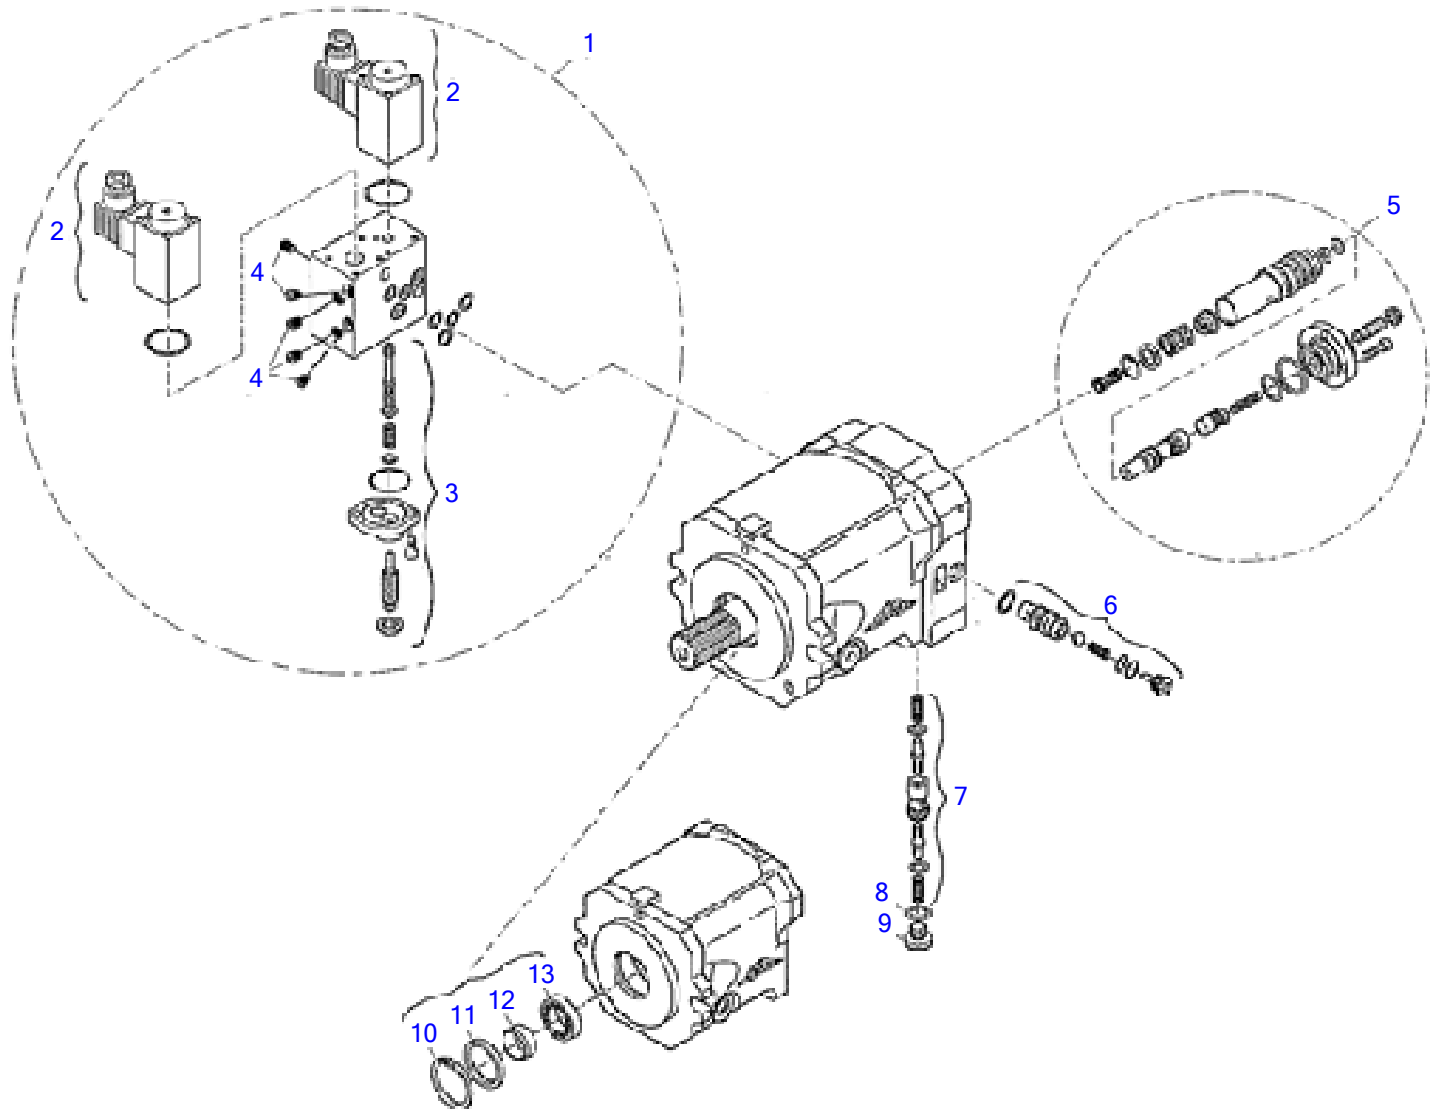

Oil Pressure Pump Compl 12V

Item	Part number	Description	Q'ty	Chan.	Serial No.	Serv.	Remarks
1	8006061	Filter Flange	1				
2	0897003	O-Ring	1				
3	1370689	Plug A3C	2				
4	0864719	Plug	1				
5	8006102	Nozzle	1				
6	1660522	Plug A3C	1				
7	8006103	Threaded Bush	1				
8	1042977	Spring Disk B A3C	2				
9	0893009	Hex Head Cap Screw	2				
10	3660140	Filter	1				
11	0425401	Coupling A3C	1				
12	8006106	Hose Line	1				
13	1619634	O-Ring	2				
14	2673234	Coupling A3C	1				
15	8006107	Pipe Line	1				
16	8006108	Pipe Line	1				
17	0311528	Female Screw A3C	4				
18	0373588	Usit Ring U	8				
19	8006182	Coupling A3C	1				
20	2904698	Locking Bunch A3C	1				
21	1399126	Cap Nut A3C	1				
	8006109	Packing Set	1				