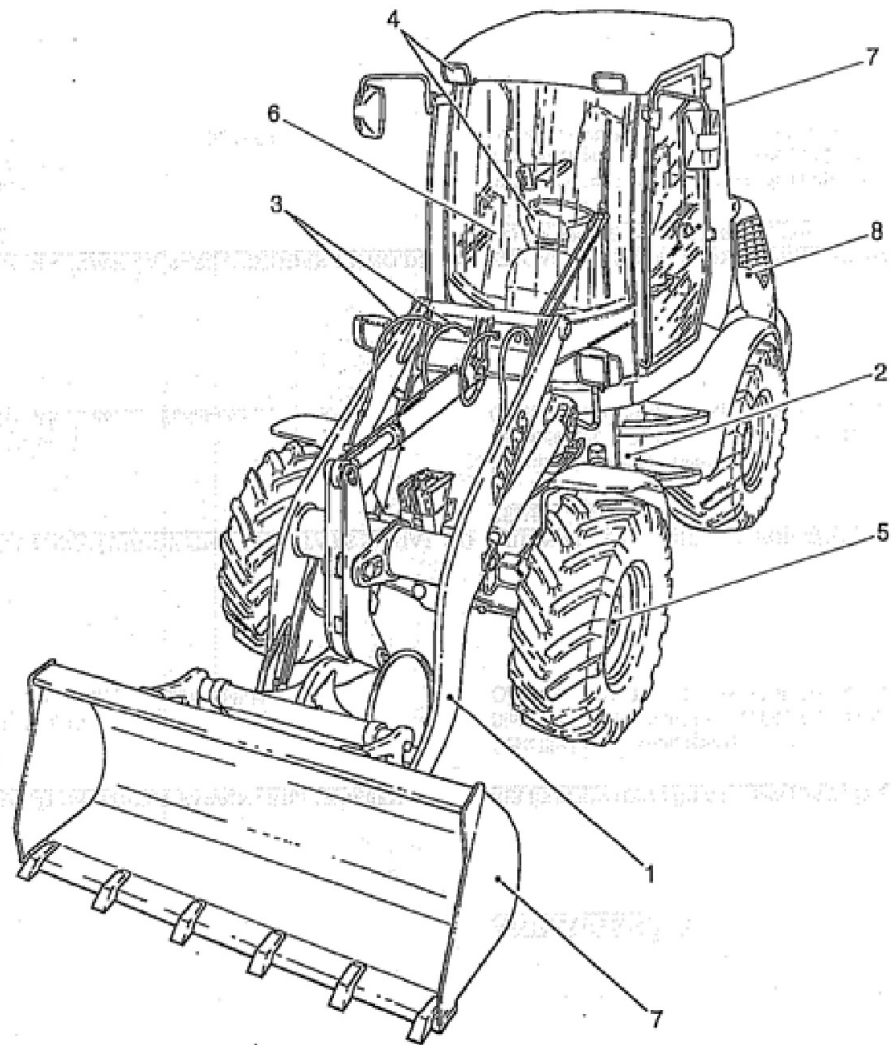

TW65

Book No. 8016561
Serial No. E103939~

TAKEUCHI