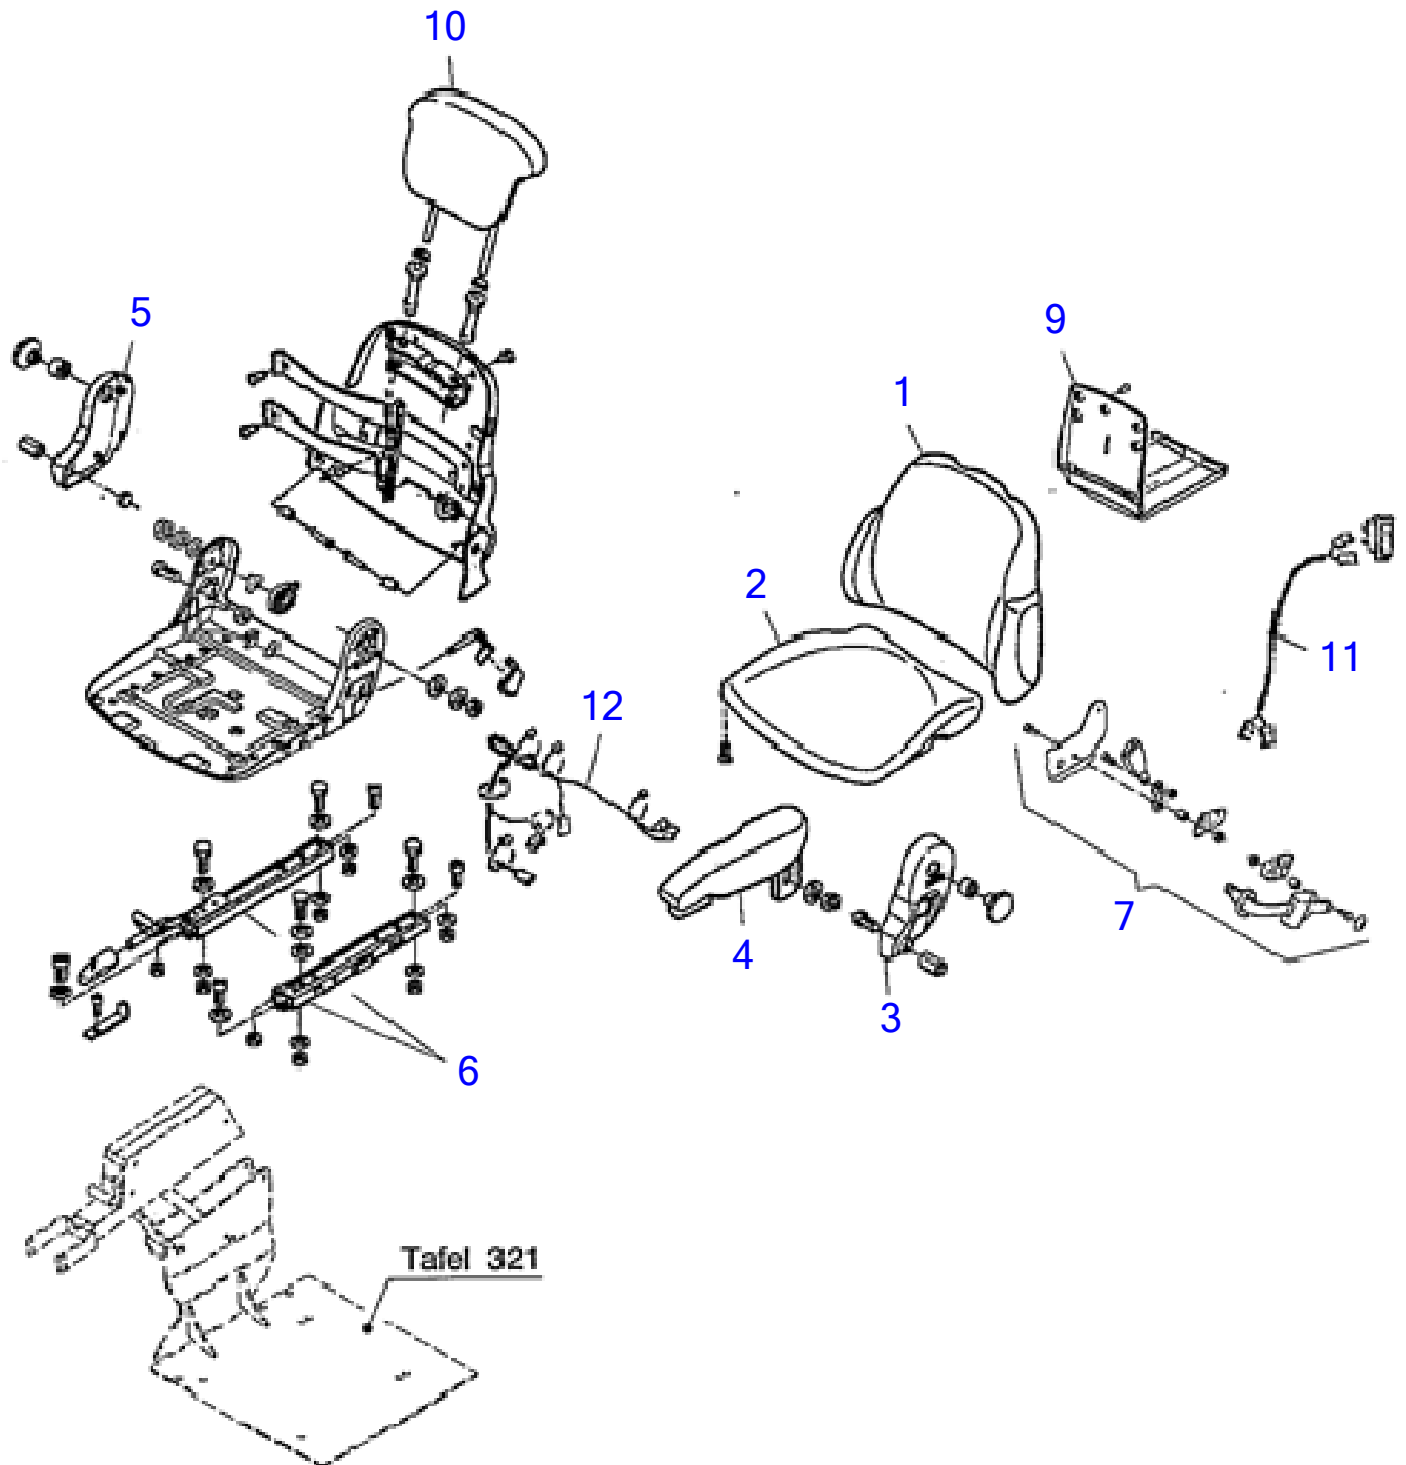

Fuel System	
Item	Part number	Description	Q'ty	Chan.	Serial No.	Serv.	Remarks	
	8008536	Fuel System	1					
1	8008810	Filler Neck	1					
2	0893214	Hex Head Screw A3C	2					
3	0893167	Hex Nut A3C	2					
5	8001221	Fuel Tank	1					
6	0909304	Profile Rubber 3200 MM	1					
7	2481254	Serrated Washer A3C	6					
8	0909224	Profile Rubber 850 MM	2					
9	8003285	Tank Cap	1					
10	0916665	Hose 1450 MM	1					
11	3930750	Tube	1					
12	0478539	Clip Norma	2					
13	0893076	Washer A3C	2					
14	0399760	Hex Nut A3C	4					
15	3925004	Immers Tube Contact	1					
	0866722	Cork Sealing	1					
16	0893076	Washer A3C	5					
17	8007601	Oval Head Screw	5					
19	2966454	Clip Norma	1					
20	8012616	Clip Norma	1					
21	2985617	Clip Norma	1					
22	2983137	Clip Norma	1					
23	8009224	Hose 2300 MM	1					
24	1009352	Clip Norma	2					
25	8008515	Fuel Hose 1850 MM	1