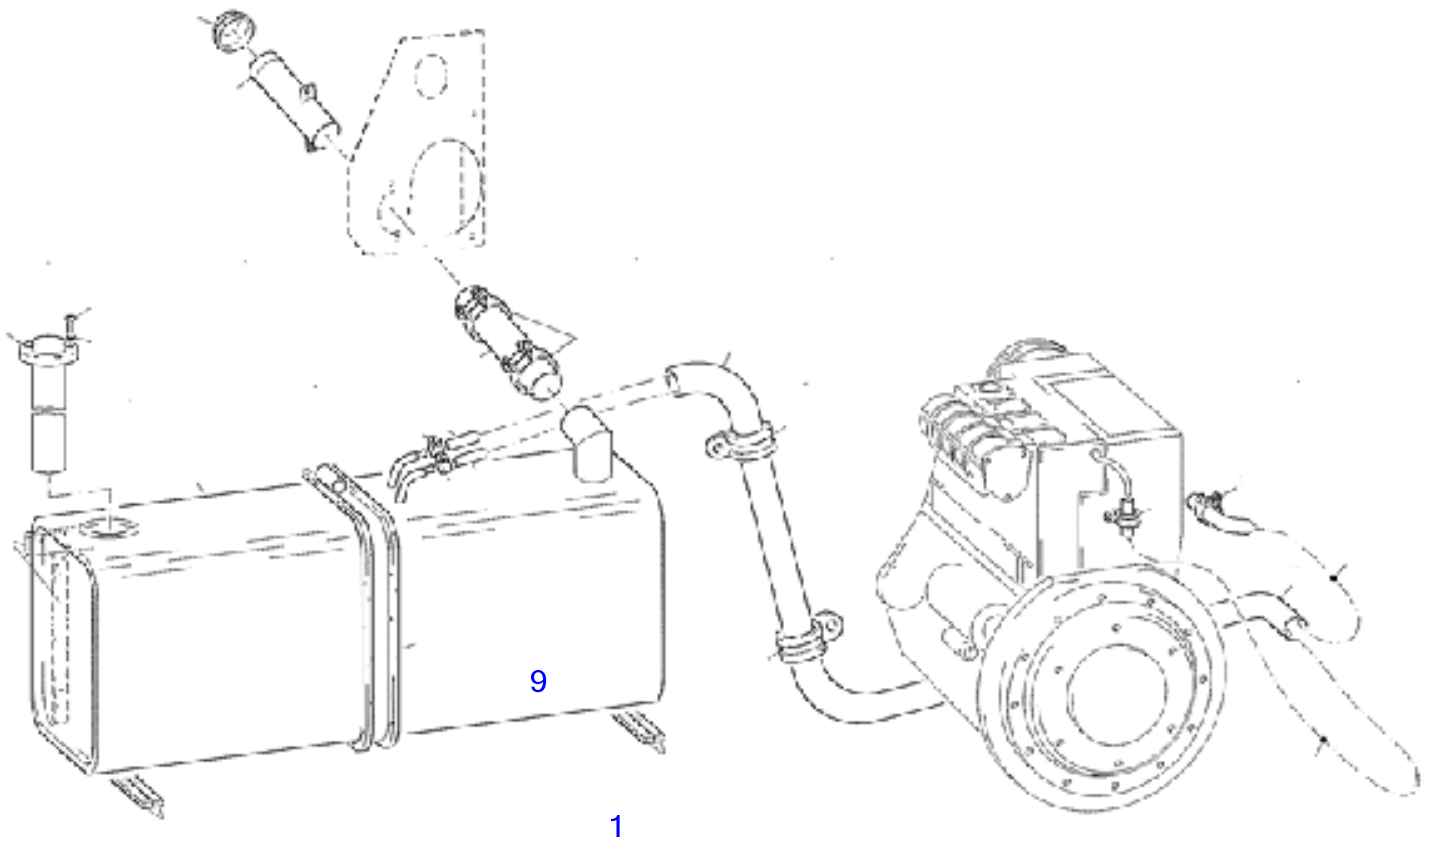

Rear Axle Multiple Disk Brake

Item	Part number	Description	Q'ty	Chan.	Serial No.	Serv.	Remarks
3	8009421	Conical Bearing	2				
4	8010305	Rotary Shaft Seal	1				
5	0395493	Hex Head Cap Screw	8				
6	8009467	Spacer Ring	1				
7	8009266	Shim	1				
	8009267	Shim	1				
	8009268	Shim	1				
	8009269	Shim	1				
	8009270	Shim	1				
	8009271	Shim	1				
	8009272	Shim	1				
	8009273	Shim	1				
	8009274	Shim	1				
	8009275	Shim	1				
	8009276	Shim	1				
	8009277	Shim	1				
	8009278	Shim	1				
	8009279	Shim	1				
	8009280	Shim	1				
8	8009316	Gear Wheel	1				
9	8010374	Spring Washer	10				
10	0893349	Hex Head Screw A3C	10				
11	2655505	Screw Plug A3C	2				
12	8010375	Rotary Shaft Seal	1				
13	8009468	Plate	1				
14	8010110	O-Ring	1				
15	8006123	Washer	1				
16	0443323	Hex Head Screw A3C	1				
17	8009317	Lid	1				
18	8009318	Gear Wheel	1				
19	8010327	Circlip	1				
20	8009991	Ball Bearing	1				
21	1630708	Circlip Tone 400	1				
22	8009319	Housing	1				
23	0396245	Dowel Pin	2				
24	3968889	Breather	1				
25	0396245	Dowel Pin	4				
26	8009320	Lid	1				
27	1347624	Hex Head Cap Screw	5				
28	8010112	O-Ring	1				

15

17

16

12