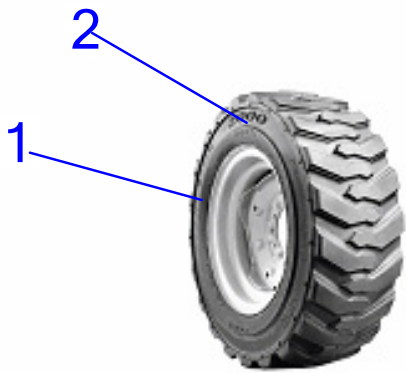

TW WHEELHDFL
TW 6580 TIREHD

Set of 4 assy