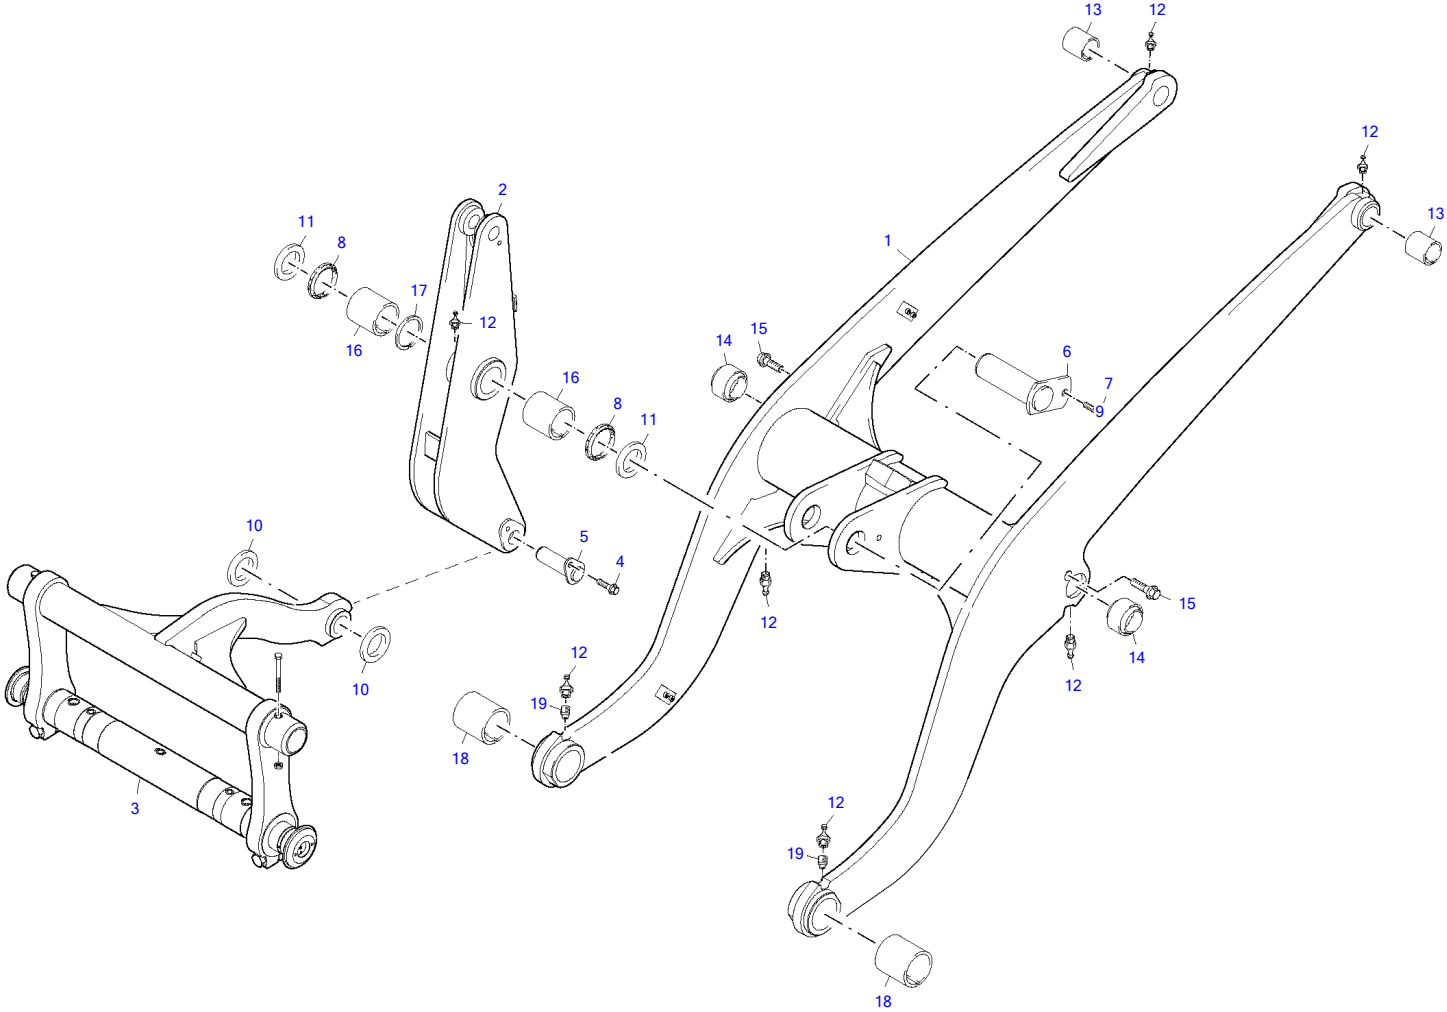

Item	Part number	Description	Lifting Unit			Remarks
			Q'ty	Chan.	Serial No.	
	8003072	Lifting Unit	1			
1	8002521	Boom Compl	1			
2	8003055	Shift Lever Compl	1			
3	8003071	Hyd Quick Release Eq	1			
4	1783337	Serrated Hex Head Screw	1			
5	0877689	Pin Compl	1			
6	0847887	Pin Compl	1			
7	1782905	Serrated Hex Head Screw	1			
8	0809472	Wiper Seal	2			
10	1782654	Disk 1.0 MM	1			
	8003252	Disk 1.2 MM	1			
	8003253	Disk 1.5 MM	1			
	1782665	Disk 2.0 MM	1			
11	2909079	Disk 1.0 MM	1			
	2909091	Disk 1.2 MM	1			
	2909104	Disk 1.5 MM	1			
	2909080	Disk 2.0 MM	1			
12	0324590	Grease Nipple	7			
13	8004387	Split Bush	2			
14	2915806	Spherical Bearing	2			
15	2916794	Self-Locking Bolt	2			
16	8004388	Split Bush	2			
17	2961437	Circlip	1			
18	8004389	Split Bush	2			
19	2985537	Threaded Pin	2			