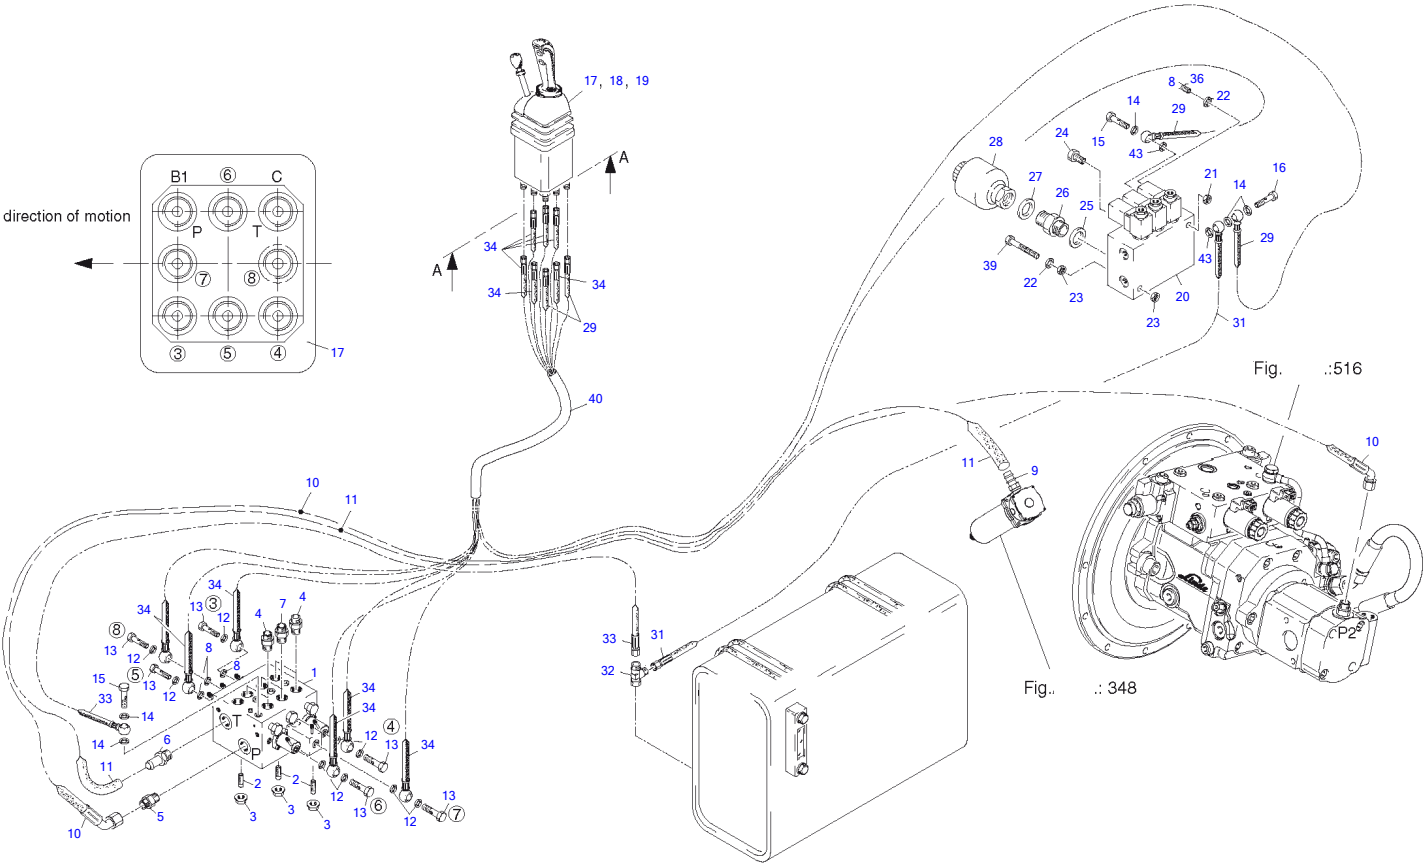

Pilot Control Compl						
Item	Part number	Description	Q'ty	Chan.	Serial No.	Serv. Remarks
	8017492	Pilot Control Compl	1			
1	8008717	Directional Valve	1			
2	2990169	Stud	3			
3	1722787	Serrated Nut	3			
4	2980576	Screw Connection A3C	4			
5	2481696	Screw Connection A3C	1			
6	8006878	Screw Connection A3C	1			
7	1361586	Screw Connection A3C	2			
8	2989848	Gasket A3C	3			
9	8009530	Screw Connection A3C	1			
10	8003019	HP-Hose 13 X 2800	1			
11	8006759	LP-Hose 3150 MM	1			
12	0373588	Usit Ring U	9			
13	0311528	Hollow Screw A3C	6			
14	0350898	Usit Ring U	5			
15	0862944	Hollow Screw A3C	2			
16	2980827	Hollow Screw A3C	1			
17	8011331	Valve Compl	1			
18	1347271	Hex Head Screw A3C	2			
19	0487336	Hex Nut A3C	2			
20	8017593	Solenoid Valve	1			
	8020545	Solenoid Valve 12V	3			
21	0893156	Hex Nut A3C	1			
22	2481254	Serrated Washer A3C	2			
23	1356341	Washer A3C	2			
24	1347486	Screw Plug A3C	1			
25	0858506	Usit Ring U	1			
26	3766192	Double Nipple	1			
27	0858573	Usit Ring U	1			
28	3766181	Pressure Accumulator	1			
29	3932707	Hose Line 6 X 2600	2			
31	3945315	Hose Line 6 X 1550	1			
32	2903937	Screw Connection A3C	1			
33	3931013	Hose Line 6 X 1400	1			
34	3947873	Hose Line 6 X 2200	6			
36	1307080	Hex Head Screw A3C	1			
39	1625030	Hex Head Screw A3C	1			
40	2986801	Heater Hosse 800 MM	1			
43	3768296	Gasket A3C	2