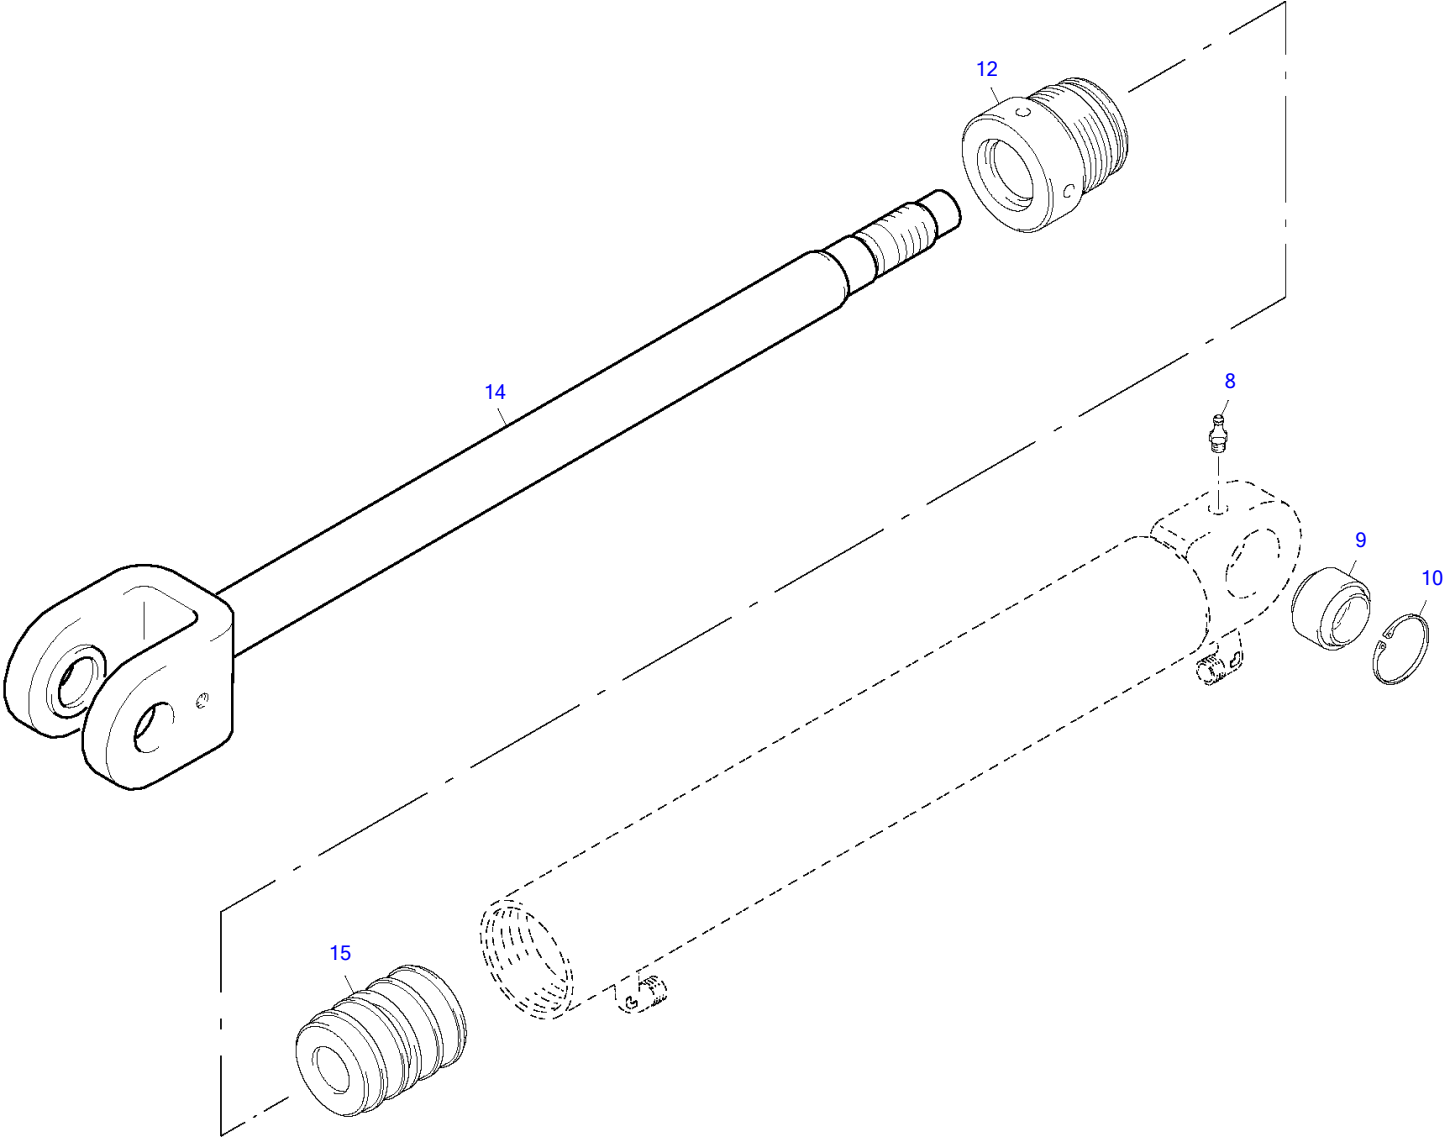

Working Ram

Item	Part number	Description	Q'ty	Chan.	Serial No.	Serv.	Remarks
	3959537	Working Cylinder	1				
8	0324590	Grease Nipple	1				
9	0465830	Spherical Bearing	2				
10	0318069	Circlip Tone 400	2				
11	0303528	Grease Nipple	1				
12	1011890	Cylinder Nut	1				
14	3924956	Piston Rod Compl	1				
15	3925048	Piston	1				
	1074282	Seal Kit	1