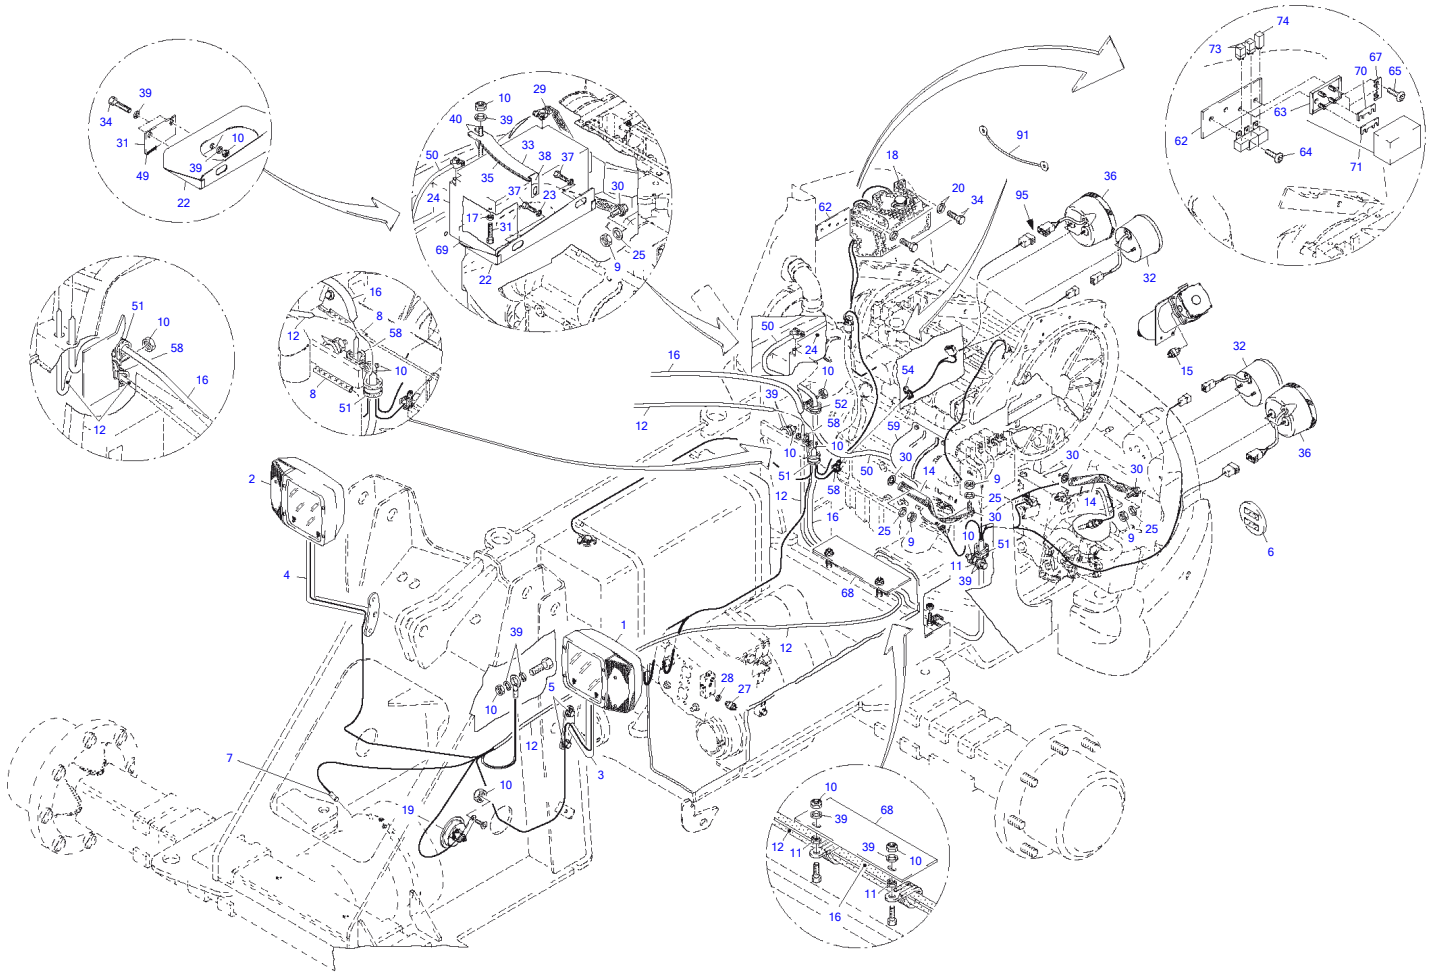

Electrical System

Item	Part number	Description	Q'ty	Chan.	Serial No.	Serv.	Remarks
	8008690	Electrical System	1				
1	3928789	Left Headlight	1				
	0409672	Light Bulb H3 12V 55W	1				
	0377300	Light Bulb t4w 12V 4W	1				
	3981604	Light Bulb H7 12V 55W	1				
	0388450	Light Bulb P21W 12V 21W	1				
2	3928790	Right Headlight	1				
	0409672	Light Bulb H3 12V 55W	1				
	0377300	Light Bulb T4W 12V 4W	1				
	3981604	Light Bulb H7 12V 55W	1				
	0388450	Light Bulb P21W 12V 21W	1				
3	3929600	Left Holder	1				
4	3929611	Right Holder	1				
5	2916794	Self-Locking Screw	4				
6	3931579	Rear Reflector	2				
7	3929724	RPM Sensor	1				
	3981922	Gasket	1				
8	0935113	Profile Rubber 130 MM	2				
9	0327297	Hex Nut A3C	4				
10	0399760	Hex Nut A3C	13				
11	0893167	Hex Nut A3C	1				
12	8009235	Front Cable Set	1				
14	8004629	Ground Strap	2				
15	3927346	Pushbutton Switch	1				
16	8017124	Engine Cable Set	1				
18	2995299	Container with 2 Pumps	1				
	2995813	Pump	2				
	2995824	Lid	1				
	2995835	Grommet	2				
19	4666308	Horn 12V	1				
20	1356341	Washer A3C	2				
22	8008606	Battery Retainer	1				
24	4615852	Battery	1				
25	2481243	Serrated Washer A3C	5				
27	3963555	Brake Light Switch	1				
28	0321779	Usit Ring U	1				
29	8005421	Ground Strap	1				
30	0492935	Lock Washer	5				
31	8019173	Plate ZN	1				
32	3927197	Rear Light	2				
	0388450	Light Bulb P21W 12V 21W	1				
33	8008286	Holder	1				
34	0893236	Hex Head Screw A3C	4				
35	0909304	Profile Rubber 170 MM	1				
36	8012422	Rear Reflector Compl	2				
	0388450	Light Bulb P21W 12V 21W	2				
	0313279	Light Bulb R10W 12V 10W	1				
37	2449607	Serrated Hex Head Screw	2				
38	8008258	Holder	1				
39	2481254	Serrated Washer A3C	13				
40	8019286	Threaded Rod A3C	1				
47	3940901	Washer A3C	8				
49	0935113	Profile Rubber 110 MM	1				
50	8009414	Positive Cable Compl	1				
51	2443587	Clip Norma	2				
52	1009352	Clip Norma	2				
54	2443576	Clip Norma	3				
55	4651710	Clip Norma	1				
58	1782789	Clip Norma	2				
59	0417069	Starter Protection Cap	1				
60	1703104	Clip Norma	2				
62	8011517	Plate	1				
63	8009049	Fuse Holder	1				
64	3934378	Oval Head Screw A3R	2				
65	3937360	Screw	2				
67	8009052	Bridge	1				
68	3931488	Plate	1				
69	2457425	Plate	1