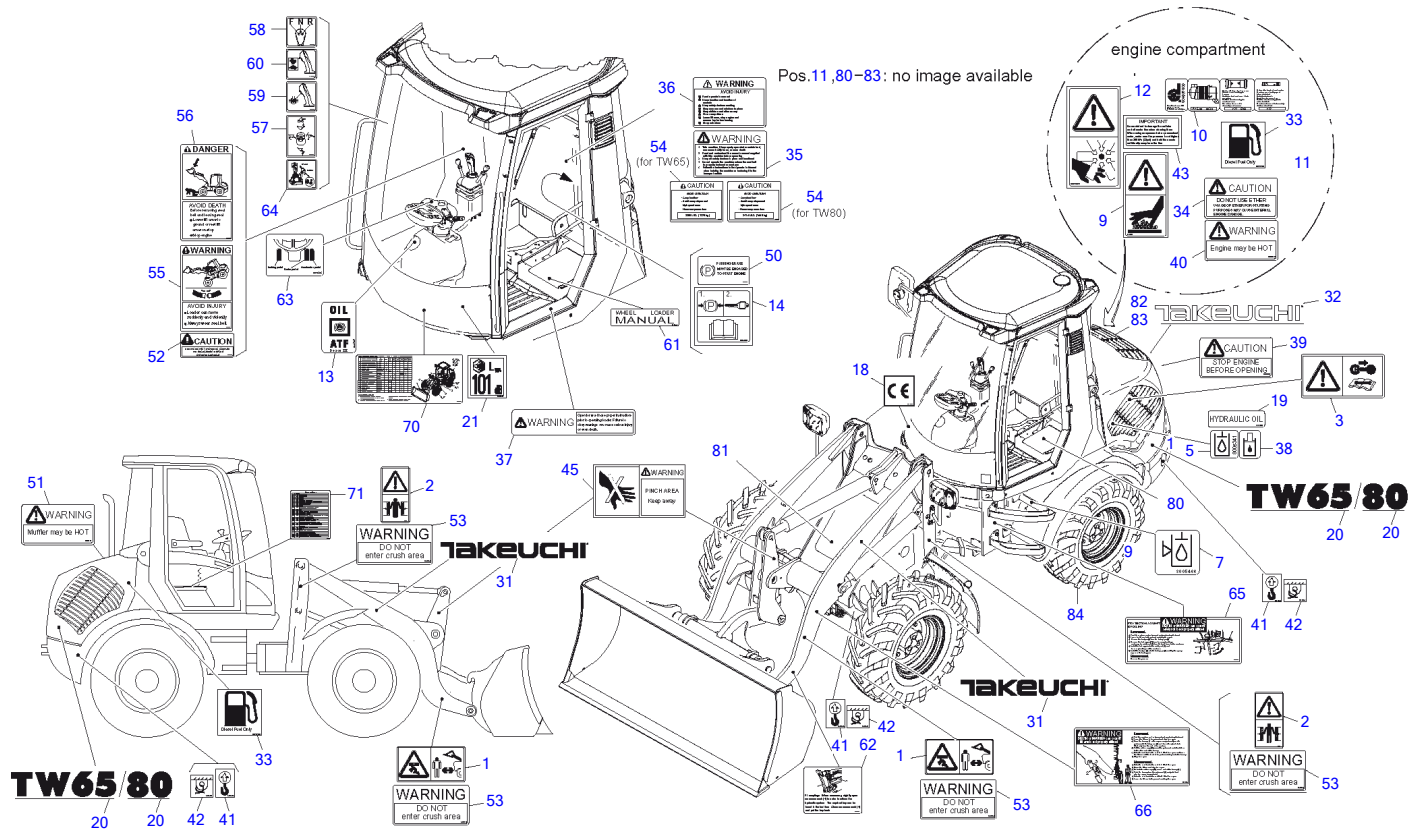

TW65 Book No. 8016561 08.06 S/N E103939
Decals and Accessories

Decals and Accessories

Item	Part number	Description	Q'ty	Chan.	Serial No.	Serv.	Remarks
	8016611	Decals and Accessories	1				
1	8006865	Decal	2				
2	8004895	Decal	2				
3	8006864	Decal	1				
5	8005341	Decal	1				
7	8005466	Decal	1				
9	8004896	Decal	1				
10	2983808	Air Filter Maintenance	1				
11	8004221	Engine Maintenance	1				
12	8004894	Decal	1				
13	2447967	Decal	1				
14	8005340	Decal	1				
18	2995200	Decal	1				
19	1746661	Decal	1				
20	8016844	Decal	2				
	8016845	Decal	2				
21	8007503	Acoustic Power Decal	1				
	8007505	Acoustic Power Decal	1				
31	8022030	Decal	2				
32	8022031	Decal	1				
33	8016484	Decal	2				
34	8016486	Decal	1				
35	8016487	Decal	1				
36	8016488	Decal	1				
37	8016489	Decal	1				
38	8016547	Decal	1				
39	8016548	Decal	1				
40	8016549	Decal	1				
41	8019506	Decal	4				
42	8019507	Decal	4				
43	8016552	Decal	1				
45	8016554	Decal	2				
49	8022262	Decal	1				
50	8016490	Decal	1				
51	8016491	Decal	1				
52	8016493	Decal	1				
53	8016494	Decal	4				
54	8016505	Decal	1				
	8016506	Decal	1				
55	8016511	Decal	1				
56	8016512	Decal	1				
57	8016534	Decal	1				
58	8016537	Decal	1				
59	8016539	Decal	1				
60	8016541	Decal	1				
61	8016558	Decal	1				
62	8016559	Decal	1				
63	8016565	Decal	1				
64	8016566	Decal	1				
65	8016616	Decal	1				
66	8016617	Decal	1				
70	8016568	Decal	1				
71	8016570	Decal	1				
80	2983591	Handle	1				
81	0806253	Wheel Chock	1				
82	8005871	Tool Box Compl	1				
83	3766056	Support Lifting Cylinder	1				
84	8010770	Wheel 405/70 R20 EM01	4				
	8010769	Tire 405/70 R20 MT	4				
	3933537	Rim 14.0	4				
	0874324	Valve	4