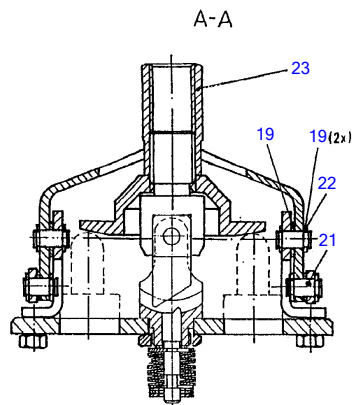

Item	Part number	Description	Directional Valve			Remarks	
			Q'ty	Chan.	Serial No.		Serv.
	3944676	Directional Valve	1				
1	2984901	Valve Compl	4				
2	2984898	Valve Compl	1				
6	3964307	Lowering Brake	1				
9	3988952	Check Valve	4				
14	3988929	Regulating Valve	1				
22	2984912	Pilot	1				
27	8011968	Two-Way Valve	3				
29	3964261	Nozzle	1				
30	0407385	Gasket A	2				
34	8011960	Cap Compl	3				
40	8011966	Set of Springs	2				
43	0391251	O-Ring	5				
44	8011961	Cap Compl	2				
45	3985108	Control Head	1				
48	0423556	Screw Plug A3C	3				
51	8011967	Set of Springs	1				
	3988963	Seal Kit	1