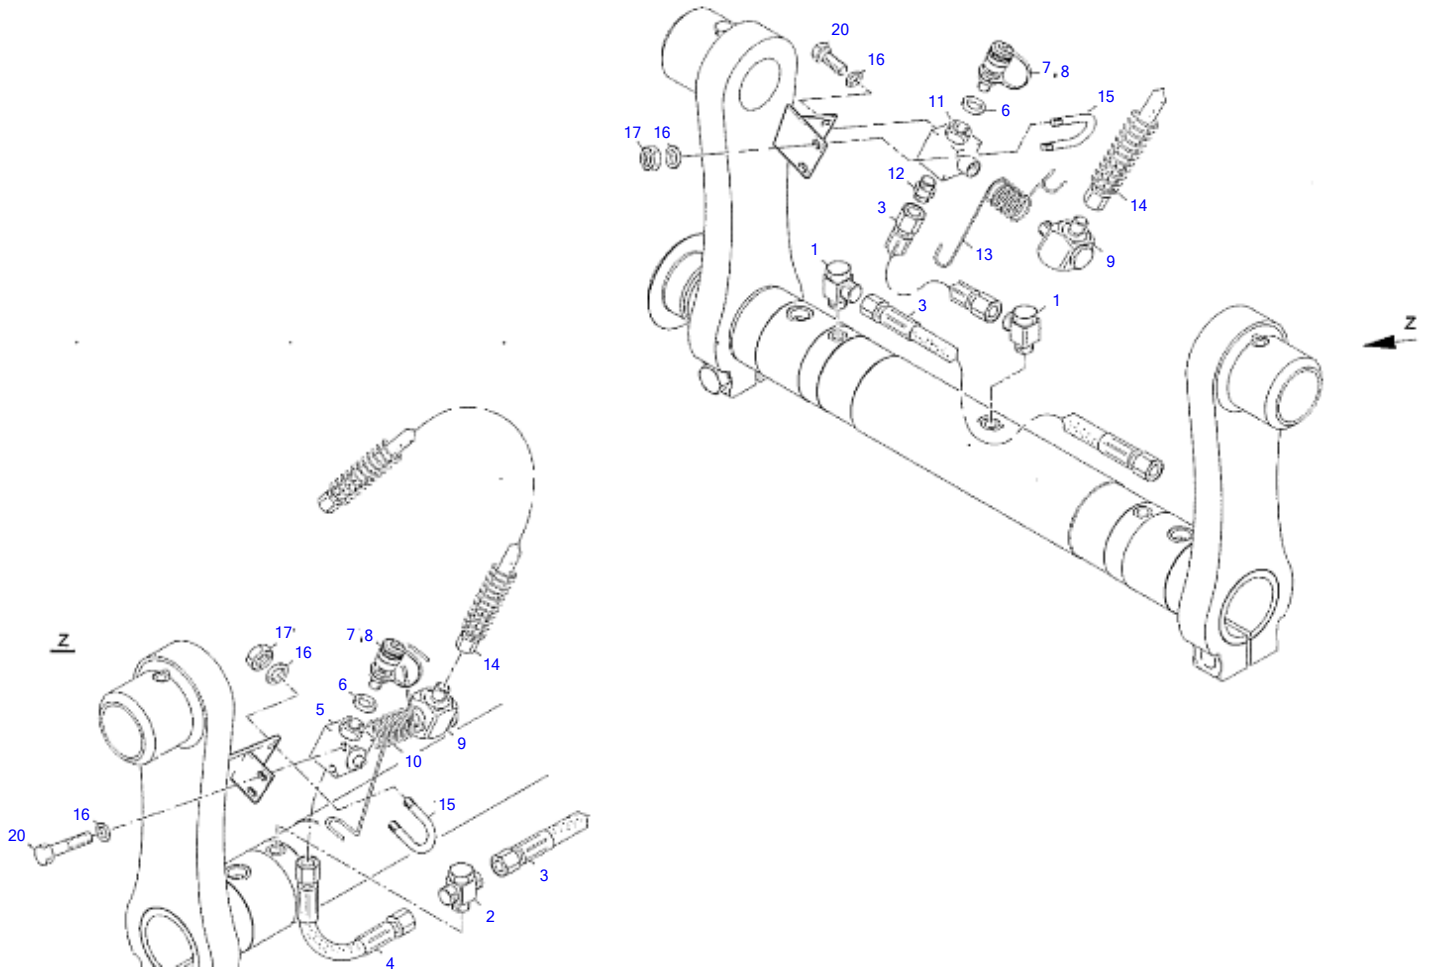

Hyd Quick Release Eq

Item	Part number	Description	Q'ty	Chan.	Serial No.	Serv.	Remarks
	8016545	Hyd Quick Release Eq	1				
1	2456822	Coupling A3C	2				
2	2456844	Coupling A3C	1				
3	8003356	HP-Hose 8 X 425	2				
4	8003357	HP-Hose 8 X 200	1				
5	2970905	Shut off Cock	1				
6	0462780	Usit Ring U	2				
7	2987813	Quick Rel Coupler	2				
9	2987824	Protecting Cap Red	2				
	8013001	Slewing Coupling	2				
	2918763	Slewing Coupling	2				
10	2983331	Return Spring	1				
11	2971746	Square Steel Bar	1				
12	2908501	Coupling A3C	1				
13	2983342	Return Spring	1				
14	8008375	HP-Hose 13 X 825	2				
15	8002703	Clamp Strap	2				
16	2992014	Ripp Washer A3C	8				
17	0487336	Nut A3C	4				
20	1307115	Hex Head Screw A3C	4				
	8003071	Hyd Quick Release Eq	1