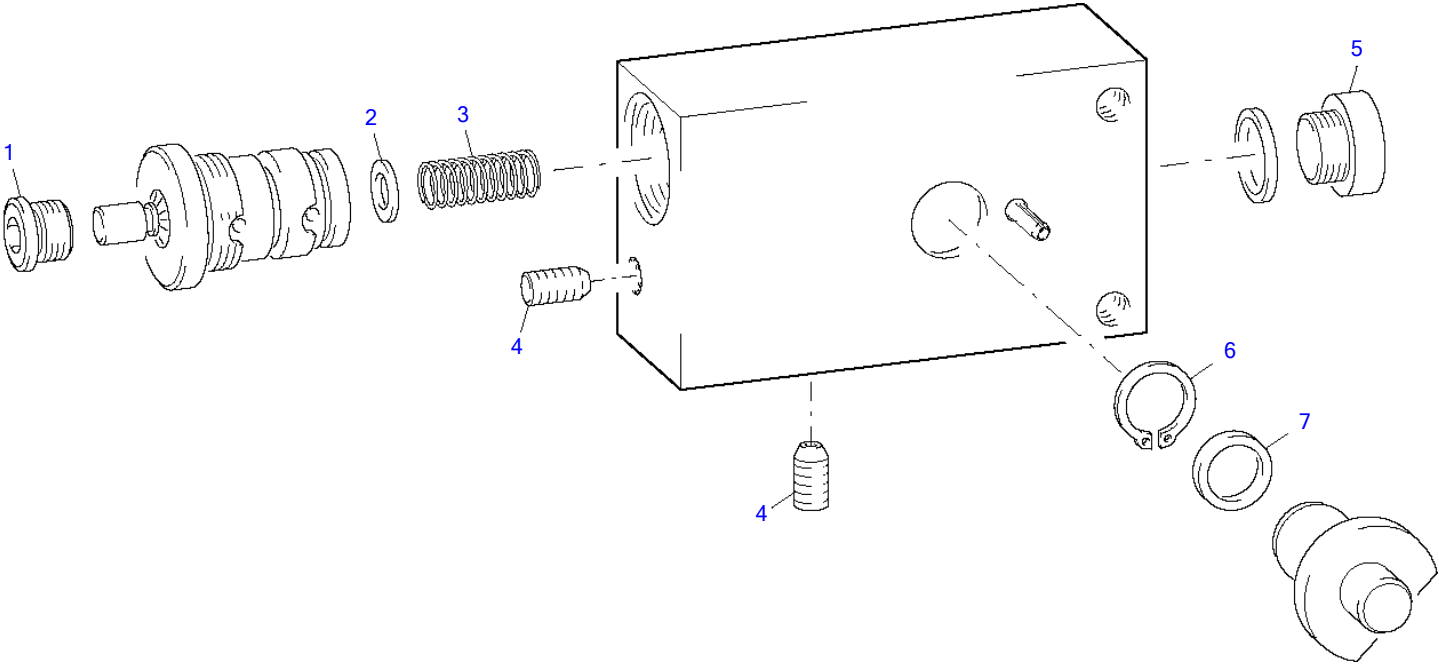

Item	Part number	Description	Valve Compl			Remarks
			Q'ty	Chan.	Serial No.	
	8011331	Valve Compl	1			
1	3981864	Lock	1			
2	8011332	Servo Control Handle	1			
4	3971486	Valve Insert	2			
5	3971475	Valve Insert	4			
6	3971533	Sliding Insert	6			
7	8003291	Actuation	1			
9	3971408	Pressure Spring	2			
10	3971419	Pressure Spring	4			
12	2917886	Screw Conection A3C	8			
14	3981875	Gaiter	1			
19	3971555	Shim	20			
21	8004038	Pin A3C	4			
22	8004039	Locking Washer	8			
23	8011883	Connection	1