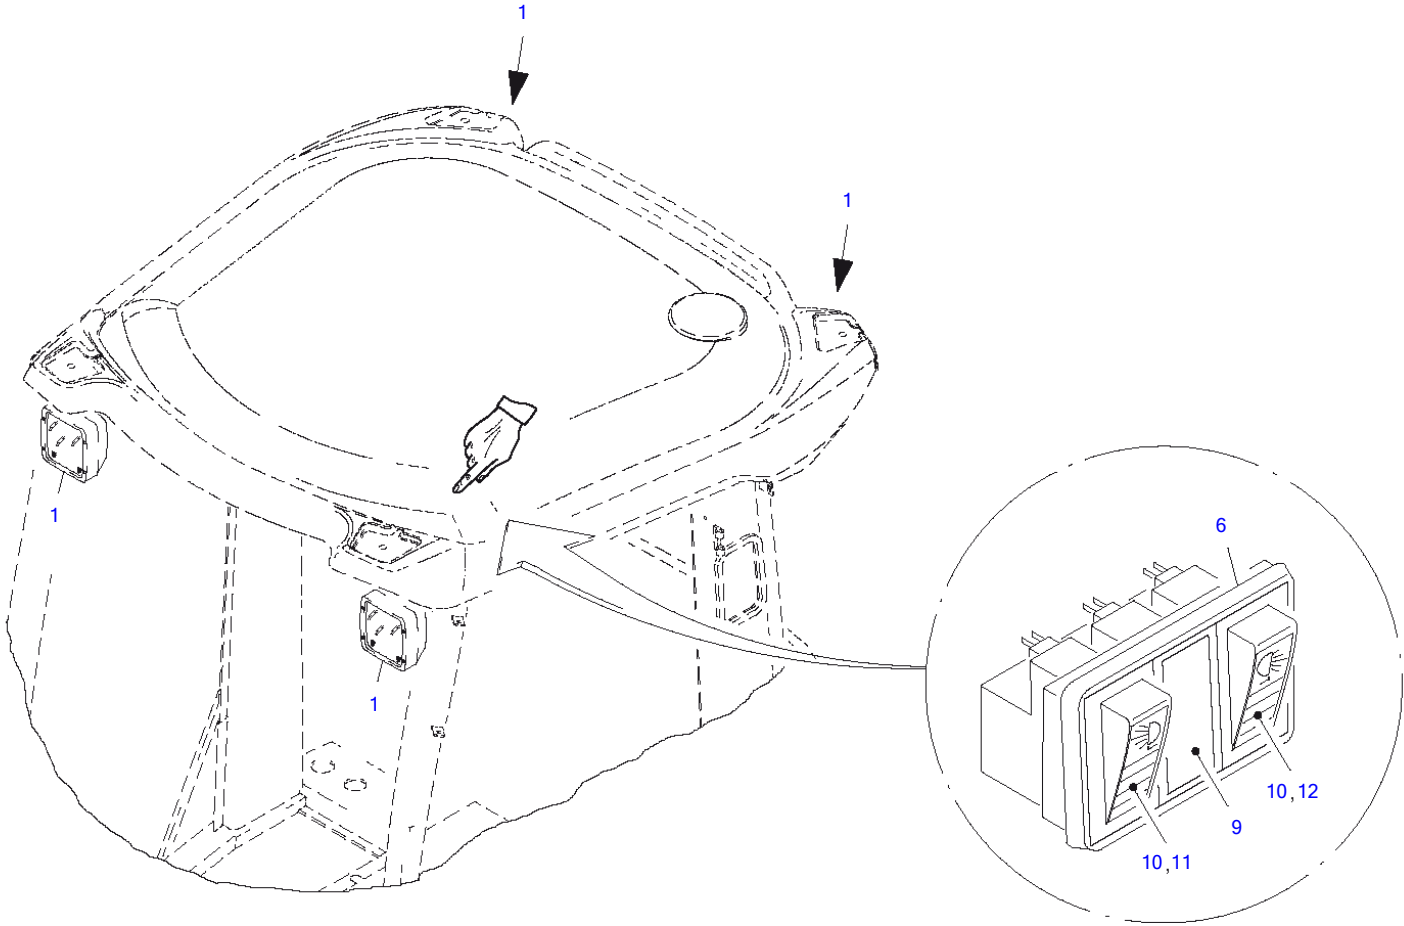

Printed Circuit Board

Item	Part number	Description	Q'ty	Chan.	Serial No.	Serv.	Remarks
	8008597	Printed Circuit Board	1				
1	8009370	Relay	1				
2	8005320	Time Control Unit	1				
3	3935277	Signal Transmitter	1				
4	8008996	Special Relay 12V 10/15A	1				
5	1724325	Relay	7				
6	1719237	Fuse 5.0A	1				
7	1719248	Fuse 7.5A	7				
8	1719259	Fuse 10.0A	2				
9	1719260	Fuse 15.0A	9				
10	1719464	Fuse 25.0A	2				
11	3933117	Fuse 30.0A	2				
12	8009368	Relay 12V 20/30A	1