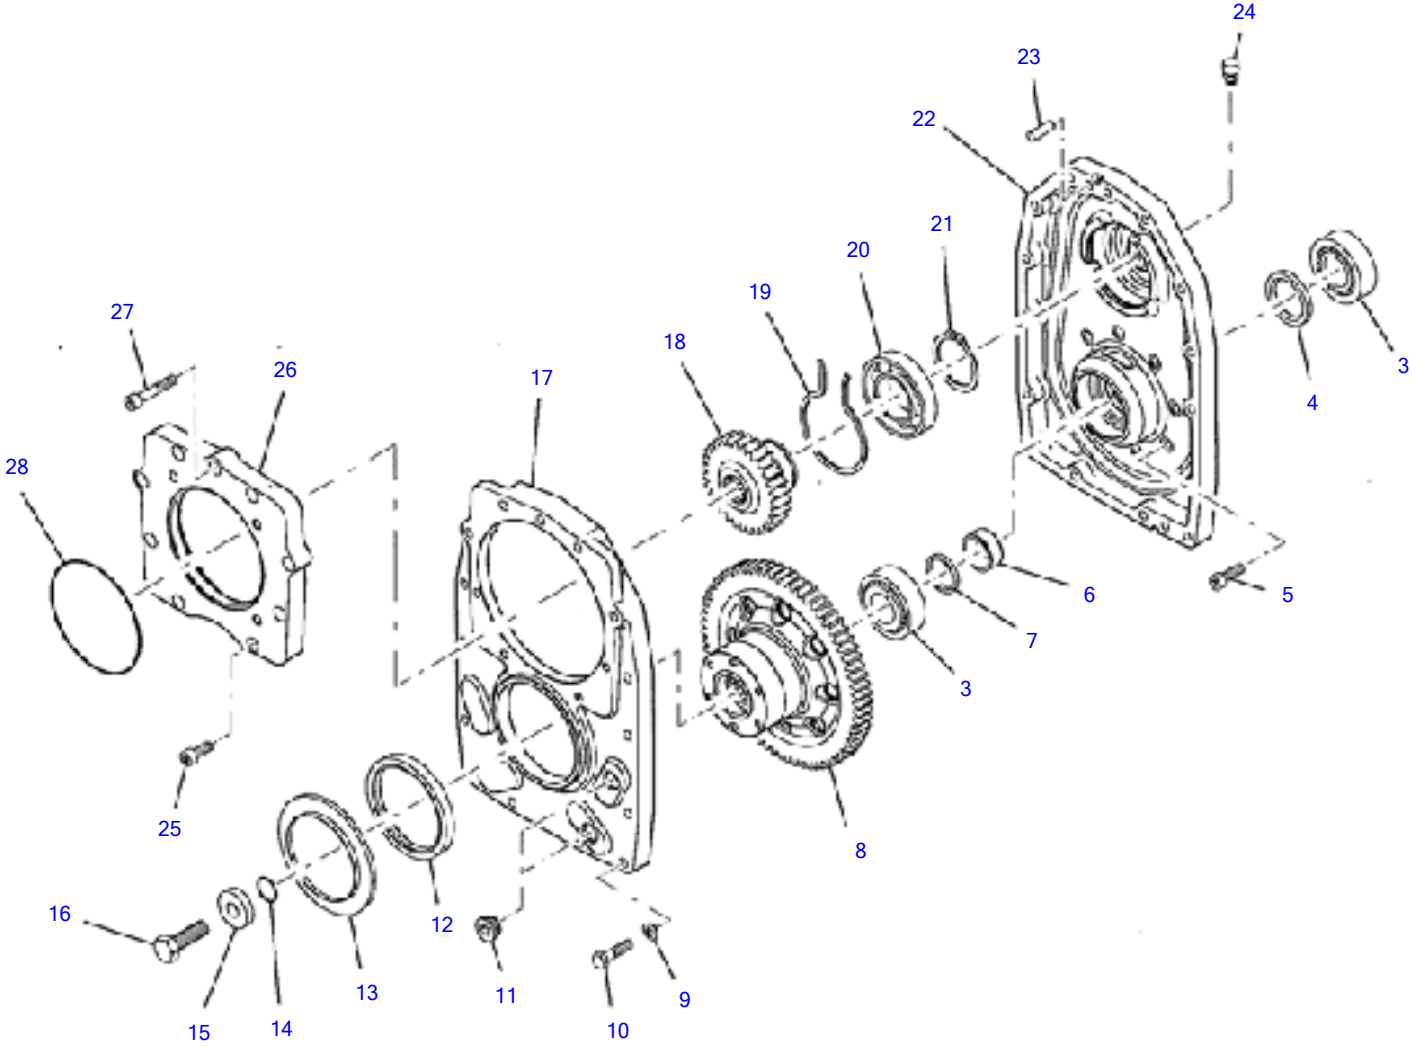

Brake Disk						
Item	Part number	Description	Q'ty	Chan.	Serial No.	Serv. Remarks
1	8000892	Brake Disk	6			
2	8012028	Plate	6			
3	8012029	Intermediate Bush	1			
4	8009291	Ball	1			
5	8009473	Spacer Ring	1			
6	2902561	Shim	2			
	2902549	Shim	2			
	8005811	Shim	2			
	3976425	Shim	2			
7	8012030	Plate	1			
8	8010338	Adaptor Sleeve	2			
9	8009308	Piston	1			
10	8010113	O-Ring	2			
11	8009309	Piston	1			
12	8010114	O-Ring	1			
13	8010347	Gasket	1			
14	8010348	Gasket	2			
15	3984674	O-Ring	1			
16	3984663	Ring	1			
17	8010349	Snap Ring	2			
18	8009475	Spring	1			
19	8000883	Antiextrusion Ring	2			
20	8010115	O-Ring	4			
21	0443163	Adaptor Sleeve	1			
22	8009310	Piston	1			
23	8010120	O-Ring	3			
24	8009311	Bolt	3			
25	8010117	O-Ring	1			
26	8010118	O-Ring	1			
27	8009312	Piston	1			
28	8009313	Spring	1			
29	8009314	Shaft Nut	1			
30	8010357	Hex Head Screw	2			
31	8010119	O-Ring	2			
32	8009315	Spacer Ring	2			
33	8010350	Threaded Pin A3C	1			
34	0303799	Gasket A	3			
35	8010381	Screw Plug	3			
36	3968265	Venting Screw	2			
37	0361562	Breather	2