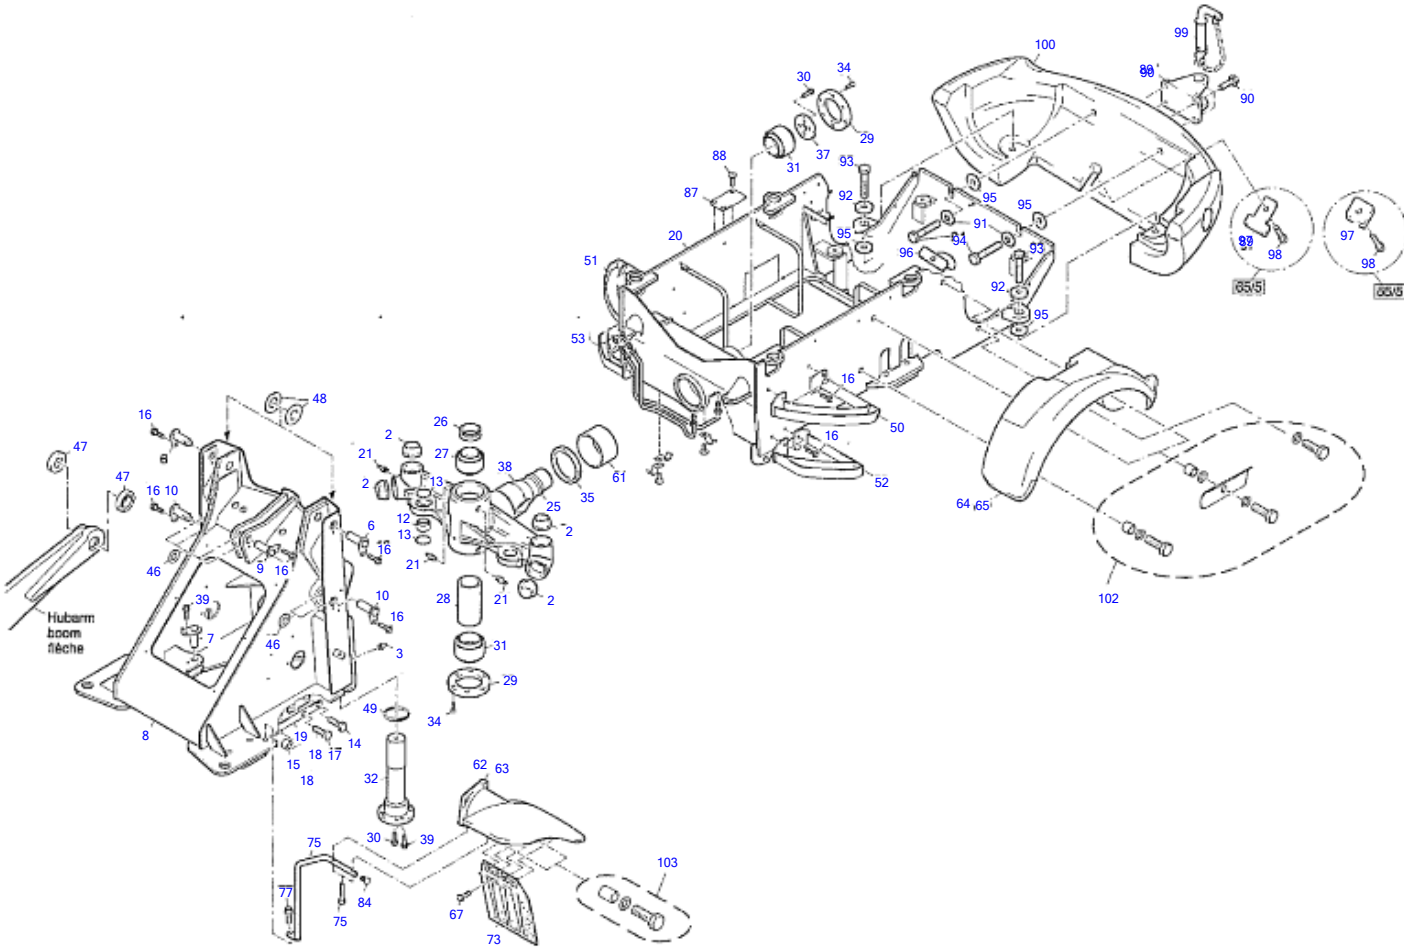

TW65 Book No. 8016561 08.06 S/N E103939
Base Frame

Item	Part number	Description	Base Frame Q'ty	Chan.	Serial No.	Serv.	Remarks
	8002532	Base Frame	1				
2	3928869	Stop Buffer	4				
3	0324590	Grease Nipple	1				
6	8017589	Pin Compl	2				
7	8017579	Pin Compl	1				
8	8017287	Frame Front	1				
9	8017582	Pin Compl	1				
10	8017583	Pin Compl	2				
12	0447032	Spherical Bearing	1				
13	0318069	Circlip Tone 400	2				
14	1627236	Hex Head Screw A3C	1				
15	0327322	Nut A3C	1				
16	1783337	Serrated Hex Head Screw	13				
17	1014053	Special Screw	1				
18	1011163	Split Pin	1				
19	3931820	Safety Rod	1				
20	8017297	Rear Frame	1				
21	0300569	Grease Nipple	5				
25	3924490	Artic Pend Joint	1				
26	0884177	V-Ring	1				
27	2919399	Spherical Bearing	1				
28	0896751	Spacer	1				
29	0896740	Disk	2				
30	0884166	Self-Locking Bolt	8				
31	2919388	Spherical Bearing	2				
32	3923820	Pin	1				
34	0321371	Hex Head Cap Screw	12				
35	0896762	Distance Ring	1				
37	0896773	Disk	1				
38	3925297	Artic Pend Joint Compl	1				
39	3762610	Self-Locking Bolt	5				
46	4674104	Shim 1.0 MM	1				
	8001149	Shim 1.5 MM	1				
	4626253	Shim 2.0 MM	1				
47	8002032	Wiper Seal	4				
48	8003214	Disk 1.0 MM	1				
	8003215	Disk 1.2 MM	1				
	8003216	Disk 1.5 MM	1				
	8003217	Disk 2.0 MM	1				
49	2916363	O-Ring	1				
50	8004155	Left Climb Bracket	1				
51	8004156	Right Climb Bracket	1				
52	3953893	Left Climb Bracket	1				
53	3953906	Right Climb Bracket	1				
61	2441632	Bush	1				
62	3925059	Left Front Fender	1				
63	3925060	Right Front Fender	1				
64	3925071	Left Rear Fender	1				
65	3925082	Right Rear Fender	1				
66	0447985	Washer A3C	8				
67	8016036	Hex Head Screw A3C	8				
68	3930772	Spacer	8				
69	3930783	Spacer	6				
70	1620160	Washer A3C	18				
71	3930943	Hex Head Screw A3C	10				
72	3930954	Hex Head Screw A3C	2				
73	3955317	Mud Flap Ripp	2				
74	8009218	Hex Head Screw A3C	2				
75	3934298	Holder	2				
76	3934390	Bolt A3B	4				
77	2916794	Self-Locking Bolt	2				
83	3936450	Cover Plate	4				
84	3938805	Holder	2				
85	1356294	Washer A3C	2				
86	3930954	Hex Head Screw A3C	2				
87	8008792	Cover Plate	1				
88	3934378	Lens Head Screw A3R	3				
89	3944949	Draw BAr Coupling	1