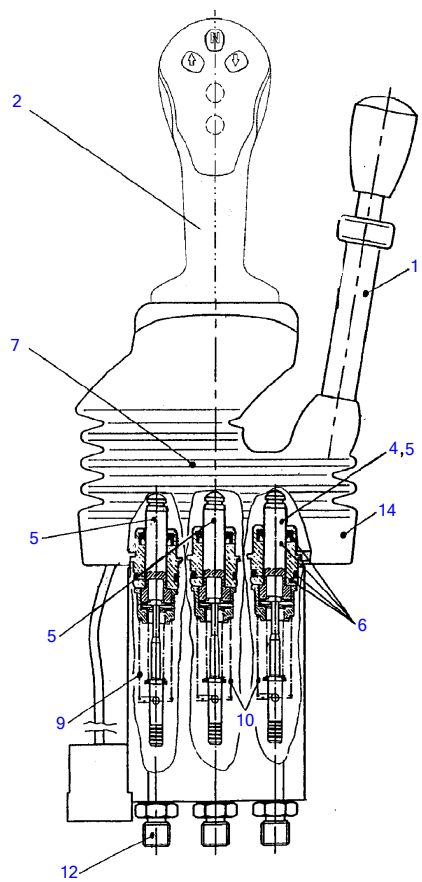

Item	Part number	Description	Directional Valve			Remarks	
			Q'ty	Chan.	Serial No.		Serv.
	3944676	Directional Valve	1				
1	2984901	Valve Compl	4				
2	2984898	Valve Compl	1				
6	3964307	Lowering Brake	1				
9	3988952	Check Valve	4				
14	3988929	Regulating Valve	1				
22	2984912	Pilot	1				
27	8011968	Two-Way Valve	3				
29	3964261	Nozzle	1				
30	0407385	Gasket A	2				
34	8011960	Cap Compl	3				
40	8011966	Set of Springs	2				
43	0391251	O-Ring	5				
44	8011961	Cap Compl	2				
45	3985108	Control Head	1				
48	0423556	Screw Plug A3C	3				
51	8011967	Set of Springs	1				
	3988963	Seal Kit	1