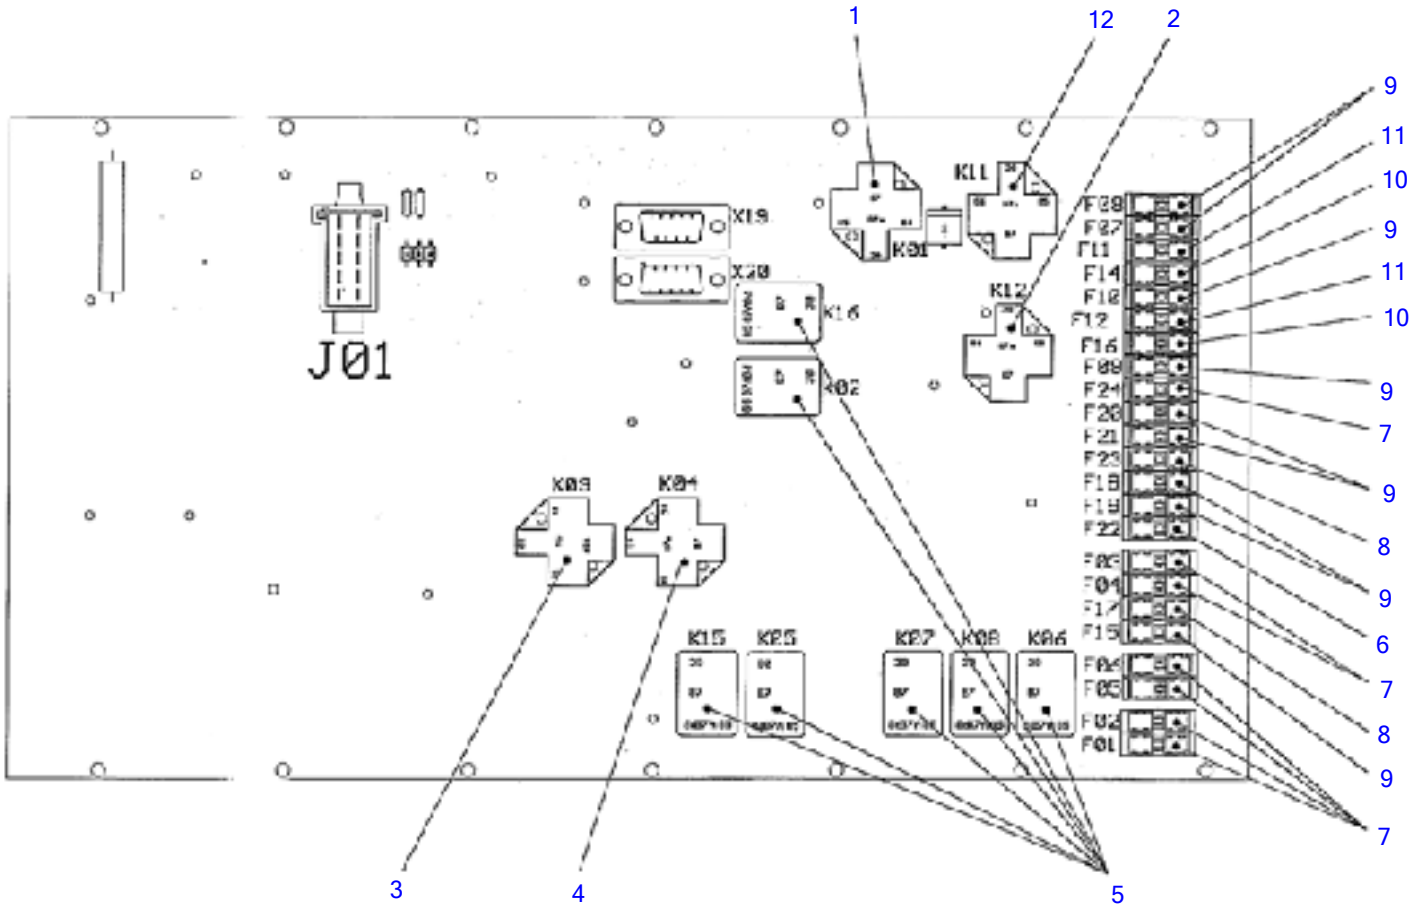

Electrical System Cabin

Item	Part number	Description	Q'ty	Chan.	Serial No.	Serv.	Remarks
	8008388	Electrical System	1				
1	8008597	Printed Circuit Board	1				
2	3940809	Nut	4				
3	1631765	Hex Head Cap Screw	4				
4	8009236	Joystick Cable Set	1				
5	8008598	Cabin Cable Set	1				
6	8009237	Display Cable Set	1				
7	8008592	Display Compl	1				
	8013964	Light Bulb	1				
	0335366	Light Bulb	1				
	8013963	Light Bulb	14				
8	3978370	Oval Head Screw A3R	1				
9	3973693	Dashboard	1				
10	3926776	Switch	1				
11	3926787	Bail	1				
12	0307544	Hex Head Cap Screw	2				
13	0478675	Nut Holder	2				
14	3976607	Countersunk Screw	1				
15	3976629	Laminar Plug	1				
16	3935346	Plate	1				
17	3978381	Raised Counters H Screw	1				
18	3928143	Ignition Lock	1				
	3643912	Ignition Key	1				
19	3933128	Switch 12V	1				
22	8008599	Cabin Cable Set	1				
23	3977119	Plate	9				
25	3927186	Courtesy Light	1				
	0335344	Light Bulb Soffitte	1				
26	0399760	Hex Nut A3C	2				
28	1719419	Socket	1				
30	1663821	Mounting Frame	2				
31	3972909	Switch	1				
32	1719033	Decal	1				
33	8005311	Button 12V	1				
34	8005312	Decal	1				
35	3972943	Switch	1				
36	1718985	Decal	1				
37	4671952	Switch 12V	1				
38	1719135	Decal	1				
39	4674353	Switch 12V	1				
40	3765828	Decal	1				
41	1359720	Cover	2