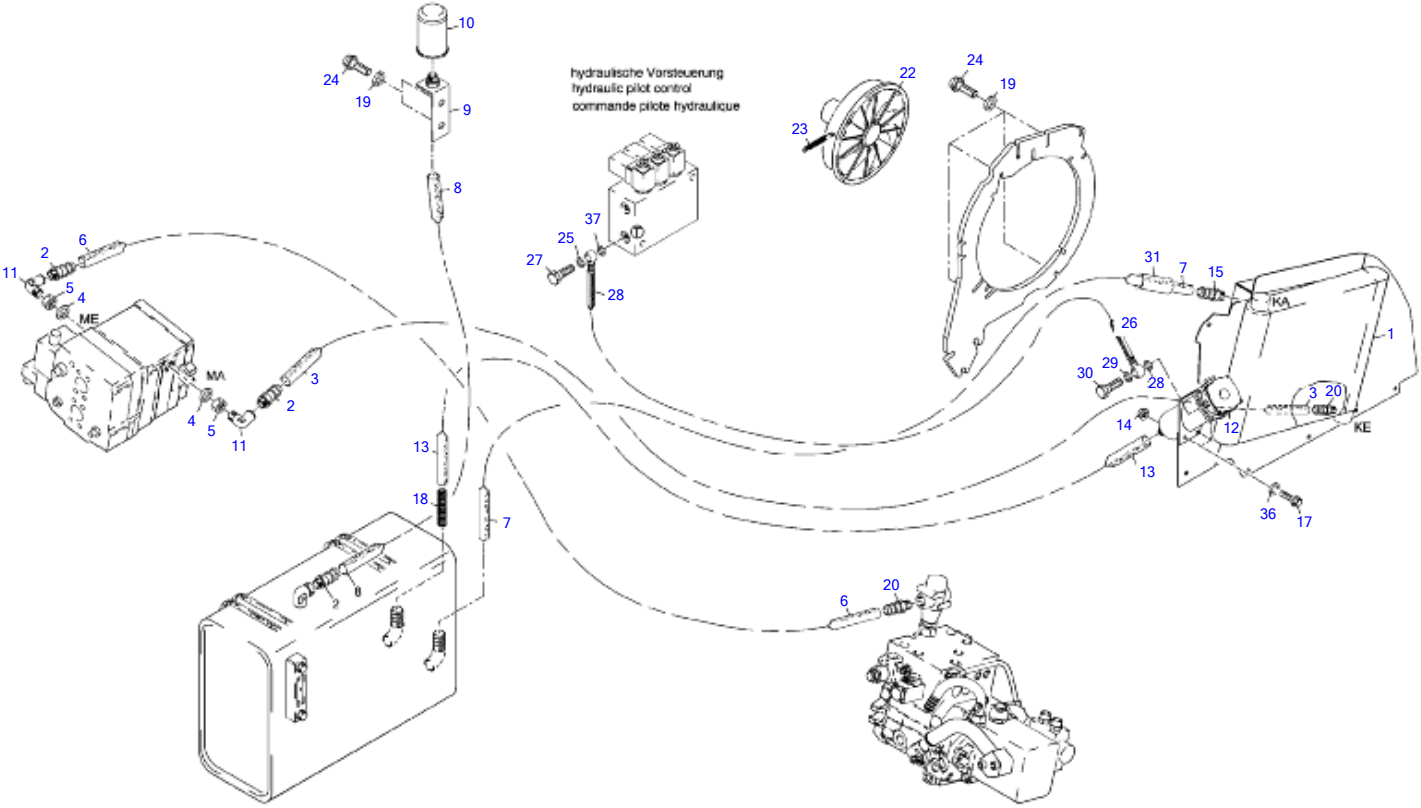

TW65 Book No. 8016561 08.06 S/N E103939
Return Hydraulics

Return Hydraulics

Item	Part number	Description	Q'ty	Chan.	Serial No.	Serv.	Remarks
	8011541	Return Hydraulics	1				
1	8011354	Oil Cooler/Ventilator	1				
2	8006878	Coupling A3C	3				
3	8006759	LP-Hose 1250 MM	1				
4	8005332	Gasket	2				
5	8005342	Nut A3C	2				
6	8006759	LP-Hose 1250 MM	1				
	8006759	LP-Hose 1350MM	1				
7	1896571	LP-Hose 1075 MM	1				
8	8006759	LP-Hose 800 MM	1				
9	8008092	Holder	1				
10	3929440	Air Filter	1				
11	8004460	Coupling A3C	2				
12	8009636	Return Filter Compl	1				
13	1896571	LP-Hose 400 MM	1				
14	1722787	Serrated Nut	1				
15	8010060	Coupling A3C	1				
17	1309195	Hex Head Cap Screw	3				
18	8008624	Compression Spring Cord	1				
19	2481254	Ripp Washer A3C	6				
20	8009530	Coupling A3C	2				
22	8011513	Ventilator 12V	1				
23	3923842	Quick Lock	1				
24	1307079	Hex Head Screw A3C	6				
25	0350898	Usit Ring U	1				
26	2970494	Hose Line	1				
27	0862944	Female Screw A3C	1				
28	1074306	Usit Ring U	1				
29	0373588	Usit Ring U	1				
30	2982909	Female Screw A3C	1				
31	0916665	Hose 130MM	1				
36	3939464	Ripp Washer A3C	3				
37	3768296	Gasket A3C	1