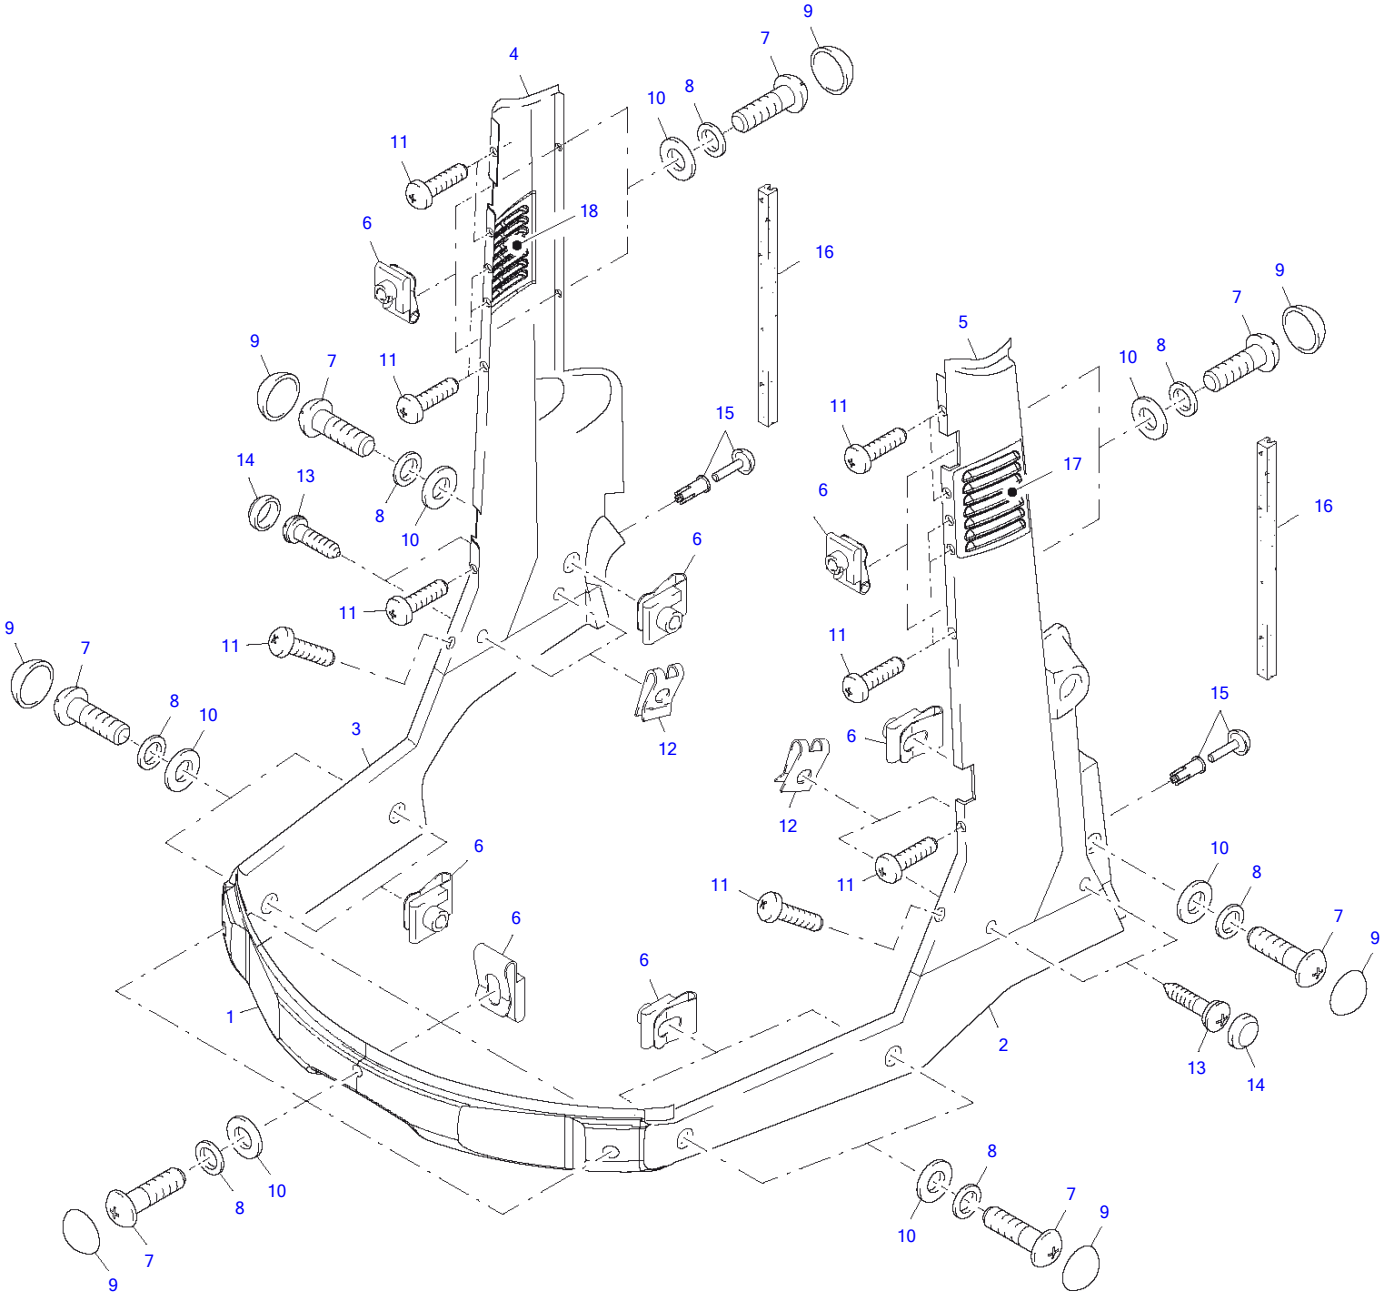

Item	Part number	Description	Covering			
			Q'ty	Chan.	Serial No.	Serv. Remarks
	8008759	Lining	1			
1	8005156	Front Covering	1			
2	3946850	Left Covering	1			
3	3946861	Right Covering	1			
4	8008754	Right Cover	1			
5	8008755	Left Cover	1			
6	3976618	Nut Holder	13			
7	0493447	Oval Head Screw	13			
8	3976583	Washer	13			
9	3976594	Protecting Cap	13			
10	3937224	Washer	13			
11	3934378	Oval Head Screw A3R	14			
12	3937382	Speed Nut	6			
13	3937360	Screw	6			
14	3937371	Protecting Cap	6			
15	2919742	Blind Rivet	2			
16	3976754	Profile Rubber 600 MM	2			
17	8008266	Left Lid	1			
18	8008267	Right Lid	1