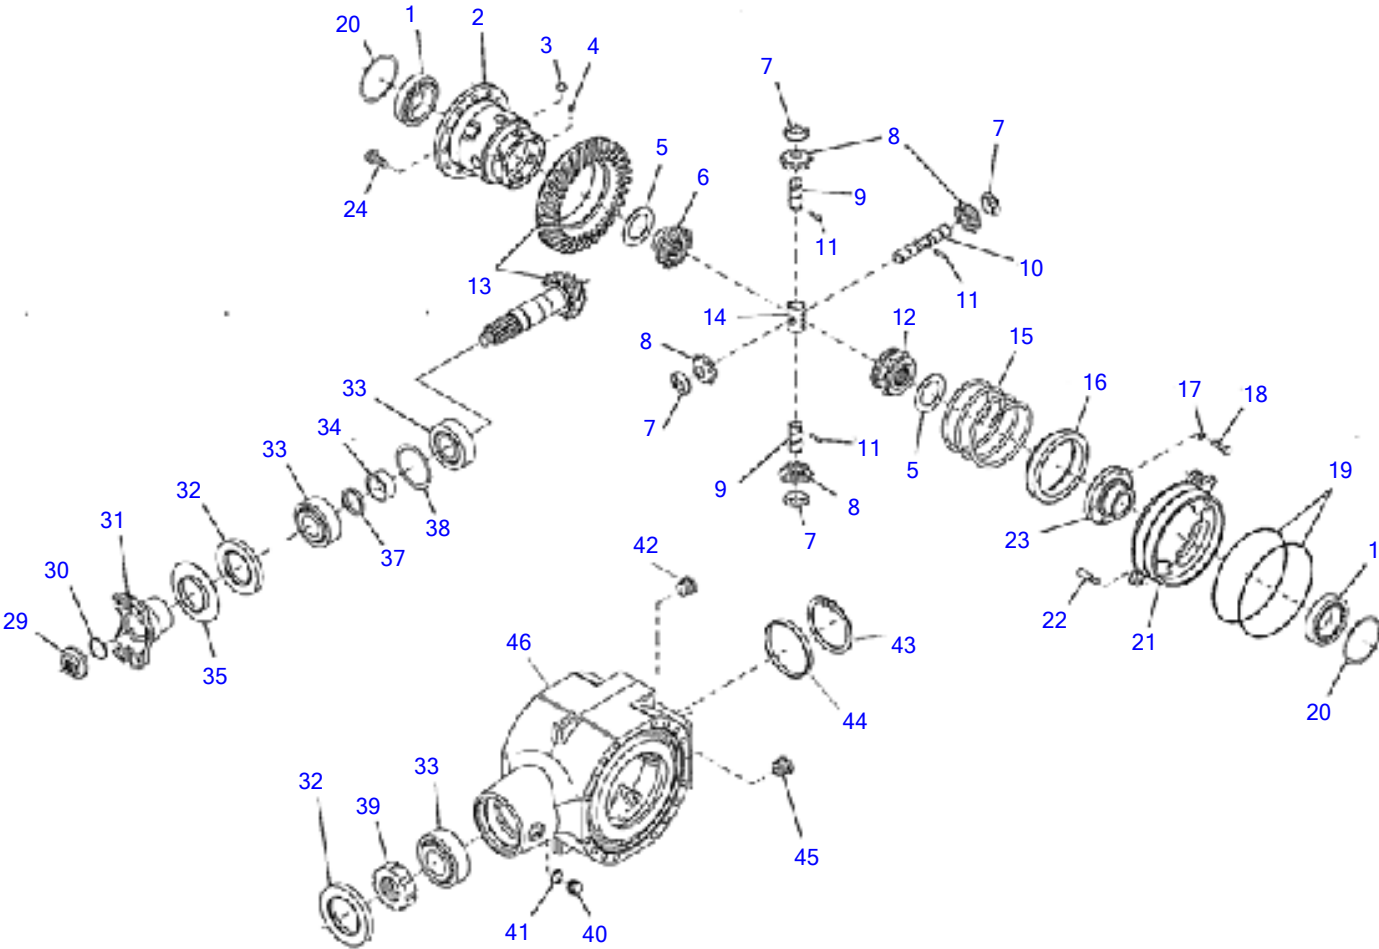

Item	Part number	Description	Oil Motor			
			Q'ty	Chan.	Serial No.	Serv. Remarks
	8000727	Oil Motor 12V	1			
	8005740	Oil Motor	1			
	3971931	Packing Set	1			
1	3963964	Governor	1			
	3987597	Packing Set	1			
2	1059830	Control Magnet	2			
3	3987575	Governor Inset	1			
4	2607789	Plug	6			
5	3988112	Governor Inset	1			
6	3963975	Pressure Limit Valve	1			
7	1722856	Change Over Valve	1			
8	0848399	O-Ring	1			
9	1372476	Plug	1			
10	1639490	Circlip Tone 400	1			
11	3971679	Oil Seal	1			
12	3971680	Race	1			
13	3971691	Conical-Roller Bearing	1			
14	3964001	O-Ring	1