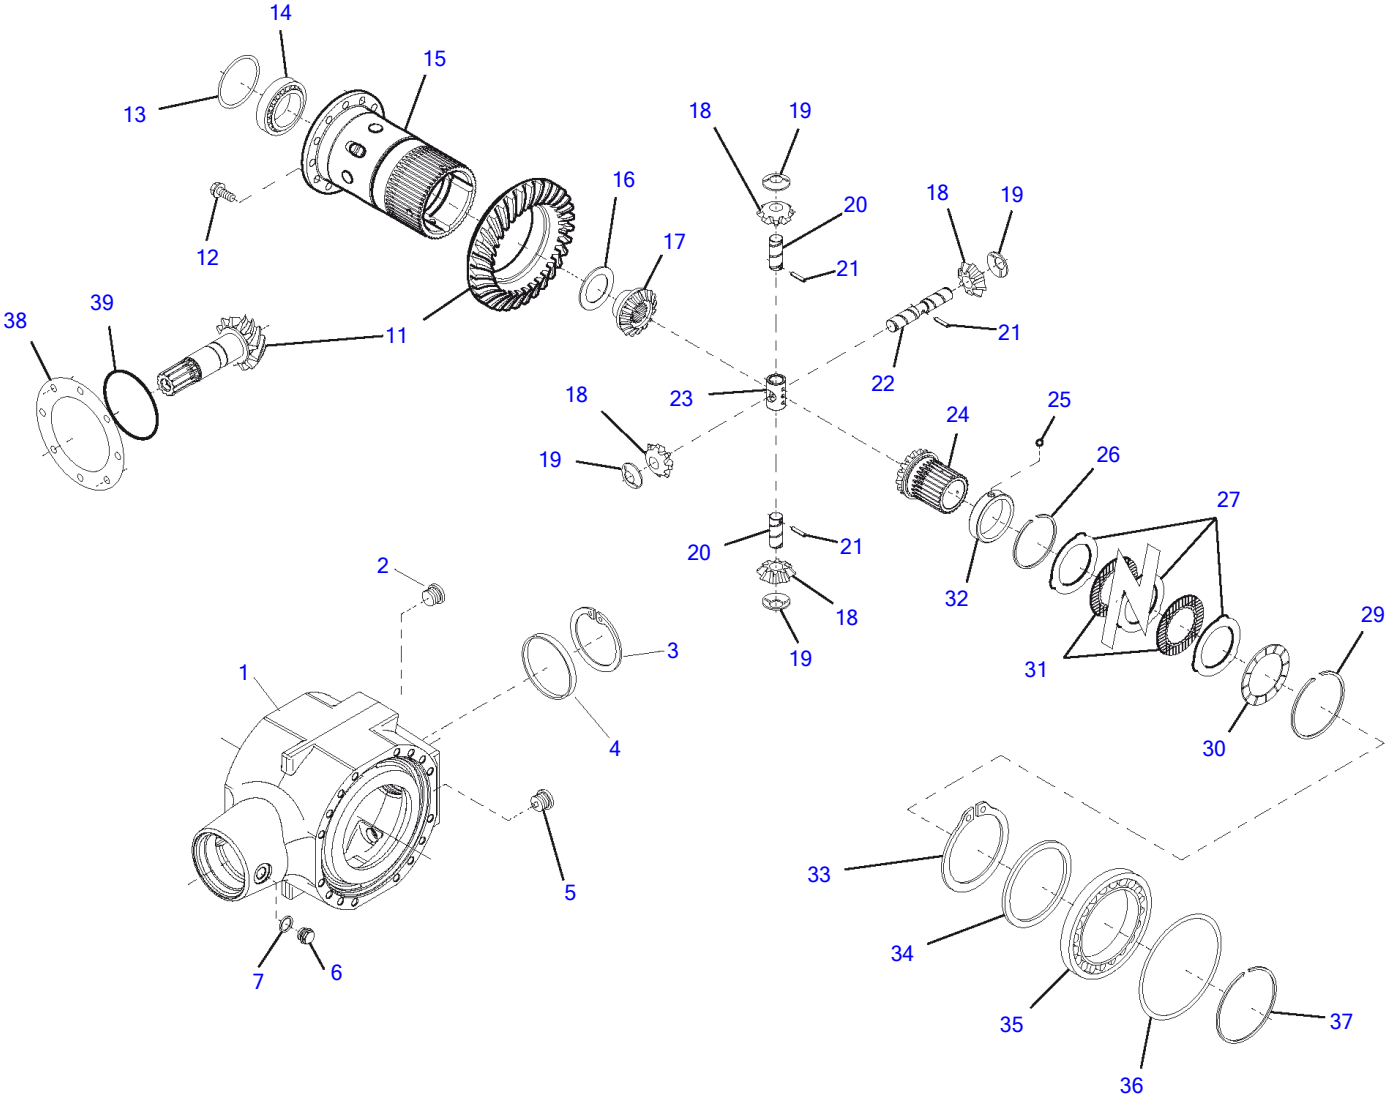

Item	Part number	Description	Oil Motor			
			Q'ty	Chan.	Serial No.	Serv. Remarks
	8000727	Oil Motor 12V	1			
	8005740	Oil Motor	1			
	3971931	Packing Set	1			
1	3963964	Governor	1			
	3987597	Packing Set	1			
2	1059830	Control Magnet	2			
3	3987575	Governor Inset	1			
4	2607789	Plug	6			
5	3988112	Governor Inset	1			
6	3963975	Pressure Limit Valve	1			
7	1722856	Change Over Valve	1			
8	0848399	O-Ring	1			
9	1372476	Plug	1			
10	1639490	Circlip Tone 400	1			
11	3971679	Oil Seal	1			
12	3971680	Race	1			
13	3971691	Conical-Roller Bearing	1			
14	3964001	O-Ring	1			

Axle Pipe

Item	Part number	Description	Axle Pipe			
			Q'ty	Chan.	Serial No.	Serv. Remarks
1	8009258	Axle Pipe	2			
2	8010322	Hex Head Screw	32			
3	3968889	Breather	1			
4	2655505	Screw Plug A3C	2			
5	8010108	O-Ring	2			
6	2915782	Rotary Shaft Seal	2			
7	8010249	Rotary Shaft Seal	2			
8	8010027	Ext Part Bearing	4			
9	8009470	Wheel Bolt	16			
10	1705651	Spherical Collar Nut	16			
11	8010257	Snap Ring	2			
12	8009457	Centering Ring	2			
13	8009259	Side Shaft Wheel	2			
14	8009260	Plate	2			
15	8010258	Circlip Tone 400	6			
16	3983742	Planet Wheel	6			
17	8010025	Roller Bearing	6			
18	8010263	Screw Plug A3C	2			
20	0482831	Countersunk Screw	4			
21	8009261	Planetary Housing	2			
22	3983764	Washer	2			
23	8010264	Nut	16			
24	8010303	Stud	16			
25	3983719	Gear Rim	2			
26	2902163	O-Ring	2			
27	8009262	Wheel Hub	2			
28	8009263	Axle Shaft	2			
29	8009264	Planetary Housing	2			