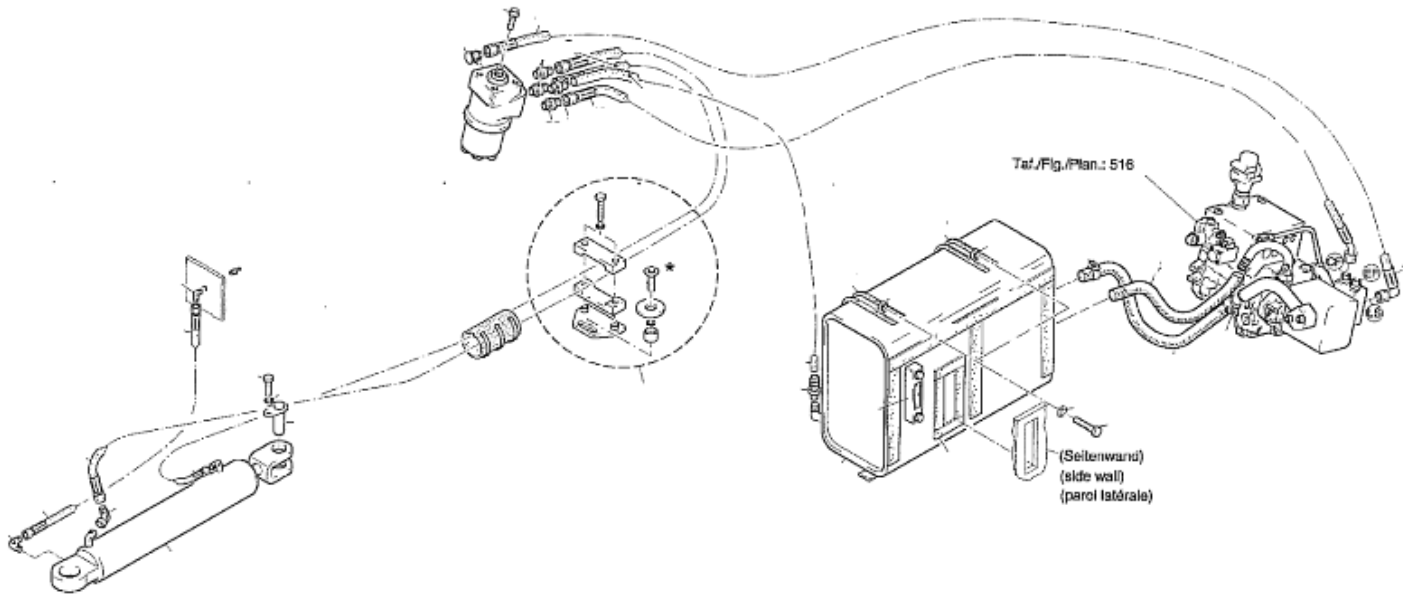

* Schraube ist mit Loctite Nr. 270 zu sichern
Plug is to be secured with Loctite No. 270
Bouchon est à fixer avec Loctite No. 270

10
47
46 7 2
8
20 18 48

Steering Hydraulics

Item	Part number	Description	Q'ty	Chan.	Serial No.	Serv.	Remarks
	8011561	Steering Hydraulics	1				
1	3959515	Steering Ram	1				
2	2912052	HP-Hose 10 x 1550	2				
3	1002184	Countersunk Screw	1				
4	1745591	Washer	1				
5	1388656	Spring Washer A3C	1				
6	0323624	Split Bush	1				
7	1666948	Coupling A3C	1				
8	8011864	Steering Valve	1				
9	8017579	Pin Compl	1				
10	2990216	Self-Locking Bolt	4				
11	3760607	Block	2				
13	2908147	Console Compl	1				
14	2481254	Serrated Washer A3C	4				
15	0410073	Hex Head Screw A3C	2				
16	3937075	Rubber Mat	1				
17	0893418	Hex Head Screw A3C	2				
18	8006878	Coupling A3C	2				
20	2481696	Coupling A3C	1				
21	8006759	LP-Hose 700 MM	1				
22	8017885	Hydraulic Tank Compl	1				
23	3925322	Sight Glass	1				
24	2904552	Coupling A3C	1				
25	0399760	Nut A3C	2				
27	0909224	Profile Rubber 650 MM	2				
34	8019819	Suction Hose 38 X 450	1				
35	3737879	Clip	2				
37	8008624	Compression Spring Cord	1				
43	1307104	Hex Head Screw A3C	1				
46	2456833	Coupling A3C	1				
47	8017406	HP-Hose 8 X 1900	1				
48	3951777	HP-Hose 13 X 1850	1				
61	0909304	Profile Rubber 600 MM	1				
63	2481243	Ripp Washer A3C	1				
69	1661830	Coupling A3C	1				
70	3747519	Hose Line 4 X 500	1				
71	1661841	Coupling A3C	1				
72	0909304	Profile Rubber 2900 MM	1				
73	0935113	Profile Rubber 300 MM	1