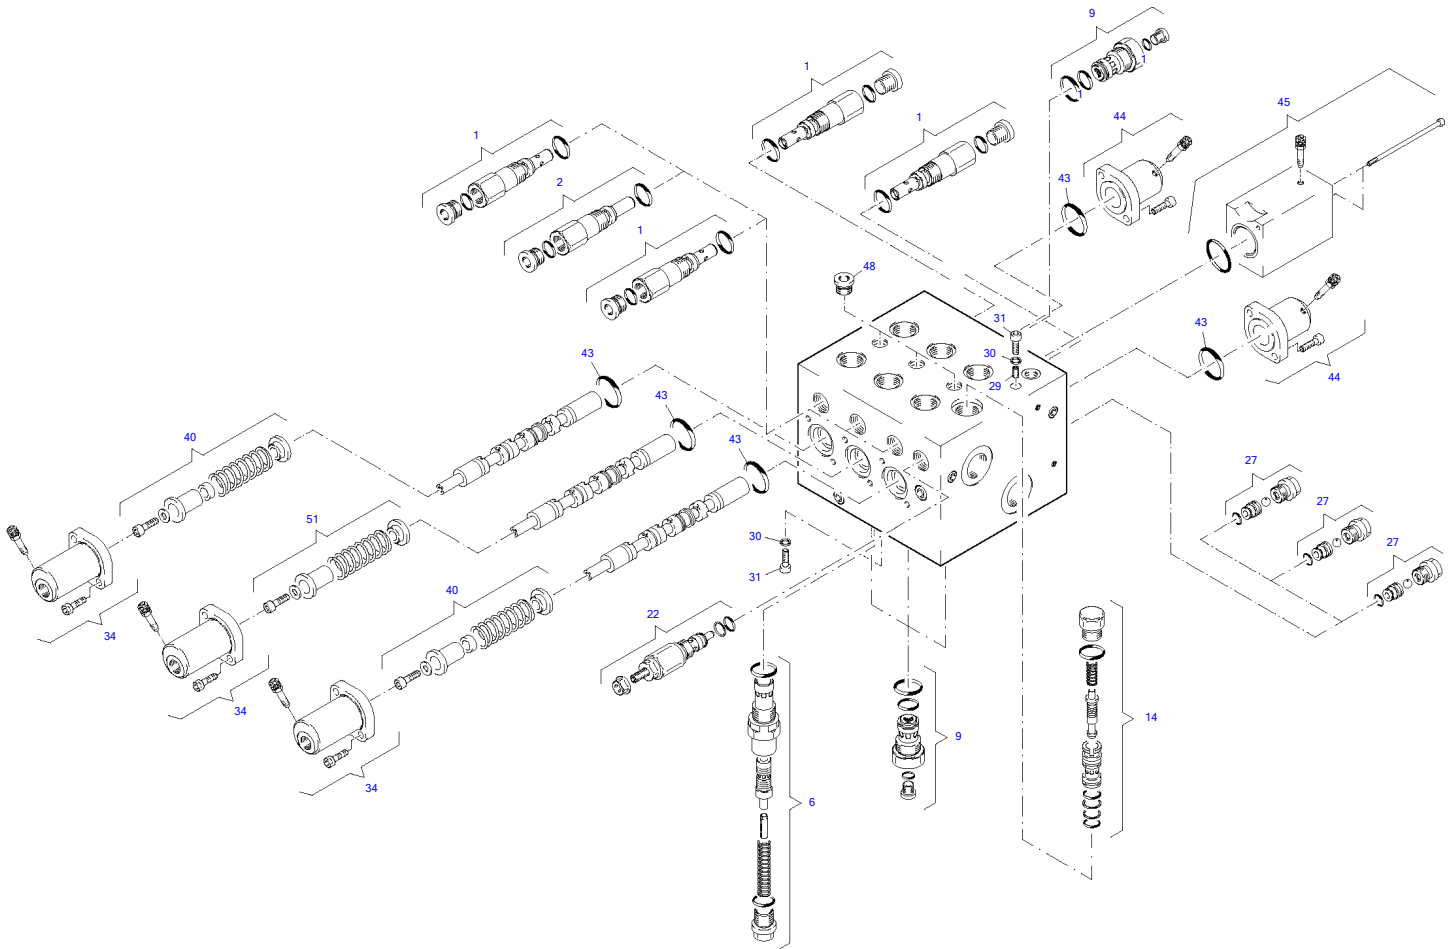

TW65 Book No. 8016561 08.06 S/N E103939
Directional Valve

Item	Part number	Description	Directional Valve			Remarks	
			Q'ty	Chan.	Serial No.		Serv.
	3944676	Directional Valve	1				
1	2984901	Valve Compl	4				
2	2984898	Valve Compl	1				
6	3964307	Lowering Brake	1				
9	3988952	Check Valve	4				
14	3988929	Regulating Valve	1				
22	2984912	Pilot	1				
27	8011968	Two-Way Valve	3				
29	3964261	Nozzle	1				
30	0407385	Gasket A	2				
34	8011960	Cap Compl	3				
40	8011966	Set of Springs	2				
43	0391251	O-Ring	5				
44	8011961	Cap Compl	2				
45	3985108	Control Head	1				
48	0423556	Screw Plug A3C	3				
51	8011967	Set of Springs	1				
	3988963	Seal Kit	1