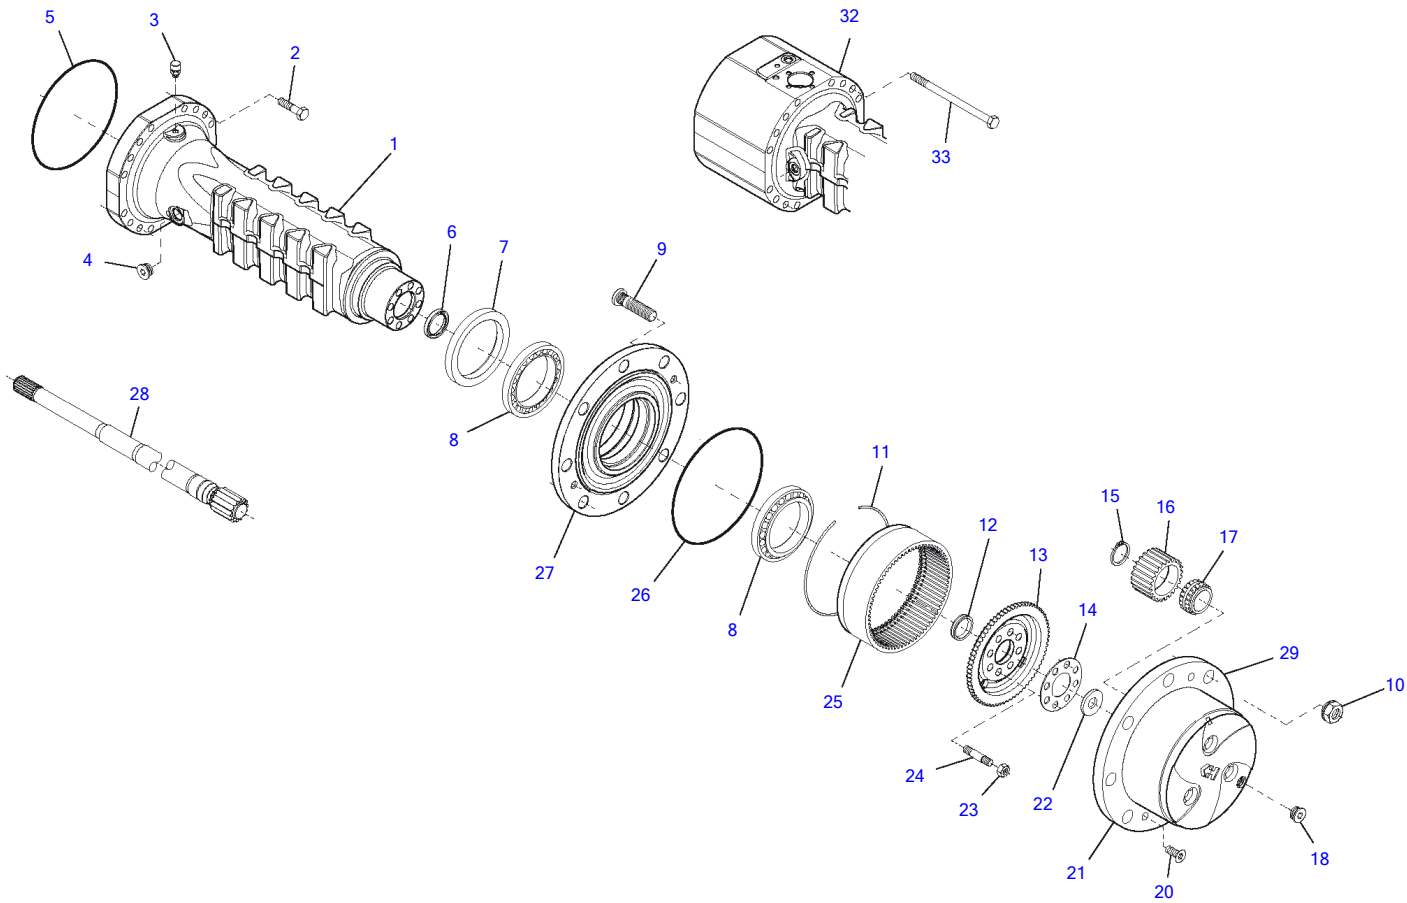

Rear Axle
Item	Part number	Description	Q'ty	Chan.	Serial No.	Serv.	Remarks
	8006364	Rear Axle	1				
1	8009285	Housing	1				
2	2655505	Screw Plug A3C	1				
3	2401407	Circlip	1				
4	8009656	Plug	1				
5	0356178	Screw Plug A3C	1				
6	8010371	Screw Plug	1				
7	3981922	Gasket	1				
11	8009286	Gear & Pinion Ring	1				
12	8010239	V-Plus Bolt with Flange	12				
13	8009252	Shim	1				
	8009253	Shim	1				
	8009254	Shim	1				
	8009255	Shim	1				
14	0358169	Conical Bearing	1				
15	8012024	Differential Housing	1				
16	2983273	Washer	1				
17	2983262	Side Shaft Wheel	1				
18	2915475	Planet Wheel	4				
19	2915464	Washer	4				
20	8009245	Bolt	2				
21	0443163	Adaptor Sleeve	3				
22	8009246	Bolt	1				
23	8009249	Cross Piece	1				
24	8009293	Side Shaft Wheel	1				
25	8009291	Ball	1				
26	8012025	Ring	1				
27	8009297	Clutch Disc	8				
29	8010328	Snap Ring	1				
30	8012026	Bearing	1				
31	8009300	Clutch Disc	7				
32	8012027	Intermediate Bush	1				
33	8010379	Circlip	1				
34	80092469	Spacer Ring	1				
35	8010023	Ext Part Bearing	1				
36	8009302	Shim	1				
	8009303	Shim	1				
	8009304	Shim	1				
37	8010329	Snap Ring	1				
38	2915748	Shim	1				
	2915737	Shim	1				
	2915726	Shim	1				
	2915317	Shim	1				
39	8010111	O-Ring	1				

Axle Pipe