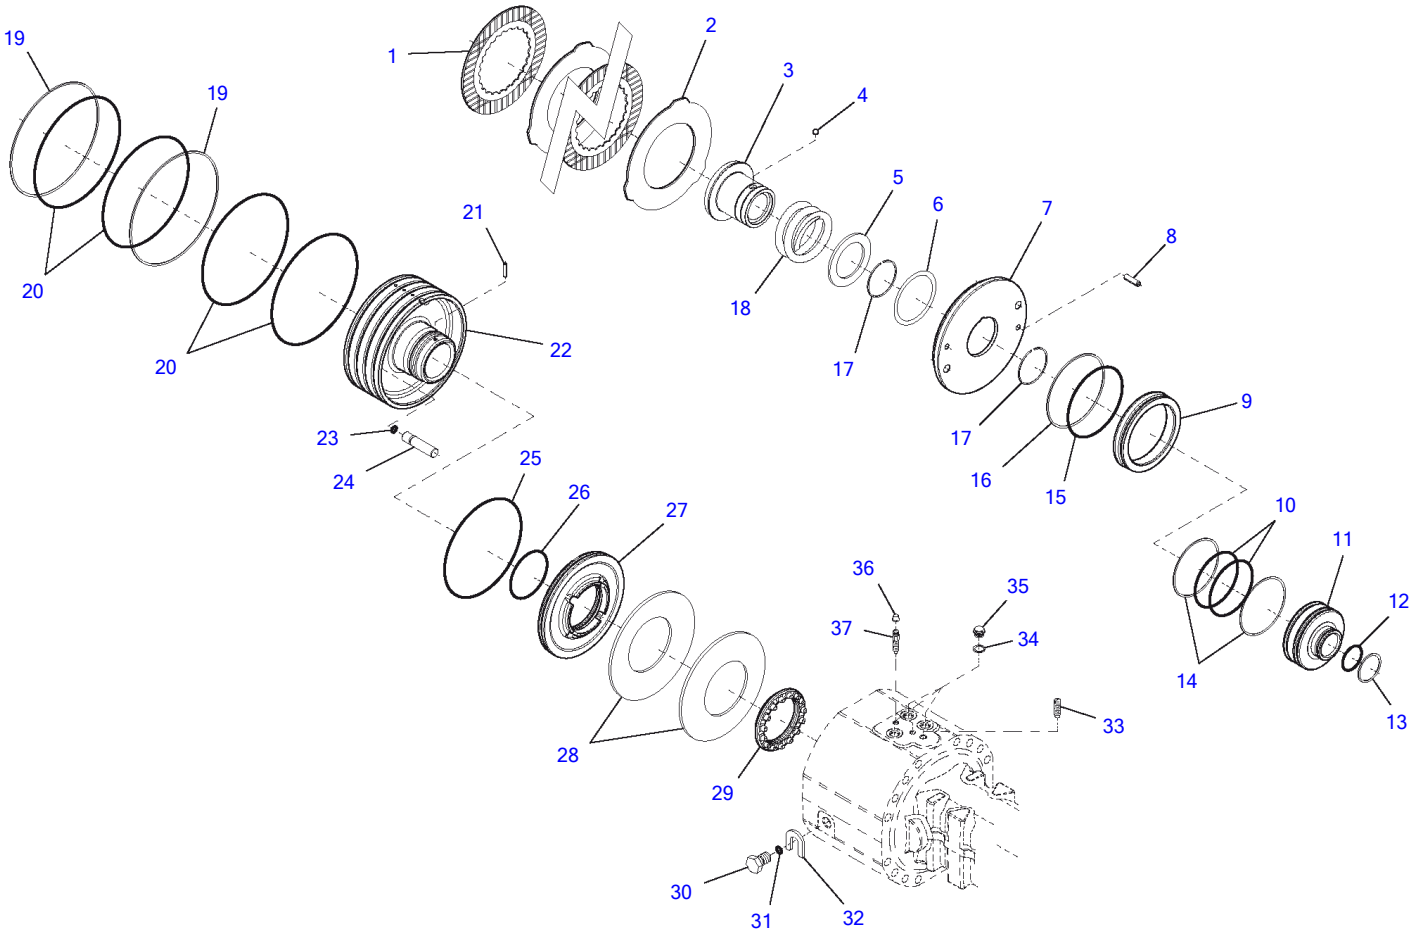

Item	Part number	Description	Axle Pipe			
			Q'ty	Chan.	Serial No.	Serv. Remarks
1	8009258	Axle Pipe	1			
2	8010322	Hex Head Screw	16			
3	3968889	Breather	1			
4	2655505	Screw Plug A3C	2			
5	8010108	O-Ring	2			
6	2915782	Rotary Shaft Seal	2			
7	8010249	Rotary Shaft Seal	2			
8	8010027	Ext Part Bearing	4			
9	8009470	Wheel Bolt	16			
	1705651	Spherical Collar Nut	16			
11	8010257	Snap Ring	2			
12	8009457	Centering Ring	2			
13	8009259	Side Shaft Wheel	2			
14	8009260	Plate	2			
15	0827805	Circlip Tone 400	6			
16	3983742	Planet Wheel	6			
17	8010025	Roller Bearing	6			
18	8010263	Screw Plug A3C	2			
20	0482831	Countersunk Screw	4			
21	8009261	Planetary Housing	2			
22	3983764	Washer	2			
23	8010264	Nut	16			
24	8010303	Stud	16			
25	3983719	Gear Rim	2			
26	2902163	O-Ring	2			
27	8009262	Wheel Hub	2			
28	8009263	Axle Shaft	2			
29	8009264	Planetary Housing	2			
32	8009659	Axle Pipe	1			
33	8010334	Hex Head Screw	16