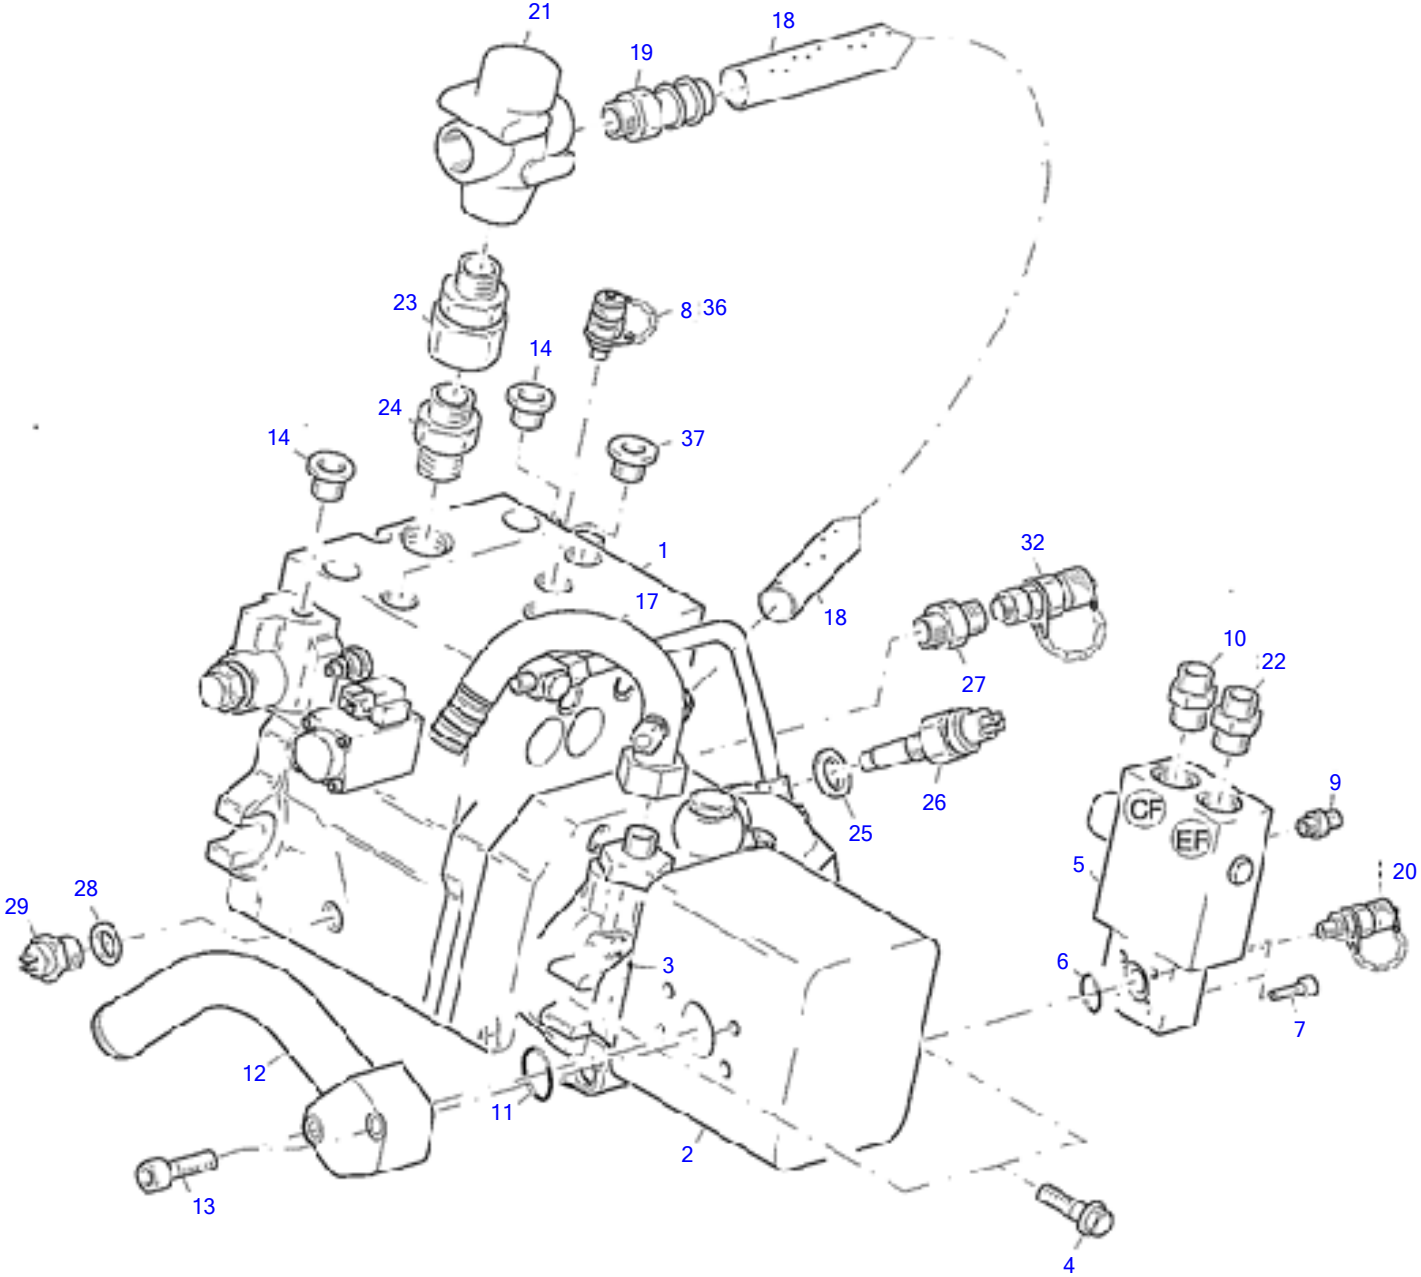

Air Filter System						
Item	Part number	Description	Q'ty	Chan.	Serial No.	Serv. Remarks
	3948385	Air Filter System	1			
1	2981099	Air Filter	1			
	2995357	Housing	1			
2	3929780	Clamp	1			
7	3944336	Adapter	1			
8	3931002	Elbow	1			
9	2997780	Reducing Ring	1			
10	0882426	Clip Norma	1			
11	3745379	Clip Norma	1			
12	1619576	Low Pressure Indicator	1			
13	2988212	Angular Connection	1			
14	2997326	Repair Bracket	3			
15	2969651	Pipe	1			
16	1349717	Clamp	1			
17	2992956	Pipe Bend	1			
18	2992967	Pipe Bend	1			
21	2981135	Air Filter Valve	1			
22	2984649	Lid	1			
23	2981113	Filter Element	1			
24	2981124	Filter Element	1