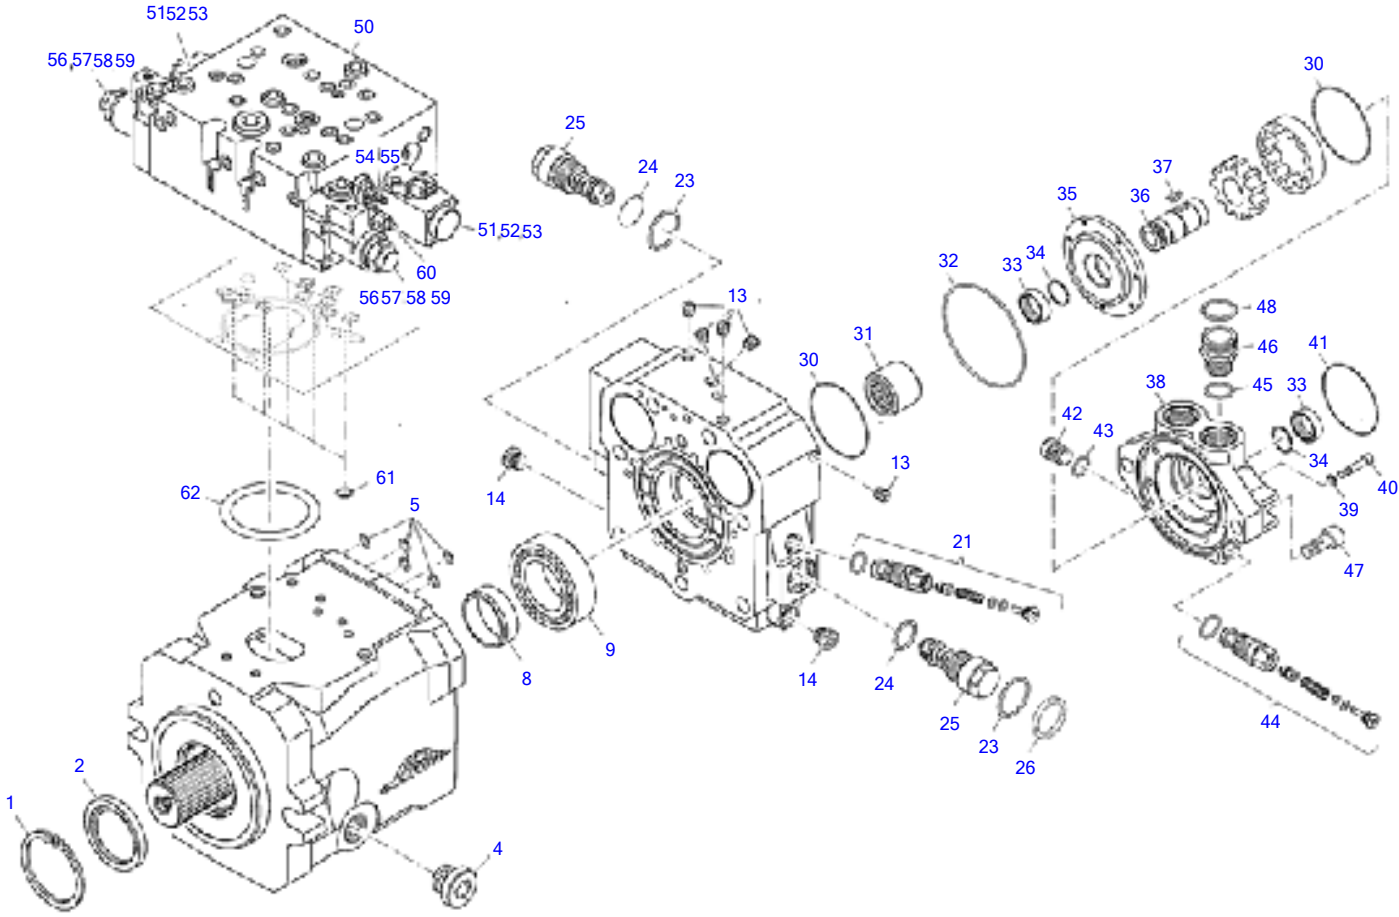

Oil Pressure Pump Compl

Item	Part number	Description	Q'ty	Chan.	Serial No.	Serv.	Remarks
	8007007	Oil Pressure Pump Compl	1				
1	8000660	Oil Pressure Pump Compl 12V	1				
2	8002694	Usit Ring U	1				
3	1655069	O-Ring	1				
4	0366636	Self-Locking Bolt	2				
5	8010564	Priority Valve	1				
6	0351219	O-ring	1				
7	1389873	Hex Head Cap Screw	4				
8	1343039	Screw Coupling	1				
9	2656664	Screw Connection A3C	1				
10	2481696	Screw Connection A3C	1				
11	1617450	O-Ring	1				
12	8010031	Suction Adaptor	1				
13	0892962	Hex Head Cap Screw	2				
14	8006095	Plug	2				
17	8010032	Distributor A3C	1				
18	8006759	LP Hose 500 MM	1				
19	8009530	Coupling A3C	1				
20	2479669	Screw Coupling A3C	1				
21	8010033	Oil Thermocoupler	1				
22	2481696	Screw Connection A3C	1				
23	8010034	Coupling A3C	1				
24	2456957	Coupling A3C	1				
25	0373588	Usit Ring U	1				
26	1749244	Temperature Switch	1				
27	8002322	Coupling A3C	1				
28	2980792	Usit Ring U	1				
29	2989575	Temperature Switch	1				
32	1616551	Screw Coupling	1				
36	1091909	O-Ring	1				
37	1016986	Protecting Cap	2				

TW65 Book No. 8016561 08.06 S/N E103939
Oil Pressure Pump 12V