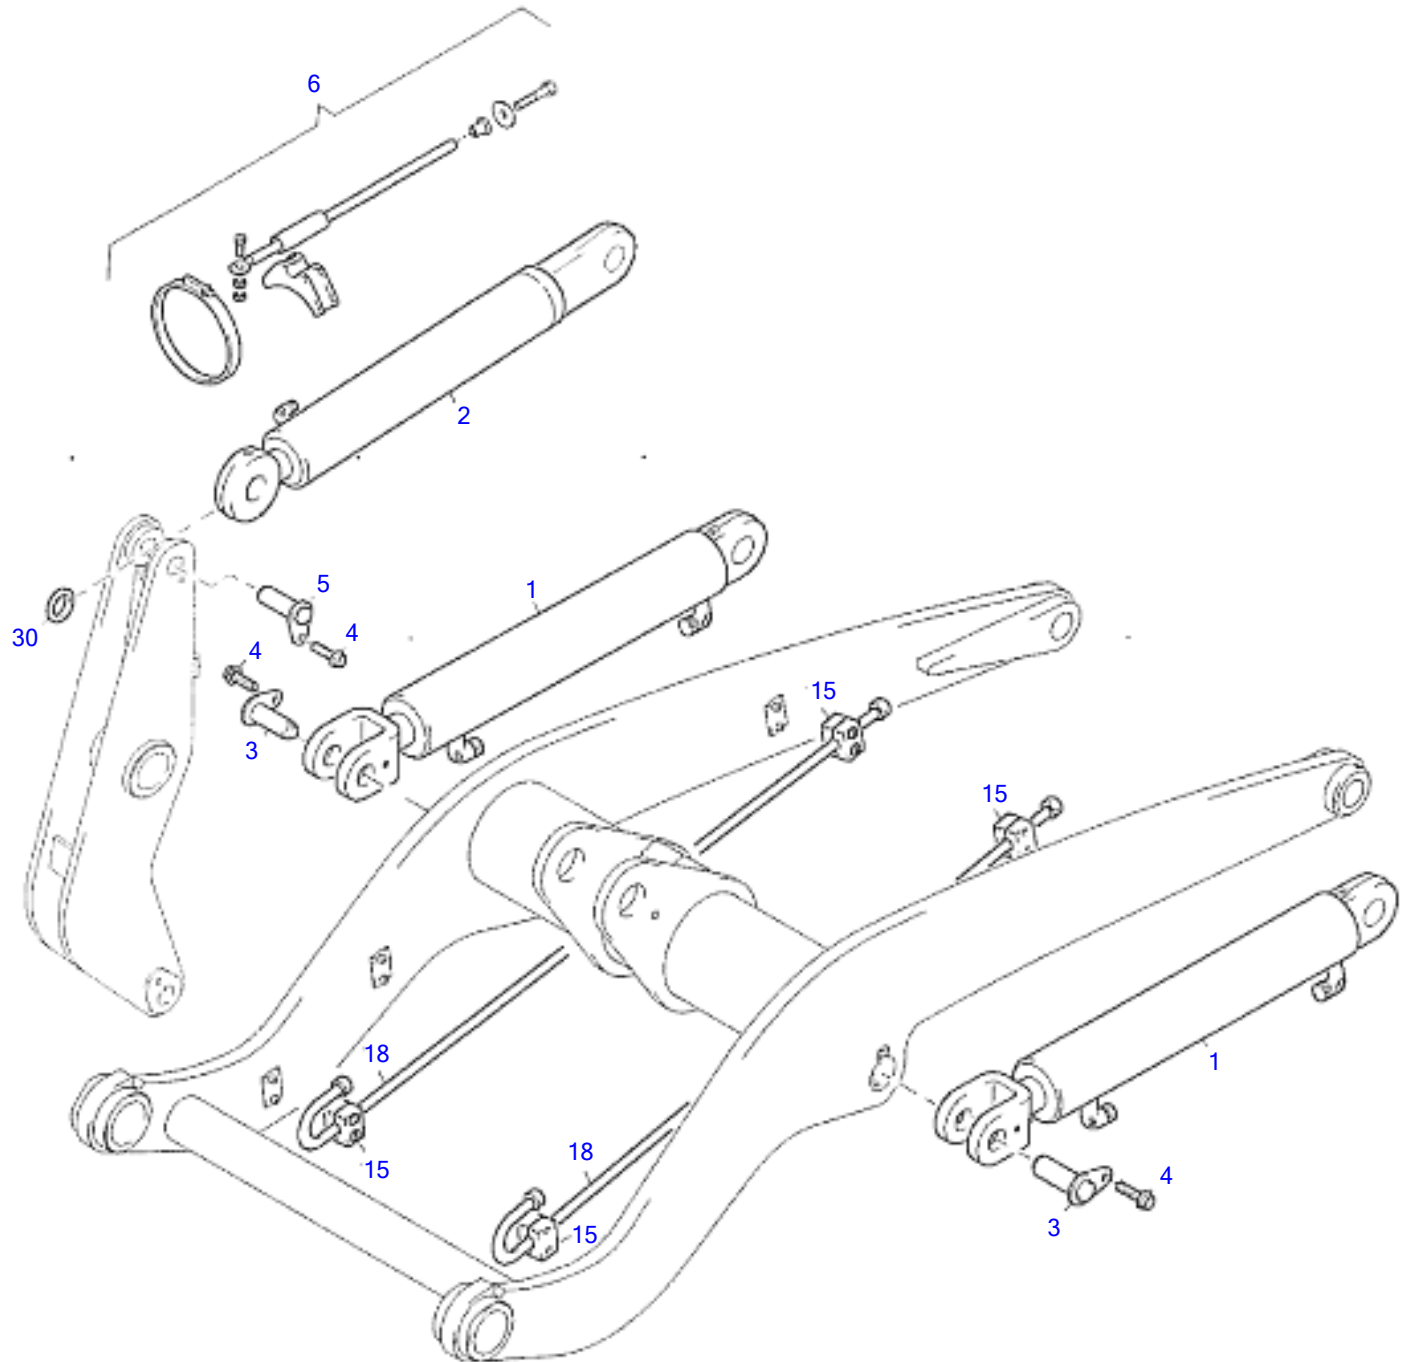

Hydraulic Lifting Unit

Item	Part number	Description	Q'ty	Chan.	Serial No.	Serv.	Remarks
	8016546	Hydraulic Lifting Unit	1				
	8016544	Boom	1				
1	3959526	Lifting Cylinder	2				
2	3959537	Working Cylinder	1				
3	3741159	Pin Compl	2				
4	1783337	Serrated Hex Head Screw	3				
5	0839694	Pin Compl	1				
6	8003090	Shovel Position Indicator	1				
15	8011954	2-Piece Clip Body	4				
18	8011943	Pipe Line	2				
30	4674104	Shim 1.0 MM	1				
	8001149	Shim 1.5 MM	1				
	4626253	Shim 2.0 MM	1