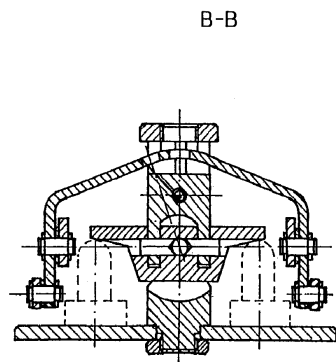

Item	Part number	Description	Directional Valve			Remarks	
			Q'ty	Chan.	Serial No.		Serv.
	3944676	Directional Valve	1				
1	2984901	Valve Compl	4				
2	2984898	Valve Compl	1				
6	3964307	Lowering Brake	1				
9	3988952	Check Valve	4				
14	3988929	Regulating Valve	1				
22	2984912	Pilot	1				
27	8011968	Two-Way Valve	3				
29	3964261	Nozzle	1				
30	0407385	Gasket A	2				
34	8011960	Cap Compl	3				
40	8011966	Set of Springs	2				
43	0391251	O-Ring	5				
44	8011961	Cap Compl	2				
45	3985108	Control Head	1				
48	0423556	Screw Plug A3C	3				
51	8011967	Set of Springs	1				
	3988963	Seal Kit	1