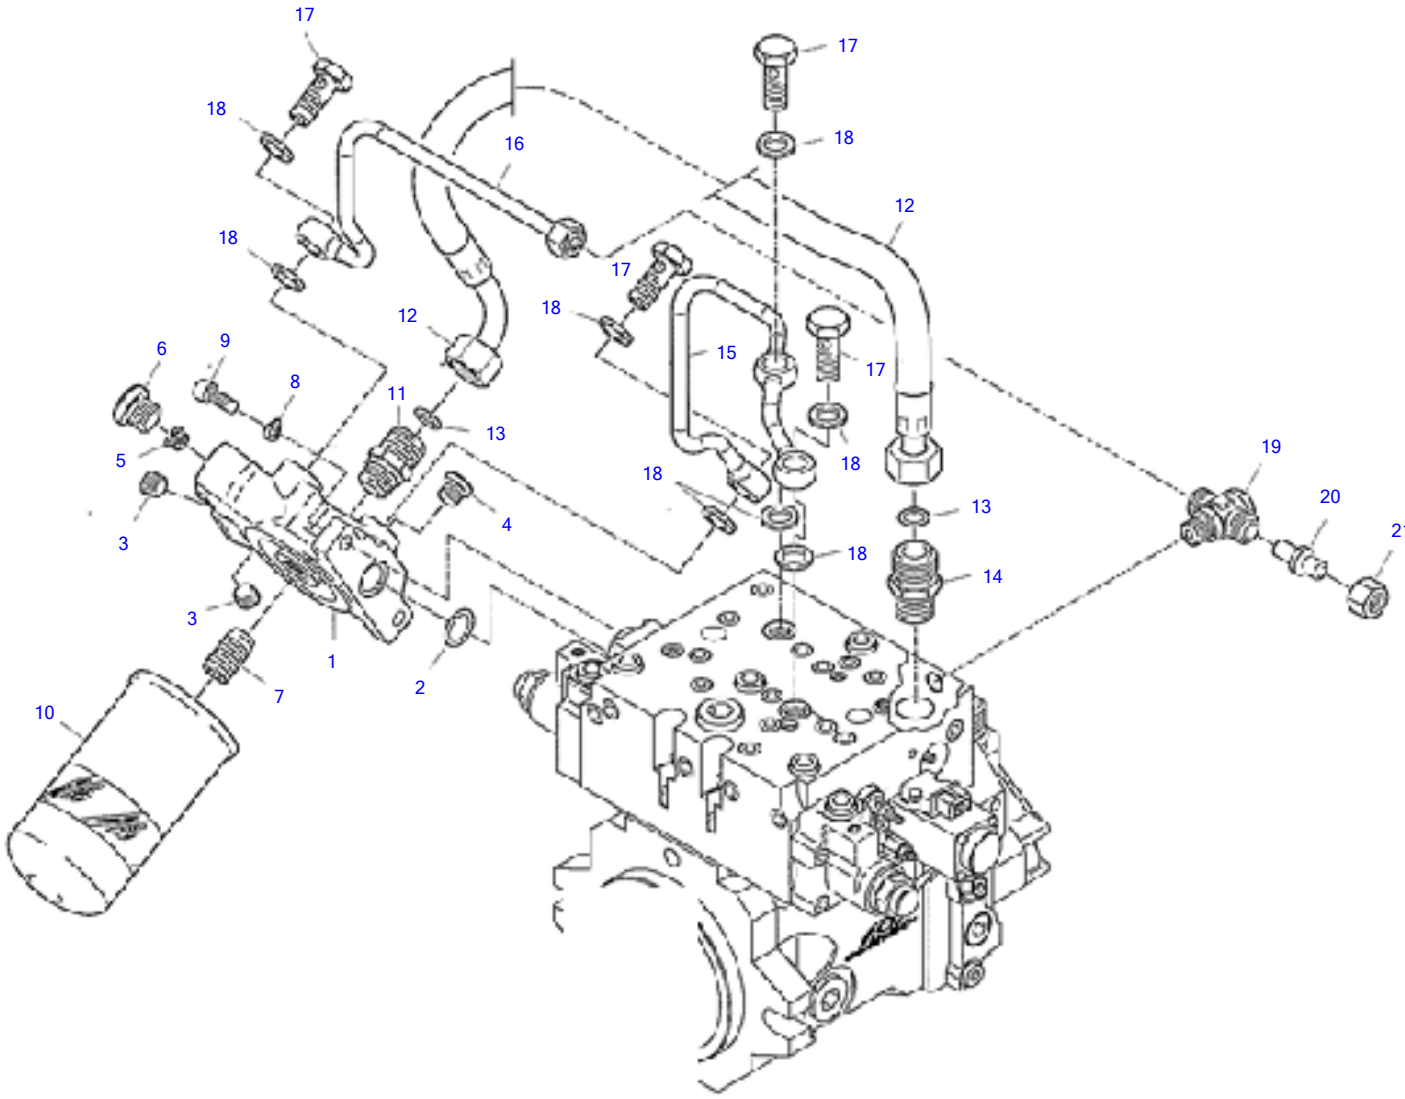

Oil Pressure Pump 12V

Item	Part number	Description	Q'ty	Chan.	Serial No.	Serv.	Remarks
	8000660	Oil Pressure Pump 12V	1				
1	0442786	Circlip Tone 400	1				
2	3987417	Rotary Shaft Seal	1				
4	0826100	Screw Plug	1				
6	0848366	O-Ring	5				
8	8006056	Ball Race	1				
9	8006057	Conical Bearing	1				
13	2607789	Screw Plug	5				
14	0864719	Screw Plug	2				
21	3986541	Feed Pressure Valve	1				
23	1059998	O-Ring	2				
24	8006058	O-Ring	2				
25	8006059	Pressure Limit Valve	2				
26	8006060	Thrust Ring	2				
	8006071	Feeding Pump	1				
30	8006076	O-Ring	2				
31	8006077	Clutch Socket	1				
32	0345608	O-Ring	1				
33	2991159	Needle Sleeve	2				
34	2991308	Snap Ring	2				
35	8006236	Cover	1				
36	8006237	Shaft	1				
37	1644851	Plate Spring	1				
38	8006072	Housing	1				
39	1051843	Flat Packing A	7				
40	0349884	Allen Screw	7				
41	8006238	O-Ring	1				
42	8006075	Plug	1				
43	0848388	O-Ring	1				
44	1058942	Feeding Press Valve	1				
45	3971942	O-Ring	1				
46	8006078	Screing Piece	1				
47	1384243	Hex Head Screw Cap	2				
48	0347804	O-Ring	1				
	8006079	Governor	1				
50	8006072	Housing	1				
51	8006068	Control Magnet	2				
52	0848399	O-Ring	2				
53	0483398	Hex Head Cap Screw	8				
54	2991262	Plug	2				
55	1395086	O-Ring	2				
56	8006066	Cover	2				
57	0848355	O-Ring	2				
58	8006088	Plug	2				
59	0897003	O-Ring	2				
60	8006069	Feeding Press Valve	1				
61	8006099	O-Ring	10				
62	0848582	O-Ring	1