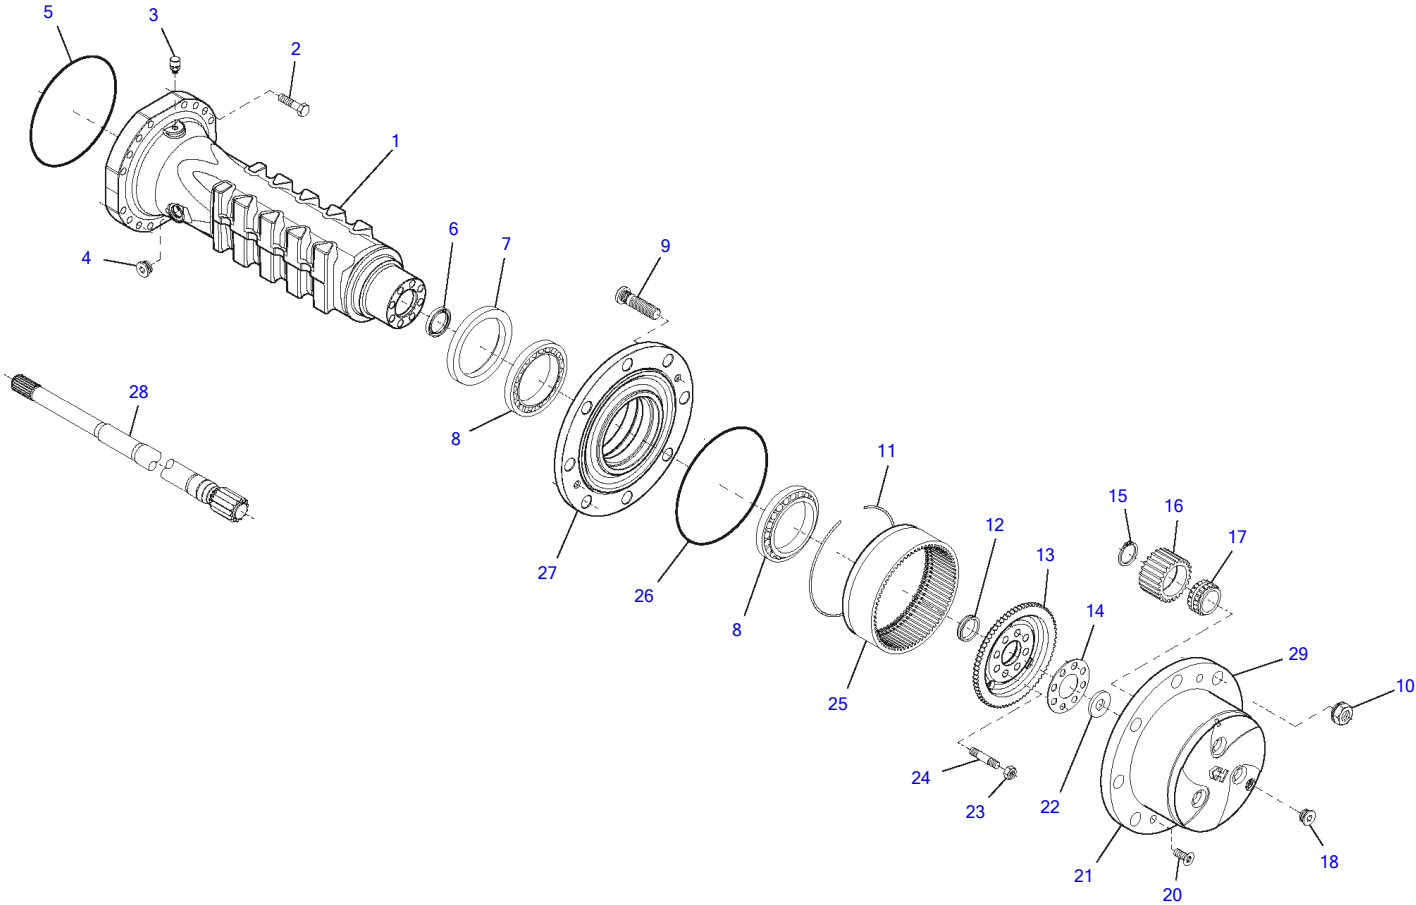

Front Axle
Item	Part number	Description	Q'ty	Chan.	Serial No.	Serv.	Remarks
	8006363	Front Axle	1				
1	0358169	Conical Bearing	2				
2	8009243	Differential Housing	1				
3	3984118	Ball	6				
4	8009244	Ball	1				
5	2983273	Washer	2				
6	2983262	Side Shaft Wheel	1				
7	2915464	Washer	4				
8	2915475	Planet Wheel	4				
9	8009245	Bolt	2				
10	8009246	Bolt	1				
11	0443163	Adaptor Sleeve	3				
12	8009247	Side Shaft Wheel	1				
13	8009248	Gear & Pinion Ring	1				
14	8009249	Cross Piece	1				
15	8009250	Spring	1				
16	8009251	Control Sleeve	1				
17	8010316	Washer	6				
18	1092795	Hex Head Screw	6				
19	8010106	O-Ring	2				
20	8009252	Shim	2				
	8009253	Shim	2				
	8009254	Shim	2				
	8009255	Shim	2				
21	8009256	Piston	1				
22	8010255	Adjusting Screw	2				
23	8009257	Lid	1				
24	8010239	V-Plus Bolt with Flange	12				
29	2902754	Nut	1				
30	0342149	O-Ring	1				
31	8009539	Flange	1				
32	2902936	Rotary Shaft Seal	1				
33	8009421	Conical Bearing	1				
34	8009265	Spacer Ring	1				
35	2902469	Guard Plate	1				
37	8009266	Shim	1				
	8009267	Shim	1				
	8009268	Shim	1				
	8009269	Shim	1				
	8009270	Shim	1				
	8009271	Shim	1				
	8009272	Shim	1				
	8009273	Shim	1				
	8009274	Shim	1				
	8009275	Shim	1				
	8009276	Shim	1				
	8009277	Shim	1				
	8009278	Shim	1				
	8009279	Shim	1				
	8009280	Shim	1				
38	8009547	Shim	1				
	8009549	Shim	1				
	8009548	Shim	1				
39	8010315	Shaft Nut	1				
40	8010371	Screw Plug	1				
41	3981922	Gassket	1				
42	2655505	Screw Plug A3C	1				
43	2401407	Circlip	1				
44	8009656	Plug	1				
45	0356178	Screw Plug A3C MG	1				
46	8009242	Housing	1				

Axle Pipe