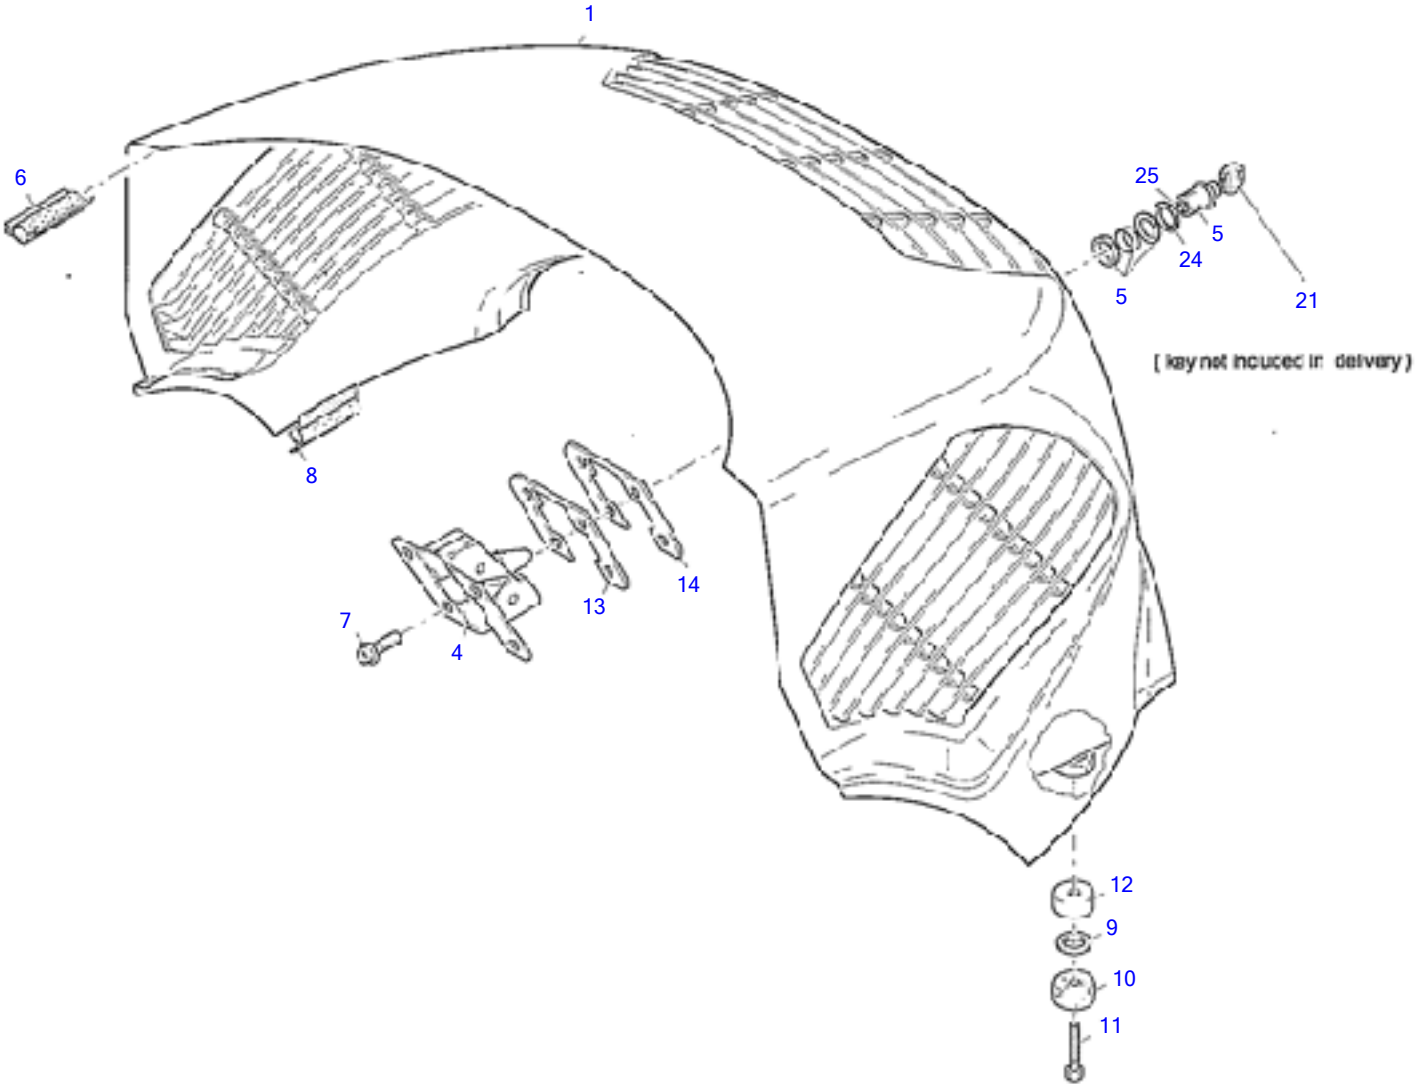

Engine Hood Compl

Item	Part number	Description	Q'ty	Chan.	Serial No.	Serv.	Remarks
	8016809	Engine Hood Compl	1				
1	8016799	Engine Hood	1				
4	3975822	Hood Lock	1				
5	3975877	Lock	1				
6	3930614	Profile Rubber 1190 MM	1				
7	8009775	Serrated Hex Head Screw	4				
8	8015919	Profile Rubber 2375 MM	1				
9	1629567	Washer A3C	2				
10	0466364	Round Buffer	2				
11	3934390	Hex Head Screw	2				
12	3946123	Spacer Sleeve	2				
13	3936405	Plate	1				
14	8011935	Plate Compl	4				
21	3643912	Ignition Key	1				
24	3945757	Washer	1				
25	2997224	Serrated Hex Head Screw	1