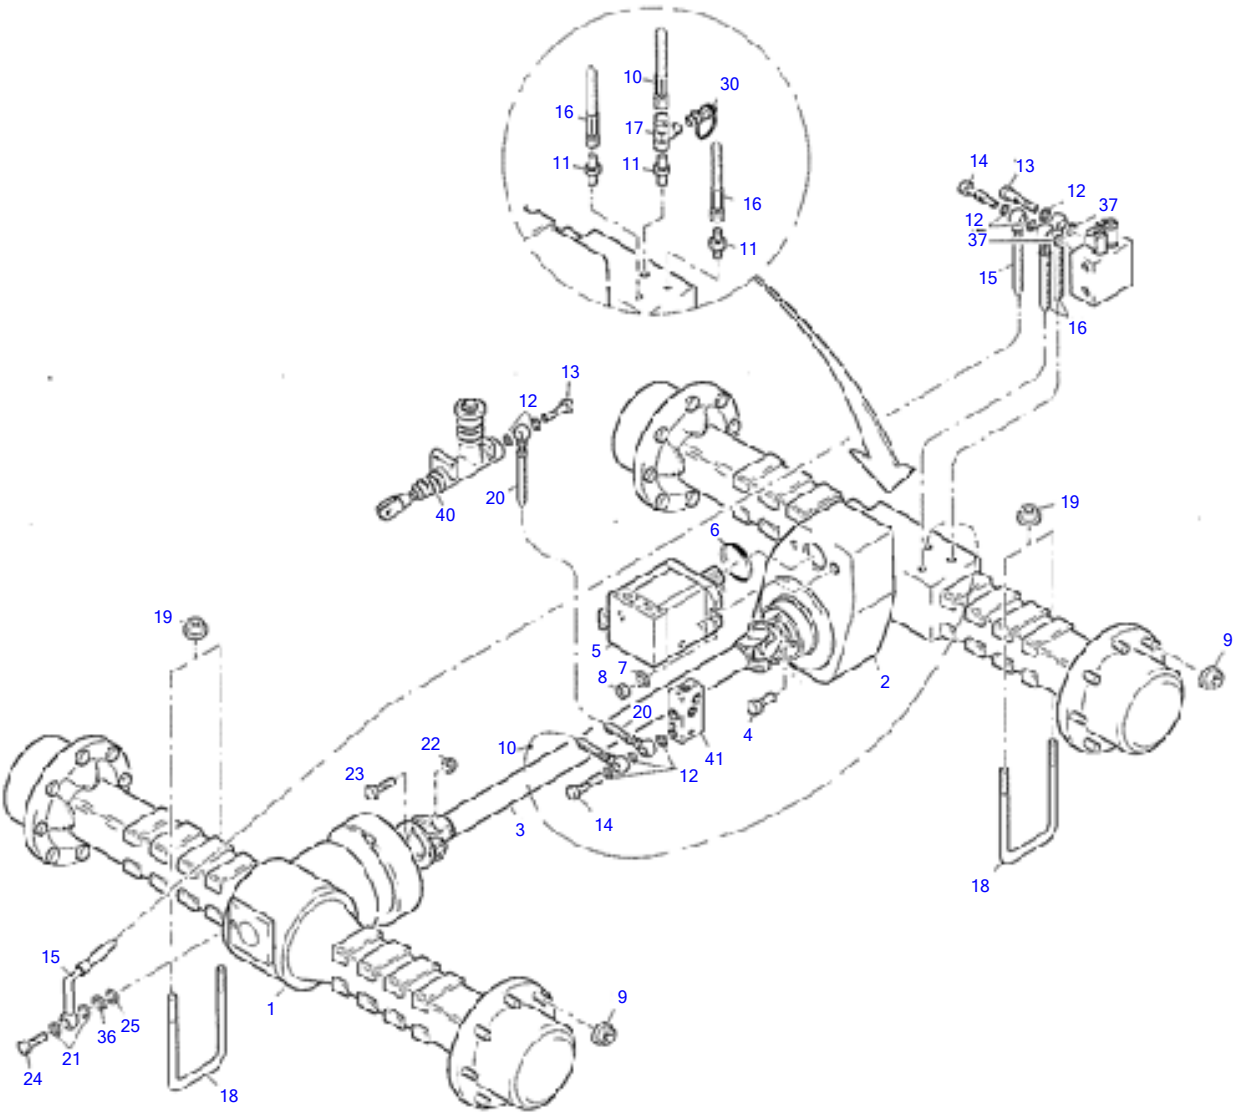

Working Headlight						
Item	Part number	Description	Q'ty	Chan.	Serial No.	Serv. Remarks
	8009633	Working Headlight	1			
1	8012513	Working Headlight rear	2			
	8012513	Working Headlight front	2			
6	8009485	Mounting Frame	1			
9	1359720	Cover	2			
10	4674353	Switch 12V	2			
11	1718996	Decal	1			
12	1719000	Decal	1			

TW65 Book No. 8016561 08.06 S/N E103939
Drive Set