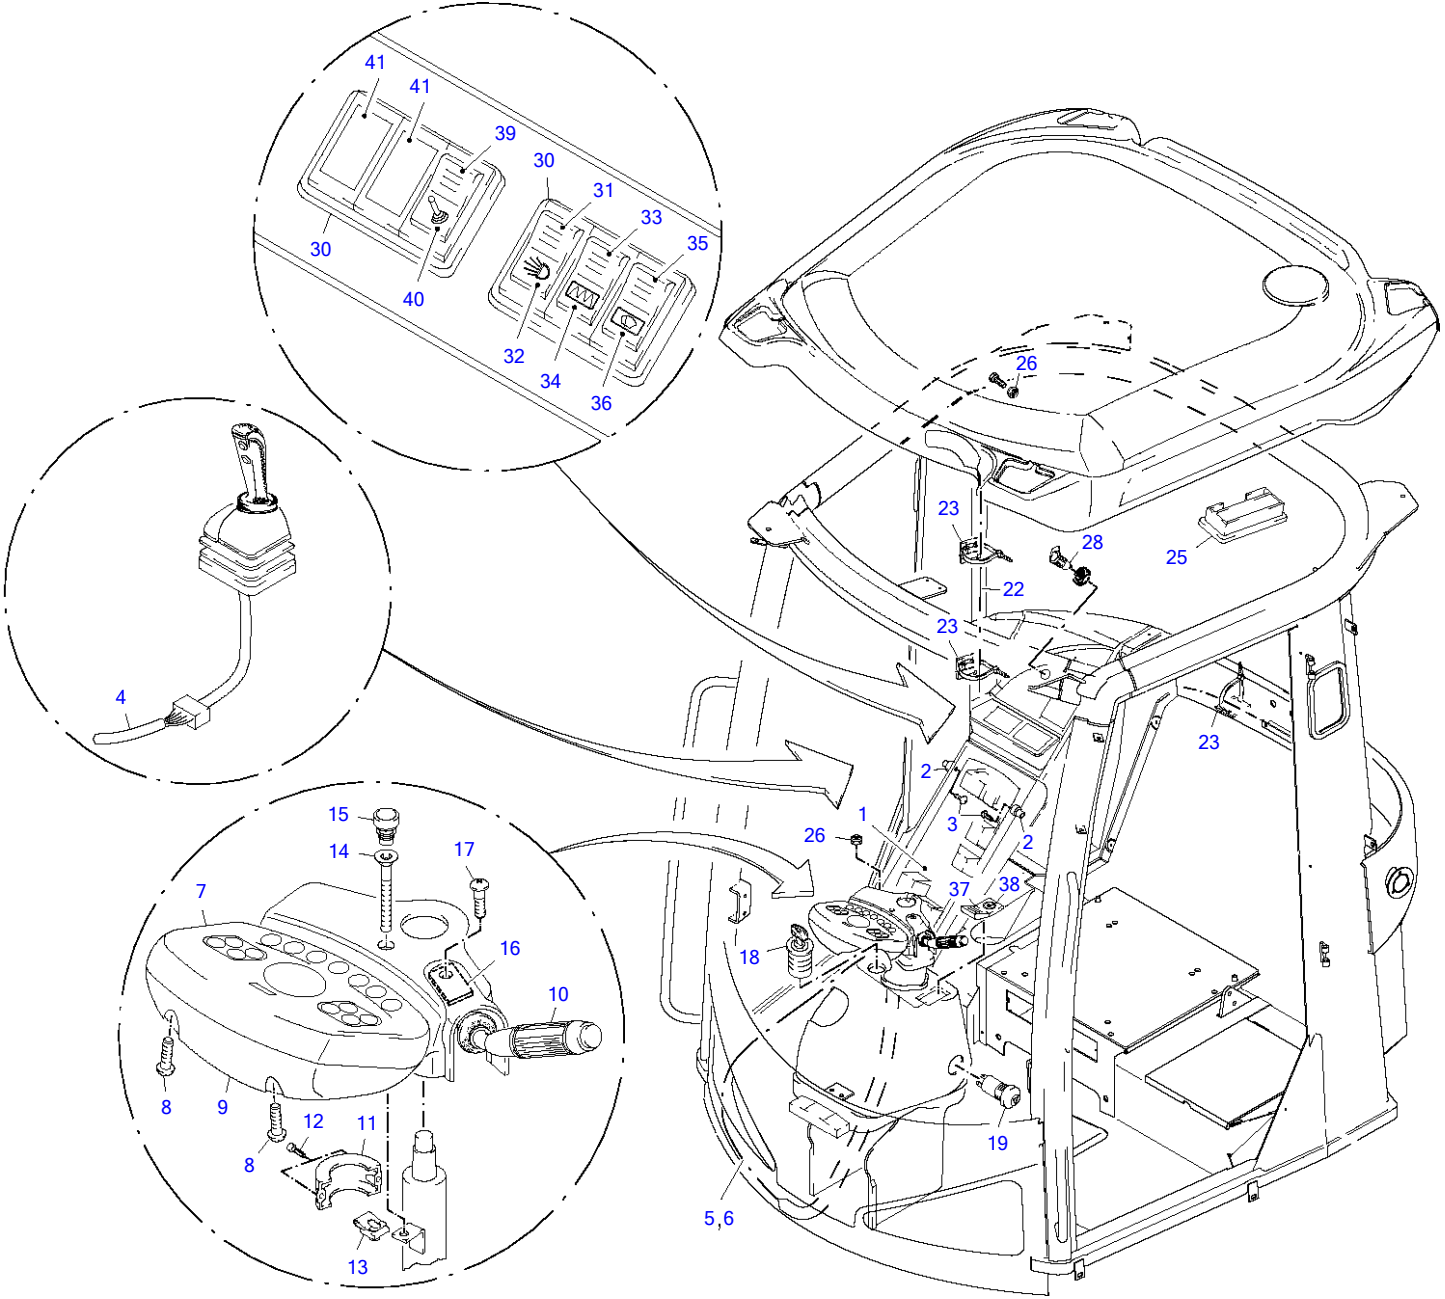

Electrical System

Item	Part number	Description	Q'ty	Chan.	Serial No.	Serv.	Remarks
70	2980770	Fuse 80A	1				
71	8009053	Fuse 40A	1				
73	3929586	Relay	2				
74	8009487	Control Unit 12V	1				
91	3766170	Cable	1				
92	0893076	Washer A3C	2				
93	0893134	Hex Nut A3C	2				
95	8010481	Warning Buzzer Kit	1