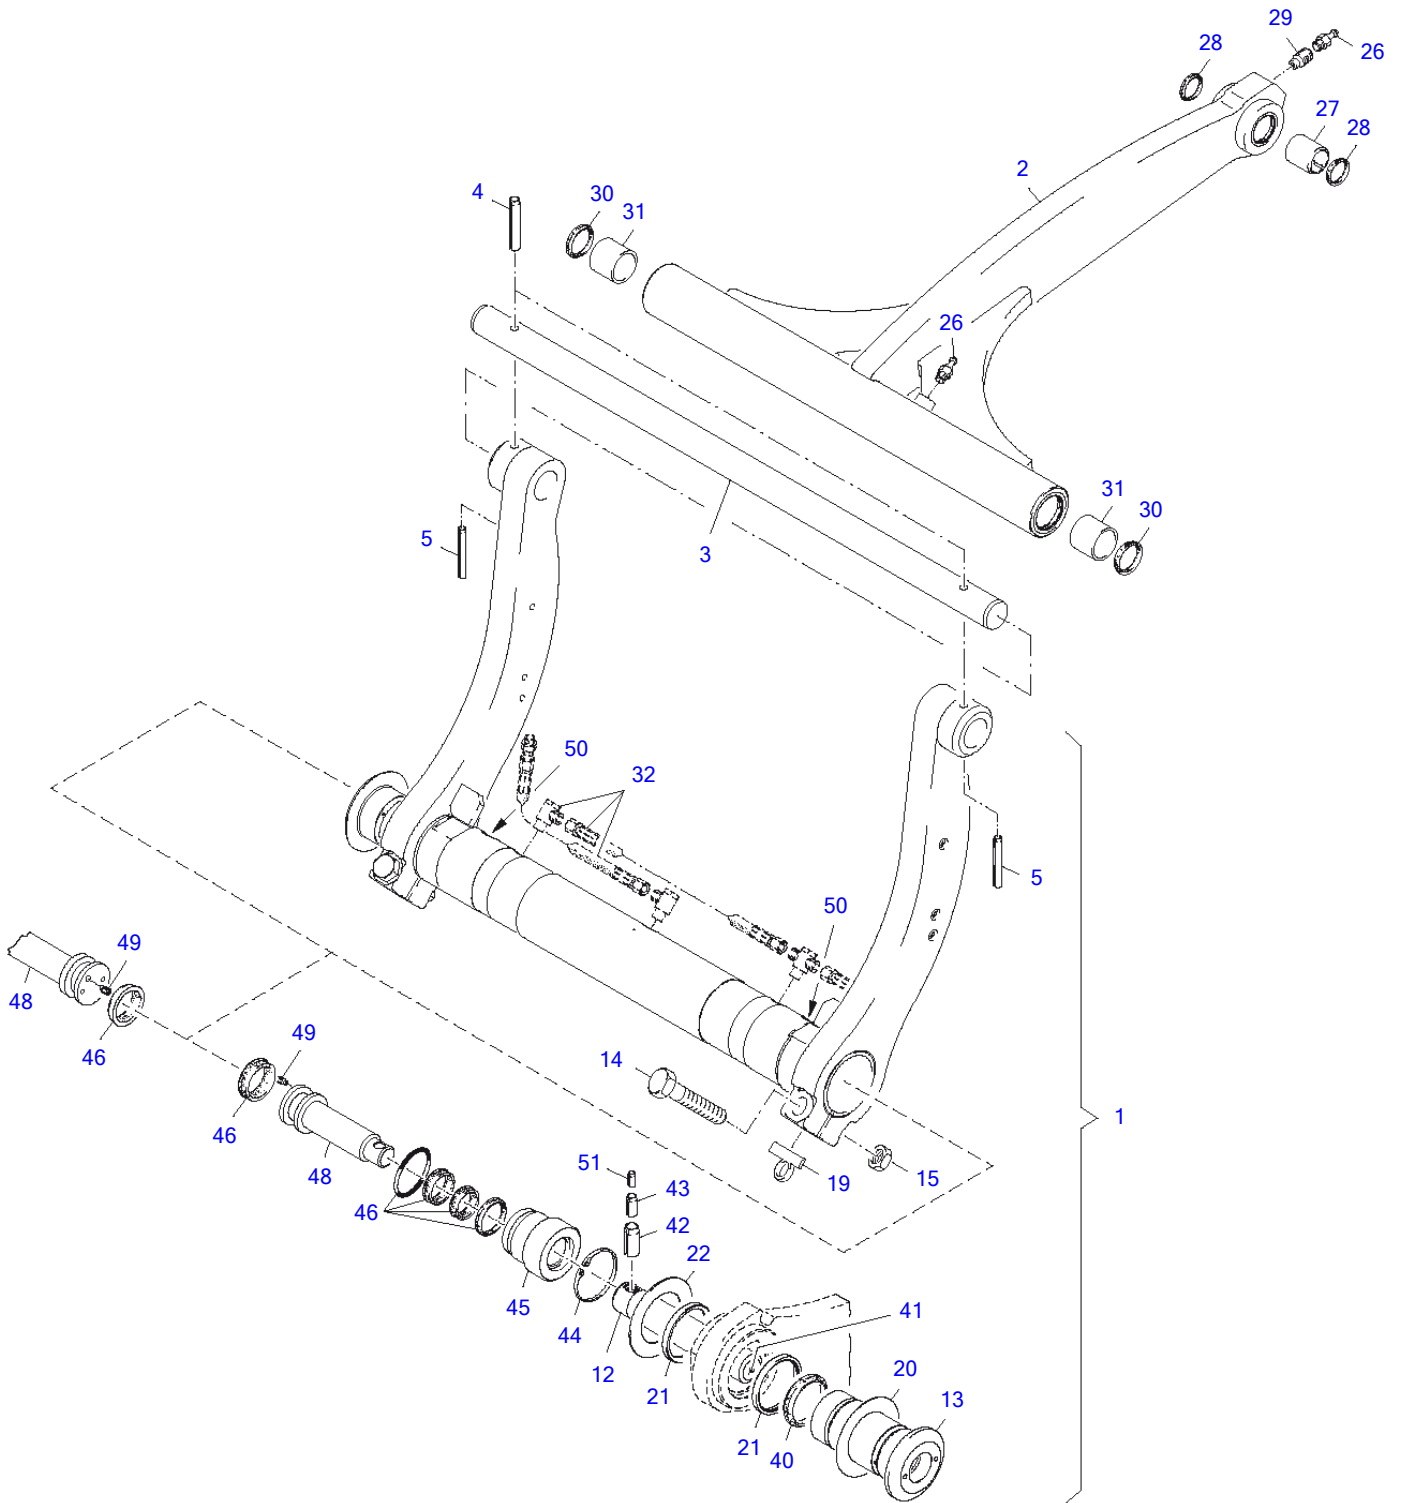

Steering Column Compl

Item	Part number	Description	Q'ty	Chan.	Serial No.	Serv.	Remarks
	8014185	Steering Column Compl	1				
1	8013871	Disk	6				
2	0893236	Hex Head Screw A3C	4				
3	8015720	Steering Wheel	1				
	8012032	Slewing Handle Compl	1				
4	8014266	Front Steering Column Holder	1				
5	0876326	Nut	2				
8	8016818	Steering Column Canopy	1				
9	3977379	Nut A3C	4				
10	3983399	Self-Locking Bolt	4				
11	8014268	Disk	4				
14	3926787	Bracket	1				
15	1309184	Hex Head Cap Screw	2				
16	8013470	Steering Column Covering	1				
17	8013471	Steering Column Covering	1				
18	8020679	Front Steering Column Holder	1				
19	8020680	Front Steering Column Holder	1