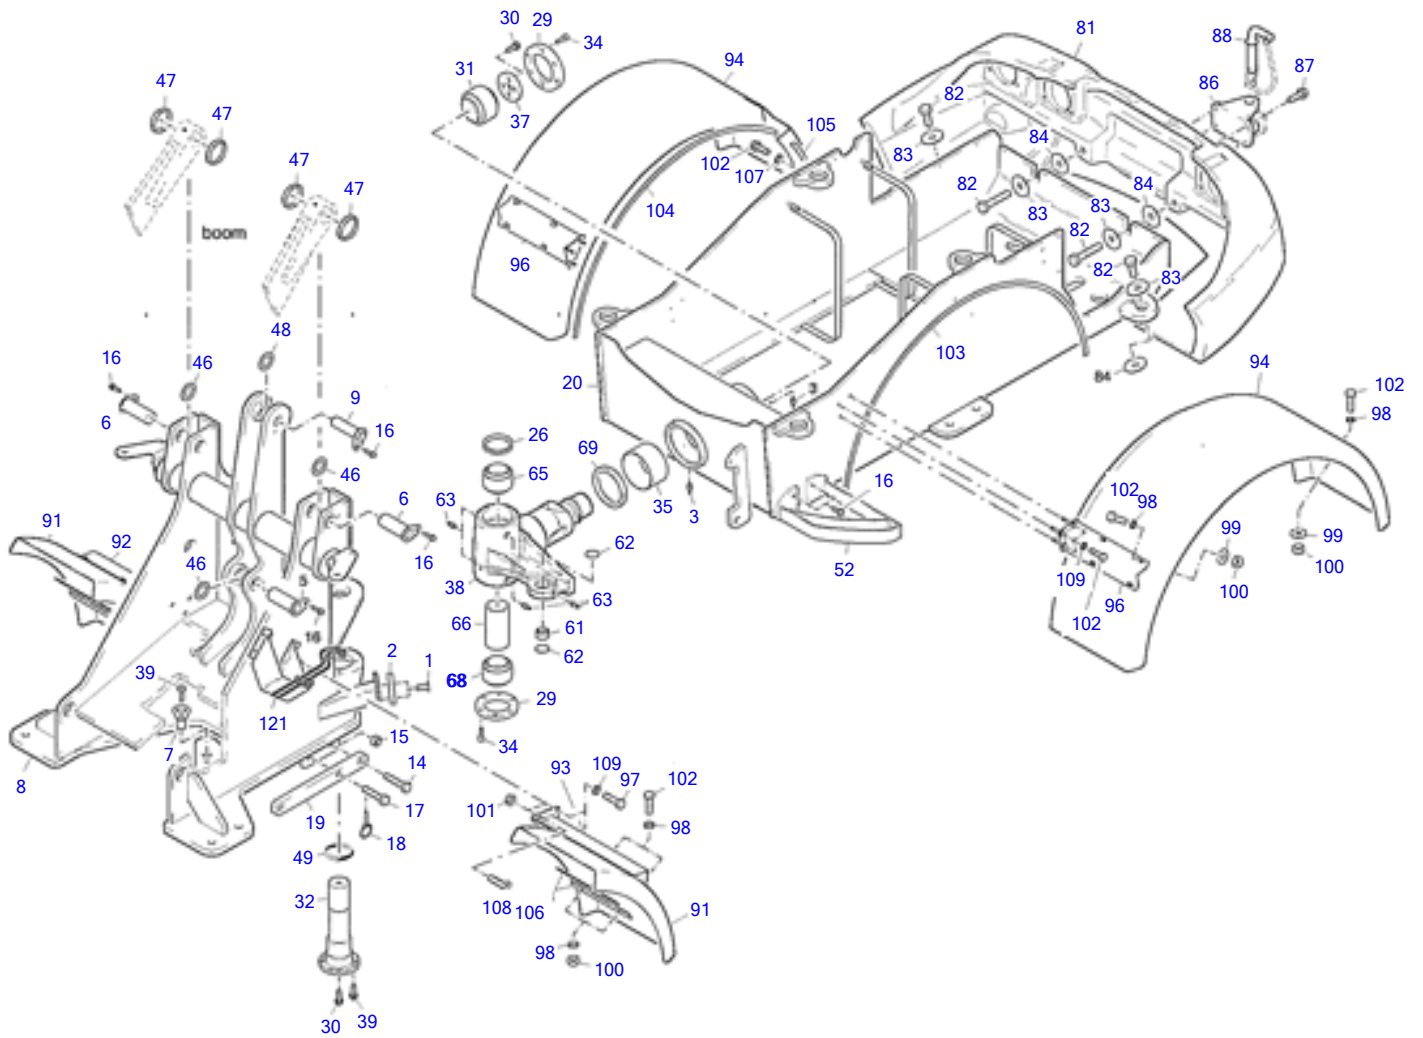

TW50 Book No. 8017699 01.10 S/N E105833
Base Frame

Item	Part number	Description	Base Frame Q'ty	Chan.	Serial No.	Serv.	Remarks
	5820059	Base Frame	1				
1	1307171	Countersunk Screw A3C	4				
2	5820162	Stop Plate	2				
3	0324590	Grease Nipple	2				
5	8017591	Bolt Compl	1				
6	8017590	Bolt Compl	2				
7	8017579	Bolt Compl	1				
8	5820012	Frame Front	1				
9	8017583	Bolt Compl	1				
14	1627236	Hex Head Screw A3C	1				
15	0327322	Nut A3C	1				
16	1783337	Serrated Hex Head Screw	6				
17	1014053	Special Screw	1				
18	1011163	Split Pin	1				
19	5820128	Safety Rod Compl	1				
20	5820000	Rear Frame Perkins	1				
	8016927	Rear Frame Deutz	1				
26	0884177	V-Ring	1				
29	0896740	Disk	2				
30	0884166	Self-Locking Bolt	8				
31	2919388	Spherical Bearing	1				
32	3923820	Pin	1				
34	0321371	Hex Head Cap Screw	12				
35	2441632	Bush	1				
37	0896773	Disk	1				
38	3741477	Artic Pend Joint	1				
39	3762610	Self-Locking Bolt	5				
46	8004668	Disk 1.0 MM	1				
	8004669	Disk 1.2 MM	1				
	8004670	Disk 1.5 MM	1				
	8004671	Disk 2.0 MM	1				
47	1673458	Wiper Seal	4				
48	4674104	Shim 1.0 MM	1				
	8001149	Shim 1.5 MM	1				
	4626253	Shim 2.0 MM	1				
49	2916363	O-Ring	1				
52	8013759	Left Climb Bracket	1				
61	0447032	Spherical Bearing	1				
62	0318069	Circlip Tone 40	2				
63	0300569	Grease Nipple	5				
65	2919399	Spherical Bearing	1				
66	0896751	Spacer	1				
68	2919388	Spherical Bearing	1				
69	0896762	Distance Ring	1				
81	5820061	Counter Weight	1				
82	1618393	Hex Head Screw A3C	4				
83	1781813	Disk	4				
84	3930885	Washer A3C 2.0 MM	1				
	3930896	Washer A3C 3.0 MM	1				
	1781802	Washer A3C 4.0 MM	1				
	3930909	Washer A3C 5.0 MM	1				
86	3944949	Draw Bar Coupling	1				
87	2993151	Serrated Hex Head Screw	4				
88	3944574	Pin	1				
91	5820097	Front Fender	2				
92	8015855	Right Holder Compl	1				
93	8015858	Left Holder Compl	1				
94	5820099	Right Rear Fender	1				
95	5820100	Left Rear Fender	1				
96	5820101	Holder Compl	2				
97	0893189	Hex Head Screw A3C	4				
98	0863138	Washer A3C	32				
99	2481254	Ripp Washer A3C	16				
100	0399760	Nut A3C	24				
101	1722787	Serrated Nut	6				
102	0893214	Hex Head Screw A3C	31				
103	1898686	Packing Strap 1710 MM	1				
104	1898686	Packing Strap 1280 MM	1