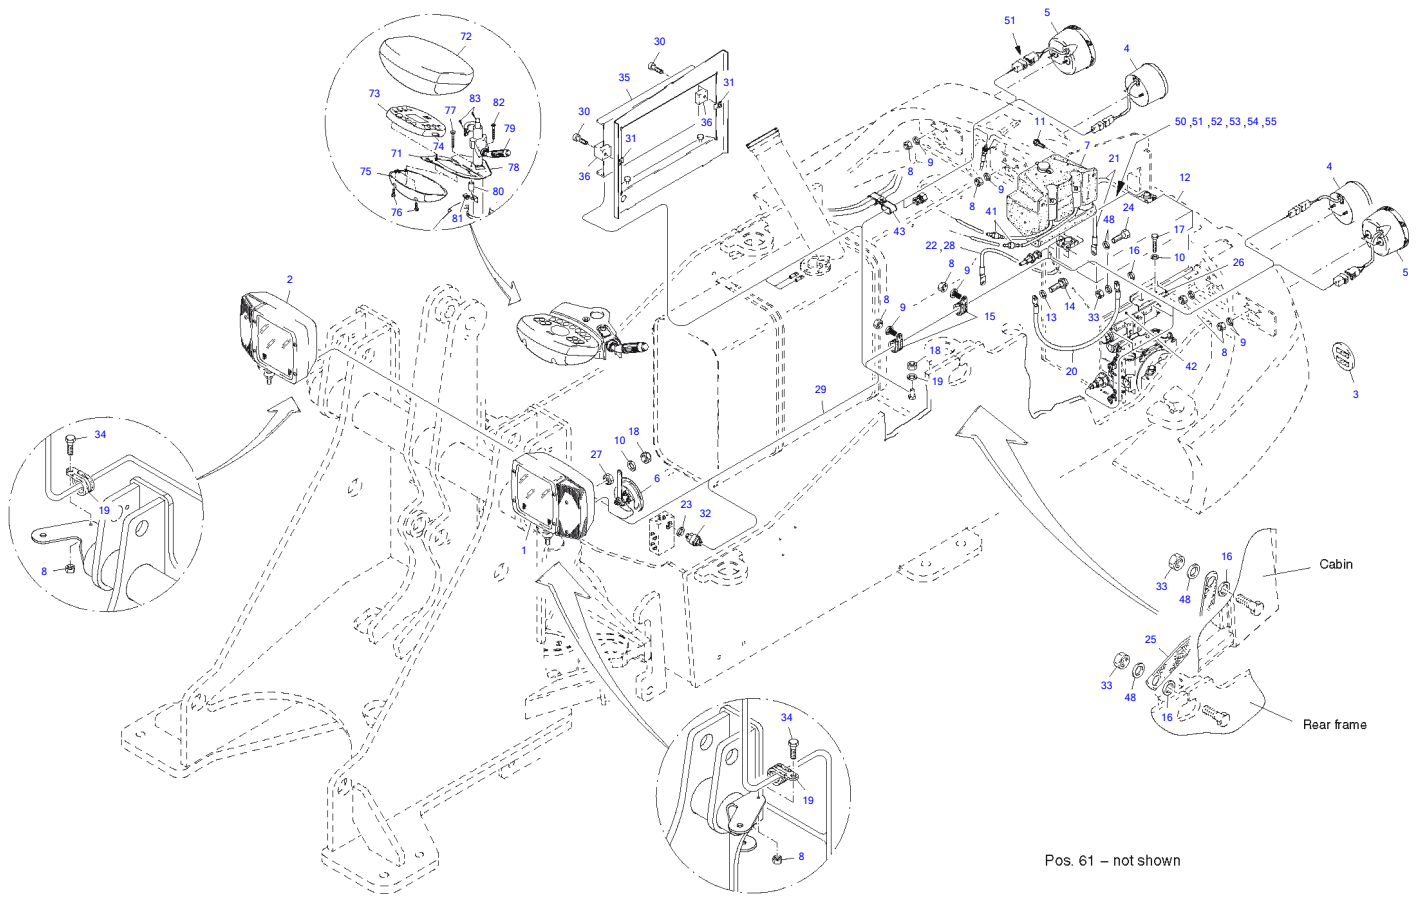

Electric System							
Item	Part number	Description	Q'ty	Chan.	Serial No.	Serv.	Remarks
78	0935113	Profile Rubber 900 MM	1				
79	3938430	Switch	1				
	8013648	Electric System	1				
80	8016817	Pipe	1				
81	0478675	Nut Holder	1				
82	3952905	Hex Head Cap Screw	4				
83	2607358	Hex Head Cap Screw	2