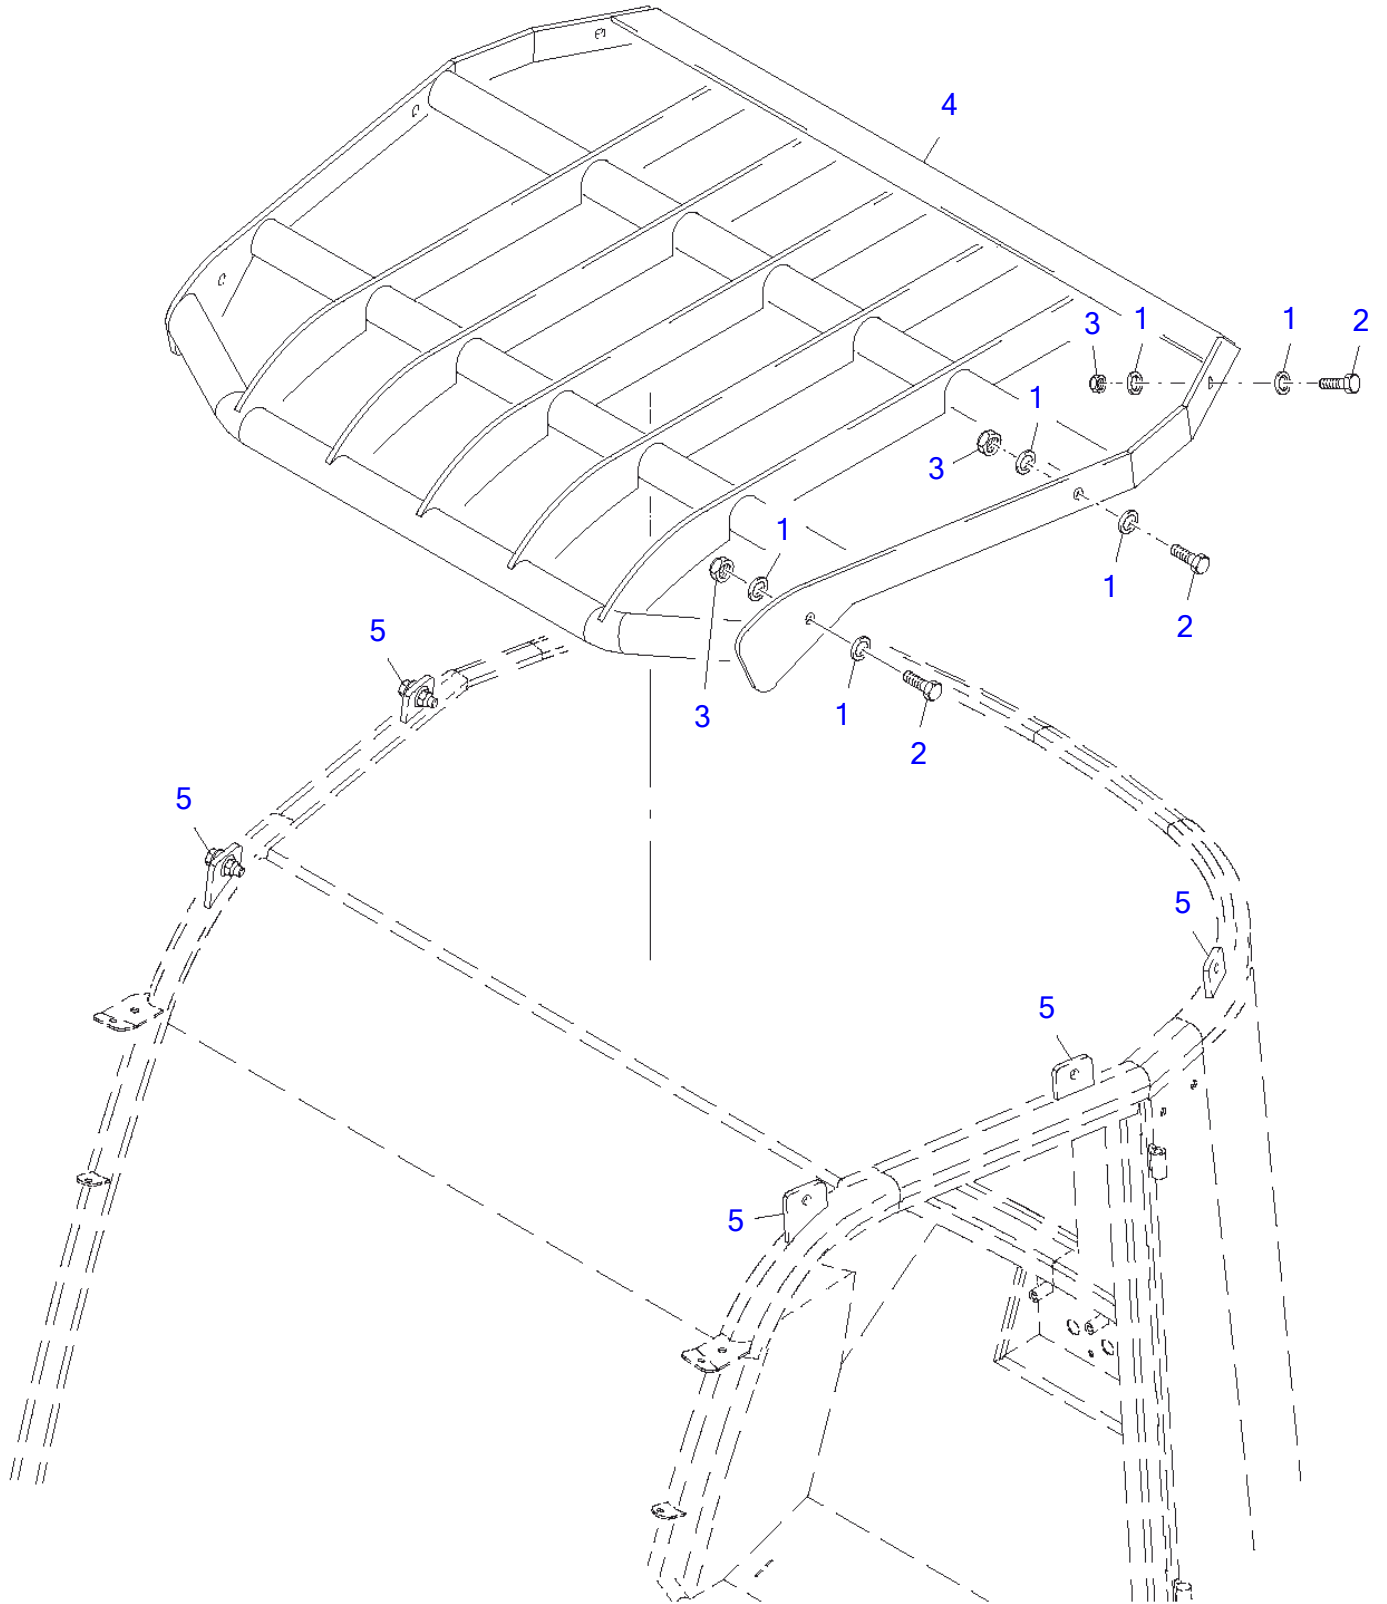

Cabin Canopy						
Item	Part number	Description	Q'ty	Chan.	Serial No.	Serv. Remarks
	8016507	Cabin Canopy	1			
2	1319084	Countersunk Screw A3C	3			
3	8014364	Nonskid Surfacing	1			
4	8013032	Driver Seat Compl	1			
5	8013871	Disk	5			
6	0893236	Hex Head Screw A3C	5			
7	8013441	Plate Cover	1			
8	1039405	Countersunk Screw Galvanized	8			
10	8005554	Blind Rivet	4			
11	8013428	Sun Shield	1			
12	8014176	Front Hand Brake Lever Bracket	1			
14	8014176	Hand Brake Lever	1			
15	8013355	Cabin Roof	1			
16	8012821	FOPS Grating Compl	1			
20	8013154	Cabin Bearing Compl	1			
21	8012143	Rubber Element	4			
22	2914645	Disk	4			
23	3924241	Rubber Washer	4			
24	3975695	Black Bolt	4			
25	1663967	Nut A3C	4			
31	3949091	Mirror	2			
32	3945575	Mirror Rod	2			
33	0893214	Hex Head Screw A3C	4			
34	0885849	Cup Spring	16			
35	0399760	Nut A3C	8			
41	8016796	Right Side Plate Compl	1			
42	8016797	Right Side Plate	1			
43	8014410	Air Filter	1			
44	8014409	Front Filter Plate	1			
45	0893076	Washer A3C	4			
46	0327286	Nut A3C	4			
47	8014411	Profiled Joint	1			
48	0851554	Washer	5			
49	8014013	Lens Head Screw A3C	5			
50	8016340	Rubber Washer	5			
51	8014421	Compensation Container	1			
52	8014425	Hose	1			
53	8014426	Clip	2