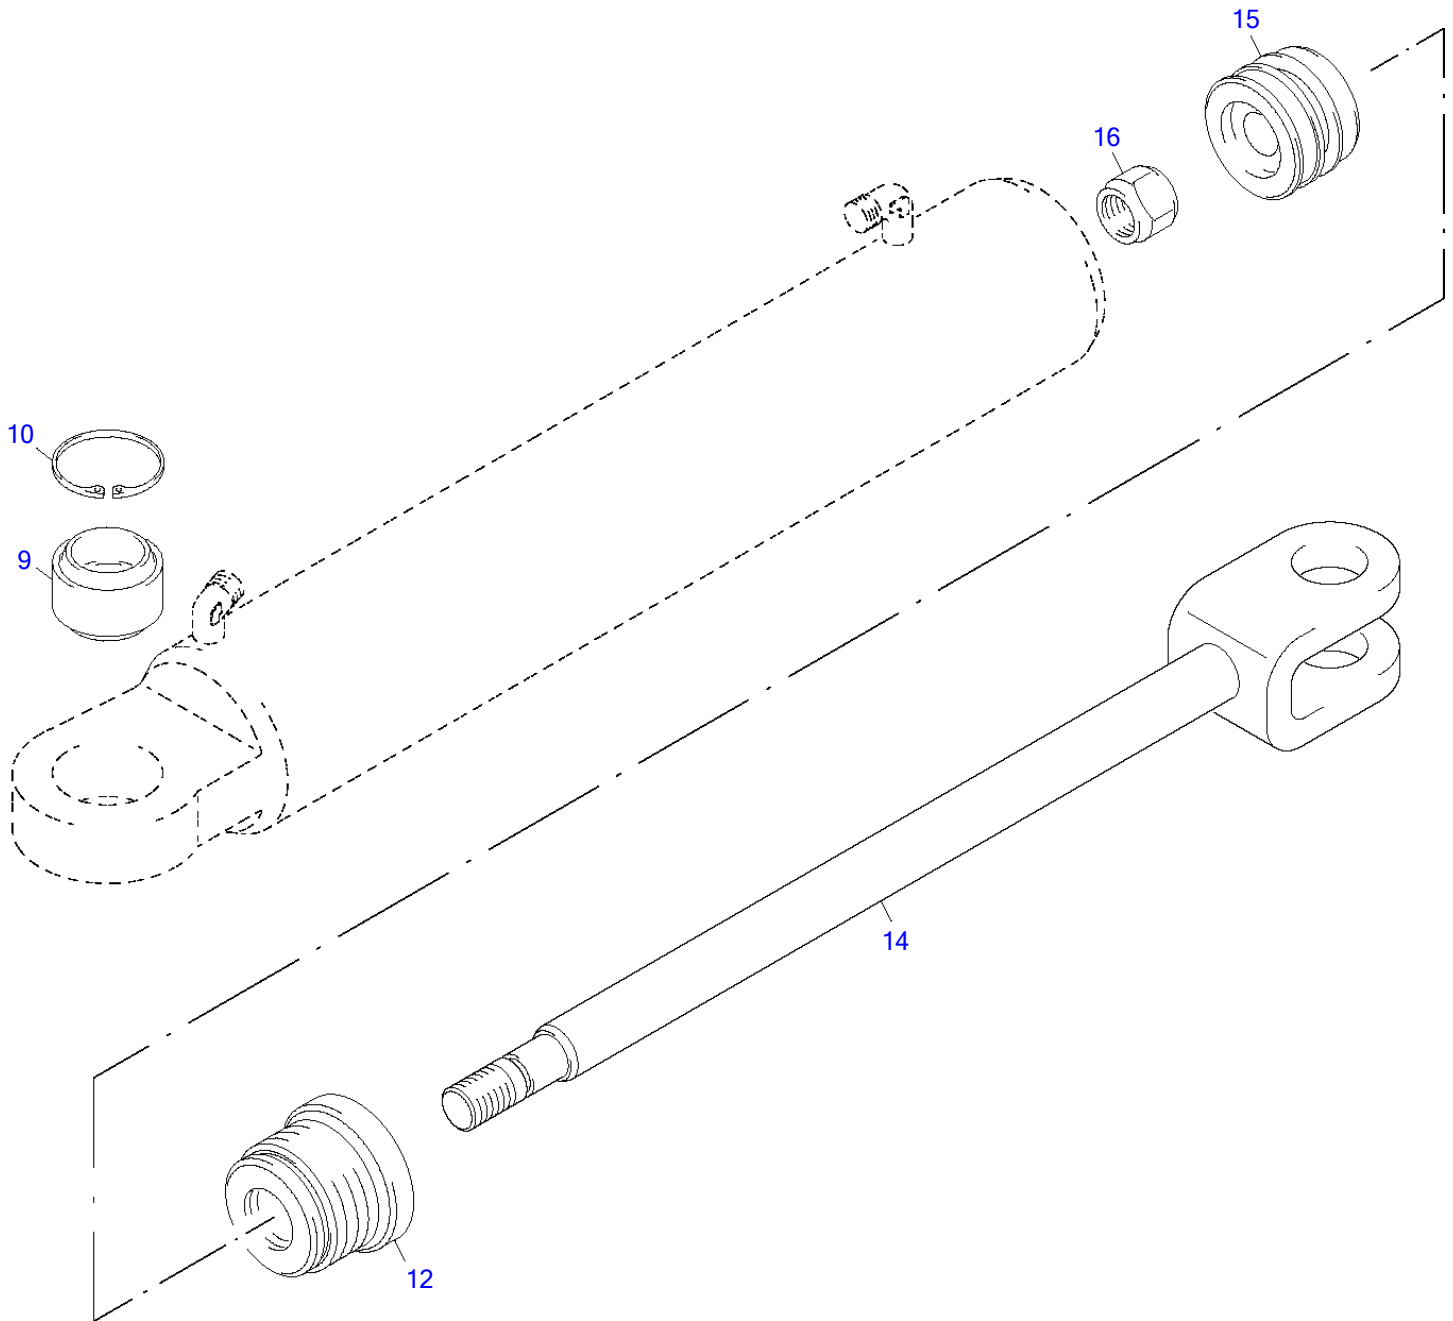

Steering Ram						
Item	Part number	Description	Q'ty	Chan.	Serial No.	Serv. Remarks
	3959515	Steering Ram	1			
9	0447032	Spherical Bearing	1			
10	0318069	Circlip Tone 400	1			
12	0897650	Cylinder Nut	1			
14	3925117	Piston Rod Compl	1			
15	0897638	Piston Guide	1			
16	0897627	Nut	1			
	0897672	Pack Set 70/32	1