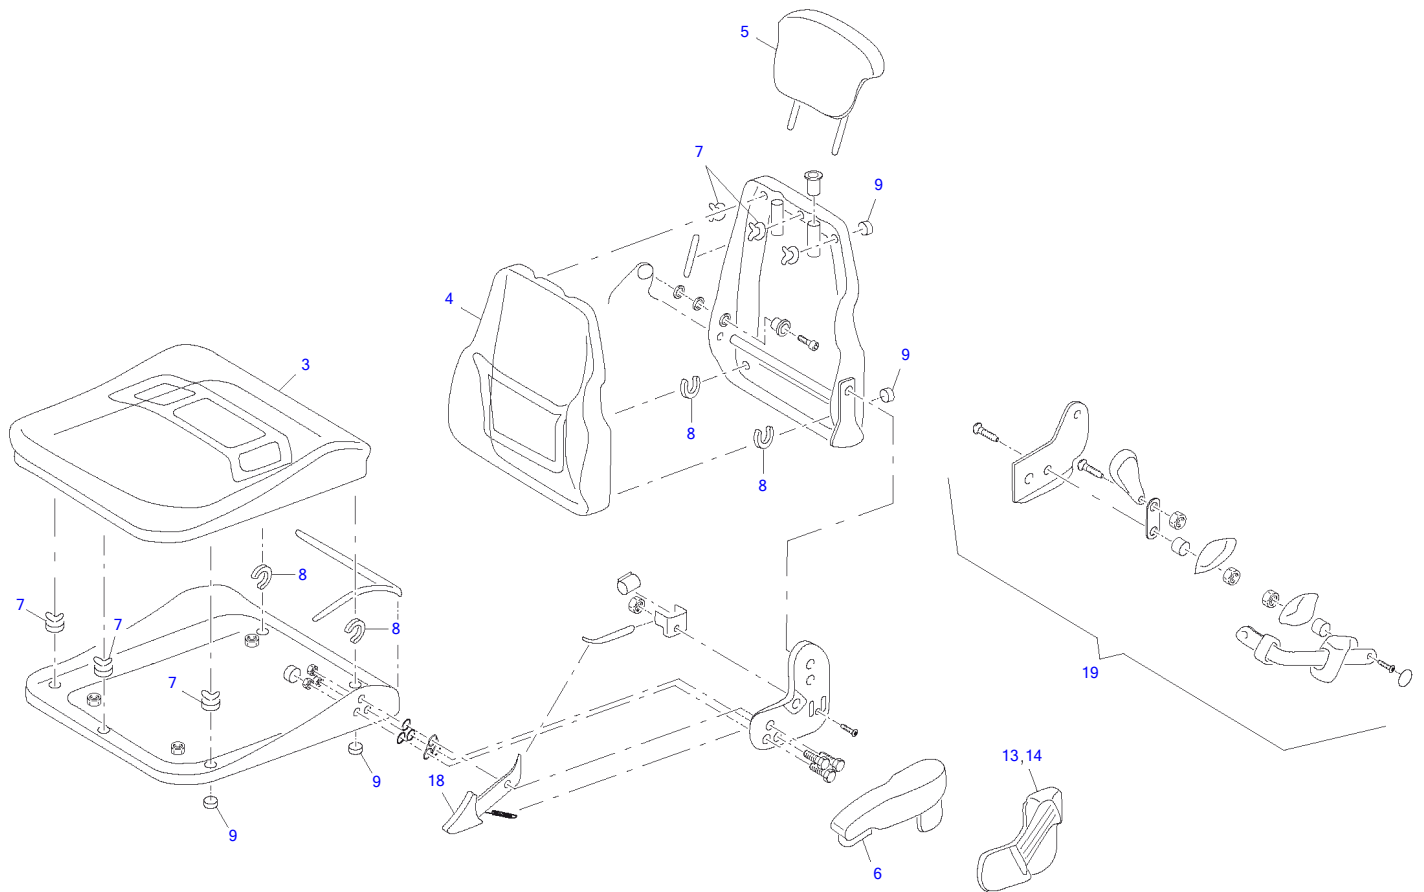

Fuel Supply System

Item	Part number	Description	Q'ty	Chan.	Serial No.	Serv.	Remarks
	8019993	Fuel System	1				
1	5820065	Gasoline Tank Compl	1				
2	0909304	Profile Rubber 615 MM	2				
	0909304	Profile Rubber 390 MM	3				
3	2481254	Serrated Washer A3C	2				
4	0410073	Hex Head Screw A3C	2				
5	0909224	Profile Rubber 820 MM	2				
6	4657589	Lens Head Screw H A3C	6				
7	1386289	Washer A3C	6				
8	0399760	Nut A3C	5				
9	8009224	Hose 1880 MM	1				
10	8008515	Fuel Hose 900 MM	1				
12	0916665	Hose 350 MM	1				
14	8012616	Clip Norma	10				
16	2481243	Ripp Washer A3C	2				
18	2982534	Serrated Hex Head Screw	2				
19	8020000	Holder	1				
20	2992014	Ripp Washer A3C	2				
21	0487336	Nut A3C	2				
22	8008515	Fuel Hose 350 MM	1				
23	0327297	Nut A3C	1				
27	5820068	Fuel Gauge	1				
	8012396	Rubber Seal	1				
28	0935113	Profile Rubber 100 MM	1				
29	0935113	Profile Rubber 150 MM	1				
30	8008515	Fuel Hose 120 MM	1				
31	3748974	Reducing Connection	1				
32	8009224	Hose 500 MM	1				
33	8018570	Fuel Hose 500 MM	1				
34	8009224	Hose 500 MM	1				
41	8018799	Filter Element	1				
42	8018798	Filter	1				
43	8020156	Primary Diesel Filter	1				
44	8020157	Fuel Pump	1				
45	0303744	Tank Cap	1