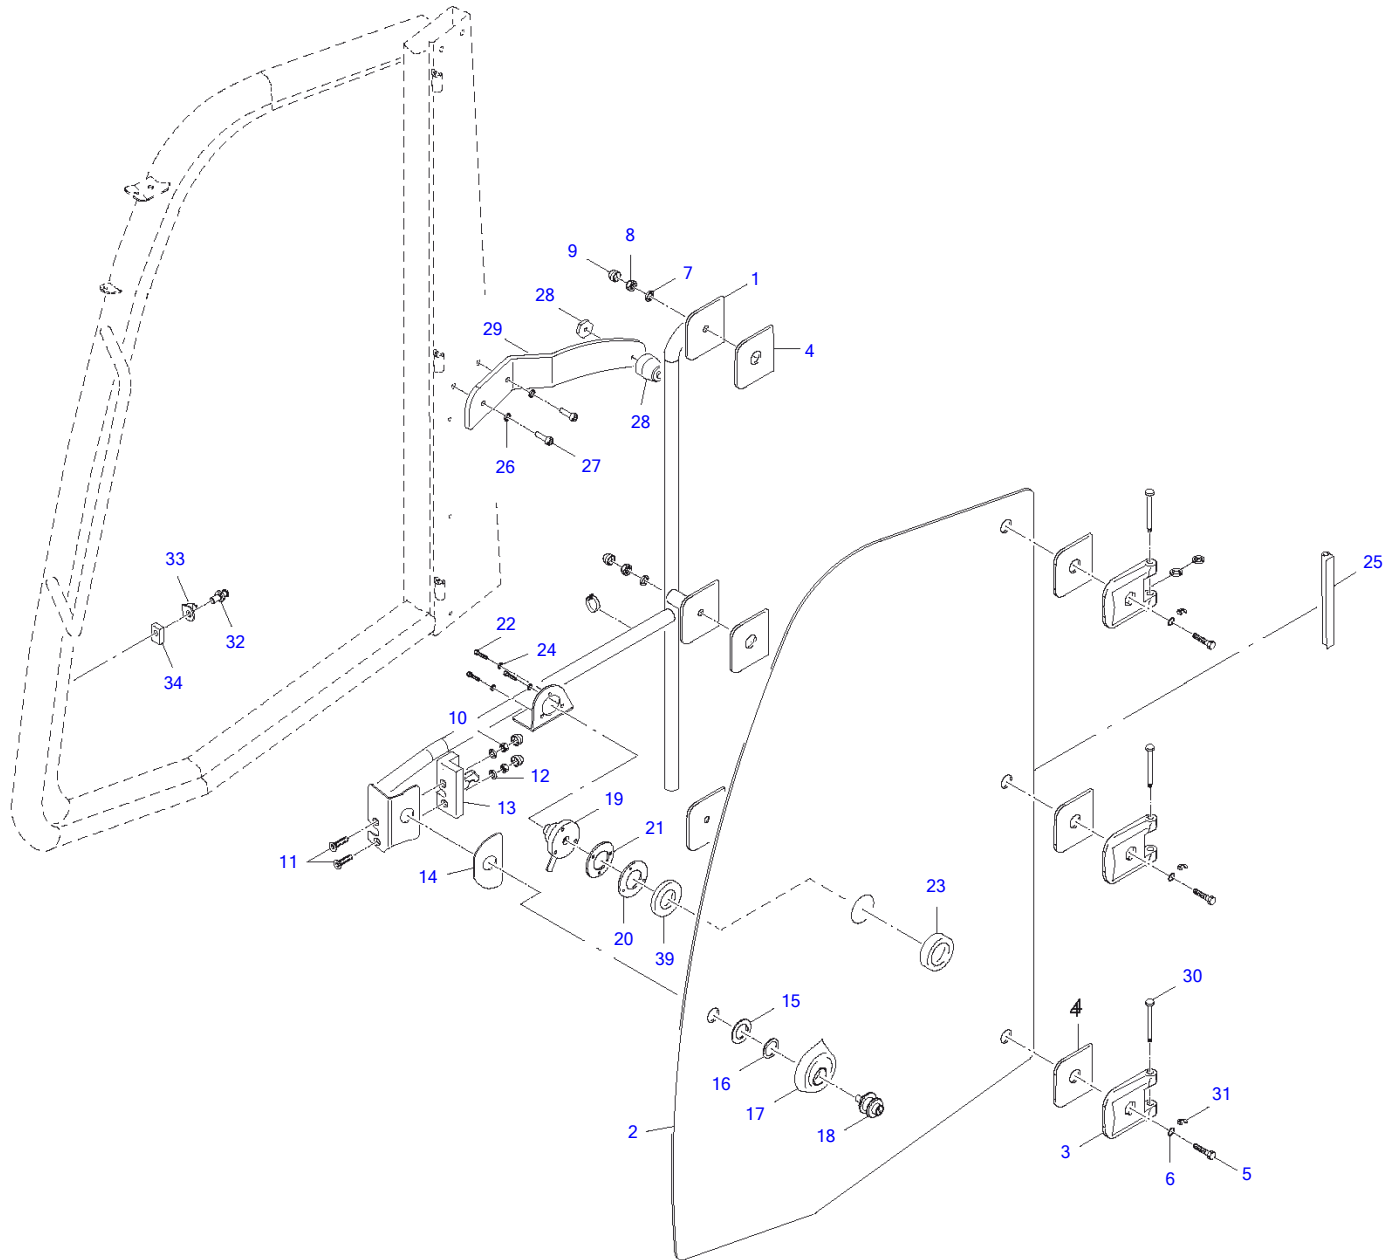

Window Panes Kit

Item	Part number	Description	Q'ty	Chan.	Serial No.	Serv.	Remarks
	8020364	Window Panes Kit	1				
1	8022723	Blind Rivet	31				
2	8021152	Washer	10				
3	0893236	Hex Head Screw A3C	10				
4	2664277	Protecting Cap	16				
5	8011164	Protecting Cap	10				
6	487336	Hex Nut A3C	10				
7	8020807	Washer	10				
8	8020808	Front Window Bracket	10				
9	8020809	Washer	10				
10	8014336	Washer	10				
11	2640735	Oval Head Screw	10				
12	8014333	Washer	10				
13	8015598	Foldable Right Side Window	1				
15	8020810	Rear Window Bracket	2				
16	8015991	180 degree Window	1				
17	8021152	Washer A3C	15				
18	8013869	Oval Head Screw	17				
19	8021152	Washer	6				
20	0893236	Hex Head Screw A3C	6				
21	8015994	180 degree Window	3				
22	8021020	Holder	1				
23	8021021	Lock Support	1				
24	8020813	Rear Screen	1				
25	8020812	Front Screen	1				
26	8013856	Front Door Handle Arm	1				
27	8007057	Pin	1				
28	8013842	Cabin Door Compl	1				
33	8013358	Wiper Blade	1				
34	8020802	Wiper Motor	1				
35	8020803	Wiper Arm	1				
37	8014344	Sealing Profile 4500 MM	1				
38	8014344	Sealing Profile 4300 MM	1				
39	8013857	Pin	2				
41	8022631	Switch 12V	1				
42	1360621	Decal	1				
43	8021022	Wiring Harness	1				
44	8020453	Engine Heating Kit Set	1				
45	8020453	Heating Kit	1