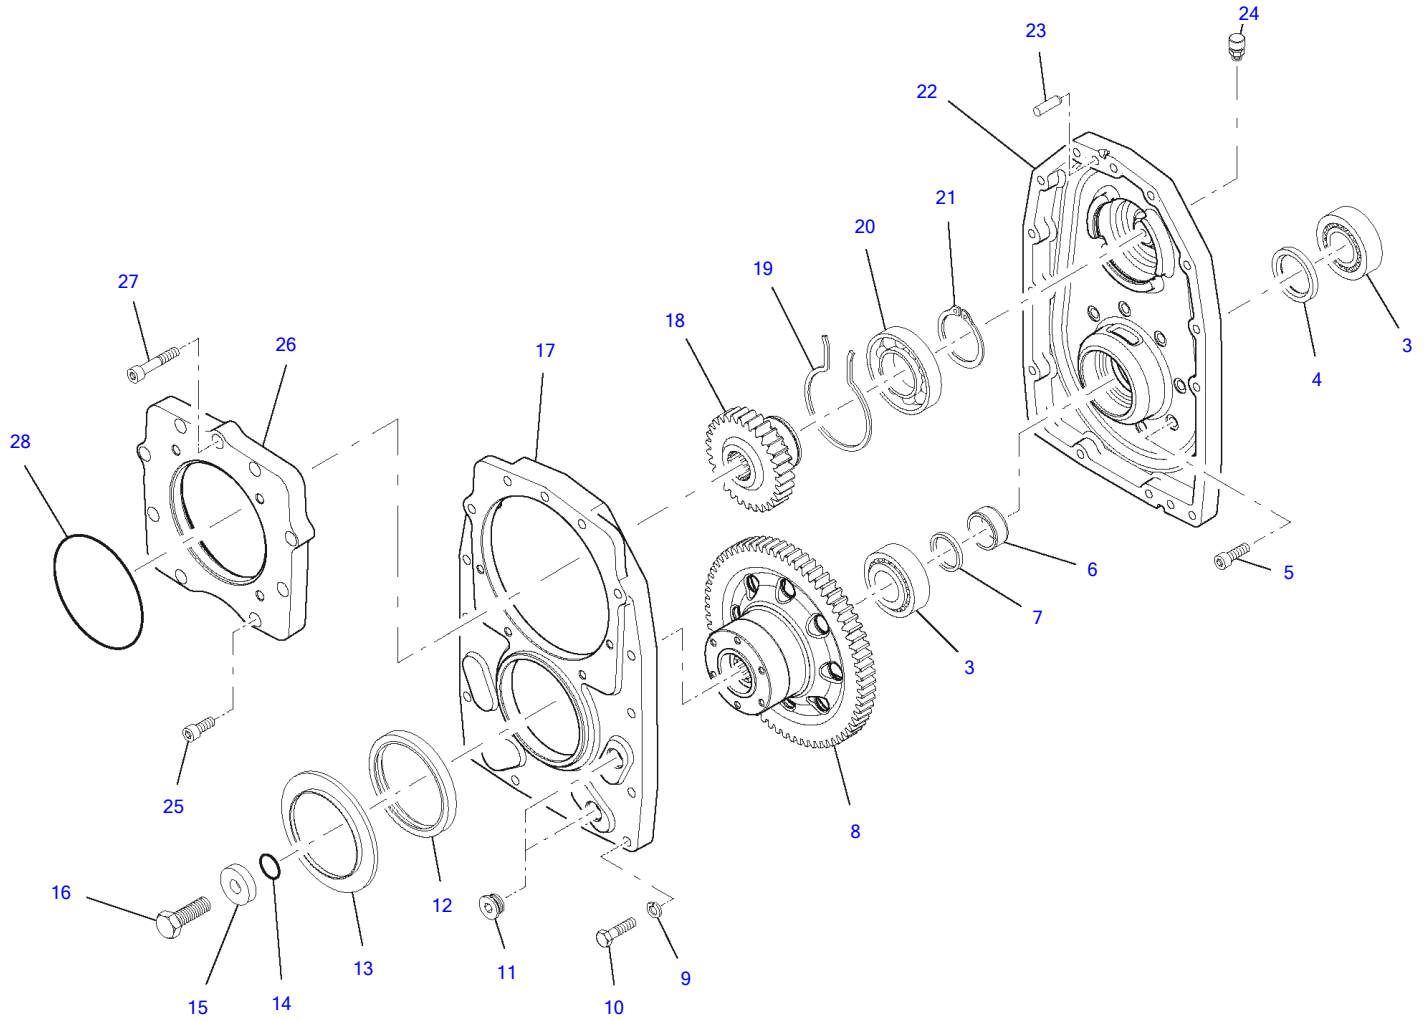

TW50 Book No. 8017699 01.10 S/N E105833
Rear Axle Multiple

Rear Axle Multiple

Item	Part number	Description	Q'ty	Chan.	Serial No.	Serv.	Remarks
3	8009421	Conical Roller Bearing	2				
4	8010305	Oil Seal	1				
5	0395493	Allen Screw	8				
6	8009467	Distance Ring	1				
7	8009275	Shim	1				
	8009279	Shim	1				
8	8014148	Gear Wheel	1				
9	8010374	Spring Washer	10				
10	0893349	Hex Head Screw A3C	10				
11	2655505	Plug A3C	2				
12	8010375	Oil Seal	1				
13	8009468	Plate	1				
14	8010110	O-Ring	1				
15	8006123	Disk	1				
16	0443323	Hex Head Screw A3C	1				
17	8009317	Cover	1				
18	8014149	Gear Wheel	1				
19	8010327	Cirslip	1				
20	8009991	Ball Bearing	1				
21	1630708	Circlip Tone 400	1				
22	8009620	Housing	1				
23	0396245	Dowel Pin	2				
24	3968889	Air Vent	1				
25	0396245	Dowel Pin	4				
26	8014150	Cover	1				
27	1347624	Hex Head Cap Screw	5				
28	8014151	O-Ring	1