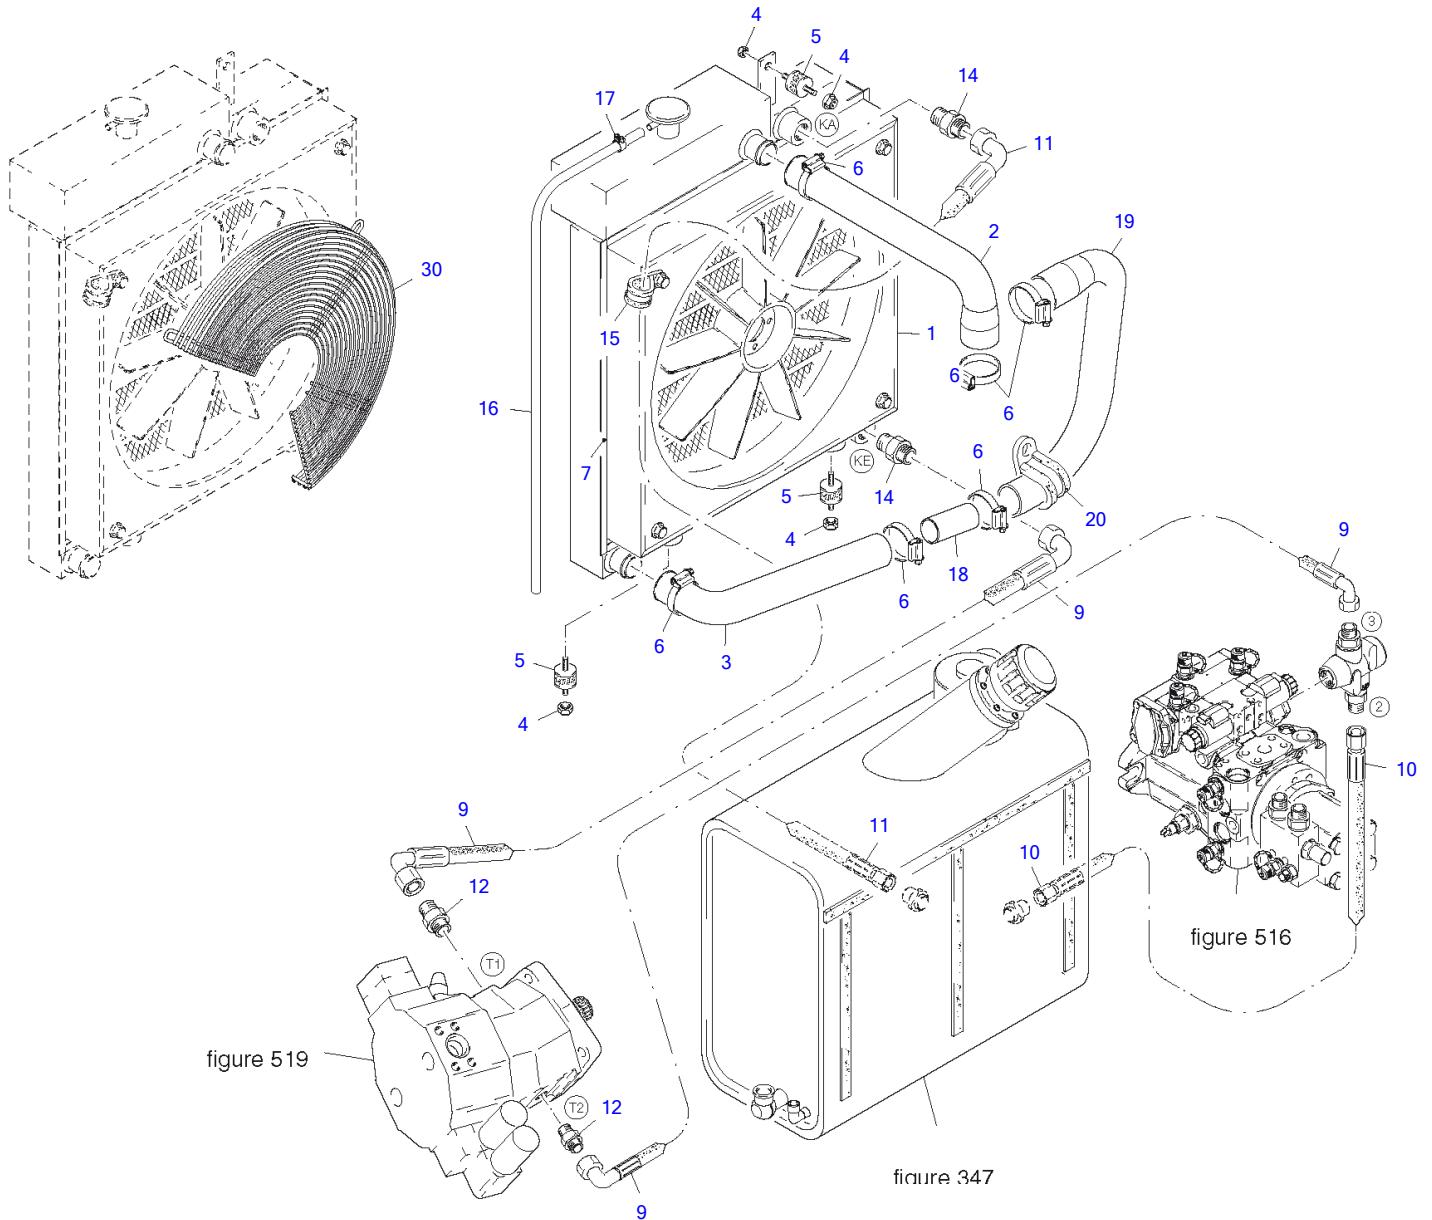

Return Hydraulics

Item	Part number	Description	Q'ty	Chan.	Serial No.	Serv.	Remarks
	8016949	Return Hydraulics	1				
1	5820092	Radiator	1				
2	8016727	Radiator Hose	1				
3	8016728	Radiator Hose	1				
4	1722787	Serrated Nut	4				
5	0442106	Rubber Buffer	3				
6	0390158	Clip	4				
7	1898686	Packing Strap 2070 MM	1				
9	5820276	LP-Hose 16 X 1550	1				
10	8018424	LP-Hose 16 X 700	1				
11	8012347	LP-Hose 16 X 1425	1				
12	2904234	Coupling A3C	1				
13	2904234	Coupling A3C	2				
14	2673234	Coupling A3C	2				
15	2443587	Clip Norma	1				
16	2986947	Heating Hose 820 MM	1				
17	2983137	Clip Norma	1				
18	8017456	Connecting Piece	1				
19	8017463	Radiator Hose	1				
20	1003721	Clip Norma	1				
30	8019399	Protective Grid Kit	1