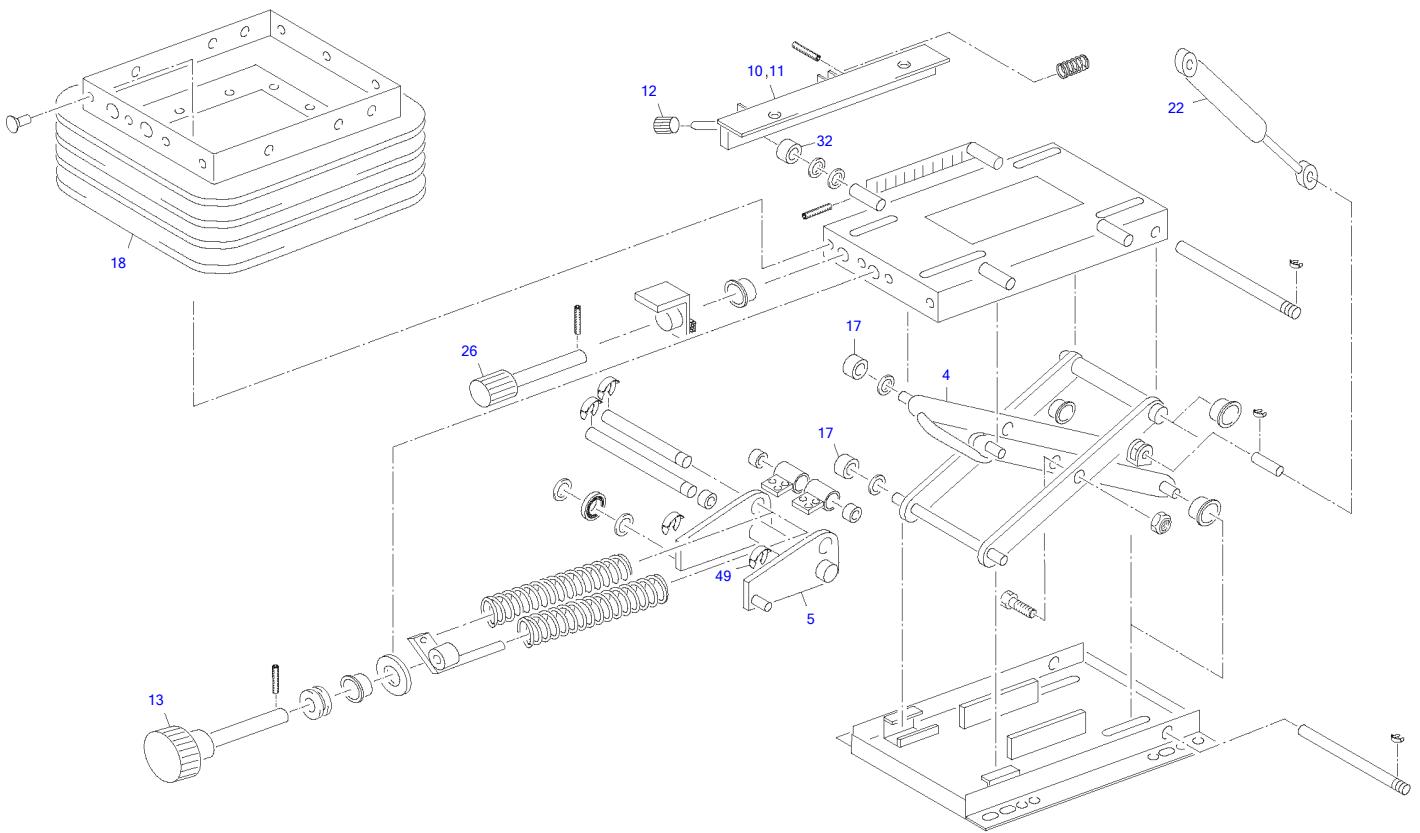

Item	Part number	Description	Driver's Seat			Remarks	
			Q'ty	Chan.	Serial No.		Serv.
	8013032	Driver's Seat	1				
1	8016776	Seat Cushion	1				
2	8016777	Back Pad	1				
3	8016778	Backrest Extension	1				
6	8014466	Left Armrest	1				
	8014467	Hand Wheel	1				
7	8014471	Clips	6				
8	8014472	Hook	4				
9	8014473	Covering	10				
13	8014469	Left Covering	1				
14	8014470	Right Covering	1				
18	8014468	Side Pane Handle	1				
19	8014589	Safety Belt	1