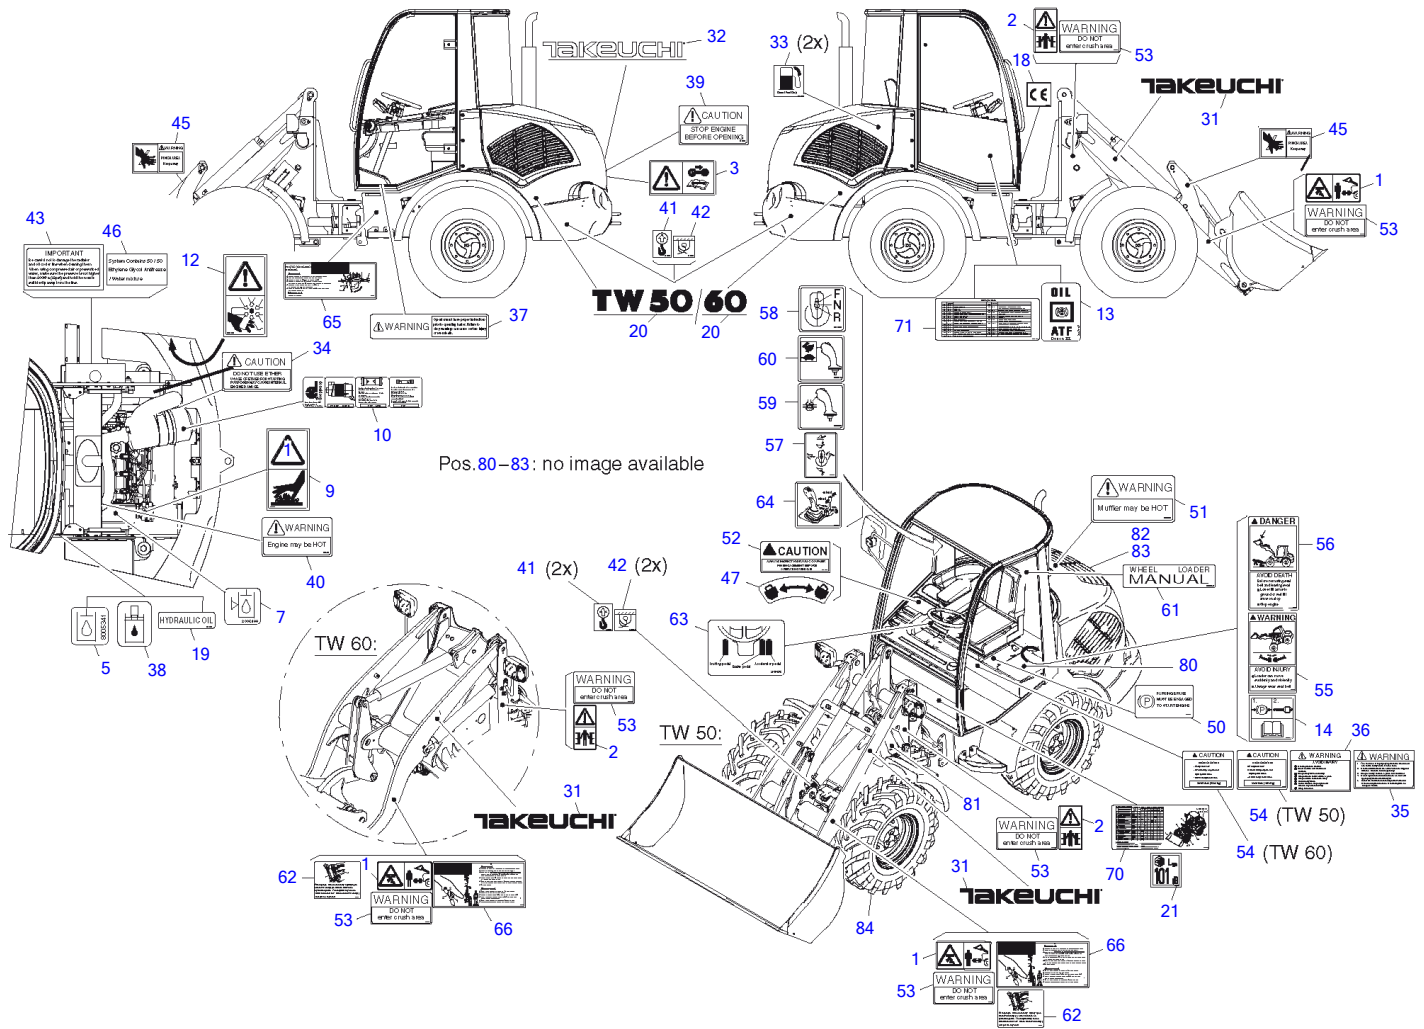

TW50 Book No. 8017699 01.10 S/N E105833
Decals & Accessories

Decals & Accessories

Item	Part number	Description	Q'ty	Chan.	Serial No.	Serv.	Remarks
	8016620	Decals & Accessories	1				
1	8006865	Decal	2				
2	8004895	Decal	2				
3	8006864	Decal	1				
5	8005341	Decal	1				
7	8005466	Decal	1				
9	8004896	Decal	1				
10	2993037	Air Filter Maintenance Plate	1				
12	8004894	Decal	1				
13	2447967	Decal	1				
14	8005340	Decal	1				
18	2995200	Decal	1				
19	1746661	Decal	1				
20	8016842	Decal	2				
	8016843	Decal	2				
21	8007833	Acoustic Power Decal	1				
31	8016557	Decal	2				
32	8016556	Decal	1				
33	8016484	Decal	2				
34	8016486	Decal	1				
35	8016487	Decal	1				
36	8016488	Decal	1				
37	8016489	Decal	1				
38	8016547	Decal	1				
39	8016548	Decal	1				
40	8016549	Decal	1				
41	8019506	Decal	4				
42	8019507	Decal	4				
43	8016552	Decal	1				
45	8016554	Decal	2				
46	8016485	Decal	1				
47	8016555	Decal	1				
50	8016490	Decal	1				
51	8016491	Decal	1				
52	8016493	Decal	1				
53	8016494	Decal	4				
54	8016503	Decal	1				
	8016504	Decal	1				
55	8016511	Decal	1				
56	8016512	Decal	1				
57	8016533	Decal	1				
58	8016536	Decal	1				
59	8016538	Decal	1				
60	8016540	Decal	1				
61	8016558	Decal	1				
62	8016559	Decal	1				
63	8016565	Decal	1				
64	8016567	Decal	1				
65	8016616	Decal	1				
66	8016617	Decal	1				
70	8016502	Decal	1				
71	8016569	Decal	1				
80	2983591	Handle	1				
81	0806253	Wedge	1				
82	8005871	Tool Box Compl	1				
83	5820197	Stabilizers	1				
	3766056	Stablizers	1				
84	8012741	Wheel 335/80 R20 Em01	4				
	8012740	Tire 405/70 R20 MT	4				
	3933526	Rim 11.0-20ET+ 10	4				
	0874324	Valve	4