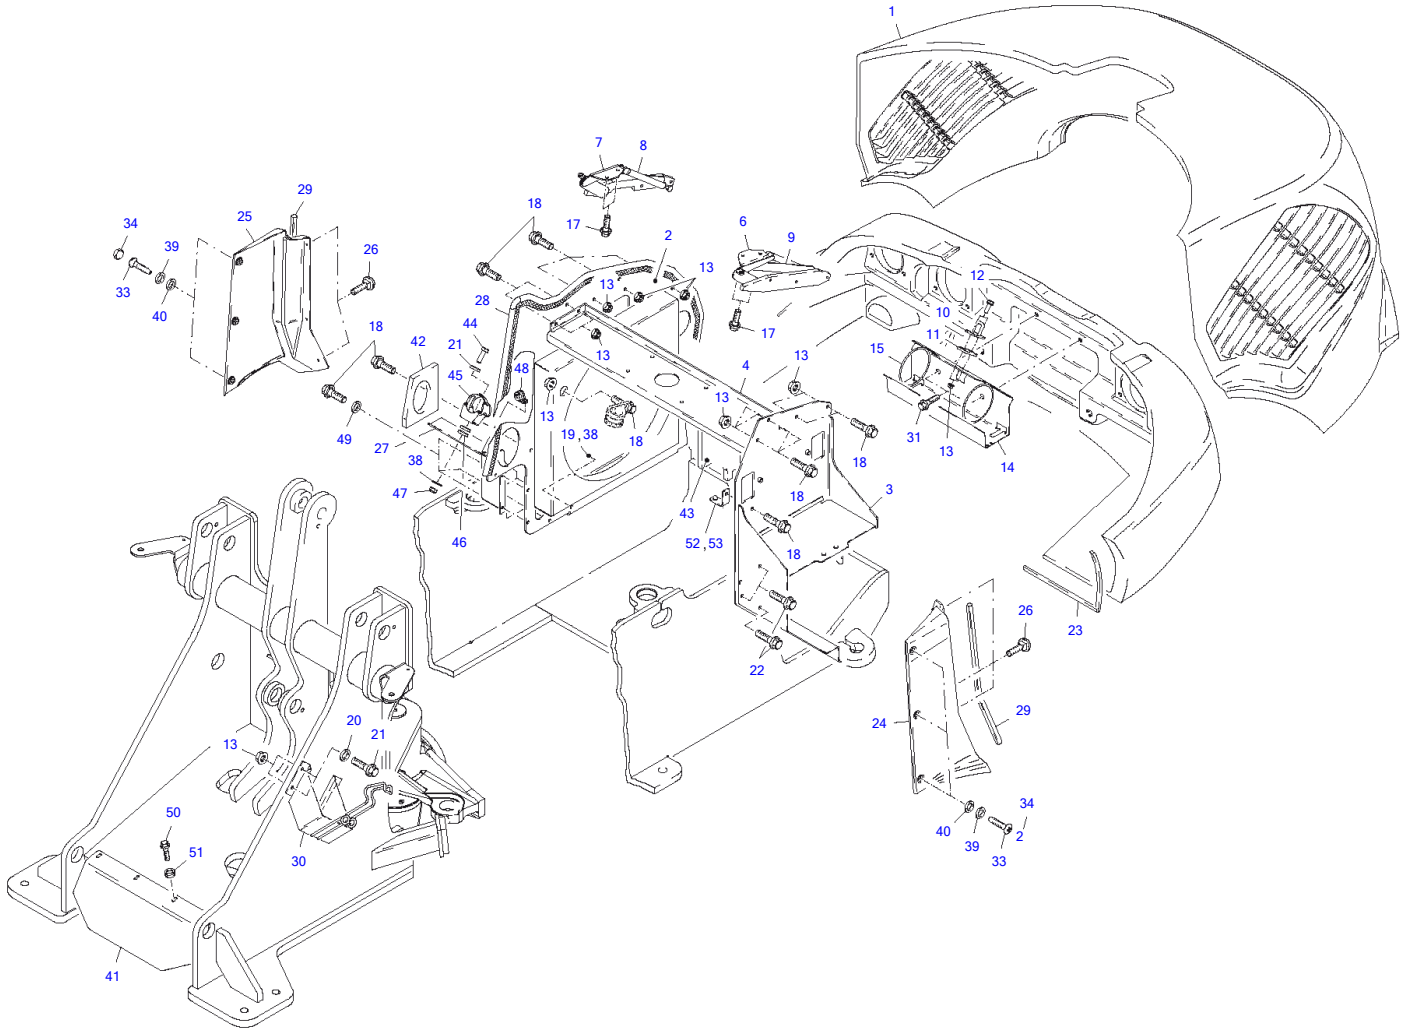

Item	Part number	Description	Q'ty	Chan.	Serial No.	Serv.	Remarks
	5820078	Covering	1				
1	8016808	Engine Hood Compl	1				
2	5820105	Right Side Plate Compl	1				
3	5820119	Left Side Plate Compl	1				
4	5820123	Plate	1				
6	3930169	Left Joint	1				
7	3930170	Right Joint	1				
8	3946167	Gas Spring	1				
9	3946112	Gas Spring	1				
10	3975811	Clamp Strap	1				
11	3948885	Plate	1				
12	8009775	Serrated Hex Head Screw	2				
13	1722787	Serrated Nut	20				
14	3941173	Plate ZN	1				
15	1784861	Gasket	2				
17	2449607	Serrated Hex Head Screw	7				
18	8009782	Serrated Hex Head Screw	14				
19	1398307	Hex Head Screw A3C	2				
20	0893189	Hex Head Screw A3C	4				
21	0863138	Washer A3C	4				
22	2916794	Self-Locking Bolt	3				
23	0909304	Profile Rubber 600 MM	2				
24	5820154	Left Covering White	1				
	8012503	Left Covering	1				
25	5820155	Right Covering White	1				
	8012504	Right Covering	1				
26	8007601	Oval Head Screw	6				
27	5820163	Holder Compl	1				
28	5820077	Profile Rubber 1700 MM	1				
29	3976754	Profile Rubber 530 MM	2				
30	0806264	Wedge Holder	1				
31	1307104	Serrated Hex Head Screw	2				
33	0493447	Lens Head Screw A3C	6				
34	3976594	Protecting Cap	6				
38	2481254	Ripp Washer A3C	2				
39	3976583	Disk	6				
40	3937224	Disk	6				
41	5820275	Plate	1				
42	5820281	Damping	1				
43	5820282	Damping	1				
44	0893214	Hex Head Screw A3C	1				
45	3955919	Holder	1				
46	1356341	Washer A3C	2				
47	0399760	Nut A3C	1				
48	2443576	Clip Norma	1				
49	3939464	Ripp Washer A3C	3				
50	0893236	Hex Head Screw A3C	4				
51	8016479	Locking Washer A3C	4				
52	8018423	Holder	1				
53	3962930	Clip Norma	1				