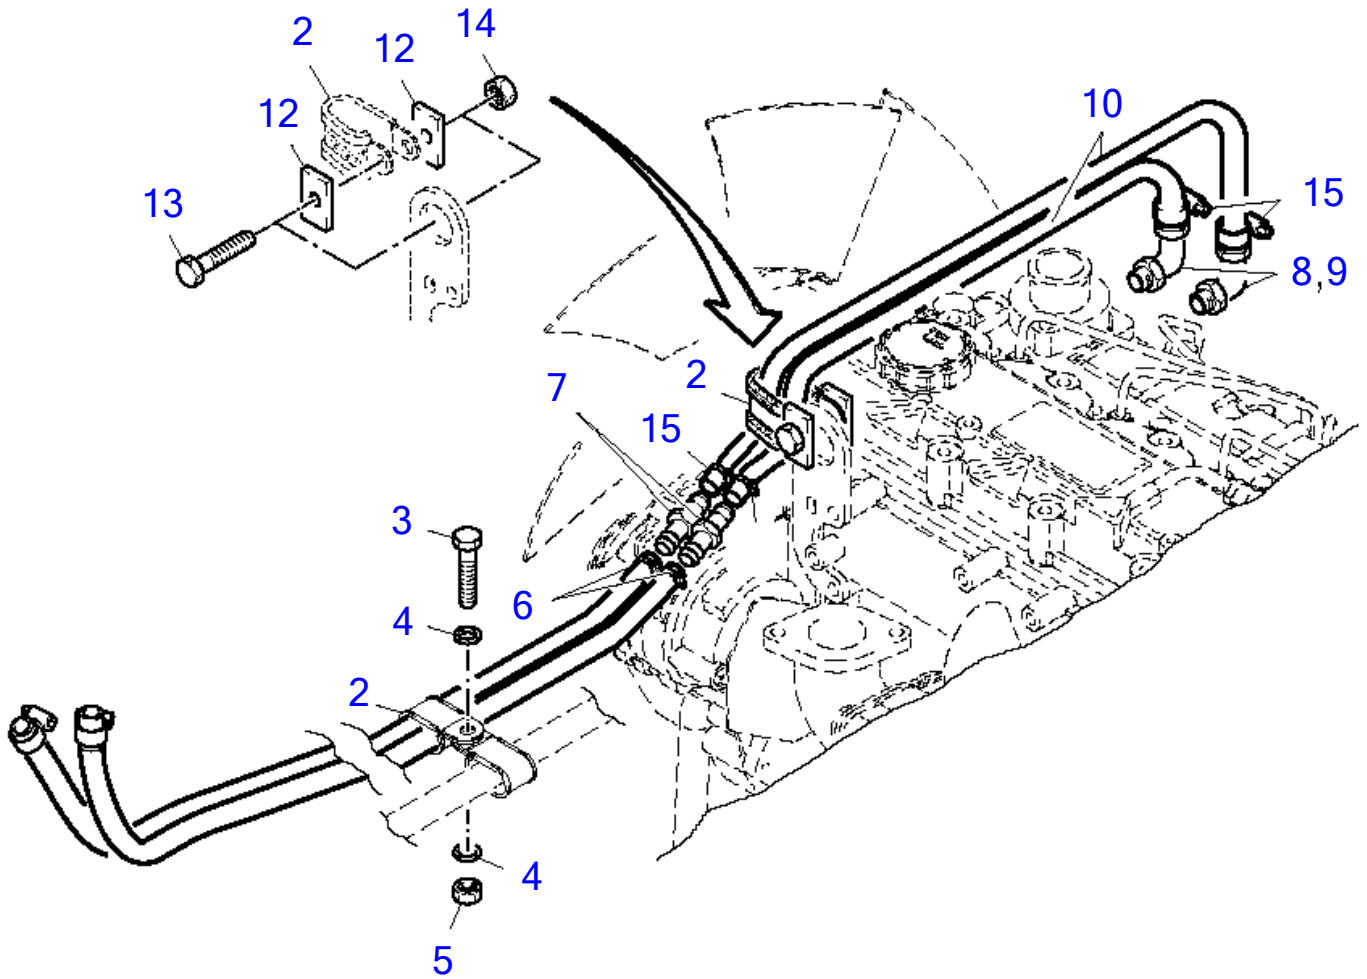

Pos. 1 – not shown

Exhaust System

Item	Part number	Description	Q'ty	Chan.	Serial No.	Serv.	Remarks
	8020983	Engine Heating Kit	1				
1	8020453	Heating Kit Set	1				
2	8000103	Clip Norma	1				
3	0893214	Hex Head Screw A3C	1				
4	0863138	Washer A3C	2				
5	0399760	Hex Nut A3C	1				
6	8006226	Clip Norma	6				
7	5820195	Hose Coupling	2				
8	8010302	Hose Nipple	2				
9	8010304	Screw Connection A3C	2				
10	2912585	Hose 1000 MM	1				
11	5820193	Screw Connection	2				
12	0839605	Plate	2				
13	1622048	Hex Head Screw A3C	1				
14	1722787	Serrated Nut	1				
15	2981566	Clip Norma	4