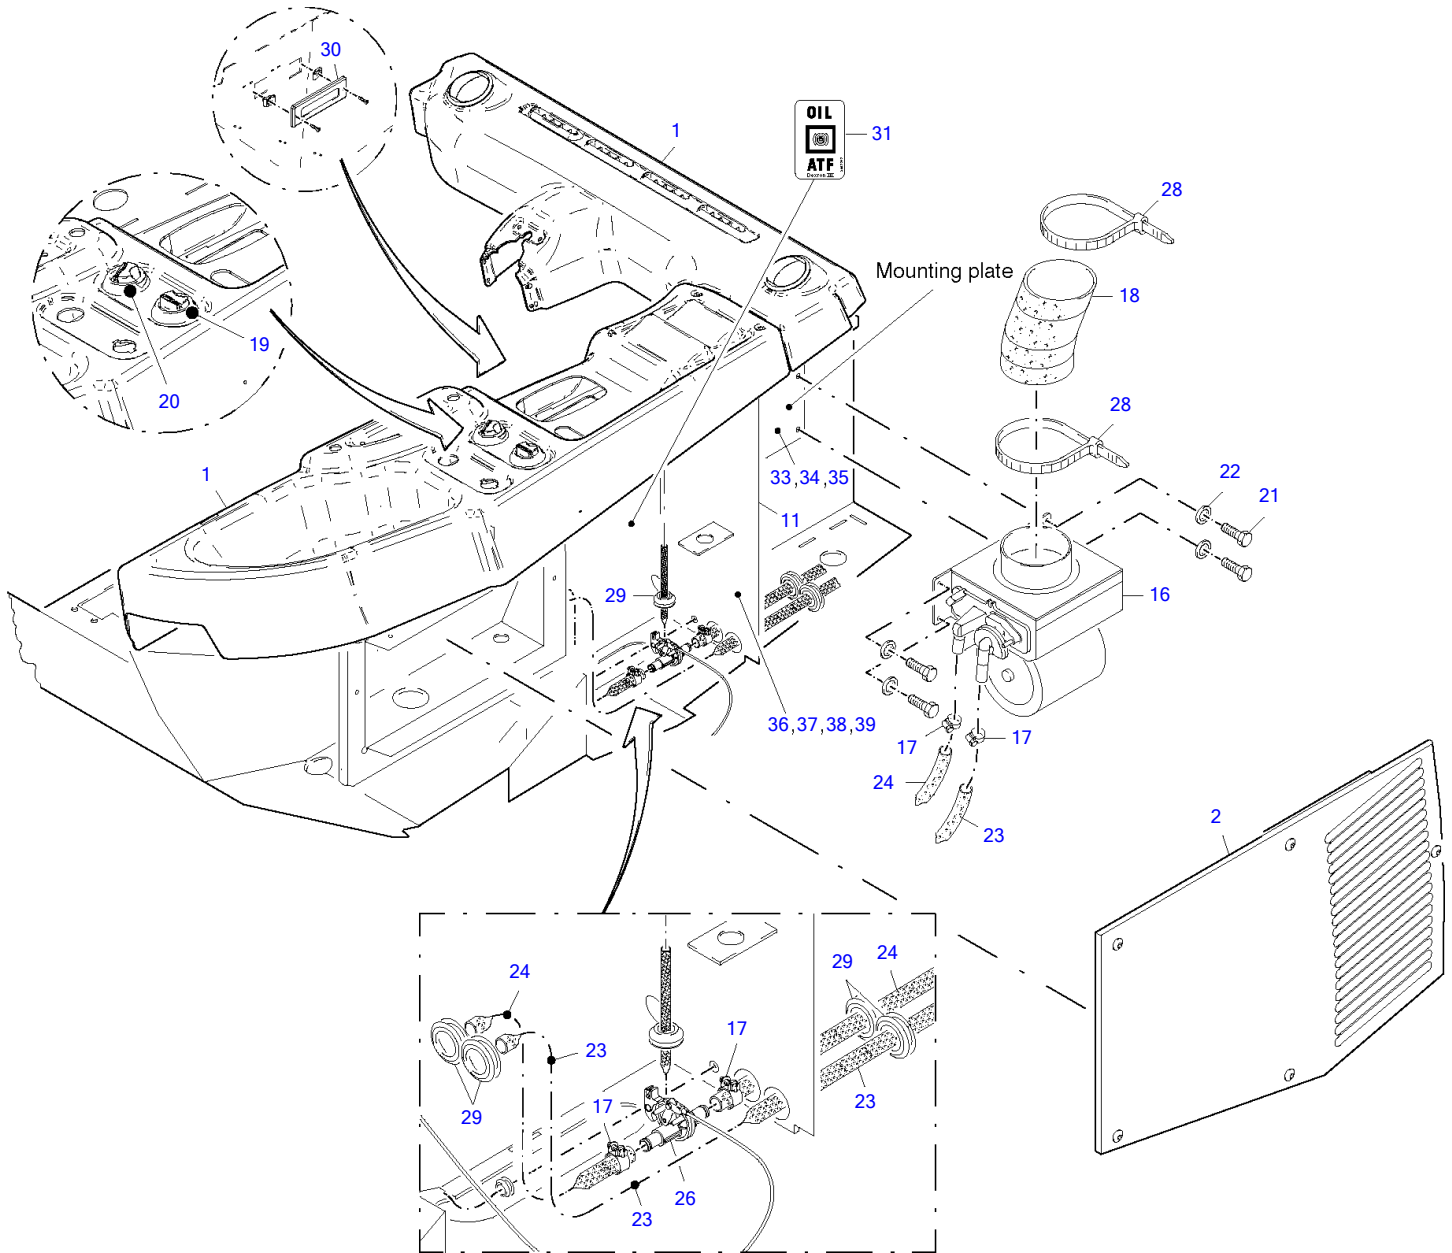

TW50 Book No. 8017699 01.10 S/N E105833
Heating Kit

Item	Part number	Description	Heating Kit			
			Q'ty	Chan.	Serial No.	Serv. Remarks
	8020453	Heating Kit	1			
1	8013422	Air Diffusion System	1			
2	8014407	Right Side Plate Compl	1			
11	8021396	Intermediate Wall	1			
16	8014423	Heat Exchanger Compl	1			
	8014772	Heat Exchanger	1			
	8014533	Fan 12V	1			
	8016807	Wire Puller 750 MM	1			
17	8020006	Clamp	4			
18	8014424	Hose	1			
19	8014553	Rotary Switch	1			
20	8014554	Temperature Switch	1			
	8014555	Display	1			
21	0893452	Hex Head Screw A3C	4			
22	1304225	Washer A3C	4			
23	2912585	Hose 1920 MM	1			
24	2912585	Hose 1620 MM	2			
26	2981384	Regulating Valve	1			
28	1708449	Tie Wrap	2			
29	8020239	Grommet	5			
30	8013351	Ventilation Flap	1			
31	2447967	Decal	1			
33	1309399	Hex Head Screw A3C	2			
34	0487336	Hex Nut A3C	2			
35	8011164	Protecting Cap	2			
36	8013869	Oval Head Screw	4			
37	0399760	Hex Nut A3C	4			
38	8021152	Washer A2	4			
39	8022723	Blind Rivet	2