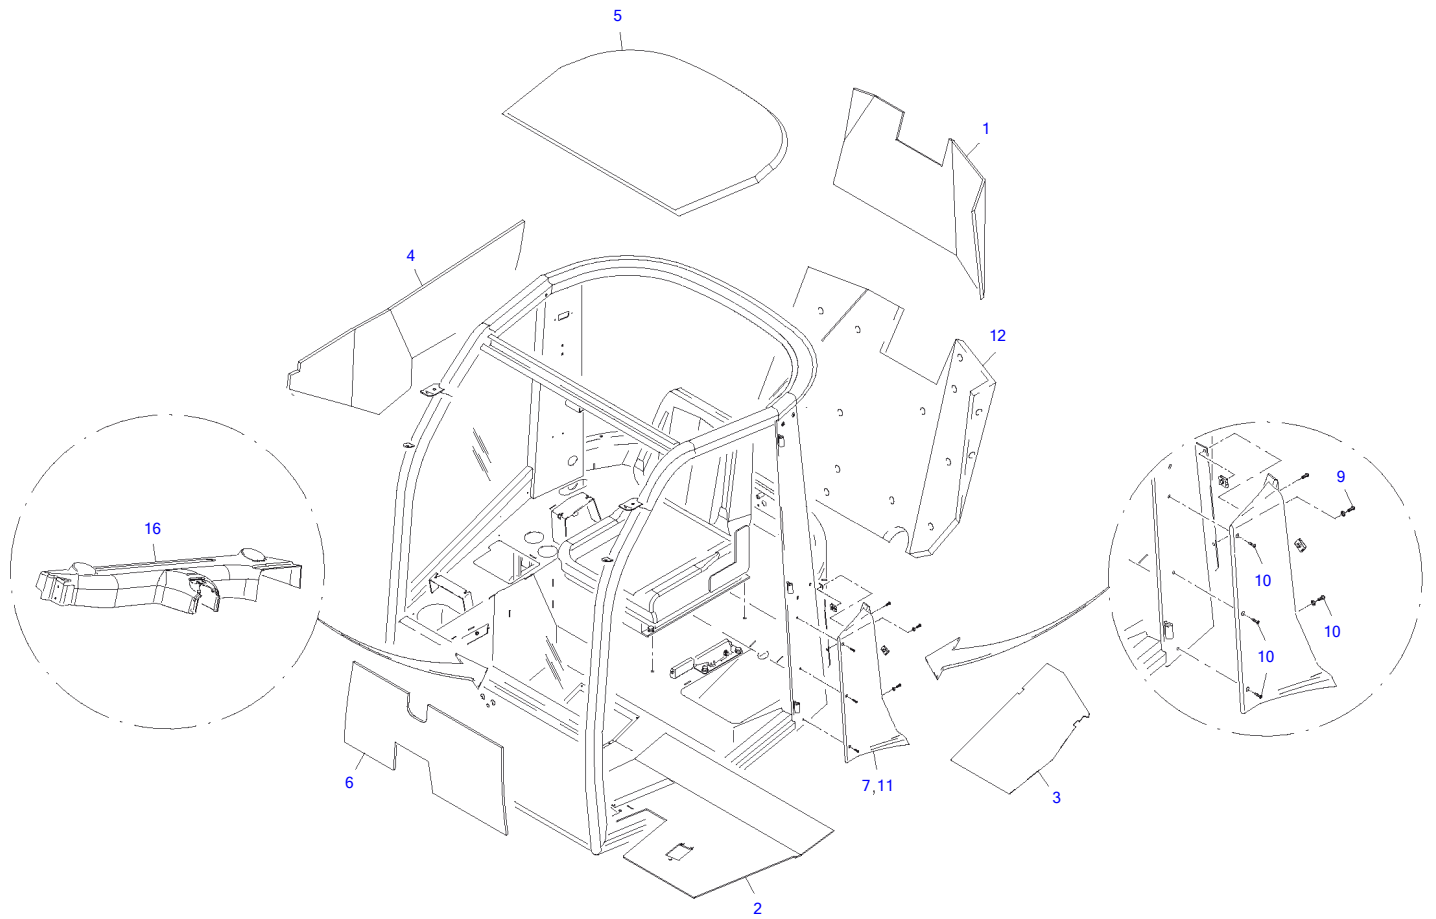

Hinged Rear Side Window

Item	Part number	Description	Q'ty	Chan.	Serial No.	Serv.	Remarks
	8015598	Hinged Rear Side Window	1				
2	1356341	Washer A3C	10				
3	8013869	Oval Head Screw	8				
4	8007057	Pin	1				
5	8015990	180 degree Window Arm	1				
6	8015991	180 degree Window	1				
15	8015994	180 degree Window Hinge	2				
18	8015992	180 degree Window Hinge	1				
	8019821	Window Pane	1				
20	8015995	180 degree Window Pin	1