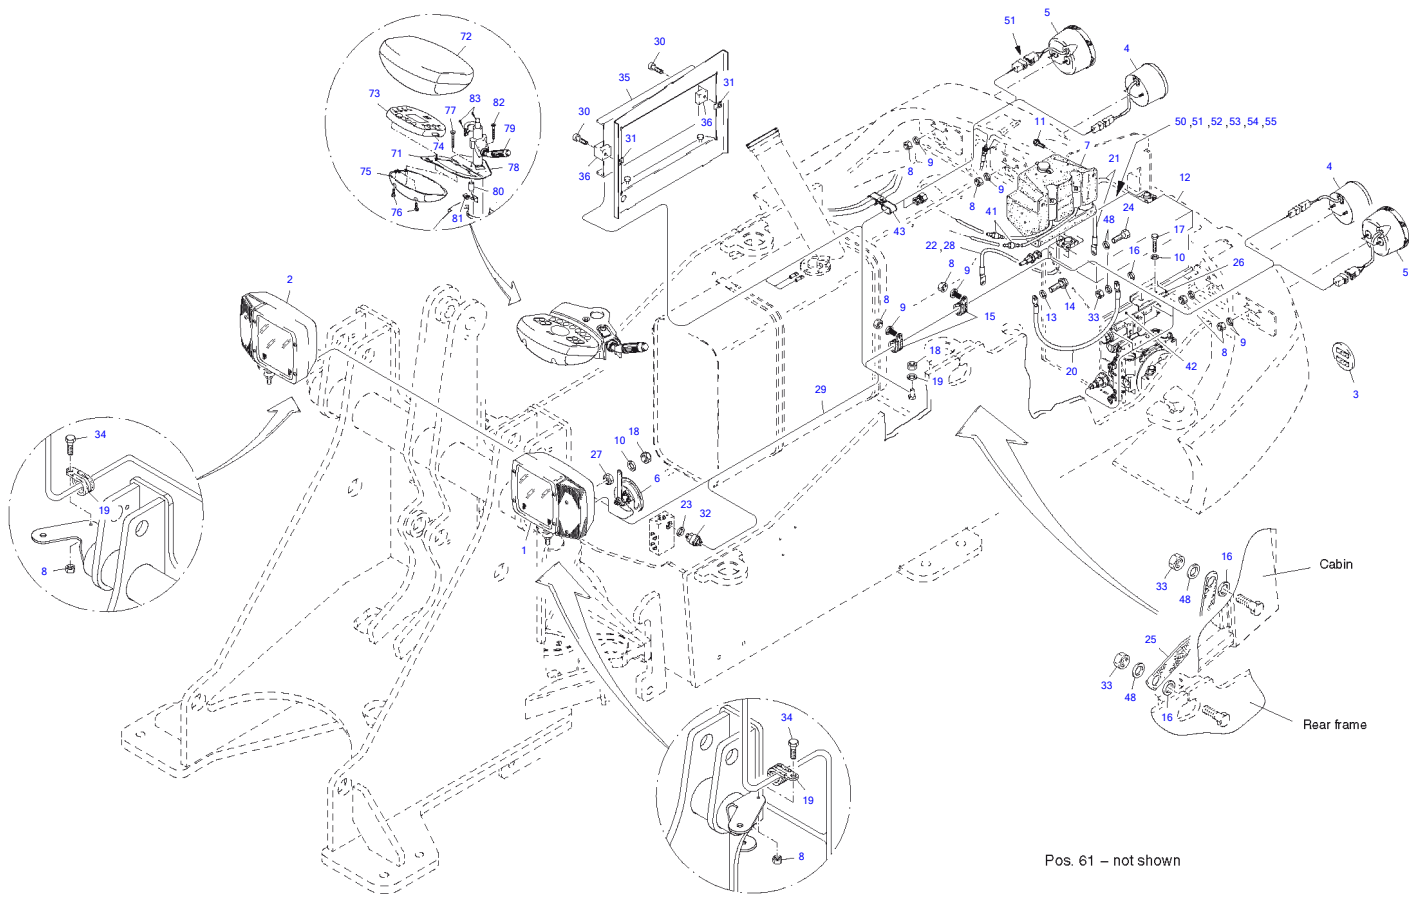

Electric System

Item	Part number	Description	Q'ty	Chan.	Serial No.	Serv.	Remarks
	5820074	Electric System	1				
1	3928789	Left Headlight	1				
2	3928790	Right Headlight	1				
3	3931579	Rear Reflector	2				
4	3927197	Rear Light 12V	2				
	3986267	Rear Ligth Glass	2				
	0388450	Incandescent Lamp 12V 21W	2				
5	8012422	Rear Reflector Compl	2				
	8014405	Rear Reflector Glass	2				
	0335311	Incandescent Lamp 12V 5W	2				
	0388450	Incandescent Lamp 12V 21W	2				
6	4666308	Signal Horn 12V	1				
7	2995299	2 Pump Container	1				
	2995813	Pump	2				
	2995824	Cover	1				
	2995835	Socket	2				
8	0487336	Nut A3C	12				
9	2992014	Washer A3C	10				
10	2481254	Ripp Washer A3C	4				
11	8009782	Serrated Hex Head Screw	2				
12	0441752	Battery	1				
13	1316047	Washer A3C	1				
14	8010301	Bolt	1				
15	2443576	Clip Norma	2				
16	0492935	Tooth Lock Washer A3C	2				
17	1307079	Hex Head Screw A3C	2				
18	0399760	Nut A3C	2				
19	1078004	Clip Norma	2				
20	8012324	Ground Strap	1				
21	8012321	Ground Strap	1				
22	8012325	Cable Compl	1				
23	0321779	Usit Ring U	1				
24	8003057	Serrated Hex Head Screw	1				
25	8015870	Ground Strap	1				
26	1787217	Battery Holding	1				
27	0893167	Nut A3C	1				
28	0417069	Starter Protect Cap	1				
29	8012334	Cable Set	2				
30	1658131	Hex Head Cap Screw	2				
31	0478675	Holder Nut	2				
32	3963555	Stop Light Switch	1				
33	0327297	Nut A3C	3				
34	2982534	Serrated Hex Head Screw	2				
35	8008597	Printed Circuit Compl	1				
36	8000924	Holder	2				
41	1366865	Non Return Valve	2				
42	2457425	Plate	1				
43	2443587	Clip Norma	1				
50	3929586	Relay	1				
51	8007601	Lens Head Screw	3				
52	0327286	Nut A3C	3				
53	1719248	Fuse 7.5 amp	1				
54	2980769	Fuse Holder	1				
55	2980781	Plate Fuse	1				
61	8012901	Kit Set	1				
71	8012789	Instrument Panel	1				
72	8012803	Covering	1				
	8000174	Lock	1				
	8001887	Key	1				
	0909304	Profile Rubber 200 MM	1				
73	8008592	Display Compl	1				
	8013964	Incandescent Lamp	1				
	0335366	Incandescent Lamp	1				
	8013963	Incandescent Lamp	1				
74	3956250	Round Cord 655 MM	1				
75	8012786	Instrument Panel	1				
76	3754416	Lens Head Screw A3R	4				
77	3976607	Countersunk Screw A3C	1