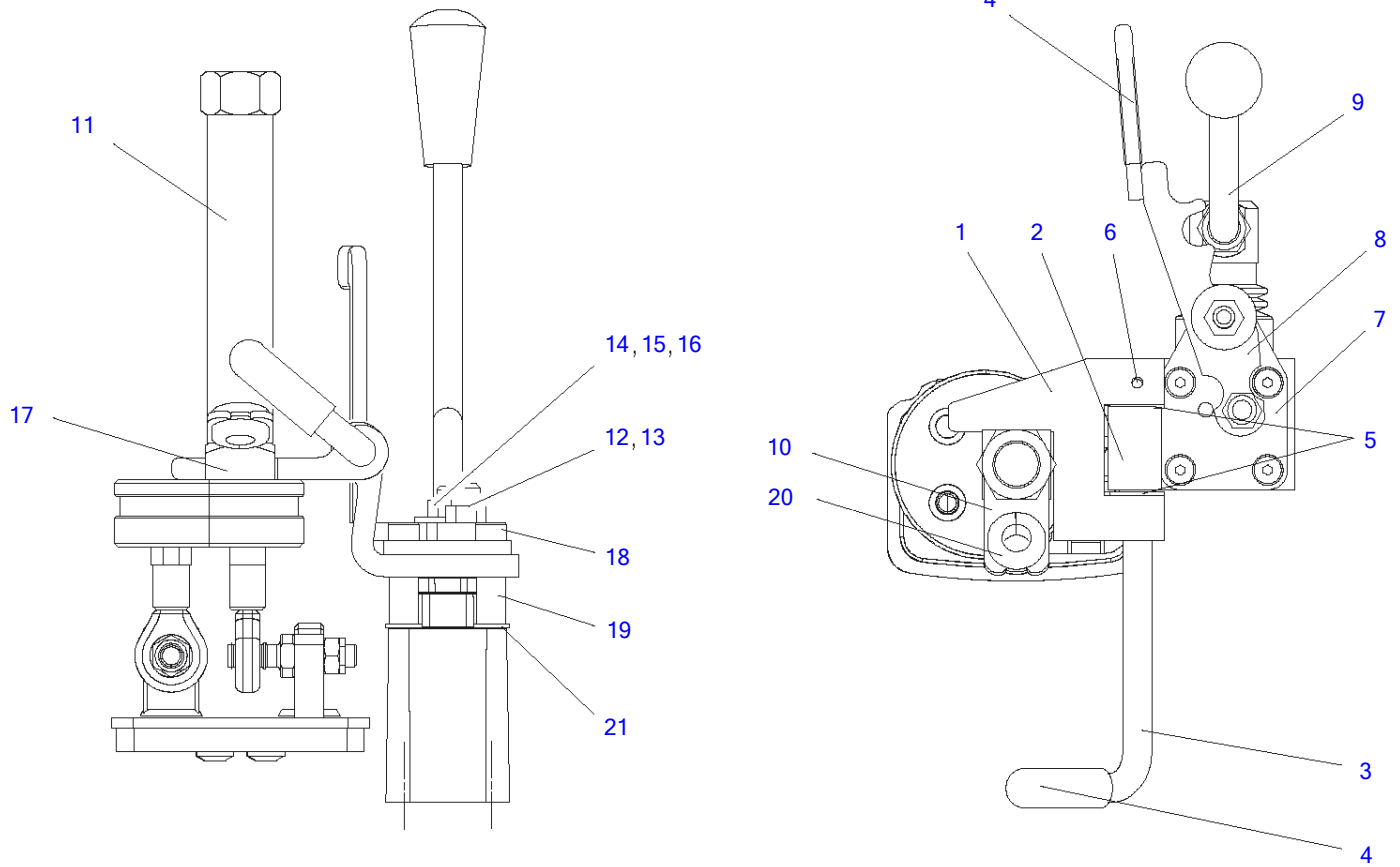

Item	Part number	Description	Locking Device			Remarks
			Q'ty	Chan.	Serial No.	
	8012416	Locking Device	1			
1	8012376	Joint Part	1			
2	8012810	Joint Part	1			
3	8012411	Lever	1			
4	1780709	Red Protecting Cap	2			
5	1749733	Bsuh	2			
6	3960063	Adaptor Sleeve	1			
7	8012812	Plate	1			
8	8012827	Lever	1			
9	8012825	Lever	1			
10	8012828	Plate	1			
11	8012412	Pin	1			
12	0845443	Threaded Coupling	1			
13	0893167	Nut A3C	1			
14	0487336	Nut A3C	1			
15	0447985	Washer A3C	1			
16	1059330	Spacer	1			
17	8012838	Nut A3C	1			
18	1389384	Hex Head Cap Screw	4			
19	8012841	Spacer	4			
20	0448760	Duct Socket	1			
21	3754427	Washer A3C	4