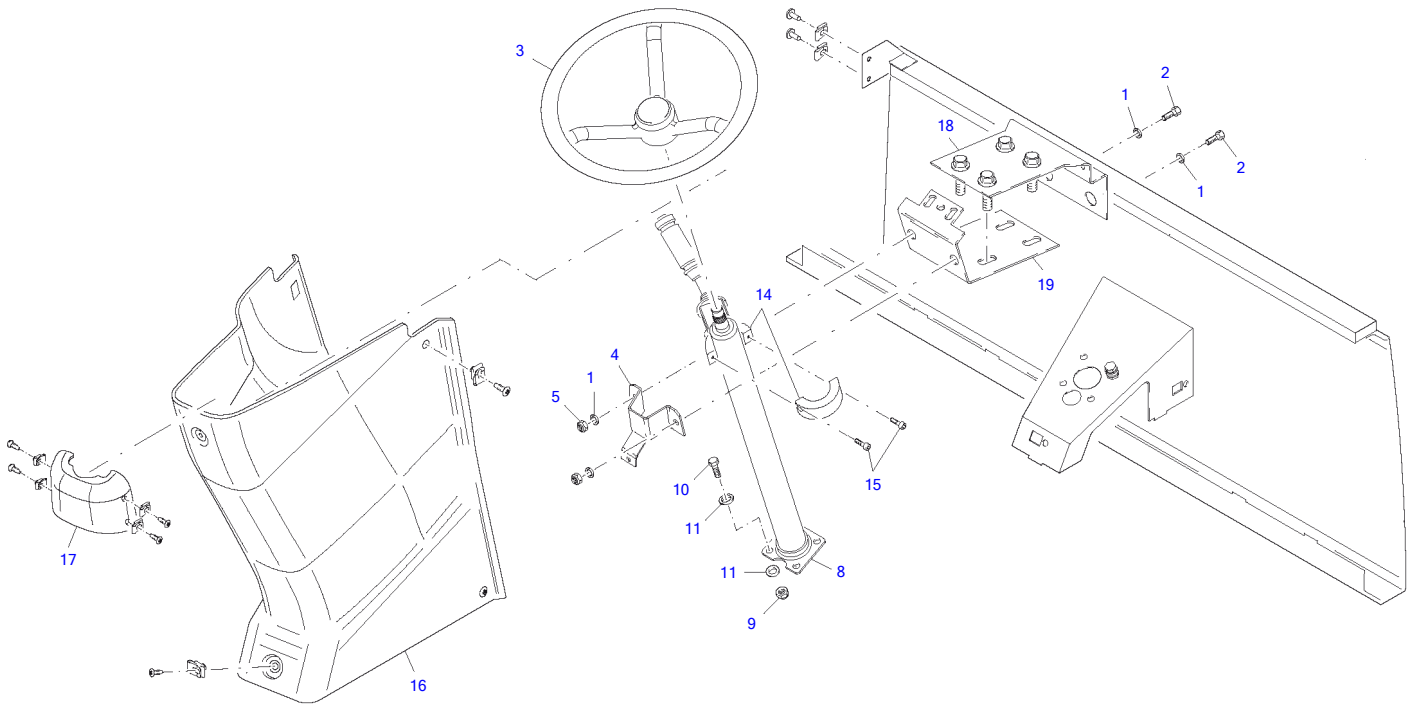

Protective Canopy

Item	Part number	Description	Q'ty	Chan.	Serial No.	Serv.	Remarks
	8015046	Protective Covering	1				
1	8015043	Protective Canopy	1				
2	8015045	Holder	2				
3	0893214	Hex Head Screw A3C	2				
4	0447985	Washer A3C	4				
5	0487336	Nut A3C	2				
6	1780969	Oval Head Screw	2				
7	1356341	Washer A3C	4				
8	0399760	Nut A3C	2				
10	1749299	Cleaner and Activator	1				
11	2907022	Black Terostate-93	1				
12	3954576	Washer	4				
13	8019299	Washer A3C	4