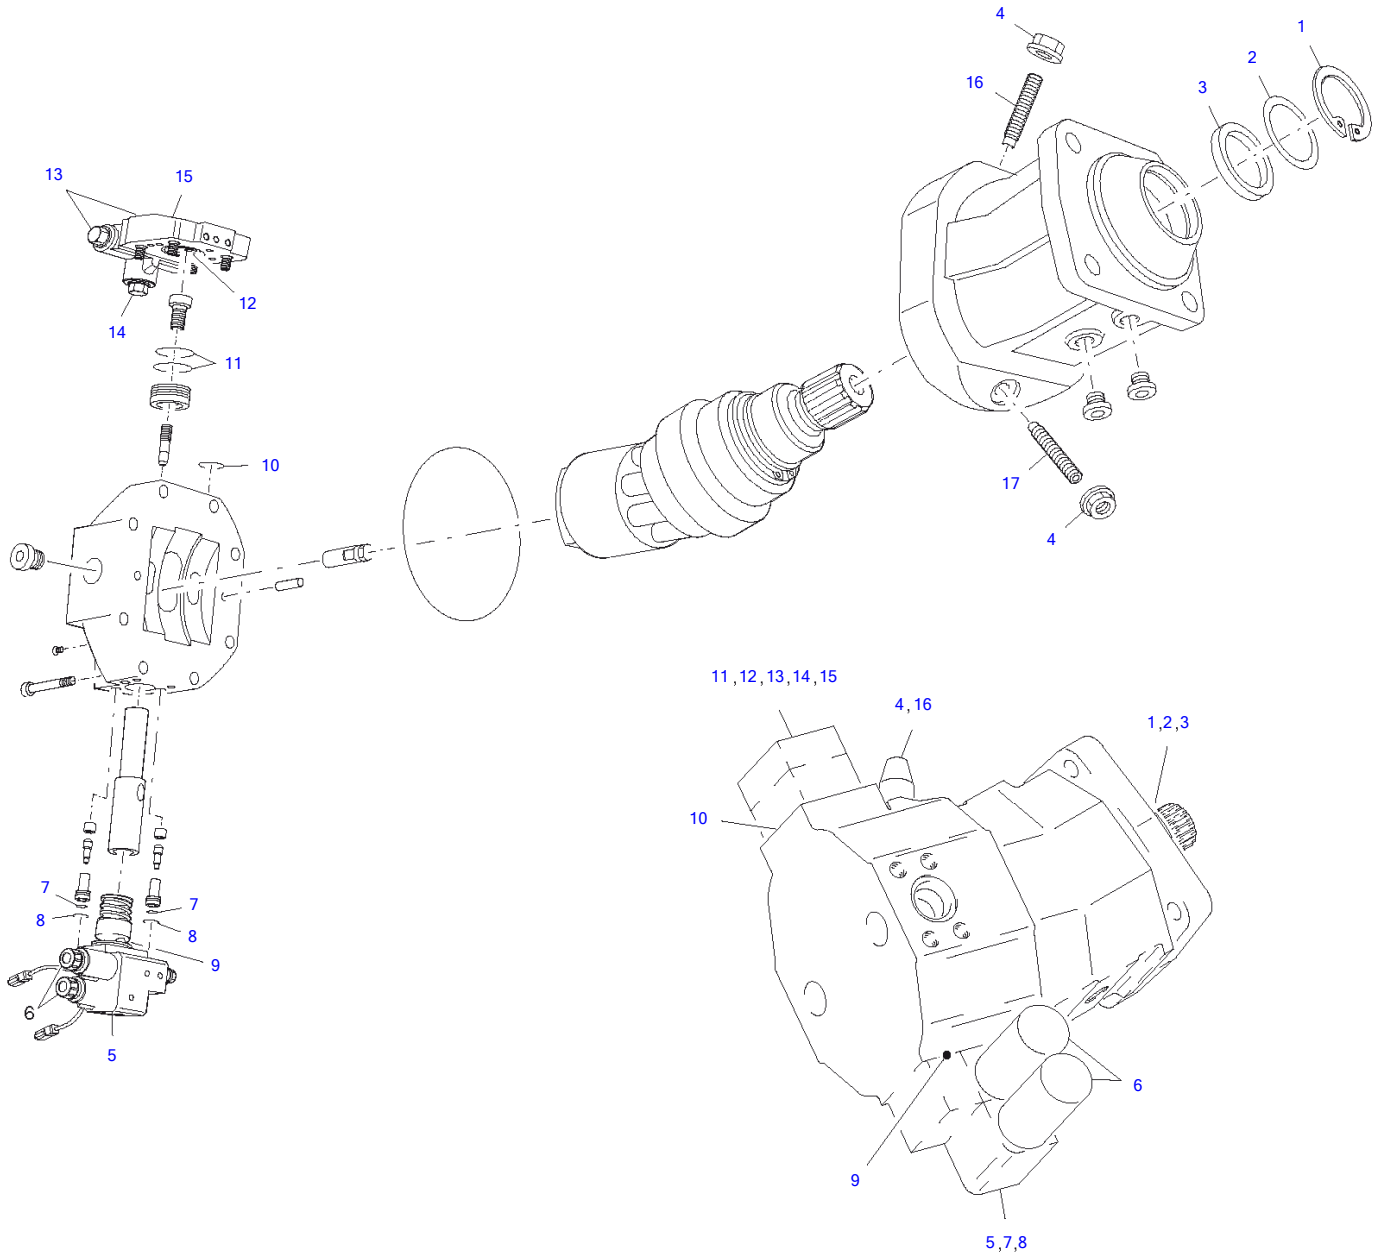

TW50 Book No. 8017699 01.10 S/N E105833
Oil Motor

Item	Part number	Description	Oil Motor			Remarks	
			Q'ty	Chan.	Serial No.		Serv.
	8019522	Oil Motor	1				
1	1309377	Circlip Tone 400	1				
2	0831298	Shim 10 MM	1				
	0460197	Shim 50 MM	1				
3	8014316	Oil Seal	1				
4	0480895	Nut	2				
5	8014278	Tax-Part	1				
6	8014320	Control Magnet	2				
7	8006721	O-Ring	2				
8	8006720	O-Ring	2				
9	8014319	O-Ring	1				
10	8006722	O-Ring	6				
11	8014318	Piston Ring	3				
12	8006724	O-Ring	1				
13	8006725	O-Ring	2				
14	8006726	O-Ring	1				
15	8019924	Feeding Press Valve	1				
16	2998463	Threaded Pin	2				
17	8019862	Threaded Pin	1				
	8014280	Packing Set Compl	1