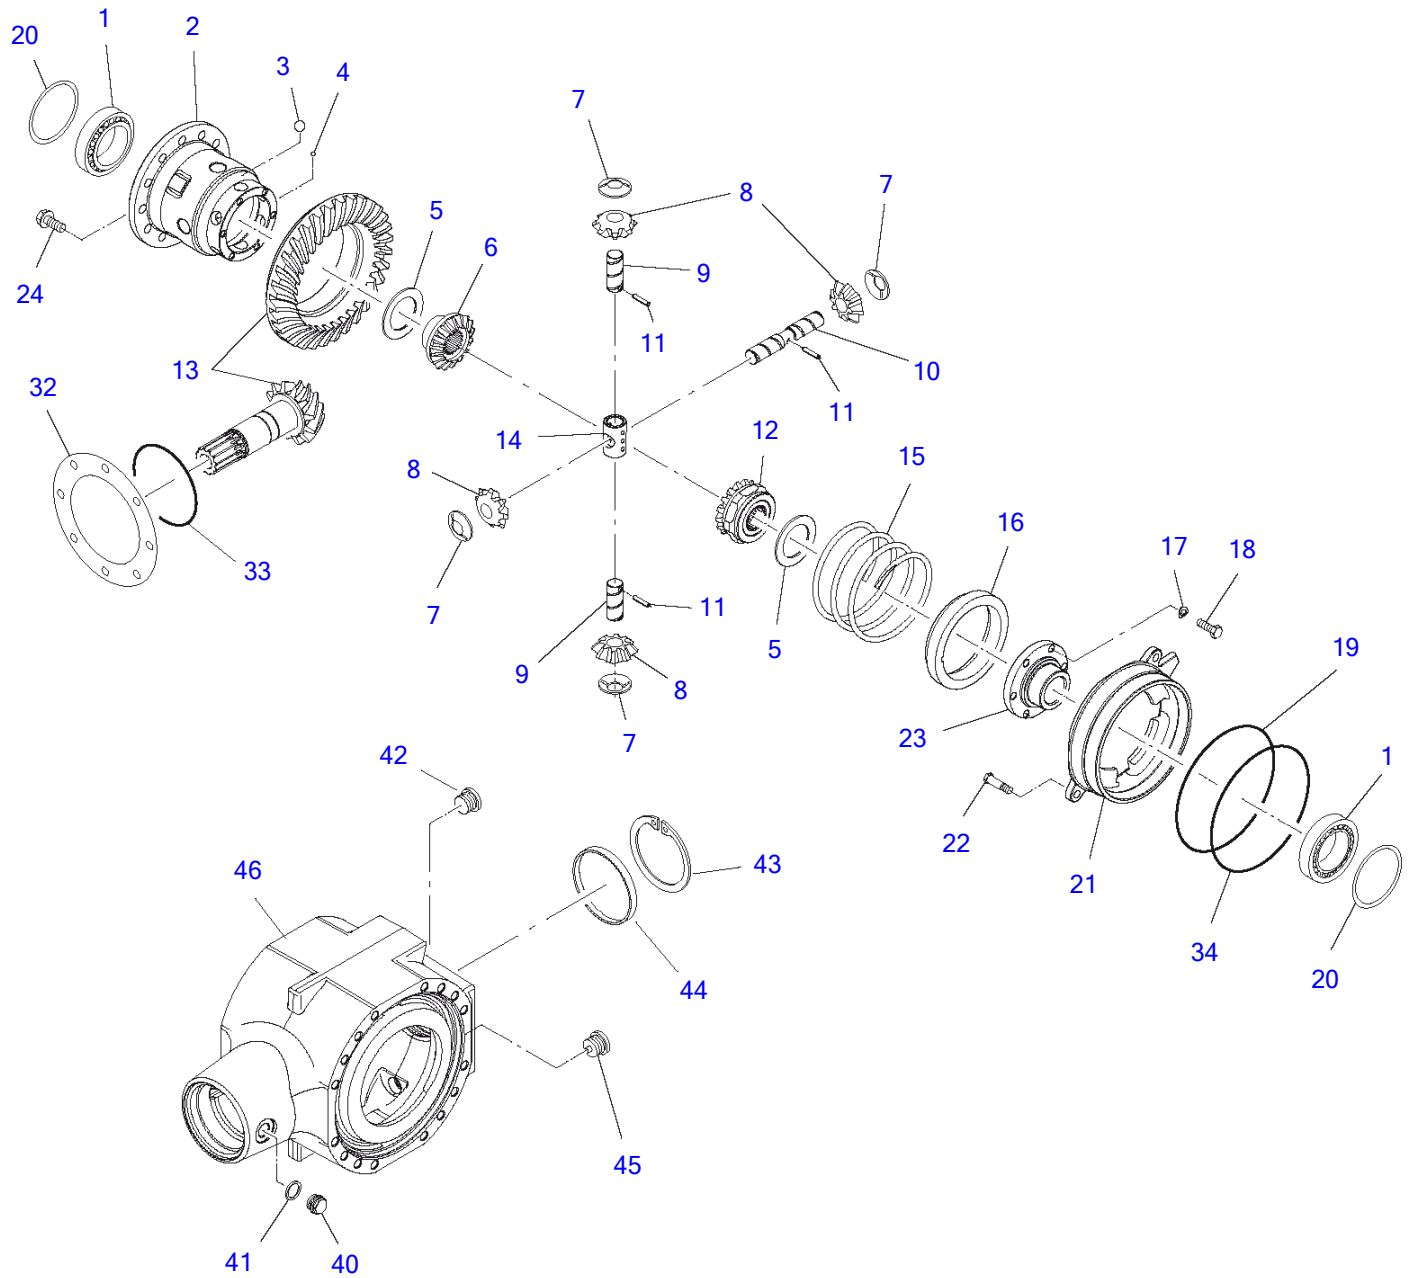

Rear Axle
Item	Part number	Description	Q'ty	Chan.	Serial No.	Serv.	Remarks
	5820058	Rear Axle	1				
1	0358169	Conical Roller Bearing	2				
2	8009243	Differential Housing	1				
3	3984118	Ball	6				
4	8009244	Ball	1				
5	2983273	Disk	2				
6	2983262	Side Shaft Wheel	1				
7	2915464	Disk	4				
8	2915475	Planet Wheel	4				
9	8009245	Pin	2				
10	8009246	Pin	1				
11	0443163	Adaptor Sleeve	3				
12	8009247	Side Shaft Wheel	1				
13	8014161	Spur Bevel Gear	1				
14	8014141	Crossing Part	1				
15	8009250	Spring	1				
16	8009251	Control Sleeve	1				
17	8010316	Disk	6				
18	1092795	Black Bolt	6				
19	8010106	O-Ring	1				
20	8009252	Shim	2				
	8009253	Shim	2				
	8009254	Shim	2				
	8009255	Shim	2				
21	8009256	Piston	1				
22	8010255	Justier Screw	2				
23	8009257	Cover	1				
24	8010239	Flanged V-Plus Bolt	12				
32	2915748	Shim	1				
	2915737	Shim	1				
	2915726	Shim	1				
	2915317	Shim	1				
33	8010111	O-Ring	1				
34	8014144	O-Ring	1				
42	2655505	Plug A3C	1				
43	2401407	Circlip	1				
44	8009656	Plug	1				
45	0356178	Plug A3C MG	1				
46	8009442	Housing	1