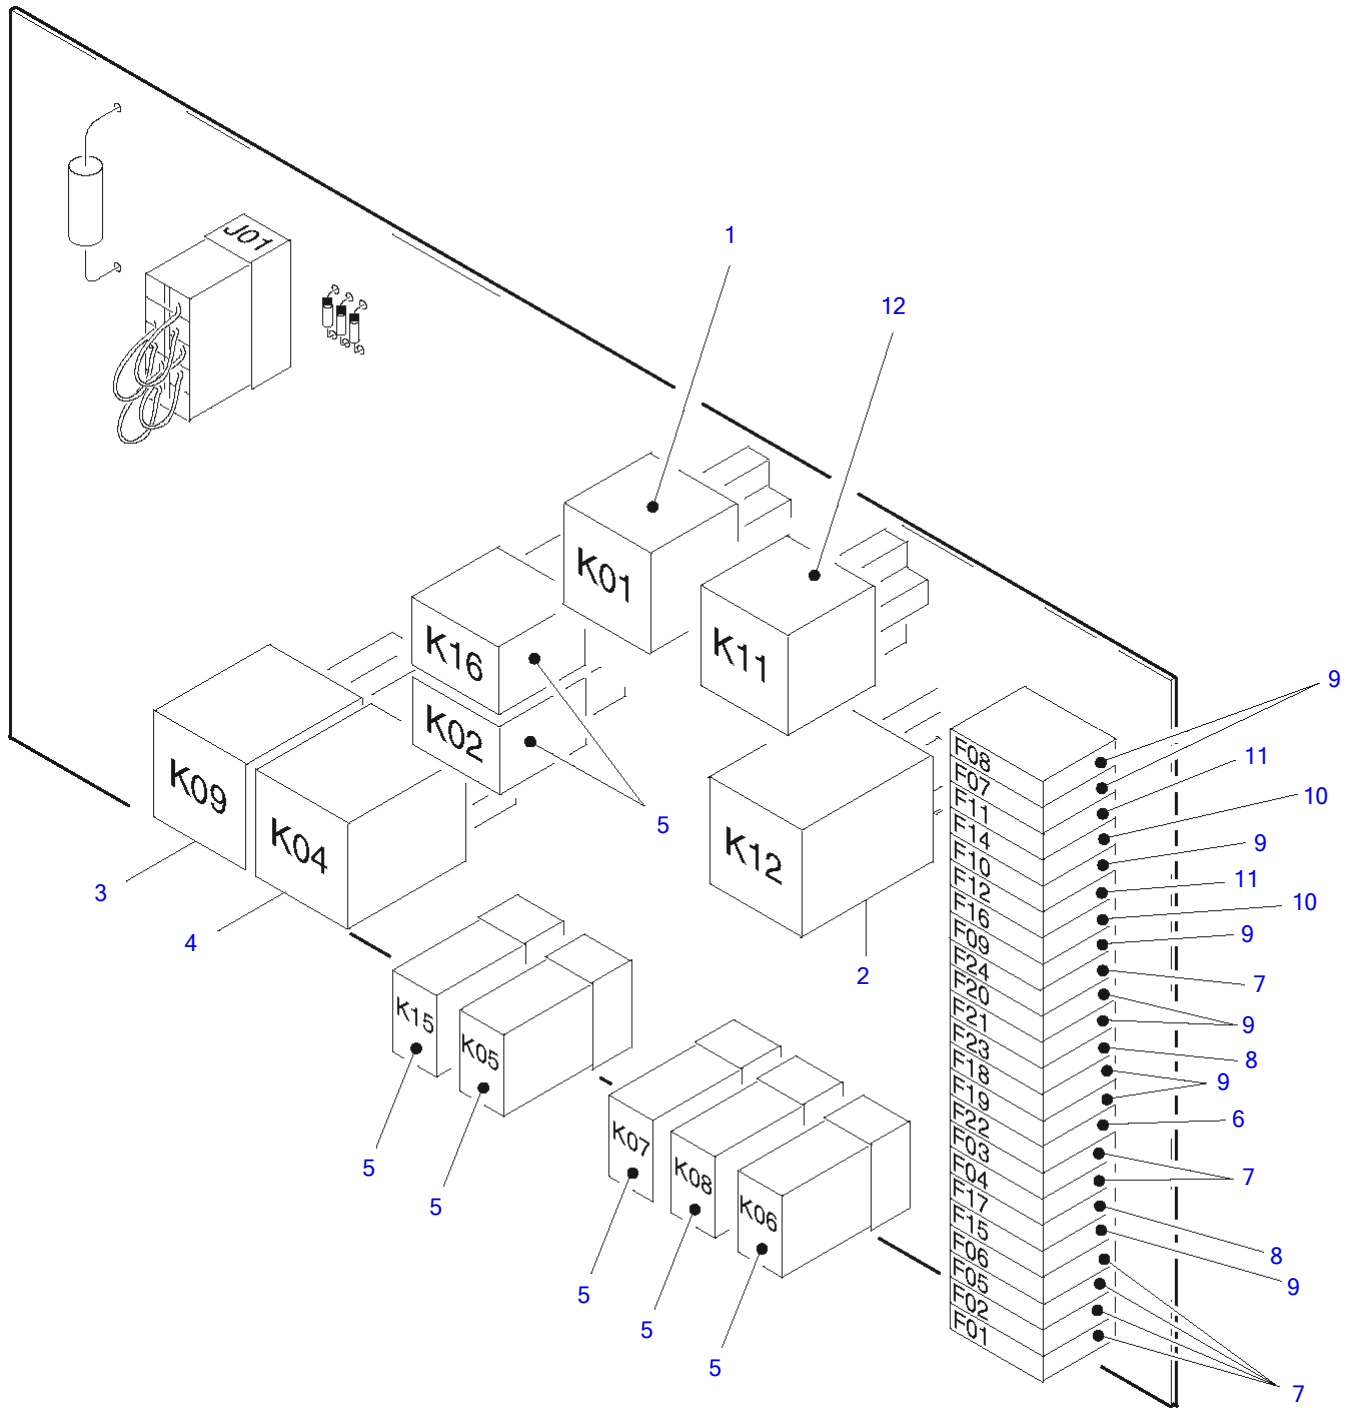

Printed Circuit Compl						
Item	Part number	Description	Q'ty	Chan.	Serial No.	Serv. Remarks
	8008597	Printed Circuit Compl	1			
1	8009370	Relay	1			
2	8005320	Time Control Unit	1			
3	3935277	Signal Transmitter	1			
4	8008996	Switch Relay 12V 10/15A	1			
5	1724325	Relay	7			
6	1719237	Fuse 5.0 amp	1			
7	1719248	Fuse 7.5 amp	7			
8	1719259	Fuse 10.0 amp	2			
9	1719260	Fuse 15.0 amp	9			
10	1719464	Fuse 25.0 amp	2			
11	3933117	Fuse 30.0 amp	2			
12	8009368	Relay 12V 20/30 A	1