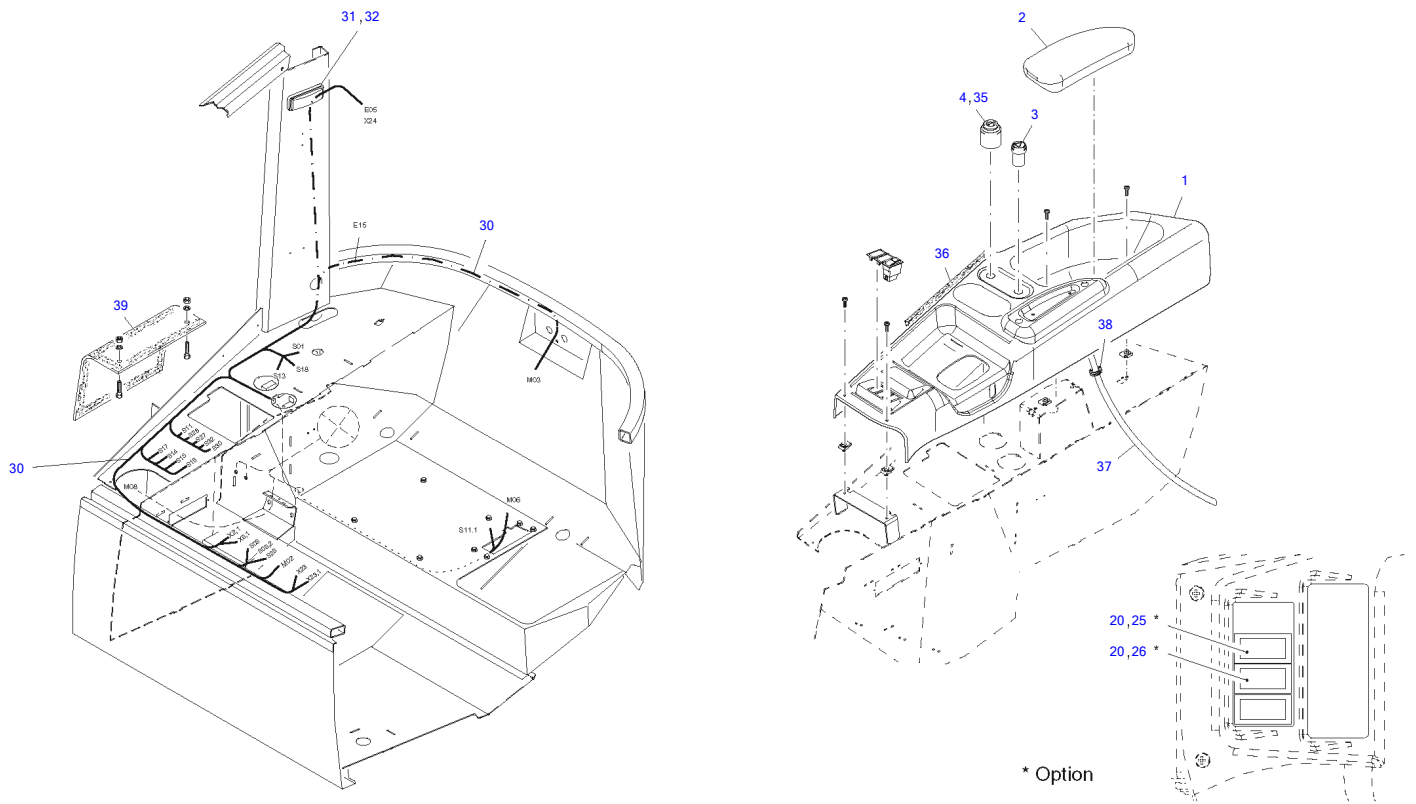

Electric System Canopy

Item	Part number	Description	Q'ty	Chan.	Serial No.	Serv.	Remarks
	8016811	Electric System Canopy	1				
1	8016813	Rear Instrument Panel Compl	1				
	8016814	Rear Instrument Panel	1				
2	8013350	Cabin Frame	1				
3	3933128	Switch 12V	1				
4	7500775	Ignition Lock	1				
	7500201	Key	1				
20	4674353	Switch 12V	2				
25	1719000	Decal	1				
26	1718996	Decal	1				
30	8014378	Harness	1				
31	8014379	Inside Light	1				
	0448646	Incandescent Lamp 12V 5W	1				
32	8014371	Lens Head Screw A3R	2				
35	3953268	Ignition Lock Covering	1				
36	0909304	Profile Rubber 600 MM	2				
37	2986947	Heating Hose 750 MM	1				
38	8013589	Duct Socket	1				
39	8015103	Cover Relay	1