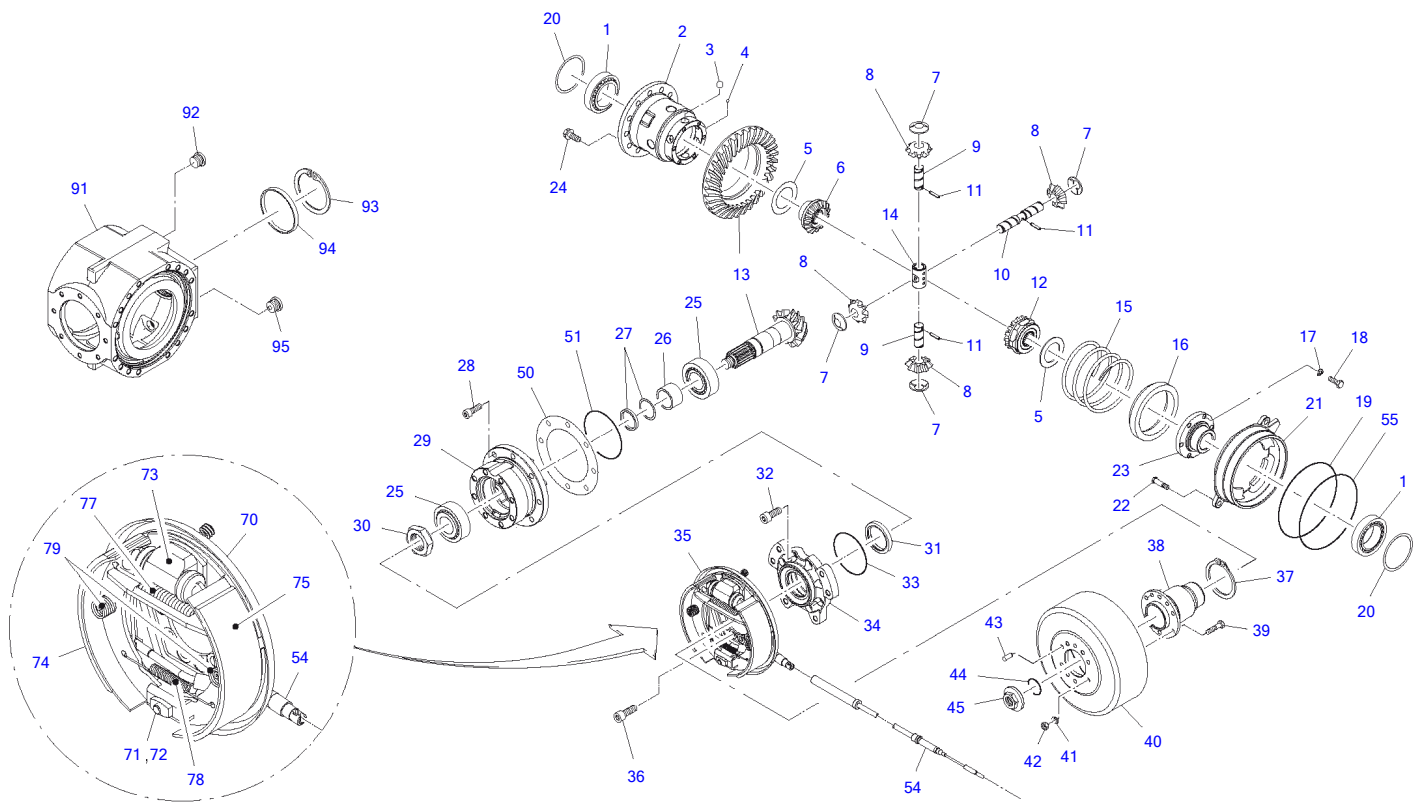

TW50 Book No. 8017699 01.10 S/N E105833
Front Axle

Item	Part number	Description	Front Axle				Remarks
			Q'ty	Chan.	Serial No.	Serv.	
93	2401407	Circlip	1				
94	8009656	Plug	1				
95	0356178	Plug A3C MG	1