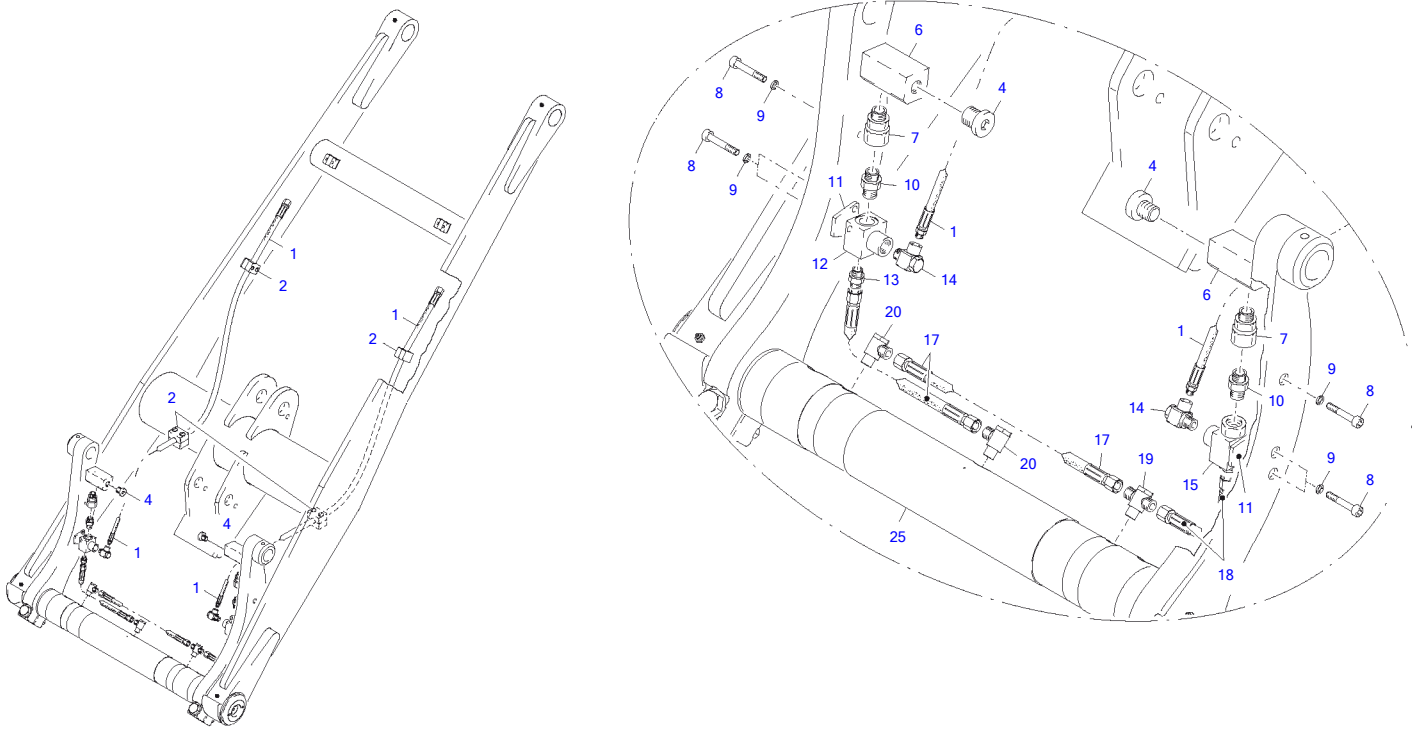

Hyd Quick Release Eq Var 1

Item	Part number	Description	Q'ty	Chan.	Serial No.	Serv.	Remarks
	8016629	Hydraulic System QRC	1				
1	8012345	HP-Hose 10 X 1650	2				
2	8012614	Clip Body Compl	4				
4	2605709	Screw Plug A3C	2				
6	3766647	Special Coupling	2				
7	2906032	Coupling A3C	2				
8	1389873	Hex Head Cap Screw	6				
9	0893043	Washer A3C	6				
10	2907657	Coupling A3C	2				
11	8010355	Plate	2				
12	2971746	Square Steel Bar	1				
13	2908501	Coupling A3C	1				
14	8013000	Slewing Coupling	2				
15	2970905	Shutoff Cock	1				
17	8003356	HP-Hose 8 X 425	2				
18	8003357	HP-Hose 8 X 200	1				
19	2456844	Coupling A3C	1				
20	2456822	Coupling A3C	2				
25	8010455	Hyd Quick Release Eq Var2	1