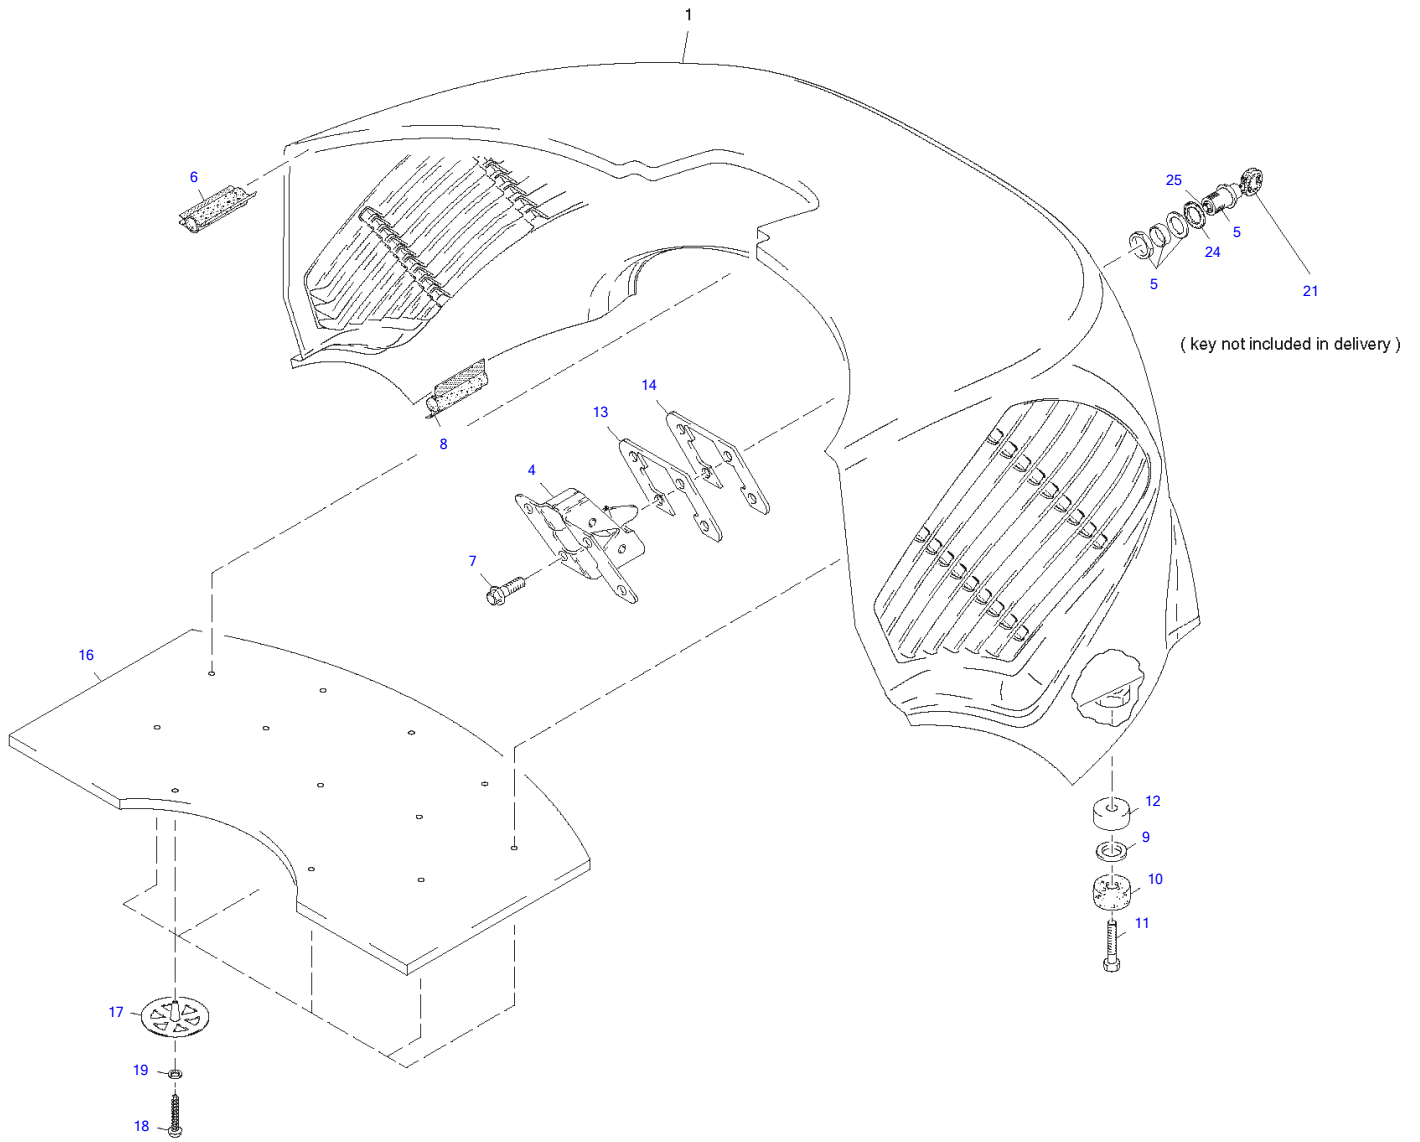

Engine Hood Compl

Item	Part number	Description	Q'ty	Chan.	Serial No.	Serv.	Remarks
	8016808	Engine Hood Compl	1				
1	8016798	Engine Hood	1				
4	3975822	Hood Lock	1				
5	5820277	Lock	1				
6	3930614	Profile Rubber 1190 MM	1				
7	8009775	Serrated Hex Head Screw	4				
8	8015919	Profile Rubber 2375 MM	1				
9	1629567	Washer A3C	2				
10	0466364	Round Buffer	2				
11	3934390	Bolt A3B	2				
12	3946123	Spacer	2				
13	3936405	Plate	1				
14	8011935	Plate Compl	1				
16	8014434	Damping	1				
17	1786874	Clip	11				
18	3963340	Lens Head Screw A3R	11				
19	3754427	Washer A3R	11				
21	8008049	Key	1				
24	3945757	Disk	1				
25	2997224	Serrated Hex Head Screw	1