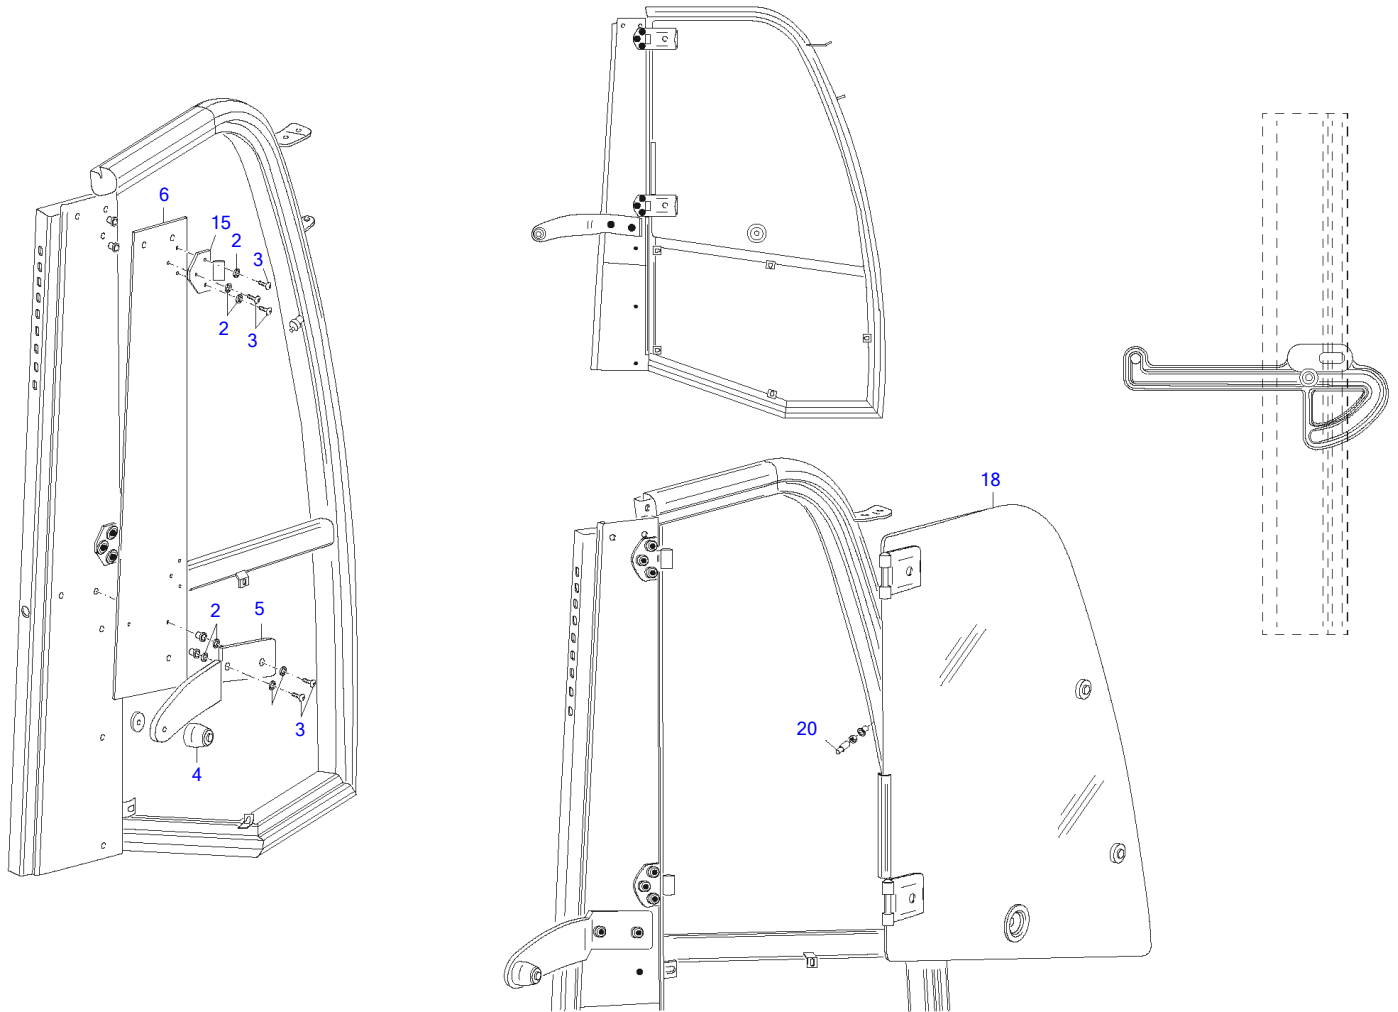

Cabin Door Compl

Item	Part number	Description	Q'ty	Chan.	Serial No.	Serv.	Remarks
	8013842	Cabin Door Compl	1				
1	8013843	Door Handle	1				
2	8013844	Door Window	1				
3	8013845	Door Hinge	3				
4	8013846	Intermediate Shim	6				
5	0893383	Hex Head Screw A3C	3				
6	0372098	O-Ring	3				
7	0893054	Washer A3C	2				
8	0327297	Hex Nut A3C	2				
9	8013868	Protecting Cap	2				
10	0399760	Hex Nut A3C	2				
11	1398396	Countersunk Screw	2				
12	0851623	Washer CHR	2				
13	1781959	Interior Lock	1				
14	8013847	Intermediate Shim	1				
15	8013848	Intermediate Shim	1				
16	8013849	Intermediate Shim	1				
17	8013851	Door Lock Covering	1				
18	8013721	Lock	1				
	8008049	Key	1				
19	8013852	Hold-Open Mechanism	1				
20	8013854	Washer	1				
21	8013855	Rubber Washer	1				
22	0328856	Hex Head Screw A3C	3				
23	8013876	Grommet	1				
24	8013872	Washer	3				
25	8013870	Rubber Profile	1				
26	8013871	Washer	2				
27	8013869	Oval Head Screw	2				
28	8007057	Pin	1				
29	8013856	Front Door Handle Arm	1				
30	8013857	Pin	3				
31	8013866	Locking Washer	3				
32	1781302	Pin	1				
33	1781313	Bracket	1				
34	8013874	Lock Plate	1				
39	8013877	Grommet	1