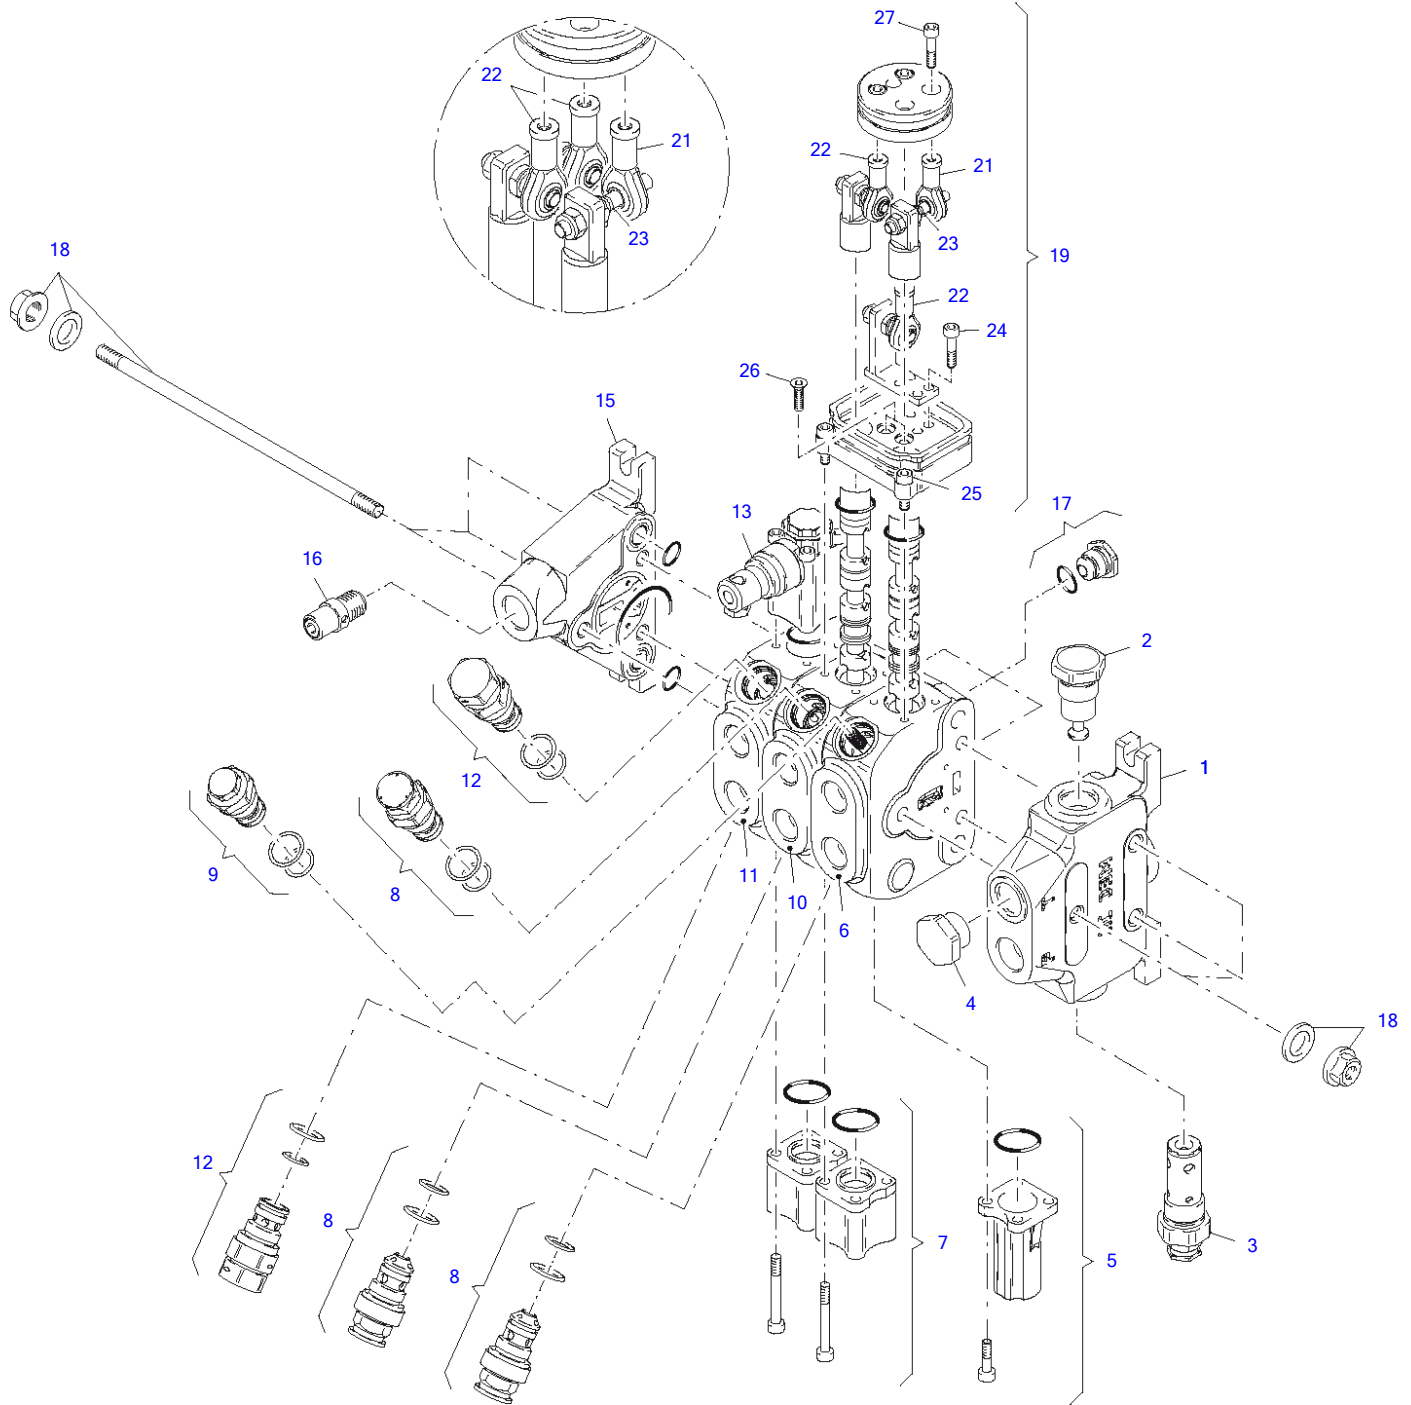

Directional Valve						
Item	Part number	Description	Q'ty	Chan.	Serial No.	Serv. Remarks
	5820138	Directional Valve	1			
1	8014241	Inlet Section	1			
2	8014203	Anti-Cavitation Valve	1			
3	8014247	Pressure Limit Valve	1			
4	1309275	Plug A3C	1			
5	8014192	Cap Compl	1			
6	8014242	Valve Section	1			
7	8014193	Cap Compl	2			
8	8014198	Pressure Limit Valve	3			
9	8014199	Anit-Cavitation Valve	1			
10	8014243	Valve Section	1			
11	8014244	Valve Section	1			
12	8014200	Pressure Limit Valve	2			
13	8014205	Hand Level Housing	1			
15	8014245	Outlet Section	1			
16	8014201	Pressurizing Valve	1			
17	8014202	Non Return Valve	3			
18	8014246	Tie Rod Set	3			
19	8014248	Joystick Acuator Compl	1			
21	8014255	Ball Joint Socket	1			
22	8014256	Pin Compl	2			
23	8014257	Pin	1			
24	8014195	Hex Head Cap Screw	4			
25	0474568	Hex Head Cap Screw	2			
26	1319084	Countersunk Screw A3C	2			
27	1309764	Hex Head Cap Screw	3			
	8014249	Packing Set Compl	1