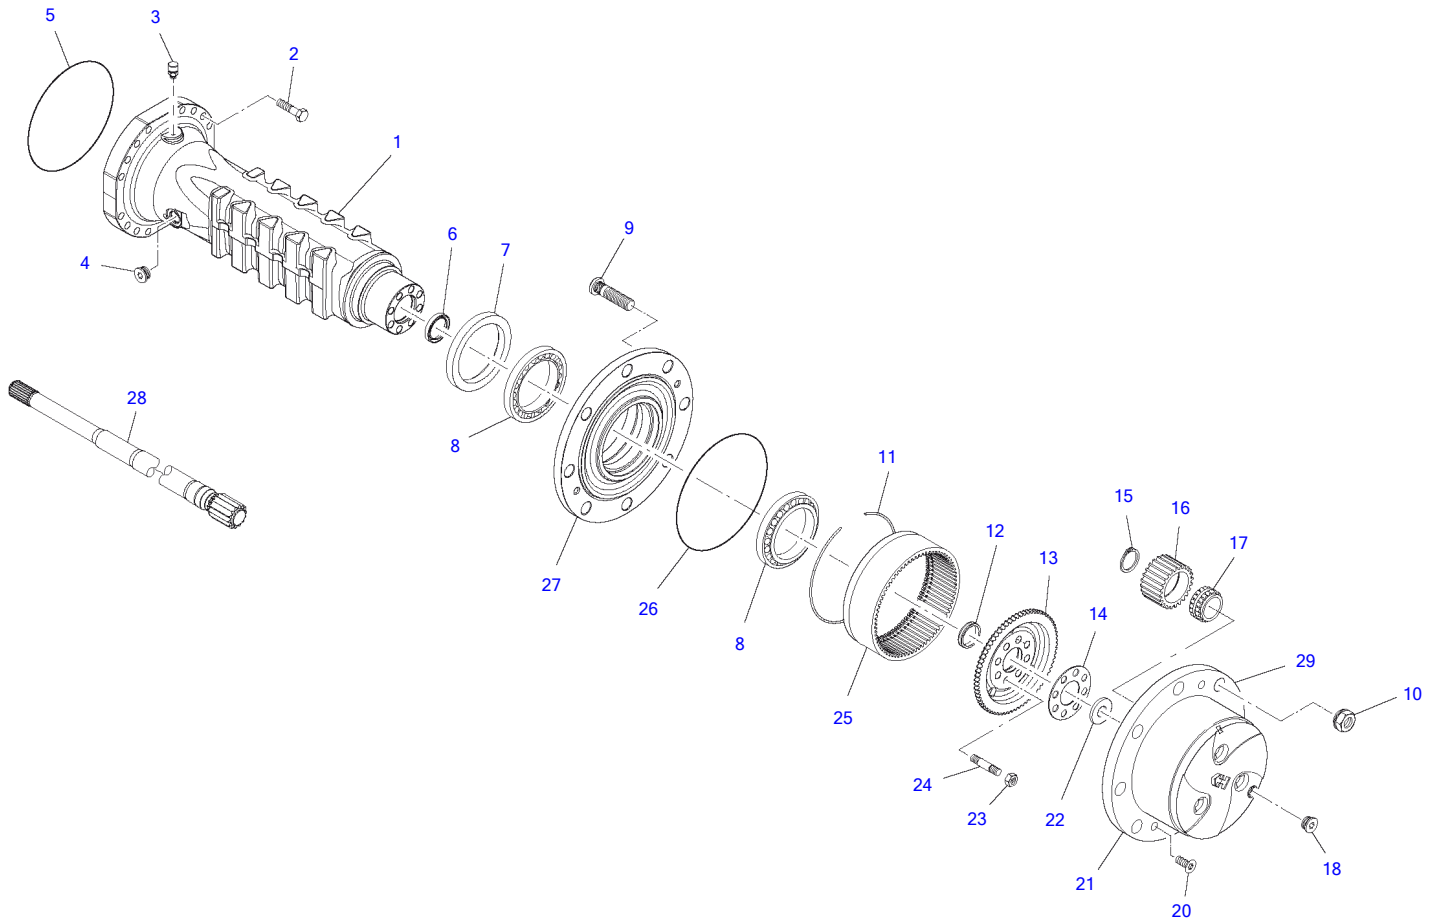

Item	Part number	Description	Axle Pipe			
			Q'ty	Chan.	Serial No.	Serv. Remarks
1	8014145	Axle Pipe	2			
2	8010322	Bolt	32			
3	3968889	Air Vent	1			
4	2655505	Plug A3C	2			
5	8010108	O-Ring	2			
6	2915782	Oil Seal	2			
7	8010249	Oil Seal	2			
8	8010027	Conical Roller Bearing	4			
	8010028	Conical Roller Bearing	4			
9	8009470	Wheel Pin	16			
10	5820056	Flanged Ball Nut A3C	16			
11	8010257	Snap Ring	2			
12	8009457	Centering Ring	2			
13	8009259	Side Shaft Wheel	2			
14	8009260	Plate	2			
15	8010258	Circlip Tone 400	6			
16	3983742	Planet Wheel	6			
17	8010025	Roller Bearing	6			
18	8010263	Plug A3C	2			
20	0482831	Countersunk Screw A3C	4			
21	8009261	Planetary Housing	2			
22	3983764	Disk	2			
23	8010264	Nut	16			
24	8010303	Stud	16			
25	3983719	Gear Rim	2			
26	2902163	O-Ring	2			
27	8009262	Wheel Hub	2			
28	8014146	Axle Shaft	2			
29	8009264	Housing Compl	2