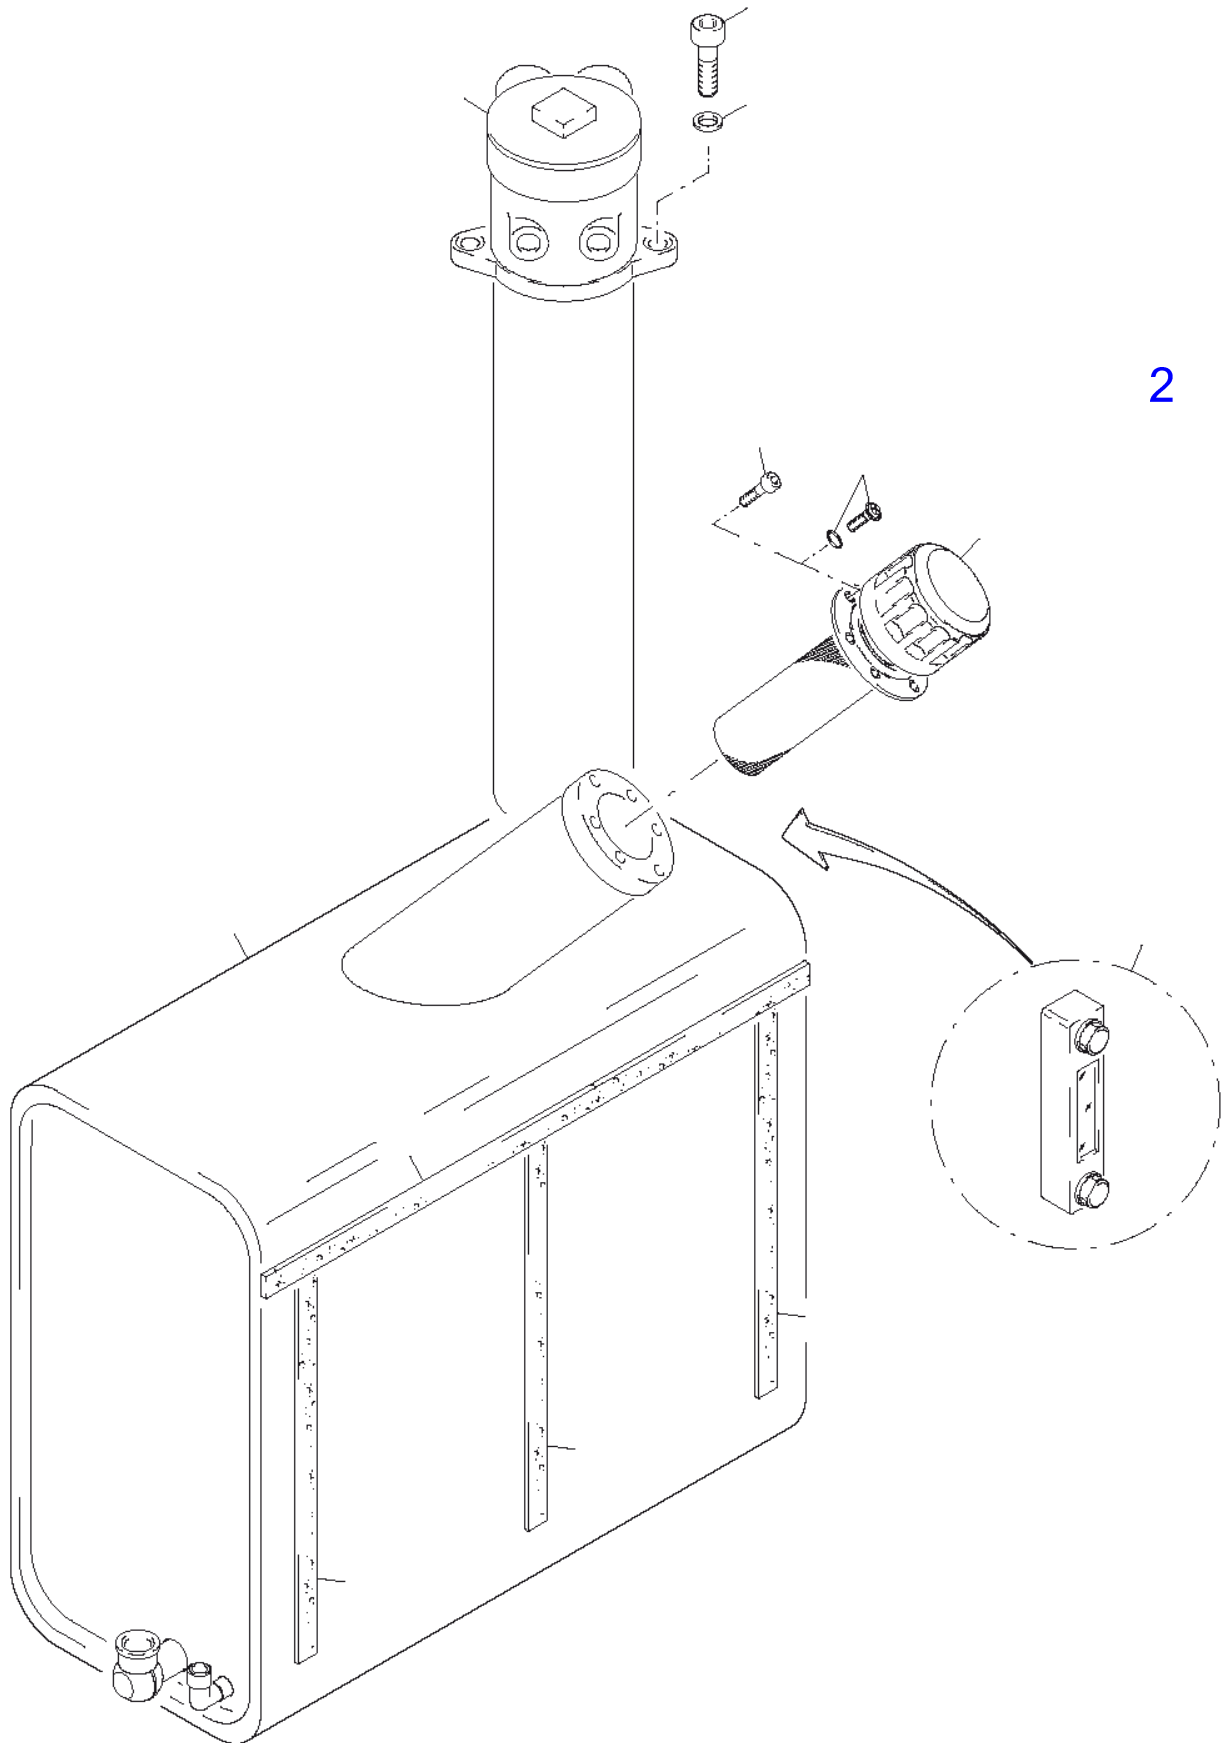

Hydraulic Tank Compl

Item	Part number	Description	Q'ty	Chan.	Serial No.	Serv.	Remarks
	5820062	Hydraulic Tank Compl	1				
1	8018420	Hydraulic Tank	1				
2	5820066	Return Filter	1				
3	5820136	Filling Filter	1				
4	3925322	Sight Glass	1				
5	0892984	Hex Head Cap Screw	2				
6	0909304	Profile Rubber	1				
7	0893054	Washer A3C	1				
8	8007607	Flat Head Bolt	6				
	0314952	O-Ring	6				
	1306830	Fill Head Screw A3C	6