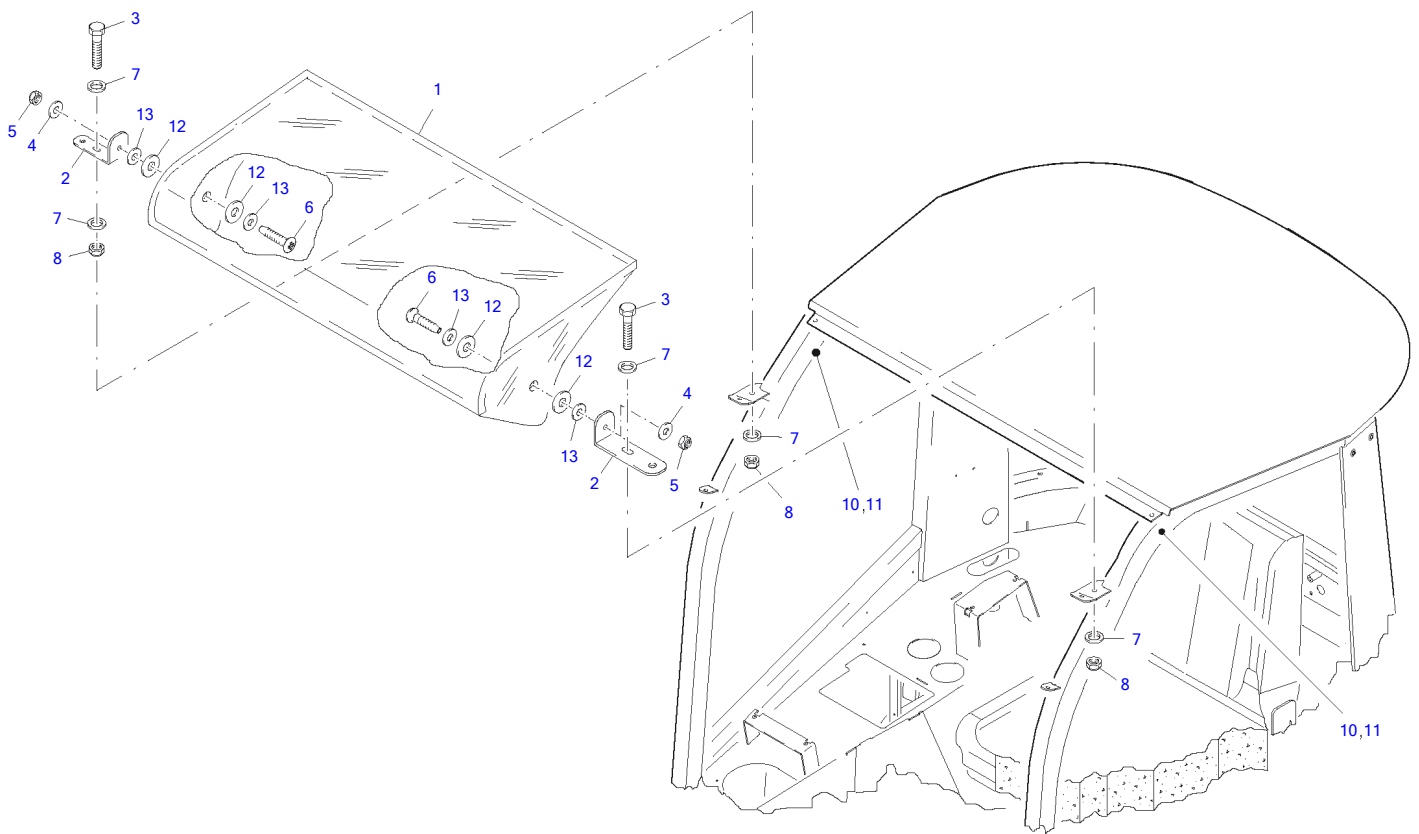

Item	Part number	Description	Covering				Remarks
			Q'ty	Chan.	Serial No.	Serv.	
	8014357	Covering	1				
1	8016803	Damping Material	1				
2	8013339	Mat	1				
3	8013340	Rubber Mat	1				
4	8016802	Damping Material	1				
5	8013341	Inside Roof Lining	1				
6	8013426	Damping Material	1				
7	5820154	Left Covering	1				
9	1356352	Washer A3C	4				
10	8007601	Lens Head Screw	12				
11	5820155	Right Covering	1				
12	8013381	Damping Material	1				
16	8016804	Front Instrument Panel	1