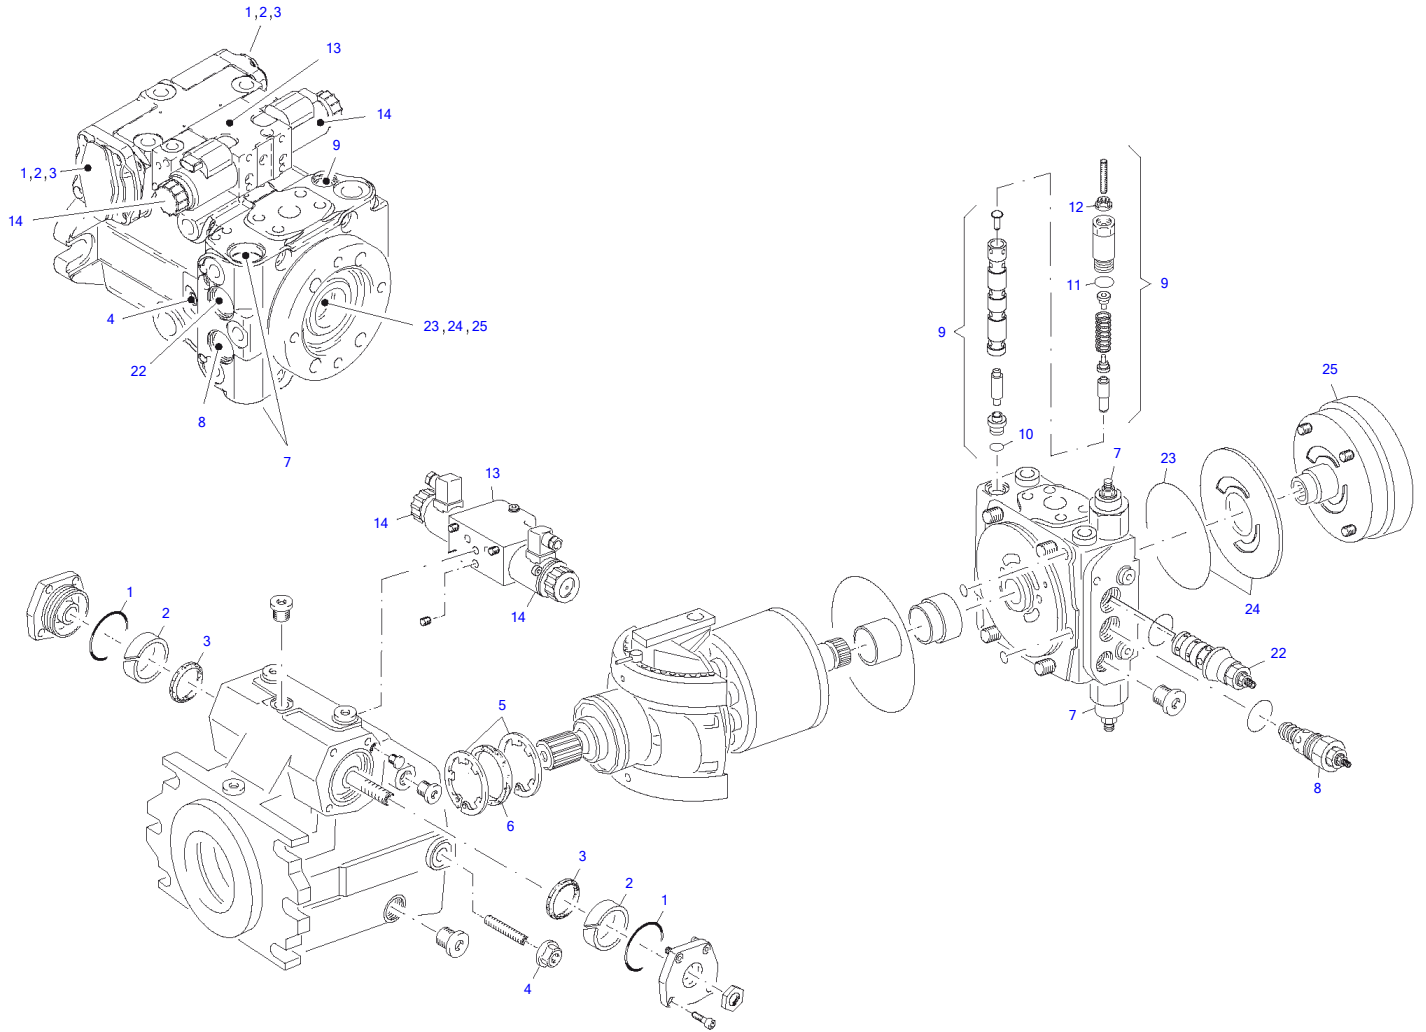

TW50 Book No. 8017699 01.10 S/N E105833
Foot Pedal Mechanism

Foot Pedal Mechanism

Item	Part number	Description	Q'ty	Chan.	Serial No.	Serv.	Remarks
	8014176	Foot Pedal Mechanism	1				
1	1368641	Hex Head Screw A3C	9				
2	0893043	Washer A3C	9				
4	8013450	Brake Pedal Compl	1				
	8013433	Main Brake Cylinder	1				
5	8013451	Inch-Actuator Compl	1				
	8002252	Brake Throttle Valve	1				
6	8013452	Foot Pedal Mechanism	1				
7	8014376	Front Hand Brake Lever Bracket	1				
8	8008534	Hand Brake Lever	1				
	8018957	Switch	1				
10	0893236	Hex Head Screw A3C	4				
11	8013871	Washer	8				

Oil Pressure Pump Compl

Item	Part number	Description	Q'ty	Chan.	Serial No.	Serv.	Remarks
	5820115	Oil Pressure Pump Compl	1				
1	8019516	Oil Pressure Pump 12V	1				
2	8002694	Oil Pressure Pump	1				
3	2656664	Coupling A3C	1				
4	2479669	Screw Coupling A3C	1				
5	1389873	Hex Head Cap Screw	4				
6	8010564	Priority Valve	1				
7	2481696	Coupling A3C	2				
8	0351219	O-Ring	1				
9	8008054	Lens Head Screw	2				
10	2481243	Ripp Washer A3C	2				
11	2913213	Coupling A3C	1				
13	1686475	Coupling A3C	3				
14	3952790	Coupling A3C	1				
15	8004537	Oil Thermocouple Element	1				
16	1749244	Temperature Switch	1				
17	3939248	Coupling	1				
18	0373588	Usit Ring U	1				
19	2651761	O-Ring	1				
20	2967682	Coupling A3C	1				
21	1631641	Cap Nut A3C	1				
22	2904723	Locking Bunch A3C	1				