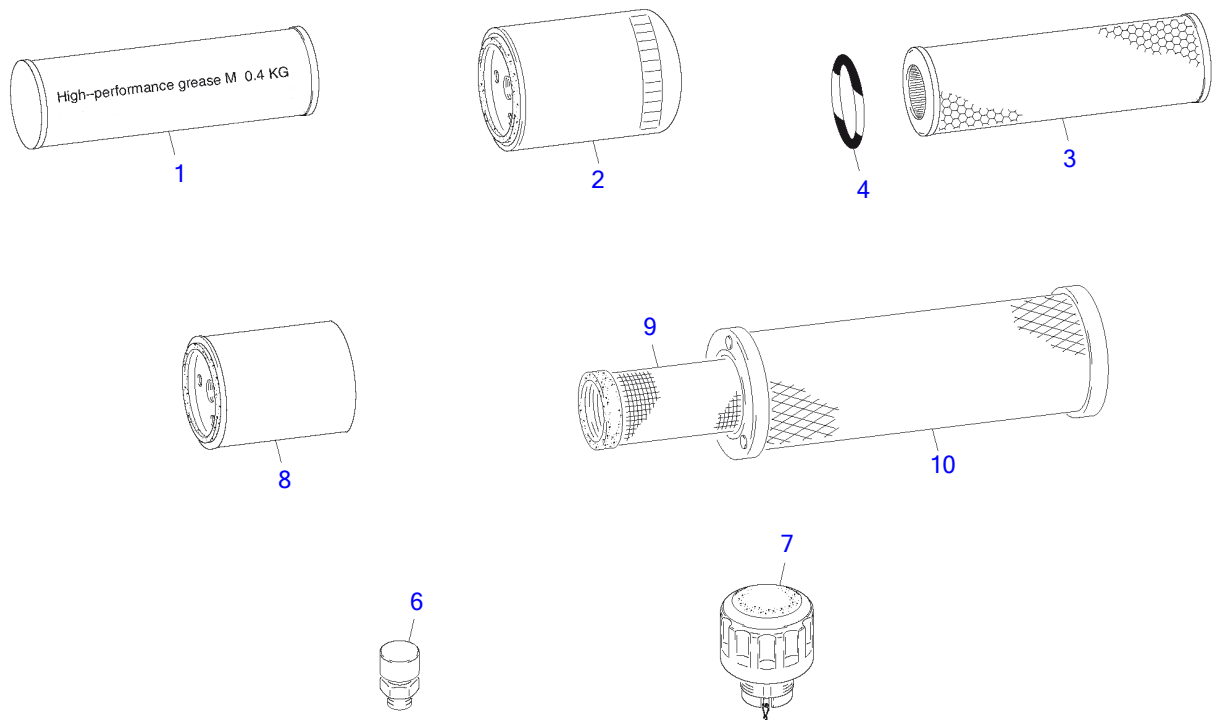

Maintenance Filter Kits

Item	Part number	Description	Q'ty	Chan.	Serial No.	Serv.	Remarks
	8018800	50 HOUR FILTER KIT TW50	1				
1	0346905	* GREASE CARTRIDGE	5				
2	8018798	* OIL FILTER	1				
3	8012354	* RETURN FILTER	1				
4	2917842	* O-RING	1				
5	3968889	* AIR VENT	2				
6	5820136	* FILLING FILTER	1				
7	8018799	* FUEL FILTER	1				
	8018801	500 HOUR FILTER KIT TW50	1				
1	0346905	* GREASE CARTRIDGE	5				
2	8018798	* OIL FILTER	1				
3	8012354	* RETURN FILTER	1				
4	2917842	* O-RING	1				
5	3968889	* AIR VENT	2				
6	5820136	* FILLING FILTER	1				
7	8018799	* FUEL FILTER	1				
8	2991546	* OUTER AIR FILTER	1				
9	2991557	* INNER AIR FILTER	1				
	TW5028D