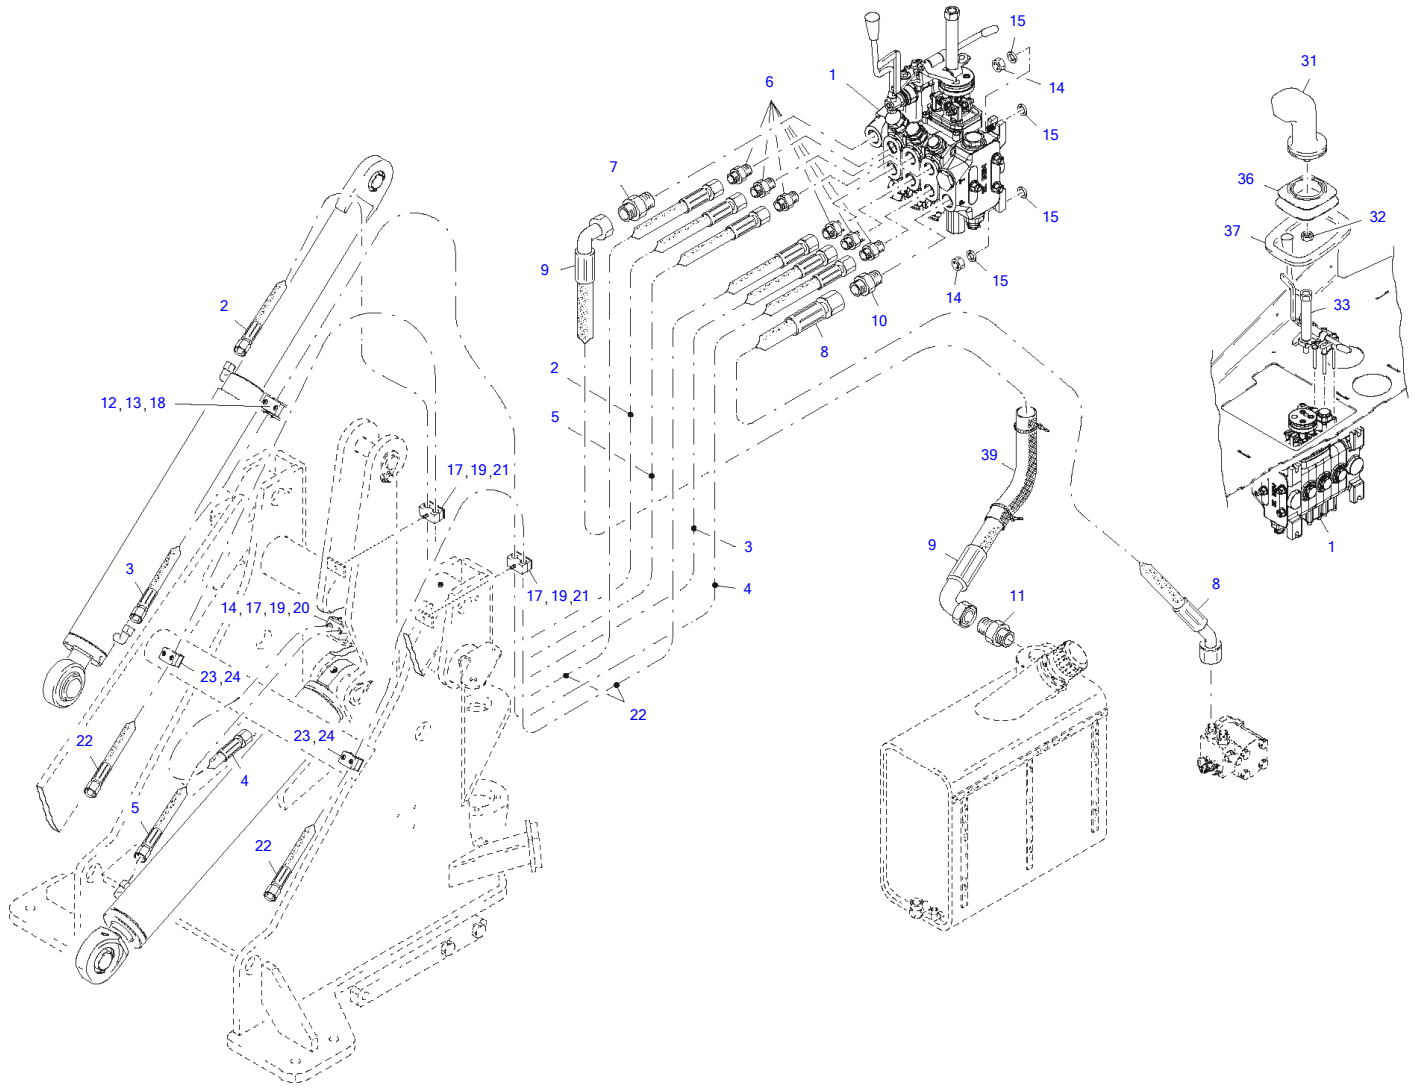

Working Hydraulics

Item	Part number	Description	Q'ty	Chan.	Serial No.	Serv.	Remarks
	5820069	Working Hydraulics	1				
	8015021	Rear Working Hydraulics	1				
	8015072	Front Working Hydraulics	1				
1	5820138	Directional Valve	1				
2	5820176	HP-Hose 10 X 3150	1				
3	5820153	HP-Hose 10 X 3750	1				
4	5820177	HP-Hose 10 X 2600	1				
5	5820152	HP-Hose 10 X 2750	1				
6	1666948	Coupling A3C	6				
7	1686395	Coupling A3C	1				
8	8012343	HP-Hose 13 X 2500	1				
9	5820192	LP-Hose 20 X 1700	1				
10	2481696	Coupling A3C	1				
11	1685612	Coupling A3C	1				
12	2997586	Clip Body	1				
13	2640735	Lens Head Screw H A3C	2				
14	0399760	Nut A3C	4				
15	2481254	Ripp Washer A3C	6				
17	2912085	Clip Body	3				
18	2014395	Hose 30 MM	1				
19	0874960	Cover Plate Galvanized	3				
20	1336869	Hex Head Screw A3C	1				
21	0893189	Hex Head Screw A3C	2				
22	3976232	HP-Hose 10 X 3150	4				
23	2912074	Clip Body	2				
24	1780969	Lens Head Screw H A3C	4				
31	8011878	Joystick	1				
32	8011932	Nut A3C	1				
33	8012416	Locking Device	1				
36	8012369	Siphon	1				
37	8012875	Profile Rubber	1				
39	0916665	Hose 130 MM	1