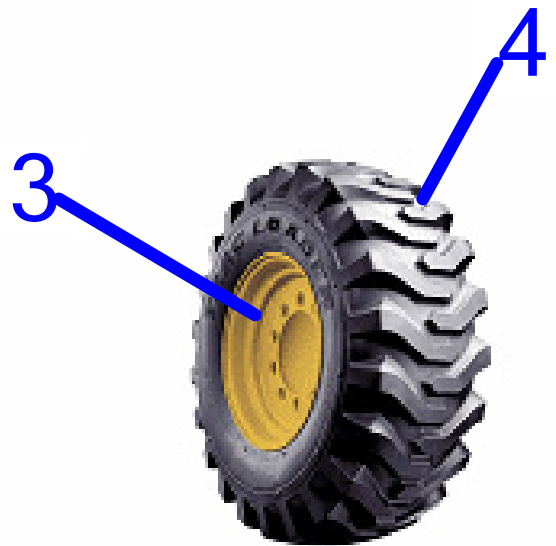

TW WHEEL HD FL
TW 5060 TIRE FLOAT