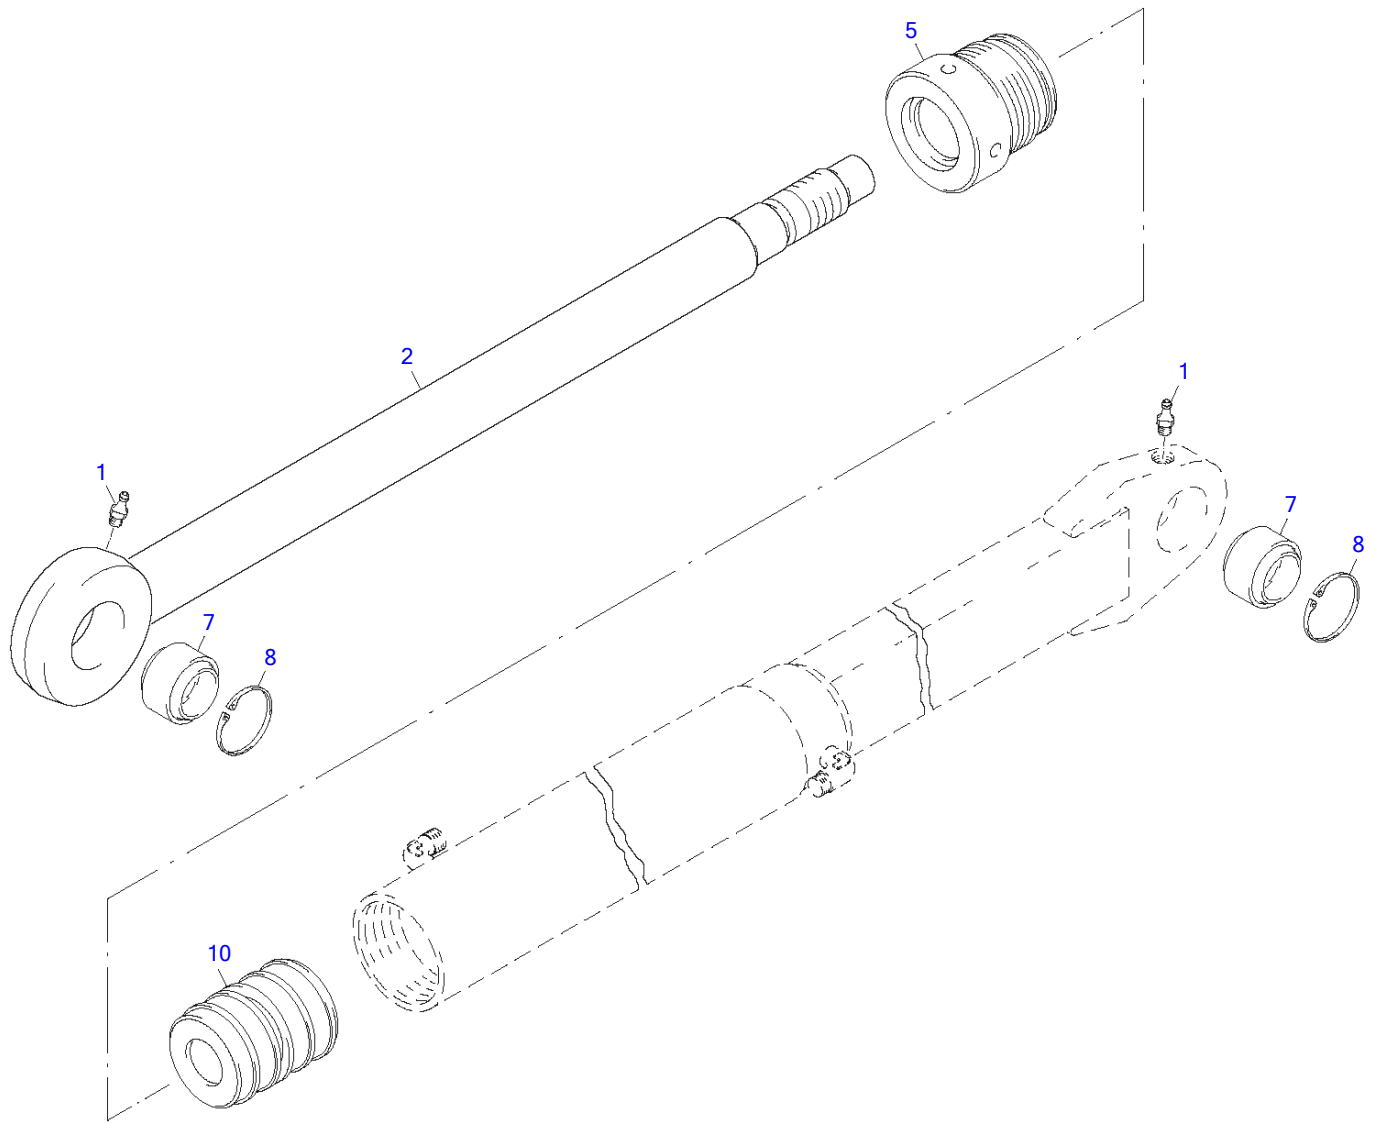

Item	Part number	Description	Working Ram			
			Q'ty	Chan.	Serial No.	Serv. Remarks
	3762245	Working Ram	1			
1	0300569	Grease Nipple	2			
2	3762143	Piston Rod Compl	1			
5	1010275	Cylinder Nut	1			
7	0465830	Spherical Bearing	2			
8	0318069	Circlip Tone 400	2			
10	0884575	Guide Piston Compl	1			
	1010300	Pack Set 90/50	1