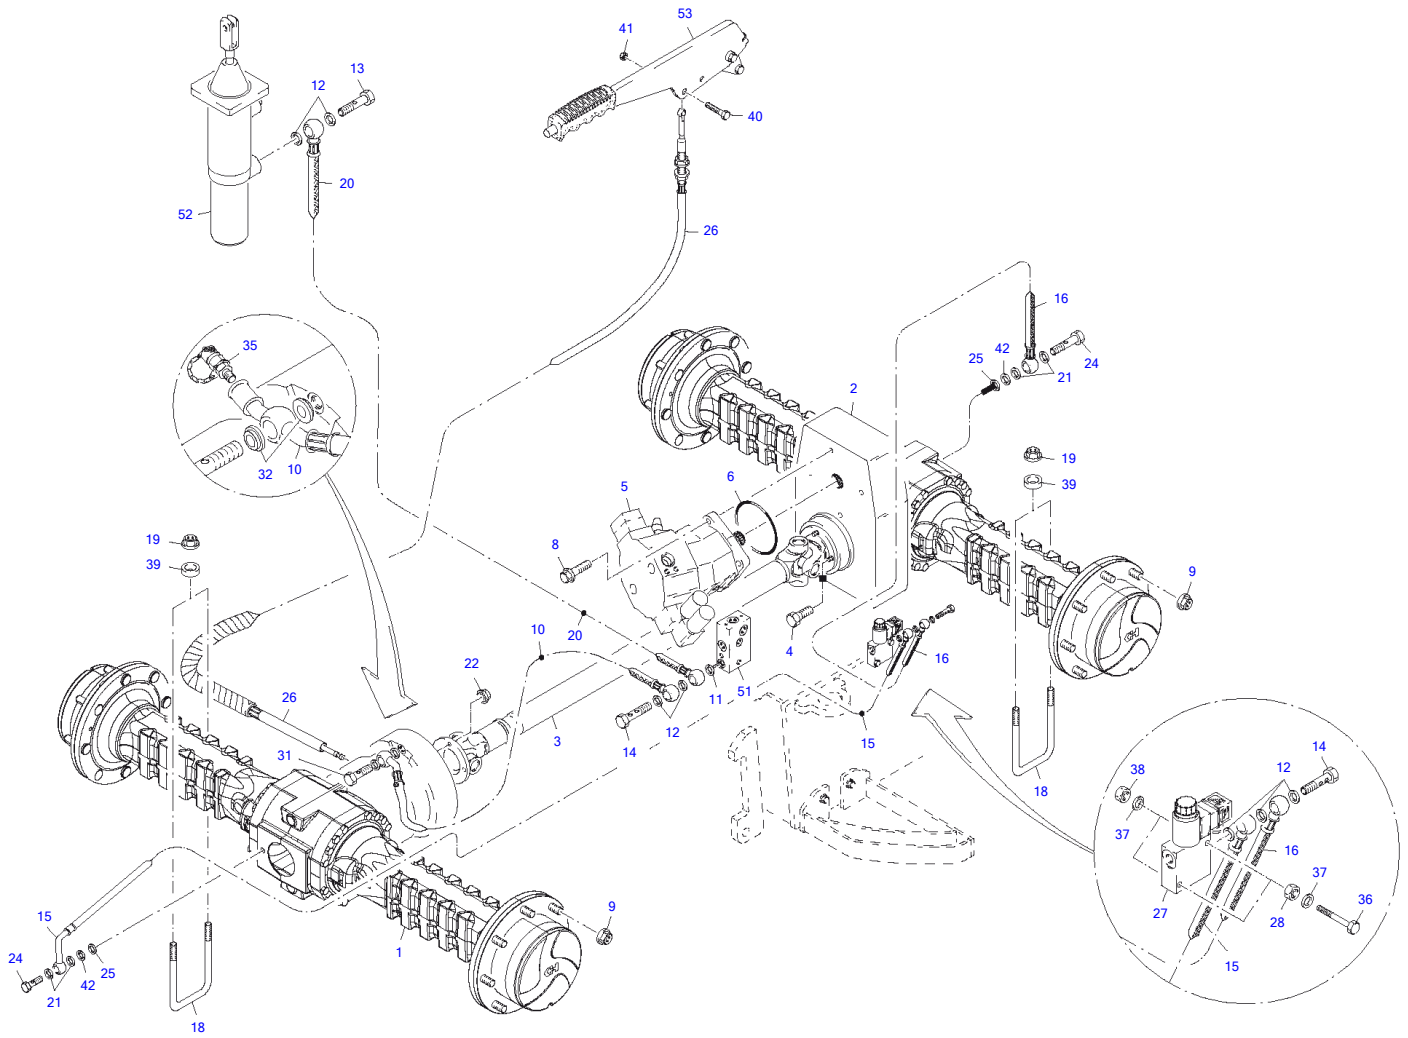

Item	Part number	Description	Drive Set Q'ty	Chan.	Serial No.	Serv.	Remarks
	5820056	Drive Set	1				
1	5820057	Front Axle	1				
2	5820058	Rear Axle	1				
3	8012141	Universal Joint Shaft	1				
4	2997199	Serrated Hex Head Screw	6				
5	8019522	Oil Motor	1				
6	0330270	O-Ring	1				
8	2993151	Serrated Hex Head Screw	4				
9	1705651	Flanged Ball Nut A3C	32				
10	8006383	HP-Hose 6 X 2000	1				
11	3768296	Gasket A3C	1				
12	0350898	Usit Ring U	8				
13	0862944	Female Screw A3C	1				
14	2980827	Female Screw A3C	2				
15	5820150	Hose Line 6 X 2400	1				
16	2973453	Hose Line 6 X 900	1				
18	8002505	Clamp Strap	4				
19	0459547	Nut	8				
20	5820160	HP-Hose 6 X 500	1				
21	0373588	Usit Ring U	4				
22	2997202	Serrated Nut	6				
24	3929815	Female Screw S A3C	2				
25	0858506	Usit Ring U	2				
26	5820196	Hand Brake Rope	1				
27	3925526	Directional Valve 3/2 12V	1				
	2916625	Magnet	1				
	2983842	Packing Set	1				
28	0893167	Nut A3C	2				
31	8004251	Female Screw A3C	1				
32	8004852	Gasket A3C	2				
35	1722663	Screw Coupling A3C	1				
36	0893327	Hex Head Screw A3C	2				
37	2992014	Ripp Washer A3C	4				
38	0487336	Nut A3C	2				
39	5820171	Spacer	8				
40	0474648	Kardan Bolt	1				
41	0804897	Nut A3C	1				
42	3938849	Washer A3C	2				
51	8002252	Brake Throttle Valve	1				
52	8014176	Main Brake Cylinder	1				
53	8014176	Hand Brake Lever	1