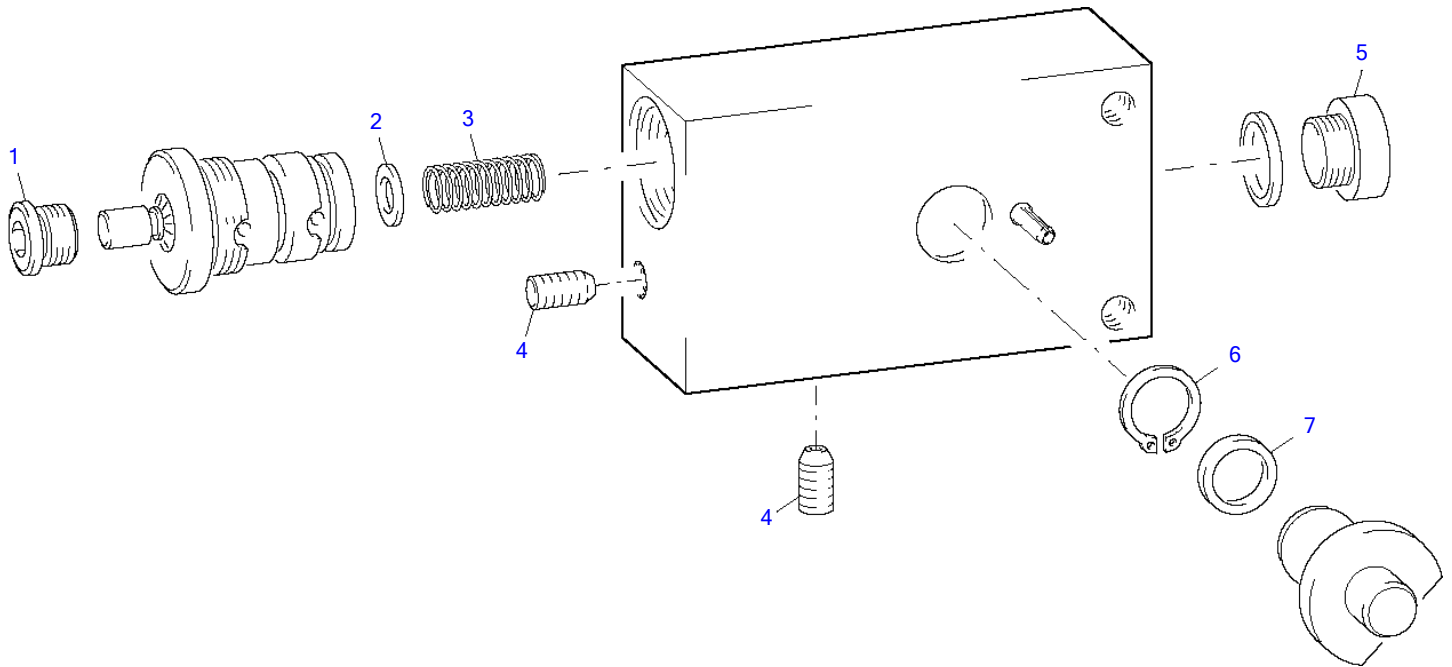

Brake Throttle Valve

Item	Part number	Description	Q'ty	Chan.	Serial No.	Serv.	Remarks
	8002252	Brake Throttle Valve	1				
1	1694986	Plug A3C	1				
2	0893043	Washer A3C	1				
3	3960041	Compression Spring	1				
4	0442888	Threaded Pin A3C	2				
5	0357908	Plug A3C	1				
6	0314123	Circlip	1				
7	3960052	Shim	1				
	8011963	Packing Set Compl	1