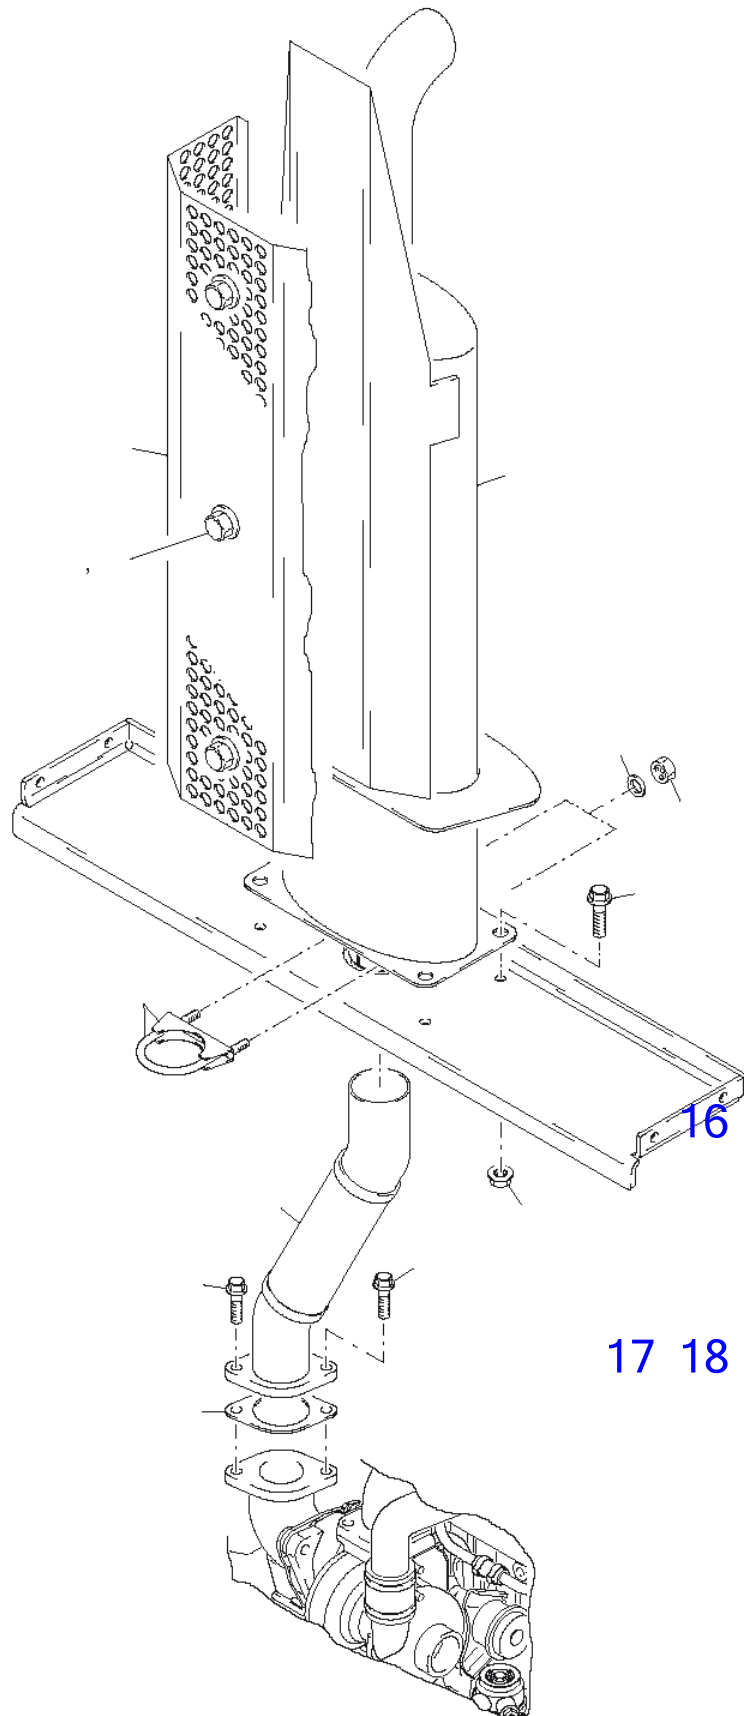

Exhaust System						
Item	Part number	Description	Q'ty	Chan.	Serial No.	Serv. Remarks
	8016950	Exhaust System	1			
1	8013758	Sound Absorber	1			
2	2981851	Bracket Clip	1			
3	8003057	Serrated Hex Head Screw	4			
4	3960778	Serrated Nut	4			
5	8018392	Exhaust Pipe	1			
6	3939464	Ripp Washer A3C	2			
10	8018888	Gasket	1			
15	0893167	Nut A3C	2			
16	8013833	Protective Plate Compl	1			
	8013753	Protective Plate	1			
17	0893452	Hex Head Screw A3C	12			
18	2992014	Ripp Washer A3C	12