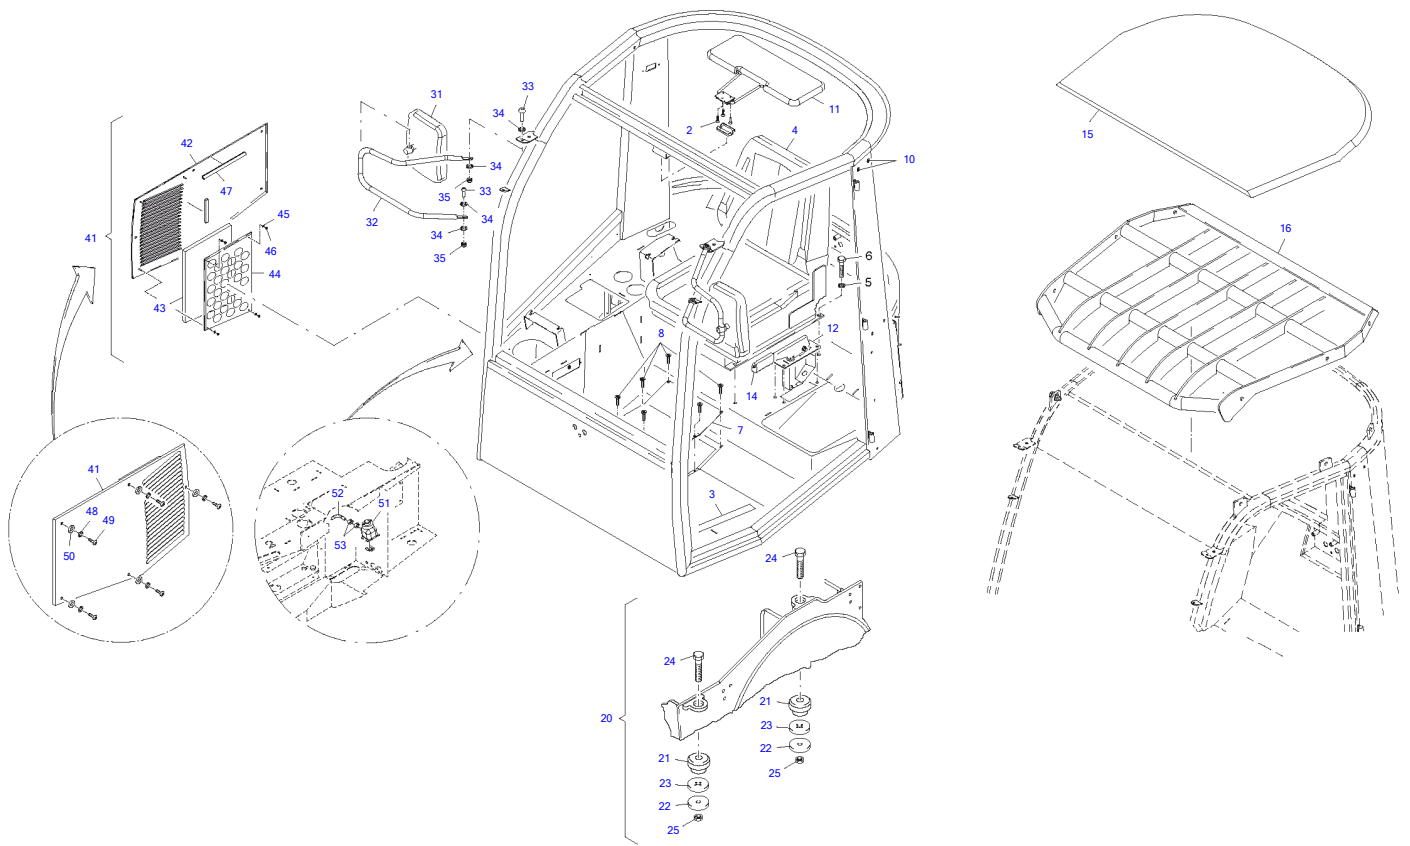

Seat Lower Part Compl

Item	Part number	Description	Q'ty	Chan.	Serial No.	Serv.	Remarks
	8014478	Seat Lower Part Compl	1				
4	8014447	Rocker Arm Compl	1				
5	8014448	Spring Support	1				
10	8014449	Right Adjustment	1				
11	8014451	Left Adjustment	1				
12	8014456	Hand Wheel	1				
13	8014456	Hand Wheel	1				
17	8014458	Guide Roller	1				
18	8014460	Siphon	1				
22	8014462	Shock Absorber	2				
26	8014463	Slewing Handle	1				
32	8014464	Guide Roller	1