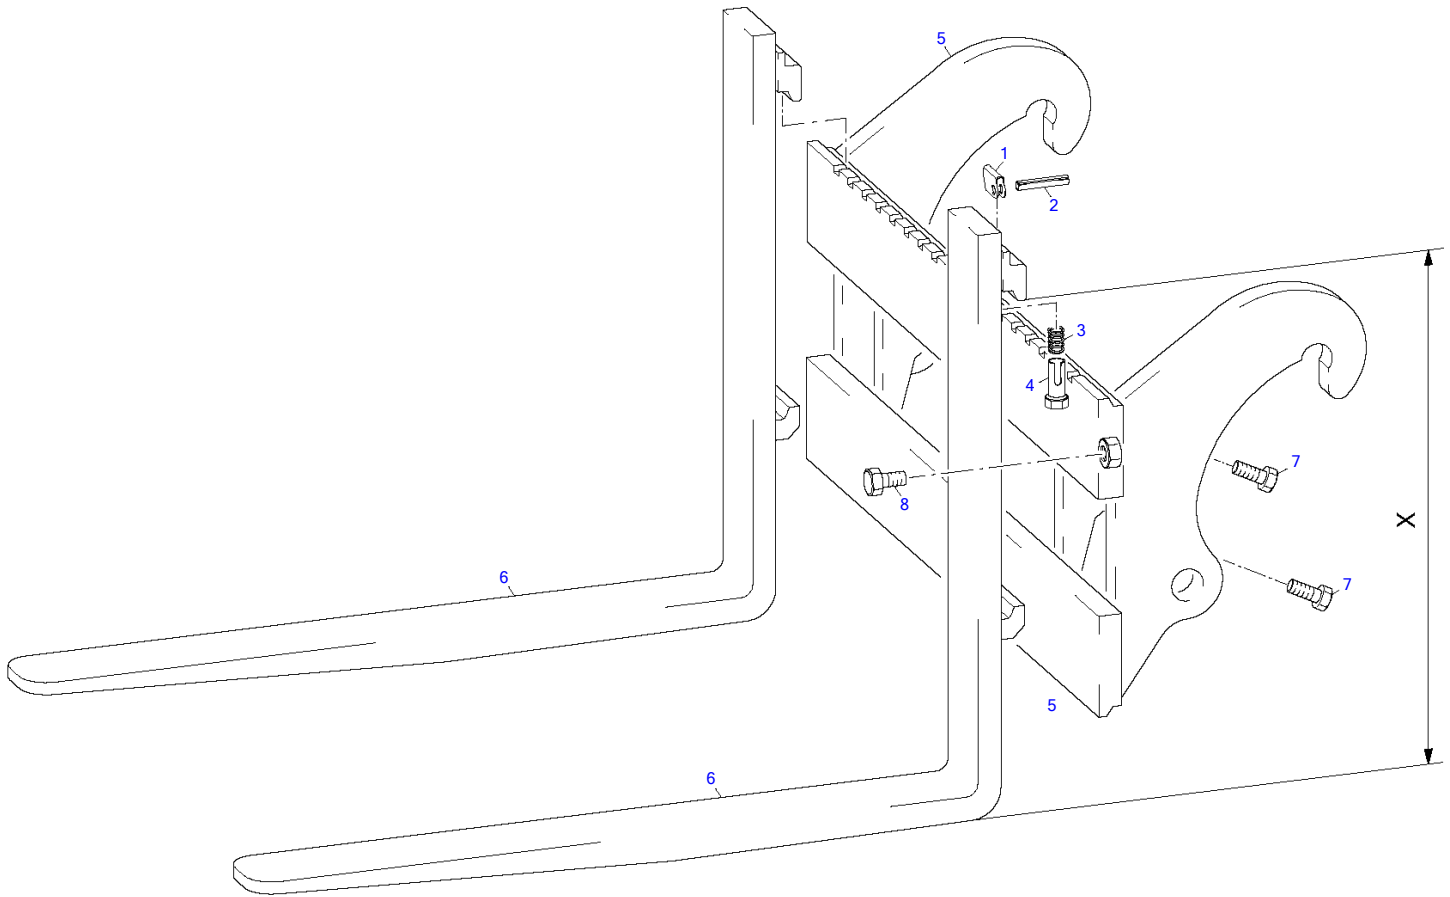

Hyd Quick Release Eq

Item	Part number	Description	Q'ty	Chan.	Serial No.	Serv.	Remarks
	8010455	Hyd Quick Release Eq	1				
1	8010456	Hyd Quick Release Eq welded	1				
	8004487	Locking Ram	1				
2	5820237	Lever Compl	1				
3	3763848	Pin	1				
4	0443152	Adaptor Sleeve	2				
5	0440115	Adaptor Sleeve	2				
12	8006971	Locking Pin	2				
13	8003068	Bush	2				
14	0871014	Bolt	2				
18	8002713	Right Holder	1				
19	8003224	Packing	2				
20	2909137	Disk	2				
21	8002033	Wiper Seal	4				
22	2909137	Disk 1.0 MM	1				
	2909126	Disk 1.2 MM	1				
	2909115	Disk 1.5 MM	1				
	2900434	Disk 2.0 MM	1				
26	0324590	Grease Nipple	2				
27	2971042	Split Bush	1				
28	8001980	Wiper Seal	2				
29	2985537	Threaded Pin	1				
30	8002032	Wiper Seal	2				
31	8012303	Split Bush	2				
32	8016629	Hydraulic	1				
40	8007233	U-Ring Zurcon L-Cup	2				
41	1666675	Plug A3C	2				
42	8008026	Clamping Pin	2				
43	8008021	Clamping Pin	2				
44	3976674	Circlip Tone 400	2				
45	8007197	Piston Guide Ring	2				
46	8006428	Packing Set 50/28	1				
48	8007195	Piston Rod Compl	2				
49	8007209	Nozzle	2				
50	1629965	Plug A3C	2				
51	8008020	Clamping Pin	2