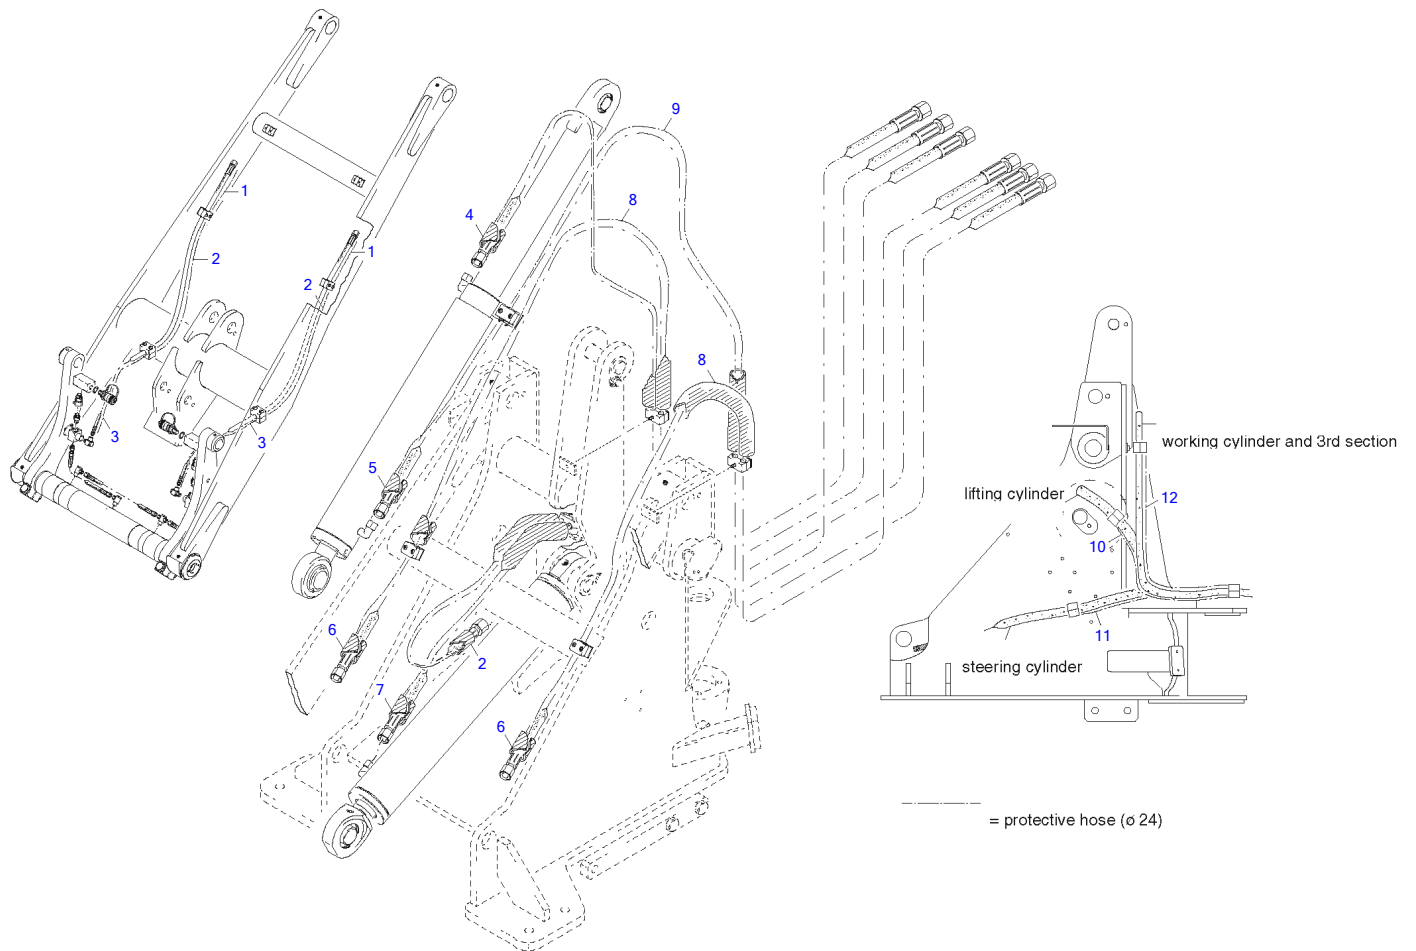

Item	Part number	Description	Protective Hoses			
			Q'ty	Chan.	Serial No.	Serv. Remarks
	8016643	Protective Hoses	1			
1	2065716	Flex Tube 100 MM	2			
2	2065716	Flex Tube 550 MM	3			
3	2065716	Flex Tube 900 MM	2			
4	2065716	Flex Tube 950 MM	1			
5	2065716	Flex Tube 650 MM	1			
6	2065716	Flex Tube 250 MM	2			
7	2065716	Flex Tube 850 MM	1			
8	2065716	Flex Tube 750 MM	2			
9	2065716	Flex Tube 1000 MM	1			
10	2065716	Flex Tube 400 MM	2			
11	2065716	Flex Tube 350 MM	2			
12	2065716	Flex Tube 500 MM	4