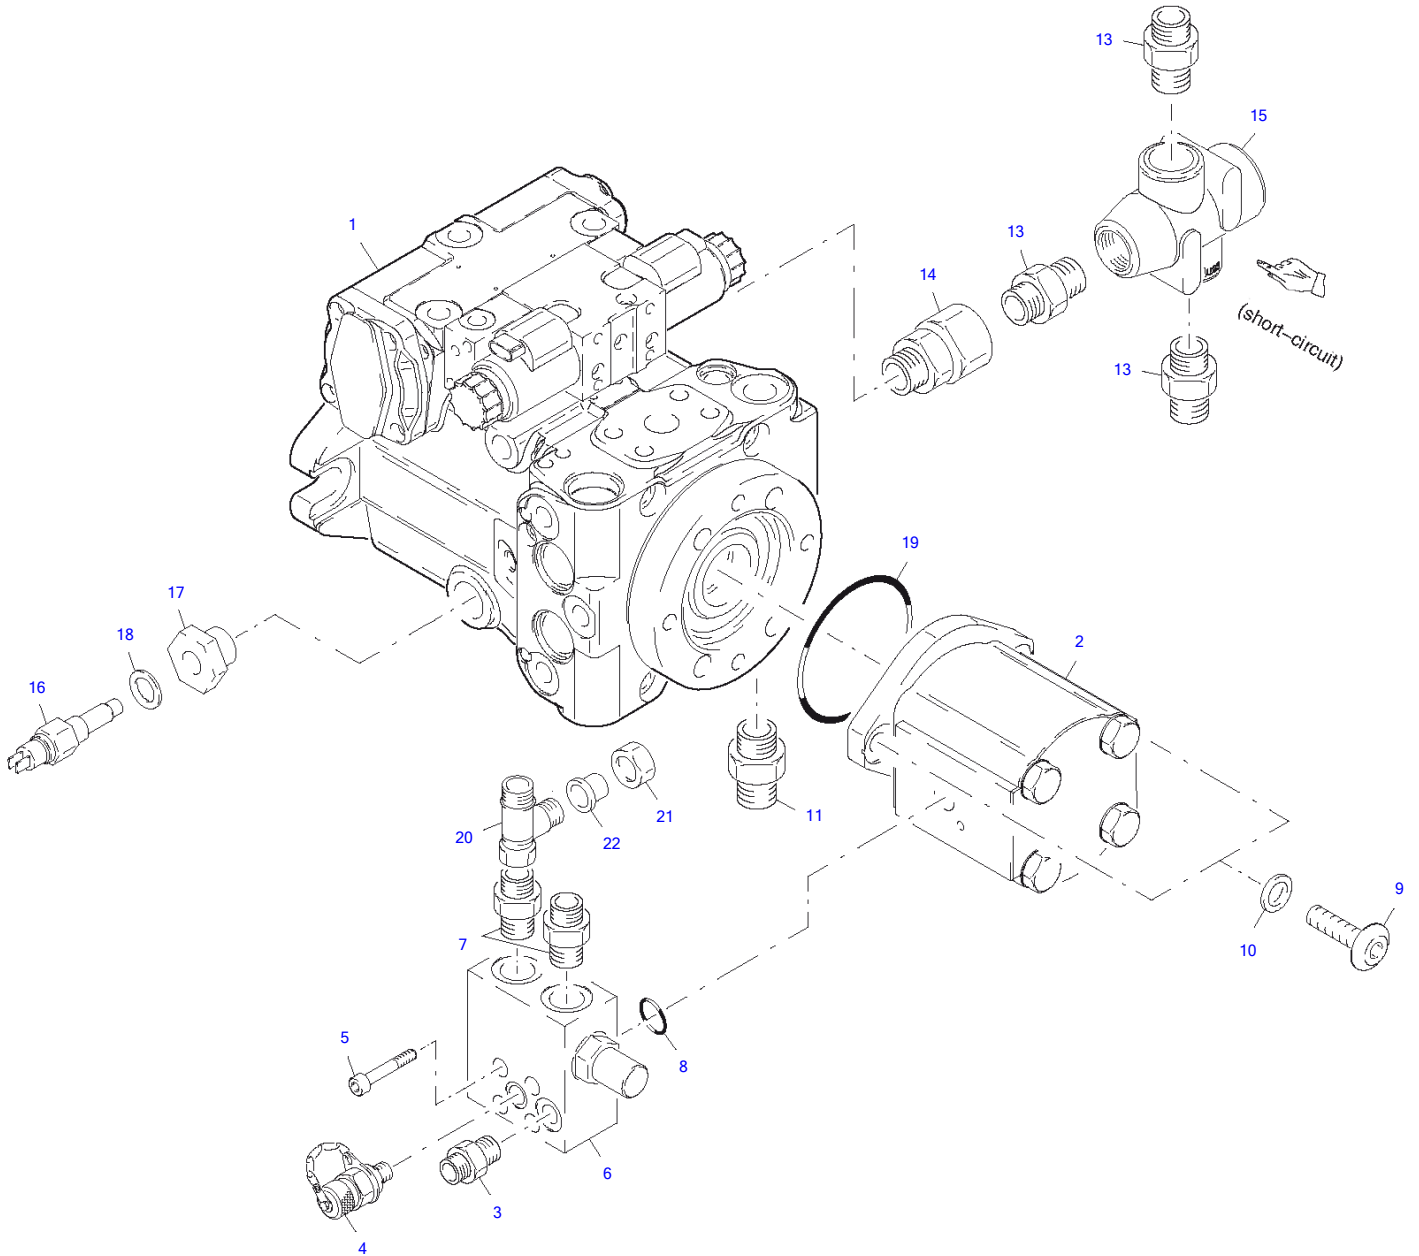

Oil Pressure Pump Compl

Item	Part number	Description	Q'ty	Chan.	Serial No.	Serv.	Remarks
	5820115	Oil Pressure Pump Compl	1				
1	8019516	Oil Pressure Pump 12V	1				
2	8002694	Oil Pressure Pump	1				
3	2656664	Coupling A3C	1				
4	2479669	Screw Coupling A3C	1				
5	1389873	Hex Head Cap Screw	4				
6	8010564	Priority Valve	1				
7	2481696	Coupling A3C	2				
8	0351219	O-Ring	1				
9	8008054	Lens Head Screw	2				
10	2481243	Ripp Washer A3C	2				
11	2913213	Coupling A3C	1				
13	1686475	Coupling A3C	3				
14	3952790	Coupling A3C	1				
15	8004537	Oil Thermocouple Element	1				
16	1749244	Temperature Switch	1				
17	3939248	Coupling	1				
18	0373588	Usit Ring U	1				
19	2651761	O-Ring	1				
20	2967682	Coupling A3C	1				
21	1631641	Cap Nut A3C	1				
22	2904723	Locking Bunch A3C	1