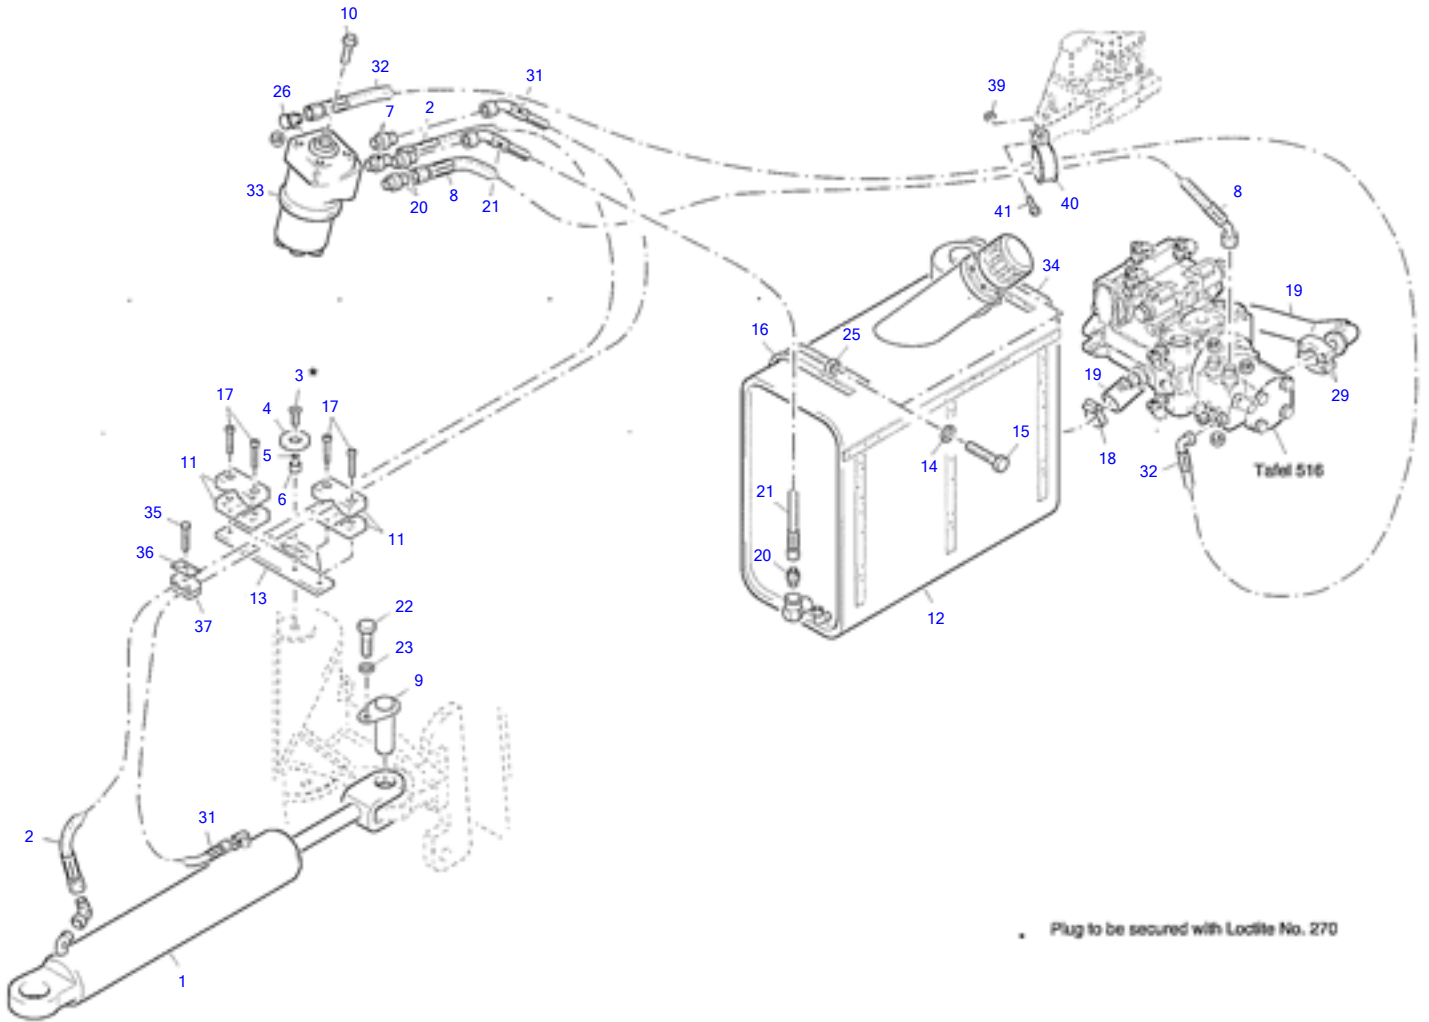

TW50 Book No. 8017699 01.10 S/N E105833
Steering Hydraulics

Steering Hydraulics

Item	Part number	Description	Q'ty	Chan.	Serial No.	Serv.	Remarks
	5820072	Steering Hydraulics	1				
1	3959515	Steering Ram	1				
2	2912052	HP-Hose 10 X 1550	1				
3	1002184	Countersunk Screw A3C	1				
4	1745591	Disk	1				
5	1388656	Spring Washer A3C	1				
6	0323624	Split Bush	1				
7	1666948	Coupling A3C	2				
8	8007438	HP-Hose 13 X 1975	1				
9	8017579	Bolt Compl	1				
10	2990216	Self-Locking Bolt	4				
11	3757840	Block	4				
12	5820062	Hydraulic Tank Compl	1				
13	5820175	Plate Compl	1				
14	2481254	Ripp Washer A3C	2				
15	0410073	Hex Head Screw A3C	2				
16	0909224	Profile Rubber 800 MM	1				
17	0893418	Hex Head Screw A3C	4				
18	5820274	Clip Norma	1				
19	5820151	Suction Hose 32 X 750	1				
20	2481696	Coupling A3C	3				
21	5820178	LP-Hose 13 X 950	1				
22	1307104	Hex Head Screw A3C	1				
23	2481243	Ripp Washer A3C	1				
25	0399760	Nut A3C	2				
26	2456833	Coupling A3C	1				
29	8013906	Half Flange Compl	1				
31	8012344	HP-Hose 10 X 1600	1				
32	3750412	HP-Hose 8 X 2200	1				
33	8011864	Steering Valve	1				
34	0909224	Profile Rubber 650 MM	1				
35	0893189	Hex Head Screw A3C	1				
36	0874960	Cover Plate Galvanized	1				
37	2912085	Clip Body	1				
39	1722787	Serrated Nut	1				
40	3698917	Clip Norma	1				
41	2449607	Serrated Hex Head Screw	1