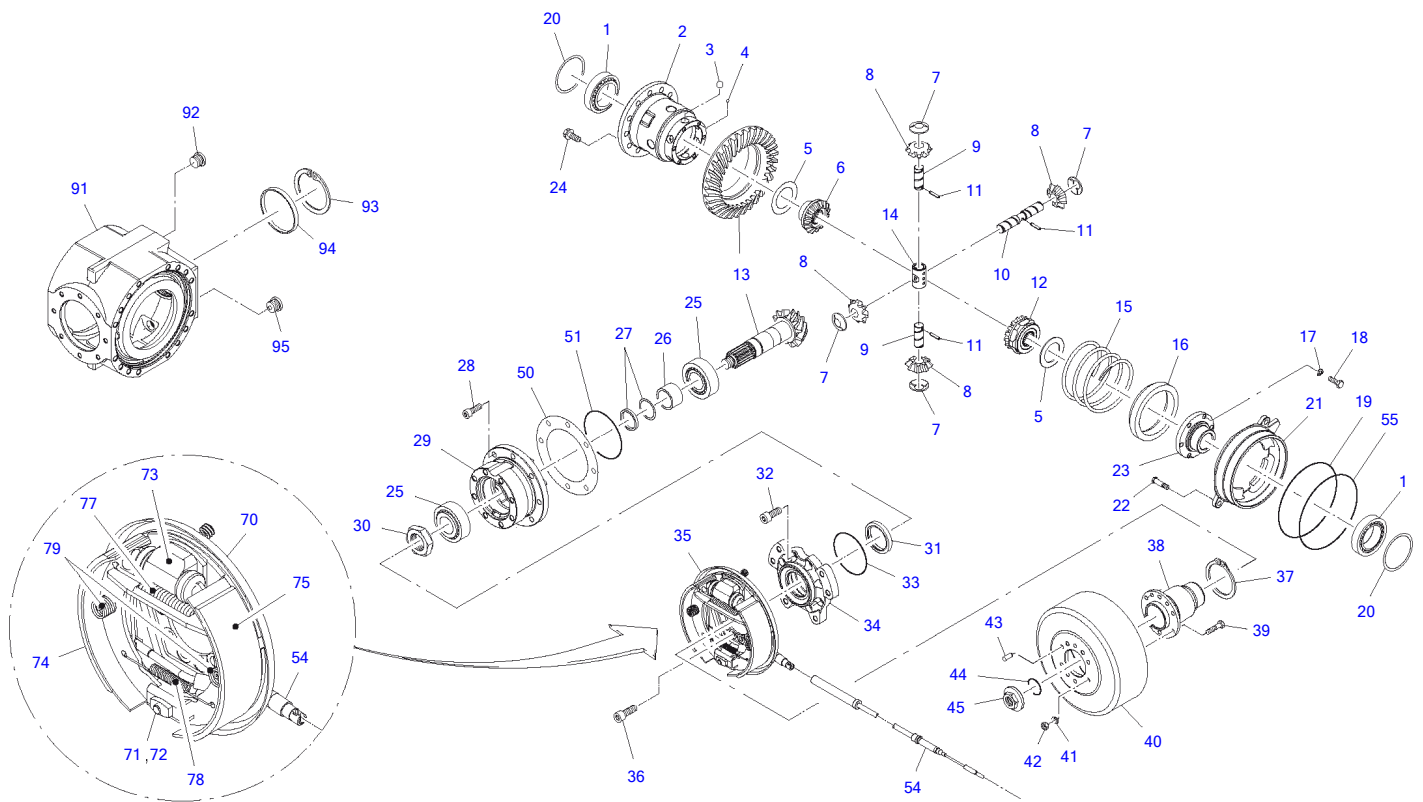

TW50 Book No. 8017699 01.10 S/N E105833
Front Axle

							Front Axle
Item	Part number	Description	Q'ty	Chan.	Serial No.	Serv.	Remarks
	5820057	Front Axle	1				
1	0358169	Conical Roller Bearing	2				
2	8009243	Differential Housing	1				
3	3984118	Ball	6				
4	8009244	Ball	1				
5	2983273	Disk	2				
6	2983262	Side Shaft Wheel	1				
7	2915464	Disk	4				
8	2915475	Planet Wheel	4				
9	8009245	Pin	2				
10	8009246	Pin	1				
11	0443163	Adaptor Sleeve	3				
12	8009247	Side Shaft Wheel	1				
13	8009248	Spur Bevel Gear	1				
14	8014141	Crossing Part	1				
15	8009250	Spring	1				
16	8009251	Control Sleeve	1				
17	8010316	Disk	6				
18	1092795	Black Bolt	6				
19	8010106	O-Ring	1				
20	8009252	Shim	2				
	8009253	Shim	2				
	8009254	Shim	2				
	8009255	Shim	2				
21	8009256	Piston	1				
22	8010255	Justier Screw	2				
23	8009257	Cover	1				
24	8010239	V-Plus Flanged Bolt	12				
25	2480924	Conical Roller Bearing	2				
26	8014143	Distance Ring	1				
27	8009275	Shim	1				
	8009279	Shim	1				
28	0848684	Bolt	8				
29	8009593	Cover	1				
30	8010003	Wave Nut	1				
31	8010243	Oil Seal	1				
32	8010774	Fillister Head Screw	8				
33	8010109	O-Ring	1				
34	8009595	Cover	1				
35	8009594	Servo Brake	1				
36	8010775	Fillister Head Screw	8				
37	1366810	Circlip Tone 400	1				
38	8009596	Flange	1				
39	0893189	Hex Head Screw A3C	6				
40	8009597	Brake Drum	1				
41	8010373	Spring Washer	6				
42	0300285	Nut	6				
43	3802255	Dowel Pin	6				
44	8010110	O-Ring	1				
45	8010262	Flanged Nut	1				
50	2915748	Shim	1				
	2915737	Shim	1				
	2915726	Shim	1				
	2915317	Shim	1				
51	8010111	O-Ring	1				
54	5820196	Hand Brake Rope	1				
55	8014144	O-Ring	1				
70	8012215	Brake Plate Compl	1				
71	8012216	Adjustment Compl	2				
72	8012217	Regulating Wedge	1				
73	8012219	Wheel Brake Cylinder	1				
74	8012220	Brake Shoe Lining	1				
75	8012221	Brake Shoe Lining	1				
77	8012223	Draw Spring	1				
78	8012225	Draw Spring	1				
79	8012226	Compression Spring	2				
91	8009442	Housing	1				
92	2655505	Plug A3C	1