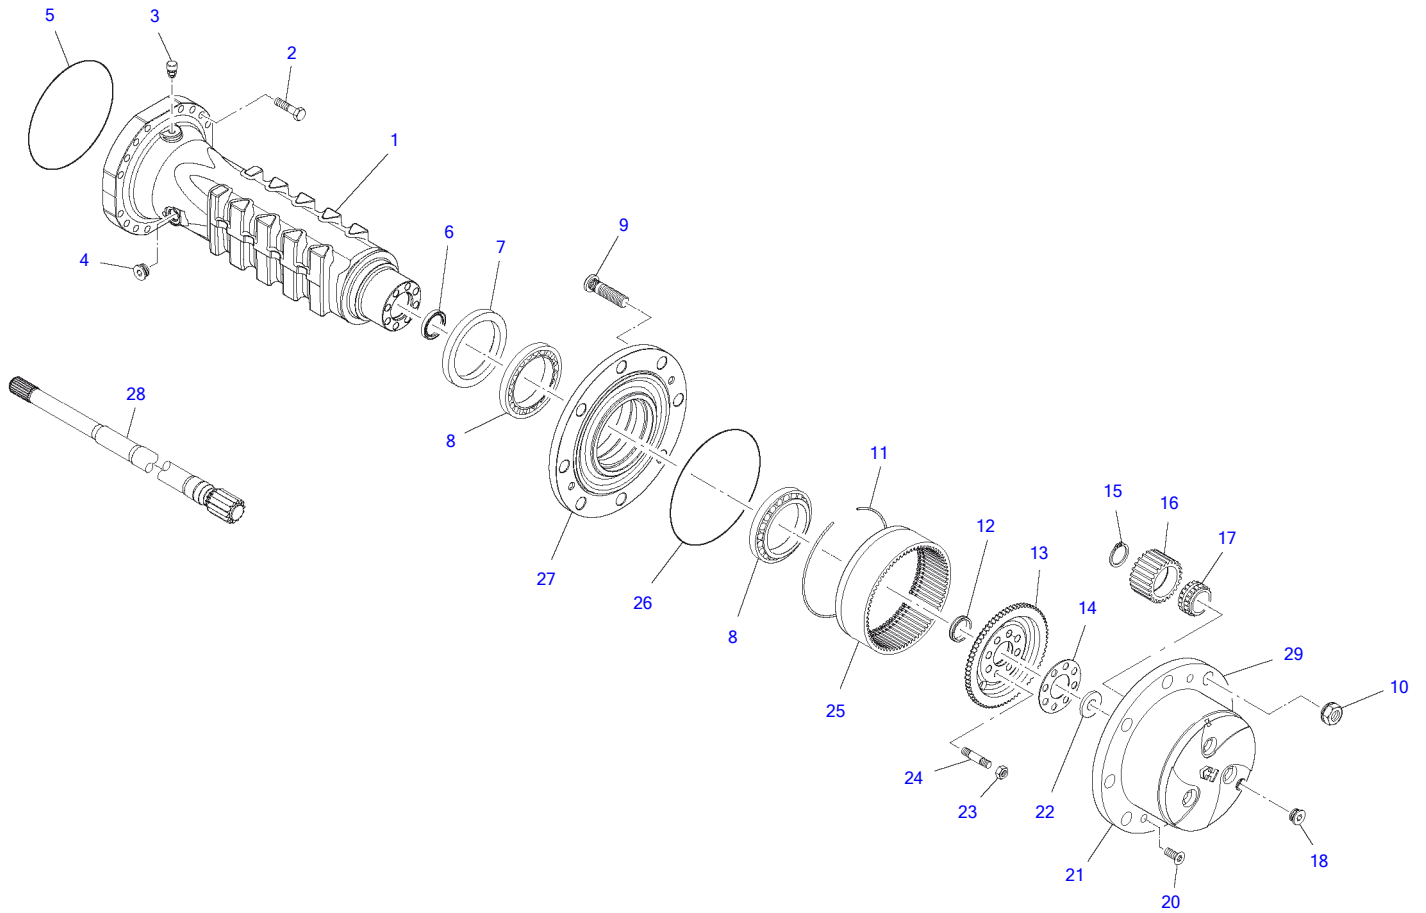

Item	Part number	Description	Axle Pipe			
			Q'ty	Chan.	Serial No.	Serv. Remarks
1	8014145	Axle Pipe	2			
2	8010322	Bolt	32			
3	3968889	Air Vent	1			
4	2655505	Plug A3C	2			
5	8010108	O-Ring	2			
6	2915782	Oil Seal	2			
7	8010249	Oil Seal	2			
8	8010027	Conical Roller Bearing	4			
	8010028	Conical Roller Bearing	4			
9	8009470	Wheel Pin	16			
10	5820056	Flanged Ball Nut A3C	16			
11	8010257	Snap Ring	2			
12	8009457	Centering Ring	2			
13	8009259	Side Shaft Wheel	2			
14	8009260	Plate	2			
15	8010258	Circlip Tone 400	6			
16	3983742	Planet Wheel	6			
17	8010025	Roller Bearing	6			
18	8010263	Plug A3C	2			
20	0482831	Countersunk Screw A3C	4			
21	8009261	Planetary Housing	2			
22	3983764	Disk	2			
23	8010264	Nut	16			
24	8010303	Stud	16			
25	3983719	Gear Rim	2			
26	2902163	O-Ring	2			
27	8009262	Wheel Hub	2			
28	8014146	Axle Shaft	2			
29	8009264	Housing Compl	2