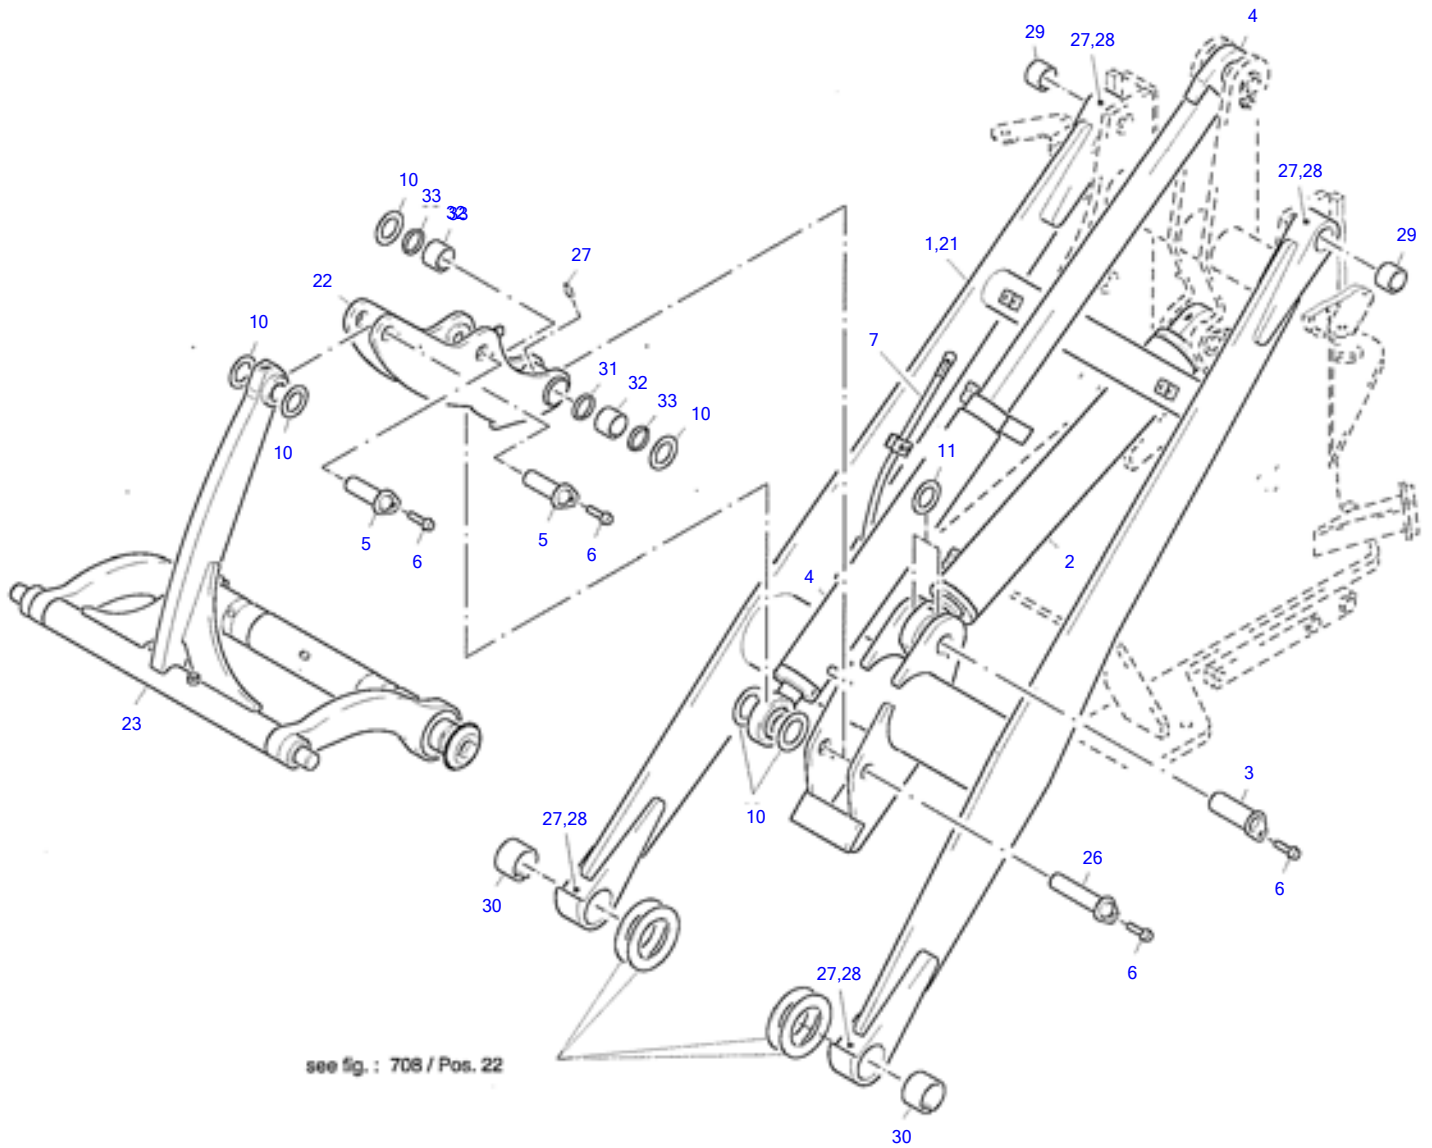

PARTS MANUAL

TW50

Serial No. E105833~

Book No. 8017699

WHEEL LOADER

TAKEUCHI

Item	Part number	Description	Main			
			Q'ty	Chan.	Serial No.	Serv. Remarks
1	8017301	Lifting Unit				
2	5820059	Base Frame				
3	5820072	Steering Hydraulics				
	5820069	Working Hydraulics				
	8016949	Return Hydraulics				
	5820070	Driving Hydraulics				
	8016629	Hydraulic System QRC				
	8012416	Locking Device				
5	5820138	Directional Valve				
	8002252	Brake Throttle Valve				
6	3762245	Working Ram				
7	8000638	Lifting Ram				
9	3959515	Steering Ram				
12	5820062	Hydraulic Tank Compl				
13	5820066	Return Filter				
14	5820074	Electric System				
	8016811	Electric System (Canopy)				
	8008597	Printed Circuit Compl				
	8012903	Working Headlights				
15	5820056	Drive Set				
16	8016801	Diesel Engine				
	8016950	Exhaust System				
17	8014176	Foot Pedal Mechanism				
18	8016941	Air Filter System				
19	5820115	Oil Pressure Pump Compl				
	8019516	Oil Pressure Pump 12V				
	8019522	Oil Motor				
20	5820057	Front Axle				
	8014145	Front Axle Pipe				
21	5820058	Rear Axle				
	8014145	Rear Axle Pipe				
	8009421	Rear Axle Multiple				
22	8019993	Fuel System				
23	8013032	Driver's Seat Compl				
24	8016507	Cabin Canopy				
	8012821	FOPS-Grating Compl				
	8020364	Window Panes Kit				
	8013842	Cabin Door Compl				
	8015598	Hinged Rear Side Window				
	8014357	Covering Canopy				
	8015046	Protective Canopy				
	8014185	Steering Column Compl				
25	8010455	Hyd Quick Release Eq				
26	3705155	Pallet Fork Compl				
27	8020453	Heating Kit				
28	8016620	Decals & Accessories				
	8016643	Protective Hoses				
30	5820078	Covering Compl				
	8016808	Engine Hood Compl				
99	8018800	Maintenance Filter Kits				