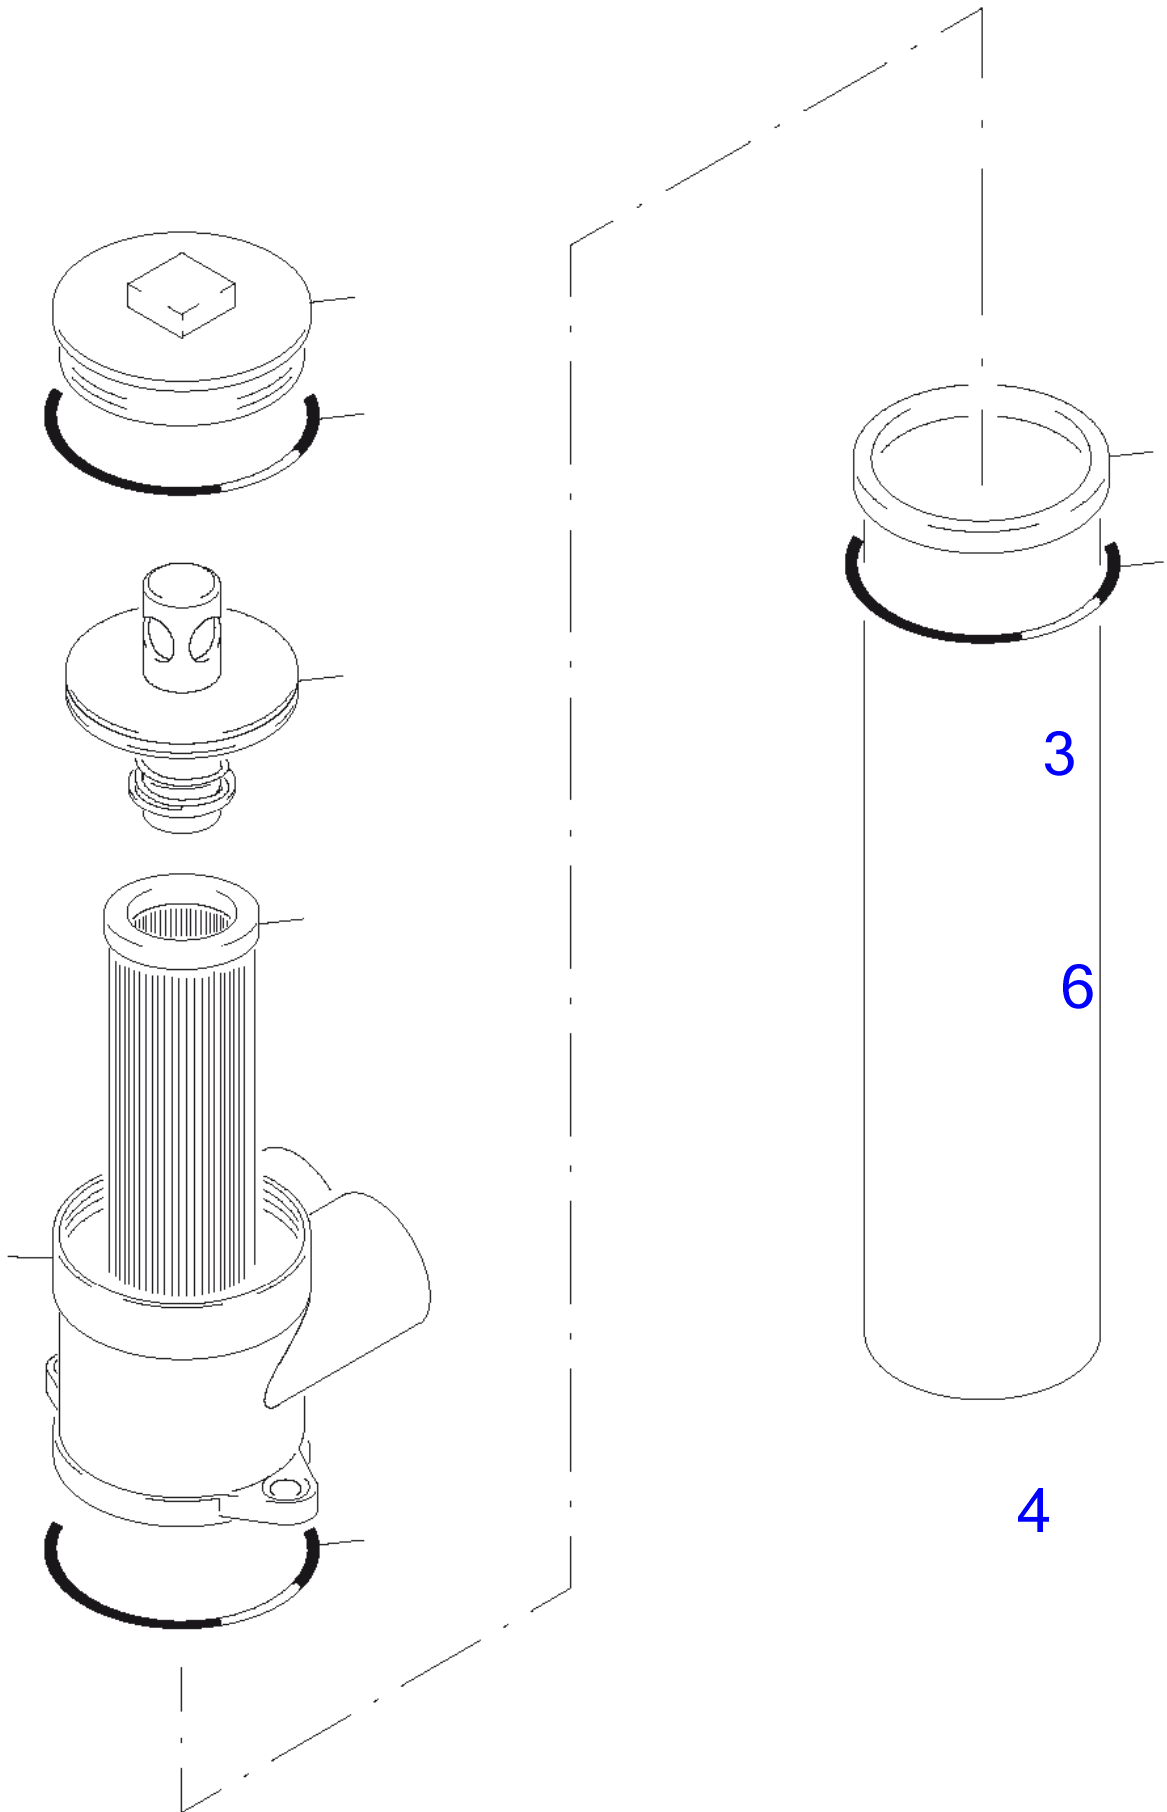

Item	Part number	Description	Return Filter			Remarks	
			Q'ty	Chan.	Serial No.		Serv.
	5820066	Return Filter	1				
1	8012354	Filter Element	1				
2	8013986	Jacketed Barrel	1				
3	8013987	Cover	1				
4	8013988	Filter Holder Compl	1				
5	8013989	Housing	1				
6	2917842	O-Ring	1				
8	8007687	O-Ring	1				
9	0382476	O-Ring	1