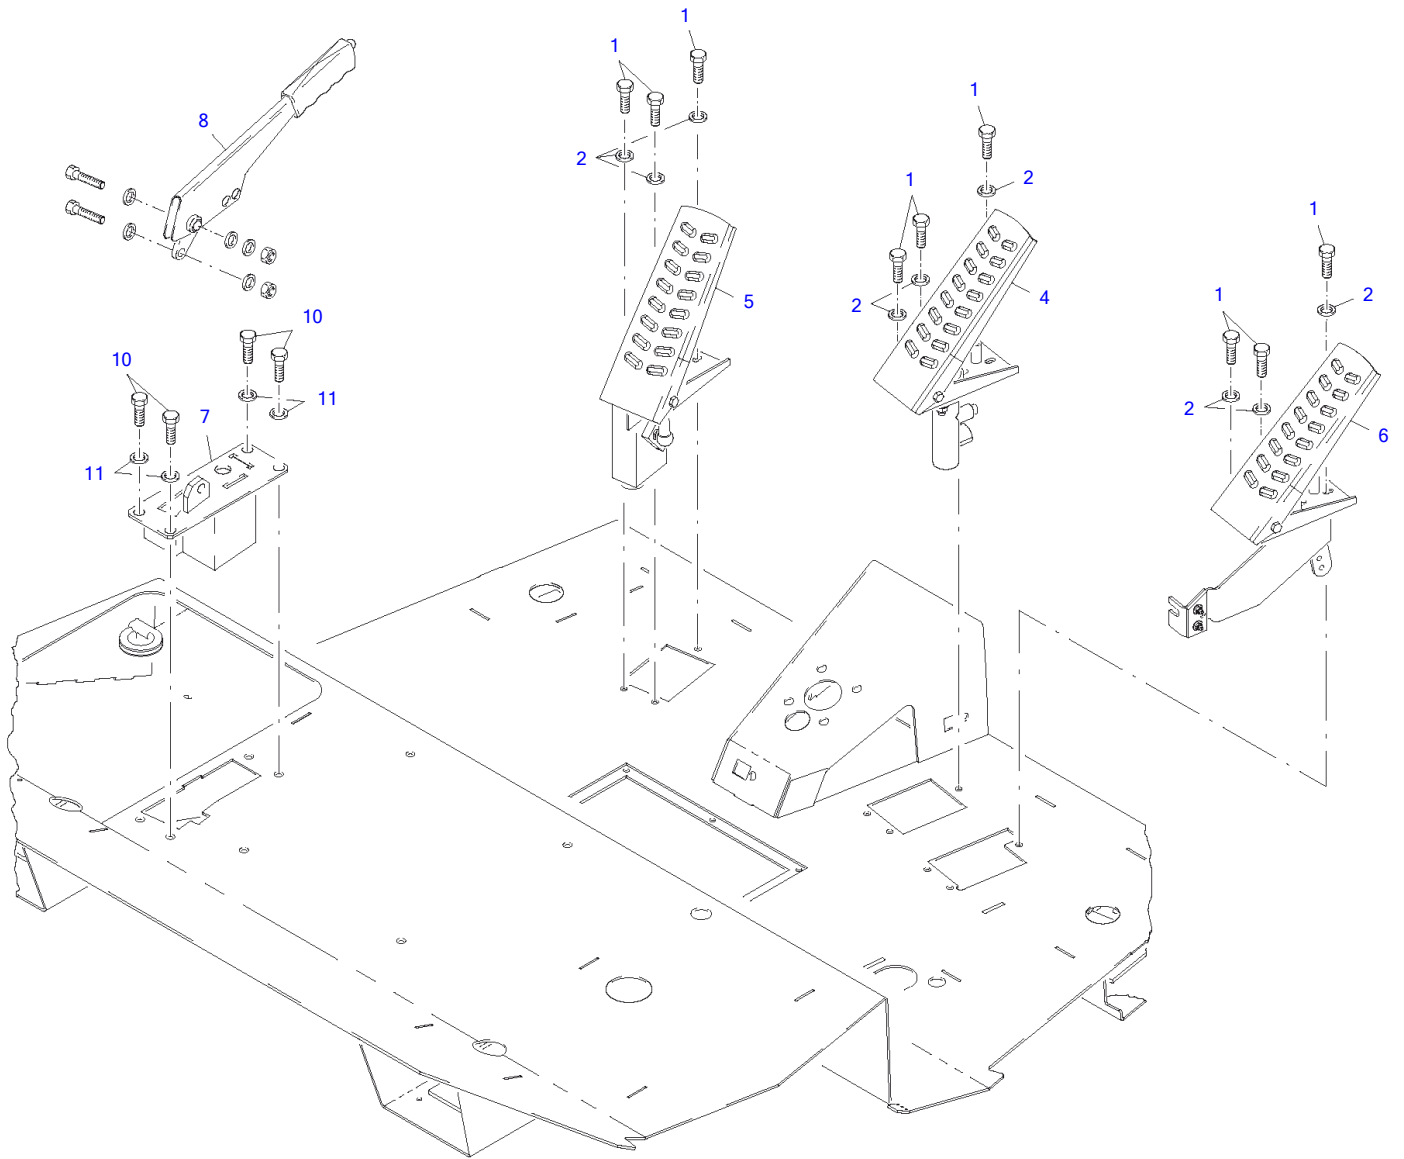

TW50 Book No. 8017699 01.10 S/N E105833
Foot Pedal Mechanism

Foot Pedal Mechanism

Item	Part number	Description	Q'ty	Chan.	Serial No.	Serv.	Remarks
	8014176	Foot Pedal Mechanism	1				
1	1368641	Hex Head Screw A3C	9				
2	0893043	Washer A3C	9				
4	8013450	Brake Pedal Compl	1				
	8013433	Main Brake Cylinder	1				
5	8013451	Inch-Actuator Compl	1				
	8002252	Brake Throttle Valve	1				
6	8013452	Foot Pedal Mechanism	1				
7	8014376	Front Hand Brake Lever Bracket	1				
8	8008534	Hand Brake Lever	1				
	8018957	Switch	1				
10	0893236	Hex Head Screw A3C	4				
11	8013871	Washer	8