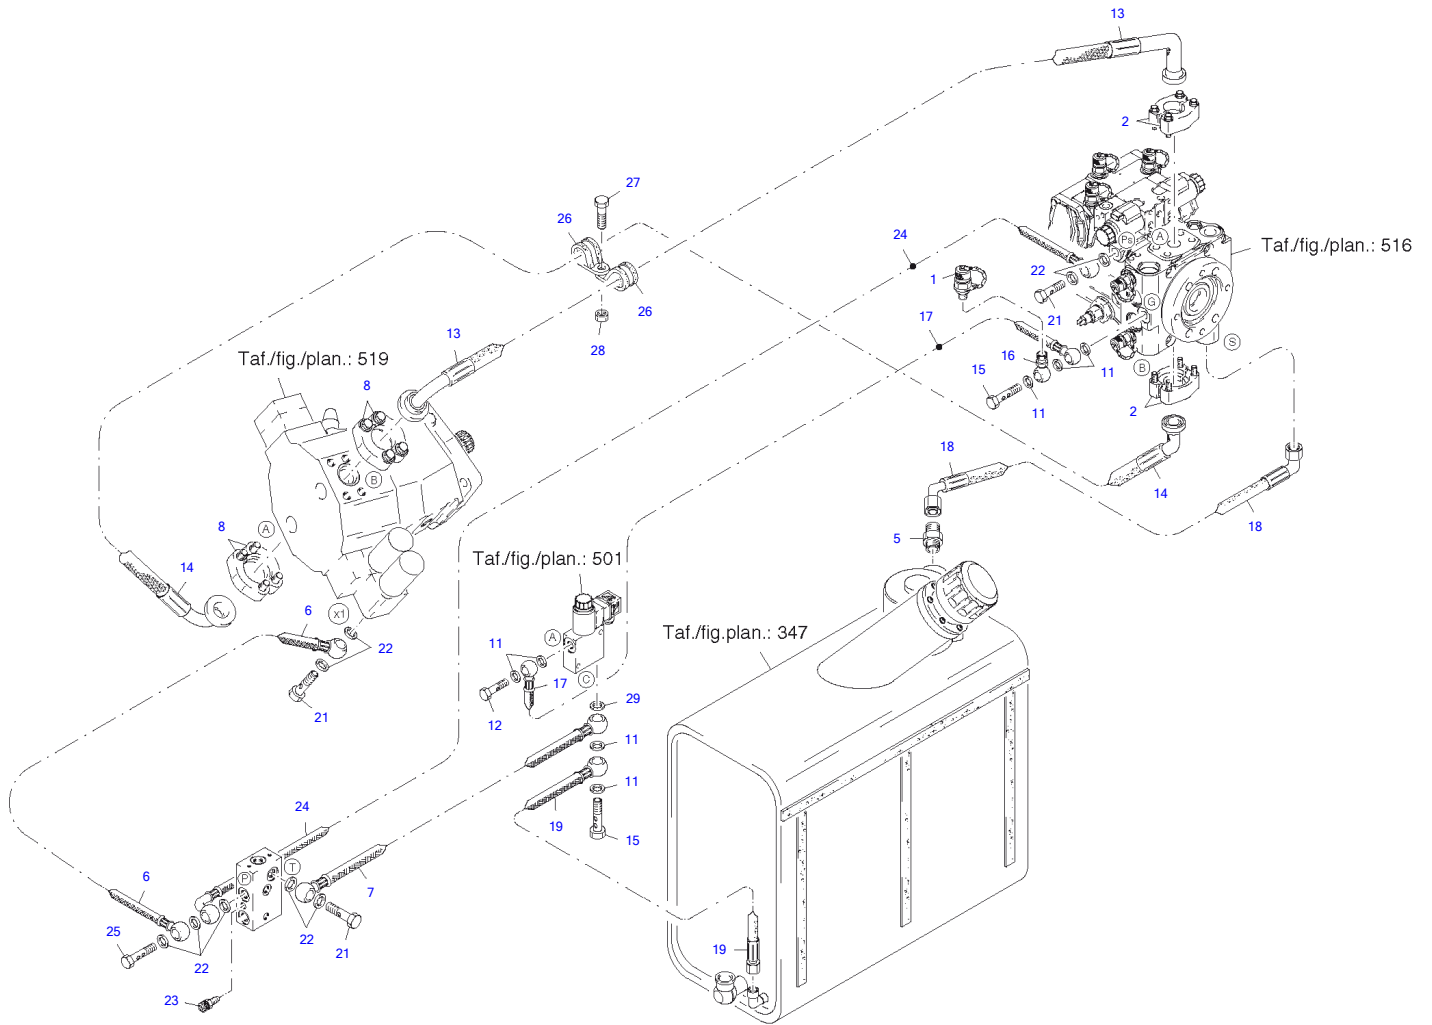

Driving Hydraulics

Item	Part number	Description	Q'ty	Chan.	Serial No.	Serv.	Remarks
	5820070	Driving Hydraulics	1				
1	1616551	Screw Coupling	1				
2	8012839	Half Flange Compl	2				
5	1689194	Coupling A3C	1				
6	3763871	Hose Line 6 X 925	1				
7	5820159	Hose Line	1				
8	8011955	Half Flange Compl	2				
11	0350898	Usit Ring U	7				
12	0862944	Female Screw a3C	1				
13	5820156	HP-Hose 20 X 1400	1				
14	5820157	HP-Hose 20 X 1850	1				
15	2980827	Female Screw A3C	2				
16	2970916	Coupling Compl	1				
17	5820158	Hose Line 6 X 1850	1				
18	5820180	Suction Hose 20 X 950	1				
19	3765884	Hose Line 6 X 550	1				
21	0311528	Female Screw A3C	3				
22	0373588	Usit Ring U	9				
23	2960243	Air Vent	1				
24	3747100	Hose Line 8 X 2200	1				
25	2443850	Female Screw S A3C	1				
26	1009352	Clip Norma	2				
27	1615232	Hex Head Screw A3C	1				
28	0399760	Nut A3C	1				
29	3768296	Gasket A3C	1