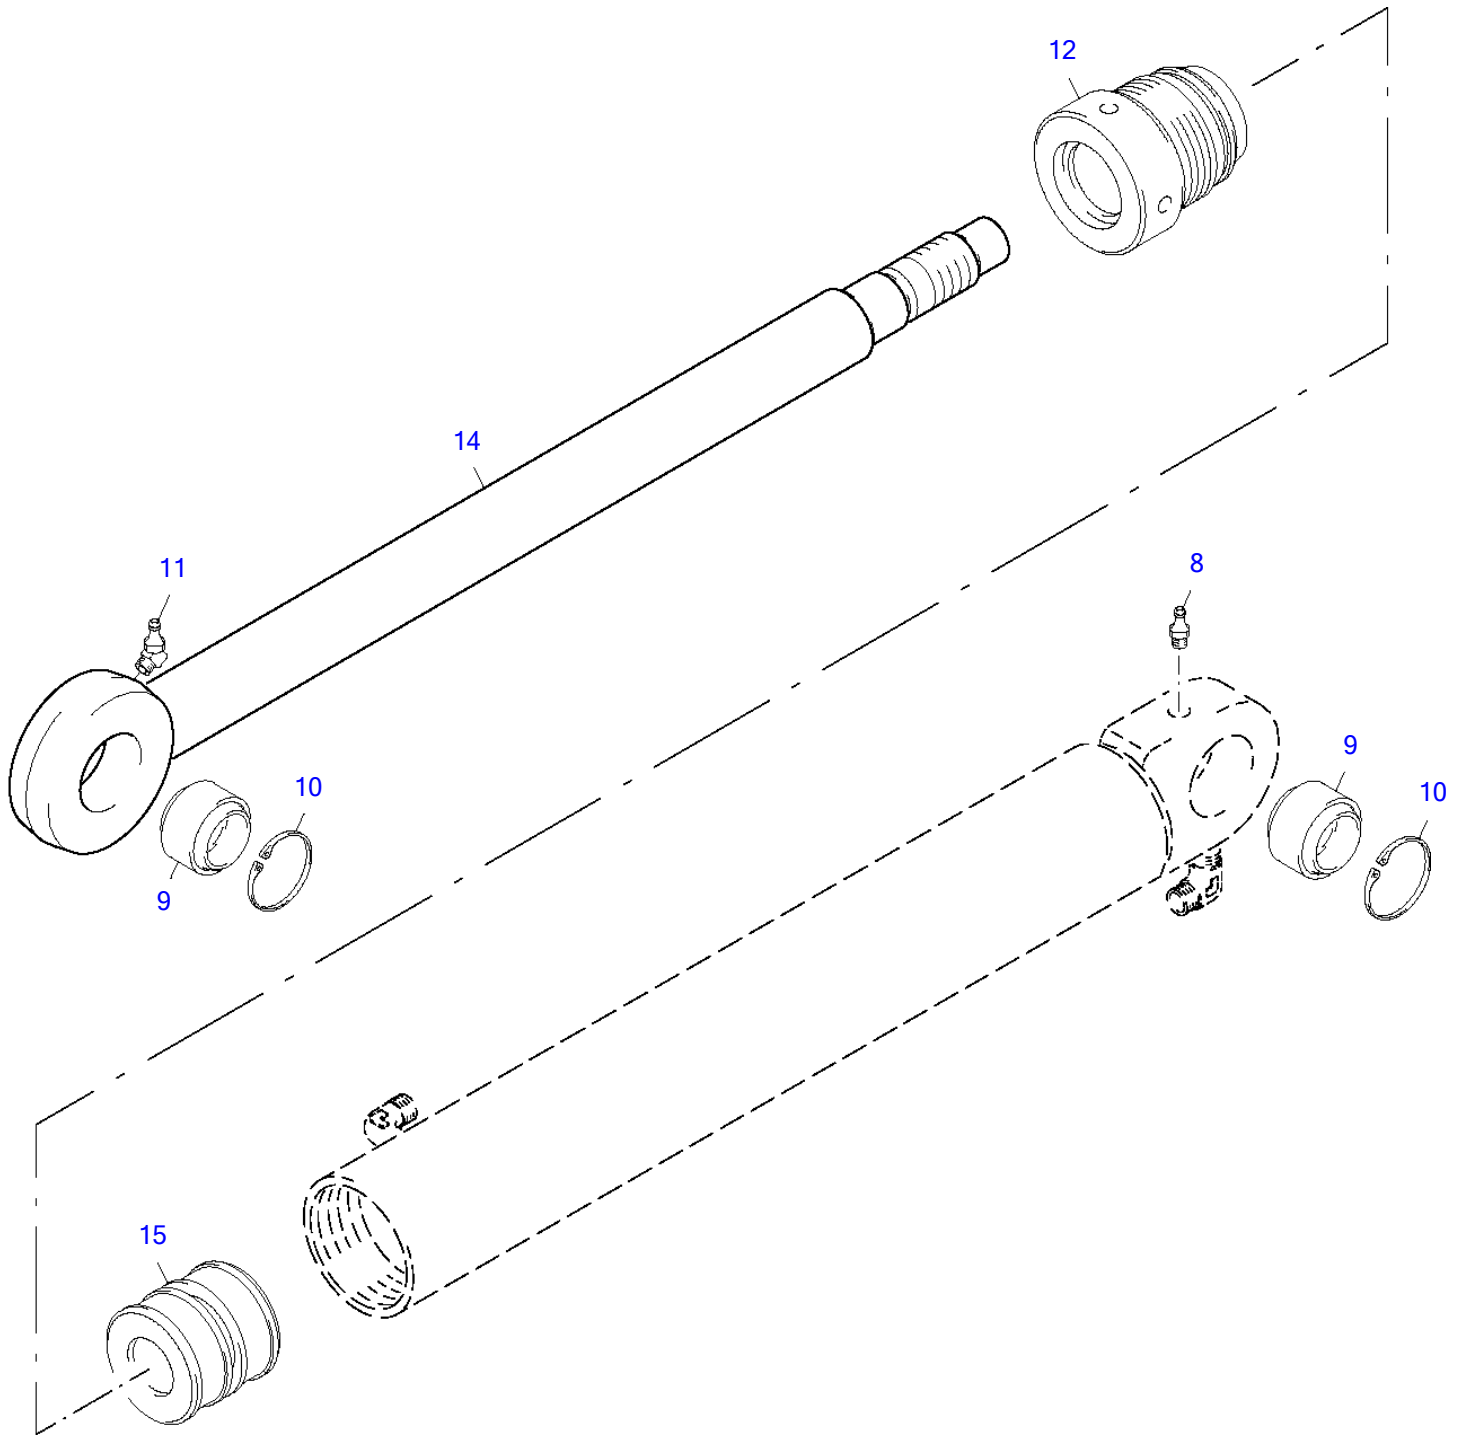

Item	Part number	Description	Lifting Ram			Remarks
			Q'ty	Chan.	Serial No.	
	8000638	Lifting Ram	1			
8	0324590	Grease Nipple	1			
9	1050977	Spherical Bearing	2			
10	1627587	Circlip Tone 400	2			
11	0366772	Grease Nipple	1			
12	3932581	Cylinder Nut	1			
14	8000630	Piston Rod Compl	1			
15	3932616	Guide Piston Compl	1			
	3717604	Circlip	1			
	3932627	Packing Set 100/60	1