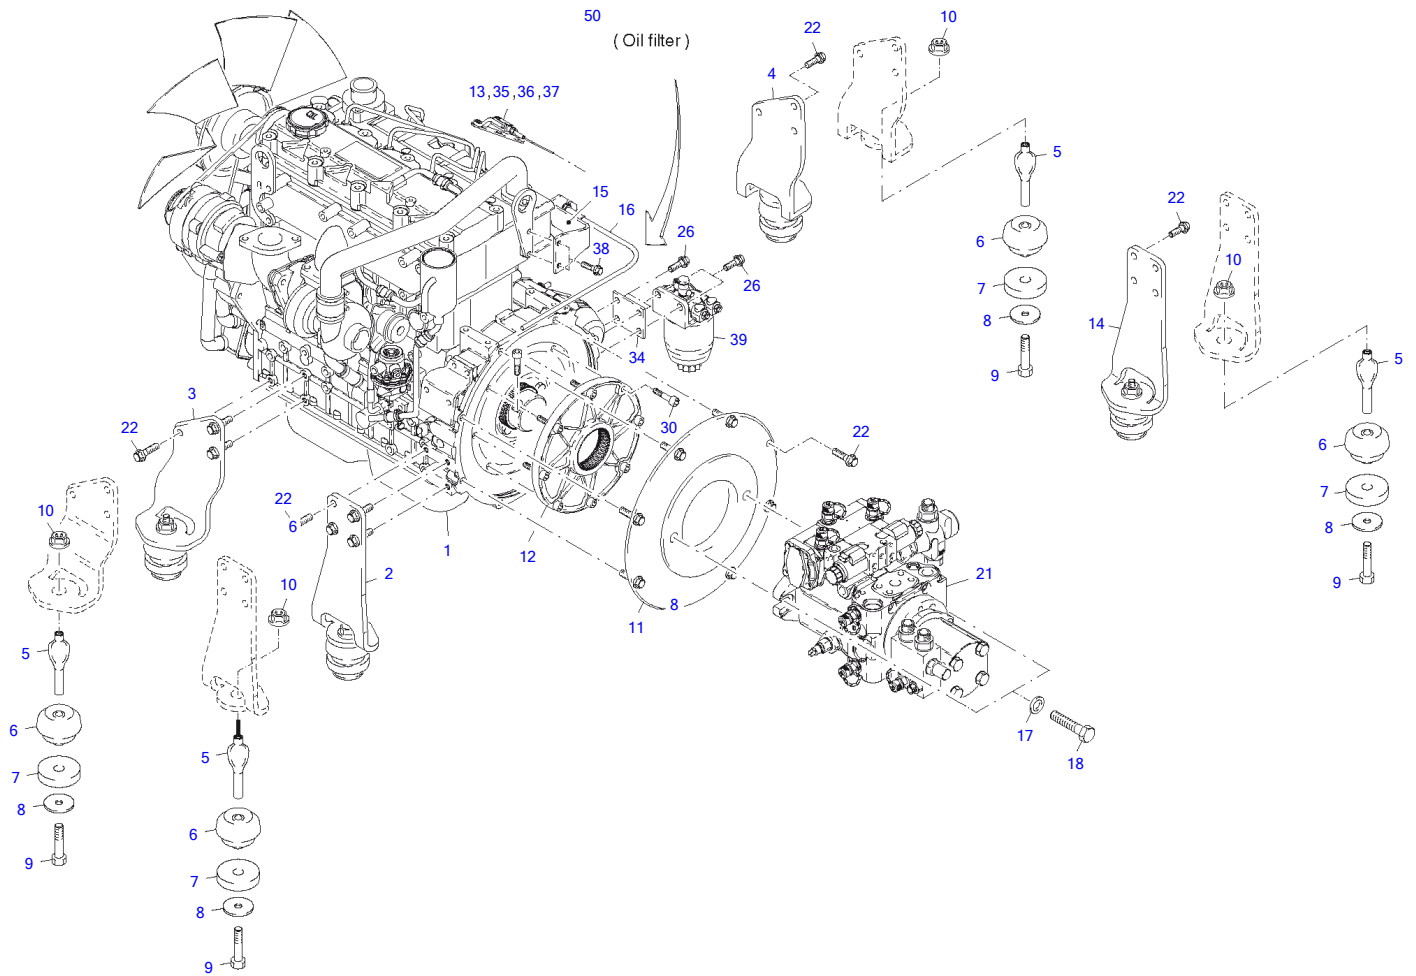

Diesel Engine Compl

Item	Part number	Description	Q'ty	Chan.	Serial No.	Serv.	Remarks
	8016801	Diesel Engine Compl	1				
1	8018315	Deutz Engine D 12V	1				
2	8016718	Motor Bearing	1				
3	8016723	Motor Bearing	1				
4	8016721	Motor Bearing	1				
5	8009129	sleeve	4				
6	8012143	Rubber Element	4				
7	3924241	Rubber Washer	4				
8	8012476	Washer A3C	4				
9	0395653	Hex Head Screw	4				
10	2481652	Serrated Nut	4				
11	8016731	Pump Flange	1				
12	5820135	Coupling Bowex	1				
13	1699527	Yoke	1				
14	8016719	Motor Bearing	1				
15	8017248	Holder	1				
16	3950209	Bowden Cable	1				
17	2905928	Washer RV	2				
18	3962372	V-Plus Bolt	2				
21	5820115	Oil Pressure Pump Compl	1				
22	3960789	Serrated Hex Head Screw	22				
26	8003657	Serrarted Hex Head Screw	4				
30	2994743	Self-Locking Screw	8				
32	5820195	Hose Coupling	2				
34	8017198	Holder	1				
35	00843678	Chraging Pin A3C	1				
36	2989984	Flat Head Bolt A3R	1				
37	8017247	Plate	1				
38	8009775	Hex Head Screw A3C	2				
39	8018799	Filter Element	1				
50	8018798	Filter	1