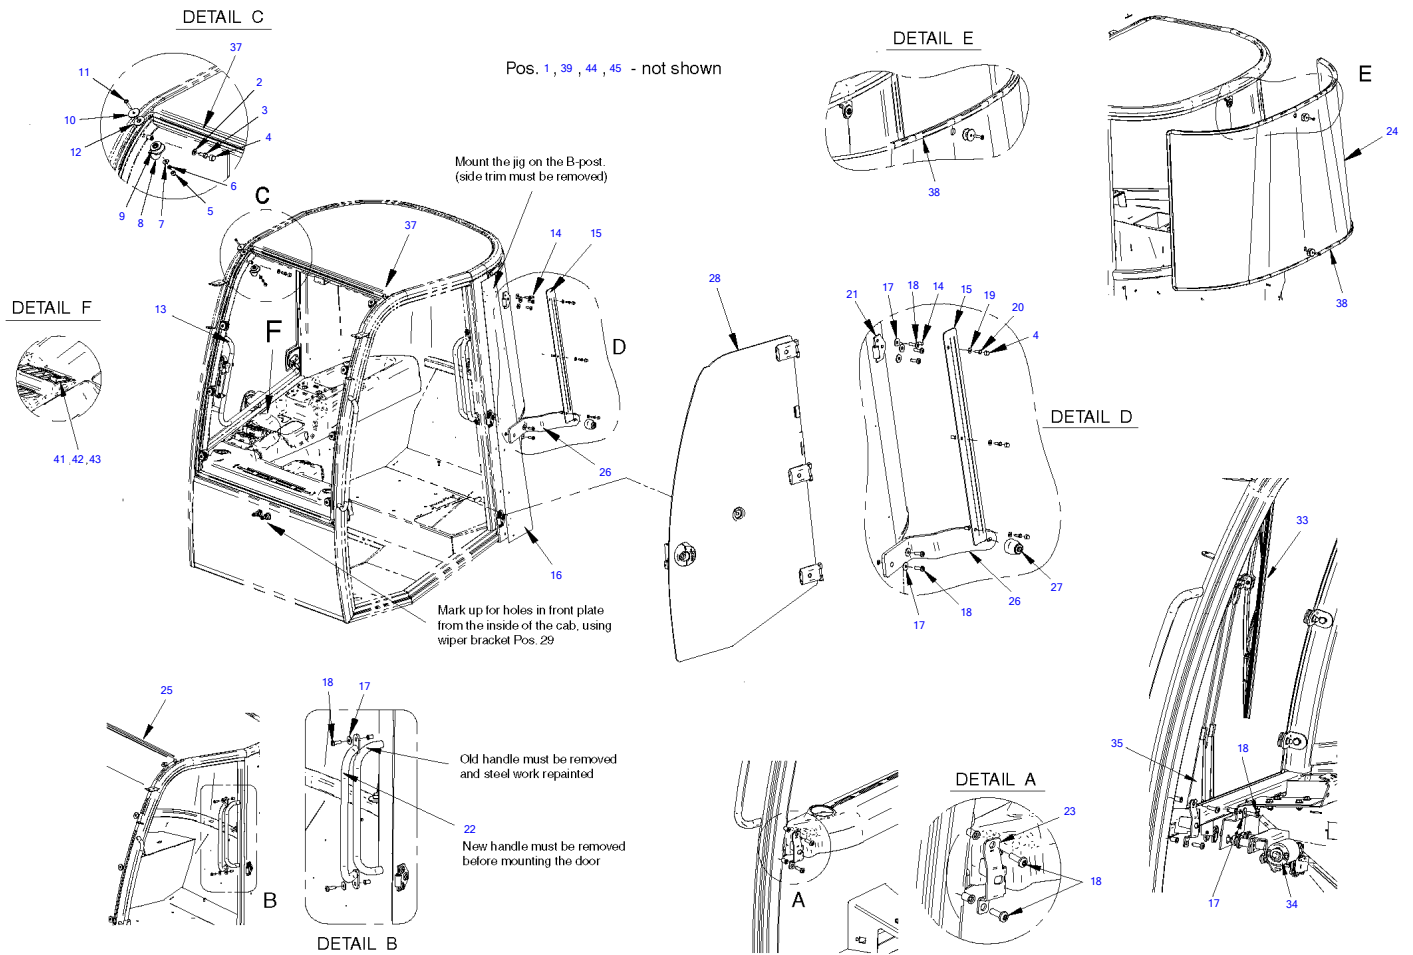

FOPS Grating Compl

Item	Part number	Description	Q'ty	Chan.	Serial No.	Serv.	Remarks
	8012821	FOPS Grating Compl	1				
1	8016790	Disk	10				
2	1391275	Hex Head Screw A3C	6				
3	0362165	Nut A3C	5				
4	8014566	FOPS grating	1				
5	8014565	Parts Set	1				

TW50 Book No. 8017699 01.10 S/N E105833
Window Panes Kit