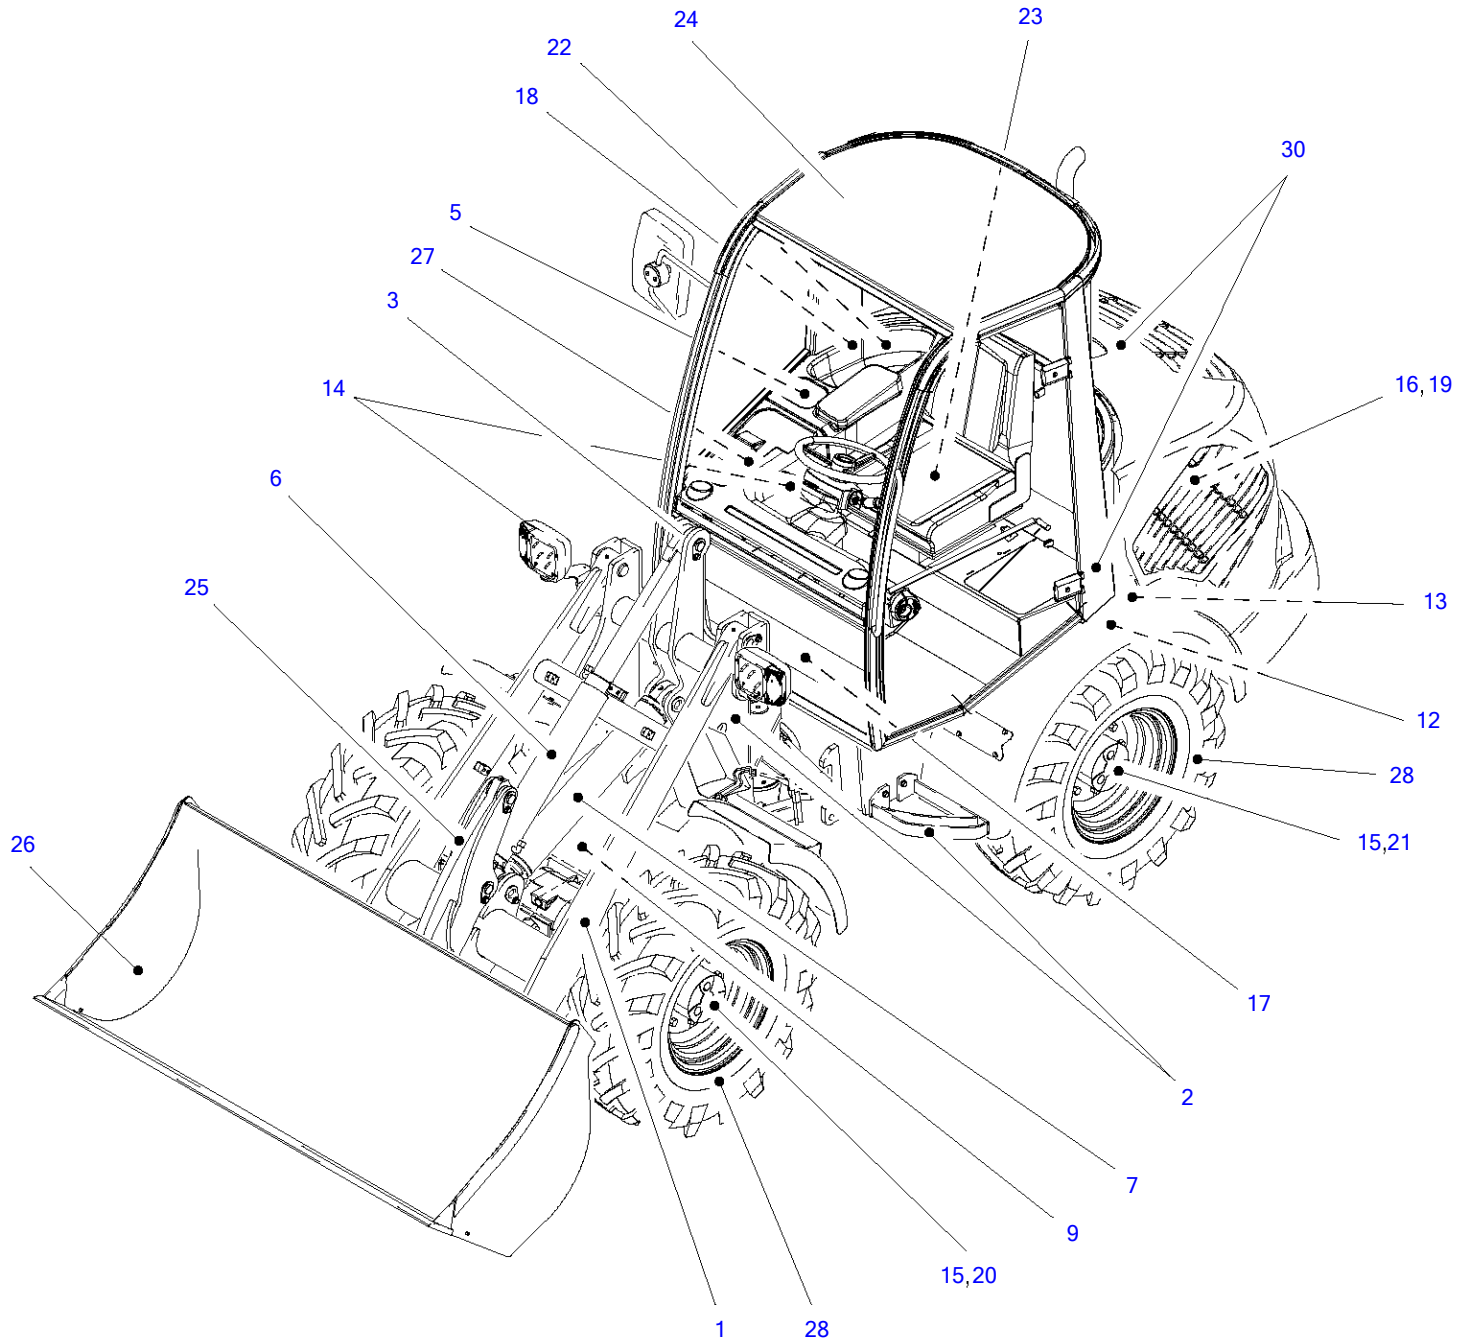

PARTS MANUAL

TW50

Serial No. E105833~

Book No. 8017699

WHEEL LOADER

TAKEUCHI

Item	Part number	Description	Main			
			Q'ty	Chan.	Serial No.	Serv. Remarks
1	8017301	Lifting Unit				
2	5820059	Base Frame				
3	5820072	Steering Hydraulics				
	5820069	Working Hydraulics				
	8016949	Return Hydraulics				
	5820070	Driving Hydraulics				
	8016629	Hydraulic System QRC				
	8012416	Locking Device				
5	5820138	Directional Valve				
	8002252	Brake Throttle Valve				
6	3762245	Working Ram				
7	8000638	Lifting Ram				
9	3959515	Steering Ram				
12	5820062	Hydraulic Tank Compl				
13	5820066	Return Filter				
14	5820074	Electric System				
	8016811	Electric System (Canopy)				
	8008597	Printed Circuit Compl				
	8012903	Working Headlights				
15	5820056	Drive Set				
16	8016801	Diesel Engine				
	8016950	Exhaust System				
17	8014176	Foot Pedal Mechanism				
18	8016941	Air Filter System				
19	5820115	Oil Pressure Pump Compl				
	8019516	Oil Pressure Pump 12V				
	8019522	Oil Motor				
20	5820057	Front Axle				
	8014145	Front Axle Pipe				
21	5820058	Rear Axle				
	8014145	Rear Axle Pipe				
	8009421	Rear Axle Multiple				
22	8019993	Fuel System				
23	8013032	Driver's Seat Compl				
24	8016507	Cabin Canopy				
	8012821	FOPS-Grating Compl				
	8020364	Window Panes Kit				
	8013842	Cabin Door Compl				
	8015598	Hinged Rear Side Window				
	8014357	Covering Canopy				
	8015046	Protective Canopy				
	8014185	Steering Column Compl				
25	8010455	Hyd Quick Release Eq				
26	3705155	Pallet Fork Compl				
27	8020453	Heating Kit				
28	8016620	Decals & Accessories				
	8016643	Protective Hoses				
30	5820078	Covering Compl				
	8016808	Engine Hood Compl				
99	8018800	Maintenance Filter Kits				