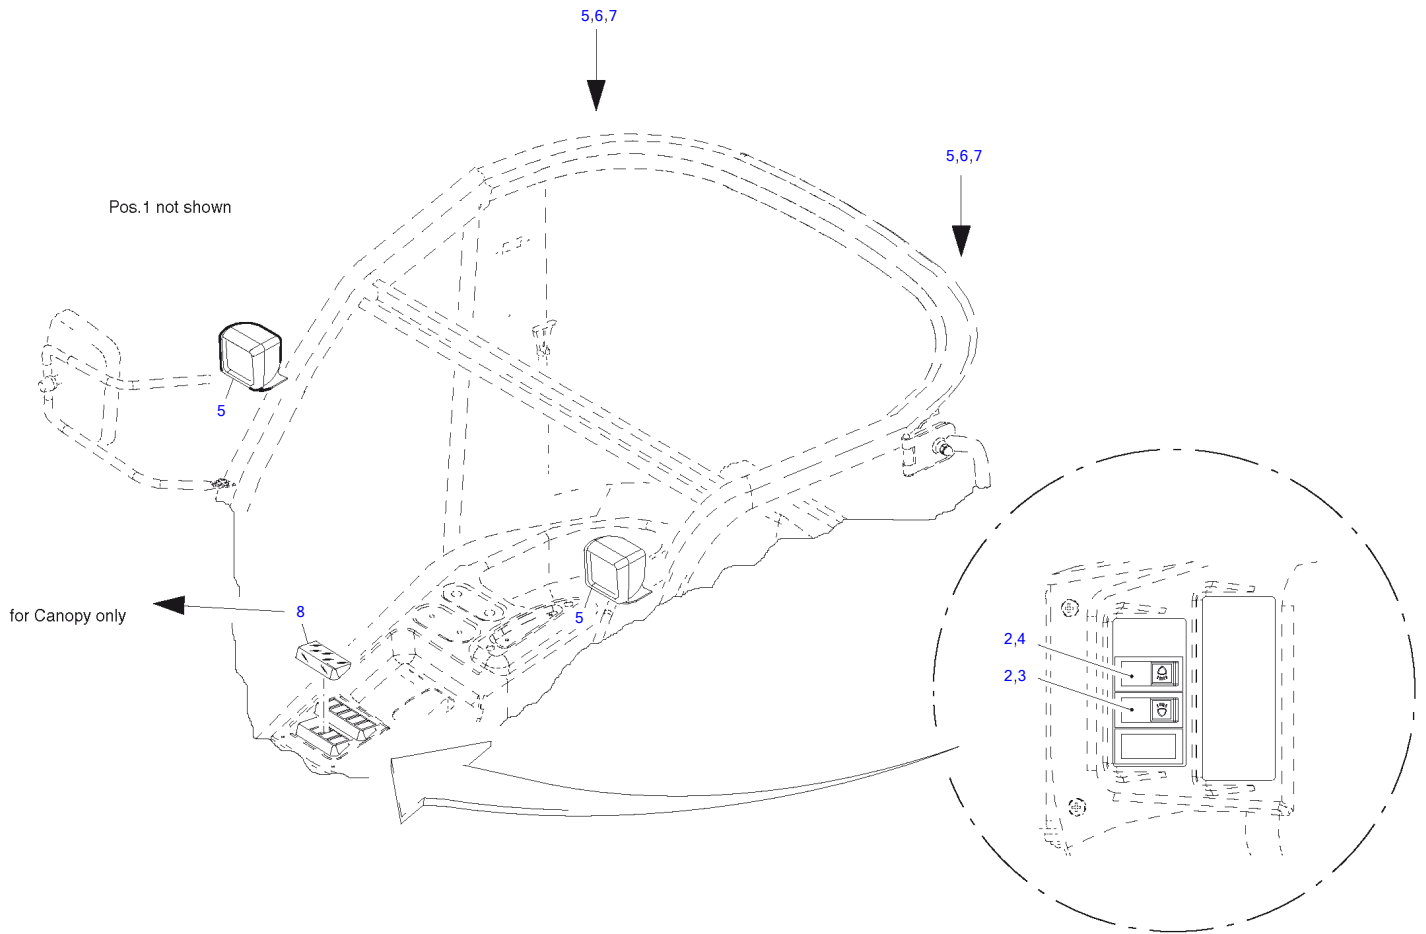

Working Headlights

Item	Part number	Description	Q'ty	Chan.	Serial No.	Serv.	Remarks
	8012903	Working Headlights	1				
1	8012894	Cable Set	1				
2	4674353	Switch 12V	2				
3	1718996	Decal	1				
4	1719000	Decal	1				
5	8012513	Working Headlight	4				
6	8012891	Holder	2				
7	0893270	Hex Head Screw A3C	4				
8	8012808	Protecting Cap	1				
	8012816	Working Headlights	1				
1	8012893	Cable Set	1				
2	4674353	Switch 12V	1				
3	1718996	Decal	1				
4	8012513	Working Headlight	2				
8	8012808	Protecting Cap	1