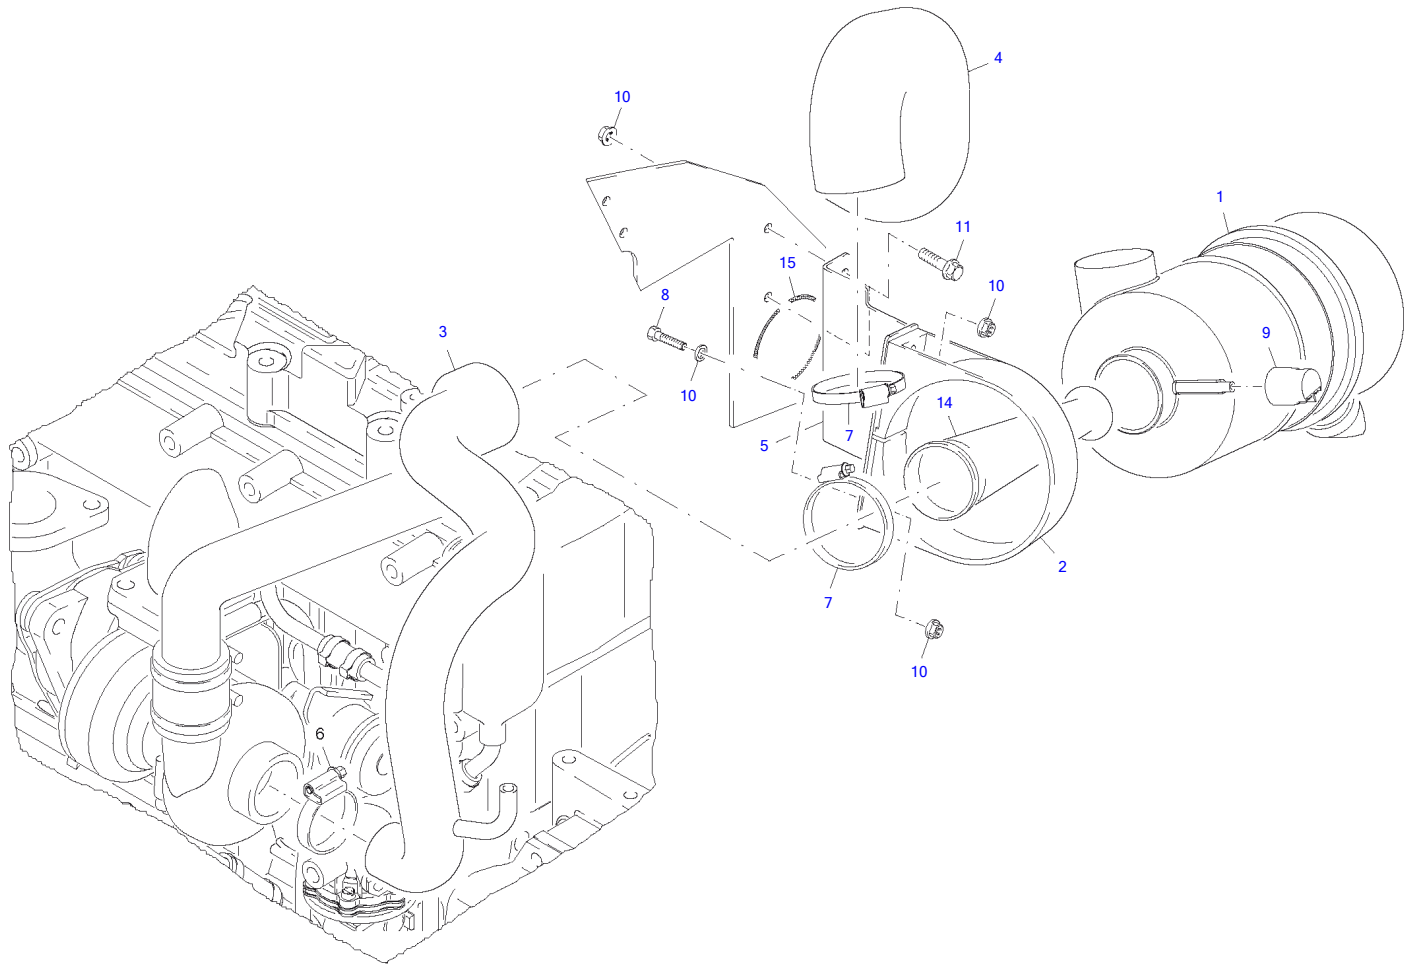

Air Filter System

Item	Part number	Description	Q'ty	Chan.	Serial No.	Serv.	Remarks
	8016941	Air Filter System	1				
1	2991524	Air Filter	1				
	2991546	Filter Element	1				
	2991557	Filter Element	1				
	2993208	Cover	1				
	2993208	Cover	1				
	2997326	Repairing Bracket	3				
	2911857	Air Filter Valve	1				
2	8008111	Clip	1				
3	8016729	Tube	1				
4	8017156	Manifold	1				
5	8016720	Holder	1				
6	8005376	Clip	1				
7	0459149	Clip	2				
8	1307079	Hex Head Screw A3C	2				
9	2913166	Low Pressure Indicator	1				
10	1722787	Serrated Nut	4				
11	8009782	Serrated Hex Head Screw	2				
12	2481254	Ripp Washer A3C	2				
14	2969651	Pipe	1				
15	5820077	Rubber Profile 300 MM	1