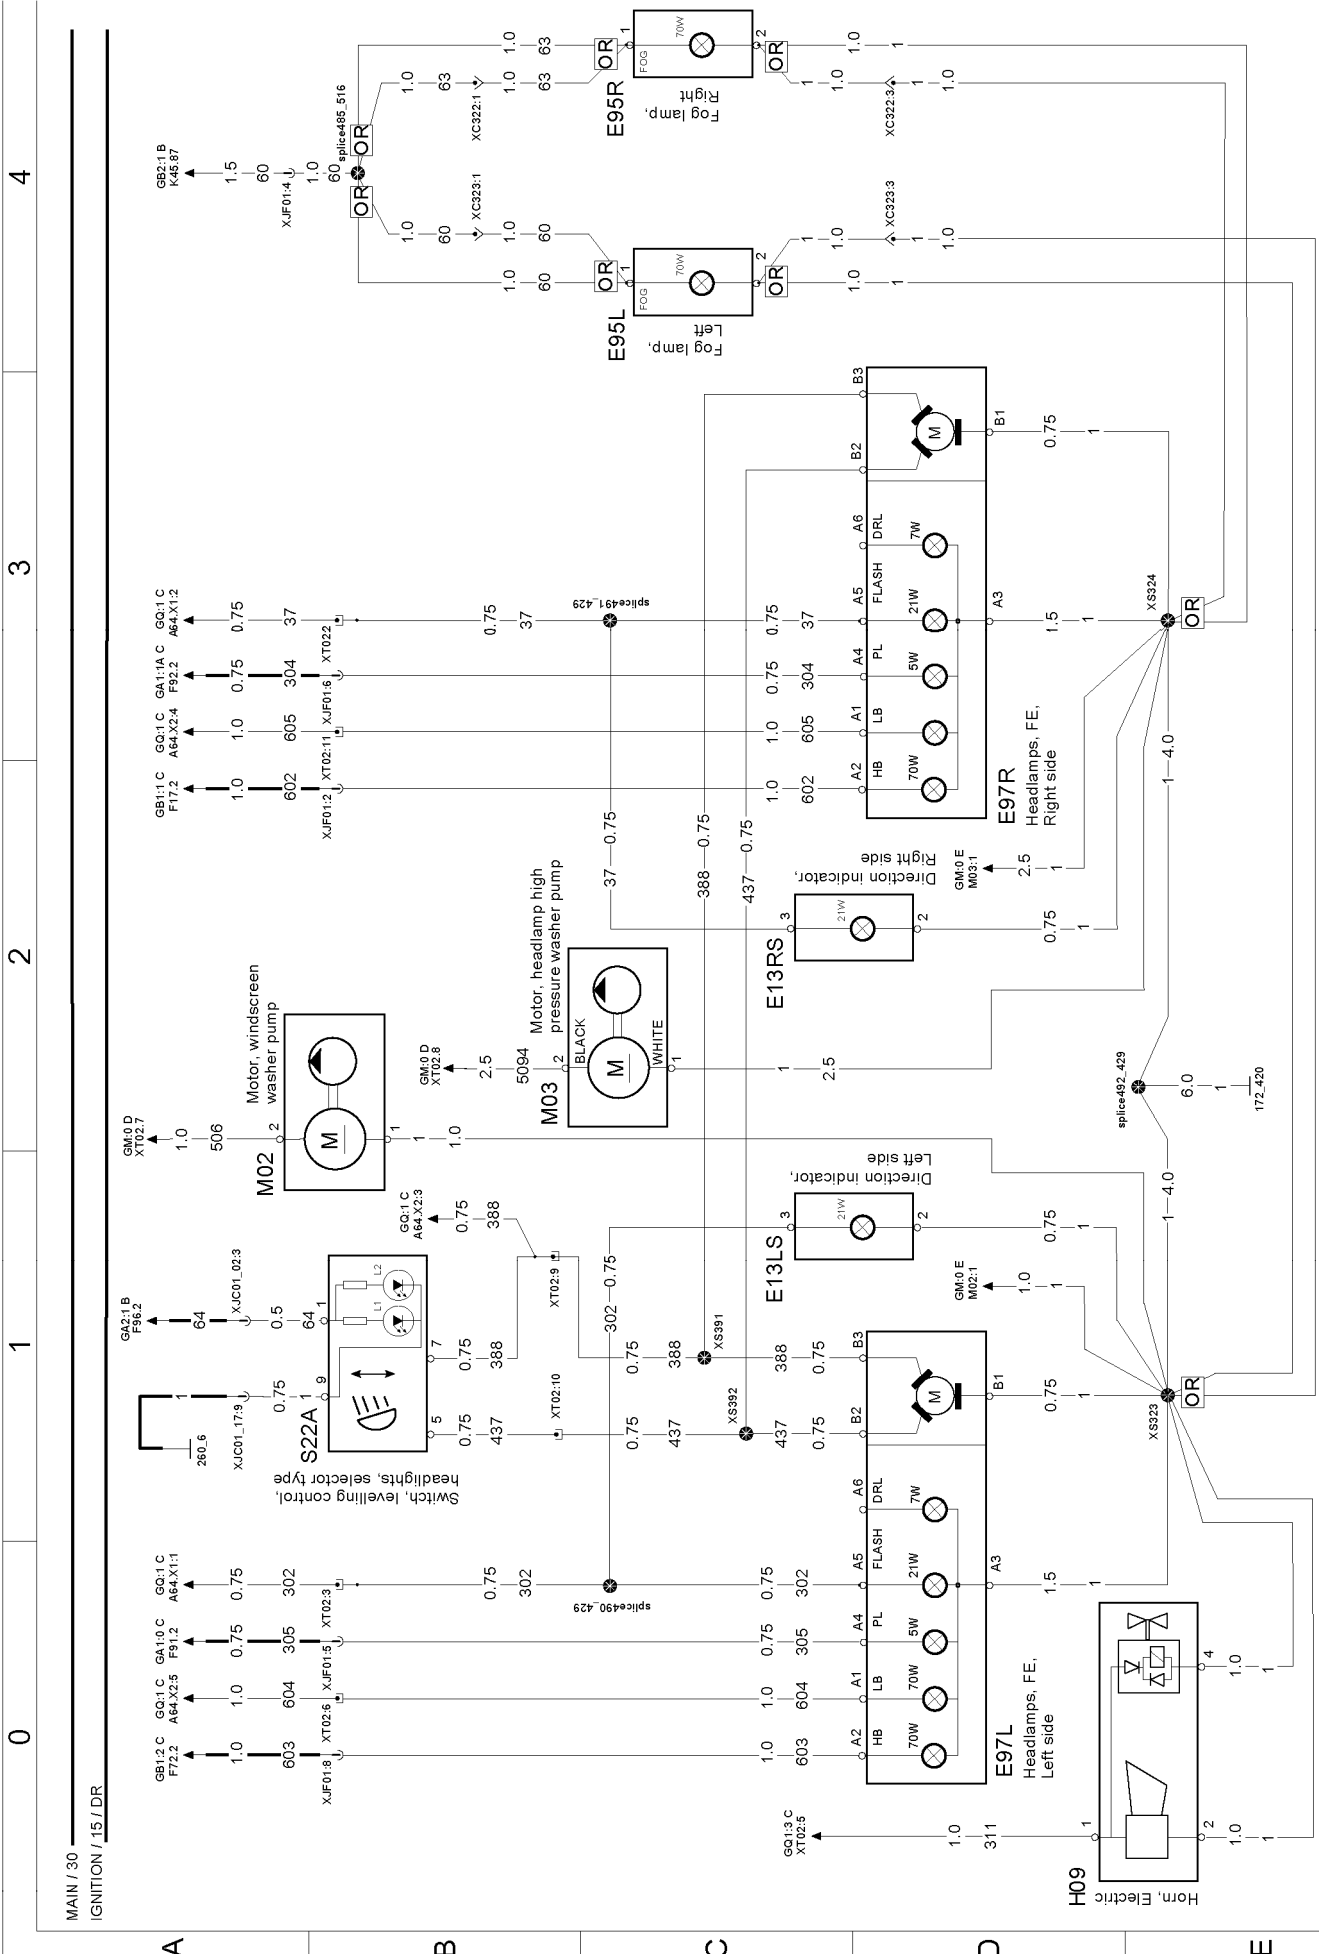

This service bulletin complements Service Handbook Group 37 TSP89046088

Wiring diagram
Facelift
FE
CHID B685461

Wiring diagram, Facelift

Contents

Diagram GC5 page 2

Diagram IA page 3

Wiring harness bumper page 4

Component number page 6

WIRING DIAGRAM GC5

Facelift for FE

Headlights lamps

Wiring harnesses bumper

Component number

A06L	El. adjustable seat
A06R	El. adjustable seat
A76	Cigarette lighter module
E13LS	Lamp, direction indicator, left side
E13RS	Lamp, direction indicator, right side
E95L	Lamp, fog lamp, left
E95R	Lamp, fog lamp, right
E97L	Lamp, fog and corner light, left
E97R	Lamp, fog and corner light, right
F14	Cigarette lighter
H09	Horn, electric
M02	Motor, windscreen washer pump
M03	Motor, headlamp high pressure washer pump
S22A	Switch, levelling control, headlights, selector type