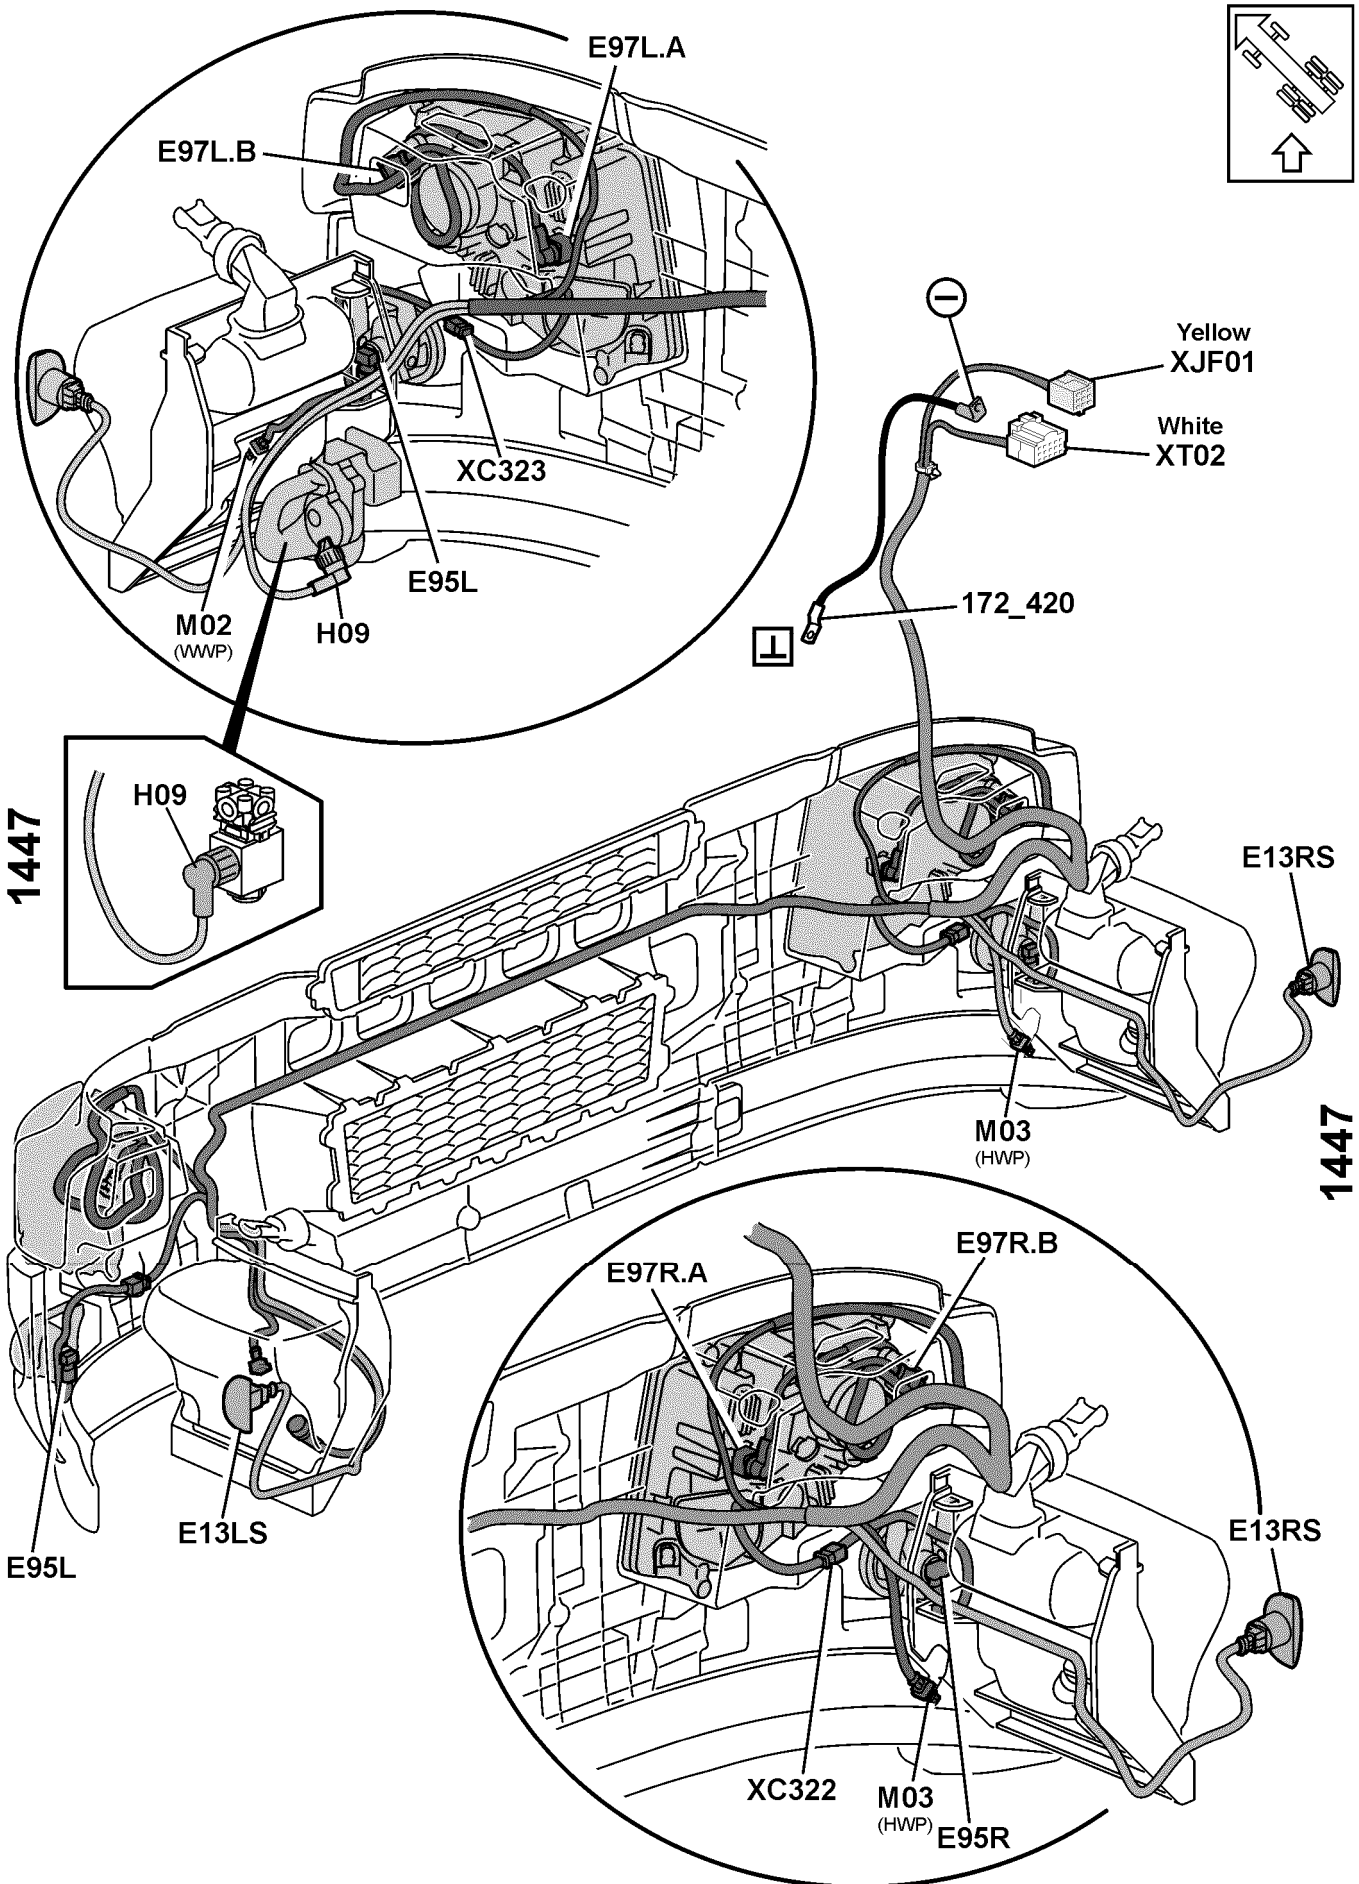

This service bulletin complements Service Handbook Group 37 TSP89046088

Wiring diagram
Facelift
FE
CHID B685461

Wiring diagram, Facelift

Contents

Diagram GC5 page 2

Diagram IA page 3

Wiring harness bumper page 4

Component number page 6

WIRING DIAGRAM GC5

Facelift for FE

Headlights lamps

Wiring harnesses bumper

Component number

A06L	El. adjustable seat
A06R	El. adjustable seat
A76	Cigarette lighter module
E13LS	Lamp, direction indicator, left side
E13RS	Lamp, direction indicator, right side
E95L	Lamp, fog lamp, left
E95R	Lamp, fog lamp, right
E97L	Lamp, fog and corner light, left
E97R	Lamp, fog and corner light, right
F14	Cigarette lighter
H09	Horn, electric
M02	Motor, windscreen washer pump
M03	Motor, headlamp high pressure washer pump
S22A	Switch, levelling control, headlights, selector type