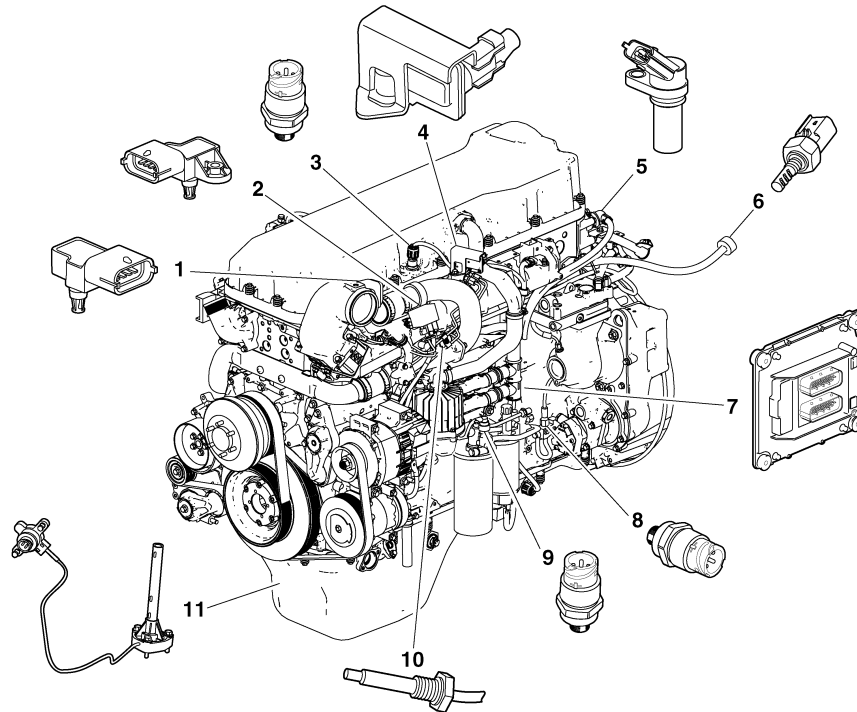

272941b

Figure 3 — MP7 Engine Sensor Locations (Left Side)

Key	Qty.	Part No.	Description
1	1	20524936	Boost Pressure Sensor
2	1	20524936	Boost Temperature Sensor
3	1	20796744	Crankcase Pressure Sensor
4	1	20930137	EGR Differential Pressure Sensor (For US04, sensor was located on the front right area of engine)
5	1	20513343	Crankshaft Speed Sensor (Requires shim 20556179)
6	1	20738963	Inlet Humidity/Temperature Sensor
7	1	N/A	Barometric Pressure Sensor (integral part of the EECU)
8	1	20898038	AHI Fuel Pressure (used with catalyzed DPF system only)
9	1	20898038	Fuel Pressure Sensor
10	1	21010707	EGR Temperature Sensor
11	1	21042447	Oil Level/Temperature Sensor