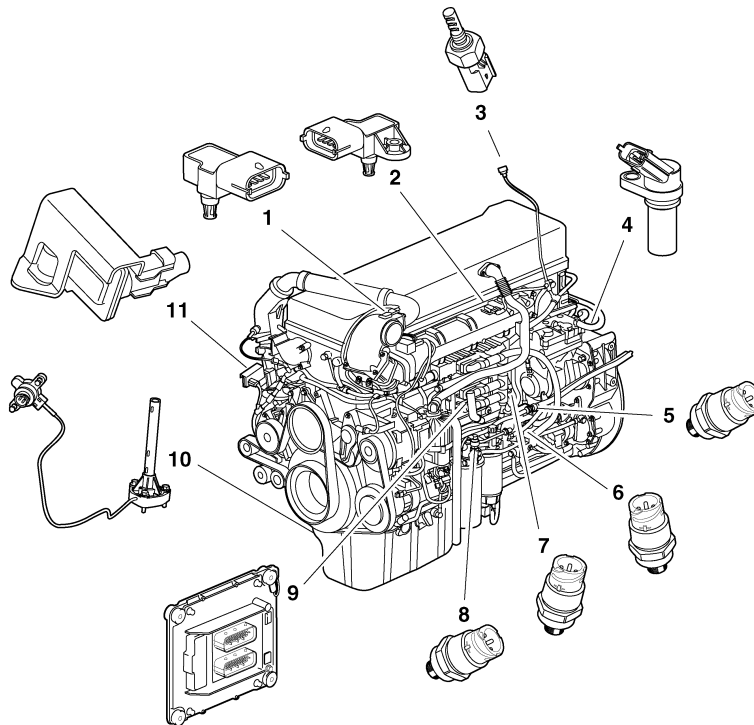

## Engine Sensor Locations

MP7, MP8

272482b

Figure 1 — MP8 Engine Sensor Locations (Left Side)

Key	Qty.	Part No.	Description
1	1	20524936	Boost Pressure Sensor
2	1	20524936	Boost Temperature Sensor
3	1	20738963	Inlet Humidity/Temperature Sensor
4	1	20513343	Crankshaft Speed Sensor (Requires shim 20556179)
5	1	20796744	Crankcase Pressure Sensor
6	1	20898038	AHI Fuel Pressure
7	1	20886108	Oil Pressure Sensor
8	1	20898038	Fuel Pressure Sensor
9	1	N/A	Barometric Pressure Sensor (integral part of the EECU)
10	1	21042447	Oil Level/Temperature Sensor
11	1	20930137	EGR Differential Pressure Sensor

272971a

**Figure 2 — MP8 Engine Sensor Locations (Right Side)**

Key	Qty.	Part No.	Description
1	1	20513343	Camshaft Position Sensor (Requires shim 20556179)
2	1	21010707	EGR Temperature Sensor
3	1	20513340	Coolant Temperature Sensor
4	1	20837313	Turbocharger Wheel Speed Sensor

272970a

**Figure 4 — MP7 Engine Sensor Locations (Right Side)**

Key	Qty.	Part No.	Description
1	1	20513343	Camshaft Position Sensor (Requires shim 20556179)
2	1	20513340	Coolant Temperature Sensor
3	1	20886108	Oil Pressure Sensor
4	1	20837313	Turbocharger Wheel Speed Sensor