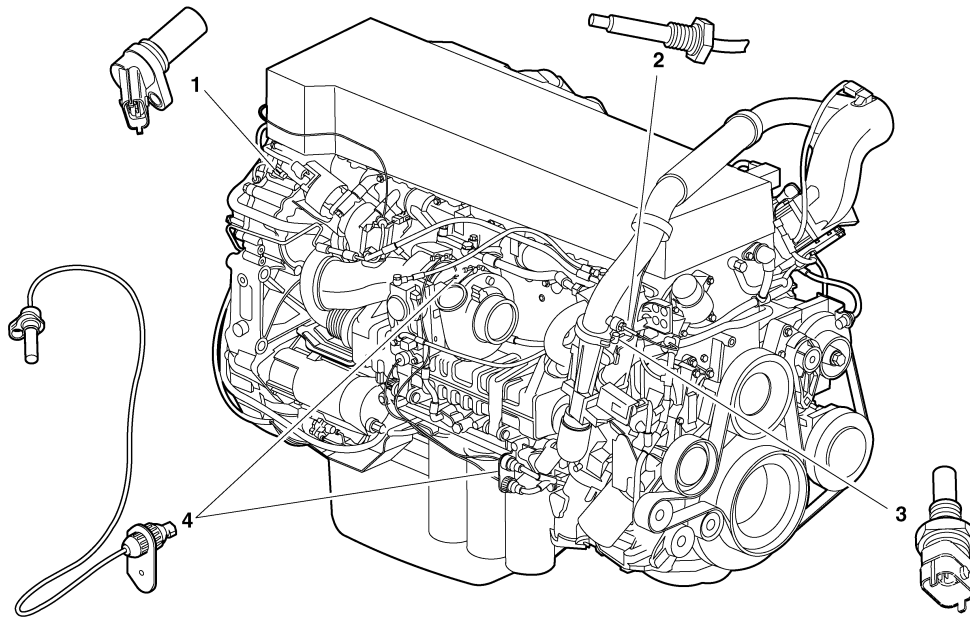

272482b

Figure 1 — MP8 Engine Sensor Locations (Left Side)

Key	Qty.	Part No.	Description
1	1	20524936	Boost Pressure Sensor
2	1	20524936	Boost Temperature Sensor
3	1	20738963	Inlet Humidity/Temperature Sensor
4	1	20513343	Crankshaft Speed Sensor (Requires shim 20556179)
5	1	20796744	Crankcase Pressure Sensor
6	1	20898038	AHI Fuel Pressure
7	1	20886108	Oil Pressure Sensor
8	1	20898038	Fuel Pressure Sensor
9	1	N/A	Barometric Pressure Sensor (integral part of the EECU)
10	1	21042447	Oil Level/Temperature Sensor
11	1	20930137	EGR Differential Pressure Sensor

272971a

**Figure 2 — MP8 Engine Sensor Locations (Right Side)**

Key	Qty.	Part No.	Description
1	1	20513343	Camshaft Position Sensor (Requires shim 20556179)
2	1	21010707	EGR Temperature Sensor
3	1	20513340	Coolant Temperature Sensor
4	1	20837313	Turbocharger Wheel Speed Sensor