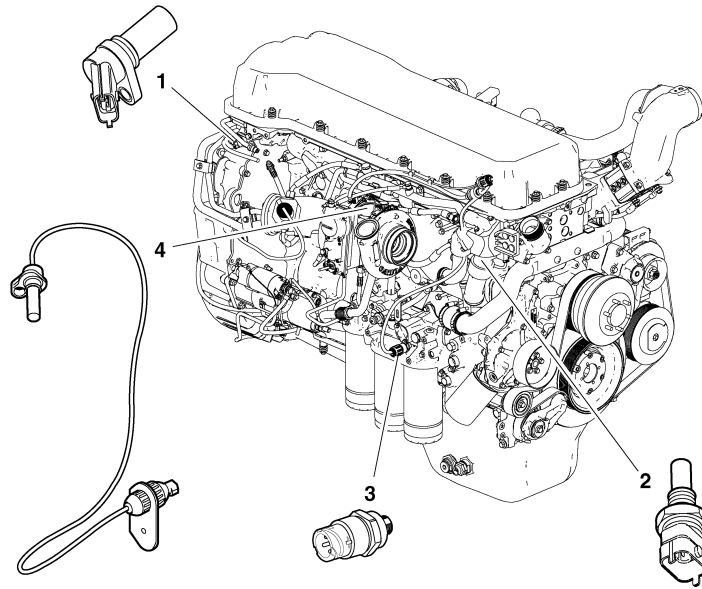

272970a

Figure 4 — MP7 Engine Sensor Locations (Right Side)

Key	Qty.	Part No.	Description
1	1	20513343	Camshaft Position Sensor (Requires shim 20556179)
2	1	20513340	Coolant Temperature Sensor
3	1	20886108	Oil Pressure Sensor
4	1	20837313	Turbocharger Wheel Speed Sensor

REV