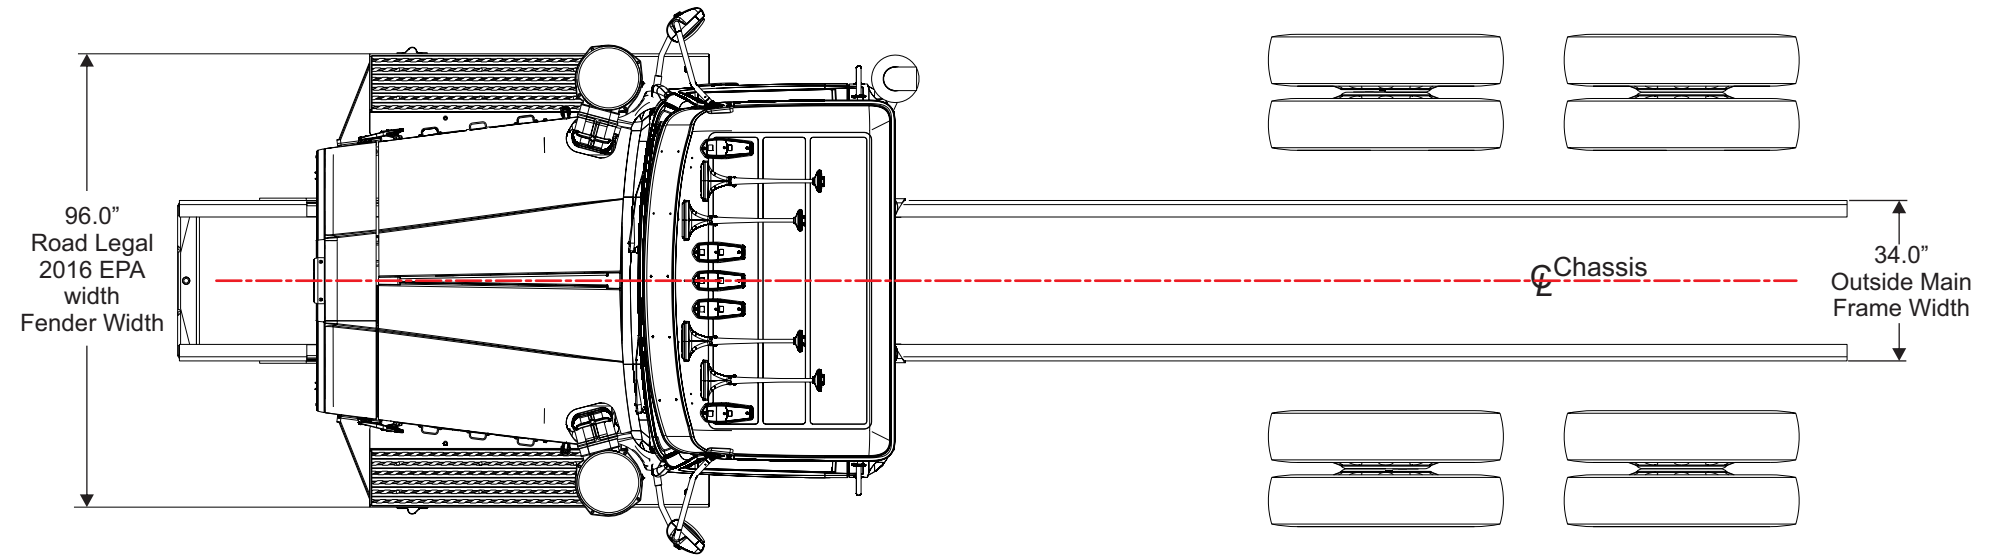

4900XD - 123 BBC

Butterfly Hood & On Road Aluminum Fenders (644-037)