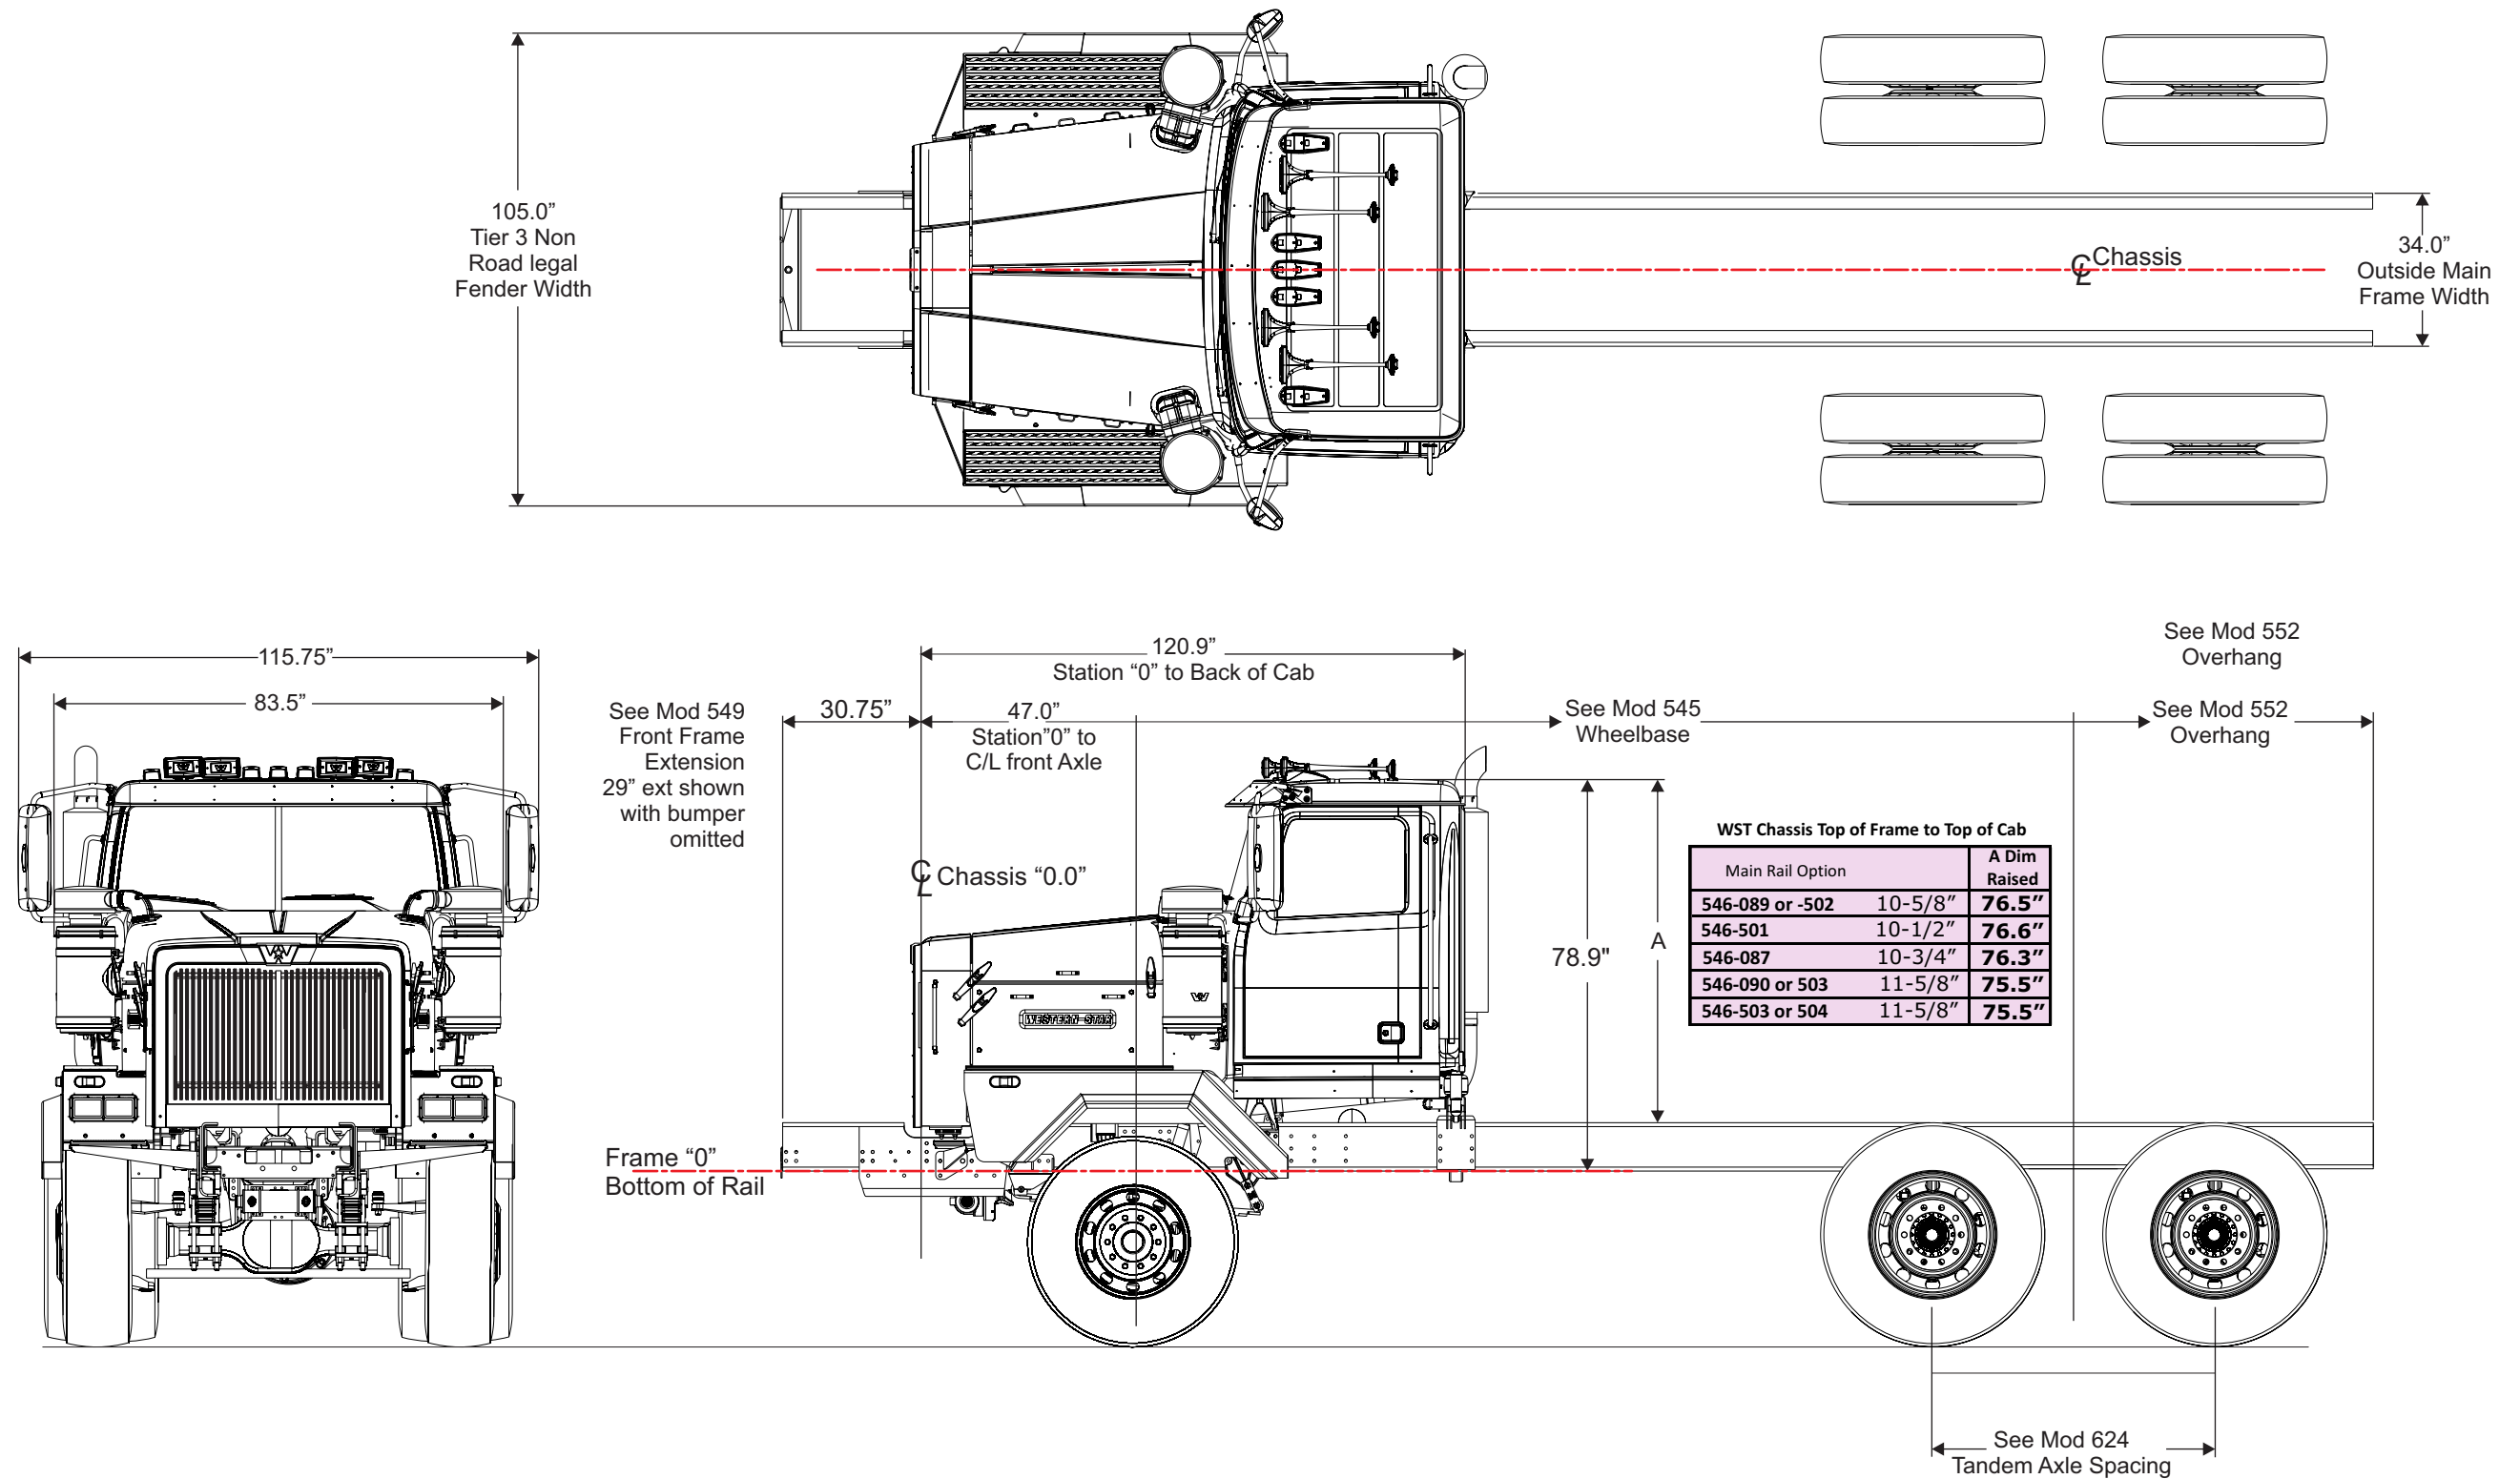

Fiberglass Hood with Tier 3 Steel Fenders (644-037)