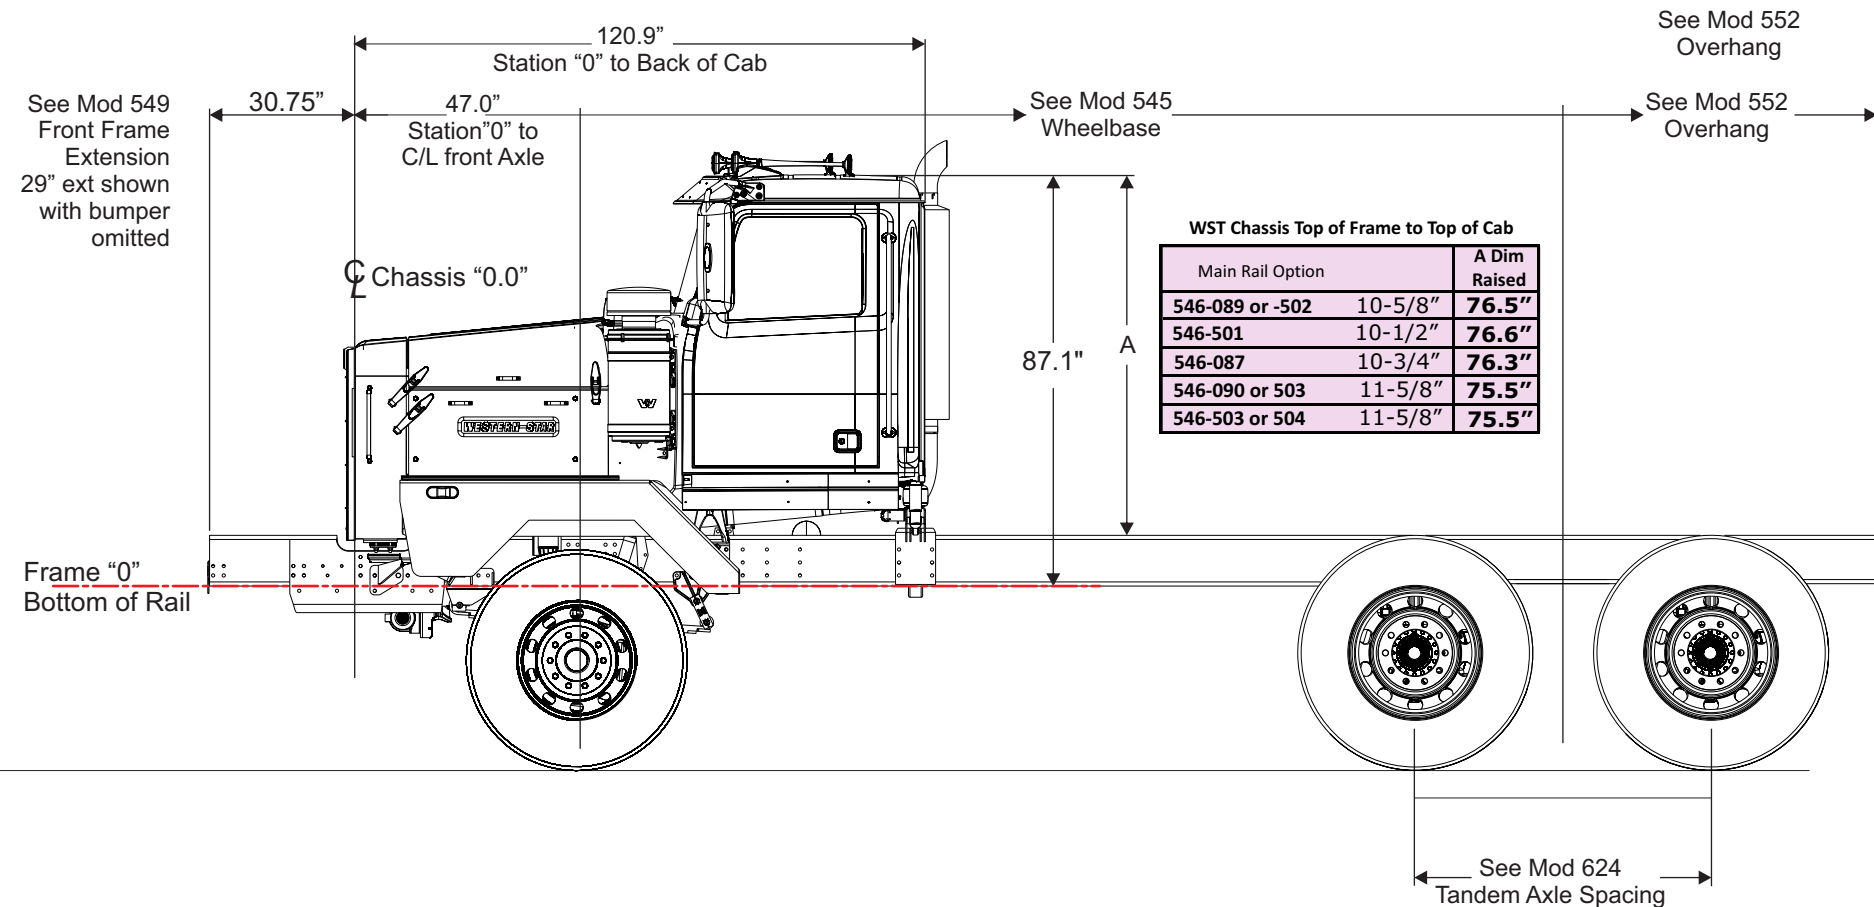

4900XD - 123 BBC

Butterfly Hood & On Road Aluminum Fenders (644-037)