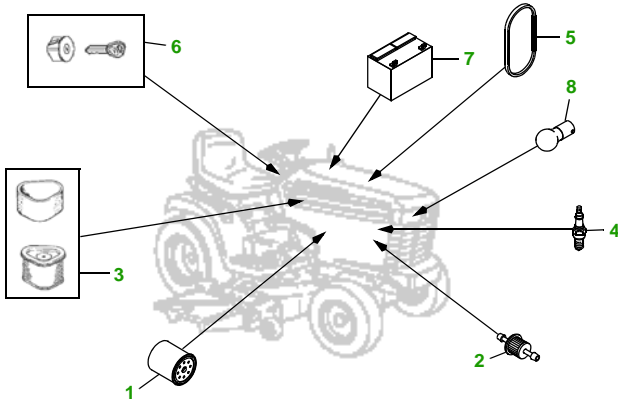

MAINTENANCE REMINDER SHEET

LT155 with 38" Deck

Lawn Tractor

Tractor S/N

38" Deck

Deck S/N

Key	Part No.	Description
1	AM125424	OIL FILTER
	GY20577	OIL FILTER (PACKAGE)
2	AM107314	FUEL FILTER - IN-LINE
3	GY20574	AIR FILTER KIT
4	M78543	SPARK PLUG
5	M126009	BELT - TRACTION DRIVE
6	GY20680	KEY - PADDED
	AM132808	IGNITION SWITCH (S/N —125000)

Key	Part No.	Description
	AM13280	IGNITION SWITCH (S/N 125001—)
7	TY25878	BATTERY
8	AD2062R	HALOGEN HEADLIGHT BULB
9	M126536	BELT
10	M82408	BLADE - LOW LIFT
	AM141039	KIT - SIDE DISCHARGE BLADE - STANDARD
	AM141041	KIT - BAGGING BLADE
11	AM133602	GAGE WHEEL

Qty	Part No	Item
1	AM137724	Fuel Cap
1	AM130907	Mower Deck Leveling Gauge
1	TY26183	Grease Gun

FOR ON-LINE PARTS ASSISTANCE:

www.JDParts.Deere.com

- VIEW [John Deere Parts Catalog](#) to look-up part numbers
- ORDER parts on-line from your [John Deere Dealer](#)
- SEARCH for parts for [YOUR specific model](#)
- SEARCH for parts by [Partial Part Number](#)