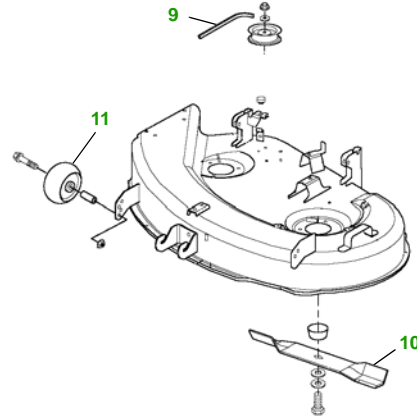

MAINTENANCE REMINDER SHEET

LT155 with 38" Deck

Lawn Tractor

Tractor S/N

38" Deck

Deck S/N

Key	Part No.	Description
1	AM125424	OIL FILTER
	GY20577	OIL FILTER (PACKAGE)
2	AM107314	FUEL FILTER - IN-LINE
3	GY20574	AIR FILTER KIT
4	M78543	SPARK PLUG
5	M126009	BELT - TRACTION DRIVE
6	GY20680	KEY - PADDED
	AM132808	IGNITION SWITCH (S/N —125000)

Key	Part No.	Description
	AM13280	IGNITION SWITCH (S/N 125001—)
7	TY25878	BATTERY
8	AD2062R	HALOGEN HEADLIGHT BULB
9	M126536	BELT
10	M82408	BLADE - LOW LIFT
	AM141039	KIT - SIDE DISCHARGE BLADE - STANDARD
	AM141041	KIT - BAGGING BLADE
11	AM133602	GAGE WHEEL

Qty	Part No	Item
1	AM137724	Fuel Cap
1	AM130907	Mower Deck Leveling Gauge
1	TY26183	Grease Gun

FOR ON-LINE PARTS ASSISTANCE:

www.JDParts.Deere.com

- VIEW [John Deere Parts Catalog](#) to look-up part numbers
- ORDER parts on-line from your [John Deere Dealer](#)
- SEARCH for parts for [YOUR specific model](#)
- SEARCH for parts by [Partial Part Number](#)