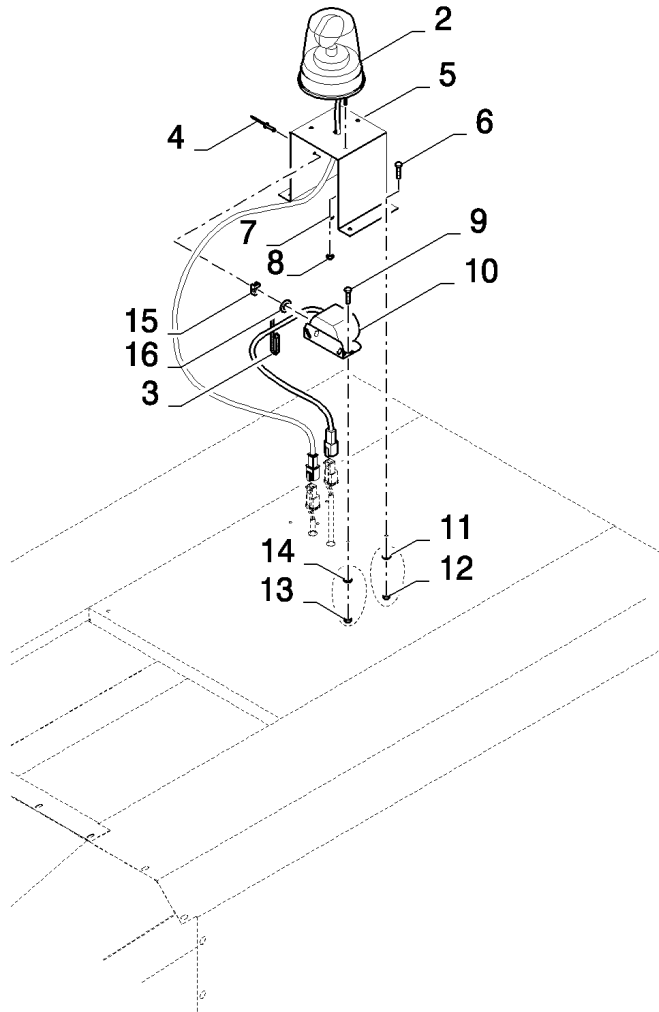

CX8080 COMBINE (9/06-)

18.84081810(01) BEACONS (3)

сылка	Номер детали	Кол-во	Описание
	84081810		ROTARY BEACON,
1	84320234	2	SWITCH,
2	87050694	3	BEACON,
3	140014	1	WASHER, M5 x 10 x 1,
4	445394	1	RIVET, Pop, M4.8 x 12.7,
5	86611337	1	SUPPORT,
6	86508568	4	SCREW, Hex, M6 x 16, 8.8,
7	86588450	9	WASHER, M6,
8	412152	9	NUT, LOCK, M6 x 1, CI 8.8,
9	120103	2	BOLT, Hex, M8 x 16, 8.8,
10	87010223	1	BUZZER,
11	322357	4	WASHER, SPRING, Belleville, M6,
12	9706755	4	NUT, M6, CI 8,
13	86629542	2	NUT, LOCK, M8 x 1.25, CI 8,
14	140016	2	WASHER, M8 x 16 x 1.6,
15	86590413	1	CLAMP,
16	86566989	1	STRAP, CABLE,
17	412250	4	NUT, LOCK, M8 x 1.25, CI 8,
18	87563006	2	SEAL PROTECTION,
19	308761	4	BOLT, CARRIAGE, Short NK, M8 x 25, CI8.8, Full Thd,
20	378243	4	WASHER, M8,
21	87532274	2	PLATE,