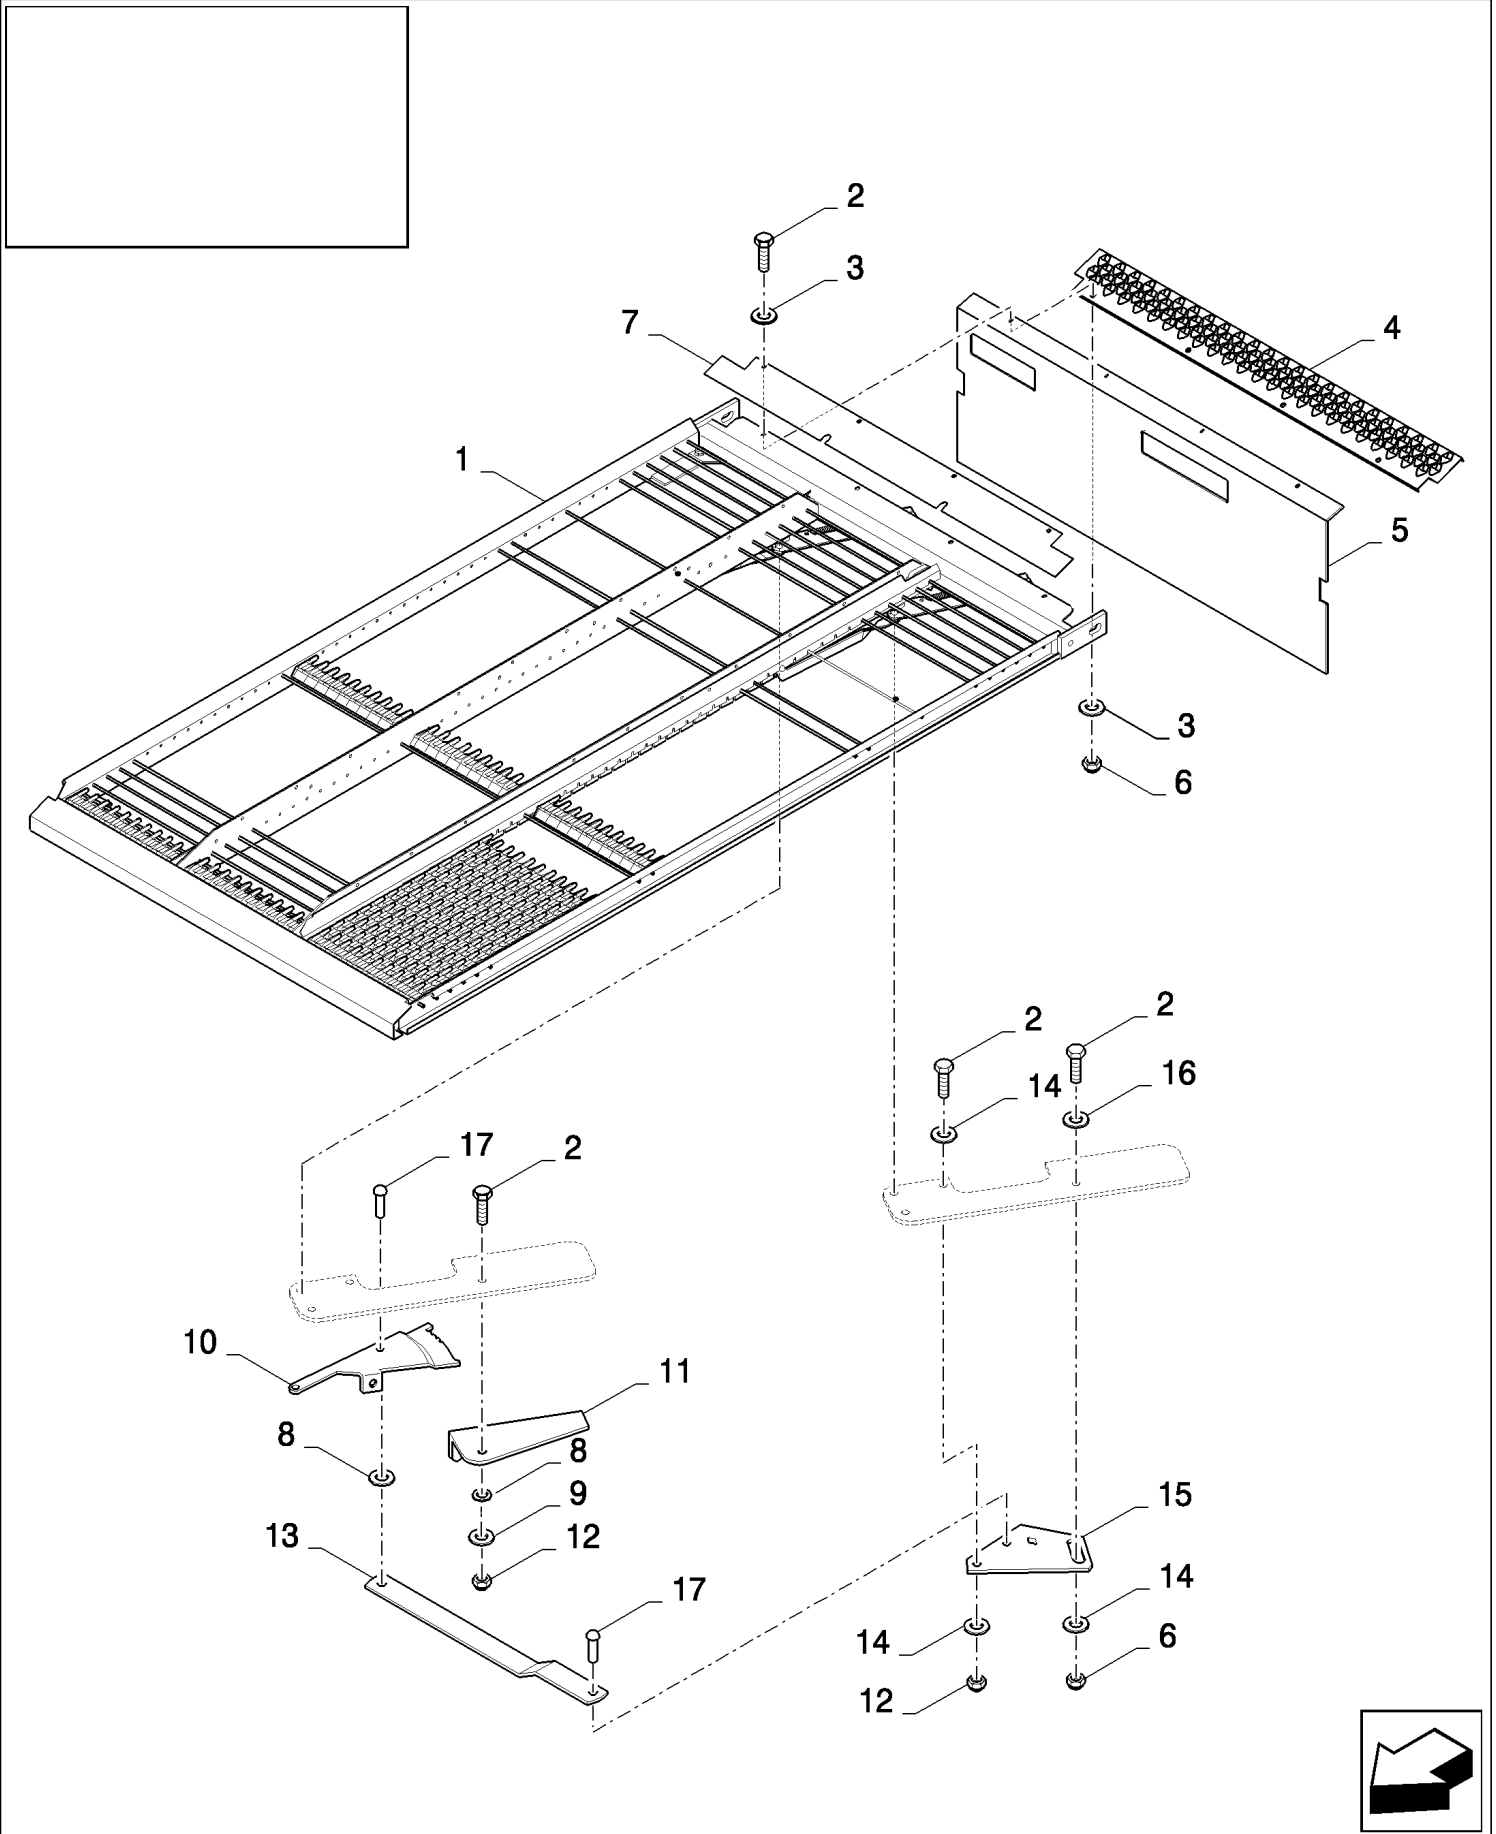

CX8080 COMBINE (9/06-)

18.84050228(01) CHAFFER PETERSEN 1 1/8"

сылка	Номер детали	Кол-во	Описание
	84050228		DIA KIT, HARVESTER,
1	84100990	2	SIEVE,
2	120100	14	BOLT, Hex, M6 x 20, 8.8,
3	412653	18	WASHER, SPRING, Belleville, M6,
4	453266	2	SIEVE EXTENSION,
5	743083	1	CANVAS,
6	9706755	10	NUT, M6, CI 8,
7	84100993	2	PLATE,
8	140015	8	WASHER,
9	140040	2	WASHER, M6 x 22 x 2,
10	84053678	2	SECTOR, TOOTHED,
11	84053675	2	PLATE,
12	353308	4	NUT, M6 x 1, CI 8,
13	84053679	2	BRACKET,
14	412649	6	WASHER, SPRING, Belleville, M6,
15	84053677	1	PLATE, RH
15	84062611	1	PLATE, LH
16	322357	2	WASHER, SPRING, Belleville, M6,
17	281061	4	RIVET, Rd Hd, M6 x 12,