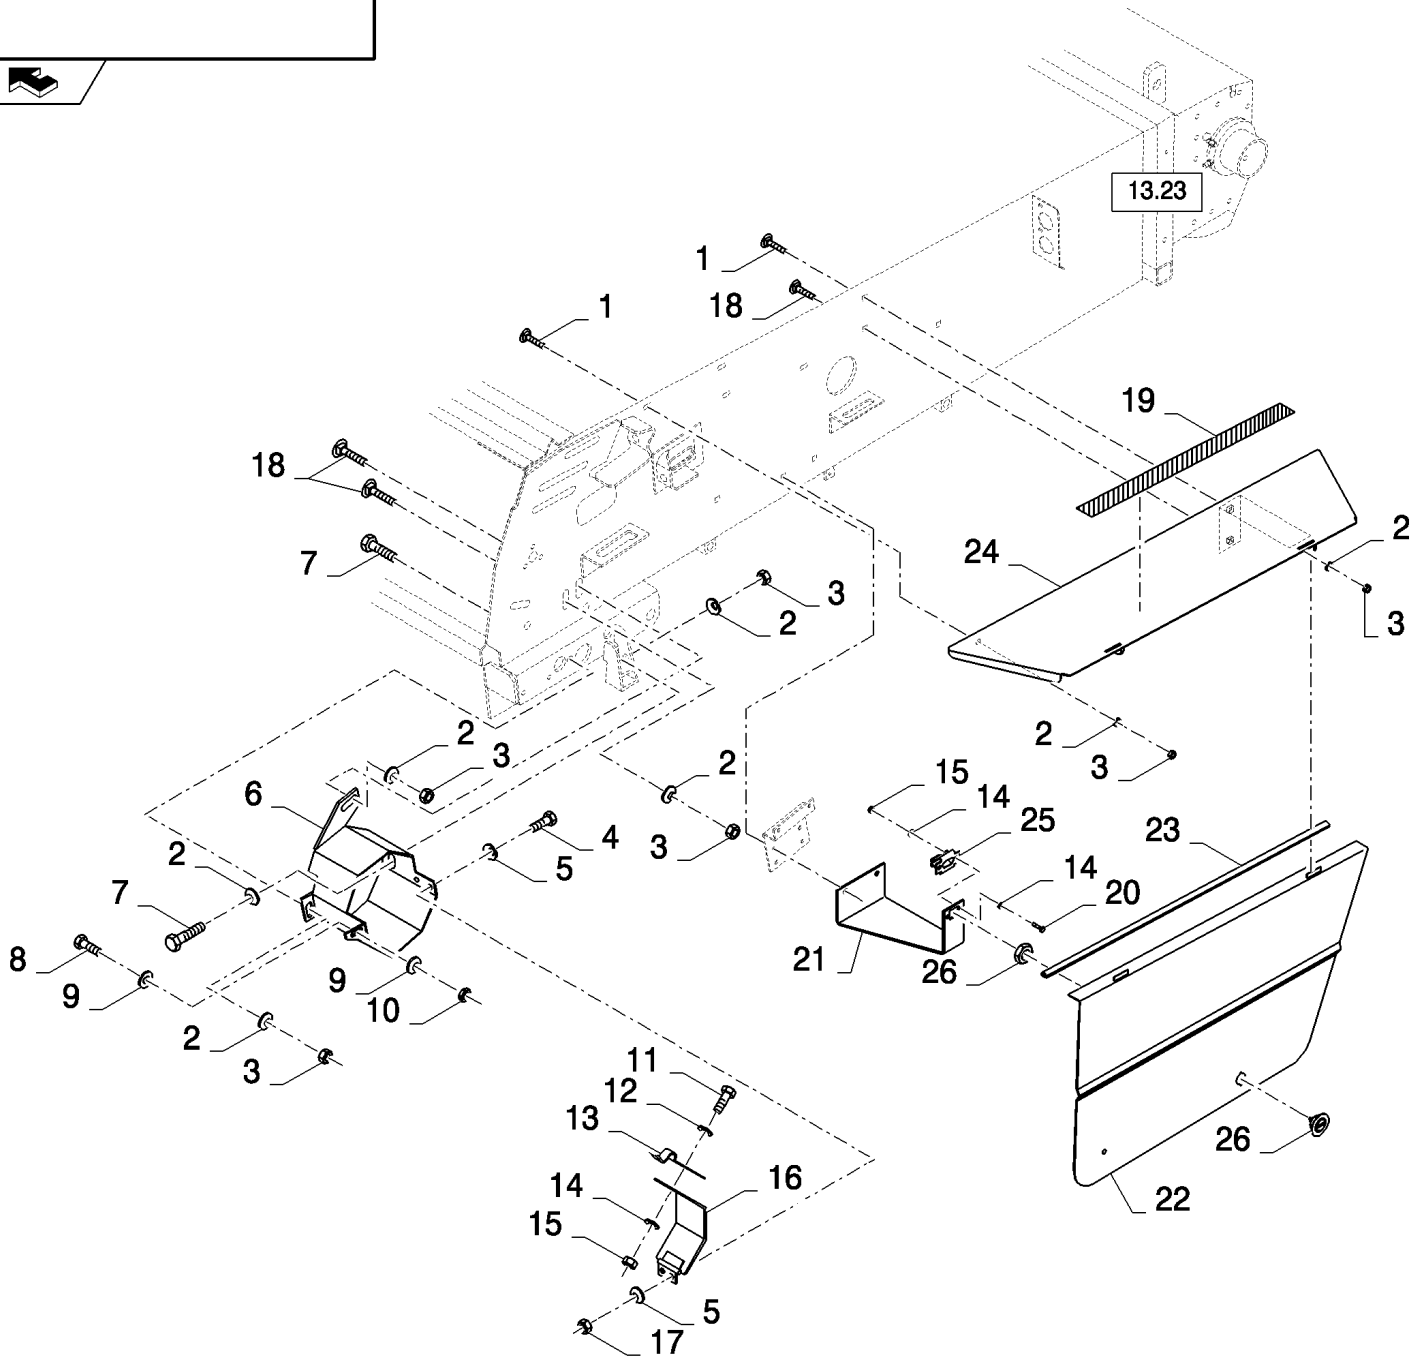

13.26(01) STRAW ELEVATOR , SHIELDS LH

CX8080 COMBINE (9/06-)

13.26(01) STRAW ELEVATOR , SHIELDS LH

сылка	Номер детали	Кол-во	Описание
1	338949	3	BOLT, CARRIAGE, Short NK, M10 x 25, CI8.8, Full Thd, M10x20
2	140045	10	WASHER, SPRING, Belleville, M10,
3	100016	9	NUT, M10, CI 8,
4	86508568	2	SCREW, Hex, M6 x 16, 8.8,
5	322357	4	WASHER, SPRING, Belleville, M6,
6	84447463	1	SHIELD,
7	43138	2	SCREW, Hex, M10 x 20, 8.8, Full Thd,
8	9706687	1	SCREW, Hex, M12 x 30, 8.8,
9	86588502	2	WASHER, M12 x 25 x 3, 12MM
10	323238	1	NUT, Thin, M12 x 1.75, CI 05, M12
11	300806	2	SCREW, Hex, M5 x 10, 8.8, Full Thd,
12	140014	2	WASHER, M5 x 10 x 1,
13	9801069	1	LATCH,
14	322356	6	WASHER, 5MM
15	86508813	4	NUT, M5, CI 8,
16	84018415	1	SHIELD,
17	9706755	2	NUT, M6, CI 8,
18	120041	4	BOLT, CARRIAGE, Short NK, M10 x 20, CI8.8, Full Thd,
19	401502	AR	STRIP, ANTI-SKID, 51mm x 18.3 Roll - Cut to Size
20	120098	2	BOLT, Hex, M5 x 20, 8.8, Full Thd,
21	87393515	1	SUPPORT,
22	84440105	1	SHIELD,
23	80401223	1	PROFILE,
24	84440093	1	SHIELD,
25	9840986	1	CLIP,
26	86512919	2	LATCH,