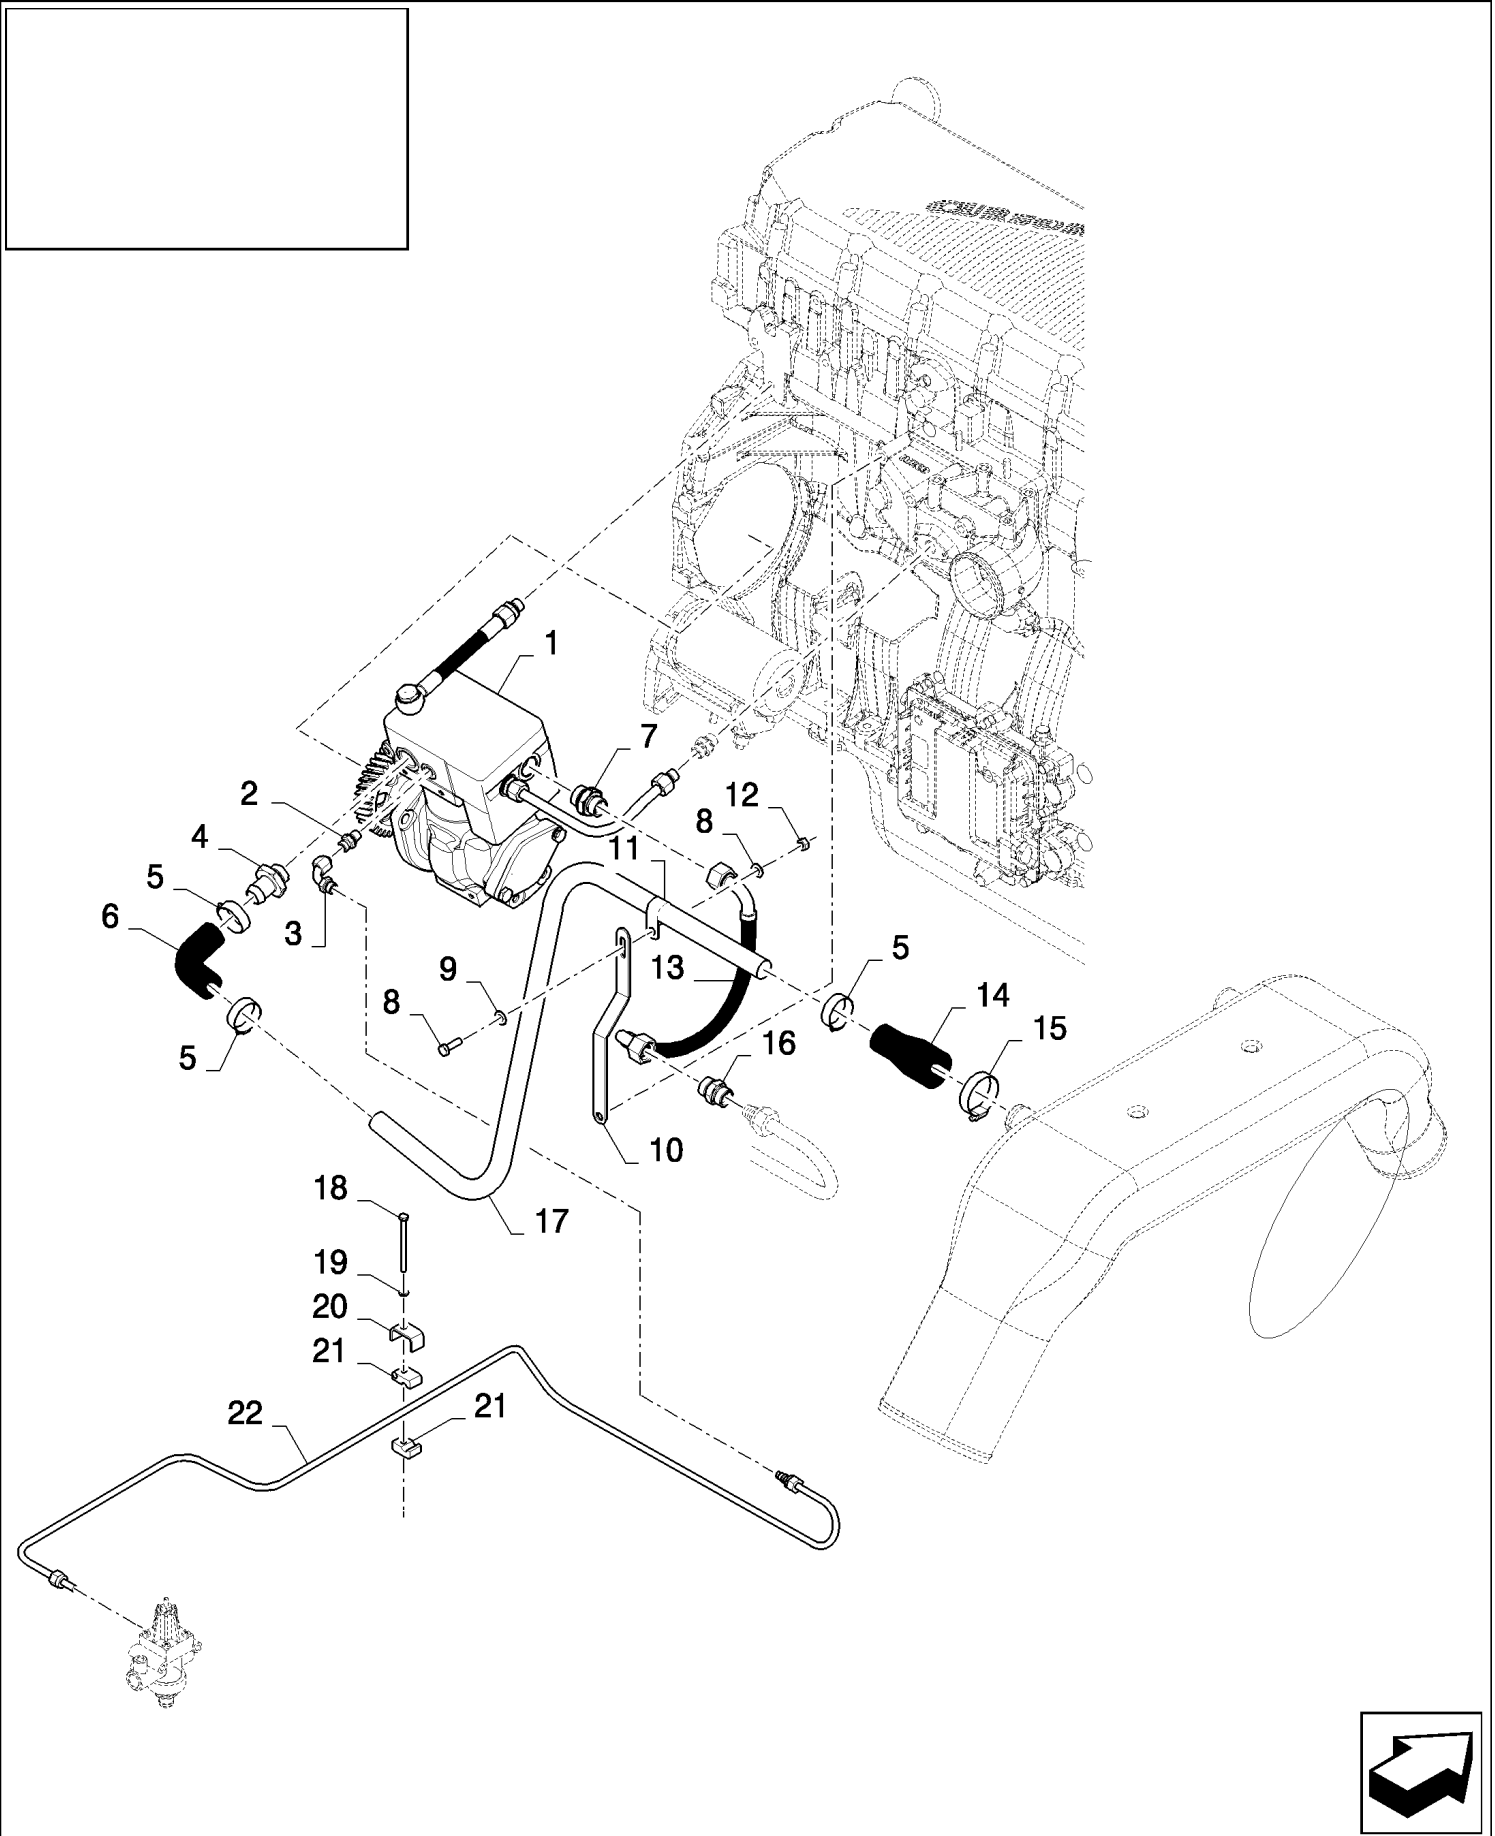

CX8080 COMBINE (9/06-)

18.87360494(01) AIR COMPRESSOR KIT

сылка	Номер детали	Кол-во	Описание
	87360494		DIA KIT, HARVESTER,
1	87520365	1	COMPRESSOR, AIR,
2	89513082	1	CONNECTOR, HYD.,
3	418283	1	ELBOW,
4	84036669	1	CONNECTOR, HYD.,
5	382527	3	CLAMP, HOSE,
6	84334134	1	HOSE,
7	84462326	1	PIPE, VENTILATION,
8	43127	1	BOLT, Hex, M8 x 25, 8.8,
9	322358	2	WASHER, SPRING, Belleville, M8,
10	87324873	1	SUPPORT,
11	9706690	5	NUT, M8, CI 8,
12	89827902	1	CLAMP,
13	84039319	1	GASKET,
14	84073303	1	HOSE,
15	382528	1	CLAMP,
16	335174	1	CONNECTOR, HYD.,
17	84462326	1	PIPE, VENTILATION,
18	86508570	1	SCREW, Hex, M6 x 80, 8.8,
19	86588450	2	WASHER, M6,
20	433101	1	SUPPORT,
21	433008	2	CLAMP,
22	84462360	1	PIPE, VENTILATION,
	400981	0.02	loctite