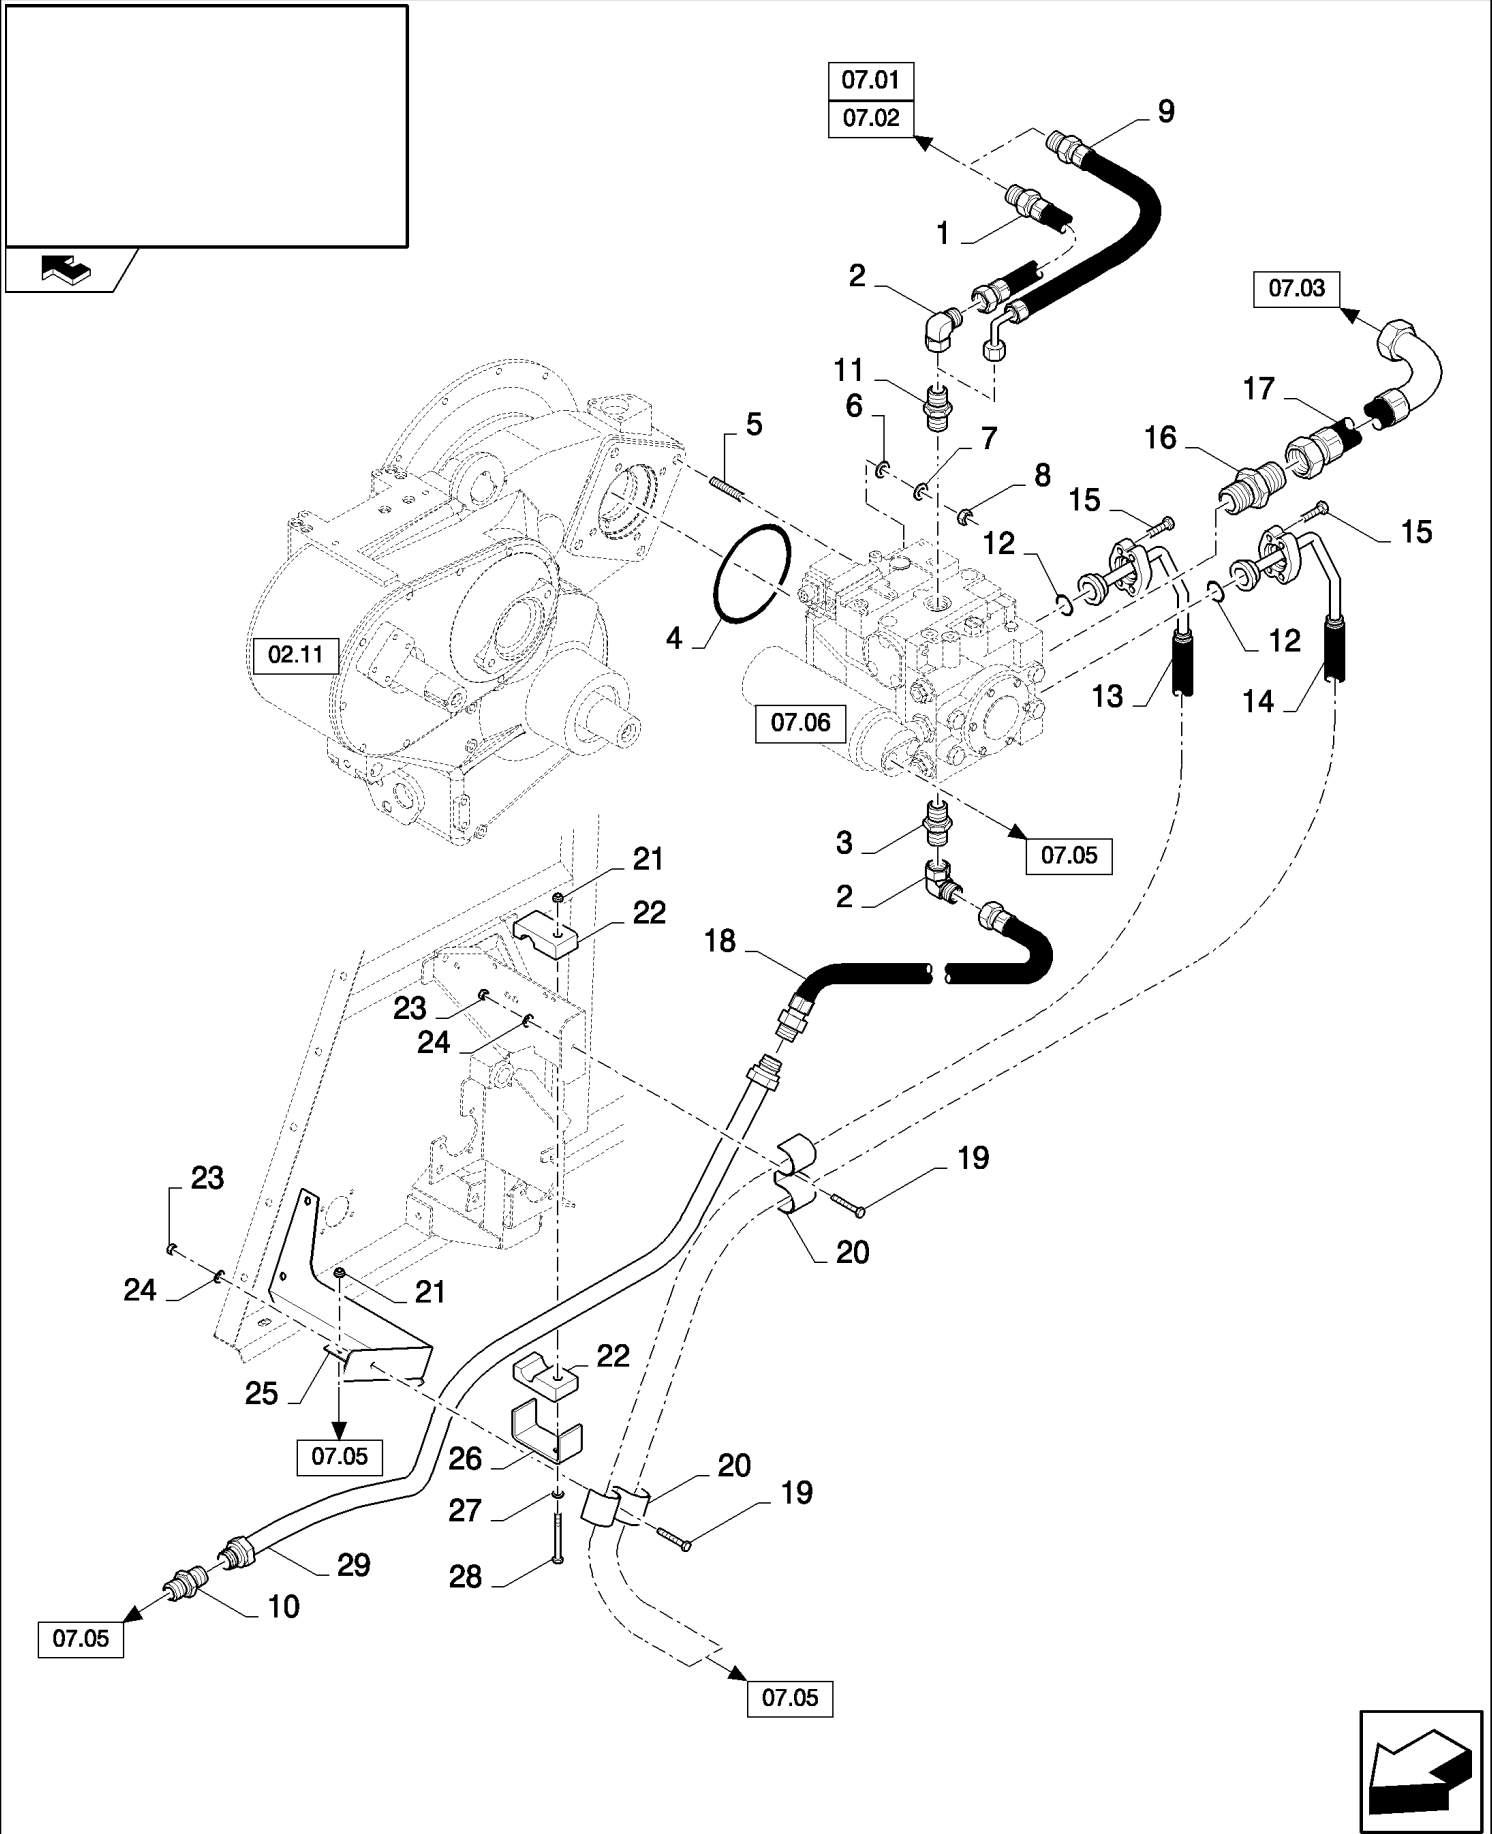

CX8080 COMBINE (9/06-)

07.04(01) HYDROSTATIC LINES

сылка	Номер детали	Кол-во	Описание
1	84068003	1	HOSE, FLEXIBLE, , FOR CX8050, CX8060, CX8070, CX8080, CX8090 ONLY
2	457573	AR	ELBOW,
3	9818287	1	CONNECTOR, HYD., , FOR CX8050, CX8060, CX8070, CX8080, CX8090 ONLY
3	9511910	1	CONNECTOR, HYD., , FOR CX8030 AND CX8040 ONLY
4	84817130	1	O-RING, , FOR CX8050, CX8060, CX8070, CX8080, CX8090 ONLY
4	84062674	1	O-RING, , FOR CX8030 AND CX8040 ONLY
5	84818315	4	STUD, , FOR CX8030 AND CX8040 ONLY
5	412599	4	STUD, , FOR CX8050, CX8060, CX8070, CX8080, CX8090 ONLY
6	84058945	4	WASHER, , FOR CX8050, CX8060, CX8070, CX8080, CX8090 ONLY
6	140086	4	WASHER, , FOR CX8030 AND CX8040 ONLY
7	140046	2	WASHER, Belleville, M12, , FOR CX8030 AND CX8040 ONLY
8	100020	4	NUT, M16, CI 8, , FOR CX8050, CX8060, CX8070, CX8080, CX8090 ONLY
8	9706685	4	NUT, M12, CI 8, , FOR CX8030 AND CX8040 ONLY
9	84807332	1	HOSE, FLEXIBLE, , FOR CX8030 AND CX8040 ONLY
10	457545	1	CONNECTOR, HYD.,
11	84443963	1	CONNECTOR, HYD., , FOR CX8050, CX8060, CX8070, CX8080, CX8090 ONLY
11	9511910	1	CONNECTOR, HYD., , FOR CX8030 AND CX8040 ONLY
12	14464080	2	O-RING, -222, 70 Duro, 1.484" ID x .139" Thk, , FOR CX8050, CX8060, CX8070, CX8080, CX8090 ONLY
12	353108	2	O-RING, -219, 70 Duro, 1.296" ID x .139" Thk, , FOR CX8030 AND CX8040 ONLY
13	84819601	1	HOSE, FLEXIBLE, , FOR CX8050, CX8060, CX8070 ONLY
13	84819599	1	HOSE, FLEXIBLE, , FOR CX8030 AND CX8040 ONLY
13	84817620	1	HOSE, FLEXIBLE, , FOR CX8070, CX8080, CX8090 ONLY, FOR NA ONLY
14	84819600	1	HOSE, FLEXIBLE, , FOR CX8050, CX8060, CX8070 ONLY
14	84819598	1	HOSE, FLEXIBLE, , FOR CX8030 AND CX8040 ONLY
14	84817619	1	HOSE, FLEXIBLE, , FOR CX8070, CX8080, CX8090 ONLY, FOR NA ONLY
15	84015554	8	BOLT, Hex, 1/2"-13 x 1 3/4", 12.9, , FOR CX8050, CX8060, CX8070, CX8080, CX8090 ONLY
15	84015552	8	BOLT, Hex, 7/16"-14 x 1/2", 12.9, , FOR CX8030 AND CX8040 ONLY
16	84100797	1	CONNECTOR, HYD.,
17	84807130	1	HOSE, FLEXIBLE,
18	9511017	1	HOSE,
19	86977784	2	SCREW, M8x60
20	84444101	2	CLAMP,
21	353308	2	NUT, M6 x 1, CI 8,
22	457546	2	CLAMP,
23	9706690	2	NUT, M8, CI 8,
24	322358	2	WASHER, SPRING, Belleville, M8,
25	84453720	1	SUPPORT,
26	743318	1	SUPPORT,
27	86588450	1	WASHER, M6,
28	86508569	1	BOLT, Hex, M6 x 70, 8.8, M6x70
29	84989873	AR	TUBE, HYD, PIPE, DIA=28MM

For CX8090 - C555