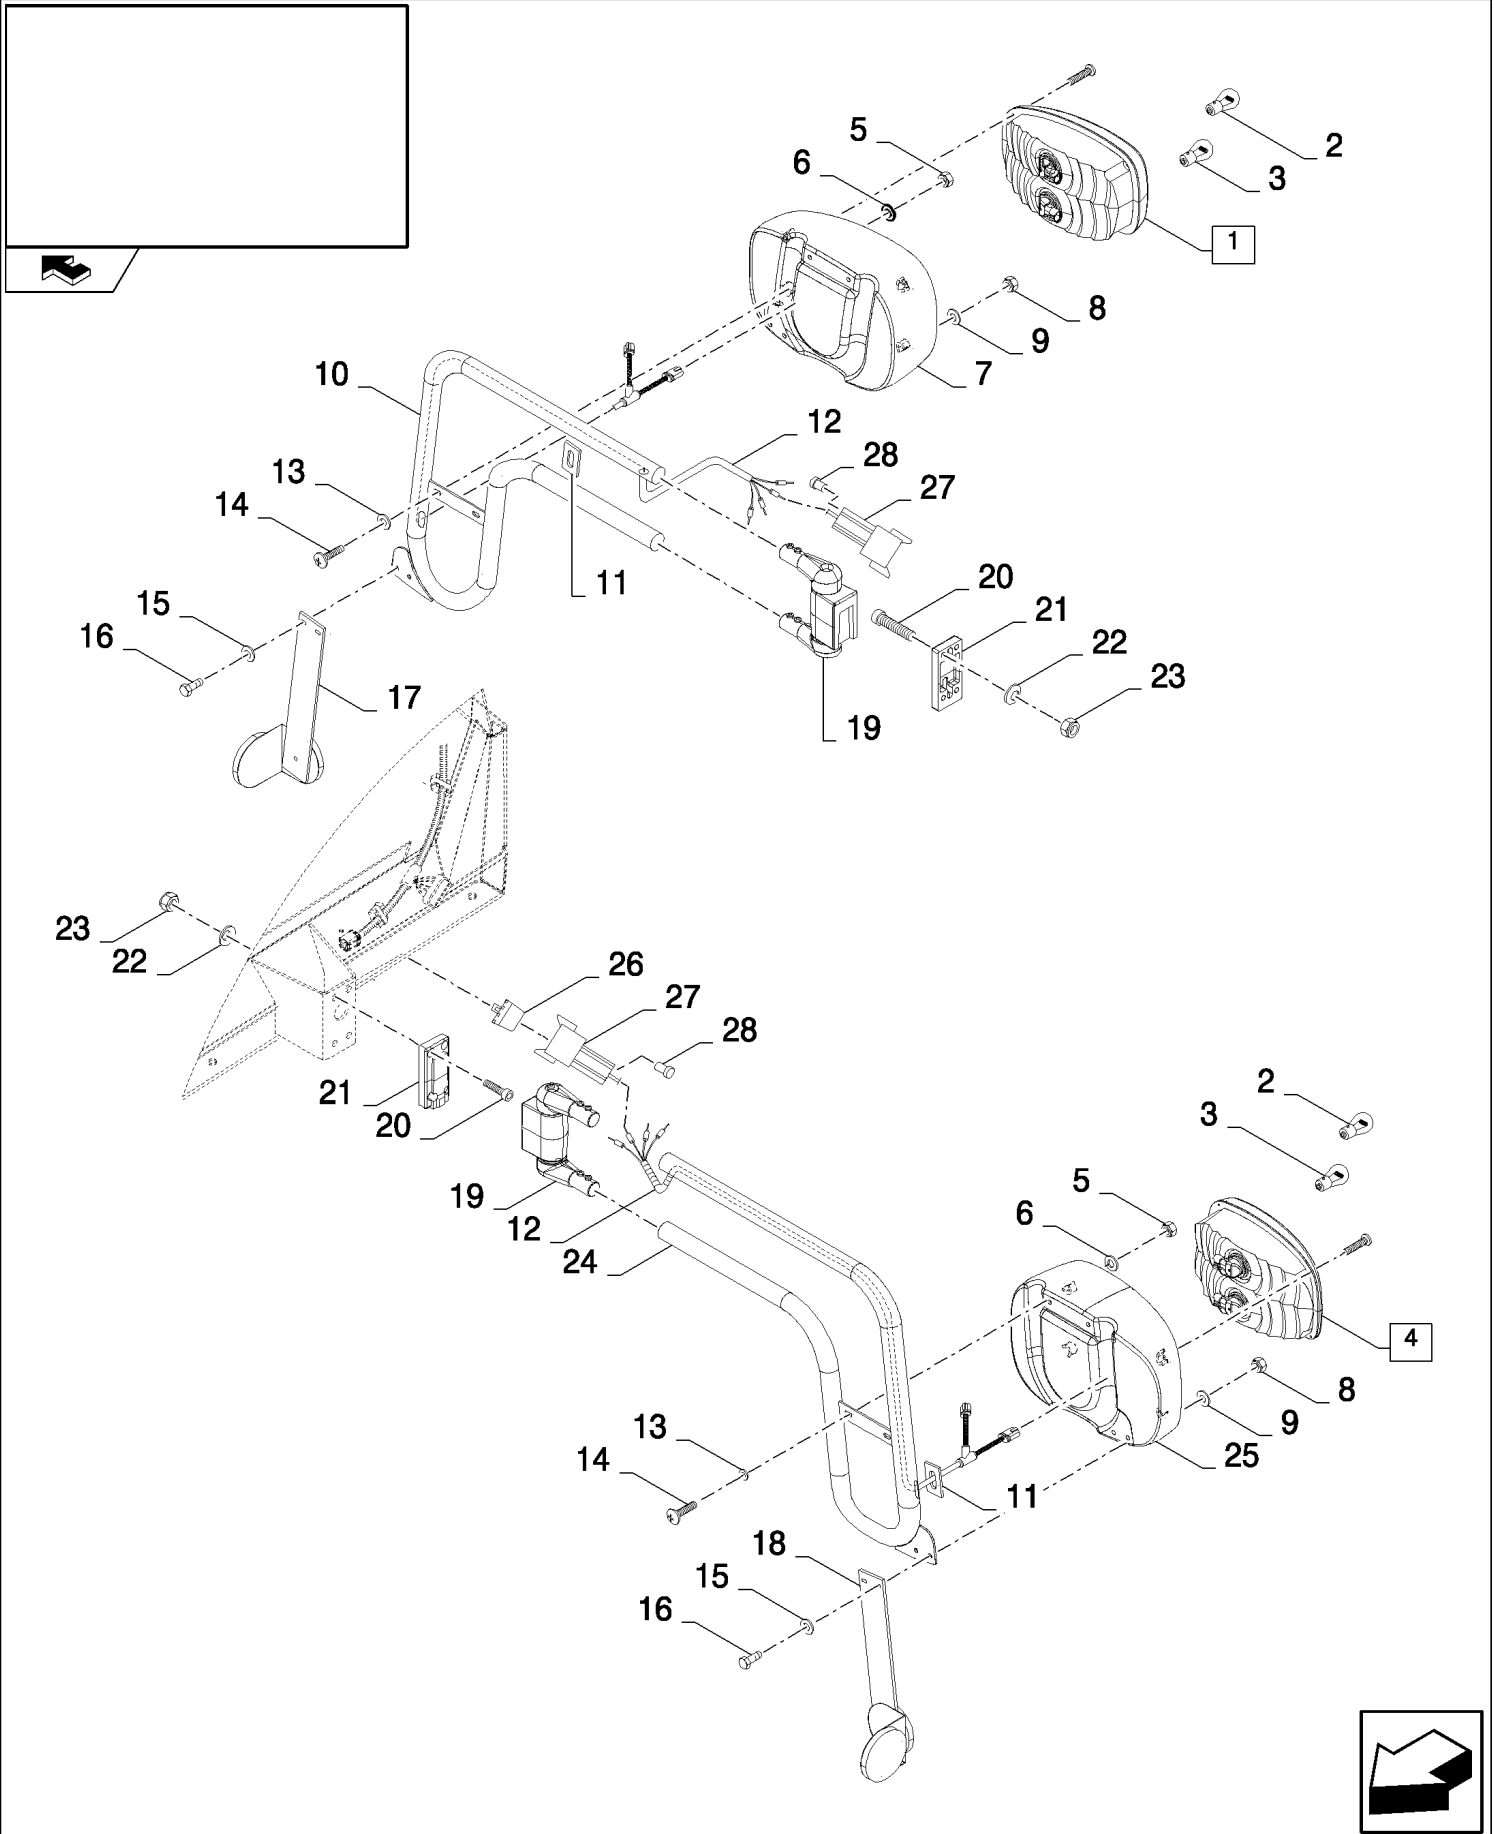

CX8080 COMBINE (9/06-)

06.23(01) STANDARD LIGHTS, REAR - NOT FOR NA

сылка	Номер детали	Кол-во	Описание
1	84429841	1	LAMP, (2,3)
2	398877	1	BULB, 12V-21W
3	86616247	1	BULB, 12V-21/5W
4	84429840	1	LAMP, (2,3)
5	353308	4	NUT, M6 x 1, CI 8,
6	140040	4	WASHER, M6 x 22 x 2,
7	84433417	1	HOUSING,
8	80043440	4	NUT, LOCK, M5 x .8, CI 8, M5
9	140182	4	WASHER, M5 x 18 x 2,
10	86623414	1	ARM,
10	84444003	1	ARM ASSY., , FOR AUSTRALIA ONLY, FOR CX8080, CX8090 ONLY
10	84444007	1	ARM, , FOR AUSTRALIA ONLY, FOR CX8040, CX8050 ONLY
11	84433705	2	GASKET,
12	86616165	2	HARNESS, WIRE,
12	84444009	2	HARNESS, WIRE, , FOR AUSTRALIA ONLY
13	448889	4	WASHER,
14	86511830	4	SCREW, Cross Pan Hd, M6 x 20,
15	140014	4	WASHER, M5 x 10 x 1,
16	86585710	4	SCREW, Cross Pan Hd, M5 x 25, M5x25
17	84442353	1	ARM, SUPPORTING,
18	84442352	1	ARM, SUPPORTING,
19	84433428	2	BLOCK, COUPLING,
20	120228	8	SCREW, Hex Soc Hd, M8 x 20, 8.8, , BSN C547
20	84000811	8	SCREW, , ASN D548
21	84433427	2	PLATE,
22	322358	8	WASHER, SPRING, Belleville, M8,
23	89706690	8	NUT, M8, CI 8,
24	86623416	1	ARM,
24	84444001	1	ARM ASSY., , FOR AUSTRALIA ONLY, FOR CX8080, CX8090 ONLY
24	84444005	1	ARM, , FOR AUSTRALIA ONLY, FOR CX8040, CX8050 ONLY
25	84433416	1	HOUSING,
26	89861378	2	PLUG,
27	84074642	2	CONNECTOR, WIRE,
28	84068583	2	PLUG,