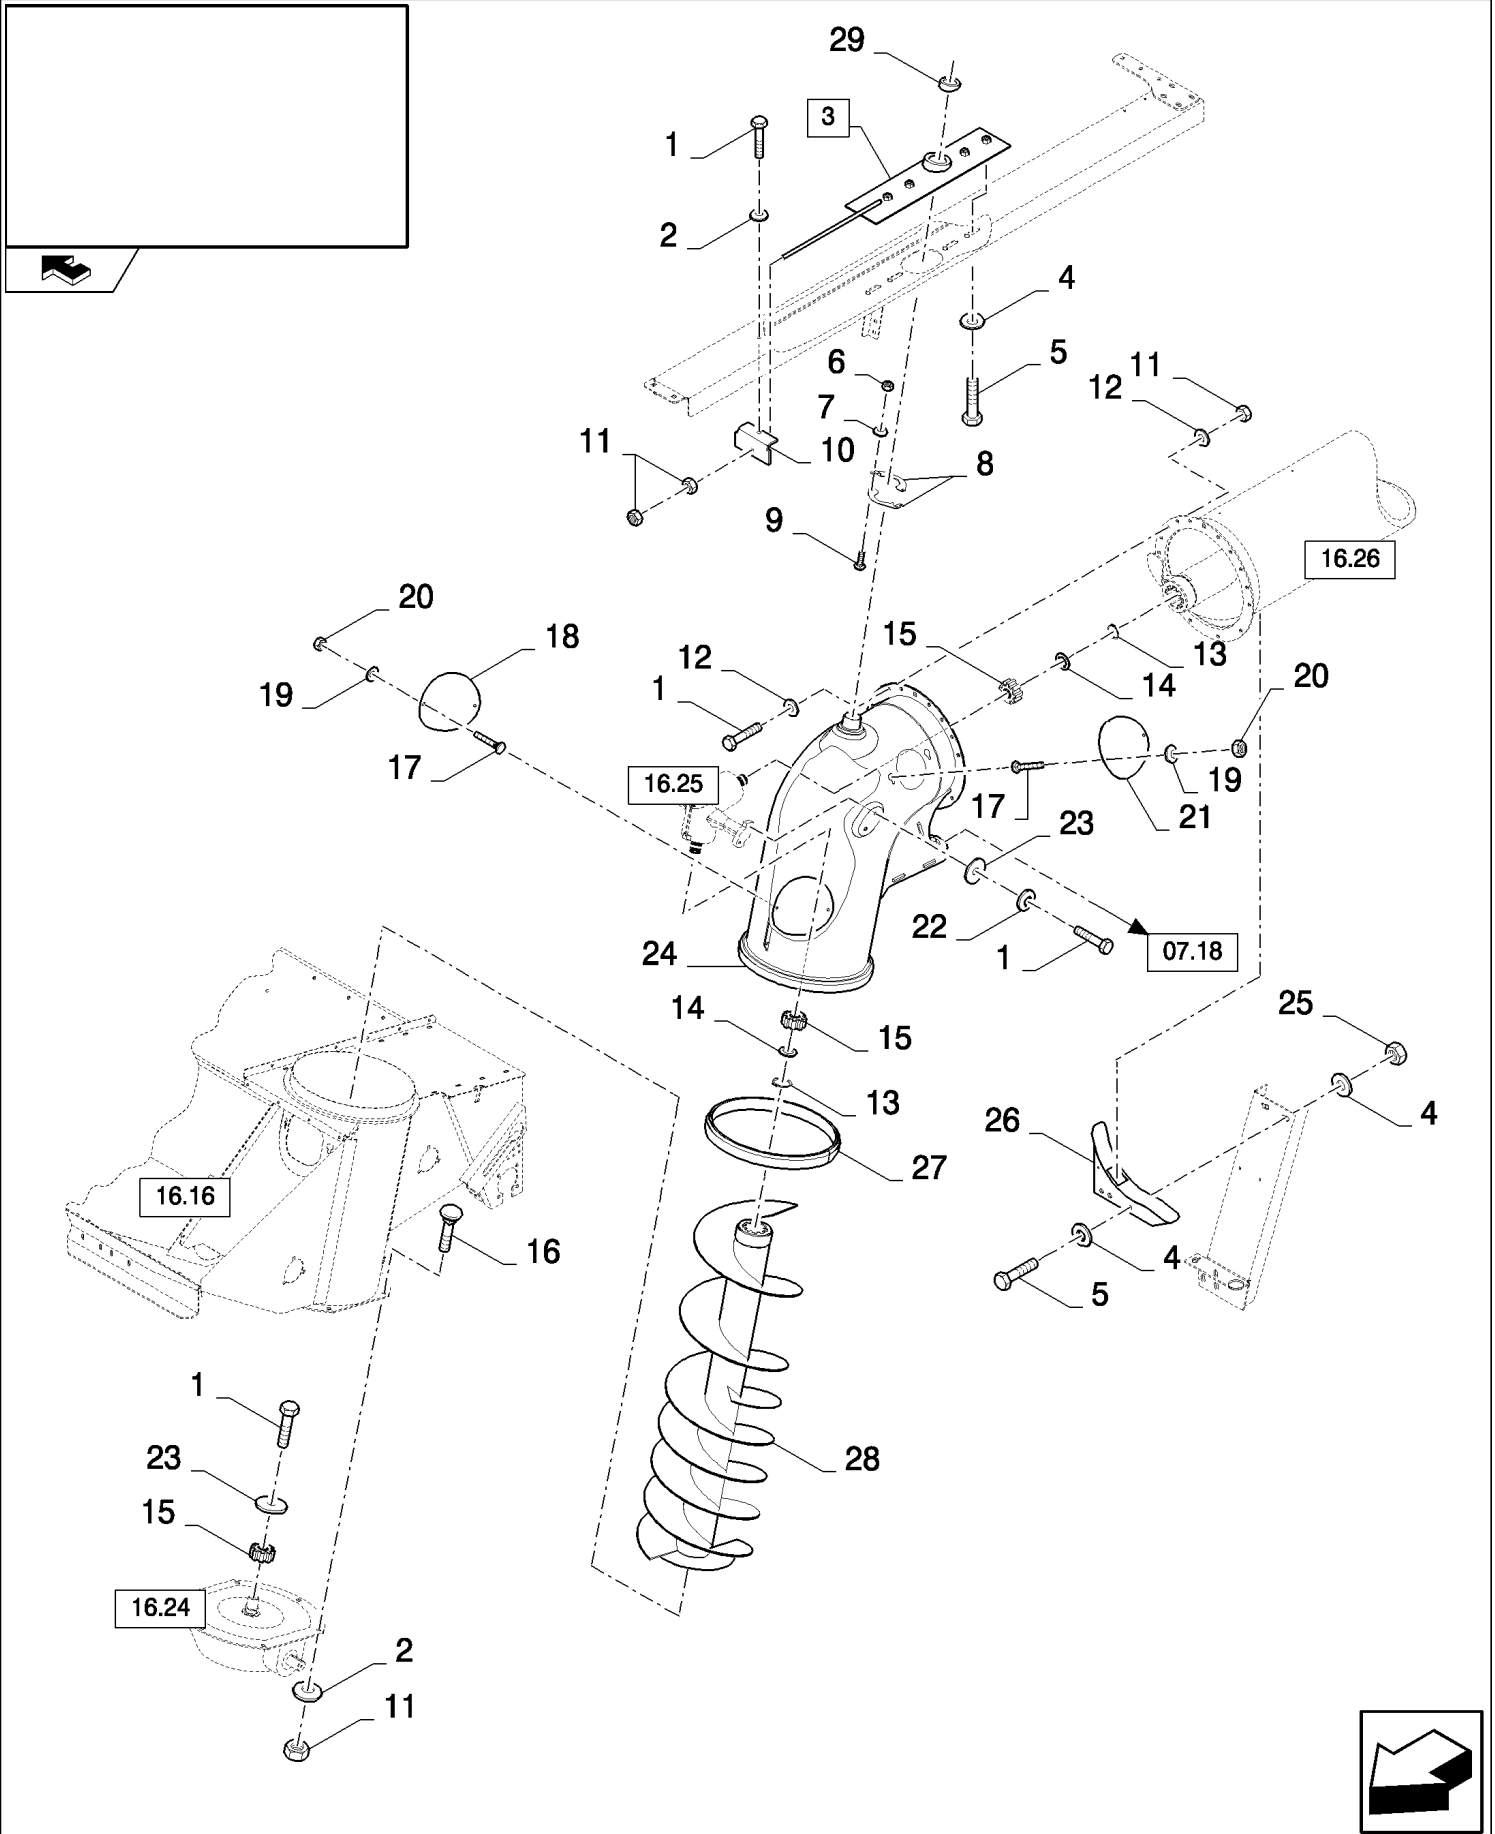

16.23(01) UNLOADING AUGER

CX8080 COMBINE (9/06-)

16.23(01) UNLOADING AUGER

сылка	Номер детали	Кол-во	Описание
1	9706687	20	SCREW, Hex, M12 x 30, 8.8,
2	140046	7	WASHER, Belleville, M12,
3	86580953	1	PLATE, (29)
4	86589278	8	WASHER, SPRING,
5	43168	6	BOLT, Hex, M16 x 40, 8.8,
6	86508813	2	NUT, M5, CI 8,
7	322356	2	WASHER, 5MM
8	86598897	2	SHIM,
9	300806	2	SCREW, Hex, M5 x 10, 8.8, Full Thd,
10	84072832	1	BRACKET,
11	9706685	23	NUT, M12, CI 8,
12	394630	30	WASHER,
13	370004	2	RING, SNAP, M35, Ext,
14	84072793	2	WASHER,
15	87011705	3	HUB,
16	120044	6	BOLT, CARRIAGE, Short NK, M12 x 30, CI8.8, Full Thd,
17	86507486	4	BOLT, CARRIAGE, Short NK, M8 x 20, CI8.8, Full Thd,
18	84073388	1	COVER,
19	322358	4	WASHER, SPRING, Belleville, M8,
20	9706690	4	NUT, M8, CI 8,
21	84320188	1	COVER,
22	86585939	3	WASHER,
23	327084	4	WASHER,
24	84444393	1	ELBOW,
25	100020	2	NUT, M16, CI 8,
26	84435279	1	SUPPORT,
27	86558526	1	BUSHING,
28	84447940	1	AUGER,
29	86584089	1	BUSHING,