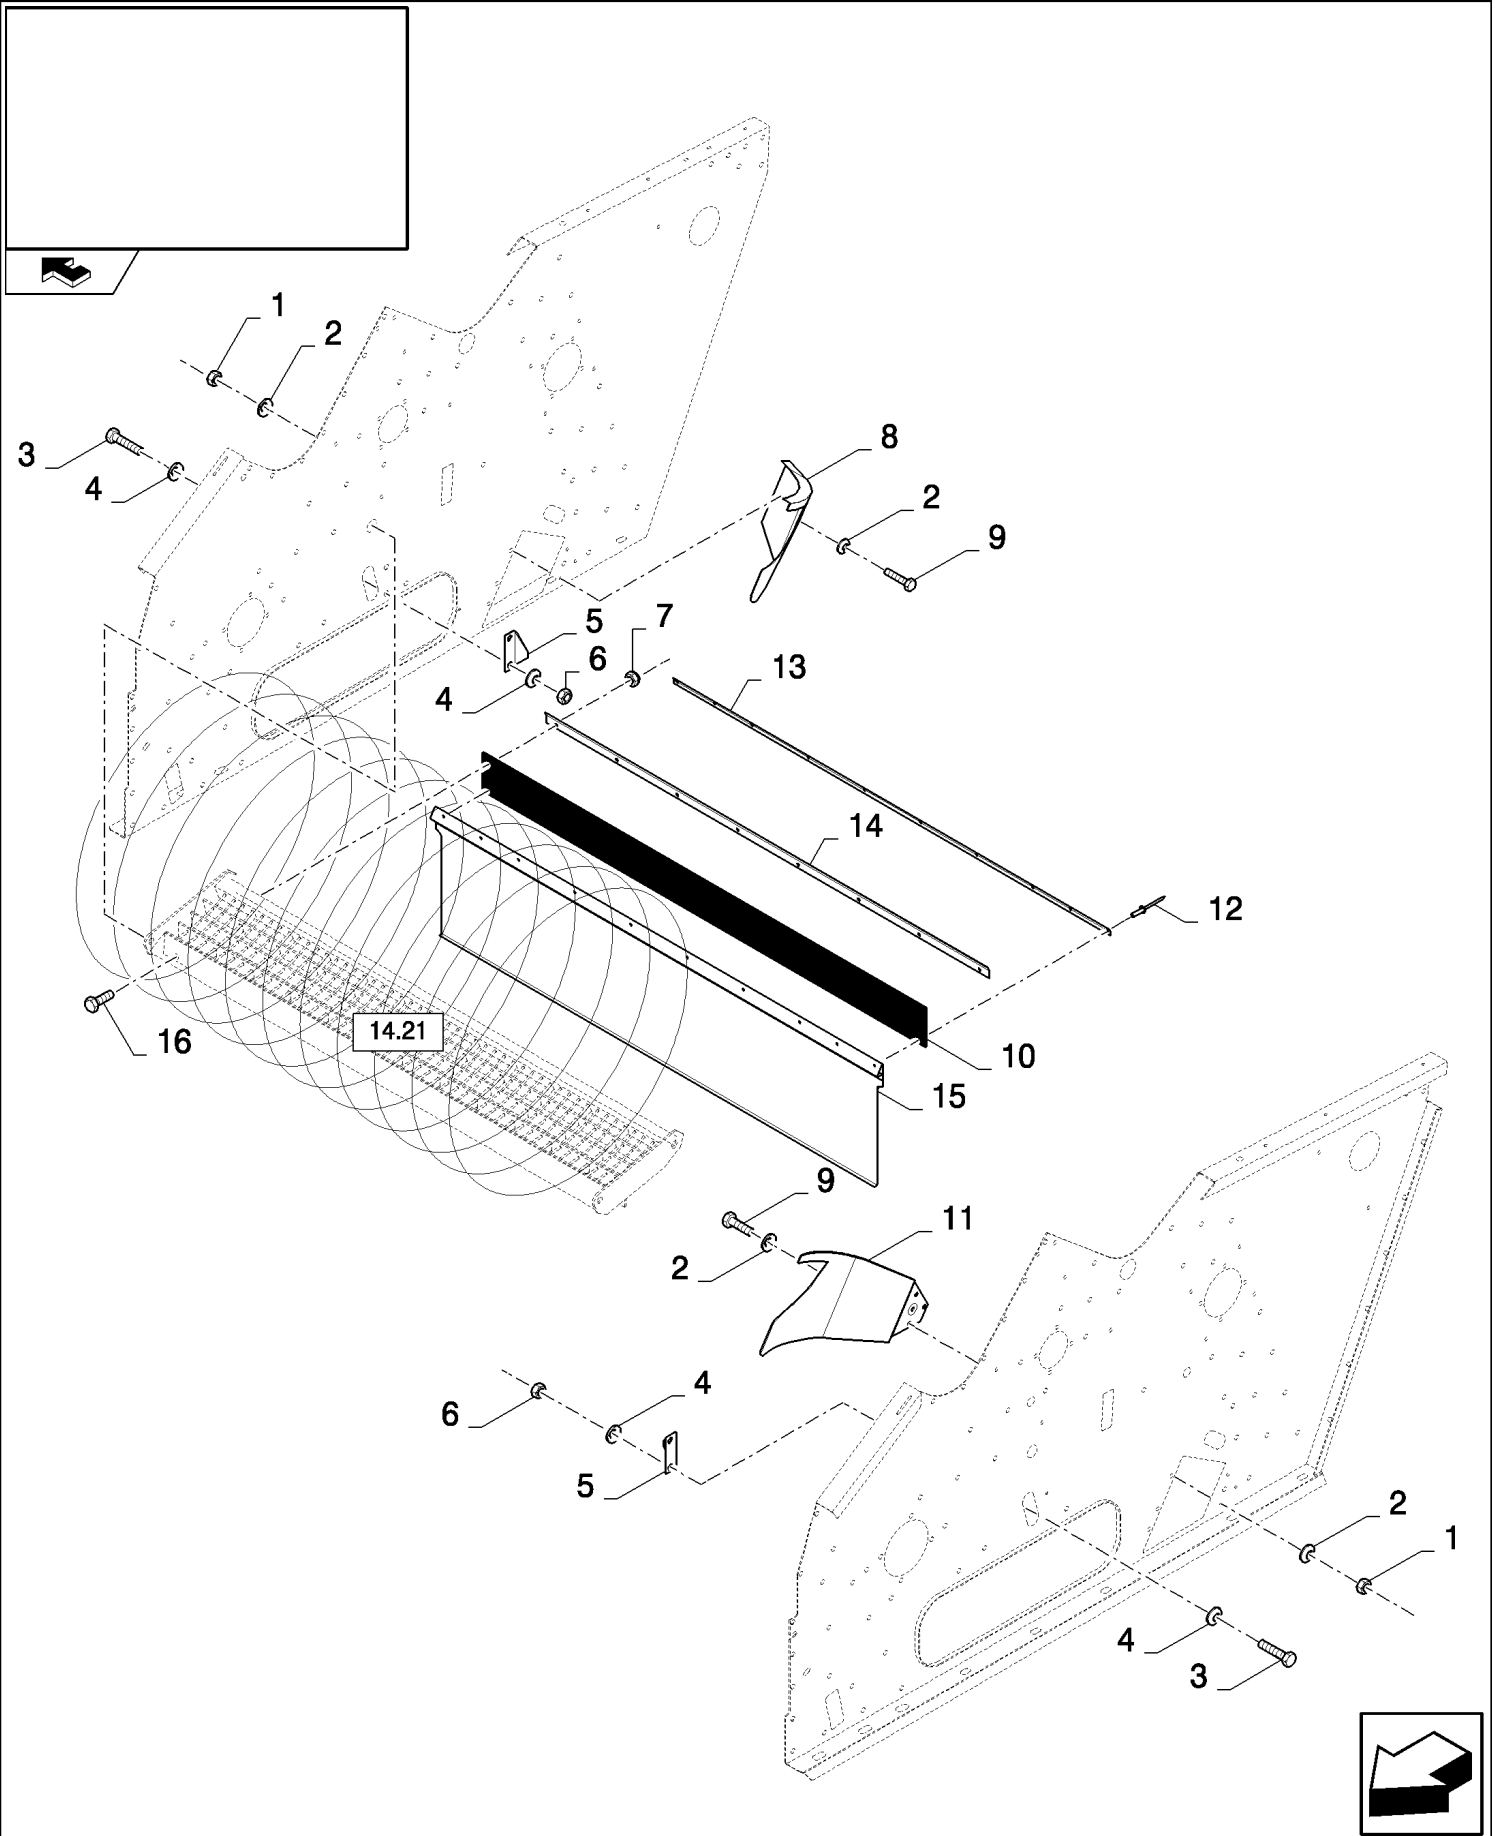

сылка Номер детали Кол-во

Описание

15.01(01) TAILINGS ELEVATORS, DEFLECTORS- SELF-LEVELLING

CX8080 COMBINE (9/06-)

15.01(01) TAILINGS ELEVATORS, DEFLECTORS- SELF-LEVELLING

сылка	Номер детали	Кол-во	Описание
1	89706690	AR	NUT, M8, CI 8,
2	322358	AR	WASHER, SPRING, Belleville, M8,
3	86508568	AR	SCREW, Hex, M6 x 16, 8.8,
4	412649	8	WASHER, SPRING, Belleville, M6,
5	84069826	2	SUPPORT,
6	9706755	4	NUT, M6, CI 8, M6
7	353308	AR	NUT, M6 x 1, CI 8,
8	84069839	1	DIVIDER, , FOR CX8060, CX8070, CX8080, CX8090 ONLY
9	120104	AR	SCREW, Hex, M8 x 20, 8.8,
10	84443750	1	CANVAS, , FOR CX8060, CX8070, CX8080, CX8090 ONLY
10	84443753	1	CANVAS, , FOR CX8030, CX8040, CX8050 ONLY
11	84069836	1	DIVIDER, , FOR CX8060, CX8070, CX8080, CX8090 ONLY
11	84075055	1	GUIDE, , FOR CX8030, CX8040, CX8050 ONLY
12	445395	AR	RIVET, Pop, M4.8 x 18.1,
13	747558	1	STRIP, , FOR CX8060, CX8070, CX8080, CX8090 ONLY
13	84989213	1	PLATE, FIXING, , FOR CX8030, CX8040, CX8050 ONLY
14	84989215	1	PLATE, FIXING, , FOR CX8060, CX8070, CX8080, CX8090 ONLY
14	84989214	1	PLATE, FIXING, , FOR CX8030, CX8040, CX8050 ONLY
15	84443800	1	PLATE, , FOR CX8060, CX8070, CX8080, CX8090 ONLY
15	84443802	1	PLATE, , FOR CX8030, CX8040, CX8050 ONLY
16	120100	AR	BOLT, Hex, M6 x 20, 8.8,