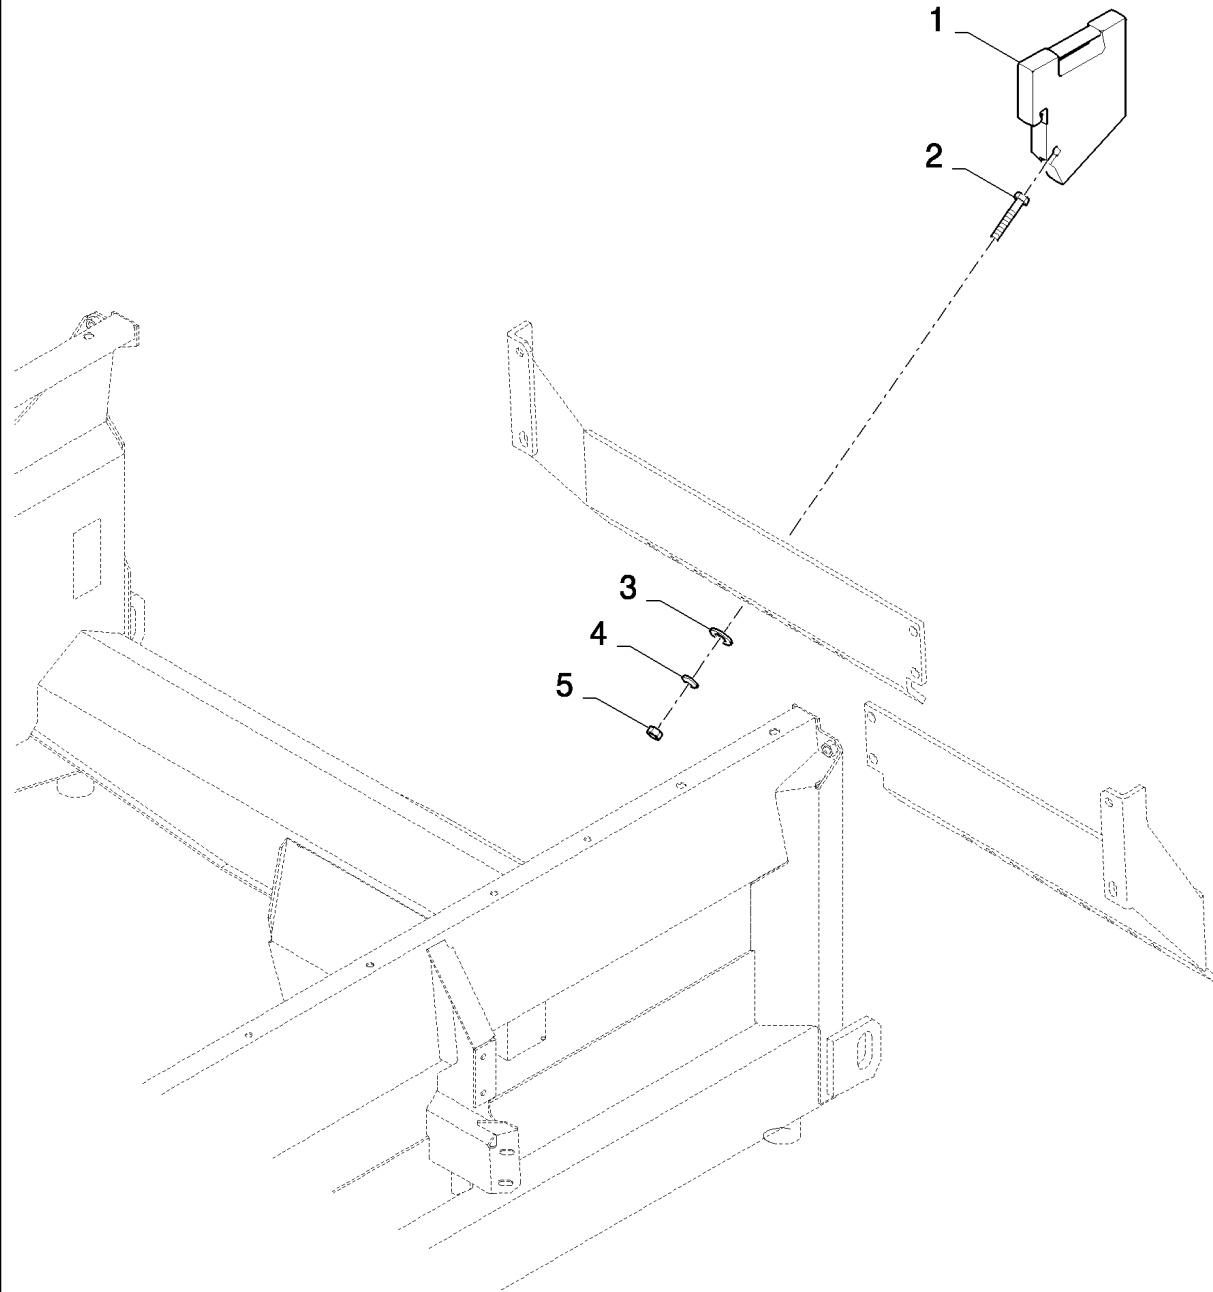

CX8080 COMBINE (9/06-)

18.84081382(01) SUITCASE WEIGHTS - SET OF 12 WEIGHTS - 420 KG

CX8080 COMBINE (9/06-)

18.84081382(01) SUITCASE WEIGHTS - SET OF 12 WEIGHTS - 420 KG

сылка	Номер детали	Кол-во	Описание
	84081382		DIA KIT, HARVESTER,
1	84435924	12	WEIGHT, ADVANCE DEVICE,
2	120092	12	SCREW, Hex, M16 x 70, 8.8,
3	451743	12	WASHER,
4	140048	12	WASHER, SPRING, Belleville, M16,
5	100020	12	NUT, M16, CI 8,