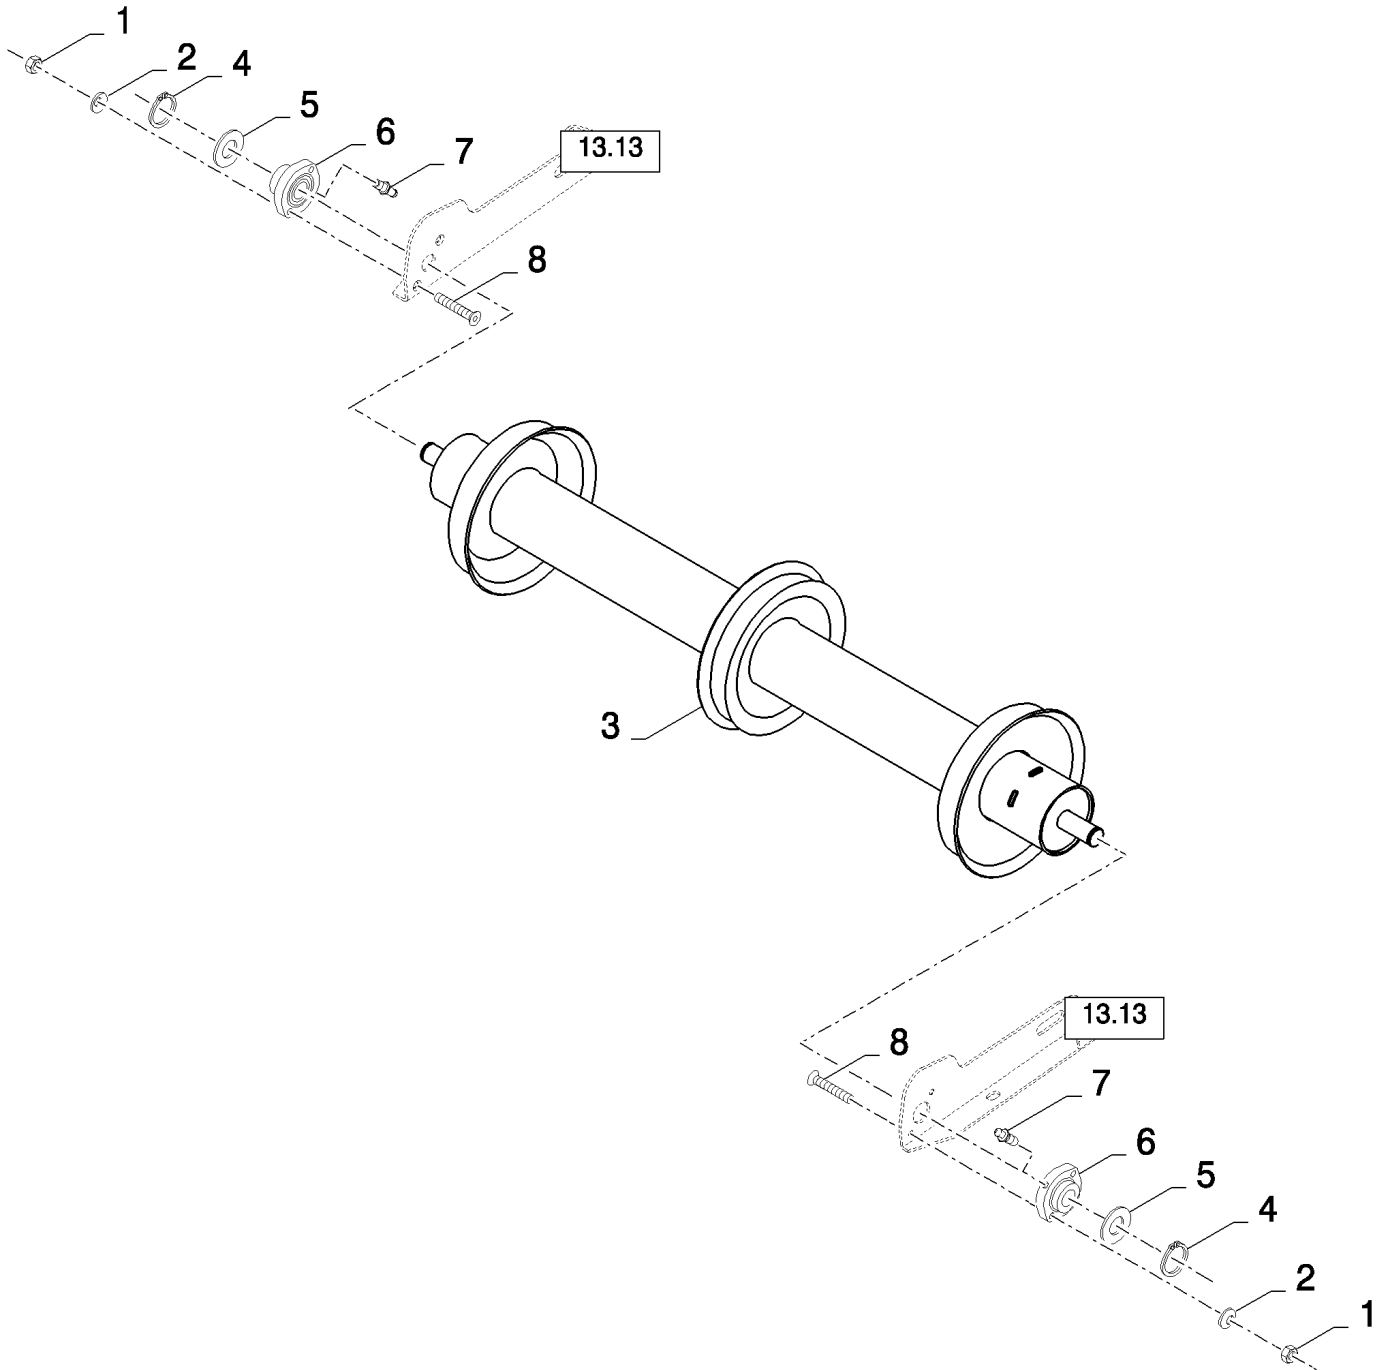

13.12(01) LOWER SHAFT WITH LATERAL FLOTATION ONLY

CX8080 COMBINE (9/06-)

13.12(01) LOWER SHAFT WITH LATERAL FLOTATION ONLY

сылка	Номер детали	Кол-во	Описание
1	100016	13	NUT, M10, CI 8,
2	140045	13	WASHER, SPRING, Belleville, M10,
3	87318779	1	ROLLER, CONVEYOR, , FOR CX8030, CX8040, CX8050 ONLY
3	87318775	1	ROLLER, CONVEYOR, , FOR CX8060, CX8070, CX8080, CX8090 ONLY
4	370003	2	CIRCLIP, M30, Ext,
5	441176	4	WASHER,
6	84078927	2	BEARING ASSY,
7	84022088	2	NIPPLE, LUBE,
8	120259	4	SCREW, Hex Soc Flat Hd, M10 x 40, 8.8,