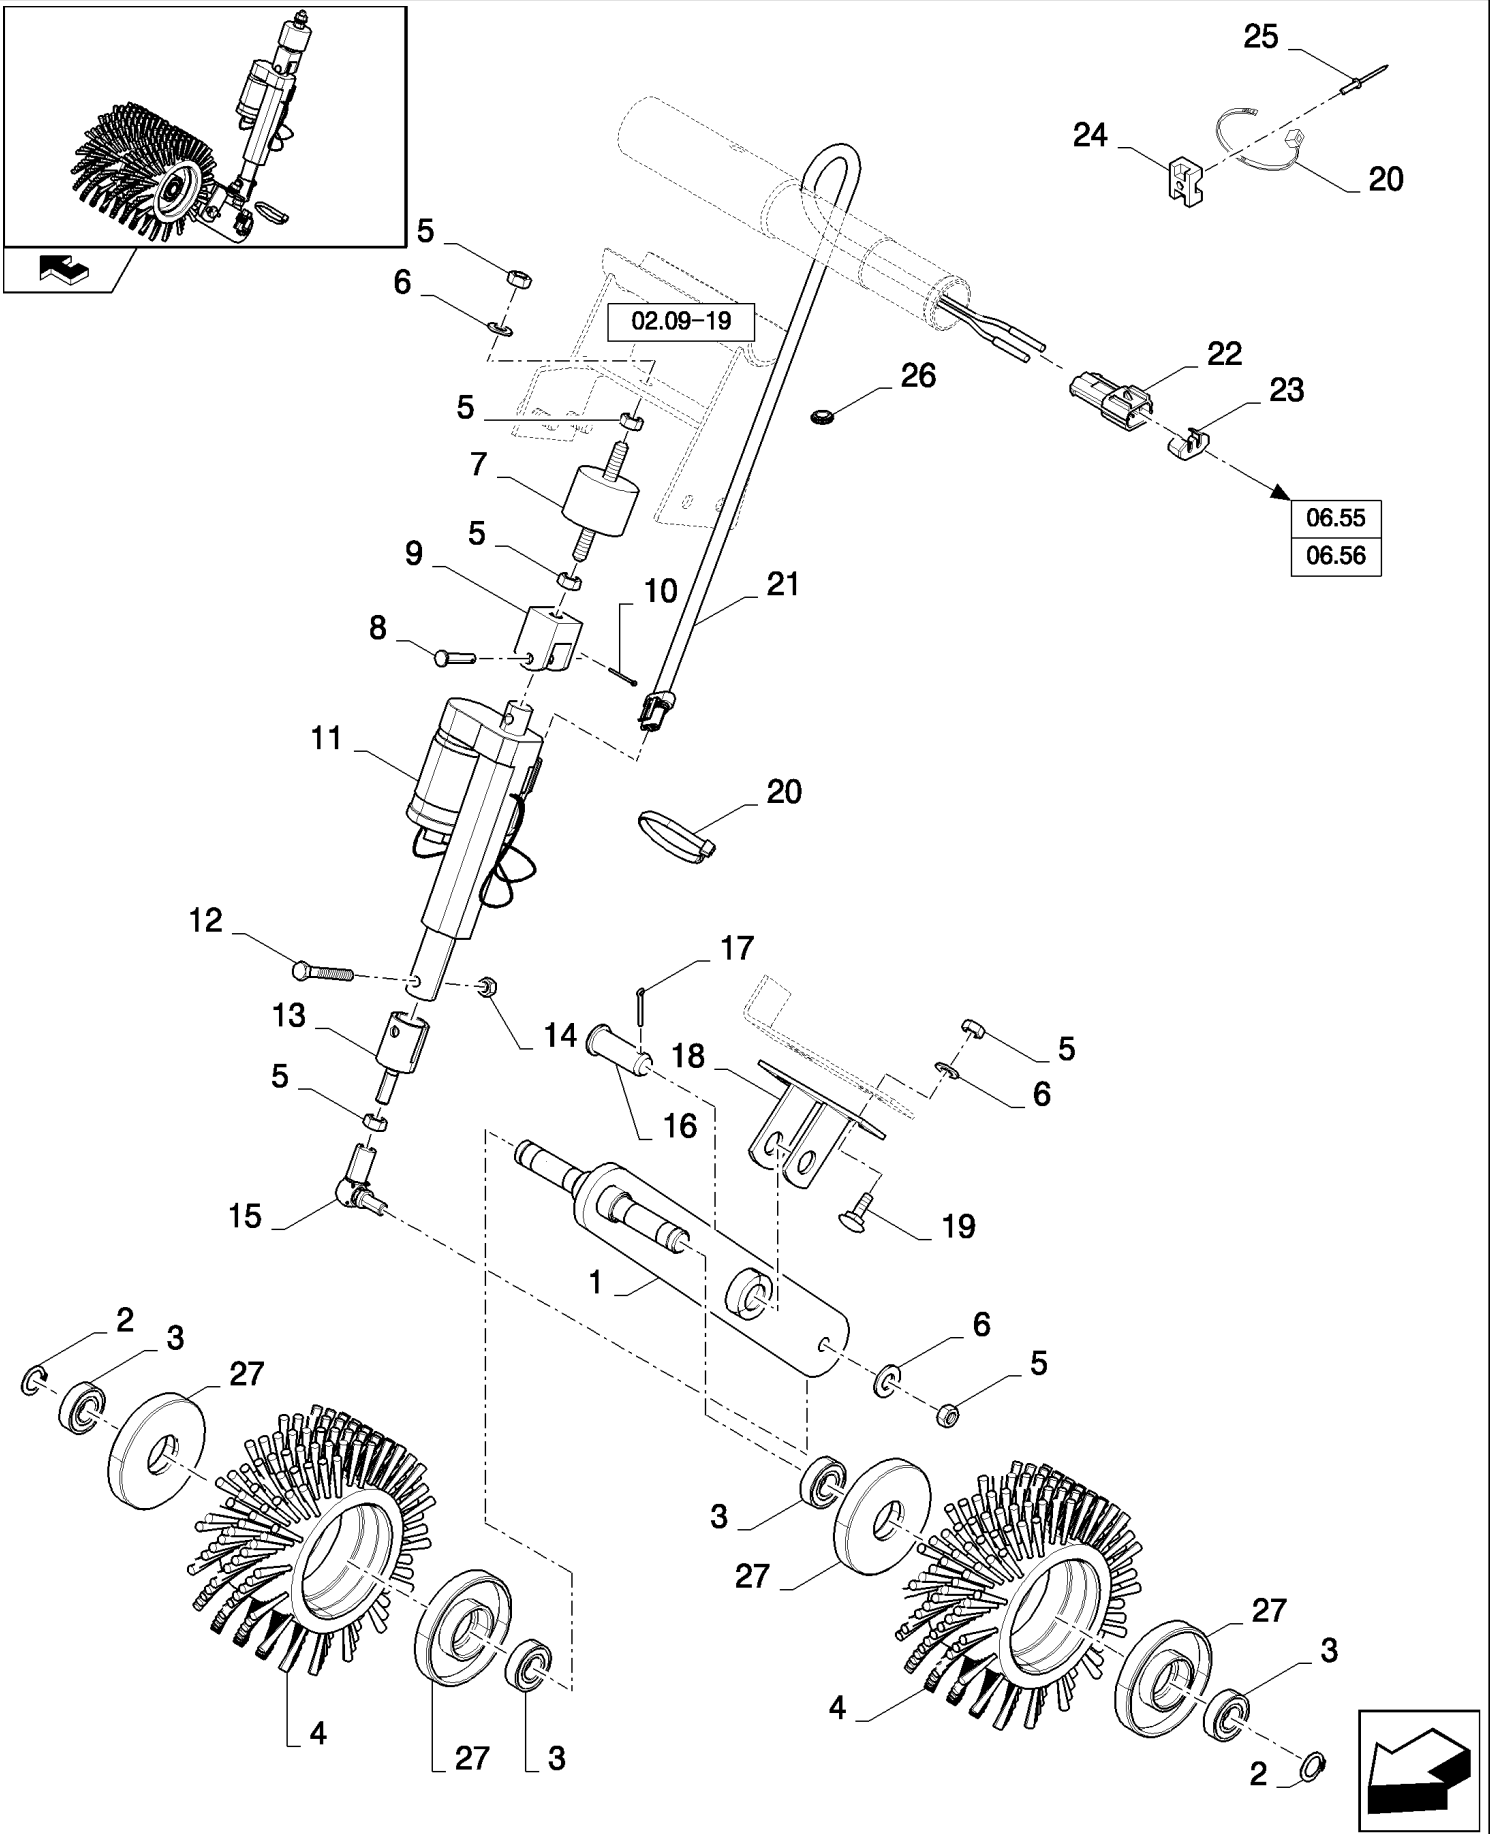

02.10(01) BRUSH IN DUST SCREEN

CX8080 COMBINE (9/06-)

02.10(01) BRUSH IN DUST SCREEN

сылка	Номер детали	Кол-во	Описание
1	84448930	1	LEVER, , FOR CX8040, CX8050, CX8060, CX8070, CX8080 ONLY
1	84449090	1	LEVER, , FOR CX8090 ONLY
2	301615	2	RING, SNAP,
3	9815813	4	BEARING ASSY,
4	84448924	2	BRUSH, , FOR CX8040, CX8050, CX8060, CX8070, CX8080 ONLY, BSN C599
4	87664731	2	BRUSH, , FOR CX8040, CX8050, CX8060, CX8070, CX8080 ONLY, ASN D600
4	84449076	2	BRUSH, , FOR CX8090 ONLY
5	89706690	7	NUT, M8, CI 8,
6	322358	4	WASHER, SPRING, Belleville, M8,
7	393802	1	SHOCK ABSORBER,
8	376876	1	PIN, CLEVIS, M6 x 30,
9	84026054	1	SUPPORT,
10	86977785	1	PIN, SPLIT (COTTER), M1.6 x 20,
11	84440048	1	ACTUATOR,
12	86977789	1	SCREW, Hex, M6 x 35, 8.8,
13	84071712	1	CLEVIS,
14	353308	1	NUT, M6 x 1, CI 8,
15	412439	1	BALL JOINT,
16	84072127	1	PIN,
17	130007	1	PIN, SPLIT (COTTER), M4 x 25,
18	84071754	1	SUPPORT,
19	86507486	2	BOLT, CARRIAGE, Short NK, M8 x 20, CI8.8, Full Thd,
20	86566989	7	STRAP, CABLE,
21	86608490	1	HARNESS, WIRE,
22	86604176	1	CONNECTOR, WIRE,
23	86604177	1	PLUG,
24	86590413	2	CLAMP,
25	445395	2	RIVET, Pop, M4.8 x 18.1,
26	411809	1	GROMMET,
27	84437302	4	HOUSING, BEARING,