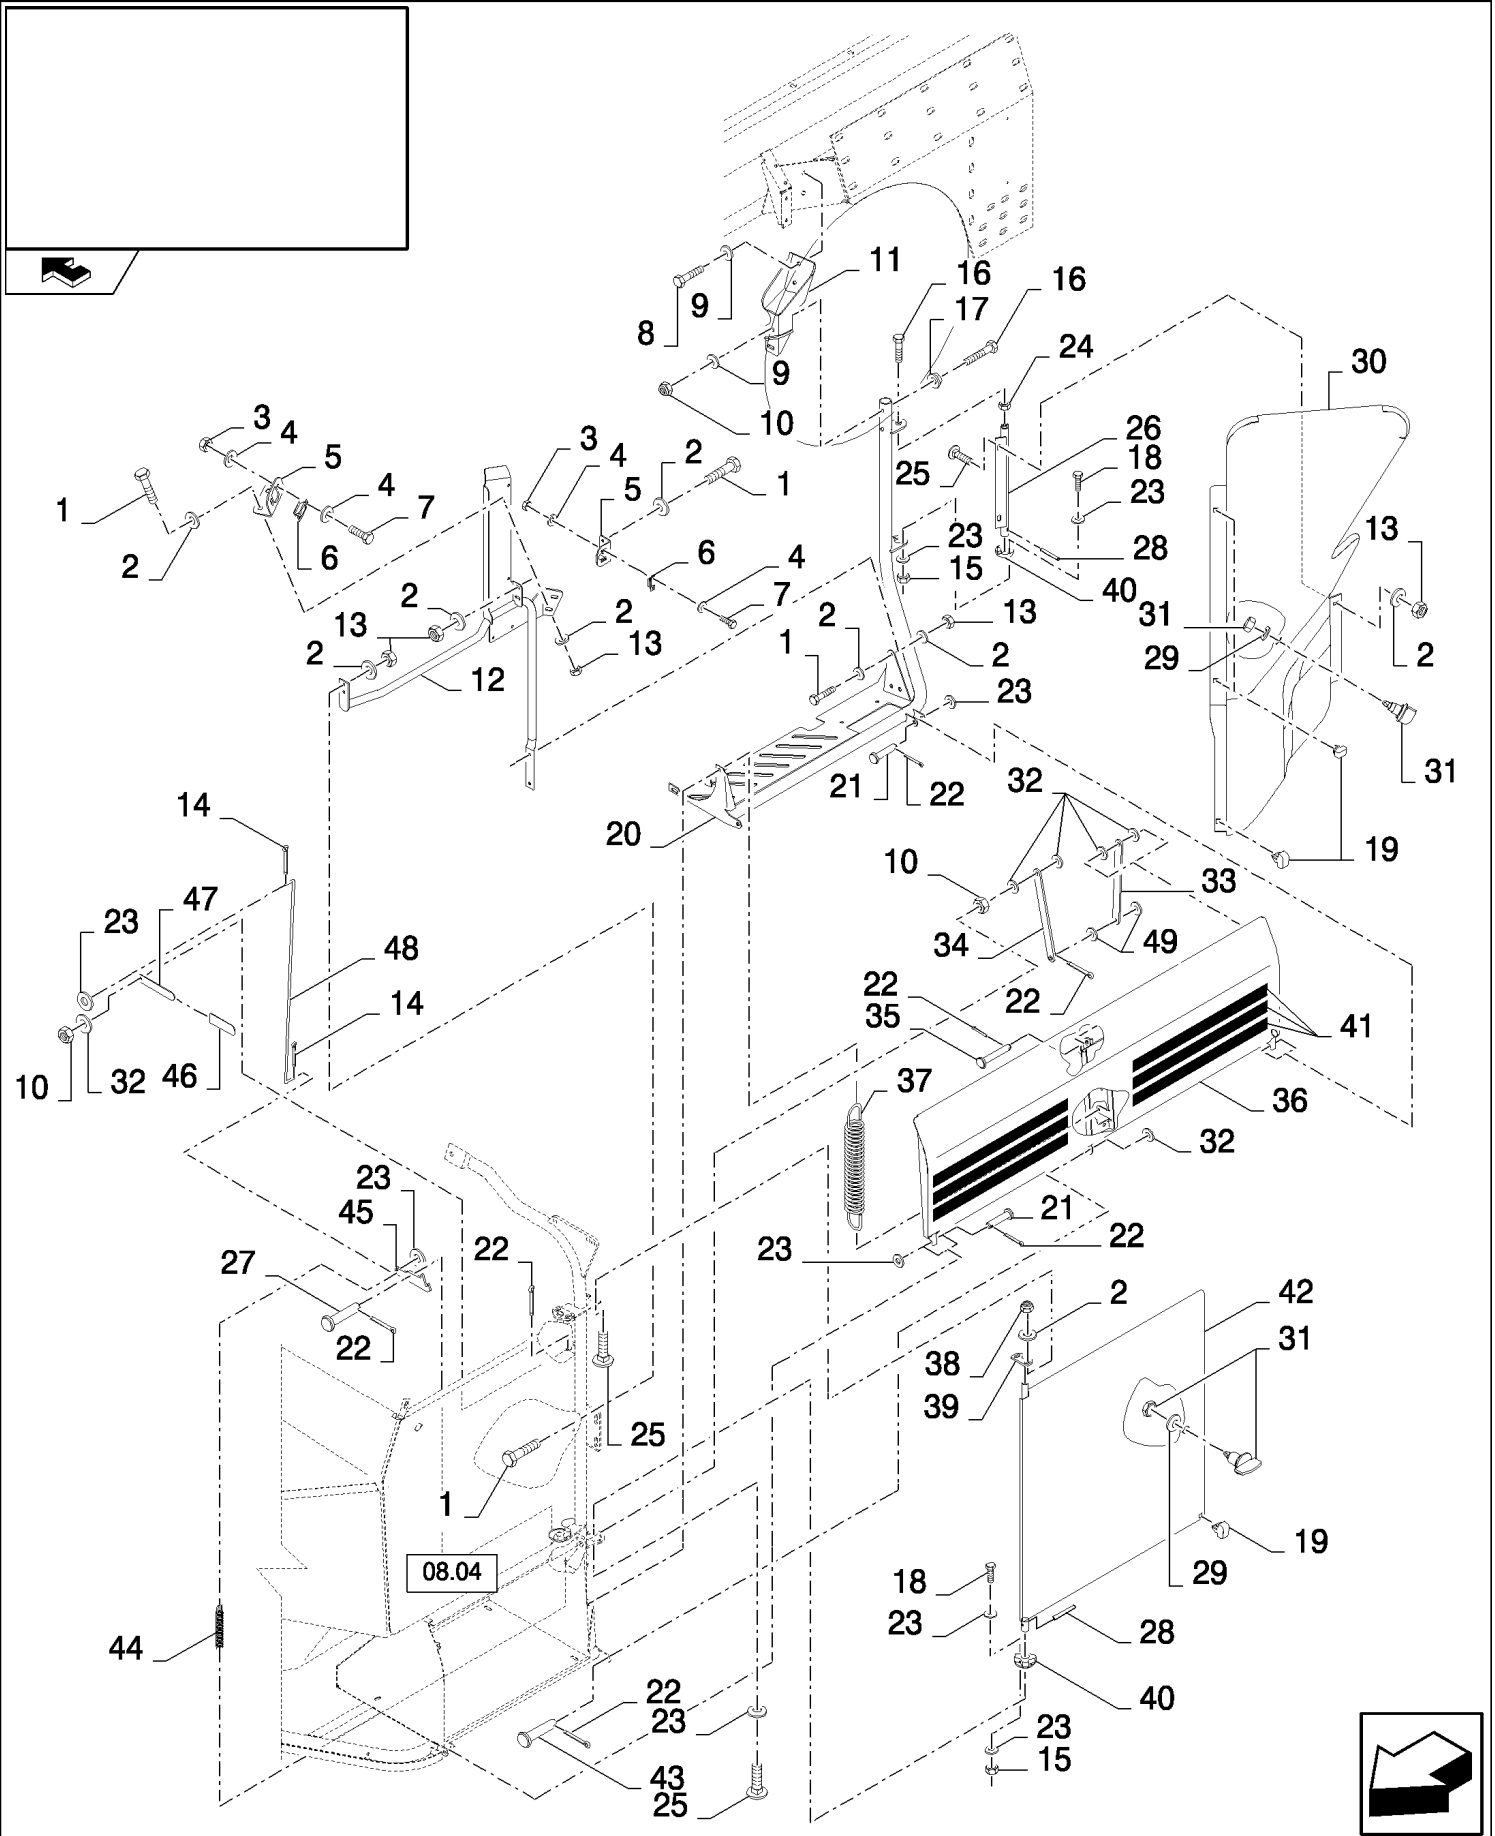

CX8080 COMBINE (9/06-)

08.05(01) LOWER SHIELDS, LH

сылка	Номер детали	Кол-во	Описание
1	120104	8	SCREW, Hex, M8 x 20, 8.8,
2	412650	20	WASHER, Belleville, M8,
3	100012	4	NUT, M4, CI 8,
4	322355	8	WASHER, Belleville, M4,
5	86583811	2	ANGLE,
6	9840986	2	CLIP,
7	385683	4	BOLT, Hex, M4 x 10, 8.8, Full Thd,
8	43139	3	SCREW, Hex, M10 x 25, 8.8, Full Thd, M10x25
9	140045	4	WASHER, SPRING, Belleville, M10,
10	100037	4	NUT, M10 x 1.5, CI 8,
11	84452952	1	SUPPORT, , FOR SELF LEVELLING ONLY
12	86638862	1	SUPPORT,
13	89706690	10	NUT, M8, CI 8,
14	9512667	2	PIN, SPLIT (COTTER), M2 x 20,
15	353308	4	NUT, M6 x 1, CI 8,
16	120070	3	BOLT, Hex, M10 x 60, 8.8,
17	379401	2	CLAMP,
18	86977789	2	SCREW, Hex, M6 x 35, 8.8,
19	128104	4	BUMPER,
20	87031084	1	TUBE,
21	345785	2	PIN, CLEVIS, M10 x 45,
22	130003	5	PIN, SPLIT (COTTER), M3.2 x 20,
23	86588450	10	WASHER, M6,
24	100016	1	NUT, M10, CI 8,
25	86507486	4	BOLT, CARRIAGE, Short NK, M8 x 20, CI8.8, Full Thd, M8x30
26	86596738	1	TUBE,
27	120069	1	SCREW, Hex, M10 x 50, 8.8,
28	381928	2	PIN, LOCK, M10 x 50, Slotted,
29	20347	2	WASHER, LOCK, Int Tooth, 3/4",
30	84454156	1	SHIELD,
31	9705390	2	LATCH,
32	140017	12	WASHER, M10 x 20 x 2,
33	86583010	1	LINK/SHACKLE,
34	86582242	1	LINK/SHACKLE,
35	379547	1	PIN, CLEVIS, M10 x 60,
36	86599629	1	DOOR,
37	86559592	1	SPRING,
38	86629542	2	NUT, LOCK, M8 x 1.25, CI 8,
39	87031132	1	BRACKET,
40	87032966	2	BUSHING,
41	401502	AR	STRIP, ANTI-SKID, 51mm x 18.3 Roll - Cut to Size
42	84454331	1	SHIELD,