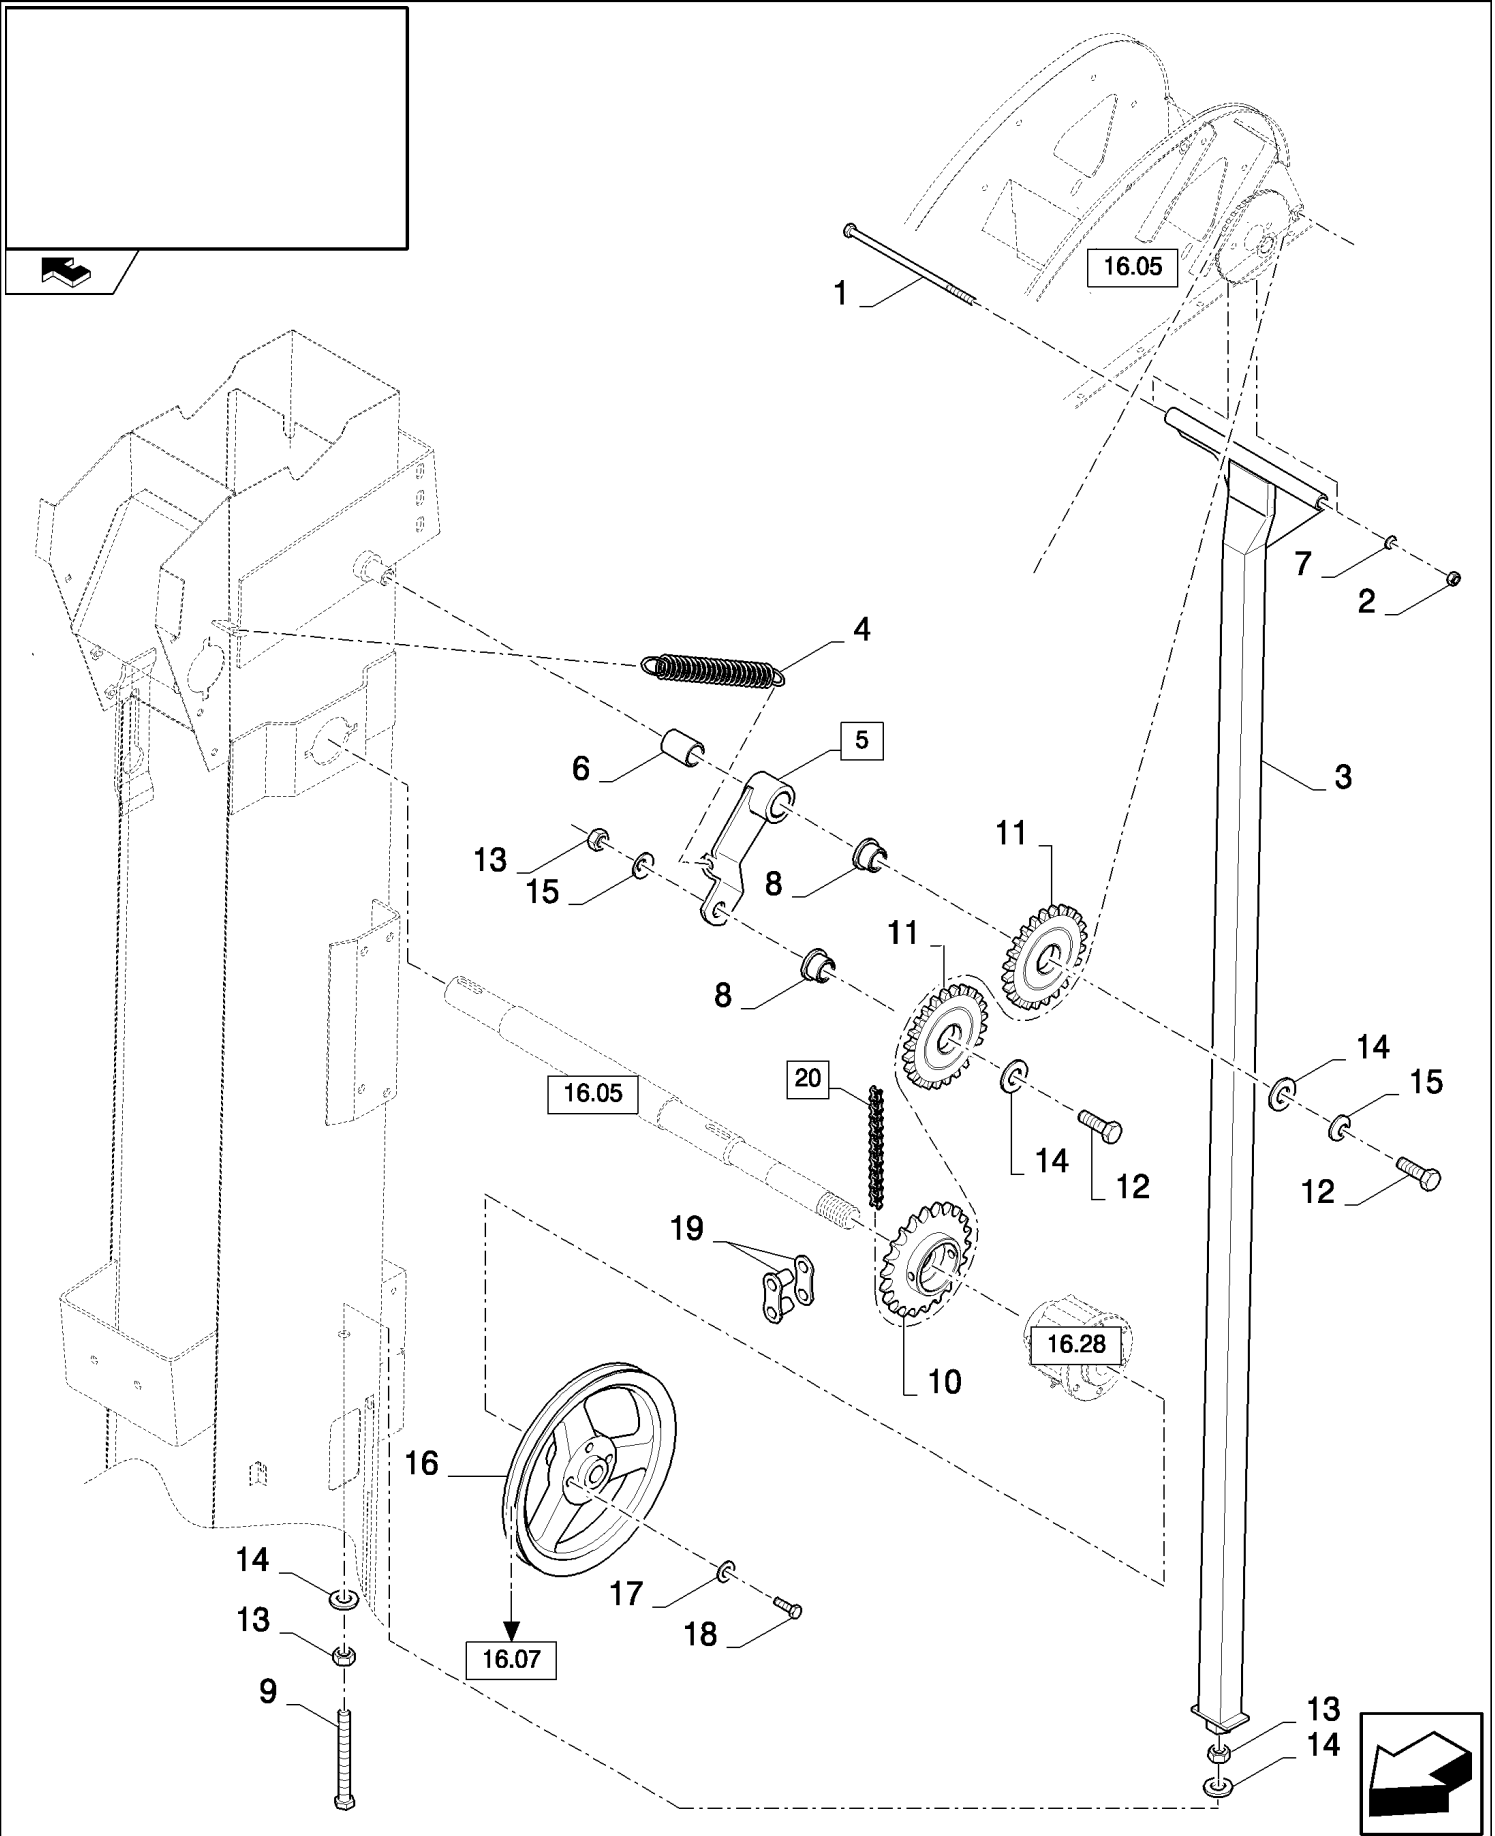

16.06(01) GRAIN ELEVATOR DRIVE

CX8080 COMBINE (9/06-)

16.06(01) GRAIN ELEVATOR DRIVE

сылка	Номер детали	Кол-во	Описание
1	412004	1	BOLT, Hex, M10 x 260, 8.8, M10x260
2	100037	1	NUT, M10 x 1.5, CI 8,
3	84446556	1	SUPPORT,
4	180039	1	SPRING,
5	84444691	1	ARM, (6)
6	395589	AR	SLEEVE,
7	86511323	1	WASHER, M10 x 20 x 2,
8	84334697	2	BUSHING,
9	359211	1	BOLT, Hex, M16 x 150, 8.8, Full Thd, M16x150
10	84441122	1	SPROCKET, DRIVEN,
11	84980926	2	SPROCKET,
12	385922	2	SCREW, Hex, M16 x 45, 8.8,
13	100020	3	NUT, M16, CI 8,
14	378246	4	WASHER, 16MM
15	140048	2	WASHER, SPRING, Belleville, M16,
16	84442223	1	PULLEY, , FOR CX8030, CX8040, CX8050, CX8070, CX8080, CX8090 ONLY, FOR NA ONLY, FOR 3 M VERSION ONLY
16	84442255	1	PULLEY, , FOR 3 M VERSION ONLY, FOR CX8060, CX8070 ONLY
17	322358	6	WASHER, SPRING, Belleville, M8,
18	43127	6	BOLT, Hex, M8 x 25, 8.8,
19	165590	2	LINK, CONNECTING,
20	84443831	1	CHAIN, (19)