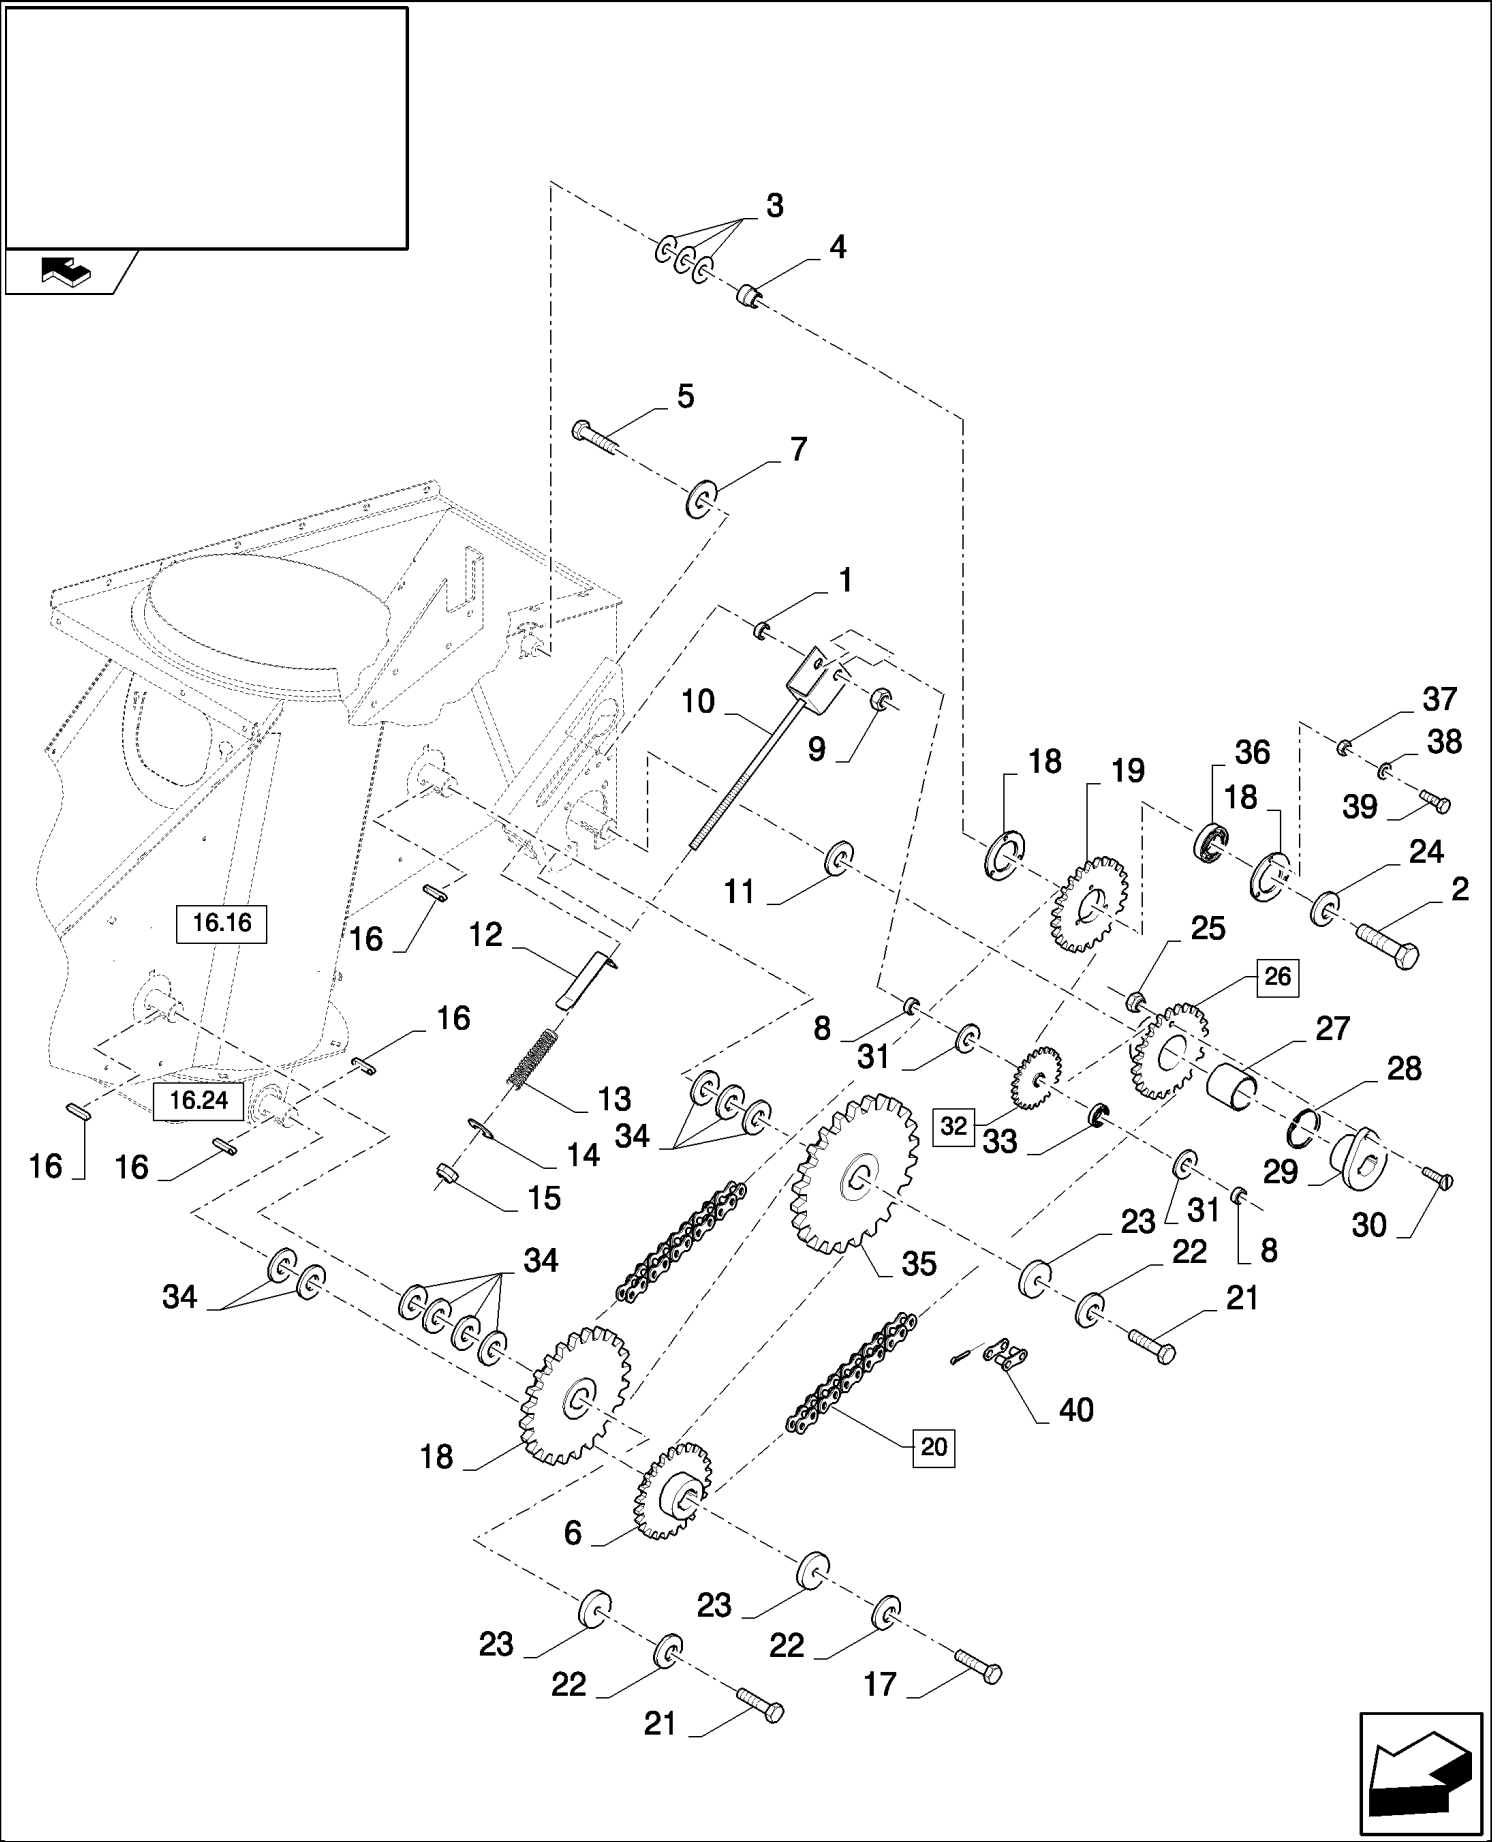

16.17(01) UNLOADING AUGER

CX8080 COMBINE (9/06-)

16.17(01) UNLOADING AUGER

сылка	Номер детали	Кол-во	Описание
1	86623083	1	RING,
2	120090	1	BOLT, Hex, M16 x 50, 8.8,
3	393062	3	WASHER,
4	9515145	1	BUSHING,
5	120093	1	BOLT, Hex, M16 x 80, 8.8,
7	86519909	1	WASHER,
6	84069770	1	SPROCKET,
8	86582836	2	SPACER,
9	86000441	1	NUT, M16 x 2, CI 8,
10	86588887	1	CLEVIS,
11	84073175	1	WASHER,
12	86601493	1	INDICATOR,
13	337829	1	SPRING,
14	378245	1	WASHER, M12,
15	412126	1	NUT, LOCK, M12 x 1.75, CI 8,
16	170012	4	KEY, 10x8x50
17	300389	1	BOLT, Hex, M12 x 35, 8.8, Full Thd,
18	84069777	1	SPROCKET,
19	86594534	1	SPROCKET,
20	86566790	1	CHAIN, (40)
21	9706687	2	SCREW, Hex, M12 x 30, 8.8,
22	140046	3	WASHER, Belleville, M12,
23	327084	3	WASHER, , BSN C563
23	84073172	3	WASHER, , ASN D564
24	140048	1	WASHER, SPRING, Belleville, M16,
25	86629542	1	NUT, LOCK, M8 x 1.25, CI 8,
26	84069795	1	SPROCKET, (27)
27	9819016	1	BUSHING,
28	370004	1	RING, SNAP, M35, Ext,
29	84073176	1	BUSHING, SHEAR BOLT,
30	43129	1	BOLT, Hex, M8 x 40, 8.8,
31	34821	2	WASHER,
32	86627639	1	SPROCKET, (33)
33	66553	1	BEARING, BALL,
34	9800957	11	WASHER,
35	84069677	1	SPROCKET,
36	443898	1	BEARING, BALL,
37	9706755	3	NUT, M6, CI 8,
38	322357	3	WASHER, SPRING, Belleville, M6,
39	120100	3	BOLT, Hex, M6 x 20, 8.8,
40	86595264	1	LINK, CHAIN,