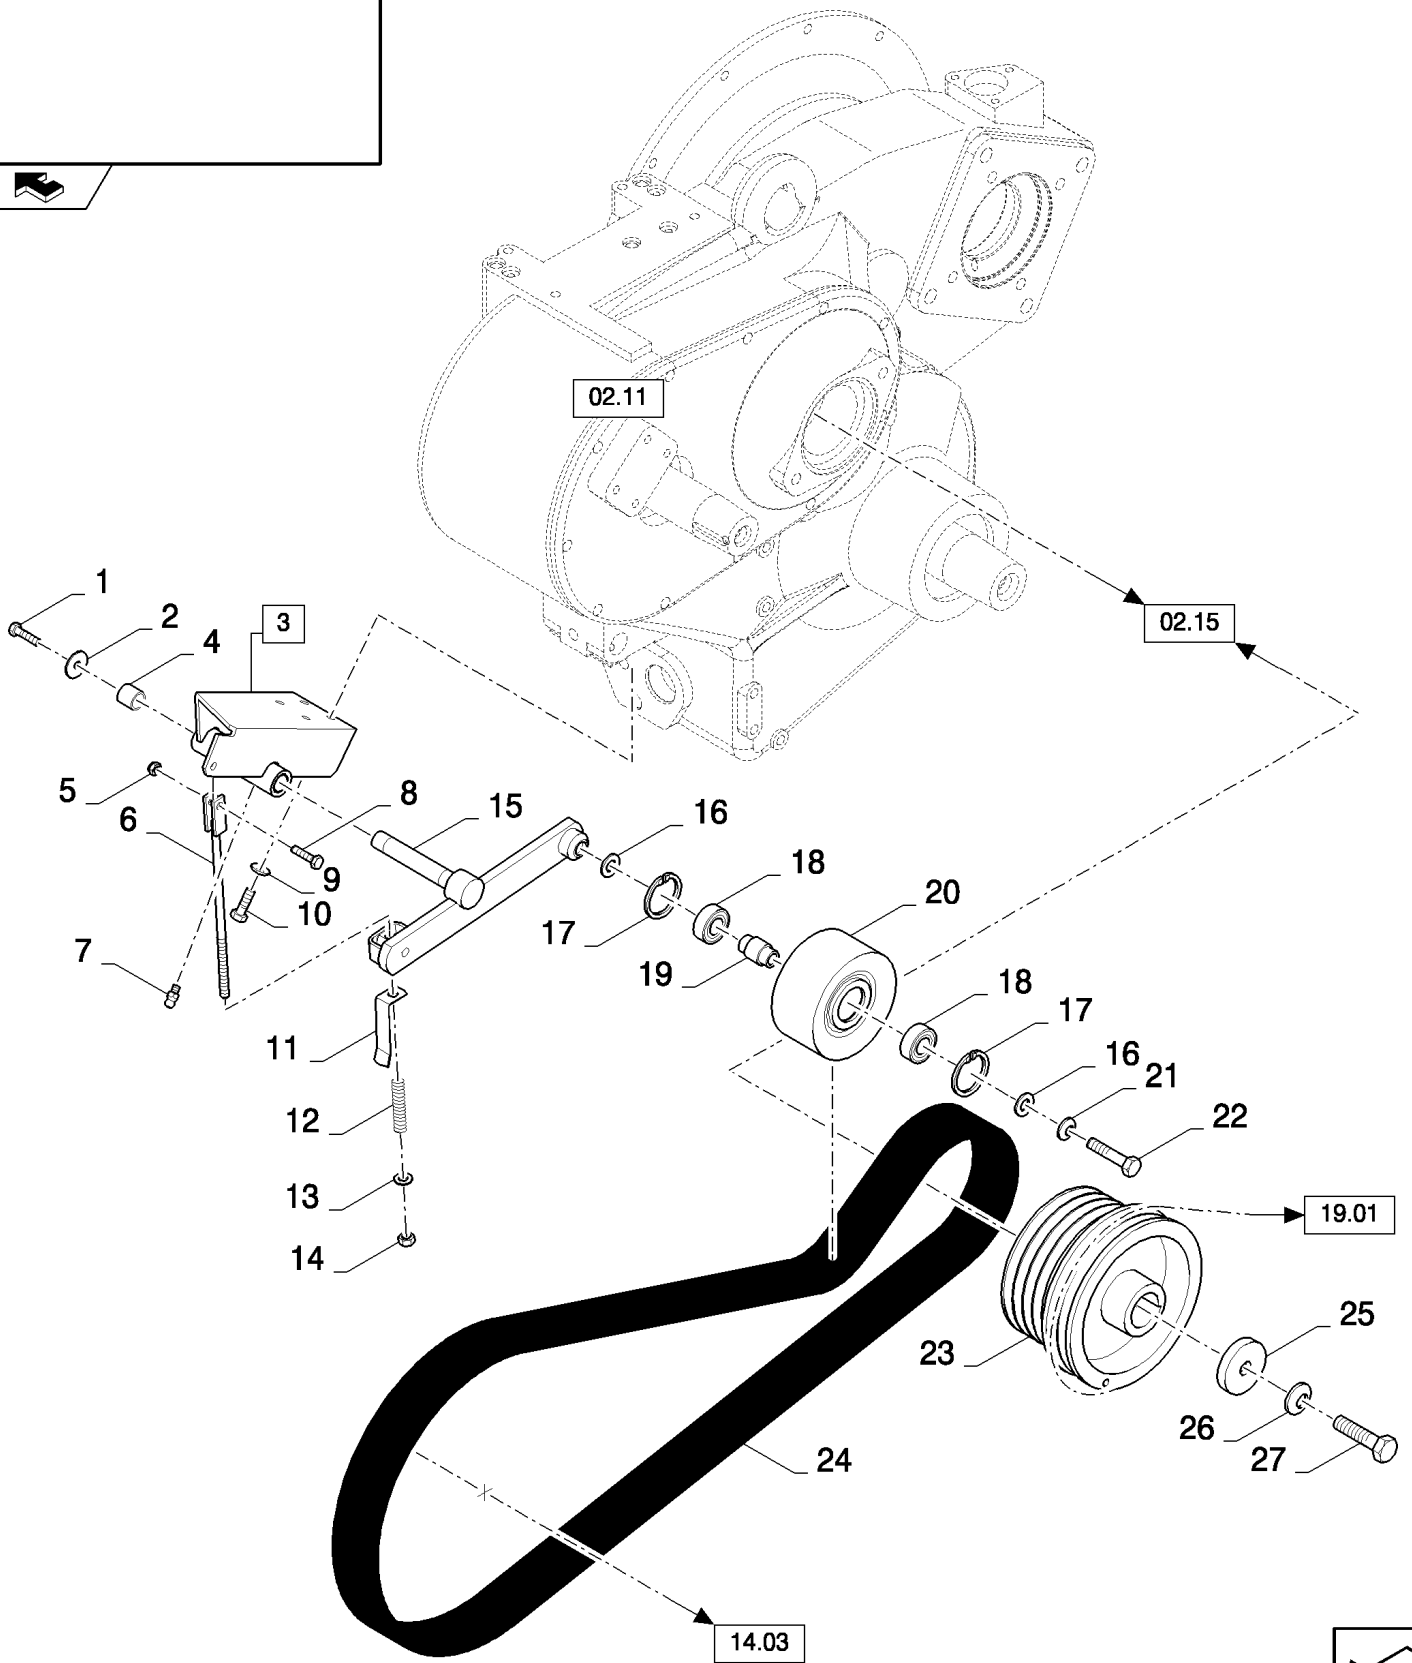

02.11(01) ENGINE, GEARBOX AND CLUTCH

CX8080 COMBINE (9/06-)

02.11(01) ENGINE, GEARBOX AND CLUTCH

сылка	Номер детали	Кол-во	Описание
1	140046	8	WASHER, Belleville, M12,
2	87283452	1	CLUTCH,
3	120068	11	BOLT, Hex, M10 x 40, 8.8, Full Thd, M10x30, FOR CX8030 ONLY
3	325829	11	BOLT, Hex, M10 x 45, 8.8, , FOR CX8040, CX8050, CX8060, CX8070, CX8080, CX8090 ONL
4	140045	11	WASHER, SPRING, Belleville, M10,
5	43151	8	SCREW, Hex, M12 x 20, 8.8, Full Thd, , FOR CX8030 ONLY
5	300388	8	SCREW, Hex, M12 x 25, 8.8, M12x25, FOR CX8040, CX8050, CX8060, CX8070, CX8080, CX8090 ONLY