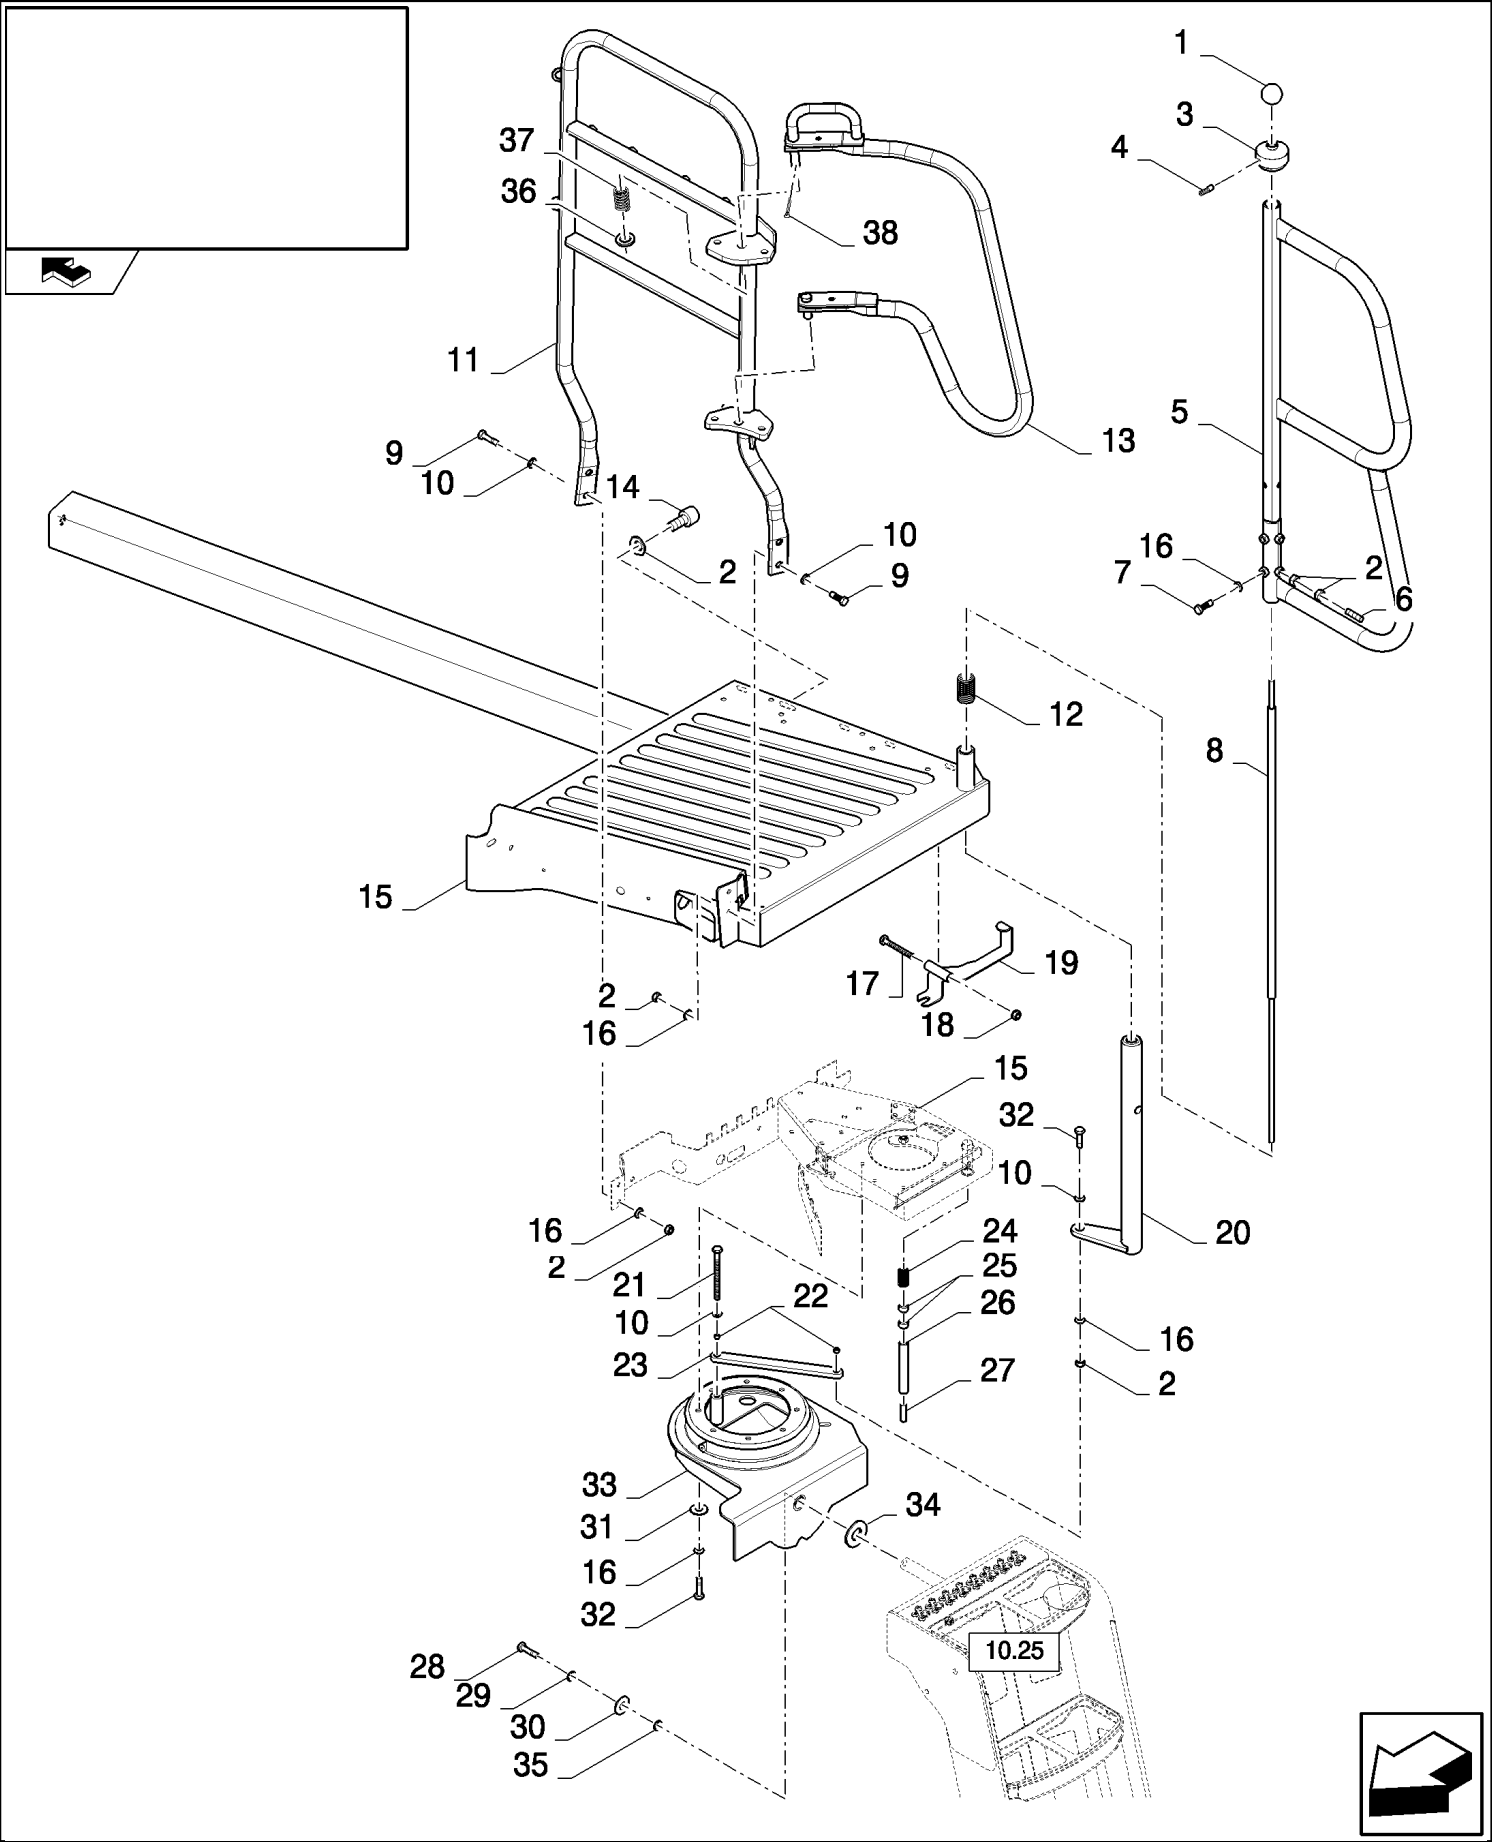

10.24(01) OPERATOR'S PLATFORM

CX8080 COMBINE (9/06-)

10.24(01) OPERATOR'S PLATFORM

сылка	Номер детали	Кол-во	Описание
1	84056709	1	KNOB,
2	100016	AR	NUT, M10, CI 8,
3	86615493	1	PLUG,
4	120242	1	SET SCREW, Hex Soc, M6 x 10, Cup Pt,
5	84447099	1	HANDRAIL,
6	300482	2	SET SCREW, Hex Soc, M10 x 20, Cone Pt, M10x20
7	43138	2	SCREW, Hex, M10 x 20, 8.8, Full Thd,
8	86615579	1	ROD,
9	43139	4	SCREW, Hex, M10 x 25, 8.8, Full Thd,
10	86511323	6	WASHER, M10 x 20 x 2,
11	87521902	1	HANDRAIL,
12	918027	1	SPRING,
13	84449151	1	HANDRAIL,
14	190029	1	INSULATOR BLOCK, , FOR 3 M VERSION ONLY
15	86611321	1	PLATFORM,
16	140045	AR	WASHER, SPRING, Belleville, M10,
17	120073	1	BOLT, Hex, M10 x 80, 8.8,
18	100037	1	NUT, M10 x 1.5, CI 8,
19	84437664	1	PLATE,
20	84447212	1	ROD,
21	120075	1	SCREW, Hex, M10 x 100, 8.8,
22	86615036	2	SPACER,
23	84447211	1	PLATE,
24	226829	1	SPRING,
25	399994	2	BUSHING,
26	86611680	1	PIN,
27	86615492	1	PIN,
28	300389	1	BOLT, Hex, M12 x 35, 8.8, Full Thd,
29	140046	1	WASHER, Belleville, M12,
30	9511052	1	WASHER, M12 x 44 x 4, 12MM
31	140042	6	WASHER, M10 x 34 x 3,
32	43140	7	BOLT, Hex, M10 x 30, 8.8, Full Thd,
33	86606336	1	BEARING, BALL,
34	86613007	1	WASHER,
35	86622500	3	WASHER,
36	86625266	1	WASHER, M17.5 x 30 x 4, HT,
37	87105186	1	SPRING,
38	130003	1	PIN, SPLIT (COTTER), M3.2 x 20,