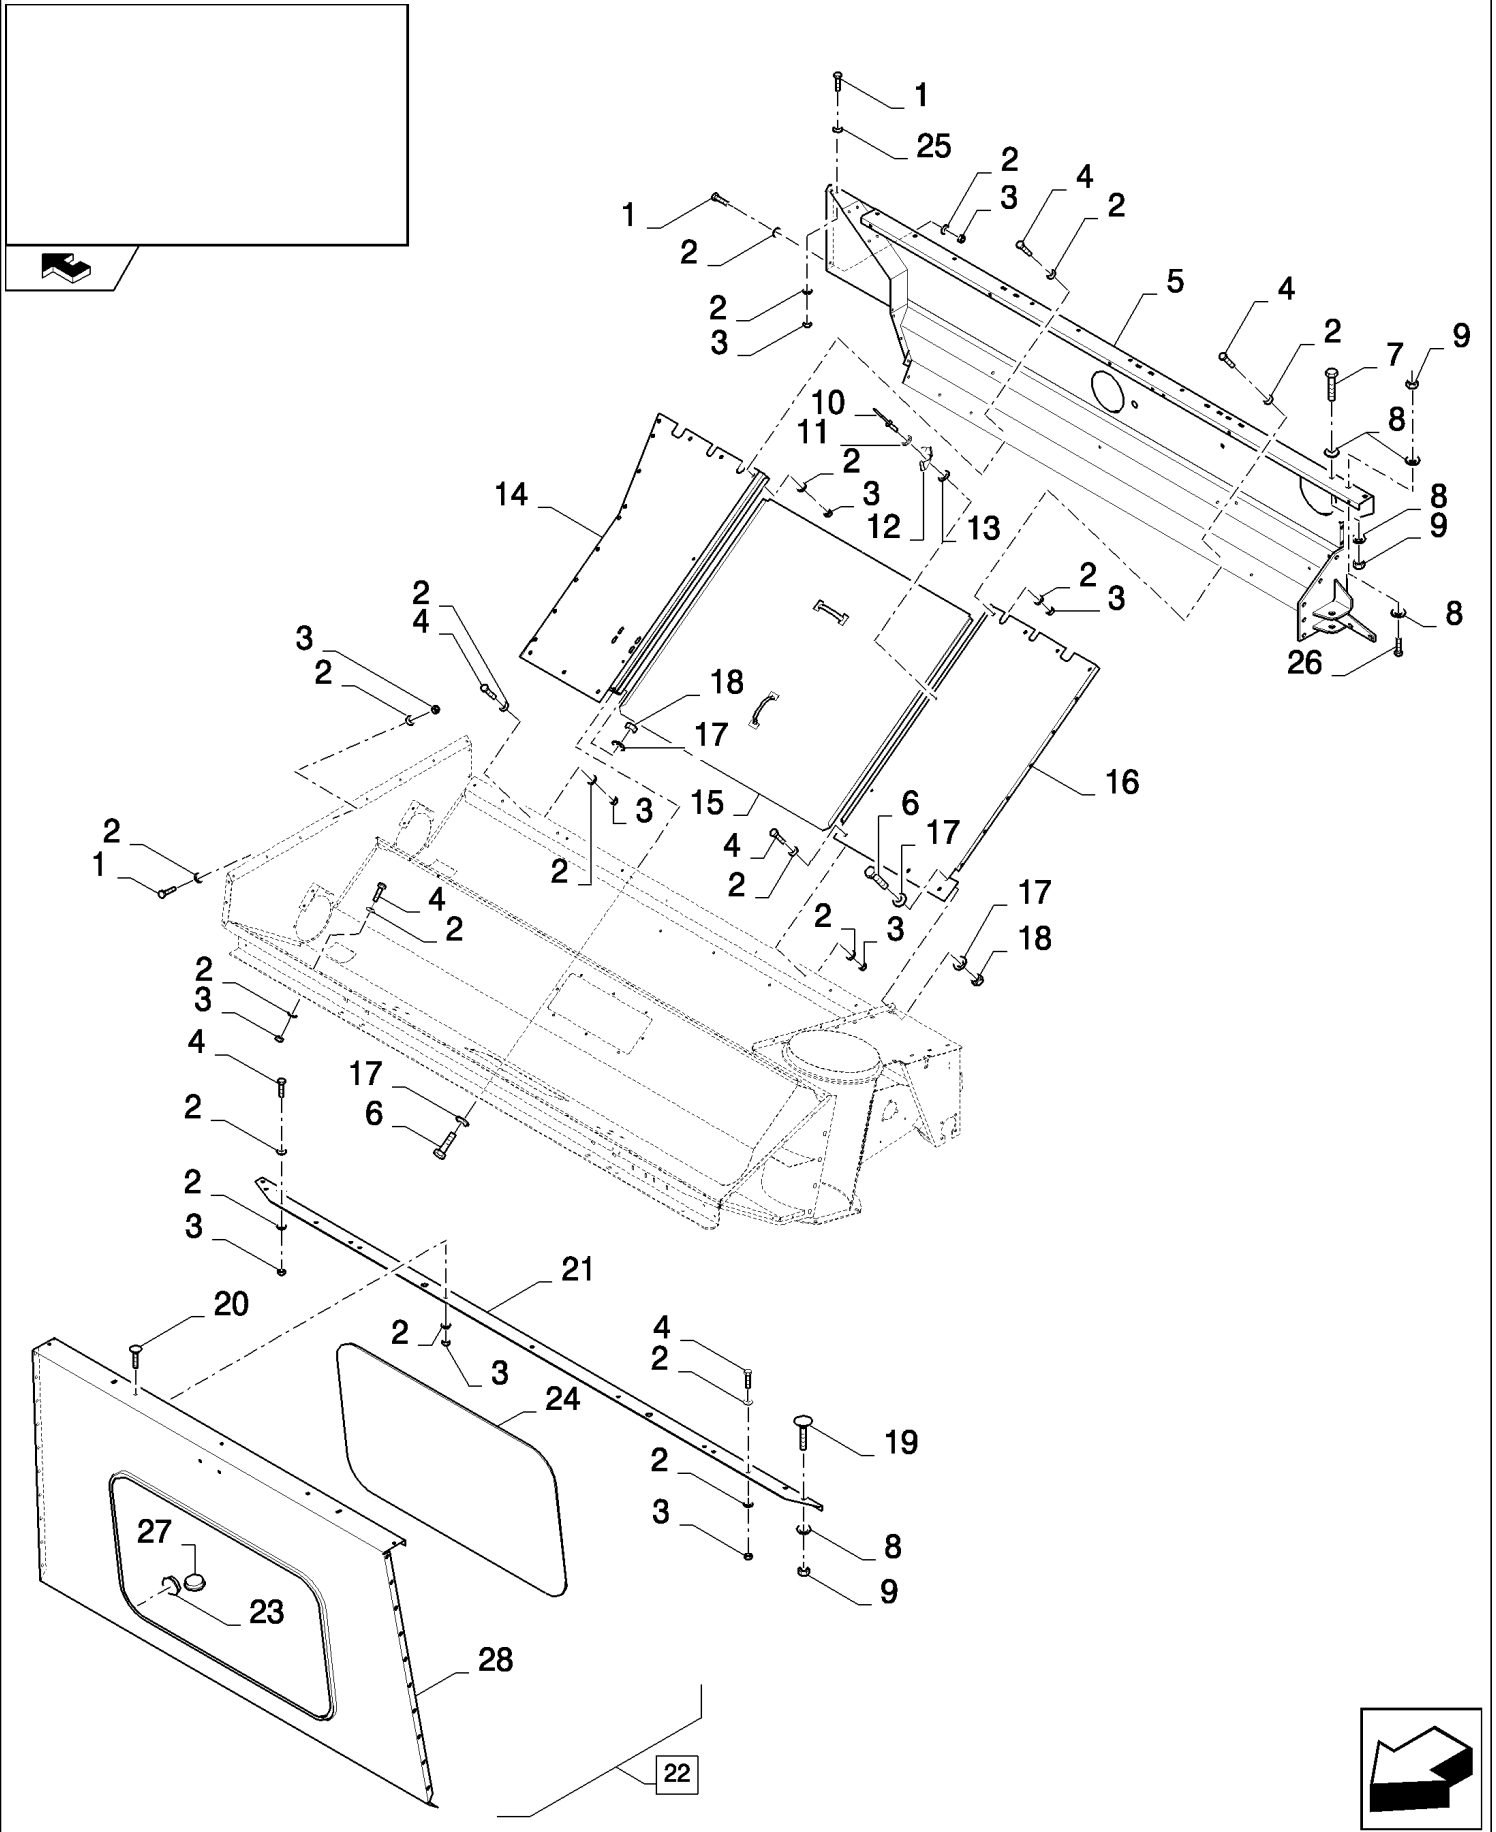

CX8080 COMBINE (9/06-)

16.14(01) GRAINTANK, MIDDLE

сылка	Номер детали	Кол-во	Описание
1	120103		AR BOLT, Hex, M8 x 16, 8.8,
2	322358		AR WASHER, SPRING, Belleville, M8,
3	89706690		AR NUT, M8, CI 8,
4	120104		AR SCREW, Hex, M8 x 20, 8.8,
5	87357075	1	PLATE, , FOR CX8070, CX8080, CX8090 ONLY
5	87357081	1	PLATE, , FOR CX8060, CX8070 ONLY, FOR 3 M VERSION ONLY
5	87357101	1	PLATE, , FOR CX8030, CX8040, CX8050 ONLY
6	43138		AR SCREW, Hex, M10 x 20, 8.8, Full Thd,
7	300388		AR SCREW, Hex, M12 x 25, 8.8,
8	140046		AR WASHER, Belleville, M12,
9	9706685		AR NUT, M12, CI 8,
10	446453	5	RIVET, Rivet
11	362785	5	WASHER,
12	362786	5	FASTENER,
13	89824840	5	WASHER, 4MM
14	84447674	1	FLOOR, , FOR CX8030, CX8040, CX8050 ONLY, FOR CX8060, CX8070 ONLY, FOR 3 M VERSION ONLY
14	84447675	1	FLOOR, , FOR CX8070, CX8080, CX8090 ONLY
15	86584544	1	DOOR, , FOR CX8070, CX8080, CX8090 ONLY
15	84075488	1	DOOR, , FOR CX8030, CX8040, CX8050 ONLY, FOR CX8060, CX8070 ONLY, FOR 3 M VERSION ONLY
16	86595656	1	FLOOR,
17	140045		AR WASHER, SPRING, Belleville, M10,
18	100016		AR NUT, M10, CI 8,
19	120044	2	BOLT, CARRIAGE, Short NK, M12 x 30, CI8.8, Full Thd,
20	86507486	7	BOLT, CARRIAGE, Short NK, M8 x 20, CI8.8, Full Thd,
21	84076383	1	REINFORCEMENT, , FOR CX8070, CX8080, CX8090 ONLY
21	84076621	1	REINFORCEMENT, , FOR CX8030, CX8040, CX8050 ONLY, FOR CX8060, CX8070 ONLY, FOR 3 M VERSION ONLY
22	7380535	1	COVER, (23, 24, 27, 28)
23	9992358	6	ELASTIC STOP,
24	86566851	1	GLASS,
25	412650	1	WASHER, Belleville, M8,
26	43151	1	SCREW, Hex, M12 x 20, 8.8, Full Thd,
27	9992358	6	ELASTIC STOP, , BSN C607
27	9818501	6	PLUG, Sq, Plastic, , ASN D608
28	87380536	1	SHEET, FRONT,