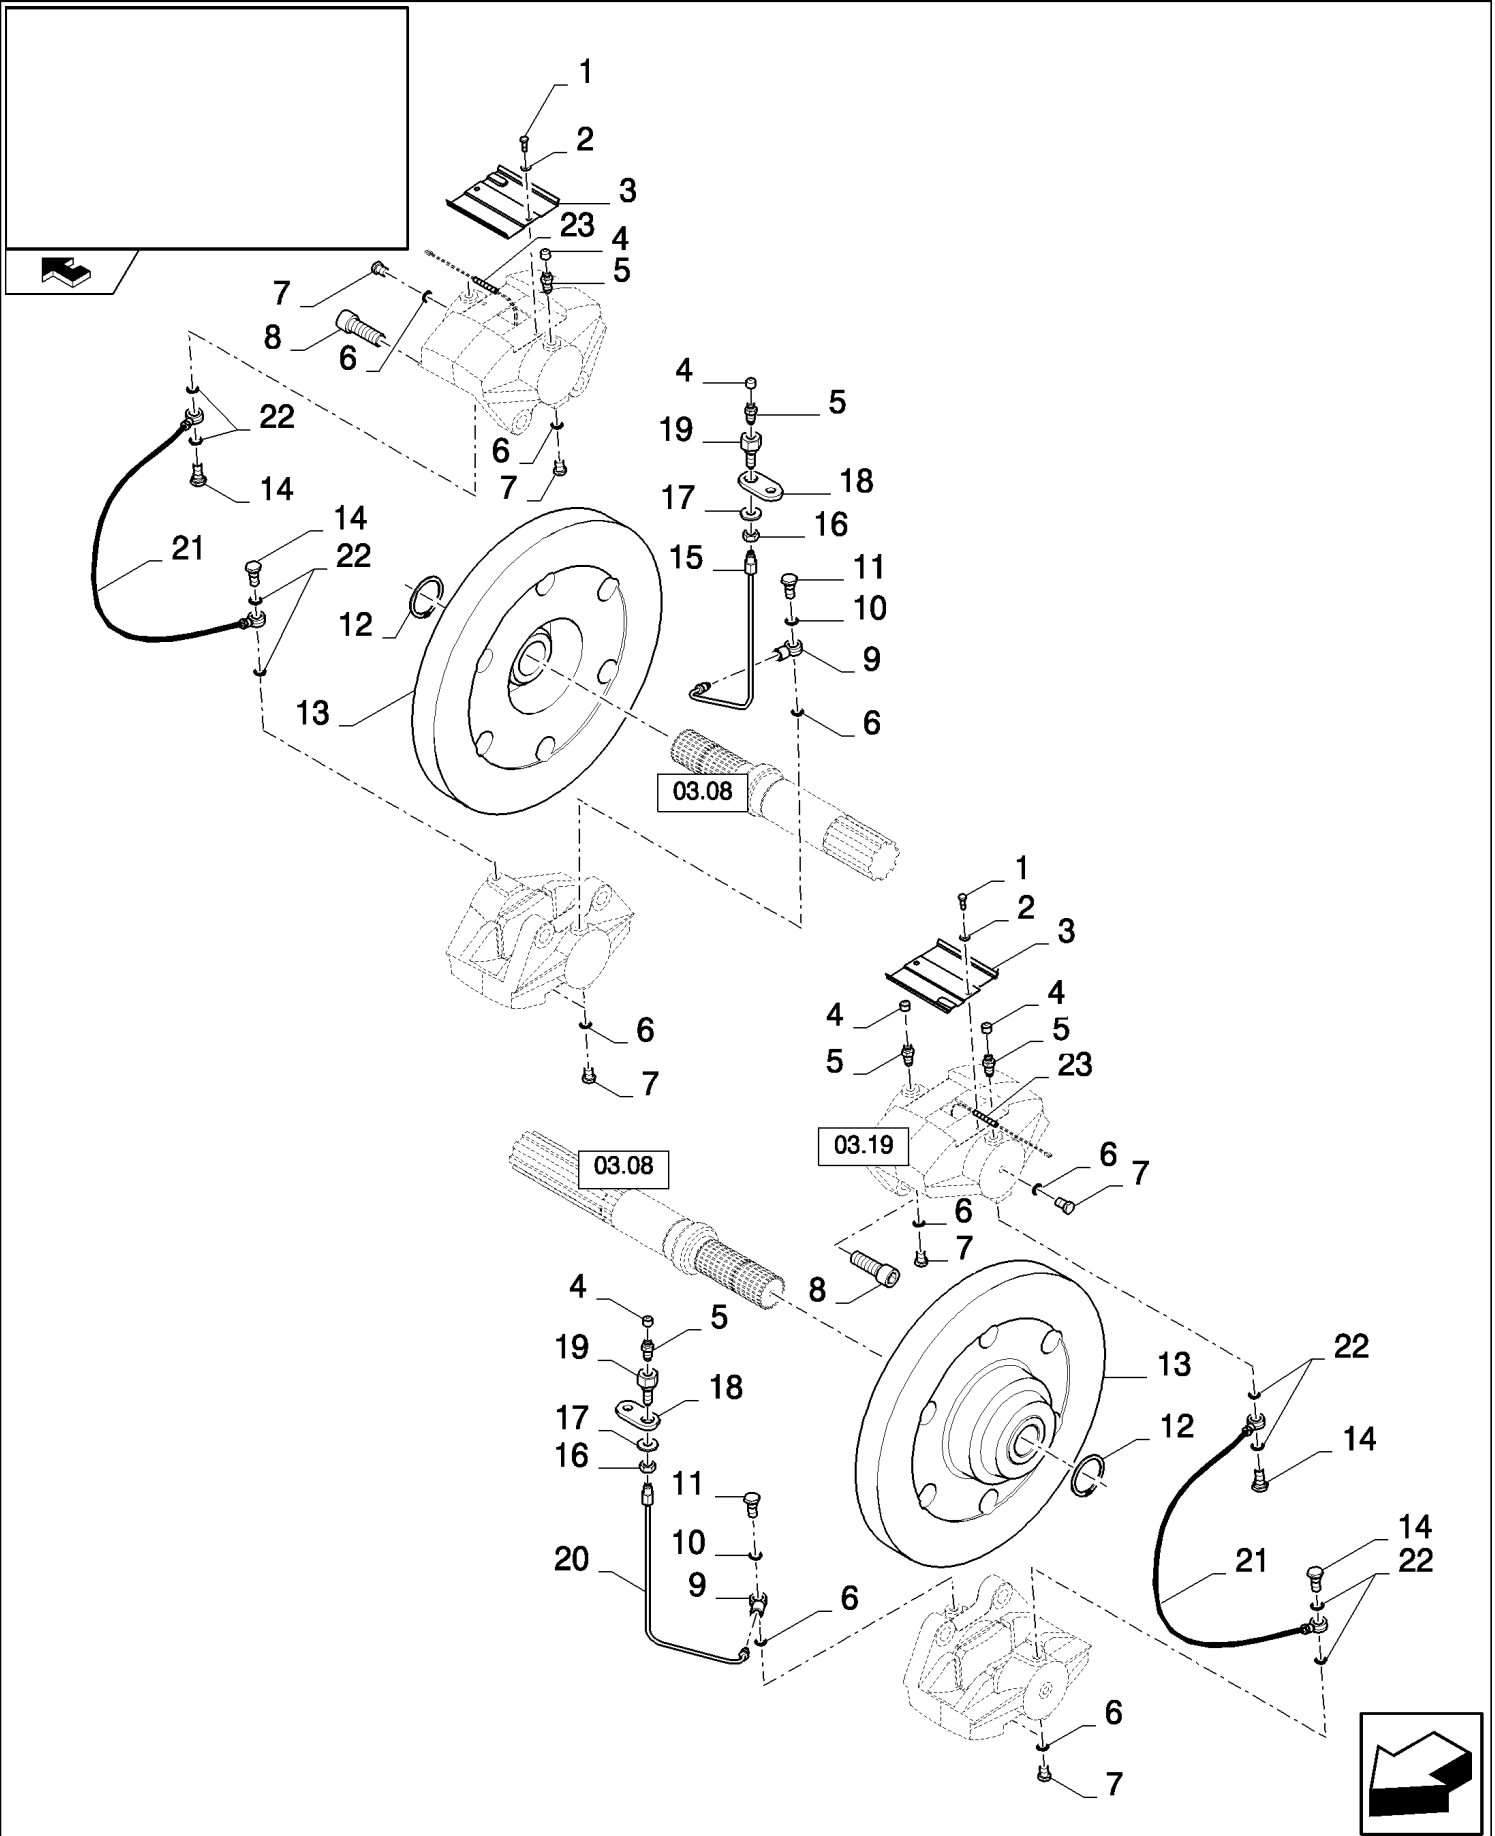

03.18(01) BRAKE DISCS

CX8080 COMBINE (9/06-)

03.18(01) BRAKE DISCS

сылка	Номер детали	Кол-во	Описание
1	300806	4	SCREW, Hex, M5 x 10, 8.8, Full Thd,
2	322356	4	WASHER, 5MM
3	84004317	2	COVER,
4	9835349	4	CAP,
5	9832308	4	PLUG,
6	84439102	12	WASHER, SEALING,
7	9832307	10	PLUG,
8	9817243	8	SCREW, Hex Soc Hd, M16 x 50, 12.9, Cap, HS, CL 12.9, M16 x 2 x 50
9	9832303	2	FITTING,
10	355607	2	SEALRING,
11	9832304	2	BOLT, BANJO,
12	370007	2	RING, SNAP, M45, Ext,
13	84071125	2	BRAKE DISC, , WITH PLANETARY ENDREDUCTION ONLY
13	84071143	2	BRAKE DISC, , WITHOUT PLANETARY ENDREDUCTION ONLY
14	84449205	4	SCREW, HOLLOW,
15	87330717	1	BRAKE LINE, , WITH PLANETARY ENDREDUCTION ONLY
15	84801453	1	BRAKE LINE, , WITHOUT PLANETARY ENDREDUCTION ONLY
16	84022934	2	NUT, M10 x 1, CI 8,
17	394629	2	WASHER, LOCK,
18	84075471	2	PLATE,
19	84062542	2	CONNECTOR, HYD.,
20	87330720	1	BRAKE LINE, , WITH PLANETARY ENDREDUCTION ONLY
20	84801451	1	BRAKE LINE, , WITHOUT PLANETARY ENDREDUCTION ONLY
21	84447450	2	HOSE, FLEXIBLE,
22	84449206	8	RING,
23	84459793	2	CABLE SHEATH.,