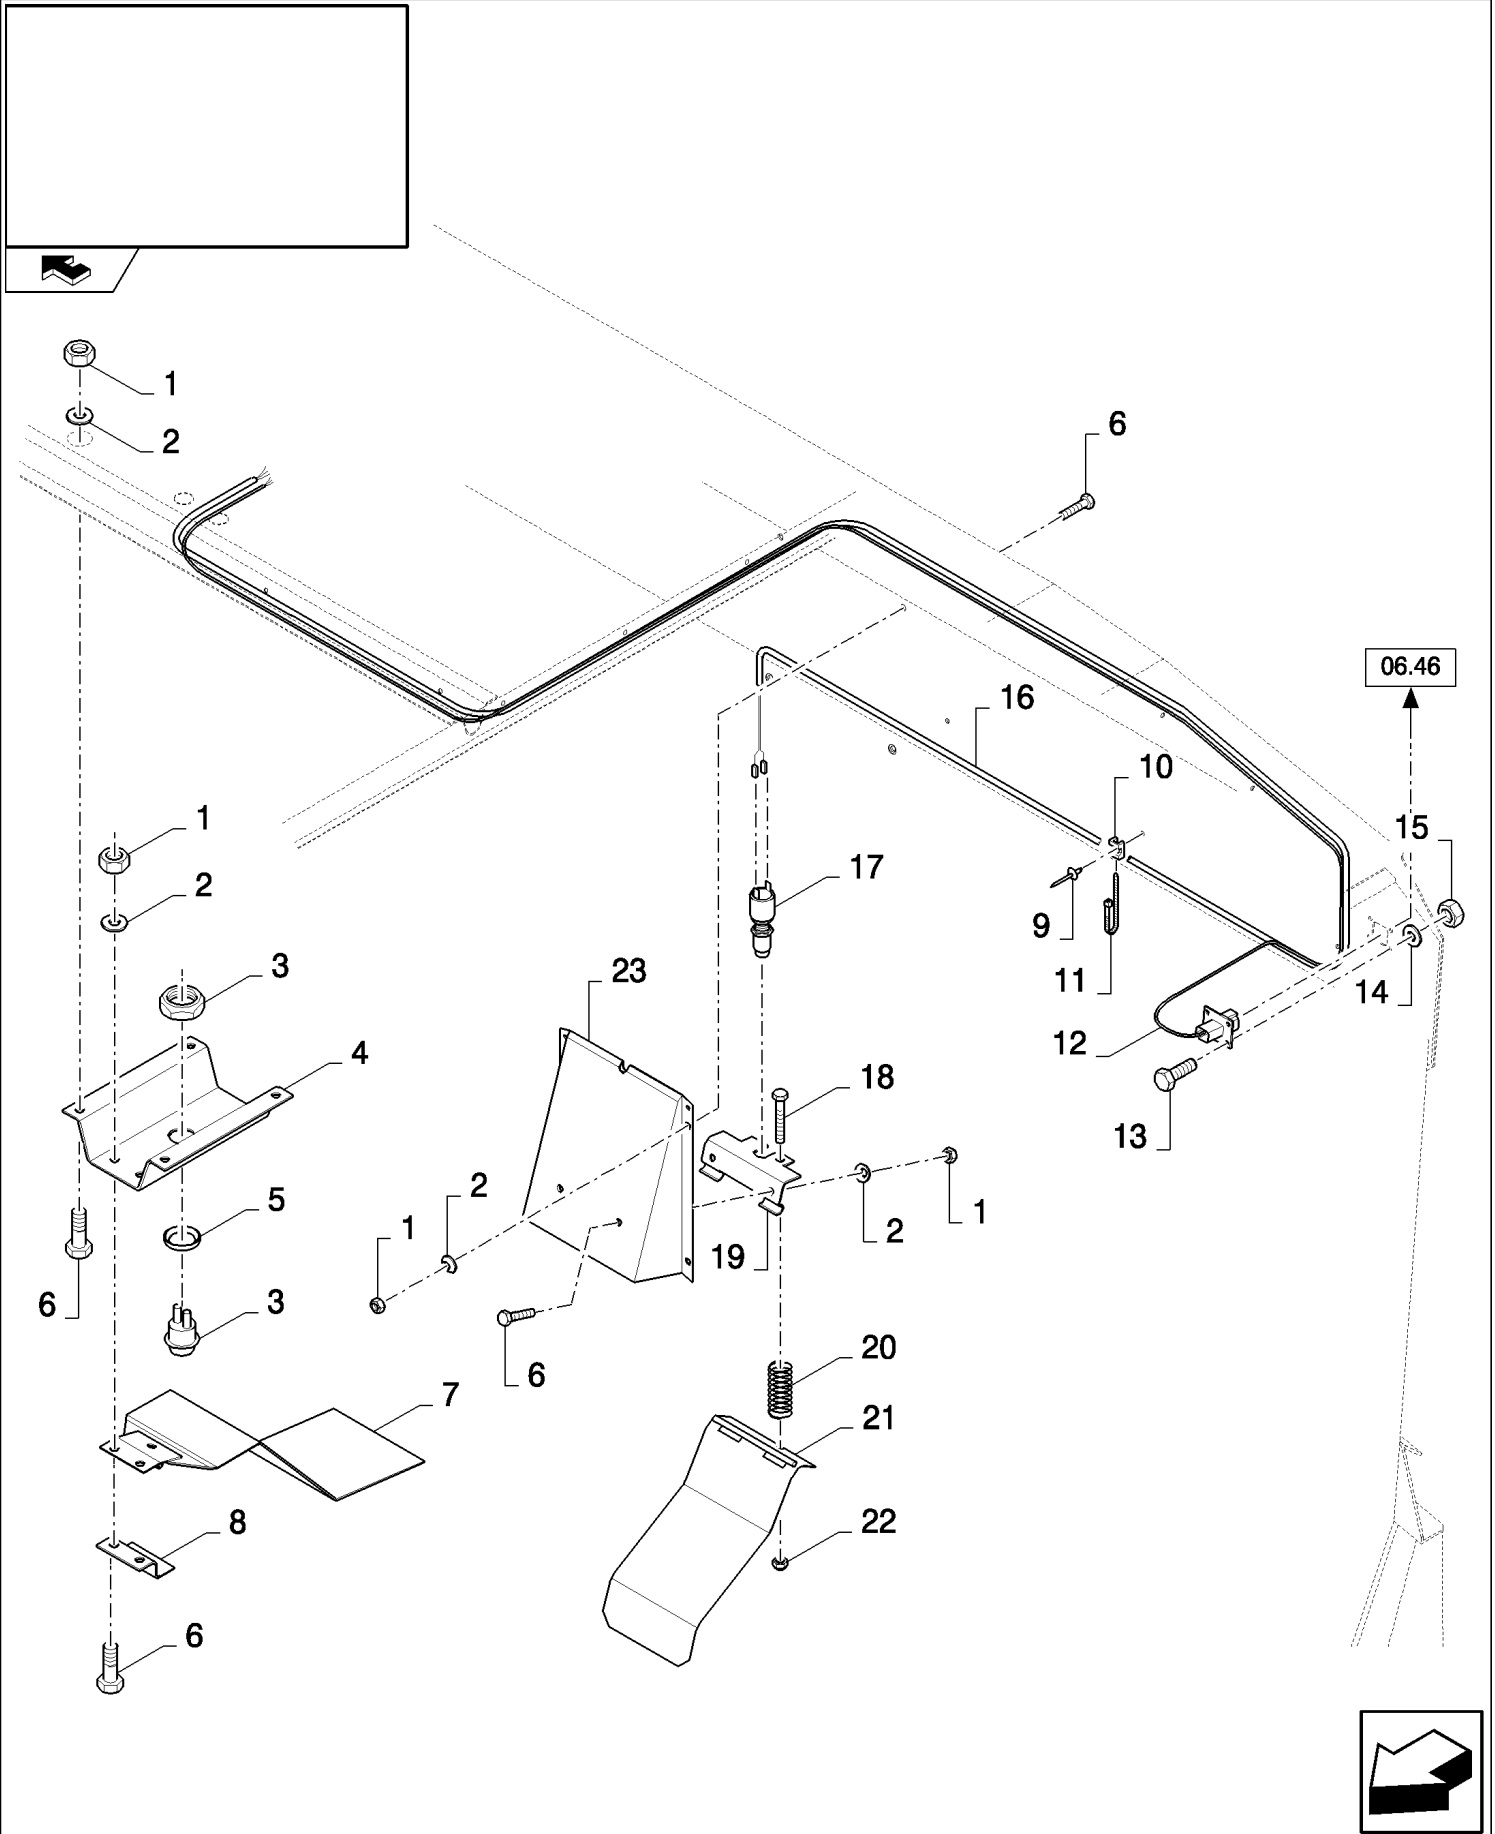

For rotor 4 rows narrow - D572

CX8080 COMBINE (9/06-)

06.45(01) STRAW WALKER : PROTECTION

сылка	Номер детали	Кол-во	Описание
1	9706755	12	NUT, M6, CI 8,
2	322357	12	WASHER, SPRING, Belleville, M6,
3	335378	1	PUSH BUTTON,
4	417792	1	SUPPORT,
5	397986	1	CUP,
6	86508568	12	SCREW, Hex, M6 x 16, 8.8,
7	417790	1	SUPPORT,
8	417793	1	SUPPORT,
9	445394	12	RIVET, Pop, M4.8 x 12.7,
10	86590413	12	CLAMP,
11	86566989	20	STRAP, CABLE,
12	86900855	1	HARNESS, WIRE,
13	412255	4	BOLT, Hex, M4 x 20, 8.8, Full Thd,
14	322355	4	WASHER, Belleville, M4,
15	100012	4	NUT, M4, CI 8,
16	86610715	1	HARNESS, WIRE,
17	89818685	1	SWITCH ASSY,
18	120056	1	SCREW, Hex, M6 x 50, 8.8,
19	84015986	1	HINGE,
20	84005450	1	SPRING,
21	84015983	1	PLATE, COVER,
22	353308	1	NUT, M6 x 1, CI 8,
23	84015987	1	SUPPORT,

For rotor 4 rows narrow - D572