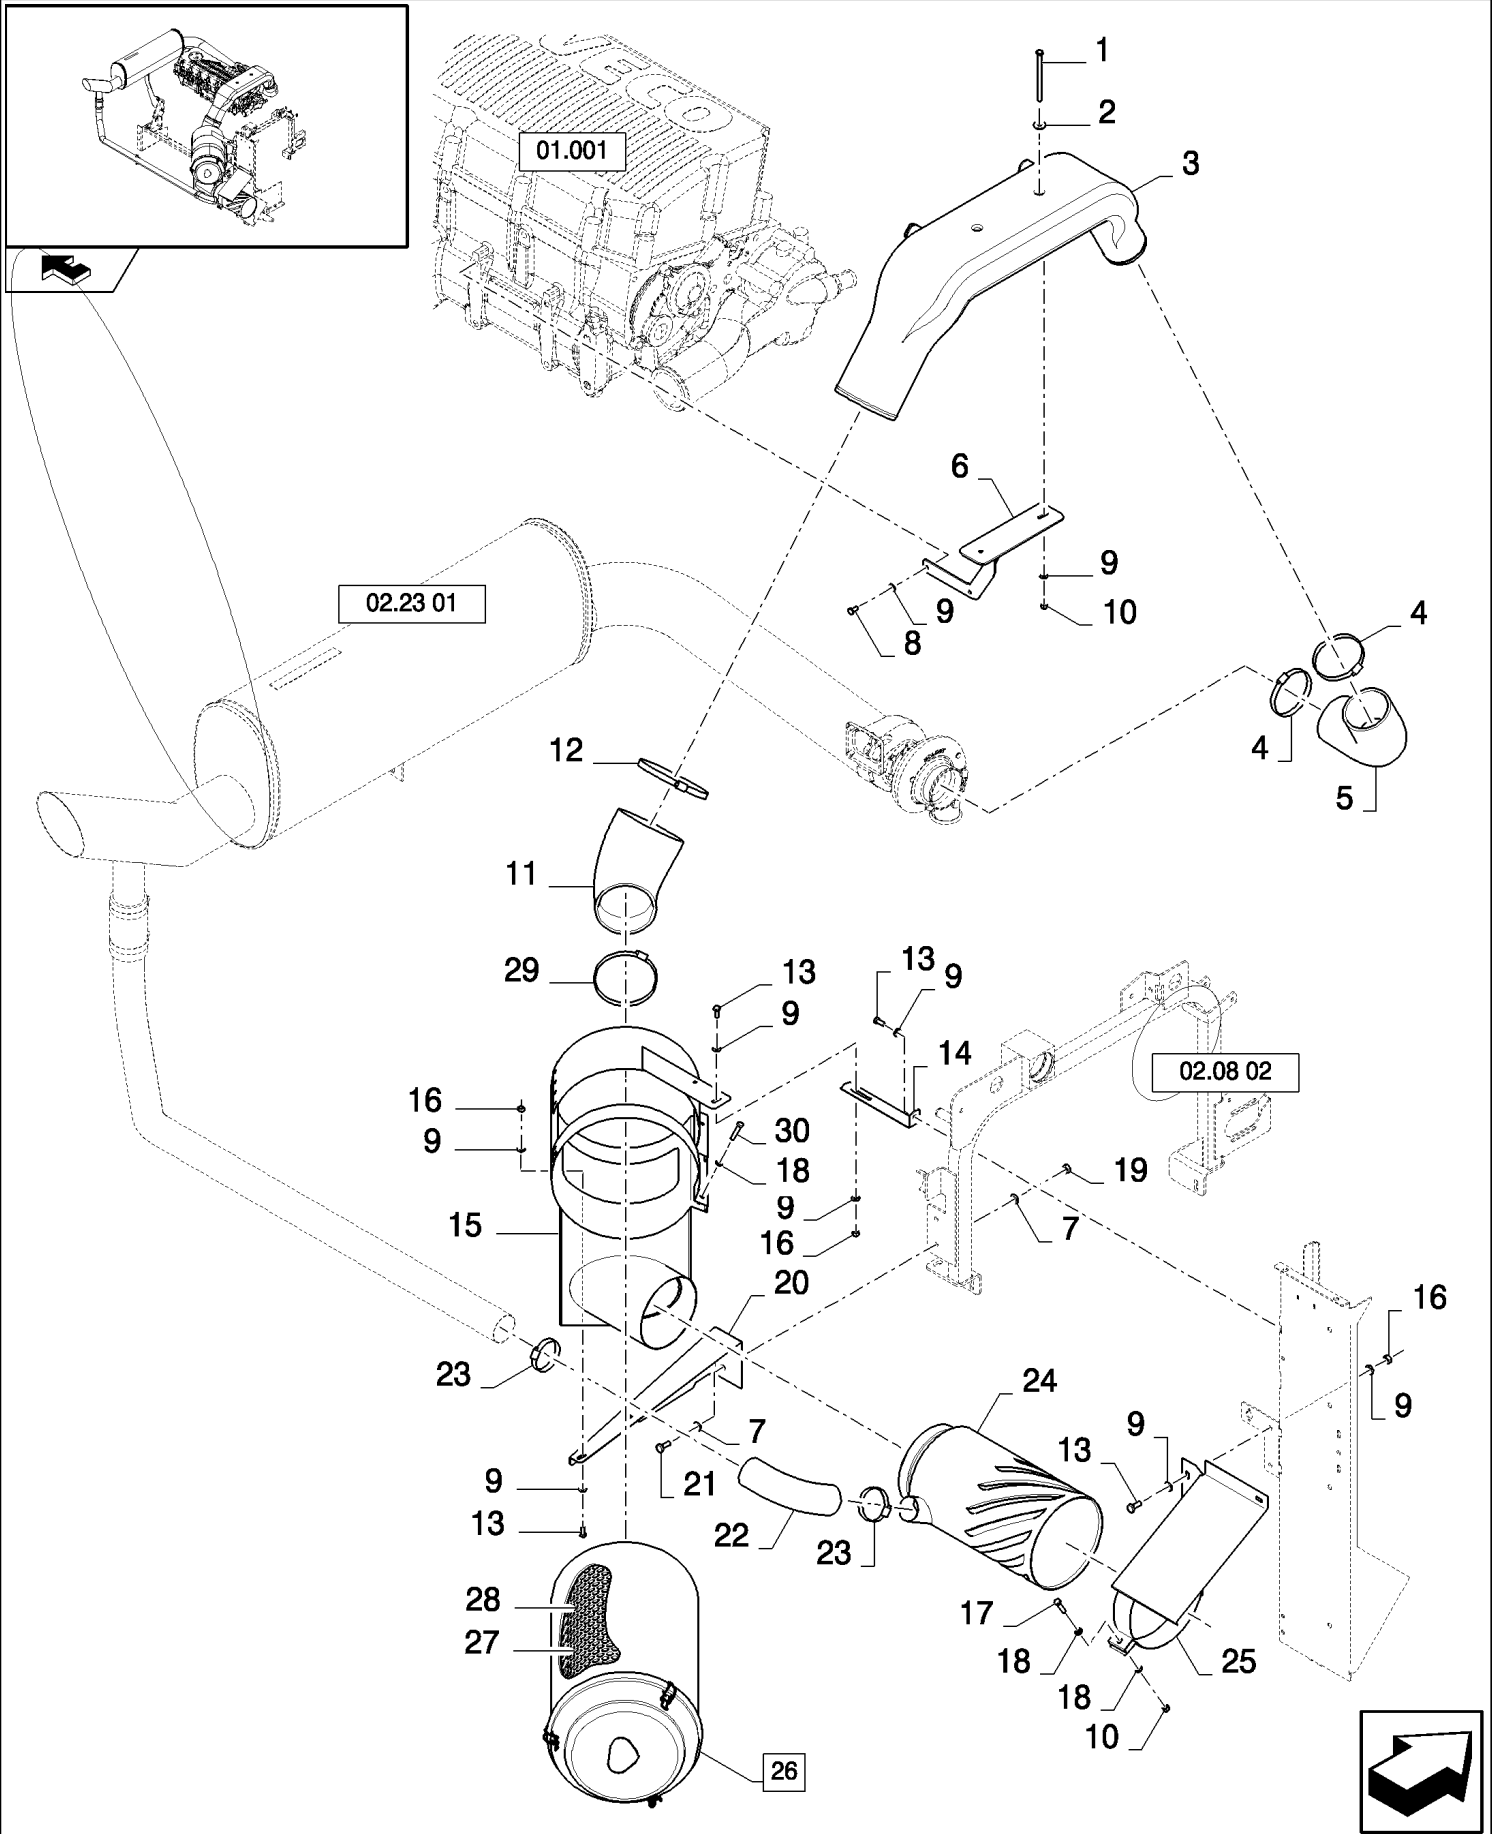

02.23(02) INTAKE, AIR FILTER

CX8080 COMBINE (9/06-)

02.23(02) INTAKE, AIR FILTER

сылка	Номер детали	Кол-во	Описание
1	381522	2	BOLT, Hex, M8 x 130, 8.8,
2	140041	2	WASHER, M8 x 28 x 3,
3	84455271	1	PIPE, VENTILATION,
4	9706924	2	CLAMP, HOSE, #72, 4.06/5.00 Type F Worm,
5	84455137	1	ELBOW, , FOR CX8040, CX8050 ONLY
5	84455266	1	ELBOW, , FOR CX8060, CX8070 ONLY
5	87340178	1	ELBOW, , FOR CX8080 ONLY
6	87533442	1	BRACKET, , FOR CX8040, CX8050 ONLY
6	87538231	1	SUPPORT, , FOR CX8080 ONLY, FOR CX8060, CX8070 ONLY
7	140045	4	WASHER, SPRING, Belleville, M10,
8	120103	2	BOLT, Hex, M8 x 16, 8.8,
9	322358	17	WASHER, SPRING, Belleville, M8,
10	86629542	3	NUT, LOCK, M8 x 1.25, CI 8,
11	84457720	1	ELBOW, , FOR CX8060 ONLY, FOR CX8040, CX8050 ONLY
11	84457716	1	ELBOW, , FOR CX8070, CX8080 ONLY
12	84012068	1	CLAMP,
13	120104	7	SCREW, Hex, M8 x 20, 8.8,
14	84457180	1	SUPPORT,
15	84460951	1	SUPPORT, , FOR CX8040, CX8050, CX8060 ONLY
15	84458084	1	SUPPORT, , FOR CX8070, CX8080 ONLY
16	9706690	6	NUT, M8, CI 8,
17	120106	1	BOLT, Hex, M8 x 40, 8.8, Full Thd,
18	140016	4	WASHER, M8 x 16 x 1.6,
19	100016	2	NUT, M10, CI 8,
20	84457425	1	SUPPORT, , FOR CX8040, CX8050 ONLY
20	84457857	1	SUPPORT, , FOR CX8070, CX8080 ONLY, FOR CX8060 ONLY
21	43139	2	SCREW, Hex, M10 x 25, 8.8, Full Thd,
22	84057892	1	ELBOW,
23	556701	2	CLAMP,
24	84057282	1	PRE-CLEANER ASSY, AIR,
25	84457295	1	SUPPORT,
26	84061430	1	AIR CLEANER, (27,28), FOR CX8040, CX8050, CX8060 ONLY
26	84057280	1	AIR CLEANER, (27,28), FOR CX8070, CX8080 ONLY
27	84072430	1	FILTER, ELEMENT, inner, FOR CX8040, CX8050, CX8060 ONLY
27	84069017	1	FILTER, ELEMENT, outer, FOR CX8070, CX8080 ONLY
28	84072431	1	FILTER, ELEMENT, outer, FOR CX8040, CX8050, CX8060 ONLY
28	84069018	1	FILTER, ELEMENT, inner, FOR CX8070, CX8080 ONLY
29	337049	1	CLAMP, , FOR CX8040, CX8050, CX8060 ONLY
29	84012068	1	CLAMP, , FOR CX8070, CX8080 ONLY
30	87015731	2	SCREW, Hex, M8 x 50, 8.8, Full Thd,