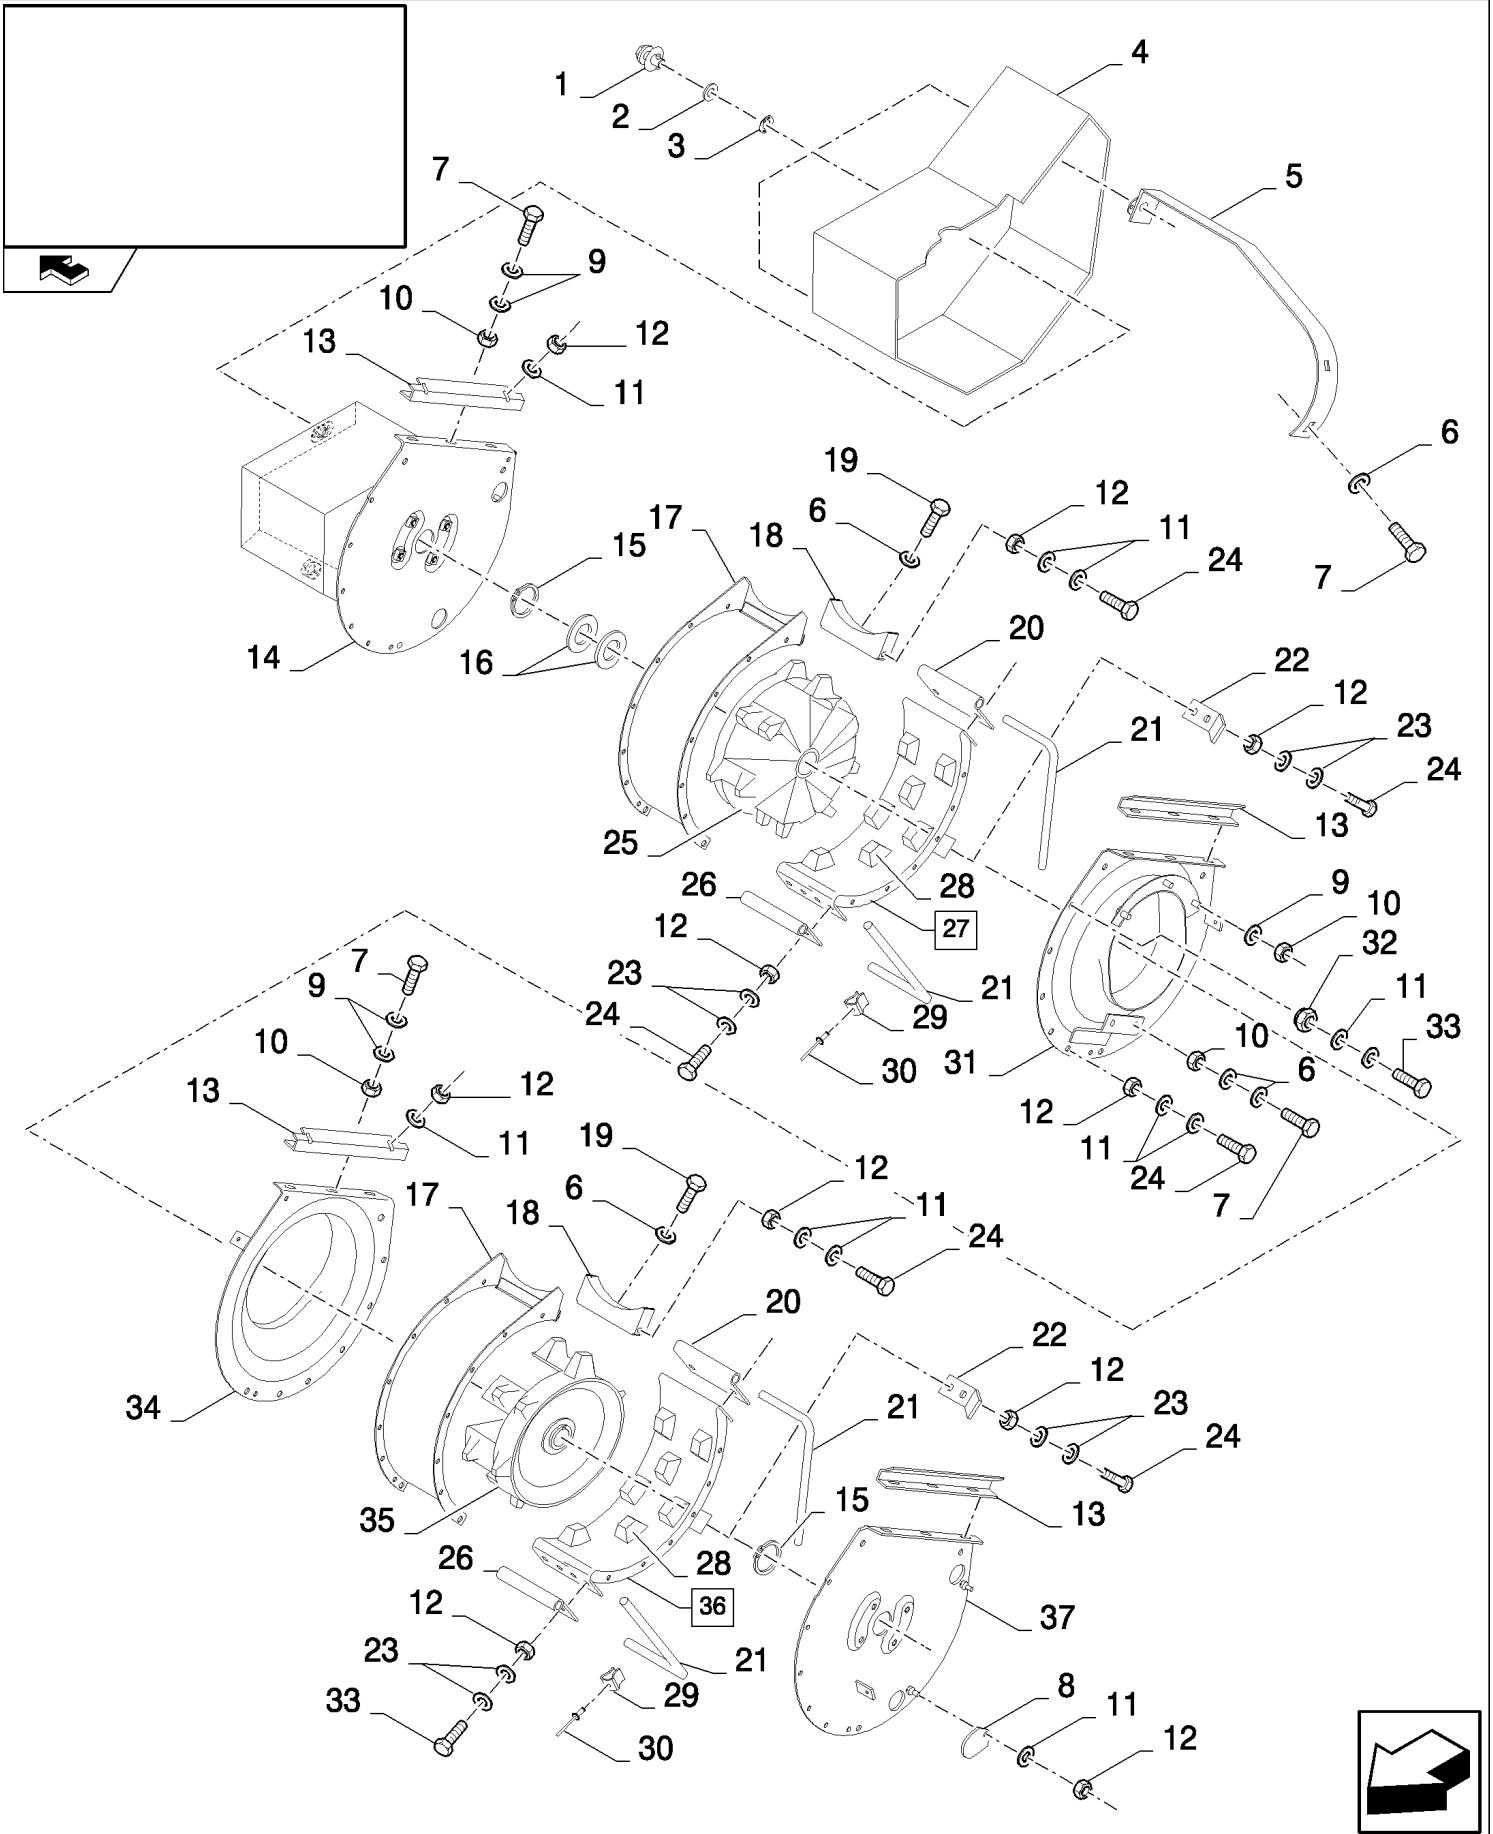

15.15(01) TAILINGS ELEVATORS, BOTTOM AUGER

CX8080 COMBINE (9/06-)

15.15(01) TAILINGS ELEVATORS, BOTTOM AUGER

сылка	Номер детали	Кол-во	Описание
1	89514603	3	LOCK,
2	140069	4	WASHER,
3	9514605	3	RING, LOCKING,
4	84073117	1	SHIELD,
5	84434650	1	SUPPORT,
6	322358	10	WASHER, SPRING, Belleville, M8,
7	120104	8	SCREW, Hex, M8 x 20, 8.8,
8	456468	4	PLATE, , STANDARD
8	84023284	4	COVER, , REINFORCED
9	412650	AR	WASHER, Belleville, M8,
10	89706690	14	NUT, M8, CI 8,
11	322357	AR	WASHER, SPRING, Belleville, M6,
12	15896221	AR	NUT, M6, CI 10,
13	84071749	4	SUPPORT,
14	84072823	1	PLATE,
15	11068376	2	RING, SNAP, M35, Ext x 1.5 Thk,
16	58630	3	SHIM, 0.8MM
16	444099	3	PLATE, ADJUSTING, 3MM
17	84071980	2	COVER, , STANDARD
17	84072586	2	COVER, , REINFORCED
18	84071739	2	SUPPORT,
19	120103	2	BOLT, Hex, M8 x 16, 8.8,
20	428700	2	PLATE, ADJUSTING,
21	84038089	4	PIN,
22	455652	4	BRACKET,
23	412649	AR	WASHER, SPRING, Belleville, M6,
24	86508568	AR	SCREW, Hex, M6 x 16, 8.8,
25	84607287	1	AWNER, RH, STANDARD
25	84607289	1	AWNER, RH, REINFORCED
26	747606	2	PLATE, ADJUSTING,
27	84074726	1	COVER, (28)
27	84074826	1	COVER, , SMOOTH VERSION
28	421866	AR	PIN, RH
29	323307	4	CLAMP,
30	445394	4	RIVET, Pop, M4.8 x 12.7,
31	84071805	1	PLATE, RH
32	412152	2	NUT, LOCK, M6 x 1, CI 8.8,
33	120100	AR	BOLT, Hex, M6 x 20, 8.8,
34	84071806	1	PLATE, LH
35	84607291	1	AWNER, LH, STANDARD
35	84607293	1	AWNER, LH, REINFORCED
36	84074727	1	COVER, (28)