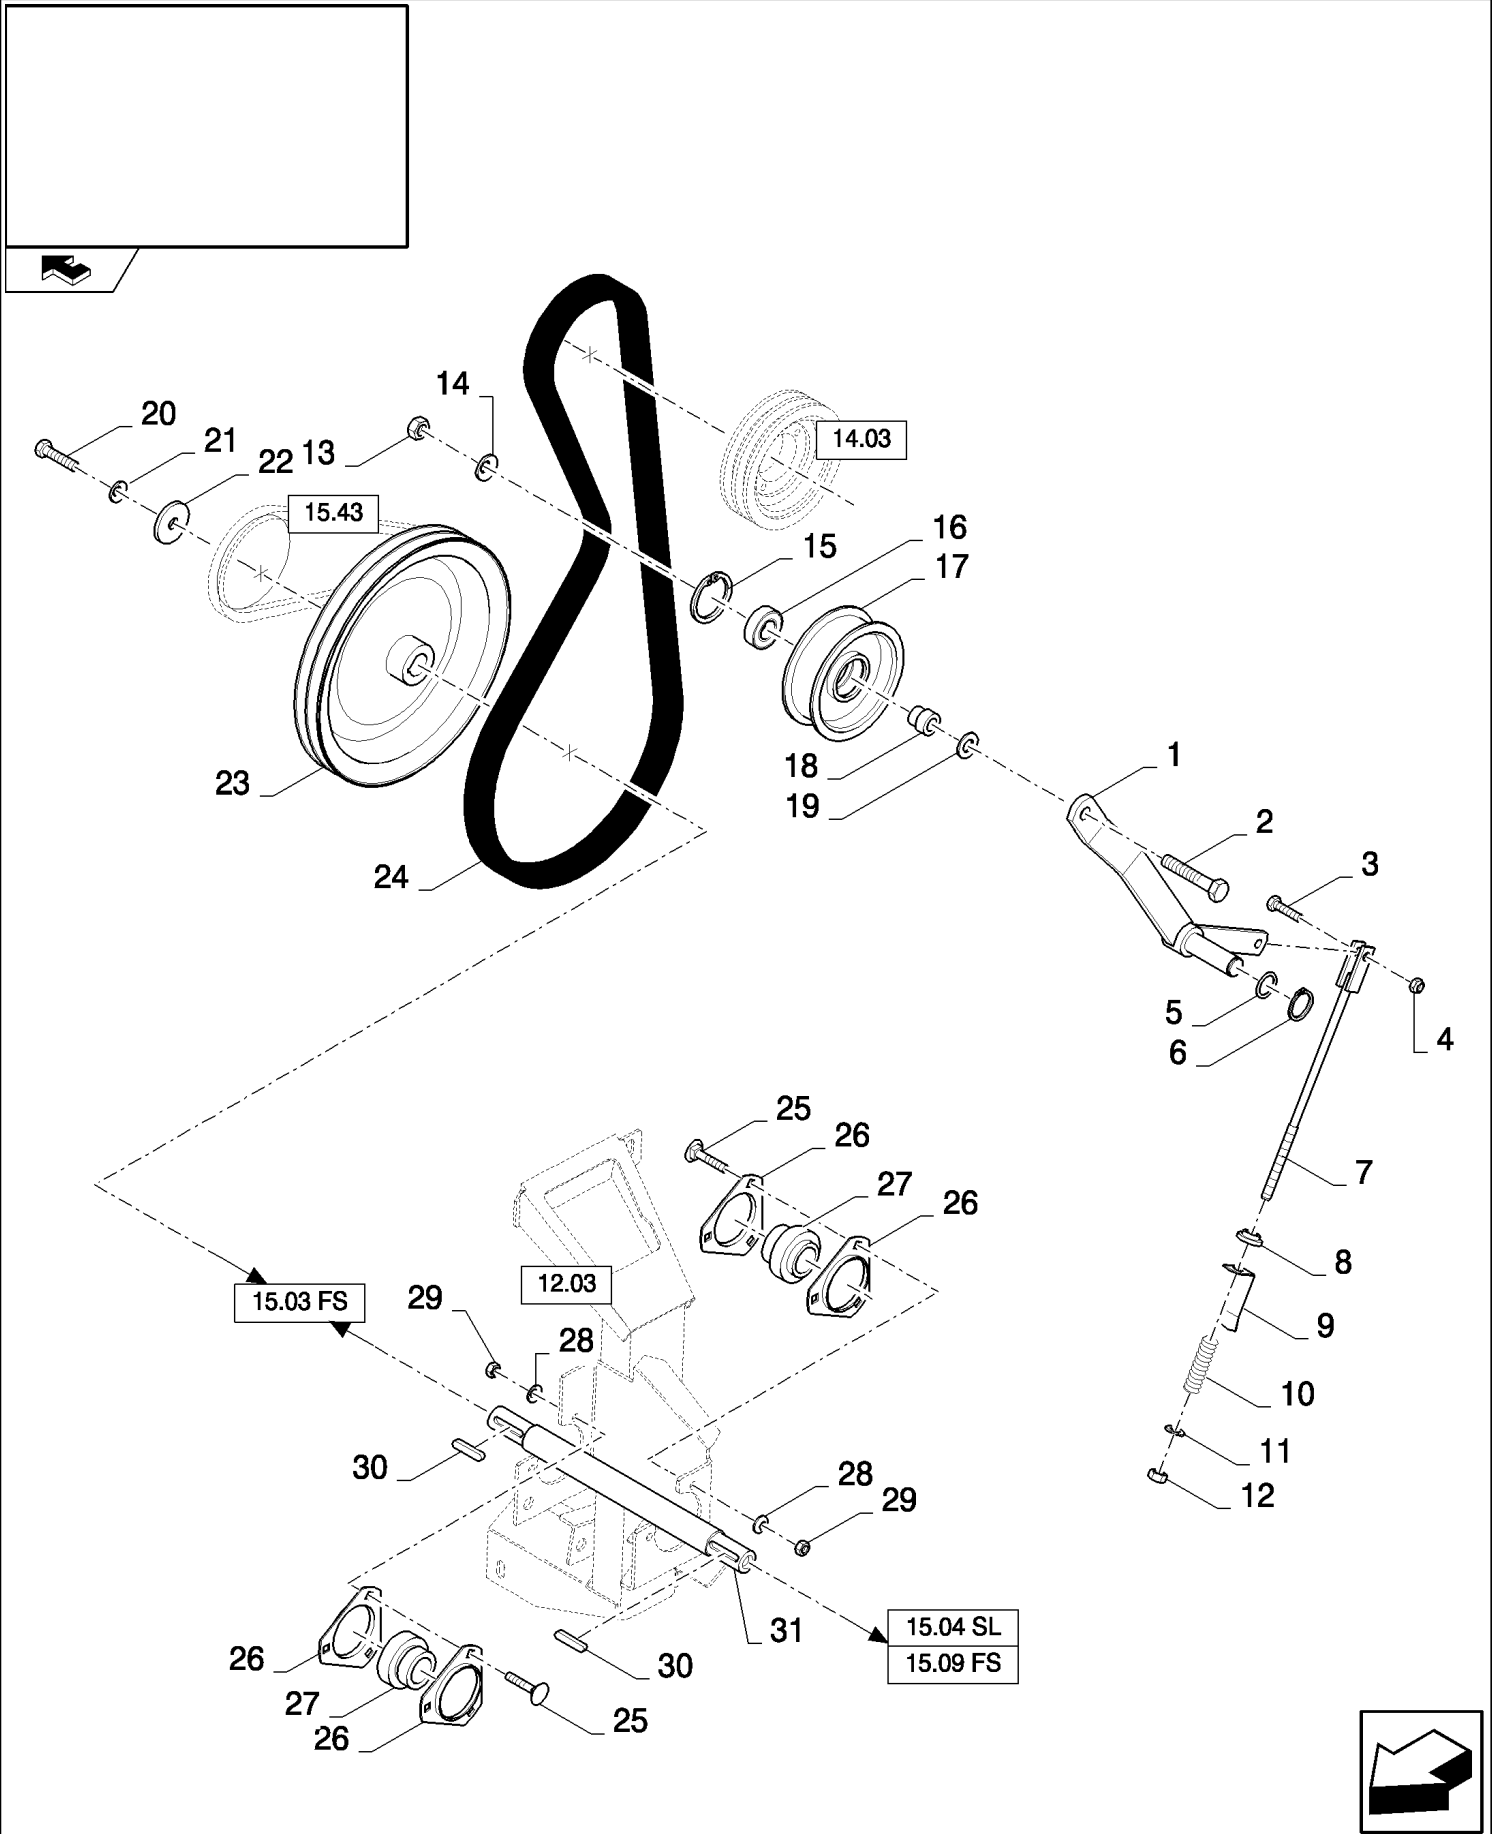

15.02(01) INTERMEDIATE SHAFT FOR CLEANING DRIVE

CX8080 COMBINE (9/06-)

15.02(01) INTERMEDIATE SHAFT FOR CLEANING DRIVE

сылка	Номер детали	Кол-во	Описание
1	84077037	1	LEVER,
2	120091	1	BOLT, Hex, M16 x 60, 8.8,
3	120068	1	BOLT, Hex, M10 x 40, 8.8, Full Thd,
4	100037	1	NUT, M10 x 1.5, CI 8,
5	140103	1	WASHER,
6	370002	1	CIRCLIP, M25, Ext,
7	80447305	1	ROD,
8	439857	1	BUSHING,
9	84334730	1	INDICATOR,
10	84069932	1	SPRING,
11	378245	1	WASHER, M12, 10MM
12	412126	1	NUT, LOCK, M12 x 1.75, CI 8,
13	100020	1	NUT, M16, CI 8,
14	140048	1	WASHER, SPRING, Belleville, M16,
15	370011	1	RING, SNAP, M52, Int,
16	443898	1	BEARING, BALL,
17	84071981	1	WHEEL, IDLER,
18	9515145	1	BUSHING,
19	378246	1	WASHER,
20	300389	1	BOLT, Hex, M12 x 35, 8.8, Full Thd,
21	140046	1	WASHER, Belleville, M12,
22	327084	1	WASHER,
23	84071732	1	PULLEY,
24	84057392	1	BELT, TRANSMISSION,
25	338949	6	BOLT, CARRIAGE, Short NK, M10 x 25, CI 8.8, Full Thd,
26	84814939	4	FLANGE,
27	84814912	2	BEARING, BALL,
28	140045	6	WASHER, SPRING, Belleville, M10,
29	100016	6	NUT, M10, CI 8,
30	170010	2	KEY,
30	170035	2	KEY, , FOR FIXED SHOE ONLY
31	84334408	1	SHAFT, , FOR SELF LEVELLING ONLY
31	84076802	1	SHAFT, , FOR FIXED SHOE ONLY