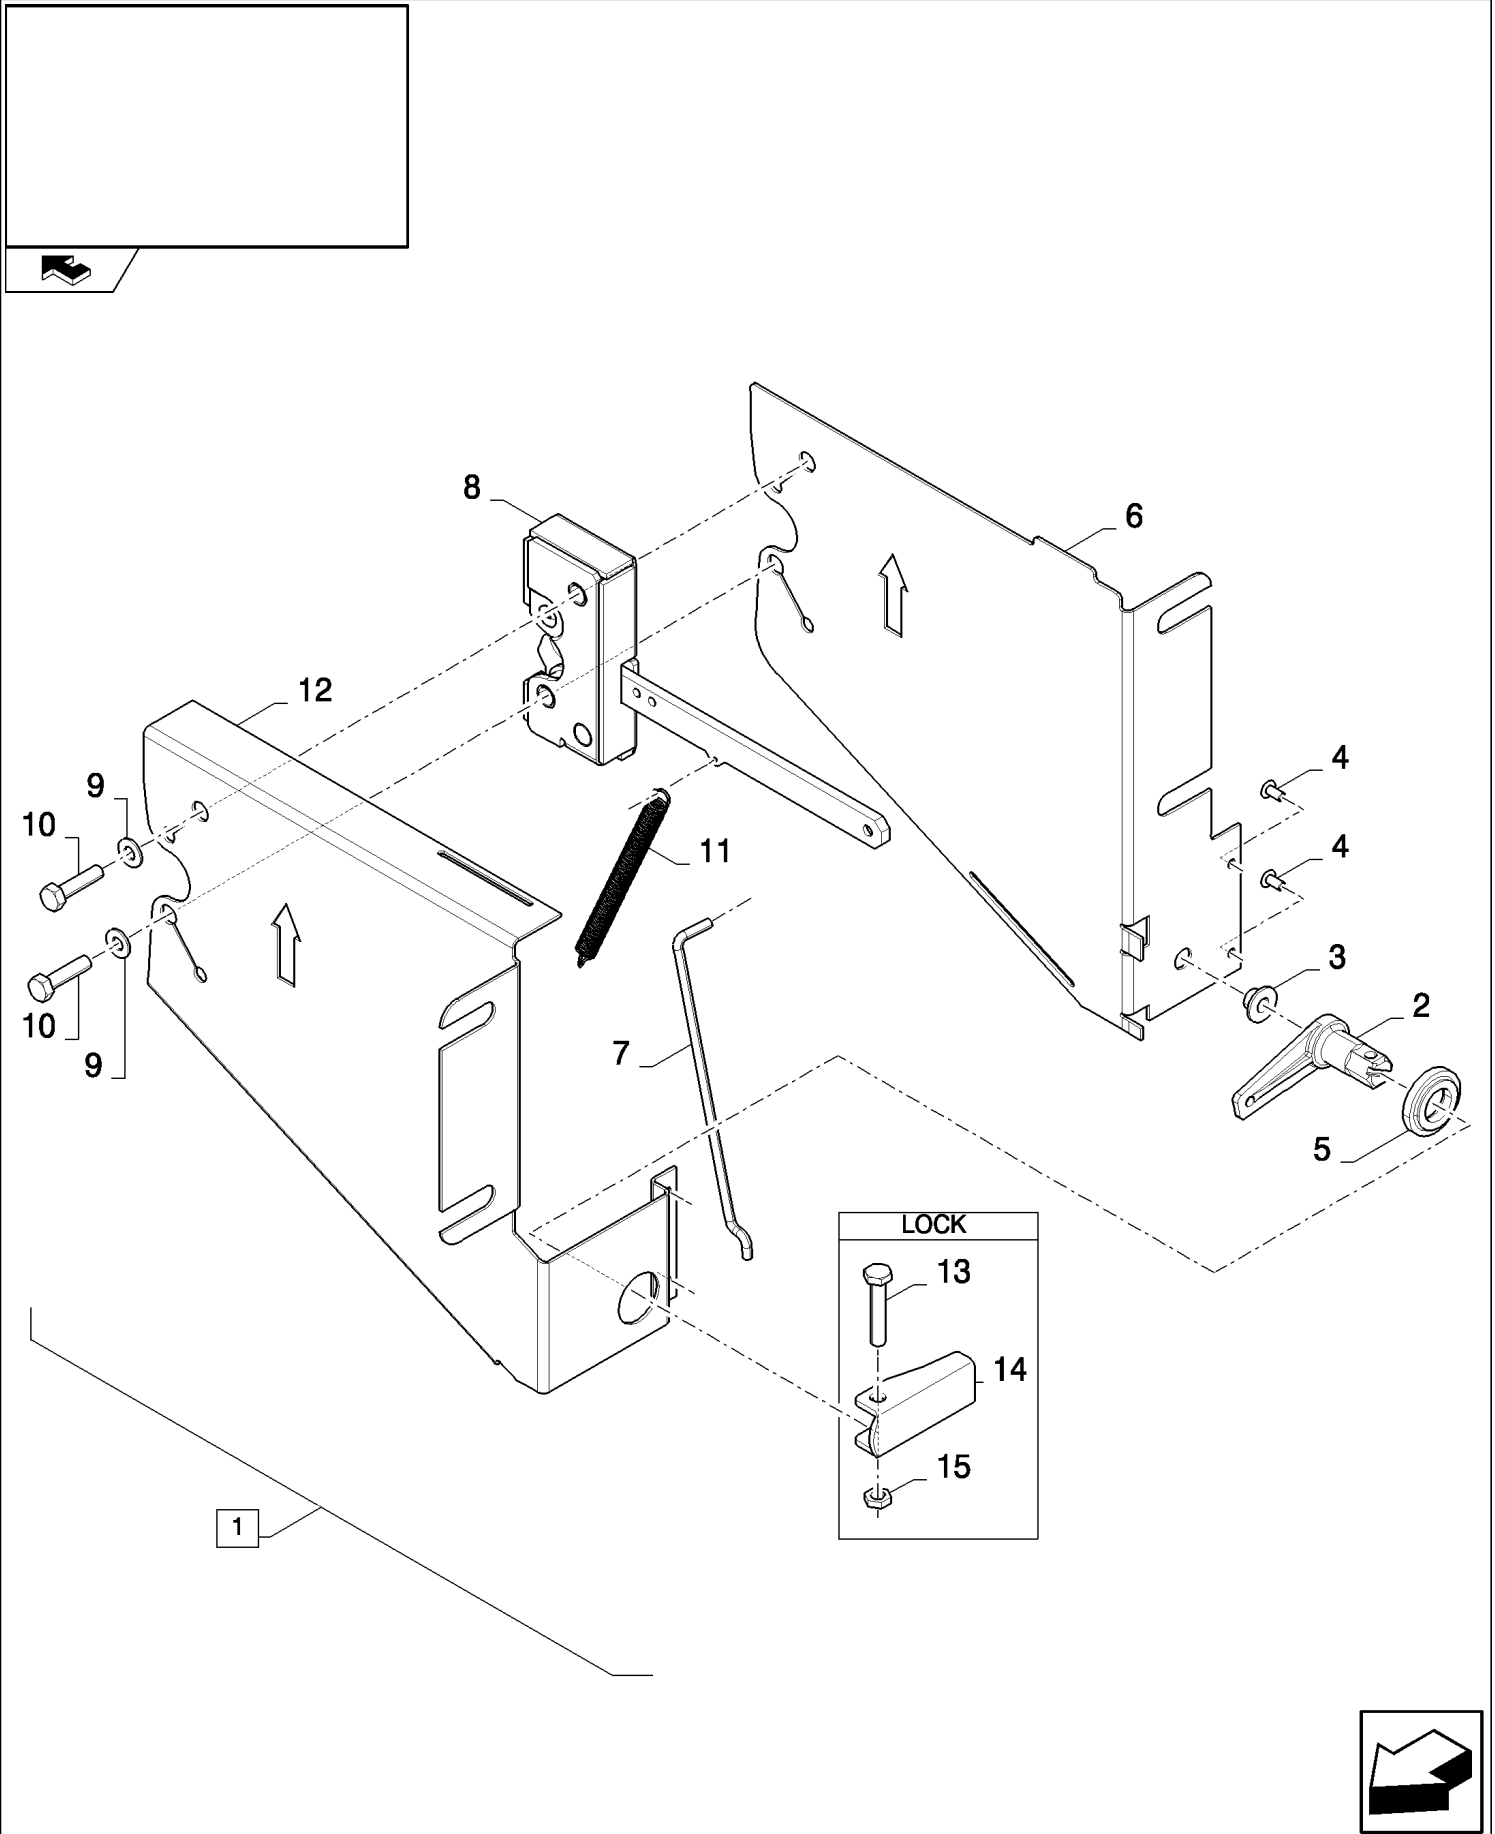

CX8080 COMBINE (9/06-)

08.11(01) DOOR LOCK

сылка	Номер детали	Кол-во	Описание
1	86623939	1	LATCH ASSY., (2 to 12)
2	84443481	1	LEVER,
3	87381462	1	RING,
4	87381461	2	RIVET,
5	84444308	1	BUSHING,
6	84441979	1	PLATE,
7	84458715	1	ROD,
8	87580685	1	LATCH ASSY.,
9	87381460	4	WASHER,
10	87381459	4	SCREW, M8x35
11	87381463	1	SPRING,
12	84441955	1	PLATE,
13	412255	1	BOLT, Hex, M4 x 20, 8.8, Full Thd, M4x20
14	87580687	1	HANDLE,
15	100012	1	NUT, M4, CI 8,