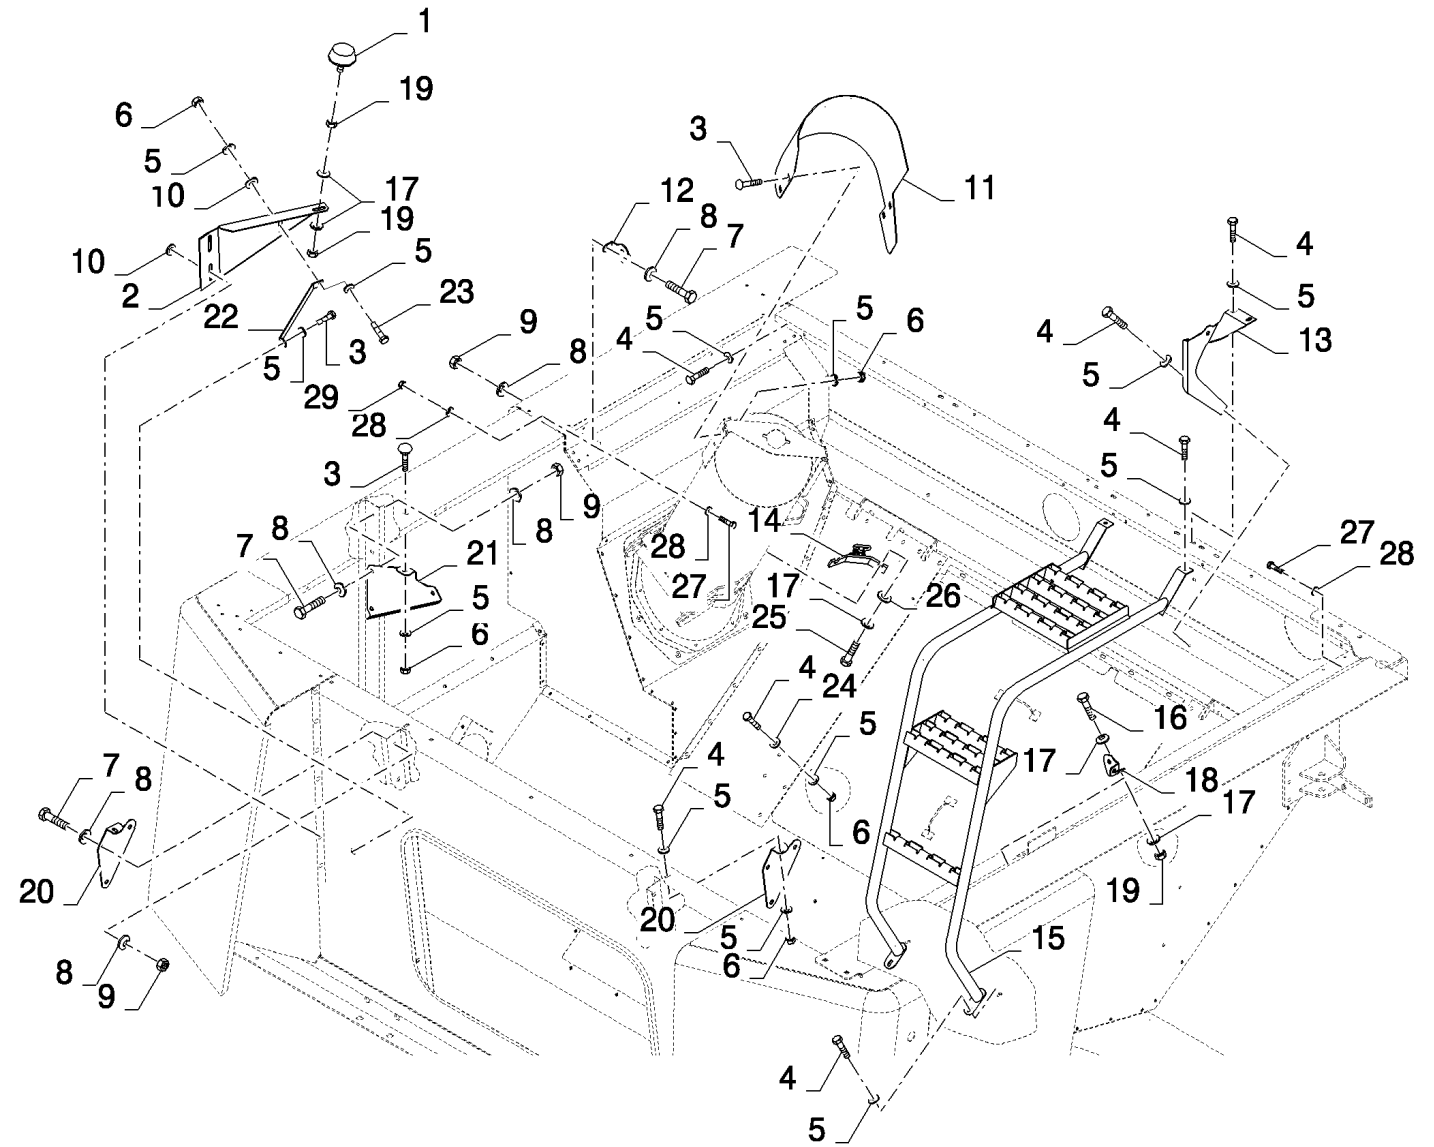

CX8080 COMBINE (9/06-)

16.22(01) GRAINTANK, EXTENSIONS - NA ONLY

сылка	Номер детали	Кол-во	Описание
1	190029	1	INSULATOR BLOCK,
2	84077956	1	SUPPORT,
3	86507486	6	BOLT, CARRIAGE, Short NK, M8 x 20, CI8.8, Full Thd,
4	120104	18	SCREW, Hex, M8 x 20, 8.8,
5	322358	33	WASHER, SPRING, Belleville, M8,
6	89706690	12	NUT, M8, CI 8,
7	300388	8	SCREW, Hex, M12 x 25, 8.8,
8	140046	16	WASHER, Belleville, M12,
9	9706685	8	NUT, M12, CI 8,
10	378243	3	WASHER, M8,
11	86580964	1	EXTENSION,
12	84434913	1	HINGE,
13	86598411	2	HINGE,
14	84989746	1	SUPPORT,
15	86591116	1	STEP,
16	43140	4	BOLT, Hex, M10 x 30, 8.8, Full Thd,
17	140045	10	WASHER, SPRING, Belleville, M10,
18	86594661	2	HINGE,
19	100016	4	NUT, M10, CI 8,
20	86588395	2	HINGE,
21	86598409	1	HINGE,
22	84989162	1	SUPPORT,
23	120103	1	BOLT, Hex, M8 x 16, 8.8,
24	140041	4	WASHER, M8 x 28 x 3,
25	43139	2	SCREW, Hex, M10 x 25, 8.8, Full Thd,
26	140042	2	WASHER, M10 x 34 x 3,
27	86508568	12	SCREW, Hex, M6 x 16, 8.8,
28	322357	17	WASHER, SPRING, Belleville, M6,
29	9706755	5	NUT, M6, CI 8,