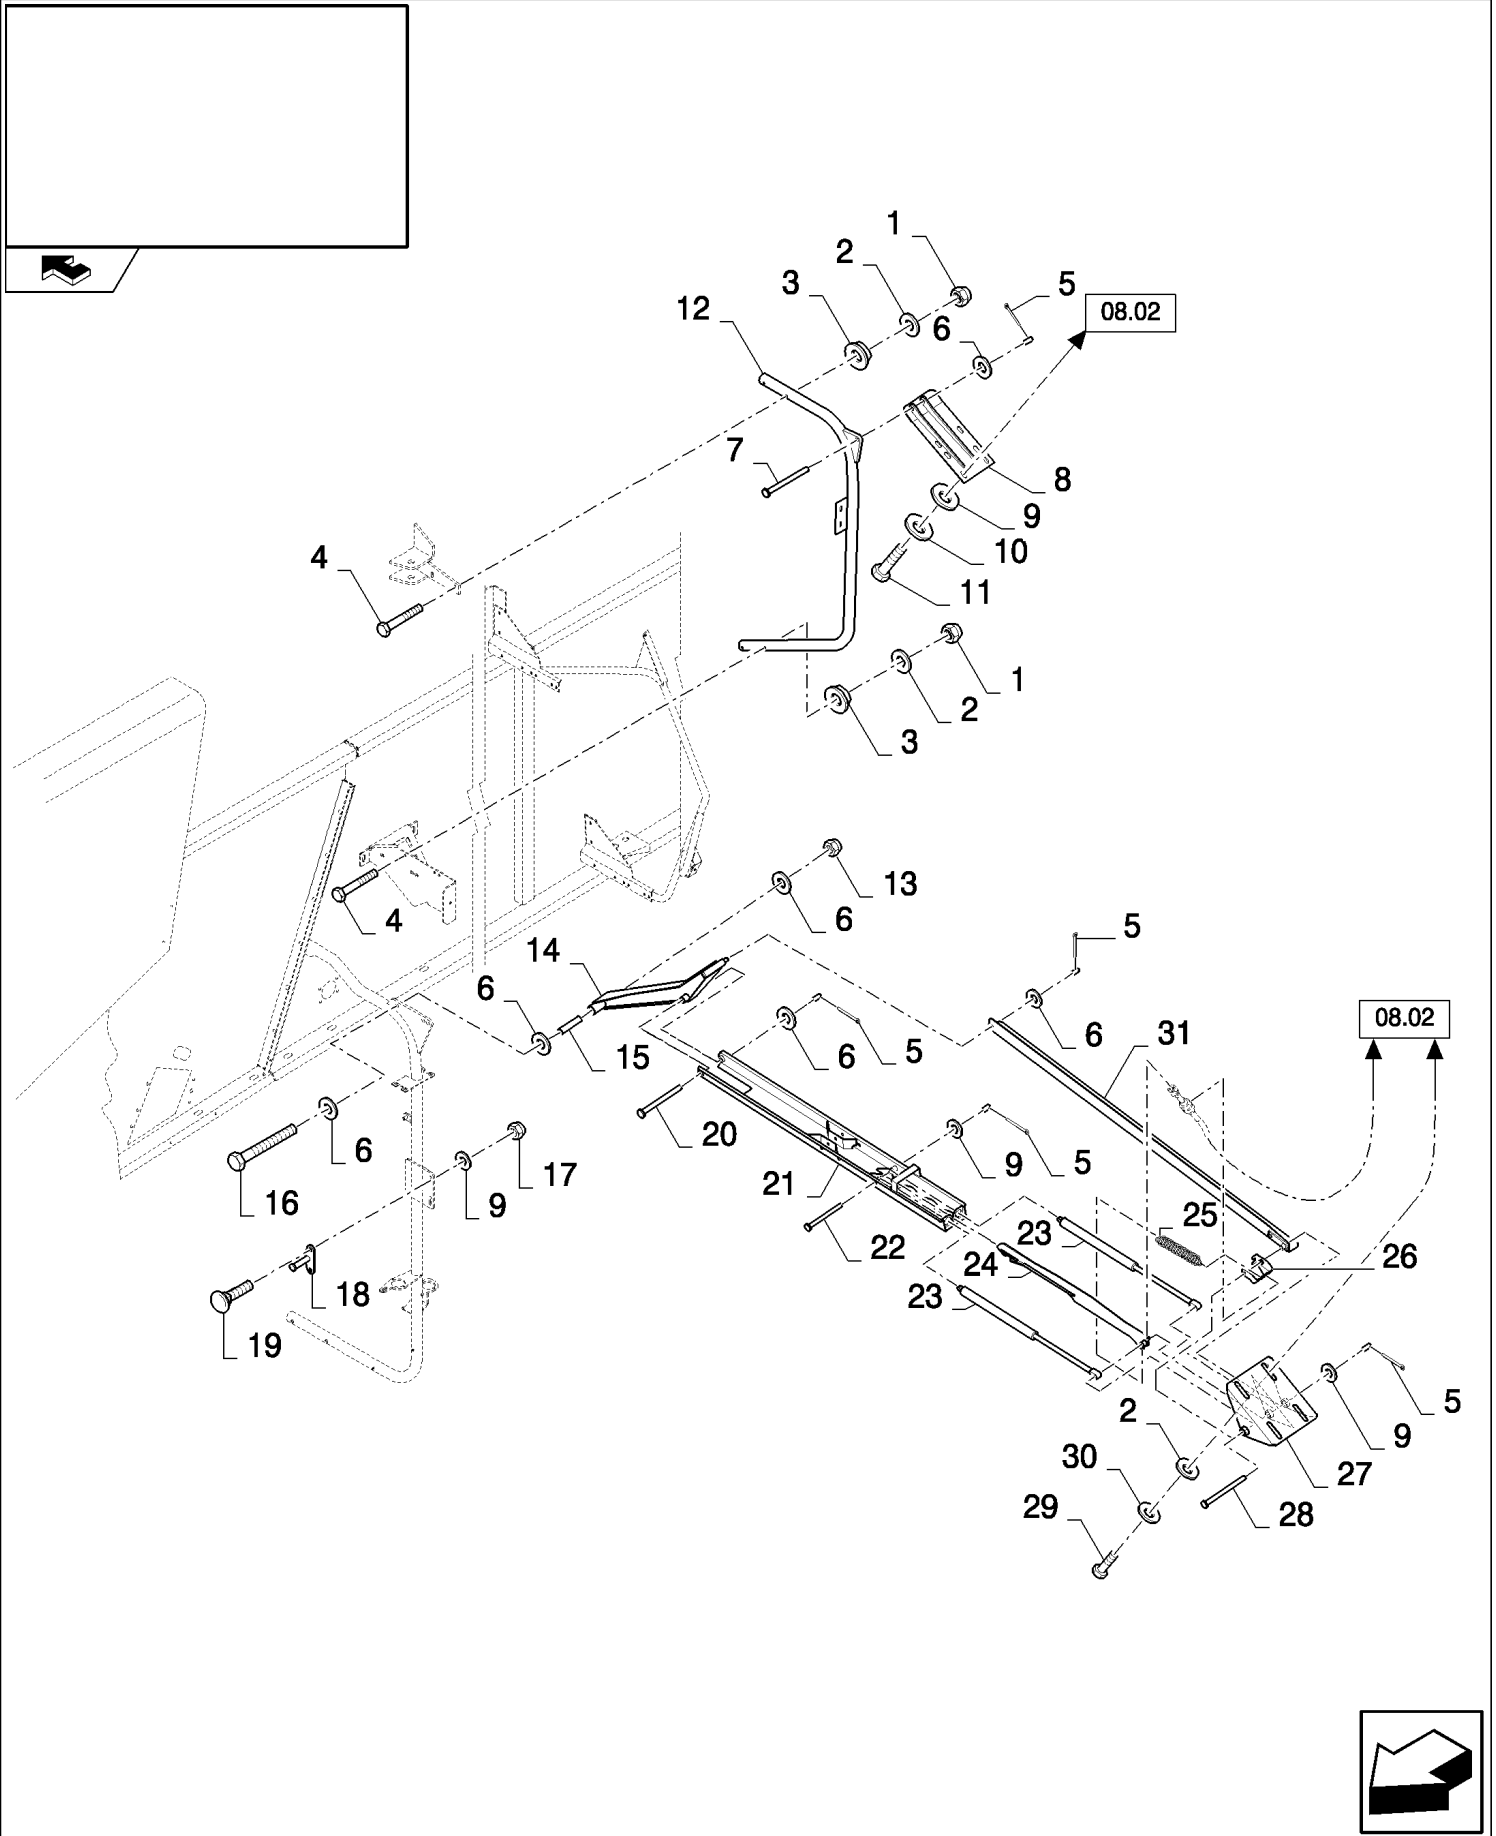

CX8080 COMBINE (9/06-)

08.03(01) UPPER SHIELDS, LH

сылка	Номер детали	Кол-во	Описание
1	86629542	4	NUT, LOCK, M8 x 1.25, CI 8,
2	412650	4	WASHER, Belleville, M8,
3	333962	4	CLAMP,
4	120061	4	BOLT, Hex, M8 x 60, 8.8,
5	130003	6	PIN, SPLIT (COTTER), M3.2 x 20,
6	378245	6	WASHER, M12,
7	412118	1	PIN, CLEVIS, M12 x 65,
8	84320770	1	SUPPORT,
9	378244	9	WASHER, M10,
10	140045	4	WASHER, SPRING, Belleville, M10,
11	43138	4	SCREW, Hex, M10 x 20, 8.8, Full Thd,
12	87371516	1	BRACKET,
13	100038	1	NUT, M12 x 1.75, CI 8,
14	84459999	1	LEVER,
15	86582804	1	BUSHING,
16	86562594	1	BOLT, Hex, M12 x 110, 8.8,
17	100037	2	NUT, M10 x 1.5, CI 8,
18	86583214	1	SUPPORT,
19	338949	2	BOLT, CARRIAGE, Short NK, M10 x 25, CI 8.8, Full Thd,
20	412046	1	PIN, CLEVIS, M12 x 110,
21	86623181	1	CHANNEL,
22	86605625	2	PIN, CLEVIS, M10 x 110,
23	84320282	2	SHOCK ABSORBER,
24	86623171	1	REINFORCEMENT,
25	217465	1	SPRING,
26	84439967	1	SUPPORT,
27	86623165	1	SUPPORT,
28	86605626	1	PIN, CLEVIS, M10 x 150,
29	120103	4	BOLT, Hex, M8 x 16, 8.8,
30	378243	4	WASHER, M8,
31	86623162	1	ARM,