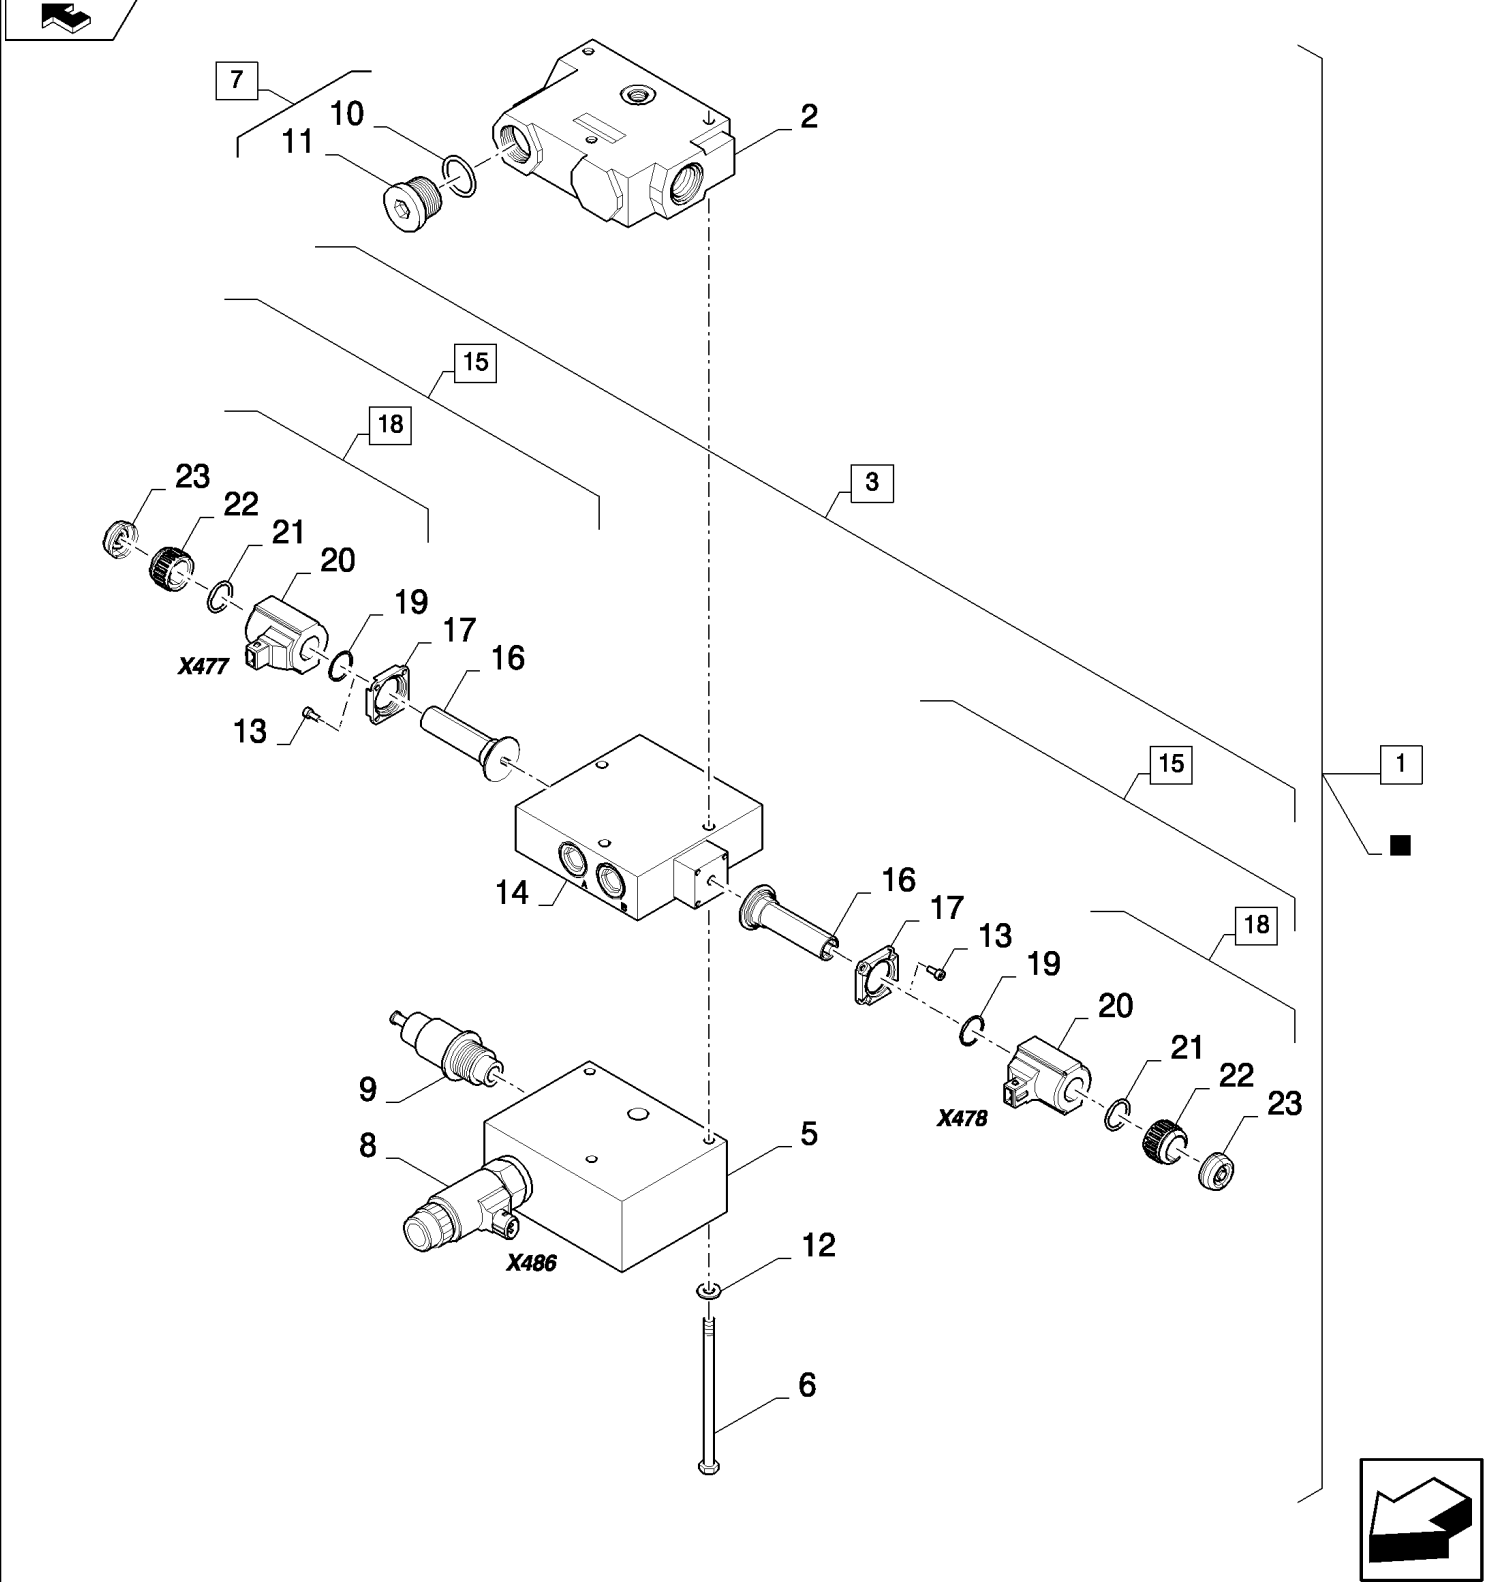

For CX8030 only - D600

CX8080 COMBINE (9/06-)

07.41(01) SMART STEER AUTO-GUIDANCE KIT - HYDRAULIC VALVE

сылка	Номер детали	Кол-во	Описание
1	87313989	1	VALVE, HYDRAULIC, (2 to 23)
2	86580294	1	VALVE, HYDRAULIC,
3	84455371	1	VALVE, HYDRAULIC, (13 to 23)
4	84014433	1	KIT, SEALS,
5	84461195	1	PLATE, BASE,
6	84461196	3	TIE-ROD, THREADED,
7	86598047	1	PLUG, Hex Soc, M22 x 1.5, ORB, (10, 11)
8	84461271	1	VALVE, HYDRAULIC,
9	84462258	1	VALVE,
10	86598102	1	O-RING, CI 6, 19.3MM ID x 2.2 Thk,
11	NSS	1	NOT SERVICED SEPARATELY,
12	NSS	3	NOT SERVICED SEPARATELY,
13	14302924	4	SCREW, Hex Soc Hd, M4 x 10, 8.8, Full Thd, , ASN D576
14	NSS	1	NOT SERVICED SEPARATELY, , ASN D576
15	84062114	2	ELECTROMAGNET, (16 to 23), ASN D576
16	87603340	1	SOLENOID, , ASN D576
17	87601705	1	PLATE, , ASN D576
18	87638466	1	SOLENOID, (19 to 23), ASN D576
19	87635978	1	O-RING, , ASN D576
20	87638467	1	SOLENOID, , ASN D576
21	87635979	1	O-RING, , ASN D576
22	87603337	1	NUT, , ASN D576
23	84429046	1	PROTECTION CAP, , ASN D576

For CX8030 only - D600