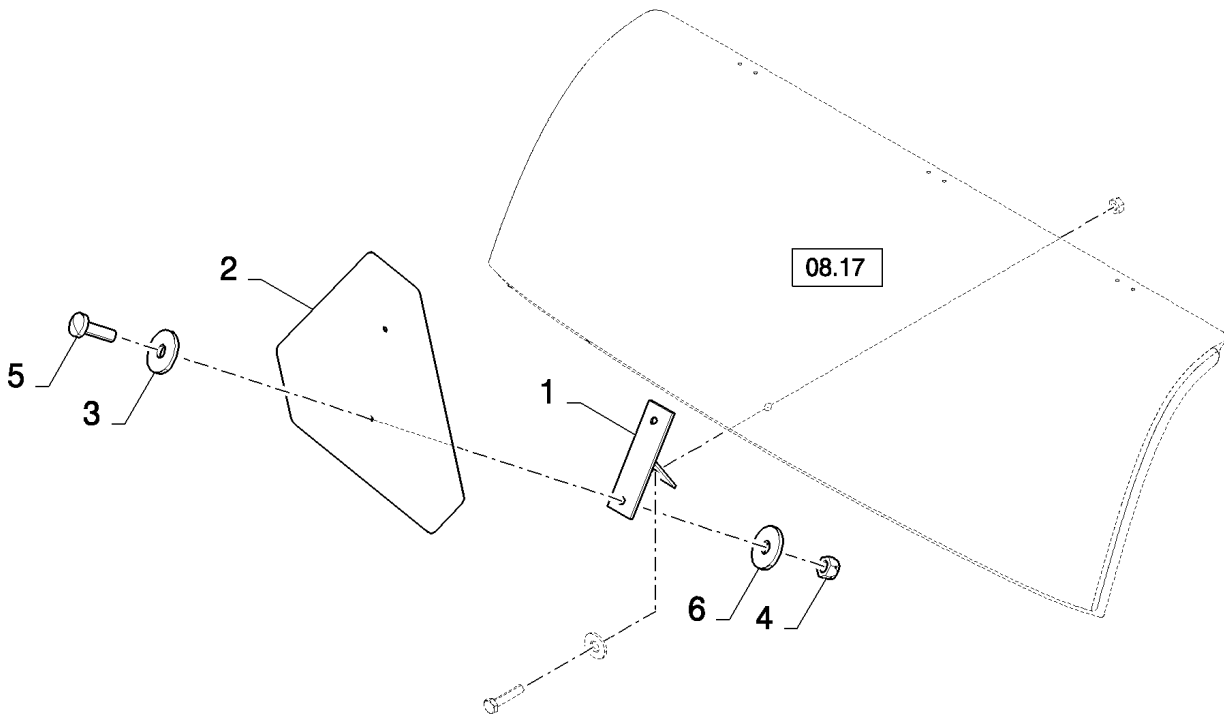

CX8080 COMBINE (9/06-)

08.22(02) SIGNAL PLATES, FOR N.A. - SOUTH AFRICA ONLY

сылка	Номер детали	Кол-во	Описание
1	86596387	1	BRACKET,
2	86547710	1	WARNING TRIANGLE,
3	140040	2	WASHER, M6 x 22 x 2,
4	353308	2	NUT, M6 x 1, CI 8,
5	86511830	2	SCREW, Cross Pan Hd, M6 x 20,
6	322357	2	WASHER, SPRING, Belleville, M6,