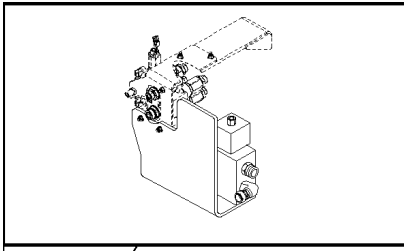

CX8080 COMBINE (9/06-)

05.11(01) POSITIVE PREFILL VALVE, D548

сылка	Номер детали	Кол-во	Описание
1	87582880	1	ELBOW,
2	43248	2	BOLT, Hex, M10 x 40, 10.9, Full Thd,
3	86556139	2	BOLT, Hex, M10 x 110, 10.9,
4	86500689	2	NUT, M10, CI 10,
5	86625241	4	WASHER, 13/32" x 13/16" x .089", HDN,
6	87562025	1	RELAY,
7	NSS	1	NOT SERVICED SEPARATELY,
8	NSS	1	NOT SERVICED SEPARATELY,
9	87562026	1	VALVE,
10	87582472	1	BRACKET,
11	87582478	1	HARNESSE, WIRE,