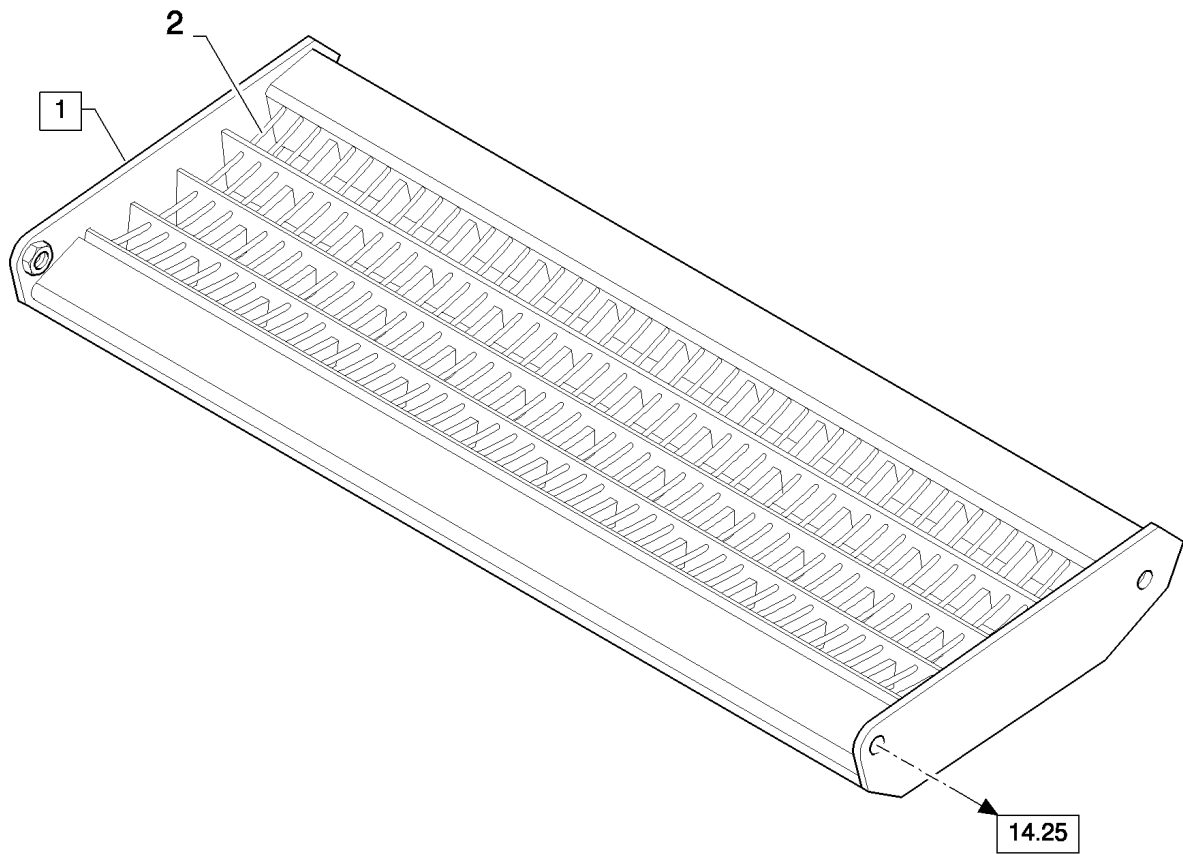

CX8080 COMBINE (9/06-)

14.21(01) CONCAVE, BEATER

CX8080 COMBINE (9/06-)

14.21(01) CONCAVE, BEATER

сылка	Номер детали	Кол-во	Описание
1	84069727	1	CONCAVE, (2), FOR CX8030, CX8040, CX8050 ONLY
1	84069728	1	CONCAVE, (2), FOR CX8060, CX8070, CX8080, CX8090 ONLY
2	84041788		AR WIRE,

□ □