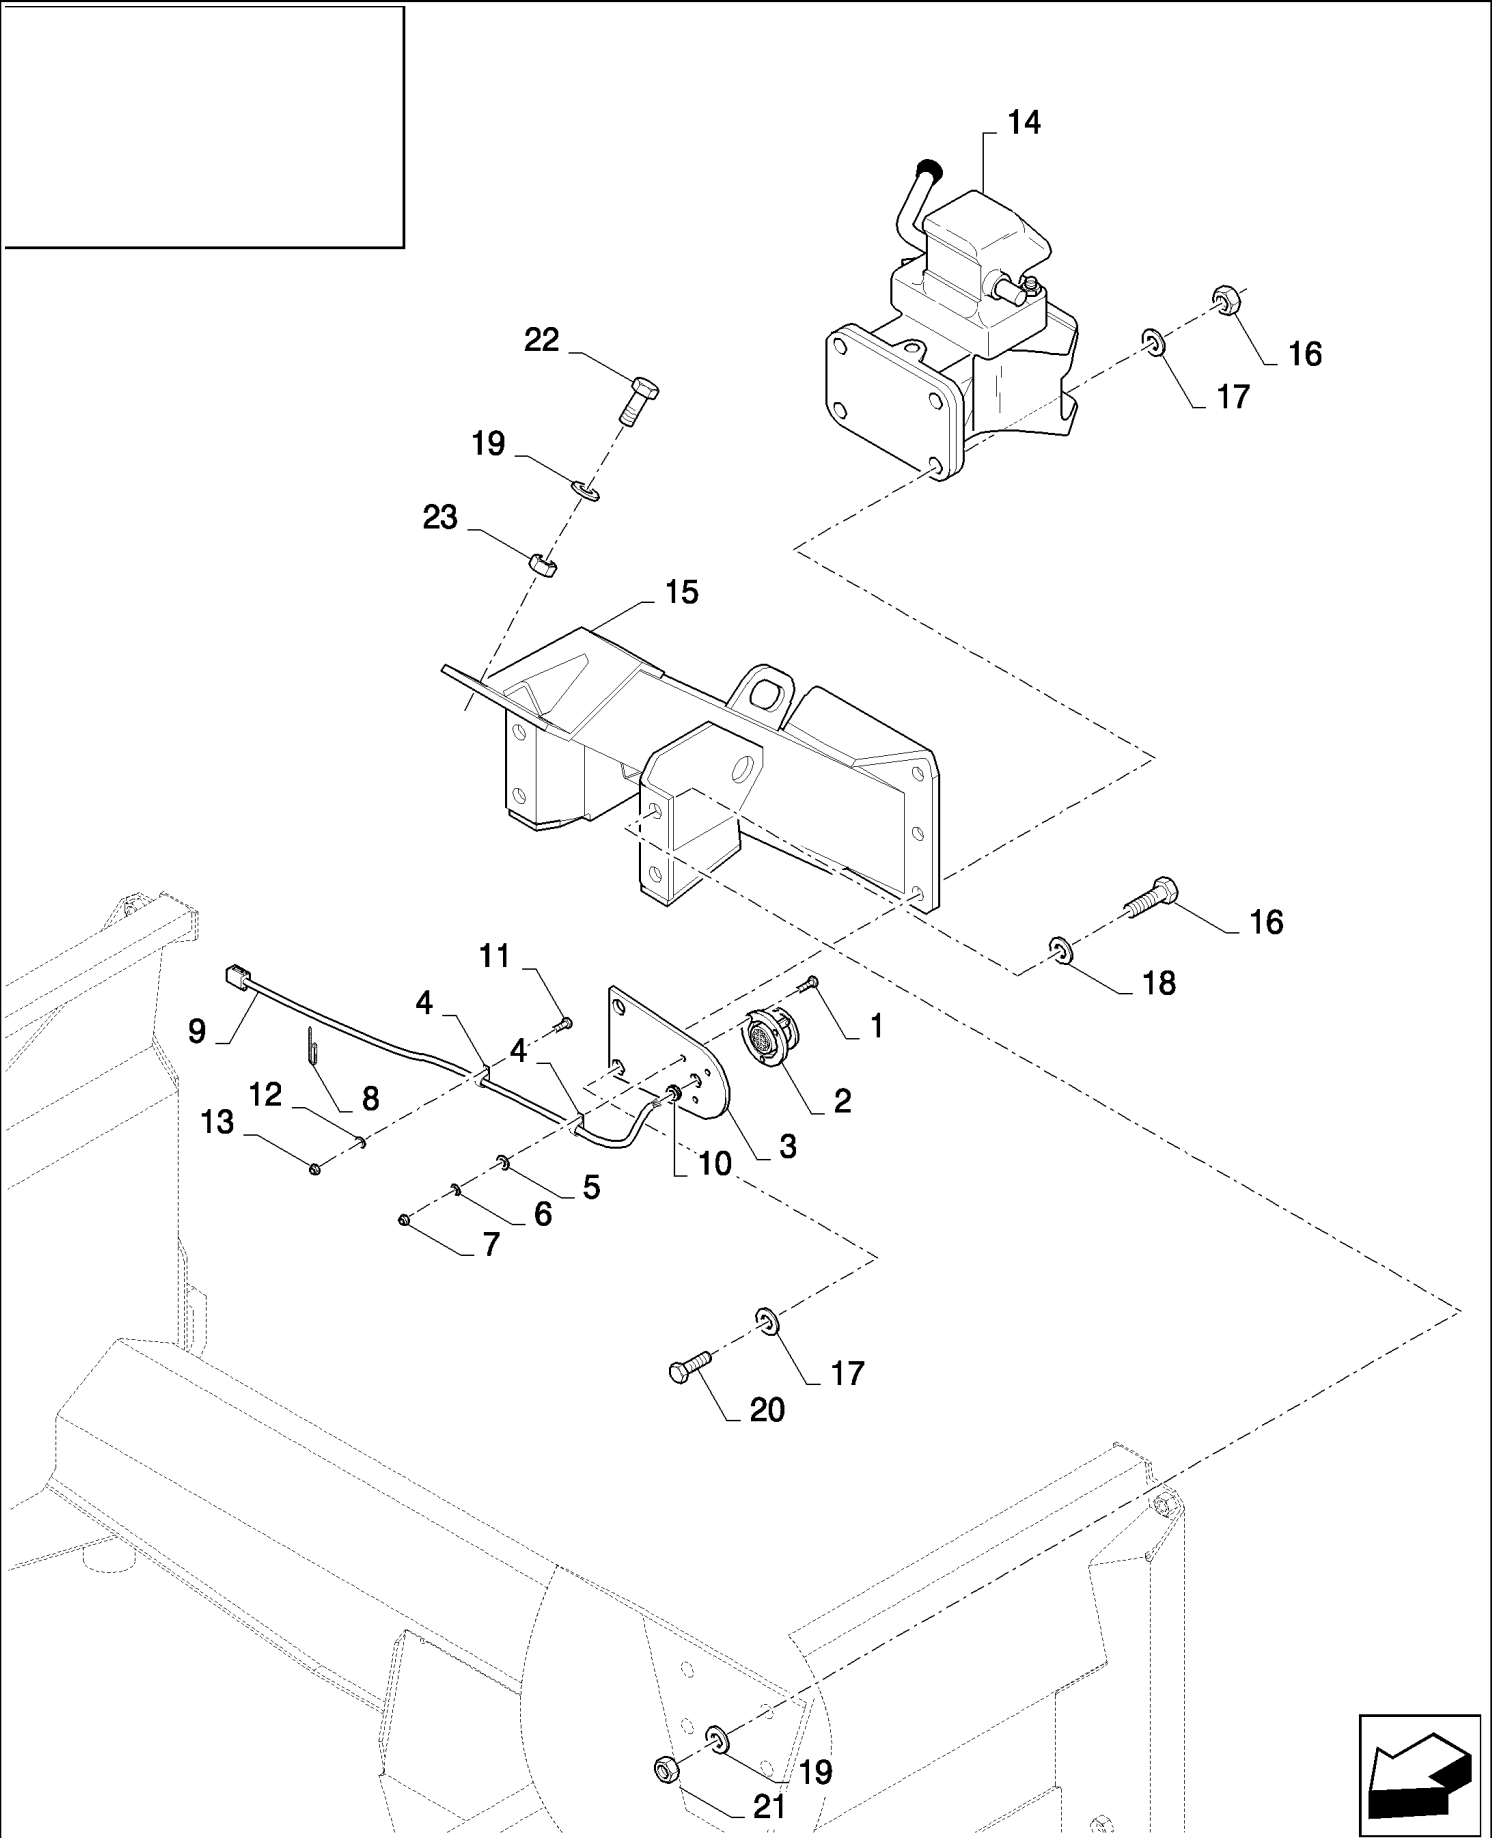

CX8080 COMBINE (9/06-)

18.84081995(01) ROTATION HEADER TRAILER HITCH

сылка	Номер детали	Кол-во	Описание
	84081995		TRAILER HITCH,
1	86585708	3	SCREW, Cross Pan Hd, M4 x 40,
2	398224	1	SOCKET, POWER,
3	84432533	1	BRACKET,
4	9706748	2	CLAMP, 5/8", Insul, 5/16" Bolt,
5	86588450	1	WASHER, M6,
6	89824840	3	WASHER,
7	385681	3	NUT, LOCK, M4 x .7, CI 8,
8	86566989	7	STRAP, CABLE,
9	86604178	1	HARNESS, WIRE,
10	102043	1	GROMMET,
11	120104	1	SCREW, Hex, M8 x 20, 8.8,
12	322358	1	WASHER, SPRING, Belleville, M8,
13	9706690	1	NUT, M8, CI 8,
14	84607012	1	TOW HOOK,
15	84446037	1	SUPPORT,
16	120091	8	BOLT, Hex, M16 x 60, 8.8,
17	84434607	8	WASHER,
18	140020	4	WASHER, M16 x 30 x 3,
19	140048	6	WASHER, SPRING, Belleville, M16,
20	86000441	4	NUT, M16 x 2, CI 8,
21	100020	4	NUT, M16, CI 8,
22	43168	2	BOLT, Hex, M16 x 40, 8.8,
23	378246	2	WASHER,
	84334828	1	DECAL,
	84446050	1	DECAL,