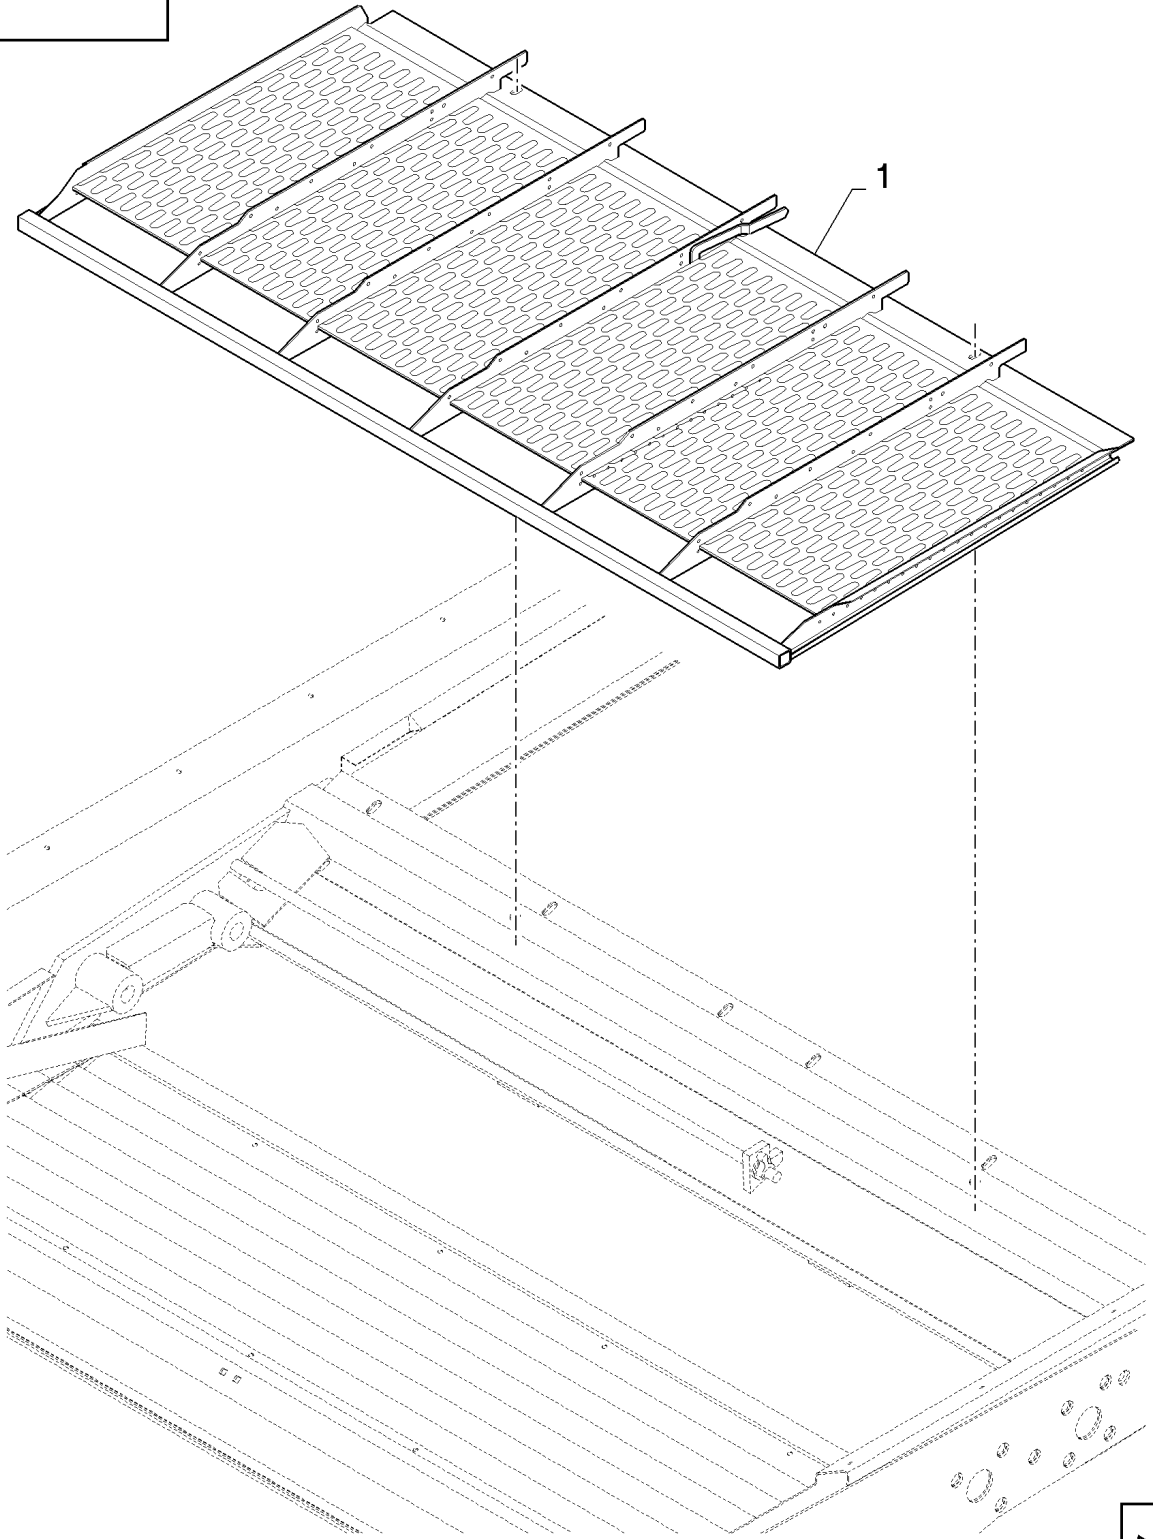

CX8080 COMBINE (9/06-)

18.84050434(01) SUITCASE WEIGHTS - SET OF 6 WEIGHTS - 210 KG

сылка	Номер детали	Кол-во	Описание
	84050434		DIA KIT, HARVESTER,
1	84435924	6	WEIGHT, ADVANCE DEVICE,
2	140092	6	WASHER,
3	451743	6	WASHER,
4	140048	6	WASHER, SPRING, Belleville, M16,
5	100020	6	NUT, M16, CI 8,

CX8080 COMBINE (9/06-)

18.84050436(01) PRE SIEVE 1 5/8" - HART CARTER