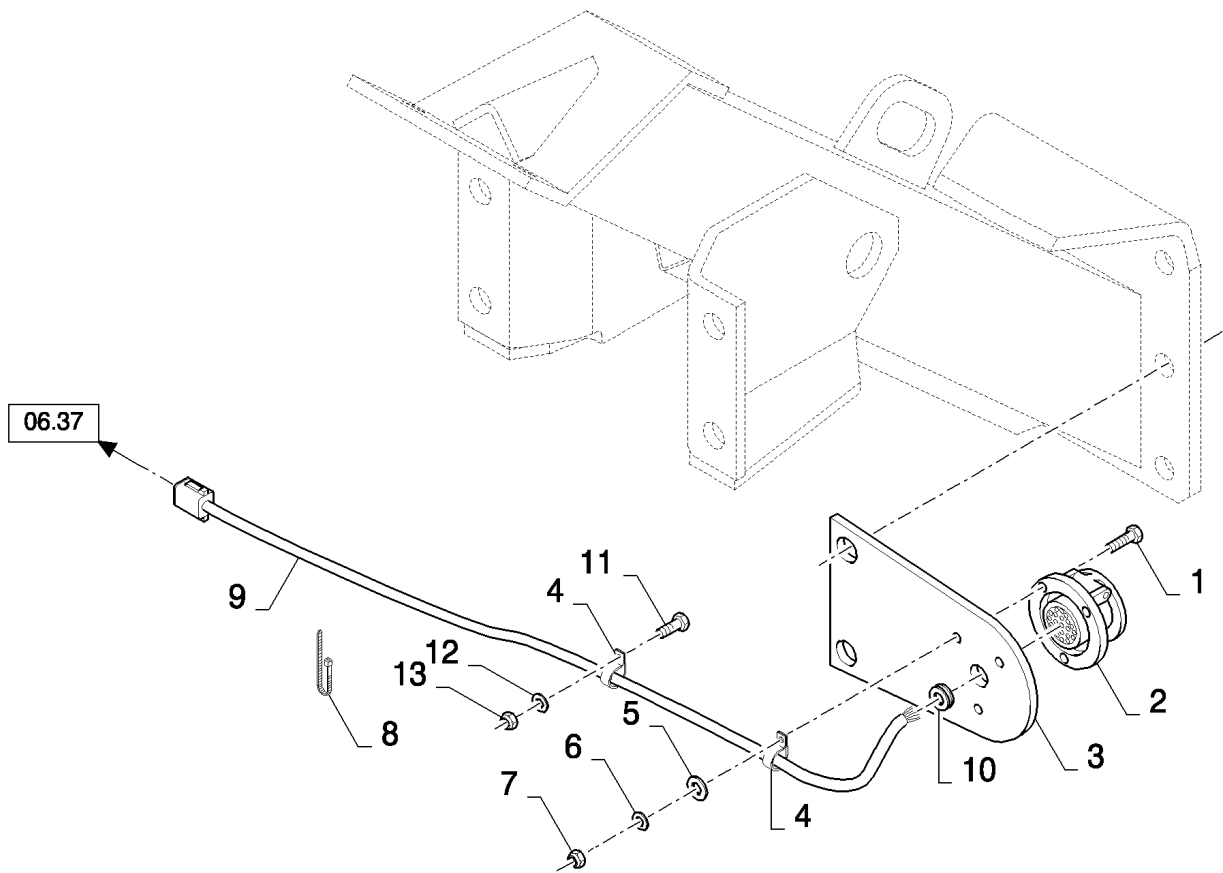

CX8080 COMBINE (9/06-)

06.48(01) ELECTRICS ON HITCH

сылка	Номер детали	Кол-во	Описание
1	86585708	3	SCREW, Cross Pan Hd, M4 x 40, , NOT FOR NA
2	398224	1	SOCKET, POWER,
2	265927	1	SOCKET, POWER, , FOR NA ONLY
3	84432533	1	BRACKET,
3	86837475	1	BRACKET, , FOR NA ONLY
4	9706748	2	CLAMP, 5/8", Insul, 5/16" Bolt,
5	86588450	1	WASHER, M6, , NOT FOR NA
6	89824840	3	WASHER, 4MM, NOT FOR NA
7	385681	3	NUT, LOCK, M4 x .7, CI 8, M4, NOT FOR NA
8	86566989	7	STRAP, CABLE,
9	86604178	1	HARNES, WIRE,
10	102043	1	GROMMET,
11	120104	1	SCREW, Hex, M8 x 20, 8.8,
11	43127	3	BOLT, Hex, M8 x 25, 8.8, , FOR NA ONLY
12	322358	1	WASHER, SPRING, Belleville, M8,
12	322358	5	WASHER, SPRING, Belleville, M8, , FOR NA ONLY
13	9706690	1	NUT, M8, CI 8,
13	9706690	3	NUT, M8, CI 8, , FOR NA ONLY