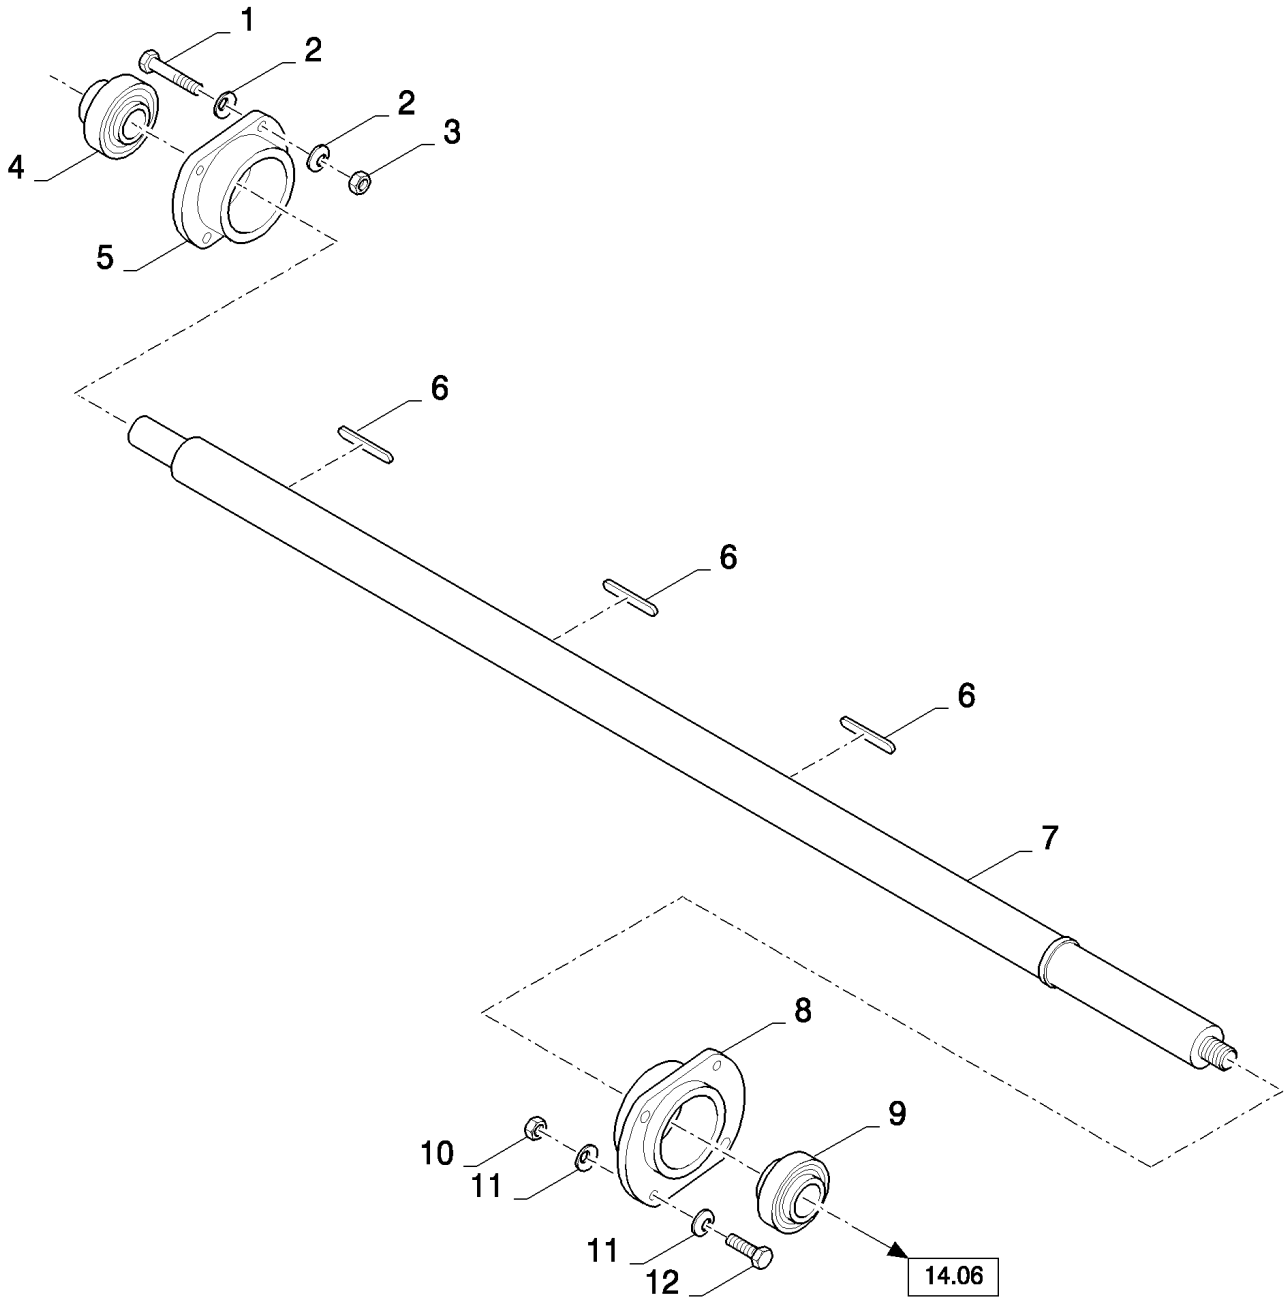

14.08(01) STANDARD DRUM, SHAFT AND BEARINGS

CX8080 COMBINE (9/06-)

14.08(01) STANDARD DRUM, SHAFT AND BEARINGS

сылка	Номер детали	Кол-во	Описание
1	120068	4	BOLT, Hex, M10 x 40, 8.8, Full Thd,
2	140045	8	WASHER, SPRING, Belleville, M10,
3	100016	4	NUT, M10, CI 8,
4	84026027	1	BEARING ASSY,
5	84069750	1	HOUSING, BEARING,
6	306248	3	KEY,
7	84052910	1	SHAFT, , FOR CX8060, CX8070, CX8080, CX8090 ONLY
7	84069905	1	SHAFT, , FOR CX8030, CX8040, CX8050 ONLY
8	84069809	1	HOUSING, BEARING,
9	84052923	1	BEARING ASSY,
10	9706685	4	NUT, M12, CI 8,
11	140046	8	WASHER, Belleville, M12,
12	43154	4	SEALRING,