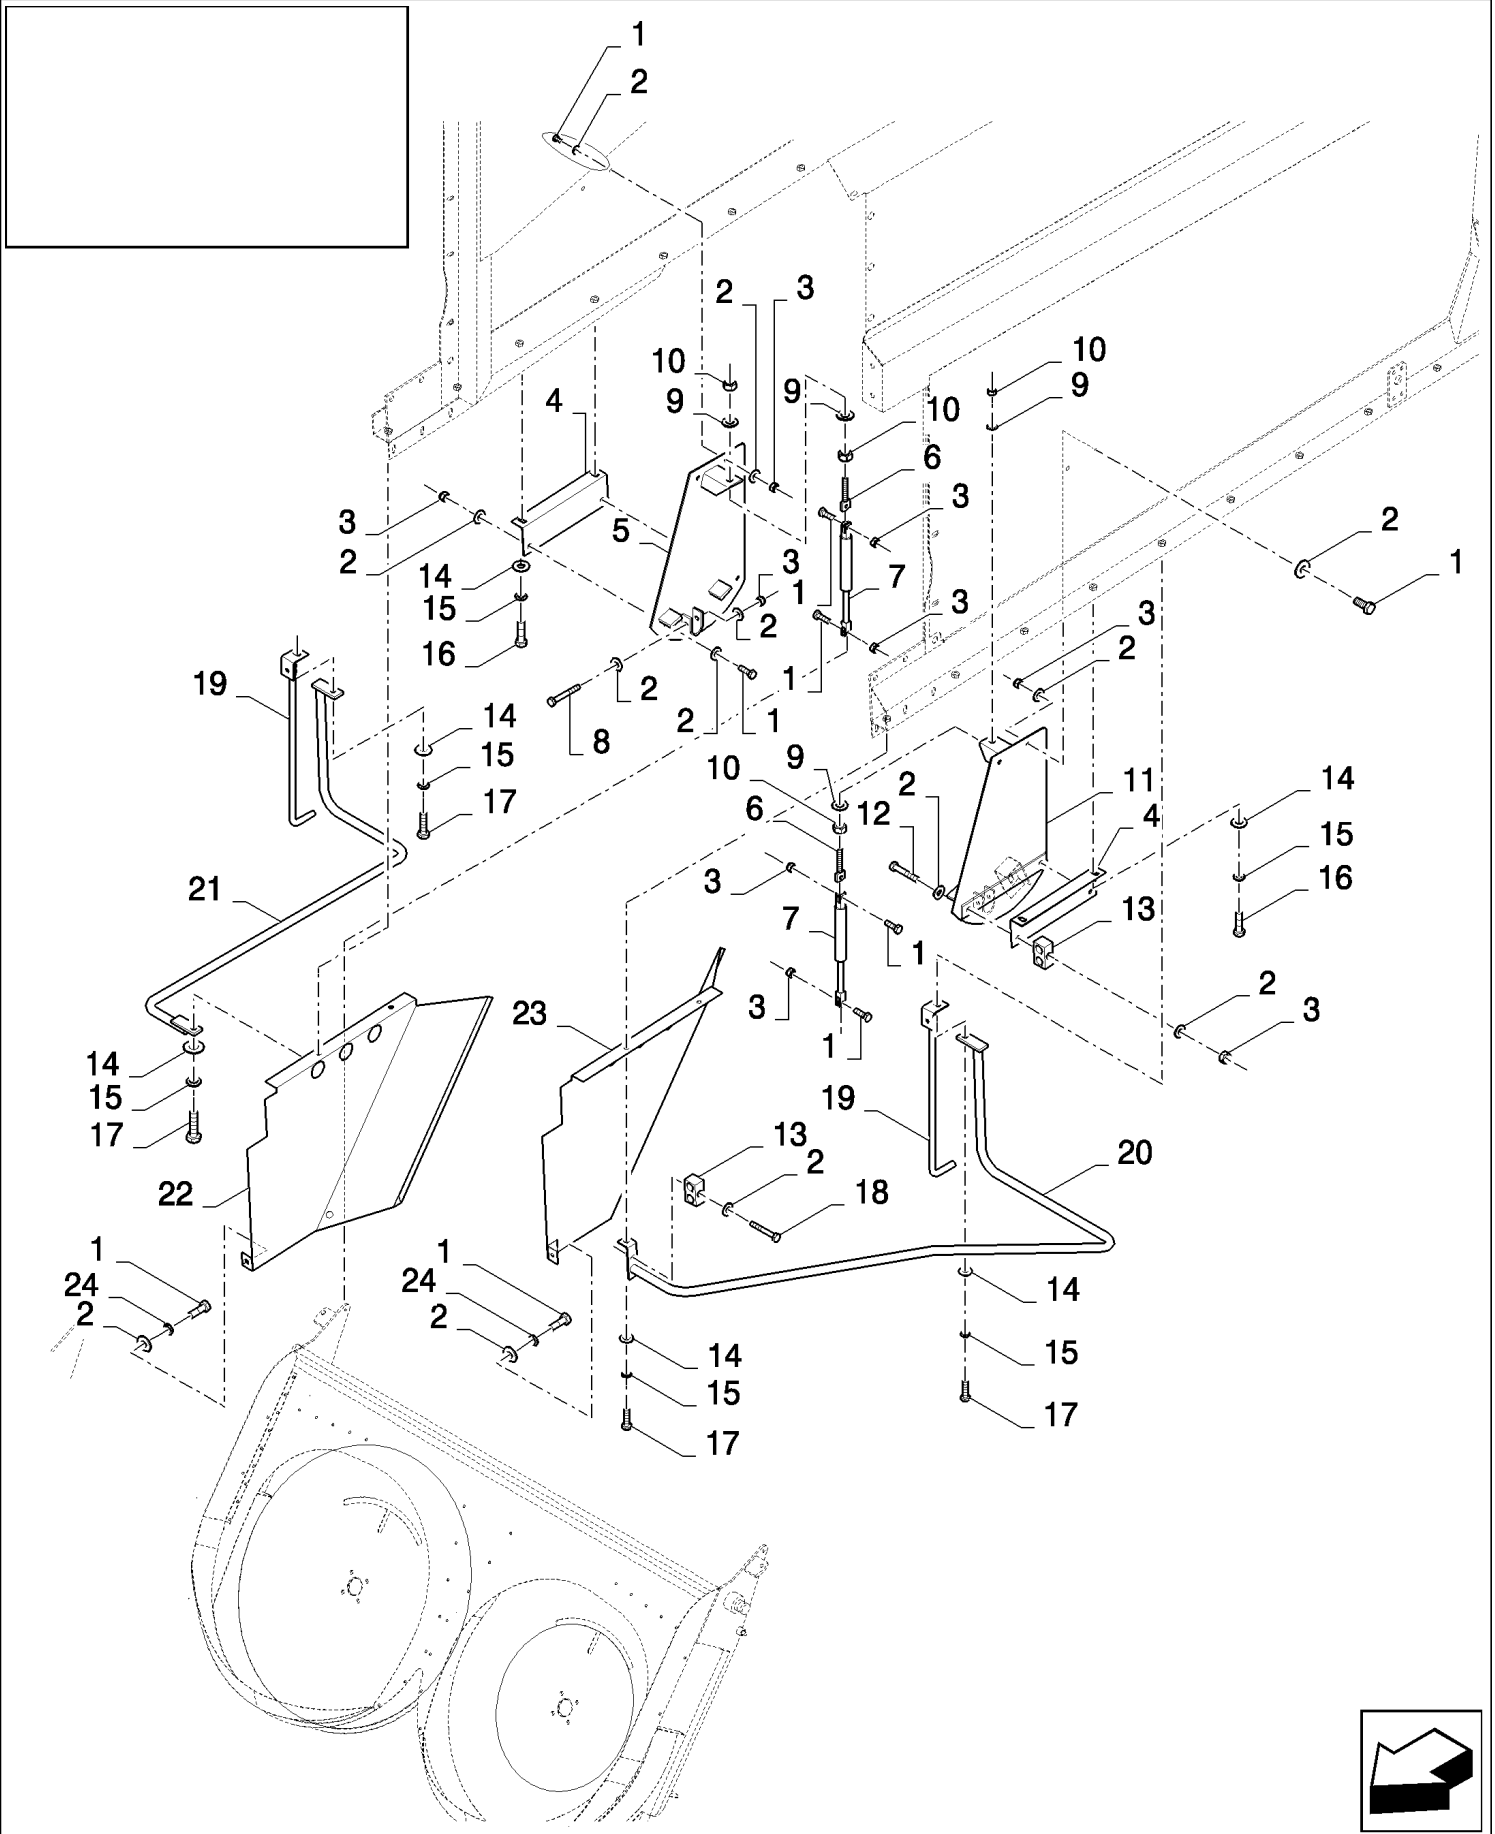

CX8080 COMBINE (9/06-)

18.84110599(01) CHAFF BLOWER - WITHOUT STRAWCHOPPER

сылка	Номер детали	Кол-во	Описание
	84110599		CHOPPER CORN KIT,
1	86629541	2	BOLT, Hex, M12 x 40, 8.8, Full Thd,
2	9706685	2	NUT, M12, CI 8,
3	84444261	2	KNOB,
4	140046	2	WASHER, Belleville, M12,
5	9511052	2	WASHER, M12 x 44 x 4,
6	120103	16	BOLT, Hex, M8 x 16, 8.8,
7	140016	9	WASHER, M8 x 16 x 1.6,
8	84444284	2	DEFLECTOR,
9	86629542	4	NUT, LOCK, M8 x 1.25, CI 8,
10	84447029	2	COUPLING, QUICK, MALE,
11	84447028	2	COUPLING, QUICK, MALE,
12	84444291	1	FRAME,
13	84444310	1	CLAMP,
14	16044321	1	BOLT, Hex, M8 x 55, 8.8,
15	84444298	1	KNOB,
16	84444286	1	DISC,
17	84444293	2	GUIDE,
18	84444288	1	DISC,
19	84444297	2	PLATE, LOCKING,
20	140045	8	WASHER, SPRING, Belleville, M10,
21	84444353	8	SCREW,
22	84444294	2	HUB,
23	554195	2	WASHER,
24	322357	2	WASHER, SPRING, Belleville, M6,
25	84444352	2	SCREW,
26	322358	12	WASHER, SPRING, Belleville, M8,
27	84444259	2	MOTOR, HYDRAULIC,
28	84444319	2	CONNECTOR, HYD.,
29	84444320	2	CONNECTOR, HYD.,
30	84444296	1	HOSE, FLEXIBLE,
31	84444350	1	HOSE, FLEXIBLE,
32	84444351	1	CONNECTOR, HYD.,
33	84447026	2	CONNECTOR, HYD.,
34	129270	2	O-RING, 5-1, 90 Duro, .414" ID x .072" Thk,
	84004739	1	DECAL,
	84014117	1	DECAL,
	86628054		paint
	84433810		Dark Grey