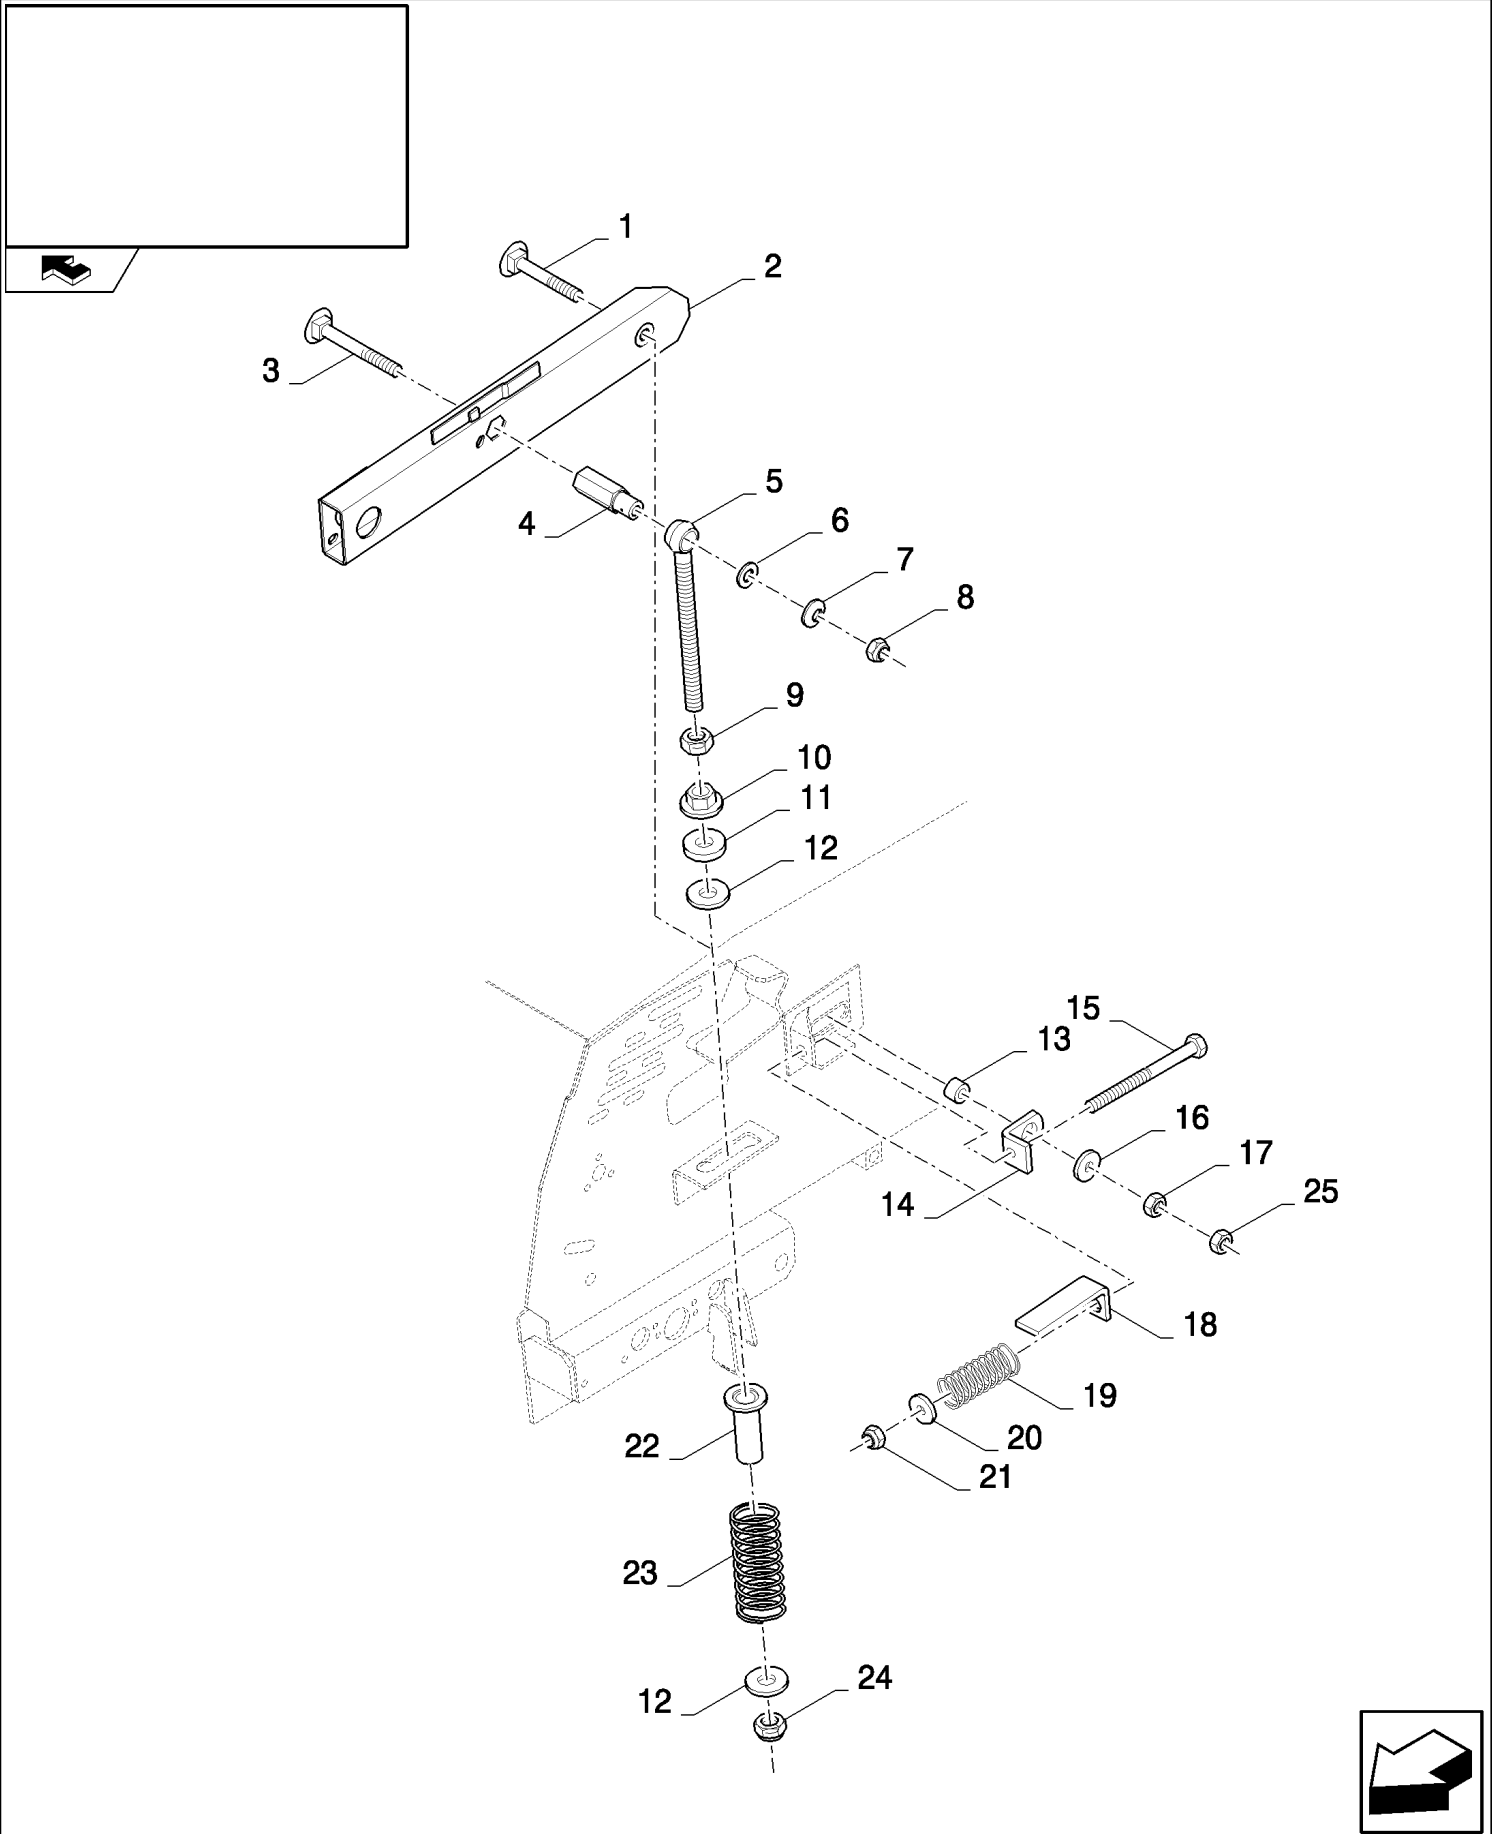

13.15(01) SUSPENSION BRACES WITH FRONT FACE ADJUSTMENT AND LATERAL FLOTATION ONLY

CX8080 COMBINE (9/06-)

13.15(01) SUSPENSION BRACES WITH FRONT FACE ADJUSTMENT AND LATERAL FLOTATION ONLY

сылка	Номер детали	Кол-во	Описание
1	322362	2	BOLT, CARRIAGE, Short NK, M16 x 100, CI8.8, M16x100
2	84071243	1	SUSPENSION, RH
2	84071236	1	SUSPENSION, LH
3	412339	2	BOLT, CARRIAGE, Short NK, M12 x 120, CI8.8, M12x120
4	84071261	2	BUSHING,
5	84035977	2	EYEBOLT,
6	378245	2	WASHER, M12,
7	140046	2	WASHER, Belleville, M12,
8	100038	2	NUT, M12 x 1.75, CI 8,
9	9706694	2	NUT, M20, CI 8,
10	84072978	2	NUT,
11	84057094	2	DAMPER,
12	86592703	4	WASHER, M20 x 50 x 6, HT,
13	84076896	2	BUSHING,
14	84075539	2	BRACKET,
15	84435244	2	BOLT, Hex, M16 x 180, 8.8, M16x180
16	325594	2	WASHER,
17	100020	2	NUT, M16, CI 8,
18	84075251	2	INDICATOR,
19	84075179	2	SPRING,
20	140091	2	WASHER,
21	412066	2	NUT, LOCK, M16 x 2, CI 8,
22	84072979	2	TUBE,
23	84072994	2	SPRING,
24	412180	2	NUT, LOCK, M20 x 2.5, CI 8, M20
25	86000441	2	NUT, M16 x 2, CI 8,