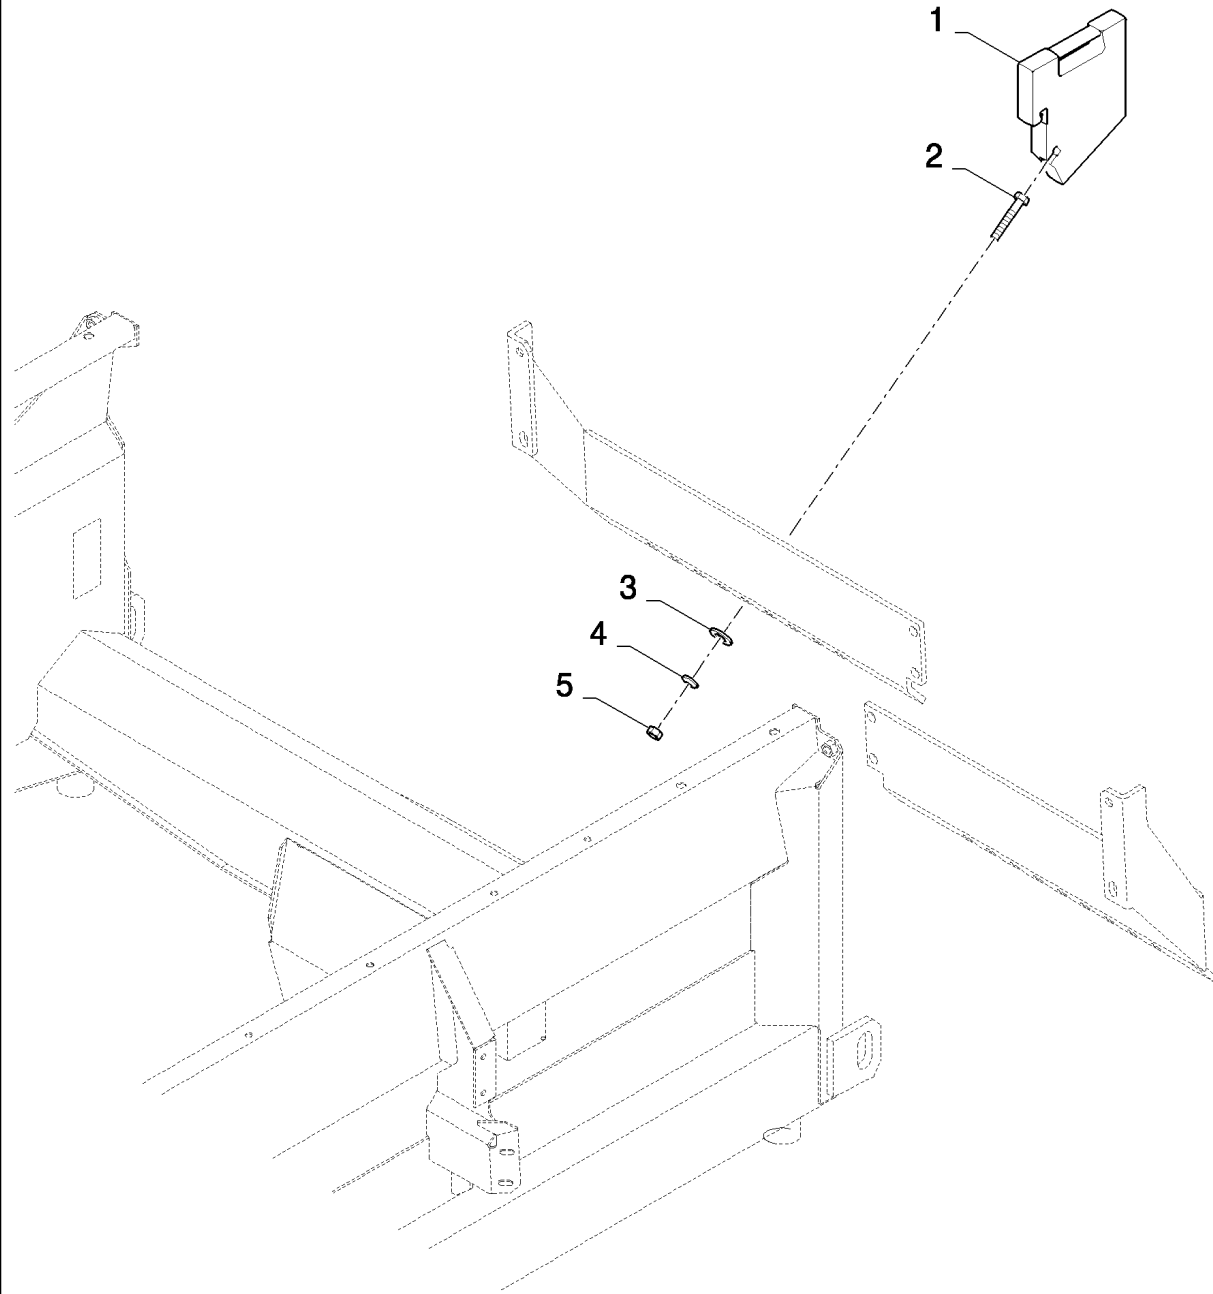

CX8080 COMBINE (9/06-)

18.84081383(01) SUITCASE WEIGHTS - SET OF 10 WEIGHTS - 350 KG

CX8080 COMBINE (9/06-)

18.84081383(01) SUITCASE WEIGHTS - SET OF 10 WEIGHTS - 350 KG

сылка	Номер детали	Кол-во	Описание
	84081383		DIA KIT, HARVESTER,
1	84435924	10	WEIGHT, ADVANCE DEVICE,
2	120092	10	SCREW, Hex, M16 x 70, 8.8,
3	451743	10	WASHER,
4	140048	10	WASHER, SPRING, Belleville, M16,
5	100020	10	NUT, M16, CI 8,