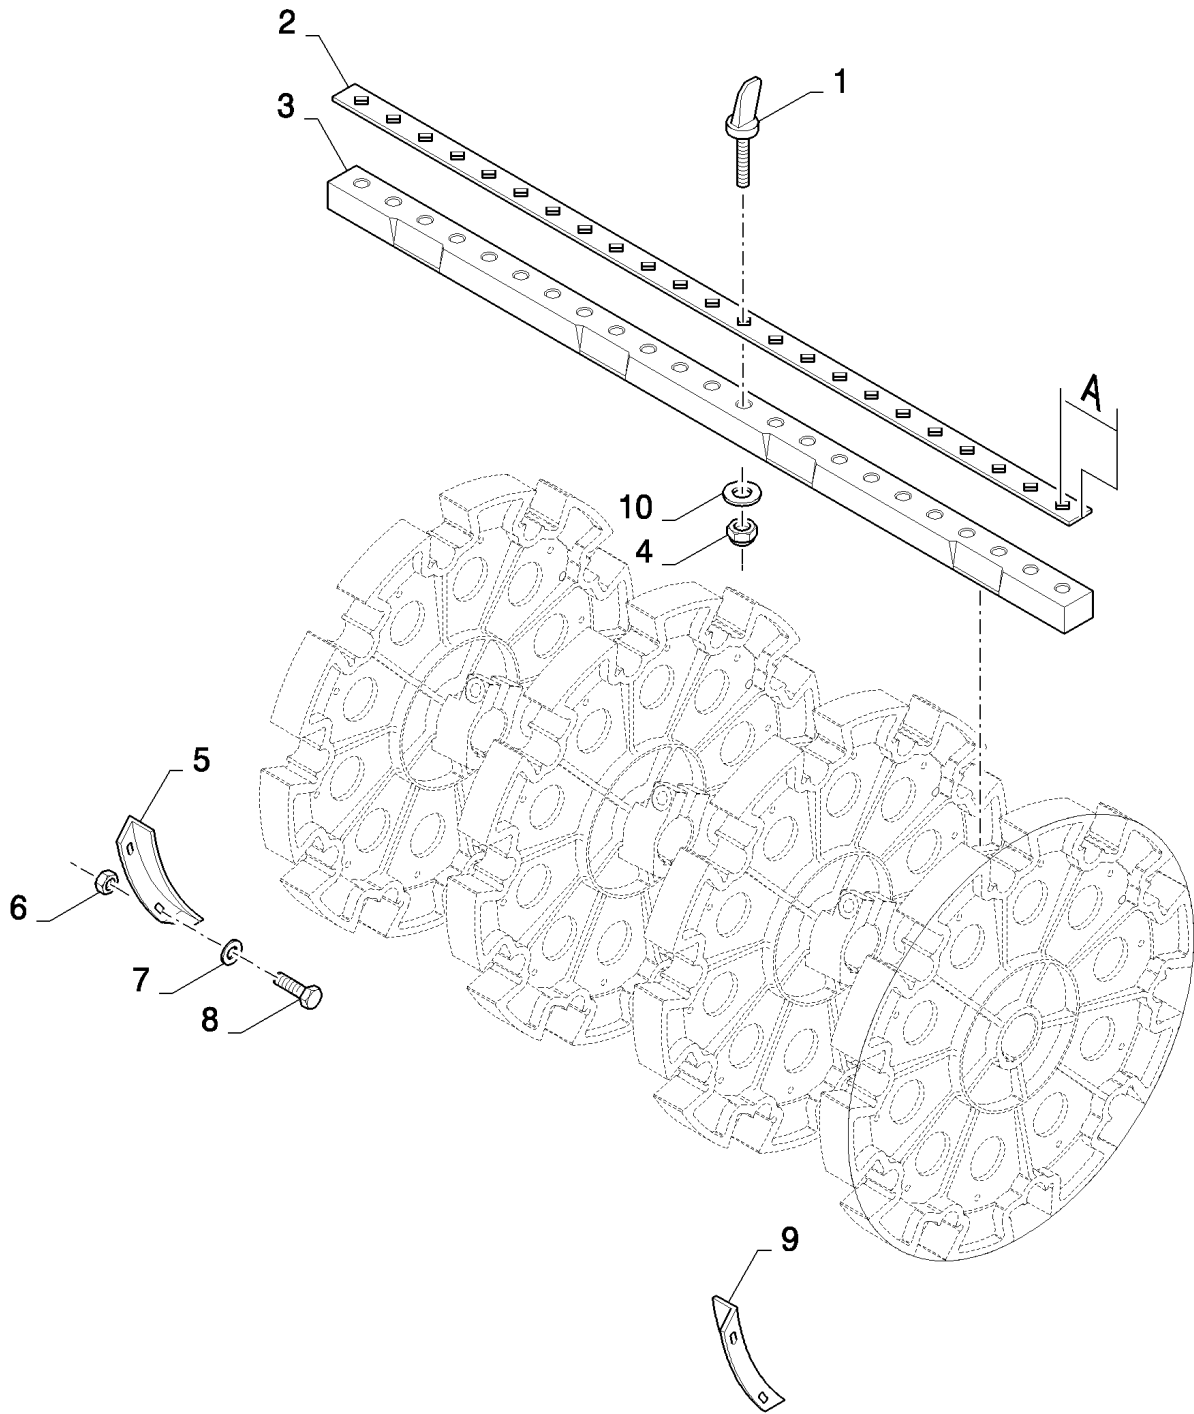

14.11(01) SPIKE TOOTH BARS FOR UNIVERSAL DRUM

CX8080 COMBINE (9/06-)

14.11(01) SPIKE TOOTH BARS FOR UNIVERSAL DRUM

сылка	Номер детали	Кол-во	Описание
1	396935		AR TOOTH, RICE,
2	456179	10	PLATE, FIXING, 56, A=35MM, FOR CX8060, CX8070, CX8080, CX8090 ONLY
2	9502478	10	LATH, 84, A=42MM, FOR CX8060, CX8070, CX8080, CX8090 ONLY
2	436536	5	PLATE, FIXING, 56, A=31MM, FOR CX8040, CX8050 ONLY
2	436538	5	PLATE, FIXING, 56, A=59MM, FOR CX8040, CX8050 ONLY
2	922579	10	LATH, 84, A=38MM, FOR CX8040, CX8050 ONLY
3	456177	5	PLATE, FIXING, 56, A=35MM, FOR CX8060, CX8070, CX8080, CX8090 ONLY
3	456178	5	PLATE, FIXING, 56, A=63MM, FOR CX8060, CX8070, CX8080, CX8090 ONLY
3	9502479	5	PLATE, FIXING, 84, A=42MM, FOR CX8060, CX8070, CX8080, CX8090 ONLY
3	9502480	5	PLATE, FIXING, 84, A=84MM, FOR CX8060, CX8070, CX8080, CX8090 ONLY
3	436535	5	LATH, 56, A=31MM, FOR CX8040, CX8050 ONLY
3	436537	5	LATH, 56, A=59MM, FOR CX8040, CX8050 ONLY
3	922574	5	LATH, 84, A=38MM, FOR CX8040, CX8050 ONLY
3	922575	5	LATH, 84, A=80MM, FOR CX8040, CX8050 ONLY
4	86000441		AR NUT, M16 x 2, CI 8,
5	84069654	1	SHIELD, RH
6	89706690	8	NUT, M8, CI 8,
7	412650	16	WASHER, Belleville, M8,
8	43127	8	BOLT, Hex, M8 x 25, 8.8,
9	84069656	1	SHIELD, LH
10	140020		AR WASHER, M16 x 30 x 3,