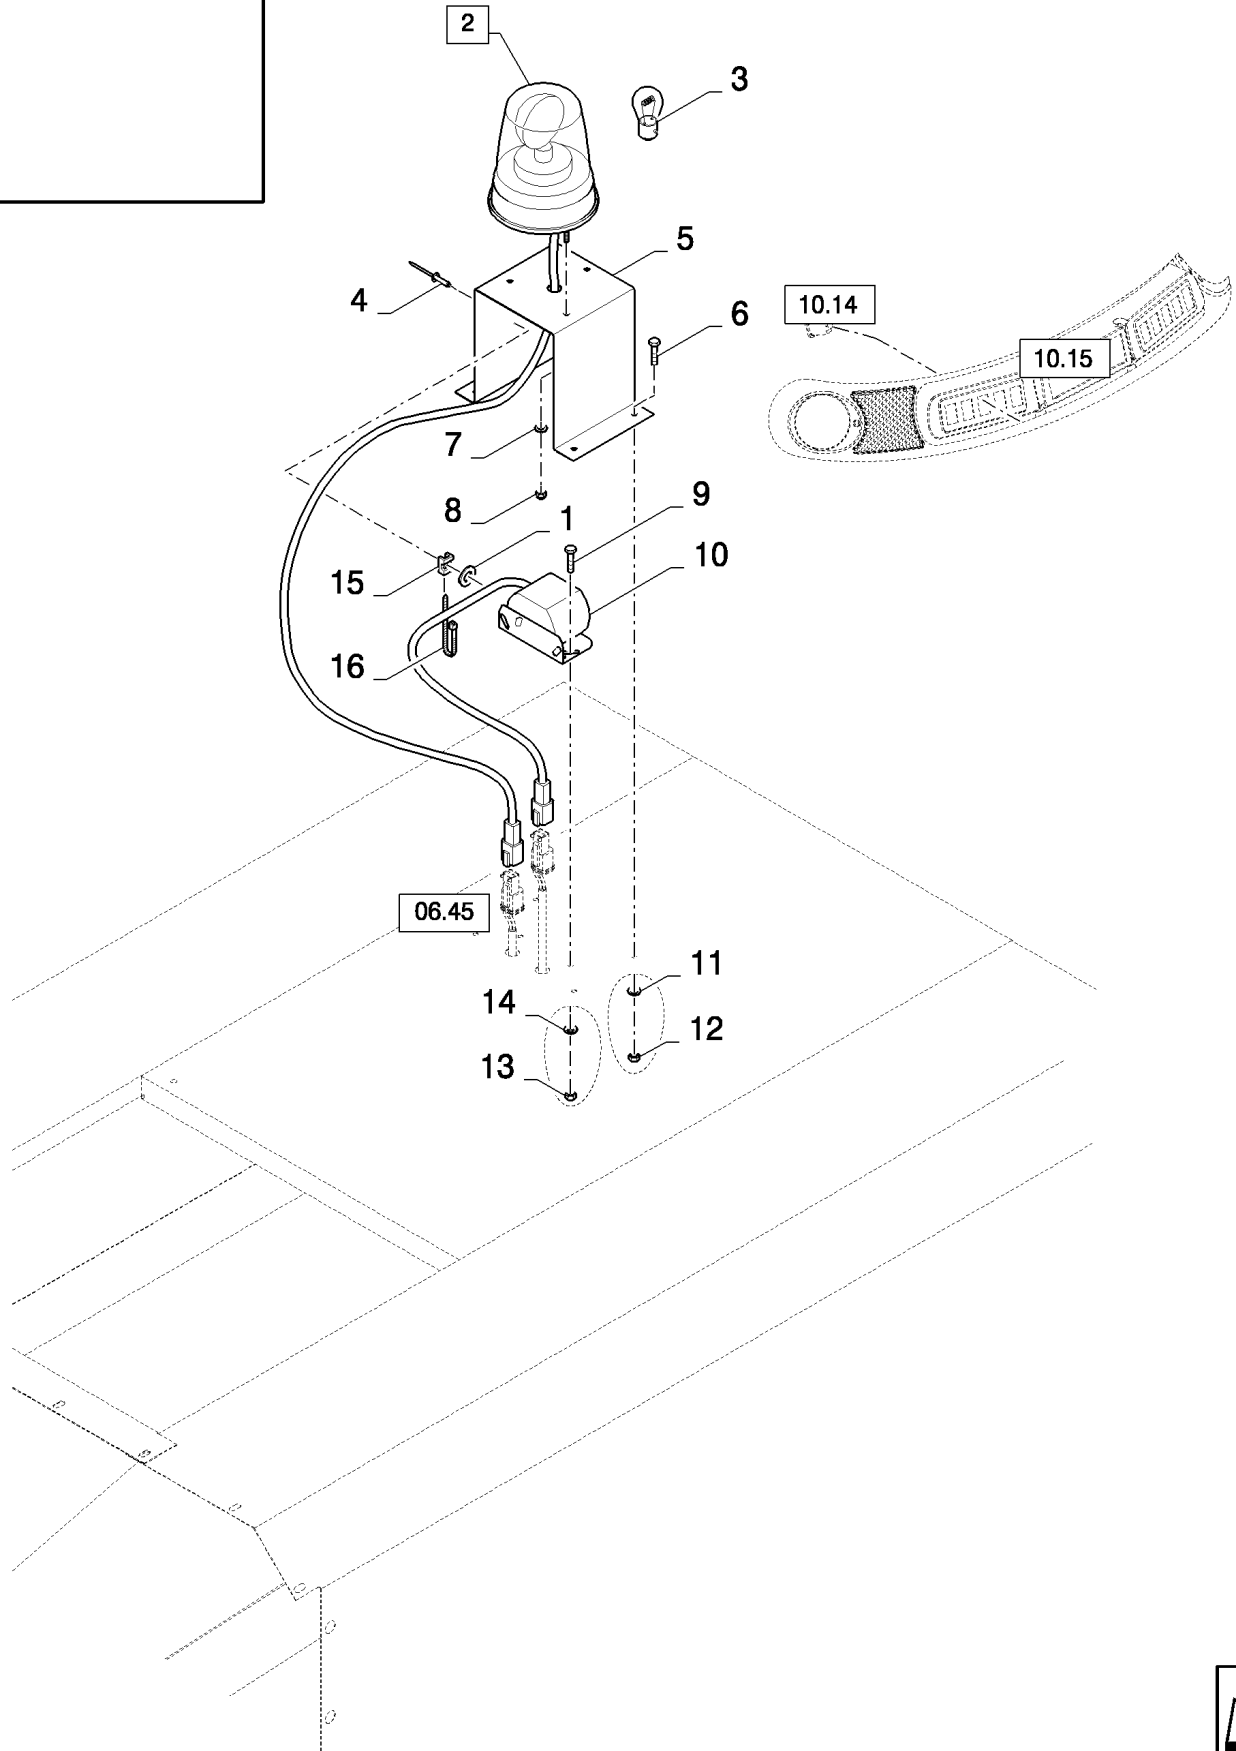

06.17(01) BUZZER AND REAR BEACON LIGHT

CX8080 COMBINE (9/06-)

06.17(01) BUZZER AND REAR BEACON LIGHT

сылка	Номер детали	Кол-во	Описание
1	140014	1	WASHER, M5 x 10 x 1, FLASHLIGHT
2	87050694	1	BEACON, (3)
3	86616248	1	BULB, #HI, 55w,
4	445394	1	RIVET, Pop, M4.8 x 12.7,
5	86611337	1	SUPPORT,
6	86508568	4	SCREW, Hex, M6 x 16, 8.8,
7	86588450	3	WASHER, M6,
8	412152	3	NUT, LOCK, M6 x 1, CI 8.8,
9	120103	2	BOLT, Hex, M8 x 16, 8.8,
10	87010223	1	BUZZER,
11	322357	4	WASHER, SPRING, Belleville, M6,
12	9706755	4	NUT, M6, CI 8,
13	86629542	2	NUT, LOCK, M8 x 1.25, CI 8,
14	140016	2	WASHER, M8 x 16 x 1.6,
15	86590413	1	CLAMP,
16	86566989	1	STRAP, CABLE,