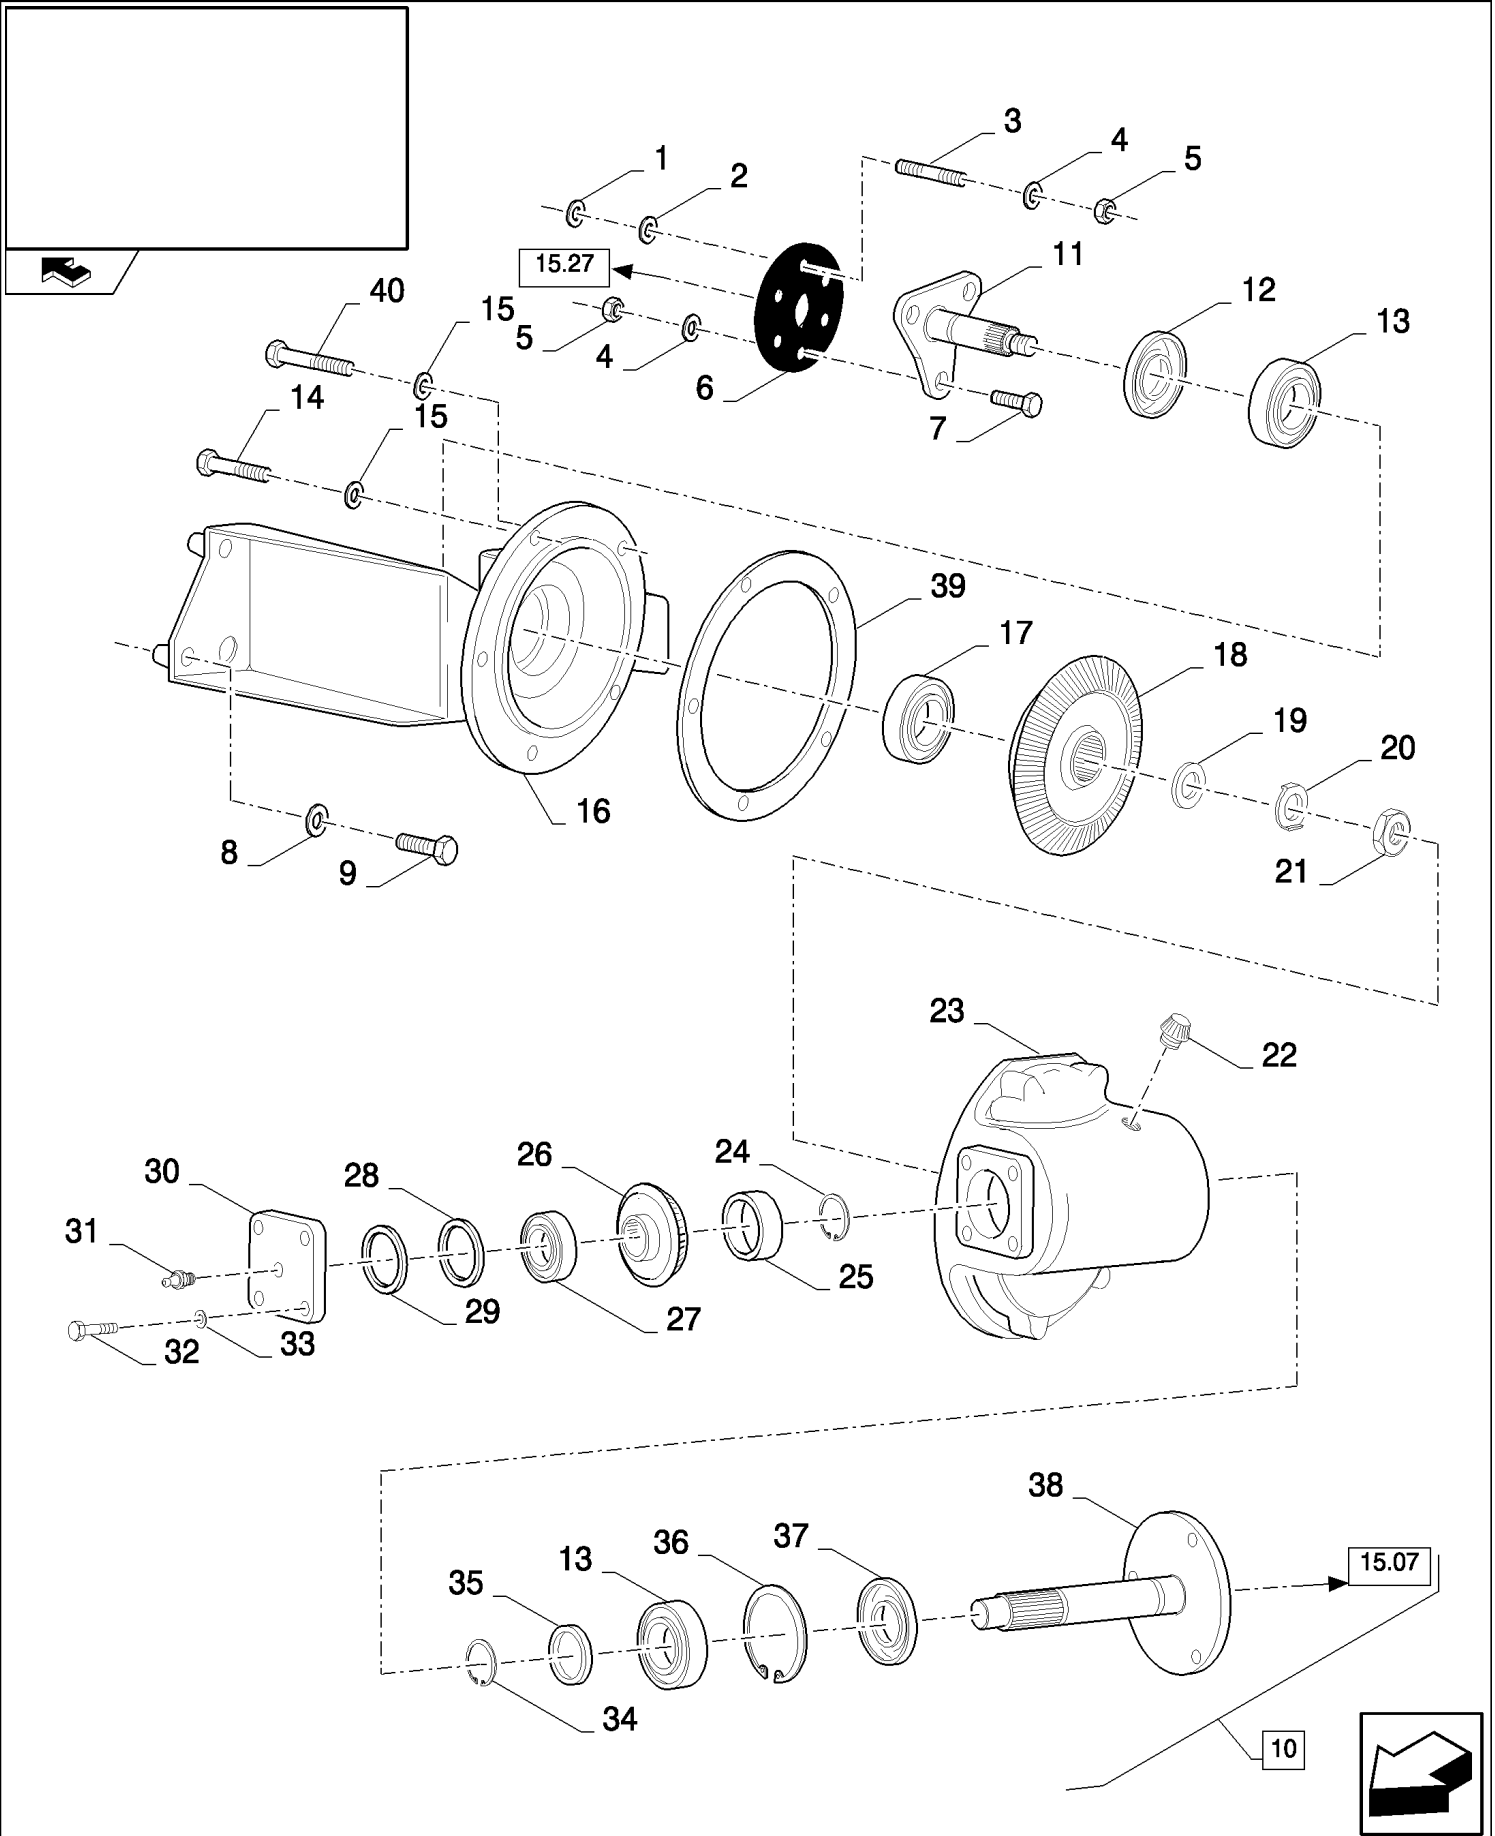

15.08(01) SHAKER SHOE DRIVE, GEARBOX - SELF-LEVELLING

CX8080 COMBINE (9/06-)

15.08(01) SHAKER SHOE DRIVE, GEARBOX - SELF-LEVELLING

сылка	Номер детали	Кол-во	Описание
1	378244	3	WASHER, M10,
2	331160	6	WASHER,
3	84053871	3	STUD,
4	140045	6	WASHER, SPRING, Belleville, M10,
5	100016	6	NUT, M10, CI 8,
6	9515000	1	JOINT, UNIVERSAL,
7	120069	3	SCREW, Hex, M10 x 50, 8.8,
8	140046	3	WASHER, Belleville, M12,
9	9706693	3	BOLT, Hex, M12 x 60, 8.8,
10	84068826	1	GEARBOX, (11 to 39)
11	84441130	1	SHAFT,
12	357923	1	RING, OIL SCRAPER,
13	309085	2	BEARING ASSY,
14	43127	5	BOLT, Hex, M8 x 25, 8.8,
15	322358	6	WASHER, SPRING, Belleville, M8,
16	84053842	1	SUPPORT,
17	428466	1	BEARING ASSY,
18	84441107	1	PINION, BEVEL,
19	378246	1	WASHER, 16MM
20	442435	1	RING, LOCKING,
21	364164	1	NUT, Thin, M16 x 1.5, CI 04, M16x1.5
22	46566	1	BREATHER,
23	439754	1	HOUSING,
24	300629	1	RING, SNAP, M28, Ext,
25	446469	1	SPACER,
26	84441112	1	PINION, BEVEL,
27	412287	1	BEARING ASSY,
28	440978	5	PLATE, ADJUSTING,
29	140124	4	PLATE, ADJUSTING,
30	84097398	1	COVER,
31	321204	1	NIPPLE, LUBE, M6 x 1, 16mm lg,
32	86508568	4	SCREW, Hex, M6 x 16, 8.8,
33	322357	4	WASHER, SPRING, Belleville, M6,
34	370003	1	CIRCLIP, M30, Ext,
35	452194	1	WASHER,
36	370012	1	RING, SNAP, M62, Int,
37	417722	1	SEAL,
38	84441110	1	SHAFT,
39	439800	3	PLATE, ADJUSTING,
40	43130	1	BOLT, Hex, M8 x 50, 8.8,