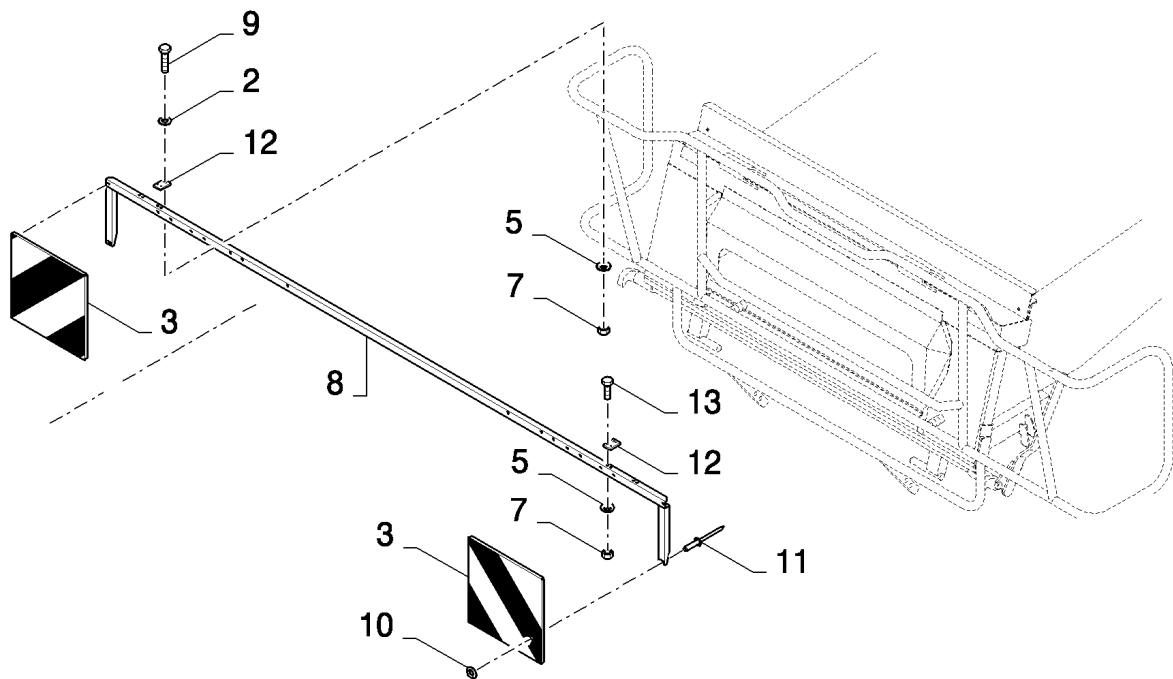

CX8080 COMBINE (9/06-)

18.84050605(01) SIGNAL PLATES

сылка	Номер детали	Кол-во	Описание
	84050605		UNLOAD TUBE SIGNAL PLATE,
1	86050276	8	BOLT, Hex, M5 x 16, 8.8, Full Thd,
2	86588450	34	WASHER, M6,
3	84607381	4	PLATE,
4	84433319	8	CLAMP,
5	322357	14	WASHER, SPRING, Belleville, M6,
6	86508813	8	NUT, M5, CI 8,
7	9706755	6	NUT, M6, CI 8,
8	89502877	1	SUPPORT,
9	43118	2	BOLT, Hex, M6 x 40, 8.8,
10	89824840	6	WASHER,
11	425523	6	RIVET,
12	84818296	2	SUPPORT,
13	86508568	4	SCREW, Hex, M6 x 16, 8.8,