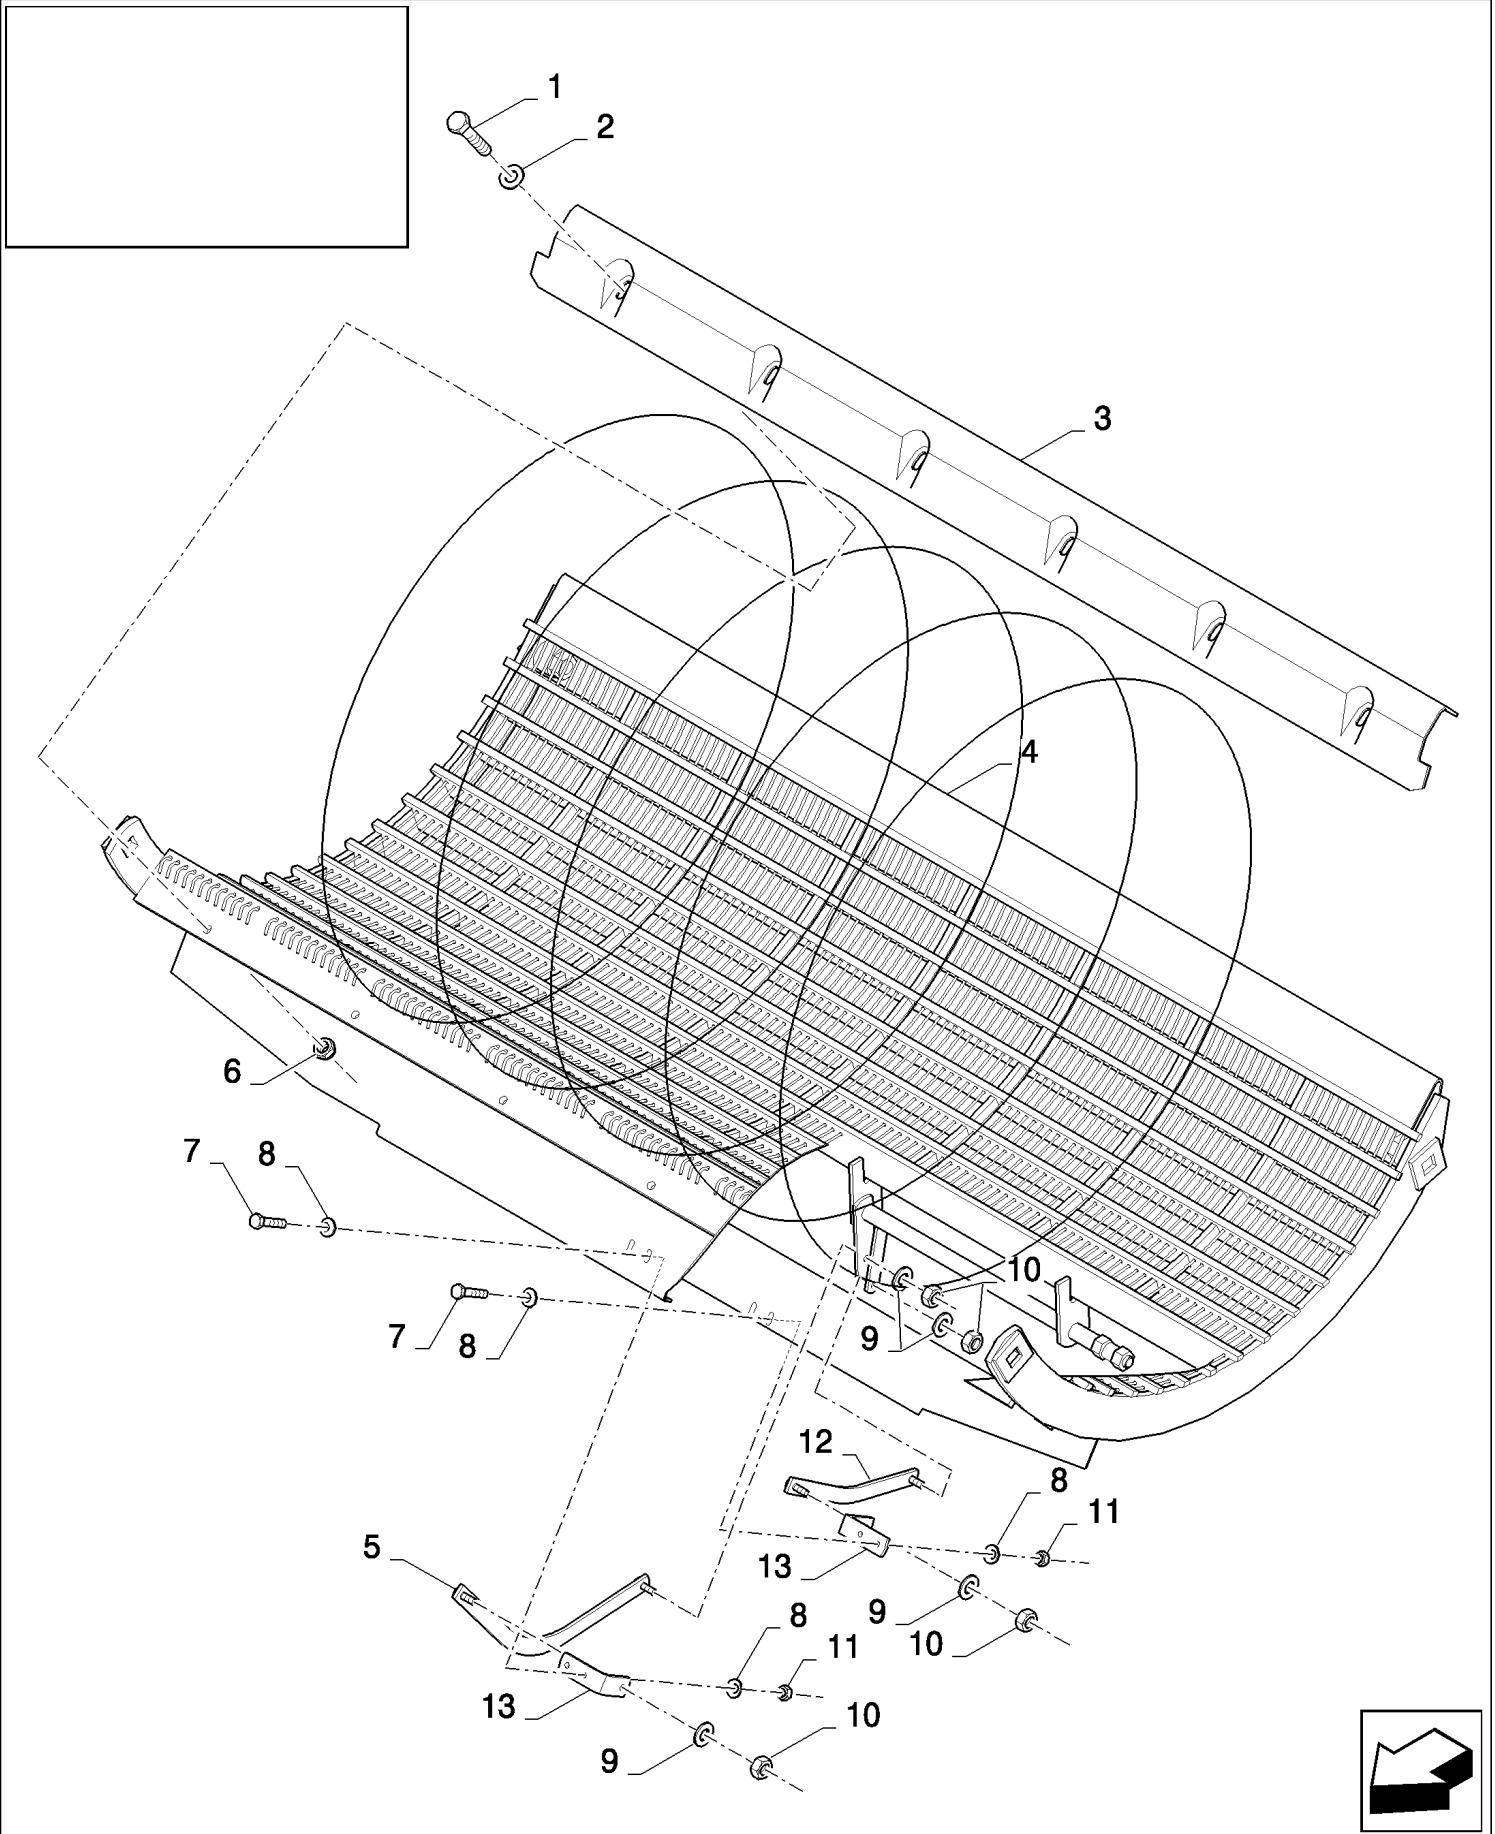

сылка	Номер детали	Кол-во	Описание
	84040942		ROTARY DUST SCREEN,
1	84448930	1	LEVER,
2	301615	2	RING, SNAP,
3	9815813	4	BEARING ASSY,
4	84448924	2	BRUSH,
5	89706690	7	NUT, M8, CI 8,
6	322358	4	WASHER, SPRING, Belleville, M8,
7	393802	1	SHOCK ABSORBER,
8	376876	1	PIN, CLEVIS, M6 x 30,
9	84026054	1	SUPPORT,
10	86977785	1	PIN, SPLIT (COTTER), M1.6 x 20,
11	84440048	1	ACTUATOR,
12	86977789	1	SCREW, Hex, M6 x 35, 8.8,
13	84071712	1	CLEVIS,
14	353308	1	NUT, M6 x 1, CI 8,
15	412439	1	BALL JOINT,
16	84072127	1	PIN,
17	130007	1	PIN, SPLIT (COTTER), M4 x 25,
18	84071754	1	SUPPORT,
19	86507486	2	BOLT, CARRIAGE, Short NK, M8 x 20, CI8.8, Full Thd,
20	86566989	7	STRAP, CABLE,
21	86608490	1	HARNESS, WIRE,
22	86604176	1	CONNECTOR, WIRE,
23	86604177	1	PLUG,
24	86590413	2	CLAMP,
25	445395	2	RIVET, Pop, M4.8 x 18.1,
26	411809	1	GROMMET,
	400981	0.05	