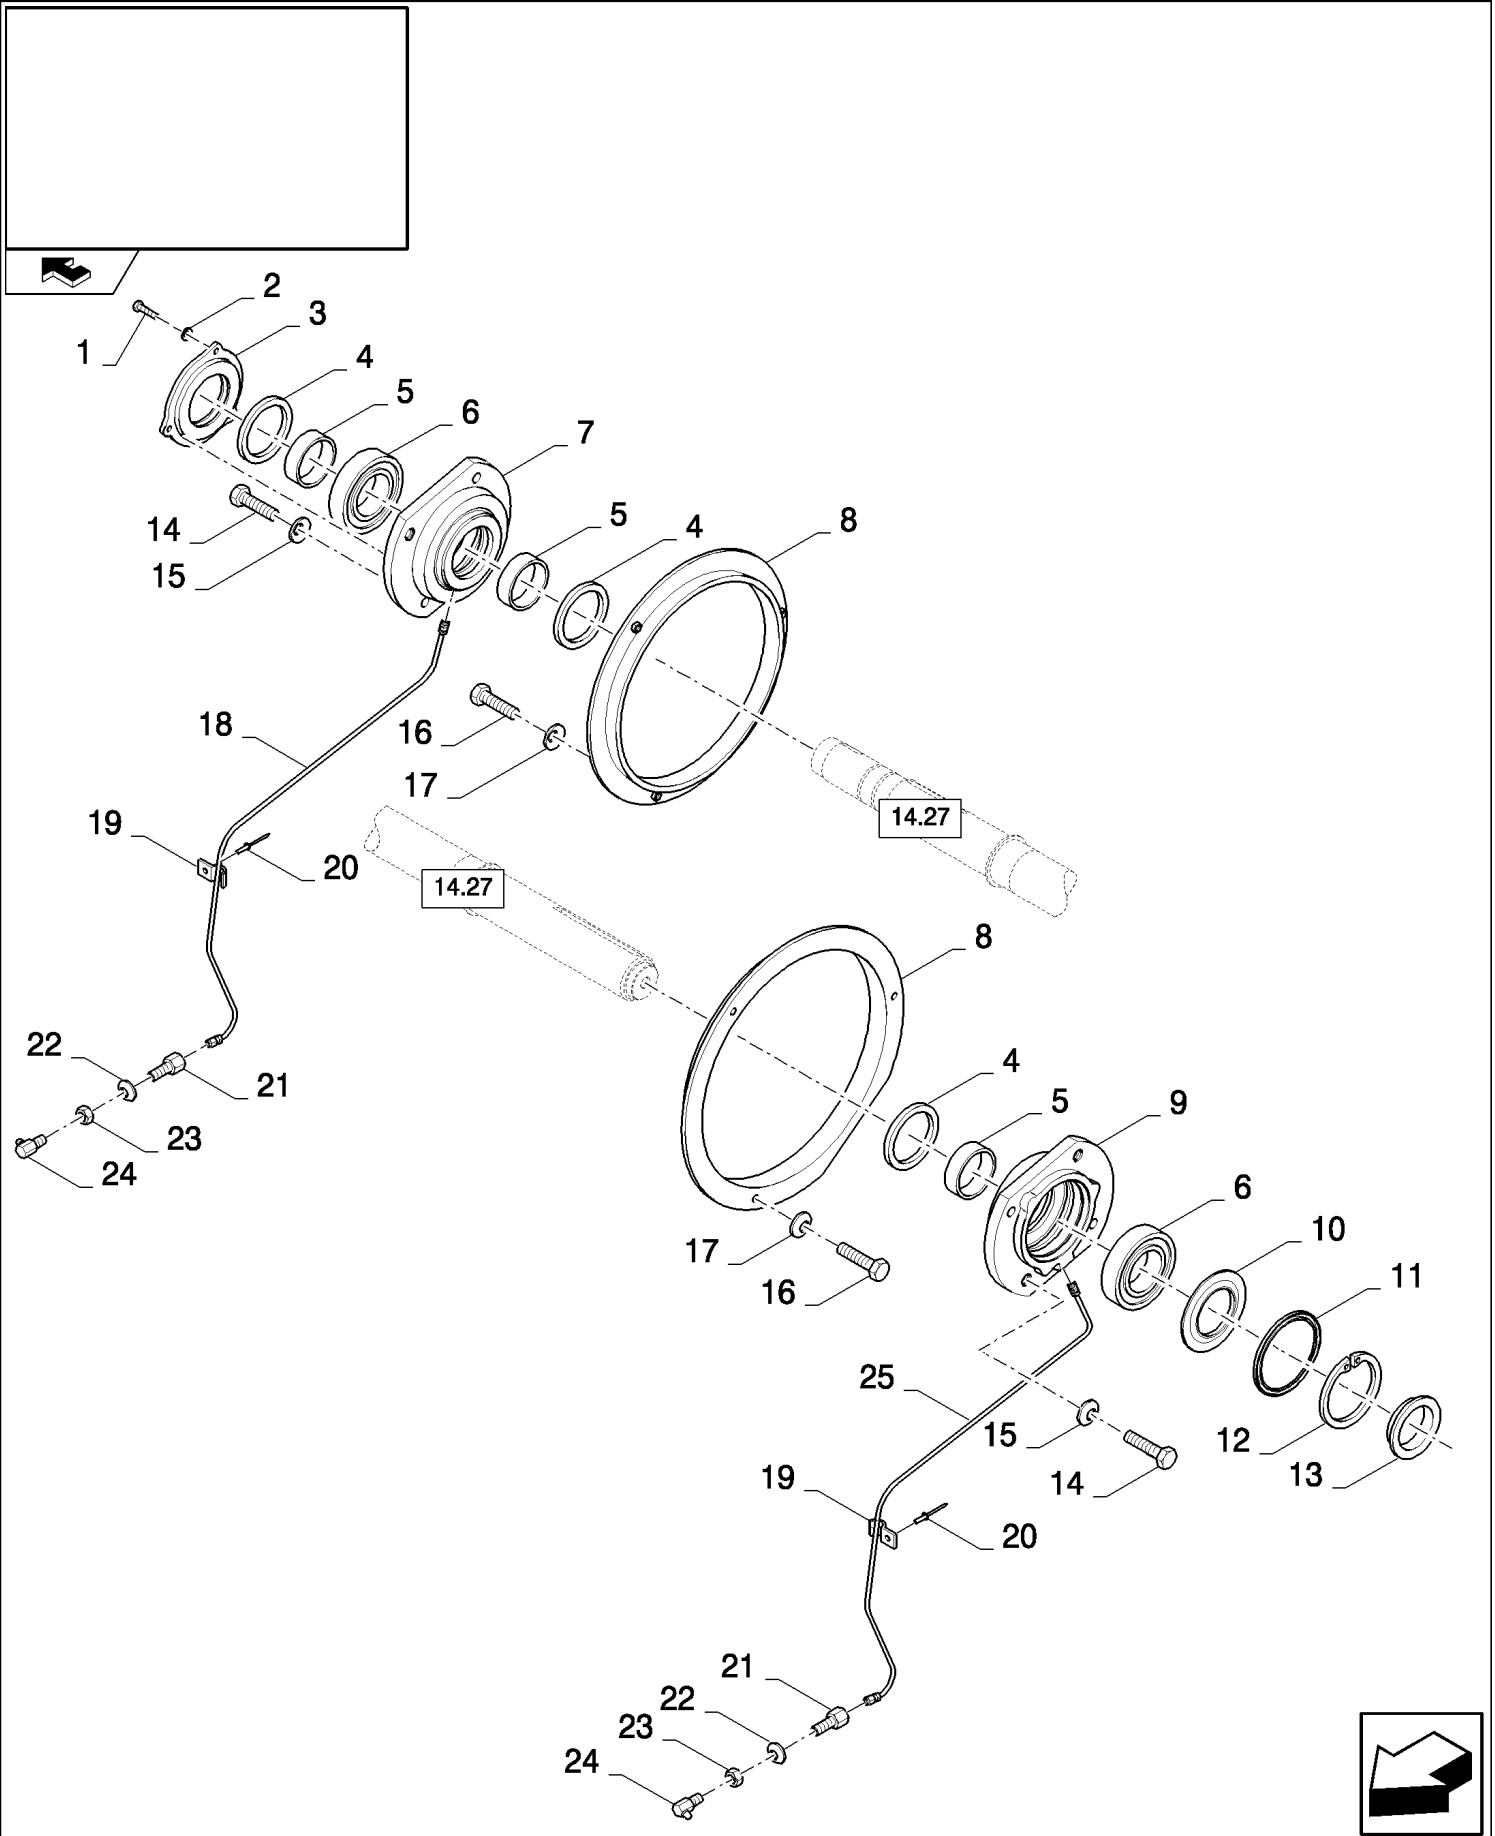

14.28(01) STRAW FLOW BEATER, DRIVE

CX8080 COMBINE (9/06-)

14.28(01) STRAW FLOW BEATER, DRIVE

сылка	Номер детали	Кол-во	Описание
1	120100	3	BOLT, Hex, M6 x 20, 8.8,
2	322357	3	WASHER, SPRING, Belleville, M6,
3	84035811	1	COVER,
4	84818400	3	GASKET,
5	84035763	3	RING,
6	84074234	2	BEARING, ROLLER,
7	84071550	1	HOUSING, BEARING,
8	84069791	2	RING,
9	84071488	1	HOUSING, BEARING,
10	84035806	1	RING,
11	442413	1	RING,
12	301652	1	RING, SNAP, M110, Int,
13	84035858	1	RING,
14	86629541	8	BOLT, Hex, M12 x 40, 8.8, Full Thd,
15	140046	8	WASHER, Belleville, M12,
16	120104	6	SCREW, Hex, M8 x 20, 8.8,
17	322358	6	WASHER, SPRING, Belleville, M8,
18	84064718	1	TUBE,
19	84814932	2	CLAMP,
20	445394	2	RIVET, Pop, M4.8 x 12.7,
21	84817004	2	CONNECTOR, HYD.,
22	140045	2	WASHER, SPRING, Belleville, M10,
23	100016	2	NUT, M10, CI 8,
24	323713	2	NIPPLE, LUBE,
25	84064716	1	TUBE,