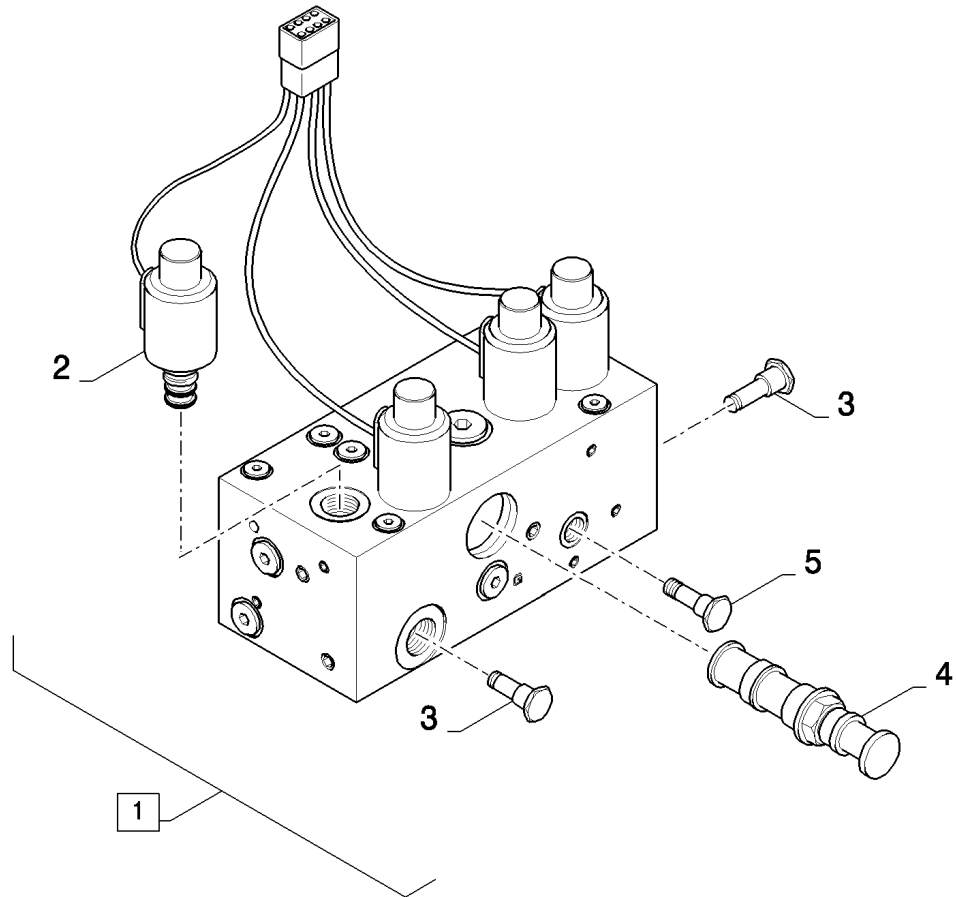

07.15(01) HYDRAULICS FOR ENGINE, PUMP AND DIVIDER

CX8080 COMBINE (9/06-)

07.15(01) HYDRAULICS FOR ENGINE, PUMP AND DIVIDER

сылка	Номер детали	Кол-во	Описание
1	84062671	4	SCREW, M10x100
2	140028	4	WASHER, M10,
3	86579680	2	CONNECTOR, HYD., 1"-14 ORFS x M22 x 1.5 ORB, , SEE FIGURE 07.502
4	86579683	1	CONNECTOR, HYD., 1 3/16"-12 ORFS x M33 x 2 ORB, , SEE FIGURE 07.502
5	86579684	1	CONNECTOR, HYD., 1 11/16"-12 ORFS x M33 x 2 ORB, , SEE FIGURE 07.502
6	86598105	1	O-RING, CI 6, 38.6MM ID x 2.9 Thk,
7	86598099	1	O-RING, CI 6, 11.3MM ID x 2.2 Thk,
8	86597585	1	SENSOR,
9	86580177	1	CONNECTOR, HYD., 11/16"-16 ORFS x M12 x 1.5 ORB, , SEE FIGURE 07.502
10	128359	6	O-RING, -016, 70 Duro, .614" ID x .070" Thk,
11	86571273	1	SENSOR,
12	84100235	1	SCREW, HOLLOW,
13	220122	2	SEAL,
14	326078	1	CONNECTOR, HYD.,
15	84452576	1	FILTER, STRAINER, (16)
16	86598105	1	O-RING, CI 6, 38.6MM ID x 2.9 Thk,
17	923011	1	INDICATOR,
18	321665	2	STUD,
19	394630	2	WASHER,
20	140046	2	WASHER, Belleville, M12,
21	9706685	2	NUT, M12, CI 8,
22	9706914	1	O-RING, -045, 70 Duro, 3.989" ID x .070" Thk,
23	86579692	1	ELBOW, 90°, 13/16"-18 ORFS x M22 x 1.5 ORB, , SEE FIGURE 07.502
24	86596907	1	CONNECTOR, HYD., , SEE FIGURE 07.502
25	87356239	1	CONNECTOR, HYD., (6)