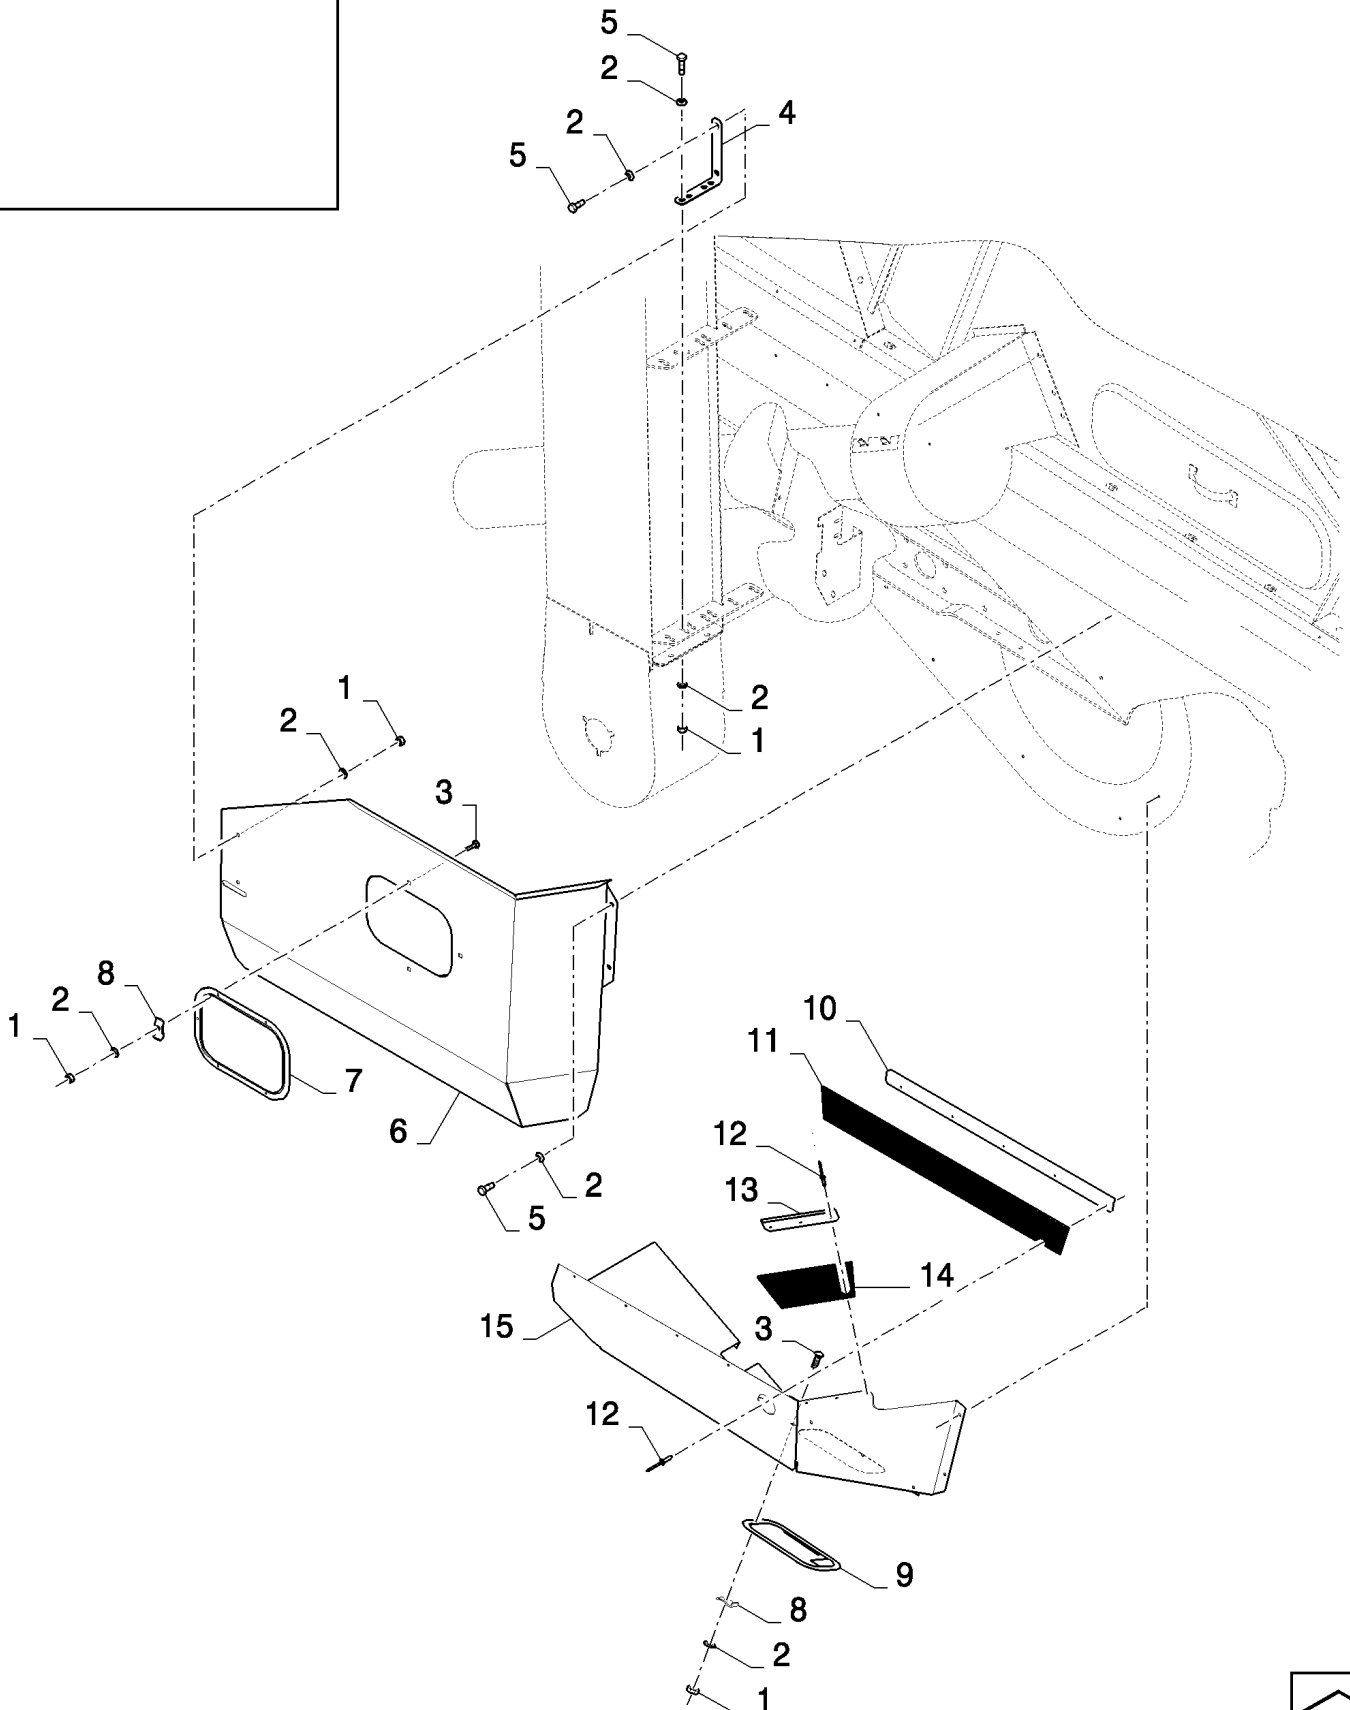

CX8080 COMBINE (9/06-)

18.84110608(02) TRACKS - 7 ROLLS WITHOUT PLATES

сылка	Номер детали	Кол-во	Описание
	84110608		DIA KIT, HARVESTER,
1	9706690	8	NUT, M8, CI 8,
2	322358	14	WASHER, SPRING, Belleville, M8,
3	86507486	4	BOLT, CARRIAGE, Short NK, M8 x 20, CI8.8, Full Thd,
4	84440421	1	SUPPORT,
5	120104	4	SCREW, Hex, M8 x 20, 8.8,
6	84440418	1	SHIELD,
7	84320078	1	COVER,
8	425093	4	CLIP,
9	916303	1	COVER,
10	84441417	1	PLATE,
11	84441412	1	CANVAS,
12	425519	8	RIVET,
13	84441419	1	PLATE,
14	84441413	1	CANVAS,
15	84440409	1	SHIELD,