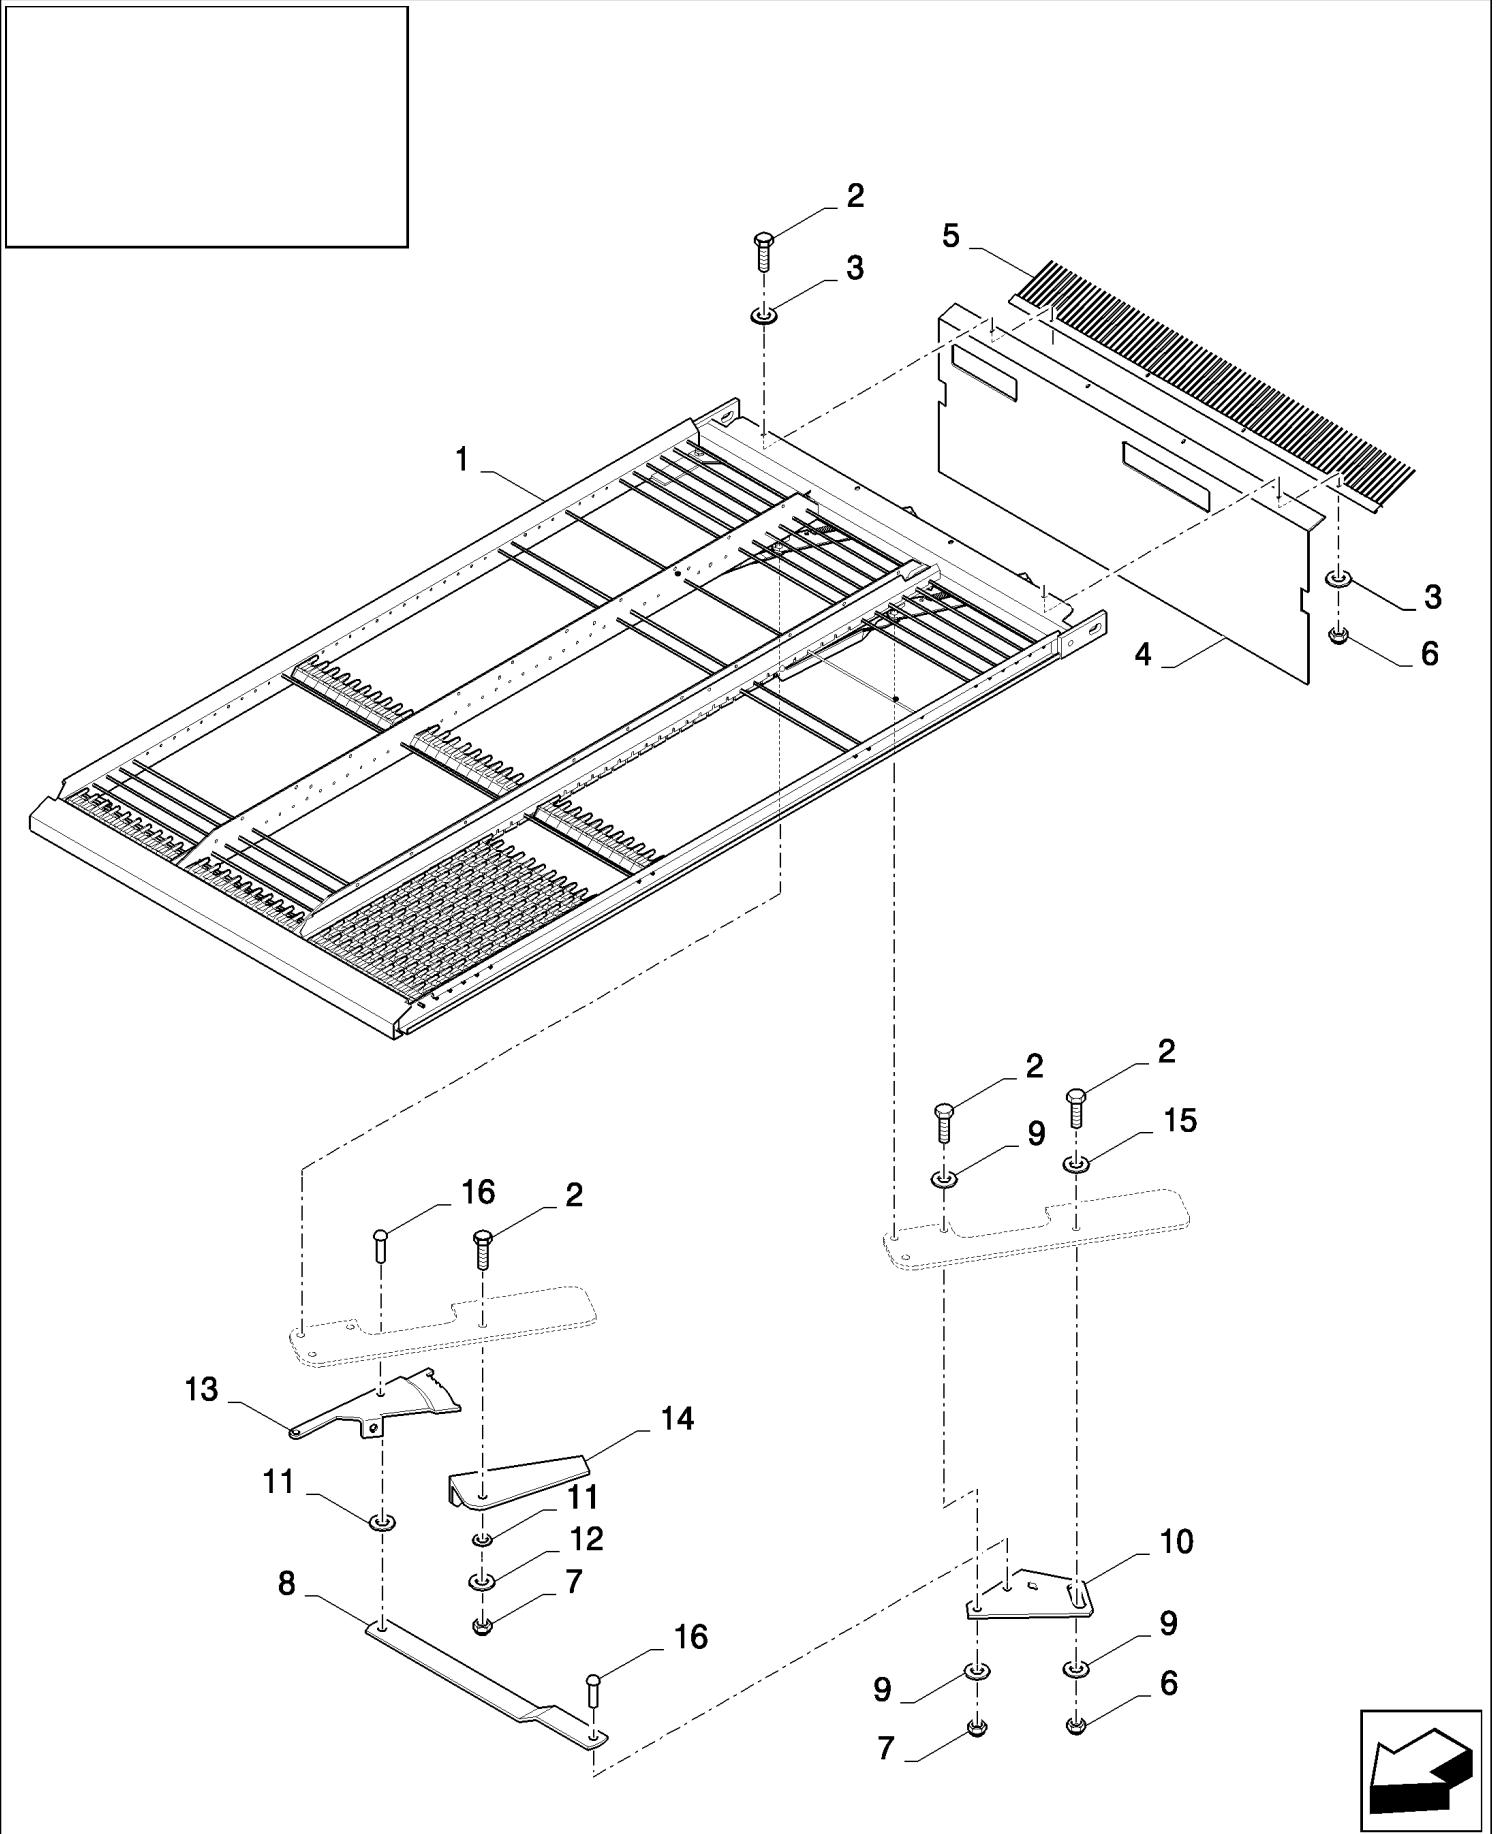

CX8080 COMBINE (9/06-)

18.84081168(01) GRAIN FLOW SENSOR

сылка	Номер детали	Кол-во	Описание
	84081168		YIELD MONITORING KIT,
1	86512439	1	SCREW, Short NK, M6 x 16, CI8.8, Full Thd,
2	322357	3	WASHER, SPRING, Belleville, M6,
3	120104	10	SCREW, Hex, M8 x 20, 8.8,
4	322358	18	WASHER, SPRING, Belleville, M8,
5	9706755	1	NUT, M6, CI 8,
6	84441669	1	COVER,
7	84444901	1	SENSOR,
8	84441479	1	SUPPORT,
9	9706690	6	NUT, M8, CI 8,
10	84442360	3	WEIGHT, COUNTER,
11	386045	2	BOLT, Hex, M8 x 45, 8.8,
12	86508568	2	SCREW, Hex, M6 x 16, 8.8,
13	84441281	1	PLATE, SKID,
14	84446257	1	PLATE, SKID,
15	86507486	2	BOLT, CARRIAGE, Short NK, M8 x 20, CI8.8, Full Thd,
16	84446221	1	PLATE,
	84433129	1	DECAL,