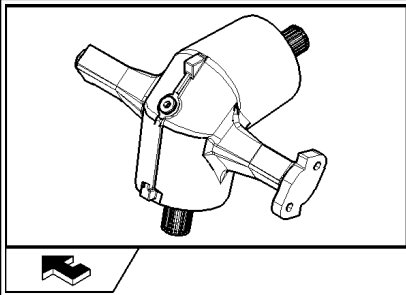

16.25(01) UNLOADING AUGER, GEARBOX - FOR NA C559 AND NOT FOR NA C563

CX8080 COMBINE (9/06-)

16.25(01) UNLOADING AUGER, GEARBOX - FOR NA C559 AND NOT FOR NA C563

сылка	Номер детали	Кол-во	Описание
1	84320130	1	GEARBOX, (2 to 16)
2	84437089	1	HOUSING,
3	84437088	1	PLUG,
4	84025665	2	CIRCLIP,
5	84437076	2	GEAR, BEVEL,
6	84437081	4	KIT, SHIM,
7	86613758	3	BEARING ASSY,
8	86623215	3	RING,
9	42543	1	BEARING, BALL,
10	370013	4	RING, SNAP, M90, Int,
11	86623229	2	SHIM,
12	84437080	1	RING,
13	80370006	2	RING, SNAP,
14	86623230	2	SEAL,
15	84437077	2	COVER,
16	84437091	1	SHIM,