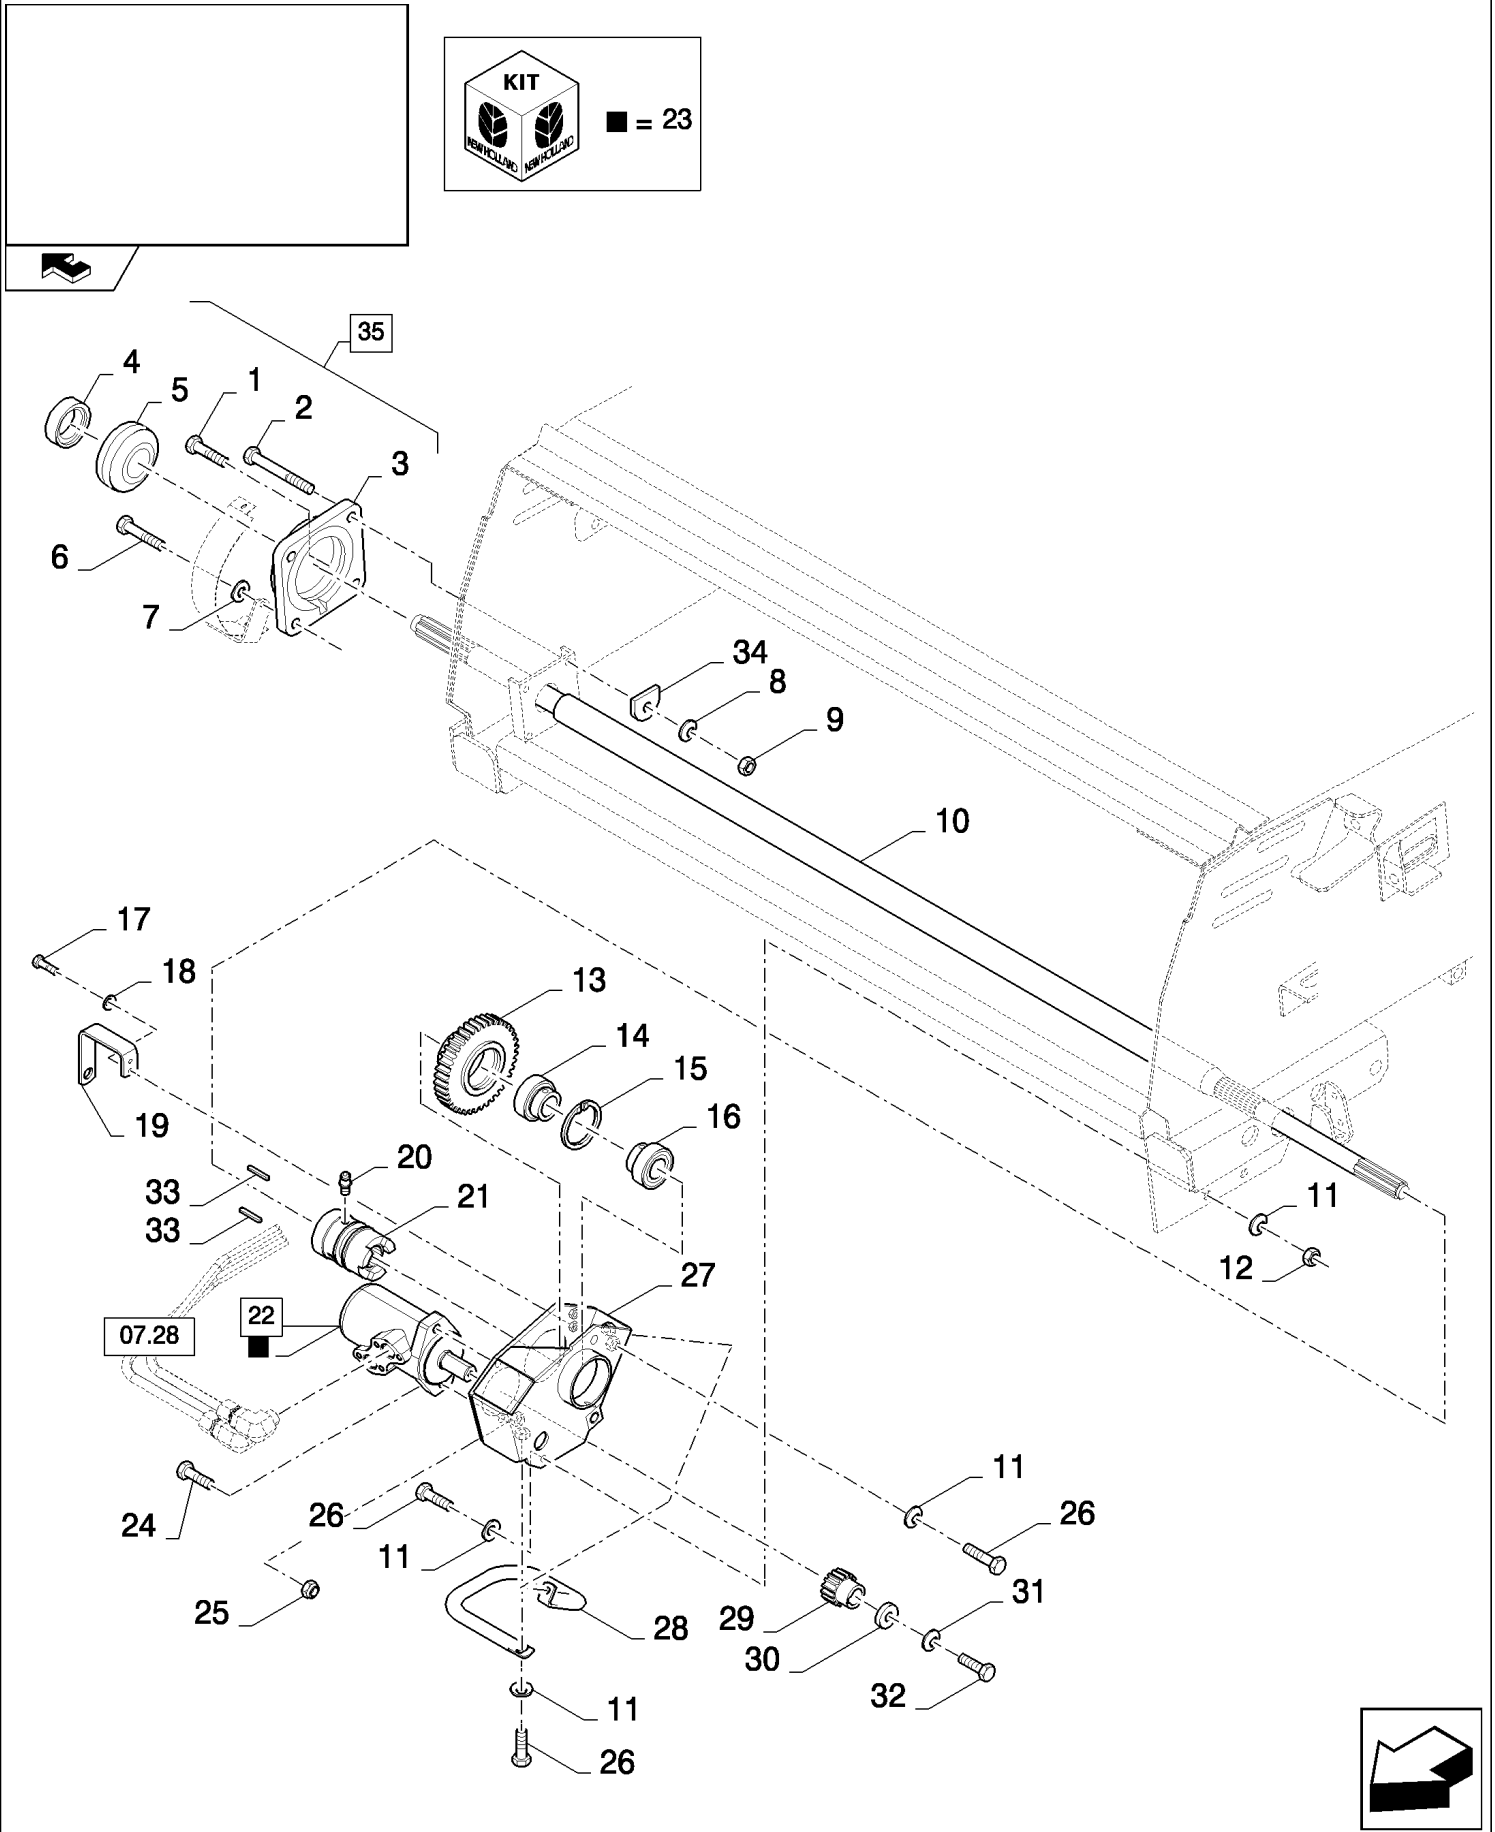

13.23(01) HYDRAULIC DRIVEN REVERSING SYSTEM

CX8080 COMBINE (9/06-)

13.23(01) HYDRAULIC DRIVEN REVERSING SYSTEM

сылка	Номер детали	Кол-во	Описание
1	120090	1	BOLT, Hex, M16 x 50, 8.8,
2	43874	2	SCREW, Hex, M16 x 110, 8.8,
3	84004718	1	(4,5)
3	87330188	1	HOUSING, BEARING, , FOR SMALL GRAIN ONLY
4	84004717	1	RING,
4	563733	1	COLLAR, , FOR SMALL GRAIN ONLY
5	84004716	1	BEARING ASSY,
5	9833704	1	BEARING, BALL, , FOR SMALL GRAIN ONLY
6	120091	1	BOLT, Hex, M16 x 60, 8.8,
7	378246	1	WASHER, 16MM
8	140048	4	WASHER, SPRING, Belleville, M16,
9	100020	4	NUT, M16, CI 8,
10	84071671	1	SHAFT, , FOR CX8060, CX8070, CX8080, CX8090 ONLY
10	84455197	1	SHAFT, Ш 50, FOR CX8060, CX8070, CX8080, CX8090 ONLY, FOR 4HB ONLY
10	84460047	1	COUNTERSHAFT, Ш 40, FOR CX8060, CX8070, CX8080, CX8090 ONLY, FOR 2HB ONLY
10	84447198	1	SHAFT, Ш 50, FOR CX8030, CX8040, CX8050 ONLY
10	84457563	1	SHAFT, Ш 50, FOR CX8030, CX8040, CX8050 ONLY, FOR 4HB ONLY
10	84460016	1	COUNTERSHAFT, Ш 40, FOR CX8030, CX8040, CX8050 ONLY, FOR 2HB ONLY
11	140045	8	WASHER, SPRING, Belleville, M10,
12	100016	2	NUT, M10, CI 8,
13	84069717	1	GEAR,
14	84045378	1	BEARING ASSY,
15	80300633	1	RING, SNAP,
16	412441	1	BEARING, BALL,
17	120100	2	BOLT, Hex, M6 x 20, 8.8,
18	322357	2	WASHER, SPRING, Belleville, M6,
19	84076489	1	SUPPORT,
20	150021	3	NIPPLE, LUBE,
21	84071586	1	ELEMENT, JOINING,
21	84460112	1	ELEMENT, JOINING, , FOR SMALL GRAIN ONLY
22	84334106	1	MOTOR, HYDRAULIC, (23)
23	84334111	1	KIT, SEALS,
24	43154	2	SEALRING,
25	100038	2	NUT, M12 x 1.75, CI 8,
26	43140	6	BOLT, Hex, M10 x 30, 8.8, Full Thd,
27	84069598	1	SUPPORT,
28	84072915	1	SUPPORT,
29	9507932	1	GEAR,
30	9507949	1	WASHER,
31	322358	1	WASHER, SPRING, Belleville, M8,
32	43127	1	BOLT, Hex, M8 x 25, 8.8,
33	80170016	2	KEY, , FOR SMALL GRAIN ONLY