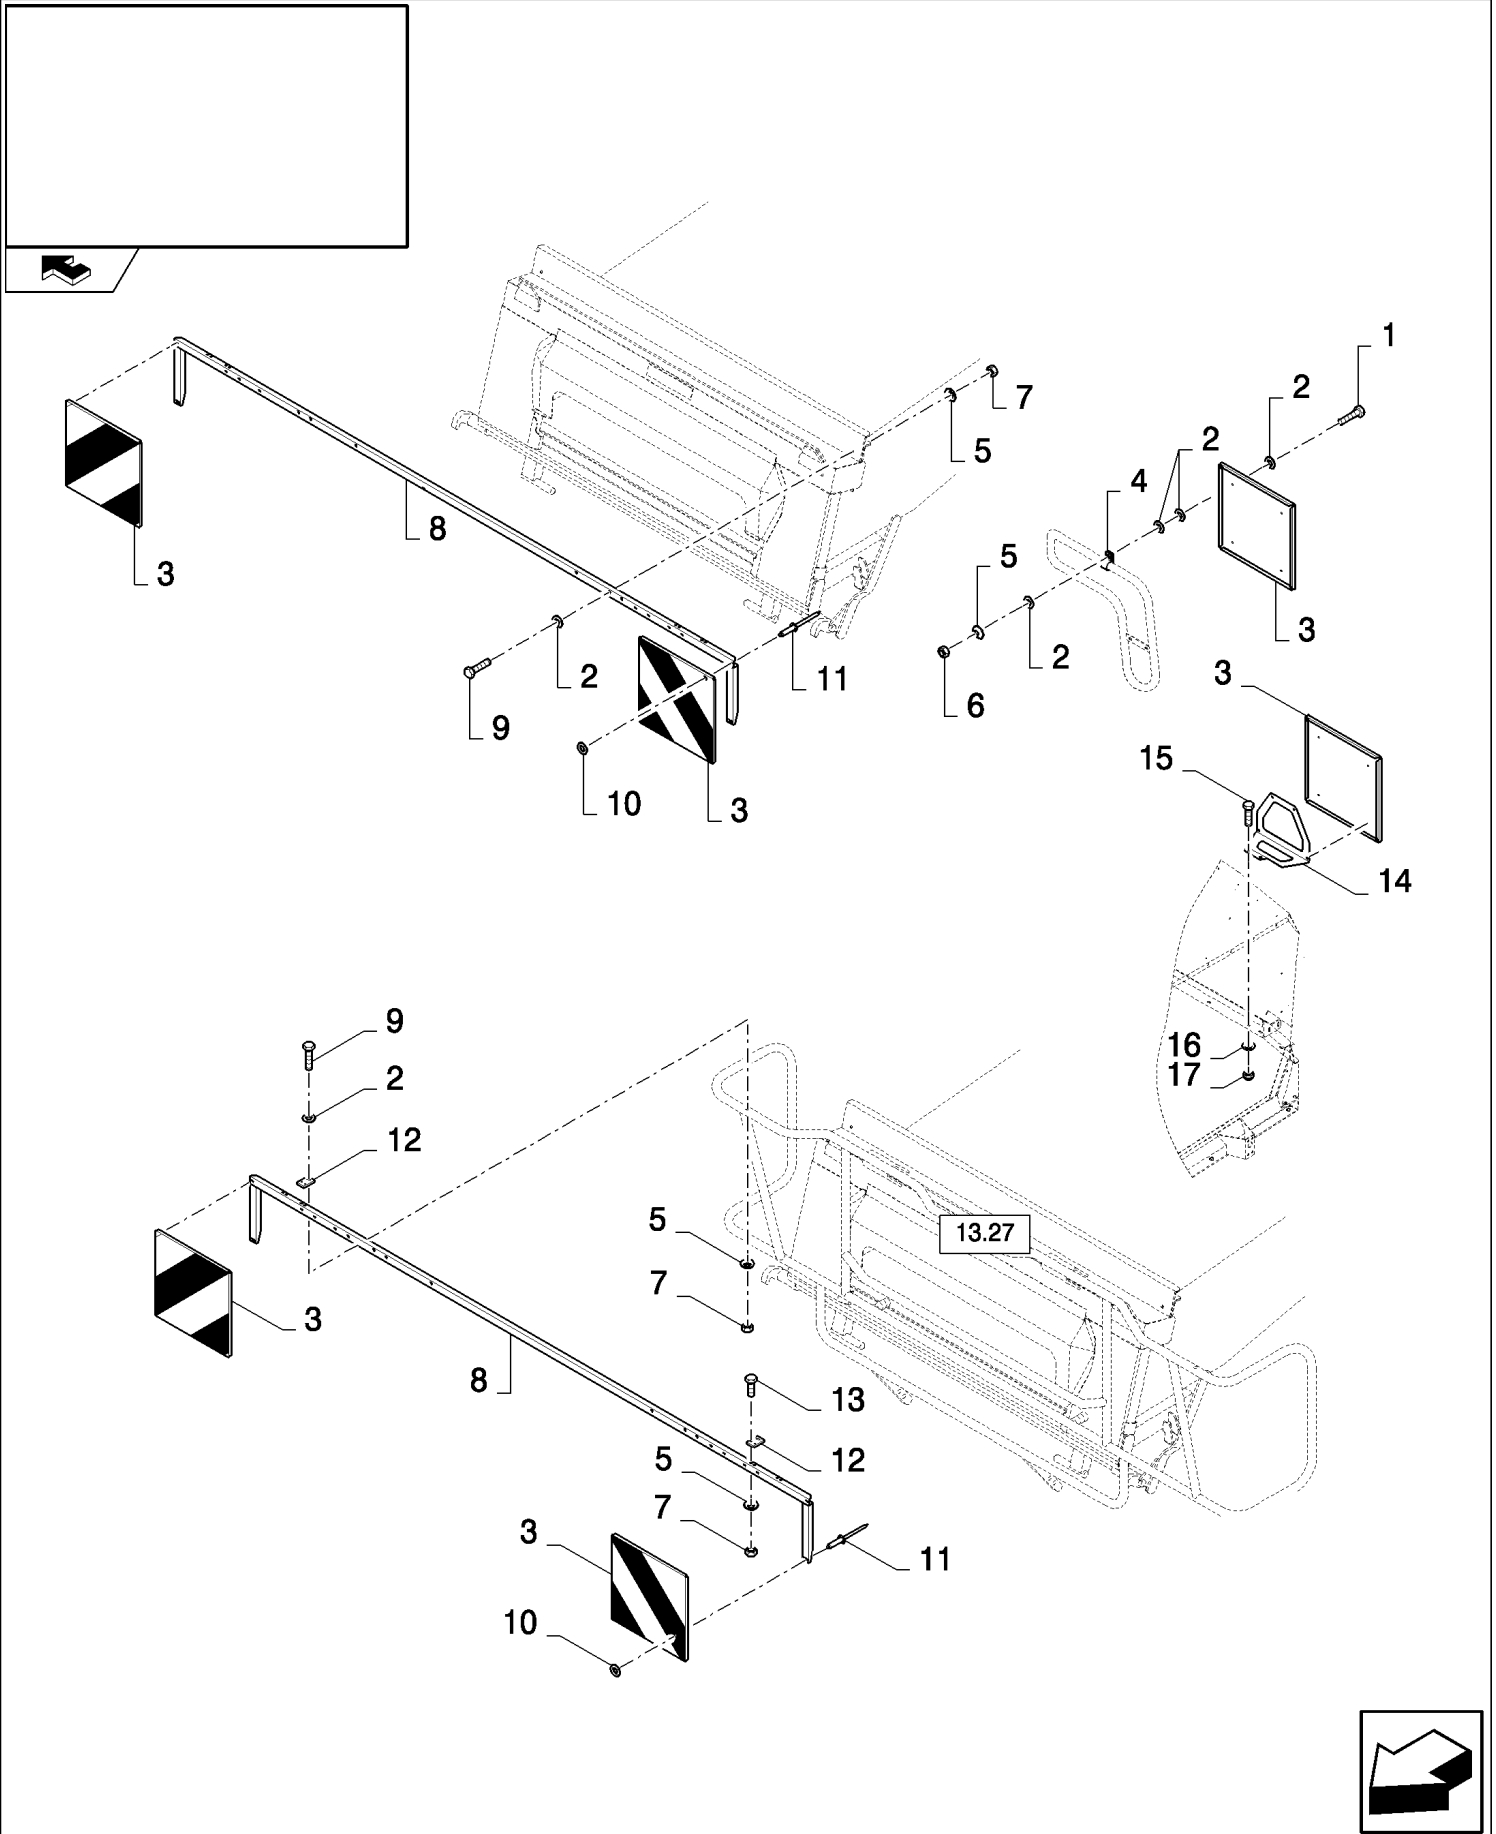

CX8080 COMBINE (9/06-)

08.22(01) SIGNAL PLATES

сылка	Номер детали	Кол-во	Описание
1	86050276	8	BOLT, Hex, M5 x 16, 8.8, Full Thd,
2	86588450	34	WASHER, M6,
3	84607381	4	PLATE,
4	84433319	8	CLAMP,
5	322357	14	WASHER, SPRING, Belleville, M6,
6	86508813	8	NUT, M5, CI 8,
7	9706755	6	NUT, M6, CI 8,
8	9502877	1	SUPPORT,
9	43118	2	BOLT, Hex, M6 x 40, 8.8,
10	89824840	6	WASHER, 4MM
11	425523	6	RIVET,
12	84818296	2	SUPPORT,
13	86508568	4	SCREW, Hex, M6 x 16, 8.8,
14	84442000	1	SUPPORT, , FOR ITALY ONLY
15	120104	2	SCREW, Hex, M8 x 20, 8.8, , FOR ITALY ONLY
16	322358	2	WASHER, SPRING, Belleville, M8, , FOR ITALY ONLY
17	89706690	2	NUT, M8, CI 8, , FOR ITALY ONLY