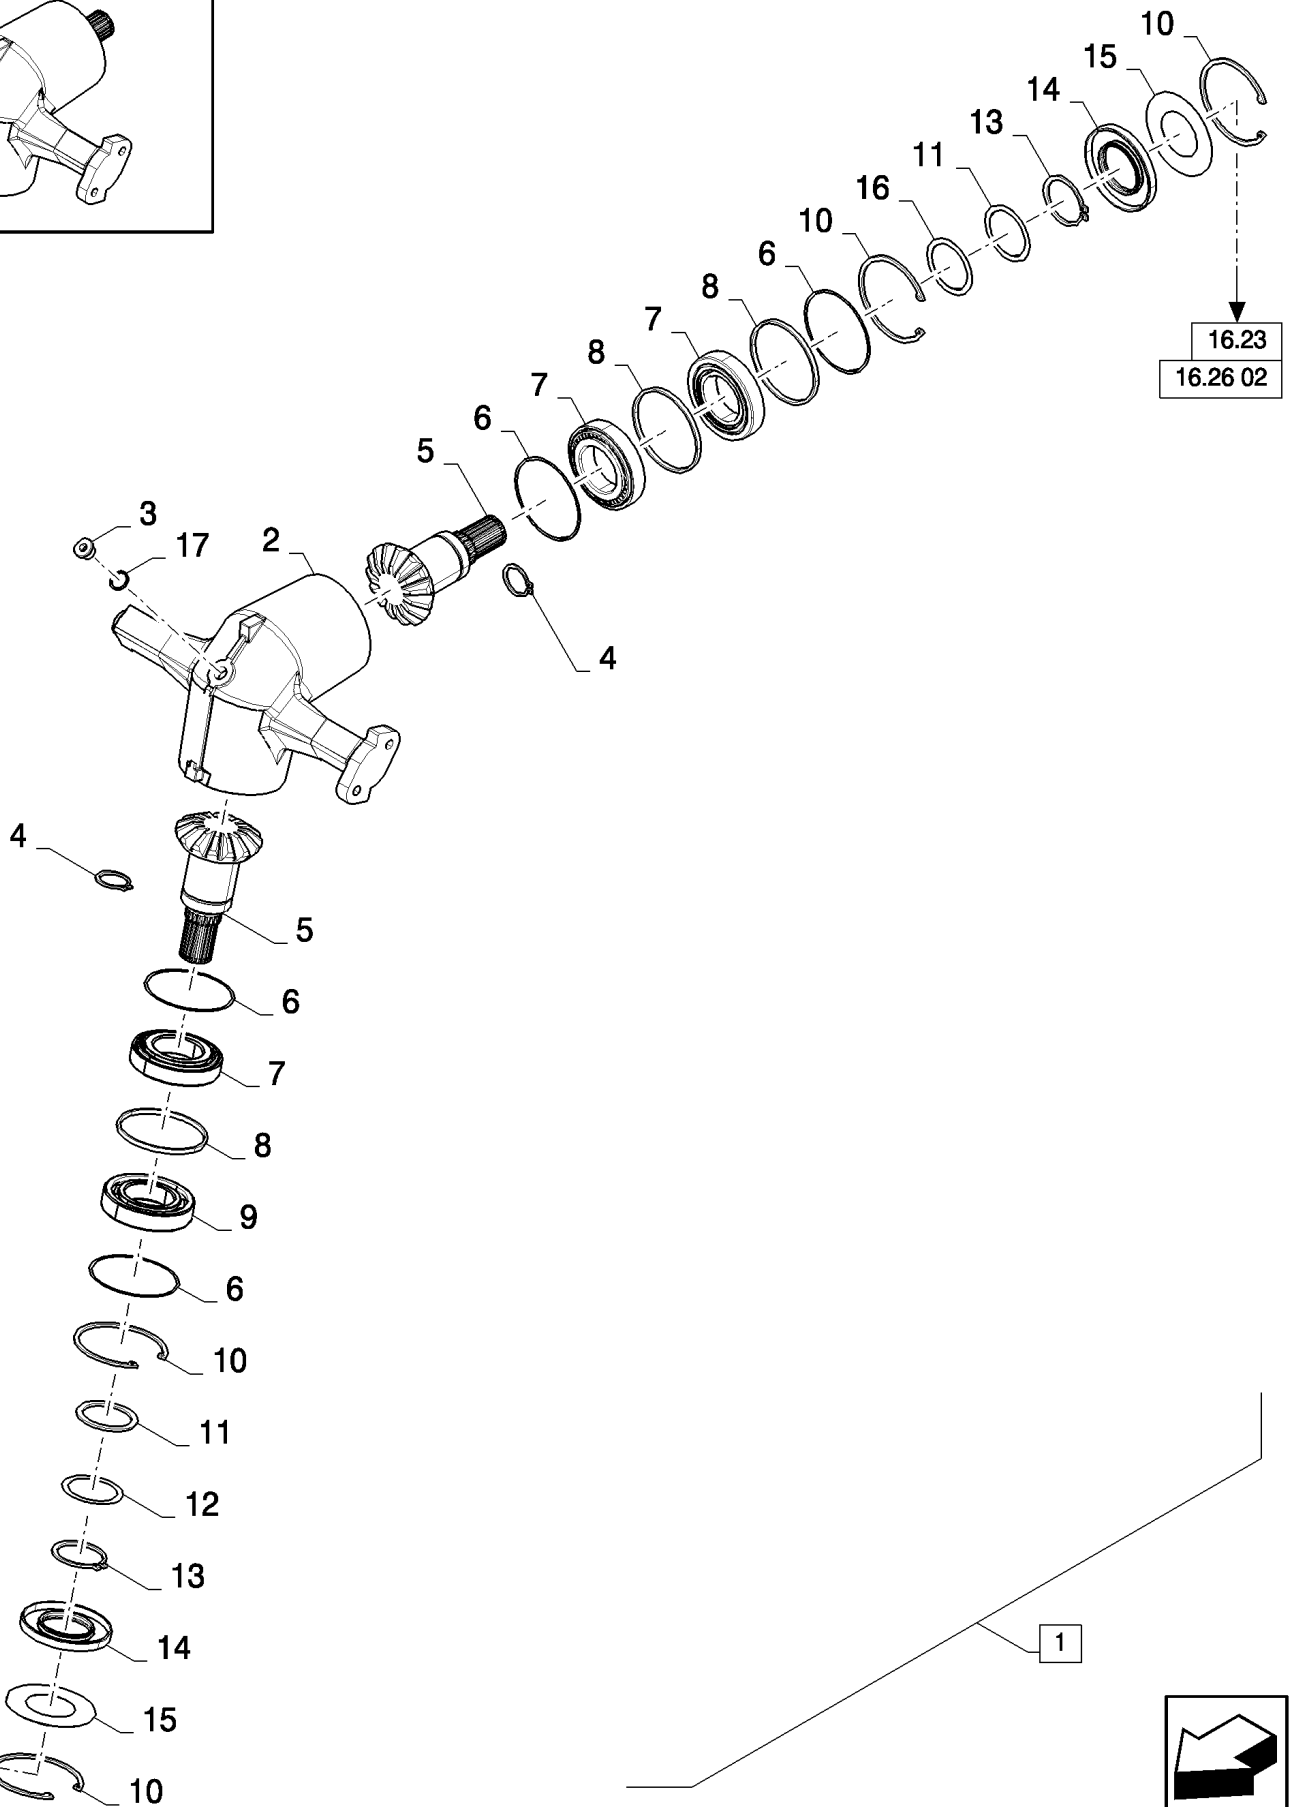

16.23
16.26 02

16.23

1

CX8080 COMBINE (9/06-)

16.25(02) UNLOADING AUGER, GEARBOX - FOR NA D560 AND NOT FOR NA D564

сылка	Номер детали	Кол-во	Описание
1	87331084	1	GEARBOX, (2 to 17)
2	87331121	1	HOUSING,
3	84437088	1	PLUG,
4	800-5155	2	RING, SNAP,
5	87331114	2	SHAFT,
6	87346736	4	KIT, SHIM,
7	26799990	3	BEARING ASSY,
8	87332420	3	SPACER, RING, THK.:5MM
9	ST265	1	BEARING, BALL,
10	370026	4	RING, SNAP, Int, M100 x 3,
11	87332423	2	KIT, SHIM,
12	87345894	1	SHIM, THK.:3MM
13	87349260	2	CIRCLIP,
14	87331115	2	SEAL,
15	87332418	2	WASHER,
16	87345893	1	SHIM, THK.:1MM
17	9511034	1	GASKET,

□ □