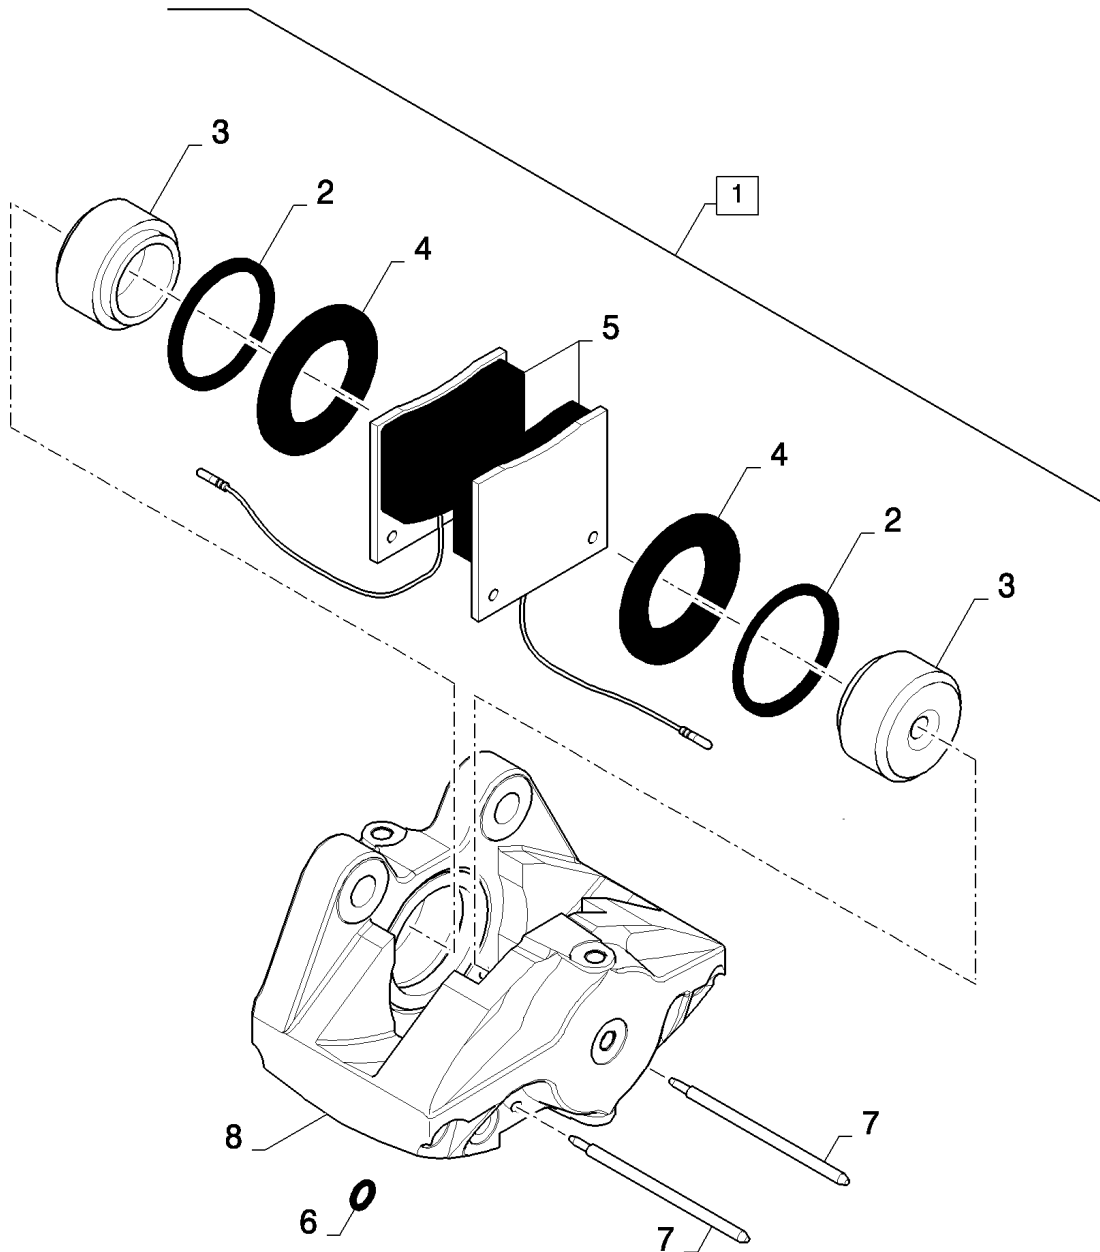

03.18(01) BRAKE DISCS

CX8080 COMBINE (9/06-)

03.18(01) BRAKE DISCS

сылка	Номер детали	Кол-во	Описание
1	300806	4	SCREW, Hex, M5 x 10, 8.8, Full Thd,
2	322356	4	WASHER, 5MM
3	84004317	2	COVER,
4	9835349	4	CAP,
5	9832308	4	PLUG,
6	84439102	12	WASHER, SEALING,
7	9832307	10	PLUG,
8	9817243	8	SCREW, Hex Soc Hd, M16 x 50, 12.9, Cap, HS, CL 12.9, M16 x 2 x 50
9	9832303	2	FITTING,
10	355607	2	SEALRING,
11	9832304	2	BOLT, BANJO,
12	370007	2	RING, SNAP, M45, Ext,
13	84071125	2	BRAKE DISC, , WITH PLANETARY ENDREDUCTION ONLY
13	84071143	2	BRAKE DISC, , WITHOUT PLANETARY ENDREDUCTION ONLY
14	84449205	4	SCREW, HOLLOW,
15	87330717	1	BRAKE LINE, , WITH PLANETARY ENDREDUCTION ONLY
15	84801453	1	BRAKE LINE, , WITHOUT PLANETARY ENDREDUCTION ONLY
16	84022934	2	NUT, M10 x 1, CI 8,
17	394629	2	WASHER, LOCK,
18	84075471	2	PLATE,
19	84062542	2	CONNECTOR, HYD.,
20	87330720	1	BRAKE LINE, , WITH PLANETARY ENDREDUCTION ONLY
20	84801451	1	BRAKE LINE, , WITHOUT PLANETARY ENDREDUCTION ONLY
21	84447450	2	HOSE, FLEXIBLE,
22	84449206	8	RING,
23	84459793	2	CABLE SHEATH.,