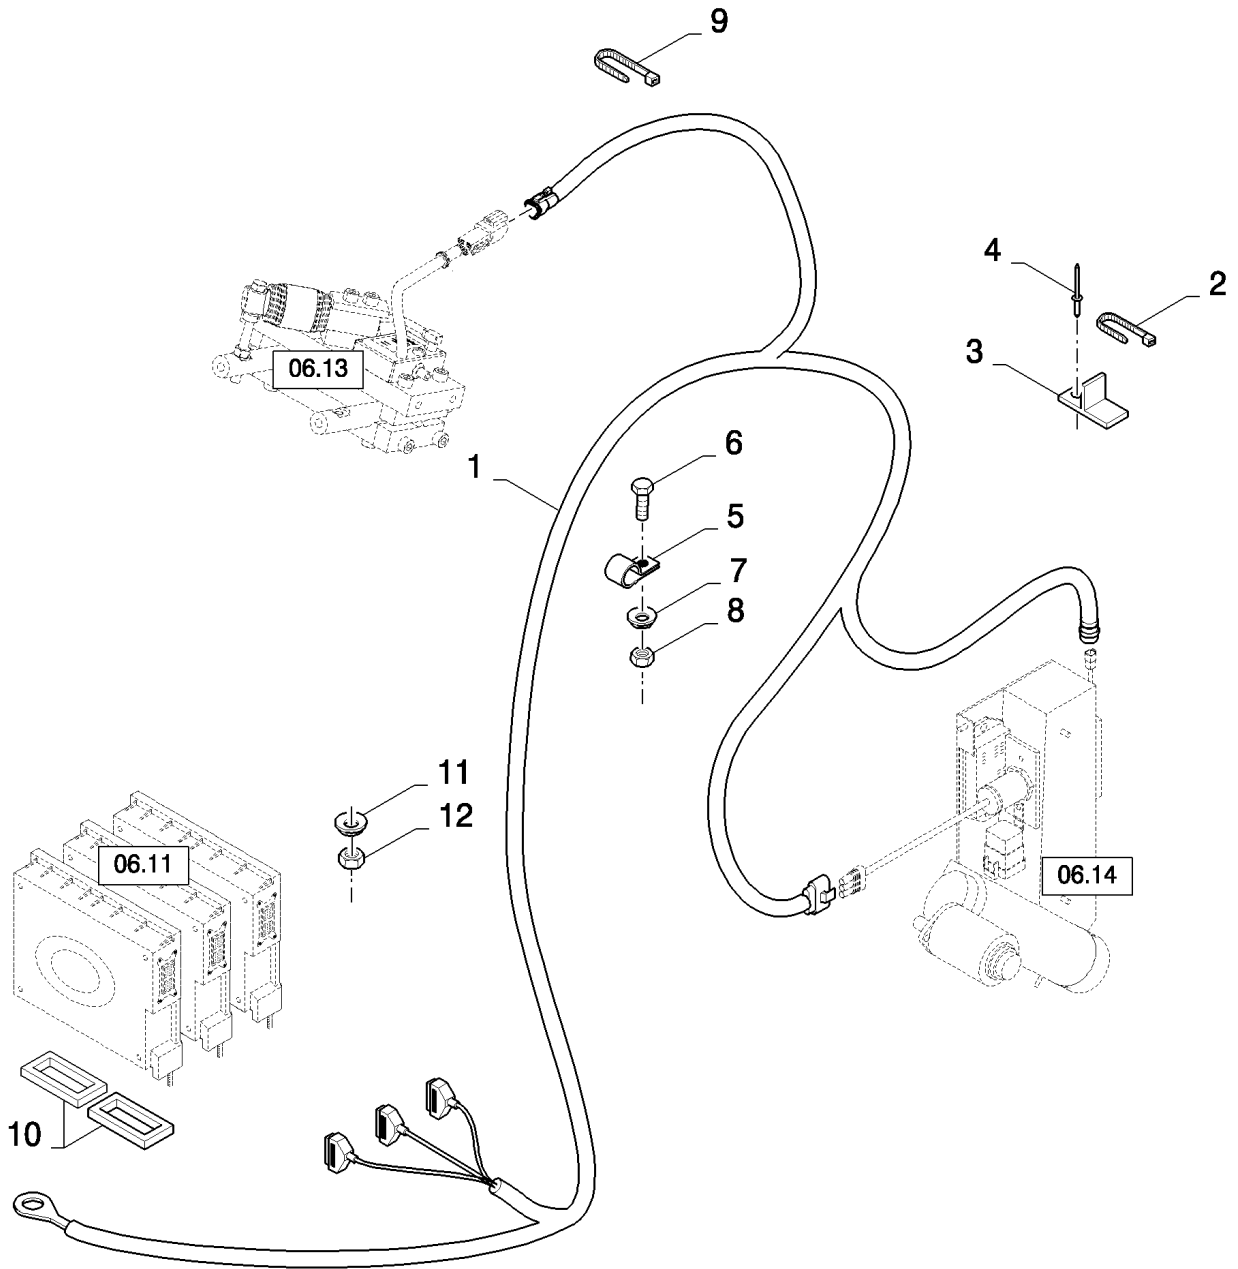

CX8080 COMBINE (9/06-)

06.10(01) WIRING HARNESS (PRECISION FARMING)

сылка	Номер детали	Кол-во	Описание
1	86610699	1	HARNESS, WIRE,
1	87332651	1	HARNESS, WIRE, , FOR SMART STEER AUTO-GUIDANCE ONLY, BSN C559
2	86566990	3	STRAP, CABLE,
3	86590413	4	CLAMP, , BSN C551
3	86590413	3	CLAMP, , ASN D552
4	445394	4	RIVET, Pop, M4.8 x 12.7, , BSN C551
4	445394	3	RIVET, Pop, M4.8 x 12.7, , ASN D552
5	9827902	12	CLAMP, 1", Insul, 3/8" Bolt,
6	120101	1	BOLT, Hex, M6 x 30, 8.8, Full Thd,
7	322357	2	WASHER, SPRING, Belleville, M6,
8	9706755	1	NUT, M6, CI 8,
9	86566989	AR	STRAP, CABLE,
10	87011216	2	SEAL, RUBBER,
11	322358	2	WASHER, SPRING, Belleville, M8,
12	9706690	2	NUT, M8, CI 8,