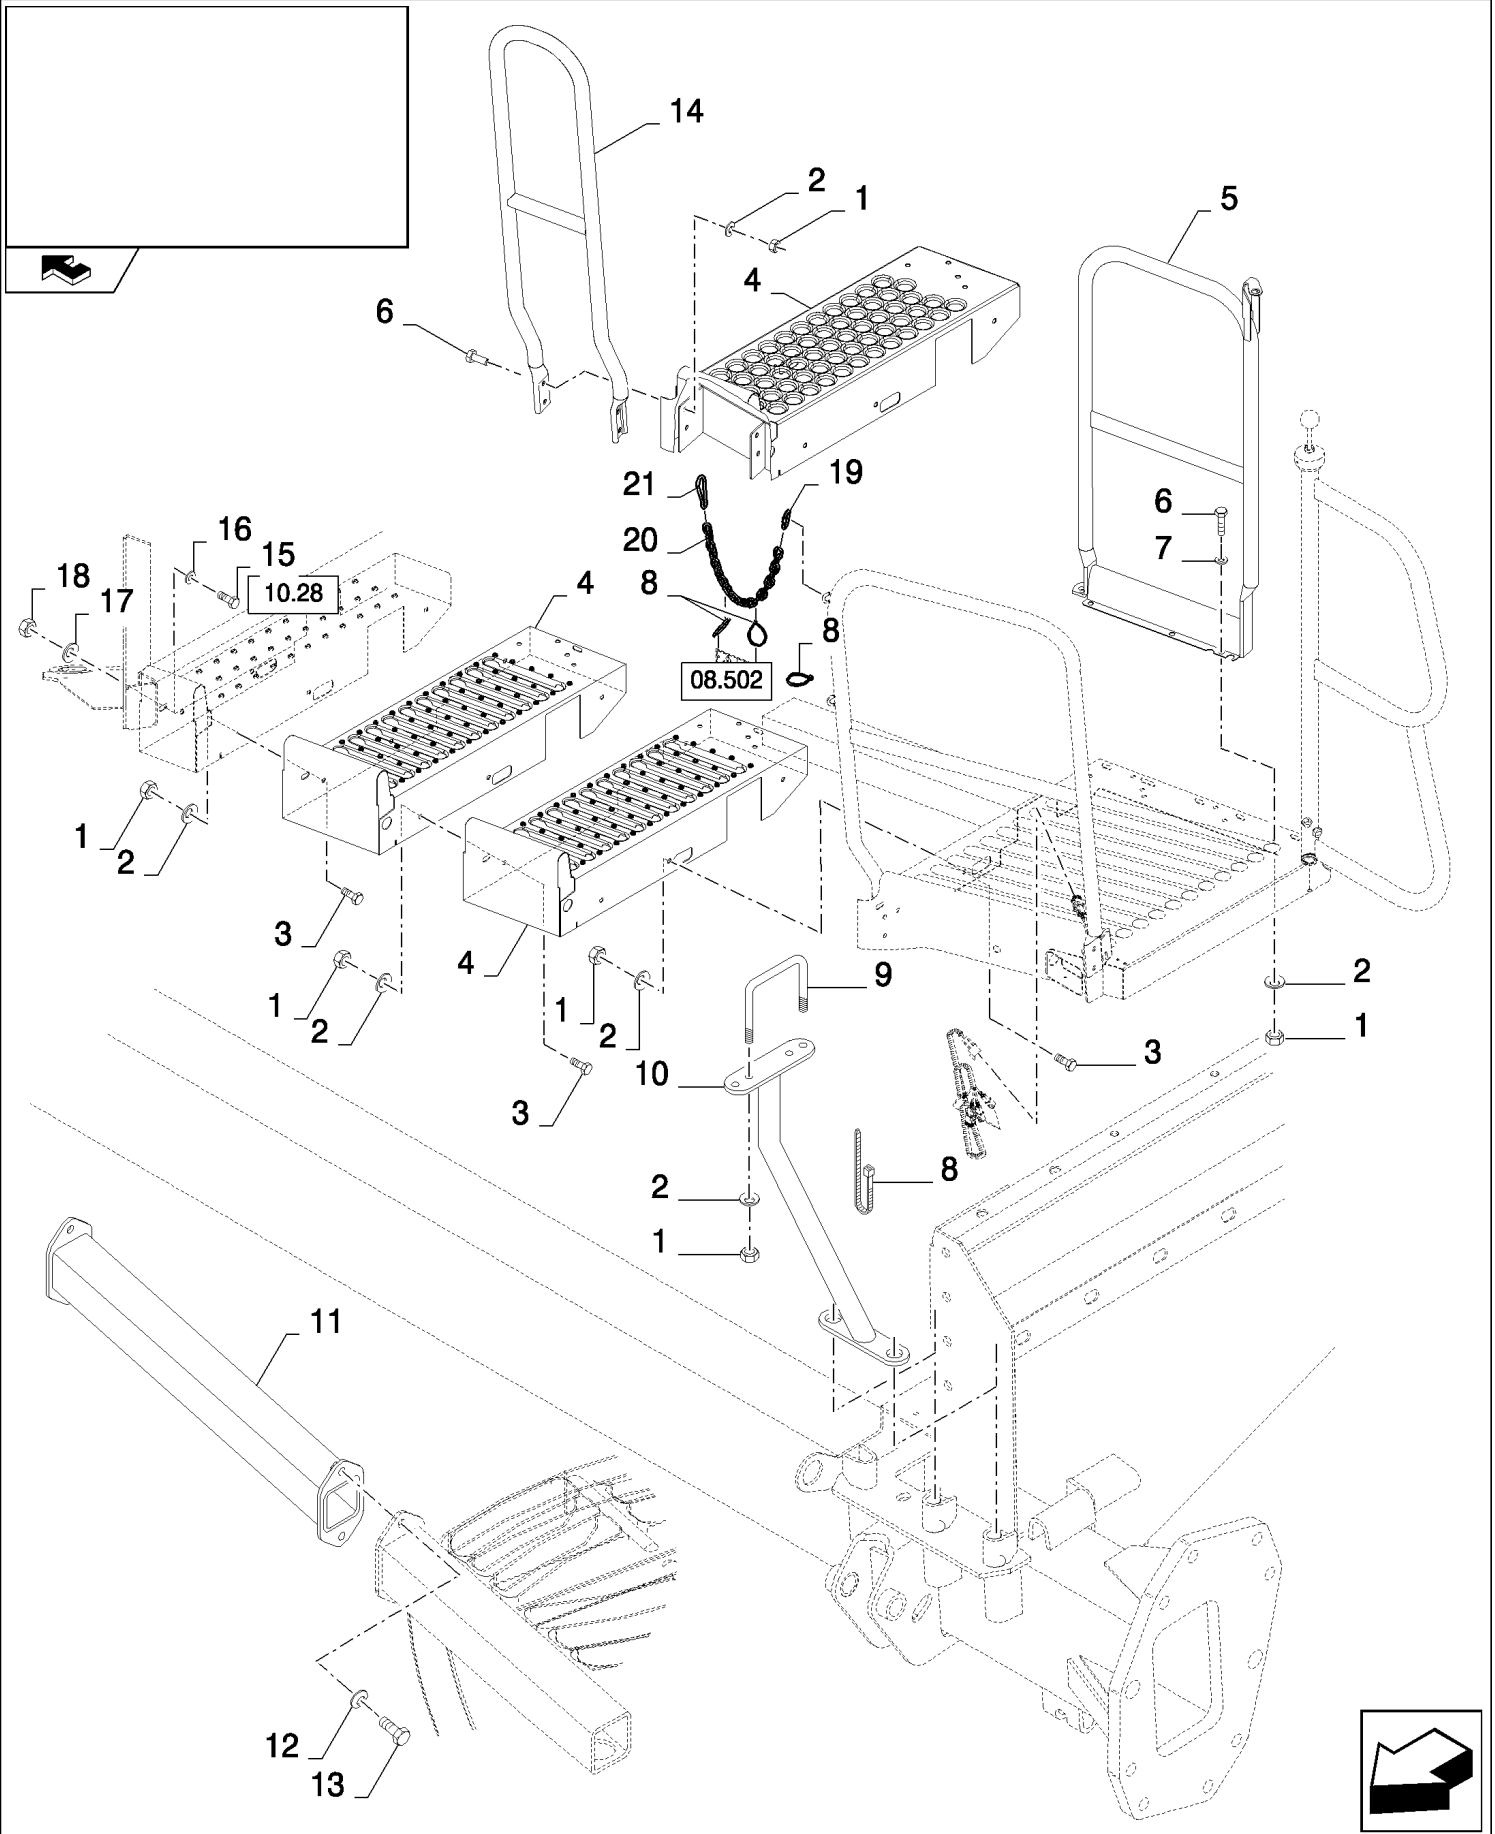

10.27(01) PLATFORM EXTENSIONS

10.27(01) PLATFORM EXTENSIONS

сылка	Номер детали	Кол-во	Описание
1	100016		AR NUT, M10, CI 8,
2	140045		AR WASHER, SPRING, Belleville, M10,
3	43138		AR SCREW, Hex, M10 x 20, 8.8, Full Thd,
4	87105996	3	PLATFORM, , FOR 750MM ONLY
4	86617041	2	PLATFORM, , FOR 500MM ONLY
4	86617041	1	PLATFORM, , FOR 250MM ONLY
5	86610972	1	HANDRAIL, , FOR 750MM ONLY
5	86618604	1	HANDRAIL, , FOR 500MM ONLY
5	86592225	1	HANDRAIL, , FOR 250MM ONLY
6	43139		AR SCREW, Hex, M10 x 25, 8.8, Full Thd, M10x25
7	86511323		AR WASHER, M10 x 20 x 2,
8	86566989		AR STRAP, CABLE,
9	84439668	1	U-BOLT,
10	84442674	1	SUPPORT,
11	84607458	1	EXTENSION, , FOR 750MM ONLY
11	84607456	1	EXTENSION, , FOR 500MM ONLY
11	84607454	1	EXTENSION, , FOR 250MM ONLY
12	322358	2	WASHER, SPRING, Belleville, M8,
13	120104	2	SCREW, Hex, M8 x 20, 8.8,
14	87106374	2	HANDRAIL, , FOR 750MM ONLY
14	87106374	1	HANDRAIL, , FOR 500MM ONLY
15	43151	1	SCREW, Hex, M12 x 20, 8.8, Full Thd,
16	86511324	1	WASHER, M12 x 24 x 2.5,
17	140046	1	WASHER, Belleville, M12,
18	9706685	1	NUT, M12, CI 8,
19	87107072	2	LINK, , ASN D552
20	87392184	2	CHAIN, , FOR 250MM ONLY, ASN D552
20	87576336	2	CHAIN, , FOR 500MM ONLY, ASN D552
21	87385180	2	CLIP, SPRING, , ASN D552