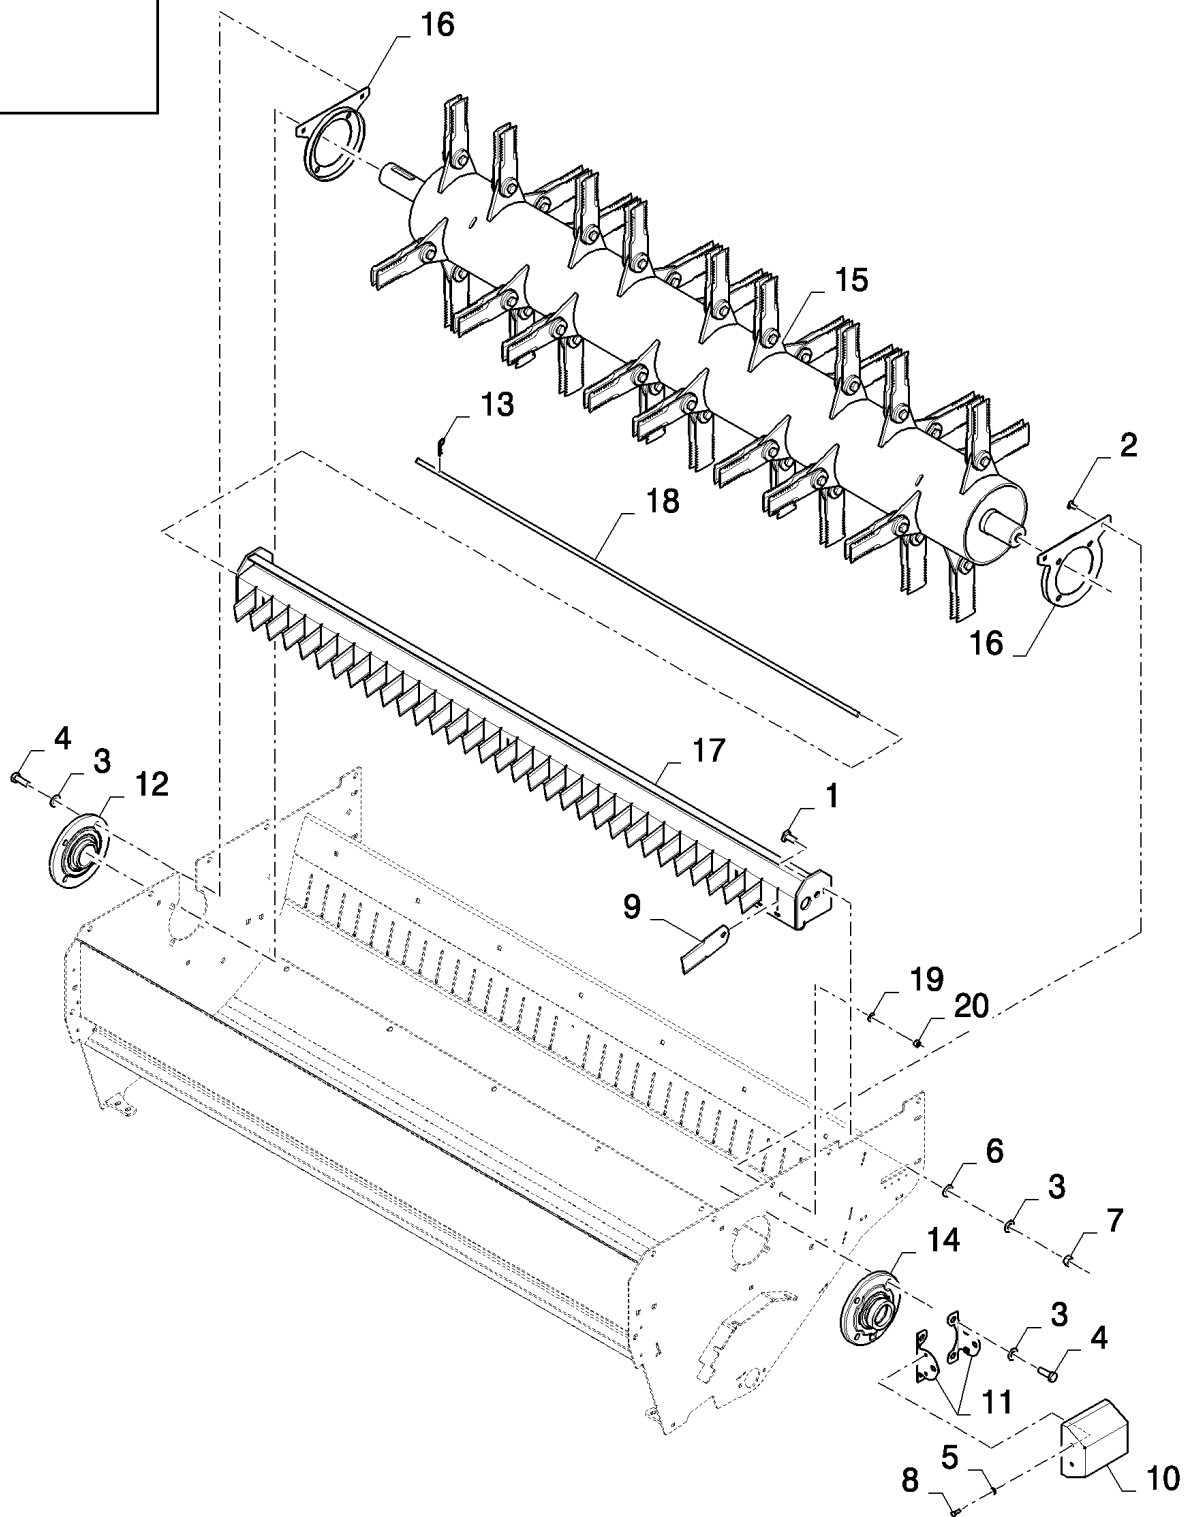

CX8080 COMBINE (9/06-)

18.87393035(01) STRAWCHOPPER - 6 ROW - MANUAL ADJUSTABLE DEFLECTORS

сылка	Номер детали	Кол-во	Описание
	87393035		DIA KIT, HARVESTER,
1	100016	8	NUT, M10, CI 8,
2	140045	9	WASHER, SPRING, Belleville, M10,
3	140042	1	WASHER, M10 x 34 x 3,
4	170005	1	KEY,
5	300660	1	BOLT, CARRIAGE, Short NK, M8 x 70, CI8.8,
6	308761	4	BOLT, CARRIAGE, Short NK, M8 x 25, CI8.8, Full Thd,
7	412250	4	NUT, LOCK, M8 x 1.25, CI 8,
8	357545	1	HANDLE GRIP,
9	322358	2	WASHER, SPRING, Belleville, M8,
10	43128	2	BOLT, Hex, M8 x 30, 8.8,
11	43138	6	SCREW, Hex, M10 x 20, 8.8, Full Thd,
12	43139	1	SCREW, Hex, M10 x 25, 8.8, Full Thd,
13	43140	1	BOLT, Hex, M10 x 30, 8.8, Full Thd,
14	84005684	1	SPRING,
15	84437287	2	BUSHING,
16	84437700	2	PLATE,
17	84437726	1	SHOCK ABSORBER,
18	86507486	4	BOLT, CARRIAGE, Short NK, M8 x 20, CI8.8, Full Thd,
19	86512445	1	BOLT, CARRIAGE, Short NK, M8 x 60, CI8.8,
20	86629542	4	NUT, LOCK, M8 x 1.25, CI 8,
21	140016	4	WASHER, M8 x 16 x 1.6,
22	87329025	1	HANDLE,
23	87329030	1	ARM,
24	87327927	1	FRAME,
25	87328247	1	AXLE-SHAFT, ARTICULATED,
26	87327908	1	PLATE, FIXING,
27	87393188	1	SLAT,
28	9706690	4	NUT, M8, CI 8,
29	9706704	1	BOLT, Hex, M10 x 35, 8.8, Full Thd,
30	89832294	2	SUPPORT,
31	378243	1	WASHER, M8,
	86503661	0.03	grease
	400972	0.02	oil