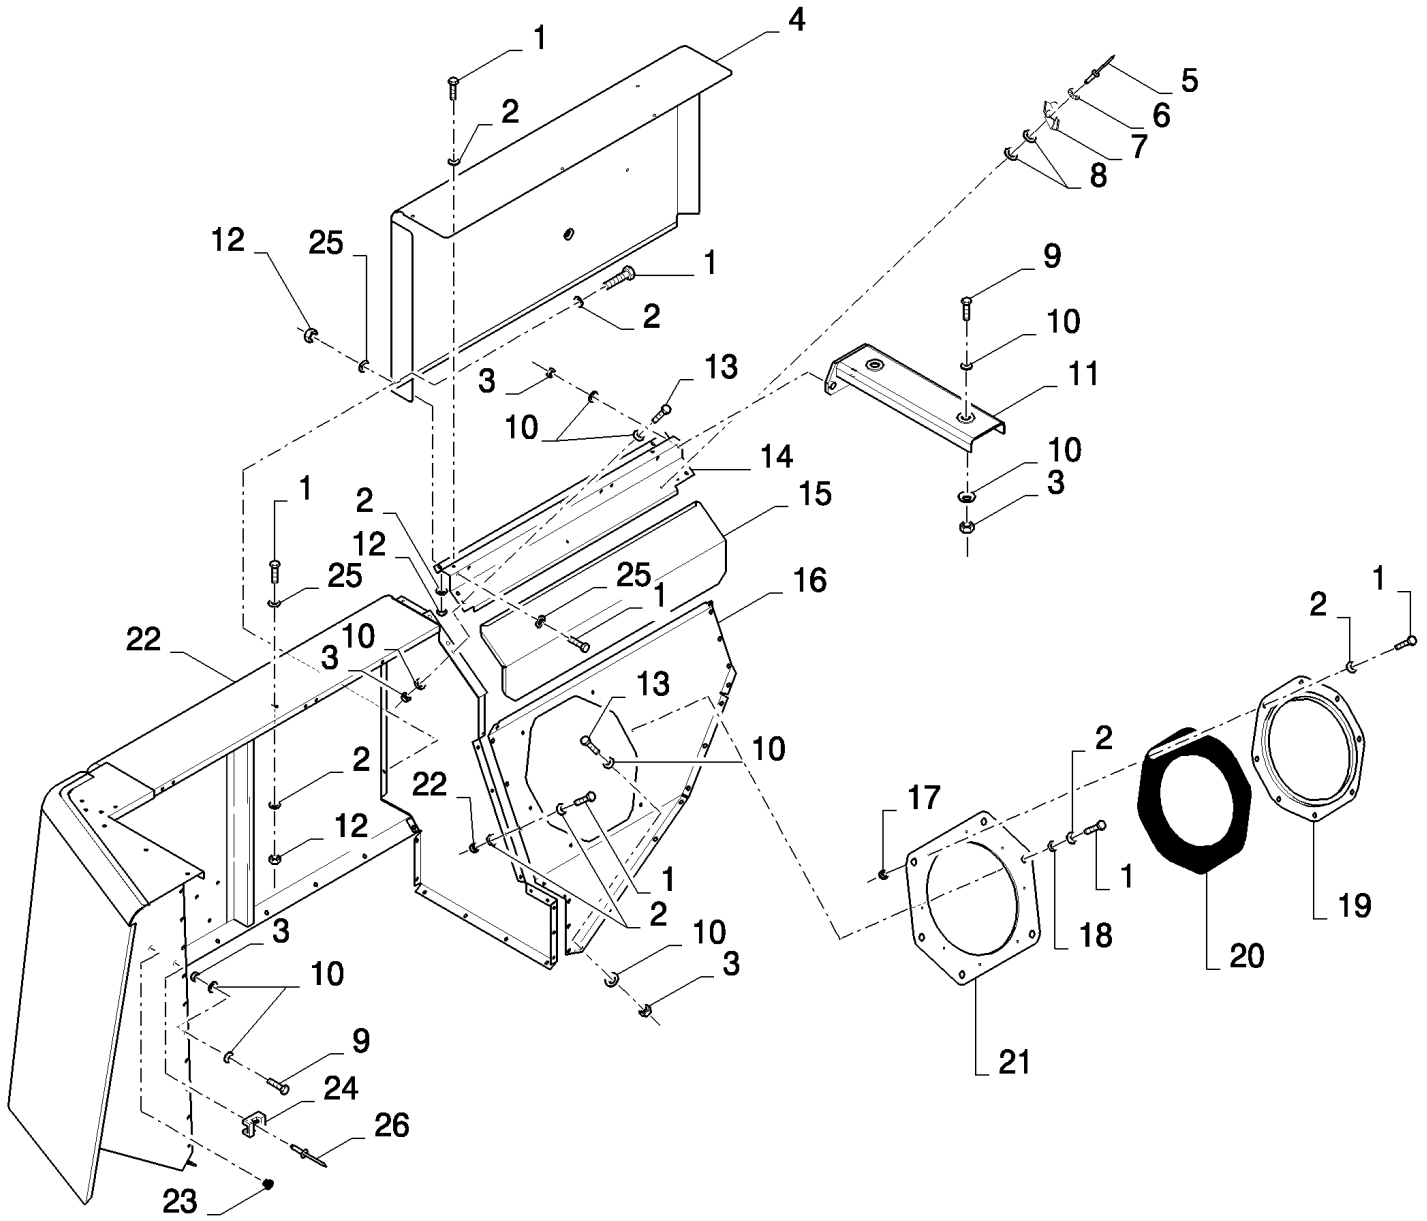

CX8080 COMBINE (9/06-)

16.13(01) GRAINTANK, RH

сылка	Номер детали	Кол-во	Описание
1	86508568	AR	SCREW, Hex, M6 x 16, 8.8,
2	322357	AR	WASHER, SPRING, Belleville, M6,
3	89706690	AR	NUT, M8, CI 8,
4	84461084	1	LID, , FOR CX8030, CX8040, CX8050 ONLY, FOR CX8070, CX8080, CX8090 ONLY
4	84461026	1	COVER, , FOR CX8060, CX8070 ONLY, FOR 3 M VERSION ONLY
5	446453	3	RIVET,
6	362785	3	WASHER,
7	362786	3	FASTENER,
8	89824840	6	WASHER,
9	120104	AR	SCREW, Hex, M8 x 20, 8.8,
10	322358	AR	WASHER, SPRING, Belleville, M8,
11	84434407	1	REINFORCEMENT,
12	9706755	AR	NUT, M6, CI 8,
13	120103	AR	BOLT, Hex, M8 x 16, 8.8,
14	84077759	1	PLATE,
15	84454874	1	COVER, , FOR CX8070, CX8080, CX8090 ONLY, FOR CX8030, CX8040, CX8050 ONLY
15	84454946	1	COVER, , FOR CX8060, CX8070 ONLY, FOR 3 M VERSION ONLY
16	84077871	1	PLATE,
17	353308	8	NUT, M6 x 1, CI 8,
18	140041	6	WASHER, M8 x 28 x 3,
19	84077015	1	COVER,
20	84076762	1	SEAL, RUBBER,
21	84077908	1	PLATE,
22	87380526	1	PANEL, SIDE, , FOR CX8070, CX8080, CX8090 ONLY
22	87380524	1	PANEL, SIDE, , FOR CX8060, CX8070 ONLY, FOR 3 M VERSION ONLY
22	87380427	1	PANEL, SIDE, , FOR CX8030, CX8040, CX8050 ONLY
23	86625130	1	PLUG, Dome, 1.250" hole, Nylon,
24	86590413	1	CLAMP,
25	140041	5	WASHER, M8 x 28 x 3,
26	445394	1	RIVET, Pop, M4.8 x 12.7,