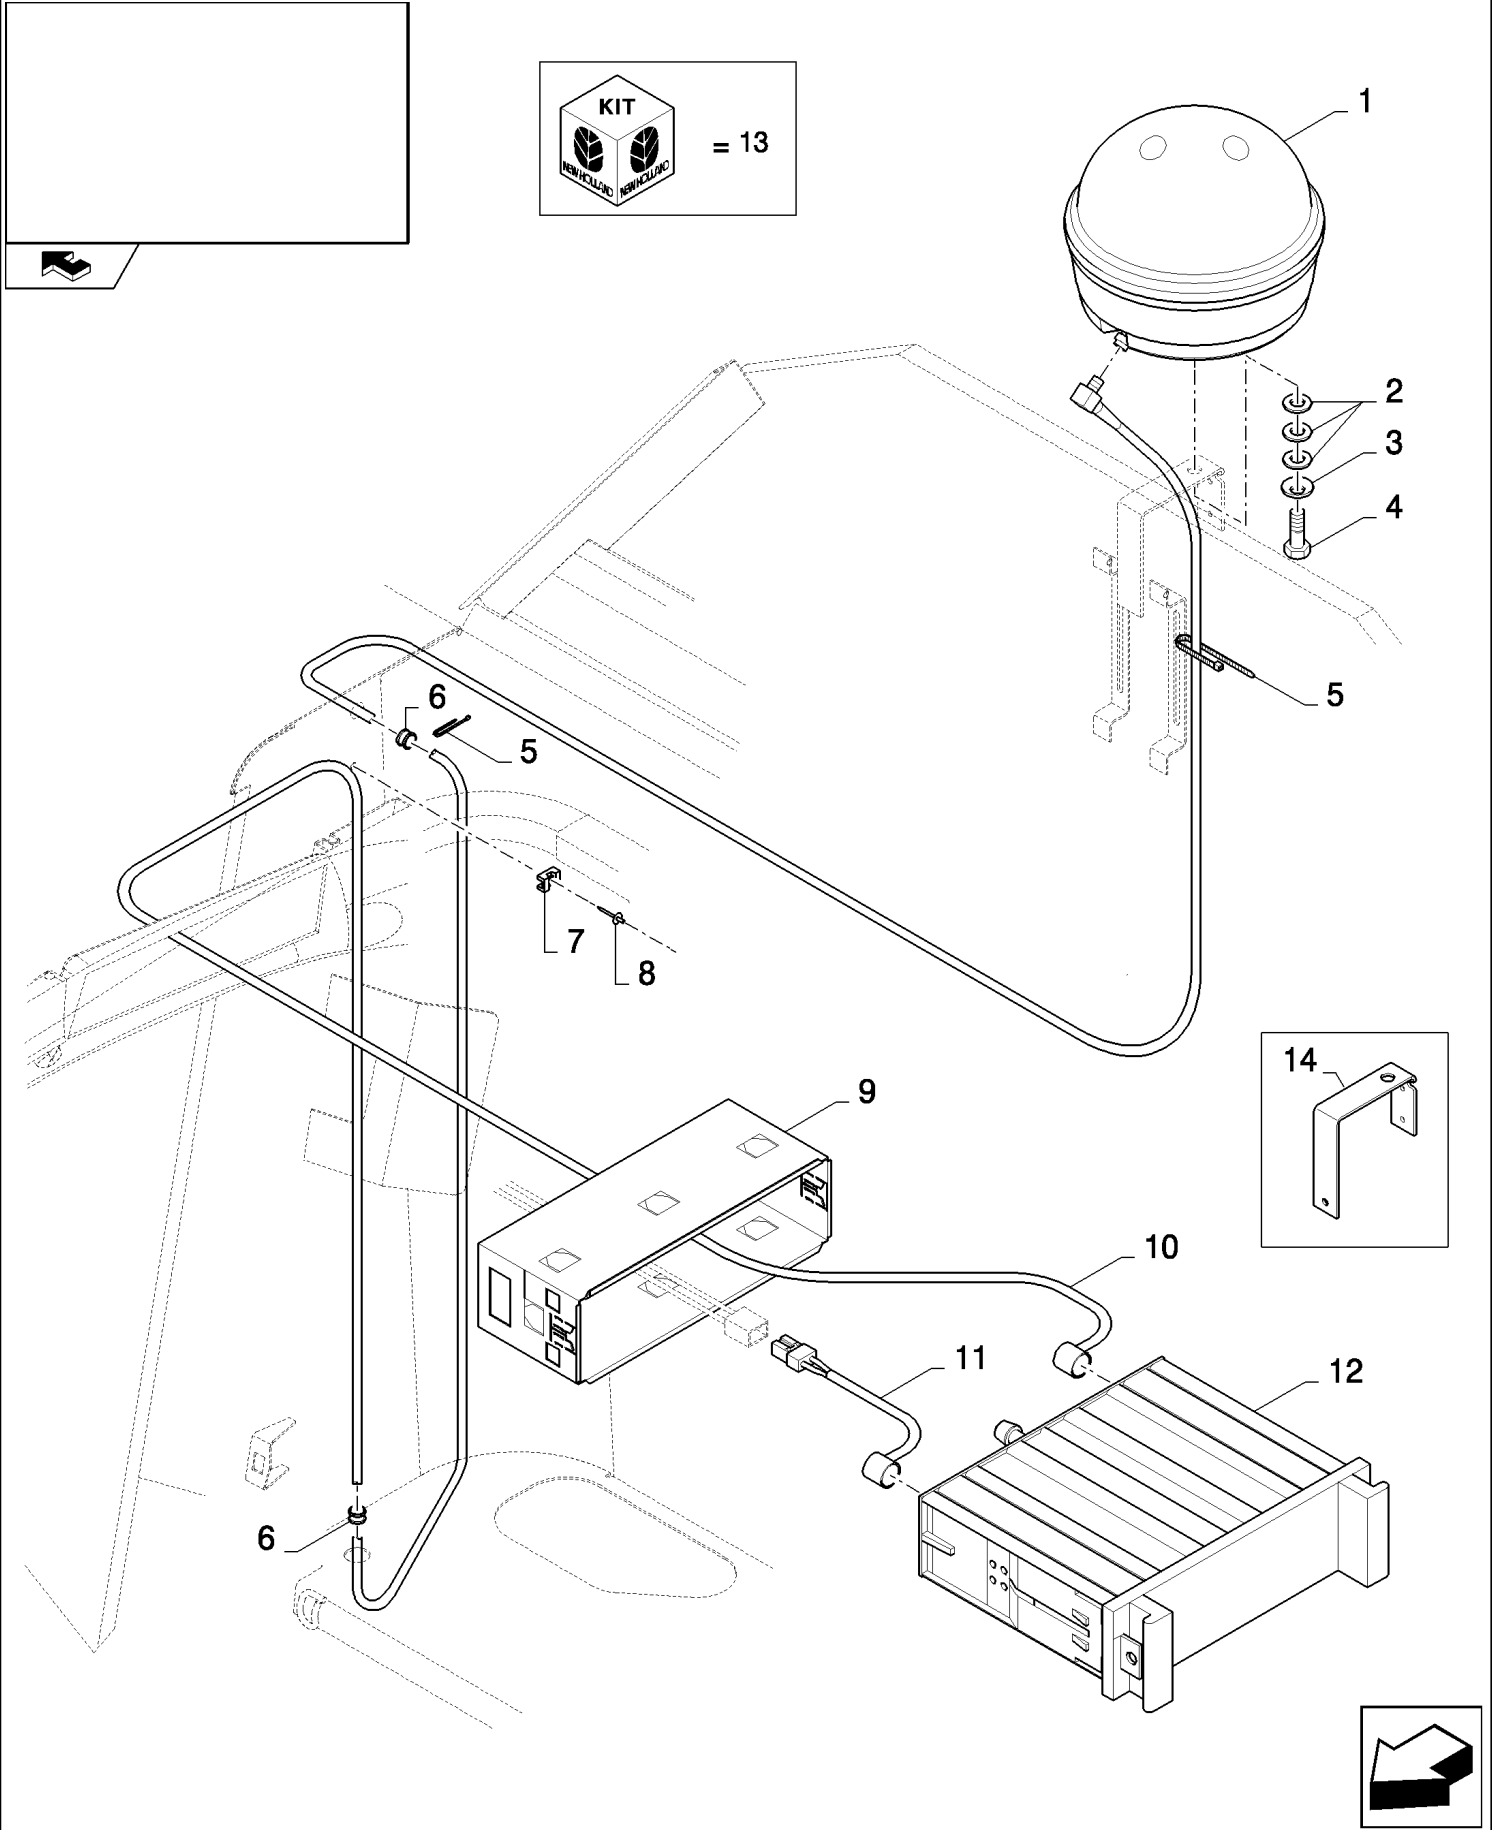

CX8080 COMBINE (9/06-)

06.12(01) GPS

сылка	Номер детали	Кол-во	Описание
1	87350397	1	ANTENNA, 100
1	87350399	1	ANTENNA, 110
2	NS	3	NOT SERVICED,
3	NS	1	NOT SERVICED,
4	87106351	1	SCREW,
5	NS	11	NOT SERVICED,
6	NS	2	NOT SERVICED,
7	NS	1	NOT SERVICED,
8	NS	1	NOT SERVICED,
9	NS	1	NOT SERVICED,
10	87382741	1	HARNESS, WIRE,
11	87383158	1	HARNESS, WIRE,
12	NS	1	NOT SERVICED,
13	87284237	1	SOFTWARE,
14	84989154	1	BRACKET, , ASN D602