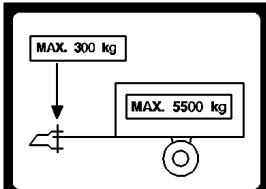

4

13

"Achtung! Fahrzeug schert aus"

Achtung! Fahrzeug schert aus

27

IMPORTANT
Must be used only when Inner dual is installed WITHOUT outer dual.

28