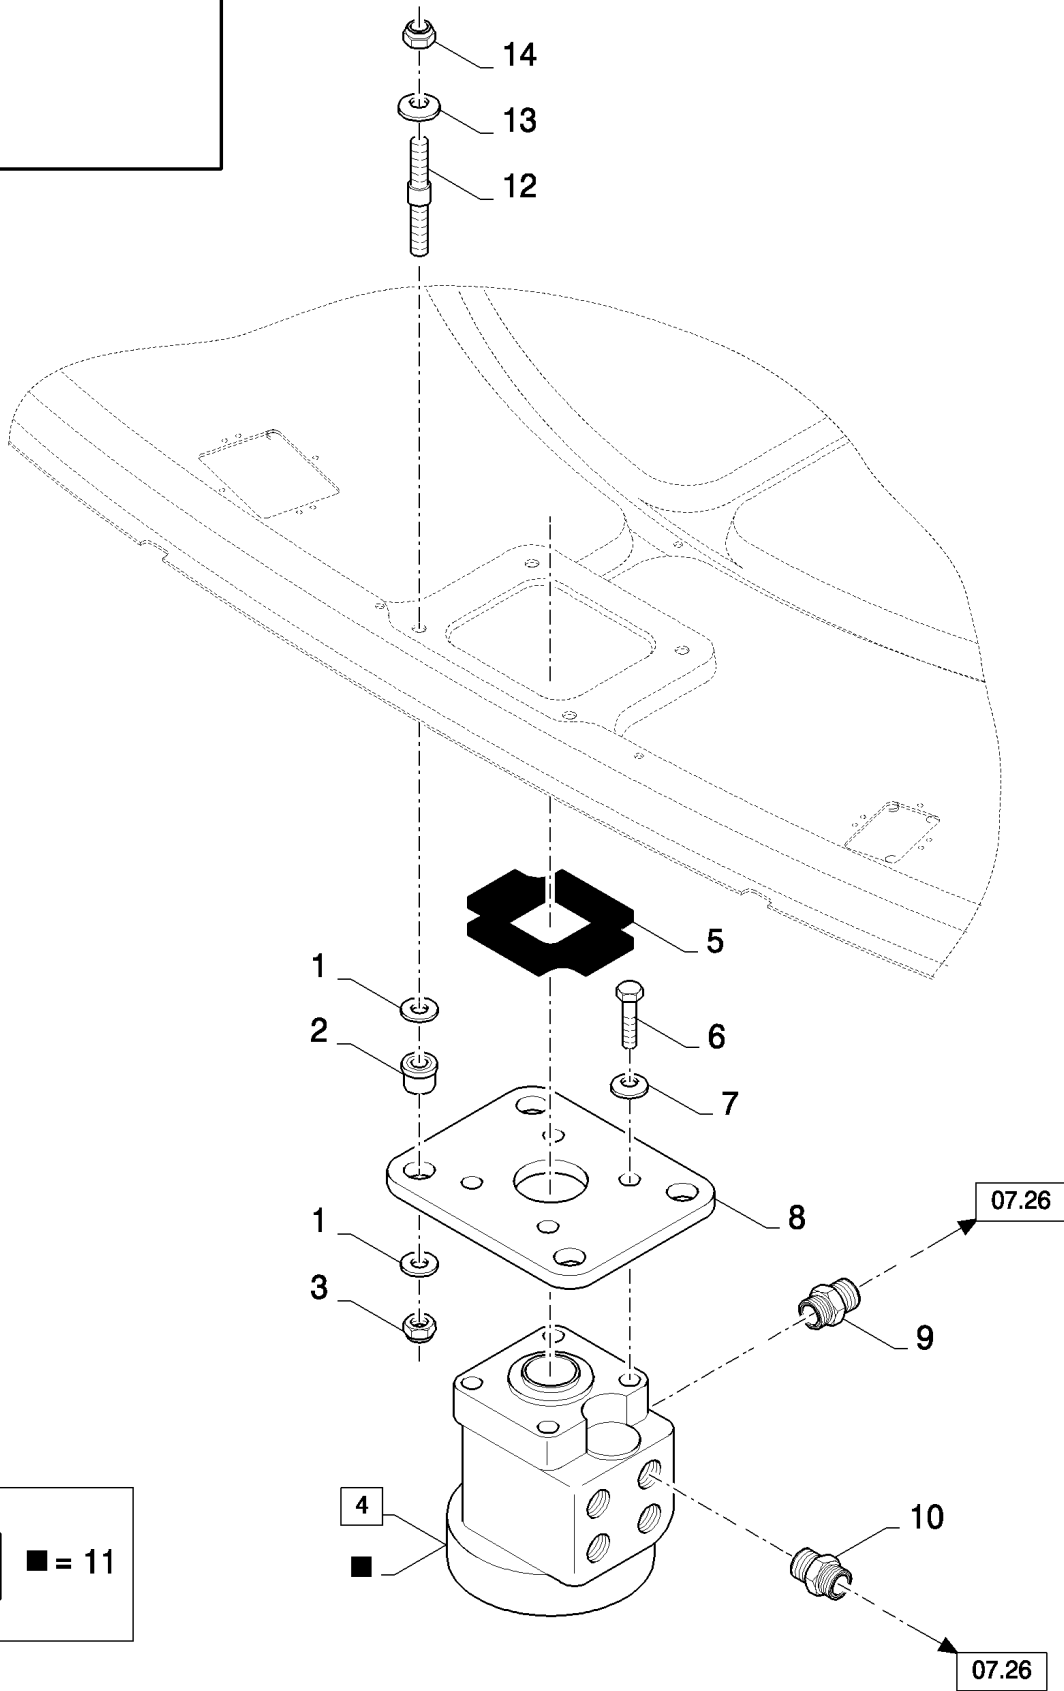

CX8080 COMBINE (9/06-)

07.27(01) STEERING VALVE

сылка	Номер детали	Кол-во	Описание
1	86012639	8	WASHER,
2	601062	4	ISOLATOR,
3	86629542	4	NUT, LOCK, M8 x 1.25, CI 8,
4	86565262	1	VALVE, HYDRAULIC, 320CC (11), FOR FIXED REAR AXLE, HIGH CENTER ONLY, FOR ADJUSTABLE REAR AXLE ONLY, NOT FOR NA, FOR POWERED REAR AXLE ONLY
4	86565263	1	VALVE, HYDRAULIC, 360CC (11), FOR NA ONLY
4	86560757	1	VALVE, HYDRAULIC, 250CC (11), FOR FIXED REAR AXLE ONLY, NOT FOR NA
5	86974950	1	SEAL,
6	43138	4	SCREW, Hex, M10 x 20, 8.8, Full Thd,
7	140045	4	WASHER, SPRING, Belleville, M10,
8	84075217	1	PLATE,
9	86593173	1	CONNECTOR, HYD., 9/16"-18 ORFS x M12 x 1.5 ORB, (10,11)
10	86579676	4	CONNECTOR, HYD., 13/16"-16 ORFS x M18 x 1.5 ORB, (13,14), SEE FIGURE 07.502
11	84434730	1	KIT, SEALS,
12	84432508	4	STUD,
13	322358	4	WASHER, SPRING, Belleville, M8,
14	9706690	4	NUT, M8, CI 8,