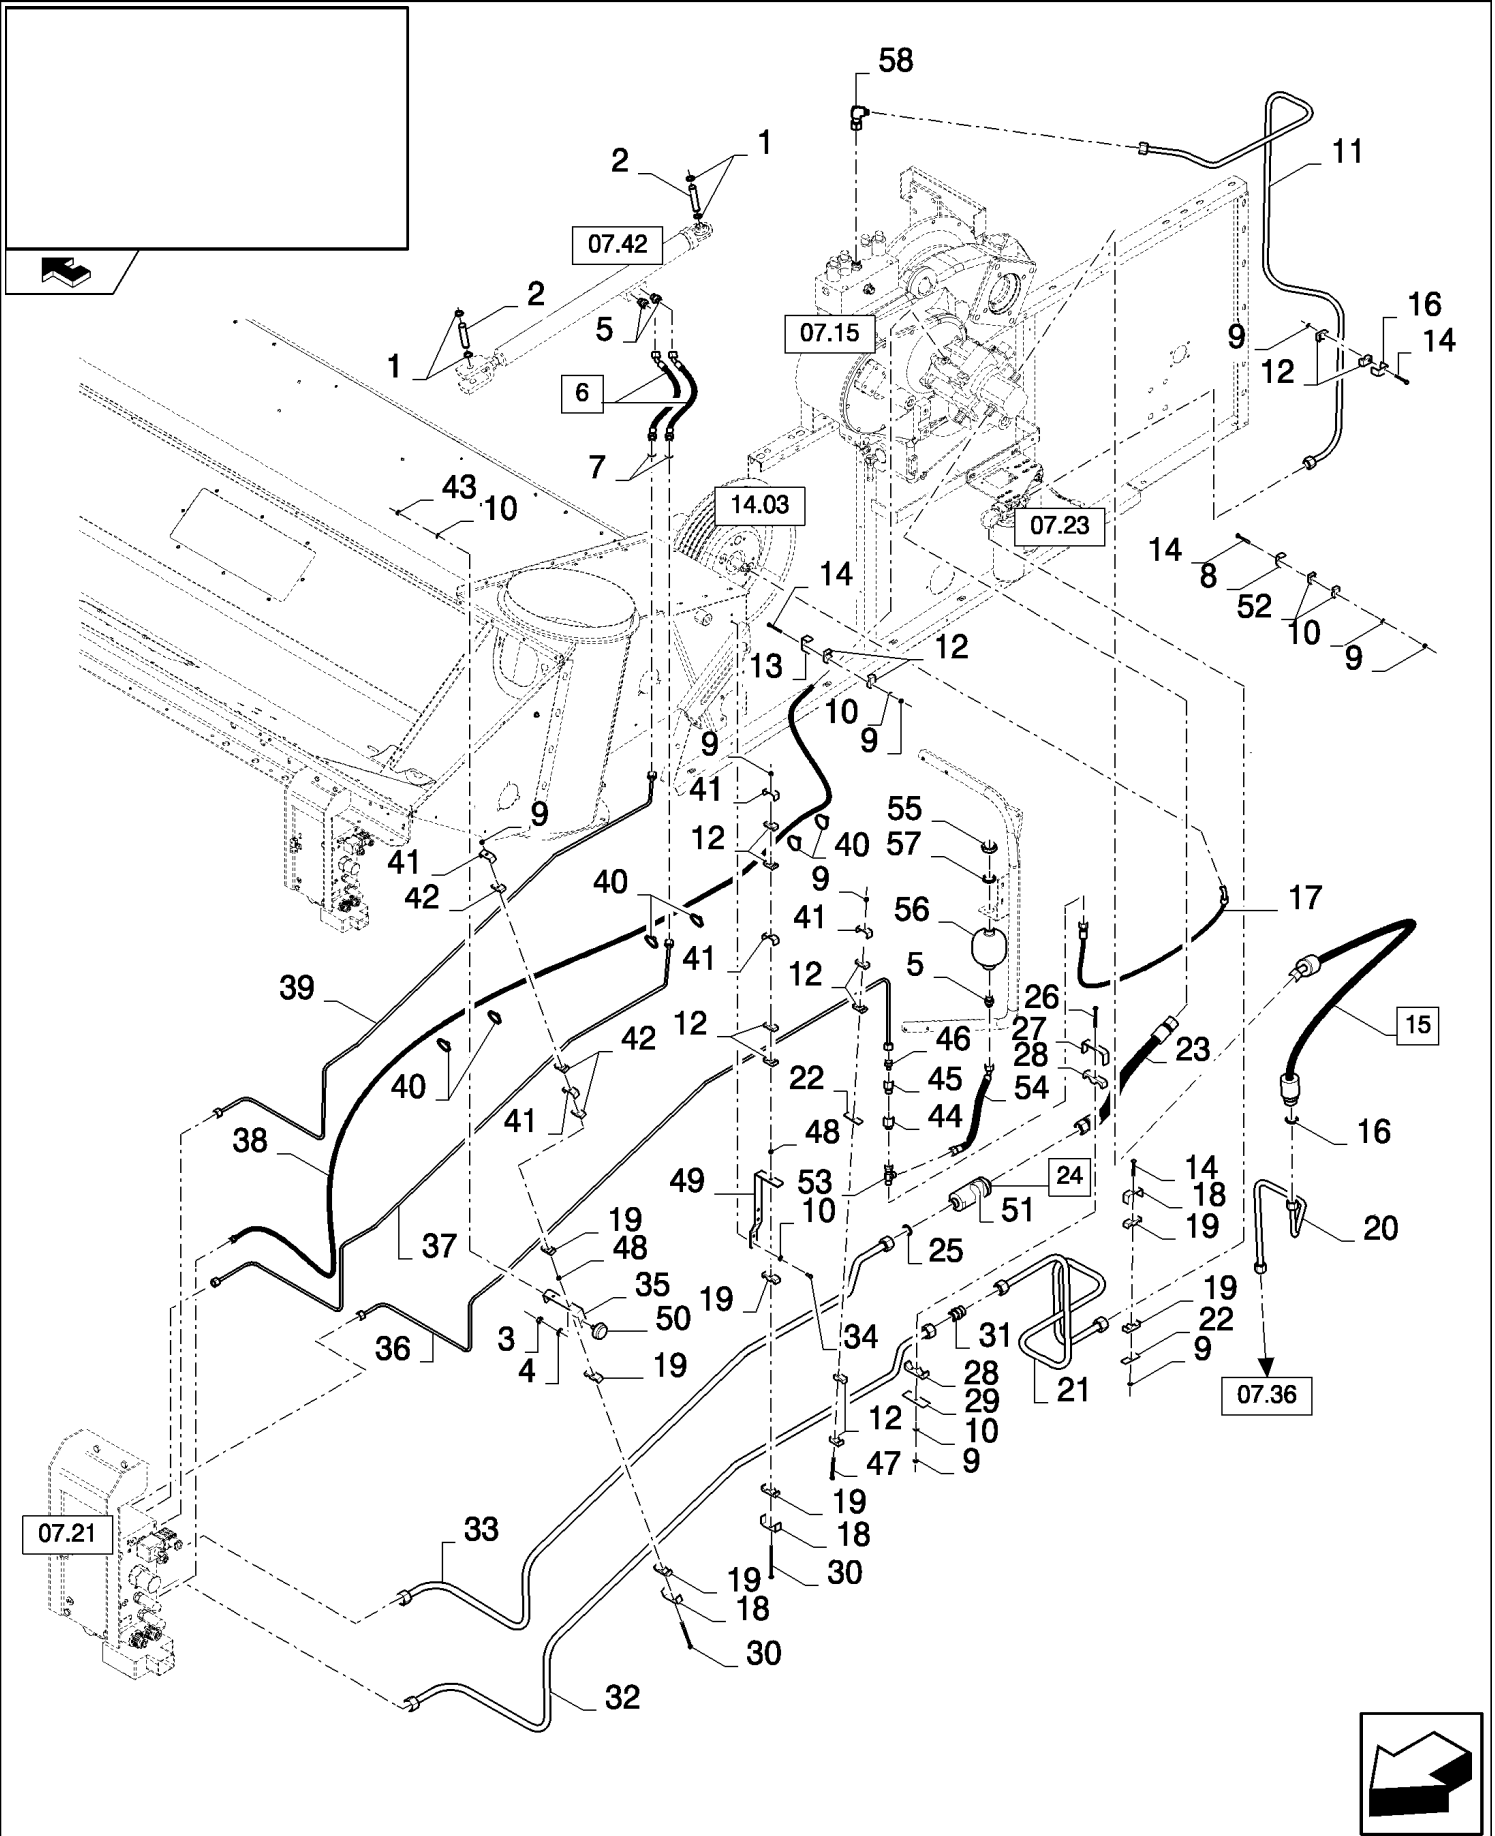

07.18(01) CYLINDER FOR UNLOADING AUGER AND LH TUBES

CX8080 COMBINE (9/06-)

07.18(01) CYLINDER FOR UNLOADING AUGER AND LH TUBES

сылка	Номер детали	Кол-во	Описание
1	300627	4	RING, SNAP, M19, Ext,
2	84320612	2	PIN,
3	100016	1	NUT, M10, CI 8,
4	140045	1	WASHER, SPRING, Belleville, M10,
5	86579673	3	CONNECTOR, HYD., 11/16"-16 ORFS x M18 x 1.5 ORB, , SEE FIGURE 07.502
6	84068094	2	HOSE, FLEXIBLE, (7)
7	9993141	1	O-RING, -012, 90 Duro, .364" ID x .070" Thk,
8	433101	1	SUPPORT,
9	412152	8	NUT, LOCK, M6 x 1, CI 8.8,
10	322357	8	WASHER, SPRING, Belleville, M6,
11	87379753	1	TUBE, RIGID,
12	433007	AR	CLAMP,
13	433100	AR	SUPPORT,
14	120056	4	SCREW, Hex, M6 x 50, 8.8,
15	84068312	1	HOSE, FLEXIBLE, (16)
16	9992069	1	O-RING, -016, 90 Duro, .614" ID x .070" Thk,
17	87353408	1	HOSE, FLEXIBLE,
18	84814948	3	SUPPORT,
19	430356	6	CLAMP,
20	84448552	1	TUBE, HYD, , FOR 3 M VERSION OF CX8030, CX8040, CX8050 ONLY
20	84448552	1	TUBE, HYD, , FOR 3.3M VERSION OF CX8070, CX8080, CX8090 ONLY
21	84448085	1	TUBE, HYD, , FOR 3.3M VERSION OF CX8070, CX8080, CX8090 ONLY
21	84449689	1	TUBE, HYD, , FOR 3 M VERSION OF CX8060, CX8070 ONLY
21	84448085	1	TUBE, HYD, , FOR 3 M VERSION OF CX8030, CX8040, CX8050 ONLY
22	434103	2	PLATE,
23	84068155	1	HOSE, FLEXIBLE,
24	86525899	1	FILTER, HYDRAULIC OIL, (25, 51)
25	9991976	2	O-RING, -018, 90 Duro, .739" ID x .070" Thk,
26	86508569	1	BOLT, Hex, M6 x 70, 8.8,
27	743320	1	SUPPORT,
28	457547	2	CLAMP,
29	367681	1	PLATE, FIXING,
30	328873	2	BOLT, Hex, M6 x 120, 8.8, Full Thd,
31	84100407	1	UNION, 1 3/16"-12 ORFS, , SEE FIGURE 07.502
32	87348823	1	TUBE, RIGID, , FOR 3.3M VERSION OF CX8070, CX8080, CX8090 ONLY
32	87353336	1	TUBE, HYD, , FOR 3 M VERSION OF CX8030, CX8040, CX8050 ONLY
32	87550102	1	TUBE, HYD, , FOR 3 M VERSION OF CX8060, CX8070 ONLY
33	87348821	1	TUBE, RIGID, , FOR 3.3M VERSION OF CX8070, CX8080, CX8090 ONLY
33	87353334	1	TUBE, HYD, , FOR 3 M VERSION OF CX8030, CX8040, CX8050 ONLY
33	87550100	1	TUBE, HYD, , FOR 3 M VERSION OF CX8060, CX8070 ONLY
34	86508568	3	SCREW, Hex, M6 x 16, 8.8,
35	84449993	1	SUPPORT,