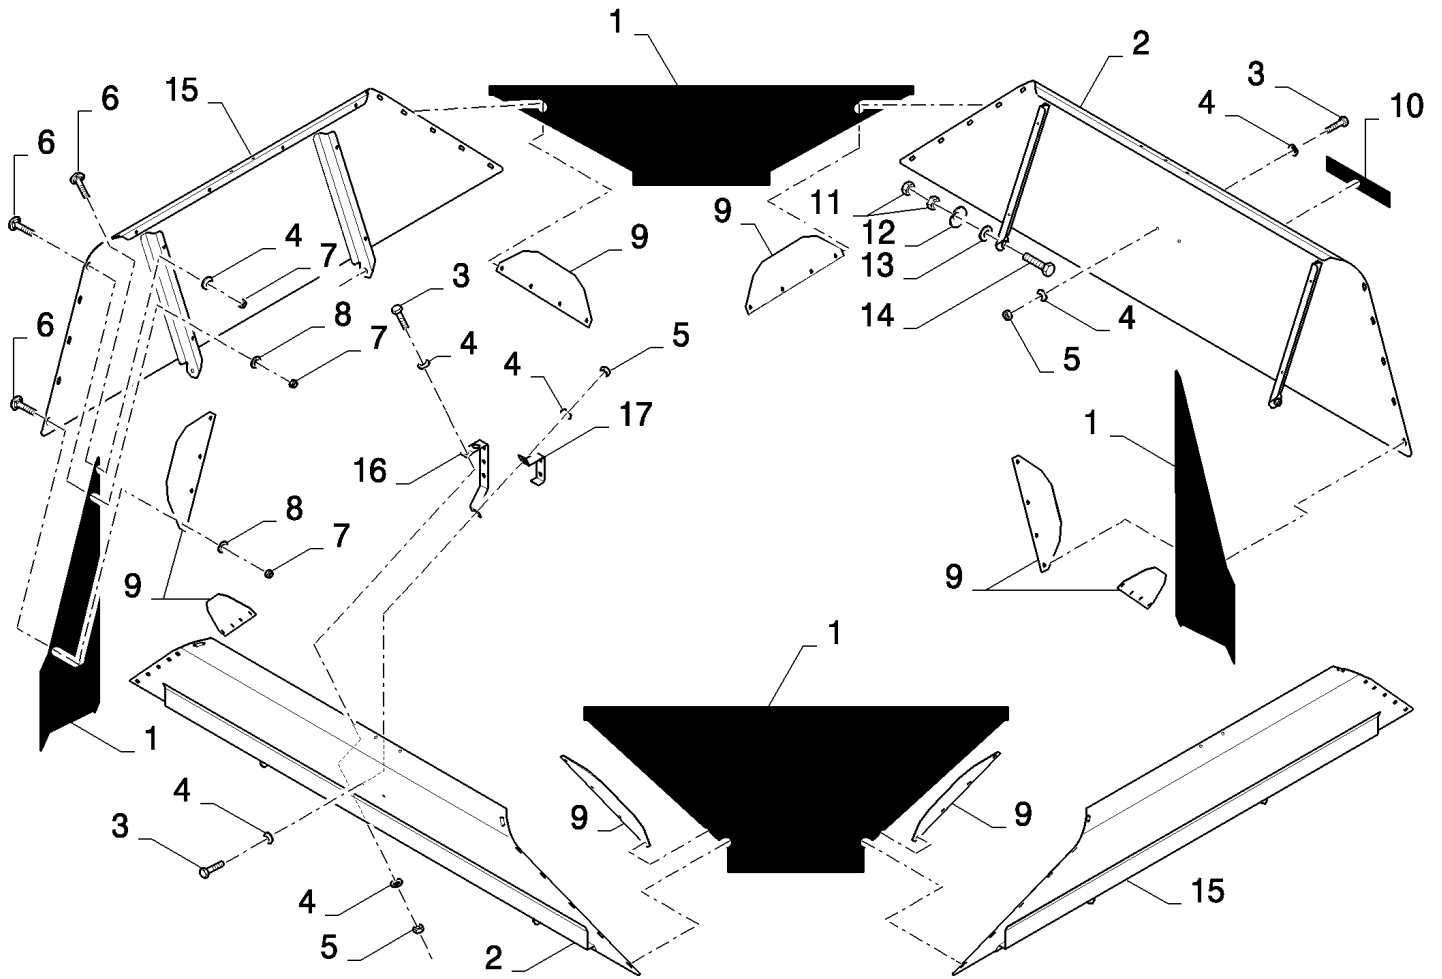

CX8080 COMBINE (9/06-)

16.21(01) GRAINTANK, EXTENSIONS - NA ONLY

сылка	Номер детали	Кол-во	Описание
1	84448975	4	CANVAS, , FOR CX8070 ONLY
1	84447719	4	CANVAS, , FOR CX8080, CX8090 ONLY
2	86588394	2	EXTENSION, , FOR CX8070 ONLY
2	86588629	2	EXTENSION, , FOR CX8080, CX8090 ONLY
3	120104	6	SCREW, Hex, M8 x 20, 8.8,
4	322358	12	WASHER, SPRING, Belleville, M8,
5	89706690	6	NUT, M8, CI 8,
6	86507486	AR	BOLT, CARRIAGE, Short NK, M8 x 20, CI8.8, Full Thd,
7	412250	AR	NUT, LOCK, M8 x 1.25, CI 8,
8	140041	AR	WASHER, M8 x 28 x 3,
9	84400127	8	PLATE, MOUNTING, , FOR CX8070 ONLY
9	84400126	8	PLATE, MOUNTING, , FOR CX8080, CX8090 ONLY
10	401502	AR	STRIP, ANTI-SKID, 51mm x 18.3 Roll - Cut to Size
11	9706685	16	NUT, M12, CI 8,
12	86585939	8	WASHER, 12MM
13	543043	8	WASHER,
14	120122	8	BOLT, Hex, M12 x 50, 8.8, Full Thd,
15	86588393	2	EXTENSION, , FOR CX8070 ONLY
15	86588628	2	EXTENSION, , FOR CX8080, CX8090 ONLY
16	86584117	2	SUPPORT,
17	86582722	2	SUPPORT,