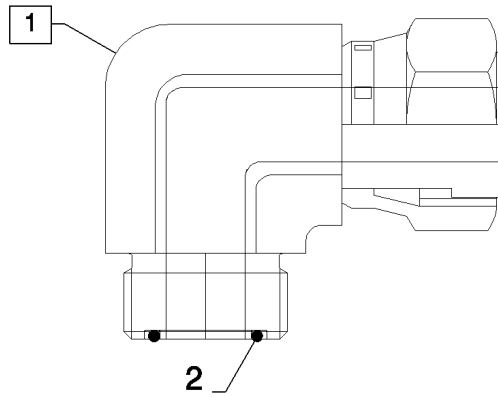

CX8080 COMBINE (9/06-)

07.502(03) HYDRAULIC FITTINGS, ANGULAR

сылка	Номер детали	Кол-во	Описание
1	84431522	AR	ELBOW, 90€, 9/16"-18 ORFS x M12 x 1.5 ORB,
1	84432241	AR	ELBOW, 90€, 9/16"-18 ORFS x M14 x 1.5 ORB,
1	86580178	AR	ELBOW, 90€, 11/16"-18 ORFS x M12 x 1.5 ORB,
1	86579686	AR	ELBOW, 90€, 11/16"-18 ORFS x M14 x 1.5 ORB,
1	86579687	AR	
1	86579688	AR	ELBOW, 90€, 11/16"-18 ORFS x M18 x 1.5 ORB,
1	86579689	AR	ELBOW, 90€, 13/16"-18 ORFS x M14 x 1.5 ORB,
1	86579690	AR	ELBOW, 90€, 13/16"-18 ORFS x M16 x 1.5 ORB,
1	86579691	AR	ELBOW, 90€, 13/16"-18 ORFS x M18 x 1.5 ORB,
1	86579692	AR	ELBOW, 90€, 13/16"-18 ORFS x M22 x 1.5 ORB,
1	86579693	AR	ELBOW, 90€, 1"-14 ORFS x M18 x 1.5 ORB,
1	86579694	AR	ELBOW, 90€, 1"-14 ORFS x M22 x 1.5 ORB,
1	86579695	AR	ELBOW, 90€, 1 3/16"-12 ORFS x M22 x 1.5 ORB,
1	84100209	AR	CONNECTOR, HYD.,
1	86579697	AR	ELBOW, 90€, 1 3/16"-12 ORFS x M27 x 2 ORB,
1	86579698	AR	CONNECTOR, HYD.,
1	86580180	AR	ELBOW, 90€, 1 7/16"-12 ORFS x M33 x 2 ORB,
1	86579699	AR	
1	86579700	AR	ELBOW, 90€, 1 11/16"-12 ORFS x M42 x 2 ORB,
2	86598098	AR	O-RING, CI 6, 9.3MM ID x 2.2 Thk,
2	86598099	AR	O-RING, CI 6, 11.3MM ID x 2.2 Thk,
2	86598100	AR	O-RING, CI 6, 13.3MM ID x 2.2 Thk,
2	86598101	AR	O-RING, CI 6, 15.3MM ID x 2.2 Thk,
2	86598102	AR	O-RING, CI 6, 19.3MM ID x 2.2 Thk,
2	86598103	AR	O-RING, CI 6, 23.6MM ID x 2.9 Thk,
2	86598104	AR	O-RING, CI 6, 26.6MM ID x 2.9 Thk,
2	86598105	AR	O-RING, CI 6, 38.6MM ID x 2.9 Thk,
3	9825770	AR	O-RING, -011, 90 Duro, .301" ID x .070" Thk,
3	9992069	AR	O-RING, -016, 90 Duro, .614" ID x .070" Thk,
3	9991976	AR	O-RING, -018, 90 Duro, .739" ID x .070" Thk,
3	9824050	AR	O-RING, -021, 90 Duro, .926" ID x .070" Thk,
3	9824051	AR	O-RING, -025, 90 Duro, 1.176" ID x .070" Thk,
3	9993141	AR	O-RING, -012, 90 Duro, .364" ID x .070" Thk,
3	9992298	AR	O-RING, -014, 90 Duro, .489" ID x .070" Thk,