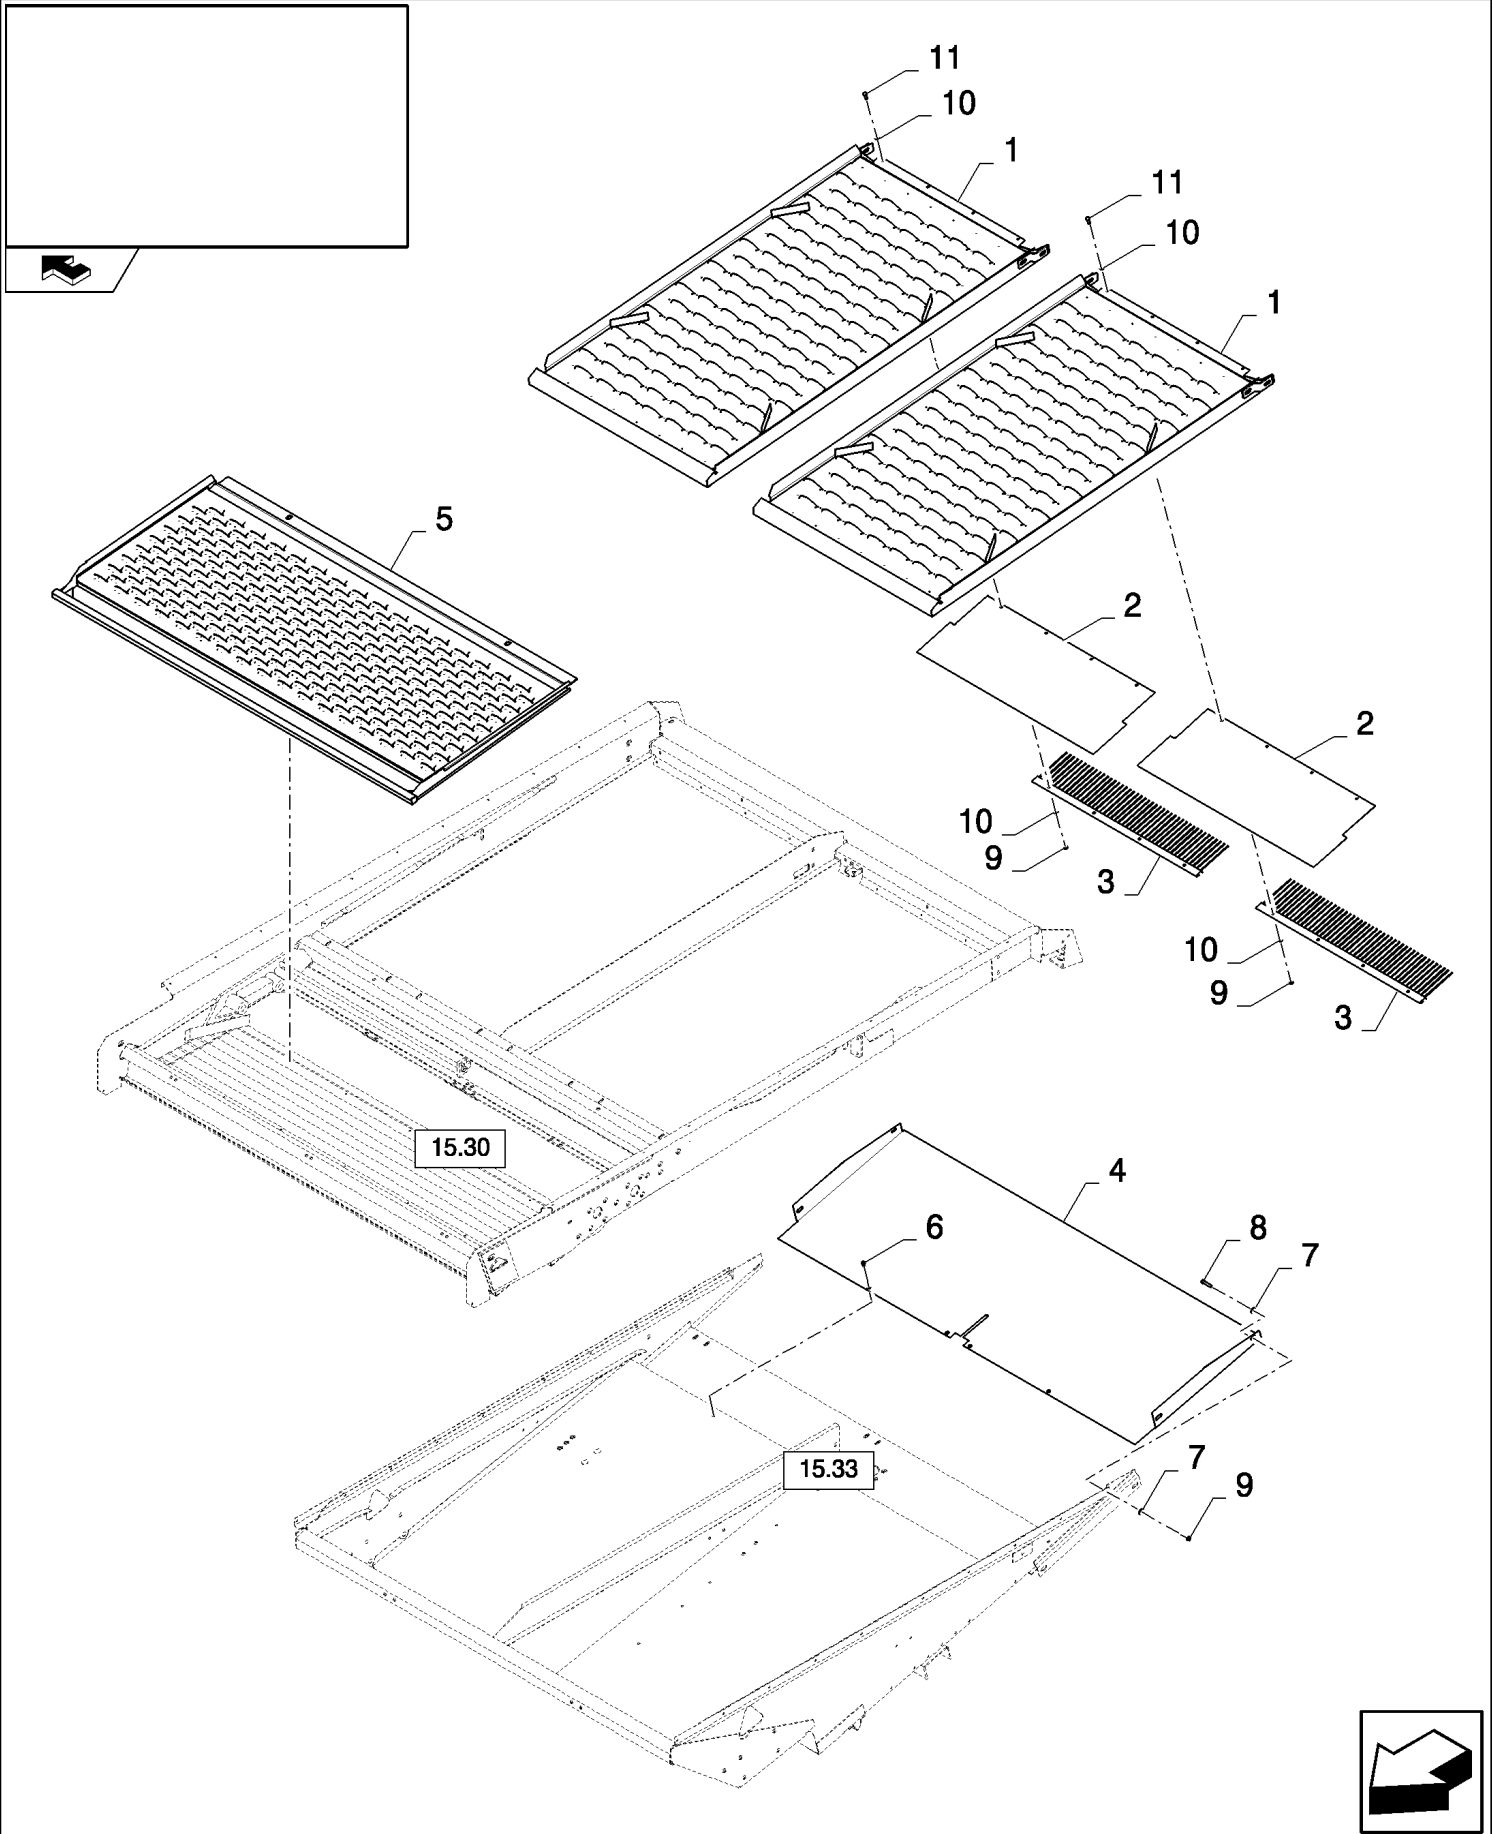

CX8080 COMBINE (9/06-)

15.49(01) CORN COB MIX

сылка	Номер детали	Кол-во	Описание
1	87515615	2	SIEVE,
2	87542438	2	CANVAS,
3	84100961	2	RAKE,
4	87520723	1	PLATE,
5	87515613	1	PRE SIEVE,
6	445394	4	RIVET, Pop, M4.8 x 12.7,
7	412649	4	WASHER, SPRING, Belleville, M6,
8	86977789	2	SCREW, Hex, M6 x 35, 8.8,
9	9706755	10	NUT, M6, CI 8,
10	412653	16	WASHER, SPRING, Belleville, M6,
11	120100	8	BOLT, Hex, M6 x 20, 8.8,