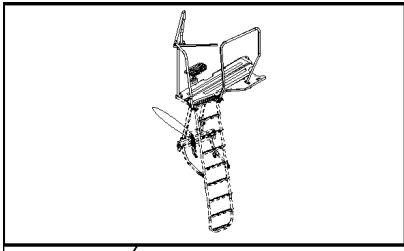

CX8080 COMBINE (9/06-)

08.15(01) PLATFORM

сылка	Номер детали	Кол-во	Описание
1	120103	AR	BOLT, Hex, M8 x 16, 8.8,
2	412650	AR	WASHER, Belleville, M8,
3	84461545	1	HANDRAIL,
4	9706690	6	NUT, M8, CI 8,
5	86629542	1	NUT, LOCK, M8 x 1.25, CI 8,
6	43127	14	BOLT, Hex, M8 x 25, 8.8,
7	87350795	1	HANDRAIL, , FOR CX8060, CX8070 ONLY
7	84461544	1	HANDRAIL, , FOR CX8030, CX8050, CX8070, CX8080, CX8090 ONLY, FOR NA ONLY
8	86596377	1	PLATFORM, , FOR CX8060, CX8070 ONLY
8	86596383	1	PLATFORM, , FOR CX8030, CX8050, CX8070, CX8080, CX8090 ONLY, FOR NA ONLY
9	84449602	1	PLATE, , FOR NA ONLY, FOR CX8030, CX8050, CX8070, CX8080, CX8090 ONLY
10	87350776	1	PLATFORM, , FOR CX8060, CX8070 ONLY
10	87347124	1	PLATFORM, , FOR CX8030, CX8050, CX8070, CX8080, CX8090 ONLY, FOR NA ONLY
11	84457639	1	STEP,
12	84000555	1	INSULATOR BLOCK,
13	87523807	1	TUBE,
14	9837774	1	HANDLE GRIP,
15	87301462	1	NUT, Crown, M8, CI6,
16	120061	1	BOLT, Hex, M8 x 60, 8.8,
17	322358	1	WASHER, SPRING, Belleville, M8,
18	86592711	4	WASHER, M8 x 21 x 4,
19	401502	AR	STRIP, ANTI-SKID, L=2.95M, FOR CX8060, CX8070 ONLY
19	401502	AR	STRIP, ANTI-SKID, L=3.65M, FOR CX8030, CX8050, CX8070, CX8080, CX8090 ONLY, FOR NA ONLY