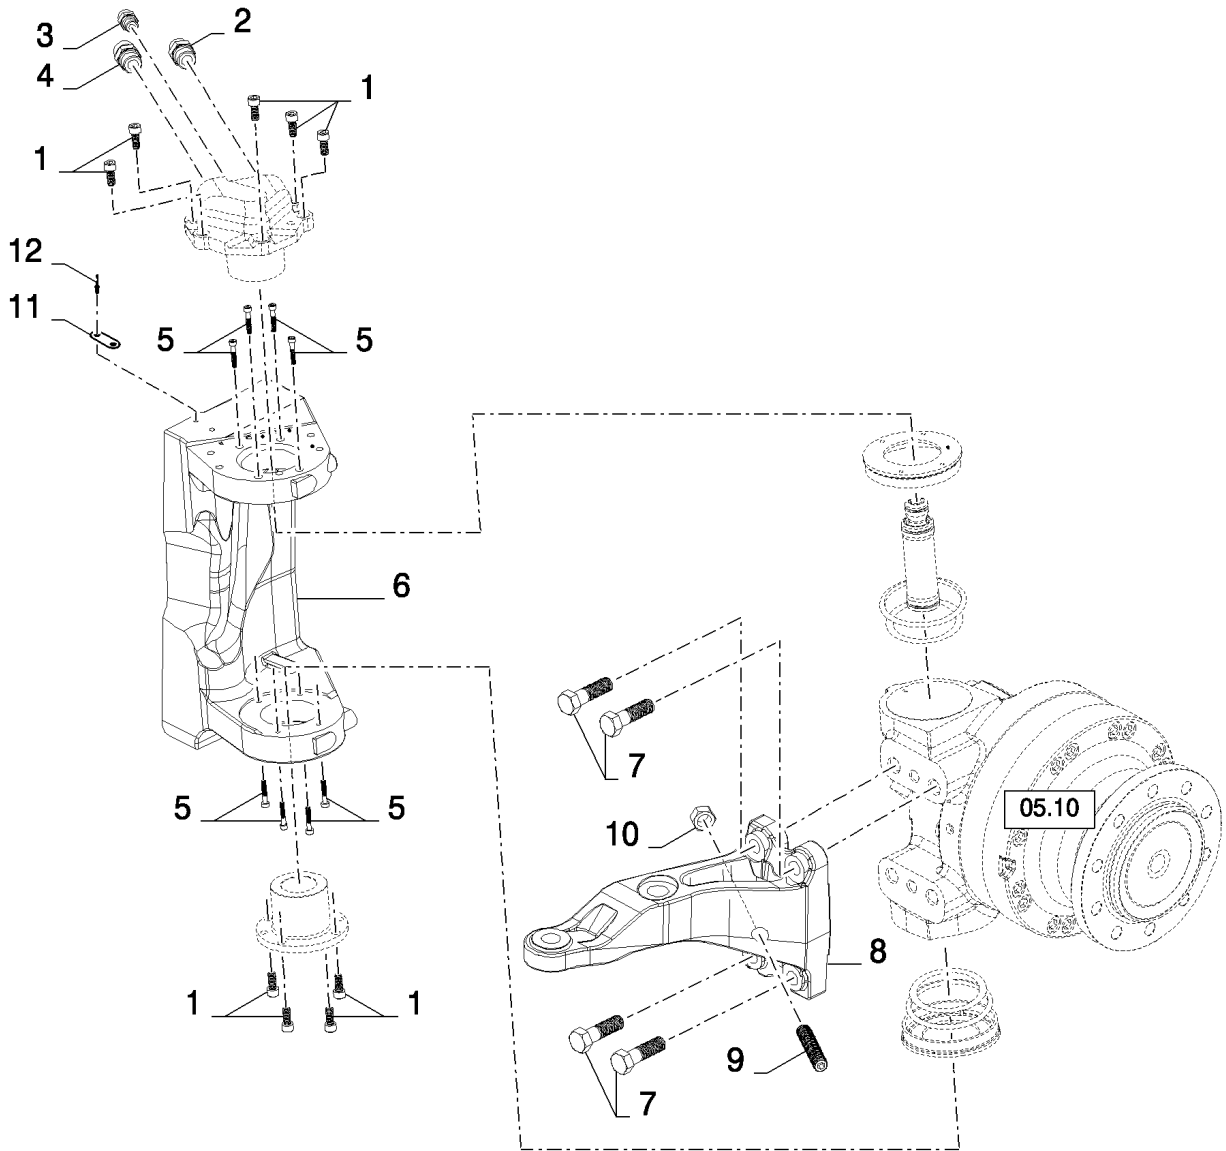

CX8080 COMBINE (9/06-)

05.13(01) POWERED REAR AXLE : WHEEL DRIVE, PRA2

сылка	Номер детали	Кол-во	Описание
1	86508097	18	SCREW, Hex Soc Hd, M10 x 25, 12.9,
2	86579682	2	CONNECTOR, HYD., 1 3/16"-12 ORFS x M27 x 2 ORB,
3	86579676	2	CONNECTOR, HYD., 13/16"-16 ORFS x M18 x 1.5 ORB,
4	86597760	2	CONNECTOR, HYD., 1"-14 ORFS x M27 x 2 ORB,
5	9515561	16	SCREW, Hex Soc Hd, M6 x 35, 12.9,
6	87281647	1	FRAME, LH
6	87281648	1	FRAME, RH
7	412641	8	BOLT, Hex, M20 x 70, 10.9,
8	87281649	1	BRACKET, LH
8	87281650	1	BRACKET, RH
9	87035487	2	SET SCREW, Hex Soc, M20 x 100, Flat Pt,
10	9847024	2	NUT, M20, CI 10,
11	NS	1	NOT SERVICED, RH
12	NS	2	NOT SERVICED, RH