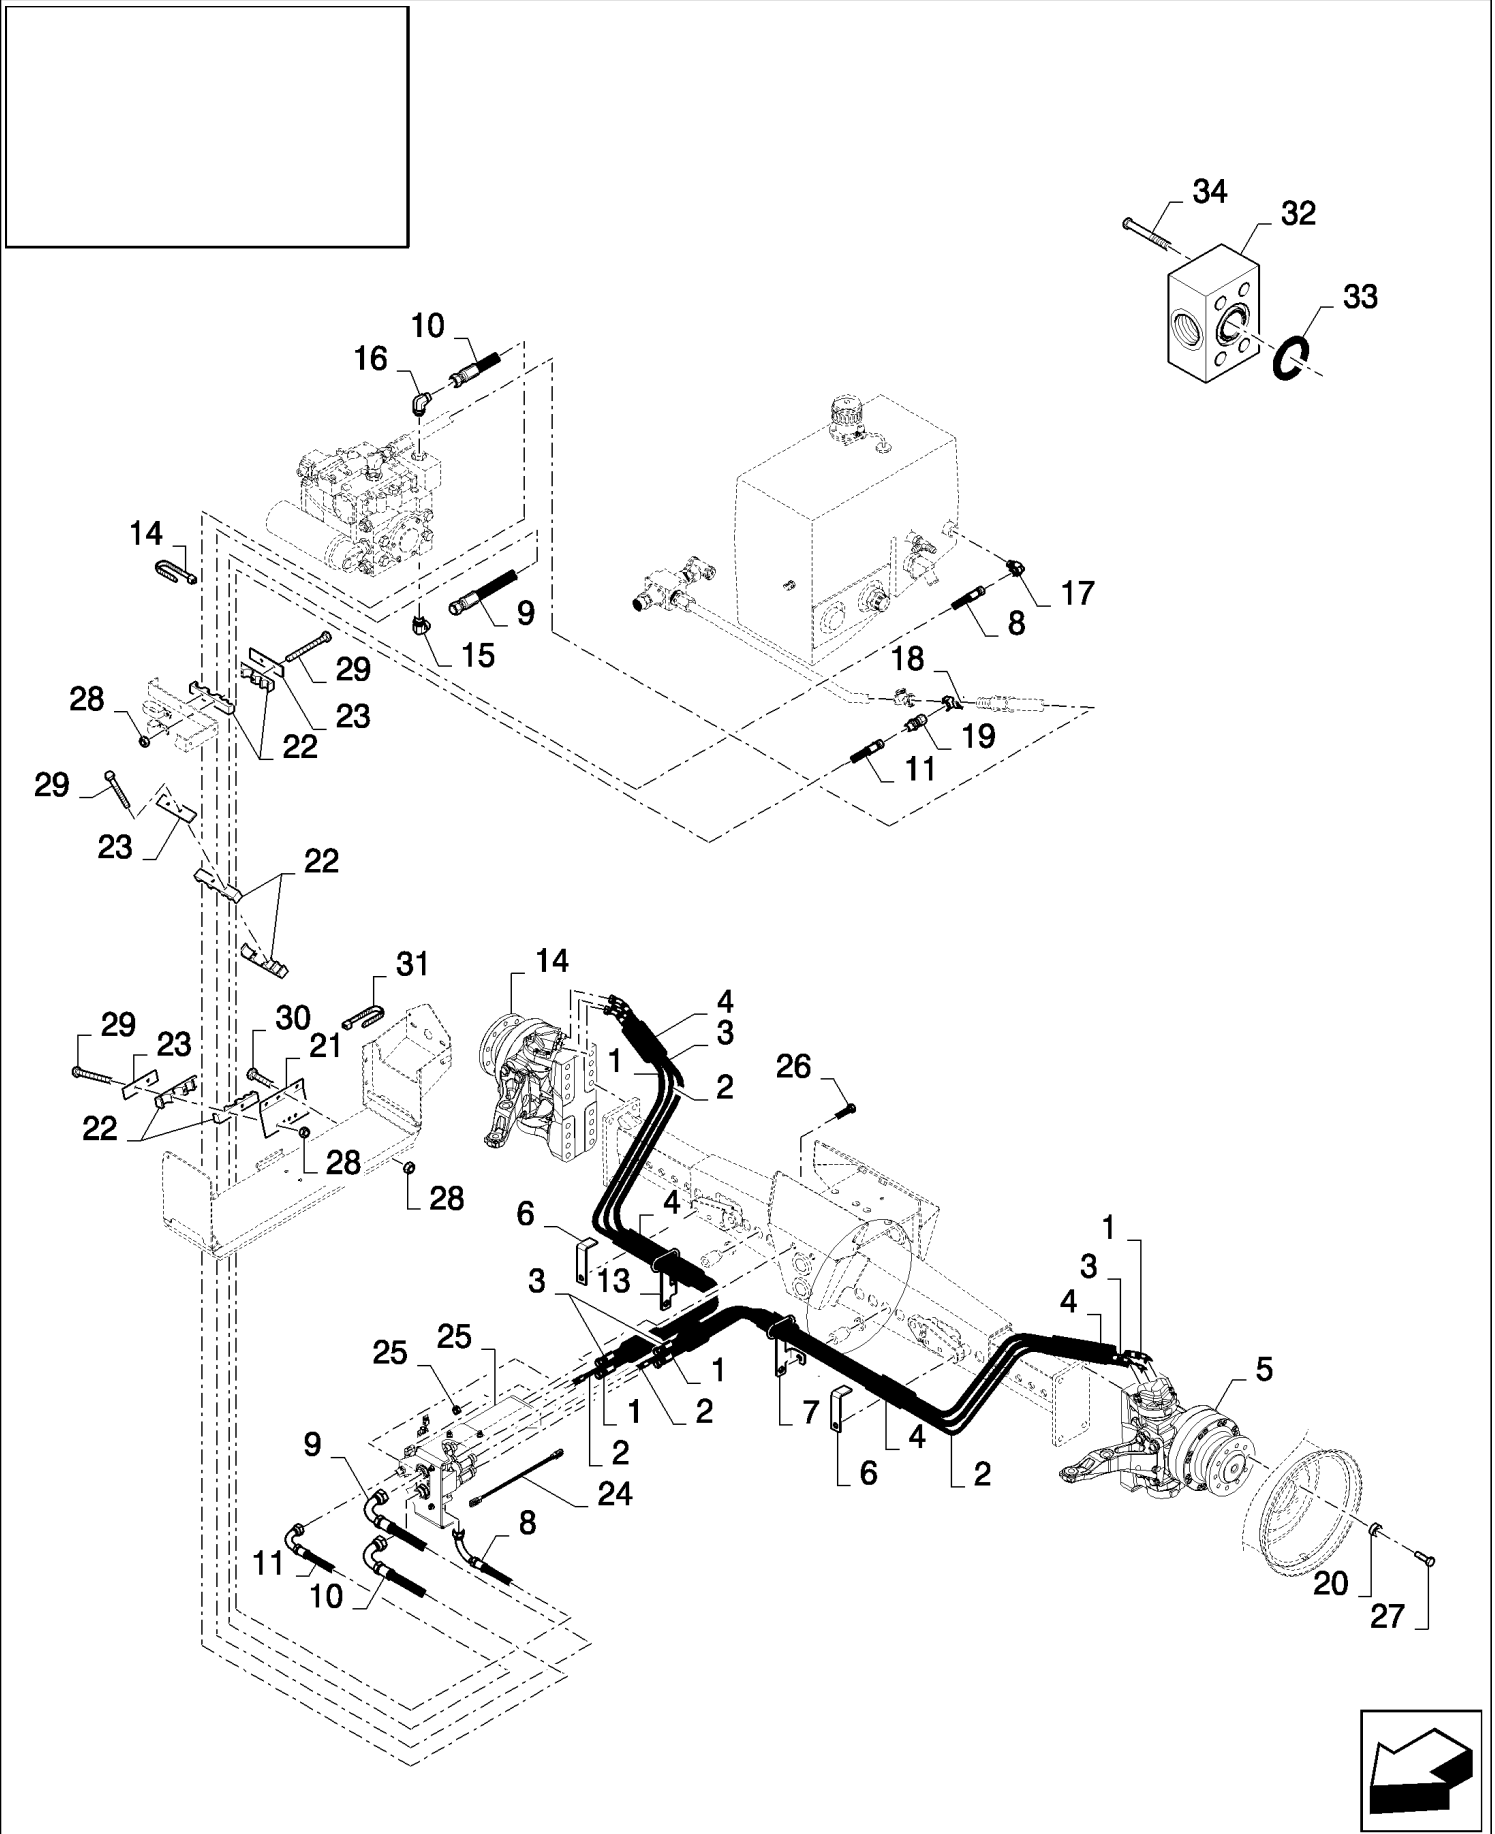

CX8080 COMBINE (9/06-)

18.87336876(01) POWERED REAR AXLE REBUILD KIT FOR FIXED AXLES

сылка	Номер детали	Кол-во	Описание
	87336876		DIA KIT, HARVESTER,
1	84074397	1	SHAFT,
2	84077496	2	CLAMP,
3	140045	2	WASHER, SPRING, Belleville, M10,
4	84069736	2	SEAL,
5	84334438	2	BUSHING,
6	84100564	12	NUT, LOCK, M20, GC,
7	9850384	12	WASHER,
8	84015950	2	SCREW,
9	84015771	8	WASHER,
10	84075037	8	BOLT, Hex, M24 x 60, 12.9,
11	84462121	1	AXLE, REAR,
12	84334526	6	WASHER,
13	84334525	4	BUSHING,
14	412290	4	BOLT, Hex, M20 x 180, 8.8,
15	84037083	6	BOLT, Hex, M20 x 260, 8.8,
16	539450	3	SHIM,
17	327802	1	WASHER,
18	390822	1	NUT, SLOTTED, M30 x 1.5, CI 8,
19	130016	1	PIN, SPLIT (COTTER), M6.3 x 63,
20	84073399	4	BALL JOINT,
21	100034	4	NUT, M30 x 1.5, CI 8,
22	412321	2	NUT, M26 x 1.5, CI 8,
23	84814042	2	BALL JOINT,
24	84074074	1	TRACK ROD ASSY,
25	412141	3	NUT, LOCK, M10 x 1.5, CI 8,
26	379401	6	CLAMP,
27	120074	3	BOLT, Hex, M10 x 90, 8.8,
28	84074075	1	TRACK ROD ASSY,
29	84814043	2	CYLINDER STEERING,
30	84334527	2	BUSHING,
31	84439474	12	PLUG,
32	84440667	12	PLUG,
33	84435034	1	SUPPORT,
34	84435031	1	SUPPORT,
35	84074073	1	EXTENSION,
36	84074067	1	EXTENSION,
37	86509730	2	BOLT, Hex, M20 x 240, 8.8,
	84439510	2	DECAL,
	86503661	0.12	grease