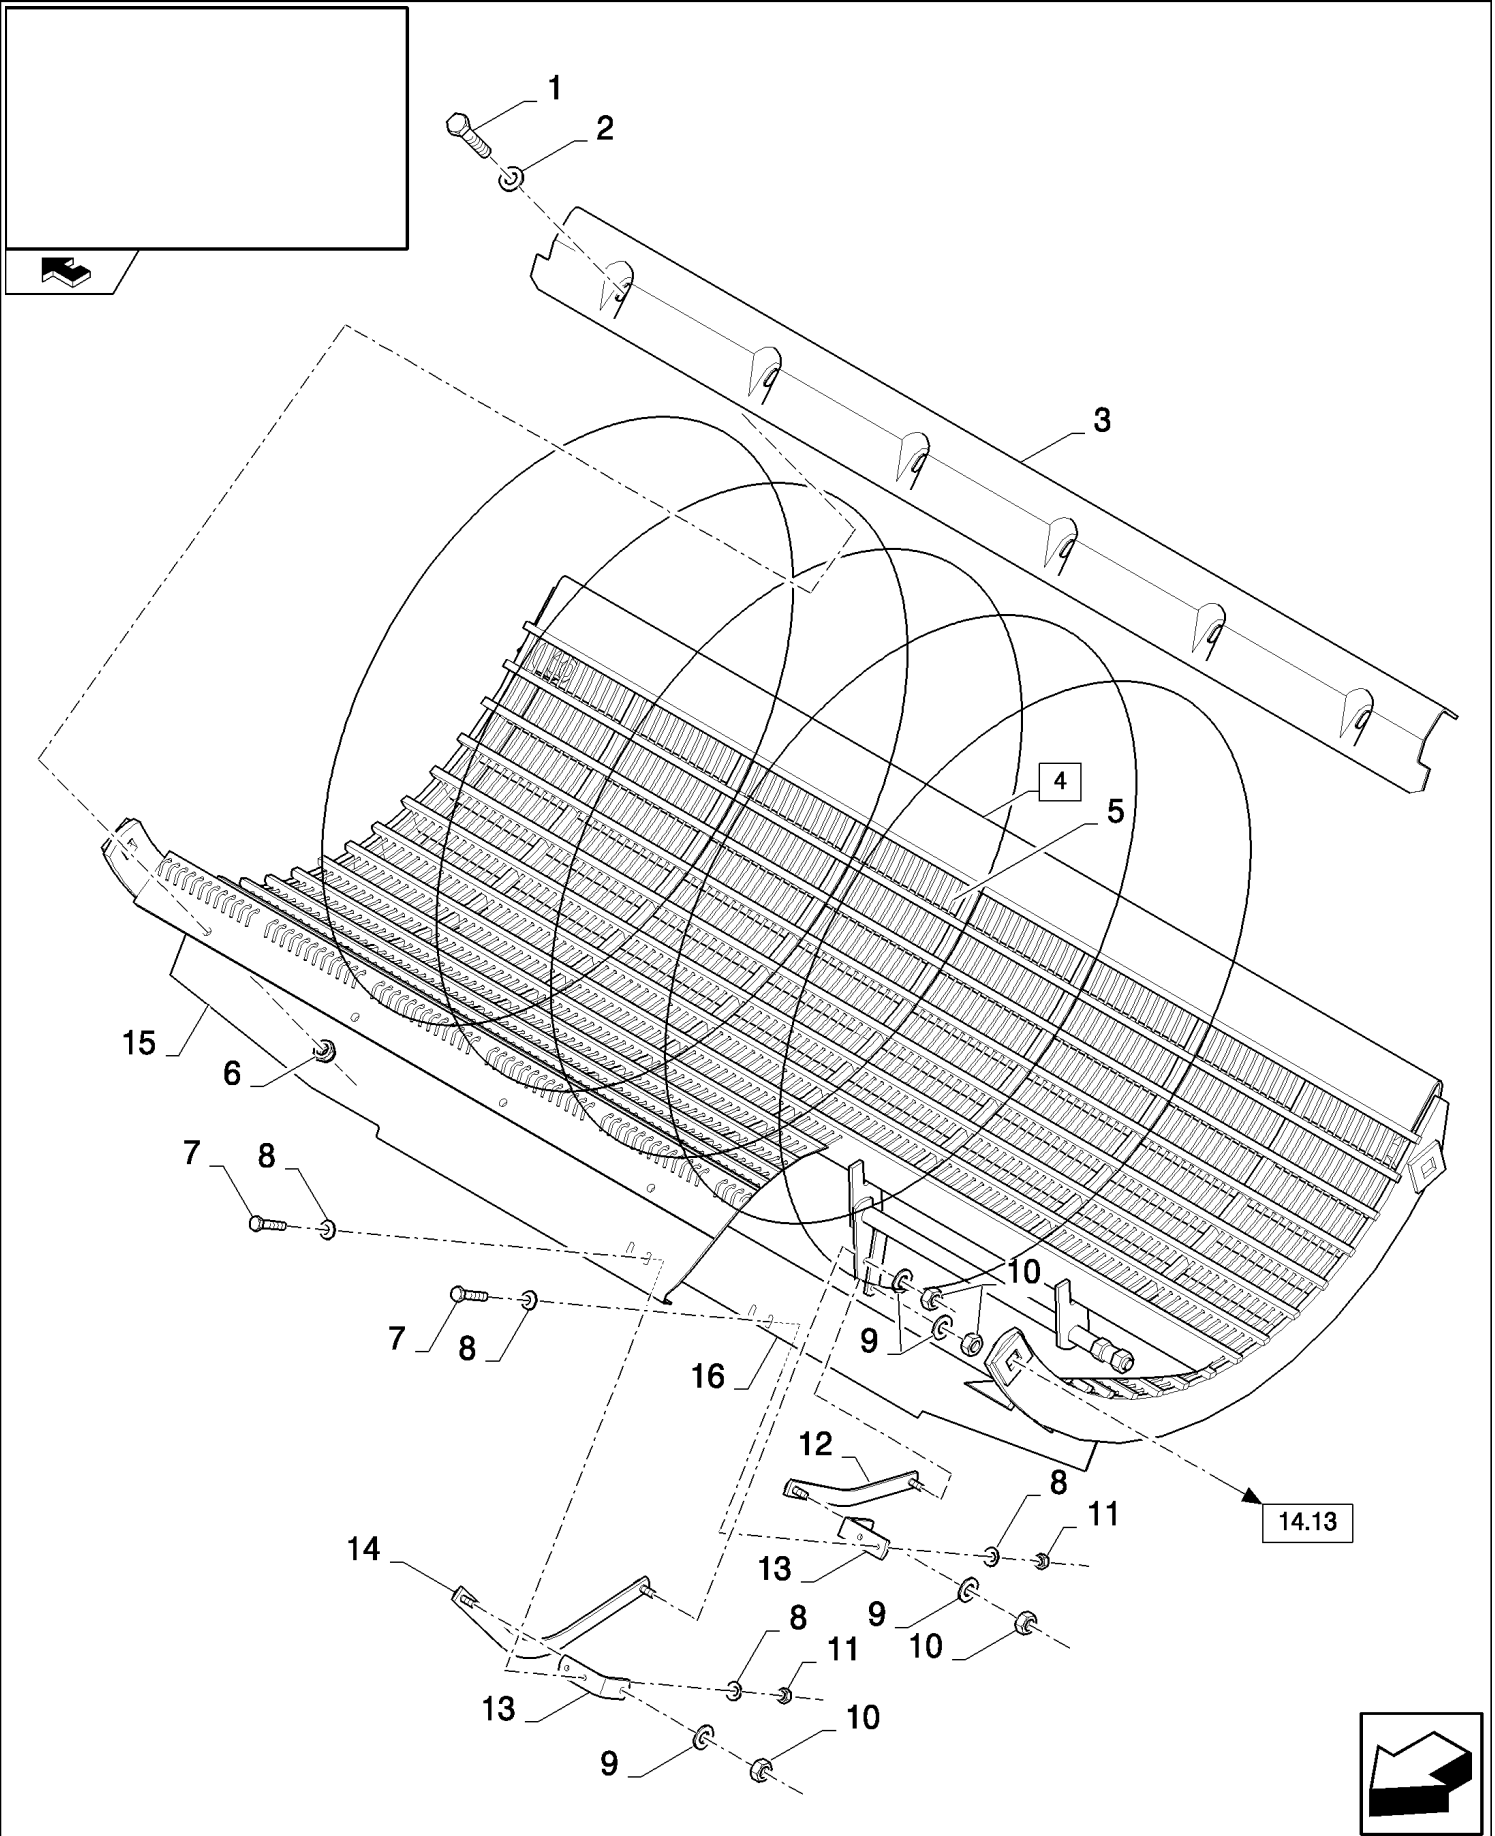

CX8080 COMBINE (9/06-)

14.14(01) CONCAVE, DRUM

сылка	Номер детали	Кол-во	Описание
1	43140	6	BOLT, Hex, M10 x 30, 8.8, Full Thd,
2	378244	6	WASHER, M10,
3	84073001	1	PLATE, , FOR CX8060, CX8070, CX8080, CX8090 ONLY
3	84073031	1	PLATE, , FOR CX8030, CX8040, CX8050 ONLY
4	84077392	1	CONCAVE, (5,15,16),Mod., FOR CX8060, CX8070, CX8080, CX8090 ONLY
4	84073084	1	CONCAVE, (5,15,16),Mod., FOR CX8030, CX8040, CX8050 ONLY
4	84077329	1	CONCAVE, (5,15,16),Mod., FOR CX8060, CX8070, CX8080, CX8090 ONLY, FOR NA ONLY
4	84073335	1	CONCAVE, (5,15,16),Univ., FOR CX8060, CX8070, CX8080, CX8090 ONLY
5	84061512	AR	WIRE, RETAINING, Mod. concave
5	84061654	AR	WIRE, RETAINING, , FOR NA ONLY
5	84061647	AR	WIRE, RETAINING, Univ. concave
6	100037	6	NUT, M10 x 1.5, CI 8,
7	120100	4	BOLT, Hex, M6 x 20, 8.8,
8	412649	8	WASHER, SPRING, Belleville, M6,
9	378243	4	WASHER, M8,
10	86629542	4	NUT, LOCK, M8 x 1.25, CI 8,
11	9706755	4	NUT, M6, CI 8,
12	84022932	1	LEVER,
13	84818433	2	BRACKET,
14	84073016	1	ARM,
15	84071234	1	PLATE, , FOR CX8030, CX8040, CX8050 ONLY
15	84061712	1	PLATE, , FOR CX8060, CX8070, CX8080, CX8090 ONLY
16	84071235	1	PLATE, , FOR CX8030, CX8040, CX8050 ONLY
16	84061739	1	PLATE, , FOR CX8060, CX8070, CX8080, CX8090 ONLY