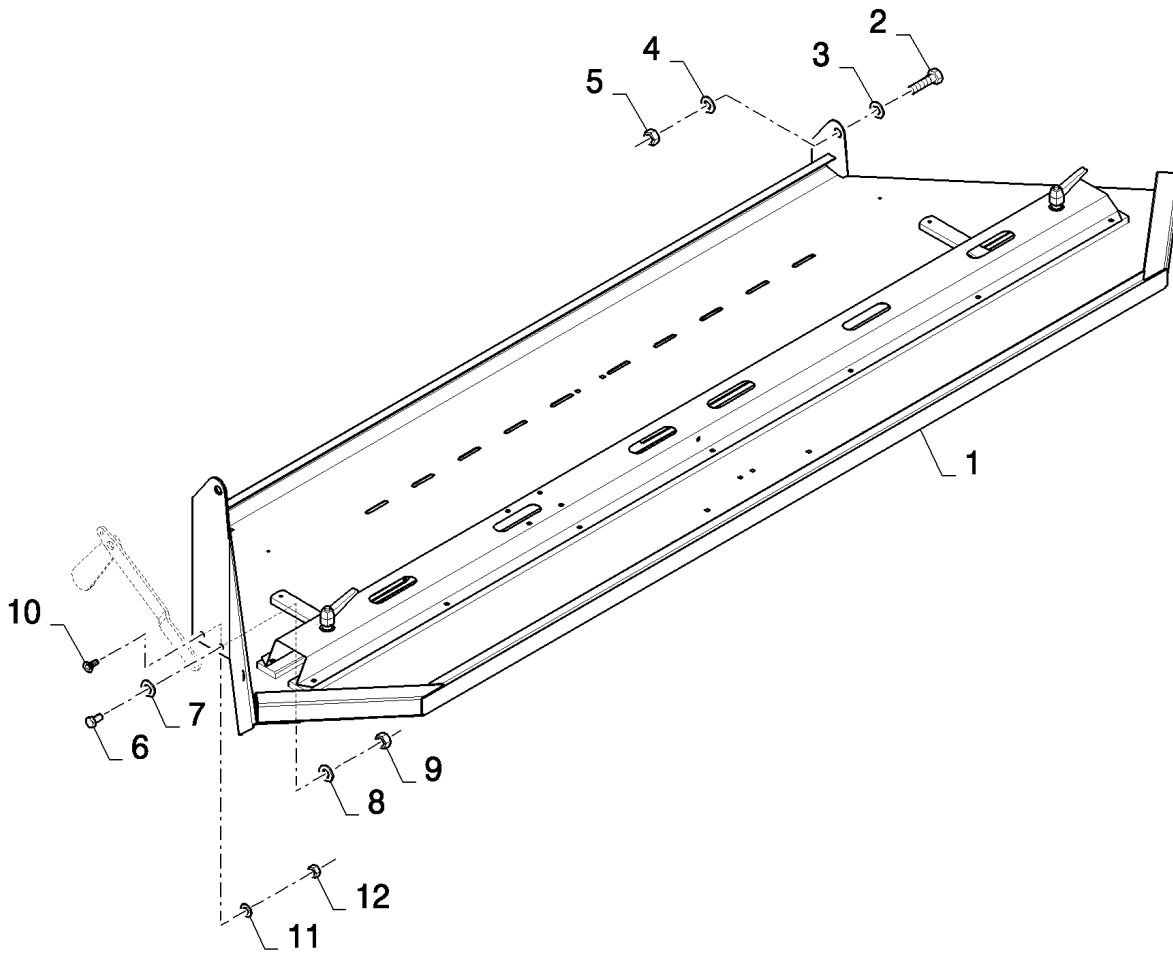

CX8080 COMBINE (9/06-)

18.87393035(04) STRAWCHOPPER - 6 ROW - MANUAL ADJUSTABLE DEFLECTORS

сылка	Номер детали	Кол-во	Описание
	87393035		DIA KIT, HARVESTER,
1	87328988	1	
2	86625263	1	WASHER, M8 x 20 x 1.6,
3	86625253	18	WASHER, M11 x 24 x 2,
4	140045	31	WASHER, SPRING, Belleville, M10,
5	43138	24	SCREW, Hex, M10 x 20, 8.8, Full Thd,
6	140018	10	WASHER, M12 x 24 x 2.5,
7	300388	10	SCREW, Hex, M12 x 25, 8.8,
8	140046	11	WASHER, Belleville, M12,
9	9706685	10	NUT, M12, CI 8,
10	86511323	6	WASHER, M10 x 20 x 2,
11	120104	10	SCREW, Hex, M8 x 20, 8.8,
12	100016	10	NUT, M10, CI 8,
13	120041	4	BOLT, CARRIAGE, Short NK, M10 x 20, CI8.8, Full Thd,
14	322358	25	WASHER, SPRING, Belleville, M8,
15	120103	3	BOLT, Hex, M8 x 16, 8.8,
16	86619060	10	BOLT, CARRIAGE, Short NK, M8 x 16, CI8.8, Full Thd,
17	9706690	15	NUT, M8, CI 8,
18	140040	8	WASHER, M6 x 22 x 2,
19	86508568	8	SCREW, Hex, M6 x 16, 8.8,
20	322357	8	WASHER, SPRING, Belleville, M6,
21	9706755	8	NUT, M6, CI 8,
22	120080	1	BOLT, Hex, M12 x 45, 8.8,
23	120112	1	BOLT, Hex, M10 x 40, 8.8, Full Thd,
24	120037	4	BOLT, CARRIAGE, Short NK, M8 x 20, CI8.8, Full Thd,
25	140041	9	WASHER, M8 x 28 x 3,
	85503661	0.01	grease