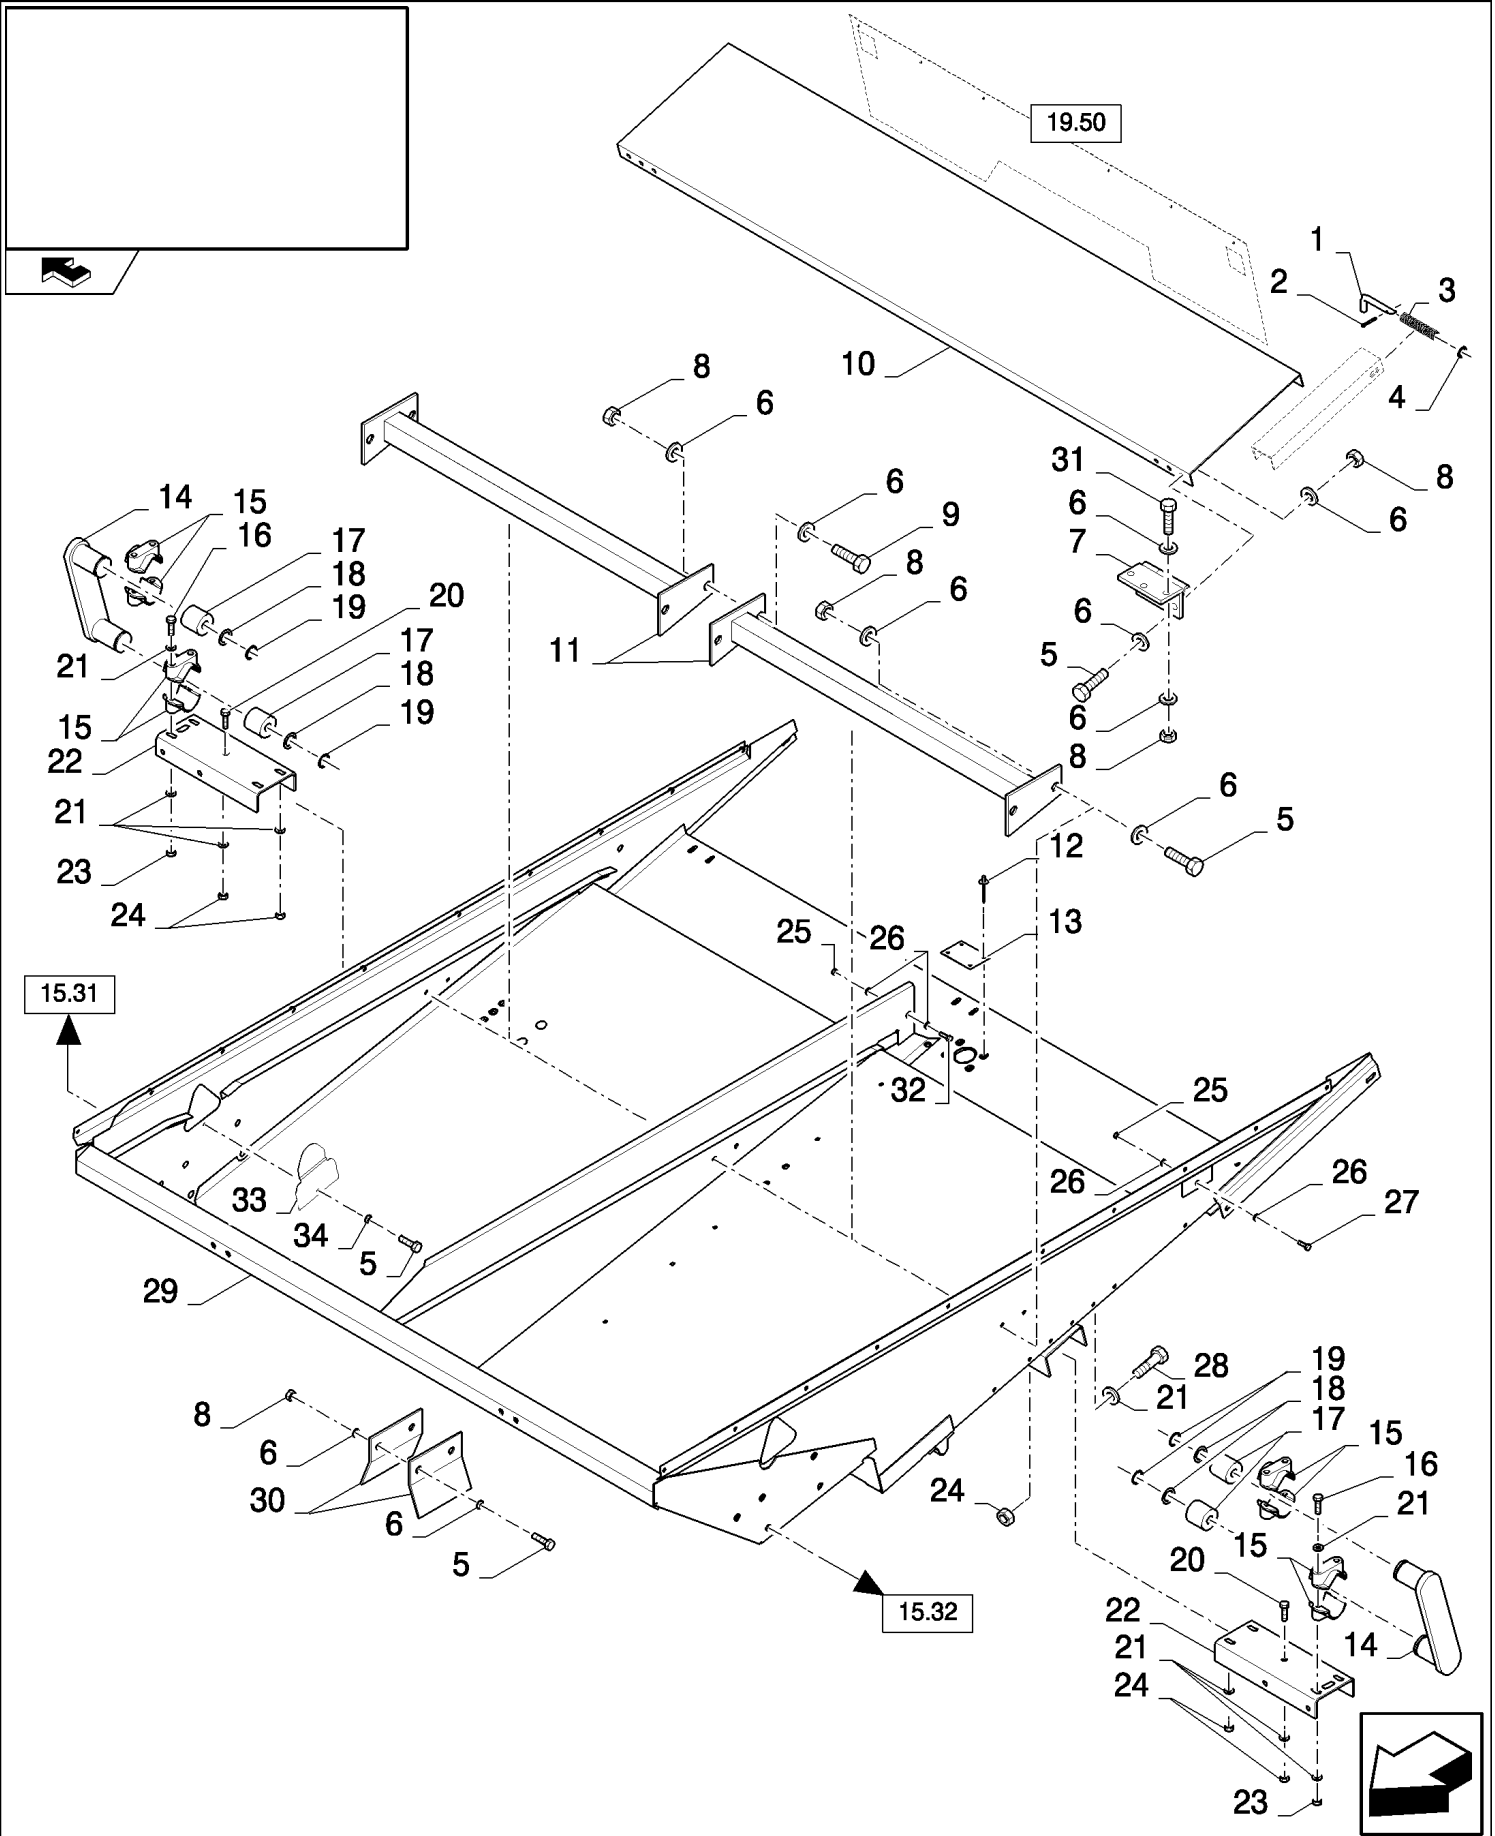

15.33(01) SHAKER SHOE

CX8080 COMBINE (9/06-)

15.33(01) SHAKER SHOE

сылка	Номер детали	Кол-во	Описание
1	394549	2	HANDLE,
2	130003	2	PIN, SPLIT (COTTER), M3.2 x 20,
3	84814911	2	SPRING,
4	140223	2	WASHER,
5	86508568	12	SCREW, Hex, M6 x 16, 8.8,
6	412649	14	WASHER, SPRING, Belleville, M6,
7	9833212	3	HINGE,
8	9706755	AR	NUT, M6, CI 8,
9	120100	2	BOLT, Hex, M6 x 20, 8.8, , FOR CX8060, CX8070, CX8080, CX8090 ONLY
10	84073622	1	COVER, , FOR CX8060, CX8070, CX8080, CX8090 ONLY
10	84073389	1	COVER, , FOR CX8030, CX8040, CX8050 ONLY
11	84320452	2	PROFILE, , FOR CX8060, CX8070, CX8080, CX8090 ONLY
11	84320454	1	PROFILE, , FOR CX8030, CX8040, CX8050 ONLY
12	9512968	4	RIVET,
13	84056659	1	COVER,
14	84438529	2	ARM, , FOR SELF LEVELLING ONLY
14	84022659	2	ARM, , FOR FIXED SHOE ONLY
15	320033	8	HOUSING,
16	120062	4	BOLT, Hex, M8 x 70, 8.8,
17	84000052	4	BUSHING, RUBBER,
18	84032520	4	WASHER,
19	300627	4	RING, SNAP, M19, Ext,
20	412597	2	BOLT, CARRIAGE, Short NK, M8 x 25, CI8.8, Full Thd,
21	322358	18	WASHER, SPRING, Belleville, M8,
22	747826	2	SUPPORT, , FOR SELF LEVELLING ONLY
23	86629542	12	NUT, LOCK, M8 x 1.25, CI 8,
24	9706690	10	NUT, M8, CI 8,
25	9706685	1	NUT, M12, CI 8,
26	140046	2	WASHER, Belleville, M12,
27	9706687	1	SCREW, Hex, M12 x 30, 8.8,
28	120104	4	SCREW, Hex, M8 x 20, 8.8,
29	84100064	1	SHOE, SHAKER, , FOR CX8060, CX8070, CX8080, CX8090 ONLY
29	84442559	1	SHOE, SHAKER, , FOR CX8030, CX8040, CX8050 ONLY
30	84012802	2	PLATE, , FOR SELF LEVELLING ONLY, BSN C603
30	87695620	2	PLATE, , FOR SELF LEVELLING ONLY, ASN D604
31	86512439	6	SCREW, Short NK, M6 x 16, CI8.8, Full Thd,
32	86629541	AR	BOLT, Hex, M12 x 40, 8.8, Full Thd,
33	87535684	2	COVER,
34	140040	2	WASHER, M6 x 22 x 2,