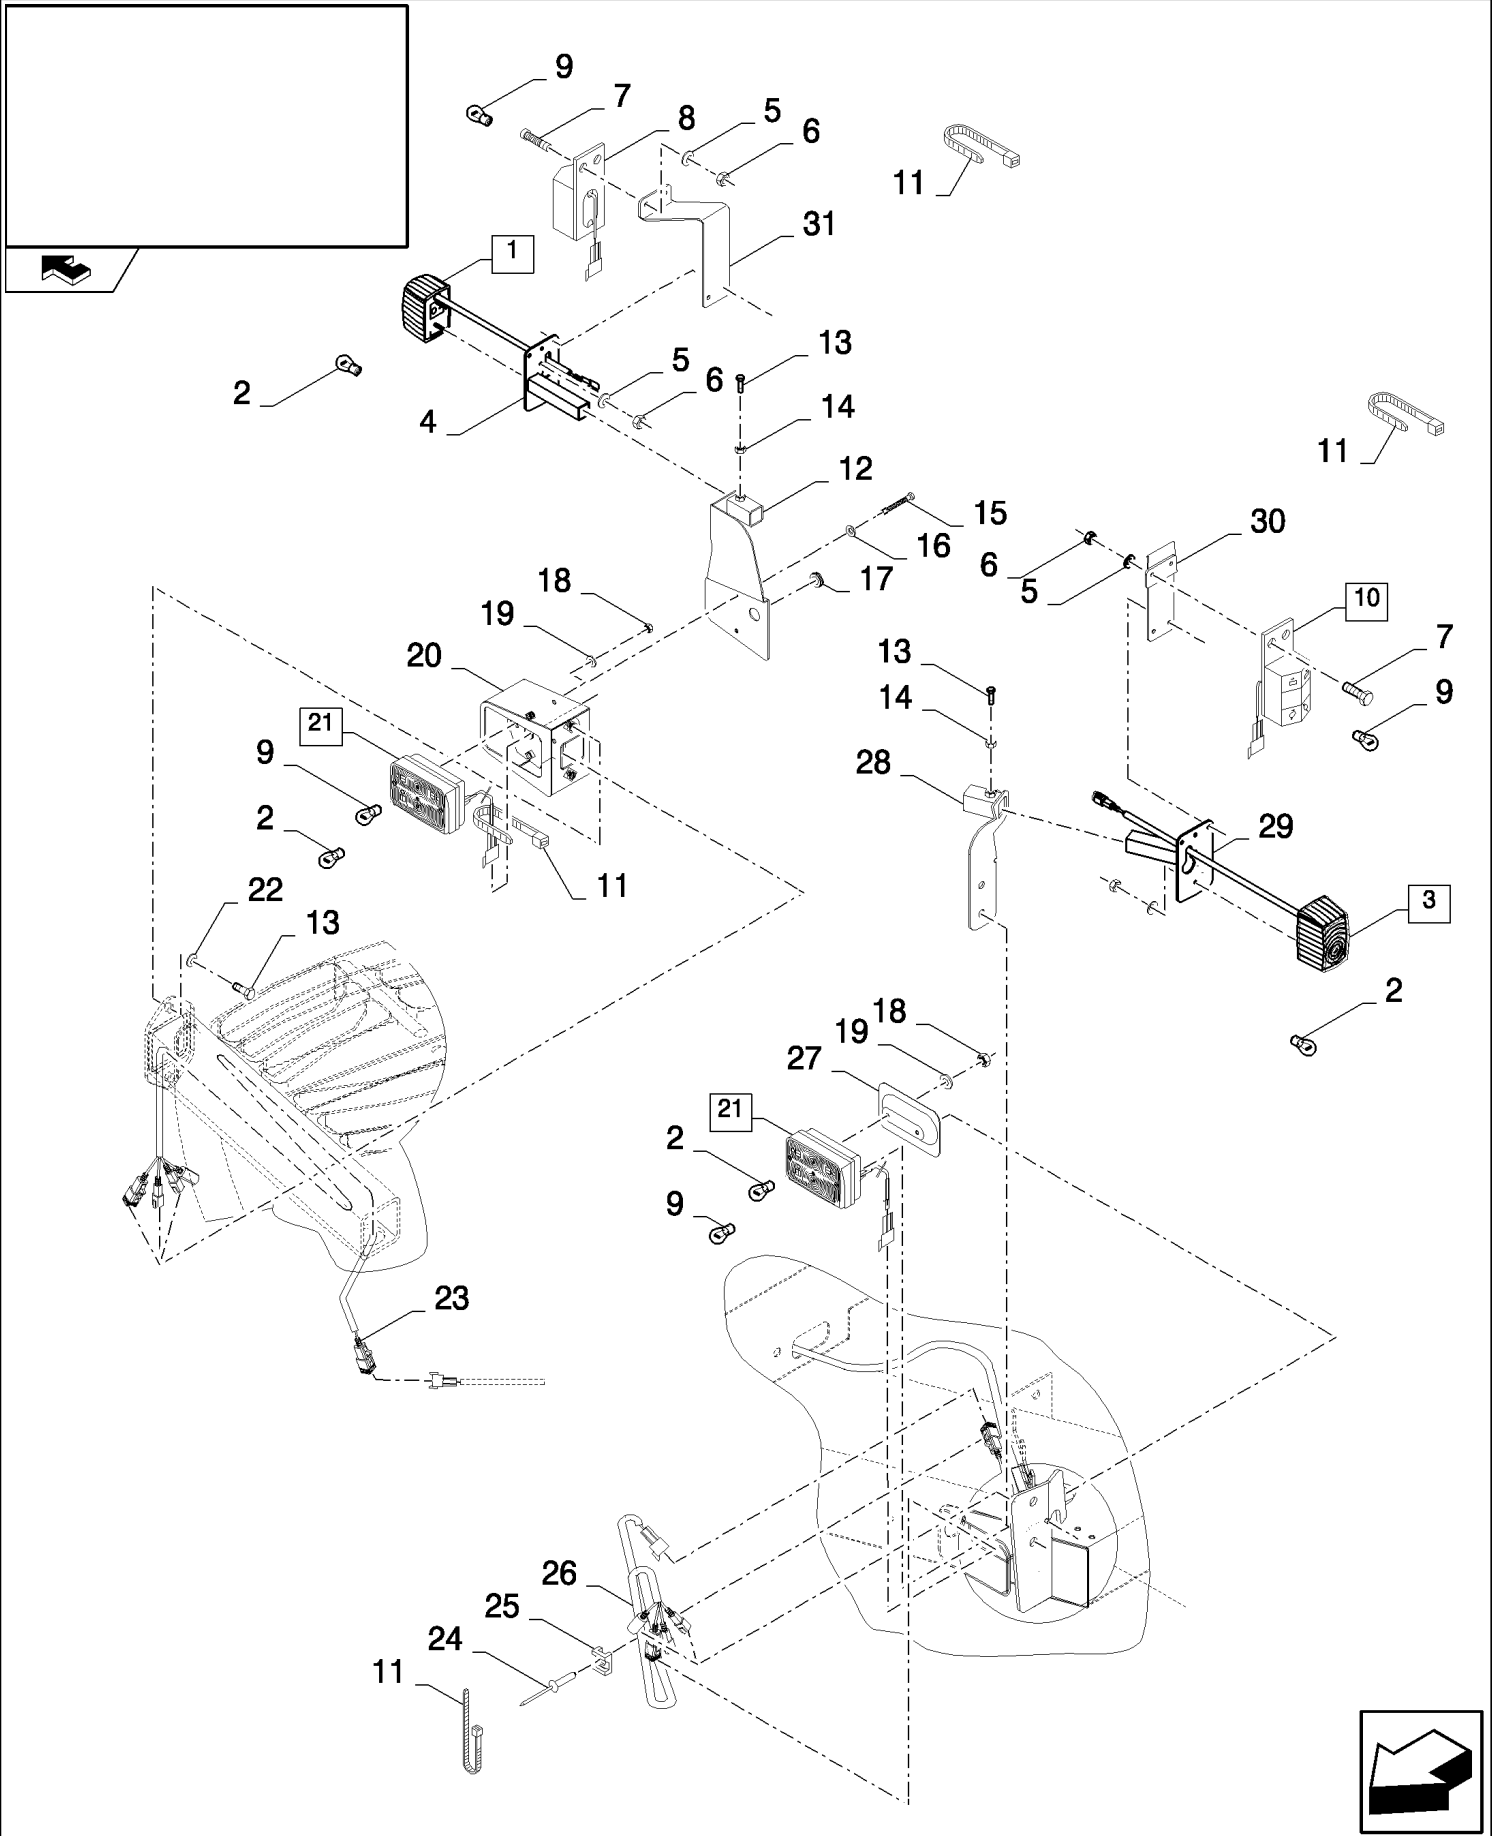

CX8080 COMBINE (9/06-)

06.20(01) STANDARD LIGHTS, FRONT - NOT FOR NA

сылка	Номер детали	Кол-во	Описание
1	84067995	1	LAMP ASSY, SIDE, (2)
2	398877	1	BULB, 12V-21W
3	84067994	1	LAMP ASSY, SIDE, (2)
4	84441699	1	SUPPORT,
5	322355	8	WASHER, Belleville, M4,
6	100012	8	NUT, M4, CI 8,
7	86511042	8	SCREW, Cross Pan Hd, M4 x 16,
8	84437311	1	LAMP, (9)
9	89626322	1	BULB, #R5W, 5w,
10	84437310	1	LAMP, (9)
11	86566989	5	STRAP, CABLE,
12	87106695	1	PLATE, MOUNTING,
13	120104	4	SCREW, Hex, M8 x 20, 8.8,
14	89706690	2	NUT, M8, CI 8,
15	338413	2	SCREW, Hex, M6 x 60, 8.8,
16	322357	2	WASHER, SPRING, Belleville, M6,
17	102043	1	GROMMET,
18	86508813	4	NUT, M5, CI 8,
19	322356	4	WASHER,
20	84607394	1	HOUSING,
21	84067986	2	LAMP, (2,9)
22	322358	2	WASHER, SPRING, Belleville, M8,
23	86616172	1	HARNESS, WIRE,
24	325911	2	RIVET, Pop, M4.8 x 7.4,
25	86590413	2	CLAMP,
26	86616173	1	HARNESS, WIRE,
27	84077902	1	COVER,
28	84437440	1	SUPPORT,
29	84441698	1	SUPPORT,
30	84441700	1	BRACKET,
31	84441701	1	SUPPORT,