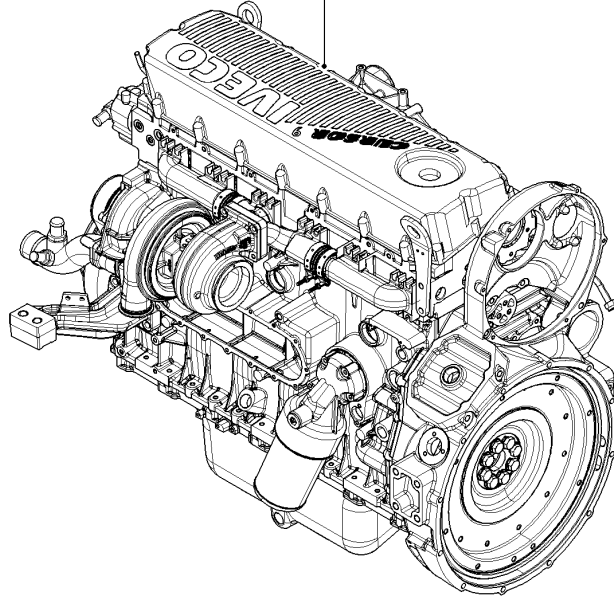

ENGINE
MOTORE

MOTEUR
MOTOR

MOTOR
MOTOR

MOTOR
MOTOR

SEC. 1

01.001

01.001

01.001