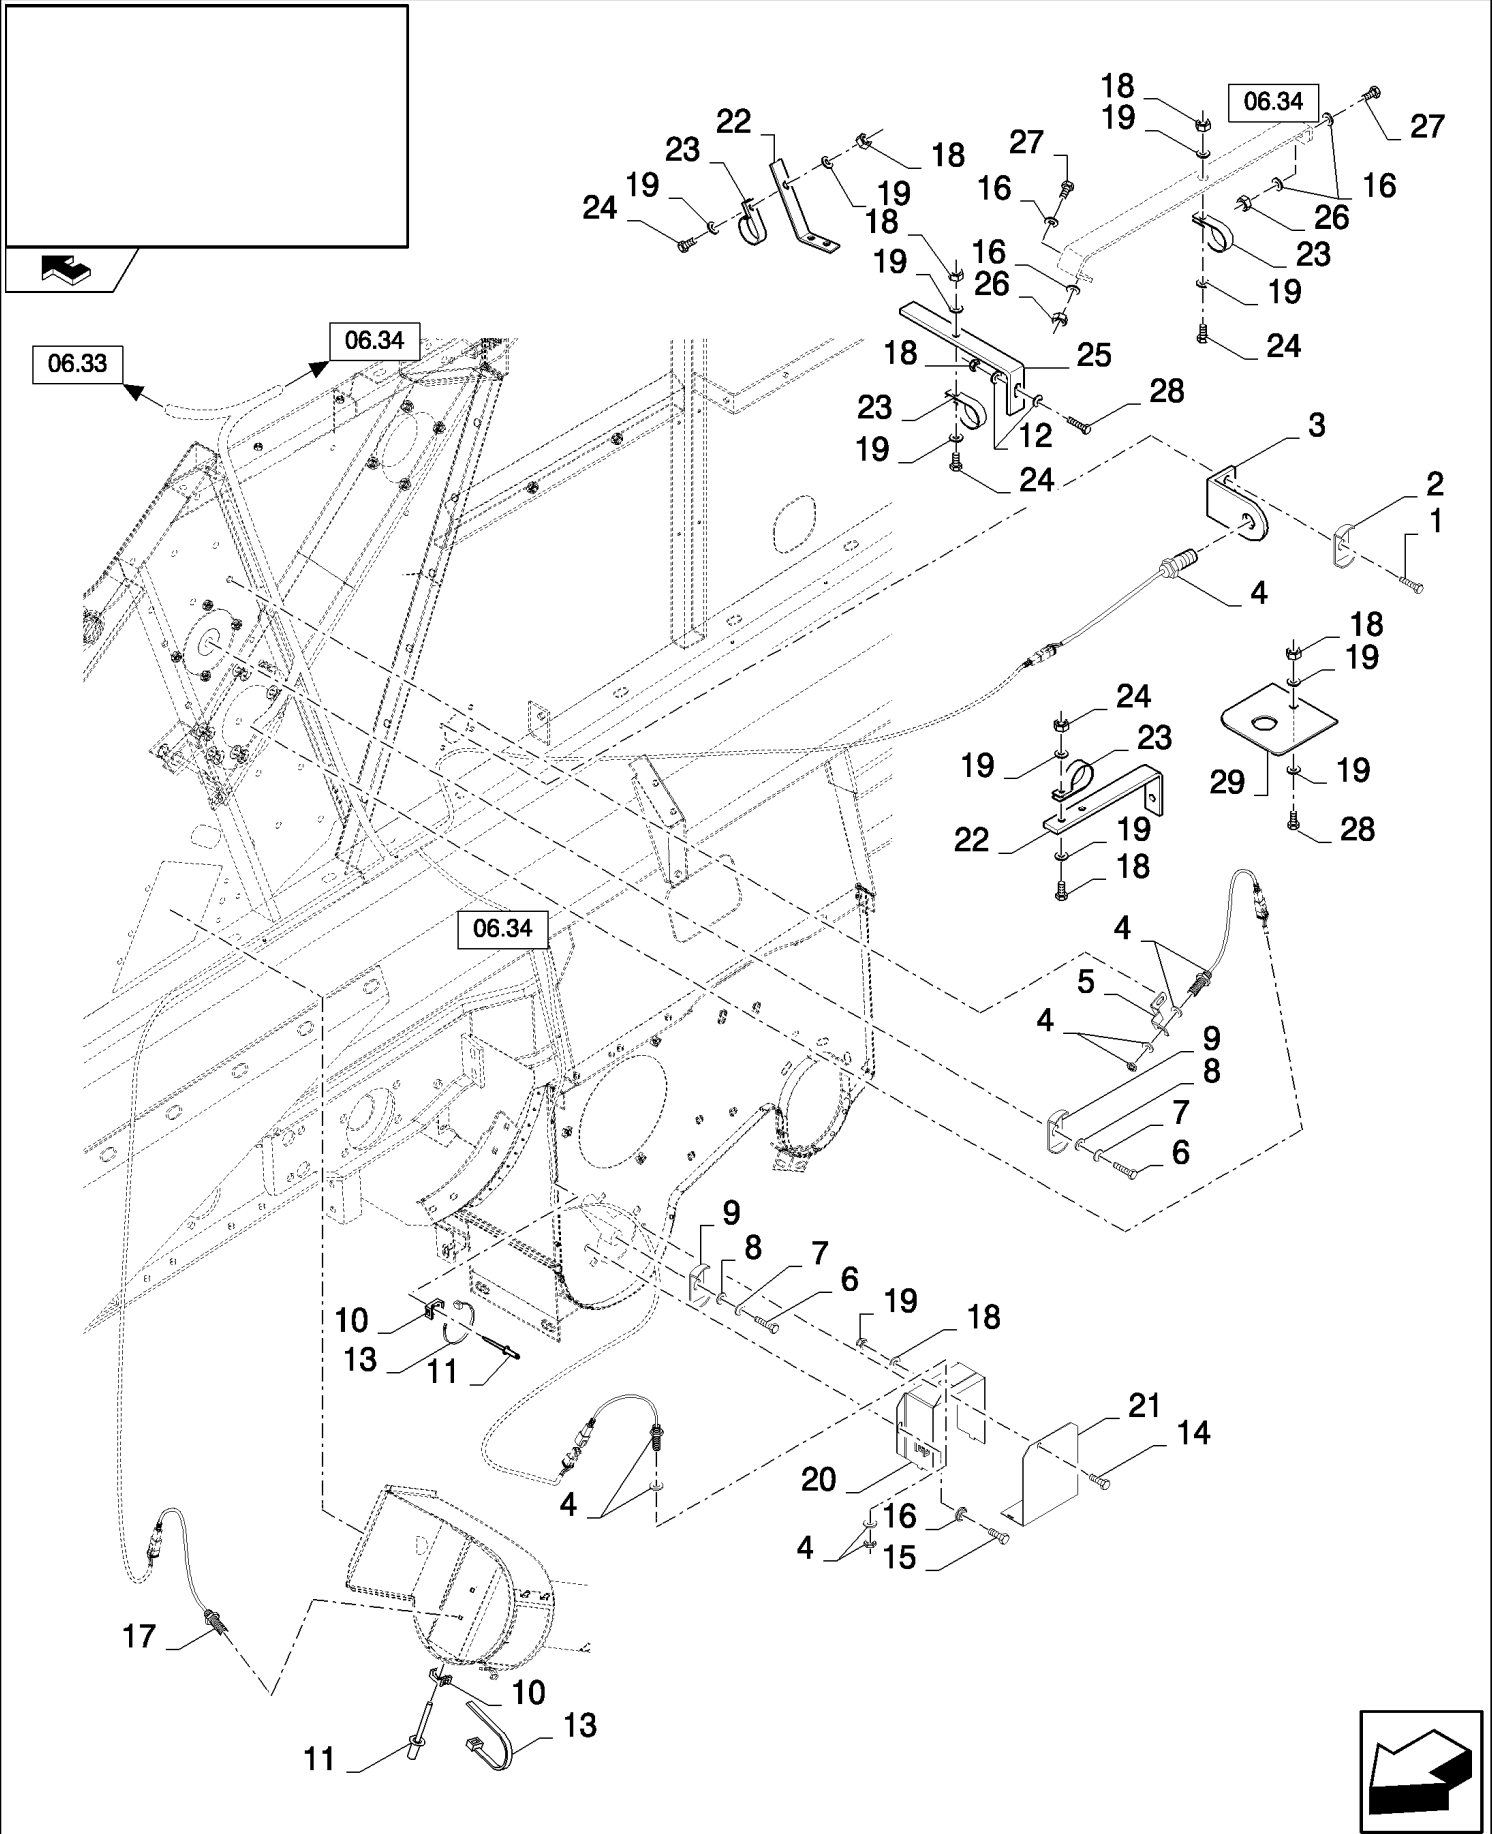

CX8080 COMBINE (9/06-)

06.35(01) THRESHING FRAME, ELECTRICS - LH

сылка	Номер детали	Кол-во	Описание
1	120242	1	SET SCREW, Hex Soc, M6 x 10, Cup Pt,
2	84071097	1	DISC,
3	84073182	1	BRACKET,
4	84058861	3	SENSOR,
5	84073179	1	BRACKET,
6	86050286	2	BOLT, Hex Flg, M10 x 20, 8.8,
7	140045	2	WASHER, SPRING, Belleville, M10,
8	140042	2	WASHER, M10 x 34 x 3,
9	84071095	2	DISC,
10	86590413	16	CLAMP,
11	445394	16	RIVET, Pop, M4.8 x 12.7,
12	9824259	4	WASHER, M6 x 12 x 1.6,
13	86566989	16	STRAP, CABLE,
14	86508568	1	SCREW, Hex, M6 x 16, 8.8,
15	120103	2	BOLT, Hex, M8 x 16, 8.8,
16	322358	6	WASHER, SPRING, Belleville, M8,
17	84058862	1	SENSOR,
18	9706755	11	NUT, M6, CI 8,
19	322357	17	WASHER, SPRING, Belleville, M6,
20	87036570	1	COVER,
21	87036591	1	COVER,
22	84435782	3	SUPPORT,
23	86628564	6	CLAMP, 1 1/4", Insul, 3/8" Bolt,
24	43117	6	BOLT, Hex, M6 x 30, 8.8,
25	84400083	1	SUPPORT,
26	9706690	2	NUT, M8, CI 8,
27	120104	2	SCREW, Hex, M8 x 20, 8.8,
28	120100	4	BOLT, Hex, M6 x 20, 8.8,
29	84400077	1	SUPPORT,