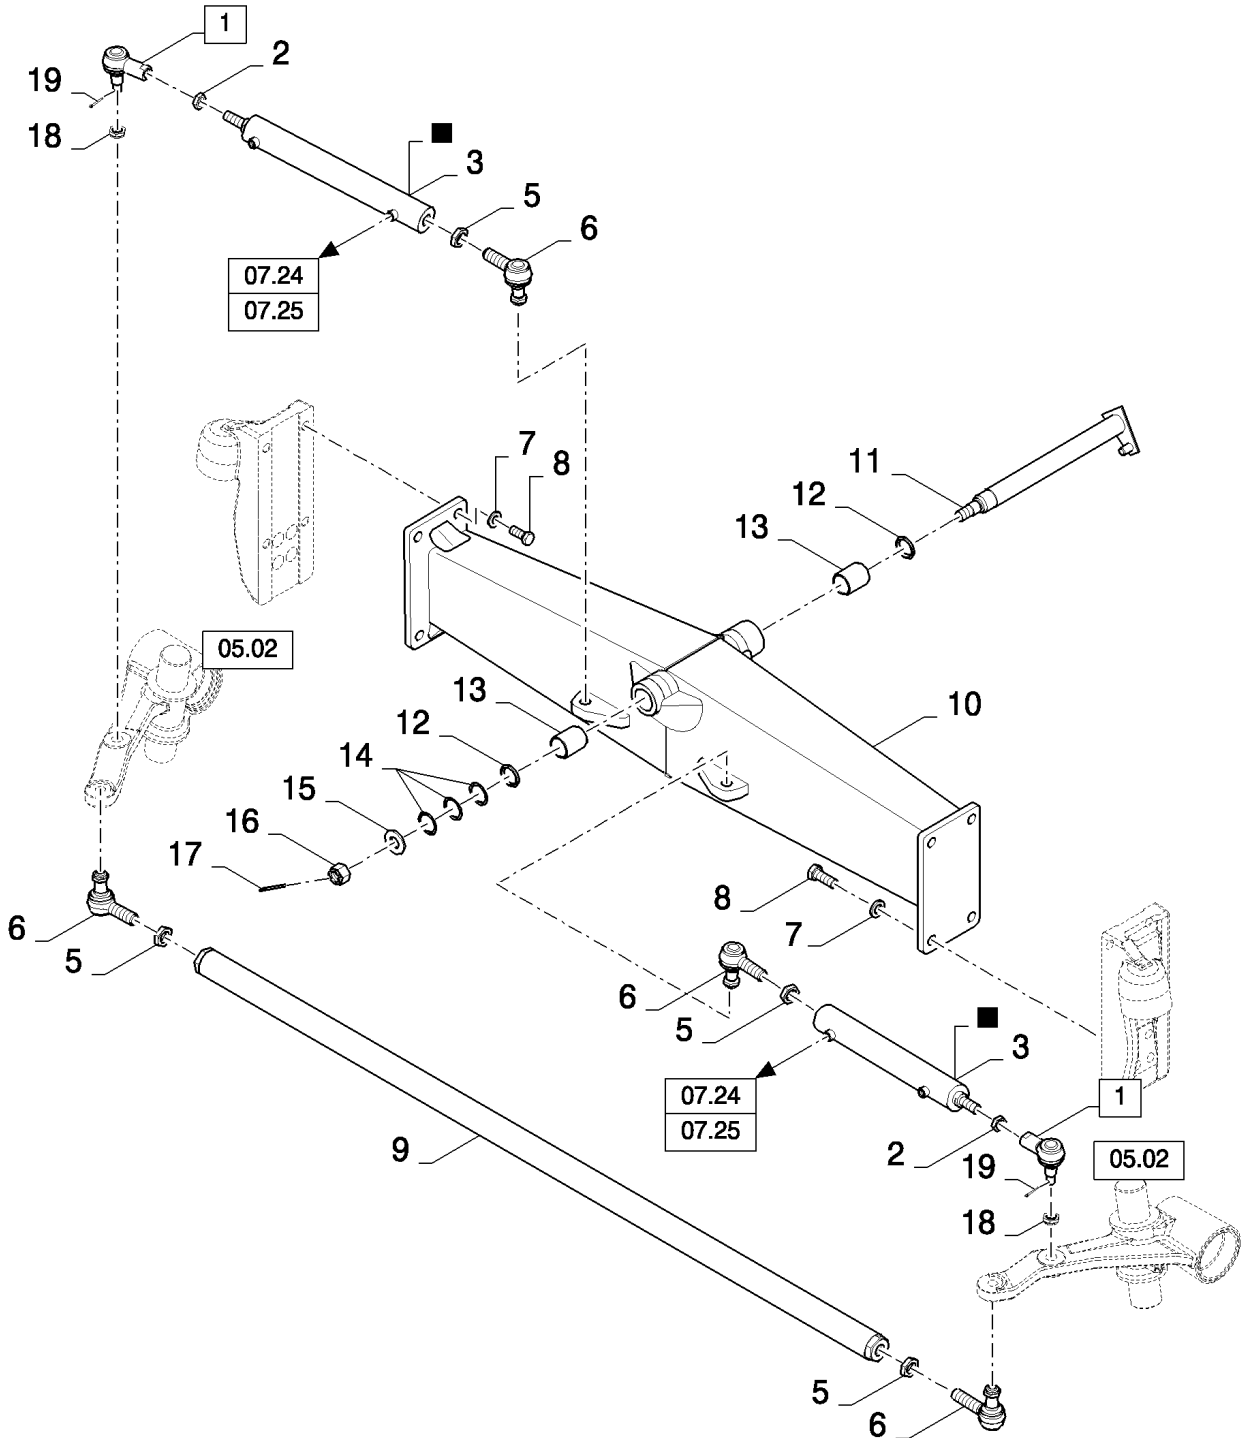

CX8080 COMBINE (9/06-)

05.01(01) AXLE, FIXED, LOW CENTER

сылка	Номер детали	Кол-во	Описание
1	429456	2	BALL JOINT, (18, 19)
2	100033	2	NUT, Thin, M24 x 1.5, CI 04,
3	84435500	2	HYDRAULIC CYLINDER, (4)
4	84023925	1	KIT, REPAIR,
5	100034	4	NUT, M30 x 1.5, CI 8,
6	84607015	4	BALL JOINT,
7	84015771	8	WASHER,
8	84075037	8	BOLT, Hex, M24 x 60, 12.9, M24x60
9	84435791	1	ROD, , FOR CX8030, CX8040, CX8050 ONLY
9	84435401	1	ROD, , FOR CX8060, CX8070, CX8080, CX8090 ONLY
10	84435473	1	AXLE, STEERING, , FOR CX8030, CX8040, CX8050 ONLY
10	84435231	1	AXLE, STEERING, , FOR CX8060, CX8070, CX8080, CX8090 ONLY
11	84074397	1	SHAFT,
12	84069736	2	SEAL,
13	84334438	2	BUSHING,
14	539450	3	SHIM,
15	327802	1	WASHER,
16	390822	1	NUT, SLOTTED, M30 x 1.5, CI 8,
17	130016	1	PIN, SPLIT (COTTER), M6.3 x 63,
18	330686	1	NUT, SLOTTED, M20 x 1.5, CI 8,
19	300595	1	PIN, SPLIT (COTTER), M4 x 40,