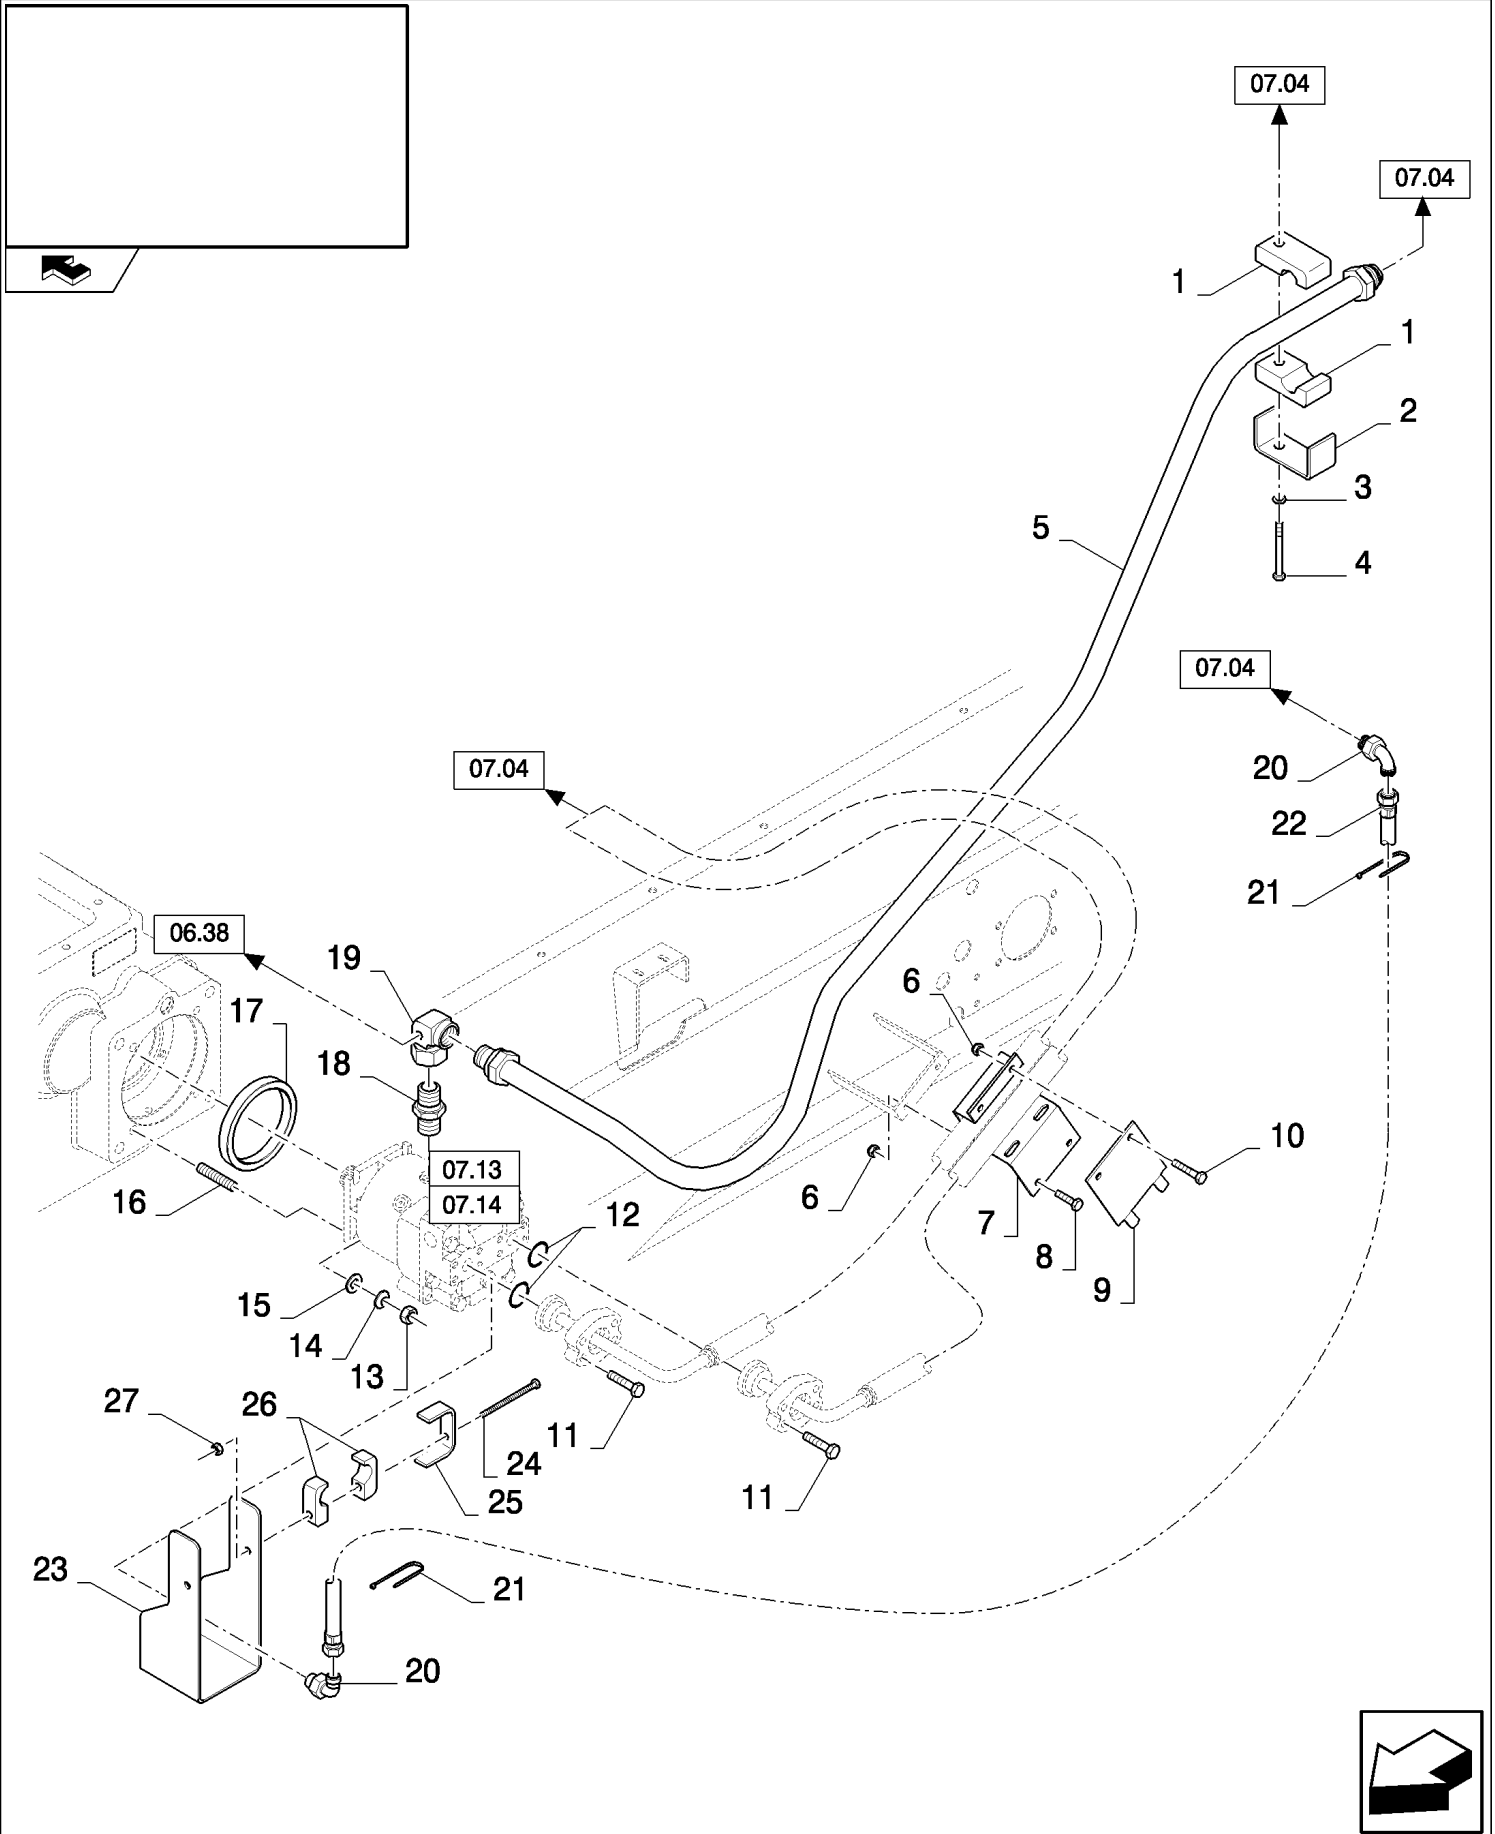

07.05(01) HYDROSTATIC LINES

CX8080 COMBINE (9/06-)

07.05(01) HYDROSTATIC LINES

сылка	Номер детали	Кол-во	Описание
1	457546	2	CLAMP,
2	743318	1	SUPPORT,
3	86588450	1	WASHER, M6,
4	86508569	1	BOLT, Hex, M6 x 70, 8.8, M6x70
5	NS	AR	NOT SERVICED, PIPE , DIA=28MM, SEE FIGURE 07.501
6	86629542	4	NUT, LOCK, M8 x 1.25, CI 8,
7	84069548	1	PLATE,
8	43127	2	BOLT, Hex, M8 x 25, 8.8,
9	84069549	1	PLATE,
10	120106	2	BOLT, Hex, M8 x 40, 8.8, Full Thd,
11	84015552	8	BOLT, Hex, 7/16"-14 x 1/2", 12.9, , FOR CX8030 AND CX8040 ONLY, FOR CX8050, CX8060, CX8070 ONLY
11	84015554	8	BOLT, Hex, 1/2"-13 x 1 3/4", 12.9, , FOR NA ONLY, FOR CX8070, CX8080 ONLY, FOR CX8090 ONLY
12	353108	2	O-RING, -219, 70 Duro, 1.296" ID x .139" Thk, , FOR CX8050, CX8060, CX8070 ONLY, FOR CX8030 AND CX8040 ONLY
12	14464080	2	O-RING, -222, 70 Duro, 1.484" ID x .139" Thk, , FOR CX8090 ONLY, FOR CX8070, CX8080 ONLY, FOR NA ONLY
13	9706685	4	NUT, M12, CI 8, , FOR CX8030 AND CX8040 ONLY, FOR CX8050, CX8060, CX8070 ONLY
13	100020	4	NUT, M16, CI 8, , FOR NA ONLY, FOR CX8070, CX8080 ONLY, FOR CX8090 ONLY
14	140046	4	WASHER, Belleville, M12, , FOR CX8050, CX8060, CX8070 ONLY, FOR CX8030 AND CX8040 ONLY
14	84058945	4	WASHER, , FOR CX8090 ONLY, FOR CX8070, CX8080 ONLY, FOR NA ONLY
15	86592701	4	WASHER, M12 x 35 x 5, HT, , FOR CX8030 AND CX8040 ONLY, FOR CX8050, CX8060, CX8070 ONLY
16	84818315	4	STUD, , FOR CX8050, CX8060, CX8070 ONLY, FOR CX8030 AND CX8040 ONLY
16	110030	4	STUD, , FOR NA ONLY, FOR CX8070, CX8080 ONLY, FOR CX8090 ONLY
17	84071765	1	RING, , FOR CX8030 AND CX8040 ONLY, FOR CX8050, CX8060, CX8070 ONLY
18	9511910	1	CONNECTOR, HYD., , FOR CX8050, CX8060, CX8070 ONLY, FOR CX8030 AND CX8040 ONLY
18	9818287	1	CONNECTOR, HYD., , FOR CX8090 ONLY, FOR CX8070, CX8080 ONLY, FOR NA ONLY
19	84320920	1	ELBOW,
20	84018535	2	ELBOW,
21	396718	AR	STRAP,
22	84819549	1	HOSE, FLEXIBLE,
23	84449216	1	PROTECTING COVER, , FOR NA ONLY, FOR CX8070, CX8080 ONLY, FOR CX8090 ONLY
24	397985	2	BOLT, Hex, M6 x 70, 8.8, Full Thd, , FOR CX8090 ONLY, FOR CX8070, CX8080 ONLY, FOR NA ONLY
25	743318	2	SUPPORT, , FOR NA ONLY, FOR CX8070, CX8080 ONLY, FOR CX8090 ONLY
26	457546	4	CLAMP, , FOR CX8090 ONLY, FOR CX8070, CX8080 ONLY, FOR NA ONLY
27	353308	2	NUT, M6 x 1, CI 8, , FOR NA ONLY, FOR CX8070, CX8080 ONLY, FOR CX8090 ONLY