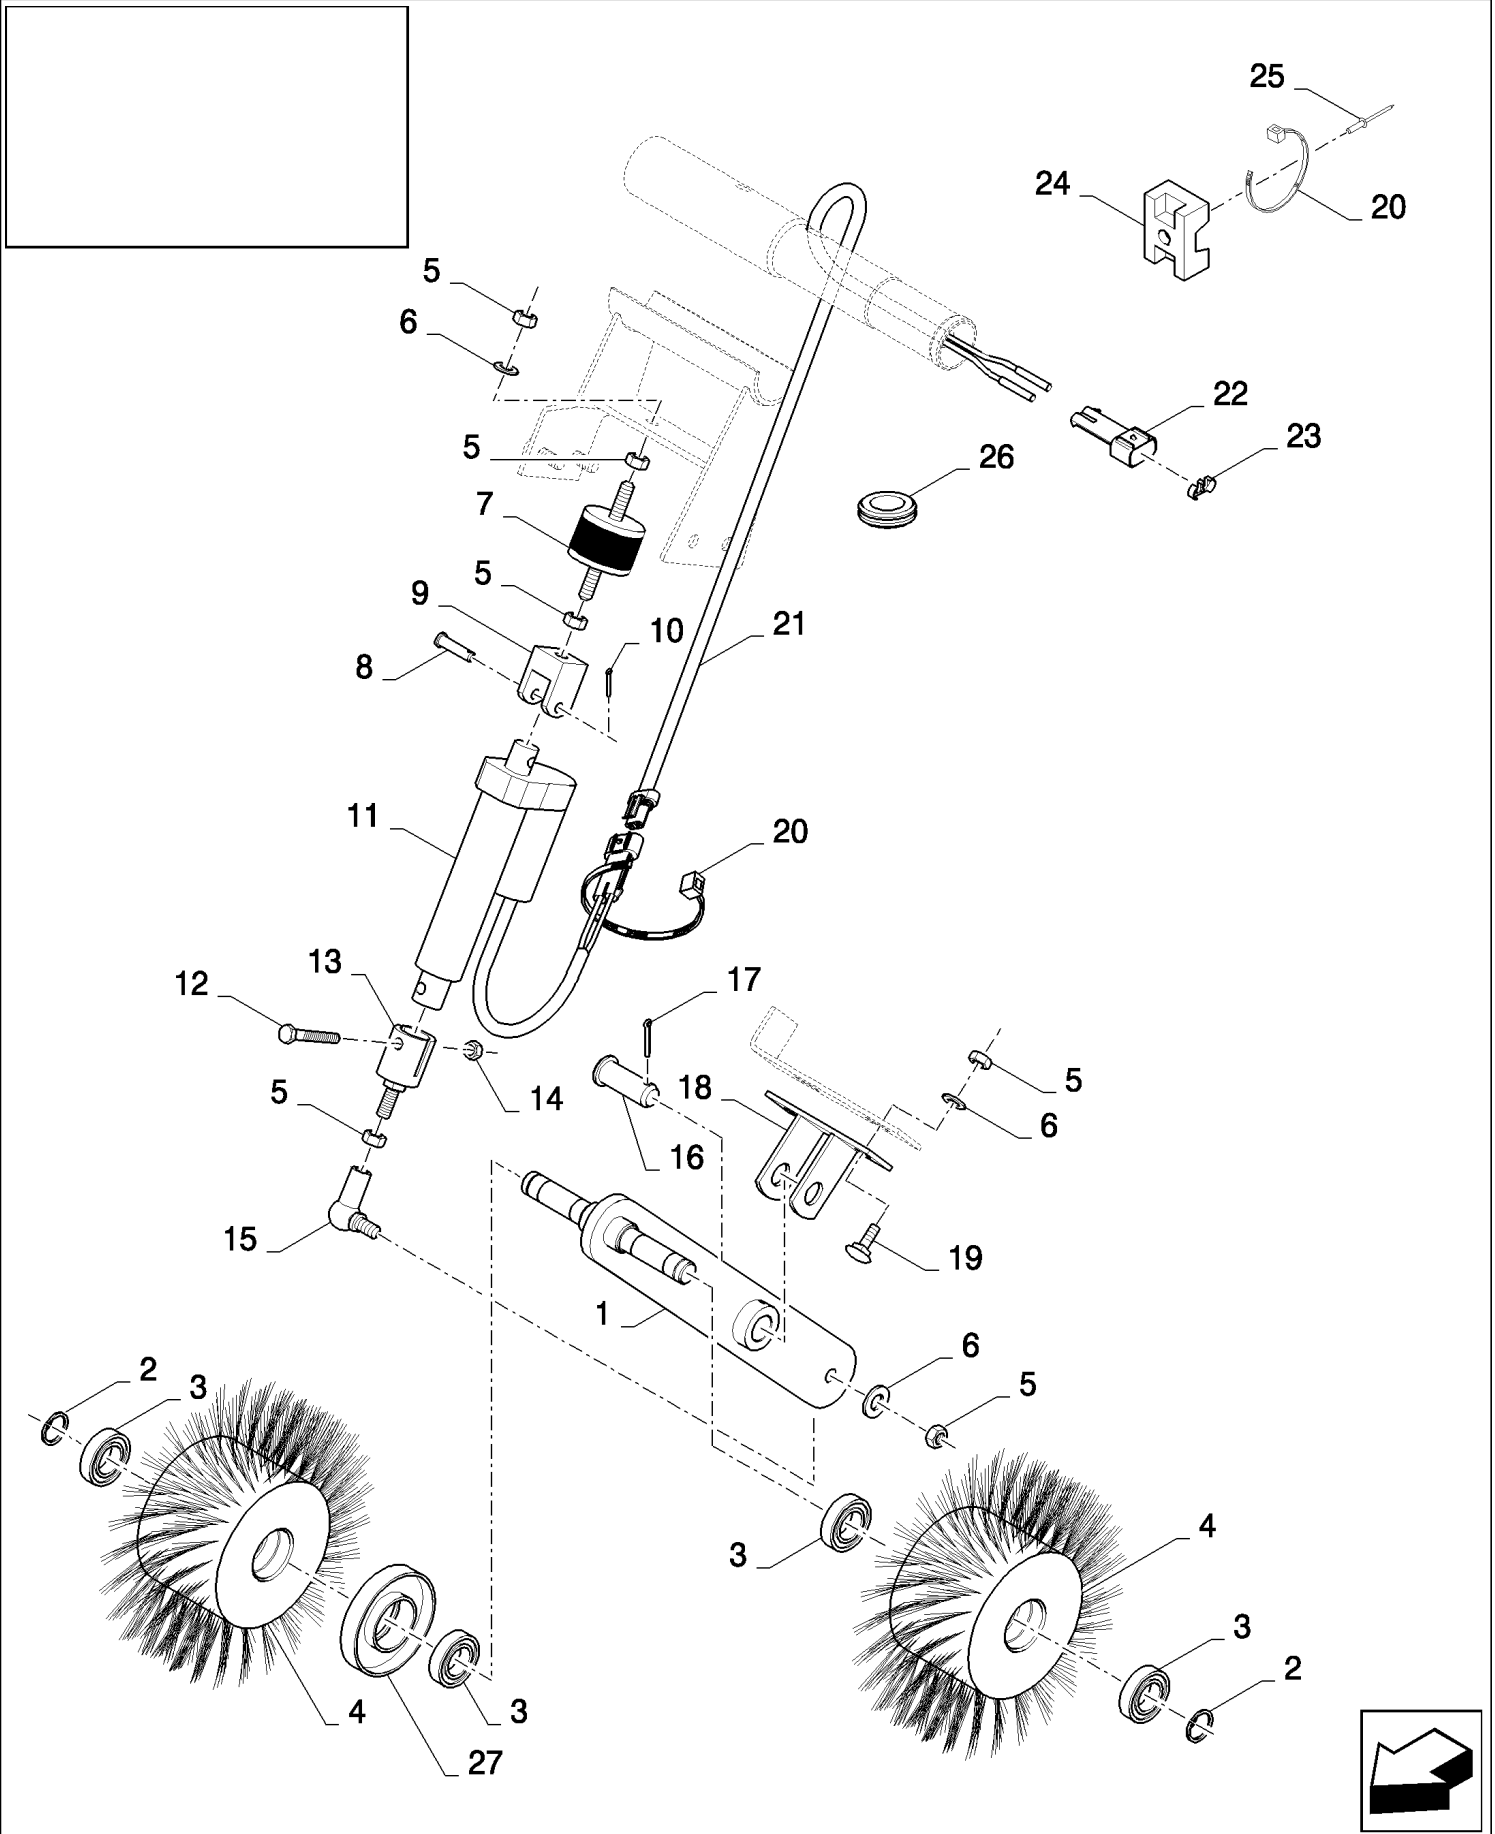

CX8080 COMBINE (9/06-)

18.84040942(01) ROTARY DUST SCREEN BRUSH

сылка	Номер детали	Кол-во	Описание
	84040942		ROTARY DUST SCREEN,
1	84448930	1	LEVER,
2	301615	2	RING, SNAP,
3	9815813	4	BEARING ASSY,
4	84448924	2	BRUSH,
5	89706690	7	NUT, M8, CI 8,
6	322358	4	WASHER, SPRING, Belleville, M8,
7	393802	1	SHOCK ABSORBER,
8	376876	1	PIN, CLEVIS, M6 x 30,
9	84026054	1	SUPPORT,
10	86977785	1	PIN, SPLIT (COTTER), M1.6 x 20,
11	84440048	1	ACTUATOR,
12	86977789	1	SCREW, Hex, M6 x 35, 8.8,
13	84071712	1	CLEVIS,
14	353308	1	NUT, M6 x 1, CI 8,
15	412439	1	BALL JOINT,
16	84072127	1	PIN,
17	130007	1	PIN, SPLIT (COTTER), M4 x 25,
18	84071754	1	SUPPORT,
19	86507486	2	BOLT, CARRIAGE, Short NK, M8 x 20, CI8.8, Full Thd,
20	86566989	7	STRAP, CABLE,
21	86608490	1	HARNESS, WIRE,
22	86604176	1	CONNECTOR, WIRE,
23	86604177	1	PLUG,
24	86590413	2	CLAMP,
25	445395	2	RIVET, Pop, M4.8 x 18.1,
26	411809	1	GROMMET,
	400981	0.05