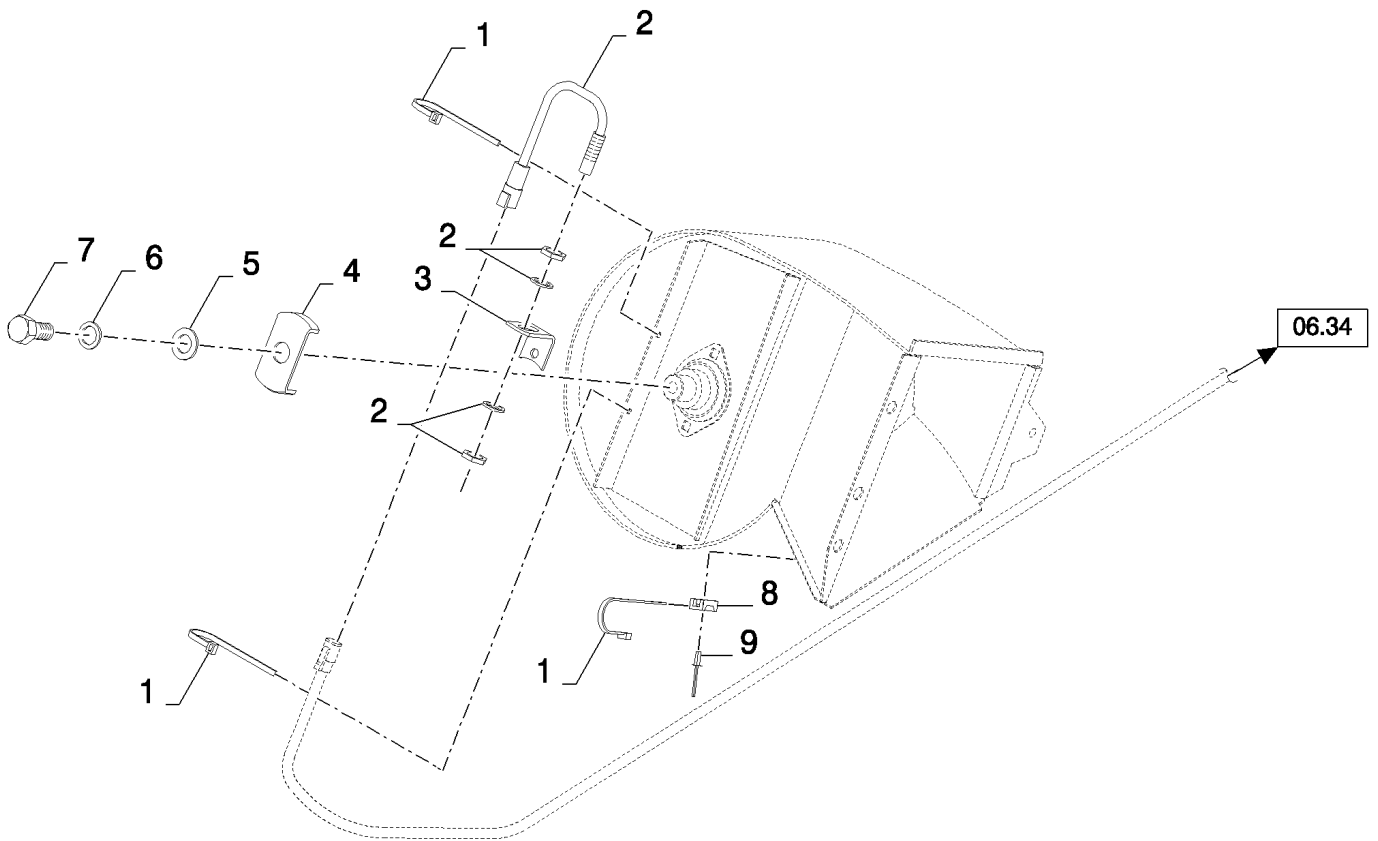

CX8080 COMBINE (9/06-)

06.35(01) THRESHING FRAME, ELECTRICS - LH

сылка	Номер детали	Кол-во	Описание
1	120242	1	SET SCREW, Hex Soc, M6 x 10, Cup Pt,
2	84071097	1	DISC,
3	84073182	1	BRACKET,
4	84058861	3	SENSOR,
5	84073179	1	BRACKET,
6	86050286	2	BOLT, Hex Flg, M10 x 20, 8.8,
7	140045	2	WASHER, SPRING, Belleville, M10,
8	140042	2	WASHER, M10 x 34 x 3,
9	84071095	2	DISC,
10	86590413	16	CLAMP,
11	445394	16	RIVET, Pop, M4.8 x 12.7,
12	9824259	4	WASHER, M6 x 12 x 1.6,
13	86566989	16	STRAP, CABLE,
14	86508568	1	SCREW, Hex, M6 x 16, 8.8,
15	120103	2	BOLT, Hex, M8 x 16, 8.8,
16	322358	6	WASHER, SPRING, Belleville, M8,
17	84058862	1	SENSOR,
18	9706755	11	NUT, M6, CI 8,
19	322357	17	WASHER, SPRING, Belleville, M6,
20	87036570	1	COVER,
21	87036591	1	COVER,
22	84435782	3	SUPPORT,
23	86628564	6	CLAMP, 1 1/4", Insul, 3/8" Bolt,
24	43117	6	BOLT, Hex, M6 x 30, 8.8,
25	84400083	1	SUPPORT,
26	9706690	2	NUT, M8, CI 8,
27	120104	2	SCREW, Hex, M8 x 20, 8.8,
28	120100	4	BOLT, Hex, M6 x 20, 8.8,
29	84400077	1	SUPPORT,