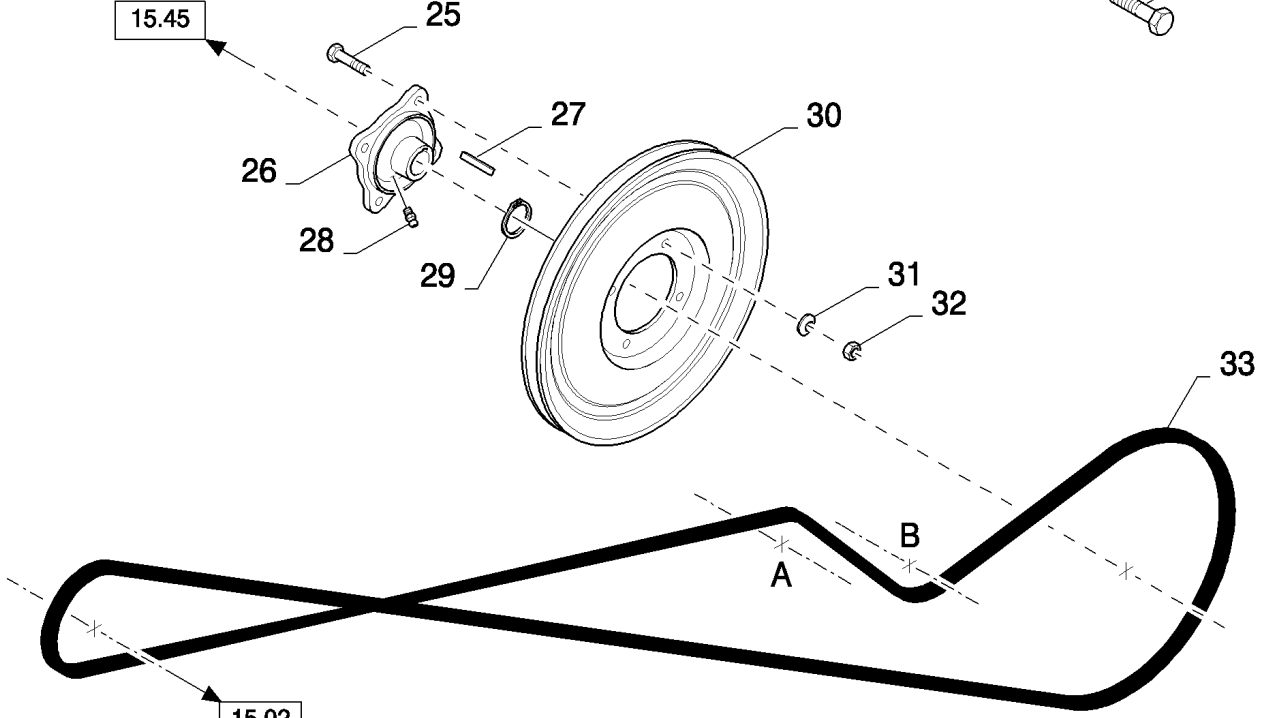

15.43(01) STRAW WALKER DRIVE

15.45

15.02

CX8080 COMBINE (9/06-)

15.43(01) STRAW WALKER DRIVE

сылка	Номер детали	Кол-во	Описание
1	412126	1	NUT, LOCK, M12 x 1.75, CI 8,
2	378245	1	WASHER, M12,
3	84814906	1	SPRING,
4	84446655	1	INDICATOR,
5	120091	1	BOLT, Hex, M16 x 60, 8.8,
6	15896221	6	NUT, M6, CI 10,
7	322357	6	WASHER, SPRING, Belleville, M6,
8	330737	1	HALF-PULLEY,
9	290122	1	HALF-PULLEY,
10	86508568	6	SCREW, Hex, M6 x 16, 8.8,
11	9515145	1	BUSHING,
12	443898	2	BEARING, BALL,
13	100020	1	NUT, M16, CI 8,
14	419854	2	WASHER,
15	84057311	2	SLEEVE,
16	84072668	1	LEVER, (15)
17	84071951	1	BUSHING,
18	396806	2	FLANGE,
19	84077479	1	PULLEY,
20	543043	2	WASHER,
21	140046	2	WASHER, Belleville, M12,
22	9706702	1	SCREW, Hex, M12 x 50, 8.8,
23	455412	1	ROD, ADJUSTMENT,
24	100037	1	NUT, M10 x 1.5, CI 8,
25	43140	5	BOLT, Hex, M10 x 30, 8.8, Full Thd,
26	84071889	1	FLANGE,
27	170010	1	KEY,
28	321204	1	NIPPLE, LUBE, M6 x 1, 16mm lg,
29	370003	1	CIRCLIP, M30, Ext,
30	84072006	1	PULLEY,
31	140045	4	WASHER, SPRING, Belleville, M10,
32	100016	4	NUT, M10, CI 8,
33	84057482	1	BELT,
34	378246	1	WASHER, 16MM
35	140048	1	WASHER, SPRING, Belleville, M16,