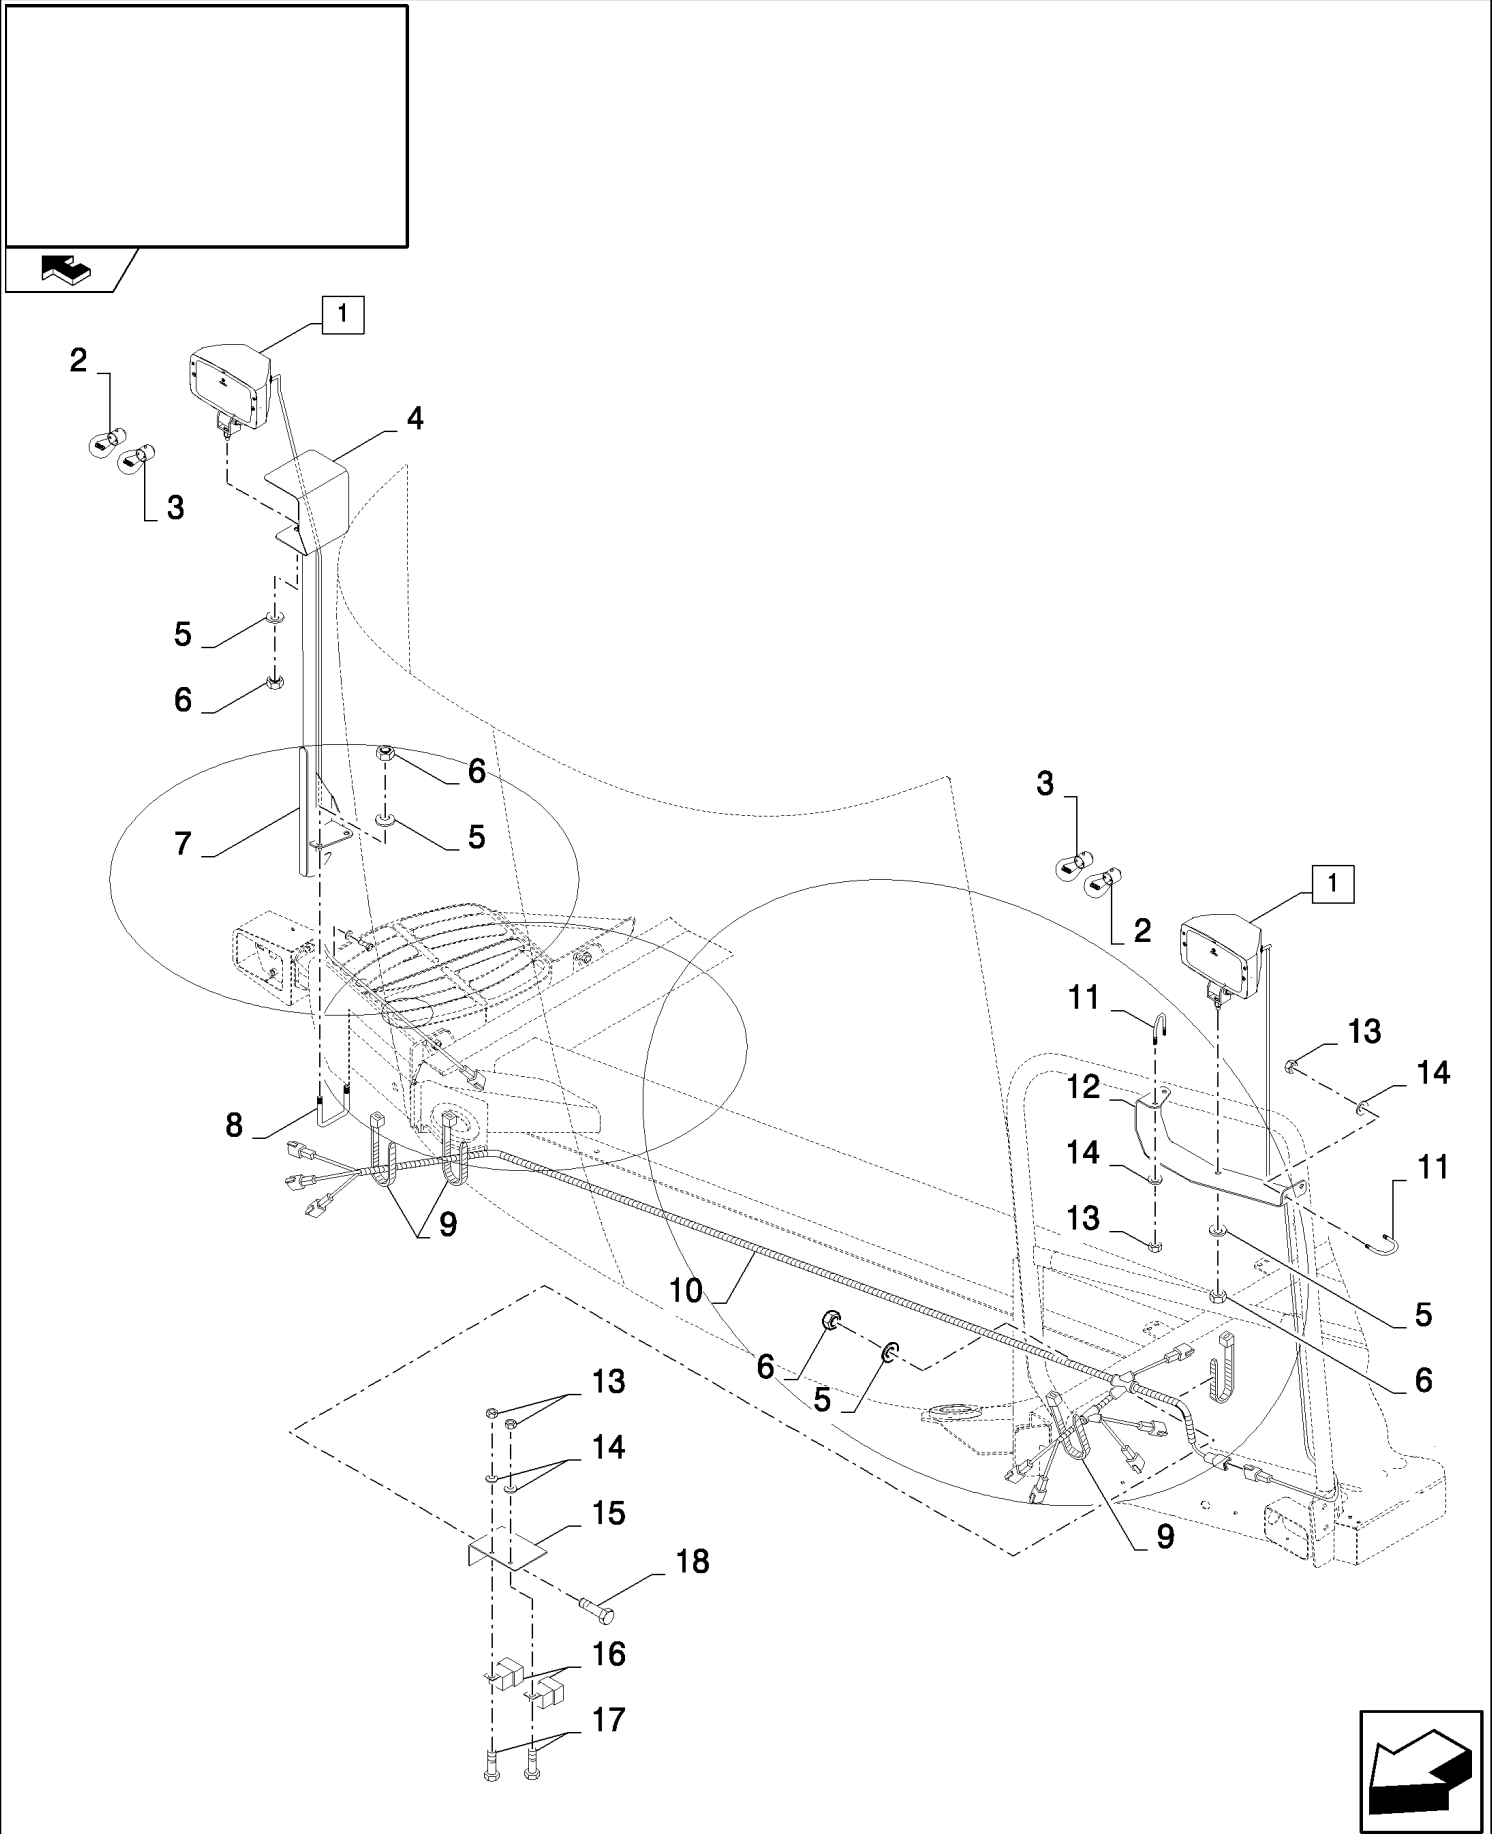

06.22(01) ADDITIONAL FRONT LIGHTS

CX8080 COMBINE (9/06-)

06.22(01) ADDITIONAL FRONT LIGHTS

сылка	Номер детали	Кол-во	Описание
1	86613046	2	LAMP, (2,3)
2	353078	1	BULB,
3	446592	1	BULB,
4	84433636	1	SHIELD,
5	140045	5	WASHER, SPRING, Belleville, M10,
6	100016	5	NUT, M10, CI 8,
7	84442456	1	SUPPORT,
8	84334056	1	U-BOLT,
9	86566990	17	STRAP, CABLE,
10	86616161	1	HARNES, WIRE,
11	799339	2	U-BOLT,
12	87106686	1	BRACKET,
13	9706755	6	NUT, M6, CI 8,
14	322357	6	WASHER, SPRING, Belleville, M6,
15	86643195	1	BRACKET,
16	86606352	2	RELAY,
17	86508568	2	SCREW, Hex, M6 x 16, 8.8,
18	43138	1	SCREW, Hex, M10 x 20, 8.8, Full Thd,