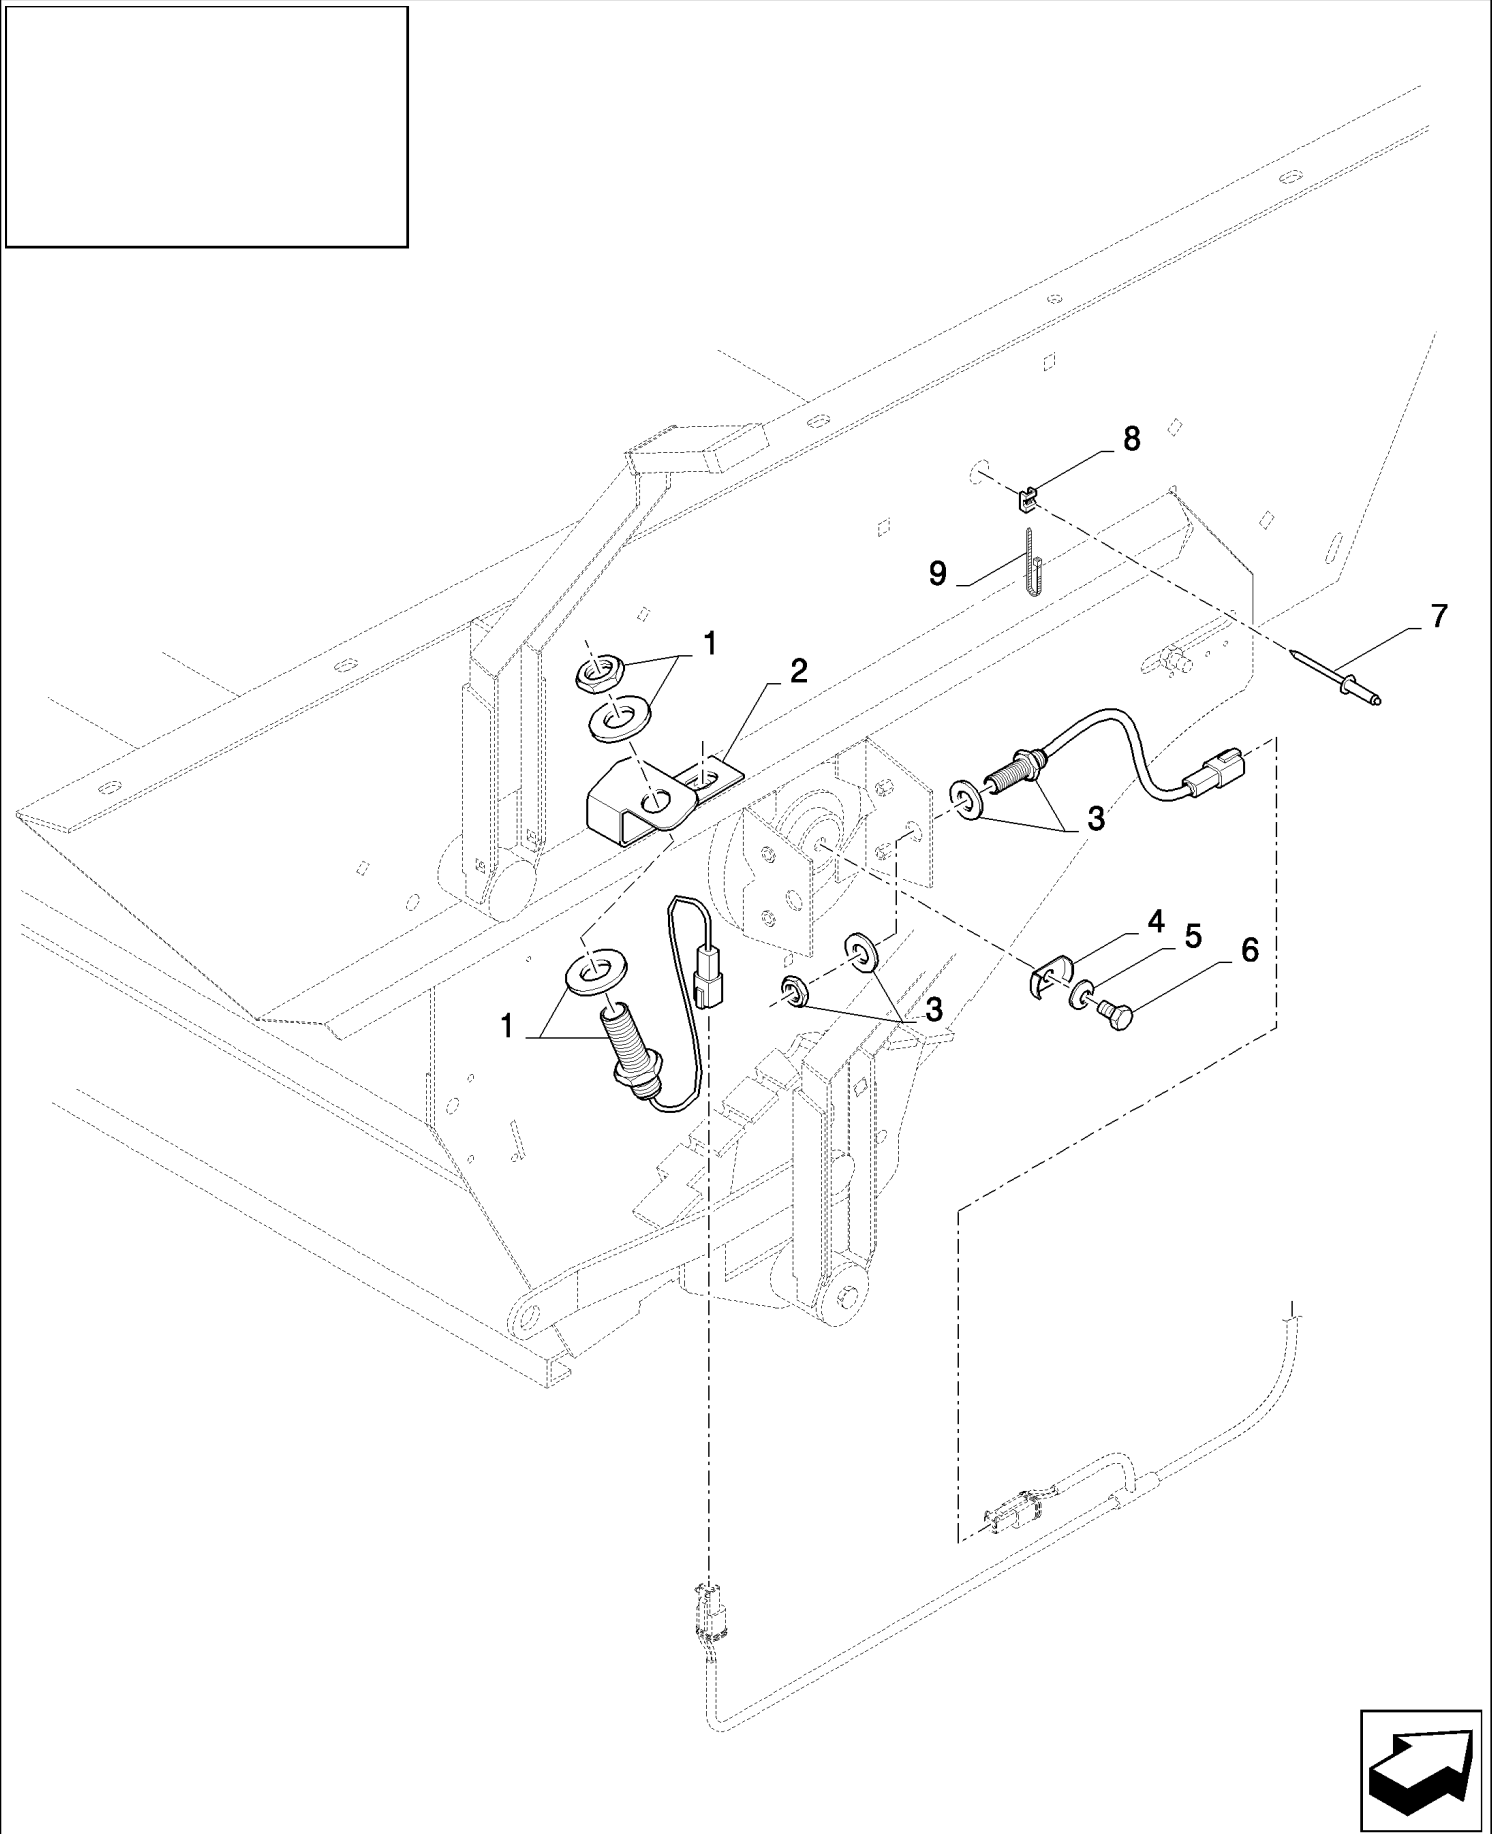

CX8080 COMBINE (9/06-)

18.87393035(02) STRAWCHOPPER - 6 ROW - MANUAL ADJUSTABLE DEFLECTORS

сылка	Номер детали	Кол-во	Описание
	87393035		DIA KIT, HARVESTER,
1	120044	2	BOLT, CARRIAGE, Short NK, M12 x 30, CI8.8, Full Thd,
2	86507486	2	BOLT, CARRIAGE, Short NK, M8 x 20, CI8.8, Full Thd,
3	140046	10	WASHER, Belleville, M12,
4	300389	8	BOLT, Hex, M12 x 35, 8.8, Full Thd,
5	322357	4	WASHER, SPRING, Belleville, M6,
6	378245	2	WASHER, M12,
7	9706685	2	NUT, M12, CI 8,
8	86508568	4	SCREW, Hex, M6 x 16, 8.8,
9	87318524	33	KNIFE,
10	87327894	1	PROTECTION CAP,
11	87327902	2	PLATE, MOUNTING,
12	87328199	1	BEARING, BALL,
13	9837600	1	PIN,
14	87328203	1	BEARING, BALL,
15	87337743	1	ROTOR,
16	87345959	2	ELEMENT, SEALING,
17	87318573	1	FINGER BAR,
18	87328224	1	ROD,
19	322358	4	WASHER, SPRING, Belleville, M8,
20	9706690	4	NUT, M8, CI 8,