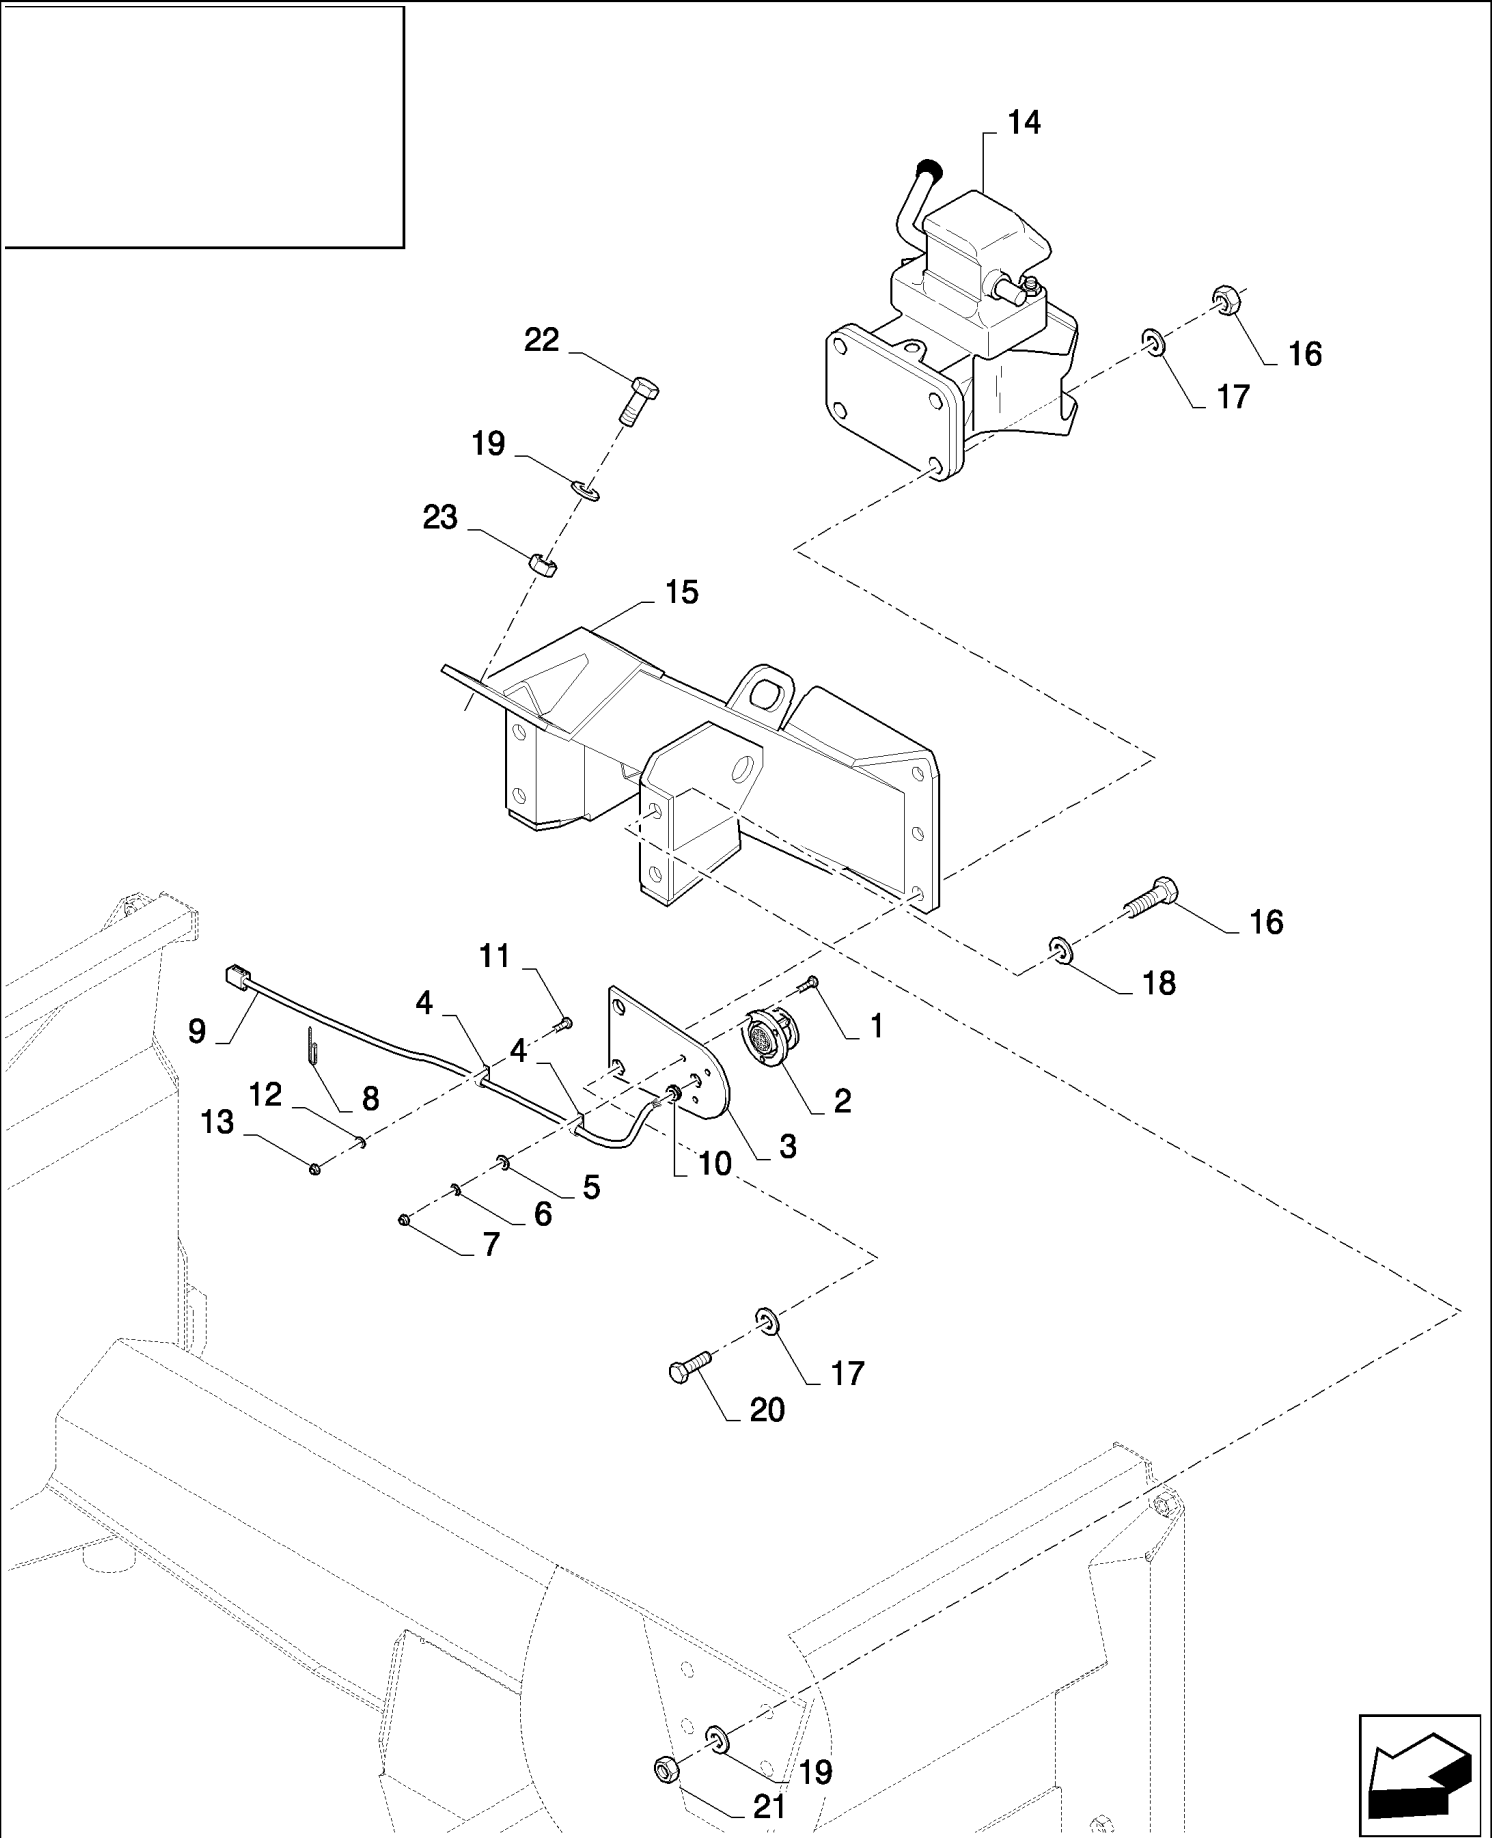

CX8080 COMBINE (9/06-)

18.84081532(01) AUTOMATIC ROTATION TRAILER HITCH

сылка	Номер детали	Кол-во	Описание
	84081532		TRAILER HITCH,
1	86585708	3	SCREW, Cross Pan Hd, M4 x 40,
2	398224	1	SOCKET, POWER,
3	84432533	1	BRACKET,
4	9706748	2	CLAMP, 5/8", Insul, 5/16" Bolt,
5	86588450	1	WASHER, M6,
6	89824840	3	WASHER,
7	385681	3	NUT, LOCK, M4 x .7, CI 8,
8	86566989	7	STRAP, CABLE,
9	86604178	1	HARNESS, WIRE,
10	102043	1	GROMMET,
11	120104	1	SCREW, Hex, M8 x 20, 8.8,
12	322358	1	WASHER, SPRING, Belleville, M8,
13	9706690	1	NUT, M8, CI 8,
14	84400986	1	HITCH,
15	84446037	1	SUPPORT,
16	120091	8	BOLT, Hex, M16 x 60, 8.8,
17	84434607	8	WASHER,
18	140020	4	WASHER, M16 x 30 x 3,
19	140048	6	WASHER, SPRING, Belleville, M16,
20	86000441	4	NUT, M16 x 2, CI 8,
21	100020	4	NUT, M16, CI 8,
22	43168	2	BOLT, Hex, M16 x 40, 8.8,
23	378246	2	WASHER,
	84334828	1	DECAL,
	84446050	1	DECAL,