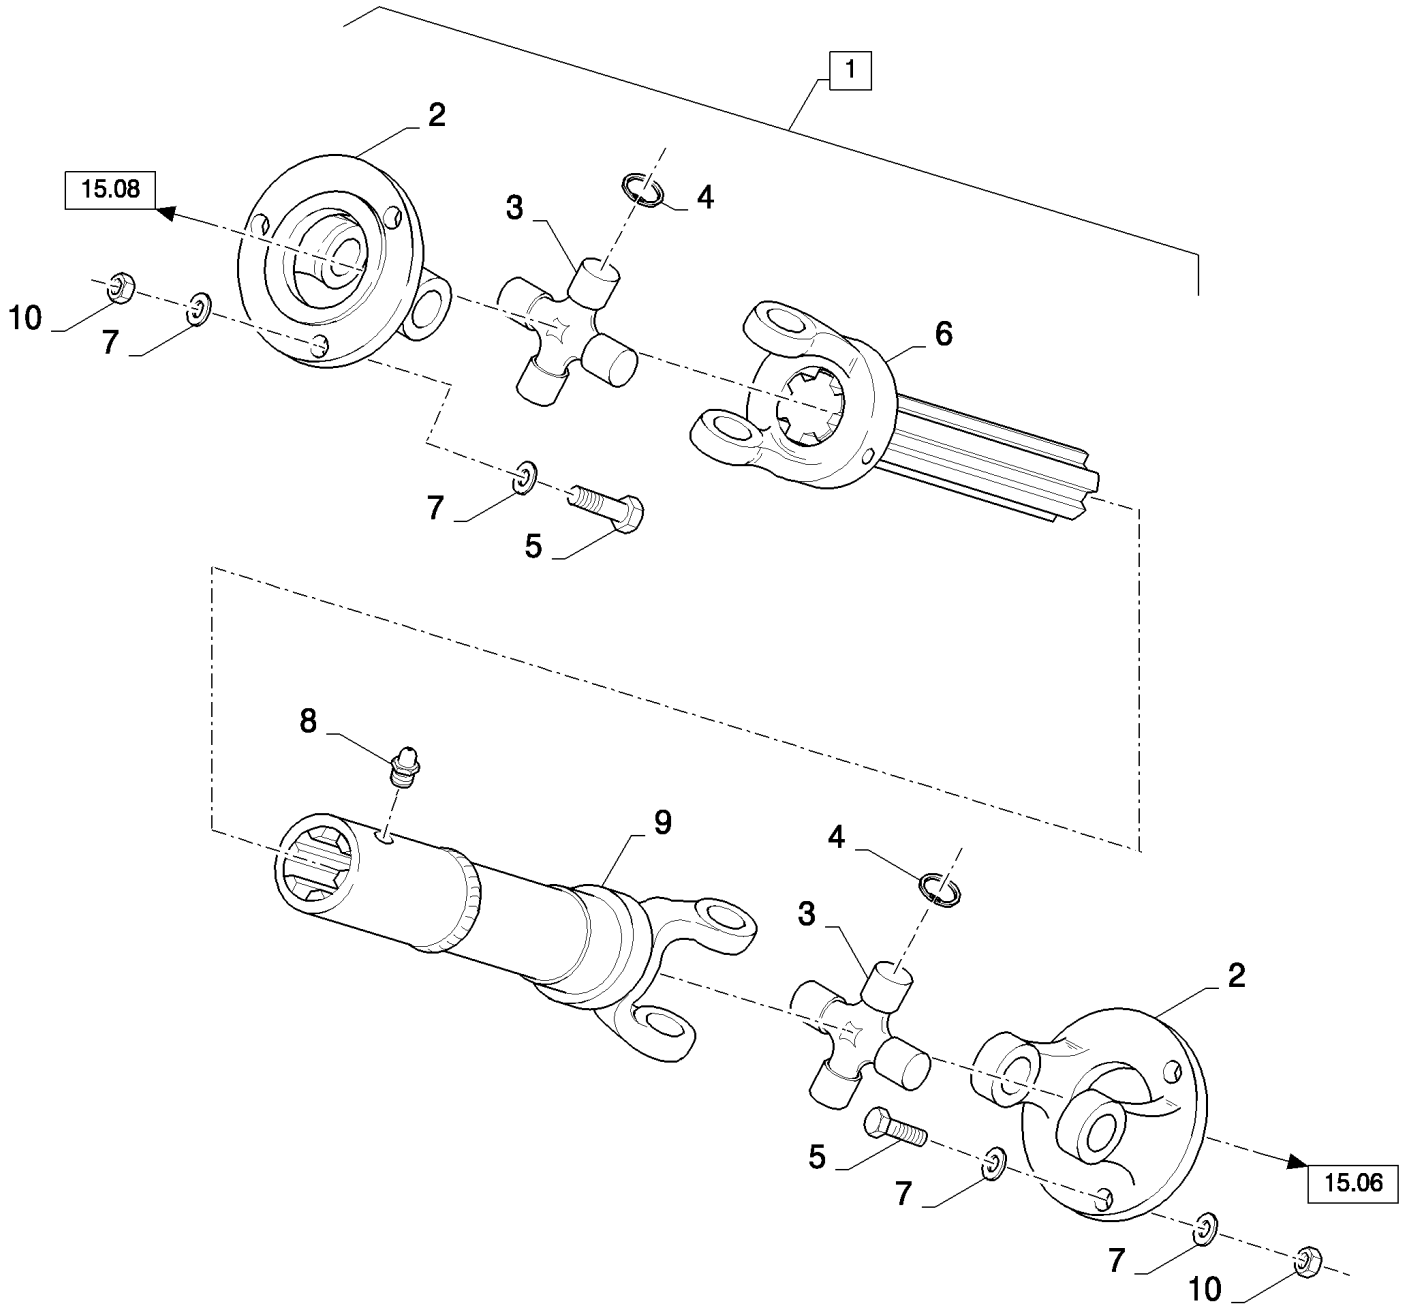

15.07(01) SHAKER SHOE DRIVE, POWER TAKE -OFF - SELF-LEVELLING

CX8080 COMBINE (9/06-)

15.07(01) SHAKER SHOE DRIVE, POWER TAKE -OFF - SELF-LEVELLING

сылка	Номер детали	Кол-во	Описание
1	84454449	1	SHAFT, PTO,
2	84454443	2	YOKE,
3	84454444	2	SPIDER,
4	84454445	8	CIRCLIP,
5	9706704	6	BOLT, Hex, M10 x 35, 8.8, Full Thd,
6	84454447	1	YOKE,
7	140045	12	WASHER, SPRING, Belleville, M10,
8	412014	1	NIPPLE, LUBE,
9	84454446	1	SHAFT,
10	100016	6	NUT, M10, CI 8,