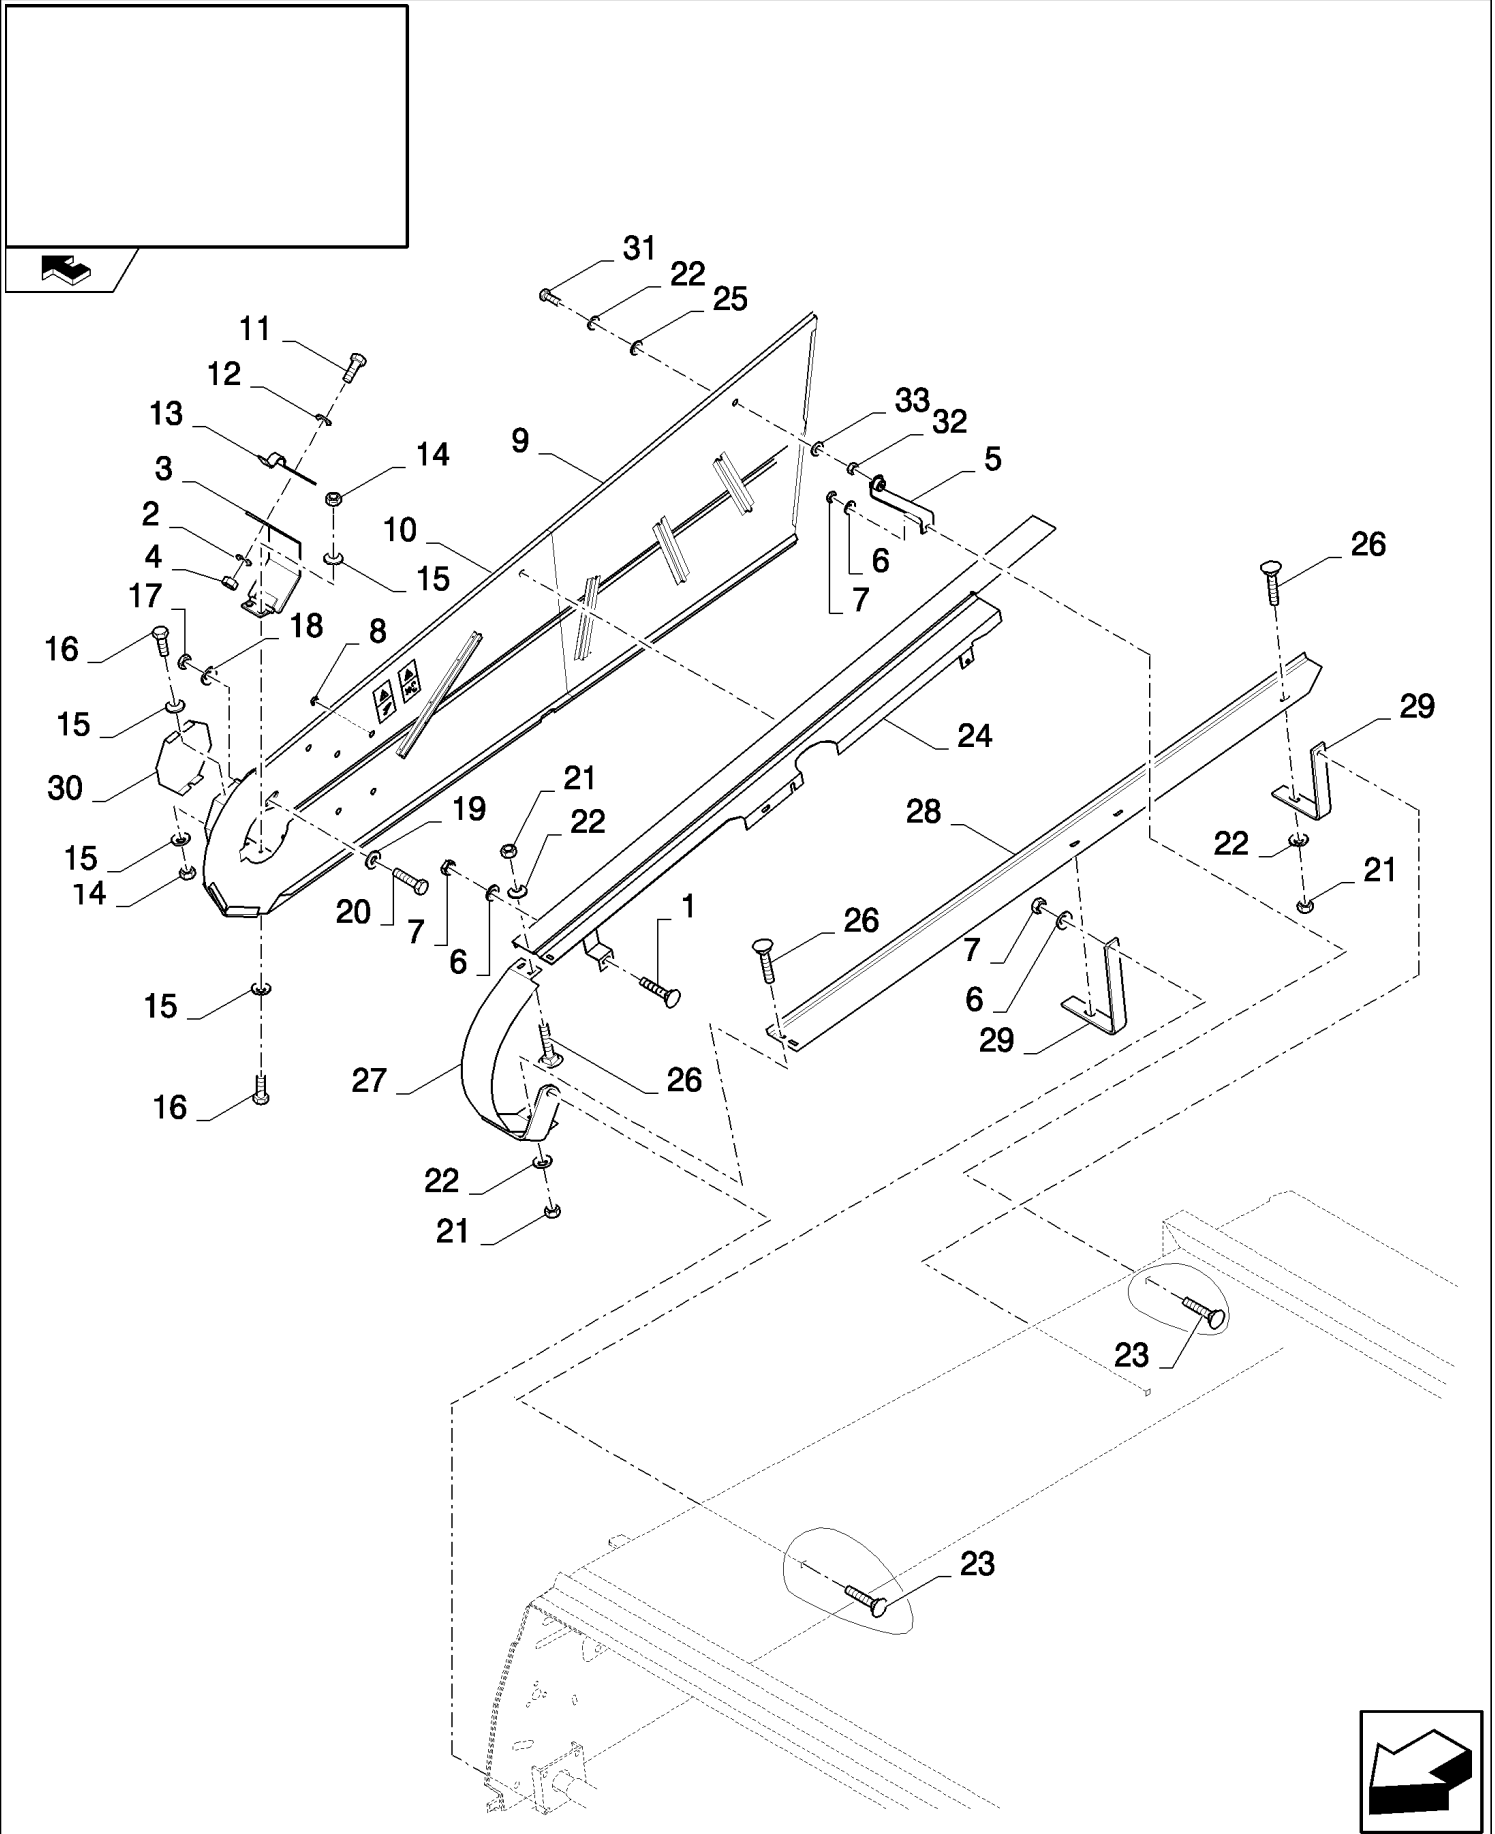

13.25(01) STRAW ELEVATOR , SHIELDS RH

CX8080 COMBINE (9/06-)

13.25(01) STRAW ELEVATOR , SHIELDS RH

сылка	Номер детали	Кол-во	Описание
1	120041	3	BOLT, CARRIAGE, Short NK, M10 x 20, CI8.8, Full Thd,
2	322356	2	WASHER, 5MM
3	84018415	1	SHIELD,
4	86508813	2	NUT, M5, CI 8,
5	84435627	1	SUPPORT,
6	140045	4	WASHER, SPRING, Belleville, M10,
7	100016	4	NUT, M10, CI 8,
8	84435001	4	PLUG,
9	84433741	1	SHIELD,
10	84439215	1	SHIELD,
11	300806	2	SCREW, Hex, M5 x 10, 8.8, Full Thd,
12	140014	2	WASHER, M5 x 10 x 1,
13	9801069	1	LATCH,
14	9706755	4	NUT, M6, CI 8,
15	322357	8	WASHER, SPRING, Belleville, M6,
16	86508568	4	SCREW, Hex, M6 x 16, 8.8,
17	9706685	1	NUT, M12, CI 8,
18	140046	1	WASHER, Belleville, M12,
19	378245	1	WASHER, M12,
20	309086	1	SCREW, Hex, M12 x 60, 8.8, Full Thd,
21	89706690	6	NUT, M8, CI 8,
22	322358	10	WASHER, SPRING, Belleville, M8,
23	338949	3	BOLT, CARRIAGE, Short NK, M10 x 25, CI8.8, Full Thd,
24	84435614	1	SHIELD, , FOR FRONT FACE ADJUSTMENT WITH LF ONLY
24	84437001	1	SHIELD, , FOR LATERAL FLOTATION ONLY
25	140041	6	WASHER, M8 x 28 x 3,
26	86507486	6	BOLT, CARRIAGE, Short NK, M8 x 20, CI8.8, Full Thd,
27	84439237	1	SHIELD,
28	84439198	1	SHIELD,
29	84069602	2	SUPPORT,
30	84071251	1	COVER,
31	43128	4	BOLT, Hex, M8 x 30, 8.8,
32	86629542	4	NUT, LOCK, M8 x 1.25, CI 8,
33	378243	4	WASHER, M8,