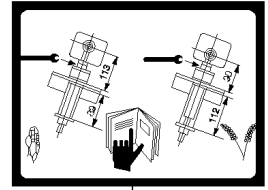

3

13

"Achtung! Fahrzeug schert aus"

Achtung! Fahrzeug schert aus

27

IMPORTANT
Must be used only when Inner dual is installed WITHOUT outer dual.

28