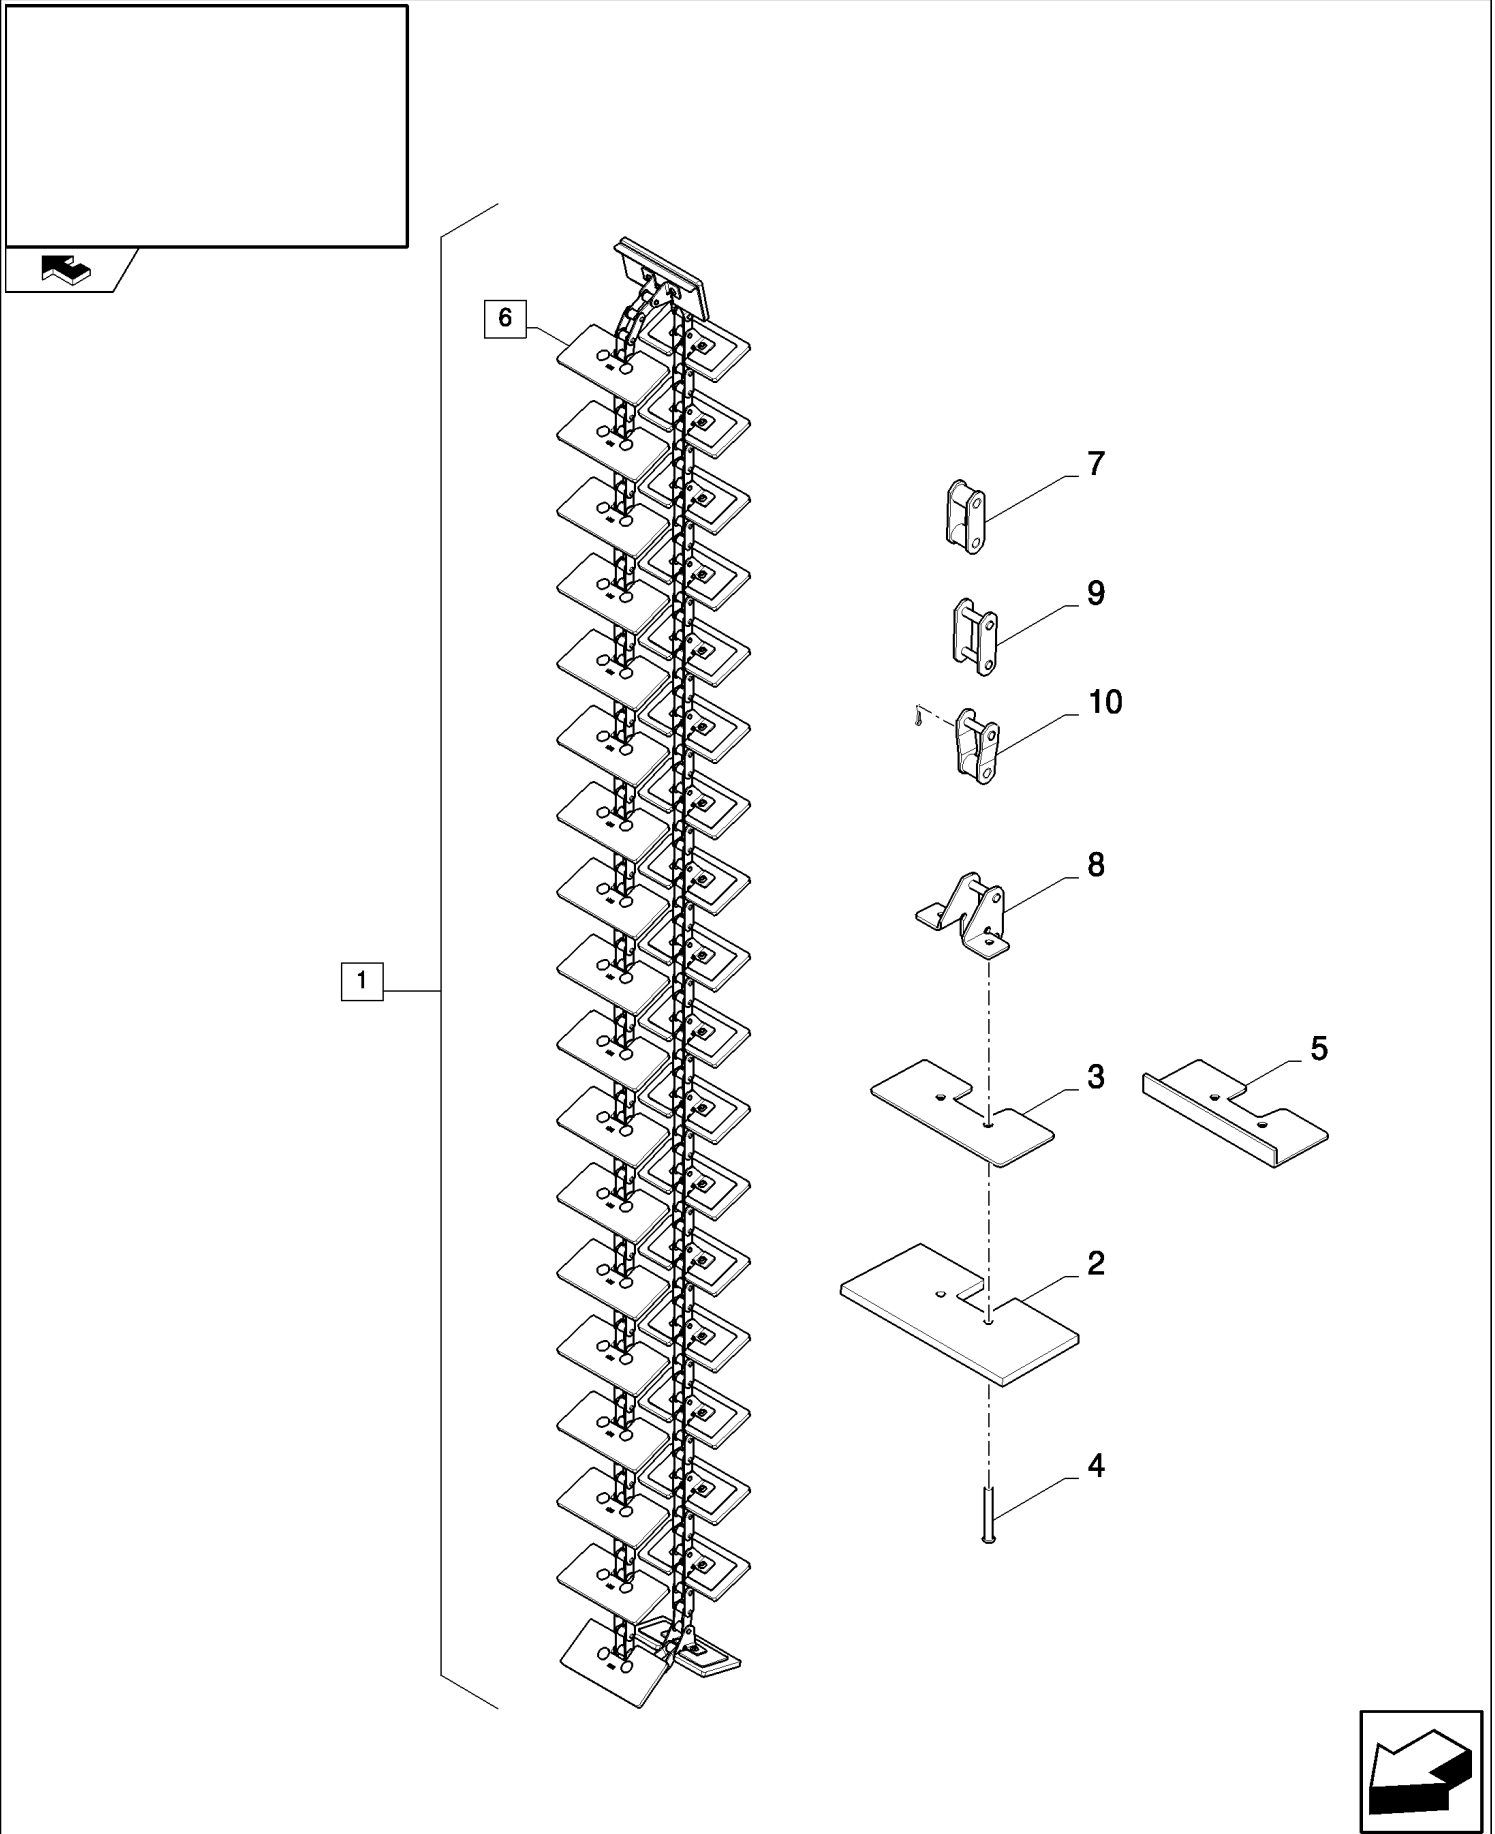

CX8080 COMBINE (9/06-)

16.09(02) GRAIN ELEVATOR CHAIN - D560

сылка	Номер детали	Кол-во	Описание
1	87538988	1	CHAIN, (2 to 10)
2	87373432	37	BLADE, TILLAGE,
3	87373430	36	PLATE, SUPPORT,
4	87373427	74	
5	87373429	1	PLATE,
6	87373426	1	CHAIN, (7 to 10)
7	43278	72	LINK, CHAIN,
8	87534282	37	LINK, CONNECTING,
9	87534086	35	LINK, CHAIN,
10	40242	4	LINK, OFFSET,