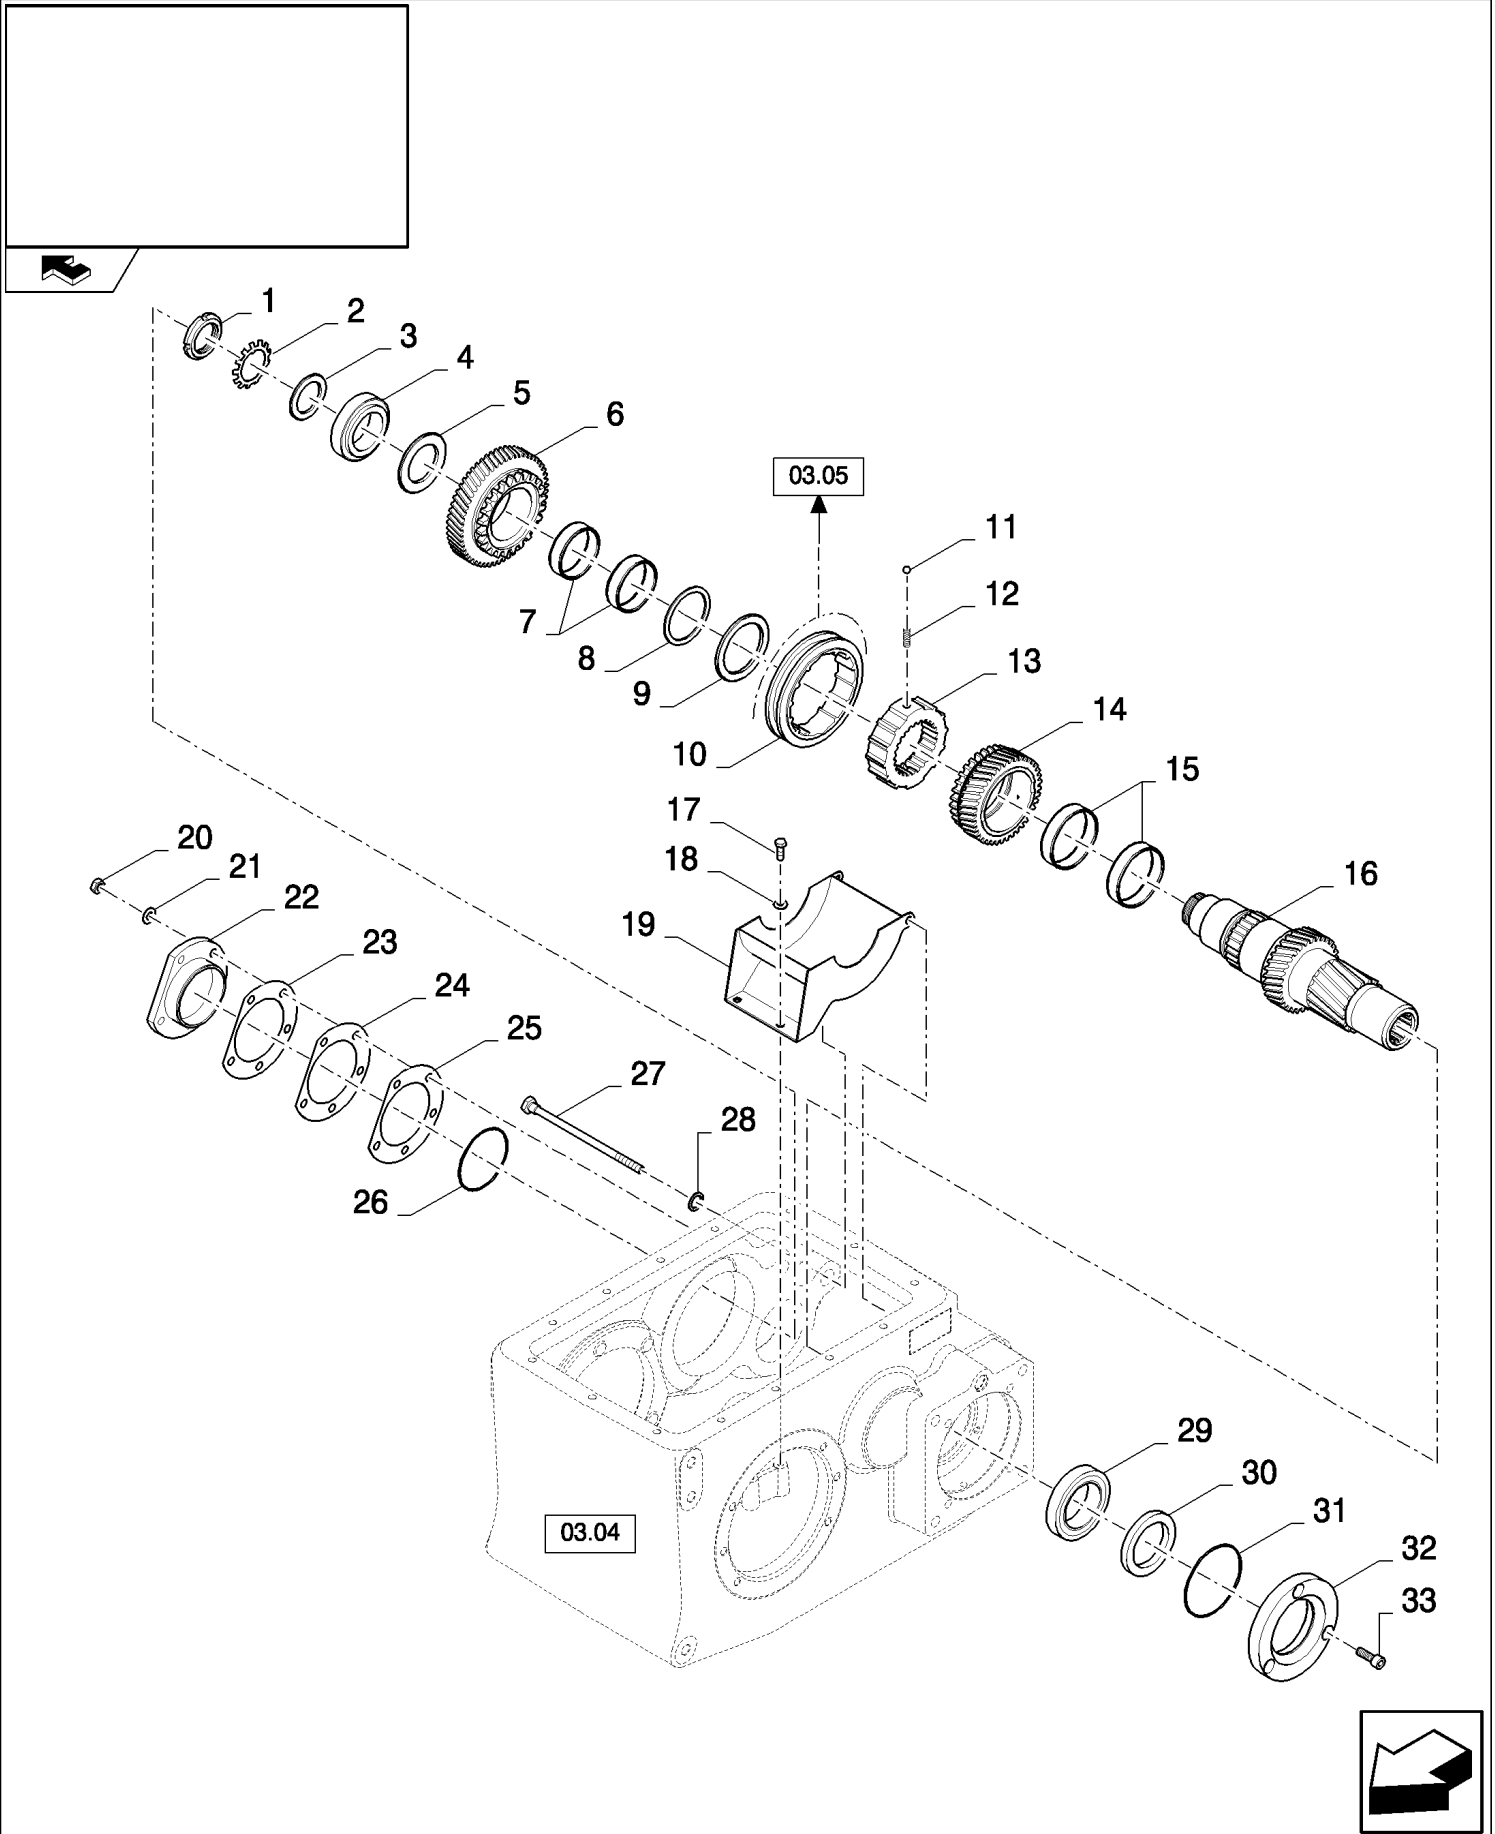

03.06(01) GEARBOX, INPUT SHAFT

CX8080 COMBINE (9/06-)

03.06(01) GEARBOX, INPUT SHAFT

сылка	Номер детали	Кол-во	Описание
1	9615771	1	NUT, LOCK, M45 x 1.5, Bearing,
2	410880	1	RING, LOCKING,
3	84071395	1	RING,
4	853116	1	BEARING ASSY,
5	84071394	1	RING,
6	84433273	1	GEAR,
6	84435944	1	GEAR, , FOR NA ONLY
7	87317816	1	BEARING SET, Set of 2
8	84078051	1	RING, SNAP, M72, Ext,
9	84072052	1	RING,
10	84433358	1	GEAR,
11	84041521	2	BALL,
12	84041522	2	SPRING,
13	84433352	1	GEAR,
14	84433269	1	GEAR,
15	84071622	1	BEARING SET, Set of 2
16	84071392	1	SHAFT,
17	120103	2	BOLT, Hex, M8 x 16, 8.8,
18	322358	2	WASHER, SPRING, Belleville, M8,
19	84435240	1	SHIELD,
20	100016	5	NUT, M10, CI 8,
21	140045	5	WASHER, SPRING, Belleville, M10,
22	84071116	1	HOUSING, BEARING,
23	84072114	4	SHIM, Thk.: 0.05MM
24	84072113	2	SHIM, Thk.: 0.2MM
25	84072110	1	SHIM, Thk.: 0.5MM
26	84078053	1	O-RING,
27	84334964	1	SET SCREW, Hex Soc, M12 x 205,
28	84011379	1	RING,
29	750347	1	BEARING, ROLLER,
30	84045429	1	SEALRING,
31	84032297	1	O-RING,
32	84071648	1	HOUSING, BEARING,
33	300442	3	SCREW, Hex Soc Hd, M10 x 30, 8.8,