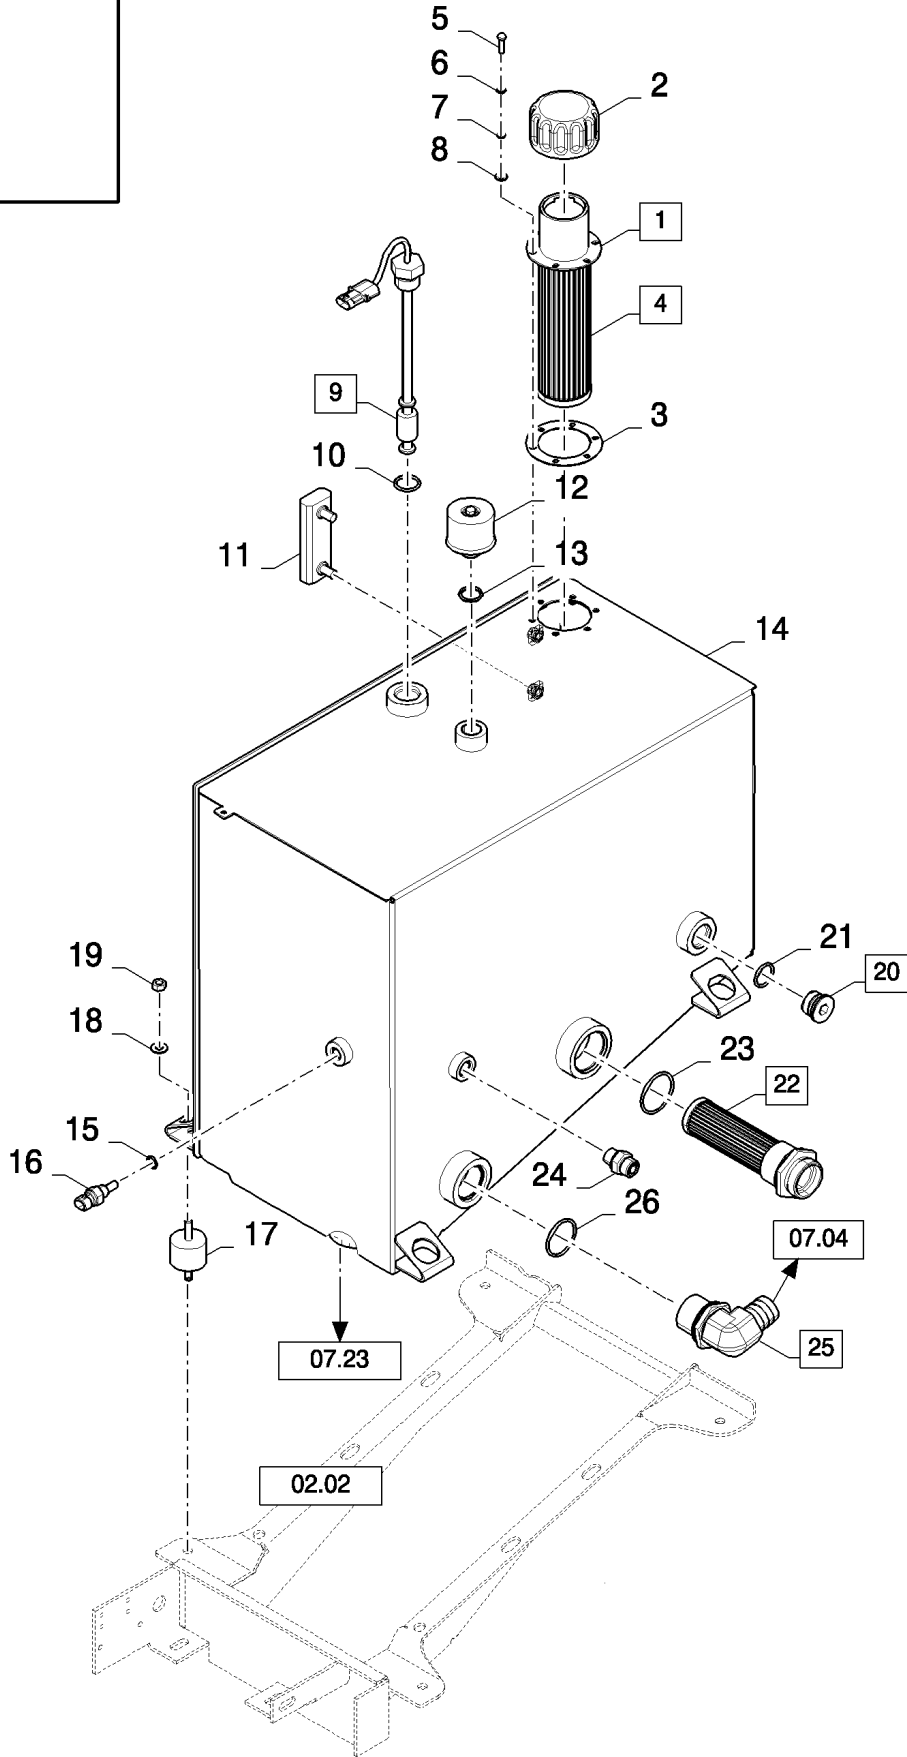

CX8080 COMBINE (9/06-)

07.03(01) HYDRAULIC TANK

сылка	Номер детали	Кол-во	Описание
1	87394395	1	FILTER, HYDRAULIC OIL, (2 to 4)
2	87394398	1	CAP, FILLER,
3	87054107	1	KIT, SEALS,
4	87054105	1	KIT, (3)
5	14304321	6	SCREW, Hex Soc Hd, M5 x 20, 8.8,
6	9824326	6	WASHER, M5,
7	373817	6	ELEMENT, SEALING,
8	446307	6	SEALRING,
9	86619910	1	SENSOR, (10), BSN C579
9	87644162	1	SENSOR, (10), ASN D580
10	167266	1	O-RING, 12-1, 90 Duro, .924 ID x .116" Thk,
11	923011	1	INDICATOR,
12	84457330	1	BREATHER,
13	129979	1	O-RING, -115, 70 Duro, .674" ID x .103" Thk,
14	87387619	1	RESERVOIR, HYDRAULIC OIL,
15	86598099	1	O-RING, CI 6, 11.3MM ID x 2.2 Thk,
16	86571273	1	SENSOR,
17	393802	4	SHOCK ABSORBER,
18	322358	4	WASHER, SPRING, Belleville, M8,
19	9706690	4	NUT, M8, CI 8,
20	86598048	1	PLUG, Hex Soc, M27 x 2, ORB, (21)
21	86598103	1	O-RING, CI 6, 23.6MM ID x 2.9 Thk,
22	84100813	1	FILTER, STRAINER, (23)
23	86583917	1	O-RING, CI 6, 44.6MM ID x 2.9 Thk,
24	86579676	1	CONNECTOR, HYD., 13/16"-16 ORFS x M18 x 1.5 ORB,
25	86597763	1	CONNECTOR, HYD., (26)
26	86598105	1	O-RING, CI 6, 38.6MM ID x 2.9 Thk,