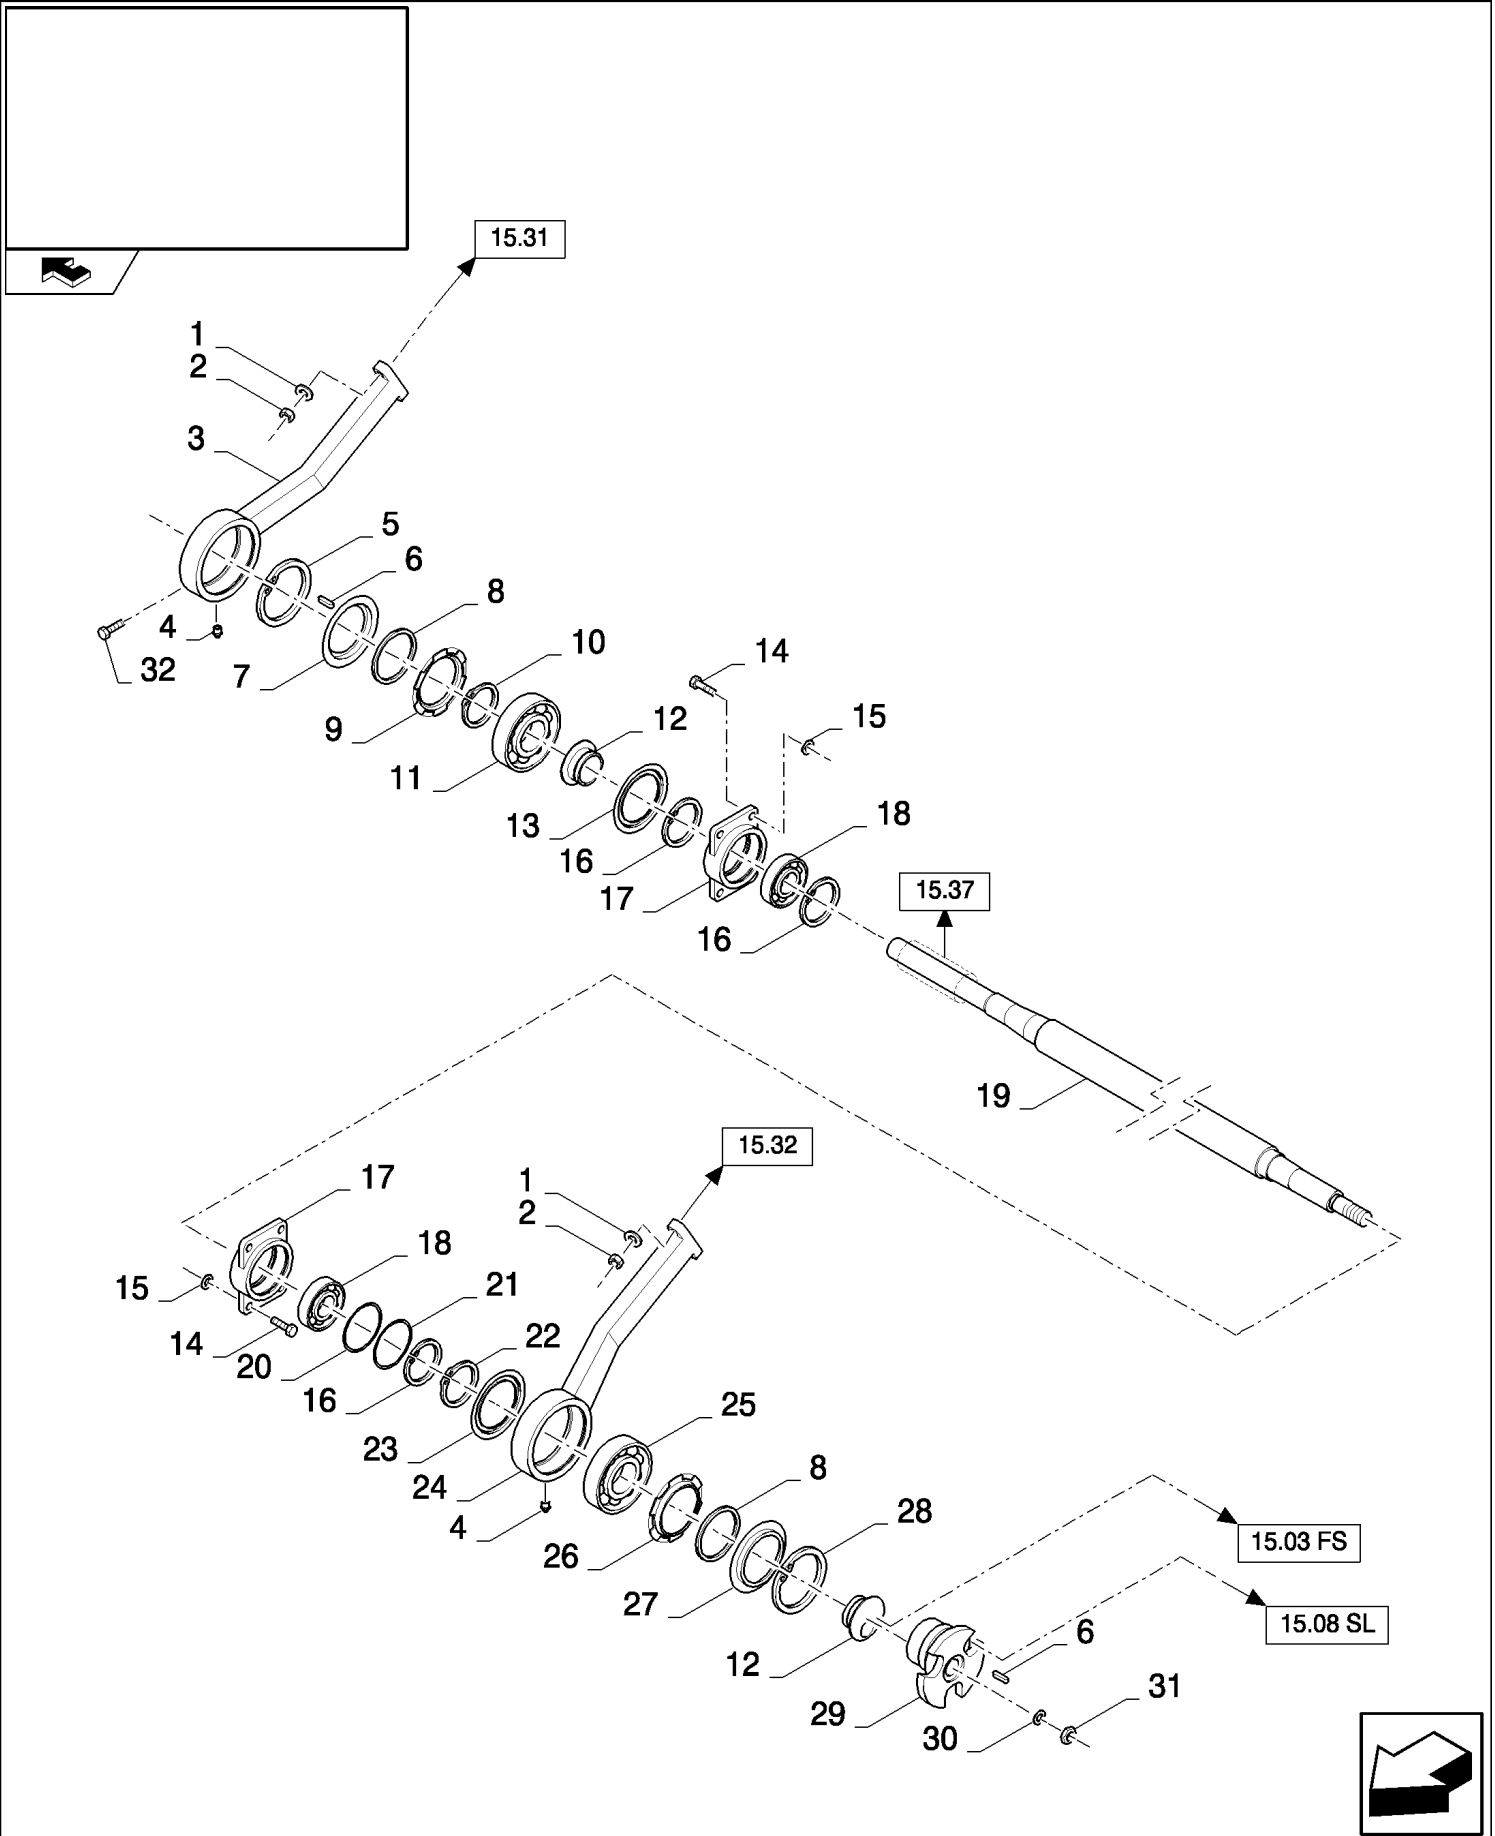

15.27(01) ECCENTRIC AND SHAKER SHOE DRIVE

CX8080 COMBINE (9/06-)

15.27(01) ECCENTRIC AND SHAKER SHOE DRIVE

сылка	Номер детали	Кол-во	Описание
1	86511324	4	WASHER, M12 x 24 x 2.5,
2	100038	4	NUT, M12 x 1.75, CI 8,
3	84320634	1	ARM, , FOR SELF LEVELLING ONLY
3	84320626	1	ARM, , FOR FIXED SHOE ONLY
4	321204	2	NIPPLE, LUBE, M6 x 1, 16mm lg,
5	370014	1	RING, SNAP, M130, Int,
6	9817851	2	KEY,
7	9832769	1	FLANGE,
8	448736	2	RING,
9	9831118	1	FLANGE,
10	9832771	1	CIRCLIP,
11	9833081	1	BEARING, BALL,
12	9832765	1	ECCENTRIC, , FOR SELF LEVELLING ONLY
12	9832765	2	ECCENTRIC, , FOR FIXED SHOE ONLY
13	9832772	1	RING,
14	300389	8	BOLT, Hex, M12 x 35, 8.8, Full Thd, , FOR SELF LEVELLING ONLY
14	9706687	8	SCREW, Hex, M12 x 30, 8.8, , FOR FIXED SHOE ONLY
15	140046	8	WASHER, Belleville, M12,
16	370013	3	RING, SNAP, M90, Int,
17	84320474	2	HOUSING, BEARING,
18	913716	2	BEARING, BALL,
19	9832762	1	SHAFT, , FOR SELF LEVELLING ONLY, FOR CX8060, CX8070, CX8080, CX8090 ONLY
19	84076577	1	SHAFT, , FOR CX8060, CX8070, CX8080, CX8090 ONLY, FOR FIXED SHOE ONLY
19	9832763	1	SHAFT, , FOR SELF LEVELLING ONLY, FOR CX8030, CX8040, CX8050 ONLY
19	84076685	1	SHAFT, , FOR CX8030, CX8040, CX8050 ONLY, FOR FIXED SHOE ONLY
20	435045	2	SHIM,
21	448780	2	SHIM,
22	449442	1	CIRCLIP, , FOR SELF LEVELLING ONLY
22	9832771	1	CIRCLIP, , FOR FIXED SHOE ONLY
23	388427	1	RING, , FOR SELF LEVELLING ONLY
23	9832772	1	RING, , FOR FIXED SHOE ONLY
24	84320632	1	ARM,
25	210039	1	BEARING, BALL, , FOR SELF LEVELLING ONLY
25	9833081	1	BEARING, BALL, , FOR FIXED SHOE ONLY
26	9831083	1	FLANGE, , FOR SELF LEVELLING ONLY
26	9831118	1	FLANGE, , FOR FIXED SHOE ONLY
27	448735	1	FLANGE, , FOR SELF LEVELLING ONLY
27	9832769	1	FLANGE, , FOR FIXED SHOE ONLY
28	388294	1	RING, SNAP, M125, Int, , FOR SELF LEVELLING ONLY
28	370014	1	RING, SNAP, M130, Int, , FOR FIXED SHOE ONLY
29	84320628	1	ECCENTRIC, , FOR SELF LEVELLING ONLY
30	378247	1	WASHER, 20MM, FOR SELF LEVELLING ONLY