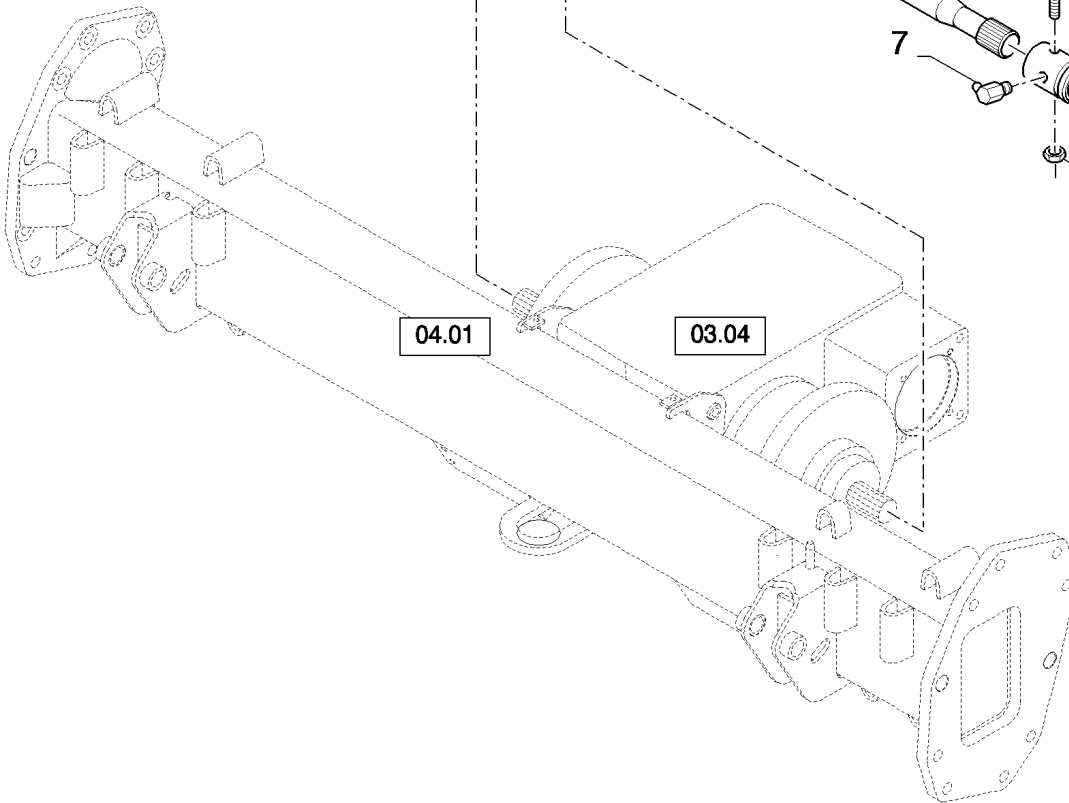

03.11(01) DRIVE SHAFTS WITHOUT EXTENSIONS

WITH EXTENSIONS	
04.05	
04.04	

CX8080 COMBINE (9/06-)

03.11(01) DRIVE SHAFTS WITHOUT EXTENSIONS

сылка	Номер детали	Кол-во	Описание
1	43144	2	SCREW, Hex, M10 x 70, 8.8,
2	84077843	2	BUSHING, SPLINED, , FOR CX8030, CX8040, CX8050, CX8060, CX8070 ONLY
2	84439077	2	BUSHING, SPLINED, , FOR NA ONLY, FOR CX8040 ONLY
2	84077841	2	BUSHING, SPLINED, , FOR CX8080, CX8090 ONLY
2	84438982	2	COUPLING, SPLINED, , FOR NA ONLY
3	84075221	1	SHAFT, CONTROL, RH, FOR CX8030, CX8040 ONLY
3	84076611	1	SHAFT, CONTROL, RH, FOR CX8050 ONLY
3	84440152	1	SHAFT, CONTROL, RH, FOR CX8050 ONLY, WITH ADDITIONAL SECURITY ONLY
3	84459346	1	SHAFT, CONTROL, RH, FOR CX8060, CX8070 ONLY
3	84459333	1	SHAFT, CONTROL, RH, FOR CX8080, CX8090 ONLY
3	84801021	1	SHAFT, RH, FOR CX8070 ONLY, FOR NA ONLY, FOR 11/111 FINAL DRIVES ONLY
3	84440165	1	SHAFT, DRIVE, RH, FOR NA ONLY, FOR PLANETARY DRIVES ONLY
3	84454802	1	SHAFT, RH, FOR NA ONLY, FOR CX8040 ONLY
4	120073	2	BOLT, Hex, M10 x 80, 8.8,
5	84077841	2	BUSHING, SPLINED, , FOR CX8080, CX8090 ONLY, FOR CX8030, CX8040, CX8050, CX8060, CX8070 ONLY
5	84438982	2	COUPLING, SPLINED, , FOR CX8040 ONLY, FOR NA ONLY
5	84438982	2	COUPLING, SPLINED, , FOR CX8050 ONLY, WITH ADDITIONAL SECURITY ONLY
6	84075221	1	SHAFT, CONTROL, LH, FOR CX8030, CX8040 ONLY
6	84076611	1	SHAFT, CONTROL, LH, FOR CX8050 ONLY
6	84440152	1	SHAFT, CONTROL, LH, FOR CX8050 ONLY, WITH ADDITIONAL SECURITY ONLY
6	84459176	1	SHAFT, CONTROL, LH, FOR CX8060, CX8070 ONLY
6	84459334	1	SHAFT, CONTROL, LH, FOR CX8080, CX8090 ONLY
6	84801020	1	SHAFT, LH, FOR CX8070 ONLY, FOR NA ONLY, FOR 11/111 FINAL DRIVES ONLY
6	84440162	1	SHAFT, DRIVE, , FOR NA ONLY, FOR PLANETARY DRIVES ONLY
6	84454802	1	SHAFT, , FOR NA ONLY, FOR CX8040 ONLY
7	323713	2	NIPPLE, LUBE,
8	100037	4	NUT, M10 x 1.5, CI 8,
9	321204	2	NIPPLE, LUBE, M6 x 1, 16mm lg,
10	84446910	2	CIRCLIP, , FOR CX8040 ONLY, FOR NA ONLY
10	84446910	2	CIRCLIP, , FOR CX8050 ONLY, WITH ADDITIONAL SECURITY ONLY
11	84446911	2	CIRCLIP, , FOR NA ONLY, FOR CX8040 ONLY
11	84446911	2	CIRCLIP, , WITH ADDITIONAL SECURITY ONLY, FOR CX8050 ONLY
11	84446910	2	CIRCLIP, , FOR NA ONLY