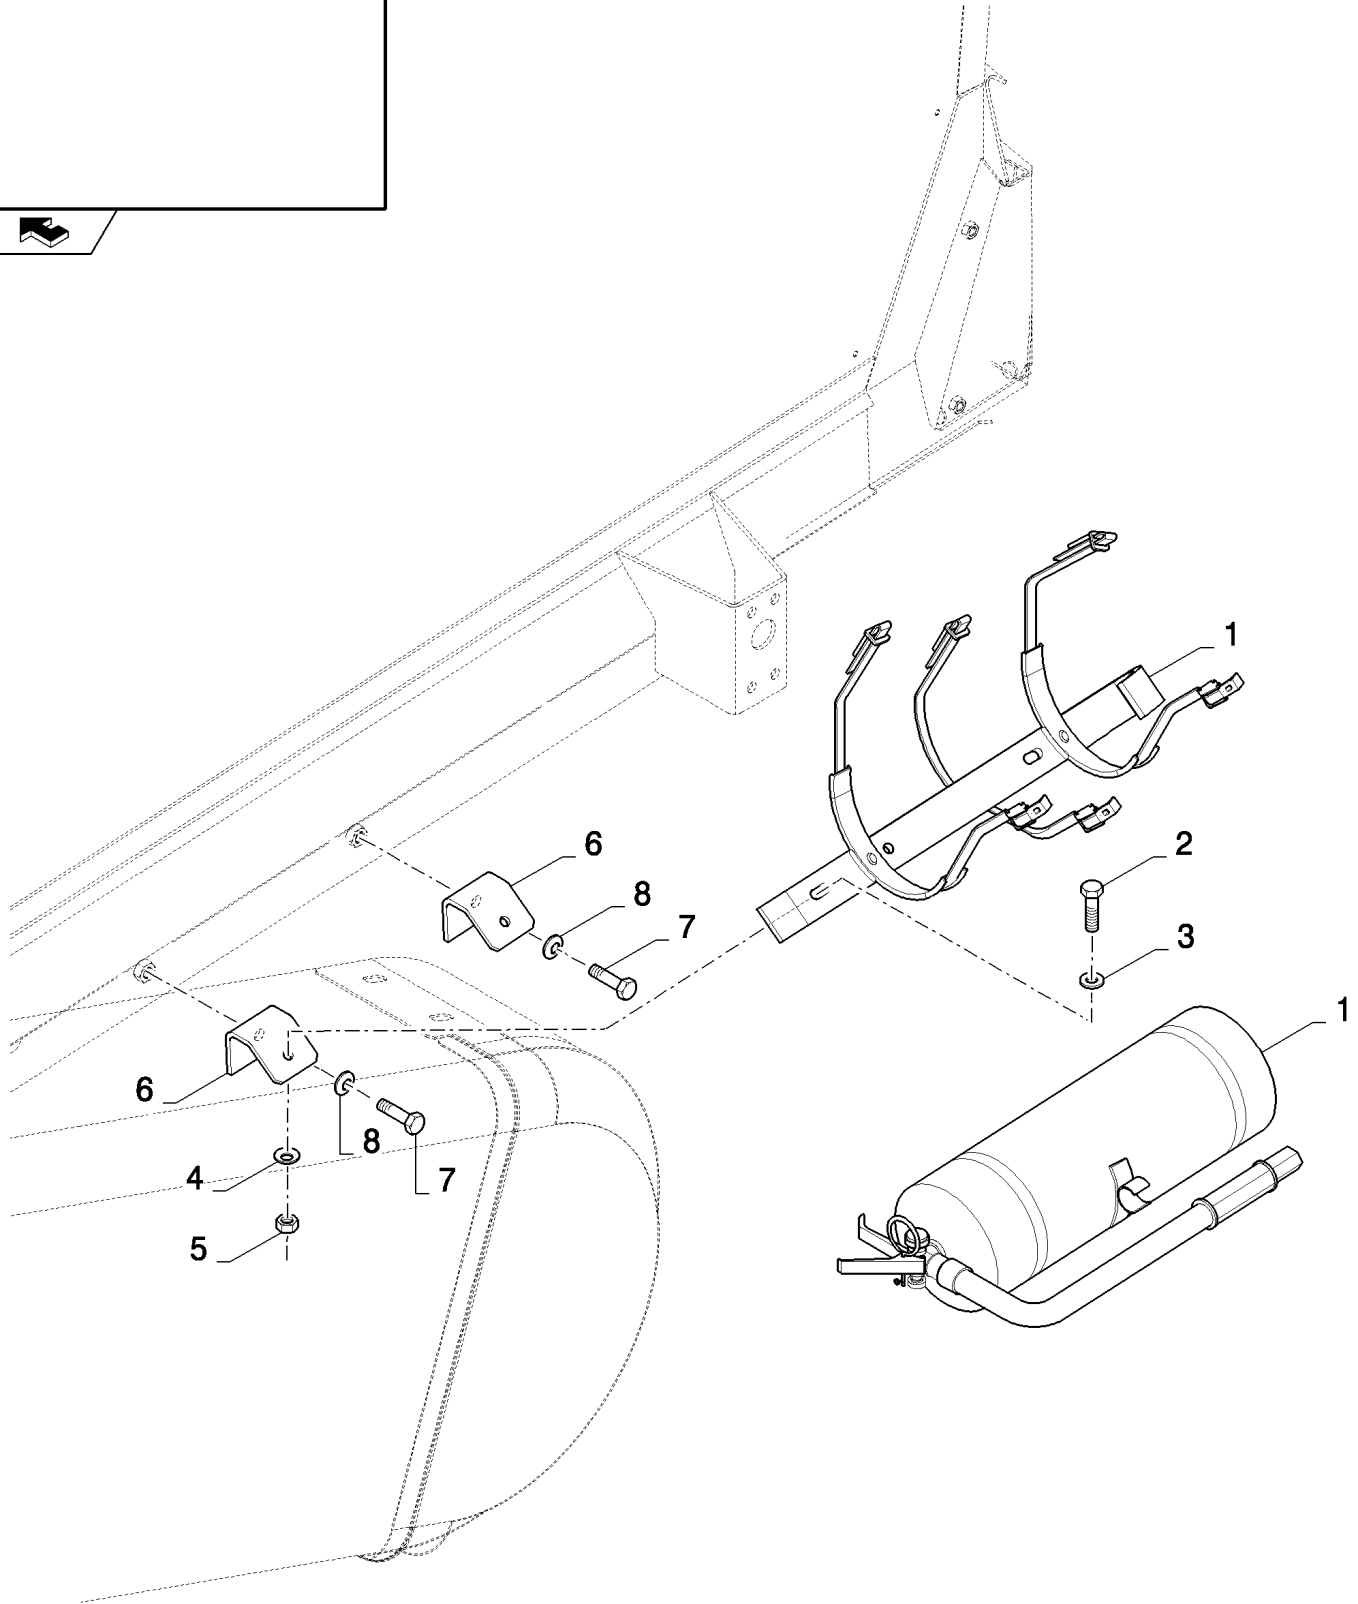

CX8080 COMBINE (9/06-)

10.29(01) FIRE EXTINGUISHER

сылка	Номер детали	Кол-во	Описание
1	84440547	1	FIRE EXTINGUISHER,
2	120104	3	SCREW, Hex, M8 x 20, 8.8, , BSN C543
2	43127	2	BOLT, Hex, M8 x 25, 8.8, , ASN D544
3	140016	3	WASHER, M8 x 16 x 1.6, , BSN C543
3	140016	2	WASHER, M8 x 16 x 1.6, , ASN D544
4	412650	3	WASHER, Belleville, M8, , BSN C543
4	412650	2	WASHER, Belleville, M8, , ASN D544
5	9706690	3	NUT, M8, CI 8, , BSN C543
5	9706690	2	NUT, M8, CI 8, , ASN D544
6	84440063	2	SUPPORT,
7	43139	2	SCREW, Hex, M10 x 25, 8.8, Full Thd,
8	140045	2	WASHER, SPRING, Belleville, M10,