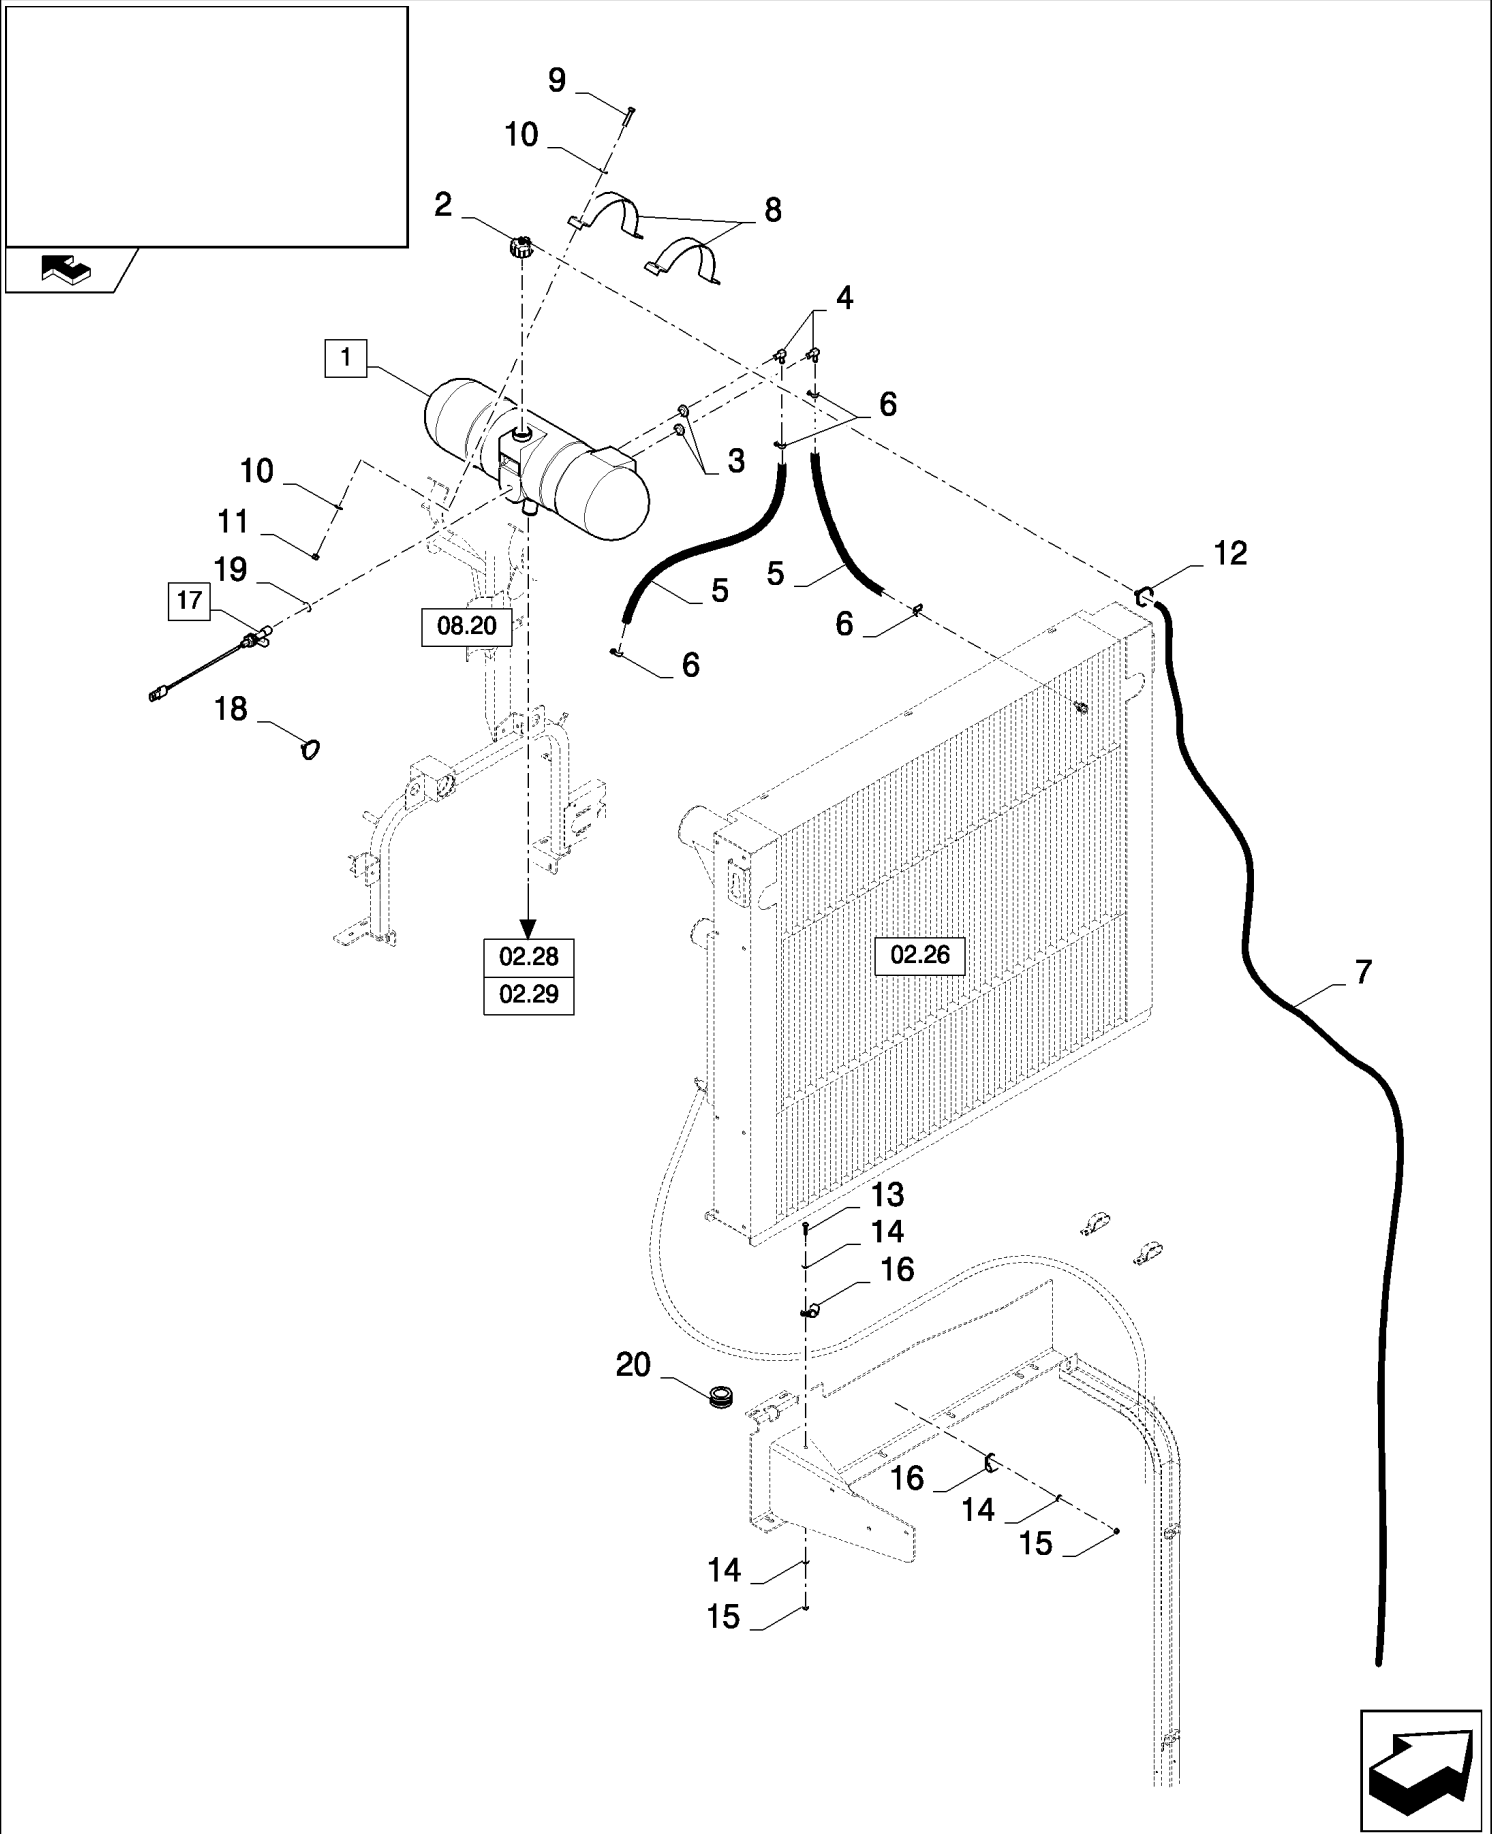

CX8080 COMBINE (9/06-)

02.27(01) WATER CIRCUIT, SHUNT TANK

сылка	Номер детали	Кол-во	Описание
1	84452234	1	TANK, (2,3,4)
2	84072957	1	CAP,
3	86532842	2	BUSHING,
4	87050320	2	ELBOW,
5	84000314	1	HOSE,
6	913888	4	CLAMP, HOSE,
7	400813	1	HOSE, FLEXIBLE,
8	84076174	2	CLAMP,
9	43129	4	BOLT, Hex, M8 x 40, 8.8,
10	322358	8	WASHER, SPRING, Belleville, M8,
11	86629542	4	NUT, LOCK, M8 x 1.25, CI 8,
12	86566989	1	STRAP, CABLE,
13	86977786	2	BOLT, Hex, M6 x 25, 8.8, , BSN C575
13	86977786	1	BOLT, Hex, M6 x 25, 8.8, , ASN D576
14	412649	5	WASHER, SPRING, Belleville, M6, , BSN C575
14	412649	3	WASHER, SPRING, Belleville, M6, , ASN D576
15	9706755	3	NUT, M6, CI 8, , BSN C575
15	9706755	2	NUT, M6, CI 8, , ASN D576
16	431351	AR	CLAMP,
17	87377459	1	SENSOR, (19)
18	396718	1	STRAP, , FOR CX8030 ONLY
19	122014	1	O-RING, -113, 70 Duro, .549" ID x .103" Thk, , ASN D560
20	102043	1	GROMMET, , FOR CX8030 ONLY, ASN D600