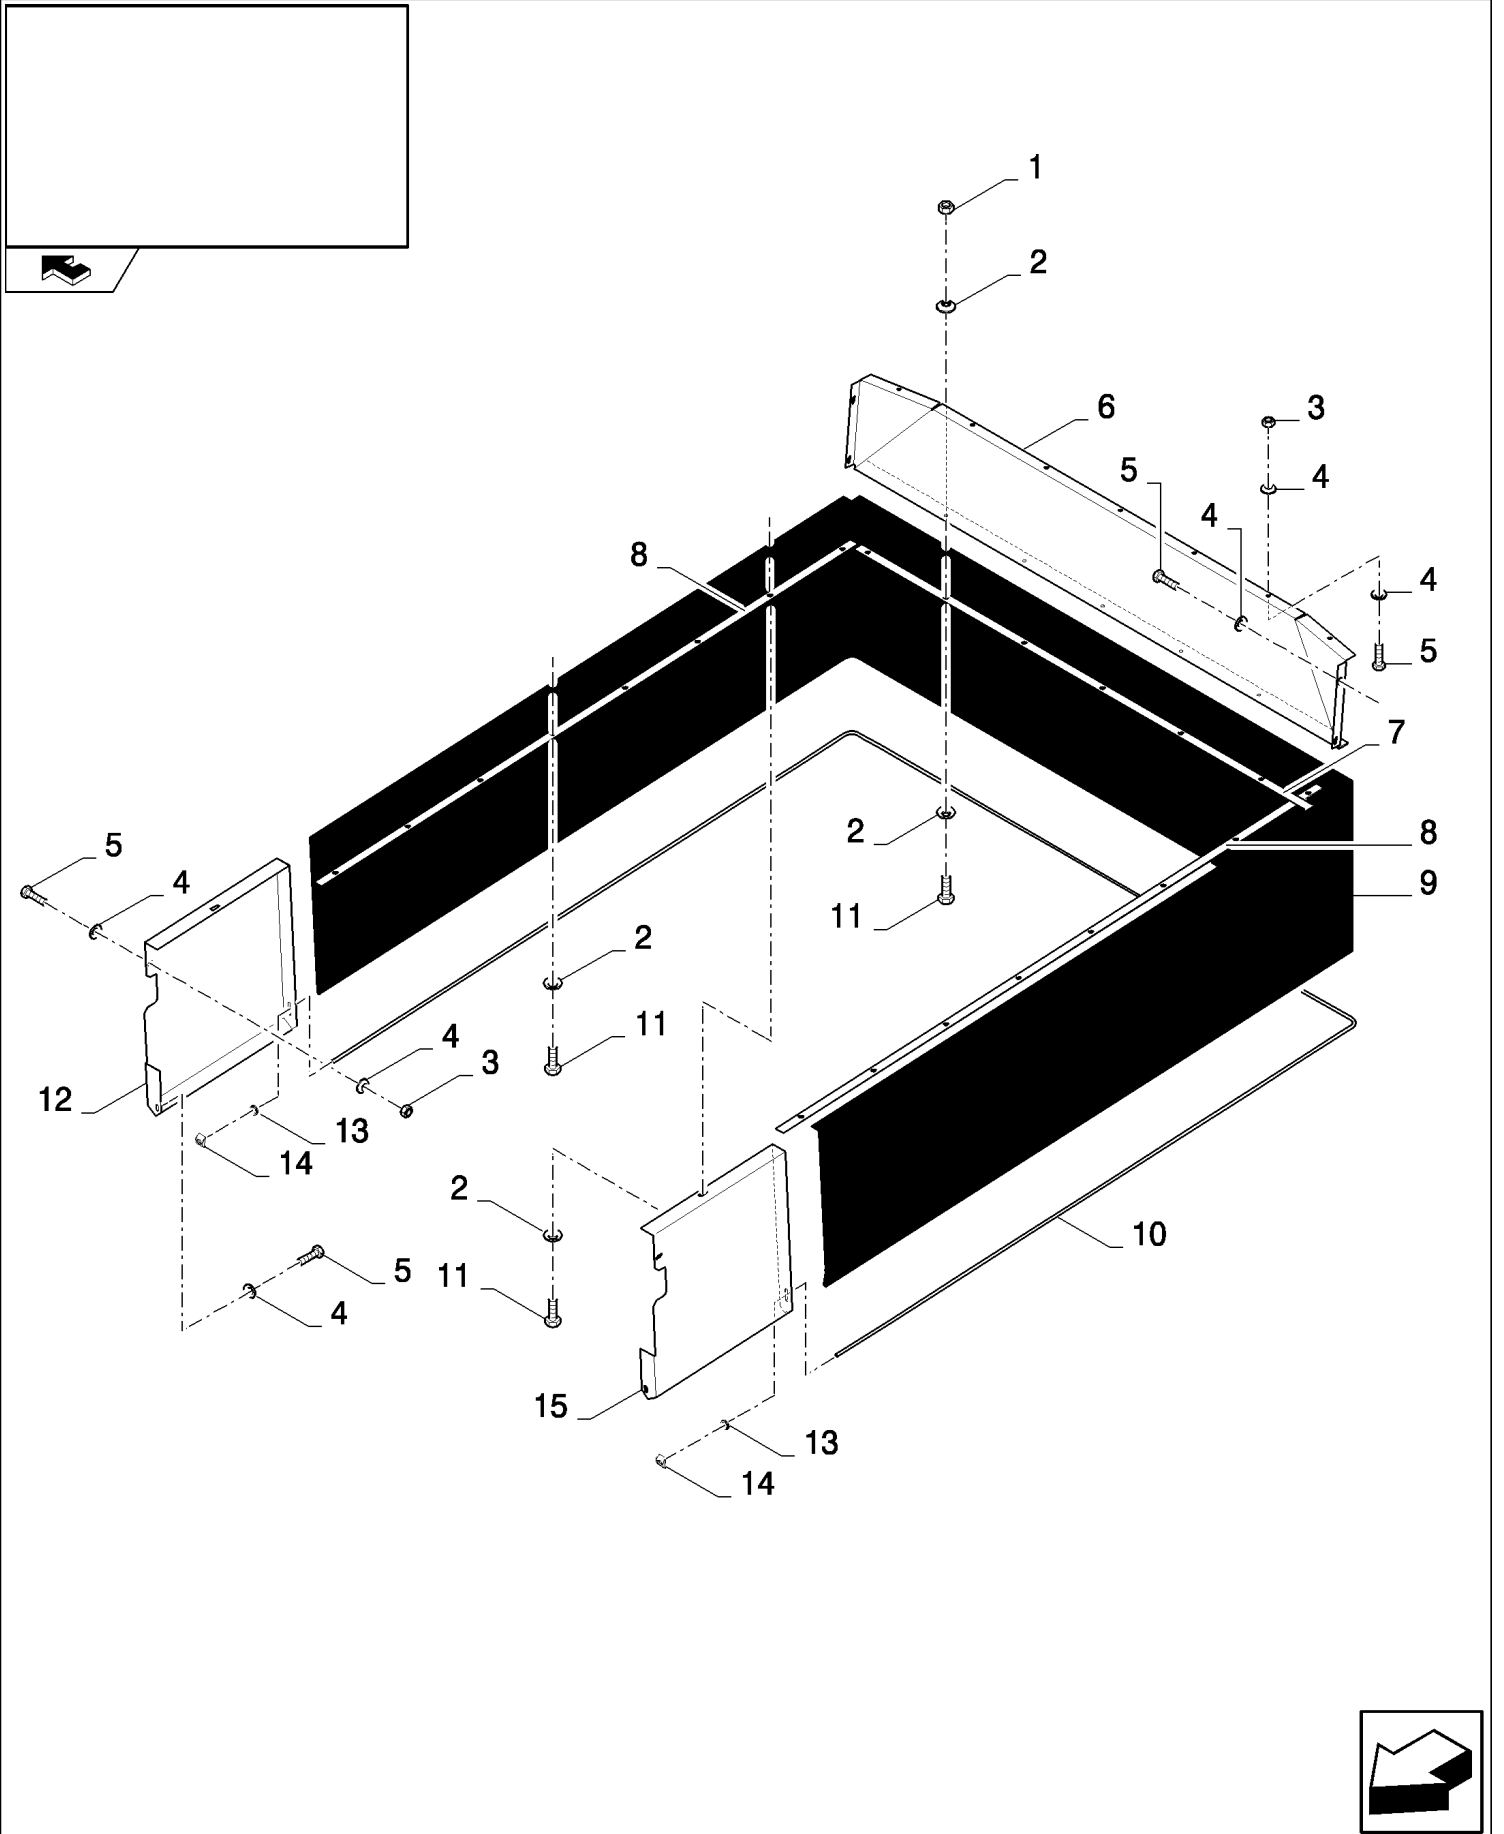

CX8080 COMBINE (9/06-)

08.19(01) STRAW HOOD, CANVAS

сылка	Номер детали	Кол-во	Описание
1	100016		AR NUT, M10, CI 8,
2	140045		AR WASHER, SPRING, Belleville, M10,
3	89706690		AR NUT, M8, CI 8,
4	322358		AR WASHER, SPRING, Belleville, M8,
5	120104		AR SCREW, Hex, M8 x 20, 8.8,
6	84431314		1 PLATE, , FOR CX8060, CX8070, CX8080, CX8090 ONLY
6	84431315		1 PLATE, , FOR CX8030, CX8040, CX8050 ONLY
7	84989462		1 PLATE, FIXING, , FOR CX8060, CX8070, CX8080, CX8090 ONLY
7	84431335		1 PLATE, FIXING, , FOR CX8030, CX8040, CX8050 ONLY
8	84989460		2 PLATE, FIXING,
9	84989109		1 CANVAS, , FOR CX8060, CX8070, CX8080, CX8090 ONLY
9	84431290		1 CANVAS, , FOR CX8030, CX8040, CX8050 ONLY
10	84989108		1 ROD, , FOR CX8060, CX8070, CX8080, CX8090 ONLY
10	84431288		1 ROD, , FOR CX8030, CX8040, CX8050 ONLY
11	43138		AR SCREW, Hex, M10 x 20, 8.8, Full Thd,
12	84432894		1 PLATE,
13	84001657		2 GROMMET,
14	432067		2 CIRCLIP,
15	84432893		1 PLATE,