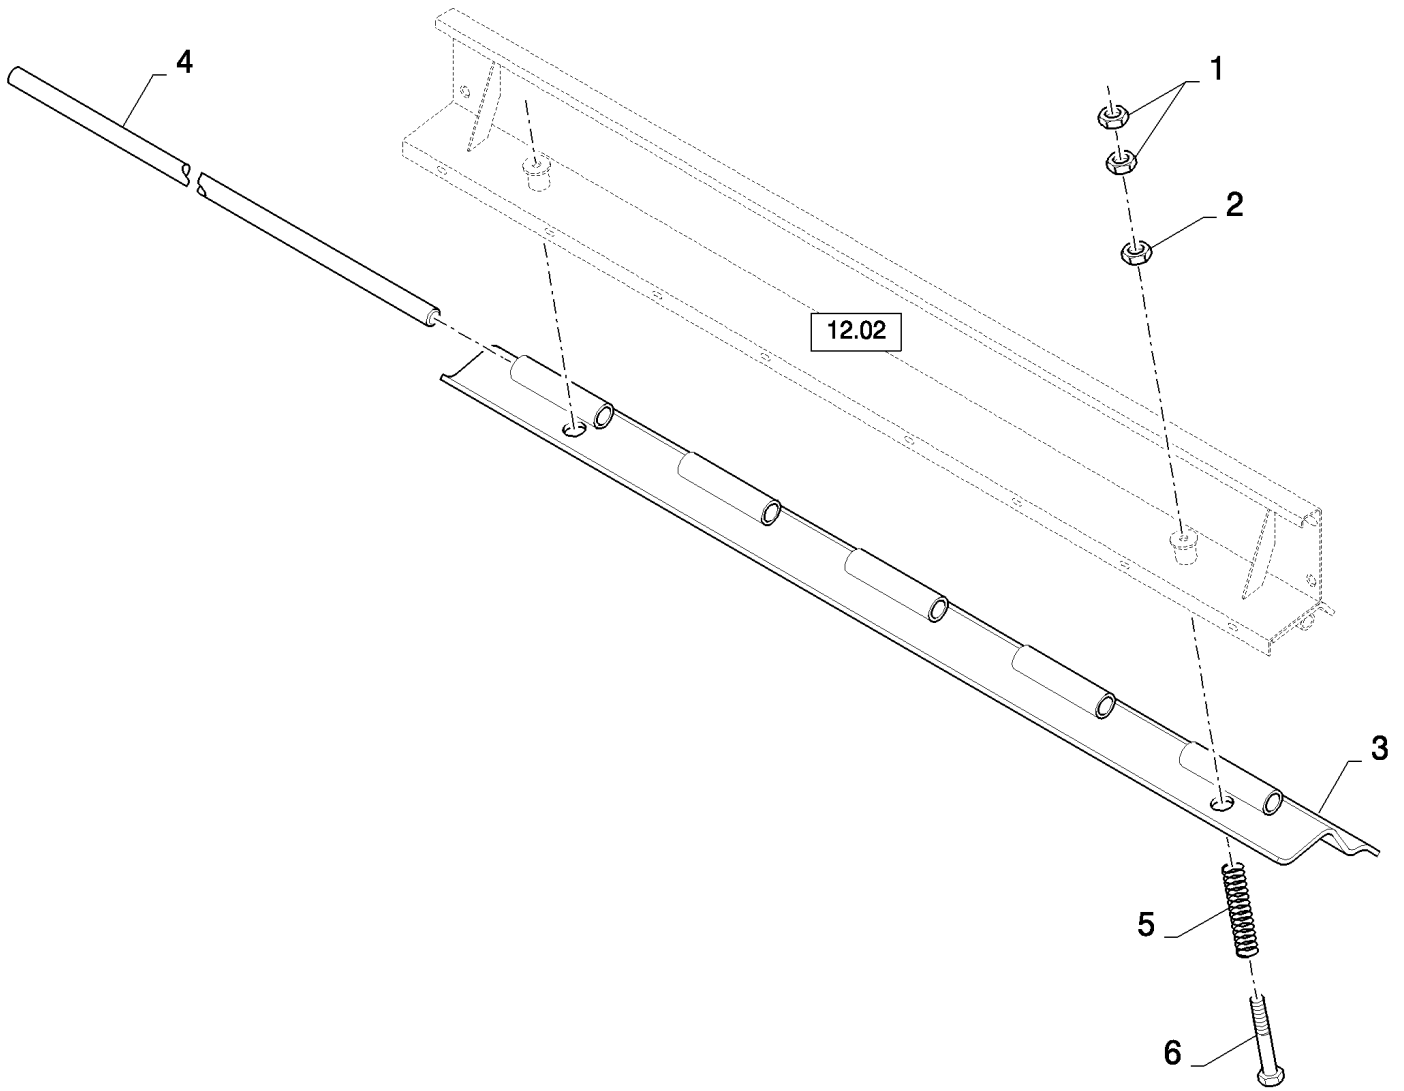

14.01(01) STONE TRAP AND COVER PLATE

CX8080 COMBINE (9/06-)

14.01(01) STONE TRAP AND COVER PLATE

сылка	Номер детали	Кол-во	Описание
1	120104	10	SCREW, Hex, M8 x 20, 8.8,
2	412650	20	WASHER, Belleville, M8,
3	9706690	10	NUT, M8, CI 8,
4	84072554	1	PLATE, , FOR CX8060, CX8070, CX8080, CX8090 ONLY
4	84077666	1	PLATE, , FOR CX8030, CX8040, CX8050 ONLY
5	9706703	4	BOLT, CARRIAGE, Short NK, M6 x 20, CI8.8, Full Thd,
6	84061492	2	CANVAS,
7	84072614	2	PLATE, FIXING,
8	140015	16	WASHER, 6MM
9	353308	20	NUT, M6 x 1, CI 8,
10	84069840	1	STONE TRAP, , FOR CX8060, CX8070, CX8080, CX8090 ONLY
10	84077678	1	STONE TRAP, , FOR CX8030, CX8040, CX8050 ONLY
11	300506	10	BOLT, Hex, M6 x 25, 8.8, Screw, Cap, HH, M6 x 25, CL8.8
12	322357	16	WASHER, SPRING, Belleville, M6,
13	120100	6	BOLT, Hex, M6 x 20, 8.8,
14	84069844	2	PLATE, FIXING,
15	84061702	2	CANVAS,
16	84000704	1	STRIP, , FOR CX8060, CX8070, CX8080, CX8090 ONLY
16	84320380	1	PLATE, FIXING, , FOR CX8030, CX8040, CX8050 ONLY
17	84431029	1	CANVAS, , FOR CX8060, CX8070, CX8080, CX8090 ONLY
17	84434357	1	CANVAS, , FOR CX8030, CX8040, CX8050 ONLY
18	9813936	1	CANVAS, , FOR CX8060, CX8070, CX8080, CX8090 ONLY
18	9813903	1	CANVAS, , FOR CX8030, CX8040, CX8050 ONLY
19	84433575	1	COVER, , FOR CX8060, CX8070, CX8080, CX8090 ONLY
19	84434356	1	COVER, , FOR CX8030, CX8040, CX8050 ONLY
20	390376	1	ROD, , FOR CX8060, CX8070, CX8080, CX8090 ONLY
20	394608	1	ROD, , FOR CX8030, CX8040, CX8050 ONLY
21	84069865	1	COVER, , FOR CX8060, CX8070, CX8080, CX8090 ONLY
21	84077711	1	COVER, , FOR CX8030, CX8040, CX8050 ONLY
22	43139	4	SCREW, Hex, M10 x 25, 8.8, Full Thd,
23	140045	4	WASHER, SPRING, Belleville, M10,
24	84072615	AR	SHIM,
25	84071514	AR	SHIM,
26	100038	4	NUT, M12 x 1.75, CI 8,
27	84072553	4	PLATE,
28	9706687	4	SCREW, Hex, M12 x 30, 8.8,
29	86629542	2	NUT, LOCK, M8 x 1.25, CI 8,
30	43127	2	BOLT, Hex, M8 x 25, 8.8,
31	84433610	1	HANDLE, , FOR CX8060, CX8070, CX8080, CX8090 ONLY
31	84434358	2	HANDLE, , FOR CX8030, CX8040, CX8050 ONLY
32	84072490	2	BUSHING,