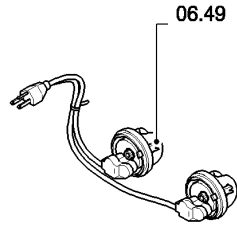

ELECTRICAL SYSTEM

SYSTÈME ELECTRIQUE

SISTEMA ELÉCTRICO

ELECTRISK SYSTEM

SISTEMA DI ELETTRICO

ELEKTRISCHES SYSTEME

SISTEMA ELÉCTRICA

ELEKTRISCH SYSTEME

SEC. 6

06.39

06.49

06.13

06.02
06.57

06.17
06.18
06.20
06.21
06.22
06.23
06.24
06.25
06.26
06.27
06.28
06.29

06.31

06.12

06.14

06.45
06.46

06.41

06.52
06.53

06.43
06.44

06.10
06.11

06.32

06.15

06.01
06.08
06.19
06.30
06.33
06.37
06.38
06.42
06.48
06.54
06.55
06.56
06.61
06.64

06.34
06.35
06.36
06.40
06.47

06.03
06.04
06.05

06.07

06.58
06.60
06.62