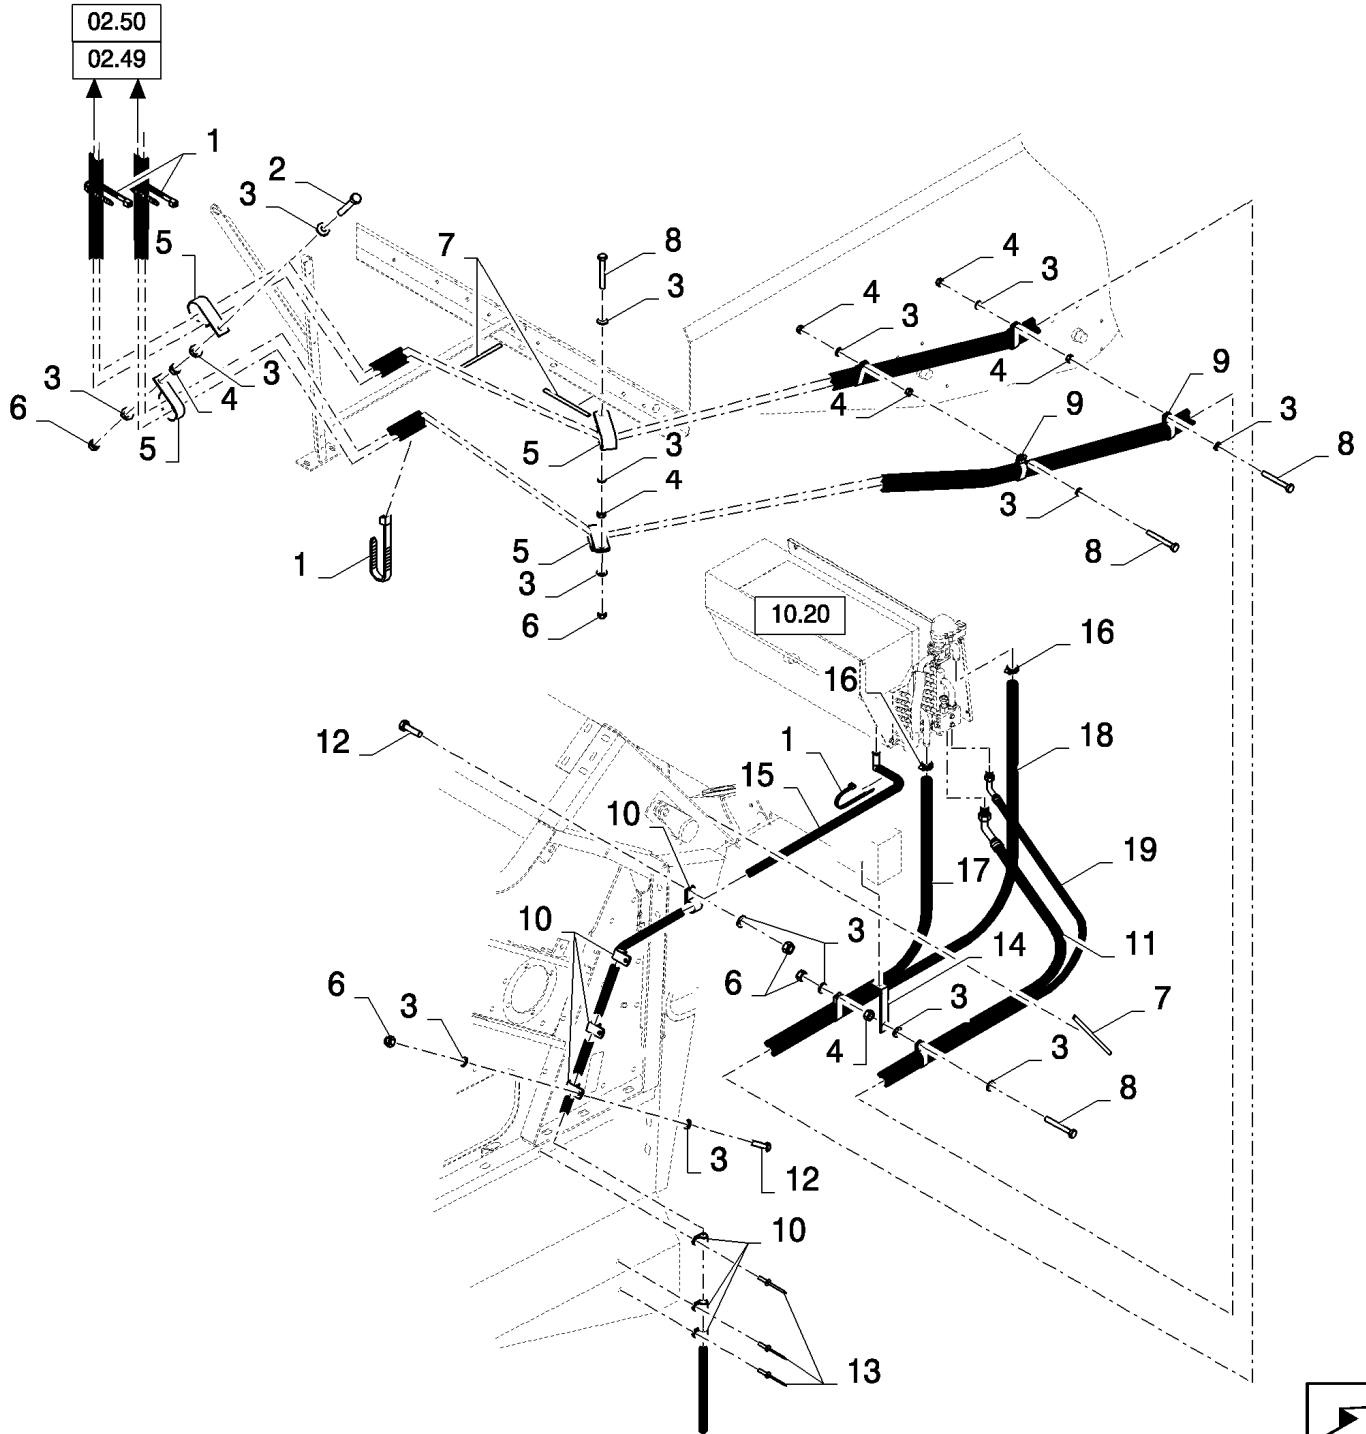

CX8080 COMBINE (9/06-)

02.46(01) AIR CONDITIONER UNIT : MOUNTING GROUP

сылка	Номер детали	Кол-во	Описание
1	86566989		AR STRAP, CABLE,
2	43129		AR BOLT, Hex, M8 x 40, 8.8,
3	378243		AR WASHER, M8,
4	89706690		AR NUT, M8, CI 8,
5	9513271	5	CLAMP,
6	86629542	9	NUT, LOCK, M8 x 1.25, CI 8,
7	291186		AR PROTECTION,
8	43130	4	BOLT, Hex, M8 x 50, 8.8, , FOR HEATING ONLY
8	43129	4	BOLT, Hex, M8 x 40, 8.8,
9	9513271	4	CLAMP, , FOR HEATING ONLY
10	9837692	7	CLAMP,
11	87553681	1	HOSE, FLEXIBLE, UNIT-COMPRESSOR, FOR CX8030 ONLY
11	84448936	1	HOSE, FLEXIBLE, , FOR CX8040, CX8050, CX8060, CX8070, CX8080 ONLY
11	84448938	1	HOSE, FLEXIBLE, , FOR CX8090 ONLY
12	120104	4	SCREW, Hex, M8 x 20, 8.8,
13	9512968	3	RIVET,
14	84431320	1	SUPPORT,
15	84067979	1	HOSE,
16	326082	2	CLAMP, , FOR HEATING ONLY
17	84607280	1	HOSE, , FOR HEATING ONLY
18	84607279	1	HOSE, , FOR HEATING ONLY
19	84443695	1	HOSE, FLEXIBLE, DRYER-UNIT