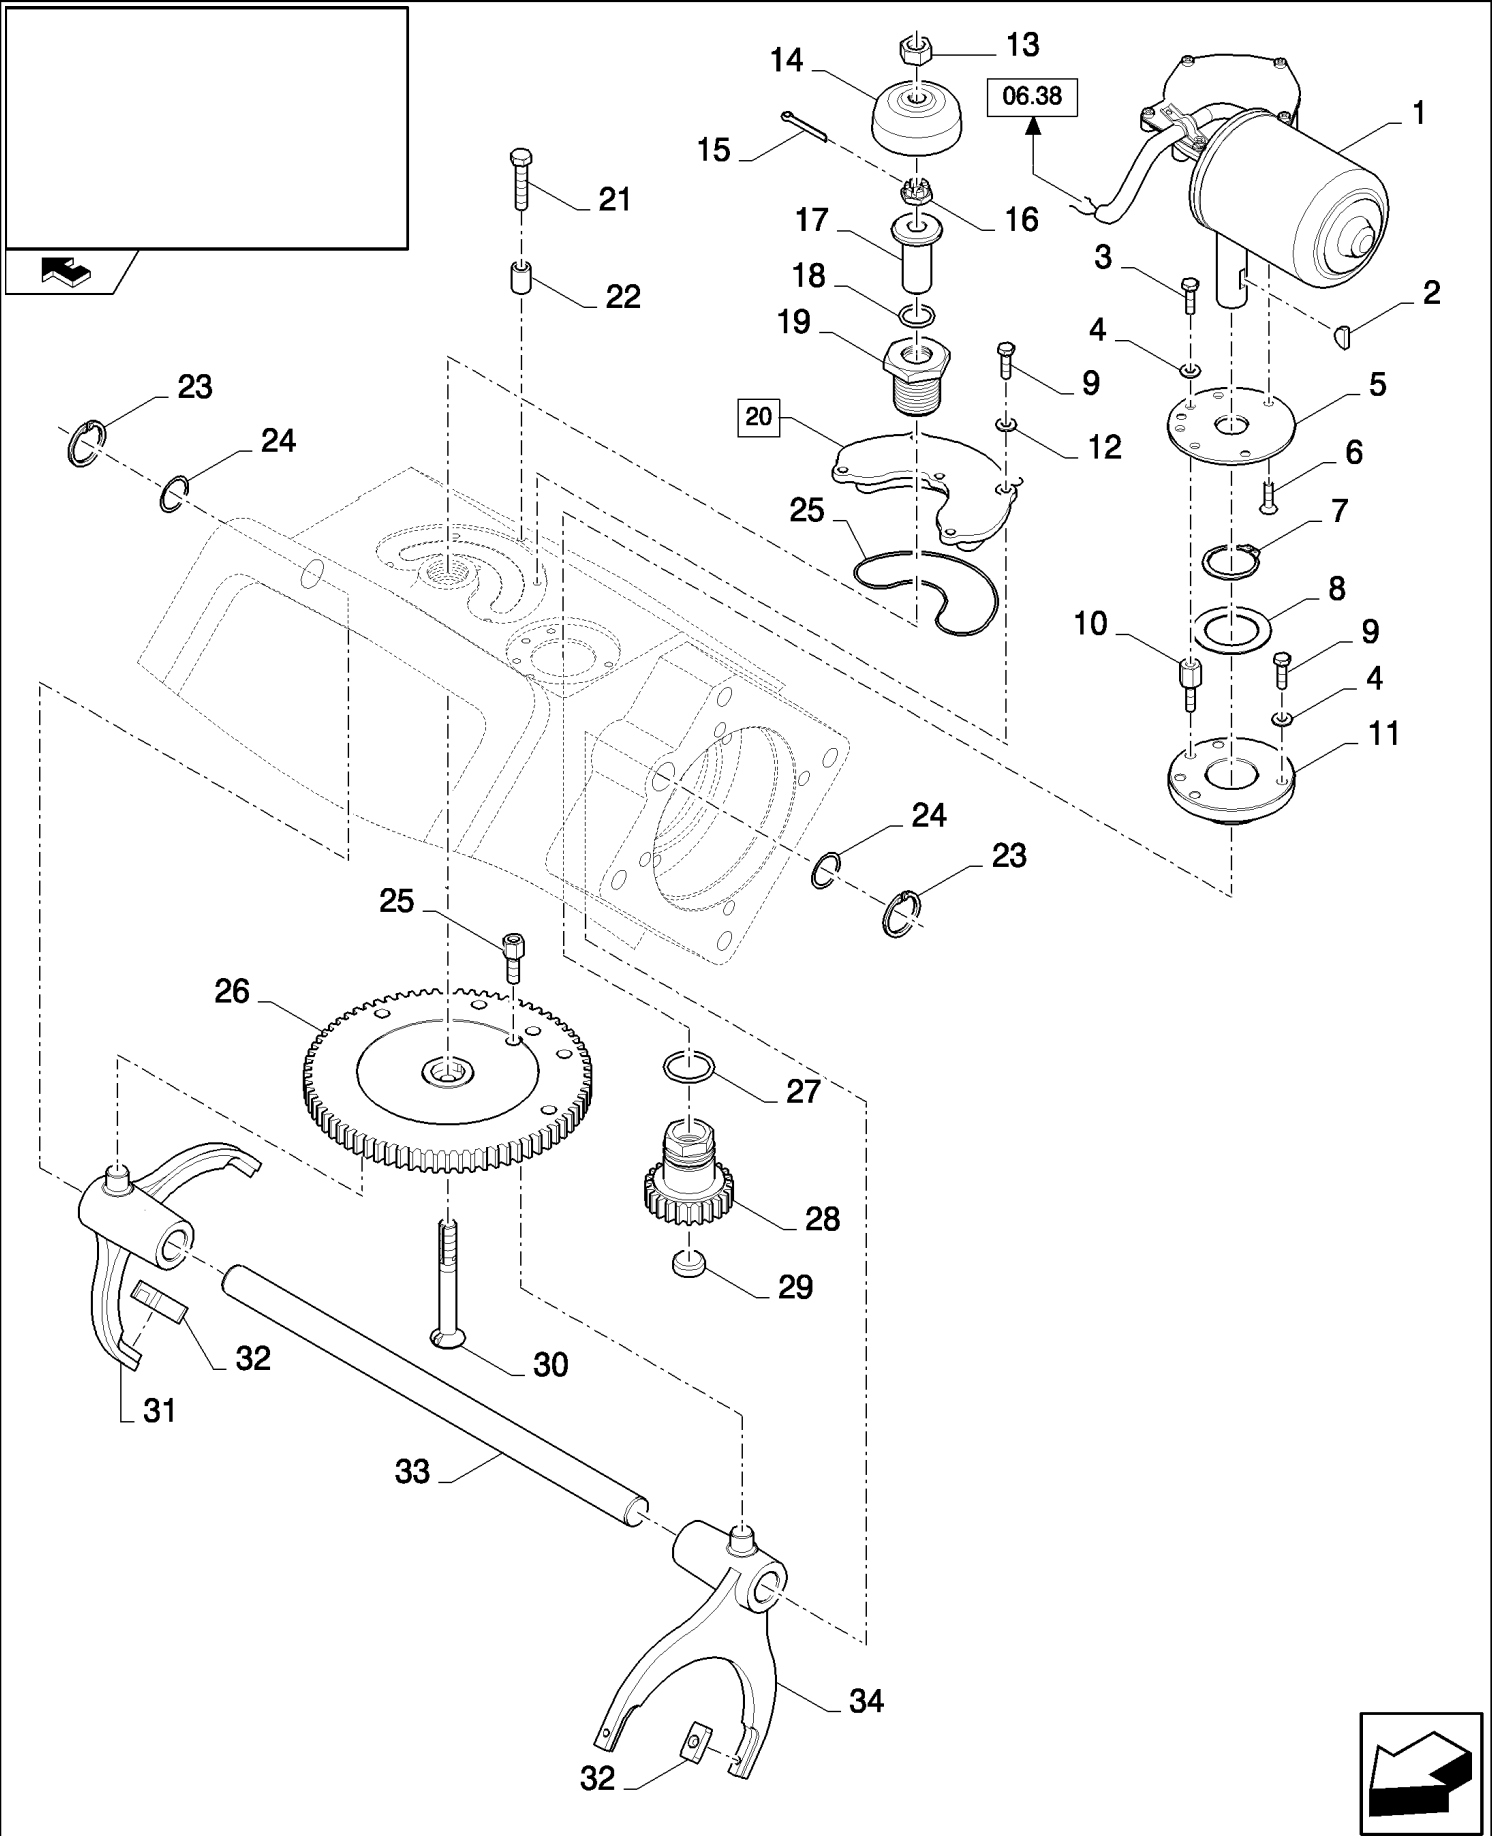

CX8080 COMBINE (9/06-)

03.05(01) GEARBOX, GEARSHIFT CONTROL

сылка	Номер детали	Кол-во	Описание
1	84807563	1	MOTOR, ELECTRIC,
2	84041731	1	KEY, WOODRUFF,
3	378056	4	BOLT, Hex, M6 x 10, 8.8, Full Thd,
4	322357	5	WASHER, SPRING, Belleville, M6,
5	84071166	1	DISC,
6	84814920	3	SCREW, Hex Soc Flat Hd, M6 x 16, 8.8,
7	370004	1	RING, SNAP, M35, Ext,
8	442245	1	RING,
9	86508568	6	SCREW, Hex, M6 x 16, 8.8,
10	84071865	4	SCREW,
11	84071825	1	SPACER, , BSN C559
11	87588654	1	SPACER, , ASN D560
12	140015	5	WASHER, 6MM
13	9706685	1	NUT, M12, CI 8,
14	84072087	1	LID,
15	130004	1	PIN, SPLIT (COTTER), M3.2 x 25,
16	84334523	1	NUT, SLOTTED, M14 x 1.5, CI 8,
17	84334799	1	BUSHING,
18	304967	1	O-RING,
19	84071821	1	INSERT, THREADED,
20	84457942	1	SENSOR, (25)
21	120106	1	BOLT, Hex, M8 x 40, 8.8, Full Thd,
22	84038824	1	BUSHING,
23	84078050	2	RING, SNAP, M22, Int,
24	86629585	2	O-RING, -118, 70 Duro, .862" ID x .103" Thk,
25	84042797	1	O-RING,
26	84607593	1	GEAR,
27	84021955	1	O-RING,
28	84071856	1	GEAR,
28	87591787	1	GEAR,
29	396661	1	PLUG,
30	84334394	1	SCREW,
31	84071587	1	FORK, SHIFTER,
32	84432249	4	GUIDE,
33	84071538	1	SHAFT,
34	84071378	1	FORK, SHIFTER,