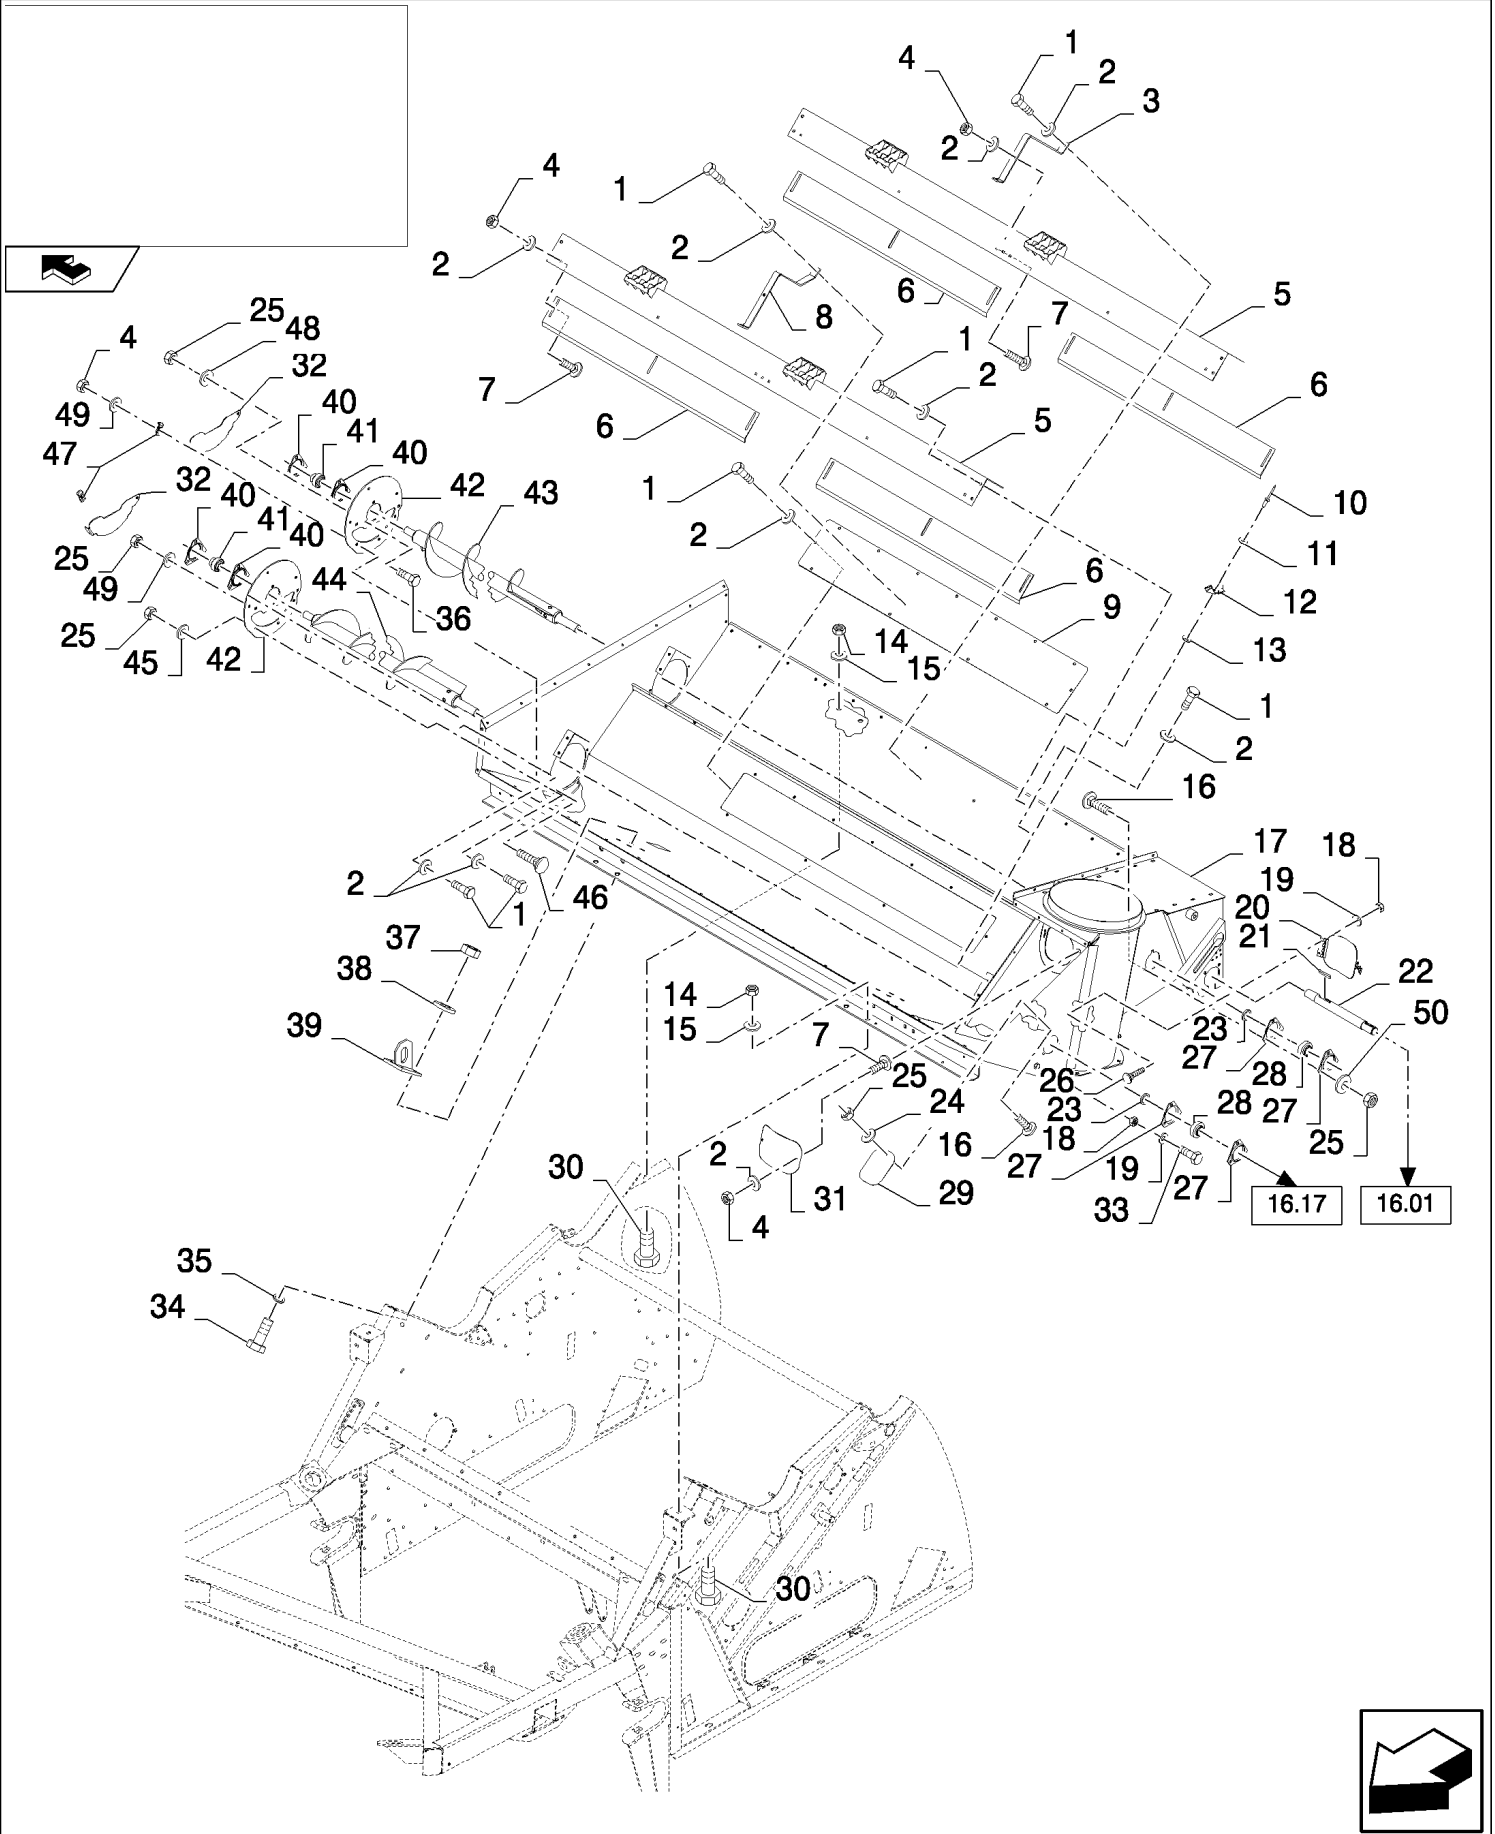

16.16(01) GRAIN TANK, BOTTOM

CX8080 COMBINE (9/06-)

16.16(01) GRAIN TANK, BOTTOM

сылка	Номер детали	Кол-во	Описание
1	120104	AR	SCREW, Hex, M8 x 20, 8.8,
2	322358	AR	WASHER, SPRING, Belleville, M8,
3	86597938	1	SUPPORT,
4	9706690	AR	NUT, M8, CI 8,
5	86584814	2	COVER, , FOR CX8070 ONLY, FOR NA ONLY, BSN C555
5	87325285	2	COVER, , FOR NA ONLY, FOR CX8070 ONLY, ASN D556
5	86584814	2	COVER, , FOR CX8080, CX8090 ONLY, BSN C555
5	86594895	2	COVER, , FOR CX8060, CX8070 ONLY, FOR CX8030, CX8040, CX8050 ONLY, FOR 3 M VERSION ONLY
5	87325285	2	COVER, , FOR CX8080, CX8090 ONLY, ASN D556
6	86597864	8	PLATE, , FOR CX8070 ONLY, FOR NA ONLY
6	86597864	8	PLATE, , FOR CX8080, CX8090 ONLY
6	86594896	8	PLATE, , FOR CX8030, CX8040, CX8050 ONLY, FOR CX8060, CX8070 ONLY, FOR 3 M VERSION ONLY
7	86507486	28	BOLT, CARRIAGE, Short NK, M8 x 20, CI8.8, Full Thd,
8	86597937	1	SUPPORT,
9	86598446	1	COVER, , FOR CX8060, CX8070 ONLY, FOR CX8080, CX8090 ONLY
9	86598446	1	COVER, , FOR CX8070 ONLY, FOR NA ONLY
9	86598532	1	COVER, , FOR CX8030, CX8040, CX8050 ONLY
10	445394	2	RIVET, Pop, M4.8 x 12.7, Rivet
11	362785	2	WASHER,
12	362786	2	FASTENER,
13	86588450	2	WASHER, M6,
14	100020	4	NUT, M16, CI 8,
15	86589278	4	WASHER, SPRING,
16	120041	AR	BOLT, CARRIAGE, Short NK, M10 x 20, CI8.8, Full Thd,
17	87371538	1	GRAIN TANK, , FOR CX8080, CX8090 ONLY, BSN C555
17	87555422	1	GRAIN TANK, , FOR CX8080, CX8090 ONLY, ASN D556
17	87371538	1	GRAIN TANK, , FOR CX8070 ONLY, FOR NA ONLY, BSN C555
17	87555422	1	GRAIN TANK, , FOR NA ONLY, FOR CX8070 ONLY, ASN D556
17	87371541	1	GRAIN TANK, , FOR CX8060, CX8070 ONLY, BSN C555
17	87555423	1	GRAIN TANK, , FOR CX8060, CX8070 ONLY, ASN D556
17	87371545	1	GRAIN TANK, , FOR CX8030, CX8040, CX8050 ONLY, BSN C555
17	87555421	1	GRAIN TANK, , FOR CX8030, CX8040, CX8050 ONLY, ASN D556
18	9706755	3	NUT, M6, CI 8,
19	322357	3	WASHER, SPRING, Belleville, M6,
20	86600940	1	COVER,
21	170052	2	KEY,
22	84061200	1	SHAFT, , FOR CX8070 ONLY, FOR NA ONLY
22	84061200	1	SHAFT, , FOR CX8030, CX8040, CX8050 ONLY, FOR CX8080, CX8090 ONLY
22	84069285	1	SHAFT, , FOR CX8060, CX8070 ONLY, FOR 3 M VERSION ONLY
23	84075099	2	WASHER,