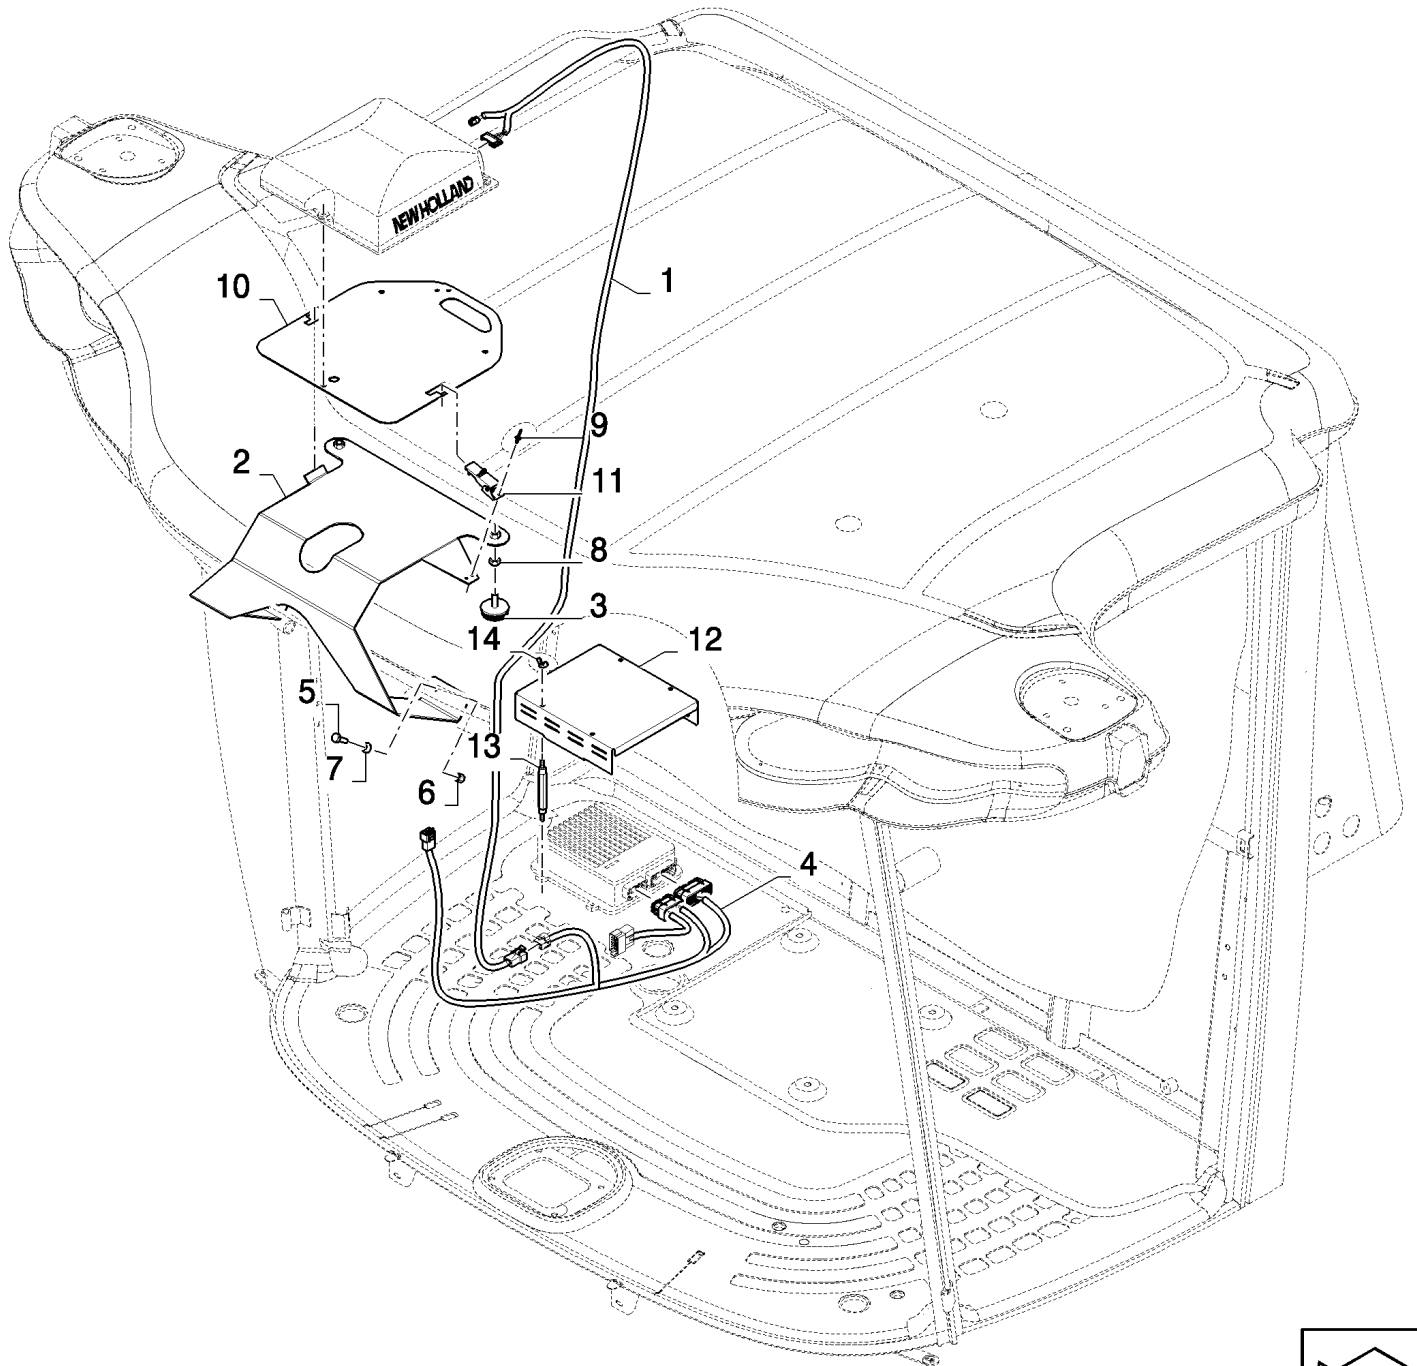

CX8080 COMBINE (9/06-)

18.87522979(01) AUTO GUIDANCE DGPS ANTENNA MOUNTING KIT

сылка	Номер детали	Кол-во	Описание
	87522979		DIA KIT, HARVESTER,
1	87382741	1	HARNESS, WIRE,
2	87521911	1	SUPPORT,
3	190029	2	INSULATOR BLOCK,
4	87578066	1	HARNESS, WIRE,
5	120103	2	BOLT, Hex, M8 x 16, 8.8,
6	9706690	2	NUT, M8, CI 8,
7	322358	2	WASHER, SPRING, Belleville, M8,
8	100016	2	NUT, M10, CI 8,
9	425520	2	RIVET,
10	87568855	1	PLATE, MOUNTING,
11	87308870	1	LATCH,
12	87349987	1	COVER,
13	87349983	4	SPACER,
14	84814892	4	NUT, WING, M6 x 1,