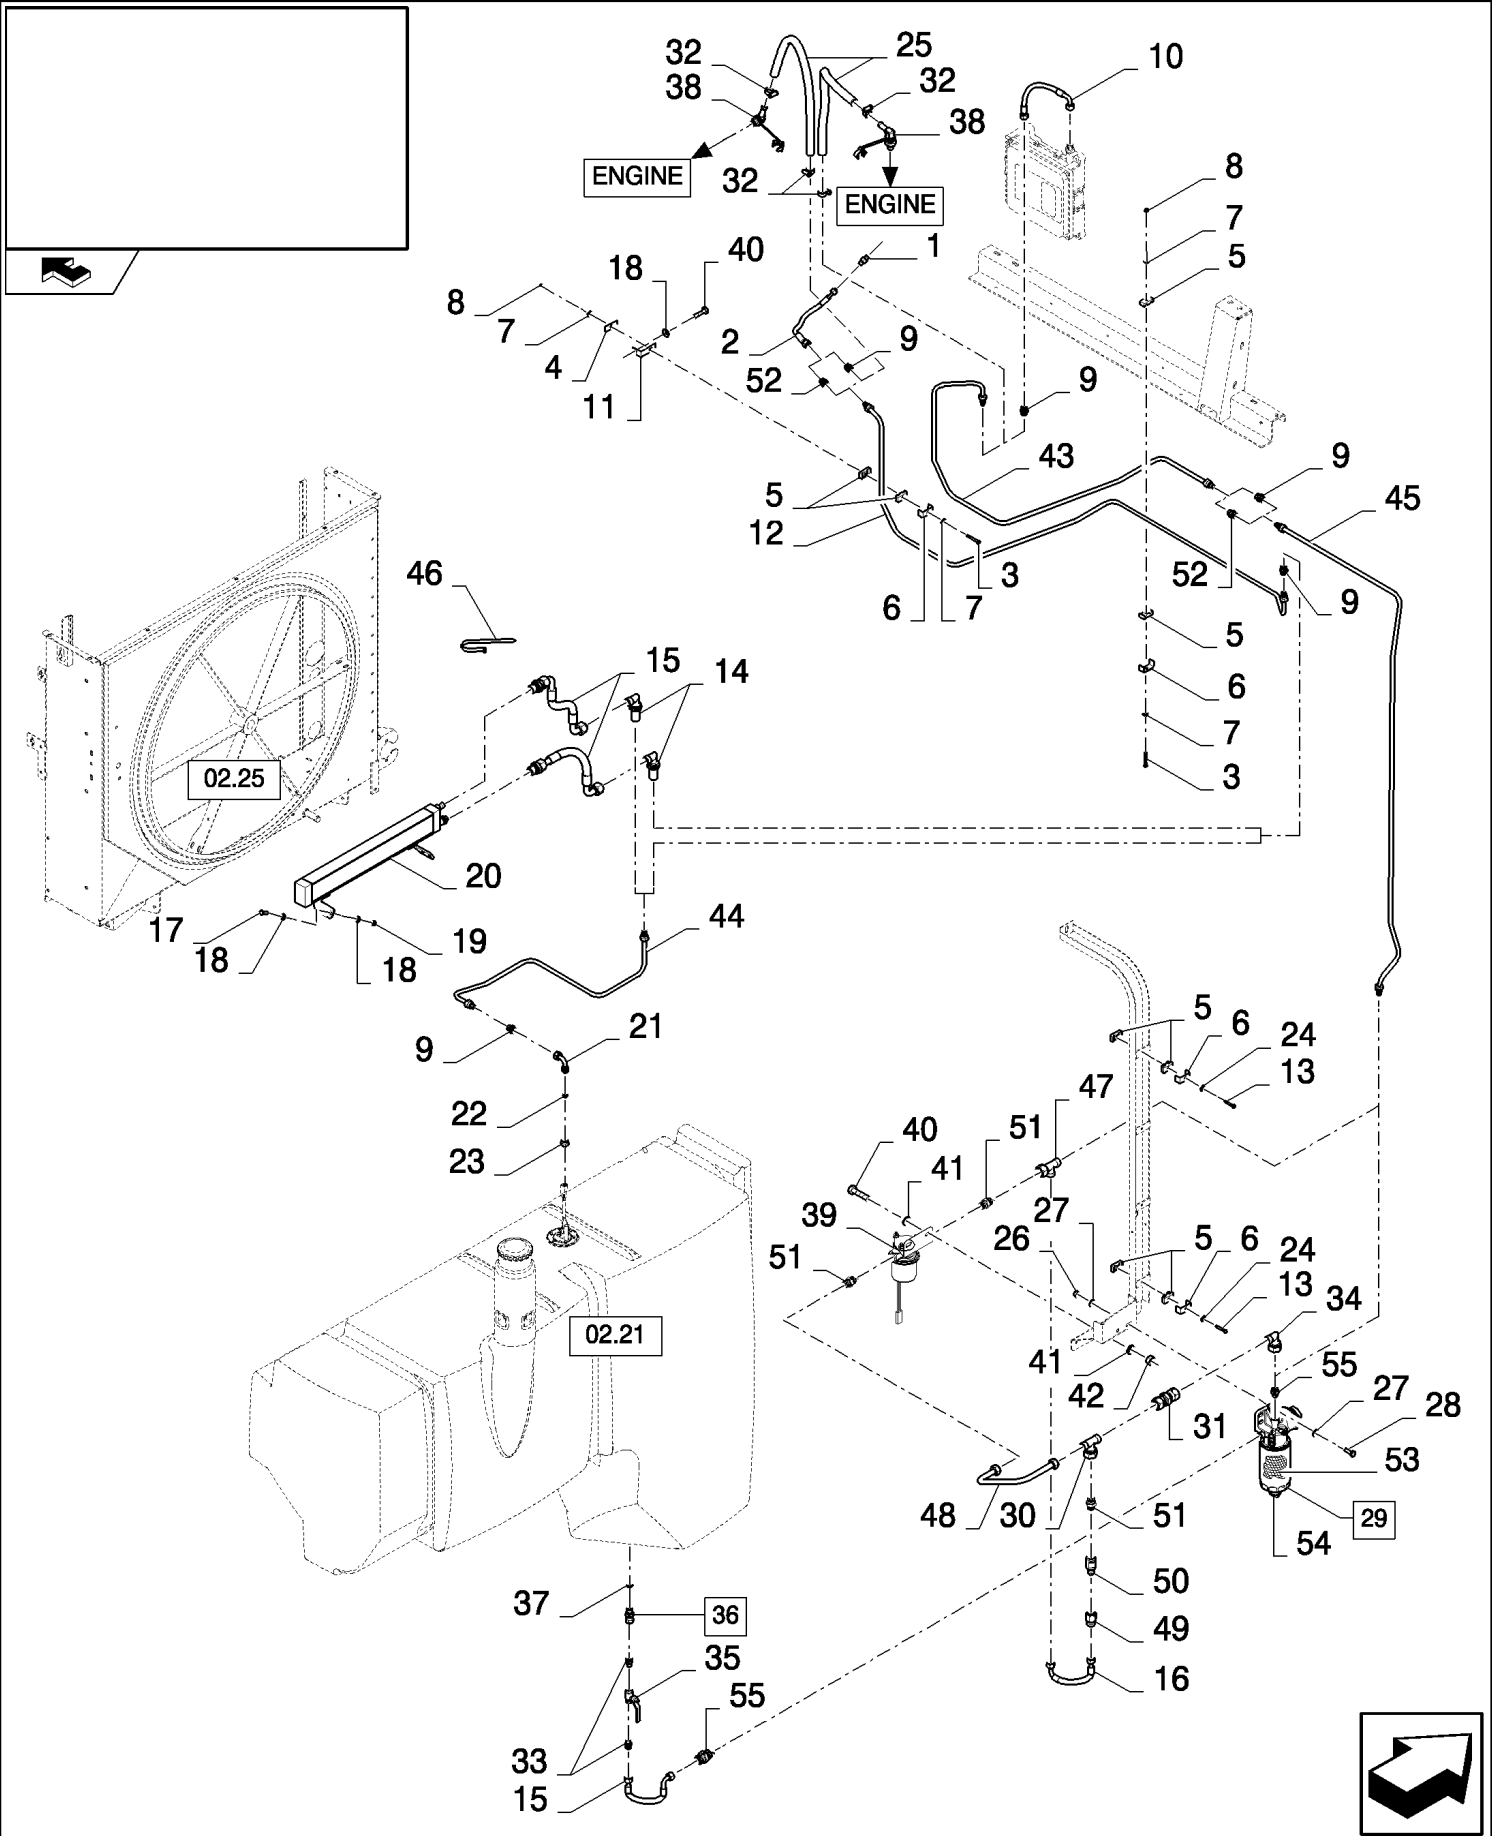

02.19(01) FUEL TANK, PIPE LINES

CX8080 COMBINE (9/06-)

02.19(01) FUEL TANK, PIPE LINES

сылка	Номер детали	Кол-во	Описание
1	84431916	1	FITTING, , FOR CX8090 ONLY
2	87525968	1	HOSE, , FOR CX8080 ONLY
3	412559	3	BOLT, Hex, M6 x 50, 8.8, Full Thd, M6x50
4	434097	2	BRACKET,
5	430357	12	CLAMP,
6	431941	6	SUPPORT,
7	412649	5	WASHER, SPRING, Belleville, M6,
8	353308	4	NUT, M6 x 1, CI 8,
9	150018	AR	CONNECTOR, HYD.,
10	87387079	1	HOSE, FLEXIBLE, , FOR CX8090 ONLY
11	87352790	1	BRACKET, , FOR CX8030 ONLY
11	87391561	1	SUPPORT, , FOR CX8090 ONLY
12	87393538	1	DUCT, , FOR CX8080 ONLY, BSN C599
12	87526533	1	DUCT, DIA=12MM, FOR CX8040, CX8050 ONLY, BSN C599
12	87657537	1	DUCT, , FOR CX8040, CX8050 ONLY, ASN D600
12	87526531	1	TUBE, , FOR CX8060, CX8070 ONLY, BSN C599
12	87660059	1	DUCT, , FOR CX8060, CX8070 ONLY, FOR CX8080 ONLY, ASN D600
12	84461800	1	TUBE, , FOR CX8090 ONLY
12	87354157	1	DUCT, , FOR CX8030 ONLY
13	43118	3	BOLT, Hex, M6 x 40, 8.8,
14	84014046	2	ELBOW, , BSN C599
15	84334784	1	HOSE, FLEXIBLE, , BSN C599
15	84334784	1	HOSE, FLEXIBLE, , ASN D600
16	84334784	1	HOSE, FLEXIBLE, , FOR CX8090 ONLY
17	43127	4	BOLT, Hex, M8 x 25, 8.8, , BSN C599
18	322358	8	WASHER, SPRING, Belleville, M8, , BSN C599
19	89706690	4	NUT, M8, CI 8, , BSN C599
20	87392797	1	COOLER ASSY., , BSN C599
21	9508529	1	ELBOW,
22	150015	1	FERRULE,
23	86548976	1	NUT,
24	412649	6	WASHER, SPRING, Belleville, M6, , FOR CX8030 ONLY
25	84000314	2	HOSE, , FOR CX8030 ONLY
26	100016	2	NUT, M10, CI 8,
27	140045	4	WASHER, SPRING, Belleville, M10,
28	43140	2	BOLT, Hex, M10 x 30, 8.8, Full Thd,
29	87533314	1	FILTER, FUEL, (53,54), FOR CX8040, CX8050, CX8060, CX8070, CX8080 ONLY
29	87519285	1	FILTER, FUEL, (53,54), FOR CX8030 ONLY, FOR CX8090 ONLY
30	87384781	1	CONNECTION, 3 WAY, , FOR CX8090 ONLY
31	84438779	1	PIPE, , FOR CX8090 ONLY
32	913888	4	CLAMP, HOSE, , FOR CX8030 ONLY
33	84069089	2	CONNECTOR, HYD.,