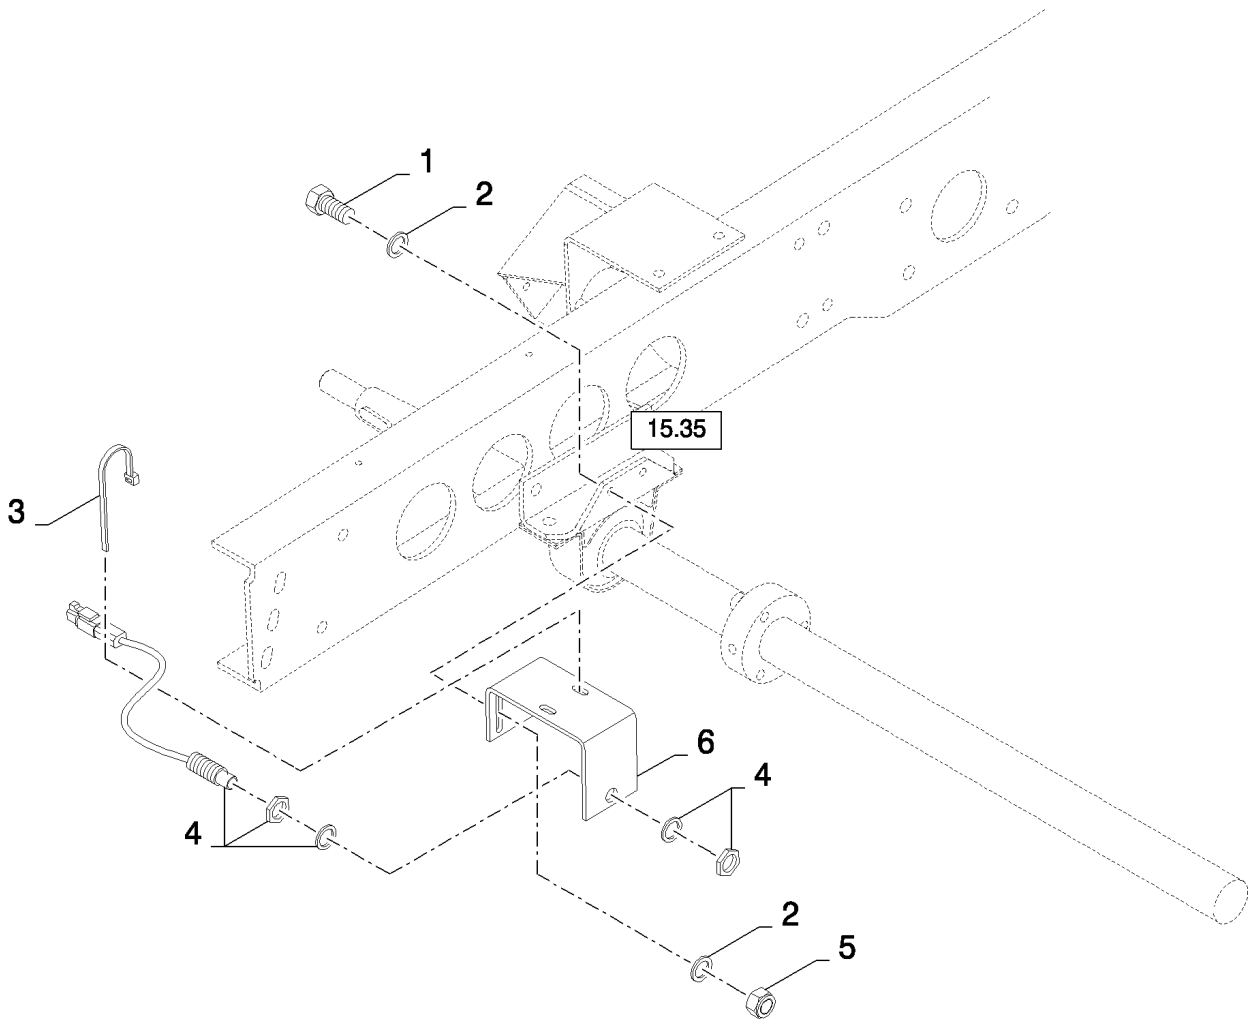

CX8080 COMBINE (9/06-)

06.40(01) BLOWER SPEED SENSOR

сылка	Номер детали	Кол-во	Описание
1	120100	2	BOLT, Hex, M6 x 20, 8.8,
2	322357	4	WASHER, SPRING, Belleville, M6,
3	86566989	1	STRAP, CABLE,
4	84058861	1	SENSOR,
5	9706755	2	NUT, M6, CI 8,
6	84989682	1	SUPPORT, , FOR CX8030, CX8040, CX8050 ONLY
6	84989334	1	SUPPORT, , FOR CX8060, CX8070, CX8080, CX8090 ONLY