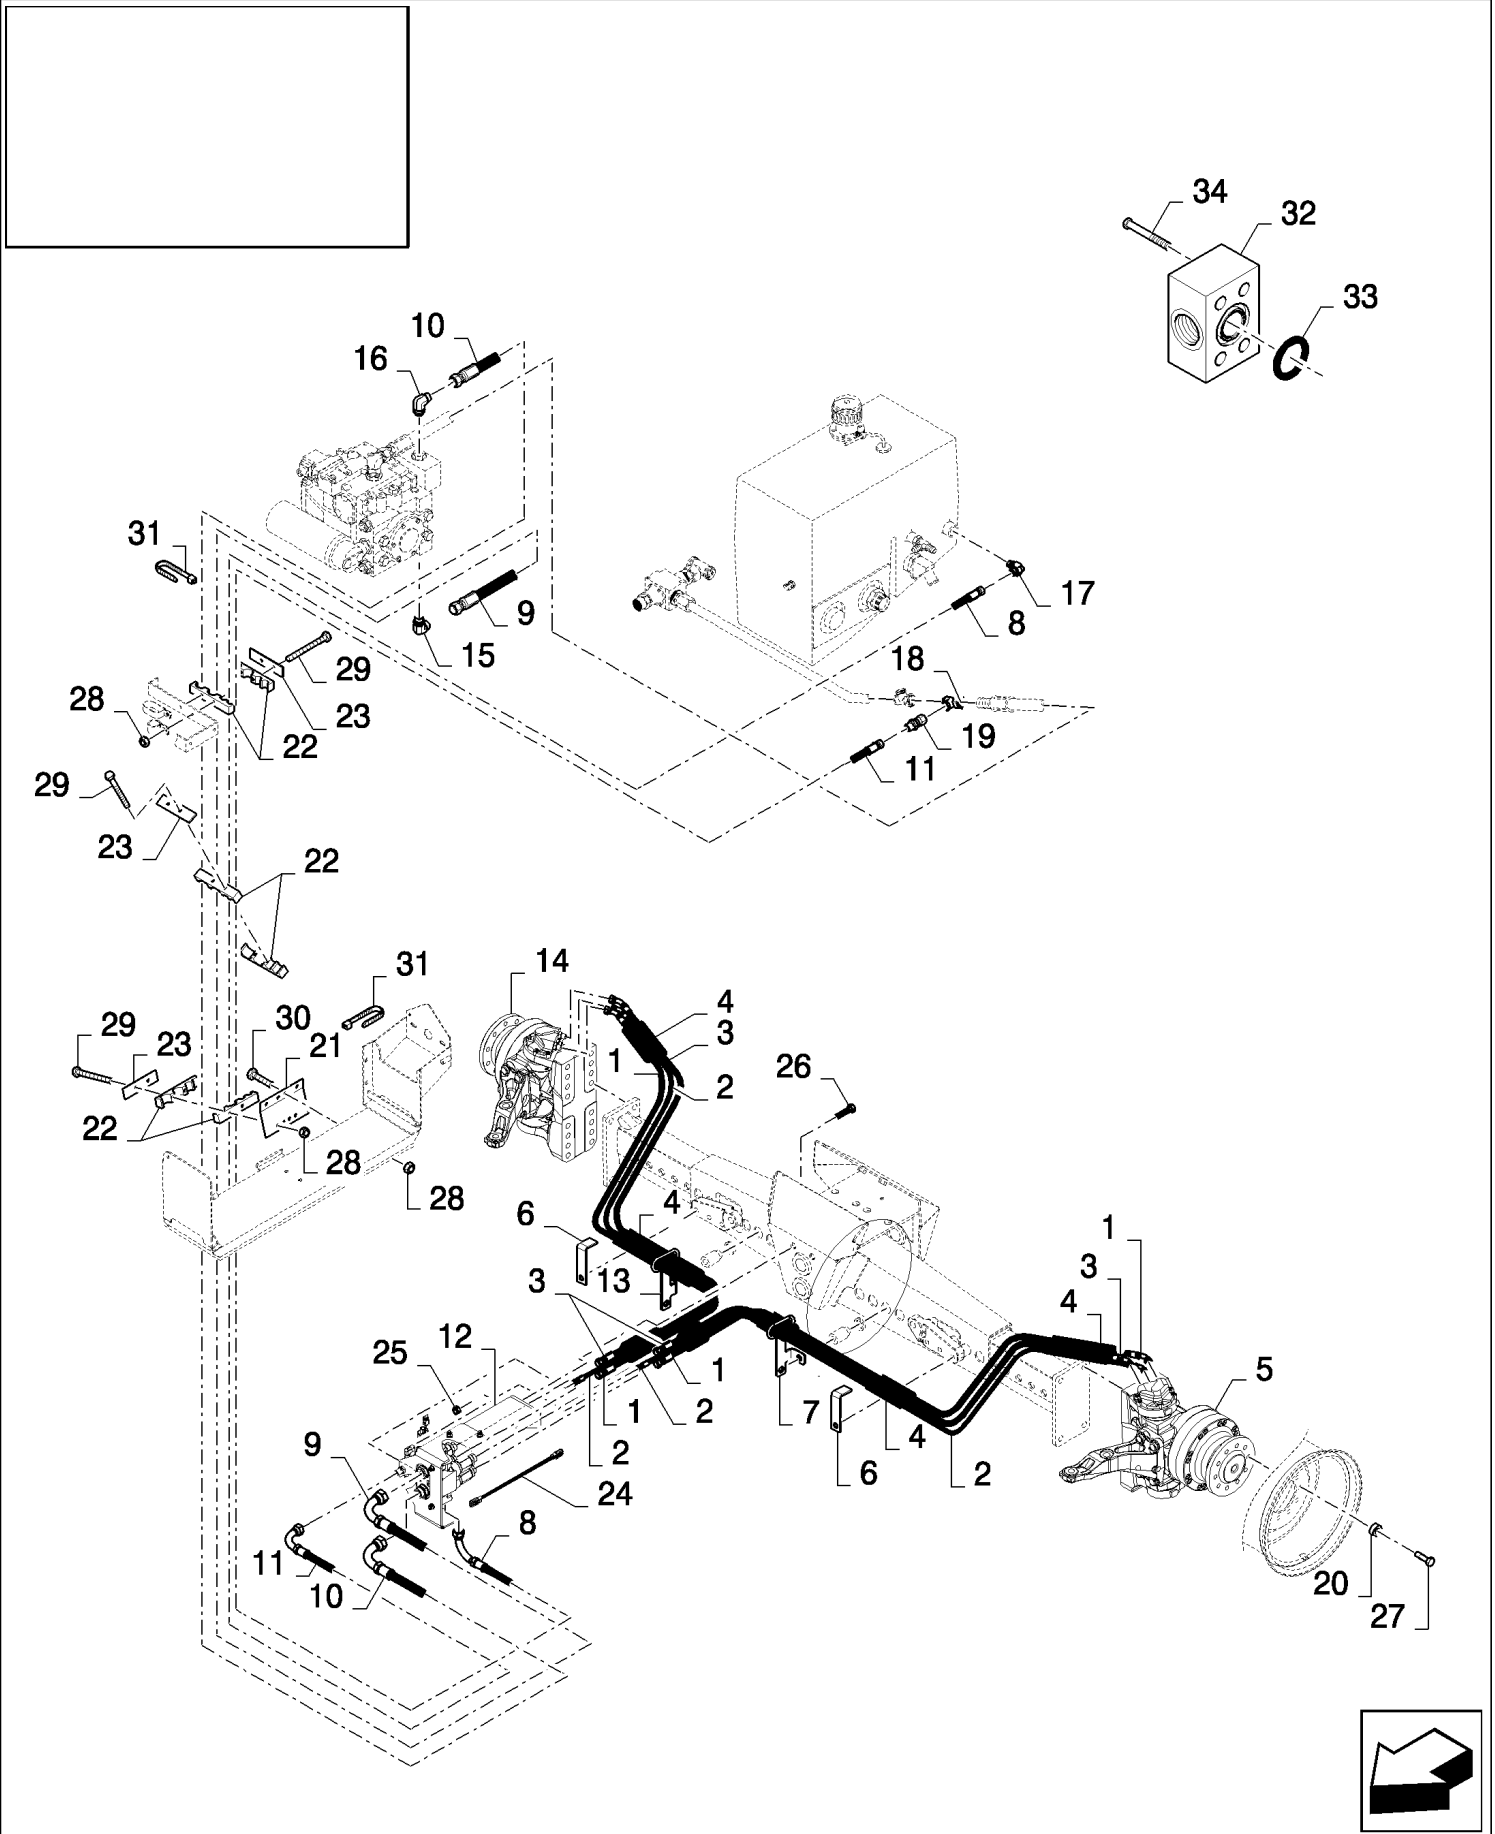

CX8080 COMBINE (9/06-)

18.87336879(02) POWERED REAR AXLE REBUILD KIT FOR ADJUSTABLE AXLES

сылка	Номер детали	Кол-во	Описание
	87336879		DIA KIT, HARVESTER,
1	87281008	2	HOSE, FLEXIBLE,
2	87281009	2	HOSE, FLEXIBLE,
3	87281007	2	HOSE, FLEXIBLE,
4	84800193	2	BEARING, NYLON,
5	84800177	1	
6	87281646	2	BRACKET,
7	87281645	1	GUIDE,
8	87031127	1	HOSE, LARGE,
9	87011476	1	HOSE ASSY.,
10	87031128	1	HOSE, LARGE,
11	87031126	1	HOSE, LARGE,
12	84800294	1	
13	87283481	1	GUIDE,
14	84800196	1	
15	9846848	1	ELBOW,
16	9846956	1	ELBOW, 90°, 1 7/16"-12 x 1 1/16"-12, Adj, ORFS,
17	86579697	1	ELBOW, 90°, 1 3/16"-12 ORFS x M27 x 2 ORB,
18	9507672	1	CONNECTION, 3 WAY,
19	84449720	1	FITTING,
20	87281709	20	SPACER,
21	84433892	1	BRACKET,
22	87031121	6	CLAMP, HOSE,
23	84807572	3	CLAMP,
24	84807867	1	HARNESS, WIRE,
25	280375	2	NUT, LOCK, 3/4"-10, GC,
26	281074	2	BOLT, Hex, 3/4"-10 x 2 1/2", G8,
27	87035472	20	BOLT, SPECIAL,
28	412152	8	NUT, LOCK, M6 x 1, CI 8.8,
29	86508569	6	BOLT, Hex, M6 x 70, 8.8,
30	86977786	2	BOLT, Hex, M6 x 25, 8.8,
31	86566990	28	STRAP, CABLE,
32	9818288	2	ADAPTER,
33	14464080	2	O-RING, -222, 70 Duro, 1.484" ID x .139" Thk,
34	9818286	8	BOLT, Hex, 1/2"-13 x 3 1/2", G8,