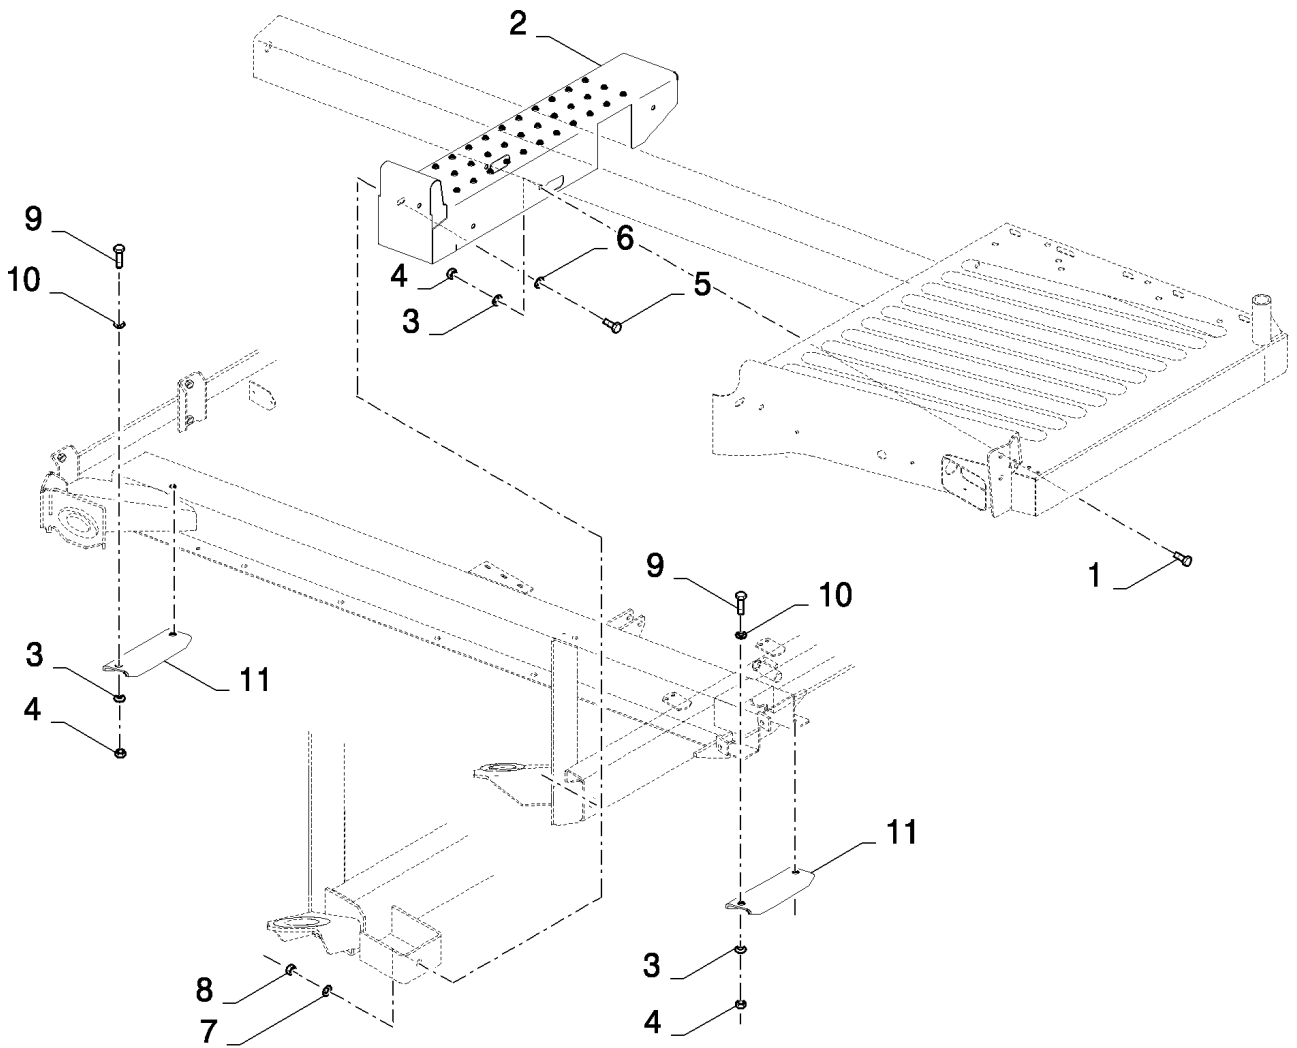

10.28(01) OPERATOR'S PLATFORM

CX8080 COMBINE (9/06-)

10.28(01) OPERATOR'S PLATFORM

сылка	Номер детали	Кол-во	Описание
1	43138	3	SCREW, Hex, M10 x 20, 8.8, Full Thd, , FOR 3.3 M VERSION ONLY
2	87521902	1	HANDRAIL, 145MM, FOR 3.3 M VERSION ONLY
3	140045	AR	WASHER, SPRING, Belleville, M10,
4	100016	AR	NUT, M10, CI 8,
5	43151	1	SCREW, Hex, M12 x 20, 8.8, Full Thd,
6	86511324	1	WASHER, M12 x 24 x 2.5,
7	140046	1	WASHER, Belleville, M12,
8	9706685	1	NUT, M12, CI 8,
9	43139	4	SCREW, Hex, M10 x 25, 8.8, Full Thd, M10x25
10	86511323	5	WASHER, M10 x 20 x 2,
11	86615600	2	PLATE,