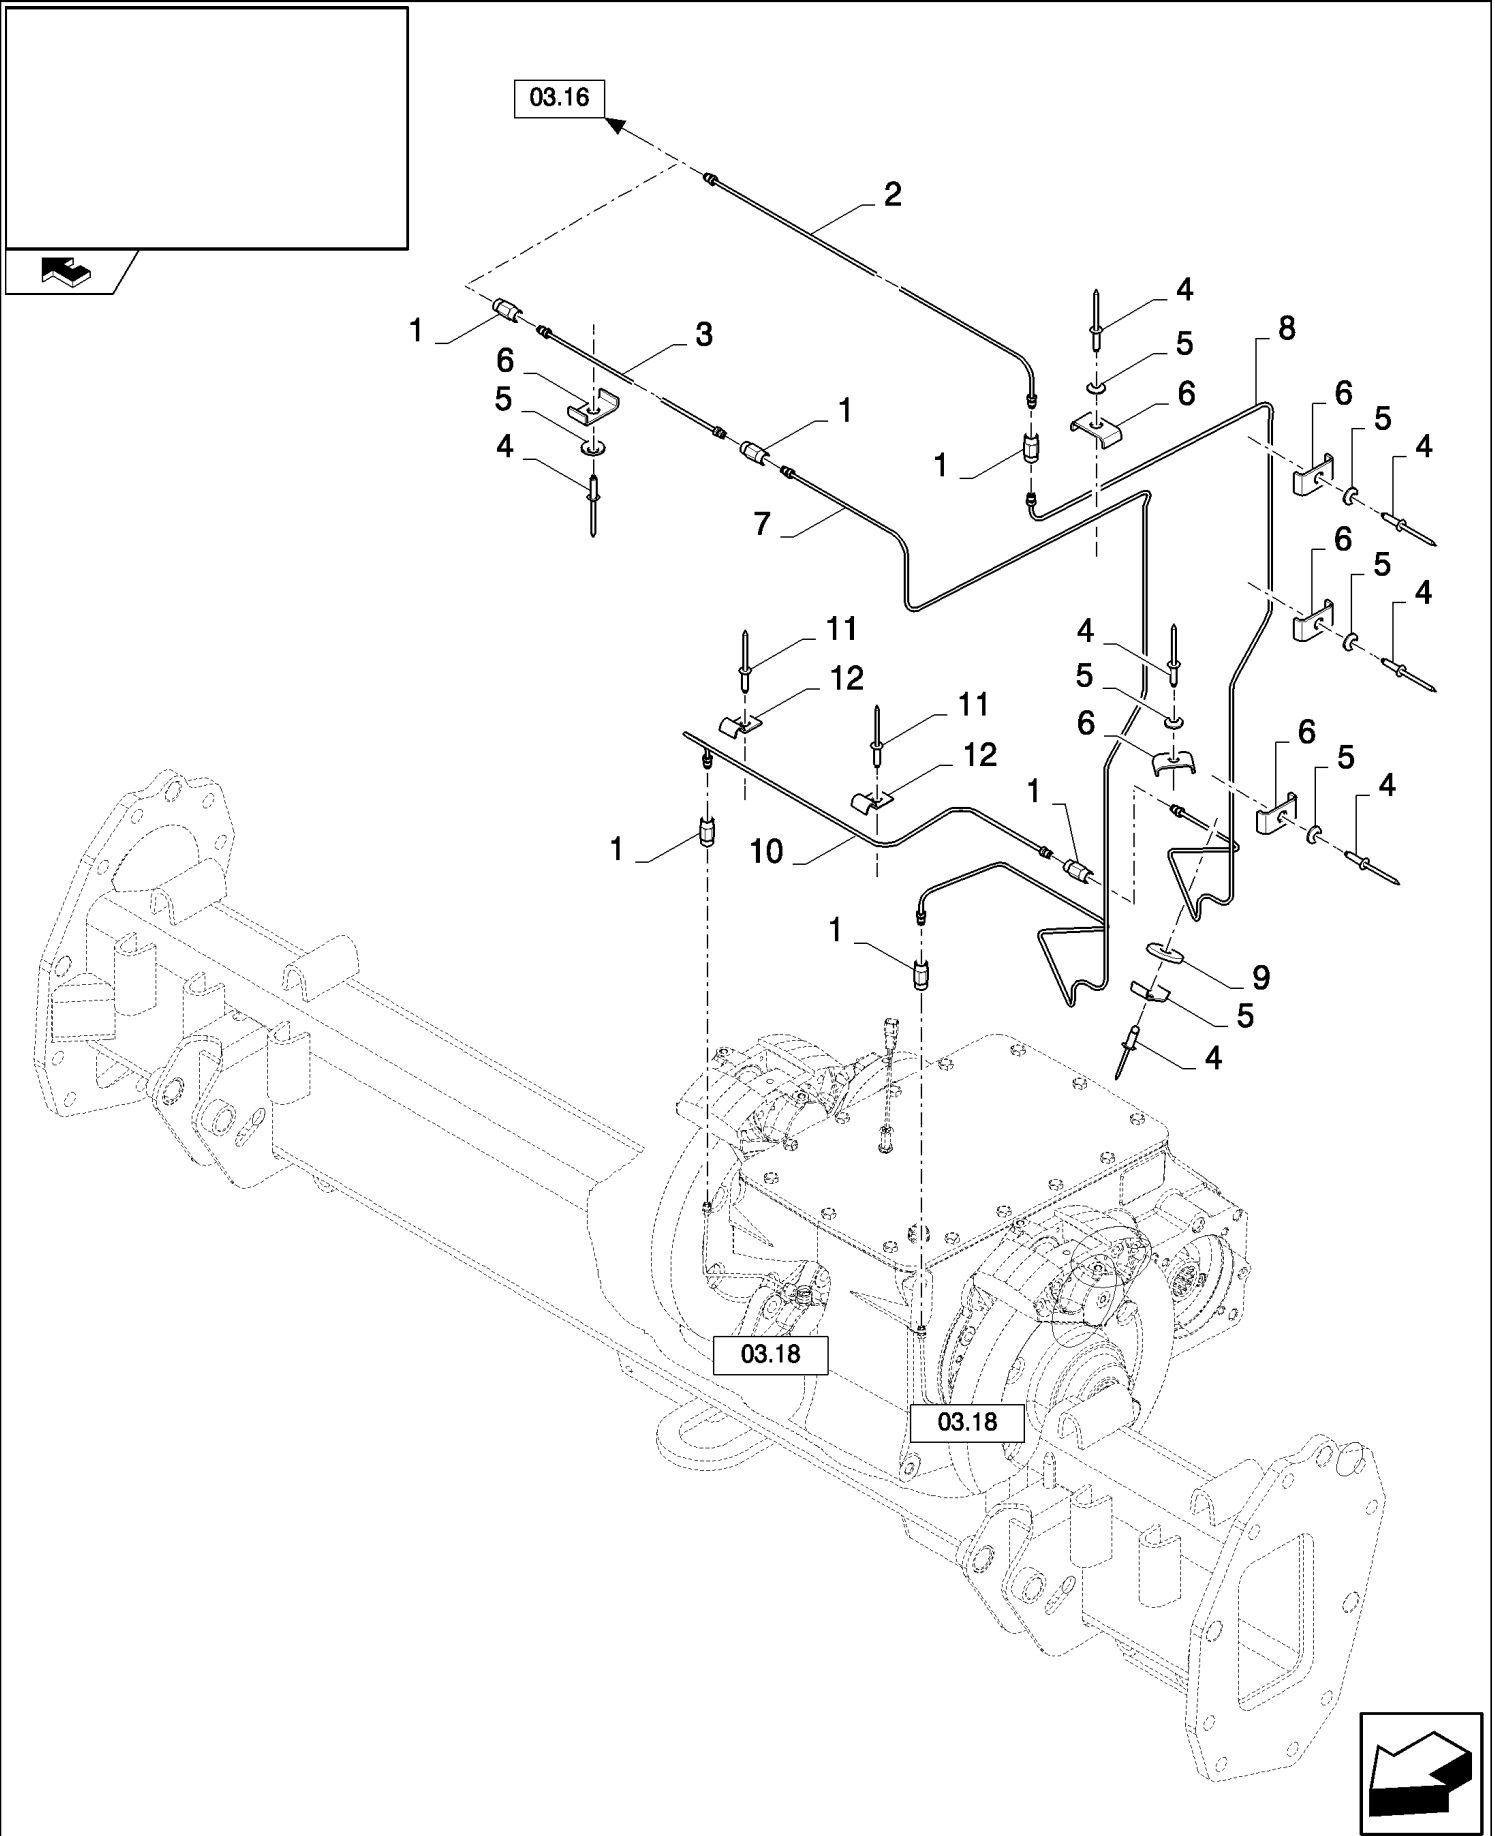

03.17(01) CIRCUIT FOR HYDRAULIC BRAKES

CX8080 COMBINE (9/06-)

03.17(01) CIRCUIT FOR HYDRAULIC BRAKES

сылка	Номер детали	Кол-во	Описание
1	84062540	6	CONNECTOR, HYD.,
2	84432278	1	TUBE, , FOR CX8030, CX8040, CX8050 ONLY
2	84431259	1	TUBE, , FOR CX8060, CX8070, CX8080, CX8090 ONLY
3	87561305	1	BRAKE LINE, , FOR CX8030, CX8040, CX8050 ONLY
3	87561316	1	BRAKE LINE, , FOR CX8060, CX8070, CX8080, CX8090 ONLY
4	NS	AR	NOT SERVICED,
5	9824840	6	WASHER, M4,
6	84814933	7	CLAMP,
7	87571794	1	BRAKE LINE,
8	87571796	1	BRAKE LINE,
9	140182	1	WASHER, M5 x 18 x 2,
10	84431544	1	TUBE, , FOR CX8030, CX8040, CX8050 ONLY
10	84432083	1	TUBE, , FOR CX8060, CX8070, CX8080, CX8090 ONLY
11	425520	2	RIVET,
12	84814932	2	CLAMP,