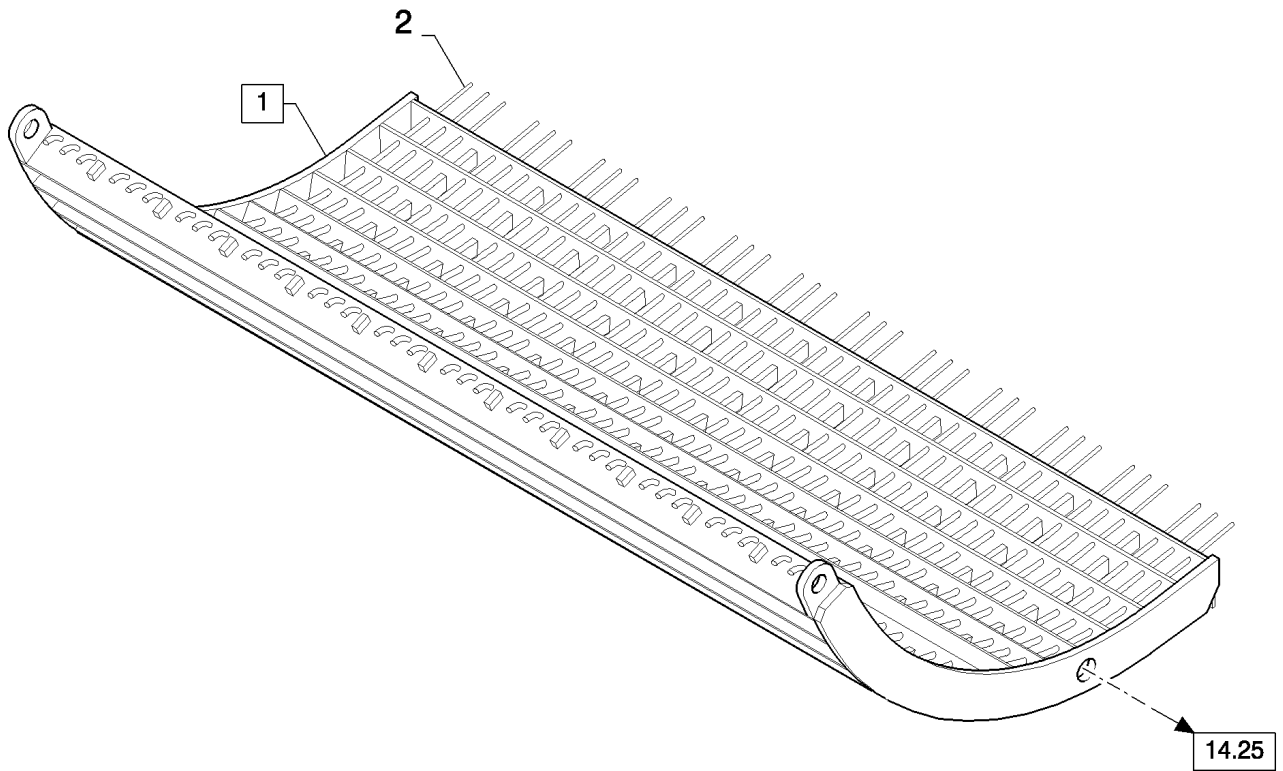

14.25(01) BEATER AND ROTARY SEPARATOR CONCAVE SUSPENSION

CX8080 COMBINE (9/06-)

14.25(01) BEATER AND ROTARY SEPARATOR CONCAVE SUSPENSION

сылка	Номер детали	Кол-во	Описание
1	84069856	2	SUPPORT,
2	84069853	2	SUPPORT,
3	84015600	4	BUSHING,
4	140048	4	WASHER, SPRING, Belleville, M16,
5	43167	4	BOLT, Hex, M16 x 30, 8.8, Full Thd,
6	9706685	3	NUT, M12, CI 8,
7	84442301	1	LEVER,
8	394630	3	WASHER, 12MM
9	328430	3	BOLT, CARRIAGE, Short NK, M12 x 35, CI8.8, Full Thd, M12x35
10	357545	1	HANDLE GRIP,
11	84015604	2	PIN,
12	84035993	2	PLATE,
13	84441473	1	BUSHING, RH
13	84441472	1	BUSHING, LH
14	394631	2	WASHER, 16MM
15	350616	1	SCREW, Hex, M16 x 90, 8.8, RH
15	120091	1	BOLT, Hex, M16 x 60, 8.8, LH
16	412180	4	NUT, LOCK, M20 x 2.5, CI 8, M20
17	412250	4	NUT, LOCK, M8 x 1.25, CI 8,
18	378243	4	WASHER, M8,
19	308761	4	BOLT, CARRIAGE, Short NK, M8 x 25, CI8.8, Full Thd,
20	84015605	2	PIN,
21	84035994	2	PLATE,
22	43139	6	SCREW, Hex, M10 x 25, 8.8, Full Thd,
23	140045	8	WASHER, SPRING, Belleville, M10,
24	100016	4	NUT, M10, CI 8,
25	80300368	2	WASHER,
26	100037	2	NUT, M10 x 1.5, CI 8,
27	84017313	2	SUPPORT,
28	84017312	2	PLATE, COVER,