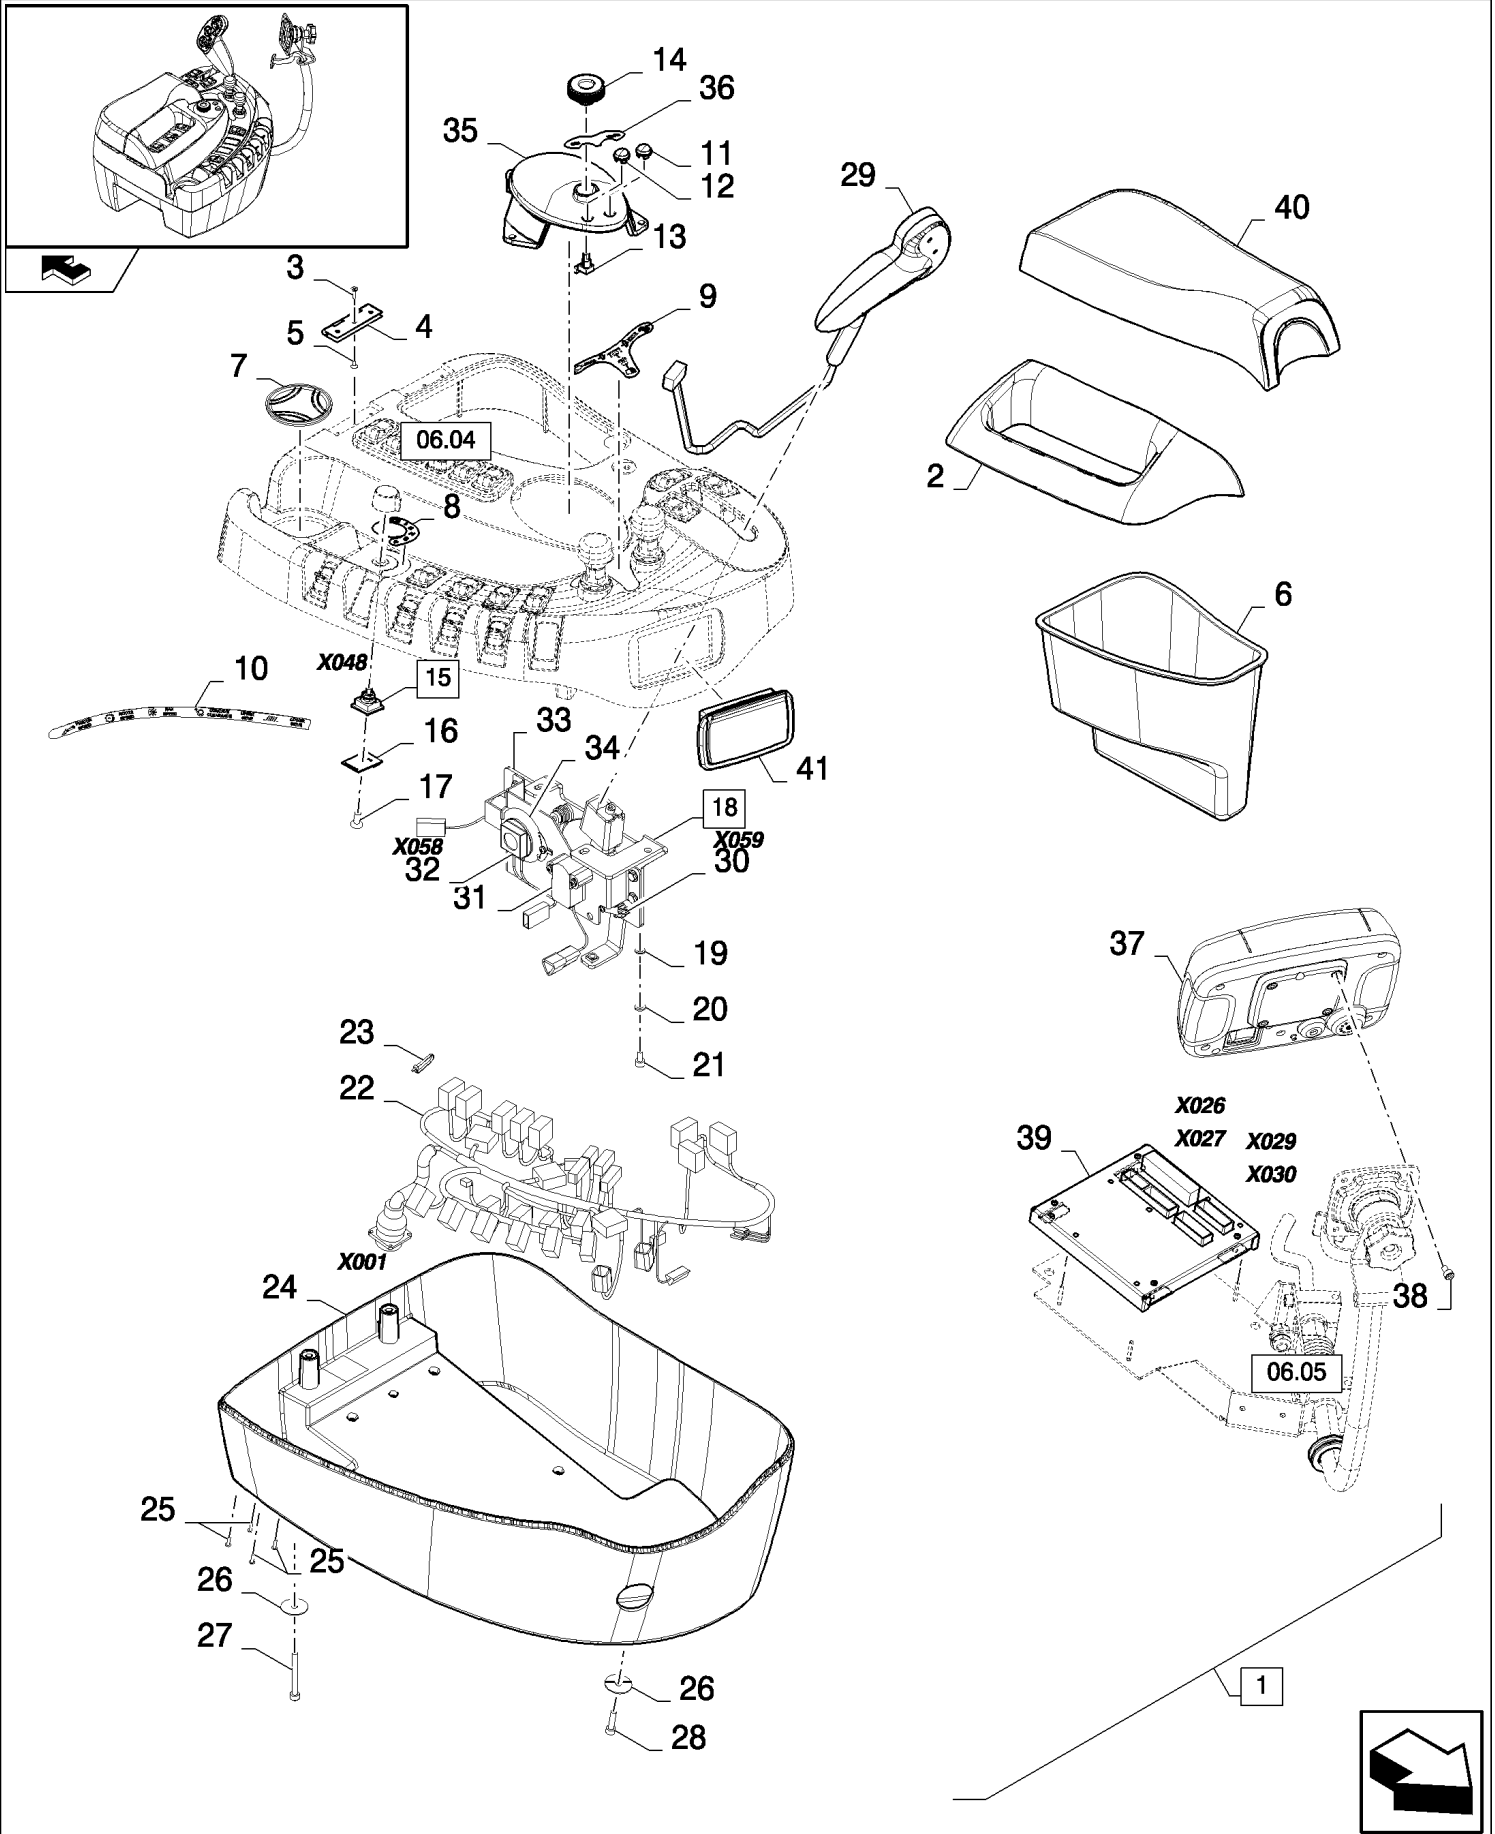

06.03(01) RIGHT HAND CONSOLE

CX8080 COMBINE (9/06-)

06.03(01) RIGHT HAND CONSOLE

сылка	Номер детали	Кол-во	Описание
1	87395802	1	CONSOLE, (2 to 41, includes Fig. 06.04, 06.05), WITH KEYPAD
1	87516254	1	CONSOLE, (2 to 10, 15 to 35, 37 to 41, includes Fig. 06.04, 06.05), WITHOUT KEYPAD
2	87517629	1	ARMREST,
3	NS	6	NOT SERVICED,
4	84069249	2	HINGE,
5	NS	6	NOT SERVICED,
6	86556249	1	BOX,
7	84067900	1	SOFT TRIM,
8	86542092	1	DECAL, Gears
9	86531949	1	DECAL, Clutch control
10	86552249	1	DECAL, Speeds
11	87568610	1	SWITCH, Home key, WITH KEYPAD, BSN C599
11	87453957	1	SWITCH, , ASN D600
12	87568611	1	SWITCH, Escape key, WITH KEYPAD, BSN C599
12	87453959	1	SWITCH, , ASN D600
13	87568609	1	SWITCH, Rotary, WITH KEYPAD, BSN C559
13	87588604	1	SWITCH, Encoder, WITH KEYPAD, ASN D560
14	87568608	1	KNOB, , WITH KEYPAD
15	86525096	1	SWITCH, (16,17) Gear shifting
16	NSS	2	NOT SERVICED SEPARATELY,
17	NSS	2	NOT SERVICED SEPARATELY,
18	87338093	1	HANDLE, (30 to 34), BSN C599
18	87663424	1	HANDLE, , ASN D600
19	NS	6	NOT SERVICED,
20	NS	6	NOT SERVICED,
21	NS	6	NOT SERVICED,
22	87396978	1	HARNES, WIRE,
23	NS	2	NOT SERVICED,
24	87540753	1	CONSOLE,
25	NS	4	NOT SERVICED,
26	NS	3	NOT SERVICED,
27	NS	2	NOT SERVICED,
28	NS	1	NOT SERVICED,
29	86528061	1	HANDLE, , BSN C599
29	87652219	1	HANDLE, , ASN D600
30	86643756	1	SWITCH, Neutral position
31	87045052	1	SENSOR, Rotary position
32	86998255	1	SPEAKER,
33	87034049	1	SOLENOID,
34	86837417	1	
35	87533464	1	COVER, , WITH KEYPAD
35	87541208	1	COVER, , WITHOUT KEYPAD