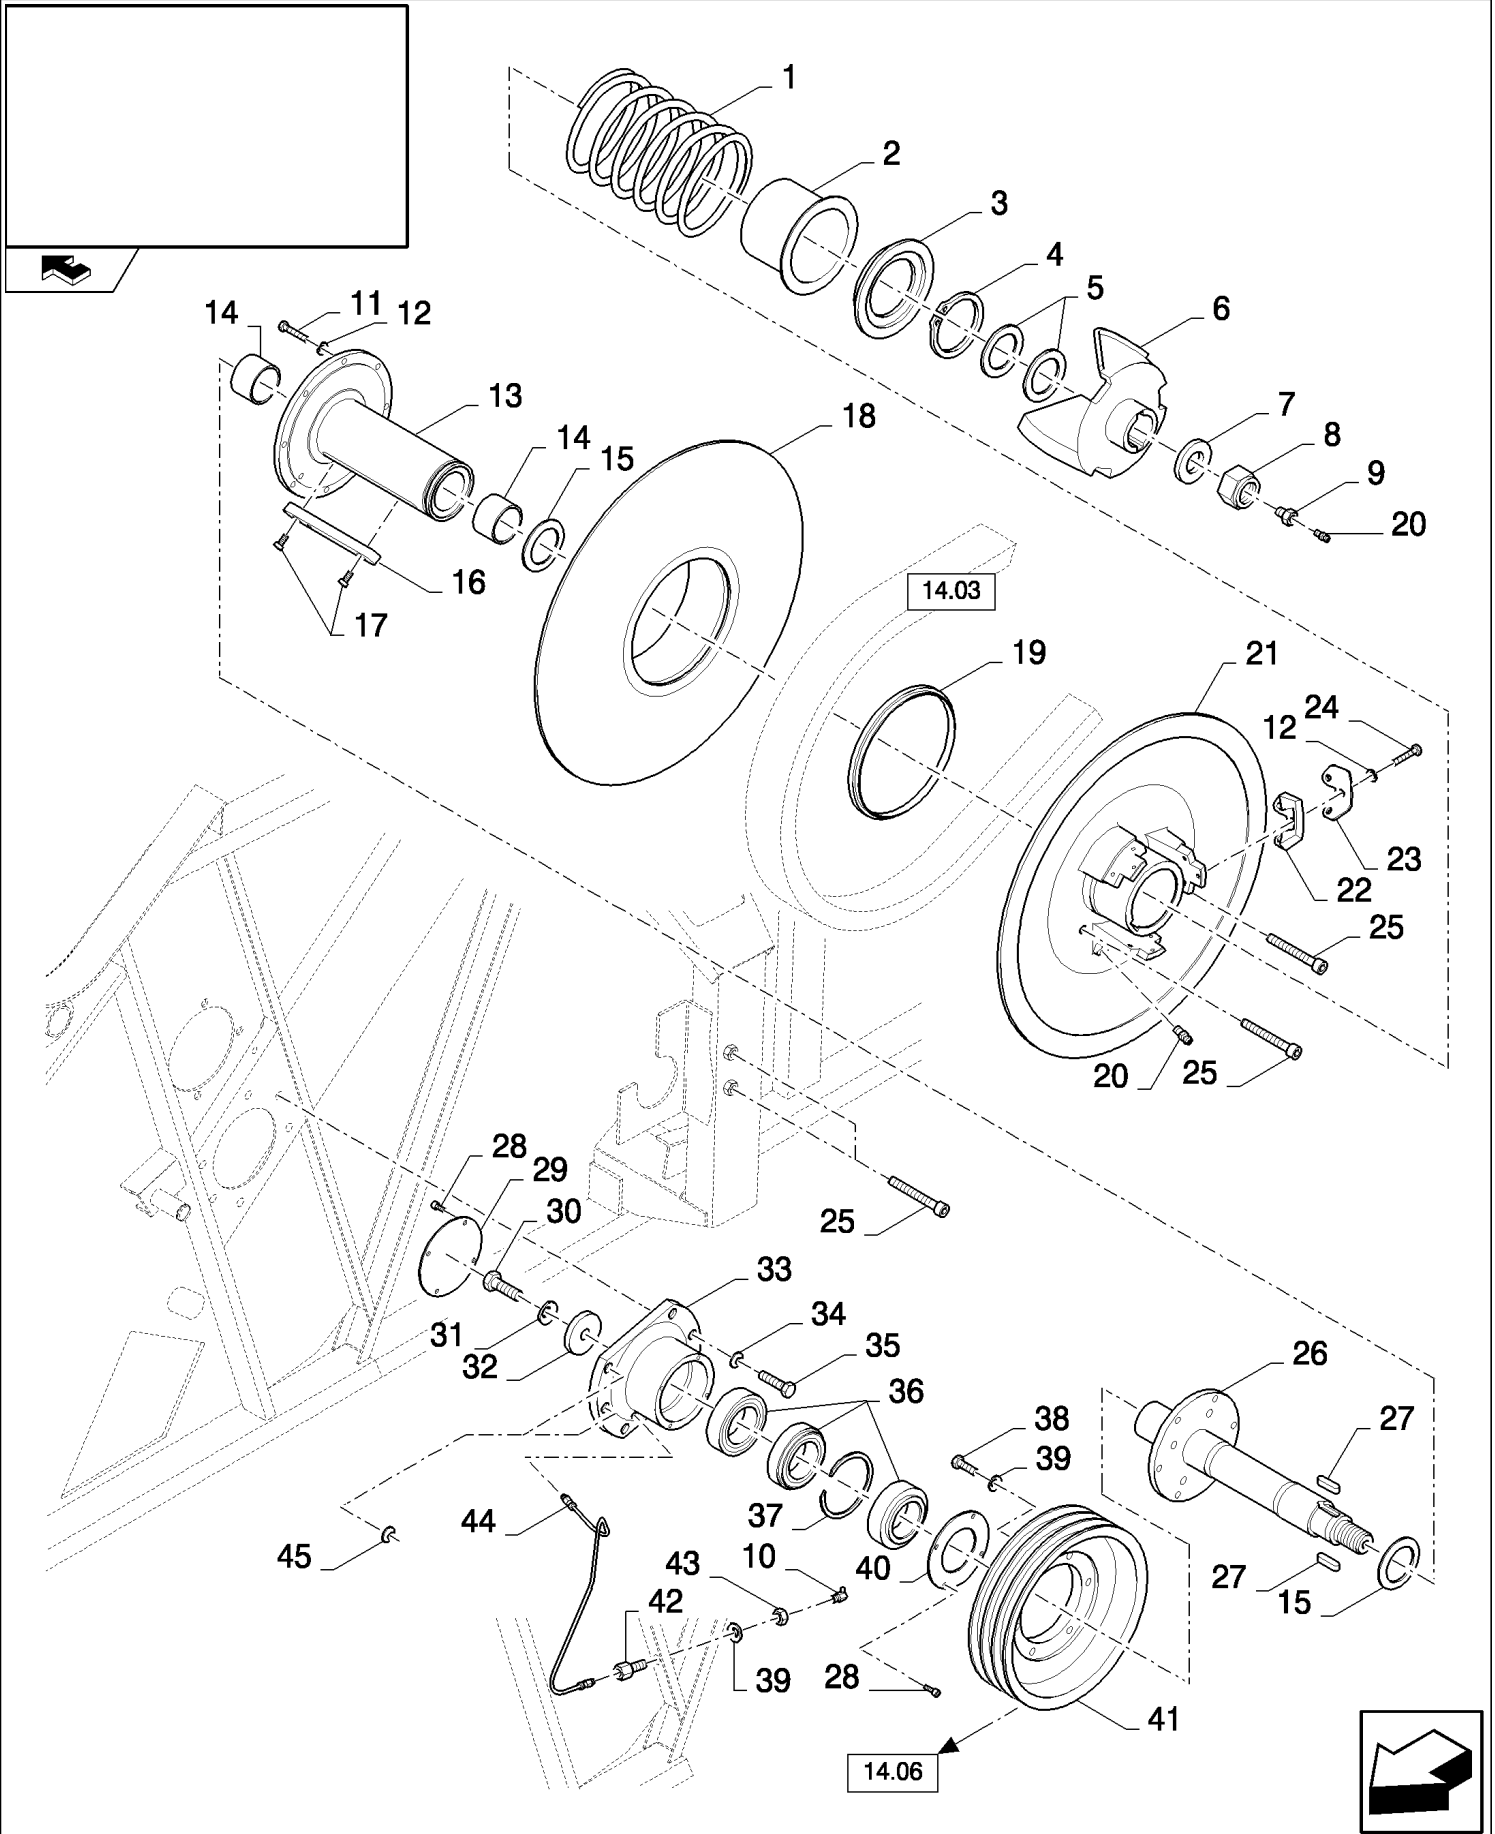

14.04(01) DRUM VARIATOR

CX8080 COMBINE (9/06-)

14.04(01) DRUM VARIATOR

сылка	Номер детали	Кол-во	Описание
1	84057647	1	SPRING,
2	84069938	1	PROTECTING COVER,
3	84069939	1	RING,
4	300639	1	RING, SNAP, M90, Ext,
5	84057664	2	RING,
6	84334138	1	HUB,
7	84069940	1	WASHER,
8	9837689	1	NUT,
9	84334103	1	CONNECTOR, HYD.,
10	323713	1	NIPPLE, LUBE,
11	43127	8	BOLT, Hex, M8 x 25, 8.8,
12	322358	17	WASHER, SPRING, Belleville, M8,
13	84057641	1	HUB,
14	84057648	2	SPACER,
15	84057646	2	RING,
16	84052077	1	KEY,
17	84012852	2	SCREW, Hex Soc Hd, M8 x 16, 8.8,
18	84069950	1	DISC,
19	84057636	1	SEAL,
20	321204	2	NIPPLE, LUBE, M6 x 1, 16mm lg,
21	84434585	1	PULLEY,
22	84334164	3	CAM,
23	84077254	3	PLATE,
24	120104	9	SCREW, Hex, M8 x 20, 8.8,
25	84069080	2	SCREW,
26	84073317	1	SHAFT,
27	354775	2	KEY,
28	84058583	8	SCREW, M6x16
29	84061603	1	COVER,
30	385922	1	SCREW, Hex, M16 x 45, 8.8,
31	140048	1	WASHER, SPRING, Belleville, M16,
32	9801067	1	WASHER,
33	84069947	1	HUB,
34	140046	6	WASHER, Belleville, M12,
35	86629541	6	BOLT, Hex, M12 x 40, 8.8, Full Thd,
36	87346925	1	BEARING ASSY,
37	84057989	1	RING, SNAP,
38	43138	6	SCREW, Hex, M10 x 20, 8.8, Full Thd,
39	140045	7	WASHER, SPRING, Belleville, M10,
40	84057640	1	RING,
41	84069948	1	PULLEY,
42	84817004	1	CONNECTOR, HYD.,