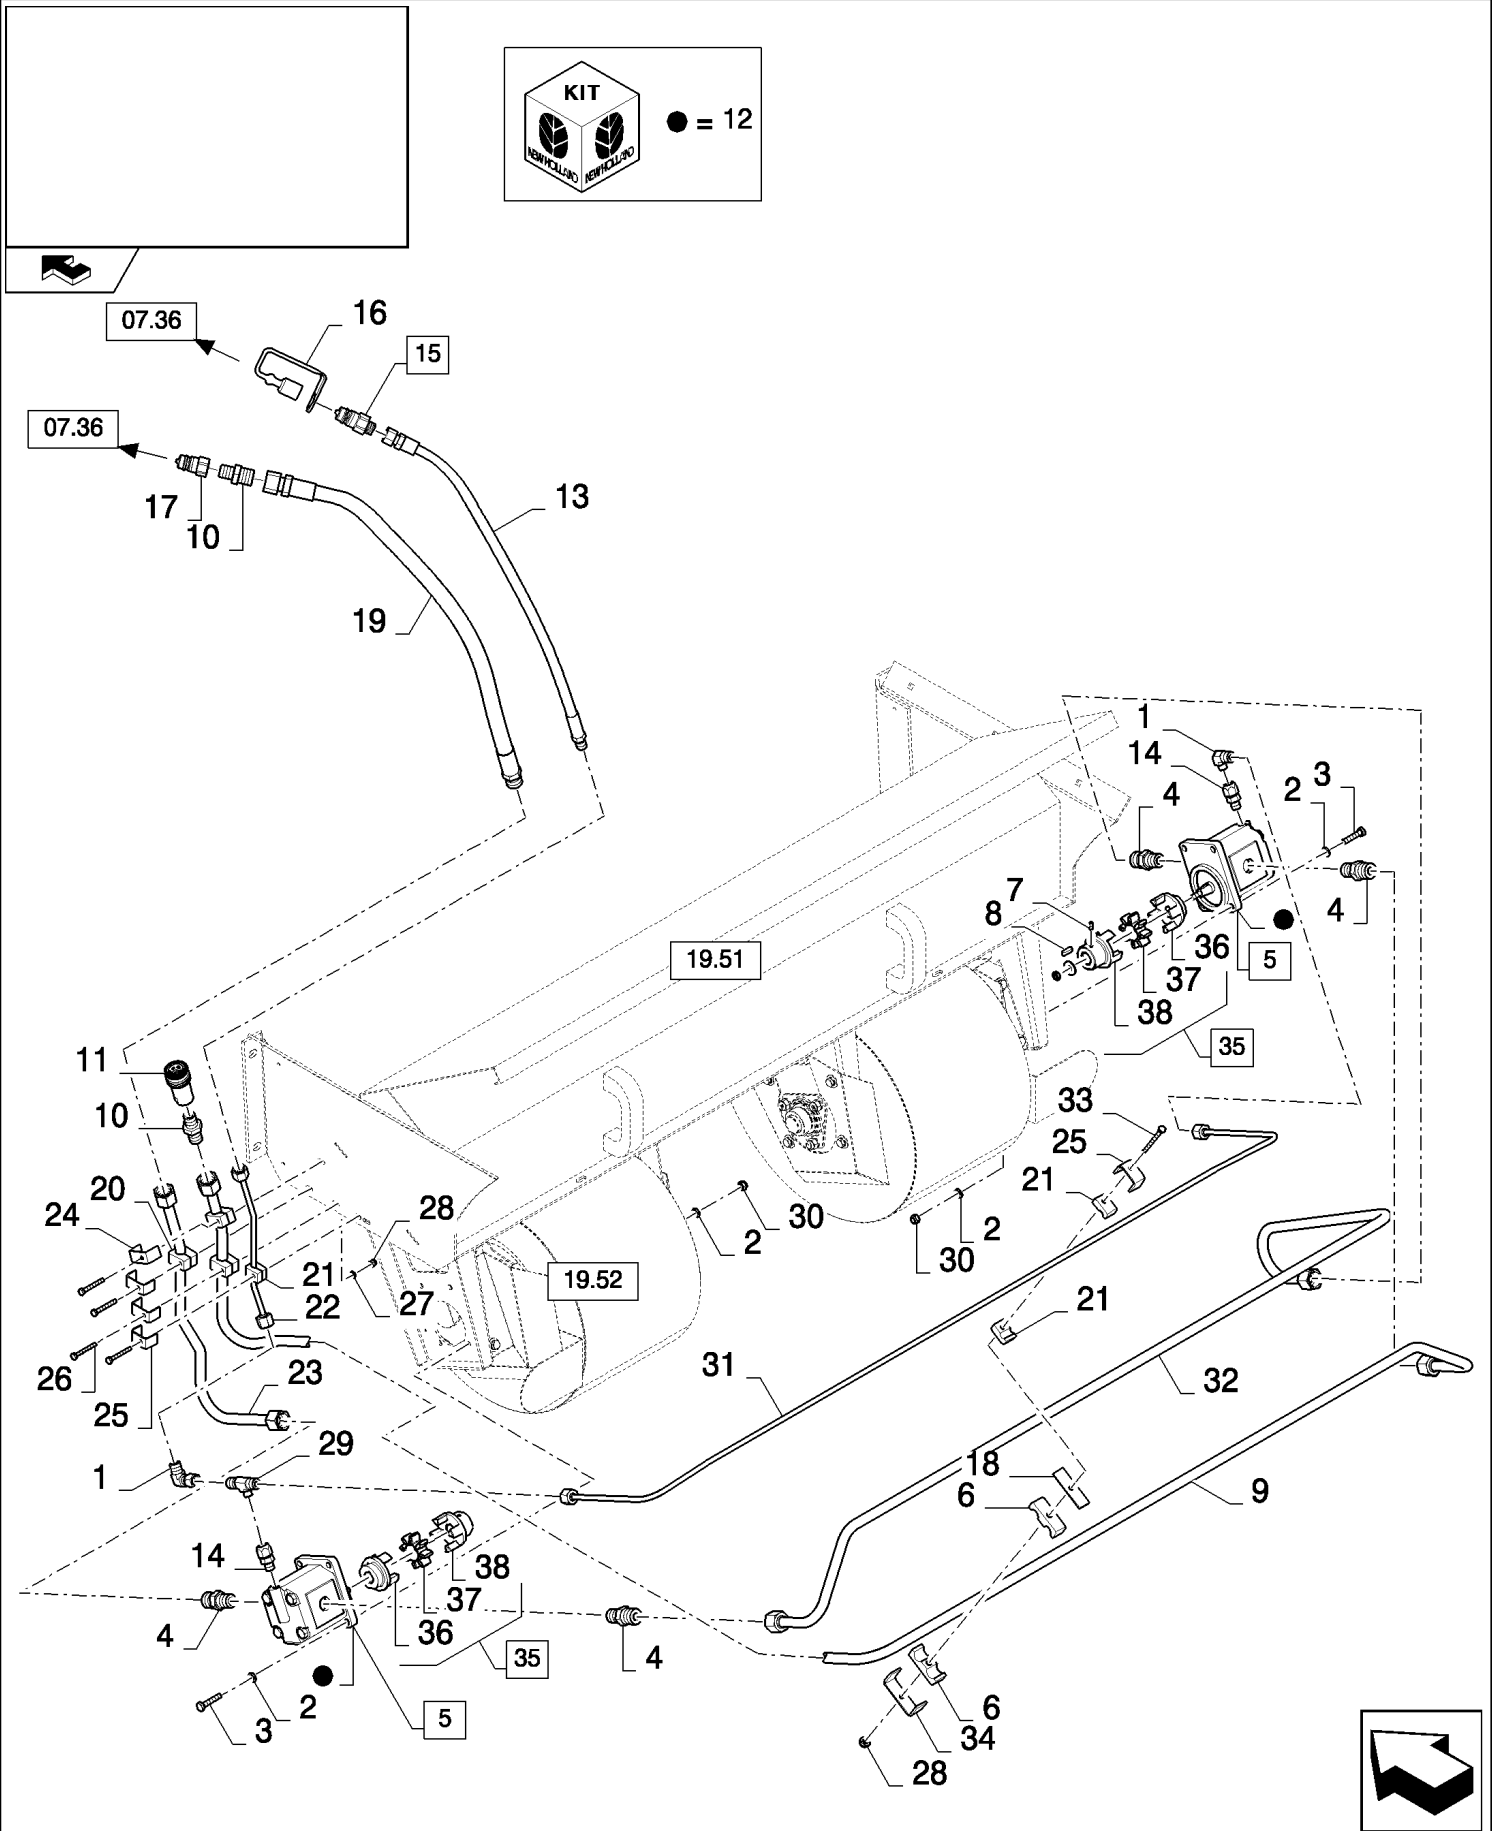

07.38(01) CHAFF SPREADER, HYDRAULICS WITH CHOPPER

CX8080 COMBINE (9/06-)

07.38(01) CHAFF SPREADER, HYDRAULICS WITH CHOPPER

сылка	Номер детали	Кол-во	Описание
1	84989392	2	ELBOW, 90°, 11/16"-16 ORFS x 11/16"-16 Fem Sw,
2	140016	16	WASHER, M8 x 16 x 1.6,
3	412479	8	BOLT, Hex, M8 x 35, 8.8,
4	86579680	4	CONNECTOR, HYD., 1"-14 ORFS x M22 x 1.5 ORB,
5	84078049	2	MOTOR, HYDRAULIC, (37)
6	430356	2	CLAMP,
7	84438711	2	SCREW,
8	385002	2	KEY,
9	84434454	1	TUBE, HYD, , FOR CX8060, CX8070, CX8080, CX8090 ONLY
9	84438942	1	TUBE, HYD, , FOR CX8030, CX8040, CX8050 ONLY
10	83963000	2	CONNECTOR, HYD.,
11	86592079	1	COUPLING, QUICK, MALE,
12	84447420	1	KIT, REPAIR,
13	84447087	1	HOSE, FLEXIBLE,
14	89993143	2	CONNECTOR, HYD.,
15	84444601	1	COUPLING, QUICK, MALE, (16)
16	84444818	1	DUST CAP,
17	86592080	1	COUPLING, QUICK, MALE,
18	434103	1	PLATE,
19	84446650	1	HOSE, FLEXIBLE,
20	433007	6	CLAMP,
21	433008	4	CLAMP,
22	84434102	1	TUBE, HYD, , FOR CX8060, CX8070, CX8080, CX8090 ONLY
22	84438947	1	TUBE, HYD, , FOR CX8030, CX8040, CX8050 ONLY
23	84434118	1	TUBE, HYD, , FOR CX8060, CX8070, CX8080, CX8090 ONLY
23	84438948	1	TUBE, HYD, , FOR CX8030, CX8040, CX8050 ONLY
24	433100	3	SUPPORT,
25	442340	2	SUPPORT,
26	43118	4	BOLT, Hex, M6 x 40, 8.8,
27	86588450	4	WASHER, M6,
28	412152	5	NUT, LOCK, M6 x 1, CI 8.8,
29	86591334	1	TEE, 11/16"-16 ORFS x 11/16"-16 Fem Sw Br,
30	412250	8	NUT, LOCK, M8 x 1.25, CI 8,
31	84434452	1	TUBE, HYD, , FOR CX8060, CX8070, CX8080, CX8090 ONLY
31	84438943	1	TUBE, HYD, , FOR CX8030, CX8040, CX8050 ONLY
32	84434456	1	TUBE, HYD, , FOR CX8060, CX8070, CX8080, CX8090 ONLY
32	84438944	1	TUBE, HYD, , FOR CX8030, CX8040, CX8050 ONLY
33	86508570	1	SCREW, Hex, M6 x 80, 8.8,
34	84814948	1	SUPPORT,
35	87397475	2	BLOCK, COUPLING, (36 to 38)
36	NSS	1	NOT SERVICED SEPARATELY,
37	87565925	1	SPIDER,