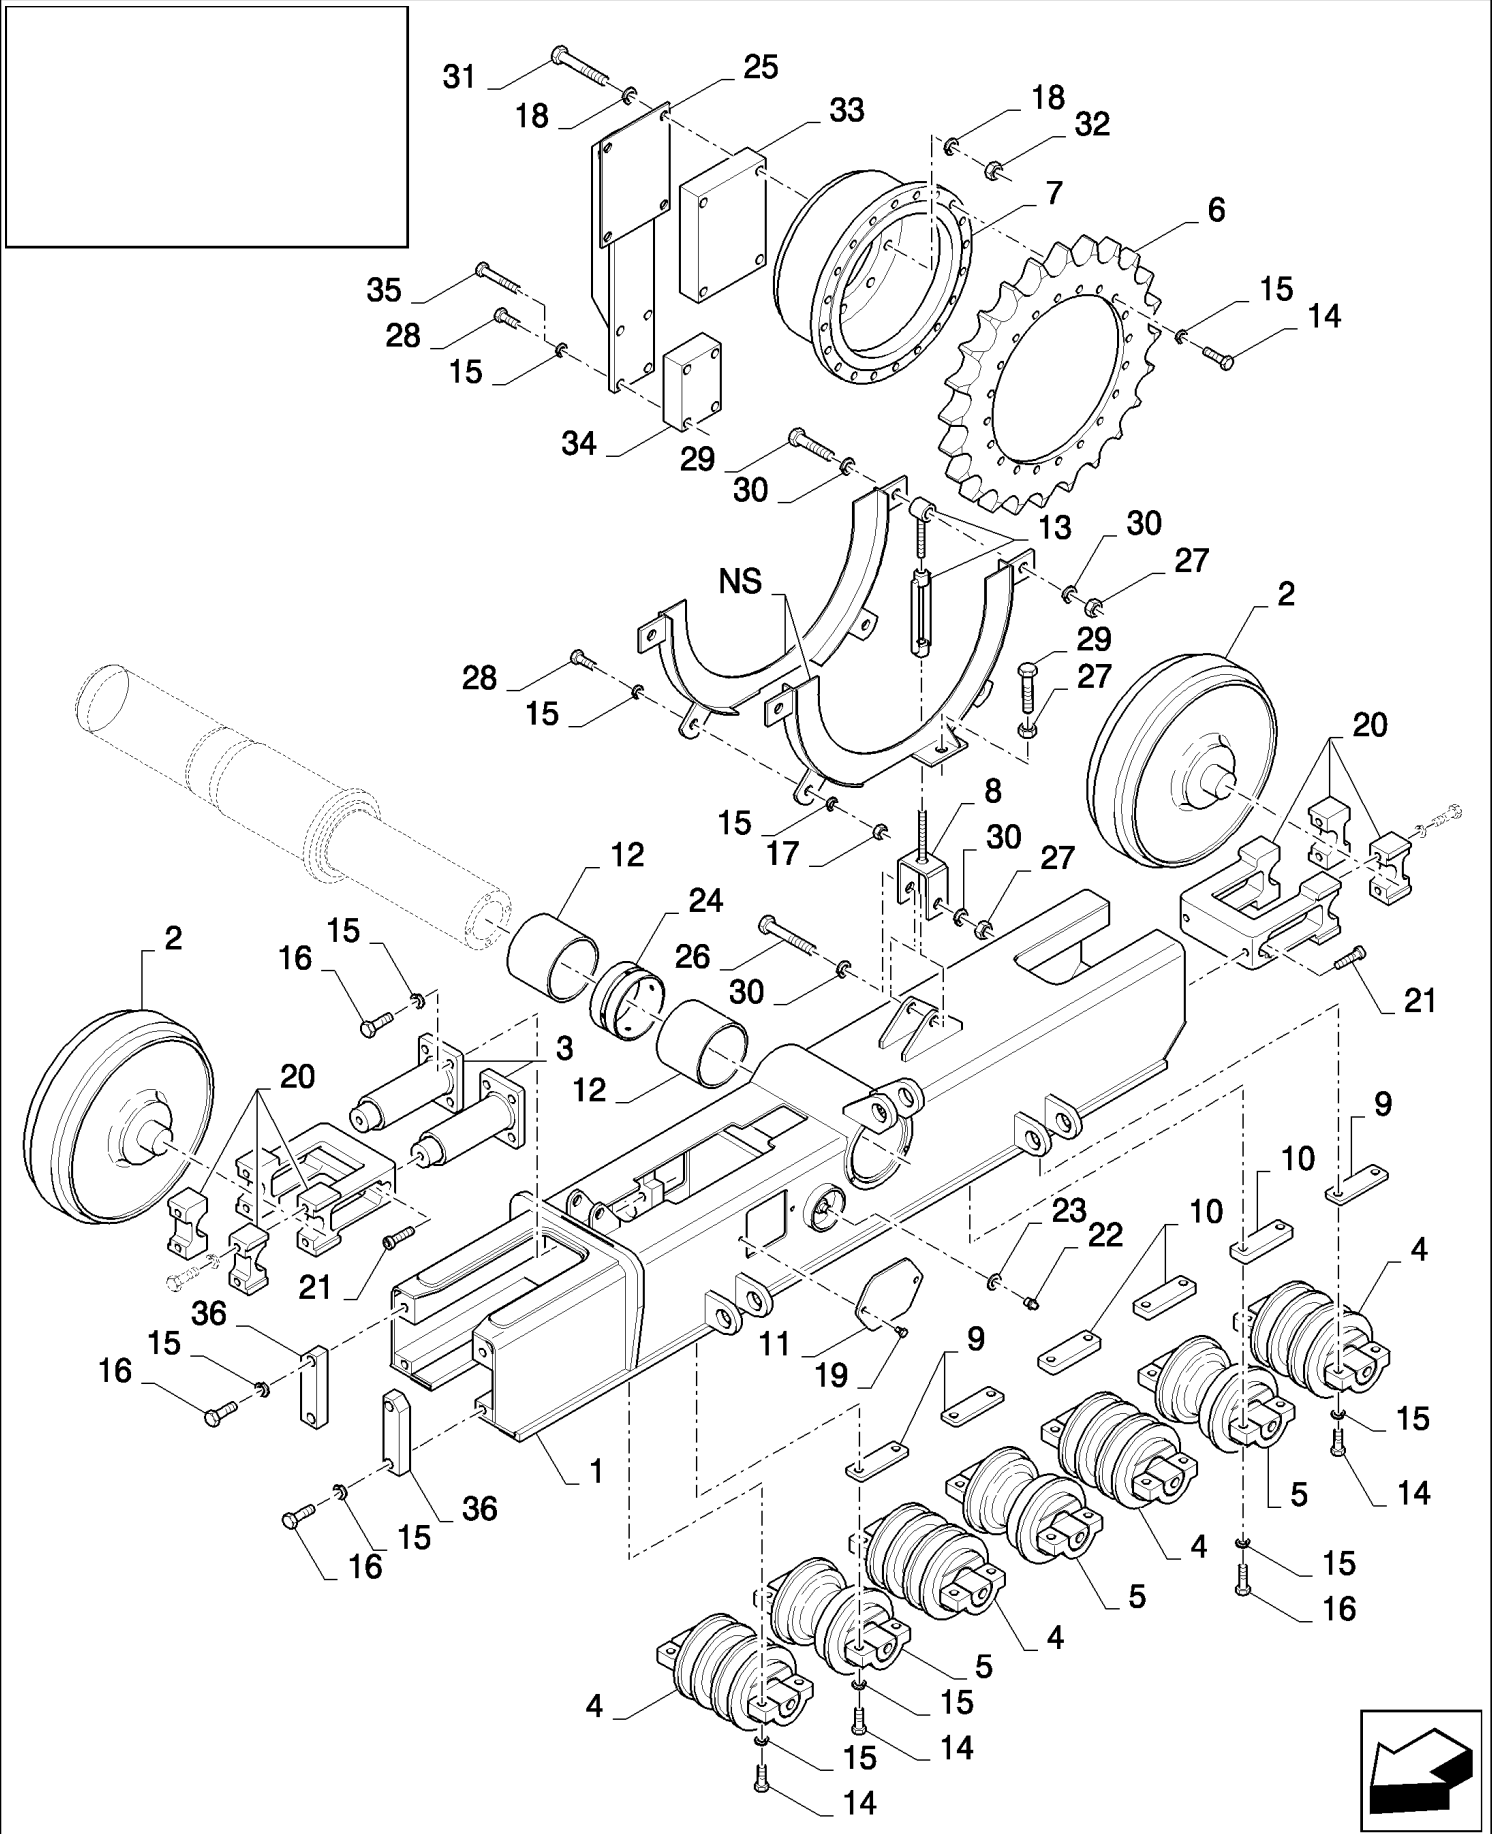

CX8080 COMBINE (9/06-)

18.84110608(03) TRACKS - 7 ROLLS WITHOUT PLATES

сылка	Номер детали	Кол-во	Описание
	84110608		DIA KIT, HARVESTER,
1	84800302	1	SUPPORT,
2	84800303	1	SUPPORT,
3	84800304	2	SHAFT,
4	84800305	2	COVER,
5	84800306	1	SUPPORT,
6	84800307	1	SUPPORT,
7	84441073	2	SUPPORT,
8	84441084	1	SUPPORT, , FOR 1960MM ONLY
8	84442236	1	SUPPORT, , FOR 2200MM ONLY
9	84441083	1	SUPPORT,
10	84800308	1	ANGLE BAR,
11	84441077	1	ANGLE,
12	84441066	2	RING,
13	84441087	4	WASHER,
14	84800287	84	RING, LOCKING,
15	9847468	16	BOLT, Hex, M16 x 70, 10.9,
16	9828248	28	BOLT, Hex, M16 x 60, 10.9,
17	392530	36	NUT, M16, CI 10,
18	84800297	6	RING, LOCKING,
19	9843495	6	SCREW, Hex, M20 x 60, 10.9,
20	84800309	24	RING, LOCKING,
21	300389	6	BOLT, Hex, M12 x 35, 8.8, Full Thd,
22	9706685	12	NUT, M12, CI 8,
23	84800295	16	RING, LOCKING,
24	87017607	8	BOLT, Hex, M24 x 90, 10.9,
25	9848973	8	NUT, M24, CI 10,
26	84800310	4	SHIM,
27	84800311	4	SHIM,
28	84800312	4	SHIM,
29	84800313	4	SHIM,
30	9846949	12	BOLT, Hex, M20 x 80, 10.9,
31	300388	6	SCREW, Hex, M12 x 25, 8.8,
32	86529976	10	BOLT, Hex, M16 x 35, 10.9,
33	84441061	2	BLOCK,
34	84800314	8	GASKET,
35	84800315	1	REINFORCEMENT, , FOR 1960MM ONLY
35	84800318	1	BEAM, , FOR 2200MM ONLY
36	87301265	2	BOLT, Hex, M30 x 4 x 100, 10.9,
37	325290	2	NUT, M30, CI 8,
38	84800317	4	SPACER,