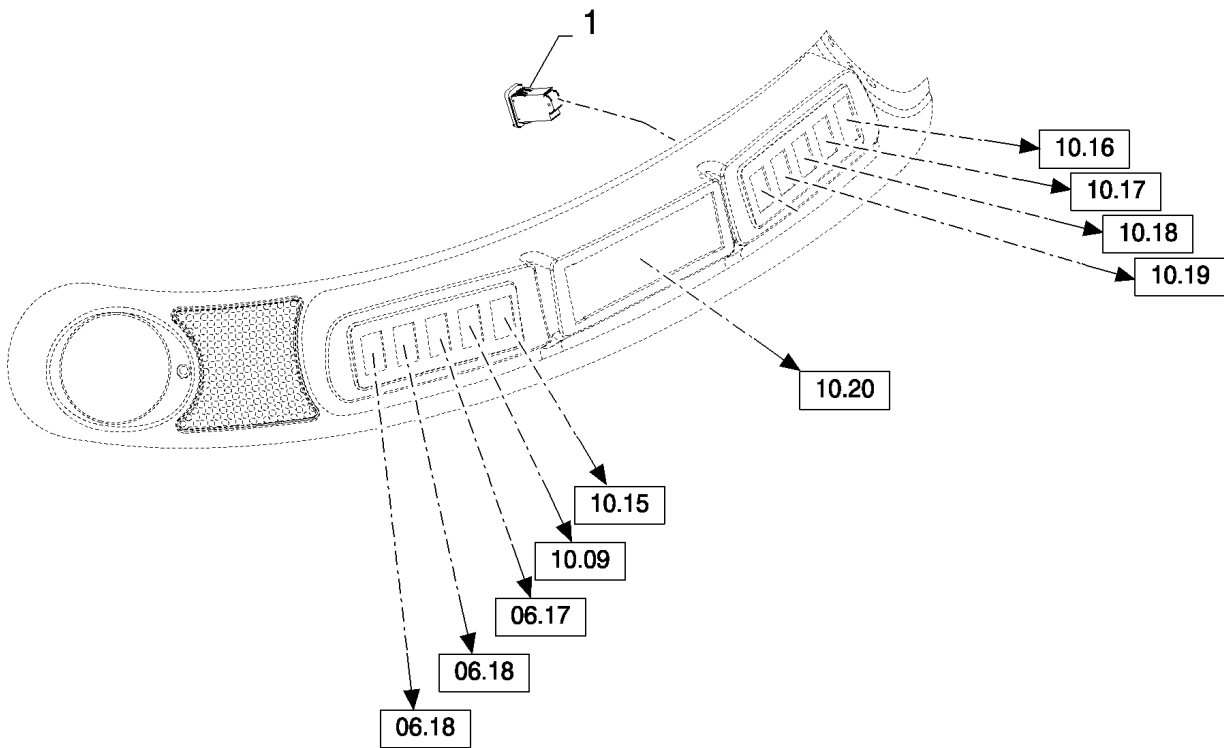

CX8080 COMBINE (9/06-)

06.05(01) BRACKET

сылка	Номер детали	Кол-во	Описание
1	87568600	1	KNOB, , BSN C607
1	87353504	1	KNOB, , ASN D608
2	87570236	1	WASHER, , WITH KEYPAD
2	87570237	1	WASHER, , WITHOUT KEYPAD
3	87568597	1	HARNESS, WIRE, , WITH KEYPAD, BSN C559
3	87568604	1	CABLE, , WITHOUT KEYPAD, BSN C559
3	87396979	1	HARNESS, WIRE, , ASN D560
4	87568601	1	HOLDER, , BSN C607
4	82039389	1	WASHER, CUP, , ASN D608
5	87568602	1	PLATE, BASE, , WITH KEYPAD
5	87583911	1	PLATE, BASE, , WITHOUT KEYPAD
6	87568605	1	BALL, , BSN C607
6	82038414	1	PROTECTION CAP, , ASN D608
7	87570239	1	BOLT,
8	87568593	1	PLATE, BASE,
9	87568596	2	BUSHING, GROOVED,
10	87568599	2	PLATE, BASE,
11	87568594	1	SPRING,
12	87568595	1	RING,
13	87568598	1	TUBE ASSY., , WITH KEYPAD
13	87570240	1	TUBE ASSY., , WITHOUT KEYPAD
14	NSS	1	NOT SERVICED SEPARATELY, , WITH KEYPAD
14	87568603	1	BOLT, , WITHOUT KEYPAD
15	NSS	1	NOT SERVICED SEPARATELY, , WITH KEYPAD
16	NSS	1	NOT SERVICED SEPARATELY, , WITH KEYPAD
17	NSS	1	NOT SERVICED SEPARATELY,
18	NSS	1	NOT SERVICED SEPARATELY,
19	NSS	6	NOT SERVICED SEPARATELY,
20	NSS	6	NOT SERVICED SEPARATELY,
21	NSS	2	NOT SERVICED SEPARATELY,
22	NSS	2	NOT SERVICED SEPARATELY,