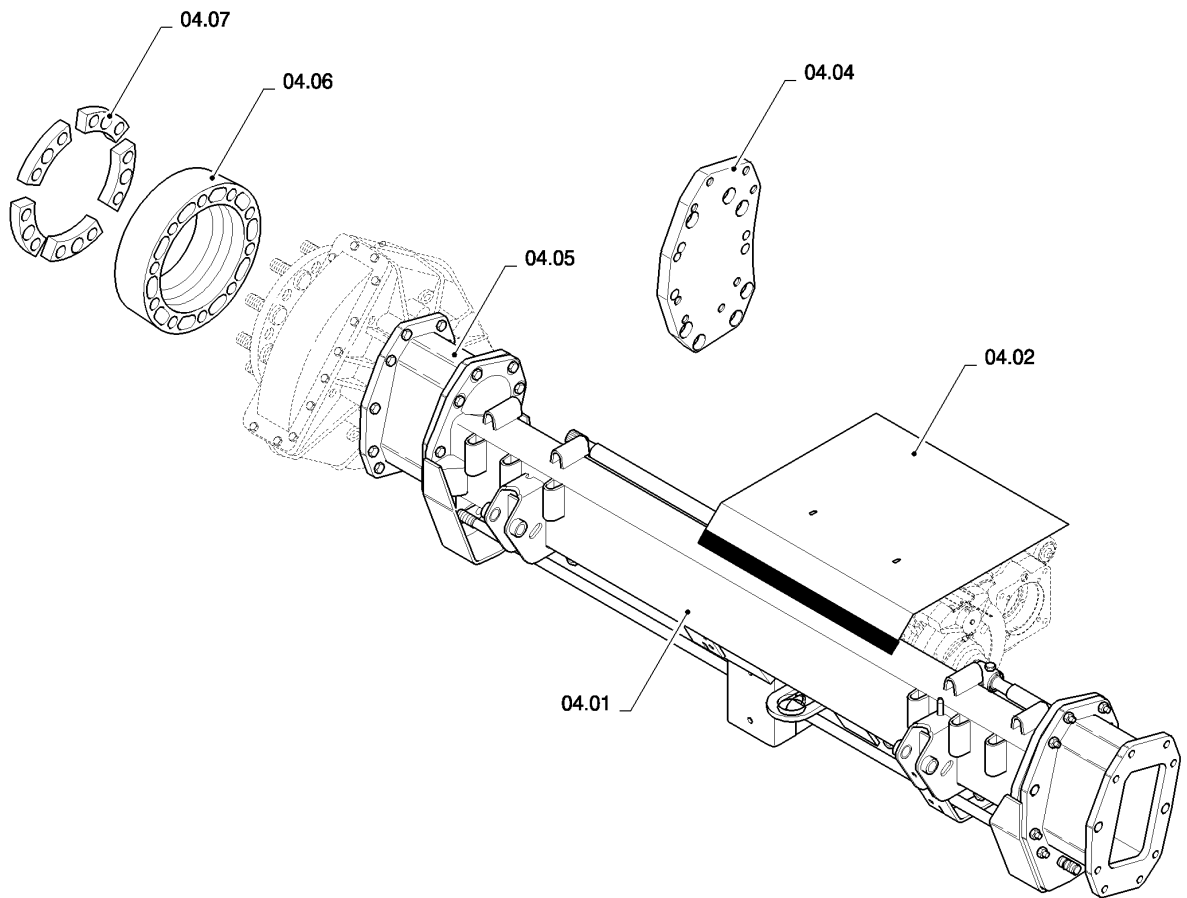

CX8080 COMBINE (9/06-)

03.19(01) BRAKE CALIPER

сылка	Номер детали	Кол-во	Описание
1	84989455	1	BRAKE CALIPER, (2 to 7)
2	9835351	2	RING, PISTON,
3	9850149	2	PISTON,
4	9835350	2	GASKET,
5	9832306	2	BRAKE, PAD,
6	9835353	1	O-RING,
7	9850148	2	PIN,
8	NSS	1	NOT SERVICED SEPARATELY,

FRONT AXLE

ESSIEU AVANT

EJE DELANTERO

FORAKSEL

ASSALE ANTERIORE

VORDERACHSE

EIXO DIANTIERO

VOORAS

SEC. 4