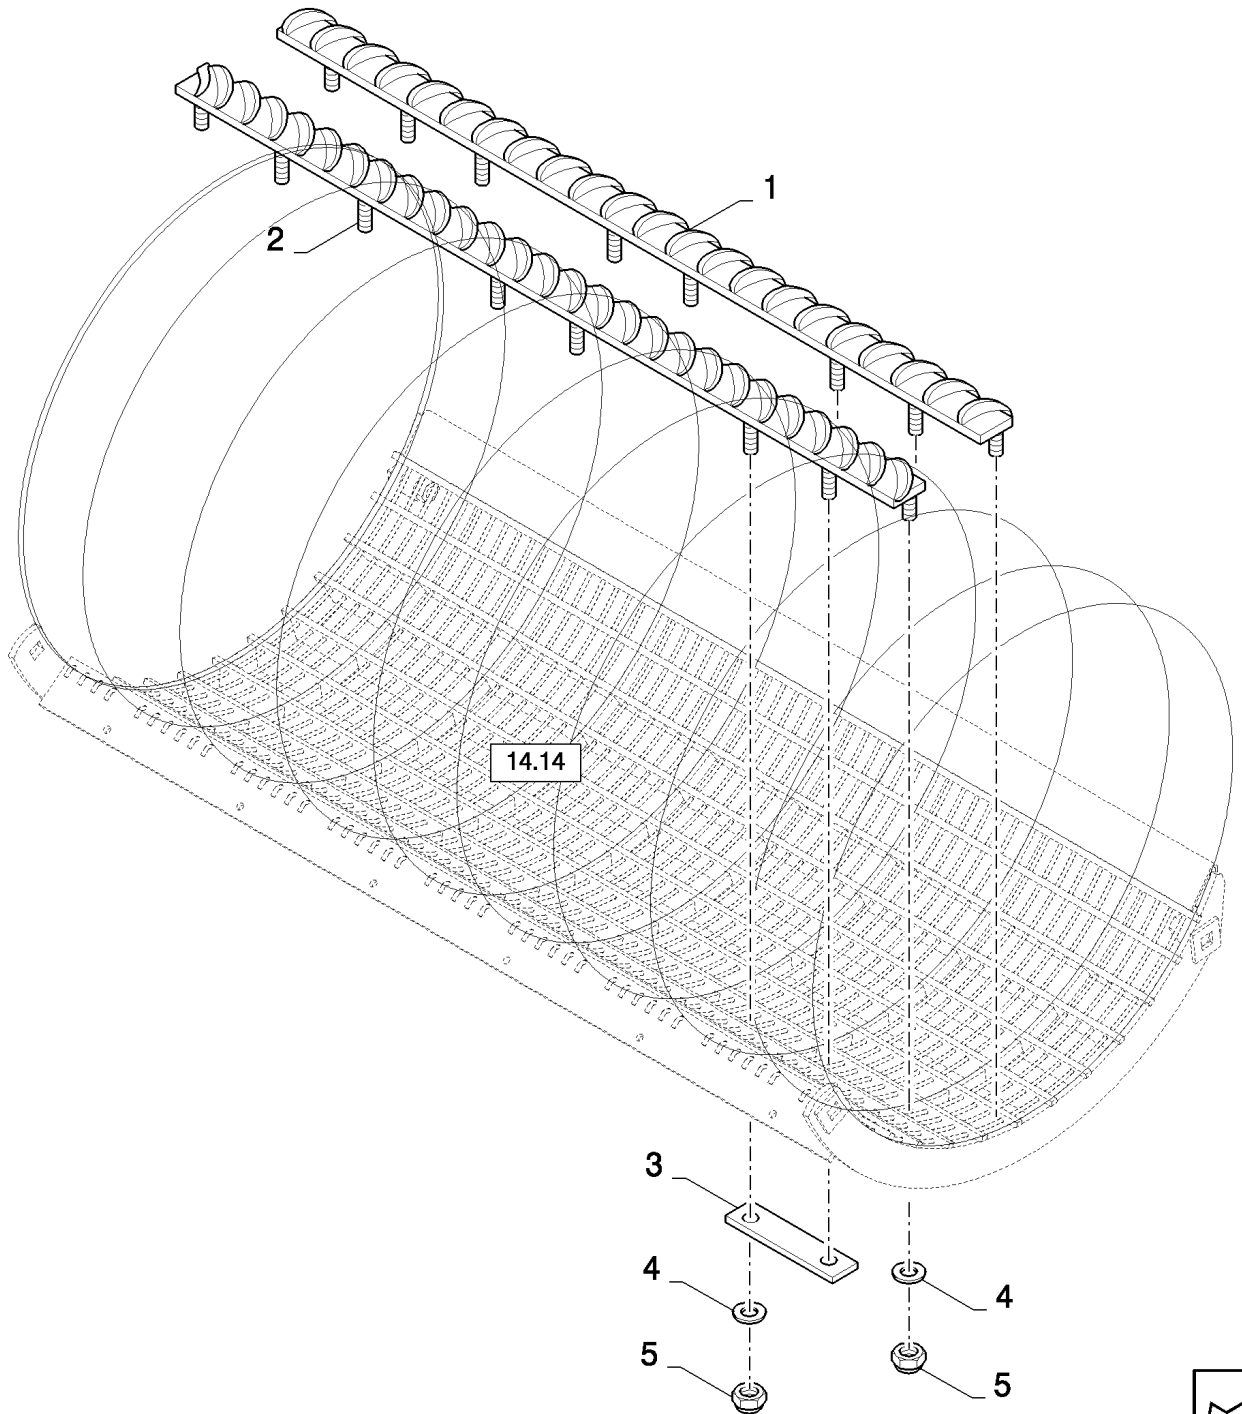

CX8080 COMBINE (9/06-)

14.17(01) DE-AWNING SLATS

сылка	Номер детали	Кол-во	Описание
1	84015711	1	DE AWNER, , FOR CX8030, CX8040, CX8050 ONLY
1	84814227	1	DE AWNER, , MOD.CONCAVE, FOR CX8060, CX8070, CX8080, CX8090 ONLY
1	84814225	1	DE AWNER, , FOR CX8060, CX8070, CX8080, CX8090 ONLY, UNIV.CONCAVE
2	84015713	1	DE AWNER, , FOR CX8030, CX8040, CX8050 ONLY
2	84814223	1	DE AWNER, , MOD.CONCAVE, FOR CX8060, CX8070, CX8080, CX8090 ONLY
2	84814221	1	DE AWNER, , FOR CX8060, CX8070, CX8080, CX8090 ONLY, UNIV.CONCAVE
3	9832998		AR PLATE, FIXING,
4	140041		AR WASHER, M8 x 28 x 3,
5	412250		AR NUT, LOCK, M8 x 1.25, CI 8,