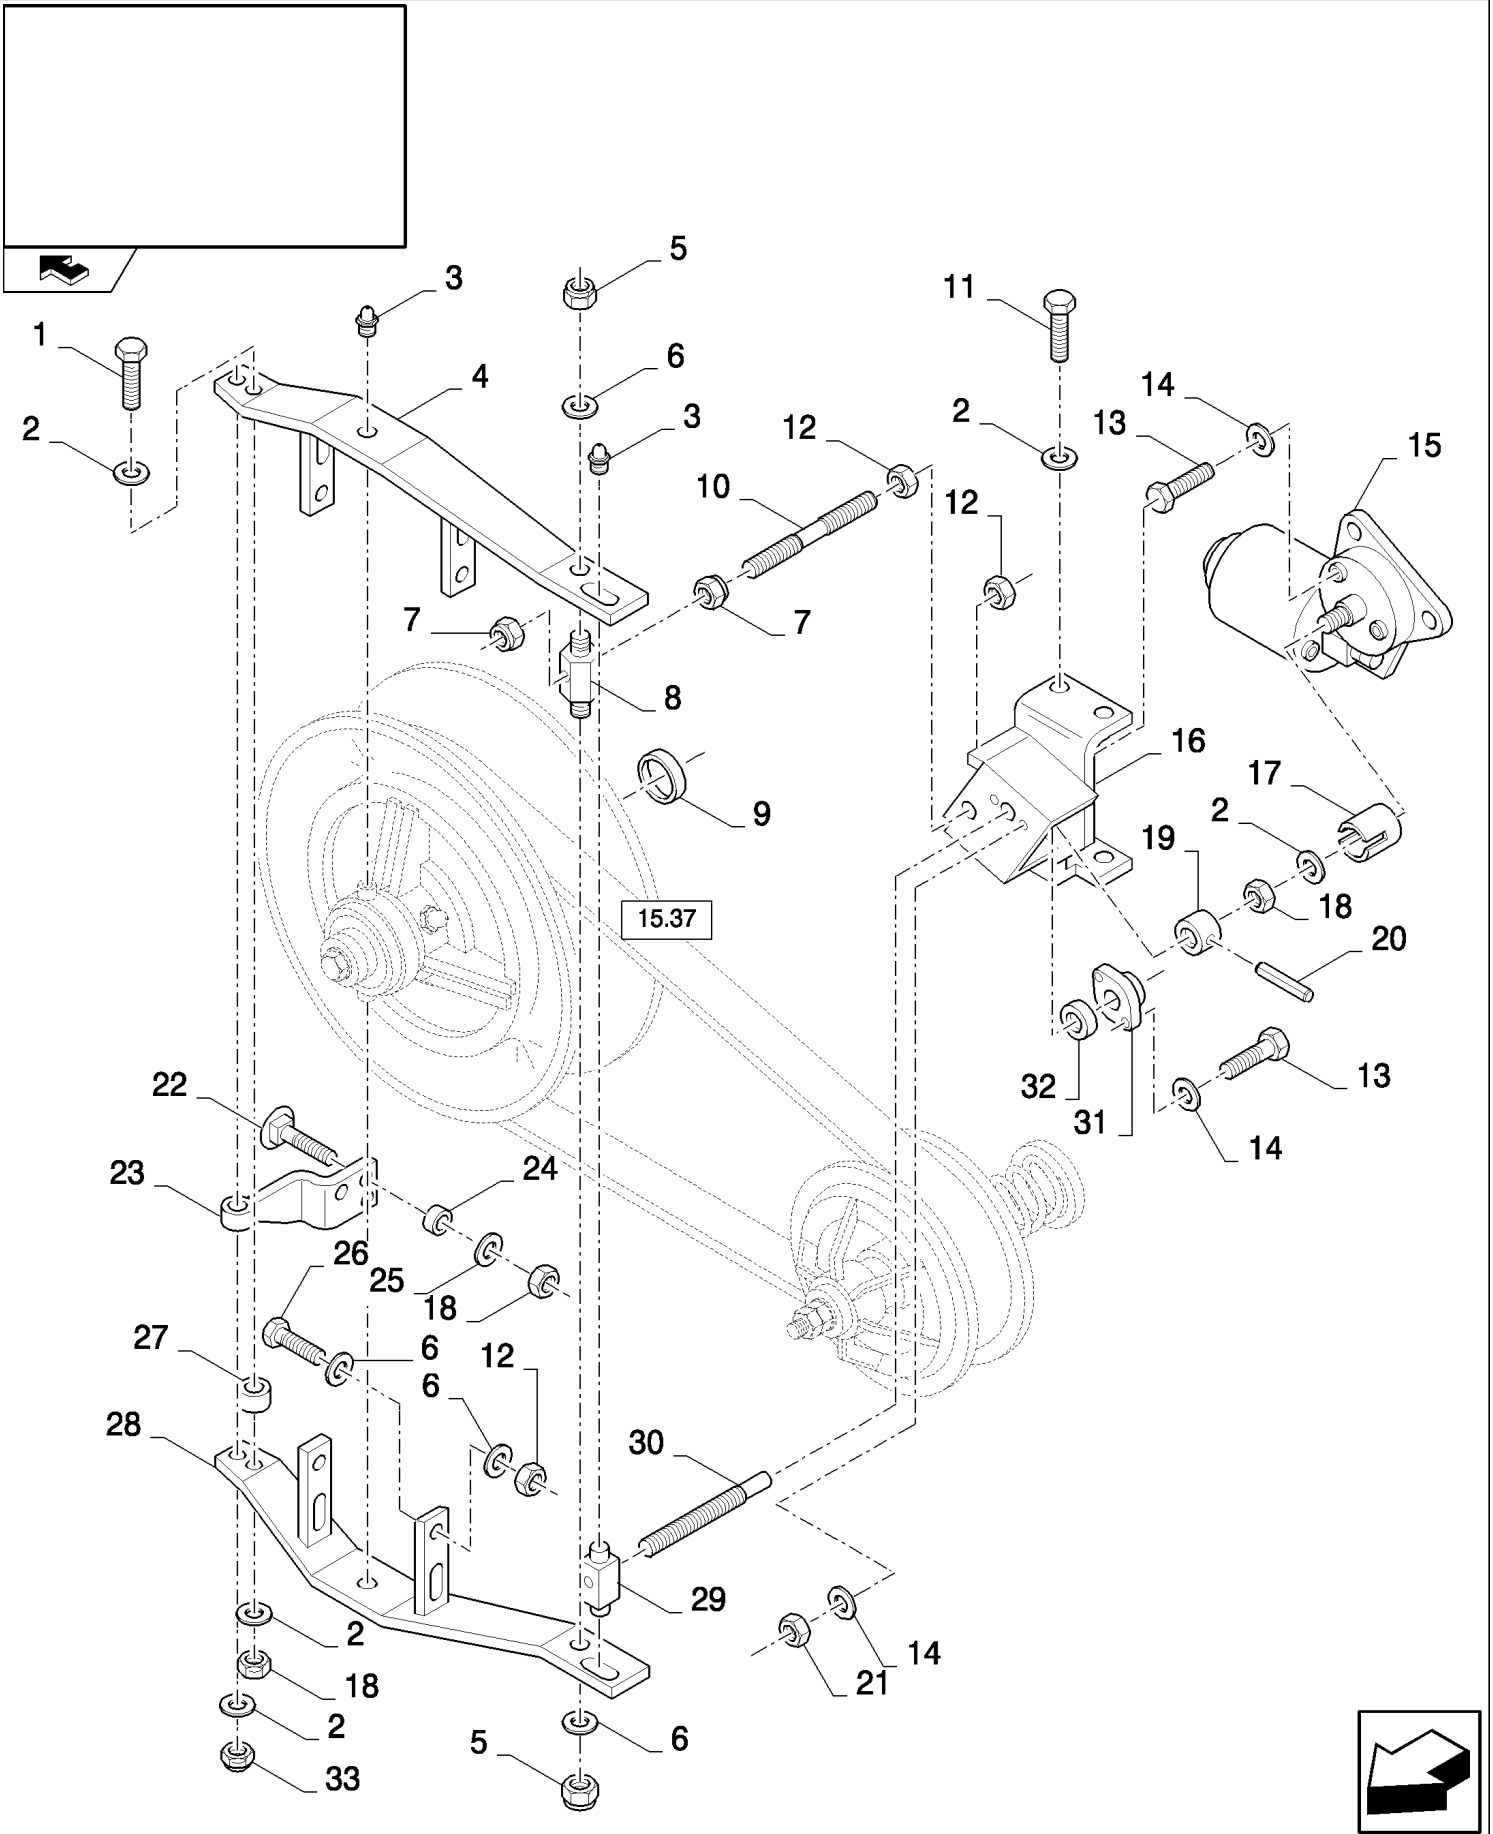

CX8080 COMBINE (9/06-)

15.38(01) FAN VARI-DRIVE

сылка	Номер детали	Кол-во	Описание
1	120061	2	BOLT, Hex, M8 x 60, 8.8,
2	322358	AR	WASHER, SPRING, Belleville, M8,
3	321204	2	NIPPLE, LUBE, M6 x 1, 16mm lg,
4	84078827	1	ARM,
5	100037	2	NUT, M10 x 1.5, CI 8,
6	140045	10	WASHER, SPRING, Belleville, M10,
7	412141	2	NUT, LOCK, M10 x 1.5, CI 8,
8	84334216	1	ROD,
9	9832773	1	SPACER, , FOR SELF LEVELLING ONLY
10	397559	1	STUD,
11	43127	4	BOLT, Hex, M8 x 25, 8.8, , FOR SELF LEVELLING ONLY
11	43128	4	BOLT, Hex, M8 x 30, 8.8, , FOR FIXED SHOE ONLY
12	100016	6	NUT, M10, CI 8,
13	86508568	5	SCREW, Hex, M6 x 16, 8.8,
14	322357	7	WASHER, SPRING, Belleville, M6,
15	86579537	1	MOTOR, ELECTRIC,
16	84078832	1	SUPPORT, , FOR SELF LEVELLING ONLY
16	84078825	1	SUPPORT, , FOR FIXED SHOE ONLY
17	437642	1	BUSHING,
18	89706690	4	NUT, M8, CI 8,
19	9811470	1	BUSHING,
20	300869	1	PIN, LOCK, M6 x 40, Slotted,
21	9706755	2	NUT, M6, CI 8,
22	86512443	2	BOLT, CARRIAGE, Short NK, M8 x 35, CI8.8, Full Thd, , FOR SELF LEVELLING ONLY
22	120104	2	SCREW, Hex, M8 x 20, 8.8, , FOR FIXED SHOE ONLY
23	84078829	1	SUPPORT, , FOR SELF LEVELLING ONLY
23	84078826	1	SUPPORT, , FOR FIXED SHOE ONLY
24	309101	2	SPACER, , FOR SELF LEVELLING ONLY
25	412650	2	WASHER, Belleville, M8, , FOR SELF LEVELLING ONLY
25	322358	2	WASHER, SPRING, Belleville, M8, , FOR FIXED SHOE ONLY
26	43139	4	SCREW, Hex, M10 x 25, 8.8, Full Thd, M10x25
27	334056	1	BUSHING,
28	84078838	1	ARM,
29	443796	1	ADJUSTER,
30	9811471	1	SHAFT,
31	443794	1	HOUSING, BEARING,
32	9808450	1	BEARING, BALL,
33	86629542	1	NUT, LOCK, M8 x 1.25, CI 8,