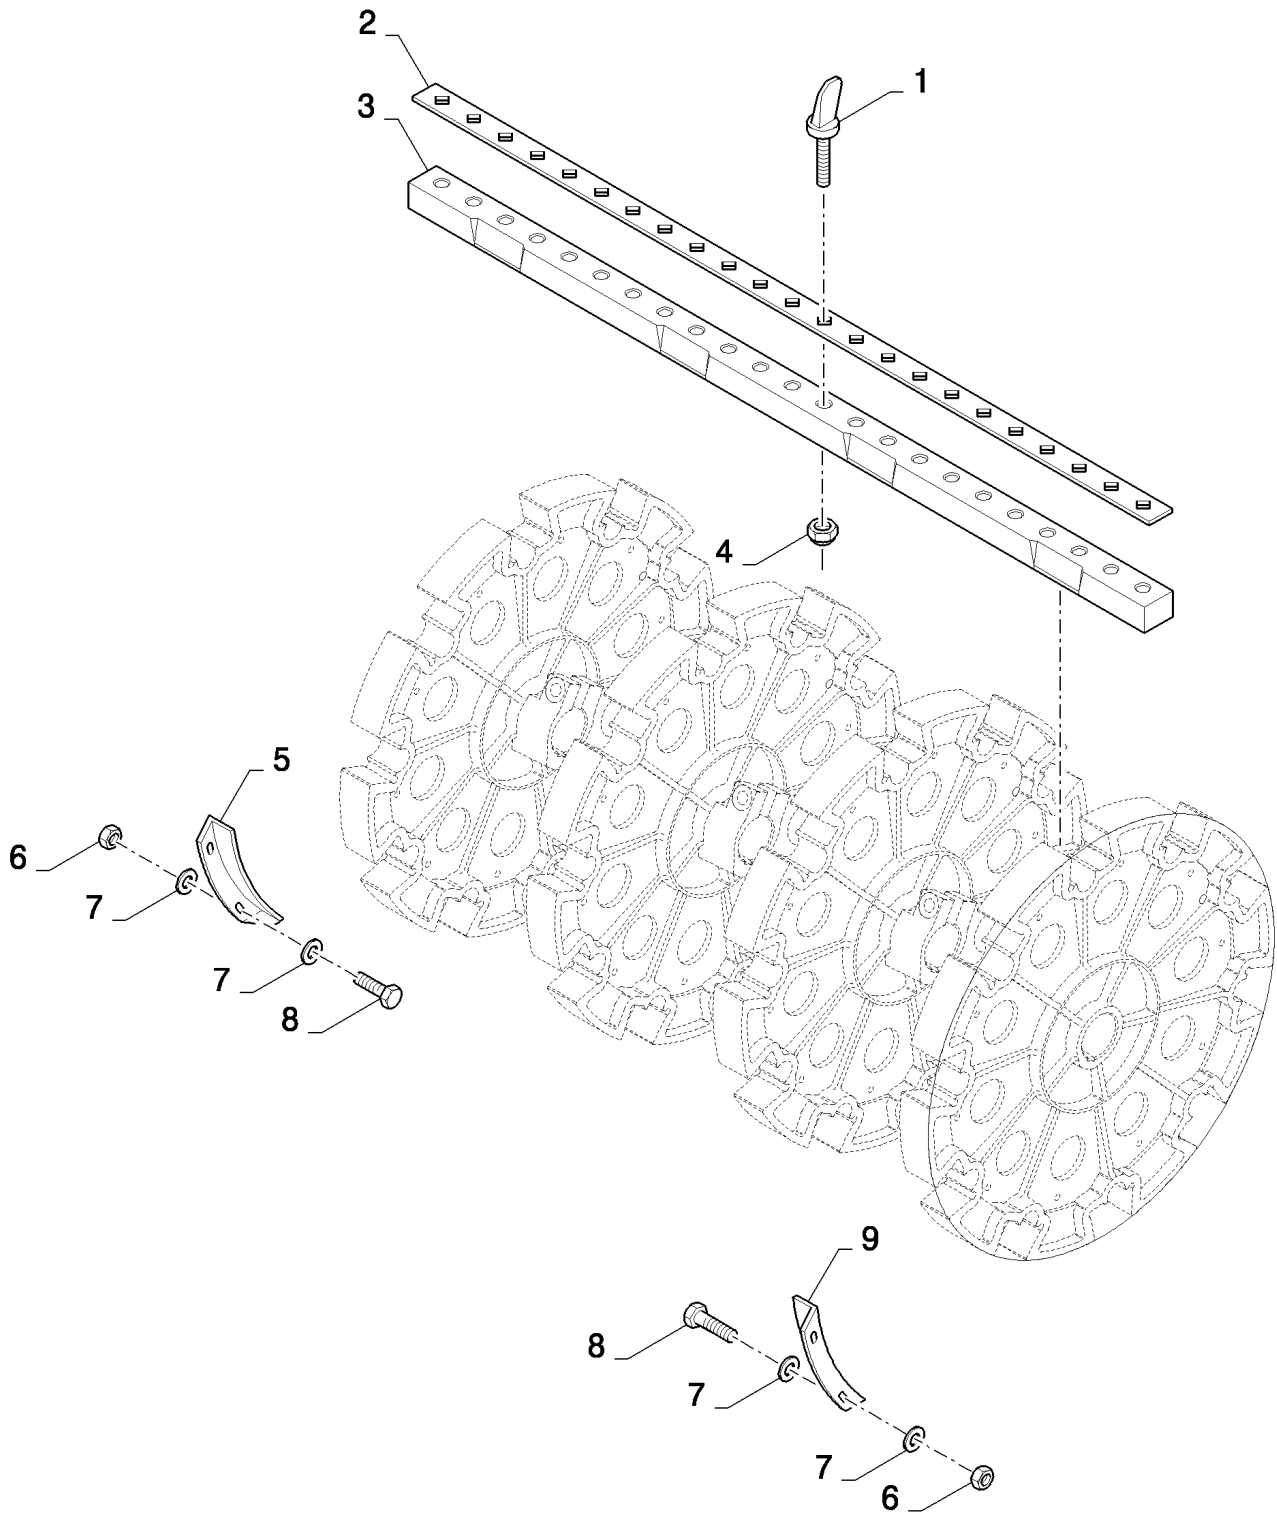

CX8080 COMBINE (9/06-)

18.84050222(01) RICE THRESHING REBUILD KIT - FROM CEREALS VERSION - 56 MM

сылка	Номер детали	Кол-во	Описание
	84050222		DIA KIT, HARVESTER,
1	396935	270	TOOTH, RICE,
2	456179	10	PLATE, FIXING,
3	456177	5	PLATE, FIXING, A=35MM
3	456178	5	PLATE, FIXING, A=63MM
4	86000441	270	NUT, M16 x 2, CI 8,
5	84069654	1	SHIELD,
6	89706690	8	NUT, M8, CI 8,
7	412650	16	WASHER, Belleville, M8,
8	43127	8	BOLT, Hex, M8 x 25, 8.8,
9	84069656	1	SHIELD,