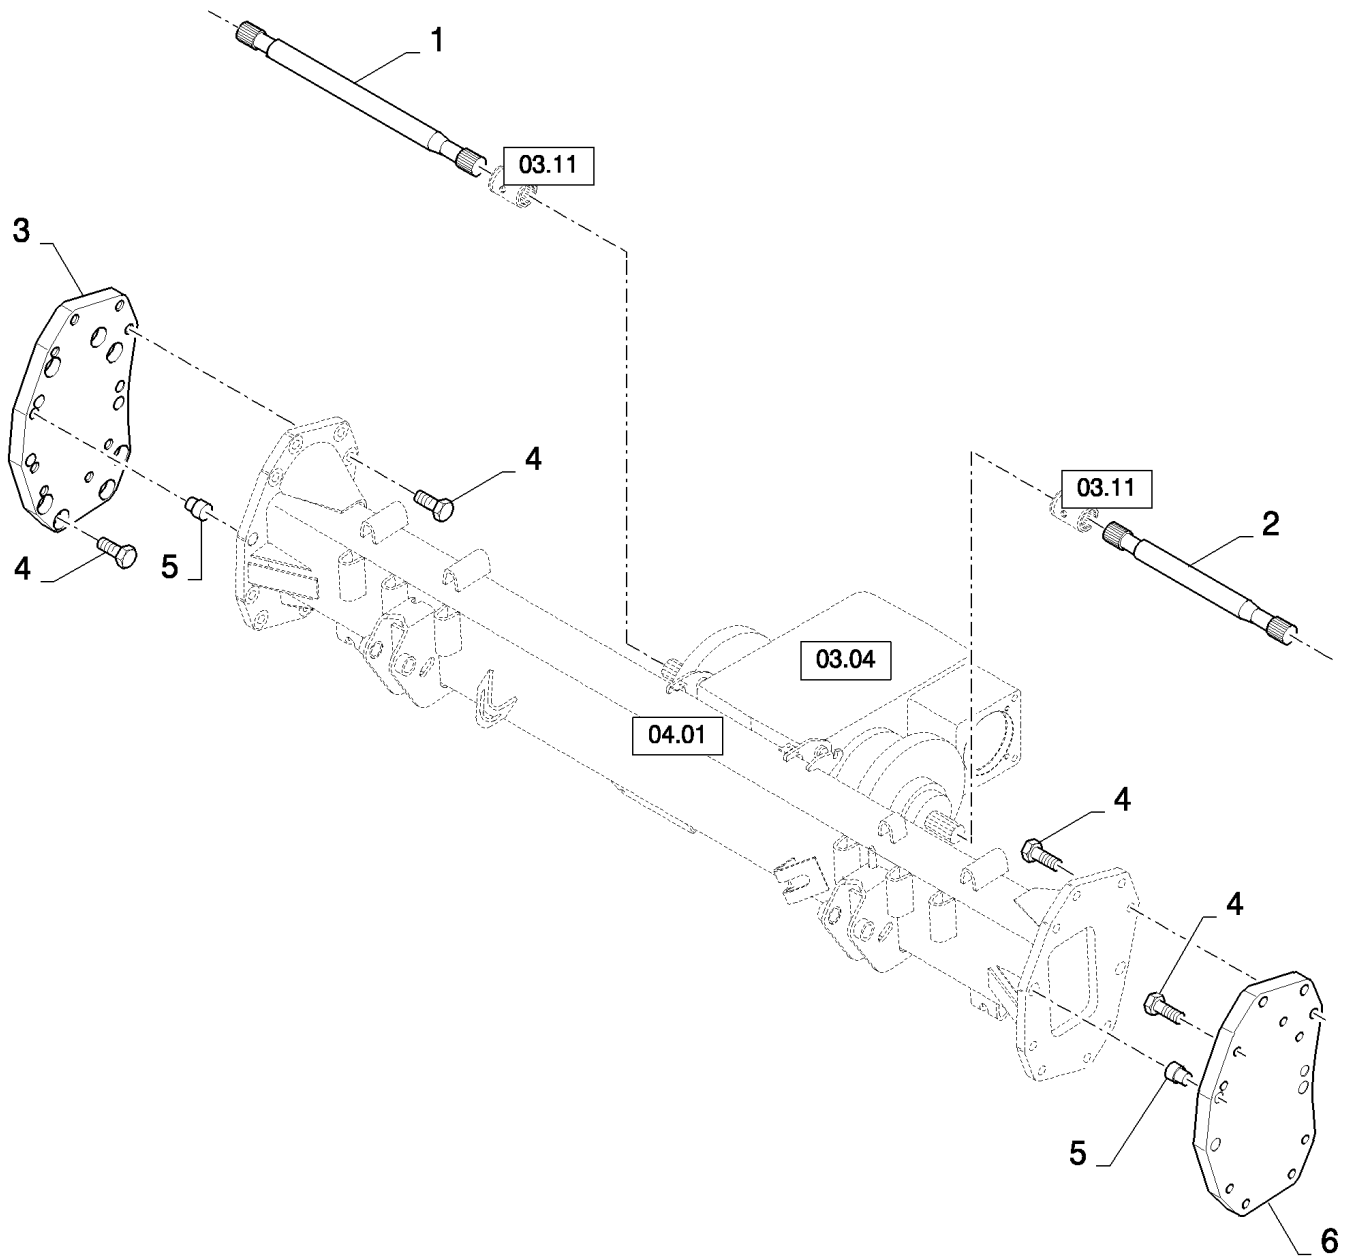

CX8080 COMBINE (9/06-)

04.04(01) PIVOT PLATES - 127+

сылка	Номер детали	Кол-во	Описание
1	84459344	1	SHAFT, RH, FOR CX8060, CX8070 ONLY
1	84440171	1	SHAFT, CONTROL, RH, FOR CX8050 ONLY, FOR NA ONLY
1	84801029	1	SHAFT, RH, FOR NA ONLY, FOR CX8070 ONLY
1	84440176	1	SHAFT, CONTROL, , FOR CX8080, CX8090 ONLY, FOR NA ONLY
1	84075197	1	SHAFT, CONTROL, RH, FOR CX8050 ONLY
1	84075192	1	SHAFT, CONTROL, RH, FOR CX8030, CX8040 ONLY
1	84454704	1	SHAFT, RH, FOR SOUTH AFRICA ONLY, FOR CX8040 ONLY
1	84459324	1	SHAFT, , FOR CX8080, CX8090 ONLY
2	84459345	1	SHAFT, LH, FOR CX8060, CX8070 ONLY
2	84440171	1	SHAFT, CONTROL, LH, FOR CX8050 ONLY, FOR NA ONLY
2	84801028	1	SHAFT, LH, FOR NA ONLY, FOR CX8070 ONLY
2	84440175	1	SHAFT, CONTROL, , FOR CX8080, CX8090 ONLY, FOR NA ONLY
2	84075197	1	SHAFT, CONTROL, LH, FOR CX8050 ONLY
2	84075192	1	SHAFT, CONTROL, LH, FOR CX8030, CX8040 ONLY
2	84454704	1	SHAFT, LH, FOR SOUTH AFRICA ONLY, FOR CX8040 ONLY
2	84459329	1	SHAFT, , FOR CX8080, CX8090 ONLY
3	84989726	1	PLATE, RH
4	9843590	32	BOLT, Hex, M20 x 50, 10.9,
5	626826	4	PIN,
6	84989729	1	PLATE, LH