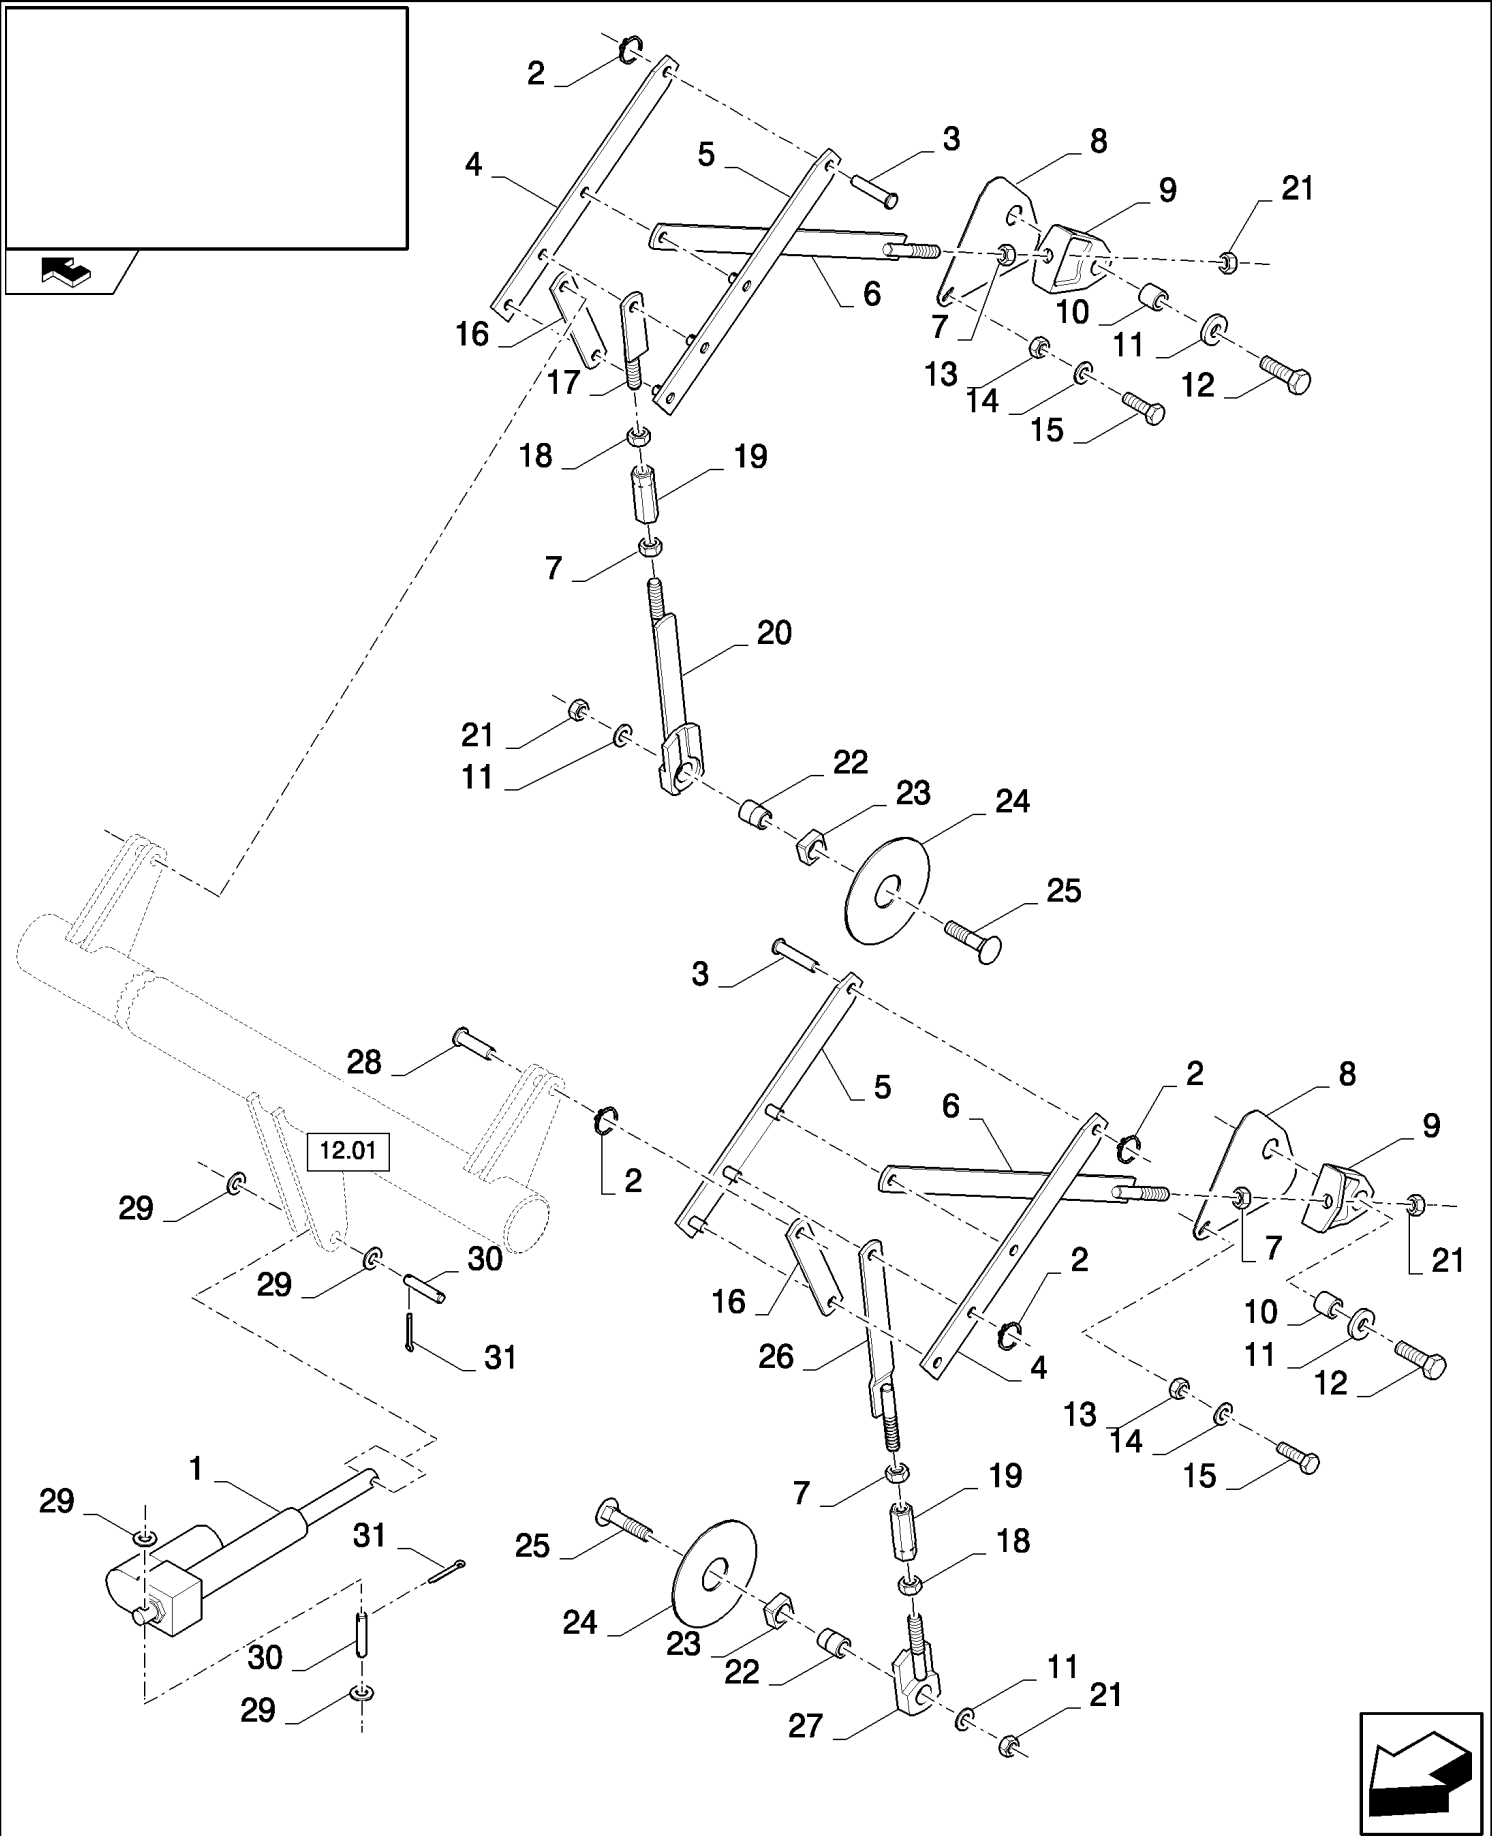

14.13(01) CONCAVE, ADJUSTMENT

CX8080 COMBINE (9/06-)

14.13(01) CONCAVE, ADJUSTMENT

сылка	Номер детали	Кол-во	Описание
1	86580837	1	ACTUATOR,
2	370024	10	RING, SNAP, M20, Ext,
3	84400196	2	PIN,
4	84433202	2	LEVER,
5	84433205	2	LEVER,
6	84433186	2	ROD, ADJUSTMENT,
7	9706694	4	NUT, M20, CI 8,
8	84438911	2	PLATE, COVER,
9	84072508	2	SUPPORT,
10	84072370	2	BUSHING,
11	86592703	4	WASHER, M20 x 50 x 6, HT,
12	395528	2	SCREW, Hex, M20 x 100, 8.8, M20x100
13	86629542	2	NUT, LOCK, M8 x 1.25, CI 8,
14	378243	2	WASHER, M8,
15	86507486	2	BOLT, CARRIAGE, Short NK, M8 x 20, CI8.8, Full Thd,
16	84433193	2	LINK/SHACKLE,
17	84433108	1	ROD, ADJUSTMENT,
18	84001867	2	NUT, M20 x 2.5, CI8, M20
19	84064387	2	SLEEVE, ADJUSTING,
20	84433099	1	ROD, ADJUSTMENT,
21	412180	4	NUT, LOCK, M20 x 2.5, CI 8, M20
22	84444679	2	BUSHING,
23	84072367	2	BUSHING,
24	84072384	2	PLATE, COVER,
25	84064451	2	BOLT, CARRIAGE, Short NK, M20 x 90, CI8.8,
26	84433091	1	ROD, ADJUSTMENT,
27	84072361	1	REGULATING SYSTEM,
28	84400194	2	PIN,
29	378245	4	WASHER, M12,
30	84017216	2	PIN,
31	130003	4	PIN, SPLIT (COTTER), M3.2 x 20,