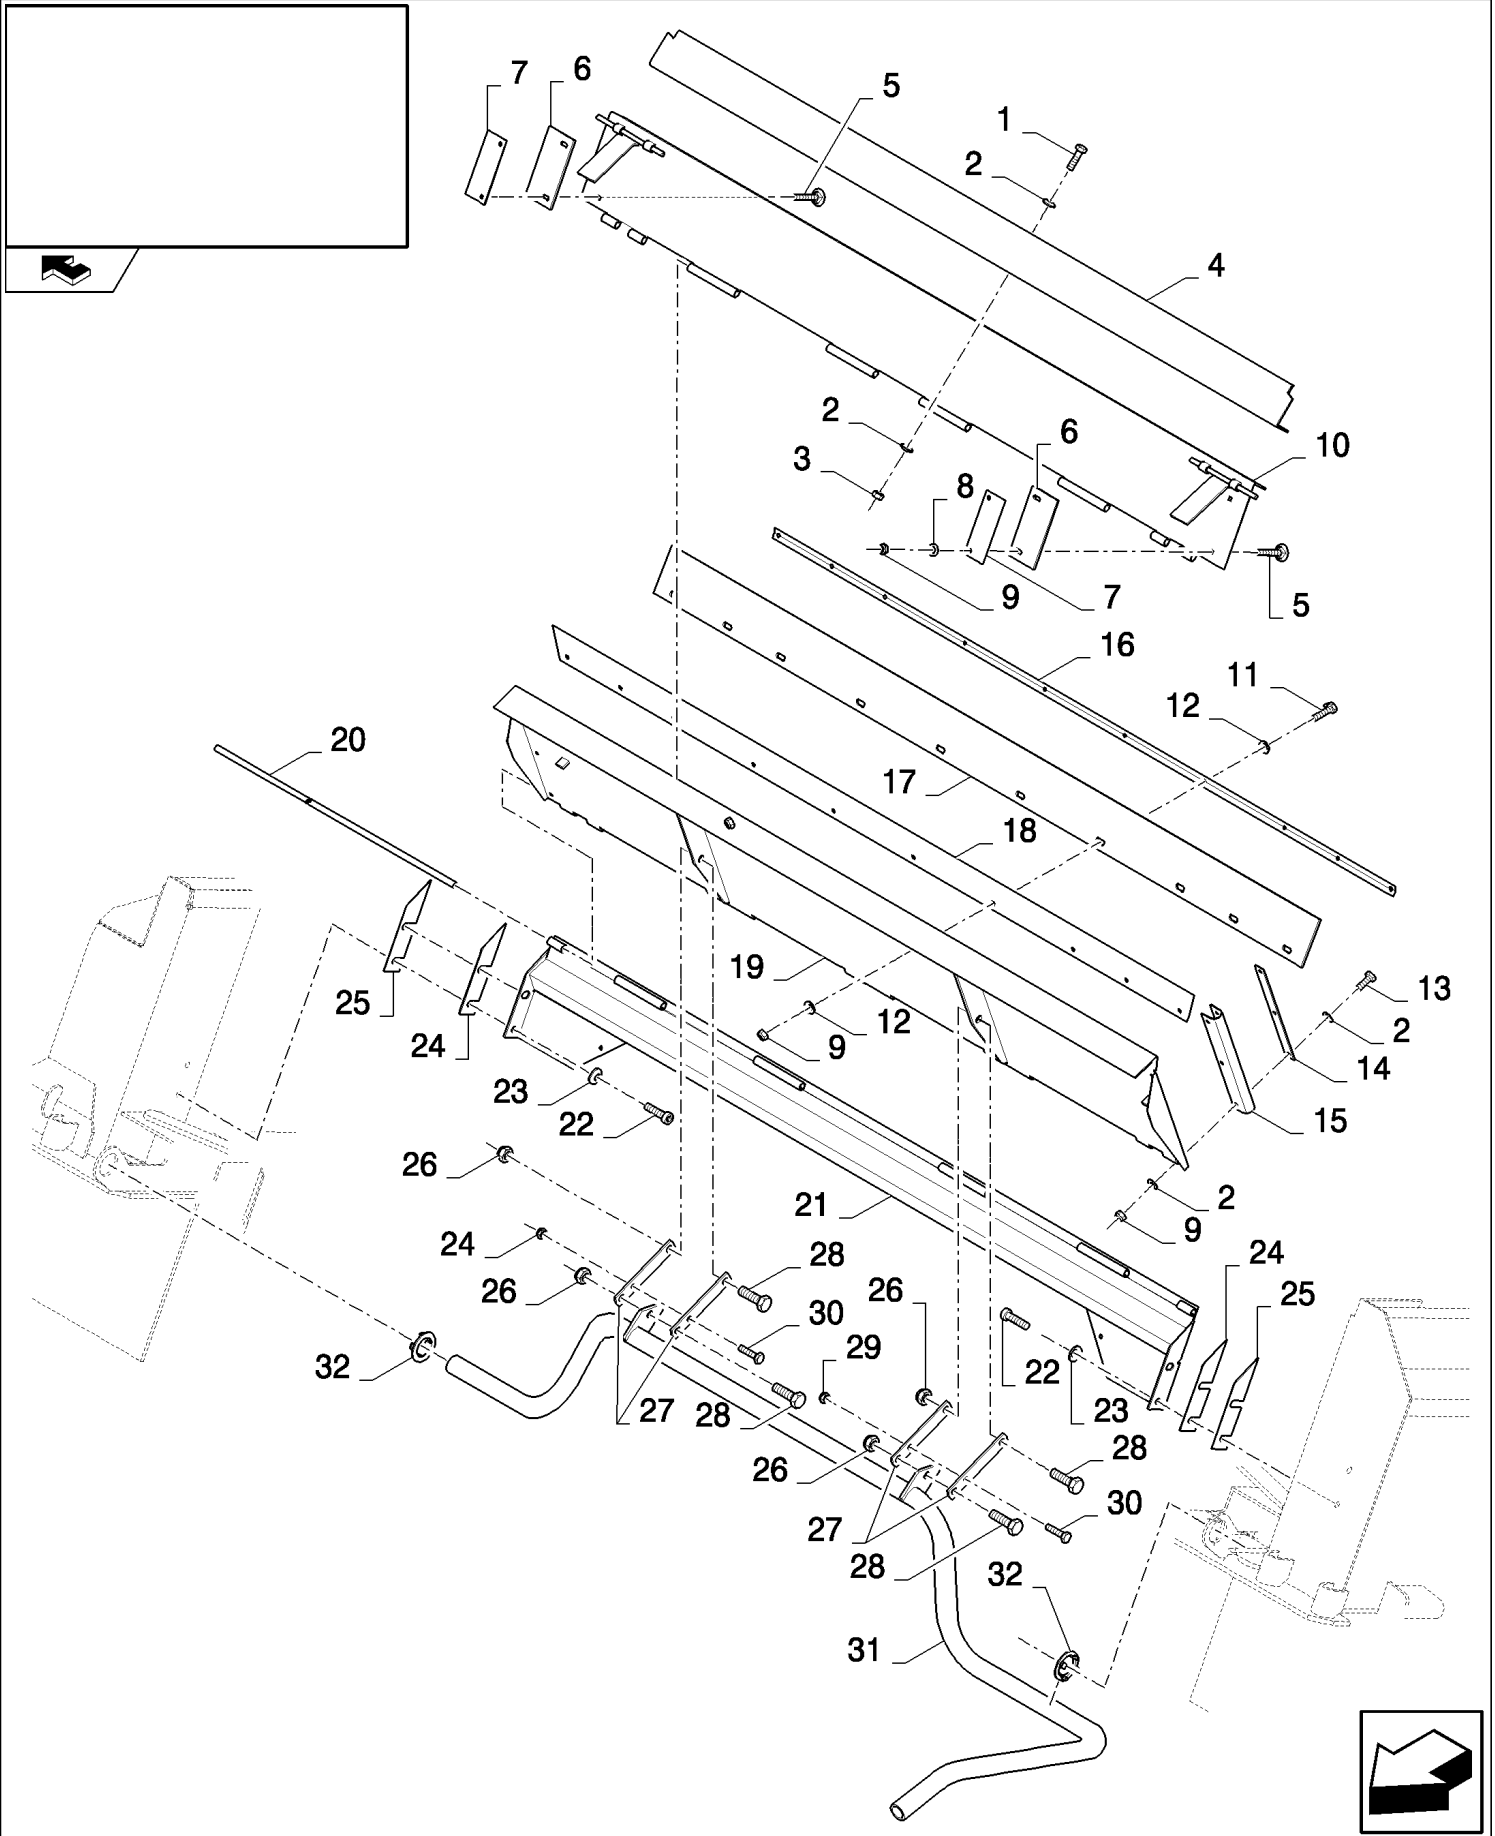

14.01(01) STONE TRAP AND COVER PLATE

CX8080 COMBINE (9/06-)

14.01(01) STONE TRAP AND COVER PLATE

сылка	Номер детали	Кол-во	Описание
1	120104	10	SCREW, Hex, M8 x 20, 8.8,
2	412650	20	WASHER, Belleville, M8,
3	9706690	10	NUT, M8, CI 8,
4	84072554	1	PLATE, , FOR CX8060, CX8070, CX8080, CX8090 ONLY
4	84077666	1	PLATE, , FOR CX8030, CX8040, CX8050 ONLY
5	9706703	4	BOLT, CARRIAGE, Short NK, M6 x 20, CI8.8, Full Thd,
6	84061492	2	CANVAS,
7	84072614	2	PLATE, FIXING,
8	140015	16	WASHER, 6MM
9	353308	20	NUT, M6 x 1, CI 8,
10	84069840	1	STONE TRAP, , FOR CX8060, CX8070, CX8080, CX8090 ONLY
10	84077678	1	STONE TRAP, , FOR CX8030, CX8040, CX8050 ONLY
11	300506	10	BOLT, Hex, M6 x 25, 8.8, Screw, Cap, HH, M6 x 25, CL8.8
12	322357	16	WASHER, SPRING, Belleville, M6,
13	120100	6	BOLT, Hex, M6 x 20, 8.8,
14	84069844	2	PLATE, FIXING,
15	84061702	2	CANVAS,
16	84000704	1	STRIP, , FOR CX8060, CX8070, CX8080, CX8090 ONLY
16	84320380	1	PLATE, FIXING, , FOR CX8030, CX8040, CX8050 ONLY
17	84431029	1	CANVAS, , FOR CX8060, CX8070, CX8080, CX8090 ONLY
17	84434357	1	CANVAS, , FOR CX8030, CX8040, CX8050 ONLY
18	9813936	1	CANVAS, , FOR CX8060, CX8070, CX8080, CX8090 ONLY
18	9813903	1	CANVAS, , FOR CX8030, CX8040, CX8050 ONLY
19	84433575	1	COVER, , FOR CX8060, CX8070, CX8080, CX8090 ONLY
19	84434356	1	COVER, , FOR CX8030, CX8040, CX8050 ONLY
20	390376	1	ROD, , FOR CX8060, CX8070, CX8080, CX8090 ONLY
20	394608	1	ROD, , FOR CX8030, CX8040, CX8050 ONLY
21	84069865	1	COVER, , FOR CX8060, CX8070, CX8080, CX8090 ONLY
21	84077711	1	COVER, , FOR CX8030, CX8040, CX8050 ONLY
22	43139	4	SCREW, Hex, M10 x 25, 8.8, Full Thd,
23	140045	4	WASHER, SPRING, Belleville, M10,
24	84072615	AR	SHIM,
25	84071514	AR	SHIM,
26	100038	4	NUT, M12 x 1.75, CI 8,
27	84072553	4	PLATE,
28	9706687	4	SCREW, Hex, M12 x 30, 8.8,
29	86629542	2	NUT, LOCK, M8 x 1.25, CI 8,
30	43127	2	BOLT, Hex, M8 x 25, 8.8,
31	84433610	1	HANDLE, , FOR CX8060, CX8070, CX8080, CX8090 ONLY
31	84434358	2	HANDLE, , FOR CX8030, CX8040, CX8050 ONLY
32	84072490	2	BUSHING,