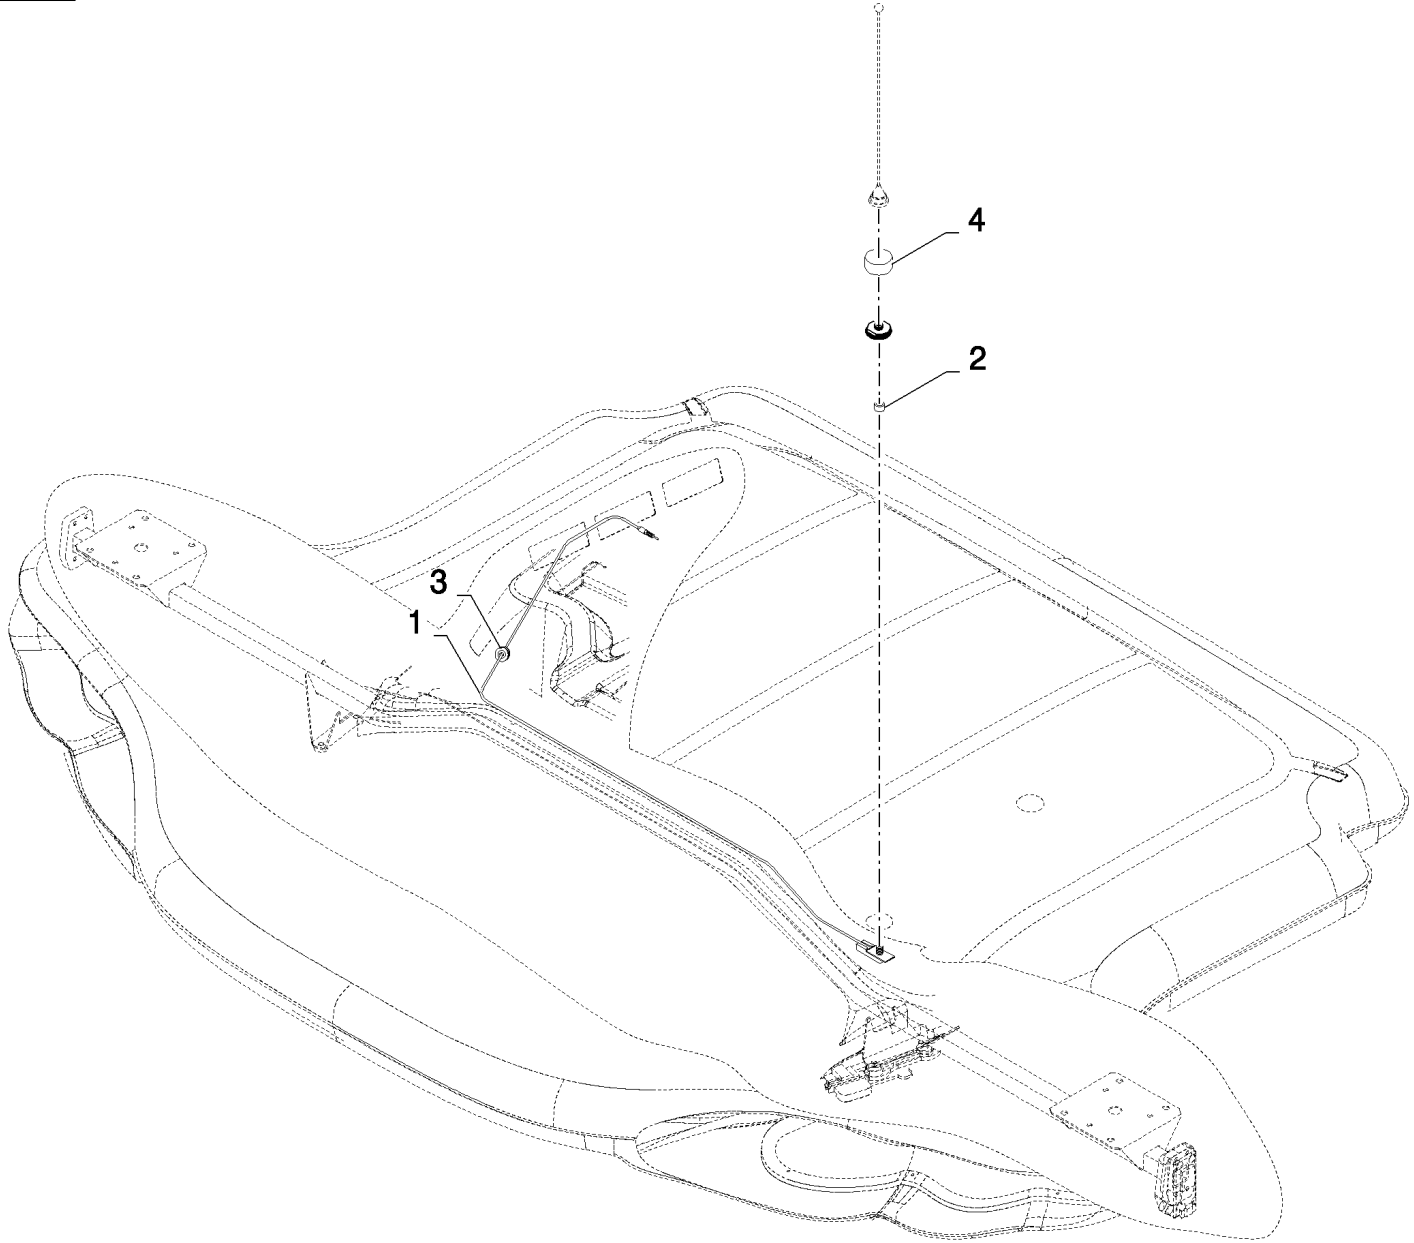

CX8080 COMBINE (9/06-)

06.14(01) MOISTURE SENSOR

сылка	Номер детали	Кол-во	Описание
1	84435210	1	SENSOR, (2 to 14), BSN C547
1	87534936	1	SENSOR, (2 to 24), ASN D548
2	84435827	1	MOTOR, ELECTRIC,
3	84435834	1	COVER, , BSN C547
3	87536585	1	COVER, , ASN D548
4	84435325	1	HOUSING,
5	84435828	1	AUGER,
6	84435829	2	PIN,
7	84435830	1	BLOCK,
8	84435324	1	METER, MOISTURE, , BSN C547
8	87534933	1	METER, MOISTURE, , ASN D548
9	84435831	1	PRINTED CIRCUIT BOARD,
10	84435833	1	SENSOR,
11	84435874	1	RELAY,
12	84814892	2	NUT, WING, M6 x 1,
13	86512440	7	NUT, LOCK, M6, BSN C547
13	86512440	5	NUT, LOCK, , ASN D548
14	84320044	1	FUSE, 5A
15	445394	1	RIVET, Pop, M4.8 x 12.7,
16	86590413	1	CLAMP,
17	86566989	1	STRAP, CABLE,
18	412649	5	WASHER, SPRING, Belleville, M6,
19	9706755	5	NUT, M6, CI 8,
20	493-41026	3	WASHER, LOCK, Ext Tooth, 1/4", , ASN D548
21	413-48	3	BOLT, Hex, 1/4"-20 x 1/2", G5, Full Thd, , ASN D548
22	86625075	2	NUT, LOCK, M4 x .7, CI 8, , ASN D548
23	87282652	2	, ASN D548
24	272535	1	CLAMP, 1/8", Insul, 1/4" Bolt, , ASN D548