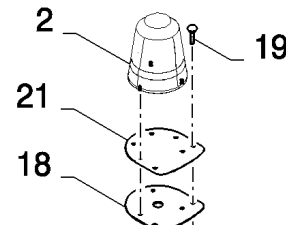

CX8080 COMBINE (9/06-)

18.84081810(01) BEACONS (3)

сылка	Номер детали	Кол-во	Описание
	84081810		ROTARY BEACON,
1	84320234	2	SWITCH,
2	87050694	3	BEACON,
3	140014	1	WASHER, M5 x 10 x 1,
4	445394	1	RIVET, Pop, M4.8 x 12.7,
5	86611337	1	SUPPORT,
6	86508568	4	SCREW, Hex, M6 x 16, 8.8,
7	86588450	9	WASHER, M6,
8	412152	9	NUT, LOCK, M6 x 1, CI 8.8,
9	120103	2	BOLT, Hex, M8 x 16, 8.8,
10	87010223	1	BUZZER,
11	322357	4	WASHER, SPRING, Belleville, M6,
12	9706755	4	NUT, M6, CI 8,
13	86629542	2	NUT, LOCK, M8 x 1.25, CI 8,
14	140016	2	WASHER, M8 x 16 x 1.6,
15	86590413	1	CLAMP,
16	86566989	1	STRAP, CABLE,
17	412250	4	NUT, LOCK, M8 x 1.25, CI 8,
18	87563006	2	SEAL PROTECTION,
19	308761	4	BOLT, CARRIAGE, Short NK, M8 x 25, CI8.8, Full Thd,
20	378243	4	WASHER, M8,
21	87532274	2	PLATE,