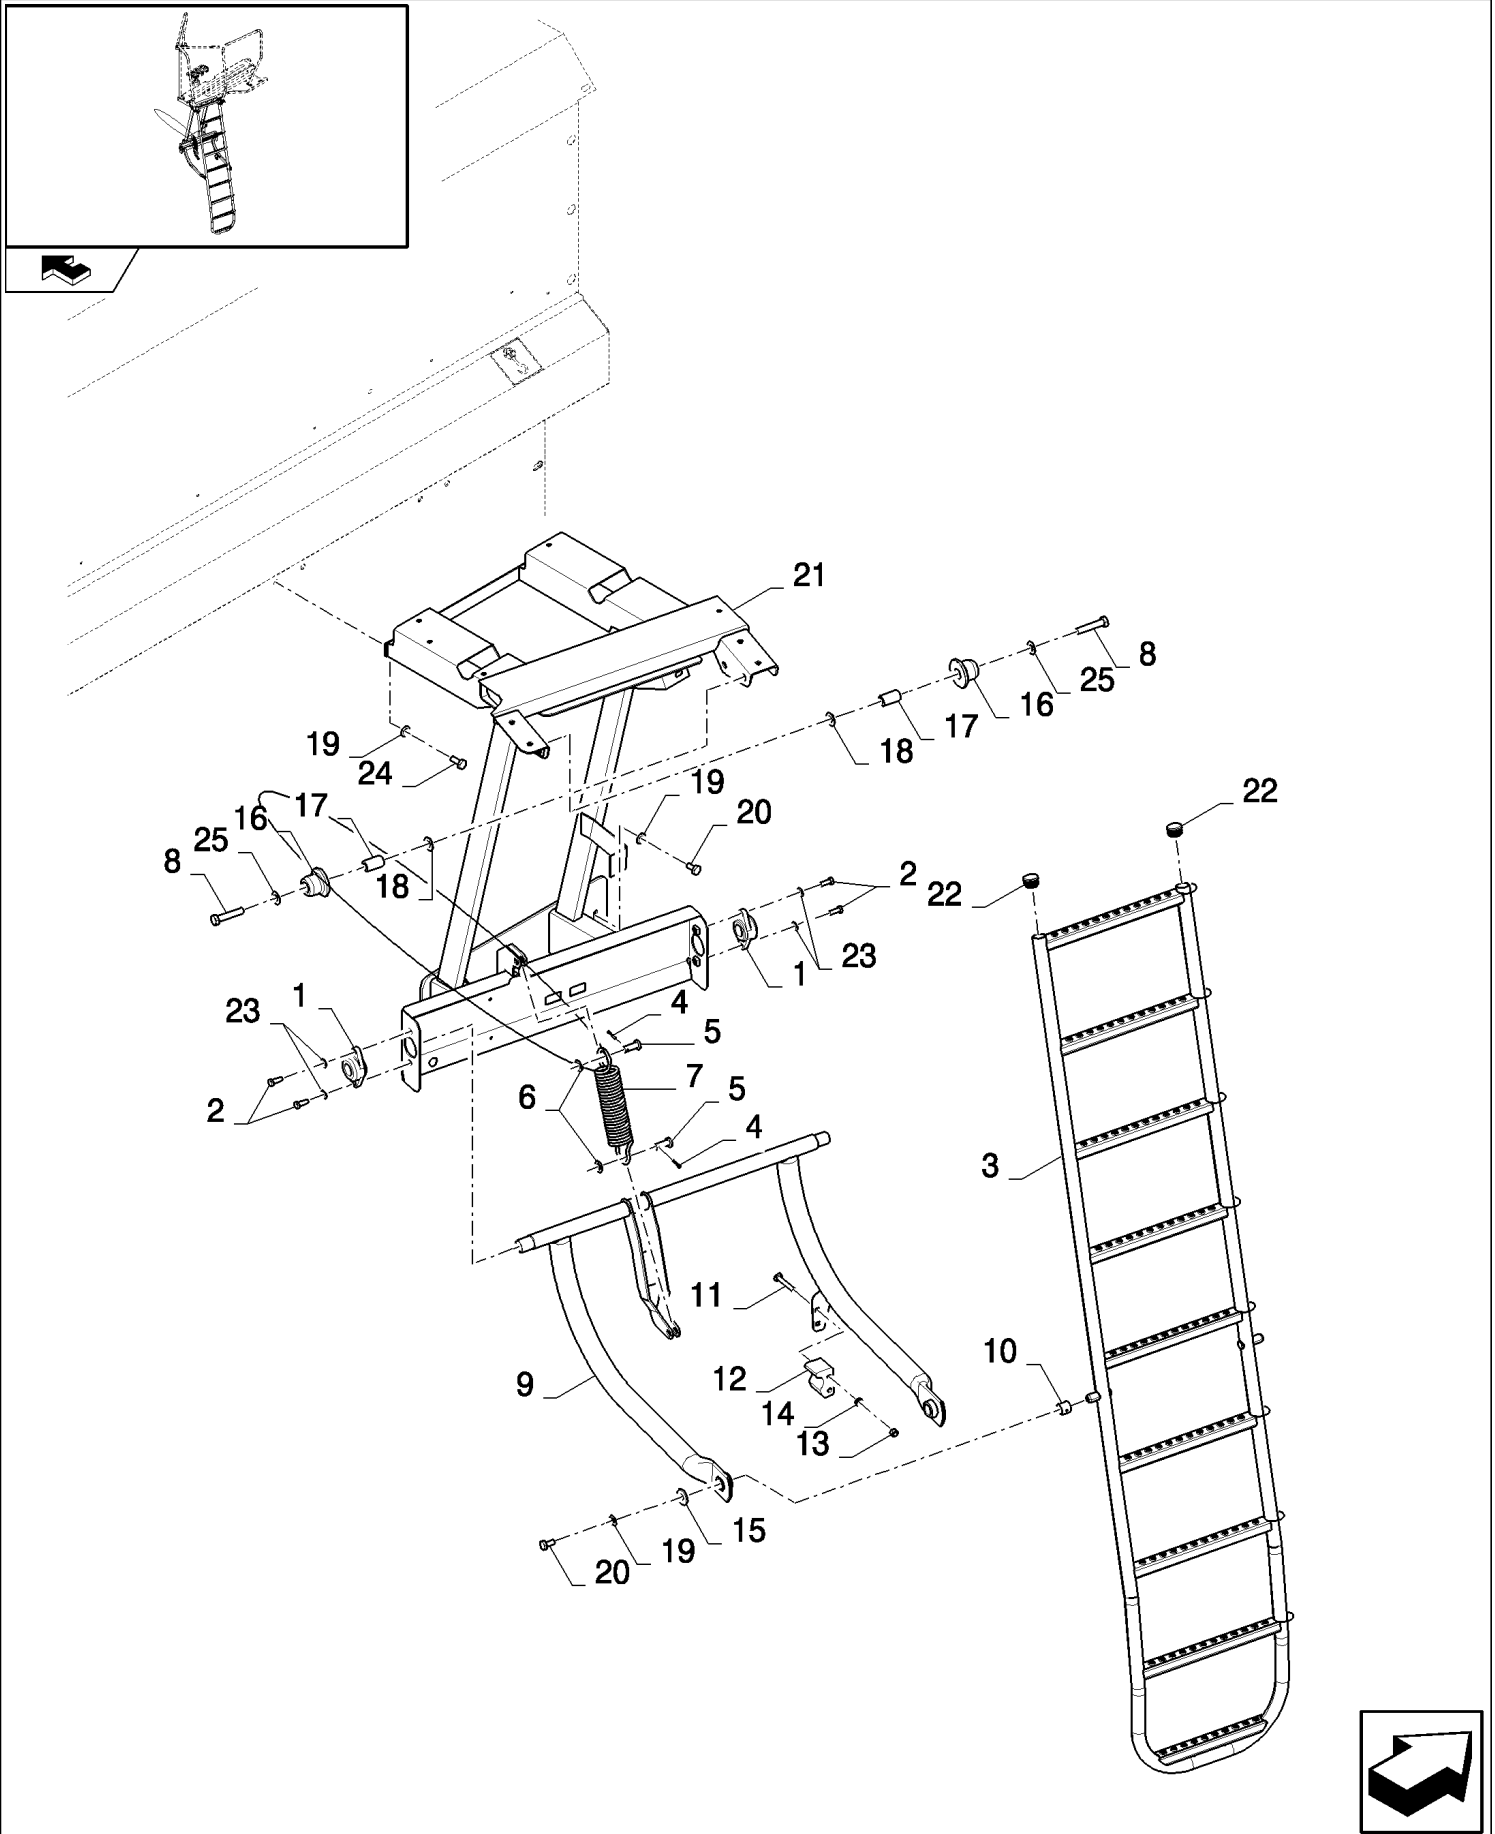

08.16(01) PLATFORM LADDER

CX8080 COMBINE (9/06-)

08.16(01) PLATFORM LADDER

сылка	Номер детали	Кол-во	Описание
1	9839087	2	RING,
2	86625001	4	BOLT, Hex, M8 x 22, 8.8, Full Thd,
3	87535212	1	LADDER,
4	130003	2	PIN, SPLIT (COTTER), M3.2 x 20,
5	412209	2	PIN, CLEVIS, M12 x 30,
6	86511324	2	WASHER, M12 x 24 x 2.5,
7	87527737	1	SPRING,
8	9706693	4	BOLT, Hex, M12 x 60, 8.8,
9	84461267	1	ARM,
10	420761	2	BUSHING,
11	86512445	2	BOLT, CARRIAGE, Short NK, M8 x 60, Cl8.8,
12	84607119	1	LATCH,
13	86629542	2	NUT, LOCK, M8 x 1.25, Cl 8,
14	140016	2	WASHER, M8 x 16 x 1.6,
15	140042	2	WASHER, M10 x 34 x 3, 8MM
16	424230	4	BUSHING,
17	436353	4	BUSHING,
18	378245	4	WASHER, M12,
19	140045	10	WASHER, SPRING, Belleville, M10,
20	43138	6	SCREW, Hex, M10 x 20, 8.8, Full Thd,
21	84461266	1	SUPPORT,
22	84444624	2	CAP,
23	322358	4	WASHER, SPRING, Belleville, M8,
24	43139	4	SCREW, Hex, M10 x 25, 8.8, Full Thd,
25	140046	4	WASHER, Belleville, M12,