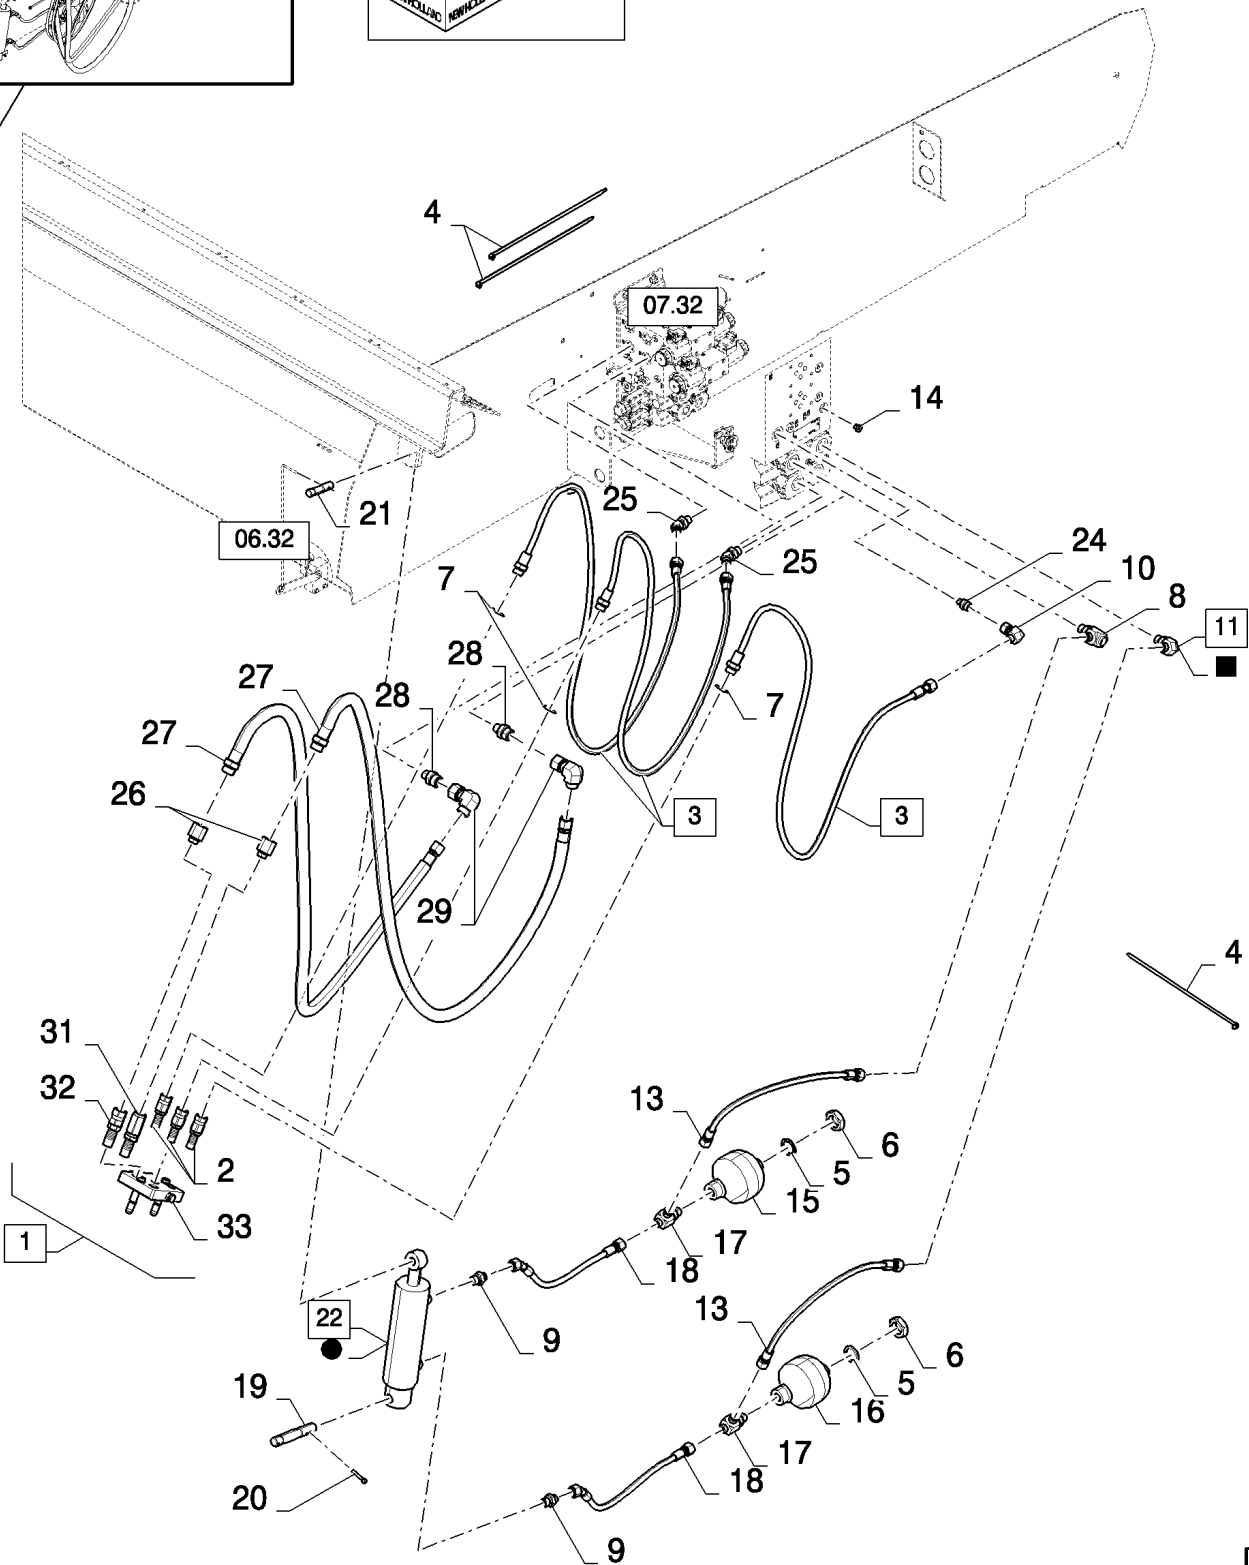

KIT

- = 12
- = 23
- ▲ = 30

CX8080 COMBINE (9/06-)

07.31(01) STRAW ELEVATOR HYDRAULICS WITH LATERAL FLOTATION

сылка	Номер детали	Кол-во	Описание
1	84435010	1	COUPLING, QUICK, MALE, (2, 30 to 33), FOR HYDRAULIC REEL DRIVE ONLY
1	84435011	1	COUPLING, QUICK, MALE, (2, 30, 33), FOR LATERAL FLOTATION ONLY
2	84435504	3	CONNECTOR, HYD.,
3	84068626	3	HOSE, FLEXIBLE, (7)
4	84449335	3	STRAP,
5	140110	2	WASHER,
6	308823	2	NUT, M28 x 1.5, CI 8,
7	9617873	3	O-RING, 6-1, 90 Duro, .468" ID x .078" Thk,
8	86579688	1	ELBOW, 90є, 11/16"-18 ORFS x M18 x 1.5 ORB, , SEE FIGURE 07.502, BSN C571
9	86579673	2	CONNECTOR, HYD., 11/16"-16 ORFS x M18 x 1.5 ORB, , SEE FIGURE 07.502
10	84989392	1	ELBOW, 90є, 11/16"-16 ORFS x 11/16"-16 Fem Sw, , SEE FIGURE 07.502
11	84062490	1	VALVE, PRESSURE RELIEF, (12), BSN C571
12	84989501	1	KIT, SEALS, , BSN C571
13	87524159	2	HOSE, FLEXIBLE,
14	86598046	1	PLUG, Hex Soc, M18 x 1.5, ORB, , FOR LATERAL FLOTATION ONLY, BSN C571
15	84435797	1	ACCUMULATOR,
16	84435798	1	ACCUMULATOR,
17	86597759	2	TEE, 13/16"-16 ORFS x M18 x 1.5 ORB Run, , SEE FIGURE 07.502
18	84068625	2	HOSE, FLEXIBLE,
19	9593306	1	PIN,
20	412686	1	PIN, SPLIT (COTTER), M5 x 32,
21	9500923	1	PIN,
22	84071894	1	HYDRAULIC CYLINDER, (23)
23	84057475	1	KIT, SEALS, , SV ENGRAVED IN CYLINDER
24	86580177	1	CONNECTOR, HYD., 11/16"-16 ORFS x M12 x 1.5 ORB, , BSN C571
25	87358966	2	ELBOW, 45є, 11/16"-18 ORFS x M18 x 1.5 ORB, , BSN C571
26	84989481	2	ADAPTER, , FOR HYDRAULIC REEL DRIVE ONLY
27	84068627	2	HOSE, FLEXIBLE, , FOR HYDRAULIC REEL DRIVE ONLY
28	86579679	2	CONNECTOR, HYD., 1"-14 ORFS x M18 x 1.5 ORB, , FOR HYDRAULIC REEL DRIVE ONLY, BSN C571
29	84989393	2	ELBOW, 90є, 1"-14 ORFS x 1"-14 Fem Sw, , FOR HYDRAULIC REEL DRIVE ONLY
30	86623900	1	KIT, REPAIR,
31	84435502	1	CONNECTOR, HYD., , FOR HYDRAULIC REEL DRIVE ONLY
32	84435503	1	CONNECTOR, HYD., , FOR HYDRAULIC REEL DRIVE ONLY
33	NSS	1	NOT SERVICED SEPARATELY,