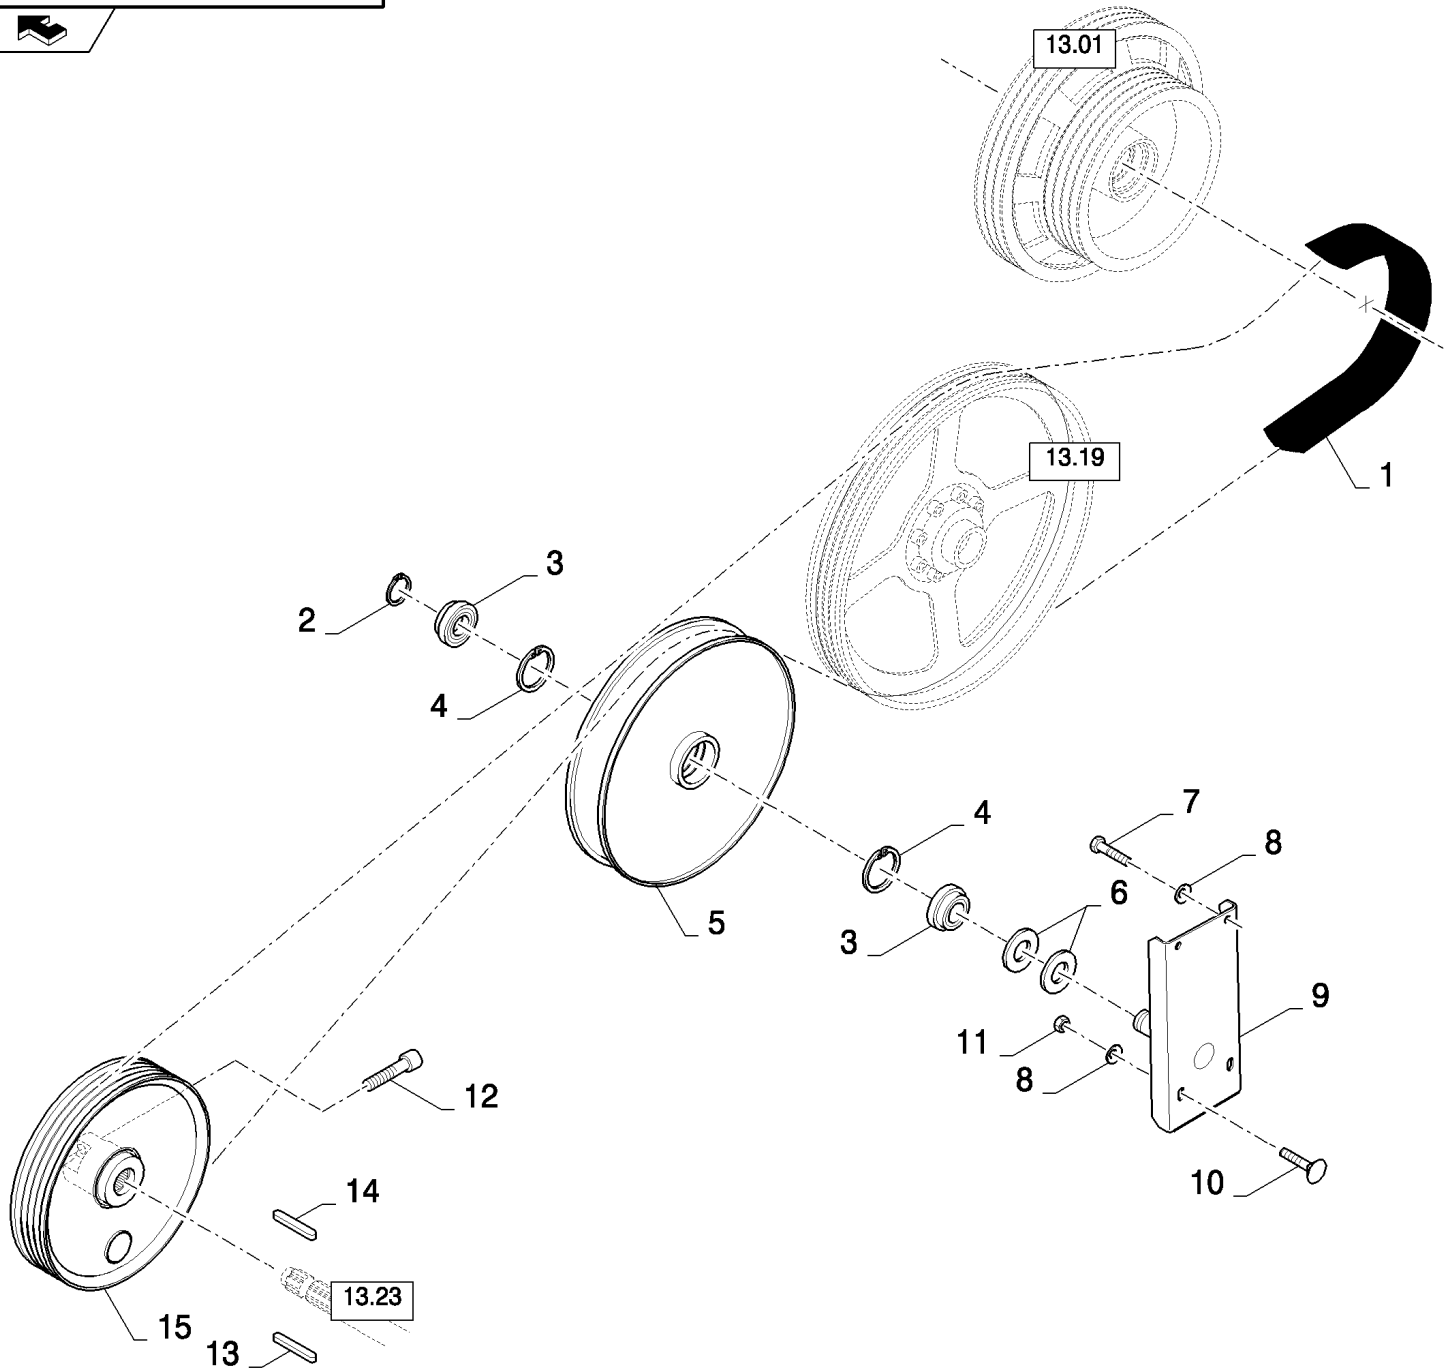

CX8080 COMBINE (9/06-)

13.04(01) DRIVE STRAW ELEVATOR 4HB

сылка	Номер детали	Кол-во	Описание
1	84334995	1	BELT, TRANSMISSION,
2	370006	1	RING, SNAP,
3	84045378	2	BEARING ASSY,
4	300633	2	RING, SNAP, M80, Int,
5	84433963	1	PULLEY,
6	442203	6	WASHER,
7	300388	2	SCREW, Hex, M12 x 25, 8.8,
8	140046	4	WASHER, Belleville, M12,
9	84071996	1	SUPPORT,
10	120044	2	BOLT, CARRIAGE, Short NK, M12 x 30, CI8.8, Full Thd,
11	9706685	2	NUT, M12, CI 8,
12	9819596	1	SCREW, M16x60
13	412341	1	KEY,
14	412457	1	KEY,
15	84455199	1	PULLEY,