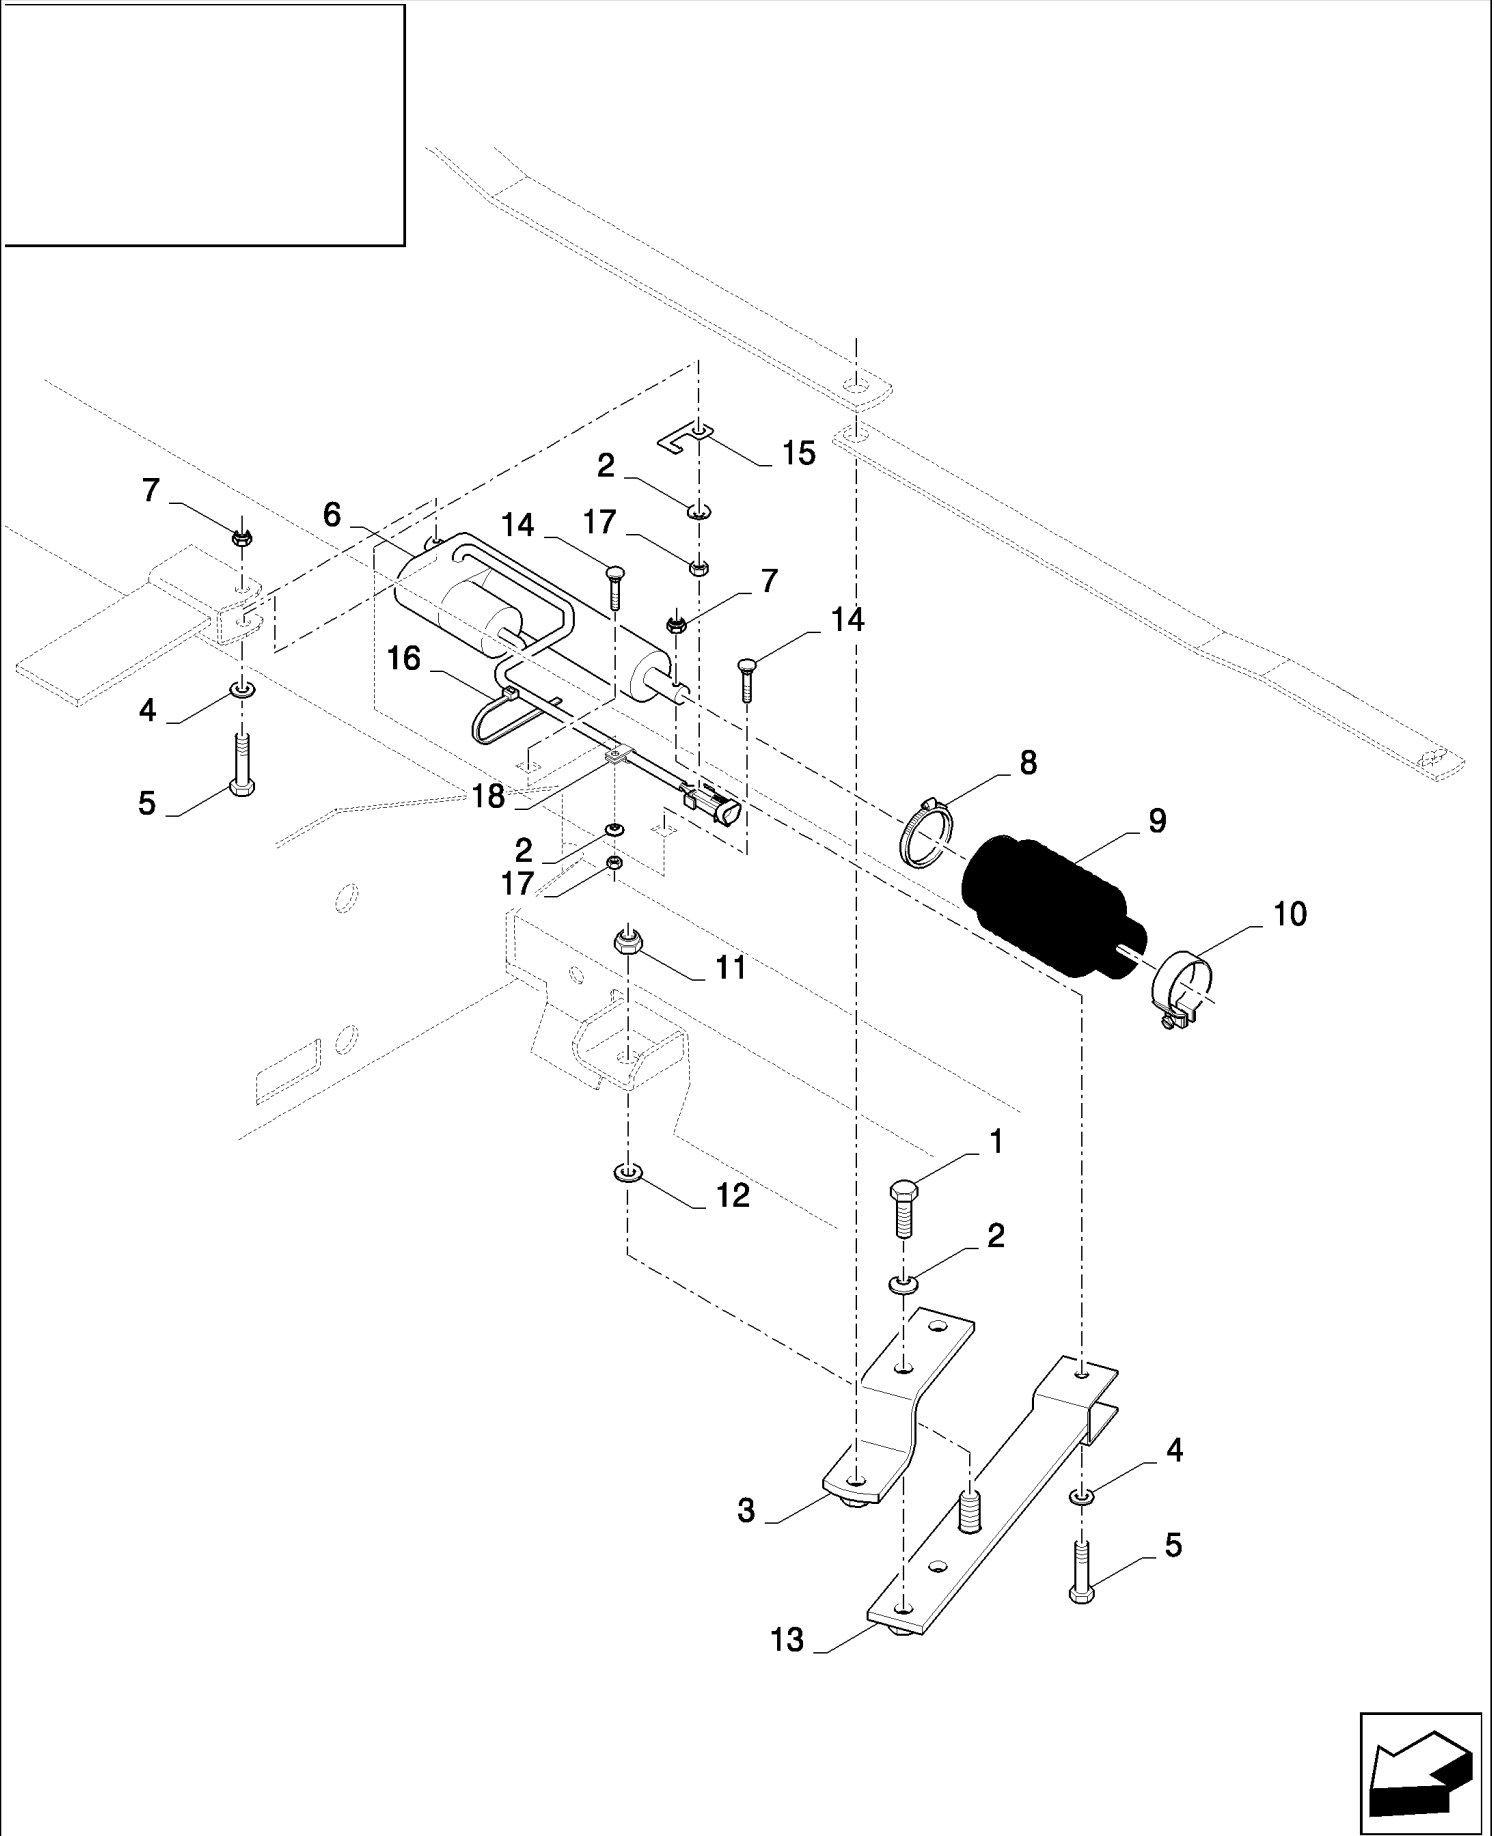

CX8080 COMBINE (9/06-)

18.84067692(02) REMOTE CHAFFER ADJUSTMENT

сылка	Номер детали	Кол-во	Описание
	84067692		REMOTE VALVE KIT,
1	120104	2	SCREW, Hex, M8 x 20, 8.8,
2	322358	3	WASHER, SPRING, Belleville, M8,
3	84053313	1	BRACKET,
4	378243	2	WASHER, M8,
5	87716	2	BOLT, Hex, 1/4"-20 x 1 1/4", G5,
6	87347281	1	ACTUATOR,
7	280129	2	NUT, LOCK, 1/4"-20, GC,
8	382527	1	CLAMP, HOSE,
9	84053431	1	BELLOWS,
10	326082	1	CLAMP,
11	100037	1	NUT, M10 x 1.5, CI 8,
12	378244	1	WASHER, M10,
13	84053315	1	LEVER,
14	86619060	2	BOLT, CARRIAGE, Short NK, M8 x 16, CI8.8, Full Thd,
15	87013667	1	CLIP,
16	86566989	1	STRAP, CABLE,
17	89706690	2	NUT, M8, CI 8,
18	86572009	1	CLAMP, 3/8", Insul, 3/8" Bolt,