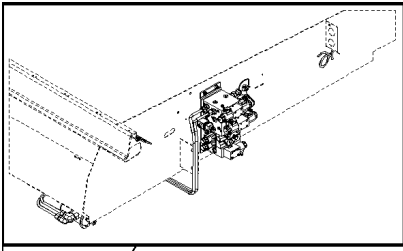

07.28(01) STRAW ELEVATOR, HYDRAULICS

CX8080 COMBINE (9/06-)

07.28(01) STRAW ELEVATOR, HYDRAULICS

сылка	Номер детали	Кол-во	Описание
1	86580177	1	CONNECTOR, HYD., 11/16"-16 ORFS x M12 x 1.5 ORB,
2	86579679	1	CONNECTOR, HYD., 1"-14 ORFS x M18 x 1.5 ORB,
3	86579676	2	CONNECTOR, HYD., 13/16"-16 ORFS x M18 x 1.5 ORB,
4	120103	4	BOLT, Hex, M8 x 16, 8.8,
5	9706690	6	NUT, M8, CI 8,
6	322358	9	WASHER, SPRING, Belleville, M8,
7	84062500	1	RETAINER,
8	87352803	1	PLATE,
9	9706703	2	BOLT, CARRIAGE, Short NK, M6 x 20, CI8.8, Full Thd, M6x20
10	84455650	1	BRACKET,
11	353308	4	NUT, M6 x 1, CI 8,
12	140015	4	WASHER, 6MM
13	86507486	4	BOLT, CARRIAGE, Short NK, M8 x 20, CI8.8, Full Thd,
14	86579692	2	ELBOW, 90€, 13/16"-18 ORFS x M22 x 1.5 ORB, , SEE FIGURE 07.502
15	86598103	1	O-RING, CI 6, 23.6MM ID x 2.9 Thk,
16	84062147	1	CONNECTOR, HYD., (17)
17	9617873	1	O-RING, 6-1, 90 Duro, .468" ID x .078" Thk,
18	86592081	1	COUPLING, QUICK, MALE,
19	86592085	1	DUST CAP,
20	84435225	1	DUST CAP,
21	87352804	1	TUBE, RIGID,
22	431941	2	SUPPORT,
23	120056	2	SCREW, Hex, M6 x 50, 8.8,
24	86623545	1	COUPLING, QUICK, MALE, (15, 20, 25, 32)
25	84440284	1	O-RING,
26	84062146	1	CONNECTOR, HYD., (27)
27	167269	1	O-RING, 10-1, 90 Duro, .755" ID x .097" Thk,
28	86592079	1	COUPLING, QUICK, MALE,
29	86592083	1	DUST CAP,
30	430357	4	CLAMP,
31	87352806	1	TUBE, RIGID,
32	84435226	1	