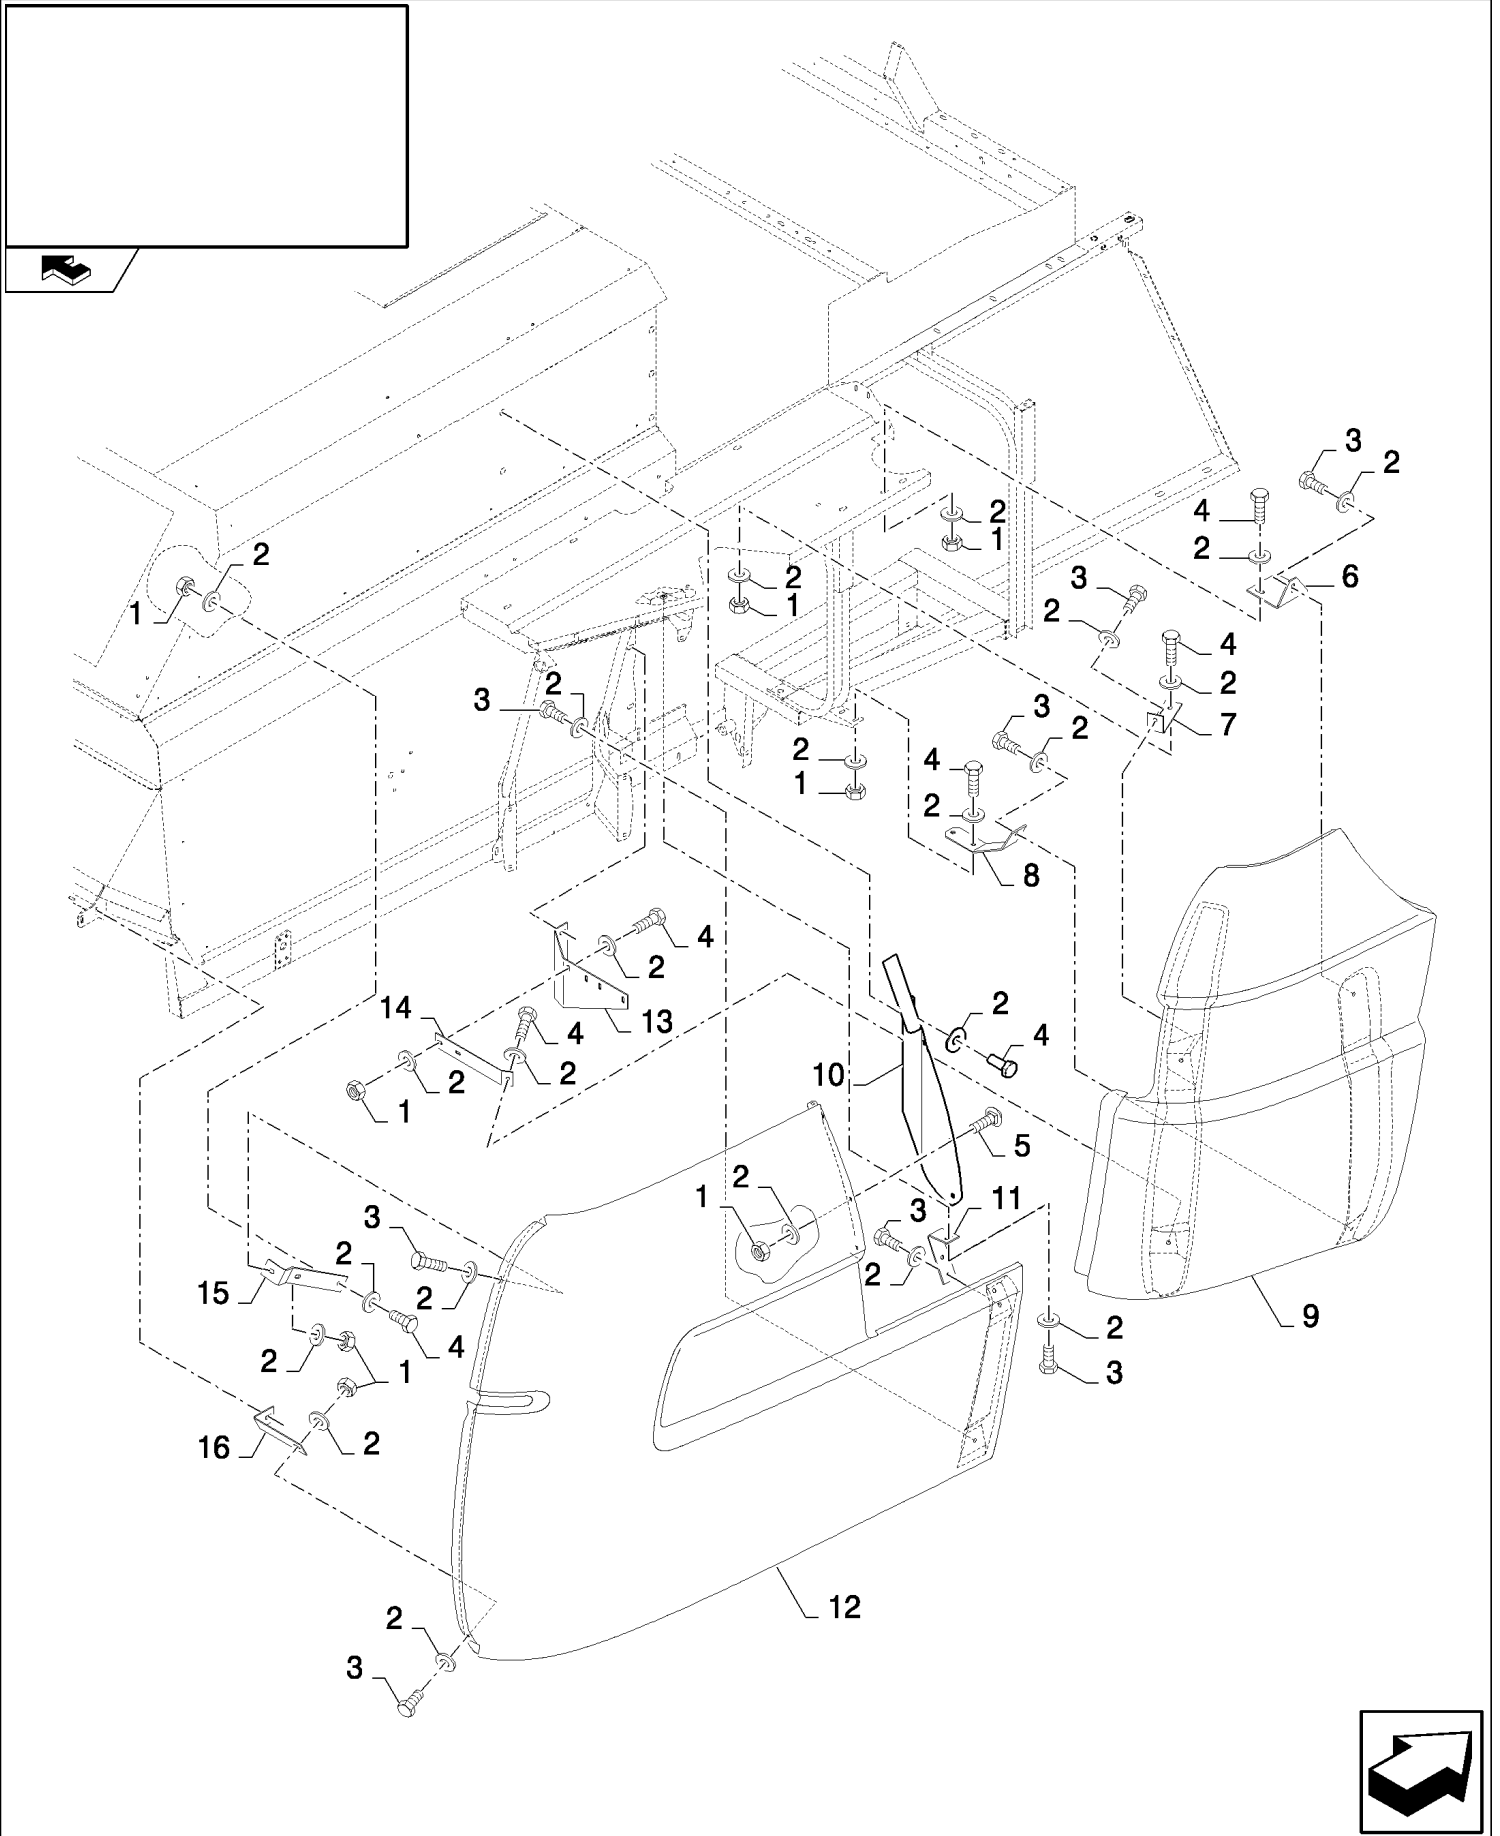

CX8080 COMBINE (9/06-)

08.13(01) STRAW HOOD SHIELDS, LH

сылка	Номер детали	Кол-во	Описание
1	84452961	1	GUARD,
2	86583262	1	GUARD,
3	86583269	1	TUBE,
4	84453232	2	BRACKET,
5	86623021	1	BRACKET,
6	86598254	1	BRACKET,
7	86623752	1	BRACKET,
8	86583245	1	ANGLE,
9	84452920	2	ANGLE,
10	86583267	1	BRACKET,
11	333962	5	CLAMP,
12	86629542	8	NUT, LOCK, M8 x 1.25, CI 8,
13	120103	5	BOLT, Hex, M8 x 16, 8.8,
14	120104	15	SCREW, Hex, M8 x 20, 8.8,
15	89706690	14	NUT, M8, CI 8,
16	43129	5	BOLT, Hex, M8 x 40, 8.8,
17	412650	44	WASHER, Belleville, M8,
18	86507486	2	BOLT, CARRIAGE, Short NK, M8 x 20, CI8.8, Full Thd,