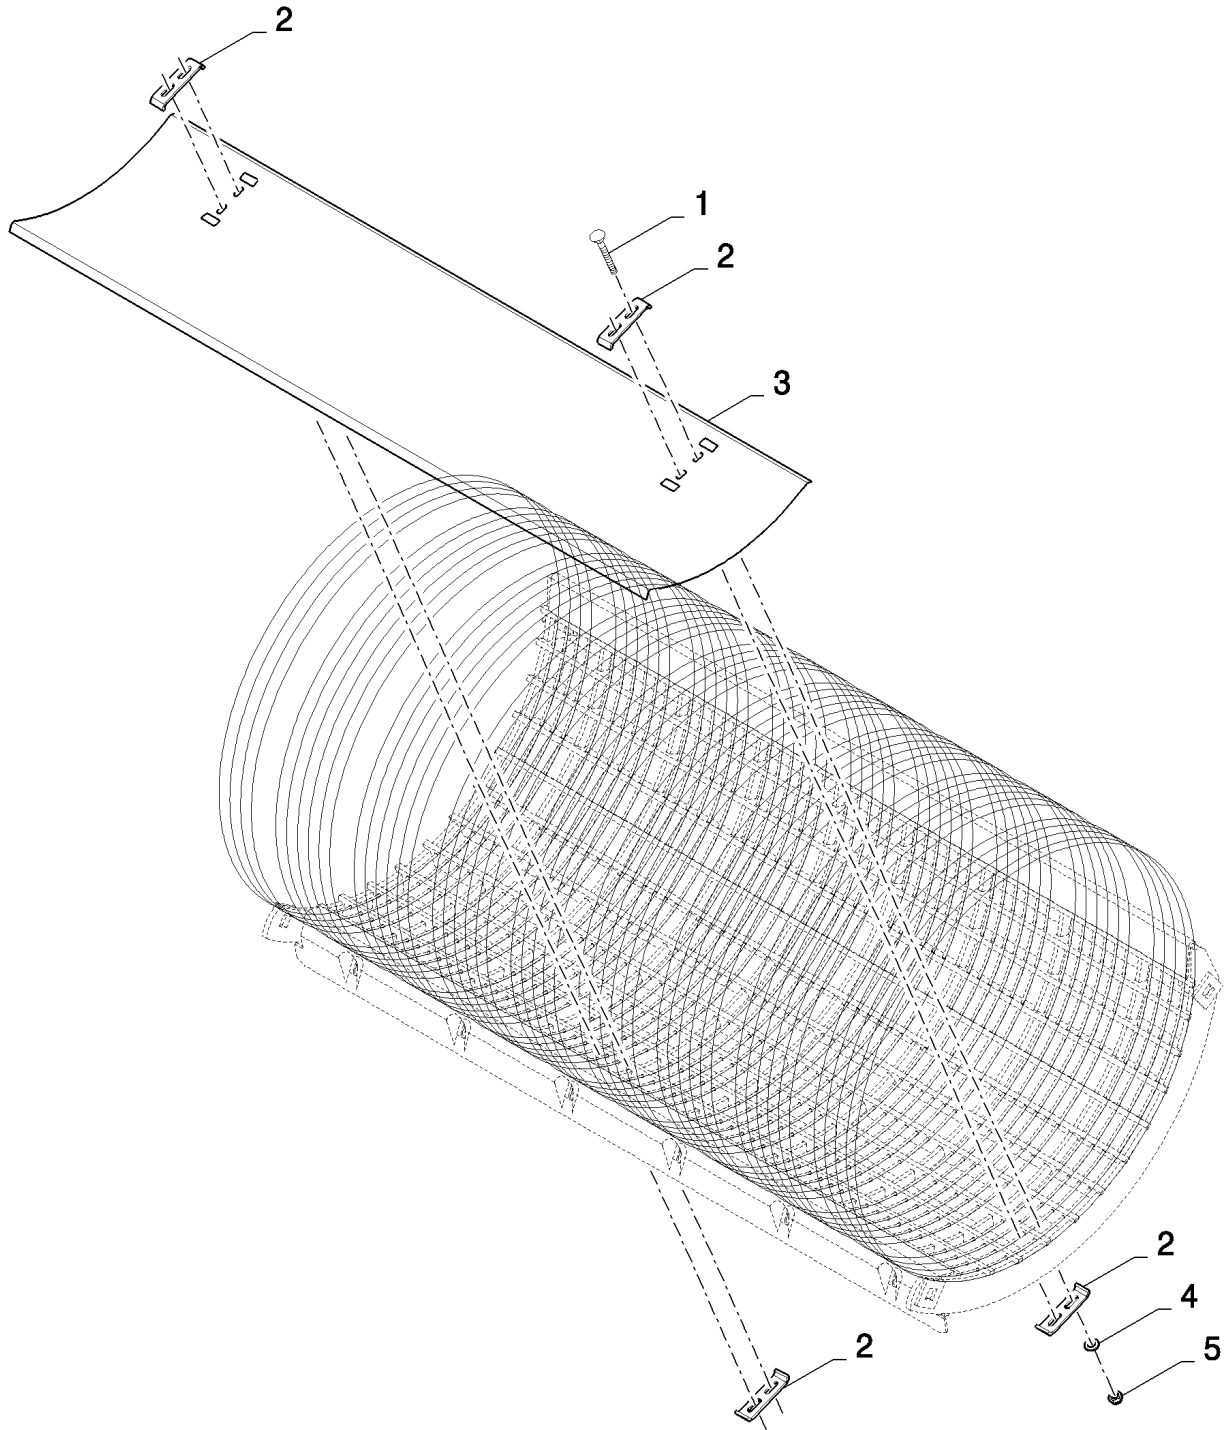

CX8080 COMBINE (9/06-)

14.18(01) SUNFLOWER COVER

сылка	Номер детали	Кол-во	Описание
1	366046	4	BOLT, CARRIAGE, Short NK, M8 x 80, CI8.8, M8x80
2	84441086	4	CLIP,
3	84441052	1	PLATE, , FOR CX8030, CX8040, CX8050 ONLY
3	84441126	1	PLATE, , FOR CX8060, CX8070, CX8080, CX8090 ONLY
4	140041	4	WASHER, M8 x 28 x 3,
5	412250	4	NUT, LOCK, M8 x 1.25, CI 8,