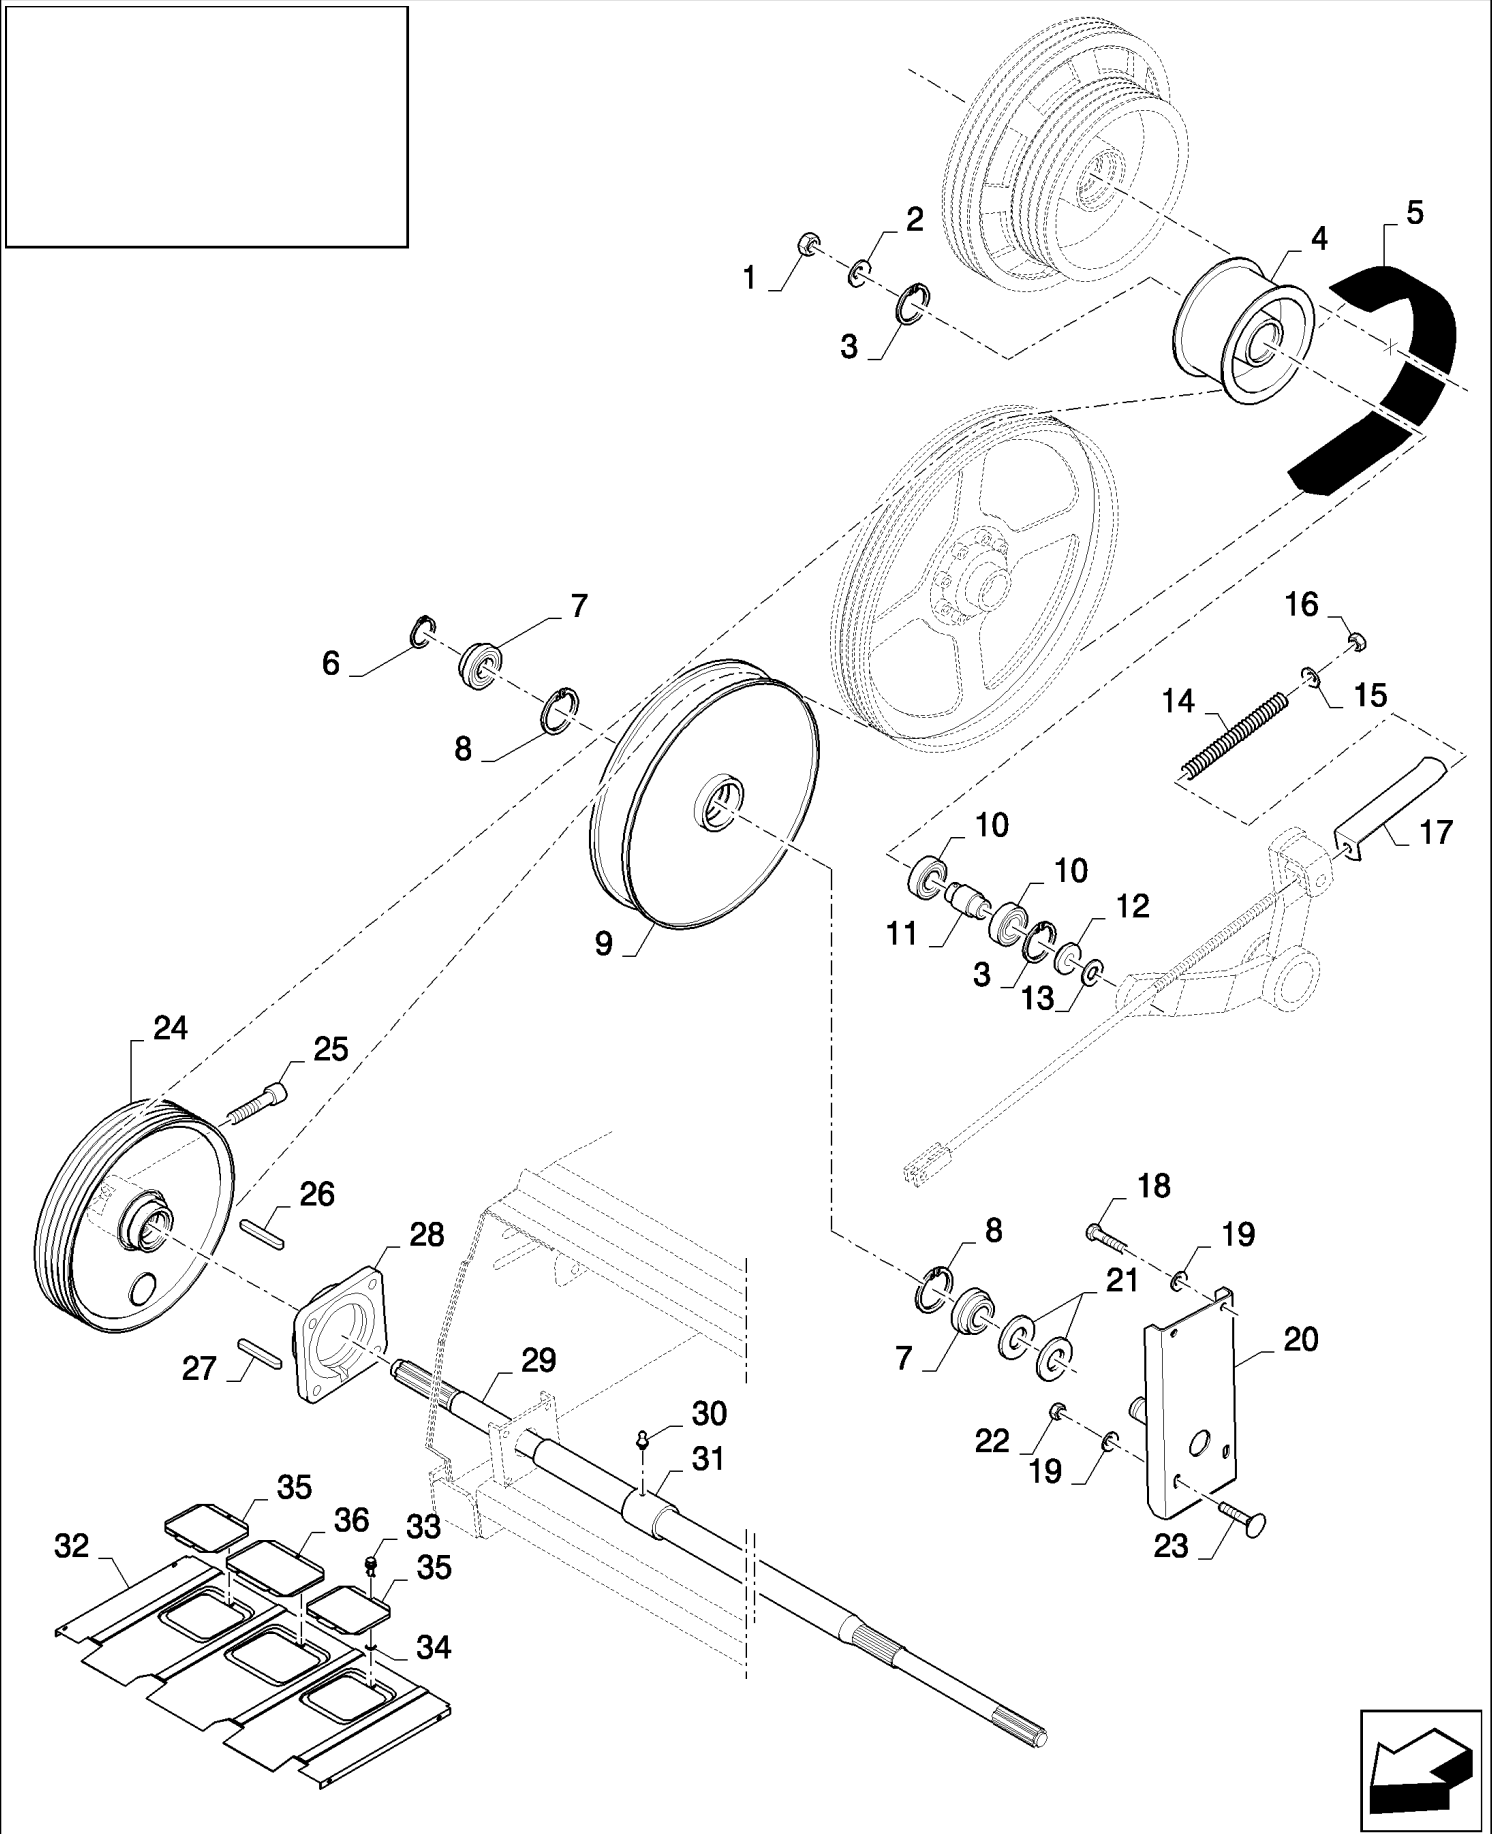

CX8080 COMBINE (9/06-)

18.86531805(01) STEERING PLATFORM EXTENSION - 500 MM

сылка	Номер детали	Кол-во	Описание
	86531805		DIA KIT, HARVESTER,
1	100016	17	NUT, M10, CI 8,
2	140045	17	WASHER, SPRING, Belleville, M10,
3	43138	9	SCREW, Hex, M10 x 20, 8.8, Full Thd,
4	86617041	2	PLATFORM,
5	86618604	1	HANDRAIL,
6	43139	8	SCREW, Hex, M10 x 25, 8.8, Full Thd,
7	86511323	8	WASHER, M10 x 20 x 2,
8	86566989	6	STRAP, CABLE,
9	84607456	1	EXTENSION,
10	322358	2	WASHER, SPRING, Belleville, M8,
11	120104	2	SCREW, Hex, M8 x 20, 8.8,
12	87385180	1	CLIP, SPRING,
13	87576336	2	CHAIN,
14	87107072	2	LINK,
15	43151	1	SCREW, Hex, M12 x 20, 8.8, Full Thd,
16	86511324	1	WASHER, M12 x 24 x 2.5,
17	140046	1	WASHER, Belleville, M12,
18	9706685	1	NUT, M12, CI 8,
19	87395659	1	DECAL,