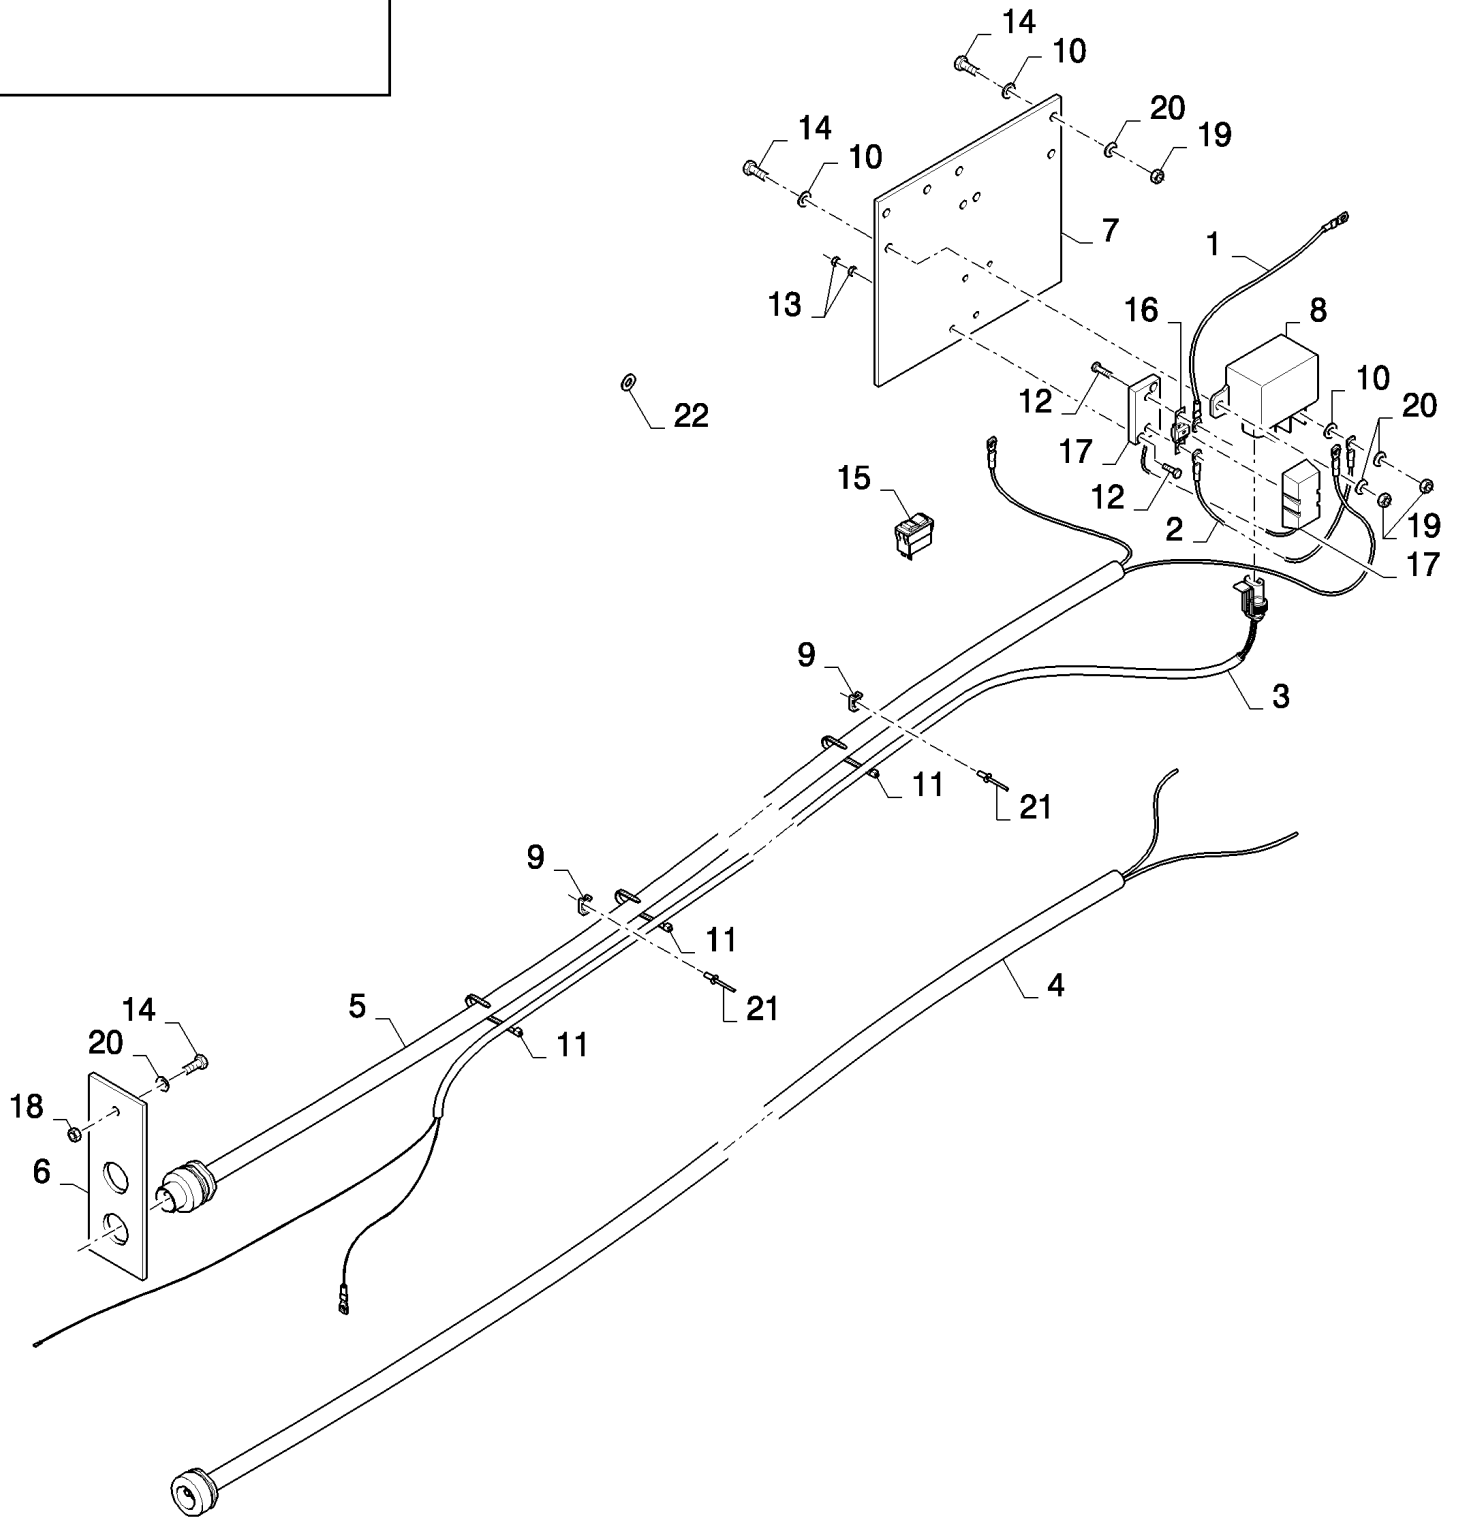

CX8080 COMBINE (9/06-)

18.84081249(01) VERTICAL KNIFE ELECTRICITY KIT

сылка	Номер детали	Кол-во	Описание
	84081249		VERTICAL KNIFE ELECTRICIT,
1	86979559	1	HARNESS, WIRE,
2	86979558	1	HARNESS, WIRE,
3	86979557	1	HARNESS, WIRE,
4	86979556	1	HARNESS, WIRE,
5	86979555	1	HARNESS, WIRE,
6	86979554	1	CLAMP,
7	86979552	1	BRACKET,
8	86619908	1	RELAY,
9	86590413	5	CLAMP,
10	86588450	7	WASHER, M6,
11	86566989	15	STRAP, CABLE,
12	86511816	2	SCREW, Cross Pan Hd, M3 x 16,
13	86508812	2	NUT, M3, CI 8,
14	86508568	7	SCREW, Hex, M6 x 16, 8.8,
15	84320251	1	SWITCH,
16	84320118	1	FUSE,
17	84078784	1	FUSE HOLDER,
18	9706755	7	NUT, M6, CI 8,
19	353308	2	NUT, M6 x 1, CI 8,
20	322357	7	WASHER, SPRING, Belleville, M6,
21	445394	5	RIVET, Pop, M4.8 x 12.7,
22	280471	2	WASHER, LOCK, Ext, #6,