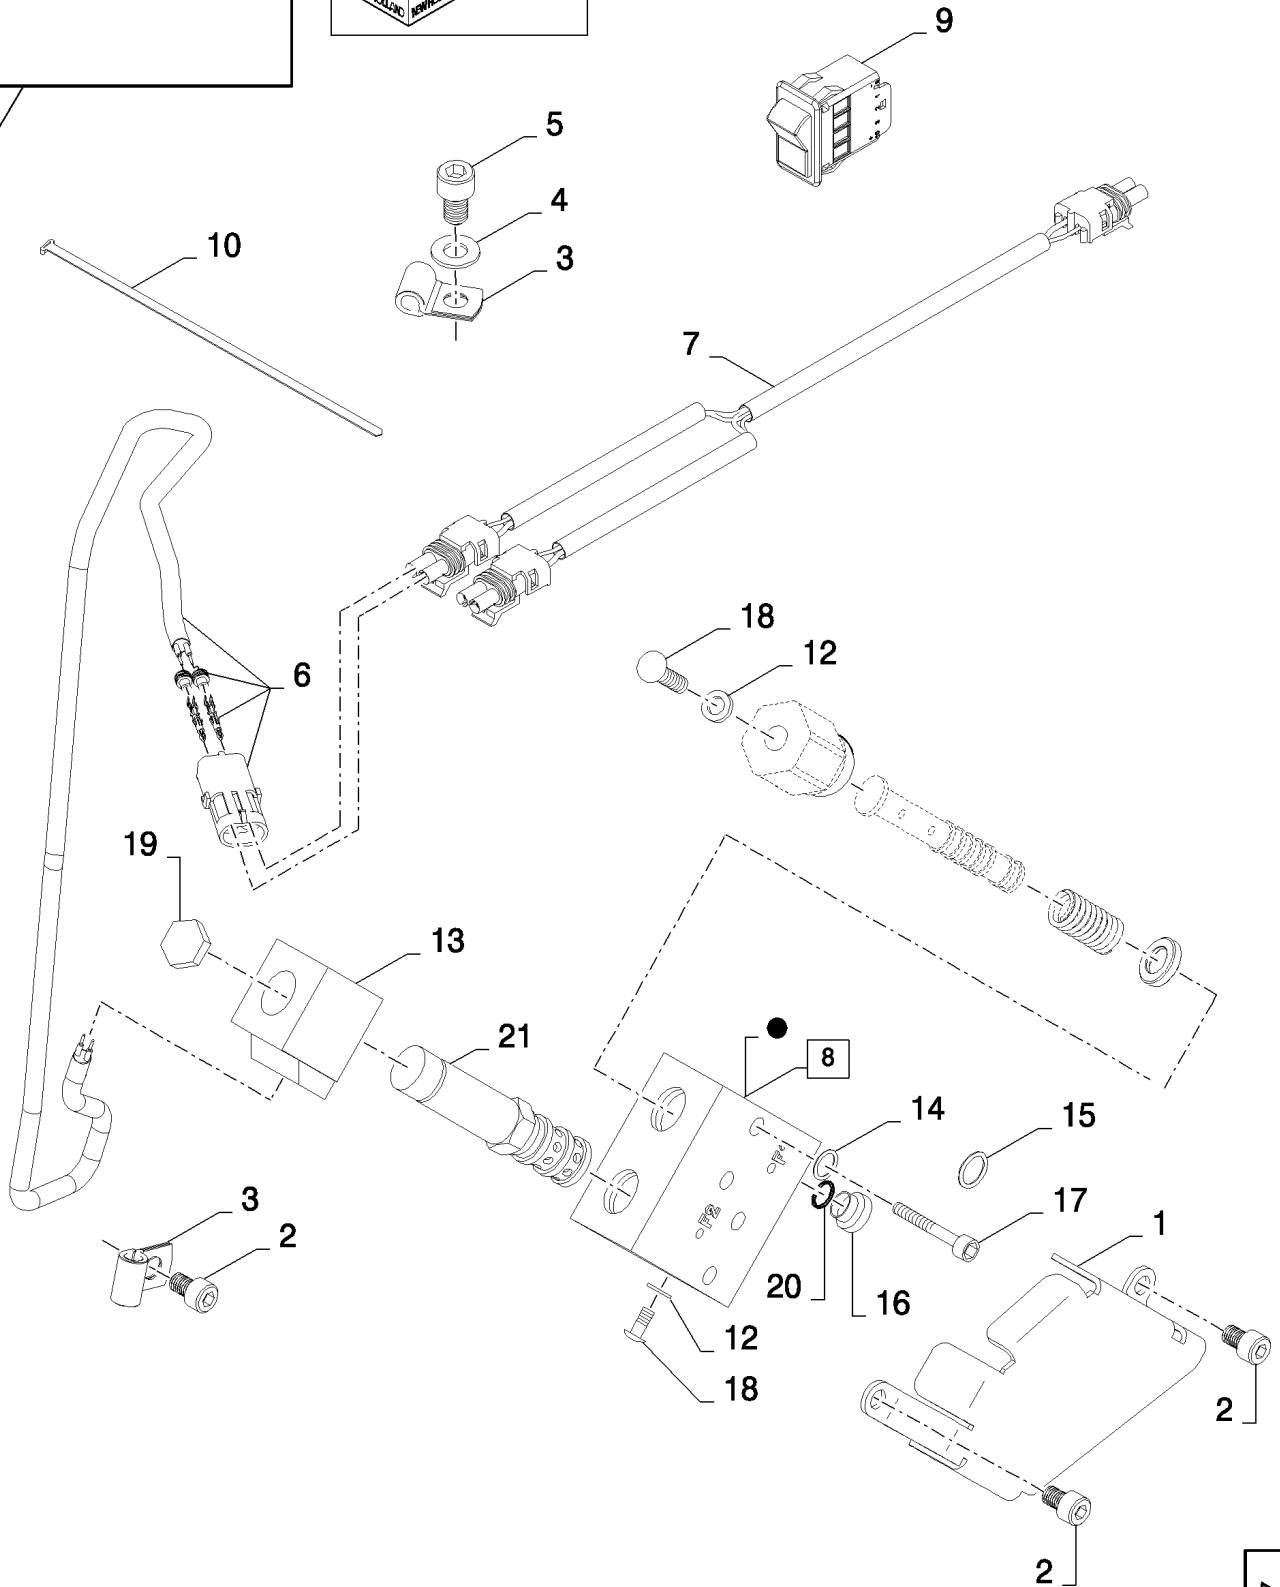

CX8080 COMBINE (9/06-)

05.15(01) DUAL SPEED, PRA2, C547

сылка	Номер детали	Кол-во	Описание
1	87283381	2	SHIELD,
2	2168745	6	SCREW,
3	87301308	4	CLAMP, 3/16", Insul, 3/8" Bolt,
4	140017	2	WASHER, M10 x 20 x 2,
5	87301307	2	SCREW, Hex Soc Hd, M10 x 16, 12.9,
6	NSS	1	NOT SERVICED SEPARATELY,
7	87283382	1	HARNESS, WIRE,
8	87283383	2	VALVE, (11 to 17, 20, 21)
9	84320238	1	SWITCH,
10	86566989	6	STRAP, CABLE,
11	86509023	1	KIT, SEALS,
12	87283879	2	WASHER,
13	87283881	1	SOLENOID,
14	9993141	1	O-RING, -012, 90 Duro, .364" ID x .070" Thk,
15	165212	1	O-RING, -015, 90 Duro, .551" ID x .070" Thk,
16	86598046	1	PLUG, Hex Soc, M18 x 1.5, ORB,
17	87035492	4	SCREW, Hex Soc Hd, M6 x 40, 12.9,
18	87016478	2	SCREW, Hex Soc Hd, M6 x 10, 12.9,
19	590907	1	NUT,
20	86598101	1	O-RING, CI 6, 15.3MM ID x 2.2 Thk,
21	87283880	1	CARTRIDGE,