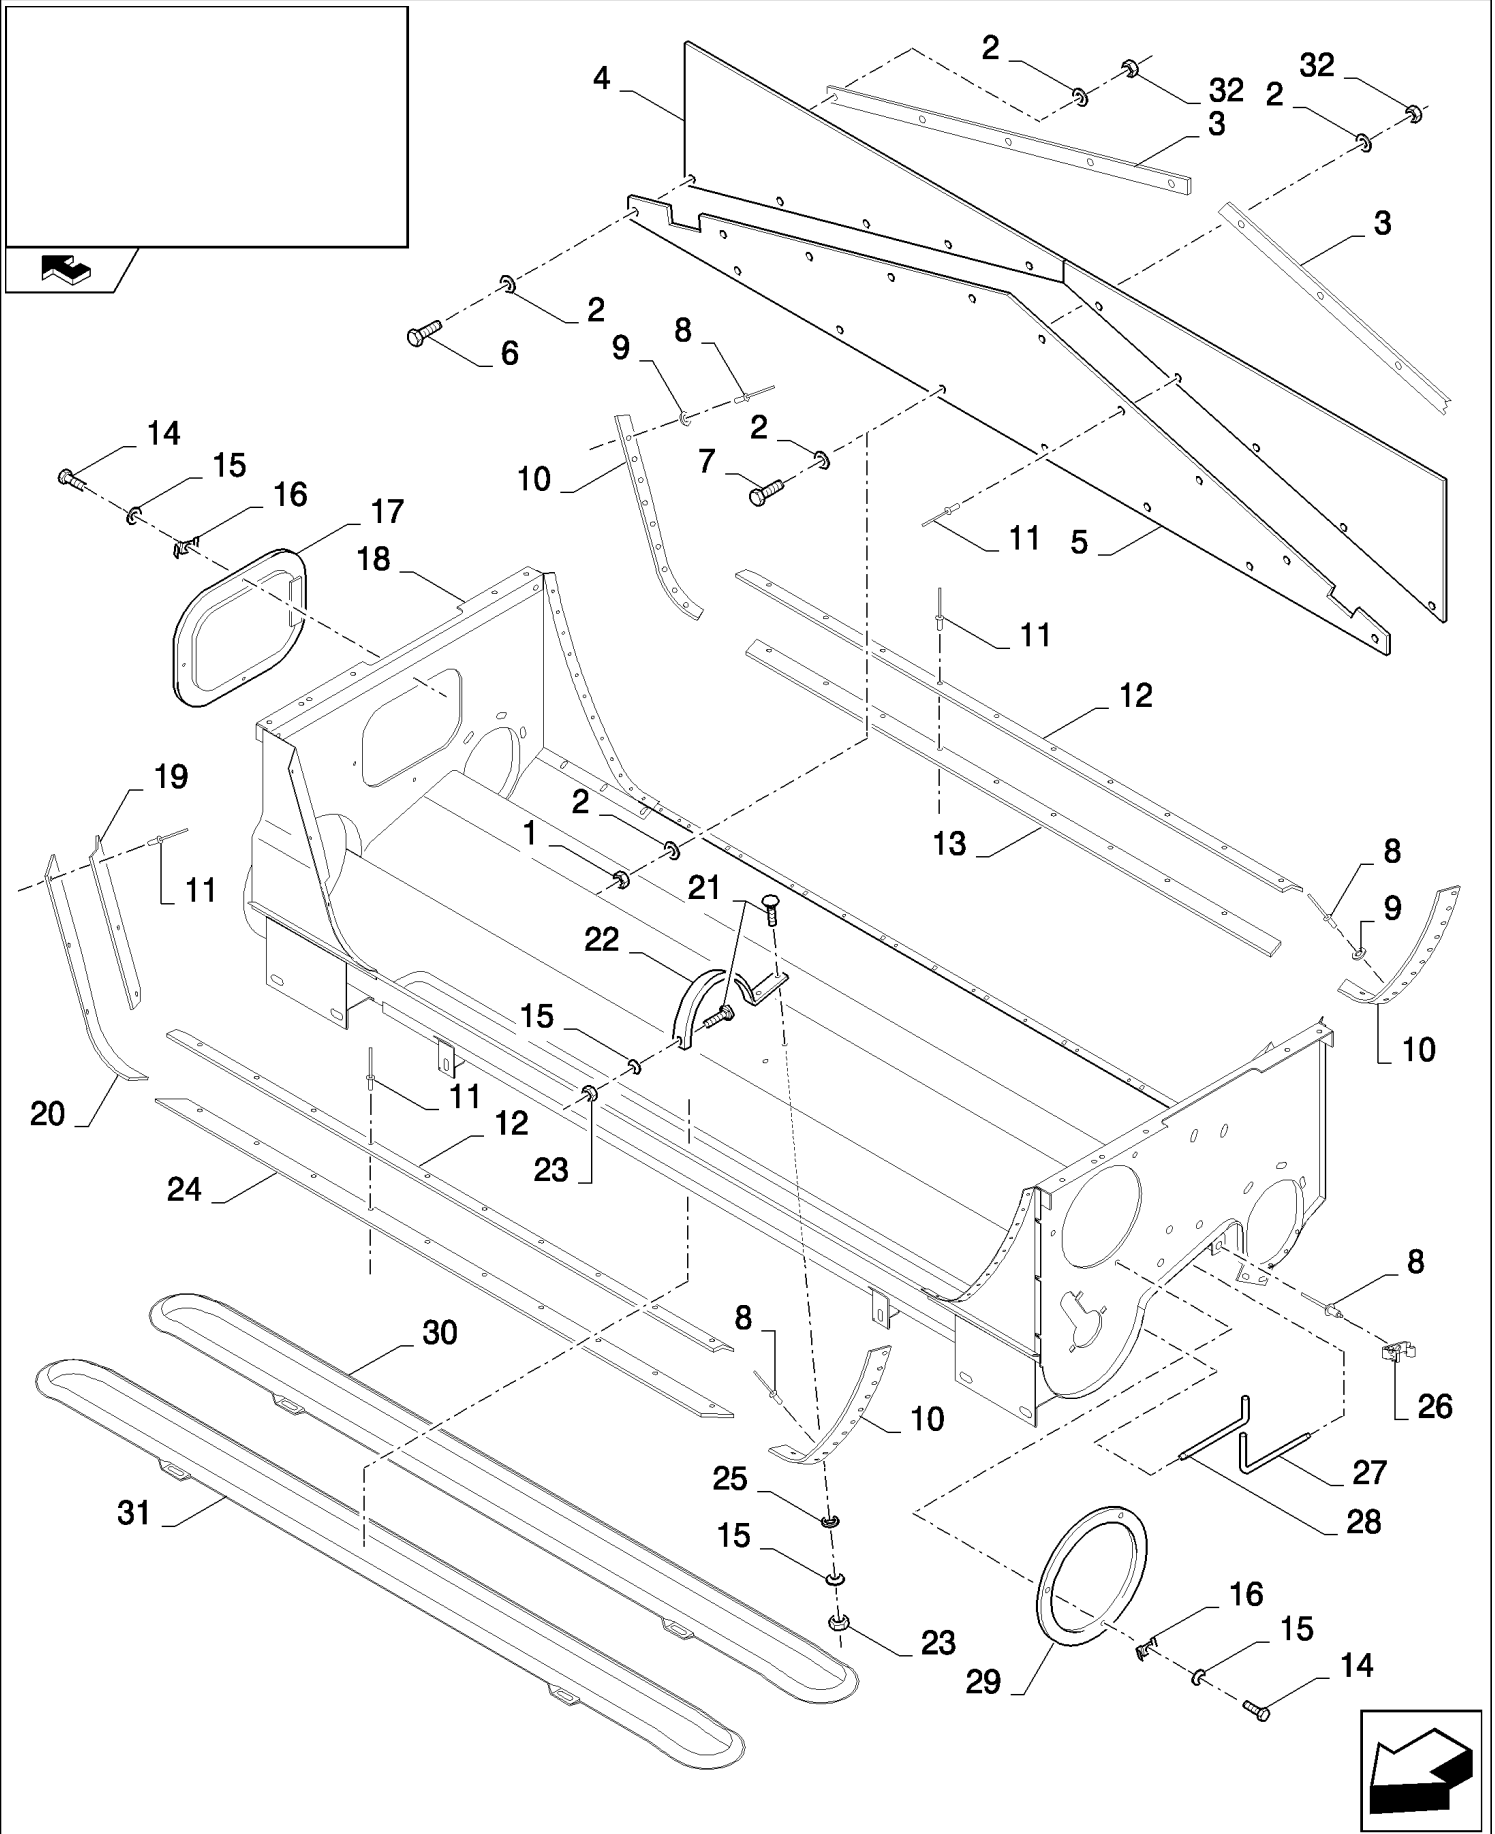

15.42(01) AUGER HOUSING - SELF-LEVELLING

CX8080 COMBINE (9/06-)

15.42(01) AUGER HOUSING - SELF-LEVELLING

сылка	Номер детали	Кол-во	Описание
1	9706755	10	NUT, M6, CI 8,
2	412649	20	WASHER, SPRING, Belleville, M6,
3	84320079	2	STRIP, , FOR CX8060, CX8070, CX8080, CX8090 ONLY
3	84320085	2	PLATE, , FOR CX8030, CX8040, CX8050 ONLY
4	451801	2	SEAL, , FOR CX8060, CX8070, CX8080, CX8090 ONLY, BSN C603
4	87552399	2	SEAL PROTECTION, , FOR CX8060, CX8070, CX8080, CX8090 ONLY, ASN D604
4	916005	2	CANVAS, , FOR CX8030, CX8040, CX8050 ONLY, BSN C603
4	87552400	2	SEAL PROTECTION, , FOR CX8030, CX8040, CX8050 ONLY, ASN D604
5	84320107	1	PLATE, , FOR CX8060, CX8070, CX8080, CX8090 ONLY, BSN C603
5	87696056	1	PLATE, MOUNTING, , FOR CX8060, CX8070, CX8080, CX8090 ONLY, ASN D604
5	84320083	1	PLATE, , FOR CX8030, CX8040, CX8050 ONLY, BSN C603
5	87696060	1	PLATE, MOUNTING, , FOR CX8030, CX8040, CX8050 ONLY, ASN D604
6	120100	2	BOLT, Hex, M6 x 20, 8.8,
7	86508568	8	SCREW, Hex, M6 x 16, 8.8,
8	445394	AR	RIVET, Pop, M4.8 x 12.7,
9	140182	AR	WASHER, M5 x 18 x 2,
10	435601	3	SEAL,
11	445395	AR	RIVET, Pop, M4.8 x 18.1,
12	84320089	2	STRIP, , FOR CX8060, CX8070, CX8080, CX8090 ONLY
12	84320081	2	STRIP, , FOR CX8030, CX8040, CX8050 ONLY
13	451792	1	ELEMENT, SEALING, , FOR CX8060, CX8070, CX8080, CX8090 ONLY
13	442793	1	ELEMENT, SEALING, , FOR CX8030, CX8040, CX8050 ONLY
14	120104	6	SCREW, Hex, M8 x 20, 8.8,
15	412650	9	WASHER, Belleville, M8,
16	425093	6	CLIP,
17	84320078	1	COVER,
18	84072176	1	HOUSING, , FOR CX8060, CX8070, CX8080, CX8090 ONLY
18	84072169	1	HOUSING, , FOR CX8030, CX8040, CX8050 ONLY
19	84320082	1	STRIP,
20	84818418	1	SEAL,
21	86507486	3	BOLT, CARRIAGE, Short NK, M8 x 20, CI8.8, Full Thd,
22	84072271	1	SUPPORT,
23	89706690	3	NUT, M8, CI 8,
24	451794	1	ELEMENT, SEALING, , FOR CX8060, CX8070, CX8080, CX8090 ONLY
24	80428401	1	ELEMENT, SEALING, , FOR CX8030, CX8040, CX8050 ONLY
25	140041	2	WASHER, M8 x 28 x 3,
26	323307	4	CLAMP,
27	9819720	2	PIN,
28	9819719	2	PIN,
29	84320087	1	COVER,
30	84078027	1	COVER, Return Tailings, STANDARD
30	740667	1	COVER, Return Tailings, PERFORATED (LONG HOLES)