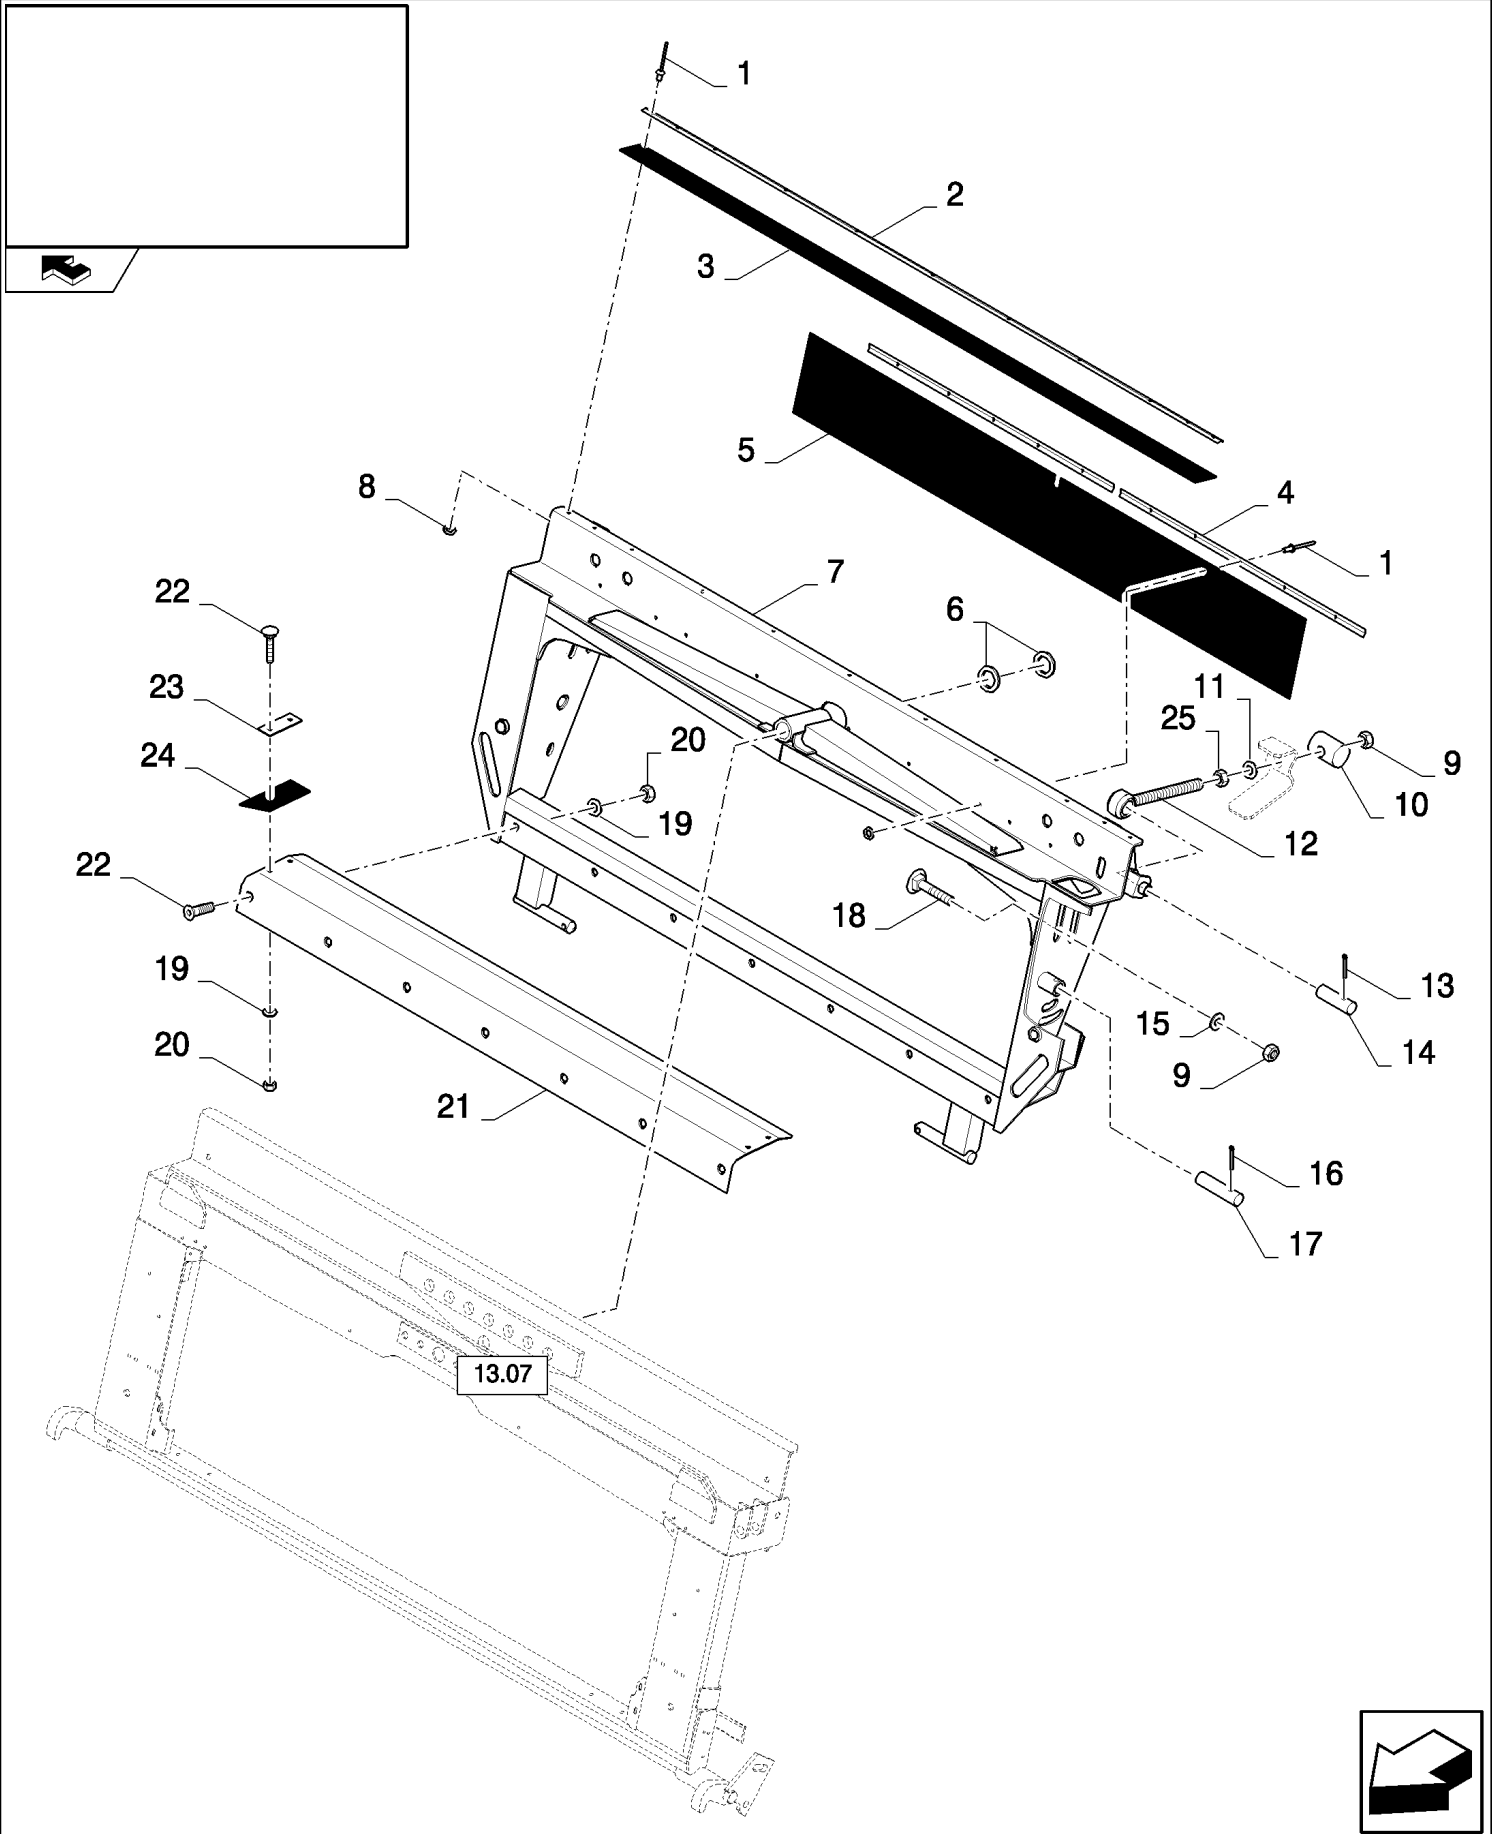

13.08(01) CONNECTING FRAME FOR BALANCE FRAME WITH FRONT FACE ADJUSTMENT

CX8080 COMBINE (9/06-)

13.08(01) CONNECTING FRAME FOR BALANCE FRAME WITH FRONT FACE ADJUSTMENT

сылка	Номер детали	Кол-во	Описание
1	84007558	21	RIVET,
2	84071233	1	PLATE, FIXING, , FOR CX8060, CX8070, CX8080, CX8090 ONLY
2	89593163	1	PLATE, FIXING, , FOR CX8040, CX8050 ONLY
3	84443712	1	CANVAS, , FOR CX8060, CX8070, CX8080, CX8090 ONLY
3	84442672	1	CANVAS, , FOR CX8040, CX8050 ONLY
4	84072732	2	PLATE, FIXING, , FOR CX8060, CX8070, CX8080, CX8090 ONLY
4	84073157	2	PLATE, FIXING, , FOR CX8040, CX8050 ONLY
5	84072188	1	CANVAS, , FOR CX8060, CX8070, CX8080, CX8090 ONLY
5	84069268	1	CANVAS, , FOR CX8040, CX8050 ONLY
6	84018313	2	WASHER,
7	84073017	1	FRAME, , FOR CX8060, CX8070, CX8080, CX8090 ONLY
7	84073018	1	FRAME, , FOR CX8040, CX8050 ONLY
8	9824326	21	WASHER, M5, 5MM
9	392530	18	NUT, M16, CI 10,
10	9500556	2	SHAFT,
11	333040	2	WASHER,
12	84077745	2	EYEBOLT,
13	130011	2	PIN, SPLIT (COTTER), M5 x 40,
14	9500537	2	PIN,
15	86589278	18	WASHER, SPRING,
16	130016	2	PIN, SPLIT (COTTER), M6.3 x 63,
17	84072933	2	PIN,
18	84441255	18	BOLT,
19	322358	11	WASHER, SPRING, Belleville, M8,
20	9706690	11	NUT, M8, CI 8,
21	84447086	1	PLATE, , FOR CX8060, CX8070, CX8080, CX8090 ONLY
21	84447122	1	PLATE, , FOR CX8040, CX8050 ONLY
22	86507486	11	BOLT, CARRIAGE, Short NK, M8 x 20, CI8.8, Full Thd,
23	9500511	2	PLATE,
24	9500510	2	CANVAS,
25	100020	4	NUT, M16, CI 8,