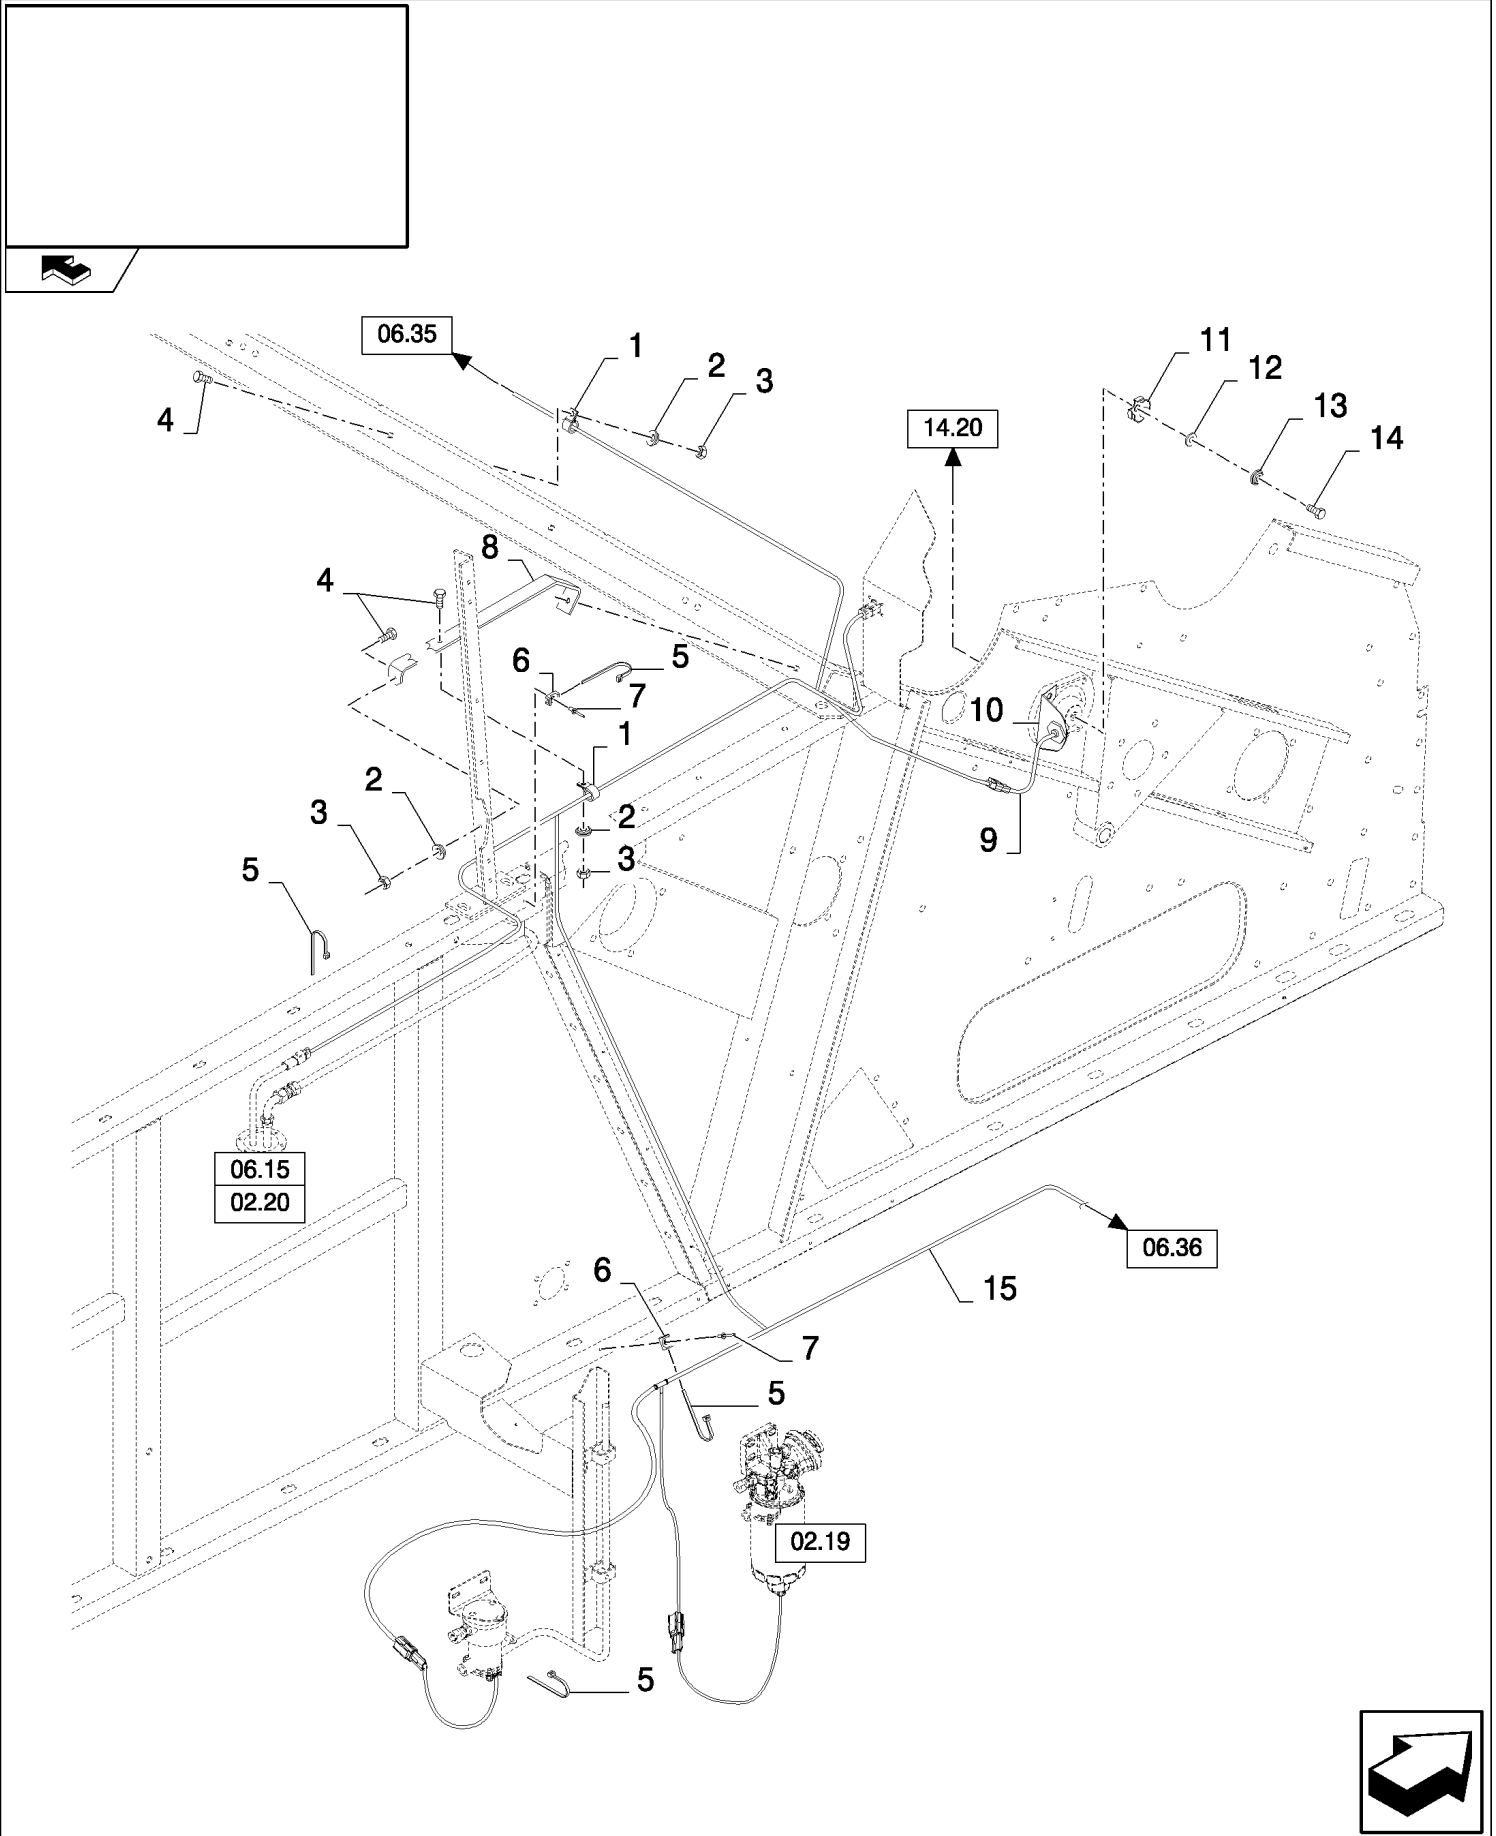

06.34(01) FUEL TANK ELECTRICS AND BEATER SENSOR

CX8080 COMBINE (9/06-)

06.34(01) FUEL TANK ELECTRICS AND BEATER SENSOR

сылка	Номер детали	Кол-во	Описание
1	9837692	6	CLAMP,
2	322358	7	WASHER, SPRING, Belleville, M8,
3	9706690	7	NUT, M8, CI 8,
4	120104	7	SCREW, Hex, M8 x 20, 8.8,
5	86566989	AR	STRAP, CABLE,
6	86590413	13	CLAMP,
7	445394	14	RIVET, Pop, M4.8 x 12.7,
8	84435787	1	SUPPORT,
9	84058861	1	SENSOR,
10	84073180	1	SUPPORT,
11	84071027	1	DISC,
12	337522	1	WASHER, M16 x 56 x 5,
13	140048	1	WASHER, SPRING, Belleville, M16,
14	86585947	1	BOLT, Hex, M16 x 20, 8.8, Full Thd,
15	87394393	1	HARNESS, WIRE,