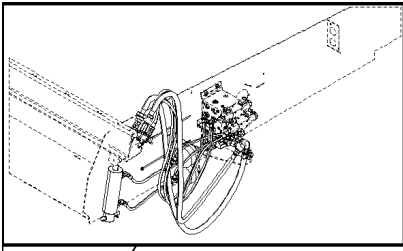

07.31(01) STRAW ELEVATOR HYDRAULICS WITH LATERAL FLOTATION