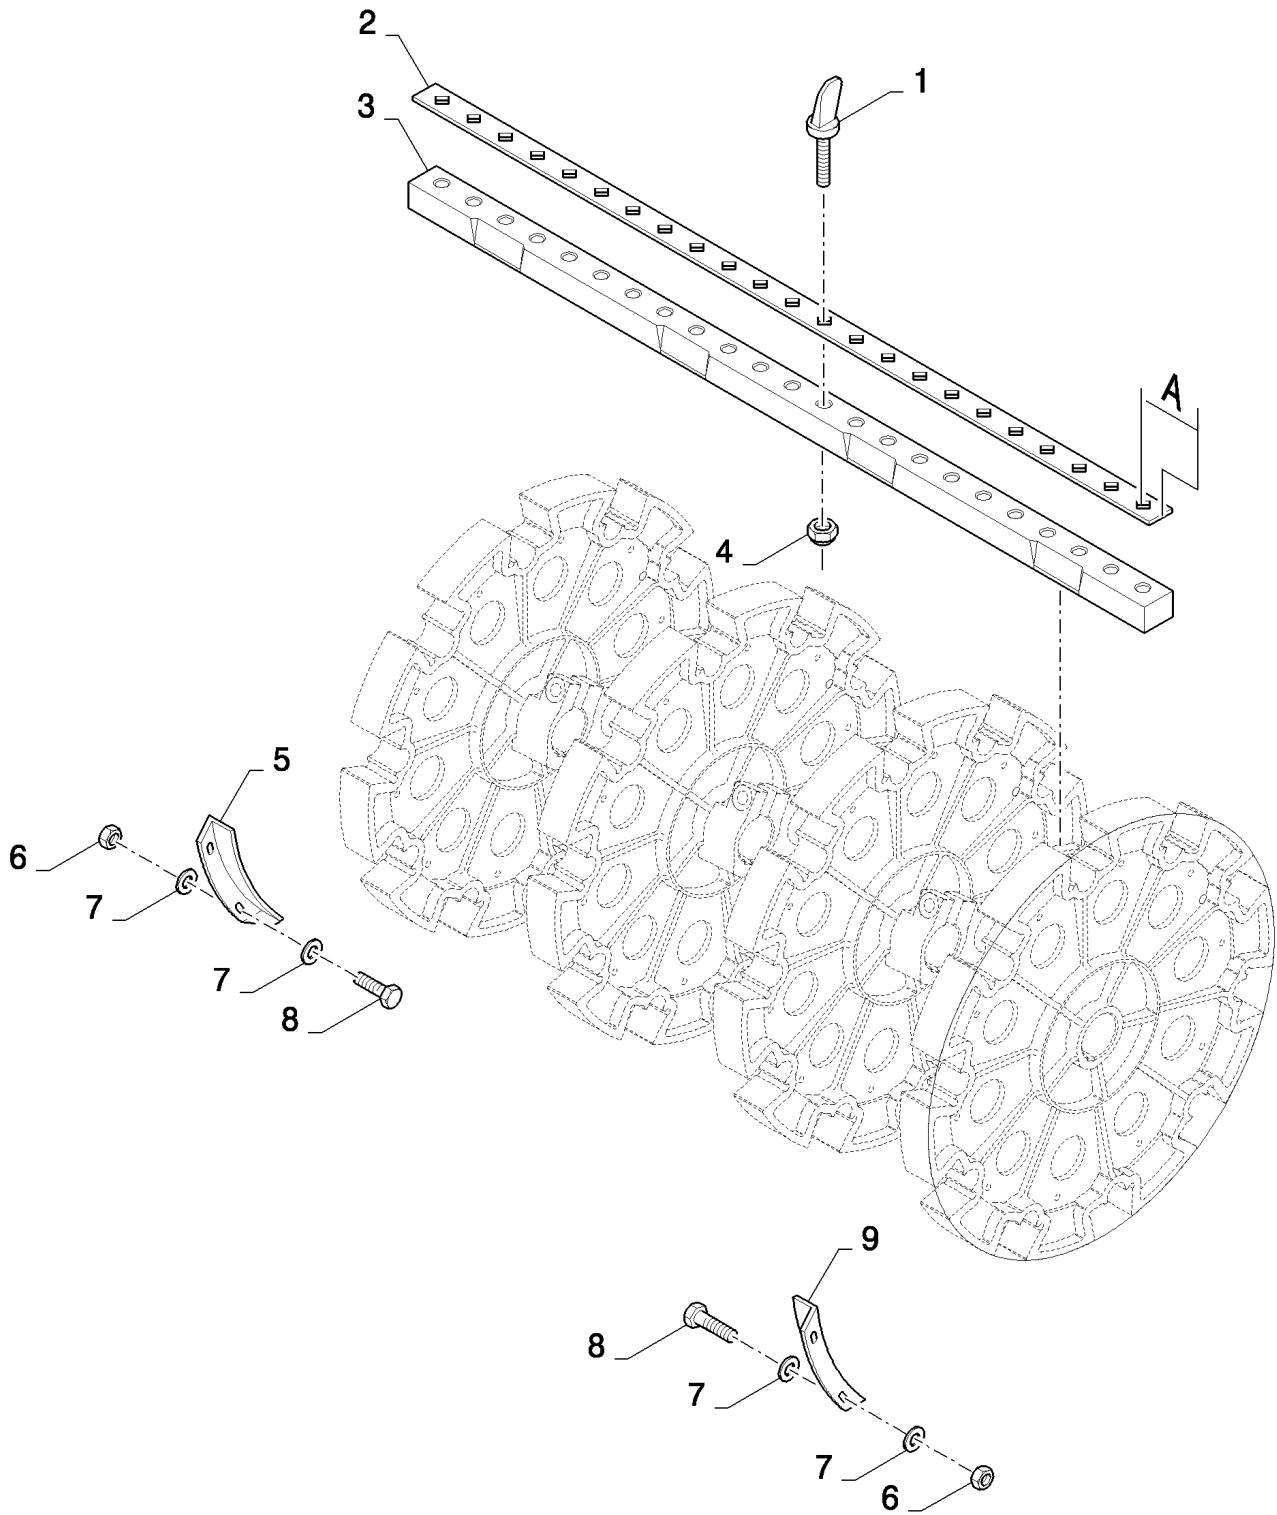

CX8080 COMBINE (9/06-)

18.84050222(02) RICE THRESHING REBUILD KIT - FROM CEREALS VERSION - 56 MM

сылка	Номер детали	Кол-во	Описание
	84050222		DIA KIT, HARVESTER,
1	84081346	1	DIA KIT, HARVESTER,
2	396935	81	TOOTH, RICE,
3	411298	2	PLATE, FIXING,
4	333041	3	WASHER,
5	43138	4	SCREW, Hex, M10 x 20, 8.8, Full Thd,
6	411304	2	PLATE, FIXING,
7	84439257	1	CONCAVE,
8	394631	78	WASHER,
9	86000441	81	NUT, M16 x 2, CI 8,
10	140045	4	WASHER, SPRING, Belleville, M10,
11	84038642	2	GRILLE,