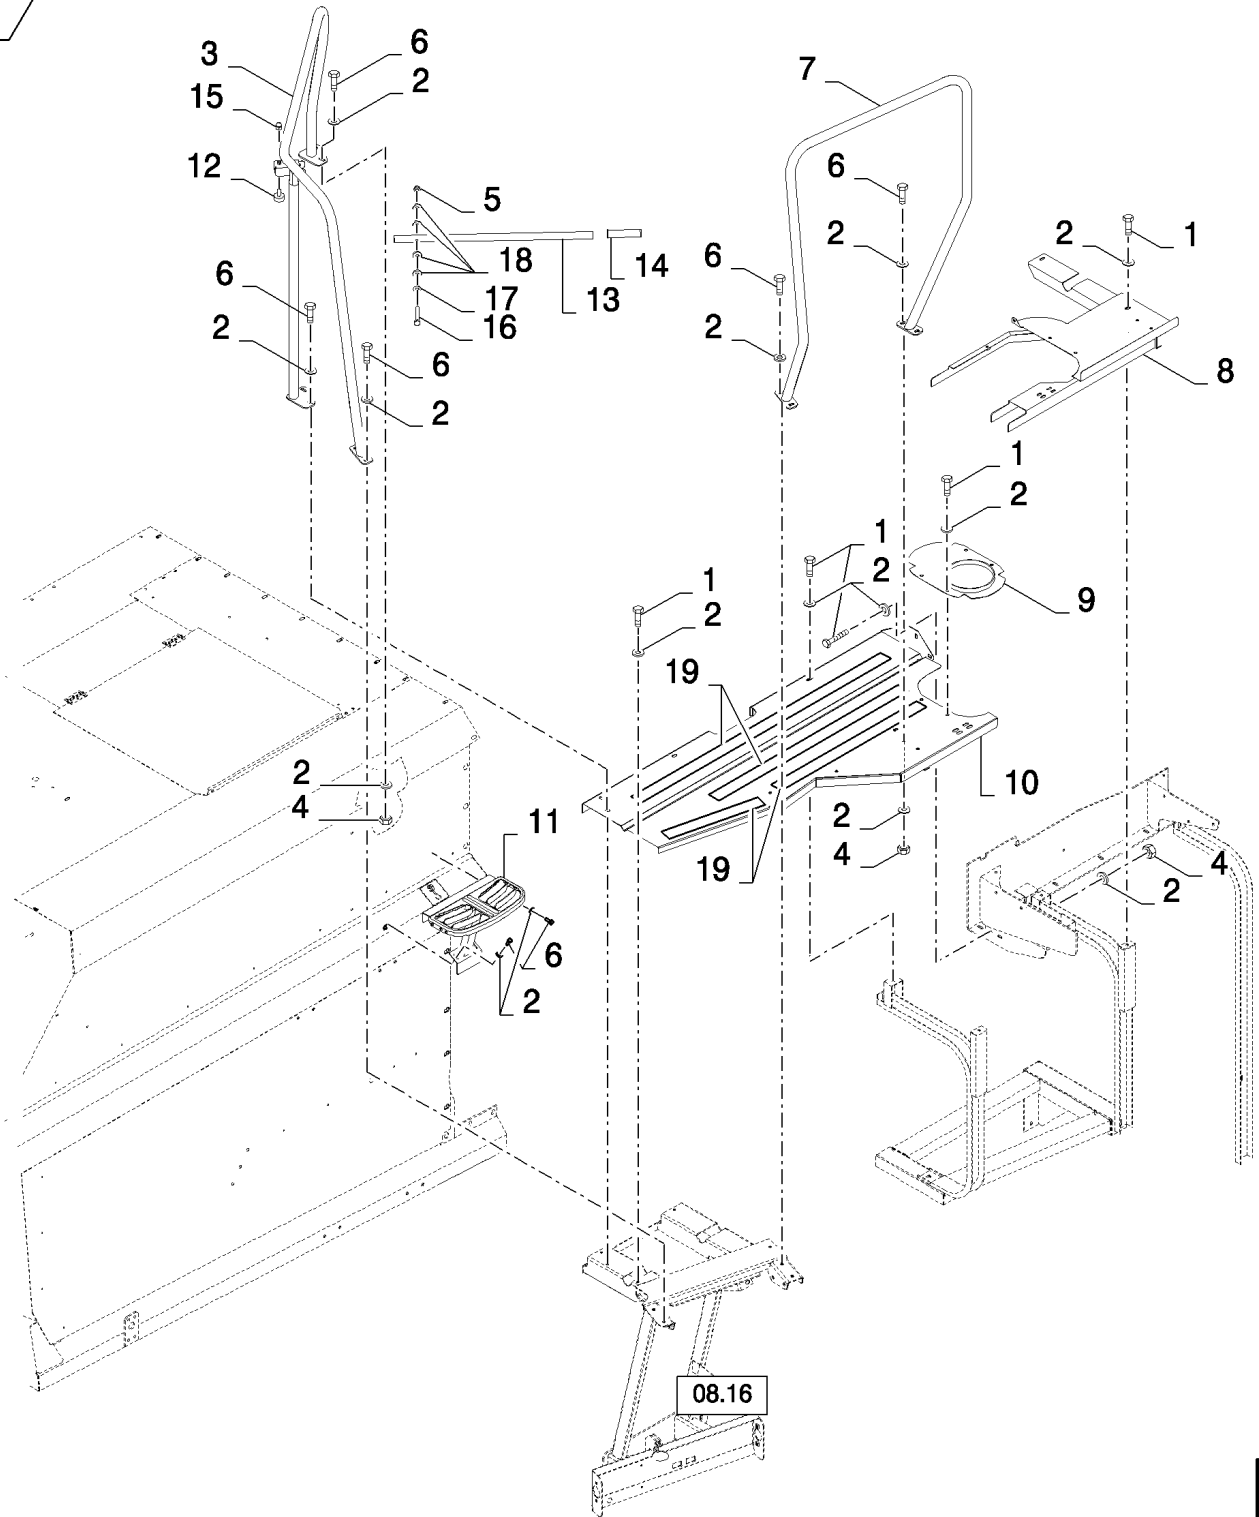

CX8080 COMBINE (9/06-)

08.15(01) PLATFORM

сылка	Номер детали	Кол-во	Описание
1	120103	AR	BOLT, Hex, M8 x 16, 8.8,
2	412650	AR	WASHER, Belleville, M8,
3	84461545	1	HANDRAIL,
4	9706690	6	NUT, M8, CI 8,
5	86629542	1	NUT, LOCK, M8 x 1.25, CI 8,
6	43127	14	BOLT, Hex, M8 x 25, 8.8,
7	87350795	1	HANDRAIL, , FOR CX8060, CX8070 ONLY
7	84461544	1	HANDRAIL, , FOR CX8030, CX8050, CX8070, CX8080, CX8090 ONLY, FOR NA ONLY
8	86596377	1	PLATFORM, , FOR CX8060, CX8070 ONLY
8	86596383	1	PLATFORM, , FOR CX8030, CX8050, CX8070, CX8080, CX8090 ONLY, FOR NA ONLY
9	84449602	1	PLATE, , FOR NA ONLY, FOR CX8030, CX8050, CX8070, CX8080, CX8090 ONLY
10	87350776	1	PLATFORM, , FOR CX8060, CX8070 ONLY
10	87347124	1	PLATFORM, , FOR CX8030, CX8050, CX8070, CX8080, CX8090 ONLY, FOR NA ONLY
11	84457639	1	STEP,
12	84000555	1	INSULATOR BLOCK,
13	87523807	1	TUBE,
14	9837774	1	HANDLE GRIP,
15	87301462	1	NUT, Crown, M8, CI6,
16	120061	1	BOLT, Hex, M8 x 60, 8.8,
17	322358	1	WASHER, SPRING, Belleville, M8,
18	86592711	4	WASHER, M8 x 21 x 4,
19	401502	AR	STRIP, ANTI-SKID, L=2.95M, FOR CX8060, CX8070 ONLY
19	401502	AR	STRIP, ANTI-SKID, L=3.65M, FOR CX8030, CX8050, CX8070, CX8080, CX8090 ONLY, FOR NA ONLY