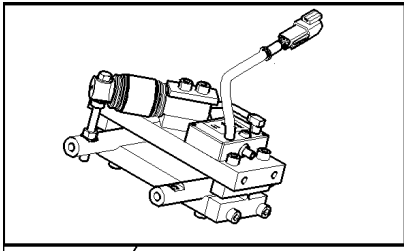

06.13(01) GRAIN FLOW YIELD SENSOR

CX8080 COMBINE (9/06-)

06.13(01) GRAIN FLOW YIELD SENSOR

сылка	Номер детали	Кол-во	Описание
1	86512439	1	SCREW, Short NK, M6 x 16, CI8.8, Full Thd,
2	322357	1	WASHER, SPRING, Belleville, M6,
3	120104	6	SCREW, Hex, M8 x 20, 8.8,
4	322358	14	WASHER, SPRING, Belleville, M8,
5	9706755	1	NUT, M6, CI 8,
6	84441669	1	COVER,
7	84444901	1	SENSOR, (12, 13)
8	84441479	1	SUPPORT,
9	89706690	6	NUT, M8, CI 8,
10	84442360	3	WEIGHT, COUNTER,
11	386045	2	BOLT, Hex, M8 x 45, 8.8,
12	84448859	1	CONTROL UNIT,
13	84448862	1	SENSOR,