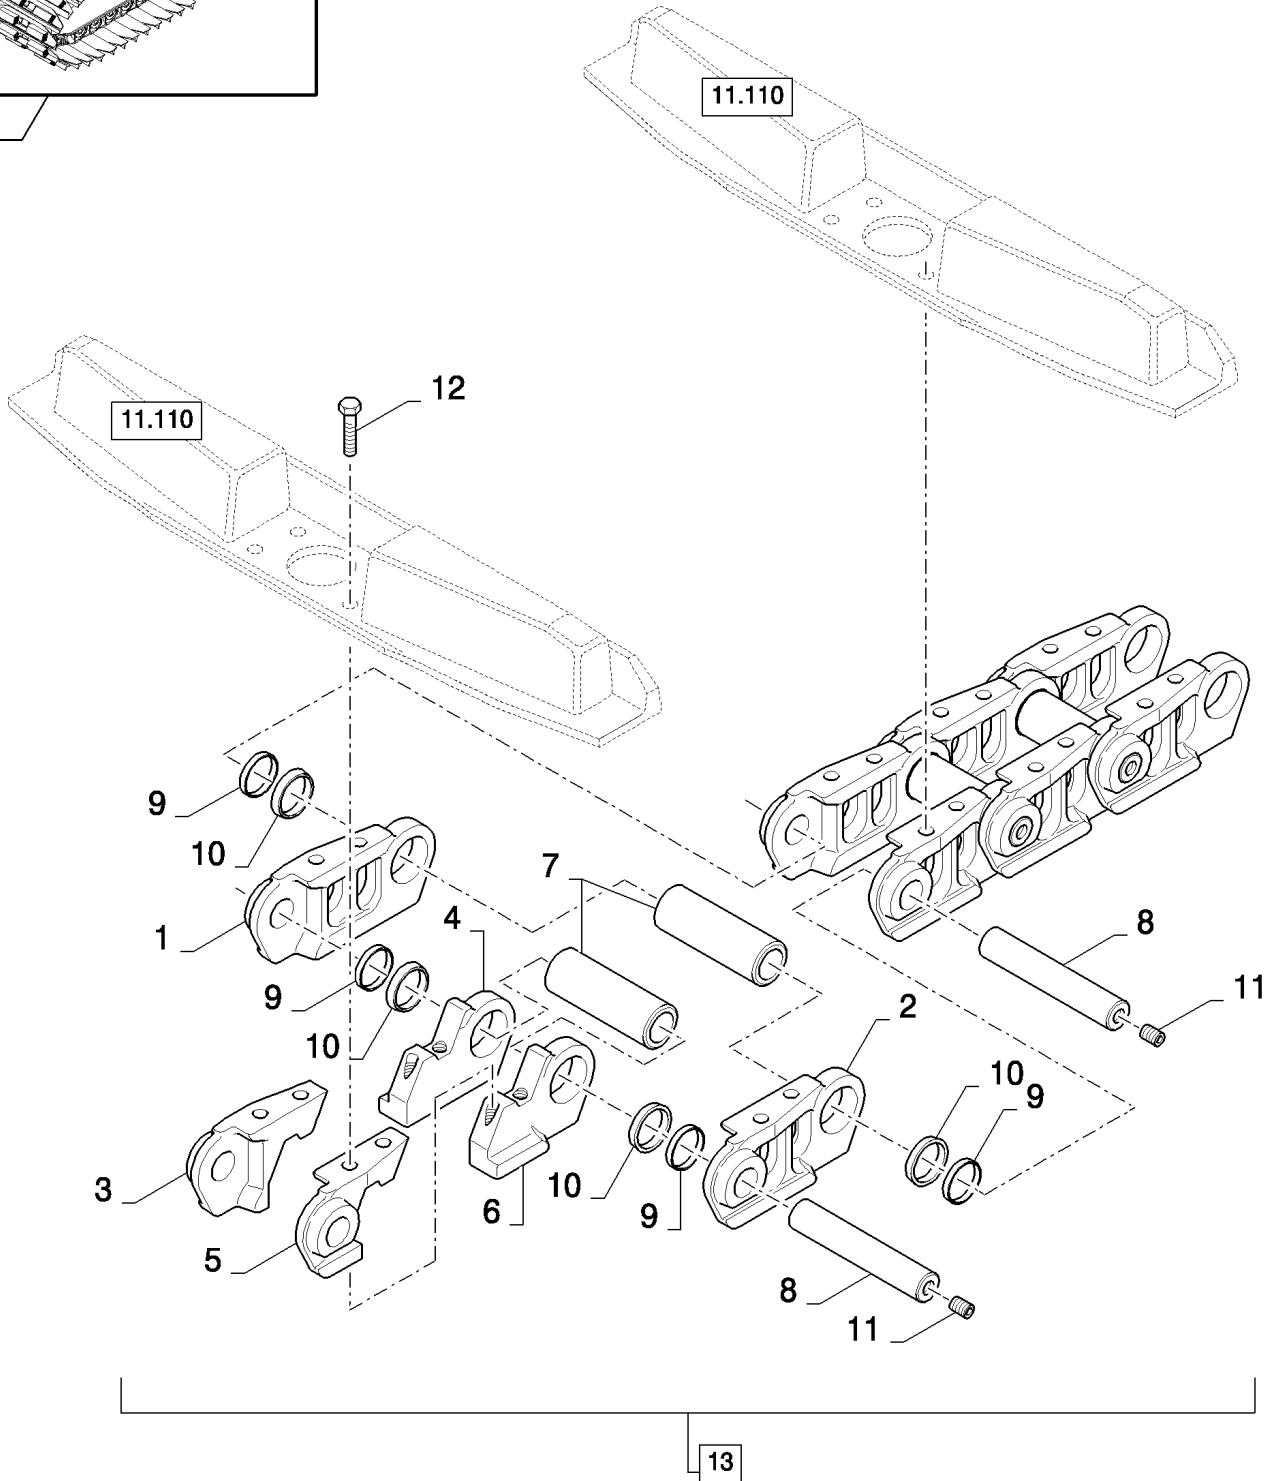

CX8080 COMBINE (9/06-)

11.110(01) TRACK PLATES

сылка	Номер детали	Кол-во	Описание
1	84800353	2	PAD, RUBBER, (6 to 10), FOR 800MM ONLY
1	84800347	2	PAD, RUBBER, (6 to 10), FOR 900MM ONLY
1	84800351	2	PAD, RUBBER, (6 to 10), FOR 1000MM ONLY
2	84800354	74	PAD, RUBBER, (5, 7 to 10), FOR 800MM ONLY
2	84800348	74	PAD, RUBBER, (5, 7 to 10), FOR 900MM ONLY
2	84800352	74	PAD, RUBBER, (5, 7 to 10), FOR 1000MM ONLY
3	84800349	304	SCREW,
4	84800350	304	NUT,
5	84800407	74	PLATE, TRACK, , FOR 800MM ONLY
5	84800411	74	PLATE, TRACK, , FOR 900MM ONLY
5	84800415	74	SHOE, , FOR 1000MM ONLY
6	84800408	2	PLATE, TRACK, , FOR 800MM ONLY
6	84800412	2	PLATE, TRACK, , FOR 900MM ONLY
6	84800416	2	BLADE, , FOR 1000MM ONLY
7	84800409	76	PAD, RUBBER, RH, FOR 800MM ONLY
7	84800413	76	PAD, RUBBER, RH, FOR 1000MM ONLY, FOR 900MM ONLY
8	84800410	76	PAD, RUBBER, LH, FOR 800MM ONLY
8	84800414	76	PAD, RUBBER, LH, FOR 1000MM ONLY, FOR 900MM ONLY
9	86509246	456	NUT, M16, CI 8, M16
10	86511326	456	WASHER, M16 x 30 x 3,
11	84800301	2	SCREW,

11.111(01) TRACKS, CHAIN