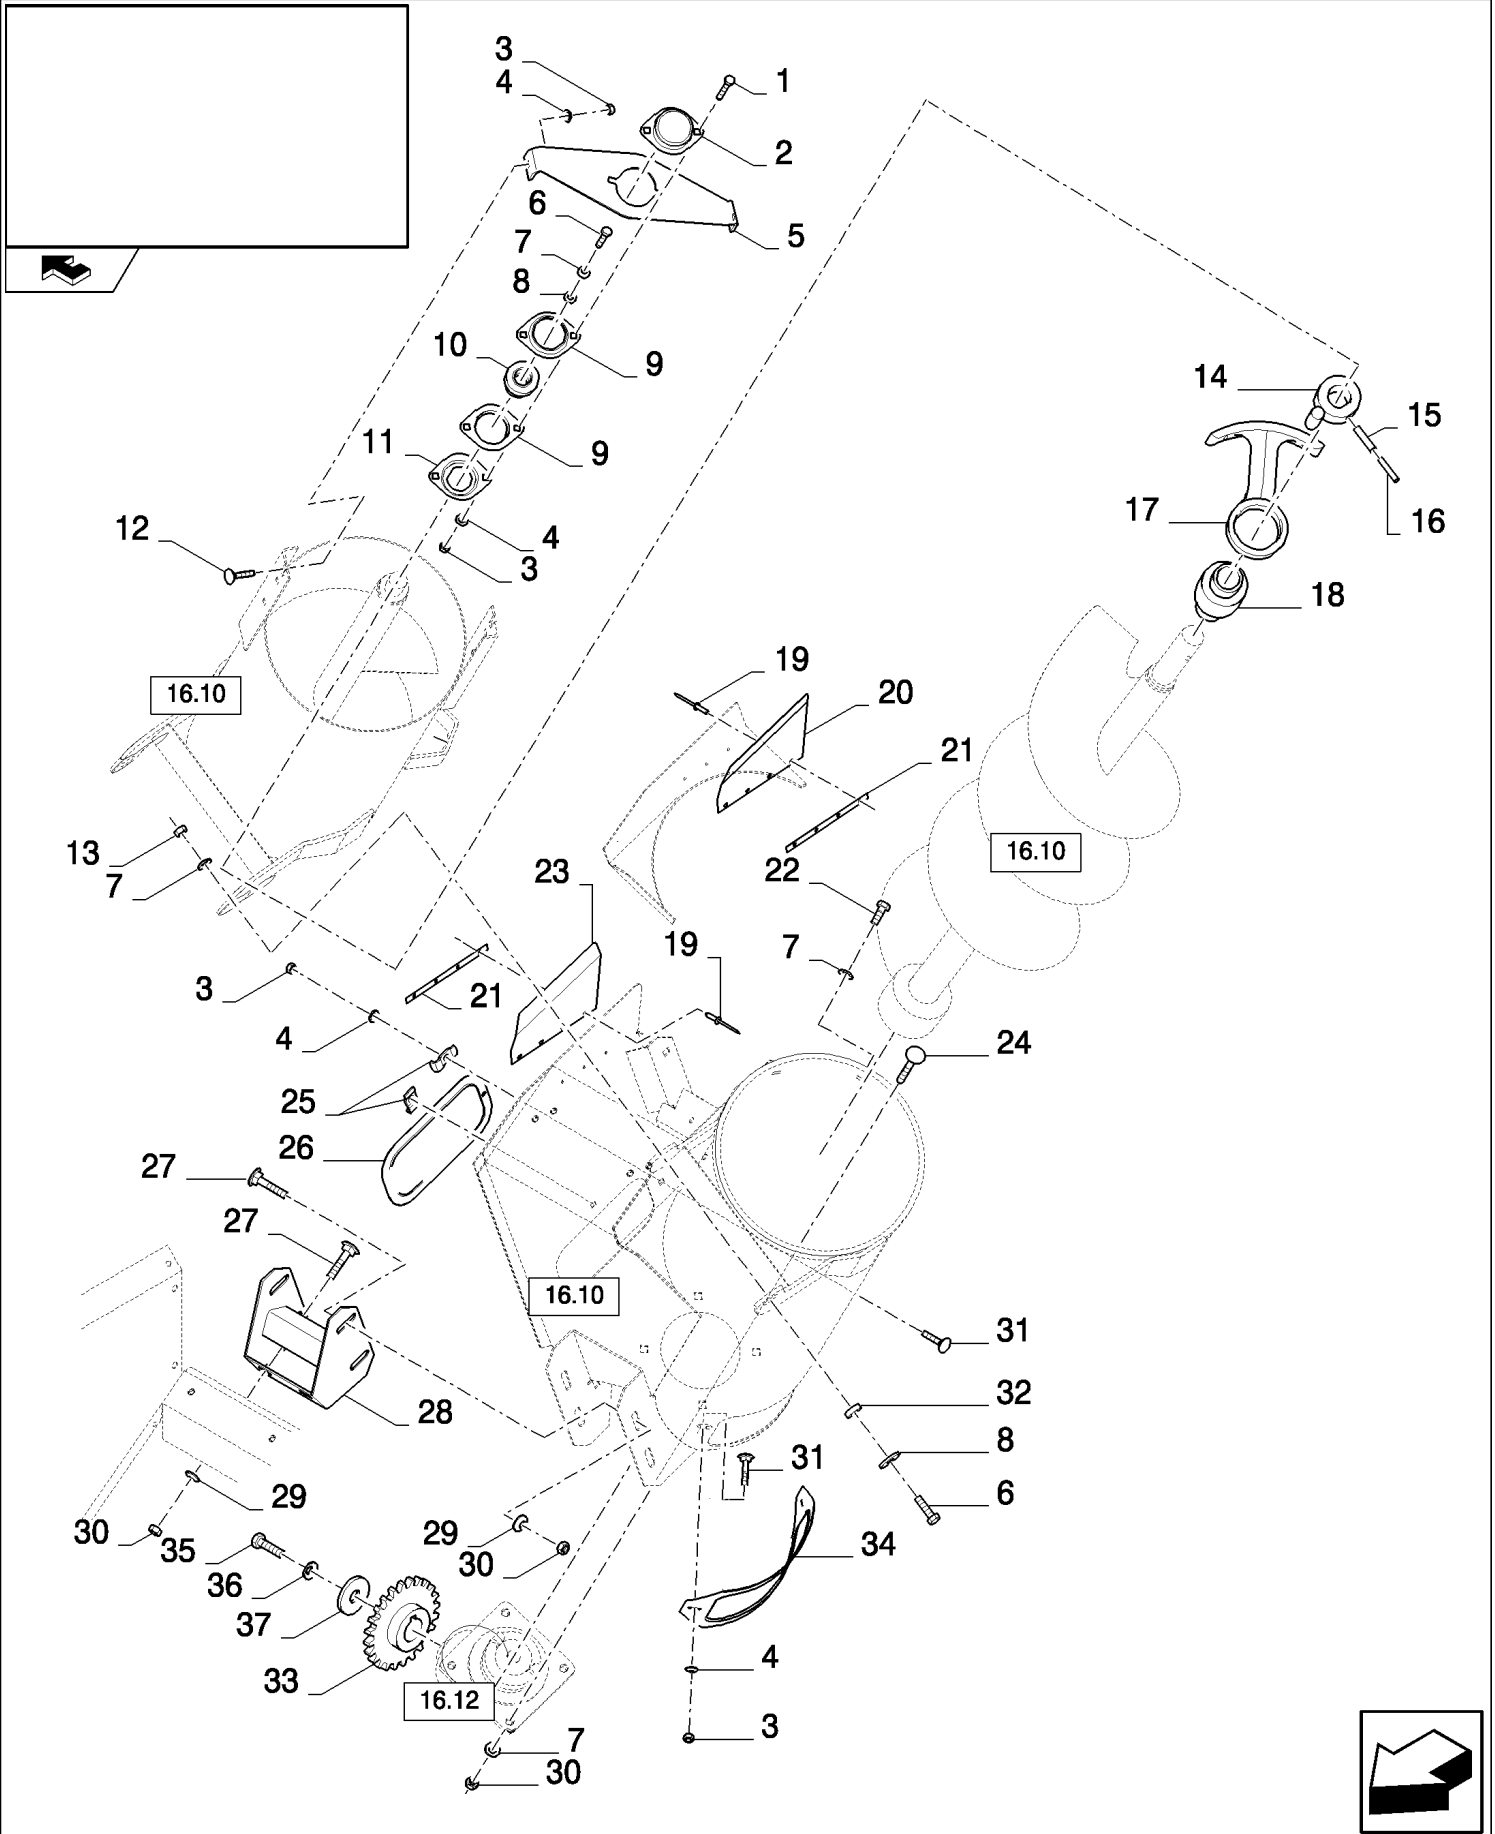

16.11(01) "BUBBLE-UP" TUBE

CX8080 COMBINE (9/06-)

16.11(01) "BUBBLE-UP" TUBE

сылка	Номер детали	Кол-во	Описание
1	43127	2	BOLT, Hex, M8 x 25, 8.8,
2	750092	1	COVER,
3	89706690	8	NUT, M8, CI 8,
4	322358	8	WASHER, SPRING, Belleville, M8,
5	84989074	1	SUPPORT,
6	43140	3	BOLT, Hex, M10 x 30, 8.8, Full Thd,
7	140045	9	WASHER, SPRING, Belleville, M10,
8	140042	3	WASHER, M10 x 34 x 3,
9	86548974	2	FLANGE,
10	84434989	1	BEARING ASSY,
11	751044	1	COVER,
12	43465	2	BOLT, CARRIAGE, Short NK, M8 x 30, CI8.8, Full Thd,
13	100037	2	NUT, M10 x 1.5, CI 8,
14	84334205	1	RING,
15	412690	1	PIN, M10 x 65, Slotted,
16	412688	1	PIN, LOCK, M6 x 60, Slotted,
17	86595351	1	HOUSING, BEARING,
18	84334507	1	BEARING ASSY,
19	NS	8	NOT SERVICED,
20	84334981	1	PLATE,
21	84334990	2	PLATE, FIXING,
22	43138	2	SCREW, Hex, M10 x 20, 8.8, Full Thd,
23	84334976	1	PLATE,
24	86512446	4	BOLT, CARRIAGE, Short NK, M10 x 30, CI8.8, Full Thd,
25	425093	2	CLIP,
26	916303	1	COVER,
27	120041	6	BOLT, CARRIAGE, Short NK, M10 x 20, CI8.8, Full Thd, M10x20
28	84076986	1	SUPPORT,
29	86589279	6	WASHER, 10MM
30	100016	10	NUT, M10, CI 8,
31	86507486	4	BOLT, CARRIAGE, Short NK, M8 x 20, CI8.8, Full Thd,
32	84054836	2	WASHER,
33	86595373	1	SPROCKET, DRIVEN,
34	84435246	1	COVER,
35	9706687	1	SCREW, Hex, M12 x 30, 8.8,
36	140046	1	WASHER, Belleville, M12,
37	327084	1	WASHER,