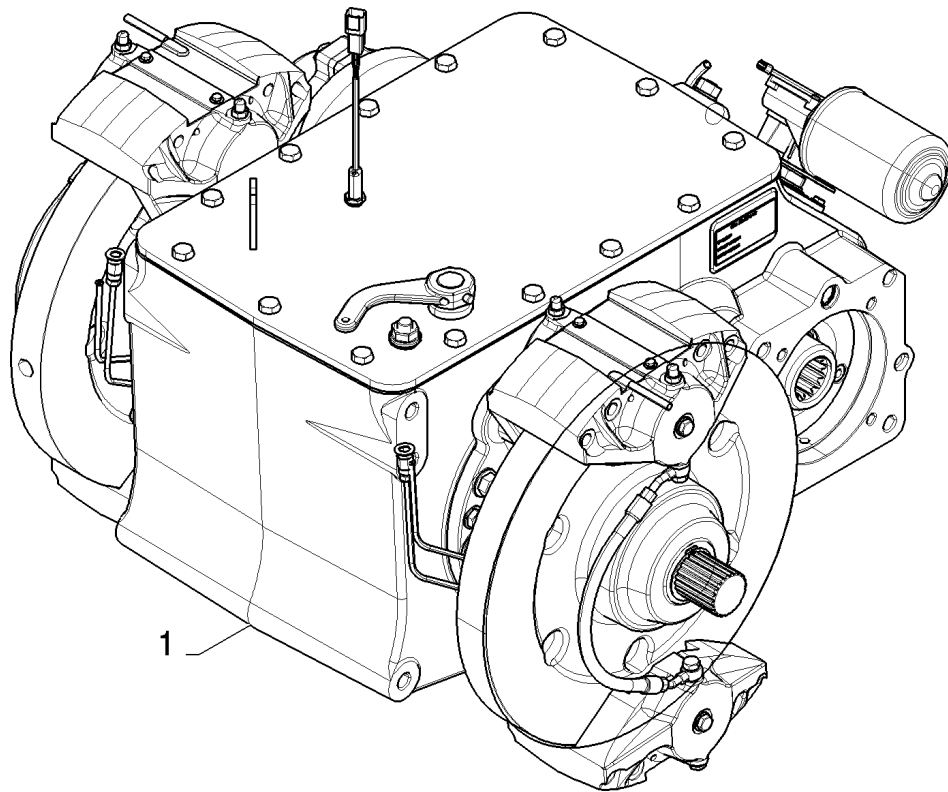

CX8080 COMBINE (9/06-)

03.03(01) COMPLETE TRACTION GEARBOX

сылка	Номер детали	Кол-во	Описание
1	87532283	1	TRANSMISSION, 20/61, FOR CX8080, CX8090 ONLY, BSN C559
1	87572632	1	TRANSMISSION, , FOR CX8080, CX8090 ONLY, ASN D560
1	87532307	1	TRANSMISSION, 20/61, FOR CX8080, CX8090 ONLY, WITH DIFF. LOCK, BSN C559
1	87572639	1	TRANSMISSION, , WITH DIFF. LOCK, FOR CX8080, CX8090 ONLY, ASN D560
1	87532431	1	TRANSMISSION, 20/61, WITH DIFF. LOCK, FOR NA ONLY, BSN C559
1	87573060	1	TRANSMISSION, , FOR NA ONLY, WITH DIFF. LOCK, ASN D560
1	87532323	1	TRANSMISSION, 18/71, FOR CX8030, CX8040 ONLY, BSN C559
1	87572647	1	TRANSMISSION, , FOR CX8030, CX8040 ONLY, ASN D560
1	87532326	1	TRANSMISSION, 16/71, FOR CX8050, CX8060, CX8070 ONLY, WITH DIFF. LOCK, BSN C559
1	87572716	1	TRANSMISSION, , WITH DIFF. LOCK, FOR CX8050, CX8060, CX8070 ONLY, ASN D560
1	87532325	1	TRANSMISSION, 16/71, FOR CX8050, CX8060, CX8070 ONLY, BSN C559
1	87572697	1	TRANSMISSION, , FOR CX8050, CX8060, CX8070 ONLY, ASN D560
1	87532324	1	TRANSMISSION, 18/71, FOR CX8030, CX8040 ONLY, WITH DIFF. LOCK, BSN C559
1	87572673	1	TRANSMISSION, , WITH DIFF. LOCK, FOR CX8030, CX8040 ONLY, ASN D560
1	87532433	1	TRANSMISSION, 16/71, FOR CX8070 ONLY, FOR NA ONLY, BSN C559
1	87573065	1	TRANSMISSION, , FOR NA ONLY, FOR CX8070 ONLY, ASN D560
1	87532429	1	TRANSMISSION, 20/61, FOR NA ONLY, BSN C559
1	87573055	1	TRANSMISSION, , FOR NA ONLY, ASN D560
1	87532435	1	TRANSMISSION, 16/71, FOR NA ONLY, WITH DIFF. LOCK, FOR CX8070 ONLY, BSN C559
1	87573066	1	TRANSMISSION, , FOR CX8070 ONLY, WITH DIFF. LOCK, FOR NA ONLY, ASN D560