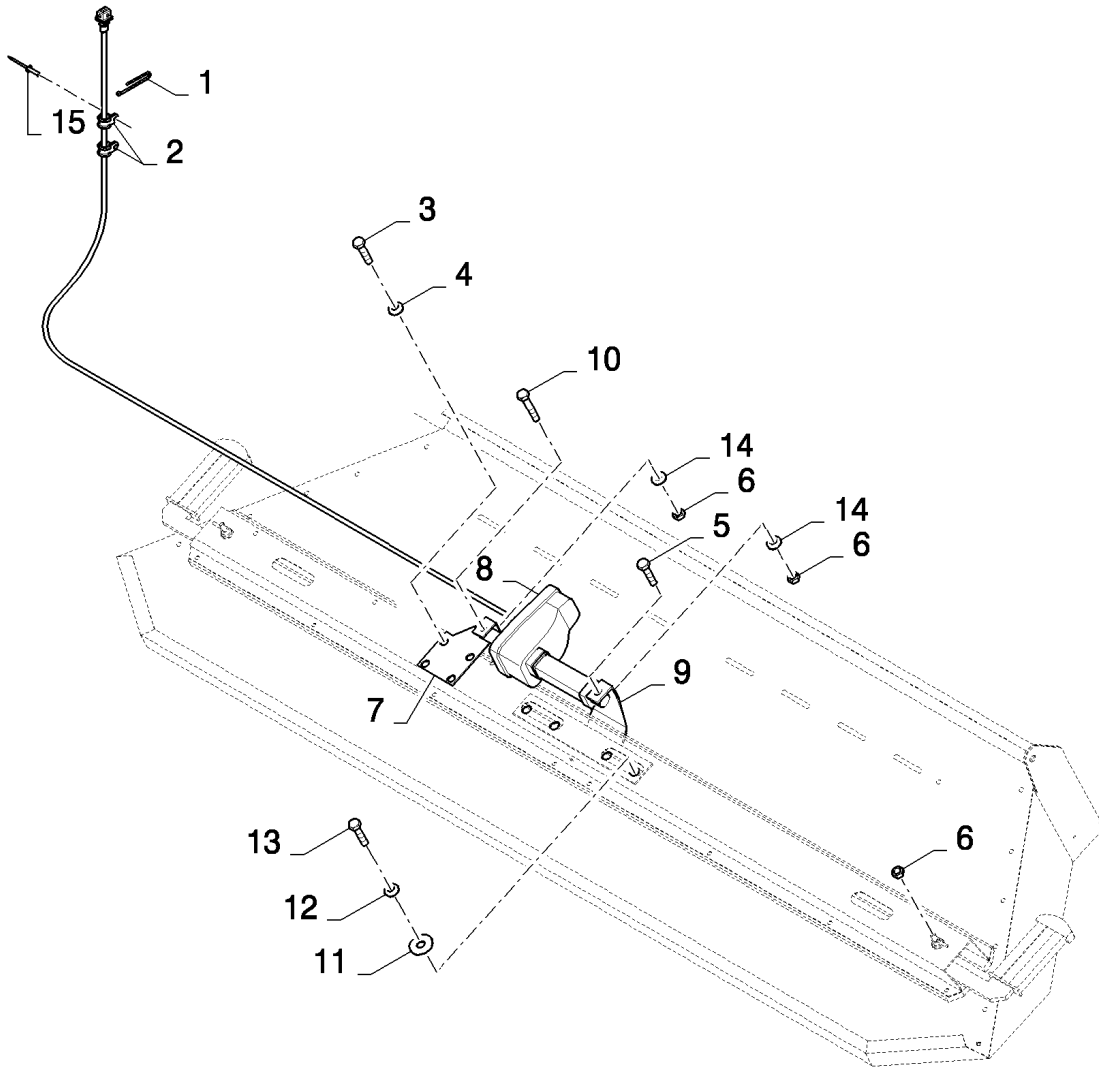

CX8080 COMBINE (9/06-)

18.87397234(02) CHOPPER REBUILD KIT - REMOTE ADJUSTABLE DEFLECTORS

сылка	Номер детали	Кол-во	Описание
	87397234		DIA KIT, HARVESTER,
1	86566989	2	STRAP, CABLE,
2	9507807	5	CLAMP,
3	120103	4	BOLT, Hex, M8 x 16, 8.8,
4	322358	4	WASHER, SPRING, Belleville, M8,
5	120070	1	BOLT, Hex, M10 x 60, 8.8,
6	100037	4	NUT, M10 x 1.5, CI 8,
7	87374173	1	SUPPORT,
8	87378578	1	ACTUATOR,
9	87374170	1	SUPPORT,
10	86505347	1	SCREW,
11	140042	4	WASHER, M10 x 34 x 3,
12	140045	4	WASHER, SPRING, Belleville, M10,
13	43139	4	SCREW, Hex, M10 x 25, 8.8, Full Thd,
14	140017	2	WASHER, M10 x 20 x 2,
15	9512290	5	RIVET,