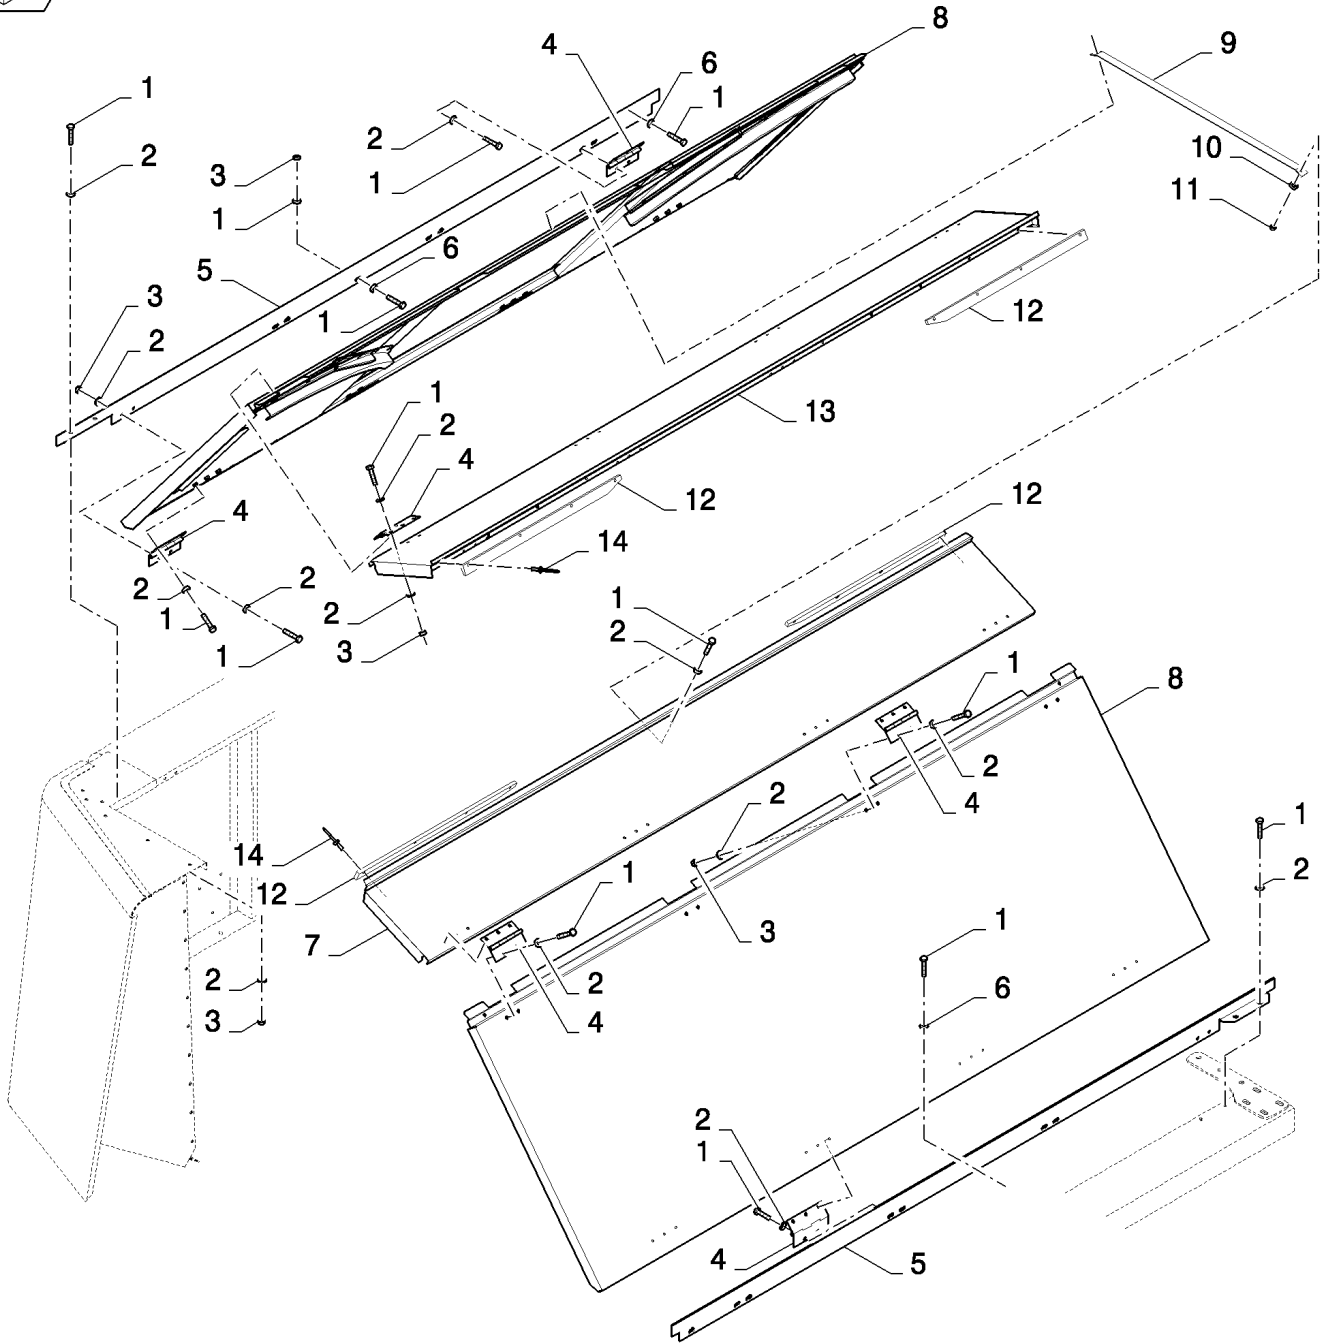

CX8080 COMBINE (9/06-)

16.19(01) GRAINTANK, COVERS

сылка	Номер детали	Кол-во	Описание
1	120100	AR	BOLT, Hex, M6 x 20, 8.8,
2	322357	AR	WASHER, SPRING, Belleville, M6,
3	9706755	AR	NUT, M6, CI 8,
4	84071391	AR	HINGE,
5	84076589	2	BRACKET,
6	412649	4	WASHER, SPRING, Belleville, M6,
7	84432546	1	PANEL, SIDE, , FOR 3.3 M VERSION ONLY
7	84435878	1	PANEL, SIDE, , FOR CX8030 ONLY
7	84431097	1	PANEL, SIDE, , FOR CX8040, CX8050, CX8060, CX8070 ONLY
7	84072922	1	PANEL, SIDE, , FOR 3 M VERSION ONLY, FOR CX8080, CX8090 ONLY
8	84334178	2	PANEL, SIDE, , FOR 3 M VERSION ONLY, FOR CX8040, CX8050, CX8060, CX8070, CX8080, CX8090 ONLY
8	84334178	2	PANEL, SIDE,
8	84432593	2	PANEL, SIDE, , FOR CX8030 ONLY, FOR 3.3 M VERSION ONLY
9	84439053	1	BAND, , FOR CX8030 ONLY
9	84989142	1	BAND, , FOR 3.3 M VERSION ONLY
10	140040	2	WASHER, M6 x 22 x 2, , FOR 3.3 M VERSION ONLY, FOR CX8030 ONLY
11	353308	2	NUT, M6 x 1, CI 8,
12	84439984	4	GUIDE, , FOR CX8030 ONLY, FOR 3.3 M VERSION ONLY
12	84439453	4	GUIDE, , FOR 3 M VERSION ONLY, FOR CX8040, CX8050, CX8060, CX8070, CX8080, CX8090 ONLY
13	84431094	1	PANEL, SIDE, , FOR CX8040, CX8050, CX8060, CX8070 ONLY
13	84073058	1	PANEL, SIDE, , FOR 3 M VERSION ONLY, FOR CX8080, CX8090 ONLY
13	84432553	1	PANEL, SIDE, , FOR 3.3 M VERSION ONLY
13	84435926	1	PANEL, SIDE, , FOR CX8030 ONLY
14	80445395	AR	RIVET,