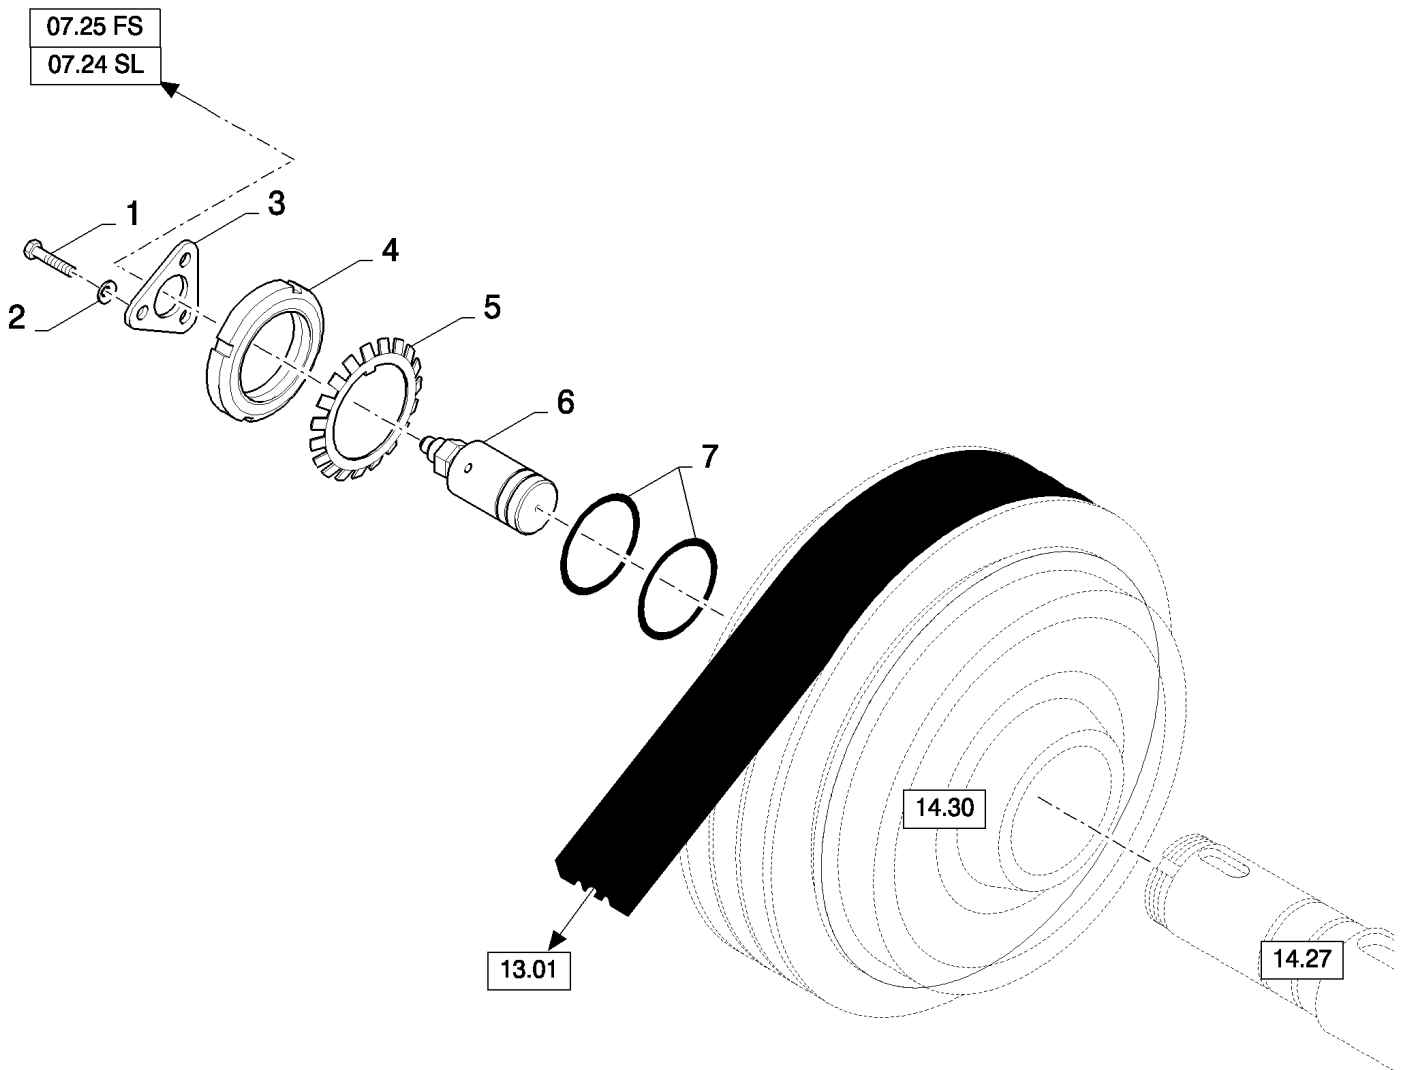

14.29(01) HEADER DRIVE, CLUTCH

CX8080 COMBINE (9/06-)

14.29(01) HEADER DRIVE, CLUTCH

сылка	Номер детали	Кол-во	Описание
1	86508568	3	SCREW, Hex, M6 x 16, 8.8,
2	322357	3	WASHER, SPRING, Belleville, M6,
3	84072975	1	DISC,
4	9513020	1	NUT,
5	382867	1	WASHER, LOCK,
6	690658	1	COUPLING,
7	84061571	2	O-RING,