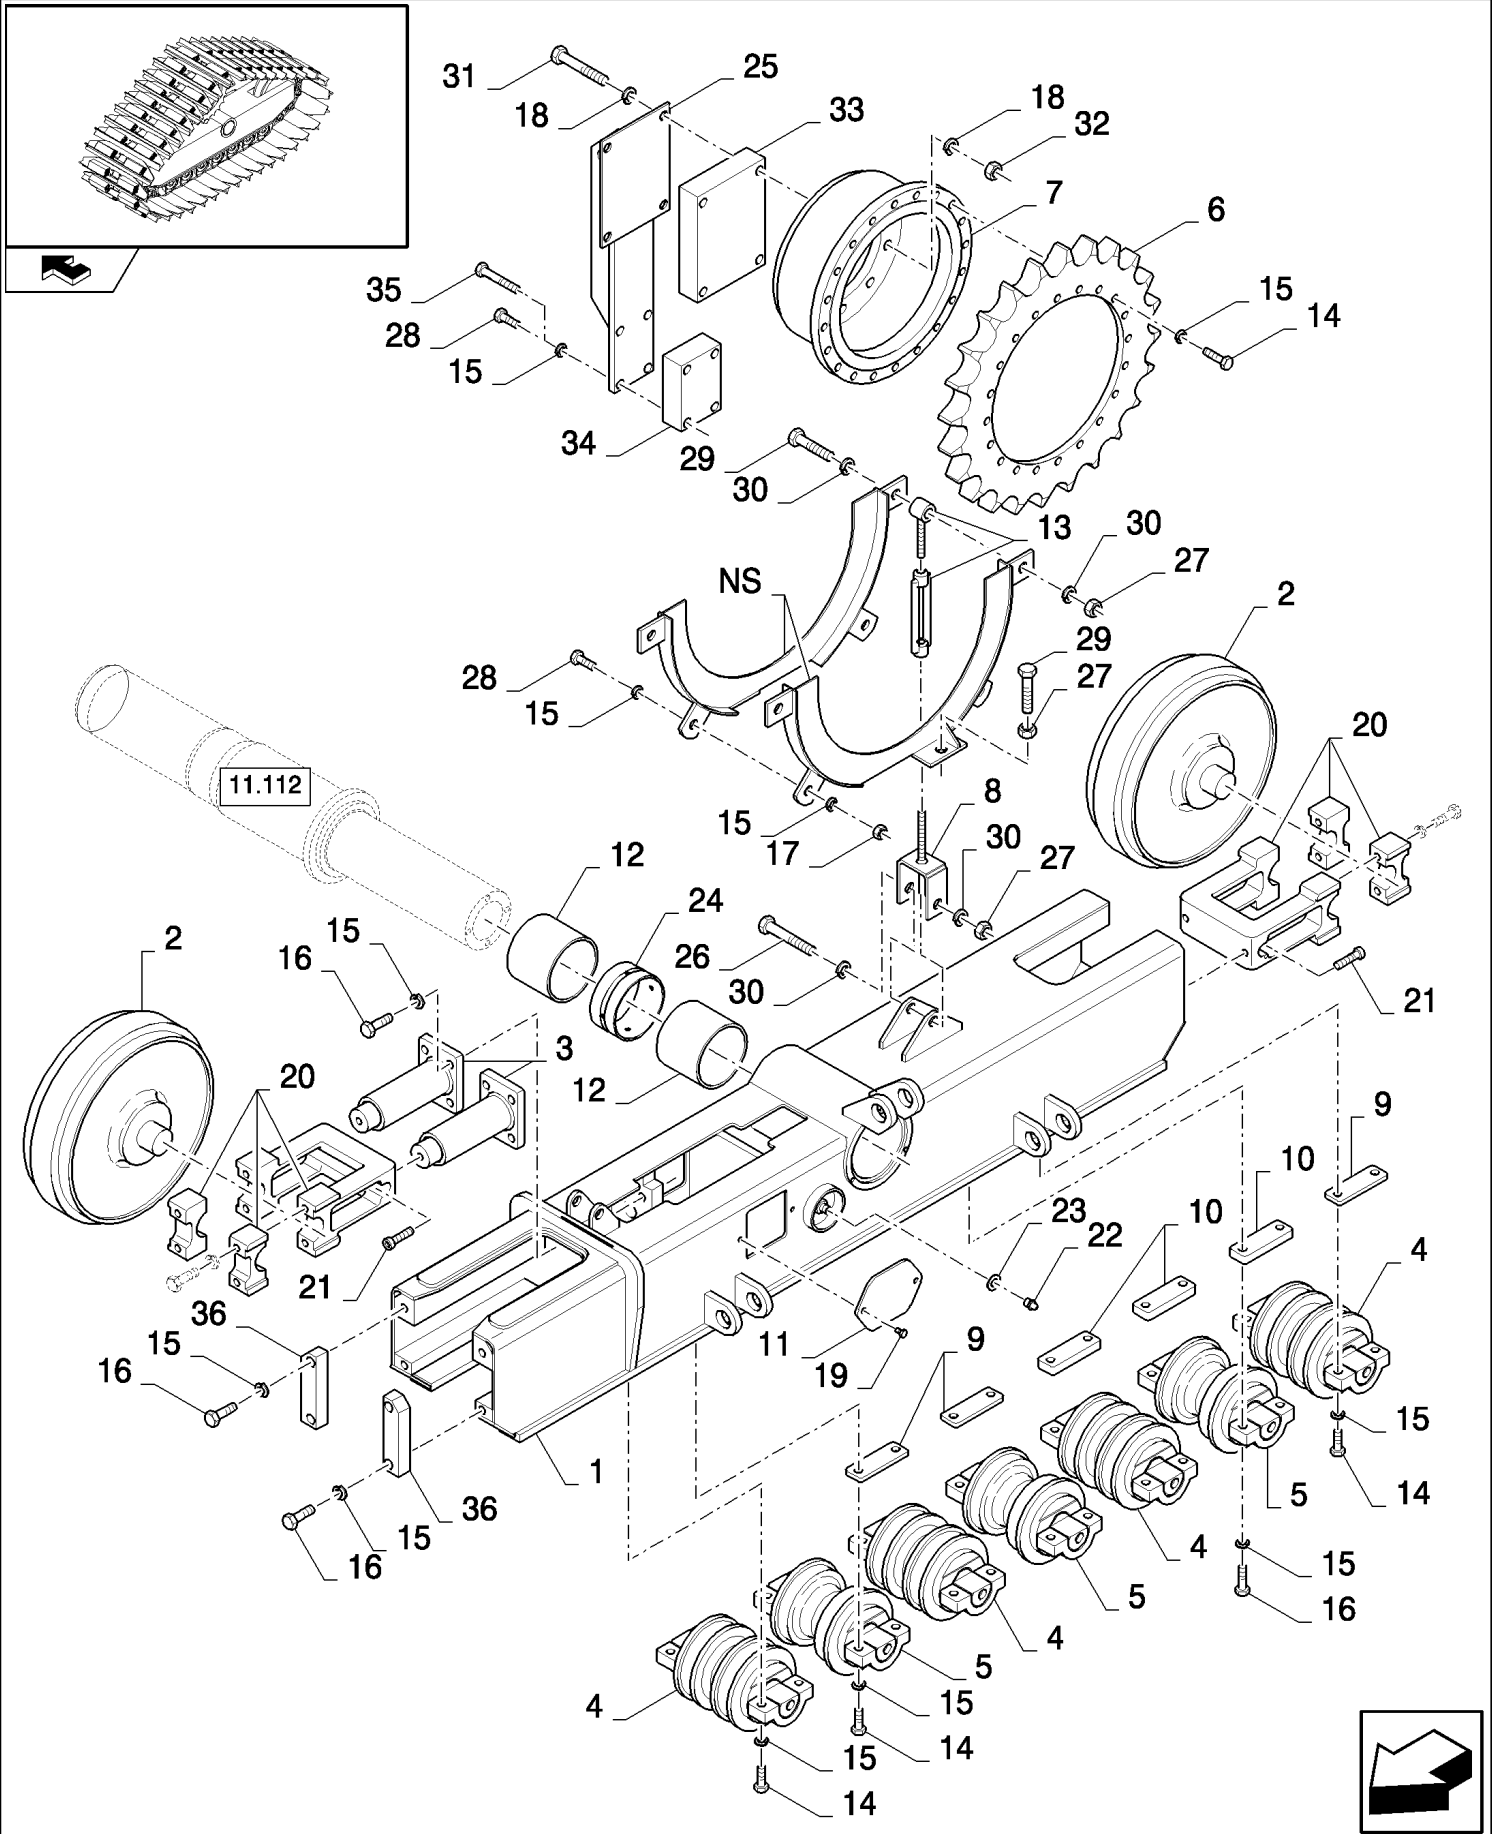

11.113(01) TRACK

CX8080 COMBINE (9/06-)

11.113(01) TRACK

сылка	Номер детали	Кол-во	Описание
1	84800276	1	FRAME, LH
1	84800277	1	FRAME, RH
2	84818540	4	WHEEL, IDLER,
3	84800278	4	CYLINDER, OPERATING,
4	84818541	8	ROLLER,
5	84818542	6	ROLLER,
6	84790418	2	SPROCKET, DRIVEN,
7	84800279	2	CYLINDER, OPERATING,
8	84800281	4	SUPPORT,
9	84800282	12	SUPPORT,
10	84800283	12	SUPPORT,
11	84800284	2	COVER,
12	84800285	4	BUSHING,
13	84800286	4	TENSIONER,
14	9843611	80	BOLT, Hex, M16 x 55, 10.9, Full Thd, Hex, M16 x 55, 10.9, Full Thd
15	84800287	128	RING, LOCKING, 17MM
16	9828248	40	BOLT, Hex, M16 x 60, 10.9,
17	8392530	4	M16
18	84800297	16	RING, LOCKING, 21MM
19	120103	4	BOLT, Hex, M8 x 16, 8.8,
20	84800288	2	ARMATURE,
21	87301266	8	SCREW, Hex Soc Hd, M16 x 65, 8.8, M16x65
22	84800290	2	NIPPLE, LUBE,
23	84800291	2	RING,
24	84800292	2	BUSHING,
25	84800293	2	SUPPORT,
26	87301267	4	BOLT, Hex, M24 x 150, 10.9, M24x150
27	85700123	16	NUT, M24, CI 8, M24
28	43168	12	BOLT, Hex, M16 x 40, 8.8,
29	87035337	12	BOLT, Hex, M24 x 100, 10.9, Full Thd, M24x100
30	84800295	16	RING, LOCKING, 25MM
31	86639035	8	BOLT, Hex, M20 x 110, 10.9, Full Thd,
32	9706694	8	NUT, M20, CI 8,
33	84800298	2	SHIM,
34	84800299	2	SHIM,
35	350616	8	SCREW, Hex, M16 x 90, 8.8,
36	84800300	4	PLATE,