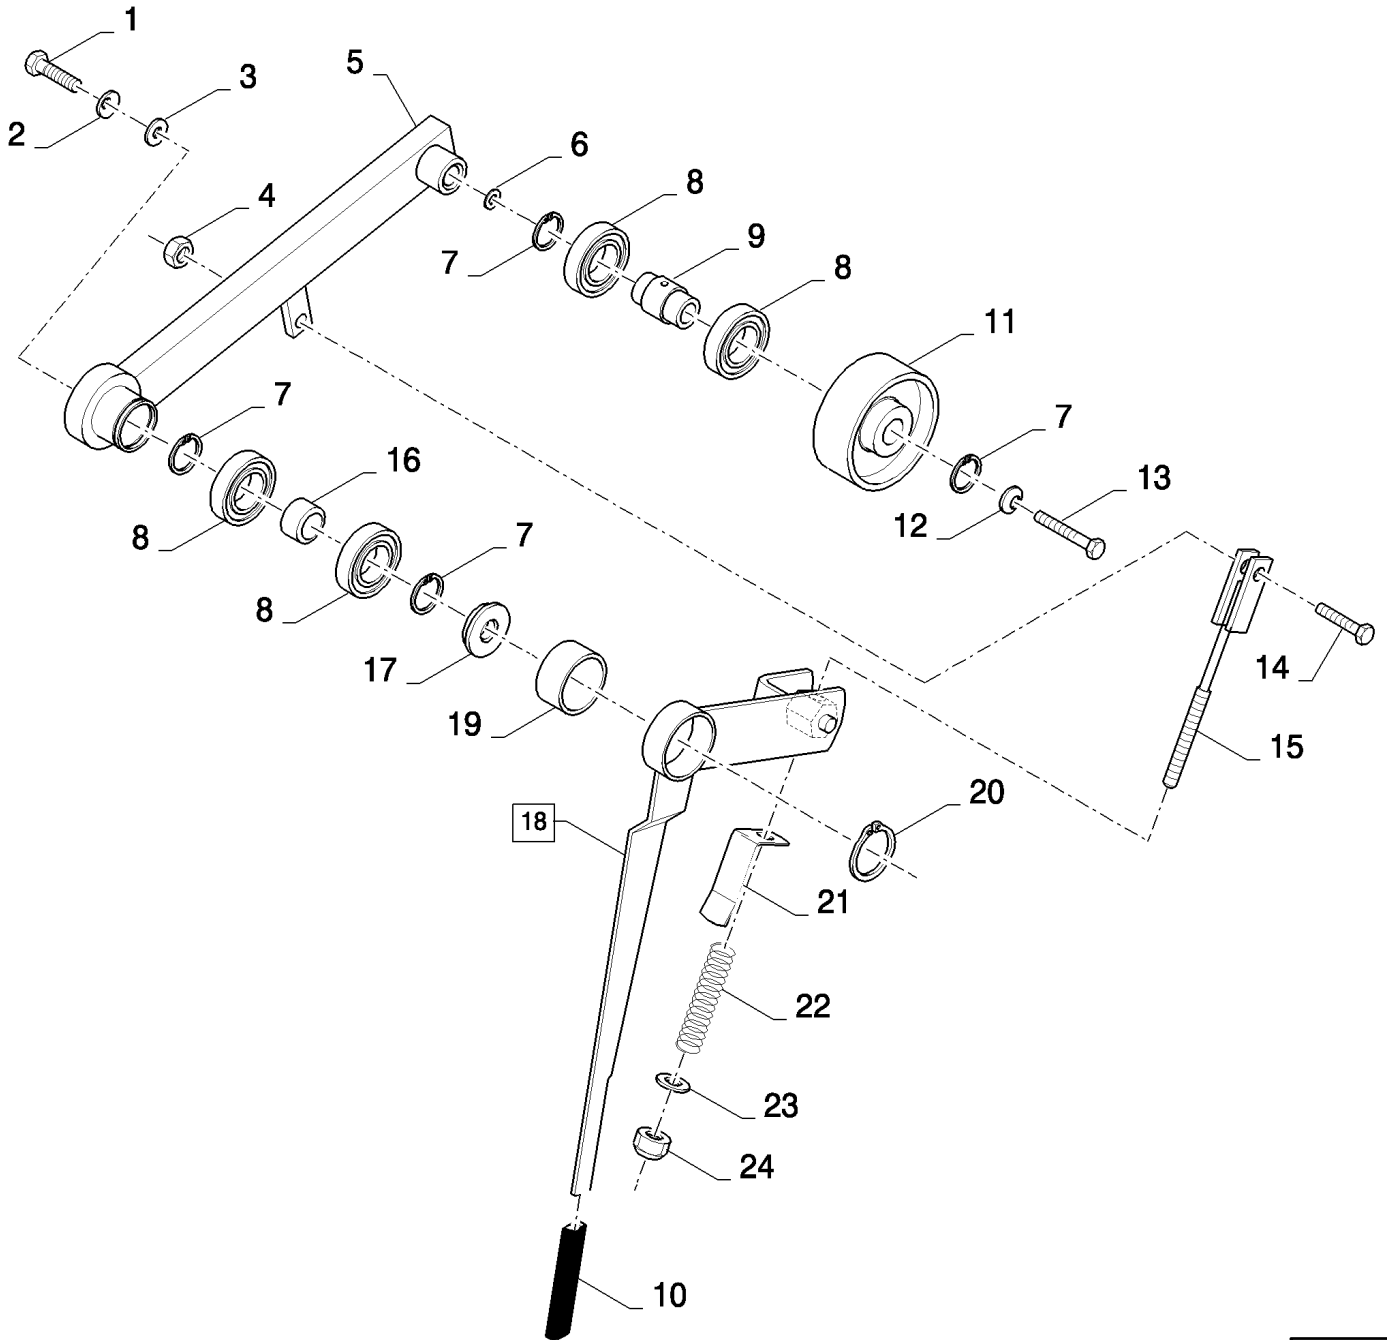

14.24(01) ROTARY SEPARATOR, IDLER

CX8080 COMBINE (9/06-)

14.24(01) ROTARY SEPARATOR, IDLER

сылка	Номер детали	Кол-во	Описание
1	9706687	1	SCREW, Hex, M12 x 30, 8.8,
2	140046	1	WASHER, Belleville, M12,
3	9839232	1	WASHER,
4	100037	1	NUT, M10 x 1.5, CI 8,
5	84069859	1	LEVER,
6	378246	AR	WASHER, 16MM
7	370011	4	RING, SNAP, M52, Int,
8	443898	4	BEARING, BALL,
9	84069867	1	SLEEVE,
10	357545	1	HANDLE GRIP,
11	84069866	1	IDLER,
12	140048	1	WASHER, SPRING, Belleville, M16,
13	120093	1	BOLT, Hex, M16 x 80, 8.8,
14	120068	1	BOLT, Hex, M10 x 40, 8.8, Full Thd,
15	84457188	1	ROD, ADJUSTMENT,
16	9837946	1	SLEEVE,
17	84069958	1	RING,
18	84069857	1	LEVER, (19)
19	9504249	1	SLEEVE,
20	300636	1	CIRCLIP, M70, Ext,
21	84069794	1	INDICATOR,
22	84069932	1	SPRING,
23	378245	1	WASHER, M12,
24	412126	1	NUT, LOCK, M12 x 1.75, CI 8,