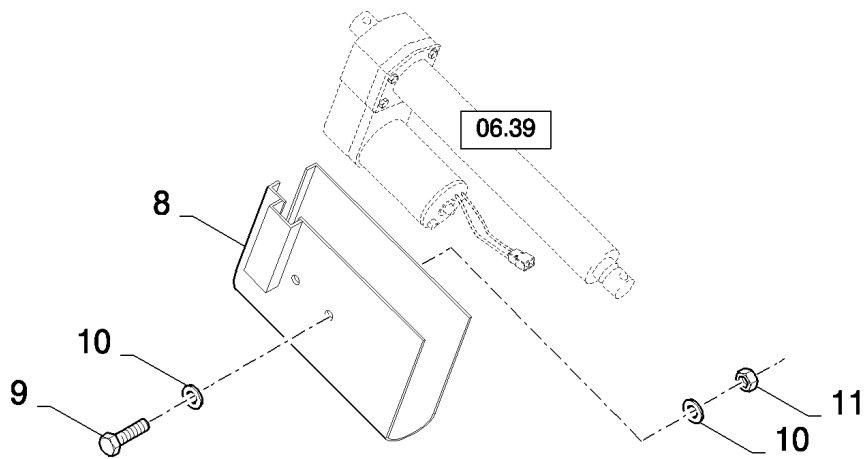

15.36(01) CLEANING SHOE FAN GUARD

CX8080 COMBINE (9/06-)

15.36(01) CLEANING SHOE FAN GUARD

сылка	Номер детали	Кол-во	Описание
1	84334298	1	PLATE, , FOR CX8030, CX8040, CX8050 ONLY
1	84334295	1	PLATE, , FOR CX8060, CX8070, CX8080, CX8090 ONLY
2	140045	AR	WASHER, SPRING, Belleville, M10,
3	43139	AR	SCREW, Hex, M10 x 25, 8.8, Full Thd, M10x25
4	84334557	2	SUPPORT, , FOR SELF LEVELLING ONLY
4	84022683	2	SUPPORT, , FOR FIXED SHOE ONLY
5	43140	8	BOLT, Hex, M10 x 30, 8.8, Full Thd, , FOR FIXED SHOE ONLY
6	100016	AR	NUT, M10, CI 8,
7	84334571	2	SUPPORT, , FOR SELF LEVELLING ONLY
7	84334243	2	SUPPORT, , FOR FIXED SHOE ONLY
8	84989408	1	PLATE, , FOR SELF LEVELLING ONLY
9	412215	1	BOLT, Hex, M8 x 100, 8.8, , FOR SELF LEVELLING ONLY
10	322358	2	WASHER, SPRING, Belleville, M8, , FOR SELF LEVELLING ONLY
11	86629542	1	NUT, LOCK, M8 x 1.25, CI 8,