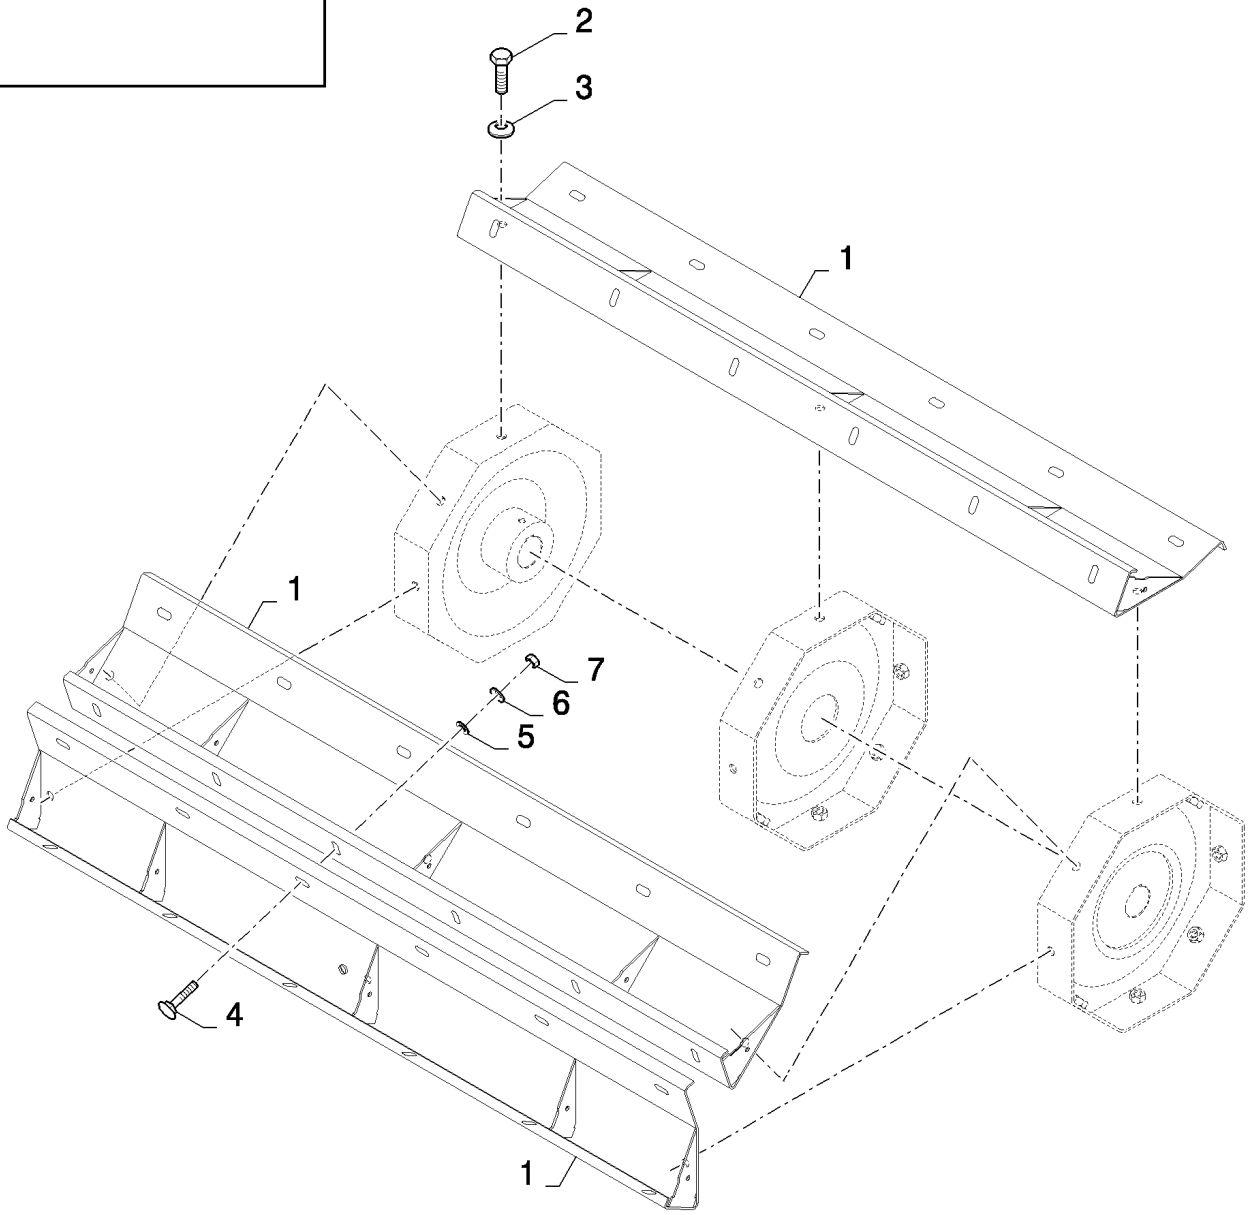

CX8080 COMBINE (9/06-)

18.84110023(01) TRACKS - LADDER

сылка	Номер детали	Кол-во	Описание
	84110023		DIA KIT, HARVESTER,
1	84444841	1	LADDER,
2	173011	1	GROMMET,
3	84446052	1	SUPPORT,
4	43139	2	SCREW, Hex, M10 x 25, 8.8, Full Thd,
5	130007	1	PIN, SPLIT (COTTER), M4 x 25,
6	86507486	10	BOLT, CARRIAGE, Short NK, M8 x 20, CI8.8, Full Thd,
7	84440416	2	INSULATOR BLOCK,
8	84444868	1	TUBE,
9	333962	6	CLAMP,
10	84444816	1	LADDER,
11	84014501	2	PLUG,
12	84444826	2	TUBE,
13	89832424	1	SHOCK ABSORBER,
14	89509233	2	SPRING,
15	86613636	1	SUPPORT,
16	913654	1	RING,
17	86508575	2	BOLT, Hex, M10 x 130, 8.8,
18	86511323	2	WASHER, M10 x 20 x 2,
19	120104	2	SCREW, Hex, M8 x 20, 8.8,
20	322358	16	WASHER, SPRING, Belleville, M8,
21	9706690	23	NUT, M8, CI 8,
22	86977784	2	SCREW,
23	86629542	3	NUT, LOCK, M8 x 1.25, CI 8,
24	89838548	2	BUSHING,
25	120107	1	BOLT, Hex, M8 x 50, 8.8, Full Thd,
26	412479	2	BOLT, Hex, M8 x 35, 8.8,
27	89992582	4	CIRCLIP,
28	378244	4	WASHER, M10,
29	140045	2	WASHER, SPRING, Belleville, M10,
30	100037	4	NUT, M10 x 1.5, CI 8,
31	140042	4	WASHER, M10 x 34 x 3,
	84004731	1	DECAL,
	84004732	1	DECAL,
	84004733	1	DECAL,
	89510503	0.02	loctite