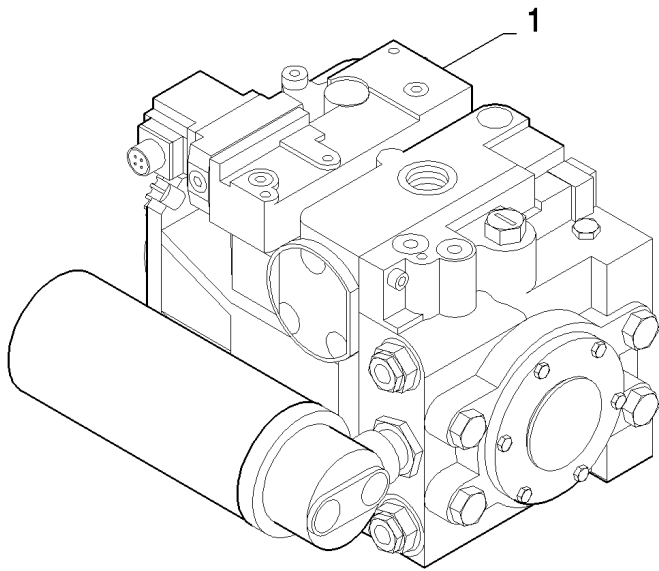

For CX8090 - C555

07.05(01) HYDROSTATIC LINES

CX8080 COMBINE (9/06-)

07.05(01) HYDROSTATIC LINES

сылка	Номер детали	Кол-во	Описание
1	457546	2	CLAMP,
2	743318	1	SUPPORT,
3	86588450	1	WASHER, M6,
4	86508569	1	BOLT, Hex, M6 x 70, 8.8, M6x70
5	NS	AR	NOT SERVICED, PIPE , DIA=28MM, SEE FIGURE 07.501
6	86629542	4	NUT, LOCK, M8 x 1.25, CI 8,
7	84069548	1	PLATE,
8	43127	2	BOLT, Hex, M8 x 25, 8.8,
9	84069549	1	PLATE,
10	120106	2	BOLT, Hex, M8 x 40, 8.8, Full Thd,
11	84015552	8	BOLT, Hex, 7/16"-14 x 1/2", 12.9, , FOR CX8030 AND CX8040 ONLY, FOR CX8050, CX8060, CX8070 ONLY
11	84015554	8	BOLT, Hex, 1/2"-13 x 1 3/4", 12.9, , FOR NA ONLY, FOR CX8070, CX8080 ONLY, FOR CX8090 ONLY
12	353108	2	O-RING, -219, 70 Duro, 1.296" ID x .139" Thk, , FOR CX8050, CX8060, CX8070 ONLY, FOR CX8030 AND CX8040 ONLY
12	14464080	2	O-RING, -222, 70 Duro, 1.484" ID x .139" Thk, , FOR CX8090 ONLY, FOR CX8070, CX8080 ONLY, FOR NA ONLY
13	9706685	4	NUT, M12, CI 8, , FOR CX8030 AND CX8040 ONLY, FOR CX8050, CX8060, CX8070 ONLY
13	100020	4	NUT, M16, CI 8, , FOR NA ONLY, FOR CX8070, CX8080 ONLY, FOR CX8090 ONLY
14	140046	4	WASHER, Belleville, M12, , FOR CX8050, CX8060, CX8070 ONLY, FOR CX8030 AND CX8040 ONLY
14	84058945	4	WASHER, , FOR CX8090 ONLY, FOR CX8070, CX8080 ONLY, FOR NA ONLY
15	86592701	4	WASHER, M12 x 35 x 5, HT, , FOR CX8030 AND CX8040 ONLY, FOR CX8050, CX8060, CX8070 ONLY
16	84818315	4	STUD, , FOR CX8050, CX8060, CX8070 ONLY, FOR CX8030 AND CX8040 ONLY
16	110030	4	STUD, , FOR NA ONLY, FOR CX8070, CX8080 ONLY, FOR CX8090 ONLY
17	84071765	1	RING, , FOR CX8030 AND CX8040 ONLY, FOR CX8050, CX8060, CX8070 ONLY
18	9511910	1	CONNECTOR, HYD., , FOR CX8050, CX8060, CX8070 ONLY, FOR CX8030 AND CX8040 ONLY
18	9818287	1	CONNECTOR, HYD., , FOR CX8090 ONLY, FOR CX8070, CX8080 ONLY, FOR NA ONLY
19	84320920	1	ELBOW,
20	84018535	2	ELBOW,
21	396718	AR	STRAP,
22	84819549	1	HOSE, FLEXIBLE,
23	84449216	1	PROTECTING COVER, , FOR NA ONLY, FOR CX8070, CX8080 ONLY, FOR CX8090 ONLY
24	397985	2	BOLT, Hex, M6 x 70, 8.8, Full Thd, , FOR CX8090 ONLY, FOR CX8070, CX8080 ONLY, FOR NA ONLY
25	743318	2	SUPPORT, , FOR NA ONLY, FOR CX8070, CX8080 ONLY, FOR CX8090 ONLY
26	457546	4	CLAMP, , FOR CX8090 ONLY, FOR CX8070, CX8080 ONLY, FOR NA ONLY
27	353308	2	NUT, M6 x 1, CI 8, , FOR NA ONLY, FOR CX8070, CX8080 ONLY, FOR CX8090 ONLY