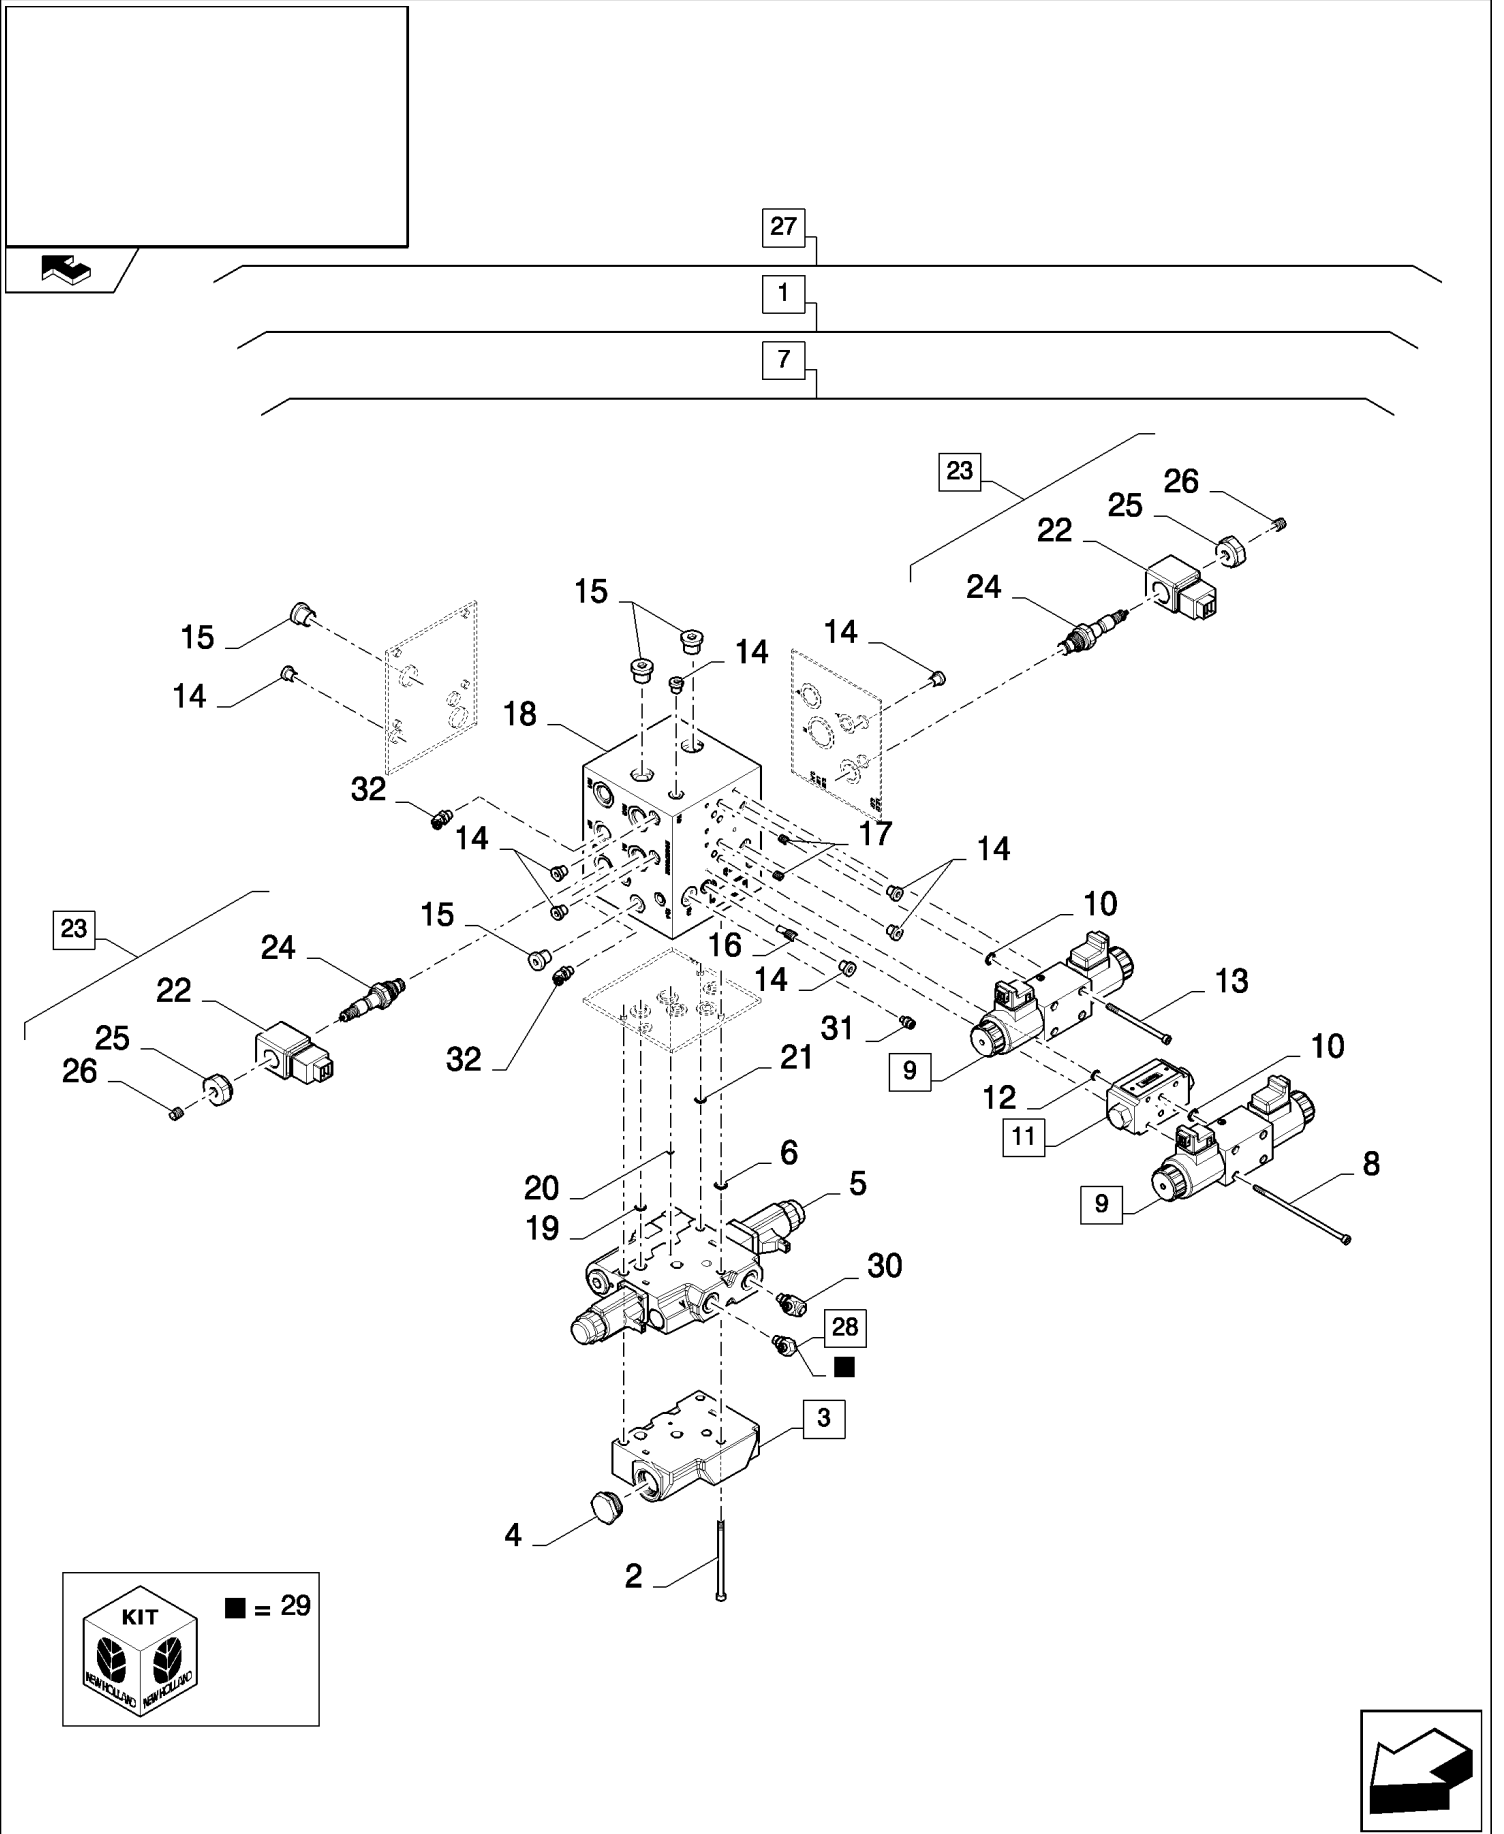

CX8080 COMBINE (9/06-)

07.32(02) STRAW ELEVATOR STACK VALVE WITH LATERAL FLOTATION - NOT FOR L.A. (LATIN AMERICA)

сылка	Номер детали	Кол-во	Описание
1	84457512	1	VALVE, HYDRAULIC, (2 to 26)
2	1960667	3	SCREW, Hex Soc Hd, M8 x 90, 8.8,
3	84022999	1	(4)
4	NSS	1	NOT SERVICED SEPARATELY,
5	86580299	1	VALVE, HYDRAULIC,
6	87658219	1	SHIM,
7	NSS	1	NOT SERVICED SEPARATELY, (8 to 26)
8	NSS	4	NOT SERVICED SEPARATELY,
9	87657069	2	VALVE, (10)
10	NSS	4	NOT SERVICED SEPARATELY,
11	87657866	1	VALVE, CHECK, (11)
12	87657867	4	O-RING,
13	NSS	4	NOT SERVICED SEPARATELY,
14	NSS	AR	NOT SERVICED SEPARATELY,
15	NSS	AR	NOT SERVICED SEPARATELY,
16	87657863	1	VALVE, CHECK,
17	87657864	2	ORIFICE,
18	NSS	1	NOT SERVICED SEPARATELY,
19	87658216	1	O-RING,
20	87658217	1	O-RING,
21	87658218	4	O-RING,
22	87658214	2	COIL,
23	87657860	2	POPPET, VALVE, (24 to 26)
24	NSS	1	NOT SERVICED SEPARATELY,
25	NSS	1	NOT SERVICED SEPARATELY,
26	NSS	1	NOT SERVICED SEPARATELY,
27	87592344	1	VALVE, HYDRAULIC, (1 to 26, 28 to 32) (painted), ASN D572
27	87592343	1	VALVE, HYDRAULIC, (1 to 26, 28 to 32) (not painted), ASN D572
28	84062490	1	VALVE, PRESSURE RELIEF, (29), ASN D572
29	84989501	1	KIT, SEALS, , ASN D572
30	86579688	1	ELBOW, 90°, 11/16"-18 ORFS x M18 x 1.5 ORB, , ASN D572
31	86580177	1	CONNECTOR, HYD., 11/16"-16 ORFS x M12 x 1.5 ORB, , ASN D572
32	87358966	2	ELBOW, 45°, 11/16"-18 ORFS x M18 x 1.5 ORB, , ASN D572