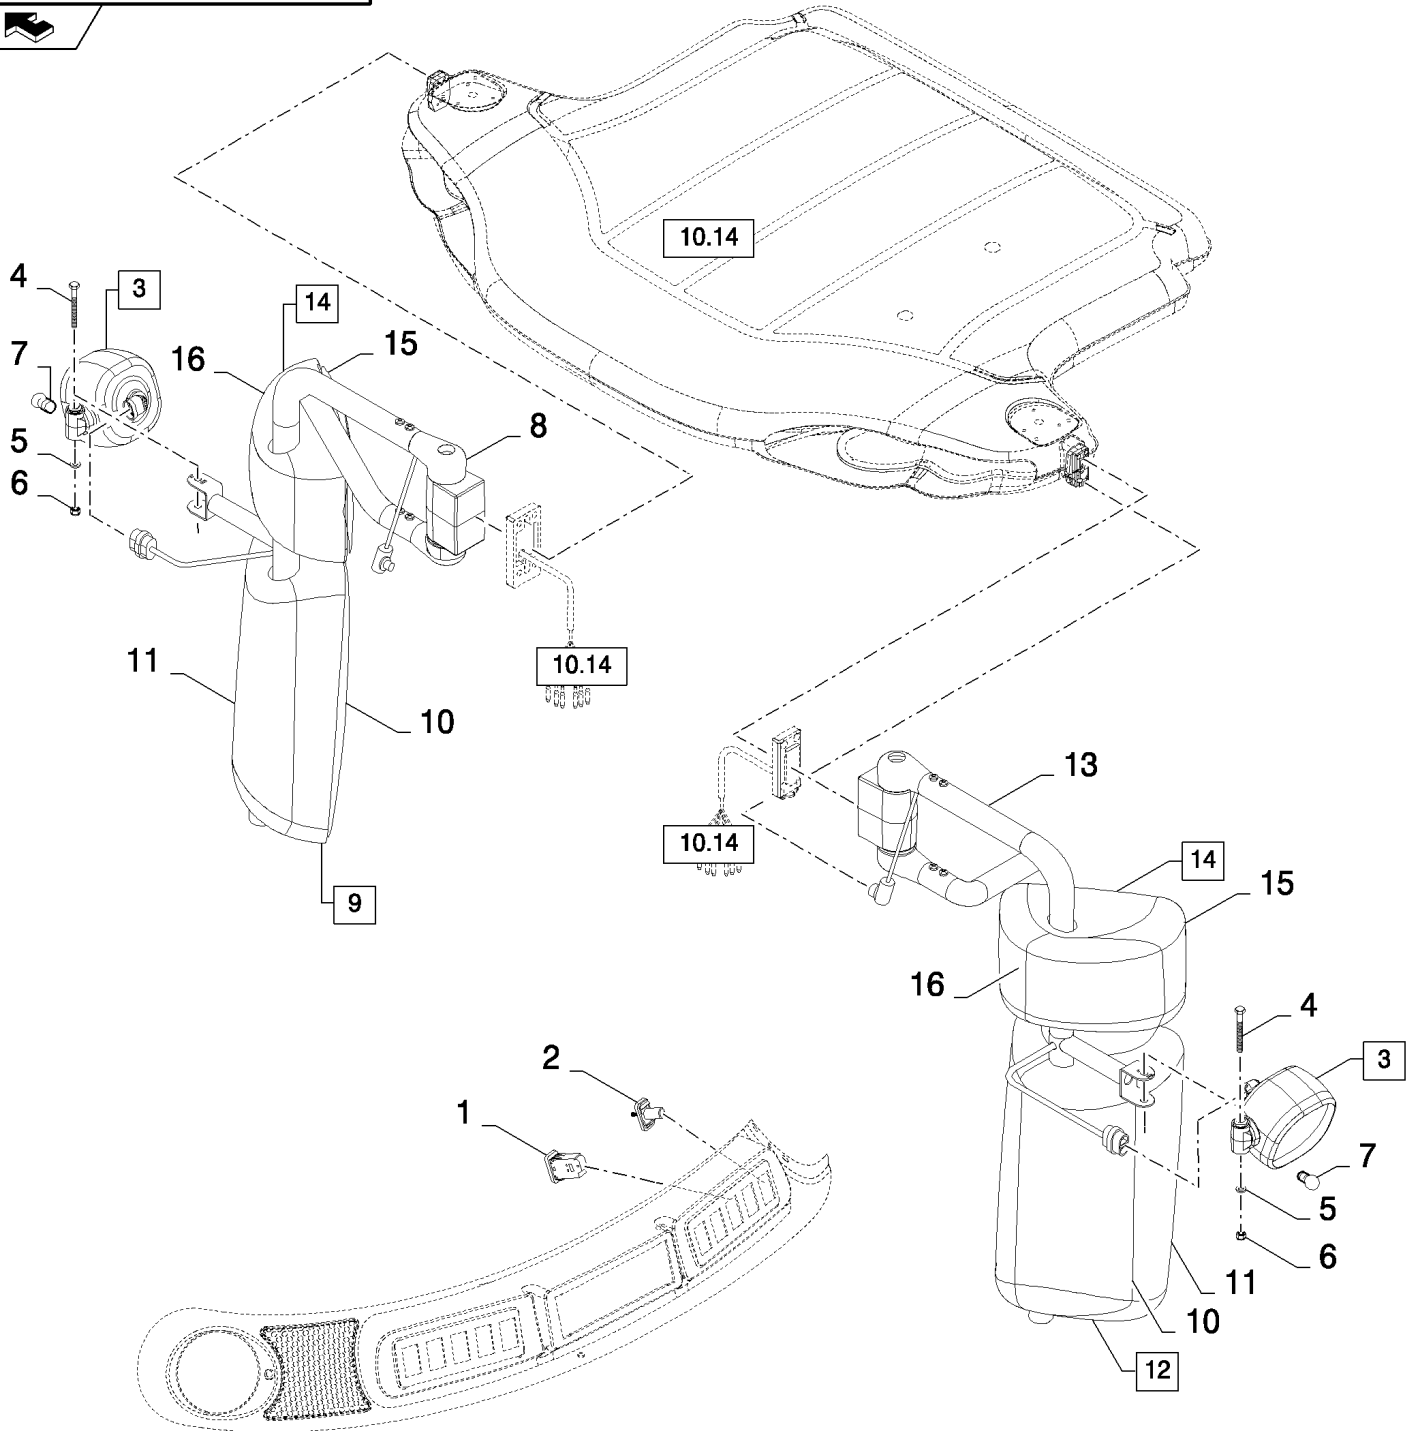

10.16(01) REAR VIEW MIRROR

CX8080 COMBINE (9/06-)

10.16(01) REAR VIEW MIRROR

сылка	Номер детали	Кол-во	Описание
1	84320244	1	SWITCH, MIRROR HEATING
2	86565146	1	SWITCH, MIRROR ADJUSTMENT
3	84320374	2	LAMP, (4 to 7)
4	84431556	1	BOLT, Hex, M8 x 50, 8.8,
5	412712	1	WASHER,
6	9991588	1	NUT, LOCK, M8 x 1.25, CI 8,
7	9847312	1	BULB, 12V, 50W HALOGEN
8	84067960	1	ARM, RH
9	84059852	1	MIRROR, RH, (10,11)
10	84434478	1	GLASS,
11	84434473	1	COVER,
12	84059851	1	MIRROR, LH, (10,11)
13	84067959	1	ARM, LH
14	84059853	1	MIRROR, REAR-VIEW, (15, 16)
15	84434479	1	GLASS,
16	84434474	1	COVER,