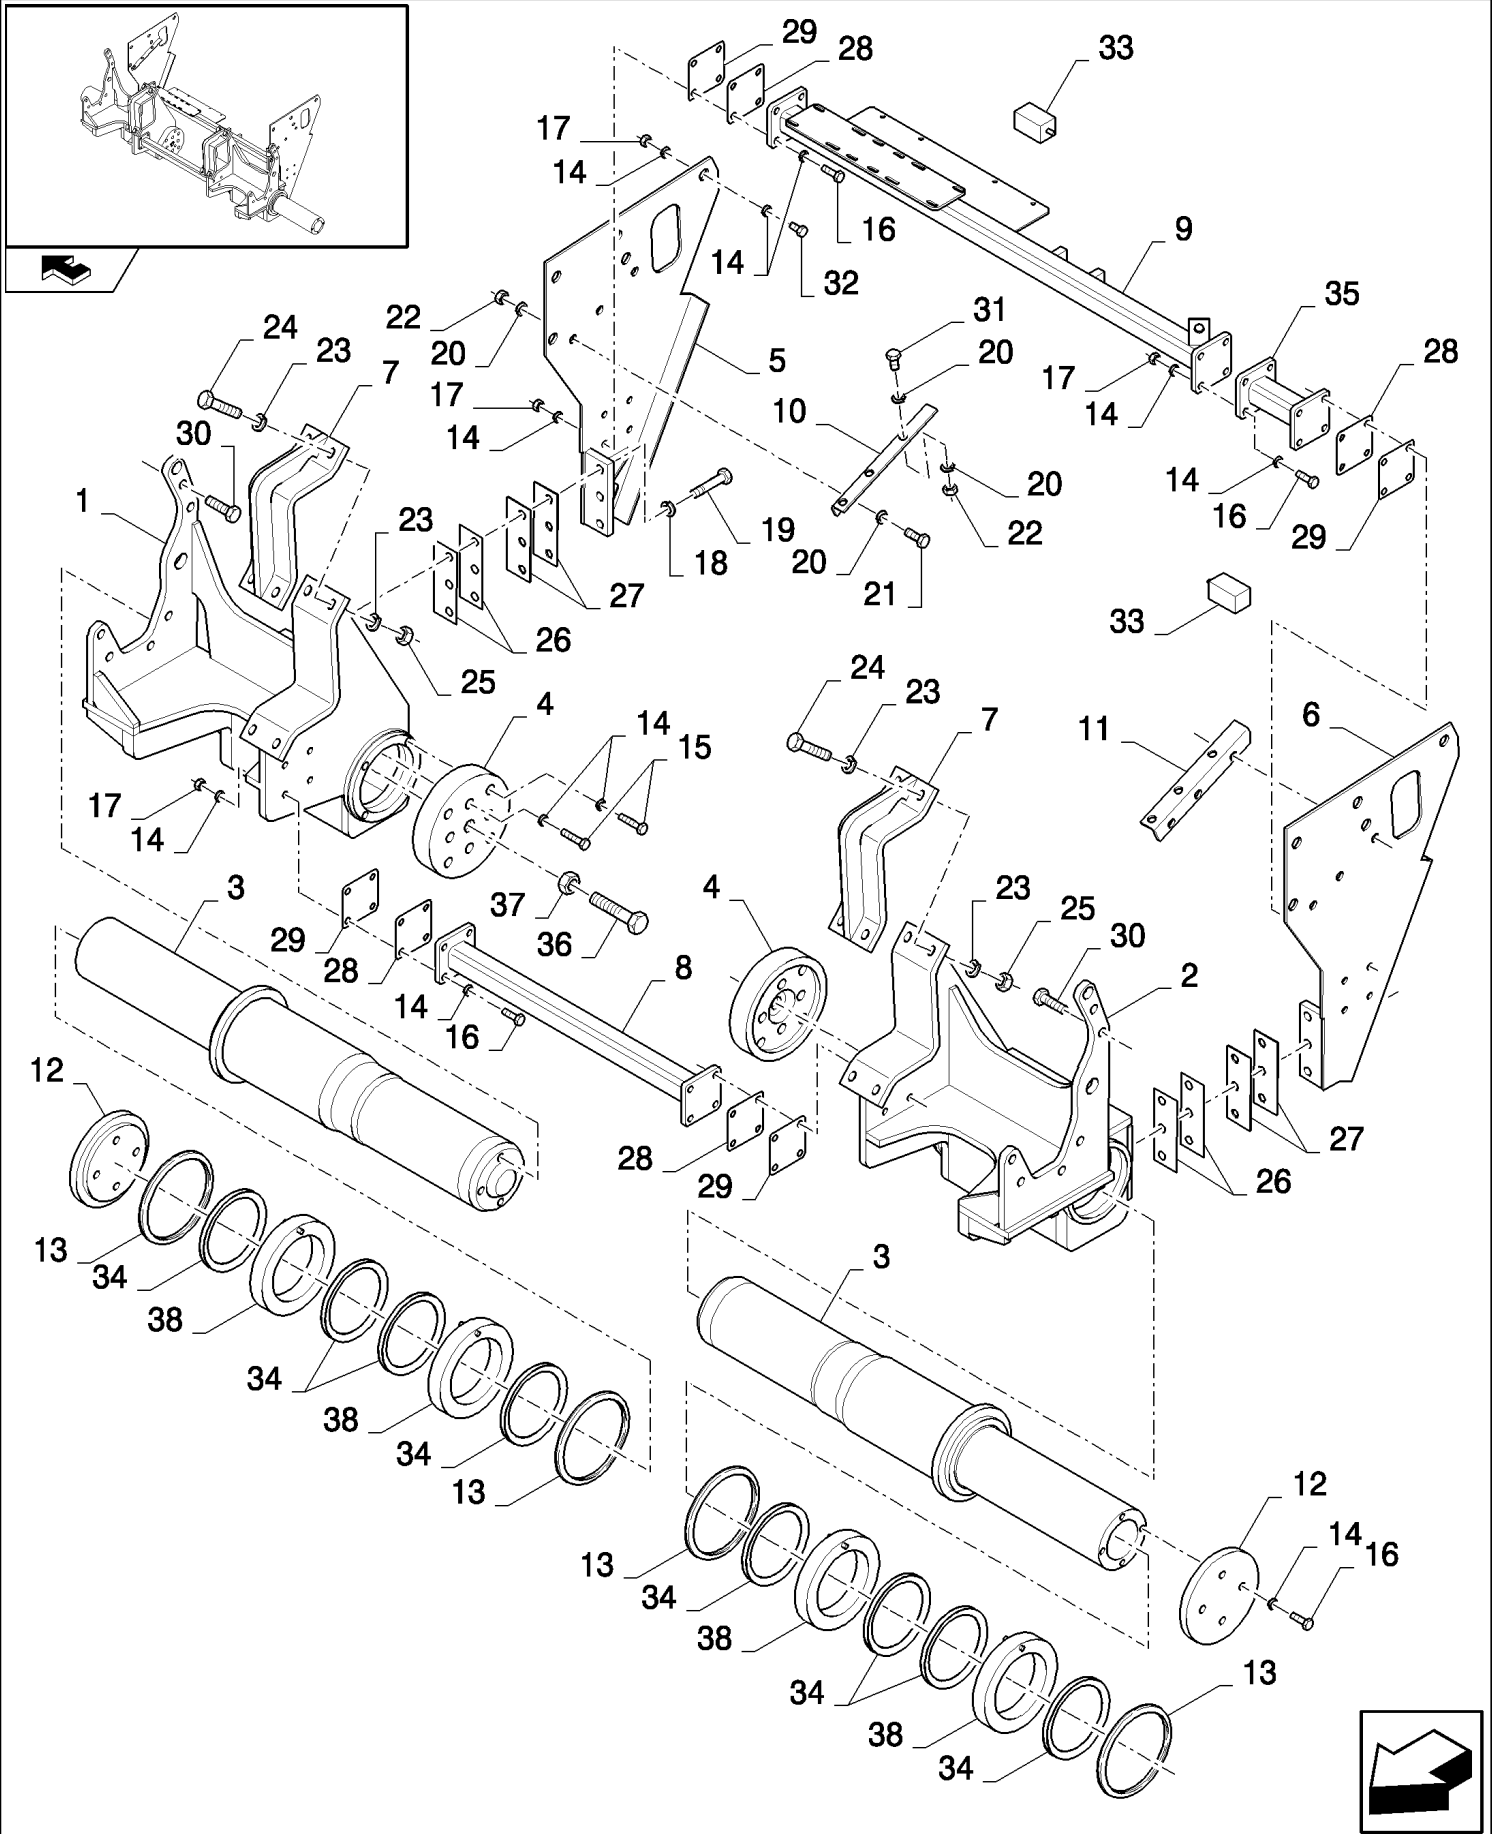

11.112(01) TRACK SUPPORTS

CX8080 COMBINE (9/06-)

11.112(01) TRACK SUPPORTS

сылка	Номер детали	Кол-во	Описание
1	84800302	1	SUPPORT,
2	84800303	1	SUPPORT,
3	84800304	2	SHAFT,
4	84800305	2	COVER,
5	84800306	1	SUPPORT, LH
6	84800307	1	SUPPORT, RH
7	84441073	2	SUPPORT,
8	84441084	1	SUPPORT, , FOR 1960MM ONLY
8	84442236	1	SUPPORT, , FOR 2200MM ONLY
9	84441083	1	SUPPORT,
10	84800308	1	ANGLE BAR, LH
11	84441077	1	ANGLE, RH
12	84441066	2	RING,
13	84441087	4	WASHER,
14	84800287	84	RING, LOCKING, 17MM
15	9847468	16	BOLT, Hex, M16 x 70, 10.9, Hex, M16 x 70, 10.9
16	9828248	28	BOLT, Hex, M16 x 60, 10.9,
17	392530	36	NUT, M16, CI 10,
18	84800297	6	RING, LOCKING, 21MM
19	9843495	6	SCREW, Hex, M20 x 60, 10.9,
20	84800309	24	RING, LOCKING, 13MM
21	300389	6	BOLT, Hex, M12 x 35, 8.8, Full Thd,
22	9706685	12	NUT, M12, CI 8,
23	84800295	16	RING, LOCKING, 25MM
24	87017607	8	BOLT, Hex, M24 x 90, 10.9, M24x90
25	9848973	8	NUT, M24, CI 10, M24
26	84800310	4	SHIM,
27	84800311	4	SHIM,
28	84800312	4	SHIM,
29	84800313	4	SHIM,
30	9846949	12	BOLT, Hex, M20 x 80, 10.9, M20x80
31	300388	6	SCREW, Hex, M12 x 25, 8.8,
32	86529976	10	BOLT, Hex, M16 x 35, 10.9, Hex, M16 x 35, 10.9
33	84441061	2	BLOCK,
34	84800314	8	GASKET,
35	84800315	1	REINFORCEMENT, , FOR 1960MM ONLY
35	84800318	1	BEAM, , FOR 2200MM ONLY
36	87301265	2	BOLT, Hex, M30 x 4 x 100, 10.9, M30x100
37	325290	2	NUT, M30, CI 8, M30
38	84800317	4	SPACER,