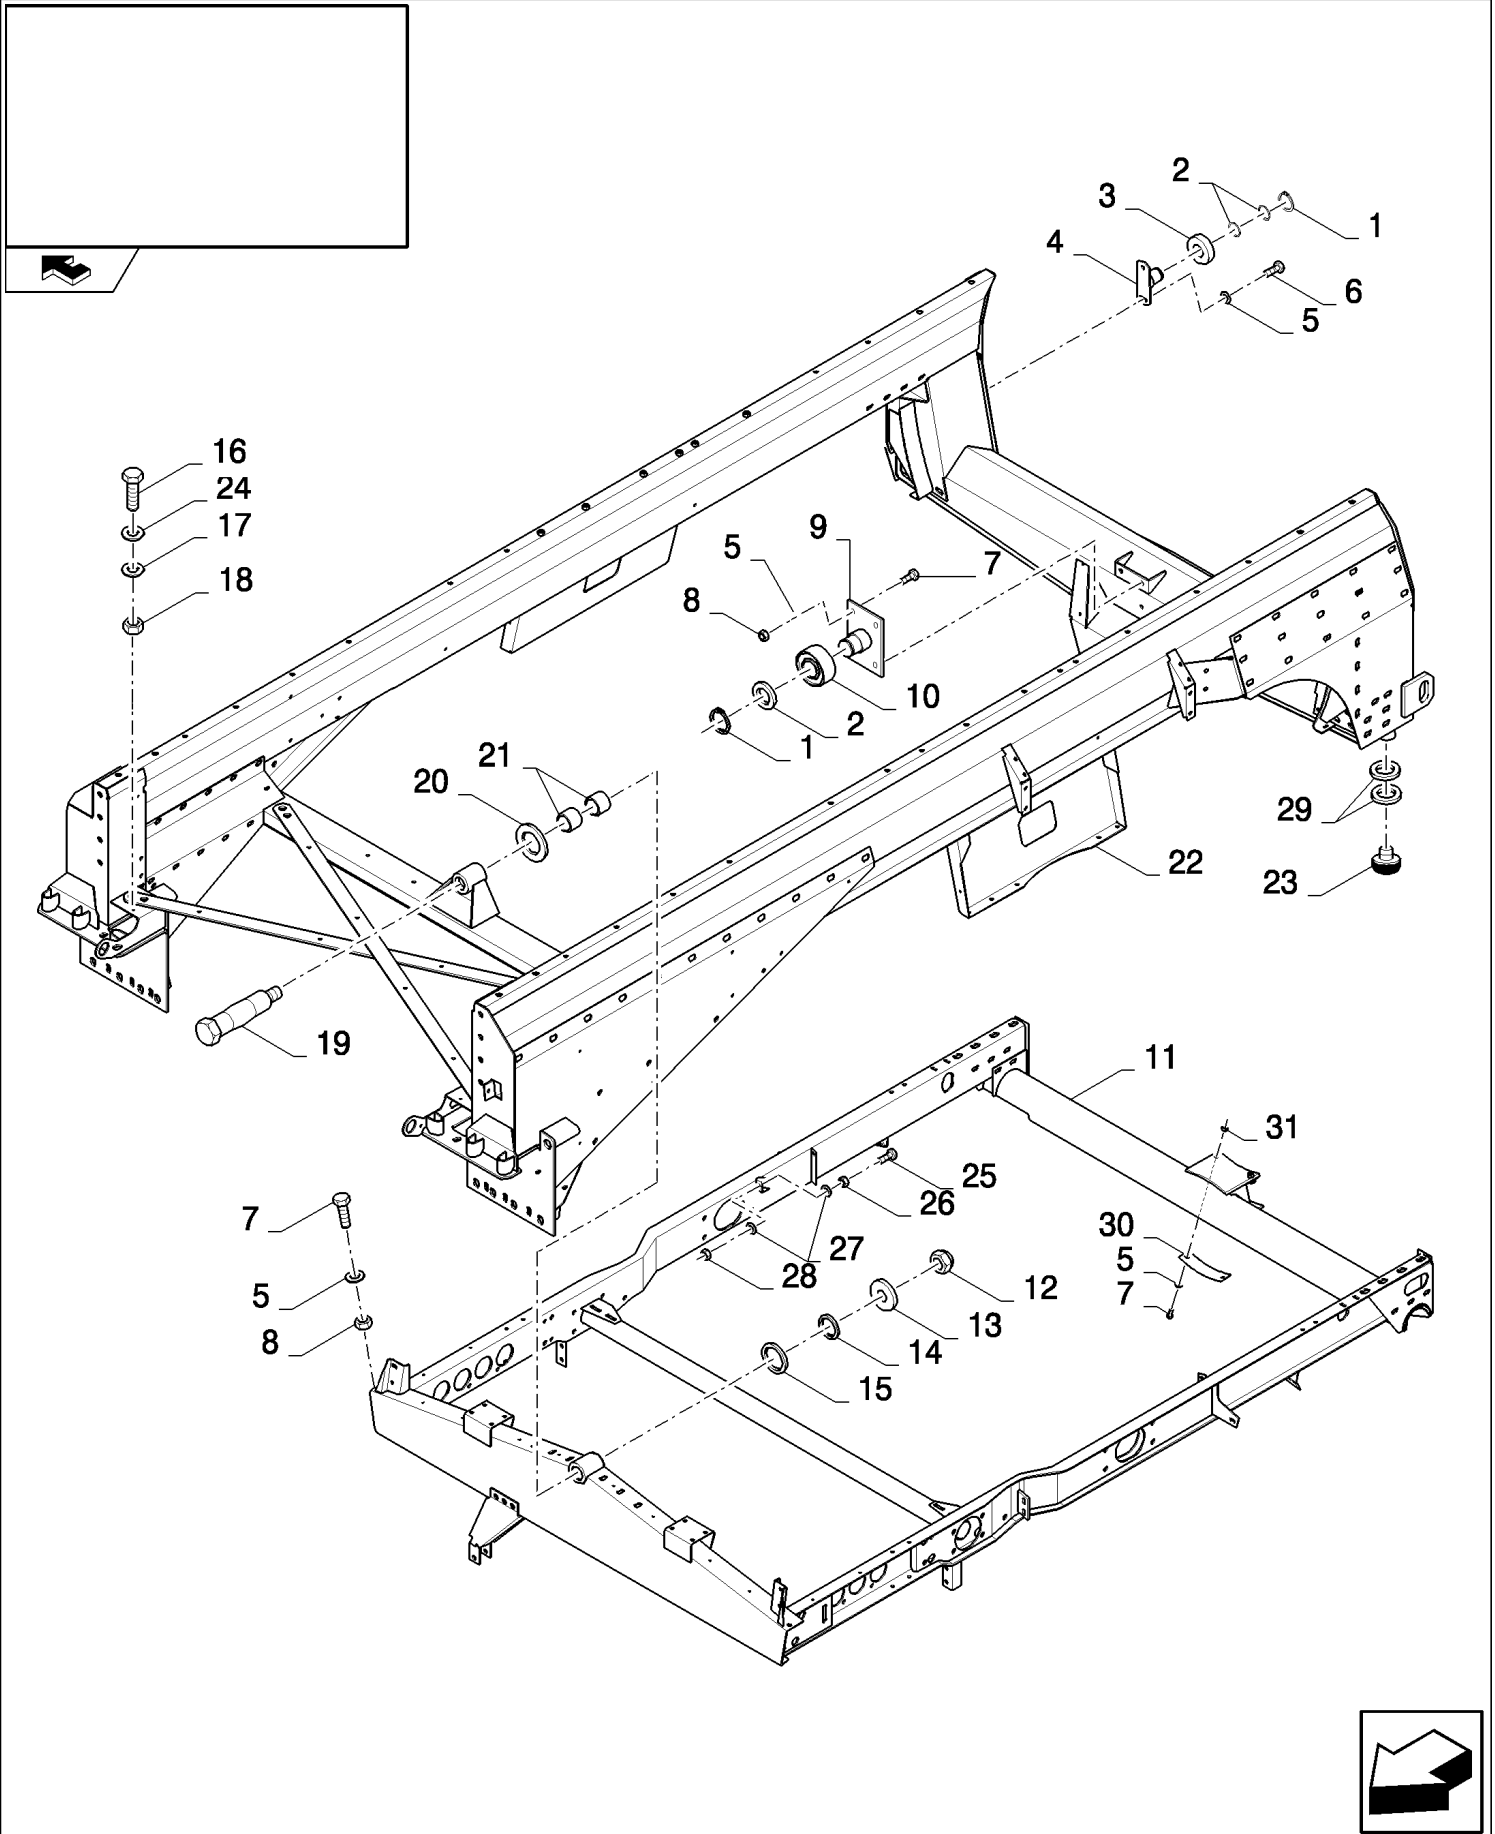

12.04(01) LOWER AND PIVOTING FRAME, SELF LEVELLING

CX8080 COMBINE (9/06-)

12.04(01) LOWER AND PIVOTING FRAME, SELF LEVELLING

сылка	Номер детали	Кол-во	Описание
1	370006	3	RING, SNAP,
2	442203	6	WASHER,
3	434817	2	ROLLER,
4	84818451	2	HINGE,
5	140045	AR	WASHER, SPRING, Belleville, M10,
6	43139	4	SCREW, Hex, M10 x 25, 8.8, Full Thd, M10x25
7	43140	AR	BOLT, Hex, M10 x 30, 8.8, Full Thd,
8	100016	4	NUT, M10, CI 8,
9	434814	1	HINGE,
10	210049	1	BEARING ASSY,
11	84453821	1	FRAME ASSY, , FOR CX8060, CX8070, CX8080, CX8090 ONLY
11	84453822	1	FRAME ASSY, , FOR CX8030, CX8040, CX8050 ONLY
12	86000441	1	NUT, M16 x 2, CI 8,
13	84007183	1	WASHER,
14	9513615	1	WASHER,
15	9508900	1	WASHER,
16	43168	4	BOLT, Hex, M16 x 40, 8.8,
17	394631	8	WASHER, 16MM
18	100020	4	NUT, M16, CI 8,
19	9831928	1	SHAFT,
20	140061	1	WASHER,
21	429232	2	SLEEVE,
22	84072198	1	FRAME, , FOR CX8060, CX8070, CX8080, CX8090 ONLY
22	84072263	1	FRAME, , FOR CX8030, CX8040, CX8050 ONLY
23	190029	2	INSULATOR BLOCK,
24	86589278	4	WASHER, SPRING,
25	86977775	1	BOLT, Hex, M10 x 60, 8.8, Full Thd,
26	320648	1	NUT, M10, CI 8,
27	378244	2	WASHER, M10,
28	100016	1	NUT, M10, CI 8,
29	9801096	AR	WASHER,
30	84457842	1	PLATE, WEAR,
31	100037	2	NUT, M10 x 1.5, CI 8,