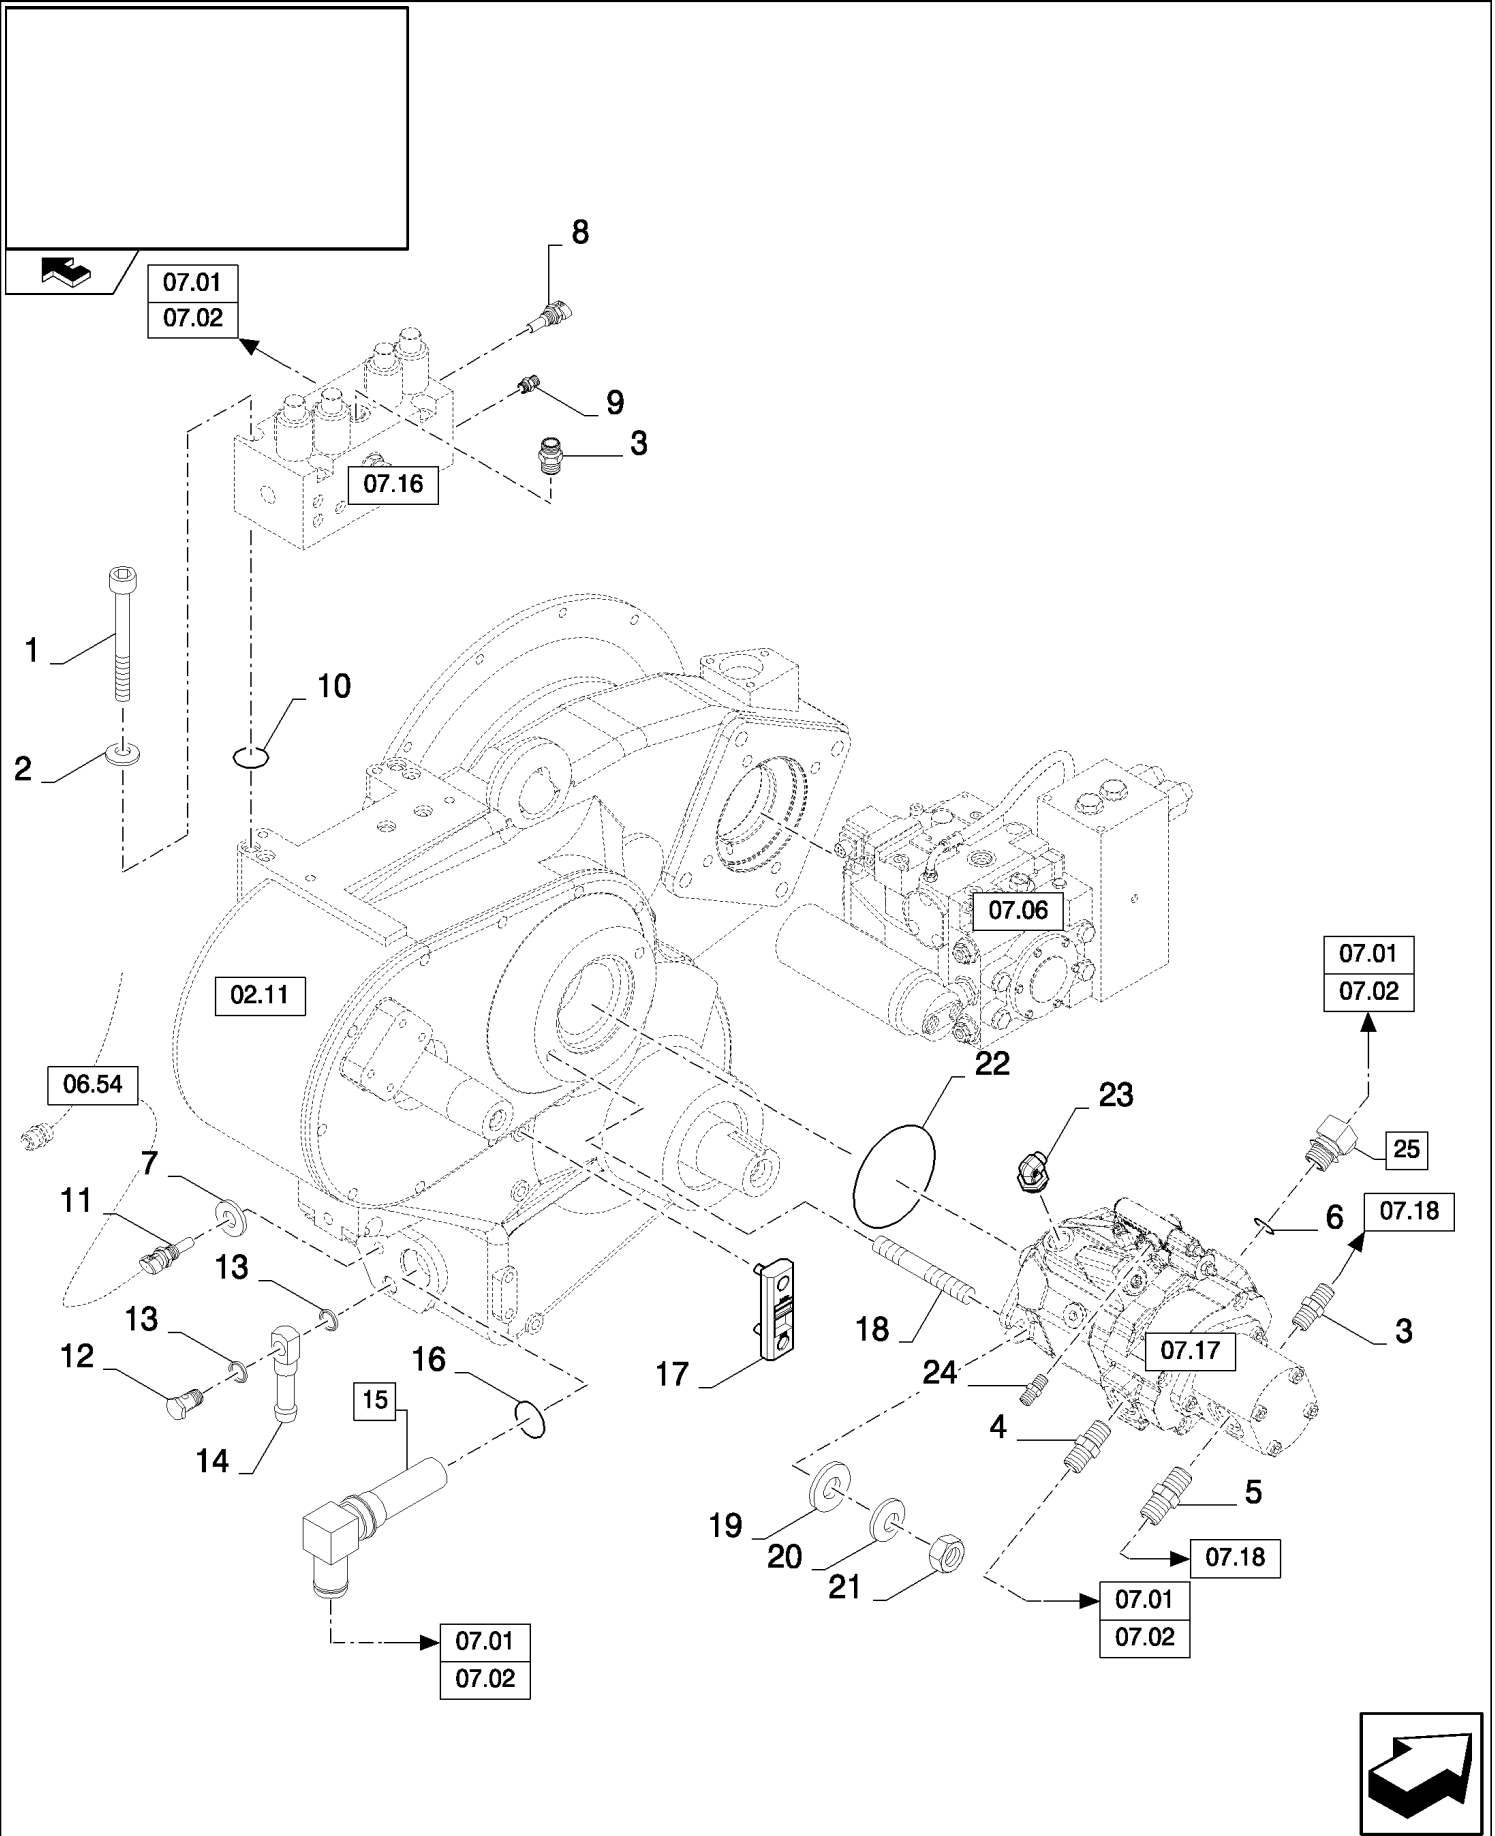

07.15(01) HYDRAULICS FOR ENGINE, PUMP AND DIVIDER

CX8080 COMBINE (9/06-)

07.15(01) HYDRAULICS FOR ENGINE, PUMP AND DIVIDER

сылка	Номер детали	Кол-во	Описание
1	84062671	4	SCREW, M10x100
2	140028	4	WASHER, M10,
3	86579680	2	CONNECTOR, HYD., 1"-14 ORFS x M22 x 1.5 ORB, , SEE FIGURE 07.502
4	86579683	1	CONNECTOR, HYD., 1 3/16"-12 ORFS x M33 x 2 ORB, , SEE FIGURE 07.502
5	86579684	1	CONNECTOR, HYD., 1 11/16"-12 ORFS x M33 x 2 ORB, , SEE FIGURE 07.502
6	86598105	1	O-RING, CI 6, 38.6MM ID x 2.9 Thk,
7	86598099	1	O-RING, CI 6, 11.3MM ID x 2.2 Thk,
8	86597585	1	SENSOR,
9	86580177	1	CONNECTOR, HYD., 11/16"-16 ORFS x M12 x 1.5 ORB, , SEE FIGURE 07.502
10	128359	6	O-RING, -016, 70 Duro, .614" ID x .070" Thk,
11	86571273	1	SENSOR,
12	84100235	1	SCREW, HOLLOW,
13	220122	2	SEAL,
14	326078	1	CONNECTOR, HYD.,
15	84452576	1	FILTER, STRAINER, (16)
16	86598105	1	O-RING, CI 6, 38.6MM ID x 2.9 Thk,
17	923011	1	INDICATOR,
18	321665	2	STUD,
19	394630	2	WASHER,
20	140046	2	WASHER, Belleville, M12,
21	9706685	2	NUT, M12, CI 8,
22	9706914	1	O-RING, -045, 70 Duro, 3.989" ID x .070" Thk,
23	86579692	1	ELBOW, 90°, 13/16"-18 ORFS x M22 x 1.5 ORB, , SEE FIGURE 07.502
24	86596907	1	CONNECTOR, HYD., , SEE FIGURE 07.502
25	87356239	1	CONNECTOR, HYD., (6)