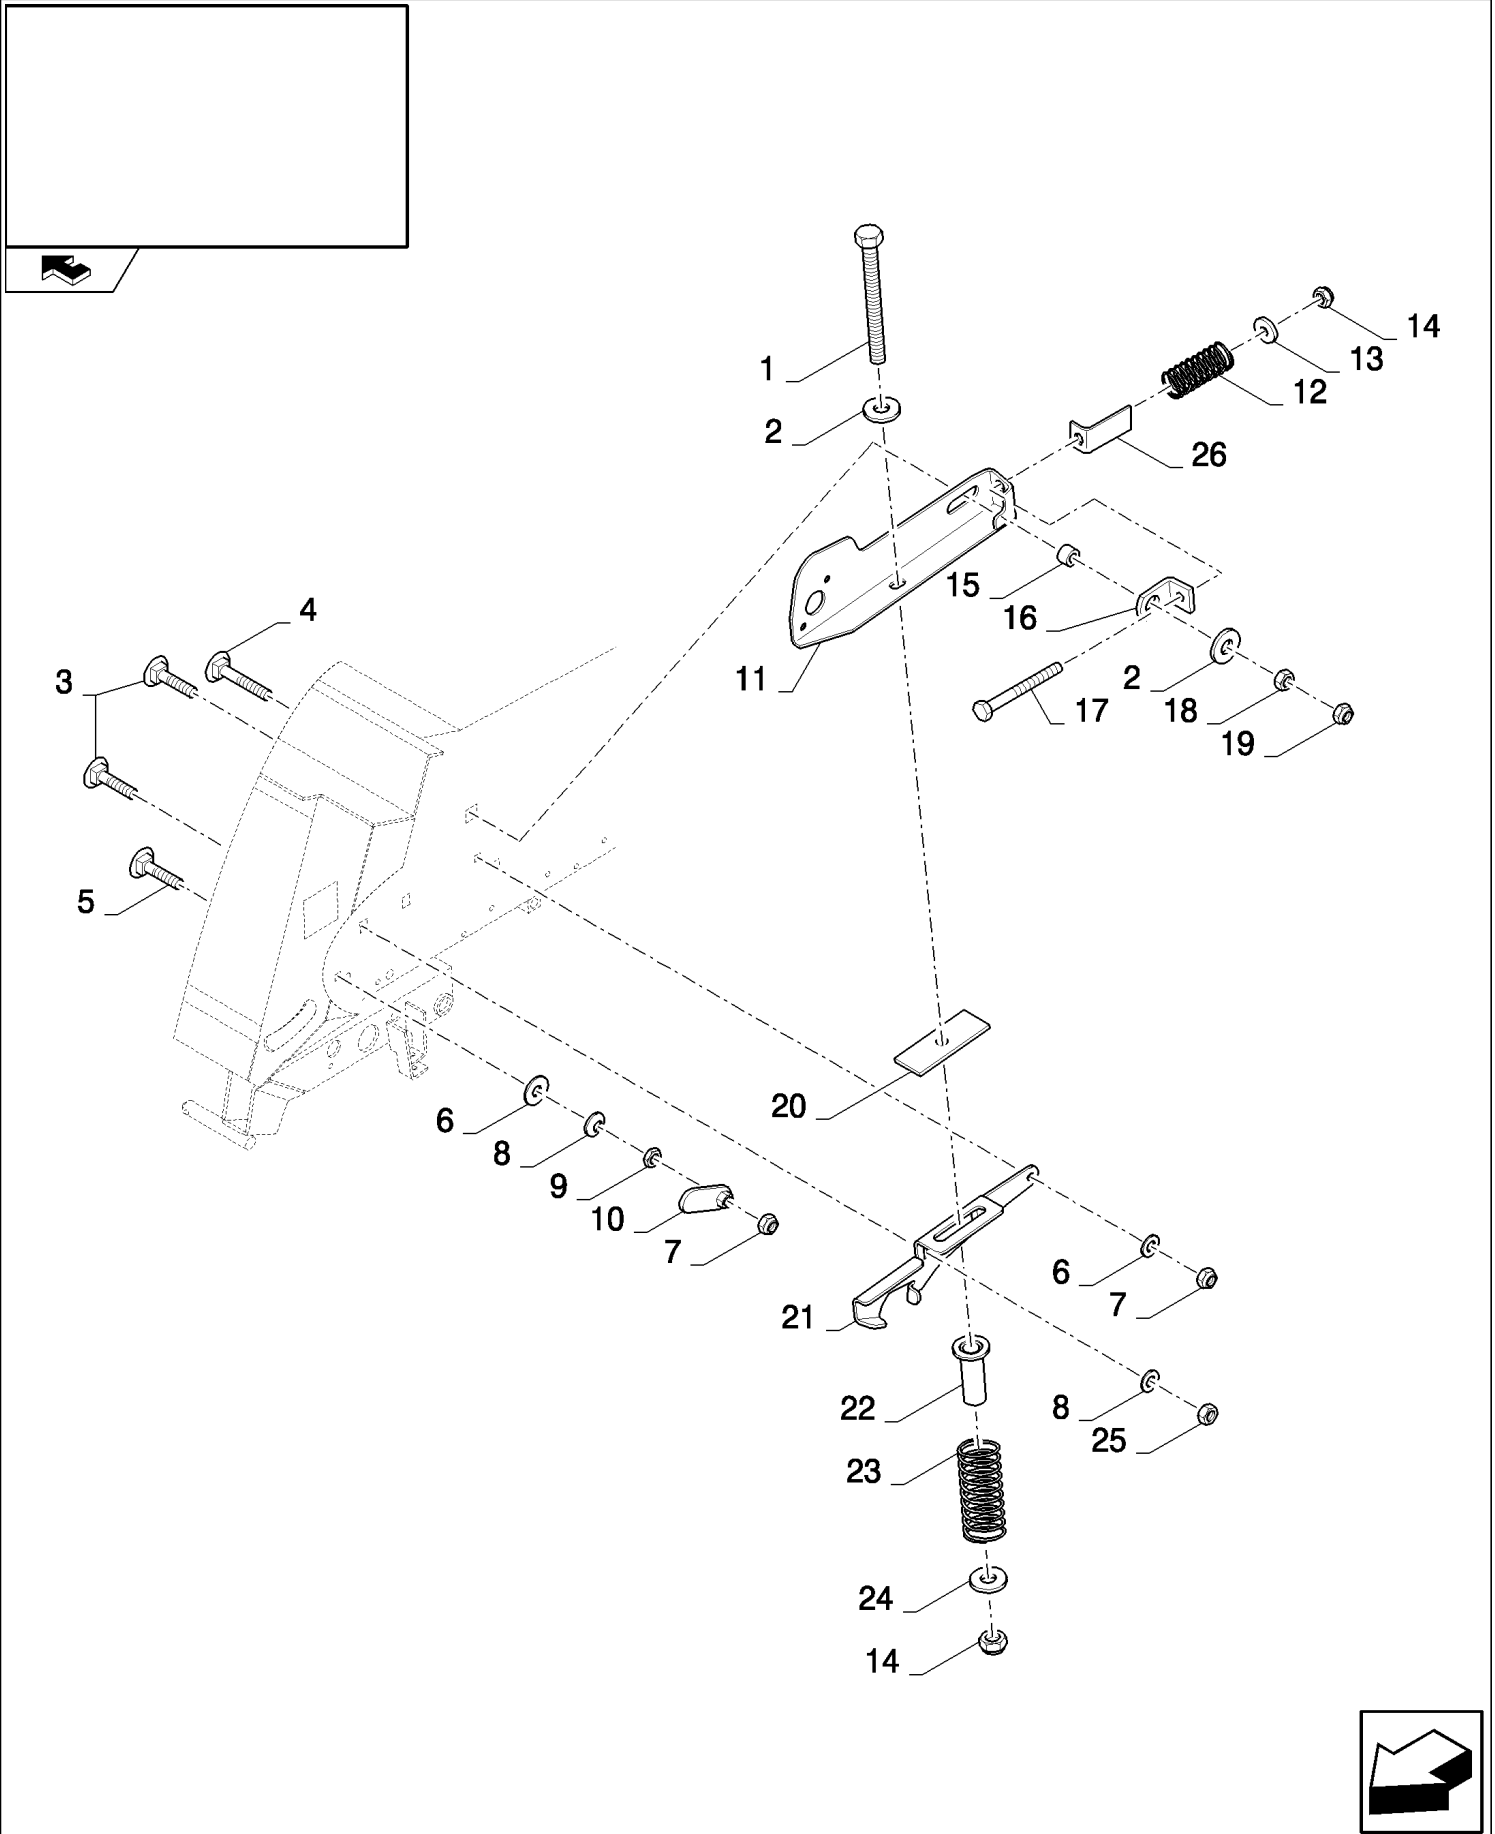

13.13(01) SUSPENSION BRACES WITH LATERAL FLOTATION ONLY

CX8080 COMBINE (9/06-)

13.13(01) SUSPENSION BRACES WITH LATERAL FLOTATION ONLY

сылка	Номер детали	Кол-во	Описание
1	9814566	2	BOLT, Hex, M16 x 190, 8.8, Full Thd,
2	325594	4	WASHER,
3	120044	6	BOLT, CARRIAGE, Short NK, M12 x 30, CI8.8, Full Thd,
4	120046	2	BOLT, CARRIAGE, Short NK, M16 x 60, CI8.8, Full Thd,
5	334682	2	BOLT, CARRIAGE, Short NK, M12 x 50, CI8.8, Full Thd,
6	378245	4	WASHER, M12,
7	100038	4	NUT, M12 x 1.75, CI 8,
8	140046	6	WASHER, Belleville, M12,
9	323238	2	NUT, Thin, M12 x 1.75, CI 05,
10	84433667	2	CAM,
11	84457756	1	ARM, LH
11	84457755	1	ARM, RH
12	84075179	2	SPRING,
13	140091	2	WASHER,
14	412066	4	NUT, LOCK, M16 x 2, CI 8, M16
15	84052730	2	BUSHING,
16	84075539	2	BRACKET,
17	84435244	2	BOLT, Hex, M16 x 180, 8.8,
18	100020	2	NUT, M16, CI 8,
19	86000441	2	NUT, M16 x 2, CI 8,
20	9815111	2	CANVAS,
21	84433668	1	SUPPORT, LH
21	84433669	1	SUPPORT, RH
22	921084	2	TUBE,
23	920397	2	SPRING,
24	451743	2	WASHER,
25	9706685	4	NUT, M12, CI 8,
26	84461549	2	INDICATOR,