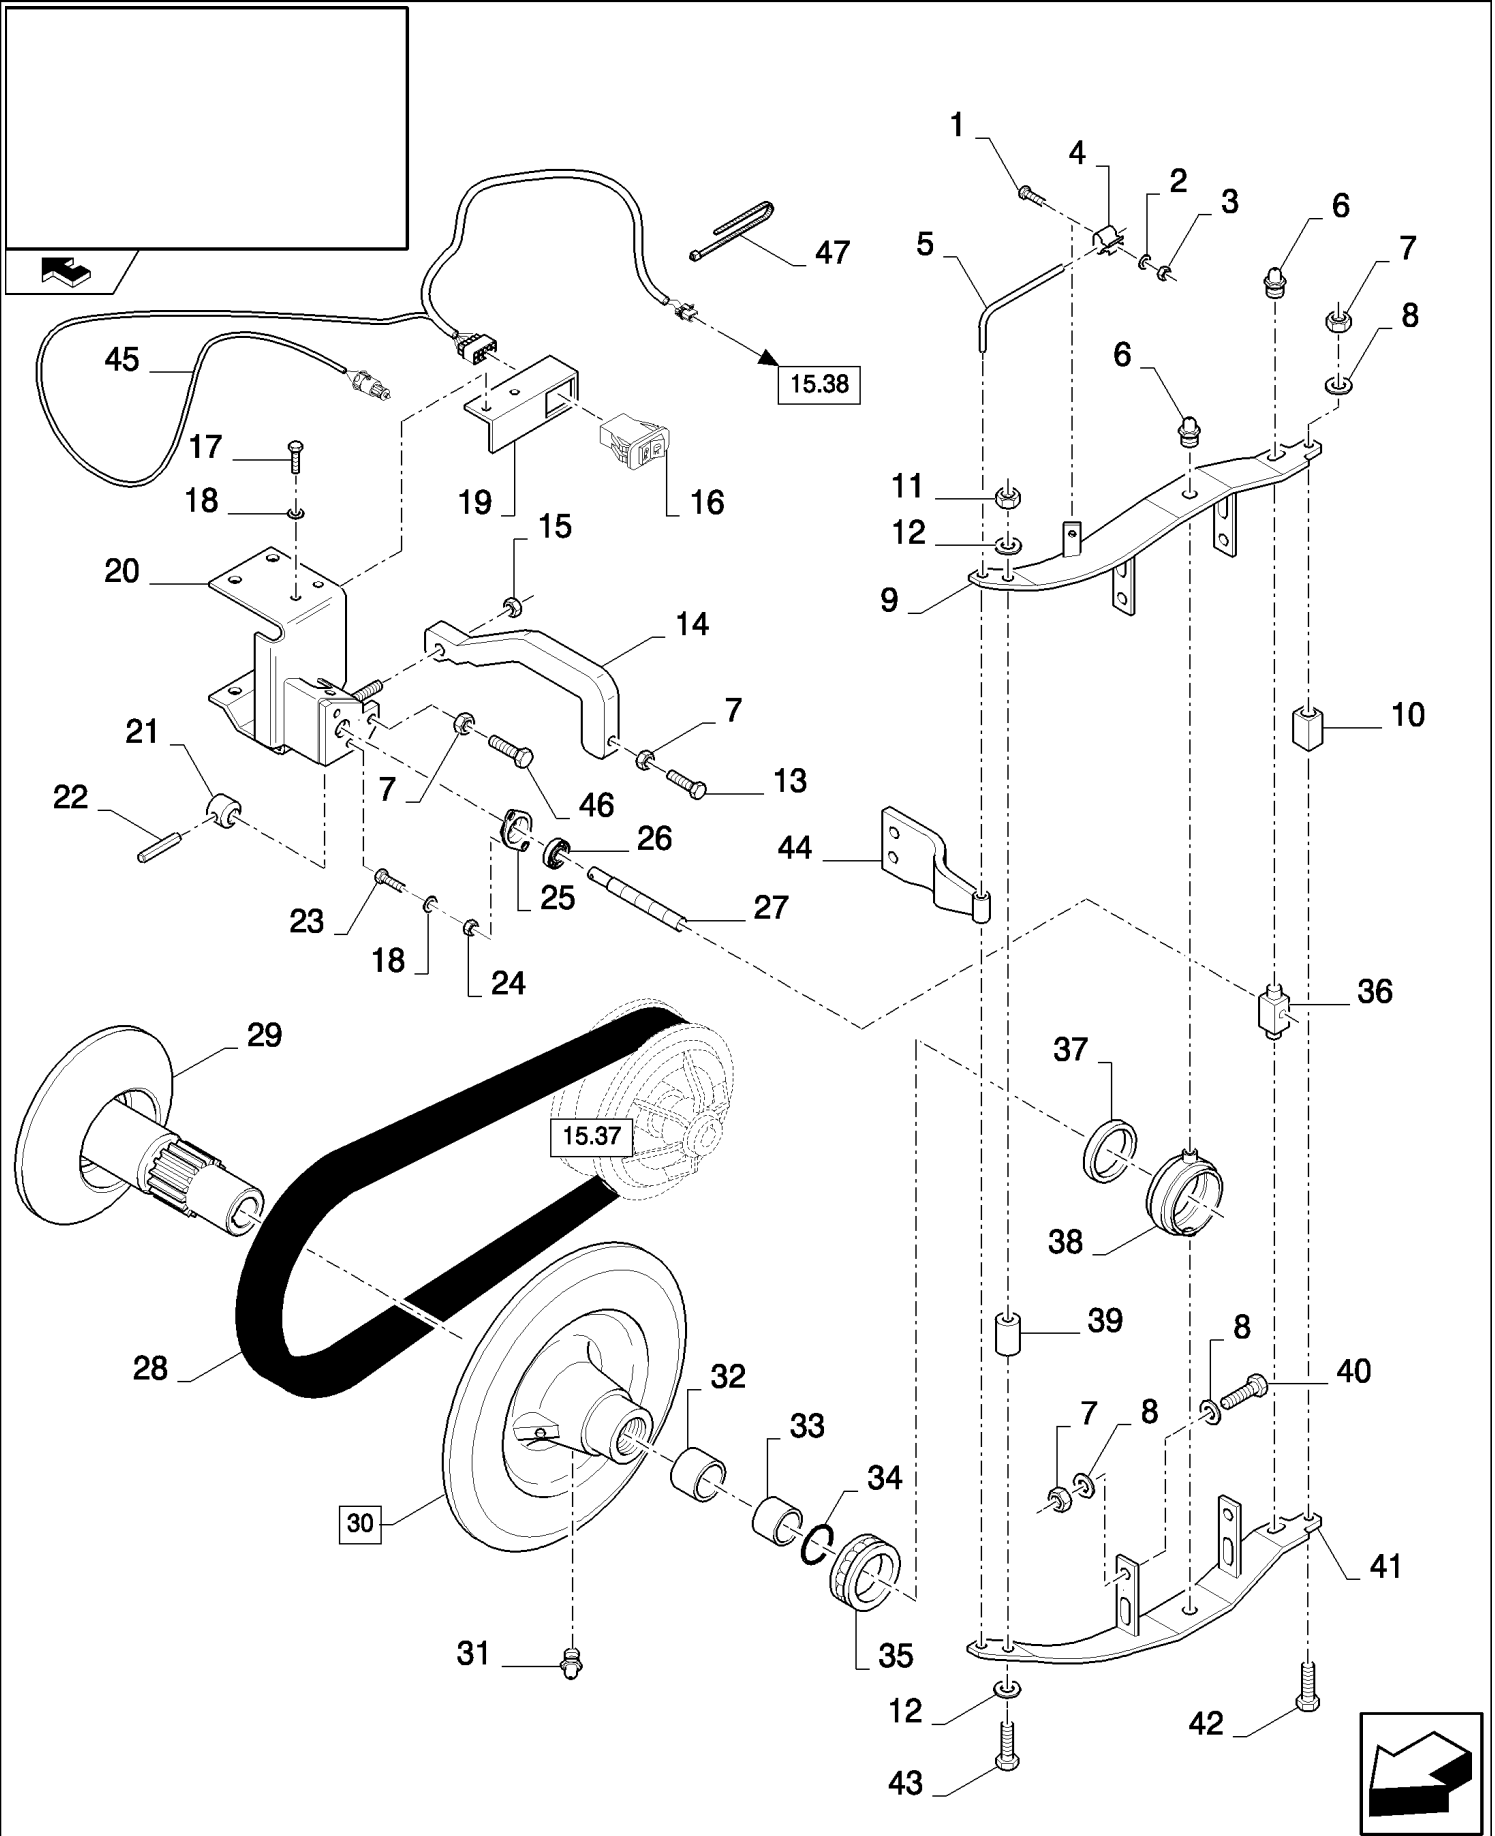

15.39(01) GRASS SEED EQUIPMENT - ACCESSORIES

CX8080 COMBINE (9/06-)

15.39(01) GRASS SEED EQUIPMENT - ACCESSORIES

сылка	Номер детали	Кол-во	Описание
1	412064	1	SCREW, Hex, M4 x 16, 8.8, Full Thd,
2	322355	1	WASHER, Belleville, M4,
3	100012	1	NUT, M4, CI 8,
4	323307	1	CLAMP,
5	84023276	1	PIN,
6	321204	2	NIPPLE, LUBE, M6 x 1, 16mm lg,
7	100016	7	NUT, M10, CI 8,
8	140045	9	WASHER, SPRING, Belleville, M10,
9	84023235	1	ARM,
10	84023232	1	BLOCK,
11	89706690	2	NUT, M8, CI 8,
12	322358	2	WASHER, SPRING, Belleville, M8,
13	120113	1	BOLT, Hex, M10 x 50, 8.8, Full Thd,
14	84023233	1	SUPPORT,
15	100037	1	NUT, M10 x 1.5, CI 8,
16	84320265	1	SWITCH,
17	86508568	2	SCREW, Hex, M6 x 16, 8.8,
18	322357	4	WASHER, SPRING, Belleville, M6,
19	84442304	1	BRACKET,
20	84023197	1	SUPPORT, , FOR SELF LEVELLING ONLY
20	84023287	1	SUPPORT, , FOR FIXED SHOE ONLY
21	9811470	1	BUSHING,
22	300869	1	PIN, LOCK, M6 x 40, Slotted,
23	120100	2	BOLT, Hex, M6 x 20, 8.8,
24	9706755	2	NUT, M6, CI 8,
25	443794	1	HOUSING, BEARING,
26	9808450	1	BEARING, BALL,
27	9811471	1	SHAFT,
28	84023277	1	BELT, , FOR SELF LEVELLING ONLY
28	84023278	1	BELT, TRANSMISSION, , FOR FIXED SHOE ONLY
29	84023306	1	VARIATOR,
30	84023321	1	VARIATOR, (31 to 34)
31	321204	3	NIPPLE, LUBE, M6 x 1, 16mm lg,
32	84818346	1	BUSHING,
33	9503683	1	SLEEVE,
34	84814916	1	O-RING,
35	385803	1	BEARING ASSY,
36	443796	1	ADJUSTER,
37	84818400	1	GASKET,
38	84078831	1	HOUSING, BEARING,
39	334056	1	BUSHING,
40	43139	4	SCREW, Hex, M10 x 25, 8.8, Full Thd, M10x25