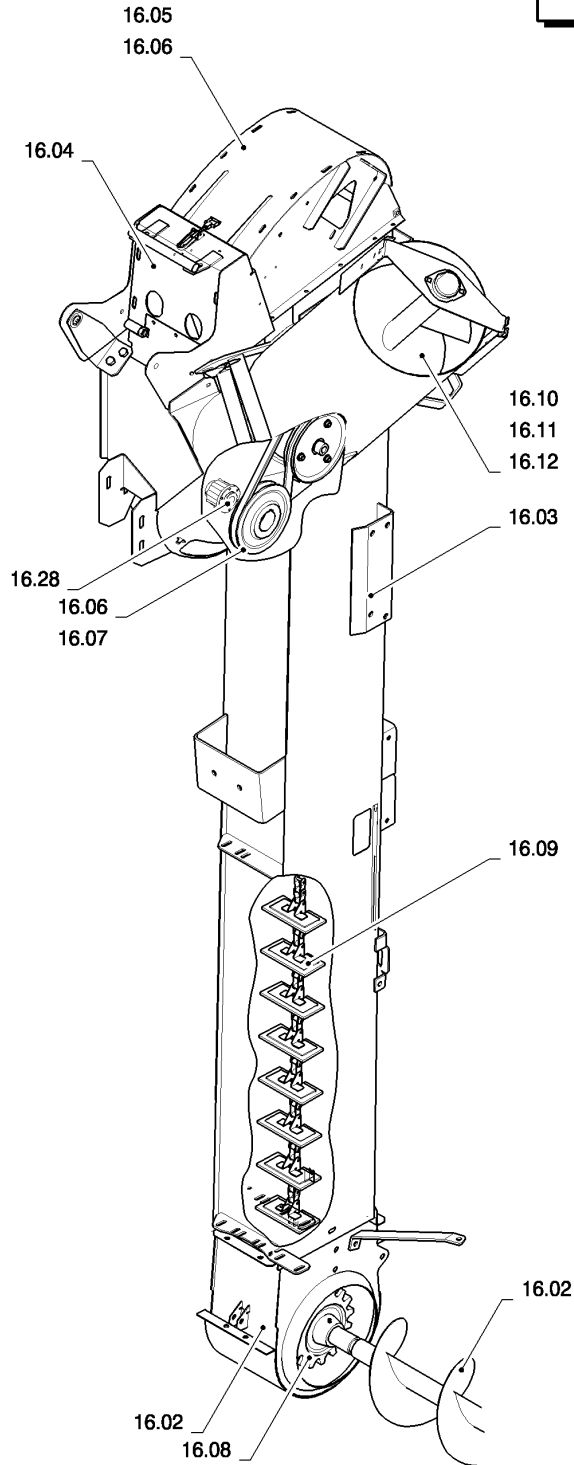

UNLOADING
SCARICO

VIDANGE
ENTLEERUNG

DESCARGA
DESCARGA

TØMME
ONTLADING

SEC. 16