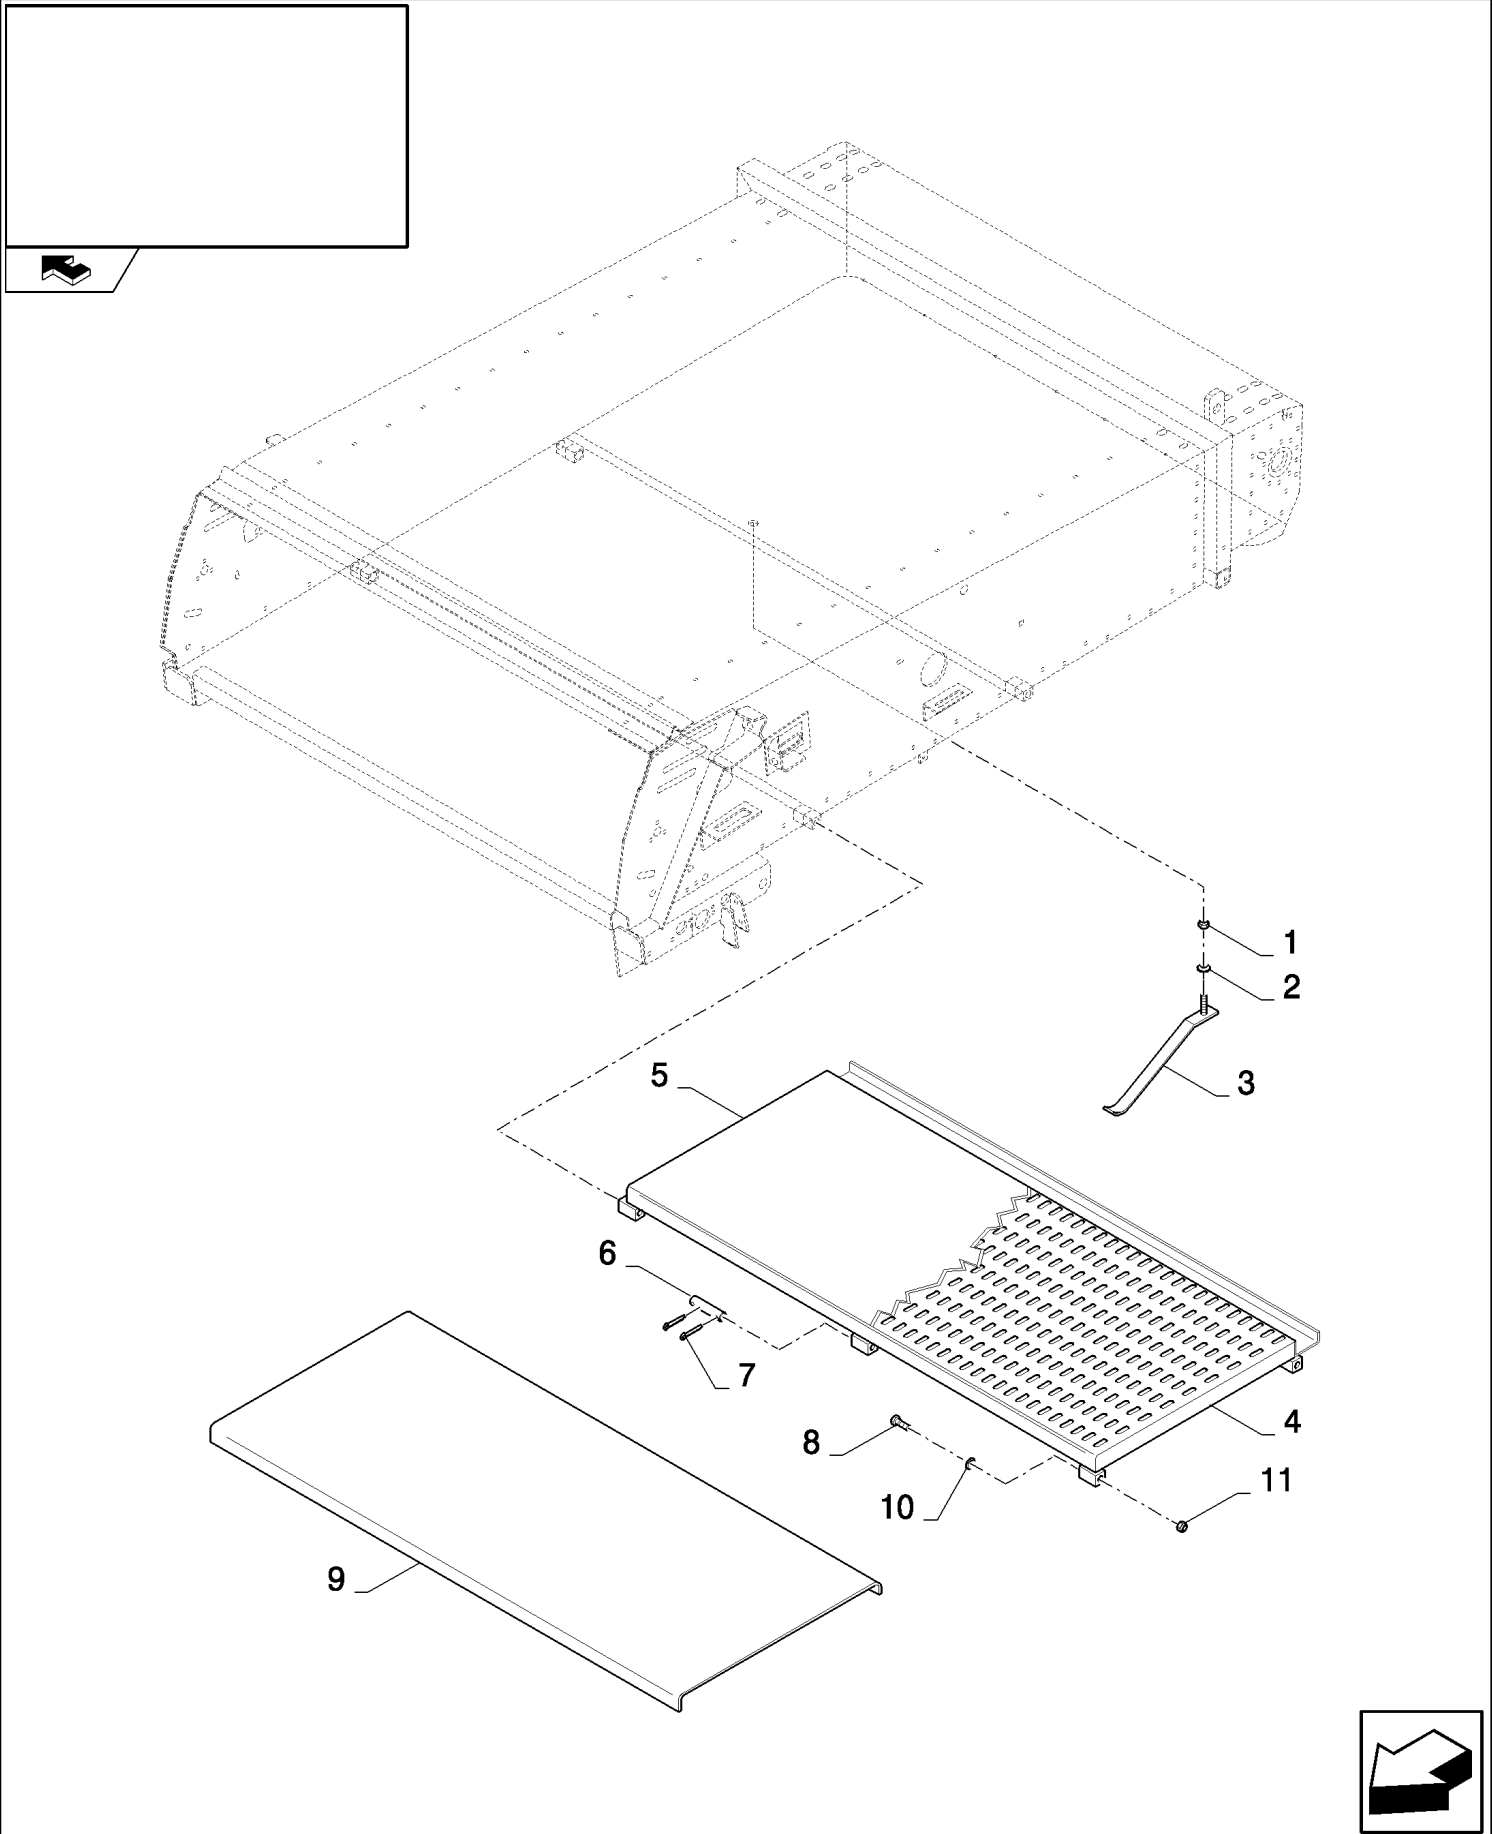

13.11(01) BOTTOM PLATE FOR OPEN CONVEYOR

CX8080 COMBINE (9/06-)

13.11(01) BOTTOM PLATE FOR OPEN CONVEYOR

сылка	Номер детали	Кол-во	Описание
1	100037	1	NUT, M10 x 1.5, CI 8,
2	140045	1	WASHER, SPRING, Belleville, M10,
3	84018386	1	LEVER,
4	84072021	1	COVER, , FOR CX8060, CX8070, CX8080, CX8090 ONLY, PERFORATED
4	84437304	1	COVER, , PERFORATED, FOR CX8030, CX8040, CX8050 ONLY
5	84072020	1	COVER, , FOR CX8060, CX8070, CX8080, CX8090 ONLY
5	84437221	1	COVER, , FOR CX8030, CX8040, CX8050 ONLY
6	356015	1	SPINDLE,
7	130007	2	PIN, SPLIT (COTTER), M4 x 25,
8	321246	4	BOLT, Hex, M16 x 120, 8.8,
9	84073598	1	PLATE, , FOR CX8060, CX8070, CX8080, CX8090 ONLY
9	84437557	1	PLATE, , FOR CX8030, CX8040, CX8050 ONLY, PERFORATED
10	9513615	4	WASHER,
11	412066	4	NUT, LOCK, M16 x 2, CI 8, M16