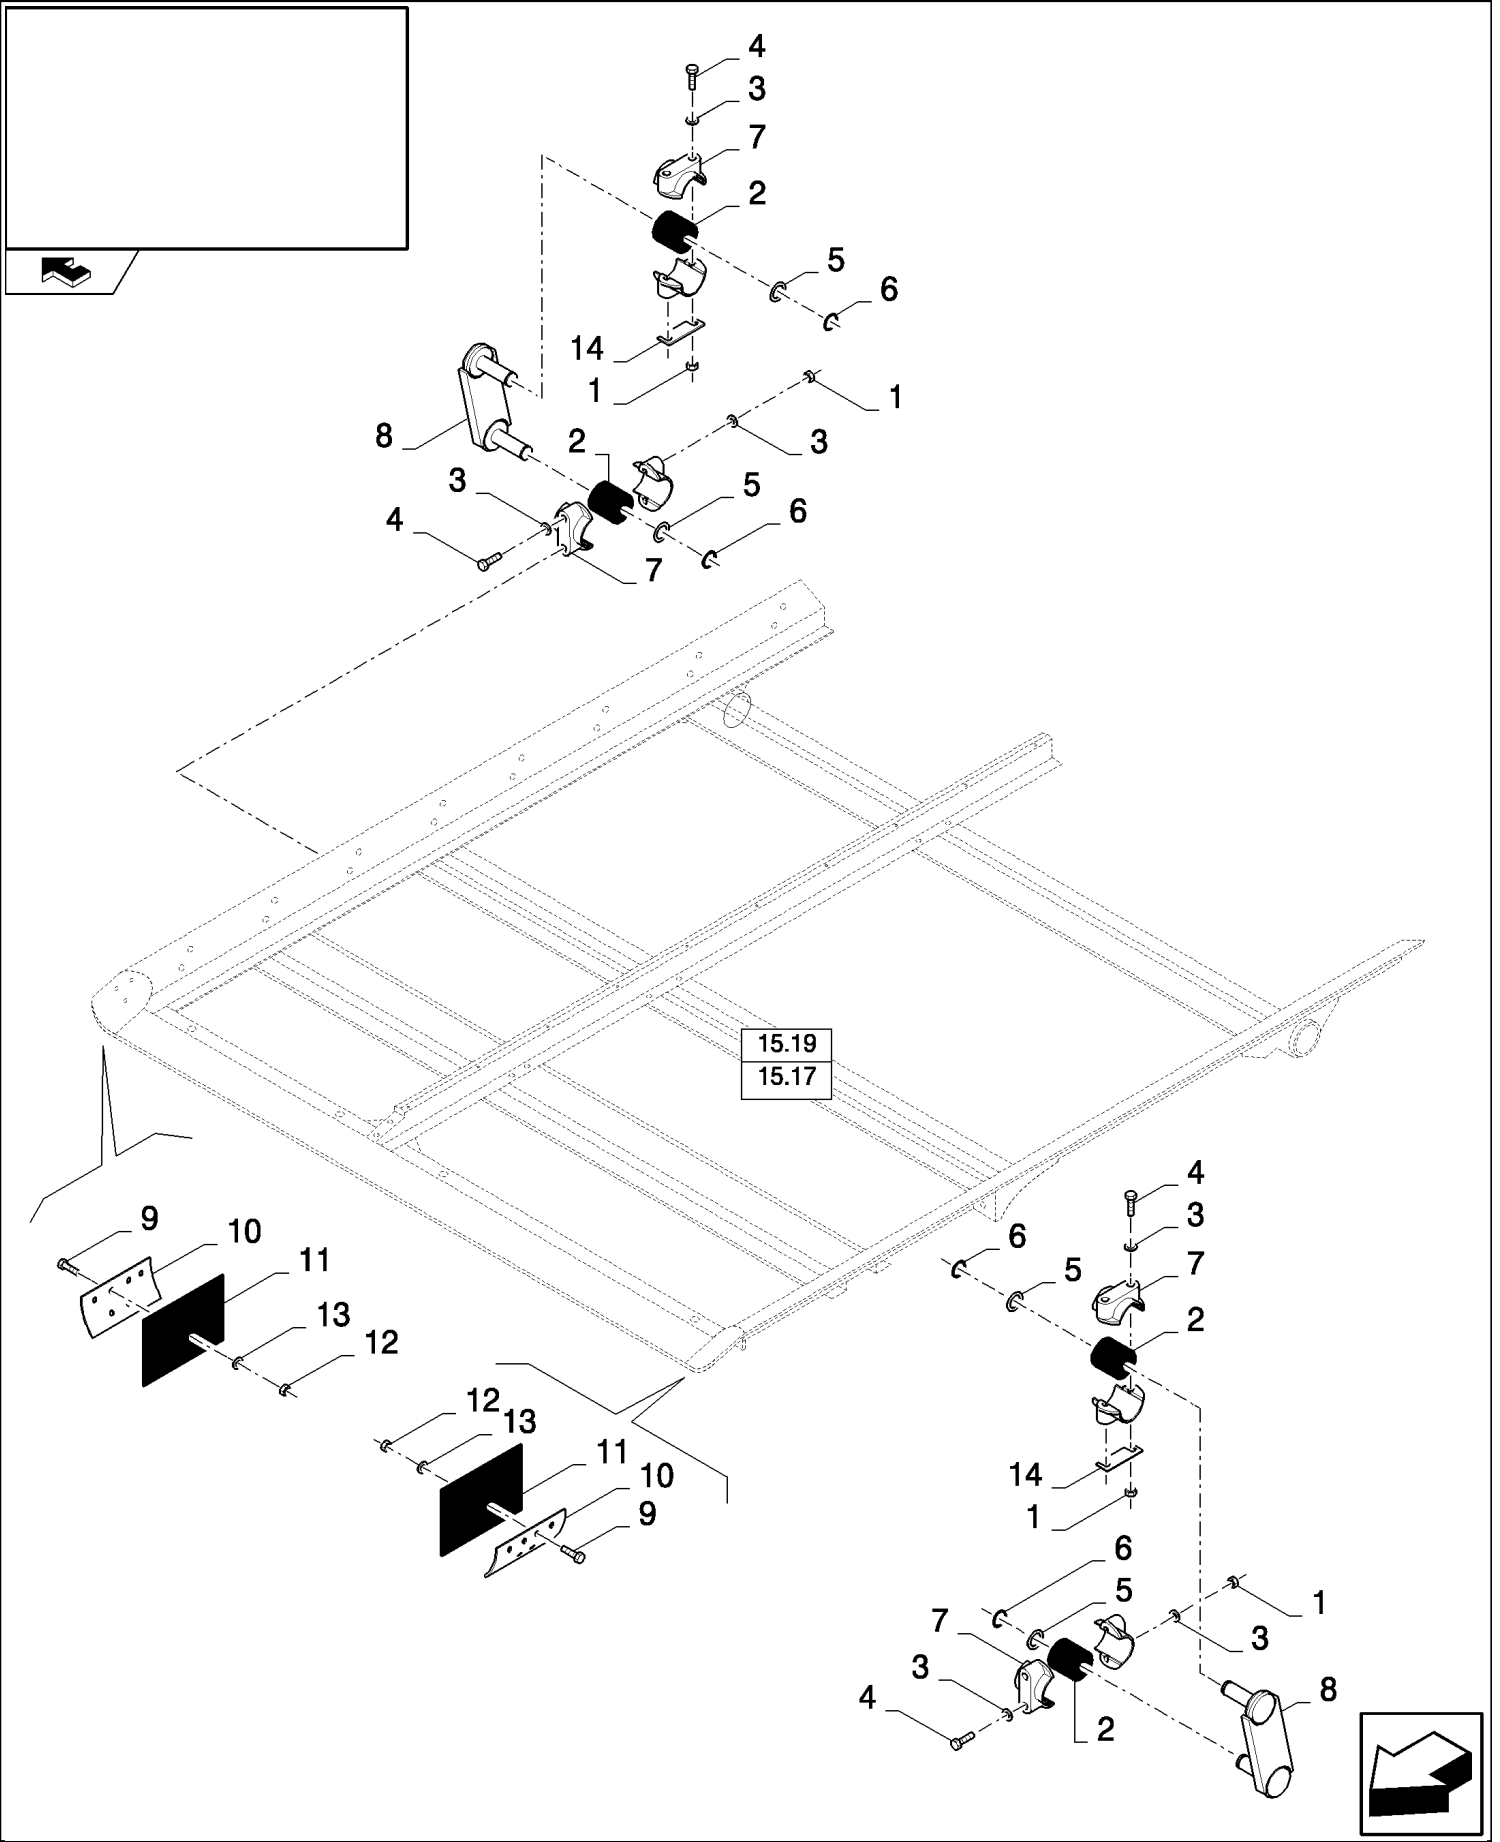

15.29(01) GRAIN PAN, SUPPORTS

CX8080 COMBINE (9/06-)

15.29(01) GRAIN PAN, SUPPORTS

сылка	Номер детали	Кол-во	Описание
1	86629542	8	NUT, LOCK, M8 x 1.25, CI 8,
2	84000052	4	BUSHING, RUBBER,
3	322358	16	WASHER, SPRING, Belleville, M8,
4	120062	8	BOLT, Hex, M8 x 70, 8.8,
4	80331175	4	SCREW, M8x75
5	84032520	4	WASHER, , FOR SELF LEVELLING ONLY
5	84439218	4	WASHER, , FOR FIXED SHOE ONLY
6	300627	4	RING, SNAP, M19, Ext, , FOR SELF LEVELLING ONLY
6	370024	4	RING, SNAP, M20, Ext, , FOR FIXED SHOE ONLY
7	320033	8	HOUSING,
8	84075697	2	ARM, , FOR SELF LEVELLING ONLY
8	84073988	2	ARM, , FOR FIXED SHOE ONLY
9	120100	4	BOLT, Hex, M6 x 20, 8.8,
10	84005240	2	PLATE,
11	84005164	2	SEAL,
12	353308	4	NUT, M6 x 1, CI 8,
13	140040	4	WASHER, M6 x 22 x 2,
14	84455768	AR	SHIM,