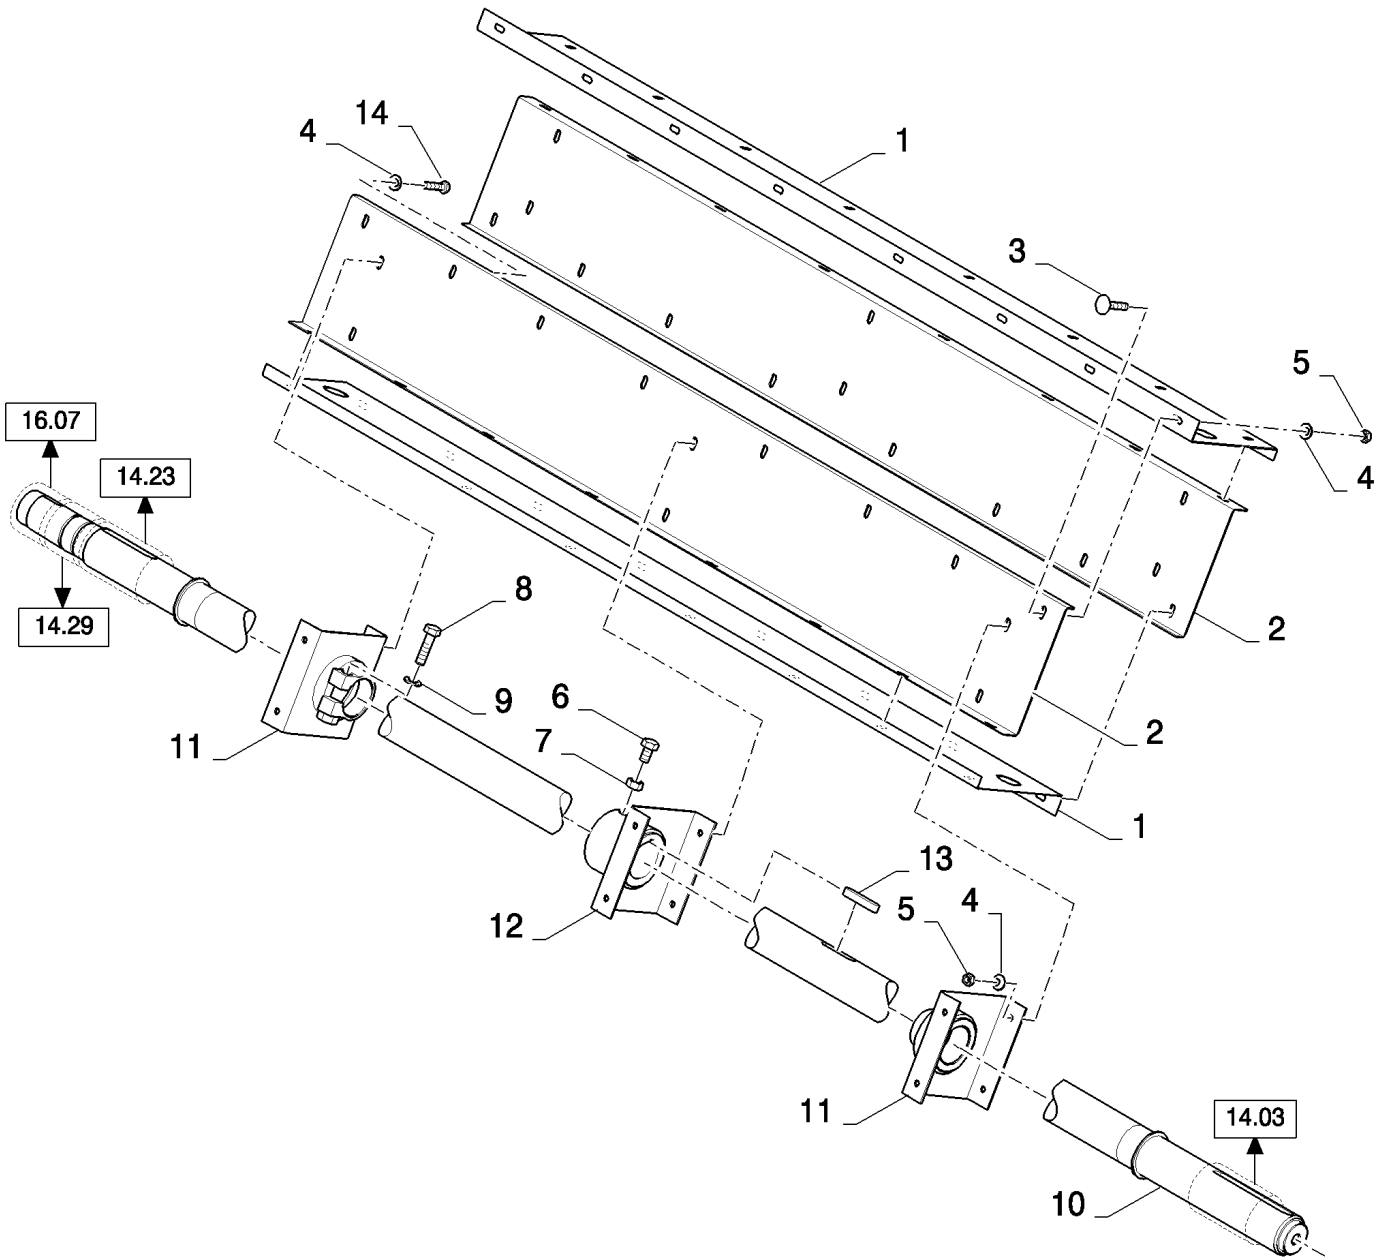

14.27(01) STRAW FLOW BEATER, DRUM

CX8080 COMBINE (9/06-)

14.27(01) STRAW FLOW BEATER, DRUM

сылка	Номер детали	Кол-во	Описание
1	84021097	2	PLATE, , FOR CX8060, CX8070, CX8080, CX8090 ONLY
1	84018102	2	COVER, , FOR CX8030, CX8040, CX8050 ONLY
2	84021096	2	PLATE, , FOR CX8060, CX8070, CX8080, CX8090 ONLY
2	84018101	2	COVER, , FOR CX8030, CX8040, CX8050 ONLY
3	86507486	AR	BOLT, CARRIAGE, Short NK, M8 x 20, CI8.8, Full Thd,
4	412650	AR	WASHER, Belleville, M8,
5	89706690	AR	NUT, M8, CI 8,
6	43140	1	BOLT, Hex, M10 x 30, 8.8, Full Thd,
7	320648	1	NUT, M10, CI 8, M10
8	350616	2	SCREW, Hex, M16 x 90, 8.8,
9	140020	2	WASHER, M16 x 30 x 3,
10	84035740	1	SHAFT, , FOR CX8060, CX8070, CX8080, CX8090 ONLY
10	84069596	1	SHAFT, , FOR CX8030, CX8040, CX8050 ONLY
11	84431088	2	FLANGE,
12	84069788	1	FLANGE,
13	323190	1	KEY,
14	120104	12	SCREW, Hex, M8 x 20, 8.8,