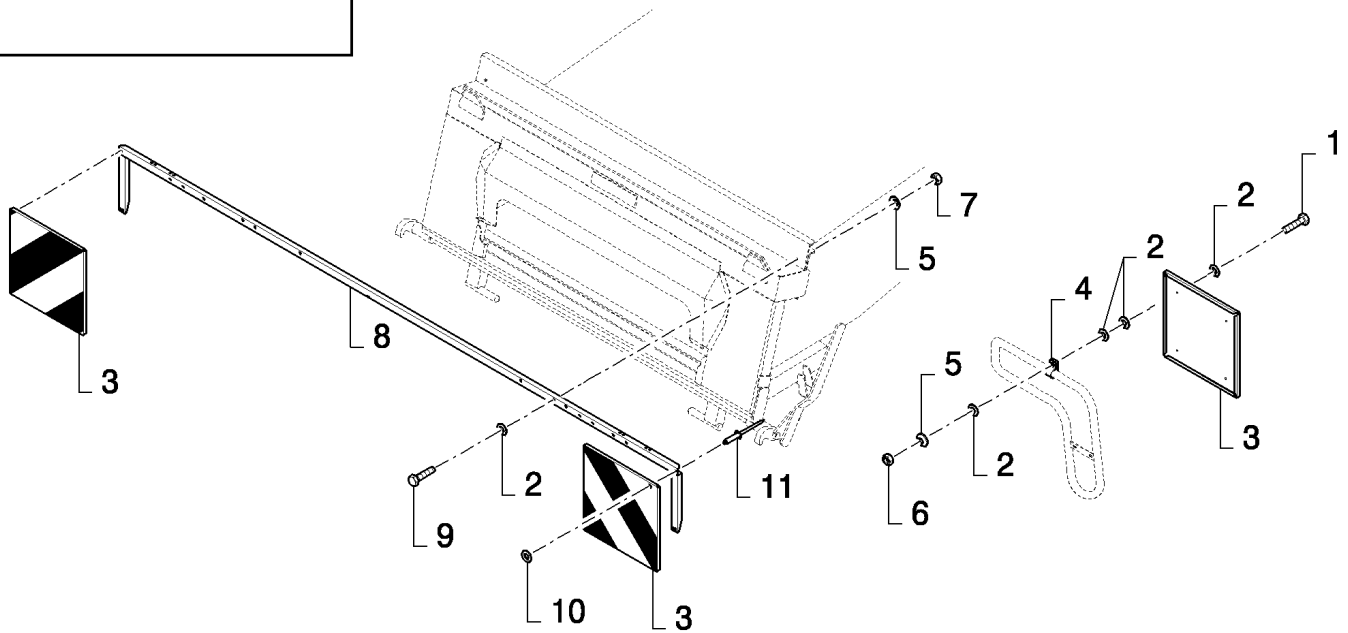

CX8080 COMBINE (9/06-)

18.84050605(01) SIGNAL PLATES

сылка	Номер детали	Кол-во	Описание
	84050605		UNLOAD TUBE SIGNAL PLATE,
1	86050276	8	BOLT, Hex, M5 x 16, 8.8, Full Thd,
2	86588450	34	WASHER, M6,
3	84607381	4	PLATE,
4	84433319	8	CLAMP,
5	322357	14	WASHER, SPRING, Belleville, M6,
6	86508813	8	NUT, M5, CI 8,
7	9706755	6	NUT, M6, CI 8,
8	89502877	1	SUPPORT,
9	43118	2	BOLT, Hex, M6 x 40, 8.8,
10	89824840	6	WASHER,
11	425523	6	RIVET,
12	84818296	2	SUPPORT,
13	86508568	4	SCREW, Hex, M6 x 16, 8.8,