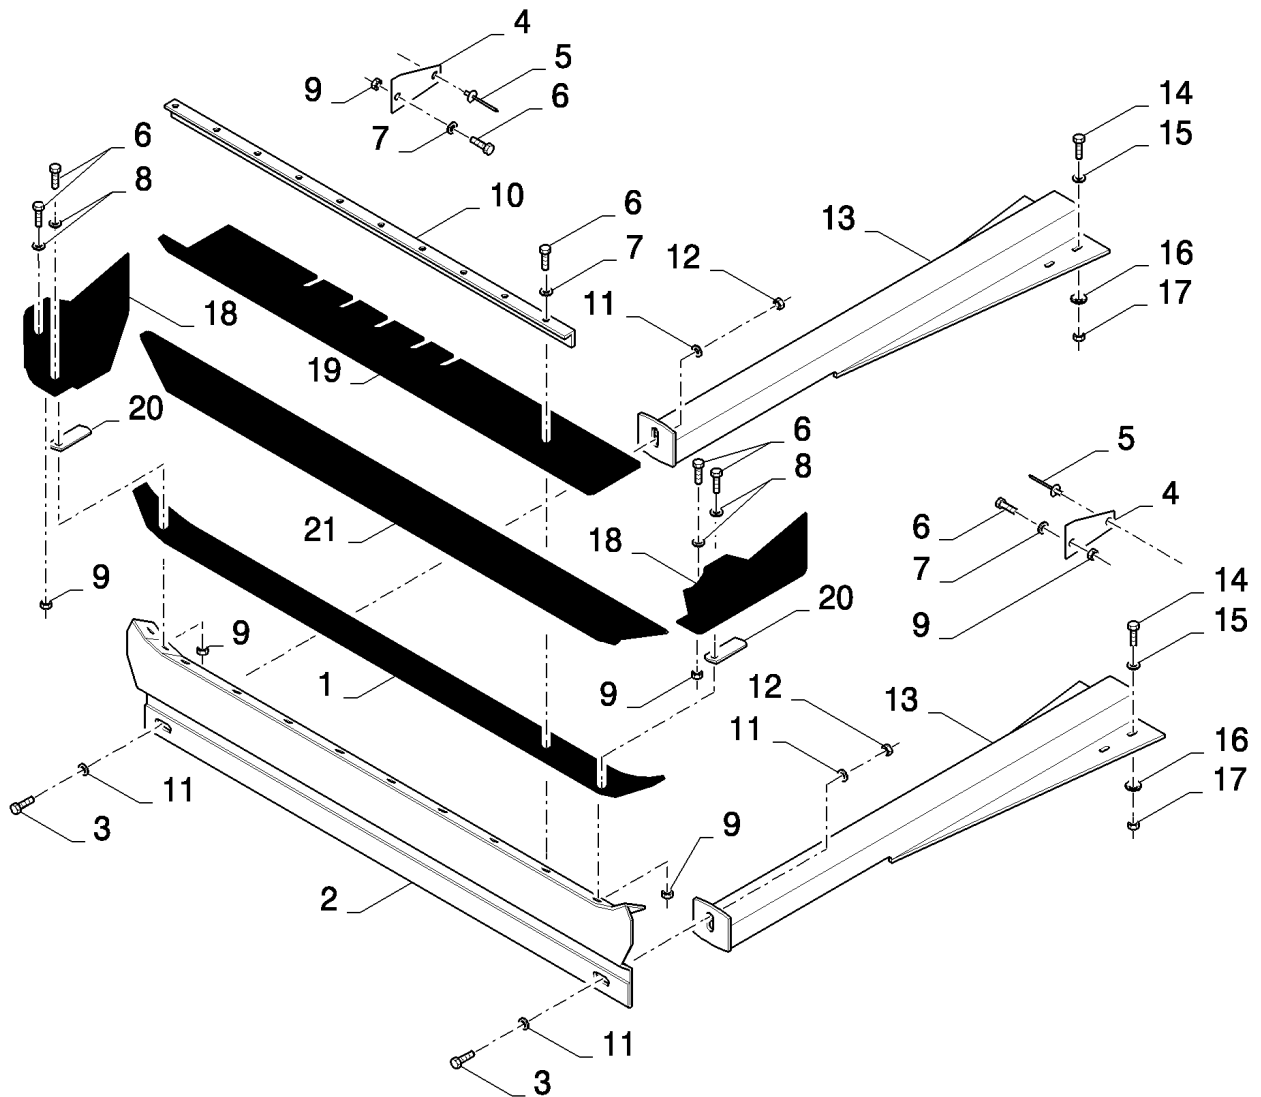

15.28(01) GRAIN PAN, SUPPORTS

CX8080 COMBINE (9/06-)

15.28(01) GRAIN PAN, SUPPORTS

сылка	Номер детали	Кол-во	Описание
1	84454820	1	CANVAS, , FOR CX8060, CX8070, CX8080, CX8090 ONLY, BSN C575
1	87624749	1	SEAL, RUBBER, , FOR CX8060, CX8070, CX8080, CX8090 ONLY, ASN D576
1	84454830	1	CANVAS, , FOR CX8030, CX8040, CX8050 ONLY, BSN C575
1	87624750	1	SEAL, RUBBER, , FOR CX8030, CX8040, CX8050 ONLY, ASN D576
2	84320463	1	SUPPORT, , FOR SELF LEVELLING ONLY, FOR CX8060, CX8070, CX8080, CX8090 ONLY
2	84320461	1	SUPPORT, , FOR SELF LEVELLING ONLY, FOR CX8030, CX8040, CX8050 ONLY
3	43140	2	BOLT, Hex, M10 x 30, 8.8, Full Thd,
4	84989409	2	PLATE,
5	445394	2	RIVET, Pop, M4.8 x 12.7,
5	84007558	2	RIVET, , FOR FIXED SHOE ONLY
6	86977786	AR	BOLT, Hex, M6 x 25, 8.8,
7	322357	AR	WASHER, SPRING, Belleville, M6,
8	140040	4	WASHER, M6 x 22 x 2,
9	353308	AR	NUT, M6 x 1, CI 8,
10	84000704	1	STRIP, , FOR CX8060, CX8070, CX8080, CX8090 ONLY
10	84320380	1	PLATE, FIXING, , FOR CX8030, CX8040, CX8050 ONLY
11	140045	4	WASHER, SPRING, Belleville, M10,
12	100016	2	NUT, M10, CI 8,
13	84071753	2	SUPPORT, , FOR SELF LEVELLING ONLY
14	43127	8	BOLT, Hex, M8 x 25, 8.8,
15	140041	8	WASHER, M8 x 28 x 3,
16	412650	16	WASHER, Belleville, M8,
17	89706690	8	NUT, M8, CI 8,
18	84334904	2	SEAL,
19	84455942	1	CANVAS, , FOR SELF LEVELLING ONLY, FOR CX8060, CX8070, CX8080, CX8090 ONLY
19	84005865	1	STRIP, RUBBER, , FOR SELF LEVELLING ONLY, FOR CX8030, CX8040, CX8050 ONLY
20	84007182	2	BRACKET,
21	84005167	1	SEAL, RUBBER, , FOR CX8060, CX8070, CX8080, CX8090 ONLY
21	84455943	1	CANVAS, , FOR CX8030, CX8040, CX8050 ONLY