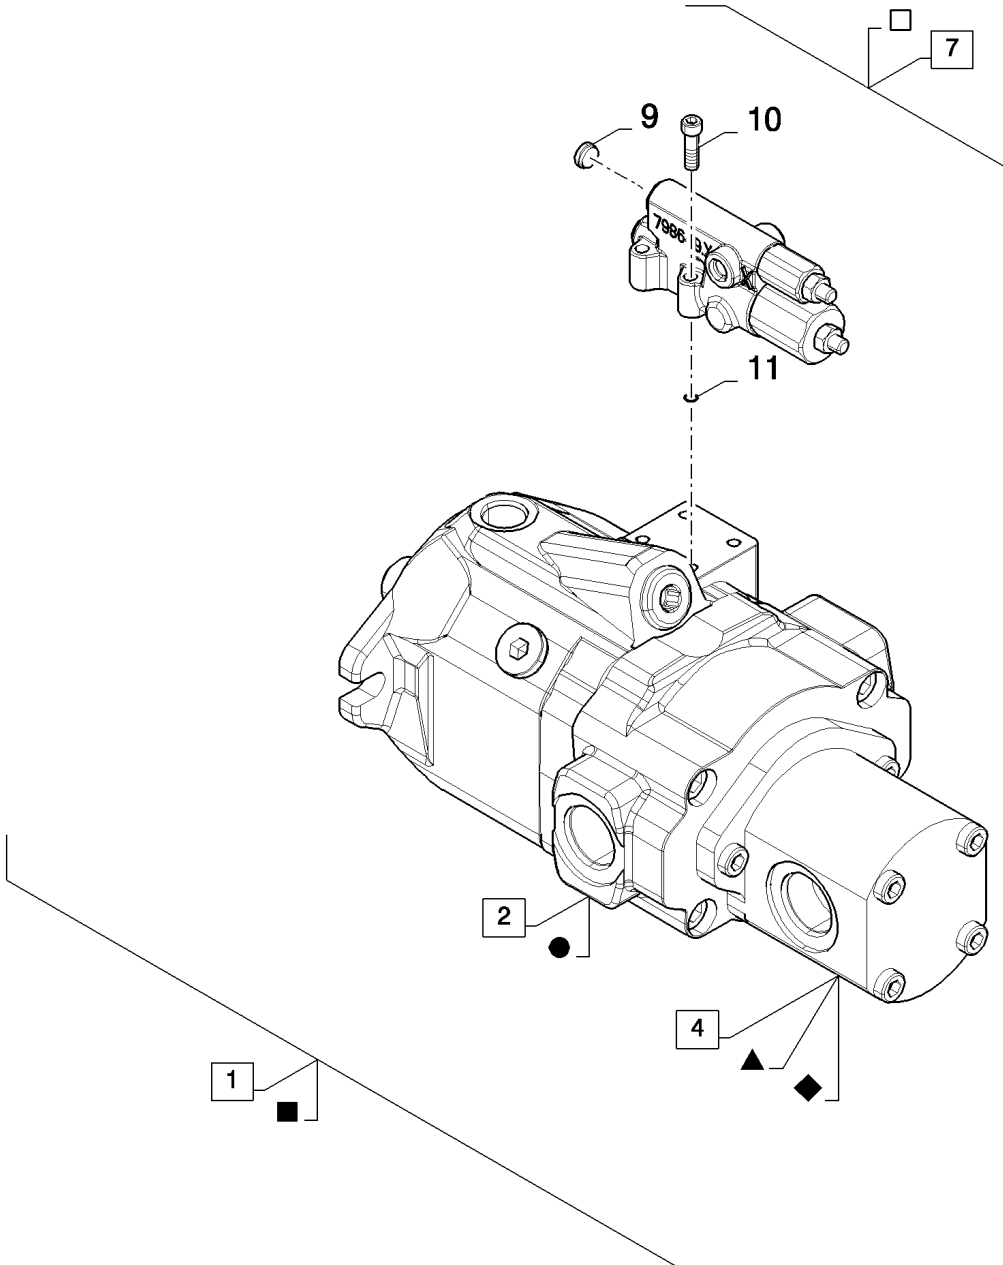

CX8080 COMBINE (9/06-)

07.17(01) HYDRAULIC PUMP

сылка	Номер детали	Кол-во	Описание
1	84441395	1	PUMP, HYDRAULIC, (2 to 12)
2	84441403	1	PUMP, HYDRAULIC, (3)
3	87550744	1	KIT, SEALS,
4	87360819	1	PUMP, HYDRAULIC, (5, 6)
5	84607229	1	KIT, SEALS,
6	87346256	1	KIT,
7	87360820	1	VALVE, CONTROL, (8 to 11)
8	87380545	1	KIT, SERVICE,
9	86598043	1	PLUG, Hex Soc, M12 x 1.5, ORB,
10	86512136	4	SCREW, Hex Soc Hd, M6 x 30, 12.9,
11	9825770	3	O-RING, -011, 90 Duro, .301" ID x .070" Thk,
12	87360821	1	KIT, HYD PUMP REPAIR, (3,5,6)