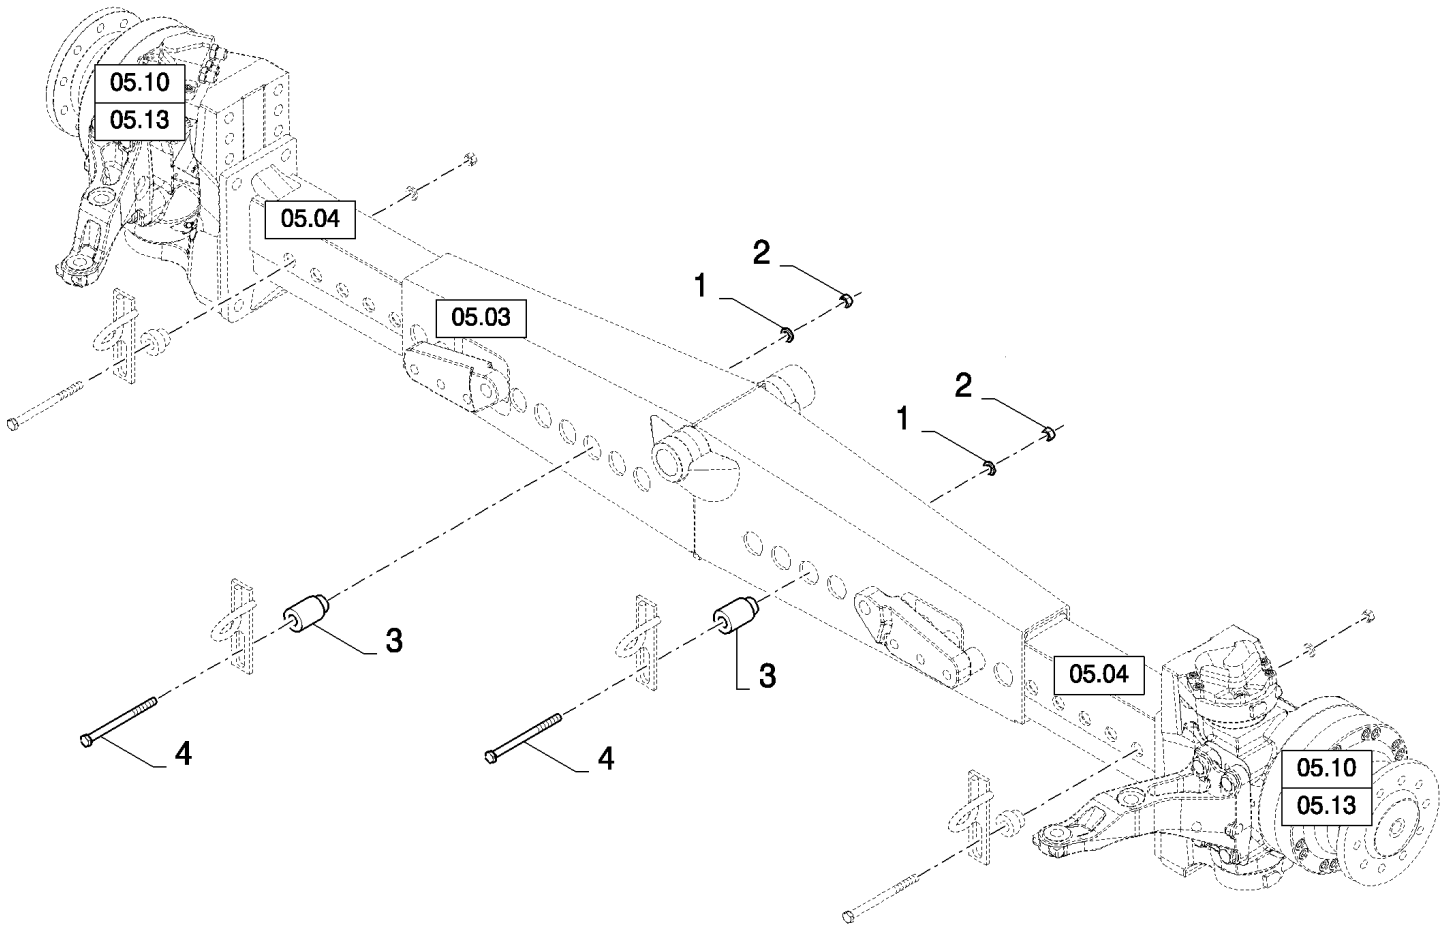

CX8080 COMBINE (9/06-)

05.05(01) WHEEL HUBS, HEAVY DUTY

сылка	Номер детали	Кол-во	Описание
1	378056	4	BOLT, Hex, M6 x 10, 8.8, Full Thd,
2	446307	4	SEALRING,
3	84446945	1	SUPPORT,
4	84069447	4	SCREW, M24x50
5	84069505	4	SCREW, M24x70
6	130011	2	PIN, SPLIT (COTTER), M5 x 40,
7	84431059	2	COVER,
8	309090	2	NUT, SLOTTED, M24 x 1.5, CI 8,
9	84064952	2	WASHER,
10	84068653	2	BEARING, ROLLER, TAPERED,
11	84074068	2	DISC,
12	84064163	4	BUSHING,
13	84069731	4	SEAL,
14	84448541	1	KNUCKLE, STEERING,
15	84068654	2	BEARING ASSY,
16	84454949	2	SEAL,
17	84062510	20	BOLT,
17	84443588	20	BOLT, , FOR NA ONLY
18	84448564	2	FLANGE,
19	84062511	20	NUT,
20	84446948	1	SUPPORT,
21	84446947	1	SUPPORT,
22	84448540	1	KNUCKLE, STEERING,
23	84446949	1	SUPPORT,
24	84075037	2	BOLT, Hex, M24 x 60, 12.9, M24x60
25	9848973	2	NUT, M24, CI 10,