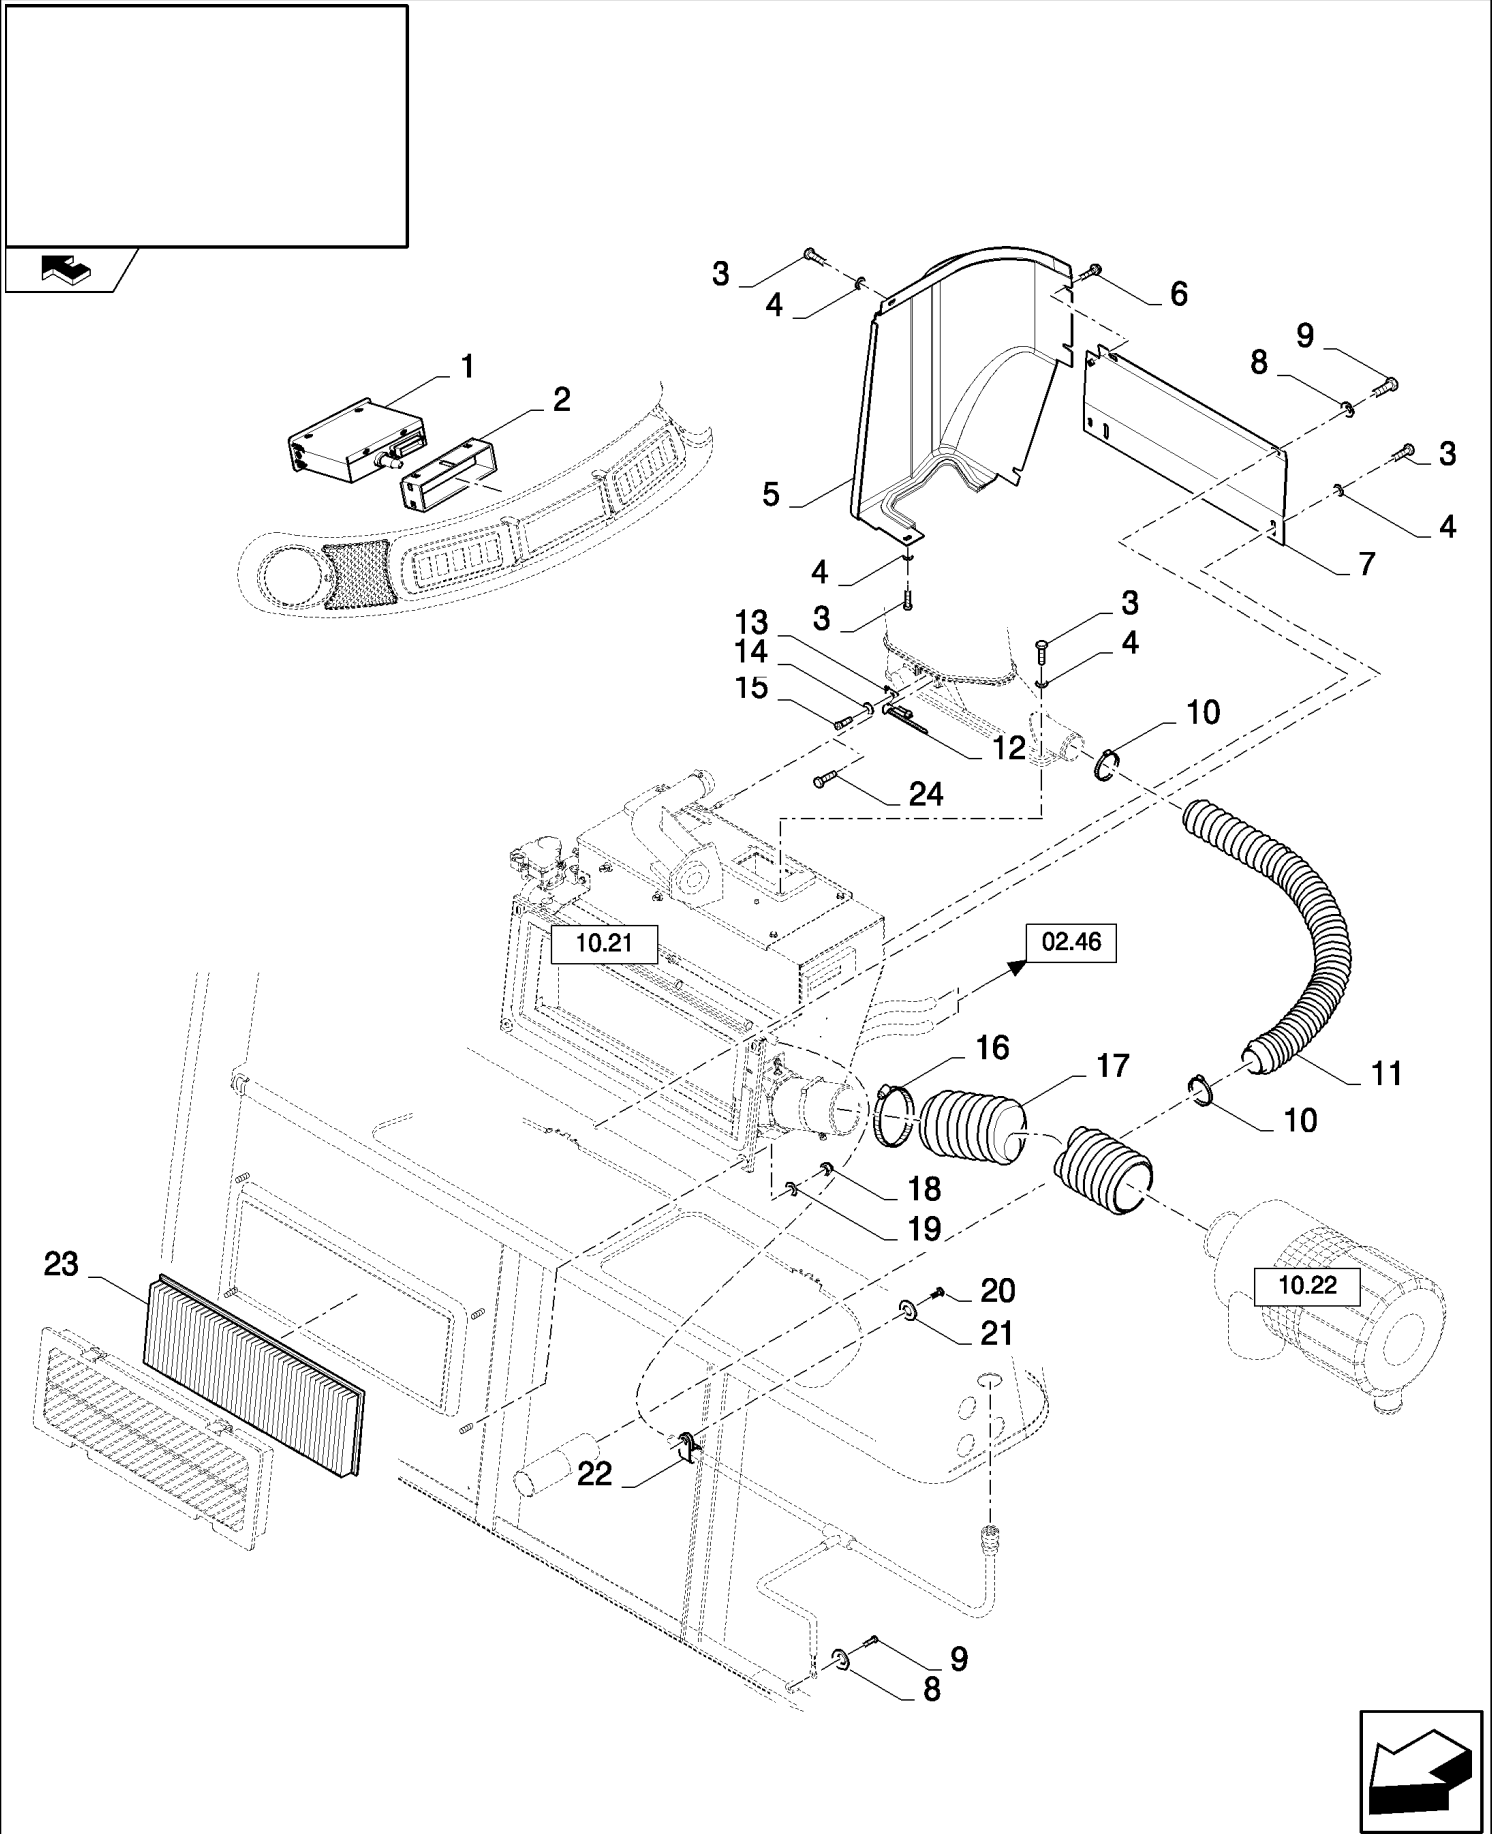

10.20(01) AIR CONDITIONER UNIT : MOUNTING GROUP IN CAB

CX8080 COMBINE (9/06-)

10.20(01) AIR CONDITIONER UNIT : MOUNTING GROUP IN CAB

сылка	Номер детали	Кол-во	Описание
1	87337658	1	AIR CONDITIONING, , AUTOMATIC CONTROL
1	87337659	1	AIR CONDITIONING, , MANUAL CONTROL
1	87337660	1	AIR CONDITIONING, , MANUAL CONTROL WITHOUT HEATING
1	84059886	1	CONTROL UNIT, , FOR HEATER UPGRADE KIT ONLY, MANUAL CONTROL
2	84334445	1	SLEEVE,
3	120100	6	BOLT, Hex, M6 x 20, 8.8,
4	140040	6	WASHER, M6 x 22 x 2,
5	84067980	1	COVER, , BSN C563
6	9804256	3	BOLT, Hex Flg, M6 x 20, 8.8, , BSN C563
6	9804256	2	BOLT, Hex Flg, M6 x 20, 8.8, , ASN D564
7	84076757	1	SUPPORT,
8	322358	3	WASHER, SPRING, Belleville, M8,
9	120104	3	SCREW, Hex, M8 x 20, 8.8,
10	360747	2	CLAMP,
11	86531050	1	HOSE, FLEXIBLE,
12	86566989	1	STRAP, CABLE, , AUTOMATIC CONTROL
13	84431349	1	BRACKET, , AUTOMATIC CONTROL
14	322357	1	WASHER, SPRING, Belleville, M6, , AUTOMATIC CONTROL
15	86585711	1	SCREW, Cross Pan Hd, M6 x 10, , AUTOMATIC CONTROL
16	381144	1	CLAMP, HOSE, #60, 3.31/4.25 Type F Worm,
17	86531048	1	HOSE, FLEXIBLE,
18	86629542	4	NUT, LOCK, M8 x 1.25, CI 8,
19	378243	4	WASHER, M8,
20	86511042	1	SCREW, Cross Pan Hd, M4 x 16,
21	89824840	1	WASHER, 4MM
22	84818444	1	CLAMP,
23	84058793	1	FILTER, CAB,
24	84442929	1	PLUG,