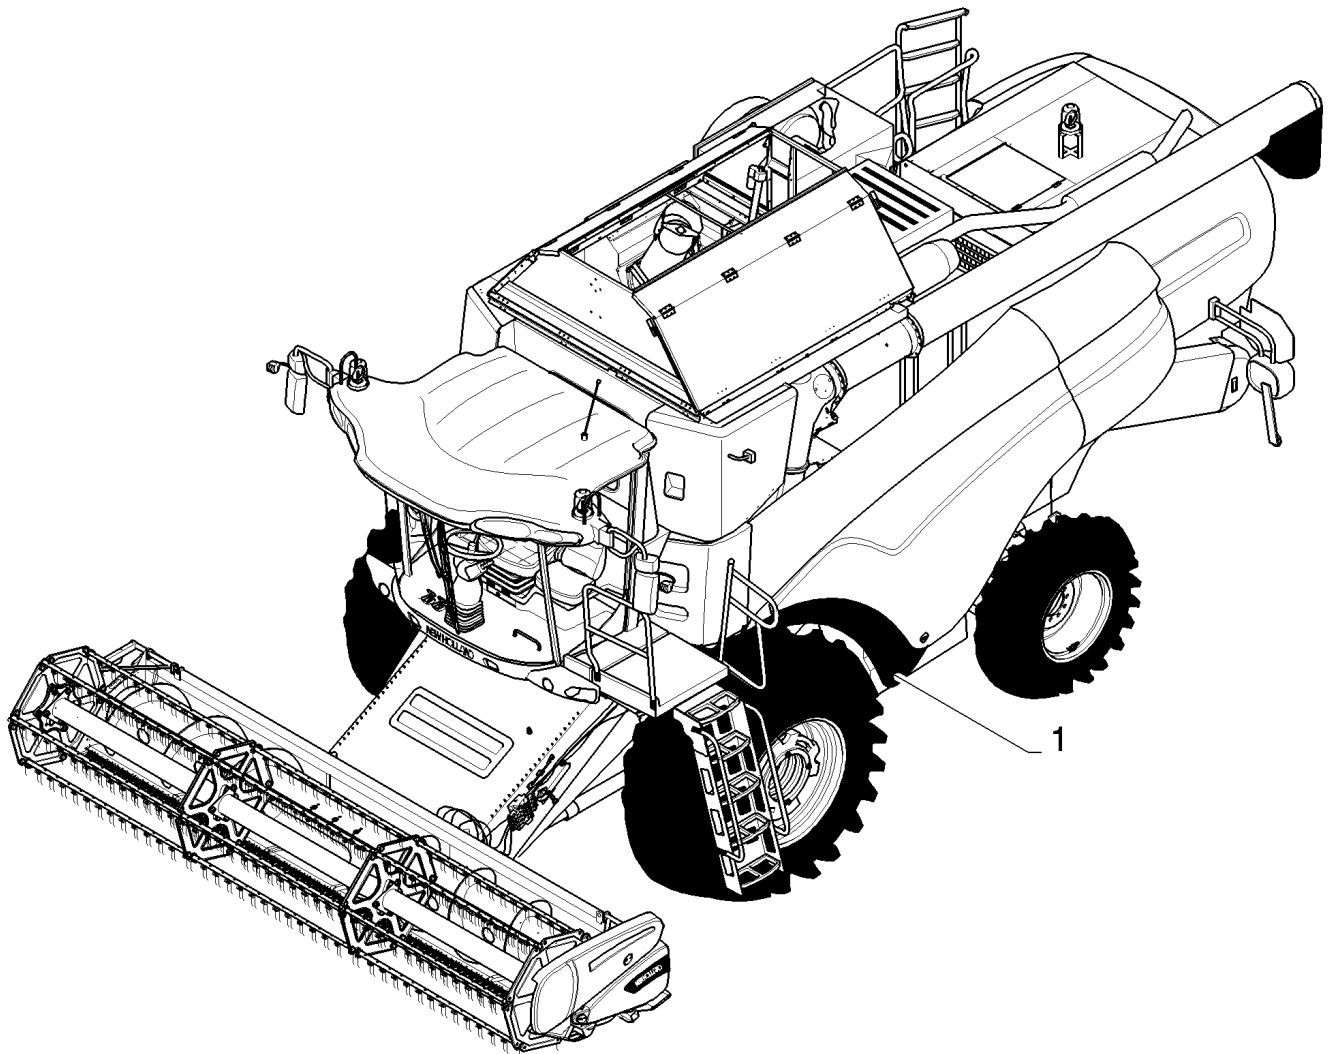

CX8080 COMBINE (9/06-)

08.24(01) FENDERS

сылка	Номер детали	Кол-во	Описание
1	86576618	1	FENDER, LH, WIDE
1	86576619	1	FENDER, RH, WIDE