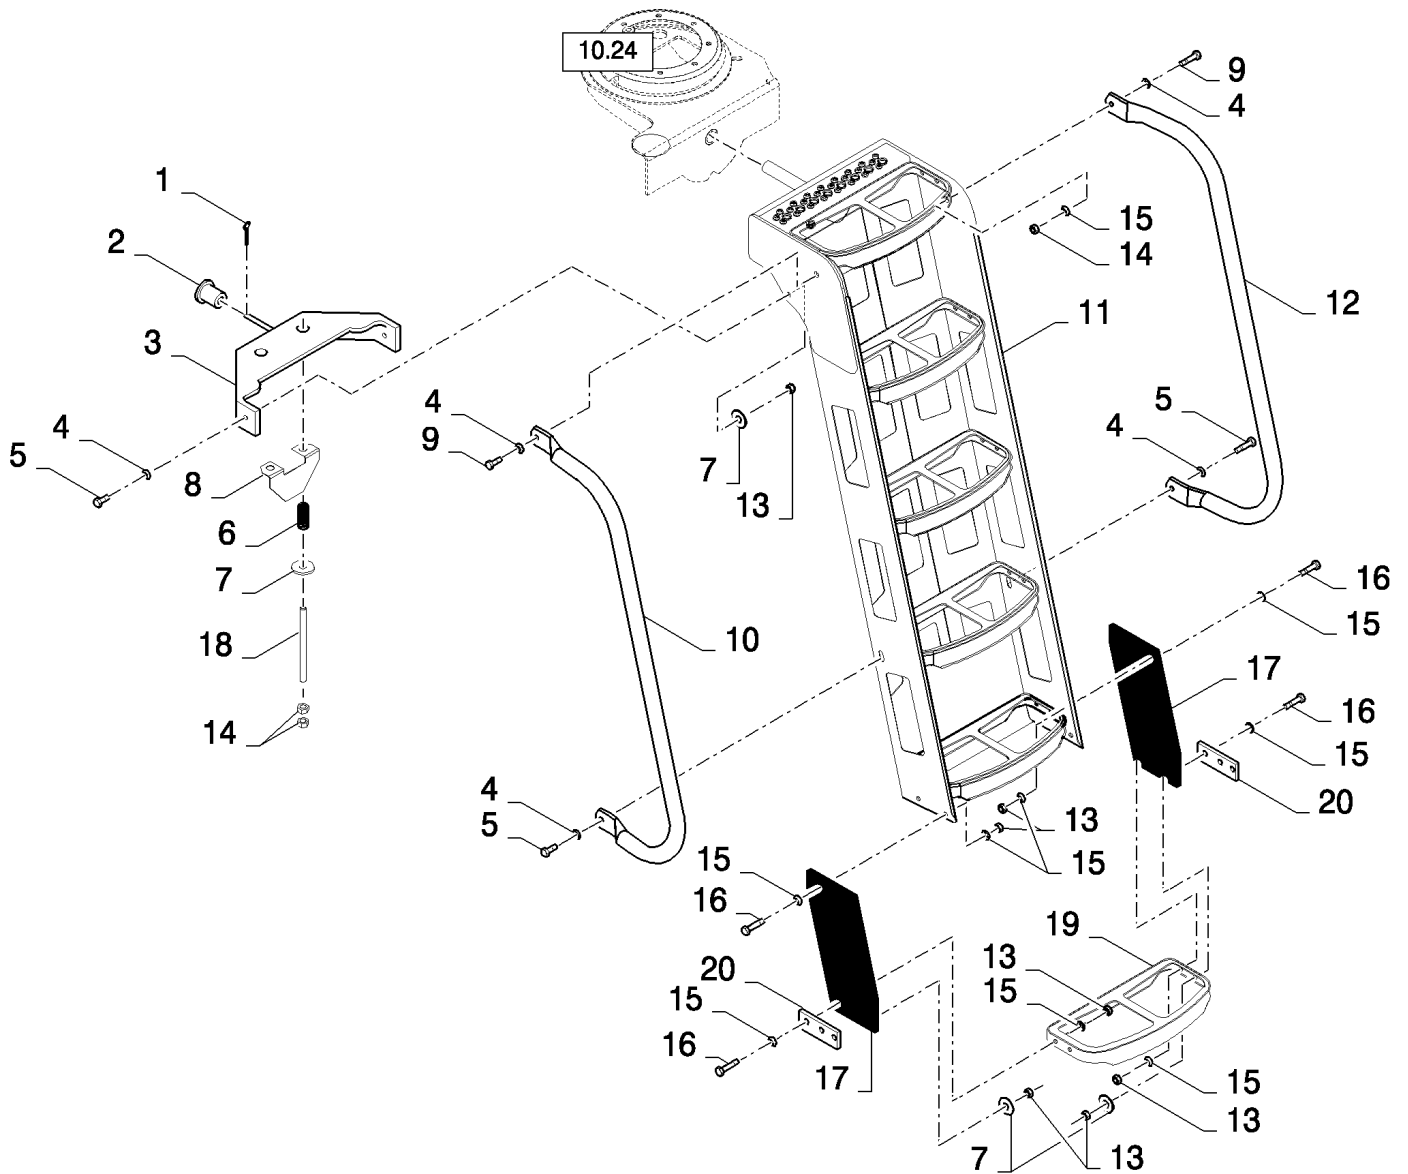

10.25(01) OPERATOR'S PLATFORM LADDER

CX8080 COMBINE (9/06-)

10.25(01) OPERATOR'S PLATFORM LADDER

сылка	Номер детали	Кол-во	Описание
1	130007	1	PIN, SPLIT (COTTER), M4 x 25,
2	913654	1	RING,
3	86613636	1	SUPPORT,
4	86511323	6	WASHER, M10 x 20 x 2,
5	43139	4	SCREW, Hex, M10 x 25, 8.8, Full Thd, M10x25
6	9509233	2	SPRING,
7	140042	6	WASHER, M10 x 34 x 3,
8	87025064	1	BRACKET,
9	43140	2	BOLT, Hex, M10 x 30, 8.8, Full Thd,
10	86607592	1	HANDRAIL,
11	87024522	1	LADDER,
12	86607637	1	HANDRAIL,
13	100037	14	NUT, M10 x 1.5, CI 8,
14	100016	8	NUT, M10, CI 8,
15	140045	26	WASHER, SPRING, Belleville, M10,
16	9706704	12	BOLT, Hex, M10 x 35, 8.8, Full Thd,
17	87024104	2	HANGER,
18	87025068	2	STUD,
19	84443533	1	STEP,
20	87024309	4	BRACKET,