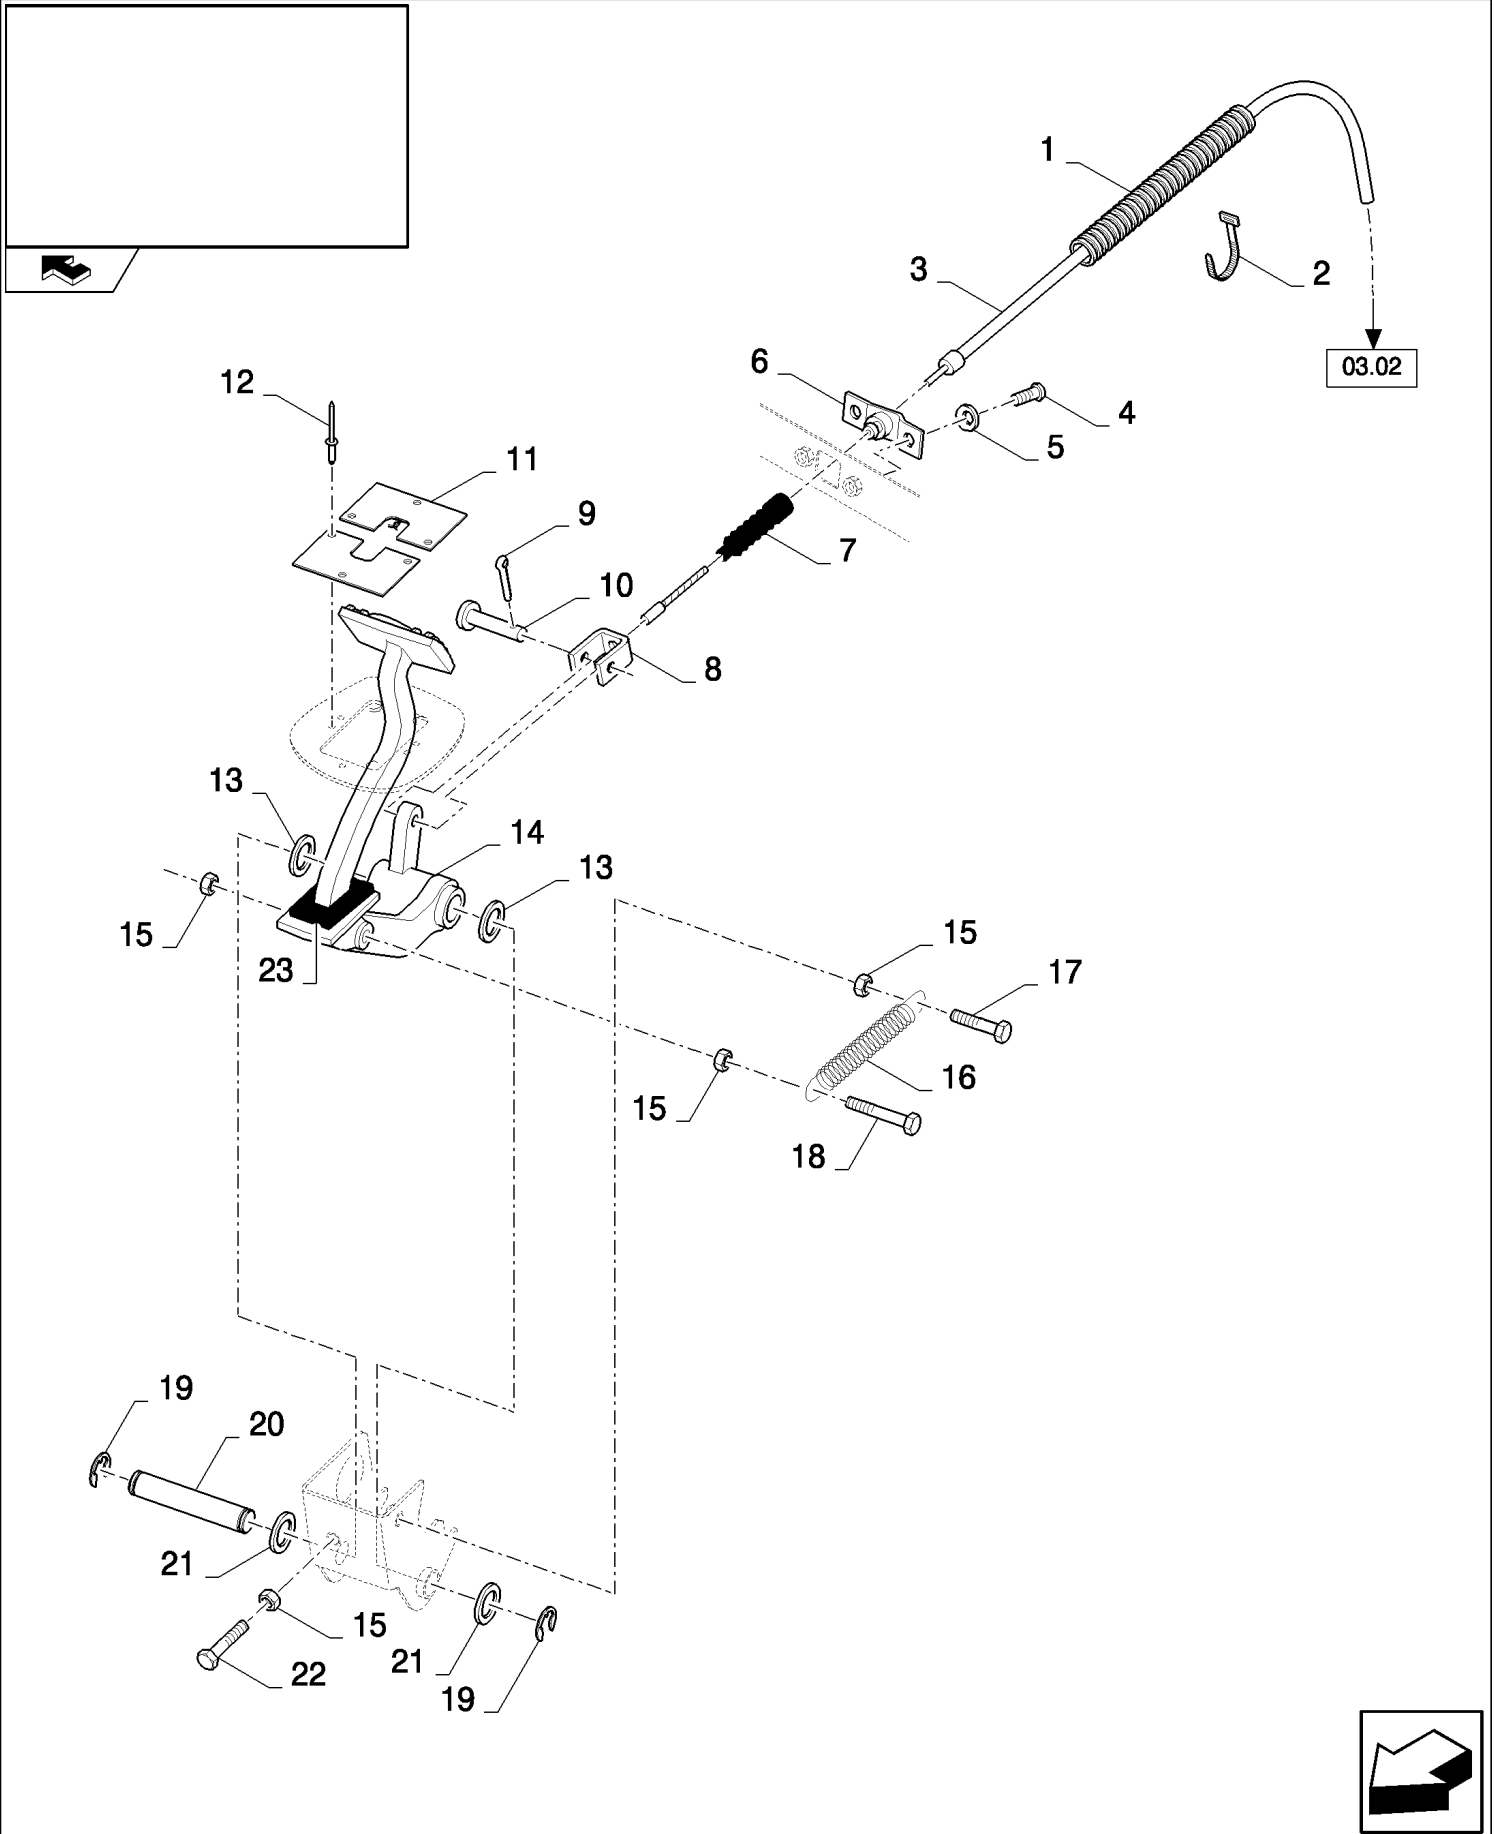

Описание

03.01(01) DIFFERENTIAL LOCK CONTROL

CX8080 COMBINE (9/06-)

03.01(01) DIFFERENTIAL LOCK CONTROL

сылка	Номер детали	Кол-во	Описание
1	NS	AR	NOT SERVICED, Protection
2	323597	1	STRAP, CABLE, M9 x 165 or M5 x 197,
3	9508257	1	CABLE,
4	120100	2	BOLT, Hex, M6 x 20, 8.8,
5	322357	2	WASHER, SPRING, Belleville, M6,
6	84064224	1	BRACKET,
7	427705	1	COVER,
8	388340	1	YOKE,
9	86977785	1	PIN, SPLIT (COTTER), M1.6 x 20,
10	376876	1	PIN, CLEVIS, M6 x 30,
11	84064130	2	PLATE,
12	NS	6	NOT SERVICED, Rivet
13	393062	2	WASHER,
14	84334950	1	PEDAL,
15	89706690	4	NUT, M8, CI 8,
16	354039	1	SPRING,
17	43128	1	BOLT, Hex, M8 x 30, 8.8,
18	87015731	1	SCREW, Hex, M8 x 50, 8.8, Full Thd,
19	84062118	2	CIRCLIP, M13,
20	84064170	1	PIN,
21	9513615	2	WASHER,
22	43129	1	BOLT, Hex, M8 x 40, 8.8,
23	9819826	1	SEAL,