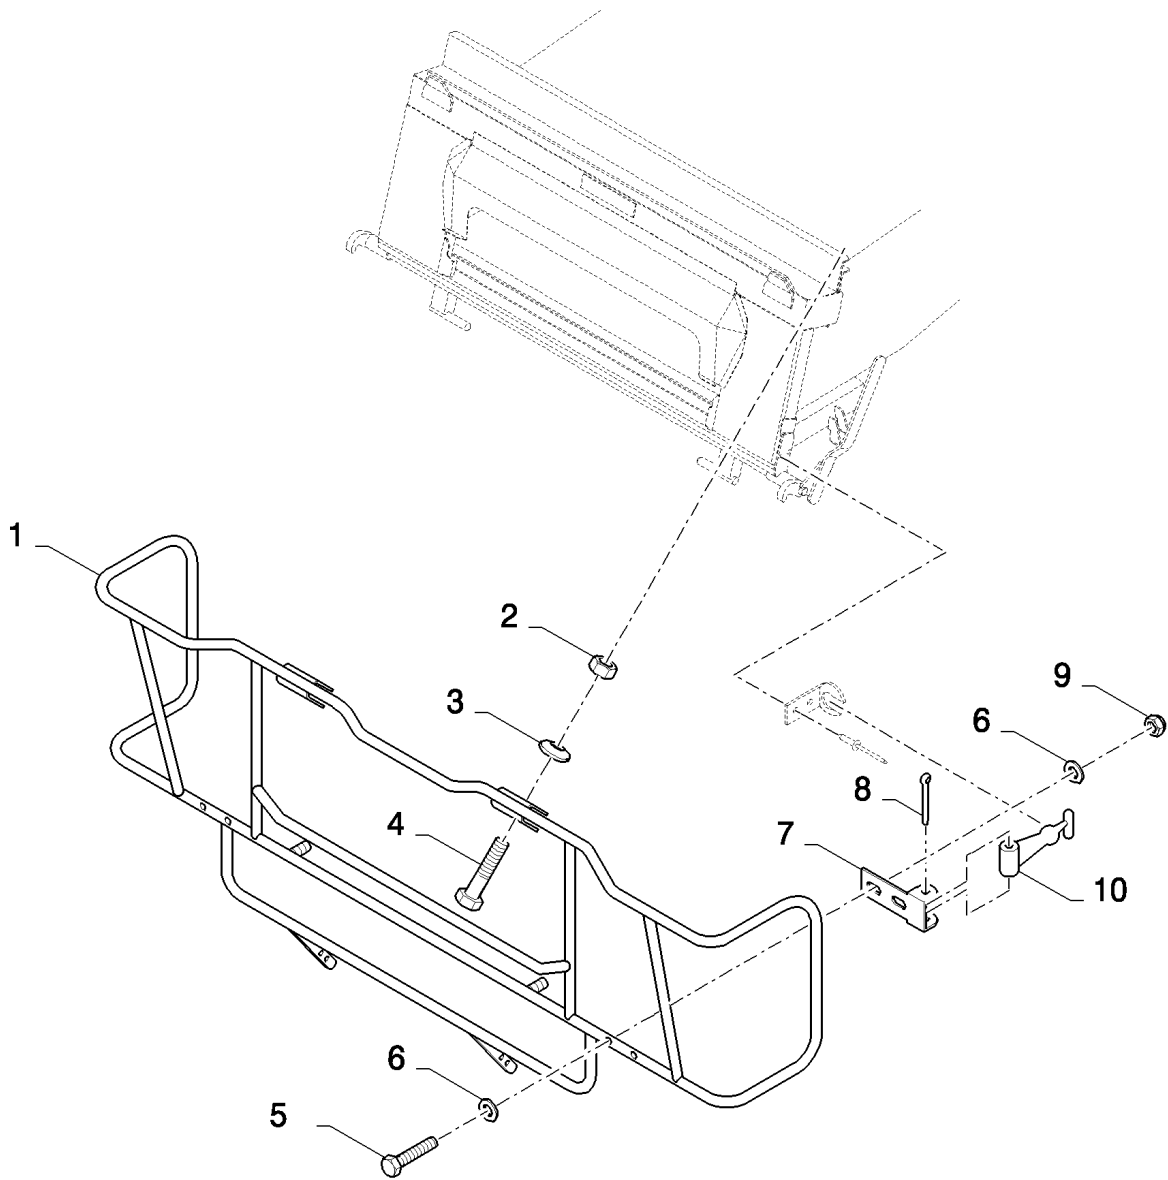

CX8080 COMBINE (9/06-)

18.84050579(01) MISCELLANEOUS - GERMAN SPECIFICATION

сылка	Номер детали	Кол-во	Описание
	84050579		DIA KIT, HARVESTER,
1	419643	1	SHIELD,
2	89706690	2	NUT, M8, CI 8,
3	322358	2	WASHER, SPRING, Belleville, M8,
4	120061	2	BOLT, Hex, M8 x 60, 8.8,
5	120102	4	SCREW, Hex, M6 x 40, 8.8, Full Thd,
6	86588450	8	WASHER, M6,
7	350918	2	BRACKET,
8	300416	2	PIN, SPLIT (COTTER), M4 x 50,
9	353308	4	NUT, M6 x 1, CI 8,
10	353067	2	HANDLE,