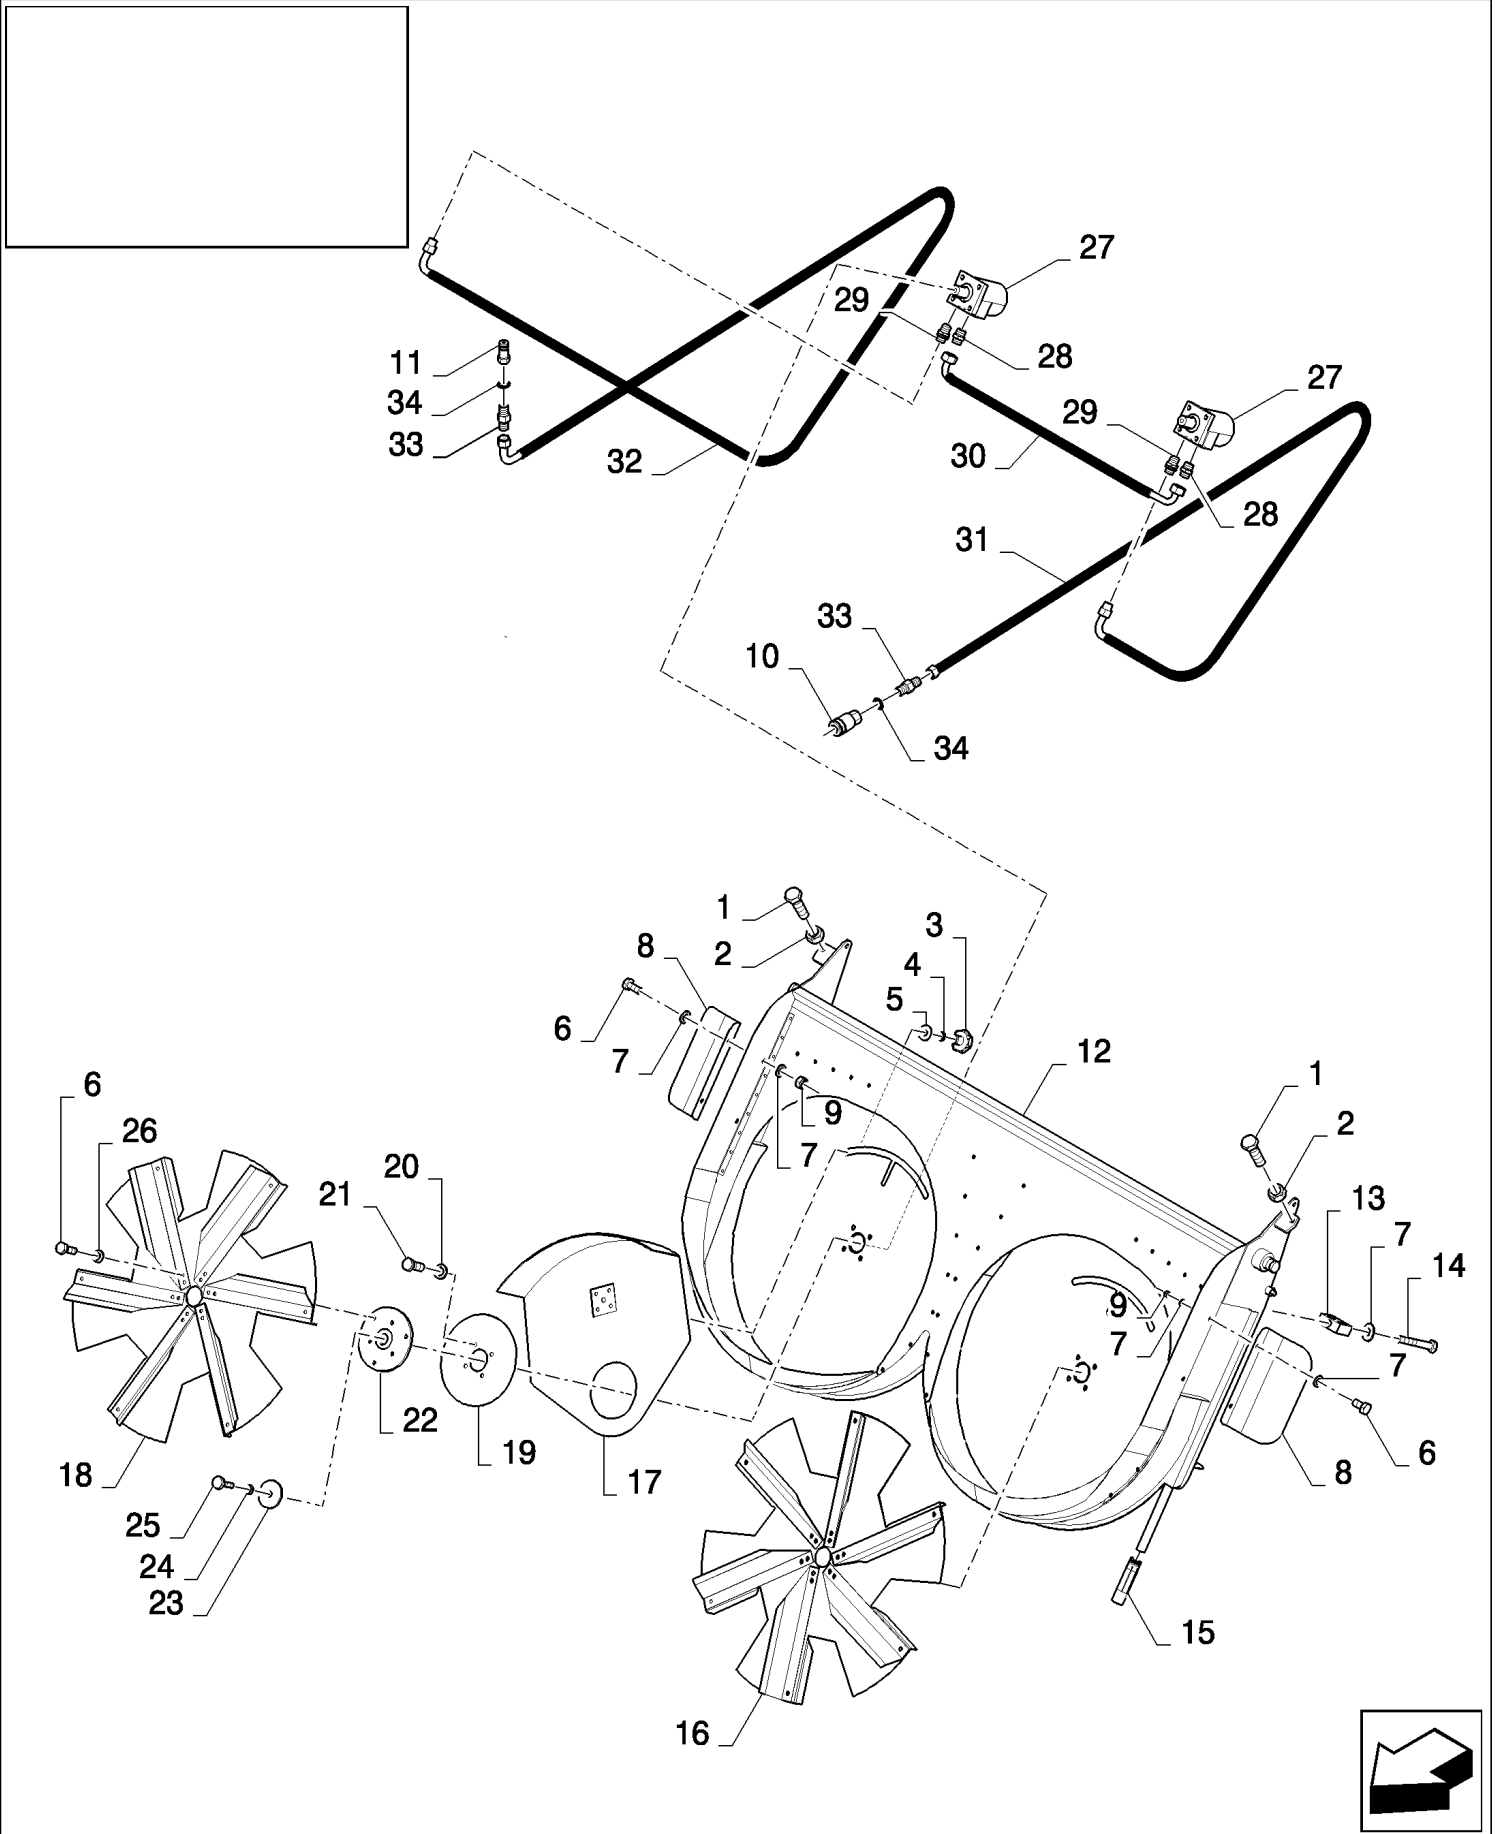

CX8080 COMBINE (9/06-)

18.84110599(01) CHAFF BLOWER - WITHOUT STRAWCHOPPER

сылка	Номер детали	Кол-во	Описание
	84110599		CHOPPER CORN KIT,
1	86629541	2	BOLT, Hex, M12 x 40, 8.8, Full Thd,
2	9706685	2	NUT, M12, CI 8,
3	84444261	2	KNOB,
4	140046	2	WASHER, Belleville, M12,
5	9511052	2	WASHER, M12 x 44 x 4,
6	120103	16	BOLT, Hex, M8 x 16, 8.8,
7	140016	9	WASHER, M8 x 16 x 1.6,
8	84444284	2	DEFLECTOR,
9	86629542	4	NUT, LOCK, M8 x 1.25, CI 8,
10	84447029	2	COUPLING, QUICK, MALE,
11	84447028	2	COUPLING, QUICK, MALE,
12	84444291	1	FRAME,
13	84444310	1	CLAMP,
14	16044321	1	BOLT, Hex, M8 x 55, 8.8,
15	84444298	1	KNOB,
16	84444286	1	DISC,
17	84444293	2	GUIDE,
18	84444288	1	DISC,
19	84444297	2	PLATE, LOCKING,
20	140045	8	WASHER, SPRING, Belleville, M10,
21	84444353	8	SCREW,
22	84444294	2	HUB,
23	554195	2	WASHER,
24	322357	2	WASHER, SPRING, Belleville, M6,
25	84444352	2	SCREW,
26	322358	12	WASHER, SPRING, Belleville, M8,
27	84444259	2	MOTOR, HYDRAULIC,
28	84444319	2	CONNECTOR, HYD.,
29	84444320	2	CONNECTOR, HYD.,
30	84444296	1	HOSE, FLEXIBLE,
31	84444350	1	HOSE, FLEXIBLE,
32	84444351	1	CONNECTOR, HYD.,
33	84447026	2	CONNECTOR, HYD.,
34	129270	2	O-RING, 5-1, 90 Duro, .414" ID x .072" Thk,
	84004739	1	DECAL,
	84014117	1	DECAL,
	86628054		paint
	84433810		Dark Grey