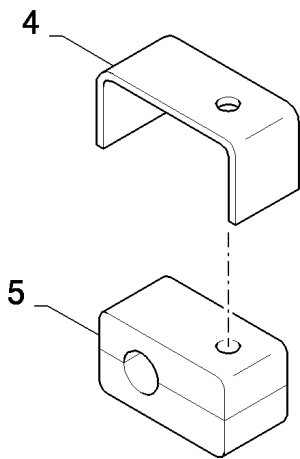

CX8080 COMBINE (9/06-)

07.501(01) TUBE CLAMPS AND HYDRAULIC TUBES

сылка	Номер детали	Кол-во	Описание
1	335136		AR FERRULE, DIA.:8MM
1	150014		AR FERRULE, DIA.:10MM
1	150015		AR FERRULE, DIA.:12MM
1	335169		AR FERRULE, DIA.:16MM
1	335168		AR FERRULE, DIA.:18MM
1	412528		AR FERRULE, DIA.:28MM
2	335135		AR NUT, DIA.:8MM
2	86548975		AR NUT, DIA.:10MM
2	86548976		AR NUT, DIA.:12MM
2	335171		AR NUT, DIA.:16MM
2	335170		AR NUT, DIA.:18MM
2	412527		AR NUT, DIA.:28MM
3	371540		AR TUBE, RIGID, DIA.:8MM,L:2M
3	371539		AR TUBE, RIGID, DIA.:10MM,L:2M
3	9513719		AR TUBE, RIGID, DIA.:12MM,L:2M
3	371536		AR TUBE, RIGID, DIA.:16MM,L:2M
3	371534		AR TUBE, RIGID, DIA.:18MM,L:2M
3	9811333		AR TUBE, RIGID, DIA.:28MM,L:2M
3	75931		AR TUBE, RIGID, DIA.:3/8",L:48"
3	75932		AR TUBE, RIGID, DIA.:1/2",L:48"
3	75933		AR TUBE, RIGID, DIA.:5/8",L:48"
3	75934		AR TUBE, RIGID, DIA.:3/4",L:48"
4	433101		AR SUPPORT, 8-10MM
4	442340		AR SUPPORT, 12MM
4	433100		AR SUPPORT, 16MM-3/4"
4	743318		AR SUPPORT, 28MM
5	433008		AR CLAMP, 8-12MM
5	433007		AR CLAMP, 16MM-3/4"
5	457546		AR CLAMP, 28MM
6	431941		AR SUPPORT, 8-12MM
6	431942		AR SUPPORT, Hex Hd, #10-32 x 1/2", 16MM-3/4"
6	743320		AR SUPPORT, 28MM
7	430357		AR CLAMP, 8-12MM
7	430356		AR CLAMP, 16MM-3/4"
7	457547		AR CLAMP, 28MM
8	455534		AR SUPPORT,
9	455533		AR CLAMP,