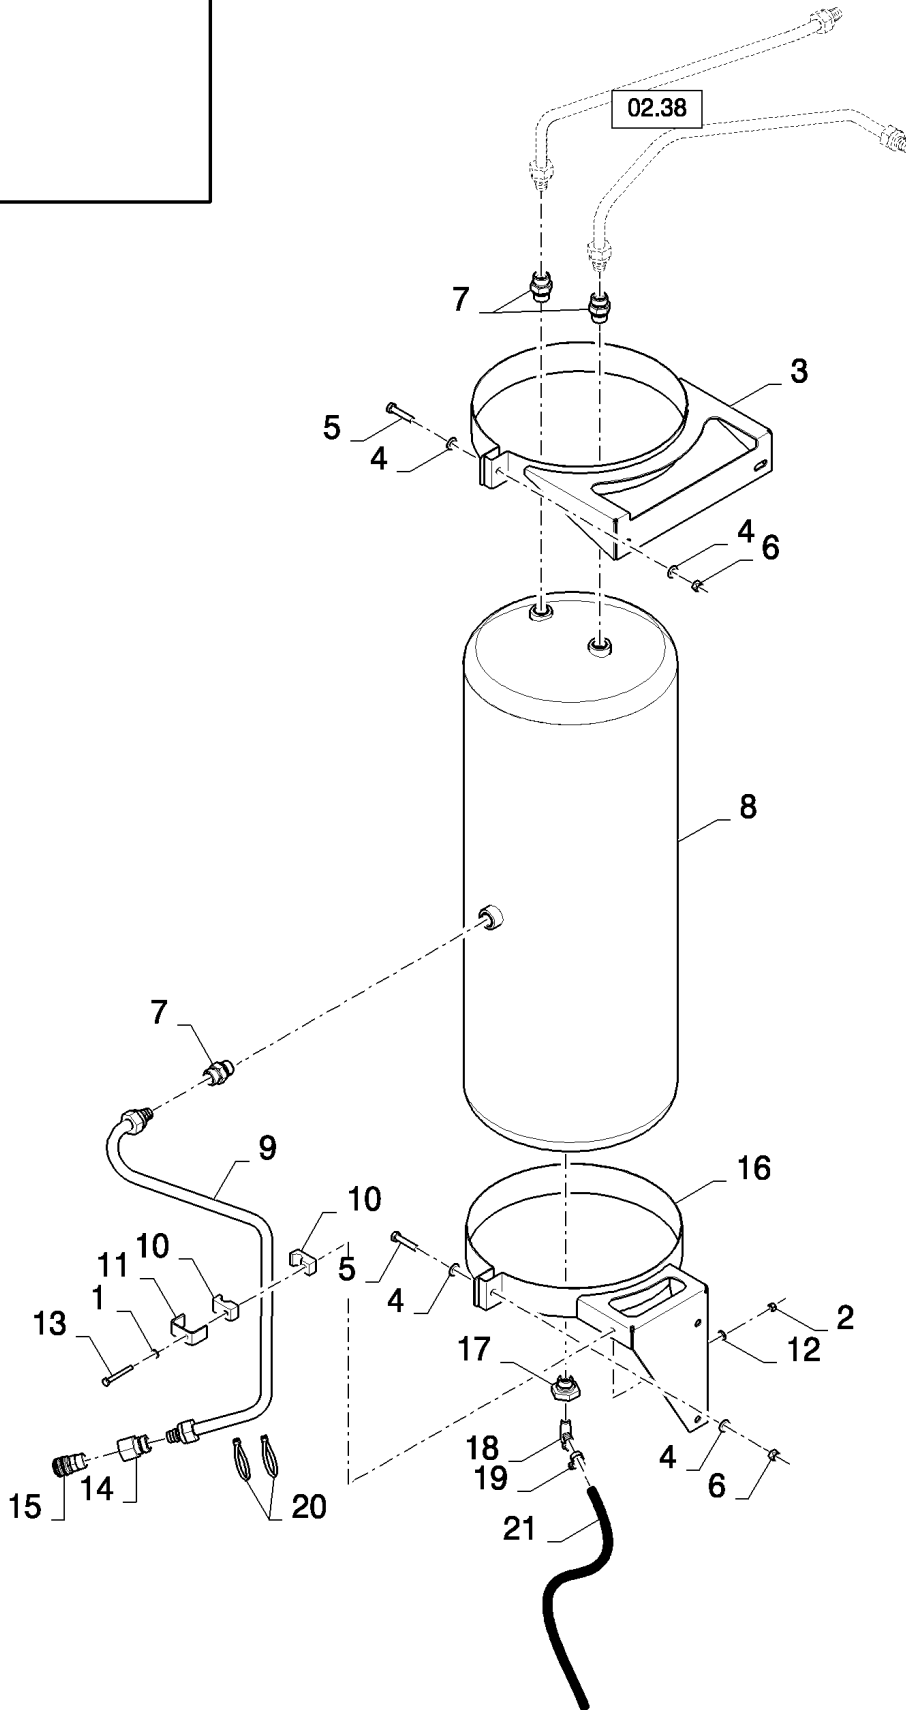

CX8080 COMBINE (9/06-)

02.39(01) BLOW-OFF SYSTEM, AIR RESERVOIR

сылка	Номер детали	Кол-во	Описание
1	86588450	1	WASHER, M6,
2	353308	1	NUT, M6 x 1, CI 8,
3	84076648	1	SUPPORT,
4	322358	4	WASHER, SPRING, Belleville, M8,
5	43129	2	BOLT, Hex, M8 x 40, 8.8,
6	86629542	2	NUT, LOCK, M8 x 1.25, CI 8,
7	9516263	3	CONNECTOR, HYD.,
8	84036945	1	RESERVOIR, AIR,
9	84440753	AR	PIPE, VENTILATION, DIA:16MM, L:2M
10	433007	2	CLAMP,
11	433100	1	SUPPORT,
12	140015	1	WASHER, 6MM
13	120056	1	SCREW, Hex, M6 x 50, 8.8,
14	84334928	1	CONNECTOR, HYD.,
15	84043491	1	COUPLING, QUICK, MALE,
16	84076635	1	SUPPORT,
17	84019122	1	CONNECTOR, HYD.,
18	441031	1	DRAINCOCK/TAP, SUPPLY,
19	913888	1	CLAMP, HOSE,
20	86566989	2	STRAP, CABLE,
21	80400813	AR	HOSE,