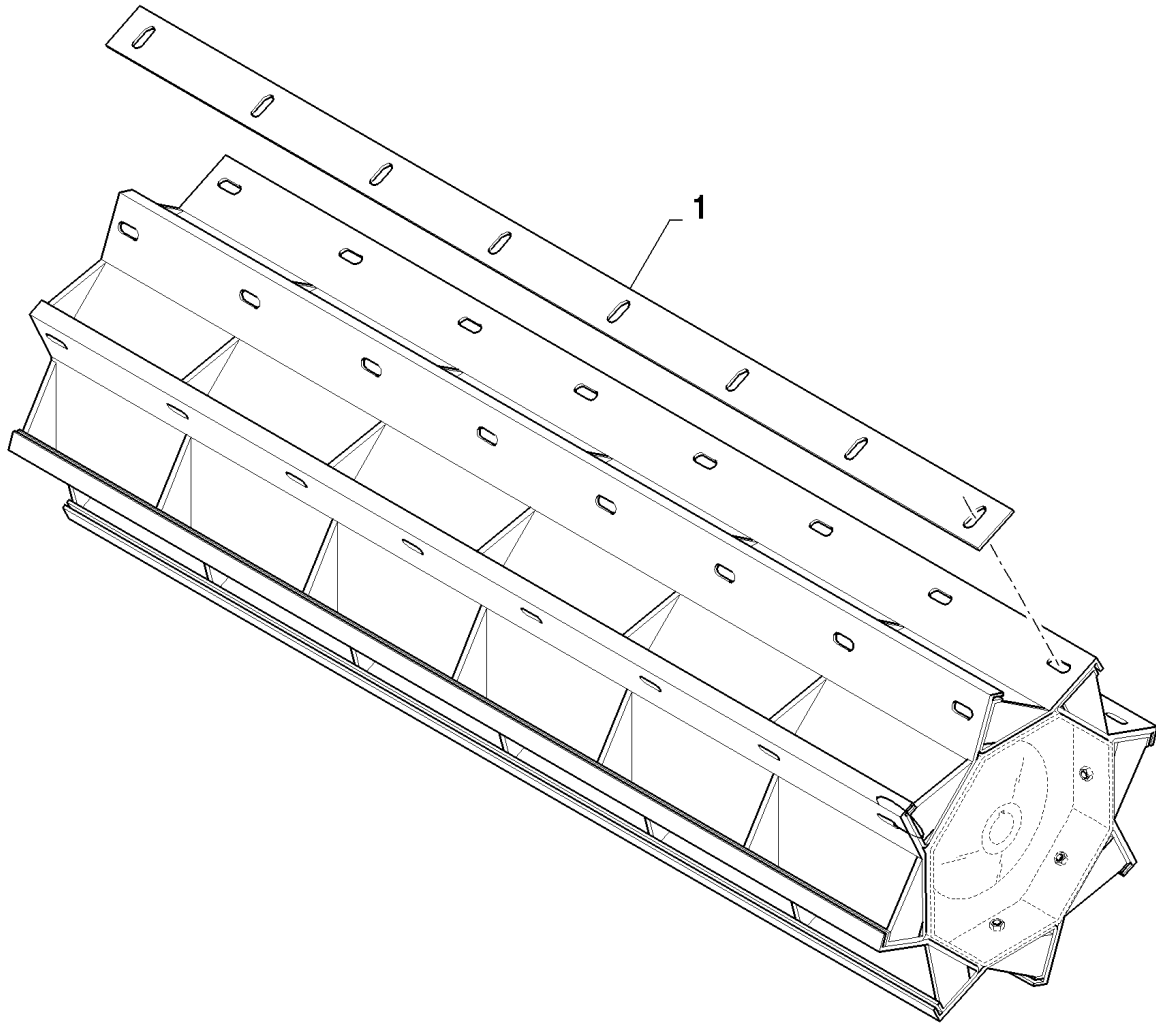

CX8080 COMBINE (9/06-)

18.84110386(01) BEATER PINS

сылка	Номер детали	Кол-во	Описание
	84110386		BEATER PINS,
1	84446558	4	PLATE,
2	84446559	4	PLATE,
3	43151	24	SCREW, Hex, M12 x 20, 8.8, Full Thd,
4	140046	24	WASHER, Belleville, M12,
5	43139	80	SCREW, Hex, M10 x 25, 8.8, Full Thd,
6	140045	80	WASHER, SPRING, Belleville, M10,
7	447336	80	WASHER,
	84441900	0.06	grease

CX8080 COMBINE (9/06-)

18.84110388(01) BEATER WEAR PLATES