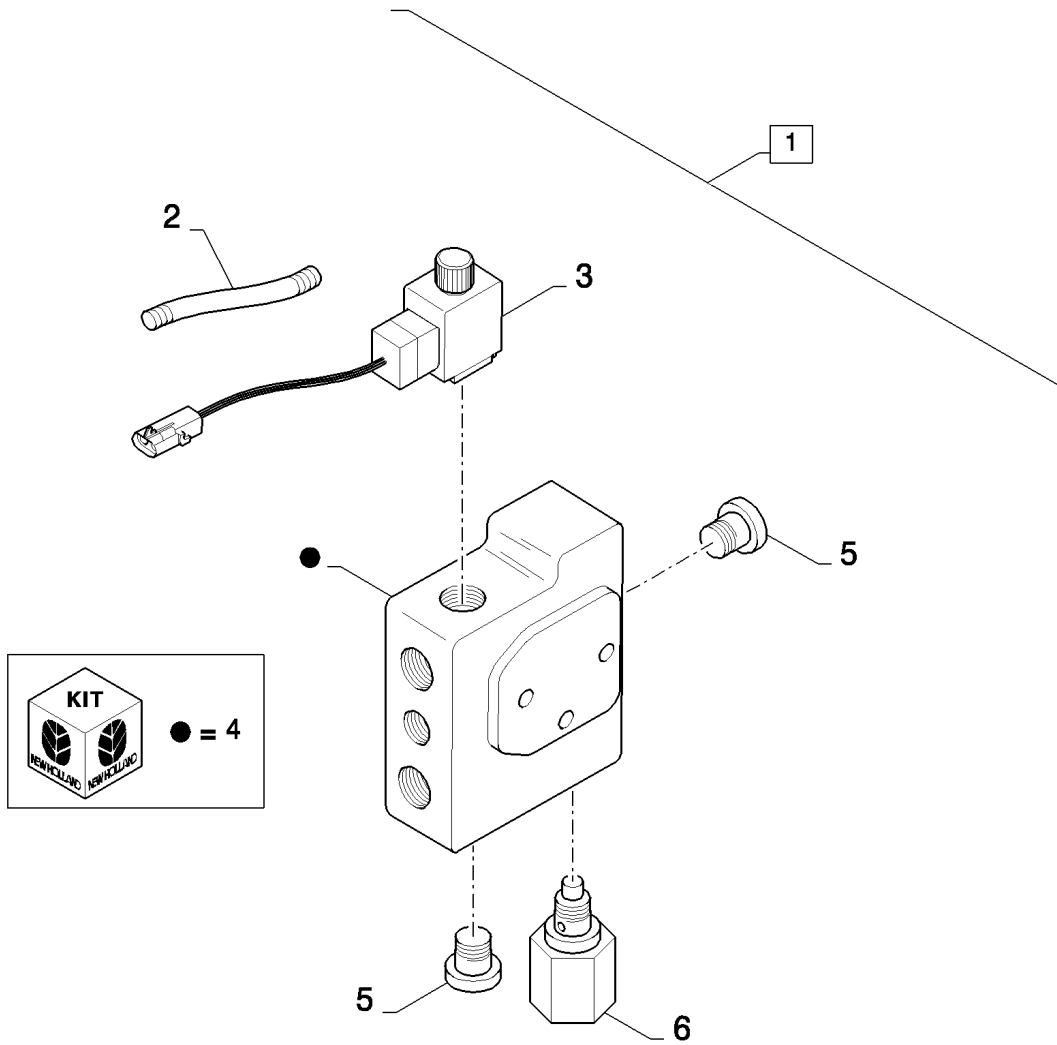

07.36(01) CHAFF SPREADER, HYDRAULICS

CX8080 COMBINE (9/06-)

07.36(01) CHAFF SPREADER, HYDRAULICS

сылка	Номер детали	Кол-во	Описание
1	86580177	1	CONNECTOR, HYD., 11/16"-16 ORFS x M12 x 1.5 ORB, , SEE FIGURE 07.502
2	86623770	1	HOSE, FLEXIBLE, , FOR FIELD INSTALL ONLY
3	84431560	1	TUBE, HYD,
4	433008	2	CLAMP,
5	442340	1	SUPPORT,
6	120056	2	SCREW, Hex, M6 x 50, 8.8,
7	84444600	1	COUPLING, QUICK, MALE, (8)
8	84444810	1	DUST CAP,
9	396718	1	STRAP,
10	412152	2	NUT, LOCK, M6 x 1, CI 8.8,
10	353308	2	NUT, M6 x 1, CI 8, , FOR FIELD INSTALL ONLY
11	322357	1	WASHER, SPRING, Belleville, M6,
12	120073	2	BOLT, Hex, M10 x 80, 8.8,
13	140045	4	WASHER, SPRING, Belleville, M10,
14	84431473	1	CONNECTOR, HYD., , SEE FIGURE 07.502
15	434103	1	PLATE,
16	430356	2	CLAMP,
17	84814948	1	SUPPORT,
18	84431443	1	TUBE, HYD,
19	84431440	1	TUBE, HYD,
20	86579680	4	CONNECTOR, HYD., 1"-14 ORFS x M22 x 1.5 ORB, , SEE FIGURE 07.502
21	100016	2	NUT, M10, CI 8,
22	86592079	1	COUPLING, QUICK, MALE,
23	84443744	1	SUPPORT,
24	84062146	2	CONNECTOR, HYD.,
25	84446650	1	HOSE, FLEXIBLE,
26	86592080	1	COUPLING, QUICK, MALE,
27	86598044	1	PLUG, Hex Soc, M14 x 1.5, ORB, , ASN D600