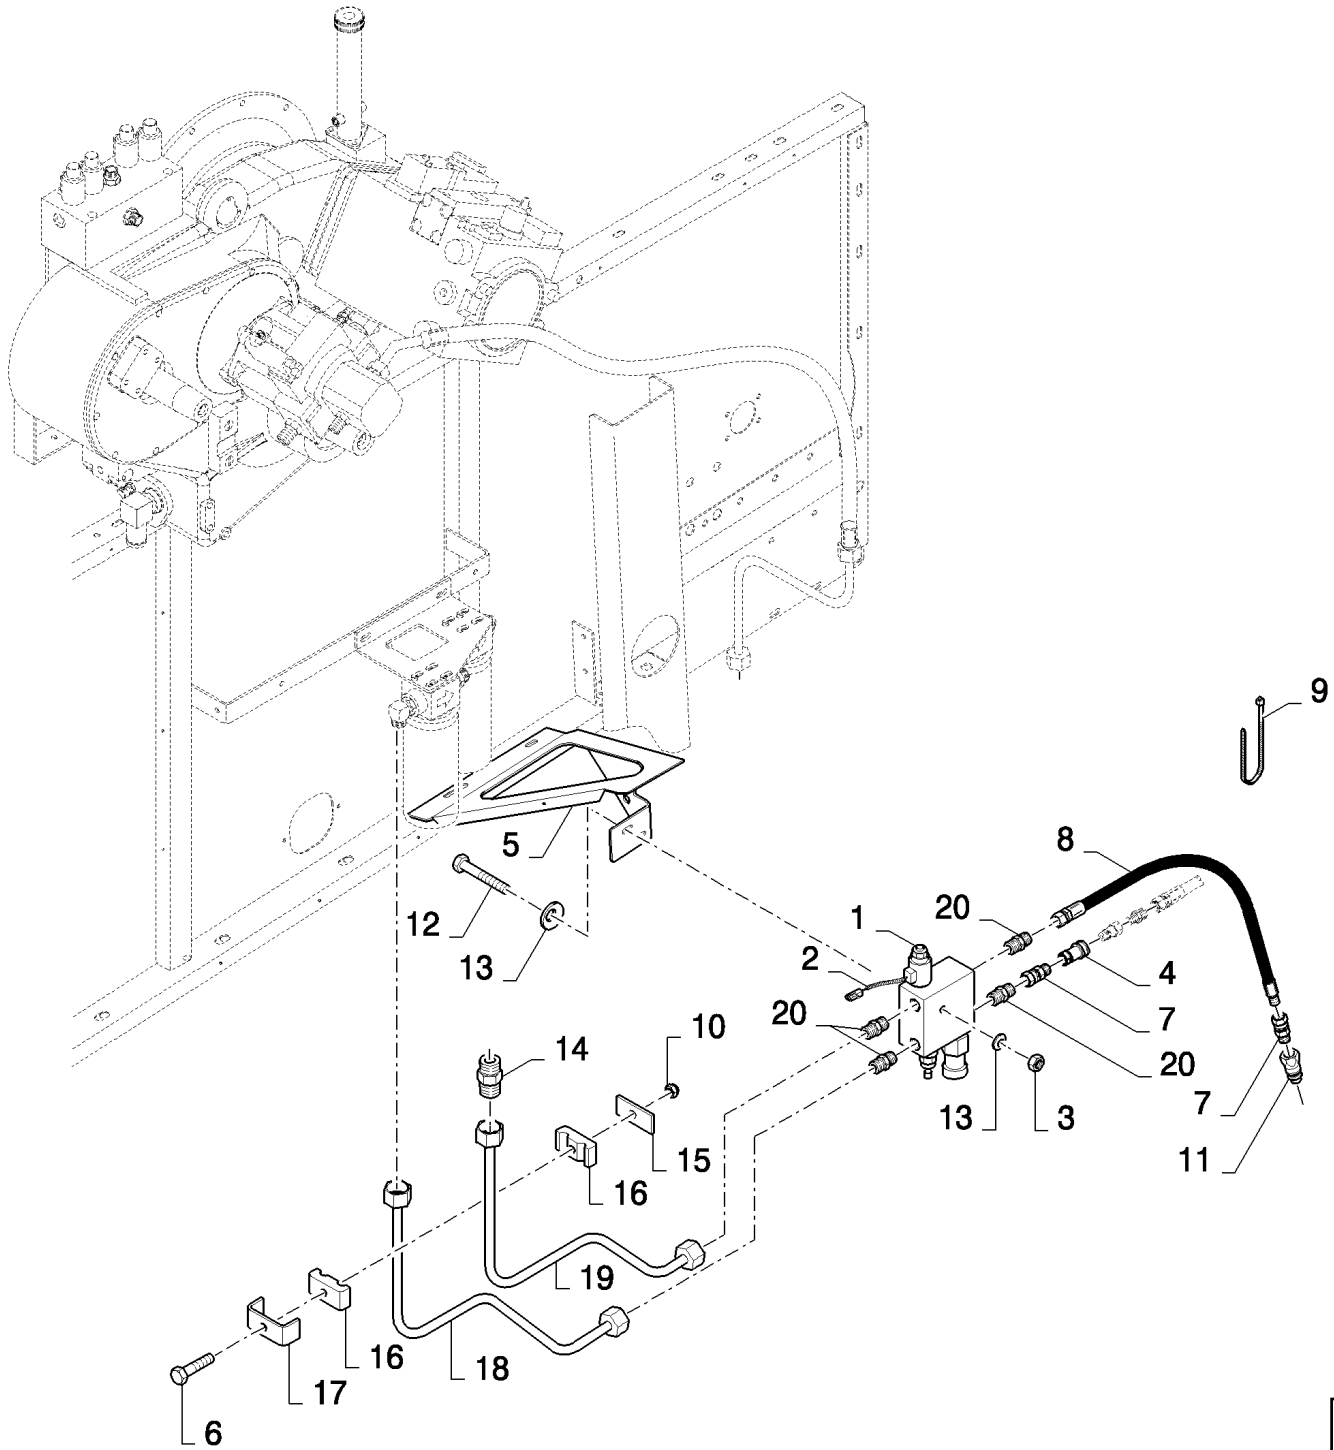

CX8080 COMBINE (9/06-)

18.84110599(03) CHAFF BLOWER - WITHOUT STRAWCHOPPER

сылка	Номер детали	Кол-во	Описание
	84110599		CHOPPER CORN KIT,
1	84442312	1	VALVE, HYDRAULIC,
2	84818984	1	PROTECTOR, L=0.185M
3	100016	2	NUT, M10, CI 8,
4	86592079	1	COUPLING, QUICK, MALE,
5	84443744	1	SUPPORT,
6	120056	1	SCREW, Hex, M6 x 50, 8.8,
7	84062146	2	CONNECTOR, HYD.,
8	84446650	1	HOSE, FLEXIBLE,
9	396718	1	STRAP,
10	353308	1	NUT, M6 x 1, CI 8,
11	86592080	1	COUPLING, QUICK, MALE,
12	120073	2	BOLT, Hex, M10 x 80, 8.8,
13	140045	4	WASHER, SPRING, Belleville, M10,
14	84431473	1	CONNECTOR, HYD.,
15	434103	1	PLATE,
16	430356	2	CLAMP,
17	84814948	1	SUPPORT,
18	84431443	1	TUBE, HYD,
19	84431440	1	TUBE, HYD,
20	86579680	4	CONNECTOR, HYD., 1"-14 ORFS x M22 x 1.5 ORB,
	8433132	1	decal
	86556176	0.01	oil