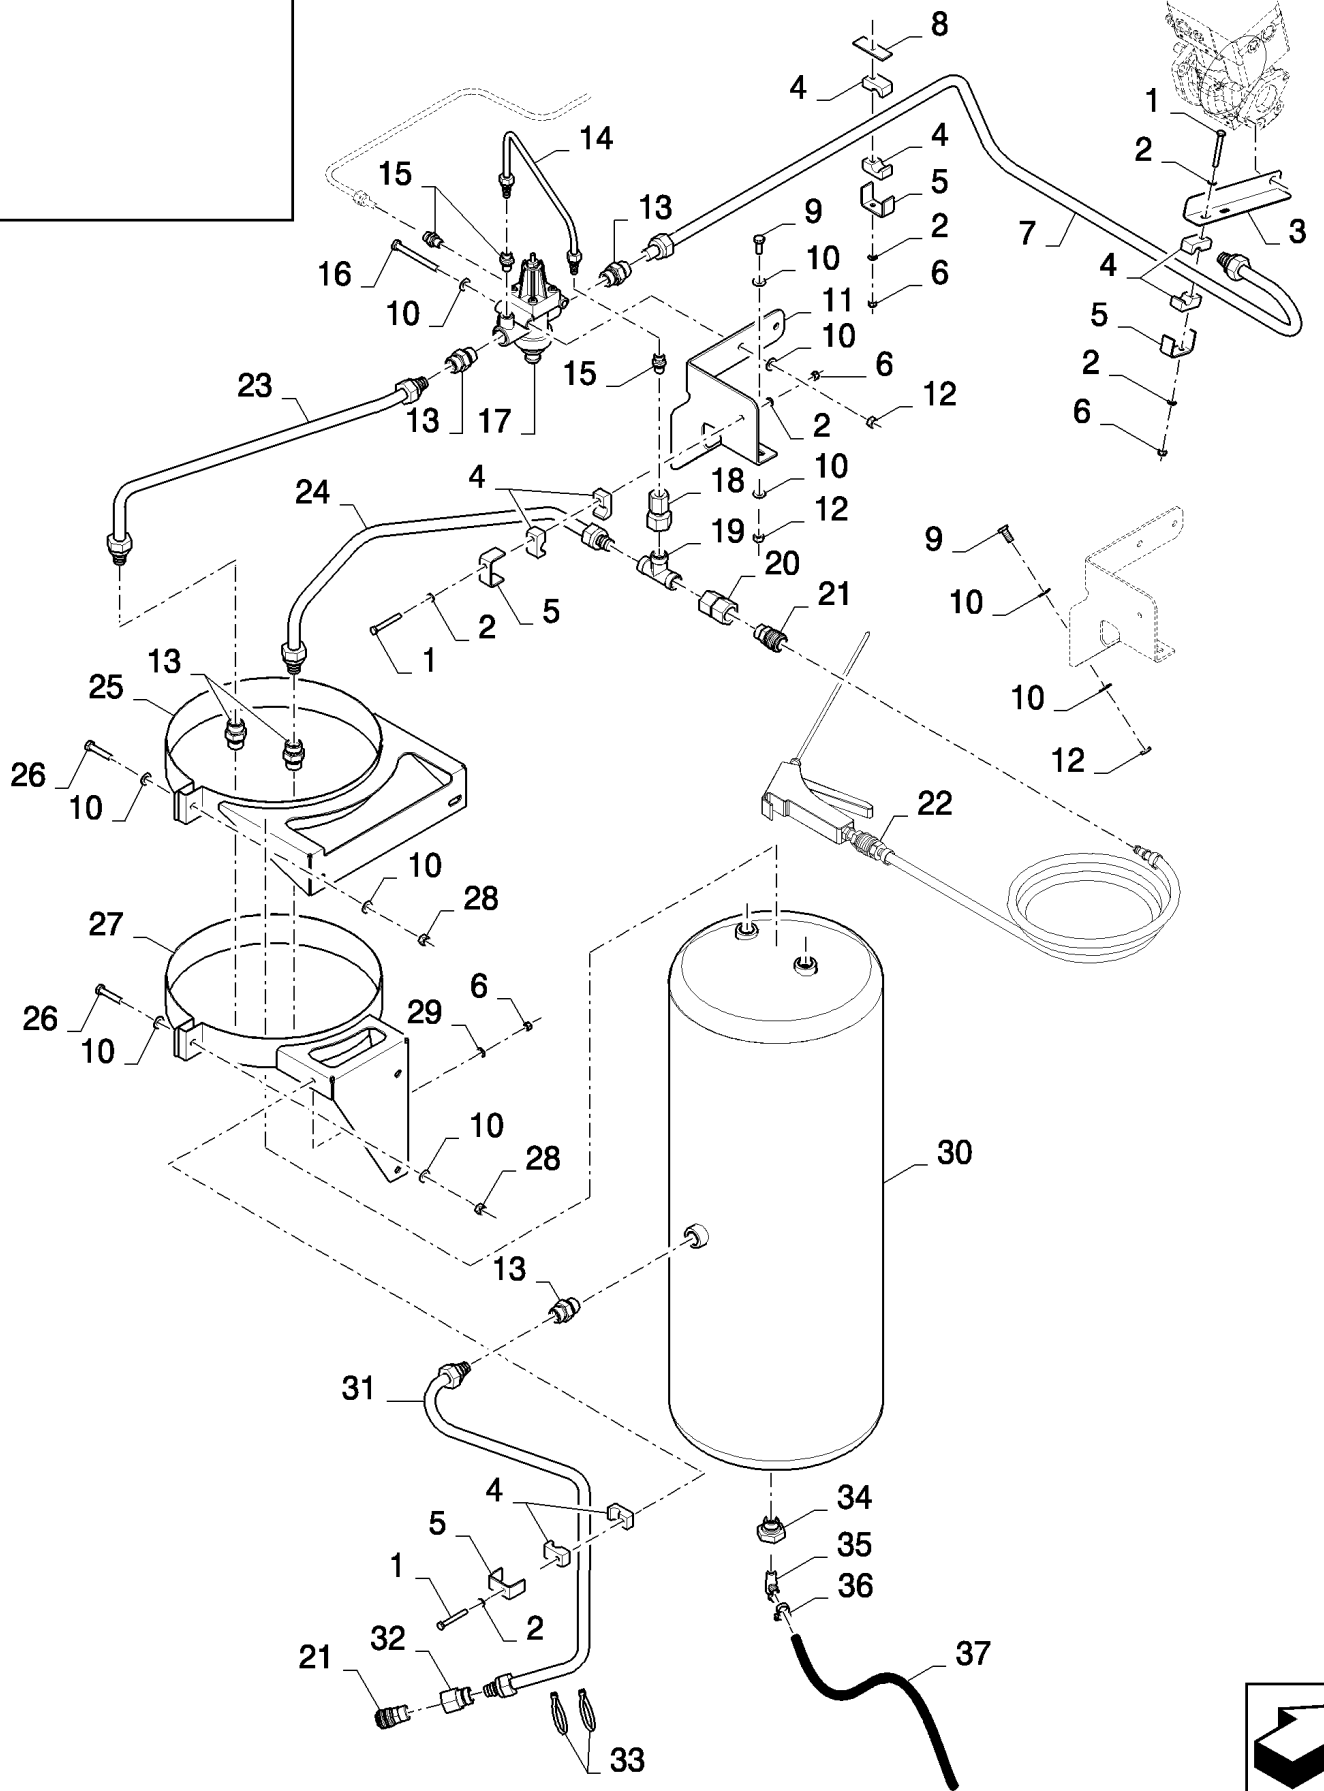

CX8080 COMBINE (9/06-)

18.87360494(02) AIR COMPRESSOR KIT

сылка	Номер детали	Кол-во	Описание
	87360494		DIA KIT, HARVESTER,
1	120056	3	SCREW, Hex, M6 x 50, 8.8,
2	86588450	6	WASHER, M6,
3	87324321	1	SUPPORT,
4	433007	8	CLAMP,
5	433100	4	SUPPORT,
6	353308	4	NUT, M6 x 1, CI 8,
7	84462189	1	TUBE,
8	397645	1	PLATE,
9	120104	2	SCREW, Hex, M8 x 20, 8.8,
10	322358	10	WASHER, SPRING, Belleville, M8,
11	84461461	1	SUPPORT,
12	9706690	4	NUT, M8, CI 8,
13	89516263	5	CONNECTOR, HYD.,
14	84462166	1	PIPE, VENTILATION,
15	89513082	3	CONNECTOR, HYD.,
16	43133	2	SCREW, Hex, M8 x 80, 8.8,
17	84440618	1	VALVE, PRESSURE RELIEF,
18	89838275	1	CONNECTOR, HYD.,
19	444325	1	CONNECTION, 3 WAY,
20	84433625	1	CONNECTOR, HYD.,
21	84043491	2	COUPLING, QUICK, MALE,
22	84045084	1	HOSE, FLEXIBLE,
23	84462171	1	PIPE, VENTILATION,
24	84462180	1	PIPE, VENTILATION,
25	84076648	1	SUPPORT,
26	43129	2	BOLT, Hex, M8 x 40, 8.8,
27	84076635	1	SUPPORT,
28	86629542	2	NUT, LOCK, M8 x 1.25, CI 8,
29	140015	1	WASHER,
30	84036945	1	RESERVOIR, AIR,
31	84440753	1	PIPE, VENTILATION,
32	84334928	1	CONNECTOR, HYD.,
33	86566989	2	STRAP, CABLE,
34	84019122	1	CONNECTOR, HYD.,
35	441031	1	DRAINCOCK/TAP, SUPPLY,
36	913888	1	CLAMP, HOSE,
37	400813	1	HOSE, FLEXIBLE, L=0.48M
	400981	0.02	