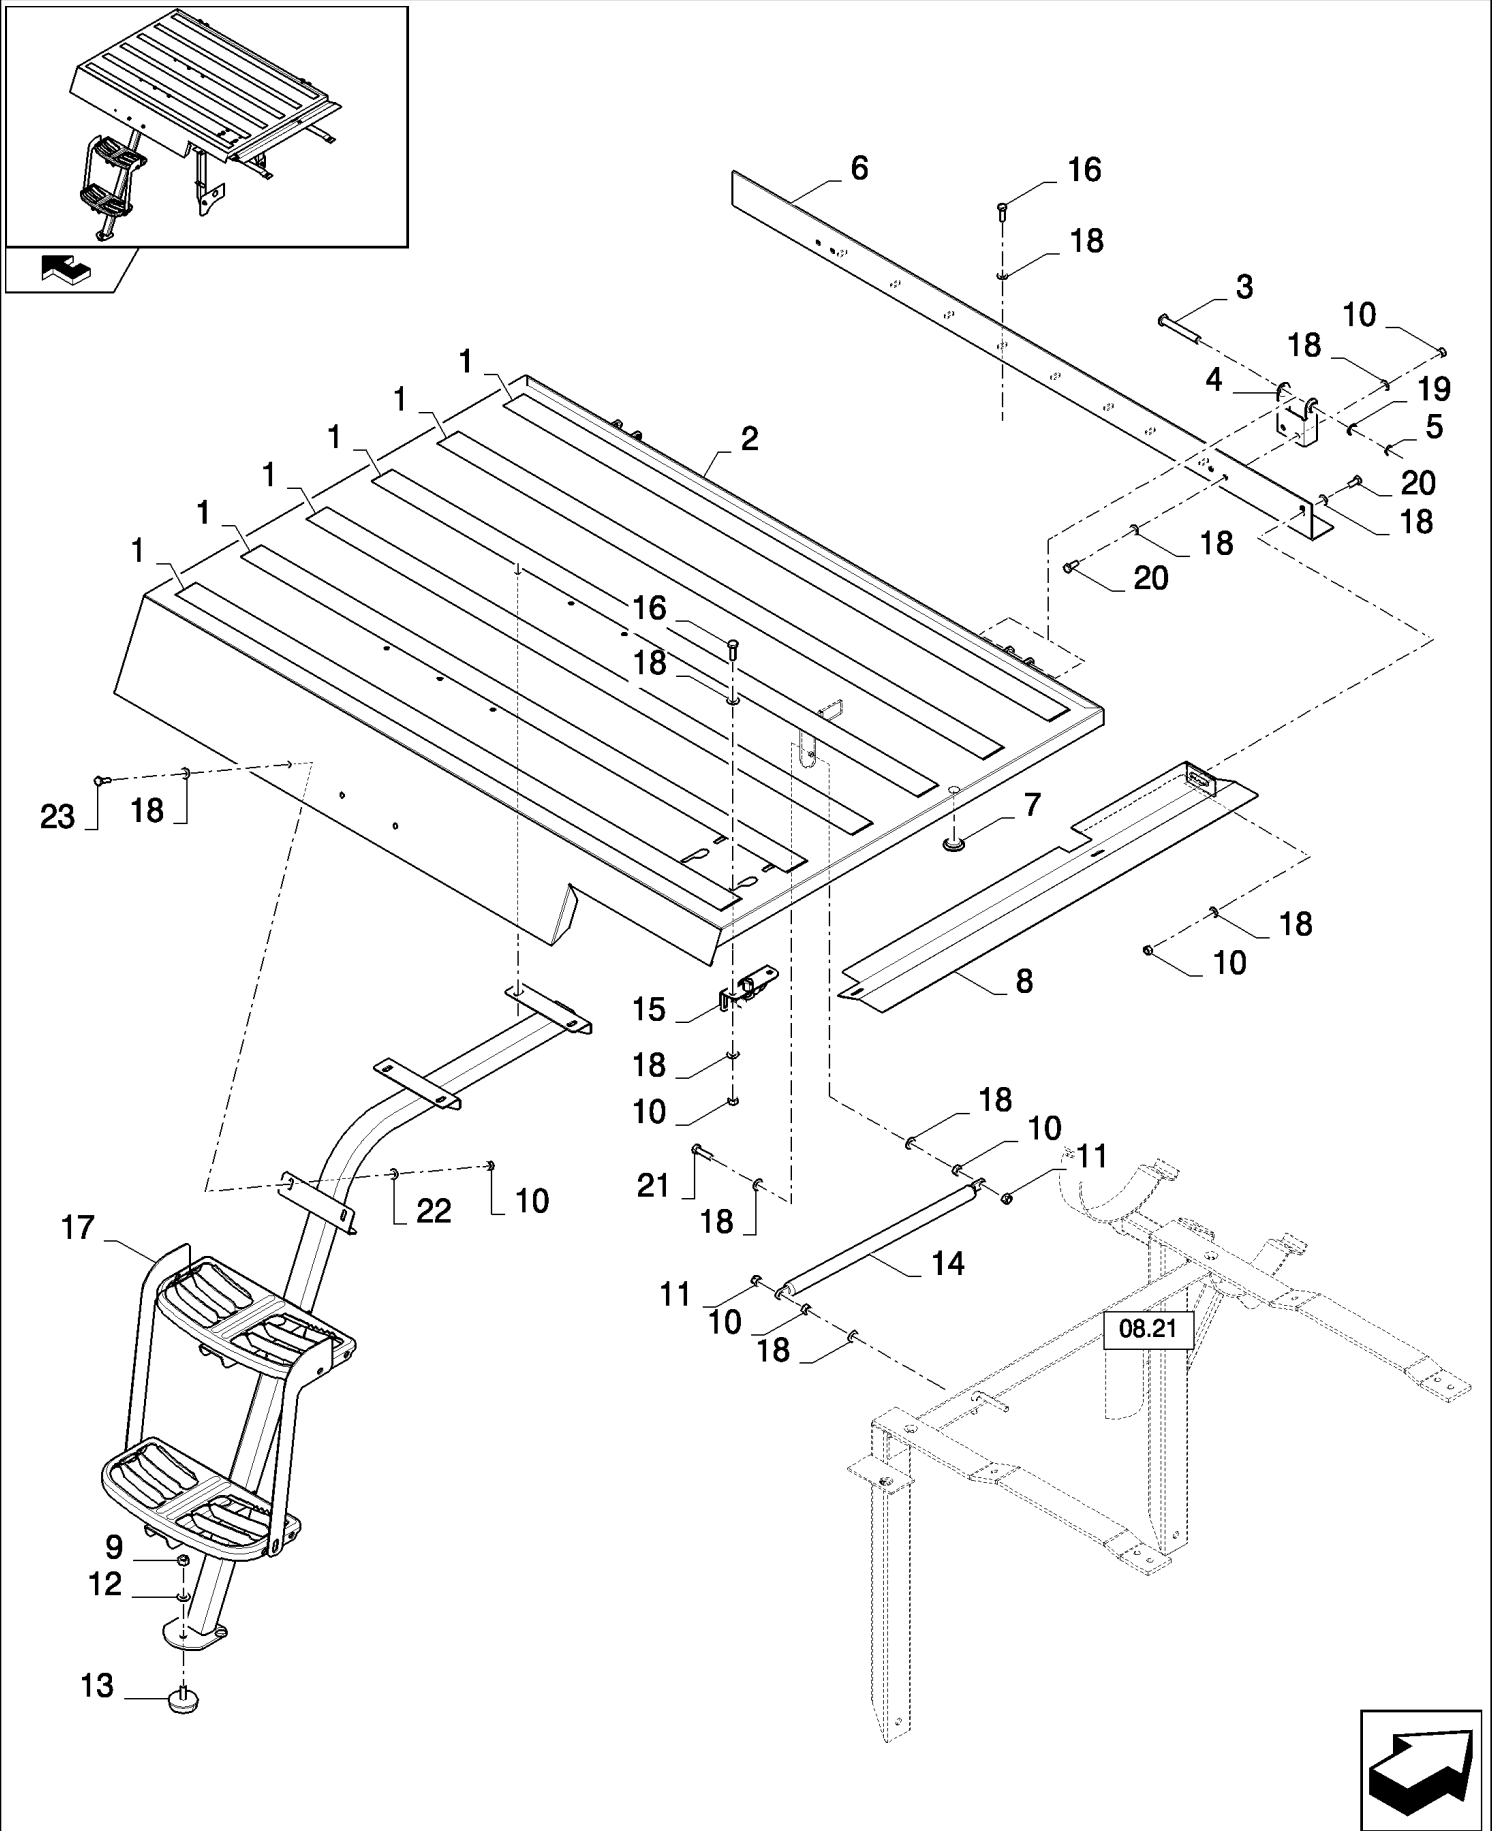

CX8080 COMBINE (9/06-)

08.19(01) STRAW HOOD, CANVAS

сылка	Номер детали	Кол-во	Описание
1	100016		AR NUT, M10, CI 8,
2	140045		AR WASHER, SPRING, Belleville, M10,
3	89706690		AR NUT, M8, CI 8,
4	322358		AR WASHER, SPRING, Belleville, M8,
5	120104		AR SCREW, Hex, M8 x 20, 8.8,
6	84431314		1 PLATE, , FOR CX8060, CX8070, CX8080, CX8090 ONLY
6	84431315		1 PLATE, , FOR CX8030, CX8040, CX8050 ONLY
7	84989462		1 PLATE, FIXING, , FOR CX8060, CX8070, CX8080, CX8090 ONLY
7	84431335		1 PLATE, FIXING, , FOR CX8030, CX8040, CX8050 ONLY
8	84989460		2 PLATE, FIXING,
9	84989109		1 CANVAS, , FOR CX8060, CX8070, CX8080, CX8090 ONLY
9	84431290		1 CANVAS, , FOR CX8030, CX8040, CX8050 ONLY
10	84989108		1 ROD, , FOR CX8060, CX8070, CX8080, CX8090 ONLY
10	84431288		1 ROD, , FOR CX8030, CX8040, CX8050 ONLY
11	43138		AR SCREW, Hex, M10 x 20, 8.8, Full Thd,
12	84432894		1 PLATE,
13	84001657		2 GROMMET,
14	432067		2 CIRCLIP,
15	84432893		1 PLATE,