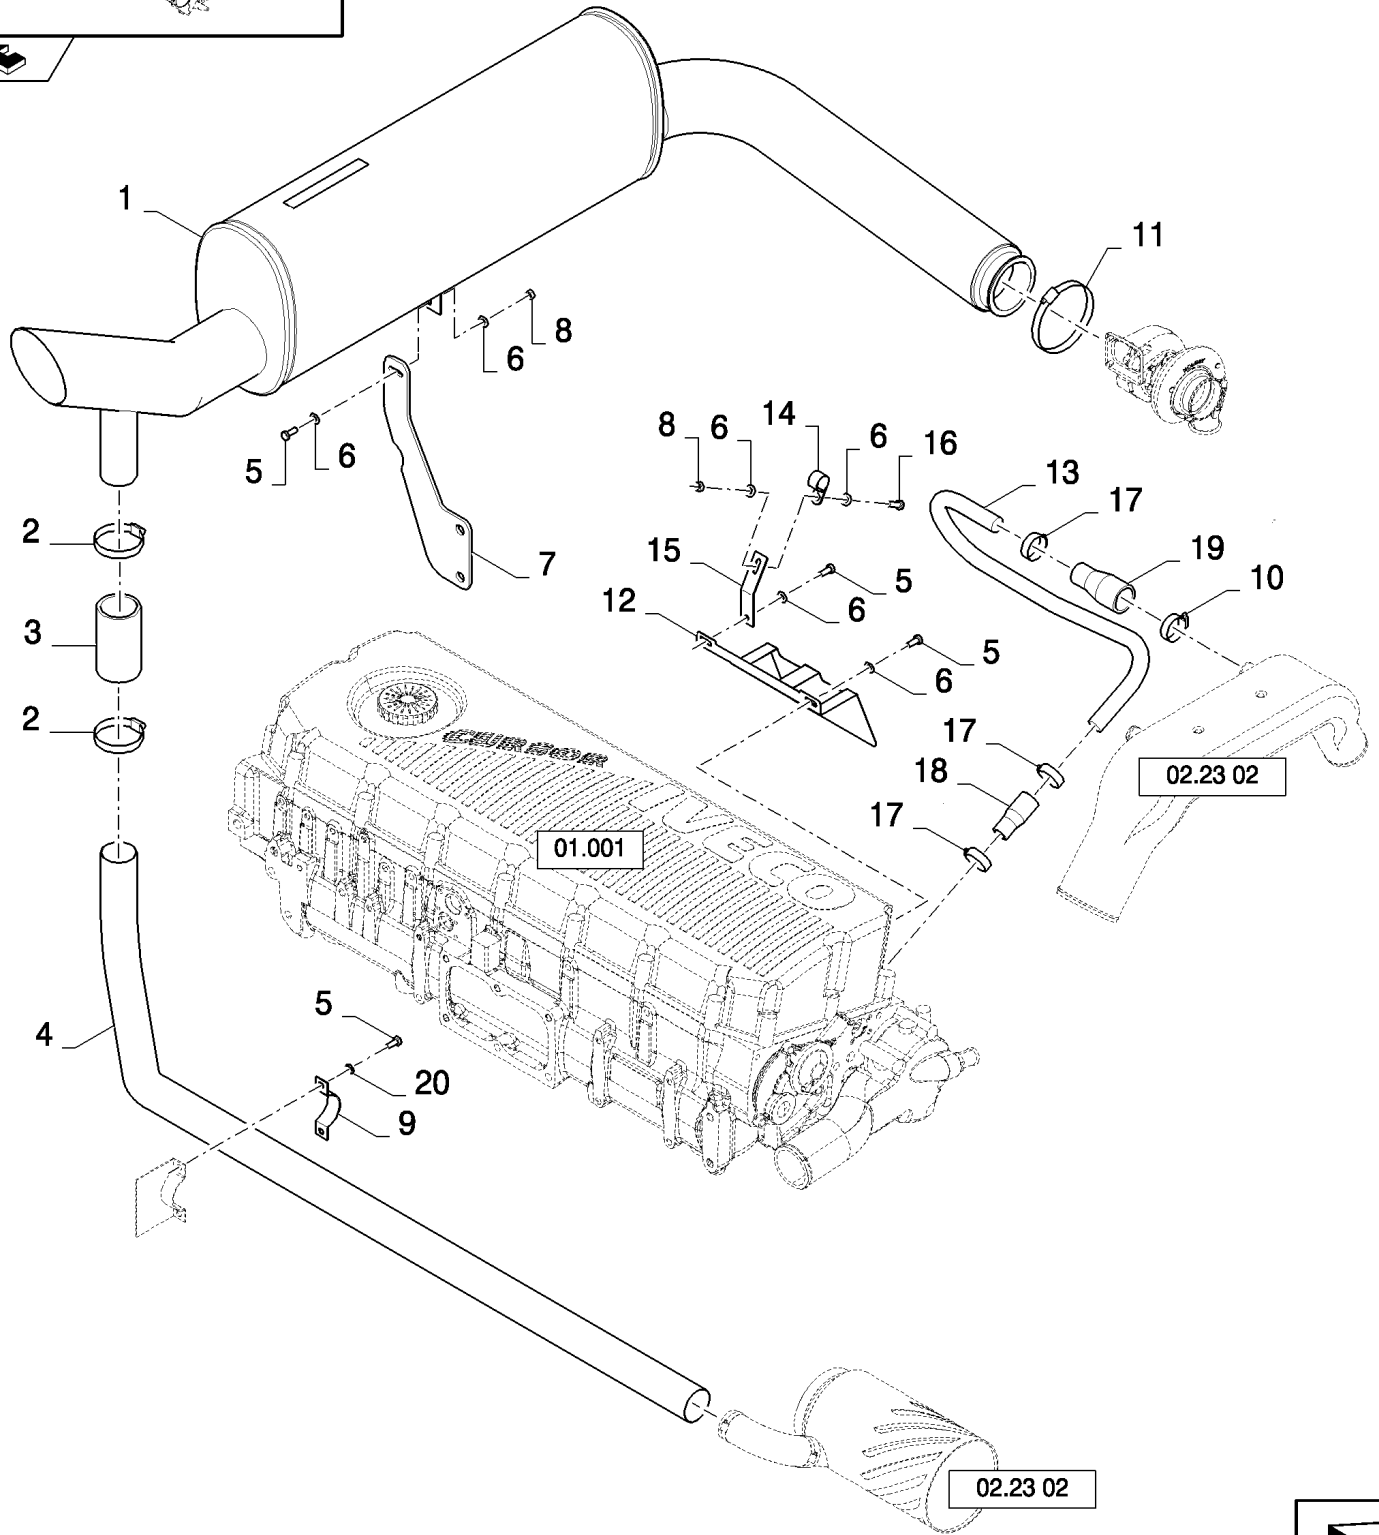

02.23(01) INTAKE, AIR FILTER

CX8080 COMBINE (9/06-)

02.23(01) INTAKE, AIR FILTER

сылка	Номер детали	Кол-во	Описание
1	84457862	1	MUFFLER, , FOR CX8040, CX8050, CX8060, CX8070 ONLY
1	87339388	1	MUFFLER, , FOR CX8080 ONLY
2	556701	2	CLAMP,
3	84011850	1	HOSE,
4	84457415	1	TUBE, , FOR CX8040, CX8050 ONLY
4	84457785	1	DUCT, AIR, , FOR CX8060, CX8070, CX8080 ONLY
5	120104	5	SCREW, Hex, M8 x 20, 8.8,
6	322358	6	WASHER, SPRING, Belleville, M8,
7	84457252	1	SUPPORT,
8	9706690	2	NUT, M8, CI 8,
9	84037158	1	CLAMP,
10	382528	1	CLAMP,
11	84076899	1	CLAMP, , FOR CX8040, CX8050, CX8060, CX8070 ONLY
11	87388546	1	CLAMP, HOSE, , FOR CX8080 ONLY
12	87342704	1	PLATE, COVER,
13	87358416	1	TUBE, , FOR CX8040, CX8050 ONLY
13	87391671	1	PIPE, VENTILATION, , FOR CX8060, CX8070, CX8080 ONLY
14	9827902	1	CLAMP, 1", Insul, 3/8" Bolt,
15	87360849	1	PLATE,
16	43127	1	BOLT, Hex, M8 x 25, 8.8,
17	382527	3	CLAMP, HOSE,
18	84461300	1	HOSE,
19	84073303	1	HOSE,
20	140016	2	WASHER, M8 x 16 x 1.6,