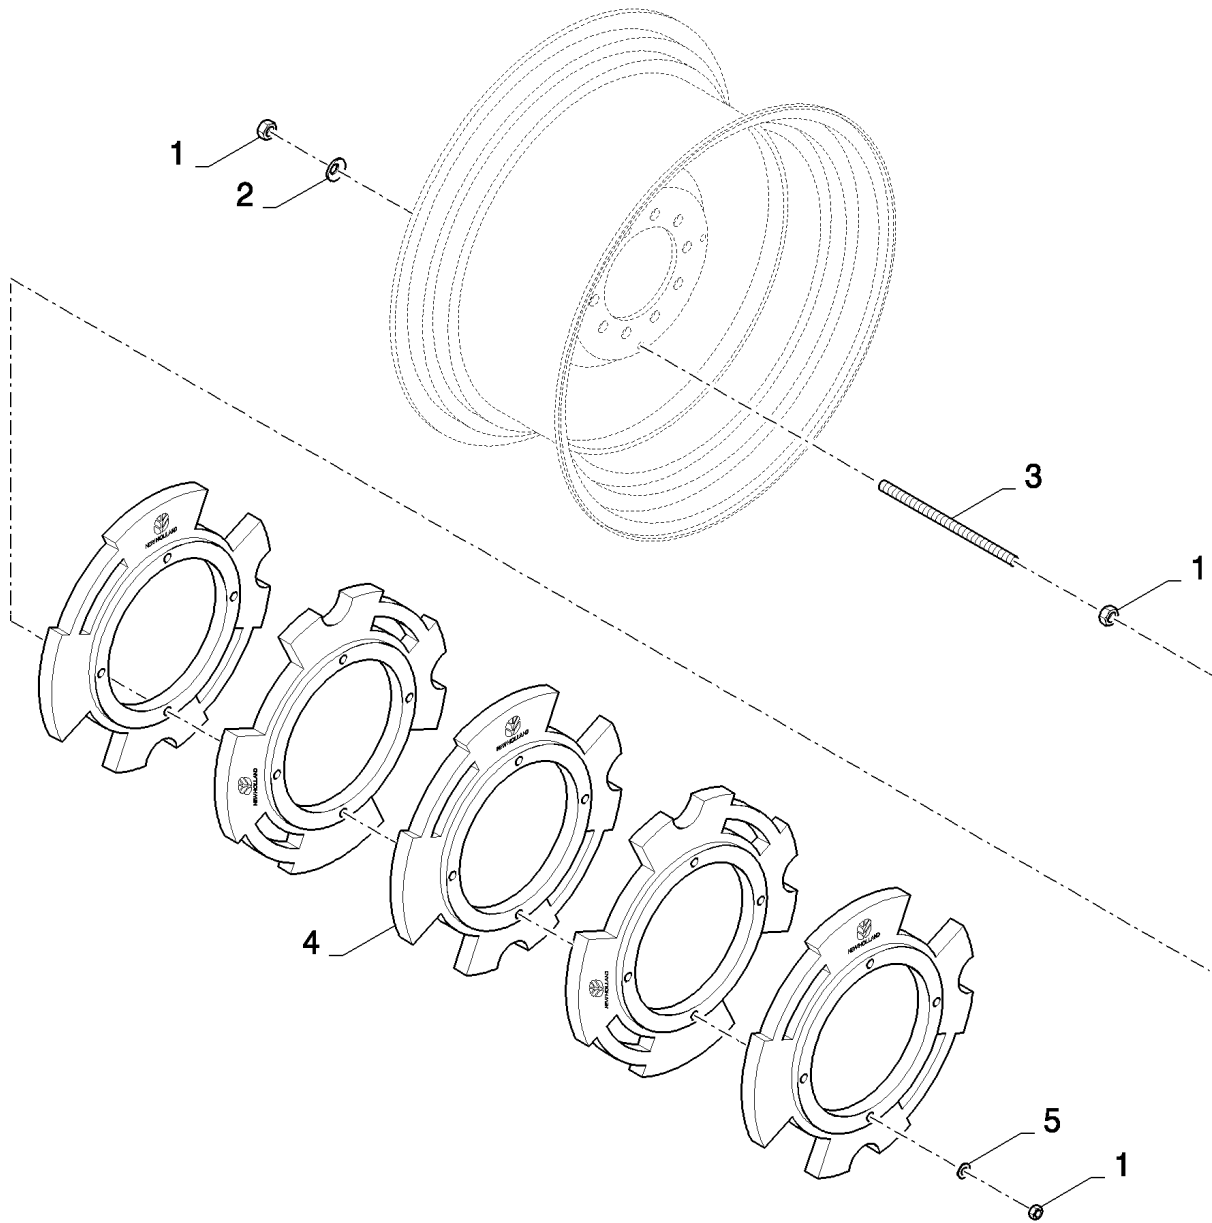

CX8080 COMBINE (9/06-)

18.84050431(01) WHEEL COUNTERWEIGHTS - SET OF 2 WEIGHTS (200KG)

сылка	Номер детали	Кол-во	Описание
	84050431		DIA KIT, HARVESTER,
1	89706685	24	NUT,
2	300913	8	WASHER, LOCK,
3	84989794	8	ROD, THREADED,
4	84075681	10	WEIGHT, COUNTER,
5	394630	8	WASHER,