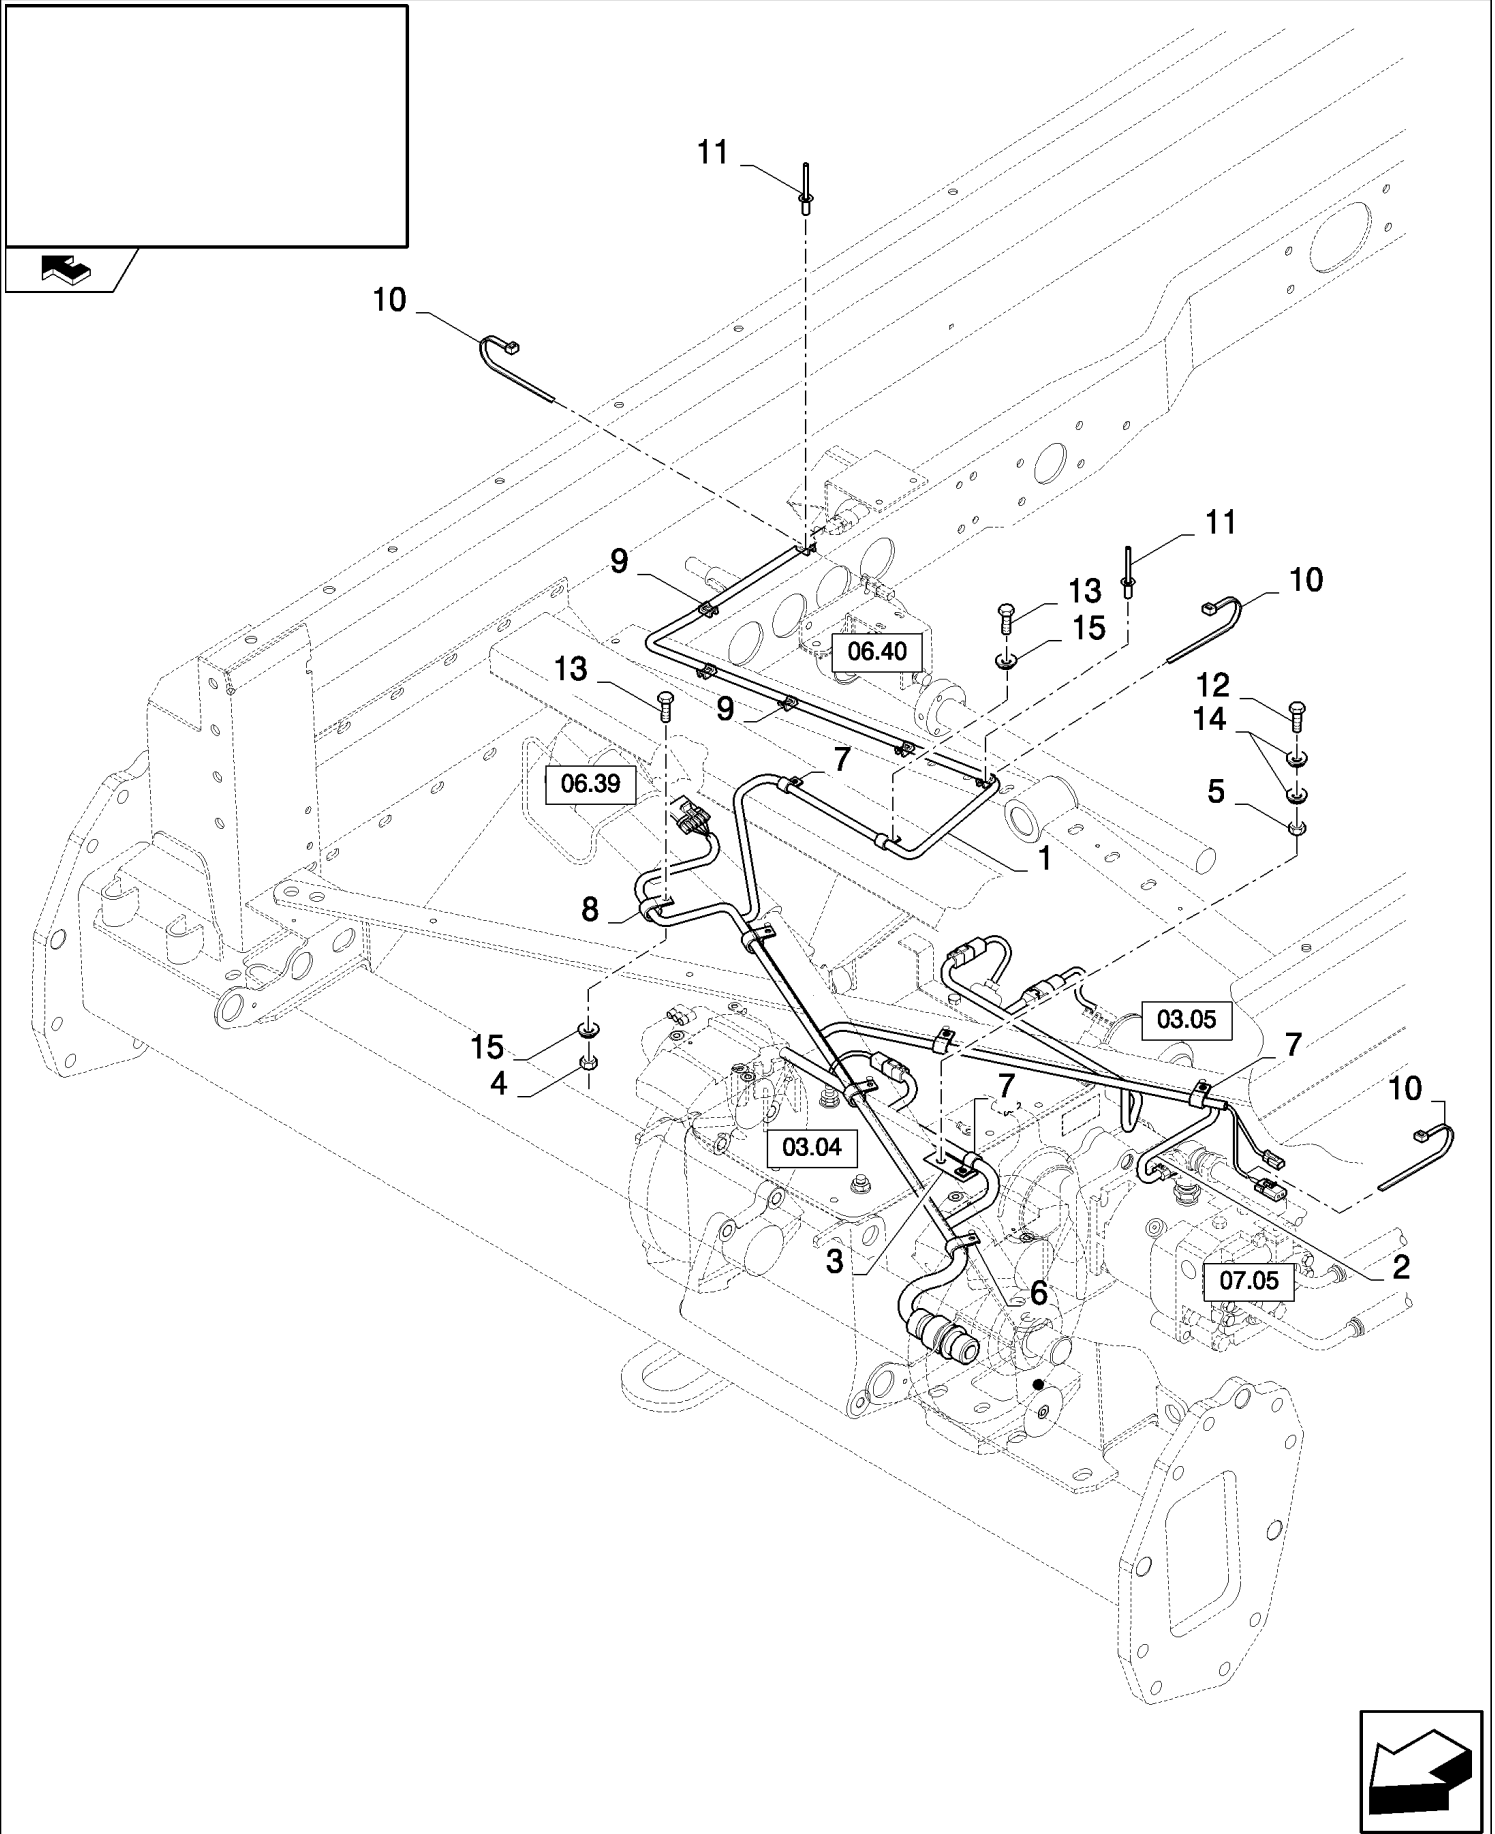

06.38(01) LOWER FRAME, ELECTRICS

CX8080 COMBINE (9/06-)

06.38(01) LOWER FRAME, ELECTRICS

сылка	Номер детали	Кол-во	Описание
1	87015629	1	HARNES, WIRE,
2	86597586	1	SENSOR,
3	84435328	1	BRACKET,
4	9706690	6	NUT, M8, CI 8,
5	9706755	1	NUT, M6, CI 8,
6	9827902	2	CLAMP, 1", Insul, 3/8" Bolt,
7	9706748	3	CLAMP, 5/8", Insul, 5/16" Bolt,
8	619284	3	CLAMP, 15/16", Insul, 3/8" Bolt,
9	86590413	6	CLAMP,
10	86566989	11	STRAP, CABLE,
11	445395	6	RIVET, Pop, M4.8 x 18.1,
12	86508568	1	SCREW, Hex, M6 x 16, 8.8,
13	120104	8	SCREW, Hex, M8 x 20, 8.8,
14	322357	2	WASHER, SPRING, Belleville, M6,
15	322358	8	WASHER, SPRING, Belleville, M8,