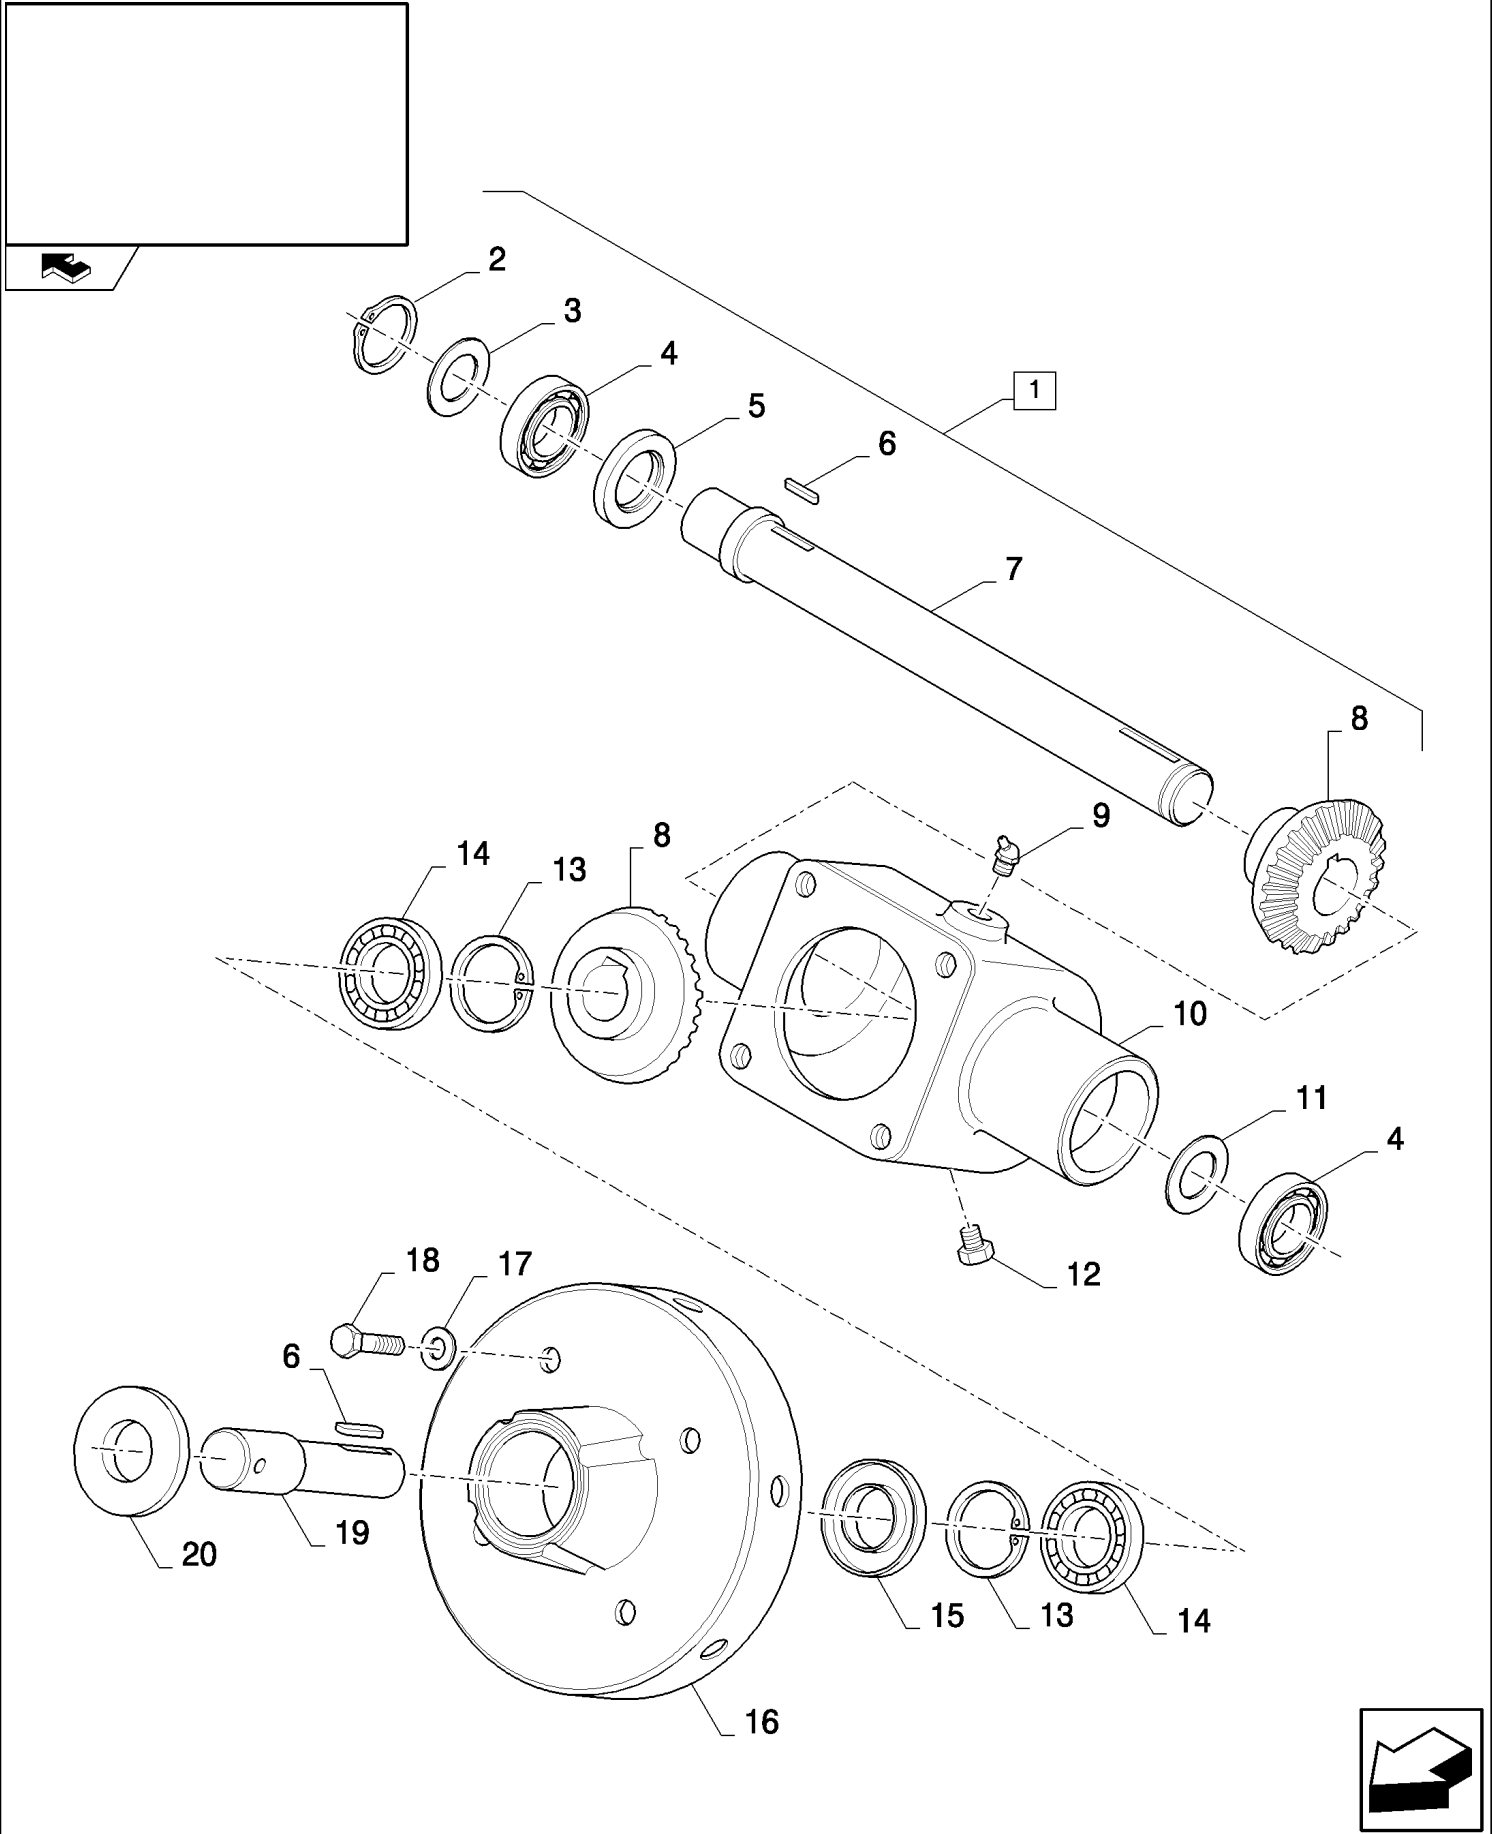

15.13(01) TAILINGS ELEVATORS, GEARBOX

CX8080 COMBINE (9/06-)

15.13(01) TAILINGS ELEVATORS, GEARBOX

сылка	Номер детали	Кол-во	Описание
1	84074283	1	GEARBOX, (2 to 20)
2	370011	1	RING, SNAP, M52, Int,
3	376817	2	WASHER,
4	443898	2	BEARING, BALL,
5	447563	1	ELEMENT, SEALING,
6	170030	2	KEY, M8 x 7 x 32, Par,
7	84056680	1	SHAFT,
8	9508218	2	GEAR,
9	80710	1	NIPPLE, LUBE, 1/8"-27 x .66 lg,
10	84436541	1	HOUSING,
11	391120	1	ELEMENT, SEALING,
12	86539484	1	PLUG, DRAIN, Sq Hd, 1/8"-27, NTPF,
13	370012	2	RING, SNAP, M62, Int,
14	84100561	2	BEARING ASSY,
15	417722	1	SEAL,
16	84074279	1	HOUSING, BEARING,
17	140045	4	WASHER, SPRING, Belleville, M10,
18	43140	4	BOLT, Hex, M10 x 30, 8.8, Full Thd,
19	84074328	1	SHAFT,
20	84100562	1	PLATE,