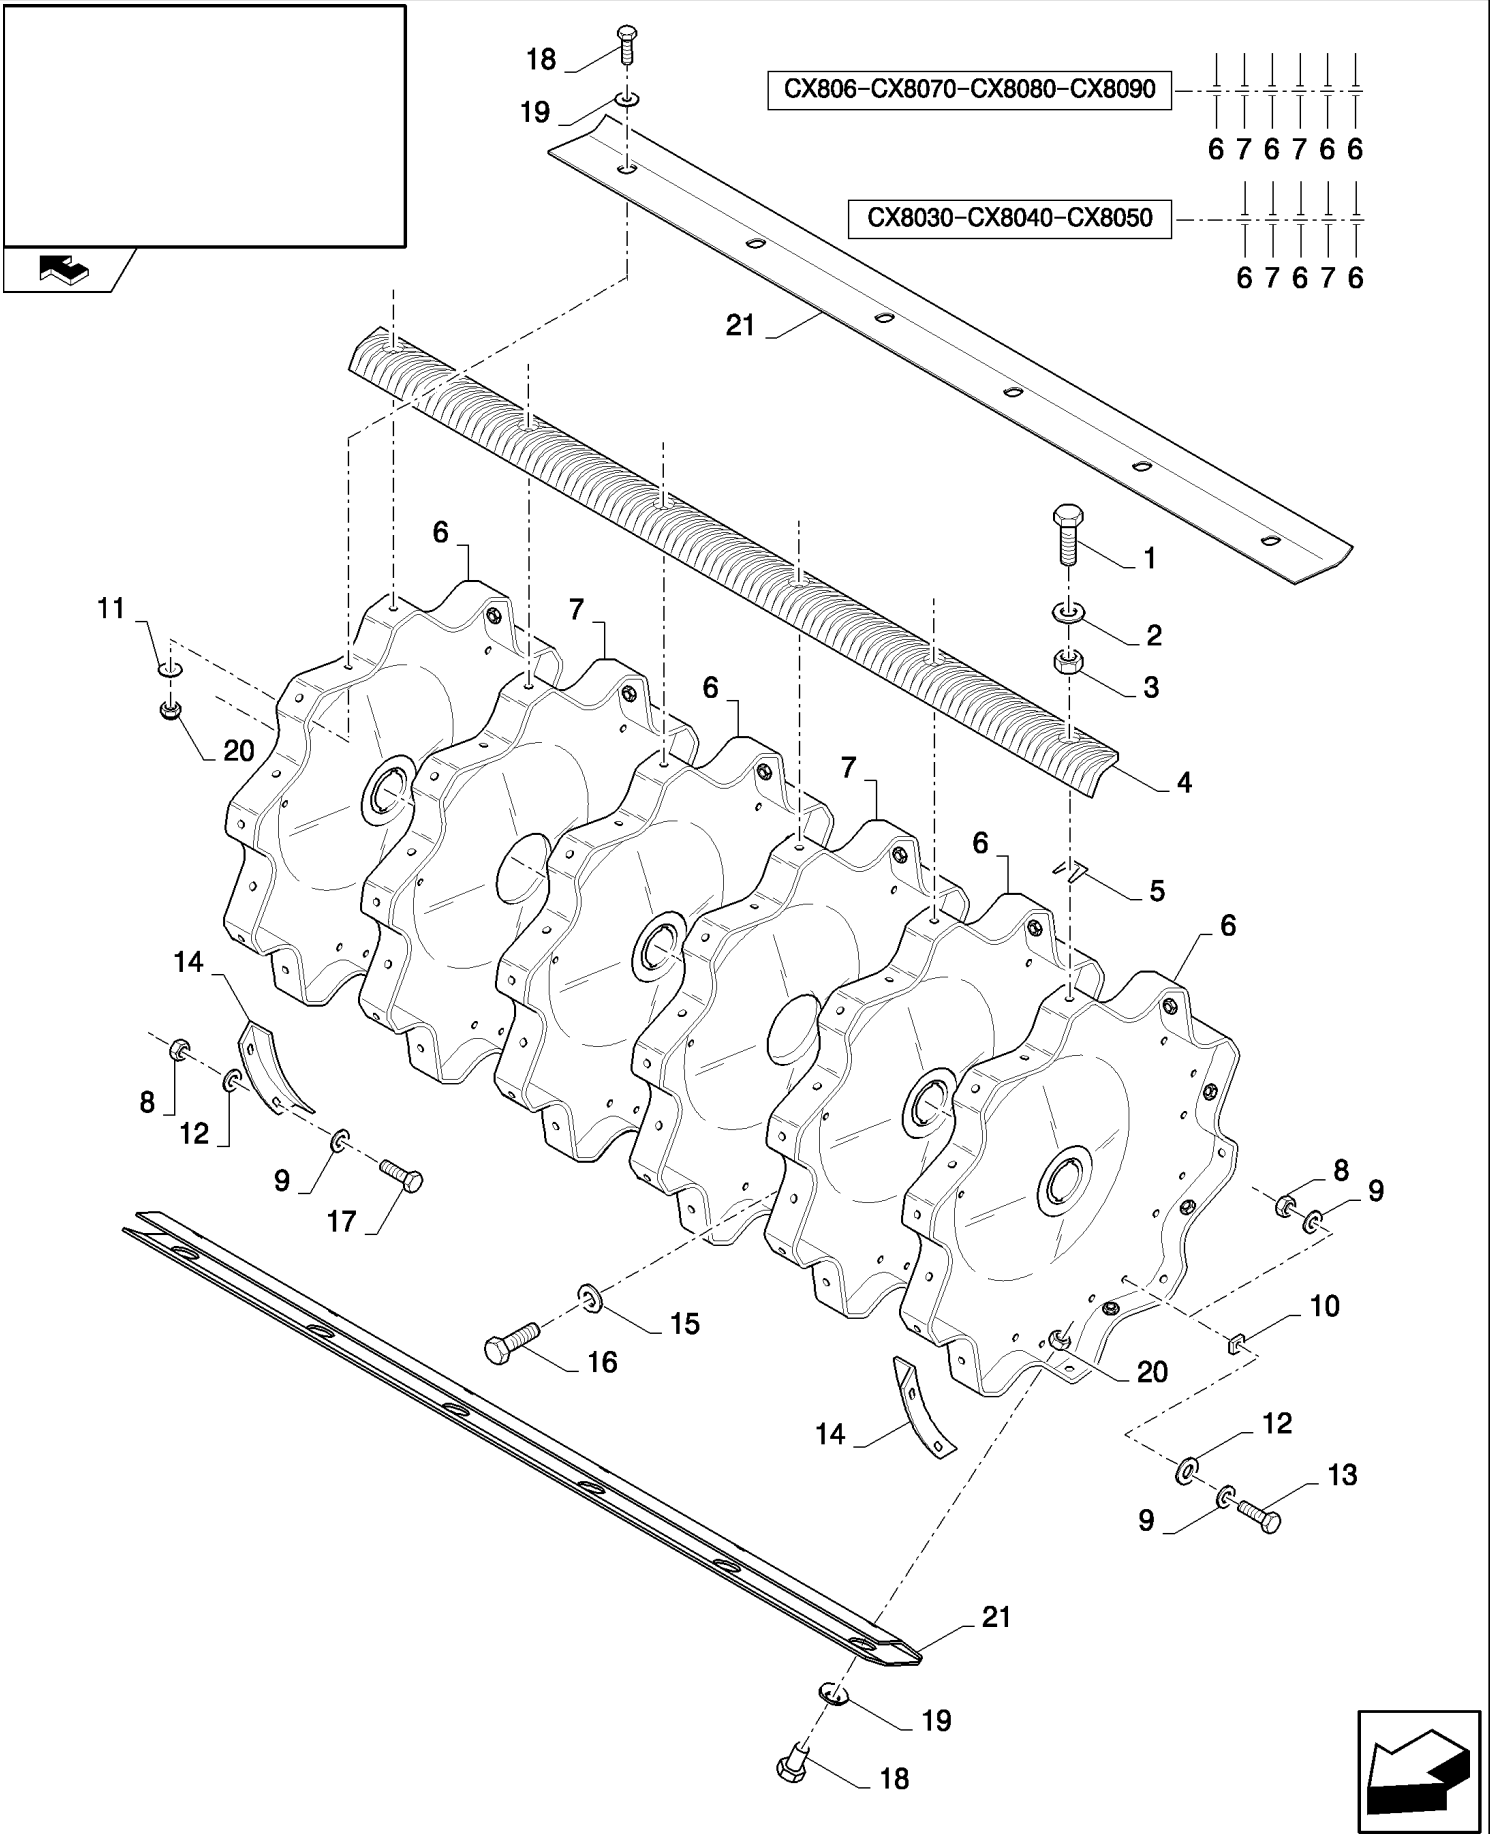

CX8080 COMBINE (9/06-)

14.07(01) DRUM, STANDARD

сылка	Номер детали	Кол-во	Описание
1	385376		AR SCREW,
2	394630		AR WASHER,
3	9706685		AR NUT, M12, CI 8,
4	84432977	5	RASP BAR SET, , FOR CX8060, CX8070, CX8080, CX8090 ONLY
4	84432973	5	RASP BAR SET, , FOR CX8030, CX8040, CX8050 ONLY
5	80481491		AR PLATE, ADJUSTING,
6	84069683	4	DISC, , FOR CX8060, CX8070, CX8080, CX8090 ONLY
6	84069683	3	DISC, , FOR CX8030, CX8040, CX8050 ONLY
7	84069679	2	DISC,
8	89706690		AR NUT, M8, CI 8,
9	412650		AR WASHER, Belleville, M8,
10	351518		AR PLATE, ADJUSTING,
11	394630		AR WASHER,
12	140041	4	WASHER, M8 x 28 x 3,
13	43128		AR BOLT, Hex, M8 x 30, 8.8,
14	84069703	2	SHIELD,
15	140020		AR WASHER, M16 x 30 x 3,
16	350616		AR SCREW, Hex, M16 x 90, 8.8,
17	43127	4	BOLT, Hex, M8 x 25, 8.8,
18	300389		AR BOLT, Hex, M12 x 35, 8.8, Full Thd,
18	300388		AR SCREW, Hex, M12 x 25, 8.8, , FOR DRY CONDITIONS ONLY
19	140085		AR WASHER,
19	140046		AR WASHER, Belleville, M12, , FOR DRY CONDITIONS ONLY
20	100038		AR NUT, M12 x 1.75, CI 8,
20	9706685		AR NUT, M12, CI 8, , FOR DRY CONDITIONS ONLY
21	84459411	10	PLATE, , FOR CX8060, CX8070, CX8080, CX8090 ONLY
21	84459413	10	PLATE, , FOR CX8030, CX8040, CX8050 ONLY
21	84440498	10	COVER, , FOR DRY CONDITIONS ONLY, FOR CX8060, CX8070, CX8080, CX8090 ONLY
21	84442081	10	COVER, , FOR DRY CONDITIONS ONLY, FOR CX8030, CX8040, CX8050 ONLY