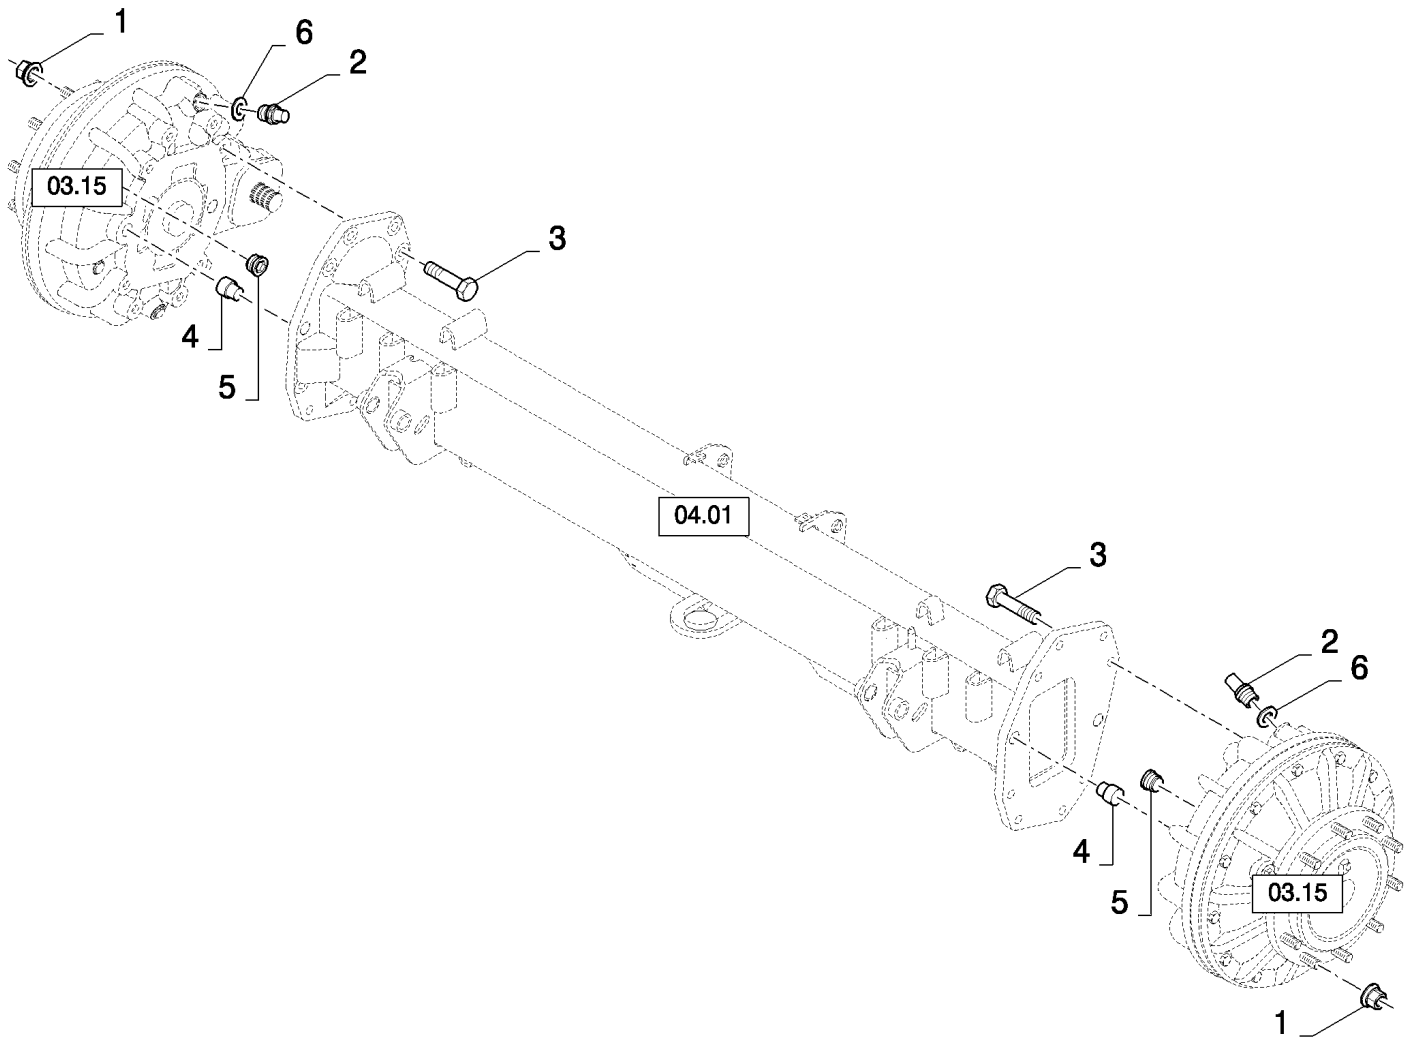

03.11(01) DRIVE SHAFTS WITHOUT EXTENSIONS

WITH EXTENSIONS	
04.05	
04.04	

CX8080 COMBINE (9/06-)

03.11(01) DRIVE SHAFTS WITHOUT EXTENSIONS

сылка	Номер детали	Кол-во	Описание
1	43144	2	SCREW, Hex, M10 x 70, 8.8,
2	84077843	2	BUSHING, SPLINED, , FOR CX8030, CX8040, CX8050, CX8060, CX8070 ONLY
2	84439077	2	BUSHING, SPLINED, , FOR NA ONLY, FOR CX8040 ONLY
2	84077841	2	BUSHING, SPLINED, , FOR CX8080, CX8090 ONLY
2	84438982	2	COUPLING, SPLINED, , FOR NA ONLY
3	84075221	1	SHAFT, CONTROL, RH, FOR CX8030, CX8040 ONLY
3	84076611	1	SHAFT, CONTROL, RH, FOR CX8050 ONLY
3	84440152	1	SHAFT, CONTROL, RH, FOR CX8050 ONLY, WITH ADDITIONAL SECURITY ONLY
3	84459346	1	SHAFT, CONTROL, RH, FOR CX8060, CX8070 ONLY
3	84459333	1	SHAFT, CONTROL, RH, FOR CX8080, CX8090 ONLY
3	84801021	1	SHAFT, RH, FOR CX8070 ONLY, FOR NA ONLY, FOR 11/111 FINAL DRIVES ONLY
3	84440165	1	SHAFT, DRIVE, RH, FOR NA ONLY, FOR PLANETARY DRIVES ONLY
3	84454802	1	SHAFT, RH, FOR NA ONLY, FOR CX8040 ONLY
4	120073	2	BOLT, Hex, M10 x 80, 8.8,
5	84077841	2	BUSHING, SPLINED, , FOR CX8080, CX8090 ONLY, FOR CX8030, CX8040, CX8050, CX8060, CX8070 ONLY
5	84438982	2	COUPLING, SPLINED, , FOR CX8040 ONLY, FOR NA ONLY
5	84438982	2	COUPLING, SPLINED, , FOR CX8050 ONLY, WITH ADDITIONAL SECURITY ONLY
6	84075221	1	SHAFT, CONTROL, LH, FOR CX8030, CX8040 ONLY
6	84076611	1	SHAFT, CONTROL, LH, FOR CX8050 ONLY
6	84440152	1	SHAFT, CONTROL, LH, FOR CX8050 ONLY, WITH ADDITIONAL SECURITY ONLY
6	84459176	1	SHAFT, CONTROL, LH, FOR CX8060, CX8070 ONLY
6	84459334	1	SHAFT, CONTROL, LH, FOR CX8080, CX8090 ONLY
6	84801020	1	SHAFT, LH, FOR CX8070 ONLY, FOR NA ONLY, FOR 11/111 FINAL DRIVES ONLY
6	84440162	1	SHAFT, DRIVE, , FOR NA ONLY, FOR PLANETARY DRIVES ONLY
6	84454802	1	SHAFT, , FOR NA ONLY, FOR CX8040 ONLY
7	323713	2	NIPPLE, LUBE,
8	100037	4	NUT, M10 x 1.5, CI 8,
9	321204	2	NIPPLE, LUBE, M6 x 1, 16mm lg,
10	84446910	2	CIRCLIP, , FOR CX8040 ONLY, FOR NA ONLY
10	84446910	2	CIRCLIP, , FOR CX8050 ONLY, WITH ADDITIONAL SECURITY ONLY
11	84446911	2	CIRCLIP, , FOR NA ONLY, FOR CX8040 ONLY
11	84446911	2	CIRCLIP, , WITH ADDITIONAL SECURITY ONLY, FOR CX8050 ONLY
11	84446910	2	CIRCLIP, , FOR NA ONLY