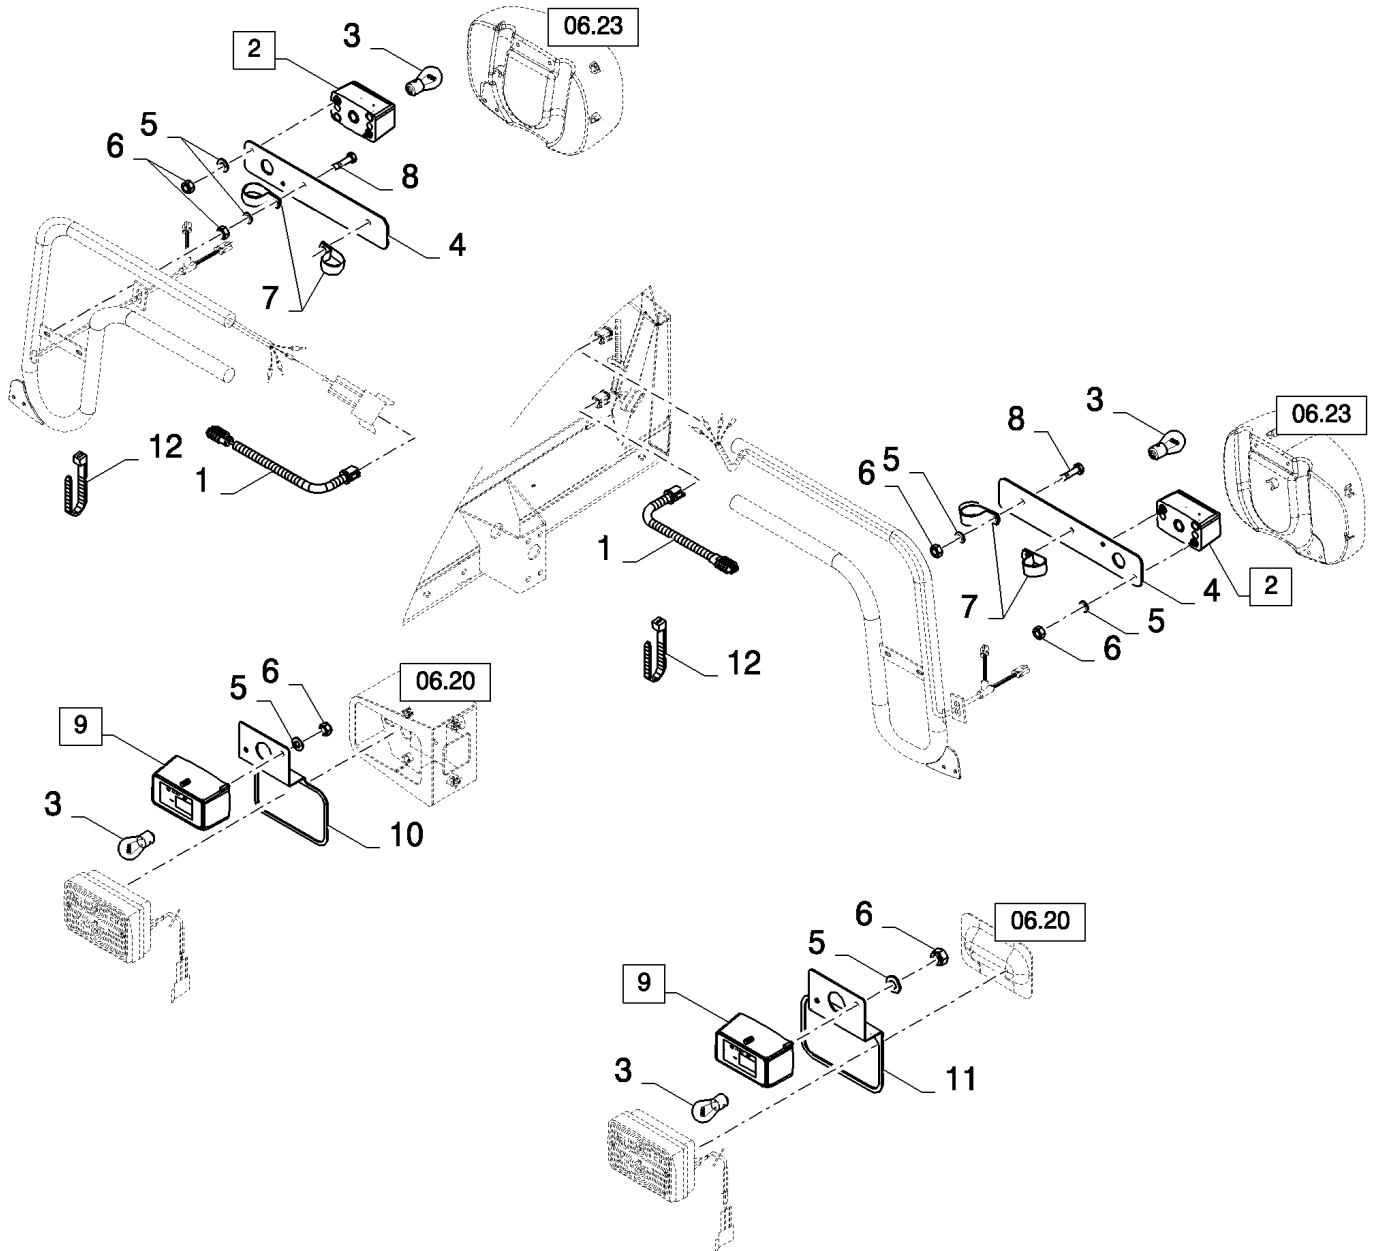

06.25(01) SPECIFIC LIGHTS FOR AUSTRIA

CX8080 COMBINE (9/06-)

06.25(01) SPECIFIC LIGHTS FOR AUSTRIA

сылка	Номер детали	Кол-во	Описание
1	87030365	2	HARNESS, WIRE,
2	84429842	1	LAMP, (3)
3	86616250	1	BULB, #W5W, 5w, 12V-5W
4	84438858	2	BRACKET,
5	140014	12	WASHER, M5 x 10 x 1,
6	43440	12	NUT, LOCK, M5 x .8, Cl 8,
7	84433319	4	CLAMP,
8	86585710	4	SCREW, Cross Pan Hd, M5 x 25, M5x25
9	84067992	2	LAMP, (3)
10	84431478	1	BRACKET,
11	86596662	1	BRACKET,
12	86566989	6	STRAP, CABLE,