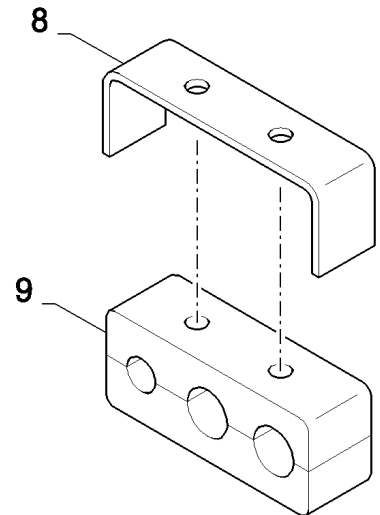

CX8080 COMBINE (9/06-)

07.501(01) TUBE CLAMPS AND HYDRAULIC TUBES

сылка	Номер детали	Кол-во	Описание
1	335136		AR FERRULE, DIA.:8MM
1	150014		AR FERRULE, DIA.:10MM
1	150015		AR FERRULE, DIA.:12MM
1	335169		AR FERRULE, DIA.:16MM
1	335168		AR FERRULE, DIA.:18MM
1	412528		AR FERRULE, DIA.:28MM
2	335135		AR NUT, DIA.:8MM
2	86548975		AR NUT, DIA.:10MM
2	86548976		AR NUT, DIA.:12MM
2	335171		AR NUT, DIA.:16MM
2	335170		AR NUT, DIA.:18MM
2	412527		AR NUT, DIA.:28MM
3	371540		AR TUBE, RIGID, DIA.:8MM,L:2M
3	371539		AR TUBE, RIGID, DIA.:10MM,L:2M
3	9513719		AR TUBE, RIGID, DIA.:12MM,L:2M
3	371536		AR TUBE, RIGID, DIA.:16MM,L:2M
3	371534		AR TUBE, RIGID, DIA.:18MM,L:2M
3	9811333		AR TUBE, RIGID, DIA.:28MM,L:2M
3	75931		AR TUBE, RIGID, DIA.:3/8",L:48"
3	75932		AR TUBE, RIGID, DIA.:1/2",L:48"
3	75933		AR TUBE, RIGID, DIA.:5/8",L:48"
3	75934		AR TUBE, RIGID, DIA.:3/4",L:48"
4	433101		AR SUPPORT, 8-10MM
4	442340		AR SUPPORT, 12MM
4	433100		AR SUPPORT, 16MM-3/4"
4	743318		AR SUPPORT, 28MM
5	433008		AR CLAMP, 8-12MM
5	433007		AR CLAMP, 16MM-3/4"
5	457546		AR CLAMP, 28MM
6	431941		AR SUPPORT, 8-12MM
6	431942		AR SUPPORT, Hex Hd, #10-32 x 1/2", 16MM-3/4"
6	743320		AR SUPPORT, 28MM
7	430357		AR CLAMP, 8-12MM
7	430356		AR CLAMP, 16MM-3/4"
7	457547		AR CLAMP, 28MM
8	455534		AR SUPPORT,
9	455533		AR CLAMP,