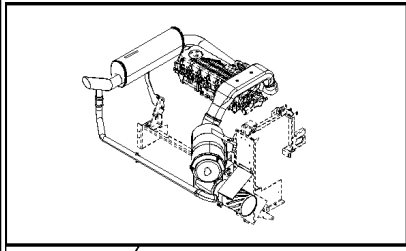

02.23(01) INTAKE, AIR FILTER

CX8080 COMBINE (9/06-)

02.23(01) INTAKE, AIR FILTER

сылка	Номер детали	Кол-во	Описание
1	84457862	1	MUFFLER, , FOR CX8040, CX8050, CX8060, CX8070 ONLY
1	87339388	1	MUFFLER, , FOR CX8080 ONLY
2	556701	2	CLAMP,
3	84011850	1	HOSE,
4	84457415	1	TUBE, , FOR CX8040, CX8050 ONLY
4	84457785	1	DUCT, AIR, , FOR CX8060, CX8070, CX8080 ONLY
5	120104	5	SCREW, Hex, M8 x 20, 8.8,
6	322358	6	WASHER, SPRING, Belleville, M8,
7	84457252	1	SUPPORT,
8	9706690	2	NUT, M8, CI 8,
9	84037158	1	CLAMP,
10	382528	1	CLAMP,
11	84076899	1	CLAMP, , FOR CX8040, CX8050, CX8060, CX8070 ONLY
11	87388546	1	CLAMP, HOSE, , FOR CX8080 ONLY
12	87342704	1	PLATE, COVER,
13	87358416	1	TUBE, , FOR CX8040, CX8050 ONLY
13	87391671	1	PIPE, VENTILATION, , FOR CX8060, CX8070, CX8080 ONLY
14	9827902	1	CLAMP, 1", Insul, 3/8" Bolt,
15	87360849	1	PLATE,
16	43127	1	BOLT, Hex, M8 x 25, 8.8,
17	382527	3	CLAMP, HOSE,
18	84461300	1	HOSE,
19	84073303	1	HOSE,
20	140016	2	WASHER, M8 x 16 x 1.6,