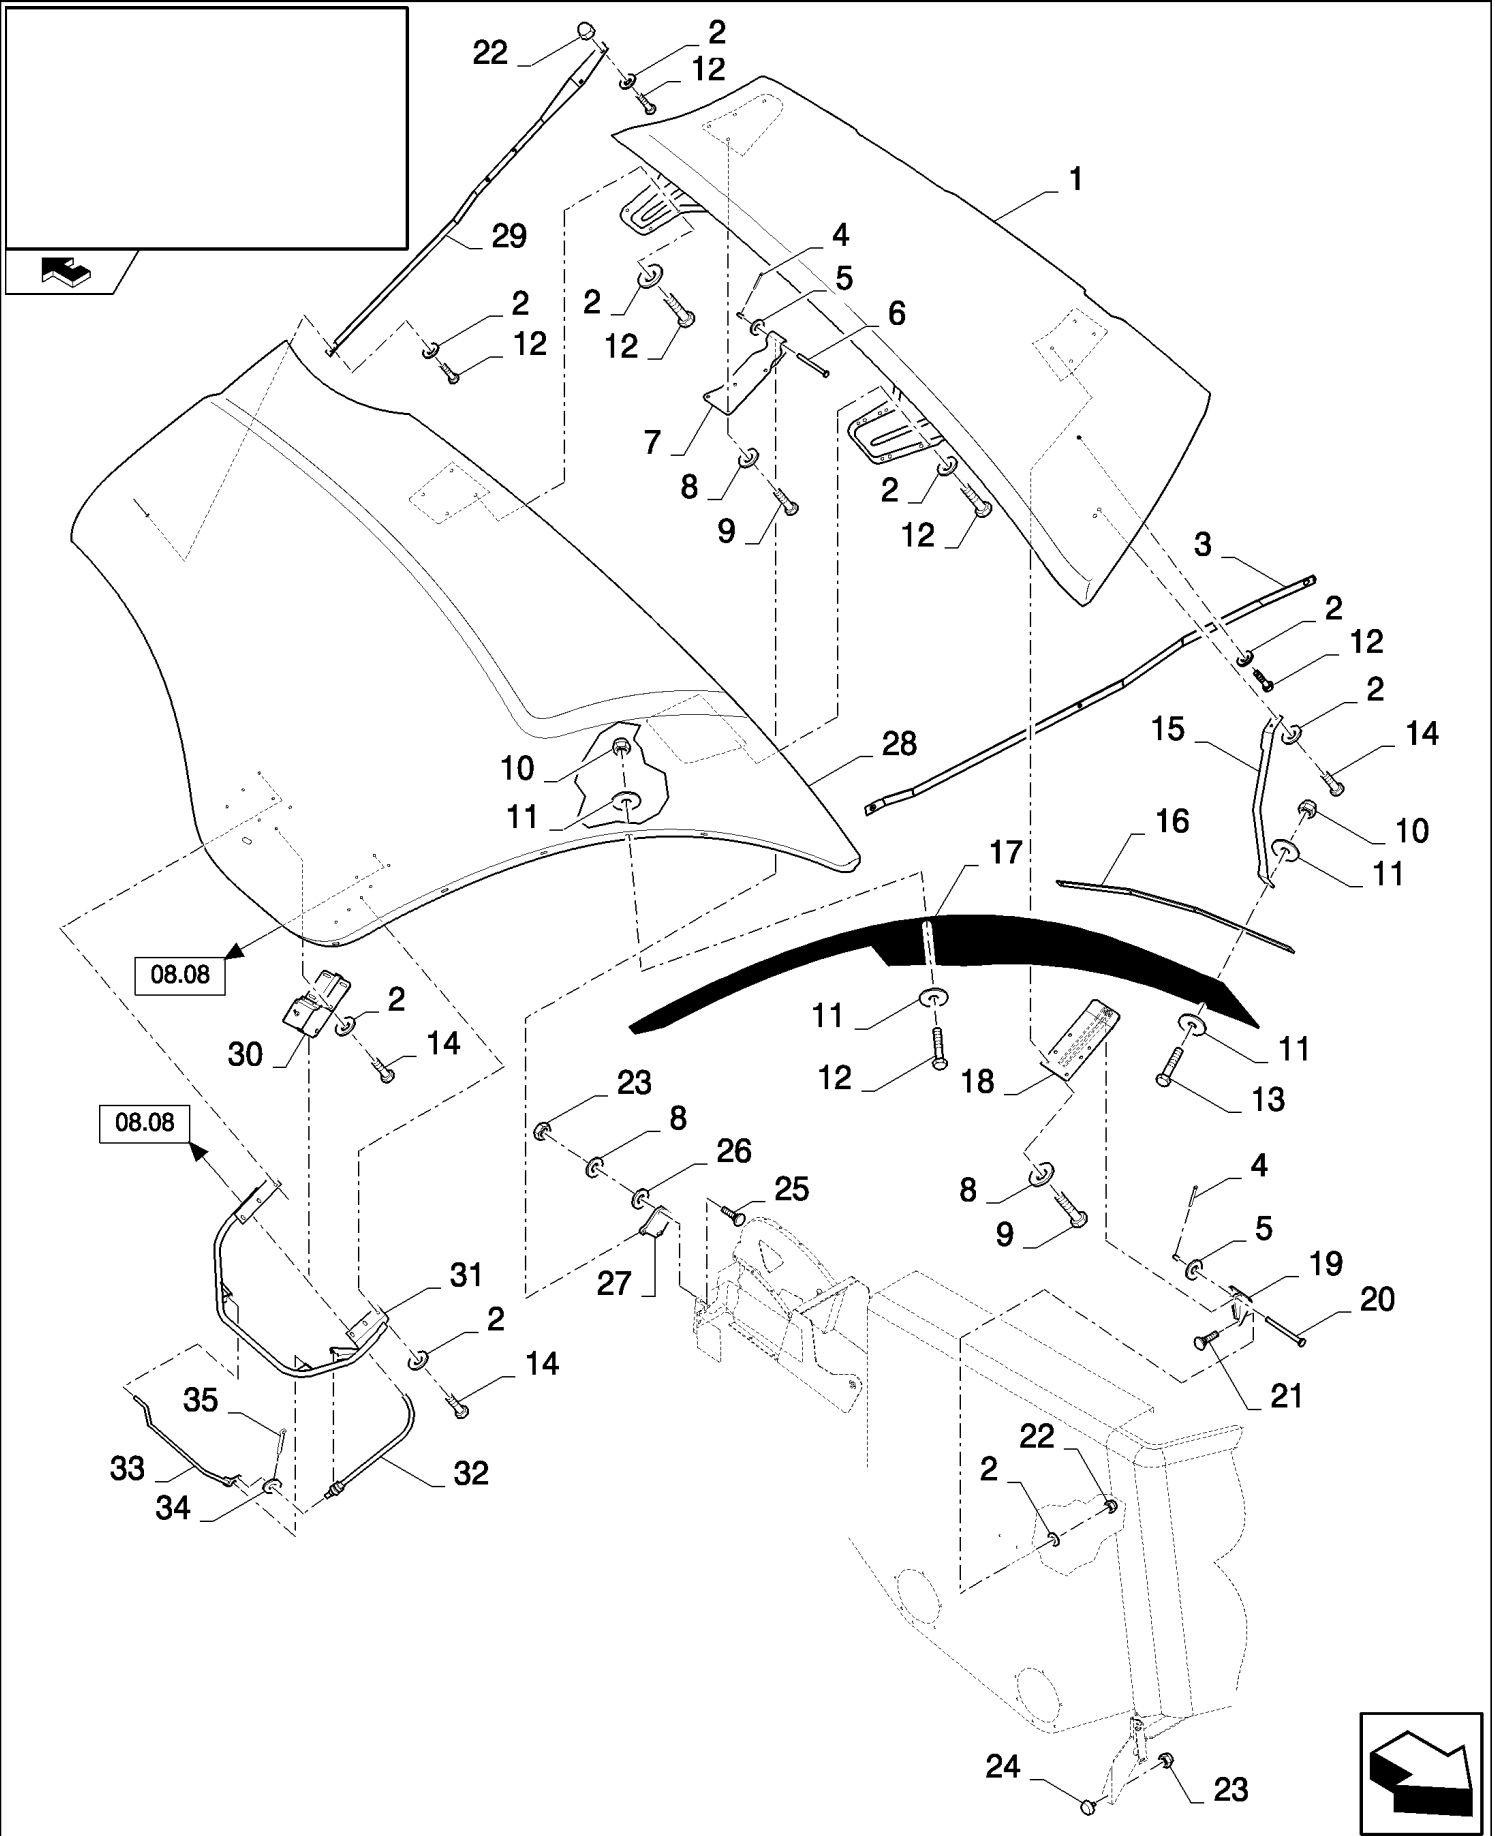

CX8080 COMBINE (9/06-)

08.07(01) UPPER SHIELDS, RH

сылка	Номер детали	Кол-во	Описание
1	86583315	1	GUARD,
2	412650	30	WASHER, Belleville, M8,
3	84449658	1	SUPPORT,
4	130003	2	PIN, SPLIT (COTTER), M3.2 x 20,
5	378245	2	WASHER, M12,
6	412118	1	PIN, CLEVIS, M12 x 65,
7	87011517	1	SUPPORT,
8	140045	10	WASHER, SPRING, Belleville, M10,
9	43138	7	SCREW, Hex, M10 x 20, 8.8, Full Thd,
10	86629542	12	NUT, LOCK, M8 x 1.25, CI 8,
11	140041	24	WASHER, M8 x 28 x 3,
12	43127	21	BOLT, Hex, M8 x 25, 8.8,
13	412479	5	BOLT, Hex, M8 x 35, 8.8,
14	120103	12	BOLT, Hex, M8 x 16, 8.8,
15	87011728	1	SUPPORT,
16	86583306	1	PLATE, FIXING,
17	86595814	1	FENDER, FRONT, , NOT FOR NA, FOR CX8030, CX8040, CX8050, CX8070, CX8080, CX8090 ONLY
17	86595842	1	FENDER, FRONT, , FOR CX8060, CX8070 ONLY
18	86597487	1	SUPPORT,
19	84320769	1	SUPPORT,
20	412027	1	PIN, CLEVIS, M12 x 45,
21	86507486	3	BOLT, CARRIAGE, Short NK, M8 x 20, CI8.8, Full Thd,
22	89706690	4	NUT, M8, CI 8,
23	100016	4	NUT, M10, CI 8,
24	84440416	1	INSULATOR BLOCK,
25	9833222	3	BOLT, CARRIAGE, Short NK, M10 x 35, CI8.8, Full Thd,
26	86592700	3	WASHER, M10 x 28 x 4, HT, 10MM
27	86582126	1	PLATE, , FOR CX8030, CX8040, CX8050, CX8070, CX8080, CX8090 ONLY, FOR NA ONLY
27	86582124	1	PLATE, , FOR CX8060, CX8070 ONLY
28	86583257	1	GUARD,
29	84449656	1	SUPPORT,
30	86623939	1	LATCH ASSY.,
31	84320777	1	HANDLE,
32	86623144	1	CABLE, FLEXIBLE,
33	86623041	1	ROD,
34	378243	1	WASHER, M8,
35	9512667	1	PIN, SPLIT (COTTER), M2 x 20,