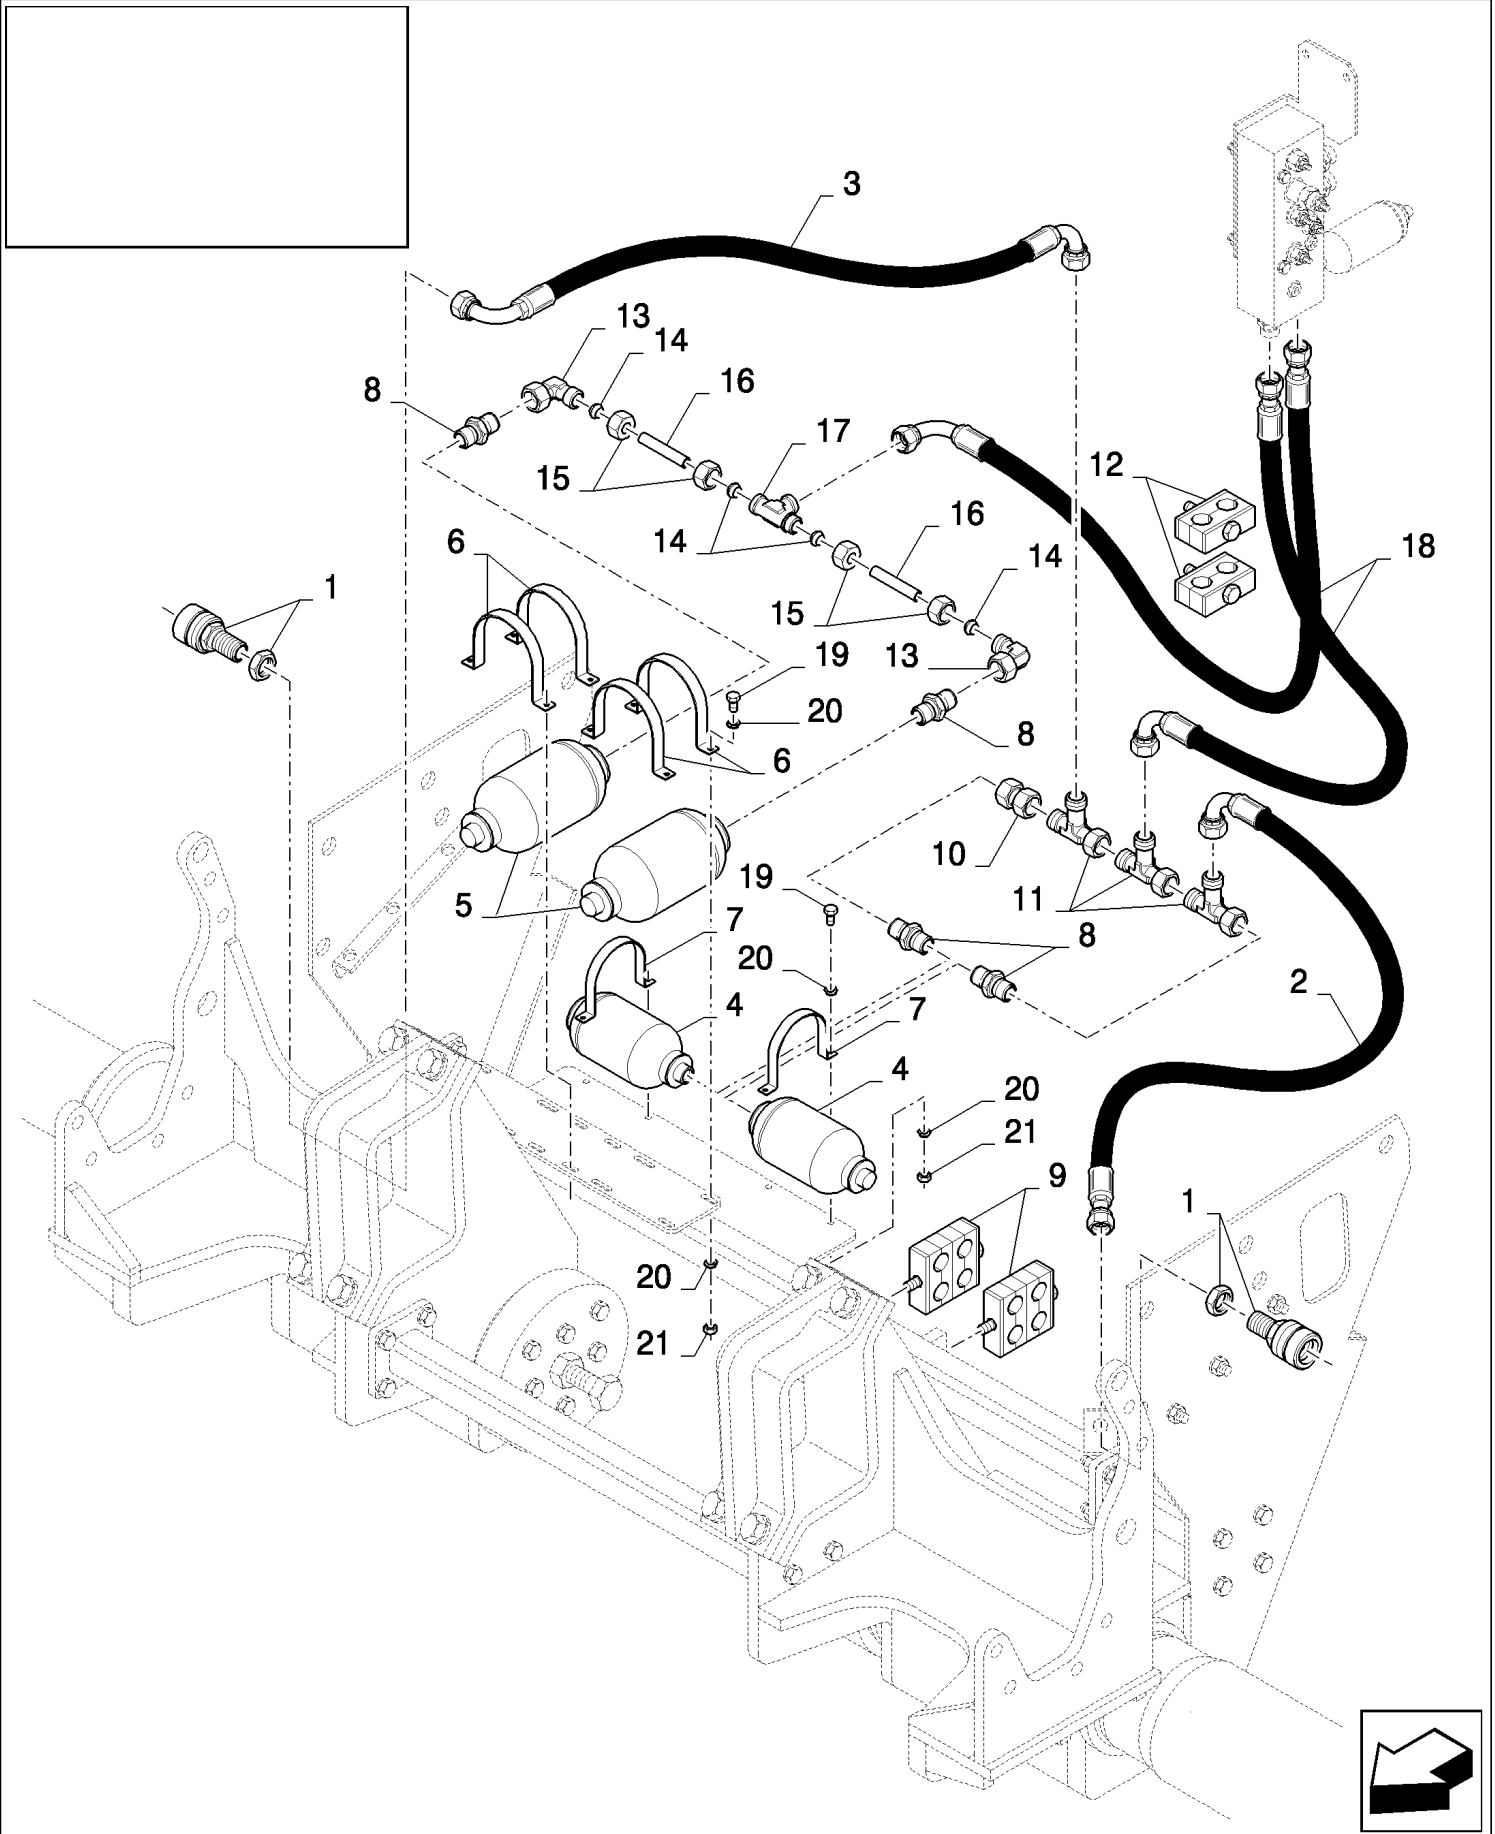

CX8080 COMBINE (9/06-)

18.84110608(08) TRACKS - 7 ROLLS WITHOUT PLATES

сылка	Номер детали	Кол-во	Описание
	84110608		DIA KIT, HARVESTER,
1	84800330	2	CONNECTOR, HYD.,
2	84800328	1	HOSE,
3	84800329	1	HOSE,
4	84800343	2	ACCUMULATOR,
5	84800346	2	ACCUMULATOR,
6	84800344	4	CLAMP,
7	84800345	2	CLAMP,
8	395782	4	CONNECTOR, HYD.,
9	84800335	2	CLAMP,
10	84800327	1	CONNECTOR, HYD.,
11	84800326	3	CONNECTOR, HYD.,
12	84800334	2	CLAMP,
13	84800325	2	ELBOW,
14	150015	4	FERRULE,
15	100043	4	NUT,
16	84800324	2	TUBE,
17	150019	1	CONNECTION, 3 WAY,
18	84800323	2	HOSE,
19	120104	12	SCREW, Hex, M8 x 20, 8.8,
20	80681	12	WASHER, LOCK, 5/16",
21	9706690	12	NUT, M8, CI 8,