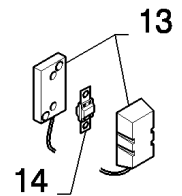

CX8080 COMBINE (9/06-)

06.55(01) ENGINE ELECTRICITY

сылка	Номер детали	Кол-во	Описание
1	86619907	1	NUT,
2	636665	1	WASHER, LOCK,
3	87389940	1	HARNESS, WIRE, , FOR CX8090 ONLY
3	87389934	1	HARNESS, WIRE, , FOR CX8040, CX8050, CX8060, CX8070, CX8080 ONLY
4	87013666	1	SWITCH,
5	82002966	1	SOCKET, POWER,
6	87390267	1	HARNESS, WIRE, Alternator, FOR CX8040, CX8050, CX8060, CX8070, CX8080 ONLY
6	87390274	1	HARNESS, WIRE, Alternator, FOR CX8090 ONLY
7	87390269	1	HARNESS, WIRE, Grindheater, FOR CX8040, CX8050, CX8060, CX8070, CX8080 ONLY
8	87390279	1	HARNESS, WIRE, Grindheater positive, FOR CX8090 ONLY
9	87390284	1	HARNESS, WIRE, Grindheater negative, FOR CX8090 ONLY
10	87390285	1	HARNESS, WIRE, Grindheater relay, FOR CX8090 ONLY
11	87515365	1	PLATE, , FOR CX8090 ONLY
12	87379485	1	SUPPORT, , FOR CX8040, CX8050, CX8060, CX8070, CX8080 ONLY
13	84078784	1	FUSE HOLDER,
14	87390344	1	FUSE, 30A
15	84058092	1	CONNECTOR, TERMINAL, 120 Ohm Resistor,