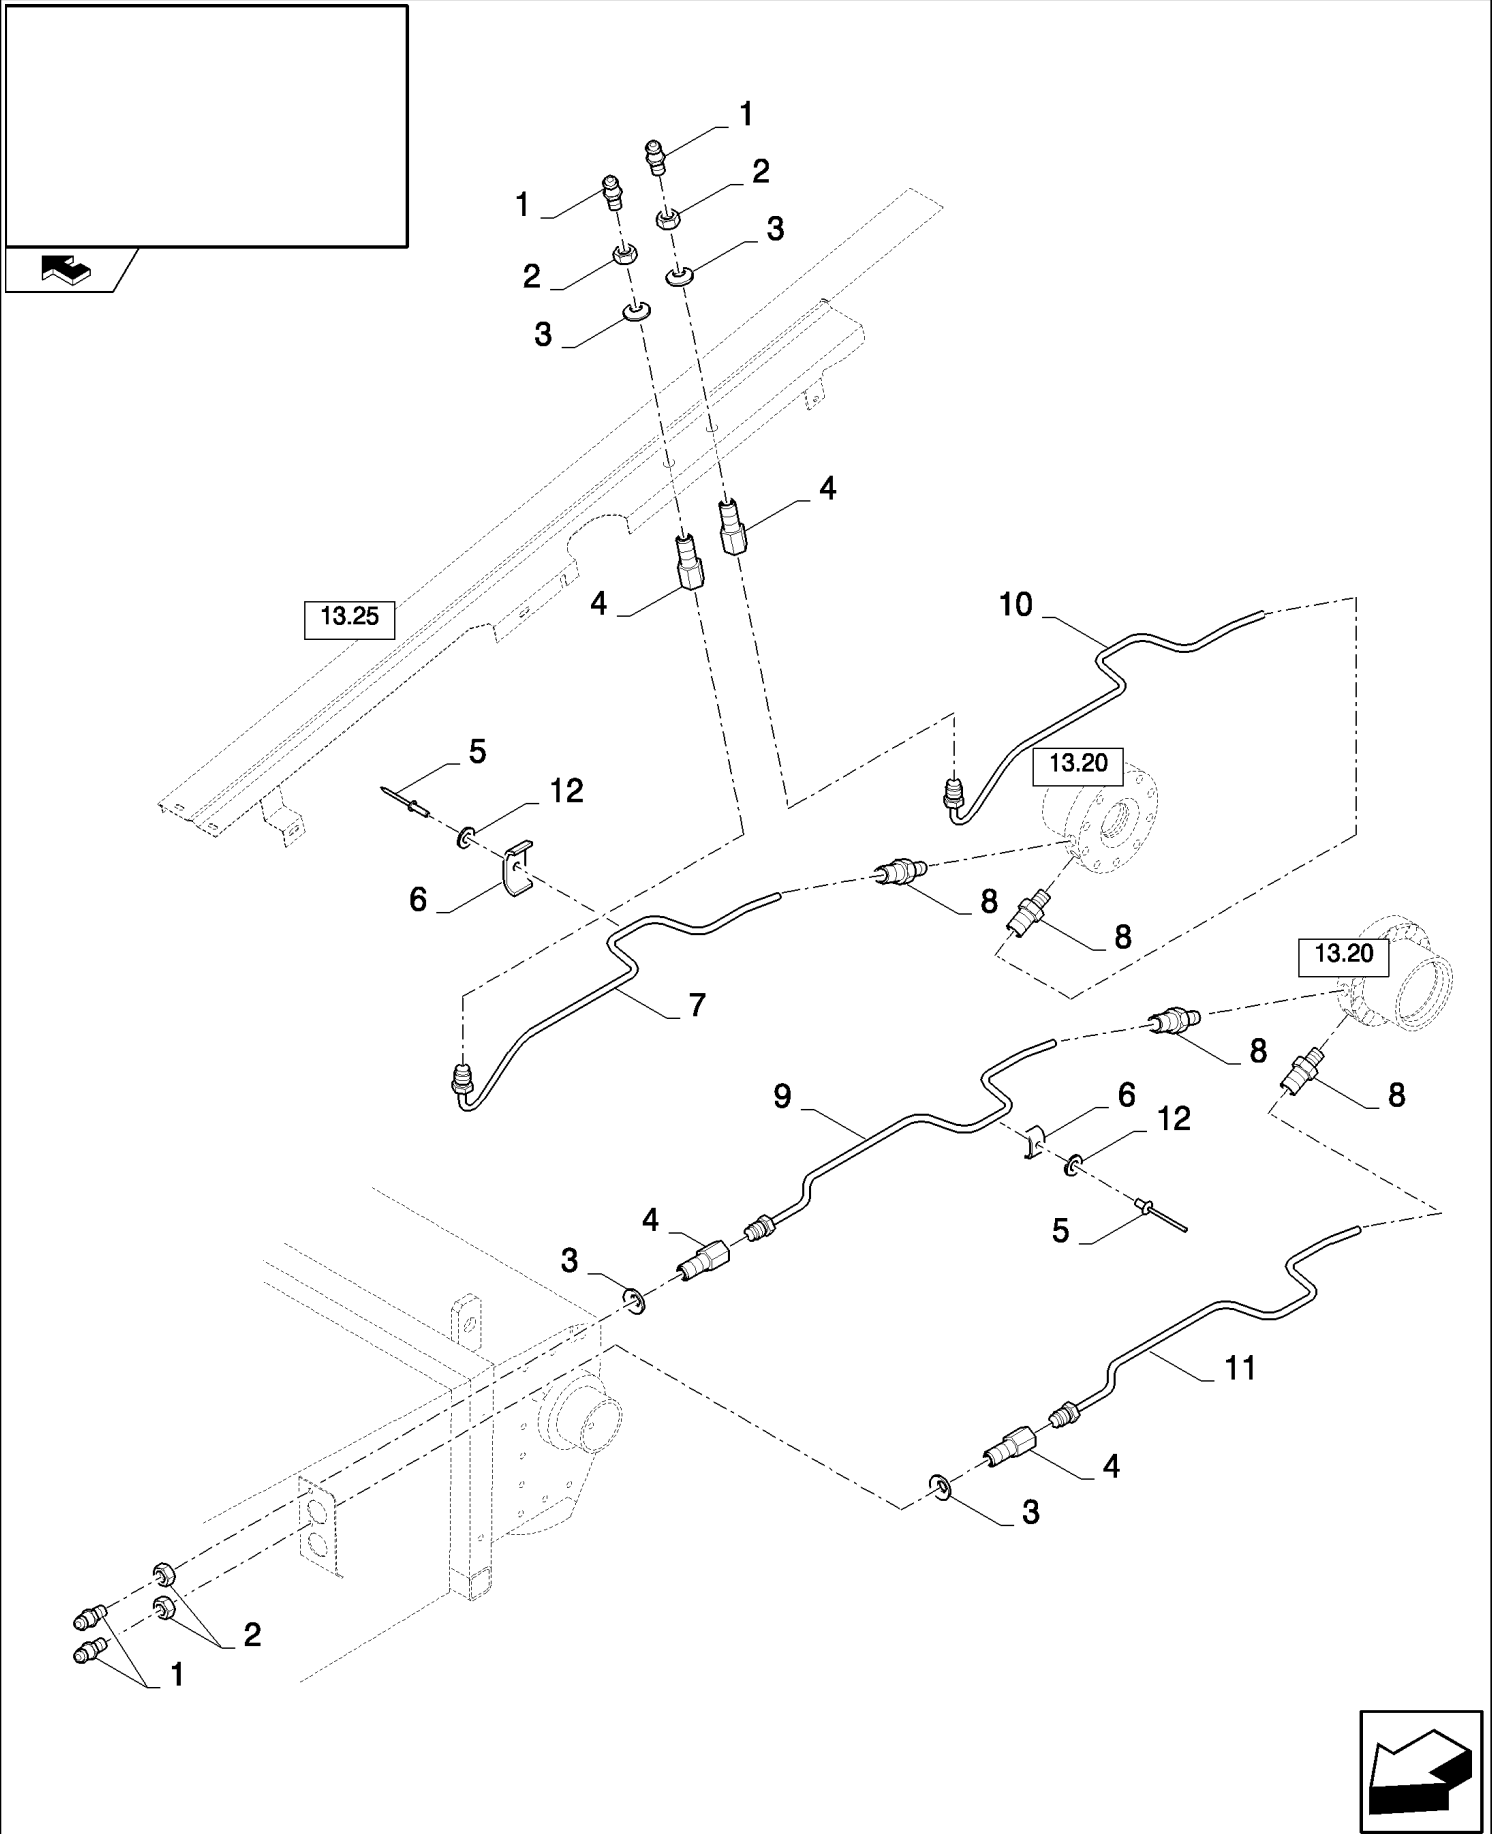

13.21(01) STRAW ELEVATOR, UPPER SHAFT GREASING

CX8080 COMBINE (9/06-)

13.21(01) STRAW ELEVATOR, UPPER SHAFT GREASING

сылка	Номер детали	Кол-во	Описание
1	321204	4	NIPPLE, LUBE, M6 x 1, 16mm lg,
2	100016	4	NUT, M10, CI 8,
3	140045	8	WASHER, SPRING, Belleville, M10,
4	84817004	4	CONNECTOR, HYD.,
5	80445395	2	RIVET,
6	84814933	2	CLAMP,
7	84437057	1	TUBE, RH
8	159338	4	CONNECTOR, HYD.,
9	84437053	1	TUBE, LH
10	84437059	1	TUBE, RH
11	84437048	1	TUBE, LH
12	140014	2	WASHER, M5 x 10 x 1,