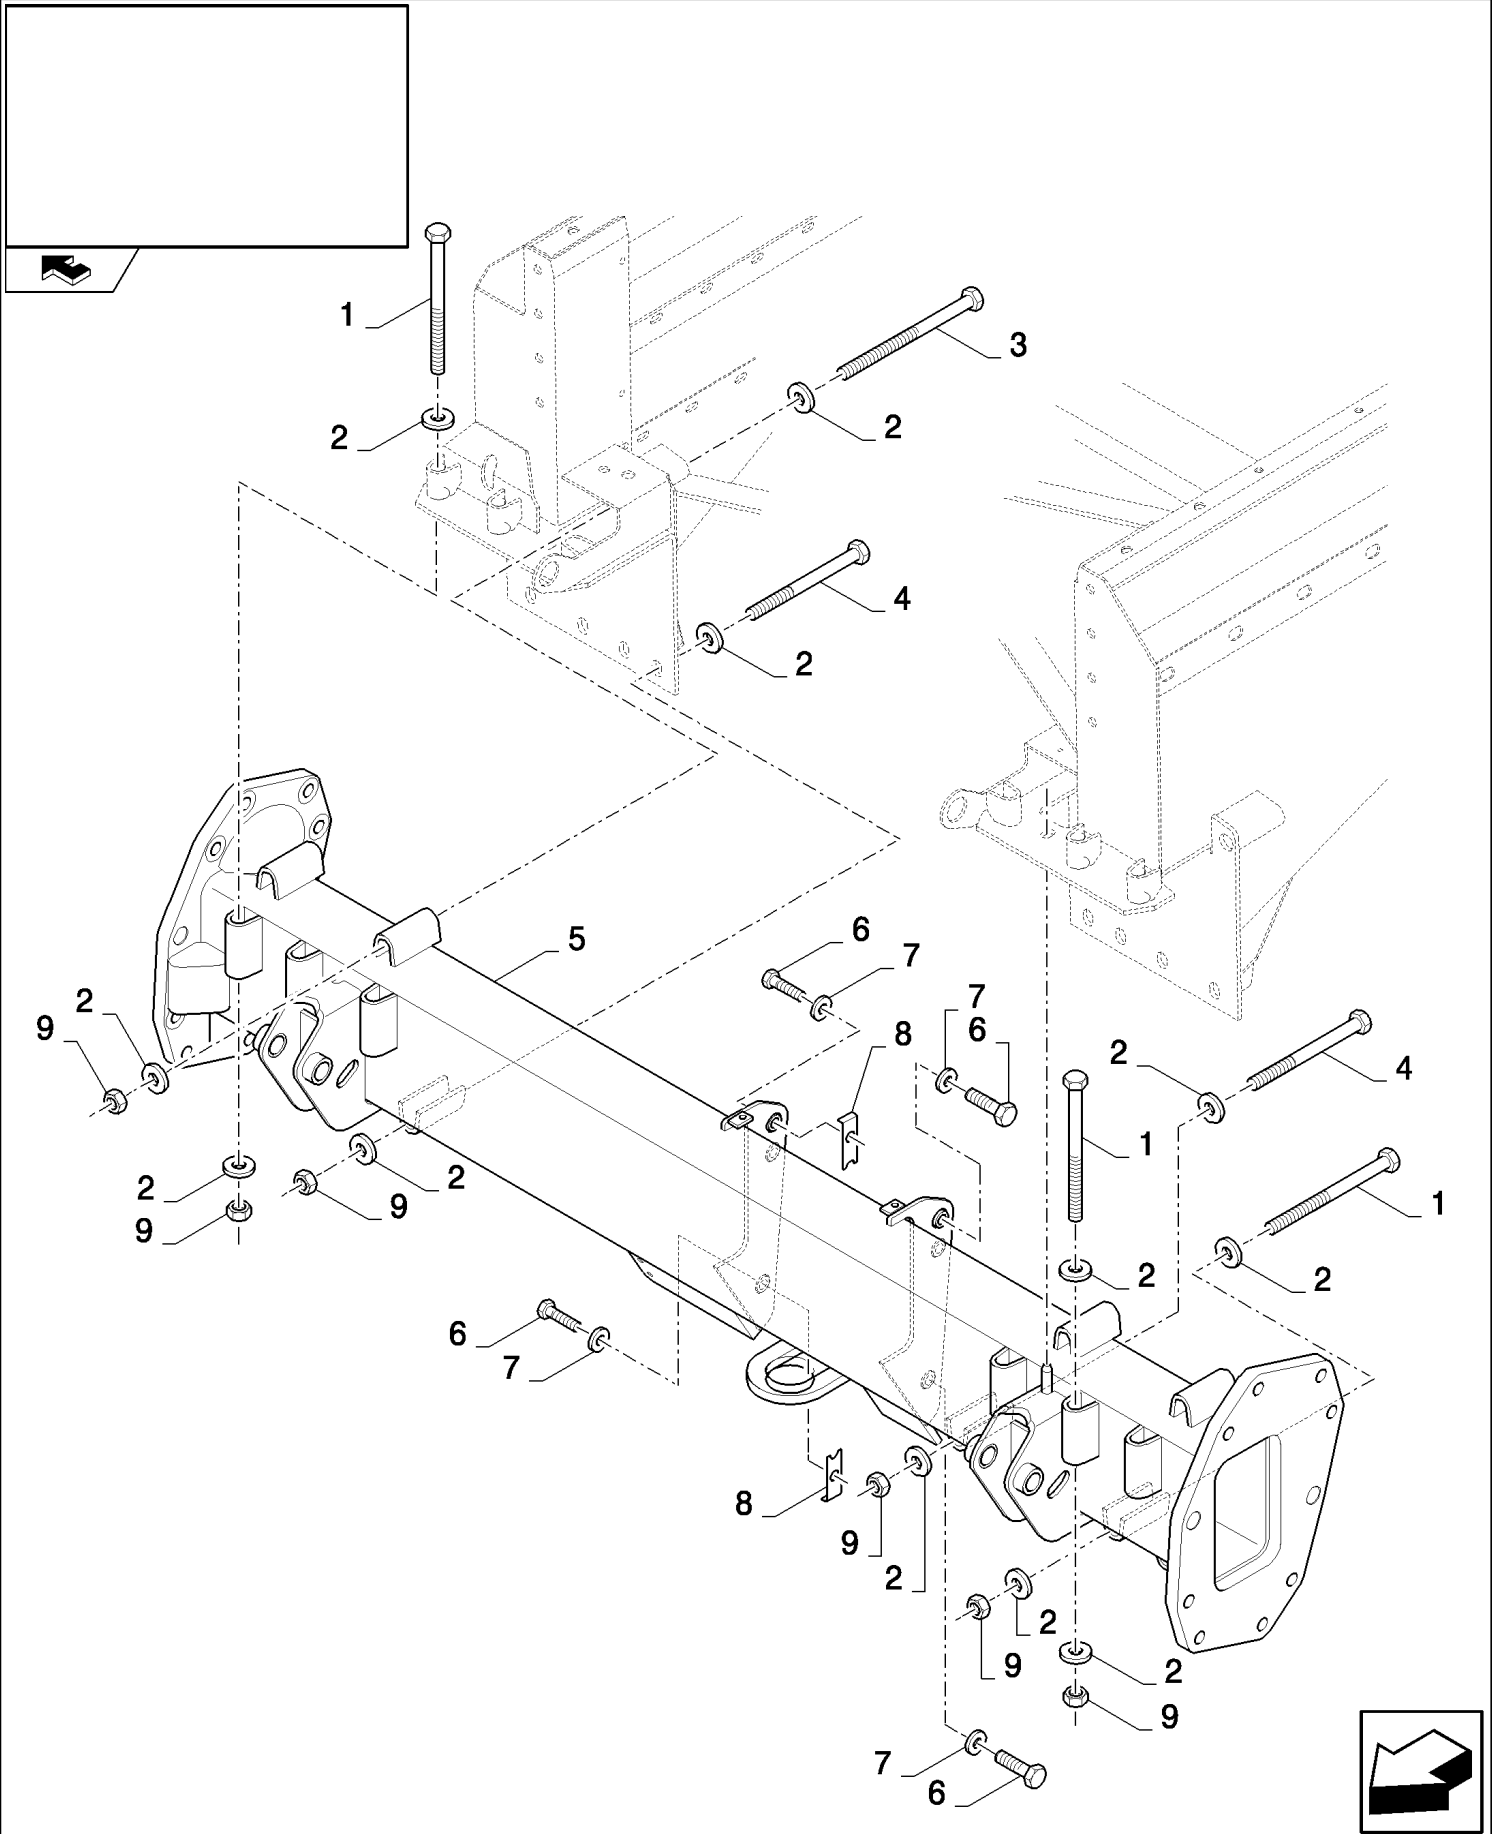

CX8080 COMBINE (9/06-)

04.01(01) FRONT AXLE

сылка	Номер детали	Кол-во	Описание
1	381523	10	BOLT, Hex, M20 x 210, 8.8,
2	84439733	32	WASHER,
3	84037083	4	BOLT, Hex, M20 x 260, 8.8,
4	384197	2	BOLT, Hex, M20 x 150, 8.8,
5	84073849	1	AXLE, FRONT, , FOR CX8030, CX8040, CX8050 ONLY
5	84457334	1	BEAM, , FOR CX8060, CX8070, CX8080, CX8090 ONLY
5	84073486	1	AXLE, FRONT, , FOR NA ONLY
5	84454721	1	CROSSRAIL, , FOR NA ONLY, FOR CX8040, CX8050 ONLY
6	120090	6	BOLT, Hex, M16 x 50, 8.8,
7	394631	6	WASHER, 16MM
8	84073986	2	SHIM,
9	9706694	16	NUT, M20, CI 8,