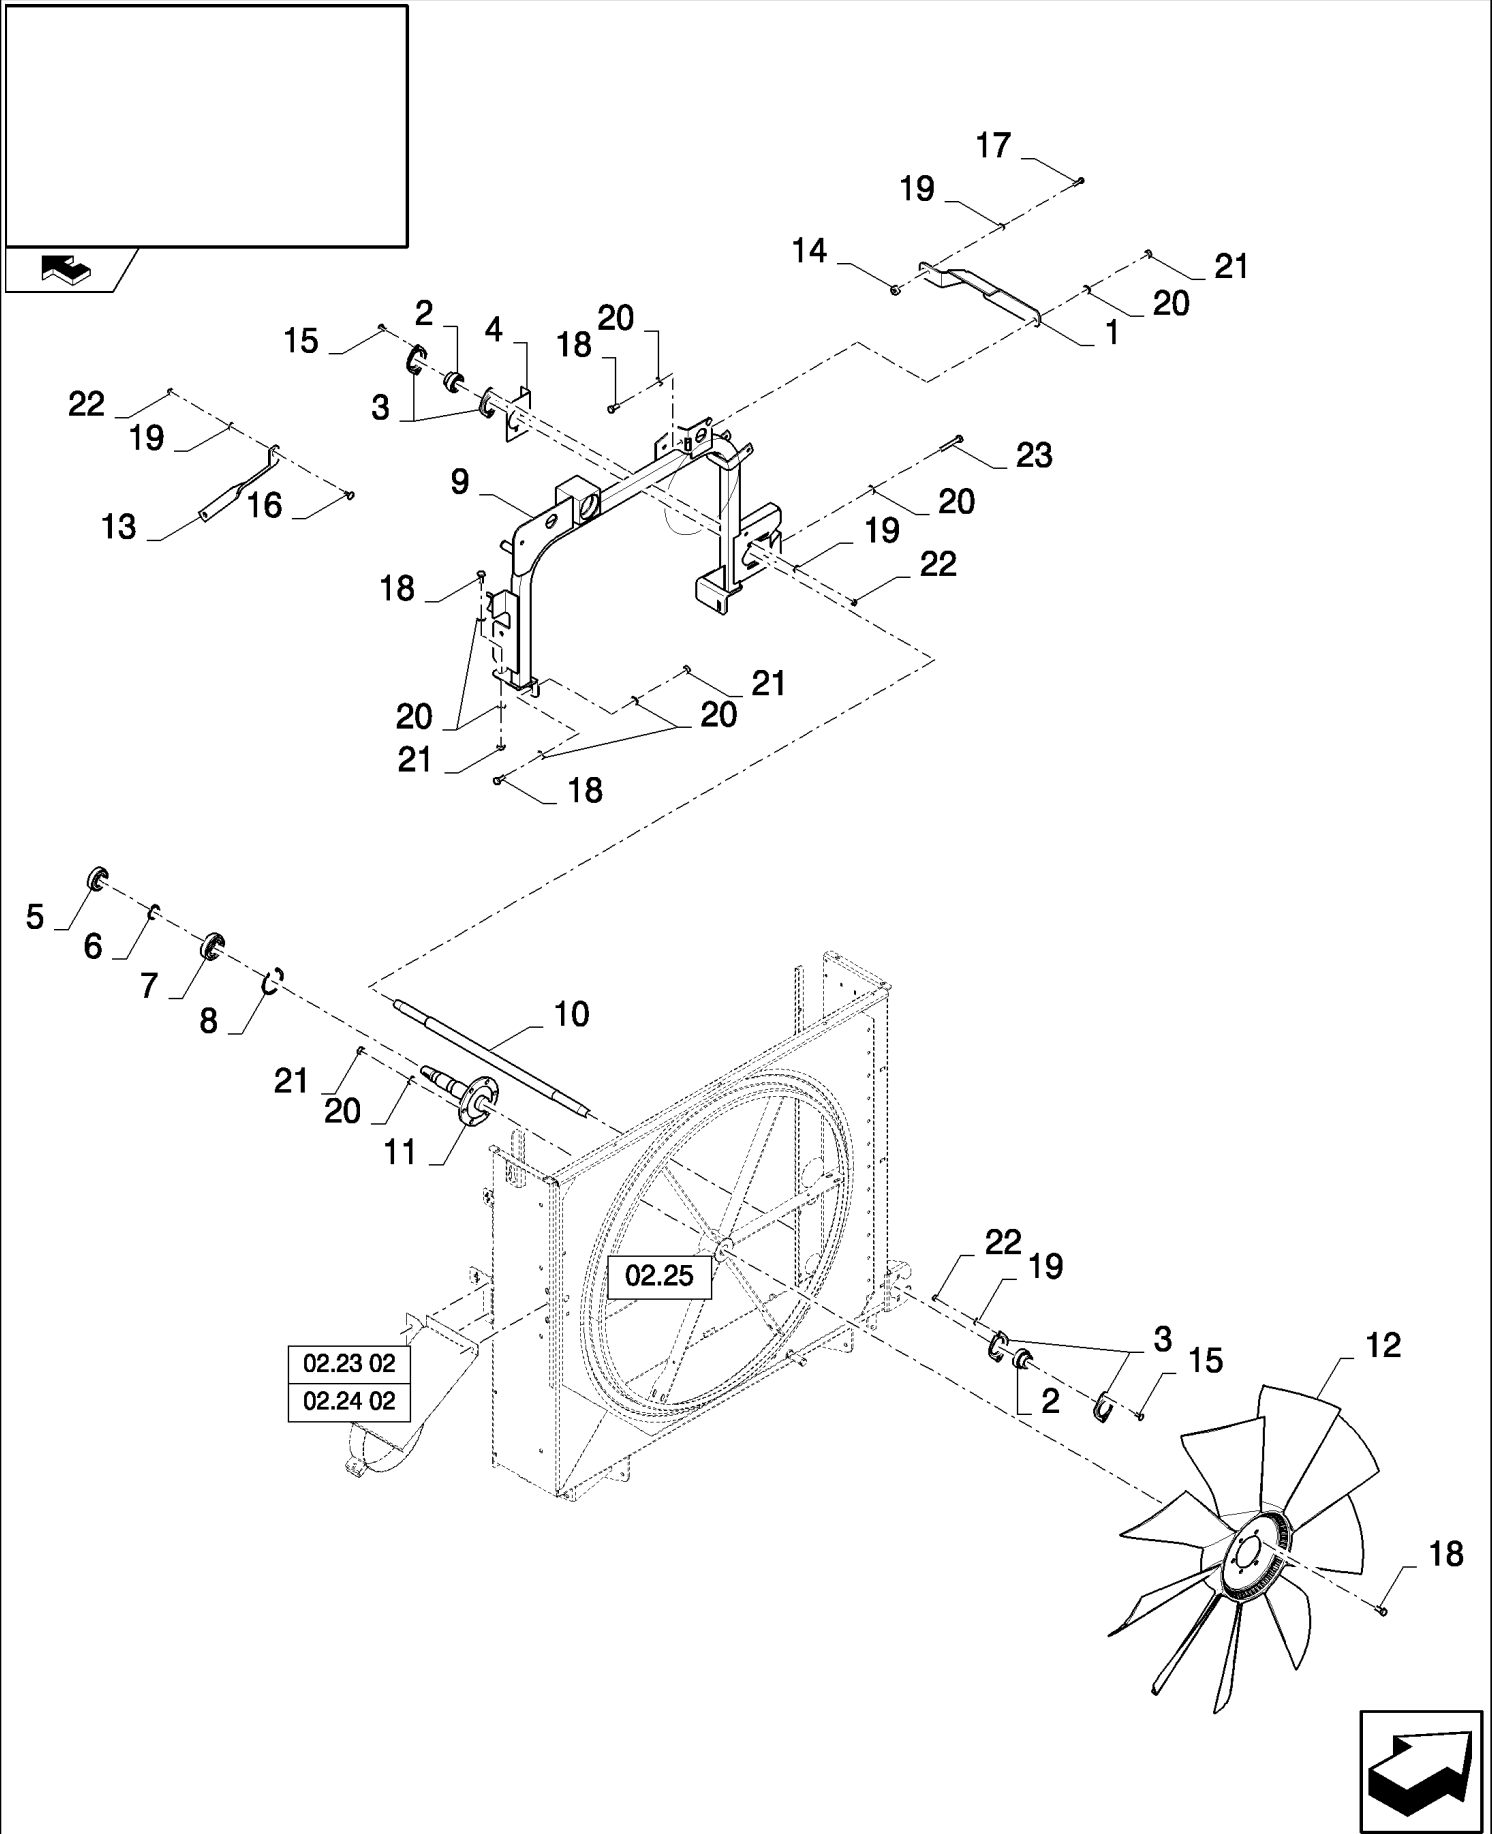

02.08(02) ROTARY SCREEN : SHAFTS

CX8080 COMBINE (9/06-)

02.08(02) ROTARY SCREEN : SHAFTS

сылка	Номер детали	Кол-во	Описание
1	84073603	1	SUPPORT, , FOR CX8060, CX8070 ONLY, FOR CX8080 ONLY, FOR CX8040, CX8050 ONLY
1	87325871	1	SUPPORT, , FOR CX8090 ONLY
2	325103	2	BEARING, BALL,
3	86548974	4	FLANGE,
4	84069925	1	PLATE,
5	210043	1	BEARING, BALL, , FOR CX8040, CX8050 ONLY, FOR CX8080 ONLY, FOR CX8060, CX8070 ONLY
5	84438926	1	BEARING ASSY, , FOR CX8090 ONLY
6	370004	1	RING, SNAP, M35, Ext, , FOR CX8080 ONLY, FOR CX8040, CX8050 ONLY, FOR CX8060, CX8070 ONLY
6	370006	1	RING, SNAP, , FOR CX8090 ONLY
7	84438926	1	BEARING ASSY, , FOR CX8040, CX8050 ONLY, FOR CX8080 ONLY, FOR CX8060, CX8070 ONLY
7	80330052	1	BEARING, BALL, , FOR CX8090 ONLY
8	370018	1	RING, SNAP, , FOR CX8080 ONLY, FOR CX8040, CX8050 ONLY, FOR CX8060, CX8070 ONLY
8	300633	1	RING, SNAP, M80, Int, , FOR CX8090 ONLY
9	84455516	1	SUPPORT, , FOR CX8040, CX8050 ONLY, FOR CX8080 ONLY, FOR CX8060, CX8070 ONLY
9	84459797	1	SUPPORT, , FOR CX8090 ONLY
10	84458726	1	COUNTERSHAFT, , FOR CX8040, CX8050 ONLY
10	84071334	1	SHAFT, , FOR CX8060, CX8070 ONLY
10	84459641	1	COUNTERSHAFT, , FOR CX8080 ONLY
10	84458734	1	SHAFT, , FOR CX8090 ONLY
11	84457187	1	SHAFT, , FOR CX8040, CX8050 ONLY
11	84457764	1	SHAFT, , FOR CX8060, CX8070 ONLY
11	84459572	1	SHAFT, , FOR CX8080 ONLY
11	84459805	1	SHAFT, , FOR CX8090 ONLY
12	84444510	1	FAN,
13	84458430	1	SUPPORT, , FOR CX8080 ONLY, FOR CX8040, CX8050 ONLY, FOR CX8060, CX8070 ONLY
13	87372013	1	SUPPORT, , FOR CX8090 ONLY
14	335873	1	SPACER,
15	86507486	4	BOLT, CARRIAGE, Short NK, M8 x 20, CI8.8, Full Thd,
16	120037	1	BOLT, CARRIAGE, Short NK, M8 x 20, CI8.8, Full Thd,
17	43128	1	BOLT, Hex, M8 x 30, 8.8,
18	43139	11	SCREW, Hex, M10 x 25, 8.8, Full Thd,
19	322358	6	WASHER, SPRING, Belleville, M8,
20	140045	18	WASHER, SPRING, Belleville, M10,
21	100016	11	NUT, M10, CI 8,
22	9706690	5	NUT, M8, CI 8,
23	120115	1	SCREW, Hex, M10 x 70, 8.8, Full Thd,