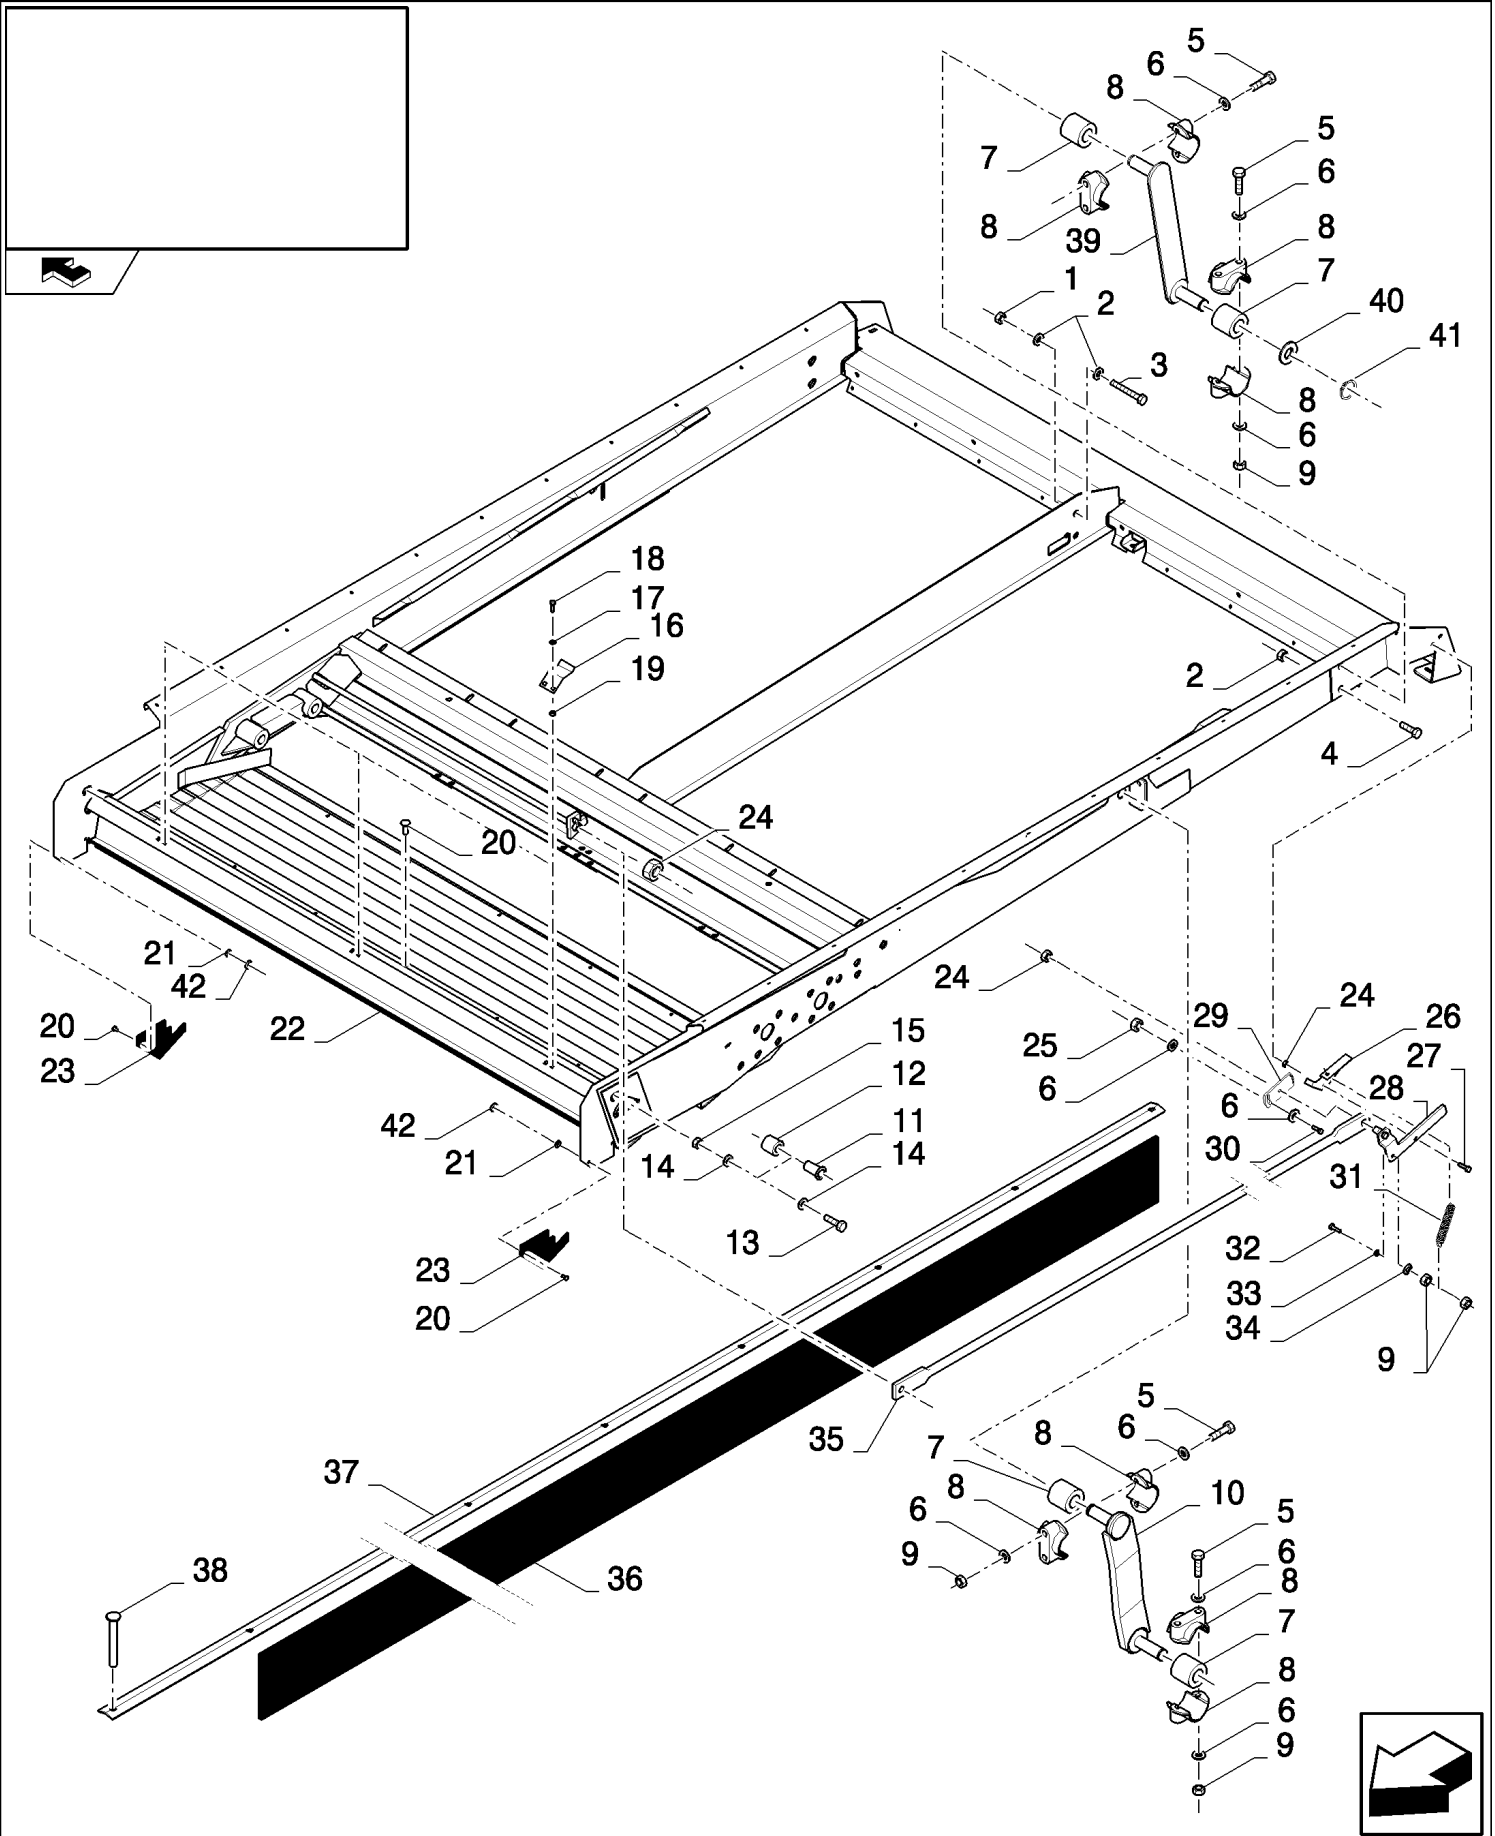

CX8080 COMBINE (9/06-)

15.30(01) SHAKER SHOE

сылка	Номер детали	Кол-во	Описание
1	9706685	1	NUT, M12, CI 8,
2	140046	4	WASHER, Belleville, M12,
3	86629541	1	BOLT, Hex, M12 x 40, 8.8, Full Thd,
4	9706687	2	SCREW, Hex, M12 x 30, 8.8,
5	120062	8	BOLT, Hex, M8 x 70, 8.8,
6	322358	17	WASHER, SPRING, Belleville, M8,
7	84000052	4	BUSHING, RUBBER,
8	320033	8	HOUSING,
9	86629542	10	NUT, LOCK, M8 x 1.25, CI 8,
10	87318338	2	ARM, , FOR SELF LEVELLING ONLY
11	84052651	2	BUSHING,
12	338222	2	BUSHING, RUBBER,
13	350616	2	SCREW, Hex, M16 x 90, 8.8,
14	378246	4	WASHER, 16MM
14	333040	2	WASHER, 16MM
15	86000441	2	NUT, M16 x 2, CI 8,
16	84989607	3	CLIP, SPRING,
17	412649	6	WASHER, SPRING, Belleville, M6,
18	86512439	6	SCREW, Short NK, M6 x 16, CI8.8, Full Thd,
19	9706755	6	NUT, M6, CI 8,
20	445394	AR	RIVET, Pop, M4.8 x 12.7, , FOR SELF LEVELLING ONLY
20	300806	4	SCREW, Hex, M5 x 10, 8.8, Full Thd, , FOR FIXED SHOE ONLY
21	140182	4	WASHER, M5 x 18 x 2, , FOR SELF LEVELLING ONLY
21	322356	4	WASHER, , FOR FIXED SHOE ONLY
22	84071133	1	SHOE, SHAKER, , FOR SELF LEVELLING ONLY, FOR CX8060, CX8070, CX8080, CX8090 ONLY
22	84073604	1	SHOE, SHAKER, , FOR SELF LEVELLING ONLY, FOR CX8030, CX8040, CX8050 ONLY
22	84452936	1	SHOE, SHAKER, , FOR FIXED SHOE ONLY, FOR CX8060, CX8070, CX8080, CX8090 ONLY
22	84452943	1	SHOE, SHAKER, , FOR FIXED SHOE ONLY, FOR CX8030, CX8040, CX8050 ONLY
23	84989167	1	SEAL, , FOR SELF LEVELLING ONLY
23	84989257	1	PLATE, , FOR FIXED SHOE ONLY
24	353308	3	NUT, M6 x 1, CI 8,
25	89706690	1	NUT, M8, CI 8,
26	84434086	1	HANDLE,
27	86508568	1	SCREW, Hex, M6 x 16, 8.8,
28	84433811	1	HANDLE,
29	84433795	1	PLATE,
30	120104	1	SCREW, Hex, M8 x 20, 8.8,
31	9832711	1	SPRING,
32	300381	1	BOLT, Hex, M8 x 35, 8.8, M8x35
33	378243	1	WASHER, M8,
34	397881	1	WASHER, SPRING,