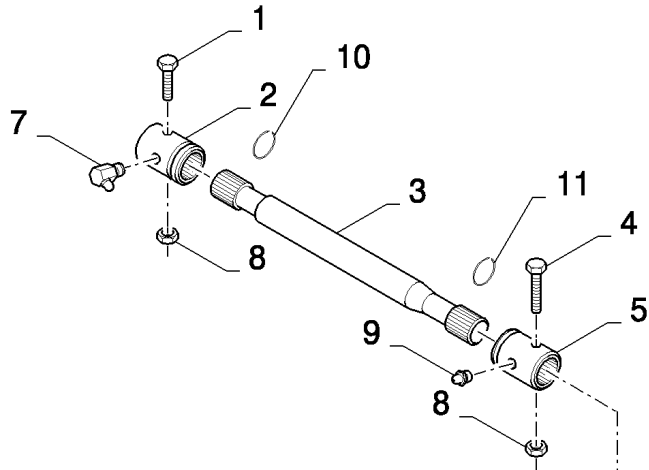

03.11(01) DRIVE SHAFTS WITHOUT EXTENSIONS