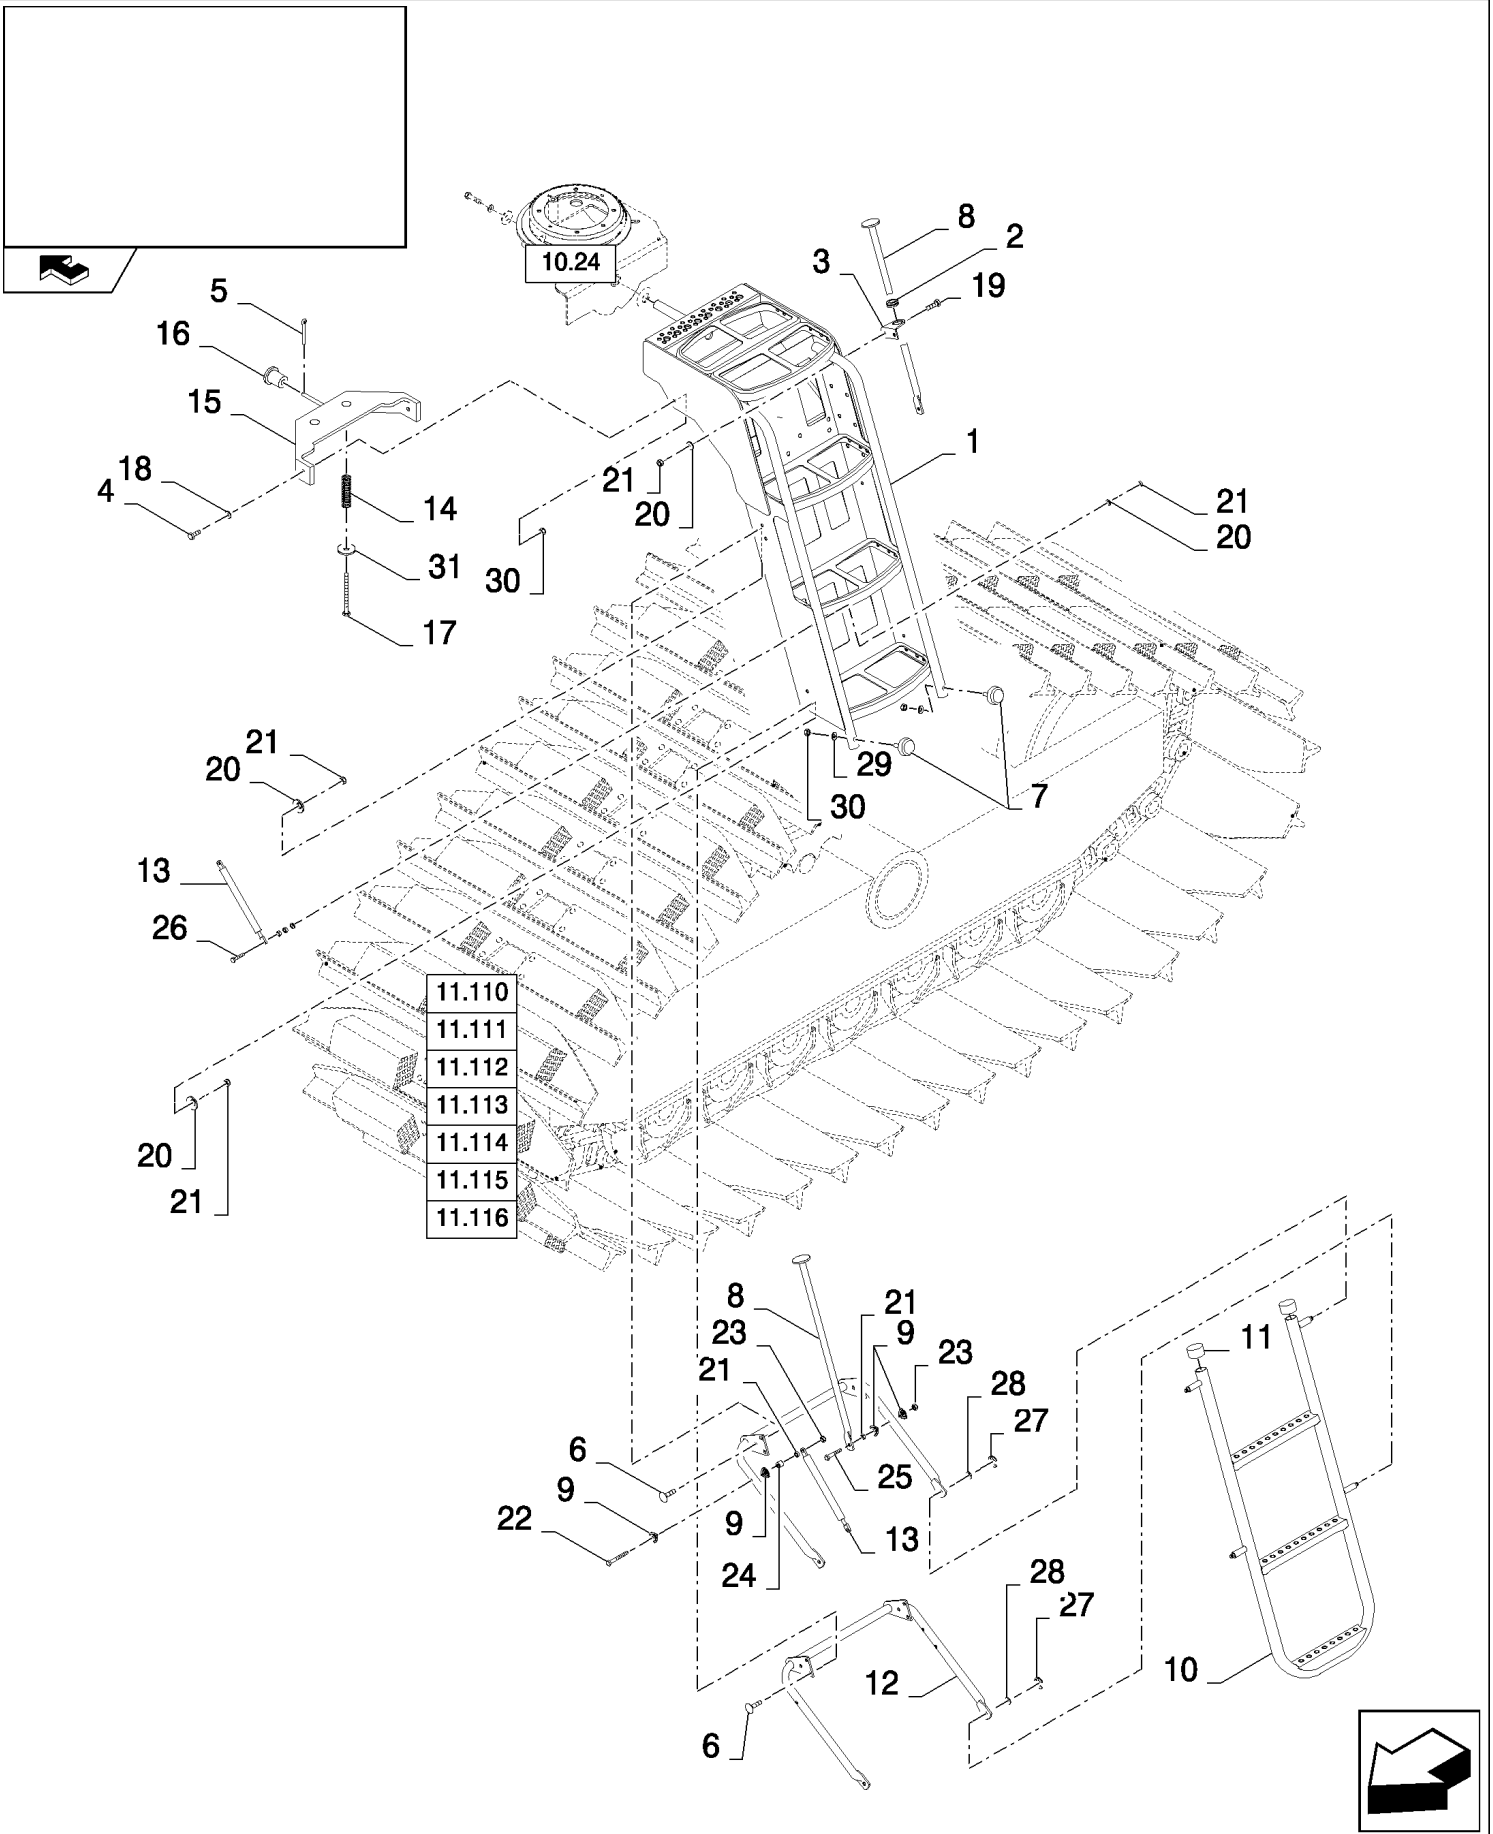

10.26(01) OPERATOR'S PLATFORM LADDER WITH TRACKS

CX8080 COMBINE (9/06-)

10.26(01) OPERATOR'S PLATFORM LADDER WITH TRACKS

сылка	Номер детали	Кол-во	Описание
1	84444841	1	LADDER,
2	173011	1	GROMMET,
3	84446052	1	SUPPORT,
4	43139	2	SCREW, Hex, M10 x 25, 8.8, Full Thd, M10x25
5	130007	1	PIN, SPLIT (COTTER), M4 x 25,
6	86507486	10	BOLT, CARRIAGE, Short NK, M8 x 20, CI8.8, Full Thd,
7	84440416	2	INSULATOR BLOCK,
8	84444868	1	TUBE,
9	333962	6	CLAMP,
10	84444816	1	LADDER,
11	84014501	2	PLUG,
12	84444826	2	TUBE,
13	89832424	1	SHOCK ABSORBER,
14	9509233	2	SPRING,
15	86613636	1	SUPPORT,
16	913654	1	RING,
17	86508575	2	BOLT, Hex, M10 x 130, 8.8,
18	86511323	2	WASHER, M10 x 20 x 2,
19	120104	2	SCREW, Hex, M8 x 20, 8.8,
20	322358	16	WASHER, SPRING, Belleville, M8,
21	89706690	23	NUT, M8, CI 8,
22	86977784	2	SCREW, M8x60
23	86629542	3	NUT, LOCK, M8 x 1.25, CI 8,
24	9838548	2	BUSHING,
25	120107	1	BOLT, Hex, M8 x 50, 8.8, Full Thd,
26	412479	2	BOLT, Hex, M8 x 35, 8.8,
27	89992582	4	CIRCLIP,
28	378244	4	WASHER, M10,
29	140045	2	WASHER, SPRING, Belleville, M10,
30	100037	4	NUT, M10 x 1.5, CI 8,
31	140042	4	WASHER, M10 x 34 x 3,