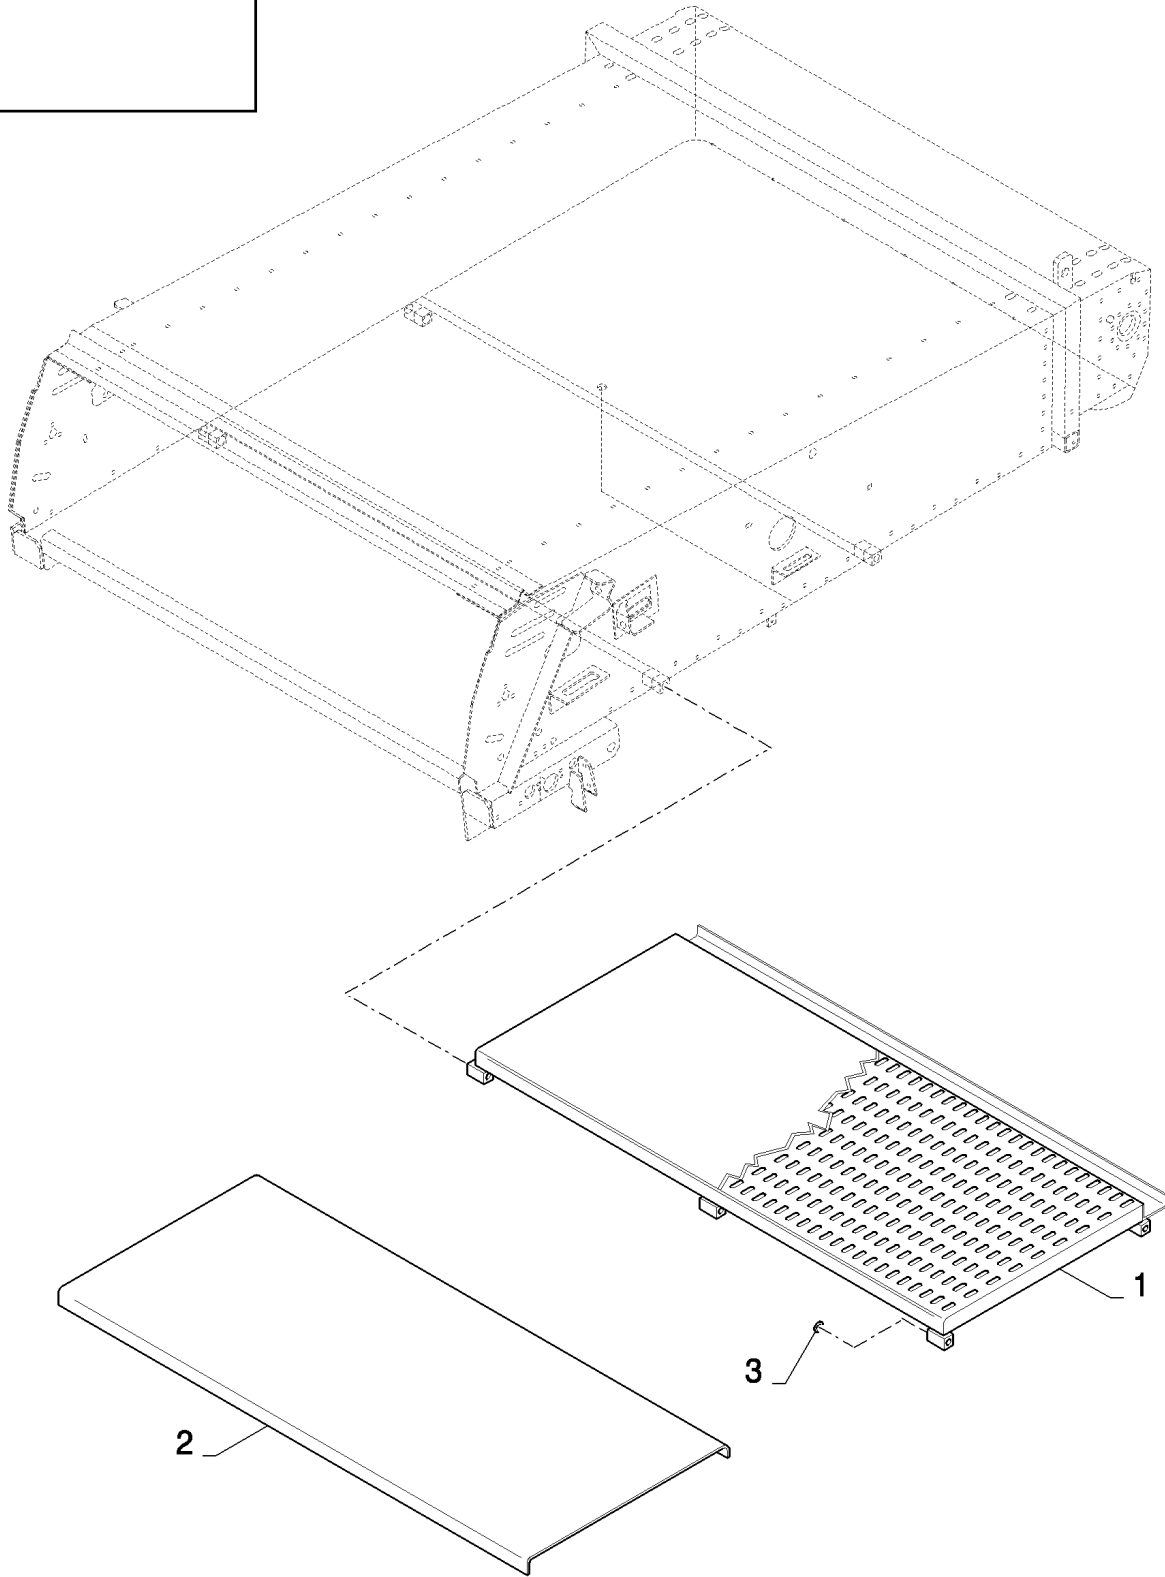

CX8080 COMBINE (9/06-)

18.84003093(01) PERFORATED CONVEYOR BOTTOM