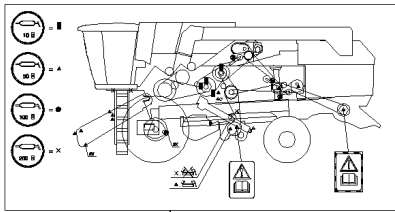

10

11

13

15

"Achtung! Fahrzeug schert aus"

Achtung! Fahrzeug schert aus

27

IMPORTANT
Must be used only when Inner dual is installed WITHOUT outer dual.

28