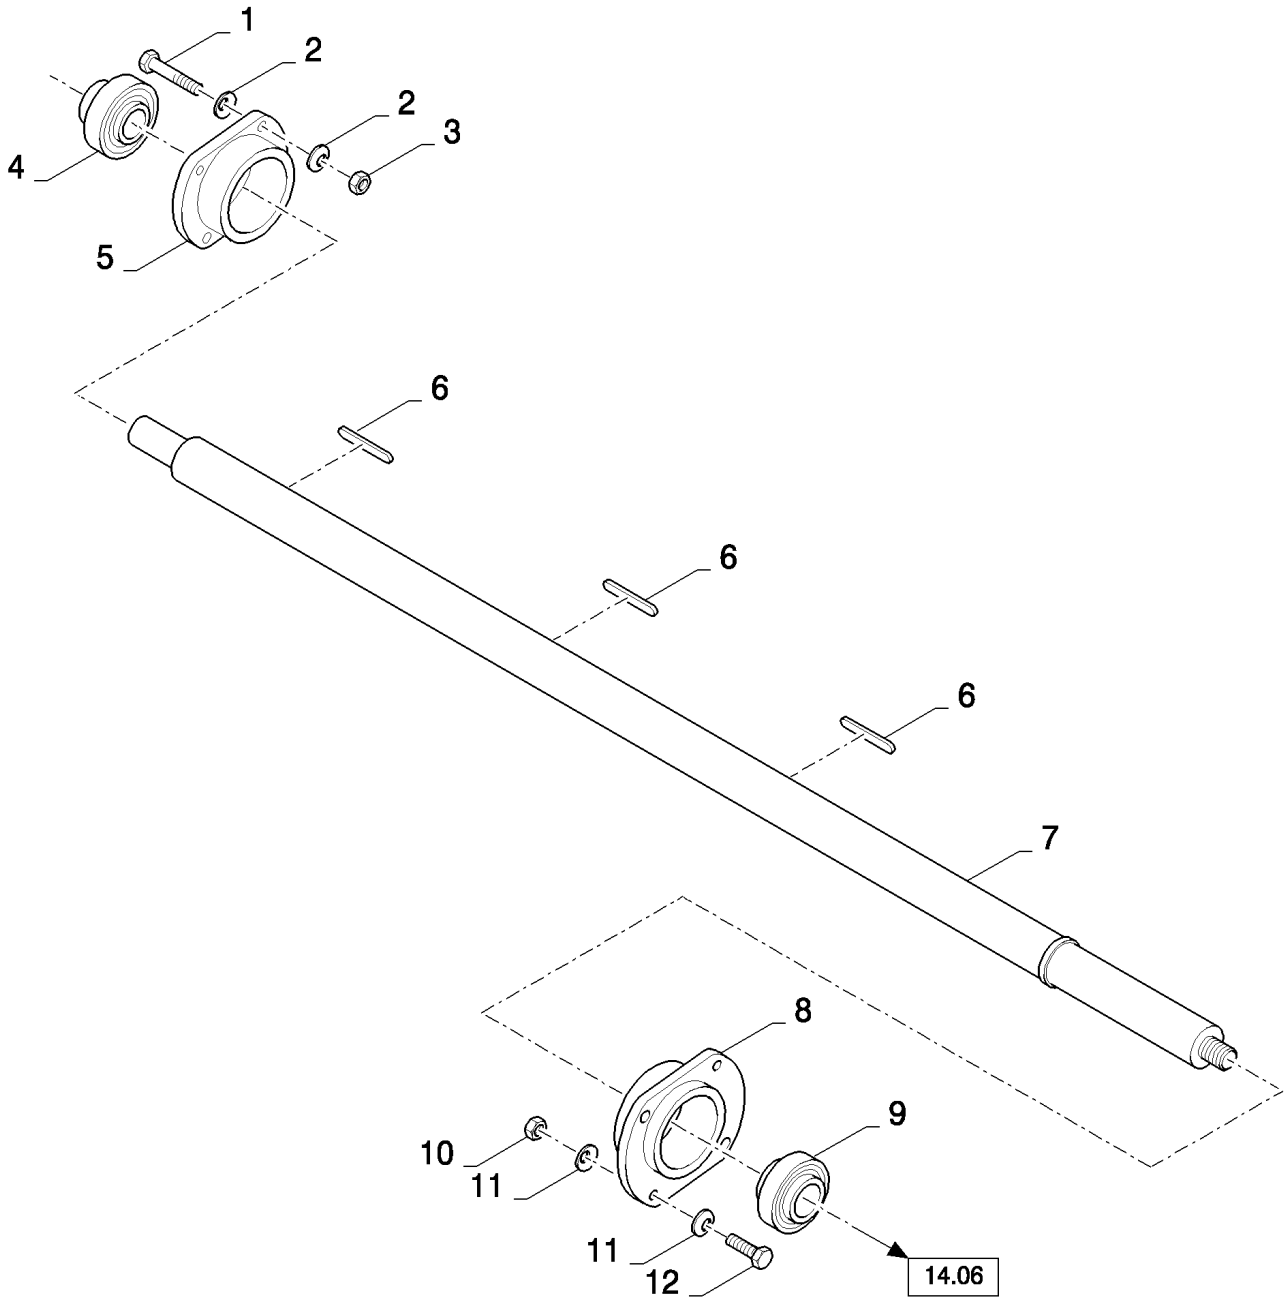

14.12(01) UNIVERSAL DRUM, SHAFT AND BEARINGS

CX8080 COMBINE (9/06-)

14.12(01) UNIVERSAL DRUM, SHAFT AND BEARINGS

сылка	Номер детали	Кол-во	Описание
1	120068	4	BOLT, Hex, M10 x 40, 8.8, Full Thd,
2	140045	8	WASHER, SPRING, Belleville, M10,
3	100016	4	NUT, M10, CI 8,
4	84026027	1	BEARING ASSY,
5	84069750	1	HOUSING, BEARING,
6	412457	3	KEY,
7	84057992	1	SHAFT, , FOR CX8060, CX8070, CX8080, CX8090 ONLY
7	84072916	1	SHAFT, , FOR CX8040, CX8050 ONLY
8	84069809	1	HOUSING, BEARING,
9	84052923	1	BEARING ASSY,
10	9706685	4	NUT, M12, CI 8,
11	140046	8	WASHER, Belleville, M12,
12	43154	4	SEALRING,