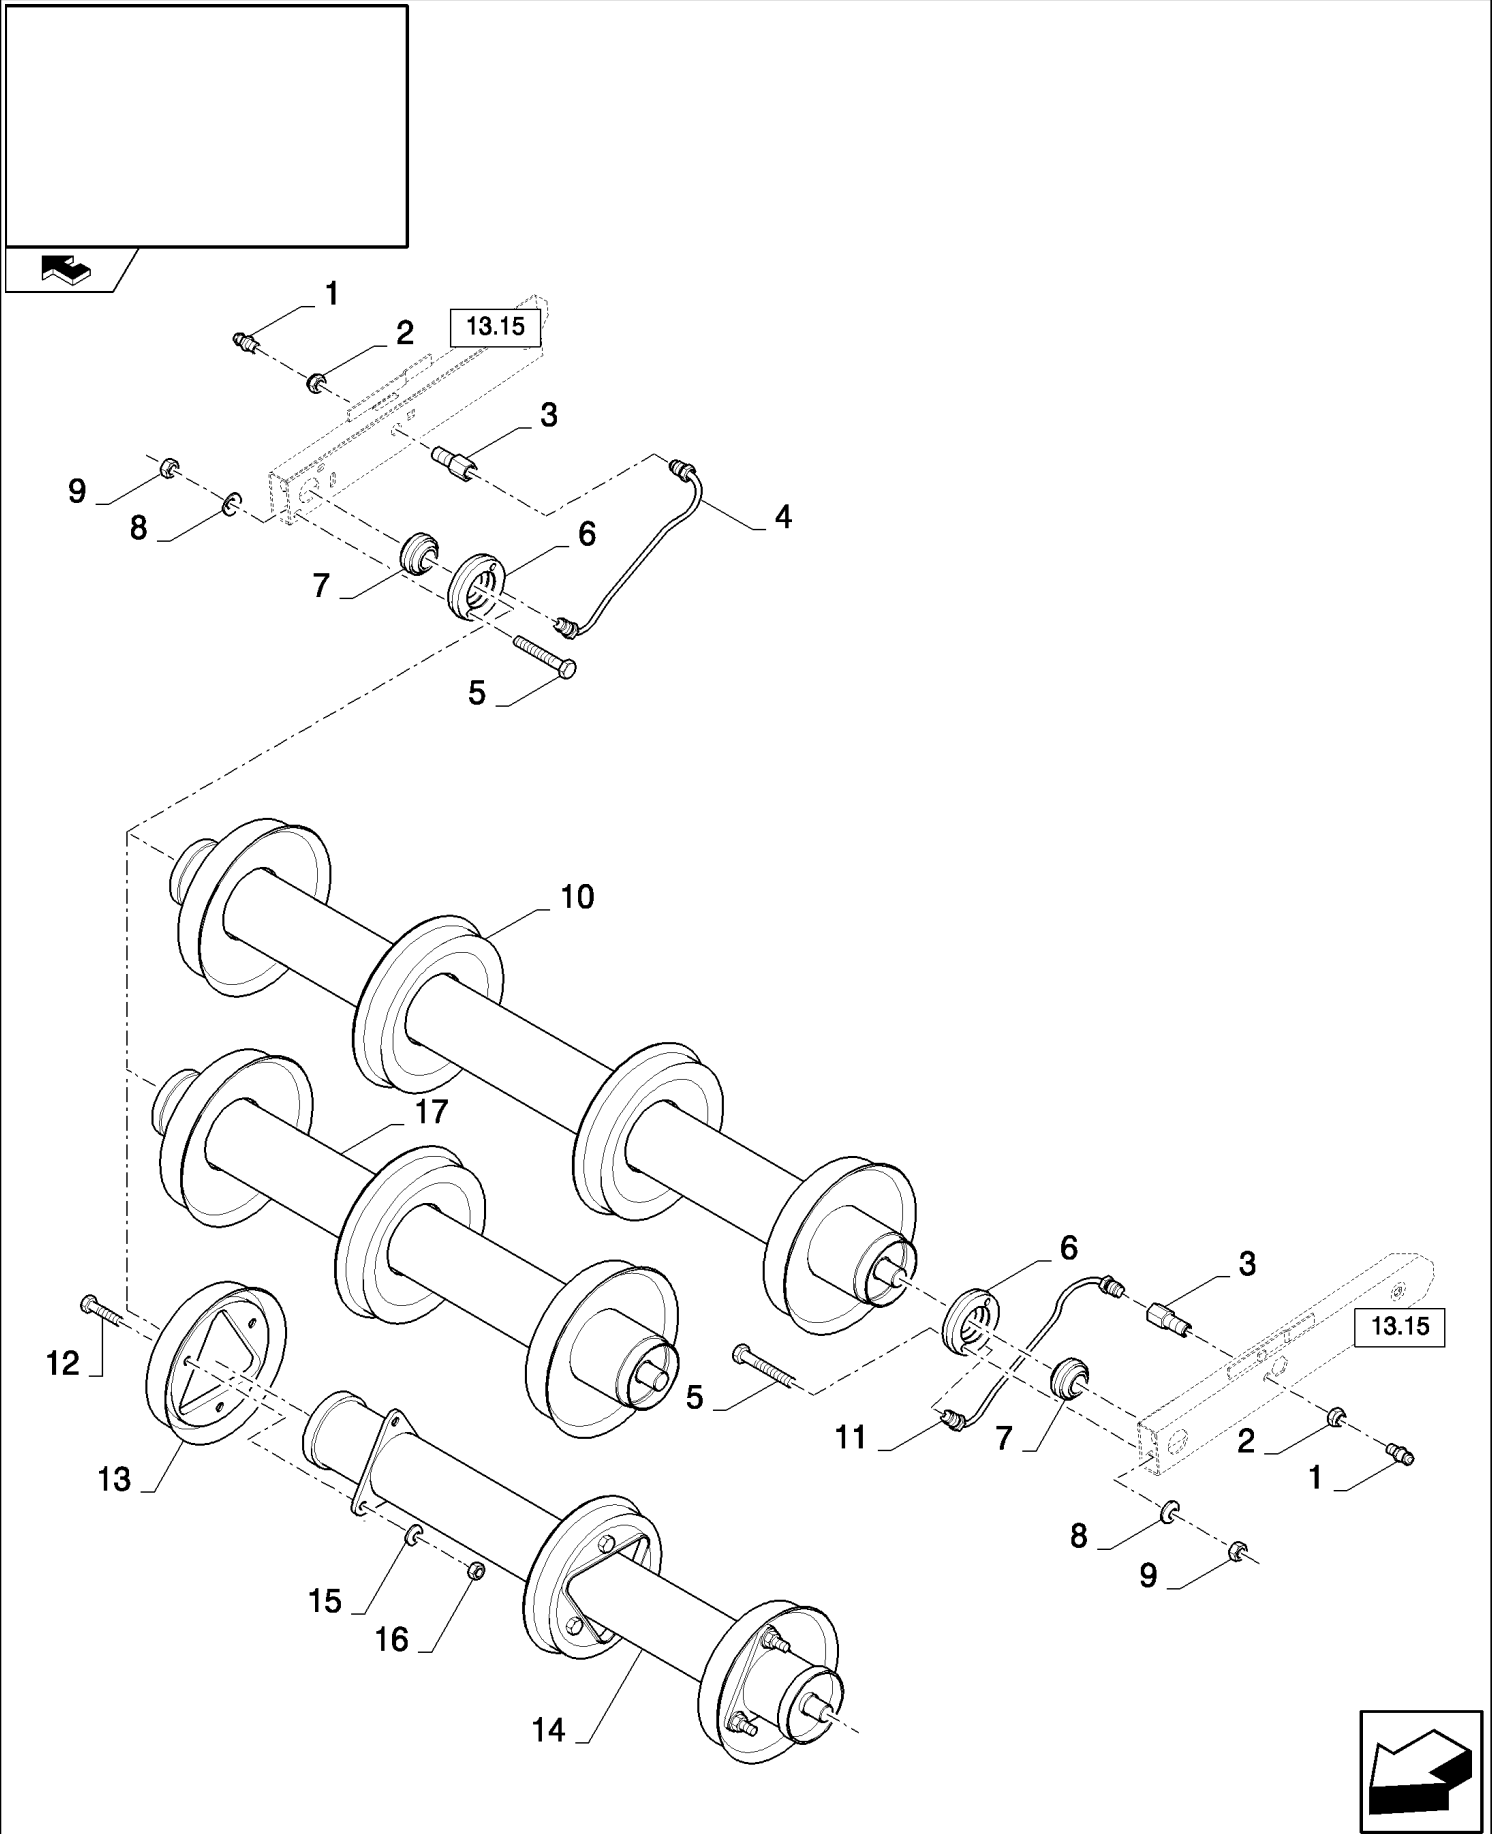

13.14(01) LOWER SHAFT WITH FRONT FACE ADJUSTMENT AND LATERAL FLOTATION

CX8080 COMBINE (9/06-)

13.14(01) LOWER SHAFT WITH FRONT FACE ADJUSTMENT AND LATERAL FLOTATION

сылка	Номер детали	Кол-во	Описание
1	321204	2	NIPPLE, LUBE, M6 x 1, 16mm lg,
2	412141	2	NUT, LOCK, M10 x 1.5, CI 8,
3	84817004	2	CONNECTOR, HYD.,
4	84004228	1	TUBE, RIGID, RH
5	120069	4	SCREW, Hex, M10 x 50, 8.8,
6	84072980	2	HOUSING, BEARING,
7	84019208	2	BEARING ASSY,
8	140045	4	WASHER, SPRING, Belleville, M10,
9	100016	4	NUT, M10, CI 8,
10	84072098	1	ROLLER, CONVEYOR, , FOR CX8060, CX8070, CX8080, CX8090 ONLY
11	84004226	1	TUBE, RIGID, LH
12	43139	9	SCREW, Hex, M10 x 25, 8.8, Full Thd, M10x25, FOR CX8030, CX8040, CX8050 ONLY
13	9503110	3	FLANGE, , FOR CX8030, CX8040, CX8050 ONLY
14	84071987	1	ROLLER, CONVEYOR, , FOR CX8030, CX8040, CX8050 ONLY
15	140045	9	WASHER, SPRING, Belleville, M10, , FOR CX8030, CX8040, CX8050 ONLY
16	100037	9	NUT, M10 x 1.5, CI 8, , FOR CX8030, CX8040, CX8050 ONLY
17	87318779	1	ROLLER, CONVEYOR, , FOR CX8030, CX8040, CX8050 ONLY