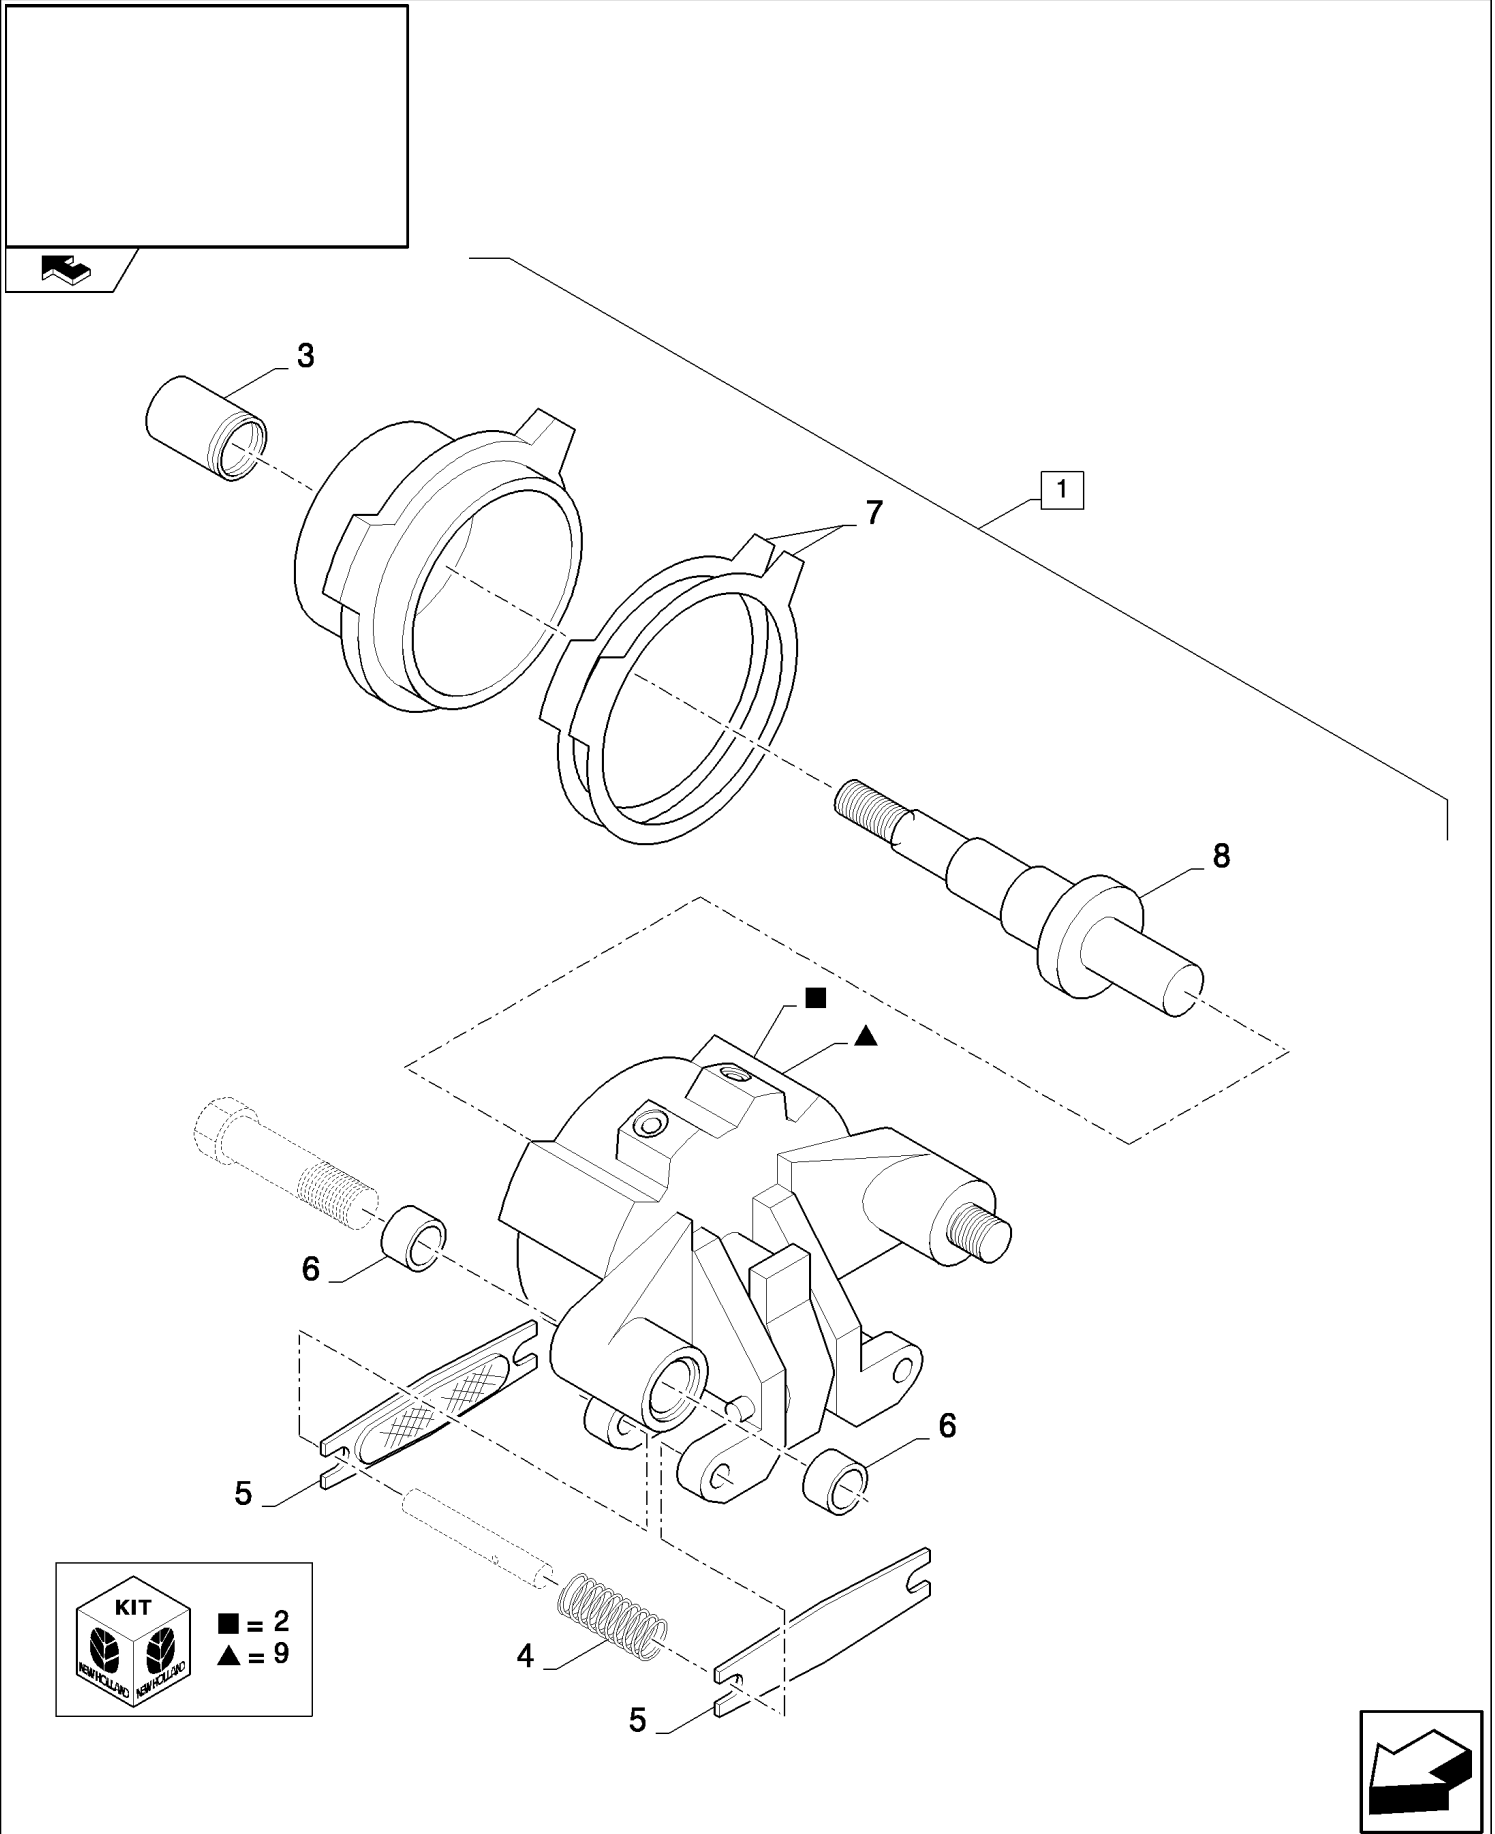

CX8080 COMBINE (9/06-)

03.10(01) GEARBOX : BRAKE

сылка	Номер детали	Кол-во	Описание
1	84818665	1	BRAKE, HAND, (2 to 9)
2	84819189	1	KIT, SEALS,
3	84607351	1	CAP,
4	84447501	2	PIN,
5	84817132	2	BRAKE, PAD,
6	84607354	4	SLEEVE,
7	84607355	15	SHIM,
8	84817131	1	PISTON,
9	84817135	1	COVER,