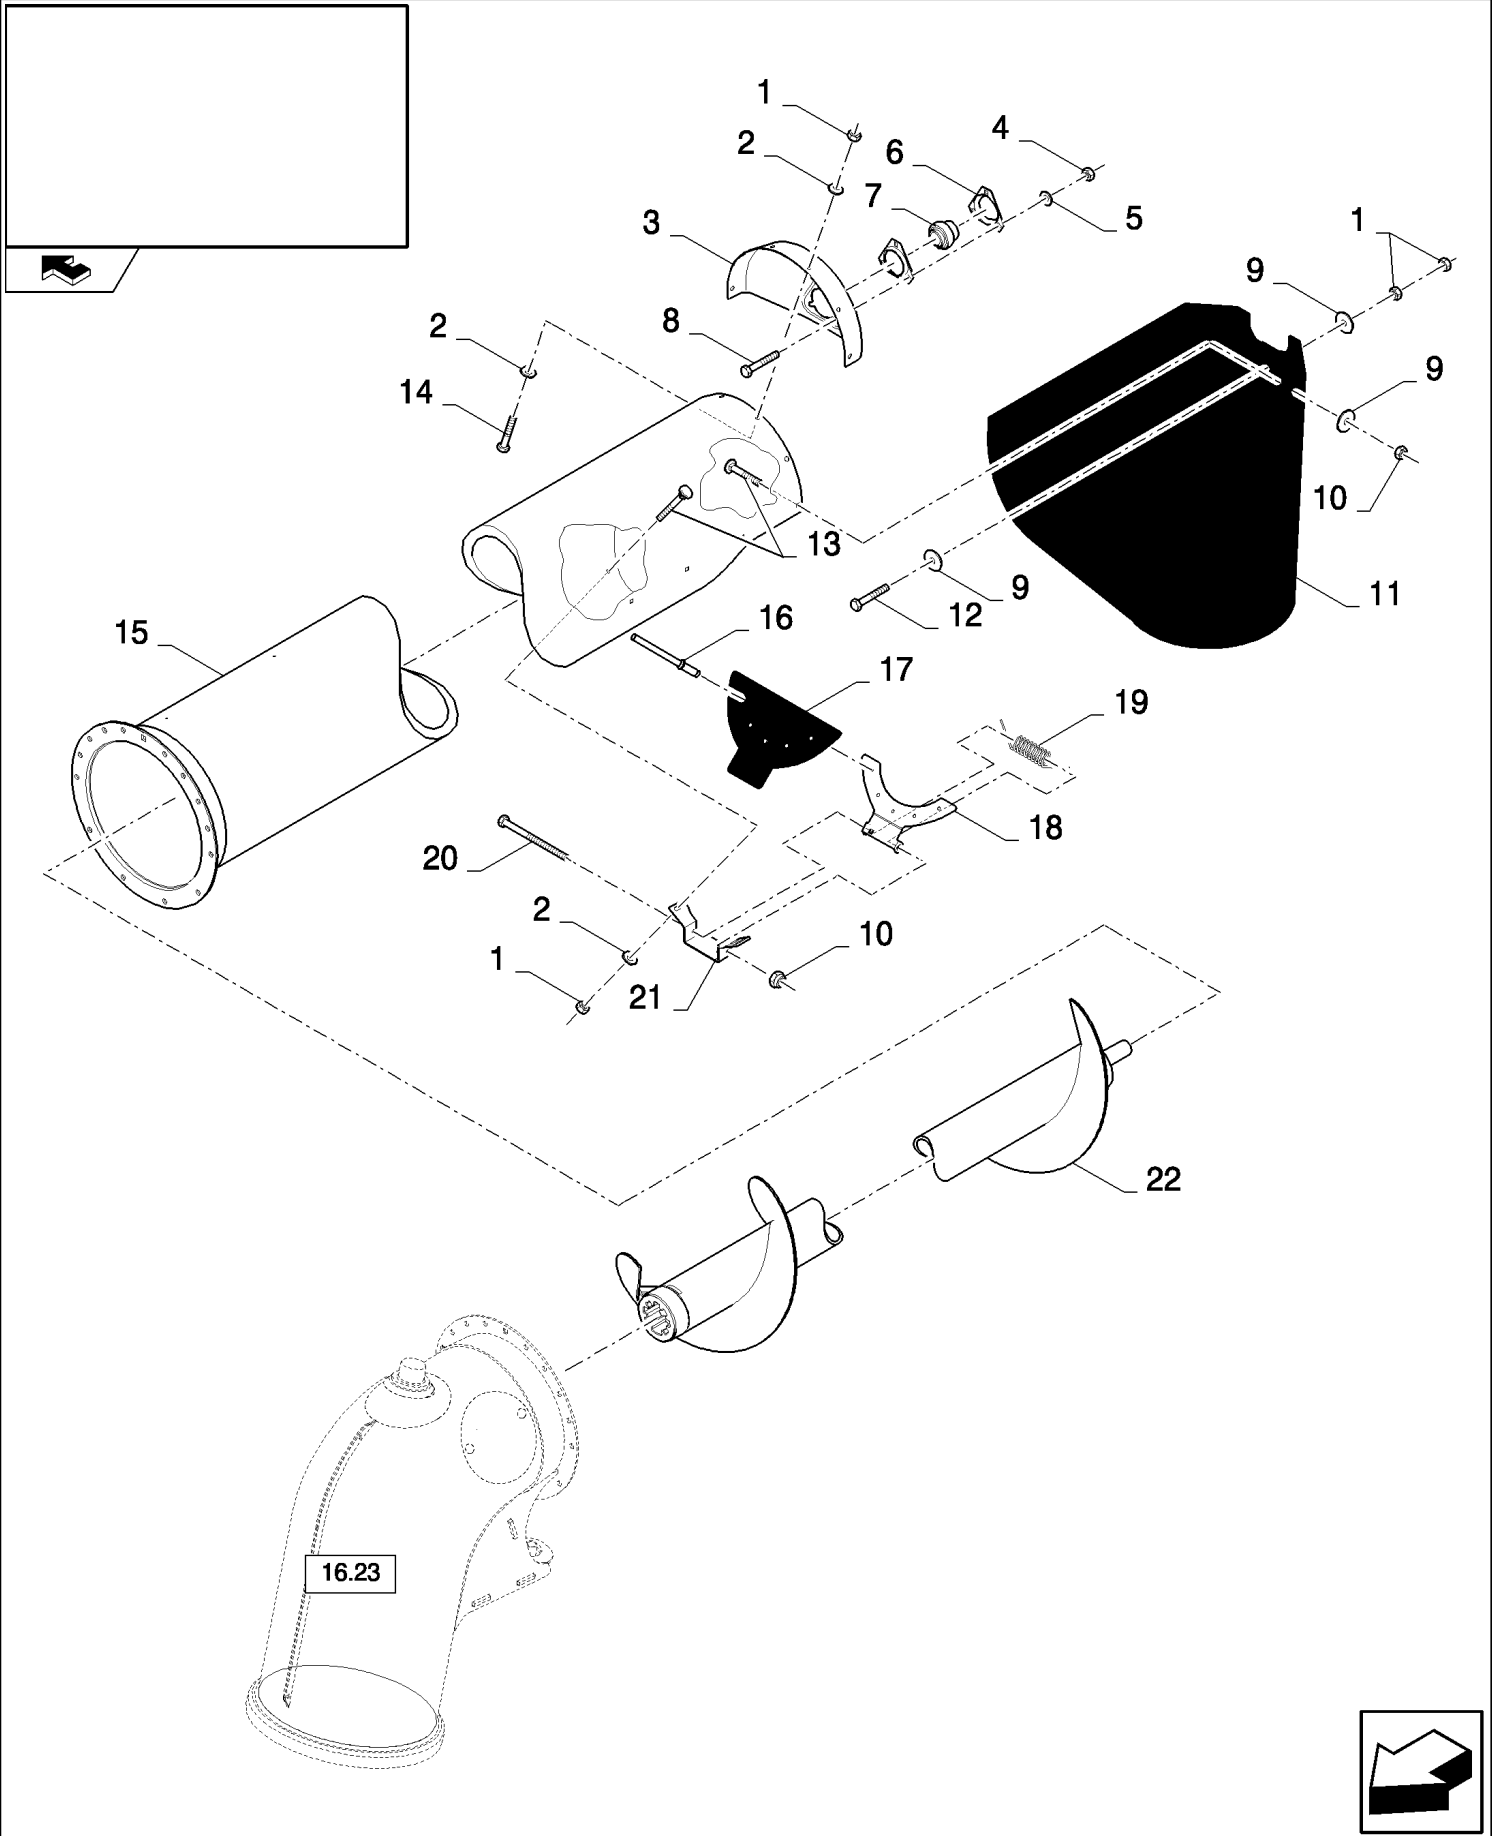

16.26(01) UNLOADING AUGER - FOR NA C559

CX8080 COMBINE (9/06-)

16.26(01) UNLOADING AUGER - FOR NA C559

сылка	Номер детали	Кол-во	Описание
1	9706690	14	NUT, M8, CI 8,
2	322358	10	WASHER, SPRING, Belleville, M8,
3	84075462	1	COVER,
4	100016	3	NUT, M10, CI 8,
5	140045	3	WASHER, SPRING, Belleville, M10,
6	84320112	1	SET,
7	84069440	1	BEARING, BALL,
8	338949	3	BOLT, CARRIAGE, Short NK, M10 x 25, CI8.8, Full Thd,
9	322	18	WASHER,
10	86629542	11	NUT, LOCK, M8 x 1.25, CI 8,
11	84064911	1	SPOUT, DISCHARGE,
12	43128	4	BOLT, Hex, M8 x 30, 8.8,
13	86507486	12	BOLT, CARRIAGE, Short NK, M8 x 20, CI8.8, Full Thd,
14	120104	4	SCREW, Hex, M8 x 20, 8.8,
15	84071578	1	TUBE,
16	325911	5	RIVET, Pop, M4.8 x 7.4,
17	84434535	1	SEAL,
18	84069871	1	SUPPORT,
19	84320110	1	SPRING,
20	86528166	1	BOLT, Hex, M8 x 120, 8.8, M8x120
21	84069872	1	SUPPORT,
22	84447941	1	AUGER,