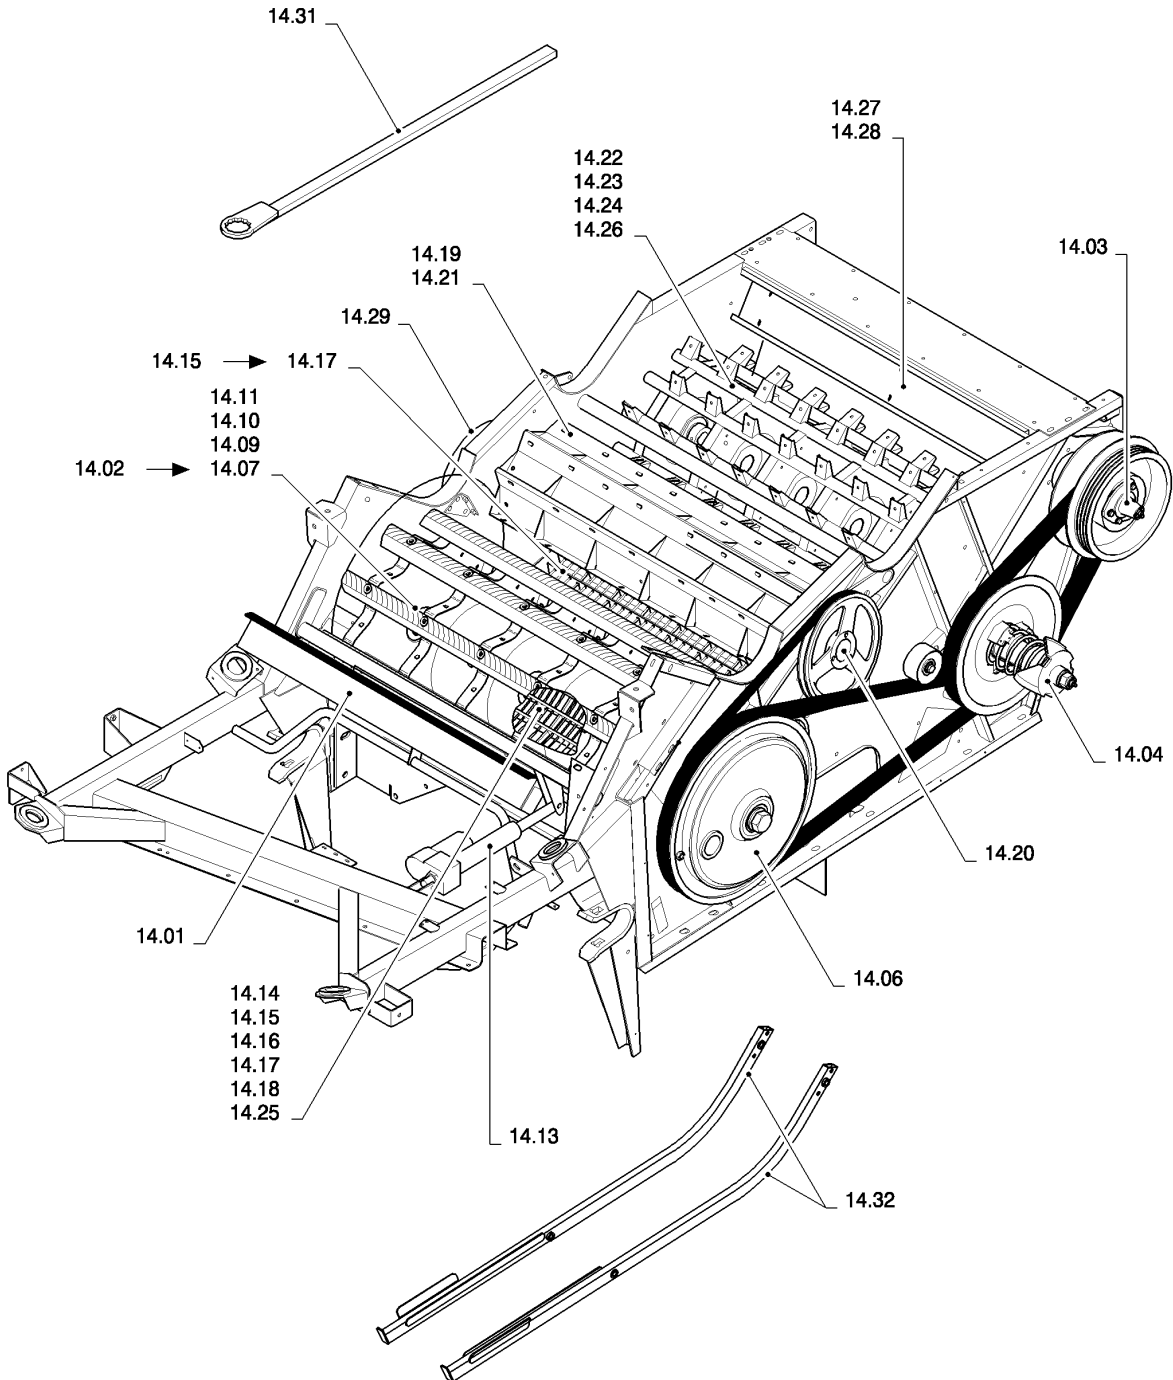

CX8080 COMBINE (9/06-)

13.29(01) WHEEL WEDGE

сылка	Номер детали	Кол-во	Описание
1	452769	2	WHEEL CHOCK,
2	452770	2	CLAMP,
3	84018986	4	SUPPORT,
4	43138	4	SCREW, Hex, M10 x 20, 8.8, Full Thd,
5	100016	12	NUT, M10, CI 8,
6	140045	16	WASHER, SPRING, Belleville, M10,
7	43140	4	BOLT, Hex, M10 x 30, 8.8, Full Thd,

THRESHING
TREBBIATURA

BATTAGE
DRUSCH

TRILLA
DEBULHA

TÆRSKNING
DORSEN

SEC. 14