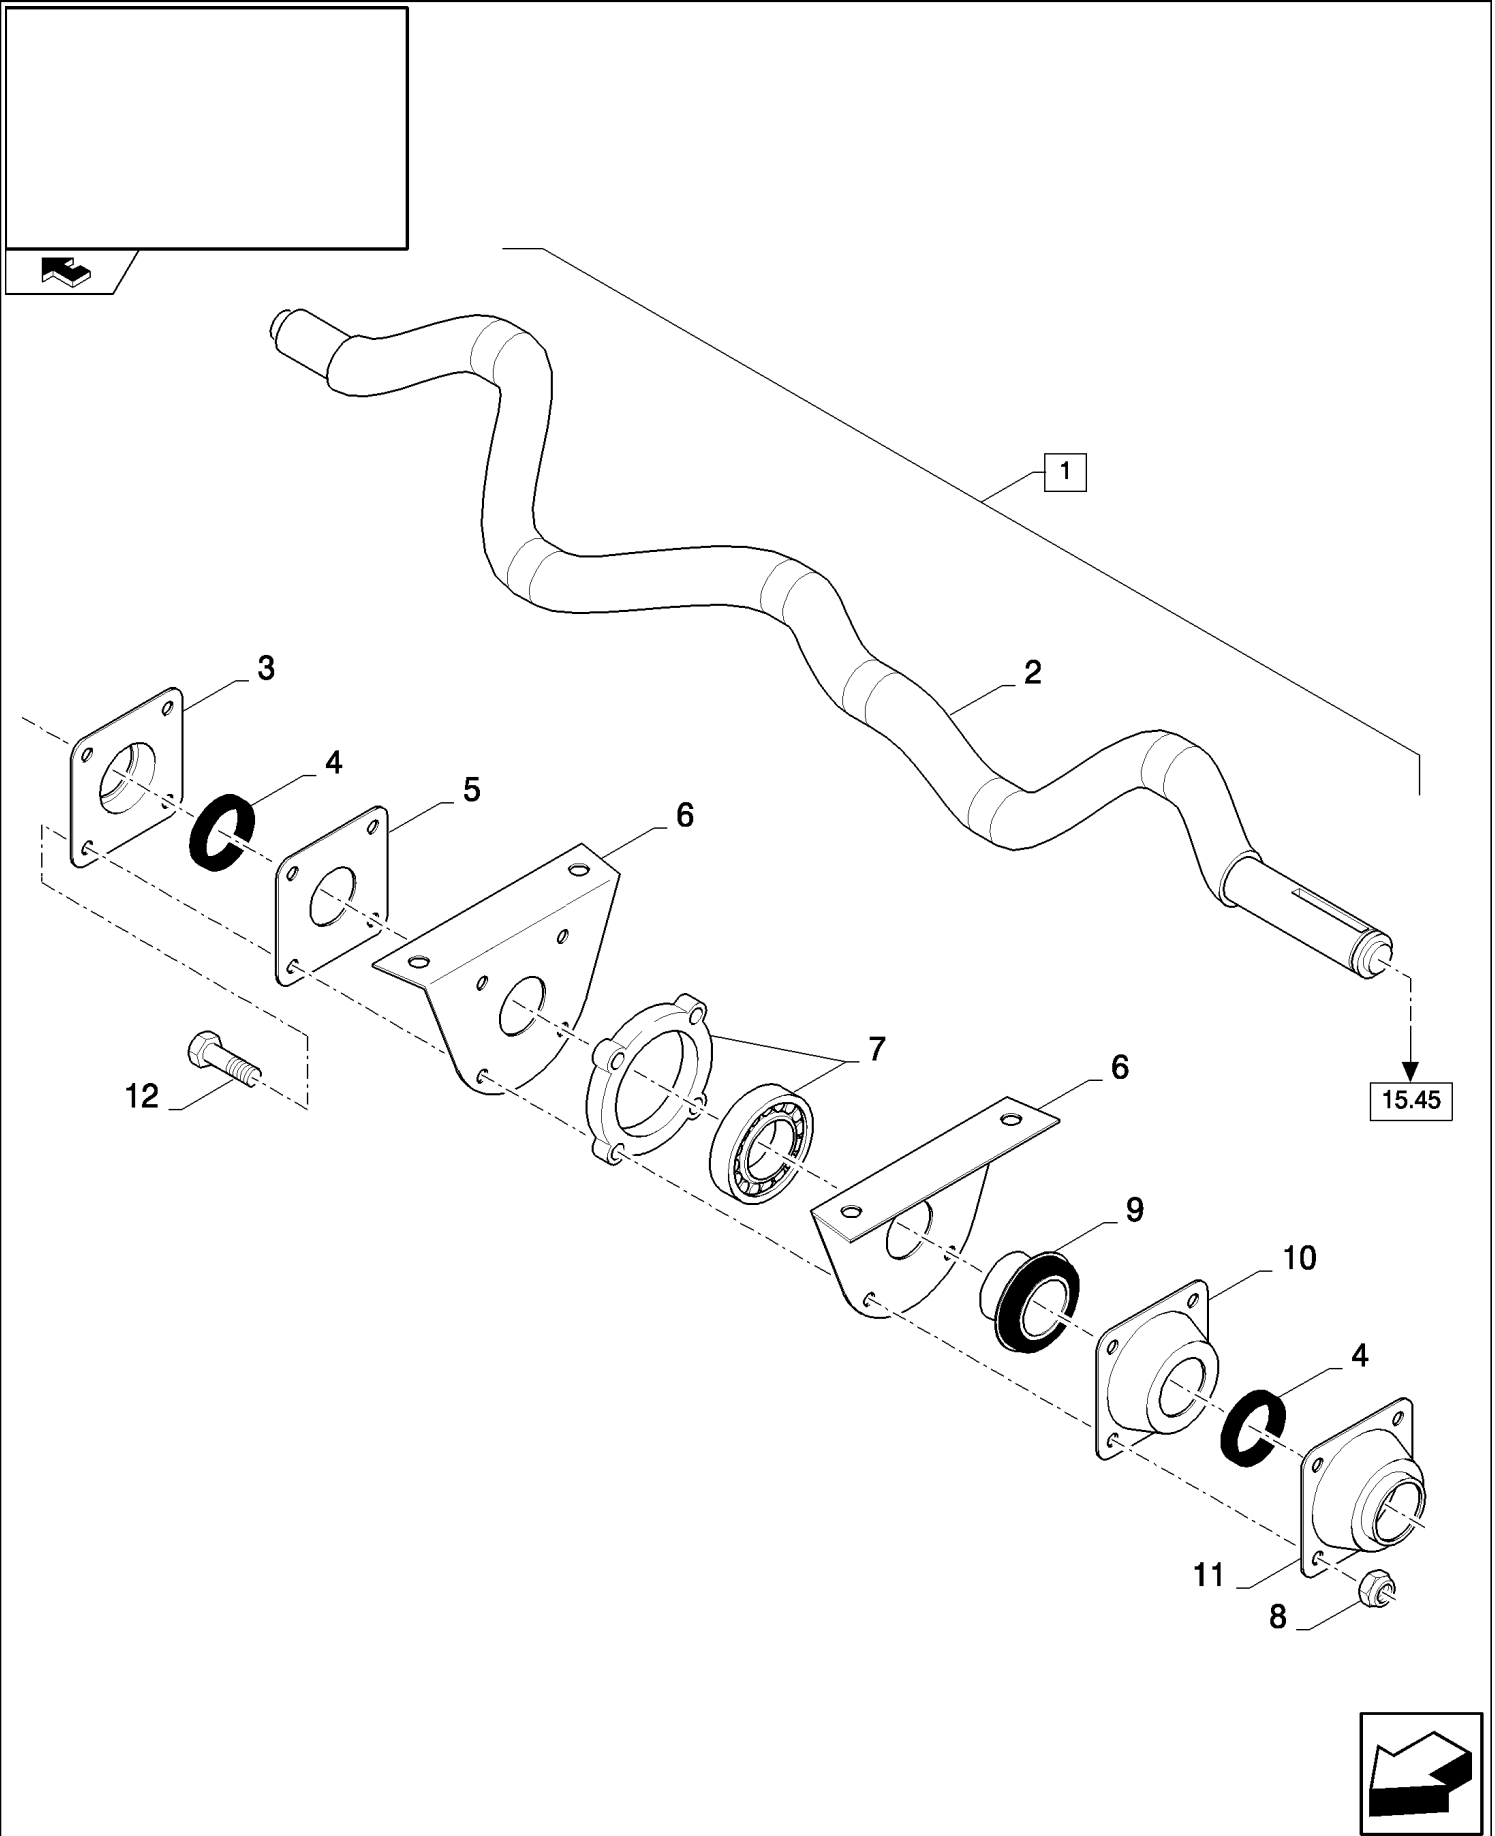

15.47(01) STRAW WALKER SHAFTS

CX8080 COMBINE (9/06-)

15.47(01) STRAW WALKER SHAFTS

сылка	Номер детали	Кол-во	Описание
1	84072405	1	SHAFT, (2 to 13), FOR CX8060, CX8070, CX8080, CX8090 ONLY
1	84454903	1	SHAFT, (2 to 13), FOR CX8030, CX8040, CX8050 ONLY
2	84057292	1	SHAFT, , FOR CX8060, CX8070, CX8080, CX8090 ONLY
2	84454612	1	SHAFT, , FOR CX8030, CX8040, CX8050 ONLY
3	84072502		AR FLANGE, , FOR CX8060, CX8070, CX8080, CX8090 ONLY
3	9850682		AR FLANGE, , FOR CX8030, CX8040, CX8050 ONLY
4	84057533		AR RING, , FOR CX8060, CX8070, CX8080, CX8090 ONLY
4	9850108		AR RING, , FOR CX8030, CX8040, CX8050 ONLY
5	84072504		AR FLANGE, , FOR CX8060, CX8070, CX8080, CX8090 ONLY
5	9850679		AR FLANGE, , FOR CX8030, CX8040, CX8050 ONLY
6	421876	12	PLATE,
7	84434854		AR BEARING ASSY, , FOR CX8030, CX8040, CX8050 ONLY
7	84434854		AR BEARING ASSY, , FOR CX8060, CX8070, CX8080, CX8090 ONLY
8	86629542		AR NUT, LOCK, M8 x 1.25, CI 8,
9	84057563		AR BUSHING, , FOR CX8060, CX8070, CX8080, CX8090 ONLY
9	306740		AR WASHER, LOCK, , FOR CX8030, CX8040, CX8050 ONLY
10	84072507		AR FLANGE, , FOR CX8060, CX8070, CX8080, CX8090 ONLY
10	9850681		AR COVER, , FOR CX8030, CX8040, CX8050 ONLY
11	84072506		AR FLANGE, , FOR CX8060, CX8070, CX8080, CX8090 ONLY
11	9850680		AR FLANGE, , FOR CX8030, CX8040, CX8050 ONLY
12	43129		AR BOLT, Hex, M8 x 40, 8.8,