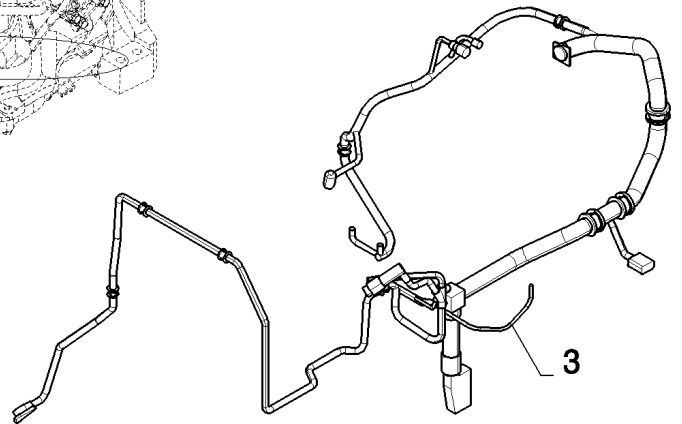

CX8080 COMBINE (9/06-)

06.55(01) ENGINE ELECTRICITY

сылка	Номер детали	Кол-во	Описание
1	86619907	1	NUT,
2	636665	1	WASHER, LOCK,
3	87389940	1	HARNESS, WIRE, , FOR CX8090 ONLY
3	87389934	1	HARNESS, WIRE, , FOR CX8040, CX8050, CX8060, CX8070, CX8080 ONLY
4	87013666	1	SWITCH,
5	82002966	1	SOCKET, POWER,
6	87390267	1	HARNESS, WIRE, Alternator, FOR CX8040, CX8050, CX8060, CX8070, CX8080 ONLY
6	87390274	1	HARNESS, WIRE, Alternator, FOR CX8090 ONLY
7	87390269	1	HARNESS, WIRE, Grindheater, FOR CX8040, CX8050, CX8060, CX8070, CX8080 ONLY
8	87390279	1	HARNESS, WIRE, Grindheater positive, FOR CX8090 ONLY
9	87390284	1	HARNESS, WIRE, Grindheater negative, FOR CX8090 ONLY
10	87390285	1	HARNESS, WIRE, Grindheater relay, FOR CX8090 ONLY
11	87515365	1	PLATE, , FOR CX8090 ONLY
12	87379485	1	SUPPORT, , FOR CX8040, CX8050, CX8060, CX8070, CX8080 ONLY
13	84078784	1	FUSE HOLDER,
14	87390344	1	FUSE, 30A
15	84058092	1	CONNECTOR, TERMINAL, 120 Ohm Resistor,