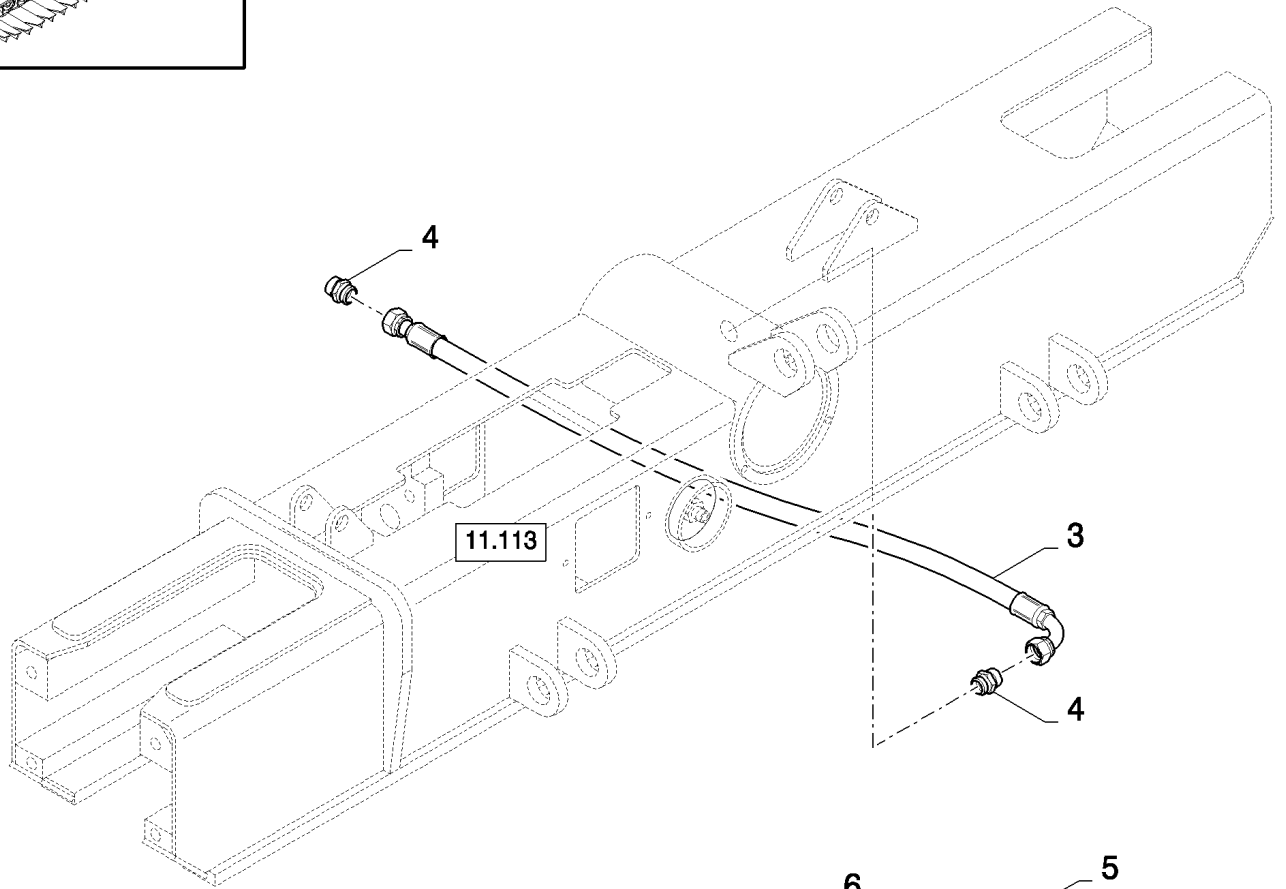

11.115(01) TRACK, HYDRAULICS: FRAME

11.116

11

10