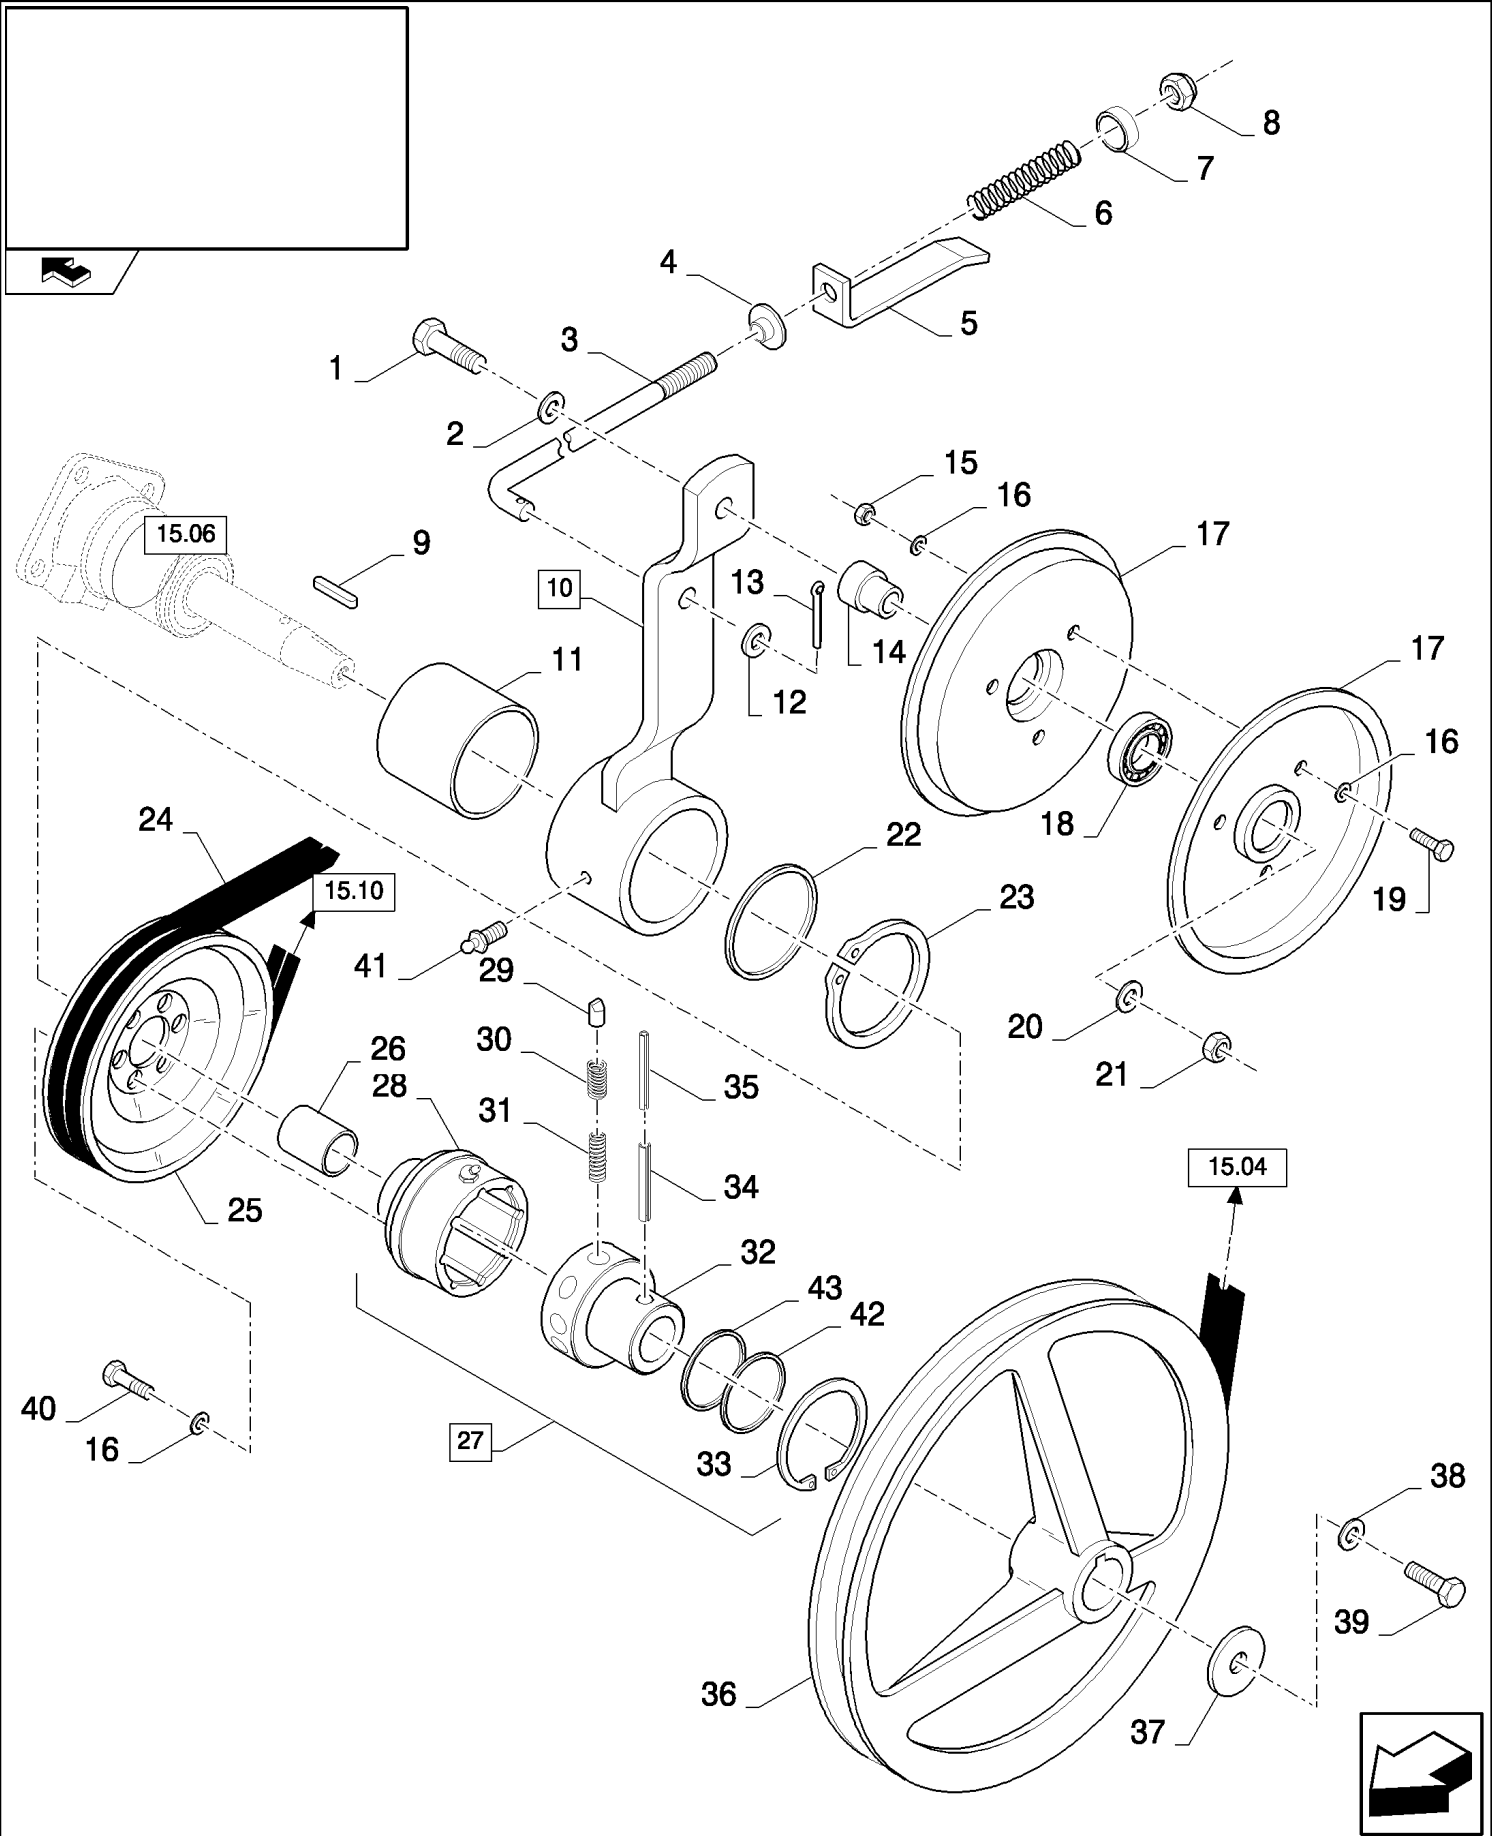

15.05(01) SHAKER SHOE DRIVE - SELF-LEVELLING

CX8080 COMBINE (9/06-)

15.05(01) SHAKER SHOE DRIVE - SELF-LEVELLING

сылка	Номер детали	Кол-во	Описание
1	355259	1	SCREW, Hex, M16 x 65, 8.8, M16x65
2	140048	2	WASHER, SPRING, Belleville, M16,
3	84058386	1	ROD,
4	439857	1	BUSHING,
5	84442167	1	INDICATOR,
6	84814907	1	SPRING,
7	84058340	1	WASHER,
8	412126	1	NUT, LOCK, M12 x 1.75, CI 8,
9	170008	1	KEY,
10	84074408	1	ARM, (11)
11	84056770	1	SLEEVE,
12	140017	1	WASHER, M10 x 20 x 2,
13	130004	1	PIN, SPLIT (COTTER), M3.2 x 25,
14	9515145	1	BUSHING,
15	9706690	3	NUT, M8, CI 8,
16	322358	12	WASHER, SPRING, Belleville, M8,
17	426717	2	HALF-PULLEY,
18	34439	1	BEARING, BALL,
19	120103	3	BOLT, Hex, M8 x 16, 8.8,
20	378246	1	WASHER,
21	100020	1	NUT, M16, CI 8,
22	84056679	1	WASHER,
23	9832771	1	CIRCLIP,
24	84056913	1	BELTS, SET OF 2,
25	84074212	1	PULLEY,
26	210022	1	SLEEVE,
27	84068829	1	CLUTCH, (28 to 33, 42, 43)
28	84074179	1	HOUSING,
29	275246	8	CAM,
30	386510	8	SPRING, Outer
31	279346	6	SPRING,
32	84074178	1	HUB,
33	80300633	1	RING, SNAP,
34	388604	1	PIN, M10 x 55, Slotted, 10x55
35	412688	1	PIN, LOCK, M6 x 60, Slotted,
36	84074487	1	PULLEY,
37	9511052	1	WASHER, M12 x 44 x 4,
38	140046	1	WASHER, Belleville, M12,
39	300389	1	BOLT, Hex, M12 x 35, 8.8, Full Thd,
40	43127	6	BOLT, Hex, M8 x 25, 8.8,
41	321204	1	NIPPLE, LUBE, M6 x 1, 16mm lg,
42	86636027	1	RING,