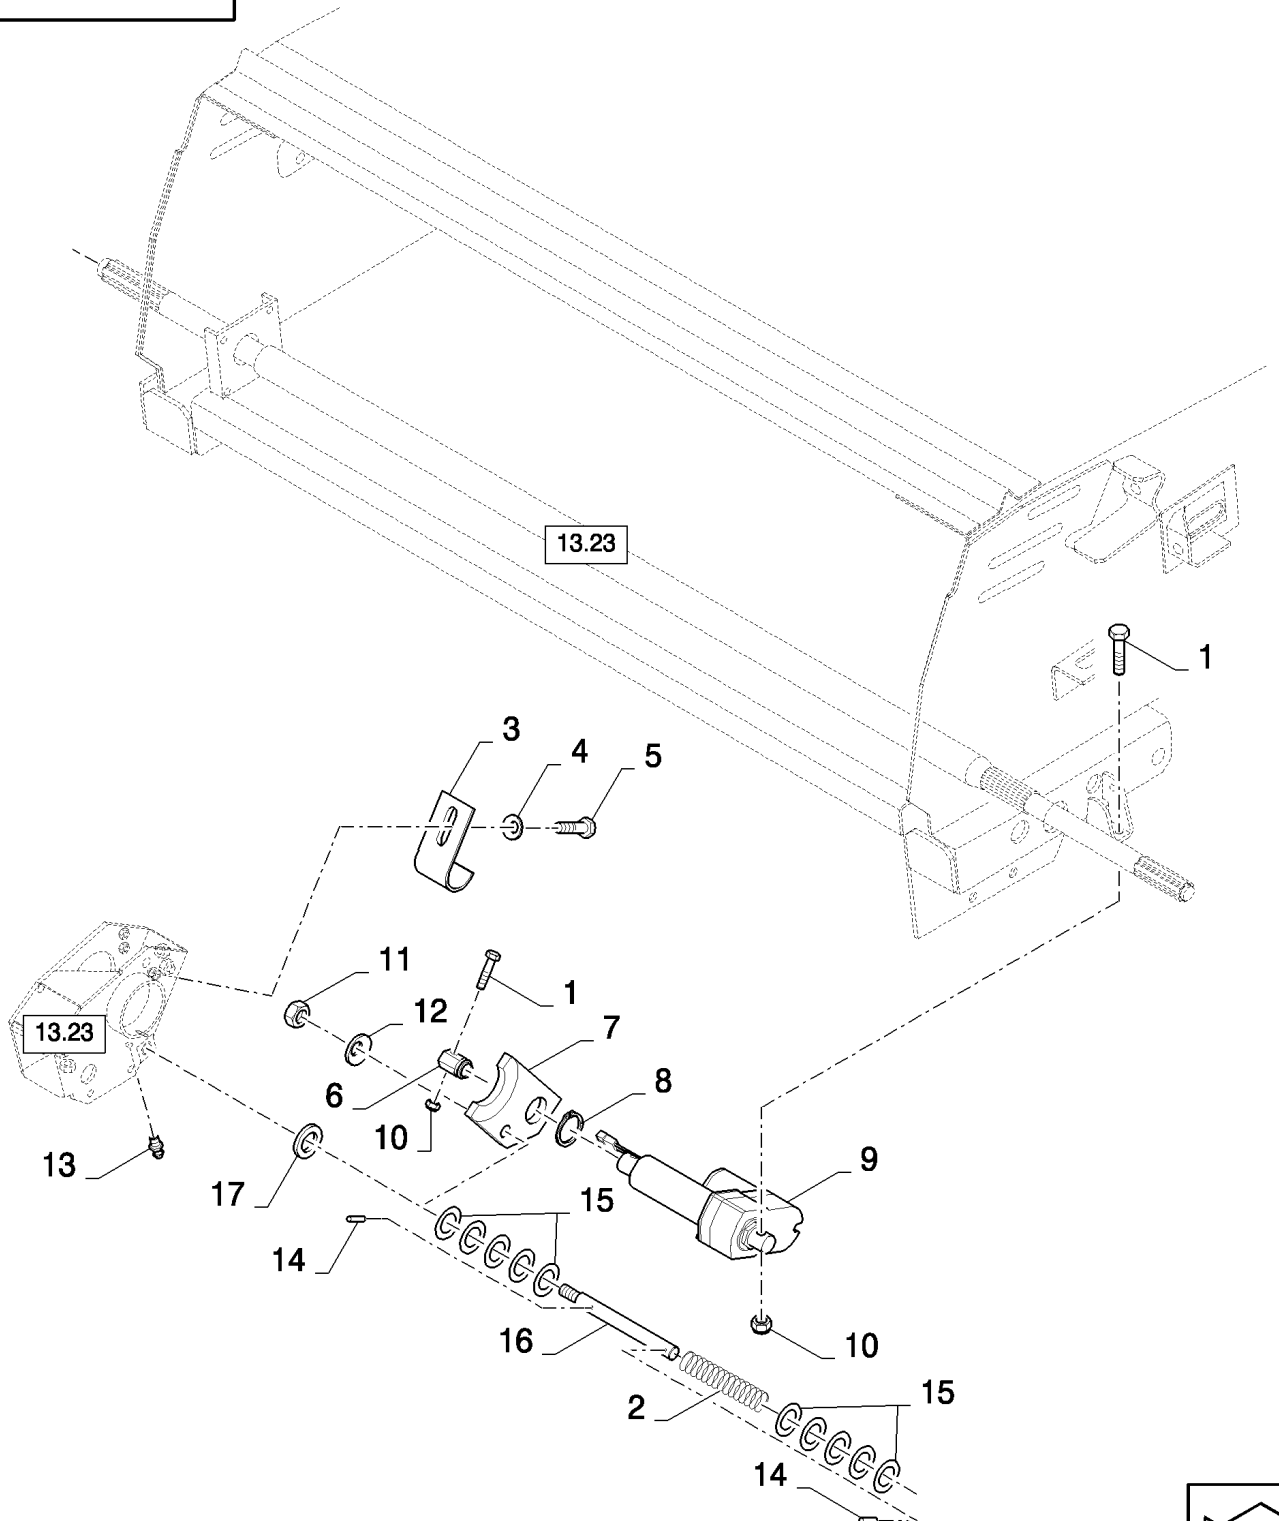

13.24(01) HYDRAULIC DRIVEN REVERSING SYSTEM

CX8080 COMBINE (9/06-)

13.24(01) HYDRAULIC DRIVEN REVERSING SYSTEM

сылка	Номер детали	Кол-во	Описание
1	9706693	2	BOLT, Hex, M12 x 60, 8.8,
2	394871	1	SPRING,
3	84072914	1	BRACKET,
4	140045	1	WASHER, SPRING, Belleville, M10,
5	43140	1	BOLT, Hex, M10 x 30, 8.8, Full Thd,
6	9508061	1	BUSHING,
7	84458475	1	YOKE,
8	370006	1	RING, SNAP,
9	86579533	1	ACTUATOR,
10	100038	2	NUT, M12 x 1.75, CI 8,
11	100020	1	NUT, M16, CI 8,
12	140048	1	WASHER, SPRING, Belleville, M16,
13	321204	1	NIPPLE, LUBE, M6 x 1, 16mm lg,
14	9511051	2	PIN, LOCK, M6 x 30, Slotted, Spring, Slot, M6 OD x 30 L
15	443434	10	WASHER,
16	84015536	1	SHAFT,
17	140190	1	WASHER,