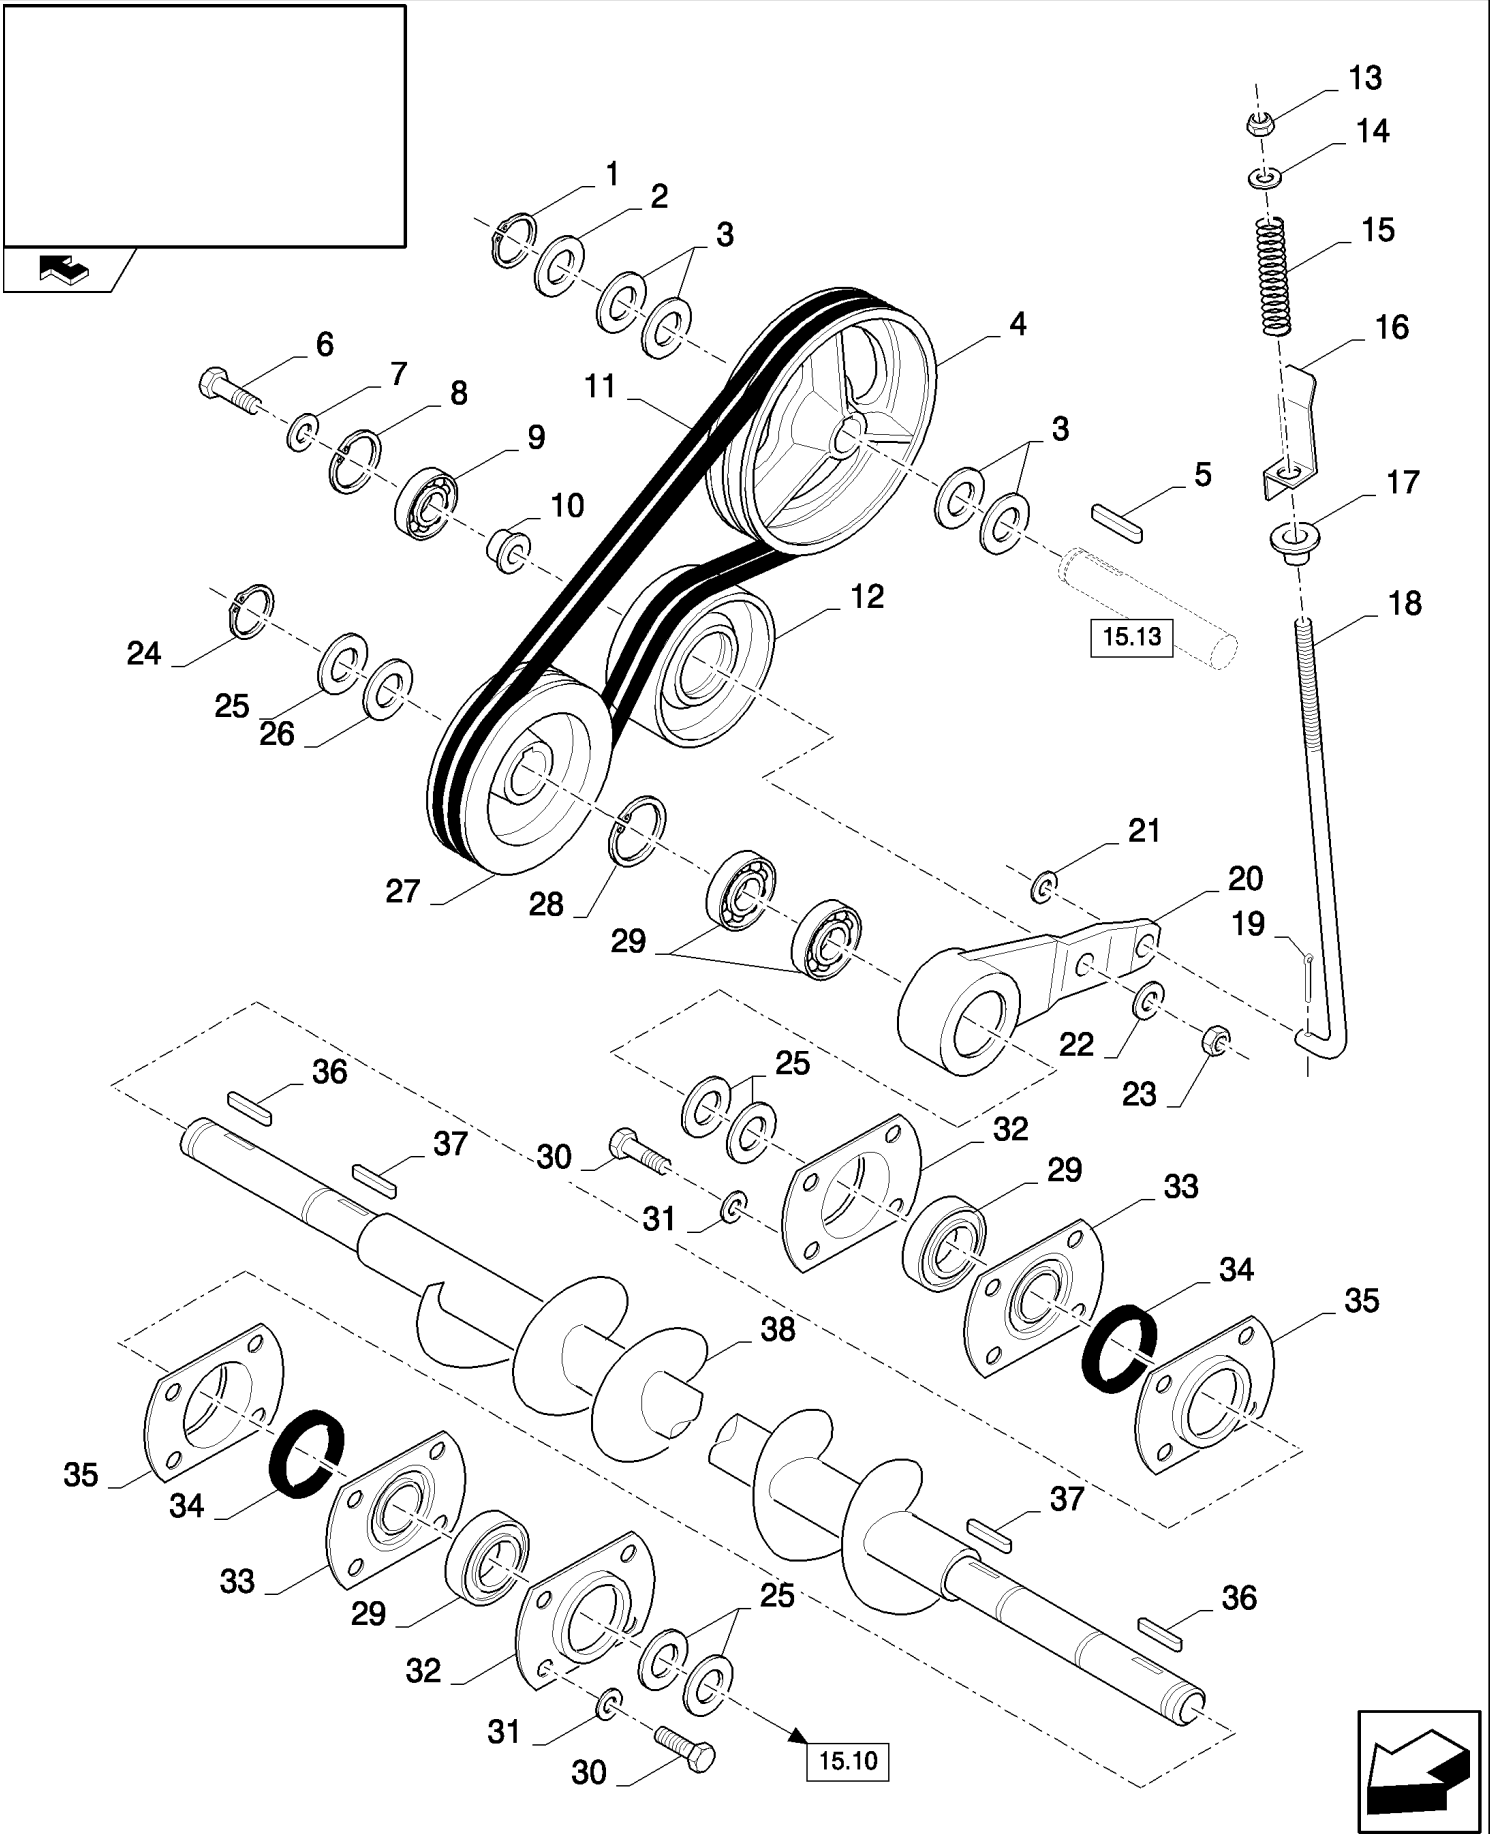

15.11(01) TAILINGS ELEVATORS, BOTTOM AUGER AND (RH)DRIVE

CX8080 COMBINE (9/06-)

15.11(01) TAILINGS ELEVATORS, BOTTOM AUGER AND (RH)DRIVE

сылка	Номер детали	Кол-во	Описание
1	370002	1	CIRCLIP, M25, Ext,
2	419854	AR	WASHER,
3	444976	AR	WASHER,
4	84074380	1	PULLEY,
5	170008	1	KEY,
6	300512	1	SCREW, Hex, M12 x 55, 8.8,
7	543043	1	WASHER,
8	370011	1	RING, SNAP, M52, Int,
9	443898	1	BEARING, BALL,
10	84022798	1	BUSHING,
11	84058339	1	SET OF BELTS,
12	84074694	1	WHEEL, IDLER,
13	412126	1	NUT, LOCK, M12 x 1.75, CI 8,
14	378245	1	WASHER, M12,
15	440651	1	SPRING,
16	84442145	1	INDICATOR,
17	439857	1	BUSHING,
18	84058052	1	ROD,
19	130003	1	PIN, SPLIT (COTTER), M3.2 x 20,
20	84074536	1	ARM,
21	140017	1	WASHER, M10 x 20 x 2,
22	140046	1	WASHER, Belleville, M12,
23	9706685	1	NUT, M12, CI 8,
24	370004	1	RING, SNAP, M35, Ext,
25	140119	AR	WASHER,
26	84058053	AR	WASHER,
27	84074486	1	PULLEY,
28	370012	1	RING, SNAP, M62, Int,
29	364908	4	BEARING ASSY,
30	120103	8	BOLT, Hex, M8 x 16, 8.8,
31	322358	8	WASHER, SPRING, Belleville, M8,
32	9511041	2	FLANGE,
33	444104	2	COVER,
34	220010	2	ELEMENT, SEALING,
35	444105	2	COVER,
36	354775	2	KEY,
37	323190	2	KEY,
38	84074909	1	AUGER, , STANDARD
38	84078346	1	AUGER, , REINFORCED