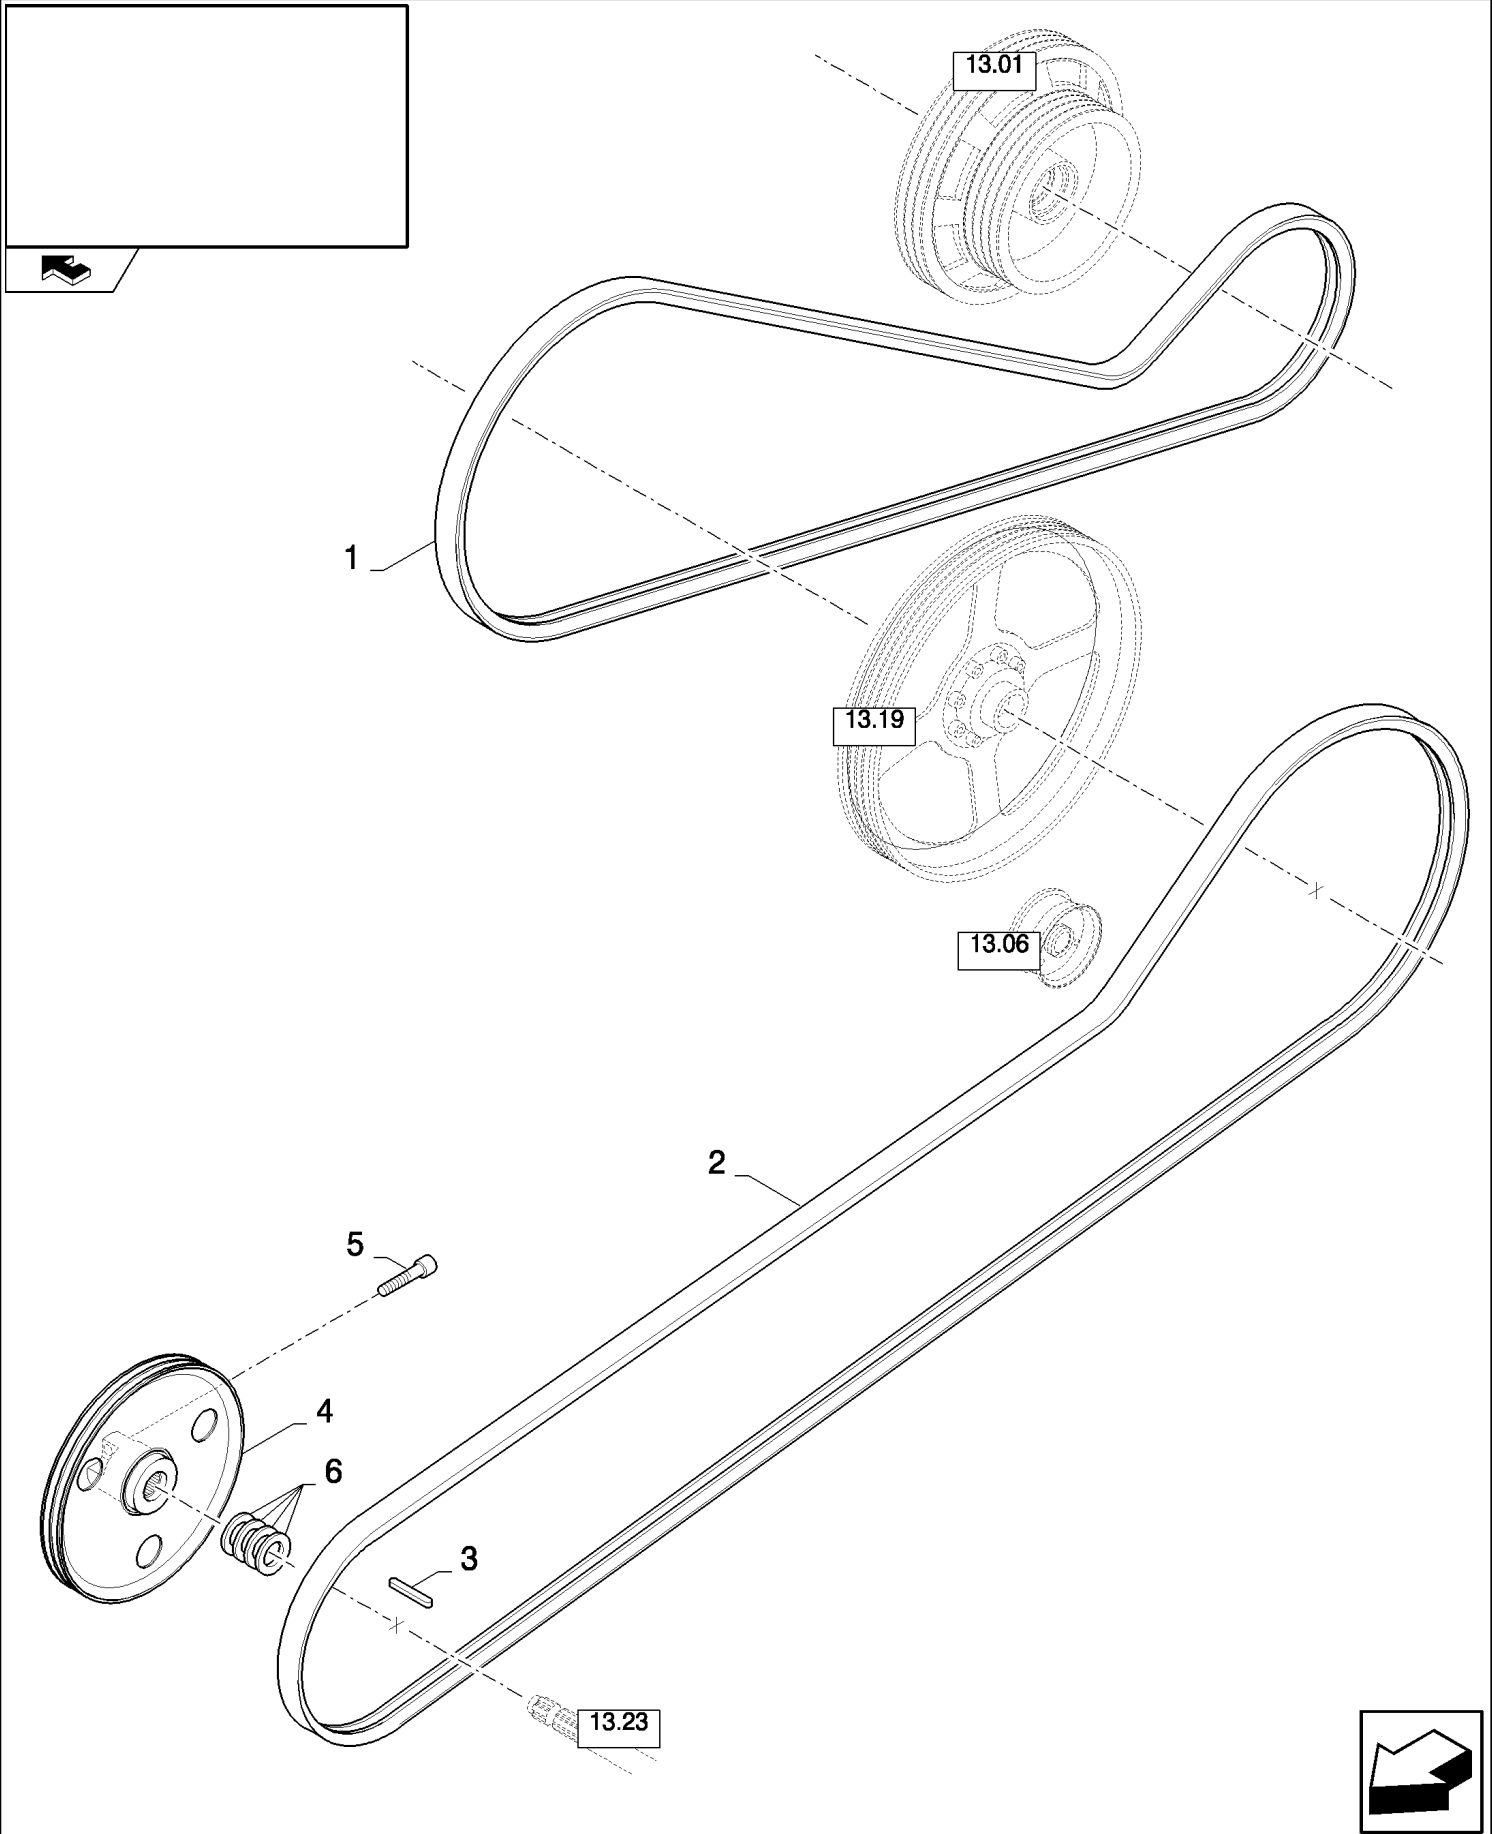

13.05(01) STRAW ELEVATOR DRIVE 2HB

CX8080 COMBINE (9/06-)

13.05(01) STRAW ELEVATOR DRIVE 2HB

сылка	Номер детали	Кол-во	Описание
1	84434295	1	BELT, TRANSMISSION,
2	84434260	1	BELT, TRANSMISSION,
3	170016	1	KEY,
4	84460120	1	PULLEY,
5	9819596	1	SCREW, M16x60
6	9838253	4	WASHER, , ASN D556