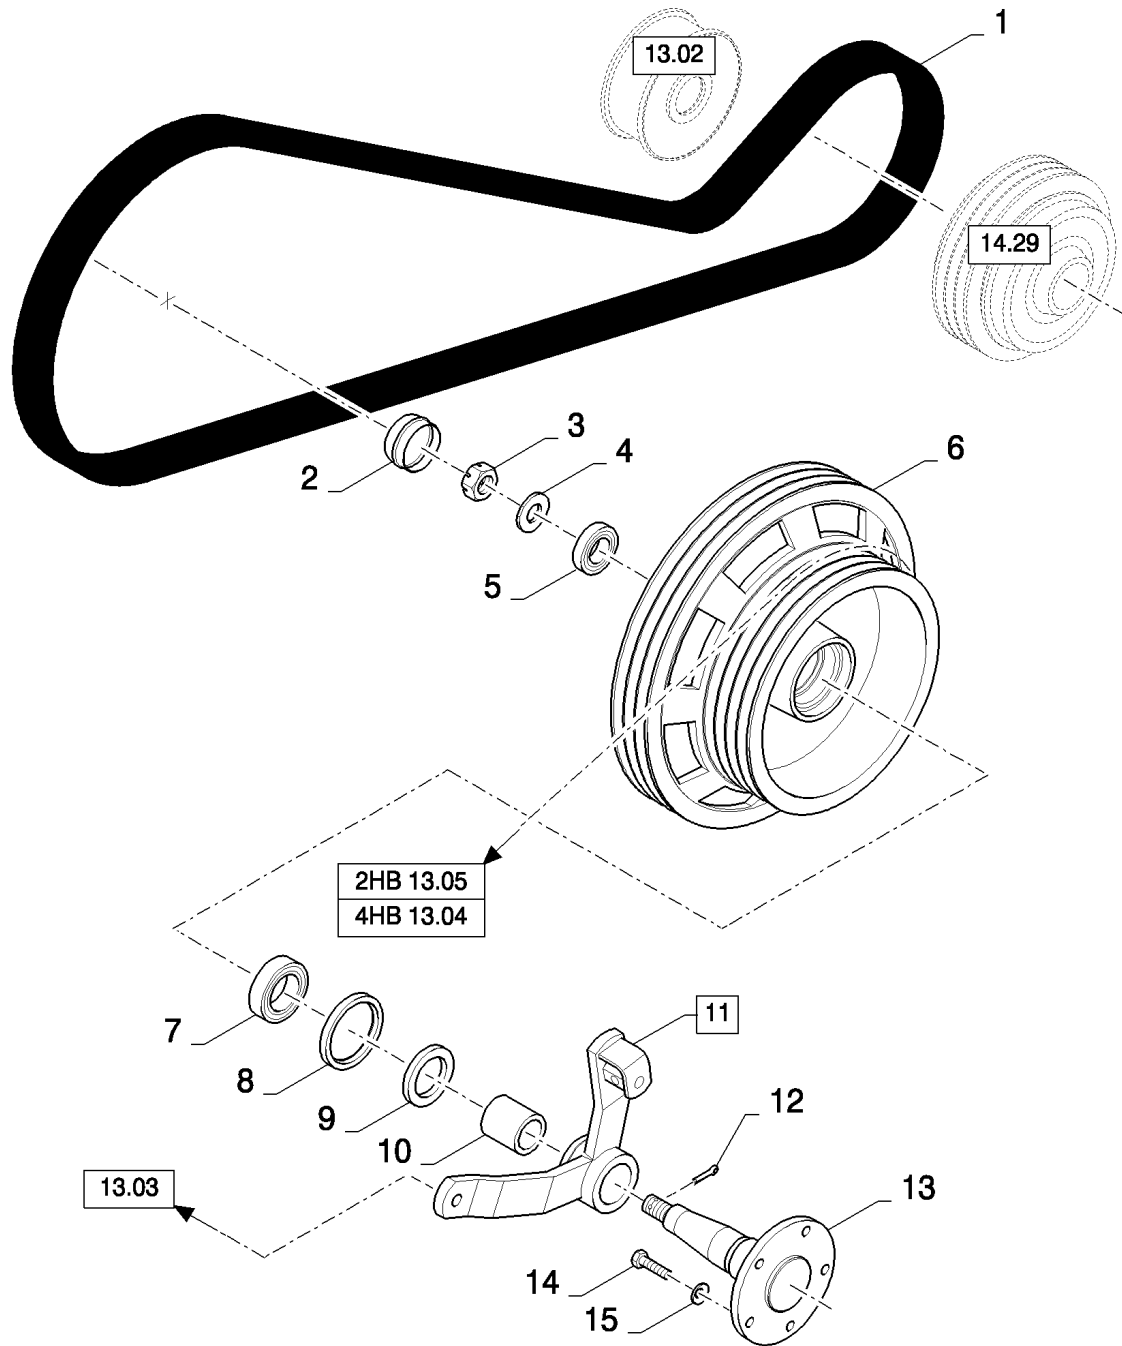

CX8080 COMBINE (9/06-)

13.01(01) HEADER, DRIVE 3HB

сылка	Номер детали	Кол-во	Описание
1	84061279	1	BELT,
2	445397	1	COVER,
3	309090	1	NUT, SLOTTED, M24 x 1.5, CI 8,
4	304060	1	WASHER,
5	321207	1	BEARING, ROLLER,
6	84072371	1	PULLEY,
7	357239	1	BEARING ASSY,
8	375400	1	ELEMENT, SEALING,
9	84061714	1	RING,
10	84061838	1	SPACER,
11	84073724	1	LEVER, (10)
12	130012	1	PIN, SPLIT (COTTER), M5 x 50,
13	84061747	1	COUNTERSHAFT,
14	86629541	5	BOLT, Hex, M12 x 40, 8.8, Full Thd,
15	140046	5	WASHER, Belleville, M12,