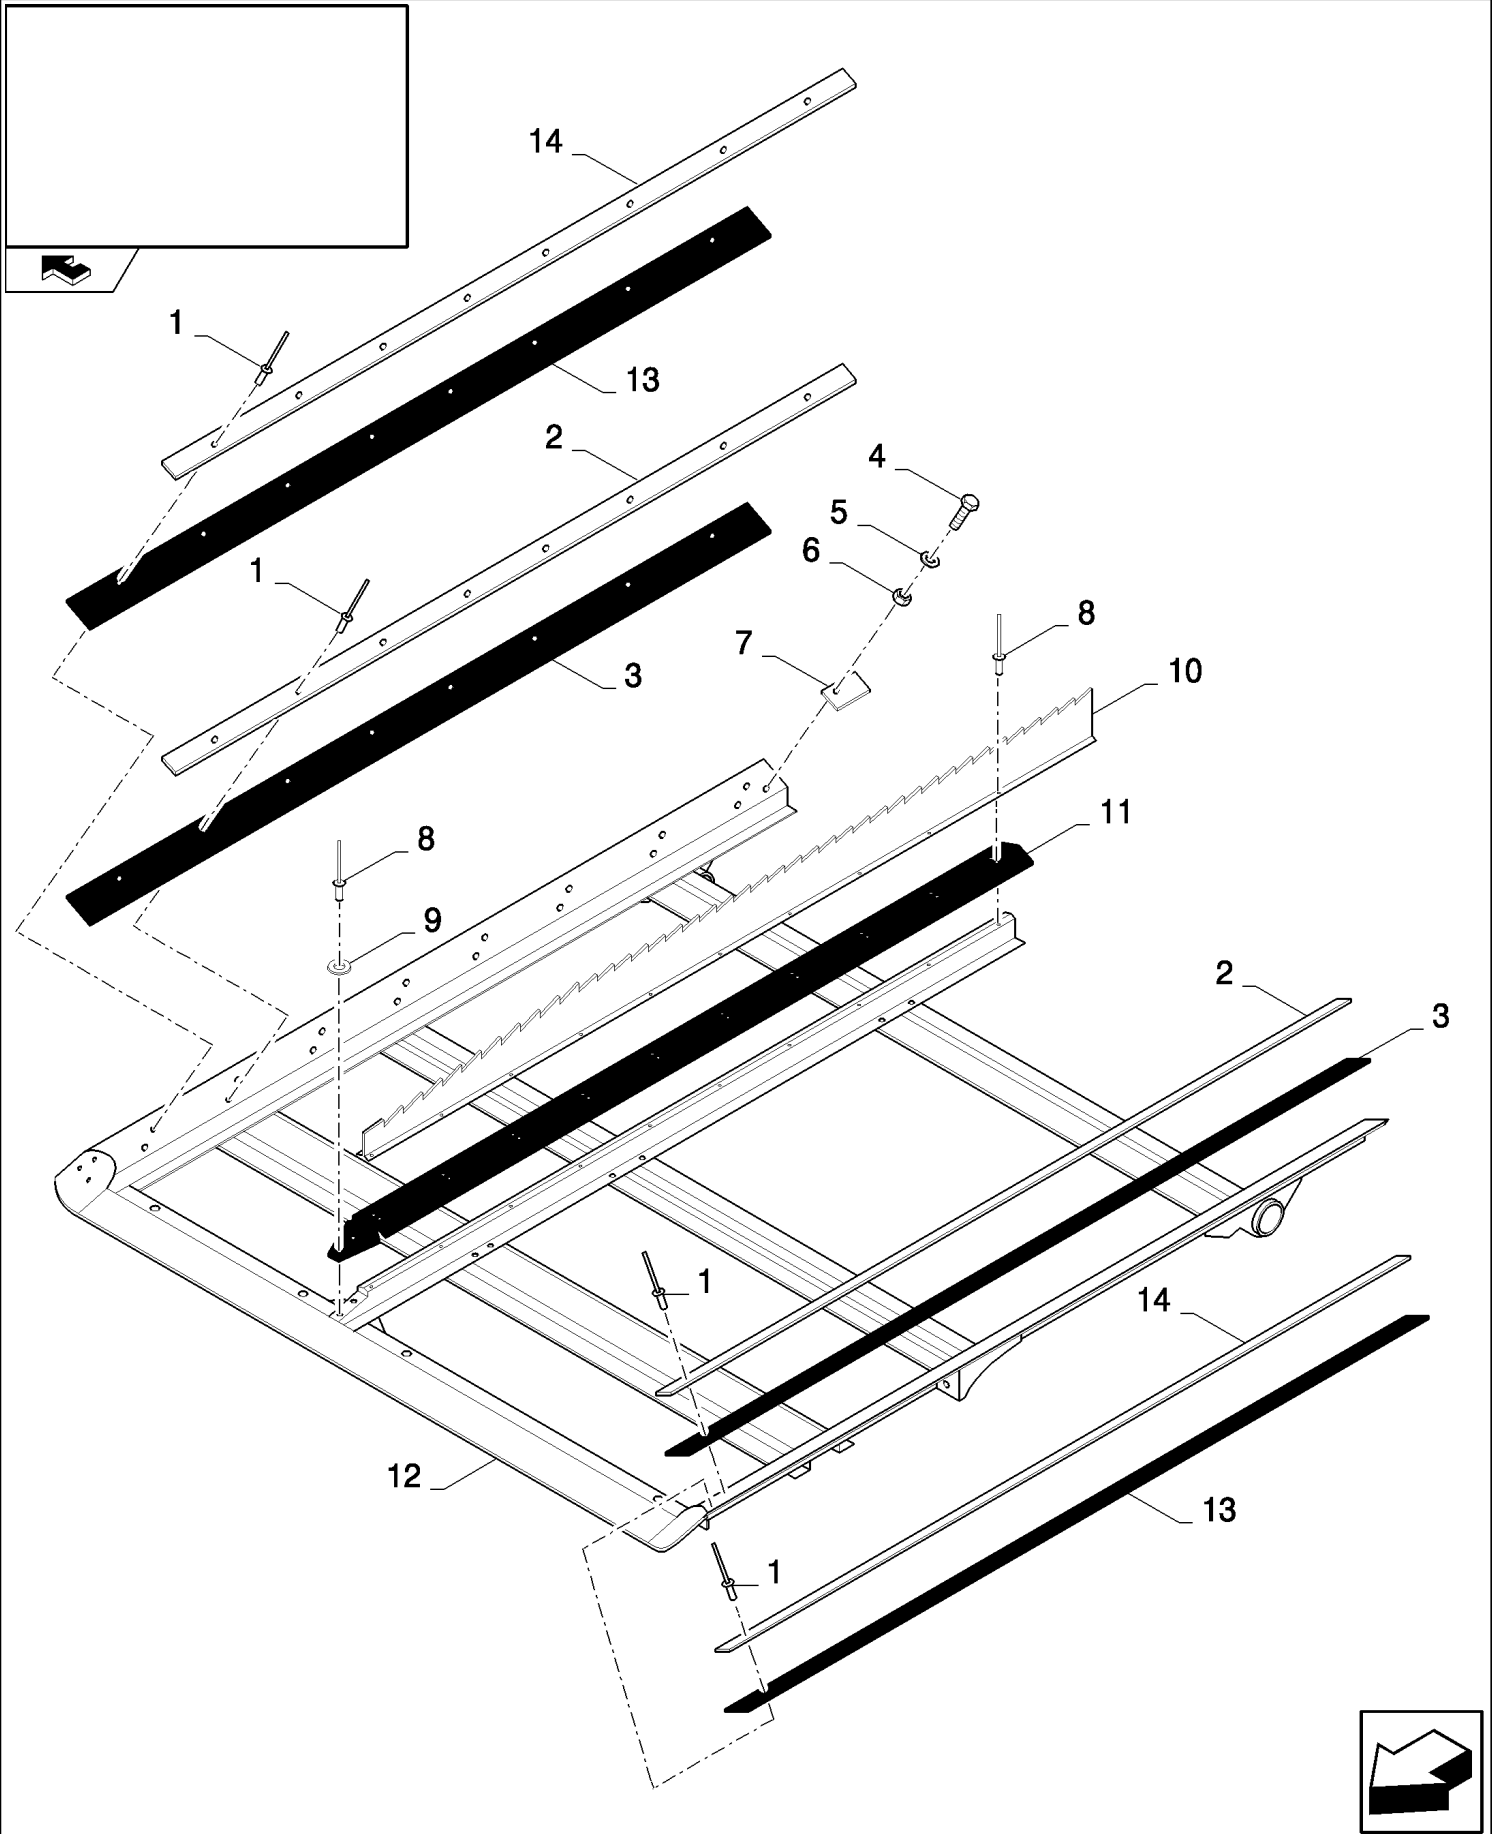

15.19(01) GRAIN PAN, REMOVABLE - FRAME

CX8080 COMBINE (9/06-)

15.19(01) GRAIN PAN, REMOVABLE - FRAME

сылка	Номер детали	Кол-во	Описание
1	445395	32	RIVET, Pop, M4.8 x 18.1,
2	435587	2	PLATE, FIXING,
3	84061787	2	CANVAS,
4	86508568	2	SCREW, Hex, M6 x 16, 8.8,
5	140015	2	WASHER, 6MM
6	353308	2	NUT, M6 x 1, CI 8,
7	84069569	2	PLATE,
8	445394	17	RIVET, Pop, M4.8 x 12.7,
9	140182	2	WASHER, M5 x 18 x 2,
10	84069653	1	DIVIDER,
11	84061791	1	CANVAS,
12	84069661	1	SHOE, SHAKER, , FOR CX8060, CX8070, CX8080, CX8090 ONLY
12	84073568	1	SHOE, SHAKER, , FOR CX8040, CX8050 ONLY
13	84437878	2	CANVAS,
14	84437877	2	PLATE, FIXING,