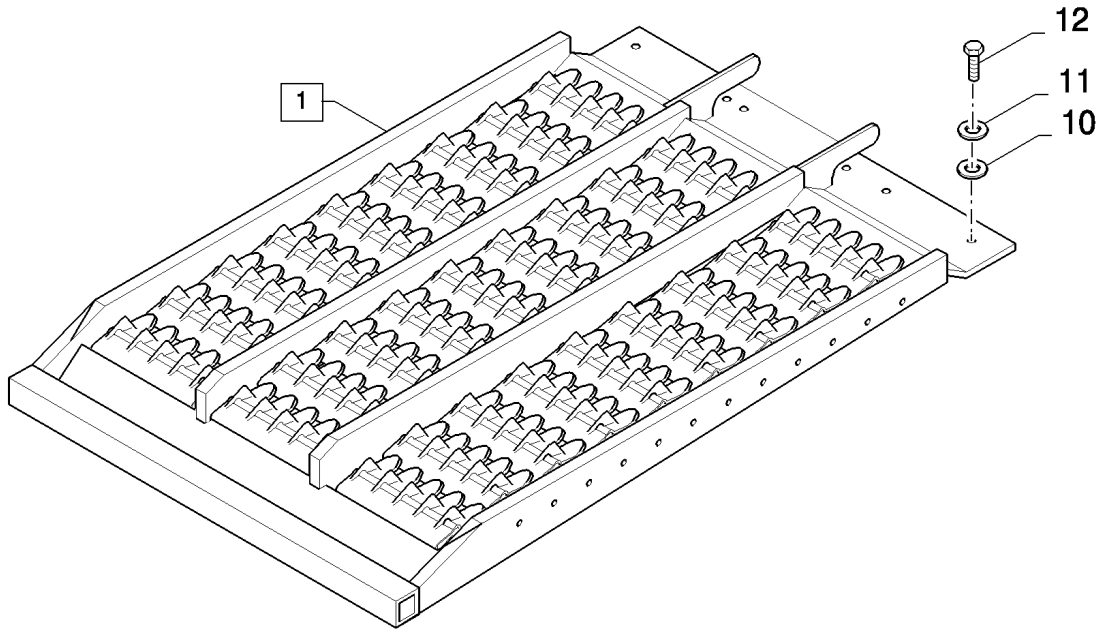

15.24(01) FRONT SIEVES

CX8080 COMBINE (9/06-)

15.24(01) FRONT SIEVES

сылка	Номер детали	Кол-во	Описание
1	84432256	1	SIEVE, HC 1 5/8"(2 to 8), FOR CX8040, CX8050 ONLY
1	84432132	1	SIEVE, HC 1 5/8"(2 to 8), FOR CX8060, CX8070, CX8080, CX8090 ONLY
1	84077046	1	SIEVE, CL 1 1/8"(2 to 7,9), FOR CX8030, CX8040, CX8050 ONLY
1	84076561	1	SIEVE, CL 1 1/8"(2 to 7,9), FOR CX8060, CX8070, CX8080, CX8090 ONLY
2	84077776	1	PLATE, ADJUSTING, , FOR 1 5/8" SIEVE ONLY
2	84434704	1	PLATE, , FOR 1 1/8" SIEVE ONLY
3	84434245	1	LEVER,
4	353308	2	NUT, M6 x 1, CI 8,
5	86588450	2	WASHER, M6,
6	86508568	2	SCREW, Hex, M6 x 16, 8.8,
7	80445568	AR	BAR, L=240MM, FOR CX8030, CX8040, CX8050 ONLY, FOR 1 5/8" SIEVE ONLY, FOR CX8060, CX8070, CX8080, CX8090 ONLY
7	80396505	AR	BAR, L=230MM, FOR CX8060, CX8070, CX8080, CX8090 ONLY, FOR CX8030 ONLY
8	481730	AR	BAR, L=250MM, FOR CX8060, CX8070, CX8080, CX8090 ONLY, FOR 1 1/8" SIEVE ONLY
8	445571	AR	BAR, L=240MM, FOR 1 1/8" SIEVE ONLY, FOR CX8030, CX8040, CX8050 ONLY, FOR CX8060, CX8070, CX8080, CX8090 ONLY
9	428728	AR	WIRE, RETAINING, , FOR CX8030, CX8040, CX8050 ONLY
9	452791	AR	WIRE, RETAINING, , FOR CX8060, CX8070, CX8080, CX8090 ONLY
10	378244	2	WASHER, M10, , FOR 1 1/8" SIEVE ONLY
11	140045	2	WASHER, SPRING, Belleville, M10, , FOR 1 1/8" SIEVE ONLY
12	43139	2	SCREW, Hex, M10 x 25, 8.8, Full Thd, , FOR 1 1/8" SIEVE ONLY