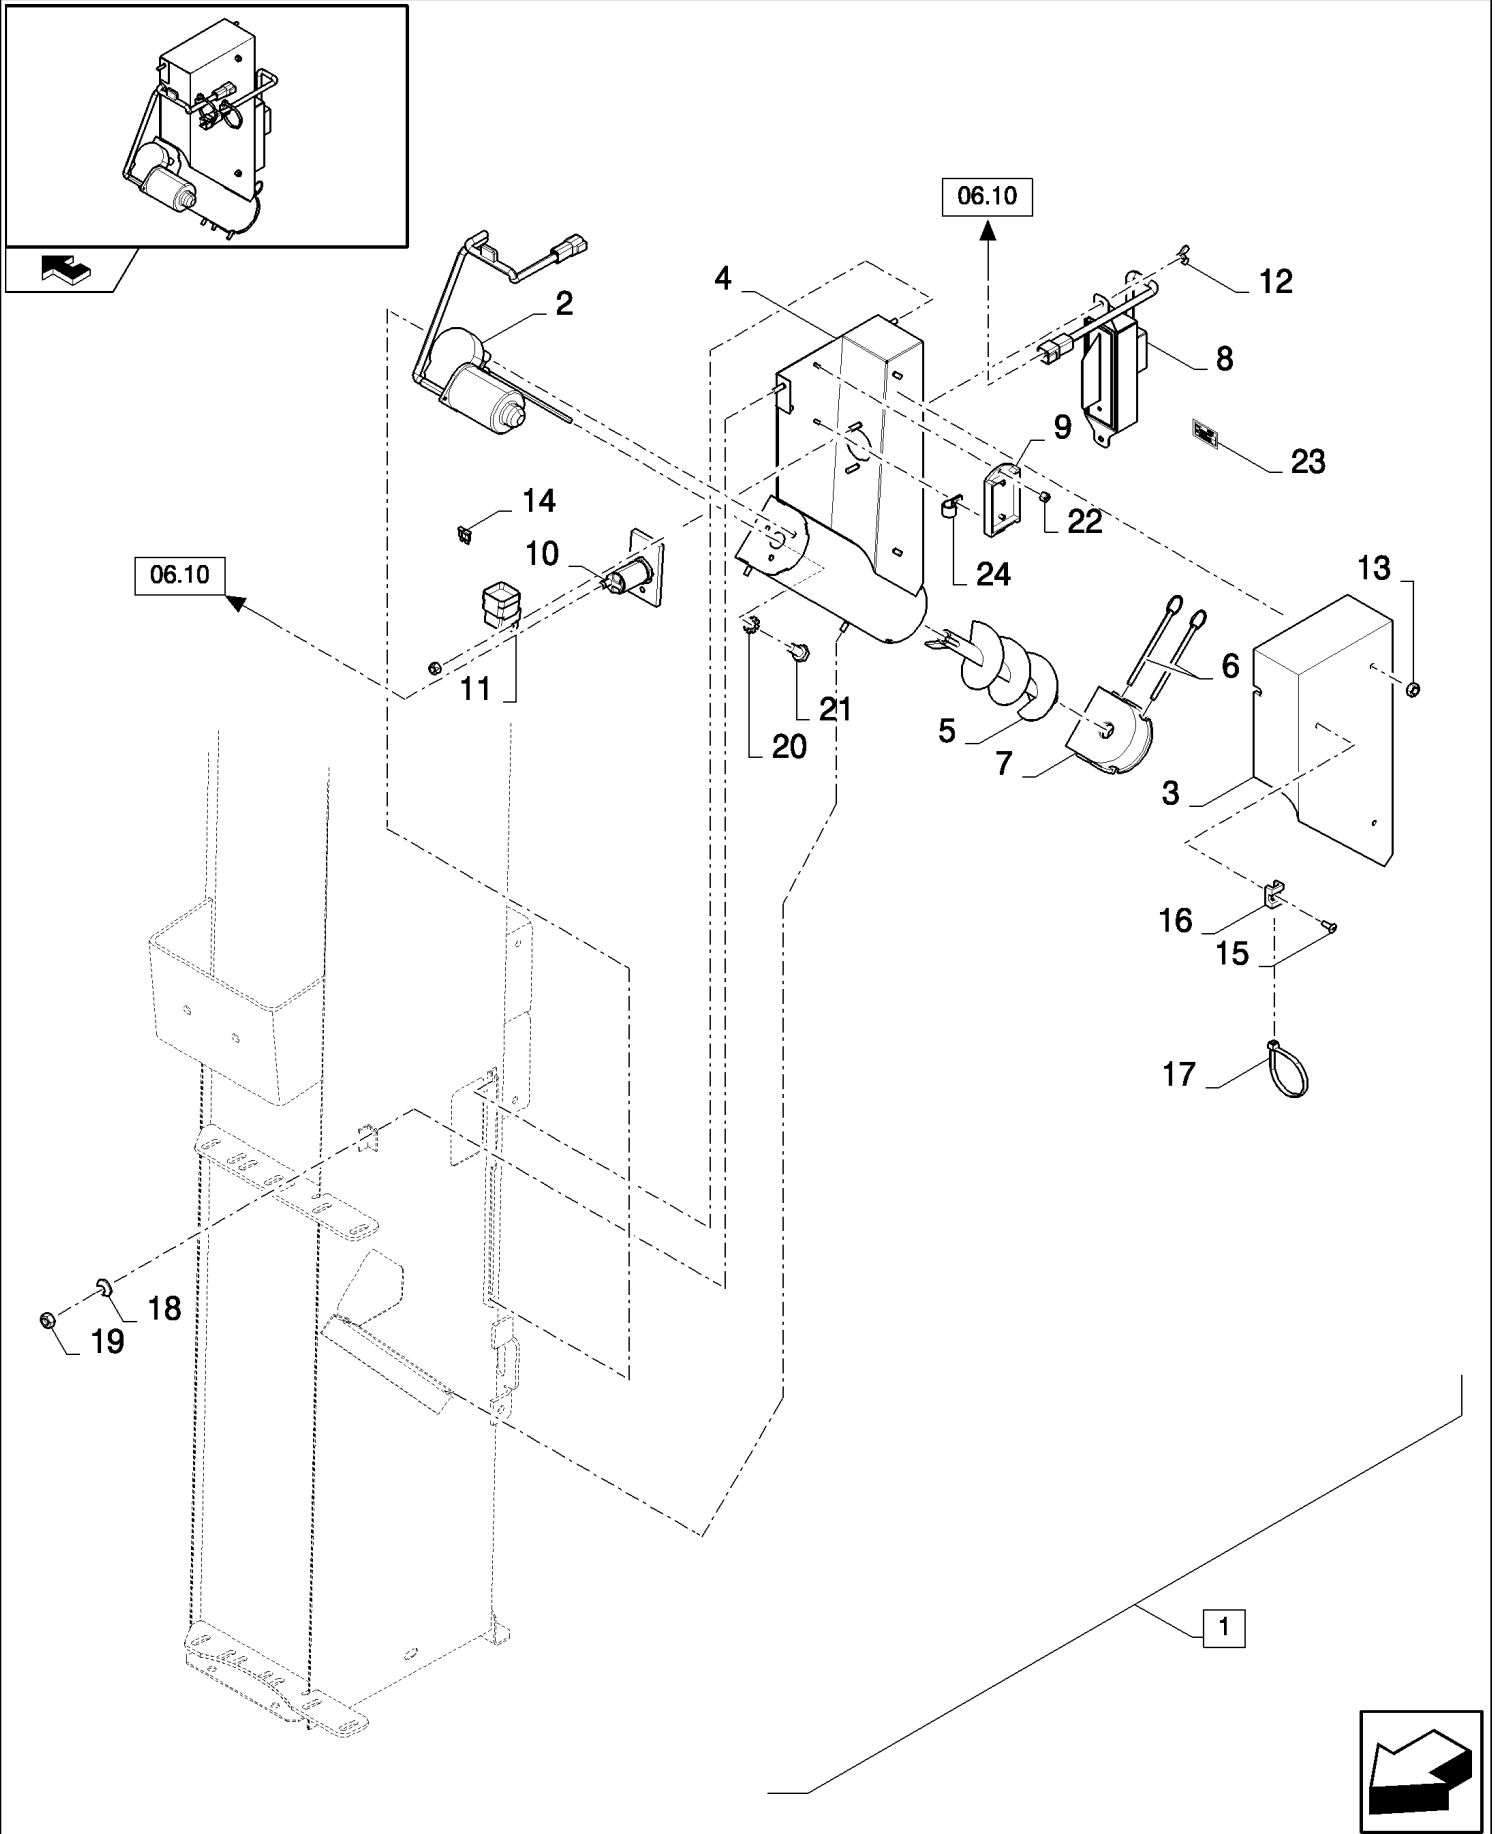

06.14(01) MOISTURE SENSOR

CX8080 COMBINE (9/06-)

06.14(01) MOISTURE SENSOR

сылка	Номер детали	Кол-во	Описание
1	84435210	1	SENSOR, (2 to 14), BSN C547
1	87534936	1	SENSOR, (2 to 24), ASN D548
2	84435827	1	MOTOR, ELECTRIC,
3	84435834	1	COVER, , BSN C547
3	87536585	1	COVER, , ASN D548
4	84435325	1	HOUSING,
5	84435828	1	AUGER,
6	84435829	2	PIN,
7	84435830	1	BLOCK,
8	84435324	1	METER, MOISTURE, , BSN C547
8	87534933	1	METER, MOISTURE, , ASN D548
9	84435831	1	PRINTED CIRCUIT BOARD,
10	84435833	1	SENSOR,
11	84435874	1	RELAY,
12	84814892	2	NUT, WING, M6 x 1,
13	86512440	7	NUT, LOCK, M6, BSN C547
13	86512440	5	NUT, LOCK, , ASN D548
14	84320044	1	FUSE, 5A
15	445394	1	RIVET, Pop, M4.8 x 12.7,
16	86590413	1	CLAMP,
17	86566989	1	STRAP, CABLE,
18	412649	5	WASHER, SPRING, Belleville, M6,
19	9706755	5	NUT, M6, CI 8,
20	493-41026	3	WASHER, LOCK, Ext Tooth, 1/4", , ASN D548
21	413-48	3	BOLT, Hex, 1/4"-20 x 1/2", G5, Full Thd, , ASN D548
22	86625075	2	NUT, LOCK, M4 x .7, CI 8, , ASN D548
23	87282652	2	, ASN D548
24	272535	1	CLAMP, 1/8", Insul, 1/4" Bolt, , ASN D548