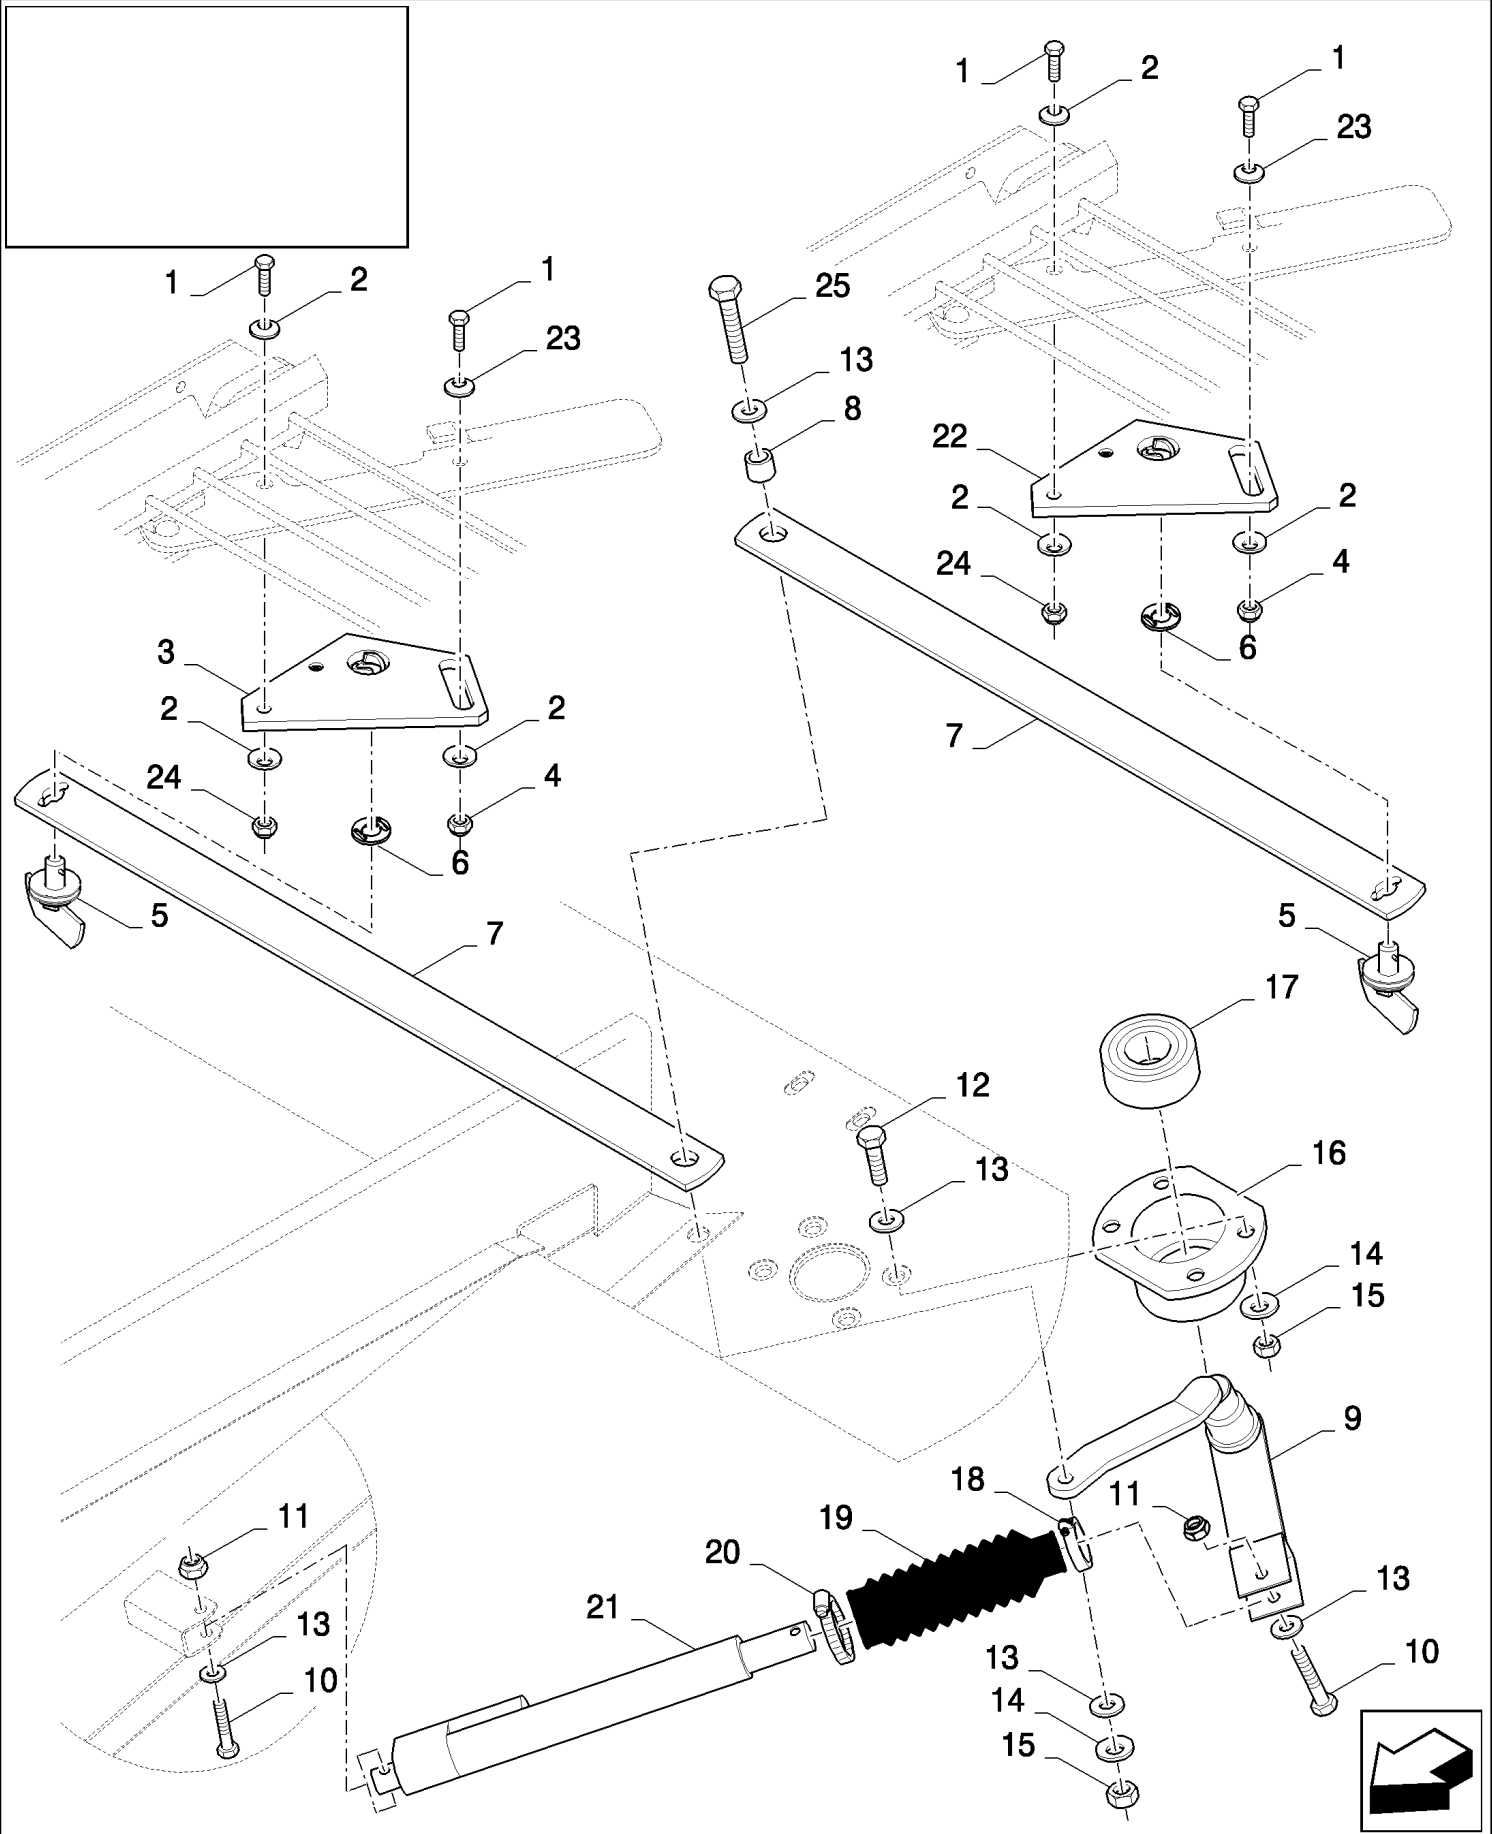

CX8080 COMBINE (9/06-)

18.84067694(01) REMOTE SIEVE ADJUSTMENT

сылка	Номер детали	Кол-во	Описание
	84067694		DIA KIT, HARVESTER,
1	120100	4	BOLT, Hex, M6 x 20, 8.8,
2	412649	6	WASHER, SPRING, Belleville, M6,
3	84053677	1	PLATE,
4	9706755	2	NUT, M6, CI 8,
5	9831581	2	LOCK,
6	9514605	2	RING, LOCKING,
7	84457469	2	PLATE,
8	428329	1	RING,
9	87011804	1	LEVER,
10	87716	2	BOLT, Hex, 1/4"-20 x 1 1/4", G5,
11	280129	2	NUT, LOCK, 1/4"-20, GC,
12	120103	4	BOLT, Hex, M8 x 16, 8.8,
13	378243	8	WASHER, M8,
14	322358	5	WASHER, SPRING, Belleville, M8,
15	9706690	5	NUT, M8, CI 8,
16	87526988	1	COVER,
17	34439	1	BEARING, BALL,
18	326082	1	CLAMP,
19	84053431	1	BELLOWS,
20	382527	1	CLAMP, HOSE,
21	87347281	1	ACTUATOR,
22	84062611	1	PLATE,
23	322357	2	WASHER, SPRING, Belleville, M6,
24	353308	2	NUT, M6 x 1, CI 8,
25	43128	1	BOLT, Hex, M8 x 30, 8.8,
	86503661	0.01	grease