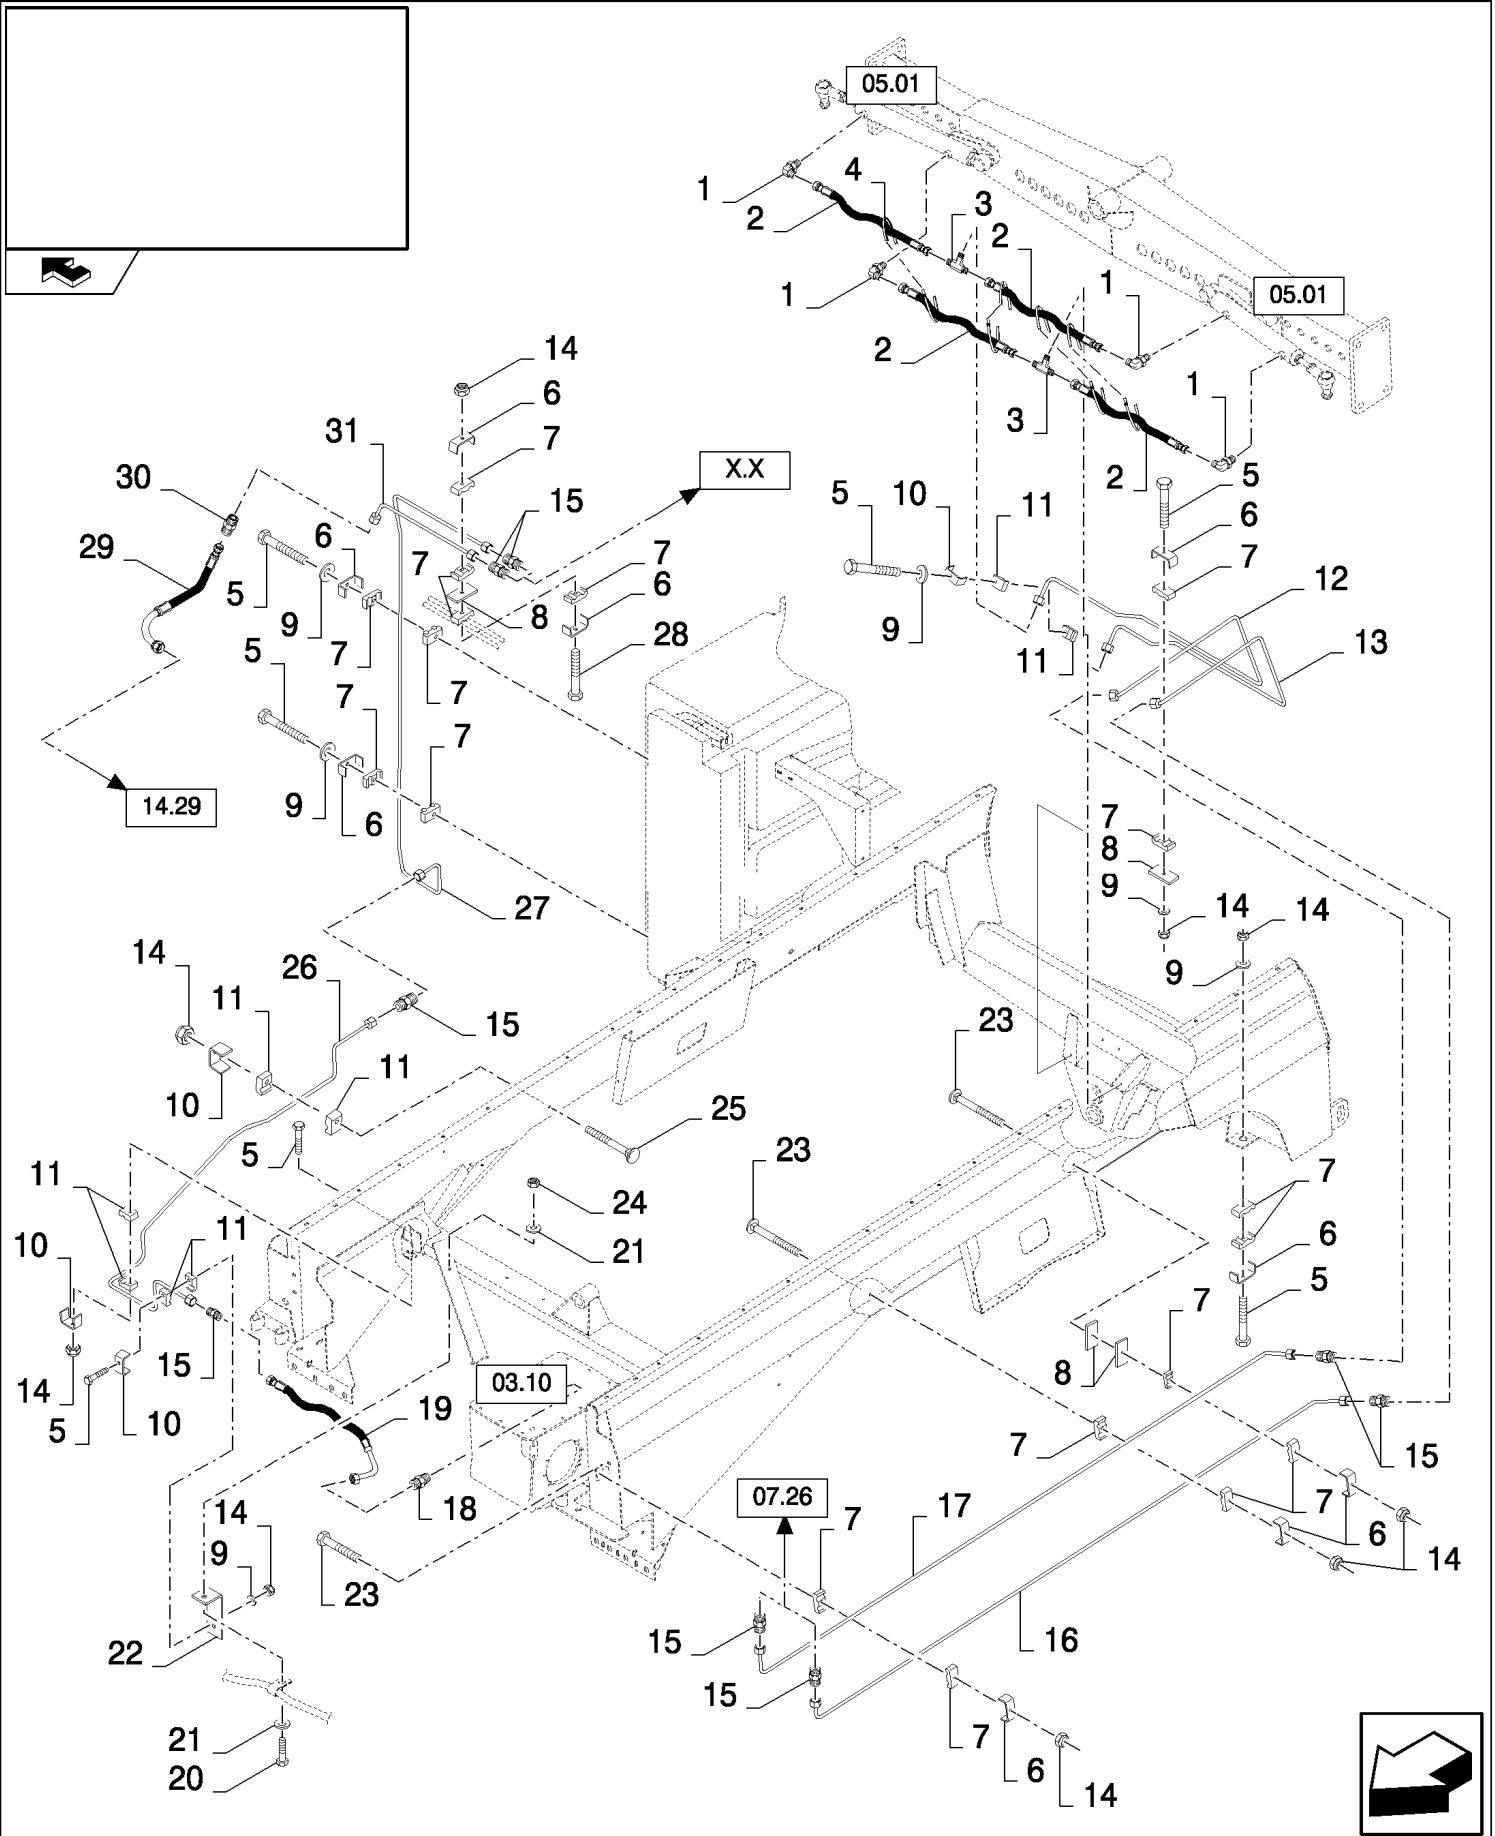

07.24(01) LOWER FRAME HYDRAULICS - SELF-LEVELLING

CX8080 COMBINE (9/06-)

07.24(01) LOWER FRAME HYDRAULICS - SELF-LEVELLING

сылка	Номер детали	Кол-во	Описание
1	86579691	4	ELBOW, 90°, 13/16"-18 ORFS x M18 x 1.5 ORB, , SEE FIGURE 07.502
2	84068103	4	HOSE, FLEXIBLE,
3	86533127	2	TEE, 13/16"-16 ORFS,
4	86566990	4	STRAP, CABLE,
5	120056	9	SCREW, Hex, M6 x 50, 8.8,
6	431941	9	SUPPORT,
7	430357	18	CLAMP,
8	434097	4	BRACKET,
9	322357	8	WASHER, SPRING, Belleville, M6,
10	442340	5	SUPPORT,
11	433008	10	CLAMP,
12	84432597	1	TUBE, HYD, , FOR CX8030, CX8040, CX8050 ONLY
12	84432251	1	TUBE, HYD, , FOR CX8060, CX8070, CX8080, CX8090 ONLY
13	84432595	1	TUBE, HYD, , FOR CX8030, CX8040, CX8050 ONLY
13	84432253	1	TUBE, HYD, , FOR CX8060, CX8070, CX8080, CX8090 ONLY
14	412152	9	NUT, LOCK, M6 x 1, CI 8.8,
15	84431547	8	UNION, 13/16"-16 ORFS, , SEE FIGURE 07.502
16	84431499	1	TUBE, HYD,
17	84431495	1	TUBE, HYD,
18	86579674	1	CONNECTOR, HYD., 13/16"-16 ORFS x M14 x 1.5 ORB, , SEE FIGURE 07.502
19	84068062	1	HOSE, FLEXIBLE,
20	120104	1	SCREW, Hex, M8 x 20, 8.8,
21	322358	2	WASHER, SPRING, Belleville, M8,
22	86586810	1	SUPPORT,
23	412364	3	BOLT, CARRIAGE, Short NK, M6 x 50, CI8.8, Full Thd, M6x50
24	89706690	1	NUT, M8, CI 8,
25	120034	1	BOLT, CARRIAGE, Short NK, M6 x 40, CI8.8,
26	84433230	1	TUBE, HYD,
27	84437140	1	TUBE, HYD, , FOR CX8030, CX8040, CX8050 ONLY
27	84433232	1	TUBE, HYD, , FOR CX8060, CX8070, CX8080, CX8090 ONLY
28	86508569	1	BOLT, Hex, M6 x 70, 8.8, M6x70
29	84068158	1	HOSE, FLEXIBLE,
30	84431472	1	CONNECTOR, HYD., , SEE FIGURE 07.502
31	84431249	1	TUBE, HYD, , FOR CX8030, CX8040, CX8050 ONLY
31	84431245	1	TUBE, HYD, , FOR CX8060, CX8070, CX8080, CX8090 ONLY