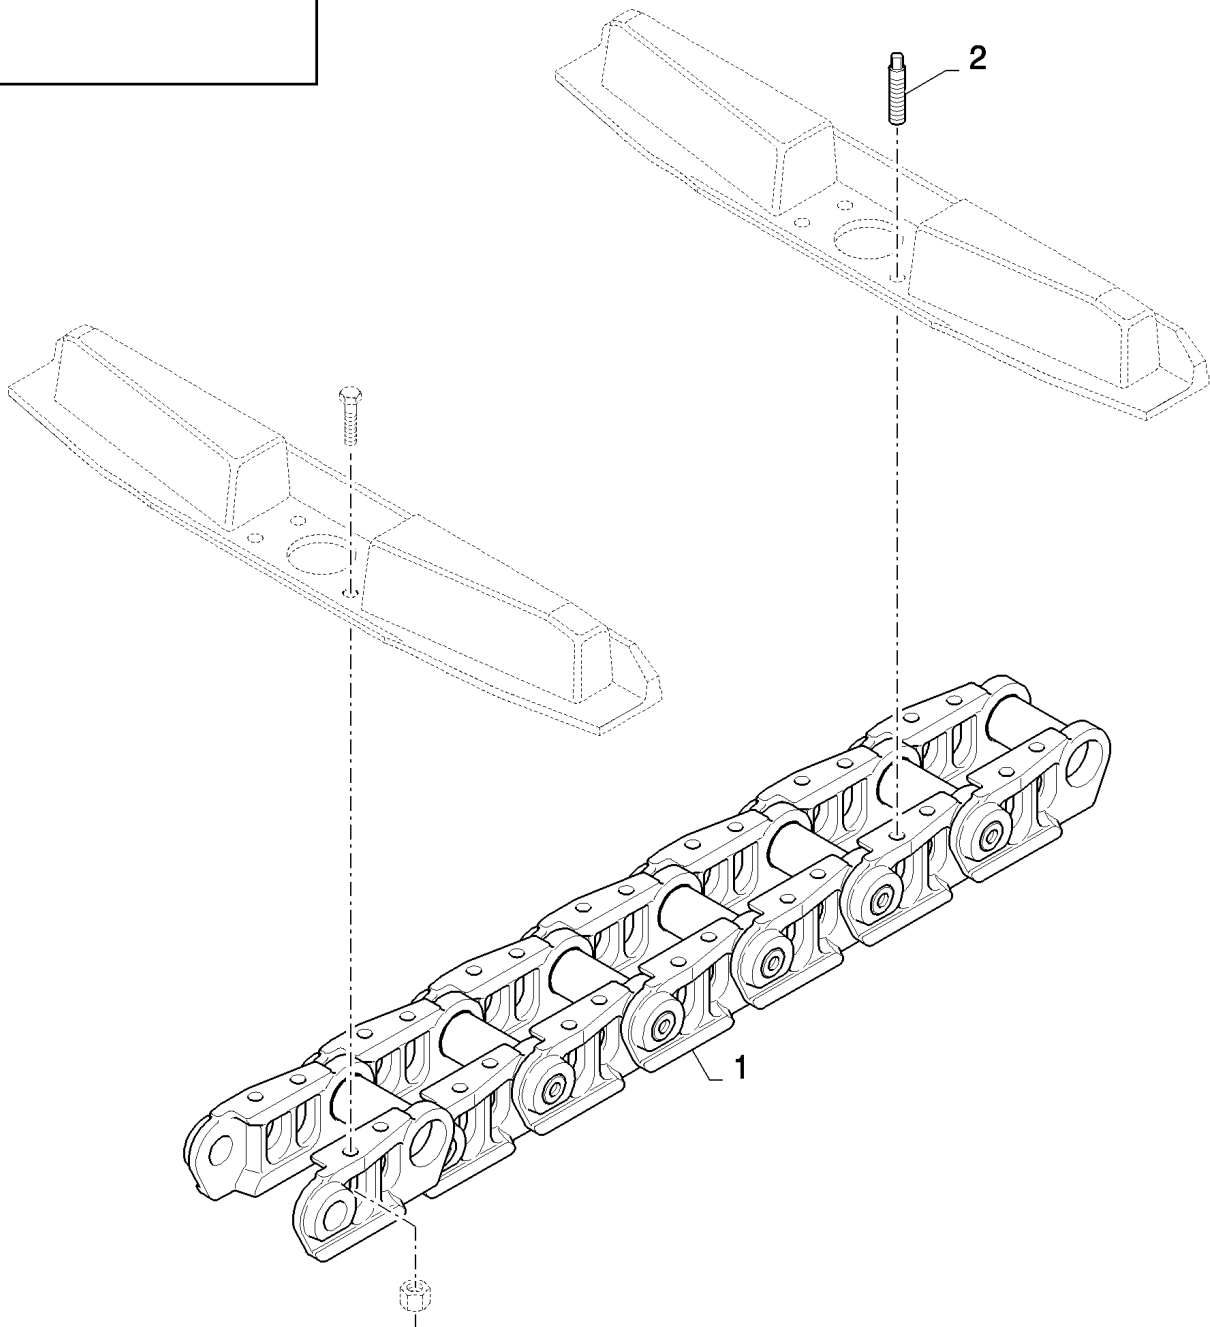

CX8080 COMBINE (9/06-)

18.84110608(04) TRACKS - 7 ROLLS WITHOUT PLATES

сылка	Номер детали	Кол-во	Описание
	84110608		DIA KIT, HARVESTER,
1	84800276	1	FRAME, LH
1	84800277	1	FRAME, RH
2	84818540	4	WHEEL, IDLER,
3	84800278	4	CYLINDER, OPERATING,
4	84818541	8	ROLLER,
5	84818542	6	ROLLER,
6	84790418	2	SPROCKET, DRIVEN,
7	84800279	2	CYLINDER, OPERATING,
8	84800281	4	SUPPORT,
9	84800282	12	SUPPORT,
10	84800283	12	SUPPORT,
11	84800284	2	COVER,
12	84800285	4	BUSHING,
13	84800286	4	TENSIONER,
14	9843611	80	BOLT, Hex, M16 x 55, 10.9, Full Thd,
15	84800287	128	RING, LOCKING,
16	9828248	40	BOLT, Hex, M16 x 60, 10.9,
17	392530	4	NUT, M16, CI 10,
18	84800297	16	RING, LOCKING,
19	120103	4	BOLT, Hex, M8 x 16, 8.8,
20	84800288	2	ARMATURE,
21	87301266	8	SCREW, Hex Soc Hd, M16 x 65, 8.8,
22	84800290	2	NIPPLE, LUBE,
23	84800291	2	RING,
24	84800292	2	BUSHING,
25	84800293	2	SUPPORT,
26	87301267	4	BOLT, Hex, M24 x 150, 10.9,
27	85700123	16	NUT, M24, CI 8,
28	43168	12	BOLT, Hex, M16 x 40, 8.8,
29	87035337	12	BOLT, Hex, M24 x 100, 10.9, Full Thd,
30	84800295	16	RING, LOCKING,
31	86639035	8	BOLT, Hex, M20 x 110, 10.9, Full Thd,
32	9706694	8	NUT, M20, CI 8,
33	84800298	2	SHIM,
34	84800299	2	SHIM,
35	350616	8	SCREW, Hex, M16 x 90, 8.8,
36	84800300	4	PLATE,