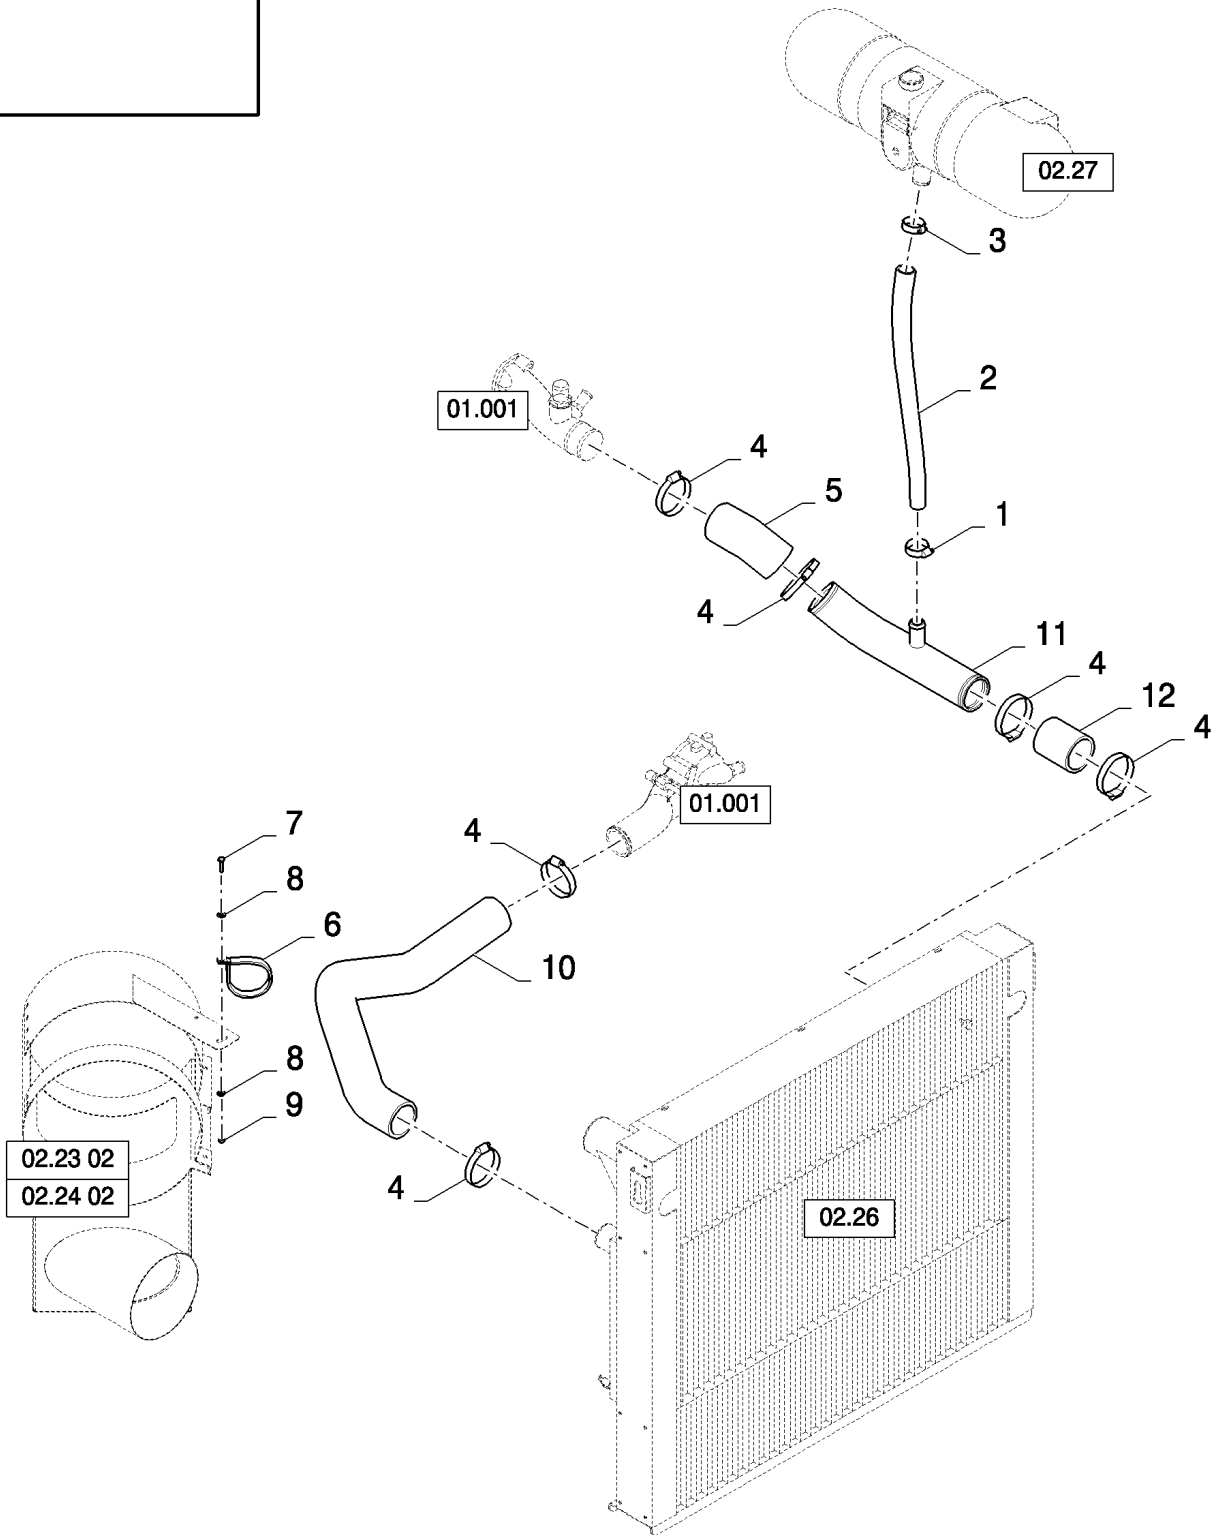

CX8080 COMBINE (9/06-)

02.29(01) WATER CIRCUIT

сылка	Номер детали	Кол-во	Описание
1	382527	1	CLAMP, HOSE,
2	84057739	1	HOSE, , FOR CX8060, CX8070, CX8080 ONLY, FOR CX8040, CX8050 ONLY, BSN C559
2	87583749	1	HOSE, , FOR CX8040, CX8050 ONLY, FOR CX8060, CX8070, CX8080 ONLY, ASN D560
2	84072294	1	HOSE, , FOR CX8090 ONLY
3	382528	1	CLAMP,
4	556701	4	CLAMP,
5	84455212	1	HOSE, , FOR CX8040, CX8050 ONLY
5	84457664	1	HOSE, , FOR CX8060, CX8070, CX8080 ONLY
5	84012945	1	HOSE, , FOR CX8090 ONLY
6	84439045	1	CLAMP,
7	86977786	1	BOLT, Hex, M6 x 25, 8.8,
8	412649	2	WASHER, SPRING, Belleville, M6,
9	15896221	1	NUT, M6, CI 10,
10	84457616	1	HOSE, , FOR CX8040, CX8050 ONLY
10	87323993	1	HOSE, , FOR CX8060, CX8070, CX8080 ONLY
10	84457721	1	HOSE, , FOR CX8090 ONLY
11	84459237	1	TUBE, , FOR CX8090 ONLY
12	9833673	1	HOSE, , FOR CX8090 ONLY