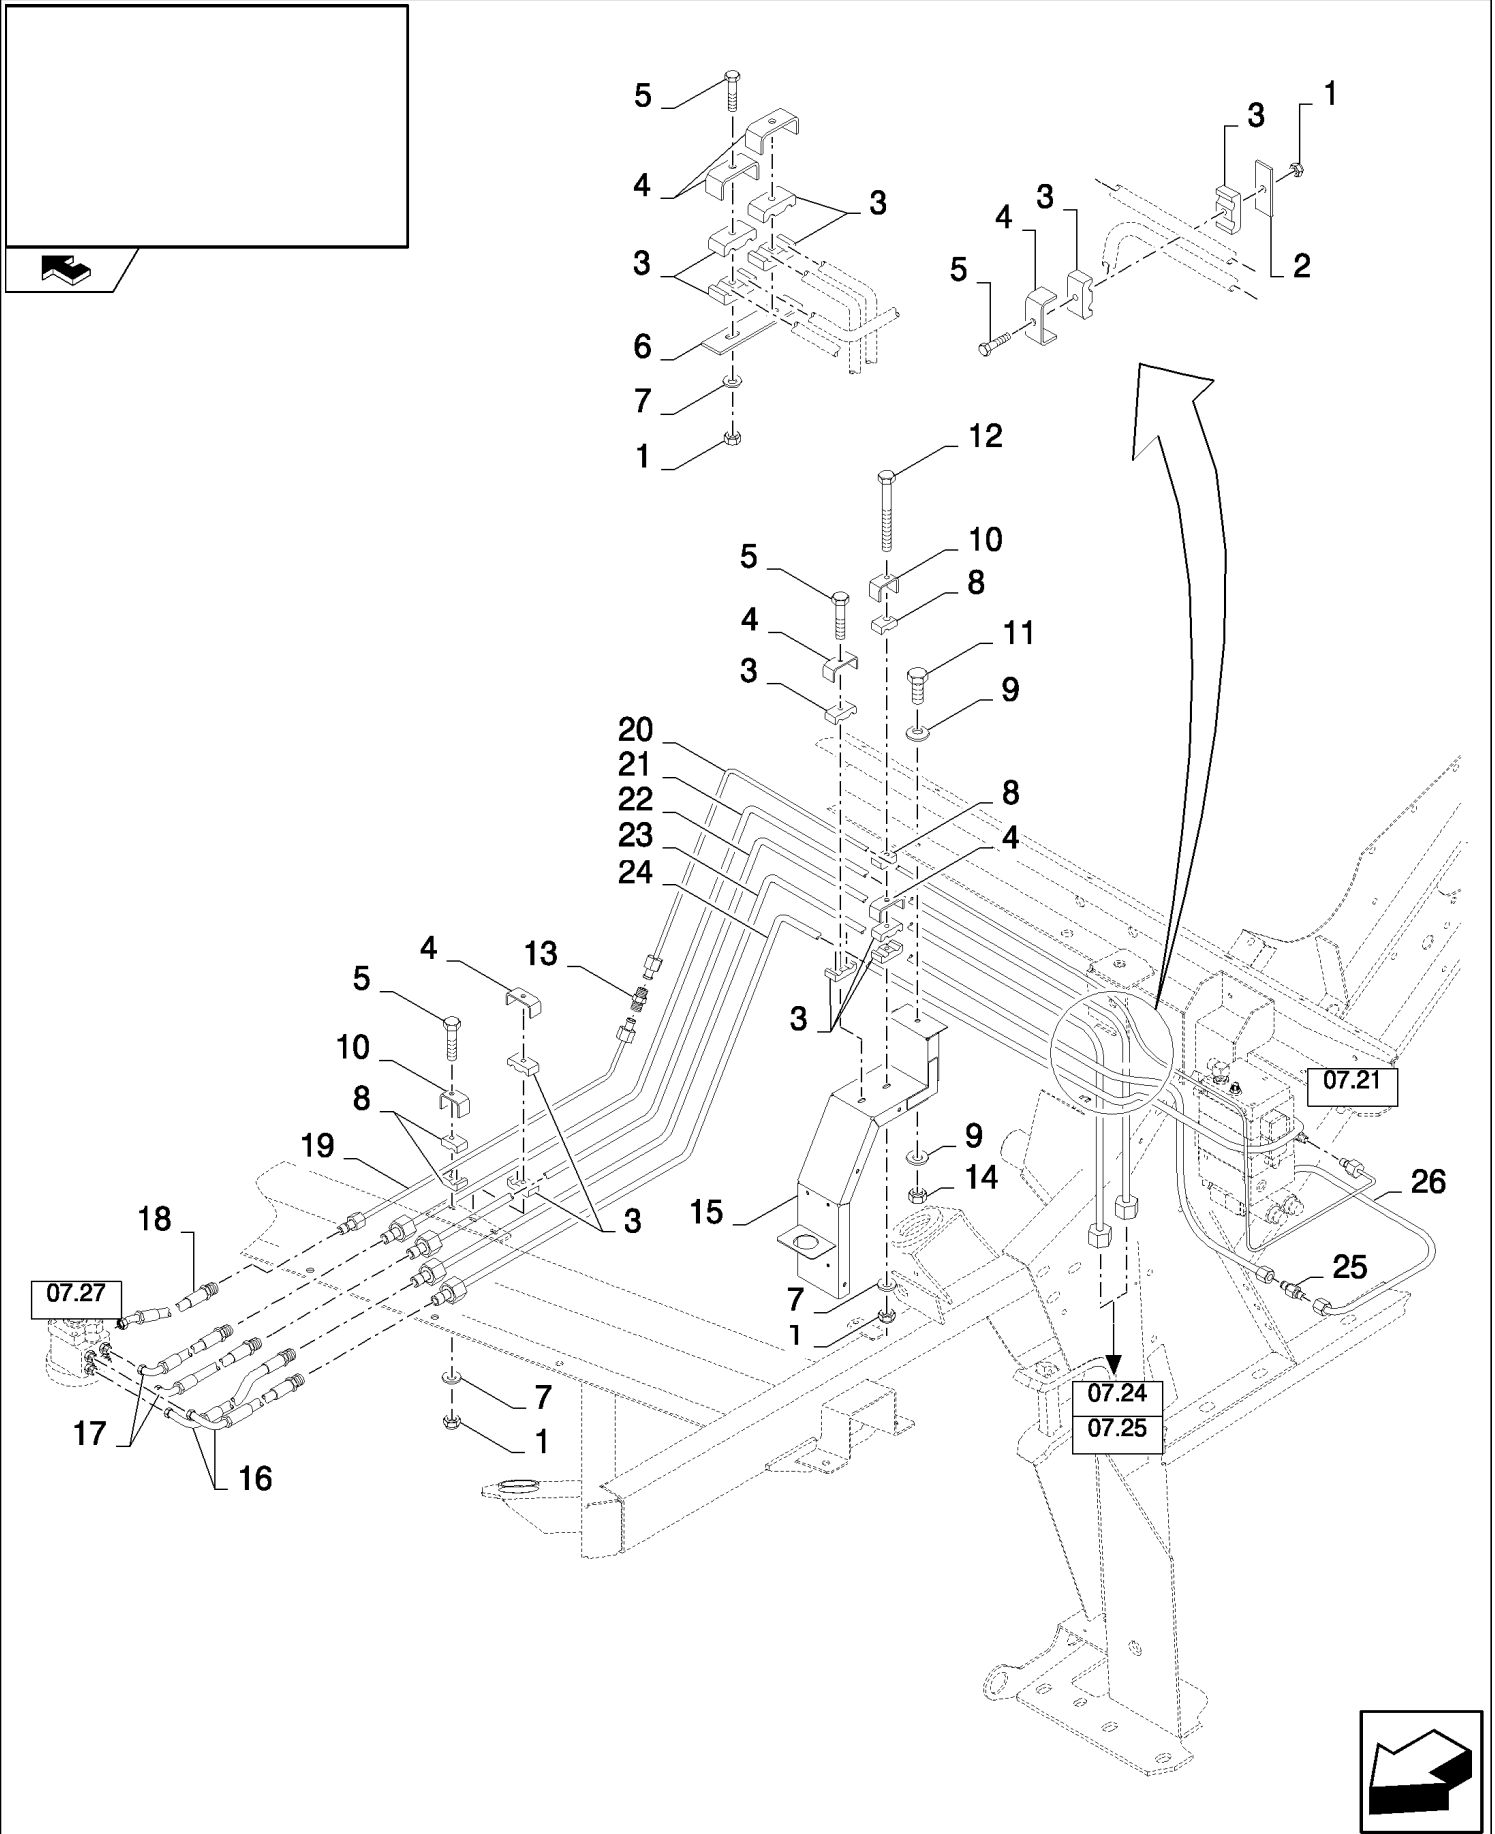

07.26(01) HYDRAULIC LINES FOR STEERING VALVE

CX8080 COMBINE (9/06-)

07.26(01) HYDRAULIC LINES FOR STEERING VALVE

сылка	Номер детали	Кол-во	Описание
1	353308	8	NUT, M6 x 1, CI 8,
2	434097	1	BRACKET,
3	430357	14	CLAMP,
4	431941	7	SUPPORT,
5	120056	7	SCREW, Hex, M6 x 50, 8.8,
6	86623755	1	PLATE,
7	322357	7	WASHER, SPRING, Belleville, M6,
8	433008	4	CLAMP,
9	322358	2	WASHER, SPRING, Belleville, M8,
10	433101	2	SUPPORT,
11	120103	1	BOLT, Hex, M8 x 16, 8.8,
12	86508570	1	SCREW, Hex, M6 x 80, 8.8,
13	84431546	1	UNION, 11/16"-16 ORFS, , SEE FIGURE 07.502
14	9706690	1	NUT, M8, CI 8,
15	84435785	1	SUPPORT,
16	84068101	2	HOSE, FLEXIBLE,
17	84068100	2	HOSE, FLEXIBLE,
18	84068102	1	HOSE, FLEXIBLE,
19	84989639	1	TUBE, HYD,
20	87353350	1	TUBE, HYD, , FOR CX8030, CX8040, CX8050 ONLY
20	87348837	1	TUBE, HYD, , FOR CX8060, CX8070, CX8080, CX8090 ONLY
21	84989760	1	TUBE, HYD, , FOR CX8030, CX8040, CX8050 ONLY
21	84989317	1	TUBE, HYD, , FOR CX8060, CX8070, CX8080, CX8090 ONLY
22	84989790	1	TUBE, HYD, , FOR CX8030, CX8040, CX8050 ONLY
22	84989321	1	TUBE, HYD, , FOR CX8060, CX8070, CX8080, CX8090 ONLY
23	87353348	1	TUBE, HYD, , FOR CX8030, CX8040, CX8050 ONLY
23	87363744	1	TUBE, HYD, , FOR CX8060, CX8070, CX8080, CX8090 ONLY
24	87353352	1	TUBE, HYD, , FOR CX8030, CX8040, CX8050 ONLY
24	87349500	1	TUBE, HYD, , FOR CX8060, CX8070, CX8080, CX8090 ONLY
25	84431547	1	UNION, 13/16"-16 ORFS, , FOR CX8060, CX8070, CX8080, CX8090 ONLY
26	87348833	1	, FOR CX8060, CX8070, CX8080, CX8090 ONLY