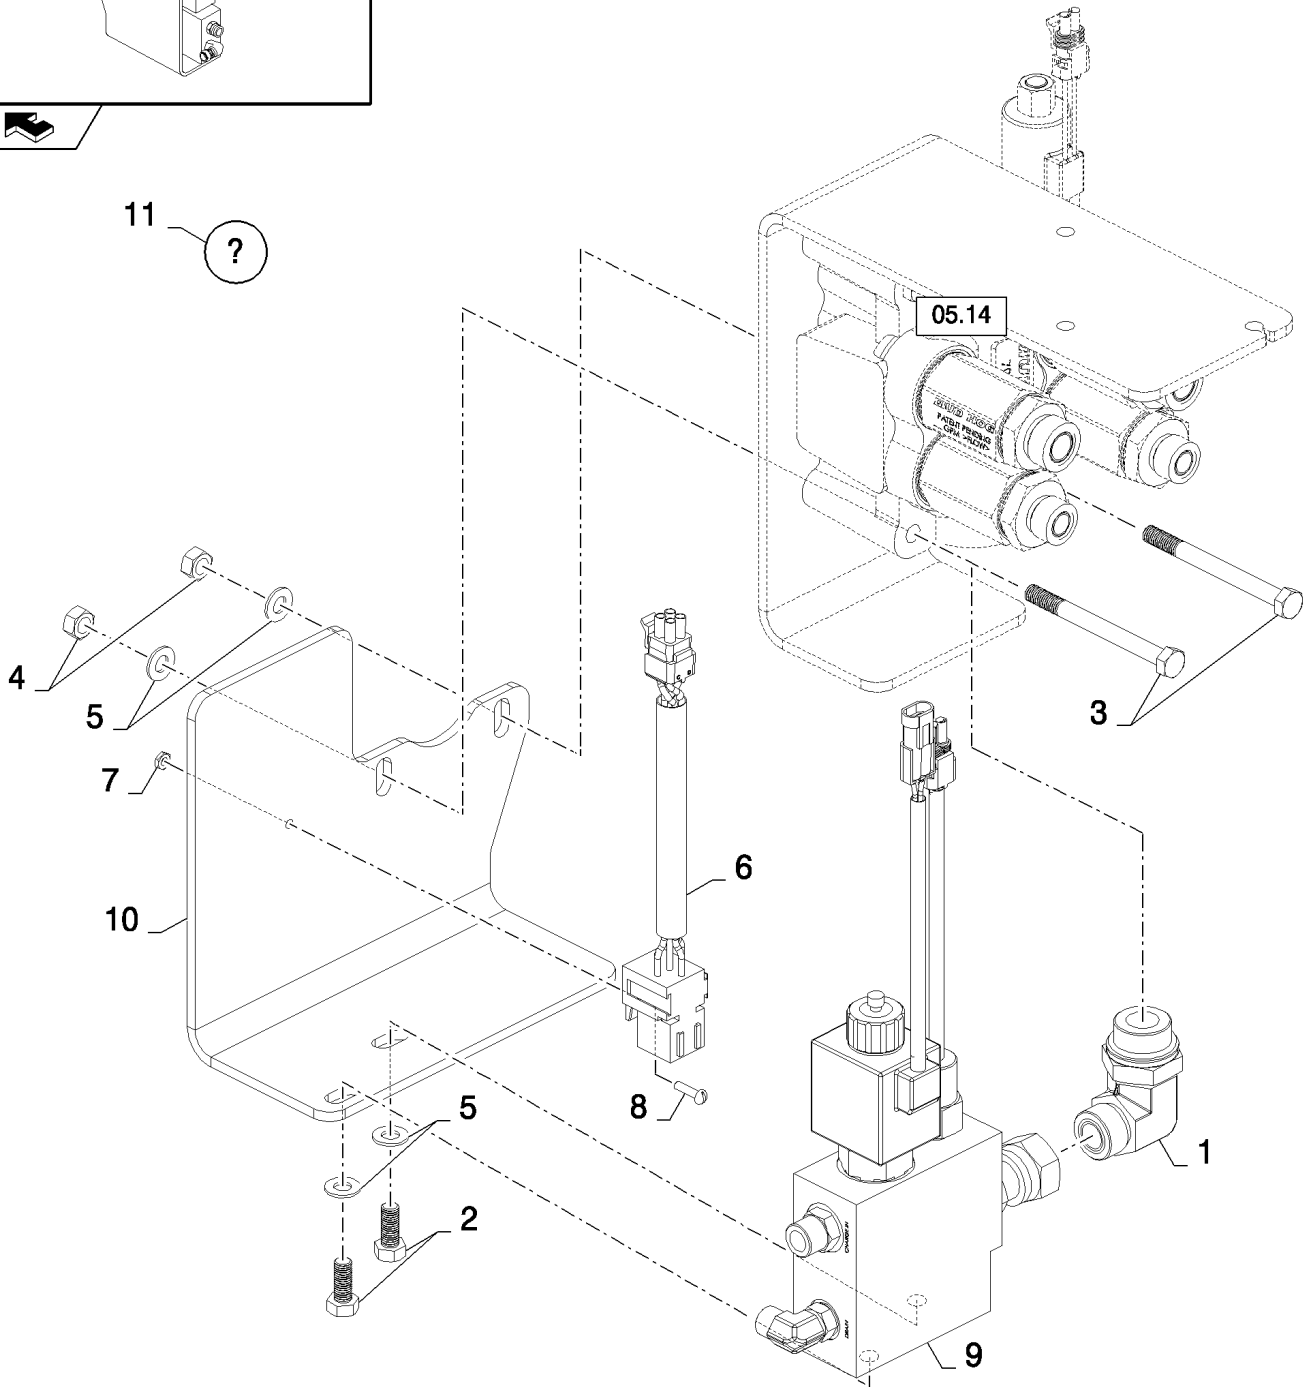

CX8080 COMBINE (9/06-)

05.11(01) POSITIVE PREFILL VALVE, D548

сылка	Номер детали	Кол-во	Описание
1	87582880	1	ELBOW,
2	43248	2	BOLT, Hex, M10 x 40, 10.9, Full Thd,
3	86556139	2	BOLT, Hex, M10 x 110, 10.9,
4	86500689	2	NUT, M10, CI 10,
5	86625241	4	WASHER, 13/32" x 13/16" x .089", HDN,
6	87562025	1	RELAY,
7	NSS	1	NOT SERVICED SEPARATELY,
8	NSS	1	NOT SERVICED SEPARATELY,
9	87562026	1	VALVE,
10	87582472	1	BRACKET,
11	87582478	1	HARNESSE, WIRE,