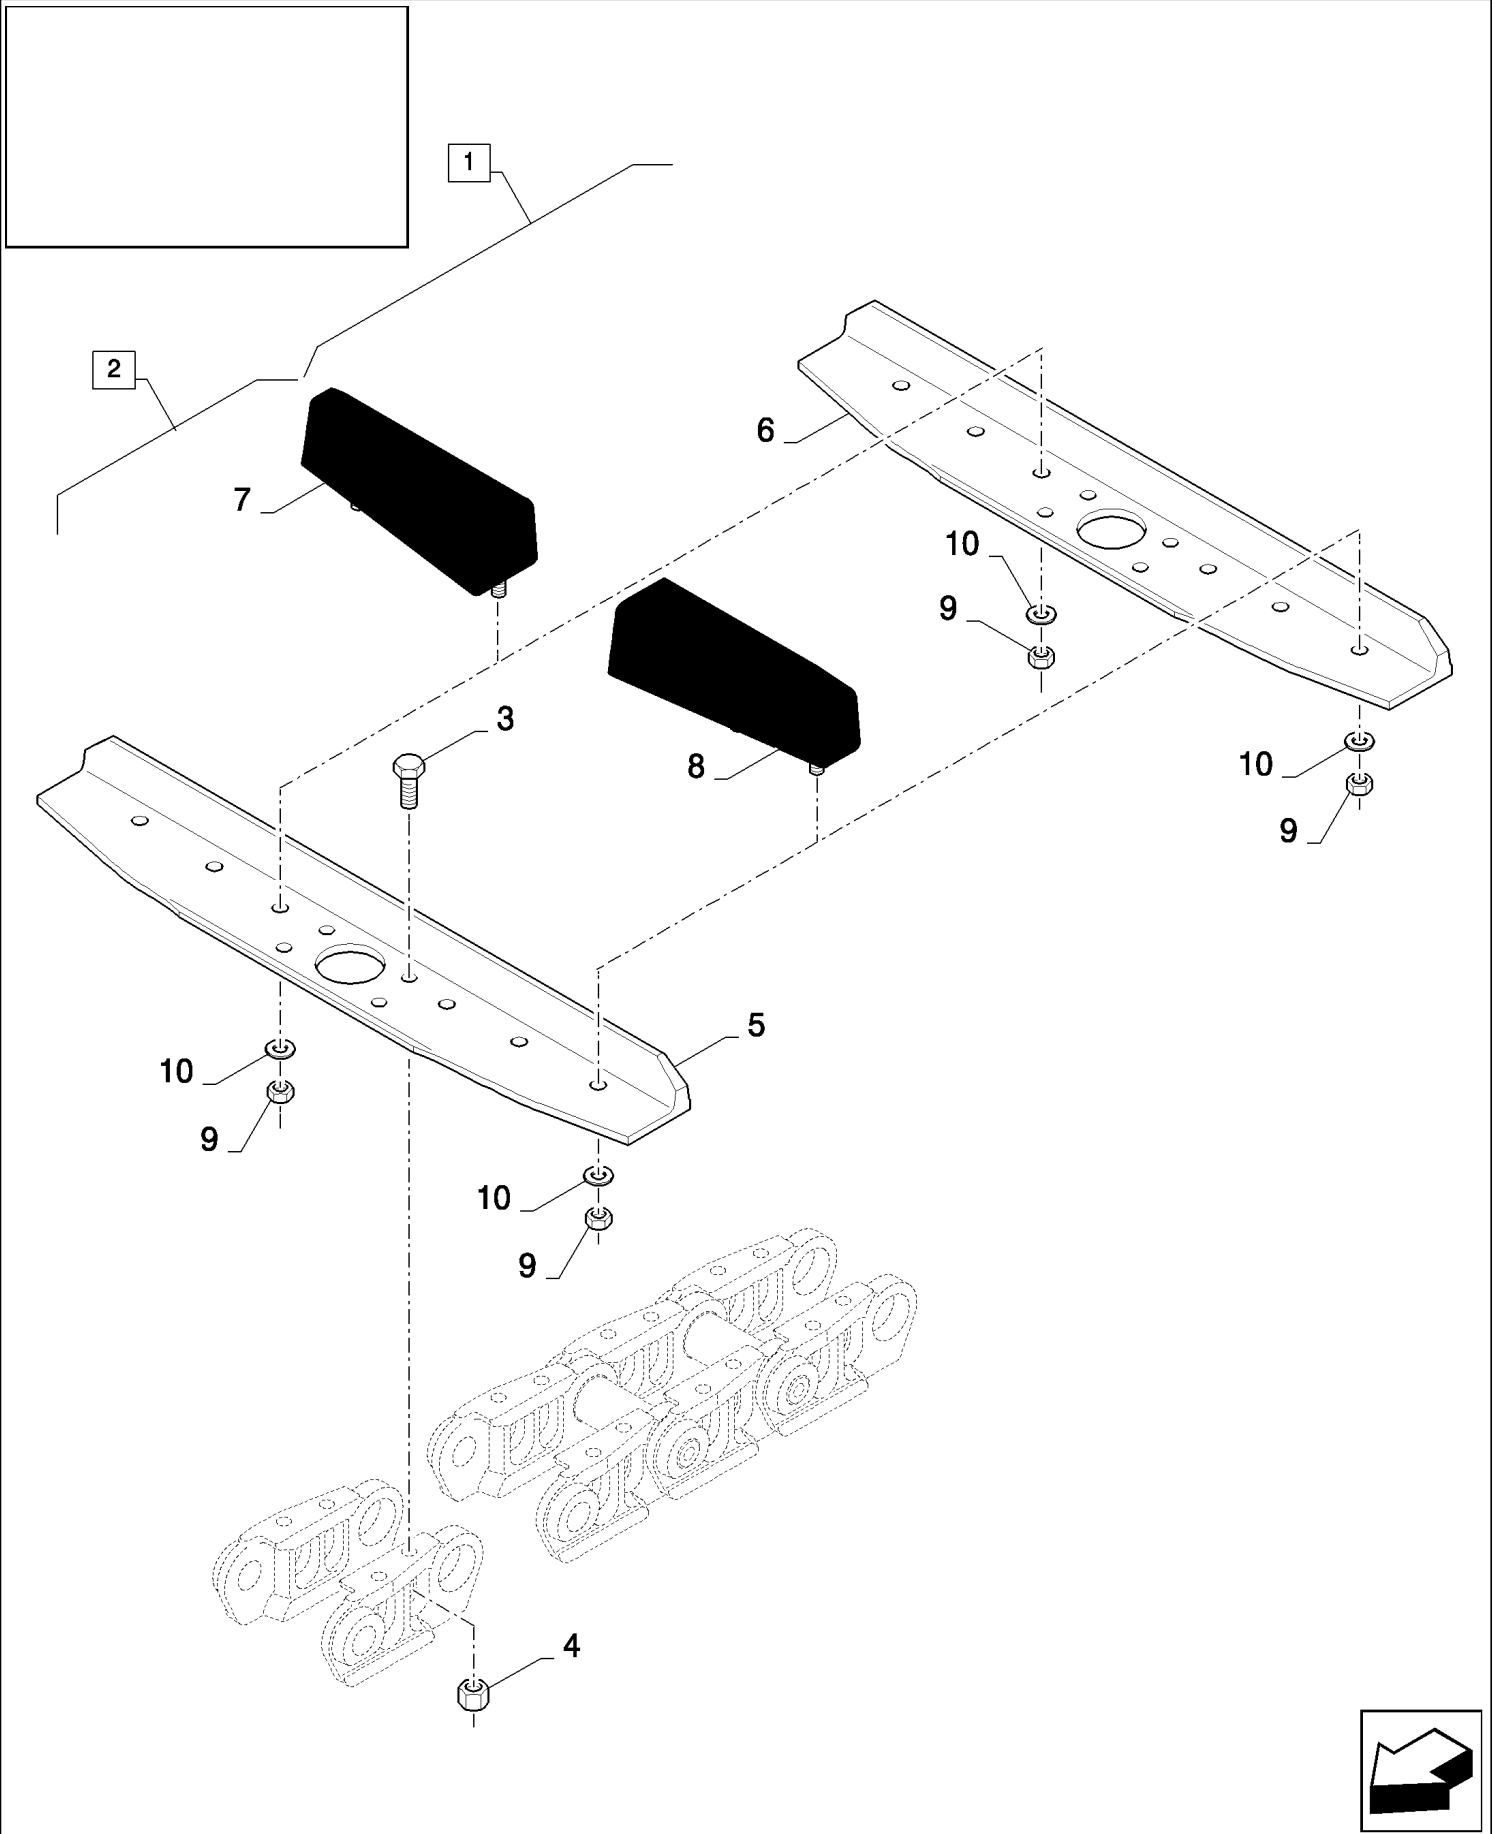

CX8080 COMBINE (9/06-)

18.84110608(08) TRACKS - 7 ROLLS WITHOUT PLATES

сылка	Номер детали	Кол-во	Описание
	84110608		DIA KIT, HARVESTER,
1	84800330	2	CONNECTOR, HYD.,
2	84800328	1	HOSE,
3	84800329	1	HOSE,
4	84800343	2	ACCUMULATOR,
5	84800346	2	ACCUMULATOR,
6	84800344	4	CLAMP,
7	84800345	2	CLAMP,
8	395782	4	CONNECTOR, HYD.,
9	84800335	2	CLAMP,
10	84800327	1	CONNECTOR, HYD.,
11	84800326	3	CONNECTOR, HYD.,
12	84800334	2	CLAMP,
13	84800325	2	ELBOW,
14	150015	4	FERRULE,
15	100043	4	NUT,
16	84800324	2	TUBE,
17	150019	1	CONNECTION, 3 WAY,
18	84800323	2	HOSE,
19	120104	12	SCREW, Hex, M8 x 20, 8.8,
20	80681	12	WASHER, LOCK, 5/16",
21	9706690	12	NUT, M8, CI 8,