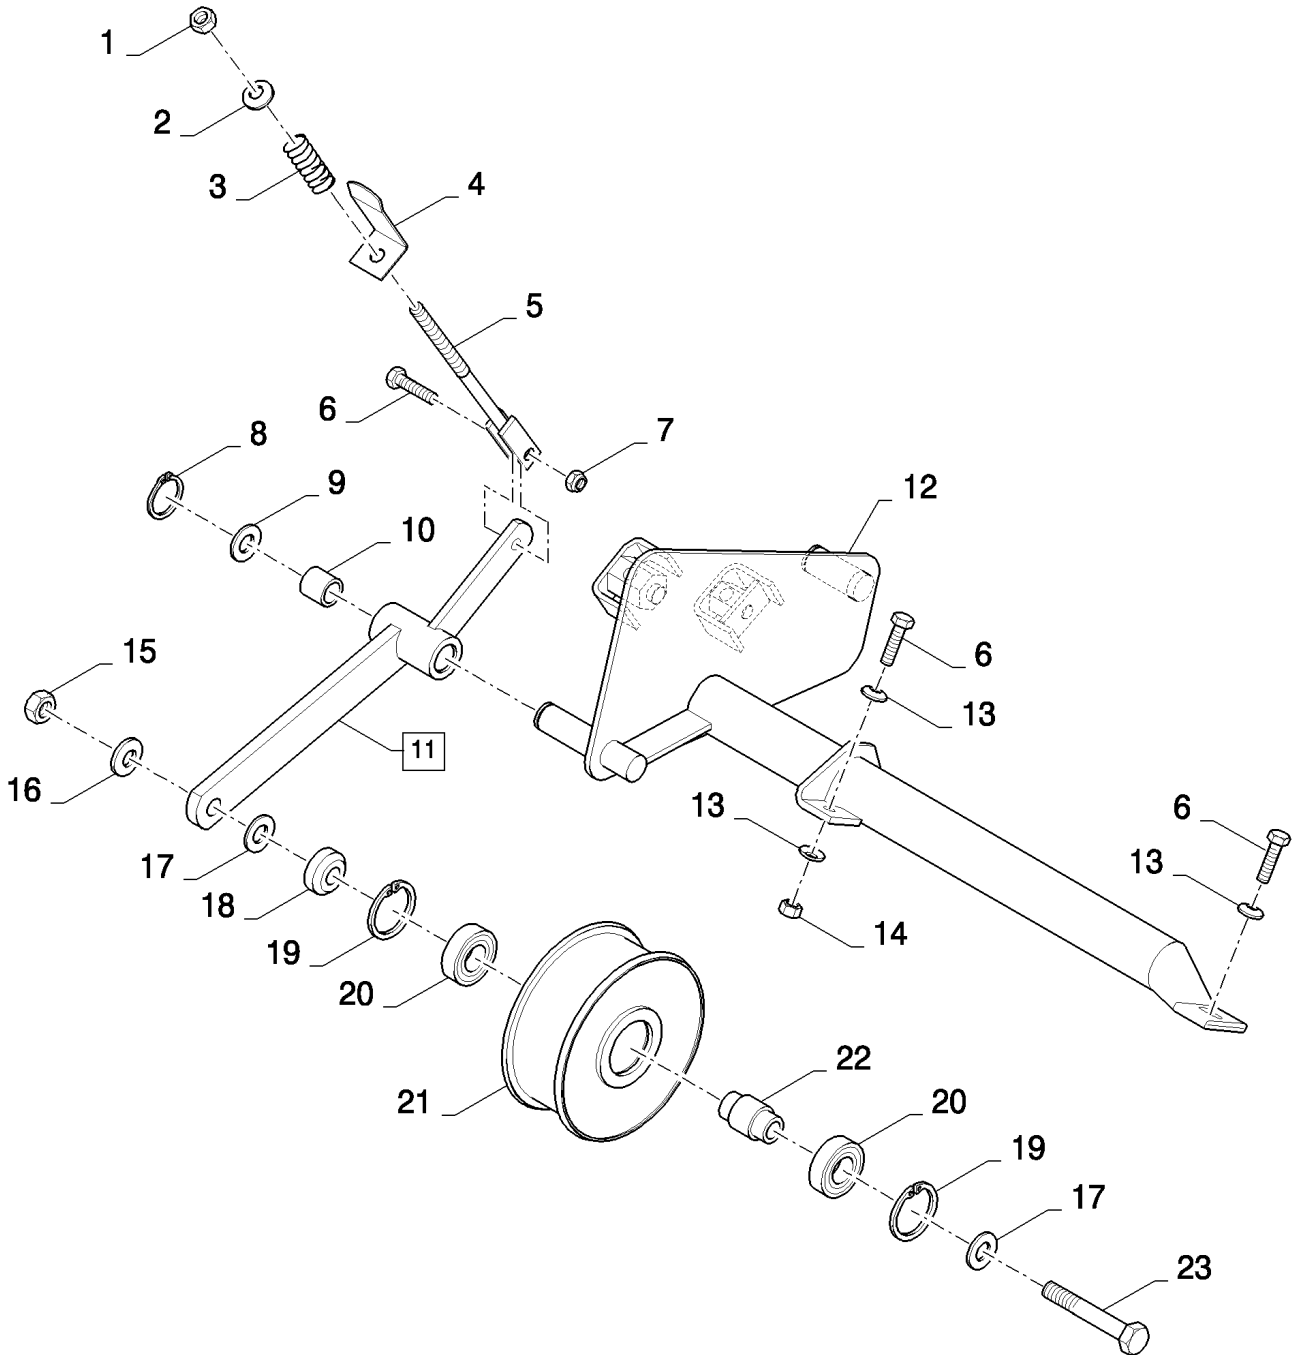

CX8080 COMBINE (9/06-)

13.02(01) HEADER DRIVE 3HB, IDLER

сылка	Номер детали	Кол-во	Описание
1	412126	1	NUT, LOCK, M12 x 1.75, CI 8,
2	378245	1	WASHER, M12,
3	84814910	1	SPRING,
4	9850486	1	INDICATOR,
5	455412	1	ROD, ADJUSTMENT,
6	43140	4	BOLT, Hex, M10 x 30, 8.8, Full Thd,
7	100037	1	NUT, M10 x 1.5, CI 8,
8	370002	1	CIRCLIP, M25, Ext,
9	140103	1	WASHER,
10	84057311	2	SLEEVE,
11	84072956	1	LEVER, (10)
12	84072955	1	SUPPORT,
13	140045	5	WASHER, SPRING, Belleville, M10,
14	100016	2	NUT, M10, CI 8,
15	100020	1	NUT, M16, CI 8,
16	140048	1	WASHER, SPRING, Belleville, M16,
17	378246	2	WASHER, 16MM
18	750169	1	BUSHING,
19	370011	2	RING, SNAP, M52, Int,
20	84057966	2	BEARING, BALL,
21	84072441	1	IDLER,
22	84057817	1	BUSHING,
23	43874	1	SCREW, Hex, M16 x 110, 8.8,