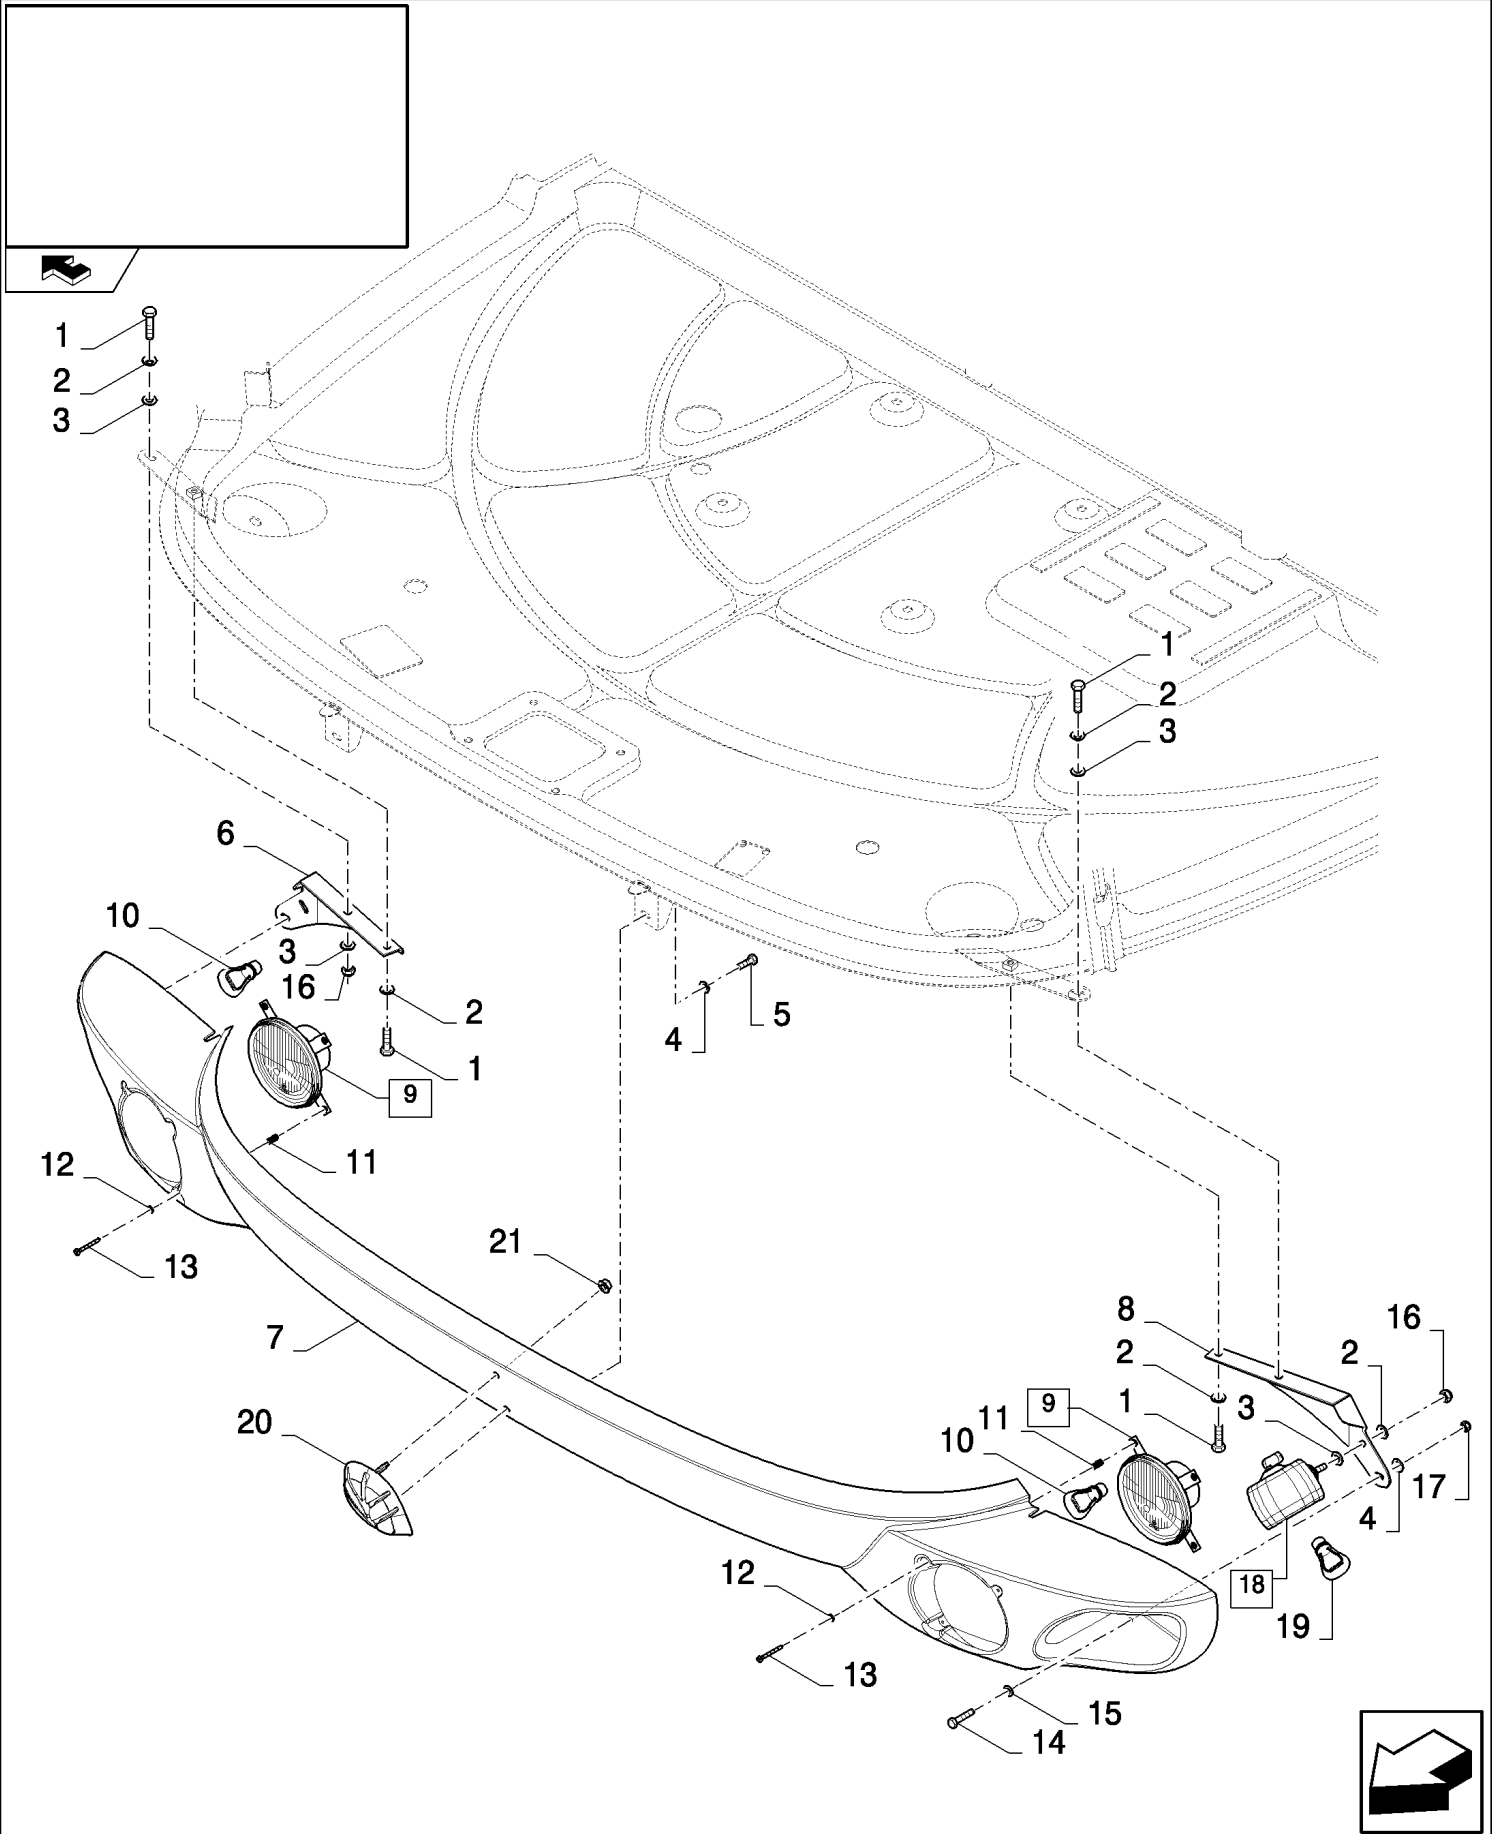

10.07(01) HEADLIGHTS

CX8080 COMBINE (9/06-)

10.07(01) HEADLIGHTS

сылка	Номер детали	Кол-во	Описание
1	43127	4	BOLT, Hex, M8 x 25, 8.8,
2	322358	6	WASHER, SPRING, Belleville, M8,
3	140041	6	WASHER, M8 x 28 x 3,
4	322357	4	WASHER, SPRING, Belleville, M6,
5	43113	2	BOLT, M6x12
6	84077180	1	SUPPORT,
7	84320209	1	COVER,
8	84077179	1	SUPPORT,
9	84067914	2	HEADLAMP, (10 to 13)
9	84067913	2	HEADLAMP, (10 to 13), FOR UK AND AUSTRALIA ONLY
10	446592	1	BULB, 12V, 60/55W HALOGEN
11	84429835	4	SPRING,
12	9824840	4	WASHER, M4, 5MM
13	84429834	4	SCREW,
14	120100	2	BOLT, Hex, M6 x 20, 8.8,
15	140040	2	WASHER, M6 x 22 x 2,
16	86629542	4	NUT, LOCK, M8 x 1.25, CI 8,
17	353308	2	NUT, M6 x 1, CI 8,
18	84067907	2	LAMP, WORK, (19)
19	9847313	1	BULB, #894, 12V, 37.5W, 12V, 37.5W HALOGEN
20	87107714	1	EMBLEM,
21	86625060	2	NUT, Self, Threading, 1/4",