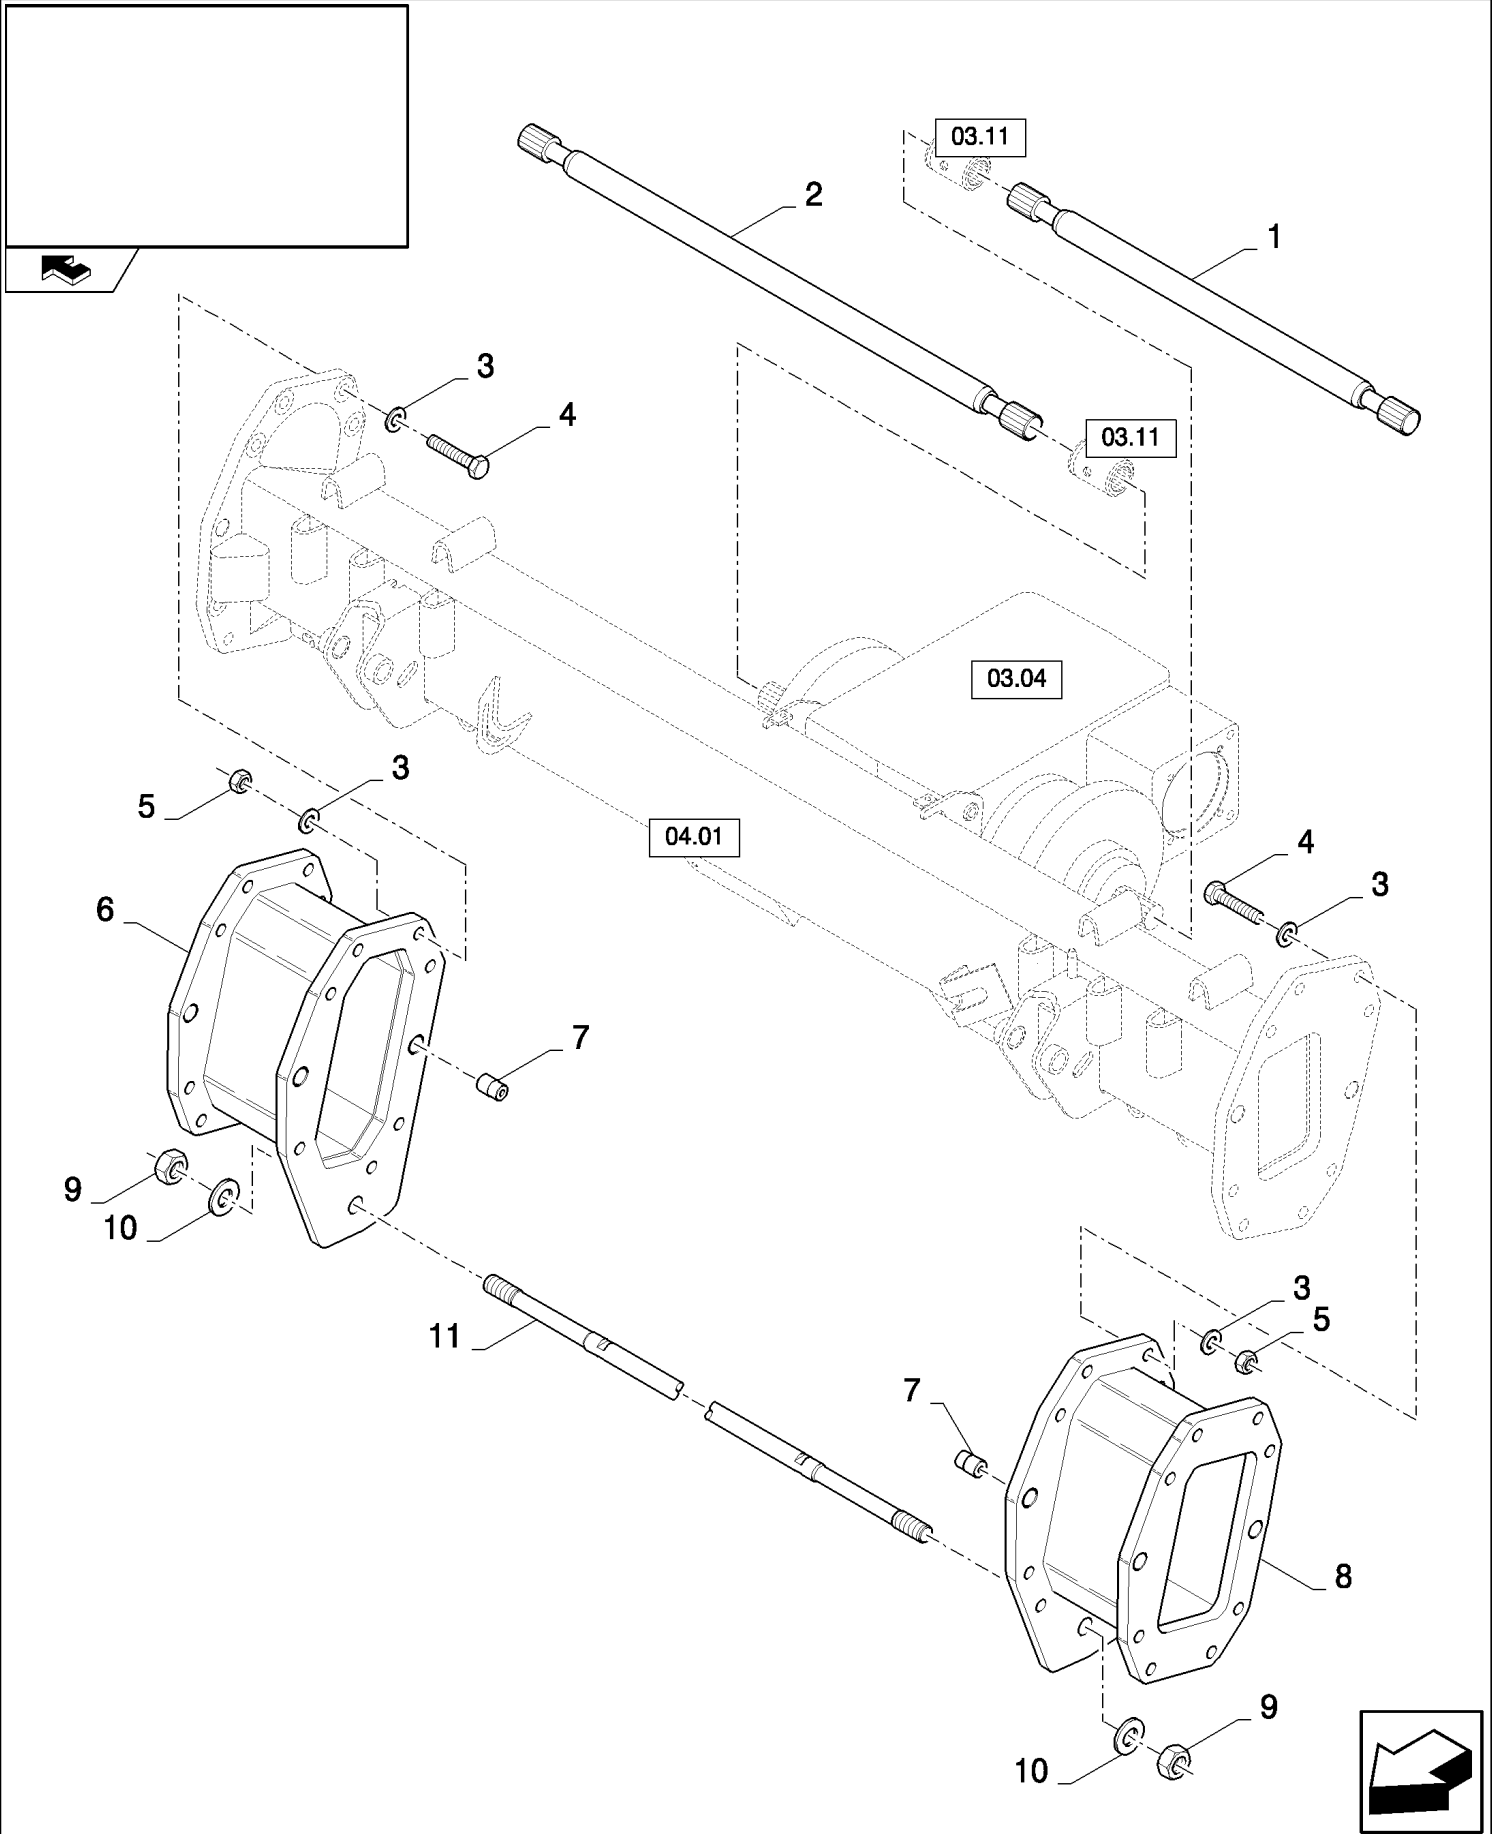

CX8080 COMBINE (9/06-)

04.04(01) PIVOT PLATES - 127+

сылка	Номер детали	Кол-во	Описание
1	84459344	1	SHAFT, RH, FOR CX8060, CX8070 ONLY
1	84440171	1	SHAFT, CONTROL, RH, FOR CX8050 ONLY, FOR NA ONLY
1	84801029	1	SHAFT, RH, FOR NA ONLY, FOR CX8070 ONLY
1	84440176	1	SHAFT, CONTROL, , FOR CX8080, CX8090 ONLY, FOR NA ONLY
1	84075197	1	SHAFT, CONTROL, RH, FOR CX8050 ONLY
1	84075192	1	SHAFT, CONTROL, RH, FOR CX8030, CX8040 ONLY
1	84454704	1	SHAFT, RH, FOR SOUTH AFRICA ONLY, FOR CX8040 ONLY
1	84459324	1	SHAFT, , FOR CX8080, CX8090 ONLY
2	84459345	1	SHAFT, LH, FOR CX8060, CX8070 ONLY
2	84440171	1	SHAFT, CONTROL, LH, FOR CX8050 ONLY, FOR NA ONLY
2	84801028	1	SHAFT, LH, FOR NA ONLY, FOR CX8070 ONLY
2	84440175	1	SHAFT, CONTROL, , FOR CX8080, CX8090 ONLY, FOR NA ONLY
2	84075197	1	SHAFT, CONTROL, LH, FOR CX8050 ONLY
2	84075192	1	SHAFT, CONTROL, LH, FOR CX8030, CX8040 ONLY
2	84454704	1	SHAFT, LH, FOR SOUTH AFRICA ONLY, FOR CX8040 ONLY
2	84459329	1	SHAFT, , FOR CX8080, CX8090 ONLY
3	84989726	1	PLATE, RH
4	9843590	32	BOLT, Hex, M20 x 50, 10.9,
5	626826	4	PIN,
6	84989729	1	PLATE, LH