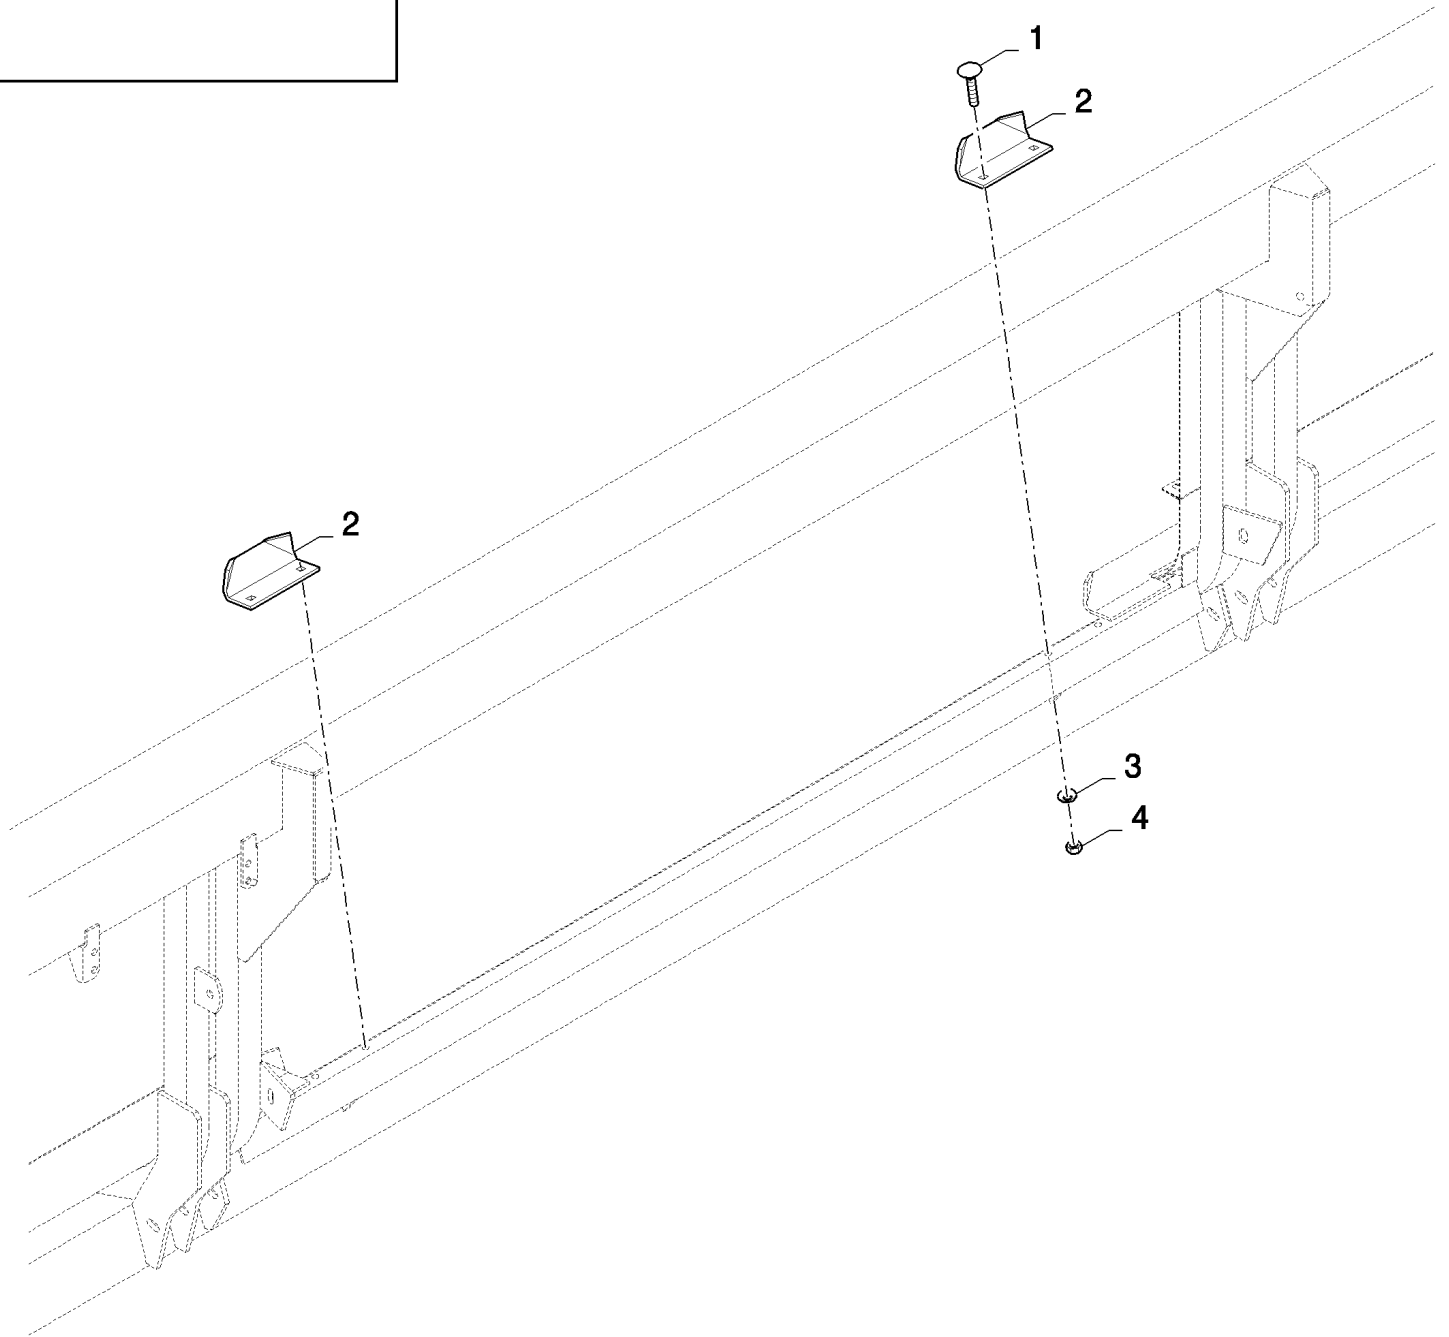

CX8080 COMBINE (9/06-)

18.84110554(01) CROP DISTRIBUTION KIT

сылка	Номер детали	Кол-во	Описание
	84110554		CROP DISTRIBUTION KIT,
1	86512446	4	BOLT, CARRIAGE, Short NK, M10 x 30, CI8.8, Full Thd,
2	84448194	2	ANGLE,
3	140045	4	WASHER, SPRING, Belleville, M10,
4	100016	4	NUT, M10, CI 8,