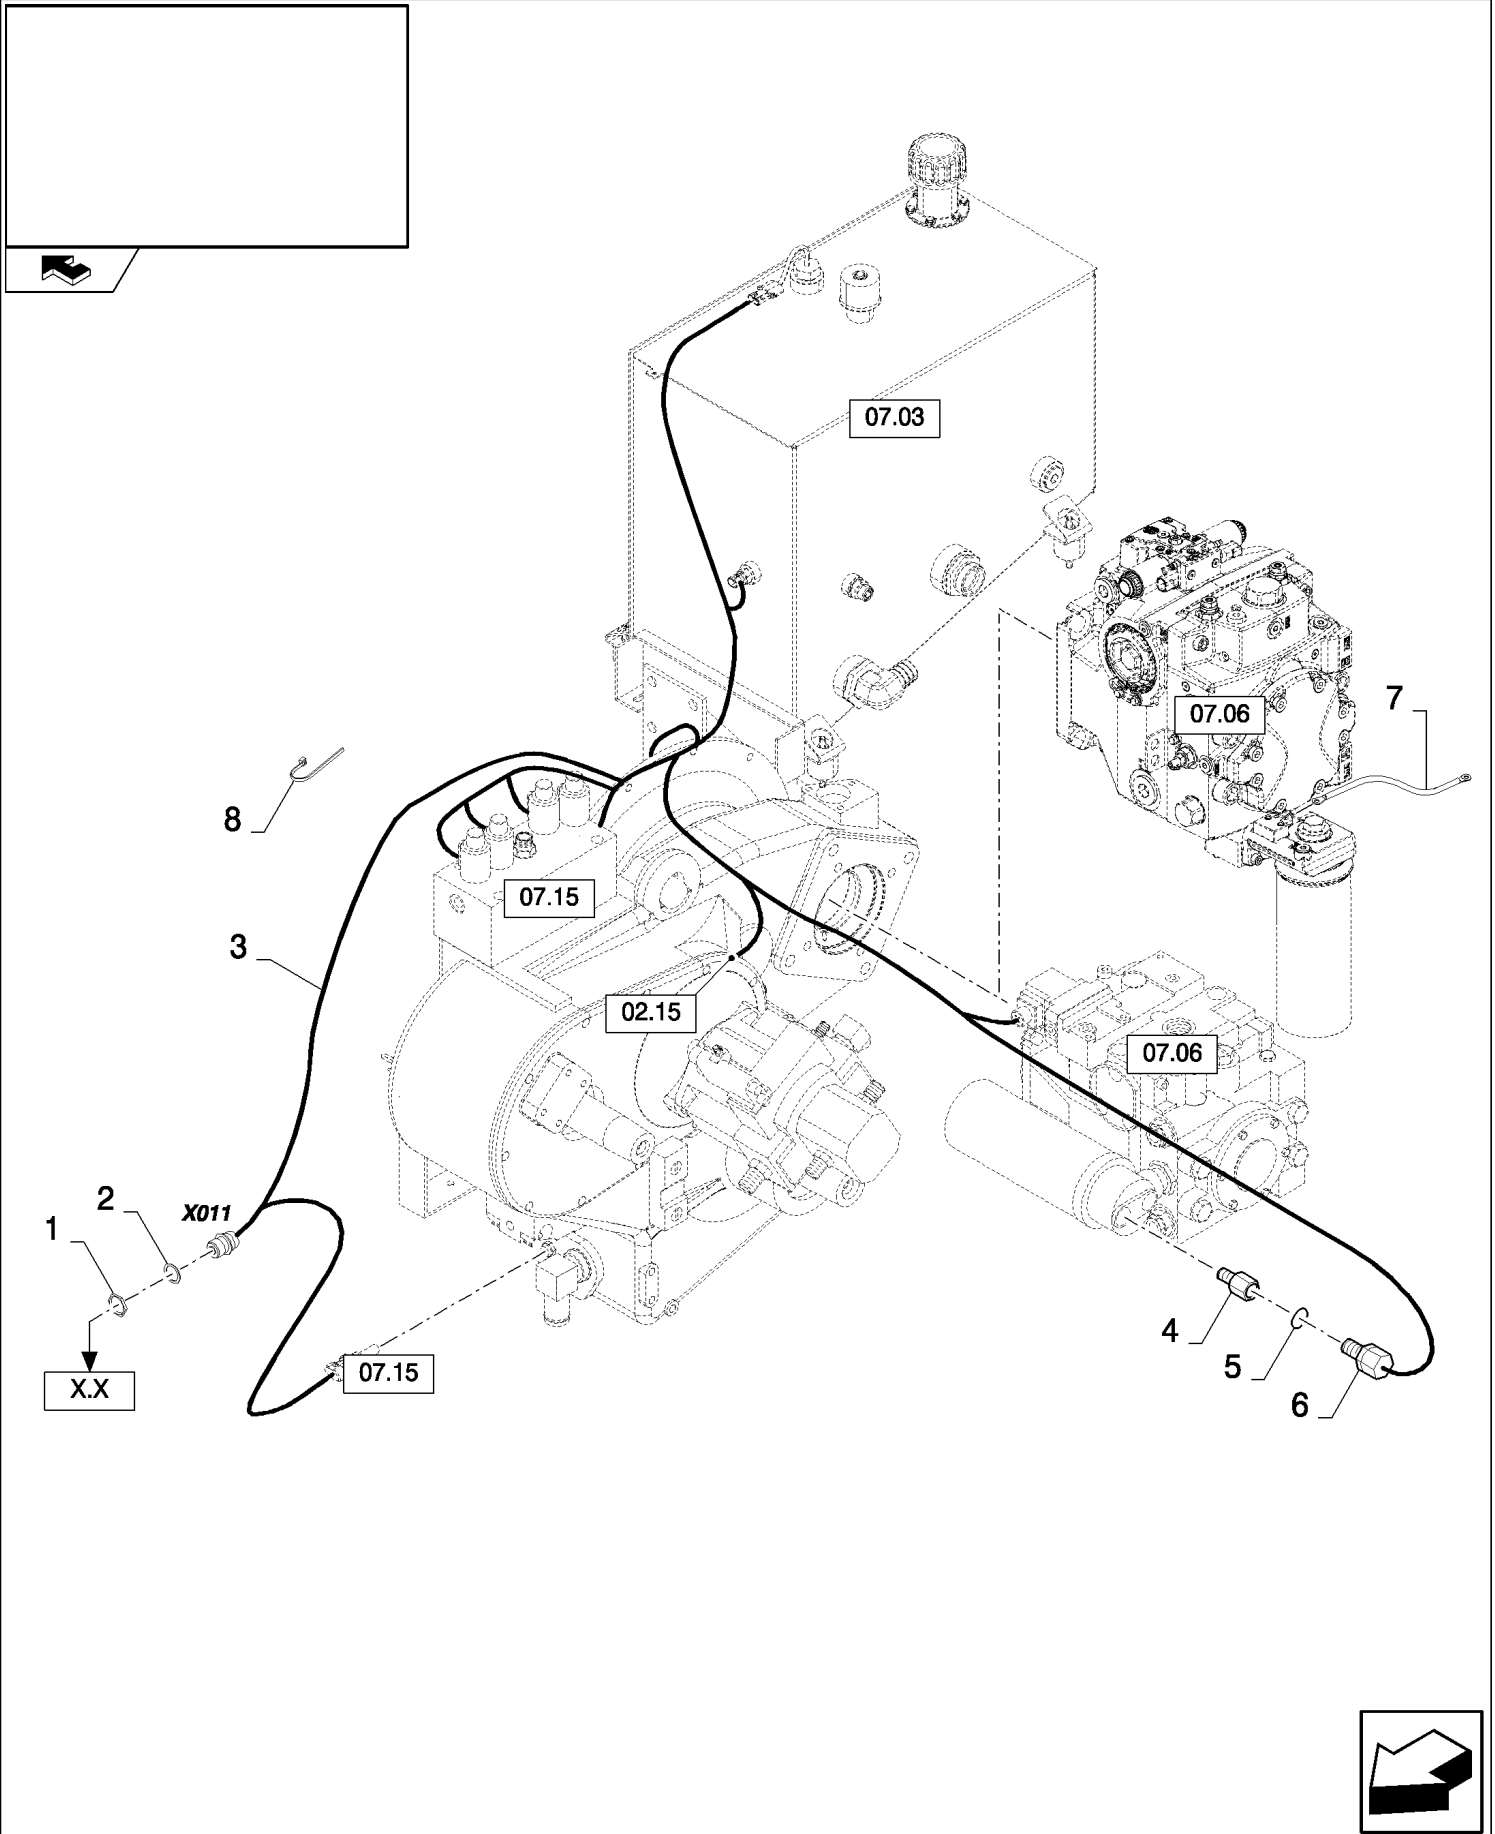

CX8080 COMBINE (9/06-)

06.54(01) GEARBOX HARNESS

сылка	Номер детали	Кол-во	Описание
1	86619907	1	NUT,
2	636665	1	WASHER, LOCK,
3	86900860	1	HARNESS, WIRE,
4	9811374	1	CONNECTOR, HYD.,
5	220049	1	WASHER, SEALING,
6	434529	1	SENDER UNIT,
7	87534836	1	HARNESS, WIRE, , FOR CX8090 ONLY
8	86566989	AR	STRAP, CABLE, , FOR CX8090 ONLY