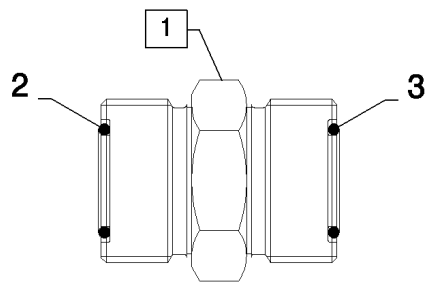

CX8080 COMBINE (9/06-)

07.502(01) HYDRAULIC FITTINGS

сылка	Номер детали	Кол-во	Описание
1	86593173		AR CONNECTOR, HYD., 9/16"-18 ORFS x M12 x 1.5 ORB,
1	86580177		AR CONNECTOR, HYD., 11/16"-16 ORFS x M12 x 1.5 ORB,
1	86579671		AR CONNECTOR, HYD., 11/16"-16 ORFS x M14 x 1.5 ORB,
1	86579672		AR CONNECTOR, HYD., 11/16"-16 ORFS x M16 x 1.5 ORB,
1	86579673		AR CONNECTOR, HYD., 11/16"-16 ORFS x M18 x 1.5 ORB,
1	86579674		AR CONNECTOR, HYD., 13/16"-16 ORFS x M14 x 1.5 ORB,
1	86579675		AR CONNECTOR, HYD., 13/16"-16 ORFS x M16 x 1.5 ORB,
1	86579676		AR CONNECTOR, HYD., 13/16"-16 ORFS x M18 x 1.5 ORB,
1	86579678		AR CONNECTOR, HYD., 13/16"-16 ORFS x M22 x 1.5 ORB,
1	86579679		AR CONNECTOR, HYD., 1"-14 ORFS x M18 x 1.5 ORB,
1	86579680		AR CONNECTOR, HYD., 1"-14 ORFS x M22 x 1.5 ORB,
1	86579681		AR CONNECTOR, HYD., 1 3/16"-12 ORFS x M22 x 1.5 ORB,
1	86597761		AR CONNECTOR, HYD., 13/16"-16 ORFS x M27 x 2 ORB,
1	86597760		AR CONNECTOR, HYD., 1"-14 ORFS x M27 x 2 ORB,
1	86579682		AR CONNECTOR, HYD., 1 3/16"-12 ORFS x M27 x 2 ORB,
1	86579683		AR CONNECTOR, HYD., 1 3/16"-12 ORFS x M33 x 2 ORB,
1	86580179		AR CONNECTOR, HYD., 1 7/16"-12 ORFS x M22 x 2 ORB,
1	86579684		AR CONNECTOR, HYD., 1 11/16"-12 ORFS x M33 x 2 ORB,
1	86579685		AR CONNECTOR, HYD., 1 11/16"-12 ORFS x M42 x 2 ORB,
1	86596907		AR CONNECTOR, HYD.,
2	86598098		AR O-RING, CI 6, 9.3MM ID x 2.2 Thk,
2	86598099		AR O-RING, CI 6, 11.3MM ID x 2.2 Thk,
2	86598100		AR O-RING, CI 6, 13.3MM ID x 2.2 Thk,
2	86598101		AR O-RING, CI 6, 15.3MM ID x 2.2 Thk,
2	86598102		AR O-RING, CI 6, 19.3MM ID x 2.2 Thk,
2	86598103		AR O-RING, CI 6, 23.6MM ID x 2.9 Thk,
2	86598104		AR O-RING, CI 6, 26.6MM ID x 2.9 Thk,
2	86598105		AR O-RING, CI 6, 38.6MM ID x 2.9 Thk,
2	9825770		AR O-RING, -011, 90 Duro, .301" ID x .070" Thk,
3	9825770		AR O-RING, -011, 90 Duro, .301" ID x .070" Thk,
3	9992069		AR O-RING, -016, 90 Duro, .614" ID x .070" Thk,
3	9991976		AR O-RING, -018, 90 Duro, .739" ID x .070" Thk,
3	9824050		AR O-RING, -021, 90 Duro, .926" ID x .070" Thk,
3	9824051		AR O-RING, -025, 90 Duro, 1.176" ID x .070" Thk,
3	86598098		AR O-RING, CI 6, 9.3MM ID x 2.2 Thk,
3	9993141		AR O-RING, -012, 90 Duro, .364" ID x .070" Thk,
3	9992298		AR O-RING, -014, 90 Duro, .489" ID x .070" Thk,