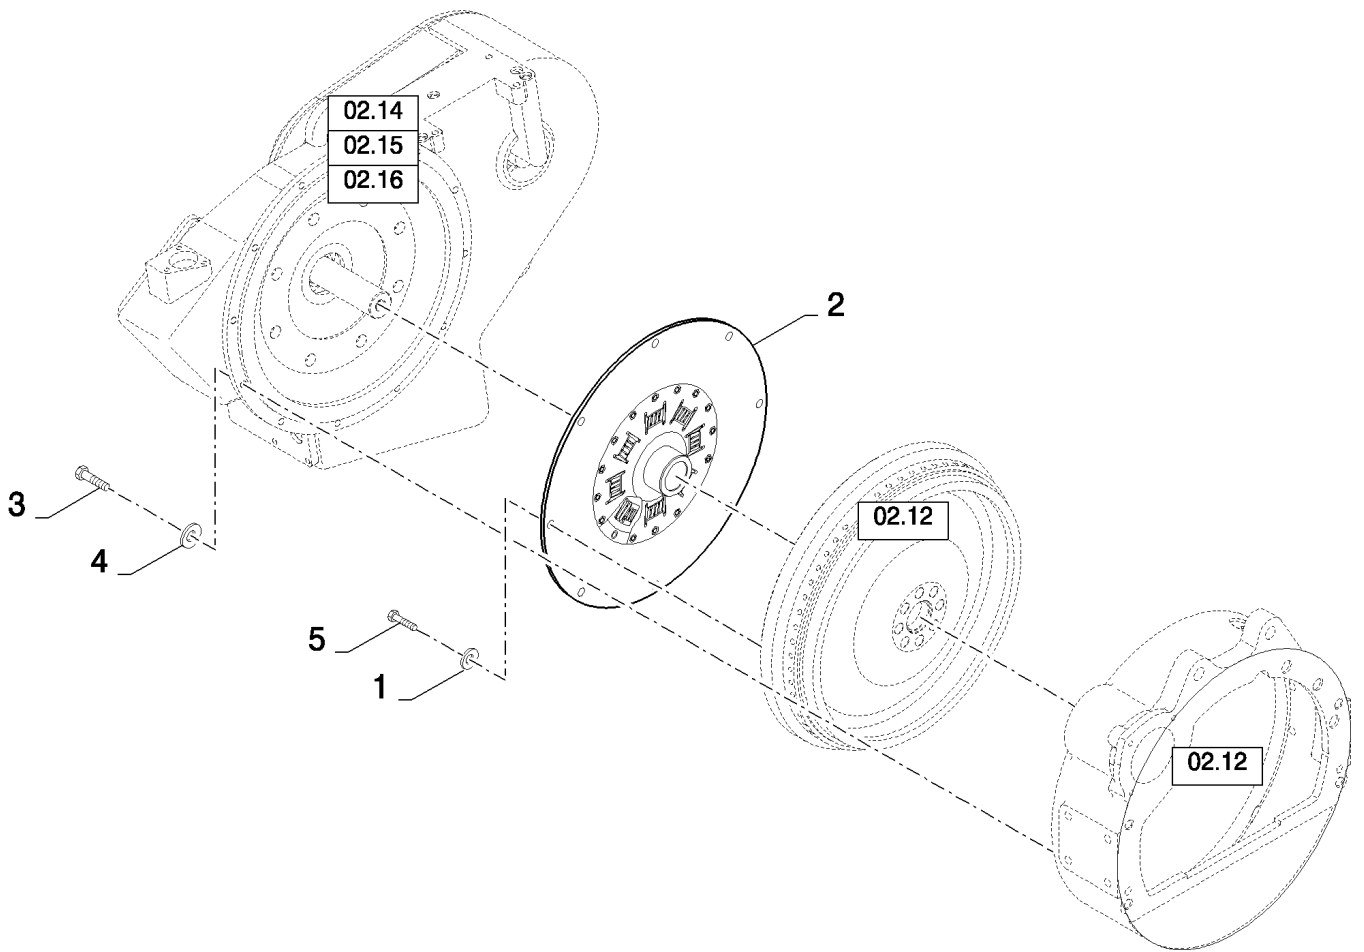

02.11(01) ENGINE, GEARBOX AND CLUTCH

CX8080 COMBINE (9/06-)

02.11(01) ENGINE, GEARBOX AND CLUTCH

сылка	Номер детали	Кол-во	Описание
1	140046	8	WASHER, Belleville, M12,
2	87283452	1	CLUTCH,
3	120068	11	BOLT, Hex, M10 x 40, 8.8, Full Thd, M10x30, FOR CX8030 ONLY
3	325829	11	BOLT, Hex, M10 x 45, 8.8, , FOR CX8040, CX8050, CX8060, CX8070, CX8080, CX8090 ONL
4	140045	11	WASHER, SPRING, Belleville, M10,
5	43151	8	SCREW, Hex, M12 x 20, 8.8, Full Thd, , FOR CX8030 ONLY
5	300388	8	SCREW, Hex, M12 x 25, 8.8, M12x25, FOR CX8040, CX8050, CX8060, CX8070, CX8080, CX8090 ONLY