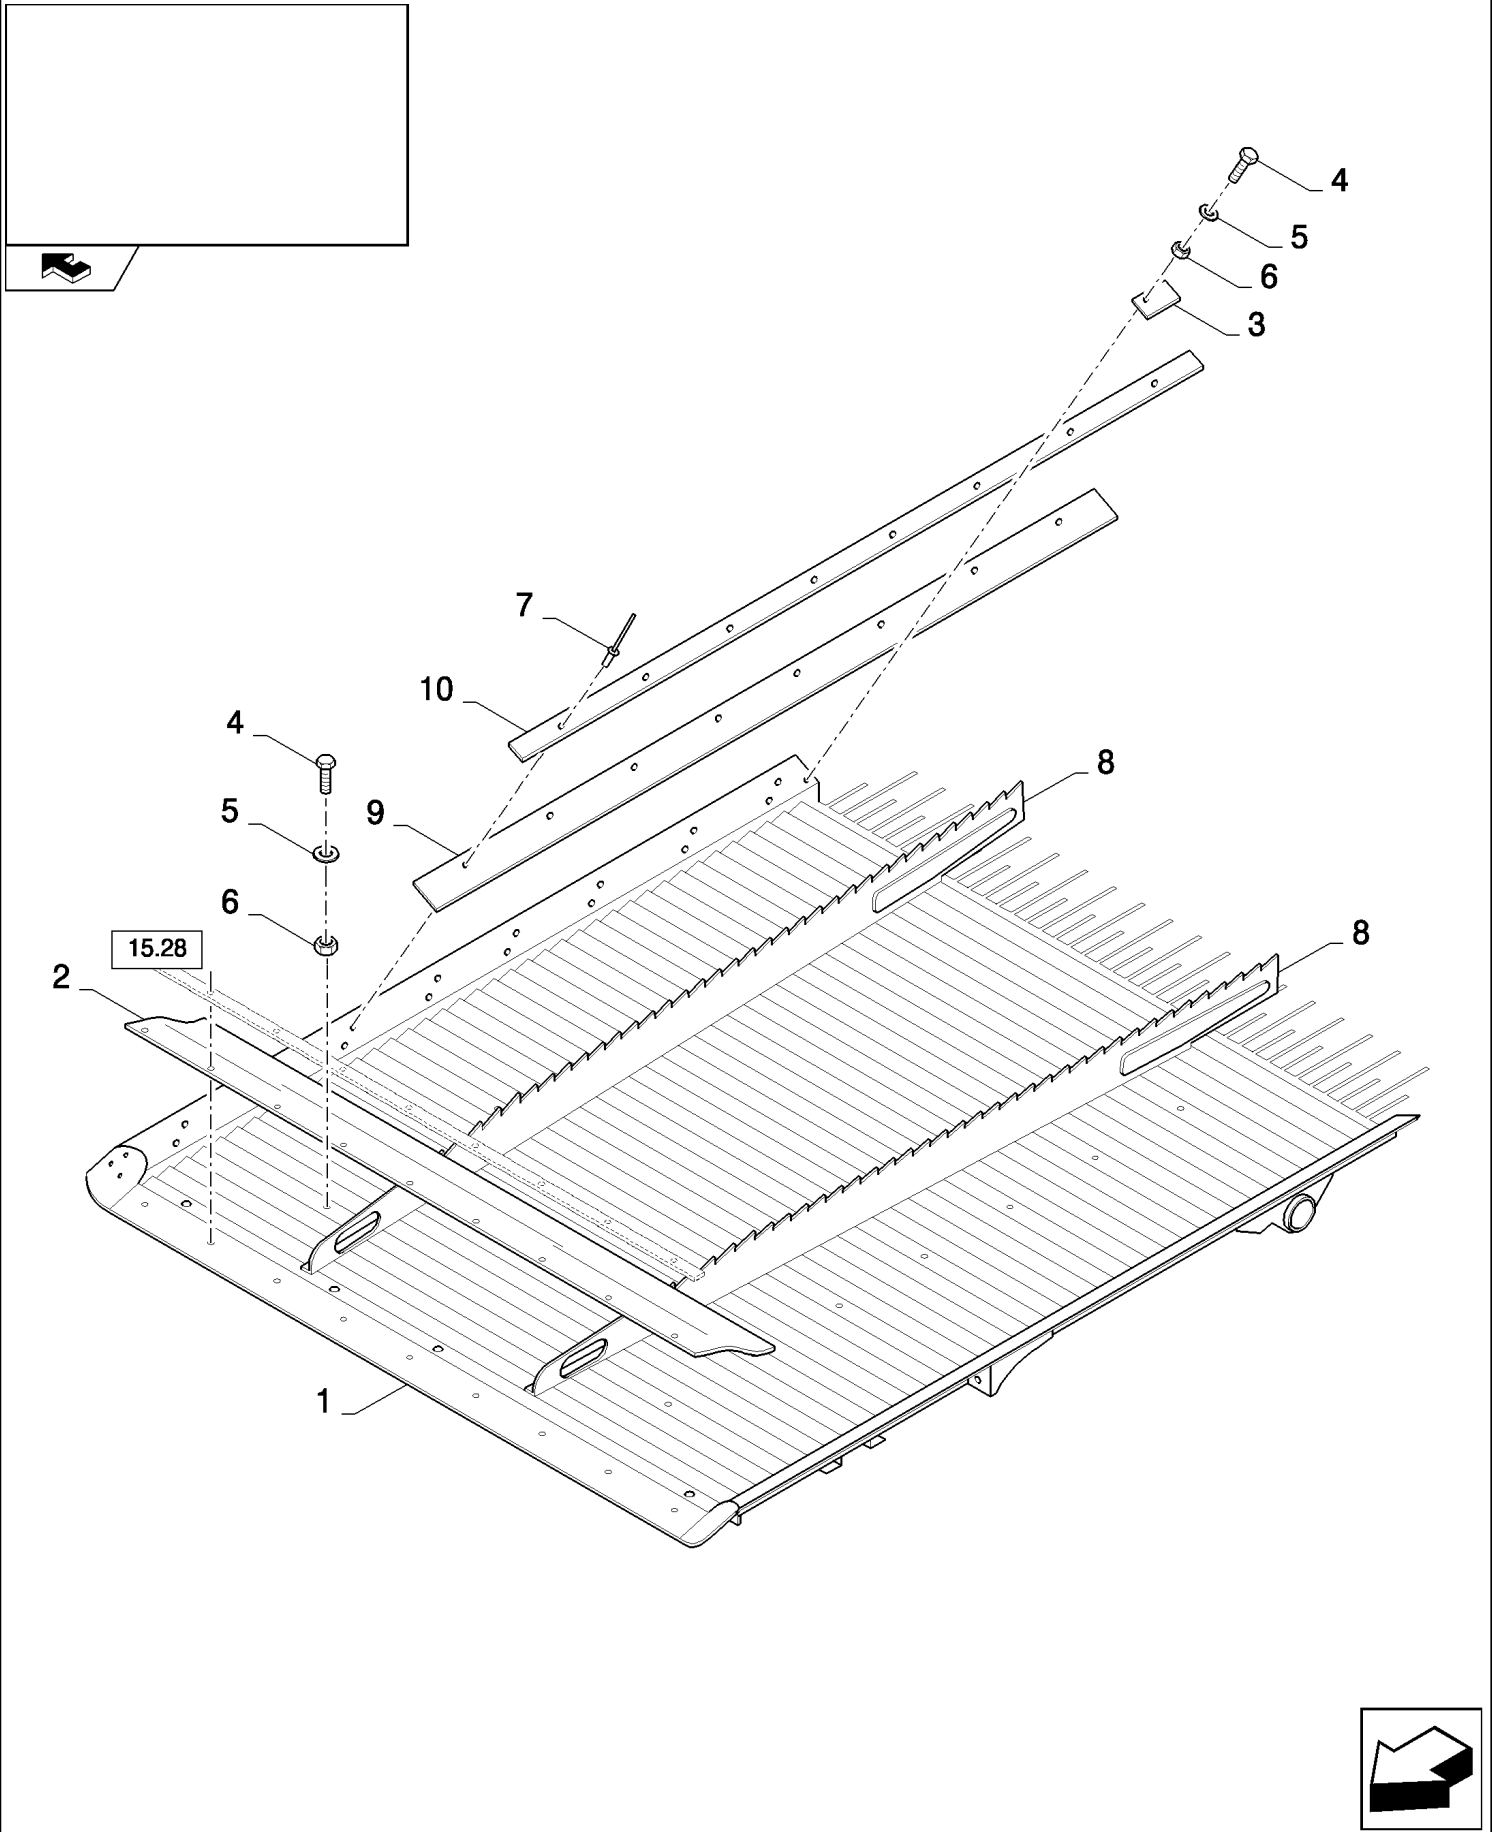

CX8080 COMBINE (9/06-)

15.17(01) GRAIN PAN

сылка	Номер детали	Кол-во	Описание
1	84073440	1	SHOE, SHAKER, , FOR CX8060, CX8070, CX8080, CX8090 ONLY
1	84439867	1	SHOE, SHAKER, , FOR CX8030, CX8040, CX8050 ONLY
2	84073949	1	CANVAS, , FOR CX8060, CX8070, CX8080, CX8090 ONLY
2	84439955	1	CANVAS, , FOR CX8030, CX8040, CX8050 ONLY
3	429635	2	SUPPORT,
4	86508568	AR	SCREW, Hex, M6 x 16, 8.8,
5	322357	AR	WASHER, SPRING, Belleville, M6,
6	9706755	AR	NUT, M6, CI 8,
7	445395	16	RIVET, Pop, M4.8 x 18.1,
8	84073919	AR	DIVIDER,
9	84437878	2	CANVAS,
10	84437877	2	PLATE, FIXING,