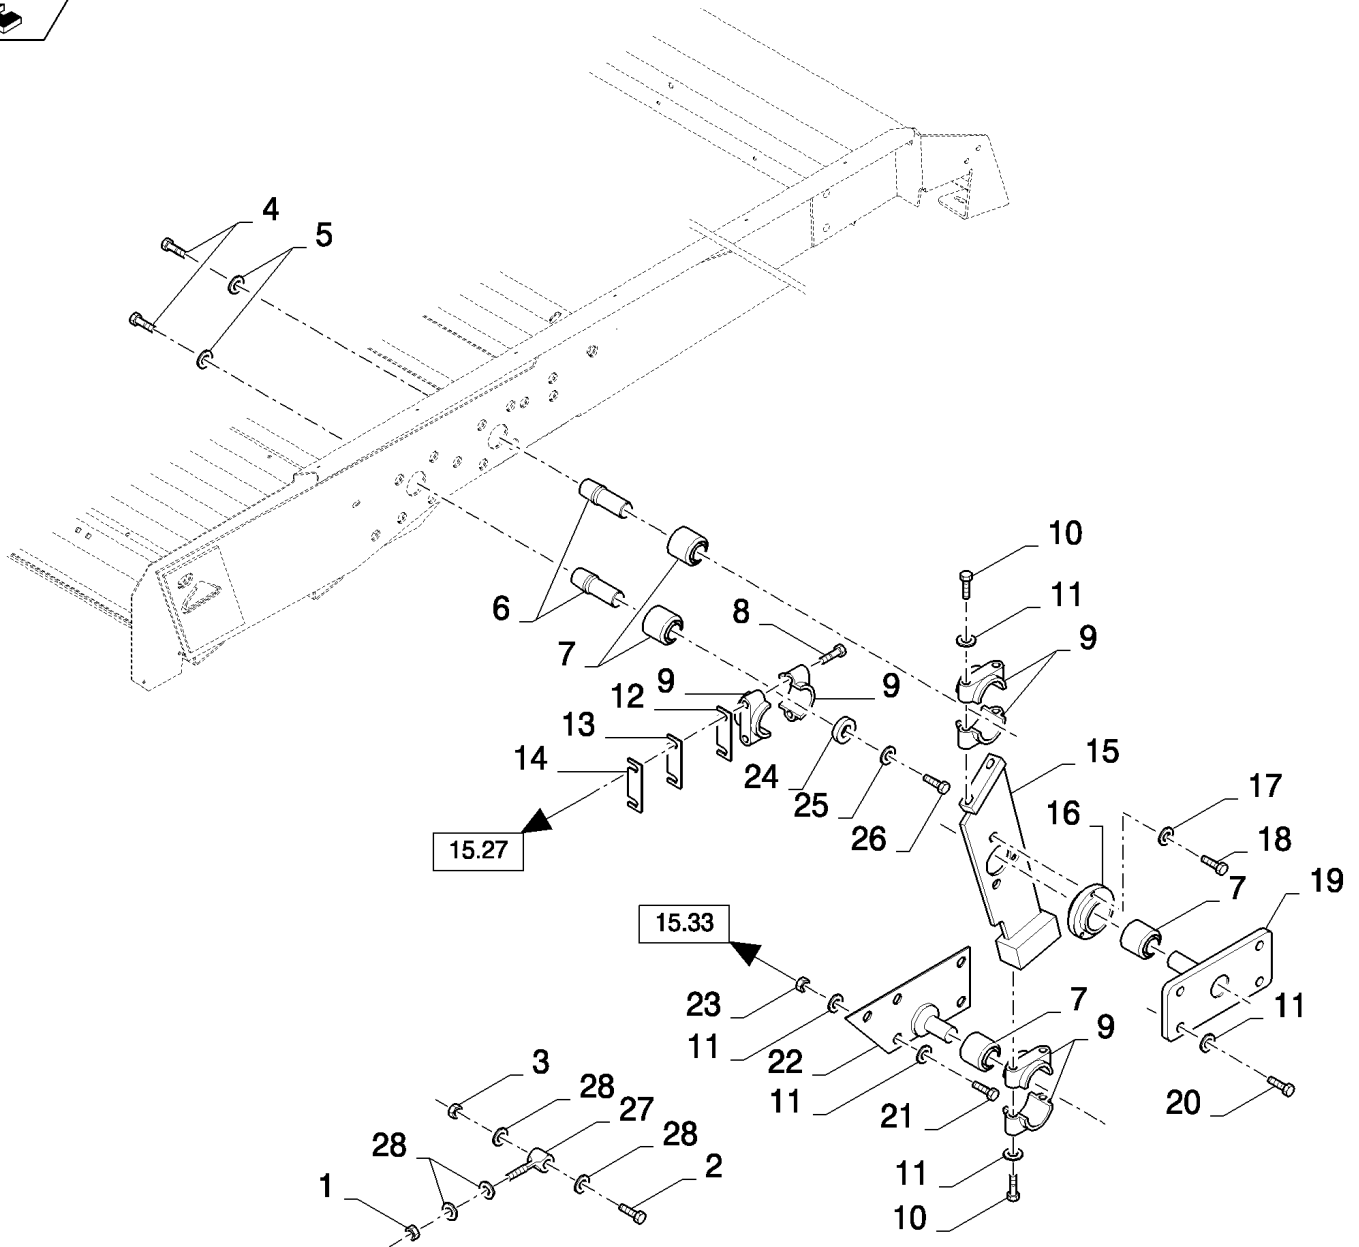

CX8080 COMBINE (9/06-)

15.32(01) SHAKER SHOE

сылка	Номер детали	Кол-во	Описание
1	120052	8	SCREW, Hex Soc Hd, M10 x 25, 8.8, , FOR FIXED SHOE ONLY
2	9706693	8	BOLT, Hex, M12 x 60, 8.8, , FOR FIXED SHOE ONLY
3	328754	2	BOLT, CARRIAGE, Short NK, M12 x 40, CI8.8, Full Thd, , FOR FIXED SHOE ONLY
4	120091	2	BOLT, Hex, M16 x 60, 8.8,
5	86592702	2	WASHER, M16 x 45 x 6, HT, 16MM
5	394631	2	WASHER, , FOR FIXED SHOE ONLY
6	84037184	2	SHAFT, , FOR SELF LEVELLING ONLY
6	919637	2	SHAFT, , FOR FIXED SHOE ONLY
7	80442446	4	BUSHING, RUBBER,
8	9501756	2	BOLT, Hex, M12 x 110, 10.9,
9	84446877	6	HOUSING, BEARING,
10	80300810	4	SCREW, M12x85
11	140046	AR	WASHER, Belleville, M12,
12	445474	1	SHIM, THK.: 0.5MM
13	445473	2	SHIM, THK.: 1MM
14	445472	1	PLATE, ADJUSTING, THK.: 3MM
15	84320466	1	ARM,
16	9811082	1	BUSHING,
17	140045	3	WASHER, SPRING, Belleville, M10,
18	9706704	3	BOLT, Hex, M10 x 35, 8.8, Full Thd,
19	84320470	1	SUPPORT,
20	86629541	4	BOLT, Hex, M12 x 40, 8.8, Full Thd,
21	9706687	5	SCREW, Hex, M12 x 30, 8.8,
22	84334452	1	SUPPORT,
23	9706685	5	NUT, M12, CI 8,
24	919636	1	PLATE,
25	140045	1	WASHER, SPRING, Belleville, M10,
26	43138	1	SCREW, Hex, M10 x 20, 8.8, Full Thd,
27	335423	2	BOLT, BANJO, , FOR FIXED SHOE ONLY
28	378245	8	WASHER, M12, , FOR FIXED SHOE ONLY