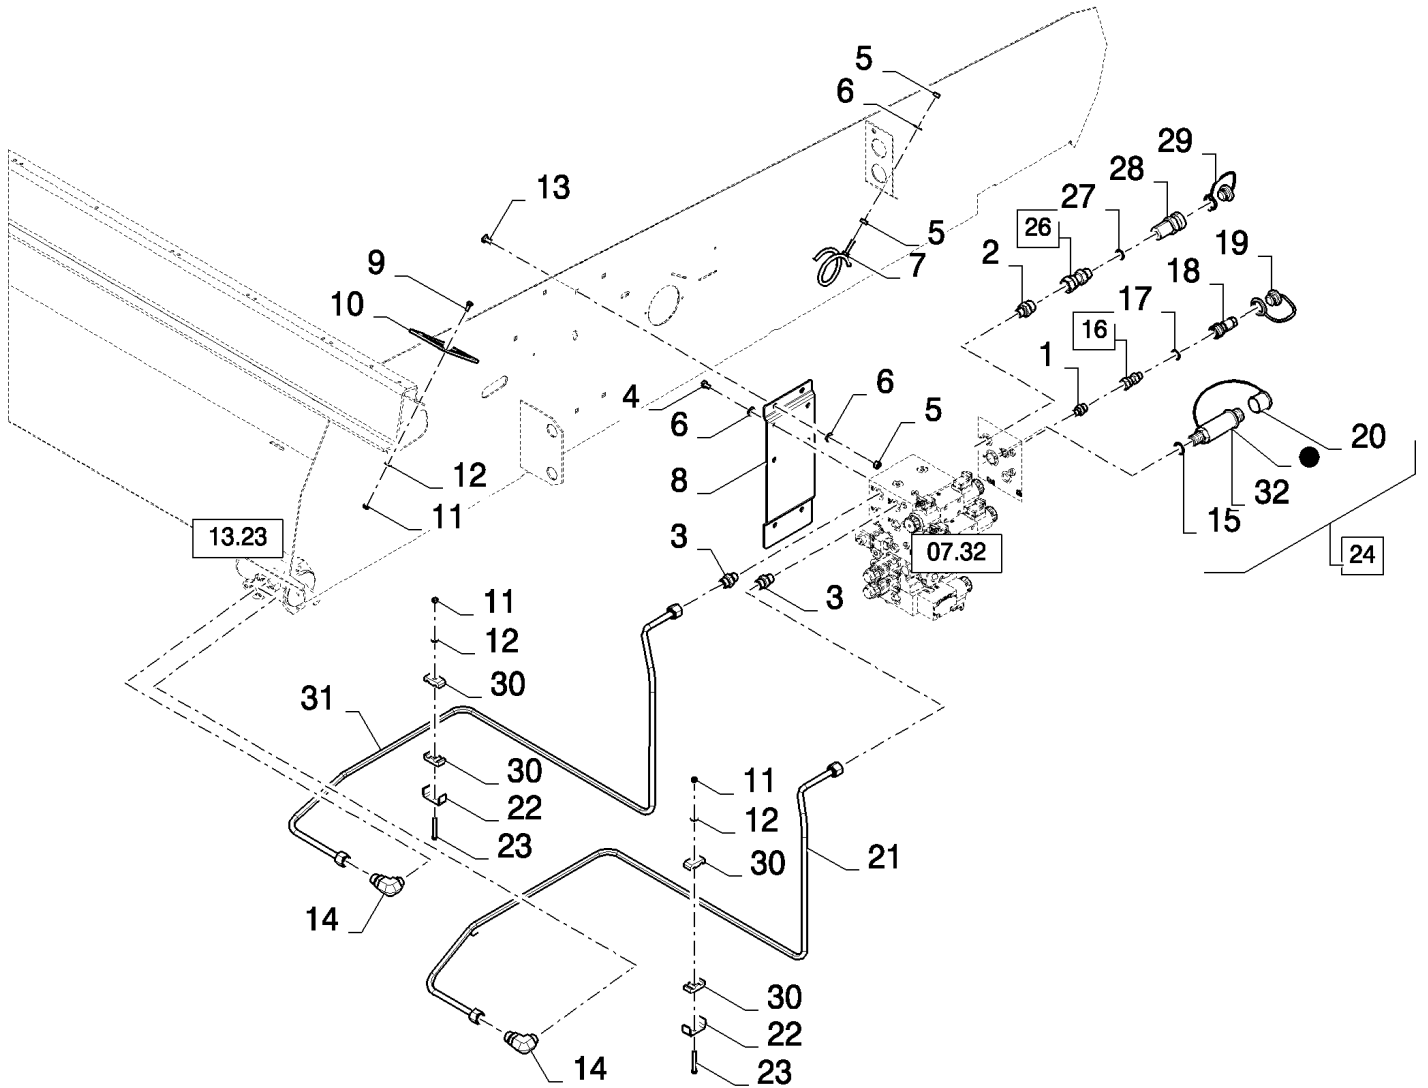

07.28(01) STRAW ELEVATOR, HYDRAULICS

CX8080 COMBINE (9/06-)

07.28(01) STRAW ELEVATOR, HYDRAULICS

сылка	Номер детали	Кол-во	Описание
1	86580177	1	CONNECTOR, HYD., 11/16"-16 ORFS x M12 x 1.5 ORB,
2	86579679	1	CONNECTOR, HYD., 1"-14 ORFS x M18 x 1.5 ORB,
3	86579676	2	CONNECTOR, HYD., 13/16"-16 ORFS x M18 x 1.5 ORB,
4	120103	4	BOLT, Hex, M8 x 16, 8.8,
5	9706690	6	NUT, M8, CI 8,
6	322358	9	WASHER, SPRING, Belleville, M8,
7	84062500	1	RETAINER,
8	87352803	1	PLATE,
9	9706703	2	BOLT, CARRIAGE, Short NK, M6 x 20, CI8.8, Full Thd, M6x20
10	84455650	1	BRACKET,
11	353308	4	NUT, M6 x 1, CI 8,
12	140015	4	WASHER, 6MM
13	86507486	4	BOLT, CARRIAGE, Short NK, M8 x 20, CI8.8, Full Thd,
14	86579692	2	ELBOW, 90€, 13/16"-18 ORFS x M22 x 1.5 ORB, , SEE FIGURE 07.502
15	86598103	1	O-RING, CI 6, 23.6MM ID x 2.9 Thk,
16	84062147	1	CONNECTOR, HYD., (17)
17	9617873	1	O-RING, 6-1, 90 Duro, .468" ID x .078" Thk,
18	86592081	1	COUPLING, QUICK, MALE,
19	86592085	1	DUST CAP,
20	84435225	1	DUST CAP,
21	87352804	1	TUBE, RIGID,
22	431941	2	SUPPORT,
23	120056	2	SCREW, Hex, M6 x 50, 8.8,
24	86623545	1	COUPLING, QUICK, MALE, (15, 20, 25, 32)
25	84440284	1	O-RING,
26	84062146	1	CONNECTOR, HYD., (27)
27	167269	1	O-RING, 10-1, 90 Duro, .755" ID x .097" Thk,
28	86592079	1	COUPLING, QUICK, MALE,
29	86592083	1	DUST CAP,
30	430357	4	CLAMP,
31	87352806	1	TUBE, RIGID,
32	84435226	1	