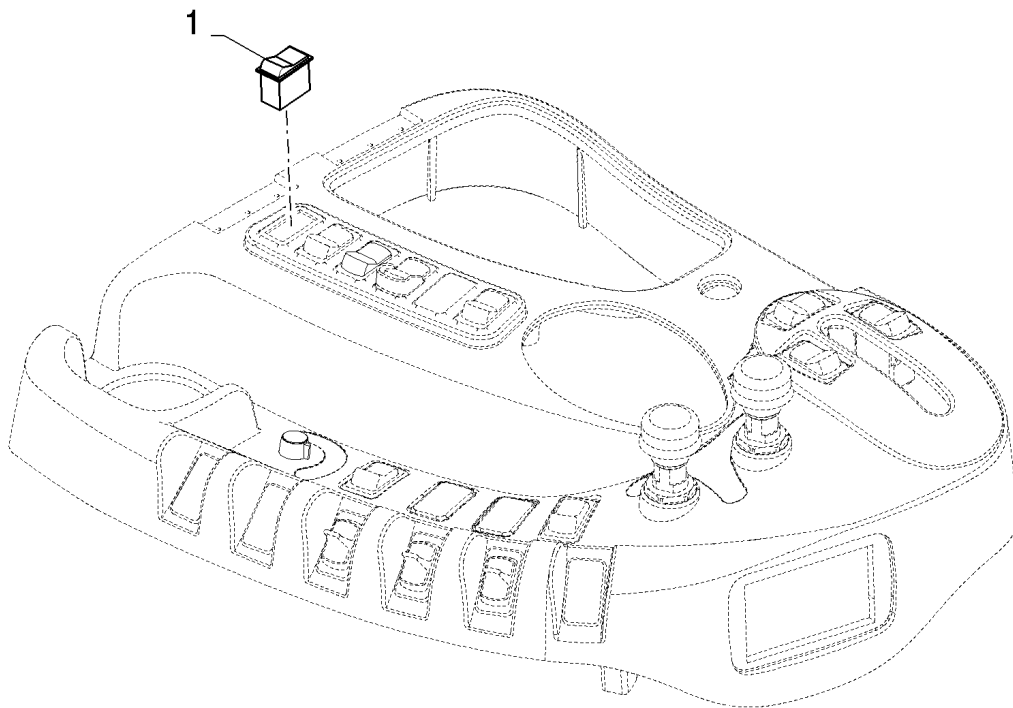

CX8080 COMBINE (9/06-)

18.87336879(02) POWERED REAR AXLE REBUILD KIT FOR ADJUSTABLE AXLES

сылка	Номер детали	Кол-во	Описание
	87336879		DIA KIT, HARVESTER,
1	87281008	2	HOSE, FLEXIBLE,
2	87281009	2	HOSE, FLEXIBLE,
3	87281007	2	HOSE, FLEXIBLE,
4	84800193	2	BEARING, NYLON,
5	84800177	1	
6	87281646	2	BRACKET,
7	87281645	1	GUIDE,
8	87031127	1	HOSE, LARGE,
9	87011476	1	HOSE ASSY.,
10	87031128	1	HOSE, LARGE,
11	87031126	1	HOSE, LARGE,
12	84800294	1	
13	87283481	1	GUIDE,
14	84800196	1	
15	9846848	1	ELBOW,
16	9846956	1	ELBOW, 90°, 1 7/16"-12 x 1 1/16"-12, Adj, ORFS,
17	86579697	1	ELBOW, 90°, 1 3/16"-12 ORFS x M27 x 2 ORB,
18	9507672	1	CONNECTION, 3 WAY,
19	84449720	1	FITTING,
20	87281709	20	SPACER,
21	84433892	1	BRACKET,
22	87031121	6	CLAMP, HOSE,
23	84807572	3	CLAMP,
24	84807867	1	HARNESS, WIRE,
25	280375	2	NUT, LOCK, 3/4"-10, GC,
26	281074	2	BOLT, Hex, 3/4"-10 x 2 1/2", G8,
27	87035472	20	BOLT, SPECIAL,
28	412152	8	NUT, LOCK, M6 x 1, CI 8.8,
29	86508569	6	BOLT, Hex, M6 x 70, 8.8,
30	86977786	2	BOLT, Hex, M6 x 25, 8.8,
31	86566990	28	STRAP, CABLE,
32	9818288	2	ADAPTER,
33	14464080	2	O-RING, -222, 70 Duro, 1.484" ID x .139" Thk,
34	9818286	8	BOLT, Hex, 1/2"-13 x 3 1/2", G8,

CX8080 COMBINE (9/06-)

18.87336879(03) POWERED REAR AXLE REBUILD KIT FOR ADJUSTABLE AXLES