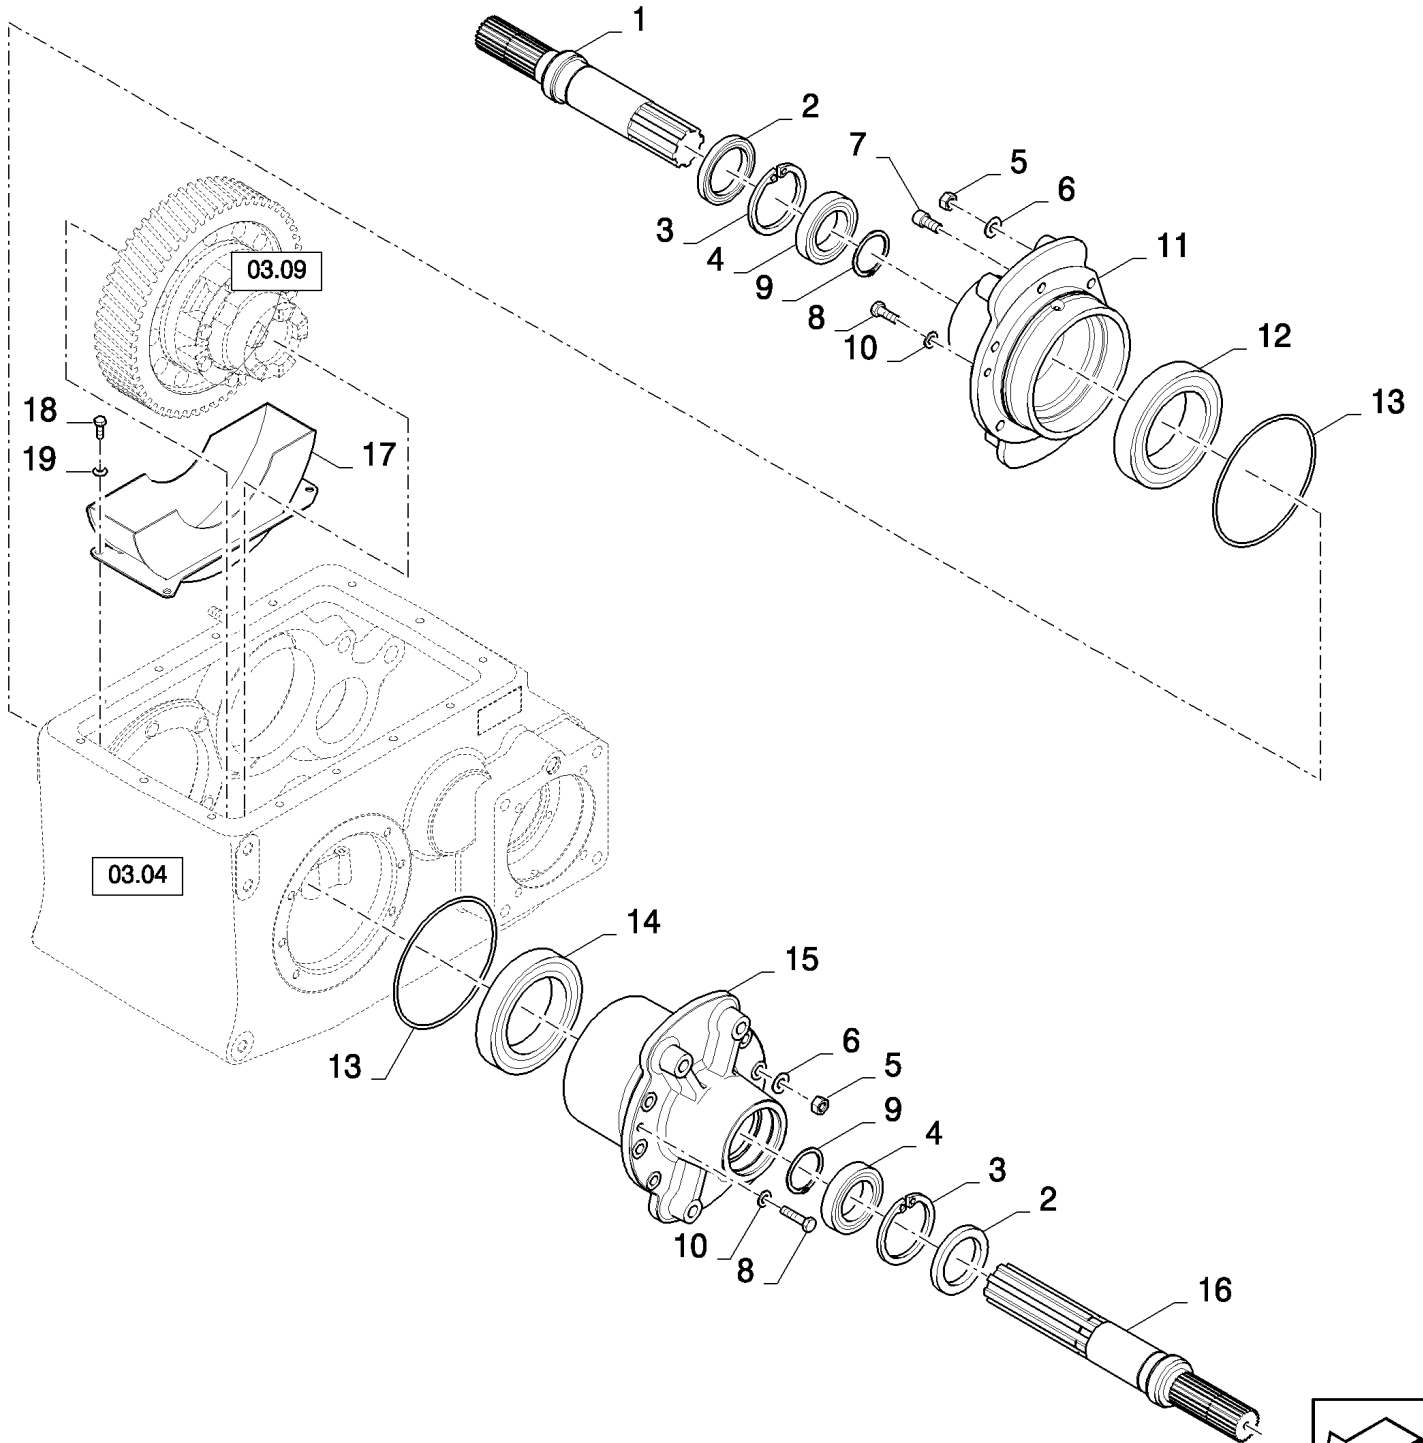

CX8080 COMBINE (9/06-)

03.08(01) GEARBOX, DRIVEN SHAFT

сылка	Номер детали	Кол-во	Описание
1	84069687	1	SHAFT,
2	84045429	2	SEALRING,
3	370013	2	RING, SNAP, M90, Int,
4	9825886	2	BEARING ASSY,
5	9706685	10	NUT, M12, CI 8,
6	140046	10	WASHER, Belleville, M12,
7	9837786	2	SCREW, Hex Soc Hd, M12 x 20, 8.8, M12x20
8	86512298	4	BOLT, Hex, M10 x 12, 8.8, Full Thd,
9	327911	2	CIRCLIP,
10	140045	4	WASHER, SPRING, Belleville, M10,
11	84071156	1	FLANGE, , FOR CX8080, CX8090 ONLY
11	84071109	1	FLANGE, , FOR CX8030, CX8040, CX8050, CX8060, CX8070 ONLY
12	210046	1	BEARING, BALL,
13	9815655	2	O-RING,
14	418831	1	BEARING ASSY,
15	84071210	1	FLANGE, , FOR CX8080, CX8090 ONLY
15	84071206	1	FLANGE, , FOR CX8030, CX8040, CX8050, CX8060, CX8070 ONLY
16	84069688	1	SHAFT, , WITH DIFF. LOCK
16	84069822	1	SHAFT, , STANDARD, FOR CX8080, CX8090 ONLY
17	84435233	1	SHIELD, , FOR CX8080, CX8090 ONLY
17	84435237	1	SHIELD, , FOR CX8030, CX8040, CX8050, CX8060, CX8070 ONLY
18	120103	4	BOLT, Hex, M8 x 16, 8.8,
19	322358	4	WASHER, SPRING, Belleville, M8,