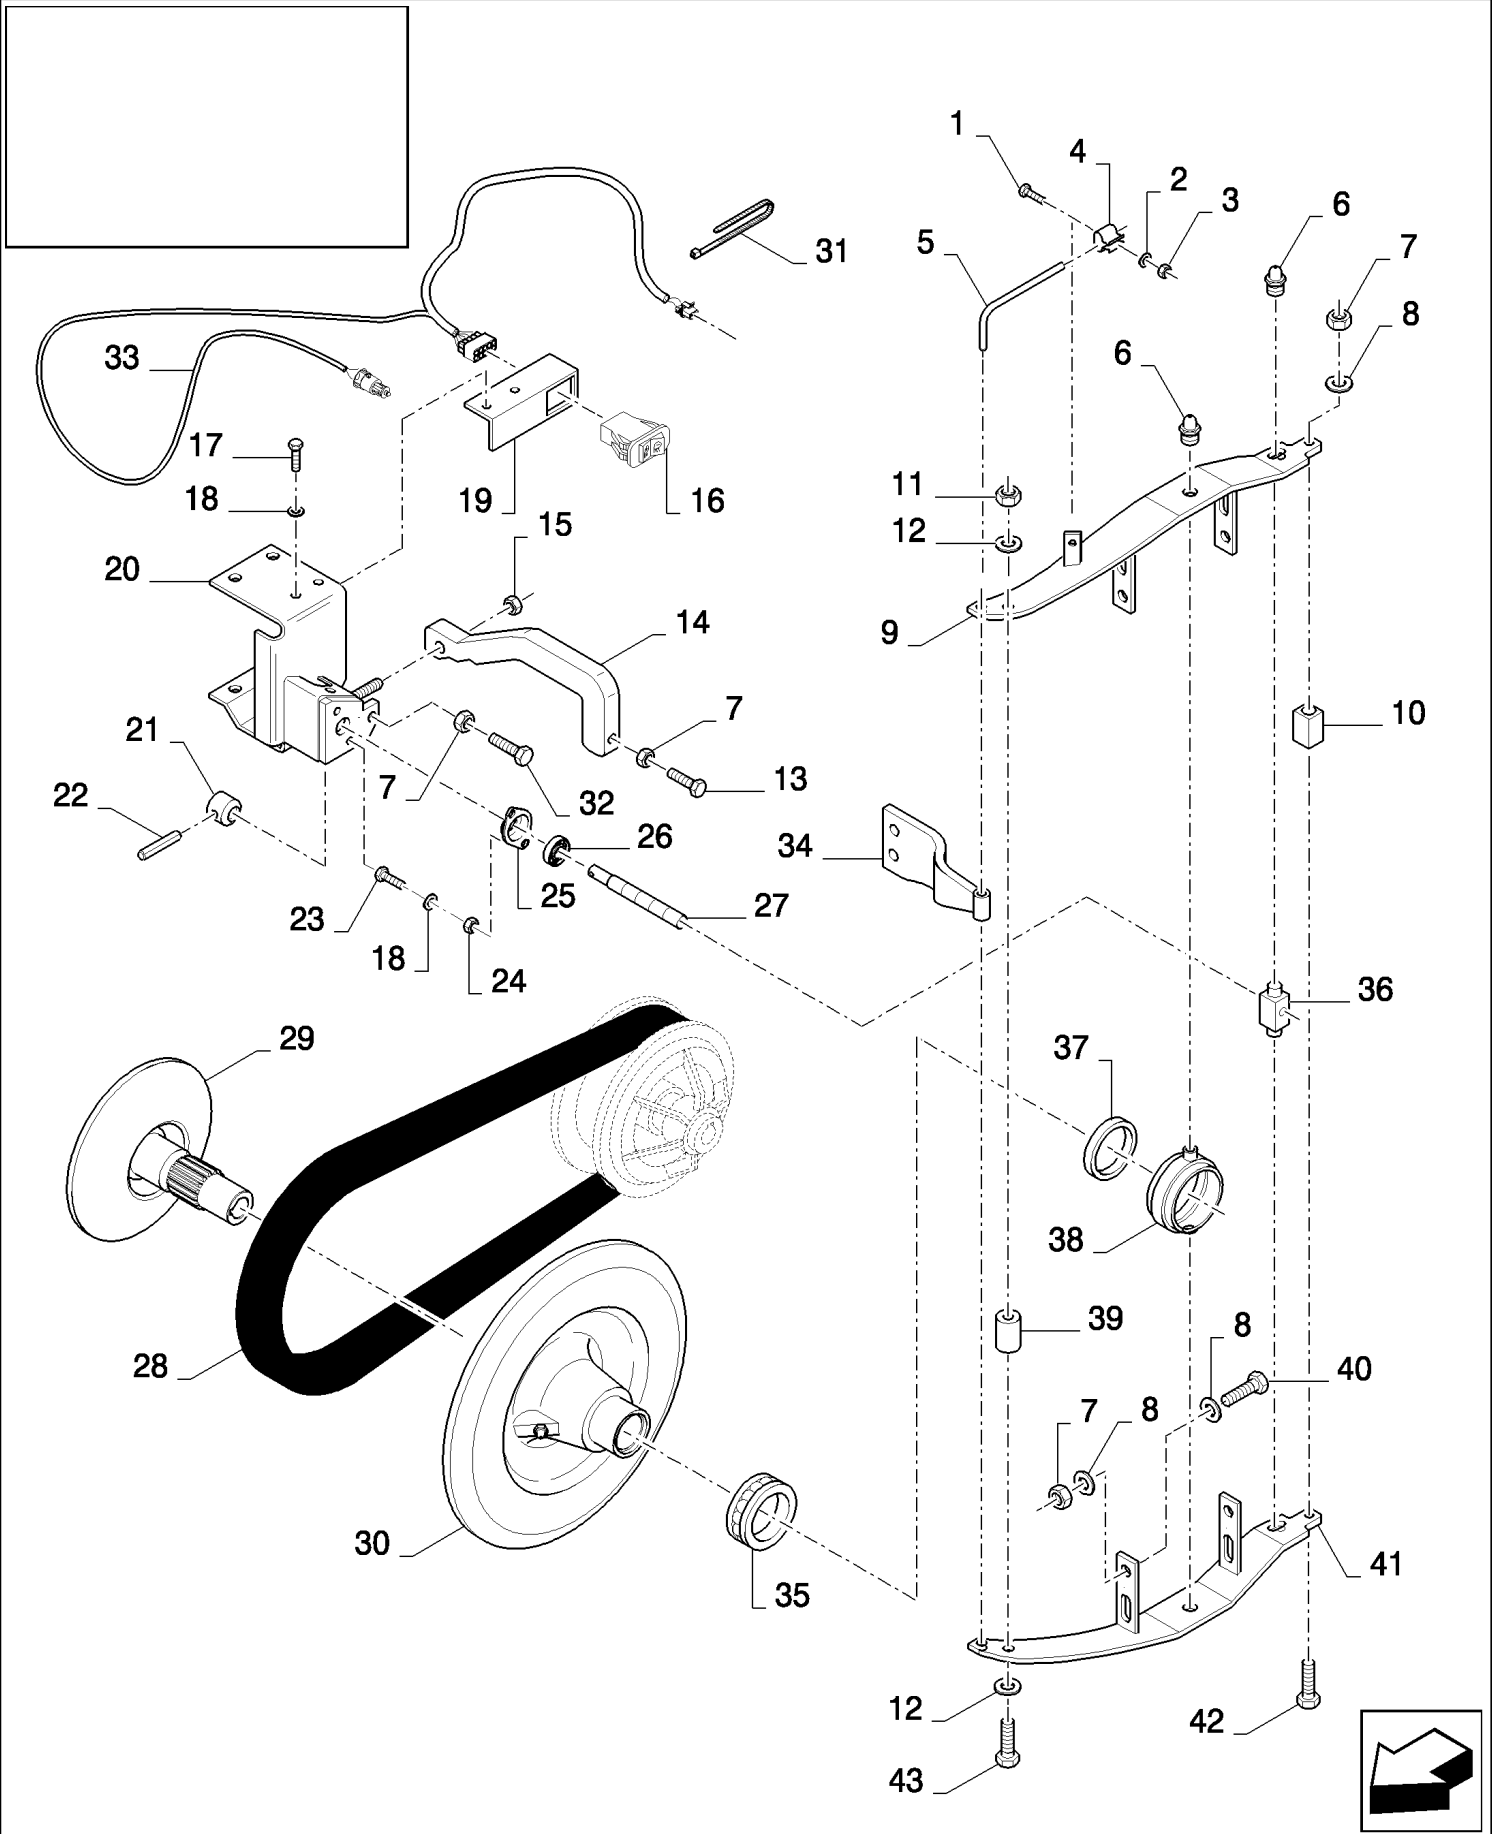

CX8080 COMBINE (9/06-)

18.84081019(01) GRASS SEED VARIATOR KIT - SELF LEVELLING SHOE

сылка	Номер детали	Кол-во	Описание
	84081019		DIA KIT, HARVESTER,
1	412064	1	SCREW, Hex, M4 x 16, 8.8, Full Thd,
2	322355	1	WASHER, Belleville, M4,
3	100012	1	NUT, M4, CI 8,
4	323307	1	CLAMP,
5	84023276	1	PIN,
6	321204	2	NIPPLE, LUBE, M6 x 1, 16mm lg,
7	100016	7	NUT, M10, CI 8,
8	140045	9	WASHER, SPRING, Belleville, M10,
9	84023235	1	ARM,
10	84023232	1	BLOCK,
11	9706690	1	NUT, M8, CI 8,
12	322358	2	WASHER, SPRING, Belleville, M8,
13	120113	1	BOLT, Hex, M10 x 50, 8.8, Full Thd,
14	84023233	1	SUPPORT,
15	100037	1	NUT, M10 x 1.5, CI 8,
16	84320265	1	SWITCH,
17	86508568	2	SCREW, Hex, M6 x 16, 8.8,
18	322357	4	WASHER, SPRING, Belleville, M6,
19	84442304	1	BRACKET,
20	84023197	1	SUPPORT,
21	9811470	1	BUSHING,
22	300869	1	PIN, LOCK, M6 x 40, Slotted,
23	120100	2	BOLT, Hex, M6 x 20, 8.8,
24	9706755	2	NUT, M6, CI 8,
25	443794	1	HOUSING, BEARING,
26	89808450	1	BEARING ASSY,
27	9811471	1	SHAFT,
28	84023277	1	BELT,
29	84023306	1	VARIATOR,
30	84023321	1	VARIATOR,
31	86566989	20	STRAP, CABLE,
32	120112	1	BOLT, Hex, M10 x 40, 8.8, Full Thd,
33	86616159	1	HARNESS, WIRE,
34	84023208	1	SUPPORT,
35	385803	1	BEARING ASSY,
36	443796	1	ADJUSTER,
37	84818400	1	GASKET,
38	84078831	1	HOUSING, BEARING,
39	334056	1	BUSHING,
40	43139	4	SCREW, Hex, M10 x 25, 8.8, Full Thd,
41	84023237	1	ARM,