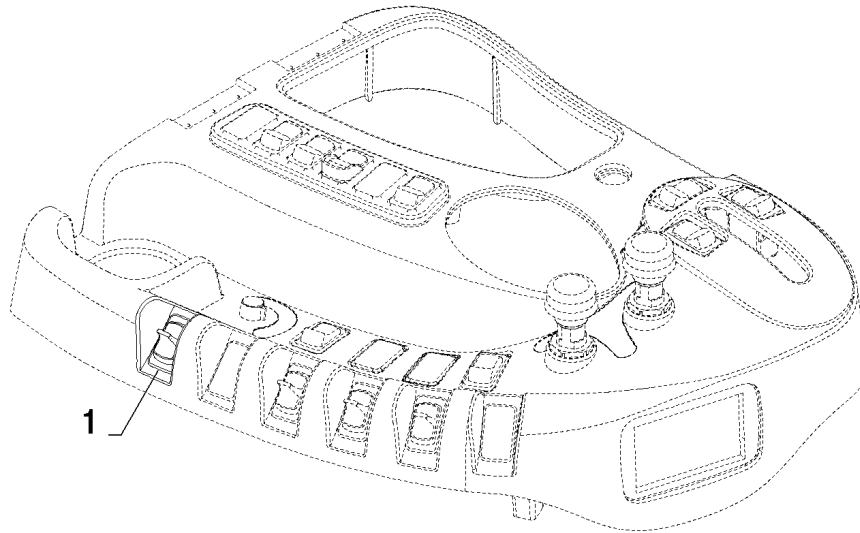

18.84067694(01) REMOTE SIEVE ADJUSTMENT

сылка	Номер детали	Кол-во	Описание
	84067694		DIA KIT, HARVESTER,
1	120100	4	BOLT, Hex, M6 x 20, 8.8,
2	412649	6	WASHER, SPRING, Belleville, M6,
3	84053677	1	PLATE,
4	9706755	2	NUT, M6, CI 8,
5	9831581	2	LOCK,
6	9514605	2	RING, LOCKING,
7	84457469	2	PLATE,
8	428329	1	RING,
9	87011804	1	LEVER,
10	87716	2	BOLT, Hex, 1/4"-20 x 1 1/4", G5,
11	280129	2	NUT, LOCK, 1/4"-20, GC,
12	120103	4	BOLT, Hex, M8 x 16, 8.8,
13	378243	8	WASHER, M8,
14	322358	5	WASHER, SPRING, Belleville, M8,
15	9706690	5	NUT, M8, CI 8,
16	87526988	1	COVER,
17	34439	1	BEARING, BALL,
18	326082	1	CLAMP,
19	84053431	1	BELLOWS,
20	382527	1	CLAMP, HOSE,
21	87347281	1	ACTUATOR,
22	84062611	1	PLATE,
23	322357	2	WASHER, SPRING, Belleville, M6,
24	353308	2	NUT, M6 x 1, CI 8,
25	43128	1	BOLT, Hex, M8 x 30, 8.8,
	86503661	0.01	grease