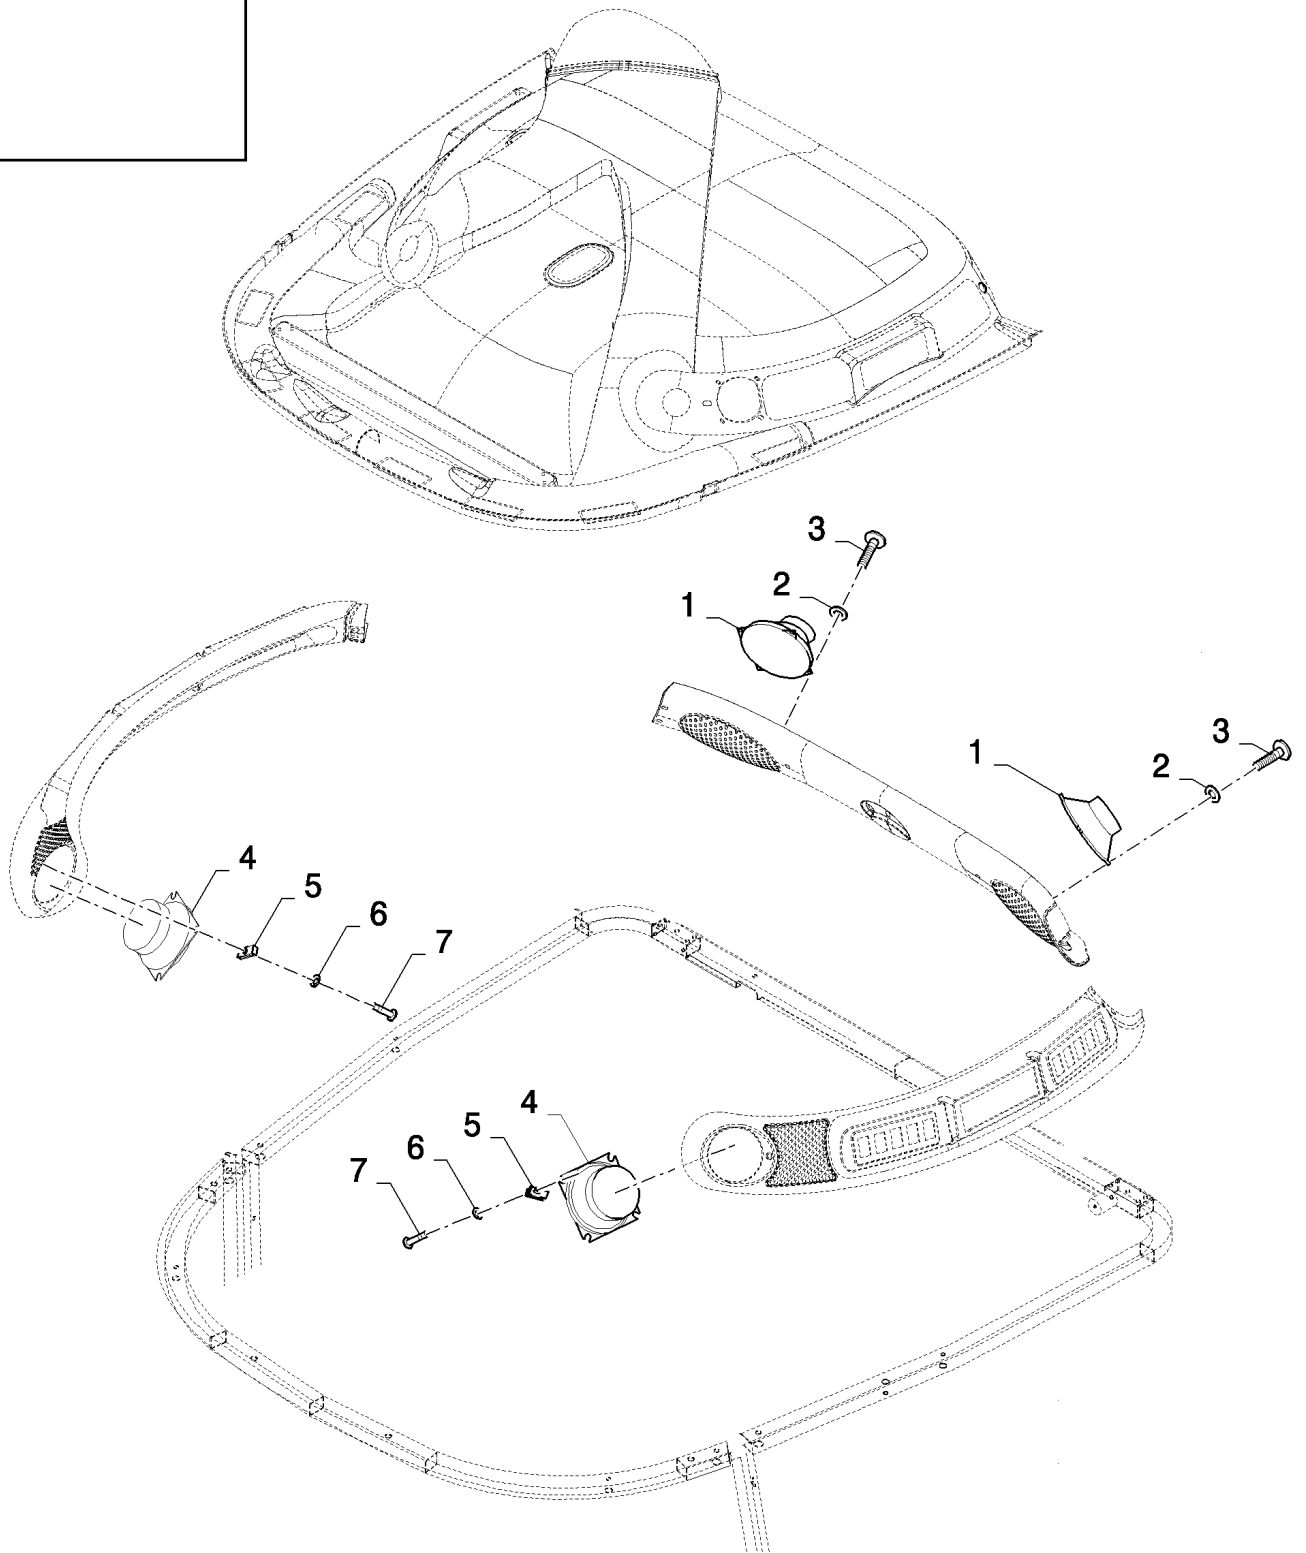

CX8080 COMBINE (9/06-)

18.84081897(01) PREMIUM SPEAKERS

сылка	Номер детали	Кол-во	Описание
	84081897		DIA KIT, HARVESTER,
1	86520822	2	SPEAKER,
2	140014	8	WASHER, M5 x 10 x 1,
3	86511827	8	SCREW, Cross Pan Hd, M5 x 20,
4	86572627	2	SPEAKER,
5	9628100	8	NUT,
6	335872	8	WASHER,
7	86511824	8	SCREW, Cross Pan Hd, M4 x 20,