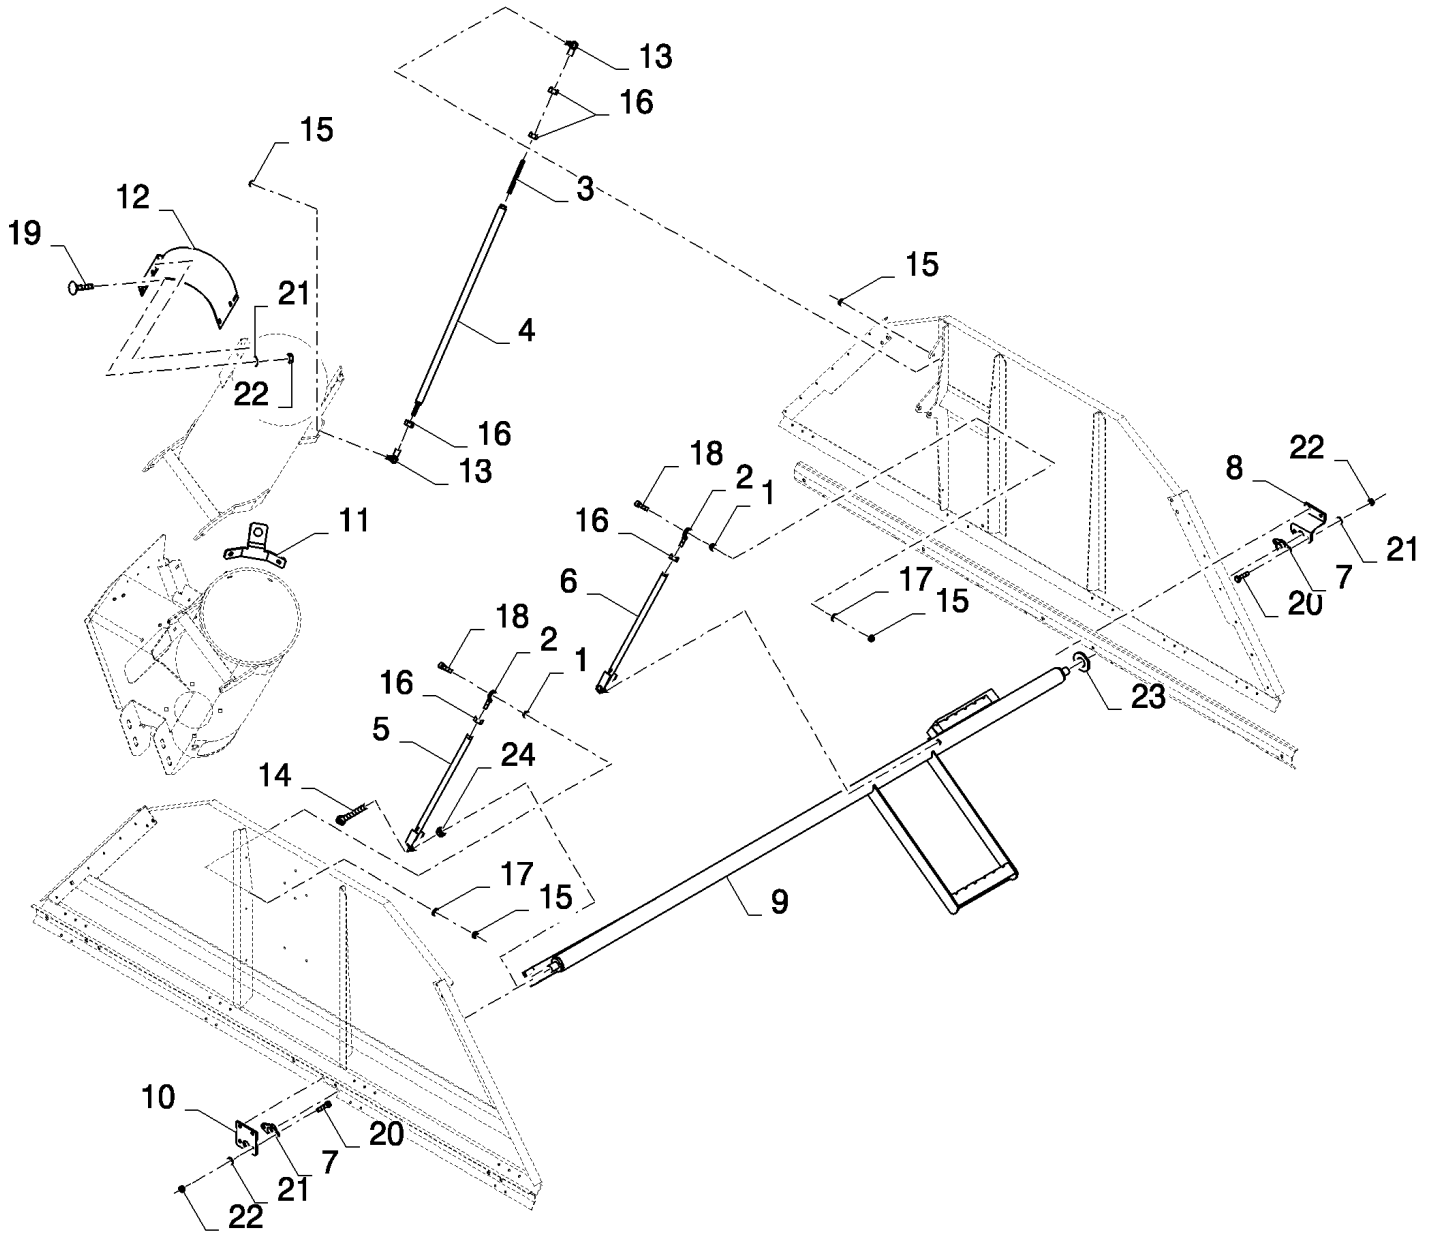

16.18(01) GRAINTANK COVERS, PIVOTING SYSTEM

CX8080 COMBINE (9/06-)

16.18(01) GRAINTANK COVERS, PIVOTING SYSTEM

сылка	Номер детали	Кол-во	Описание
1	84076466	2	BUSHING,
2	84439533	2	CONNECTION, SWIVEL,
3	84457447	1	ROD,
4	84457474	1	TUBE,
5	84076437	1	ROD,
6	84076427	1	ROD,
7	338712	2	FLANGE,
8	84076417	1	SUPPORT,
9	84439506	1	SHAFT,
10	84076404	1	SUPPORT,
11	84448576	1	SUPPORT,
12	84334512	1	PLATE,
13	84457464	2	CONNECTION, SWIVEL,
14	300512	2	SCREW, Hex, M12 x 55, 8.8,
15	100037	4	NUT, M10 x 1.5, CI 8,
16	100016	5	NUT, M10, CI 8,
17	140045	2	WASHER, SPRING, Belleville, M10,
18	84015950	2	SCREW,
19	86507486	4	BOLT, CARRIAGE, Short NK, M8 x 20, CI8.8, Full Thd,
20	120104	4	SCREW, Hex, M8 x 20, 8.8,
21	322358	8	WASHER, SPRING, Belleville, M8,
22	9706690	8	NUT, M8, CI 8,
23	84434145	AR	WASHER,
24	9706685	2	NUT, M12, CI 8,