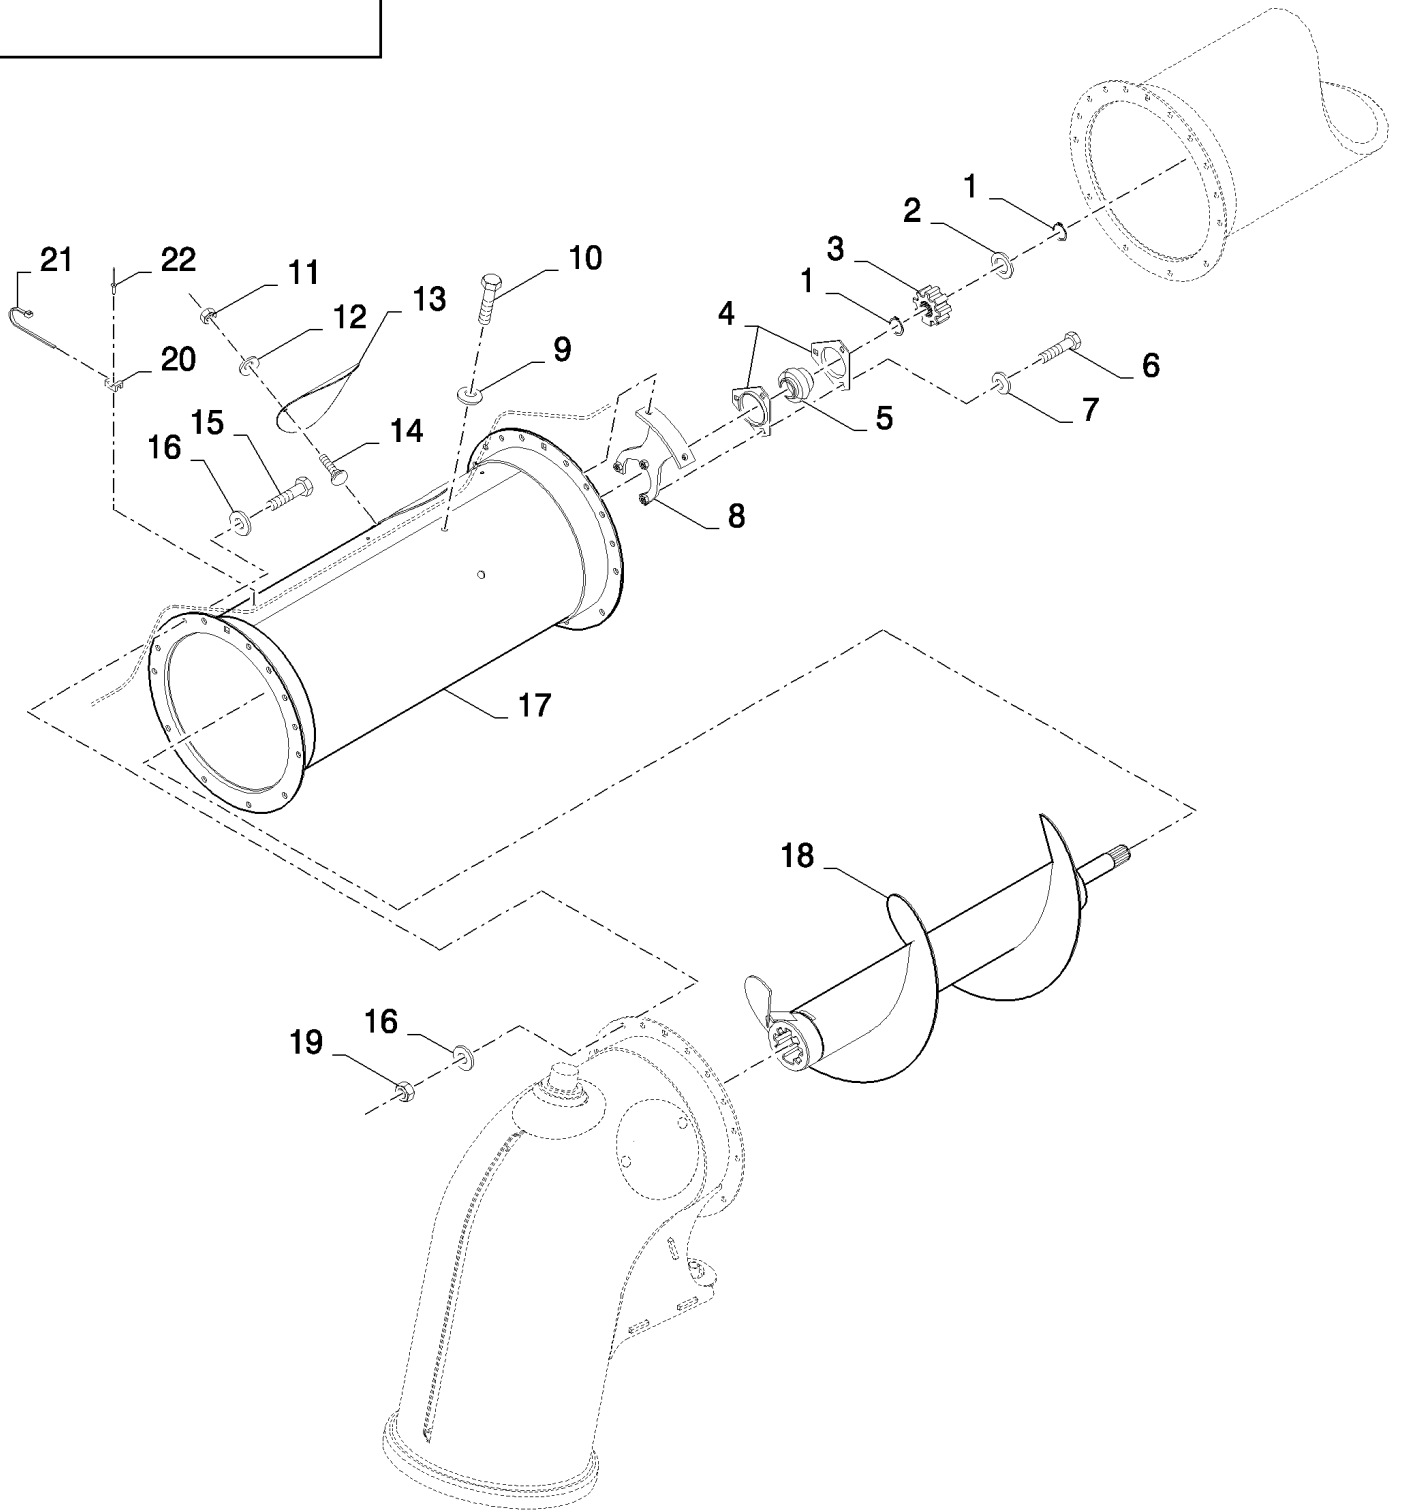

CX8080 COMBINE (9/06-)

18.86521287(01) UNLOADING TUBE EXTENSION KIT

сылка	Номер детали	Кол-во	Описание
	86521287		DIA KIT, HARVESTER,
1	370004	2	RING, SNAP, M35, Ext,
2	84072793	1	WASHER,
3	87011705	1	HUB,
4	84814939	2	FLANGE,
5	84814912	1	BEARING, BALL,
6	43140	3	BOLT, Hex, M10 x 30, 8.8, Full Thd,
7	140045	3	WASHER, SPRING, Belleville, M10,
8	84072623	1	SUPPORT,
9	140046	2	WASHER, Belleville, M12,
10	300388	2	SCREW, Hex, M12 x 25, 8.8,
11	9706690	2	NUT, M8, CI 8,
12	322258	2	PLATE,
13	84461051	1	COVER ASSY,
14	308761	2	BOLT, CARRIAGE, Short NK, M8 x 25, CI8.8, Full Thd,
15	9706687	15	SCREW, Hex, M12 x 30, 8.8,
16	394630	30	WASHER,
17	84444391	1	TUBE,
18	84447939	1	AUGER,
19	9706685	15	NUT, M12, CI 8,
20	86590413	3	CLAMP,
21	86566989	3	STRAP, CABLE,
22	445394	3	RIVET, Pop, M4.8 x 12.7,
	400972	0.01	grease