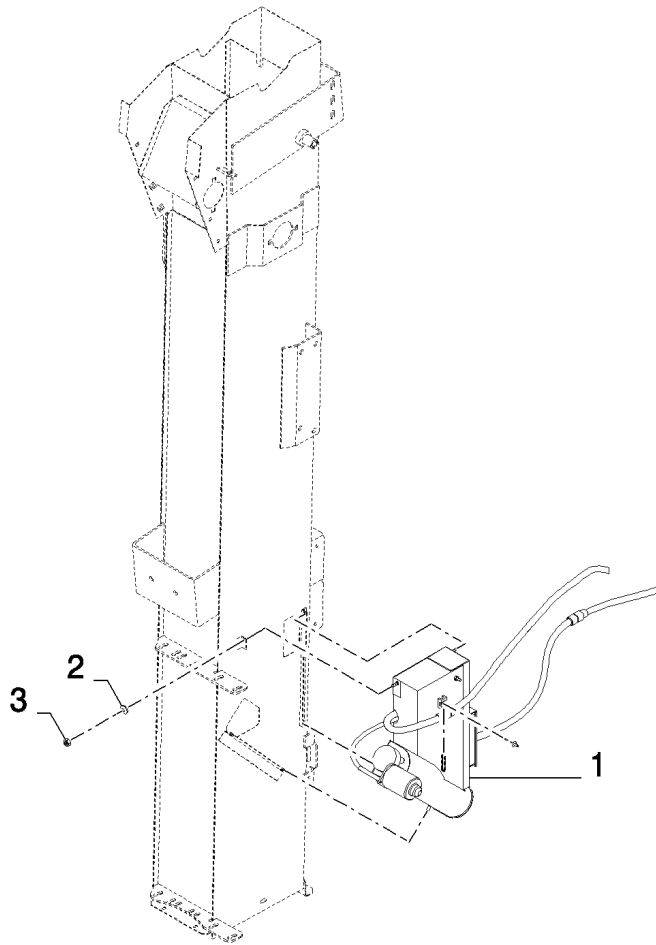

CX8080 COMBINE (9/06-)

18.84081346(01) RICE PINS

сылка	Номер детали	Кол-во	Описание
	84081346		DIA KIT, HARVESTER,
1	396935	25	TOOTH, RICE,
2	394631	25	WASHER, 16MM
3	86000441	25	NUT, M16 x 2, CI 8,

CX8080 COMBINE (9/06-)

18.84081381(01) MOISTURE SENSOR