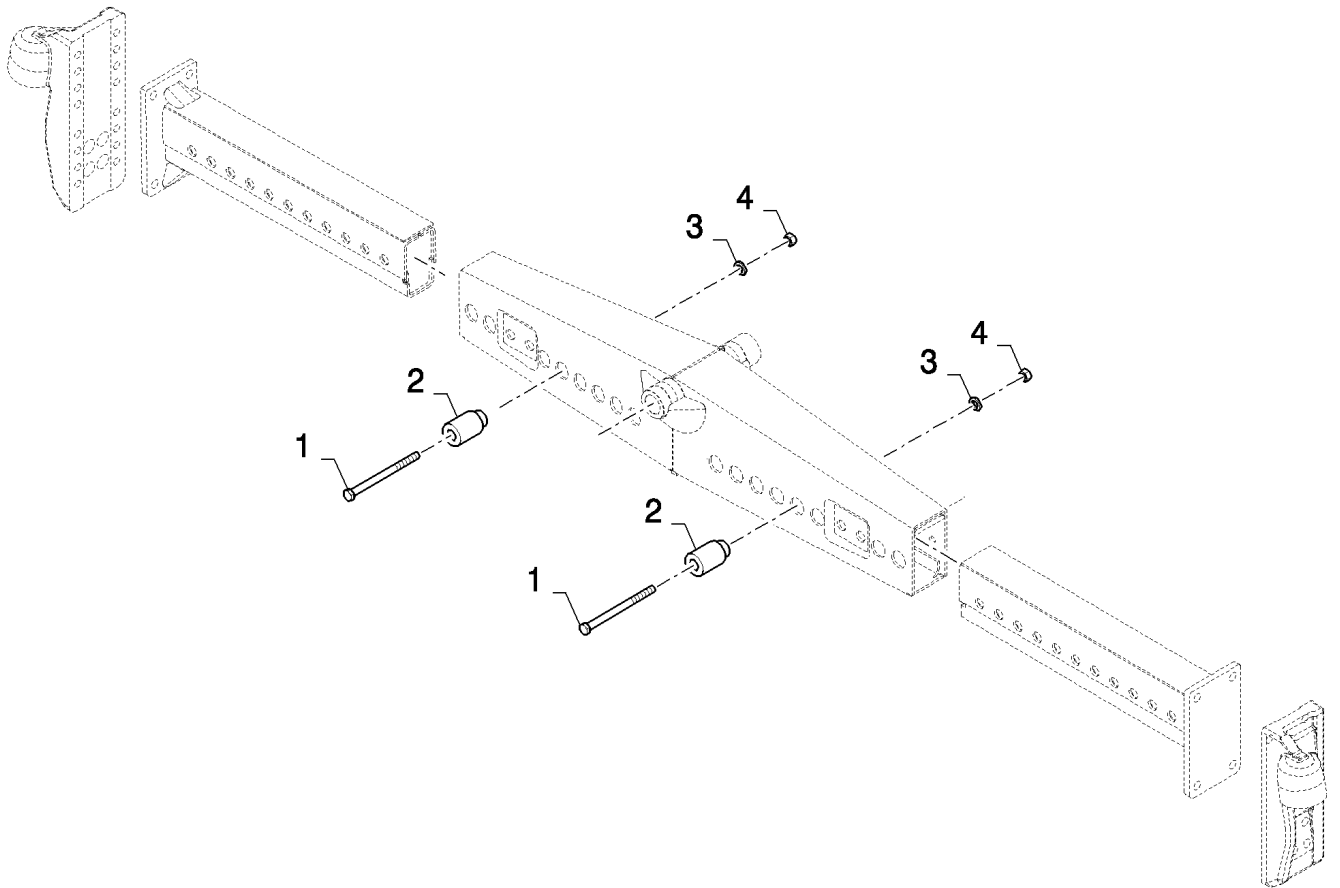

CX8080 COMBINE (9/06-)

18.87336879(01) POWERED REAR AXLE REBUILD KIT FOR ADJUSTABLE AXLES