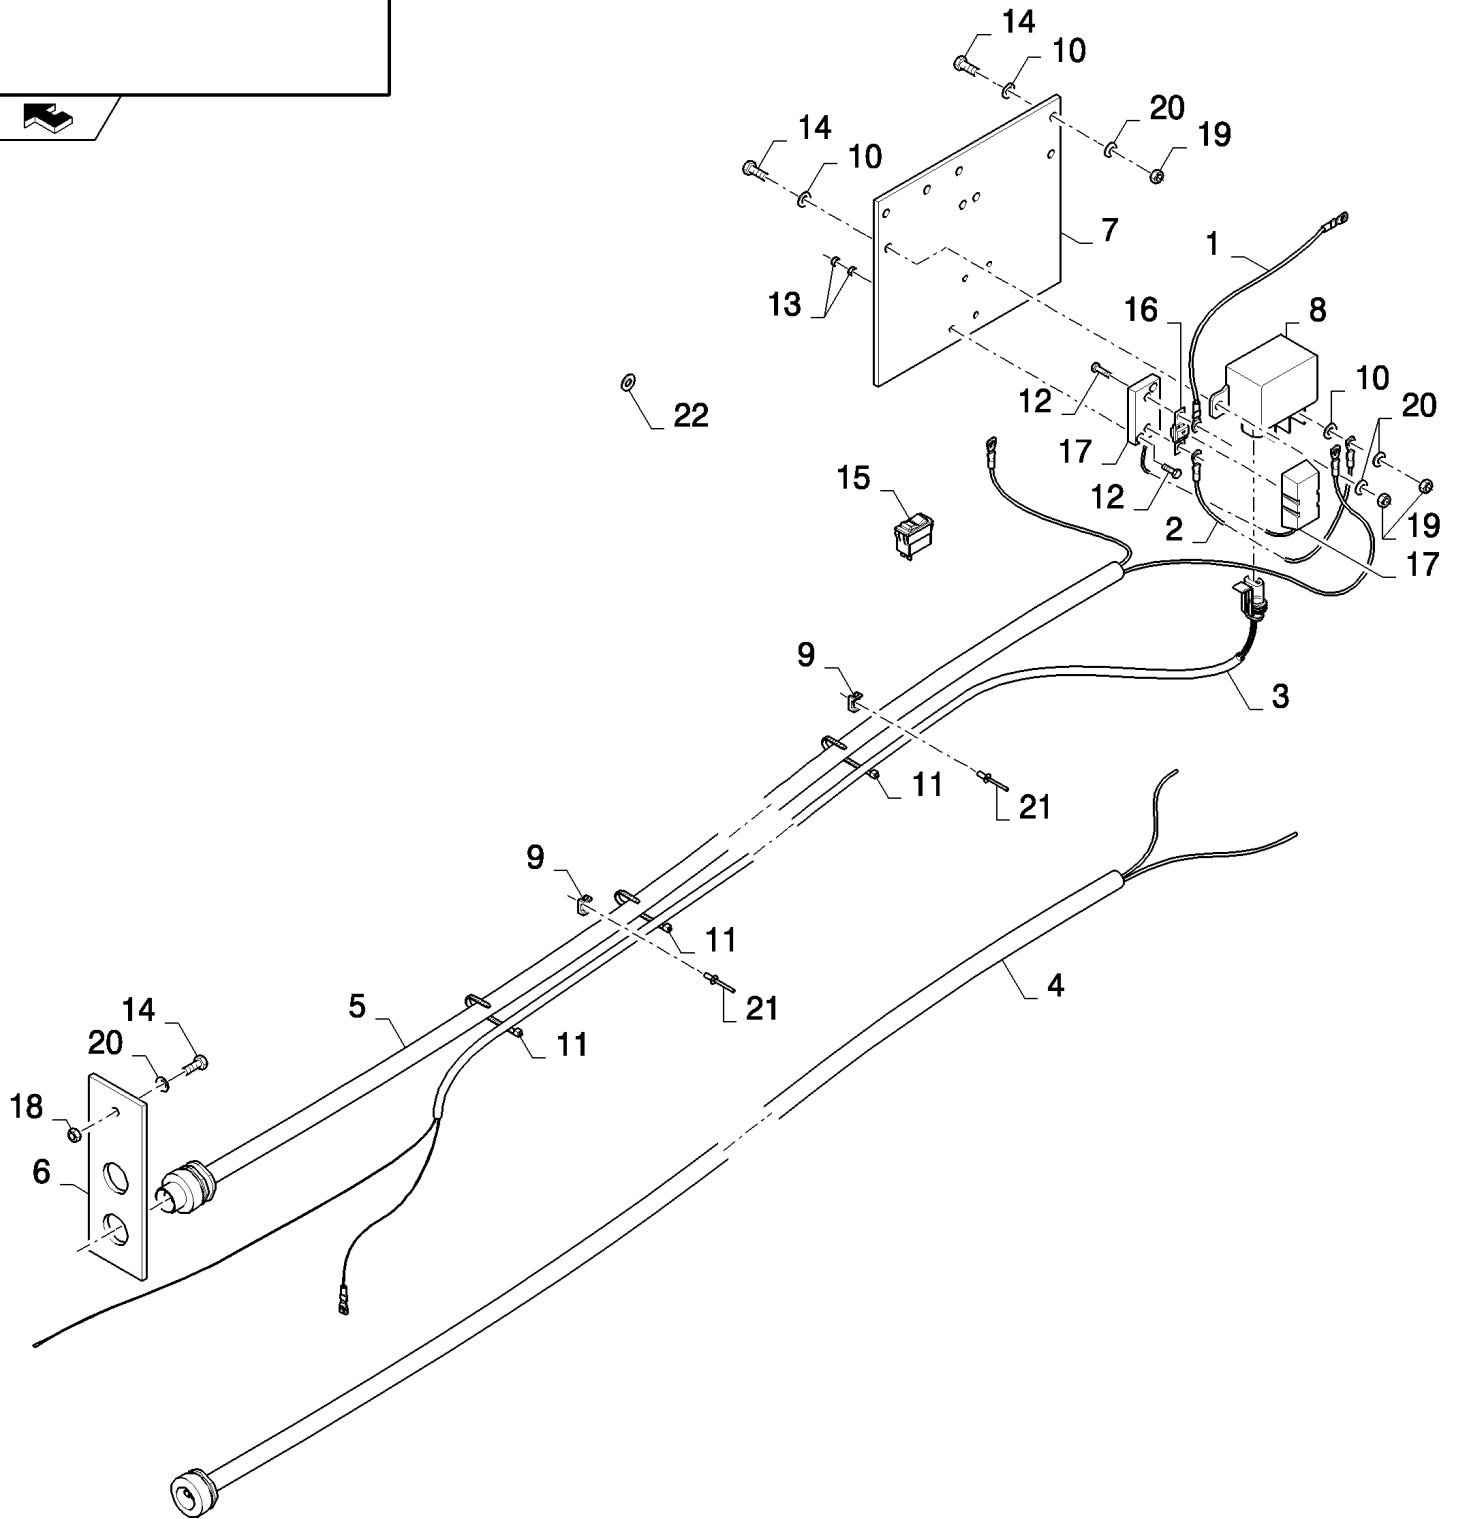

For CX8030 only - D600

CX8080 COMBINE (9/06-)

06.64(01) VERTICAL KNIFE

сылка	Номер детали	Кол-во	Описание
1	86979559	1	HARNESS, WIRE,
2	86979558	1	HARNESS, WIRE,
3	86979557	1	HARNESS, WIRE,
4	86979556	1	HARNESS, WIRE,
5	86979555	1	HARNESS, WIRE,
6	86979554	1	CLAMP,
7	86979552	1	BRACKET,
8	86619908	1	RELAY,
9	86590413	5	CLAMP,
10	86588450	7	WASHER, M6,
11	86566989	15	STRAP, CABLE,
12	86511816	2	SCREW, Cross Pan Hd, M3 x 16,
13	86508812	2	NUT, M3, CI 8,
14	86508568	7	SCREW, Hex, M6 x 16, 8.8,
15	84320251	1	SWITCH,
16	84320118	1	FUSE, 40A
17	84078784	1	FUSE HOLDER,
18	89706755	7	NUT, M6
19	80353308	2	NUT, M6
20	80322357	7	WASHER, SPRING, Belleville, M6, 6MM
21	445394	5	RIVET, Pop, M4.8 x 12.7,
22	280471	2	WASHER, LOCK, Ext, #6,