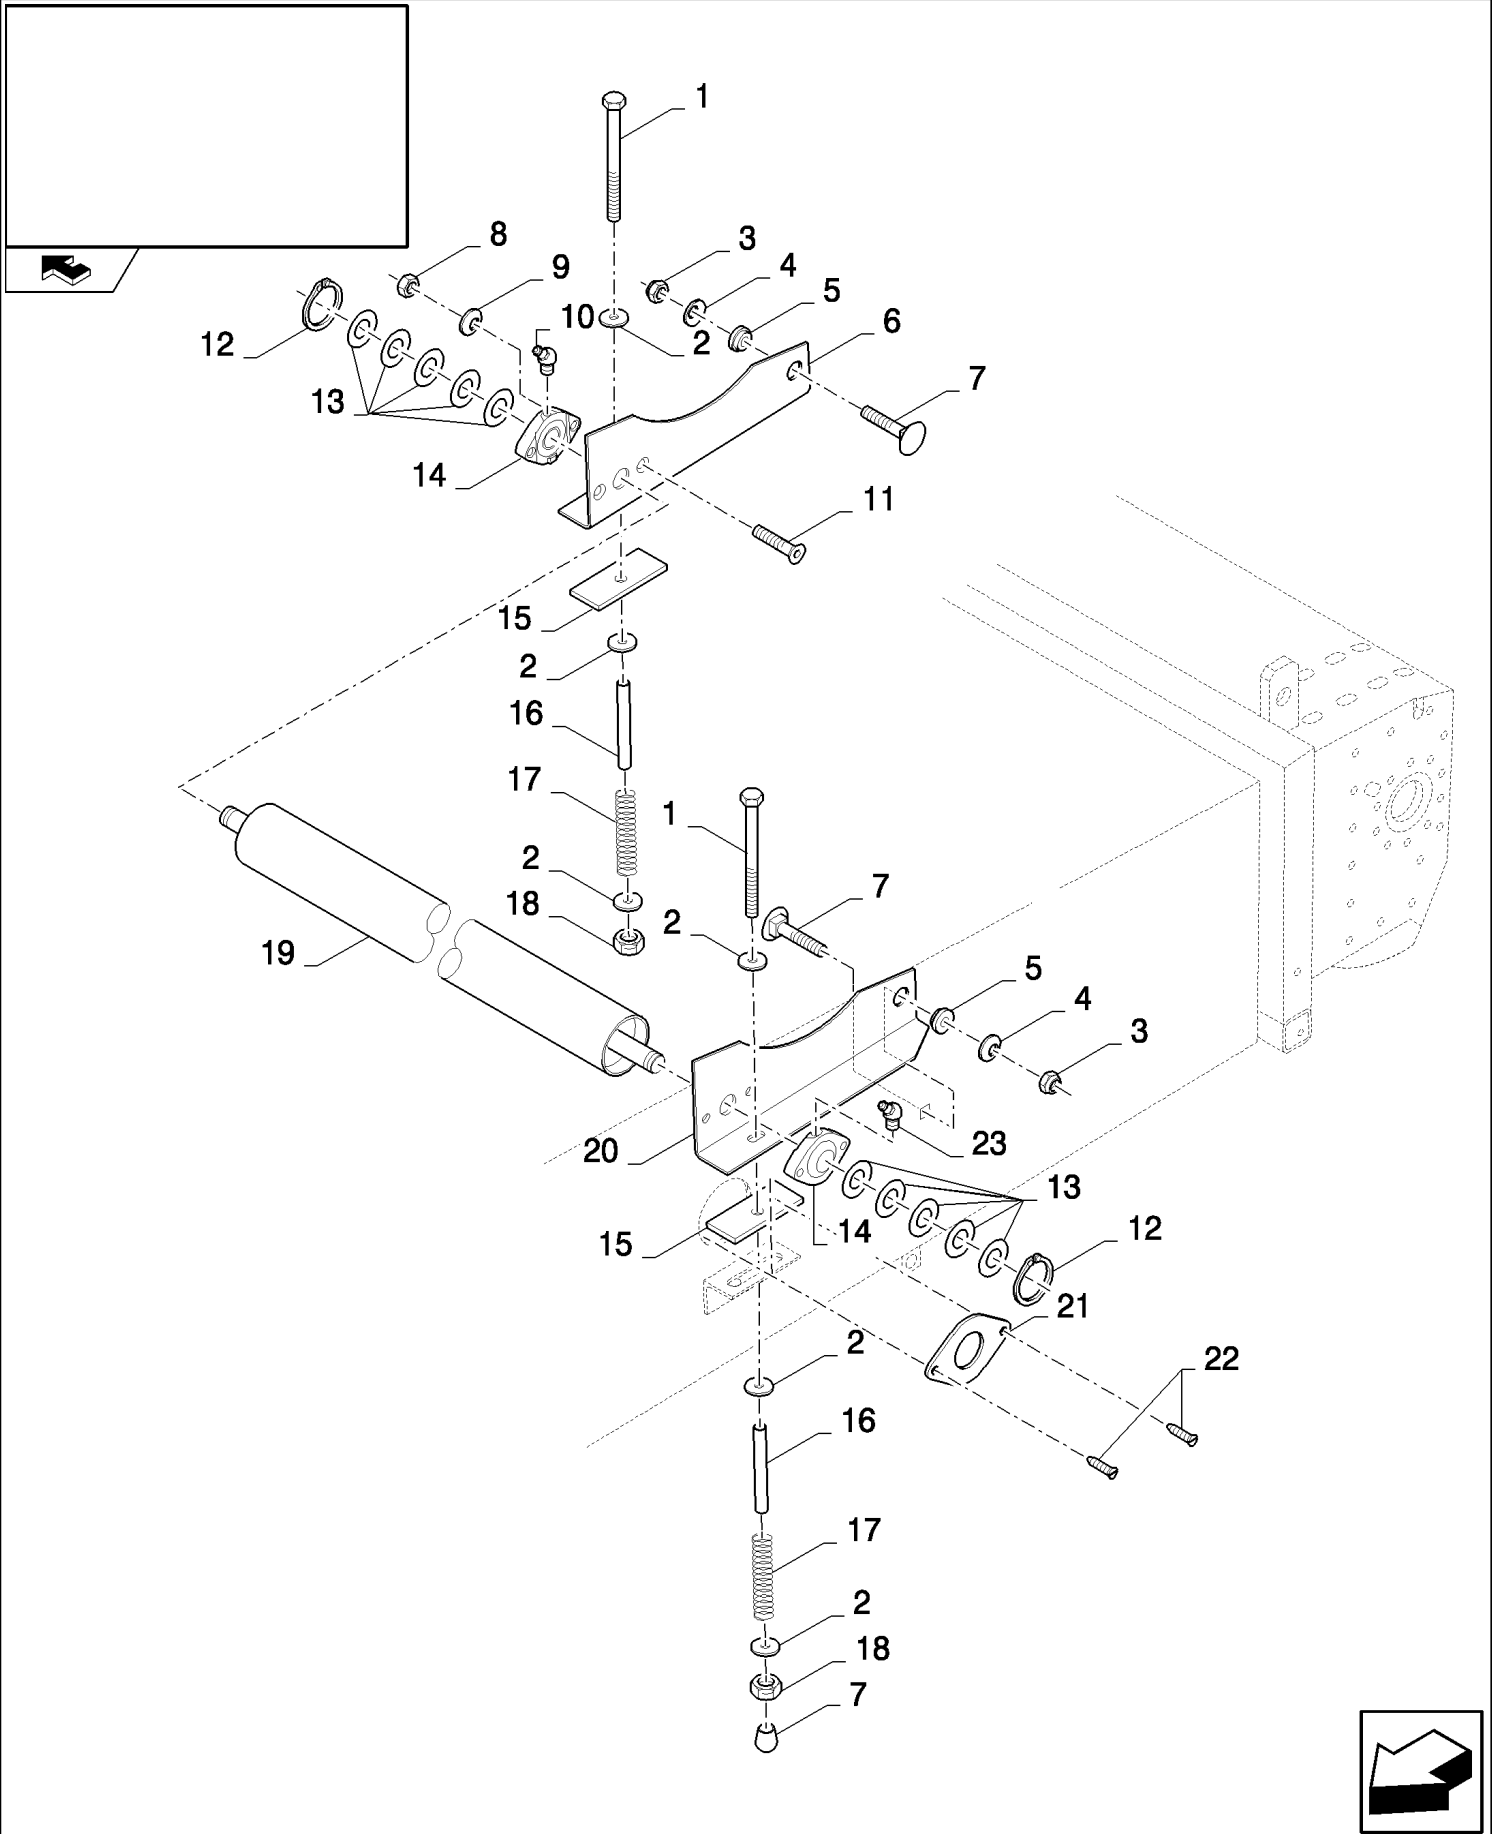

13.18(01) STRAW ELEVATOR, GUIDE ROLL

CX8080 COMBINE (9/06-)

13.18(01) STRAW ELEVATOR, GUIDE ROLL

сылка	Номер детали	Кол-во	Описание
1	412579	2	BOLT, Hex, M10 x 230, 8.8,
2	9832748	6	WASHER,
3	100038	2	NUT, M12 x 1.75, CI 8,
4	140046	2	WASHER, Belleville, M12,
5	9500475	2	BUSHING,
6	84039236	1	SUPPORT,
7	120044	2	BOLT, CARRIAGE, Short NK, M12 x 30, CI8.8, Full Thd,
8	100016	4	NUT, M10, CI 8,
9	140045	4	WASHER, SPRING, Belleville, M10,
10	84814929	2	NIPPLE, LUBE,
11	412466	4	SCREW, Hex Soc Flat Hd, M10 x 35, 8.8,
12	370002	2	CIRCLIP, M25, Ext,
13	140229	AR	WASHER,
14	9514667	2	BEARING ASSY,
15	9500474	2	PAD, RUBBER,
16	84334391	2	TUBE,
17	354085	2	SPRING,
18	412141	2	NUT, LOCK, M10 x 1.5, CI 8,
19	84071544	1	ROLLER, CONVEYOR, , FOR CX8060, CX8070, CX8080, CX8090 ONLY, FOR LATERAL FLOTATION ONLY, FOR FRONT FACE ADJUSTMENT WITH LF ONLY
19	84071545	1	ROLLER, , FOR FRONT FACE ADJUSTMENT WITH LF ONLY, FOR LATERAL FLOTATION ONLY, FOR CX8030, CX8040, CX8050 ONLY
19	85015857	1	ROLLER, CONVEYOR, , FOR CX8070, CX8080, CX8090 ONLY, FOR LATERAL FLOTATION ONLY
19	85015781	1	ROLLER, CONVEYOR, , FOR LATERAL FLOTATION ONLY, FOR CX8050 ONLY
20	84039235	1	SUPPORT,
21	378663	2	COVER,
22	331619	4	SCREW,
23	323713	1	NIPPLE, LUBE,
24	84005018	1	PLUG,