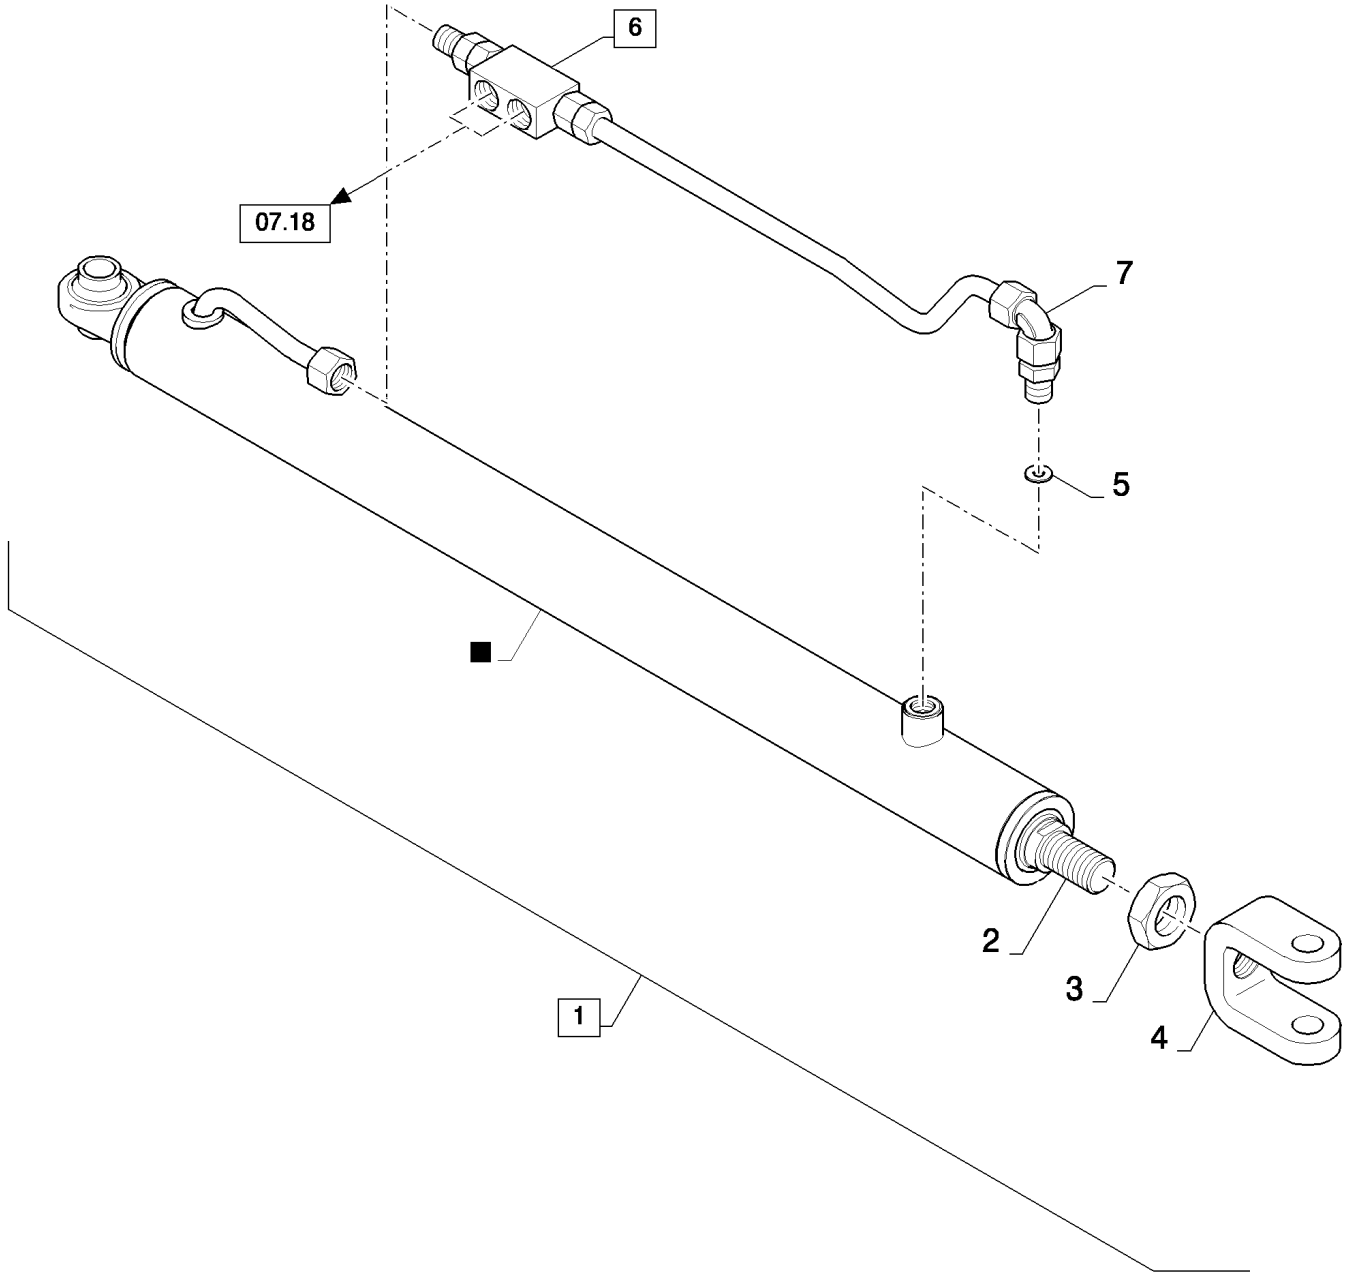

CX8080 COMBINE (9/06-)

07.42(01) CYLINDER FOR UNLOADING AUGER

сылка	Номер детали	Кол-во	Описание
1	84461647	1	HYDRAULIC CYLINDER, (2 to 8)
2	84462328	1	ROD,
3	84022122	1	NUT, Thin, M24 x 2, CI 05, M24x2
4	87031322	1	CLEVIS,
5	87031319	1	ORIFICE,
6	84461693	1	VALVE, CHECK, (7)
7	NSS	1	NOT SERVICED SEPARATELY,
8	84989045	1	KIT, SEALS,