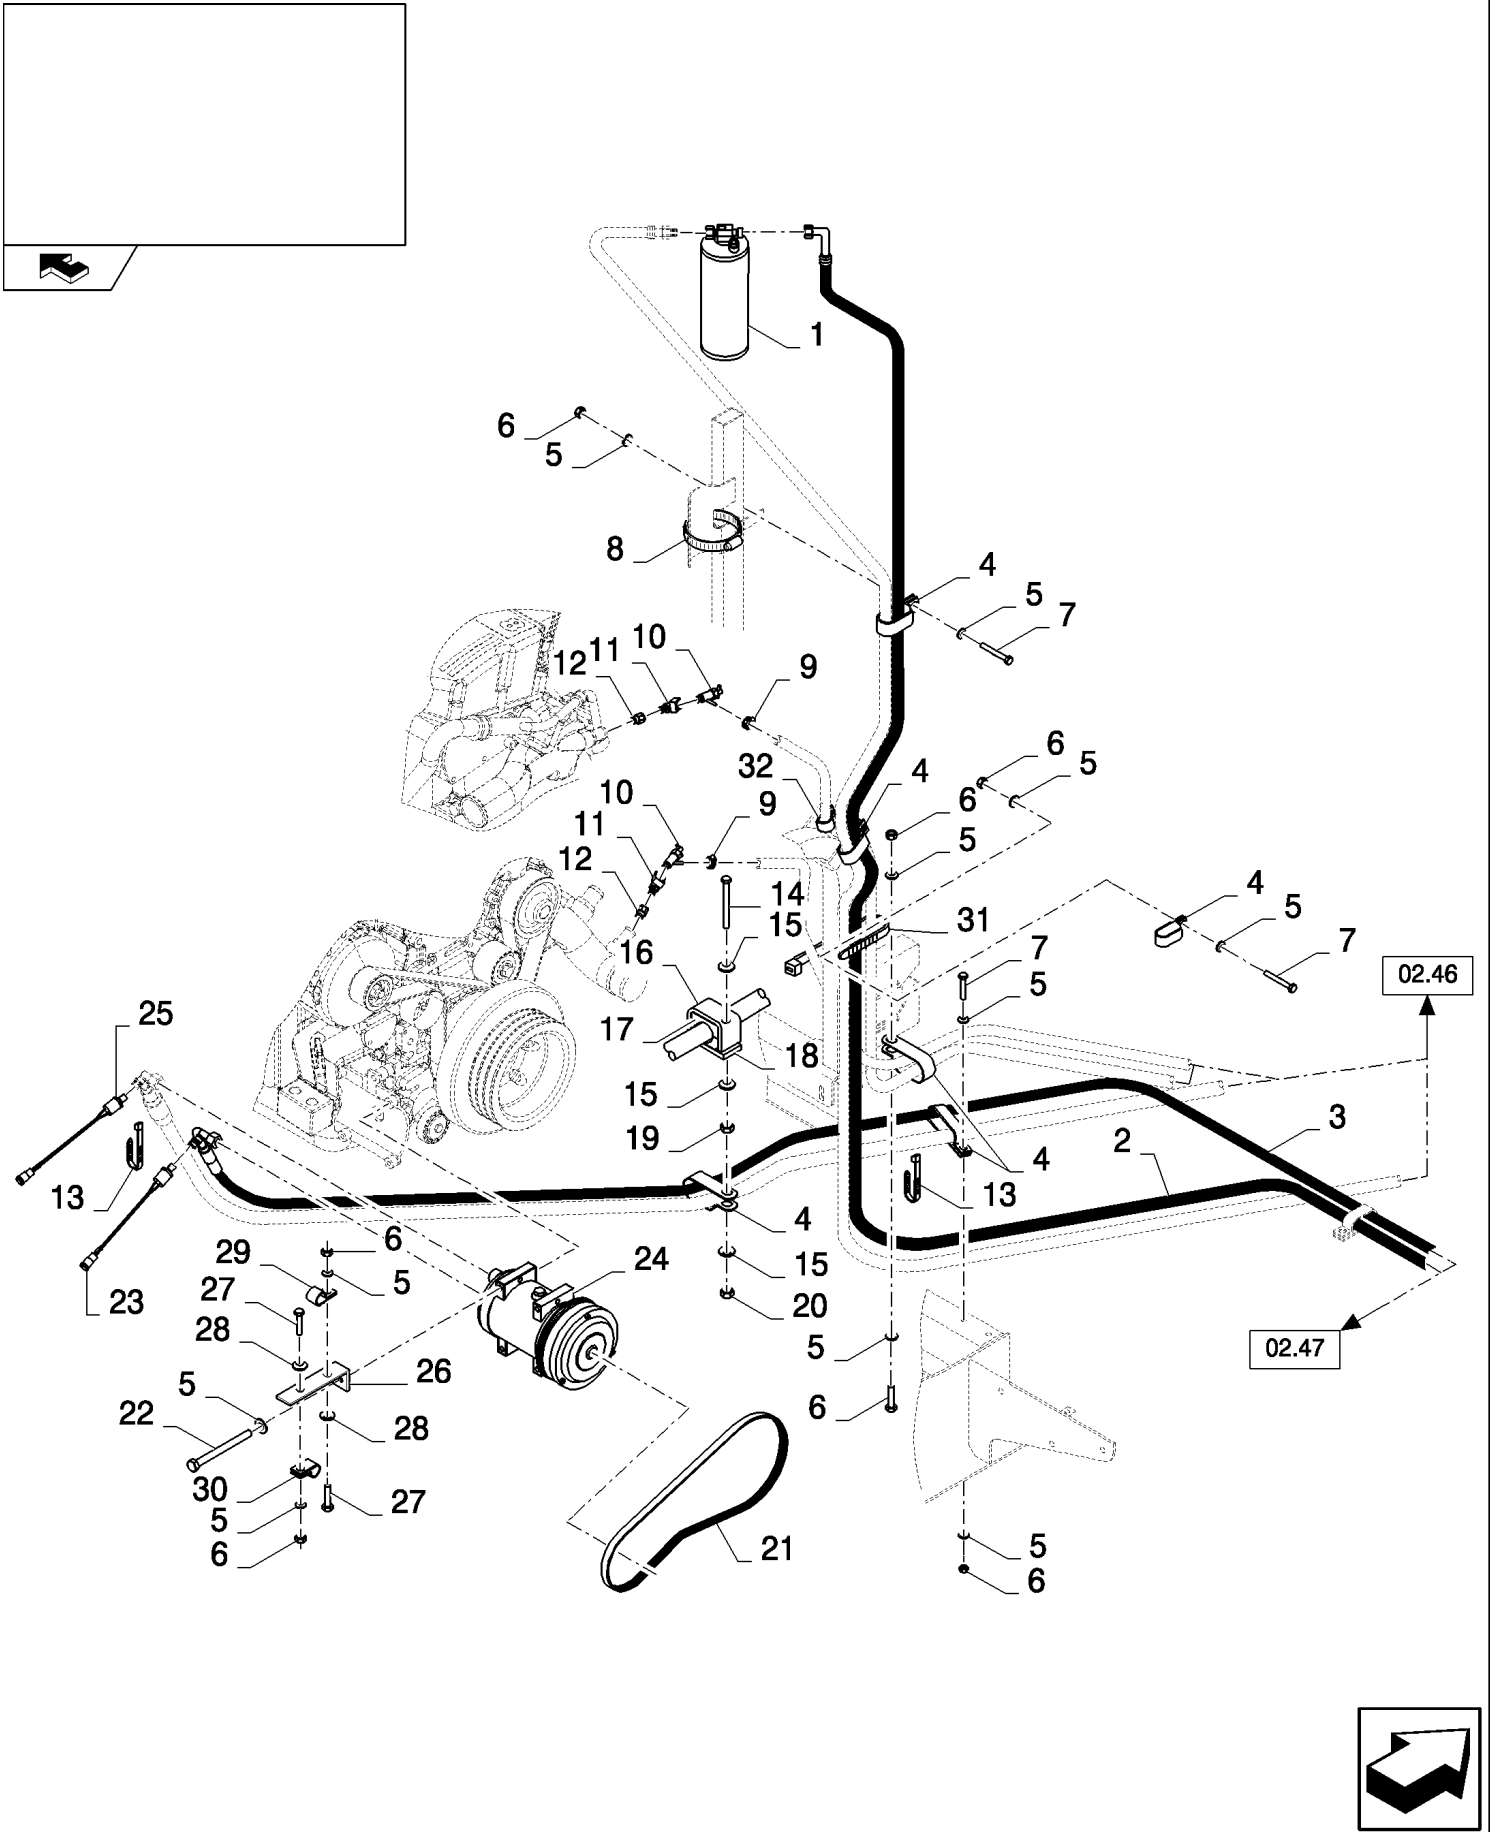

CX8080 COMBINE (9/06-)

02.49(01) AIR CONDITIONER UNIT : COMPRESSOR, DRYER

сылка	Номер детали	Кол-во	Описание
1	84058791	1	RECEIVER-DRYER,
1	84078487	1	RECEIVER-DRYER, , FOR SWEDEN ONLY
2	84443693	1	HOSE, FLEXIBLE, CONDITIONER-DRYER
3	84448937	1	HOSE, FLEXIBLE, , FOR CX8040, CX8050, CX8060, CX8070, CX8080 ONLY
3	87553680	1	HOSE, FLEXIBLE, , FOR CX8030 ONLY
4	9513271	5	CLAMP,
5	322358	AR	WASHER, SPRING, Belleville, M8,
6	89706690	AR	NUT, M8, CI 8,
7	43128	AR	BOLT, Hex, M8 x 30, 8.8,
8	556701	1	CLAMP,
9	326082	2	CLAMP, , FOR HEATING ONLY
10	83961305	2	VALVE, SHUT-OFF, , FOR HEATING ONLY
11	3905214	2	ELBOW, , FOR HEATING ONLY
12	84334474	2	FITTING, , FOR HEATING ONLY
13	86566989	3	STRAP, CABLE,
14	412499	1	BOLT, Hex, M6 x 100, 8.8, Full Thd, M6x100
15	86588450	3	WASHER, M6,
16	743318	1	SUPPORT,
17	457546	2	CLAMP,
18	417043	1	SUPPORT,
19	9706755	1	NUT, M6, CI 8,
20	353308	1	NUT, M6 x 1, CI 8,
21	84818007	1	BELT, TRANSMISSION,
22	395851	4	BOLT, Hex, M8 x 90, 8.8, Full Thd, M8x90
22	412215	4	BOLT, Hex, M8 x 100, 8.8, , FOR HEATING ONLY
23	87366051	1	SWITCH, PRESSURE, HIGH PRESSURE, FOR CX8040, CX8050, CX8060, CX8070, CX8080 ONLY
23	87366045	1	SWITCH, PRESSURE, , FOR CX8030 ONLY
24	84448669	1	COMPRESSOR, AIRCOND.,
25	87366044	1	SWITCH, PRESSURE, , FOR CX8030 ONLY
26	87516751	1	BRACKET, , FOR CX8030 ONLY
27	43127	2	BOLT, Hex, M8 x 25, 8.8, , FOR CX8030 ONLY
28	378243	2	WASHER, M8, , FOR CX8030 ONLY
29	431352	1	CLAMP, , FOR CX8030 ONLY
30	431351	1	CLAMP, , FOR CX8030 ONLY
31	86566990	5	STRAP, CABLE, , FOR CX8030 ONLY
32	418407	1	CLAMP, , FOR HEATING ONLY