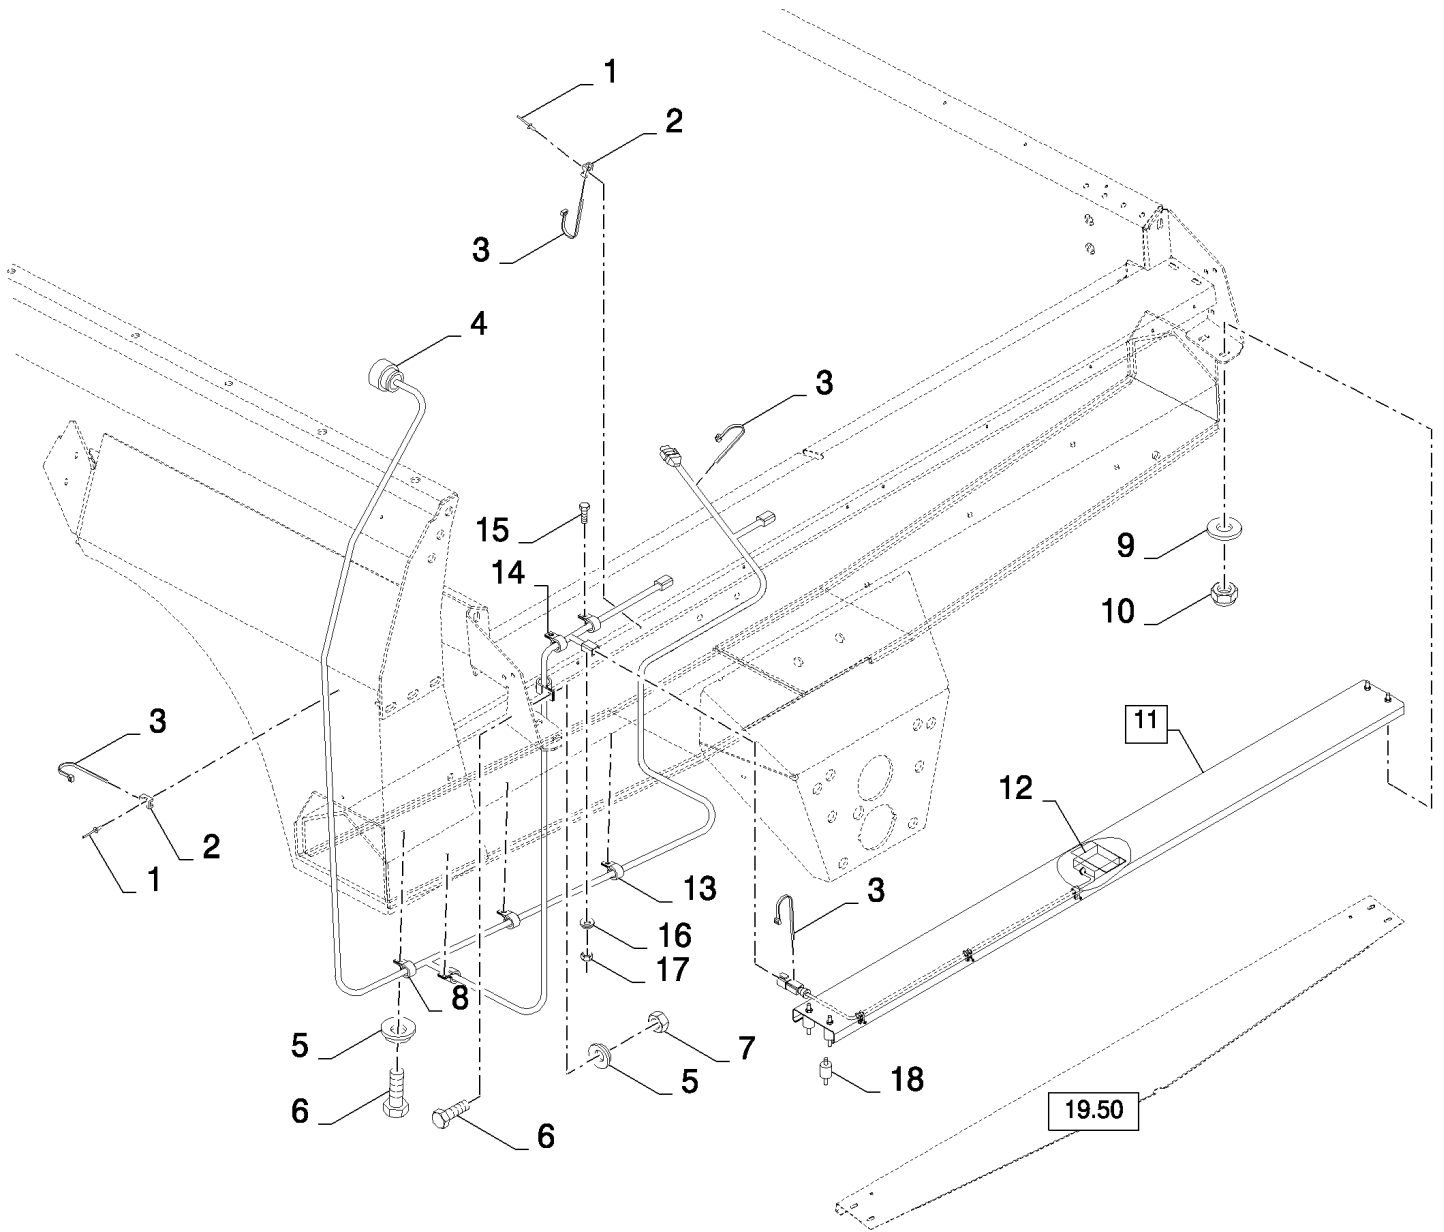

06.43(01) STRAW WALKER DETECTOR

CX8080 COMBINE (9/06-)

06.43(01) STRAW WALKER DETECTOR

сылка	Номер детали	Кол-во	Описание
1	80401278	AR	SEAL,
2	86579531	2	DETECTOR, (3)
3	84000257	1	SENSOR,
4	100012	10	NUT, M4, CI 8,
5	322355	10	WASHER, Belleville, M4,
6	84017737	2	HOLDER,
7	322357	16	WASHER, SPRING, Belleville, M6,
8	9706755	12	NUT, M6, CI 8,
9	84042926	AR	PLATE, COVER,
10	89706690	AR	NUT, M8, CI 8,
11	322358	AR	WASHER, SPRING, Belleville, M8,
12	120103	AR	BOLT, Hex, M8 x 16, 8.8,
13	86566989	4	STRAP, CABLE,
14	9706748	4	CLAMP, 5/8", Insul, 5/16" Bolt,
15	431352	5	CLAMP,
16	9512290	9	RIVET,
17	86511042	6	SCREW, Cross Pan Hd, M4 x 16,
18	412255	4	BOLT, Hex, M4 x 20, 8.8, Full Thd,
19	86508568	4	SCREW, Hex, M6 x 16, 8.8,
20	84452006	1	SUPPORT,
21	86616168	1	HARNESS, WIRE,