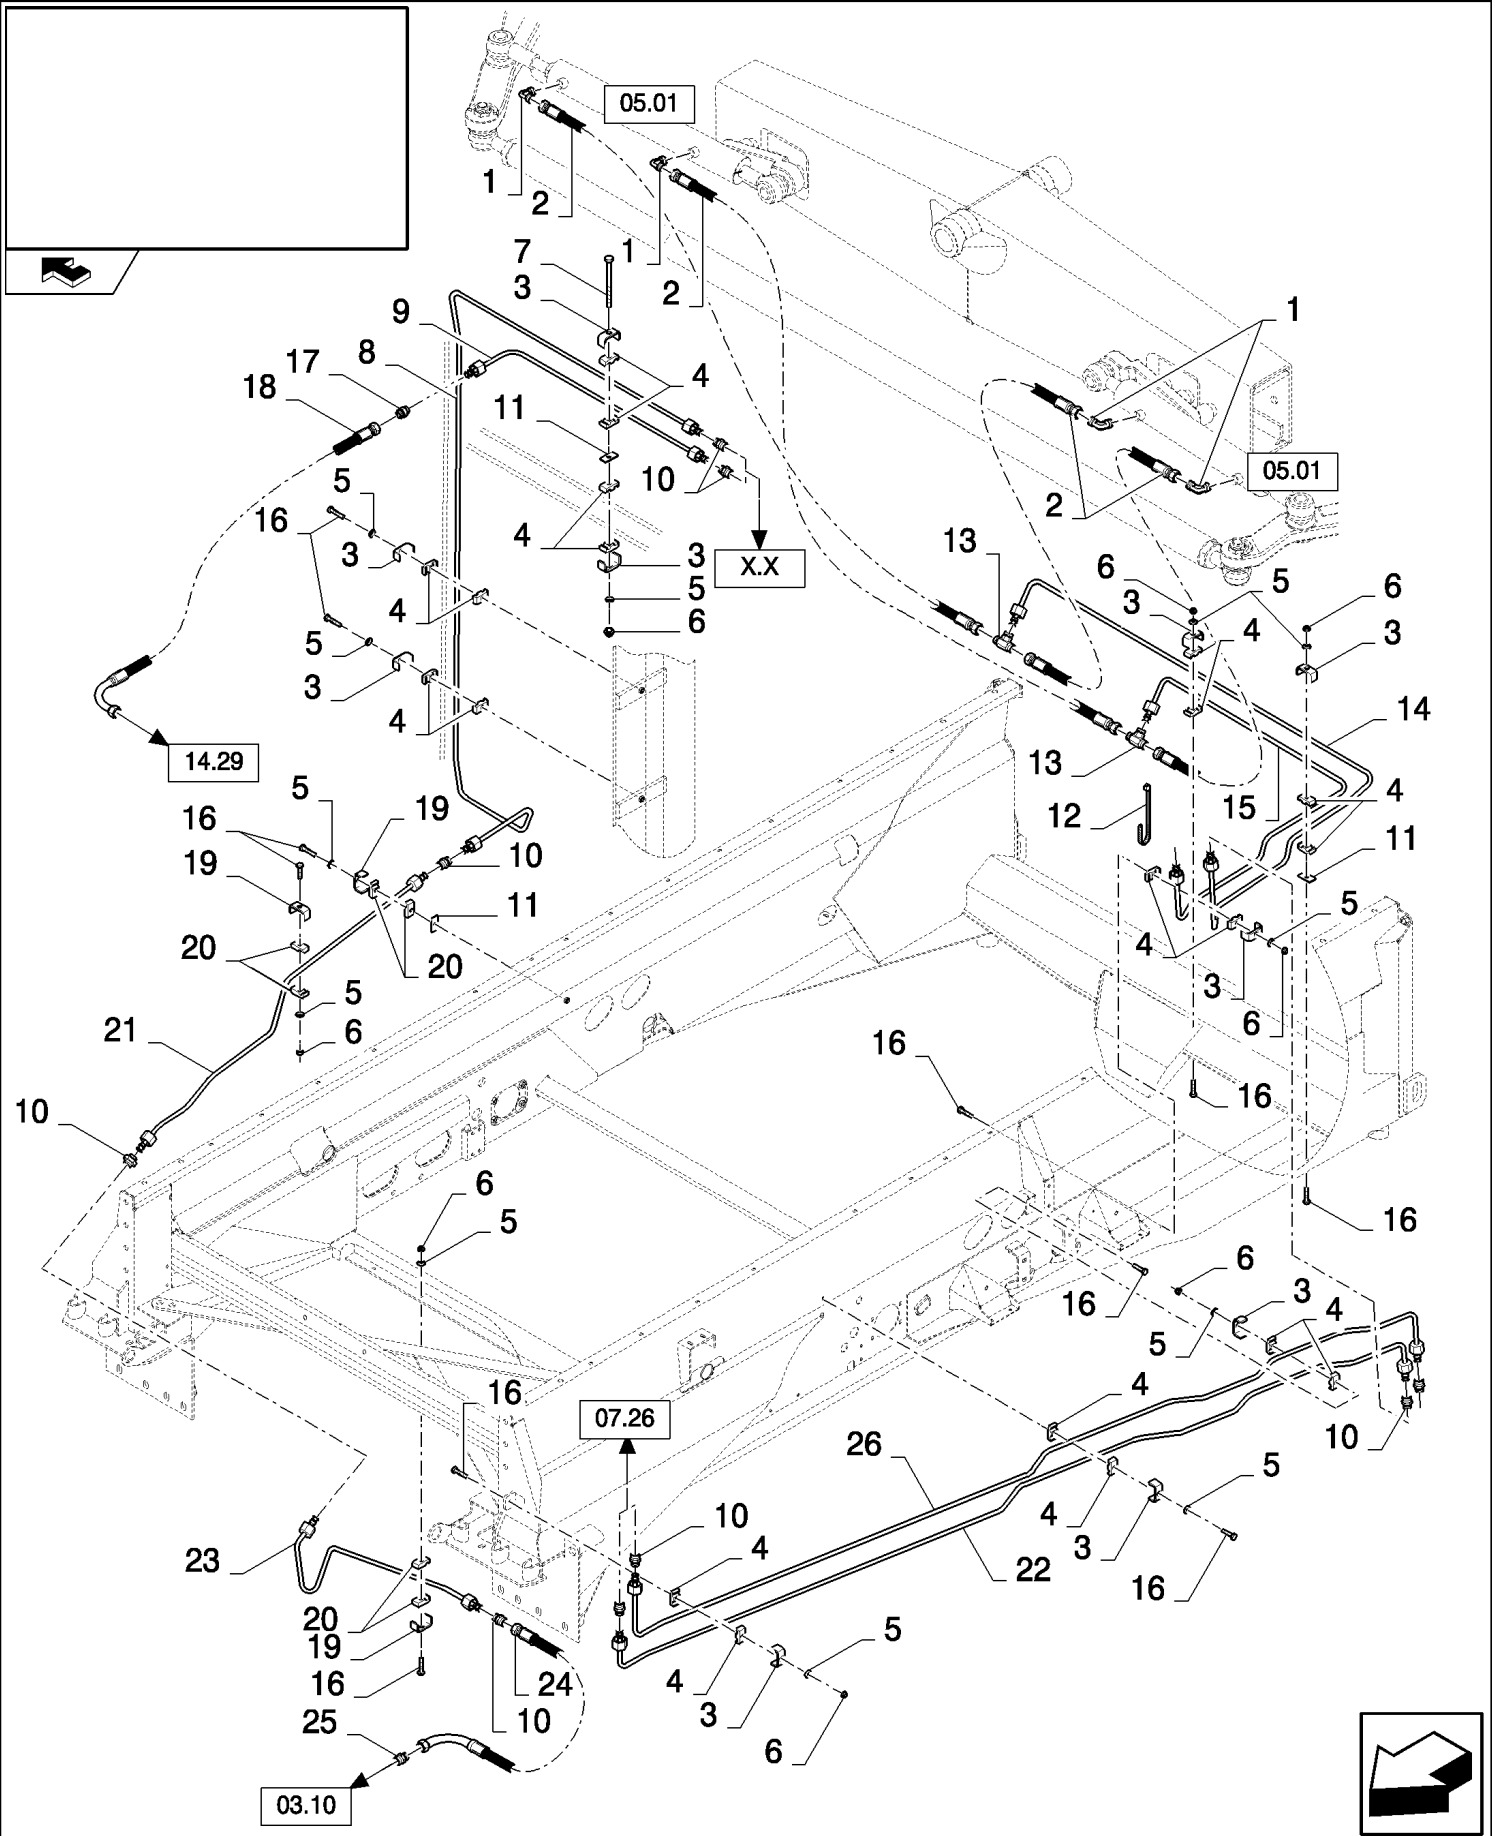

07.25(01) LOWER FRAME HYDRAULICS, FIXED SHOE

CX8080 COMBINE (9/06-)

07.25(01) LOWER FRAME HYDRAULICS, FIXED SHOE

сылка	Номер детали	Кол-во	Описание
1	86579691	4	ELBOW, 90є, 13/16"-18 ORFS x M18 x 1.5 ORB,
2	84068103	4	HOSE, FLEXIBLE,
3	431941	10	SUPPORT,
4	430357	20	CLAMP,
5	430357	AR	CLAMP, 6MM
6	412152	AR	NUT, LOCK, M6 x 1, CI 8.8,
7	86508569	1	BOLT, Hex, M6 x 70, 8.8, M6x70
8	84437143	1	TUBE, HYD, , FOR CX8060, CX8070, CX8080, CX8090 ONLY
8	84432255	1	TUBE, HYD, , FOR CX8030, CX8040, CX8050 ONLY
9	84431245	1	TUBE, HYD, , FOR CX8060, CX8070, CX8080, CX8090 ONLY
9	84431249	1	TUBE, HYD, , FOR CX8030, CX8040, CX8050 ONLY
10	84431547	9	UNION, 13/16"-16 ORFS, , SEE FIGURE 07.502
11	434097	3	BRACKET,
12	396718	6	STRAP,
13	86533127	2	TEE, 13/16"-16 ORFS,
14	84989298	1	TUBE, HYD, , FOR CX8060, CX8070, CX8080, CX8090 ONLY
14	84432513	1	TUBE, HYD, , FOR CX8030, CX8040, CX8050 ONLY
15	84989294	1	TUBE, HYD, , FOR CX8060, CX8070, CX8080, CX8090 ONLY
15	84432517	1	TUBE, HYD, , FOR CX8030, CX8040, CX8050 ONLY
16	120056	AR	SCREW, Hex, M6 x 50, 8.8,
17	84431472	1	CONNECTOR, HYD., , SEE FIGURE 07.502
18	84068158	1	HOSE, FLEXIBLE,
19	442340	AR	SUPPORT,
20	433008	AR	CLAMP,
21	84431508	1	TUBE, HYD,
22	84989276	1	TUBE, HYD,
23	84431505	1	TUBE, HYD, , FOR CX8060, CX8070, CX8080, CX8090 ONLY
23	84432519	1	TUBE, HYD, , FOR CX8030, CX8040, CX8050 ONLY
24	84068062	1	HOSE, FLEXIBLE,
25	86579674	1	CONNECTOR, HYD., 13/16"-16 ORFS x M14 x 1.5 ORB, , SEE FIGURE 07.502
26	84989290	1	TUBE, HYD,