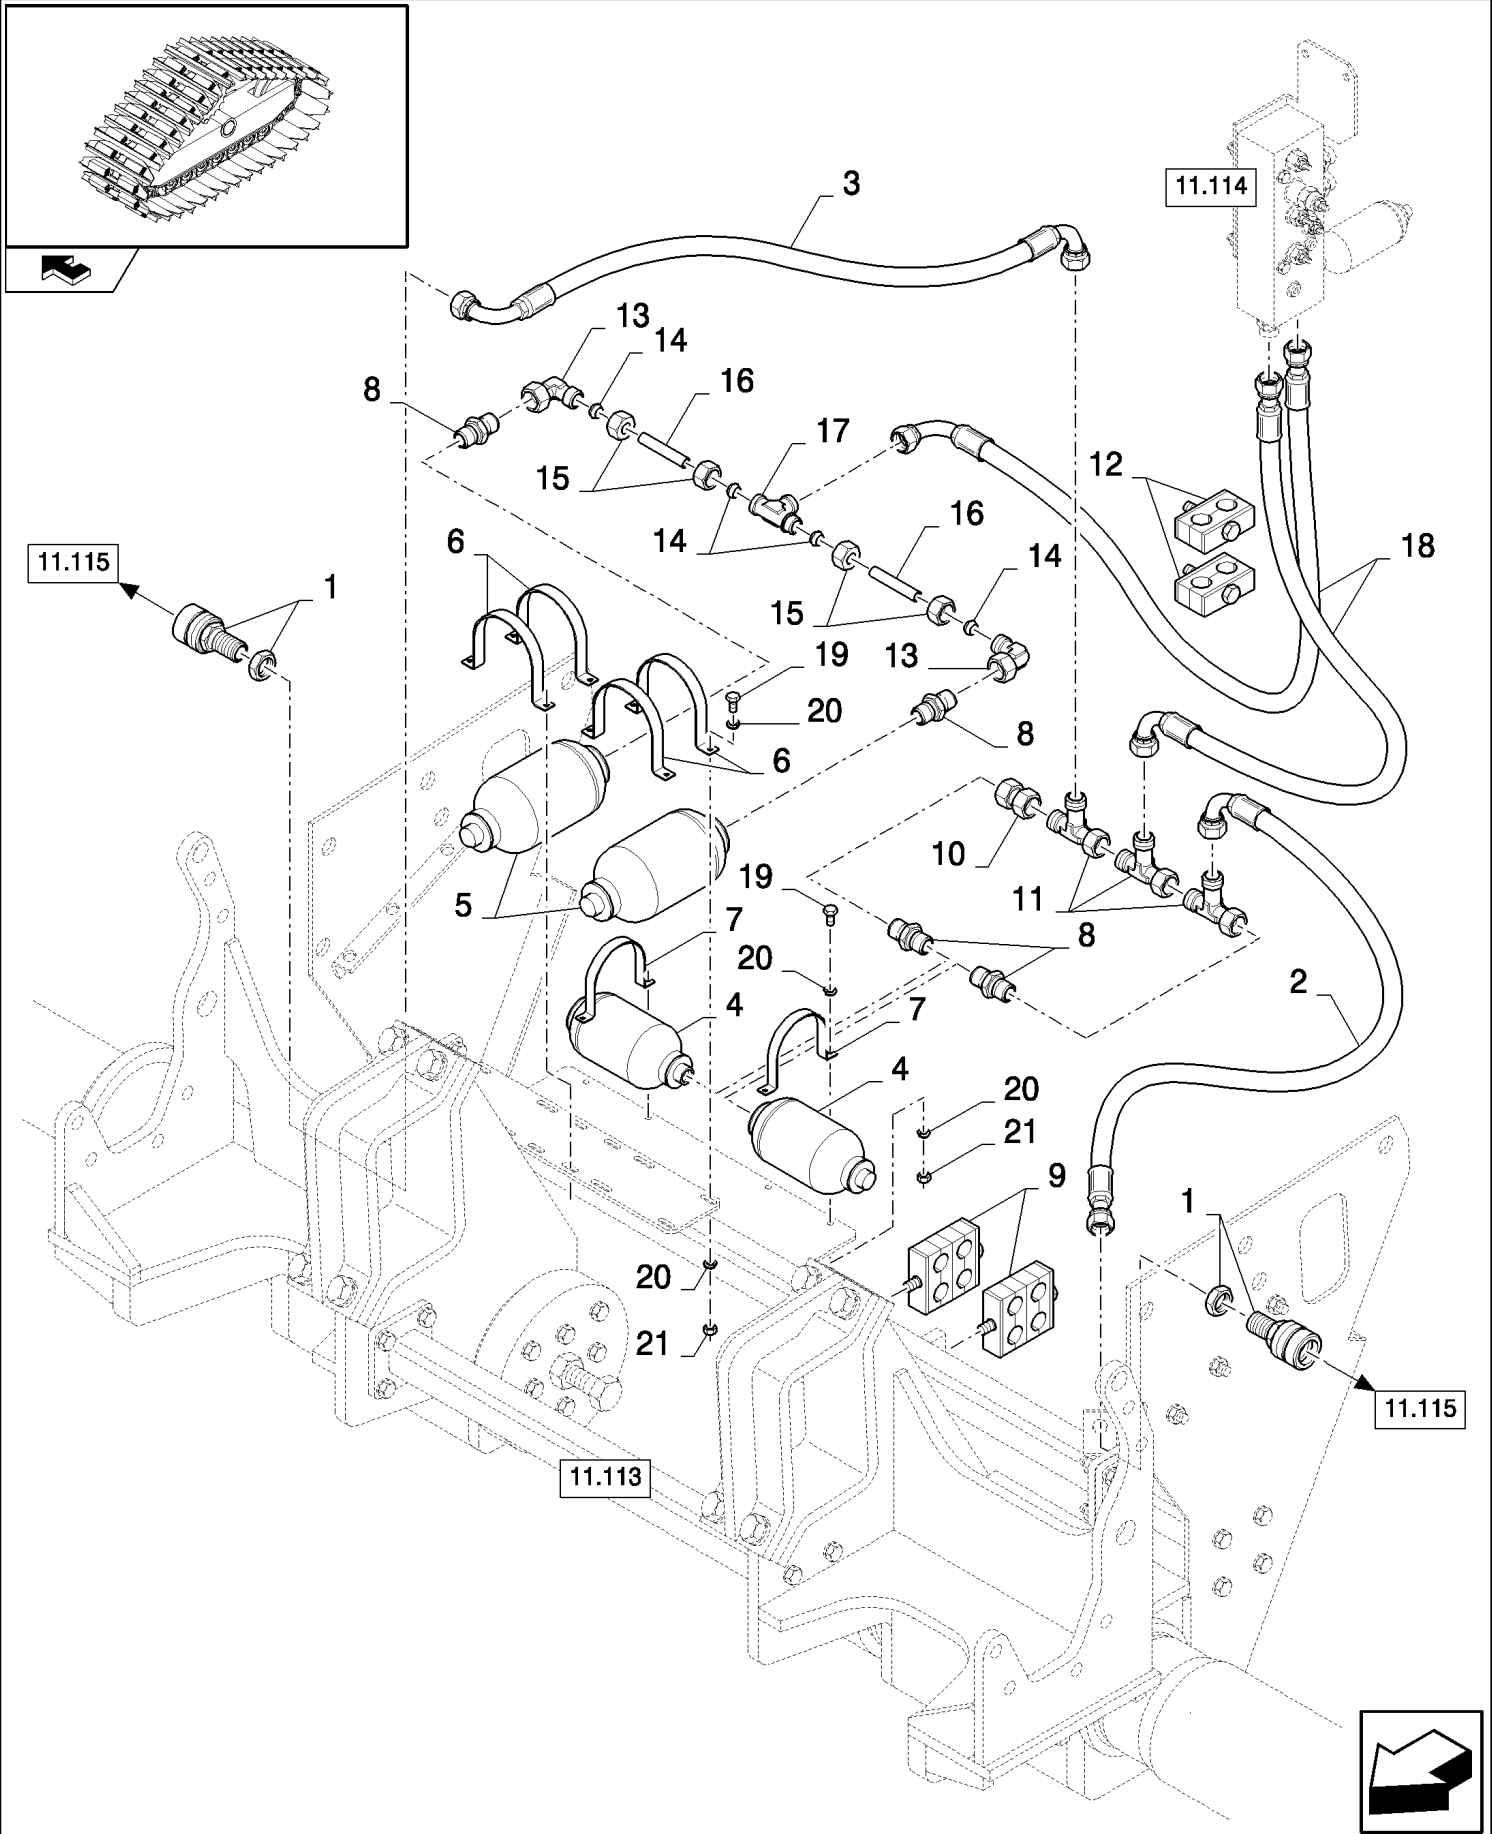

CX8080 COMBINE (9/06-)

11.115(01) TRACK, HYDRAULICS: FRAME

сылка	Номер детали	Кол-во	Описание
1	84800339	1	TUBE, LH
1	84800341	1	TUBE, RH
2	84800338	1	TUBE, LH
2	84800340	1	TUBE, RH
3	84800336	2	HOSE,
4	84800337	4	CONNECTOR, HYD.,
5	84800325	4	ELBOW,
6	150019	2	CONNECTION, 3 WAY,
7	150018	4	CONNECTOR, HYD.,
8	84800327	4	CONNECTOR, HYD.,
9	84800333	4	CONNECTOR, HYD.,
10	84800332	2	HOSE,
11	84800331	2	CONNECTOR, HYD.,

11.116(01) TRACK, HYDRAULICS: ACCUMULATORS