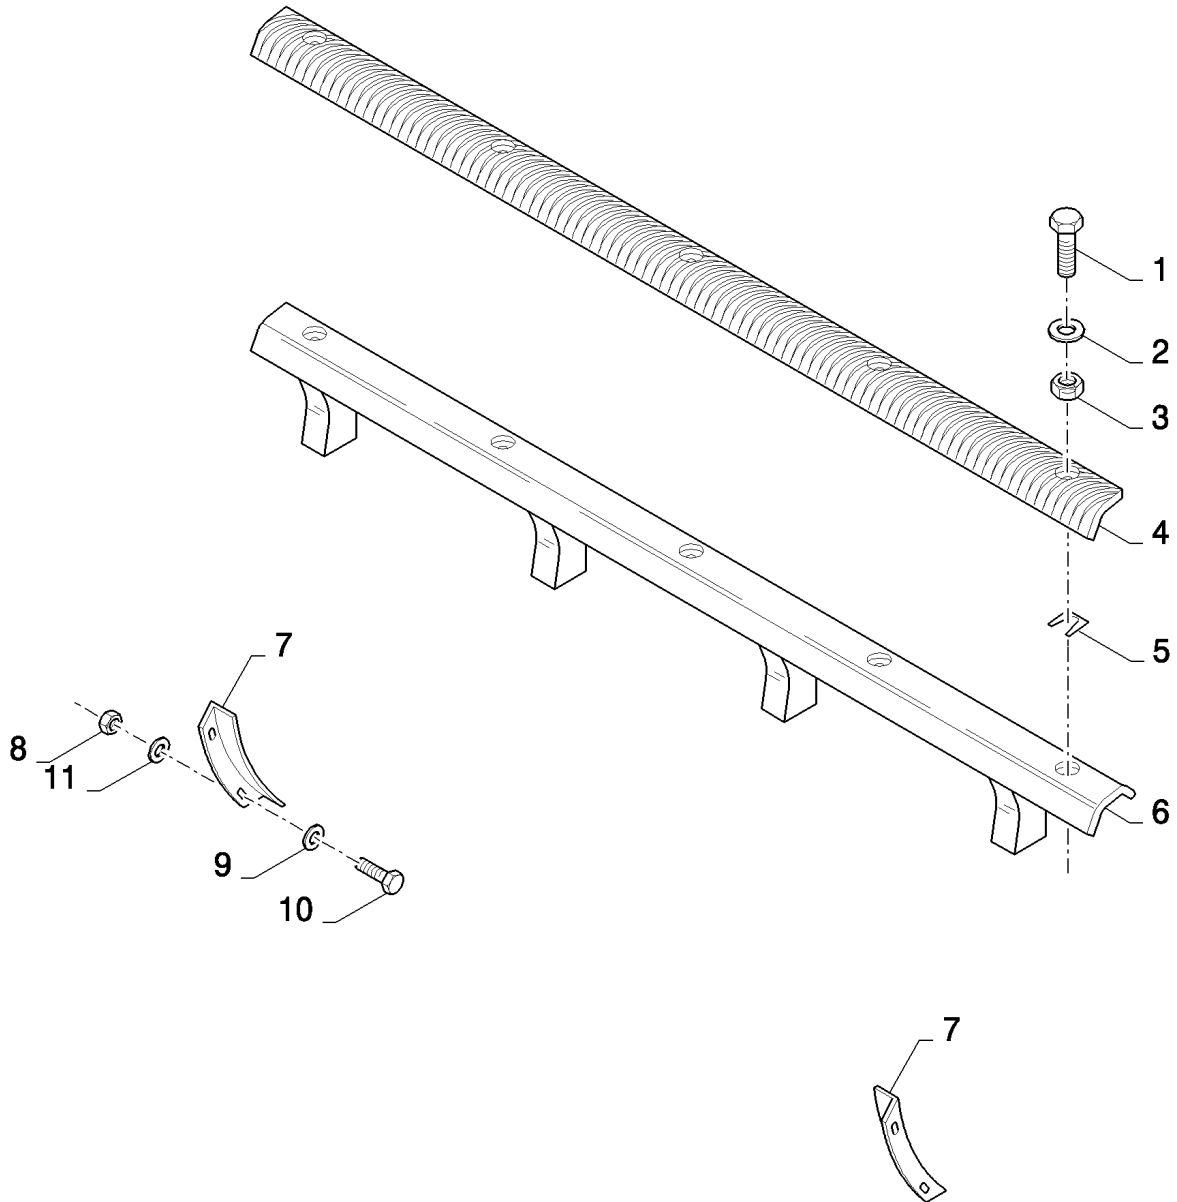

14.10(01) RASP BARS FOR UNIVERSAL DRUM

CX8080 COMBINE (9/06-)

14.10(01) RASP BARS FOR UNIVERSAL DRUM

сылка	Номер детали	Кол-во	Описание
1	385376	AR	SCREW, M12x30
2	394630	AR	WASHER, 12MM
3	9706685	AR	NUT, M12, CI 8,
4	84432977	5	RASP BAR SET, , FOR CX8060, CX8070, CX8080, CX8090 ONLY
4	84432973	5	RASP BAR SET, , FOR CX8040, CX8050 ONLY
5	80481491	AR	PLATE, ADJUSTING,
6	80456176	5	SUPPORT, (Set of 2), FOR CX8060, CX8070, CX8080, CX8090 ONLY
6	80436528	5	SUPPORT, (Set of 2), FOR CX8040, CX8050 ONLY
7	84069703	2	SHIELD,
8	89706690	4	NUT, M8, CI 8,
9	412650	4	WASHER, Belleville, M8,
10	43127	4	BOLT, Hex, M8 x 25, 8.8,
11	140041	4	WASHER, M8 x 28 x 3,