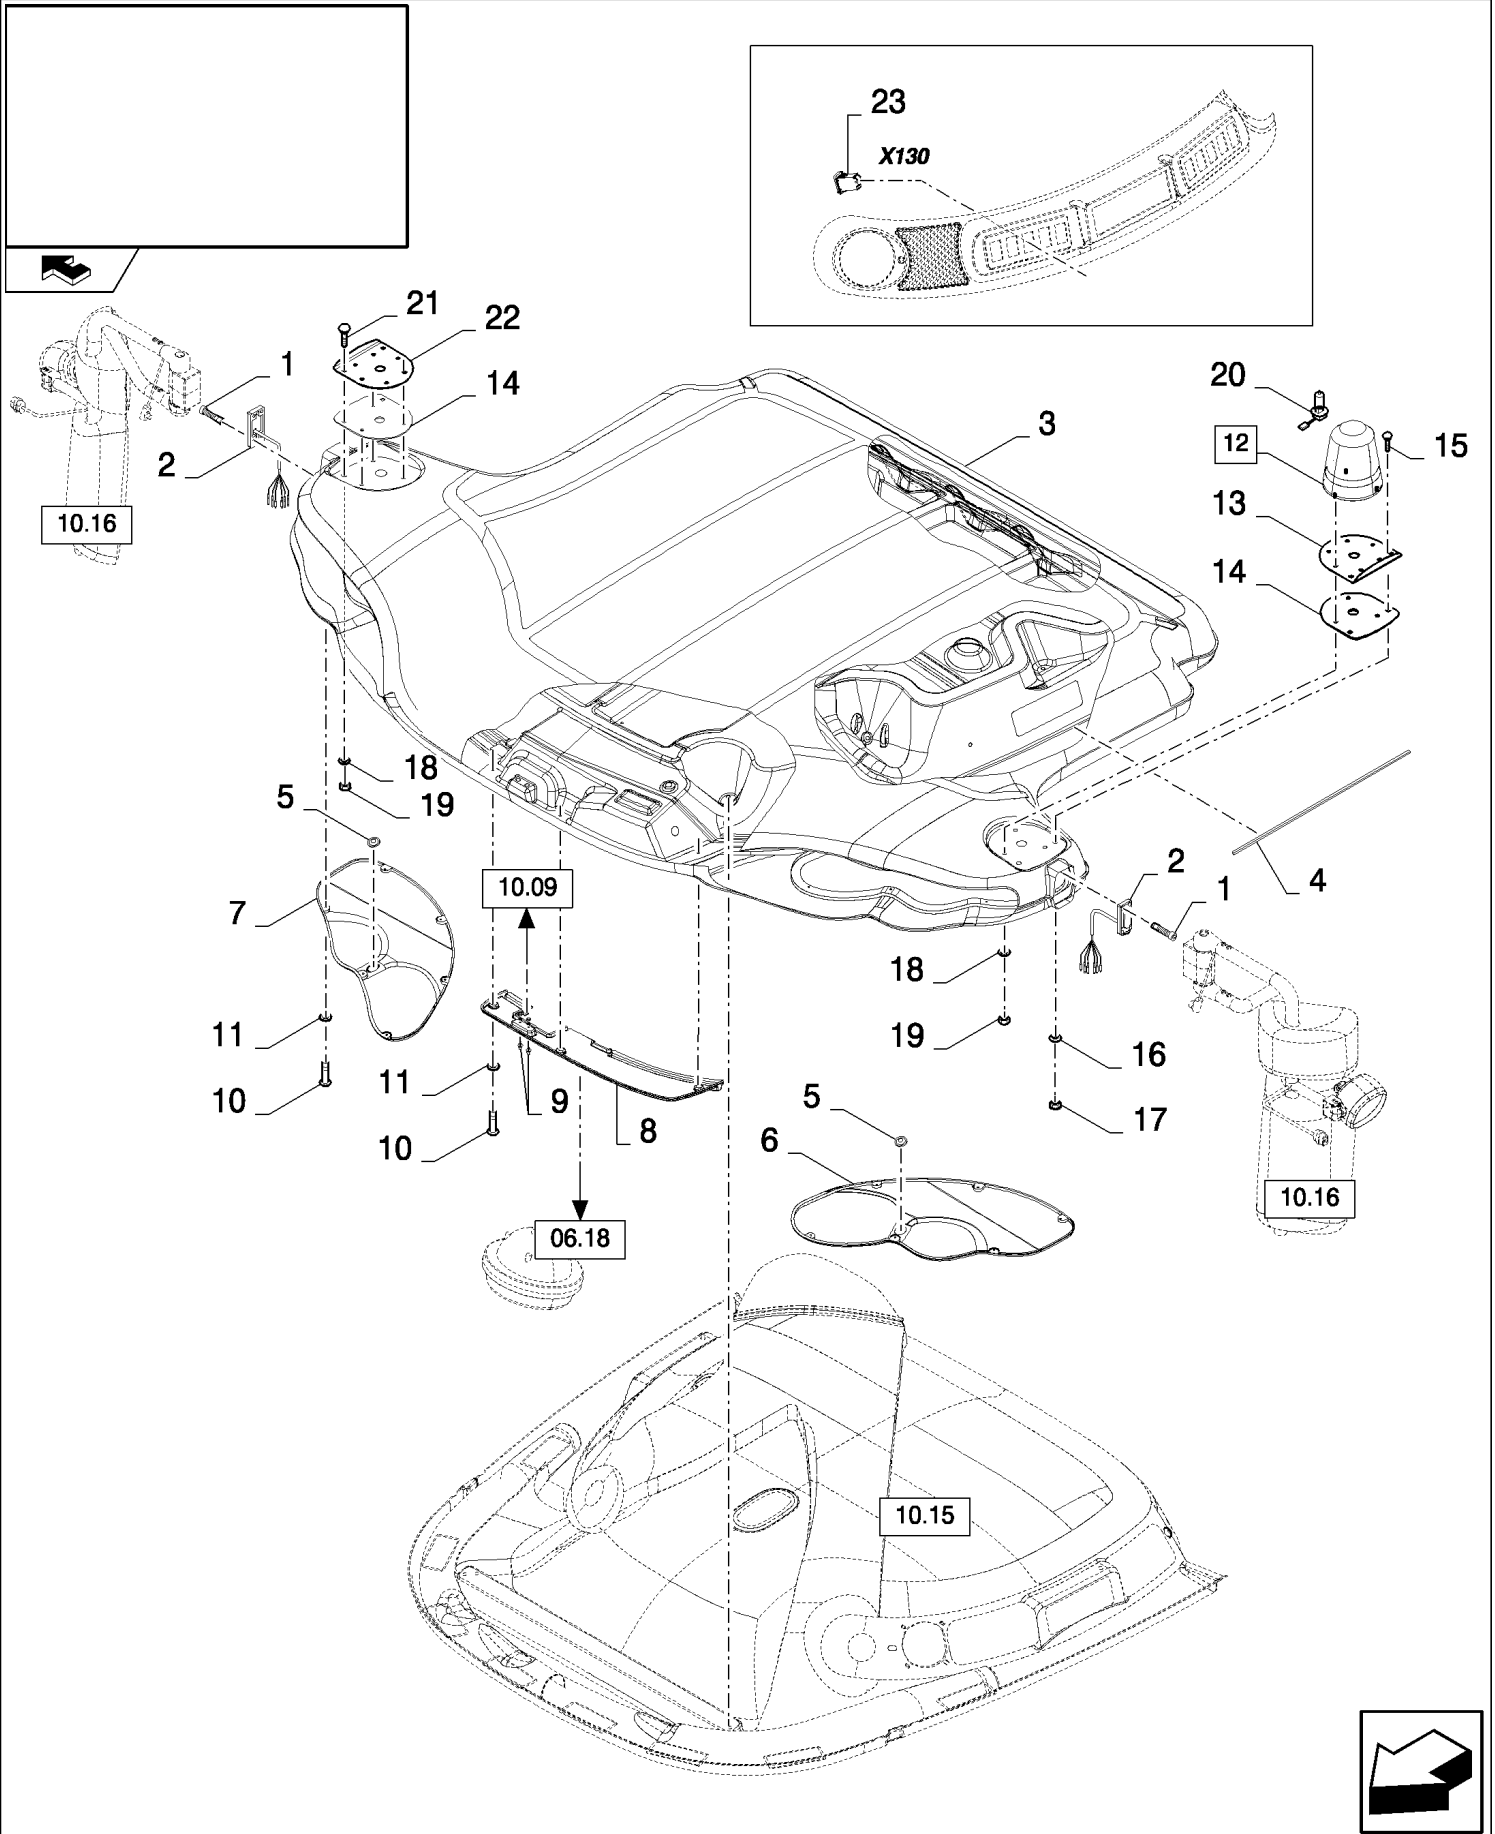

10.14(01) CAB ROOF, OUTER

CX8080 COMBINE (9/06-)

10.14(01) CAB ROOF, OUTER

сылка	Номер детали	Кол-во	Описание
1	84000811	8	SCREW, M8x35
2	84059856	2	CONNECTOR, WIRE,
3	84443574	1	ROOF,
4	86534853	1	STRIP-GASKET,
5	84435431	2	GROMMET,
6	84320341	1	COVER, LH
7	84320342	1	COVER, RH
8	84444231	1	COVER,
9	84037532	2	NOZZLE CAP,
10	86511042	15	SCREW, Cross Pan Hd, M4 x 16,
11	335872	15	WASHER,
12	87050694	2	BEACON, (20)
13	87532274	2	PLATE,
14	87563006	2	SEAL PROTECTION,
15	308761	4	BOLT, CARRIAGE, Short NK, M8 x 25, CI8.8, Full Thd,
16	378243	4	WASHER, M8,
17	412250	4	NUT, LOCK, M8 x 1.25, CI 8,
18	86588450	12	WASHER, M6,
19	412152	12	NUT, LOCK, M6 x 1, CI 8.8,
20	86616248	2	BULB, #HI, 55w, 12V-55W
21	86512441	6	BOLT, CARRIAGE, Short NK, M6 x 30, CI8.8, Full Thd, M6x30
22	84432057	2	COVER,
23	84320234	1	SWITCH,