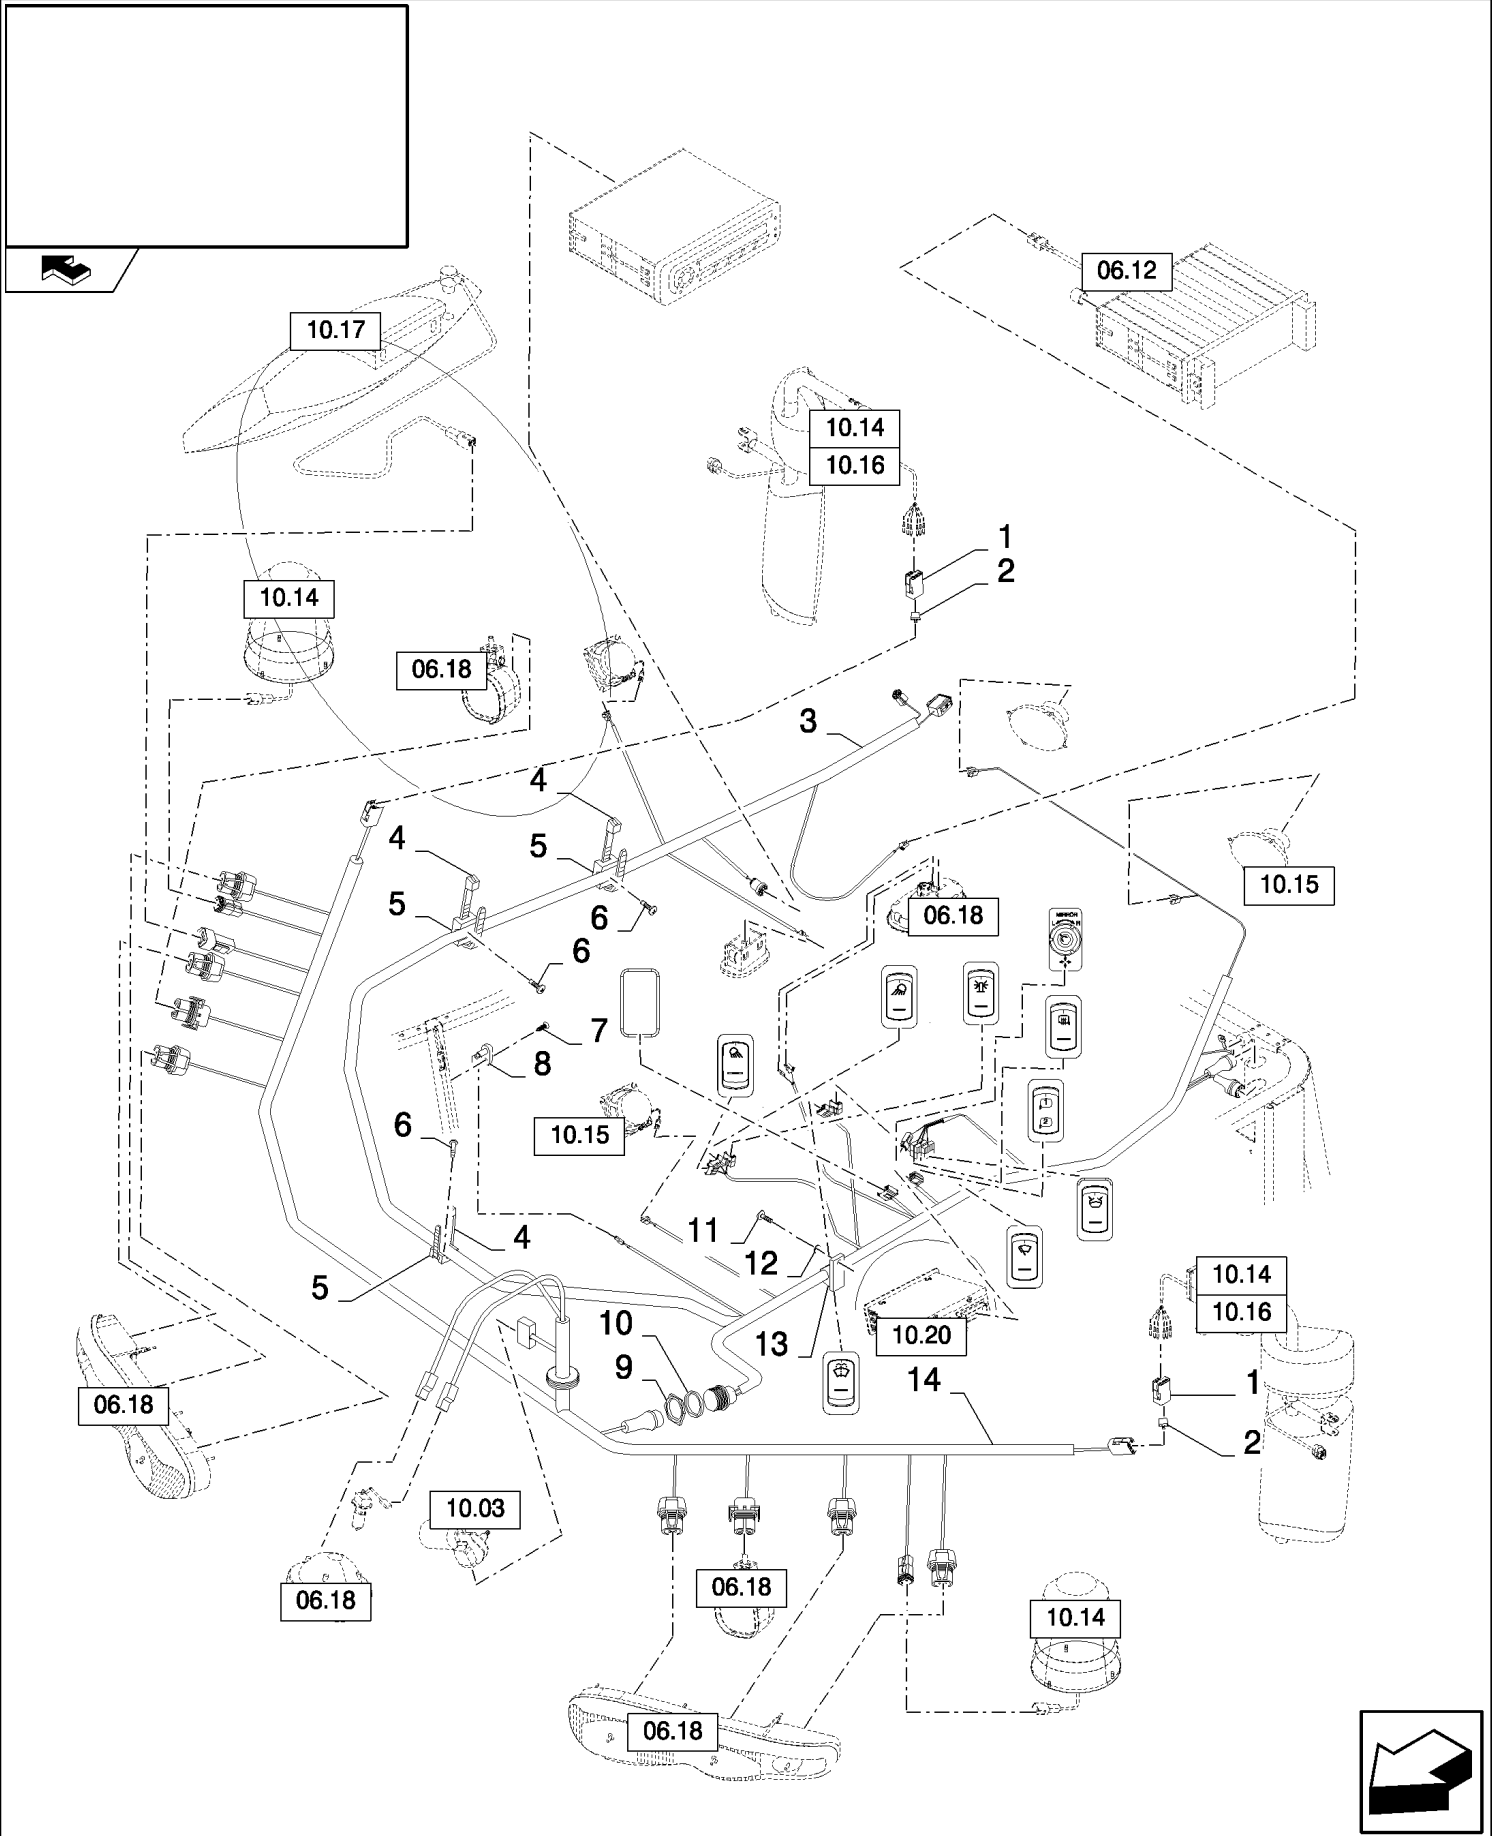

06.08(01) CAB ROOF WIRING HARNESS

CX8080 COMBINE (9/06-)

06.08(01) CAB ROOF WIRING HARNESS

сылка	Номер детали	Кол-во	Описание
1	84074642	2	CONNECTOR, WIRE,
2	89861378	2	PLUG,
3	87355412	1	HARNESS, WIRE,
4	86566989	3	STRAP, CABLE,
5	86590413	3	CLAMP,
6	86511042	3	SCREW, Cross Pan Hd, M4 x 16,
7	9835804	1	SCREW,
8	9990447	1	SWITCH, LIGHTS,
9	86619907	1	NUT,
10	636665	1	WASHER, LOCK,
11	84073086	1	SCREW, M6x20
12	84007539	1	WASHER,
13	86628564	1	CLAMP, 1 1/4", Insul, 3/8" Bolt,
14	87032333	1	HARNESS, WIRE,