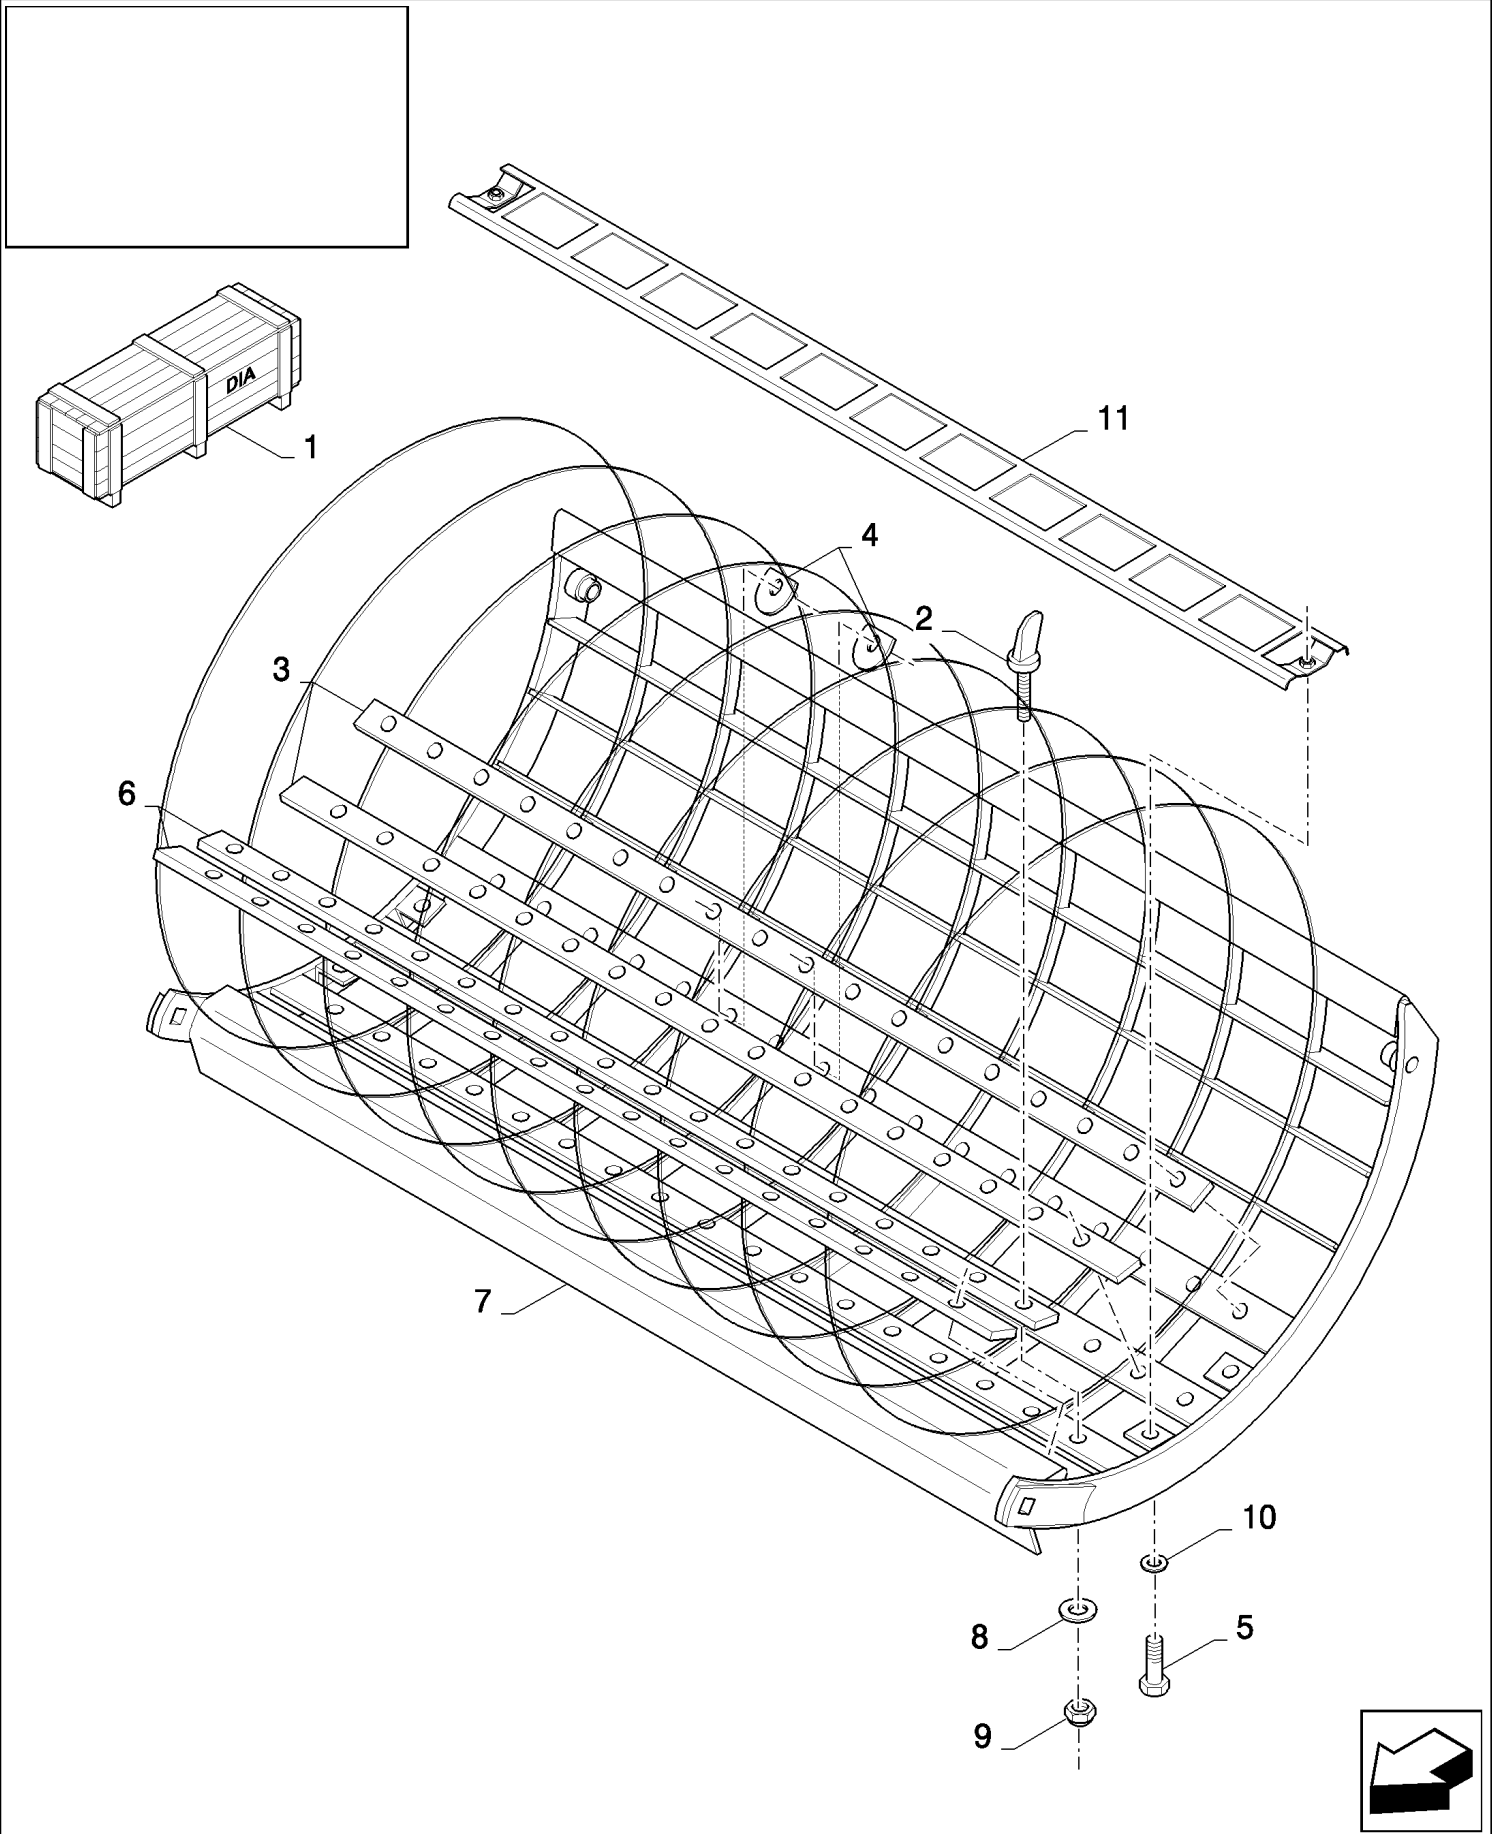

CX8080 COMBINE (9/06-)

18.84050222(02) RICE THRESHING REBUILD KIT - FROM CEREALS VERSION - 56 MM

сылка	Номер детали	Кол-во	Описание
	84050222		DIA KIT, HARVESTER,
1	84081346	1	DIA KIT, HARVESTER,
2	396935	81	TOOTH, RICE,
3	411298	2	PLATE, FIXING,
4	333041	3	WASHER,
5	43138	4	SCREW, Hex, M10 x 20, 8.8, Full Thd,
6	411304	2	PLATE, FIXING,
7	84439257	1	CONCAVE,
8	394631	78	WASHER,
9	86000441	81	NUT, M16 x 2, CI 8,
10	140045	4	WASHER, SPRING, Belleville, M10,
11	84038642	2	GRILLE,