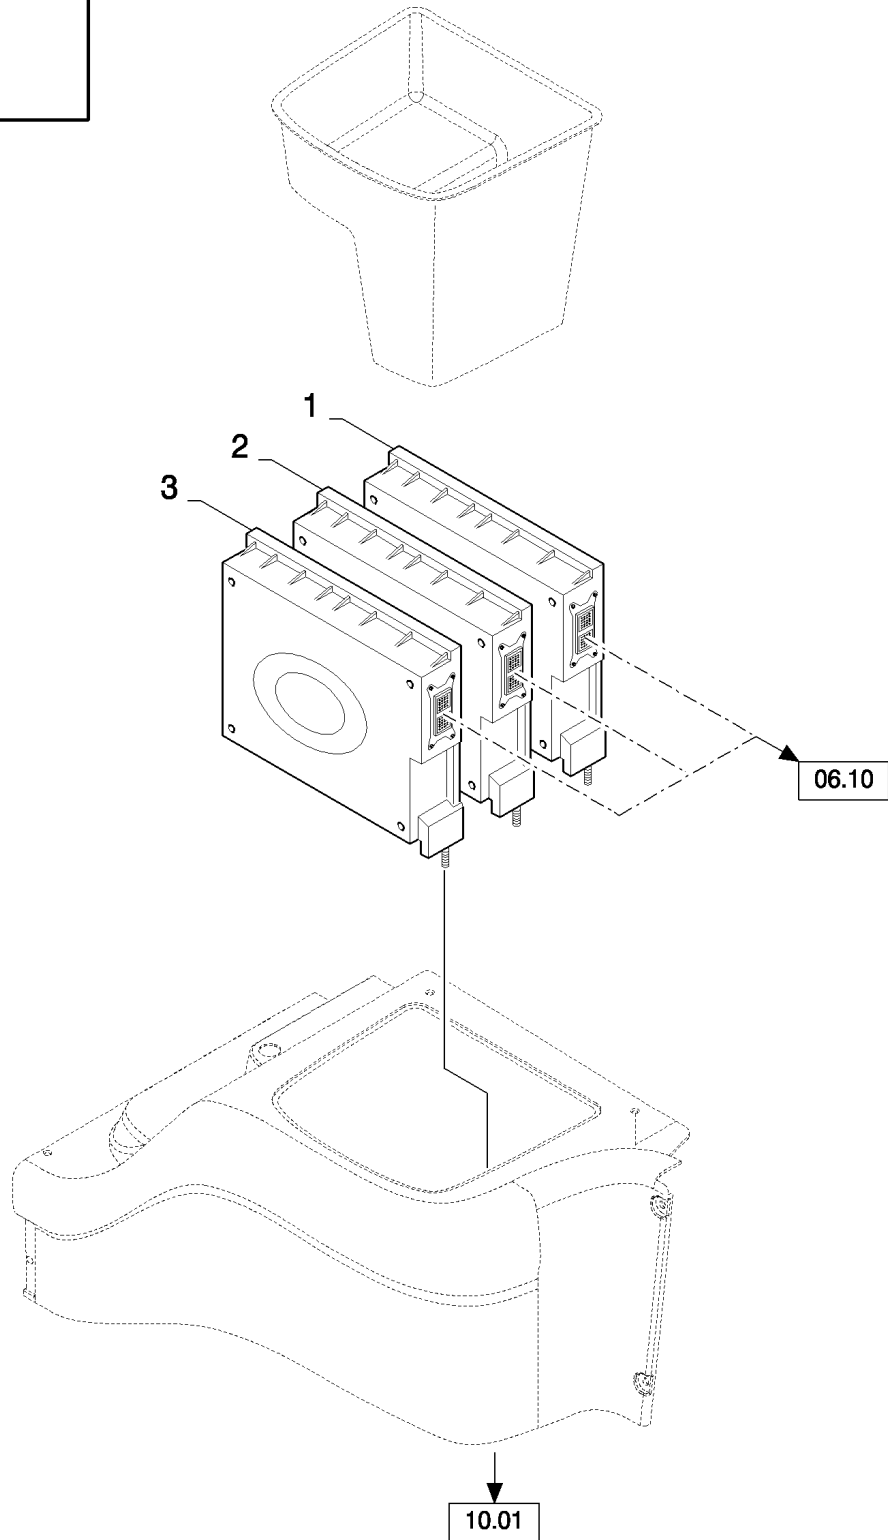

CX8080 COMBINE (9/06-)

06.11(01) CCM CONTROL MODULE

сылка	Номер детали	Кол-во	Описание
1	87105720	1	ELECTRONIC UNIT, CONTROL, CCM1, SOFTWARE INSTALLED
1	87014401	1	ELECTRONIC UNIT, CONTROL, , NO SOFTWARE INSTALLED
2	87105721	1	ELECTRONIC UNIT, CONTROL, CCM2, SOFTWARE INSTALLED
2	87014401	1	ELECTRONIC UNIT, CONTROL, , NO SOFTWARE INSTALLED
3	87105722	1	ELECTRONIC UNIT, CONTROL, CCM3, SOFTWARE INSTALLED
3	87014401	1	ELECTRONIC UNIT, CONTROL, , NO SOFTWARE INSTALLED