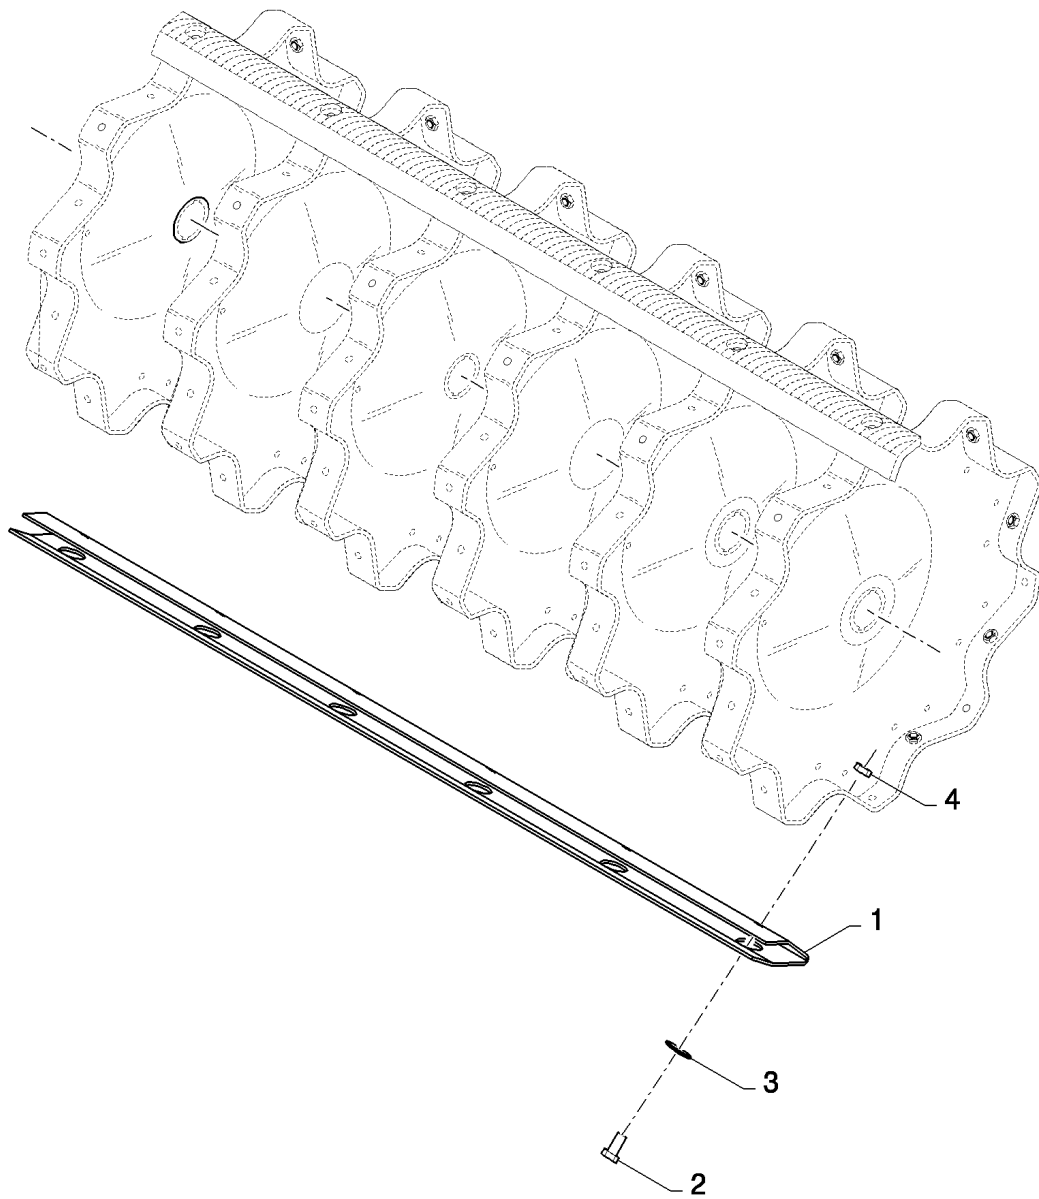

CX8080 COMBINE (9/06-)

18.87518192(01) DRUM COVER PLATES - DRY CONDITIONS

сылка	Номер детали	Кол-во	Описание
	87518192		DIA KIT, HARVESTER,
1	84440498	10	COVER,
2	300388	60	SCREW, Hex, M12 x 25, 8.8,
3	140046	60	WASHER, Belleville, M12,
4	9706685	48	NUT, M12, CI 8,