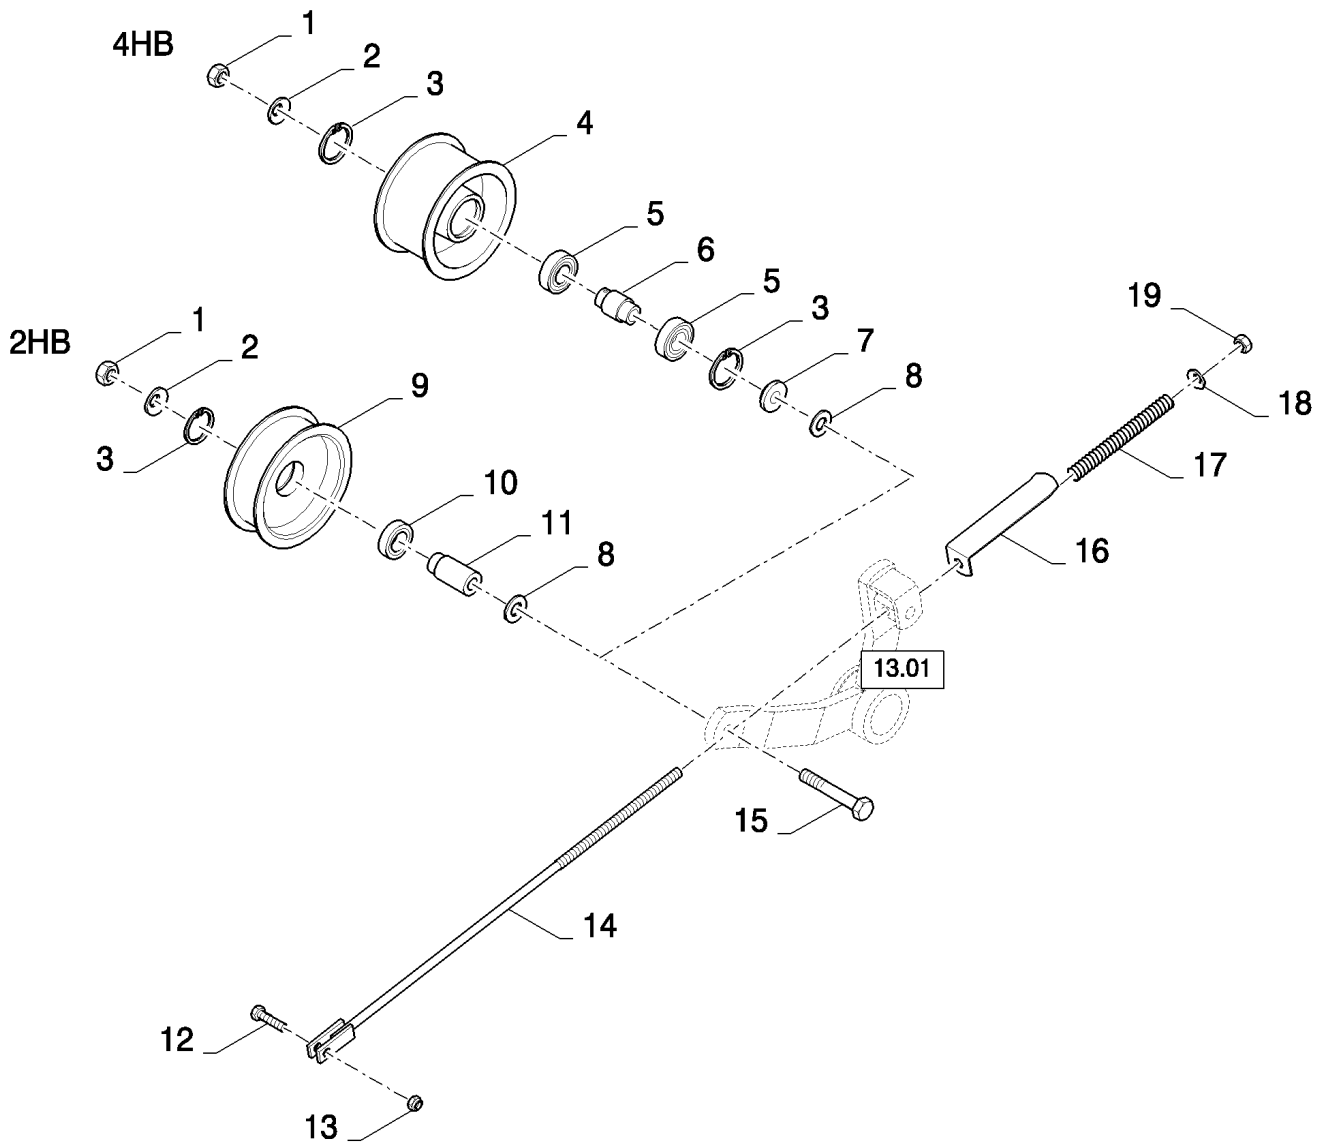

13.03(01) STRAW ELEVATOR DRIVE 2HB - 4HB, IDLERS

CX8080 COMBINE (9/06-)

13.03(01) STRAW ELEVATOR DRIVE 2HB - 4HB, IDLERS

сылка	Номер детали	Кол-во	Описание
1	100020	1	NUT, M16, CI 8,
2	140048	1	WASHER, SPRING, Belleville, M16,
3	370011	2	RING, SNAP, M52, Int,
4	84069861	1	WHEEL, IDLER, , FOR 4HB ONLY
5	84057966	2	BEARING, BALL, , FOR 4HB ONLY
6	84069869	1	SPACER, , FOR 4HB ONLY
7	84073740	1	BUSHING, , FOR 4HB ONLY
8	378246	AR	WASHER, 16MM
9	84071981	1	WHEEL, IDLER, , FOR 2HB ONLY
10	443898	1	BEARING, BALL, , FOR 2HB ONLY
11	84073734	1	SPACER, , FOR 2HB ONLY
12	120068	1	BOLT, Hex, M10 x 40, 8.8, Full Thd,
13	100037	1	NUT, M10 x 1.5, CI 8,
14	84434303	1	TIE-ROD,
15	43874	1	SCREW, Hex, M16 x 110, 8.8,
16	84440555	1	INDICATOR, , FOR 2HB ONLY
16	84069793	1	INDICATOR, , FOR 4HB ONLY
17	354085	1	SPRING, , FOR 2HB ONLY
17	9516122	1	SPRING, , FOR 4HB ONLY
18	378245	1	WASHER, M12,
19	412126	1	NUT, LOCK, M12 x 1.75, CI 8,