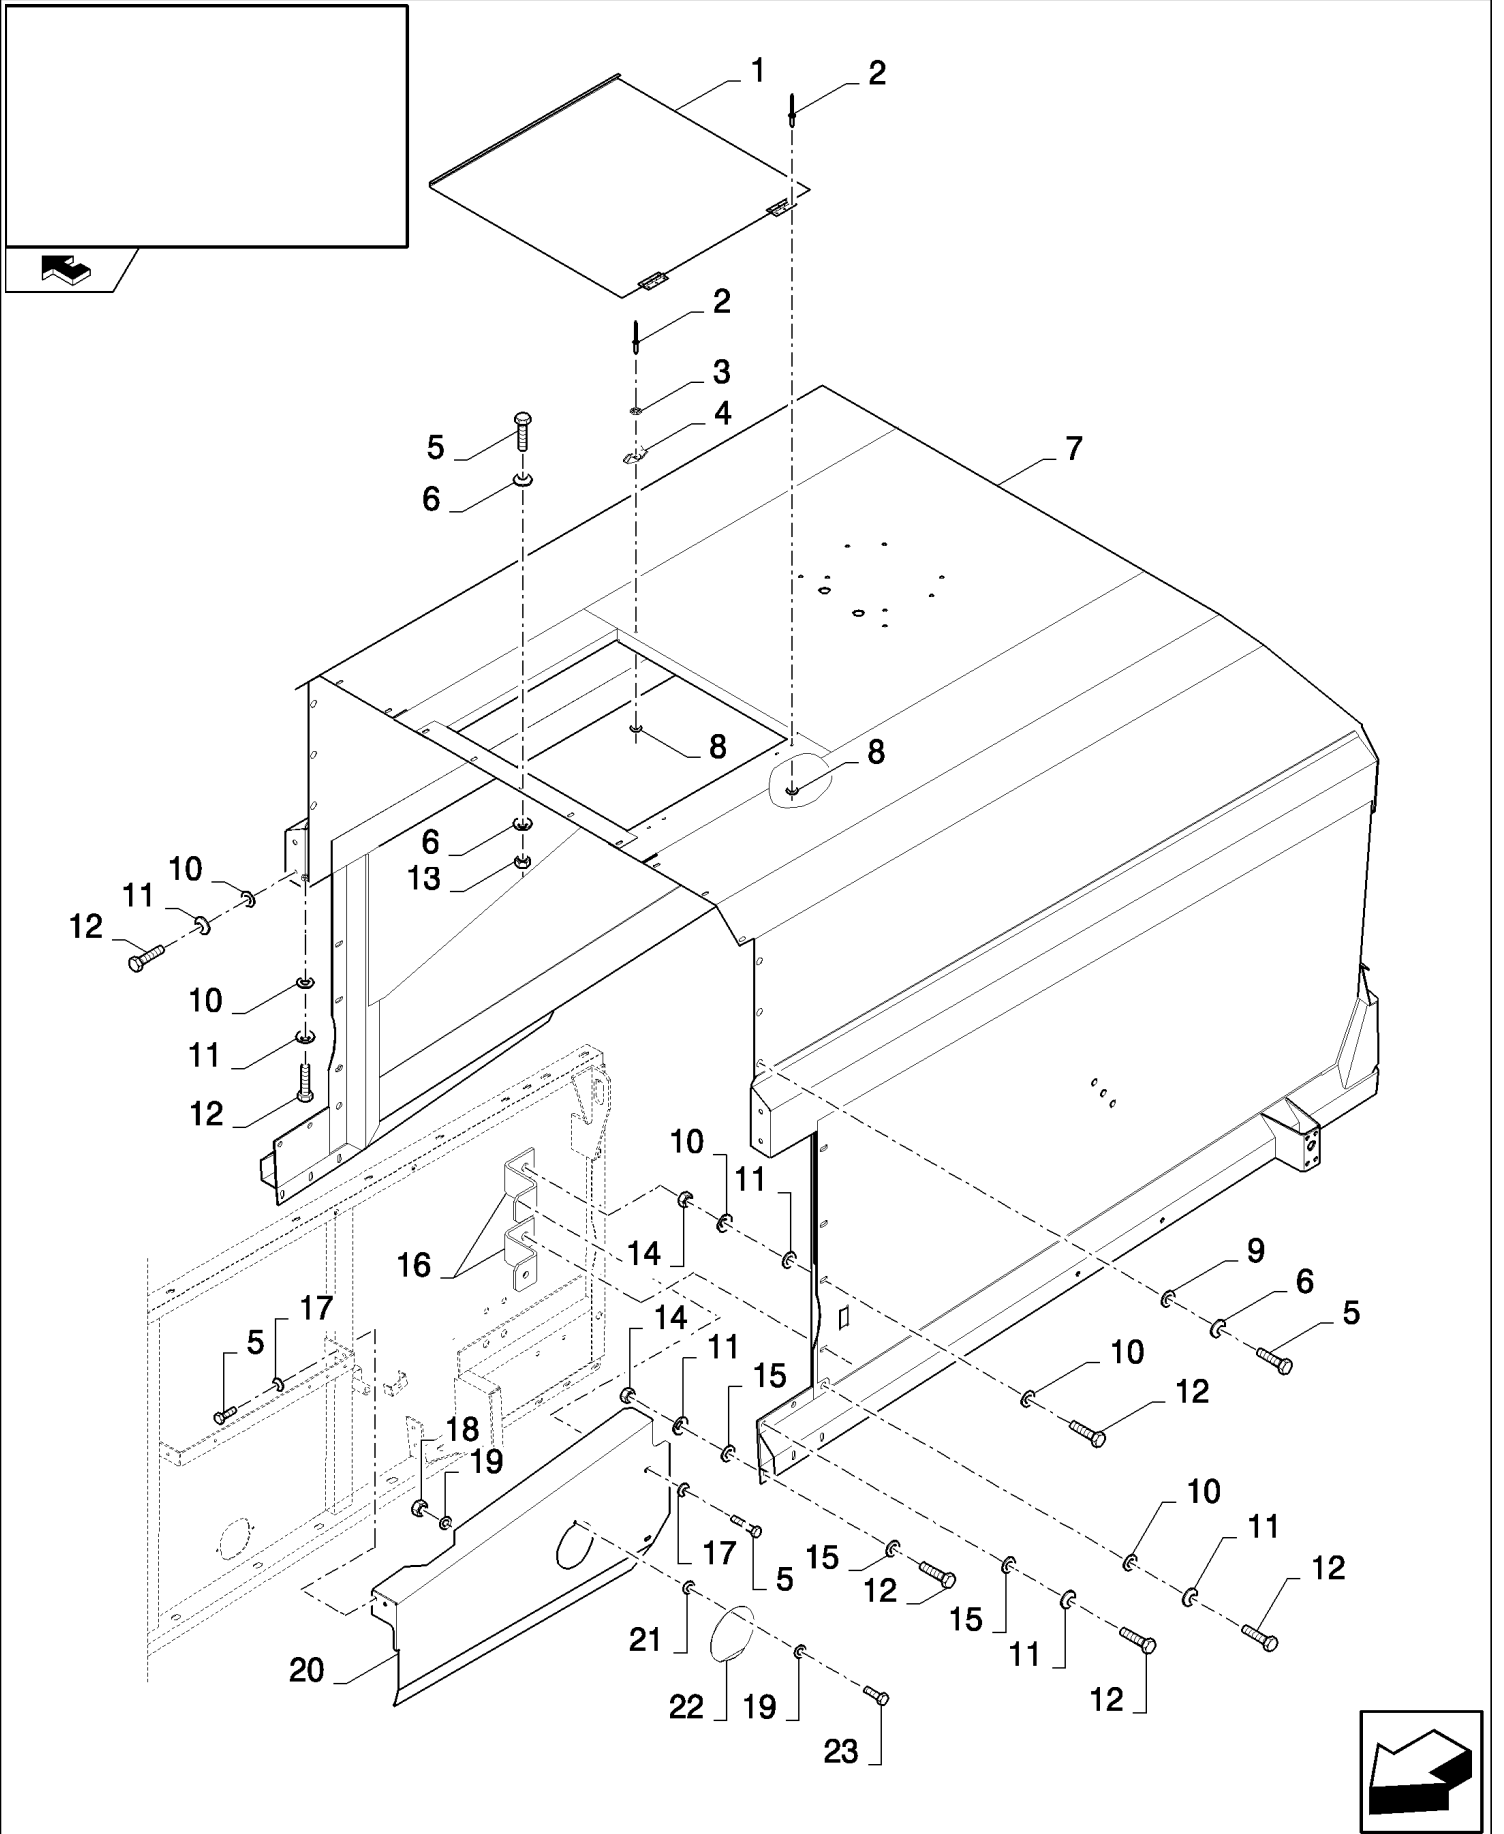

CX8080 COMBINE (9/06-)

08.18(01) STRAW HOOD

сылка	Номер детали	Кол-во	Описание
1	84077416	1	COVER,
2	NS	6	NOT SERVICED, Rivet
3	362785	1	WASHER,
4	362786	1	FASTENER,
5	120104	AR	SCREW, Hex, M8 x 20, 8.8,
6	412650	AR	WASHER, Belleville, M8,
7	84438891	1	HOOD, STRAW, , FOR CX8060, CX8070, CX8080, CX8090 ONLY
7	84076507	1	HOOD, STRAW, , FOR CX8030, CX8040, CX8050 ONLY
8	89824840	5	WASHER, 4MM
9	140041	6	WASHER, M8 x 28 x 3,
10	140042	26	WASHER, M10 x 34 x 3,
11	140045	28	WASHER, SPRING, Belleville, M10,
12	43140	28	BOLT, Hex, M10 x 30, 8.8, Full Thd,
13	9706690	AR	NUT, M8, CI 8,
14	100016	14	NUT, M10, CI 8,
15	378244	16	WASHER, M10,
16	84439465	2	SUPPORT,
17	322358	4	WASHER, SPRING, Belleville, M8,
18	353308	1	NUT, M6 x 1, CI 8,
19	86588450	2	WASHER, M6,
20	84439441	1	GUARD,
21	300366	1	WASHER,
22	84437160	1	COVER,
23	86508568	1	SCREW, Hex, M6 x 16, 8.8,
24	401502	1	STRIP, ANTI-SKID,