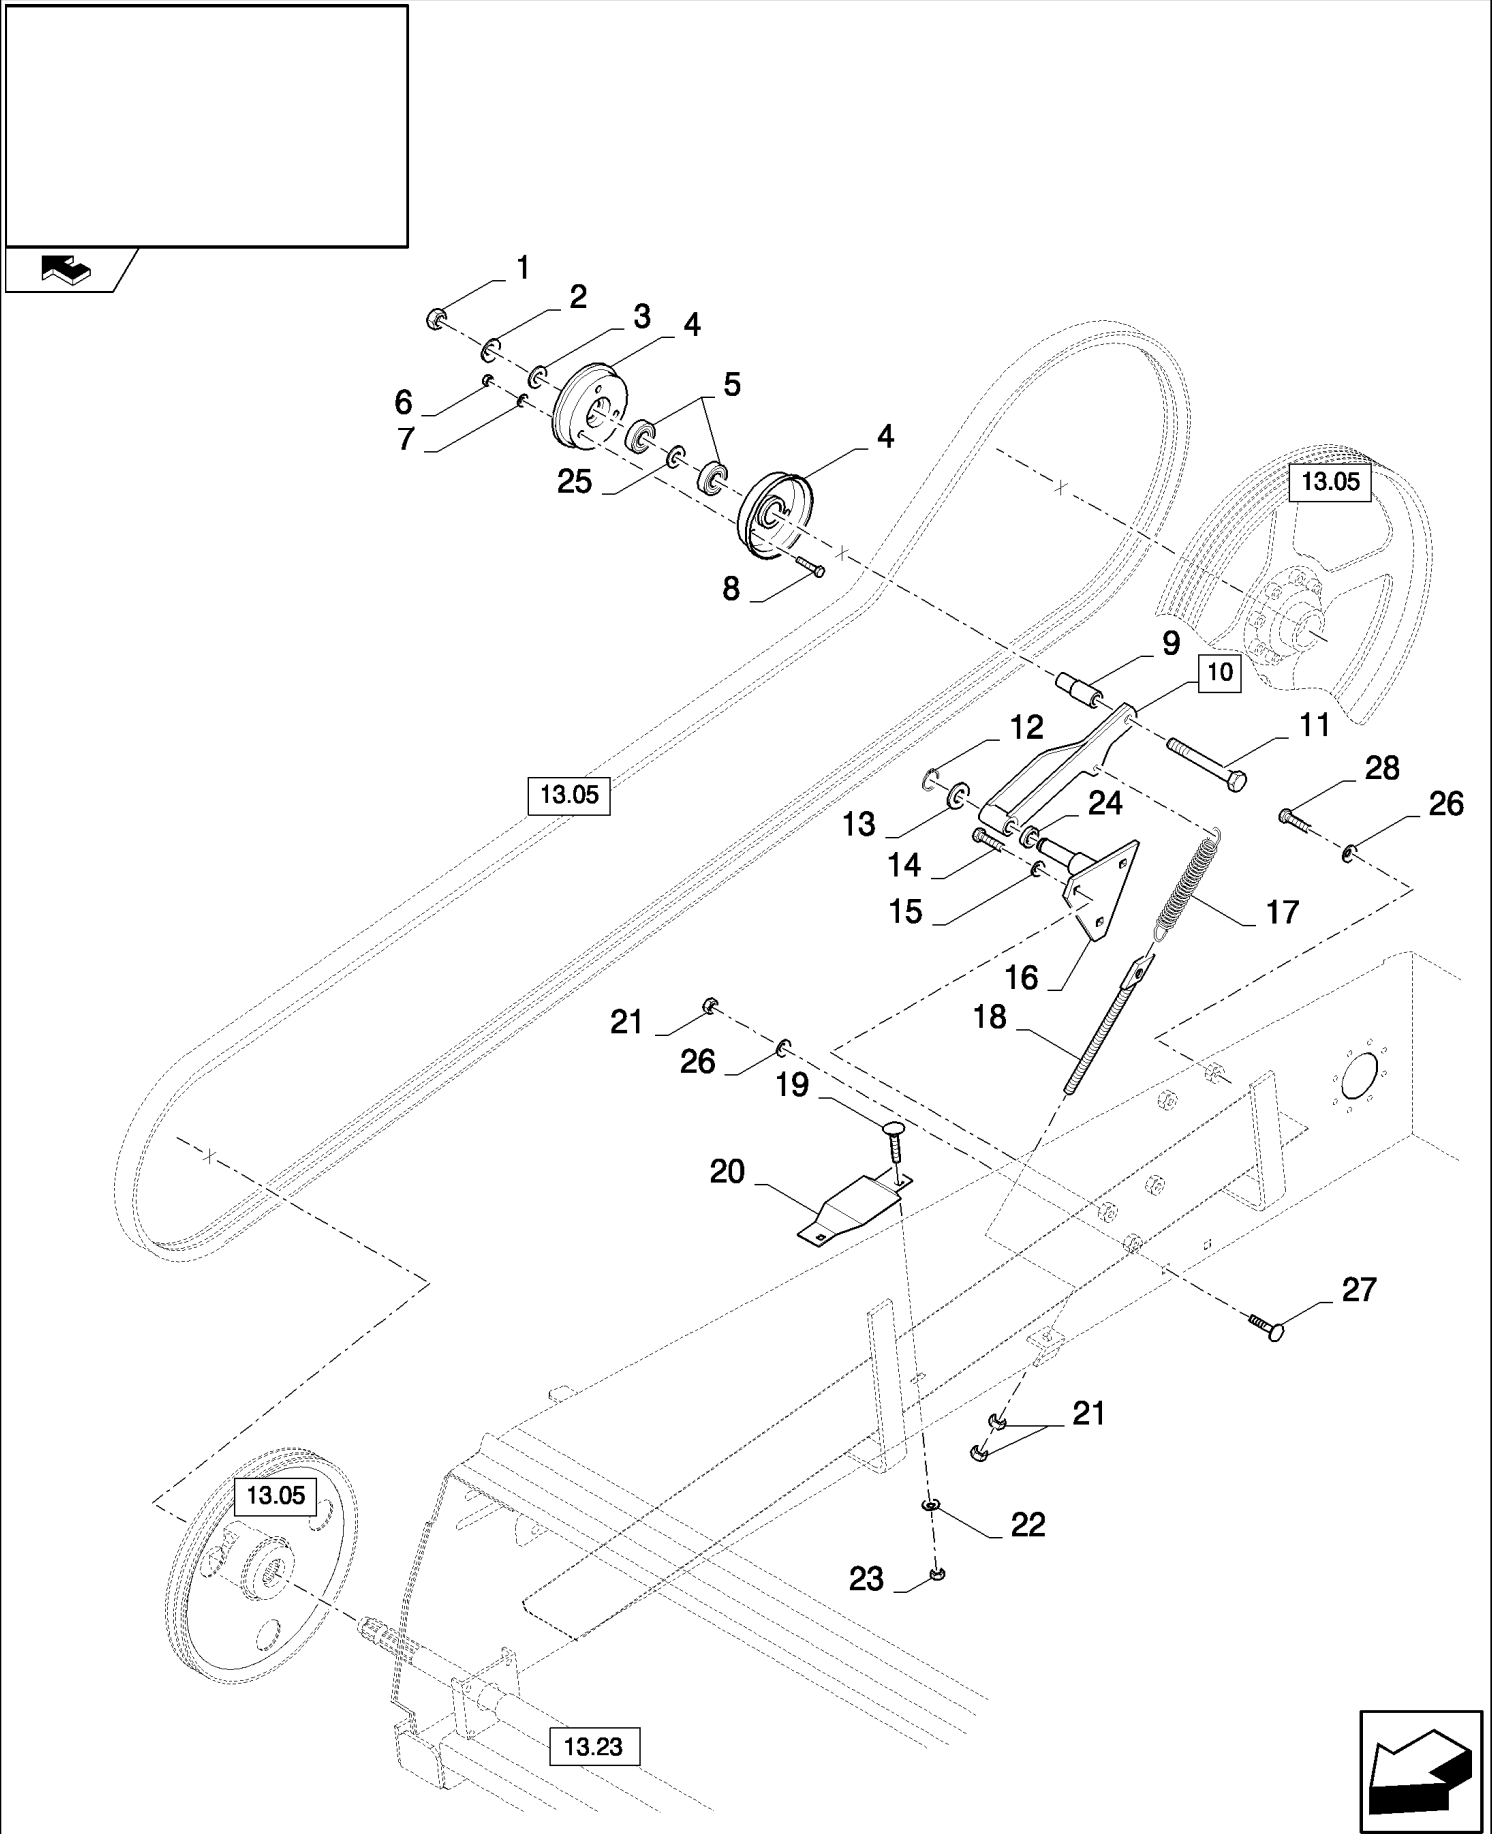

13.06(01) STRAW ELEVATOR DRIVE 2HB, GUIDE AND IDLER

CX8080 COMBINE (9/06-)

13.06(01) STRAW ELEVATOR DRIVE 2HB, GUIDE AND IDLER

сылка	Номер детали	Кол-во	Описание
1	100020	1	NUT, M16, CI 8,
2	140048	1	WASHER, SPRING, Belleville, M16,
3	378246	1	WASHER, 16MM
4	290122	2	HALF-PULLEY,
5	443898	2	BEARING, BALL,
6	9706755	3	NUT, M6, CI 8,
7	322357	3	WASHER, SPRING, Belleville, M6,
8	86508568	3	SCREW, Hex, M6 x 16, 8.8,
9	9514888	1	RING,
10	84989672	1	ARM, (24)
11	374889	1	BOLT, Hex, M16 x 100, 8.8,
12	370024	1	RING, SNAP, M20, Ext,
13	9820493	1	WASHER,
14	43139	3	SCREW, Hex, M10 x 25, 8.8, Full Thd,
15	140045	3	WASHER, SPRING, Belleville, M10,
16	84019476	1	SUPPORT,
17	84434263	1	SPRING,
18	920051	1	ROD,
19	86507486	1	BOLT, CARRIAGE, Short NK, M8 x 20, CI8.8, Full Thd,
20	84071257	1	GUIDE,
21	9706685	4	NUT, M12, CI 8,
22	322358	1	WASHER, SPRING, Belleville, M8,
23	89706690	1	NUT, M8, CI 8,
24	382974	2	BUSHING,
25	419854	1	WASHER,
26	140046	4	WASHER, Belleville, M12,
27	120044	2	BOLT, CARRIAGE, Short NK, M12 x 30, CI8.8, Full Thd,
28	300388	2	SCREW, Hex, M12 x 25, 8.8,