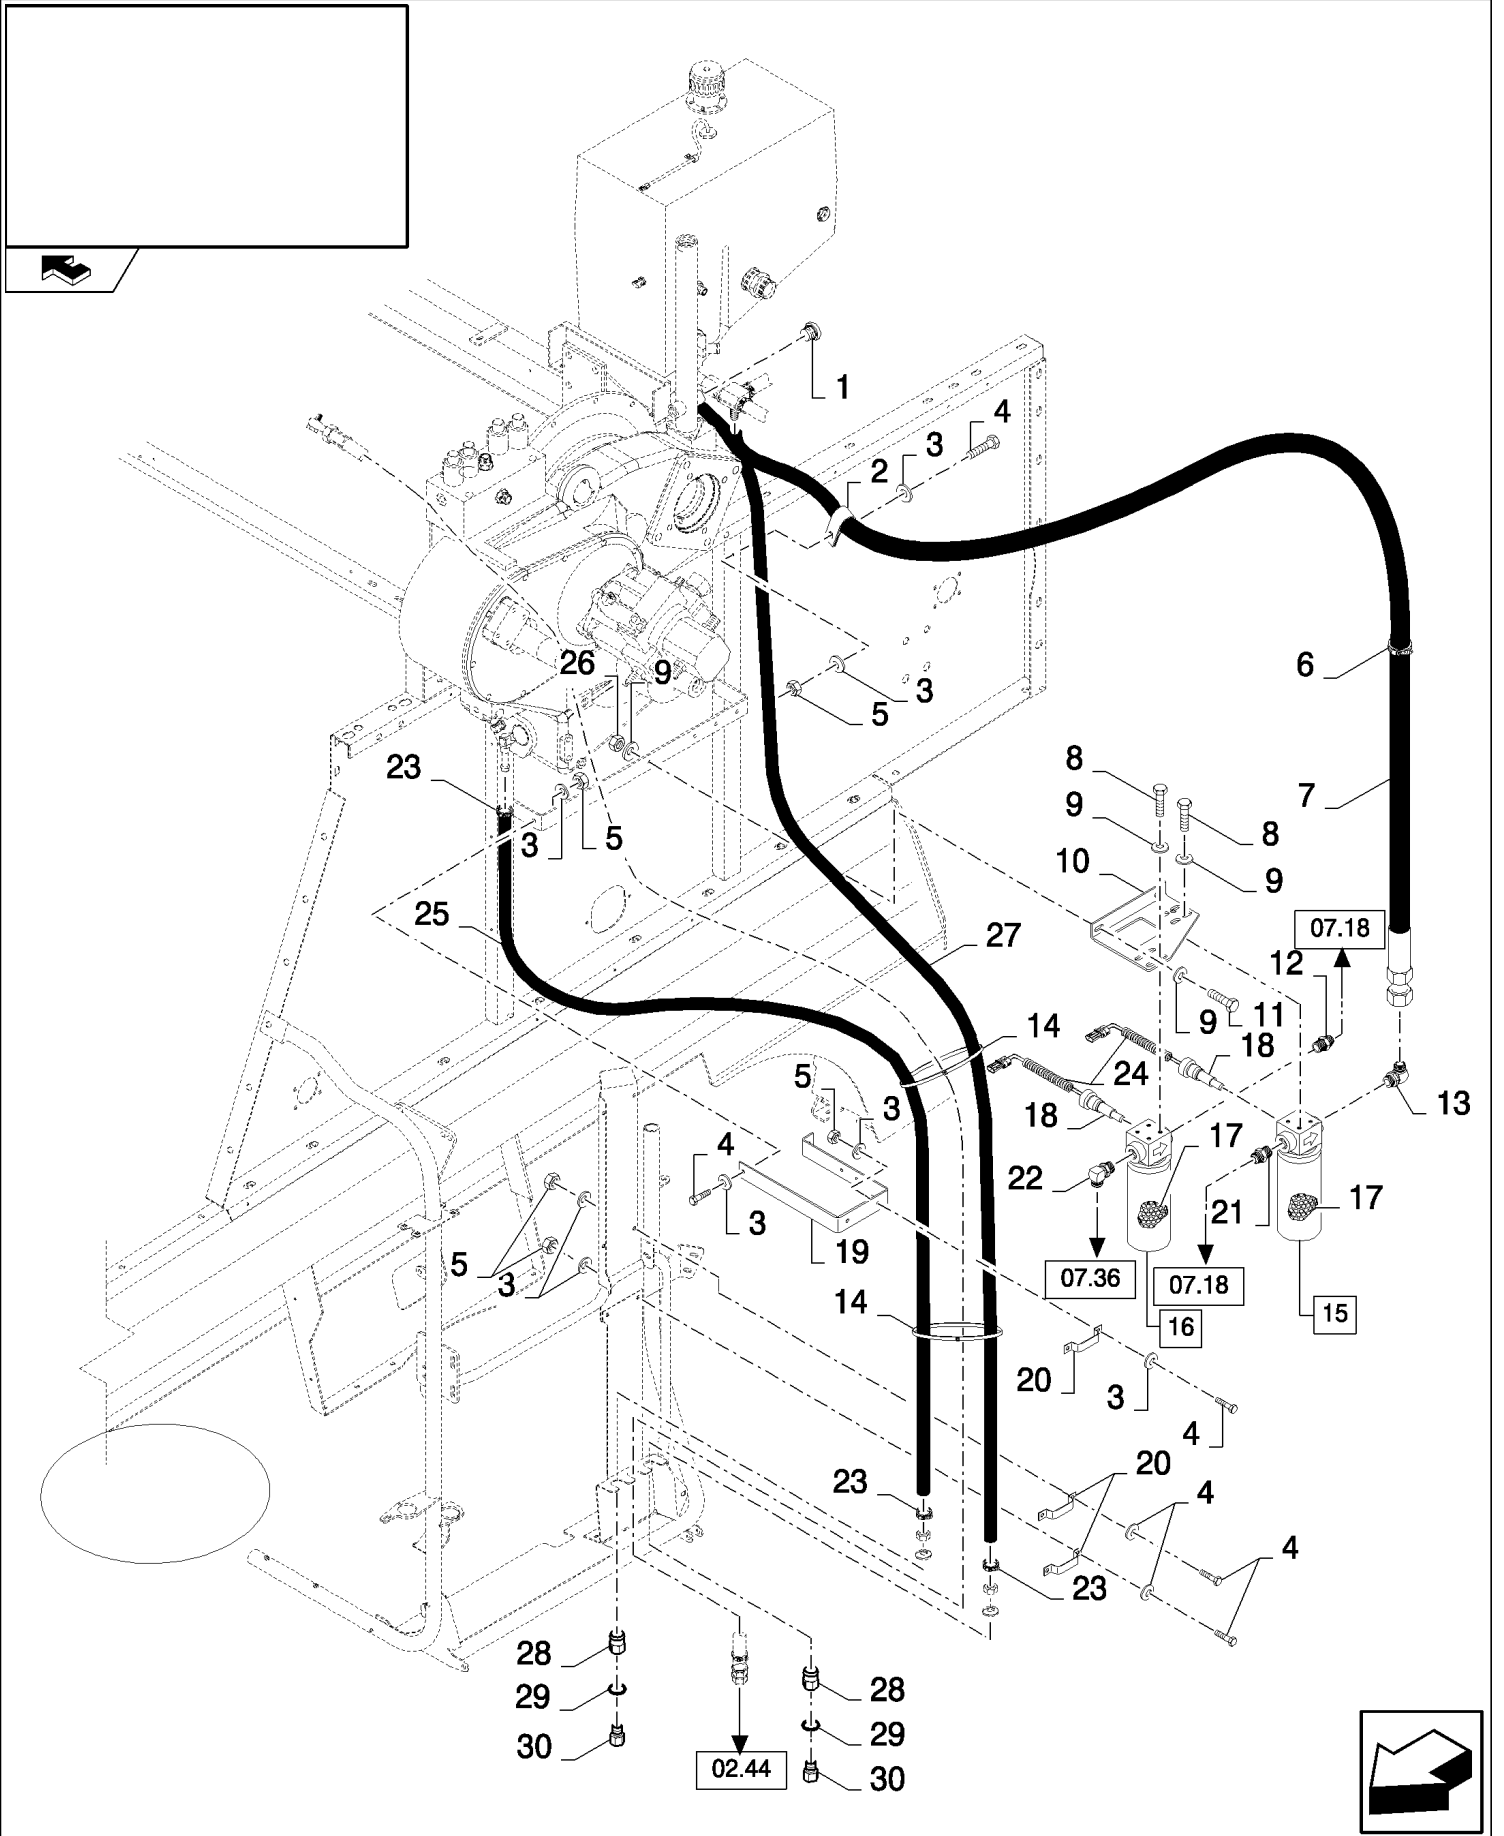

07.23(01) RETURN FILTERS

CX8080 COMBINE (9/06-)

07.23(01) RETURN FILTERS

сылка	Номер детали	Кол-во	Описание
1	86598043	1	PLUG, Hex Soc, M12 x 1.5, ORB, , SEE FIGURE 07.502
2	418407	1	CLAMP,
3	322358	18	WASHER, SPRING, Belleville, M8,
4	120104	9	SCREW, Hex, M8 x 20, 8.8,
5	89706690	9	NUT, M8, CI 8,
6	458683	1	CLAMP,
7	84437867	1	HOSE, FLEXIBLE,
8	43138	8	SCREW, Hex, M10 x 20, 8.8, Full Thd,
9	140045	12	WASHER, SPRING, Belleville, M10,
10	84989082	1	SUPPORT,
11	43139	2	SCREW, Hex, M10 x 25, 8.8, Full Thd, M10x25
12	86597760	1	CONNECTOR, HYD., 1"-14 ORFS x M27 x 2 ORB, , SEE FIGURE 07.502
13	86579698	1	CONNECTOR, HYD., , SEE FIGURE 07.502
14	86566990	2	STRAP, CABLE,
15	86583919	1	FILTER, HYDRAULIC OIL, (17, 18)
16	86583920	1	FILTER, HYDRAULIC OIL, (17, 18)
17	9821387	1	FILTER, HYDRAULIC OIL, Charge Pump, FOR NA ONLY
17	81863799	1	FILTER, HYDRAULIC OIL, Charge Pump
18	86571115	1	SWITCH, PRESSURE,
19	84431989	1	SUPPORT,
20	84433487	3	CLAMP,
21	86579683	1	CONNECTOR, HYD., 1 3/16"-12 ORFS x M33 x 2 ORB, , SEE FIGURE 07.502
22	84100209	1	CONNECTOR, HYD., , SEE FIGURE 07.502
23	326082	4	CLAMP,
24	84440924	2	HOSE, L=0,3M
25	84440923	1	HOSE,
26	100016	2	NUT, M10, CI 8,
27	84440924	1	HOSE,
28	80326079	2	CONNECTOR, HYD.,
29	9511034	2	GASKET,
30	150060	2	PLUG,