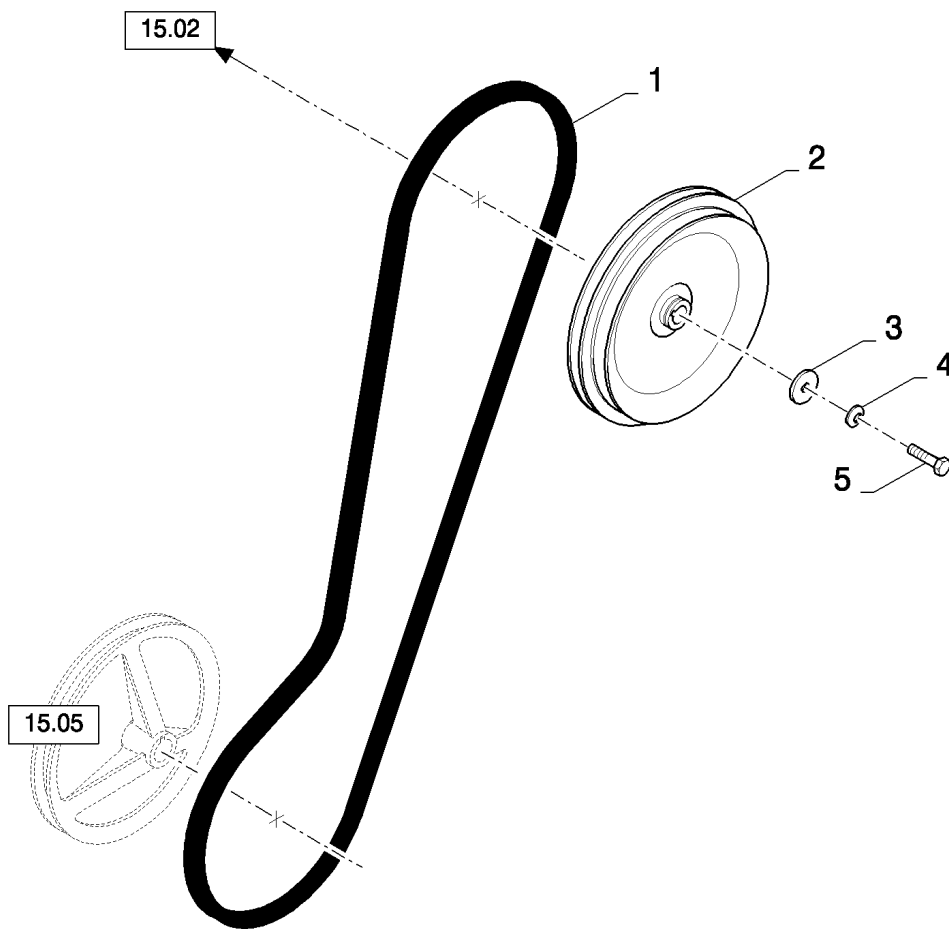

CX8080 COMBINE (9/06-)

15.03(01) SHAKER SHOE DRIVE, FIXED SHOE

сылка	Номер детали	Кол-во	Описание
1	412126	1	NUT, LOCK, M12 x 1.75, CI 8,
2	378245	1	WASHER, M12,
3	337829	1	SPRING,
4	84072876	1	INDICATOR,
5	439857	1	BUSHING,
6	84076800	1	PULLEY,
7	84432785	1	BELT, TRANSMISSION,
8	321246	1	BOLT, Hex, M16 x 120, 8.8,
9	140020	1	WASHER, M16 x 30 x 3,
10	100020	2	NUT, M16, CI 8,
11	120103	3	BOLT, Hex, M8 x 16, 8.8,
12	140048	1	WASHER, SPRING, Belleville, M16,
13	426717	2	HALF-PULLEY,
14	34439	1	BEARING, BALL,
15	322358	6	WASHER, SPRING, Belleville, M8,
16	89706690	3	NUT, M8, CI 8,
17	9515145	1	BUSHING,
18	170010	1	KEY,
19	84440298	1	HUB,
20	100016	1	NUT, M10, CI 8,
21	120068	2	BOLT, Hex, M10 x 40, 8.8, Full Thd,
22	84076782	1	PULLEY,
23	80395606	1	WASHER,
24	140046	1	WASHER, Belleville, M12,
25	9706687	1	SCREW, Hex, M12 x 30, 8.8,
26	84077106	1	SHAFT,
27	84077077	1	ARM, (28)
28	84057311	2	SLEEVE,
29	120091	1	BOLT, Hex, M16 x 60, 8.8,
30	100037	1	NUT, M10 x 1.5, CI 8,
31	321204	1	NIPPLE, LUBE, M6 x 1, 16mm lg,
32	84433168	1	TIE-ROD,

15.04(01) SHAKER SHOE AND TAILINGS ELEVATOR DRIVE, SELF LEVELLING