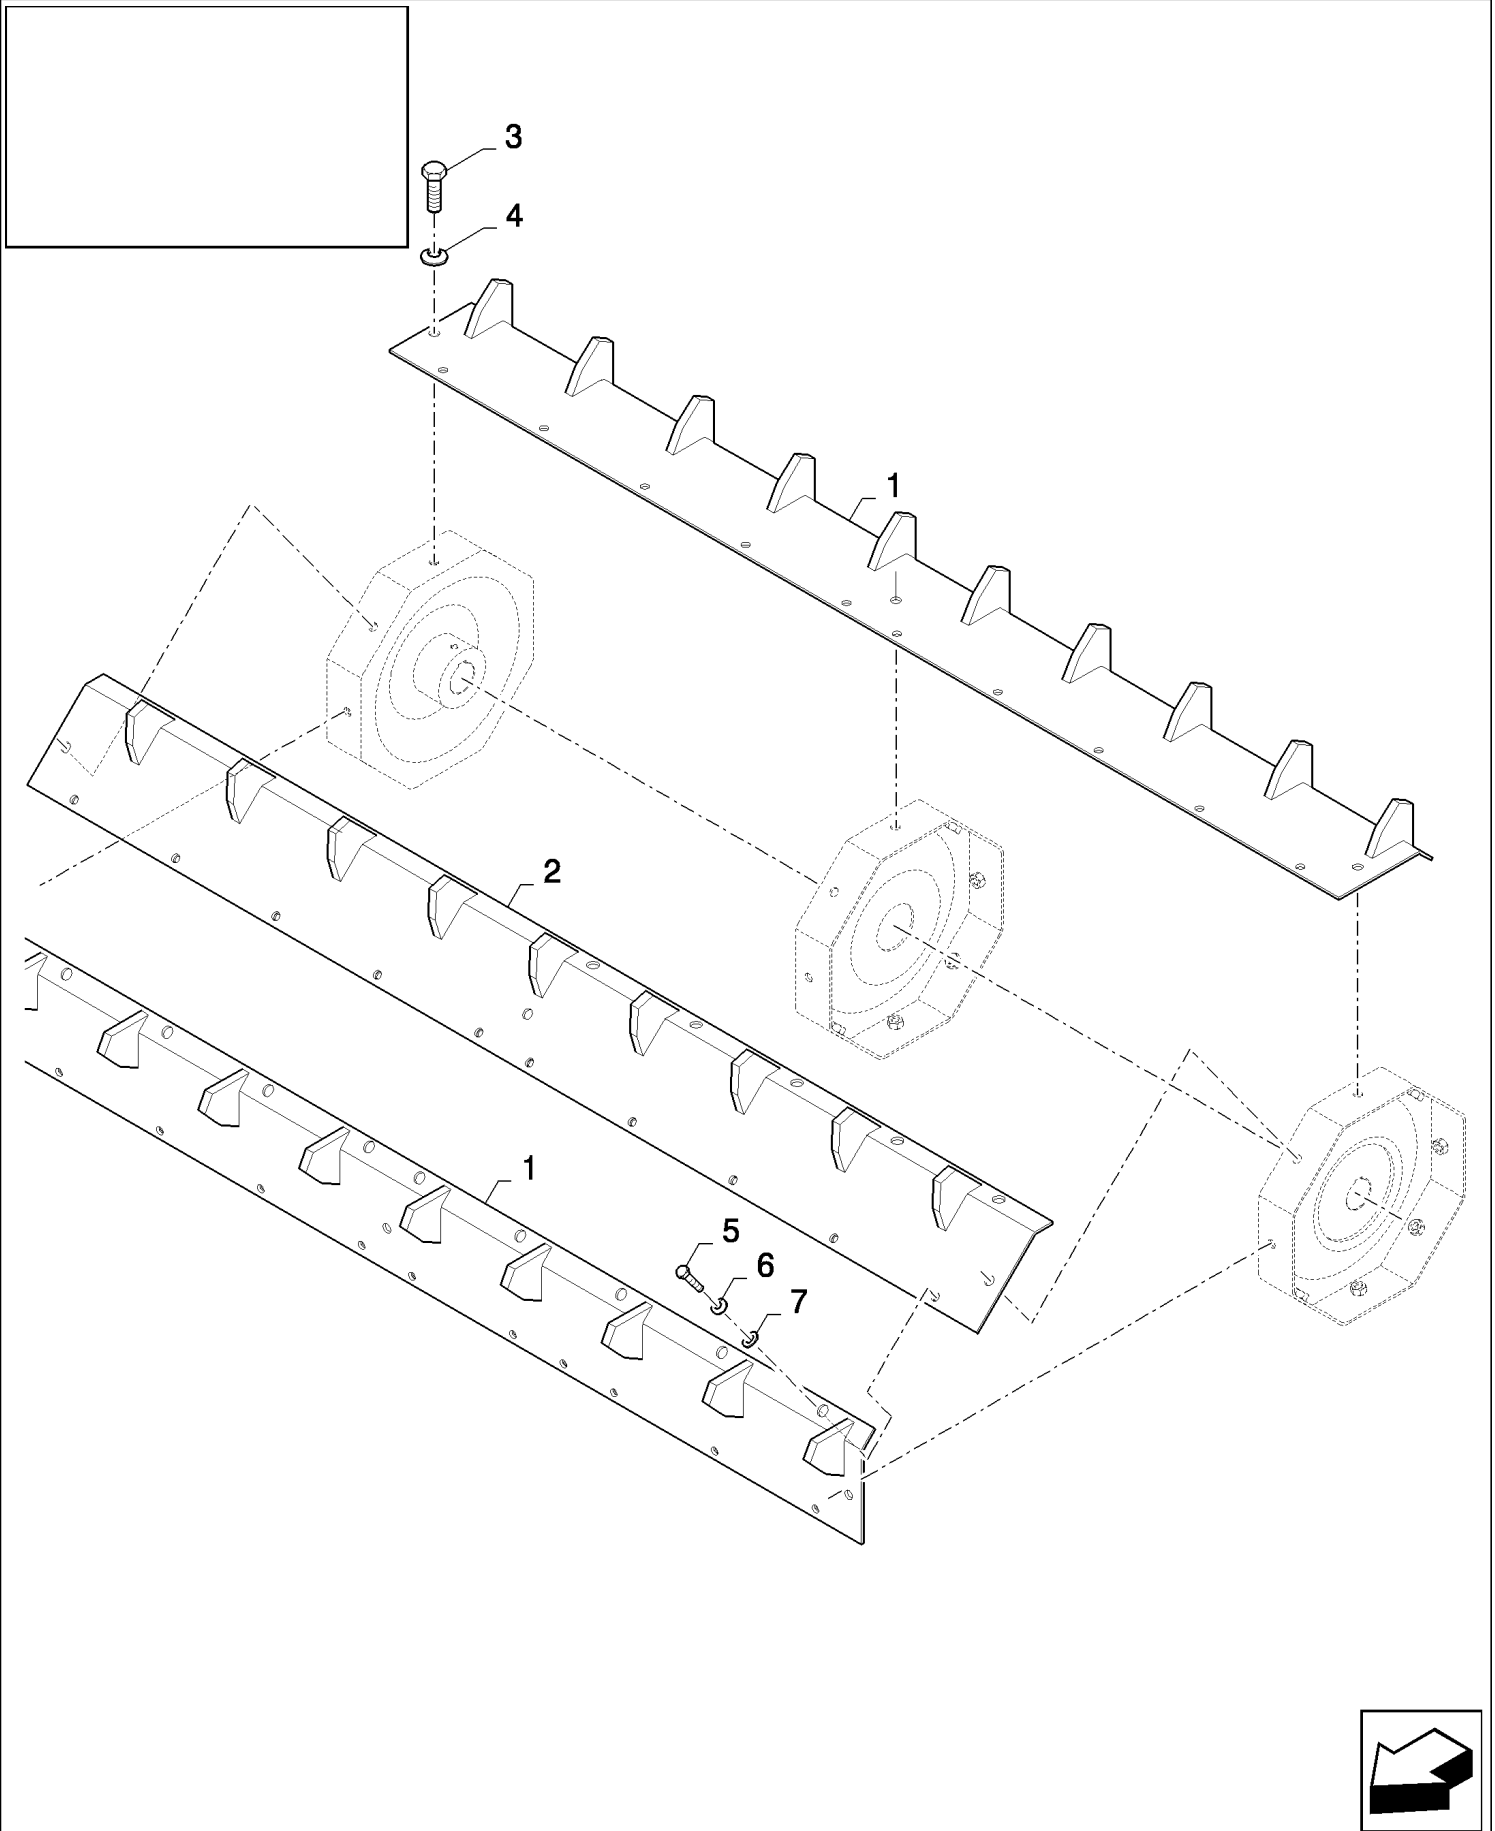

CX8080 COMBINE (9/06-)

18.84110384(01) BEATER BLADES

сылка	Номер детали	Кол-во	Описание
	84110384		DIA KIT, HARVESTER,
1	84444474	8	PLATE,
2	43151	24	SCREW, Hex, M12 x 20, 8.8, Full Thd,
3	140046	24	WASHER, Belleville, M12,
4	338949	64	BOLT, CARRIAGE, Short NK, M10 x 25, CI8.8, Full Thd,
5	447336	64	WASHER,
6	140045	64	WASHER, SPRING, Belleville, M10,
7	100016	64	NUT, M10, CI 8,
	84441900	0.06	grease