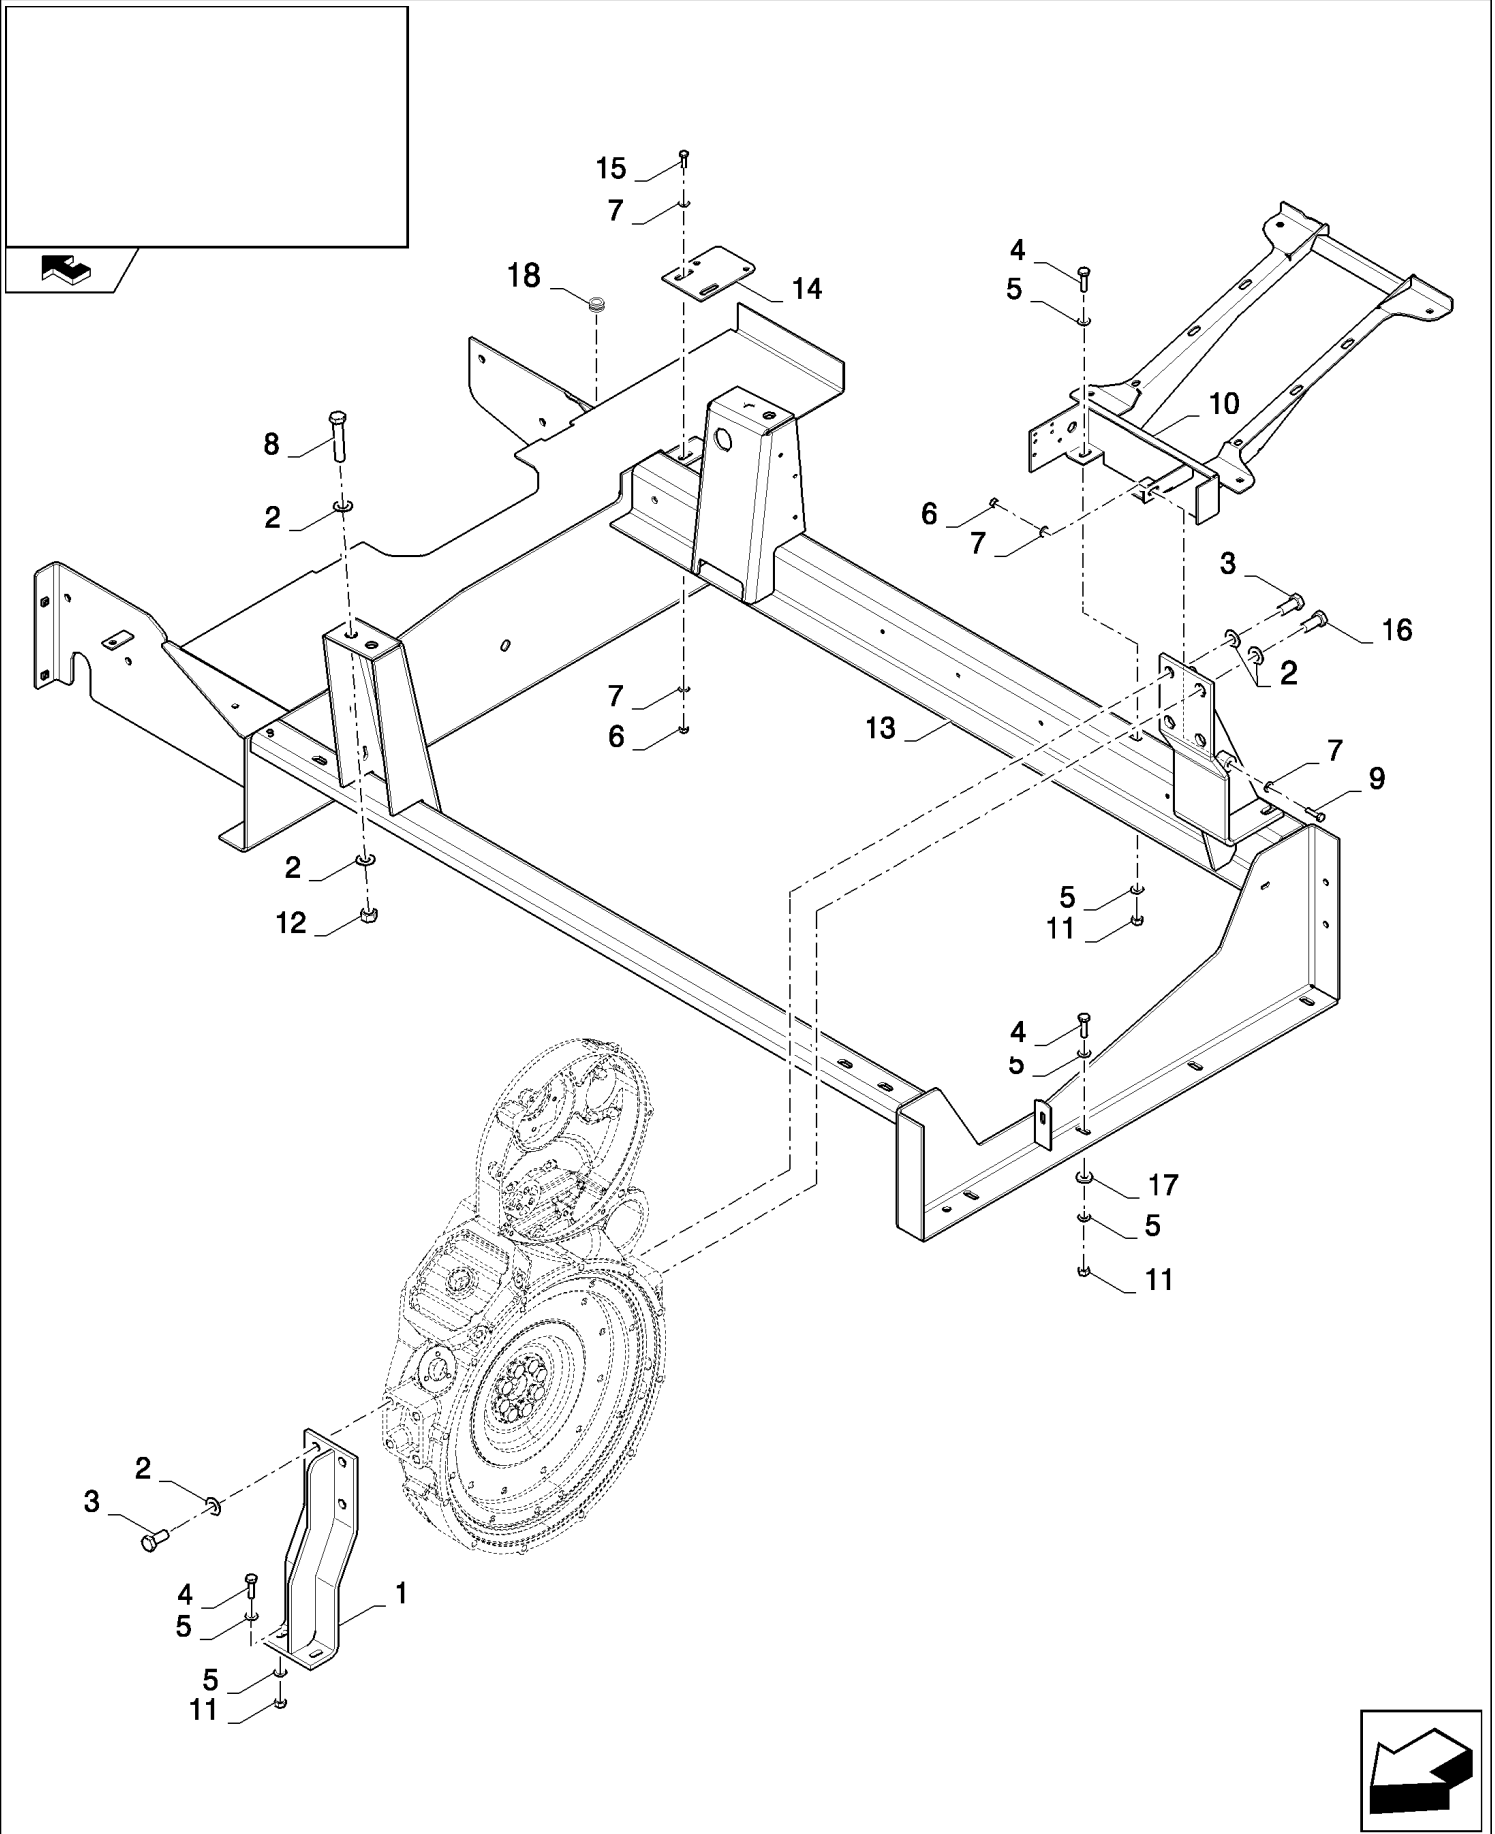

CX8080 COMBINE (9/06-)

02.02(01) ENGINE SUPPORTS

сылка	Номер детали	Кол-во	Описание
1	87517197	1	SUPPORT,
2	140048	16	WASHER, SPRING, Belleville, M16,
3	86508583	6	BOLT, Hex, M16 x 35, 8.8,
4	9706704	13	BOLT, Hex, M10 x 35, 8.8, Full Thd,
5	140045	26	WASHER, SPRING, Belleville, M10,
6	89706690	3	NUT, M8, CI 8,
7	322358	6	WASHER, SPRING, Belleville, M8,
8	120093	4	BOLT, Hex, M16 x 80, 8.8,
9	43128	1	BOLT, Hex, M8 x 30, 8.8,
10	87515293	1	SUPPORT,
11	100016	13	NUT, M10, CI 8,
12	100020	4	NUT, M16, CI 8,
13	84457450	1	SUPPORT, , FOR CX8060, CX8070, CX8080, CX8090 ONLY
13	84455527	1	SUPPORT, , FOR CX8040, CX8050 ONLY
14	84437758	1	SUPPORT, , FOR CX8060, CX8070, CX8080, CX8090 ONLY
14	84440306	1	PLATE, , FOR CX8040, CX8050 ONLY
15	43127	2	BOLT, Hex, M8 x 25, 8.8,
16	43168	2	BOLT, Hex, M16 x 40, 8.8,
17	332909	9	WASHER,
18	102043	1	GROMMET, , ASN D576