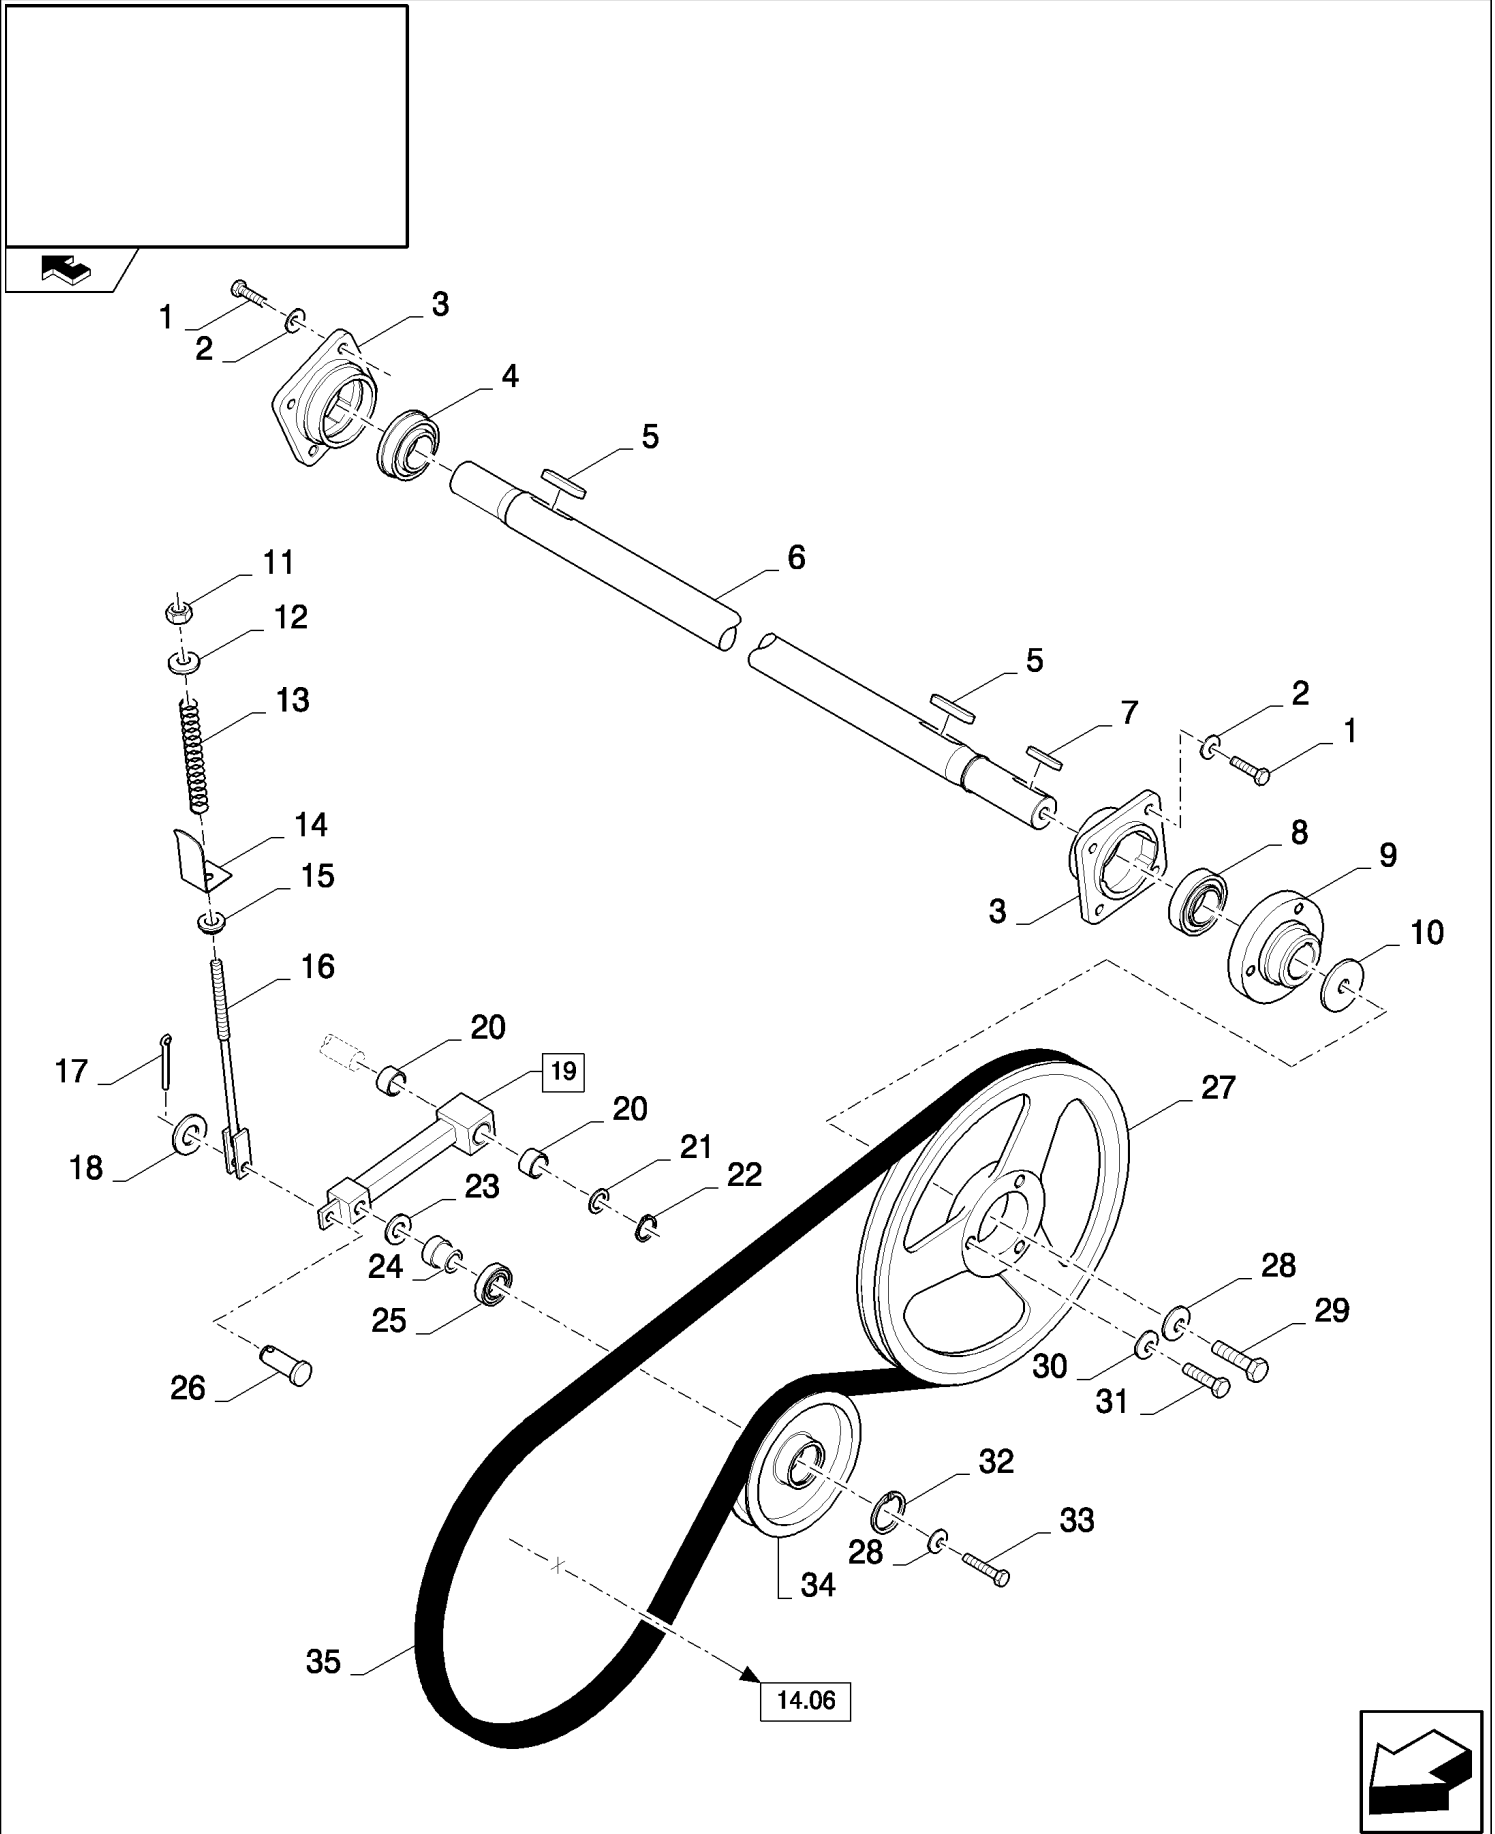

14.20(01) BEATER, DRIVE

CX8080 COMBINE (9/06-)

14.20(01) BEATER, DRIVE

сылка	Номер детали	Кол-во	Описание
1	43140	8	BOLT, Hex, M10 x 30, 8.8, Full Thd,
2	140045	8	WASHER, SPRING, Belleville, M10,
3	84069913	2	HOUSING, BEARING,
4	455805	1	BEARING, BALL,
5	323624	2	KEY,
6	84045141	1	SHAFT, , FOR CX8060, CX8070, CX8080, CX8090 ONLY
6	84069709	1	SHAFT, , FOR CX8030, CX8040, CX8050 ONLY
7	170056	1	KEY,
8	84057307	1	BEARING,
9	84069914	1	HUB,
10	84017220	1	WASHER,
11	412126	1	NUT, LOCK, M12 x 1.75, CI 8,
12	378245	1	WASHER, M12,
13	84814910	1	SPRING,
14	84069976	1	INDICATOR,
15	439857	1	BUSHING,
16	80455661	1	ROD,
17	130004	1	PIN, SPLIT (COTTER), M3.2 x 25,
18	86511323	1	WASHER, M10 x 20 x 2,
19	84069915	1	LEVER, (20)
20	84057311	2	SLEEVE,
21	140103	2	WASHER,
22	370002	1	CIRCLIP, M25, Ext,
23	378246	1	WASHER, 16MM
24	9515145	1	BUSHING,
25	443898	1	BEARING, BALL,
26	322901	1	PIN,
27	84069916	1	PULLEY,
28	140048	1	WASHER, SPRING, Belleville, M16,
29	43168	1	BOLT, Hex, M16 x 40, 8.8,
30	140046	3	WASHER, Belleville, M12,
31	9628065	3	SCREW, Hex, M12 x 45, 8.8,
32	370011	1	RING, SNAP, M52, Int,
33	120091	1	BOLT, Hex, M16 x 60, 8.8,
34	84069612	1	IDLER,
35	84045256	1	BELT, TRANSMISSION,