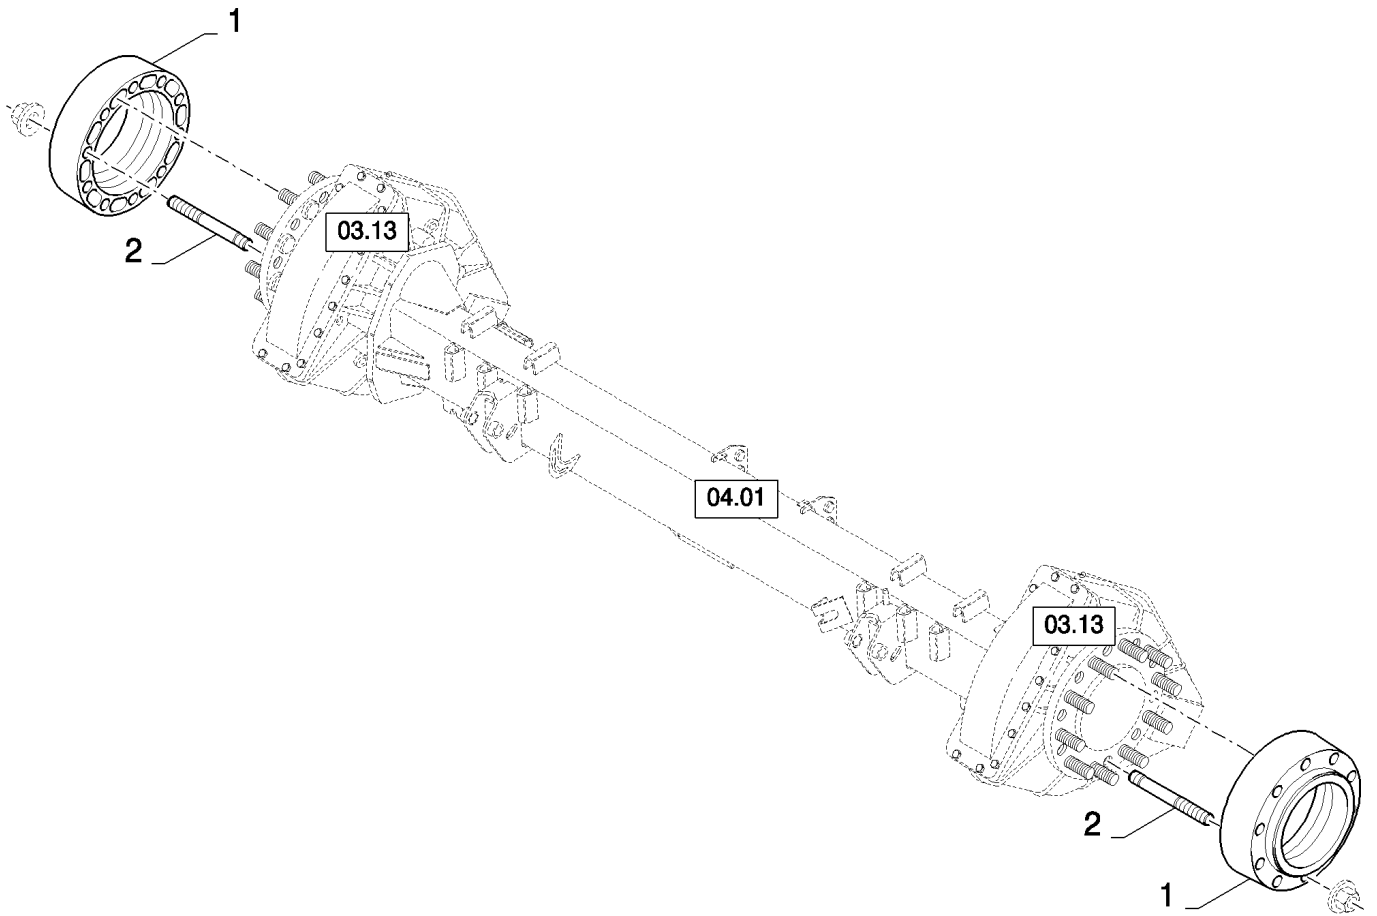

CX8080 COMBINE (9/06-)

04.06(01) WHEEL, SPACERS - FOR NA ONLY

сылка	Номер детали	Кол-во	Описание
1	84989374	2	SPACER,
2	84989380	20	STUD,