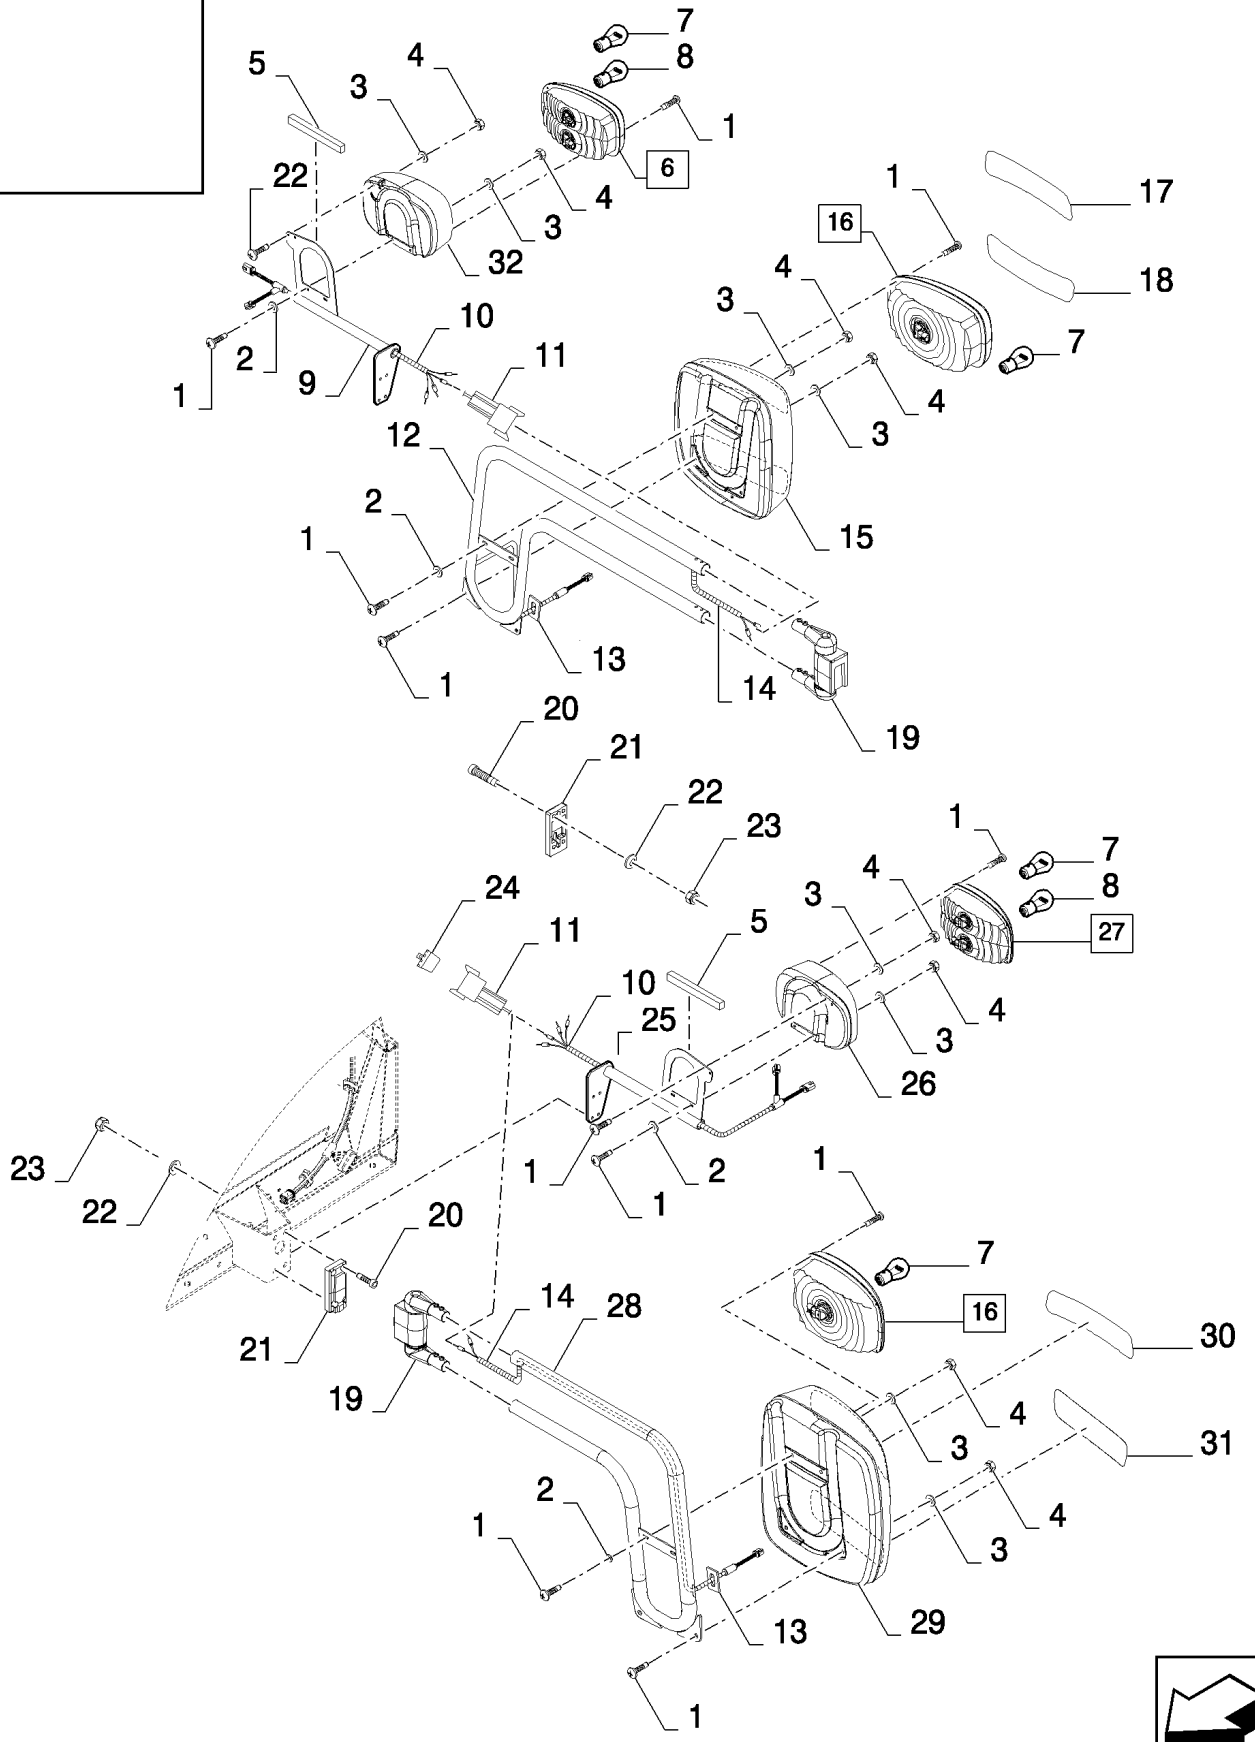

CX8080 COMBINE (9/06-)

06.23(01) STANDARD LIGHTS, REAR - NOT FOR NA

сылка	Номер детали	Кол-во	Описание
1	84429841	1	LAMP, (2,3)
2	398877	1	BULB, 12V-21W
3	86616247	1	BULB, 12V-21/5W
4	84429840	1	LAMP, (2,3)
5	353308	4	NUT, M6 x 1, CI 8,
6	140040	4	WASHER, M6 x 22 x 2,
7	84433417	1	HOUSING,
8	80043440	4	NUT, LOCK, M5 x .8, CI 8, M5
9	140182	4	WASHER, M5 x 18 x 2,
10	86623414	1	ARM,
10	84444003	1	ARM ASSY., , FOR AUSTRALIA ONLY, FOR CX8080, CX8090 ONLY
10	84444007	1	ARM, , FOR AUSTRALIA ONLY, FOR CX8040, CX8050 ONLY
11	84433705	2	GASKET,
12	86616165	2	HARNESS, WIRE,
12	84444009	2	HARNESS, WIRE, , FOR AUSTRALIA ONLY
13	448889	4	WASHER,
14	86511830	4	SCREW, Cross Pan Hd, M6 x 20,
15	140014	4	WASHER, M5 x 10 x 1,
16	86585710	4	SCREW, Cross Pan Hd, M5 x 25, M5x25
17	84442353	1	ARM, SUPPORTING,
18	84442352	1	ARM, SUPPORTING,
19	84433428	2	BLOCK, COUPLING,
20	120228	8	SCREW, Hex Soc Hd, M8 x 20, 8.8, , BSN C547
20	84000811	8	SCREW, , ASN D548
21	84433427	2	PLATE,
22	322358	8	WASHER, SPRING, Belleville, M8,
23	89706690	8	NUT, M8, CI 8,
24	86623416	1	ARM,
24	84444001	1	ARM ASSY., , FOR AUSTRALIA ONLY, FOR CX8080, CX8090 ONLY
24	84444005	1	ARM, , FOR AUSTRALIA ONLY, FOR CX8040, CX8050 ONLY
25	84433416	1	HOUSING,
26	89861378	2	PLUG,
27	84074642	2	CONNECTOR, WIRE,
28	84068583	2	PLUG,