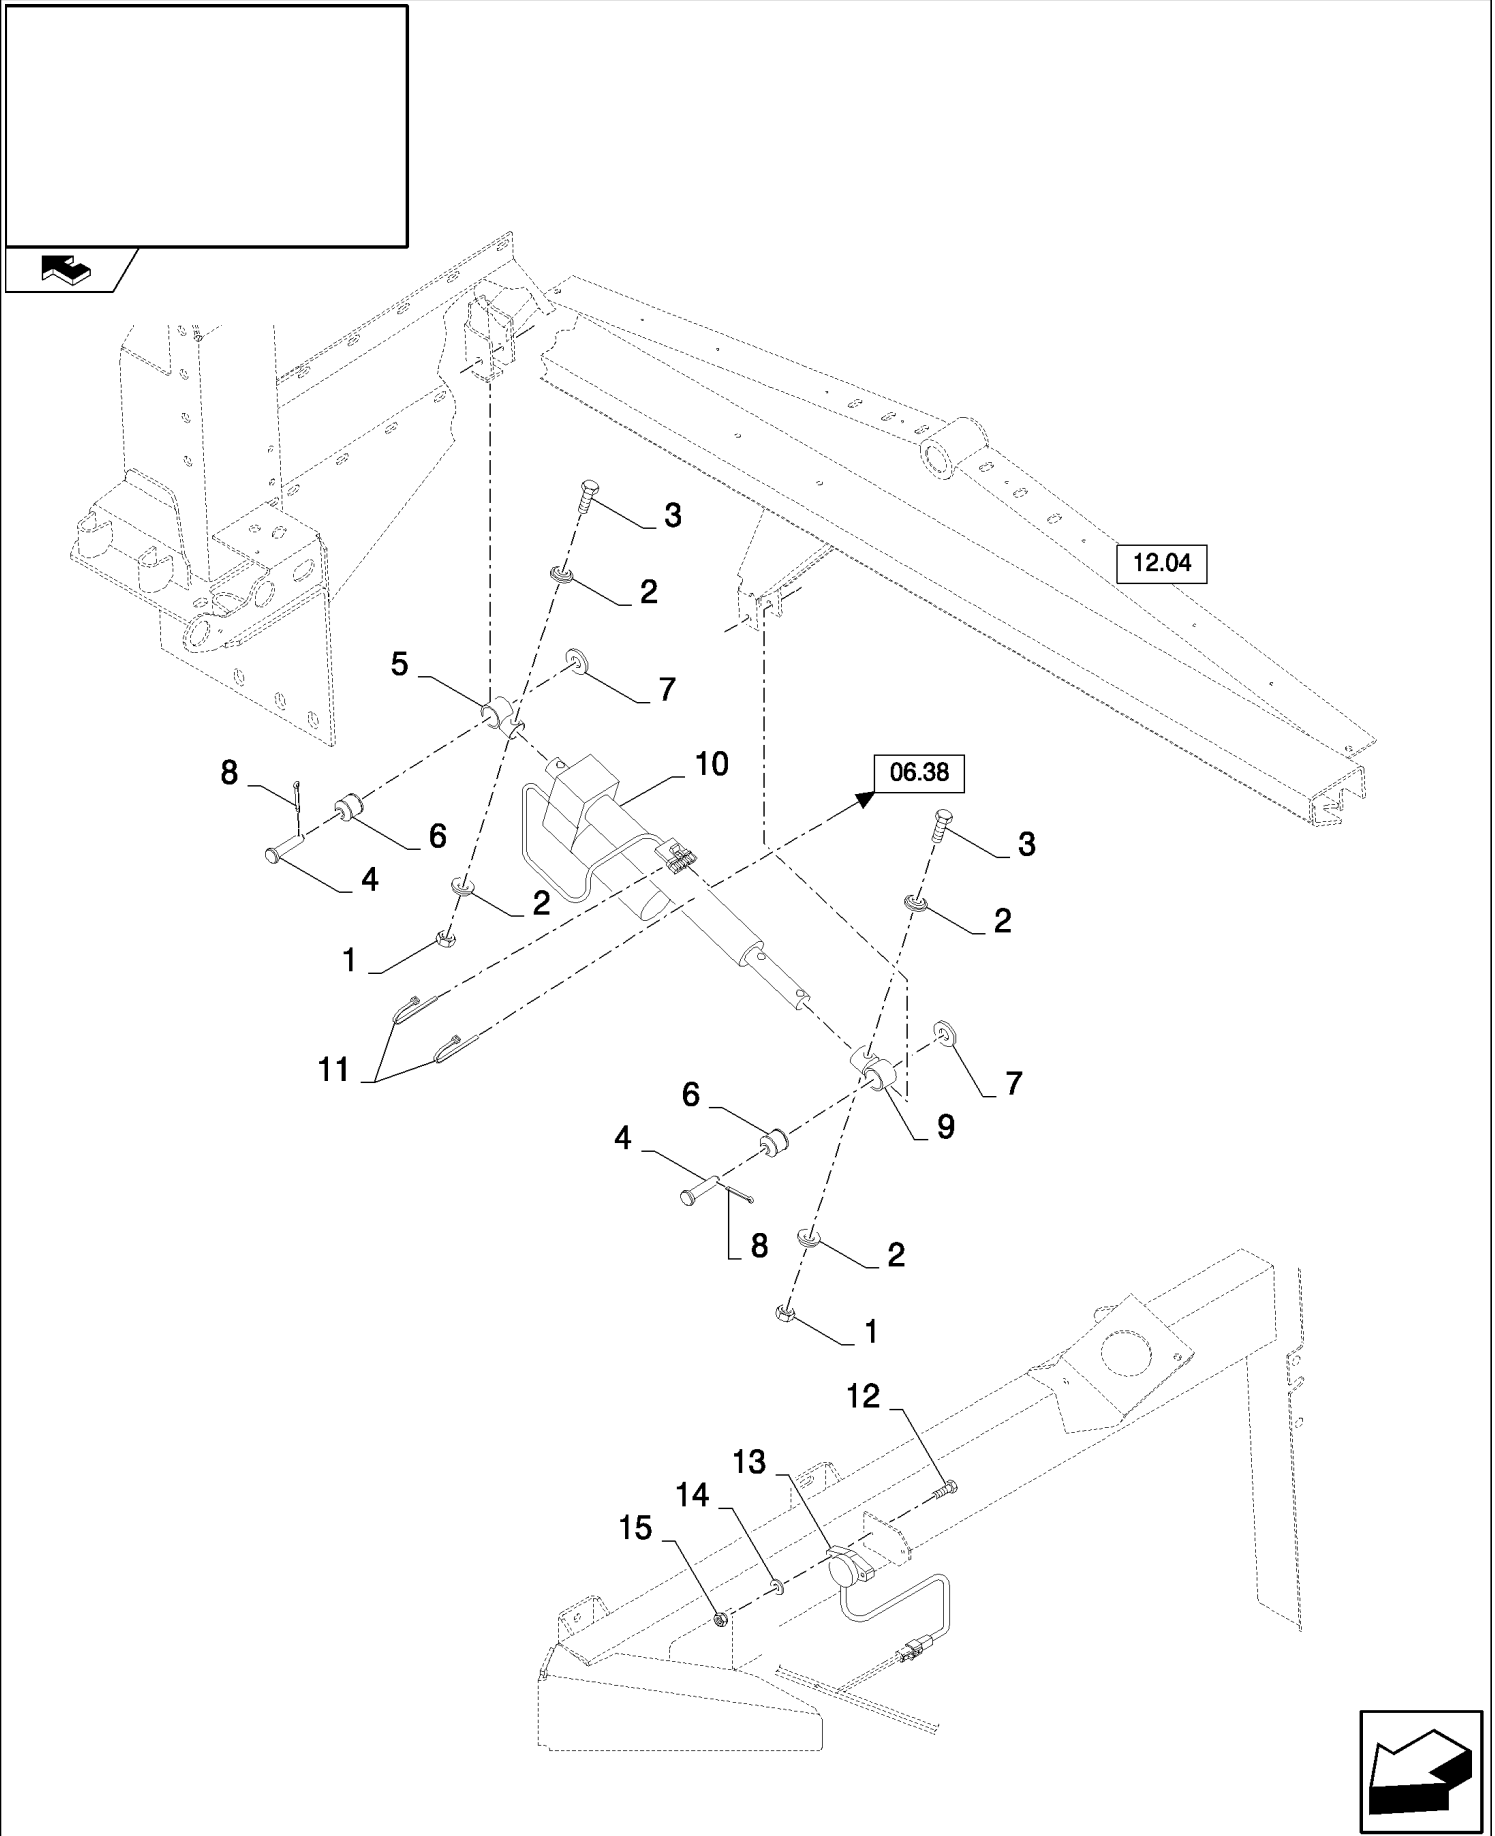

06.39(01) SELF LEVELLING, ACTUATOR AND SENSOR

CX8080 COMBINE (9/06-)

06.39(01) SELF LEVELLING, ACTUATOR AND SENSOR

сылка	Номер детали	Кол-во	Описание
1	100038	2	NUT, M12 x 1.75, CI 8,
2	140046	4	WASHER, Belleville, M12,
3	300512	2	SCREW, Hex, M12 x 55, 8.8,
4	412118	2	PIN, CLEVIS, M12 x 65,
5	753565	1	CLAMP,
6	445913	2	BUSHING, RUBBER,
7	378245	4	WASHER, M12,
8	130004	2	PIN, SPLIT (COTTER), M3.2 x 25,
9	921250	1	CLAMP,
10	87522008	1	ACTUATOR,
11	86566990	2	STRAP, CABLE,
12	43117	2	BOLT, Hex, M6 x 30, 8.8,
13	87026294	1	SENSOR,
14	86588450	2	WASHER, M6,
15	353308	2	NUT, M6 x 1, CI 8,