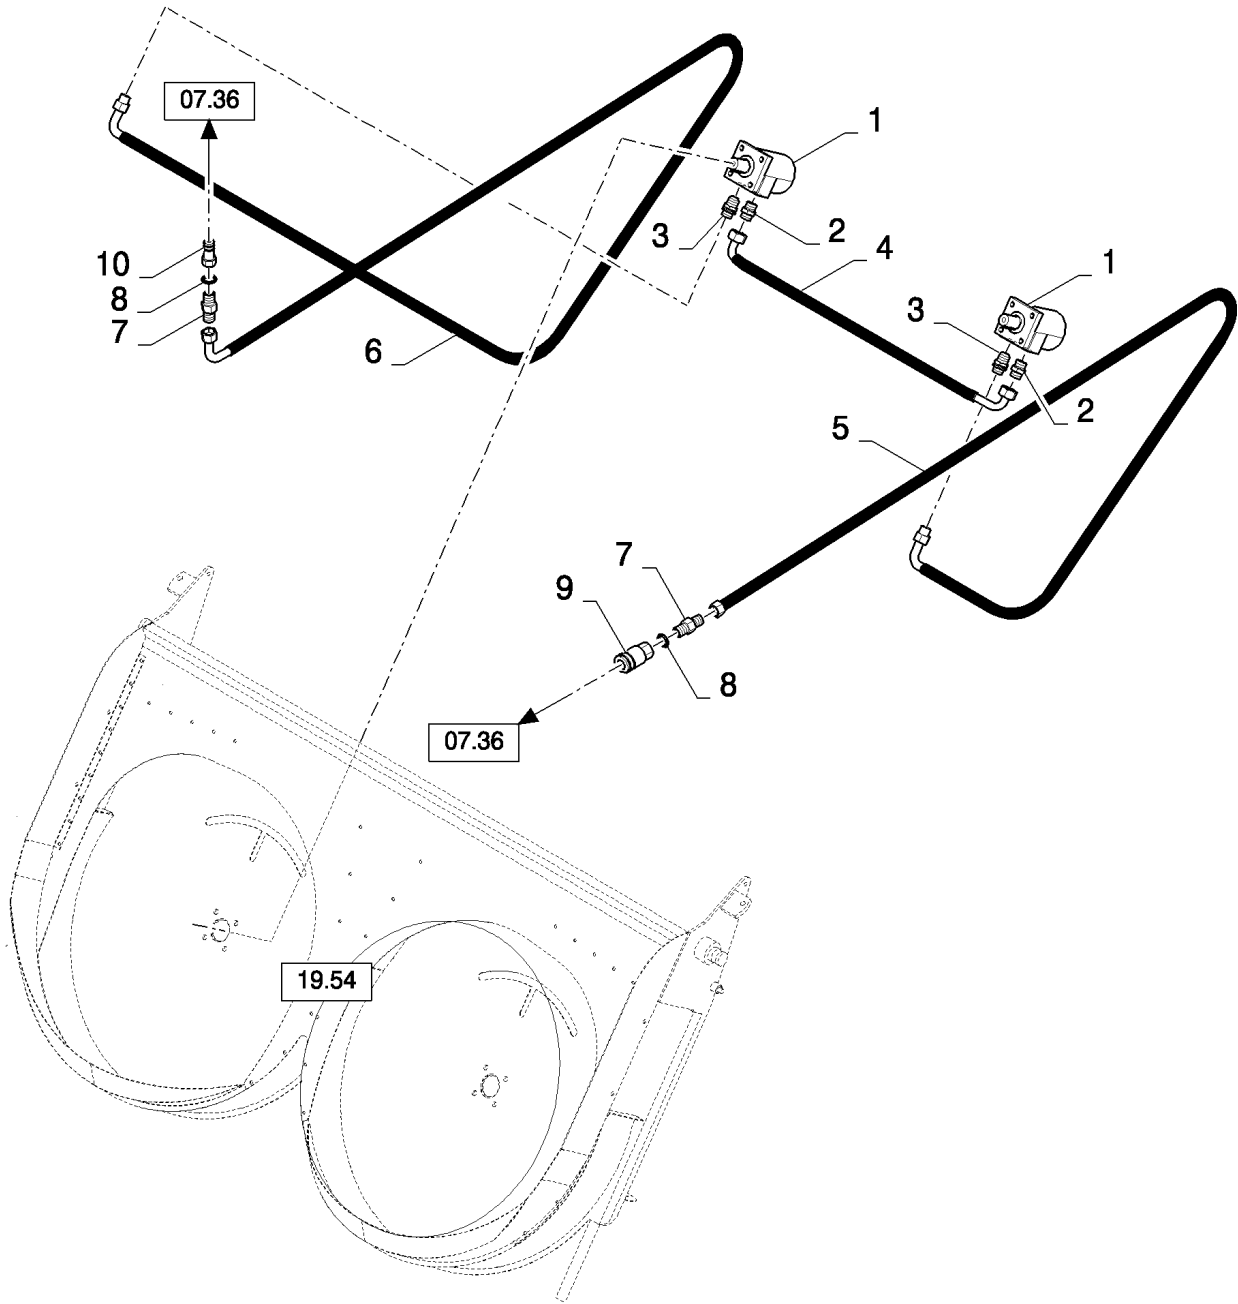

CX8080 COMBINE (9/06-)

07.39(01) CHAFF SPREADER, HYDRAULICS WITHOUT CHOPPER

сылка	Номер детали	Кол-во	Описание
1	84444259	2	MOTOR, HYDRAULIC,
2	84444319	2	CONNECTOR, HYD.,
3	84444320	2	CONNECTOR, HYD.,
4	84444296	1	HOSE, FLEXIBLE, , FOR CX8060, CX8070, CX8080, CX8090 ONLY
4	84444295	1	HOSE, FLEXIBLE, , FOR CX8030, CX8040, CX8050 ONLY
5	84444350	1	HOSE, FLEXIBLE,
6	84444351	1	CONNECTOR, HYD.,
7	84447026	2	CONNECTOR, HYD.,
8	129270	2	O-RING, 5-1, 90 Duro, .414" ID x .072" Thk,
9	84447029	1	COUPLING, QUICK, MALE,
10	84447028	1	COUPLING, QUICK, MALE,