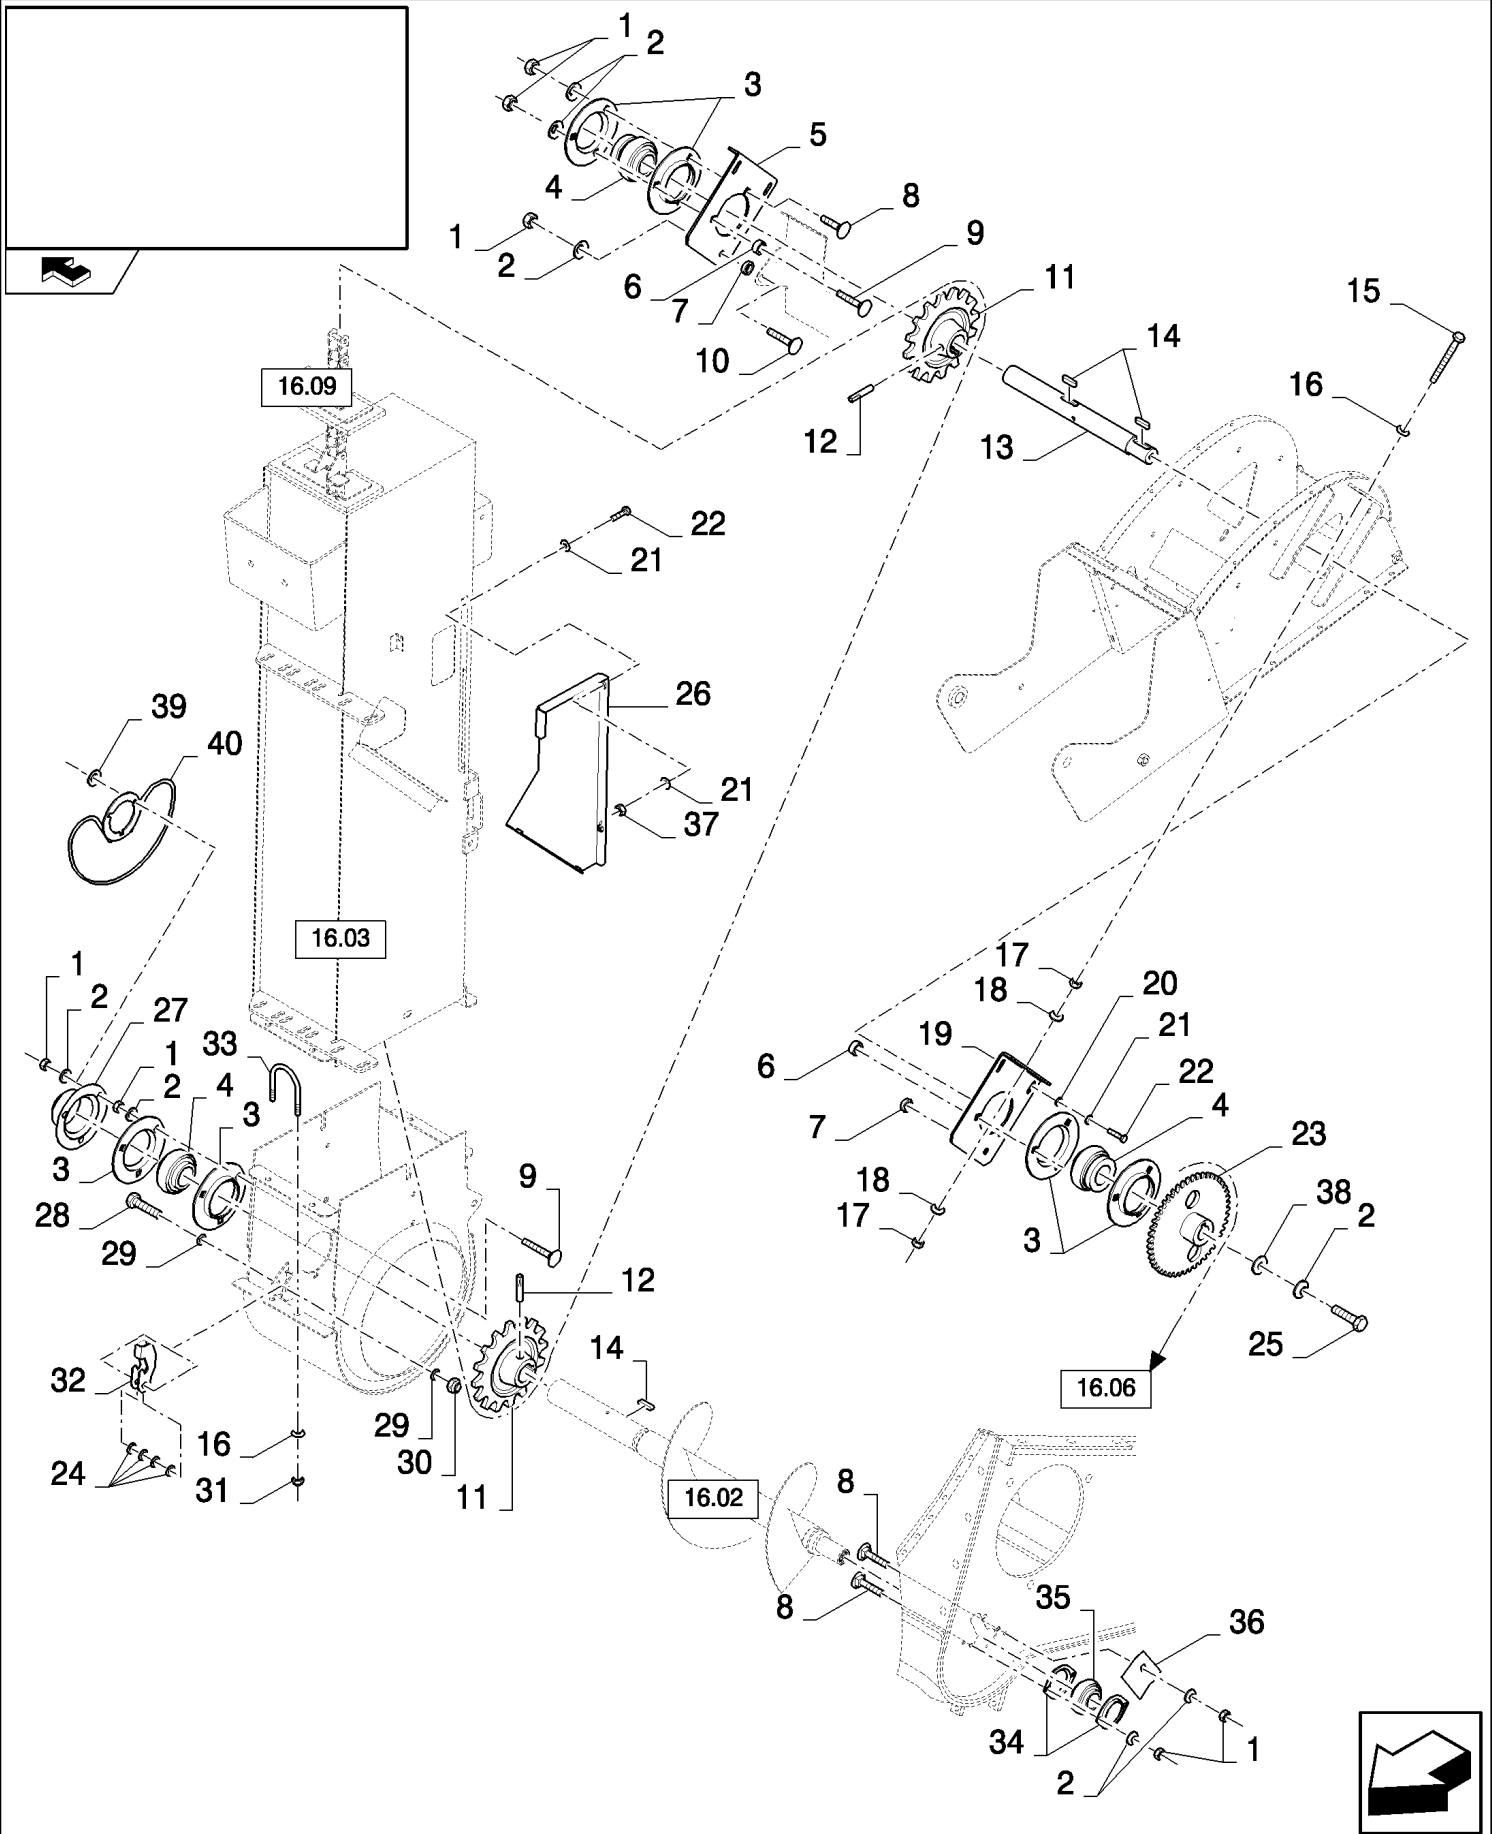

16.08(01) GRAIN ELEVATOR CHAIN DRIVE

CX8080 COMBINE (9/06-)

16.08(01) GRAIN ELEVATOR CHAIN DRIVE

сылка	Номер детали	Кол-во	Описание
1	100016	17	NUT, M10, CI 8,
2	140045	18	WASHER, SPRING, Belleville, M10,
3	36403	6	FLANGE,
4	84814912	3	BEARING, BALL,
5	86595355	1	PLATE,
6	84077993	2	WASHER,
7	84334843	2	WASHER,
8	120041	7	BOLT, CARRIAGE, Short NK, M10 x 20, CI8.8, Full Thd,
9	374892	3	BOLT, CARRIAGE, Short NK, M10 x 40, CI8.8, Full Thd,
10	86512446	4	BOLT, CARRIAGE, Short NK, M10 x 30, CI8.8, Full Thd,
11	84437648	2	SPROCKET, DRIVEN,
12	333960	2	PIN, LOCK, M6 x 50, Slotted,
13	84437932	1	SHAFT,
14	354775	3	KEY,
15	86977784	2	SCREW, M8x60
16	140016	4	WASHER, M8 x 16 x 1.6,
17	89706690	4	NUT, M8, CI 8,
18	322358	4	WASHER, SPRING, Belleville, M8,
19	86595354	1	PLATE,
20	140040	4	WASHER, M6 x 22 x 2,
21	322357	14	WASHER, SPRING, Belleville, M6,
22	86508568	9	SCREW, Hex, M6 x 16, 8.8,
23	84442293	1	SPROCKET, DRIVEN,
24	140042	4	WASHER, M10 x 34 x 3,
25	43139	1	SCREW, Hex, M10 x 25, 8.8, Full Thd, M10x25
26	84435183	1	COVER,
27	84334947	1	COVER,
28	120068	1	BOLT, Hex, M10 x 40, 8.8, Full Thd,
29	140017	2	WASHER, M10 x 20 x 2,
30	100037	1	NUT, M10 x 1.5, CI 8,
31	86629542	2	NUT, LOCK, M8 x 1.25, CI 8,
32	86581559	1	HANDLE,
33	84989315	1	U-BOLT,
34	84447186	2	FLANGE,
35	84069440	1	BEARING, BALL,
36	86580877	1	COVER,
37	9706755	5	NUT, M6, CI 8,
38	84817997	1	WASHER, 40 OD x 11 ID x 3 mm Thick
39	86589279	3	WASHER, , FOR GERMANY ONLY
40	84441202	1	PROTECTING COVER, , FOR GERMANY ONLY