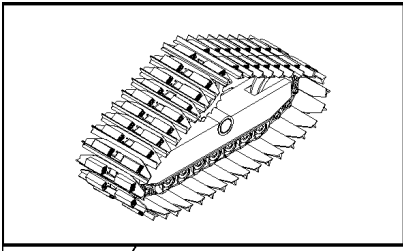

11.115(01) TRACK, HYDRAULICS: FRAME

11.116

11

10