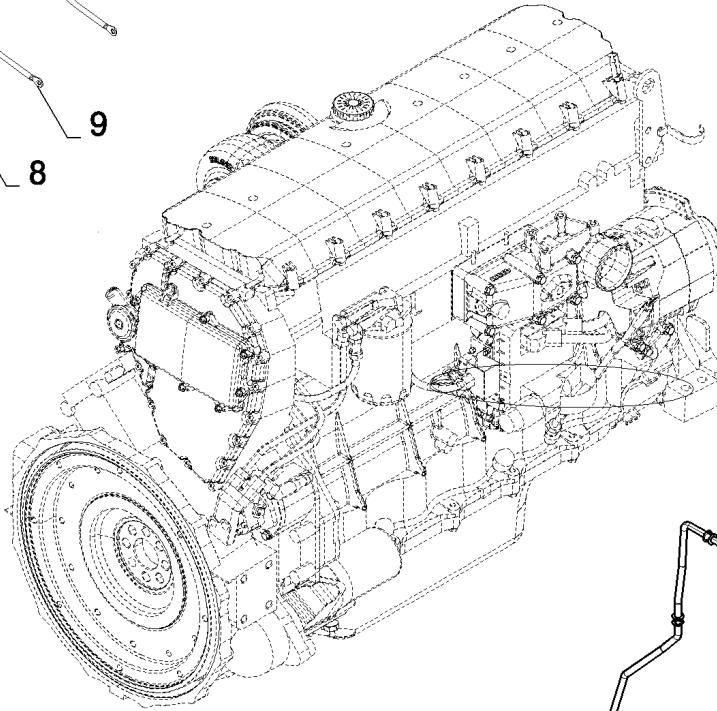

CX8080 COMBINE (9/06-)

06.55(01) ENGINE ELECTRICITY

сылка	Номер детали	Кол-во	Описание
1	86619907	1	NUT,
2	636665	1	WASHER, LOCK,
3	87389940	1	HARNESS, WIRE, , FOR CX8090 ONLY
3	87389934	1	HARNESS, WIRE, , FOR CX8040, CX8050, CX8060, CX8070, CX8080 ONLY
4	87013666	1	SWITCH,
5	82002966	1	SOCKET, POWER,
6	87390267	1	HARNESS, WIRE, Alternator, FOR CX8040, CX8050, CX8060, CX8070, CX8080 ONLY
6	87390274	1	HARNESS, WIRE, Alternator, FOR CX8090 ONLY
7	87390269	1	HARNESS, WIRE, Grindheater, FOR CX8040, CX8050, CX8060, CX8070, CX8080 ONLY
8	87390279	1	HARNESS, WIRE, Grindheater positive, FOR CX8090 ONLY
9	87390284	1	HARNESS, WIRE, Grindheater negative, FOR CX8090 ONLY
10	87390285	1	HARNESS, WIRE, Grindheater relay, FOR CX8090 ONLY
11	87515365	1	PLATE, , FOR CX8090 ONLY
12	87379485	1	SUPPORT, , FOR CX8040, CX8050, CX8060, CX8070, CX8080 ONLY
13	84078784	1	FUSE HOLDER,
14	87390344	1	FUSE, 30A
15	84058092	1	CONNECTOR, TERMINAL, 120 Ohm Resistor,