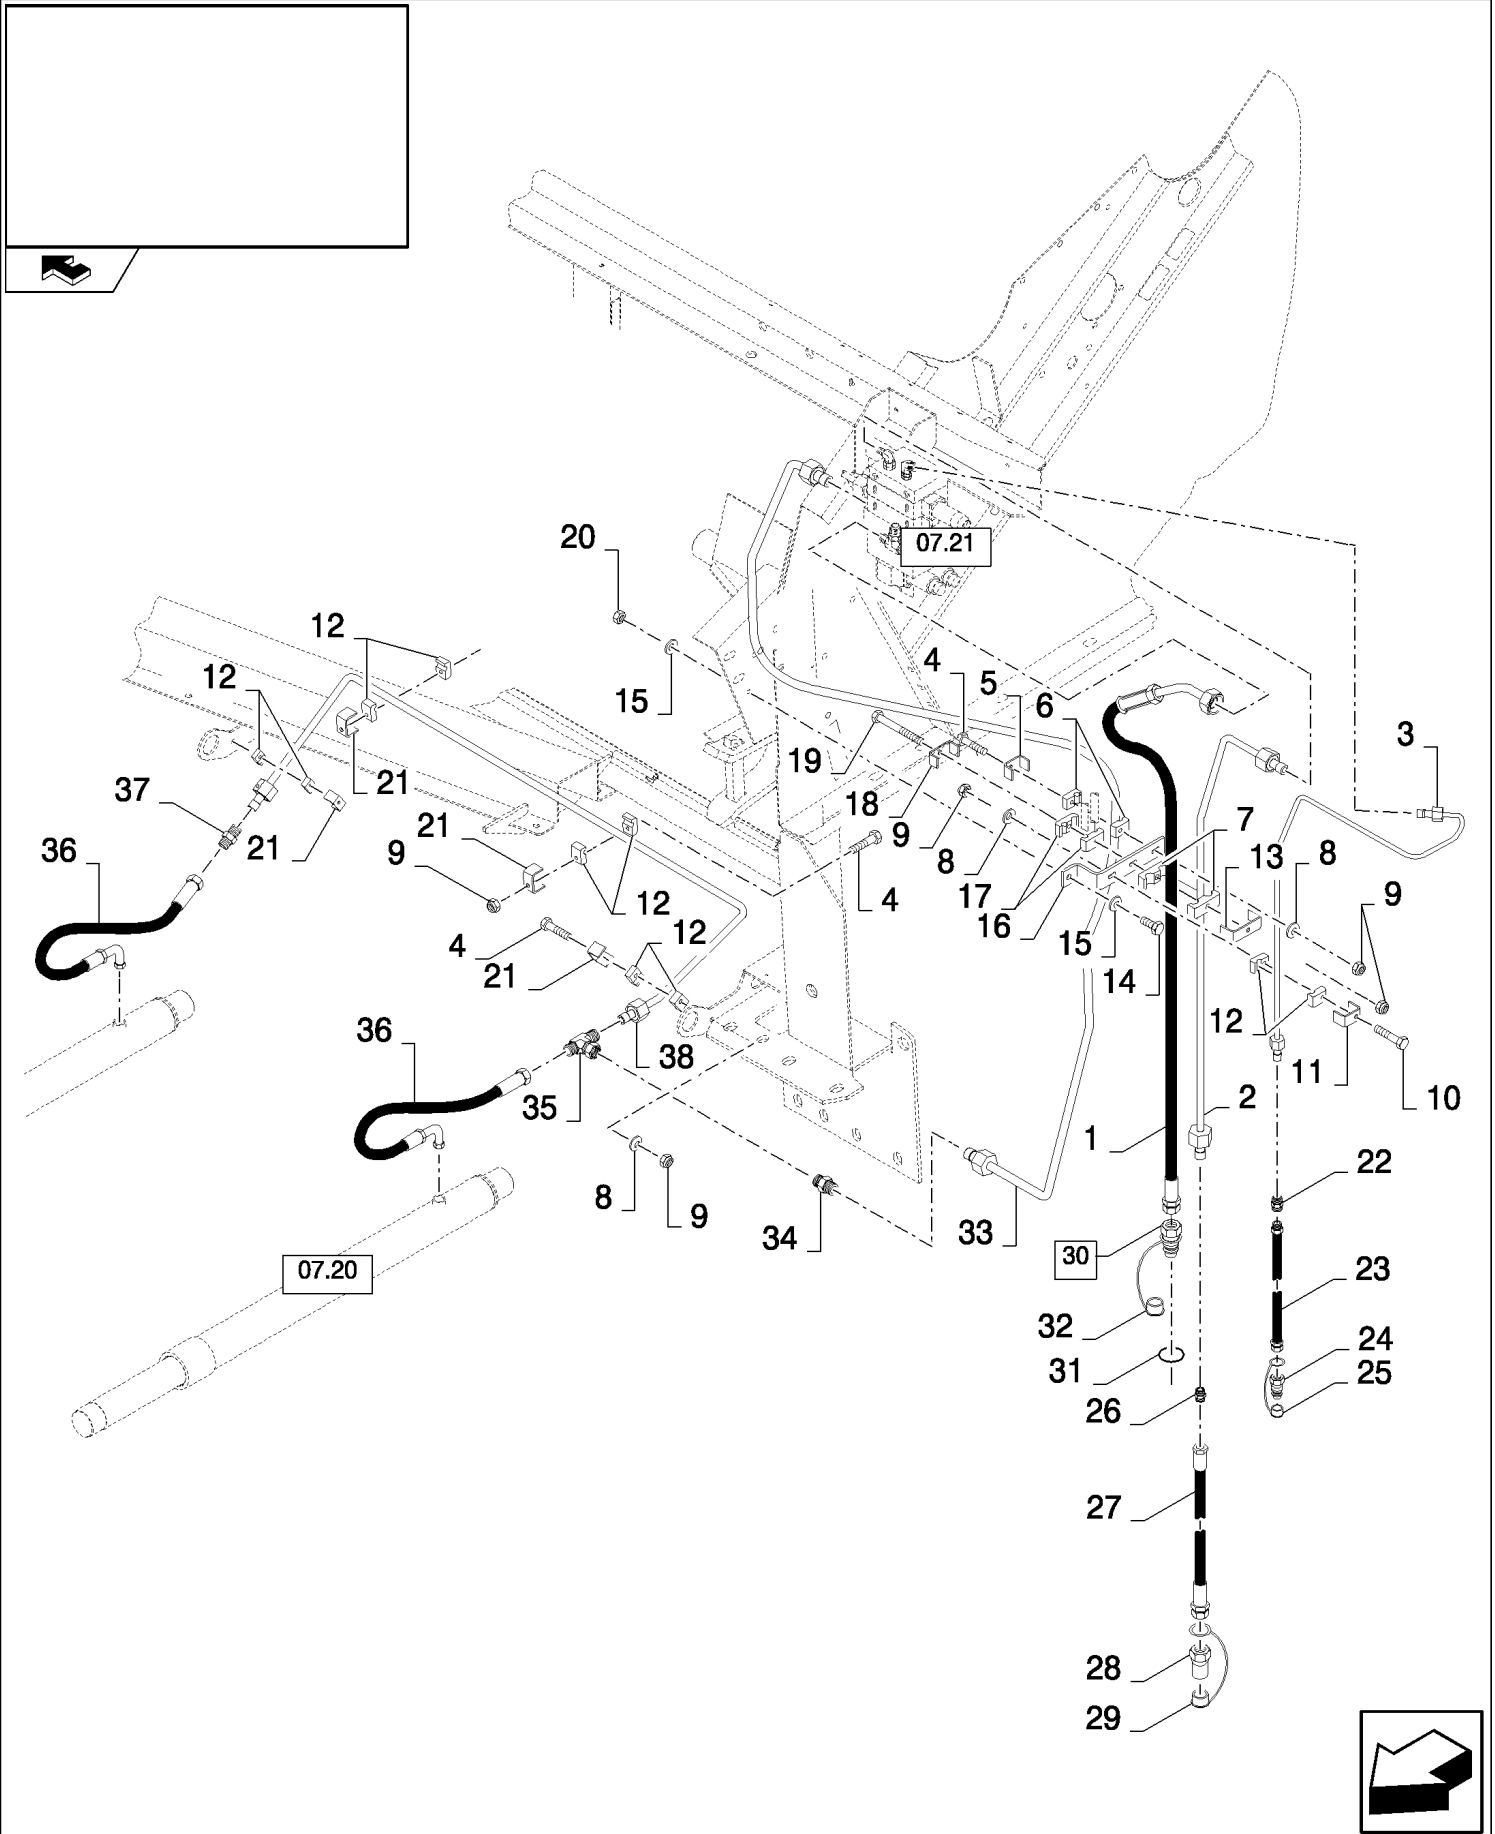

07.19(01) HYDRAULICS TO STRAW ELEVATOR

CX8080 COMBINE (9/06-)

07.19(01) HYDRAULICS TO STRAW ELEVATOR

сылка	Номер детали	Кол-во	Описание
1	84435017	1	HOSE, FLEXIBLE,
2	87348831	1	TUBE, HYD,
3	87348839	1	TUBE, HYD,
4	120056	5	SCREW, Hex, M6 x 50, 8.8,
5	433100	1	SUPPORT,
6	433007	2	CLAMP,
7	430356	2	CLAMP,
8	322357	4	WASHER, SPRING, Belleville, M6,
9	353308	7	NUT, M6 x 1, CI 8,
10	43118	1	BOLT, Hex, M6 x 40, 8.8, M6x40
11	433101	1	SUPPORT,
12	433008	10	CLAMP,
13	84814948	1	SUPPORT,
14	120103	1	BOLT, Hex, M8 x 16, 8.8,
15	322358	2	WASHER, SPRING, Belleville, M8,
16	84989005	1	SUPPORT,
17	430357	2	CLAMP,
18	431941	1	SUPPORT,
19	86508570	1	SCREW, Hex, M6 x 80, 8.8,
20	9706690	1	NUT, M8, CI 8,
21	442340	4	SUPPORT,
22	84431546	1	UNION, 11/16"-16 ORFS, , SEE FIGURE 07.502
23	84068626	1	HOSE, FLEXIBLE,
24	86592082	1	COUPLING, QUICK, MALE,
25	86592086	1	DUST CAP,
26	84431473	1	CONNECTOR, HYD., , SEE FIGURE 07.502
27	84068627	1	HOSE, FLEXIBLE,
28	86592080	1	COUPLING, QUICK, MALE,
29	86592084	1	DUST CAP,
30	86596889	1	COUPLING, QUICK, MALE, (31, 32)
31	9992069	1	O-RING, -016, 90 Duro, .614" ID x .070" Thk,
32	84433038	1	DUST CAP,
33	87348835	1	TUBE, HYD,
34	84431302	1	CONNECTOR, HYD., , SEE FIGURE 07.502
35	84431325	1	TEE, 13/16"-16 ORFS x 13/16"-16 Fem Sw Br,
36	84068062	2	HOSE, FLEXIBLE,
37	84431547	1	UNION, 13/16"-16 ORFS, , SEE FIGURE 07.502
38	84441222	1	TUBE, HYD, , FOR CX8030, CX8040, CX8050 ONLY
38	84441220	1	TUBE, HYD, , FOR CX8060, CX8070, CX8080, CX8090 ONLY