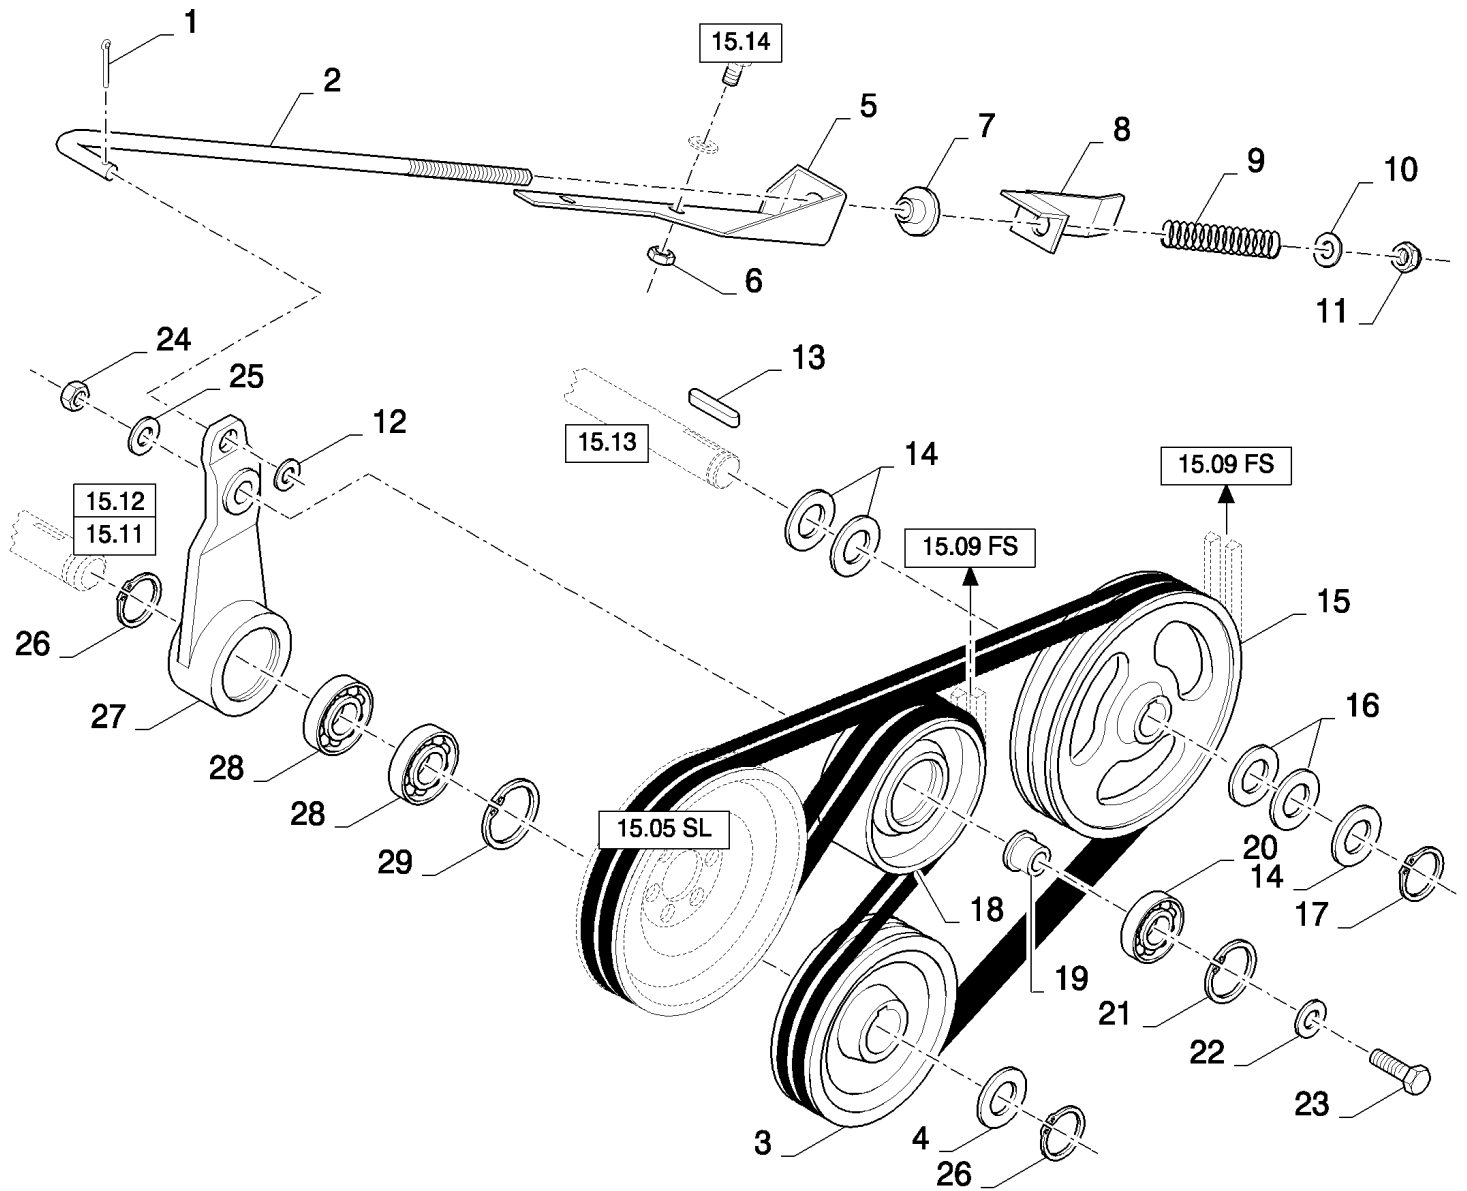

15.10(01) TAILINGS ELEVATORS, DRIVE - LH

CX8080 COMBINE (9/06-)

15.10(01) TAILINGS ELEVATORS, DRIVE - LH

сылка	Номер детали	Кол-во	Описание
1	130003	1	PIN, SPLIT (COTTER), M3.2 x 20,
2	84056866	1	ROD,
3	84074486	1	PULLEY,
4	140119	1	WASHER,
5	84433804	1	SUPPORT,
6	89706690	2	NUT, M8, CI 8,
7	439857	1	BUSHING,
8	84442145	1	INDICATOR,
9	440651	1	SPRING,
10	378245	1	WASHER, M12,
11	412126	1	NUT, LOCK, M12 x 1.75, CI 8,
12	140017	1	WASHER, M10 x 20 x 2,
13	170008	1	KEY,
14	419854	AR	WASHER,
15	84074380	1	PULLEY,
16	444976	AR	WASHER,
17	370002	1	CIRCLIP, M25, Ext,
18	84074694	1	WHEEL, IDLER, , FOR SELF LEVELLING ONLY
18	84429812	1	WHEEL, IDLER, , FOR FIXED SHOE ONLY
19	84022798	1	BUSHING,
20	443898	1	BEARING, BALL,
21	370011	1	RING, SNAP, M52, Int,
22	543043	1	WASHER,
23	300512	1	SCREW, Hex, M12 x 55, 8.8,
24	9706685	1	NUT, M12, CI 8,
25	140046	1	WASHER, Belleville, M12,
26	370004	2	RING, SNAP, M35, Ext,
27	84074536	1	ARM,
28	364908	2	BEARING ASSY,
29	370012	1	RING, SNAP, M62, Int,