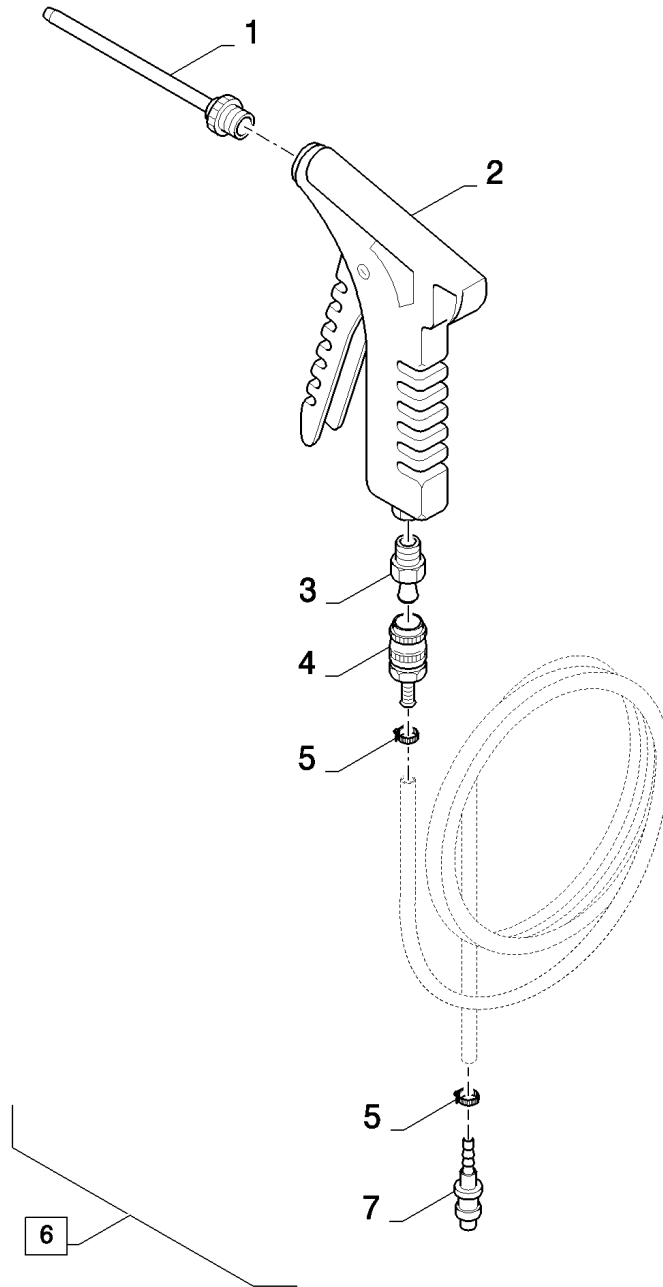

CX8080 COMBINE (9/06-)

02.35(01) BLOW-OFF SYSTEM, AIR GUN

сылка	Номер детали	Кол-во	Описание
1	84043496	1	TUBE,
2	84043495	1	AIR GUN,
3	84043494	1	FITTING,
4	84043493	1	COUPLING, QUICK, MALE,
5	80150064	2	CLAMP,
6	84045084	1	HOSE, FLEXIBLE, (1 to 7)
7	84043492	1	FITTING,