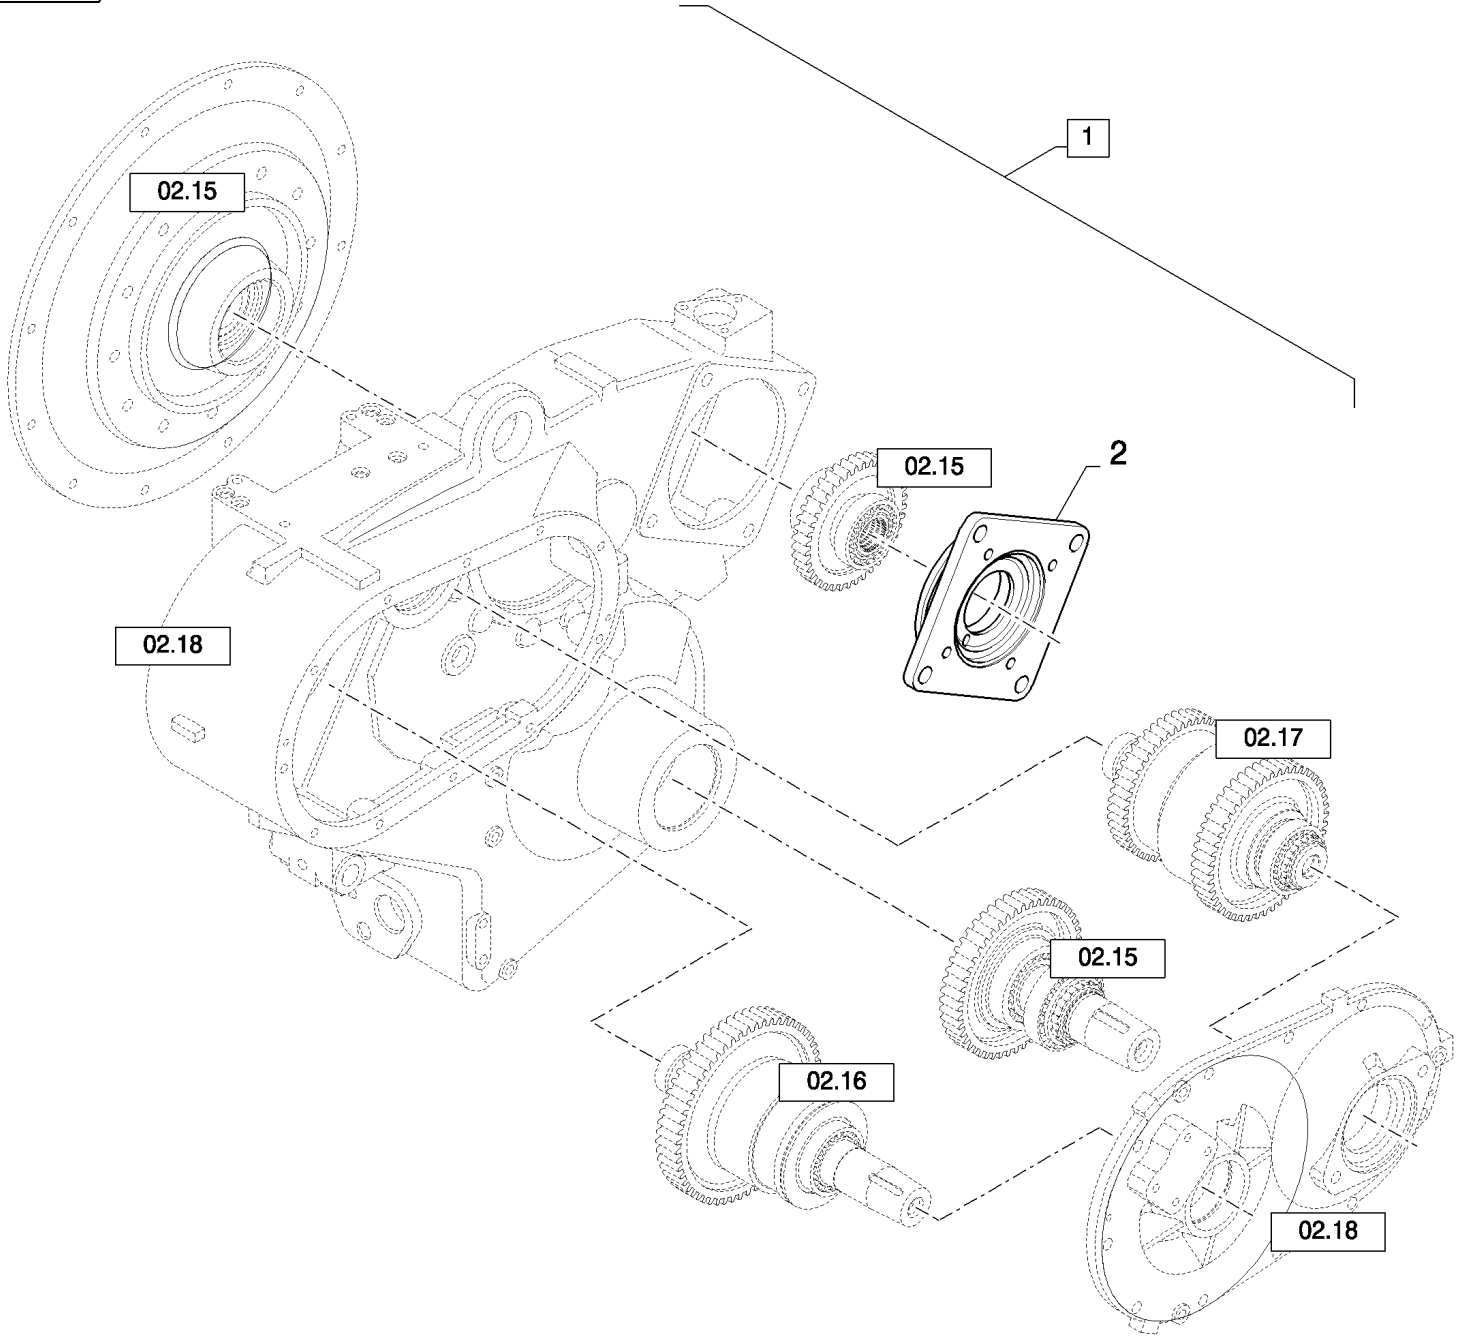

CX8080 COMBINE (9/06-)

02.14(01) ENGINE, GEARBOX

сылка	Номер детали	Кол-во	Описание
1	87368417	1	GEARBOX, (2, incl. FIG 02.18), FOR CX8030, CX8040 ONLY
1	87328027	1	GEARBOX ASSY, (2, incl. FIG 02.18), FOR CX8050, CX8060, CX8070, CX8080, CX8090 ONLY
2	86623571	1	FLANGE, , FOR CX8030, CX8040 ONLY
2	86623551	1	FLANGE, , FOR CX8050, CX8060, CX8070, CX8080, CX8090 ONLY