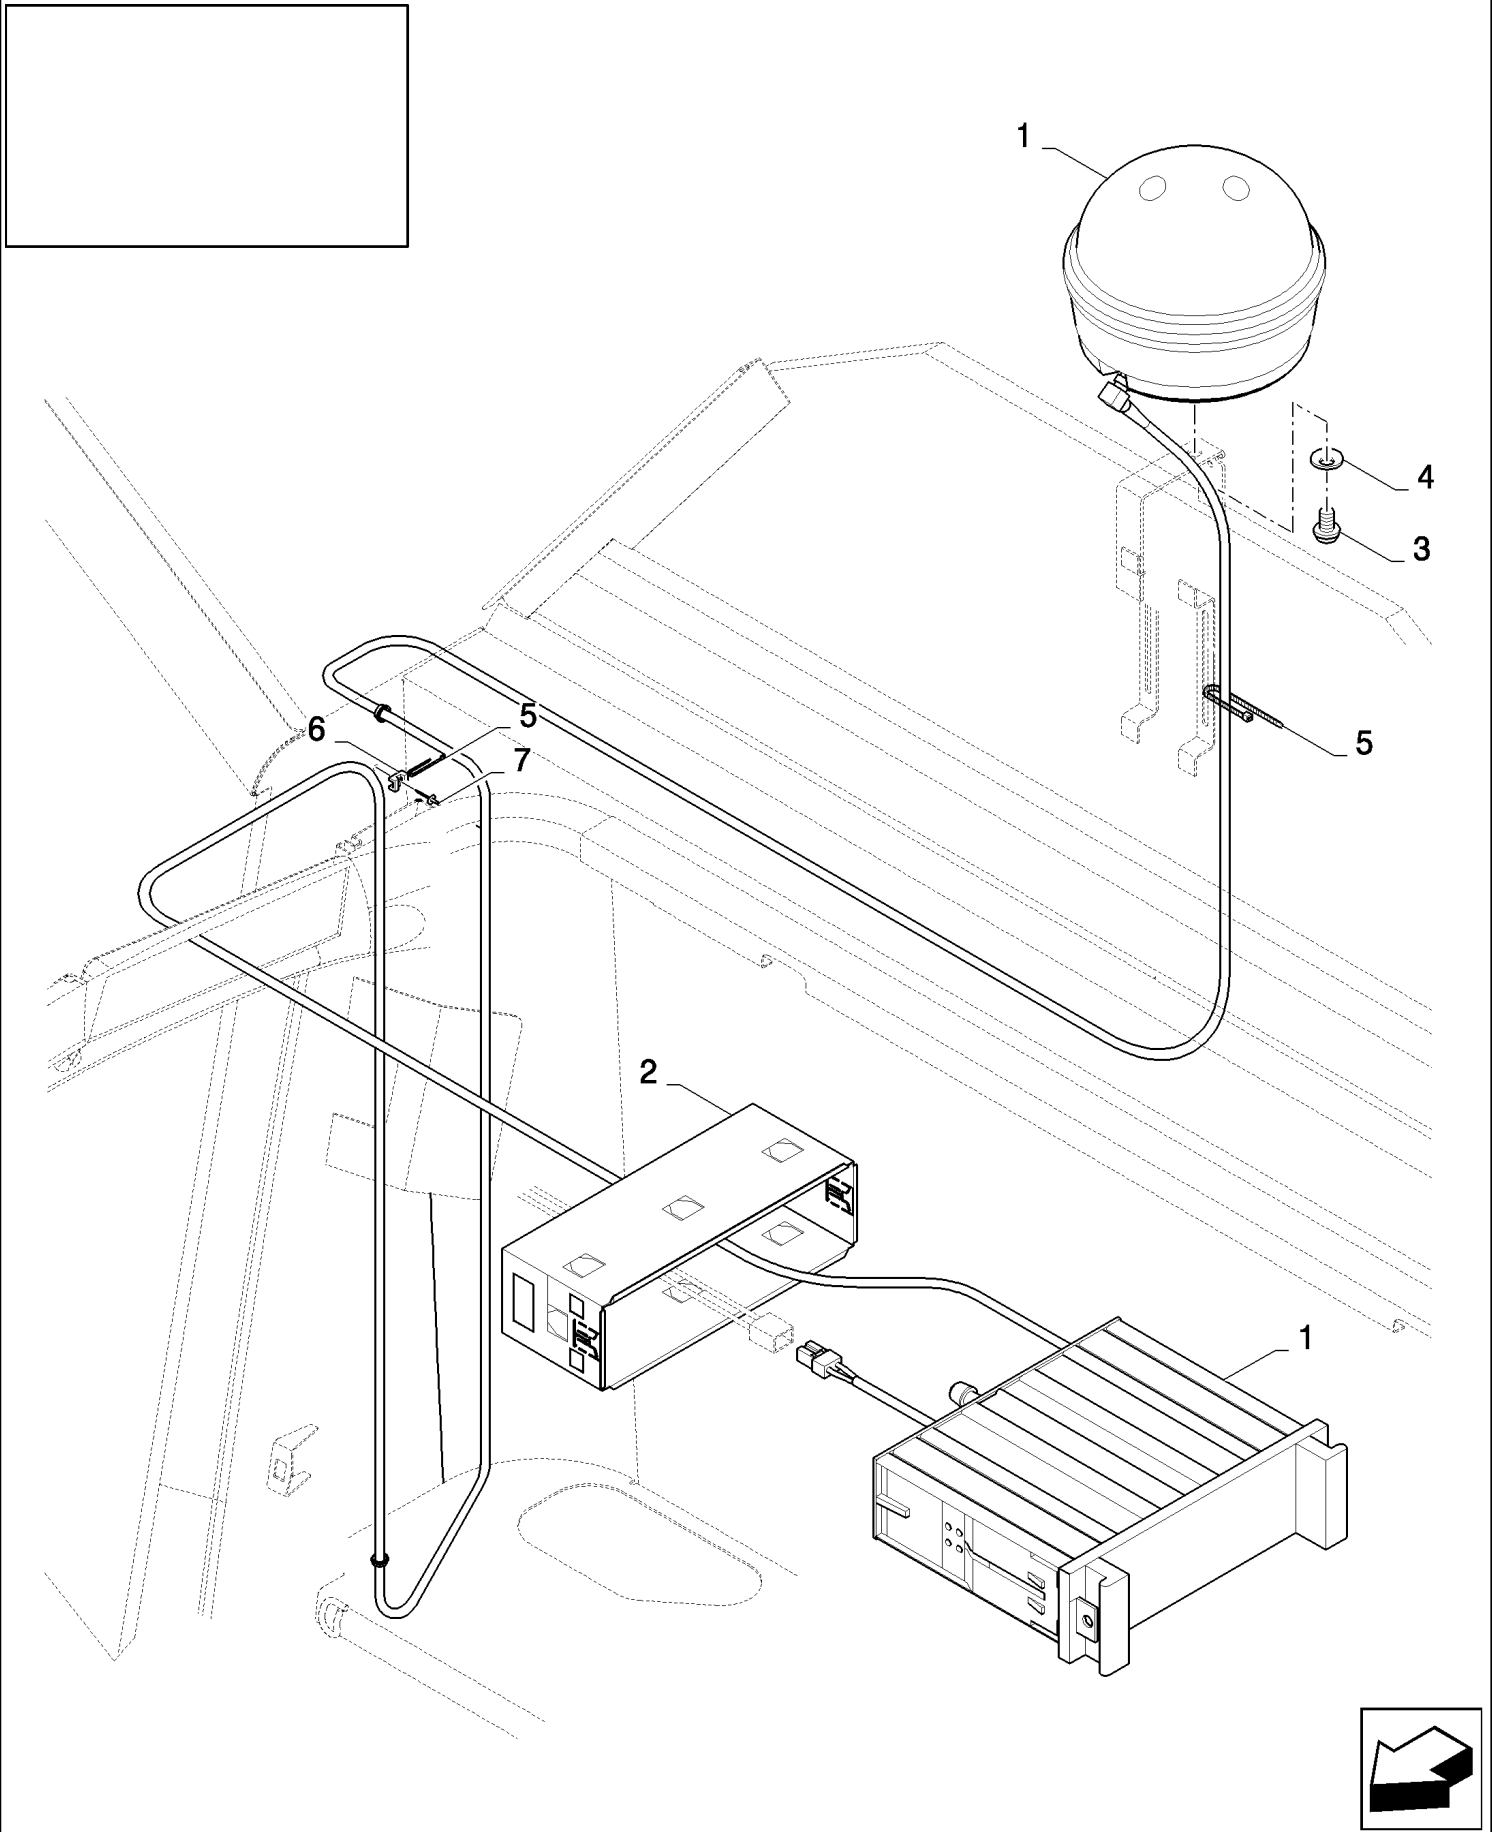

CX8080 COMBINE (9/06-)

18.84081725(01) YIELD MAPPING PACKAGE - NH 134, CAN WORK WITH EGNOS, L-BAND & BEACON CORRECTION SIG

сылка	Номер детали	Кол-во	Описание
	84081725		YIELD MAPPING PACKAGE,
1	84433429	1	INSTRUCTION,
2	84334445	1	SLEEVE,
3	87106351	1	SCREW,
4	140048	1	WASHER, SPRING, Belleville, M16,
5	86566989	11	STRAP, CABLE,
6	86590413	1	CLAMP,
7	445394	1	RIVET, Pop, M4.8 x 12.7,