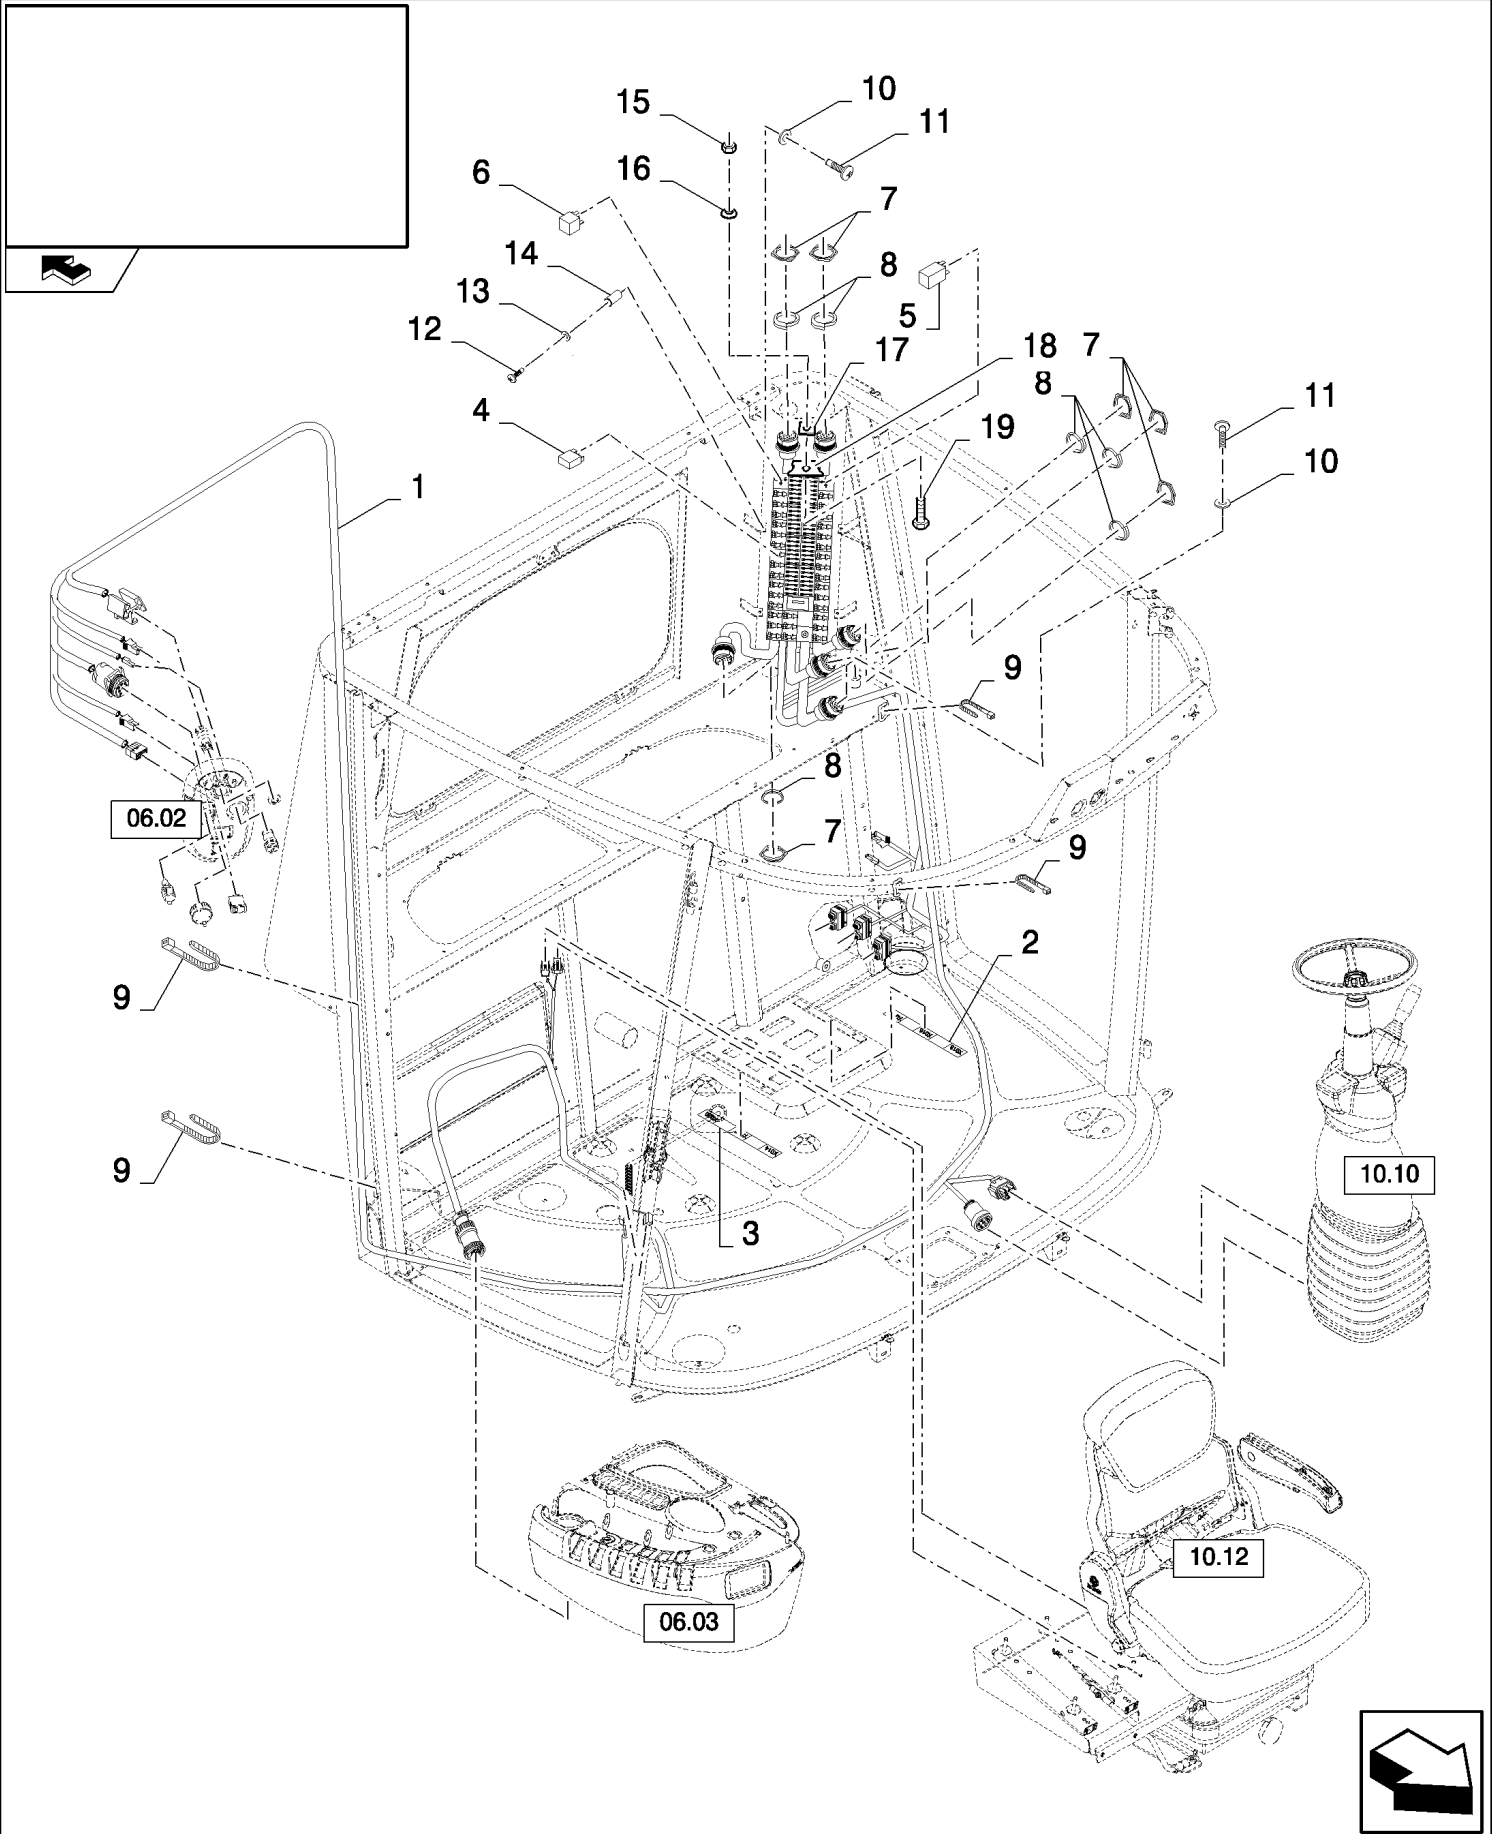

Описание

CX8080 COMBINE (9/06-)

06.01(01) CAB, MAIN WIRING HARNESS

сылка	Номер детали	Кол-во	Описание
1	87355421	1	HARNESS, WIRE,
1	87332649	1	HARNESS, WIRE, , FOR SMART STEER AUTO-GUIDANCE ONLY
2	86611340	1	DECAL,
3	86611339	1	DECAL,
4	86509590	32	RELAY,
5	86633776	1	TIMER,
6	86529089	1	RELAY,
7	86619907	6	NUT,
8	636665	6	WASHER, LOCK,
9	323597	4	STRAP, CABLE, M9 x 165 or M5 x 197,
10	140016	2	WASHER, M8 x 16 x 1.6,
11	120104	2	SCREW, Hex, M8 x 20, 8.8,
12	86511042	4	SCREW, Cross Pan Hd, M4 x 16,
13	9824840	4	WASHER, M4,
14	84438912	4	INSERT, THREADED,
15	9706755	1	NUT, M6, CI 8,
16	322357	1	WASHER, SPRING, Belleville, M6,
17	87013665	1	PLATE,
18	87010225	1	PLATE,
19	120100	1	BOLT, Hex, M6 x 20, 8.8,