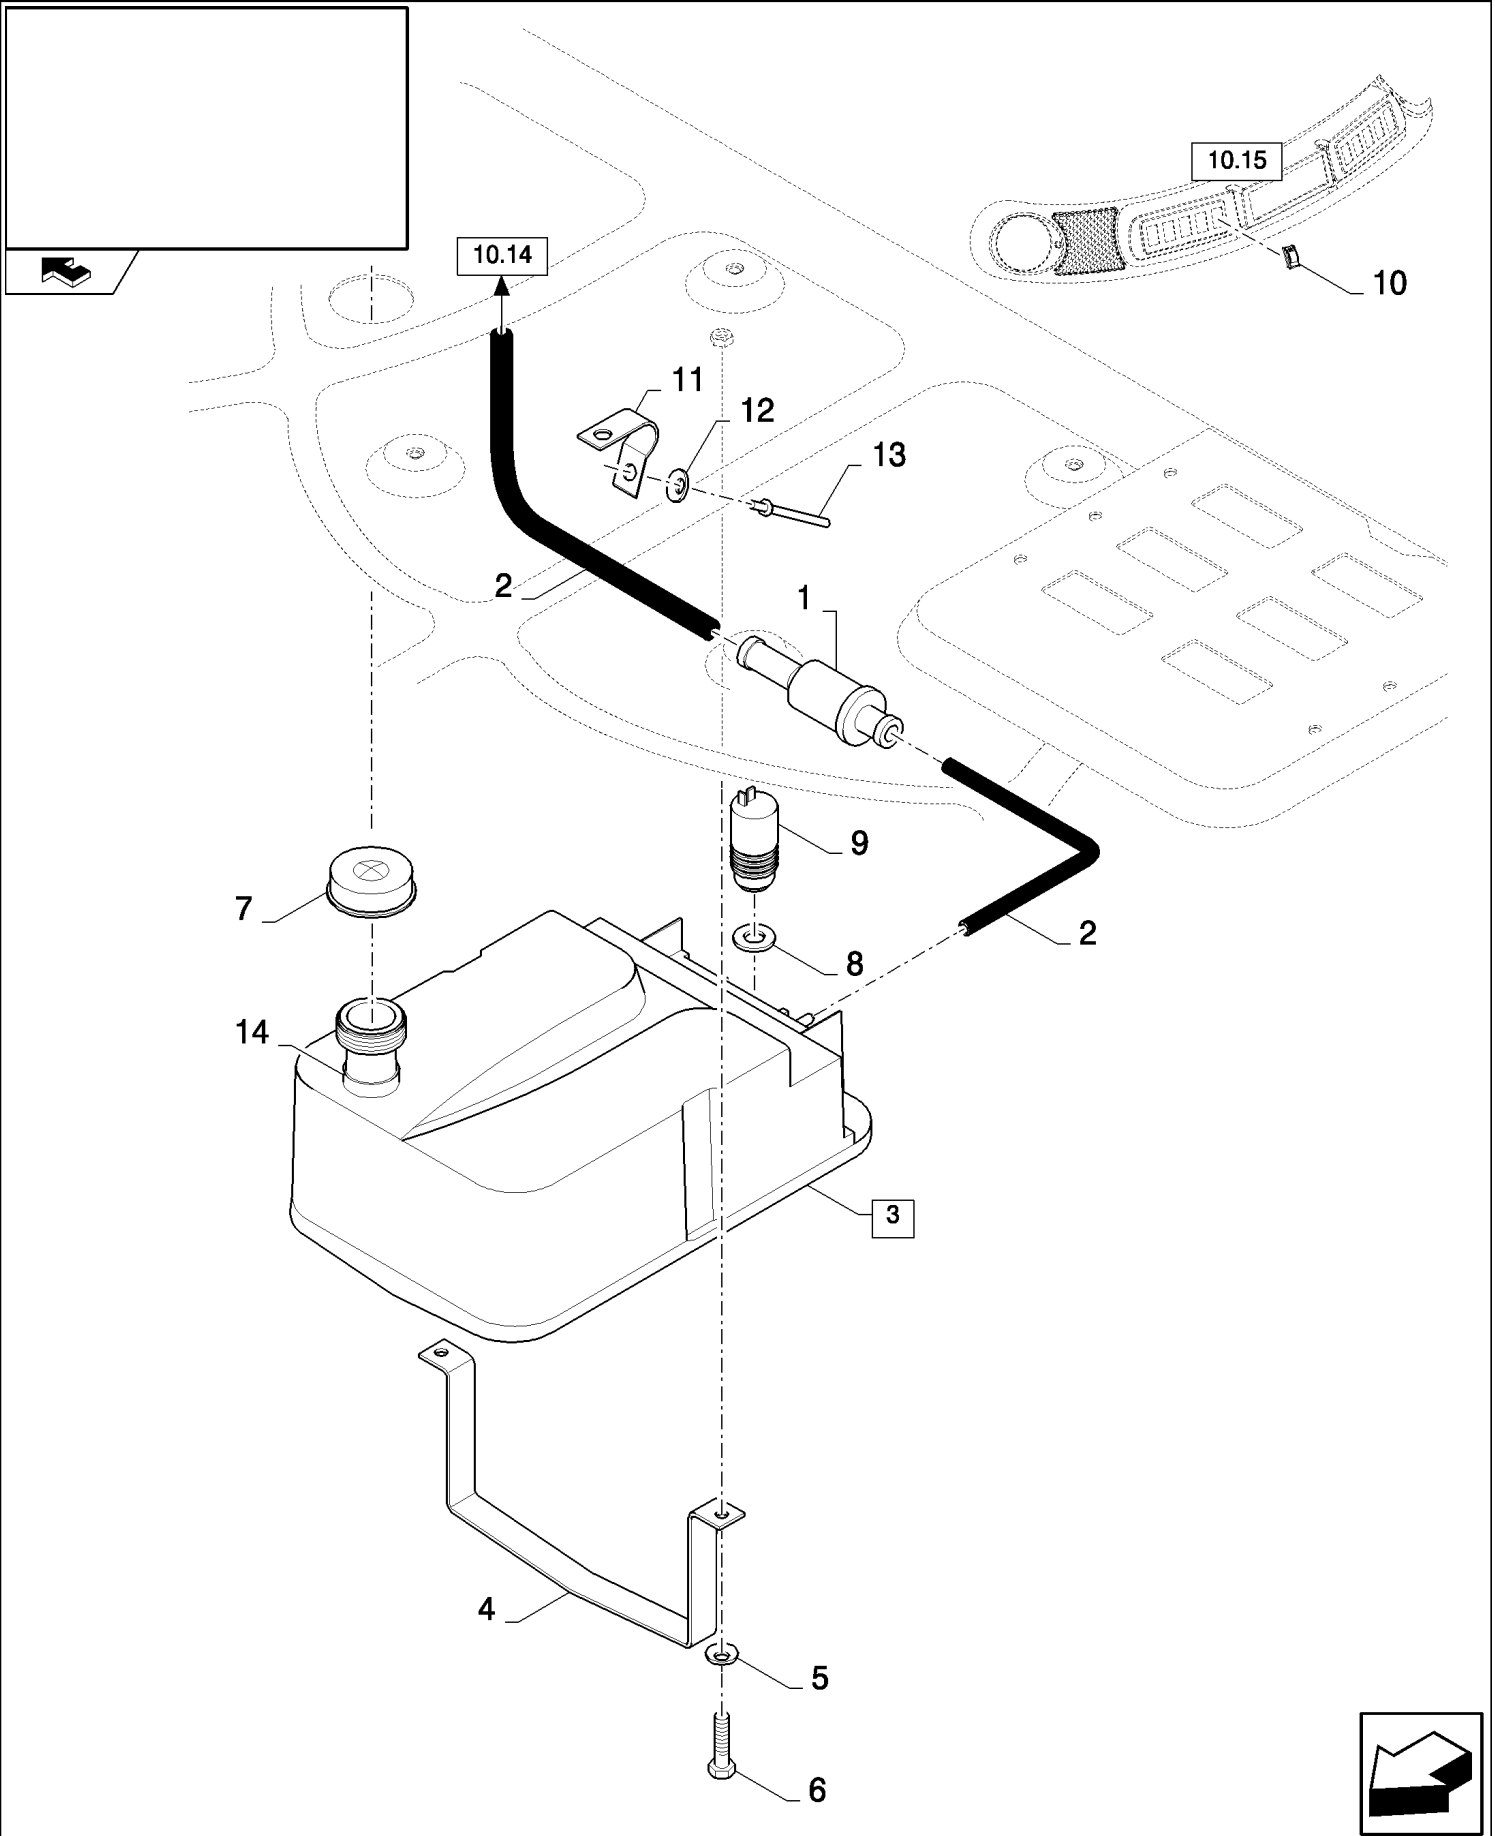

10.09(01) SCREEN WASHER FOR FRONT WINDOW

CX8080 COMBINE (9/06-)

10.09(01) SCREEN WASHER FOR FRONT WINDOW

сылка	Номер детали	Кол-во	Описание
1	84037530	1	VALVE, CHECK,
2	84037518	1	HOSE,
3	84067920	1	RESERVOIR, WINDSH. WASH, (7 to 9)
4	84073012	1	SUPPORT,
5	322358	2	WASHER, SPRING, Belleville, M8,
7	84073021	1	CAP,
8	84037531	1	SEAL,
9	84037533	1	PUMP,
10	84320245	1	SWITCH,
11	237910	2	CLAMP, WIRE,
12	89824840	2	WASHER,
13	425520	2	RIVET,
14	84061286	1	SEAL,
6	120103	2	BOLT, Hex, M8 x 16, 8.8,