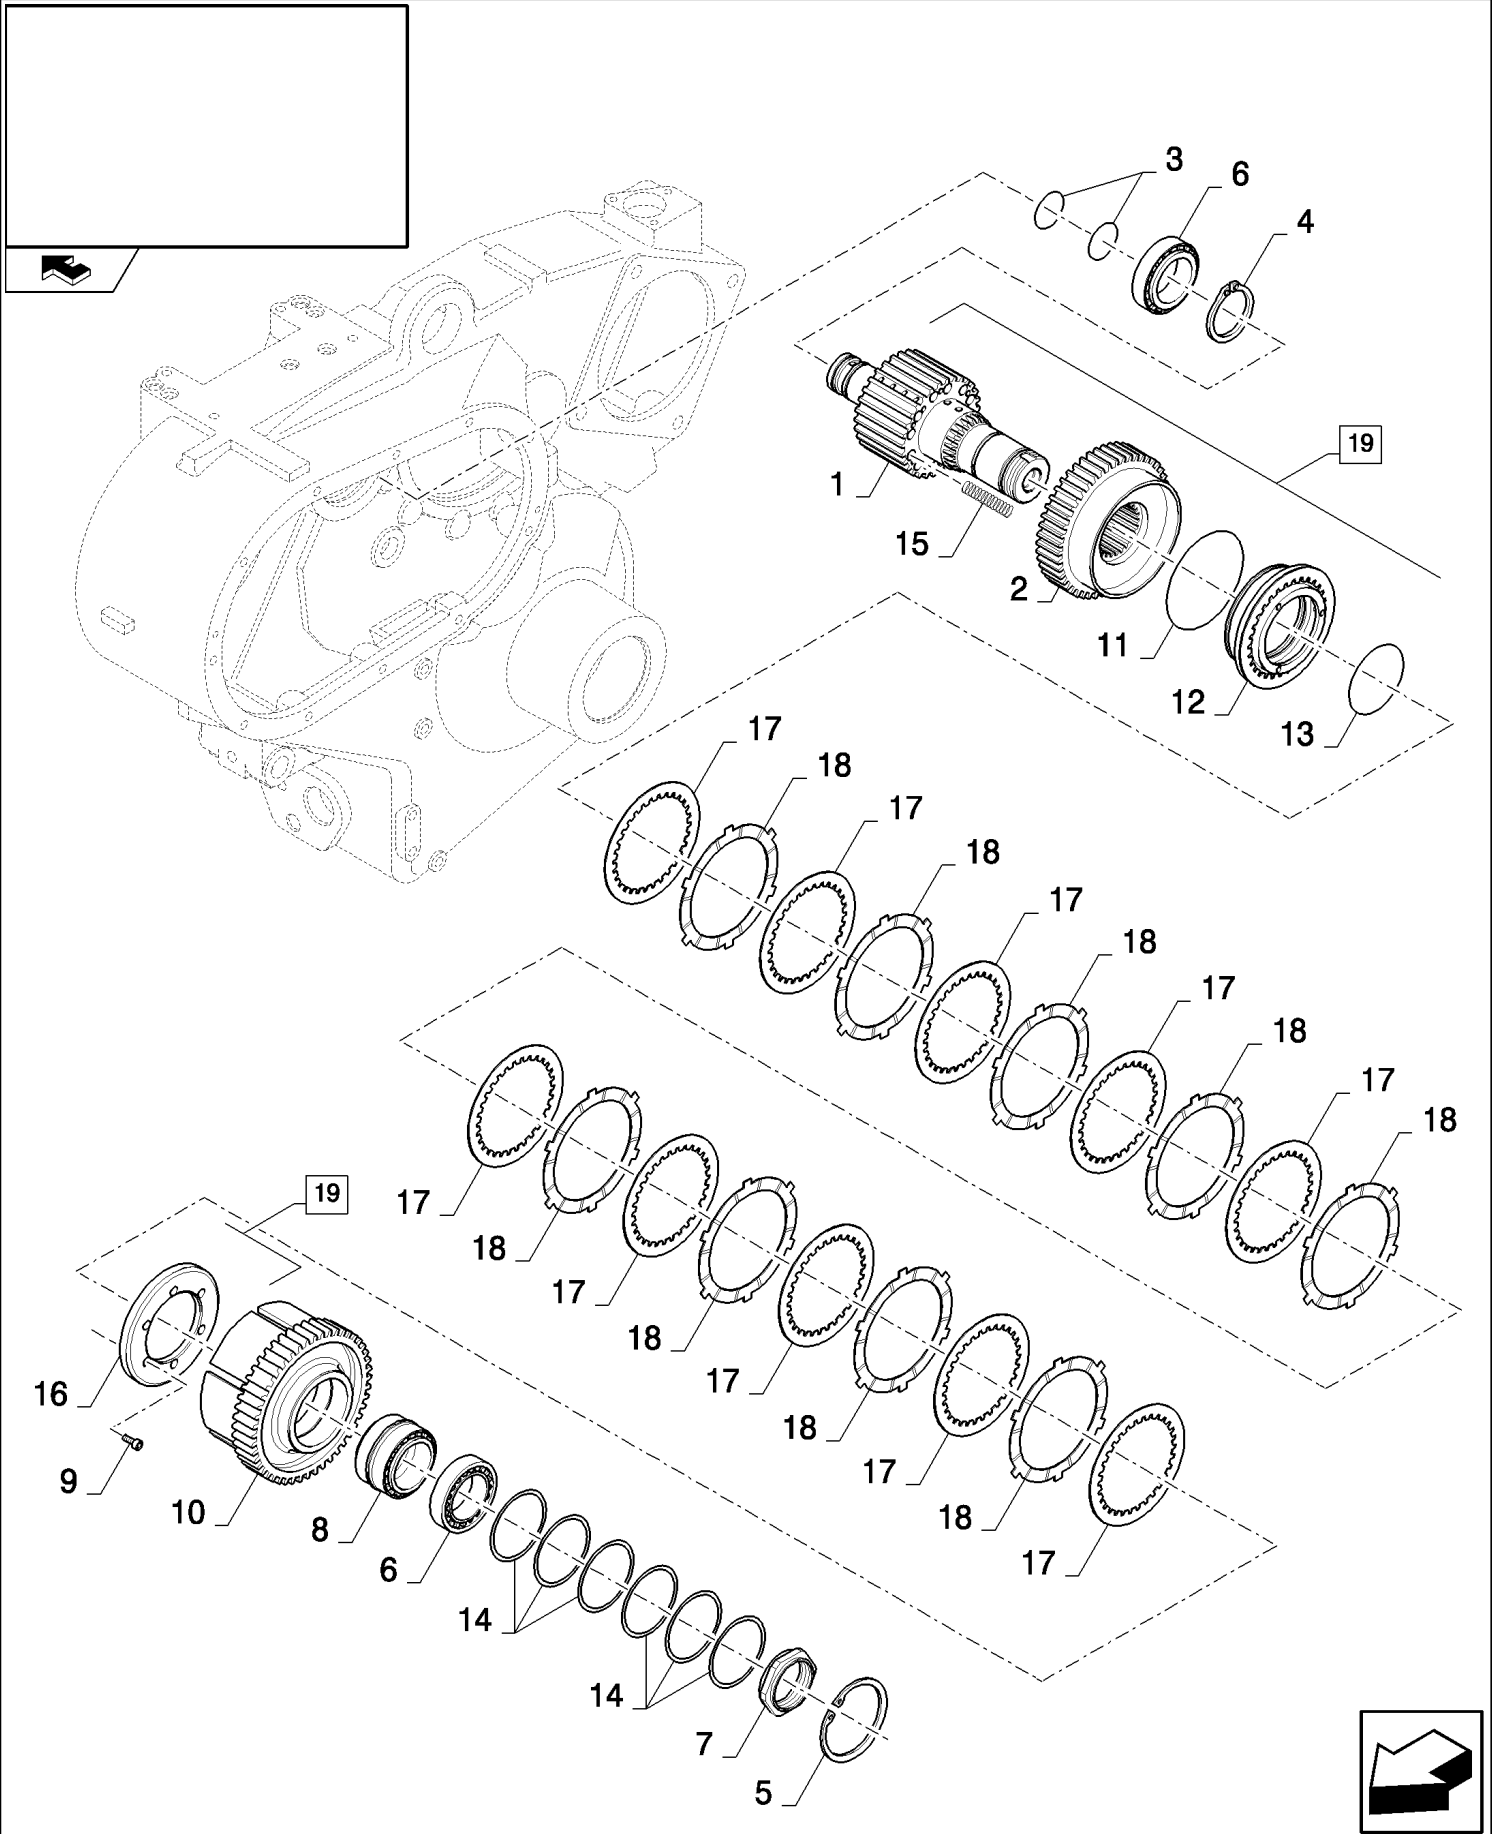

CX8080 COMBINE (9/06-)

02.17(01) ENGINE, GEARBOX

сылка	Номер детали	Кол-во	Описание
1	87328034	1	SHAFT ASSY.,
2	87328035	1	GEAR,
3	87284622	2	SEALRING,
4	370009	1	RING, SNAP, M80, Ext,
5	86623594	1	CIRCLIP,
6	561201	1	BEARING ASSY,
7	86623580	1	NUT, LOCK,
8	86623591	1	BEARING, ROLLER, TAPERED,
9	89706749	6	SCREW, M8x25
10	86623557	1	GEAR,
11	86623819	1	SEAL,
12	87284730	1	PISTON,
13	86623818	1	SEAL,
14	86623722	1	KIT, SHIM,
15	87328036	12	SPRING, COMPRESSION,
16	86623620	1	PLATE, END,
17	86623621	10	CLUTCH, PLATE,
18	86623622	9	CLUTCH, PLATE,
19	87328039	1	CLUTCH, (1, 2, 9, 11 to 18)