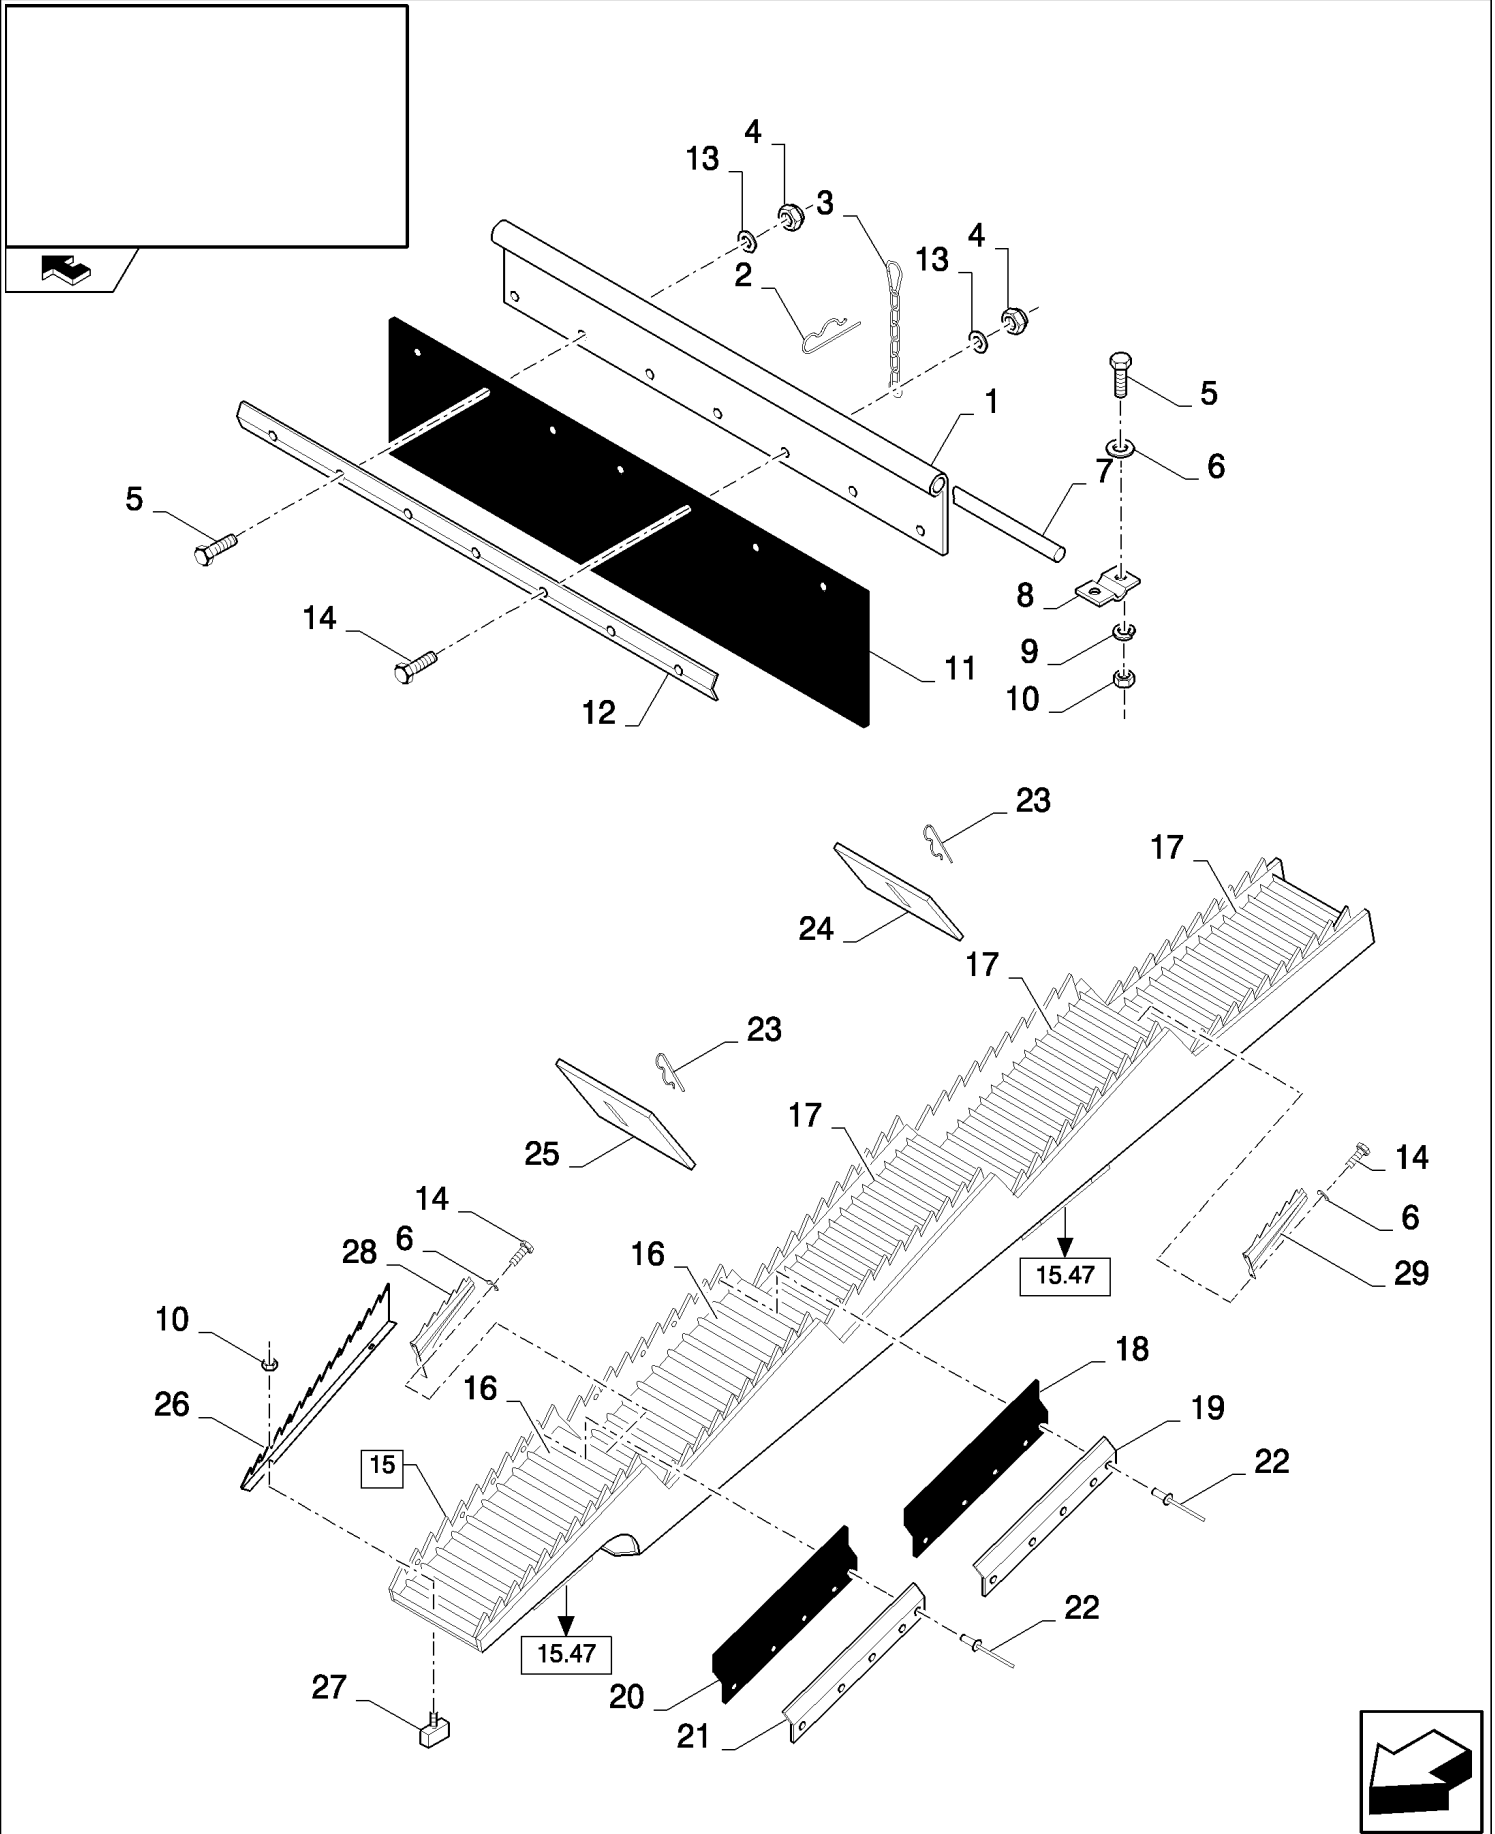

15.46(01) STRAW WALKERS AND COVER PLATES

CX8080 COMBINE (9/06-)

15.46(01) STRAW WALKERS AND COVER PLATES

сылка	Номер детали	Кол-во	Описание
1	84453137	1	HINGE, , FOR CX8060, CX8070, CX8080, CX8090 ONLY
1	84453141	1	HINGE, , FOR CX8030, CX8040, CX8050 ONLY
2	740591	1	PIN, SPLIT (COTTER),
3	84058873	1	CHAIN,
4	353308	6	NUT, M6 x 1, CI 8,
5	86508568	AR	SCREW, Hex, M6 x 16, 8.8,
6	412649	AR	WASHER, SPRING, Belleville, M6,
7	84058867	1	SHAFT, , FOR CX8060, CX8070, CX8080, CX8090 ONLY
7	84058866	1	SHAFT, , FOR CX8030, CX8040, CX8050 ONLY
8	84058757	2	COLLAR, RETAINER,
9	322357	4	WASHER, SPRING, Belleville, M6,
10	9706755	AR	NUT, M6, CI 8,
11	84058875	1	CANVAS, , FOR CX8060, CX8070, CX8080, CX8090 ONLY
11	84058874	1	CANVAS, , FOR CX8030, CX8040, CX8050 ONLY
12	84058869	1	PLATE, FIXING, , FOR CX8060, CX8070, CX8080, CX8090 ONLY
12	84058868	1	PLATE, FIXING, , FOR CX8030, CX8040, CX8050 ONLY
13	140040	6	WASHER, M6 x 22 x 2,
14	86977786	1	BOLT, Hex, M6 x 25, 8.8,
15	84446557	6	STRAW WALKER, (16,17), FOR CX8060, CX8070, CX8080, CX8090 ONLY, BSN C543
15	84446557	5	STRAW WALKER, , FOR CX8030, CX8040, CX8050 ONLY, BSN C543
15	87375003	6	STRAW WALKER, (16,17), FOR CX8060, CX8070, CX8080, CX8090 ONLY, ASN D544
15	87375003	5	STRAW WALKER, , FOR CX8030, CX8040, CX8050 ONLY, ASN D544
16	84056964	2	LINER, METAL,
17	84062225	3	LINER, METAL,
18	84434206	8	CANVAS,
19	84057552	8	PLATE, FIXING,
20	84434204	2	CANVAS,
21	84069434	2	PLATE, FIXING,
22	NS	60	NOT SERVICED, Rivet
23	180042	AR	PIN, SPLIT (COTTER), Hex, 1/4"-20 x 1 3/4", G5,
24	397862	6	PLATE, STEEL, , FOR CX8060, CX8070, CX8080, CX8090 ONLY
24	397862	5	PLATE, STEEL, , FOR CX8030, CX8040, CX8050 ONLY
25	309623	18	COVER, , FOR CX8060, CX8070, CX8080, CX8090 ONLY
25	309623	15	COVER, , FOR CX8030, CX8040, CX8050 ONLY
26	84447032	AR	RAKE,
27	353893	AR	CLAMP,
28	84446428	AR	RAKE,
29	84446407	AR	RAKE,