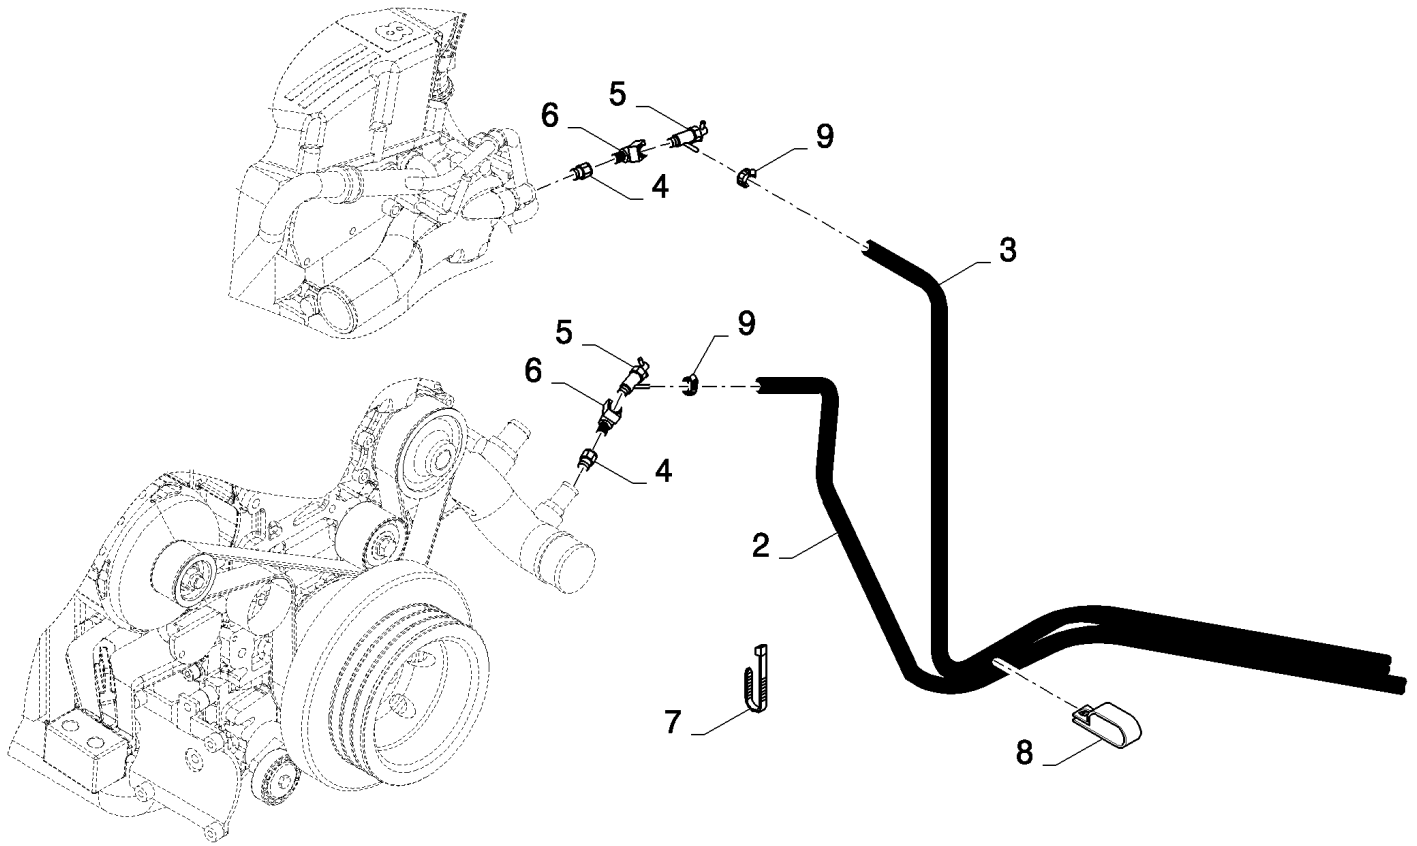

CX8080 COMBINE (9/06-)

18.84081849(01) HEATING - CAB

сылка	Номер детали	Кол-во	Описание
	84081849		HEATING SYSTEM,
1	84439812	1	Rebuild Kit
2	84607280	1	HOSE, L=6.8M
3	84607279	1	HOSE, L=5.6M
4	84334474	2	FITTING,
5	83961305	2	VALVE, SHUT-OFF,
6	83905214	2	ELBOW,
7	86566989	10	STRAP, CABLE,
8	89513271	6	CLAMP,
9	326082	4	CLAMP,