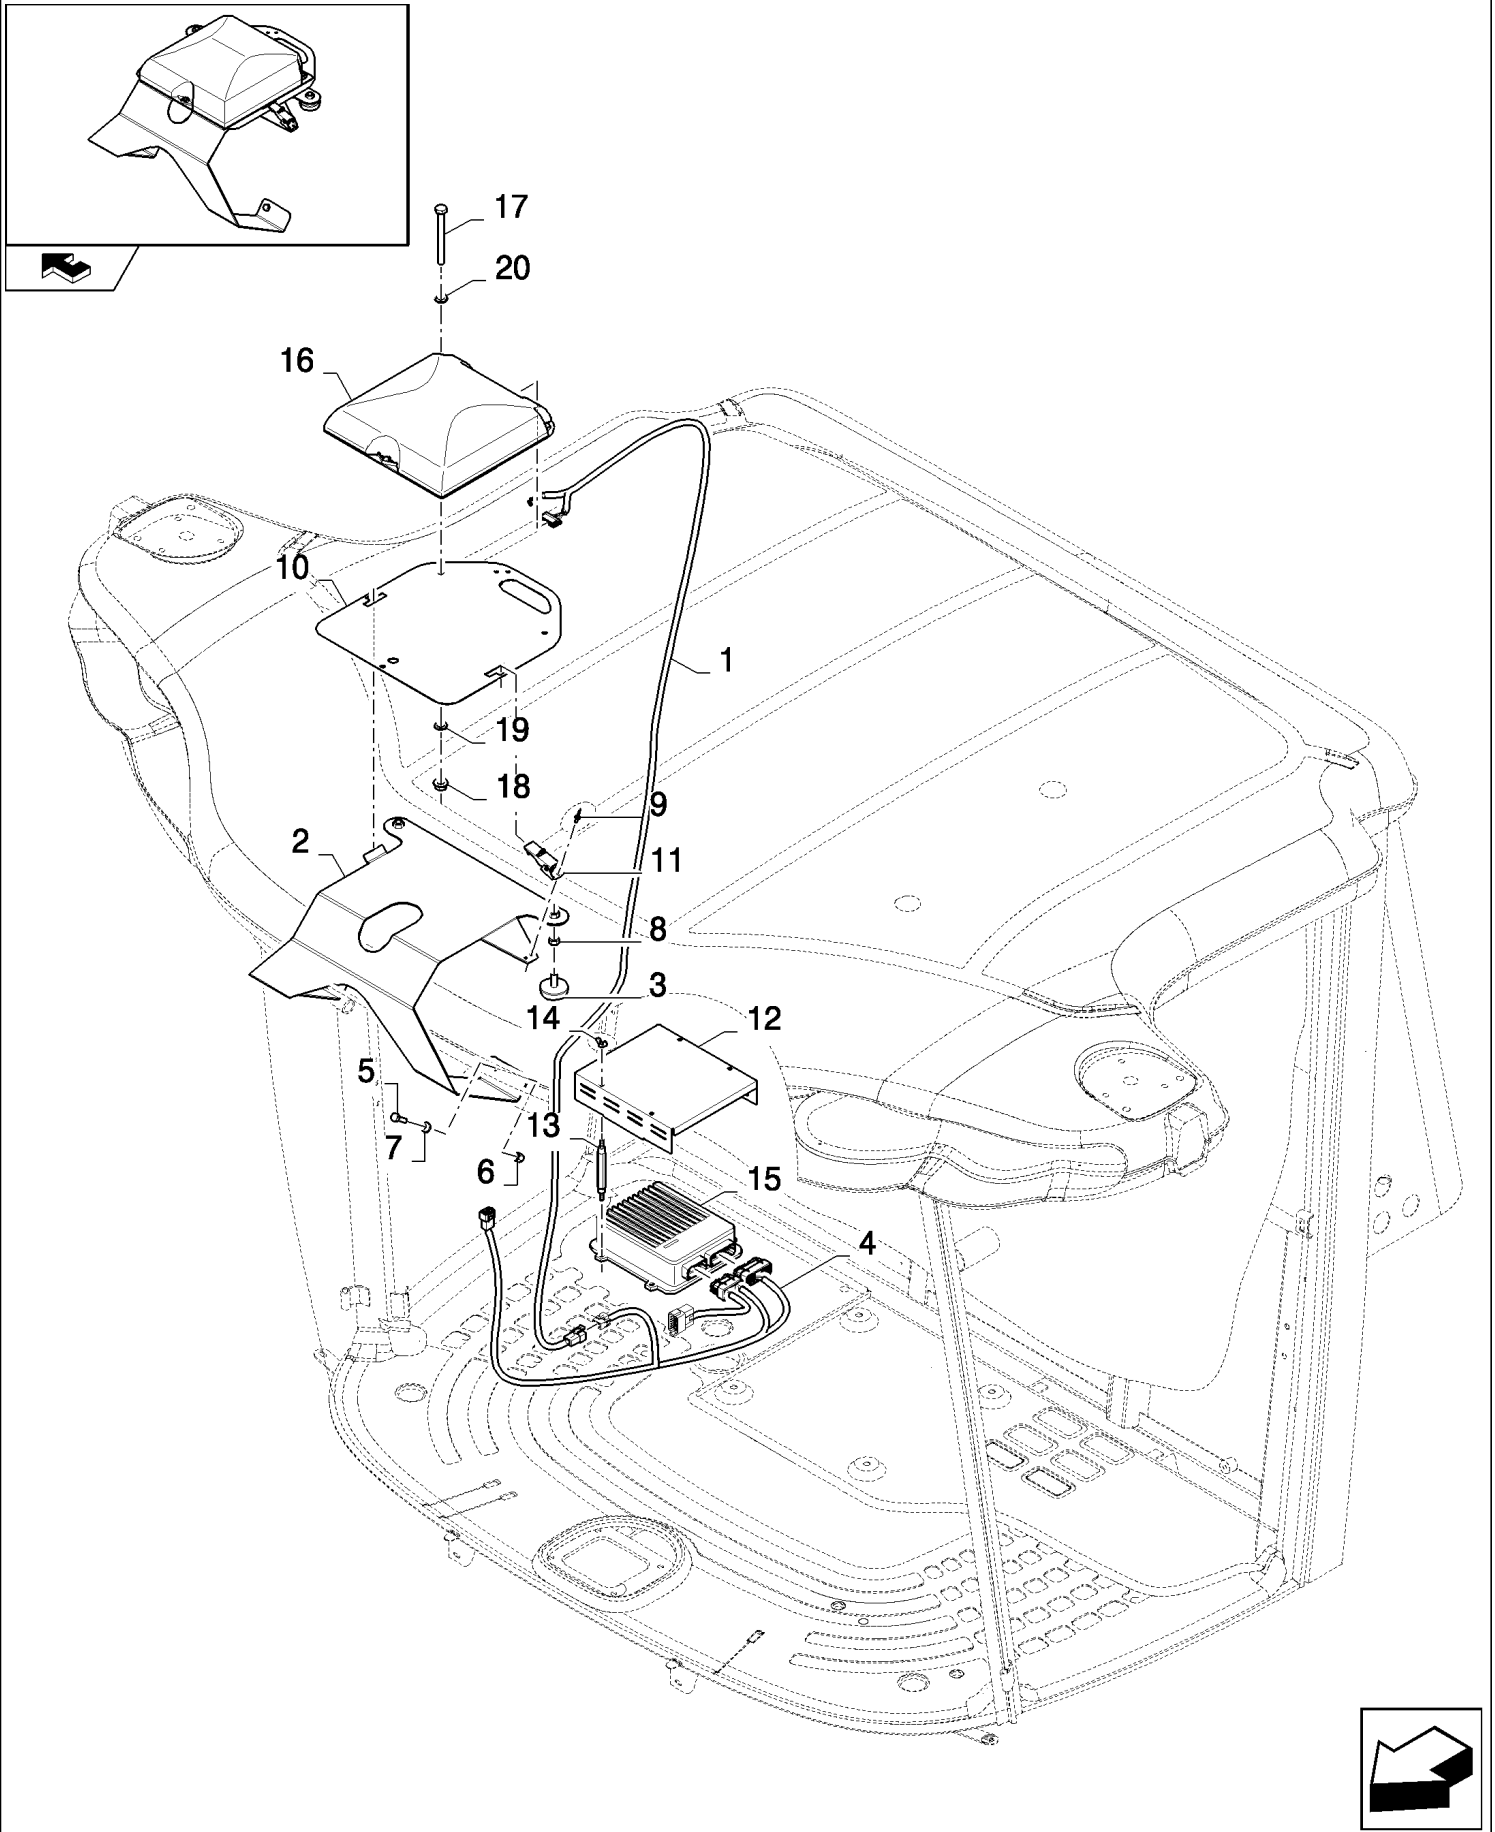

10.31(01) DGPS ANTENNA MOUNTING KIT

CX8080 COMBINE (9/06-)

10.31(01) DGPS ANTENNA MOUNTING KIT

сылка	Номер детали	Кол-во	Описание
1	87382741	1	HARNESS, WIRE,
2	87521911	1	SUPPORT, , BSN C607
2	87648906	1	SUPPORT, , ASN D608
3	190029	2	INSULATOR BLOCK,
4	87578066	1	HARNESS, WIRE,
5	120103	2	BOLT, Hex, M8 x 16, 8.8,
6	9706690	2	NUT, M8, CI 8,
7	322358	2	WASHER, SPRING, Belleville, M8,
8	100016	2	NUT, M10, CI 8,
9	425520	2	RIVET,
10	87568855	1	PLATE, MOUNTING,
11	87308870	1	LATCH,
12	87349987	1	COVER,
13	87349983	4	SPACER,
14	84814892	4	NUT, WING, M6 x 1,
15	NS	1	NOT SERVICED,
16	NS	1	NOT SERVICED,
17	86977786	3	BOLT, Hex, M6 x 25, 8.8, , ASN D576
17	338413	3	SCREW, Hex, M6 x 60, 8.8, , ASN D576
18	86511444	3	NUT, M6, Flg Ser, , ASN D576
19	86517328	3	WASHER, LOCK, M6, , ASN D576
20	86588450	3	WASHER, M6, , ASN D576