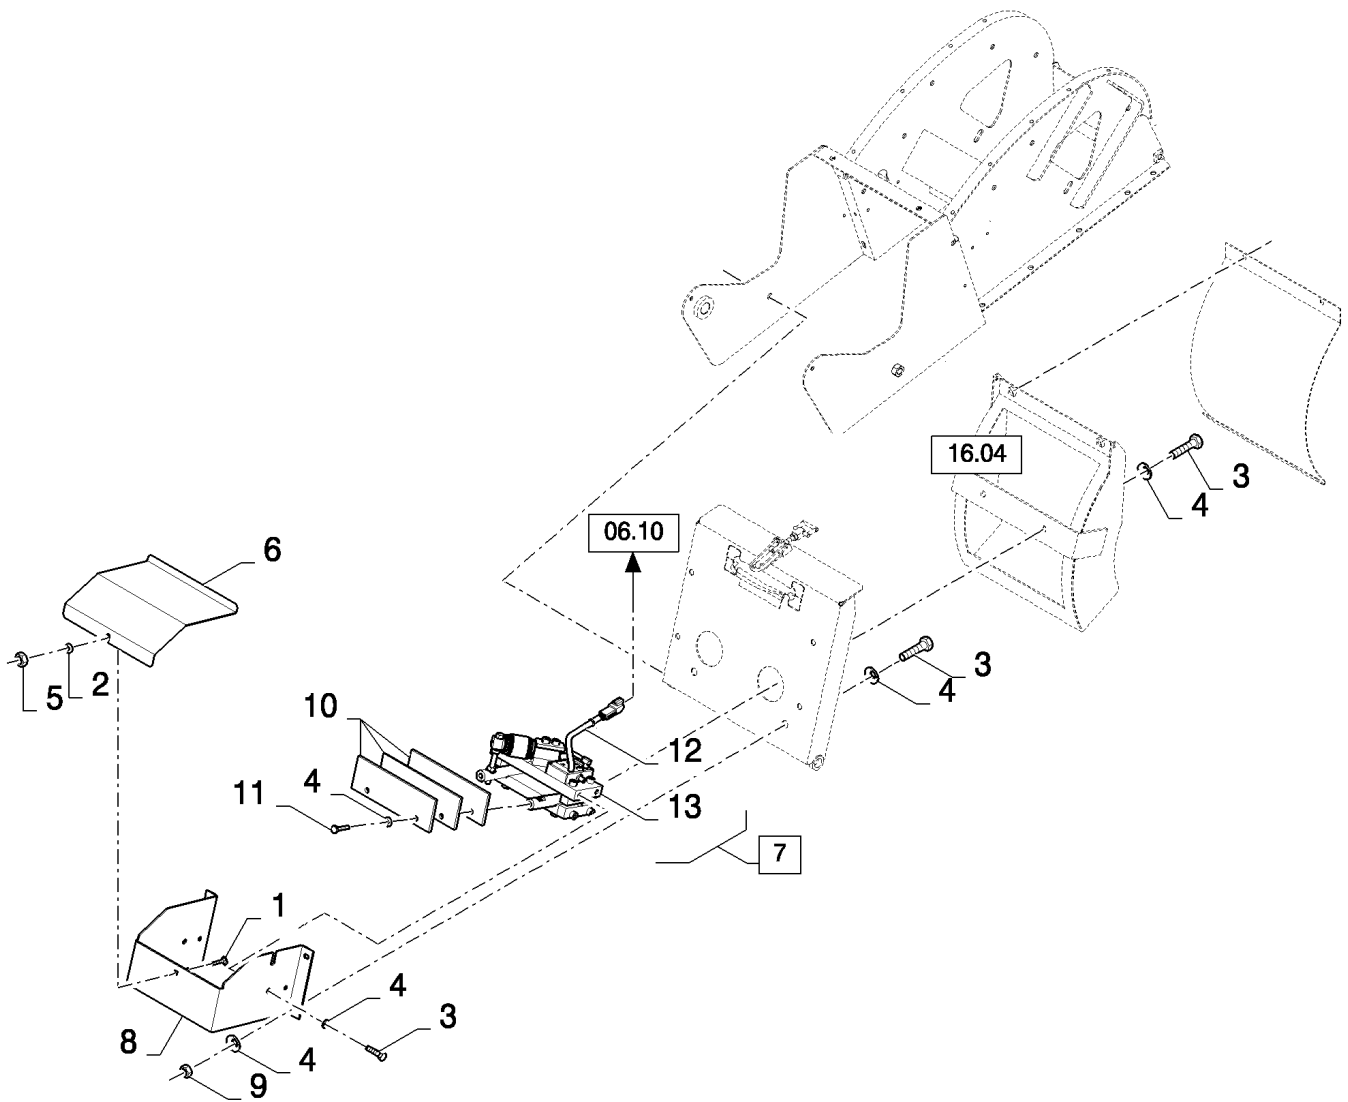

06.13(01) GRAIN FLOW YIELD SENSOR

CX8080 COMBINE (9/06-)

06.13(01) GRAIN FLOW YIELD SENSOR

сылка	Номер детали	Кол-во	Описание
1	86512439	1	SCREW, Short NK, M6 x 16, CI8.8, Full Thd,
2	322357	1	WASHER, SPRING, Belleville, M6,
3	120104	6	SCREW, Hex, M8 x 20, 8.8,
4	322358	14	WASHER, SPRING, Belleville, M8,
5	9706755	1	NUT, M6, CI 8,
6	84441669	1	COVER,
7	84444901	1	SENSOR, (12, 13)
8	84441479	1	SUPPORT,
9	89706690	6	NUT, M8, CI 8,
10	84442360	3	WEIGHT, COUNTER,
11	386045	2	BOLT, Hex, M8 x 45, 8.8,
12	84448859	1	CONTROL UNIT,
13	84448862	1	SENSOR,