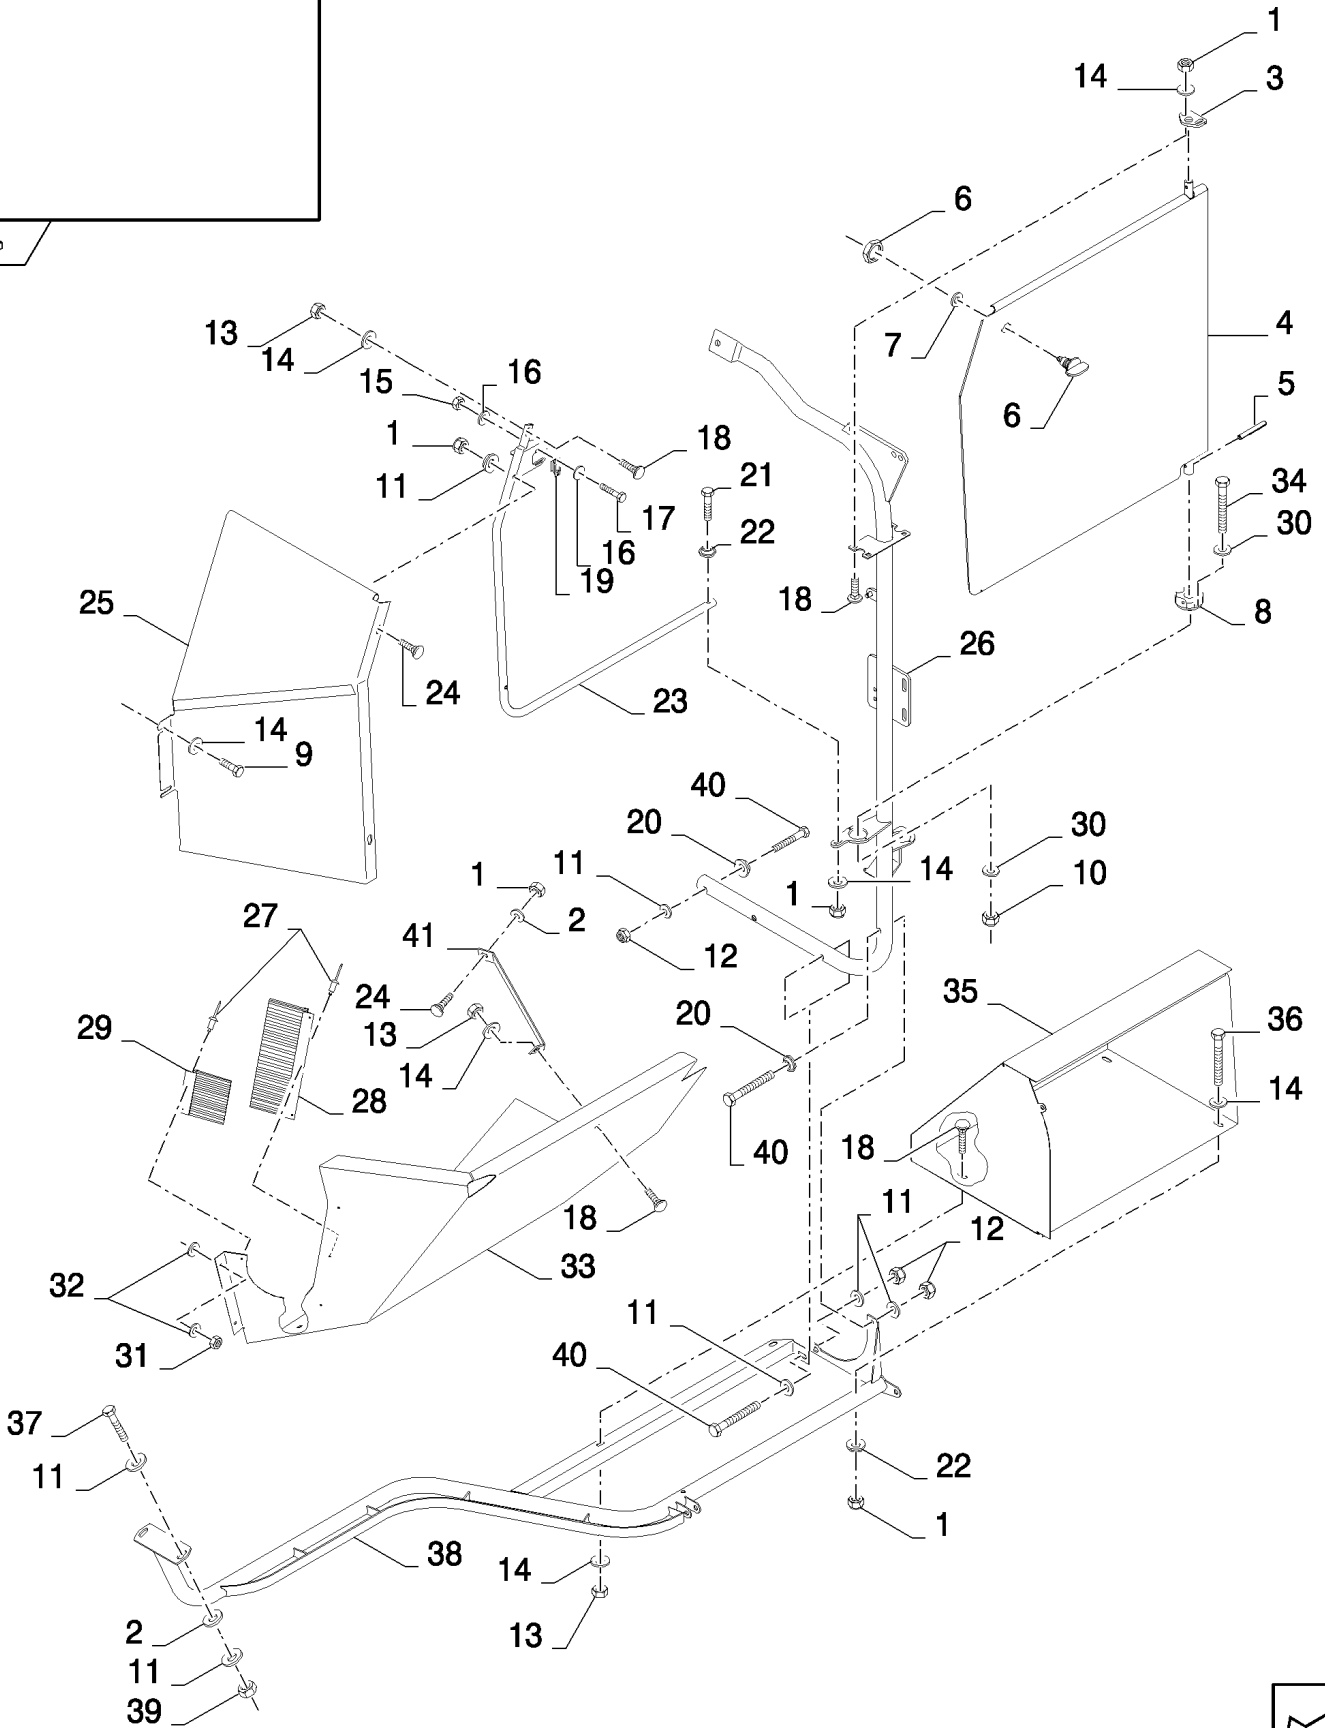

CX8080 COMBINE (9/06-)

08.04(01) LOWER SHIELDS, LH

сылка	Номер детали	Кол-во	Описание
1	86629542	7	NUT, LOCK, M8 x 1.25, CI 8,
2	86592700	2	WASHER, M10 x 28 x 4, HT,
3	87031132	1	BRACKET,
4	84453912	1	DOOR,
5	381928	1	PIN, LOCK, M10 x 50, Slotted,
6	9705390	1	LATCH,
7	20347	1	WASHER, LOCK, Int Tooth, 3/4",
8	87032966	1	BUSHING,
9	120104	3	SCREW, Hex, M8 x 20, 8.8,
10	353308	2	NUT, M6 x 1, CI 8,
11	140045	9	WASHER, SPRING, Belleville, M10,
12	100037	4	NUT, M10 x 1.5, CI 8,
13	89706690	4	NUT, M8, CI 8,
14	412650	12	WASHER, Belleville, M8,
15	100012	2	NUT, M4, CI 8,
16	322355	4	WASHER, Belleville, M4,
17	385683	2	BOLT, Hex, M4 x 10, 8.8, Full Thd,
18	86507486	5	BOLT, CARRIAGE, Short NK, M8 x 20, CI8.8, Full Thd,
19	9840986	1	CLIP,
20	379401	5	CLAMP,
21	43129	1	BOLT, Hex, M8 x 40, 8.8,
22	333962	3	CLAMP,
23	84454046	1	SUPPORT,
24	120038	2	BOLT, CARRIAGE, Short NK, M8 x 30, CI8.8, Full Thd,
25	84454514	1	SHIELD,
26	87031080	1	TUBE,
27	NS	5	NOT SERVICED,
28	86583384	1	BRUSH,
29	86583383	1	BRUSH,
30	86588450	4	WASHER, M6,
31	9706755	7	NUT, M6, CI 8,
32	412649	14	WASHER, SPRING, Belleville, M6,
33	84459370	1	SHIELD,
33	84454451	1	SHIELD, , FOR FIXED SHOE ONLY
34	86977789	2	SCREW, Hex, M6 x 35, 8.8,
35	86581616	1	BOX,
36	43130	2	BOLT, Hex, M8 x 50, 8.8,
37	43140	2	BOLT, Hex, M10 x 30, 8.8, Full Thd,
38	84453538	1	PLATE, STEP,
39	100016	2	NUT, M10, CI 8,
40	120070	4	BOLT, Hex, M10 x 60, 8.8,
41	86581746	1	BRACKET, , FOR SELF LEVELLING ONLY