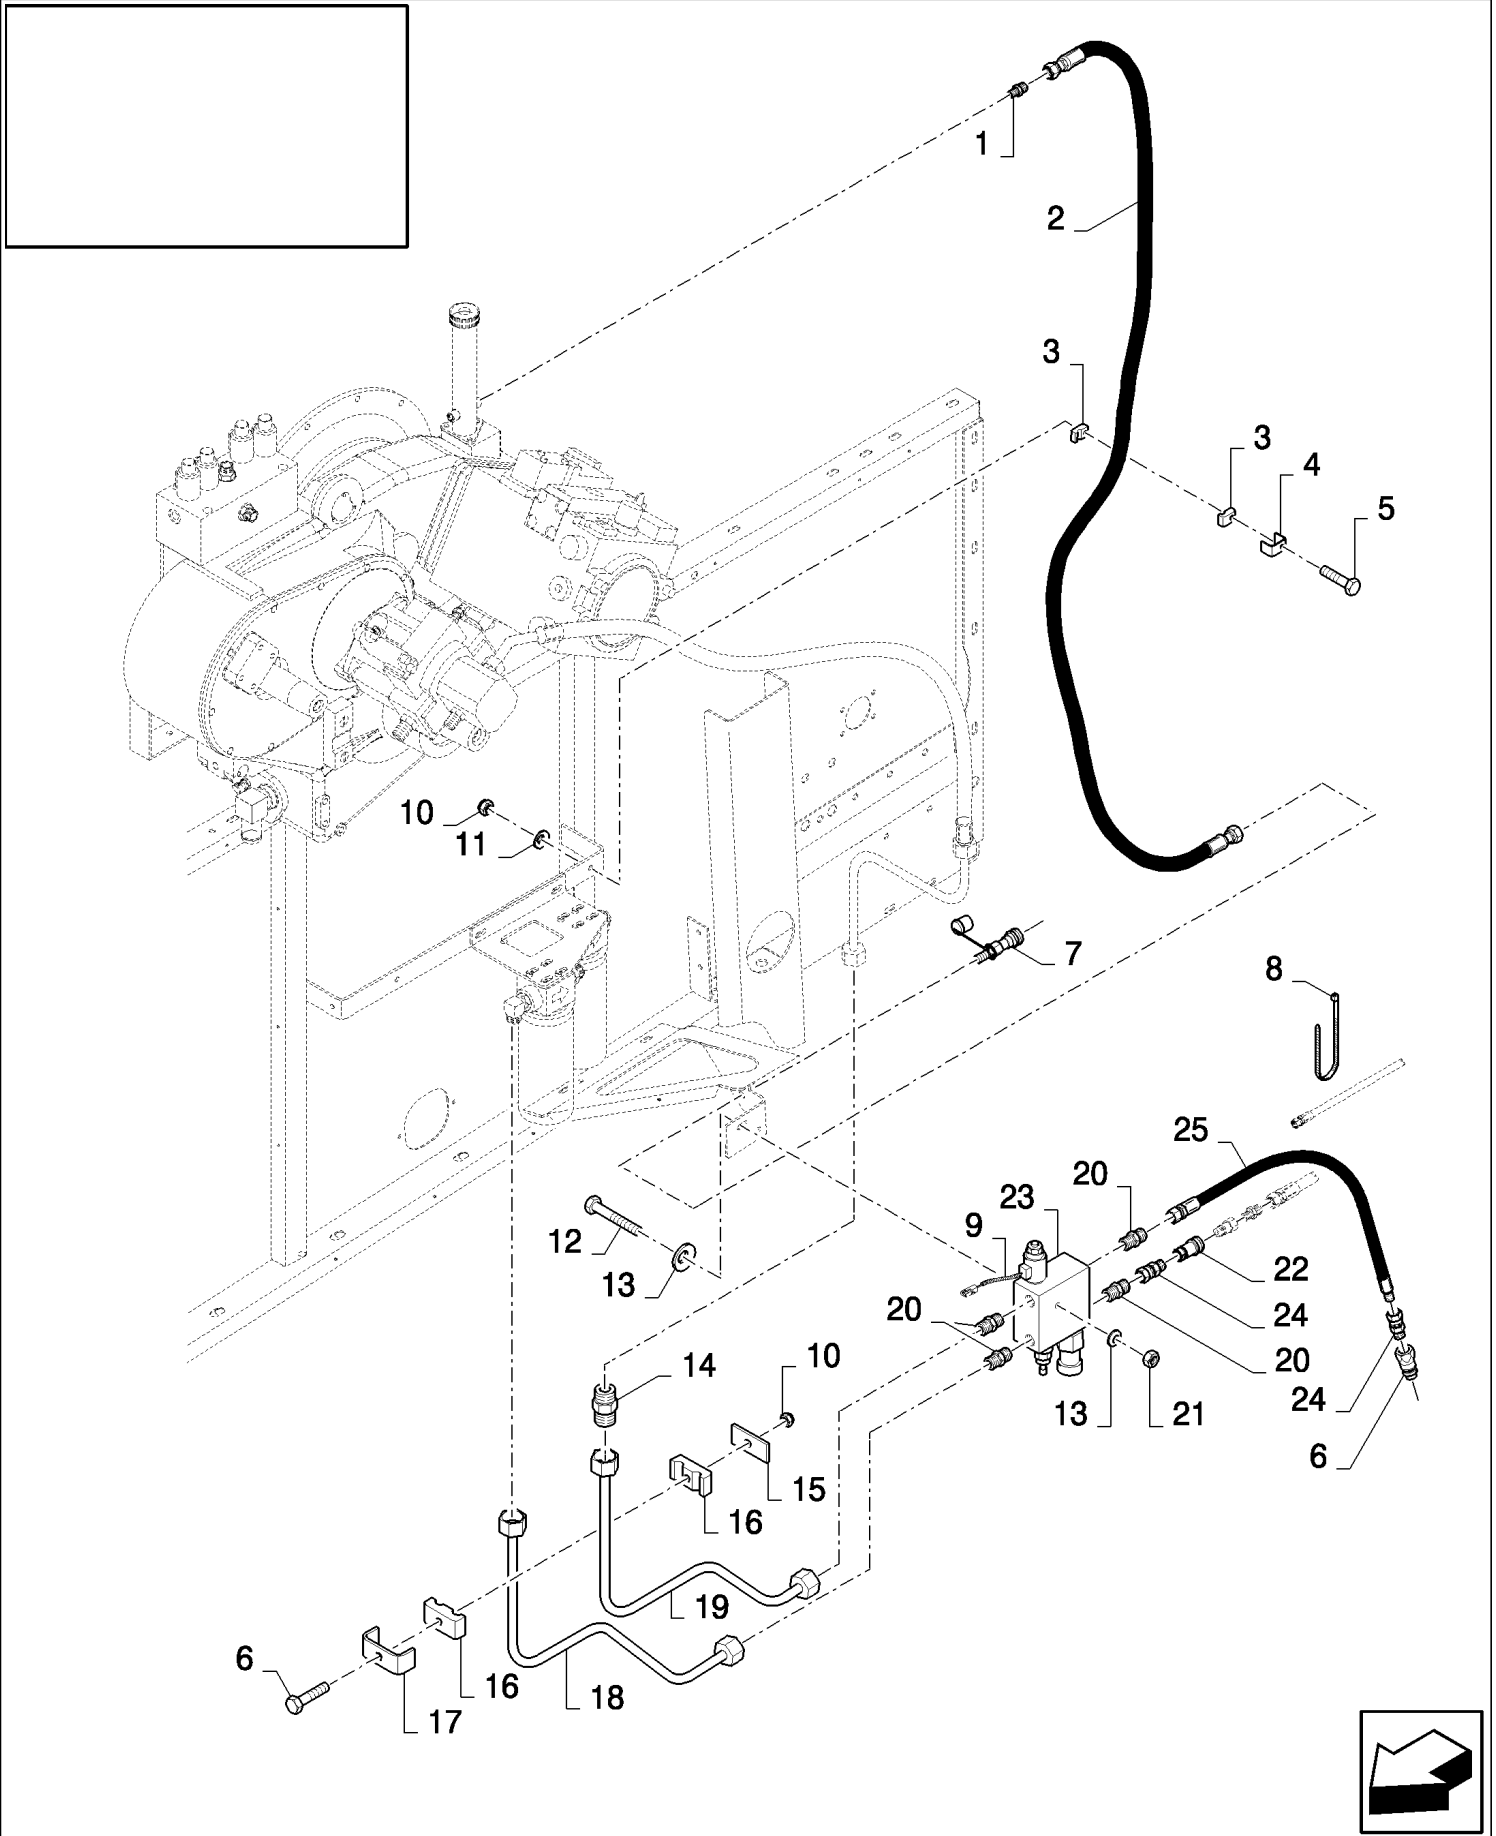

CX8080 COMBINE (9/06-)

18.87527765(01) CHAFF BLOWER - WITH STRAWCHOPPER

сылка	Номер детали	Кол-во	Описание
	87527765		DIA KIT, HARVESTER,
1	86580177	1	CONNECTOR, HYD., 11/16"-16 ORFS x M12 x 1.5 ORB,
2	86623770	1	HOSE, FLEXIBLE,
3	433008	2	CLAMP,
4	442340	1	SUPPORT,
5	120056	2	SCREW, Hex, M6 x 50, 8.8,
6	86592080	1	COUPLING, QUICK, MALE,
7	84444600	1	COUPLING, QUICK, MALE,
8	396718	1	STRAP,
9	84818984	1	PROTECTOR, L=0.185M
10	353308	2	NUT, M6 x 1, CI 8,
11	322357	1	WASHER, SPRING, Belleville, M6,
12	120073	2	BOLT, Hex, M10 x 80, 8.8,
13	140045	4	WASHER, SPRING, Belleville, M10,
14	84431473	1	CONNECTOR, HYD.,
15	434103	1	PLATE,
16	430356	2	CLAMP,
17	84814948	1	SUPPORT,
18	84431443	1	TUBE, HYD,
19	84431440	1	TUBE, HYD,
20	86579680	4	CONNECTOR, HYD., 1"-14 ORFS x M22 x 1.5 ORB,
21	100016	2	NUT, M10, CI 8,
22	86592079	1	COUPLING, QUICK, MALE,
23	84442311	1	VALVE, HYDRAULIC,
24	84062146	2	CONNECTOR, HYD.,
25	84446650	1	HOSE, FLEXIBLE,
	84433132	1	DECAL,
	86556176	0.01	hydraulic oil