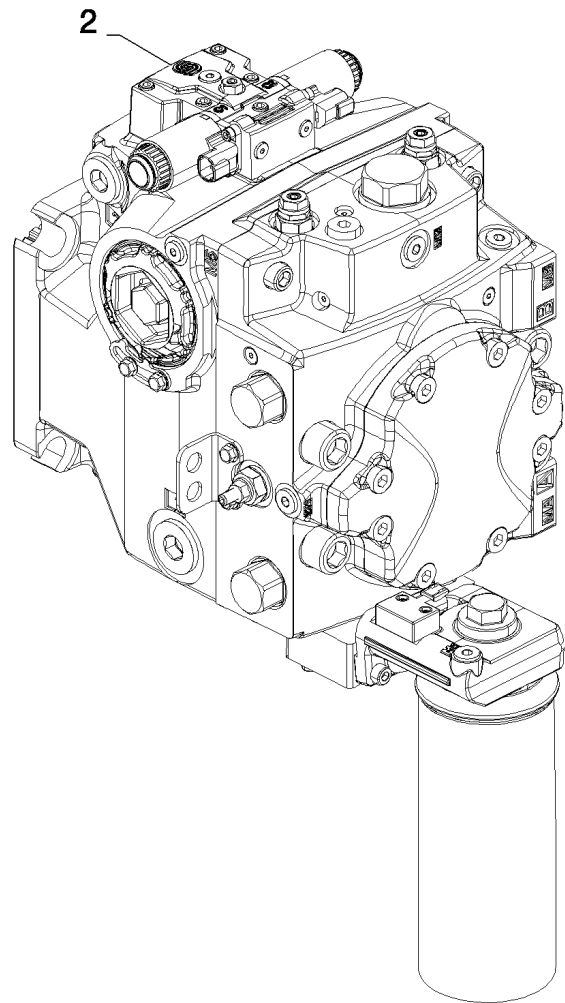

For CX8090 - C555

07.05(01) HYDROSTATIC LINES

CX8080 COMBINE (9/06-)

07.05(01) HYDROSTATIC LINES

сылка	Номер детали	Кол-во	Описание
1	457546	2	CLAMP,
2	743318	1	SUPPORT,
3	86588450	1	WASHER, M6,
4	86508569	1	BOLT, Hex, M6 x 70, 8.8, M6x70
5	NS	AR	NOT SERVICED, PIPE , DIA=28MM, SEE FIGURE 07.501
6	86629542	4	NUT, LOCK, M8 x 1.25, CI 8,
7	84069548	1	PLATE,
8	43127	2	BOLT, Hex, M8 x 25, 8.8,
9	84069549	1	PLATE,
10	120106	2	BOLT, Hex, M8 x 40, 8.8, Full Thd,
11	84015552	8	BOLT, Hex, 7/16"-14 x 1/2", 12.9, , FOR CX8030 AND CX8040 ONLY, FOR CX8050, CX8060, CX8070 ONLY
11	84015554	8	BOLT, Hex, 1/2"-13 x 1 3/4", 12.9, , FOR NA ONLY, FOR CX8070, CX8080 ONLY, FOR CX8090 ONLY
12	353108	2	O-RING, -219, 70 Duro, 1.296" ID x .139" Thk, , FOR CX8050, CX8060, CX8070 ONLY, FOR CX8030 AND CX8040 ONLY
12	14464080	2	O-RING, -222, 70 Duro, 1.484" ID x .139" Thk, , FOR CX8090 ONLY, FOR CX8070, CX8080 ONLY, FOR NA ONLY
13	9706685	4	NUT, M12, CI 8, , FOR CX8030 AND CX8040 ONLY, FOR CX8050, CX8060, CX8070 ONLY
13	100020	4	NUT, M16, CI 8, , FOR NA ONLY, FOR CX8070, CX8080 ONLY, FOR CX8090 ONLY
14	140046	4	WASHER, Belleville, M12, , FOR CX8050, CX8060, CX8070 ONLY, FOR CX8030 AND CX8040 ONLY
14	84058945	4	WASHER, , FOR CX8090 ONLY, FOR CX8070, CX8080 ONLY, FOR NA ONLY
15	86592701	4	WASHER, M12 x 35 x 5, HT, , FOR CX8030 AND CX8040 ONLY, FOR CX8050, CX8060, CX8070 ONLY
16	84818315	4	STUD, , FOR CX8050, CX8060, CX8070 ONLY, FOR CX8030 AND CX8040 ONLY
16	110030	4	STUD, , FOR NA ONLY, FOR CX8070, CX8080 ONLY, FOR CX8090 ONLY
17	84071765	1	RING, , FOR CX8030 AND CX8040 ONLY, FOR CX8050, CX8060, CX8070 ONLY
18	9511910	1	CONNECTOR, HYD., , FOR CX8050, CX8060, CX8070 ONLY, FOR CX8030 AND CX8040 ONLY
18	9818287	1	CONNECTOR, HYD., , FOR CX8090 ONLY, FOR CX8070, CX8080 ONLY, FOR NA ONLY
19	84320920	1	ELBOW,
20	84018535	2	ELBOW,
21	396718	AR	STRAP,
22	84819549	1	HOSE, FLEXIBLE,
23	84449216	1	PROTECTING COVER, , FOR NA ONLY, FOR CX8070, CX8080 ONLY, FOR CX8090 ONLY
24	397985	2	BOLT, Hex, M6 x 70, 8.8, Full Thd, , FOR CX8090 ONLY, FOR CX8070, CX8080 ONLY, FOR NA ONLY
25	743318	2	SUPPORT, , FOR NA ONLY, FOR CX8070, CX8080 ONLY, FOR CX8090 ONLY
26	457546	4	CLAMP, , FOR CX8090 ONLY, FOR CX8070, CX8080 ONLY, FOR NA ONLY
27	353308	2	NUT, M6 x 1, CI 8, , FOR NA ONLY, FOR CX8070, CX8080 ONLY, FOR CX8090 ONLY