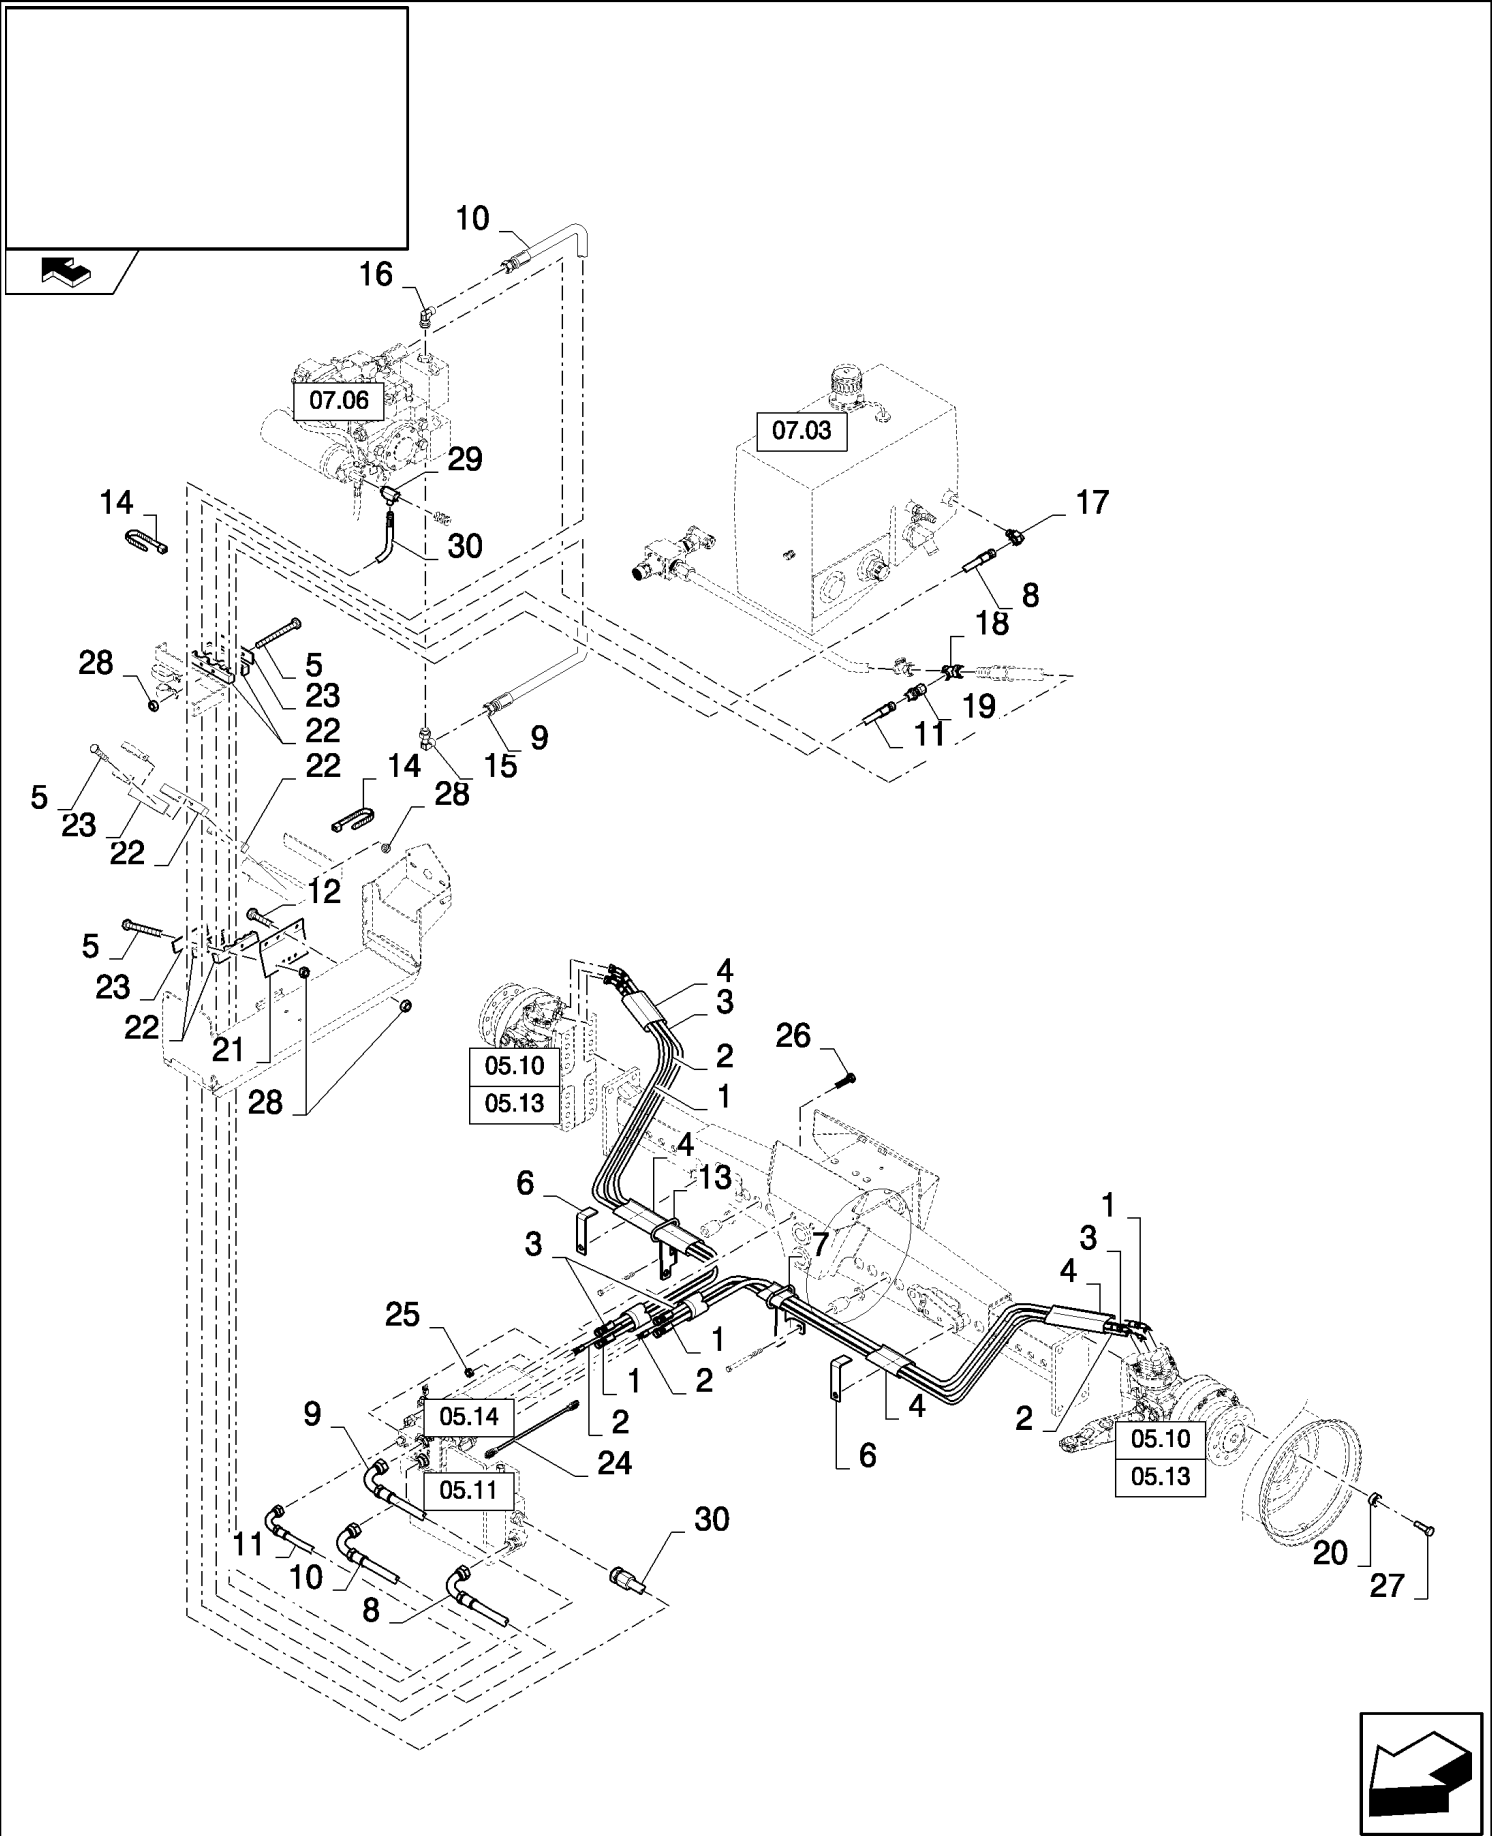

CX8080 COMBINE (9/06-)

05.12(01) POWERED REAR AXLE, PRA2

сылка	Номер детали	Кол-во	Описание
1	87281008	2	HOSE, FLEXIBLE,
2	87281009	2	HOSE, FLEXIBLE,
3	87281007	2	HOSE, FLEXIBLE,
4	84800193	2	BEARING, NYLON,
5	86508569	6	BOLT, Hex, M6 x 70, 8.8, M6x70
6	87281646	2	BRACKET,
7	87281645	1	GUIDE, LH
8	87031127	1	HOSE, LARGE,
9	87011476	1	HOSE ASSY.,
10	87031128	1	HOSE, LARGE,
11	87031126	1	HOSE, LARGE,
12	86977786	2	BOLT, Hex, M6 x 25, 8.8,
13	87283481	1	GUIDE,
14	86566990	28	STRAP, CABLE,
15	9846848	1	ELBOW,
16	9846956	1	ELBOW, 90°, 1 7/16"-12 x 1 1/16"-12, Adj, ORFS,
17	86579697	1	ELBOW, 90°, 1 3/16"-12 ORFS x M27 x 2 ORB,
18	9507672	1	CONNECTION, 3 WAY,
19	84449720	1	FITTING,
20	87281709	20	SPACER,
21	84433892	1	BRACKET,
22	87031121	6	CLAMP, HOSE,
23	84807572	3	CLAMP,
24	84807867	1	HARNES, WIRE,
25	280375	2	NUT, LOCK, 3/4"-10, GC,
26	281074	2	BOLT, Hex, 3/4"-10 x 2 1/2", G8,
27	87035472	20	BOLT, SPECIAL, M20
28	412152	6	NUT, LOCK, M6 x 1, CI 8.8,
29	84037988	1	CONNECTION, 3 WAY, , ASN D548
30	87582477	1	HOSE, , ASN D548