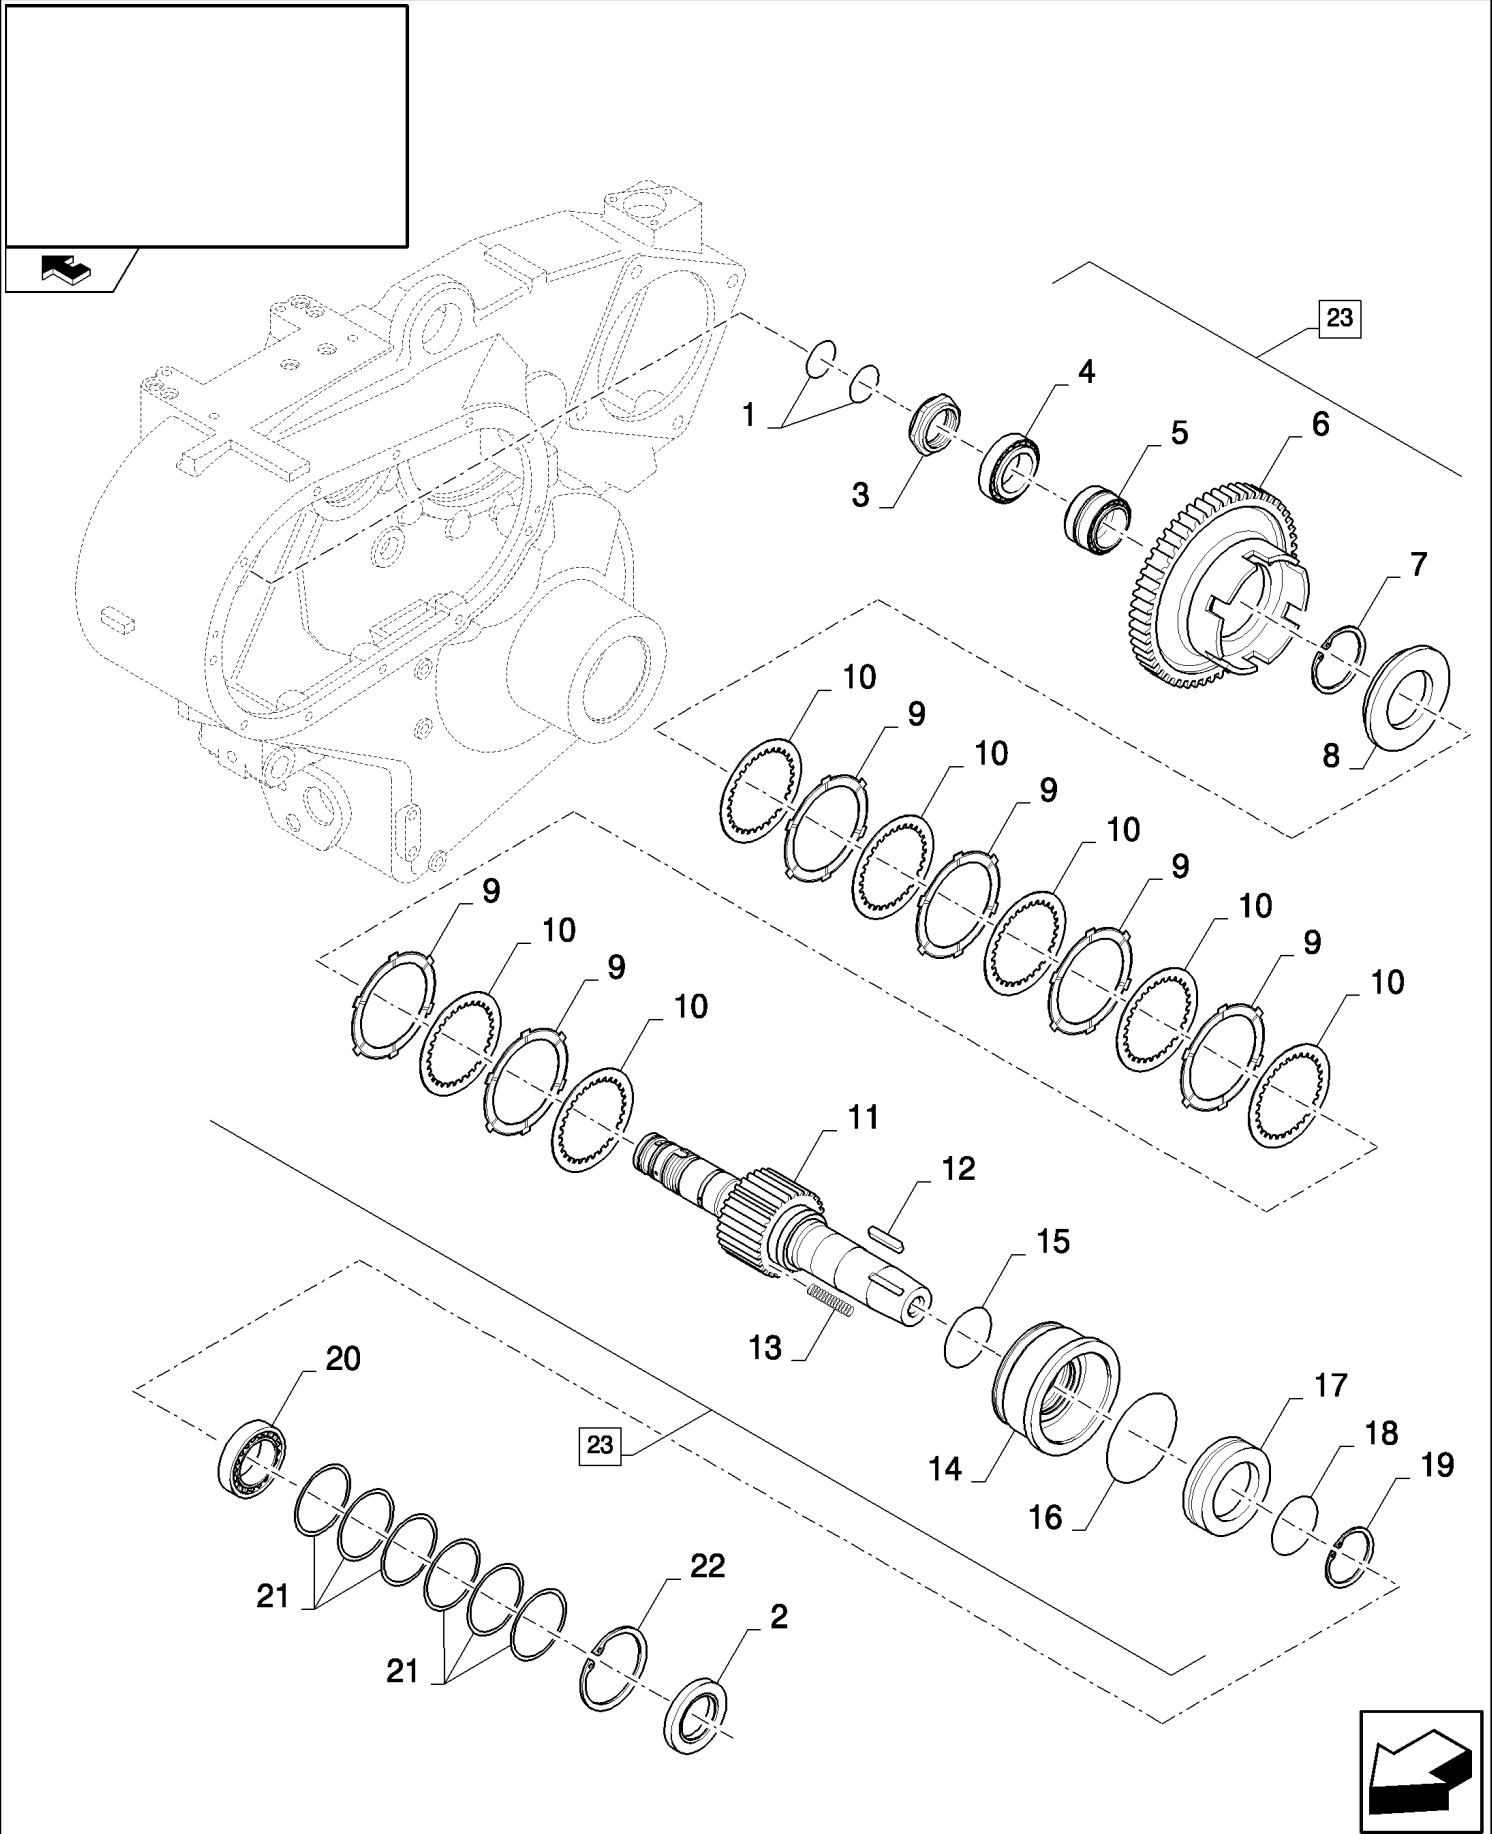

CX8080 COMBINE (9/06-)

02.15(01) ENGINE, GEARBOX

сылка	Номер детали	Кол-во	Описание
1	385922	4	SCREW, Hex, M16 x 45, 8.8,
2	86623597	1	O-RING,
3	86018151	2	BEARING, ROLLER, TAPERED,
4	86623555	1	GEAR,
5	86623723	1	KIT, SHIM,
6	86623600	1	SENDER, TEMPERATURE,
7	9511034	1	GASKET,
8	86623595	1	RING, OIL SCRAPER,
9	9706702	12	SCREW, Hex, M12 x 50, 8.8,
10	86623581	1	MOUNT, ENGINE,
11	86623598	1	O-RING,
12	86623592	1	BEARING ASSY,
13	86623554	1	SHAFT,
14	561201	1	BEARING ASSY,
15	378399	2	DOWEL,
16	86623596	1	RING, OIL SCRAPER,
17	43260	6	BOLT, Hex, M12 x 30, 10.9,
18	86623558	1	GEAR,
19	86623562	1	SHAFT,
20	84061121	1	KEY,
21	86509786	1	BEARING, ROLLER,
22	87284727	1	SHIM,
23	86623593	1	BEARING ASSY,
24	86623588	1	NUT, LOCK,