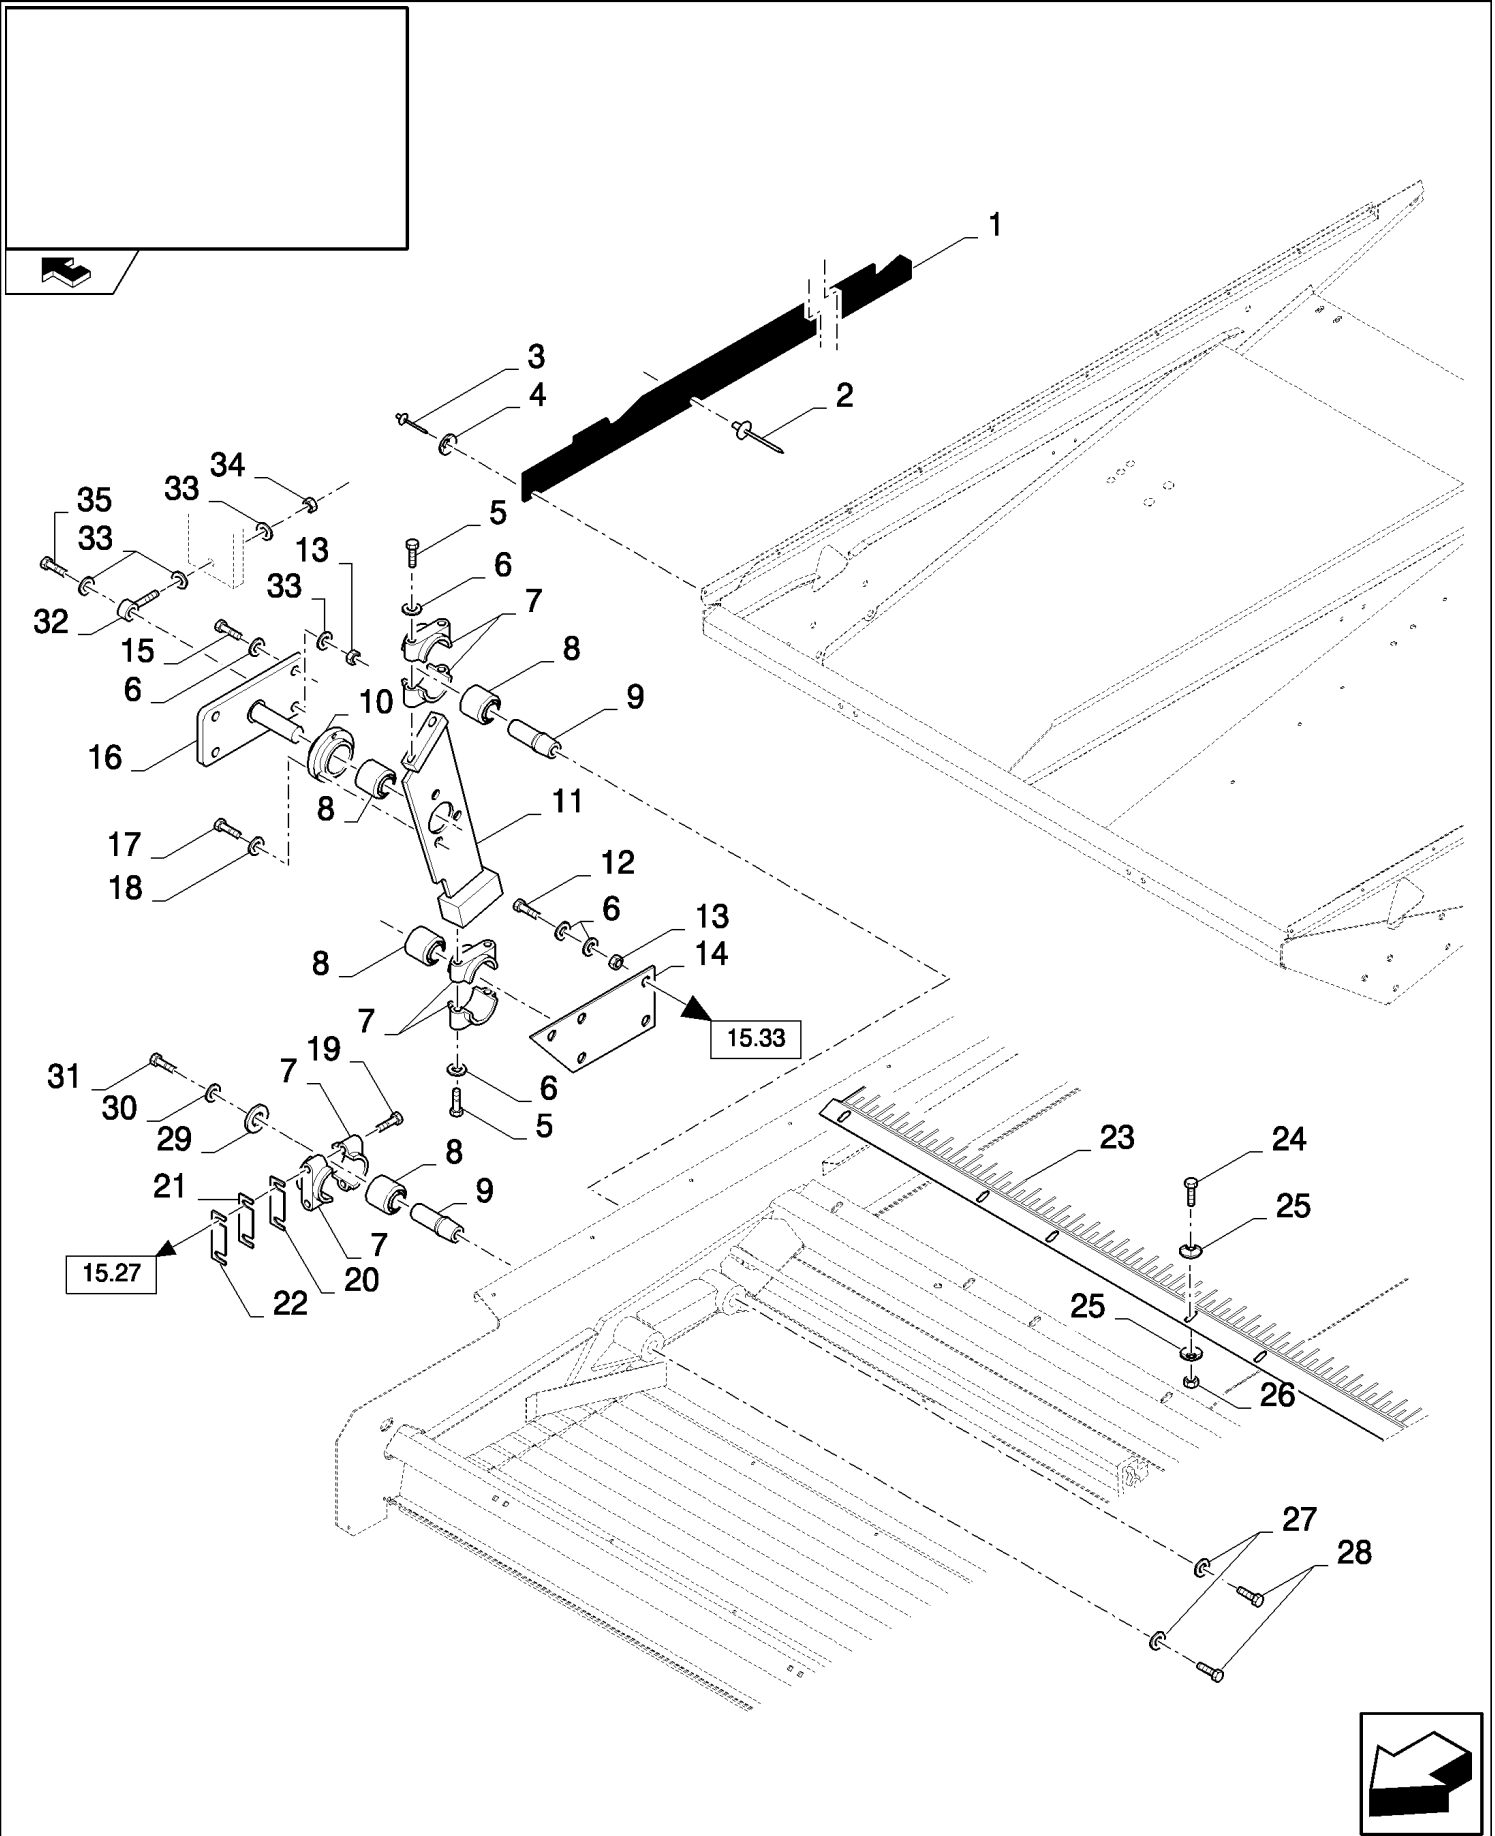

15.31(01) SHAKER SHOE

CX8080 COMBINE (9/06-)

15.31(01) SHAKER SHOE

сылка	Номер детали	Кол-во	Описание
1	84441040	2	SEAL,
2	84446204	18	RIVET,
3	9512968	2	RIVET,
4	322356	2	WASHER,
5	80300810	4	SCREW, M12x85
6	140046	18	WASHER, Belleville, M12,
7	84446877	6	HOUSING, BEARING,
8	80442446	4	BUSHING, RUBBER,
9	84037184	2	SHAFT, , FOR SELF LEVELLING ONLY
9	919637	2	SHAFT, , FOR FIXED SHOE ONLY
10	9811082	1	BUSHING,
11	84320468	1	ARM,
12	9706687	5	SCREW, Hex, M12 x 30, 8.8,
13	9706685	5	NUT, M12, CI 8,
14	84334453	1	SUPPORT,
15	86629541	4	BOLT, Hex, M12 x 40, 8.8, Full Thd,
16	84320472	1	SUPPORT, , FOR SELF LEVELLING ONLY
16	84320470	1	SUPPORT, , FOR FIXED SHOE ONLY
17	9706704	3	BOLT, Hex, M10 x 35, 8.8, Full Thd,
18	140045	3	WASHER, SPRING, Belleville, M10,
19	9501756	2	BOLT, Hex, M12 x 110, 10.9,
20	445473	2	SHIM, THK.: 1MM
21	445474	1	SHIM, THK.: 0.5MM
22	445472	1	PLATE, ADJUSTING, THK.: 3MM
23	84989436	1	RAKE, , FOR CX8060, CX8070, CX8080, CX8090 ONLY
23	84989439	1	RAKE, , FOR CX8030, CX8040, CX8050 ONLY
24	120104	AR	SCREW, Hex, M8 x 20, 8.8,
25	412650	16	WASHER, Belleville, M8,
26	9706690	AR	NUT, M8, CI 8,
27	86592702	2	WASHER, M16 x 45 x 6, HT, 16MM, FOR SELF LEVELLING ONLY
27	394631	2	WASHER, , FOR FIXED SHOE ONLY
28	120091	2	BOLT, Hex, M16 x 60, 8.8,
29	919636	1	PLATE, , FOR FIXED SHOE ONLY
30	140045	1	WASHER, SPRING, Belleville, M10, , FOR FIXED SHOE ONLY
31	43138	1	SCREW, Hex, M10 x 20, 8.8, Full Thd, , FOR FIXED SHOE ONLY
32	335423	2	BOLT, BANJO, , FOR FIXED SHOE ONLY
33	378245	8	WASHER, M12, , FOR FIXED SHOE ONLY
34	120052	8	SCREW, Hex Soc Hd, M10 x 25, 8.8, , FOR FIXED SHOE ONLY
35	9706693	8	BOLT, Hex, M12 x 60, 8.8, , FOR FIXED SHOE ONLY