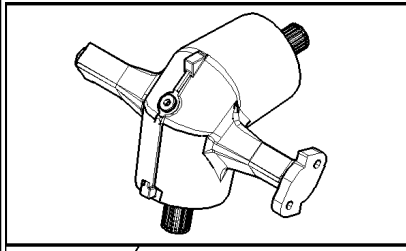

16.23
16.26 02

16.23

1

CX8080 COMBINE (9/06-)

16.25(02) UNLOADING AUGER, GEARBOX - FOR NA D560 AND NOT FOR NA D564

сылка	Номер детали	Кол-во	Описание
1	87331084	1	GEARBOX, (2 to 17)
2	87331121	1	HOUSING,
3	84437088	1	PLUG,
4	800-5155	2	RING, SNAP,
5	87331114	2	SHAFT,
6	87346736	4	KIT, SHIM,
7	26799990	3	BEARING ASSY,
8	87332420	3	SPACER, RING, THK.:5MM
9	ST265	1	BEARING, BALL,
10	370026	4	RING, SNAP, Int, M100 x 3,
11	87332423	2	KIT, SHIM,
12	87345894	1	SHIM, THK.:3MM
13	87349260	2	CIRCLIP,
14	87331115	2	SEAL,
15	87332418	2	WASHER,
16	87345893	1	SHIM, THK.:1MM
17	9511034	1	GASKET,

□ □