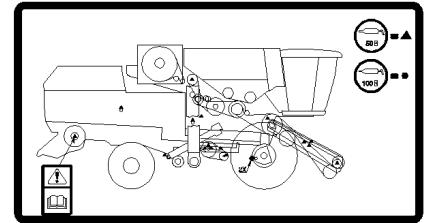

13

14

"Achtung! Fahrzeug schert aus"

Achtung! Fahrzeug schert aus

27

IMPORTANT
Must be used only when Inner dual is installed WITHOUT outer dual.

28