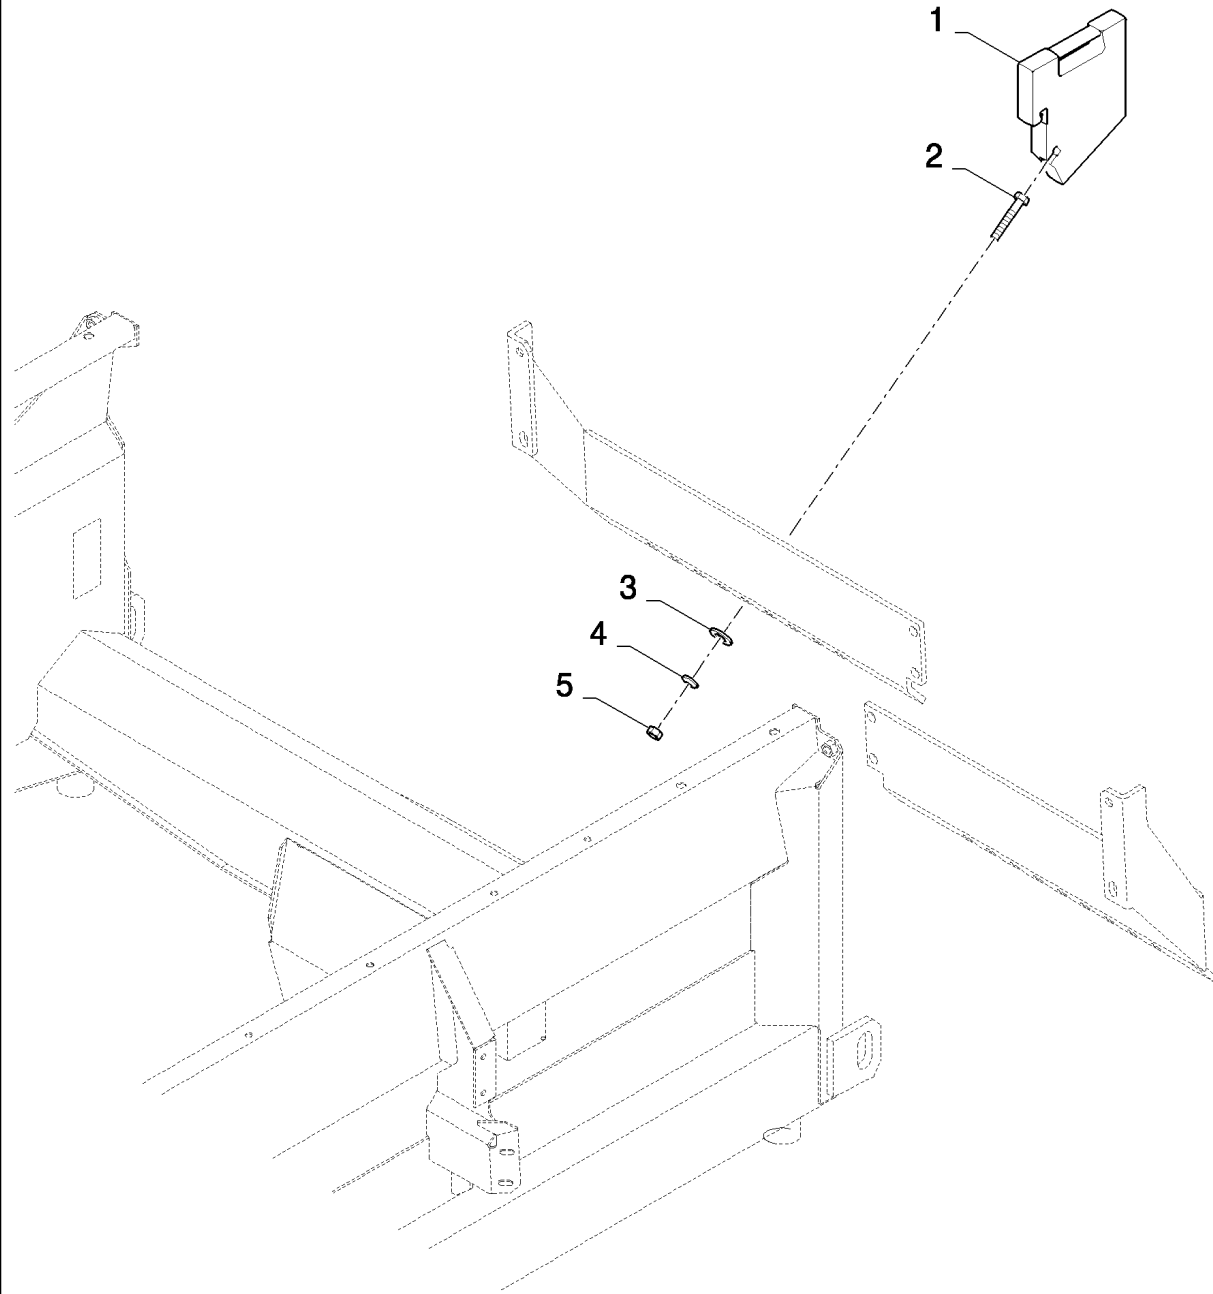

CX8080 COMBINE (9/06-)

18.84050434(01) SUITCASE WEIGHTS - SET OF 6 WEIGHTS - 210 KG

CX8080 COMBINE (9/06-)

18.84050434(01) SUITCASE WEIGHTS - SET OF 6 WEIGHTS - 210 KG

сылка	Номер детали	Кол-во	Описание
	84050434		DIA KIT, HARVESTER,
1	84435924	6	WEIGHT, ADVANCE DEVICE,
2	140092	6	WASHER,
3	451743	6	WASHER,
4	140048	6	WASHER, SPRING, Belleville, M16,
5	100020	6	NUT, M16, CI 8,