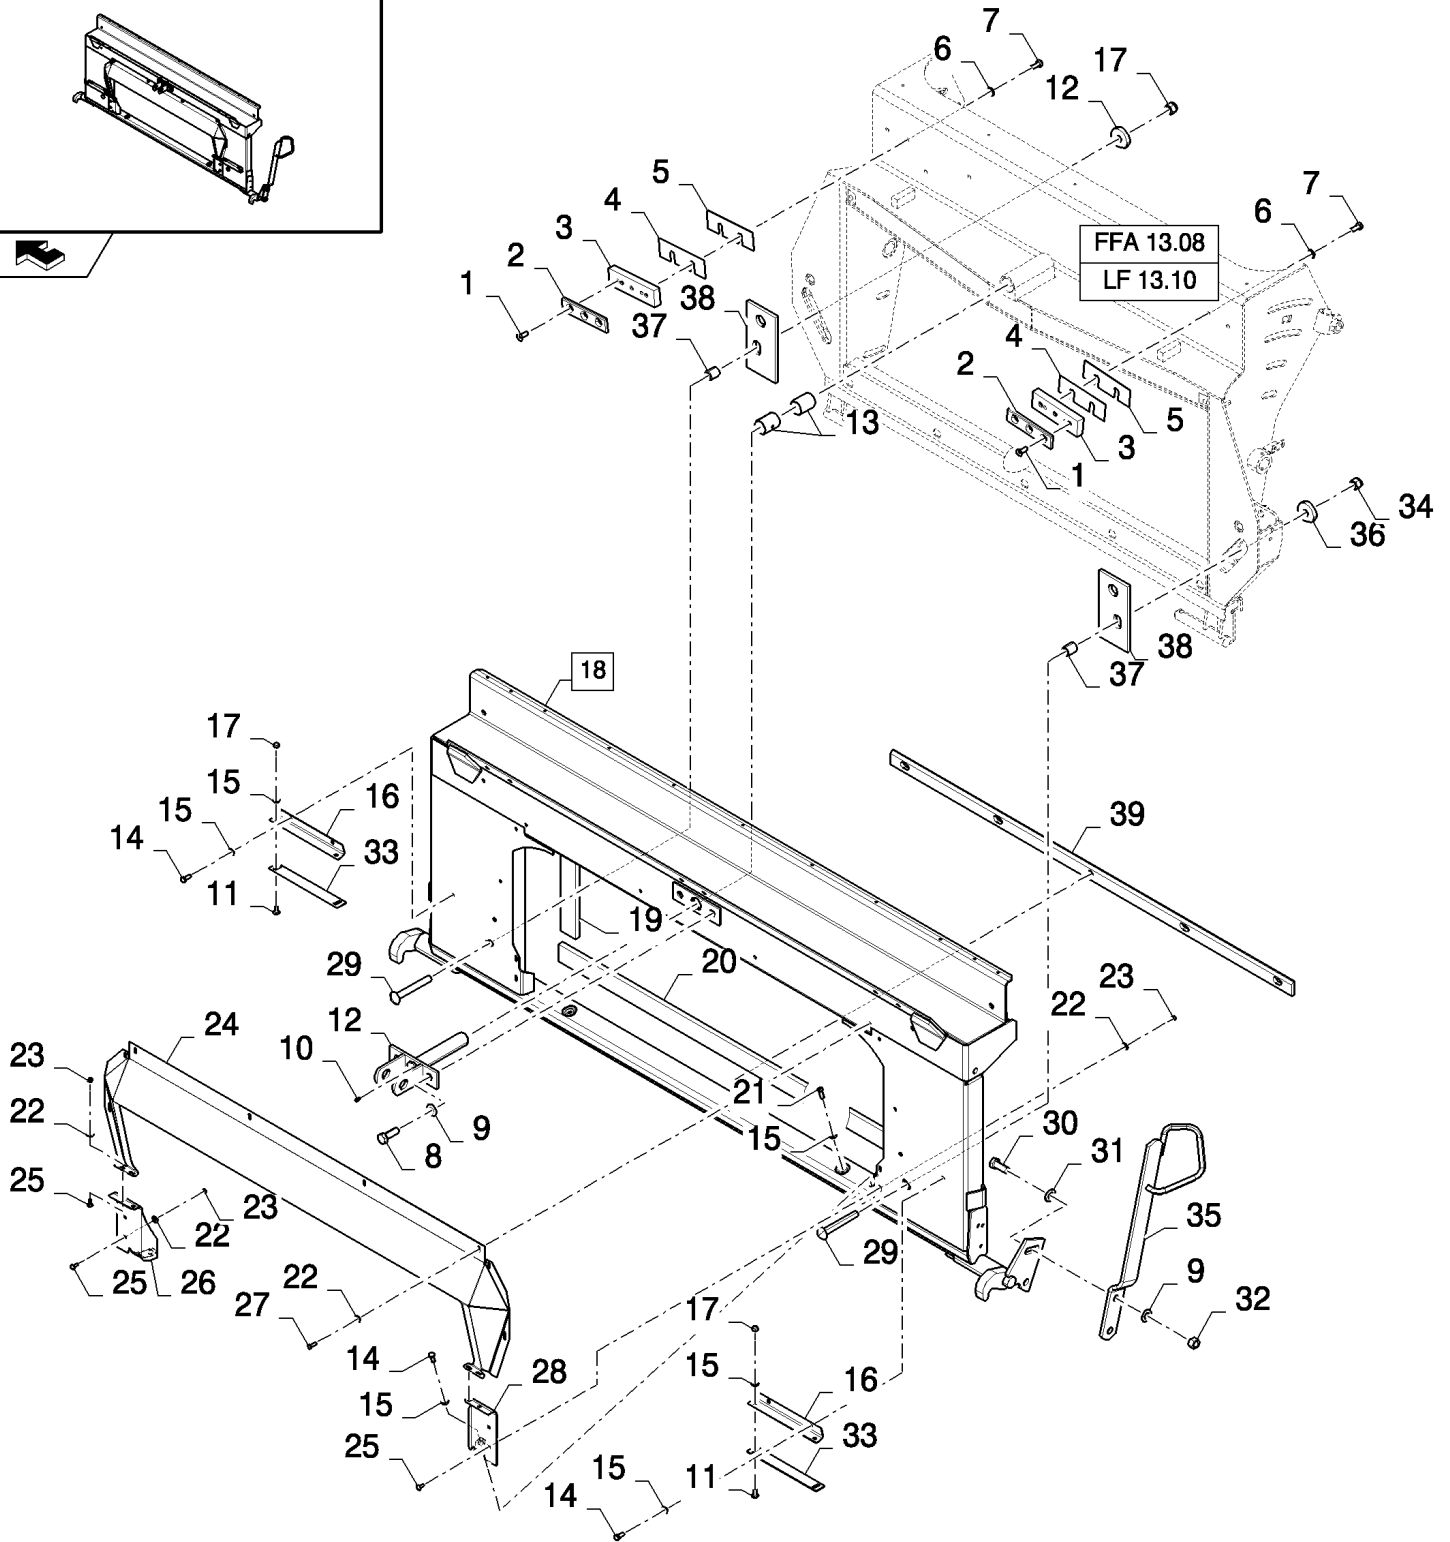

13.07(01) BALANCE FRAME STRAW ELEVATOR

CX8080 COMBINE (9/06-)

13.07(01) BALANCE FRAME STRAW ELEVATOR

сылка	Номер детали	Кол-во	Описание
1	393698	6	SCREW, Hex Soc Flat Hd, M10 x 25, 8.8, M10x25
2	84045488	2	SEAL PROTECTION,
3	84989344	2	PLATE,
4	84989342	2	PLATE, ADJUSTING,
5	84989343	2	PLATE, ADJUSTING,
6	140045	4	WASHER, SPRING, Belleville, M10,
7	43139	4	SCREW, Hex, M10 x 25, 8.8, Full Thd, M10x25
8	385922	2	SCREW, Hex, M16 x 45, 8.8,
9	140048	4	WASHER, SPRING, Belleville, M16,
10	321204	1	NIPPLE, LUBE, M6 x 1, 16mm lg,
11	9706690	4	NUT, M8, CI 8,
12	84439449	1	PIN,
13	412365	2	SLEEVE,
14	120104	6	SCREW, Hex, M8 x 20, 8.8,
15	322358	12	WASHER, SPRING, Belleville, M8,
16	84439654	2	ANGLE, , FOR CX8060, CX8070, CX8080, CX8090 ONLY
16	84069753	2	ANGLE, , FOR CX8030, CX8040, CX8050 ONLY
17	86507486	4	BOLT, CARRIAGE, Short NK, M8 x 20, CI8.8, Full Thd,
18	84334953	1	FRAME, (19,20), FOR CX8060, CX8070, CX8080, CX8090 ONLY, BSN C571
18	87547821	1	FRAME, , FOR CX8060, CX8070, CX8080, CX8090 ONLY, ASN D572
18	84334954	1	FRAME, (19,20), FOR CX8030, CX8040, CX8050 ONLY, BSN C571
18	87547819	1	FRAME, , FOR CX8030, CX8040, CX8050 ONLY, ASN D572
19	84989266	2	SEAL PROTECTION,
20	84069239	1	SEAL PROTECTION, , FOR CX8060, CX8070, CX8080, CX8090 ONLY
20	84057531	1	SEAL PROTECTION, , FOR CX8030, CX8040, CX8050 ONLY
21	86512788	2	SCREW, M8x30
22	412649	16	WASHER, SPRING, Belleville, M6,
23	353308	8	NUT, M6 x 1, CI 8,
24	84071457	1	PLATE, , FOR CX8060, CX8070, CX8080, CX8090 ONLY
24	84071456	1	PLATE, , FOR CX8030, CX8040, CX8050 ONLY
25	86512439	8	SCREW, Short NK, M6 x 16, CI8.8, Full Thd,
26	9500851	1	PLATE, SKID, RH
26	84002960	1	COVER, RH, FOR RICE ONLY, WITH LF
27	120100	8	BOLT, Hex, M6 x 20, 8.8,
28	9500852	1	PLATE, SKID, LH
28	84002961	1	COVER, LH, WITH LF, FOR RICE ONLY
29	300663	2	BOLT, CARRIAGE, Short NK, M16 x 120, CI8.8, M16x120
30	43168	2	BOLT, Hex, M16 x 40, 8.8,
31	378246	2	WASHER, 16MM
32	100020	2	NUT, M16, CI 8,
33	84437508	2	PLATE, , FOR CX8060, CX8070, CX8080, CX8090 ONLY, WITHOUT LF/FFA
33	84437512	2	PLATE, , FOR CX8030, CX8040, CX8050 ONLY, WITH LF/FFA