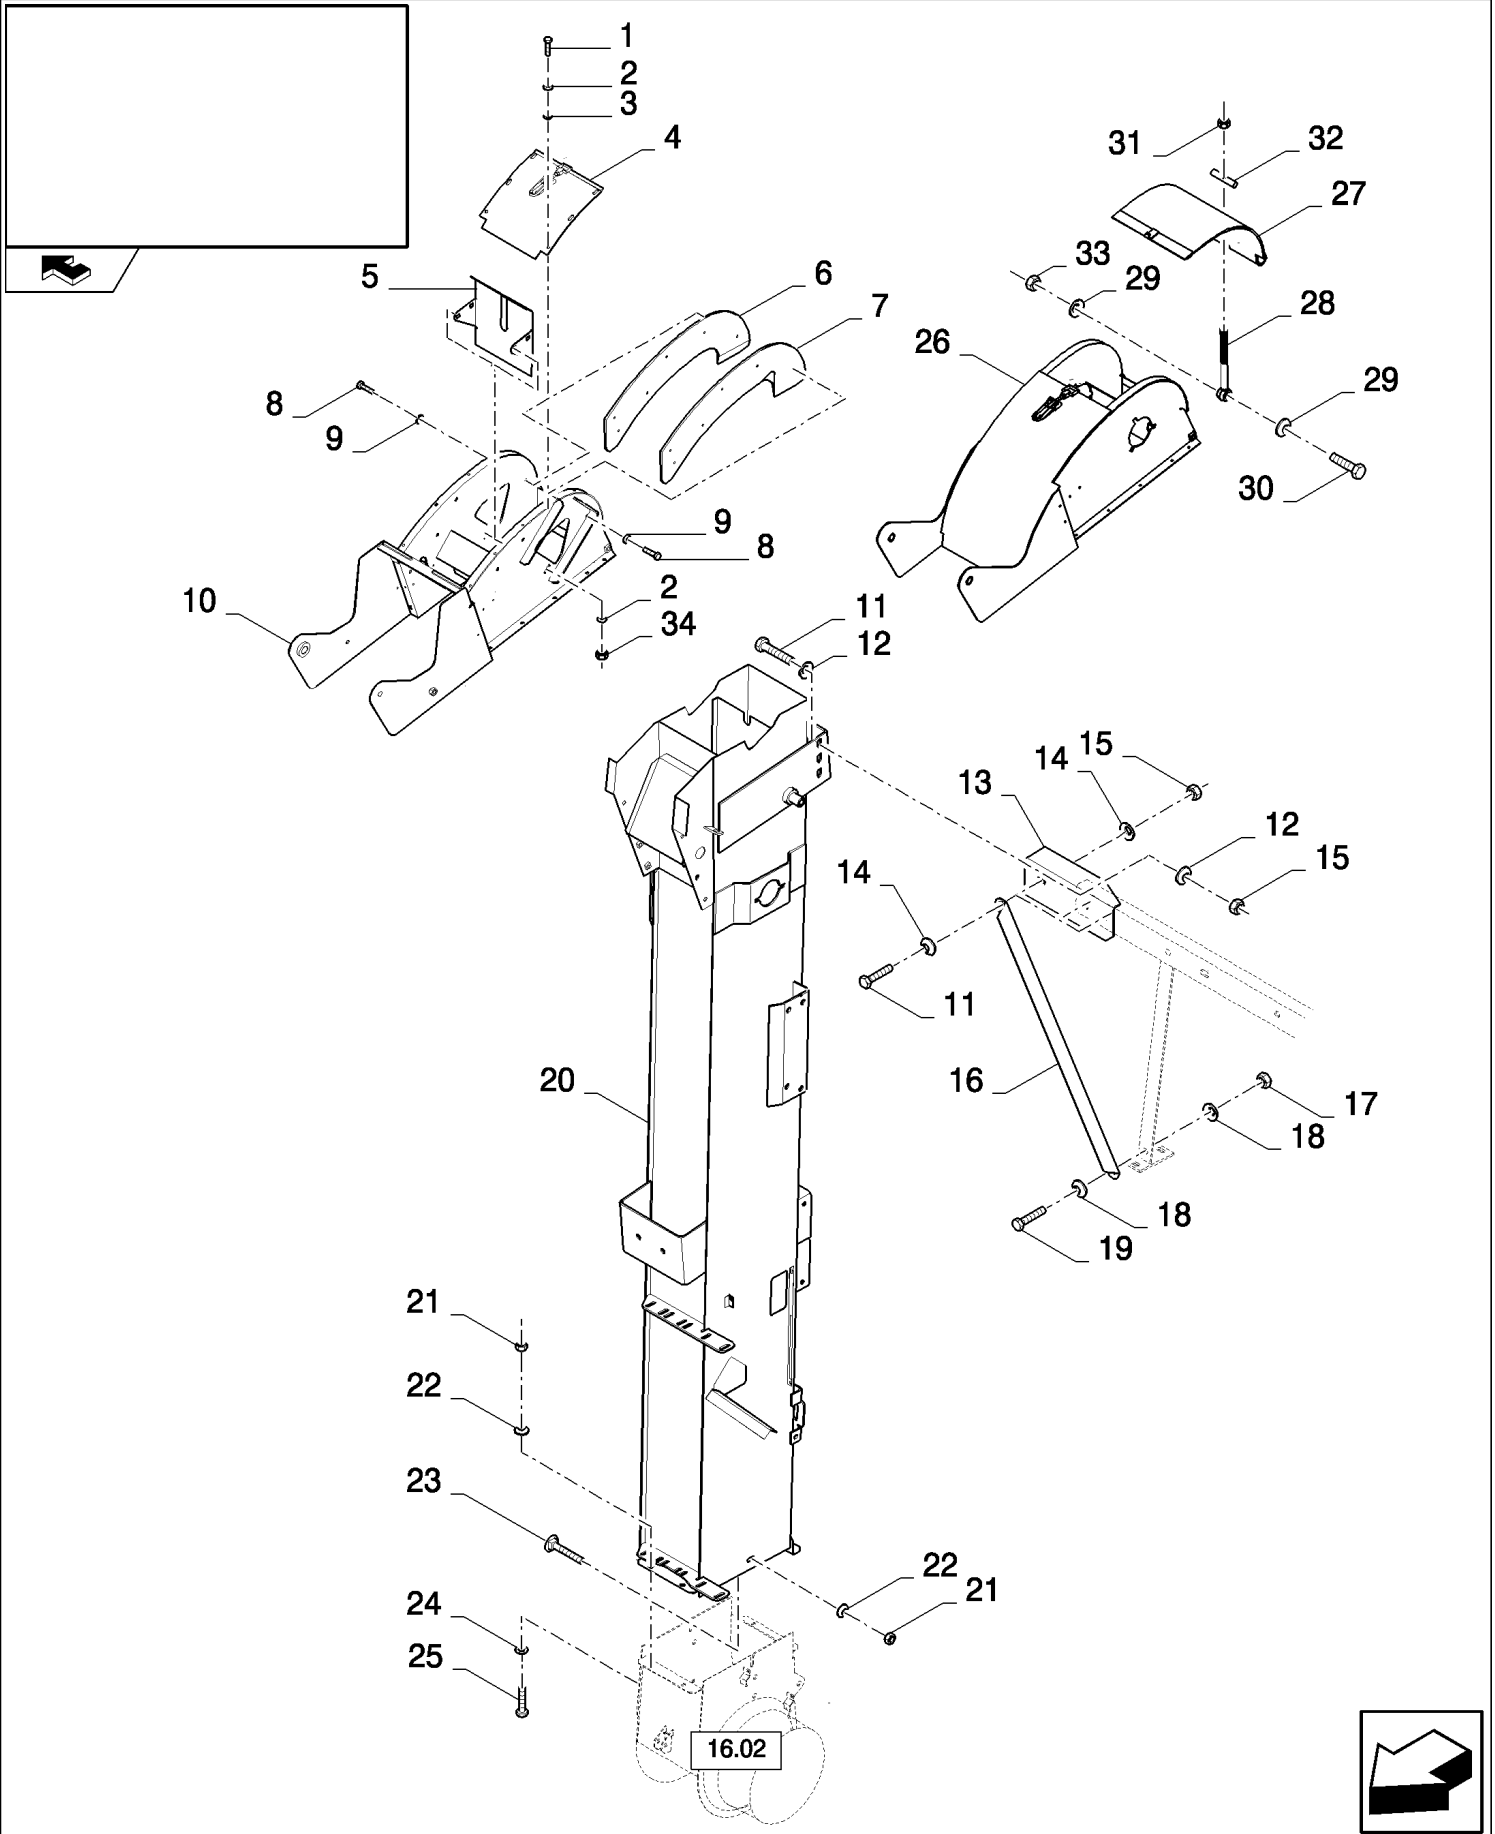

16.03(01) GRAIN ELEVATOR

CX8080 COMBINE (9/06-)

16.03(01) GRAIN ELEVATOR

сылка	Номер детали	Кол-во	Описание
1	120100	6	BOLT, Hex, M6 x 20, 8.8,
2	322357	12	WASHER, SPRING, Belleville, M6,
3	140040	6	WASHER, M6 x 22 x 2,
4	84441595	1	PLATE, END, With Latch
5	84444255	1	PLATE,
6	84334389	1	PLATE, WEAR, , FOR CX8040, CX8050, CX8060, CX8070, CX8080, CX8090 ONLY
6	84433502	1	PLATE, WEAR, , FOR CX8040, CX8050, CX8060, CX8070, CX8080, CX8090 ONLY, REINFORCED
7	84334387	1	PLATE, WEAR, , FOR CX8040, CX8050, CX8060, CX8070, CX8080, CX8090 ONLY
7	84433504	1	PLATE, WEAR, , FOR CX8040, CX8050, CX8060, CX8070, CX8080, CX8090 ONLY, REINFORCED
8	378056	8	BOLT, Hex, M6 x 10, 8.8, Full Thd,
9	412649	8	WASHER, SPRING, Belleville, M6,
10	84440194	1	FRAME,
11	9706687	4	SCREW, Hex, M12 x 30, 8.8,
12	86585939	4	WASHER, 12MM
13	84076995	1	SUPPORT, , FOR CX8030, CX8040, CX8050 ONLY
13	84076991	1	SUPPORT, , FOR CX8080, CX8090 ONLY, FOR NA ONLY
13	84076994	1	SUPPORT, , FOR CX8060, CX8070 ONLY
14	140046	4	WASHER, Belleville, M12,
15	9706685	4	NUT, M12, CI 8,
16	84077022	1	SUPPORT, , FOR CX8030, CX8040, CX8050 ONLY
16	84077016	1	SUPPORT, , FOR CX8080, CX8090 ONLY, FOR NA ONLY
16	84077020	1	SUPPORT, , FOR CX8060, CX8070 ONLY
17	100020	1	NUT, M16, CI 8,
18	140048	2	WASHER, SPRING, Belleville, M16,
19	43167	1	BOLT, Hex, M16 x 30, 8.8, Full Thd,
20	84439670	1	HOUSING, GRAIN ELEVATOR,
21	100016	6	NUT, M10, CI 8,
22	140045	6	WASHER, SPRING, Belleville, M10,
23	86512446	2	BOLT, CARRIAGE, Short NK, M10 x 30, CI 8.8, Full Thd,
24	86511323	4	WASHER, M10 x 20 x 2,
25	43138	4	SCREW, Hex, M10 x 20, 8.8, Full Thd,
26	84439421	1	FRAME,
27	84439403	1	PLATE, WEAR,
27	84439695	1	PLATE, WEAR,
27	84441213	1	PLATE, WEAR, , REINFORCED
28	9811378	1	U-BOLT, , WITHOUT GRAIN FLOW SENSOR
29	140016	2	WASHER, M8 x 16 x 1.6, , WITHOUT GRAIN FLOW SENSOR
30	43129	1	BOLT, Hex, M8 x 40, 8.8, , WITHOUT GRAIN FLOW SENSOR
31	89706690	2	NUT, M8, CI 8,
32	9811398	1	ROD,