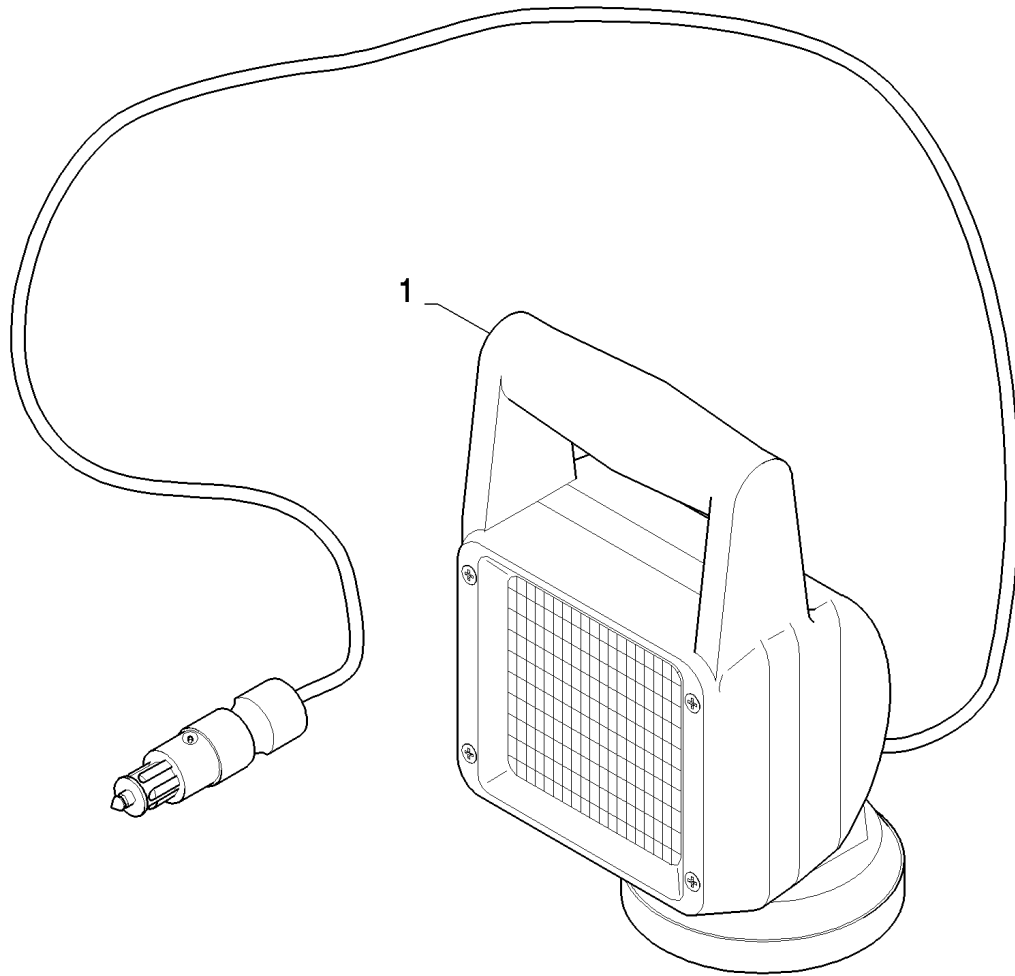

CX8080 COMBINE (9/06-)

18.84081054(01) ADDITIONAL PORTABLE WORK LIGHT