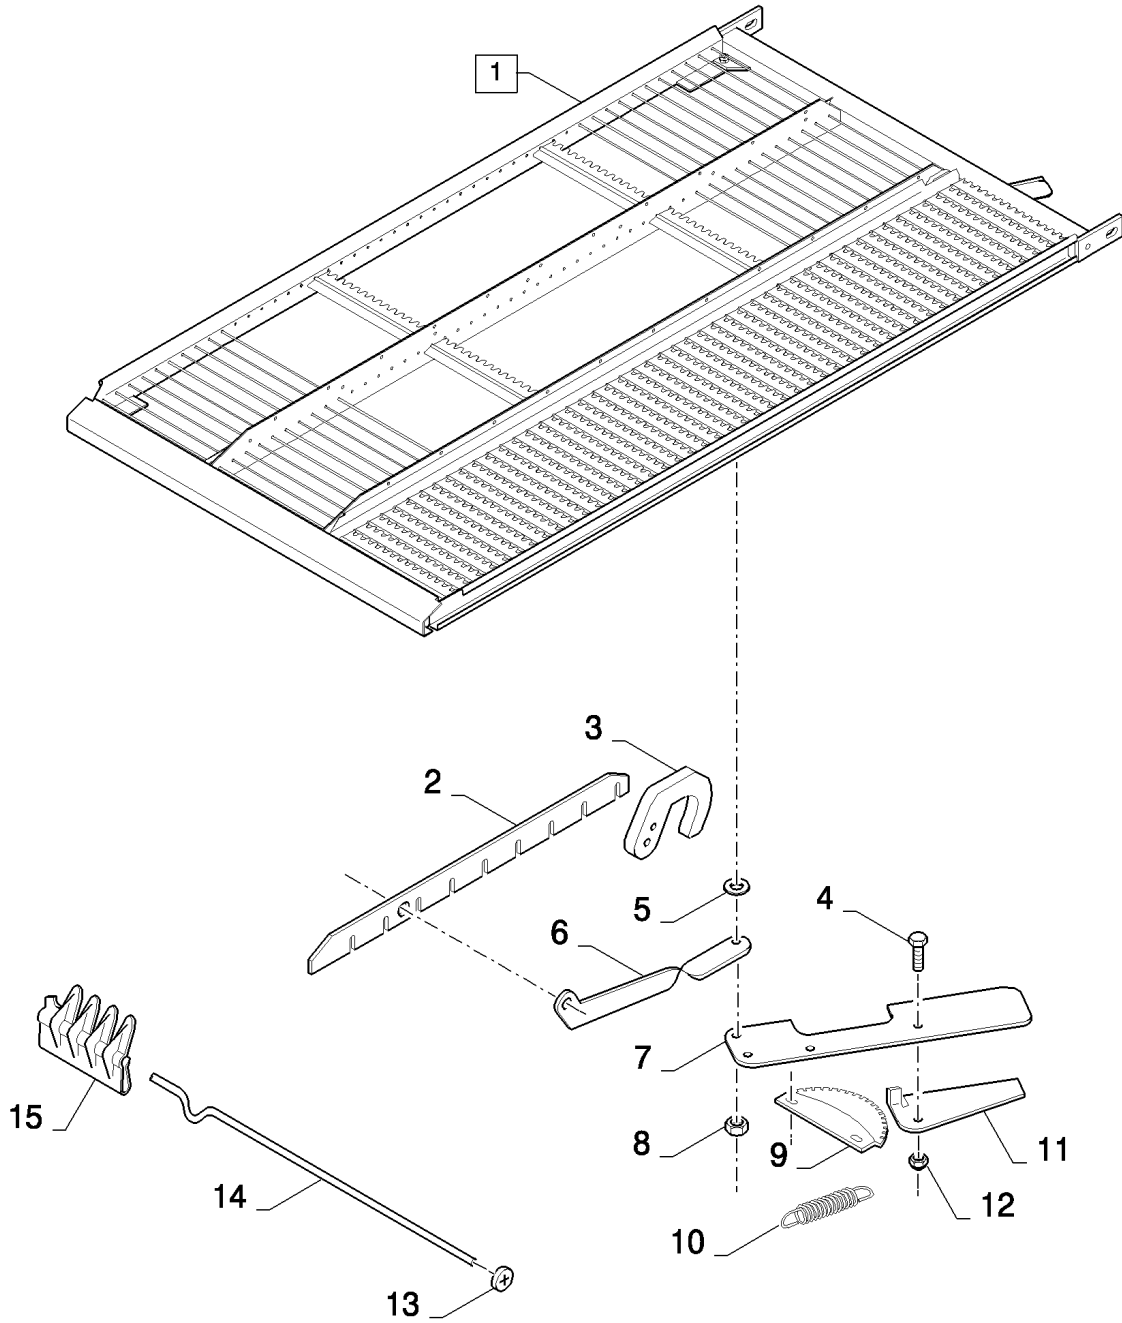

CX8080 COMBINE (9/06-)

15.22(01) LOWER SIEVES

сылка	Номер детали	Кол-во	Описание
1	84320021	2	SIEVE, CL 1 1/8"(3 to 15), FOR CX8060, CX8070, CX8080, CX8090 ONLY
1	84320022	1	SIEVE, CL 1 1/8"(3 to 15), FOR CX8030, CX8040, CX8050 ONLY
2	84056239	1	PLATE, ADJUSTING,
3	84056254	1	INDICATOR,
4	86508568	1	SCREW, Hex, M6 x 16, 8.8,
5	378243	1	WASHER, M8,
6	84056678	1	LEVER,
7	9817781	1	HANDLE,
8	86629542	1	NUT, LOCK, M8 x 1.25, Cl 8,
9	426565	1	QUADRANT,
10	449942	1	SPRING,
11	432187	1	HANDLE,
12	353308	1	NUT, M6 x 1, Cl 8,
13	398561		AR CLIP,
14	453189	47	WIRE, RETAINING, , FOR CX8060, CX8070, CX8080, CX8090 ONLY
14	428728	47	WIRE, RETAINING, , FOR CX8030, CX8040, CX8050 ONLY
15	445571	47	BAR, CL 1 1/8"-240, FOR CX8060, CX8070, CX8080, CX8090 ONLY
15	481730	94	BAR, CL 1 1/8"-230, FOR CX8060, CX8070, CX8080, CX8090 ONLY
15	445571	235	BAR, CL 1 1/8"-240, FOR CX8030, CX8040, CX8050 ONLY