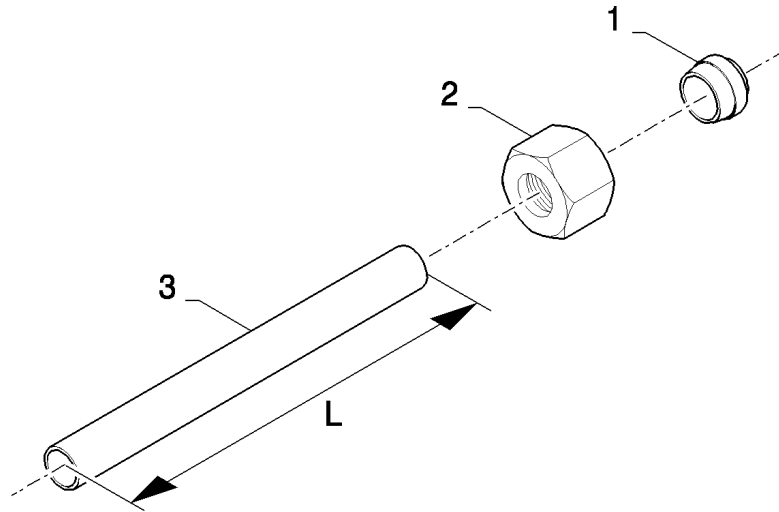

CX8080 COMBINE (9/06-)

07.501(01) TUBE CLAMPS AND HYDRAULIC TUBES

сылка	Номер детали	Кол-во	Описание
1	335136		AR FERRULE, DIA.:8MM
1	150014		AR FERRULE, DIA.:10MM
1	150015		AR FERRULE, DIA.:12MM
1	335169		AR FERRULE, DIA.:16MM
1	335168		AR FERRULE, DIA.:18MM
1	412528		AR FERRULE, DIA.:28MM
2	335135		AR NUT, DIA.:8MM
2	86548975		AR NUT, DIA.:10MM
2	86548976		AR NUT, DIA.:12MM
2	335171		AR NUT, DIA.:16MM
2	335170		AR NUT, DIA.:18MM
2	412527		AR NUT, DIA.:28MM
3	371540		AR TUBE, RIGID, DIA.:8MM,L:2M
3	371539		AR TUBE, RIGID, DIA.:10MM,L:2M
3	9513719		AR TUBE, RIGID, DIA.:12MM,L:2M
3	371536		AR TUBE, RIGID, DIA.:16MM,L:2M
3	371534		AR TUBE, RIGID, DIA.:18MM,L:2M
3	9811333		AR TUBE, RIGID, DIA.:28MM,L:2M
3	75931		AR TUBE, RIGID, DIA.:3/8",L:48"
3	75932		AR TUBE, RIGID, DIA.:1/2",L:48"
3	75933		AR TUBE, RIGID, DIA.:5/8",L:48"
3	75934		AR TUBE, RIGID, DIA.:3/4",L:48"
4	433101		AR SUPPORT, 8-10MM
4	442340		AR SUPPORT, 12MM
4	433100		AR SUPPORT, 16MM-3/4"
4	743318		AR SUPPORT, 28MM
5	433008		AR CLAMP, 8-12MM
5	433007		AR CLAMP, 16MM-3/4"
5	457546		AR CLAMP, 28MM
6	431941		AR SUPPORT, 8-12MM
6	431942		AR SUPPORT, Hex Hd, #10-32 x 1/2", 16MM-3/4"
6	743320		AR SUPPORT, 28MM
7	430357		AR CLAMP, 8-12MM
7	430356		AR CLAMP, 16MM-3/4"
7	457547		AR CLAMP, 28MM
8	455534		AR SUPPORT,
9	455533		AR CLAMP,