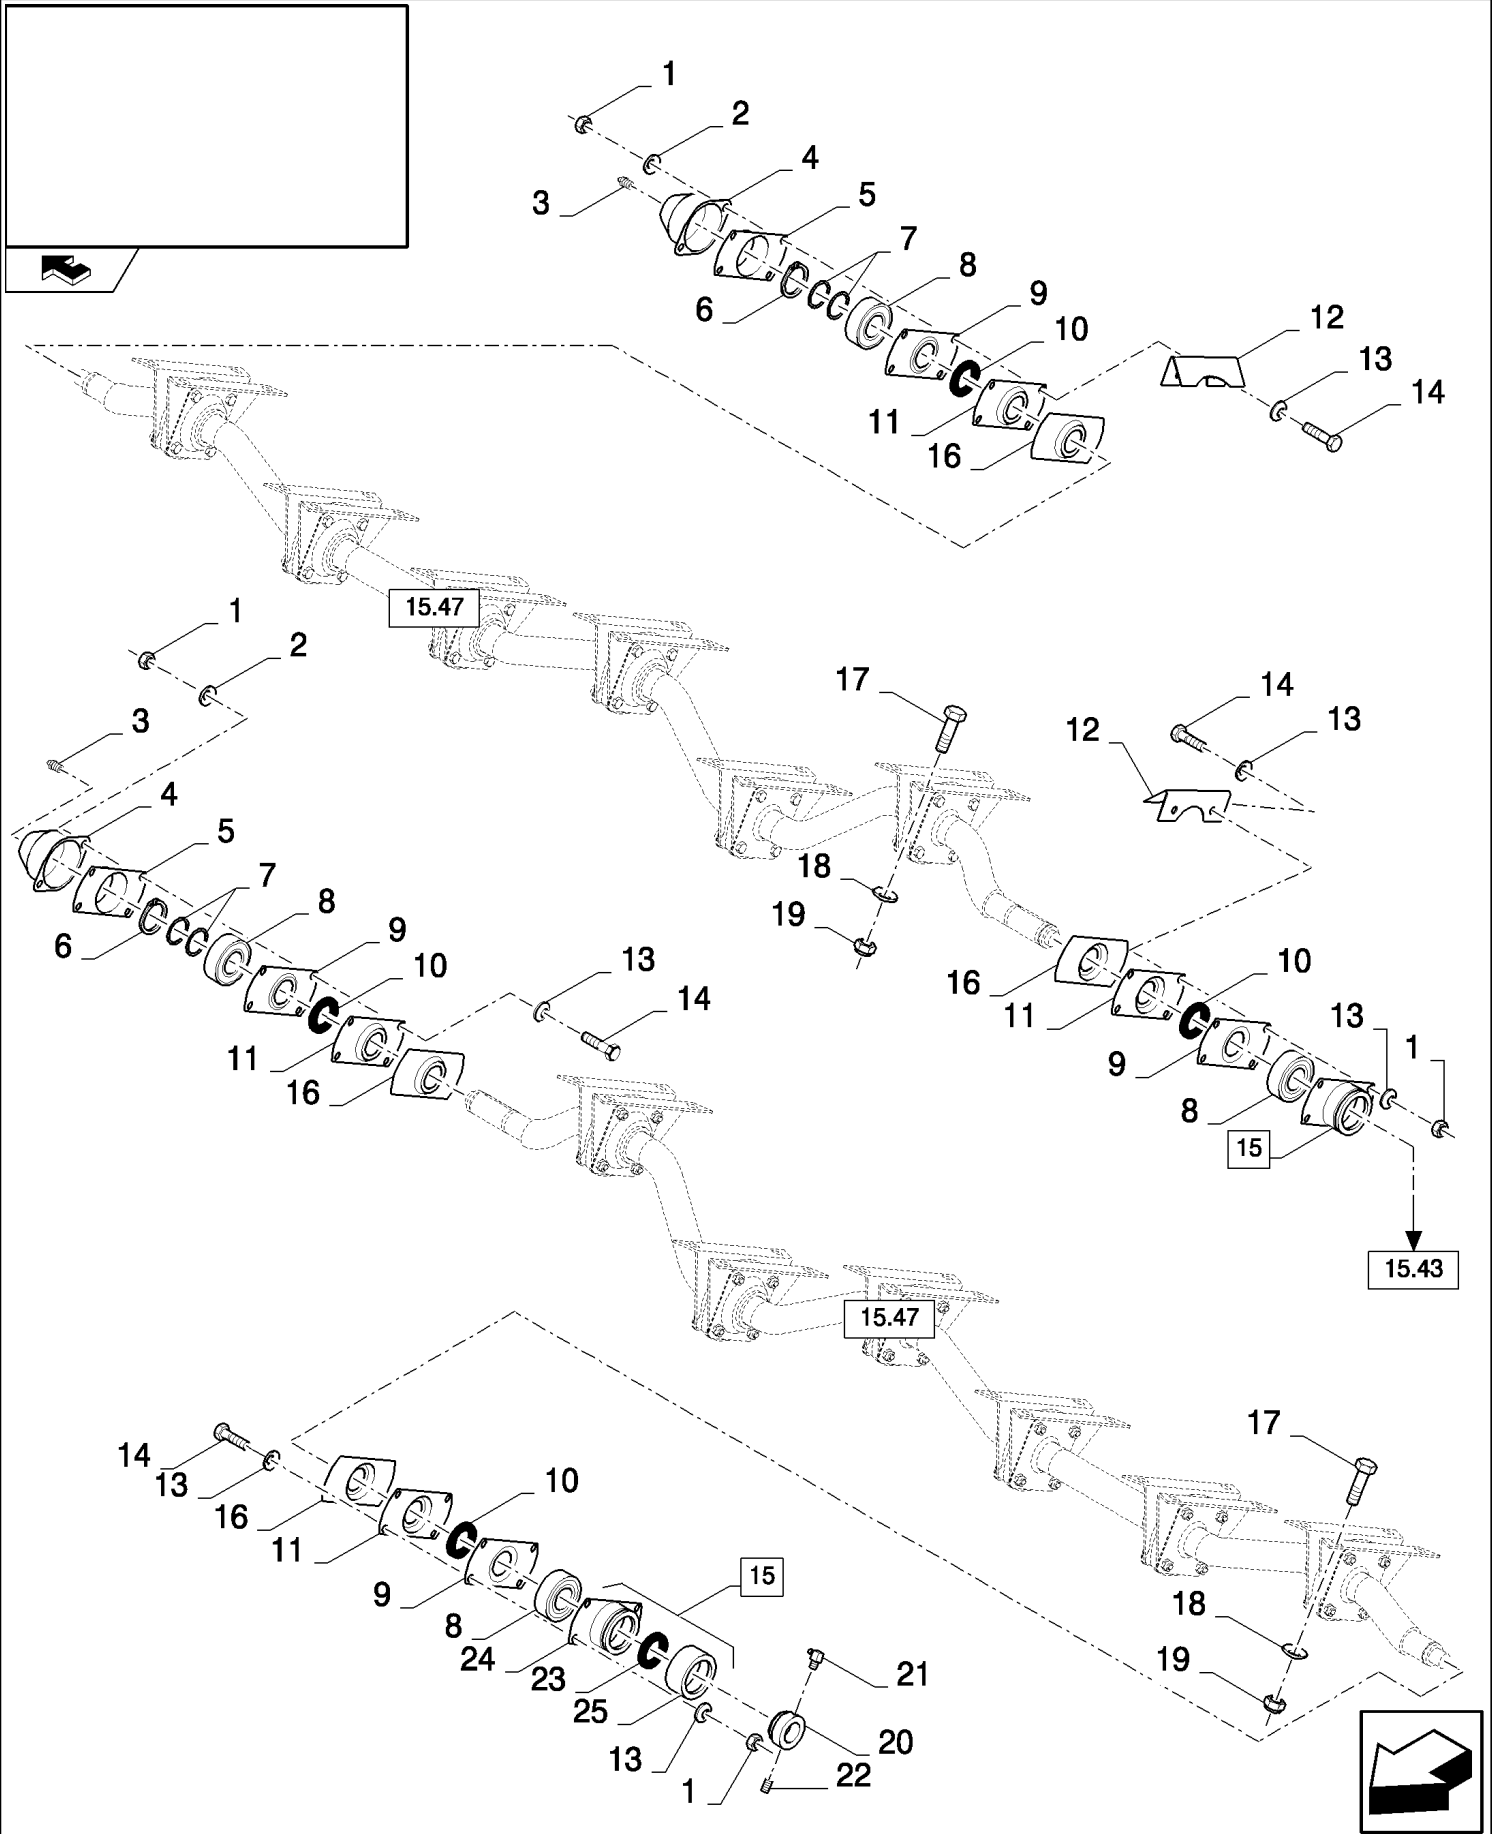

15.45(01) STRAW WALKER SHAFTS, BEARING

CX8080 COMBINE (9/06-)

15.45(01) STRAW WALKER SHAFTS, BEARING

сылка	Номер детали	Кол-во	Описание
1	9706690	16	NUT, M8, CI 8,
2	140160	8	WASHER, LOCK, Int T, M8
3	332038	2	NIPPLE, LUBE,
4	310067	2	COVER,
5	84435386	2	HOUSING, BEARING, , FOR CX8060, CX8070, CX8080, CX8090 ONLY
5	9511041	2	FLANGE, , FOR CX8030, CX8040, CX8050 ONLY
6	370003	2	CIRCLIP, M30, Ext,
7	140108	4	WASHER,
8	84071761	4	BEARING ASSY, , FOR CX8060, CX8070, CX8080, CX8090 ONLY
8	210033	4	BEARING, BALL, , FOR CX8030, CX8040, CX8050 ONLY
9	84072345	4	COVER,
10	220061	4	SEALRING,
11	84814926	4	COVER,
12	84041119	2	PLATE, COVER,
13	322358	24	WASHER, SPRING, Belleville, M8,
14	120104	16	SCREW, Hex, M8 x 20, 8.8, , FOR CX8060, CX8070, CX8080, CX8090 ONLY
14	43127	16	BOLT, Hex, M8 x 25, 8.8, , FOR CX8030, CX8040, CX8050 ONLY
15	84435387	2	HOUSING, BEARING, (23), FOR CX8060, CX8070, CX8080, CX8090 ONLY
15	310049	2	HOUSING, BEARING, (23 to 25), FOR CX8030, CX8040, CX8050 ONLY
16	310085	4	FLANGE, , FOR CX8030, CX8040, CX8050 ONLY
17	338949	AR	BOLT, CARRIAGE, Short NK, M10 x 25, CI8.8, Full Thd,
18	394629	AR	WASHER, LOCK, 10MM
19	100037	AR	NUT, M10 x 1.5, CI 8,
20	300014	1	COLLAR,
21	332040	1	NIPPLE, LUBE, 90с, 1/8" NPT x .84" lg,
22	300480	1	SET SCREW, Hex Soc, M10 x 12, Cup Pt,
23	220063	1	SEAL, FELT,
24	9511041	1	FLANGE, , FOR CX8030, CX8040, CX8050 ONLY
24	84435386	1	HOUSING, BEARING, , FOR CX8060, CX8070, CX8080, CX8090 ONLY
25	310060	1	CAP,