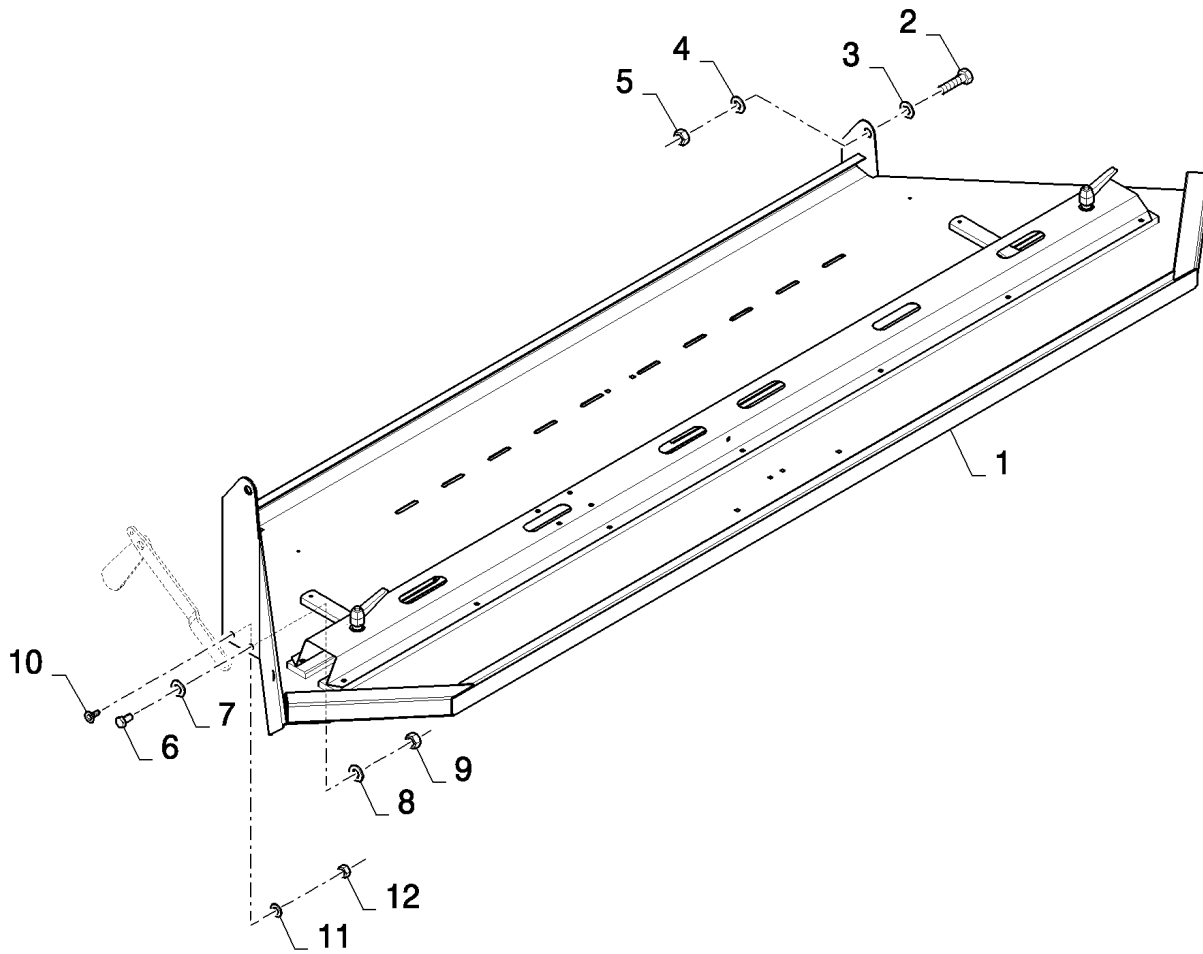

CX8080 COMBINE (9/06-)

18.87393033(04) STRAWCHOPPER - 4 ROW - MANUAL ADJUSTABLE DEFLECTORS

сылка	Номер детали	Кол-во	Описание
	87393033		DIA KIT, HARVESTER,
1	87328988	1	
2	86625263	1	WASHER, M8 x 20 x 1.6,
3	86625253	18	WASHER, M11 x 24 x 2,
4	140045	31	WASHER, SPRING, Belleville, M10,
5	43138	24	SCREW, Hex, M10 x 20, 8.8, Full Thd,
6	140018	10	WASHER, M12 x 24 x 2.5,
7	300388	10	SCREW, Hex, M12 x 25, 8.8,
8	140046	11	WASHER, Belleville, M12,
9	9706685	10	NUT, M12, CI 8,
10	86511323	6	WASHER, M10 x 20 x 2,
11	120104	10	SCREW, Hex, M8 x 20, 8.8,
12	100016	10	NUT, M10, CI 8,
13	120041	4	BOLT, CARRIAGE, Short NK, M10 x 20, CI8.8, Full Thd,
14	322358	25	WASHER, SPRING, Belleville, M8,
15	120103	3	BOLT, Hex, M8 x 16, 8.8,
16	86619060	10	BOLT, CARRIAGE, Short NK, M8 x 16, CI8.8, Full Thd,
17	9706690	15	NUT, M8, CI 8,
18	140040	8	WASHER, M6 x 22 x 2,
19	86508568	8	SCREW, Hex, M6 x 16, 8.8,
20	322357	8	WASHER, SPRING, Belleville, M6,
21	9706755	8	NUT, M6, CI 8,
22	120080	1	BOLT, Hex, M12 x 45, 8.8,
23	120112	1	BOLT, Hex, M10 x 40, 8.8, Full Thd,
24	120037	4	BOLT, CARRIAGE, Short NK, M8 x 20, CI8.8, Full Thd,
25	140041	9	WASHER, M8 x 28 x 3,
	85503661	0.01	grease