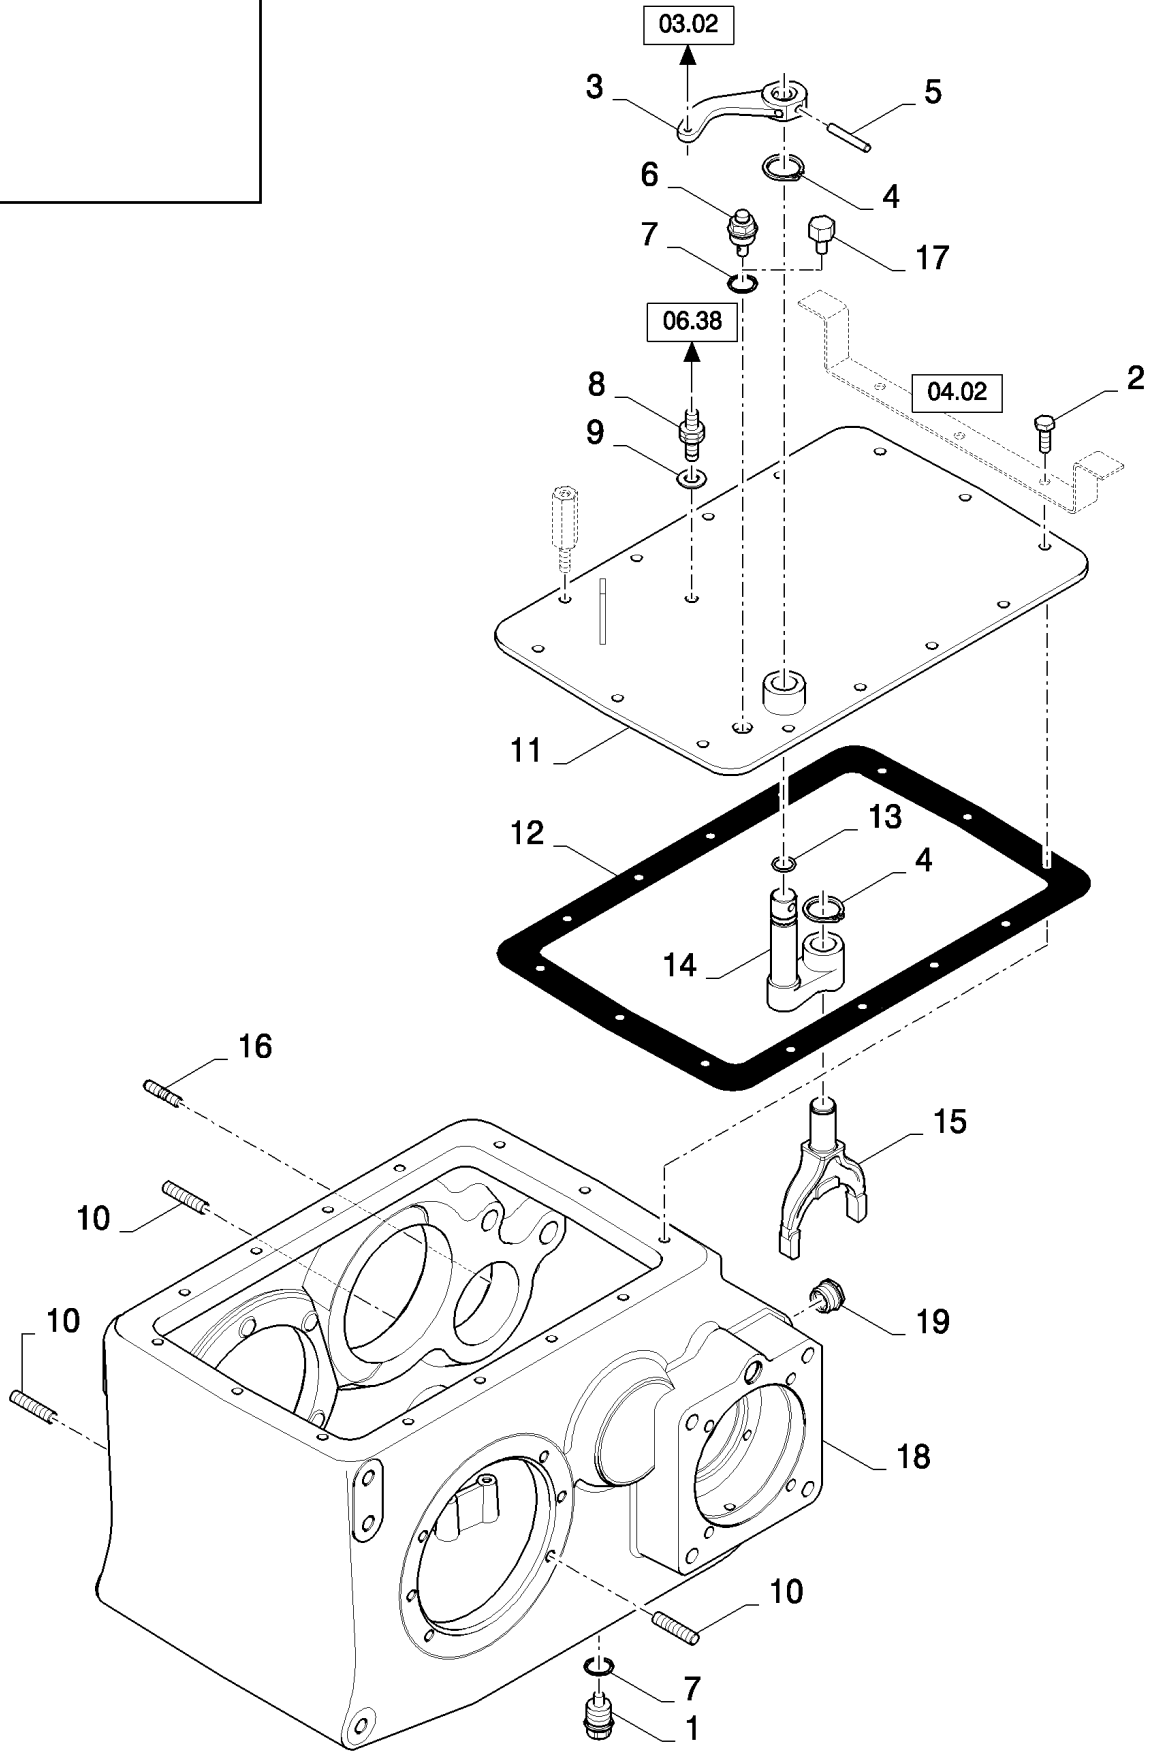

CX8080 COMBINE (9/06-)

03.04(01) GEARBOX

сылка	Номер детали	Кол-во	Описание
1	336897	1	PLUG,
2	412621	12	BOLT, Hex Lock, M10 x 30, 8.8,
3	84334005	1	LEVER, , WITH DIFF. LOCK
4	370002	2	CIRCLIP, M25, Ext, , WITH DIFF. LOCK
5	9506888	1	PIN, , WITH DIFF. LOCK
6	398136	1	BREATHER,
7	220025	2	SEALRING,
8	84058860	1	SENSOR,
9	355607	1	SEALRING,
10	350341	15	STUD,
11	84072053	1	COVER, , WITH DIFF. LOCK
11	84072051	1	COVER, , STANDARD
12	84071961	1	GASKET,
13	89818942	1	O-RING, , WITH DIFF. LOCK
14	89818945	1	ARM, , WITH DIFF. LOCK
15	89818947	1	YOKE, , WITH DIFF. LOCK
16	110019	5	STUD,
17	150006	1	PLUG,
18	84439588	1	HOUSING,
19	84071596	1	LEVEL GAUGE CONTROL,