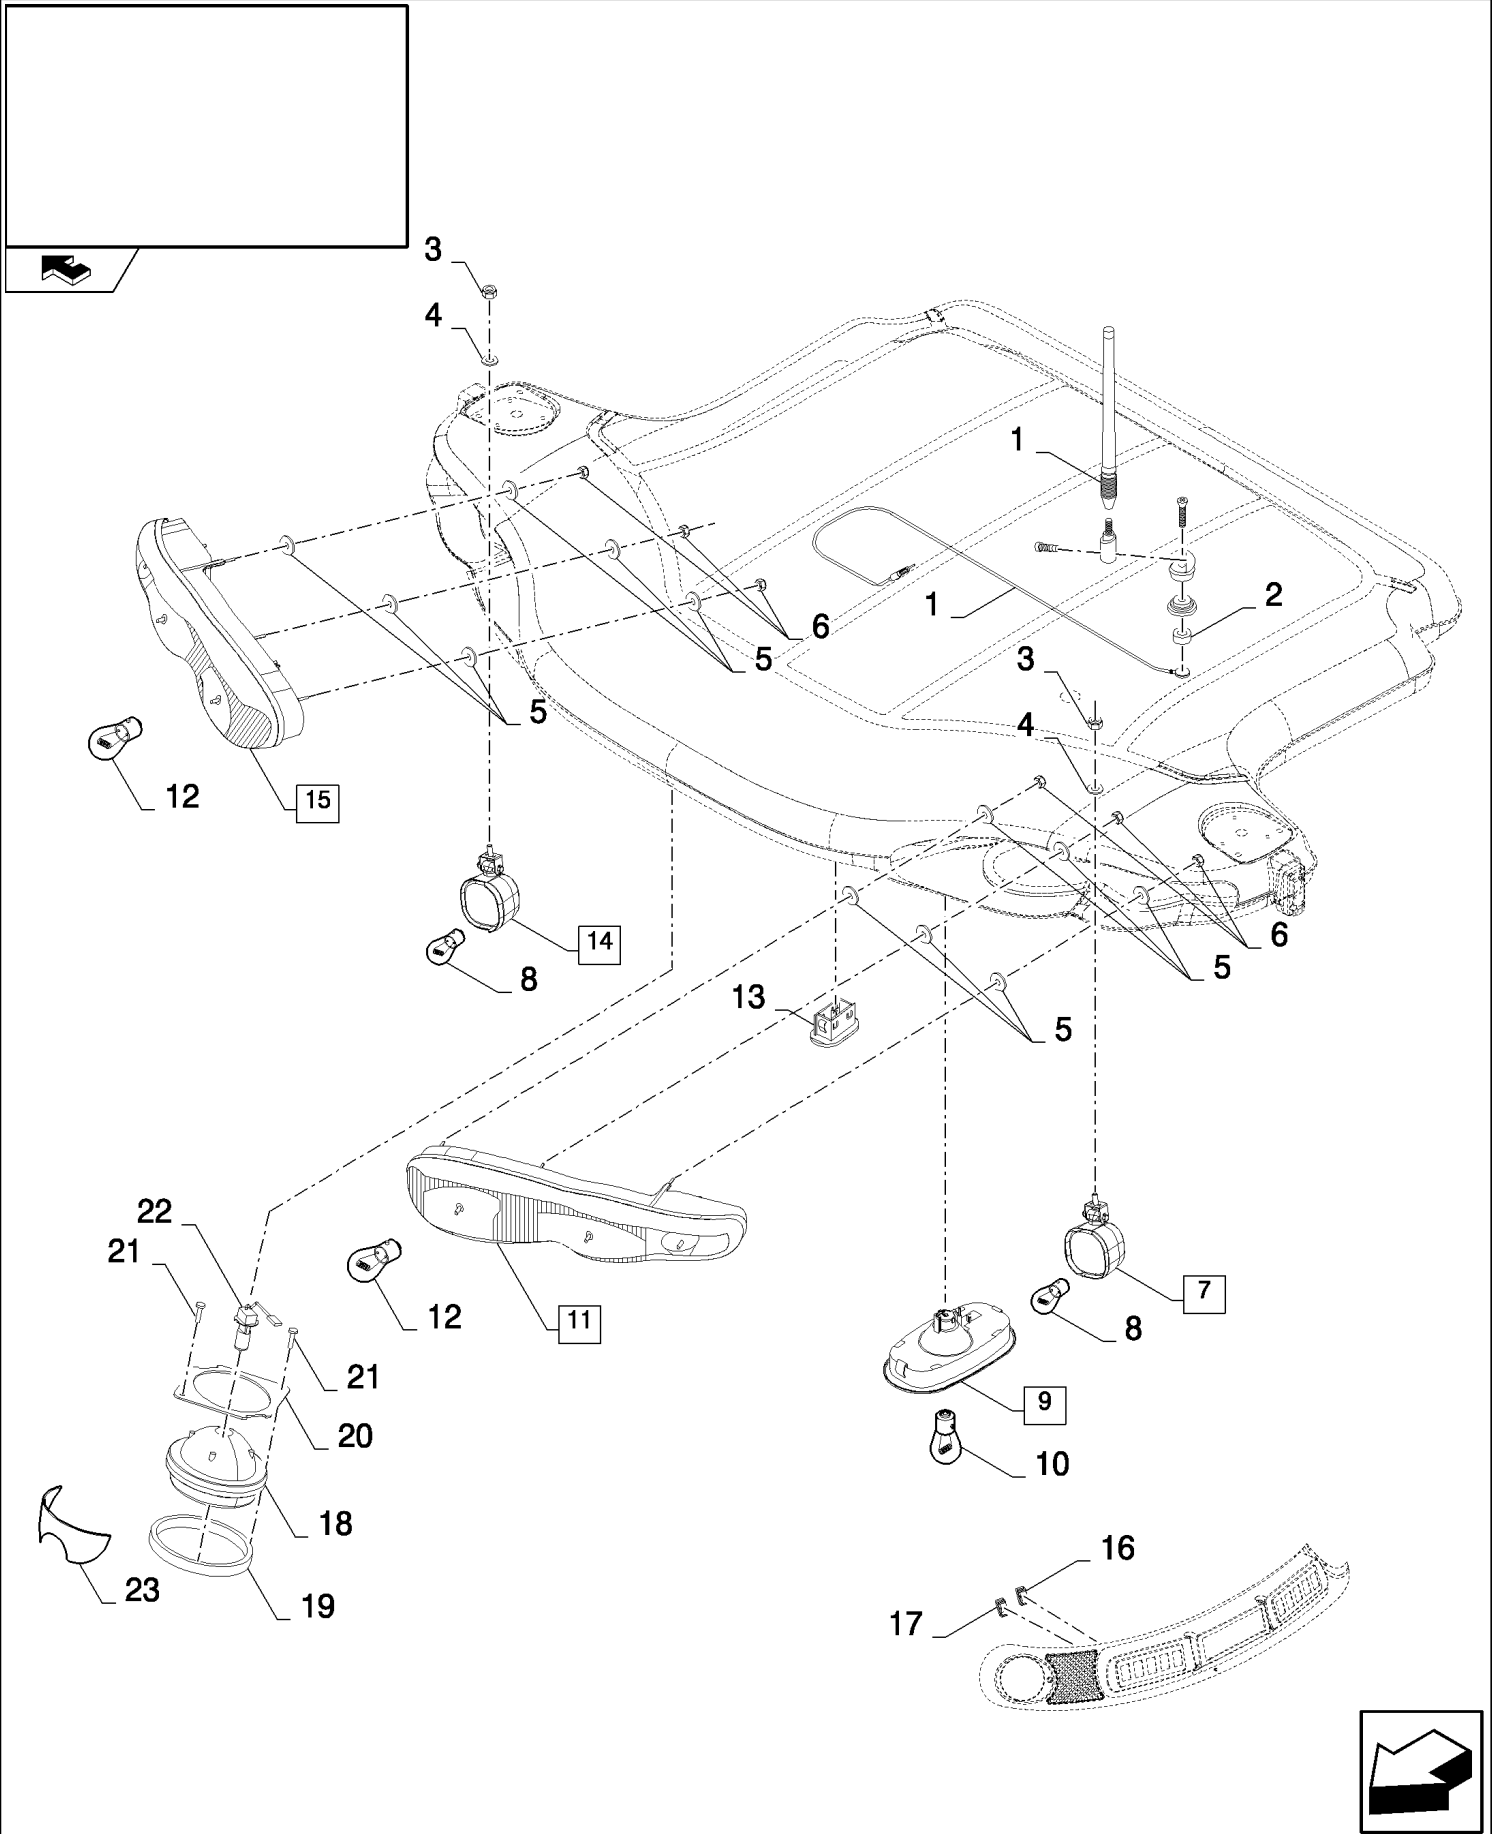

06.18(01) CAB ROOF LIGHTS AND ANTENNA

CX8080 COMBINE (9/06-)

06.18(01) CAB ROOF LIGHTS AND ANTENNA

сылка	Номер детали	Кол-во	Описание
1	9846820	1	ANTENNA,
2	86600857	1	BUSHING,
3	100037	2	NUT, M10 x 1.5, CI 8,
4	140042	2	WASHER, M10 x 34 x 3,
5	84072877	12	WASHER, 6MM
6	353308	6	NUT, M6 x 1, CI 8,
7	84607386	1	LAMP, (8)
8	9847313	2	BULB, #894, 12V, 37.5W, 12V-37.5W
9	86622305	1	LAMP, CEILING, (10)
10	86616249	1	BULB, 12V-10W
11	84443575	1	LAMP, FRONT, (12)
12	84429836	1	BULB, 12V-65W
13	84067961	1	LAMP, CEILING,
14	84607387	1	LAMP,
15	84443576	1	LAMP, FRONT, (12)
16	84320248	1	SWITCH, LIGHTS, WORK LIGHTS REAR
17	84320268	1	SWITCH, LIGHTS, WORK LIGHTS FRONT
18	84320764	1	LAMP,
19	84814420	1	SEAL,
20	84431845	1	PLATE,
21	86511042	2	SCREW, Cross Pan Hd, M4 x 16,
22	417720	1	BULB,
23	84448301	1	DECAL,