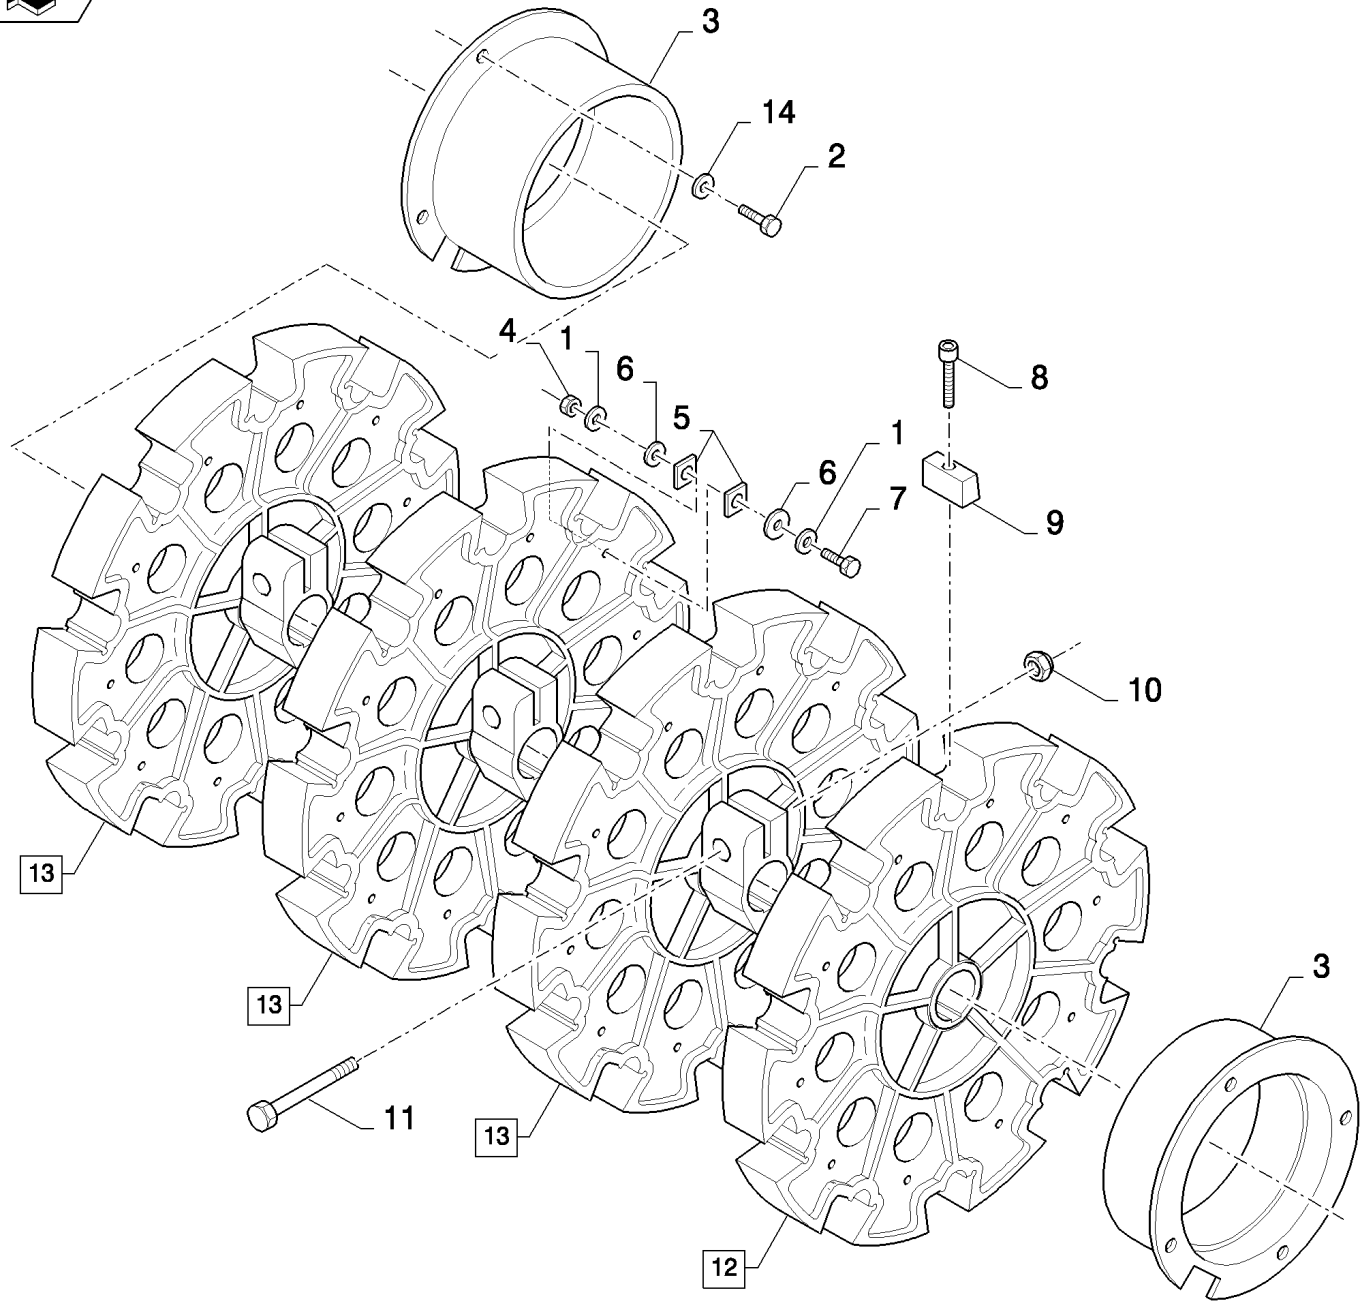

CX8080 COMBINE (9/06-)

14.09(01) DRUM, UNIVERSAL

сылка	Номер детали	Кол-во	Описание
1	140041	AR	WASHER, M8 x 28 x 3,
2	120104	8	SCREW, Hex, M8 x 20, 8.8,
3	436534	2	SHIELD,
4	89706690	10	NUT, M8, CI 8,
5	351518	AR	PLATE, ADJUSTING,
6	412650	10	WASHER, Belleville, M8,
7	43128	10	BOLT, Hex, M8 x 30, 8.8,
8	81869630	40	SCREW, Hex Soc Hd, M10 x 35, 8.8,
9	436440	40	CLIP,
10	86000441	4	NUT, M16 x 2, CI 8,
11	350616	4	SCREW, Hex, M16 x 90, 8.8,
12	84069712	1	DISC, (10,11)
13	84069713	3	DISC, (10,11)
14	322358	AR	WASHER, SPRING, Belleville, M8,