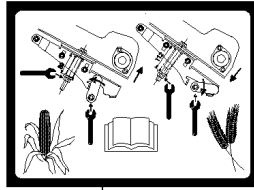

1

13

"Achtung! Fahrzeug schert aus"

Achtung! Fahrzeug schert aus

27

IMPORTANT
Must be used only when Inner dual is installed WITHOUT outer dual.

28