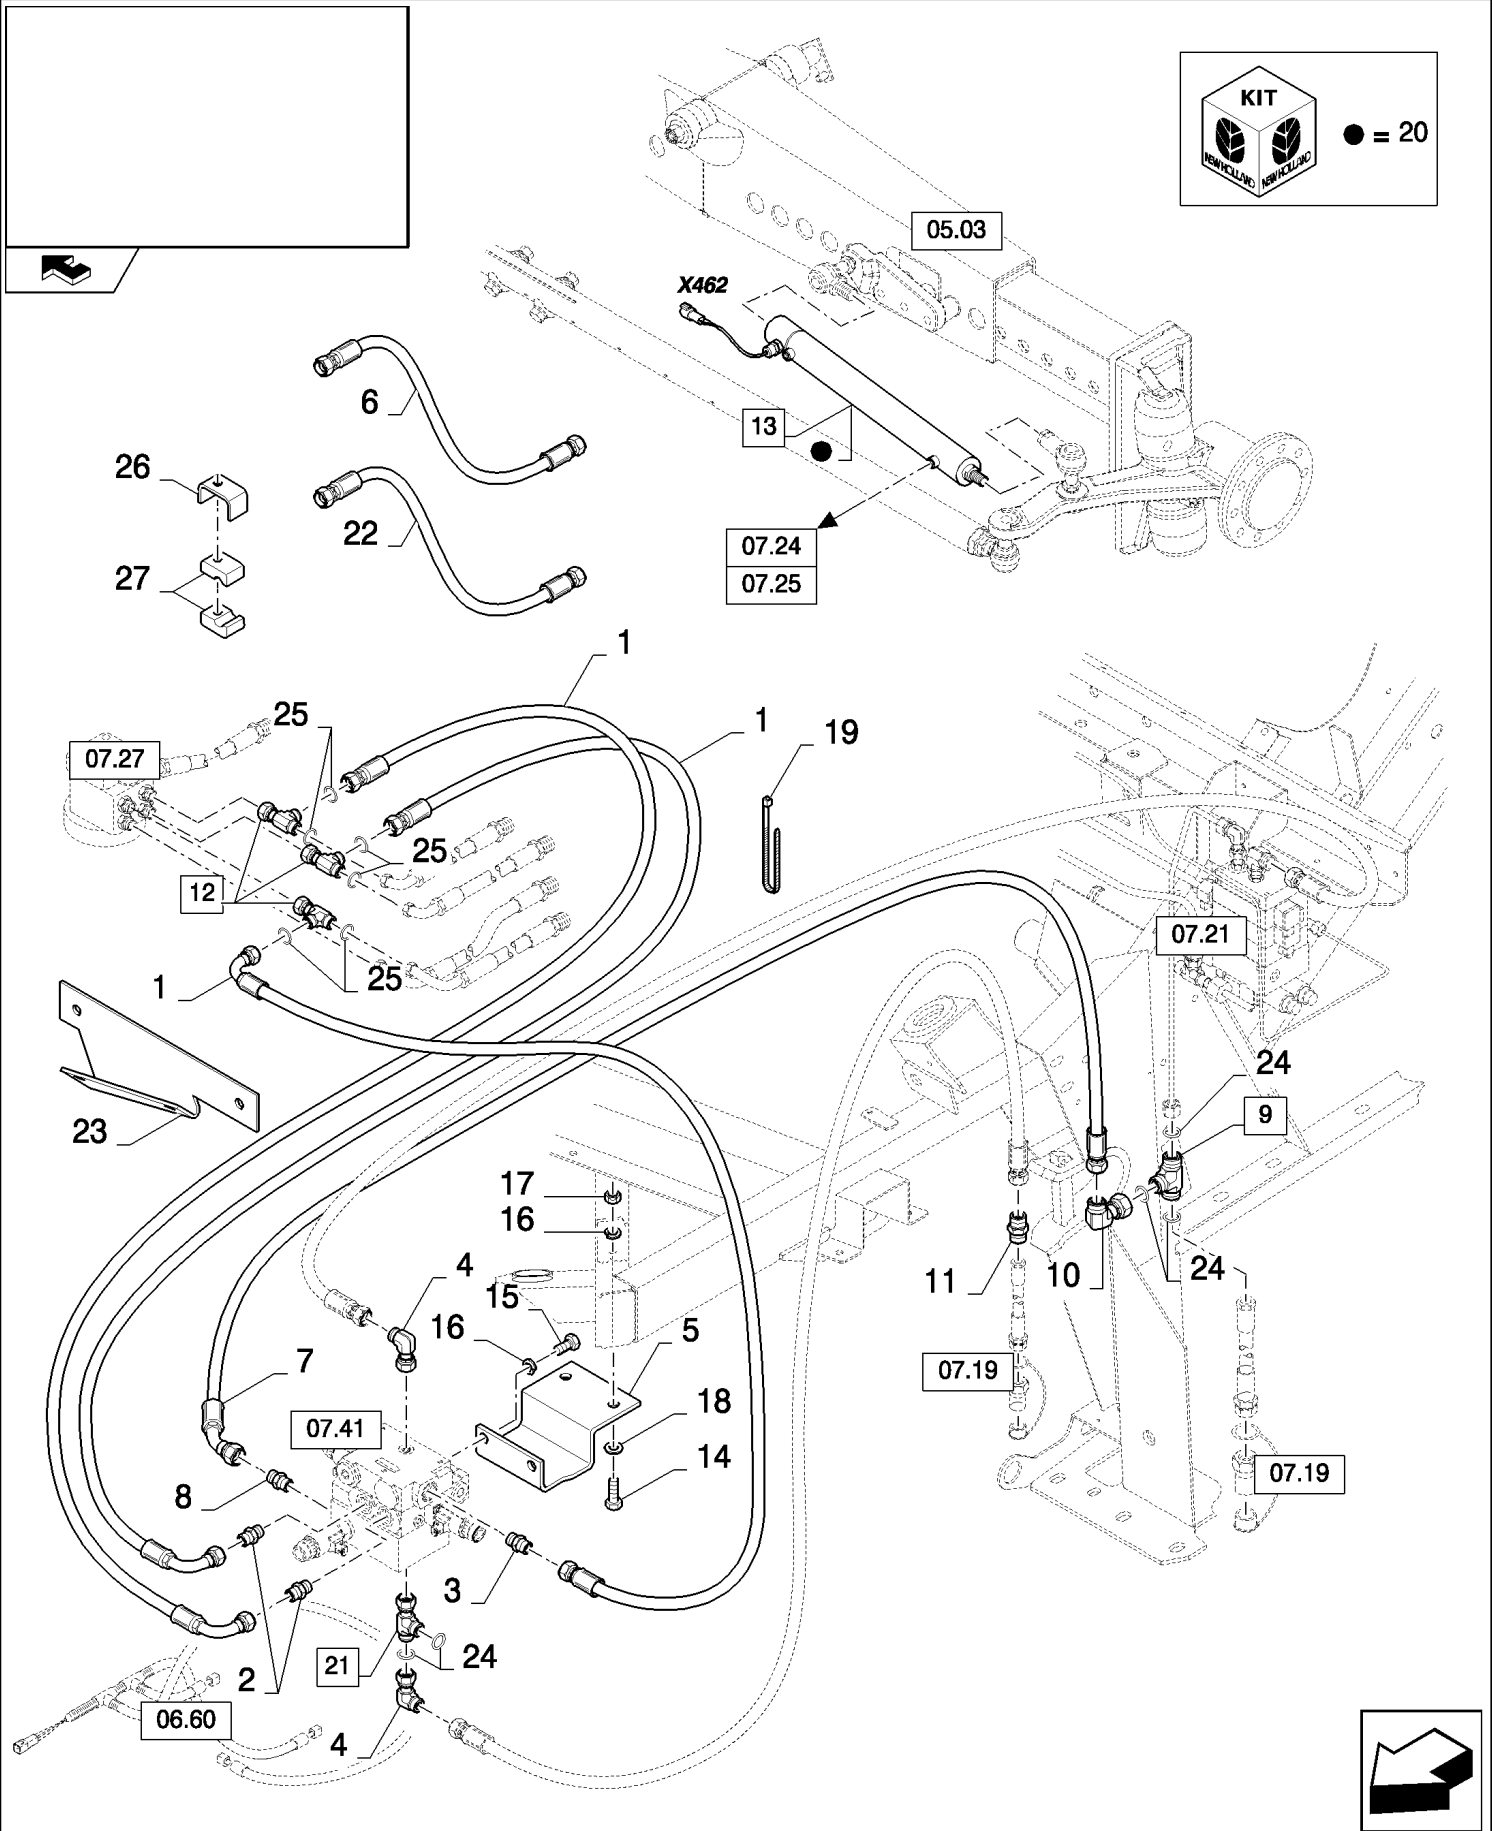

For CX8030 only - D600

CX8080 COMBINE (9/06-)

07.40(01) SMART STEER AUTO-GUIDANCE KIT - HYDRAULICS

сылка	Номер детали	Кол-во	Описание
1	84068062	3	HOSE, FLEXIBLE,
2	86579676	2	CONNECTOR, HYD., 13/16"-16 ORFS x M18 x 1.5 ORB,
3	86597761	1	CONNECTOR, HYD., 13/16"-16 ORFS x M27 x 2 ORB,
4	86580178	2	ELBOW, 90€, 11/16"-18 ORFS x M12 x 1.5 ORB,
5	87377157	1	SUPPORT, , BSN C599
5	87702351	1	PLATE, , ASN D600
6	86623770	1	HOSE, FLEXIBLE,
7	84435017	1	HOSE, FLEXIBLE,
8	86579680	1	CONNECTOR, HYD., 1"-14 ORFS x M22 x 1.5 ORB,
9	84989665	1	TEE, 1"-14 ORFS, (24)
10	84989393	1	ELBOW, 90€, 1"-14 ORFS x 1"-14 Fem Sw,
11	84431546	1	UNION, 11/16"-16 ORFS,
12	84989849	3	CONNECTOR, HYD., (25)
13	84448270	1	HYDRAULIC CYLINDER, (20)
14	43127	2	BOLT, Hex, M8 x 25, 8.8,
15	120103	2	BOLT, Hex, M8 x 16, 8.8,
16	322358	4	WASHER, SPRING, Belleville, M8,
17	86629542	2	NUT, LOCK, M8 x 1.25, CI 8,
18	378243	2	WASHER, M8,
19	396718	4	STRAP,
20	84455606	1	KIT, SEALS,
21	84989850	1	CONNECTION, 3 WAY, (24)
22	87546715	1	HOSE, FLEXIBLE, NOT ILLUSTRATED
23	84455529	1	SUPPORT,
24	9992069	AR	O-RING, -016, 90 Duro, .614" ID x .070" Thk,
25	9992298	2	O-RING, -014, 90 Duro, .489" ID x .070" Thk,
26	433100	2	SUPPORT,
27	433007	4	CLAMP,

For CX8030 only - D600