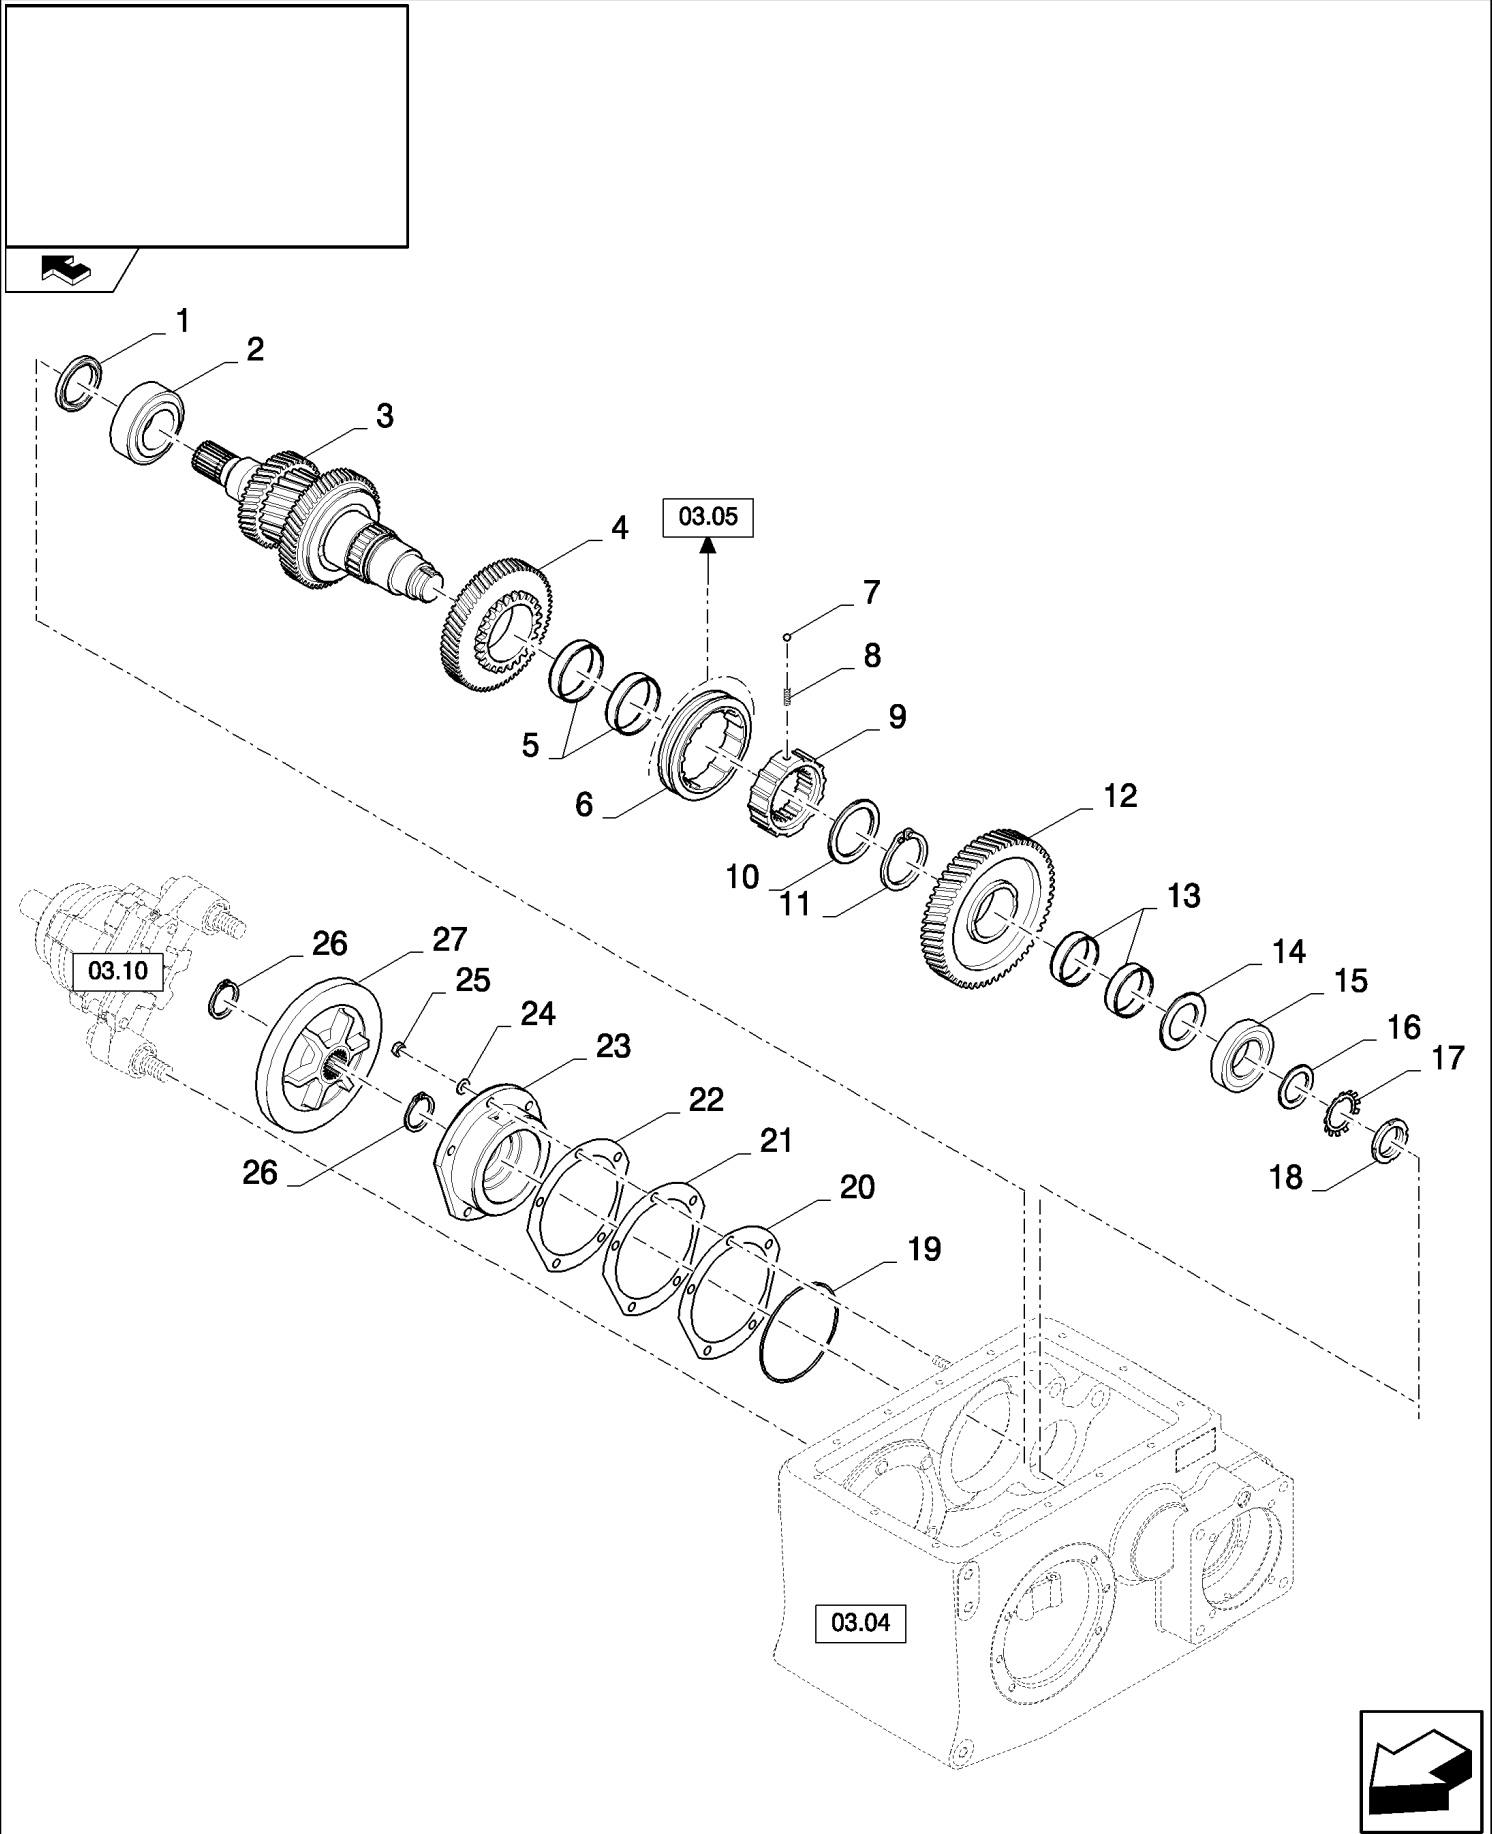

03.07(01) GEARBOX, DRIVE SHAFT

CX8080 COMBINE (9/06-)

03.07(01) GEARBOX, DRIVE SHAFT

сылка	Номер детали	Кол-во	Описание
1	84017986	1	SEALRING,
2	84074759	1	BEARING, ROLLER, TAPERED,
3	84072124	1	SHAFT, 20T, FOR CX8080, CX8090 ONLY
3	84433499	1	SHAFT, 20T, FOR CX8080, CX8090 ONLY, FOR NA ONLY
3	84072941	1	SHAFT, 16T, FOR CX8050, CX8060, CX8070 ONLY
3	84433515	1	SHAFT, 16T, FOR CX8070 ONLY, FOR NA ONLY
3	84072123	1	SHAFT, 18T, FOR CX8030, CX8040 ONLY
4	84433264	1	GEAR,
5	84071622	1	BEARING SET, Set of 2
6	84433358	1	GEAR,
7	84041521	2	BALL,
8	84041522	2	SPRING,
9	84433352	1	GEAR,
10	84072052	1	RING,
11	84078051	1	RING, SNAP, M72, Ext,
12	84459182	1	GEAR,
13	87317816	1	BEARING SET,
14	84071394	1	RING,
15	84320593	1	BEARING, ROLLER, TAPERED,
16	84071395	1	RING,
17	80410880	1	RING, LOCKING,
18	9615771	1	NUT, LOCK, M45 x 1.5, Bearing, M45
19	84078052	1	O-RING,
20	84072115	1	SHIM, Thk.: 0.5MM
21	84072116	2	SHIM, Thk.: 0.2MM
22	84072118	4	SHIM, Thk.: 0.05MM
23	84071119	1	HOUSING, BEARING,
24	140046	5	WASHER, Belleville, M12,
25	9706685	5	NUT, M12, CI 8,
26	370007	2	RING, SNAP, M45, Ext,
27	84071123	1	BRAKE DISC,