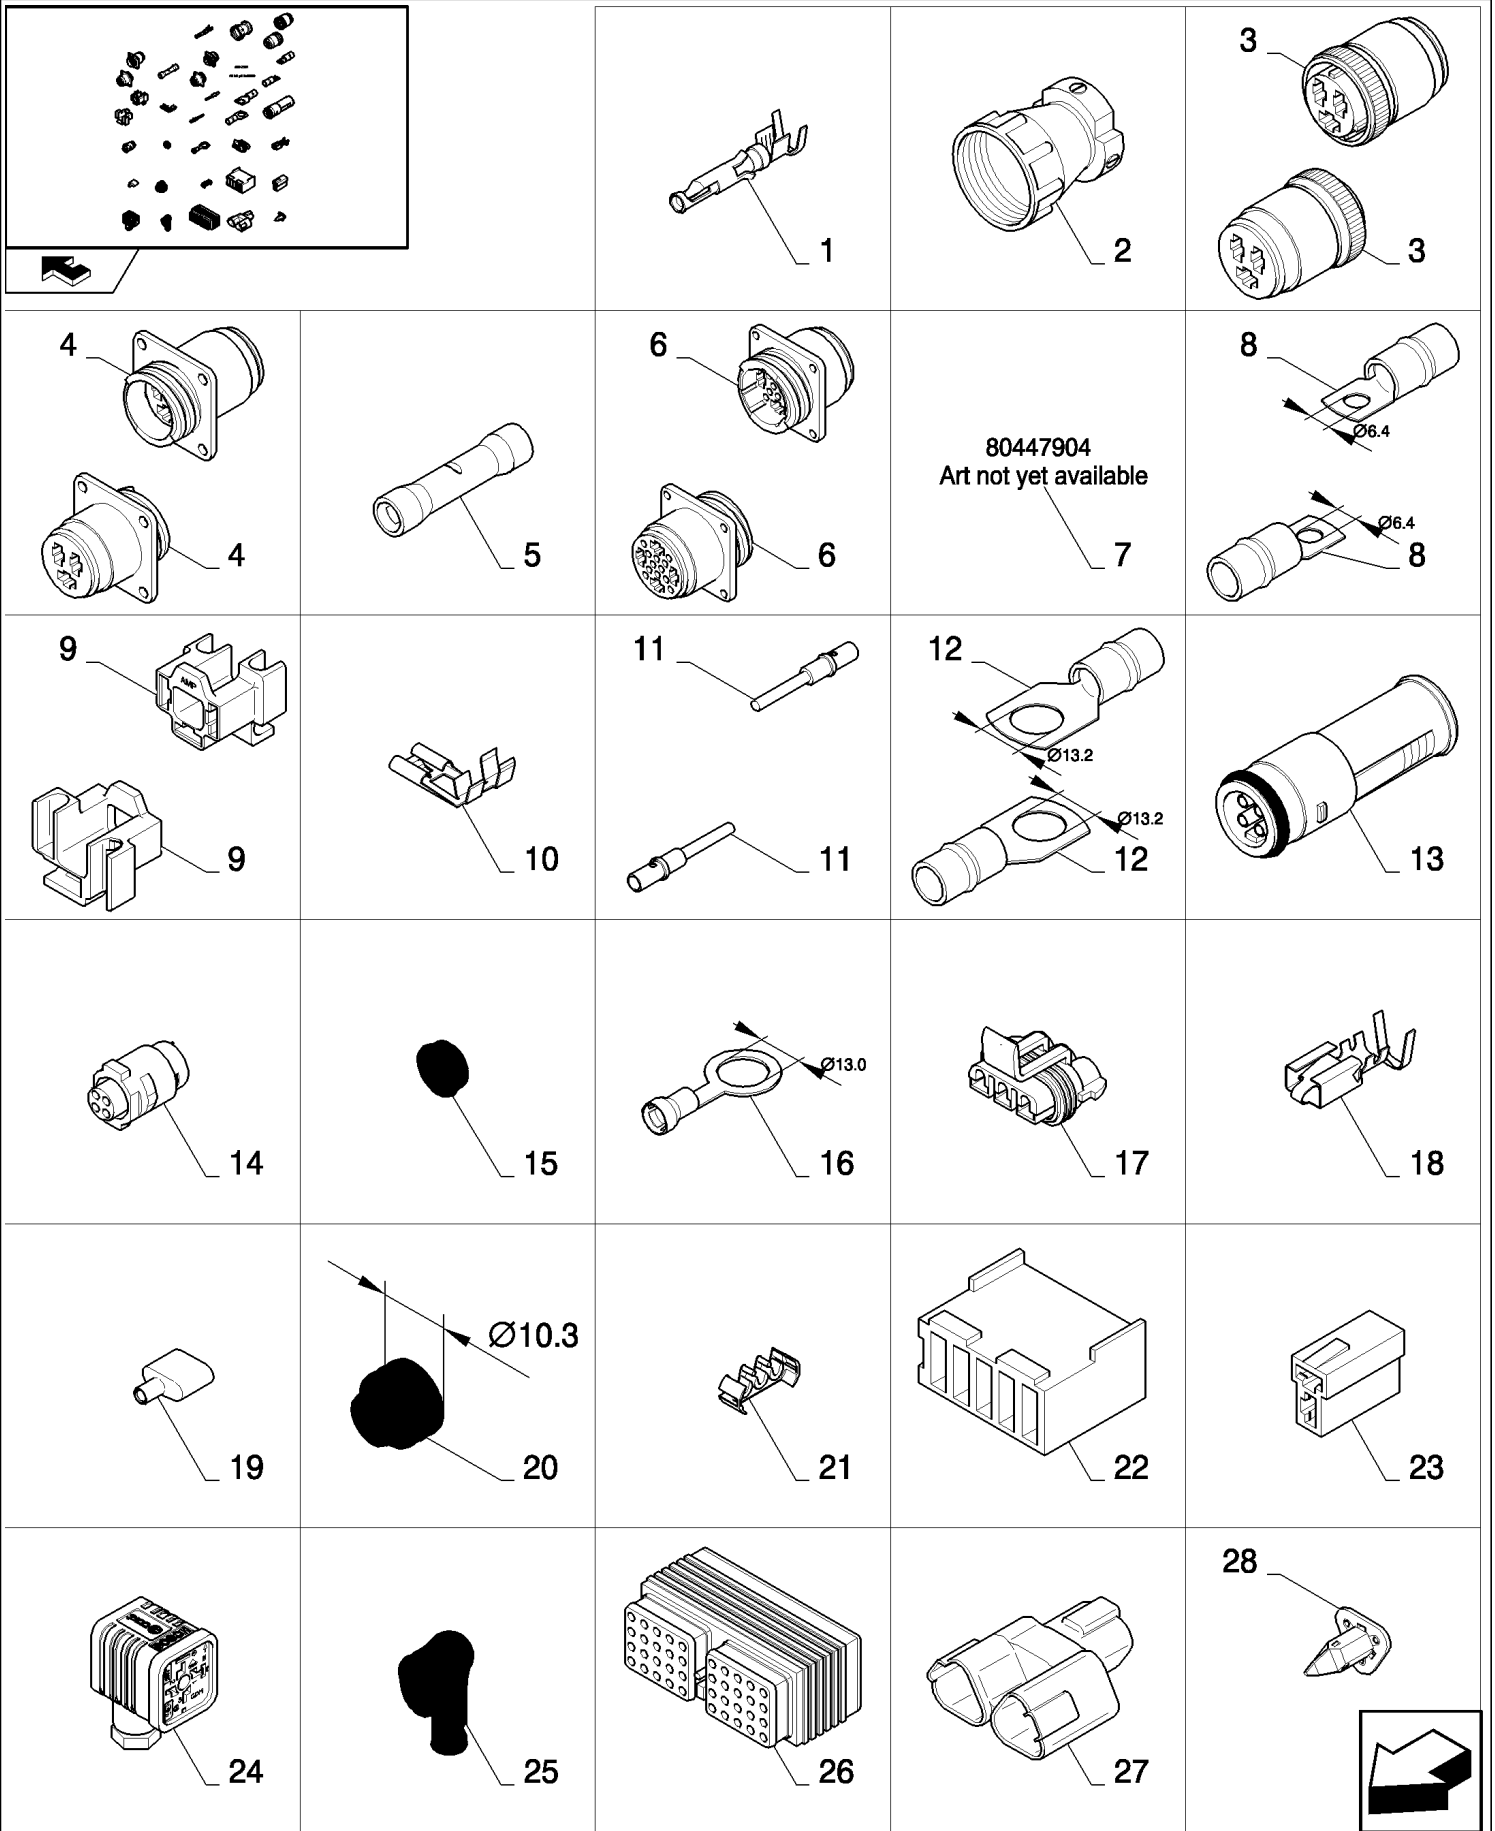

CX8080 COMBINE (9/06-)

06.801(02) CONNECTORS - FROM 80445522 TO 84058194

сылка	Номер детали	Кол-во	Описание
1	445522		AR TERMINAL, 1-2.5MMI
2	80445526		AR COLLAR,
3	80445745		AR CONNECTOR, WIRE,
4	445746		AR CONNECTOR, WIRE,
5	80446236		AR CABLE TERMINAL, 0.5-1.5MMI
6	447569		AR CONNECTOR, WIRE,
7	80447904		AR CONNECTOR, WIRE,
8	455780		AR TERMINAL, 16-20MMI
9	751307		AR TERMINAL,
10	751308		AR TERMINAL,
11	900363		AR TERMINAL, 0.8-1MMI
12	80916171		AR CABLE TERMINAL, 16-20MMI
13	916790		AR CONNECTOR, WIRE, 4P-M
14	916791		AR CONNECTOR, WIRE, 4P-V
15	916797		AR GASKET,
16	80919749		AR CABLE TERMINAL, 2.5-6MMI
17	84000181		AR TERMINAL,
18	84000182		AR TERMINAL, 1-2MMI
19	84004134		AR TERMINAL,
20	84004255		AR SEAL, 2.81-3.75MMI
21	84004256		AR CLAMP,
22	84007631		AR TERMINAL,
23	84015523		AR CONNECTOR, ELEC,
24	84019407		AR CONNECTOR, HYD.,
25	84038072		AR CABLE,
26	84058011		AR CONNECTOR, WIRE,
27	84058188		AR CONNECTOR, WIRE,
28	84058194		AR PLUG,