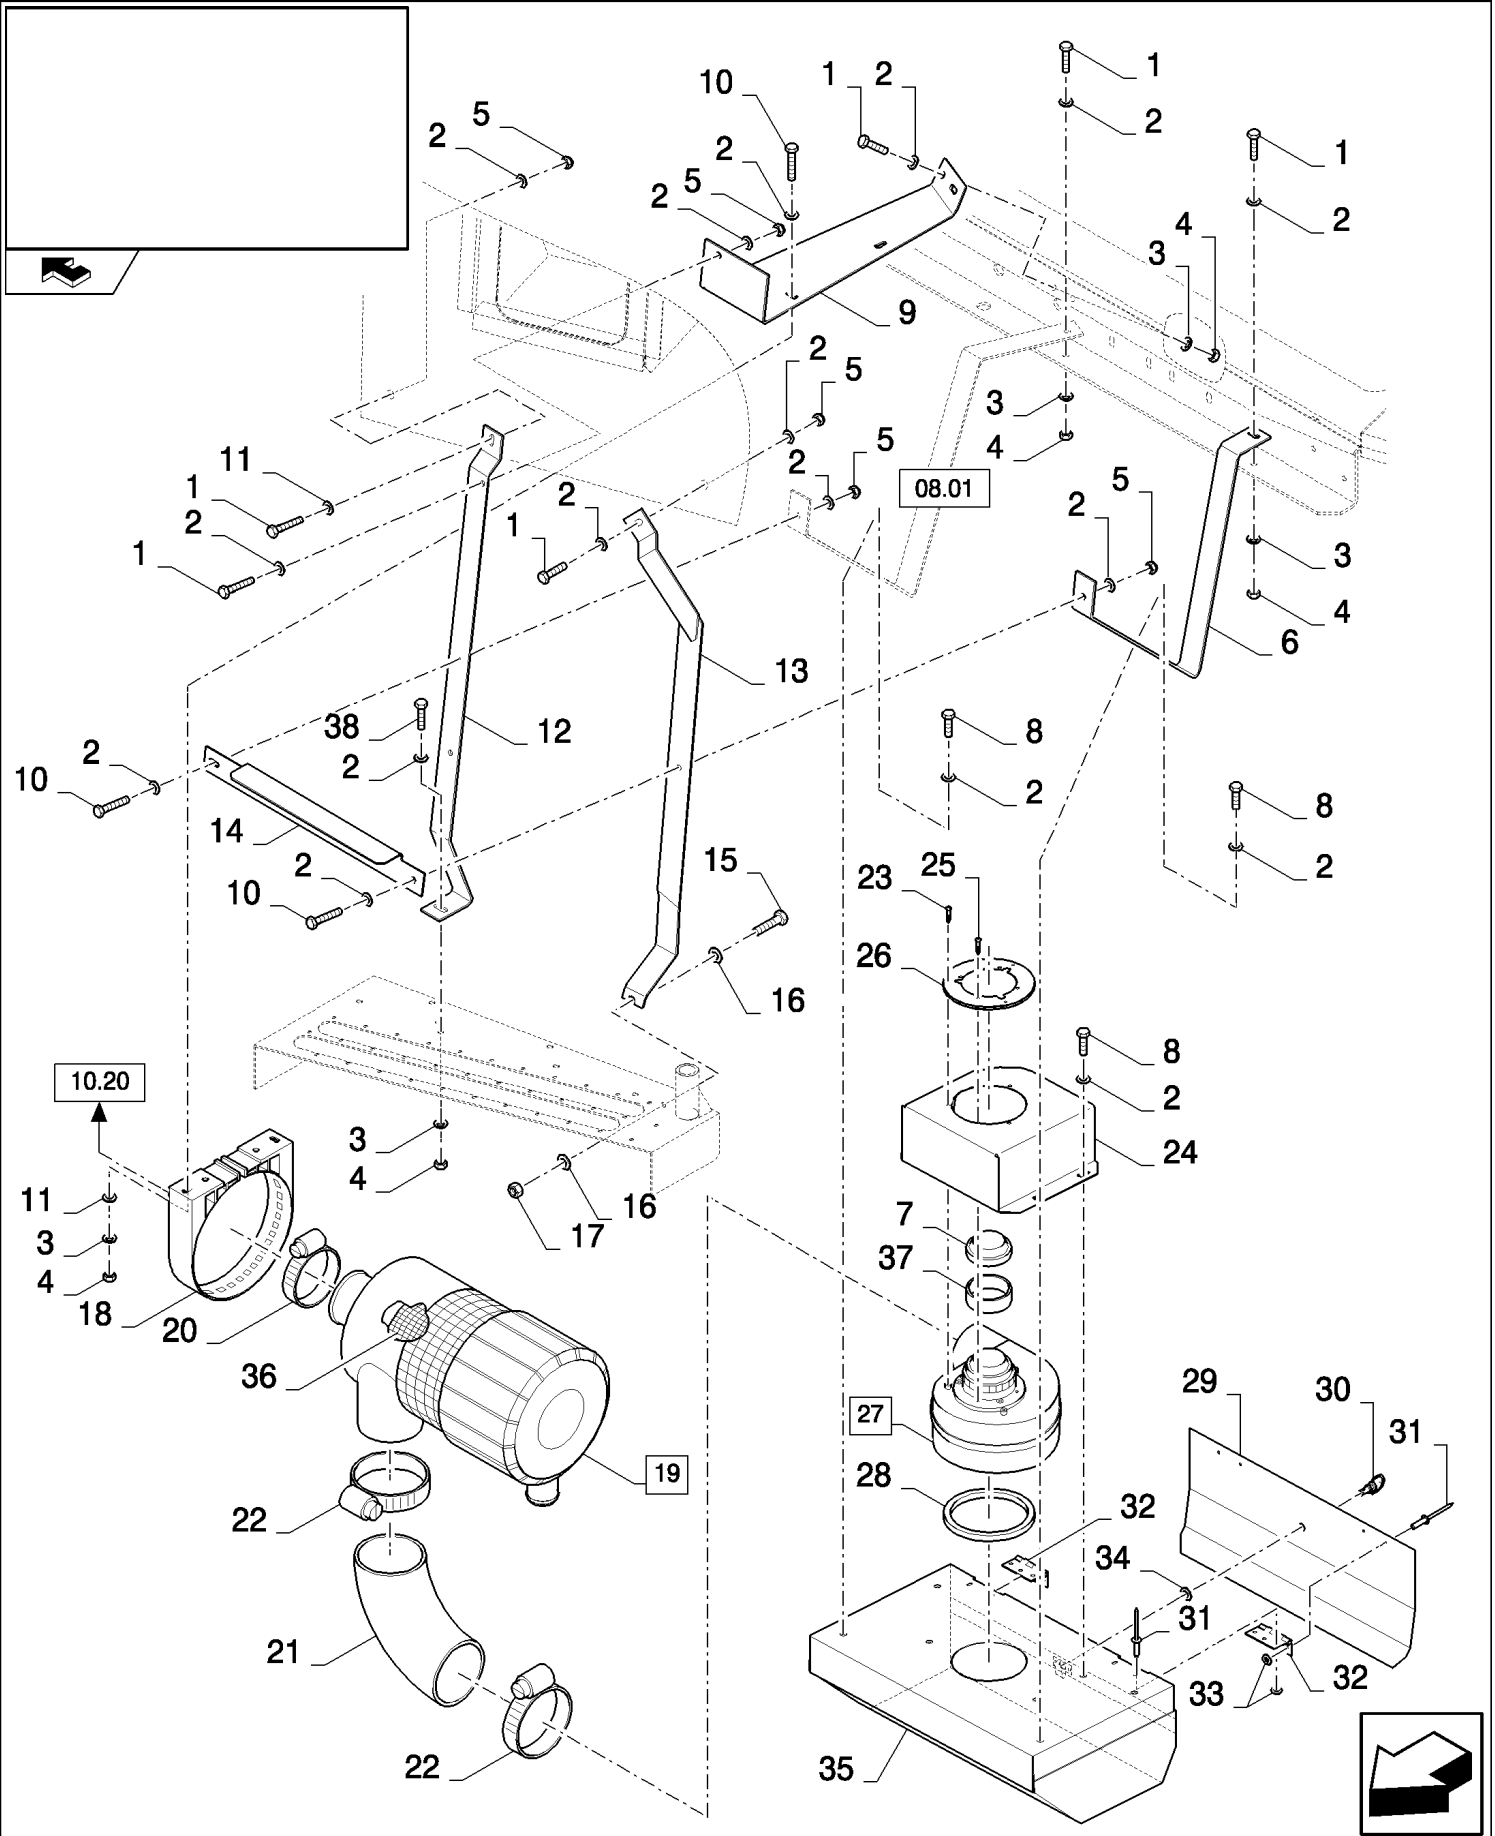

10.22(01) AIR FILTER

CX8080 COMBINE (9/06-)

10.22(01) AIR FILTER

сылка	Номер детали	Кол-во	Описание
1	120104	7	SCREW, Hex, M8 x 20, 8.8,
2	378243	16	WASHER, M8,
3	322358	14	WASHER, SPRING, Belleville, M8,
4	9706690	7	NUT, M8, CI 8, , BSN C615
4	9706690	8	NUT, M8, CI 8, , ASN D616
5	86629542	5	NUT, LOCK, M8 x 1.25, CI 8,
6	84334735	1	SUPPORT,
7	NSS	1	NOT SERVICED SEPARATELY,
8	120103	7	BOLT, Hex, M8 x 16, 8.8, , BSN C615
8	120103	6	BOLT, Hex, M8 x 16, 8.8, , ASN D616
9	84444373	1	SUPPORT,
10	43128	4	BOLT, Hex, M8 x 30, 8.8,
11	140041	3	WASHER, M8 x 28 x 3,
12	84444371	1	SUPPORT,
13	84433761	1	SUPPORT,
14	84076929	1	SUPPORT,
15	43138	1	SCREW, Hex, M10 x 20, 8.8, Full Thd,
16	140017	2	WASHER, M10 x 20 x 2,
17	100037	1	NUT, M10 x 1.5, CI 8,
18	84057675	1	SUPPORT,
19	84334657	1	AIR CLEANER, (36)
20	381144	1	CLAMP, HOSE, #60, 3.31/4.25 Type F Worm,
21	84320216	1	HOSE,
22	419950	2	CLAMP, HOSE,
23	84043237	3	SCREW,
24	84076921	1	PLATE, MOUNTING,
25	84043238	4	SCREW,
26	84446072	1	RING,
27	84056300	1	BLOWER, (7)
28	84334696	1	SEAL,
29	84076925	1	COVER,
30	89819681	1	PANEL, DOOR,
31	445394	8	RIVET, Pop, M4.8 x 12.7,
32	9833212	2	HINGE,
33	140182	8	WASHER, M5 x 18 x 2,
34	84000656	1	RING,
35	84076940	1	HOUSING,
36	84036676	1	FILTER, AIR,
37	84042730	AR	Shrink Wrap L=0.03M
38	43139	1	SCREW, Hex, M10 x 25, 8.8, Full Thd, M10x25
39	84031344	1	STUD, , ASN D616