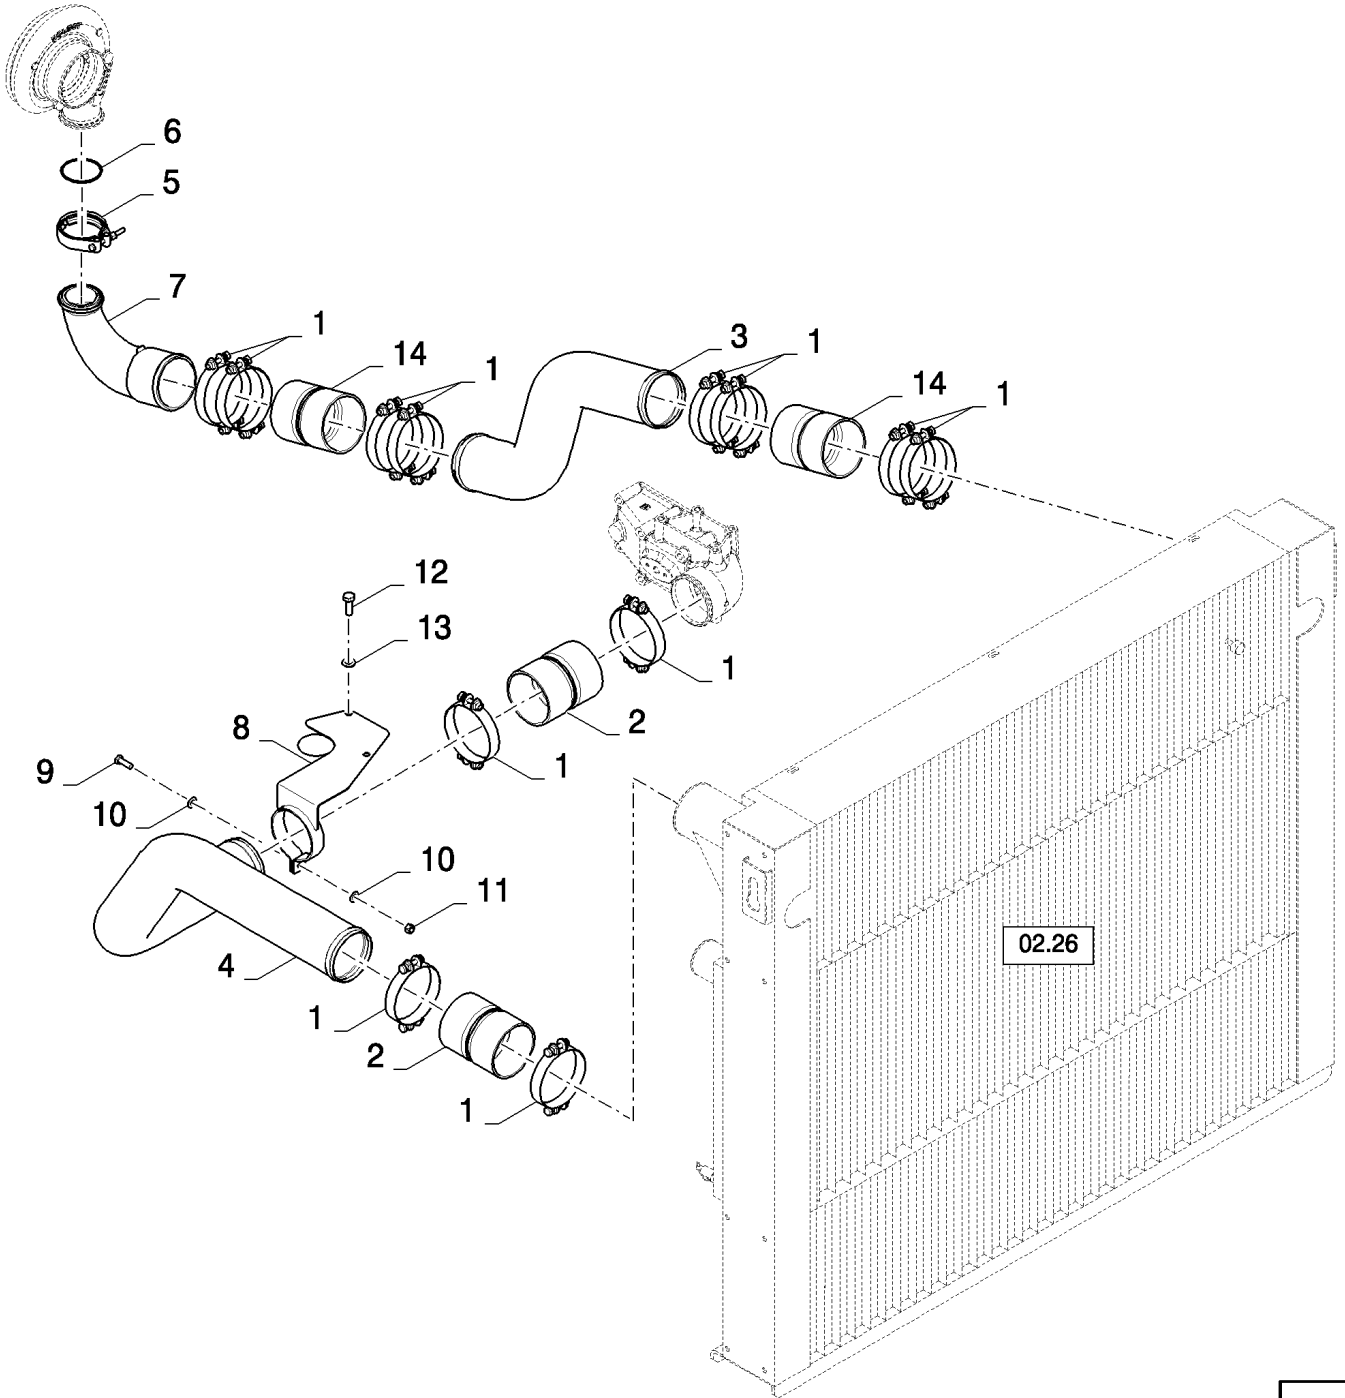

CX8080 COMBINE (9/06-)

02.31(01) AIR CIRCUIT

сылка	Номер детали	Кол-во	Описание
1	84021019	8	CLAMP, , BSN C547
1	84021019	12	CLAMP, , ASN D548
2	87330024	2	HOSE,
3	84457738	1	ELBOW, , FOR CX8040, CX8050 ONLY, BSN C547
3	84455351	1	TUBE, , FOR CX8040, CX8050 ONLY, ASN D548
3	84457737	1	ELBOW, , FOR CX8060, CX8070 ONLY, BSN C547
3	84455538	1	TUBE, , FOR CX8060, CX8070 ONLY, ASN D548
3	87340682	1	TUBE, , FOR CX8080 ONLY, BSN C547
3	87340681	1	TUBE, , FOR CX8080 ONLY, ASN D548
3	87327306	1	TUBE, , FOR CX8090 ONLY, BSN C547
3	87327305	1	TUBE, , FOR CX8090 ONLY, ASN D548
4	84460846	1	ELBOW, , FOR CX8040, CX8050 ONLY
4	84460844	1	TUBE, , FOR CX8080 ONLY, FOR CX8060, CX8070 ONLY
4	84457736	1	TUBE, , FOR CX8090 ONLY
5	84448034	1	STRAP,
6	84448024	1	O-RING,
7	84455255	1	ELBOW,
8	87378105	1	SUPPORT,
9	43127	1	BOLT, Hex, M8 x 25, 8.8,
10	322358	2	WASHER, SPRING, Belleville, M8,
11	86629542	1	NUT, LOCK, M8 x 1.25, Cl 8,
12	300383	2	BOLT, Hex, M10 x 16, 8.8, Full Thd,
13	140045	2	WASHER, SPRING, Belleville, M10,
14	87330024	2	HOSE, , BSN C547
14	87583835	2	HOSE, , BSN F548601
14	87714831	2	HOSE, , ASN D602