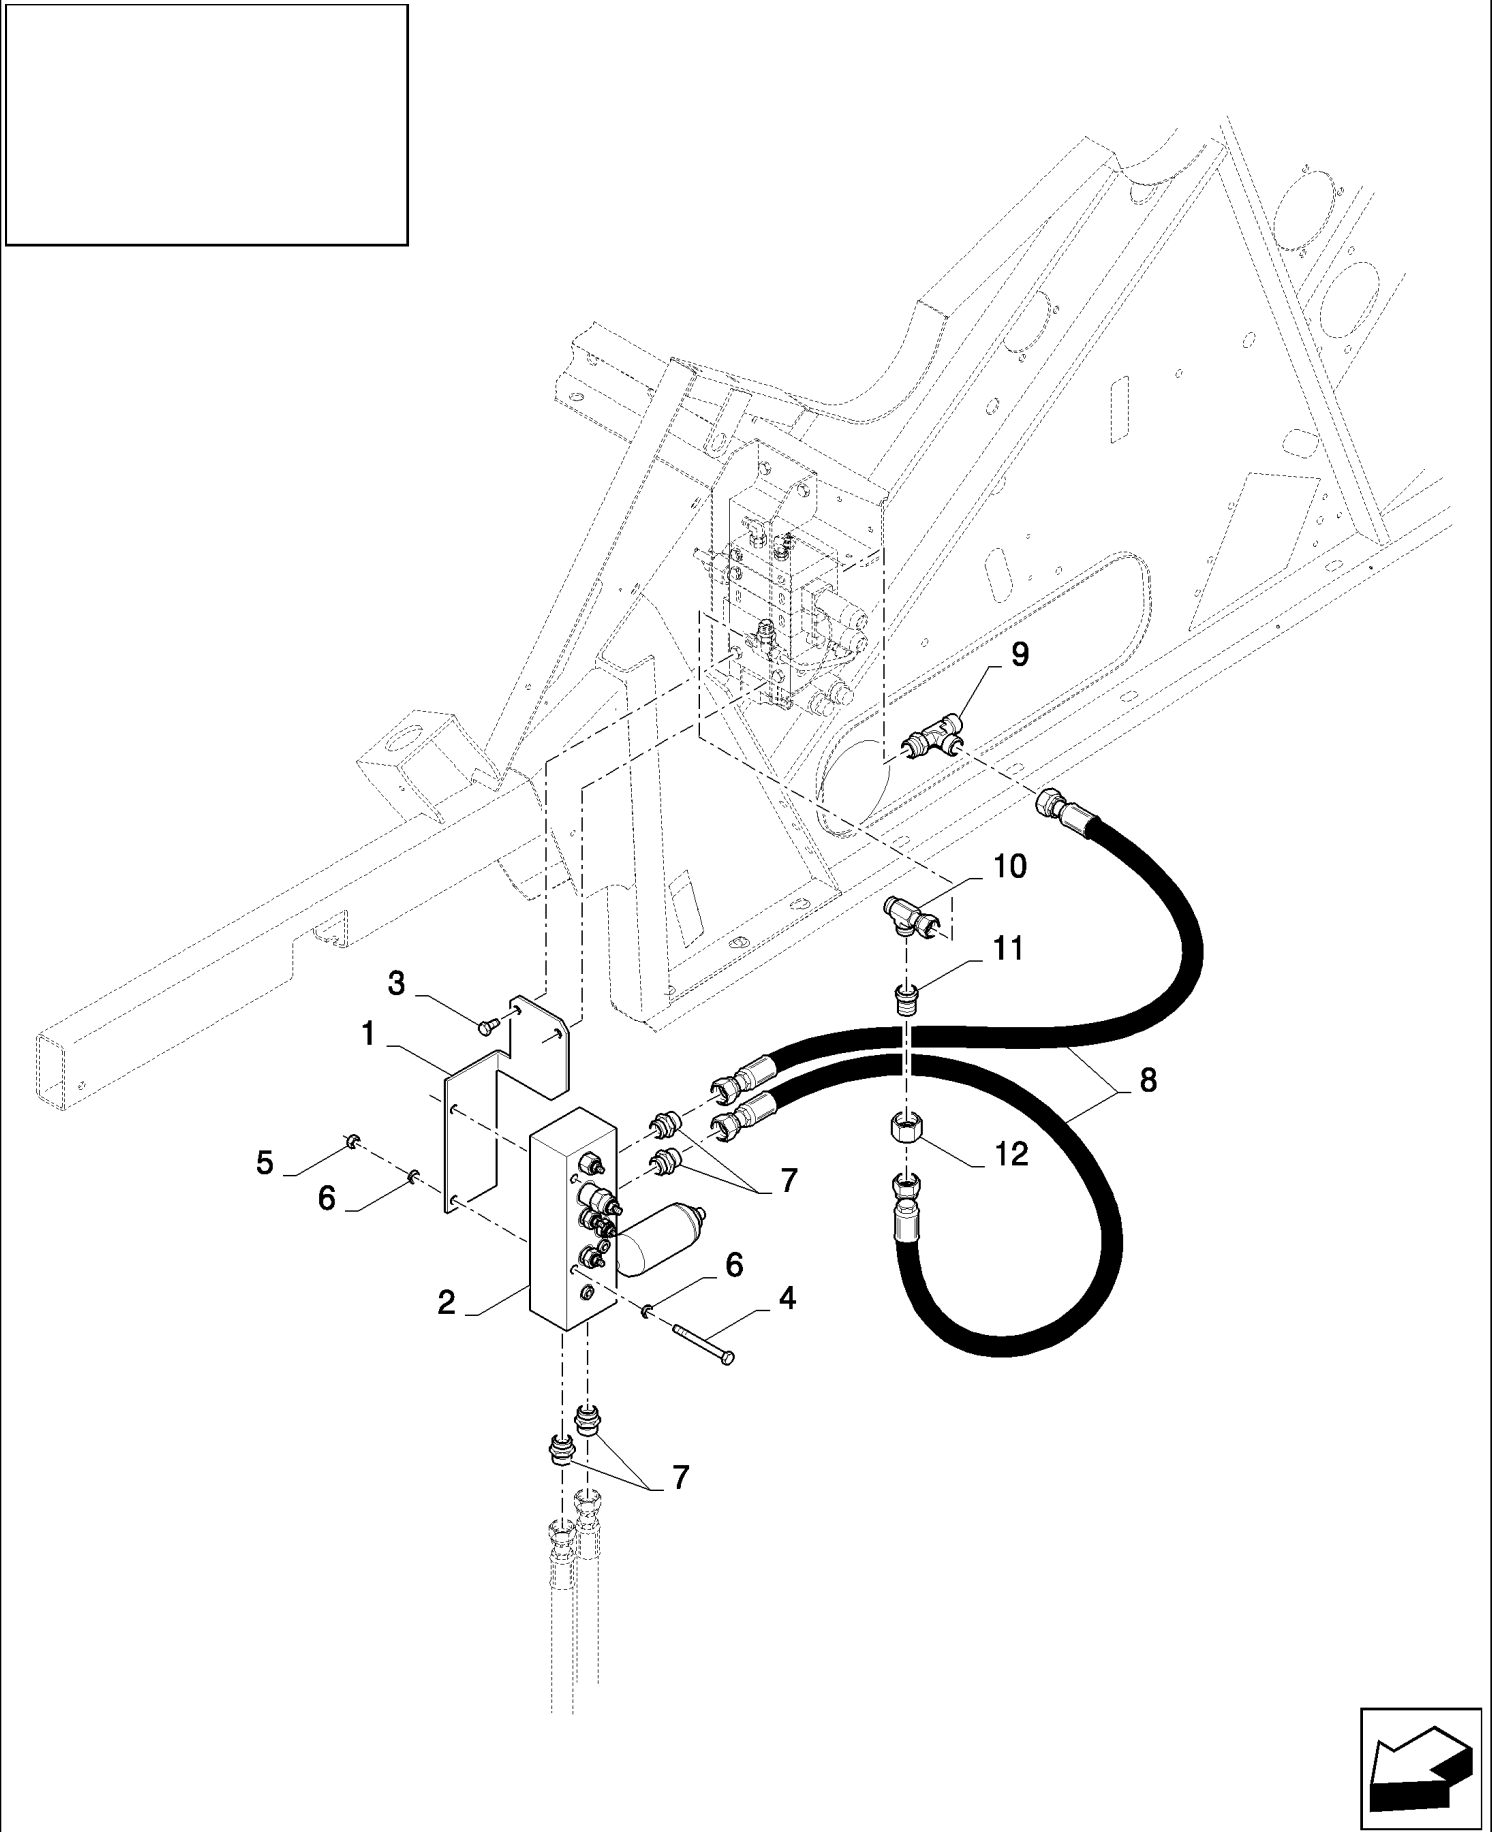

CX8080 COMBINE (9/06-)

18.84110608(06) TRACKS - 7 ROLLS WITHOUT PLATES

сылка	Номер детали	Кол-во	Описание
	84110608		DIA KIT, HARVESTER,
1	84800320	1	SUPPORT,
2	84800342	1	VALVE, HYDRAULIC,
3	120104	2	SCREW, Hex, M8 x 20, 8.8,
4	86508571	2	SCREW, Hex, M8 x 90, 8.8,
5	9706690	2	NUT, M8, CI 8,
6	80681	2	WASHER, LOCK, 5/16",
7	84800321	4	CONNECTOR, HYD.,
8	84800322	2	HOSE,
9	86597759	1	TEE, 13/16"-16 ORFS x M18 x 1.5 ORB Run,
10	84989850	1	CONNECTION, 3 WAY,
11	85802819	1	NUT, PIPE UNION,
12	84819551	1	ADAPTER,