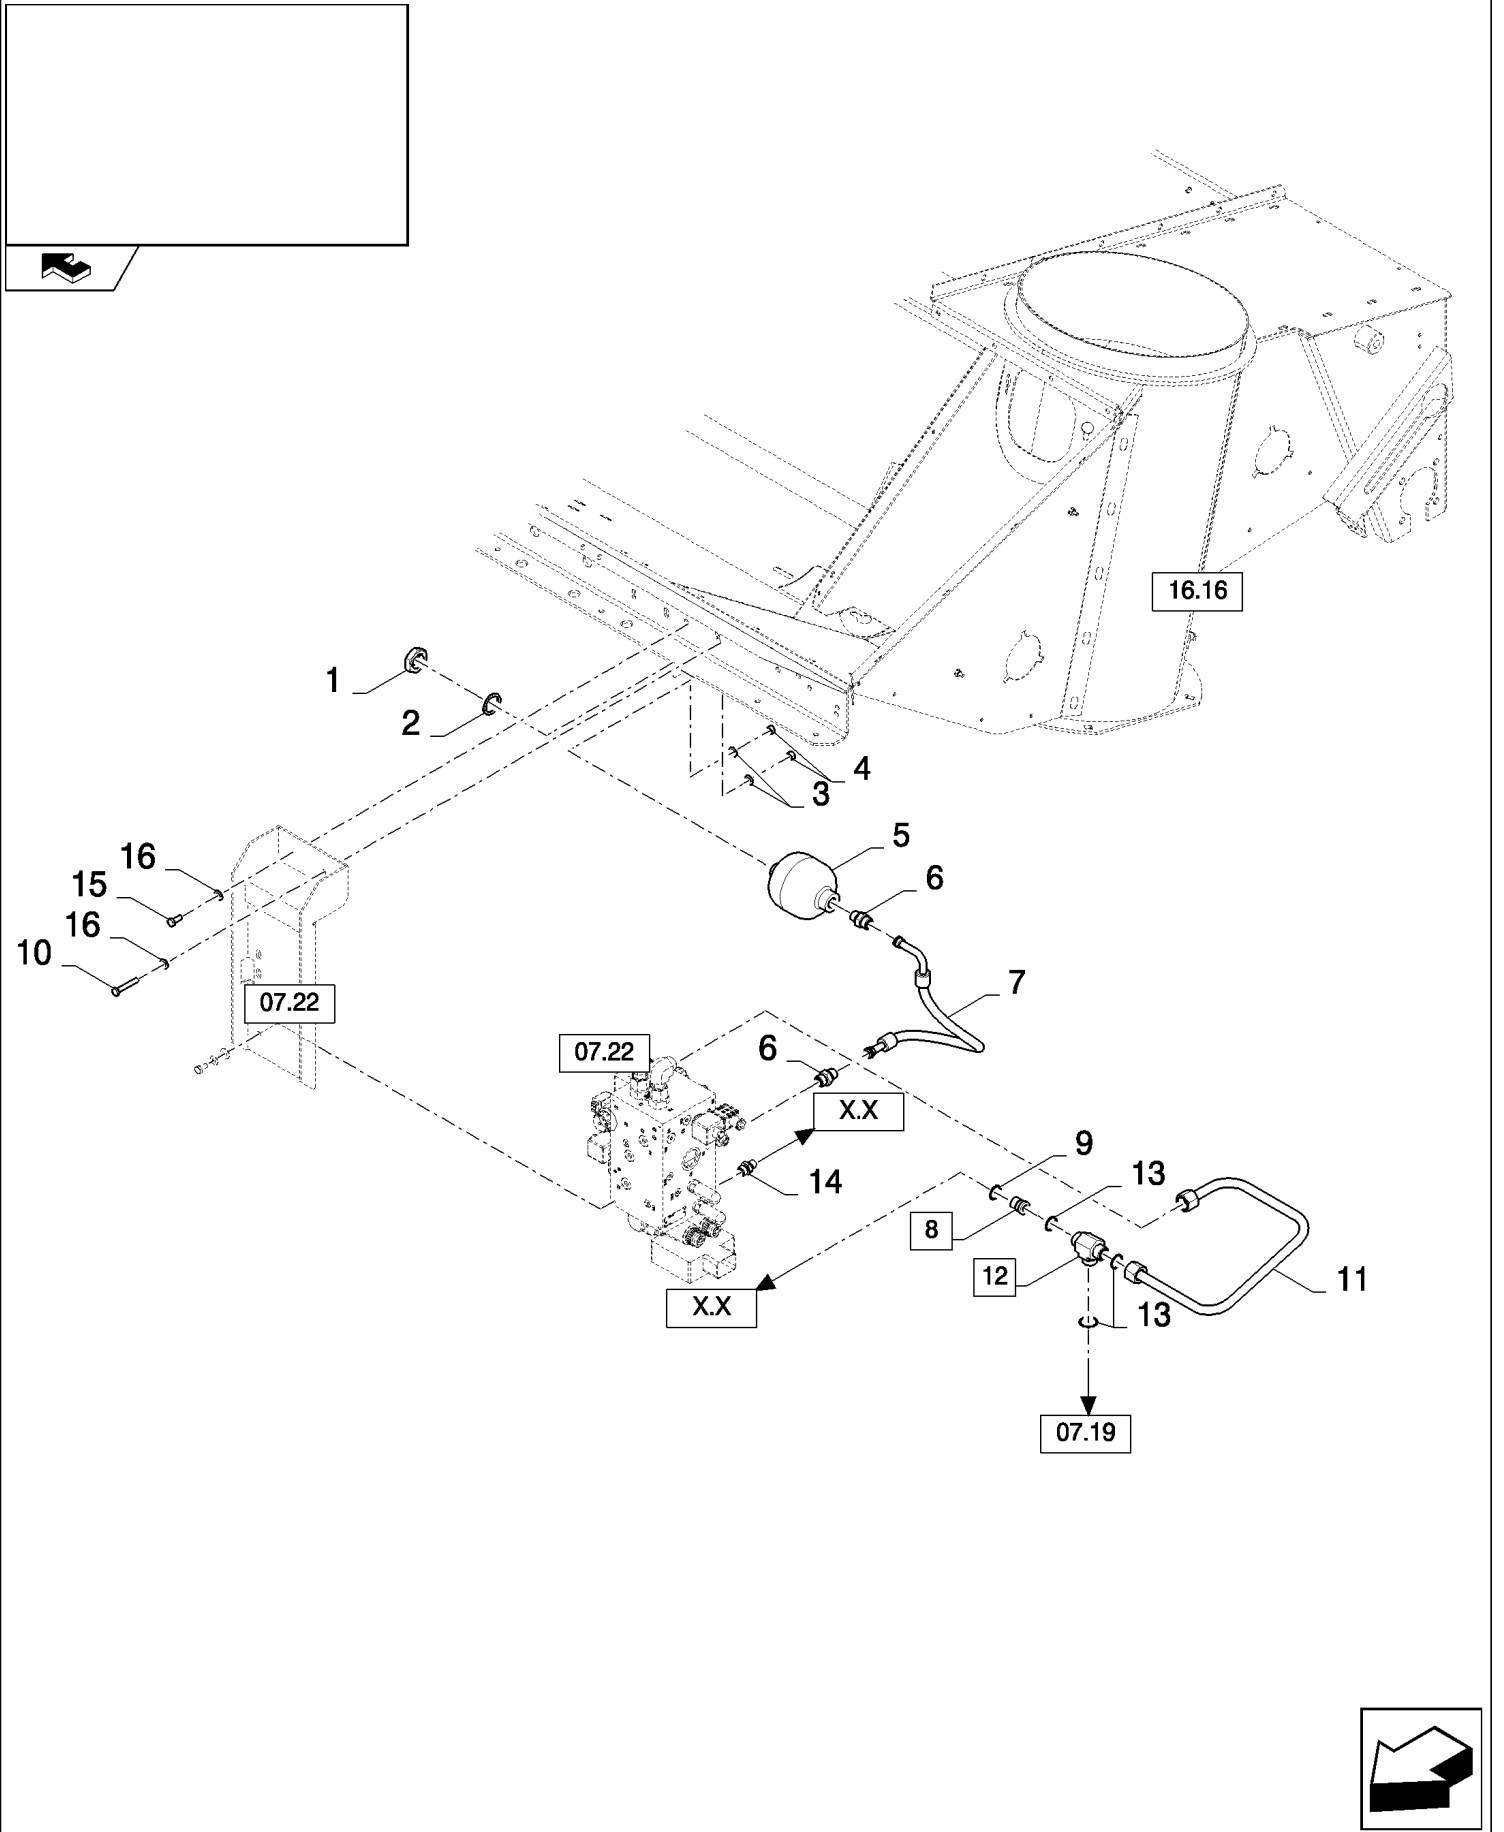

CX8080 COMBINE (9/06-)

07.21(01) MAIN STACK VALVE

сылка	Номер детали	Кол-во	Описание
1	308823	1	NUT, M28 x 1.5, CI 8,
2	140110	1	WASHER,
3	322358	2	WASHER, SPRING, Belleville, M8,
4	9706690	2	NUT, M8, CI 8,
5	86562190	1	ACCUMULATOR, 70bar
6	86579676	2	CONNECTOR, HYD., 13/16"-16 ORFS x M18 x 1.5 ORB, , SEE FIGURE 07.502
7	84068062	1	HOSE, FLEXIBLE,
8	84989629	1	CONNECTOR, HYD., (9)
9	9992298	1	O-RING, -014, 90 Duro, .489" ID x .070" Thk,
10	120107	1	BOLT, Hex, M8 x 50, 8.8, Full Thd,
11	87348841	1	TUBE, HYD,
12	84989665	1	TEE, 1"-14 ORFS, (13)
13	9992069	3	O-RING, -016, 90 Duro, .614" ID x .070" Thk,
14	86593173	1	CONNECTOR, HYD., 9/16"-18 ORFS x M12 x 1.5 ORB, , BSN C611
15	120104	1	SCREW, Hex, M8 x 20, 8.8,
16	86624184	2	WASHER, M8 x 16 x 1.6, , ASN D612