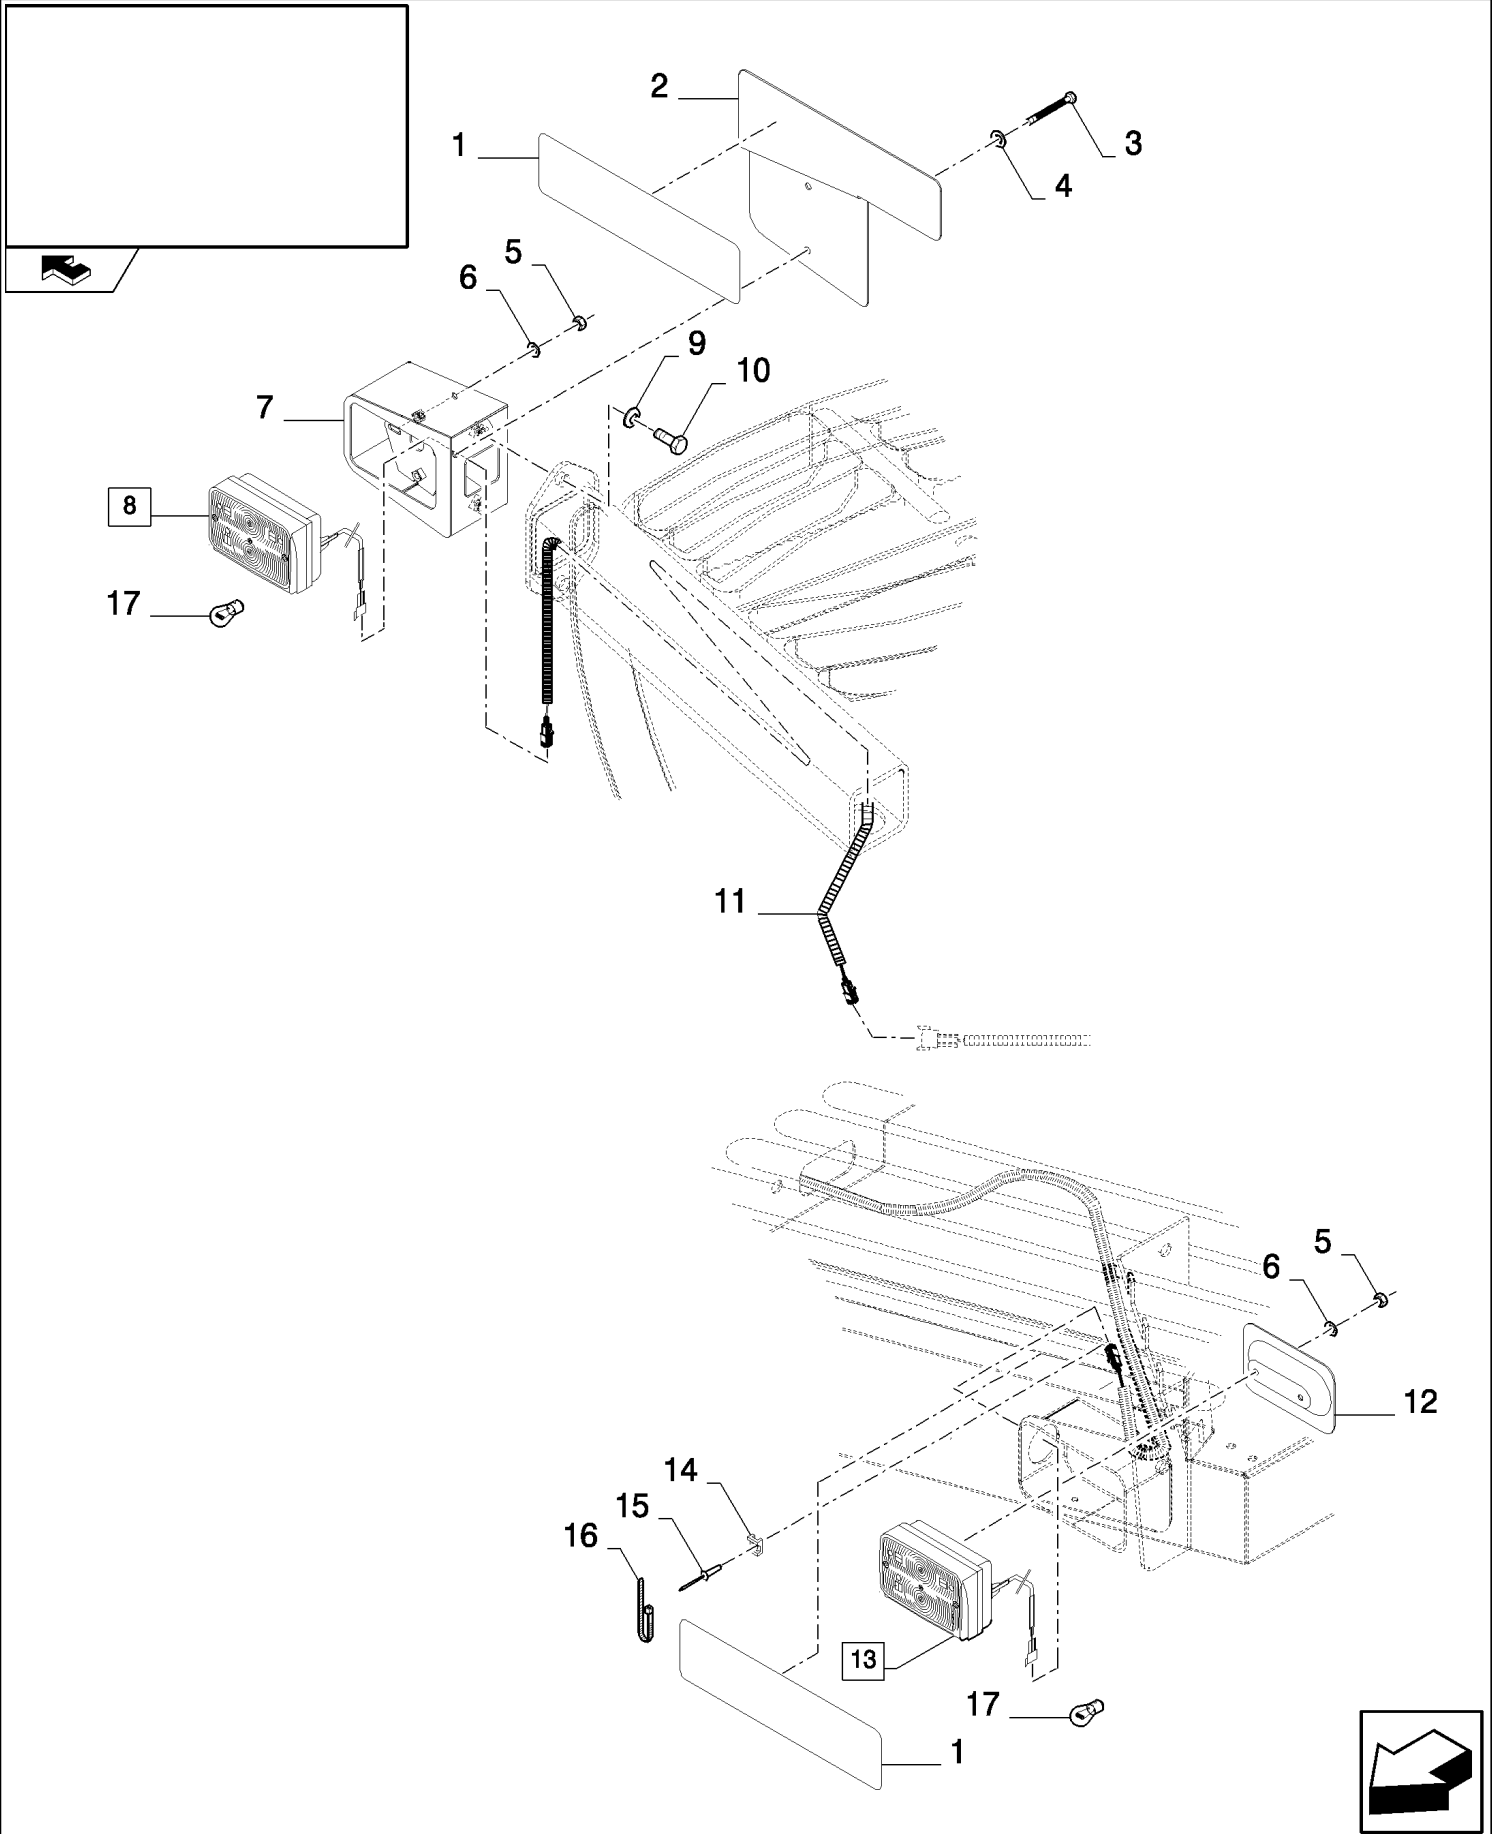

CX8080 COMBINE (9/06-)

06.21(01) STANDARD LIGHTS, FRONT - FOR NA ONLY

сылка	Номер детали	Кол-во	Описание
1	84607267	2	DECAL,
2	87106476	1	BRACKET,
3	338413	2	SCREW, Hex, M6 x 60, 8.8,
4	322357	2	WASHER, SPRING, Belleville, M6,
5	86508813	4	NUT, M5, CI 8,
6	322356	4	WASHER, 5MM
7	84607394	1	HOUSING,
8	84067997	1	LAMP, (17)
9	322358	2	WASHER, SPRING, Belleville, M8,
10	120104	2	SCREW, Hex, M8 x 20, 8.8,
11	86616167	1	HARNES, WIRE,
12	84077902	1	COVER,
13	84067987	1	LAMP, (17)
14	86590413	2	CLAMP,
15	325911	2	RIVET, Pop, M4.8 x 7.4,
16	86566989	2	STRAP, CABLE,
17	398877	2	BULB, 12V-21W