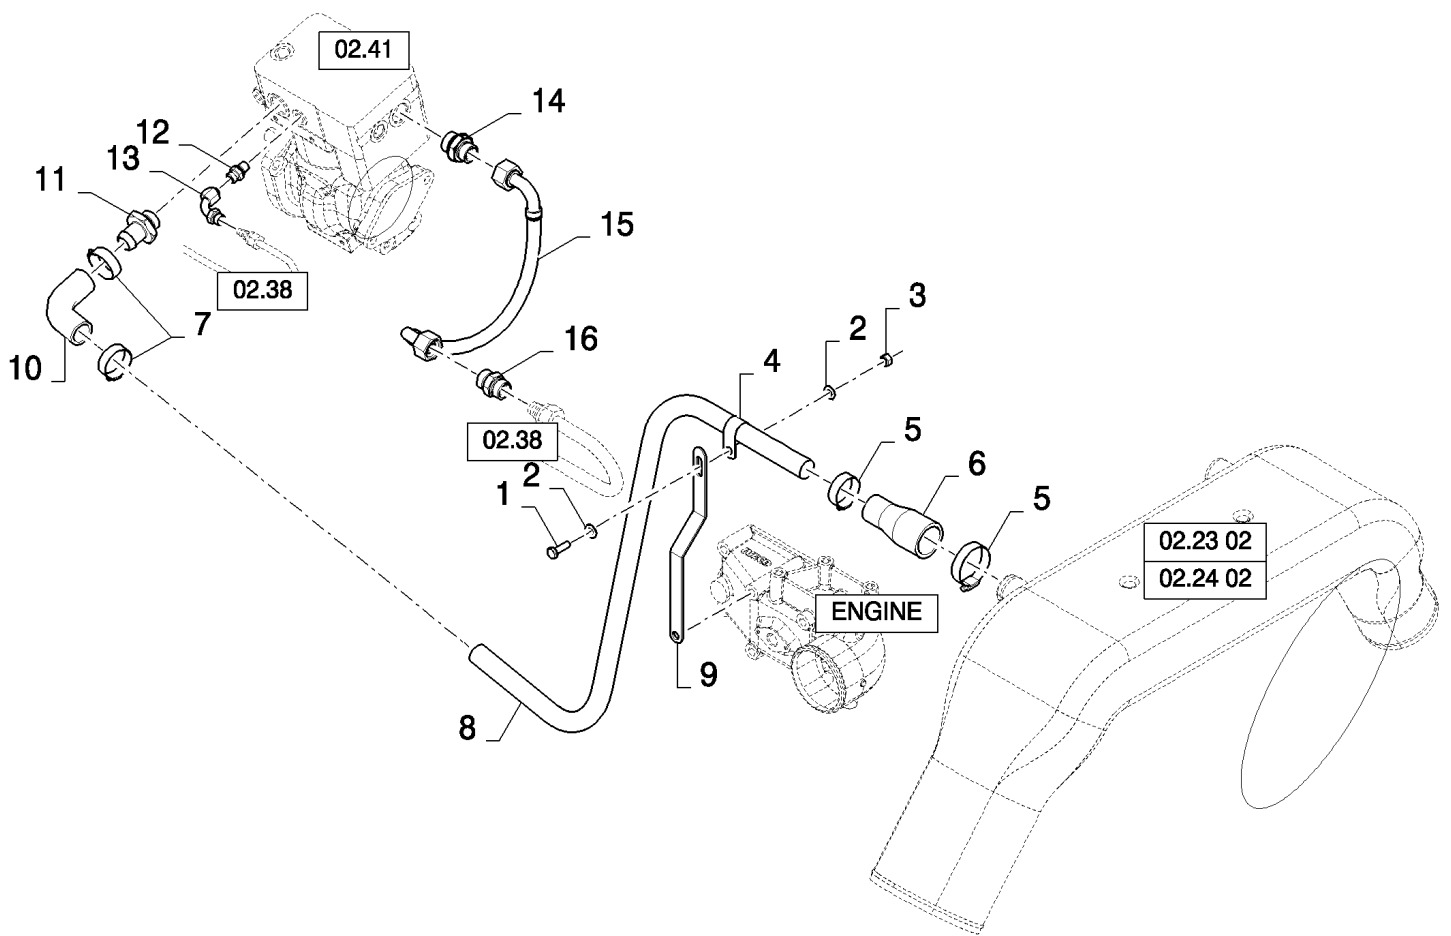

CX8080 COMBINE (9/06-)

02.37(01) BLOW-OFF SYSTEM, AIR COMPRESSOR

сылка	Номер детали	Кол-во	Описание
1	43127	1	BOLT, Hex, M8 x 25, 8.8,
2	322358	4	WASHER, SPRING, Belleville, M8,
3	89706690	2	NUT, M8, CI 8,
4	9827902	2	CLAMP, 1", Insul, 3/8" Bolt,
5	382528	1	CLAMP,
6	84073303	1	HOSE,
7	382527	3	CLAMP, HOSE,
8	87359002	1	PIPE, VENTILATION, , FOR CX8040, CX8050 ONLY
8	84462326	1	PIPE, VENTILATION, , FOR CX8060, CX8070, CX8080 ONLY
8	84461006	1	PIPE, VENTILATION, , FOR CX8090 ONLY
9	87324873	1	SUPPORT,
10	84334134	1	HOSE,
11	84036669	1	CONNECTOR, HYD.,
12	89513082	1	CONNECTOR, HYD.,
13	418283	1	ELBOW,
14	84435826	1	CONNECTOR, HYD.,
15	84038319	1	HOSE, FLEXIBLE,
16	335174	1	CONNECTOR, HYD.,