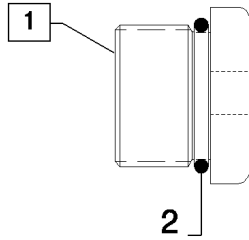

CX8080 COMBINE (9/06-)

07.502(05) HYDRAULIC FITTINGS, T

сылка	Номер детали	Кол-во	Описание
1	86579701	AR	TEE, 11/16"-16 ORFS x M16 x 1.5 ORB Run,
1	86597759	AR	TEE, 13/16"-16 ORFS x M18 x 1.5 ORB Run,
1	86579702	AR	TEE, 13/16"-16 ORFS x M18 x 1.5 ORB Run,
1	86579705	AR	TEE, 1"-14 ORFS x M22 x 1.5 ORB Run,
1	86579706	AR	TEE, 1 3/16"-12 ORFS x M27 x 2 ORB Run,
1	86579707	AR	TEE, 1 7/16"-12 ORFS x M33 x 2 ORB Run,
1	86579708	AR	TEE, 1 11/16"-12 ORFS x M42 x 2 ORB Run,
2	86598100	AR	O-RING, CI 6, 13.3MM ID x 2.2 Thk,
2	86598101	AR	O-RING, CI 6, 15.3MM ID x 2.2 Thk,
2	86598102	AR	O-RING, CI 6, 19.3MM ID x 2.2 Thk,
2	86598103	AR	O-RING, CI 6, 23.6MM ID x 2.9 Thk,
2	86598104	AR	O-RING, CI 6, 26.6MM ID x 2.9 Thk,
2	86598105	AR	O-RING, CI 6, 38.6MM ID x 2.9 Thk,
3	9992069	AR	O-RING, -016, 90 Duro, .614" ID x .070" Thk,
3	9991976	AR	O-RING, -018, 90 Duro, .739" ID x .070" Thk,
3	9824050	AR	O-RING, -021, 90 Duro, .926" ID x .070" Thk,
3	9824051	AR	O-RING, -025, 90 Duro, 1.176" ID x .070" Thk,
3	9993141	AR	O-RING, -012, 90 Duro, .364" ID x .070" Thk,
3	9992298	AR	O-RING, -014, 90 Duro, .489" ID x .070" Thk,