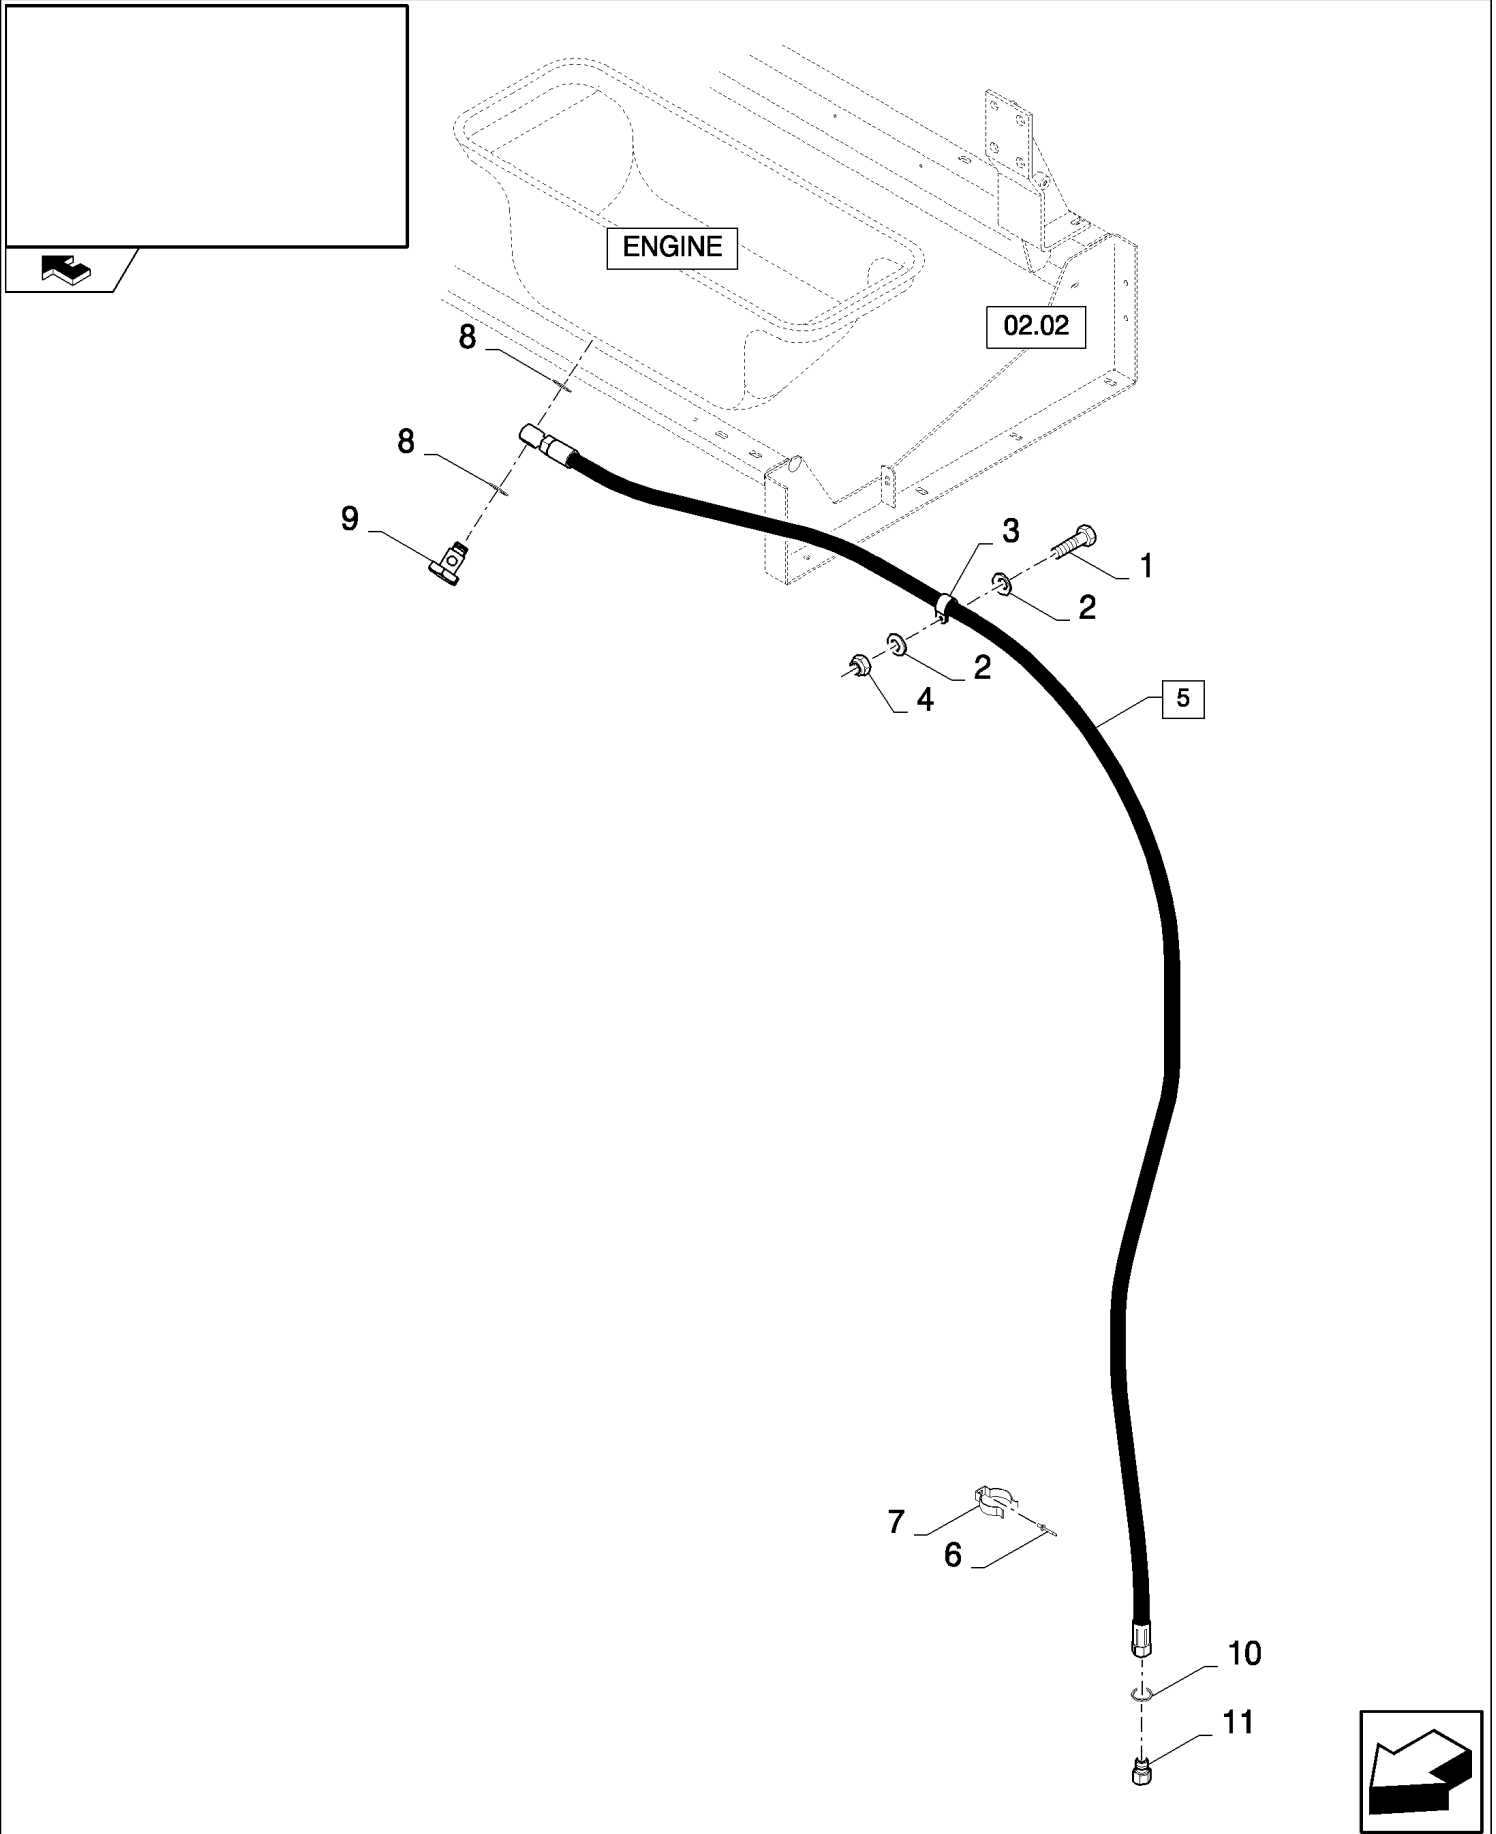

CX8080 COMBINE (9/06-)

02.44(01) OIL EXHAUST

сылка	Номер детали	Кол-во	Описание
1	120104	1	SCREW, Hex, M8 x 20, 8.8,
2	322358	2	WASHER, SPRING, Belleville, M8,
3	418407	1	CLAMP,
4	89706690	1	NUT, M8, CI 8,
5	84440909	1	HOSE, (6,7,10,11)
6	304972	3	RIVET,
7	9511662	3	CLAMP,
8	220022	2	SEALRING,
9	412156	1	SCREW, HOLLOW,
10	9511034	1	GASKET,
11	150060	1	PLUG,