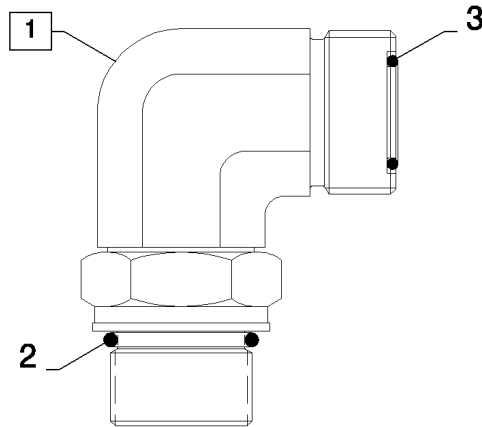

Ref. 1   Ref. 2   Ref. 3

84431522	86598098	89825770
84432241	86598099	89825770
86580178	86598098	89993141
86579686	86598099	89993141
86579687	86598100	89993141
86579688	86598101	89993141
86579689	86598099	89992298
86579690	86598100	89992298
86579691	86598101	89992298
86579692	86598102	89992298
86579693	86598101	89992069
86579694	86598102	89992069
86579695	86598102	89991976
84100209	86598103	89992069
86579697	86598103	89991976
86579698	86598104	89991976
86580180	86598104	89824050
86579699	86598104	89824051
86579700	86598105	89824051