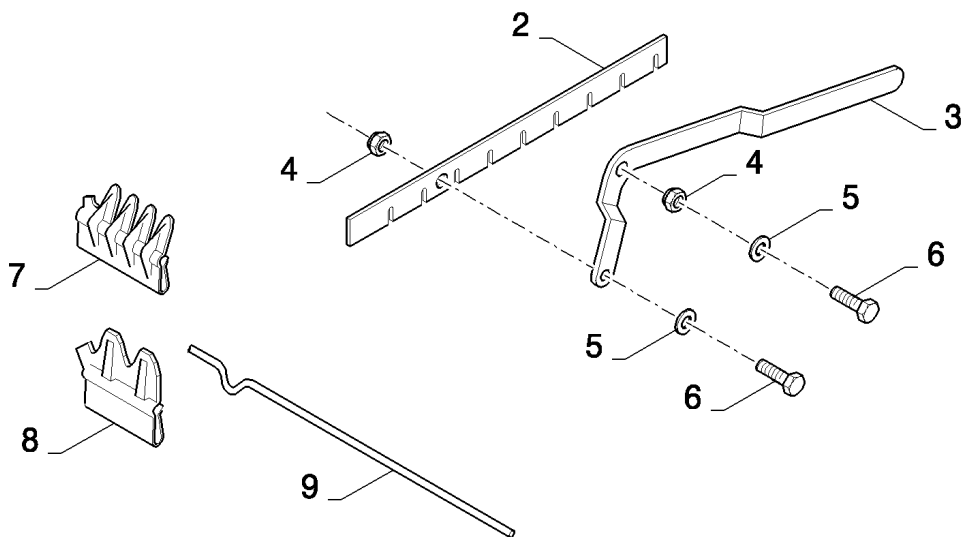

15.24(01) FRONT SIEVES

CX8080 COMBINE (9/06-)

15.24(01) FRONT SIEVES

сылка	Номер детали	Кол-во	Описание
1	84432256	1	SIEVE, HC 1 5/8"(2 to 8), FOR CX8040, CX8050 ONLY
1	84432132	1	SIEVE, HC 1 5/8"(2 to 8), FOR CX8060, CX8070, CX8080, CX8090 ONLY
1	84077046	1	SIEVE, CL 1 1/8"(2 to 7,9), FOR CX8030, CX8040, CX8050 ONLY
1	84076561	1	SIEVE, CL 1 1/8"(2 to 7,9), FOR CX8060, CX8070, CX8080, CX8090 ONLY
2	84077776	1	PLATE, ADJUSTING, , FOR 1 5/8" SIEVE ONLY
2	84434704	1	PLATE, , FOR 1 1/8" SIEVE ONLY
3	84434245	1	LEVER,
4	353308	2	NUT, M6 x 1, CI 8,
5	86588450	2	WASHER, M6,
6	86508568	2	SCREW, Hex, M6 x 16, 8.8,
7	80445568	AR	BAR, L=240MM, FOR CX8030, CX8040, CX8050 ONLY, FOR 1 5/8" SIEVE ONLY, FOR CX8060, CX8070, CX8080, CX8090 ONLY
7	80396505	AR	BAR, L=230MM, FOR CX8060, CX8070, CX8080, CX8090 ONLY, FOR CX8030 ONLY
8	481730	AR	BAR, L=250MM, FOR CX8060, CX8070, CX8080, CX8090 ONLY, FOR 1 1/8" SIEVE ONLY
8	445571	AR	BAR, L=240MM, FOR 1 1/8" SIEVE ONLY, FOR CX8030, CX8040, CX8050 ONLY, FOR CX8060, CX8070, CX8080, CX8090 ONLY
9	428728	AR	WIRE, RETAINING, , FOR CX8030, CX8040, CX8050 ONLY
9	452791	AR	WIRE, RETAINING, , FOR CX8060, CX8070, CX8080, CX8090 ONLY
10	378244	2	WASHER, M10, , FOR 1 1/8" SIEVE ONLY
11	140045	2	WASHER, SPRING, Belleville, M10, , FOR 1 1/8" SIEVE ONLY
12	43139	2	SCREW, Hex, M10 x 25, 8.8, Full Thd, , FOR 1 1/8" SIEVE ONLY