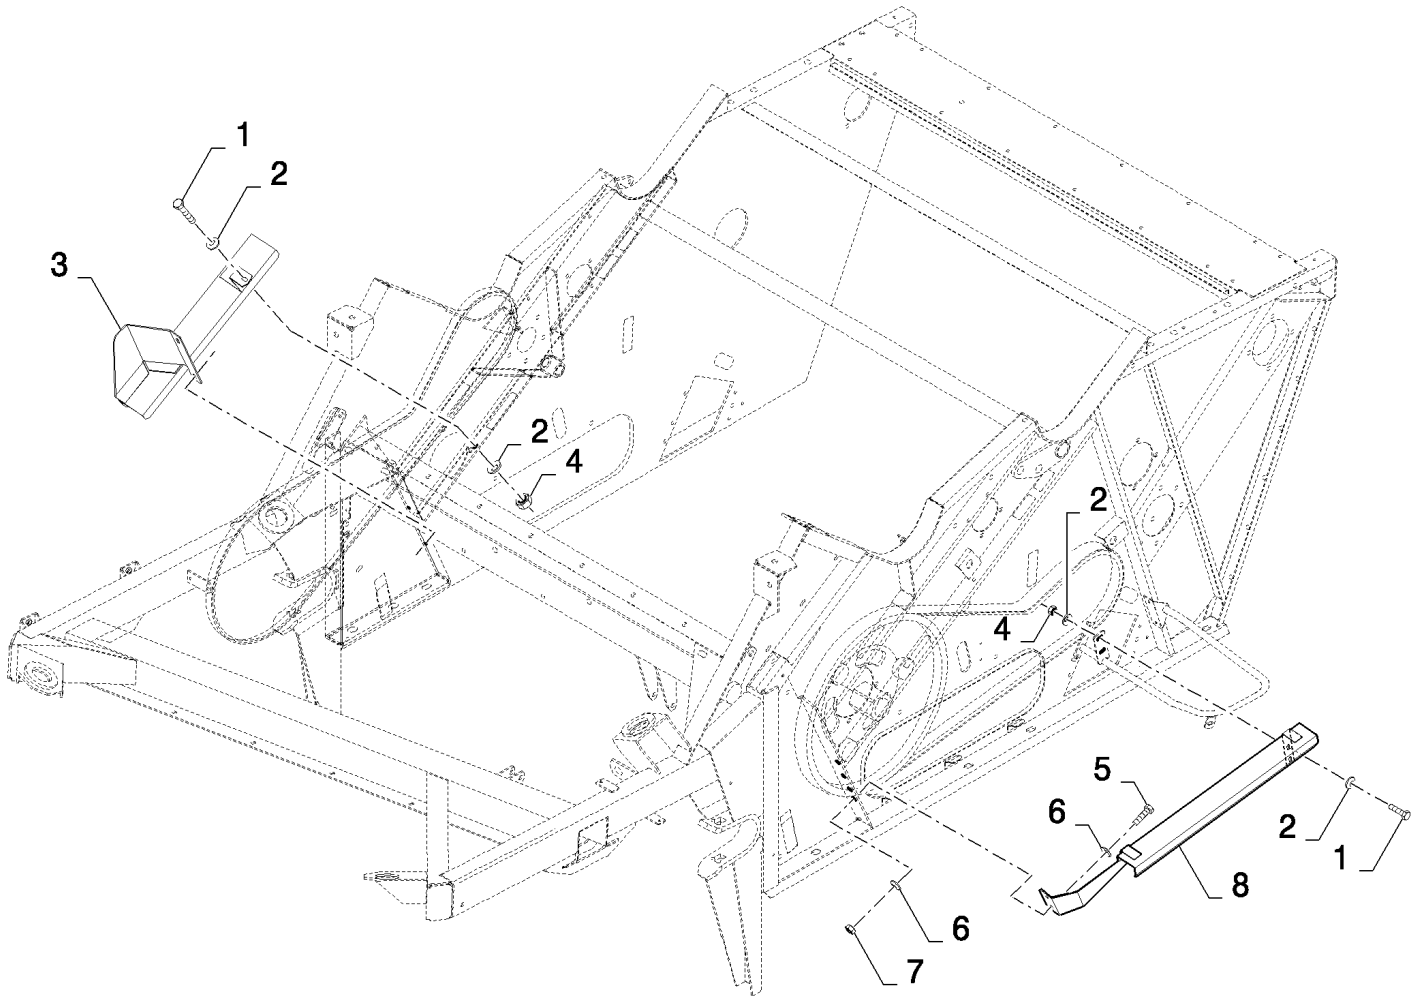

08.23(01) BELT GUARDS FOR DRUM AND STRAW ELEVATOR DRIVE

CX8080 COMBINE (9/06-)

08.23(01) BELT GUARDS FOR DRUM AND STRAW ELEVATOR DRIVE

сылка	Номер детали	Кол-во	Описание
1	120104	3	SCREW, Hex, M8 x 20, 8.8,
2	412650	6	WASHER, Belleville, M8,
3	84440545	1	SHIELD,
4	9706690	3	NUT, M8, CI 8,
5	43139	2	SCREW, Hex, M10 x 25, 8.8, Full Thd,
6	140045	4	WASHER, SPRING, Belleville, M10,
7	100016	2	NUT, M10, CI 8,
8	84440392	1	SHIELD,