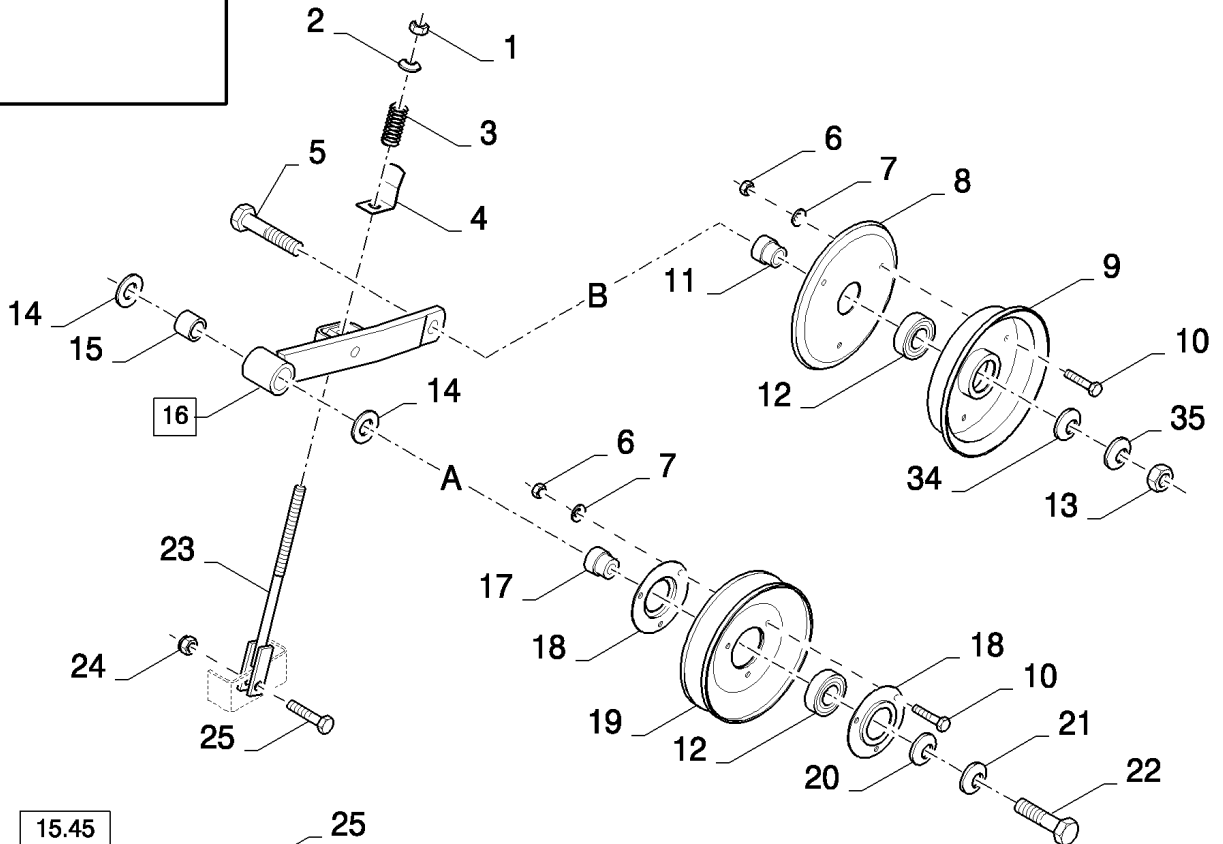

15.43(01) STRAW WALKER DRIVE

15.45

15.02

CX8080 COMBINE (9/06-)

15.43(01) STRAW WALKER DRIVE

сылка	Номер детали	Кол-во	Описание
1	412126	1	NUT, LOCK, M12 x 1.75, CI 8,
2	378245	1	WASHER, M12,
3	84814906	1	SPRING,
4	84446655	1	INDICATOR,
5	120091	1	BOLT, Hex, M16 x 60, 8.8,
6	15896221	6	NUT, M6, CI 10,
7	322357	6	WASHER, SPRING, Belleville, M6,
8	330737	1	HALF-PULLEY,
9	290122	1	HALF-PULLEY,
10	86508568	6	SCREW, Hex, M6 x 16, 8.8,
11	9515145	1	BUSHING,
12	443898	2	BEARING, BALL,
13	100020	1	NUT, M16, CI 8,
14	419854	2	WASHER,
15	84057311	2	SLEEVE,
16	84072668	1	LEVER, (15)
17	84071951	1	BUSHING,
18	396806	2	FLANGE,
19	84077479	1	PULLEY,
20	543043	2	WASHER,
21	140046	2	WASHER, Belleville, M12,
22	9706702	1	SCREW, Hex, M12 x 50, 8.8,
23	455412	1	ROD, ADJUSTMENT,
24	100037	1	NUT, M10 x 1.5, CI 8,
25	43140	5	BOLT, Hex, M10 x 30, 8.8, Full Thd,
26	84071889	1	FLANGE,
27	170010	1	KEY,
28	321204	1	NIPPLE, LUBE, M6 x 1, 16mm lg,
29	370003	1	CIRCLIP, M30, Ext,
30	84072006	1	PULLEY,
31	140045	4	WASHER, SPRING, Belleville, M10,
32	100016	4	NUT, M10, CI 8,
33	84057482	1	BELT,
34	378246	1	WASHER, 16MM
35	140048	1	WASHER, SPRING, Belleville, M16,