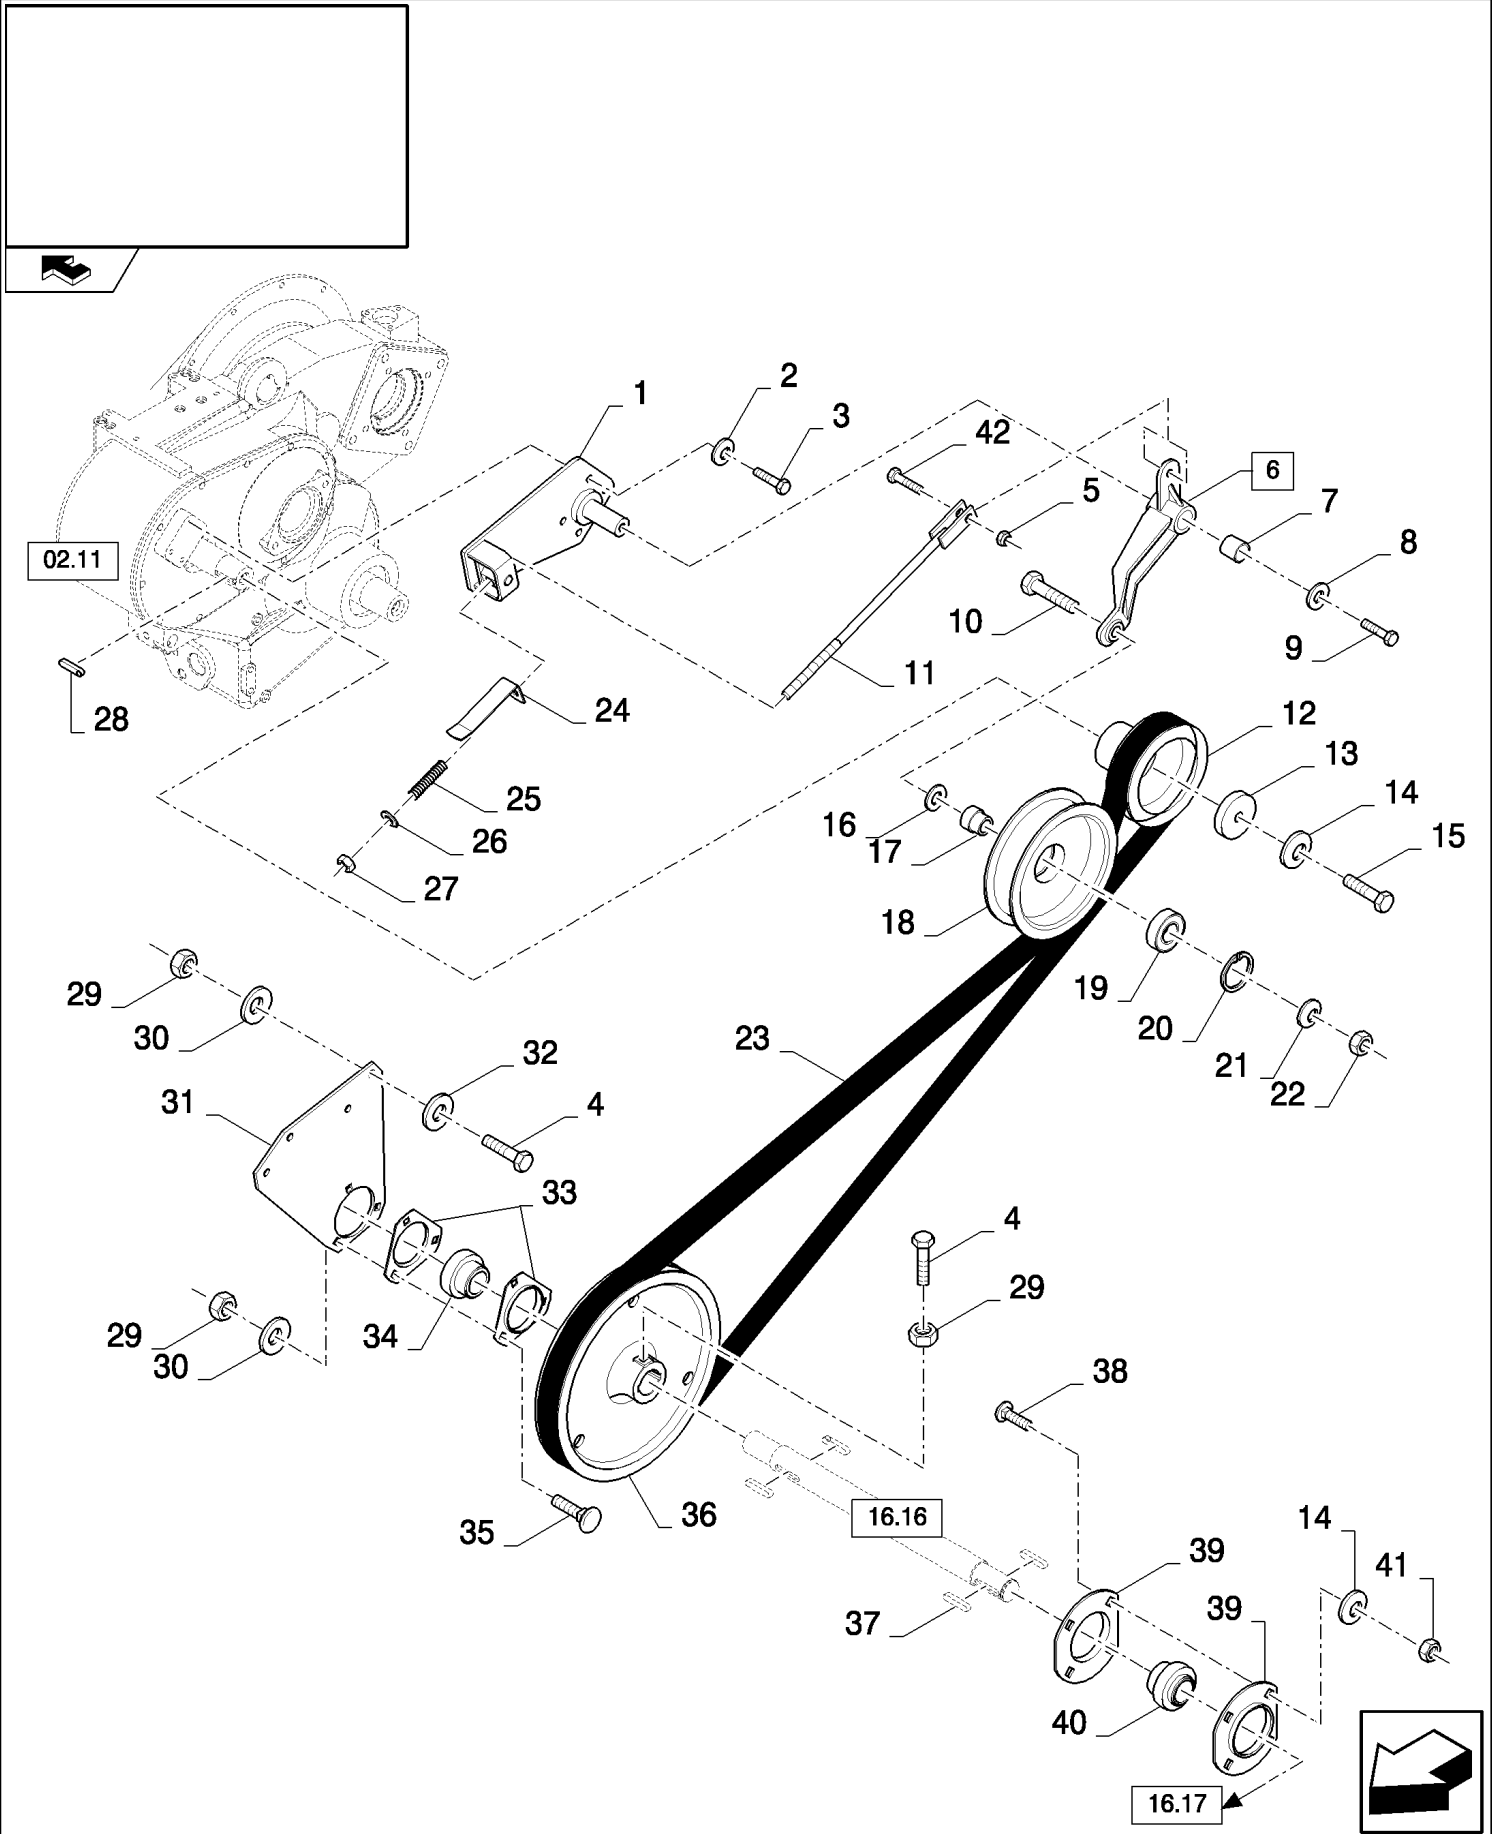

сылка	Номер детали	Кол-во	Описание
-------	--------------	--------	----------

16.01(01) UNLOADING AUGER

CX8080 COMBINE (9/06-)

16.01(01) UNLOADING AUGER

сылка	Номер детали	Кол-во	Описание
1	84069799	1	SUPPORT,
2	322358	4	WASHER, SPRING, Belleville, M8,
3	120104	4	SCREW, Hex, M8 x 20, 8.8,
4	43140	6	BOLT, Hex, M10 x 30, 8.8, Full Thd,
5	100037	1	NUT, M10 x 1.5, CI 8,
6	86587356	1	ARM, (7), BSN C579
6	87521317	1	ARM ASSY., (7), ASN D580
7	84057311	2	SLEEVE,
8	84817997	1	WASHER, 40 OD x 11 ID x 3 mm Thick
9	43138	1	SCREW, Hex, M10 x 20, 8.8, Full Thd,
10	120092	1	SCREW, Hex, M16 x 70, 8.8, , BSN C579
10	120093	1	BOLT, Hex, M16 x 80, 8.8, , ASN D580
11	84073165	1	TIE-ROD,
12	86587033	1	PULLEY,
13	84073172	1	WASHER,
14	140046	5	WASHER, Belleville, M12,
15	9706702	1	SCREW, Hex, M12 x 50, 8.8,
16	378246	AR	WASHER, 16MM
17	9515145	1	BUSHING,
18	84071981	1	WHEEL, IDLER,
19	443898	1	BEARING, BALL,
20	370011	1	RING, SNAP, M52, Int,
21	140048	1	WASHER, SPRING, Belleville, M16,
22	100020	1	NUT, M16, CI 8,
23	84061293	1	BELT, TRANSMISSION,
24	84072876	1	INDICATOR,
25	84814905	1	SPRING,
26	378245	1	WASHER, M12,
27	412126	1	NUT, LOCK, M12 x 1.75, CI 8,
28	170066	1	KEY,
29	100016	8	NUT, M10, CI 8,
30	140045	7	WASHER, SPRING, Belleville, M10,
31	84069655	1	PLATE,
32	140017	4	WASHER, M10 x 20 x 2,
33	84814939	2	FLANGE,
34	84814912	1	BEARING, BALL,
35	338949	3	BOLT, CARRIAGE, Short NK, M10 x 25, CI8.8, Full Thd,
36	84072365	1	PULLEY,
37	170012	2	KEY,
38	120044	4	BOLT, CARRIAGE, Short NK, M12 x 30, CI8.8, Full Thd,
39	86620027	2	FLANGE,
40	455805	1	BEARING, BALL,