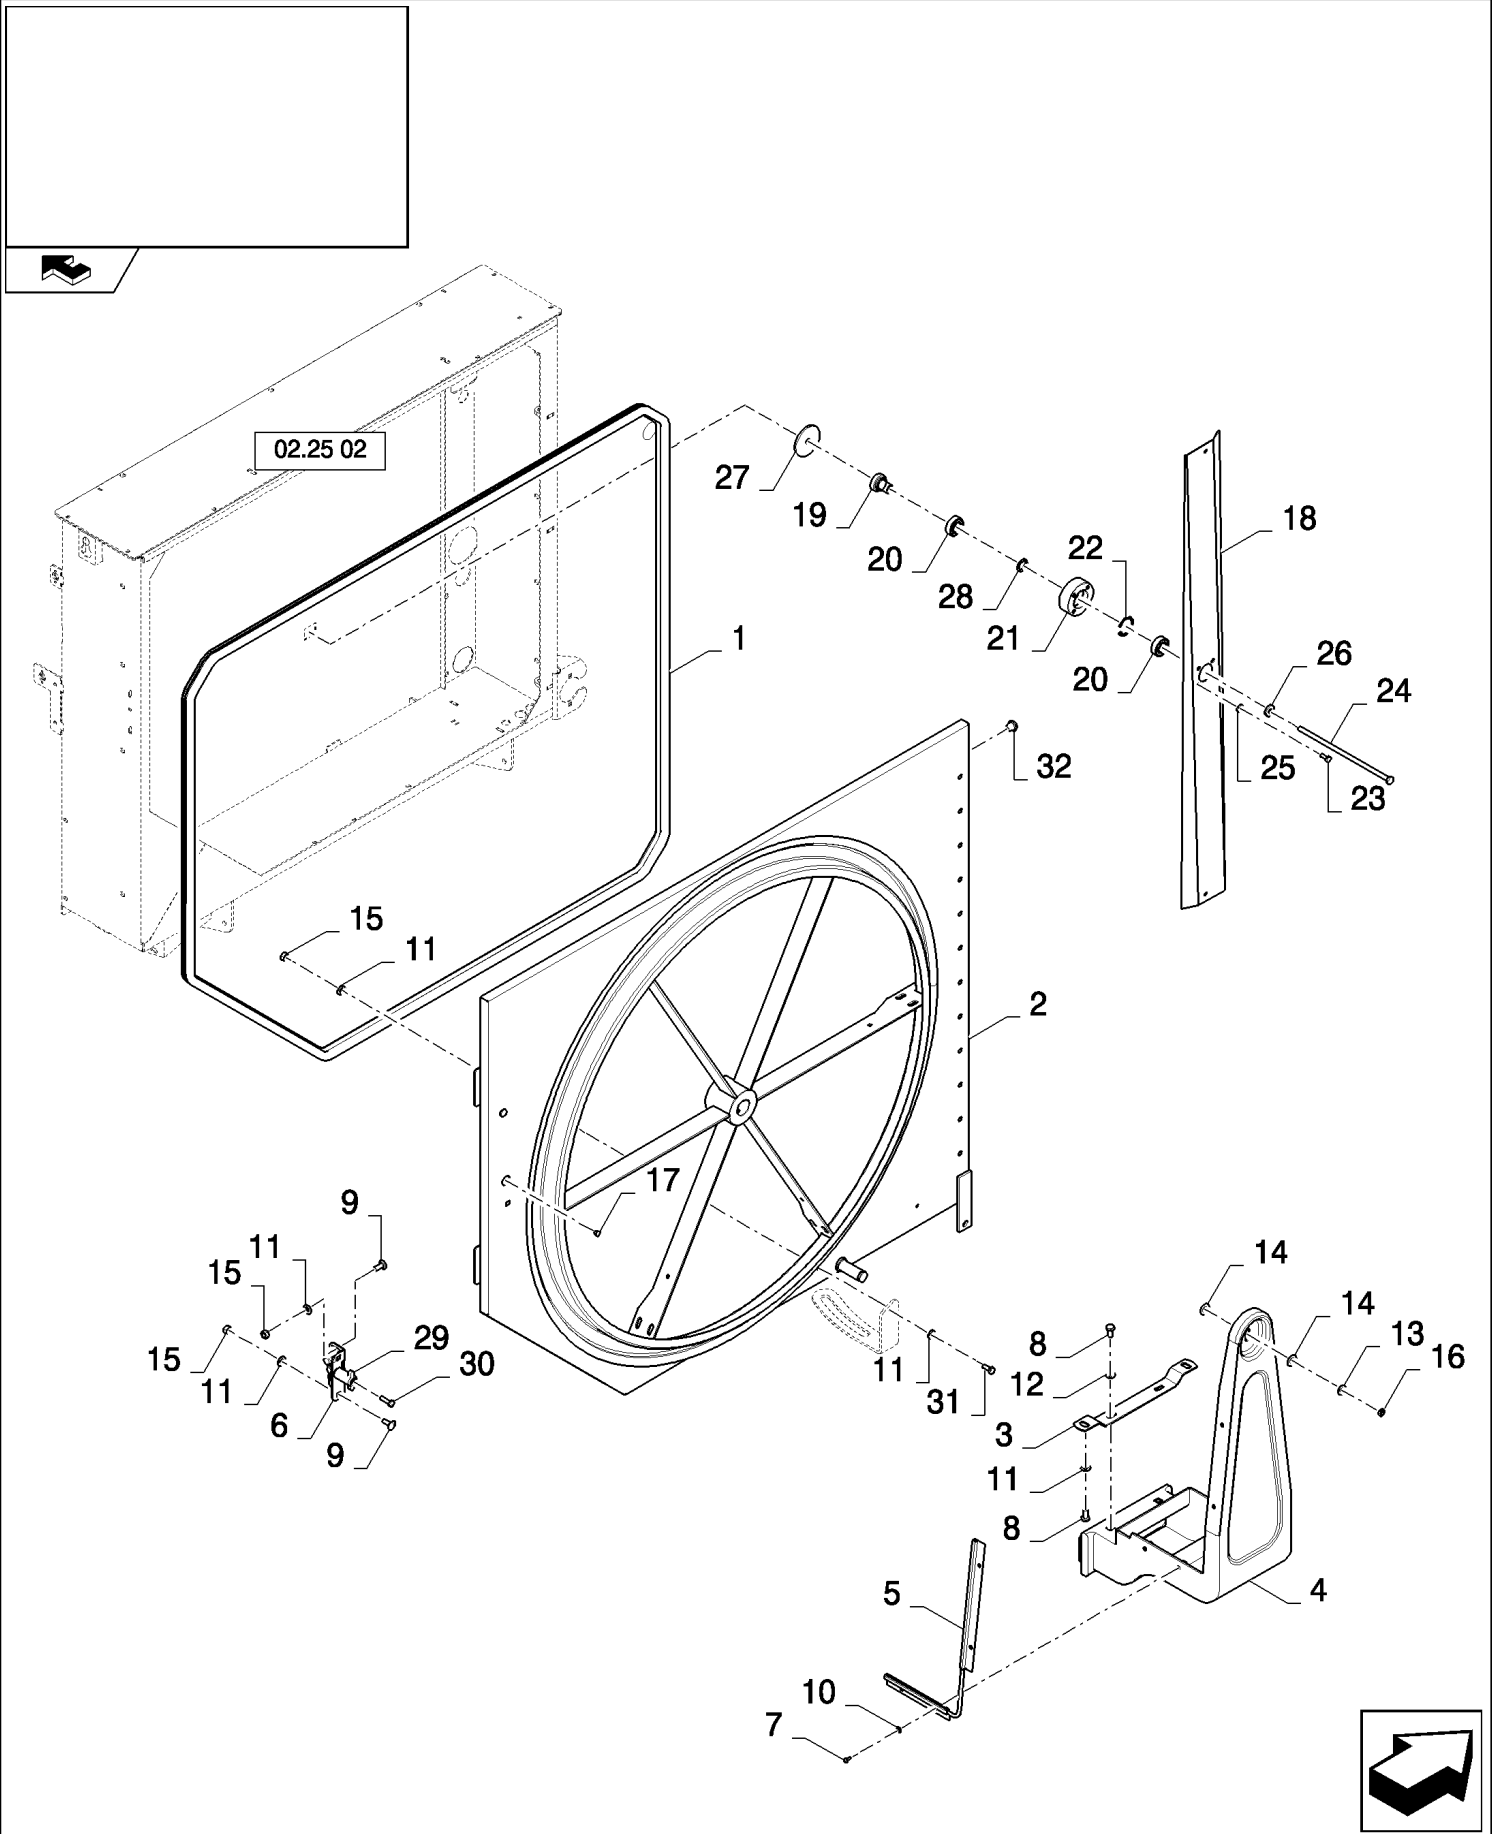

02.25(01) ROTARY SCREEN : FRAME AND FAN

CX8080 COMBINE (9/06-)

02.25(01) ROTARY SCREEN : FRAME AND FAN

сылка	Номер детали	Кол-во	Описание
1	401209	1	SEAL PROTECTION,
2	84439854	1	SUPPORT,
3	84077748	1	SUPPORT,
4	84064227	1	DUCT, AIR, , FOR CX8030, CX8040, CX8050, CX8060, CX8070, CX8080 ONLY
4	84457619	1	CHANNEL, , FOR CX8090 ONLY
5	84057946	1	BRUSH, , FOR CX8030, CX8040, CX8050, CX8060, CX8070, CX8080 ONLY
5	84457621	1	BRUSH, , FOR CX8090 ONLY
6	84431232	1	LOCK,
7	86585706	4	SCREW, Cross Pan Hd, M4 x 10,
8	120103	4	BOLT, Hex, M8 x 16, 8.8,
9	86507486	2	BOLT, CARRIAGE, Short NK, M8 x 20, CI8.8, Full Thd,
10	322355	4	WASHER, Belleville, M4,
11	322358	AR	WASHER, SPRING, Belleville, M8,
12	140045	2	WASHER, SPRING, Belleville, M10,
13	140046	1	WASHER, Belleville, M12,
14	543043	2	WASHER,
15	9706690	3	NUT, M8, CI 8,
16	323238	1	NUT, Thin, M12 x 1.75, CI 05,
17	331233	1	PLUG,
18	84455383	1	BLADE, , FOR CX8080, CX8090 ONLY
19	84460219	1	SHAFT, , FOR CX8080, CX8090 ONLY
20	86629503	2	BEARING, BALL, , FOR CX8080, CX8090 ONLY
21	84437613	1	BUSHING, , FOR CX8080, CX8090 ONLY
22	300642	1	RING, SNAP, M35, Int, , FOR CX8080, CX8090 ONLY
23	86508568	4	SCREW, Hex, M6 x 16, 8.8, , FOR CX8080, CX8090 ONLY
24	87363999	1	BOLT, , FOR CX8080, CX8090 ONLY
25	322357	4	WASHER, SPRING, Belleville, M6, , FOR CX8080, CX8090 ONLY
26	86592711	1	WASHER, M8 x 21 x 4, , FOR CX8080, CX8090 ONLY
27	87329379	1	WASHER, , FOR CX8080, CX8090 ONLY
28	84334251	1	WASHER, , FOR CX8080, CX8090 ONLY
29	87031838	1	KNOB,
30	86511831	1	SCREW, Cross Pan Hd, M6 x 25,
31	120104	1	SCREW, Hex, M8 x 20, 8.8,
32	331233	2	PLUG, , FOR CX8030 ONLY, ASN D600