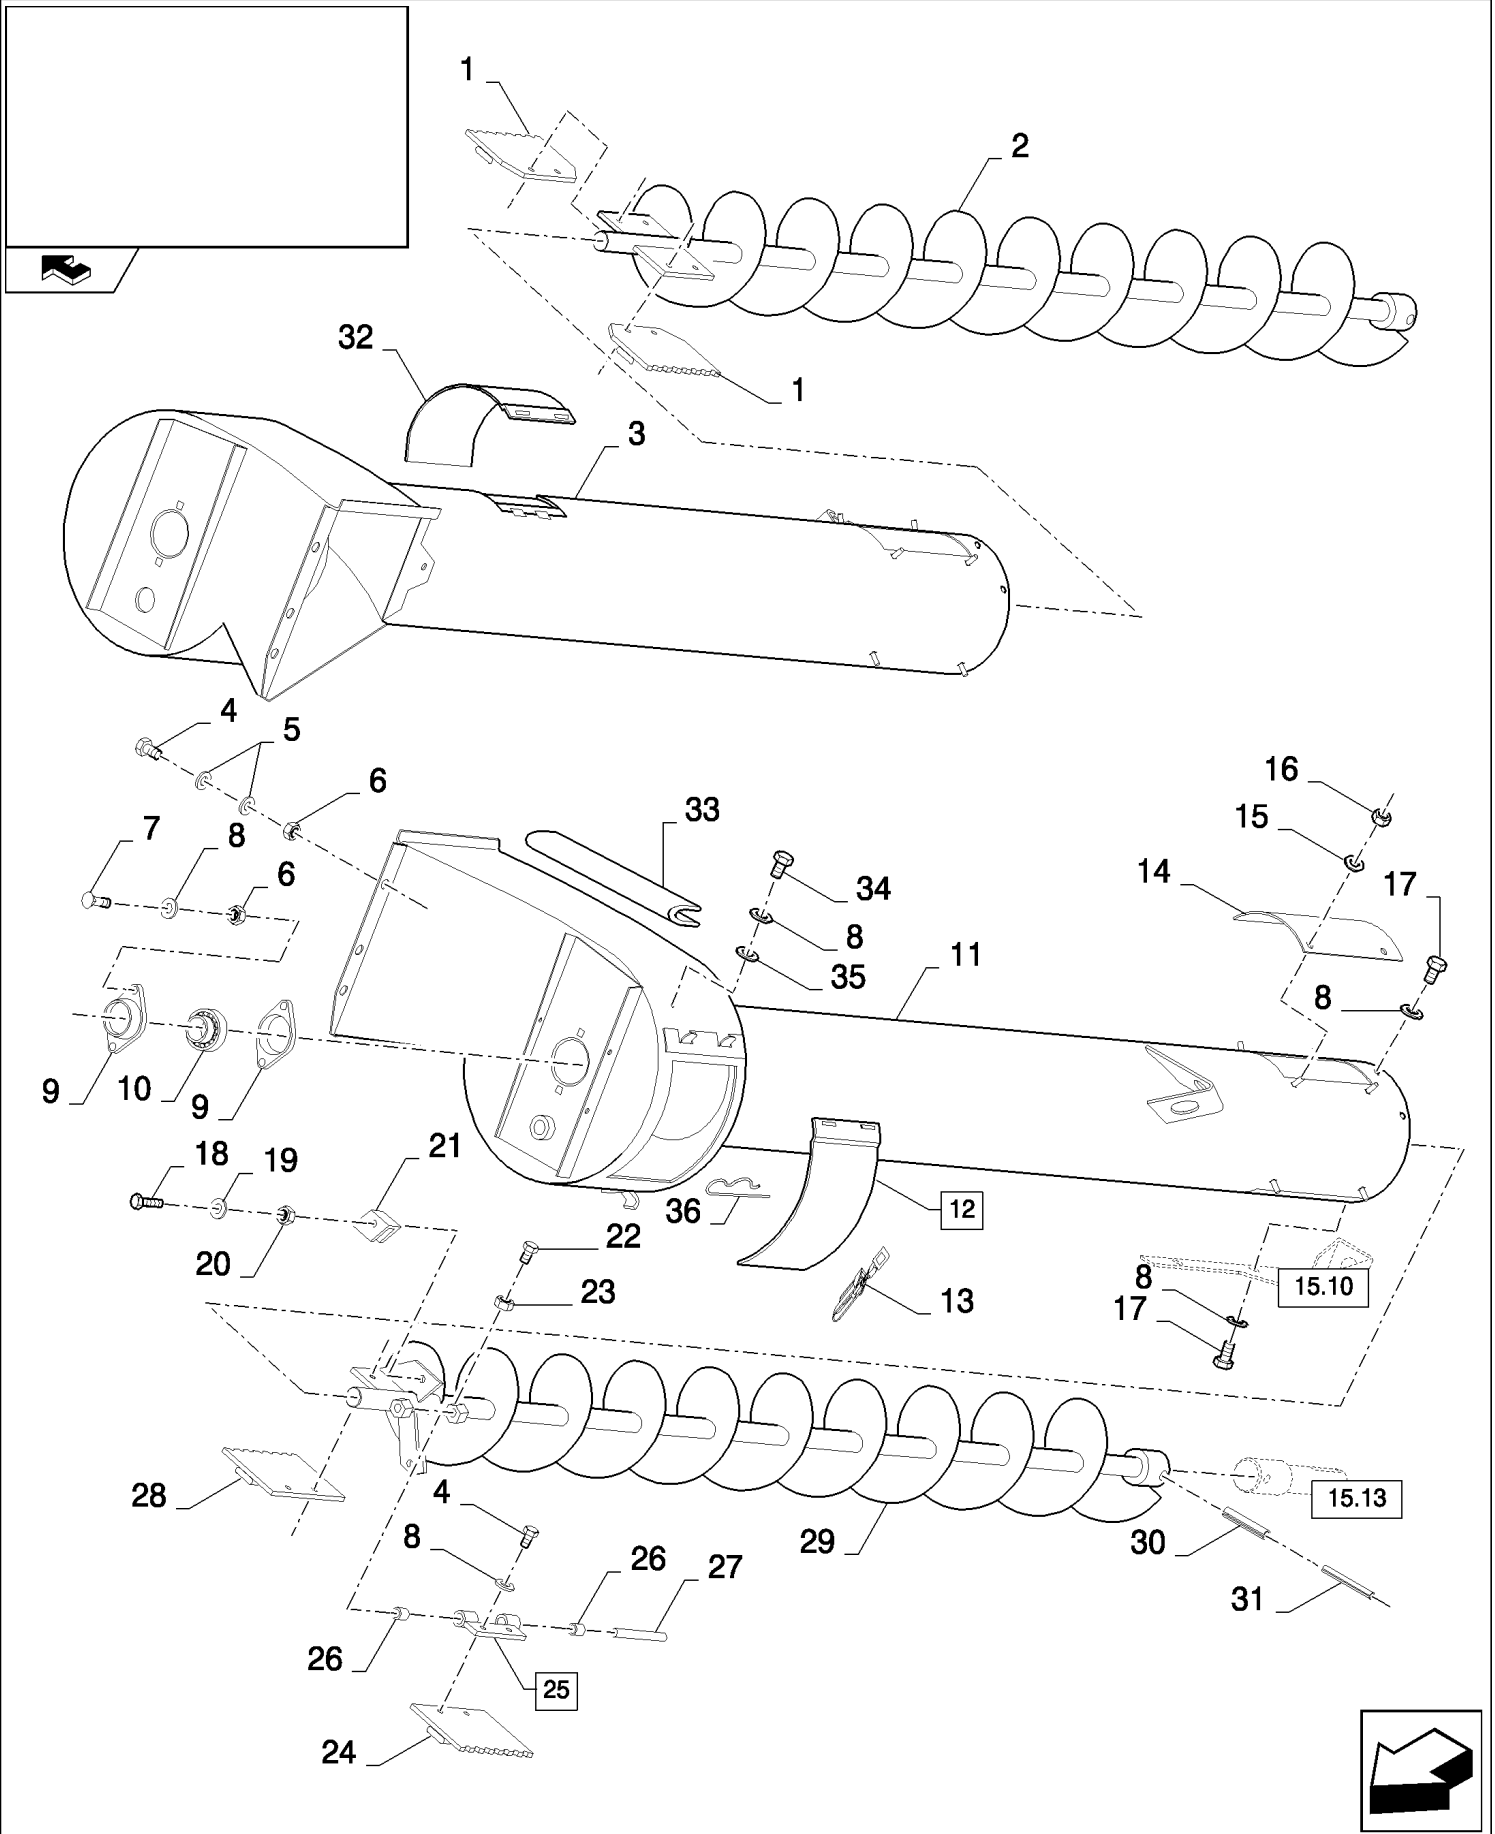

15.14(01) TAILINGS ELEVATORS

CX8080 COMBINE (9/06-)

15.14(01) TAILINGS ELEVATORS

сылка	Номер детали	Кол-во	Описание
1	9837532	2	DEFLECTOR, , STANDARD
1	84000642	2	DEFLECTOR, , REINFORCED
2	84069825	1	AUGER, RH, FOR CX8060, CX8070, CX8080, CX8090 ONLY, STANDARD
2	84072285	1	AUGER, RH, FOR CX8060, CX8070, CX8080, CX8090 ONLY, REINFORCED
3	84069662	1	ELEVATOR, RH, FOR CX8060, CX8070, CX8080, CX8090 ONLY, FOR SELF LEVELLING ONLY
3	84433354	1	HOUSING, GRAIN ELEVATOR, , FOR FIXED SHOE ONLY, FOR CX8060, CX8070, CX8080, CX8090 ONLY
4	120104	AR	SCREW, Hex, M8 x 20, 8.8,
5	412650	AR	WASHER, Belleville, M8,
6	89706690	AR	NUT, M8, CI 8,
7	86507486	4	BOLT, CARRIAGE, Short NK, M8 x 20, CI8.8, Full Thd,
8	322358	AR	WASHER, SPRING, Belleville, M8,
9	86548974	4	FLANGE, , FOR CX8060, CX8070, CX8080, CX8090 ONLY
9	86548974	2	FLANGE, , FOR CX8030, CX8040, CX8050 ONLY
10	325103	2	BEARING, BALL, , FOR CX8060, CX8070, CX8080, CX8090 ONLY
10	325103	1	BEARING, BALL, , FOR CX8030, CX8040, CX8050 ONLY
11	84069671	1	ELEVATOR, LH
12	87543749	2	COVER, (13)
13	87543750	1	
14	84071738	2	COVER, , FOR CX8060, CX8070, CX8080, CX8090 ONLY
14	84071738	1	COVER, , FOR CX8030, CX8040, CX8050 ONLY
15	412649	AR	WASHER, SPRING, Belleville, M6,
16	9706755	AR	NUT, M6, CI 8,
17	120103	AR	BOLT, Hex, M8 x 16, 8.8,
18	43128	2	BOLT, Hex, M8 x 30, 8.8,
19	378243	4	WASHER, M8,
20	86629542	2	NUT, LOCK, M8 x 1.25, CI 8,
21	84014122	2	CANVAS,
22	300477	AR	SET SCREW, Hex Soc, M8 x 16, Cup Pt, M8x16
23	89706690	2	NUT, M8, CI 8,
24	9838317	1	DEFLECTOR, , STANDARD
24	9850047	1	DEFLECTOR, , REINFORCED
25	84071740	1	HINGE, (26)
26	89833065	2	SLEEVE,
27	84043035	1	PIN,
28	9838316	1	DEFLECTOR, , STANDARD
28	9850048	1	DEFLECTOR, , REINFORCED
29	84069823	1	AUGER, , STANDARD
29	84072249	1	AUGER, , REINFORCED
30	130054	2	PIN, LOCK, M13 x 55, Slotted,
31	14607570	2	PIN, LOCK, M8 x 55, Slotted,