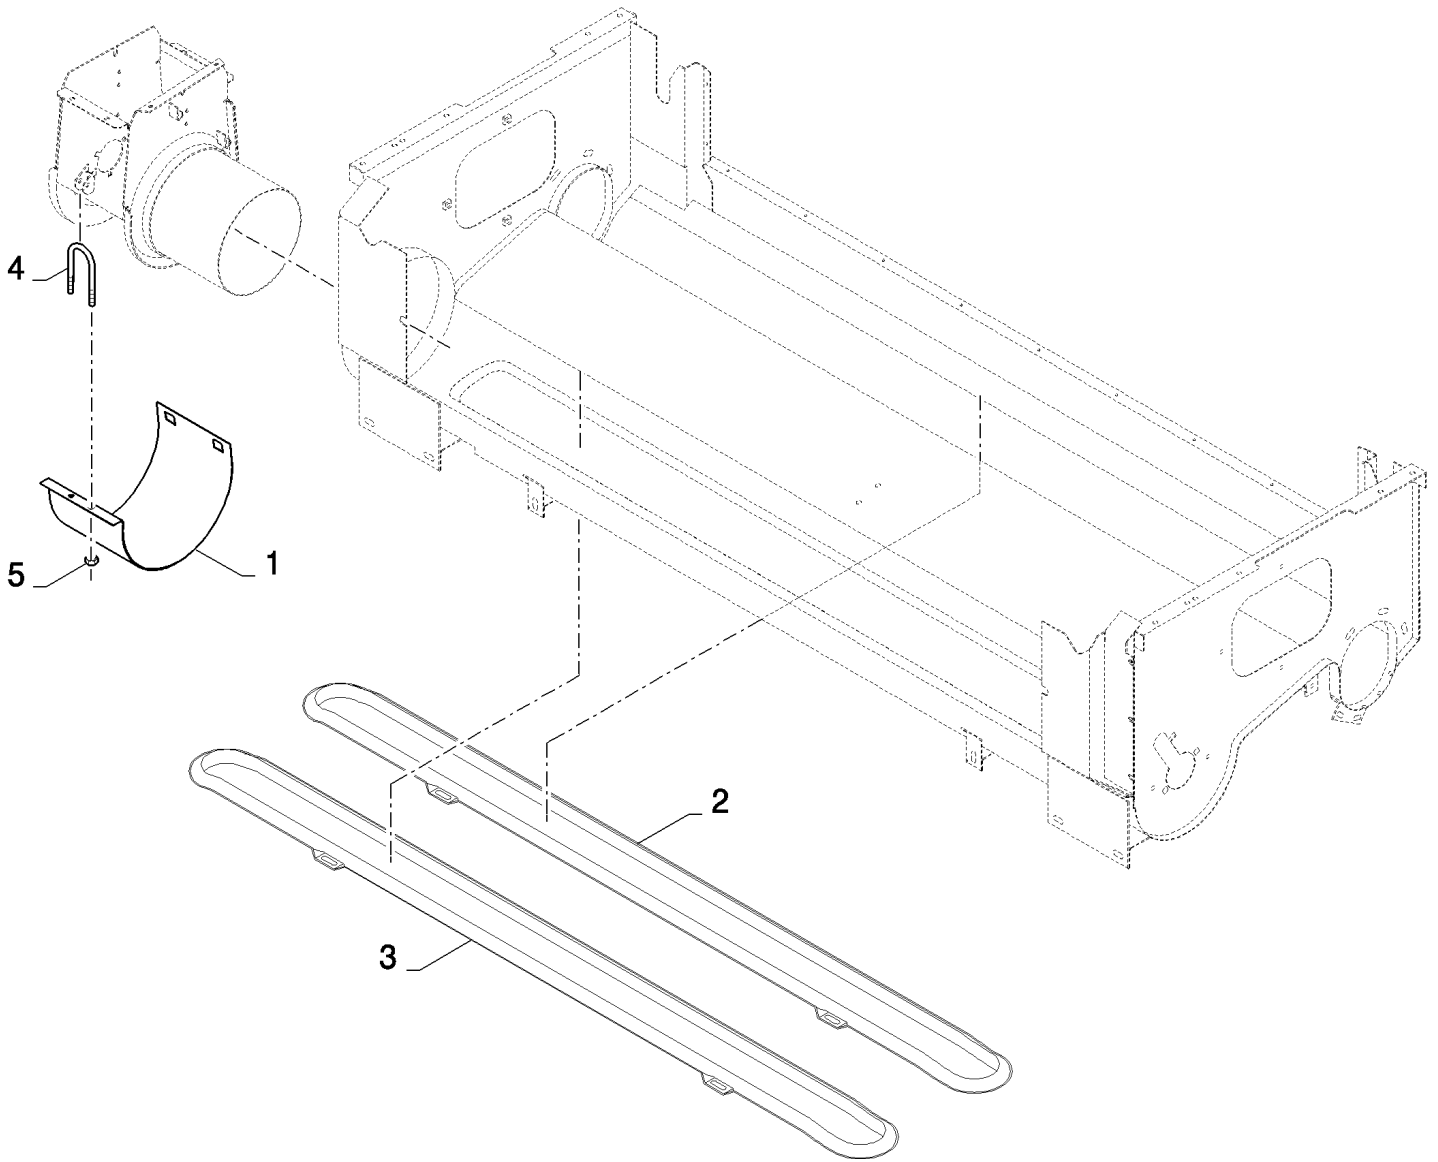

CX8080 COMBINE (9/06-)

18.87331435(01) PERFORATED COVERS - LONG

CX8080 COMBINE (9/06-)

18.87331435(01) PERFORATED COVERS - LONG

сылка	Номер детали	Кол-во	Описание
	87331435		DIA KIT, HARVESTER,
1	84462631	1	COVER,
2	740667	1	COVER,
3	740666	1	COVER,
4	84989315	1	U-BOLT,
5	86629542	2	NUT, LOCK, M8 x 1.25, CI 8,