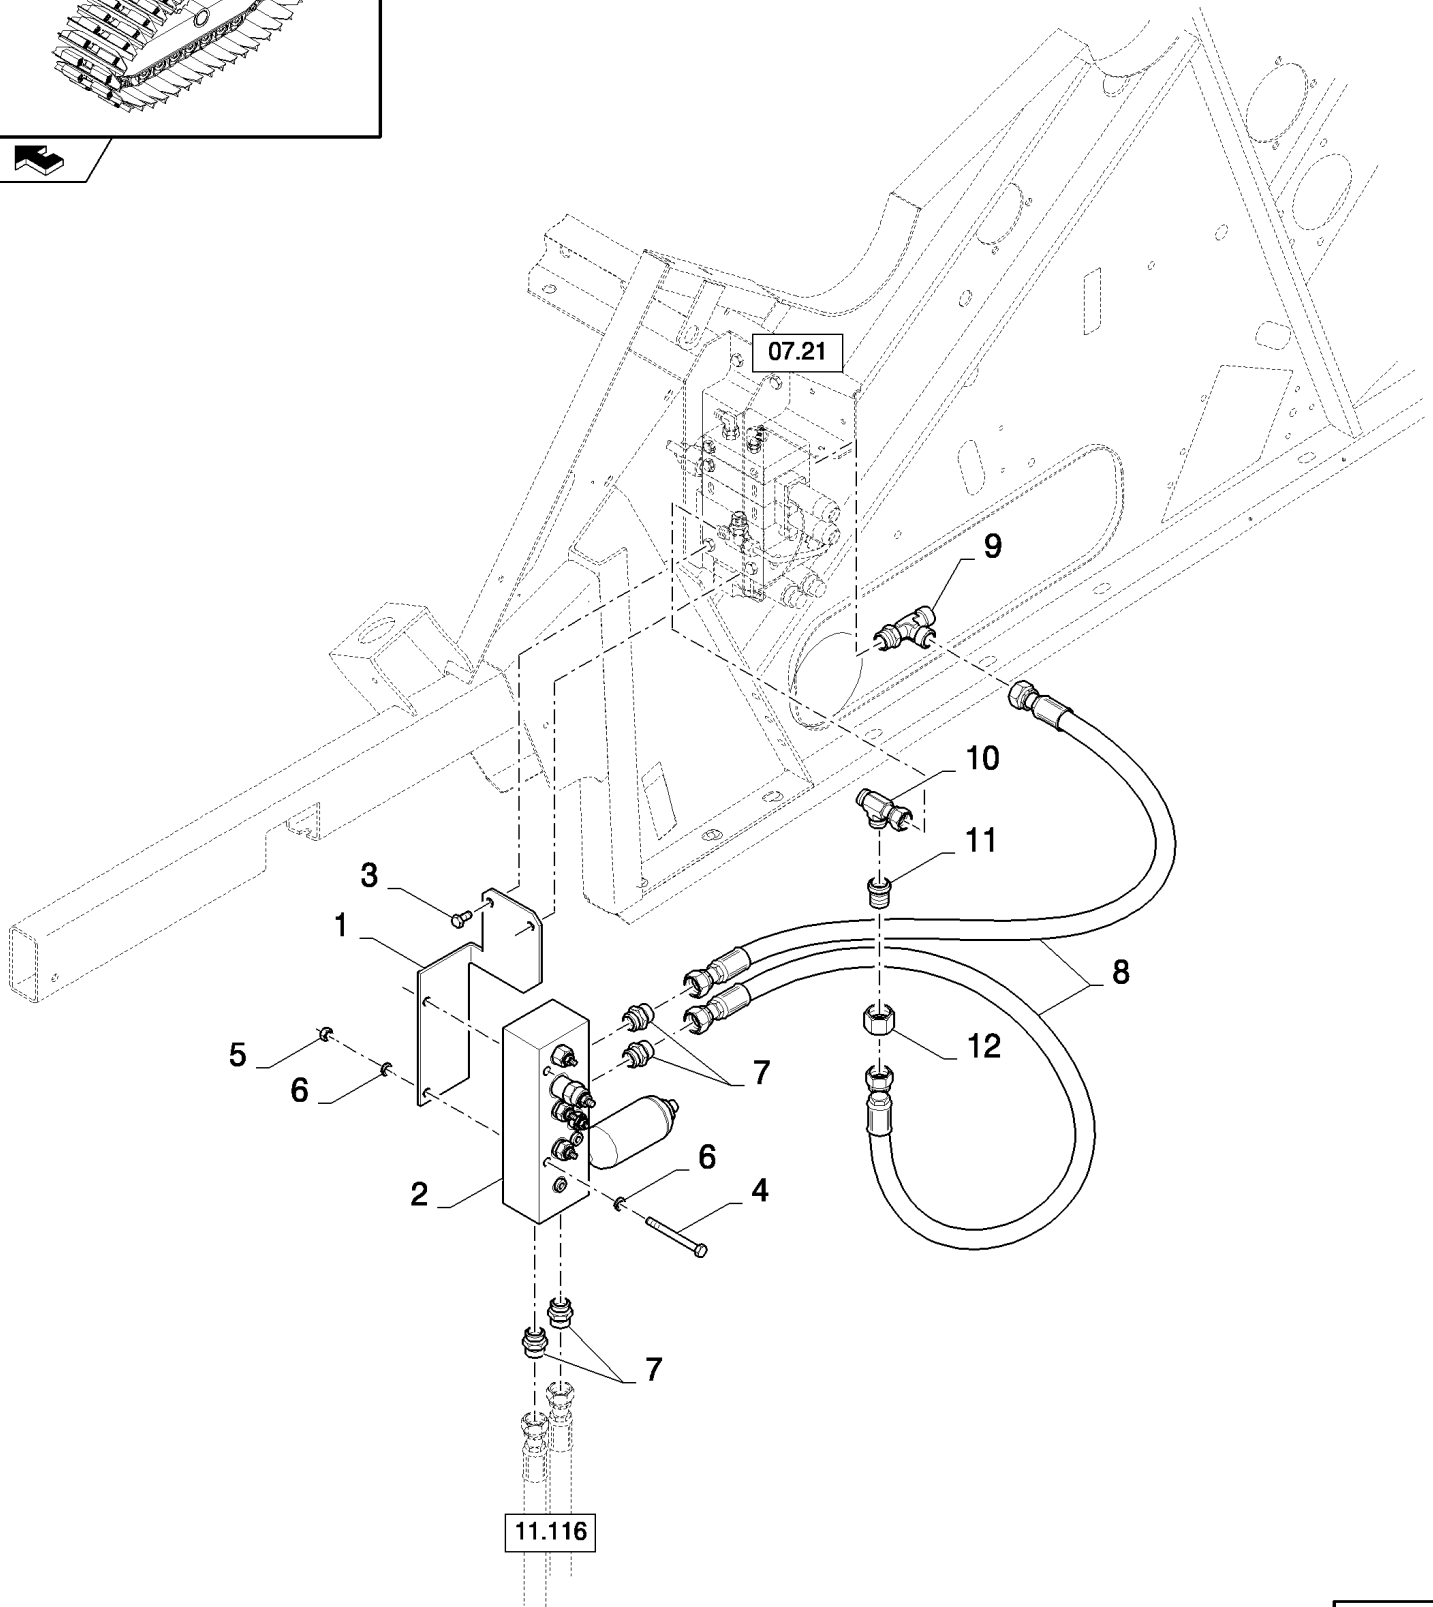

11.113(01) TRACK

CX8080 COMBINE (9/06-)

11.113(01) TRACK

сылка	Номер детали	Кол-во	Описание
1	84800276	1	FRAME, LH
1	84800277	1	FRAME, RH
2	84818540	4	WHEEL, IDLER,
3	84800278	4	CYLINDER, OPERATING,
4	84818541	8	ROLLER,
5	84818542	6	ROLLER,
6	84790418	2	SPROCKET, DRIVEN,
7	84800279	2	CYLINDER, OPERATING,
8	84800281	4	SUPPORT,
9	84800282	12	SUPPORT,
10	84800283	12	SUPPORT,
11	84800284	2	COVER,
12	84800285	4	BUSHING,
13	84800286	4	TENSIONER,
14	9843611	80	BOLT, Hex, M16 x 55, 10.9, Full Thd, Hex, M16 x 55, 10.9, Full Thd
15	84800287	128	RING, LOCKING, 17MM
16	9828248	40	BOLT, Hex, M16 x 60, 10.9,
17	8392530	4	M16
18	84800297	16	RING, LOCKING, 21MM
19	120103	4	BOLT, Hex, M8 x 16, 8.8,
20	84800288	2	ARMATURE,
21	87301266	8	SCREW, Hex Soc Hd, M16 x 65, 8.8, M16x65
22	84800290	2	NIPPLE, LUBE,
23	84800291	2	RING,
24	84800292	2	BUSHING,
25	84800293	2	SUPPORT,
26	87301267	4	BOLT, Hex, M24 x 150, 10.9, M24x150
27	85700123	16	NUT, M24, CI 8, M24
28	43168	12	BOLT, Hex, M16 x 40, 8.8,
29	87035337	12	BOLT, Hex, M24 x 100, 10.9, Full Thd, M24x100
30	84800295	16	RING, LOCKING, 25MM
31	86639035	8	BOLT, Hex, M20 x 110, 10.9, Full Thd,
32	9706694	8	NUT, M20, CI 8,
33	84800298	2	SHIM,
34	84800299	2	SHIM,
35	350616	8	SCREW, Hex, M16 x 90, 8.8,
36	84800300	4	PLATE,