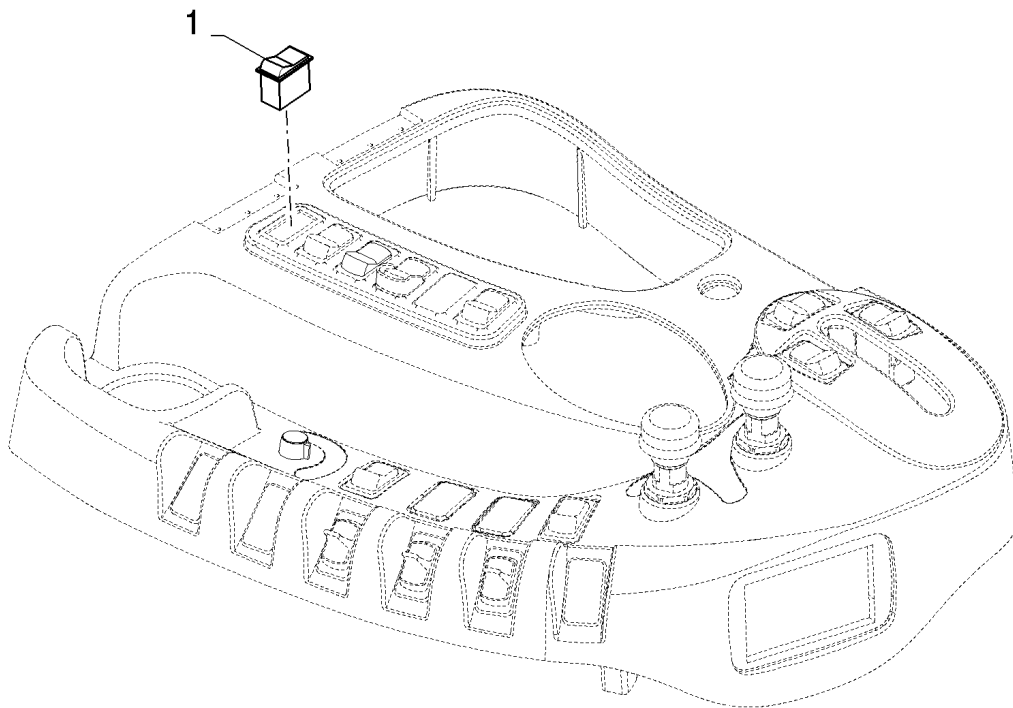

CX8080 COMBINE (9/06-)

18.87336876(02) POWERED REAR AXLE REBUILD KIT FOR FIXED AXLES

сылка	Номер детали	Кол-во	Описание
	87336876		DIA KIT, HARVESTER,
1	87281008	2	HOSE, FLEXIBLE,
2	87281009	2	HOSE, FLEXIBLE,
3	87281007	2	HOSE, FLEXIBLE,
4	84800193	2	BEARING, NYLON,
5	84800177	1	
6	87281646	2	BRACKET,
7	87281645	1	GUIDE,
8	87031127	1	HOSE, LARGE,
9	87011476	1	HOSE ASSY.,
10	87031128	1	HOSE, LARGE,
11	87031126	1	HOSE, LARGE,
12	84800294	1	
13	87283481	1	GUIDE,
14	84800196	1	
15	9846848	1	ELBOW,
16	9846956	1	ELBOW, 90°, 1 7/16"-12 x 1 1/16"-12, Adj, ORFS,
17	86579697	1	ELBOW, 90°, 1 3/16"-12 ORFS x M27 x 2 ORB,
18	9507672	1	CONNECTION, 3 WAY,
19	84449720	1	FITTING,
20	87281709	20	SPACER,
21	84433892	1	BRACKET,
22	87031121	6	CLAMP, HOSE,
23	84807572	3	CLAMP,
24	84807867	1	HARNESS, WIRE,
25	280375	2	NUT, LOCK, 3/4"-10, GC,
26	281074	2	BOLT, Hex, 3/4"-10 x 2 1/2", G8,
27	87035472	20	BOLT, SPECIAL,
28	412152	8	NUT, LOCK, M6 x 1, CI 8.8,
29	86508569	6	BOLT, Hex, M6 x 70, 8.8,
30	86977786	2	BOLT, Hex, M6 x 25, 8.8,
31	86566990	28	STRAP, CABLE,
32	9818288	2	ADAPTER,
33	14464080	2	O-RING, -222, 70 Duro, 1.484" ID x .139" Thk,
34	9818286	8	BOLT, Hex, 1/2"-13 x 3 1/2", G8,