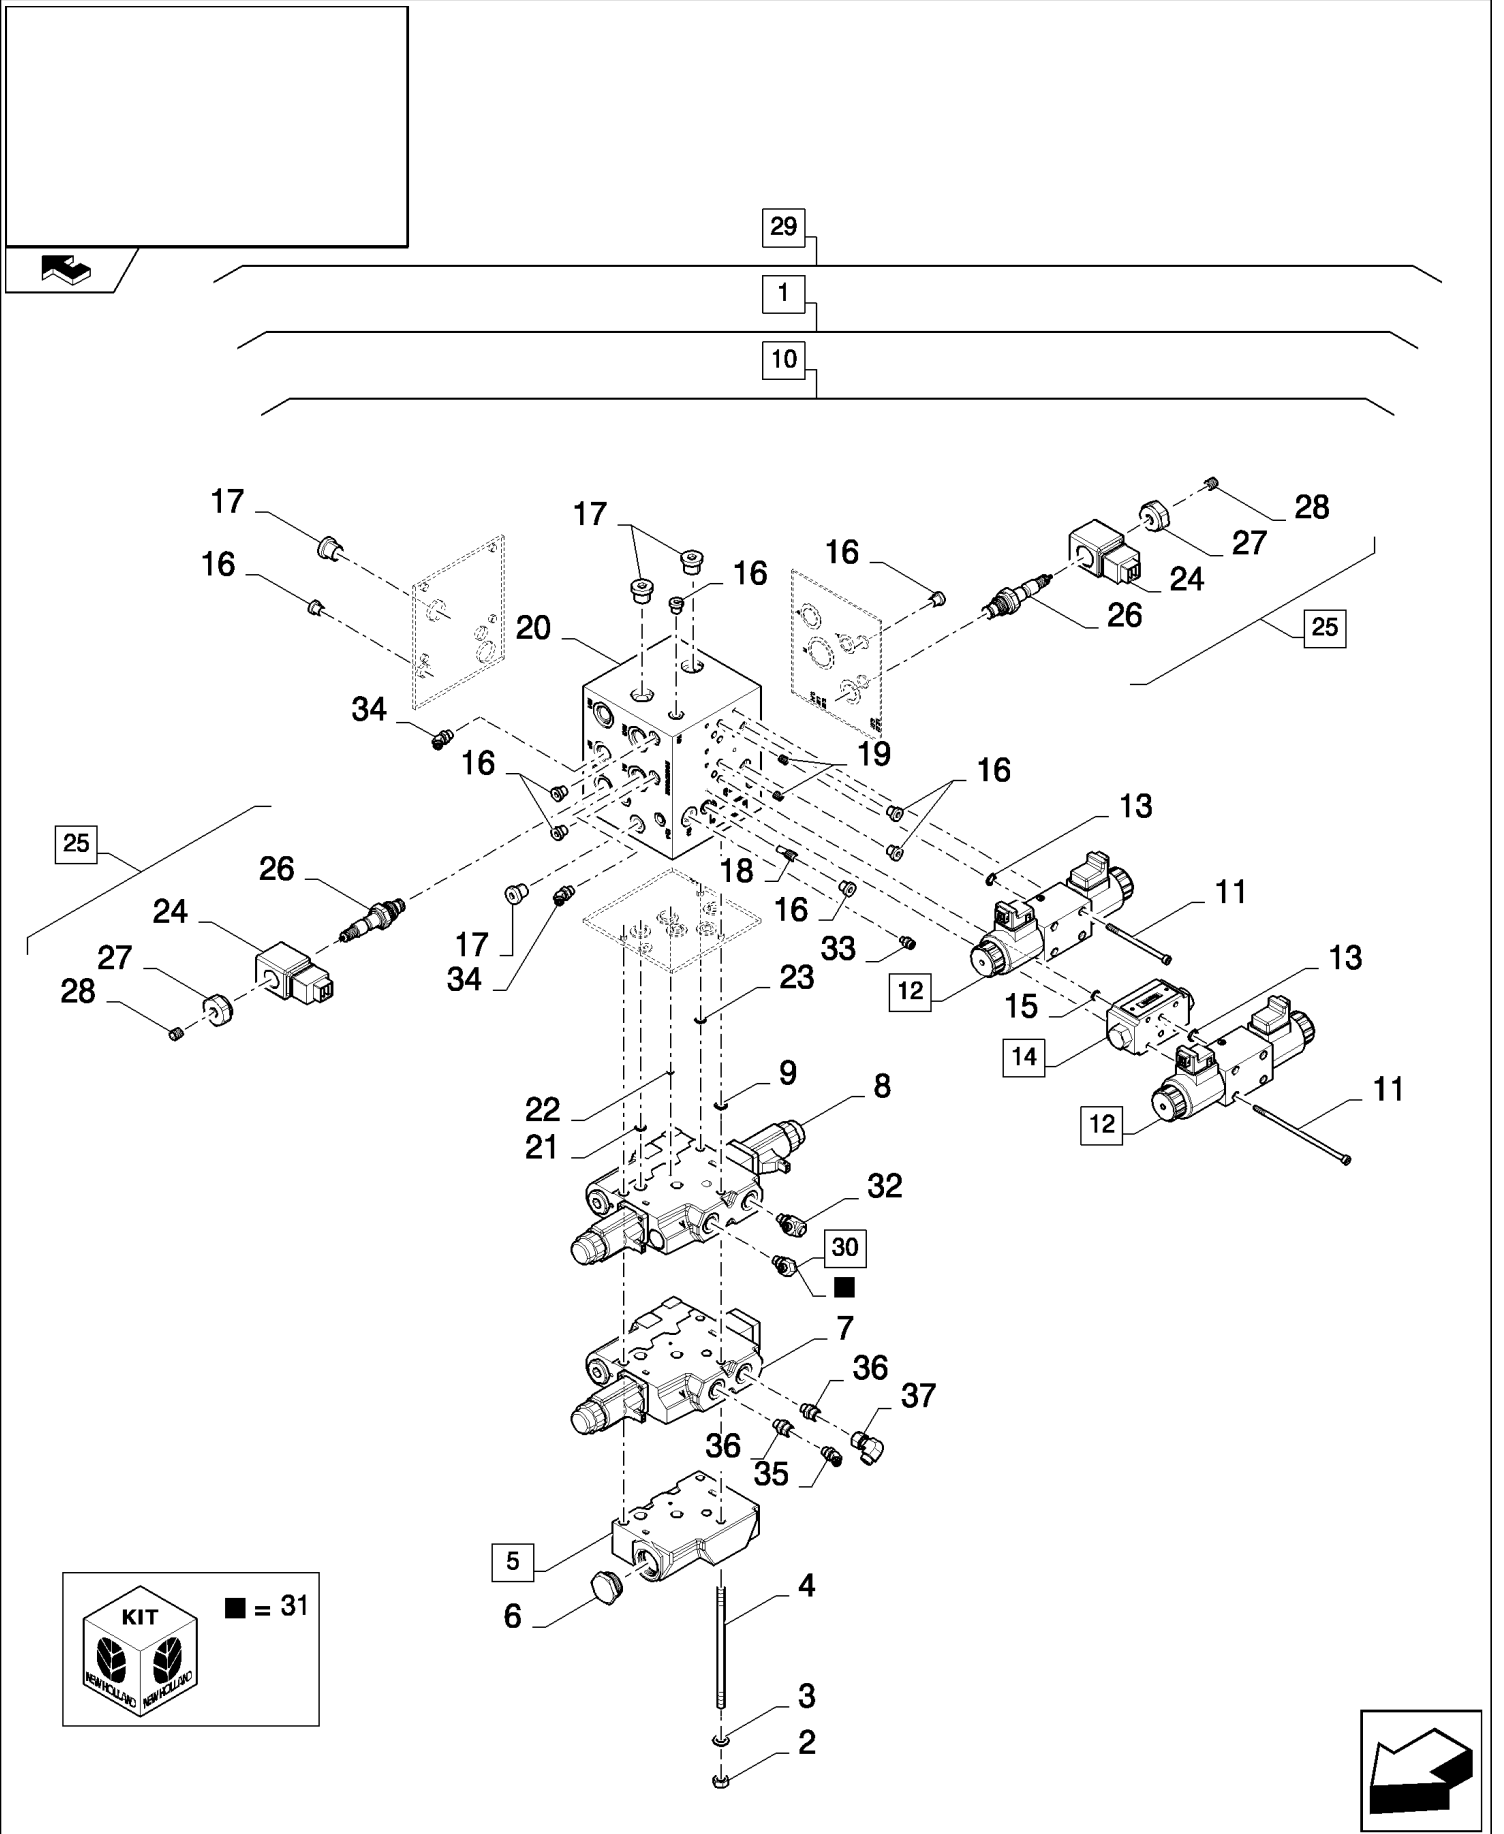

CX8080 COMBINE (9/06-)

07.32(03) STRAW ELEVATOR STACK VALVE WITH LATERAL FLOTATION AND HYDRAULIC REEL DRIVE - FOR N.A. ONL

сылка	Номер детали	Кол-во	Описание
1	87382578	1	VALVE, HYDRAULIC, (2 to 28)
2	NSS	3	NOT SERVICED SEPARATELY,
3	NSS	3	NOT SERVICED SEPARATELY,
4	87658220	3	BOLT,
5	84022999	1	(6)
6	NSS	1	NOT SERVICED SEPARATELY,
7	86580300	1	VALVE SECTION, HYD,
8	86580299	1	VALVE, HYDRAULIC,
9	87658219	1	SHIM,
10	NSS	1	NOT SERVICED SEPARATELY, (11 to 28)
11	NSS	4	NOT SERVICED SEPARATELY,
12	87657069	2	VALVE, (13)
13	NSS	4	NOT SERVICED SEPARATELY,
14	87657866	1	VALVE, CHECK, (15)
15	87657867	4	O-RING,
16	NSS	AR	NOT SERVICED SEPARATELY,
17	NSS	AR	NOT SERVICED SEPARATELY,
18	87657863	1	VALVE, CHECK,
19	87657864	2	ORIFICE,
20	NSS	1	NOT SERVICED SEPARATELY,
21	87658216	1	O-RING,
22	87658217	1	O-RING,
23	87658218	4	O-RING,
24	87658214	2	COIL,
25	87657860	2	POPPET, VALVE, (26 to 28)
26	NSS	1	NOT SERVICED SEPARATELY,
27	NSS	1	NOT SERVICED SEPARATELY,
28	NSS	1	NOT SERVICED SEPARATELY,
29	87592342	1	VALVE, HYDRAULIC, (1 to 28, 29 to 37) (painted), ASN D572
29	87592341	1	VALVE, HYDRAULIC, (1 to 28, 29 to 37) (not painted), ASN D572
30	84062490	1	VALVE, PRESSURE RELIEF, (31), ASN D572
31	84989501	1	KIT, SEALS, , ASN D572
32	86579688	1	ELBOW, 90°, 11/16"-18 ORFS x M18 x 1.5 ORB, , ASN D572
33	86580177	1	CONNECTOR, HYD., 11/16"-16 ORFS x M12 x 1.5 ORB, , ASN D572
34	84989392	2	ELBOW, 90°, 11/16"-16 ORFS x 11/16"-16 Fem Sw, , ASN D572
35	87358966	2	ELBOW, 45°, 11/16"-18 ORFS x M18 x 1.5 ORB, , ASN D572
36	86579679	2	CONNECTOR, HYD., 1"-14 ORFS x M18 x 1.5 ORB, , ASN D572
37	84989393	2	ELBOW, 90°, 1"-14 ORFS x 1"-14 Fem Sw, , ASN D572