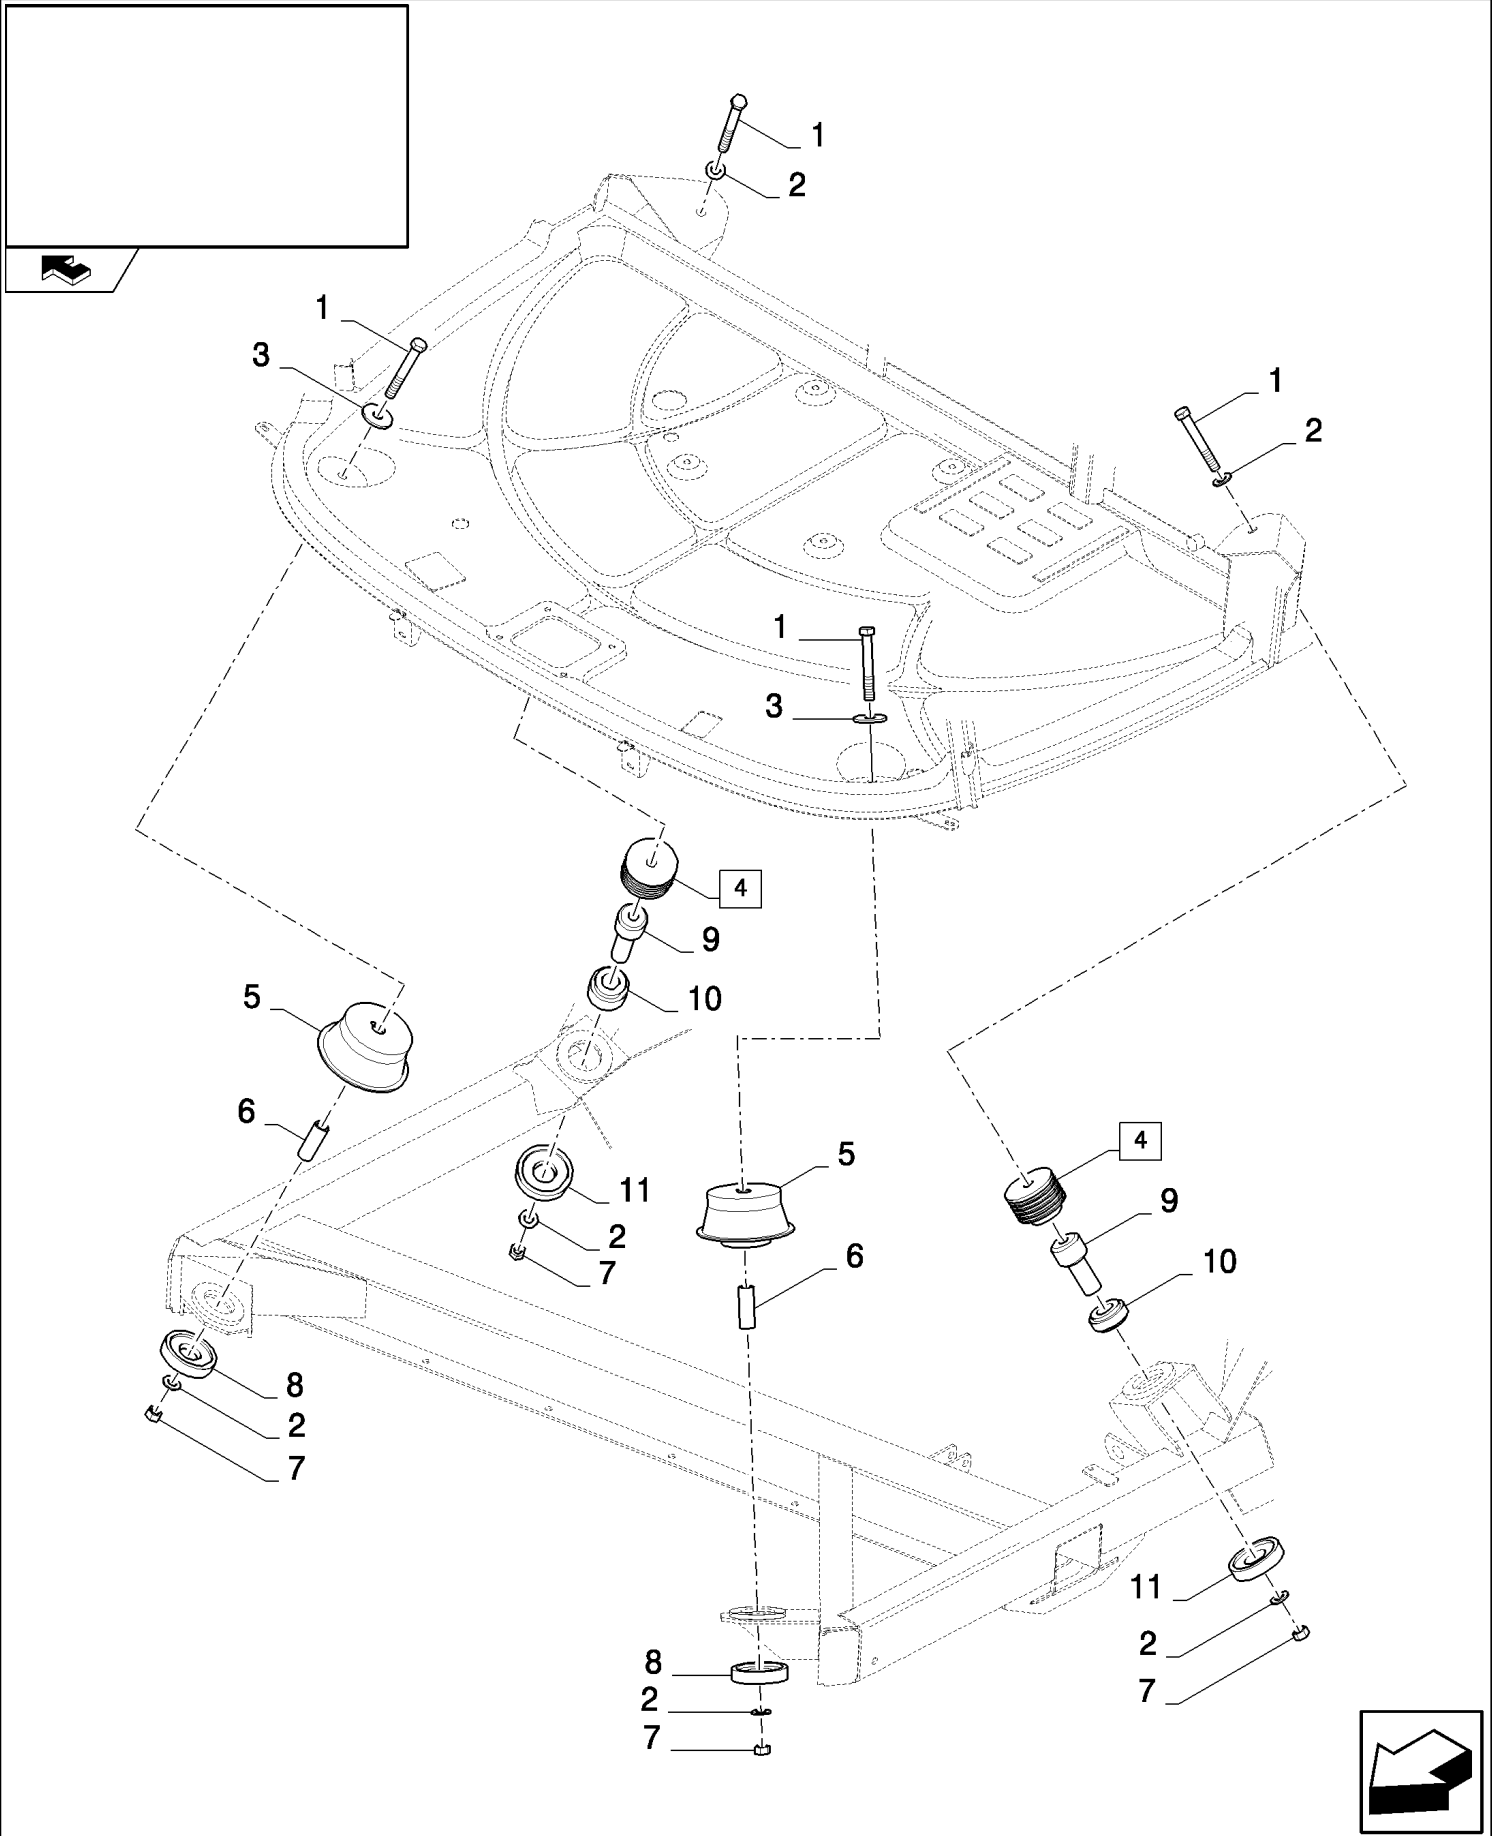

10.08(01) MOUNTING GROUP

CX8080 COMBINE (9/06-)

10.08(01) MOUNTING GROUP

сылка	Номер детали	Кол-во	Описание
1	321246	4	BOLT, Hex, M16 x 120, 8.8,
2	378246	6	WASHER, 16MM
3	337522	2	WASHER, M16 x 56 x 5,
4	86525450	2	DAMPER, (10, 11)
5	87012026	2	DAMPER,
6	84807136	2	SPACER, , BSN C555
6	87599837	2	SPACER, , ASN D556
7	86000441	4	NUT, M16 x 2, CI 8,
8	87022202	2	WASHER,
9	87357392	1	PIN, , BSN C555
9	87599835	1	INSERT, , ASN D556
10	NSS	1	NOT SERVICED SEPARATELY,
11	NSS	1	NOT SERVICED SEPARATELY,