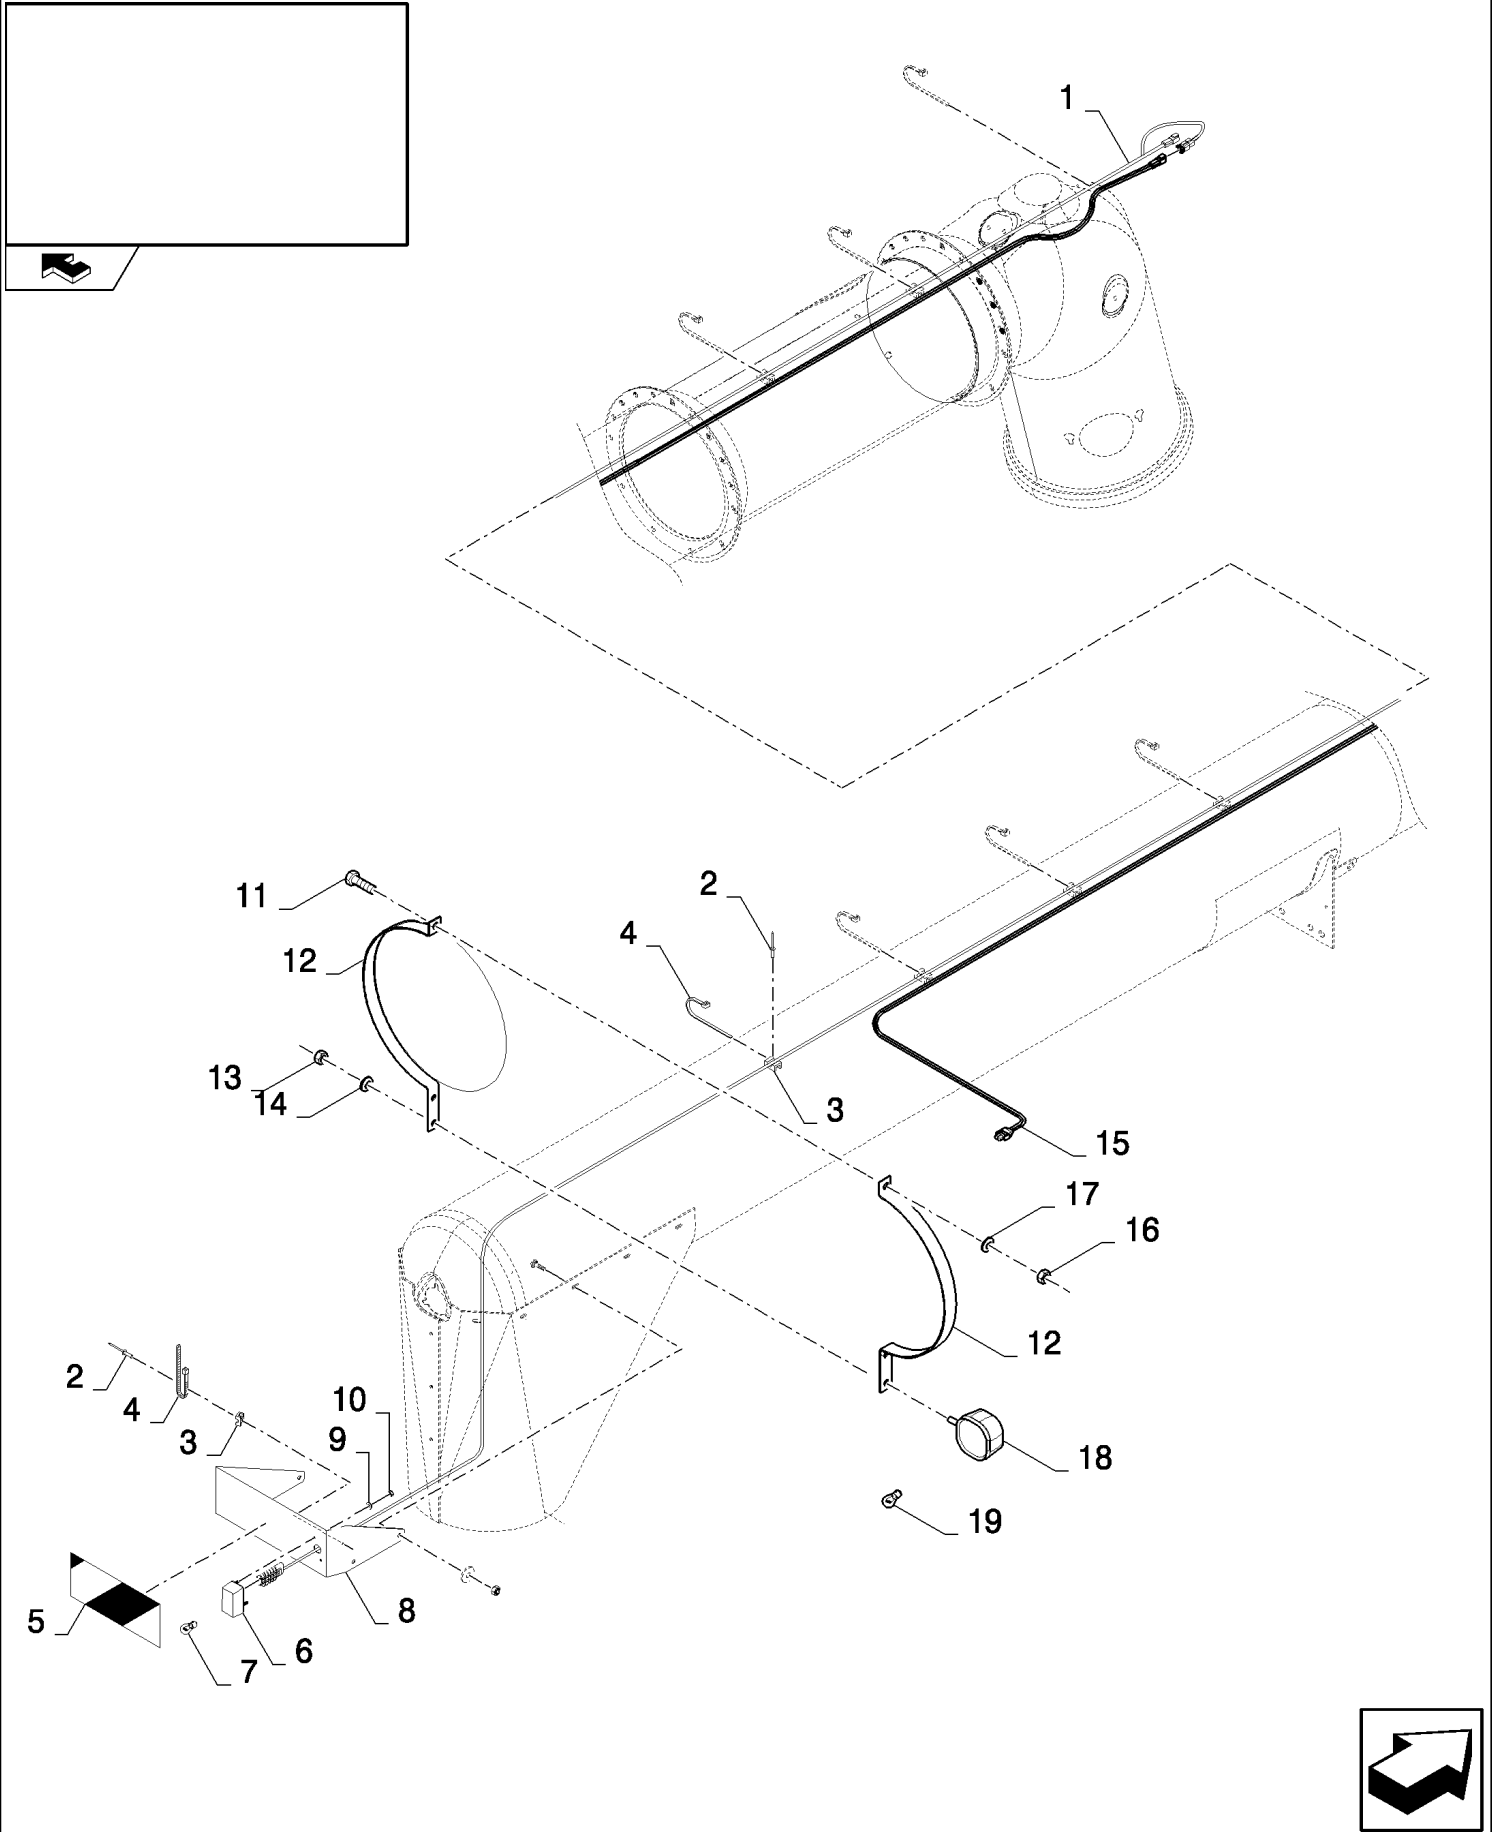

06.42(01) SIGNAL PLATES FOR UNLOADING TUBE

CX8080 COMBINE (9/06-)

06.42(01) SIGNAL PLATES FOR UNLOADING TUBE

сылка	Номер детали	Кол-во	Описание
1	86610718	1	HARNES, WIRE,
2	445394	8	RIVET, Pop, M4.8 x 12.7,
3	86590413	8	CLAMP,
4	86566989	13	STRAP, CABLE,
5	84441358	3	DECAL,
6	84429842	1	LAMP, (7)
7	86616250	1	BULB, #W5W, 5w, 12V-5W
8	84452652	1	SUPPORT,
9	140014	2	WASHER, M5 x 10 x 1,
10	43440	2	NUT, LOCK, M5 x .8, CI 8,
11	43139	2	SCREW, Hex, M10 x 25, 8.8, Full Thd, M10x25
12	84072630	2	SUPPORT,
13	86629542	1	NUT, LOCK, M8 x 1.25, CI 8,
14	86511315	1	WASHER, M8 x 16 x 1.6,
15	86900852	1	HARNES, WIRE,
16	100016	2	NUT, M10, CI 8,
17	140045	2	WASHER, SPRING, Belleville, M10,
18	84067907	1	LAMP, WORK, (19)
19	9847313	1	BULB, #894, 12V, 37.5W,
20	325911	2	RIVET, Pop, M4.8 x 7.4,