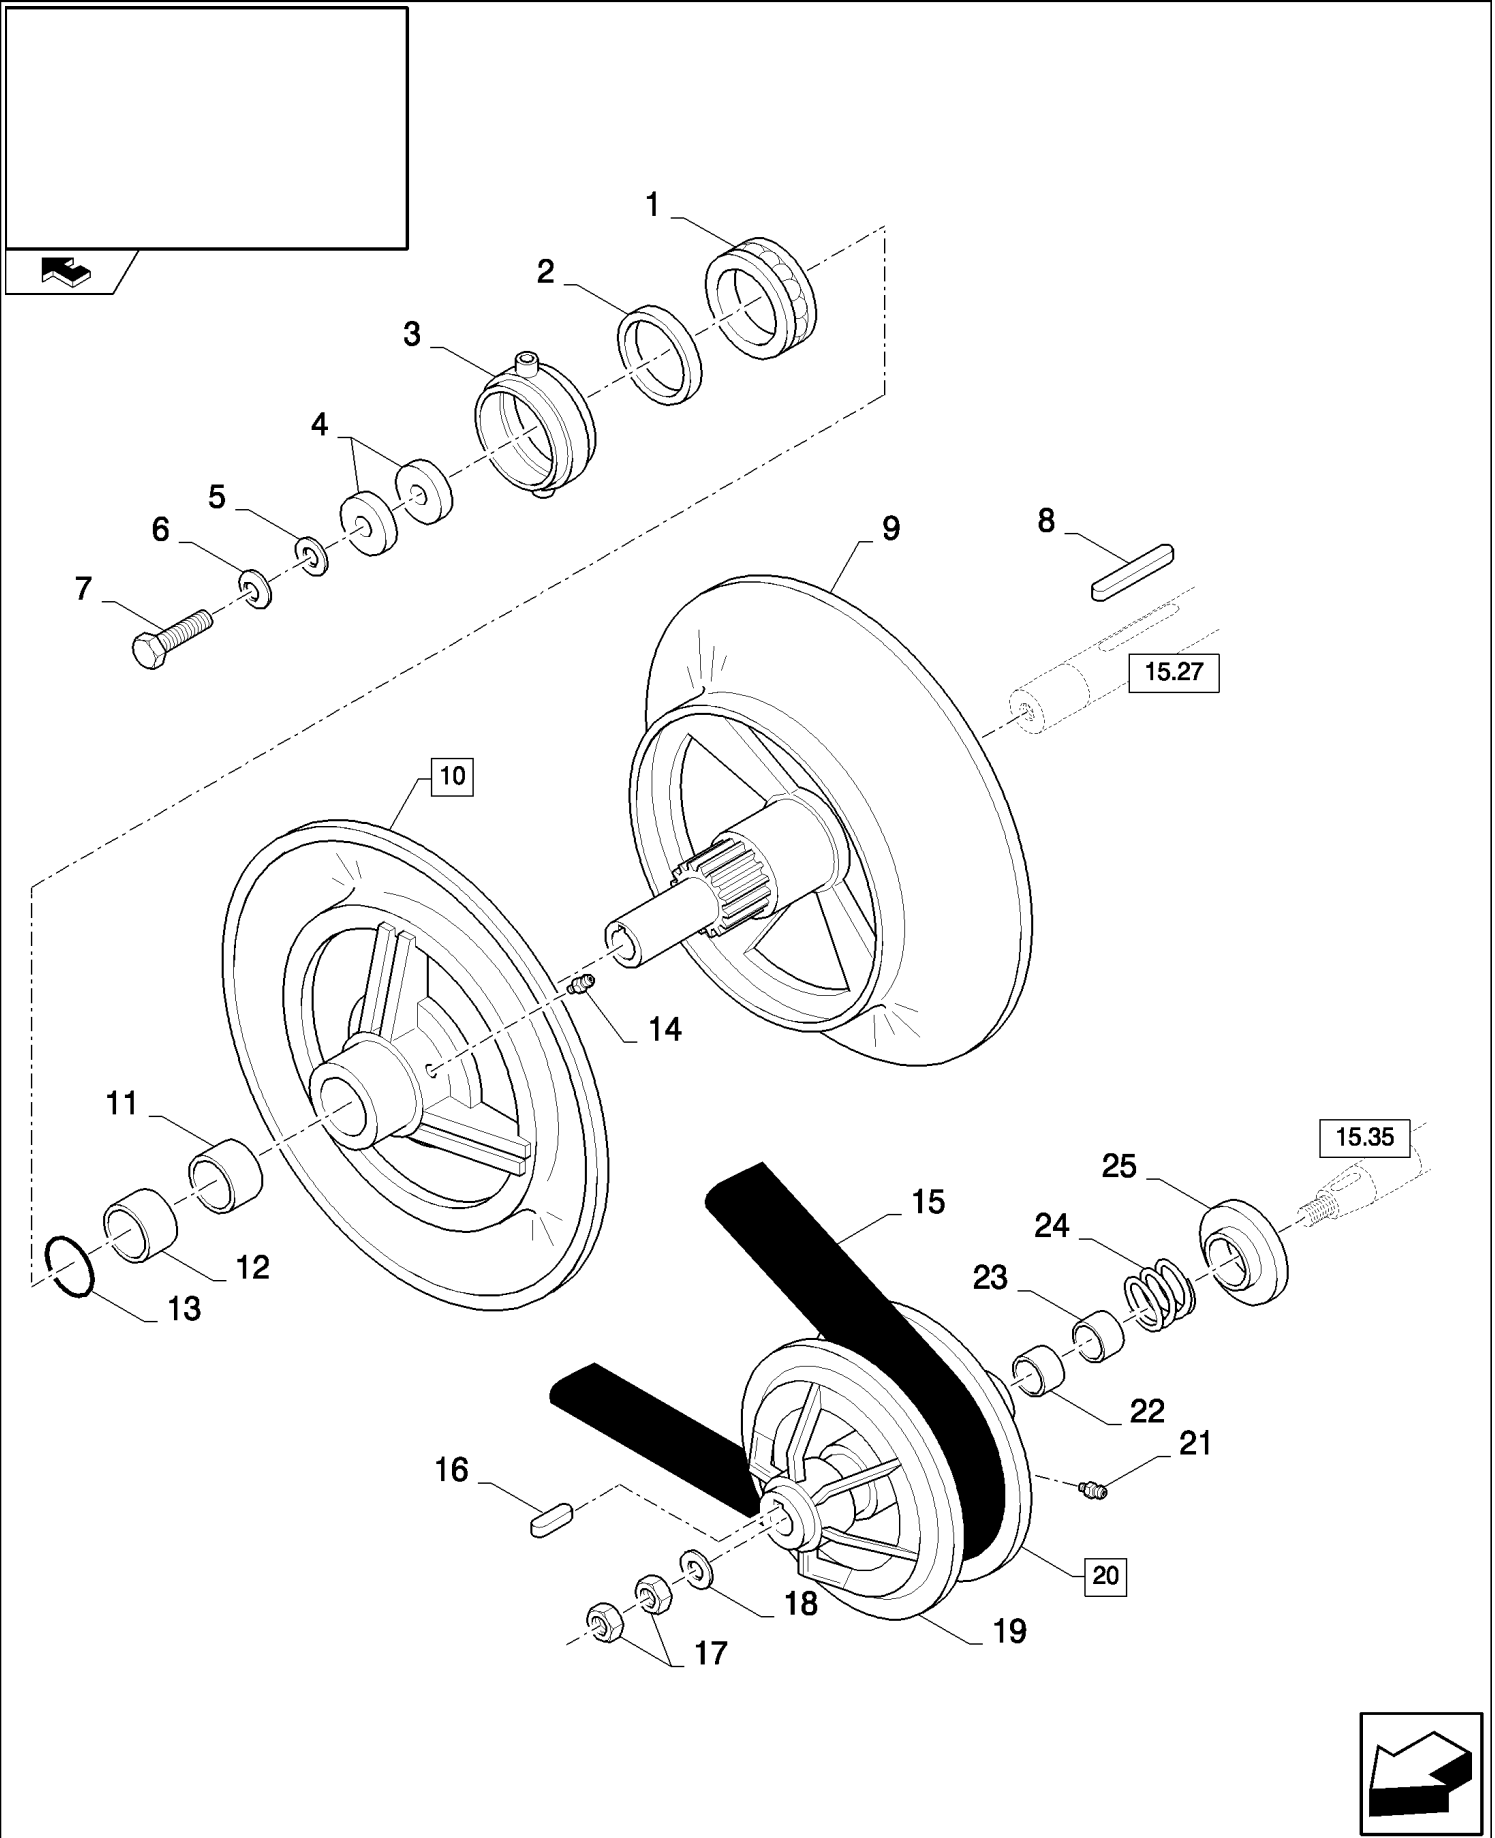

CX8080 COMBINE (9/06-)

15.37(01) FAN VARI-DRIVE

сылка	Номер детали	Кол-во	Описание
1	385803	1	BEARING ASSY,
2	84818400	1	GASKET,
3	84078831	1	HOUSING, BEARING,
4	9838302	2	WASHER,
5	378245	1	WASHER, M12,
6	140046	1	WASHER, Belleville, M12,
7	9706717	1	BOLT, Hex, M12 x 70, 8.8, Full Thd, Hex, M12 x 70, 8.8, Full Thd
8	170035	1	KEY,
9	84078841	1	DISC,
10	84078837	1	DISC, (11 to 14)
11	84818346	1	BUSHING,
12	9503683	1	SLEEVE,
13	84814916	1	O-RING,
14	321204	3	NIPPLE, LUBE, M6 x 1, 16mm lg,
15	84817627	1	BELT, TRANSMISSION, , FOR SELF LEVELLING ONLY
15	919739	1	BELT, TRANSMISSION, , FOR FIXED SHOE ONLY
16	170050	1	KEY,
17	100085	2	NUT, M20 x 1.5, CI 8,
18	9506874	1	WASHER,
19	84078856	1	DISC,
20	84078828	1	DISC, (21 to 23)
21	321204	3	NIPPLE, LUBE, M6 x 1, 16mm lg,
22	419621	1	BUSHING,
23	429232	1	SLEEVE,
24	388166	1	SPRING,
25	913044	1	WASHER,