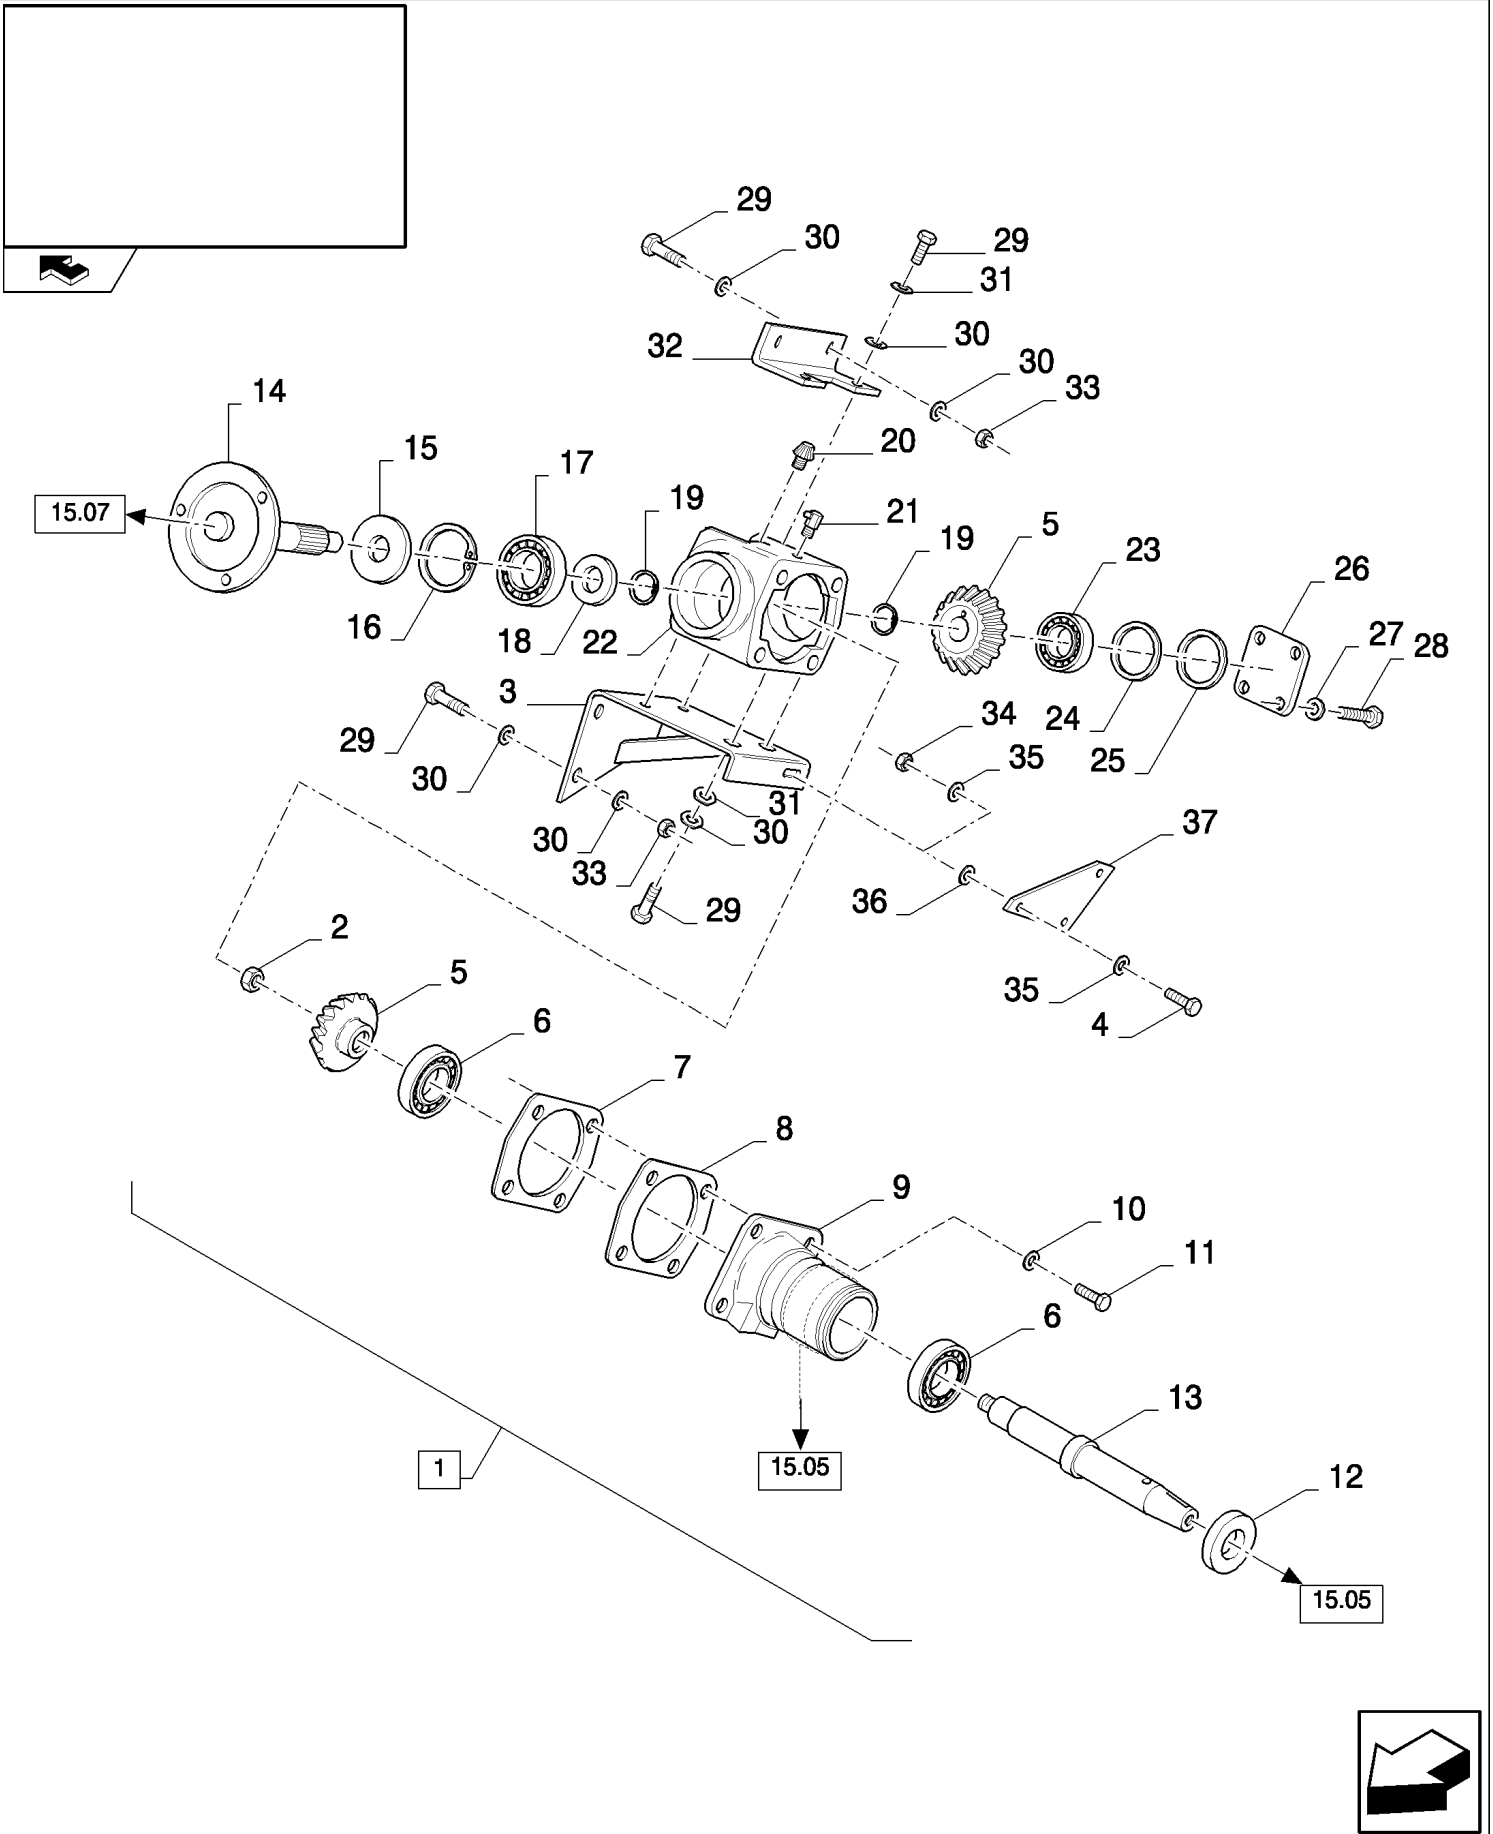

15.06(01) SHAKER SHOE DRIVE, GEARBOX - SELF-LEVELLING

CX8080 COMBINE (9/06-)

15.06(01) SHAKER SHOE DRIVE, GEARBOX - SELF-LEVELLING

сылка	Номер детали	Кол-во	Описание
1	84068825	1	GEARBOX, (2 to 28)
2	84440604	1	NUT,
3	84071512	1	SUPPORT,
4	43127	1	BOLT, Hex, M8 x 25, 8.8,
5	84078339	2	GEAR,
6	428466	2	BEARING ASSY,
7	434243	3	PLATE, ADJUSTING, THK.:0.2MM
8	439757	3	PLATE, ADJUSTING, THK.:0.5MM
9	84056663	1	HOUSING, BEARING,
10	322358	4	WASHER, SPRING, Belleville, M8,
11	120104	4	SCREW, Hex, M8 x 20, 8.8,
12	80394994	1	O-RING,
13	84056893	1	SHAFT,
14	84053872	1	SHAFT,
15	417722	1	SEAL,
16	370012	1	RING, SNAP, M62, Int,
17	309085	1	BEARING ASSY,
18	452194	1	WASHER,
19	370003	2	CIRCLIP, M30, Ext,
20	46566	1	BREATHER,
21	80719	1	NIPPLE, LUBE, 90€, 1/8" NPT x .84" lg,
22	9507274	1	HOUSING,
23	412287	1	BEARING ASSY,
24	440978	5	PLATE, ADJUSTING,
25	140124	4	PLATE, ADJUSTING,
26	84097369	1	COVER,
27	322357	4	WASHER, SPRING, Belleville, M6,
28	86508568	4	SCREW, Hex, M6 x 16, 8.8,
29	43139	11	SCREW, Hex, M10 x 25, 8.8, Full Thd, M10x25
30	140045	11	WASHER, SPRING, Belleville, M10,
31	394629	12	WASHER, LOCK,
32	84071509	1	SUPPORT,
33	100016	5	NUT, M10, CI 8,
34	89706690	1	NUT, M8, CI 8,
35	412650	2	WASHER, Belleville, M8,
36	378243	2	WASHER, M8,
37	84073470	1	SUPPORT,