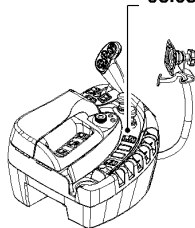

06.15

06.01
06.08
06.19
06.30
06.33
06.37
06.38
06.42
06.48
06.54
06.55
06.56
06.61
06.64

06.34
06.35
06.36
06.40
06.47

06.03
06.04
06.05