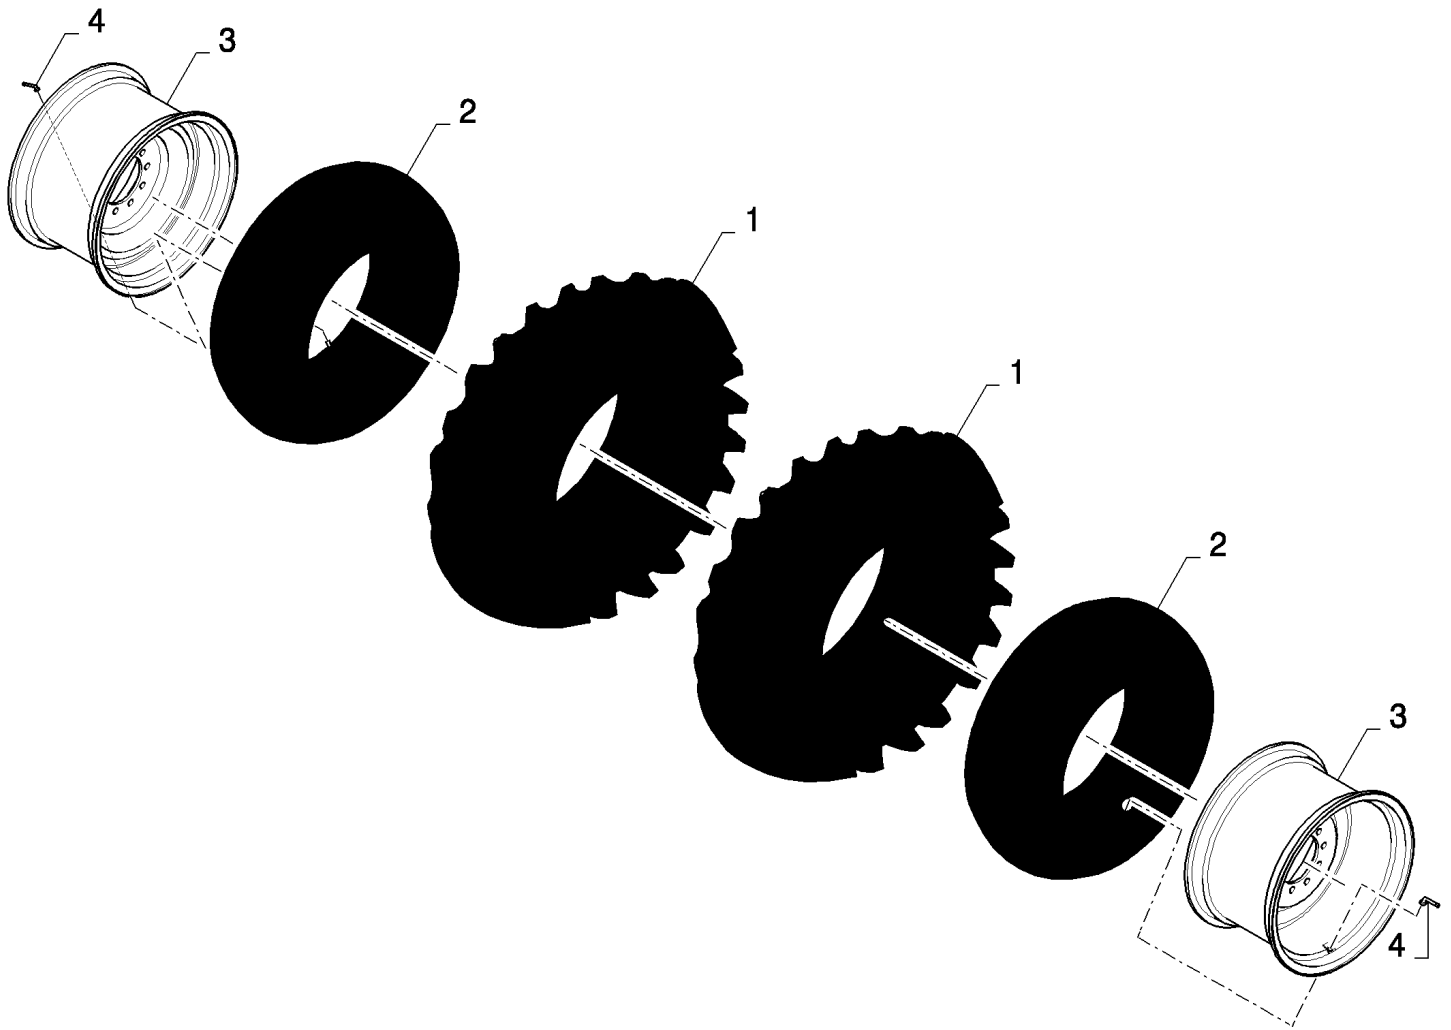

CX8080 COMBINE (9/06-)

18.84095841(01) STEERING WHEELS - 18.4X38-12PR-DTII(40) - USED IN COBINATION WITH TRACKS

сылка	Номер детали	Кол-во	Описание
	84095841		DIA KIT, HARVESTER,
1	84807847	2	TYRE/TIRE,
2	84817283	2	TUBE, TYRE/TIRE,
3	84807849	2	RIM,
4	89507108	2	VALVE, PNEUMATIC,
	401631	0.06	grease
	84989141	2	DECAL,