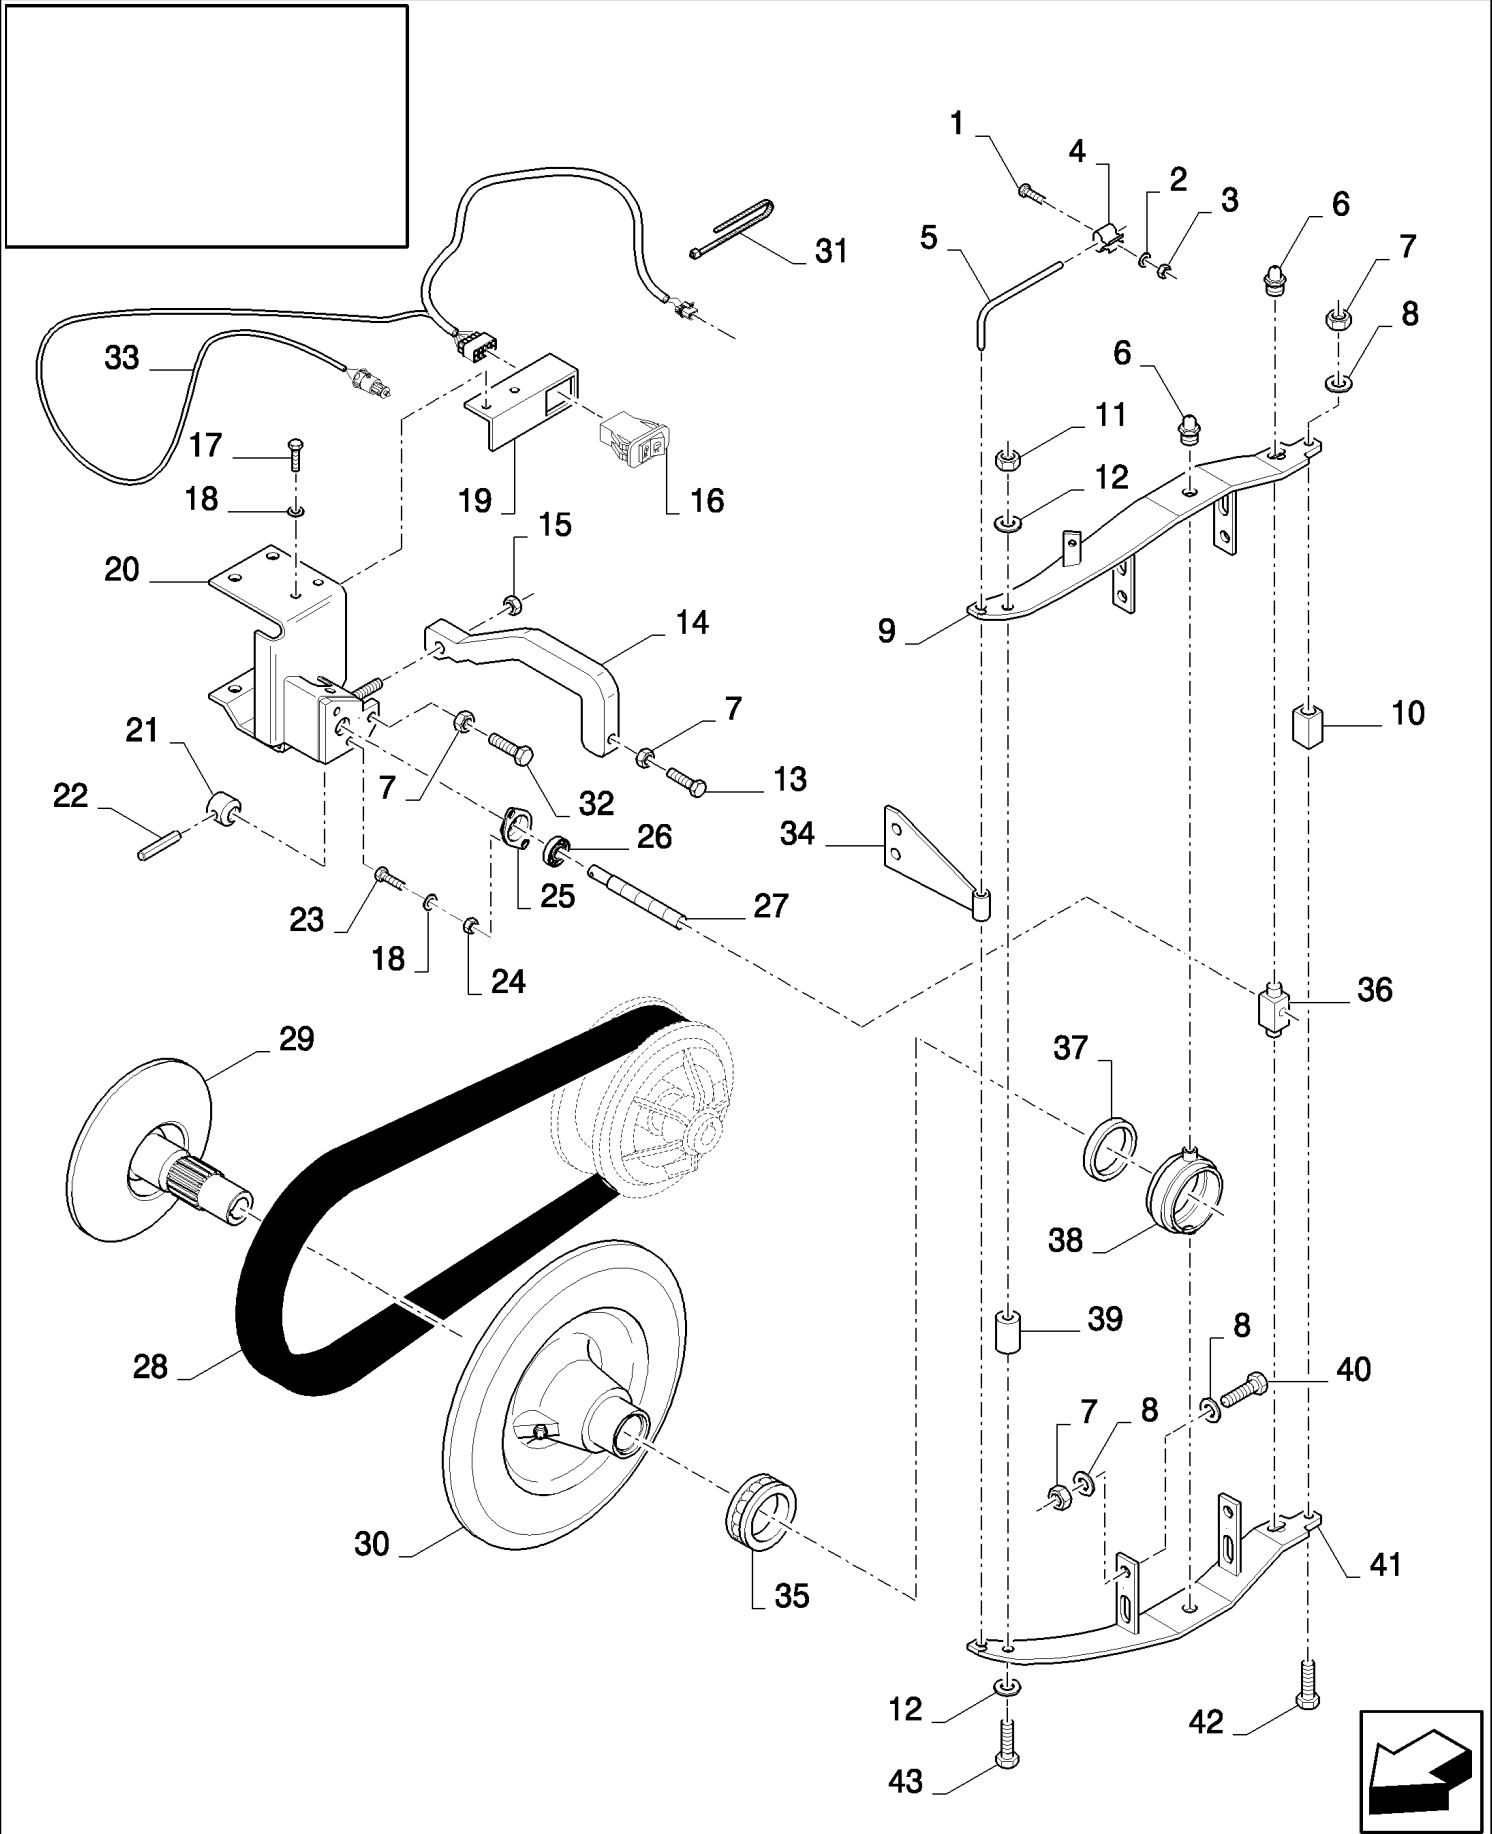

CX8080 COMBINE (9/06-)

18.84081020(01) GRASS SEED VARIATOR KIT - FIXED SHOE

сылка	Номер детали	Кол-во	Описание
	84081020		DIA KIT, HARVESTER,
1	412064	1	SCREW, Hex, M4 x 16, 8.8, Full Thd,
2	322355	1	WASHER, Belleville, M4,
3	100012	1	NUT, M4, CI 8,
4	323307	1	CLAMP,
5	84023276	1	PIN,
6	321204	2	NIPPLE, LUBE, M6 x 1, 16mm lg,
7	100016	7	NUT, M10, CI 8,
8	140045	9	WASHER, SPRING, Belleville, M10,
9	84023235	1	ARM,
10	84023232	1	BLOCK,
11	9706690	1	NUT, M8, CI 8,
12	80322358	2	WASHER,
13	120113	1	BOLT, Hex, M10 x 50, 8.8, Full Thd,
14	84023233	1	SUPPORT,
15	100037	1	NUT, M10 x 1.5, CI 8,
16	84320265	1	SWITCH,
17	86508568	2	SCREW, Hex, M6 x 16, 8.8,
18	322357	4	WASHER, SPRING, Belleville, M6,
19	84442304	1	BRACKET,
20	84023287	1	SUPPORT,
21	89811470	1	BUSHING,
22	300869	1	PIN, LOCK, M6 x 40, Slotted,
23	120100	2	BOLT, Hex, M6 x 20, 8.8,
24	9706755	2	NUT, M6, CI 8,
25	443794	1	HOUSING, BEARING,
26	9808450	1	BEARING, BALL,
27	89811471	1	SHAFT,
28	84023278	1	BELT, TRANSMISSION,
29	84023306	1	VARIATOR,
30	84023321	1	VARIATOR,
31	86566989	20	STRAP, CABLE,
32	120112	1	BOLT, Hex, M10 x 40, 8.8, Full Thd,
33	86616159	1	HARNESS, WIRE,
34	84023298	1	SUPPORT,
35	385803	1	BEARING ASSY,
36	443796	1	ADJUSTER,
37	84818400	1	GASKET,
38	84078831	1	HOUSING, BEARING,
39	334056	1	BUSHING,
40	43139	4	SCREW, Hex, M10 x 25, 8.8, Full Thd,
41	84023237	1	ARM,