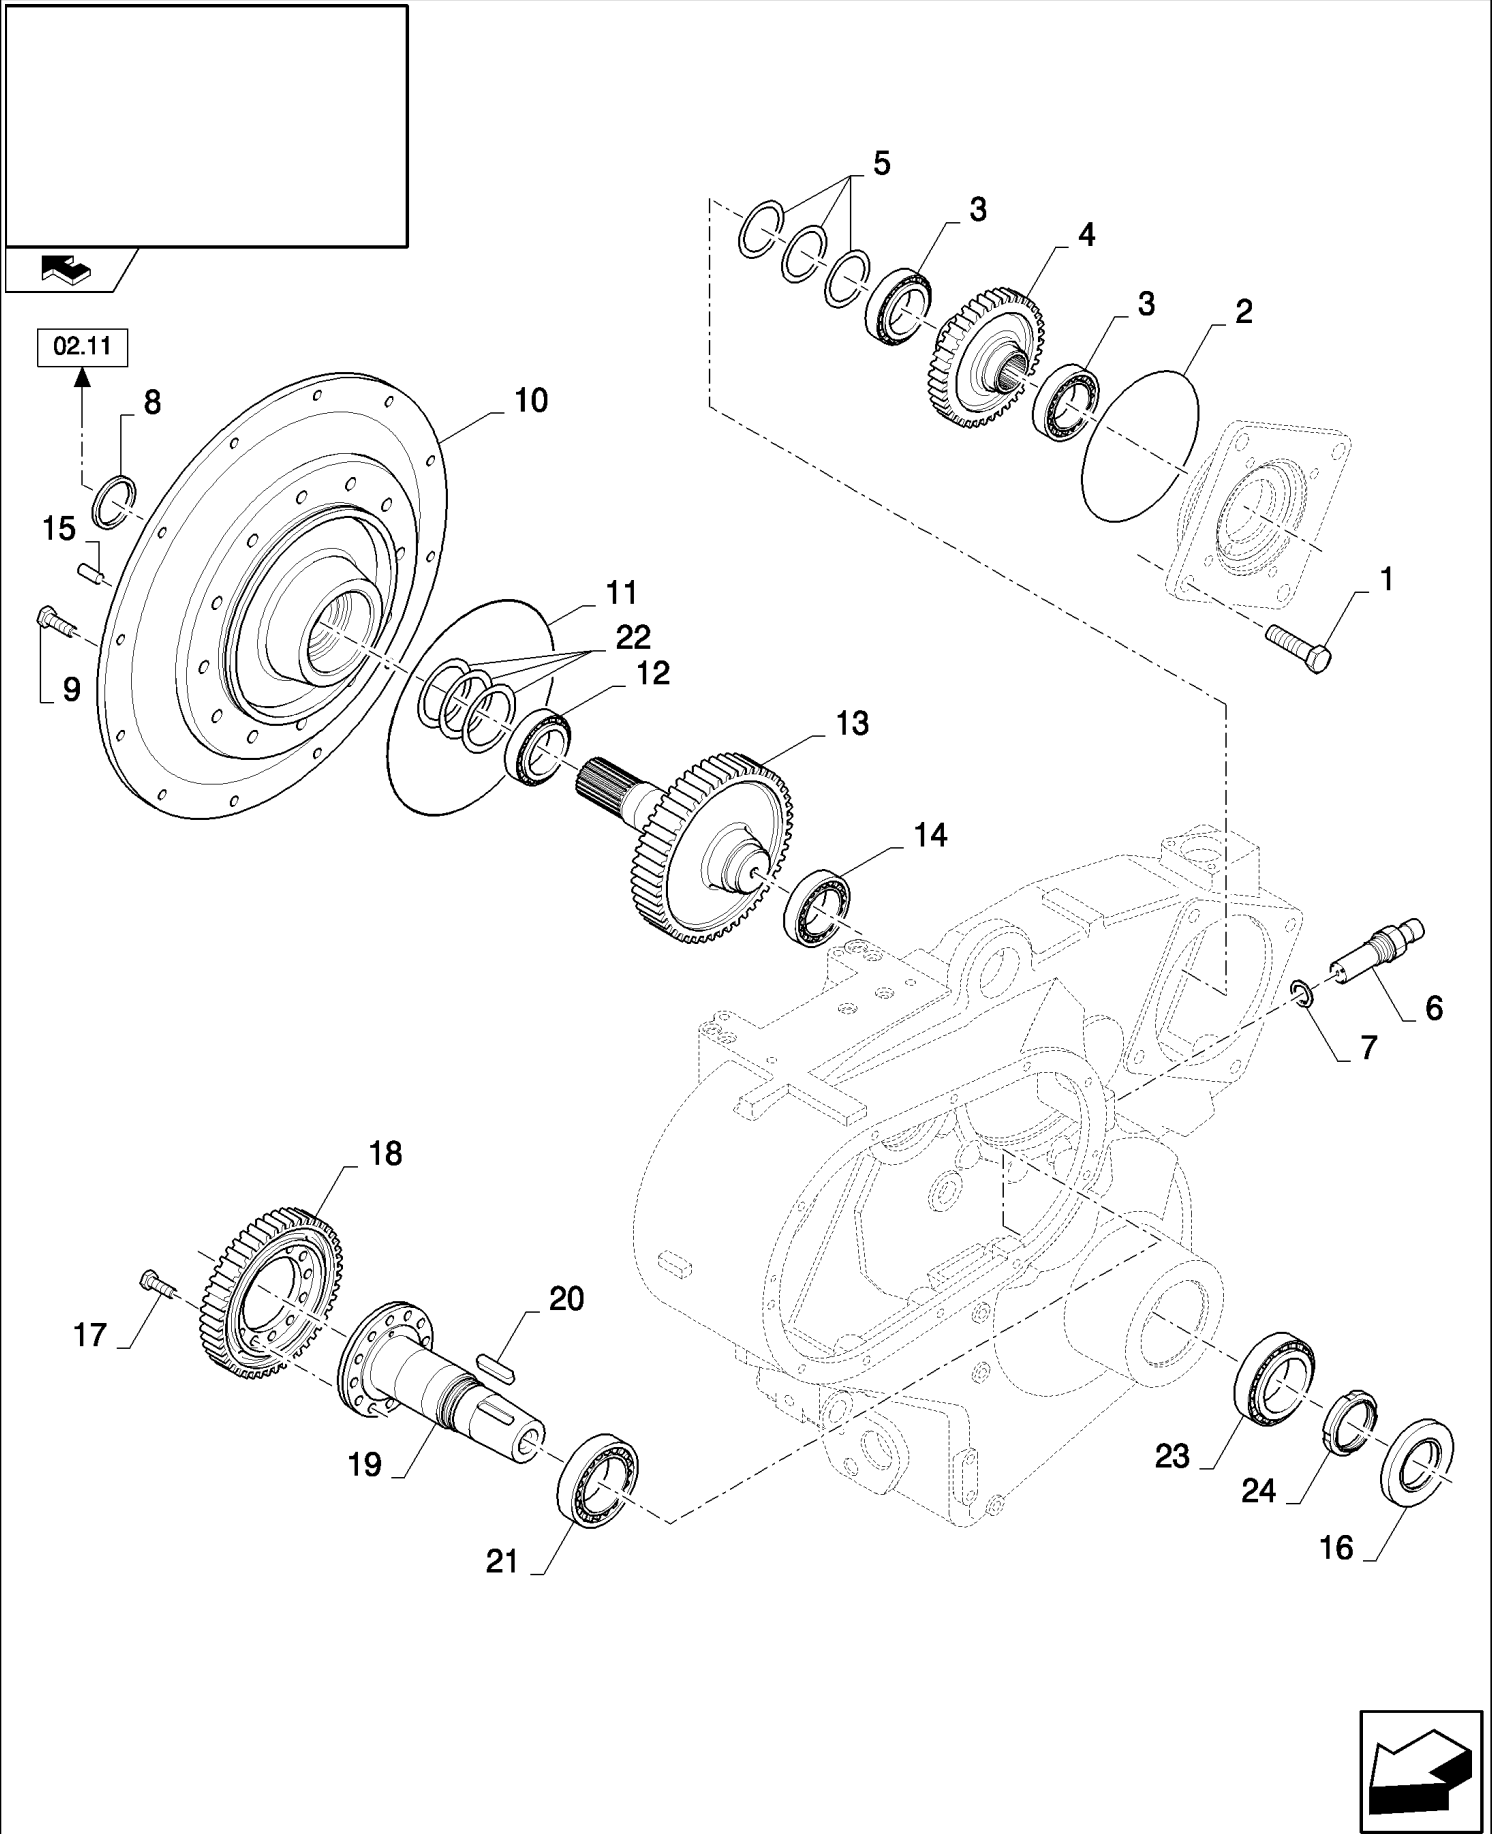

CX8080 COMBINE (9/06-)

02.15(01) ENGINE, GEARBOX

сылка	Номер детали	Кол-во	Описание
1	385922	4	SCREW, Hex, M16 x 45, 8.8,
2	86623597	1	O-RING,
3	86018151	2	BEARING, ROLLER, TAPERED,
4	86623555	1	GEAR,
5	86623723	1	KIT, SHIM,
6	86623600	1	SENDER, TEMPERATURE,
7	9511034	1	GASKET,
8	86623595	1	RING, OIL SCRAPER,
9	9706702	12	SCREW, Hex, M12 x 50, 8.8,
10	86623581	1	MOUNT, ENGINE,
11	86623598	1	O-RING,
12	86623592	1	BEARING ASSY,
13	86623554	1	SHAFT,
14	561201	1	BEARING ASSY,
15	378399	2	DOWEL,
16	86623596	1	RING, OIL SCRAPER,
17	43260	6	BOLT, Hex, M12 x 30, 10.9,
18	86623558	1	GEAR,
19	86623562	1	SHAFT,
20	84061121	1	KEY,
21	86509786	1	BEARING, ROLLER,
22	87284727	1	SHIM,
23	86623593	1	BEARING ASSY,
24	86623588	1	NUT, LOCK,