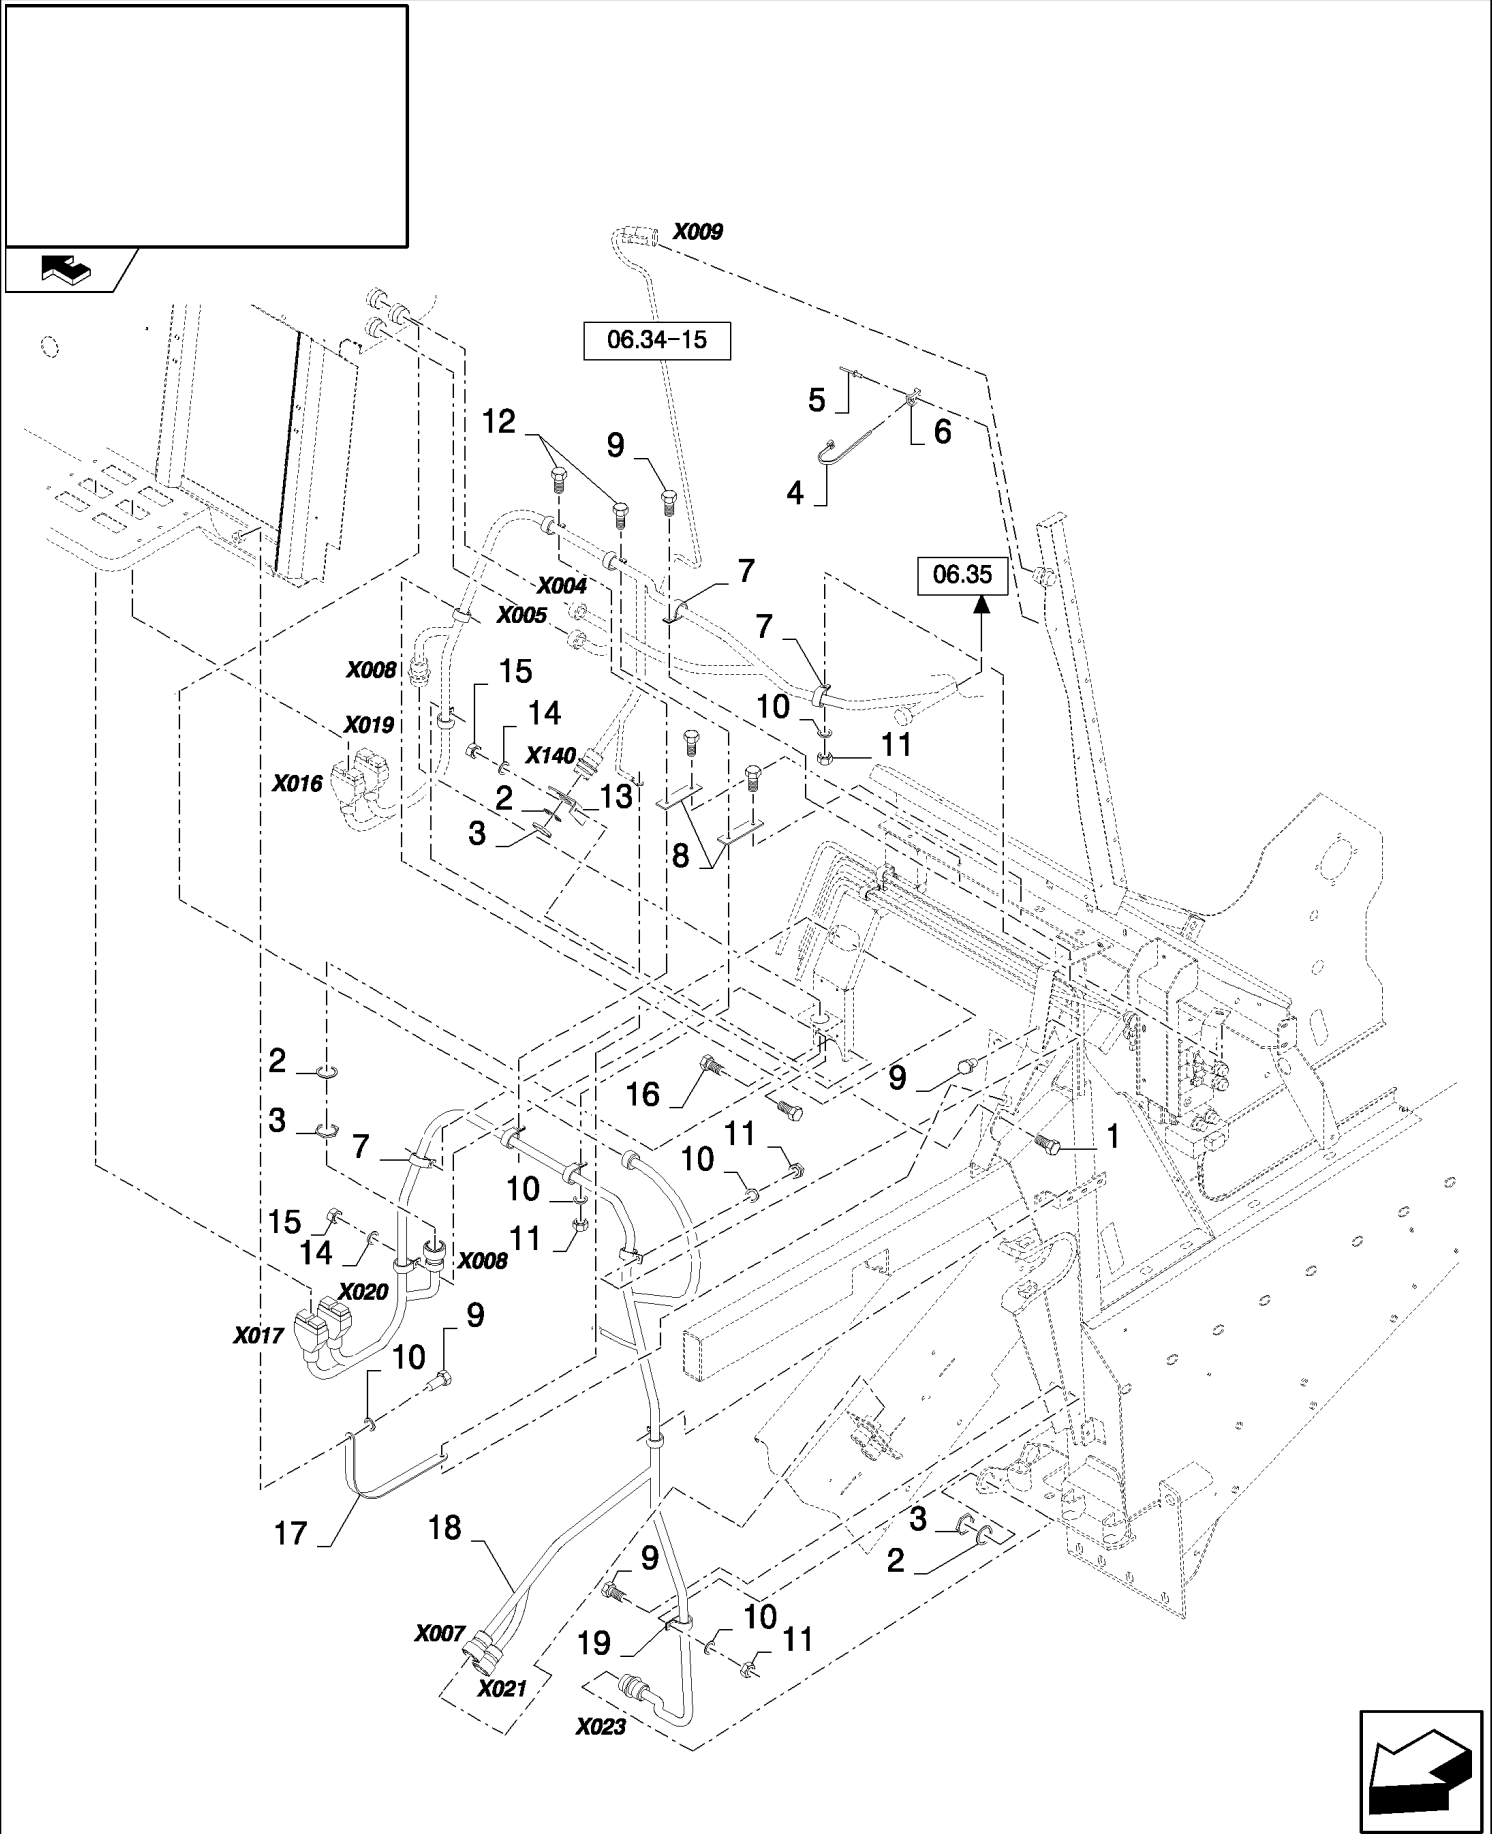

CX8080 COMBINE (9/06-)

06.33(01) THRESHING FRAME, ELECTRICS

сылка	Номер детали	Кол-во	Описание
1	120100	2	BOLT, Hex, M6 x 20, 8.8,
2	636665	3	WASHER, LOCK,
3	86619907	3	NUT,
4	86566989	3	STRAP, CABLE,
5	445394	3	RIVET, Pop, M4.8 x 12.7,
6	86590413	3	CLAMP,
7	86628564	11	CLAMP, 1 1/4", Insul, 3/8" Bolt,
8	84435333	2	SUPPORT,
9	120104	6	SCREW, Hex, M8 x 20, 8.8,
10	322358	11	WASHER, SPRING, Belleville, M8,
11	89706690	9	NUT, M8, CI 8,
12	43128	4	BOLT, Hex, M8 x 30, 8.8,
13	86633773	1	BRACKET,
14	322357	6	WASHER, SPRING, Belleville, M6,
15	9706755	6	NUT, M6, CI 8,
16	43117	4	BOLT, Hex, M6 x 30, 8.8,
17	86534915	1	CABLE, GROUND,
18	87393556	1	HARNESS, WIRE,
19	9827902	2	CLAMP, 1", Insul, 3/8" Bolt,