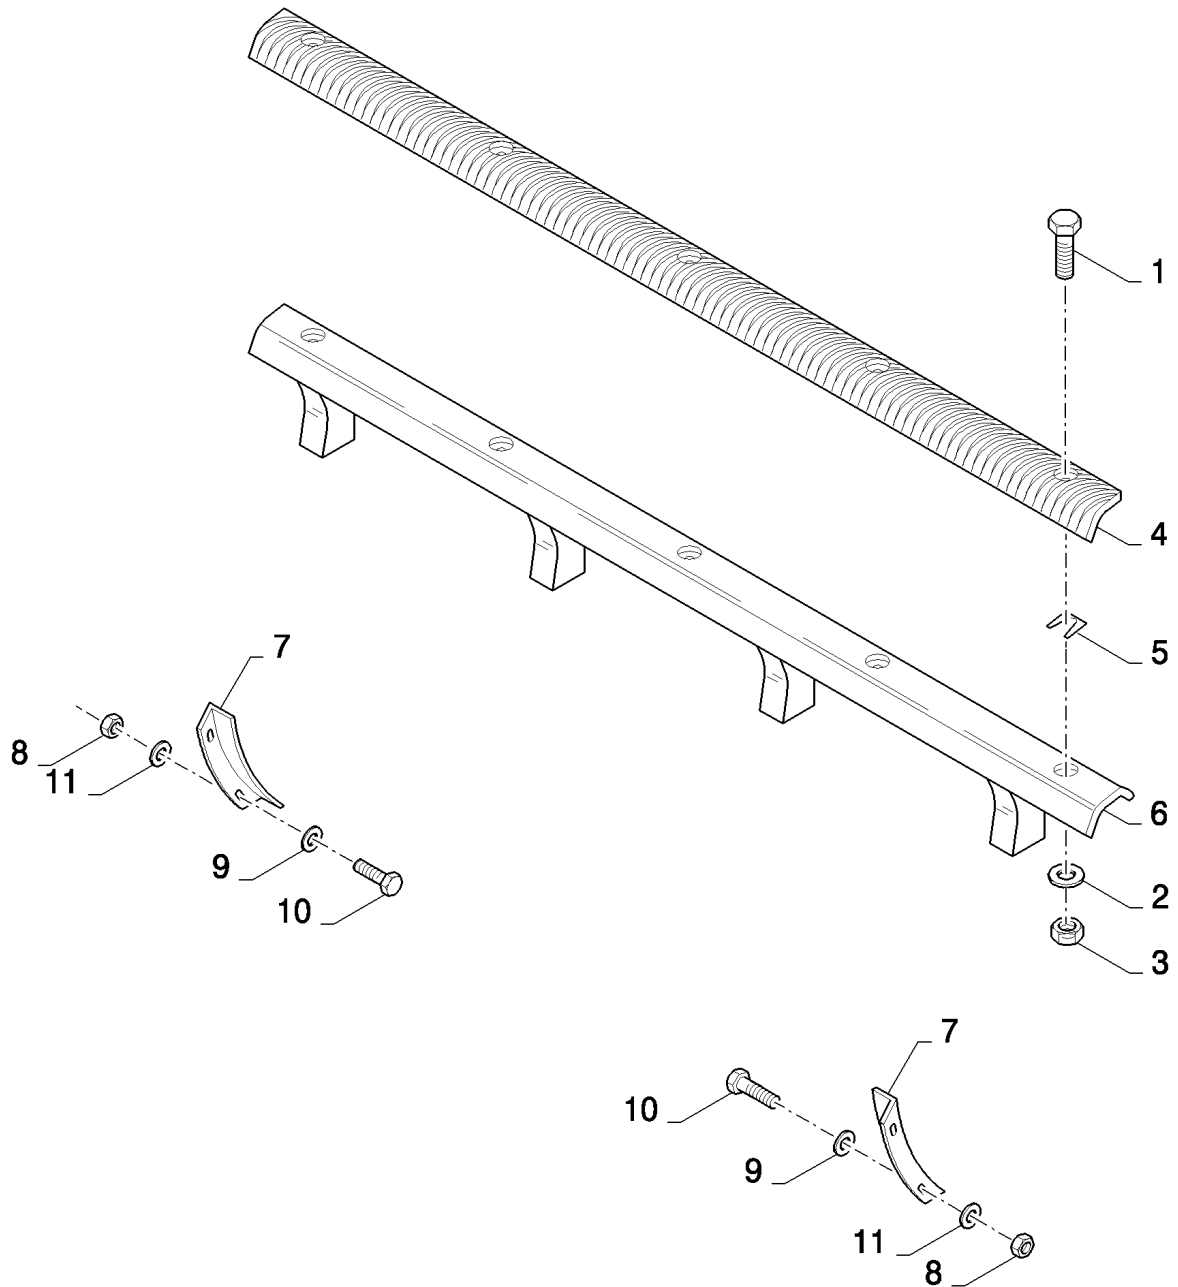

CX8080 COMBINE (9/06-)

18.84050221(02) GRAIN THRESHING REBUILD KIT - FROM RICE VERSION

сылка	Номер детали	Кол-во	Описание
	84050221		DIA KIT, HARVESTER,
1	385376	60	SCREW, SCREW
2	394630	60	WASHER, WASHER
3	9706685	60	NUT, M12, CI 8,
4	84432977	5	RASP BAR SET, RASP BAR SET
5	80481491	30	PLATE, ADJUSTING, PLATE, ADJUSTING
6	80456176	10	SUPPORT, SUPPORT
7	84069703	2	SHIELD, SHIELD
8	89706690	4	NUT, M8, CI 8,
9	412650	4	WASHER, Belleville, M8, WASHER, SPRING
10	43127	4	BOLT, Hex, M8 x 25, 8.8, BOLT
11	140041	4	WASHER, M8 x 28 x 3, WASHER