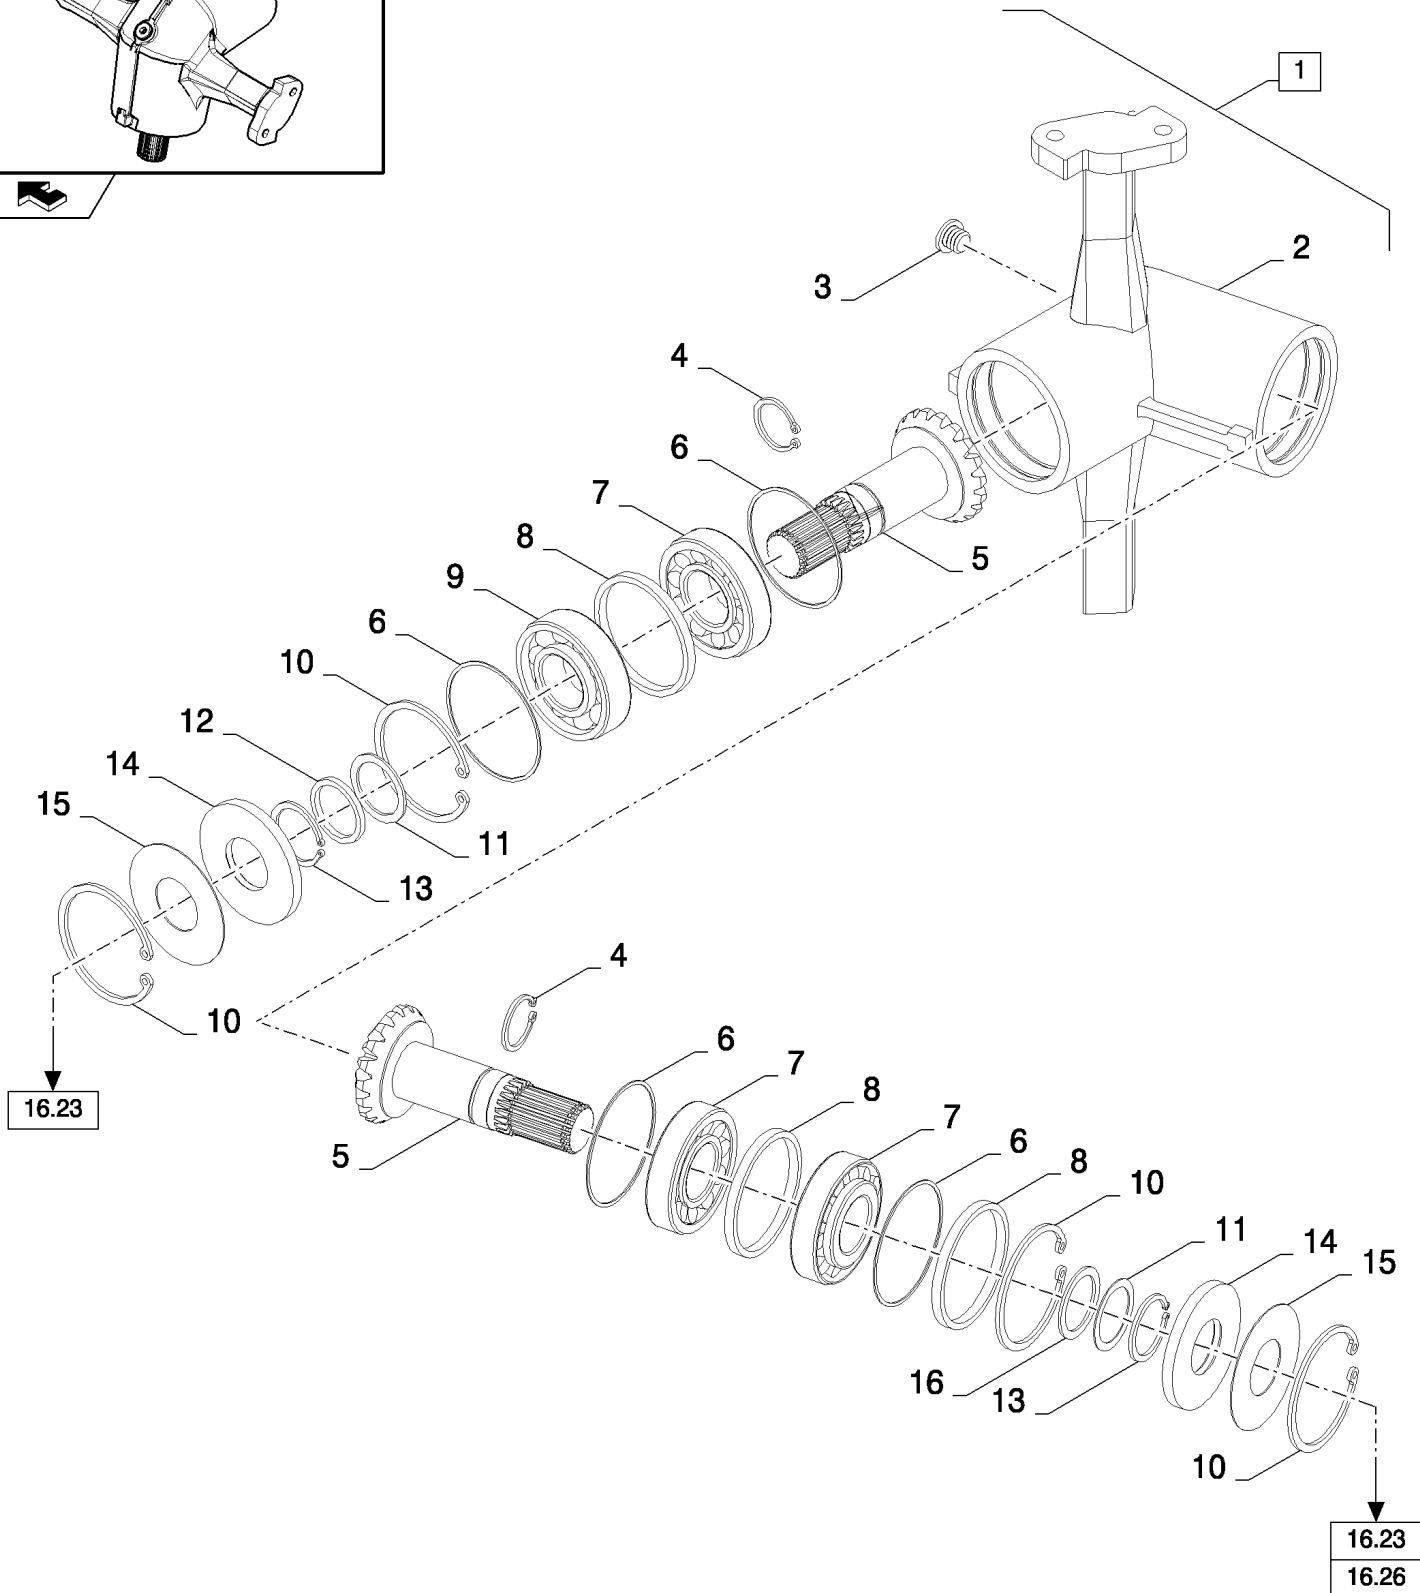

16.25(01) UNLOADING AUGER, GEARBOX - FOR NA C559 AND NOT FOR NA C563

CX8080 COMBINE (9/06-)

16.25(01) UNLOADING AUGER, GEARBOX - FOR NA C559 AND NOT FOR NA C563

сылка	Номер детали	Кол-во	Описание
1	84320130	1	GEARBOX, (2 to 16)
2	84437089	1	HOUSING,
3	84437088	1	PLUG,
4	84025665	2	CIRCLIP,
5	84437076	2	GEAR, BEVEL,
6	84437081	4	KIT, SHIM,
7	86613758	3	BEARING ASSY,
8	86623215	3	RING,
9	42543	1	BEARING, BALL,
10	370013	4	RING, SNAP, M90, Int,
11	86623229	2	SHIM,
12	84437080	1	RING,
13	80370006	2	RING, SNAP,
14	86623230	2	SEAL,
15	84437077	2	COVER,
16	84437091	1	SHIM,