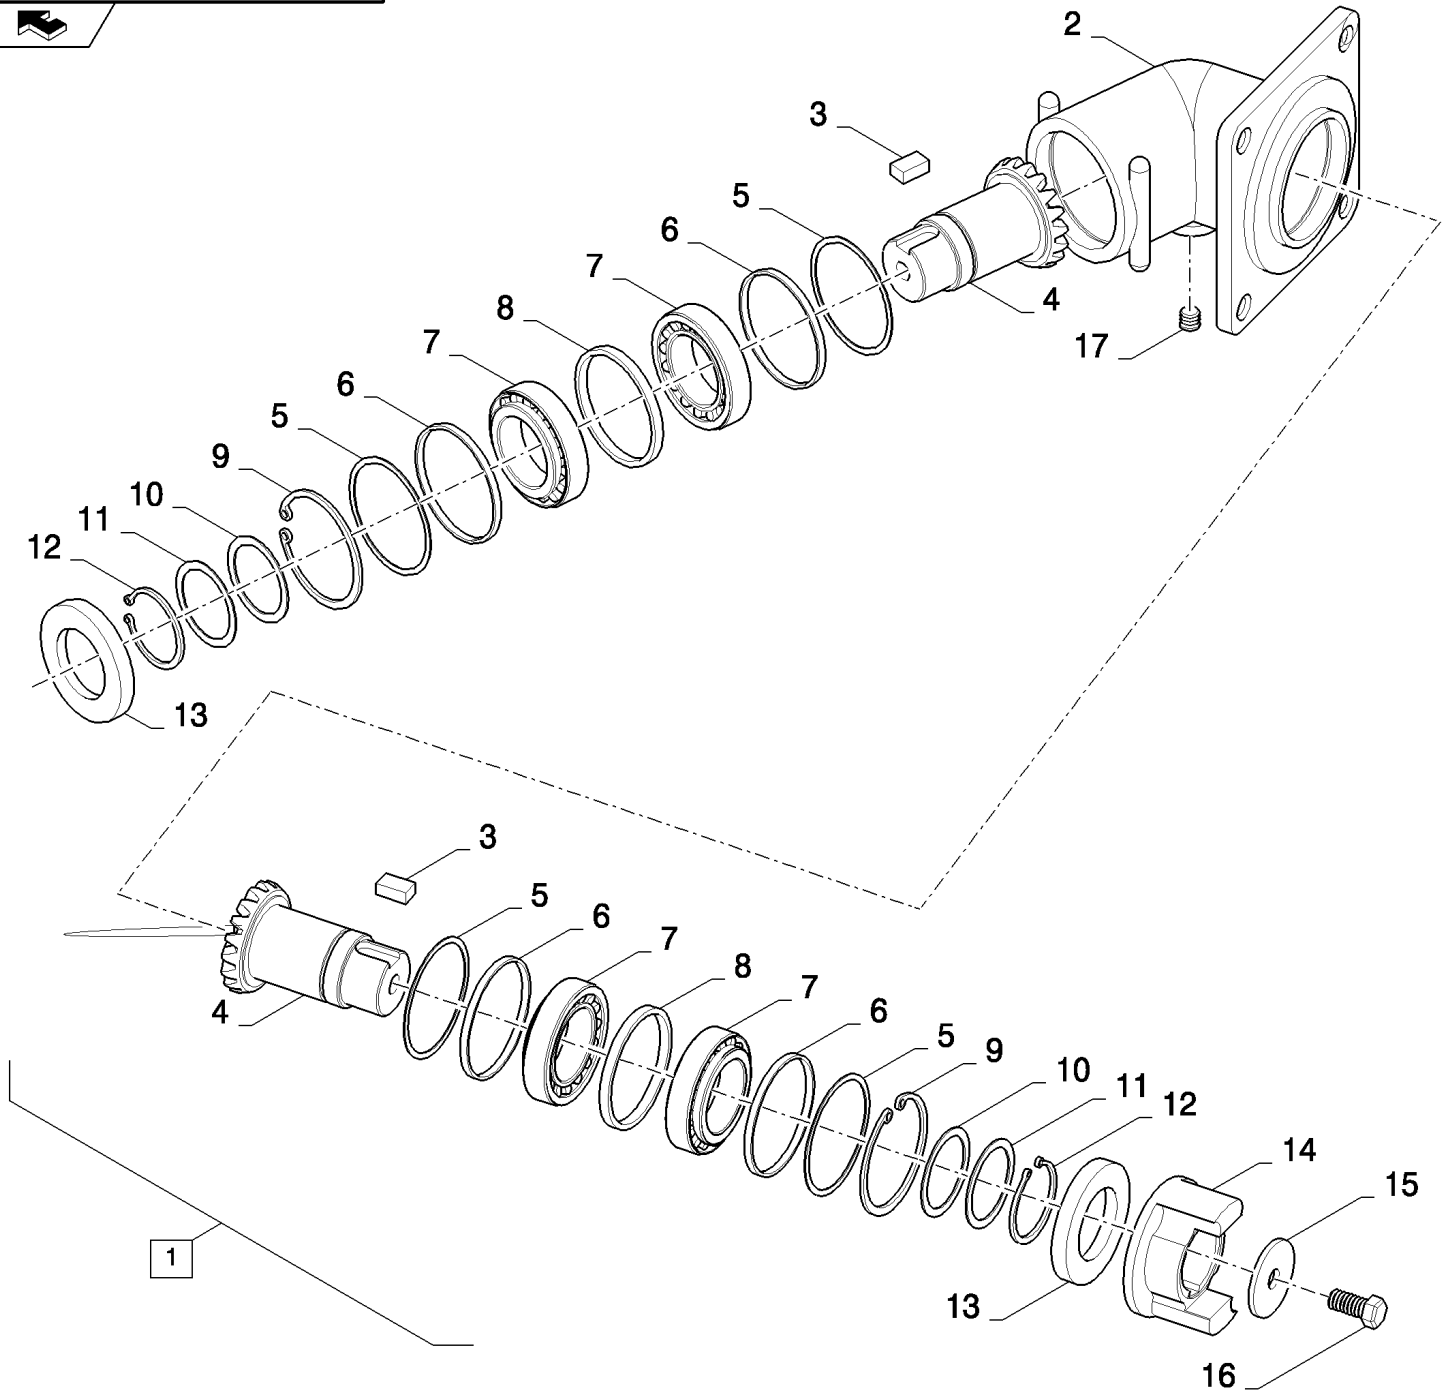

16.12(01) "BUBBLE-UP" GEARBOX

CX8080 COMBINE (9/06-)

16.12(01) "BUBBLE-UP" GEARBOX

сылка	Номер детали	Кол-во	Описание
1	84320129	1	GEARBOX, (2to17)
2	84437272	1	HOUSING,
3	84437571	2	KEY,
4	84437278	2	GEAR,
5	84437581	2	SHIM, SET OF 2
6	84437569	4	SPACER,
7	89833824	4	BEARING ASSY,
8	84437570	2	SPACER,
9	382103	2	RING, SNAP, M75, Int,
10	84437580	2	SHIM,
11	84437582	2	SHIM,
12	84437572	2	CIRCLIP,
13	84437282	2	SEAL, RUBBER,
14	86552356	1	HUB,
15	84437275	1	WASHER,
16	300388	1	SCREW, Hex, M12 x 25, 8.8,
17	84437573	2	PLUG,