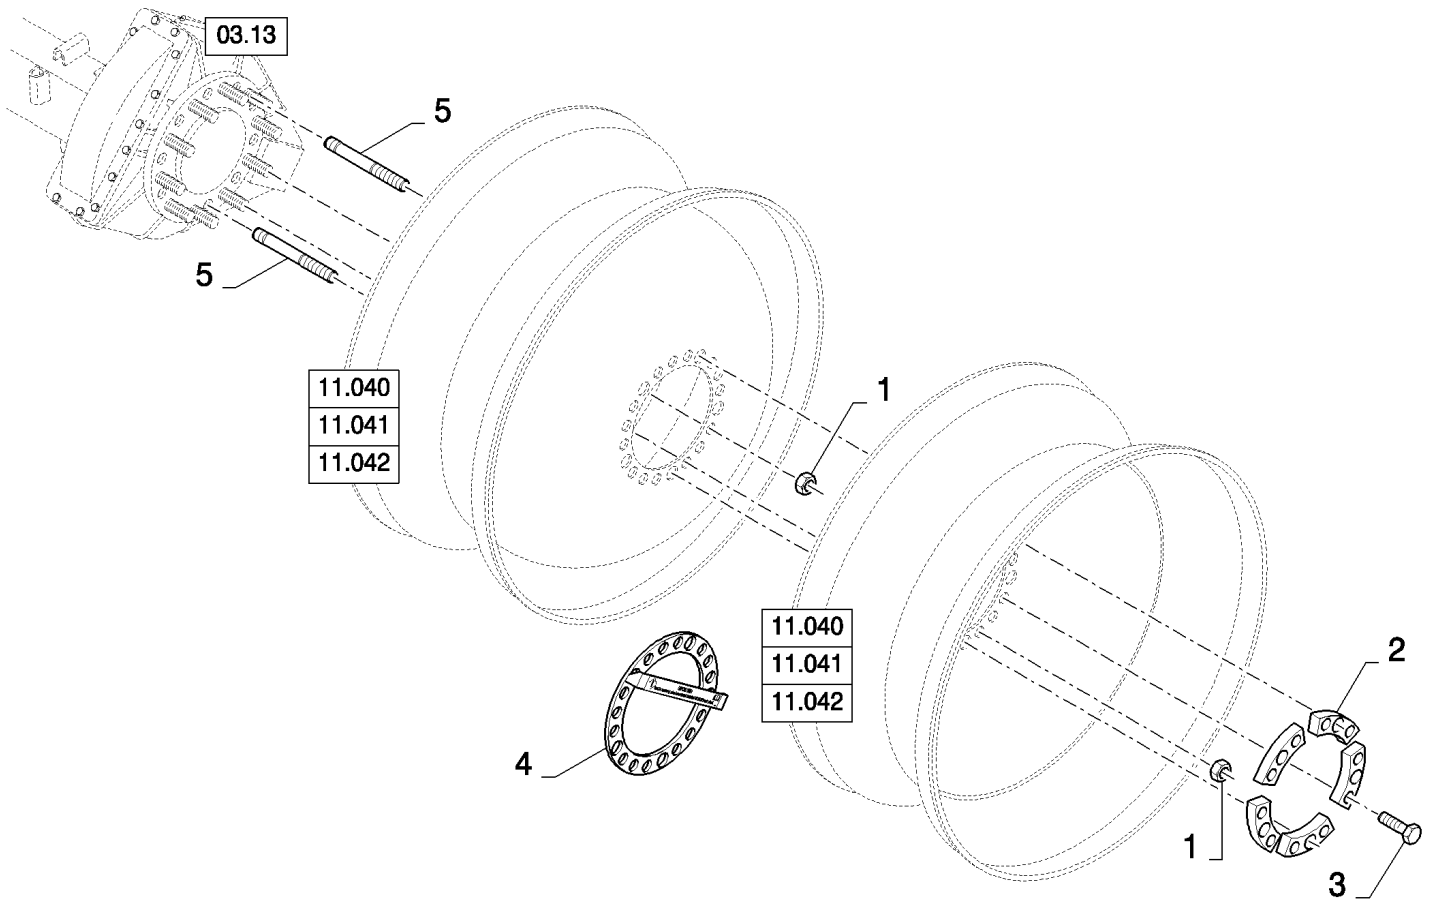

CX8080 COMBINE (9/06-)

04.07(01) DUAL WHEELS, FIXATION KIT, FOR NA ONLY

сылка	Номер детали	Кол-во	Описание
1	336945	20	NUT, M22 x 1.5, CI 10,
2	87283501	10	SPACER,
3	87367550	20	BOLT,
4	87280385	2	SPACER,
5	87283521	2	STUD,