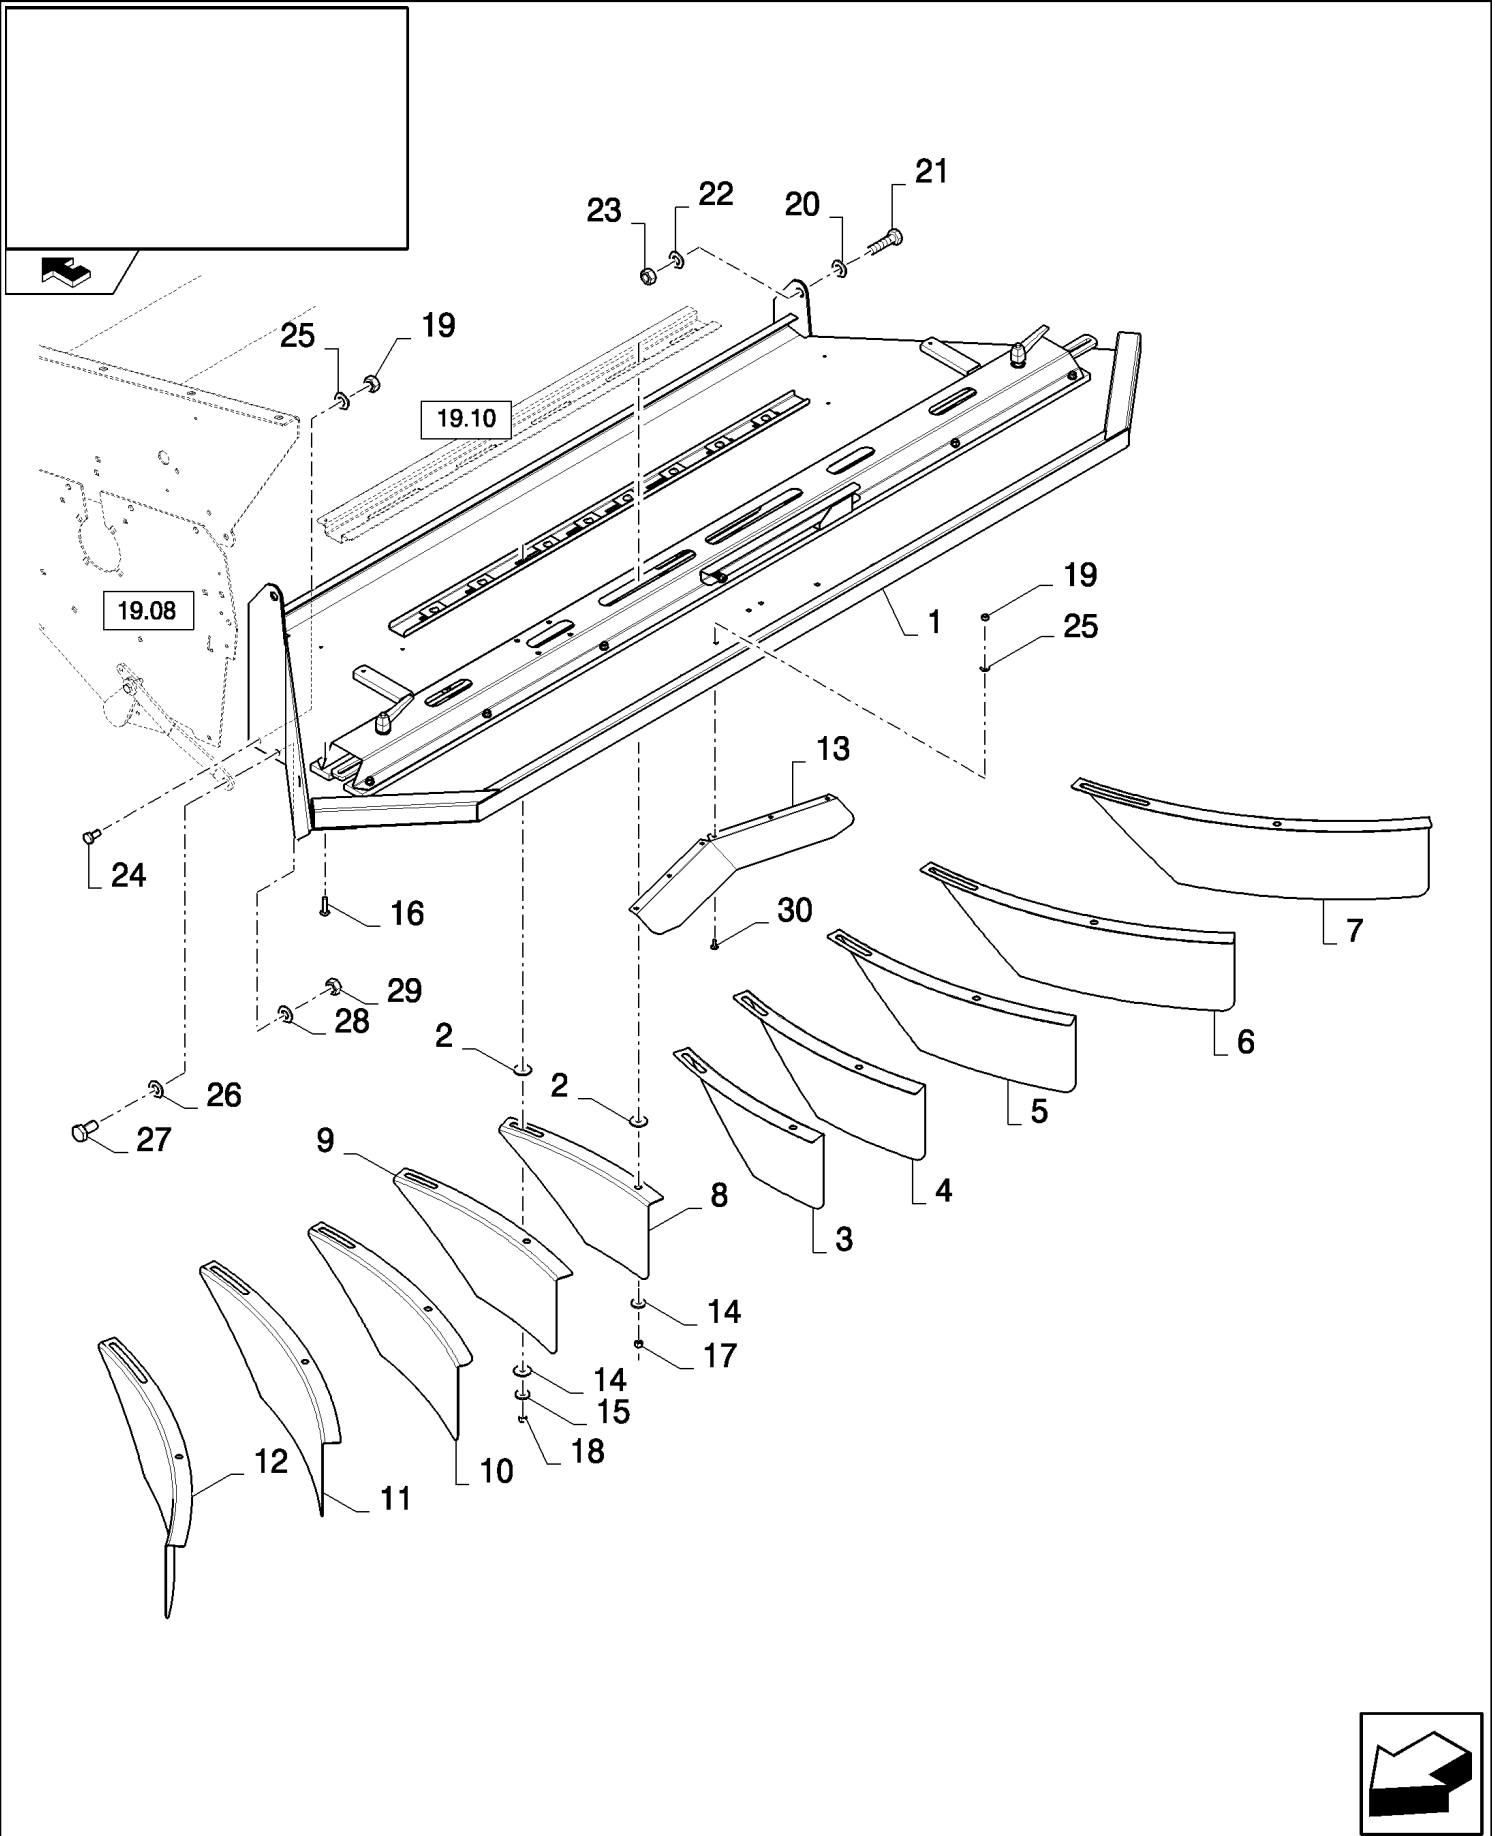

19.09(01) SPREADER HOOD

For CX8030 with remote adjustable deflectors - D572

CX8080 COMBINE (9/06-)

19.09(01) SPREADER HOOD

сылка	Номер детали	Кол-во	Описание
1	87373175	1	WIDESPREADER, , FOR CX8060, CX8070, CX8080, CX8090 ONLY
1	87374183	1	FRAME, , FOR CX8030, CX8040, CX8050 ONLY
1	87374183	1	FRAME, , FOR CX8030 ONLY, FOR REMOTE CONTROL ONLY
2	87374162	20	BUSHING, , FOR CX8060, CX8070, CX8080, CX8090 ONLY
2	87374162	16	BUSHING, , FOR REMOTE CONTROL ONLY, FOR CX8030 ONLY, FOR CX8030, CX8040, CX8050 ONLY
3	87373920	1	BLADE, KNIFE, , BSN C559
3	87587130	1	BLADE, , ASN D560
3	87587130	1	BLADE, , FOR CX8030 ONLY, FOR REMOTE CONTROL ONLY
4	87373922	1	BLADE, KNIFE, , BSN C559
4	87587125	1	BLADE, , ASN D560
4	87587125	1	BLADE, , FOR REMOTE CONTROL ONLY, FOR CX8030 ONLY
5	87373924	1	BLADE, KNIFE,
5	87373924	1	BLADE, KNIFE, , FOR CX8030 ONLY, FOR REMOTE CONTROL ONLY
6	87373928	1	BLADE, KNIFE,
6	87373928	1	BLADE, KNIFE, , FOR REMOTE CONTROL ONLY, FOR CX8030 ONLY
7	87373932	1	BLADE, KNIFE, , FOR CX8060, CX8070, CX8080, CX8090 ONLY
8	87373935	1	BLADE, KNIFE, , BSN C559
8	87587132	1	BLADE, , ASN D560
8	87587132	1	BLADE, , FOR CX8030 ONLY, FOR REMOTE CONTROL ONLY
9	87373937	1	BLADE, KNIFE, , BSN C559
9	87587127	1	BLADE, , ASN D560
9	87587127	1	BLADE, , FOR REMOTE CONTROL ONLY, FOR CX8030 ONLY
10	87373940	1	DEFLECTOR,
10	87373940	1	DEFLECTOR, , FOR CX8030 ONLY, FOR REMOTE CONTROL ONLY
11	87373944	1	BLADE, KNIFE,
11	87373944	1	BLADE, KNIFE, , FOR REMOTE CONTROL ONLY, FOR CX8030 ONLY
12	87373948	1	BLADE, KNIFE, , FOR CX8060, CX8070, CX8080, CX8090 ONLY
13	87375265	1	DEFLECTOR,
13	87375265	1	DEFLECTOR, , FOR CX8030 ONLY, FOR REMOTE CONTROL ONLY
14	140041	20	WASHER, M8 x 28 x 3, , FOR CX8060, CX8070, CX8080, CX8090 ONLY
14	140041	16	WASHER, M8 x 28 x 3, , FOR REMOTE CONTROL ONLY, FOR CX8030, CX8040, CX8050 ONLY
15	322358	10	WASHER, SPRING, Belleville, M8, , BSN C559
16	86512443	2	BOLT, CARRIAGE, Short NK, M8 x 35, CI8.8, Full Thd,
17	412250	10	NUT, LOCK, M8 x 1.25, CI 8, , FOR CX8060, CX8070, CX8080, CX8090 ONLY
17	412250	16	NUT, LOCK, M8 x 1.25, CI 8, , FOR REMOTE CONTROL ONLY, FOR CX8030, CX8040, CX8050 ONLY
18	9706690	10	NUT, M8, CI 8, , FOR CX8060, CX8070, CX8080, CX8090 ONLY
19	9706755	8	NUT, M6, CI 8,
20	87344797	2	BUSHING,
21	300389	2	BOLT, Hex, M12 x 35, 8.8, Full Thd,

For CX8030 with remote adjustable deflectors - D572