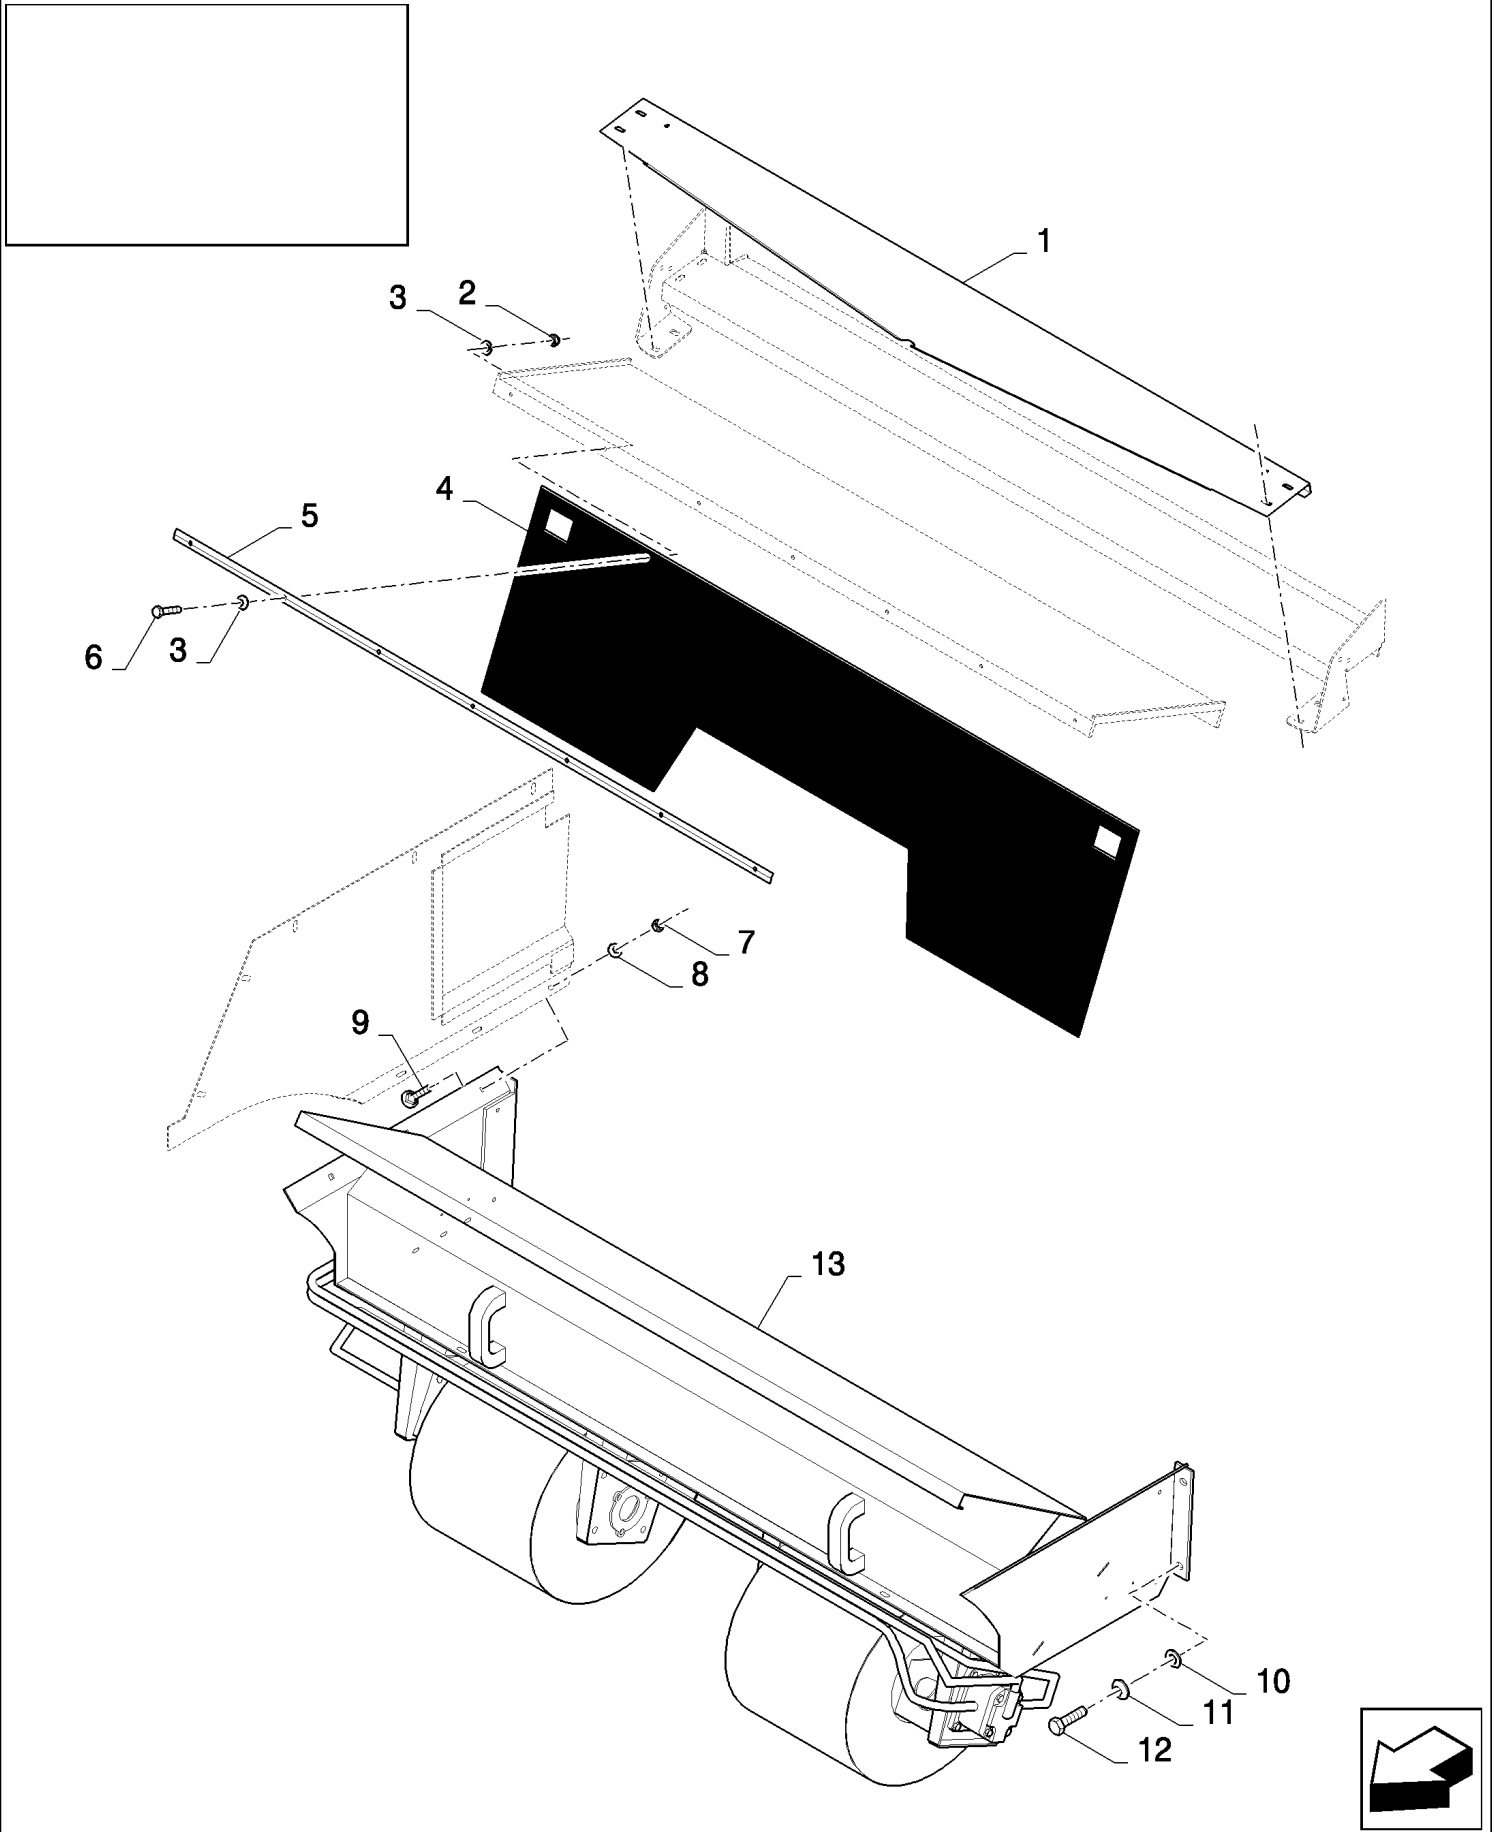

CX8080 COMBINE (9/06-)

18.87527765(02) CHAFF BLOWER - WITH STRAWCHOPPER

сылка	Номер детали	Кол-во	Описание
	87527765		DIA KIT, HARVESTER,
1	84437730	1	PLATE,
2	353308	9	NUT, M6 x 1, CI 8,
3	322357	18	WASHER, SPRING, Belleville, M6,
4	84446195	1	CANVAS,
5	84334213	1	PLATE, FIXING,
6	120100	9	BOLT, Hex, M6 x 20, 8.8,
7	9706690	6	NUT, M8, CI 8,
8	322358	6	WASHER, SPRING, Belleville, M8,
9	86507486	6	BOLT, CARRIAGE, Short NK, M8 x 20, CI8.8, Full Thd,
10	378245	4	WASHER, M12,
11	140046	4	WASHER, Belleville, M12,
12	86629541	4	BOLT, Hex, M12 x 40, 8.8, Full Thd,
13	87529785	1