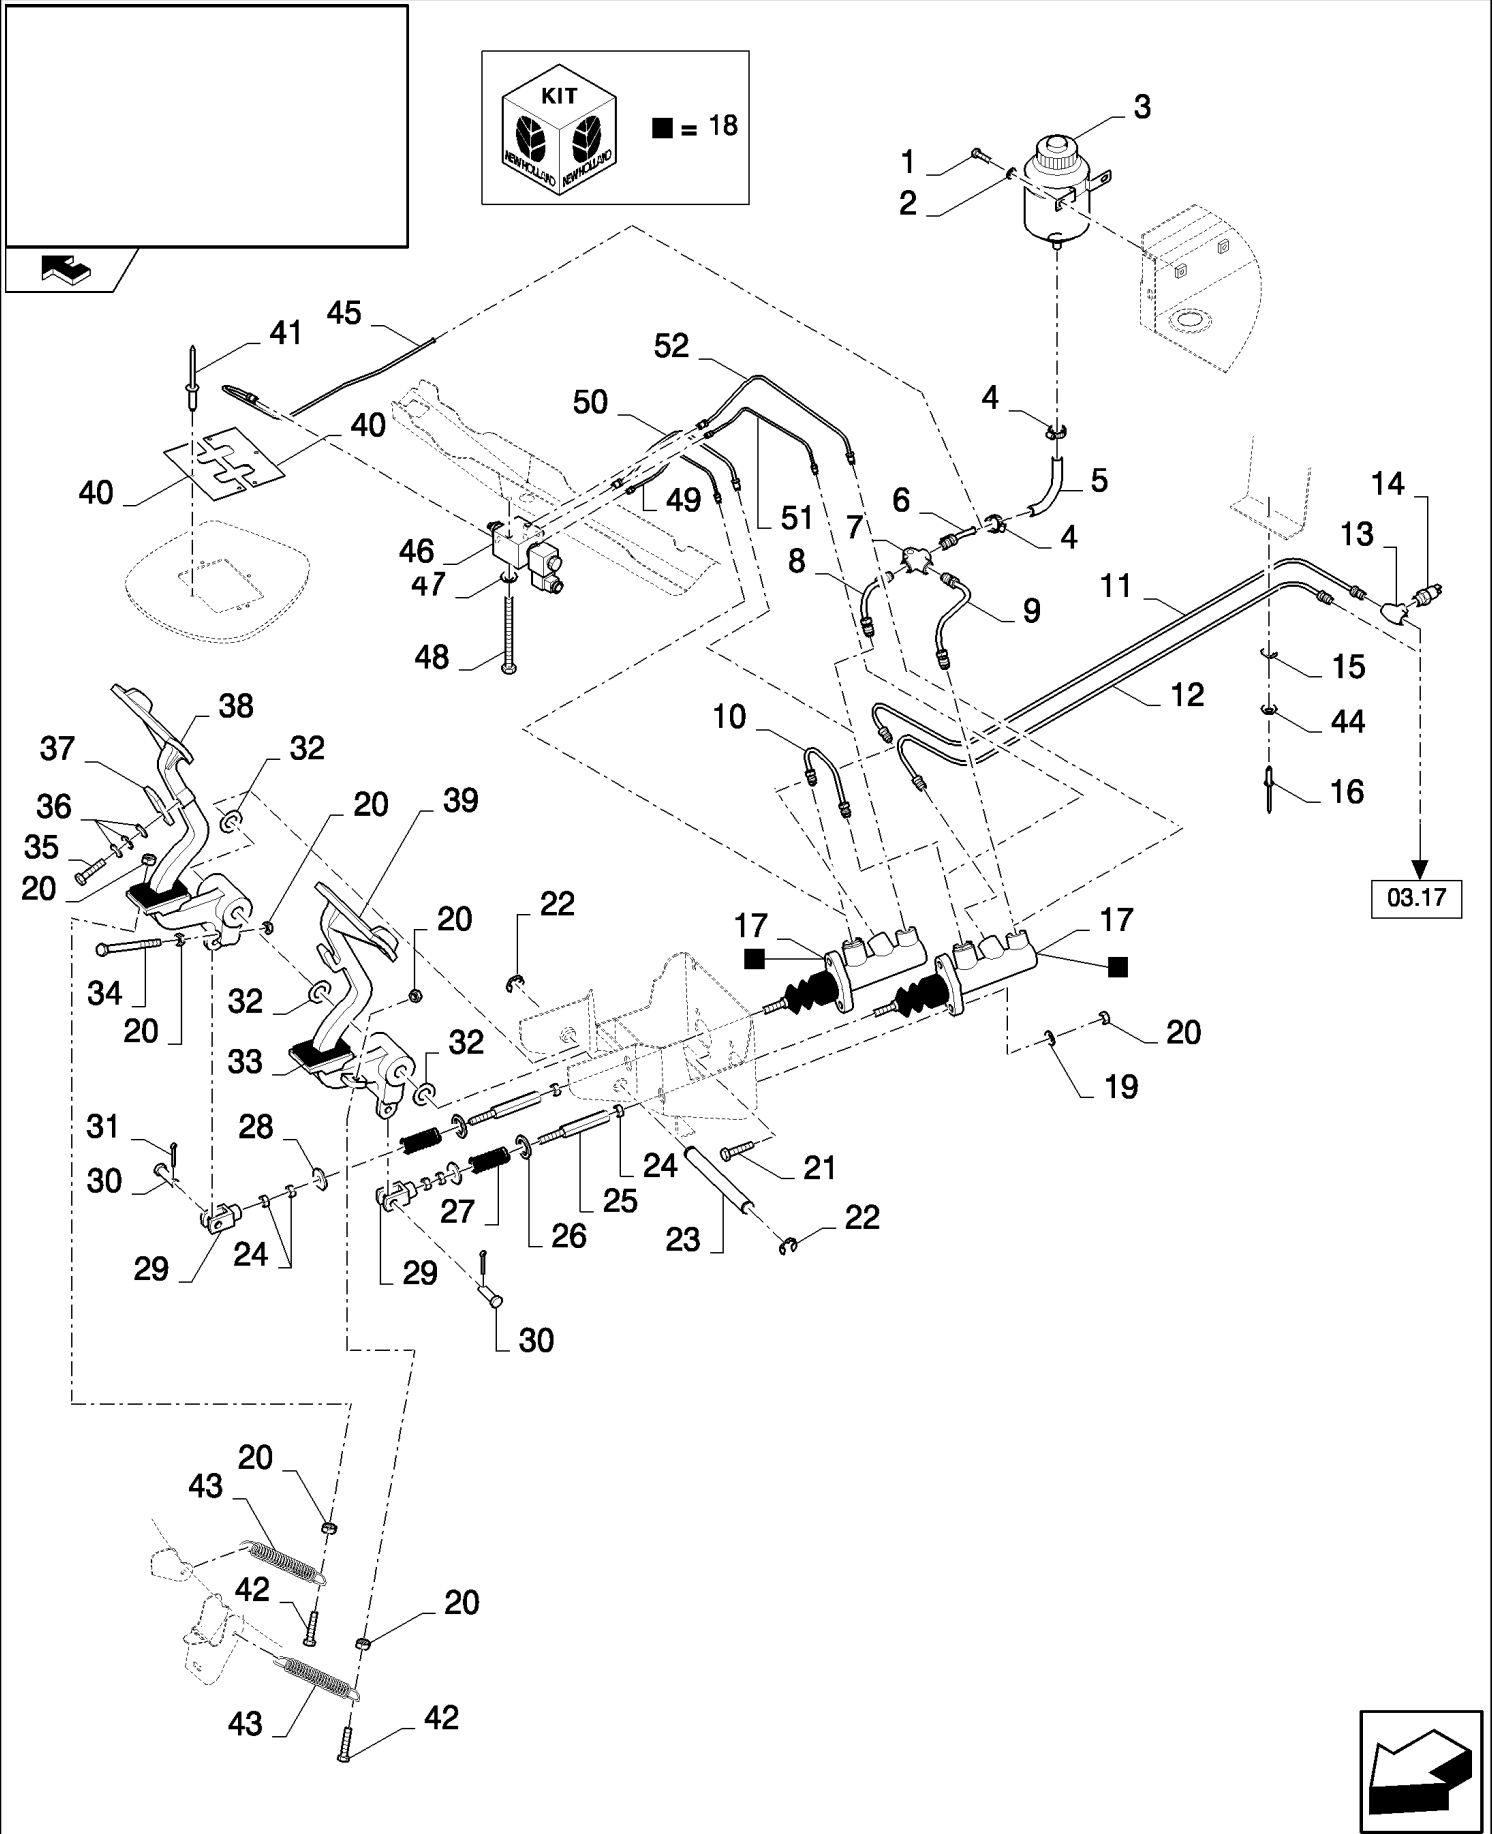

03.16(01) CIRCUIT FOR HYDRAULIC BRAKES

CX8080 COMBINE (9/06-)

03.16(01) CIRCUIT FOR HYDRAULIC BRAKES

сылка	Номер детали	Кол-во	Описание
1	86508568	2	SCREW, Hex, M6 x 16, 8.8,
2	322357	2	WASHER, SPRING, Belleville, M6,
3	9819520	1	RESERVOIR, BRAKE FLUID,
4	913888	2	CLAMP, HOSE,
5	84100427	1	HOSE,
6	84989891	1	TUBE,
7	919855	1	TEE,
8	84989893	1	TUBE,
9	84989866	1	TUBE,
10	84989919	1	TUBE,
11	84431184	1	TUBE,
12	84431096	1	TUBE,
13	9505391	1	TEE,
14	354372	1	SWITCH, PRESSURE,
15	84814933	1	CLAMP,
16	425523	1	RIVET,
17	84062326	2	MASTER CYLINDER, (18)
18	84429169	2	KIT, REPAIR,
19	322358	4	WASHER, SPRING, Belleville, M8,
20	9706690	12	NUT, M8, CI 8,
21	43127	4	BOLT, Hex, M8 x 25, 8.8,
22	84062118	2	CIRCLIP, M13,
23	84061893	1	SHAFT,
24	100097	6	NUT, Thin, M8 x 1.25, CI 04,
25	84334737	2	COUPLING,
26	378246	2	WASHER, 16MM
27	395710	2	SPRING,
28	140041	2	WASHER, M8 x 28 x 3,
29	916433	2	CLEVIS,
30	374834	2	PIN, CLEVIS, M8 x 22,
31	9512667	2	PIN, SPLIT (COTTER), M2 x 20,
32	393062	AR	WASHER,
33	84069558	2	SEAL,
34	86639028	2	BOLT, Hex, M8 x 65, 8.8, Full Thd,
35	84989606	1	BOLT, Hex, M8 x 25, 8.8,
36	397881	3	WASHER, SPRING,
37	84334941	1	PLATE,
38	84071203	1	PEDAL, RH
39	84071204	1	PEDAL, LH
40	84061895	2	PLATE,
41	NS	10	NOT SERVICED,
42	120107	2	BOLT, Hex, M8 x 50, 8.8, Full Thd,