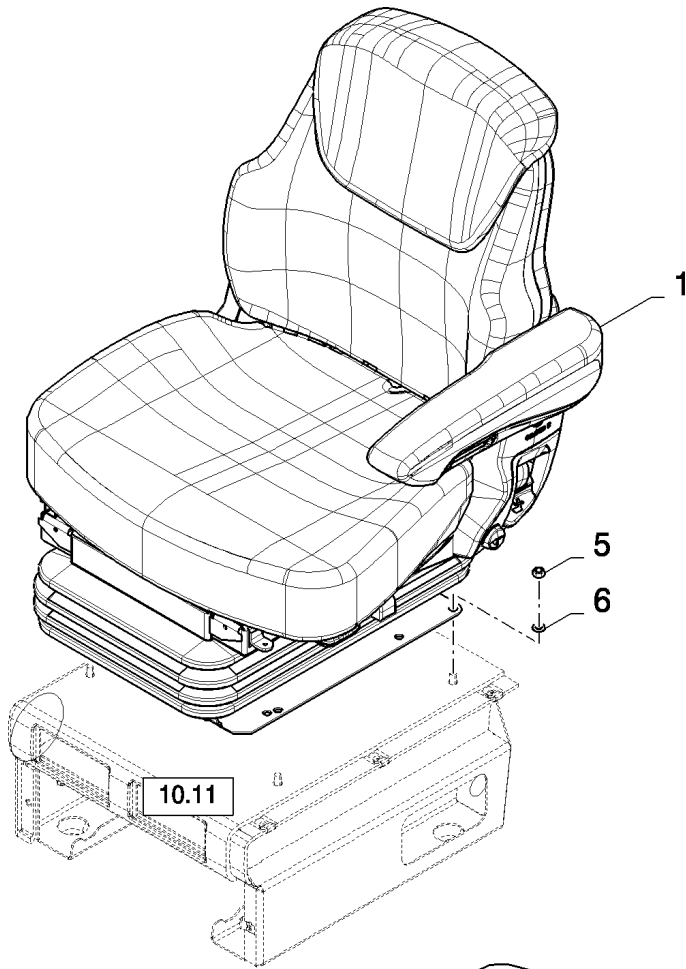

SAFETY BELT