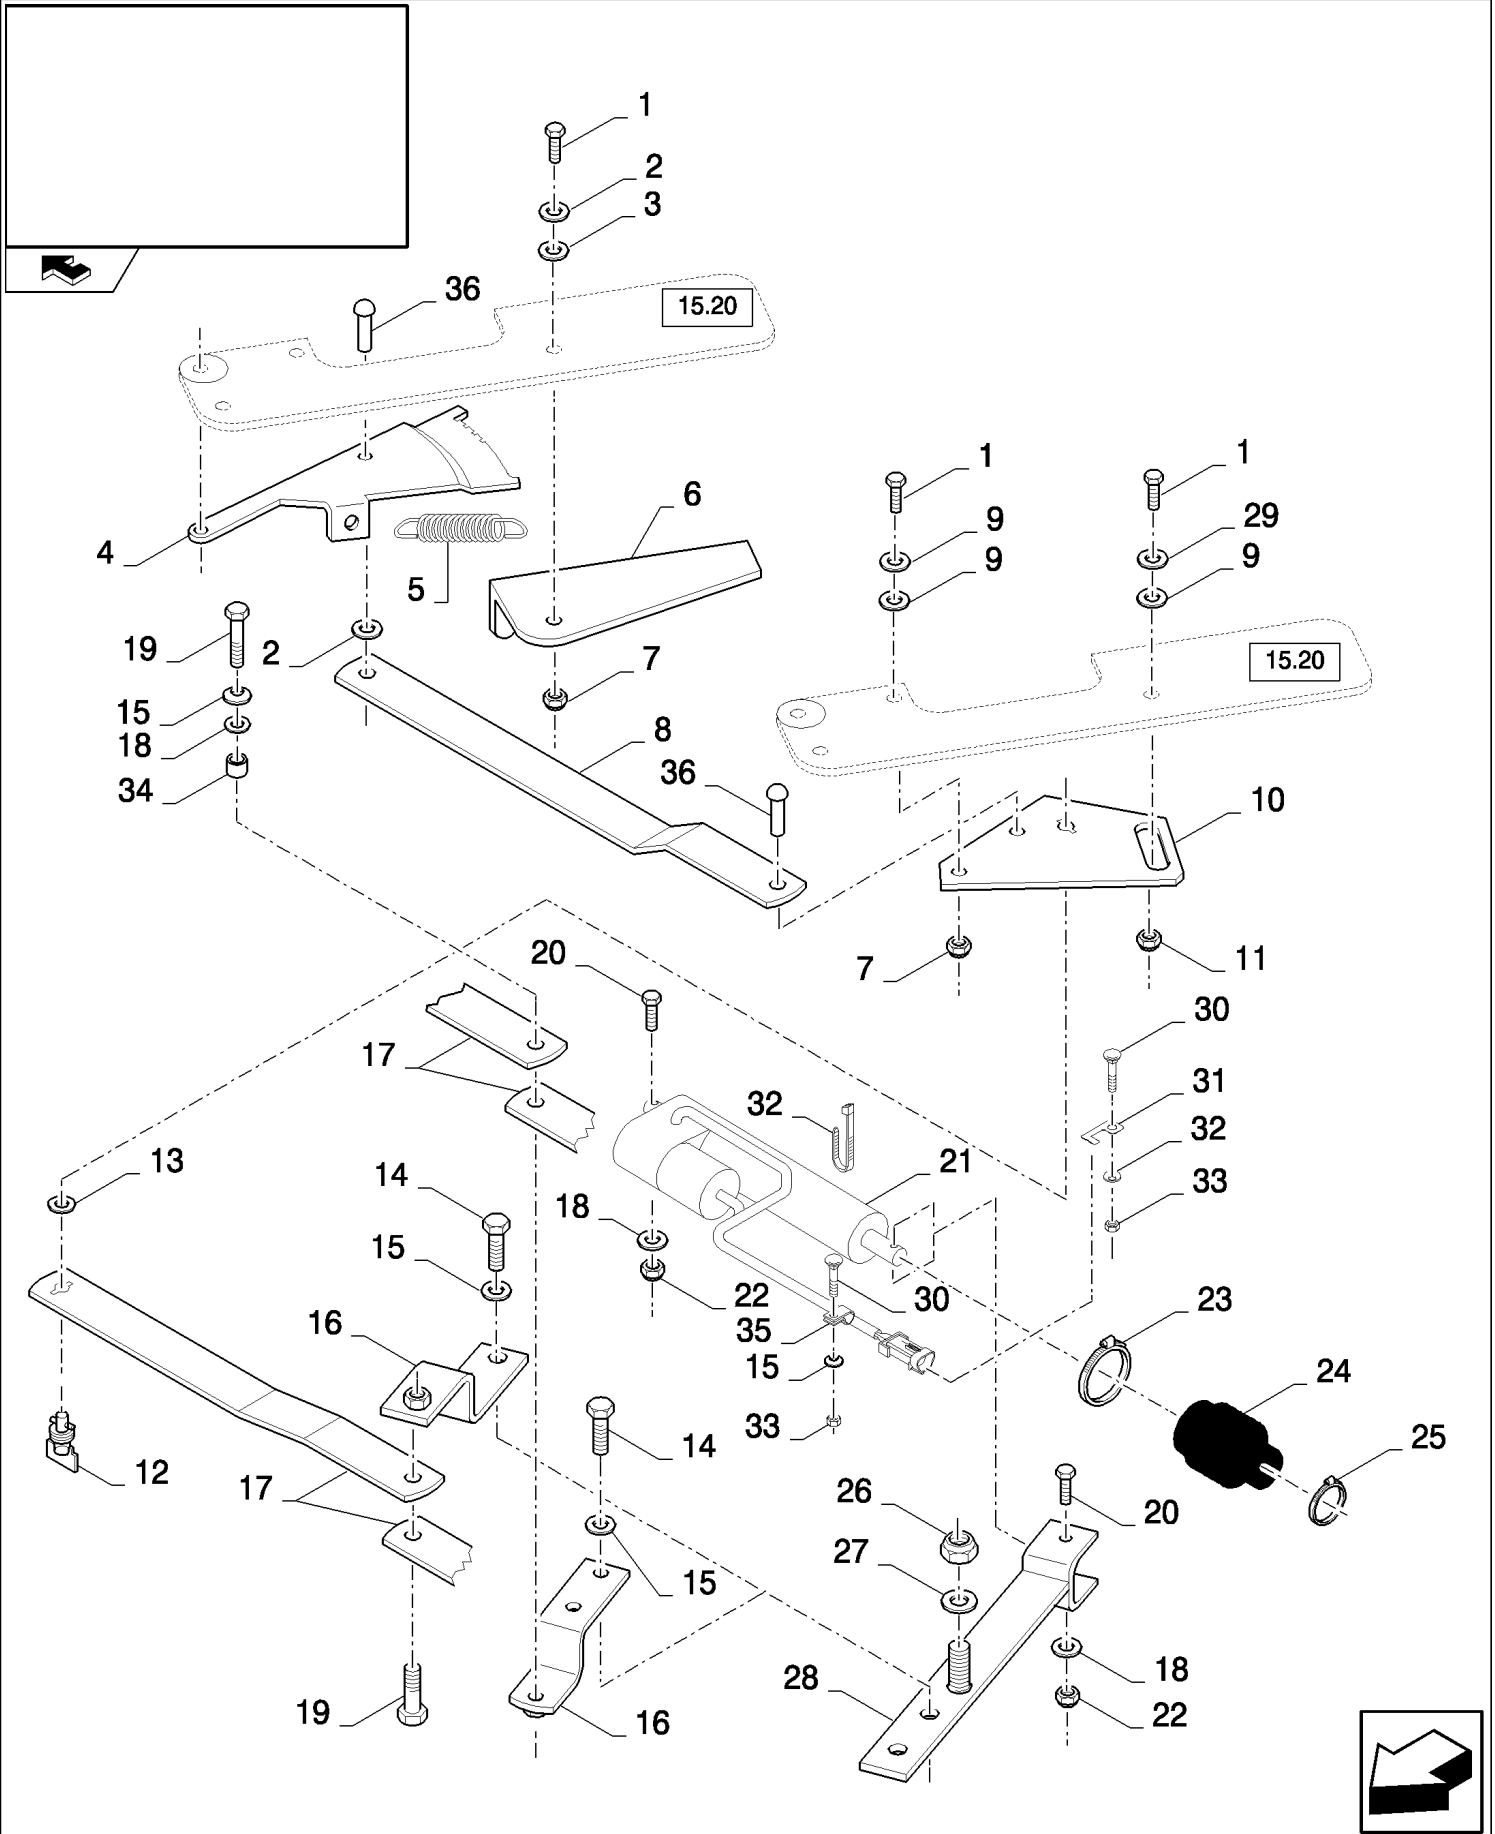

15.21(01) REMOTE UPPER SIEVE ADJUSTMENT

CX8080 COMBINE (9/06-)

15.21(01) REMOTE UPPER SIEVE ADJUSTMENT

сылка	Номер детали	Кол-во	Описание
1	120100	3	BOLT, Hex, M6 x 20, 8.8,
2	140015	8	WASHER, 6MM
3	140040	2	WASHER, M6 x 22 x 2,
4	84053678	2	SECTOR, TOOTHED, , FOR 1 1/8" SIEVE ONLY
5	449942	2	SPRING, , FOR 1 1/8" SIEVE ONLY
6	84053675	2	PLATE, , FOR 1 1/8" SIEVE ONLY
7	353308	4	NUT, M6 x 1, CI 8,
8	84053679	2	BRACKET, , FOR 1 1/8" SIEVE ONLY
9	412649	6	WASHER, SPRING, Belleville, M6,
10	84053677	1	PLATE, RH Sieve, FOR CX8060, CX8070, CX8080, CX8090 ONLY
10	84062611	1	PLATE, LH Sieve, FOR CX8060, CX8070, CX8080, CX8090 ONLY
10	84053677	1	PLATE, , FOR CX8030, CX8040, CX8050 ONLY
11	9706755	2	NUT, M6, CI 8,
12	9831581	2	LOCK,
13	9514605	2	RING, LOCKING,
14	120104	2	SCREW, Hex, M8 x 20, 8.8,
15	322358	5	WASHER, SPRING, Belleville, M8,
16	84053313	1	BRACKET,
17	84457472	2	PLATE,
18	378243	3	WASHER, M8,
19	43128	1	BOLT, Hex, M8 x 30, 8.8, , FOR CX8060, CX8070, CX8080, CX8090 ONLY
19	43127	1	BOLT, Hex, M8 x 25, 8.8, , FOR CX8030, CX8040, CX8050 ONLY
20	87716	2	BOLT, Hex, 1/4"-20 x 1 1/4", G5,
21	87347281	1	ACTUATOR,
22	280129	2	NUT, LOCK, 1/4"-20, GC,
23	382527	1	CLAMP, HOSE,
24	84053431	1	BELLOWS,
25	326082	1	CLAMP,
26	100037	1	NUT, M10 x 1.5, CI 8,
27	378244	1	WASHER, M10,
28	84053315	1	LEVER,
29	322357	2	WASHER, SPRING, Belleville, M6,
30	86619060	1	BOLT, CARRIAGE, Short NK, M8 x 16, CI8.8, Full Thd,
31	87013667	1	CLIP,
32	86566989	1	STRAP, CABLE,
33	89706690	1	NUT, M8, CI 8,
34	84457465	1	BUSHING, , FOR CX8030, CX8040, CX8050 ONLY
34	428329	1	RING, , FOR CX8060, CX8070, CX8080, CX8090 ONLY
35	86572009	1	CLAMP, 3/8", Insul, 3/8" Bolt,
36	281061	4	RIVET, Rd Hd, M6 x 12,