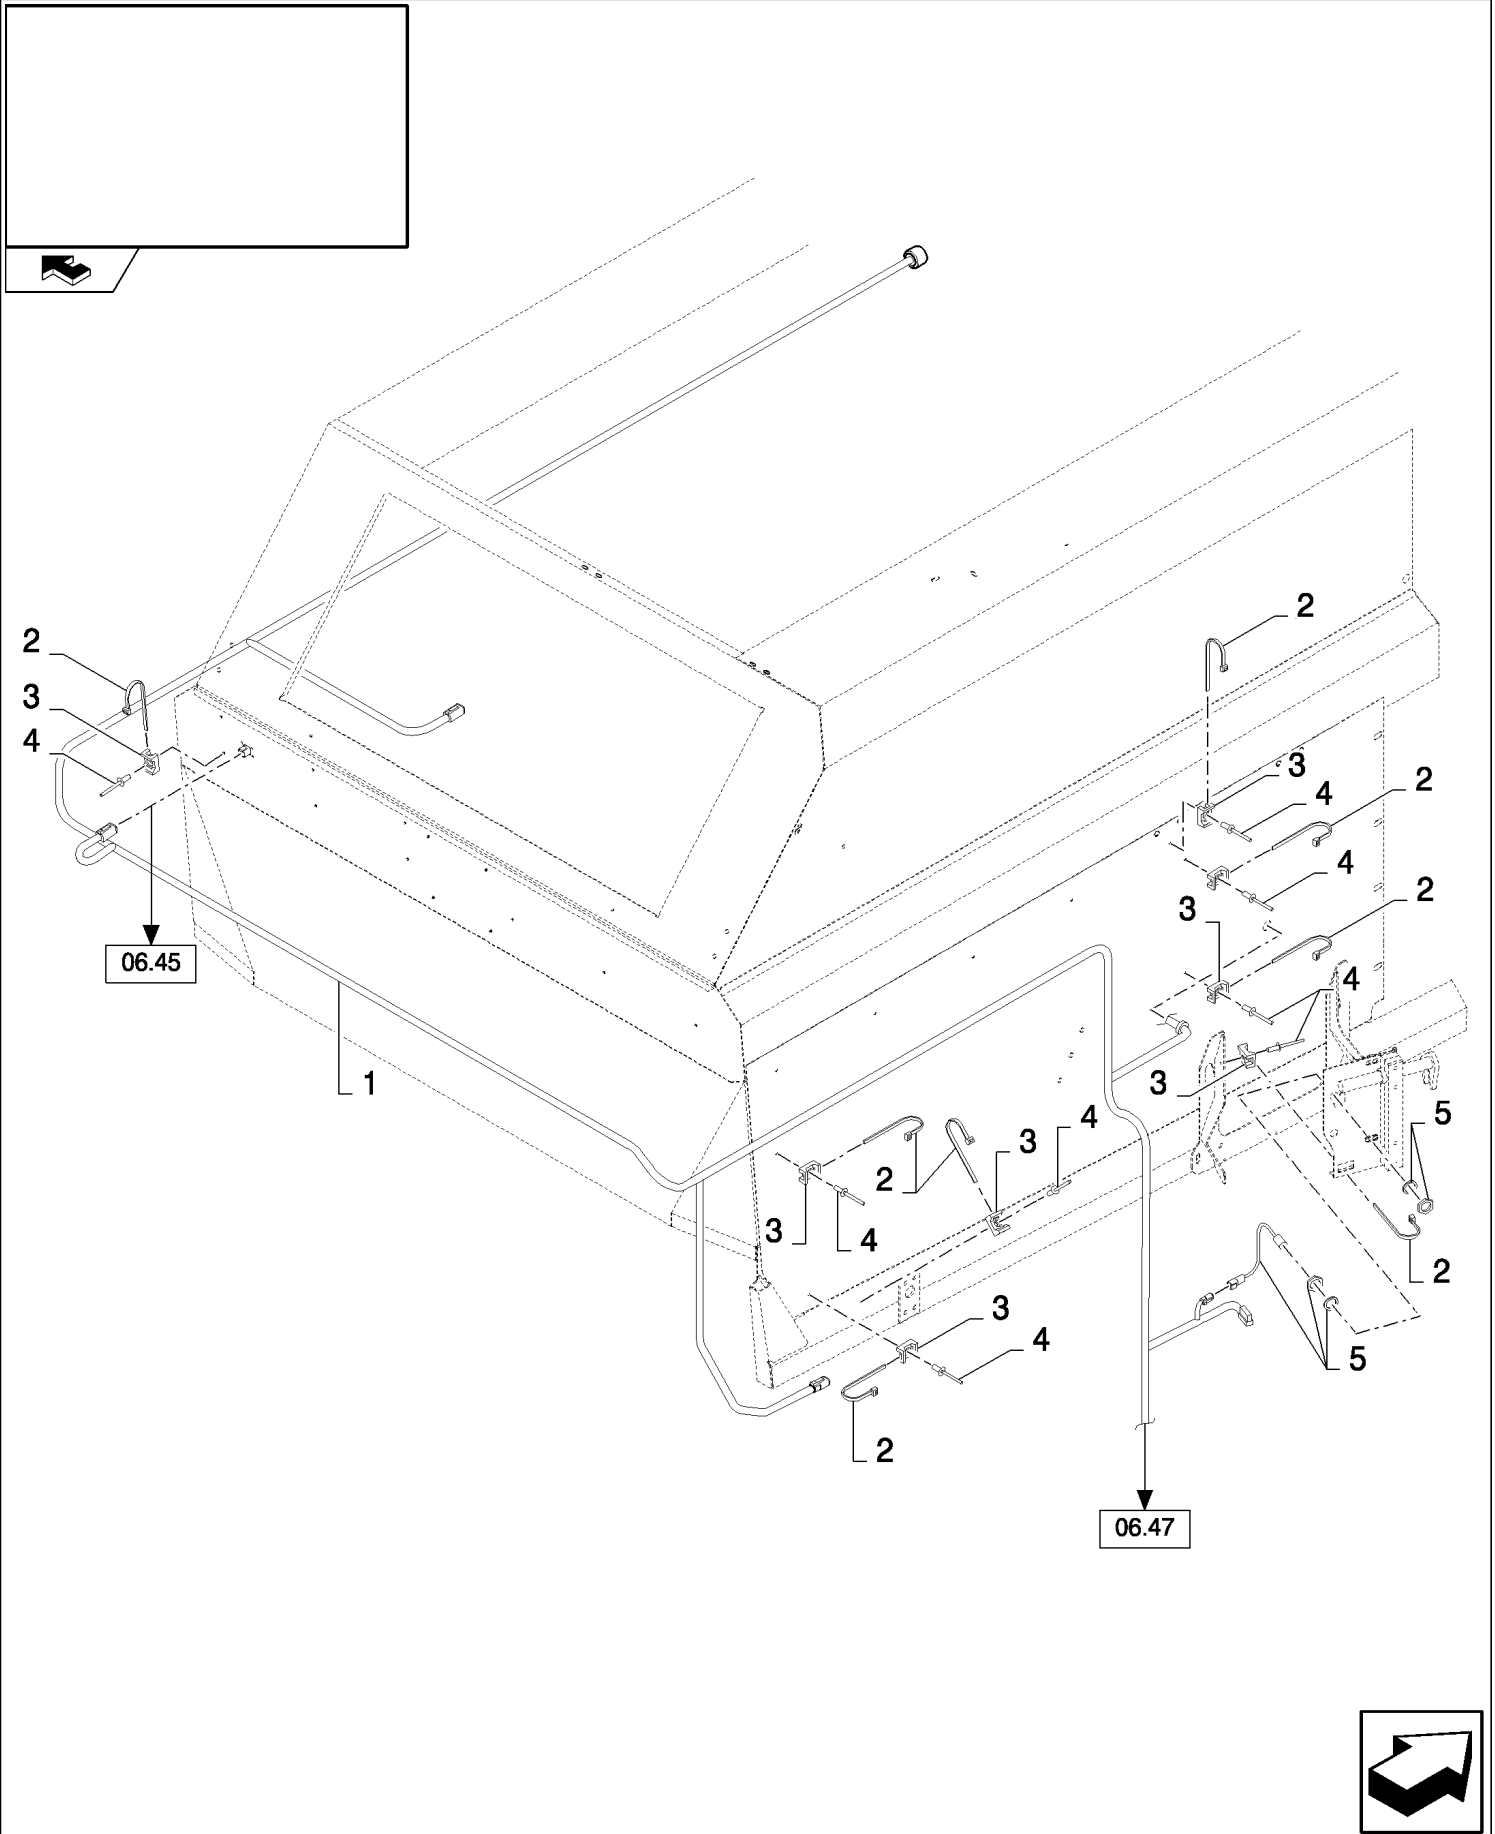

CX8080 COMBINE (9/06-)

06.46(01) CABLE HARNESS, STRAWHOOD

сылка	Номер детали	Кол-во	Описание
1	87528638	1	HARNESS, WIRE,
2	86566989	AR	STRAP, CABLE,
3	86590413	AR	CLAMP,
4	445394	AR	RIVET, Pop, M4.8 x 12.7,
5	84058863	1	SENSOR, SERVICE STEP, BSN C607
6	84058862	1	SENSOR, , ASN D608