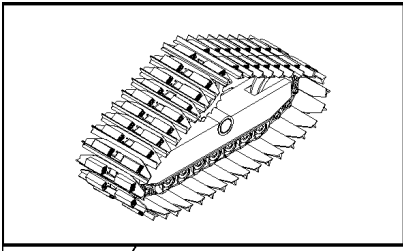

CX8080 COMBINE (9/06-)

11.110(01) TRACK PLATES

сылка	Номер детали	Кол-во	Описание
1	84800353	2	PAD, RUBBER, (6 to 10), FOR 800MM ONLY
1	84800347	2	PAD, RUBBER, (6 to 10), FOR 900MM ONLY
1	84800351	2	PAD, RUBBER, (6 to 10), FOR 1000MM ONLY
2	84800354	74	PAD, RUBBER, (5, 7 to 10), FOR 800MM ONLY
2	84800348	74	PAD, RUBBER, (5, 7 to 10), FOR 900MM ONLY
2	84800352	74	PAD, RUBBER, (5, 7 to 10), FOR 1000MM ONLY
3	84800349	304	SCREW,
4	84800350	304	NUT,
5	84800407	74	PLATE, TRACK, , FOR 800MM ONLY
5	84800411	74	PLATE, TRACK, , FOR 900MM ONLY
5	84800415	74	SHOE, , FOR 1000MM ONLY
6	84800408	2	PLATE, TRACK, , FOR 800MM ONLY
6	84800412	2	PLATE, TRACK, , FOR 900MM ONLY
6	84800416	2	BLADE, , FOR 1000MM ONLY
7	84800409	76	PAD, RUBBER, RH, FOR 800MM ONLY
7	84800413	76	PAD, RUBBER, RH, FOR 1000MM ONLY, FOR 900MM ONLY
8	84800410	76	PAD, RUBBER, LH, FOR 800MM ONLY
8	84800414	76	PAD, RUBBER, LH, FOR 1000MM ONLY, FOR 900MM ONLY
9	86509246	456	NUT, M16, CI 8, M16
10	86511326	456	WASHER, M16 x 30 x 3,
11	84800301	2	SCREW,

11.111(01) TRACKS, CHAIN