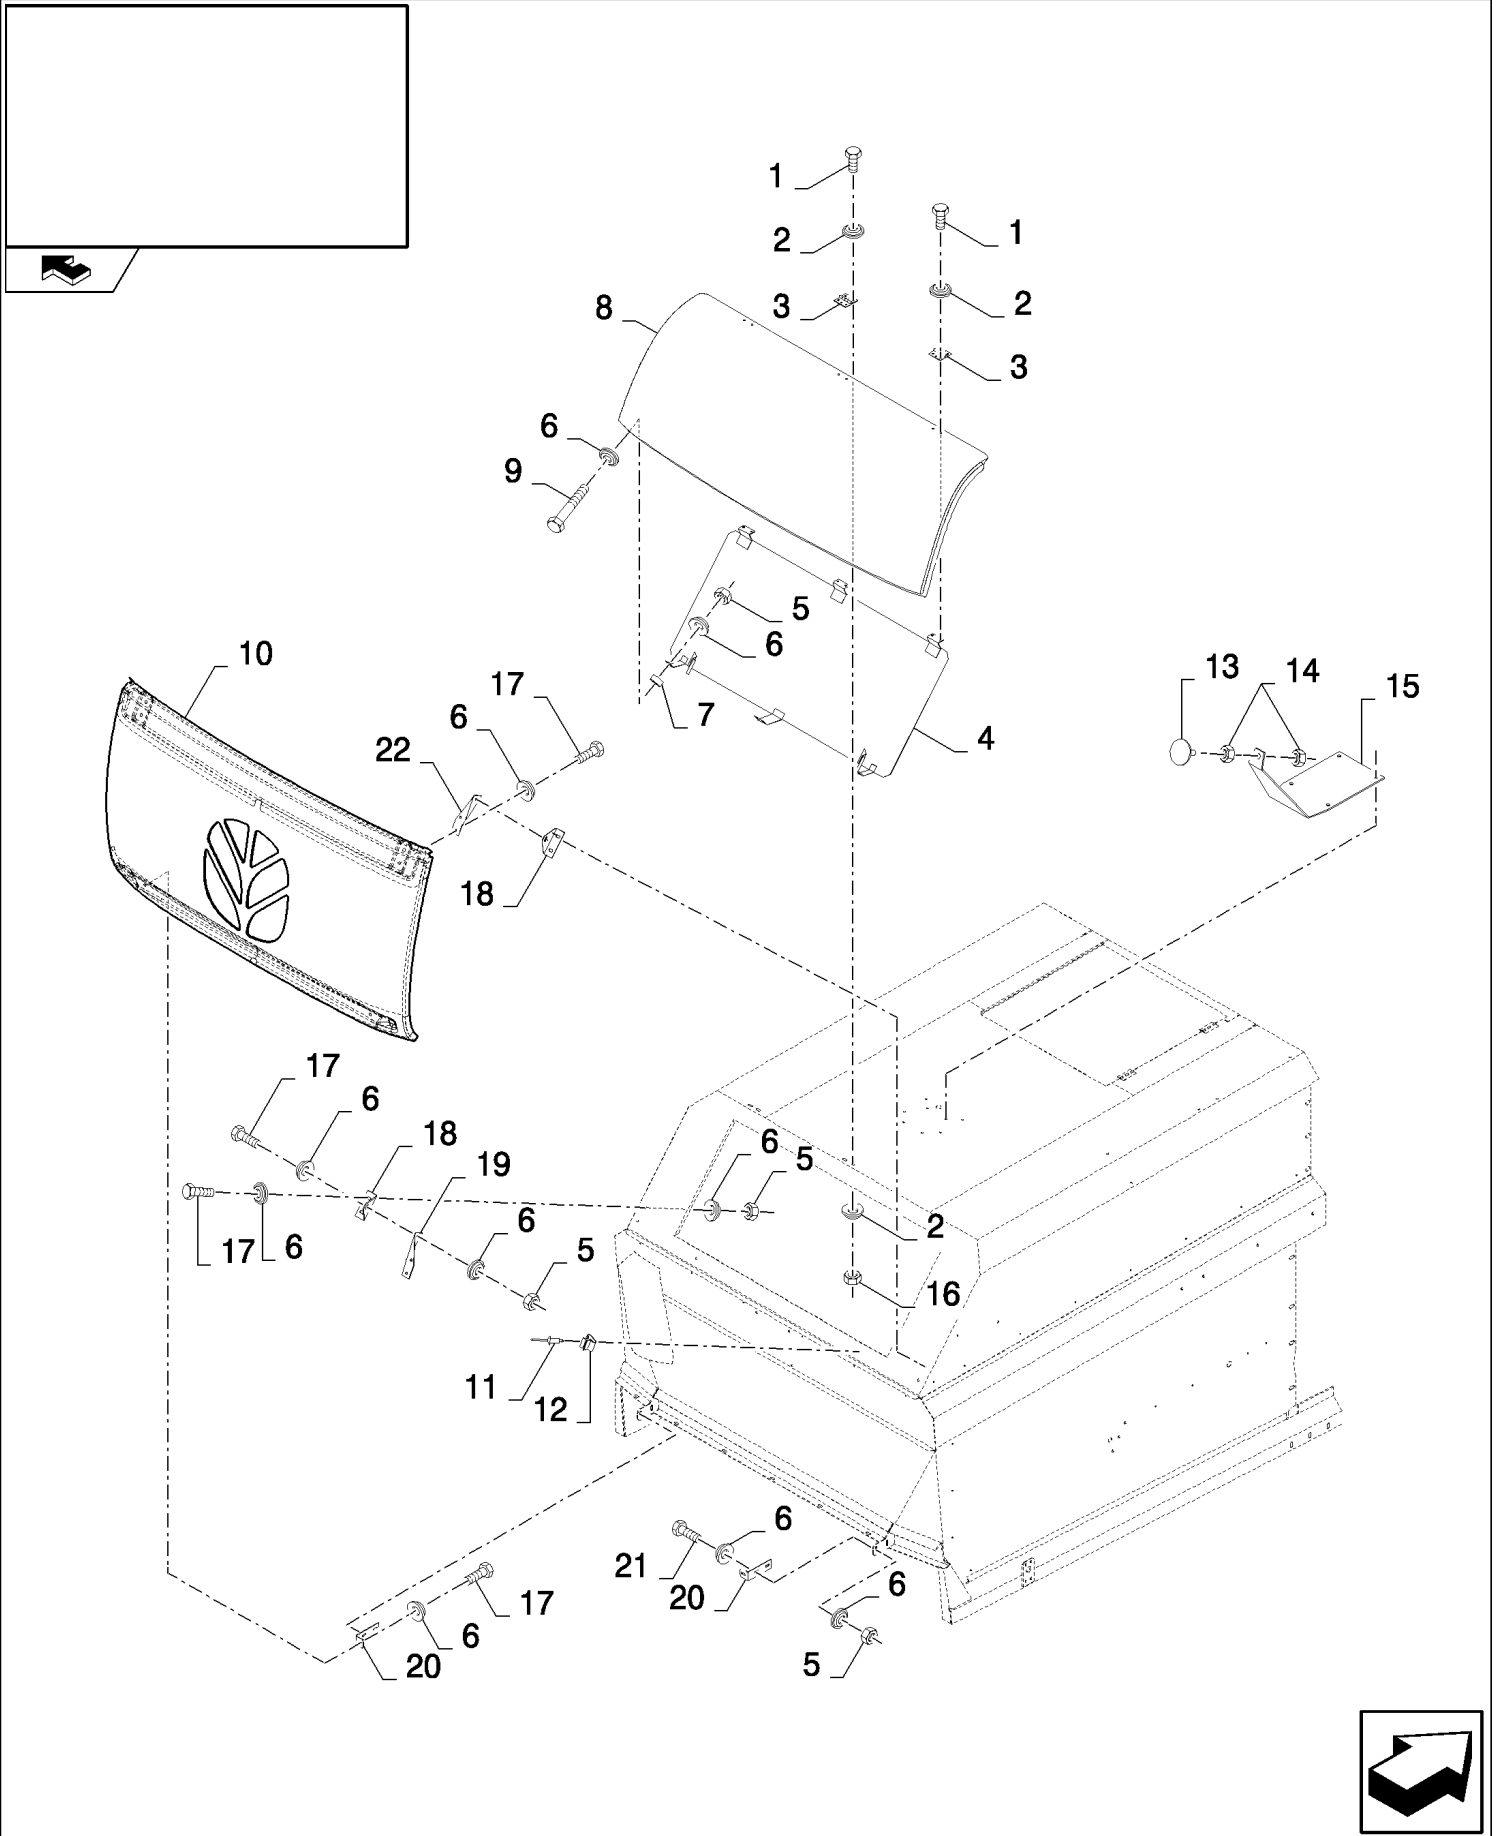

08.17(01) STRAW HOOD SHIELDS, REAR

CX8080 COMBINE (9/06-)

08.17(01) STRAW HOOD SHIELDS, REAR

сылка	Номер детали	Кол-во	Описание
1	86508568	8	SCREW, Hex, M6 x 16, 8.8,
2	412649	12	WASHER, SPRING, Belleville, M6,
3	9833212	3	HINGE,
4	87315417	1	DOOR, , FOR CX8030, CX8040, CX8050 ONLY
4	87347533	1	DOOR, , FOR CX8060, CX8070, CX8080, CX8090 ONLY
5	89706690	14	NUT, M8, CI 8,
6	412650	34	WASHER, Belleville, M8,
7	9812123	4	RING,
8	86579797	1	SHIELD, , FOR CX8030, CX8040, CX8050 ONLY
8	86576644	1	SHIELD, , FOR CX8060, CX8070, CX8080, CX8090 ONLY
9	43128	4	BOLT, Hex, M8 x 30, 8.8,
10	86579792	1	SHIELD, , FOR CX8030, CX8040, CX8050 ONLY
10	86583261	1	GUARD, , FOR CX8060, CX8070, CX8080, CX8090 ONLY
11	325911	2	RIVET, Pop, M4.8 x 7.4,
12	323307	2	CLAMP,
13	190029	1	INSULATOR BLOCK,
14	100016	2	NUT, M10, CI 8,
15	86623763	1	SUPPORT,
16	9706755	4	NUT, M6, CI 8,
17	120104	12	SCREW, Hex, M8 x 20, 8.8,
18	86583265	2	ANGLE,
19	86583277	1	ANGLE,
20	84320811	2	ANGLE,
21	43127	4	BOLT, Hex, M8 x 25, 8.8,
22	86583279	1	ANGLE,