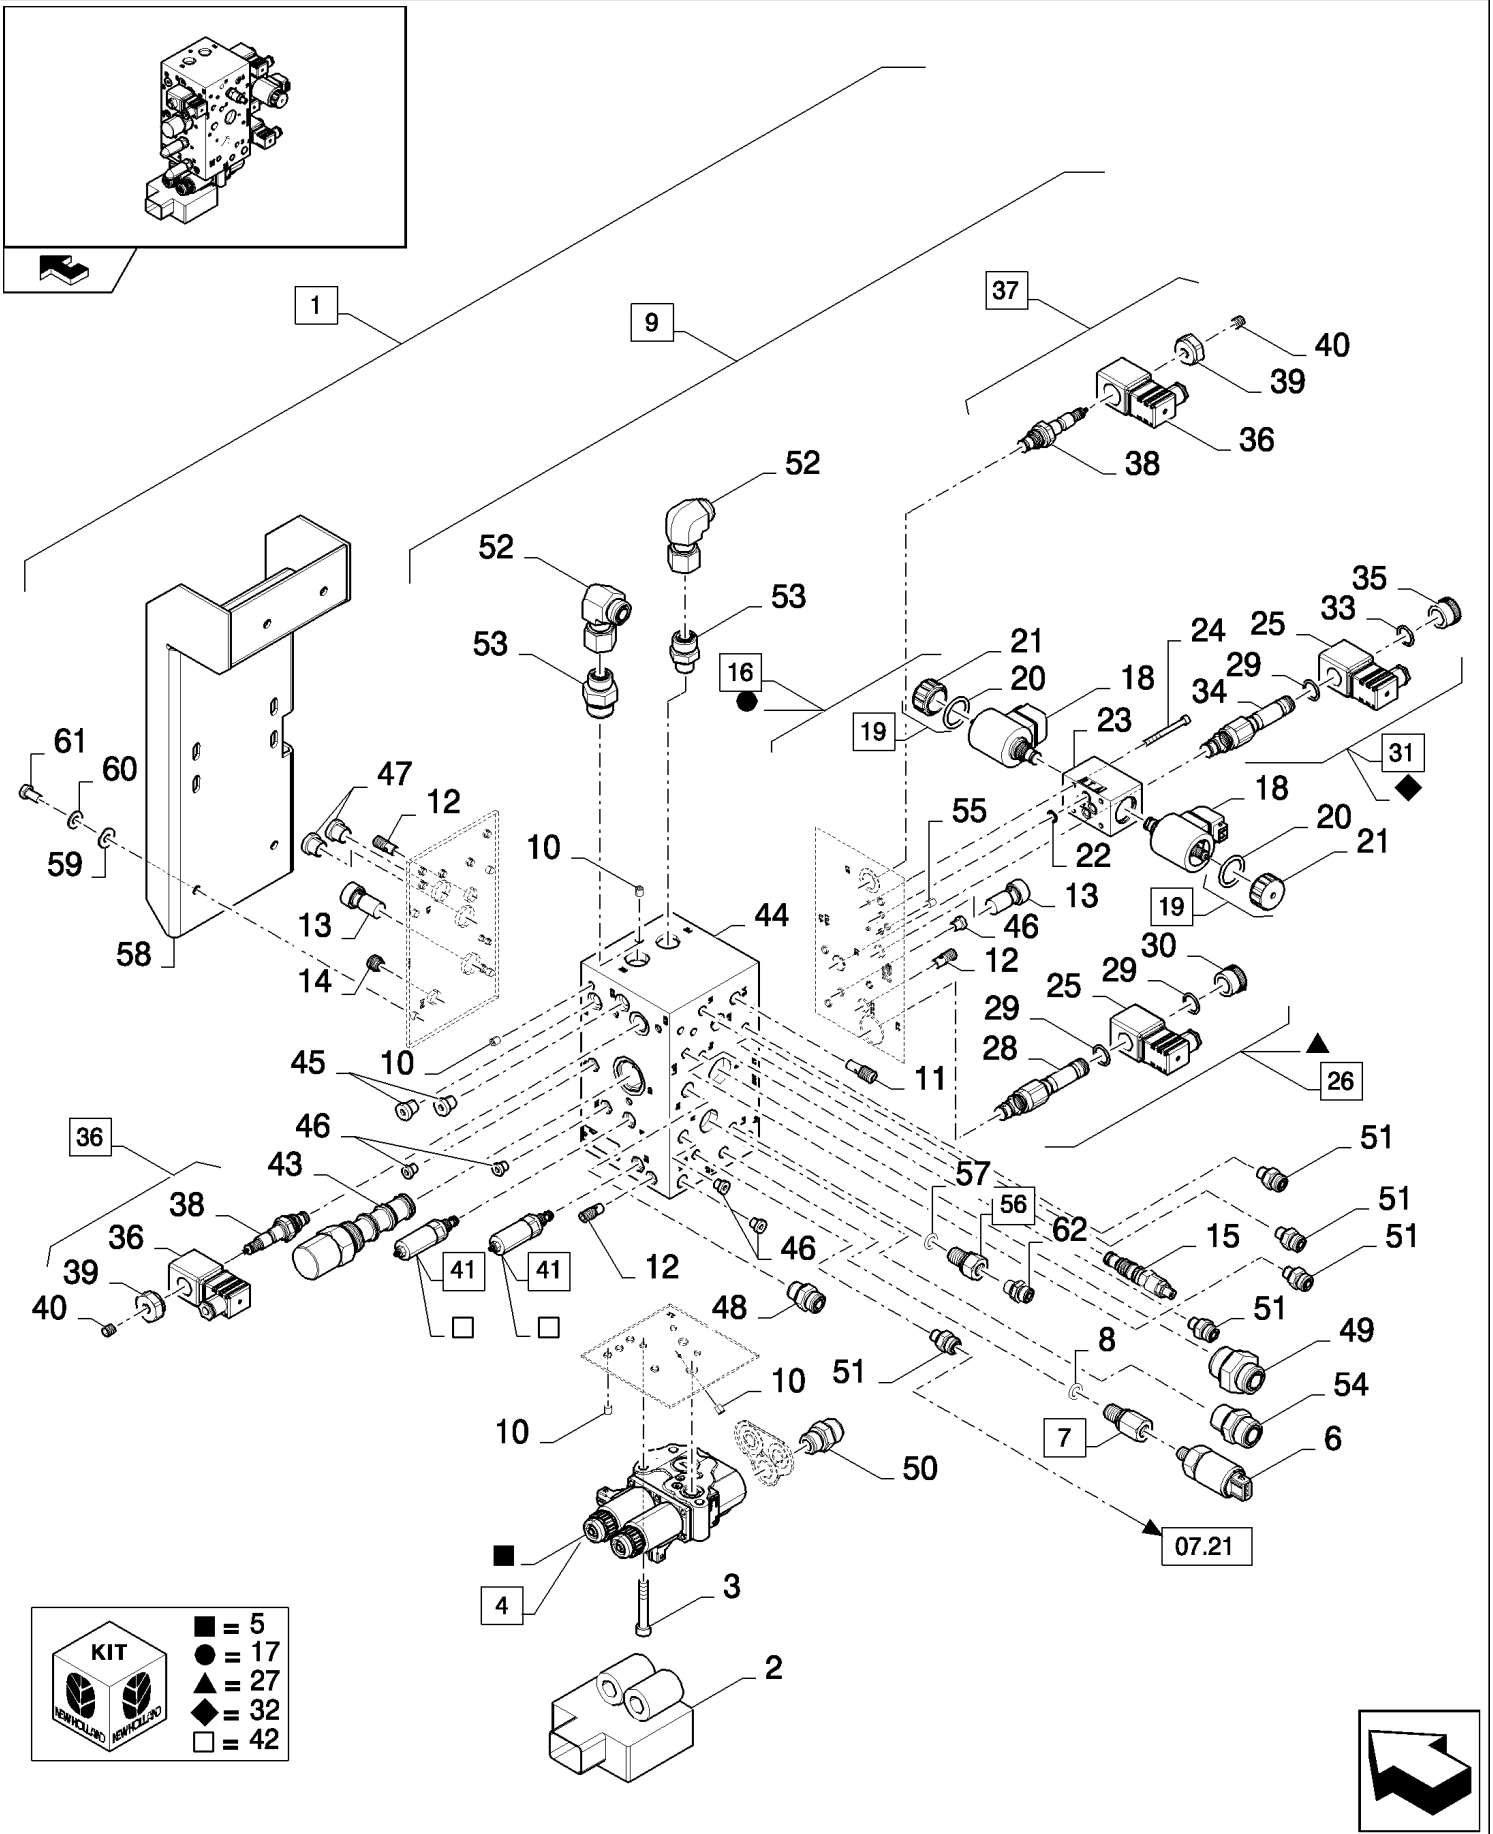

07.22(01) MAIN STACK VALVE

CX8080 COMBINE (9/06-)

07.22(01) MAIN STACK VALVE

сылка	Номер детали	Кол-во	Описание
1	87564659	1	MANIFOLD, (2 to 62)
2	84057737	1	ELECTRONIC UNIT, CONTROL,
3	412381	3	SCREW,
4	86580333	1	VALVE, HYDRAULIC, (5)
5	84435941	1	KIT, SEALS,
6	84440738	1	SENSOR,
7	87658221	1	ADAPTER, (8)
8	NSS	1	NOT SERVICED SEPARATELY,
9	87376595	1	VALVE, HYDRAULIC, (10 to 47, 55 to 57)
10	NSS	16	NOT SERVICED SEPARATELY,
11	87657863	1	VALVE, CHECK,
12	87657061	3	VALVE,
13	87657862	2	VALVE,
14	87657865	1	VALVE, CHECK,
15	87657861	1	VALVE,
16	87657069	1	VALVE, (17 to 23)
17	87657859	1	KIT, SEALS,
18	87657856	1	COIL,
19	87657858	1	NUT, (20, 21)
20	NSS	1	NOT SERVICED SEPARATELY,
21	NSS	1	NOT SERVICED SEPARATELY,
22	NSS	4	NOT SERVICED SEPARATELY,
23	NSS	1	NOT SERVICED SEPARATELY,
24	NSS	2	NOT SERVICED SEPARATELY, M5x55
25	87657064	2	SOLENOID,
26	87657062	1	VALVE, (27 to 30)
27	87657063	1	KIT, SEALS,
28	NSS	1	NOT SERVICED SEPARATELY,
29	NSS	2	NOT SERVICED SEPARATELY,
30	NSS	1	NOT SERVICED SEPARATELY,
31	87657065	1	VALVE, (29, 32 to 35)
32	87657066	1	KIT, SEALS,
33	87657067	1	O-RING,
34	NSS	1	NOT SERVICED SEPARATELY,
35	87657068	1	NUT,
36	87658214	2	COIL,
37	87657860	2	POPPET, VALVE, (38 to 40)
38	NSS	1	NOT SERVICED SEPARATELY,
39	NSS	1	NOT SERVICED SEPARATELY,
40	NSS	1	NOT SERVICED SEPARATELY,
41	87657059	2	VALVE, PRESSURE RELIEF, (42)
42	87657060	1	KIT, SEALS,