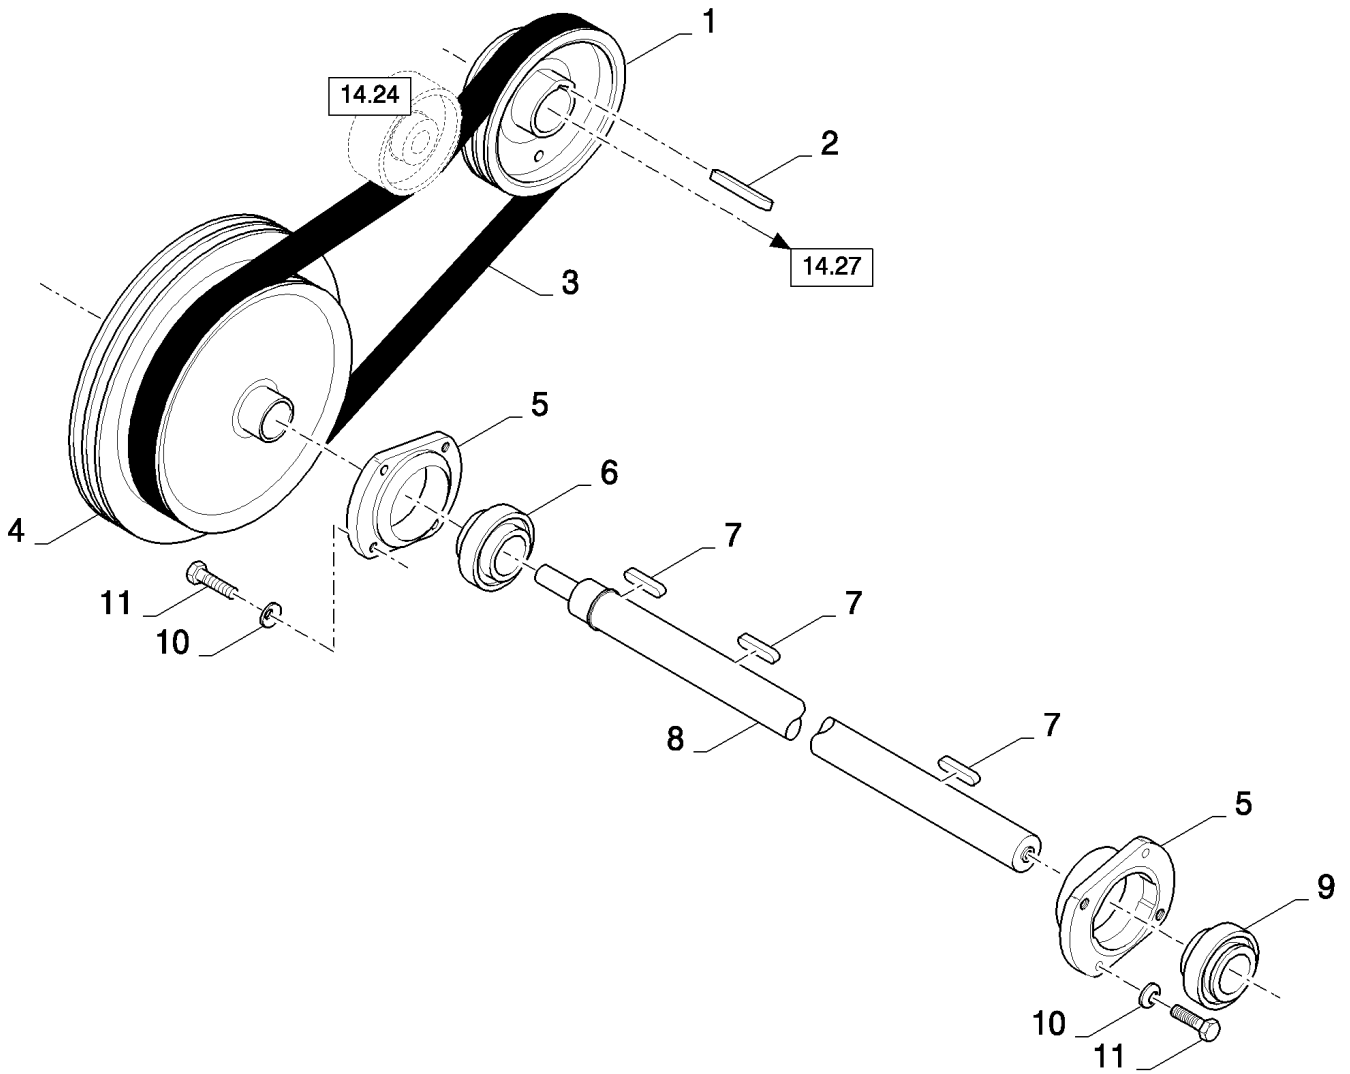

14.23(01) ROTARY SEPARATOR DRIVE AND SHAFT

CX8080 COMBINE (9/06-)

14.23(01) ROTARY SEPARATOR DRIVE AND SHAFT

сылка	Номер детали	Кол-во	Описание
1	84457073	1	PULLEY,
2	84061583	1	KEY,
3	84457079	1	BELT,
4	84069745	1	PULLEY,
5	84069750	2	HOUSING, BEARING,
6	84057133	1	BEARING ASSY,
7	323624	3	KEY,
8	84045354	1	SHAFT, , FOR CX8060, CX8070, CX8080, CX8090 ONLY
8	84069648	1	SHAFT, , FOR CX8030, CX8040, CX8050 ONLY
9	84026027	1	BEARING ASSY,
10	140045	8	WASHER, SPRING, Belleville, M10,
11	120068	8	BOLT, Hex, M10 x 40, 8.8, Full Thd,