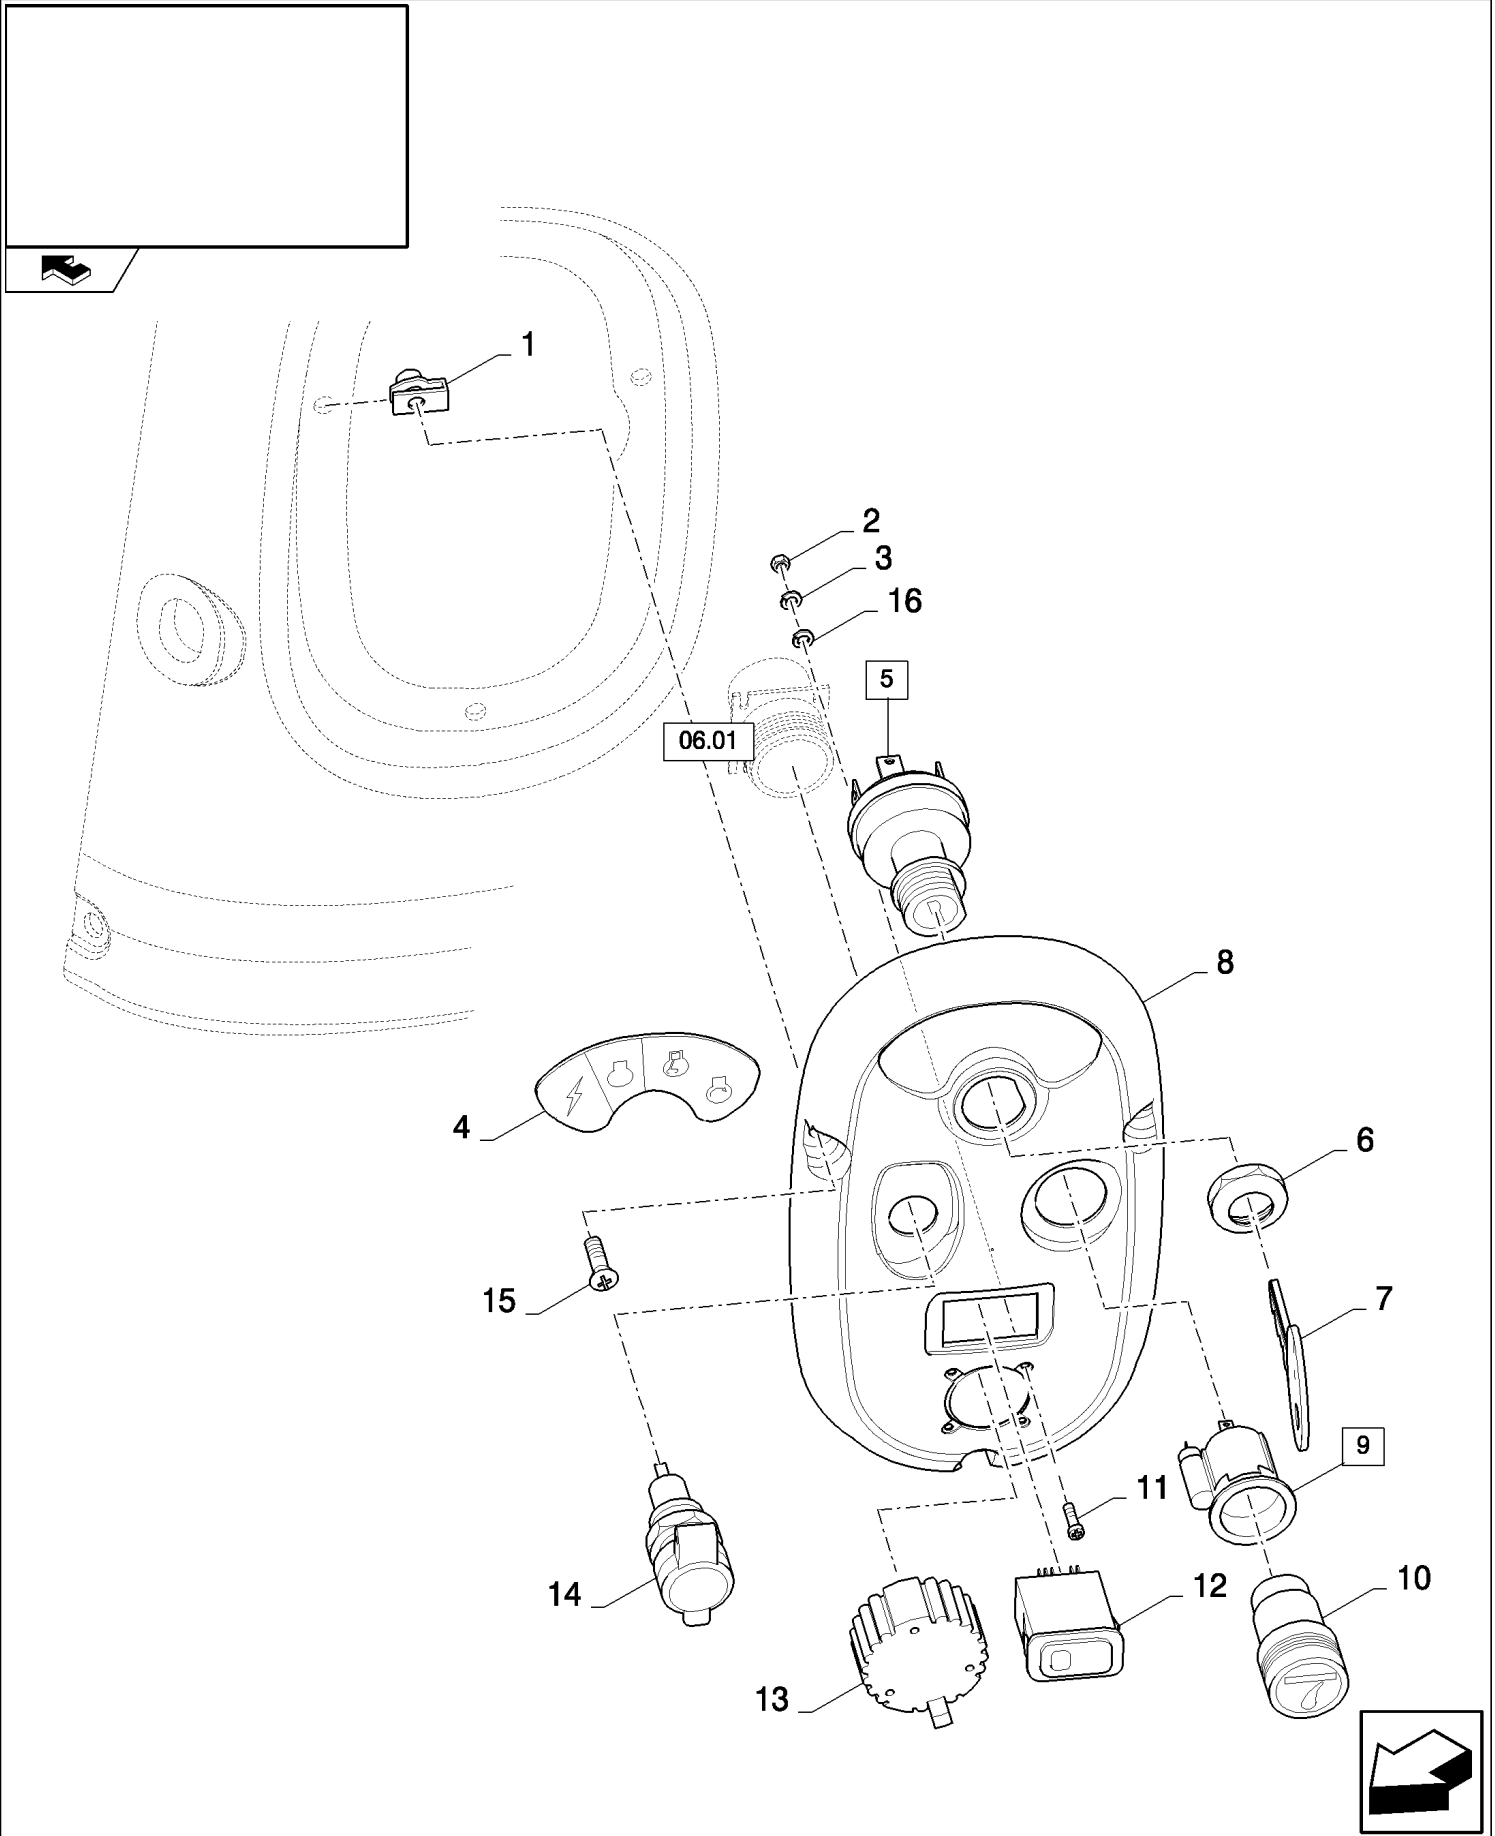

Описание

CX8080 COMBINE (9/06-)

06.01(01) CAB, MAIN WIRING HARNESS

сылка	Номер детали	Кол-во	Описание
1	87355421	1	HARNESS, WIRE,
1	87332649	1	HARNESS, WIRE, , FOR SMART STEER AUTO-GUIDANCE ONLY
2	86611340	1	DECAL,
3	86611339	1	DECAL,
4	86509590	32	RELAY,
5	86633776	1	TIMER,
6	86529089	1	RELAY,
7	86619907	6	NUT,
8	636665	6	WASHER, LOCK,
9	323597	4	STRAP, CABLE, M9 x 165 or M5 x 197,
10	140016	2	WASHER, M8 x 16 x 1.6,
11	120104	2	SCREW, Hex, M8 x 20, 8.8,
12	86511042	4	SCREW, Cross Pan Hd, M4 x 16,
13	9824840	4	WASHER, M4,
14	84438912	4	INSERT, THREADED,
15	9706755	1	NUT, M6, CI 8,
16	322357	1	WASHER, SPRING, Belleville, M6,
17	87013665	1	PLATE,
18	87010225	1	PLATE,
19	120100	1	BOLT, Hex, M6 x 20, 8.8,