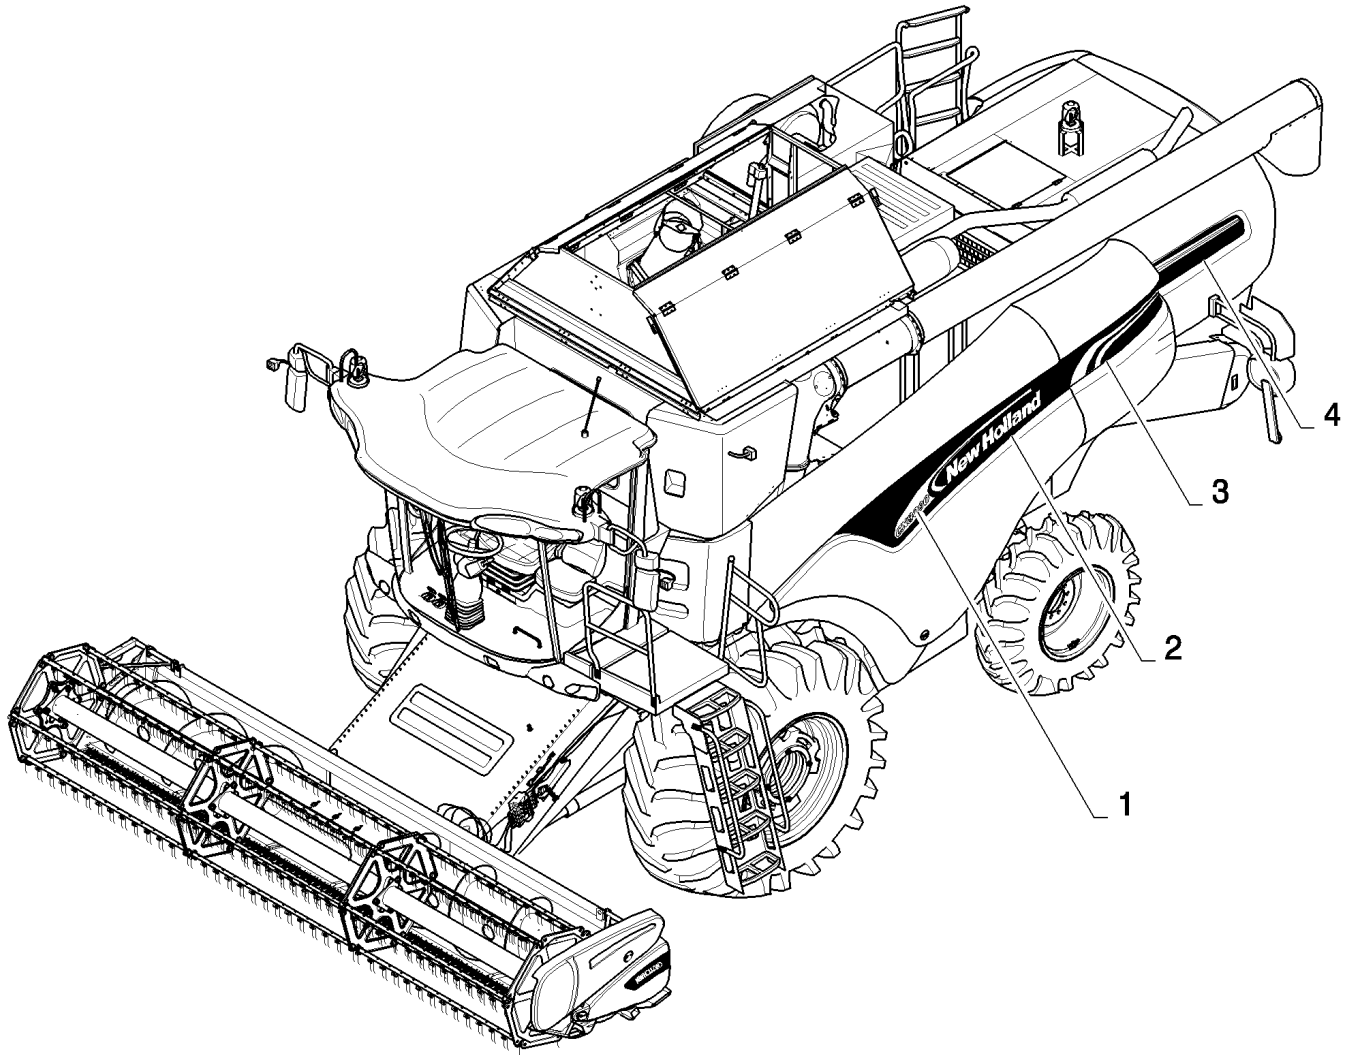

5

6

CX8080 COMBINE (9/06-)

08.505(02) COMMERCIAL DECALS - FOR N.A. ONLY - C607

сылка	Номер детали	Кол-во	Описание
1	87537962	1	DECAL, RH, FOR CX8070 ONLY
1	87537964	1	DECAL, LH, FOR CX8070 ONLY
1	87537965	1	DECAL, RH, FOR CX8080 ONLY
1	87537966	1	DECAL, LH, FOR CX8080 ONLY
1	87537967	1	DECAL, RH, FOR CX8090 ONLY
1	87537968	1	DECAL, LH, FOR CX8090 ONLY
2	84447735	1	DECAL, RH
2	84447734	1	DECAL, LH
3	84443975	1	DECAL, RH
3	84459518	1	DECAL, LH
4	84443976	1	DECAL, RH
4	84443974	1	DECAL, LH
5	82031728	6	DECAL,
6	87802965	1	EMBLEM,