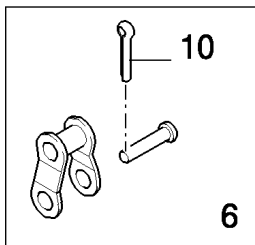

CX8080 COMBINE (9/06-)

13.17(01) ELEVATOR CHAIN (4)

сылка	Номер детали	Кол-во	Описание
1	84455508	1	CHAIN, (2 to 10), HEAVY DUTY, FOR CX8070, CX8080, CX8090 ONLY, FOR FRONT FACE ADJUSTMENT WITH LF ONLY, BSN C571
1	87623063	1	CHAIN, (2 to 10), FOR FRONT FACE ADJUSTMENT WITH LF ONLY, FOR CX8070, CX8080, CX8090 ONLY, HEAVY DUTY, ASN D572
1	84455644	1	CHAIN, (2 to 10), STANDARD, FOR CX8060 ONLY, FOR LATERAL FLOTATION ONLY, BSN C571
1	87623069	1	CHAIN, (2 to 10), FOR LATERAL FLOTATION ONLY, FOR CX8060 ONLY, STANDARD, ASN D572
1	84455628	1	CHAIN, (2 to 10), STANDARD, FOR CX8060 ONLY, FOR FRONT FACE ADJUSTMENT WITH LF ONLY, BSN C571
1	87623064	1	CHAIN, (2 to 10), FOR FRONT FACE ADJUSTMENT WITH LF ONLY, FOR CX8060 ONLY, STANDARD, ASN D572
1	84455640	1	CHAIN, (2 to 10), HEAVY DUTY, FOR CX8070, CX8080, CX8090 ONLY, FOR LATERAL FLOTATION ONLY, BSN C571
1	87623068	1	CHAIN, (2 to 10), FOR LATERAL FLOTATION ONLY, FOR CX8070, CX8080, CX8090 ONLY, HEAVY DUTY, ASN D572
2	84455509	1	SET OF CHAINS, (6 to 10), HEAVY DUTY, FOR CX8070, CX8080, CX8090 ONLY, FOR FRONT FACE ADJUSTMENT WITH LF ONLY
2	84455645	1	SET OF CHAINS, (6 to 10), FOR LATERAL FLOTATION ONLY, FOR CX8060 ONLY, STANDARD
2	84455629	1	SET OF CHAINS, (6 to 10), FOR CX8060 ONLY
2	84455641	1	SET OF CHAINS, (6 to 10), FOR CX8070, CX8080, CX8090 ONLY
3	43138	180	SCREW, Hex, M10 x 20, 8.8, Full Thd,
4	100037	180	NUT, M10 x 1.5, CI 8,
5	84076900		AR BAR, U-profile, HEAVY DUTY
5	84438786		AR BAR, L-profile, STANDARD, FOR LATERAL FLOTATION ONLY, BSN C571
5	87620557		AR BAR, , FOR LATERAL FLOTATION ONLY, FOR FRONT FACE ADJUSTMENT WITH LF ONLY, STANDARD, ASN D572
6	9623610		AR LINK, OFFSET, , HEAVY DUTY
6	40242		AR LINK, OFFSET, , STANDARD
7	86595254		AR LINK, CHAIN, , HEAVY DUTY
7	86595253		AR LINK, CHAIN, , STANDARD
8	9623609		AR LINK, CONNECTING, , HEAVY DUTY
8	40241		AR LINK, CONNECTING, , STANDARD
9	86531660		AR LINK, CHAIN, , HEAVY DUTY
9	84437453		AR LINK, CHAIN, , STANDARD
10	NS		AR NOT SERVICED,