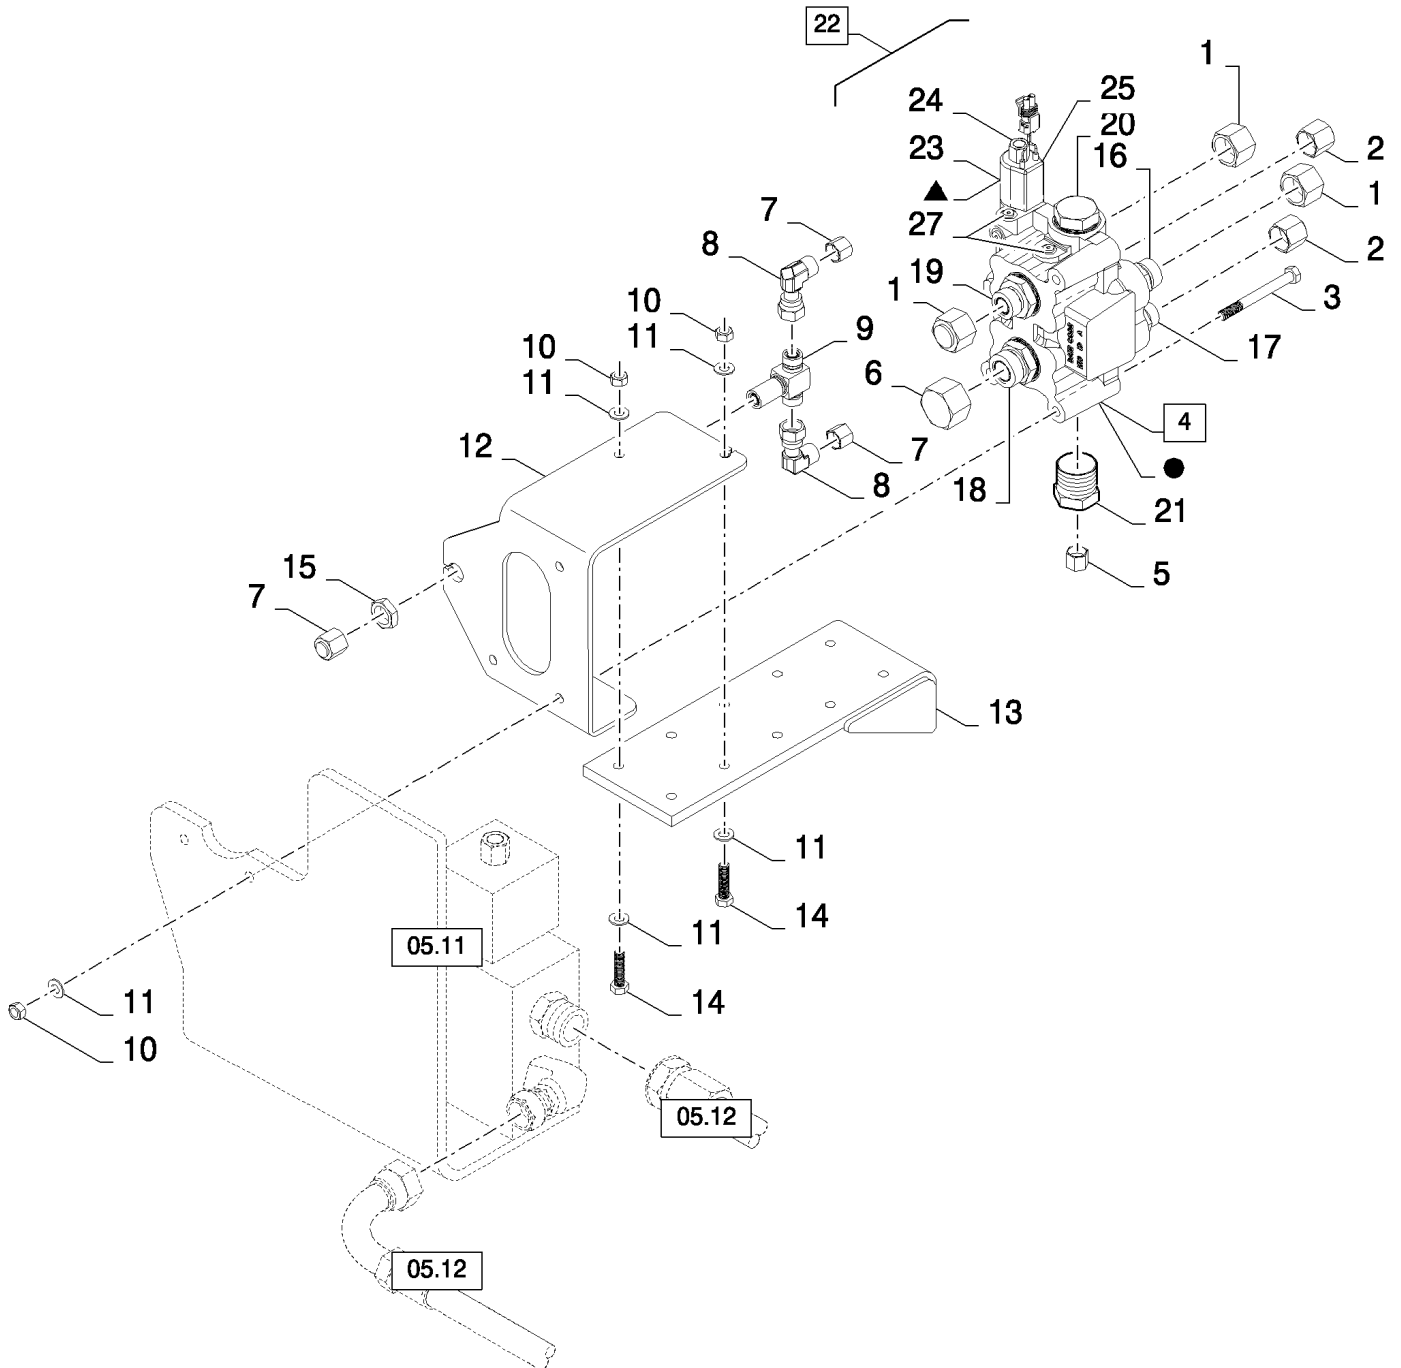

CX8080 COMBINE (9/06-)

05.14(01) POWERED REAR AXLE : VALVE, PRA2

сылка	Номер детали	Кол-во	Описание
1	NS	3	NOT SERVICED,
2	NS	2	NOT SERVICED,
3	43253	3	BOLT, Hex, M10 x 100, 10.9,
4	84800289	1	VALVE, (15 to 27)
5	NS	1	NOT SERVICED,
6	NS	1	NOT SERVICED,
7	NS	3	NOT SERVICED,
8	84989383	2	ELBOW, 90°, 13/16"-16 ORFS x 13/16"-16 Fem Sw,
9	86639082	1	TEE, 13/16"-16 ORFS, Blkhd Br,
10	412141	5	NUT, LOCK, M10 x 1.5, Cl 8,
11	140017	7	WASHER, M10 x 20 x 2,
12	87281651	1	BRACKET,
13	87283402	1	VALVE, BRAKE,
14	43248	2	BOLT, Hex, M10 x 40, 10.9, Full Thd,
15	86509023	1	KIT, SEALS,
16	87283385	2	REGULATOR, FWD
17	87283482	2	REGULATOR, REV
18	86580179	1	CONNECTOR, HYD., 1 7/16"-12 ORFS x M22 x 2 ORB,
19	86579683	1	CONNECTOR, HYD., 1 3/16"-12 ORFS x M33 x 2 ORB,
20	87013333	1	PLUG, M33 x 2, ORB,
21	87281712	1	CONNECTOR, HYD.,
22	87281710	1	VALVE, SOLENOID, (23 to 26)
23	87283662	1	CARTRIDGE,
24	590907	1	NUT,
25	87645123	1	SOLENOID,
26	86509023	1	KIT, SEALS,
27	86602475	4	PLUG, , ASN D576