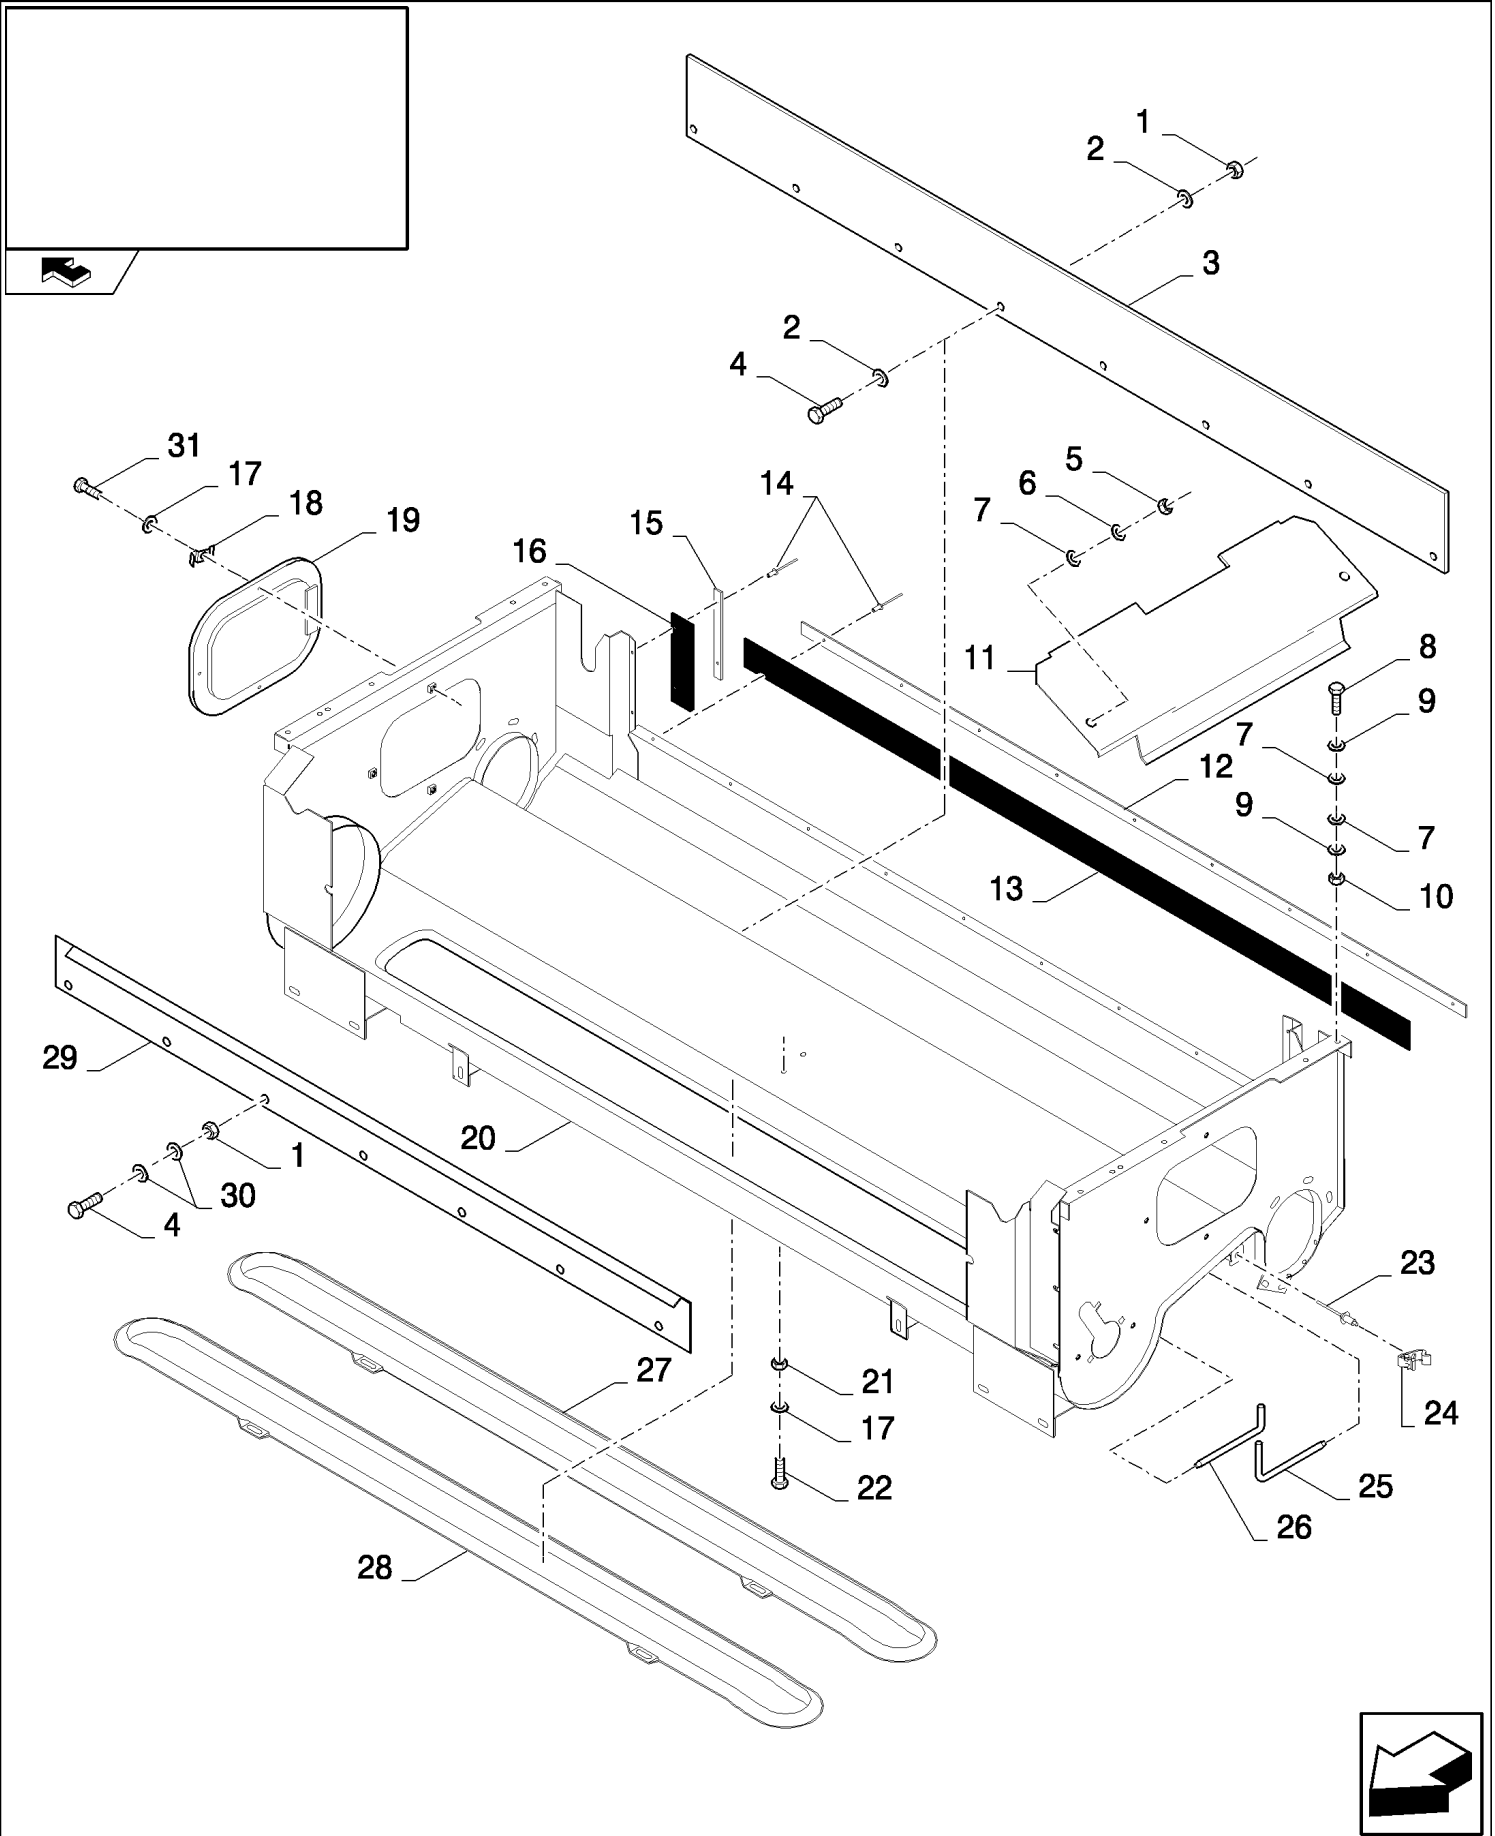

15.40(01) AUGER HOUSING, FIXED SHOE

CX8080 COMBINE (9/06-)

15.40(01) AUGER HOUSING, FIXED SHOE

сылка	Номер детали	Кол-во	Описание
1	9706755	AR	NUT, M6, CI 8,
2	322357	AR	WASHER, SPRING, Belleville, M6,
3	84334428	1	PLATE, , FOR CX8060, CX8070, CX8080, CX8090 ONLY
3	84334427	1	PLATE, , FOR CX8030, CX8040, CX8050 ONLY
4	86508568	AR	SCREW, Hex, M6 x 16, 8.8,
5	353308	4	NUT, M6 x 1, CI 8,
6	140040	4	WASHER, M6 x 22 x 2,
7	190132	AR	WASHER,
8	43128	AR	BOLT, Hex, M8 x 30, 8.8,
8	412479	AR	BOLT, Hex, M8 x 35, 8.8,
8	43129	AR	BOLT, Hex, M8 x 40, 8.8,
9	140041	AR	WASHER, M8 x 28 x 3,
10	86629542	AR	NUT, LOCK, M8 x 1.25, CI 8,
11	84455963	2	PLATE,
12	84320105	1	STRIP, , FOR CX8060, CX8070, CX8080, CX8090 ONLY
12	84320080	1	STRIP, , FOR CX8030, CX8040, CX8050 ONLY
13	84818311	1	CANVAS, , FOR CX8060, CX8070, CX8080, CX8090 ONLY
13	922273	1	CANVAS, , FOR CX8030, CX8040, CX8050 ONLY
14	80445395	AR	RIVET,
15	84320094	2	PLATE, FIXING,
16	922541	2	CANVAS,
17	322358	8	WASHER, SPRING, Belleville, M8,
18	425093	6	CLIP,
19	84320078	2	COVER,
20	84458249	1	HOUSING, , FOR CX8060, CX8070, CX8080, CX8090 ONLY
20	84458250	1	HOUSING, , FOR CX8030, CX8040, CX8050 ONLY
21	89706690	2	NUT, M8, CI 8,
22	120103	2	BOLT, Hex, M8 x 16, 8.8,
23	445394	4	RIVET, Pop, M4.8 x 12.7,
24	323307	4	CLAMP,
25	9819720	2	PIN,
26	9819719	2	PIN,
27	84078027	1	COVER, Return Tailings, STANDARD
27	740667	1	COVER, Return Tailings, PERFORATED (LONG HOLES)
27	84429238	1	COVER, Return Tailings, PERFORATED (ROUND HOLES)
28	84078026	1	COVER, Clean Grain, STANDARD
28	84078033	1	COVER, Clean Grain, REINFORCED, BSN C603
28	87693856	1	COVER ASSY, , REINFORCED, ASN D604
28	740666	1	COVER, Clean Grain, PERFORATED (LONG HOLES)
28	84429240	1	COVER, Clean Grain, PERFORATED (ROUND HOLES)
29	84432531	1	PLATE, , FOR CX8060, CX8070, CX8080, CX8090 ONLY
29	84432570	1	PLATE, , FOR CX8030, CX8040, CX8050 ONLY