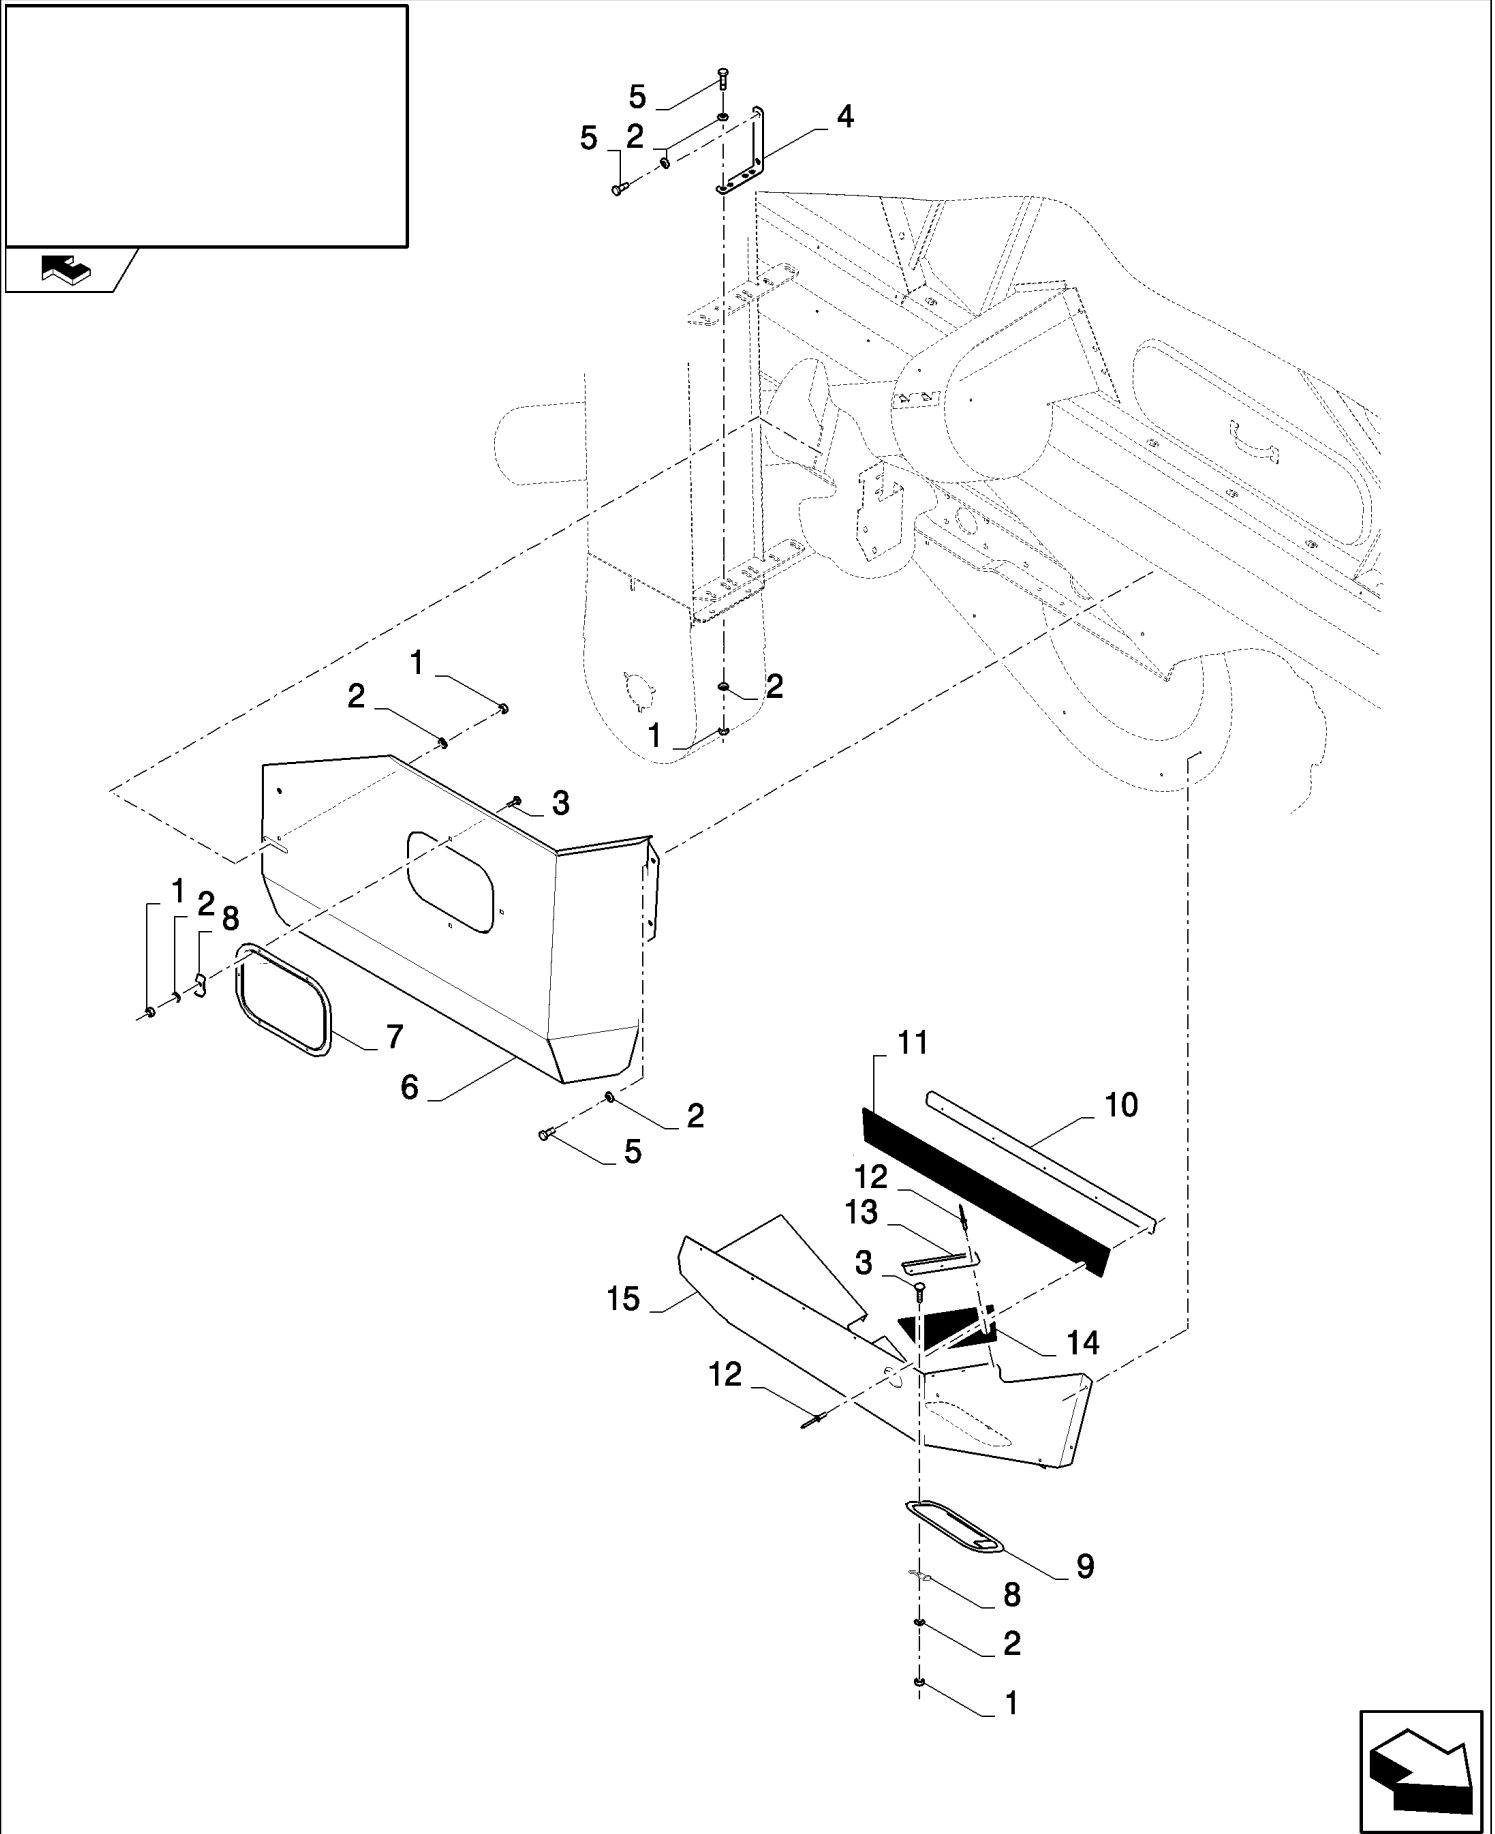

CX8080 COMBINE (9/06-)

08.10(01) LOWER SHIELDS WITH TRACKS, RH - NOT FOR NA

сылка	Номер детали	Кол-во	Описание
1	9706690	8	NUT, M8, CI 8,
2	322358	14	WASHER, SPRING, Belleville, M8,
3	86507486	4	BOLT, CARRIAGE, Short NK, M8 x 20, CI8.8, Full Thd,
4	84440421	1	SUPPORT,
5	120104	4	SCREW, Hex, M8 x 20, 8.8,
6	84440418	1	SHIELD,
7	84320078	1	COVER,
8	425093	4	CLIP,
9	916303	1	COVER,
10	84441417	1	PLATE,
11	84441412	1	CANVAS,
12	NS	8	NOT SERVICED,
13	84441419	1	PLATE,
14	84441413	1	CANVAS,
15	84440409	1	SHIELD,