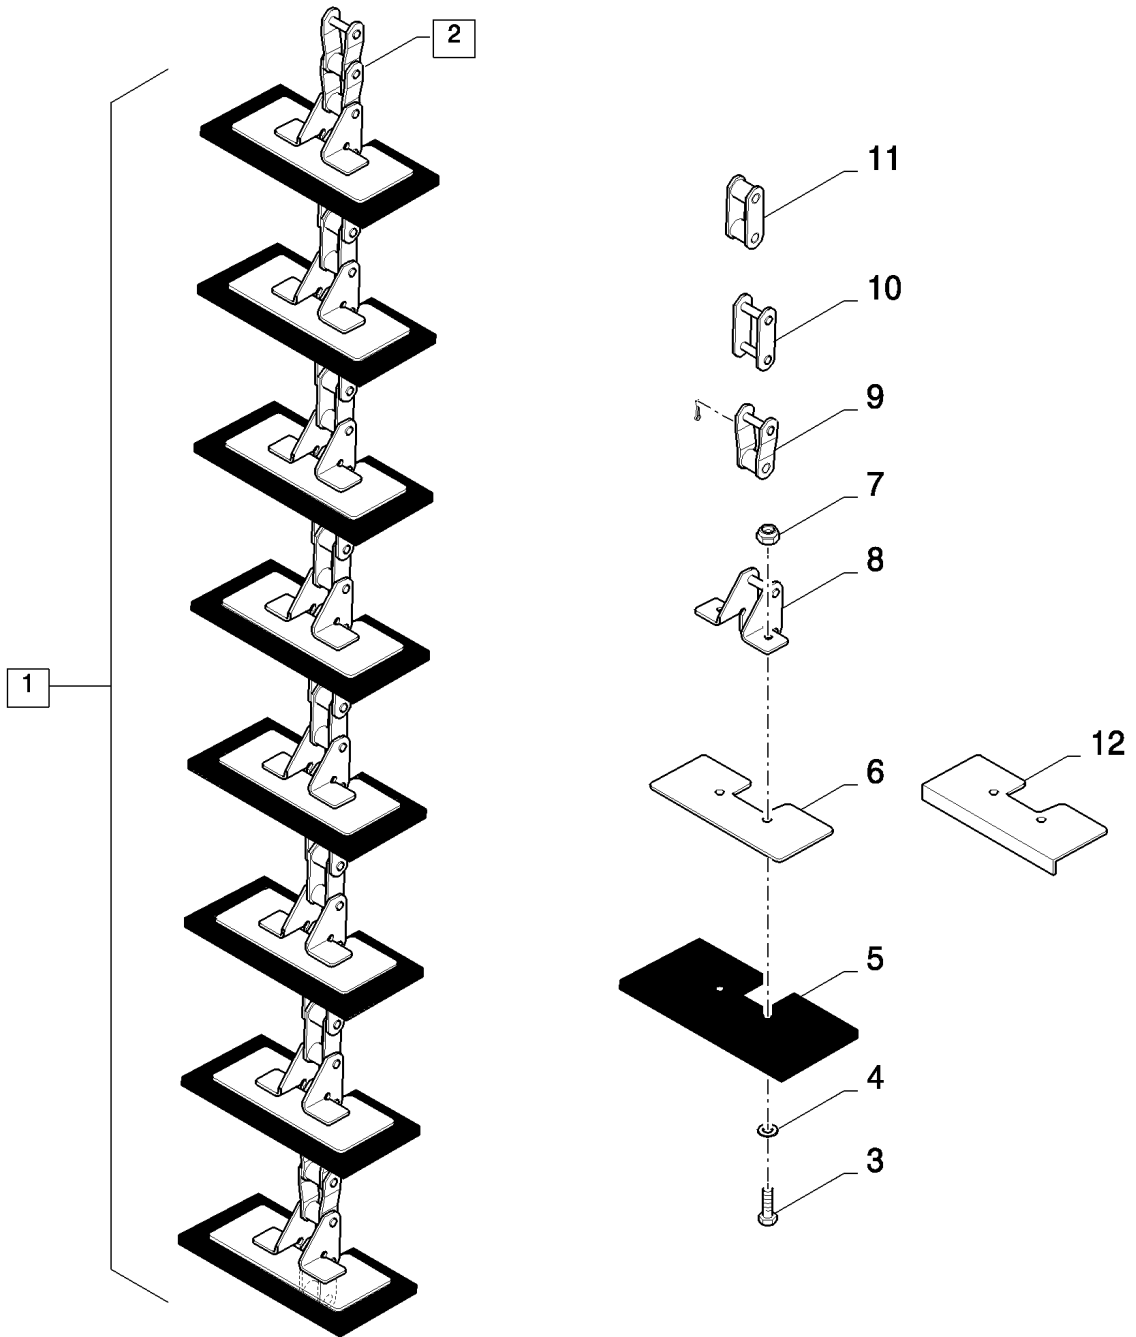

16.08(01) GRAIN ELEVATOR CHAIN DRIVE

CX8080 COMBINE (9/06-)

16.08(01) GRAIN ELEVATOR CHAIN DRIVE

сылка	Номер детали	Кол-во	Описание
1	100016	17	NUT, M10, CI 8,
2	140045	18	WASHER, SPRING, Belleville, M10,
3	36403	6	FLANGE,
4	84814912	3	BEARING, BALL,
5	86595355	1	PLATE,
6	84077993	2	WASHER,
7	84334843	2	WASHER,
8	120041	7	BOLT, CARRIAGE, Short NK, M10 x 20, CI8.8, Full Thd,
9	374892	3	BOLT, CARRIAGE, Short NK, M10 x 40, CI8.8, Full Thd,
10	86512446	4	BOLT, CARRIAGE, Short NK, M10 x 30, CI8.8, Full Thd,
11	84437648	2	SPROCKET, DRIVEN,
12	333960	2	PIN, LOCK, M6 x 50, Slotted,
13	84437932	1	SHAFT,
14	354775	3	KEY,
15	86977784	2	SCREW, M8x60
16	140016	4	WASHER, M8 x 16 x 1.6,
17	89706690	4	NUT, M8, CI 8,
18	322358	4	WASHER, SPRING, Belleville, M8,
19	86595354	1	PLATE,
20	140040	4	WASHER, M6 x 22 x 2,
21	322357	14	WASHER, SPRING, Belleville, M6,
22	86508568	9	SCREW, Hex, M6 x 16, 8.8,
23	84442293	1	SPROCKET, DRIVEN,
24	140042	4	WASHER, M10 x 34 x 3,
25	43139	1	SCREW, Hex, M10 x 25, 8.8, Full Thd, M10x25
26	84435183	1	COVER,
27	84334947	1	COVER,
28	120068	1	BOLT, Hex, M10 x 40, 8.8, Full Thd,
29	140017	2	WASHER, M10 x 20 x 2,
30	100037	1	NUT, M10 x 1.5, CI 8,
31	86629542	2	NUT, LOCK, M8 x 1.25, CI 8,
32	86581559	1	HANDLE,
33	84989315	1	U-BOLT,
34	84447186	2	FLANGE,
35	84069440	1	BEARING, BALL,
36	86580877	1	COVER,
37	9706755	5	NUT, M6, CI 8,
38	84817997	1	WASHER, 40 OD x 11 ID x 3 mm Thick
39	86589279	3	WASHER, , FOR GERMANY ONLY
40	84441202	1	PROTECTING COVER, , FOR GERMANY ONLY