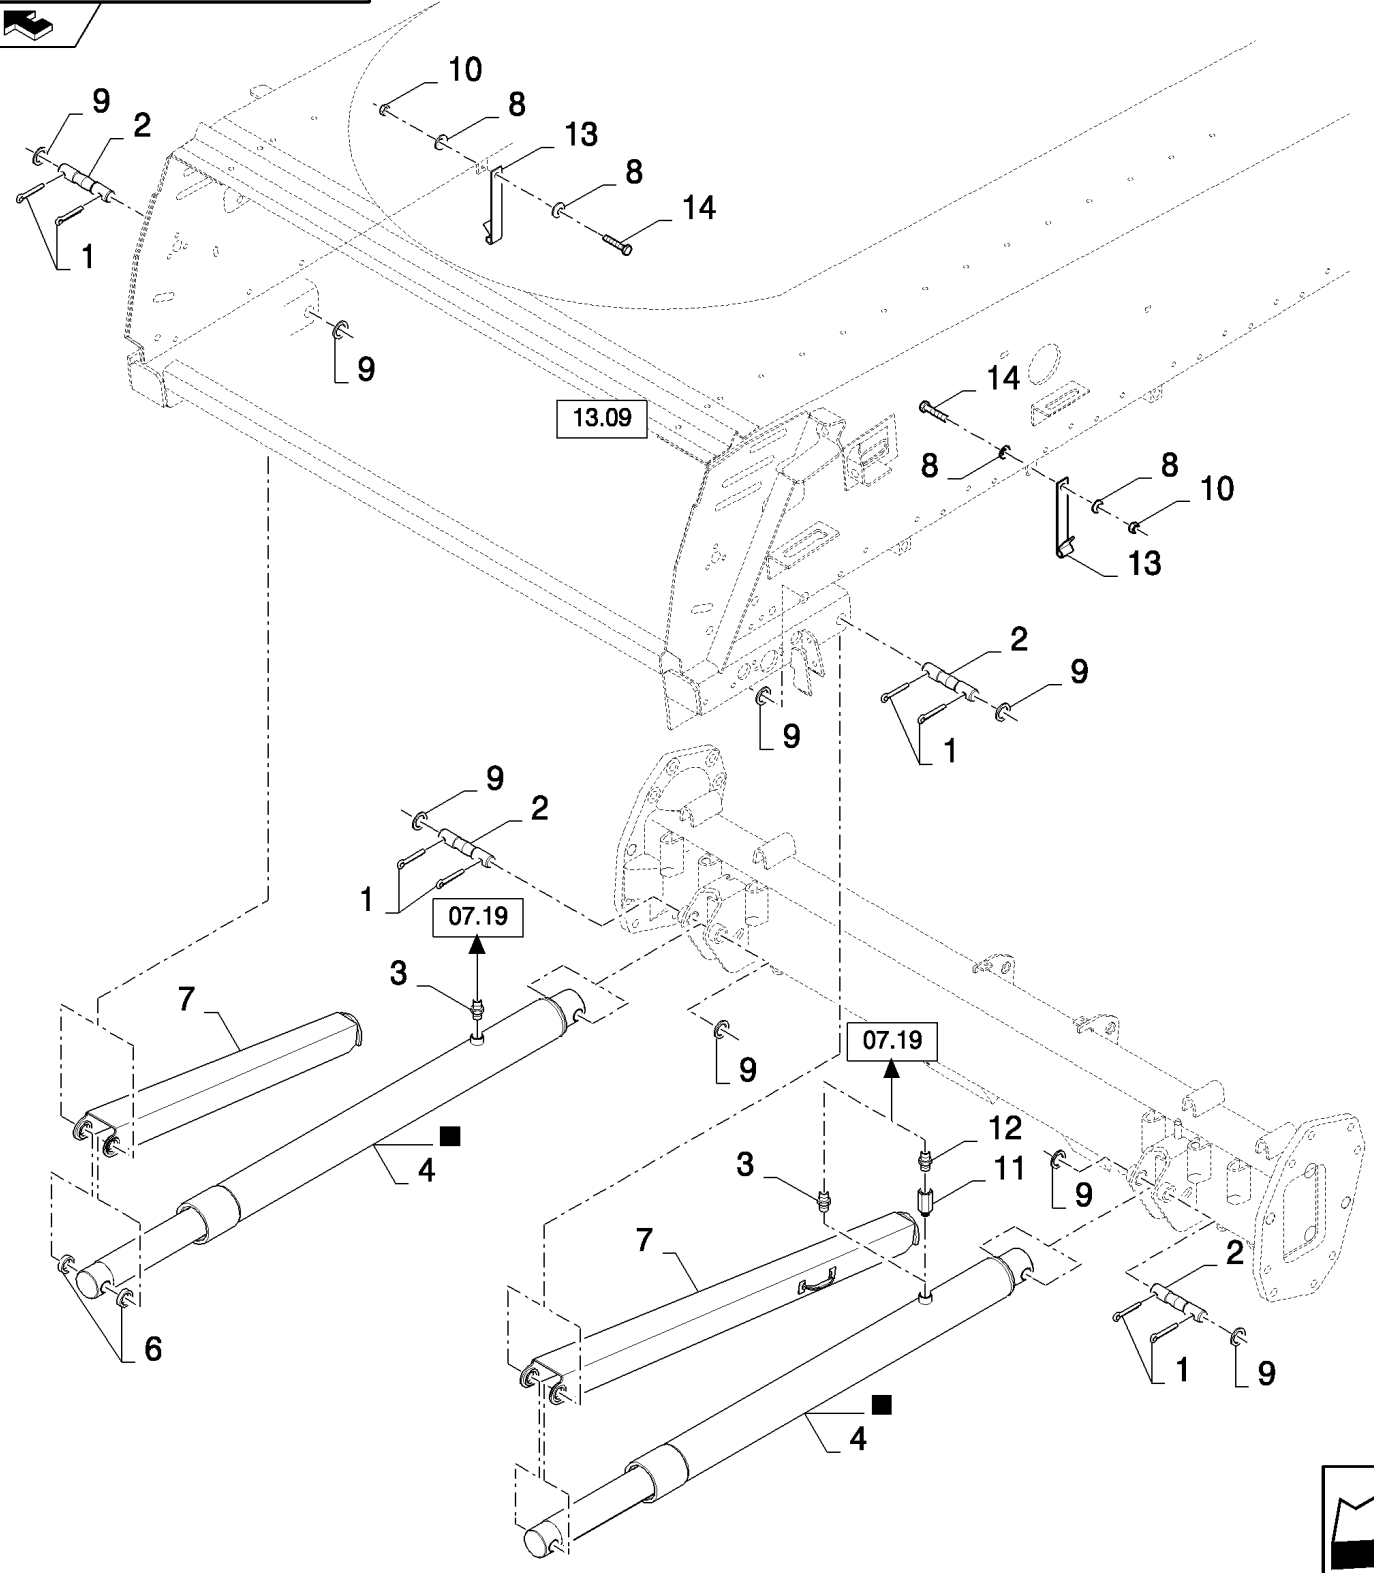

07.20(01) CYLINDERS, STRAW ELEVATOR

CX8080 COMBINE (9/06-)

07.20(01) CYLINDERS, STRAW ELEVATOR

сылка	Номер детали	Кол-во	Описание
1	300423	8	PIN, SPLIT (COTTER), M6.3 x 50, , FOR A=70MM ONLY, FOR A=63MM ONLY
1	333960	8	PIN, LOCK, M6 x 50, Slotted, , FOR A=75MM ONLY
2	84449061	4	PIN, , FOR A=63MM ONLY, FOR A=70MM ONLY
2	84441972	4	PIN, , FOR A=75MM ONLY
3	86579676	2	CONNECTOR, HYD., 13/16"-16 ORFS x M18 x 1.5 ORB, , SEE FIGURE 07.502
4	87031090	2	HYDRAULIC CYLINDER, (5), FOR A=63MM ONLY
4	87031093	2	HYDRAULIC CYLINDER, (5), FOR A=70MM ONLY
4	87031096	2	HYDRAULIC CYLINDER, (5), FOR A=75MM ONLY
5	87031094	2	SEAL ASSY., , FOR A=70MM ONLY
5	87031091	2	SEAL ASSY., , FOR A=63MM ONLY
5	87031097	2	KIT, SEALS, , FOR A=75MM ONLY
6	84073733	2	BUSHING, , FOR A=75MM ONLY, FOR A=63MM ONLY
6	84071307	2	BUSHING, , FOR A=70MM ONLY
7	84441166	1	SUPPORT, , FOR A=63MM ONLY
7	84441167	1	SUPPORT, , FOR A=70MM ONLY
7	84443688	1	SUPPORT, , FOR A=70MM ONLY, FOR ITALY ONLY
7	84443687	1	SUPPORT, , FOR ITALY ONLY, FOR A=63MM ONLY
7	84444605	1	SUPPORT, , FOR A=75MM ONLY
8	322357	4	WASHER, SPRING, Belleville, M6, , FOR ITALY ONLY
8	322357	2	WASHER, SPRING, Belleville, M6,
9	441176	8	WASHER,
10	9706755	2	NUT, M6, CI 8, , FOR ITALY ONLY
10	9706755	1	NUT, M6, CI 8,
11	84442647	4	VALVE, SAFETY, , FOR ITALY ONLY
12	86579678	4	CONNECTOR, HYD., 13/16"-16 ORFS x M22 x 1.5 ORB, , FOR ITALY ONLY
13	84072277	2	HOOK, , FOR ITALY ONLY
13	84072277	1	HOOK,
14	120100	2	BOLT, Hex, M6 x 20, 8.8, , FOR ITALY ONLY
14	120100	1	BOLT, Hex, M6 x 20, 8.8,