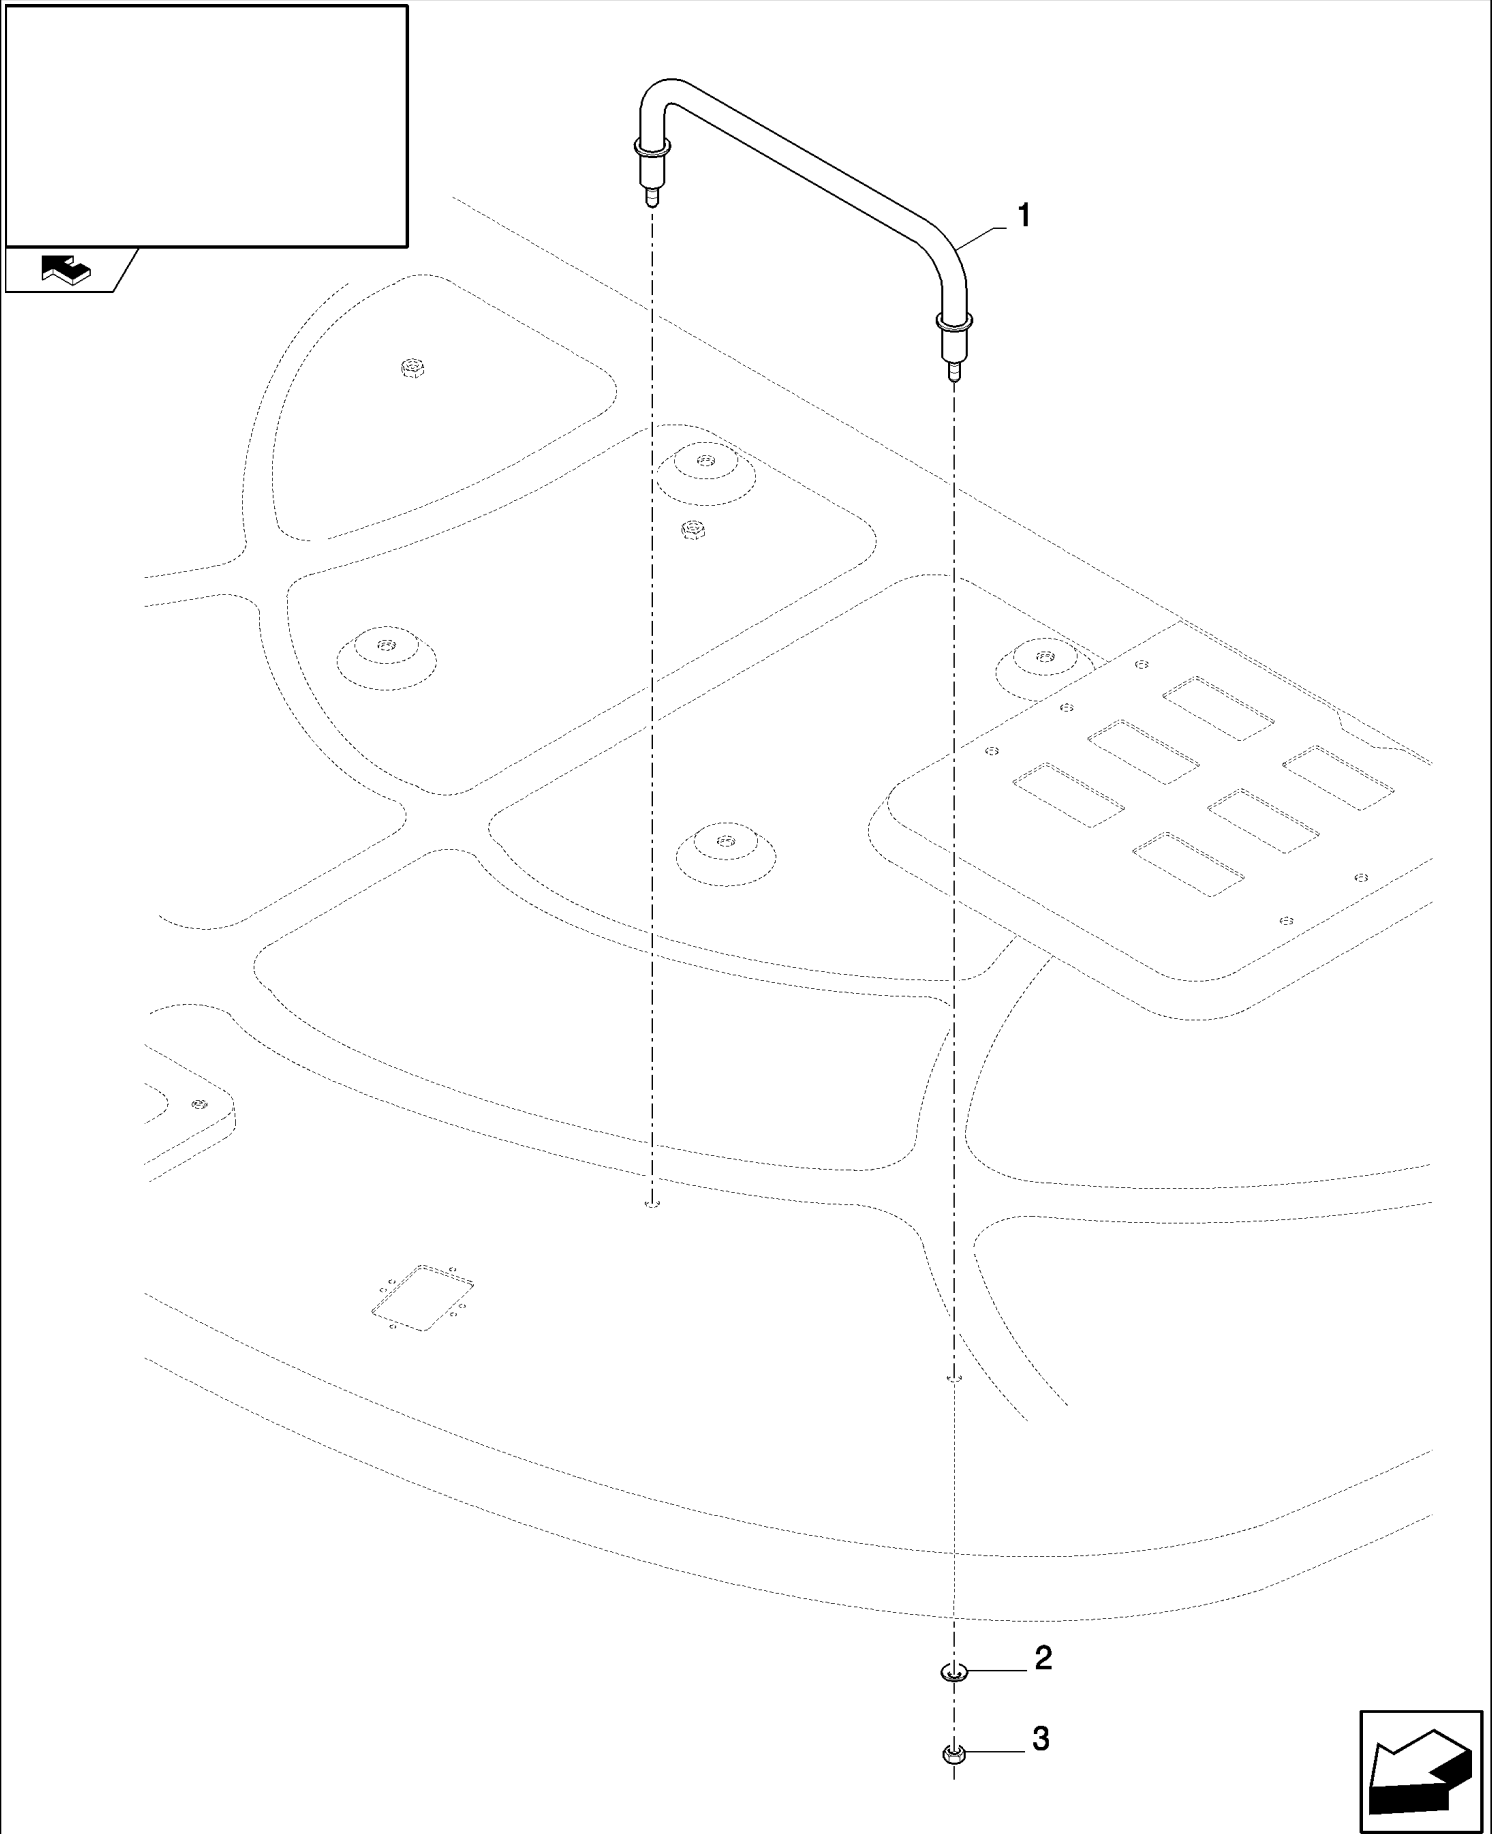

CX8080 COMBINE (9/06-)

10.05(01) DOOR, RH

сылка	Номер детали	Кол-во	Описание
1	84073086	6	SCREW, M6x20
2	84072877	6	WASHER, 6MM
3	84061311	1	HINGE,
4	84057937	1	SEAL,
5	84059845	1	DECAL,
6	84607170	1	HINGE,
7	86531235	6	BUSHING,
8	84440388	1	GLASS, CAB,
9	84057939	1	SEAL PROTECTION,
10	89992582	1	CIRCLIP,
11	84059889	1	CHAIN,
12	84434979	1	BRACKET,
13	84320278	1	PIN,
14	89992366	1	HANDLE,
15	84434978	1	PIN,
16	86600939	1	BRACKET,
17	431021	4	WASHER, SPECIAL,
18	84607358	2	PIN,
19	84061313	1	HINGE,
20	84057936	1	SEAL,
21	84434981	1	SPACER,
22	84072841	1	NUT,
23	84057848	1	SEAL, RUBBER,