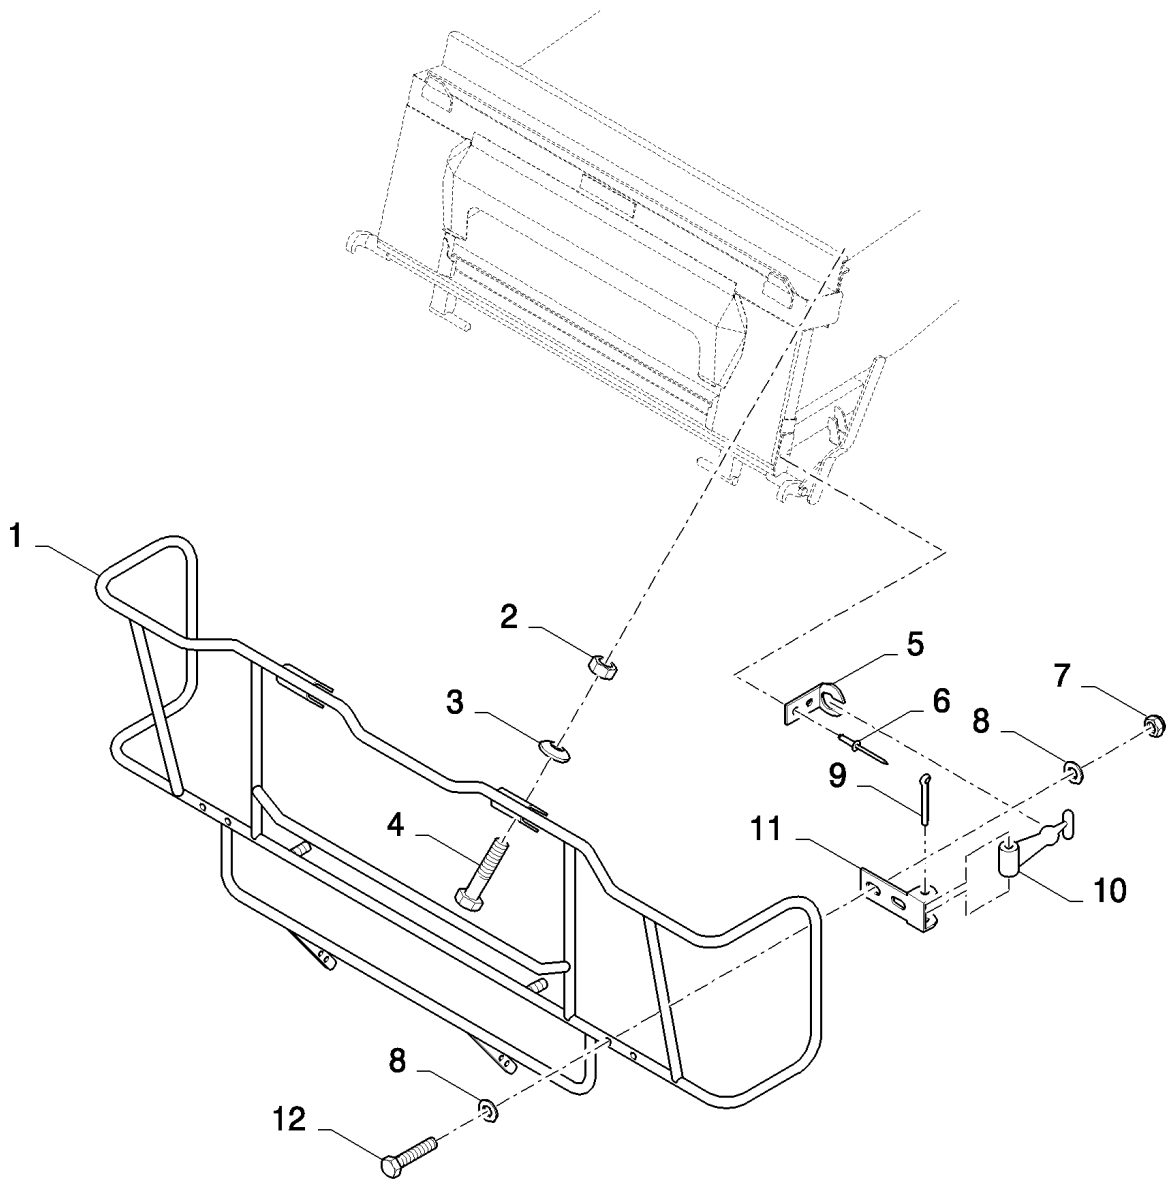

CX8080 COMBINE (9/06-)

13.27(01) ELEVATOR SAFETY DEVICES, GERMANY

сылка	Номер детали	Кол-во	Описание
1	419643	1	SHIELD,
2	9706690	2	NUT, M8, CI 8,
3	322358	2	WASHER, SPRING, Belleville, M8,
4	120061	2	BOLT, Hex, M8 x 60, 8.8,
5	453857	2	CLIP,
6	425525	4	RIVET, RIVET
7	353308	4	NUT, M6 x 1, CI 8,
8	86588450	8	WASHER, M6,
9	300416	2	PIN, SPLIT (COTTER), M4 x 50,
10	353067	2	HANDLE,
11	350918	2	BRACKET,
12	120102	4	SCREW, Hex, M6 x 40, 8.8, Full Thd,