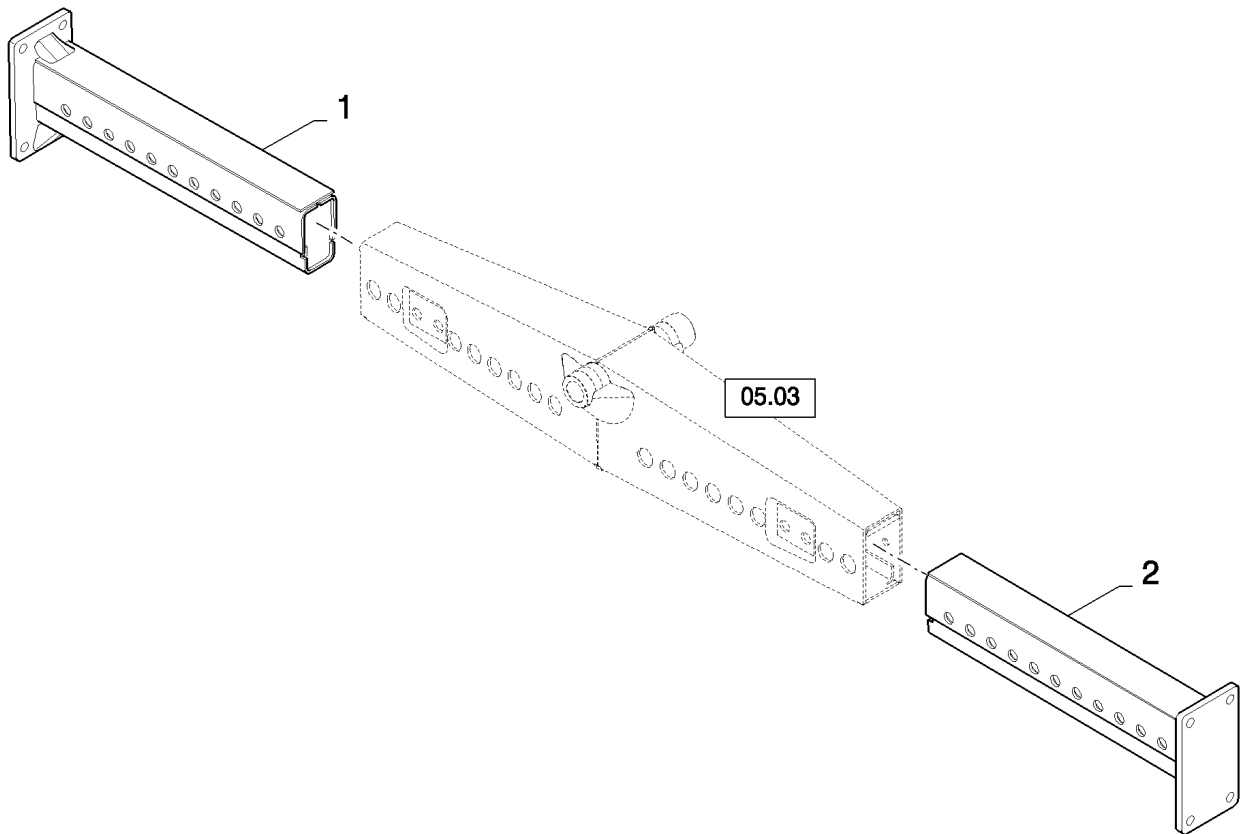

CX8080 COMBINE (9/06-)

05.04(01) EXTENSIONS, POWERED AND HEAVY DUTY

сылка	Номер детали	Кол-во	Описание
1	84074073	1	EXTENSION, , BSN C551
1	84461068	1	EXTENSION, , ASN D552
2	84074067	1	EXTENSION, , BSN C551
2	84461070	1	EXTENSION, , ASN D552