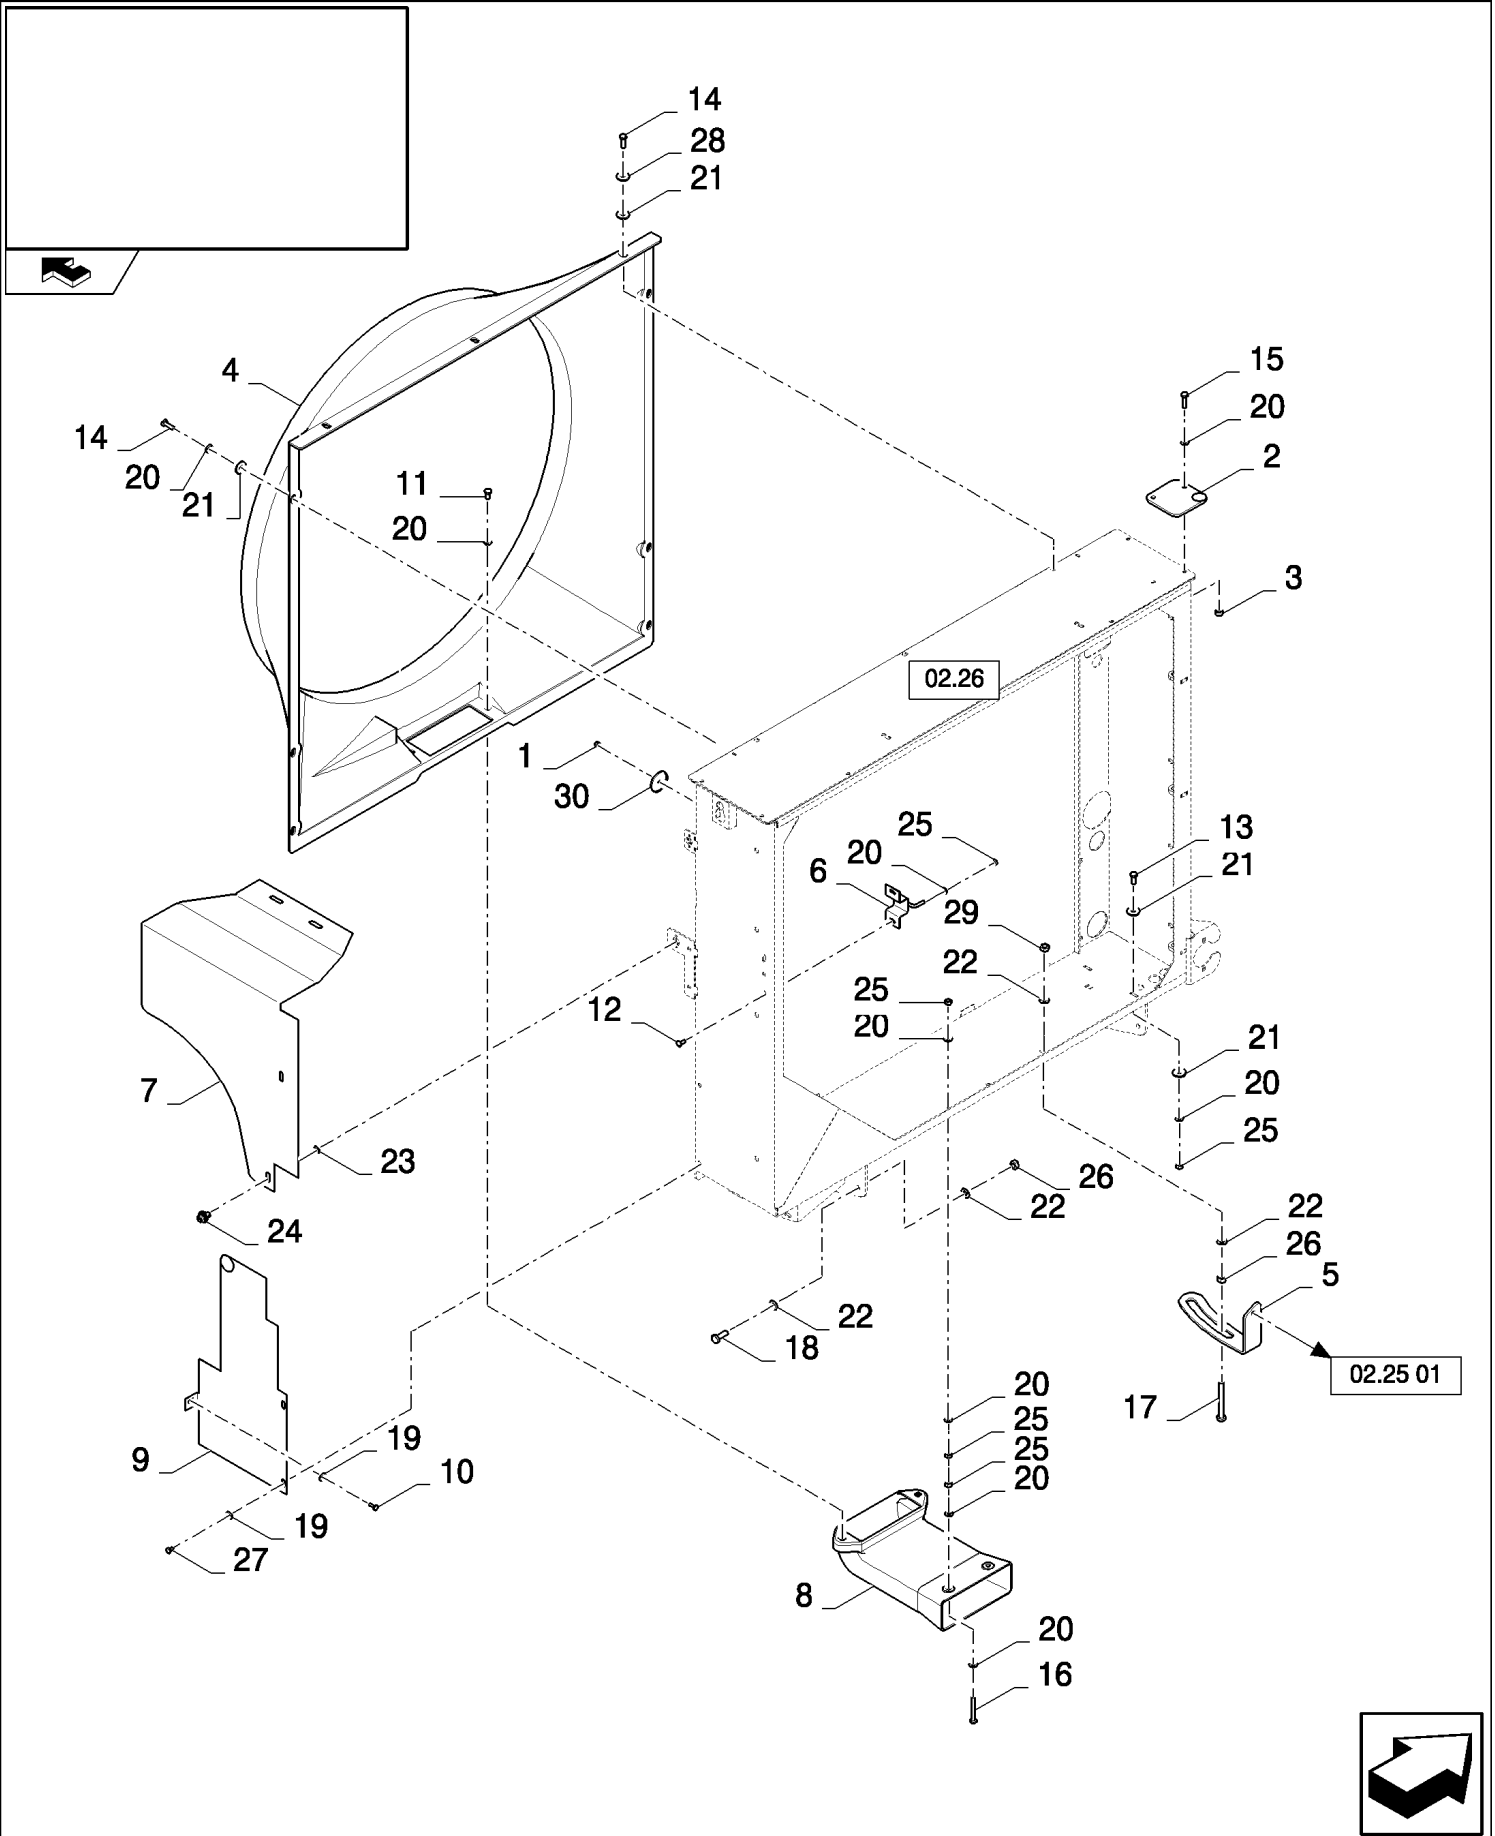

02.25(02) ROTARY SCREEN : FRAME AND FAN

CX8080 COMBINE (9/06-)

02.25(02) ROTARY SCREEN : FRAME AND FAN

сылка	Номер детали	Кол-во	Описание
1	86629542	1	NUT, LOCK, M8 x 1.25, CI 8, , FOR CX8080, CX8090 ONLY
2	84454091	2	PLATE,
3	9812123	2	RING,
4	84057062	1	HOUSING, FAN,
5	84075332	1	SUPPORT, , FOR CX8030 ONLY
5	84457649	1	SUPPORT, , FOR CX8040, CX8050 ONLY, FOR CX8080, CX8090 ONLY, FOR CX8060, CX8070 ONLY
6	84057181	1	SUPPORT,
7	84462207	1	PLATE, , FOR CX8040, CX8050 ONLY, FOR CX8030 ONLY
7	84457388	1	PLATE, , FOR CX8060, CX8070 ONLY, FOR CX8080, CX8090 ONLY
8	84064229	1	DUCT, AIR, , FOR CX8030 ONLY
8	84457608	1	CHANNEL, , FOR CX8040, CX8050 ONLY, FOR CX8060, CX8070 ONLY
8	84457620	1	CHANNEL, , FOR CX8080, CX8090 ONLY
9	84462033	1	PLATE, , FOR CX8030 ONLY
9	87359110	1	PLATE, , FOR CX8040, CX8050 ONLY
9	87359112	1	PLATE, , FOR CX8060, CX8070 ONLY
9	87344312	1	PLATE, , FOR CX8080, CX8090 ONLY
10	86508568	1	SCREW, Hex, M6 x 16, 8.8,
11	120103	2	BOLT, Hex, M8 x 16, 8.8,
12	86507486	2	BOLT, CARRIAGE, Short NK, M8 x 20, CI8.8, Full Thd,
13	120104	AR	SCREW, Hex, M8 x 20, 8.8,
14	43127	9	BOLT, Hex, M8 x 25, 8.8,
15	43128	2	BOLT, Hex, M8 x 30, 8.8,
16	86977784	2	SCREW,
17	120074	1	BOLT, Hex, M10 x 90, 8.8,
18	43140	6	BOLT, Hex, M10 x 30, 8.8, Full Thd,
19	412649	3	WASHER, SPRING, Belleville, M6,
20	322358	25	WASHER, SPRING, Belleville, M8,
21	140041	11	WASHER, M8 x 28 x 3,
22	140045	13	WASHER, SPRING, Belleville, M10,
23	9514605	3	RING, LOCKING,
24	89514603	3	LOCK,
25	9706690	7	NUT, M8, CI 8,
26	100016	8	NUT, M10, CI 8,
27	378056	2	BOLT, Hex, M6 x 10, 8.8, Full Thd, , FOR CX8040, CX8050, CX8060, CX8070, CX8080, CX8090 ONLY
27	86508568	2	SCREW, Hex, M6 x 16, 8.8, , FOR CX8030 ONLY, FOR CX8080, CX8090 ONLY
28	322358	2	WASHER, SPRING, Belleville, M8, , FOR CX8030 ONLY
29	100016	1	NUT, M10, CI 8, , FOR CX8040, CX8050, CX8060, CX8070, CX8080, CX8090 ONLY
29	9706690	3	NUT, M8, CI 8, , FOR CX8030 ONLY
30	87329379	1	WASHER, , FOR CX8080, CX8090 ONLY