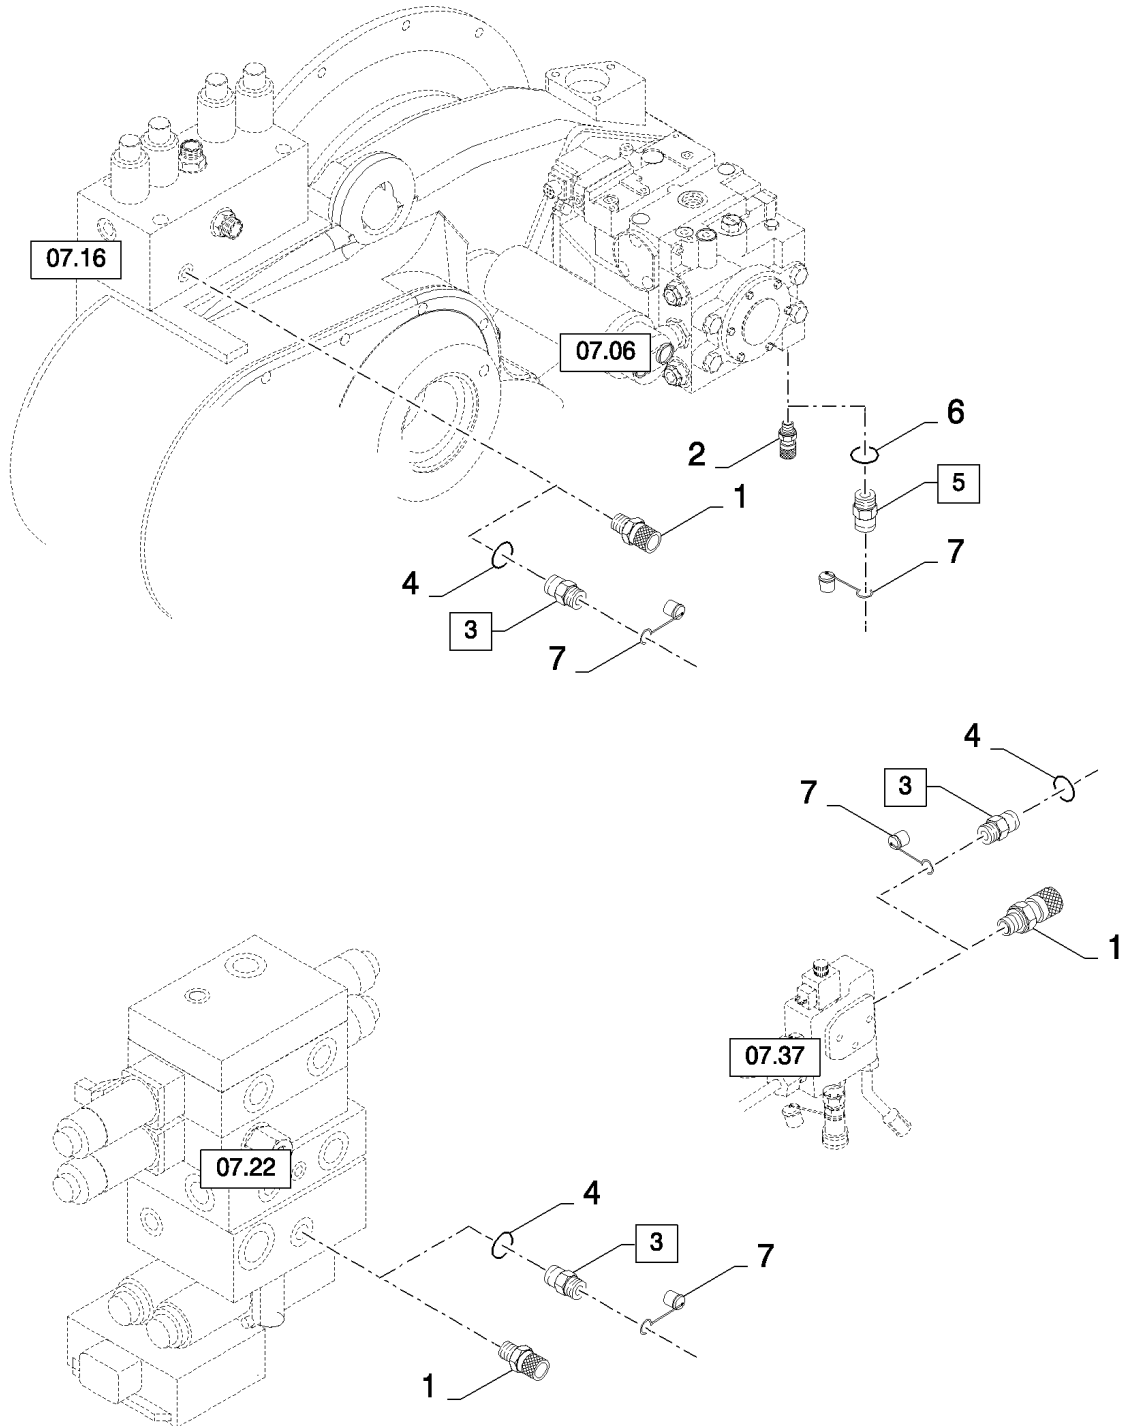

CX8080 COMBINE (9/06-)

07.35(01) HYDRAULIC DIAGNOSTIC

сылка	Номер детали	Кол-во	Описание
1	84100207	3	COUPLING, QUICK, MALE,
2	84021707	1	CONNECTOR, HYD.,
3	84320565	3	COUPLING, (4), FOR NA ONLY
4	86598099	1	O-RING, CI 6, 11.3MM ID x 2.2 Thk, , FOR NA ONLY
5	86596853	1	COUPLING, QUICK, MALE, (6), FOR NA ONLY
6	9617873	1	O-RING, 6-1, 90 Duro, .468" ID x .078" Thk, , FOR NA ONLY
7	86502604	4	DUST CAP, , FOR NA ONLY