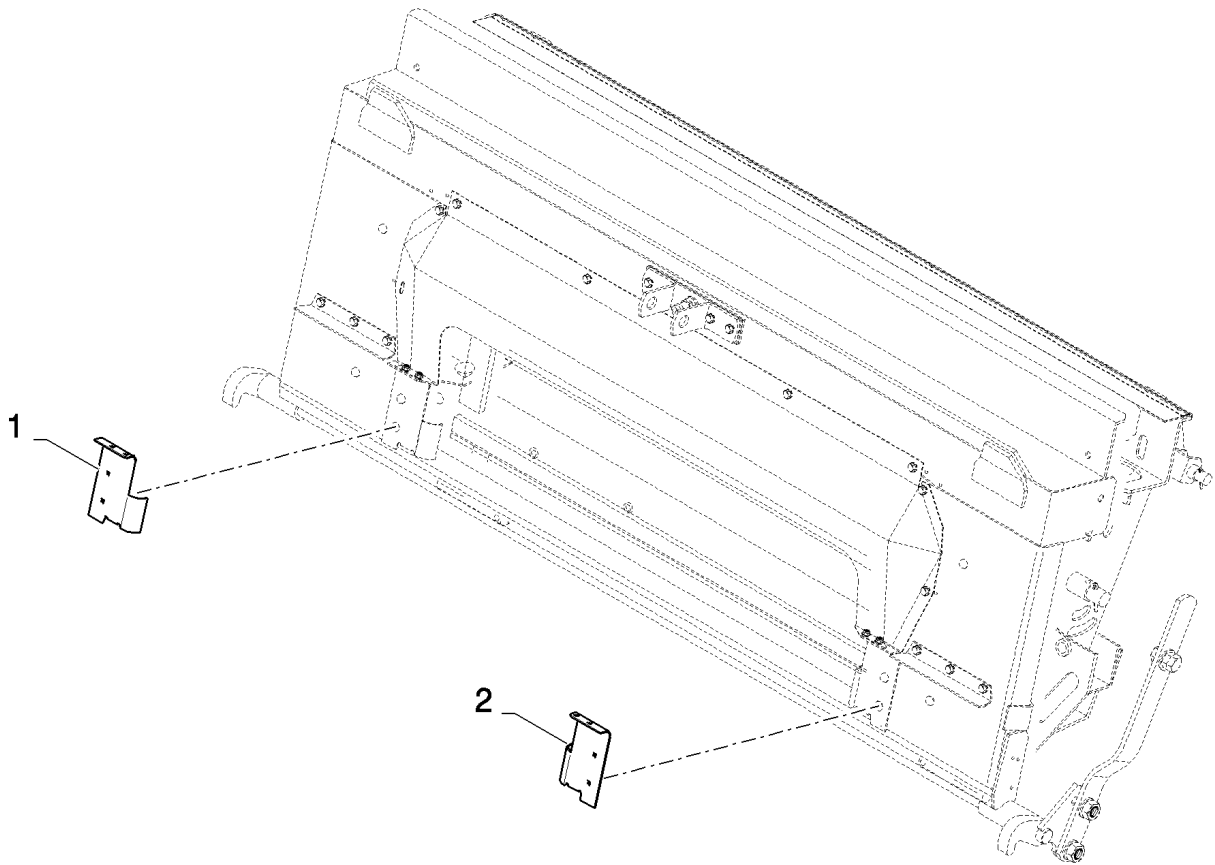

	84003093		PERFORATED CONVEYORS BOTT,
1	84072021	1	COVER,
2	84073598	1	PLATE,
3	9513615	4	WASHER,

CX8080 COMBINE (9/06-)

18.84030876(01) NARROWING PLATES - STRAW ELEVATOR

CX8080 COMBINE (9/06-)

18.84030876(01) NARROWING PLATES - STRAW ELEVATOR