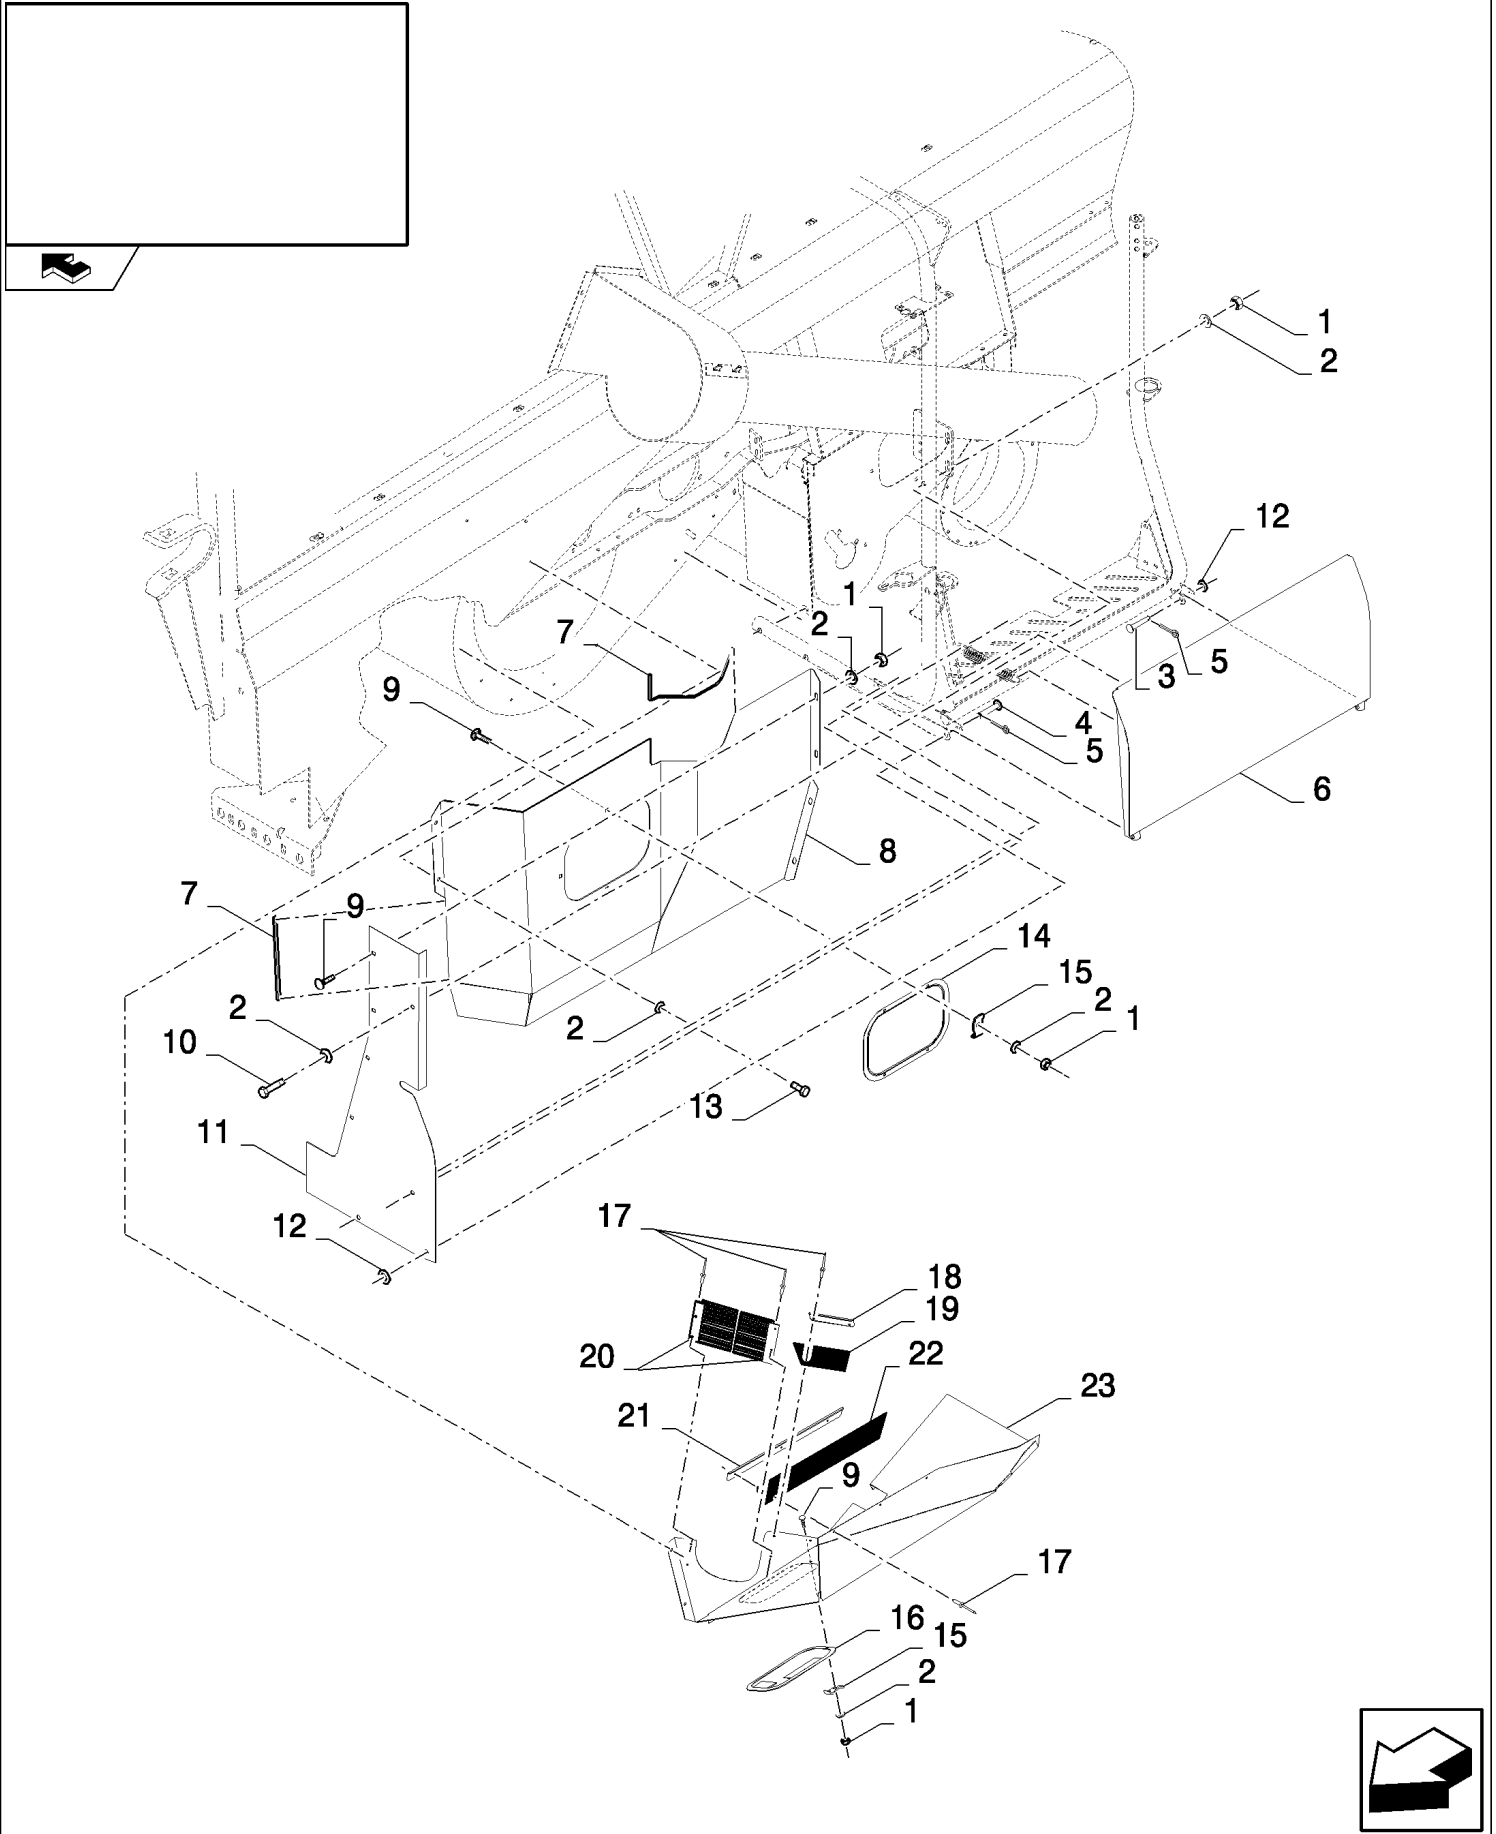

CX8080 COMBINE (9/06-)

08.06(01) LOWER SHIELDS WITH TRACKS, LH - NOT FOR NA

сылка	Номер детали	Кол-во	Описание
1	89706690	8	NUT, M8, CI 8,
2	322358	12	WASHER, SPRING, Belleville, M8,
3	345785	1	PIN, CLEVIS, M10 x 45,
4	336793	1	PIN, CLEVIS, M10 x 55,
5	130003	2	PIN, SPLIT (COTTER), M3.2 x 20,
6	84440354	1	DOOR,
7	80401310	AR	PROFILE,
8	84440459	1	SHIELD,
9	86507486	8	BOLT, CARRIAGE, Short NK, M8 x 20, CI8.8, Full Thd,
10	386045	1	BOLT, Hex, M8 x 45, 8.8,
11	84440921	1	PLATE,
12	140017	2	WASHER, M10 x 20 x 2,
13	120104	2	SCREW, Hex, M8 x 20, 8.8,
14	84320078	1	COVER,
15	425093	4	CLIP,
16	916303	1	COVER,
17	NS	9	NOT SERVICED,
18	84441428	1	PLATE,
19	84441423	1	CANVAS,
20	86583383	2	BRUSH,
21	84441426	1	PLATE,
22	84441422	1	CANVAS,
23	84440449	1	SHIELD,