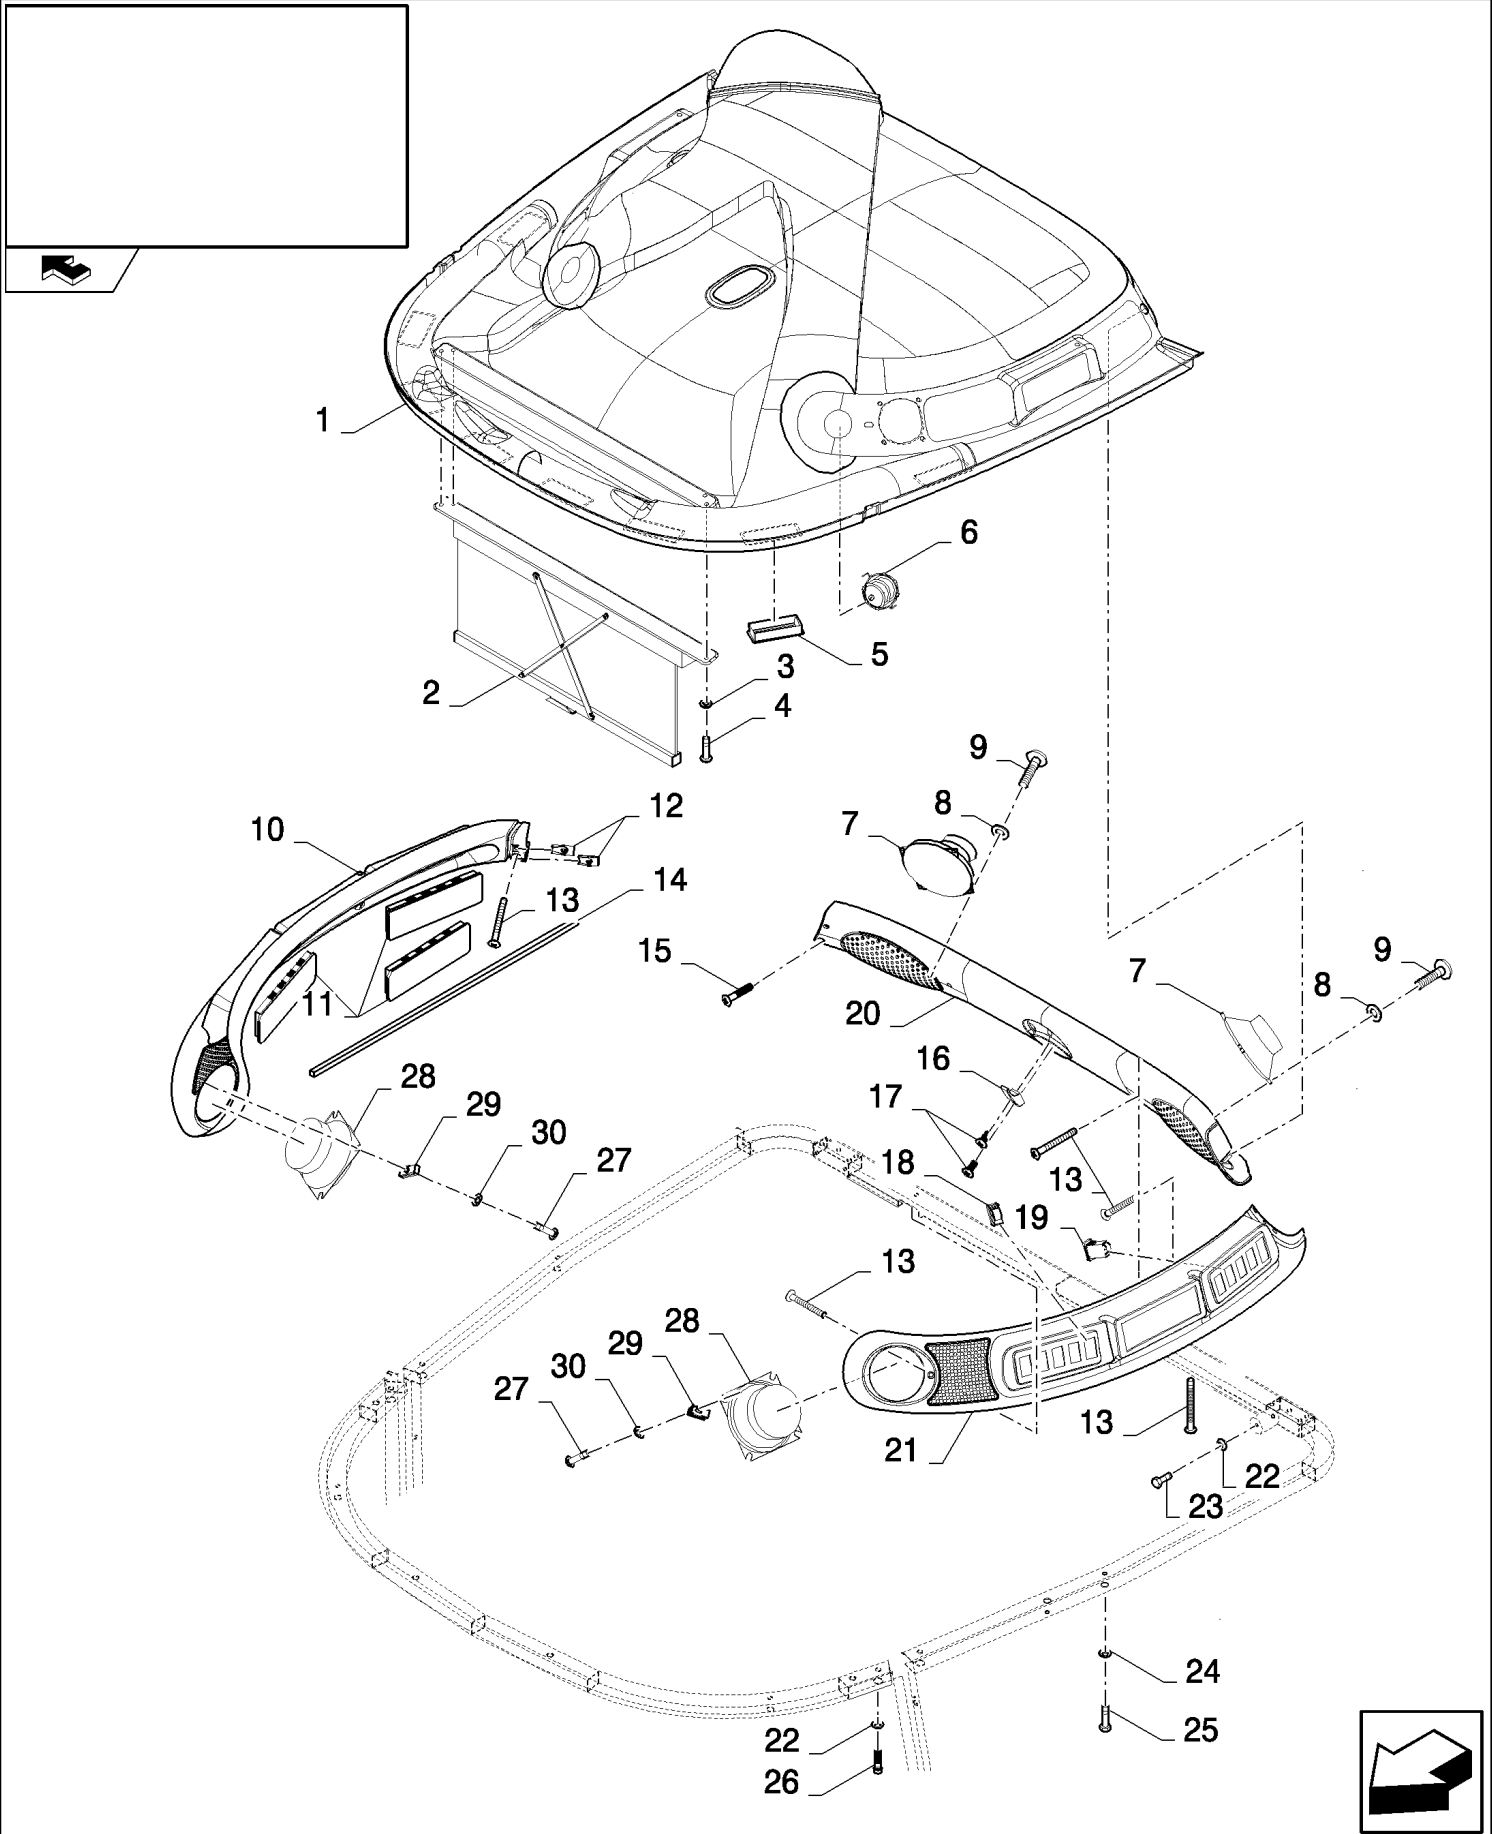

CX8080 COMBINE (9/06-)

10.15(01) CAB ROOF, INNER

сылка	Номер детали	Кол-во	Описание
1	86979509	1	SOFT TRIM,
2	82004428	1	SUN CURTAIN,
3	335872	4	WASHER,
4	86050251	4	SCREW, Cross Pan Hd, M4 x 25,
5	84059873	8	DIFFUSER,
6	84059804	2	GRILLE,
7	86572628	2	SPEAKER, LOW
7	86520822	2	SPEAKER, MID AND HIGH
8	140014	8	WASHER, M5 x 10 x 1,
9	86511827	8	SCREW, Cross Pan Hd, M5 x 20,
10	86520798	1	COVER, RH
11	84439017	3	COVER,
12	86014250	4	NUT,
13	84439080	9	SCREW, M6x60
14	84435430	1	STRIP-GASKET,
15	86502680	4	SCREW, Cross Oval Hd, M6 x 20,
16	86520824	1	CLOTHING, HANGER,
17	84058989	2	SCREW, M4x10
18	86633771	1	SWITCH, WINDSHIELD WIPER,
19	84320263	AR	PLUG,
20	86520804	1	COVER,
21	86520801	1	COVER, LH
22	322358	5	WASHER, SPRING, Belleville, M8,
23	120104	1	SCREW, Hex, M8 x 20, 8.8,
24	322357	6	WASHER, SPRING, Belleville, M6,
25	86534686	6	SCREW, M6x30
26	84000811	4	SCREW, M8x35
27	86511824	8	SCREW, Cross Pan Hd, M4 x 20,
28	86572627	2	SPEAKER, MID AND HIGH
29	9628100	8	NUT,
30	335872	8	WASHER, 4MM