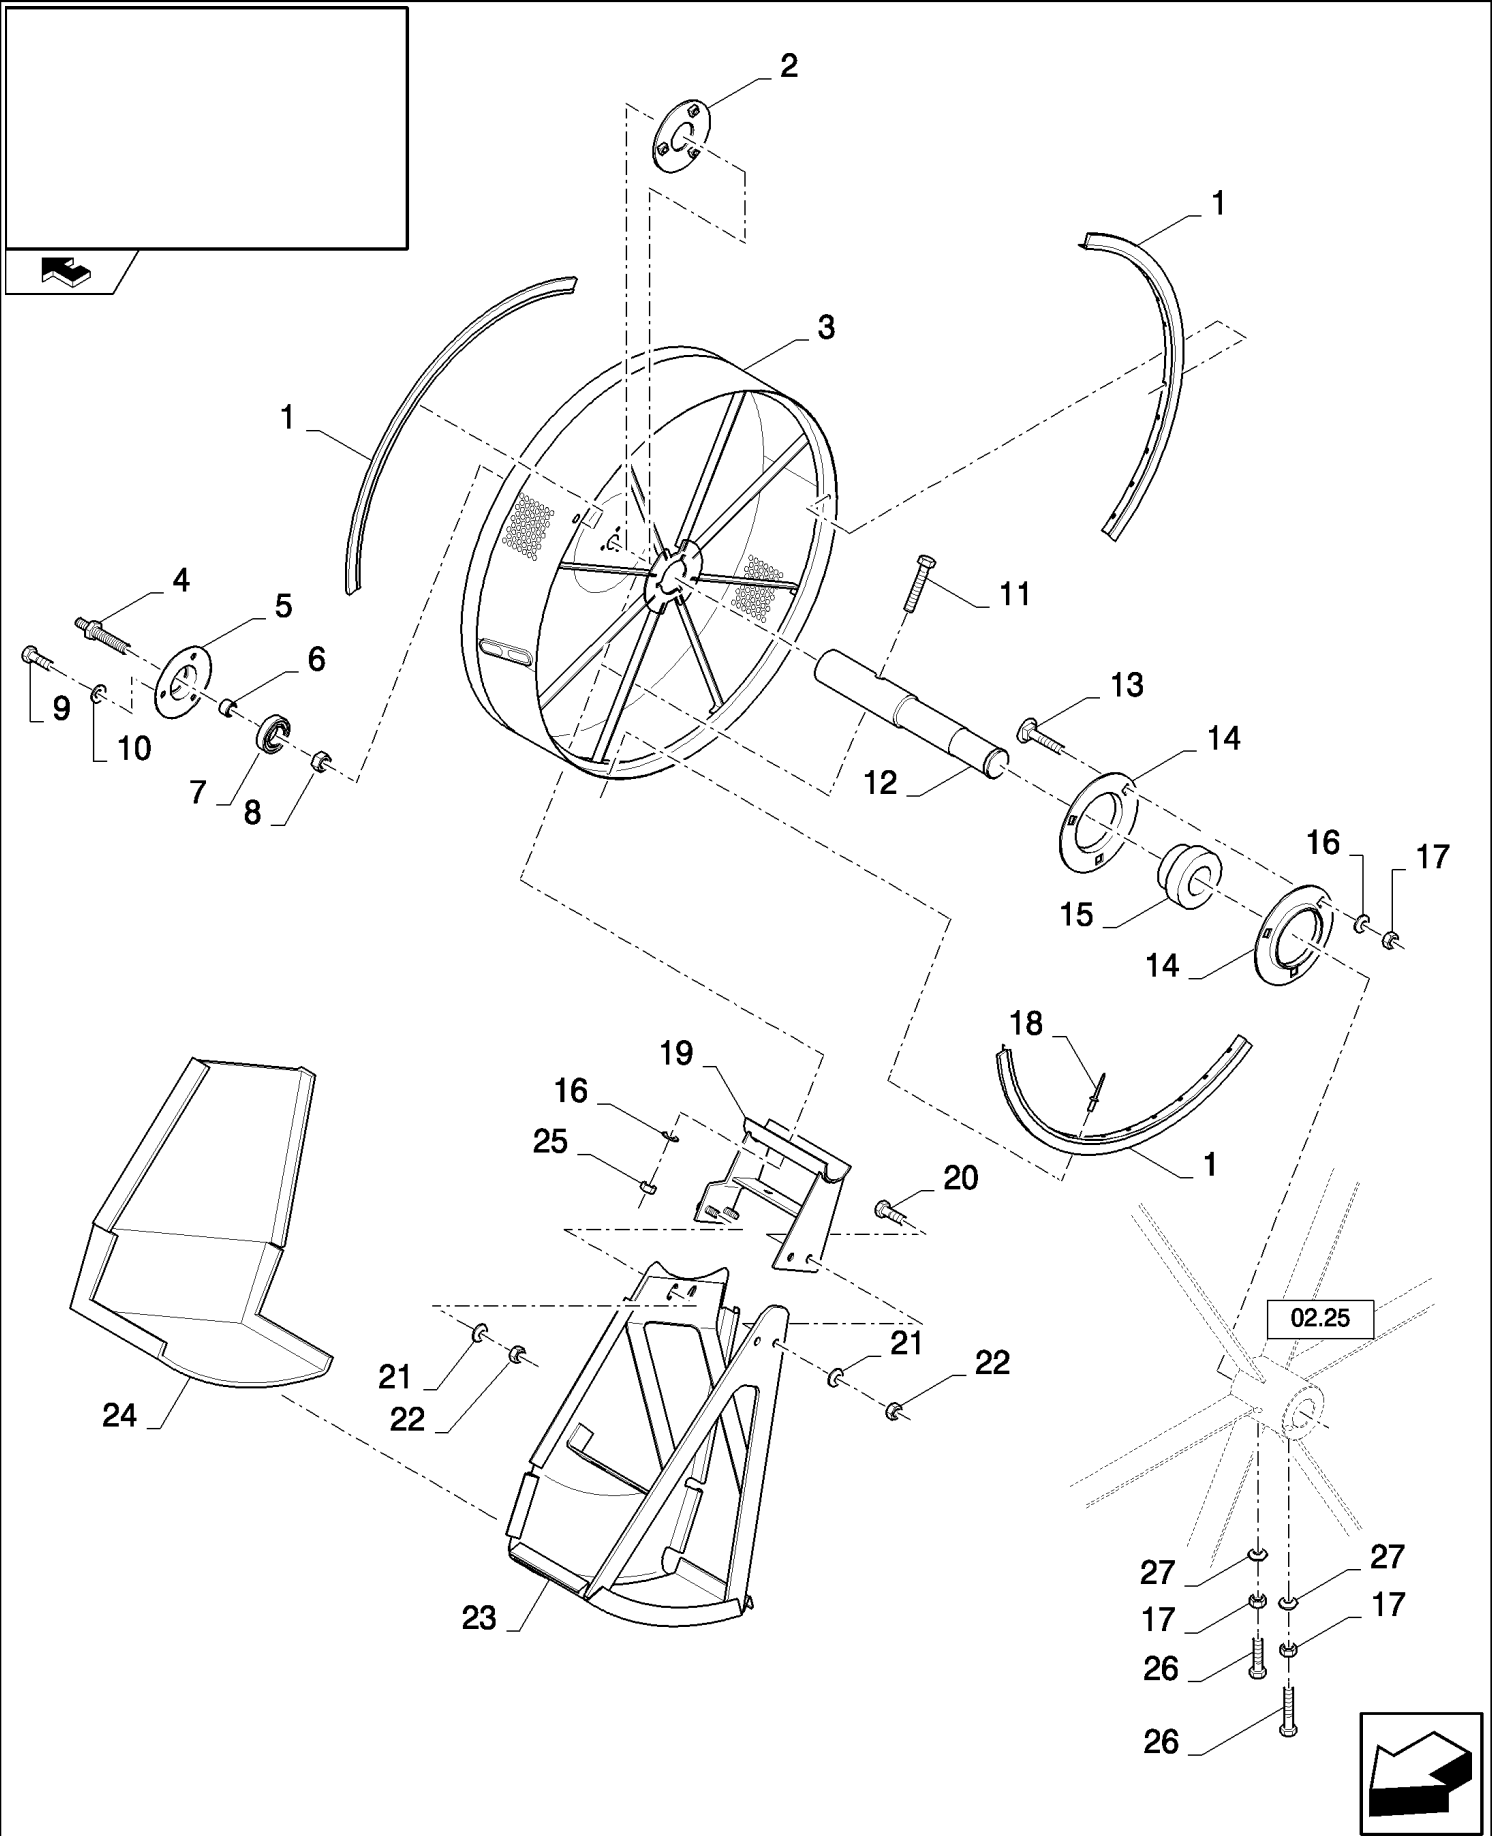

02.09(01) REVOLVING DUST SCREEN 38"

CX8080 COMBINE (9/06-)

02.09(01) REVOLVING DUST SCREEN 38"

сылка	Номер детали	Кол-во	Описание
1	84057430	3	BRUSH,
2	84071581	1	SUPPORT,
3	84458357	1	SCREEN, , FOR CX8030, CX8040, CX8050, CX8060, CX8070, CX8080 ONLY
3	84454696	1	BRIDGE, , FOR CX8090 ONLY
4	84032079	1	SCREW,
5	365018	1	FLANGE,
6	434182	1	BUSHING,
7	362804	1	BEARING ASSY,
8	9706685	1	NUT, M12, CI 8,
9	86508568	3	SCREW, Hex, M6 x 16, 8.8,
10	322357	3	WASHER, SPRING, Belleville, M6,
11	120070	2	BOLT, Hex, M10 x 60, 8.8,
12	84448897	1	SHAFT, , FOR CX8030, CX8040, CX8050, CX8060, CX8070, CX8080 ONLY
12	84454915	1	SHAFT, , FOR CX8090 ONLY
13	120041	3	BOLT, CARRIAGE, Short NK, M10 x 20, CI8.8, Full Thd,
14	36403	2	FLANGE,
15	322360	1	BEARING, BALL,
16	140045	4	WASHER, SPRING, Belleville, M10,
17	100016	5	NUT, M10, CI 8,
18	NS	AR	NOT SERVICED, Rivet
19	84448887	1	SUPPORT, , FOR CX8030, CX8040, CX8050, CX8060, CX8070, CX8080 ONLY
19	84454780	1	SUPPORT, , FOR CX8090 ONLY
20	120041	2	BOLT, CARRIAGE, Short NK, M10 x 20, CI8.8, Full Thd, M8x16
21	322358	4	WASHER, SPRING, Belleville, M8,
22	9706690	4	NUT, M8, CI 8,
23	84069815	1	SCREEN, , FOR CX8030, CX8040, CX8050, CX8060, CX8070, CX8080 ONLY
23	84454748	1	CHUTE, , FOR CX8090 ONLY
24	84061170	1	INSULATOR, , FOR CX8030, CX8040, CX8050, CX8060, CX8070, CX8080 ONLY, BSN C563
24	87601497	1	INSULATOR, , FOR CX8030, CX8040, CX8050, CX8060, CX8070, CX8080 ONLY, ASN D564
24	84454864	1	ENVELOPE, , FOR CX8090 ONLY, BSN C563
24	87601729	1	ENVELOPE, , FOR CX8090 ONLY, ASN D564
25	100037	2	NUT, M10 x 1.5, CI 8,
26	391136	2	SET SCREW, Hex Soc, M10 x 40,
27	86511323	2	WASHER, M10 x 20 x 2,