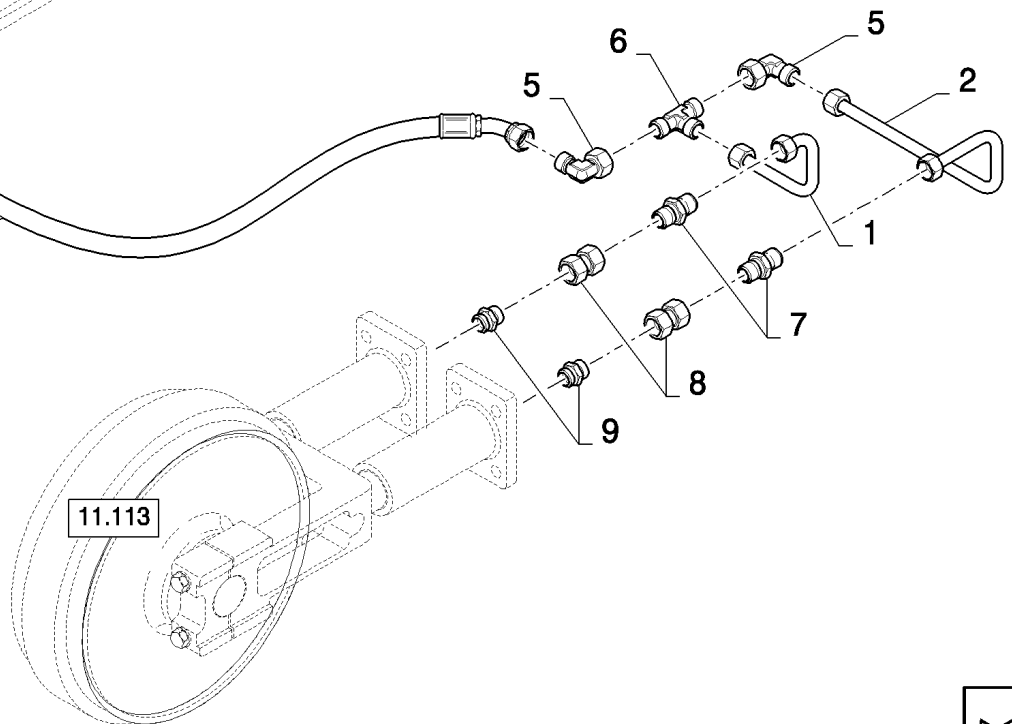

11.115(01) TRACK, HYDRAULICS: FRAME

11.116

11

10