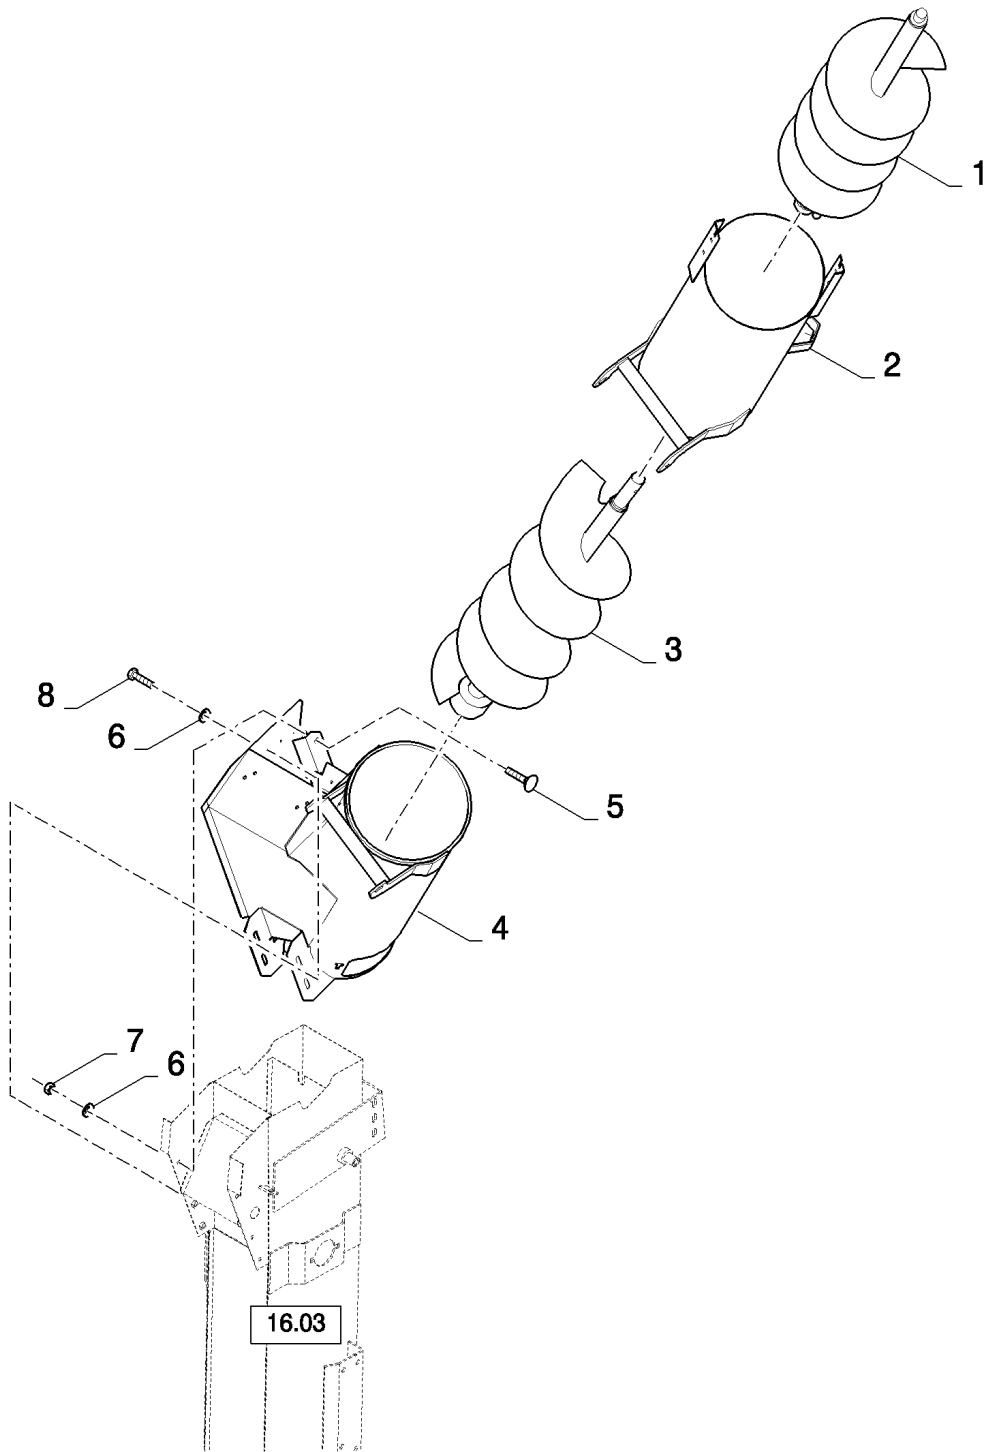

CX8080 COMBINE (9/06-)

16.10(01) BUBBLE-UP

сылка	Номер детали	Кол-во	Описание
1	84438582	1	AUGER, , FOR CX8040, CX8050, CX8060, CX8070, CX8080, CX8090 ONLY, REINFORCED
1	84438580	1	AUGER, , FOR CX8040, CX8050, CX8060, CX8070, CX8080, CX8090 ONLY
1	84438683	1	AUGER, , FOR NA ONLY, REINFORCED, FOR CX8070 LOW VERSION ONLY
1	84438681	1	AUGER, , FOR CX8030, CX8070 ONLY, FOR NA ONLY
2	84989037	1	TUBE, , FOR CX8040, CX8050, CX8060, CX8070, CX8080, CX8090 ONLY
2	84437373	1	TUBE, , FOR NA ONLY, FOR CX8030, CX8070 ONLY
3	84438574	1	AUGER,
4	86595353	1	TUBE,
5	86507486	2	BOLT, CARRIAGE, Short NK, M8 x 20, CI8.8, Full Thd,
6	322358	6	WASHER, SPRING, Belleville, M8,
7	89706690	2	NUT, M8, CI 8,
8	120103	4	BOLT, Hex, M8 x 16, 8.8,