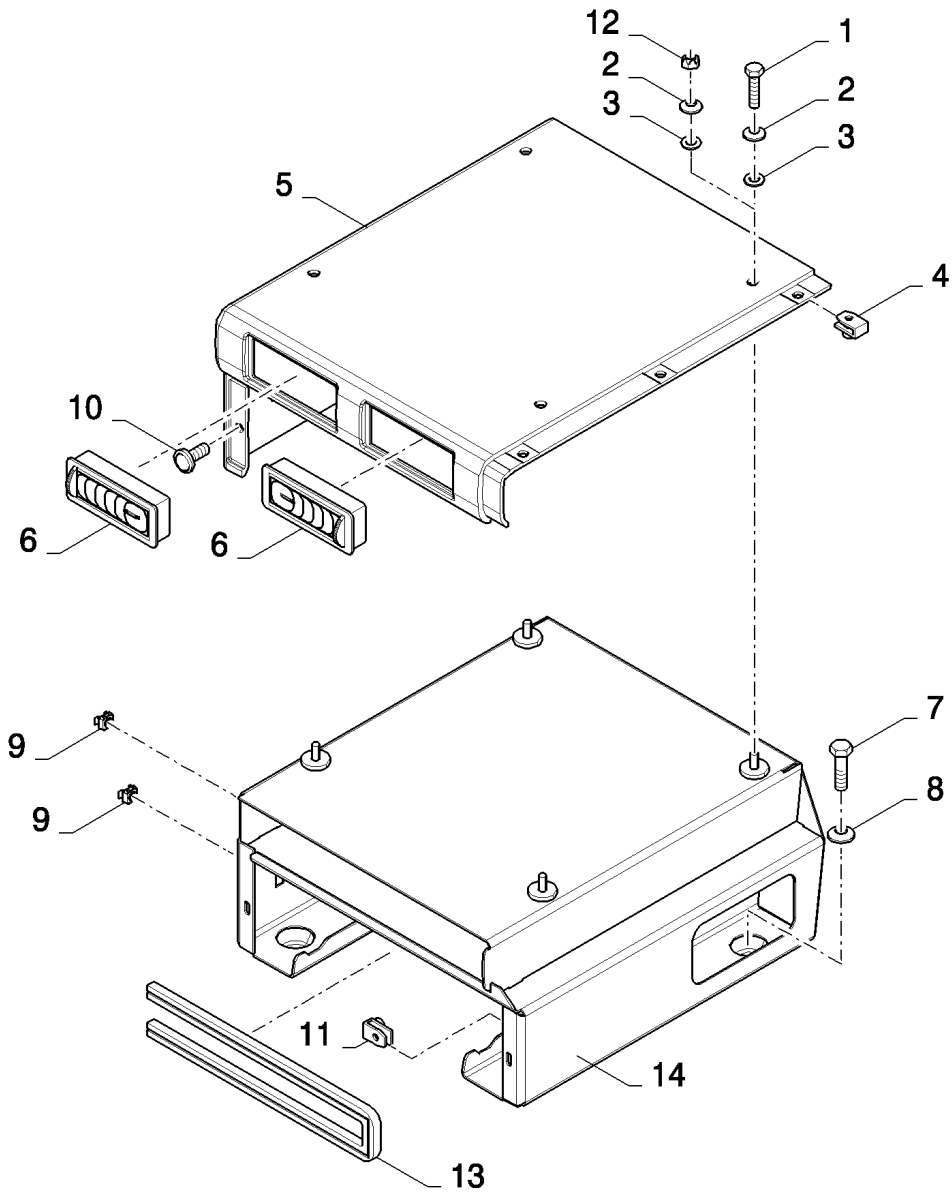

10.11(01) OPERATORS SEAT, SUPPORT

CX8080 COMBINE (9/06-)

10.11(01) OPERATORS SEAT, SUPPORT

сылка	Номер детали	Кол-во	Описание
1	43128	1	BOLT, Hex, M8 x 30, 8.8, , BSN C599
2	322358	1	WASHER, SPRING, Belleville, M8, , BSN C599
3	378243	1	WASHER, M8, , BSN C599
4	86014250	3	NUT, M6
5	87283699	1	COVER,
6	84059873	2	DIFFUSER,
7	9706704	4	BOLT, Hex, M10 x 35, 8.8, Full Thd,
8	86511323	4	WASHER, M10 x 20 x 2,
9	84432090	2	NUT, M6
10	87342920	1	BUTTON, HOLE PLUG,
11	9628100	1	NUT,
12	86629542	1	NUT, LOCK, M8 x 1.25, CI 8, , BSN C599
13	87283661	1	SEAL, , BSN C599
14	87281315	1	SUPPORT,