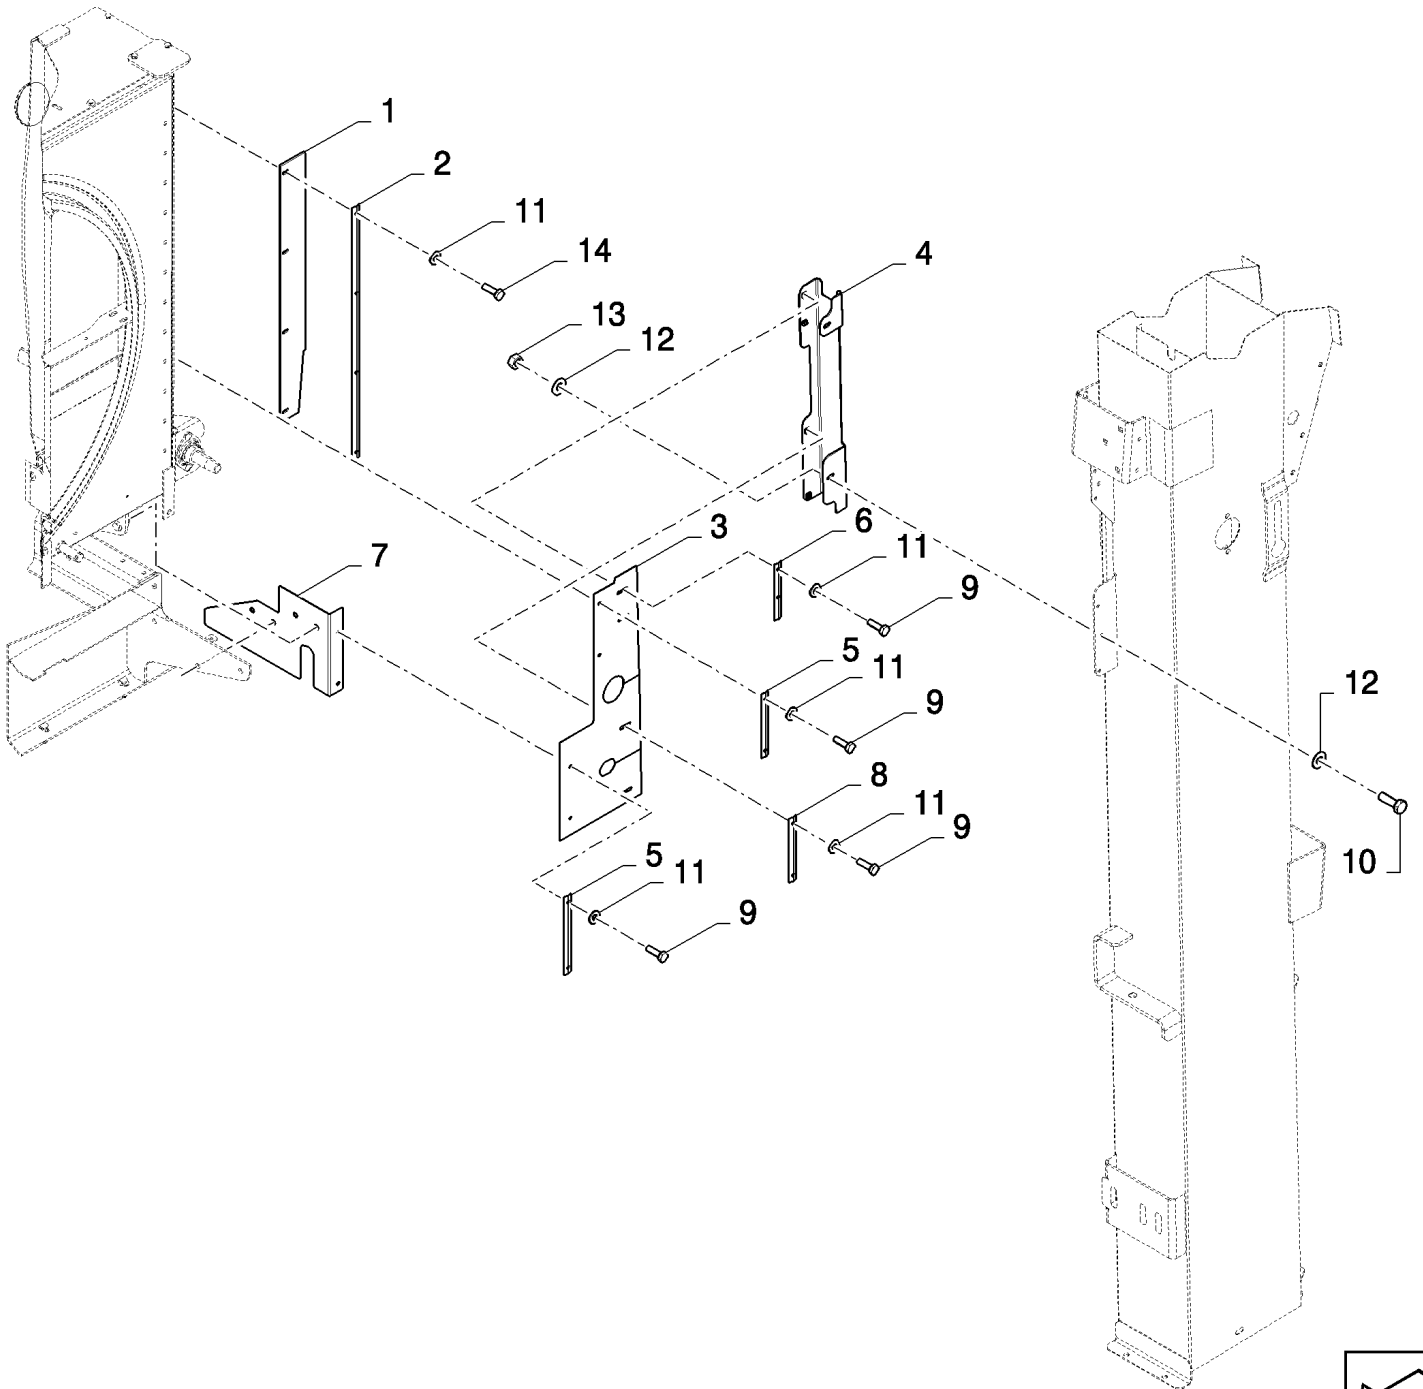

CX8080 COMBINE (9/06-)

02.02(01) ENGINE SUPPORTS

сылка	Номер детали	Кол-во	Описание
1	87517197	1	SUPPORT,
2	140048	16	WASHER, SPRING, Belleville, M16,
3	86508583	6	BOLT, Hex, M16 x 35, 8.8,
4	9706704	13	BOLT, Hex, M10 x 35, 8.8, Full Thd,
5	140045	26	WASHER, SPRING, Belleville, M10,
6	89706690	3	NUT, M8, CI 8,
7	322358	6	WASHER, SPRING, Belleville, M8,
8	120093	4	BOLT, Hex, M16 x 80, 8.8,
9	43128	1	BOLT, Hex, M8 x 30, 8.8,
10	87515293	1	SUPPORT,
11	100016	13	NUT, M10, CI 8,
12	100020	4	NUT, M16, CI 8,
13	84457450	1	SUPPORT, , FOR CX8060, CX8070, CX8080, CX8090 ONLY
13	84455527	1	SUPPORT, , FOR CX8040, CX8050 ONLY
14	84437758	1	SUPPORT, , FOR CX8060, CX8070, CX8080, CX8090 ONLY
14	84440306	1	PLATE, , FOR CX8040, CX8050 ONLY
15	43127	2	BOLT, Hex, M8 x 25, 8.8,
16	43168	2	BOLT, Hex, M16 x 40, 8.8,
17	332909	9	WASHER,
18	102043	1	GROMMET, , ASN D576