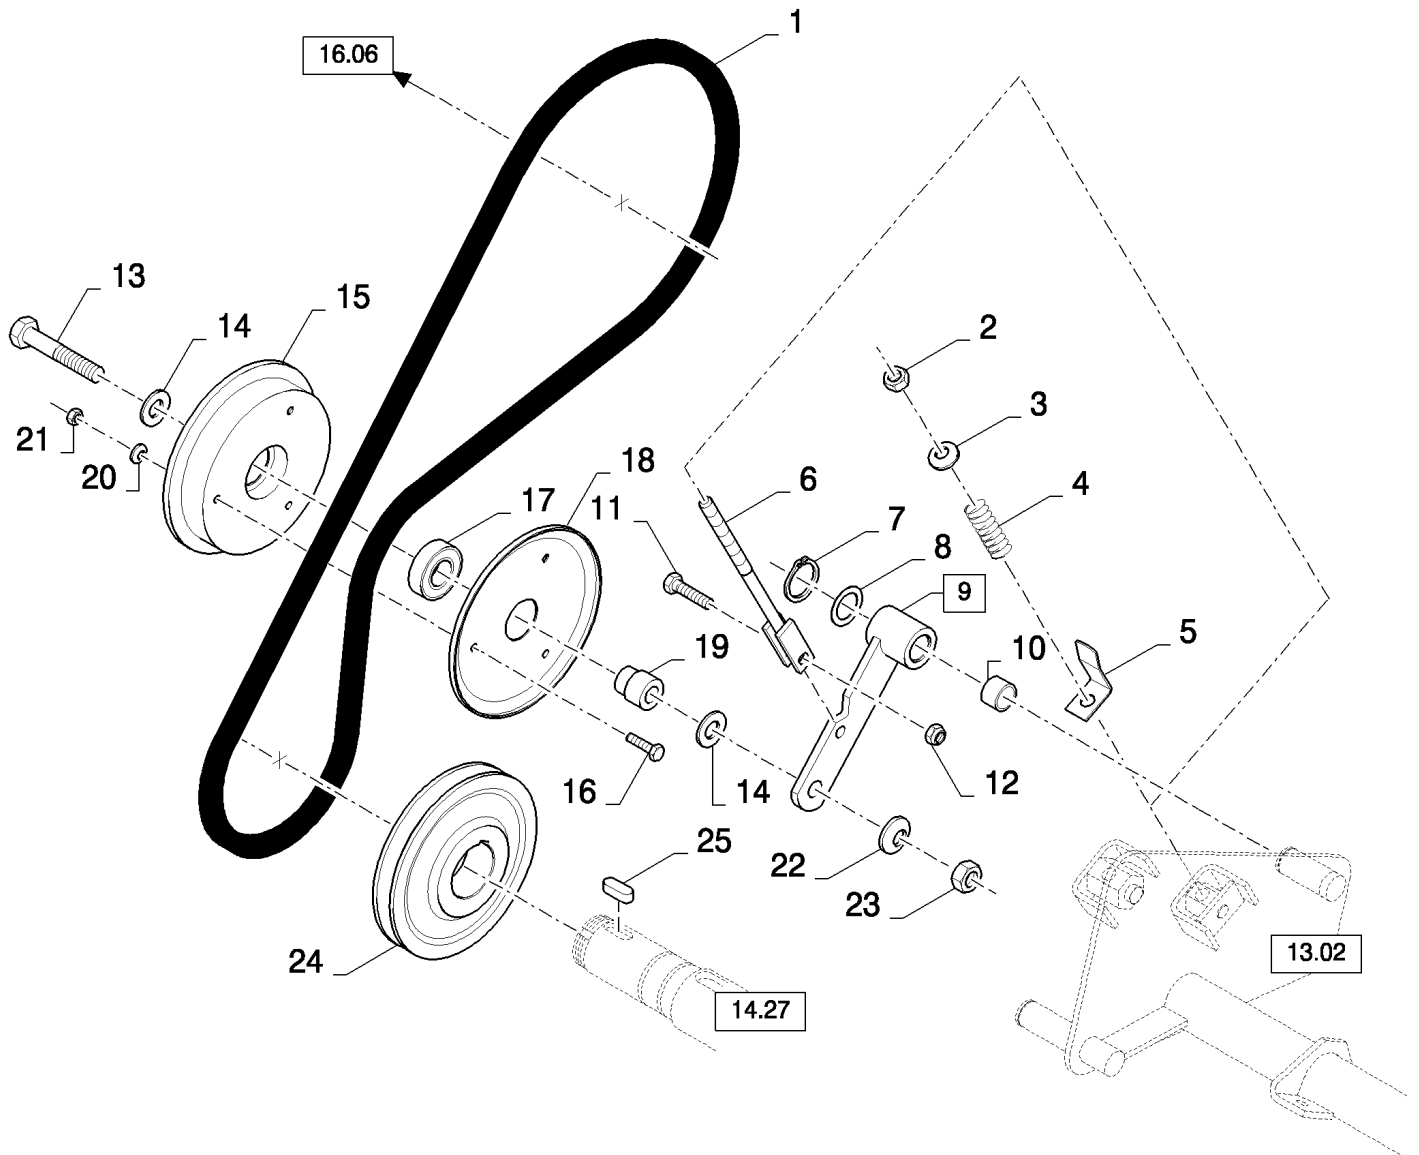

CX8080 COMBINE (9/06-)

16.07(01) GRAIN ELEVATOR , DRIVE

сылка	Номер детали	Кол-во	Описание
1	84073457	1	BELT, TRANSMISSION,
2	412126	1	NUT, LOCK, M12 x 1.75, CI 8,
3	378245	1	WASHER, M12,
4	84814906	1	SPRING,
5	84073601	1	INDICATOR,
6	455412	1	ROD, ADJUSTMENT,
7	370002	1	CIRCLIP, M25, Ext,
8	140103	1	WASHER,
9	84073722	1	LEVER, (10)
10	84057311	2	SLEEVE,
11	9706704	1	BOLT, Hex, M10 x 35, 8.8, Full Thd,
12	100037	1	NUT, M10 x 1.5, CI 8,
13	120092	1	SCREW, Hex, M16 x 70, 8.8,
14	378246	2	WASHER, 16MM
15	290122	1	HALF-PULLEY,
16	86508568	3	SCREW, Hex, M6 x 16, 8.8,
17	443898	1	BEARING, BALL,
18	290119	1	HALF-PULLEY,
19	84075176	1	SPACER,
20	322357	3	WASHER, SPRING, Belleville, M6,
21	9706755	3	NUT, M6, CI 8,
22	140048	1	WASHER, SPRING, Belleville, M16,
23	100020	1	NUT, M16, CI 8,
24	84075140	1	PULLEY,
25	170015	1	KEY,