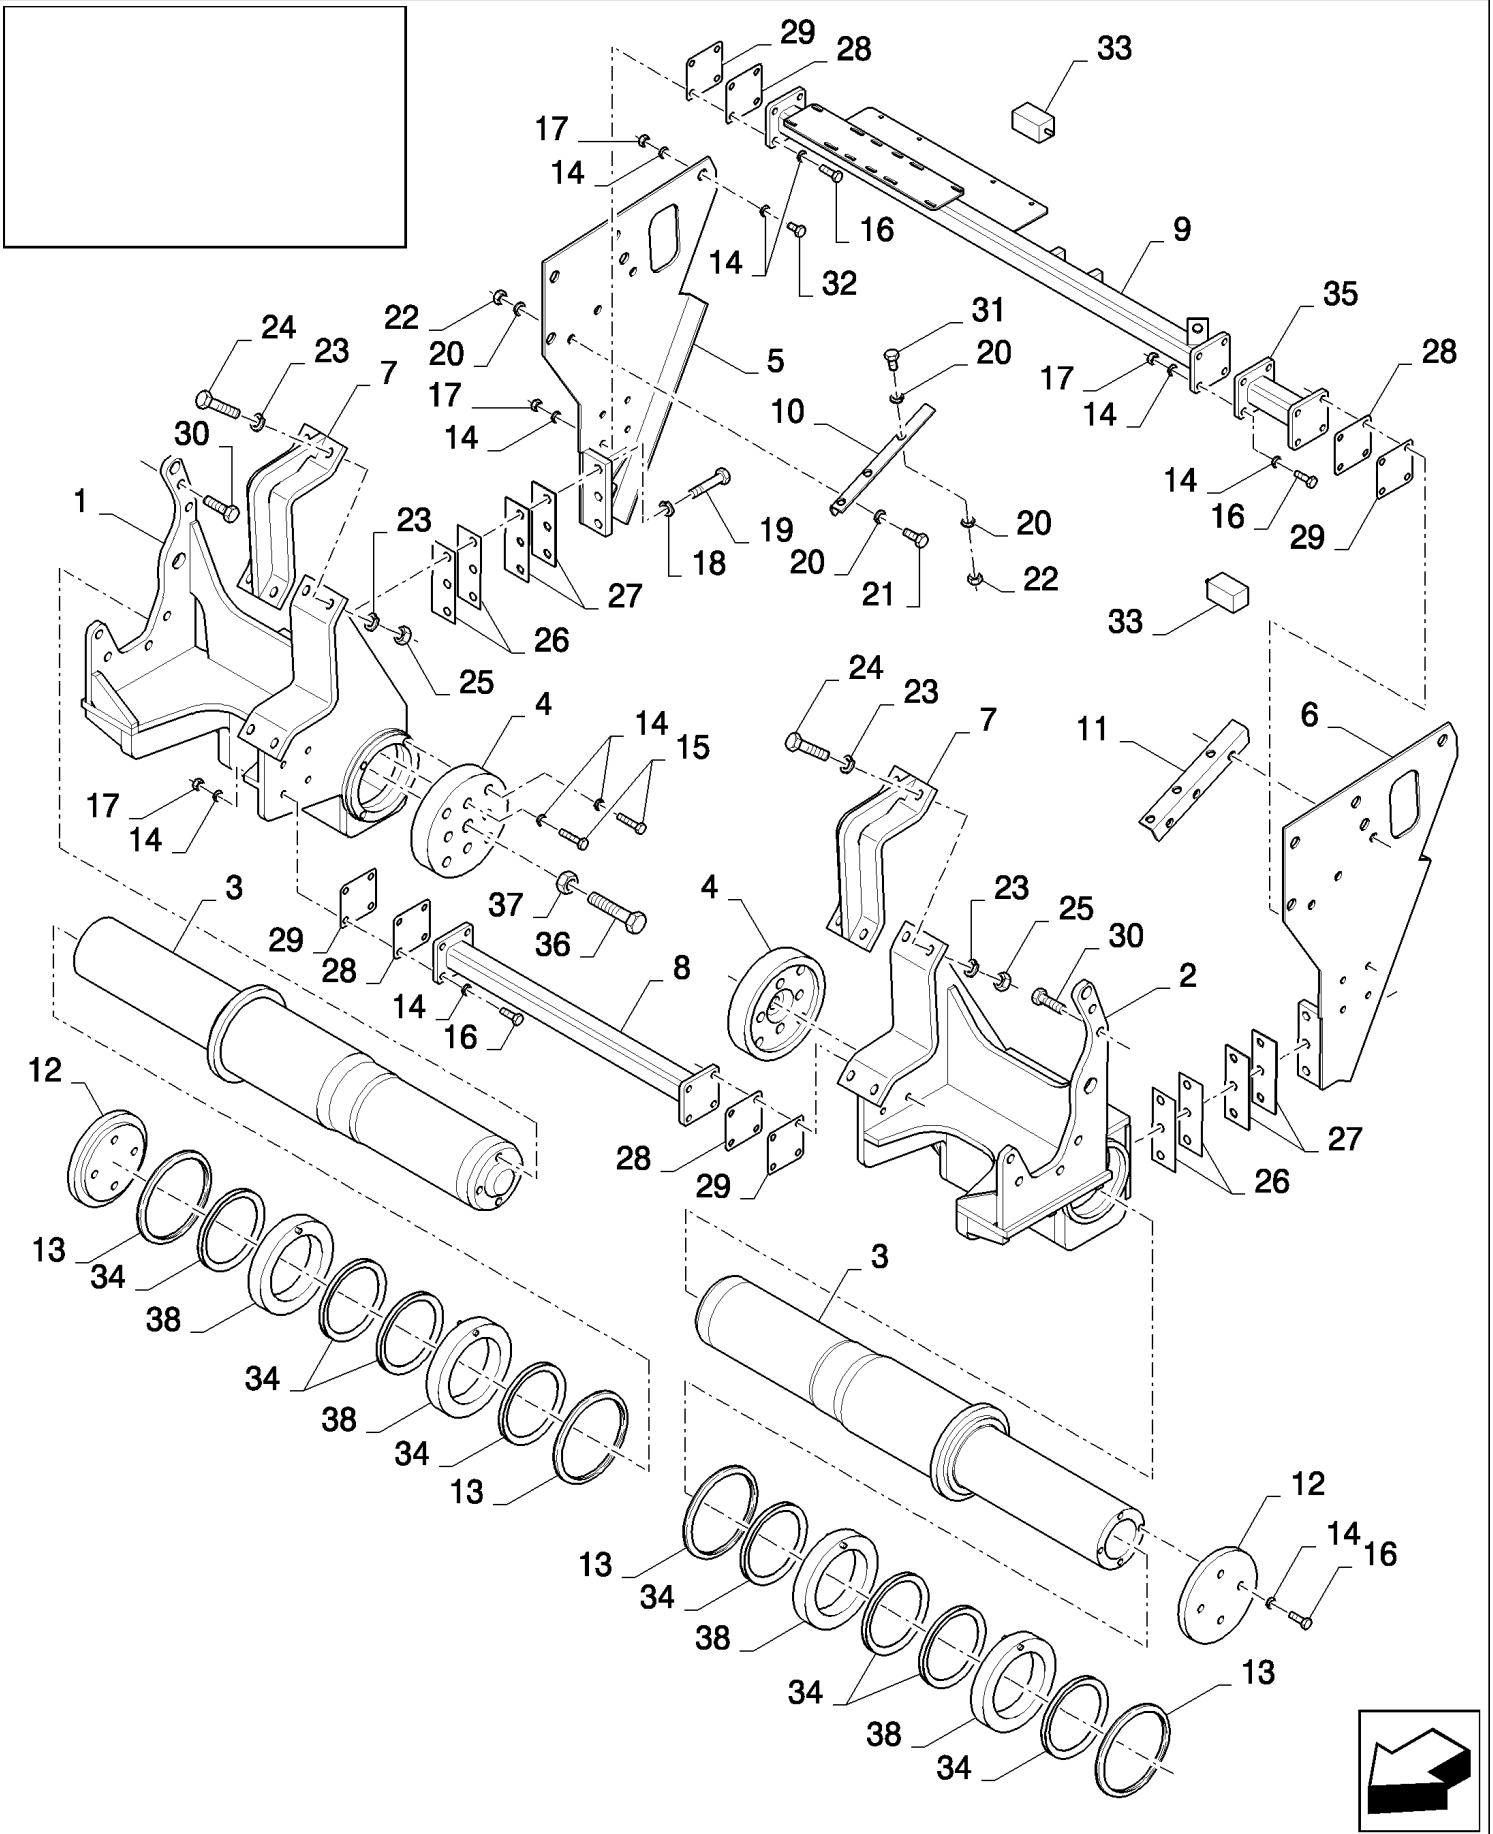

CX8080 COMBINE (9/06-)

18.84110608(03) TRACKS - 7 ROLLS WITHOUT PLATES

сылка	Номер детали	Кол-во	Описание
	84110608		DIA KIT, HARVESTER,
1	84800302	1	SUPPORT,
2	84800303	1	SUPPORT,
3	84800304	2	SHAFT,
4	84800305	2	COVER,
5	84800306	1	SUPPORT,
6	84800307	1	SUPPORT,
7	84441073	2	SUPPORT,
8	84441084	1	SUPPORT, , FOR 1960MM ONLY
8	84442236	1	SUPPORT, , FOR 2200MM ONLY
9	84441083	1	SUPPORT,
10	84800308	1	ANGLE BAR,
11	84441077	1	ANGLE,
12	84441066	2	RING,
13	84441087	4	WASHER,
14	84800287	84	RING, LOCKING,
15	9847468	16	BOLT, Hex, M16 x 70, 10.9,
16	9828248	28	BOLT, Hex, M16 x 60, 10.9,
17	392530	36	NUT, M16, CI 10,
18	84800297	6	RING, LOCKING,
19	9843495	6	SCREW, Hex, M20 x 60, 10.9,
20	84800309	24	RING, LOCKING,
21	300389	6	BOLT, Hex, M12 x 35, 8.8, Full Thd,
22	9706685	12	NUT, M12, CI 8,
23	84800295	16	RING, LOCKING,
24	87017607	8	BOLT, Hex, M24 x 90, 10.9,
25	9848973	8	NUT, M24, CI 10,
26	84800310	4	SHIM,
27	84800311	4	SHIM,
28	84800312	4	SHIM,
29	84800313	4	SHIM,
30	9846949	12	BOLT, Hex, M20 x 80, 10.9,
31	300388	6	SCREW, Hex, M12 x 25, 8.8,
32	86529976	10	BOLT, Hex, M16 x 35, 10.9,
33	84441061	2	BLOCK,
34	84800314	8	GASKET,
35	84800315	1	REINFORCEMENT, , FOR 1960MM ONLY
35	84800318	1	BEAM, , FOR 2200MM ONLY
36	87301265	2	BOLT, Hex, M30 x 4 x 100, 10.9,
37	325290	2	NUT, M30, CI 8,
38	84800317	4	SPACER,