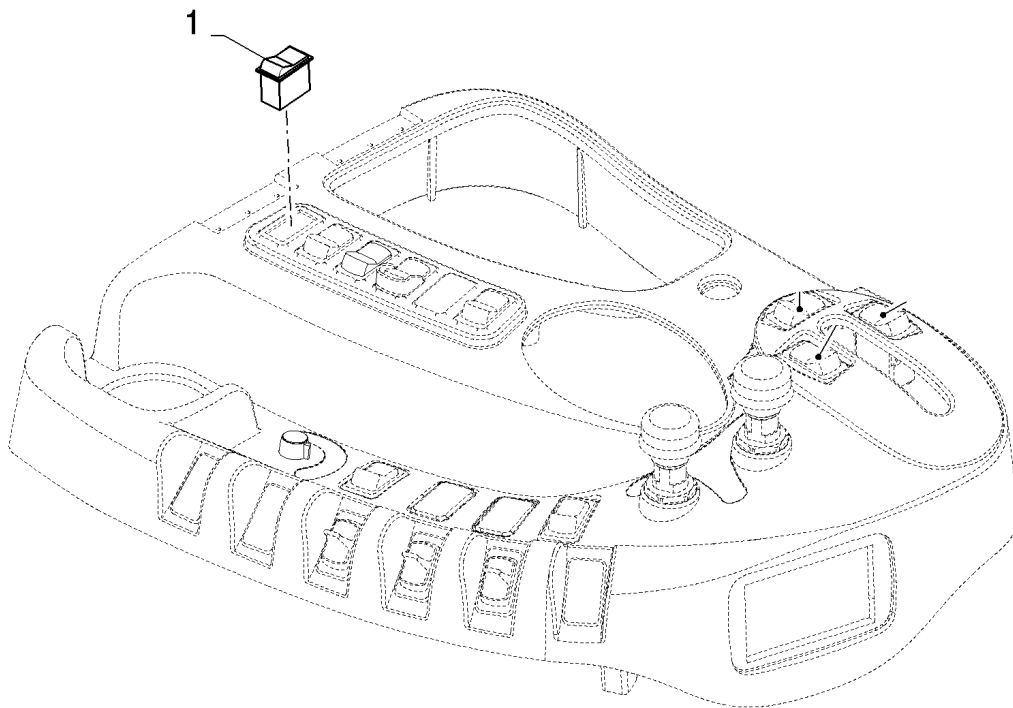

CX8080 COMBINE (9/06-)

18.87393035(08) STRAWCHOPPER - 6 ROW - MANUAL ADJUSTABLE DEFLECTORS

сылка	Номер детали	Кол-во	Описание
	87393035		DIA KIT, HARVESTER,
1	120103	5	BOLT, Hex, M8 x 16, 8.8,
2	412650	11	WASHER, Belleville, M8,
3	353308	1	NUT, M6 x 1, CI 8,
4	86588450	2	WASHER, M6,
5	87341238	1	PROTECTING COVER,
6	338949	2	BOLT, CARRIAGE, Short NK, M10 x 25, CI8.8, Full Thd,
7	84989647	1	BRACKET,
8	140045	2	WASHER, SPRING, Belleville, M10,
9	100016	2	NUT, M10, CI 8,
10	86507486	1	BOLT, CARRIAGE, Short NK, M8 x 20, CI8.8, Full Thd,
11	9706690	1	NUT, M8, CI 8,
12	84440710	1	SHIELD,
13	84989368	1	WASHER,
14	87516280	1	PLATE,
15	120104	5	SCREW, Hex, M8 x 20, 8.8,
16	300366	1	WASHER,
17	84437160	1	COVER,
18	86508568	1	SCREW, Hex, M6 x 16, 8.8,
19	9706685	2	NUT, M12, CI 8,
20	140046	3	WASHER, Belleville, M12,
21	378245	2	WASHER, M12,
22	9706687	3	SCREW, Hex, M12 x 30, 8.8,
23	87516227	1	
24	84075345	1	BELT, TRANSMISSION,
25	87339998	1	BELT, TRANSMISSION,
26	323624	1	KEY,
27	87341934	1	PULLEY, DRIVEN,
	84014117	3	DECAL,
	84334829	2	DECAL,
	84004739	2	DECAL,