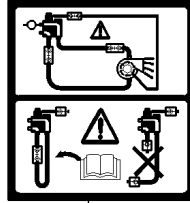

7

13

"Achtung! Fahrzeug schert aus"

Achtung! Fahrzeug schert aus

27

IMPORTANT
Must be used only when Inner dual is installed WITHOUT outer dual.

28