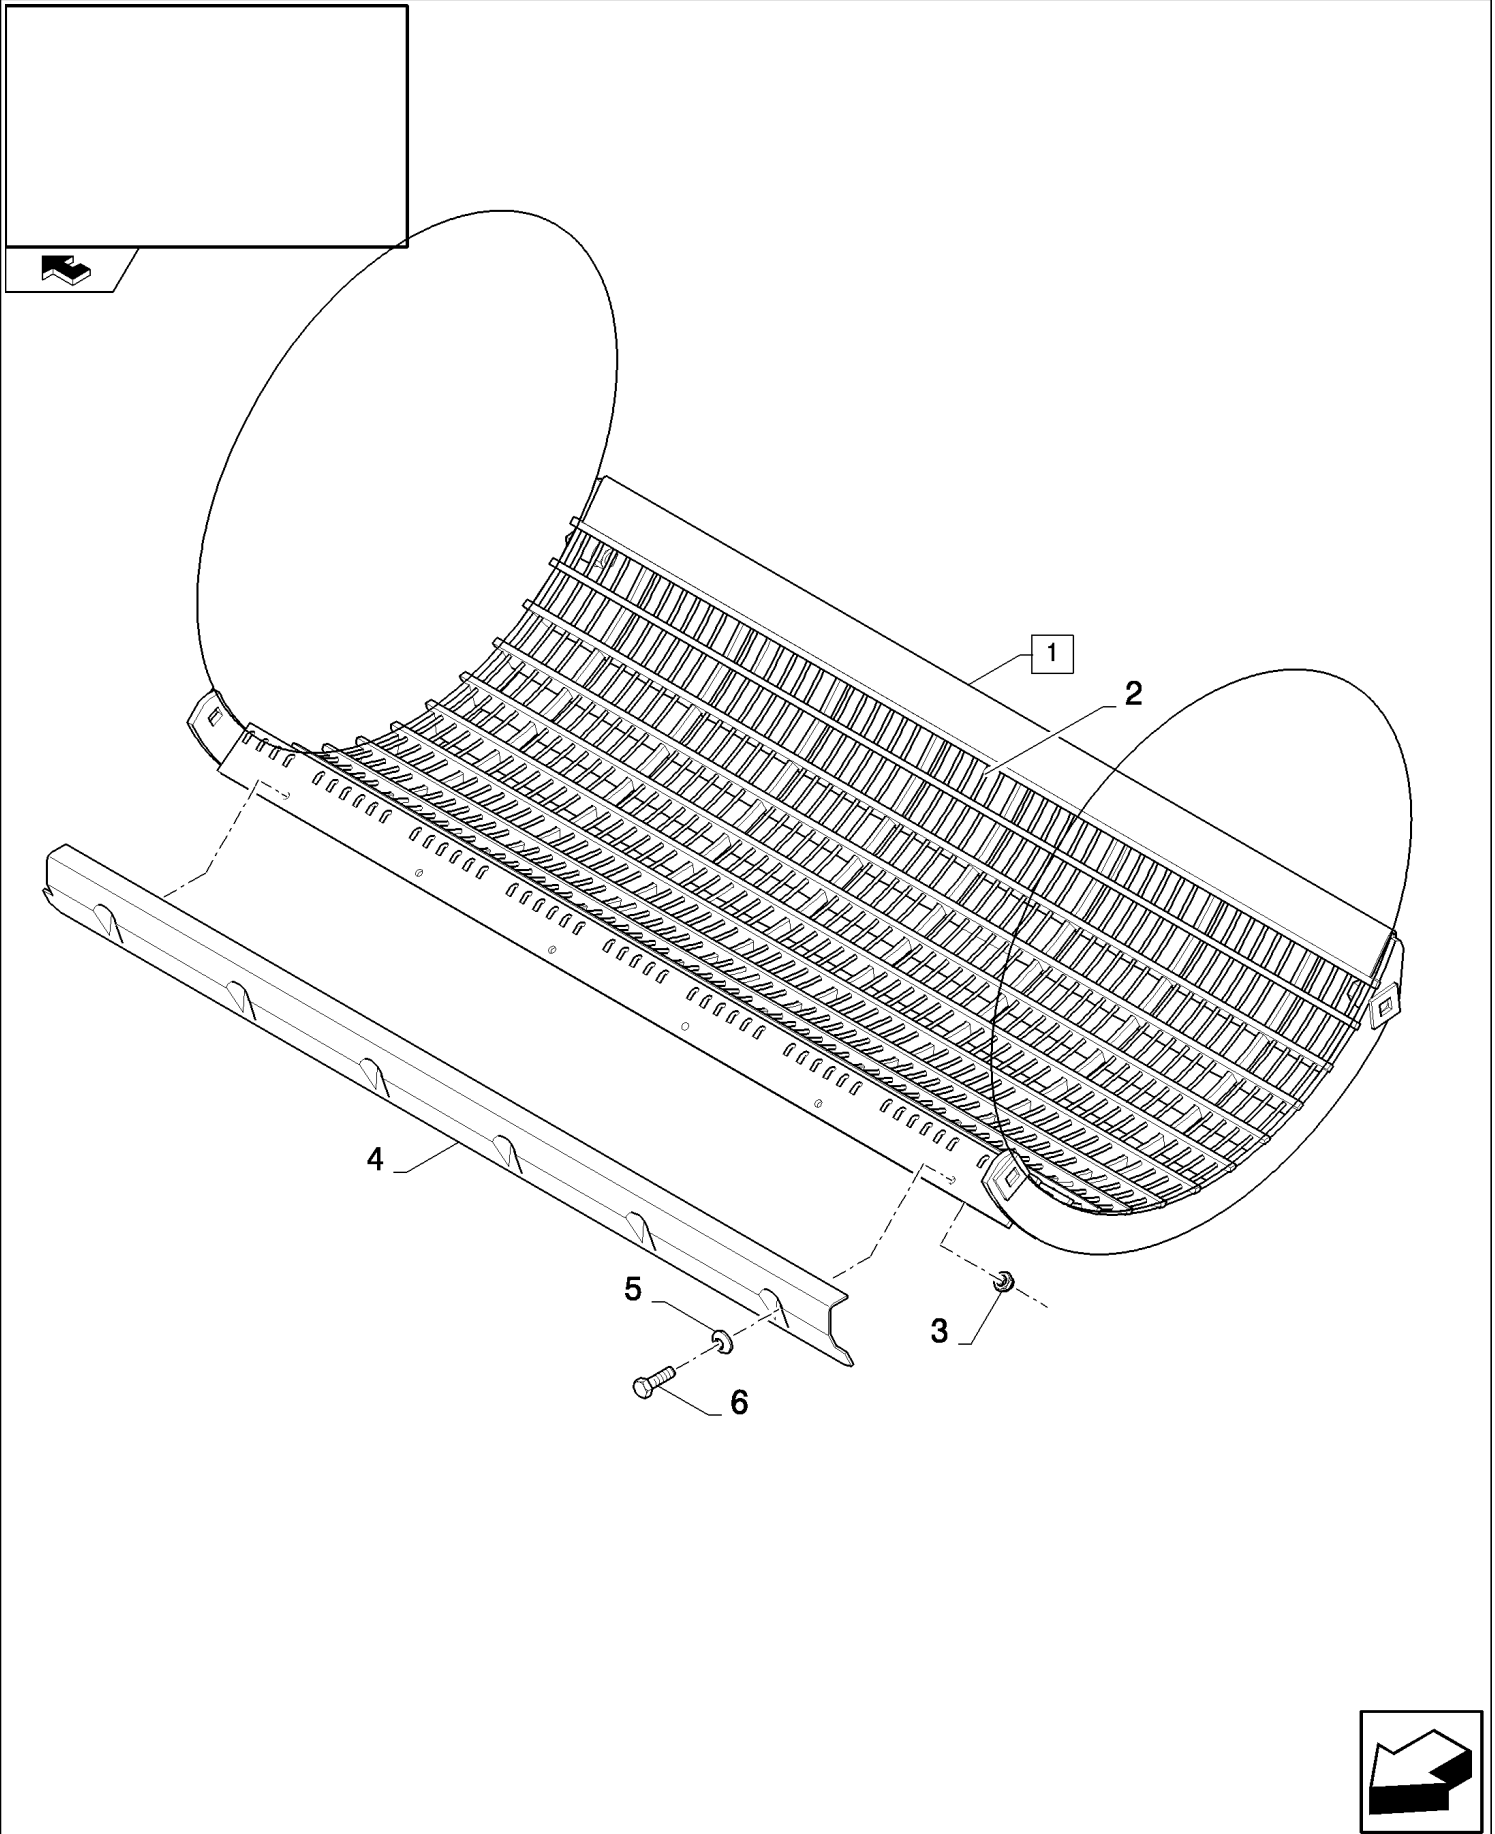

14.15(01) CONCAVE (CORN AND BEANS) FOR STANDARD DRUM

CX8080 COMBINE (9/06-)

14.15(01) CONCAVE (CORN AND BEANS) FOR STANDARD DRUM

сылка	Номер детали	Кол-во	Описание
1	84069767	1	CONCAVE, (2), FOR CX8060, CX8070, CX8080, CX8090 ONLY
1	84076775	1	CONCAVE, (2), FOR CX8030, CX8040, CX8050 ONLY
2	84064193		AR WIRE,
3	100037		AR NUT, M10 x 1.5, CI 8,
4	84073001	1	PLATE, , FOR CX8060, CX8070, CX8080, CX8090 ONLY
4	84073031	1	PLATE, , FOR CX8030, CX8040, CX8050 ONLY
5	378244		AR WASHER, M10,
6	43140		AR BOLT, Hex, M10 x 30, 8.8, Full Thd,