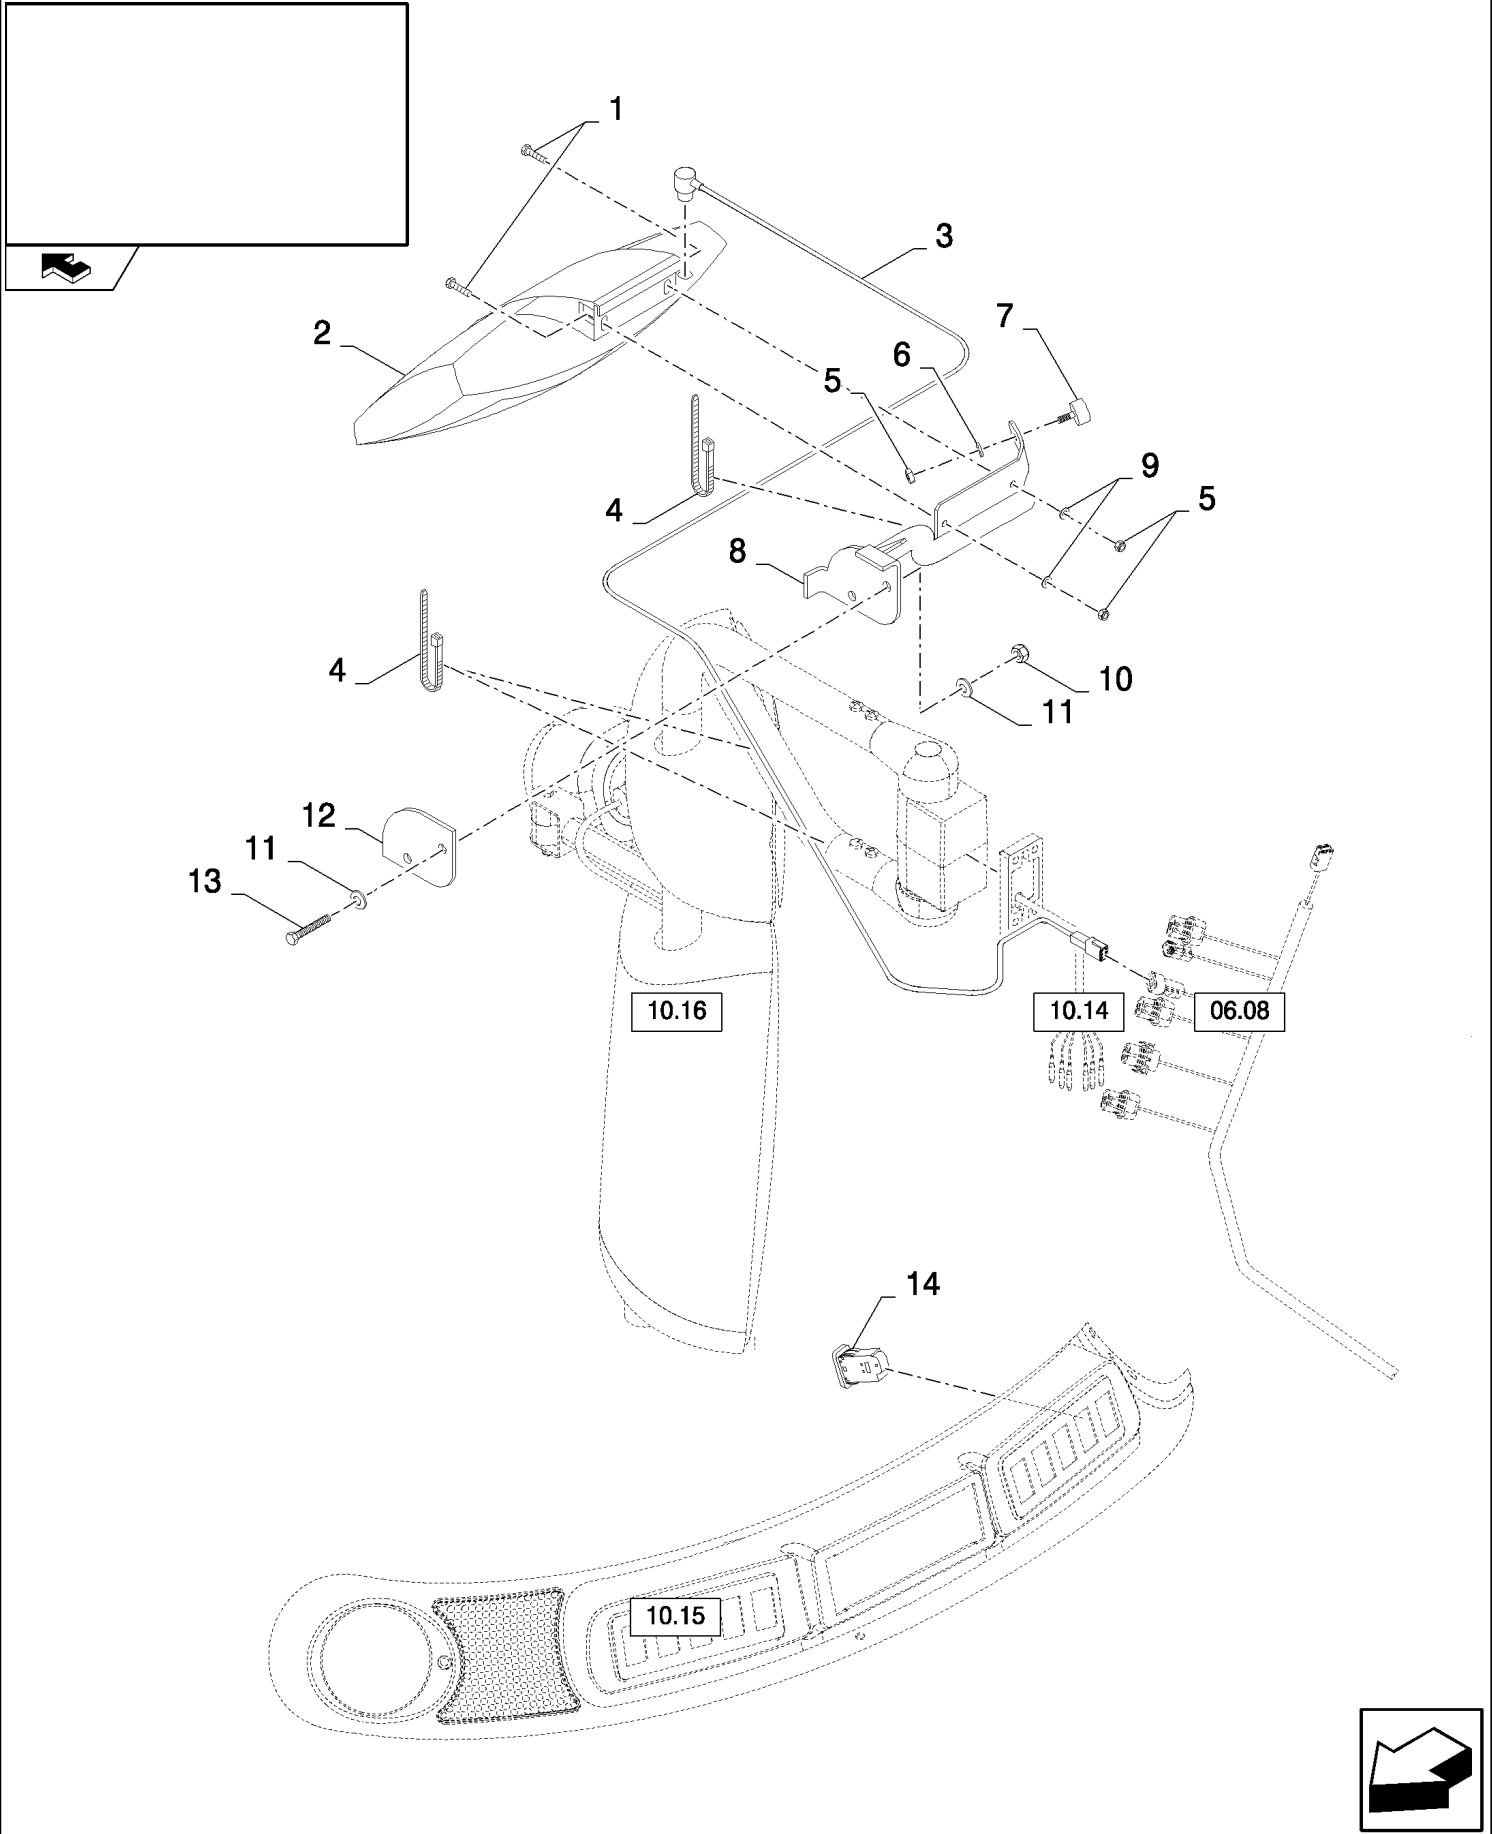

CX8080 COMBINE (9/06-)

10.17(01) MIRROR FOR GERMANY

сылка	Номер детали	Кол-во	Описание
1	86508568	2	SCREW, Hex, M6 x 16, 8.8,
2	84433606	1	MIRROR, REAR-VIEW,
3	84444198	1	HARNESS, WIRE,
4	86566989	4	STRAP, CABLE,
5	353308	3	NUT, M6 x 1, CI 8,
6	140015	1	WASHER, 6MM
7	916454	1	DAMPER,
8	84435413	1	SUPPORT,
9	140040	2	WASHER, M6 x 22 x 2,
10	100037	2	NUT, M10 x 1.5, CI 8,
11	140017	4	WASHER, M10 x 20 x 2,
12	84435412	1	SUPPORT,
13	120069	2	SCREW, Hex, M10 x 50, 8.8,
14	84320260	1	SWITCH,