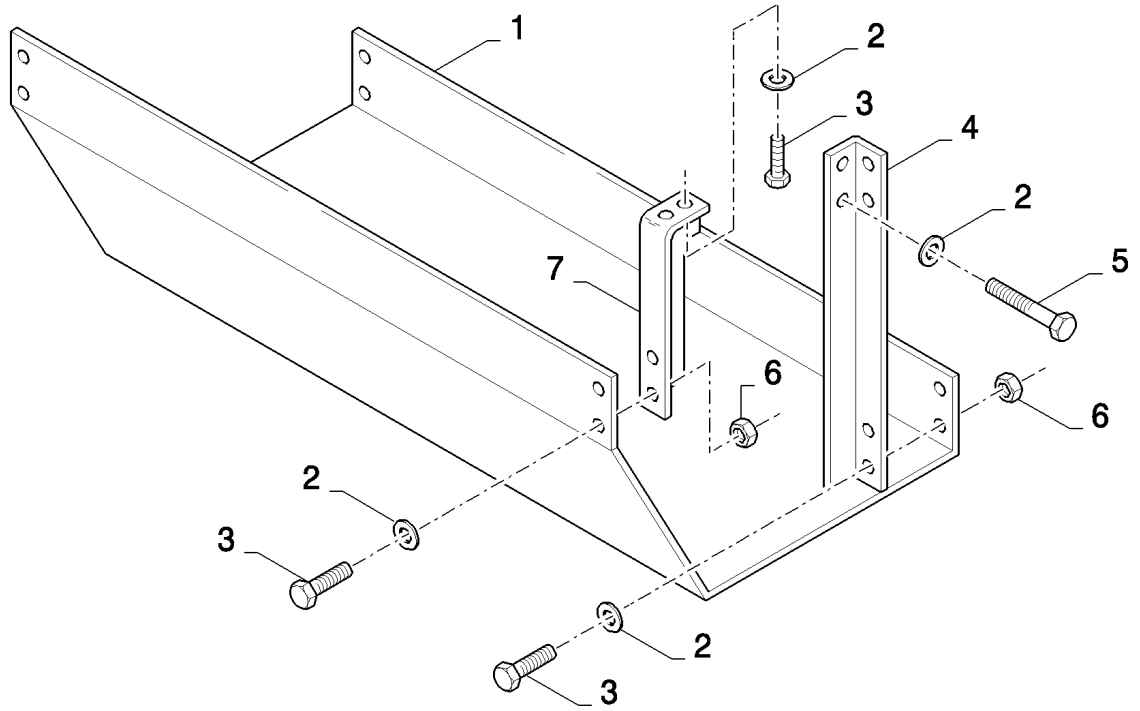

15.36(01) CLEANING SHOE FAN GUARD

CX8080 COMBINE (9/06-)

15.36(01) CLEANING SHOE FAN GUARD

сылка	Номер детали	Кол-во	Описание
1	84334298	1	PLATE, , FOR CX8030, CX8040, CX8050 ONLY
1	84334295	1	PLATE, , FOR CX8060, CX8070, CX8080, CX8090 ONLY
2	140045	AR	WASHER, SPRING, Belleville, M10,
3	43139	AR	SCREW, Hex, M10 x 25, 8.8, Full Thd, M10x25
4	84334557	2	SUPPORT, , FOR SELF LEVELLING ONLY
4	84022683	2	SUPPORT, , FOR FIXED SHOE ONLY
5	43140	8	BOLT, Hex, M10 x 30, 8.8, Full Thd, , FOR FIXED SHOE ONLY
6	100016	AR	NUT, M10, CI 8,
7	84334571	2	SUPPORT, , FOR SELF LEVELLING ONLY
7	84334243	2	SUPPORT, , FOR FIXED SHOE ONLY
8	84989408	1	PLATE, , FOR SELF LEVELLING ONLY
9	412215	1	BOLT, Hex, M8 x 100, 8.8, , FOR SELF LEVELLING ONLY
10	322358	2	WASHER, SPRING, Belleville, M8, , FOR SELF LEVELLING ONLY
11	86629542	1	NUT, LOCK, M8 x 1.25, CI 8,