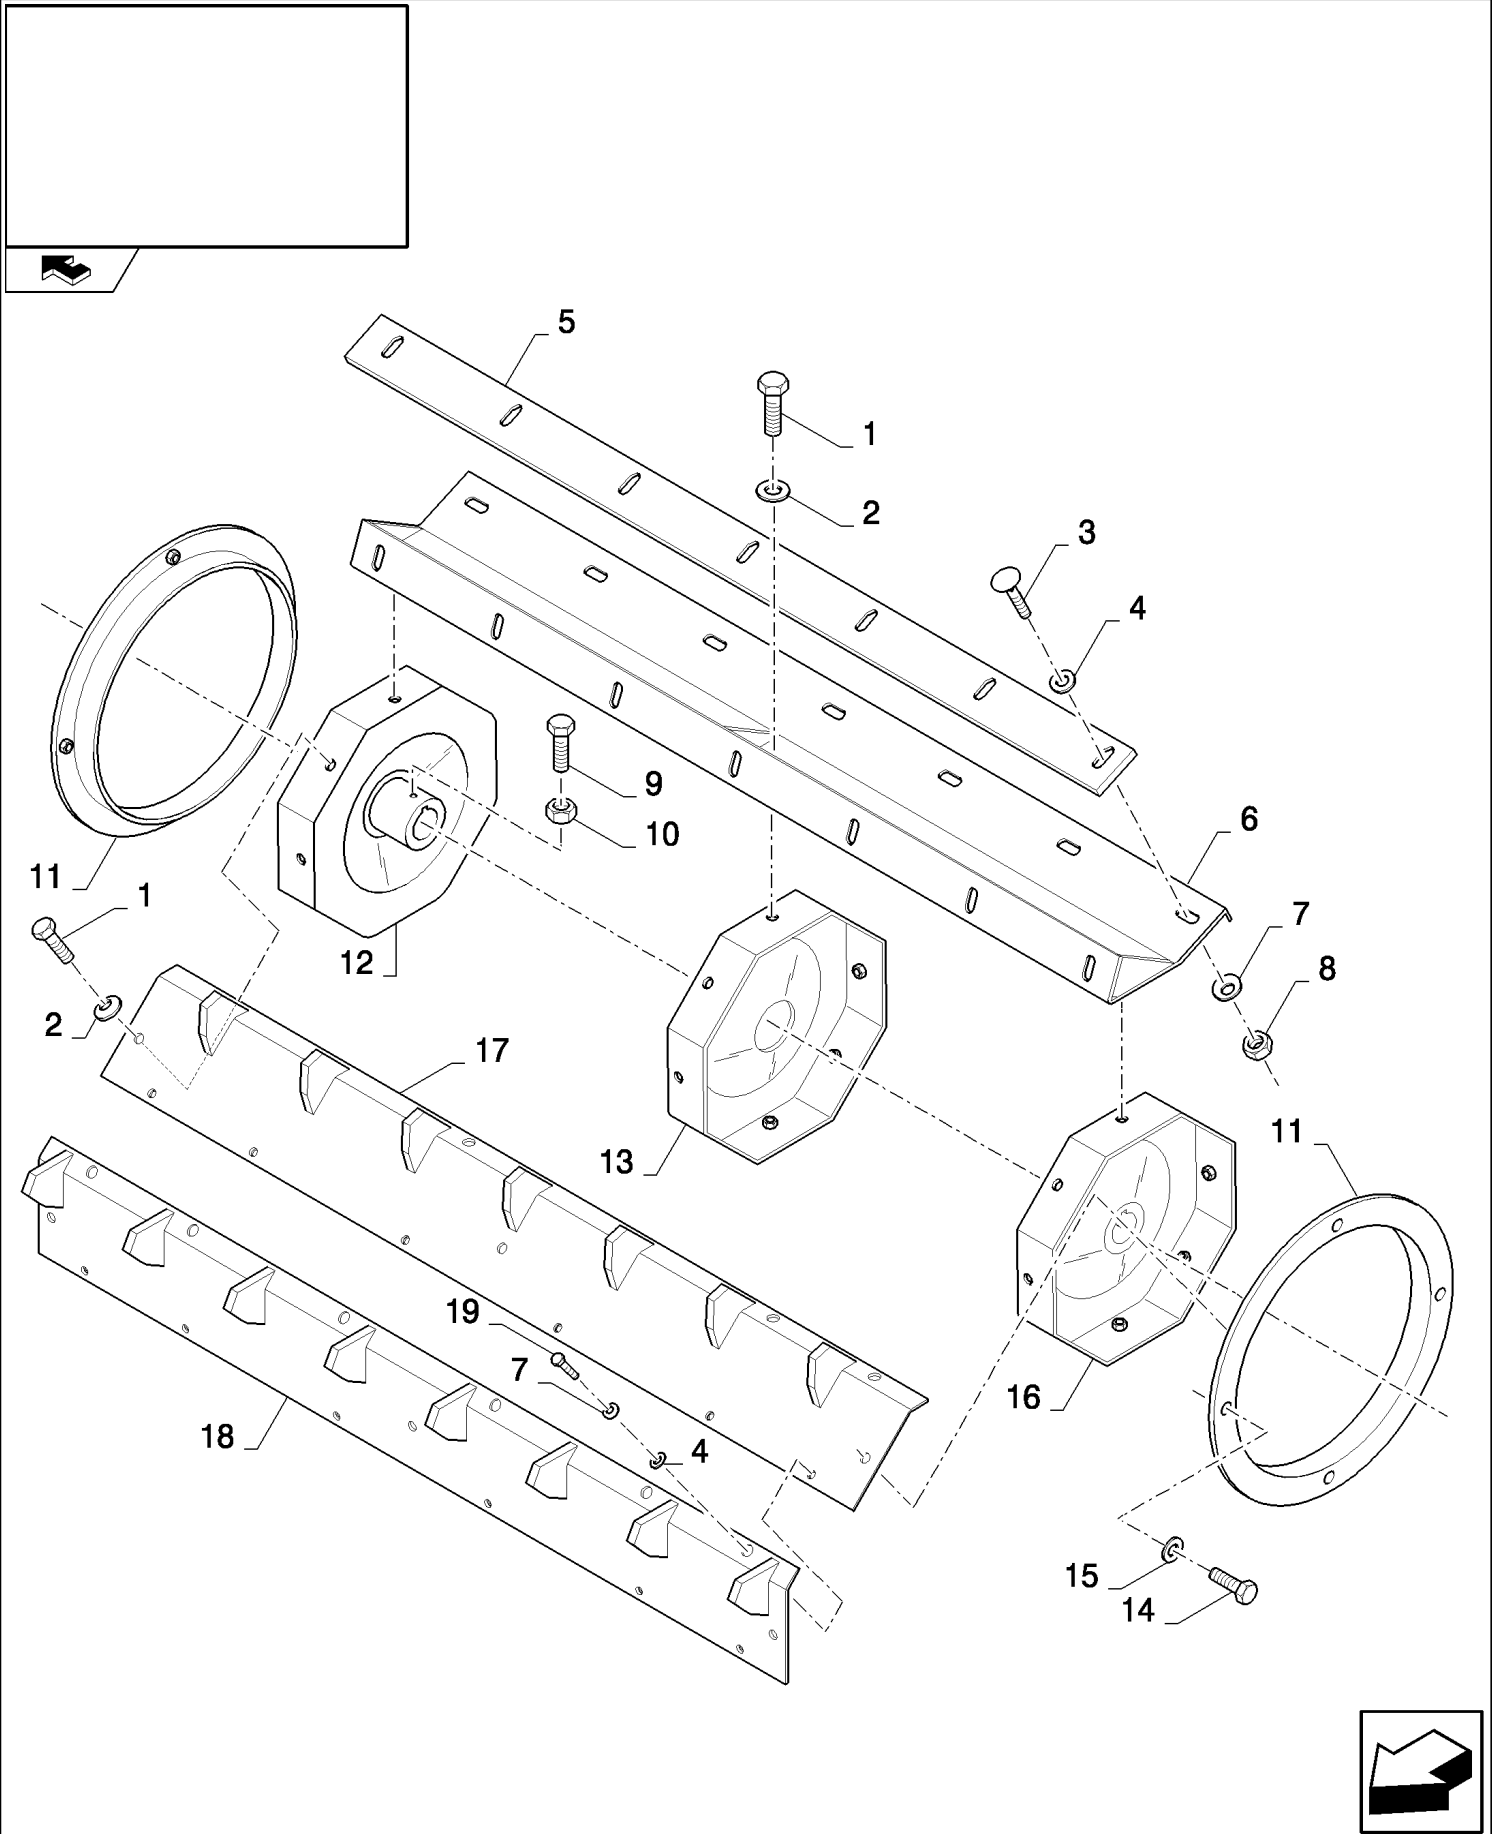

14.19(01) BEATER AND WEAR PLATES

CX8080 COMBINE (9/06-)

14.19(01) BEATER AND WEAR PLATES

сылка	Номер детали	Кол-во	Описание
1	43151	24	SCREW, Hex, M12 x 20, 8.8, Full Thd,
2	140046	24	WASHER, Belleville, M12,
3	338949	AR	BOLT, CARRIAGE, Short NK, M10 x 25, CI8.8, Full Thd,
4	447336	AR	WASHER,
5	84071032	8	PLATE, , FOR CX8060, CX8070, CX8080, CX8090 ONLY
5	84071031	8	PLATE, , FOR CX8030, CX8040, CX8050 ONLY
6	84444474	8	PLATE, , FOR CX8060, CX8070, CX8080, CX8090 ONLY
6	84444553	8	PLATE, , FOR CX8030, CX8040, CX8050 ONLY
7	140045	AR	WASHER, SPRING, Belleville, M10,
8	100016	AR	NUT, M10, CI 8,
9	9706704	2	BOLT, Hex, M10 x 35, 8.8, Full Thd,
10	320648	2	NUT, M10, CI 8, M10
11	84071039	2	RING,
12	84071035	1	DISC,
13	84071034	1	DISC,
14	120103	8	BOLT, Hex, M8 x 16, 8.8,
15	322358	8	WASHER, SPRING, Belleville, M8,
16	84444188	1	DISC,
17	84446559	4	PLATE, Optional DIA, FOR CX8060, CX8070, CX8080, CX8090 ONLY
17	84440915	1	PLATE, , FOR CX8030, CX8040, CX8050 ONLY
18	84446558	4	PLATE, Optional DIA, FOR CX8060, CX8070, CX8080, CX8090 ONLY
18	84440917	1	PLATE, , FOR CX8030, CX8040, CX8050 ONLY
19	43139	AR	SCREW, Hex, M10 x 25, 8.8, Full Thd, M10x25
20	84110386	1	BEATER PINS, KIT, DIA - NOT SHOWN, Includes Ref. 1,2,4,7,17,18,19