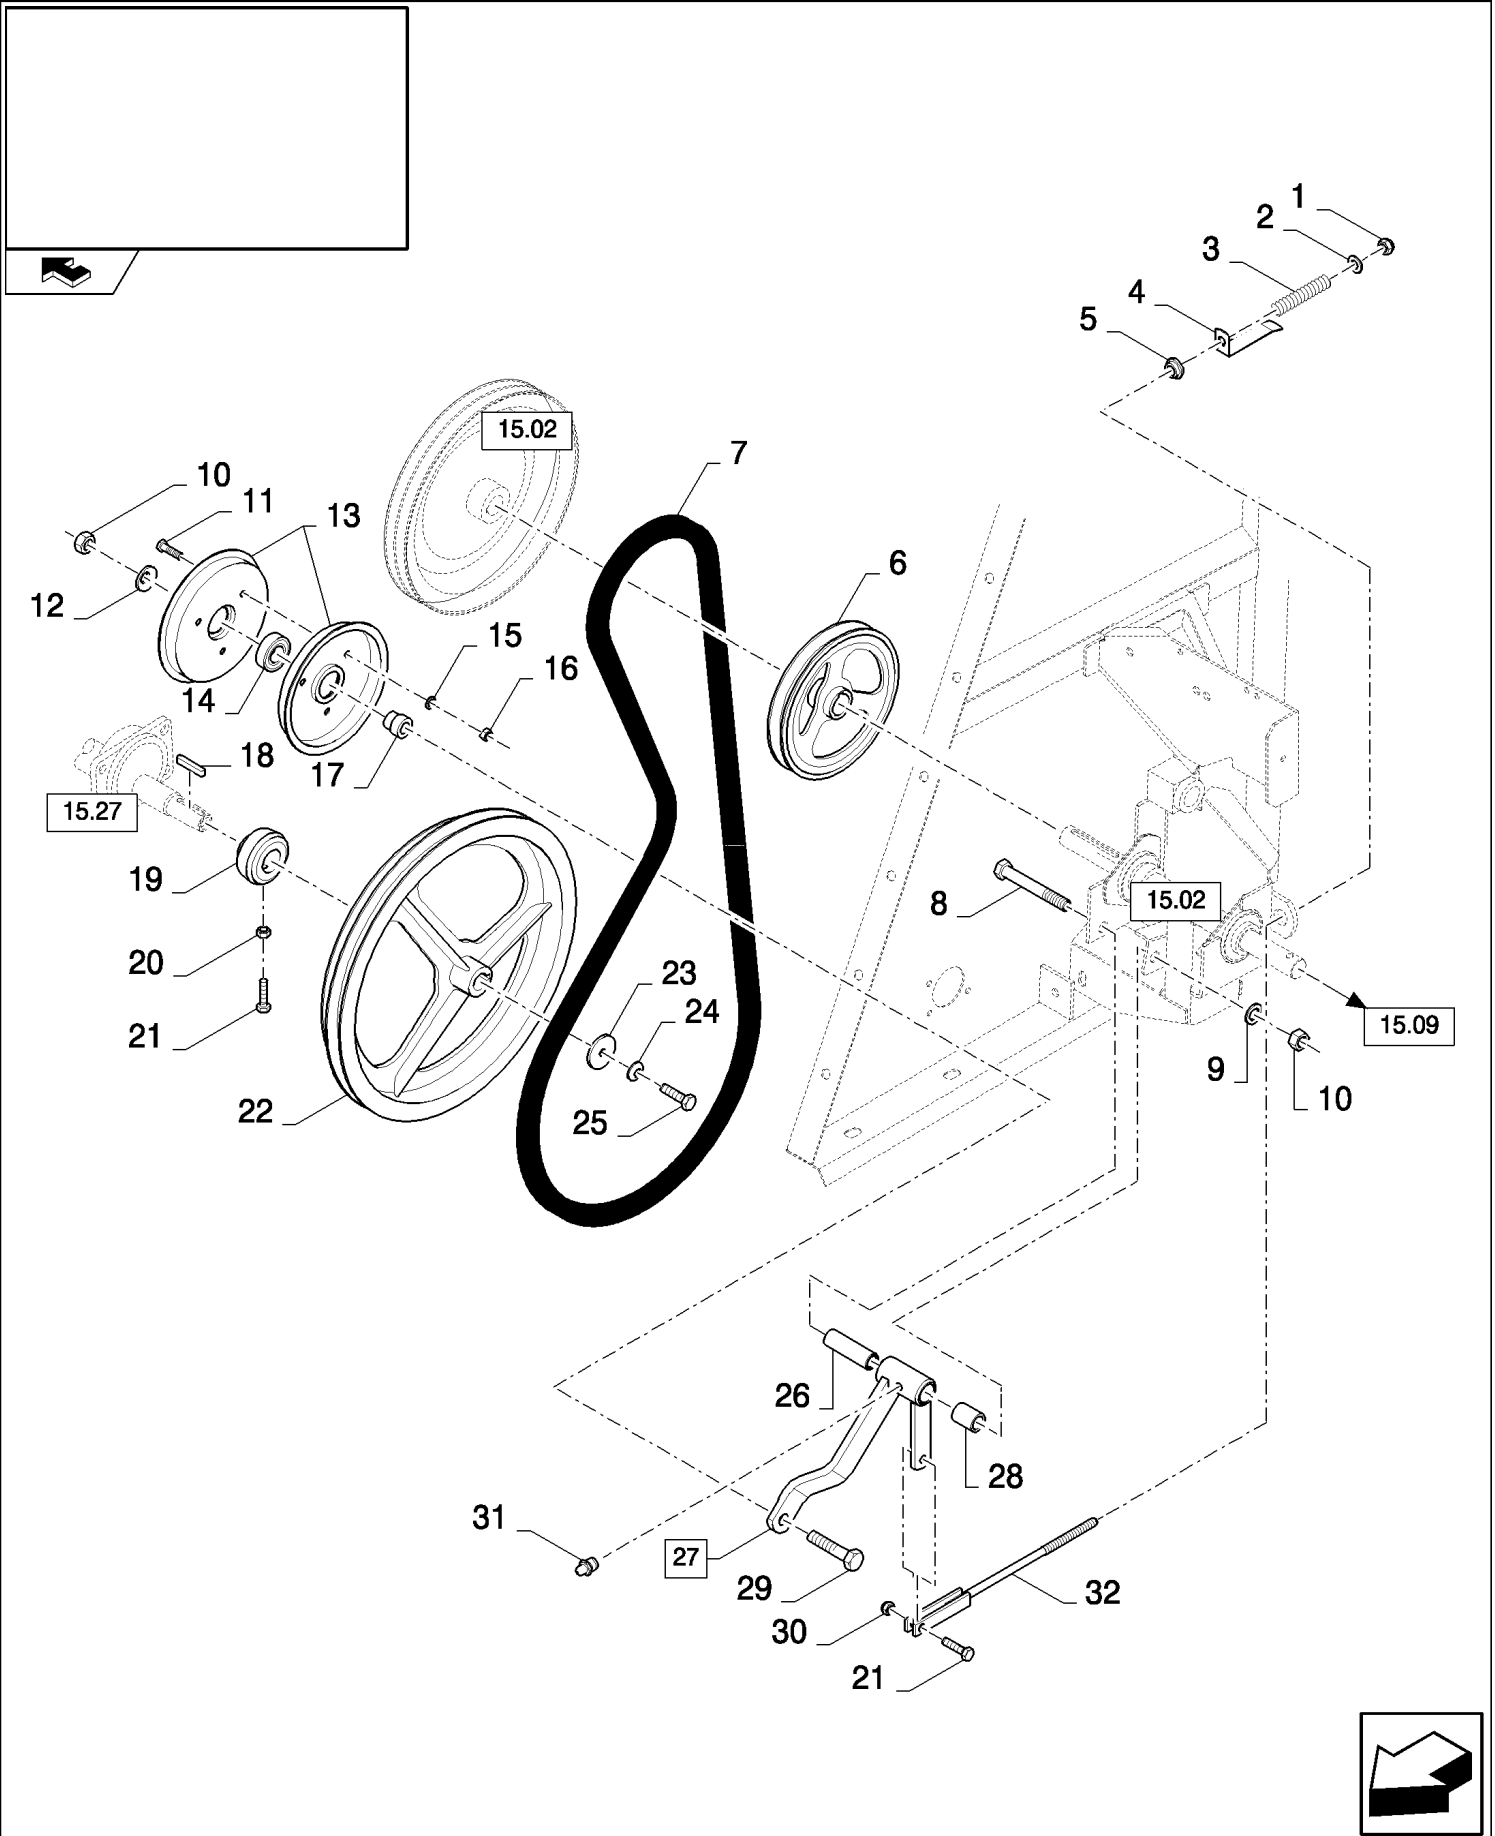

15.03(01) SHAKER SHOE DRIVE, FIXED SHOE

CX8080 COMBINE (9/06-)

15.03(01) SHAKER SHOE DRIVE, FIXED SHOE

сылка	Номер детали	Кол-во	Описание
1	412126	1	NUT, LOCK, M12 x 1.75, CI 8,
2	378245	1	WASHER, M12,
3	337829	1	SPRING,
4	84072876	1	INDICATOR,
5	439857	1	BUSHING,
6	84076800	1	PULLEY,
7	84432785	1	BELT, TRANSMISSION,
8	321246	1	BOLT, Hex, M16 x 120, 8.8,
9	140020	1	WASHER, M16 x 30 x 3,
10	100020	2	NUT, M16, CI 8,
11	120103	3	BOLT, Hex, M8 x 16, 8.8,
12	140048	1	WASHER, SPRING, Belleville, M16,
13	426717	2	HALF-PULLEY,
14	34439	1	BEARING, BALL,
15	322358	6	WASHER, SPRING, Belleville, M8,
16	89706690	3	NUT, M8, CI 8,
17	9515145	1	BUSHING,
18	170010	1	KEY,
19	84440298	1	HUB,
20	100016	1	NUT, M10, CI 8,
21	120068	2	BOLT, Hex, M10 x 40, 8.8, Full Thd,
22	84076782	1	PULLEY,
23	80395606	1	WASHER,
24	140046	1	WASHER, Belleville, M12,
25	9706687	1	SCREW, Hex, M12 x 30, 8.8,
26	84077106	1	SHAFT,
27	84077077	1	ARM, (28)
28	84057311	2	SLEEVE,
29	120091	1	BOLT, Hex, M16 x 60, 8.8,
30	100037	1	NUT, M10 x 1.5, CI 8,
31	321204	1	NIPPLE, LUBE, M6 x 1, 16mm lg,
32	84433168	1	TIE-ROD,