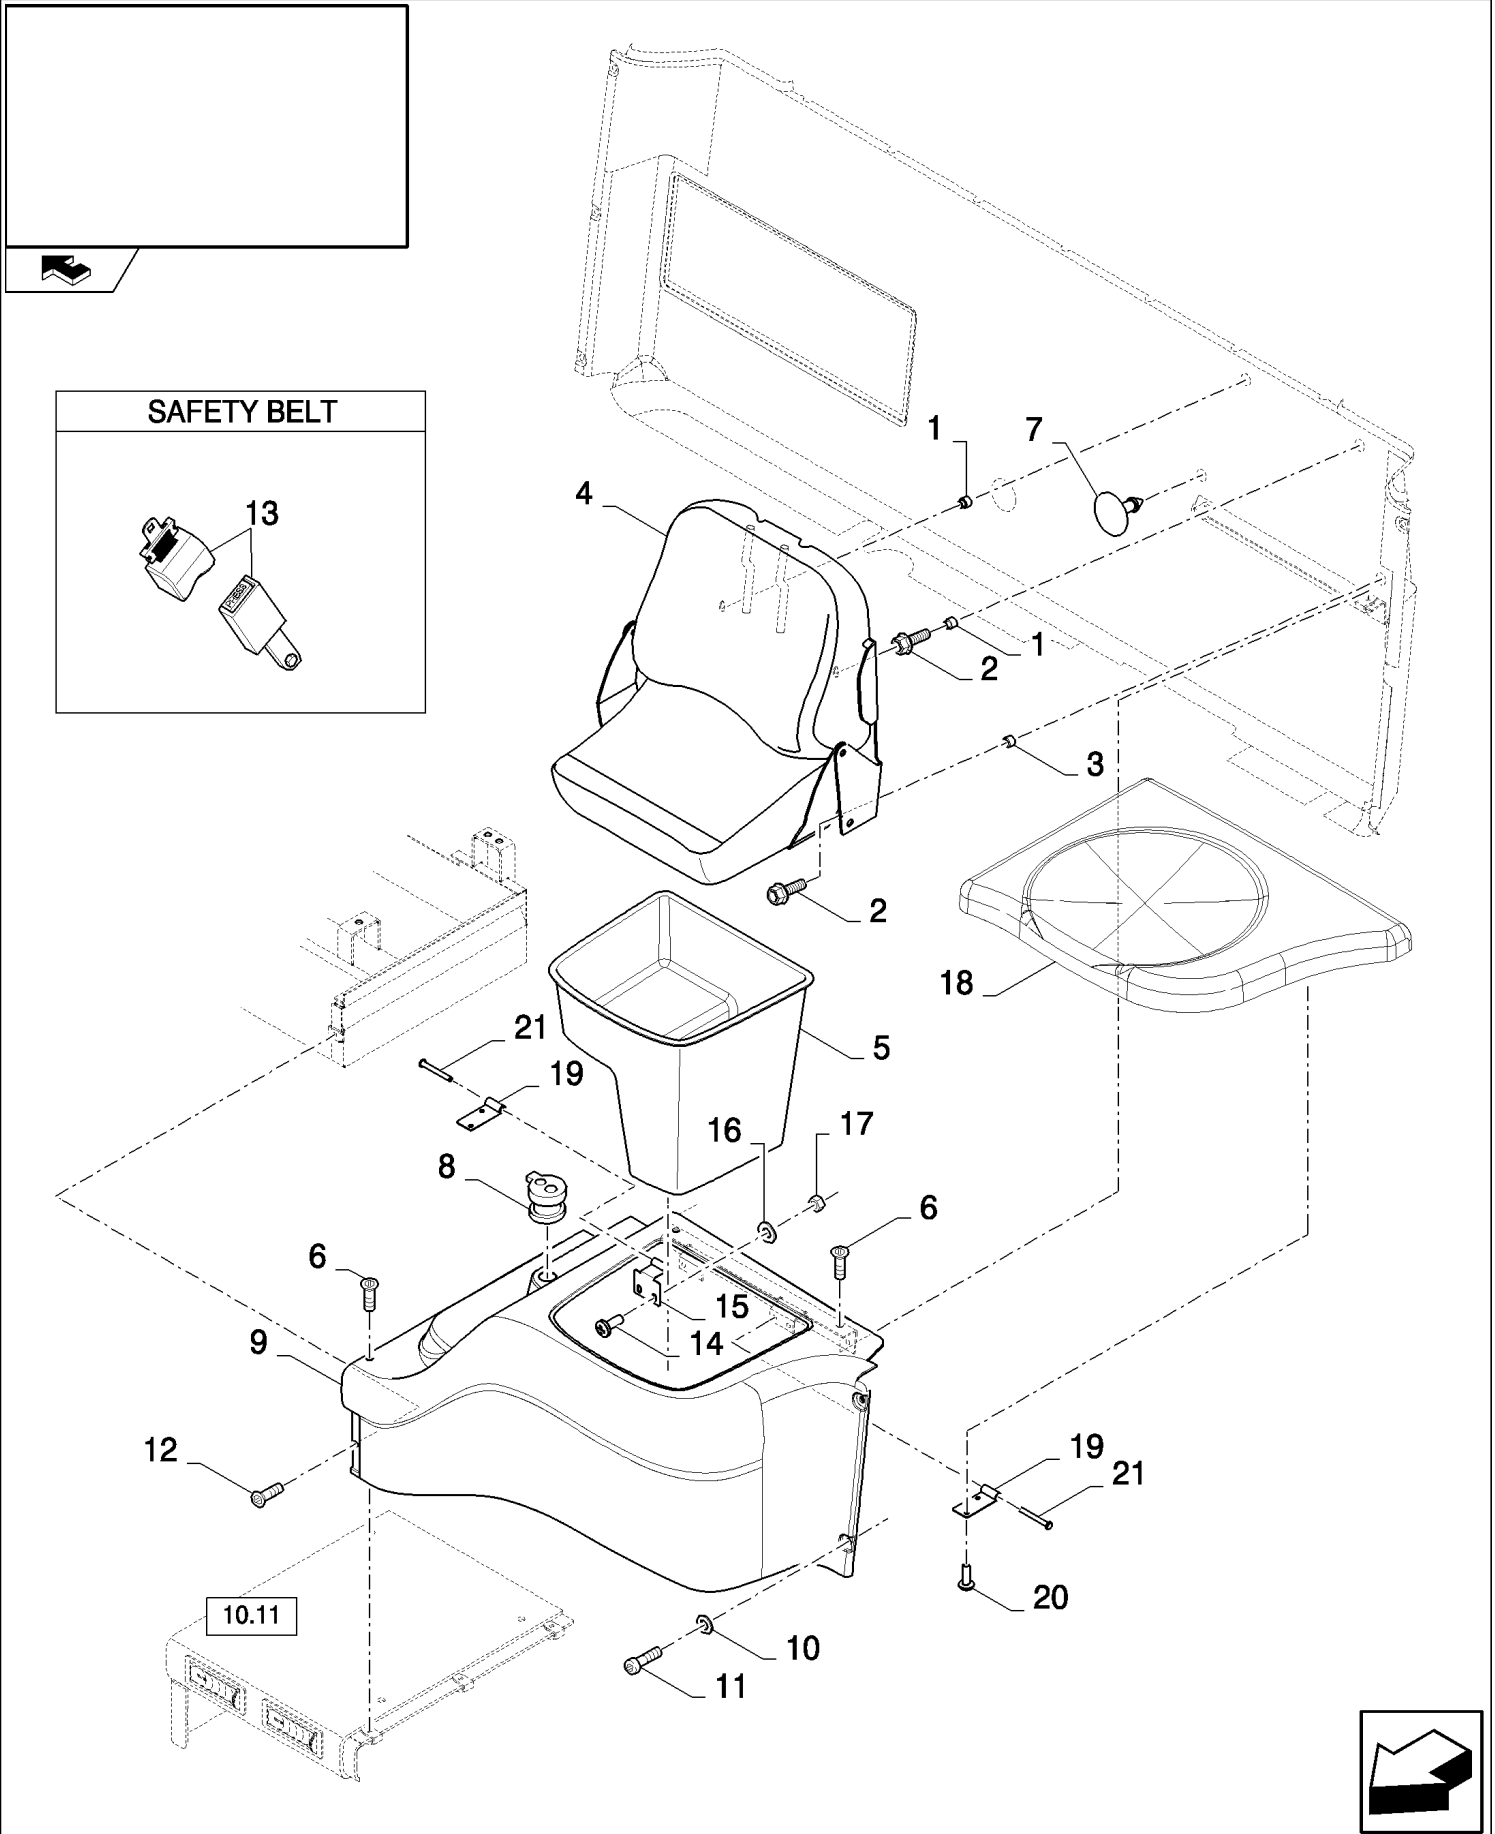

10.13(01) BUDDY SEAT

CX8080 COMBINE (9/06-)

10.13(01) BUDDY SEAT

сылка	Номер детали	Кол-во	Описание
1	84075475	2	BUSHING,
2	86511480	4	BOLT, Hex Serr Flg, M8 x 30, M8x30
3	84075476	2	BUSHING,
4	84056923	1	SEAT, PASSENGER,
5	84067905	1	BOX,
6	86502680	5	SCREW, Cross Oval Hd, M6 x 20,
7	84442923	4	PLUG,
8	84320279	1	LIGHTER, CIGARETTE,
9	84442068	1	COVER,
10	84072877	2	WASHER,
11	84007540	2	SCREW,
12	9844205	1	SCREW, M4x14
13	84081010	1	SEAT BELT,
14	86511829	4	SCREW, Cross Pan Hd, M6 x 16,
15	84447531	2	HINGE,
16	322357	4	WASHER, SPRING, Belleville, M6,
17	9706755	4	NUT, M6, CI 8,
18	84442922	1	CUSHION, SEAT,
19	84447530	2	HINGE,
20	84043237	4	SCREW,
21	84447532	2	PIN,