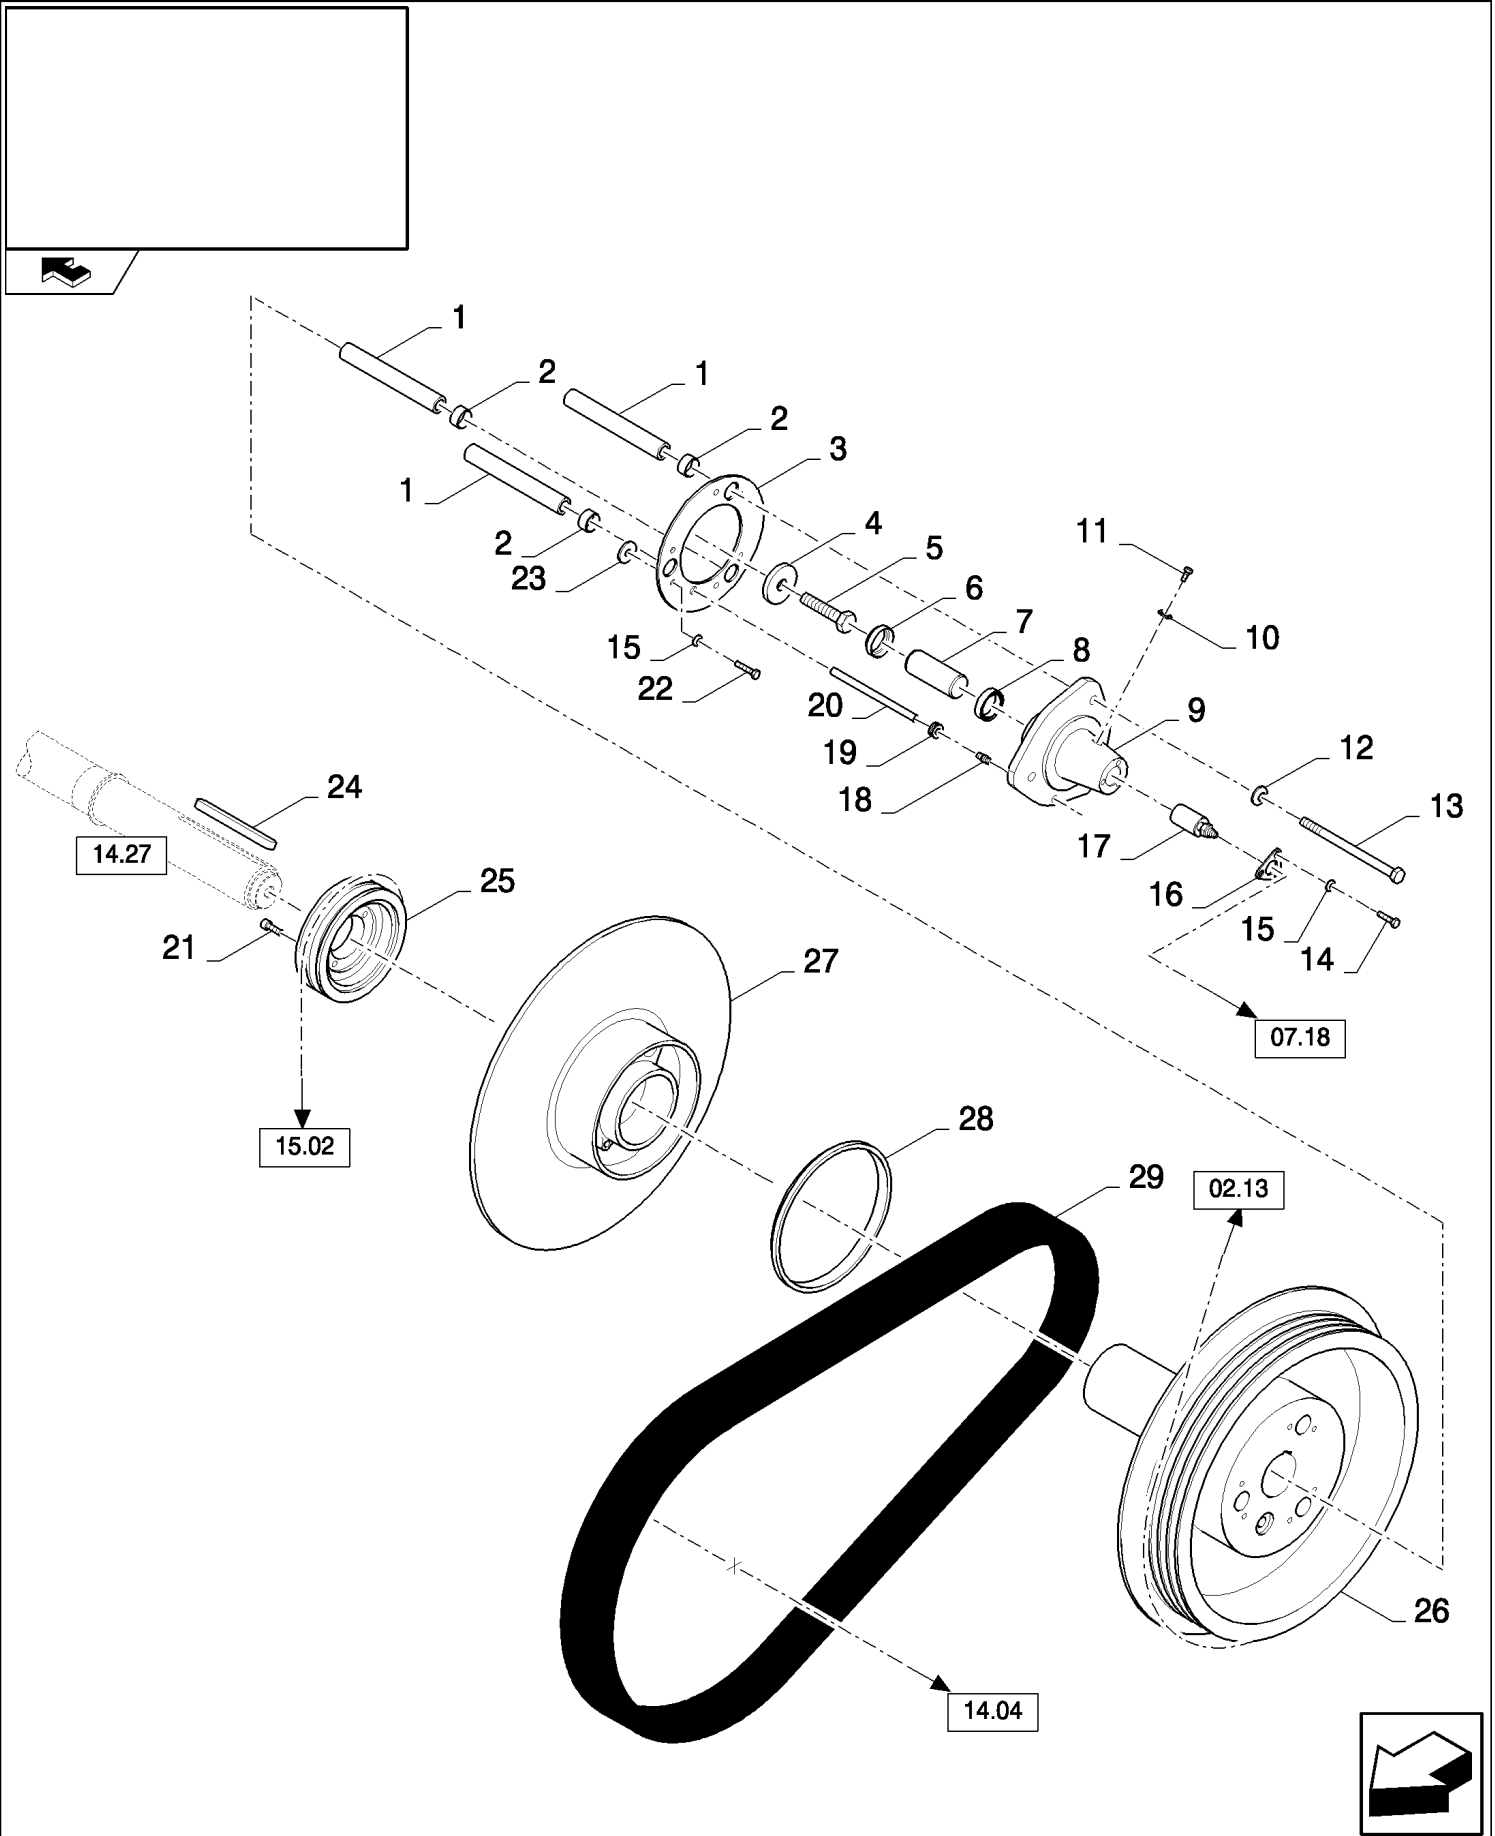

CX8080 COMBINE (9/06-)

14.03(01) DRUM VARIATOR

сылка	Номер детали	Кол-во	Описание
1	84035798	3	BUSHING, THREADED,
2	420760	3	BUSHING,
3	84069946	1	RING,
4	440997	1	WASHER,
5	120090	1	BOLT, Hex, M16 x 50, 8.8,
6	84462235	1	SEAL,
7	84461966	1	TAP,
8	84462236	1	SEAL,
9	84461973	1	HUB,
10	373816	1	WASHER, COPPER,
11	378056	1	BOLT, Hex, M6 x 10, 8.8, Full Thd,
12	140046	3	WASHER, Belleville, M12,
13	84074911	3	BOLT, Hex, M12 x 200, 12.9, M12x200
14	120104	3	SCREW, Hex, M8 x 20, 8.8,
15	322358	9	WASHER, SPRING, Belleville, M8,
16	80449425	1	DISC,
17	690658	1	COUPLING,
18	321204	1	NIPPLE, LUBE, M6 x 1, 16mm lg,
19	334696	1	GROMMET,
20	84071278	1	TUBE,
21	120163	5	SCREW, Hex Soc Hd, M8 x 25, 8.8,
22	120103	6	BOLT, Hex, M8 x 16, 8.8,
23	84052057	1	WASHER,
24	84057235	1	KEY,
25	84069941	1	PULLEY,
26	84434589	1	PULLEY,
27	84440296	1	DISC,
28	84057516	1	SEAL,
29	84035748	1	BELT, TRANSMISSION,