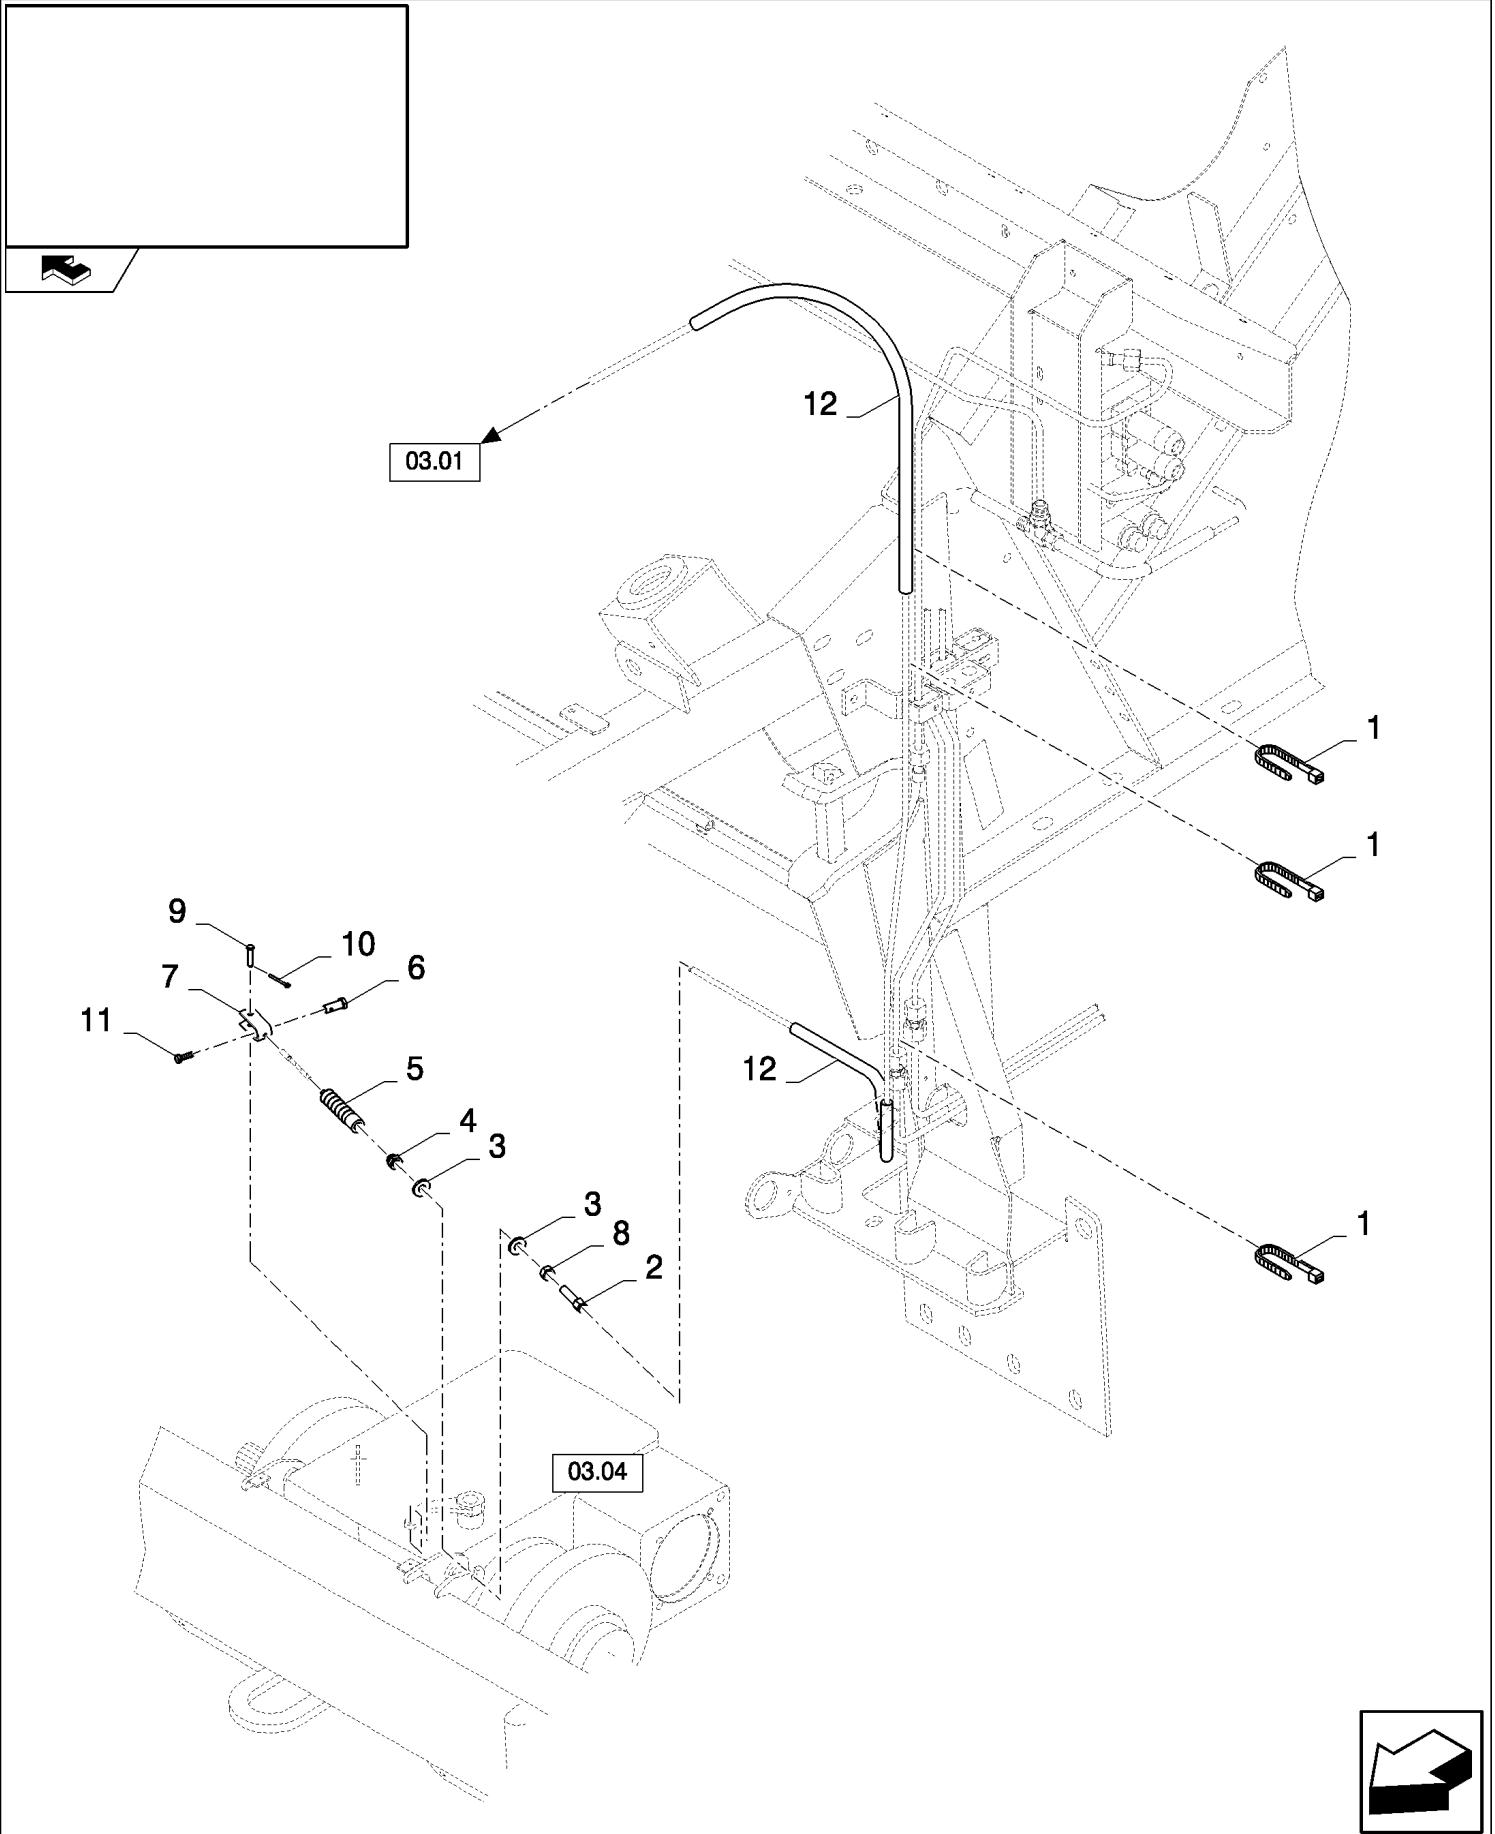

CX8080 COMBINE (9/06-)

03.02(01) DIFFERENTIAL LOCK CONTROL

сылка	Номер детали	Кол-во	Описание
1	9818147	3	CLAMP,
2	449469	1	SCREW,
3	394629	2	WASHER, LOCK,
4	449470	1	NUT,
5	9818291	1	BELLOWS,
6	381140	1	CLAMP,
7	388340	1	YOKE,
8	100016	1	NUT, M10, CI 8,
9	376876	1	PIN, CLEVIS, M6 x 30,
10	86977785	1	PIN, SPLIT (COTTER), M1.6 x 20,
11	120100	1	BOLT, Hex, M6 x 20, 8.8,
12	NS	1	NOT SERVICED, L=0.6M