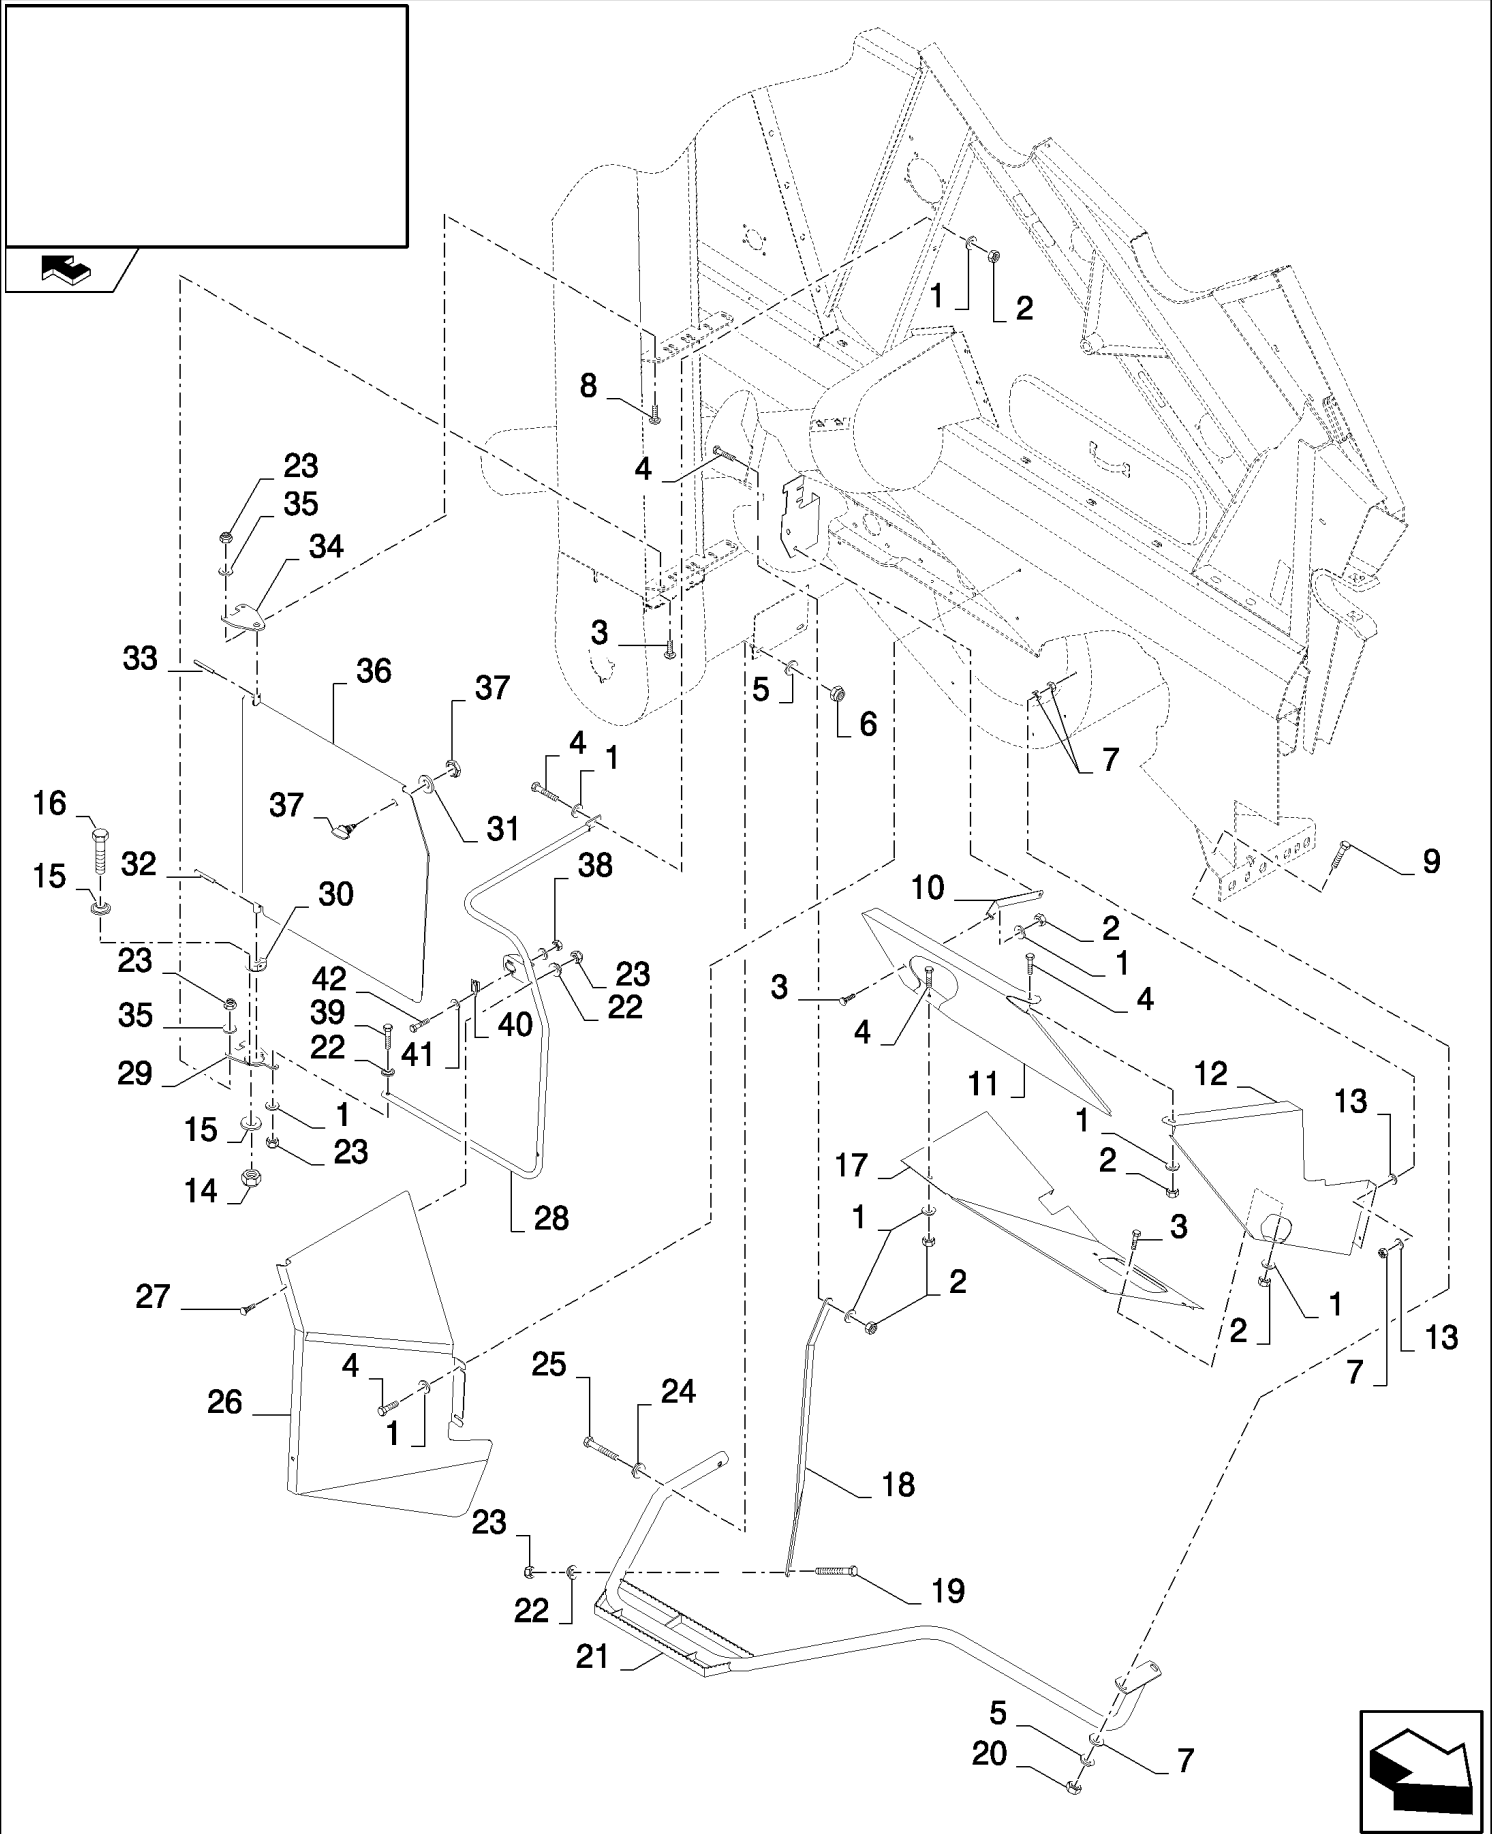

CX8080 COMBINE (9/06-)

08.09(01) LOWER SHIELDS, RH

сылка	Номер детали	Кол-во	Описание
1	412650	19	WASHER, Belleville, M8,
2	89706690	AR	NUT, M8, CI 8,
3	86507486	AR	BOLT, CARRIAGE, Short NK, M8 x 20, CI8.8, Full Thd,
4	120104	AR	SCREW, Hex, M8 x 20, 8.8,
5	140045	AR	WASHER, SPRING, Belleville, M10,
6	100037	2	NUT, M10 x 1.5, CI 8,
7	9706755	7	NUT, M6, CI 8,
7	86592700	2	WASHER, M10 x 28 x 4, HT,
8	308761	2	BOLT, CARRIAGE, Short NK, M8 x 25, CI8.8, Full Thd,
9	43140	2	BOLT, Hex, M10 x 30, 8.8, Full Thd,
10	86581770	1	SUPPORT, , FOR SELF LEVELLING ONLY
10	86610818	1	SUPPORT, , FOR FIXED SHOE ONLY
11	87011193	1	SHIELD,
12	87011191	1	SHIELD,
13	412649	14	WASHER, SPRING, Belleville, M6,
14	353308	2	NUT, M6 x 1, CI 8,
15	86588450	4	WASHER, M6,
16	86977789	2	SCREW, Hex, M6 x 35, 8.8,
17	84459682	1	SHIELD,
18	86581803	1	SUPPORT, , FOR SELF LEVELLING ONLY
18	86596444	1	SUPPORT, , FOR FIXED SHOE ONLY
19	120061	1	BOLT, Hex, M8 x 60, 8.8,
20	100016	2	NUT, M10, CI 8,
21	84453542	1	PLATE, STEP,
22	333962	4	CLAMP,
23	86629542	6	NUT, LOCK, M8 x 1.25, CI 8,
24	379401	2	CLAMP,
25	120070	2	BOLT, Hex, M10 x 60, 8.8,
26	84462249	1	SHIELD,
27	120038	2	BOLT, CARRIAGE, Short NK, M8 x 30, CI8.8, Full Thd,
28	84455298	1	SUPPORT,
29	87031075	1	PLATE,
30	87032966	1	BUSHING,
31	20347	1	WASHER, LOCK, Int Tooth, 3/4",
32	381928	1	PIN, LOCK, M10 x 50, Slotted,
33	86543705	1	PIN,
34	87031133	1	BRACKET,
35	412650	4	WASHER, Belleville, M8,
36	84454406	1	DOOR,
37	9705390	1	LATCH,
38	100012	2	NUT, M4, CI 8,
39	43129	1	BOLT, Hex, M8 x 40, 8.8,