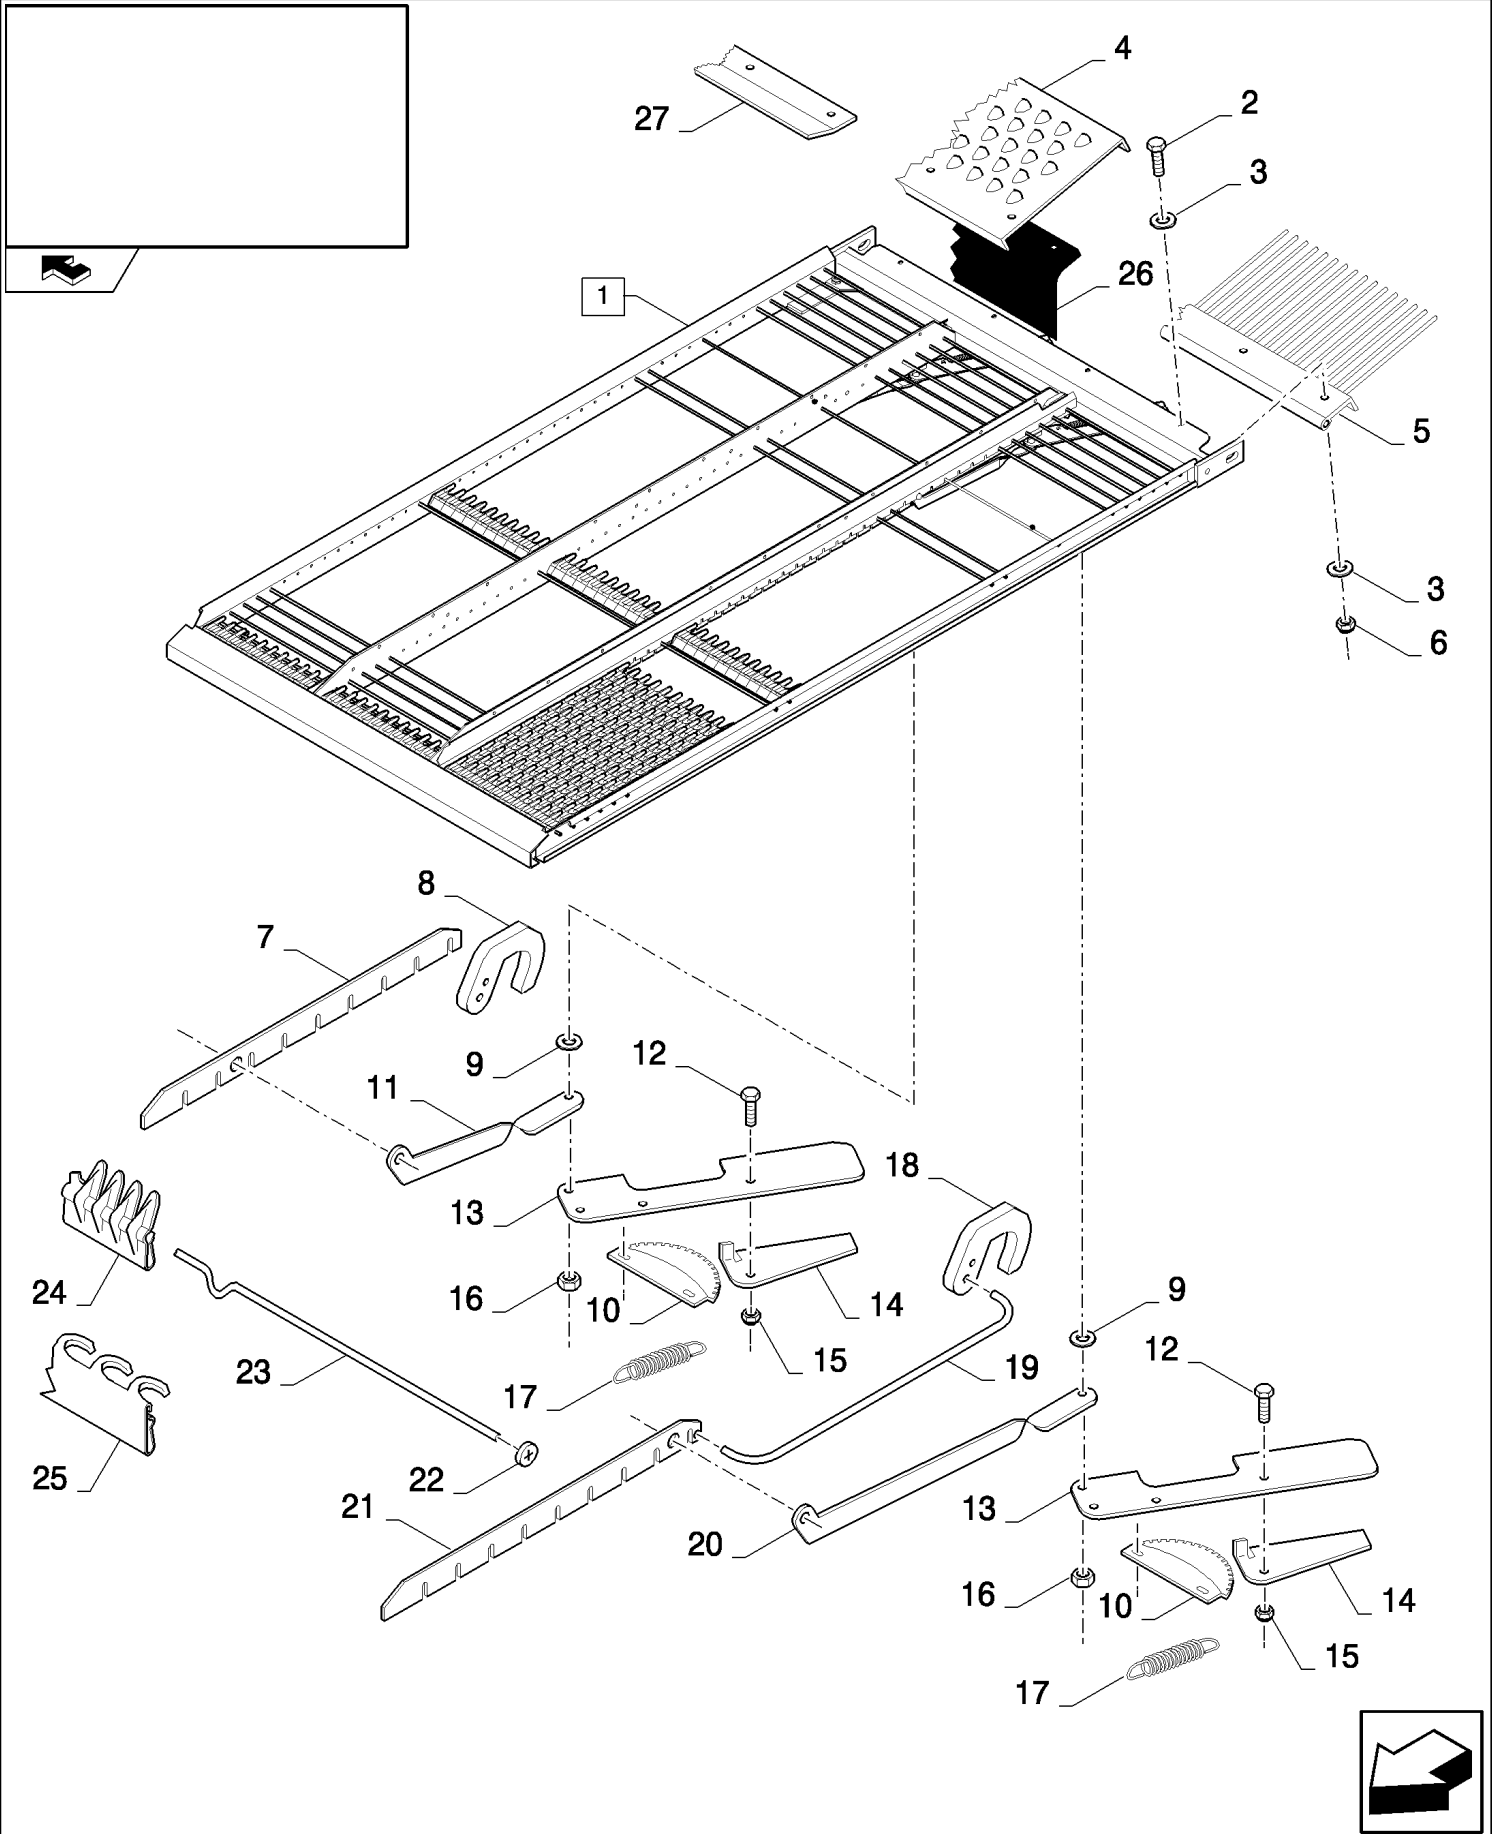

15.20(01) UPPER SIEVES

CX8080 COMBINE (9/06-)

15.20(01) UPPER SIEVES

сылка	Номер детали	Кол-во	Описание
1	87109838	2	SIEVE, CLOSZ 1 5/8" (7 to 24), FOR CX8060, CX8070, CX8080, CX8090 ONLY
1	87109836	1	SIEVE, CLOSZ 1 5/8" (7 to 24), FOR 1 5/8" SIEVE ONLY, FOR CX8030, CX8040, CX8050 ONLY
1	84100965	2	SIEVE, HC 1 1/8"(7 to 24), FOR 1 1/8" SIEVE ONLY, FOR CX8060, CX8070, CX8080, CX8090 ONLY
1	84100966	1	SIEVE, HC 1 1/8"(7 to 24), FOR 1 1/8" SIEVE ONLY, FOR CX8030, CX8040, CX8050 ONLY
1	84320037	2	SIEVE, HC 1 5/8"(7 to 17, 22 to 24), FOR CX8060, CX8070, CX8080, CX8090 ONLY, FOR 1 5/8" SIEVE ONLY
1	84454521	2	SIEVE, GRAIN, HC 1 5/8"(7 to 17, 22 to 24), CURVED, FOR CX8060, CX8070, CX8080, CX8090 ONLY, STAINLESS STEEL
1	84320038	1	SIEVE, HC 1 5/8"(7 to 17, 22 to 24), FOR CX8030, CX8040, CX8050 ONLY, FOR 1 5/8" SIEVE ONLY
1	84454512	1	SIEVE, GRAIN, HC 1 5/8"(7 to 17, 22 to 24), CURVED, FOR CX8030, CX8040, CX8050 ONLY, STAINLESS STEEL
1	84100990	2	SIEVE, PET 1 1/8"(7 to 24), FOR CX8060, CX8070, CX8080, CX8090 ONLY
1	84100991	1	SIEVE, PET 1 1/8"(7 to 24), FOR CX8030, CX8040, CX8050 ONLY
2	120100	AR	BOLT, Hex, M6 x 20, 8.8,
2	86508568	AR	SCREW, Hex, M6 x 16, 8.8,
3	412653	AR	WASHER, SPRING, Belleville, M6,
4	453266	2	SIEVE EXTENSION, , FOR CX8060, CX8070, CX8080, CX8090 ONLY
4	430384	1	SIEVE EXTENSION, , FOR CX8030, CX8040, CX8050 ONLY
5	84100961	2	RAKE, , FOR CX8060, CX8070, CX8080, CX8090 ONLY
5	84100963	1	RAKE, , FOR CX8030, CX8040, CX8050 ONLY
6	9706755	AR	NUT, M6, CI 8,
7	84056237	1	PLATE, ADJUSTING, , FOR 1 1/8" SIEVE ONLY
7	84056235	1	PLATE, ADJUSTING, , FOR 1 5/8" SIEVE ONLY
7	87280032	1	HANDLE, , FOR CX8060, CX8070, CX8080, CX8090 ONLY
8	84056254	1	INDICATOR, , FOR 1 1/8" SIEVE ONLY
8	84056253	1	INDICATOR, , FOR 1 5/8" SIEVE ONLY
9	378243	2	WASHER, M8,
10	426565	2	QUADRANT,
11	84053320	1	LEVER, , FOR 1 1/8" SIEVE ONLY
11	84056678	1	LEVER, , FOR 1 5/8" SIEVE ONLY
11	87280884	1	HANDLE, , FOR CX8060, CX8070, CX8080, CX8090 ONLY
12	86508568	2	SCREW, Hex, M6 x 16, 8.8,
13	9817781	2	HANDLE,
13	87109910	2	HANDLE, , FOR CX8060, CX8070, CX8080, CX8090 ONLY
14	432187	2	HANDLE,
15	353308	2	NUT, M6 x 1, CI 8,
16	86629542	2	NUT, LOCK, M8 x 1.25, CI 8,
17	449942	2	SPRING,
18	84056802	1	INDICATOR, , FOR 1 1/8" SIEVE ONLY