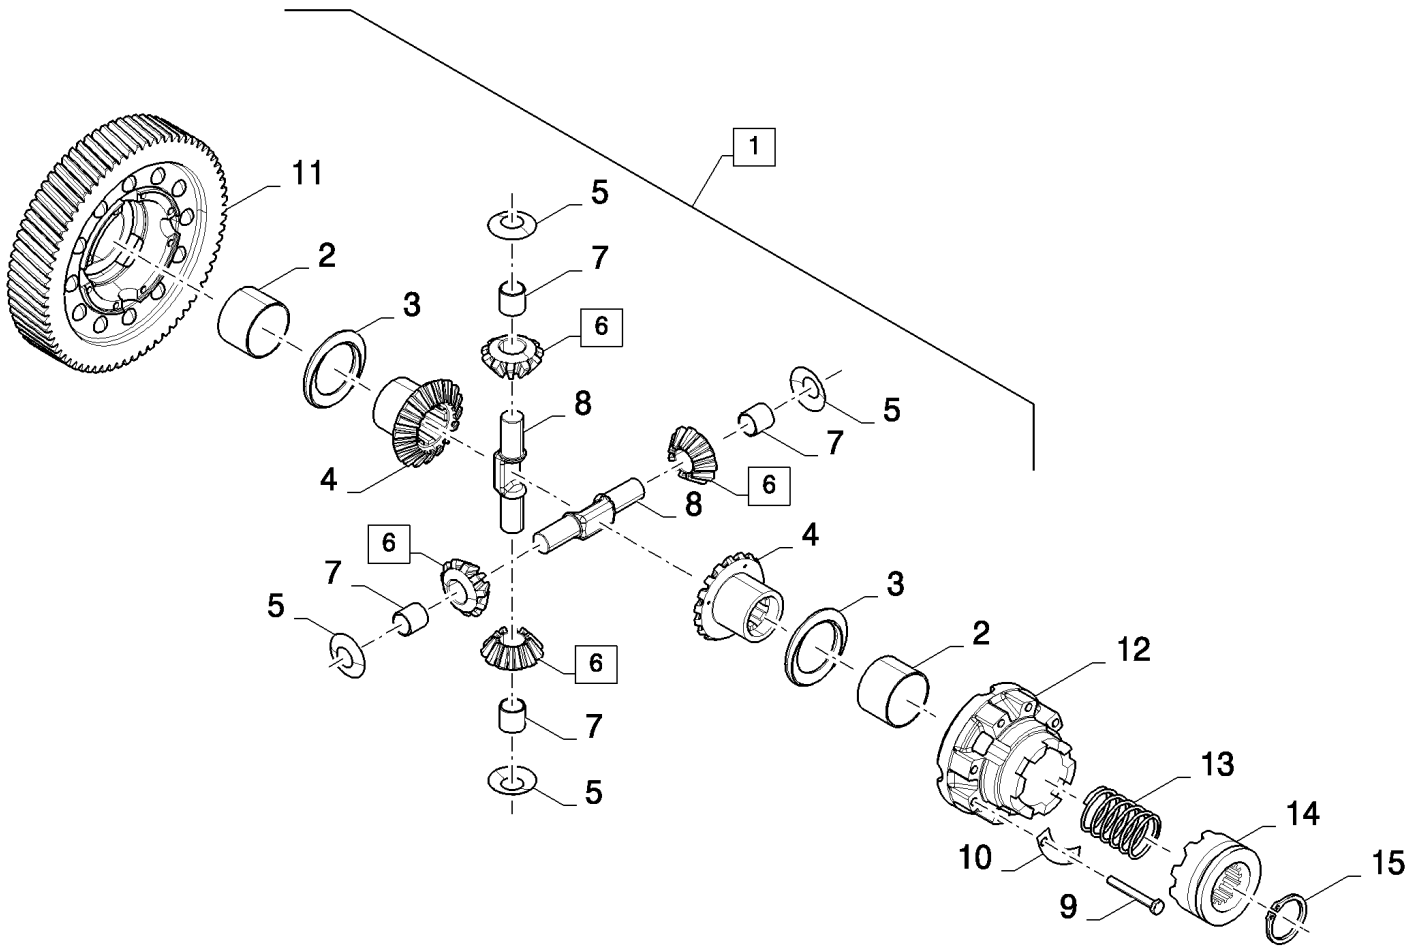

CX8080 COMBINE (9/06-)

03.09(01) DIFFERENTIAL

сылка	Номер детали	Кол-во	Описание
1	84071415	1	DIFFERENTIAL, (2 to 12), RATIO 20/61, WITH DIFF. LOCK
1	84071413	1	DIFFERENTIAL, (2 to 12), WITH DIFF. LOCK, RATIO 18/71
1	84071437	1	DIFFERENTIAL, (2 to 12), RATIO 16/71, WITH DIFF. LOCK
1	84071412	1	DIFFERENTIAL, (2 to 12), RATIO 20/61, STANDARD
1	84071409	1	DIFFERENTIAL, (2 to 12), STANDARD, RATIO 18/71
1	84071411	1	DIFFERENTIAL, (2 to 12), STANDARD, RATIO 16/71
2	9514039	2	SLEEVE,
3	210013	2	WASHER, THRUST,
4	9514042	2	SPROCKET, DRIVEN,
5	210014	4	WASHER,
6	9850394	4	GEAR, (7)
7	9514038	1	GEAR,
8	9514041	2	SHAFT,
9	120073	8	BOLT, Hex, M10 x 80, 8.8,
10	331649	4	PLATE, LOCKING,
11	NSS	1	NOT SERVICED SEPARATELY,
12	NSS	1	NOT SERVICED SEPARATELY,
13	455097	1	SPRING, , WITH DIFF. LOCK
14	455094	1	RING, , WITH DIFF. LOCK
15	327911	1	CIRCLIP, , WITH DIFF. LOCK