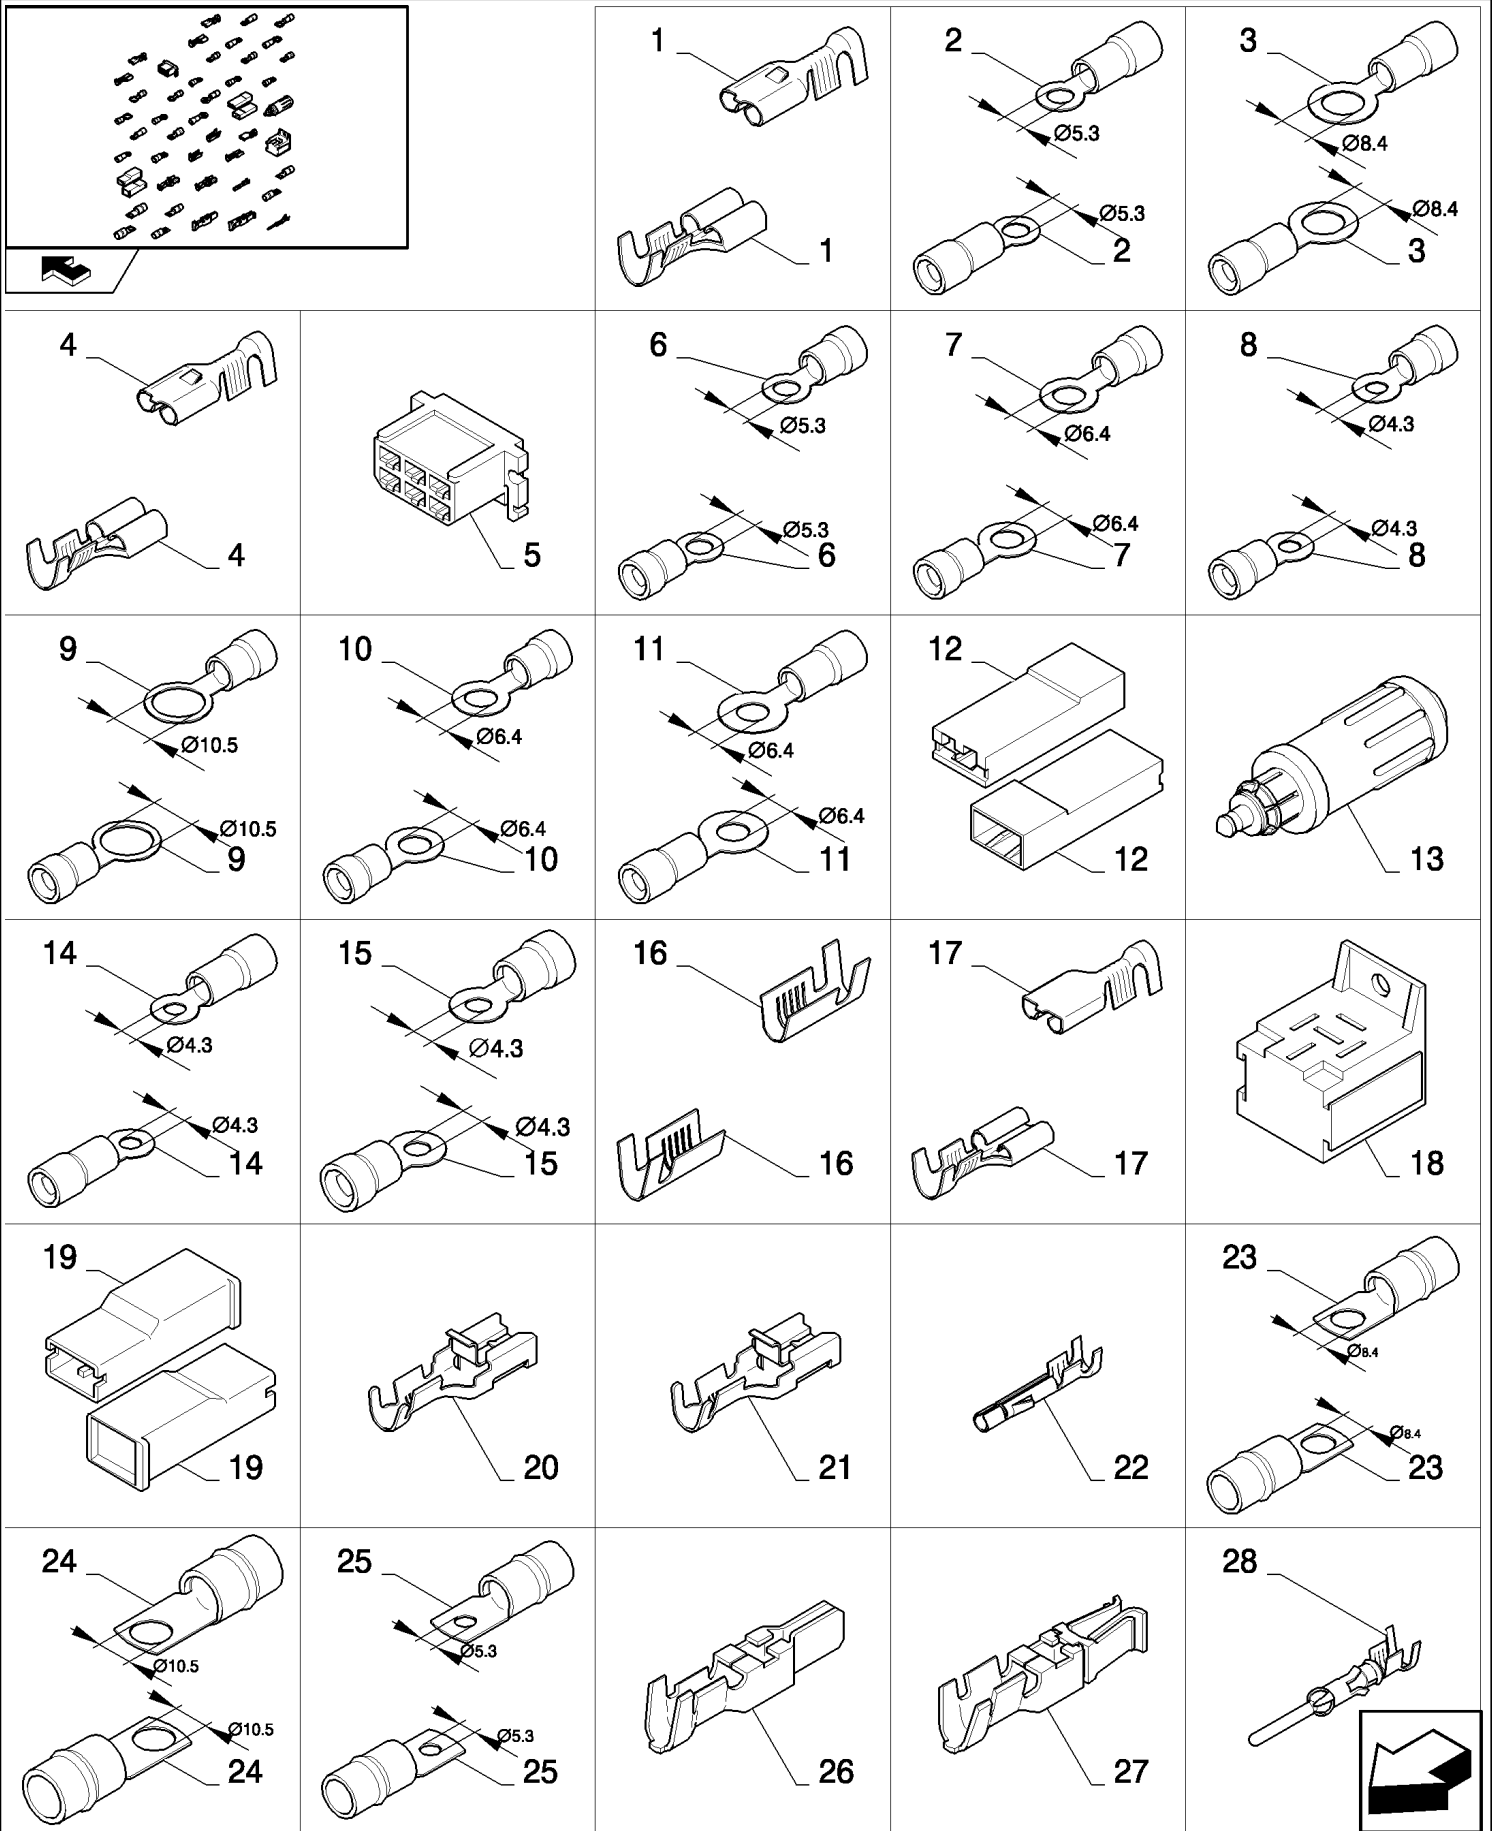

For CX8030 only - D600

CX8080 COMBINE (9/06-)

06.64(01) VERTICAL KNIFE

сылка	Номер детали	Кол-во	Описание
1	86979559	1	HARNESS, WIRE,
2	86979558	1	HARNESS, WIRE,
3	86979557	1	HARNESS, WIRE,
4	86979556	1	HARNESS, WIRE,
5	86979555	1	HARNESS, WIRE,
6	86979554	1	CLAMP,
7	86979552	1	BRACKET,
8	86619908	1	RELAY,
9	86590413	5	CLAMP,
10	86588450	7	WASHER, M6,
11	86566989	15	STRAP, CABLE,
12	86511816	2	SCREW, Cross Pan Hd, M3 x 16,
13	86508812	2	NUT, M3, CI 8,
14	86508568	7	SCREW, Hex, M6 x 16, 8.8,
15	84320251	1	SWITCH,
16	84320118	1	FUSE, 40A
17	84078784	1	FUSE HOLDER,
18	89706755	7	NUT, M6
19	80353308	2	NUT, M6
20	80322357	7	WASHER, SPRING, Belleville, M6, 6MM
21	445394	5	RIVET, Pop, M4.8 x 12.7,
22	280471	2	WASHER, LOCK, Ext, #6,