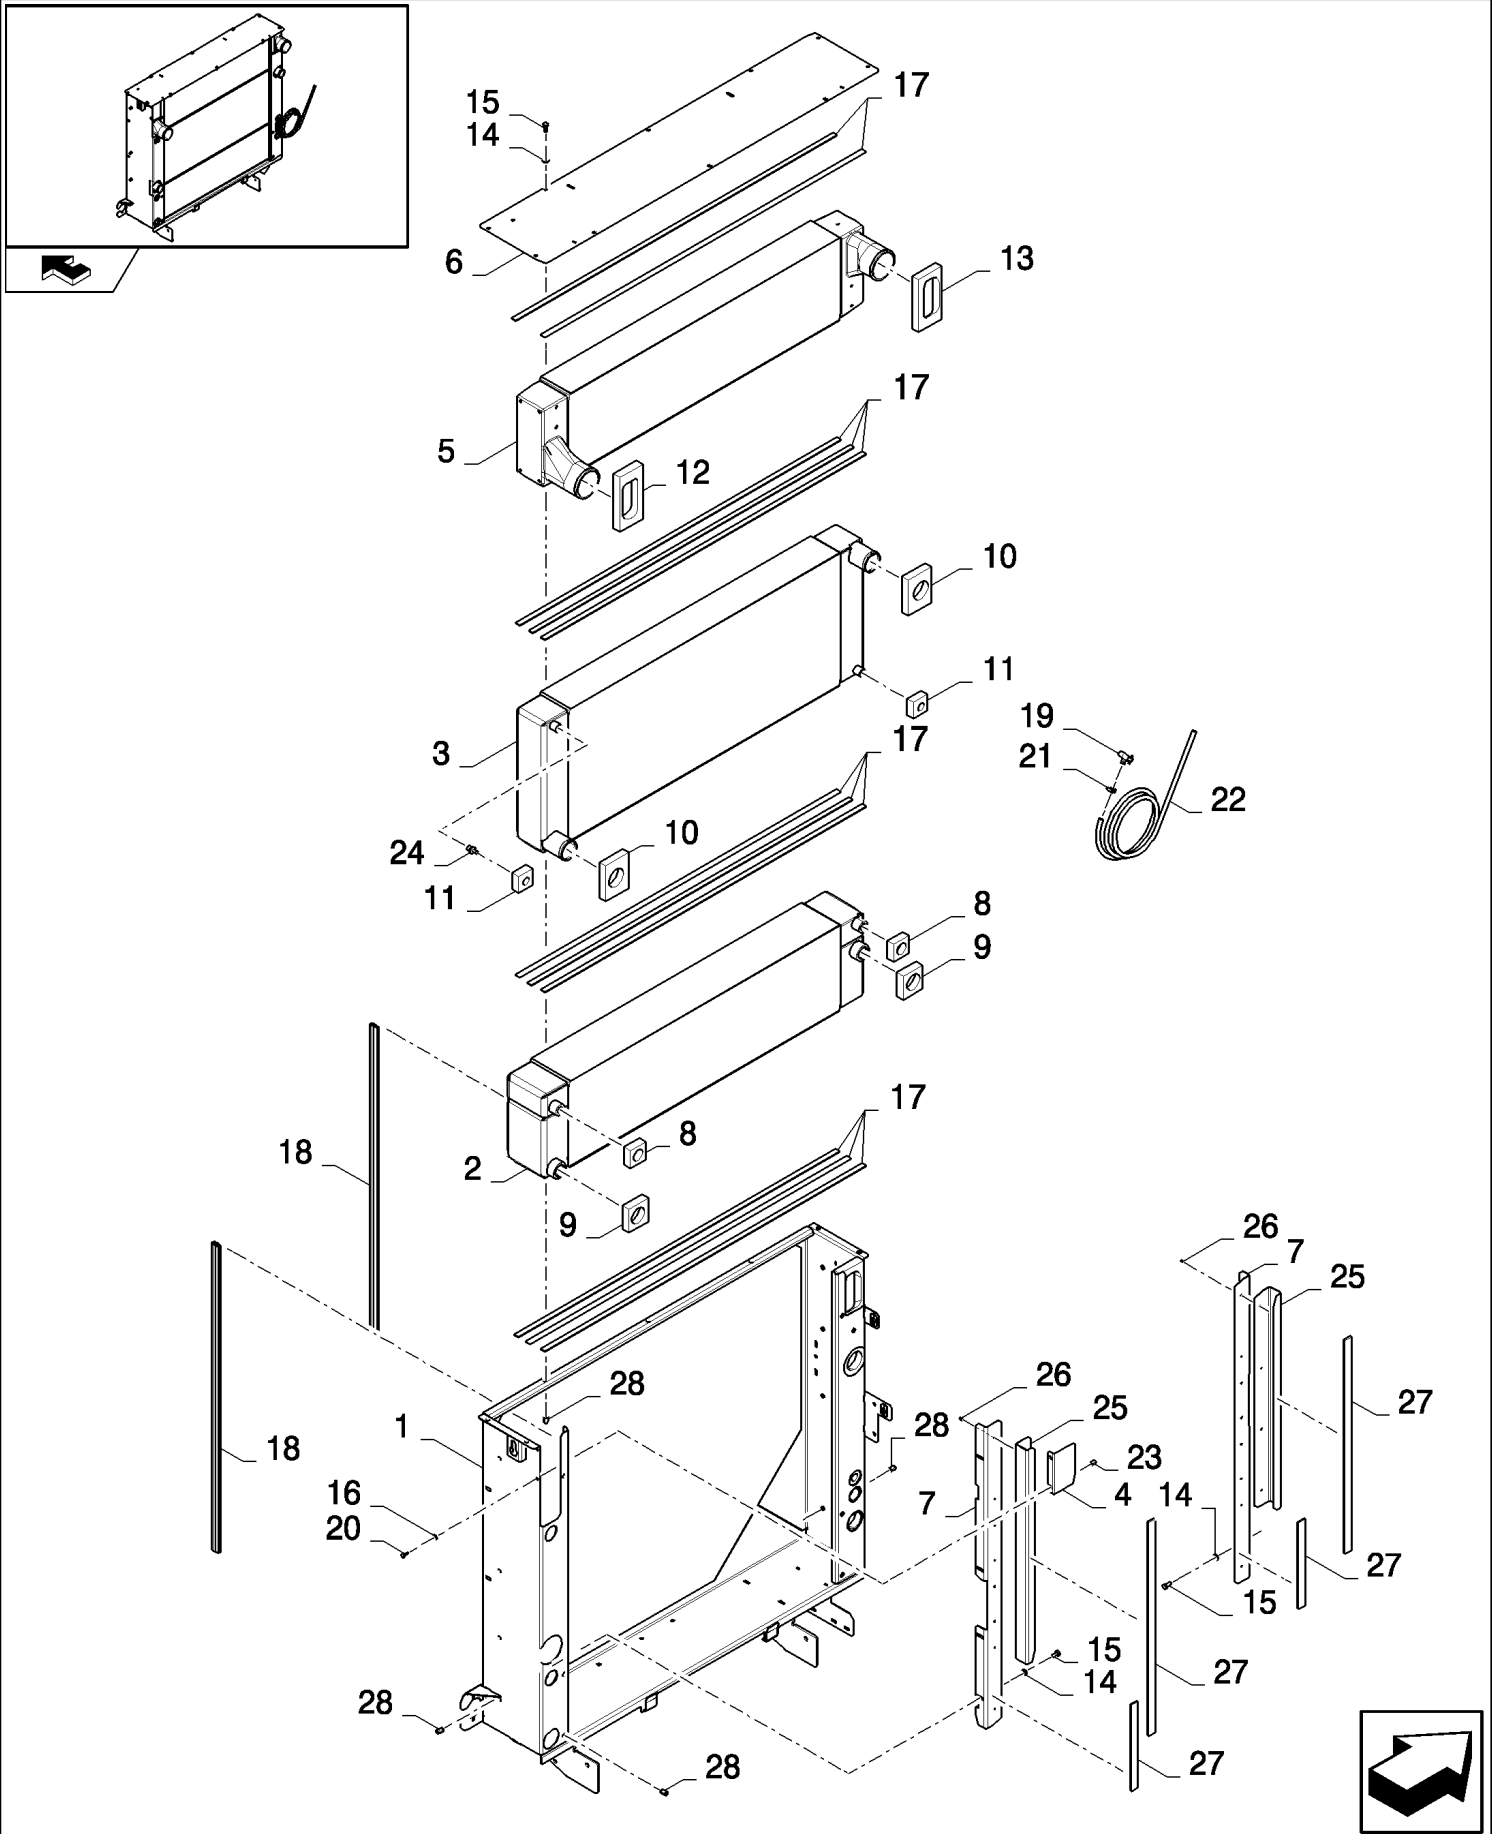

CX8080 COMBINE (9/06-)

02.26(01) COOLERS

сылка	Номер детали	Кол-во	Описание
1	87328102	1	FRAME, , FOR CX8080, CX8090 ONLY
1	87335360	1	FRAME, , FOR CX8030 ONLY
1	87330223	1	FRAME, , FOR CX8040, CX8050, CX8060 ONLY
2	87332283	1	COOLER, OIL, , FOR CX8040, CX8050, CX8060, CX8070 ONLY
2	87329157	1	COOLER, OIL, , FOR CX8080, CX8090 ONLY
2	84452785	1	COOLER, OIL, , FOR CX8030 ONLY
3	87363805	1	COOLER ASSY., , FOR CX8080, CX8090 ONLY
3	87332282	1	RADIATOR, , FOR CX8040, CX8050, CX8060, CX8070 ONLY
3	84452846	1	RADIATOR, , FOR CX8030 ONLY
4	87316857	1	PLATE, , FOR CX8030 ONLY
4	87328102	1	FRAME, , FOR CX8070, CX8080, CX8090 ONLY
4	87328672	1	PLATE, , FOR CX8040, CX8050, CX8060 ONLY
5	87329170	1	INTERCOOLER, , FOR CX8080, CX8090 ONLY
5	87332281	1	INTERCOOLER, , FOR CX8040, CX8050, CX8060 ONLY
5	84452845	1	INTERCOOLER, , FOR CX8030 ONLY
6	87328109	1	PLATE, , FOR CX8080, CX8090 ONLY
6	87335295	1	PLATE, , FOR CX8030 ONLY
6	87330231	1	PLATE, , FOR CX8040, CX8050, CX8060 ONLY
7	87328980	2	PLATE,
8	87326785	2	RUBBER,
9	87318582	2	RUBBER,
10	87318587	2	RUBBER,
11	87318590	2	RUBBER,
12	87318589	1	RUBBER, , FOR CX8030 ONLY
12	87330958	1	SEAL, RUBBER, , FOR CX8040, CX8050, CX8060, CX8070, CX8080, CX8090 ONLY
13	87318588	1	RUBBER,
14	322358	14	WASHER, SPRING, Belleville, M8,
15	120104	14	SCREW, Hex, M8 x 20, 8.8,
16	322357	2	WASHER, SPRING, Belleville, M6, 6MM
17	400987	AR	SEAL,
18	87324720	AR	SEAL PROTECTION,
19	441031	1	DRAINCOCK/TAP, SUPPLY,
20	86508568	2	SCREW, Hex, M6 x 16, 8.8,
21	913888	1	CLAMP, HOSE,
22	400813	AR	HOSE, FLEXIBLE,
23	84983191	AR	RIVET,
24	395779	1	CONNECTOR, HYD.,
25	87327271	2	PLATE, , FOR CX8030 ONLY, FOR CX8080, CX8090 ONLY
26	455959	8	RIVET, , FOR CX8030 ONLY
27	401278	AR	SEAL, , FOR CX8080, CX8090 ONLY
28	84983188	25	RIVET, , BSN C563
28	84983188	31	RIVET, , ASN D564