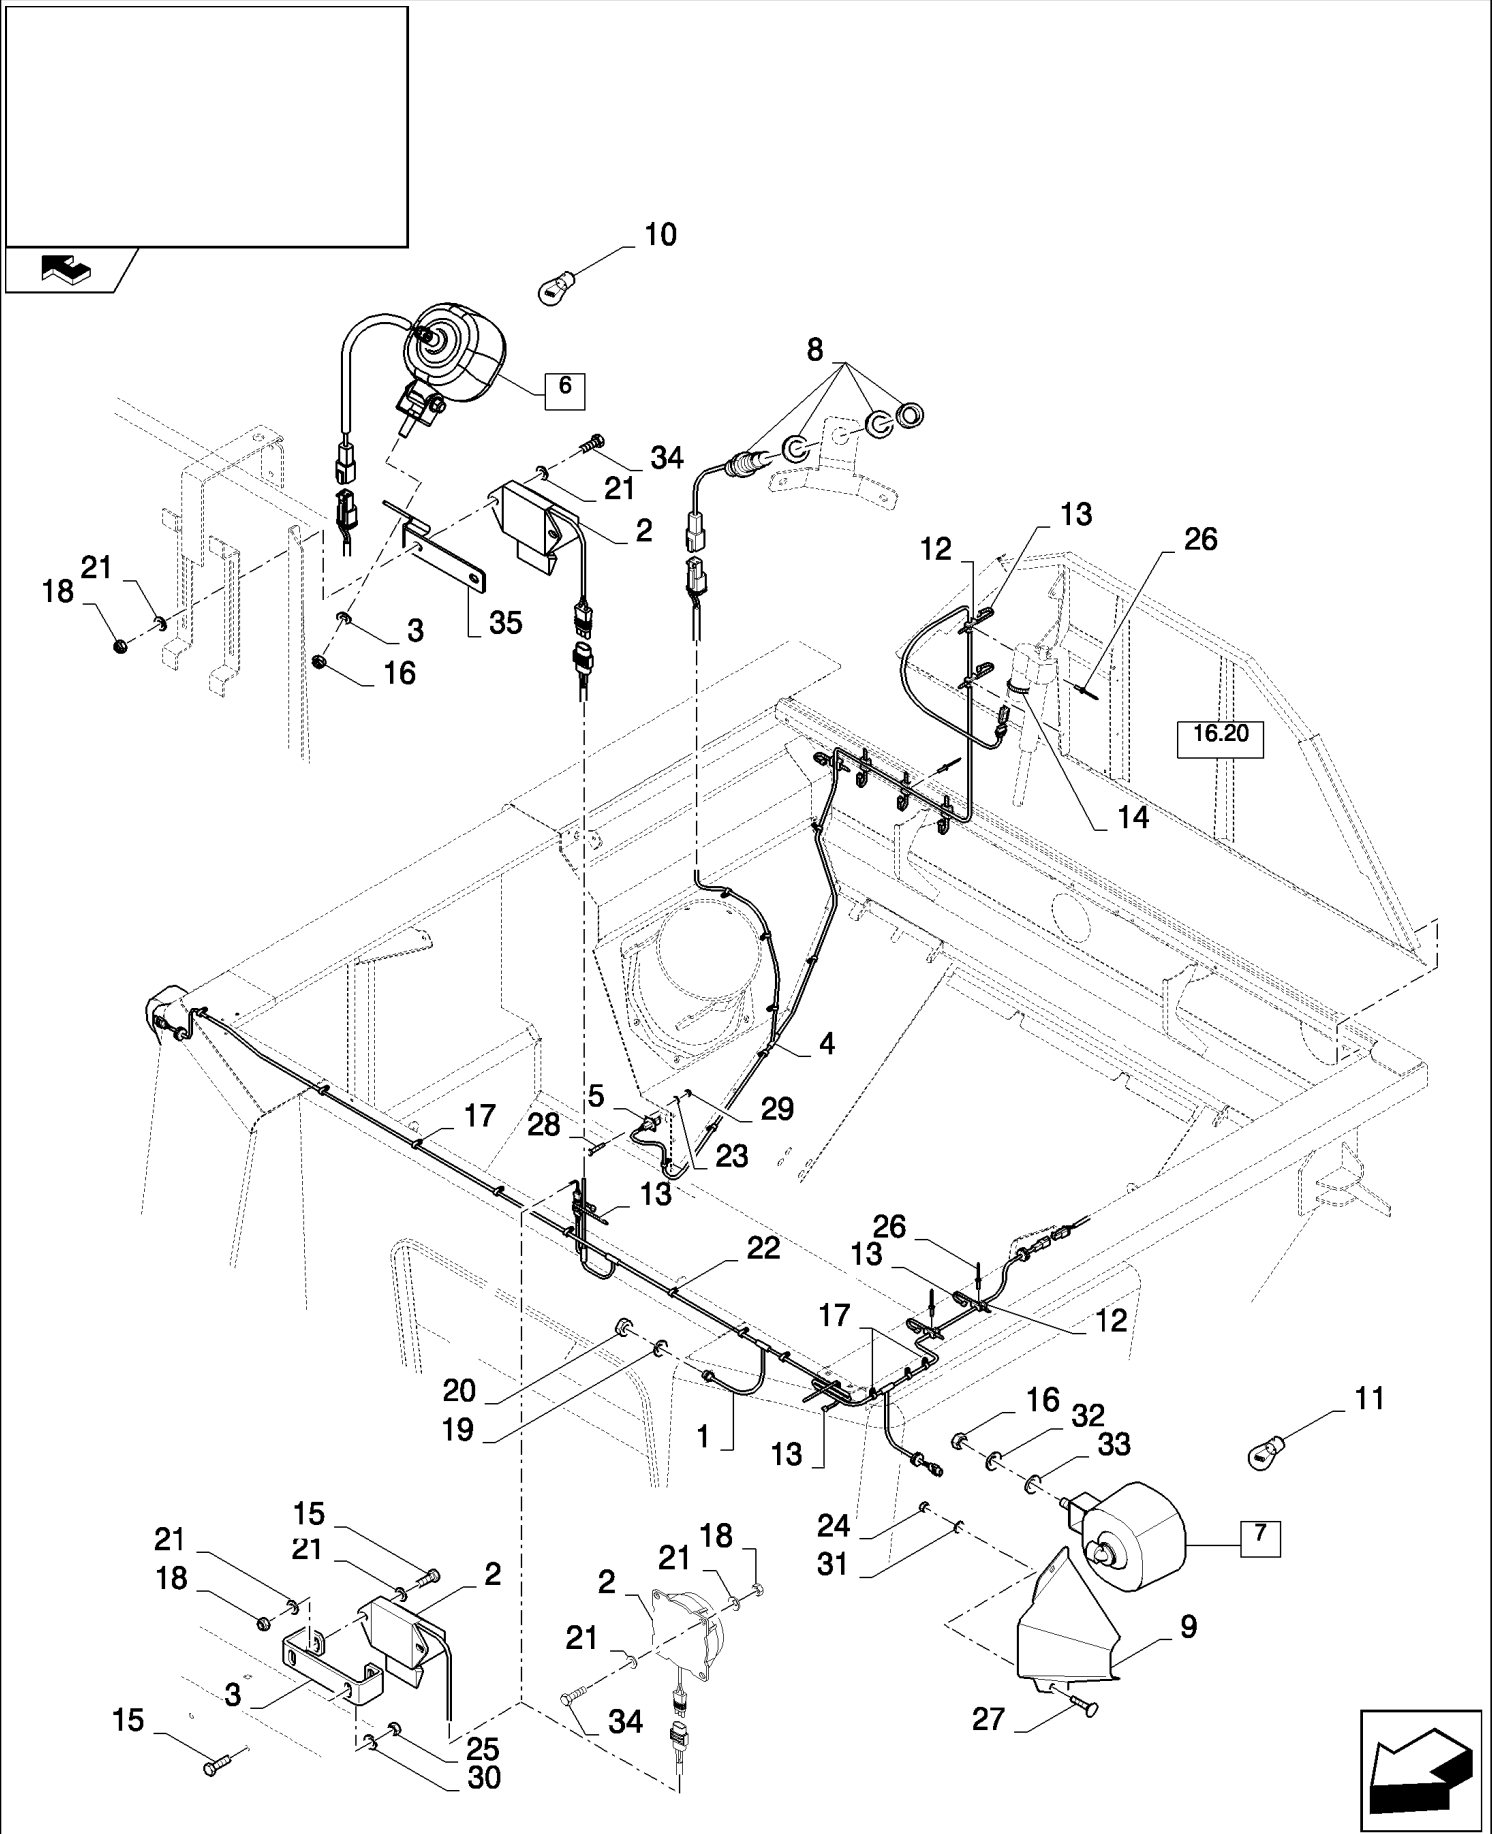

CX8080 COMBINE (9/06-)

06.41(01) GRAINTANK, ELECTRICITY

сылка	Номер детали	Кол-во	Описание
1	86900853	1	HARNES, WIRE,
2	86626239	2	SWITCH, , BSN C601
2	87532857	2	SWITCH, , ASN D602
3	84439472	1	SUPPORT, , BSN C601
4	86616162	1	HARNES, WIRE, , WITH GRAINTANK COVERS ONLY
5	86837473	1	CONNECTOR, WIRE, , WITH GRAINTANK EXTENSIONS ONLY
6	87350858	1	LAMP, (10)
7	86525513	2	LAMP, (11)
8	84058863	1	SENSOR, , WITH GRAINTANK COVERS ONLY
9	84442474	2	SHIELD,
10	87329813	1	BULB,
11	9847312	1	BULB,
12	86590413	11	CLAMP,
13	86566989	14	STRAP, CABLE,
14	86566990	1	STRAP, CABLE,
15	120103	4	BOLT, Hex, M8 x 16, 8.8, , BSN C601
16	100016	3	NUT, M10, CI 8,
17	86010402	16	CLAMP, 1/2", Insul, 3/8" Bolt,
18	86629542	4	NUT, LOCK, M8 x 1.25, CI 8, , BSN C601
18	86629542	6	NUT, LOCK, M8 x 1.25, CI 8, , ASN D602
19	9861349	1	WASHER, LOCK,
20	9861348	1	NUT,
21	140016	8	WASHER, M8 x 16 x 1.6, , BSN C601
21	140016	12	WASHER, M8 x 16 x 1.6, , ASN D602
22	9837692	3	CLAMP,
23	89824840	4	WASHER, 4MM
24	9706755	4	NUT, M6, CI 8,
25	9706690	2	NUT, M8, CI 8, , BSN C601
26	445394	11	RIVET, Pop, M4.8 x 12.7,
27	412298	4	BOLT, CARRIAGE, Short NK, M6 x 16, CI8.8, Full Thd,
28	412255	4	BOLT, Hex, M4 x 20, 8.8, Full Thd,
29	385681	4	NUT, LOCK, M4 x .7, CI 8, M4
30	322358	2	WASHER, SPRING, Belleville, M8, , BSN C601
31	322357	4	WASHER, SPRING, Belleville, M6,
32	140045	3	WASHER, SPRING, Belleville, M10,
33	140042	6	WASHER, M10 x 34 x 3,
34	120104	2	SCREW, Hex, M8 x 20, 8.8, , BSN C601
34	120104	6	SCREW, Hex, M8 x 20, 8.8, , ASN D602
35	87350863	1	BRACKET,