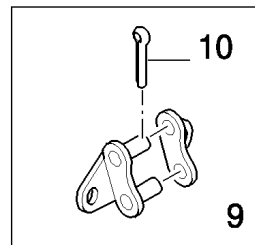

CX8080 COMBINE (9/06-)

13.17(01) ELEVATOR CHAIN (4)

сылка	Номер детали	Кол-во	Описание
1	84455508	1	CHAIN, (2 to 10), HEAVY DUTY, FOR CX8070, CX8080, CX8090 ONLY, FOR FRONT FACE ADJUSTMENT WITH LF ONLY, BSN C571
1	87623063	1	CHAIN, (2 to 10), FOR FRONT FACE ADJUSTMENT WITH LF ONLY, FOR CX8070, CX8080, CX8090 ONLY, HEAVY DUTY, ASN D572
1	84455644	1	CHAIN, (2 to 10), STANDARD, FOR CX8060 ONLY, FOR LATERAL FLOTATION ONLY, BSN C571
1	87623069	1	CHAIN, (2 to 10), FOR LATERAL FLOTATION ONLY, FOR CX8060 ONLY, STANDARD, ASN D572
1	84455628	1	CHAIN, (2 to 10), STANDARD, FOR CX8060 ONLY, FOR FRONT FACE ADJUSTMENT WITH LF ONLY, BSN C571
1	87623064	1	CHAIN, (2 to 10), FOR FRONT FACE ADJUSTMENT WITH LF ONLY, FOR CX8060 ONLY, STANDARD, ASN D572
1	84455640	1	CHAIN, (2 to 10), HEAVY DUTY, FOR CX8070, CX8080, CX8090 ONLY, FOR LATERAL FLOTATION ONLY, BSN C571
1	87623068	1	CHAIN, (2 to 10), FOR LATERAL FLOTATION ONLY, FOR CX8070, CX8080, CX8090 ONLY, HEAVY DUTY, ASN D572
2	84455509	1	SET OF CHAINS, (6 to 10), HEAVY DUTY, FOR CX8070, CX8080, CX8090 ONLY, FOR FRONT FACE ADJUSTMENT WITH LF ONLY
2	84455645	1	SET OF CHAINS, (6 to 10), FOR LATERAL FLOTATION ONLY, FOR CX8060 ONLY, STANDARD
2	84455629	1	SET OF CHAINS, (6 to 10), FOR CX8060 ONLY
2	84455641	1	SET OF CHAINS, (6 to 10), FOR CX8070, CX8080, CX8090 ONLY
3	43138	180	SCREW, Hex, M10 x 20, 8.8, Full Thd,
4	100037	180	NUT, M10 x 1.5, CI 8,
5	84076900		AR BAR, U-profile, HEAVY DUTY
5	84438786		AR BAR, L-profile, STANDARD, FOR LATERAL FLOTATION ONLY, BSN C571
5	87620557		AR BAR, , FOR LATERAL FLOTATION ONLY, FOR FRONT FACE ADJUSTMENT WITH LF ONLY, STANDARD, ASN D572
6	9623610		AR LINK, OFFSET, , HEAVY DUTY
6	40242		AR LINK, OFFSET, , STANDARD
7	86595254		AR LINK, CHAIN, , HEAVY DUTY
7	86595253		AR LINK, CHAIN, , STANDARD
8	9623609		AR LINK, CONNECTING, , HEAVY DUTY
8	40241		AR LINK, CONNECTING, , STANDARD
9	86531660		AR LINK, CHAIN, , HEAVY DUTY
9	84437453		AR LINK, CHAIN, , STANDARD
10	NS		AR NOT SERVICED,