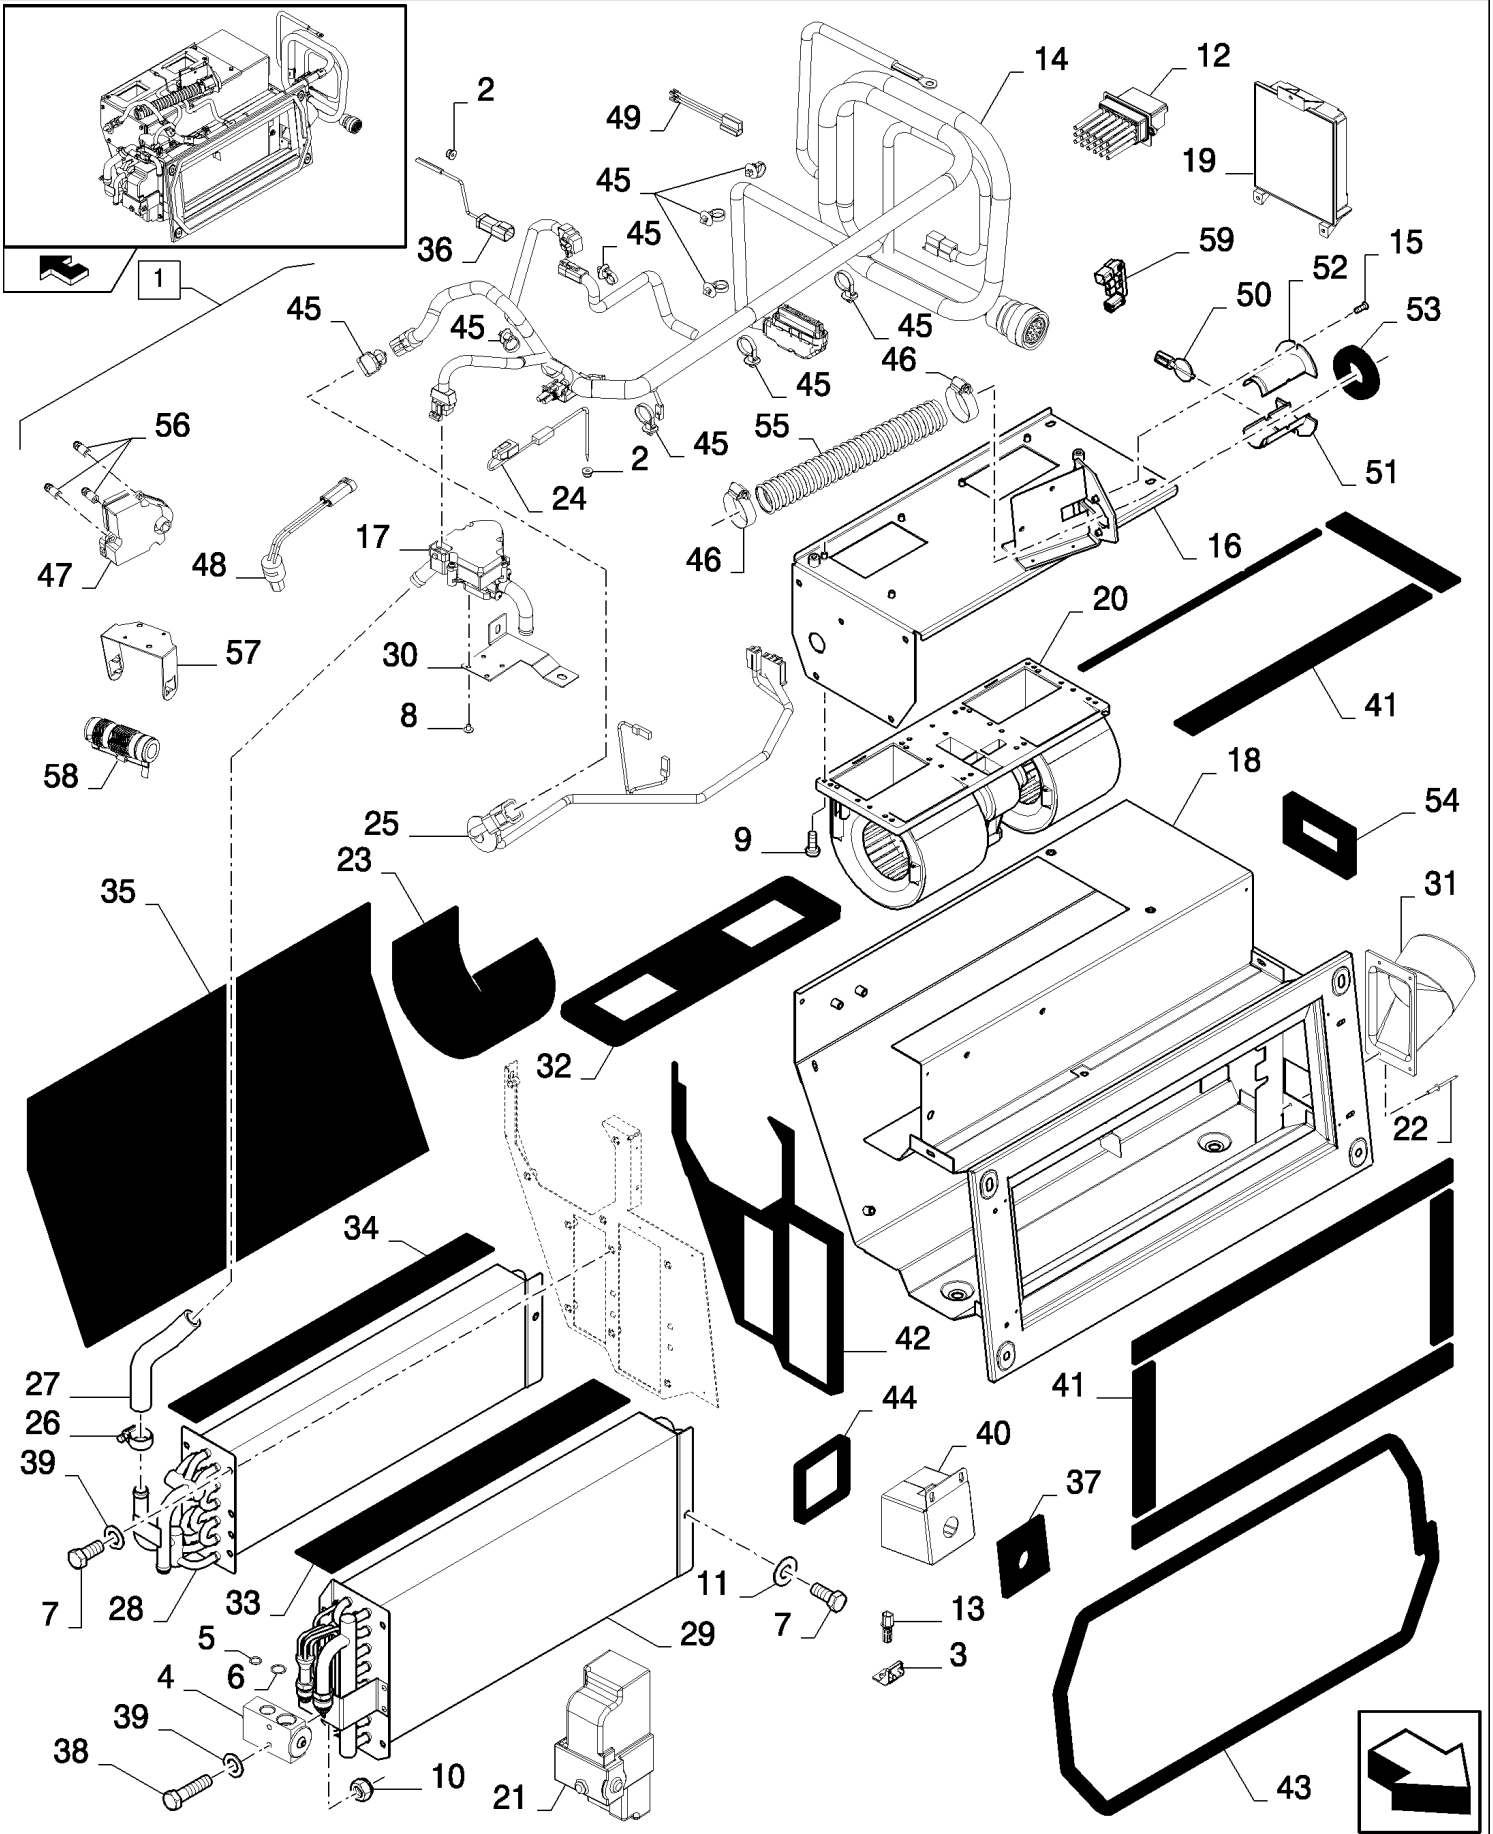

10.21(01) AIR CONDITIONER UNIT

CX8080 COMBINE (9/06-)

10.21(01) AIR CONDITIONER UNIT

сылка	Номер детали	Кол-во	Описание
1	87337651	1	AIR CONDITIONER, , AUTOMATIC CONTROL
1	87337656	1	AIR CONDITIONER, , AUTOMATIC CONTROL, WITH COOLBOX, WITH HEATING
1	87337657	1	AIR CONDITIONER, , WITH COOLBOX, MANUAL CONTROL
2	84320222	2	GROMMET,
3	87318294	1	CLIP, , AUTOMATIC CONTROL
4	386535A	1	
5	84817009	1	O-RING,
6	9827059	1	O-RING,
7	86508568	16	SCREW, Hex, M6 x 16, 8.8,
8	87355939	4	SCREW, , AUTOMATIC CONTROL, WITH COOLBOX, WITH HEATING
9	44334	8	SCREW, Cross Pan Hd, M4 x 12,
10	412152	1	NUT, LOCK, M6 x 1, CI 8.8,
11	NSS	2	NOT SERVICED SEPARATELY,
12	87306706	1	TERMINAL CONNECTOR, , AUTOMATIC CONTROL
13	82037684	1	SENSOR, , AUTOMATIC CONTROL
14	87362724	1	HARNESS, WIRE, , AUTOMATIC CONTROL
14	87362970	1	HARNESS, WIRE, , WITH COOLBOX
15	NSS	2	NOT SERVICED SEPARATELY, M4x12
16	87355941	1	HOUSING,
17	87369070	1	VALVE, , WITH COOLBOX, WITH HEATING, AUTOMATIC CONTROL
18	87355943	1	HOUSING,
19	87282416	1	AIR CONTROL, , AUTOMATIC CONTROL
20	82022334	1	BLOWER,
21	84320230	AR	TAPE, ADHESIVE, L=1M
22	NSS	4	NOT SERVICED SEPARATELY, RIVET
23	84434934	1	SEAL, , AUTOMATIC CONTROL
24	84078518	1	THERMOSTAT, , AUTOMATIC CONTROL, WITH HEATING, WITH COOLBOX
24	87362978	1	THERMOSTAT, , WITH COOLBOX, MANUAL CONTROL
24	87282822	1	SENSOR, , AUTOMATIC CONTROL
25	87362975	1	HARNESS, WIRE, , WITH COOLBOX
25	87355948	1	HARNESS, WIRE, , WITHOUT COOLBOX
26	87000223	2	CLAMP, HOSE, , AUTOMATIC CONTROL, WITH COOLBOX, WITH HEATING
27	86997298	AR	HOSE, L=153MM, WITH HEATING, WITH COOLBOX, AUTOMATIC CONTROL
28	86523241	1	HEATER,
29	87355949	1	EVAPORATOR,
30	84074997	1	BRACKET, , AUTOMATIC CONTROL
31	87362249	1	DUCT, AIR,
32	87355950	1	SEAL,
33	84320227	1	SEAL,
34	84320228	1	SEAL, , AUTOMATIC CONTROL
35	84320231	1	SEAL,
36	NSS	1	NOT SERVICED SEPARATELY, SENSOR, air temperature