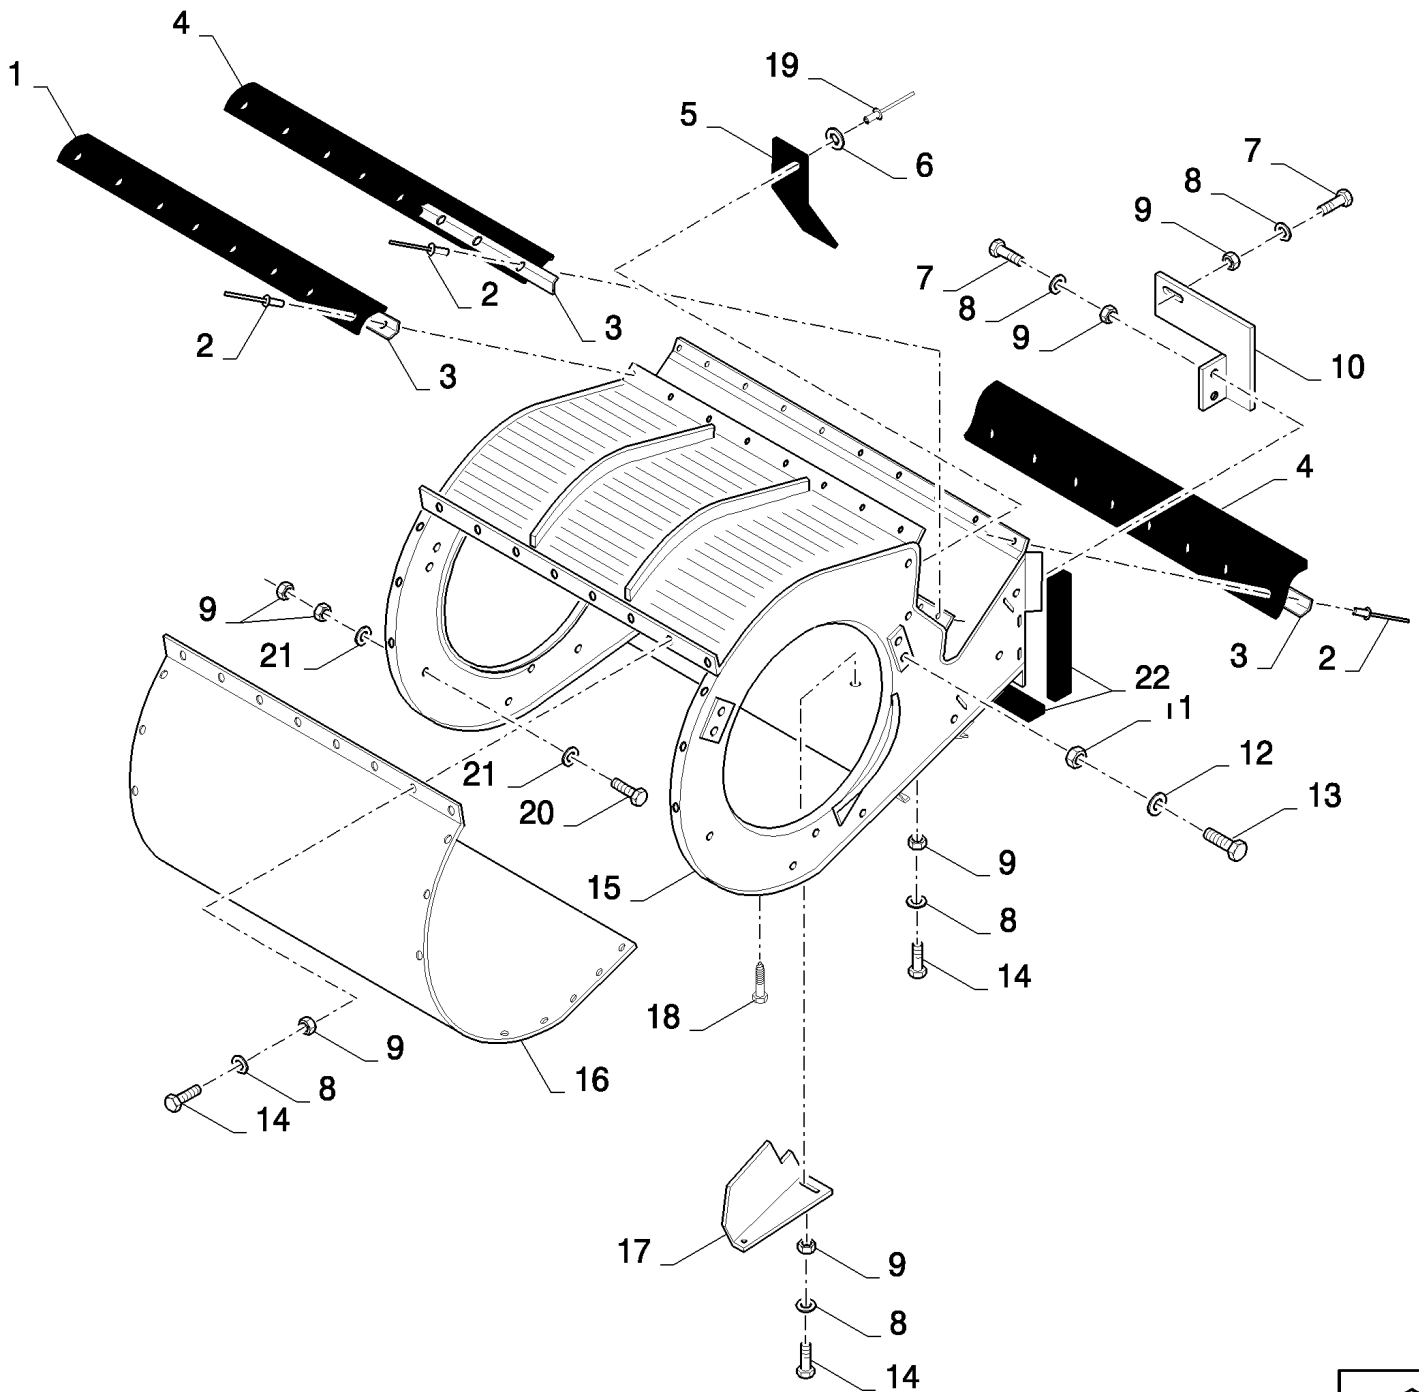

CX8080 COMBINE (9/06-)

15.34(01) FAN, FRAME

сылка	Номер детали	Кол-во	Описание
1	84062587	1	CANVAS, , FOR CX8030, CX8040, CX8050 ONLY
1	84062522	1	STRIP, RUBBER, , FOR CX8060, CX8070, CX8080, CX8090 ONLY
2	445395	AR	RIVET, Pop, M4.8 x 18.1,
3	451800	3	PLATE, FIXING, , FOR CX8030, CX8040, CX8050 ONLY
3	747558	3	STRIP, , FOR CX8060, CX8070, CX8080, CX8090 ONLY
4	918145	2	CANVAS, , FOR CX8030, CX8040, CX8050 ONLY
4	84818312	2	SEAL, , FOR CX8060, CX8070, CX8080, CX8090 ONLY
5	84071827	2	SEAL,
6	140182	6	WASHER, M5 x 18 x 2,
7	86512439	6	SCREW, Short NK, M6 x 16, CI8.8, Full Thd, , FOR FIXED SHOE ONLY
8	322357	AR	WASHER, SPRING, Belleville, M6,
9	9706755	AR	NUT, M6, CI 8,
10	84072403	1	PLATE, RH, FOR FIXED SHOE ONLY
10	84072404	1	PLATE, LH, FOR FIXED SHOE ONLY
11	100016	8	NUT, M10, CI 8,
12	140045	8	WASHER, SPRING, Belleville, M10,
13	325829	8	BOLT, Hex, M10 x 45, 8.8, M10x45
14	86508568	AR	SCREW, Hex, M6 x 16, 8.8,
15	84072011	1	HOUSING, FAN, , FOR CX8030, CX8040, CX8050 ONLY
15	84071575	1	HOUSING, FAN, , FOR CX8060, CX8070, CX8080, CX8090 ONLY
16	84320562	1	COVER, , FOR CX8030, CX8040, CX8050 ONLY
16	84334777	1	COVER, , FOR CX8060, CX8070, CX8080, CX8090 ONLY
17	84334742	1	DEFLECTOR, RH, FOR CX8030, CX8040, CX8050 ONLY
17	84334751	1	DEFLECTOR, LH, FOR CX8060, CX8070, CX8080, CX8090 ONLY
18	353075	6	SCREW,
19	445394	6	RIVET, Pop, M4.8 x 12.7,
20	86977786	14	BOLT, Hex, M6 x 25, 8.8,
21	412649	28	WASHER, SPRING, Belleville, M6,
22	NS	1	NOT SERVICED, L=1.97M, FOR FIXED SHOE ONLY