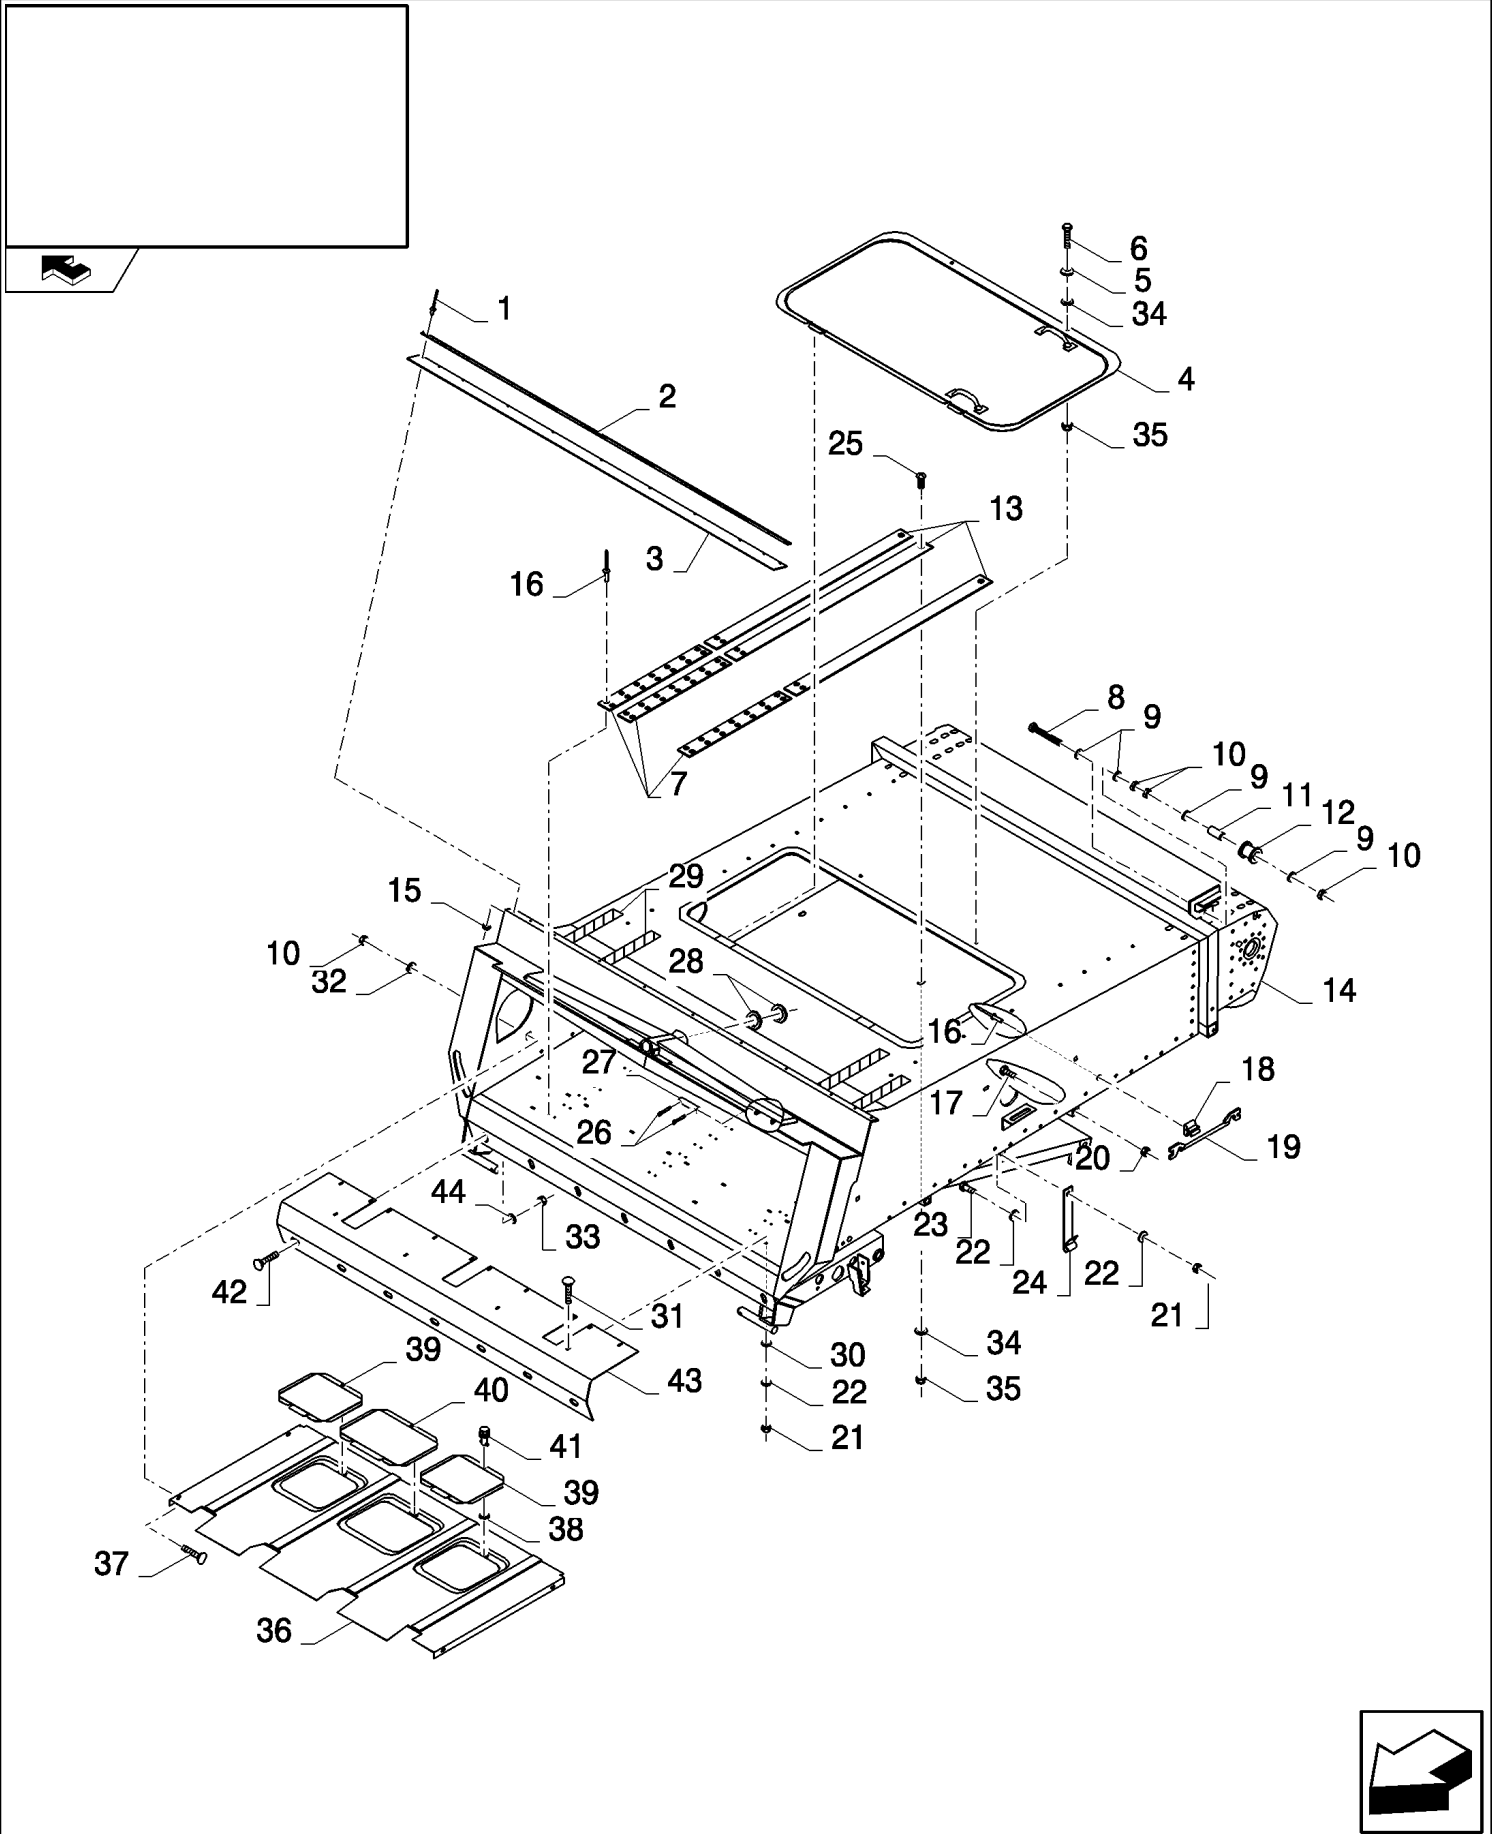

13.10(01) STRAW ELEVATOR WITH LATERAL FLOTATION

CX8080 COMBINE (9/06-)

13.10(01) STRAW ELEVATOR WITH LATERAL FLOTATION

сылка	Номер детали	Кол-во	Описание
1	84007558	11	RIVET,
2	84071233	1	PLATE, FIXING, , FOR CX8060, CX8070, CX8080, CX8090 ONLY
2	89593163	1	PLATE, FIXING, , FOR CX8030, CX8040, CX8050 ONLY
3	84443712	1	CANVAS, , FOR CX8060, CX8070, CX8080, CX8090 ONLY
3	84442672	1	CANVAS, , FOR CX8030, CX8040, CX8050 ONLY
4	84440001	1	COVER, , FOR CX8060, CX8070, CX8080, CX8090 ONLY
4	84440101	1	COVER, , FOR CX8030, CX8040, CX8050 ONLY
5	412650	2	WASHER, Belleville, M8,
6	43128	2	BOLT, Hex, M8 x 30, 8.8,
7	84454030	3	WEAR STRIP, , FOR CX8060, CX8070, CX8080, CX8090 ONLY
7	84454030	2	WEAR STRIP, , FOR CX8030, CX8040, CX8050 ONLY
8	538885	1	BOLT, Hex, M10 x 90, 8.8, Full Thd, M10x90
9	378244	4	WASHER, M10,
10	100016	10	NUT, M10, CI 8,
11	9815355	1	SPACER,
12	9815357	1	ROLLER,
13	84454026	3	WEAR STRIP, , FOR CX8060, CX8070, CX8080, CX8090 ONLY
13	84454026	2	WEAR STRIP, , FOR CX8030, CX8040, CX8050 ONLY
14	84989236	1	CONVEYOR, , FOR CX8060, CX8070, CX8080, CX8090 ONLY, WITH OPEN BOTTOM
14	84989242	1	CONVEYOR, , FOR CX8060, CX8070, CX8080, CX8090 ONLY, WITH CLOSED BOTTOM
14	84989243	1	CONVEYOR, , WITH OPEN BOTTOM, FOR CX8030, CX8040, CX8050 ONLY
14	84989237	1	CONVEYOR, , FOR CX8030, CX8040, CX8050 ONLY, WITH CLOSED BOTTOM
15	9824326	11	WASHER, M5, 5MM
16	445394	49	RIVET, Pop, M4.8 x 12.7,
17	321246	4	BOLT, Hex, M16 x 120, 8.8, , WITH OPEN BOTTOM
18	323307	1	CLAMP,
19	84431038	1	KEY, LOCK,
20	412066	4	NUT, LOCK, M16 x 2, CI 8, M16, WITH OPEN BOTTOM
21	9706755	15	NUT, M6, CI 8,
22	322357	16	WASHER, SPRING, Belleville, M6,
23	120100	1	BOLT, Hex, M6 x 20, 8.8,
24	84072277	1	HOOK,
25	62087	3	SCREW, M8x20
26	130007	2	PIN, SPLIT (COTTER), M4 x 25, , WITH OPEN BOTTOM
27	356015	1	SPINDLE, , WITH OPEN BOTTOM
28	84018313	2	WASHER,
29	401502	AR	STRIP, ANTI-SKID, 51mm x 18.3 Roll - Cut to Size
30	140040	14	WASHER, M6 x 22 x 2, 6MM
31	9706703	14	BOLT, CARRIAGE, Short NK, M6 x 20, CI8.8, Full Thd,
32	140045	4	WASHER, SPRING, Belleville, M10,
33	9706690	7	NUT, M8, CI 8,
34	140041	5	WASHER, M8 x 28 x 3,