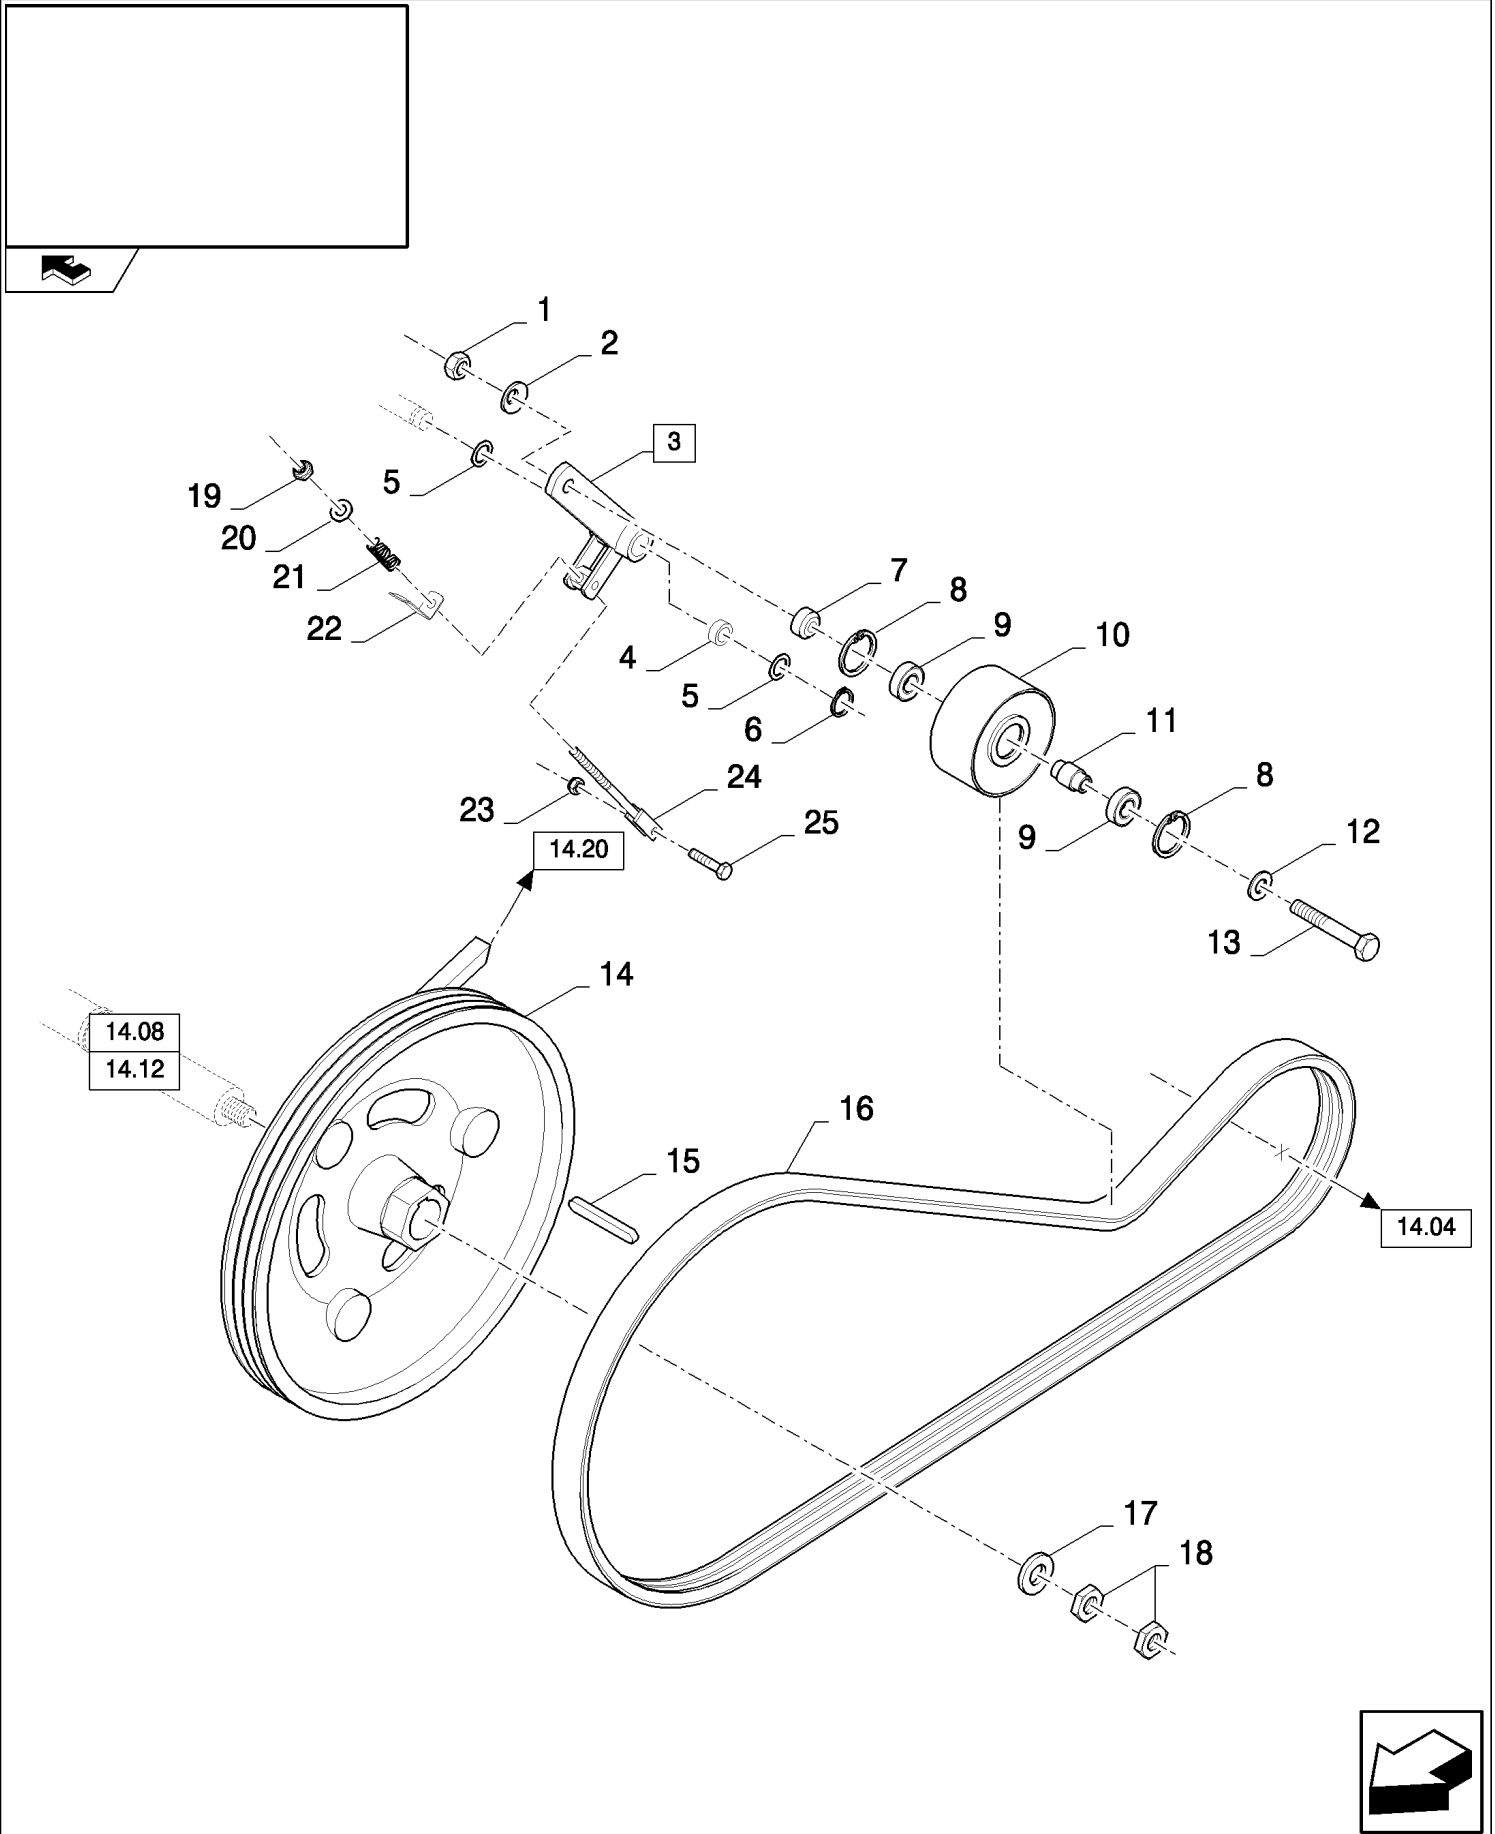

14.06(01) DRUM DRIVE WITHOUT REDUCTOR

CX8080 COMBINE (9/06-)

14.06(01) DRUM DRIVE WITHOUT REDUCTOR

сылка	Номер детали	Кол-во	Описание
1	100020	1	NUT, M16, CI 8,
2	140048	1	WASHER, SPRING, Belleville, M16,
3	84069790	1	LEVER, IDLER, (4)
4	84057311	2	SLEEVE,
5	140103	2	WASHER,
6	370002	1	CIRCLIP, M25, Ext,
7	84004688	1	BUSHING,
8	370011	2	RING, SNAP, M52, Int,
9	84057966	2	BEARING, BALL,
10	84072825	1	WHEEL, IDLER,
11	84057817	1	BUSHING,
12	378246	1	WASHER, 16MM
13	43874	1	SCREW, Hex, M16 x 110, 8.8,
14	84072208	1	PULLEY,
15	86590758	1	KEY,
16	84061615	1	BELT, TRANSMISSION,
17	84433644	1	WASHER,
18	100034	2	NUT, M30 x 1.5, CI 8,
19	412126	1	NUT, LOCK, M12 x 1.75, CI 8,
20	378245	1	WASHER, M12,
21	84814910	1	SPRING,
22	84069789	1	INDICATOR,
23	100037	1	NUT, M10 x 1.5, CI 8,
24	455412	1	ROD, ADJUSTMENT,
25	120068	1	BOLT, Hex, M10 x 40, 8.8, Full Thd,