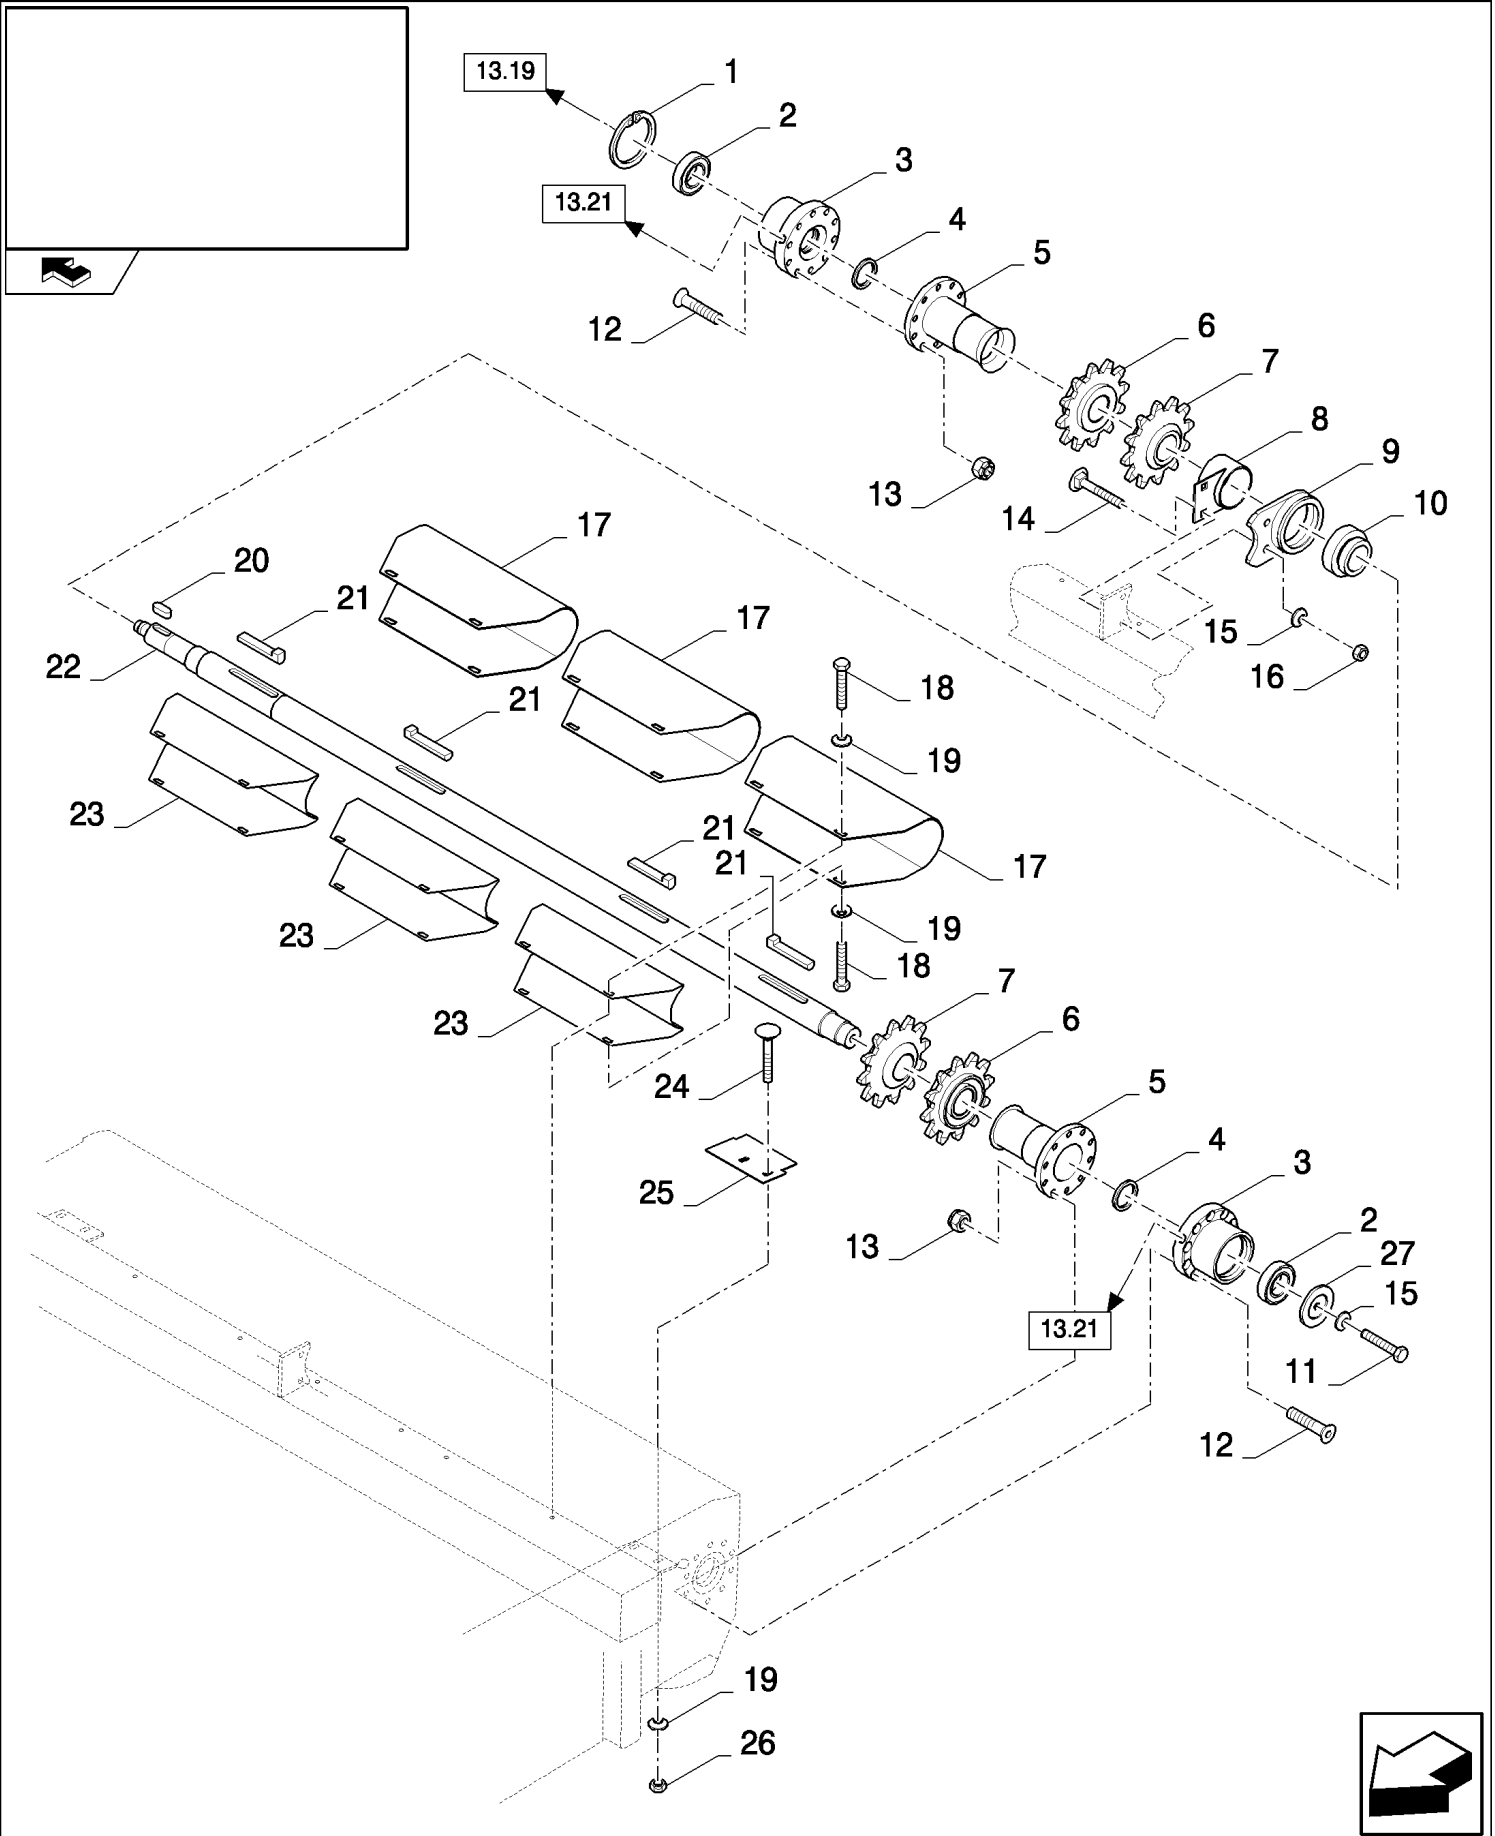

13.20(01) STRAW ELEVATOR, UPPER SHAFT

CX8080 COMBINE (9/06-)

13.20(01) STRAW ELEVATOR, UPPER SHAFT

сылка	Номер детали	Кол-во	Описание
1	300633	1	RING, SNAP, M80, Int,
2	323327	2	BEARING ASSY,
3	84435013	2	HOUSING, BEARING,
4	220012	2	RING,
5	84073705	2	SHIELD, , FOR CX8060, CX8070, CX8080, CX8090 ONLY
5	84073706	2	SHIELD, , FOR CX8030, CX8040, CX8050 ONLY
6	84072022	2	SPROCKET, DRIVEN,
7	84072029	2	SPROCKET, DRIVEN, , FOR CX8060, CX8070, CX8080, CX8090 ONLY
7	84072029	1	SPROCKET, DRIVEN, , FOR CX8030, CX8040, CX8050 ONLY
8	84073592	1	COVER, , FOR CX8060, CX8070, CX8080, CX8090 ONLY
9	751779	1	HOUSING, BEARING, , FOR CX8060, CX8070, CX8080, CX8090 ONLY
10	754393	1	BEARING ASSY, , FOR CX8060, CX8070, CX8080, CX8090 ONLY
11	9706687	1	SCREW, Hex, M12 x 30, 8.8,
12	84334564	20	SCREW, Hex Soc Flat Hd, M10 x 40, 12.9, M10x40
13	100037	20	NUT, M10 x 1.5, CI 8,
14	328430	2	BOLT, CARRIAGE, Short NK, M12 x 35, CI8.8, Full Thd, M12x35, FOR CX8060, CX8070, CX8080, CX8090 ONLY
15	140046	3	WASHER, Belleville, M12,
16	9706685	2	NUT, M12, CI 8, , FOR CX8060, CX8070, CX8080, CX8090 ONLY
17	84072031	3	SHIELD, , FOR CX8060, CX8070, CX8080, CX8090 ONLY
17	84073714	2	SHIELD, , FOR CX8030, CX8040, CX8050 ONLY
18	84025547	12	SCREW, M8x20
19	412650	16	WASHER, Belleville, M8,
20	320607	1	KEY,
21	412241	4	KEY, , FOR CX8060, CX8070, CX8080, CX8090 ONLY
21	412241	3	KEY, , FOR CX8030, CX8040, CX8050 ONLY
22	84057982	1	SHAFT, , FOR CX8060, CX8070, CX8080, CX8090 ONLY
22	84461916	1	SHAFT, , FOR CX8030, CX8040, CX8050 ONLY
23	84073716	3	SHIELD, , FOR CX8060, CX8070, CX8080, CX8090 ONLY
23	84073715	2	SHIELD, , FOR CX8030, CX8040, CX8050 ONLY
24	86507486	4	BOLT, CARRIAGE, Short NK, M8 x 20, CI8.8, Full Thd,
25	84073735	2	PLATE, , FOR CX8060, CX8070, CX8080, CX8090 ONLY
25	84073737	2	PLATE, , FOR CX8030, CX8040, CX8050 ONLY
26	89706690	4	NUT, M8, CI 8,
27	84053190	1	COVER,