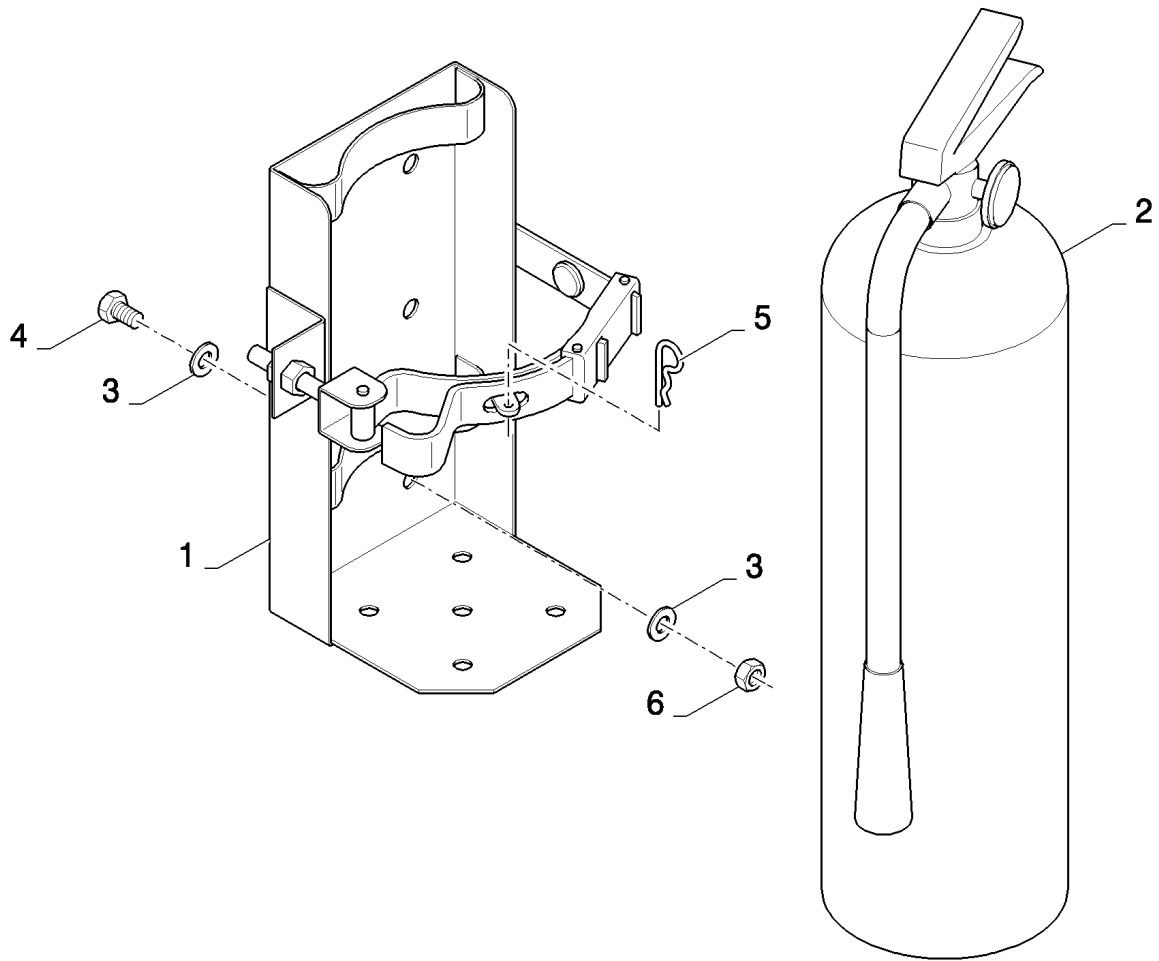

CX8080 COMBINE (9/06-)

10.30(01) FIRE EXTINGUISHER - NA ONLY

сылка	Номер детали	Кол-во	Описание
1	87414154	1	BRACKET,
2	87414153	1	FIRE EXTINGUISHER,
3	322358	8	WASHER, SPRING, Belleville, M8,
4	120103	4	BOLT, Hex, M8 x 16, 8.8,
5	216698	1	PIN, SPLIT (COTTER),
6	9706690	4	NUT, M8, CI 8,