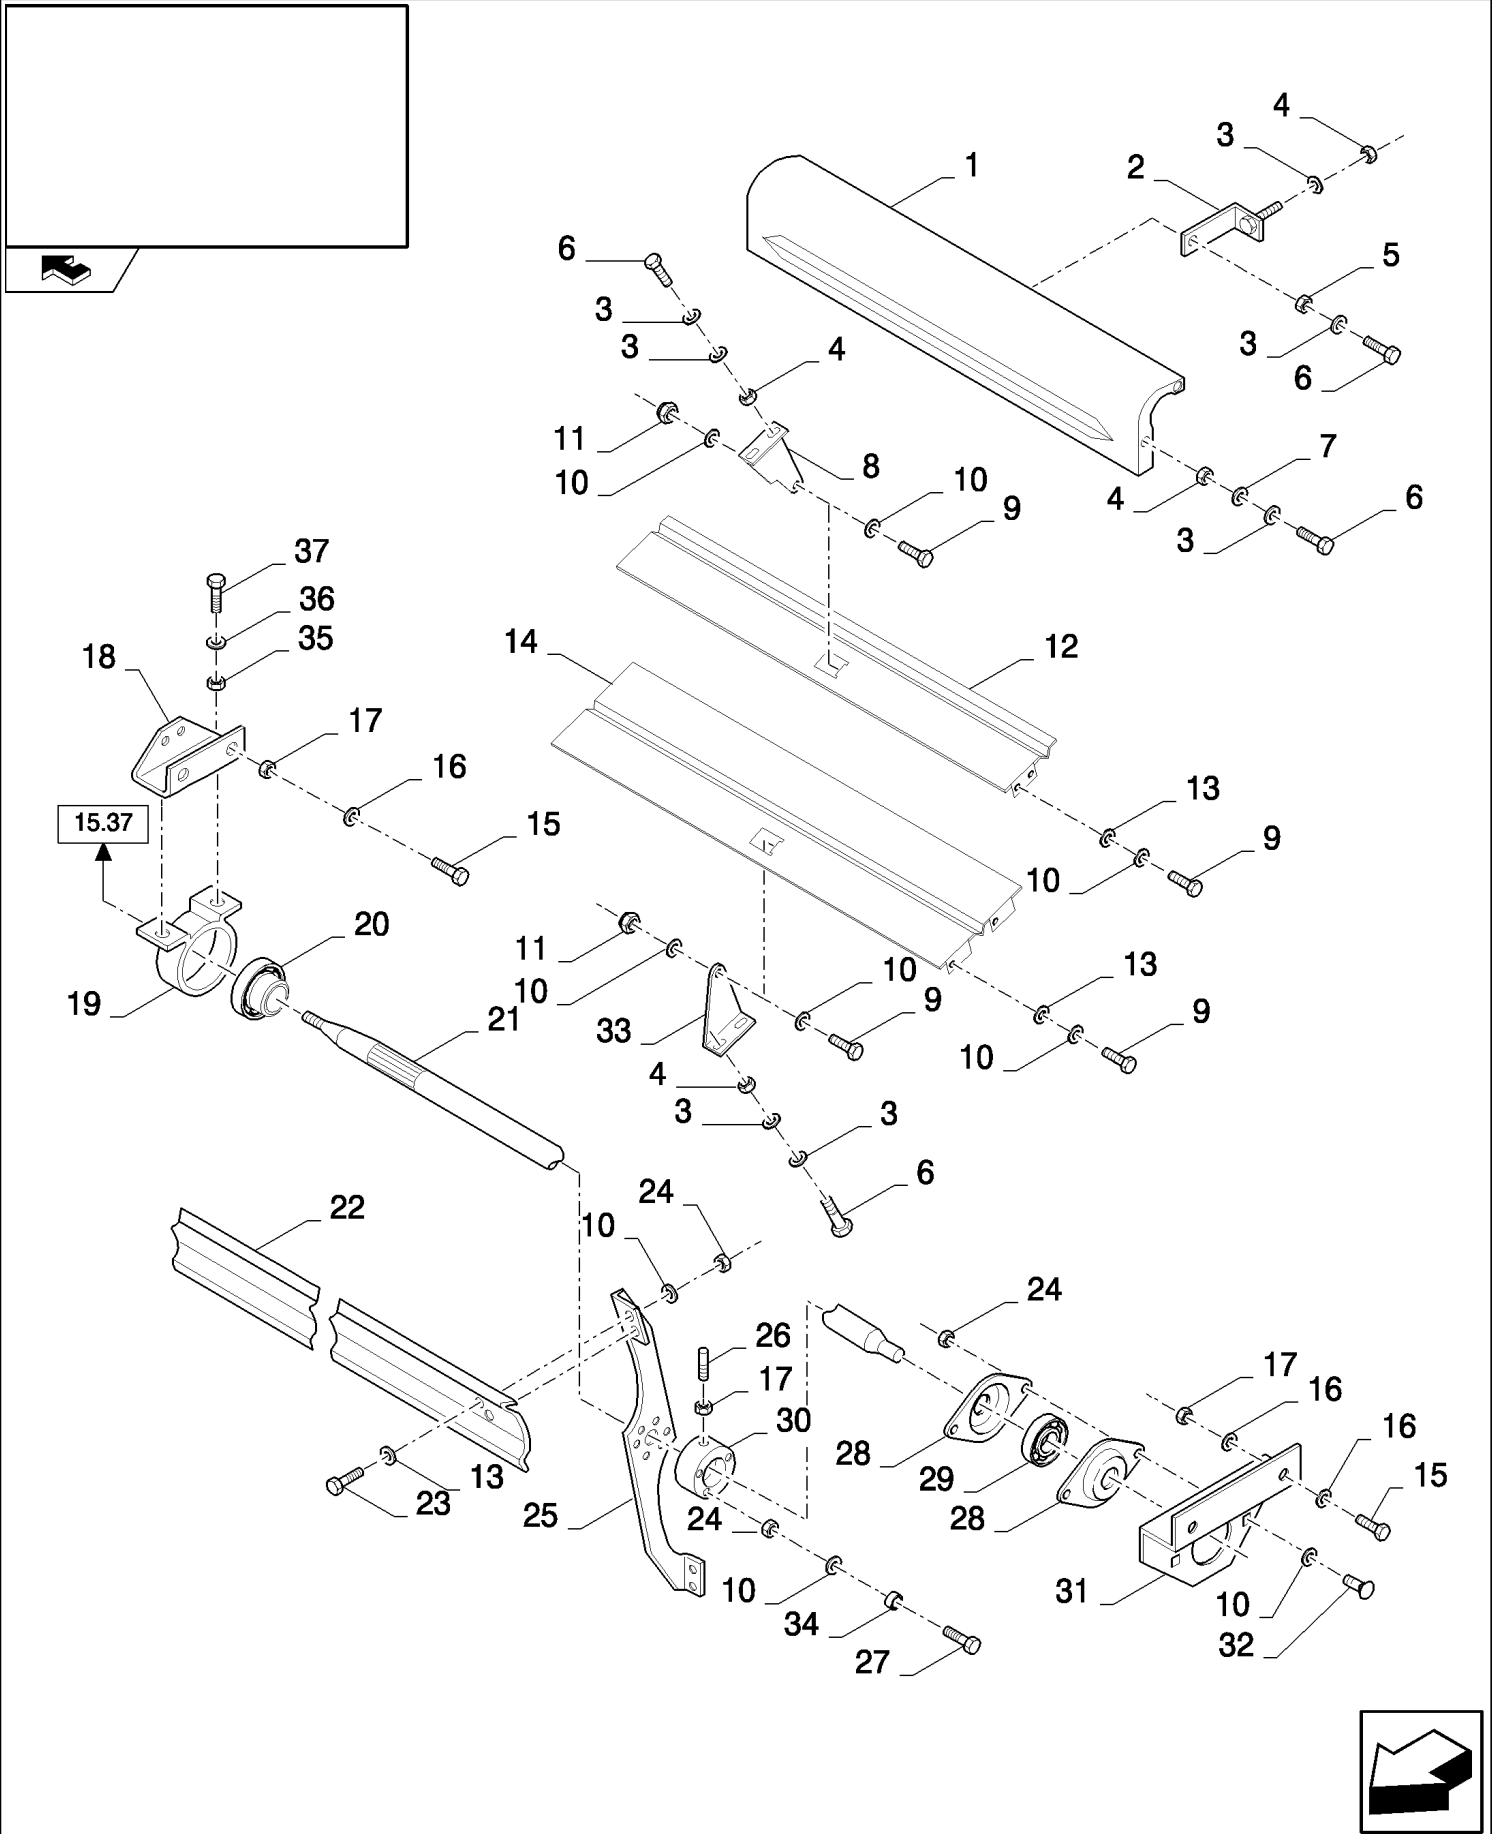

15.35(01) FAN, BLOWER AND GUIDES

CX8080 COMBINE (9/06-)

15.35(01) FAN, BLOWER AND GUIDES

сылка	Номер детали	Кол-во	Описание
1	84320548	1	PLATE, , FOR CX8030, CX8040, CX8050 ONLY
1	84320550	1	PLATE, , FOR CX8060, CX8070, CX8080, CX8090 ONLY
2	438906	2	SUPPORT,
3	412649	AR	WASHER, SPRING, Belleville, M6,
4	9706755	AR	NUT, M6, CI 8,
5	353308	2	NUT, M6 x 1, CI 8,
6	86508568	AR	SCREW, Hex, M6 x 16, 8.8,
7	322357	AR	WASHER, SPRING, Belleville, M6,
8	84334663	1	SUPPORT,
9	120103	AR	BOLT, Hex, M8 x 16, 8.8,
10	322358	AR	WASHER, SPRING, Belleville, M8,
11	86629542	2	NUT, LOCK, M8 x 1.25, CI 8,
12	84334733	1	DEFLECTOR, , FOR CX8030, CX8040, CX8050 ONLY
12	84334129	1	DEFLECTOR, , FOR CX8060, CX8070, CX8080, CX8090 ONLY
13	140041	AR	WASHER, M8 x 28 x 3,
14	84072808	1	DEFLECTOR, , FOR CX8030, CX8040, CX8050 ONLY
14	84072806	1	DEFLECTOR, , FOR CX8060, CX8070, CX8080, CX8090 ONLY
15	43139	AR	SCREW, Hex, M10 x 25, 8.8, Full Thd, , FOR SELF LEVELLING ONLY
15	43140	AR	BOLT, Hex, M10 x 30, 8.8, Full Thd, , FOR FIXED SHOE ONLY
16	140045	AR	WASHER, SPRING, Belleville, M10,
17	100016	AR	NUT, M10, CI 8,
18	84072134	1	SUPPORT, , FOR FIXED SHOE ONLY
18	84072804	1	SUPPORT, , FOR SELF LEVELLING ONLY
19	748907	1	HOUSING, BEARING,
20	455805	1	BEARING, BALL,
21	84058846	1	SHAFT, , FOR CX8030, CX8040, CX8050 ONLY
21	84058847	1	SHAFT, , FOR CX8060, CX8070, CX8080, CX8090 ONLY
22	84441416	6	BLADE, TILLAGE, , FOR CX8030, CX8040, CX8050 ONLY
22	84441406	6	BLADE, TILLAGE, , FOR CX8060, CX8070, CX8080, CX8090 ONLY
23	120104	AR	SCREW, Hex, M8 x 20, 8.8,
24	89706690	AR	NUT, M8, CI 8,
25	84320558	9	SUPPORT,
26	391136	3	SET SCREW, Hex Soc, M10 x 40, M10x40
27	120061	3	BOLT, Hex, M8 x 60, 8.8,
27	43130	6	BOLT, Hex, M8 x 50, 8.8,
28	86548974	2	FLANGE,
29	325103	1	BEARING, BALL,
30	84334753	3	HUB,
31	84072105	1	SUPPORT, , FOR FIXED SHOE ONLY
31	84072104	1	SUPPORT, , FOR SELF LEVELLING ONLY
32	86507486	2	BOLT, CARRIAGE, Short NK, M8 x 20, CI8.8, Full Thd,
33	84072631	1	SUPPORT,