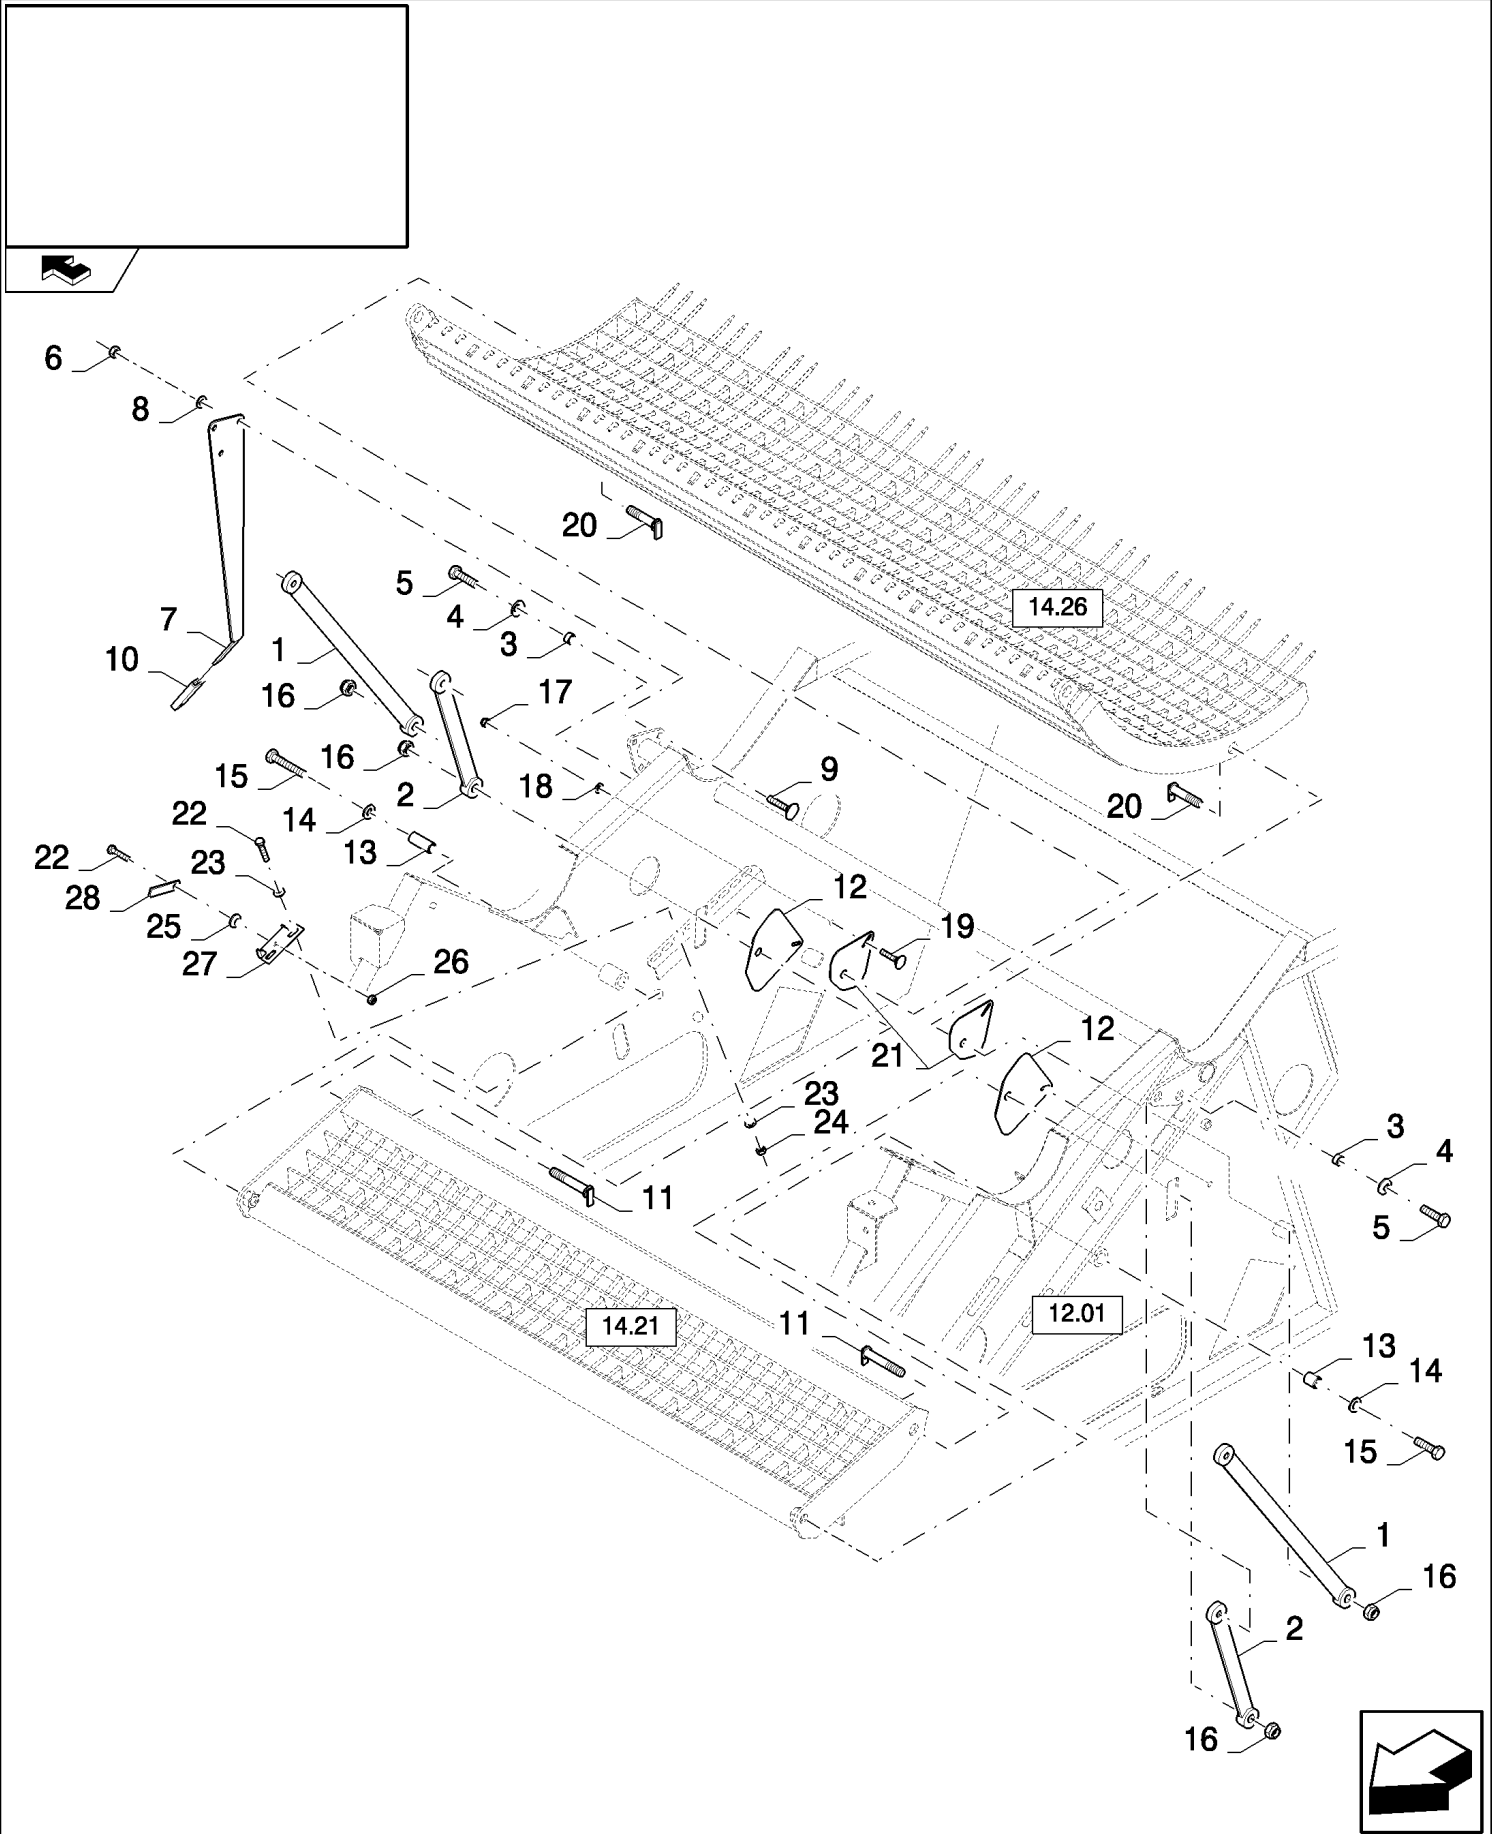

14.25(01) BEATER AND ROTARY SEPARATOR CONCAVE SUSPENSION

CX8080 COMBINE (9/06-)

14.25(01) BEATER AND ROTARY SEPARATOR CONCAVE SUSPENSION

сылка	Номер детали	Кол-во	Описание
1	84069856	2	SUPPORT,
2	84069853	2	SUPPORT,
3	84015600	4	BUSHING,
4	140048	4	WASHER, SPRING, Belleville, M16,
5	43167	4	BOLT, Hex, M16 x 30, 8.8, Full Thd,
6	9706685	3	NUT, M12, CI 8,
7	84442301	1	LEVER,
8	394630	3	WASHER, 12MM
9	328430	3	BOLT, CARRIAGE, Short NK, M12 x 35, CI8.8, Full Thd, M12x35
10	357545	1	HANDLE GRIP,
11	84015604	2	PIN,
12	84035993	2	PLATE,
13	84441473	1	BUSHING, RH
13	84441472	1	BUSHING, LH
14	394631	2	WASHER, 16MM
15	350616	1	SCREW, Hex, M16 x 90, 8.8, RH
15	120091	1	BOLT, Hex, M16 x 60, 8.8, LH
16	412180	4	NUT, LOCK, M20 x 2.5, CI 8, M20
17	412250	4	NUT, LOCK, M8 x 1.25, CI 8,
18	378243	4	WASHER, M8,
19	308761	4	BOLT, CARRIAGE, Short NK, M8 x 25, CI8.8, Full Thd,
20	84015605	2	PIN,
21	84035994	2	PLATE,
22	43139	6	SCREW, Hex, M10 x 25, 8.8, Full Thd,
23	140045	8	WASHER, SPRING, Belleville, M10,
24	100016	4	NUT, M10, CI 8,
25	80300368	2	WASHER,
26	100037	2	NUT, M10 x 1.5, CI 8,
27	84017313	2	SUPPORT,
28	84017312	2	PLATE, COVER,