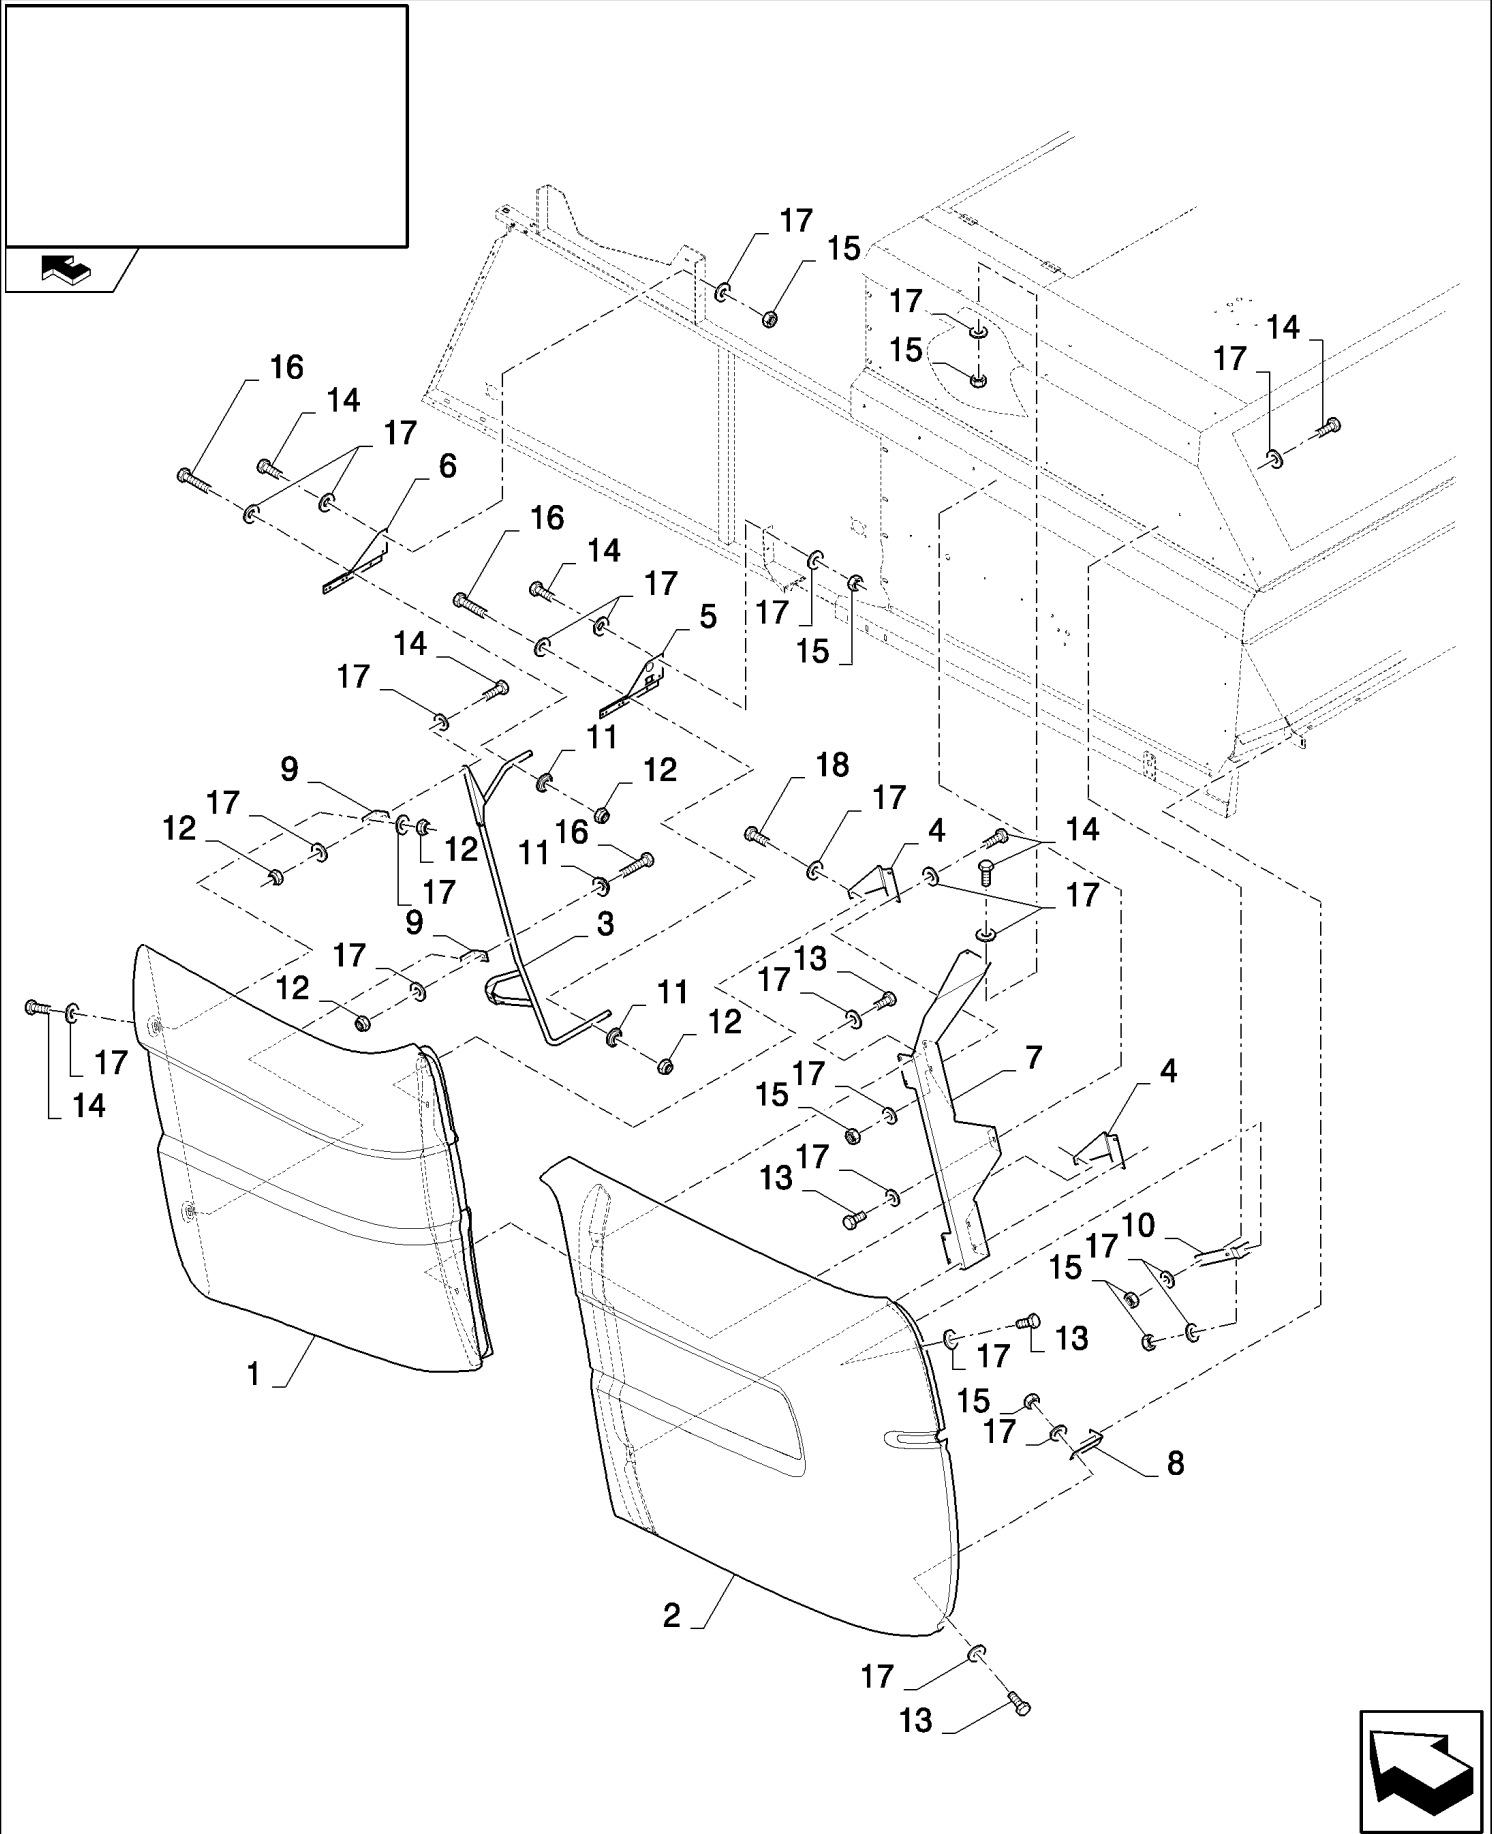

CX8080 COMBINE (9/06-)

08.13(01) STRAW HOOD SHIELDS, LH

сылка	Номер детали	Кол-во	Описание
1	84452961	1	GUARD,
2	86583262	1	GUARD,
3	86583269	1	TUBE,
4	84453232	2	BRACKET,
5	86623021	1	BRACKET,
6	86598254	1	BRACKET,
7	86623752	1	BRACKET,
8	86583245	1	ANGLE,
9	84452920	2	ANGLE,
10	86583267	1	BRACKET,
11	333962	5	CLAMP,
12	86629542	8	NUT, LOCK, M8 x 1.25, CI 8,
13	120103	5	BOLT, Hex, M8 x 16, 8.8,
14	120104	15	SCREW, Hex, M8 x 20, 8.8,
15	89706690	14	NUT, M8, CI 8,
16	43129	5	BOLT, Hex, M8 x 40, 8.8,
17	412650	44	WASHER, Belleville, M8,
18	86507486	2	BOLT, CARRIAGE, Short NK, M8 x 20, CI8.8, Full Thd,