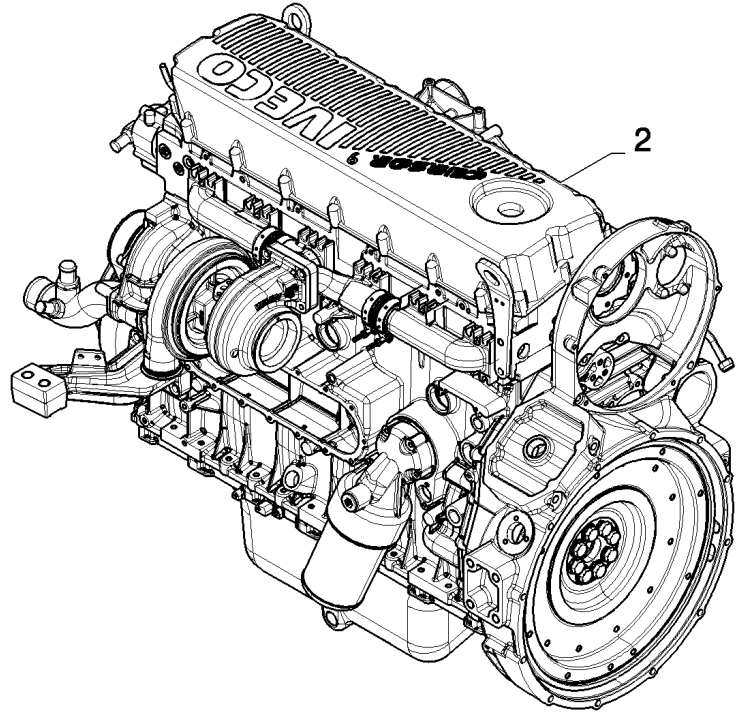

CX8080 COMBINE (9/06-)

01.000(01) SECTION LIST 1

сылка Номер детали Кол-во

Описание

CX8080 COMBINE (9/06-)

01.001(01) COMPLETE ENGINE

сылка	Номер детали	Кол-во	Описание
1	84457634	1	ENGINE, CX8030, SEE ENGINE MODEL F4HE9684D*J101, BSN C571
1	87607366	1	ENGINE, CX8030, SEE ENGINE MODEL F4HE9687G*J100, ASN D572
2	84457640	1	ENGINE, CX8040, SEE ENGINE MODEL F2CE9684D*E001
2	84448831	1	ENGINE, CX8050, CX8070, SEE ENGINE MODEL F2CE9684B*E001
2	84448830	1	ENGINE, CX8060, SEE ENGINE MODEL F2CE9684C*E001
2	84457633	1	ENGINE, CX8080, SEE ENGINE MODEL F2CE9684A*E004
3	84457632	1	ENGINE, CX8090, SEE ENGINE MODEL F3AE0684P*E906