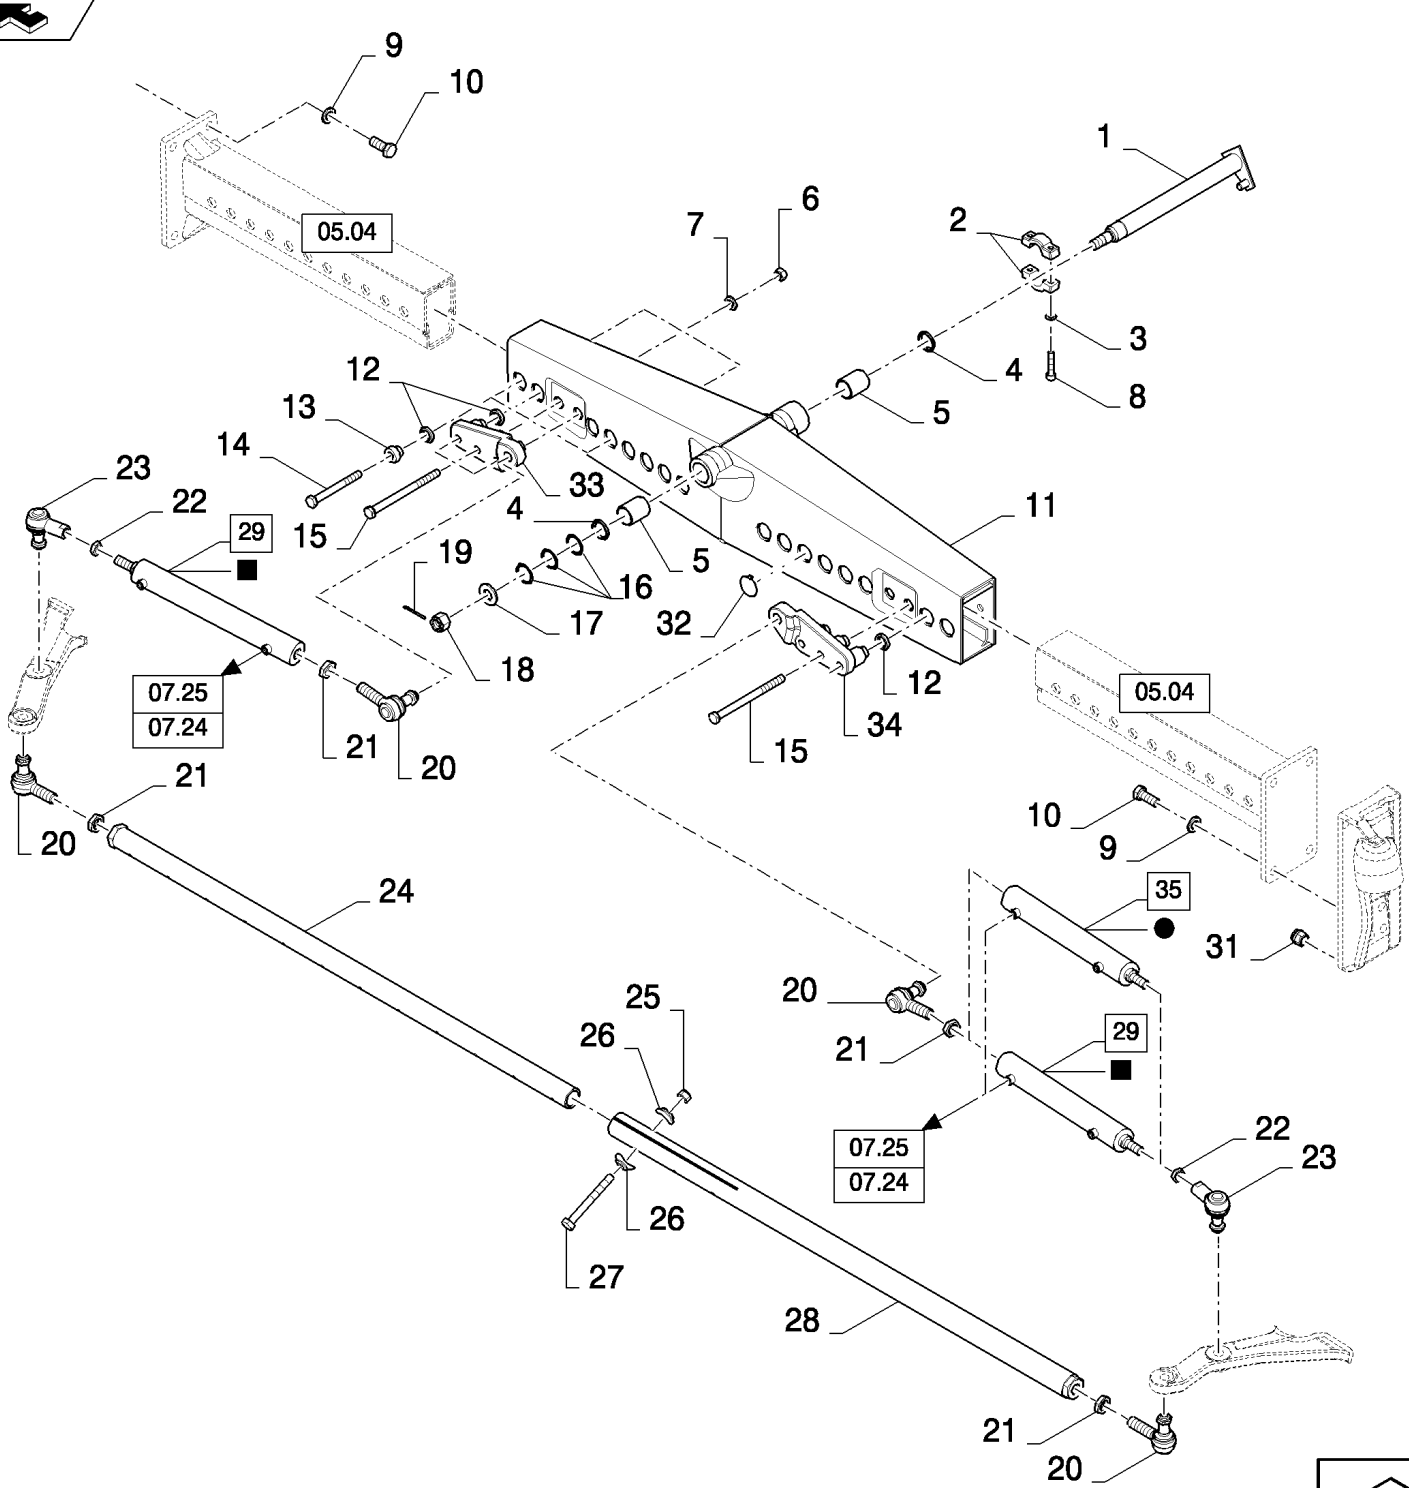

CX8080 COMBINE (9/06-)

05.01(01) AXLE, FIXED, LOW CENTER

сылка	Номер детали	Кол-во	Описание
1	429456	2	BALL JOINT, (18, 19)
2	100033	2	NUT, Thin, M24 x 1.5, CI 04,
3	84435500	2	HYDRAULIC CYLINDER, (4)
4	84023925	1	KIT, REPAIR,
5	100034	4	NUT, M30 x 1.5, CI 8,
6	84607015	4	BALL JOINT,
7	84015771	8	WASHER,
8	84075037	8	BOLT, Hex, M24 x 60, 12.9, M24x60
9	84435791	1	ROD, , FOR CX8030, CX8040, CX8050 ONLY
9	84435401	1	ROD, , FOR CX8060, CX8070, CX8080, CX8090 ONLY
10	84435473	1	AXLE, STEERING, , FOR CX8030, CX8040, CX8050 ONLY
10	84435231	1	AXLE, STEERING, , FOR CX8060, CX8070, CX8080, CX8090 ONLY
11	84074397	1	SHAFT,
12	84069736	2	SEAL,
13	84334438	2	BUSHING,
14	539450	3	SHIM,
15	327802	1	WASHER,
16	390822	1	NUT, SLOTTED, M30 x 1.5, CI 8,
17	130016	1	PIN, SPLIT (COTTER), M6.3 x 63,
18	330686	1	NUT, SLOTTED, M20 x 1.5, CI 8,
19	300595	1	PIN, SPLIT (COTTER), M4 x 40,