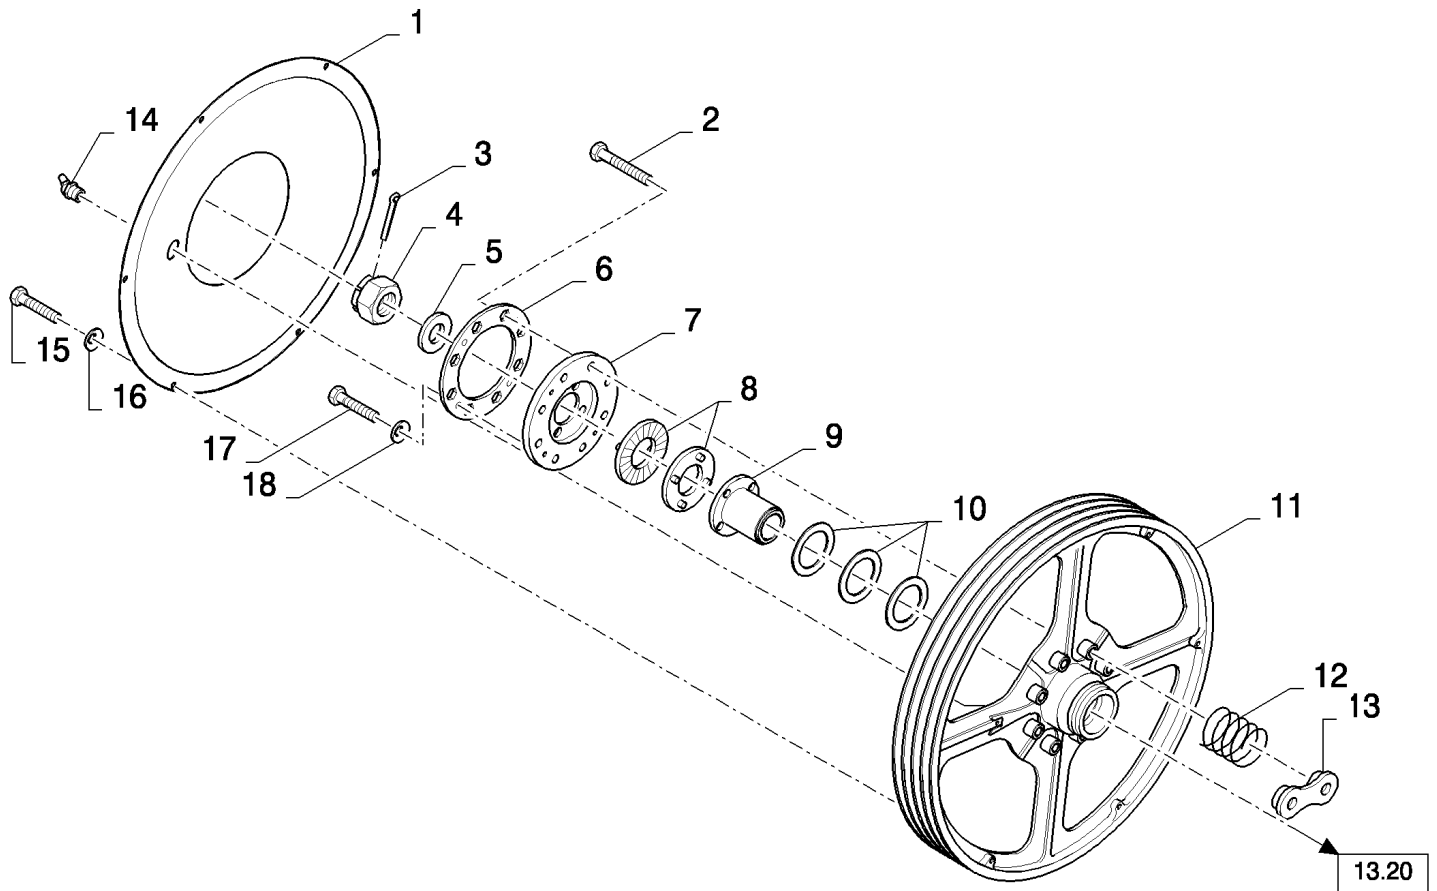

13.19(01) STRAW ELEVATOR, UPPER SHAFT DRIVE

CX8080 COMBINE (9/06-)

13.19(01) STRAW ELEVATOR, UPPER SHAFT DRIVE

сылка	Номер детали	Кол-во	Описание
1	84069803	1	SHIELD,
2	86505259	8	SCREW, Hex, M12 x 70, 10.9,
3	130012	1	PIN, SPLIT (COTTER), M5 x 50,
4	309090	1	NUT, SLOTTED, M24 x 1.5, Cl 8, M24
5	84073585	1	WASHER,
6	84071421	1	PLATE, LOCKING,
7	84069812	1	DISC,
8	362801	2	CLUTCH,
9	84042751	1	BUSHING,
10	84036681	3	WASHER,
11	84072270	1	PULLEY,
12	84073712	8	SPRING,
13	84071664	4	PLATE, FIXING,
14	84814929	1	NIPPLE, LUBE,
15	86508568	6	SCREW, Hex, M6 x 16, 8.8,
16	412649	6	WASHER, SPRING, Belleville, M6,
18	322358	4	WASHER, SPRING, Belleville, M8,
17	120103	4	BOLT, Hex, M8 x 16, 8.8,