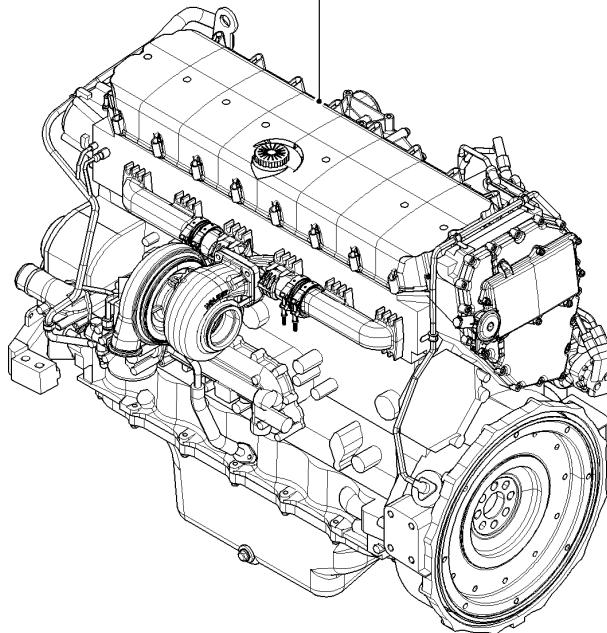

CX8080 COMBINE (9/06-)

01.000(01) SECTION LIST 1

сылка Номер детали Кол-во

Описание

CX8080 COMBINE (9/06-)

01.001(01) COMPLETE ENGINE

сылка	Номер детали	Кол-во	Описание
1	84457634	1	ENGINE, CX8030, SEE ENGINE MODEL F4HE9684D*J101, BSN C571
1	87607366	1	ENGINE, CX8030, SEE ENGINE MODEL F4HE9687G*J100, ASN D572
2	84457640	1	ENGINE, CX8040, SEE ENGINE MODEL F2CE9684D*E001
2	84448831	1	ENGINE, CX8050, CX8070, SEE ENGINE MODEL F2CE9684B*E001
2	84448830	1	ENGINE, CX8060, SEE ENGINE MODEL F2CE9684C*E001
2	84457633	1	ENGINE, CX8080, SEE ENGINE MODEL F2CE9684A*E004
3	84457632	1	ENGINE, CX8090, SEE ENGINE MODEL F3AE0684P*E906