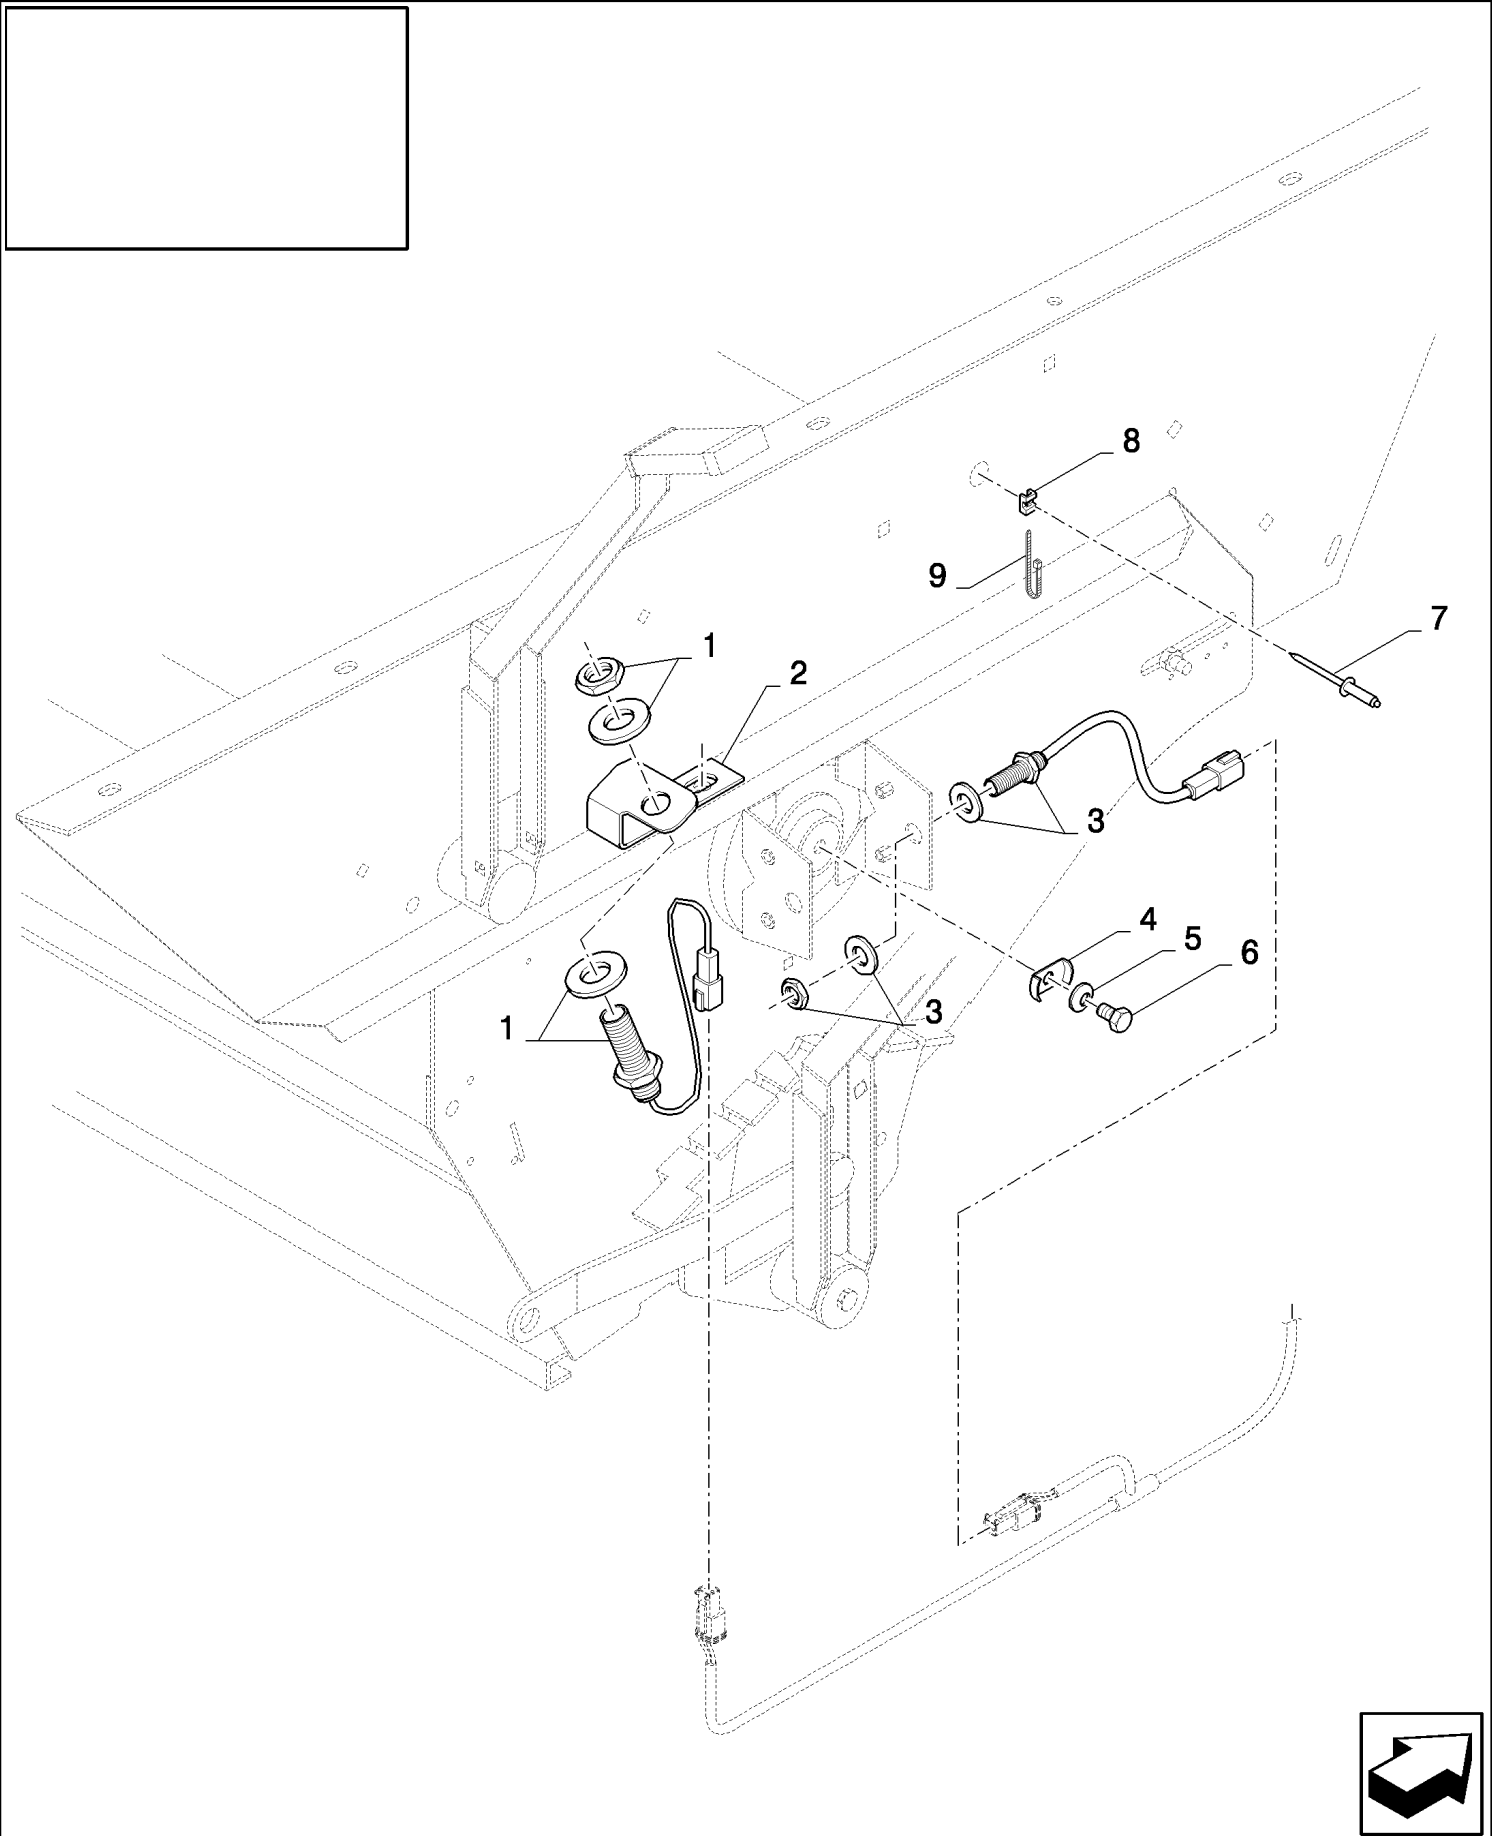

CX8080 COMBINE (9/06-)

18.87393033(02) STRAWCHOPPER - 4 ROW - MANUAL ADJUSTABLE DEFLECTORS

сылка	Номер детали	Кол-во	Описание
	87393033		DIA KIT, HARVESTER,
1	120044	2	BOLT, CARRIAGE, Short NK, M12 x 30, CI8.8, Full Thd,
2	86507486	4	BOLT, CARRIAGE, Short NK, M8 x 20, CI8.8, Full Thd,
3	140046	10	WASHER, Belleville, M12,
4	300389	8	BOLT, Hex, M12 x 35, 8.8, Full Thd,
5	322357	4	WASHER, SPRING, Belleville, M6,
6	378245	2	WASHER, M12,
7	9706685	2	NUT, M12, CI 8,
8	86508568	4	SCREW, Hex, M6 x 16, 8.8,
9	87318524	33	KNIFE,
10	87327894	1	PROTECTION CAP,
11	87327902	2	PLATE, MOUNTING,
12	87328199	1	BEARING, BALL,
13	9837600	1	PIN,
14	87328203	1	BEARING, BALL,
15	87337744	1	ROTOR,
16	87345959	2	ELEMENT, SEALING,
17	87318573	1	FINGER BAR,
18	87328224	1	ROD,
19	322358	4	WASHER, SPRING, Belleville, M8,
20	9706690	4	NUT, M8, CI 8,