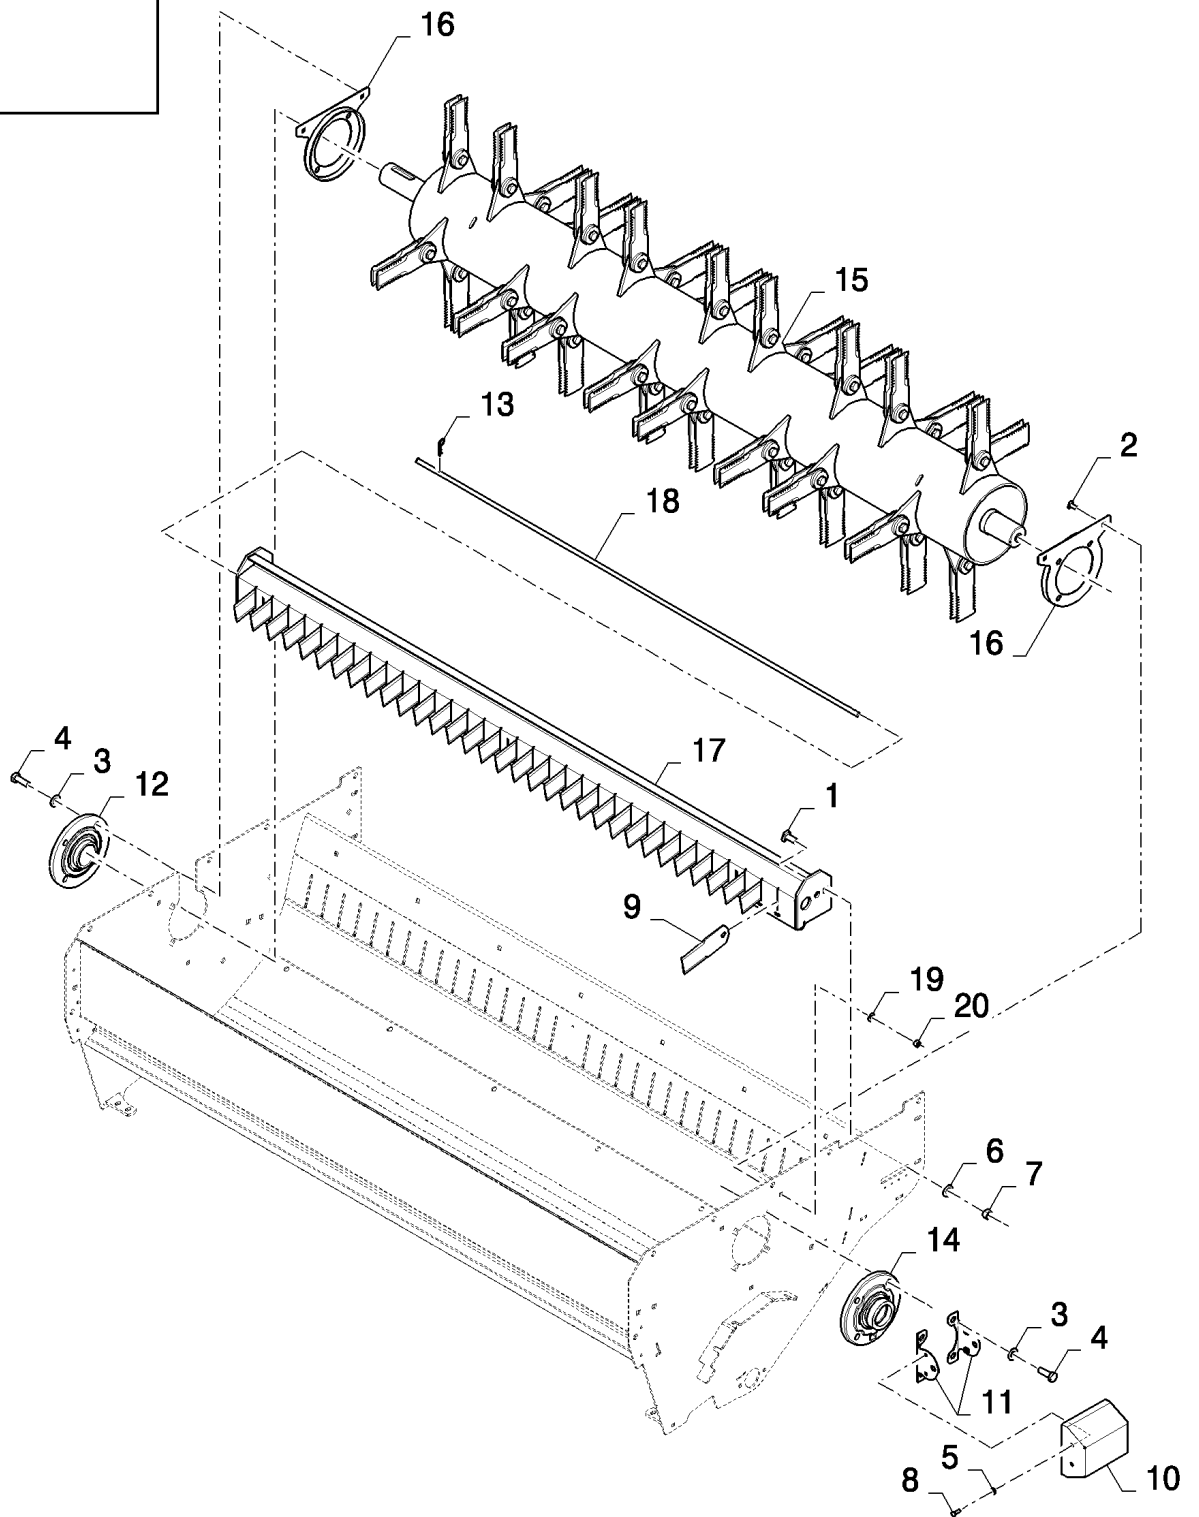

CX8080 COMBINE (9/06-)

18.87393033(01) STRAWCHOPPER - 4 ROW - MANUAL ADJUSTABLE DEFLECTORS

сылка	Номер детали	Кол-во	Описание
	87393033		DIA KIT, HARVESTER,
1	100016	8	NUT, M10, CI 8,
2	140045	9	WASHER, SPRING, Belleville, M10,
3	140219	1	WASHER,
4	170005	1	KEY,
5	300660	1	BOLT, CARRIAGE, Short NK, M8 x 70, CI8.8,
6	308761	4	BOLT, CARRIAGE, Short NK, M8 x 25, CI8.8, Full Thd,
7	412250	4	NUT, LOCK, M8 x 1.25, CI 8,
8	357545	1	HANDLE GRIP,
9	322358	7	WASHER, SPRING, Belleville, M8,
10	43128	2	BOLT, Hex, M8 x 30, 8.8,
11	43138	6	SCREW, Hex, M10 x 20, 8.8, Full Thd,
12	43139	1	SCREW, Hex, M10 x 25, 8.8, Full Thd,
13	43140	1	BOLT, Hex, M10 x 30, 8.8, Full Thd,
14	84005684	1	SPRING,
15	84437287	2	BUSHING,
16	84437700	2	PLATE,
17	84437726	1	SHOCK ABSORBER,
18	43127	2	BOLT, Hex, M8 x 25, 8.8,
19	86512445	1	BOLT, CARRIAGE, Short NK, M8 x 60, CI8.8,
20	86629542	4	NUT, LOCK, M8 x 1.25, CI 8,
21	140016	4	WASHER, M8 x 16 x 1.6,
22	87329025	1	HANDLE,
23	87329030	1	ARM,
24	87327927	1	FRAME,
25	87328247	1	AXLE-SHAFT, ARTICULATED,
26	87327908	1	PLATE, FIXING,
27	87393188	1	SLAT,
28	9706690	4	NUT, M8, CI 8,
29	9706704	1	BOLT, Hex, M10 x 35, 8.8, Full Thd,
30	9832294	2	HOLDER,
31	378243	1	WASHER, M8,
	86503661	0.03	grease
	400972	0.02	grease