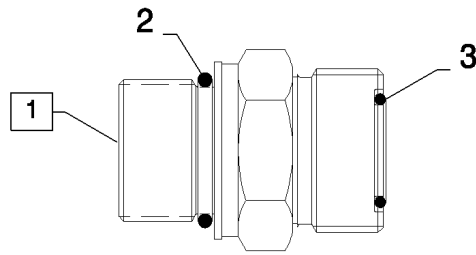

Ref. 1   Ref. 2   Ref. 3

86593173	86598098	89825770
86580177	86598098	89993141
86579671	86598099	89993141
86579672	86598100	89993141
86579673	86598101	89993141
86579674	86598099	89992298
86579675	86598100	89992298
86579676	86598101	89992298
86579678	86598102	89992298
86579679	86598101	89992069
86579680	86598102	89992069
86579681	86598102	89991976
86597761	86598103	89992298
86597760	86598103	89992069
86579682	86598103	89991976
86579683	86598104	89991976
86580179	86598104	89824050
86579684	86598104	89824051
86579685	86598105	89824051
86596907	89825770	86598098