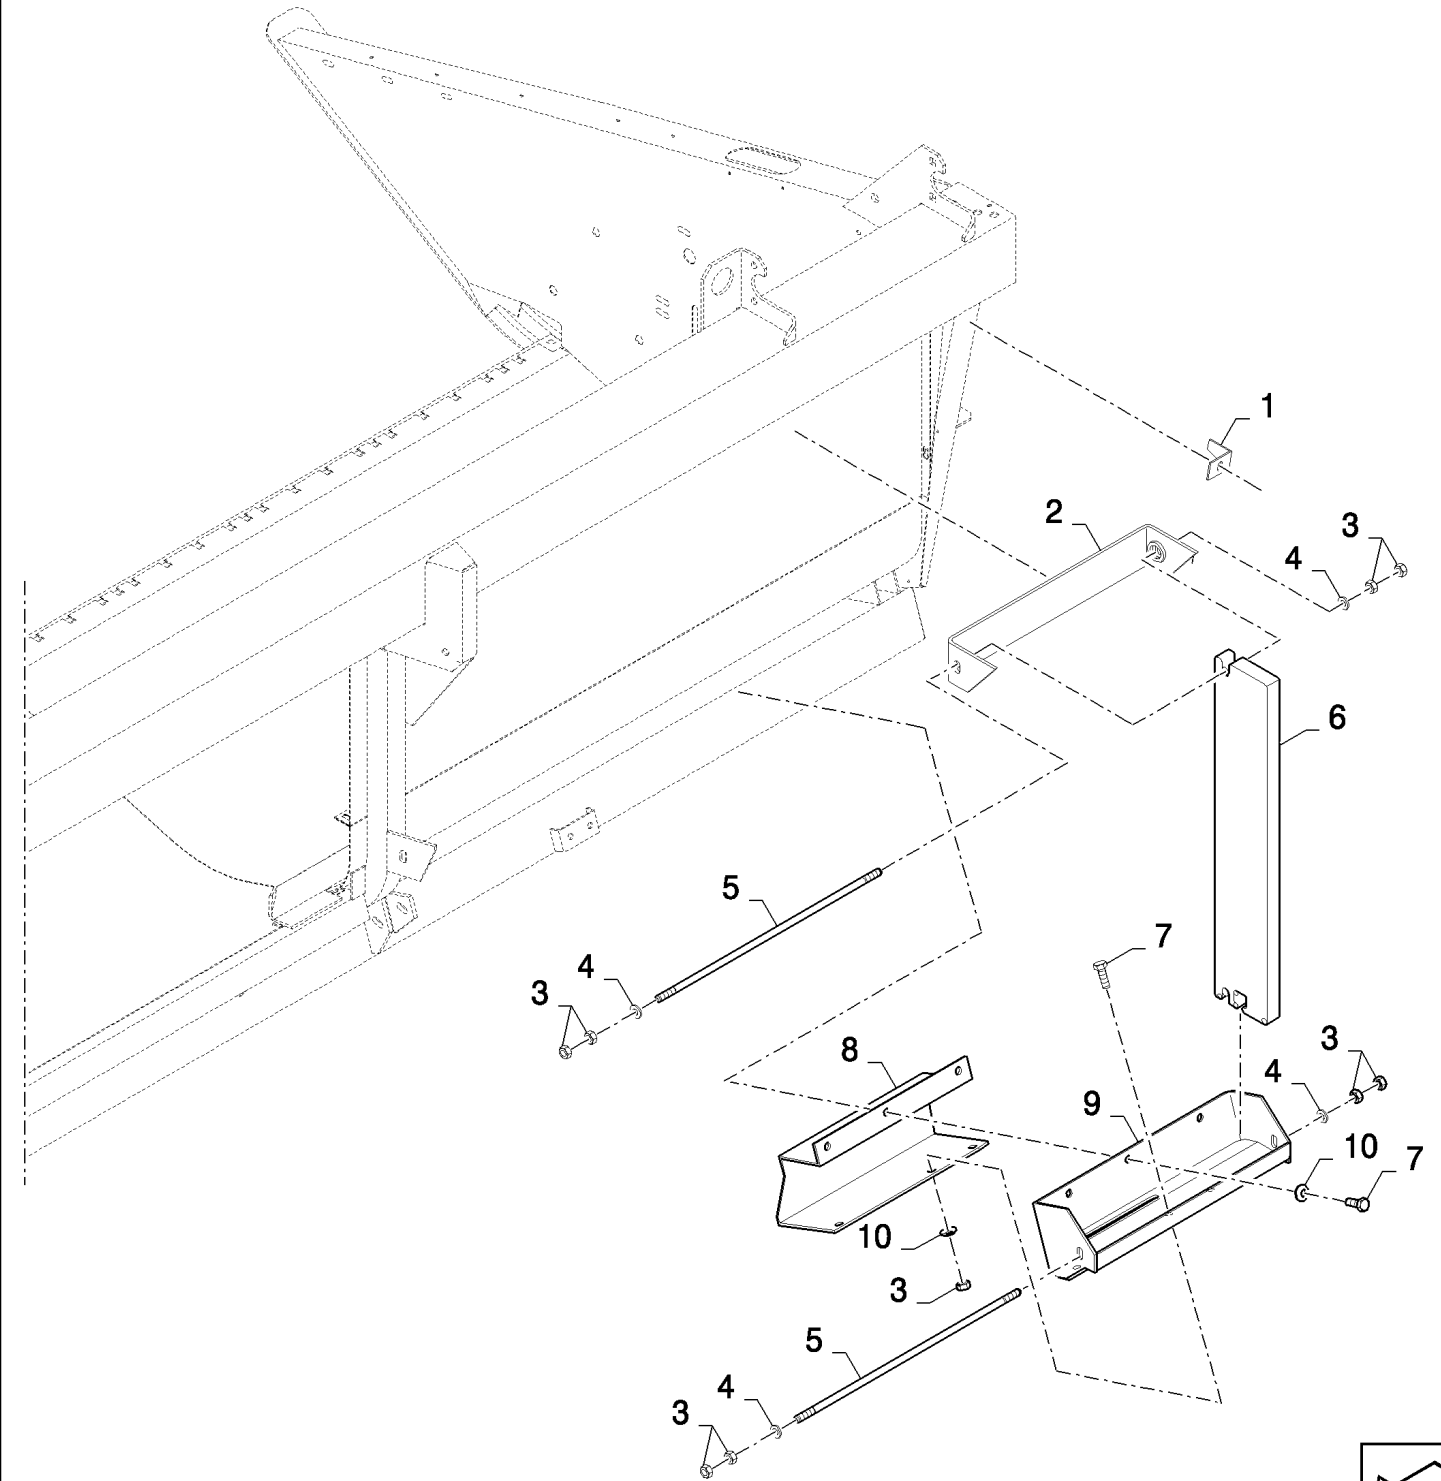

CX8080 COMBINE (9/06-)

18.84110451(01) SIDEHILL WEIGHTS

сылка	Номер детали	Кол-во	Описание
	84110451		WEIGHTS,
1	84007205	1	REINFORCEMENT,
2	84449277	1	SUPPORT,
3	9706685	11	NUT, M12, CI 8,
4	89511052	4	WASHER,
5	84007096	2	STUD,
6	84449234	15	WEIGHT, COUNTER,
7	9706687	6	SCREW, Hex, M12 x 30, 8.8,
8	84449110	1	SUPPORT,
9	84449276	1	SUPPORT,
10	140046	6	WASHER, Belleville, M12,