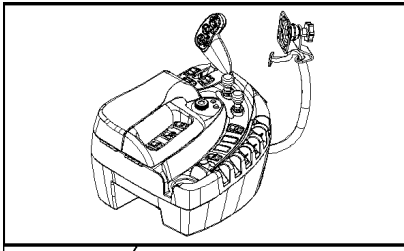

CX8080 COMBINE (9/06-)

06.04(01) RIGHT HAND CONSOLE, SWITCHES

сылка	Номер детали	Кол-во	Описание
1	87540752	1	HOUSING,
2	84320263	AR	PLUG,
3	84320233	1	SWITCH, Rotor speed
4	86622310	1	KNOB, GEARSHIFT
5	84320249	1	SWITCH, Road / Field
6	84320238	1	SWITCH, DUAL RANGE SPEED
7	84320236	1	SWITCH, 4 WHEEL DRIVE
8	84320267	1	SWITCH, PARKING BRAKE
9	84320242	1	SWITCH, Chopper spreader plates
10	84320240	1	SWITCH, Automatic crop settings
11	84320239	1	SWITCH, Straw elevator reverser
12	84320235	1	SWITCH, Reel speed
13	82027013	2	SWITCH, threshing, straw elevator
14	86643197	1	SWITCH, HEADER WIDTH
15	84320255	1	SWITCH, ENGINE THROTTLE
16	86643196	1	SWITCH, HEADER MEMORY
17	84320251	1	SWITCH, VERTICAL KNIVES
18	84320233	1	SWITCH, LOWER SIEVES
19	84454794	1	SWITCH, SMART STEER ON-OFF, Intelli Steer
20	84320233	1	SWITCH, Upper sieves
21	84320233	1	SWITCH, Concave clearance
22	84320233	1	SWITCH, cleaning fan speed

06.05(01) BRACKET