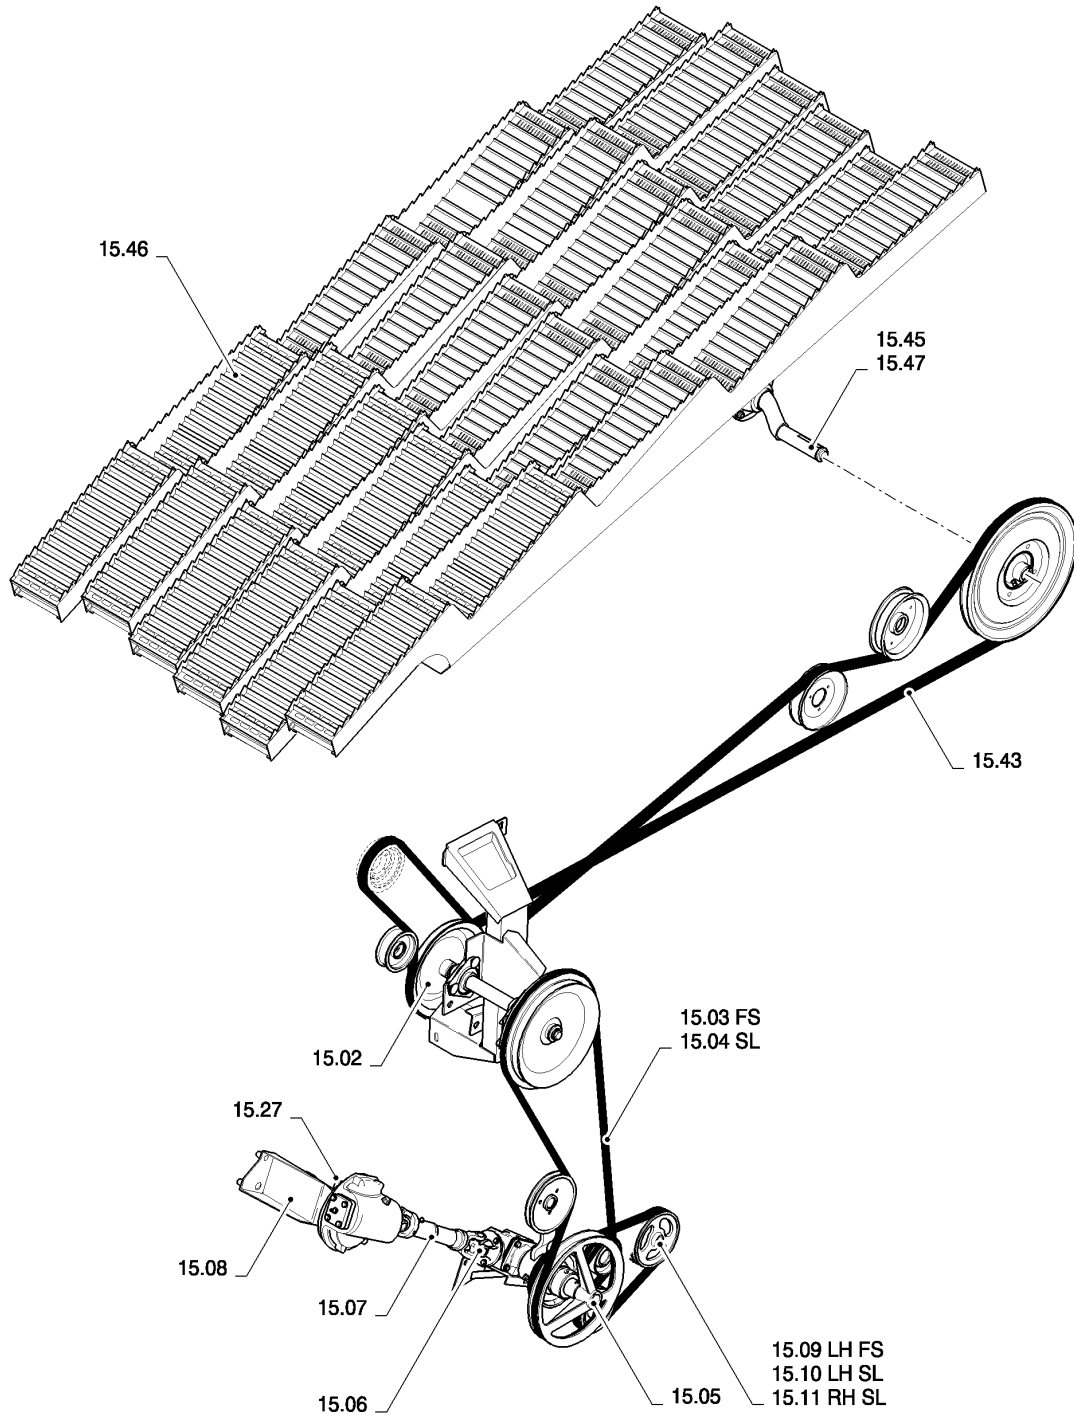

CLEANING
PULITURA

NETTOYAGE
REINIGUNG

LIMPIEZA
LIMPEZA

RENSNING
REINIGING

SEC. 15