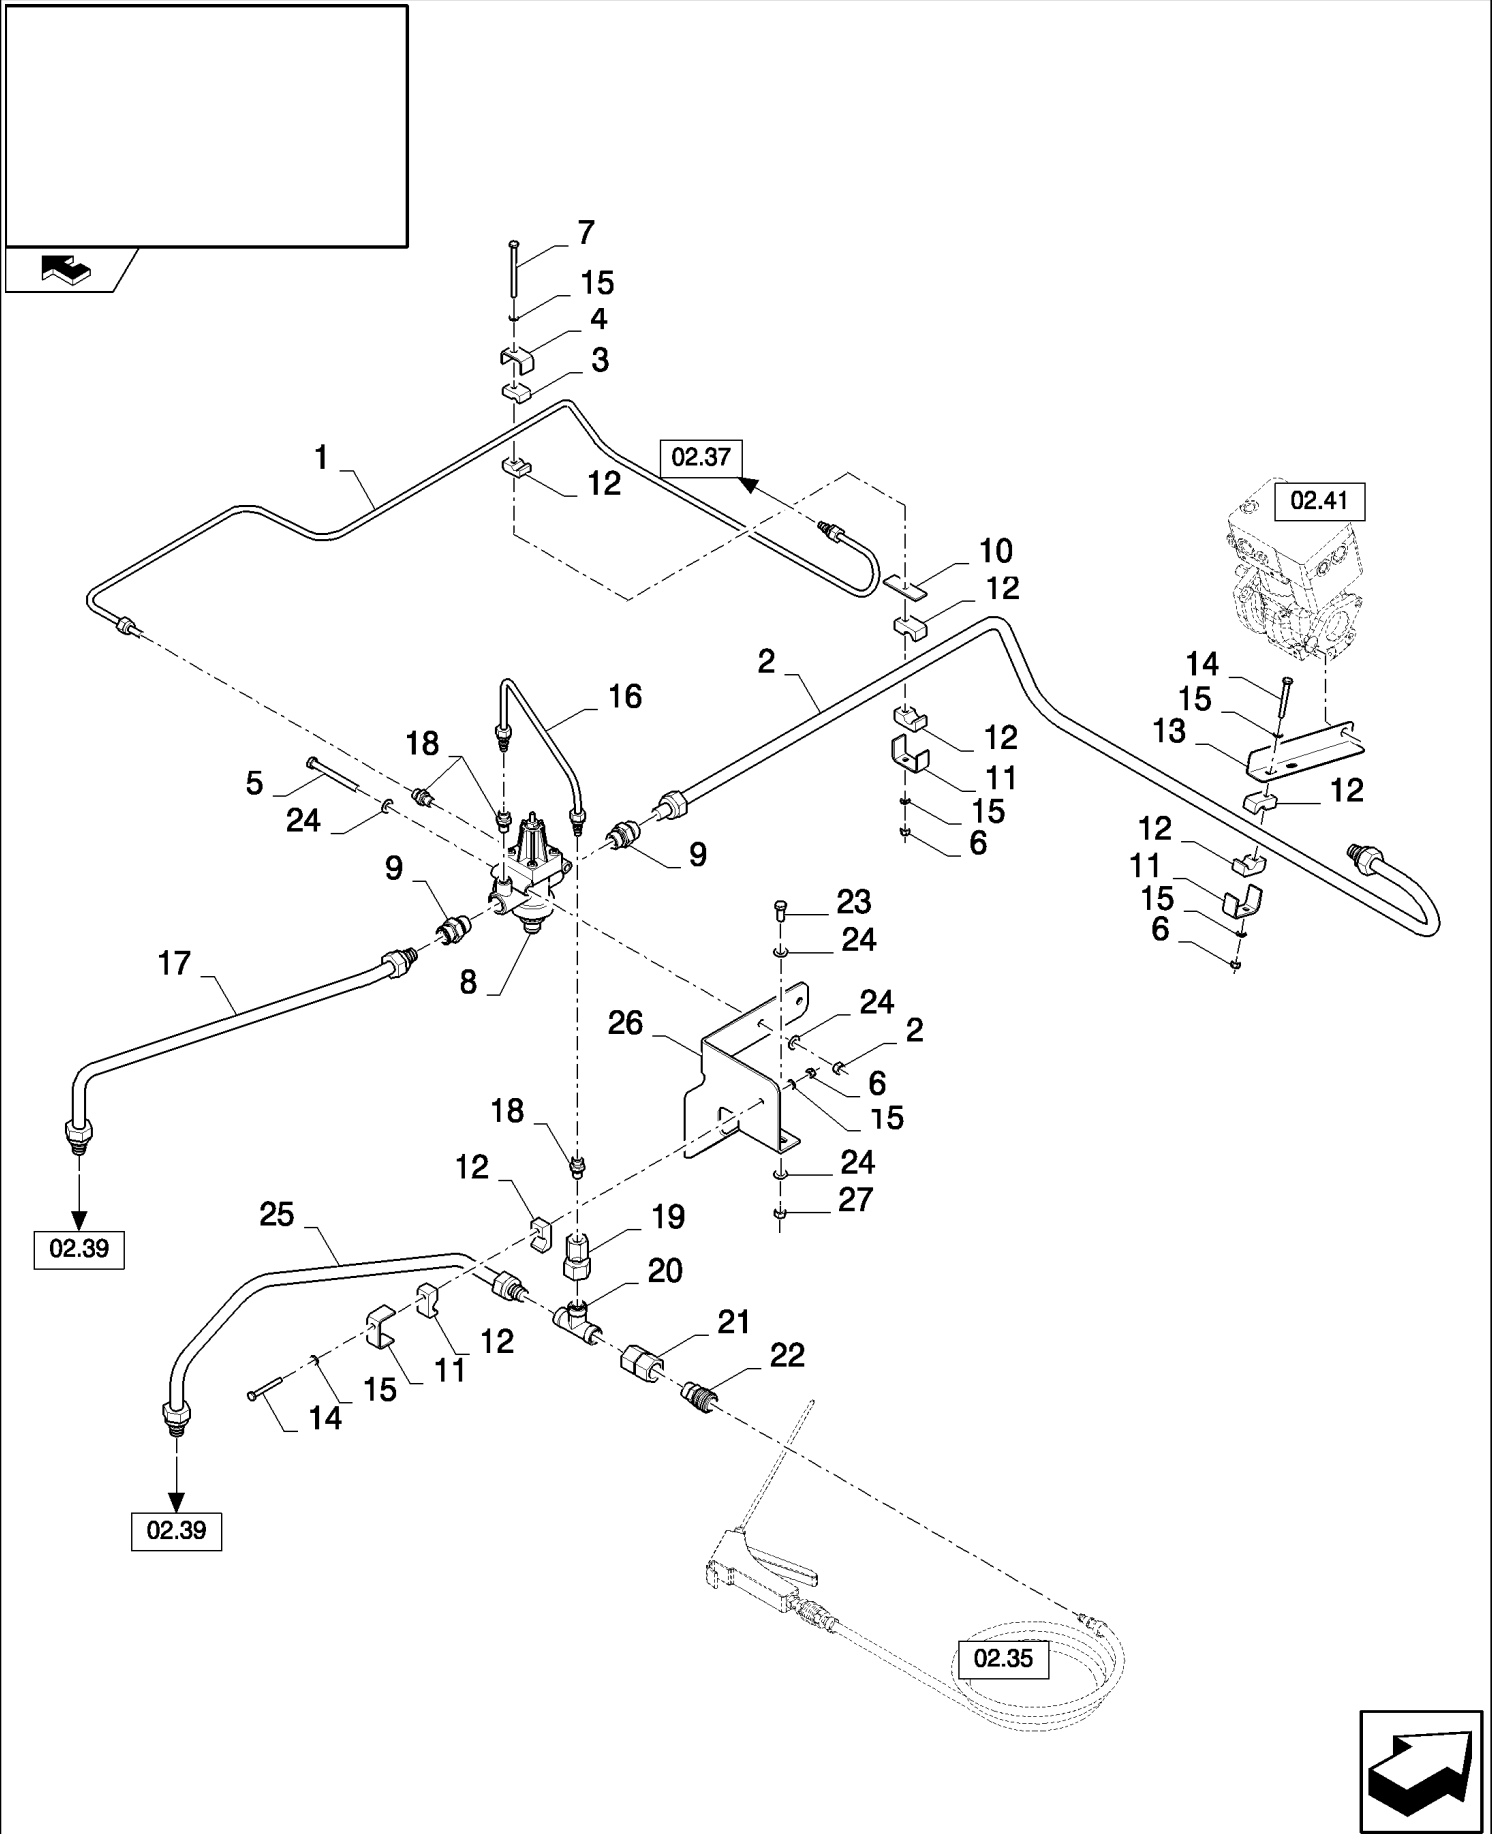

02.38(01) BLOW OFF SYSTEM, TUBES

CX8080 COMBINE (9/06-)

02.38(01) BLOW OFF SYSTEM, TUBES

сылка	Номер детали	Кол-во	Описание
1	84462360	AR	PIPE, VENTILATION, DIA:8MM, L:2M, FOR CX8040, CX8050, CX8060, CX8070, CX8080 ONLY
1	84462401	1	TUBE, , FOR CX8090 ONLY
2	84462189	AR	TUBE, DIA:16MM, L:2M
3	433008	2	CLAMP,
4	433101	1	SUPPORT,
5	43133	2	SCREW, Hex, M8 x 80, 8.8,
6	353308	3	NUT, M6 x 1, CI 8,
7	86508570	1	SCREW, Hex, M6 x 80, 8.8,
8	84440618	1	VALVE, PRESSURE RELIEF,
9	9516263	2	CONNECTOR, HYD.,
10	397645	1	PLATE,
11	433100	2	SUPPORT,
12	433007	6	CLAMP,
13	87324321	1	SUPPORT,
14	120056	2	SCREW, Hex, M6 x 50, 8.8,
15	86588450	6	WASHER, M6,
16	84462166	1	PIPE, VENTILATION,
17	84462171	1	PIPE, VENTILATION,
18	89513082	3	CONNECTOR, HYD.,
19	9838275	1	CONNECTOR, HYD.,
20	444325	1	CONNECTION, 3 WAY,
21	84433625	1	CONNECTOR, HYD.,
22	84043491	1	COUPLING, QUICK, MALE,
23	120104	2	SCREW, Hex, M8 x 20, 8.8,
24	322358	8	WASHER, SPRING, Belleville, M8,
25	84462180	1	PIPE, VENTILATION,
26	84461461	1	SUPPORT,
27	89706690	4	NUT, M8, CI 8,