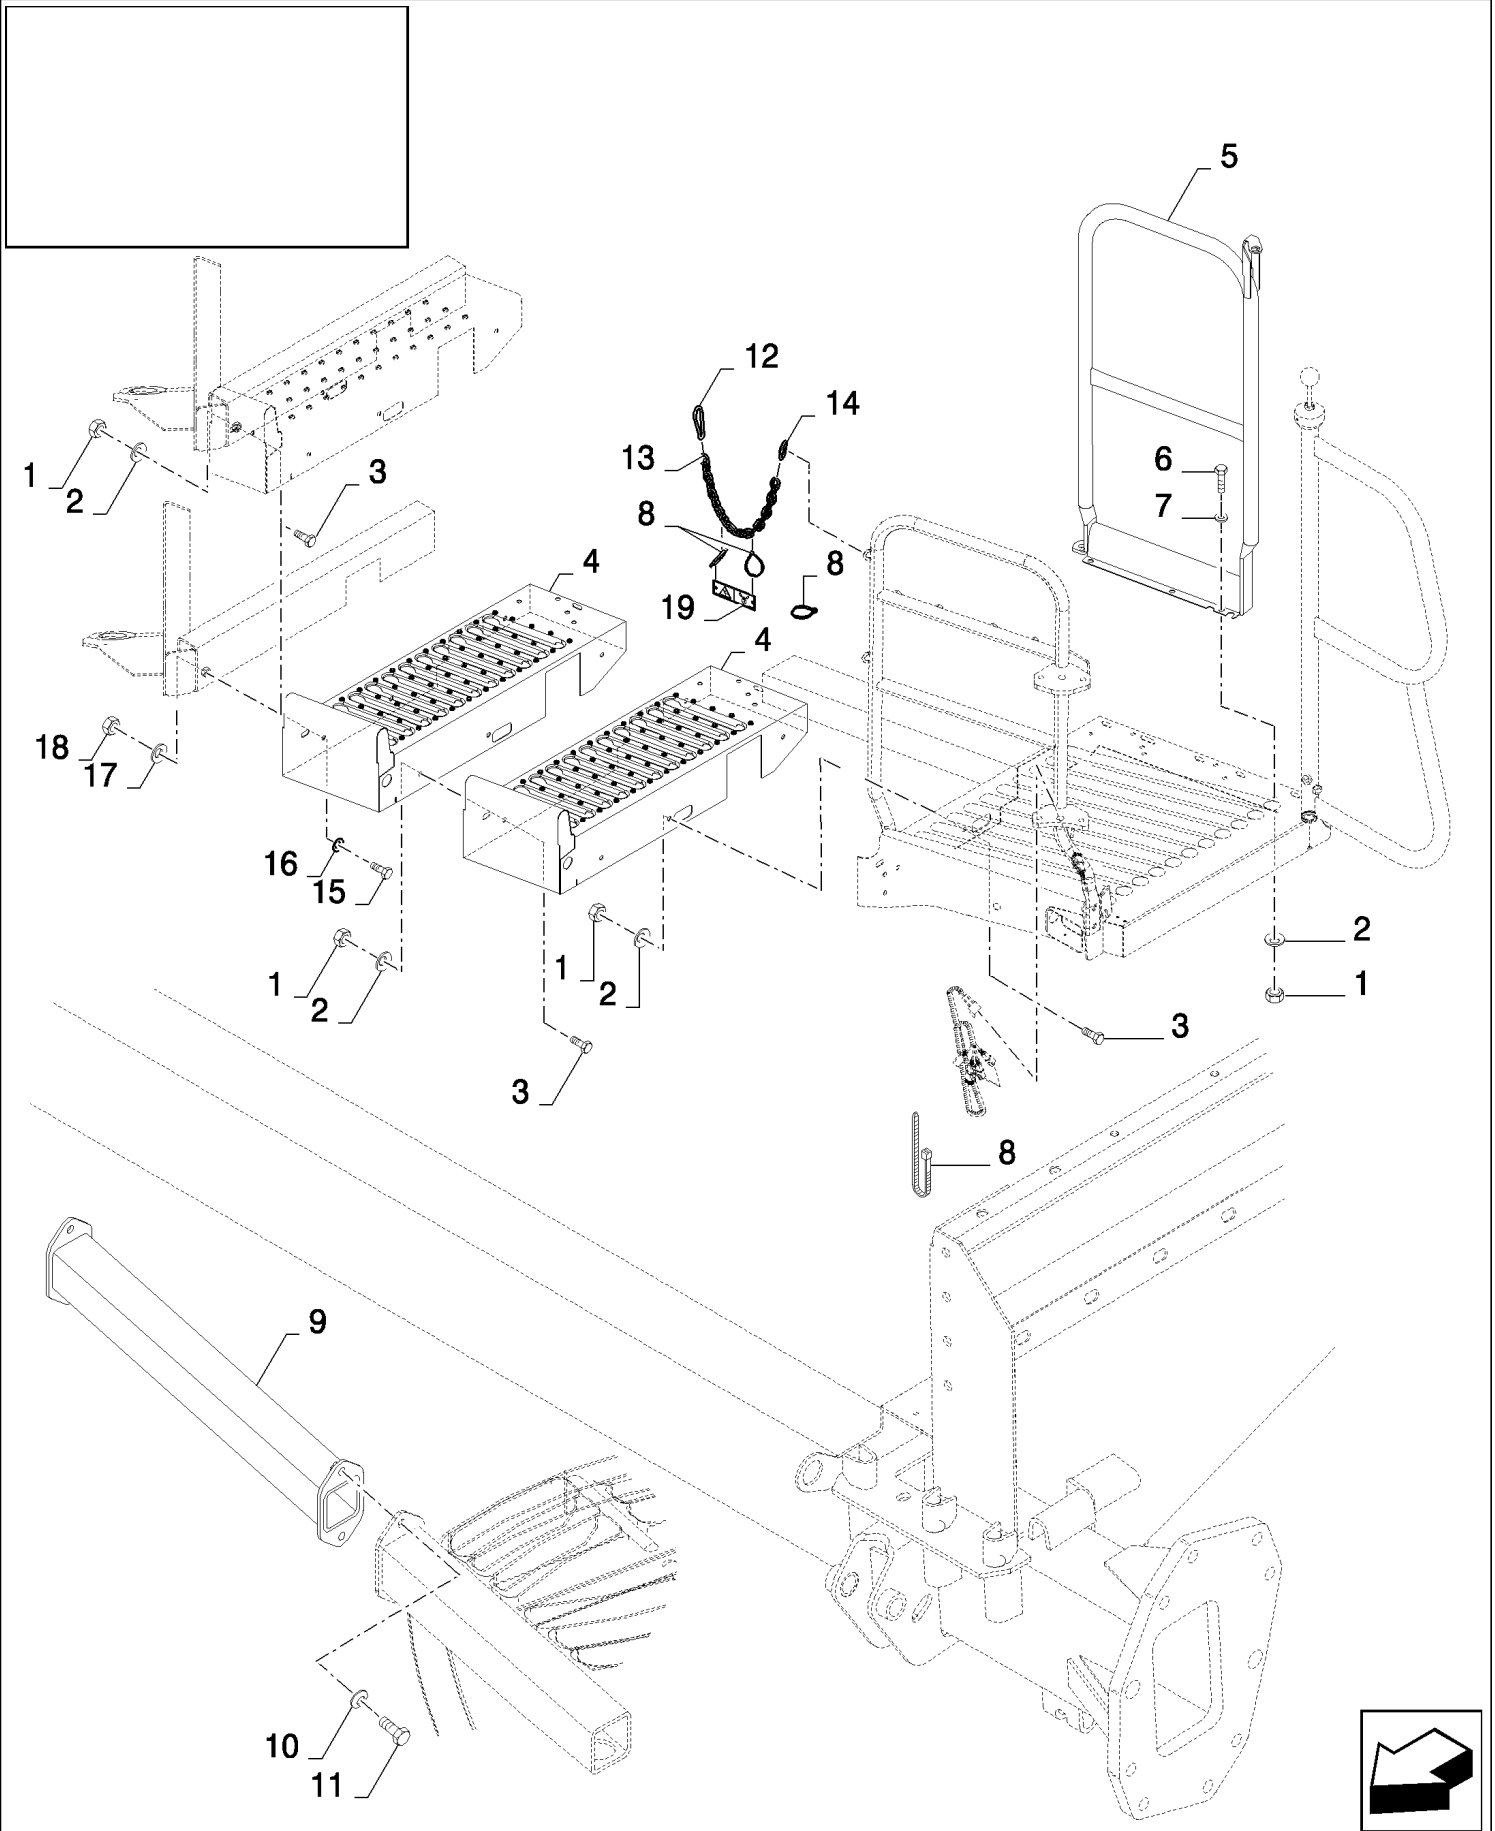

CX8080 COMBINE (9/06-)

18.86531805(01) STEERING PLATFORM EXTENSION - 500 MM

сылка	Номер детали	Кол-во	Описание
	86531805		DIA KIT, HARVESTER,
1	100016	17	NUT, M10, CI 8,
2	140045	17	WASHER, SPRING, Belleville, M10,
3	43138	9	SCREW, Hex, M10 x 20, 8.8, Full Thd,
4	86617041	2	PLATFORM,
5	86618604	1	HANDRAIL,
6	43139	8	SCREW, Hex, M10 x 25, 8.8, Full Thd,
7	86511323	8	WASHER, M10 x 20 x 2,
8	86566989	6	STRAP, CABLE,
9	84607456	1	EXTENSION,
10	322358	2	WASHER, SPRING, Belleville, M8,
11	120104	2	SCREW, Hex, M8 x 20, 8.8,
12	87385180	1	CLIP, SPRING,
13	87576336	2	CHAIN,
14	87107072	2	LINK,
15	43151	1	SCREW, Hex, M12 x 20, 8.8, Full Thd,
16	86511324	1	WASHER, M12 x 24 x 2.5,
17	140046	1	WASHER, Belleville, M12,
18	9706685	1	NUT, M12, CI 8,
19	87395659	1	DECAL,