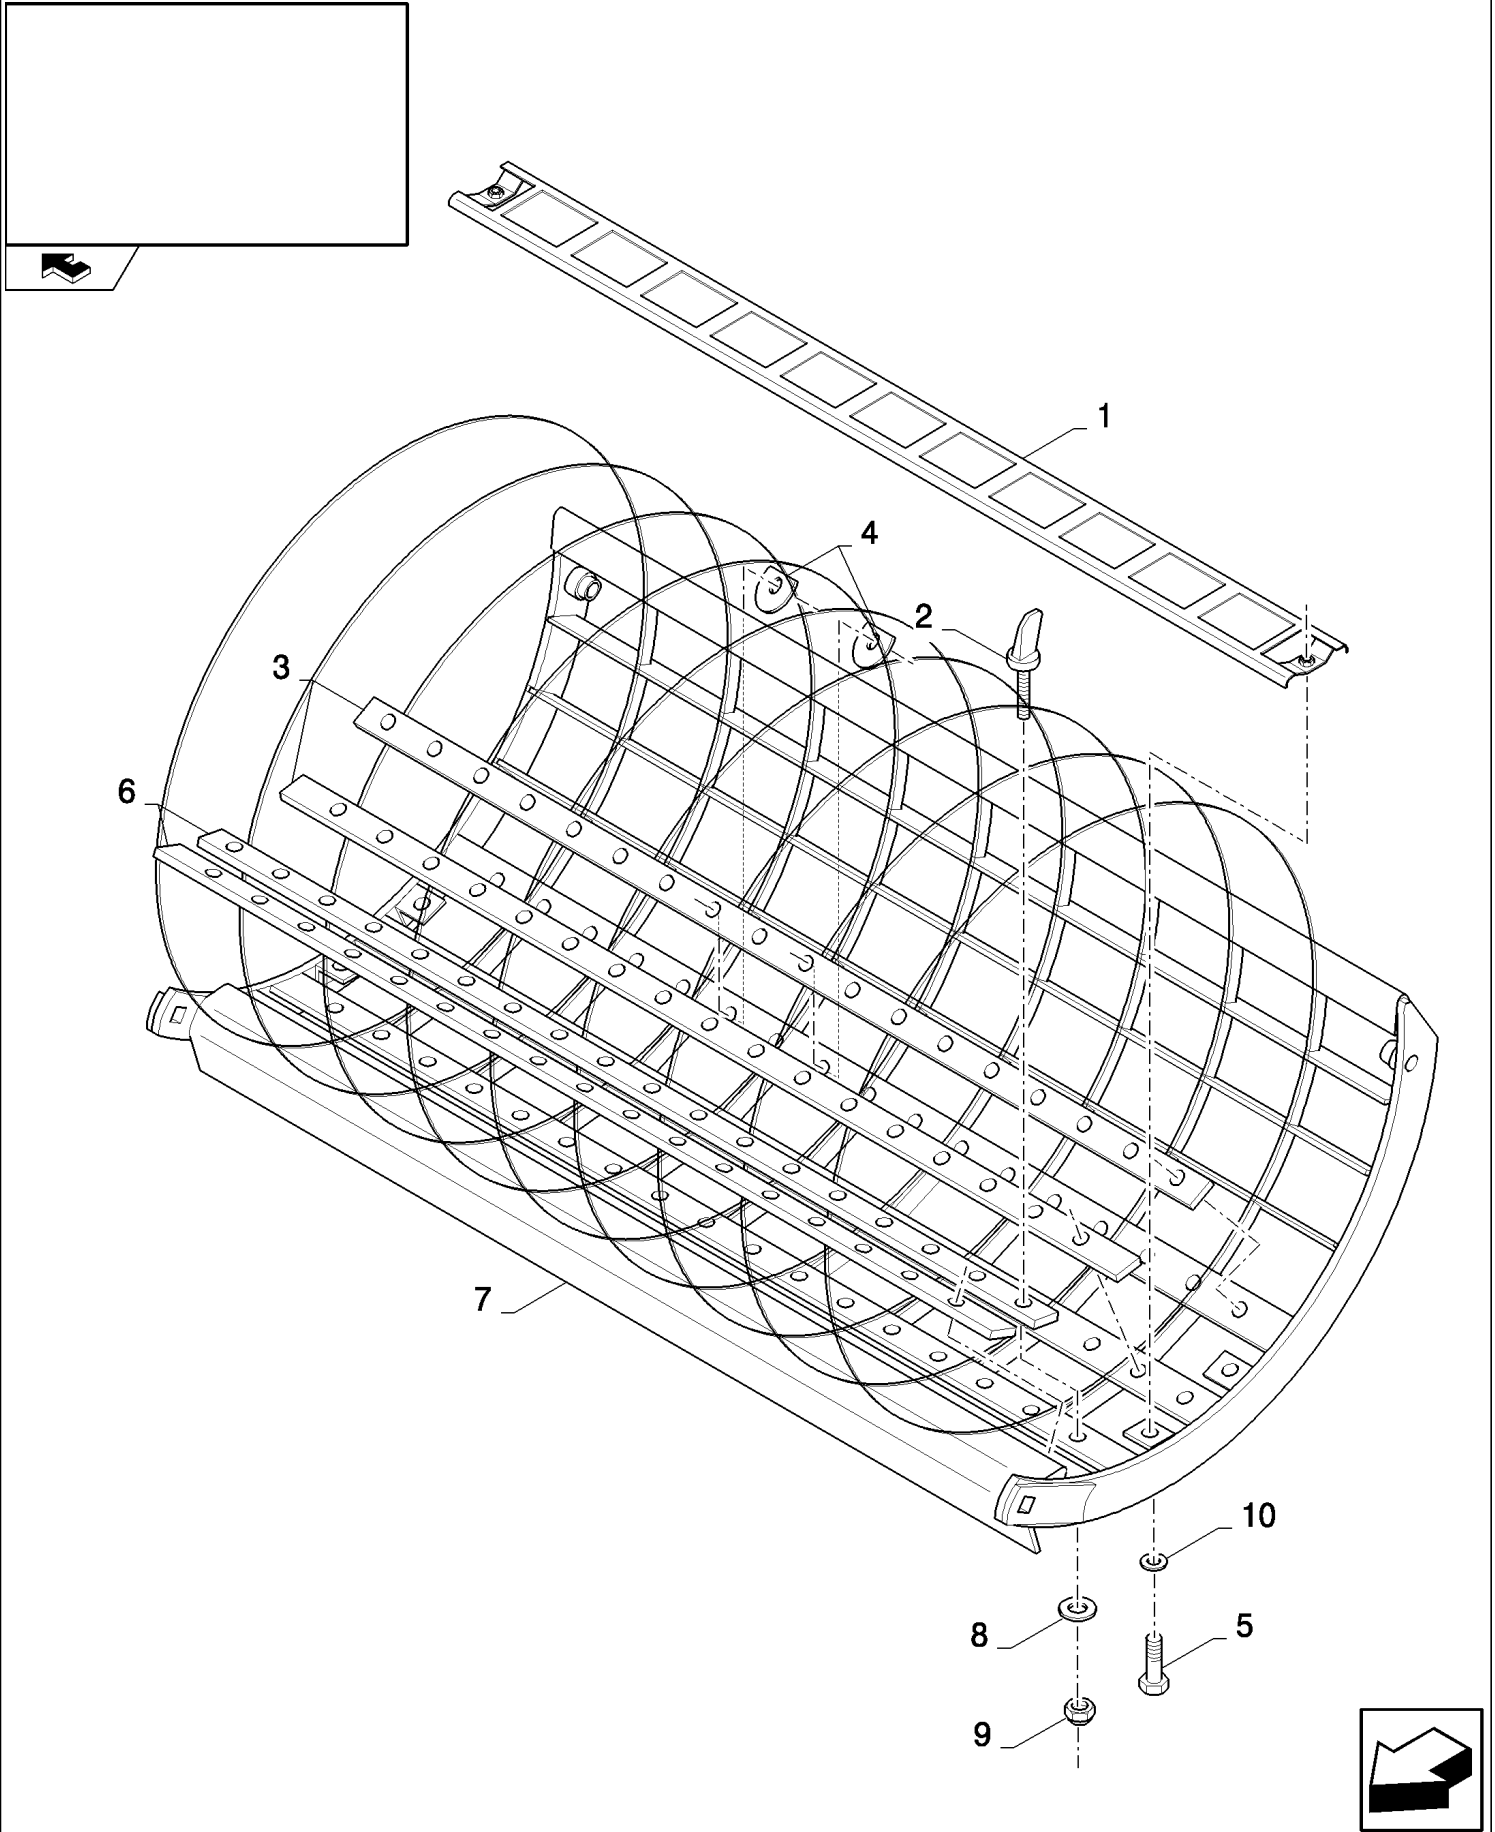

CX8080 COMBINE (9/06-)

14.16(01) SPIKE TOOTH CONCAVE 56 AND 84

сылка	Номер детали	Кол-во	Описание
1	84038642	2	GRILLE, , FOR CX8060, CX8070, CX8080, CX8090 ONLY
1	84038643	2	GRILLE, , FOR CX8040, CX8050 ONLY
2	396935	AR	TOOTH, RICE,
3	411298	2	PLATE, FIXING, , FOR GRASS SEED ONLY, FOR CX8060, CX8070, CX8080, CX8090 ONLY, FOR NA ONLY, FOR D56 ONLY
3	399656	2	LATH, , FOR D56 ONLY, FOR CX8040, CX8050 ONLY
3	80922586	2	PLATE, FIXING, , FOR CX8040, CX8050 ONLY, FOR D84 ONLY
3	84818355	2	PLATE, FIXING, , FOR D84 ONLY, FOR CX8060, CX8070, CX8080, CX8090 ONLY
4	333041	AR	WASHER,
5	43138	4	SCREW, Hex, M10 x 20, 8.8, Full Thd,
6	411304	2	PLATE, FIXING, , FOR CX8060, CX8070, CX8080, CX8090 ONLY, FOR GRASS SEED ONLY, FOR NA ONLY, FOR D56 ONLY
6	399655	2	LATH, , FOR D56 ONLY, FOR CX8040, CX8050 ONLY
6	80922581	2	PLATE, FIXING, , FOR CX8040, CX8050 ONLY, FOR D84 ONLY
6	9502466	2	PLATE, FIXING, , FOR D84 ONLY, FOR CX8060, CX8070, CX8080, CX8090 ONLY
7	84439257	1	CONCAVE, , FOR CX8060, CX8070, CX8080, CX8090 ONLY, FOR D56 ONLY, BSN C615
7	87682652	1	CONCAVE, , FOR D56 ONLY, FOR CX8060, CX8070, CX8080, CX8090 ONLY, ASN D616
7	84446228	1	CONCAVE, , FOR GRASS SEED ONLY, FOR NA ONLY
7	84439196	1	CONCAVE, , FOR D84 ONLY, FOR CX8060, CX8070, CX8080, CX8090 ONLY, BSN C615
7	87682717	1	CONCAVE, , FOR CX8060, CX8070, CX8080, CX8090 ONLY, FOR D84 ONLY, ASN D616
7	84439122	1	CONCAVE, , FOR CX8040, CX8050 ONLY, FOR D56 ONLY, BSN C615
7	87682161	1	CONCAVE, , FOR D56 ONLY, FOR CX8040, CX8050 ONLY, ASN D616
7	84439190	1	CONCAVE, , FOR CX8040, CX8050 ONLY, FOR D84 ONLY, BSN C615
7	87682606	1	CONCAVE, , FOR D84 ONLY, FOR CX8040, CX8050 ONLY, ASN D616
8	394631	AR	WASHER, 16MM
9	86000441	AR	NUT, M16 x 2, CI 8,
10	140045	4	WASHER, SPRING, Belleville, M10,