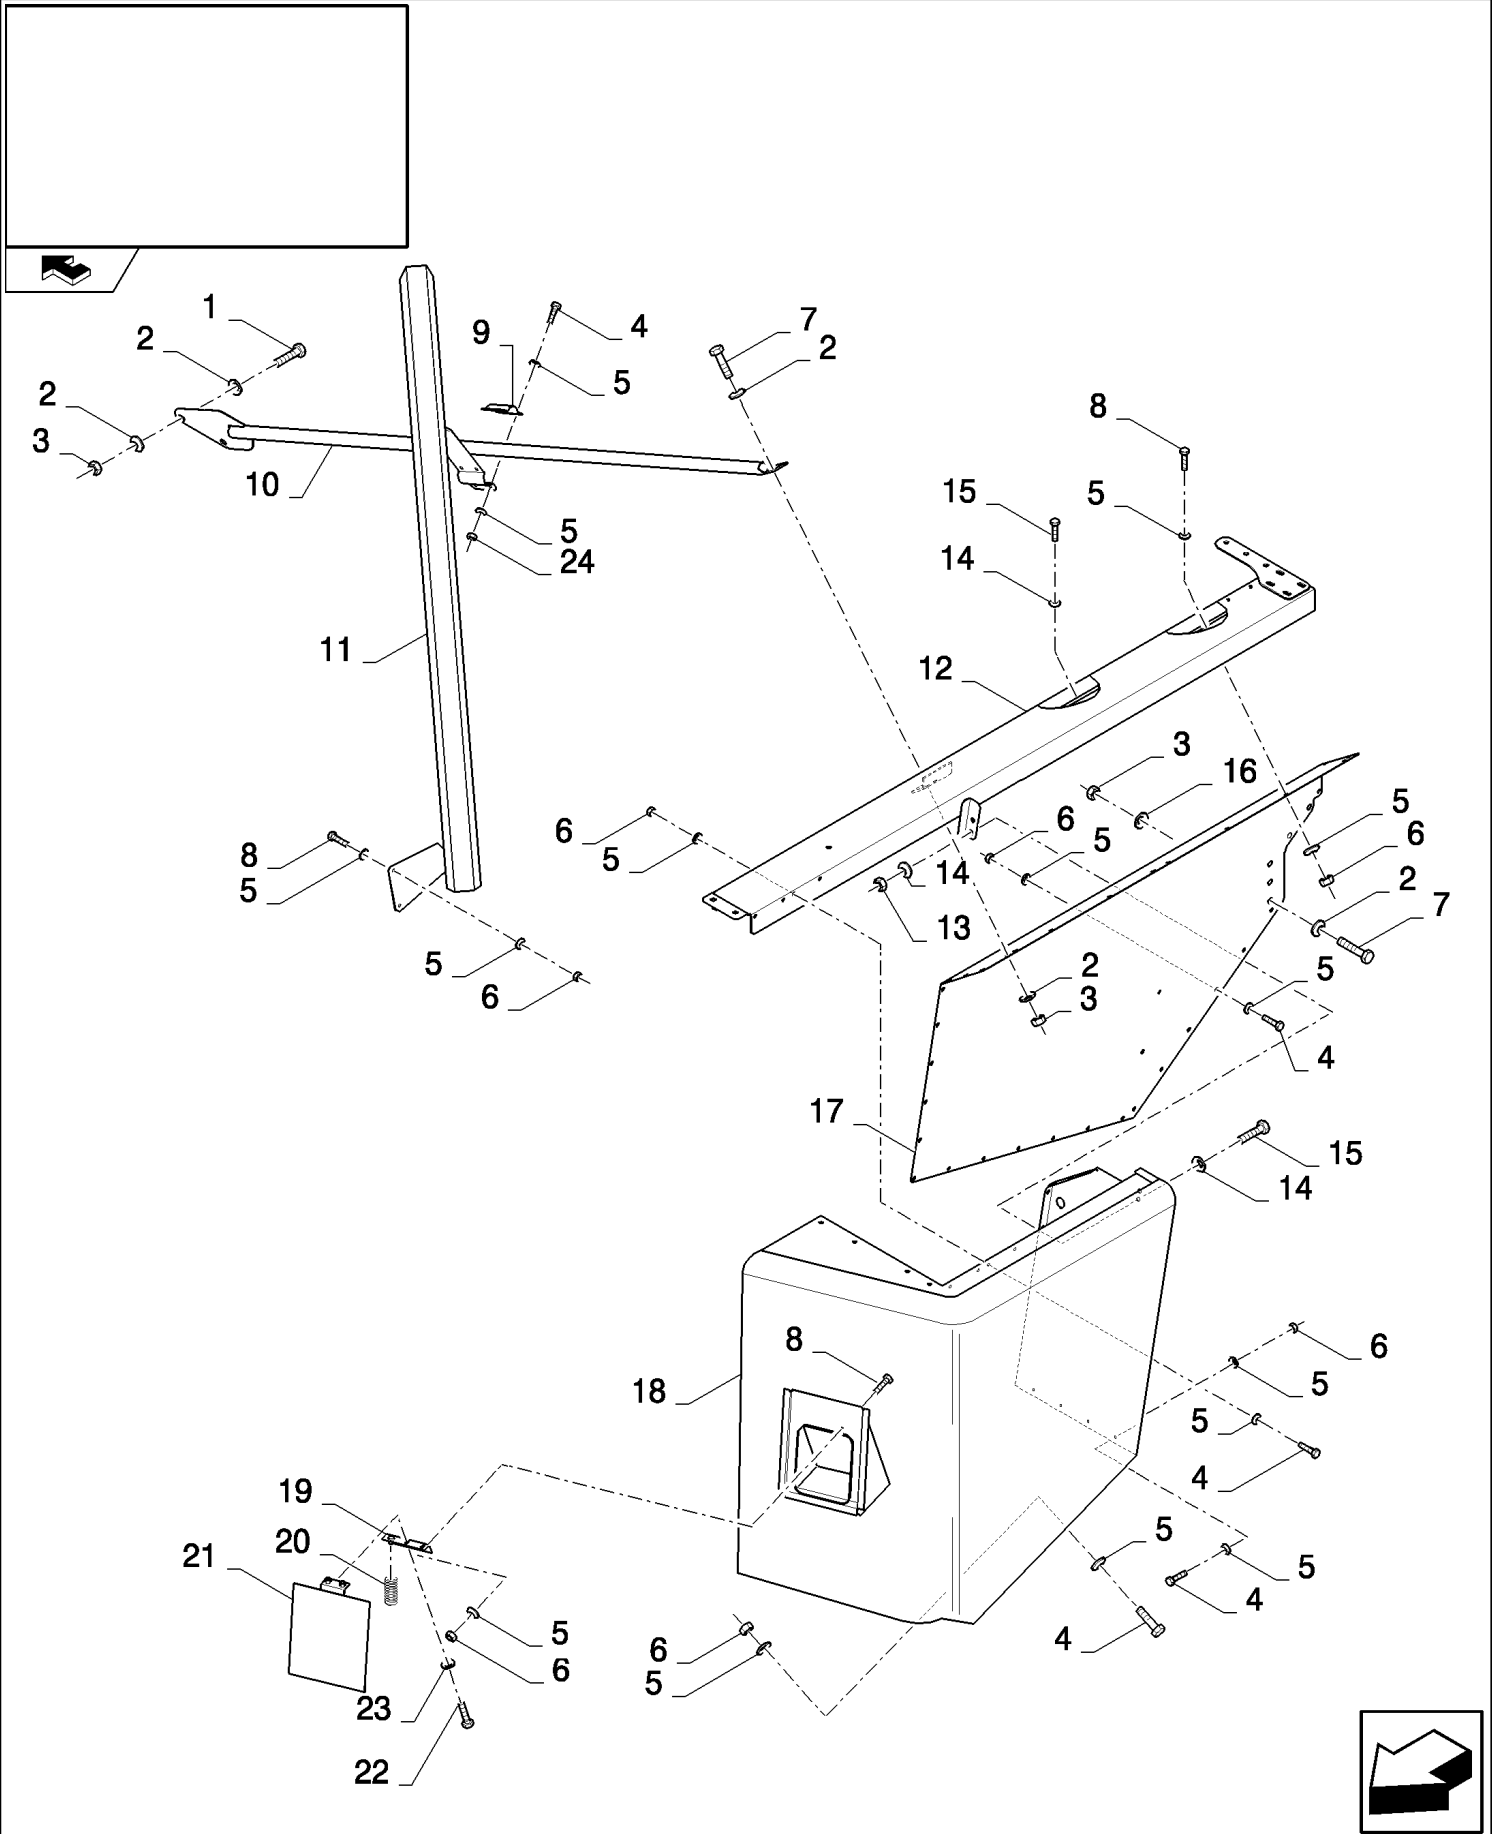

CX8080 COMBINE (9/06-)

16.15(01) GRAINTANK, LH

сылка	Номер детали	Кол-во	Описание
1	300388	2	SCREW, Hex, M12 x 25, 8.8,
2	140046	AR	WASHER, Belleville, M12,
3	9706685	AR	NUT, M12, CI 8,
4	120103	AR	BOLT, Hex, M8 x 16, 8.8,
5	322358	AR	WASHER, SPRING, Belleville, M8,
6	89706690	AR	NUT, M8, CI 8,
7	300389	AR	BOLT, Hex, M12 x 35, 8.8, Full Thd,
8	120104	AR	SCREW, Hex, M8 x 20, 8.8,
9	84077354	1	CLIP,
10	86594456	1	SUPPORT, , FOR CX8070, CX8080, CX8090 ONLY
10	86601191	1	SUPPORT, , FOR CX8030, CX8040, CX8050 ONLY, FOR CX8060, CX8070 ONLY, FOR 3 M VERSION ONLY
11	84077341	1	CHUTE, , FOR CX8070, CX8080, CX8090 ONLY
11	84077406	1	CHUTE, , FOR CX8030, CX8040, CX8050 ONLY, FOR CX8060, CX8070 ONLY, FOR 3 M VERSION ONLY
12	84072961	1	PROFILE,
13	100016	2	NUT, M10, CI 8,
14	140045	4	WASHER, SPRING, Belleville, M10,
15	43138	2	SCREW, Hex, M10 x 20, 8.8, Full Thd,
16	86585939	5	WASHER, 12MM
17	87379921	1	PLATE,
18	84076254	1	PANEL, SIDE, , FOR CX8070, CX8080, CX8090 ONLY
18	84076257	1	PANEL, SIDE, , FOR CX8030, CX8040, CX8050 ONLY, FOR CX8060, CX8070 ONLY, FOR 3 M VERSION ONLY
19	84077042	1	BRACKET,
20	918027	1	SPRING,
21	84077041	1	DOOR,
22	86508568	2	SCREW, Hex, M6 x 16, 8.8,
23	322357	2	WASHER, SPRING, Belleville, M6,
24	86629542	4	NUT, LOCK, M8 x 1.25, CI 8,