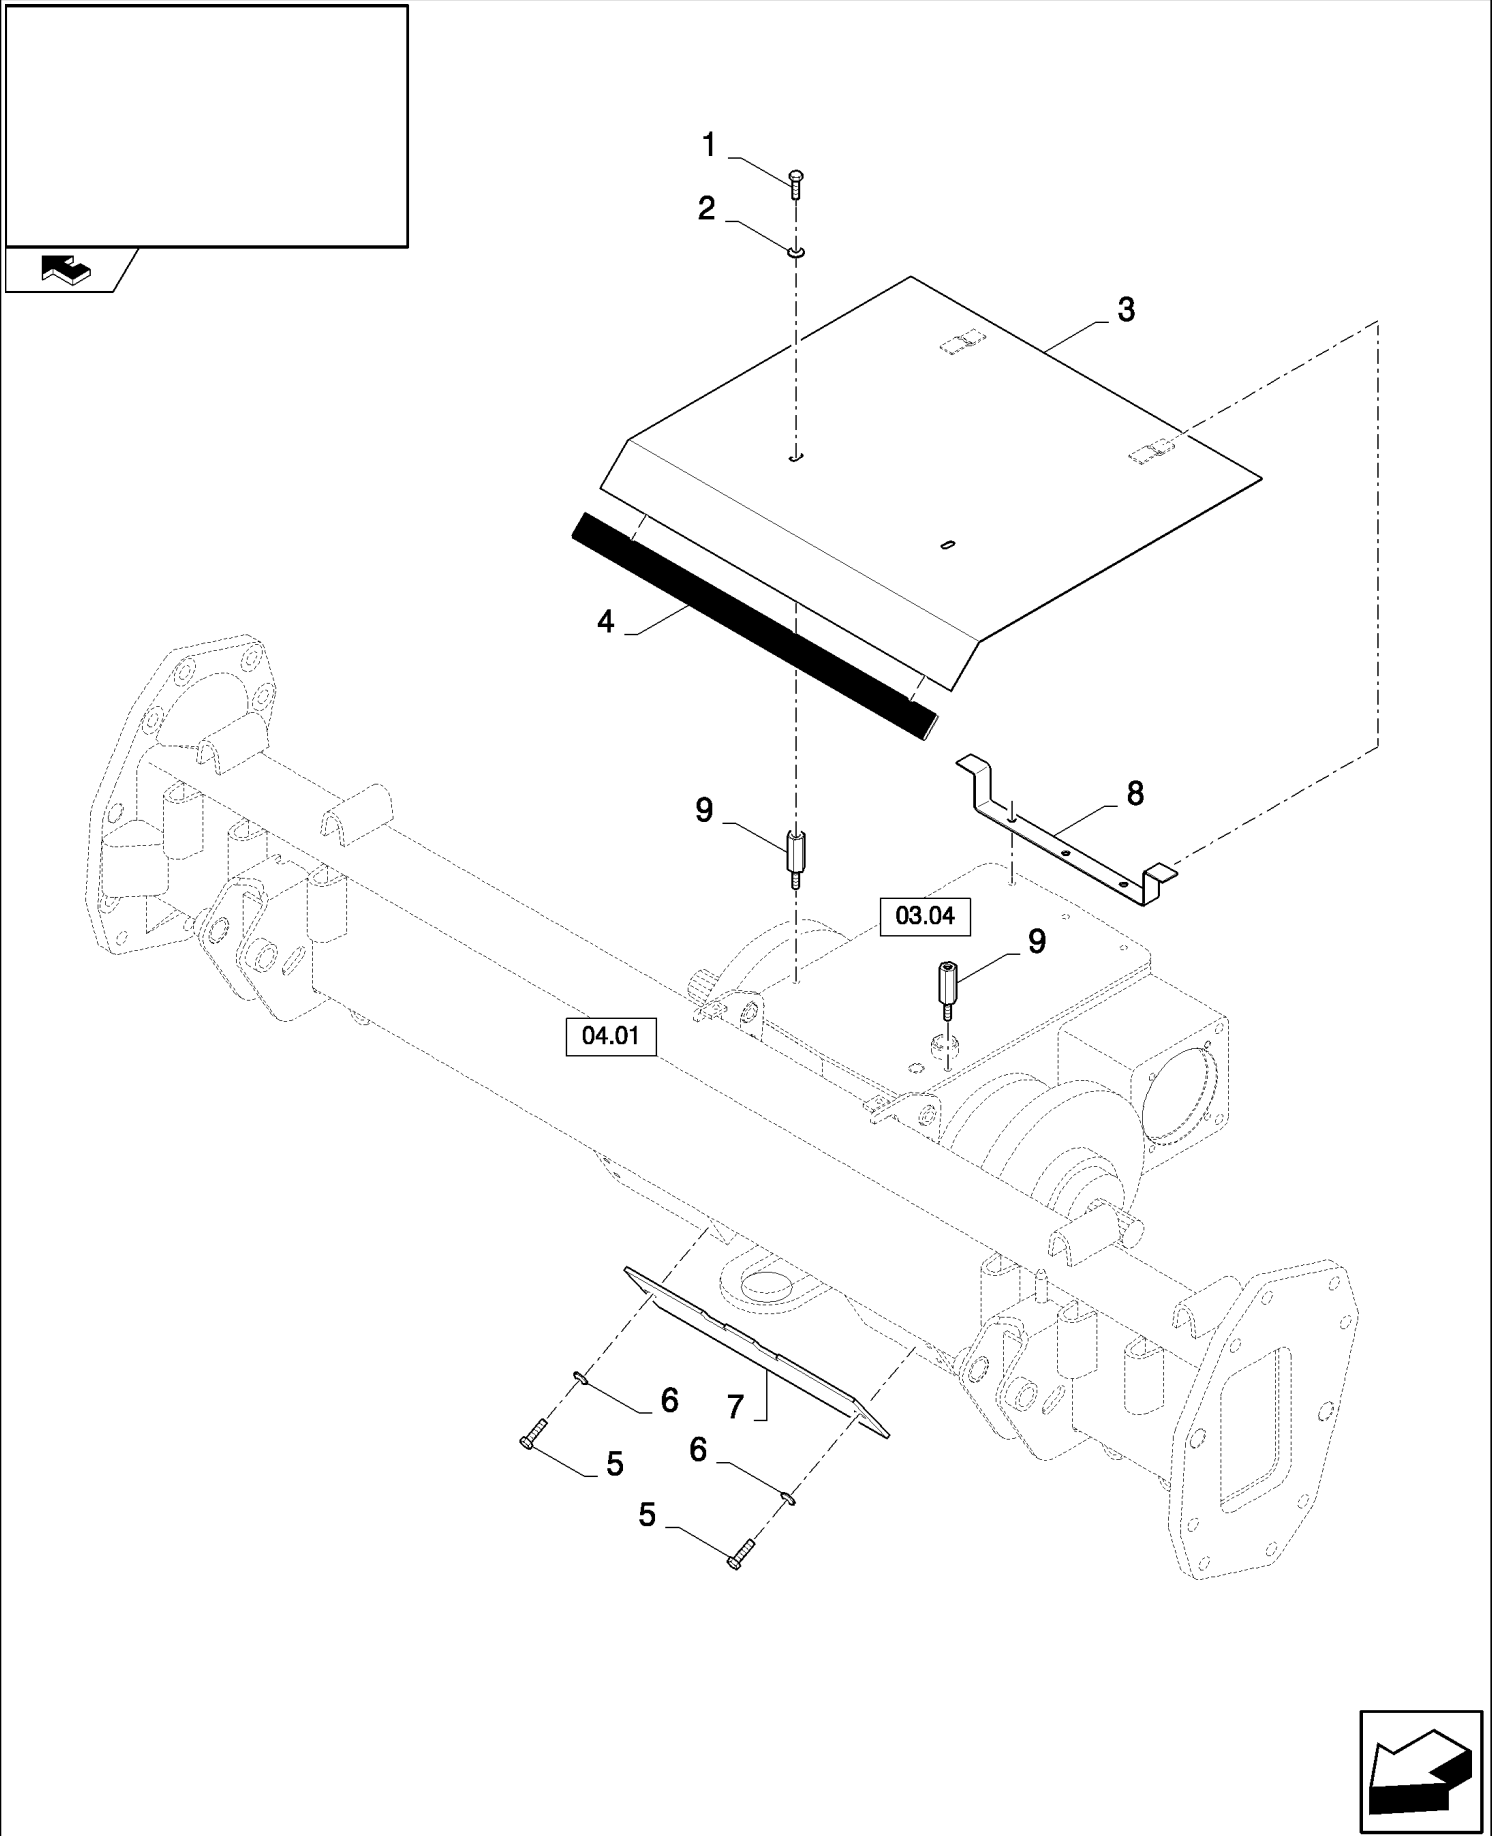

04.02(01) GEARBOX AND BRAKE PROTECTIONS

CX8080 COMBINE (9/06-)

04.02(01) GEARBOX AND BRAKE PROTECTIONS

сылка	Номер детали	Кол-во	Описание
1	120103	2	BOLT, Hex, M8 x 16, 8.8,
2	412650	2	WASHER, Belleville, M8,
3	84075412	1	COVER,
4	NS	AR	NOT SERVICED, Protection strip
5	43140	2	BOLT, Hex, M10 x 30, 8.8, Full Thd,
6	140045	2	WASHER, SPRING, Belleville, M10,
7	84435587	1	PLATE,
8	84075330	1	BRACKET,
9	87539097	2	SCREW,