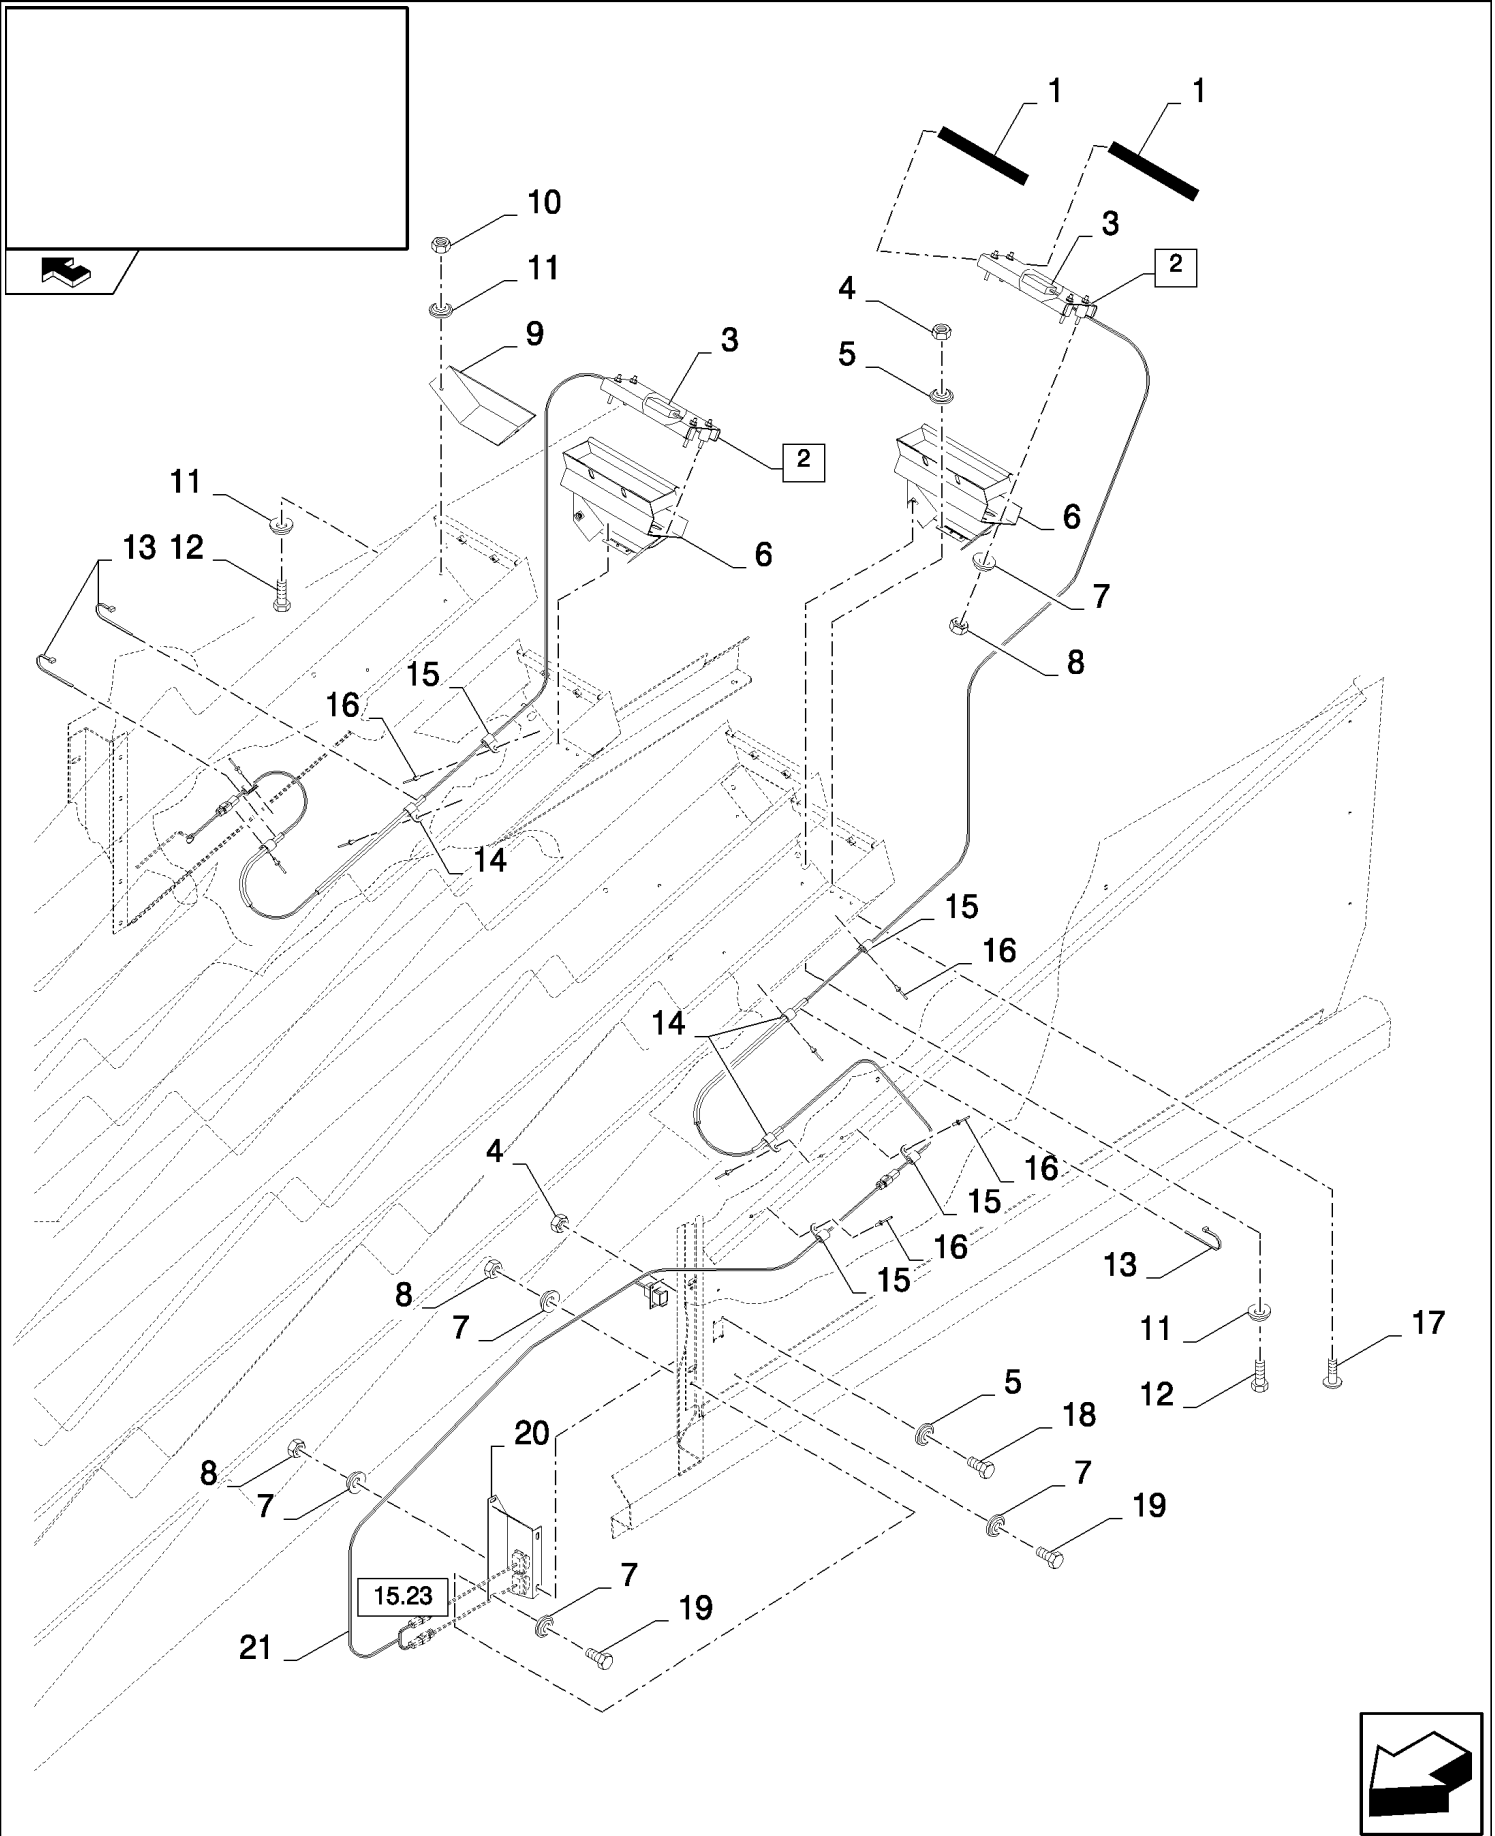

06.43(01) STRAW WALKER DETECTOR

CX8080 COMBINE (9/06-)

06.43(01) STRAW WALKER DETECTOR

сылка	Номер детали	Кол-во	Описание
1	80401278	AR	SEAL,
2	86579531	2	DETECTOR, (3)
3	84000257	1	SENSOR,
4	100012	10	NUT, M4, CI 8,
5	322355	10	WASHER, Belleville, M4,
6	84017737	2	HOLDER,
7	322357	16	WASHER, SPRING, Belleville, M6,
8	9706755	12	NUT, M6, CI 8,
9	84042926	AR	PLATE, COVER,
10	89706690	AR	NUT, M8, CI 8,
11	322358	AR	WASHER, SPRING, Belleville, M8,
12	120103	AR	BOLT, Hex, M8 x 16, 8.8,
13	86566989	4	STRAP, CABLE,
14	9706748	4	CLAMP, 5/8", Insul, 5/16" Bolt,
15	431352	5	CLAMP,
16	9512290	9	RIVET,
17	86511042	6	SCREW, Cross Pan Hd, M4 x 16,
18	412255	4	BOLT, Hex, M4 x 20, 8.8, Full Thd,
19	86508568	4	SCREW, Hex, M6 x 16, 8.8,
20	84452006	1	SUPPORT,
21	86616168	1	HARNESS, WIRE,