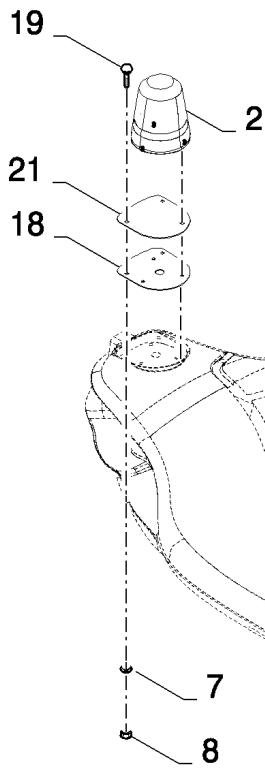

CX8080 COMBINE (9/06-)

18.84081810(01) BEACONS (3)

сылка	Номер детали	Кол-во	Описание
	84081810		ROTARY BEACON,
1	84320234	2	SWITCH,
2	87050694	3	BEACON,
3	140014	1	WASHER, M5 x 10 x 1,
4	445394	1	RIVET, Pop, M4.8 x 12.7,
5	86611337	1	SUPPORT,
6	86508568	4	SCREW, Hex, M6 x 16, 8.8,
7	86588450	9	WASHER, M6,
8	412152	9	NUT, LOCK, M6 x 1, CI 8.8,
9	120103	2	BOLT, Hex, M8 x 16, 8.8,
10	87010223	1	BUZZER,
11	322357	4	WASHER, SPRING, Belleville, M6,
12	9706755	4	NUT, M6, CI 8,
13	86629542	2	NUT, LOCK, M8 x 1.25, CI 8,
14	140016	2	WASHER, M8 x 16 x 1.6,
15	86590413	1	CLAMP,
16	86566989	1	STRAP, CABLE,
17	412250	4	NUT, LOCK, M8 x 1.25, CI 8,
18	87563006	2	SEAL PROTECTION,
19	308761	4	BOLT, CARRIAGE, Short NK, M8 x 25, CI8.8, Full Thd,
20	378243	4	WASHER, M8,
21	87532274	2	PLATE,