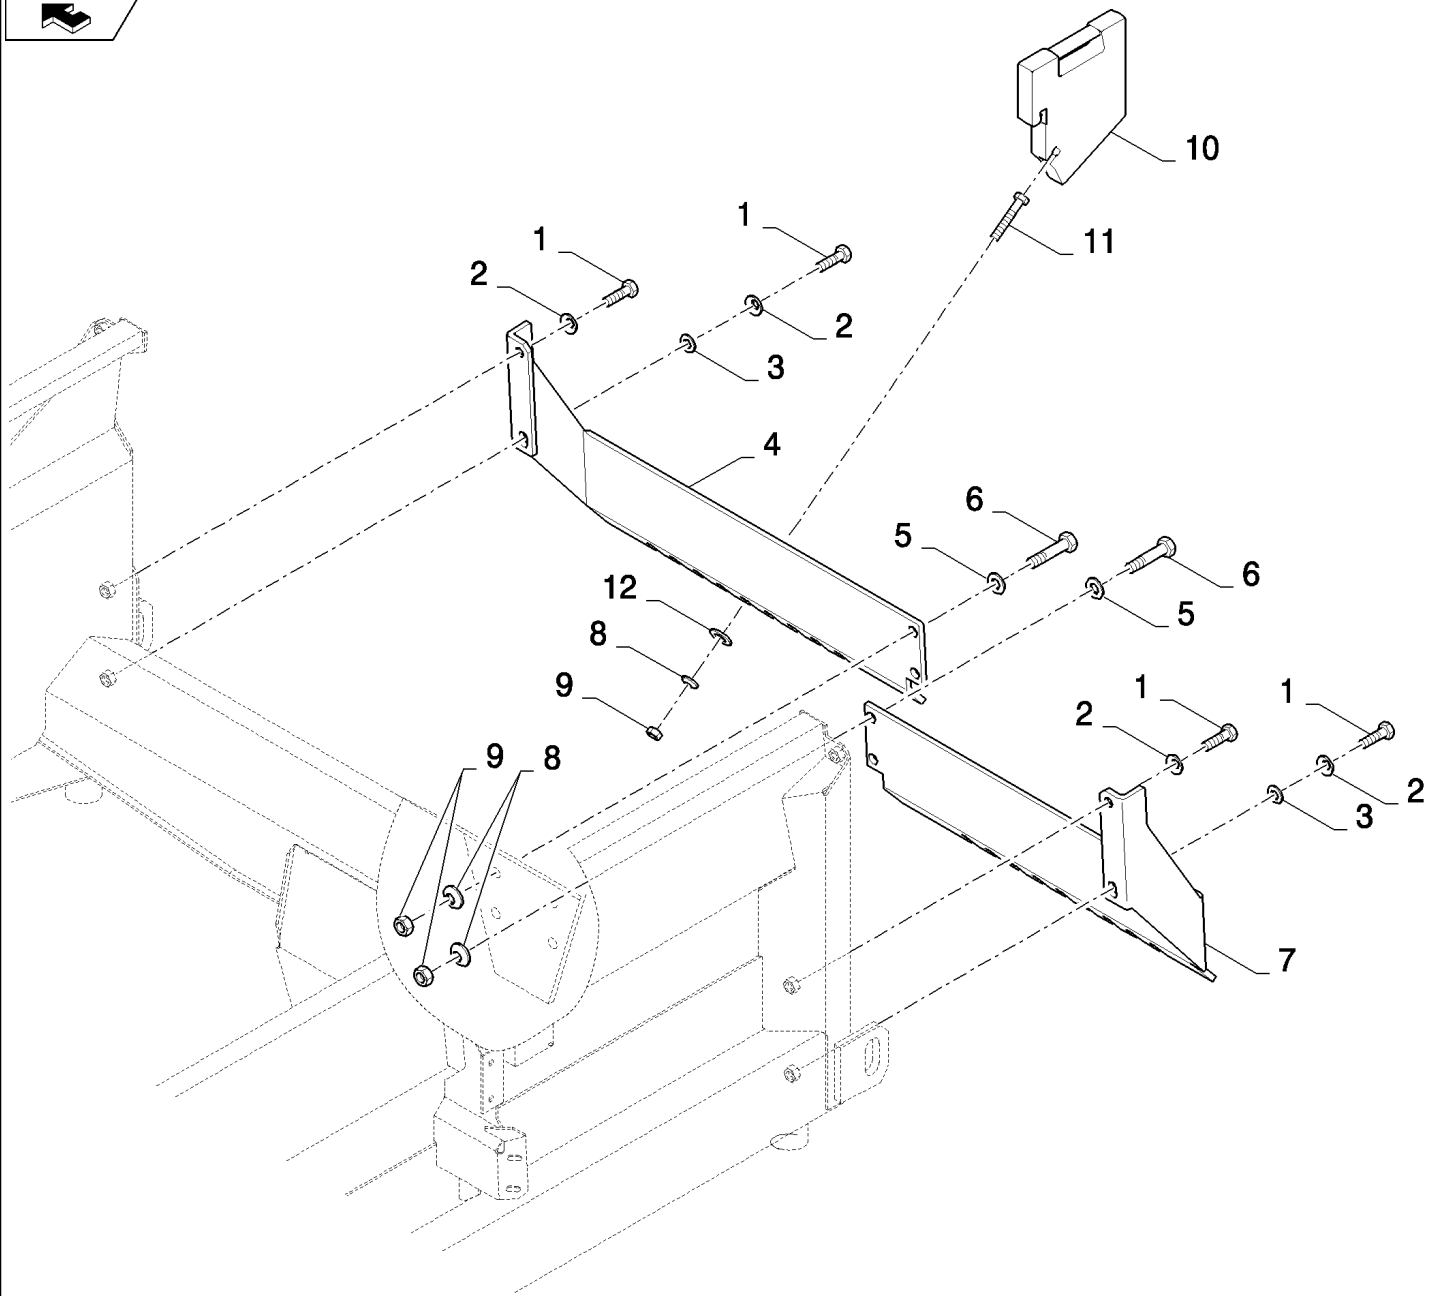

12.07(01) COUNTERWEIGHTS, SUPPORT

CX8080 COMBINE (9/06-)

12.07(01) COUNTERWEIGHTS, SUPPORT

сылка	Номер детали	Кол-во	Описание
1	9706687	4	SCREW, Hex, M12 x 30, 8.8,
2	140046	4	WASHER, Belleville, M12,
3	543043	2	WASHER,
4	84431460	1	SUPPORT, , FOR CX8060, CX8070, CX8080, CX8090 ONLY
4	84431528	1	SUPPORT, , FOR CX8030, CX8040, CX8050 ONLY
5	378246	4	WASHER, 16MM
6	385923	4	SCREW, Hex, M16 x 55, 8.8, Full Thd, Hex, M16 x 55, 8.8, Full Thd
7	84431405	1	SUPPORT, , FOR CX8060, CX8070, CX8080, CX8090 ONLY
7	84431545	1	SUPPORT, , FOR CX8030, CX8040, CX8050 ONLY
8	140048	AR	WASHER, SPRING, Belleville, M16,
9	100020	AR	NUT, M16, CI 8,
10	84435924	AR	WEIGHT, ADVANCE DEVICE, 35KG
11	120092	AR	SCREW, Hex, M16 x 70, 8.8,
12	451743	AR	WASHER,