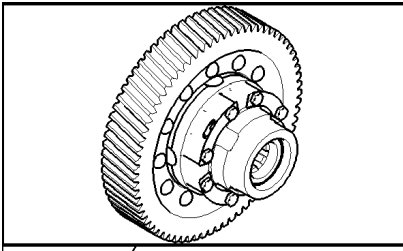

CX8080 COMBINE (9/06-)

03.09(01) DIFFERENTIAL

сылка	Номер детали	Кол-во	Описание
1	84071415	1	DIFFERENTIAL, (2 to 12), RATIO 20/61, WITH DIFF. LOCK
1	84071413	1	DIFFERENTIAL, (2 to 12), WITH DIFF. LOCK, RATIO 18/71
1	84071437	1	DIFFERENTIAL, (2 to 12), RATIO 16/71, WITH DIFF. LOCK
1	84071412	1	DIFFERENTIAL, (2 to 12), RATIO 20/61, STANDARD
1	84071409	1	DIFFERENTIAL, (2 to 12), STANDARD, RATIO 18/71
1	84071411	1	DIFFERENTIAL, (2 to 12), STANDARD, RATIO 16/71
2	9514039	2	SLEEVE,
3	210013	2	WASHER, THRUST,
4	9514042	2	SPROCKET, DRIVEN,
5	210014	4	WASHER,
6	9850394	4	GEAR, (7)
7	9514038	1	GEAR,
8	9514041	2	SHAFT,
9	120073	8	BOLT, Hex, M10 x 80, 8.8,
10	331649	4	PLATE, LOCKING,
11	NSS	1	NOT SERVICED SEPARATELY,
12	NSS	1	NOT SERVICED SEPARATELY,
13	455097	1	SPRING, , WITH DIFF. LOCK
14	455094	1	RING, , WITH DIFF. LOCK
15	327911	1	CIRCLIP, , WITH DIFF. LOCK