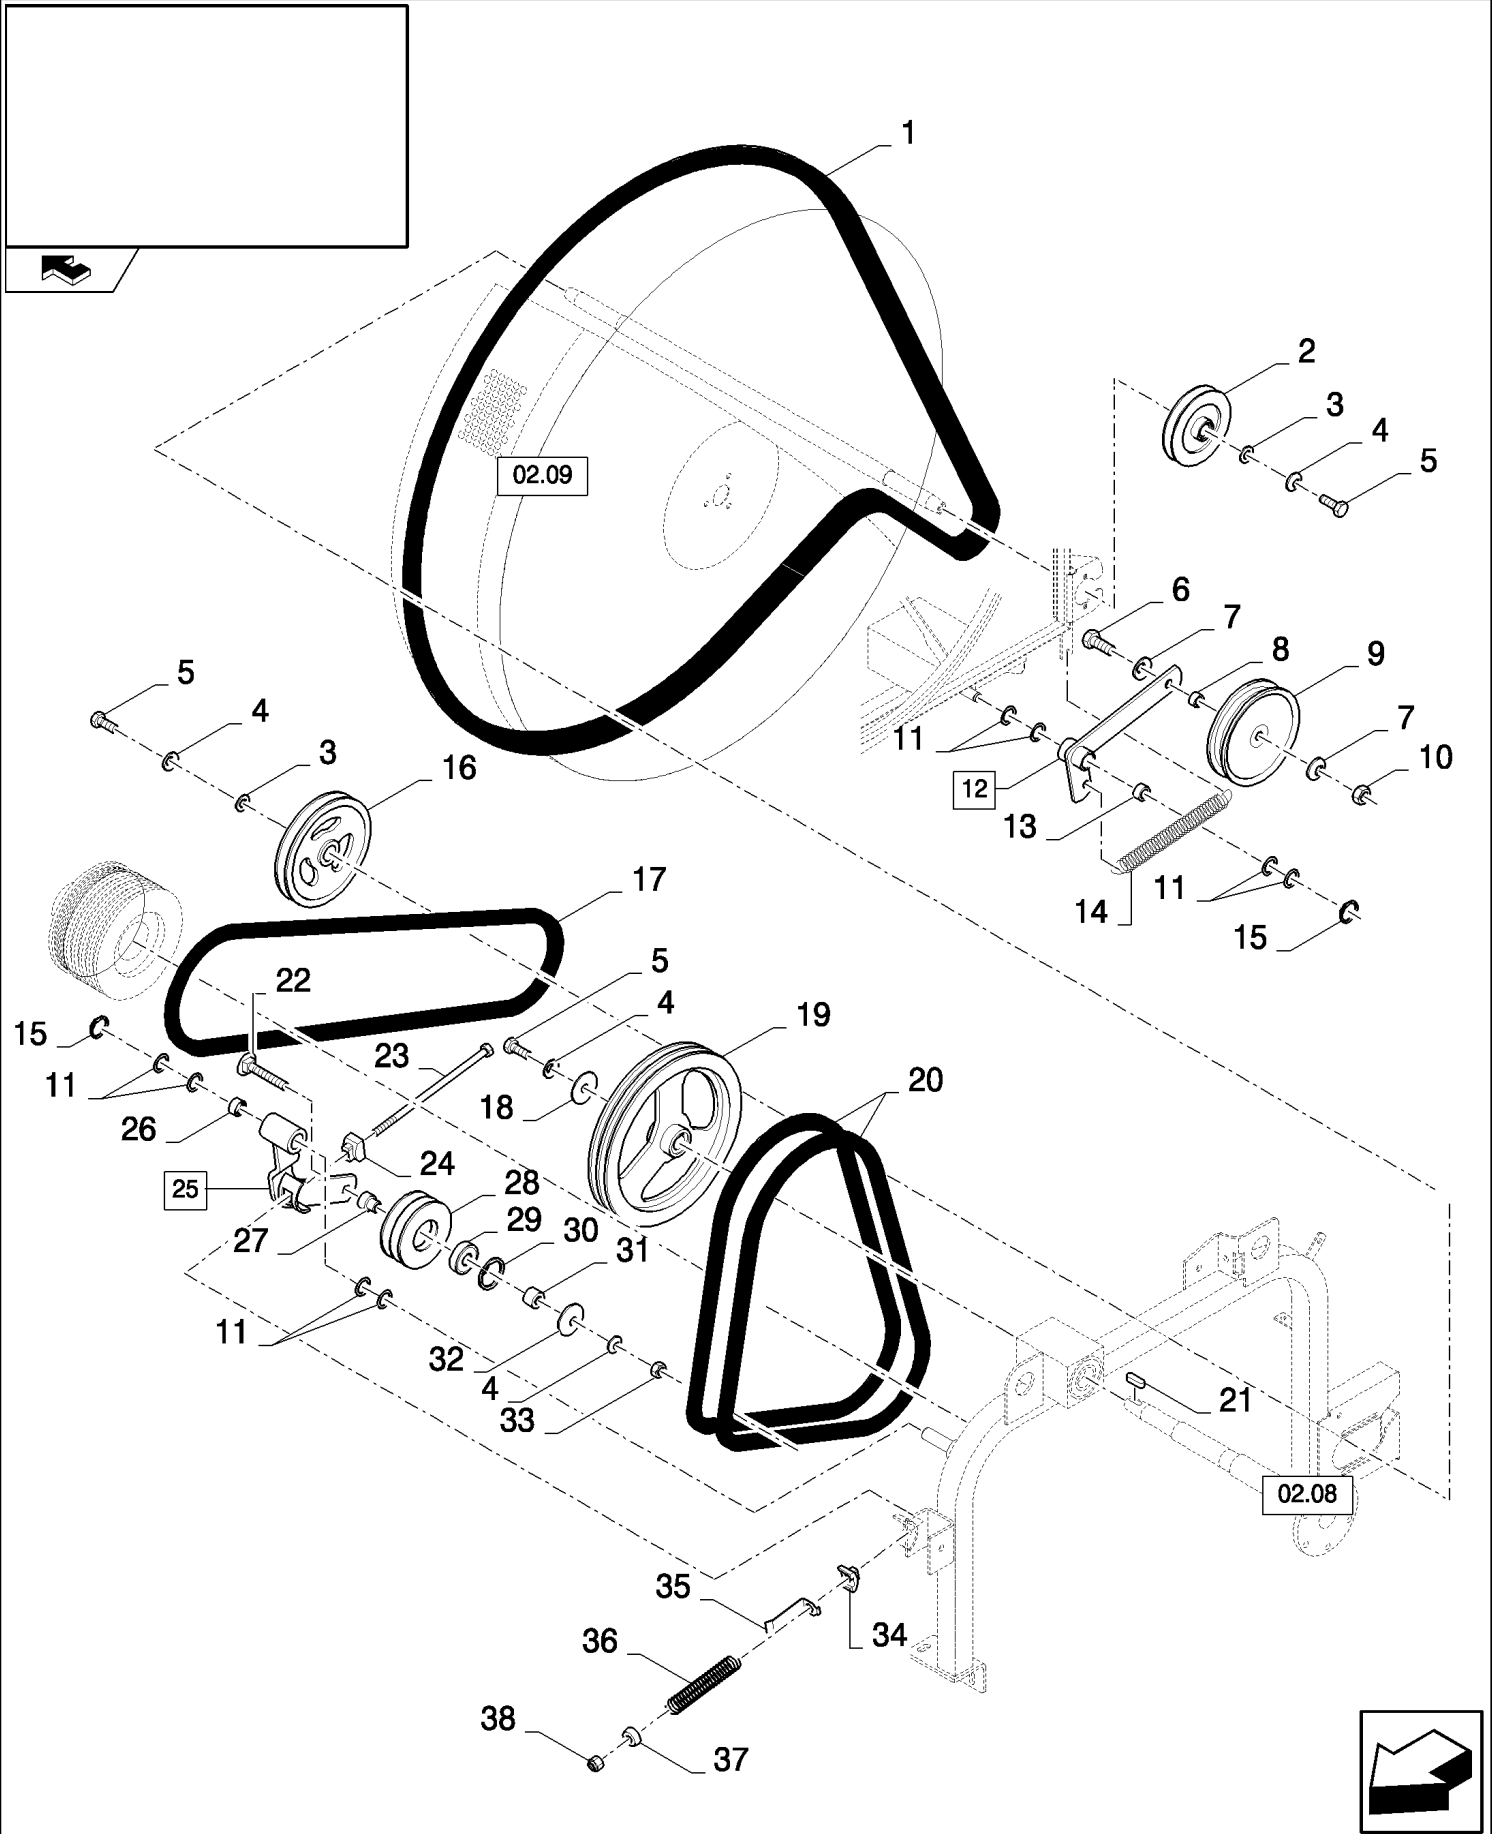

02.07(01) DRIVE, ROTARY SCREEN AND FAN

CX8080 COMBINE (9/06-)

02.07(01) DRIVE, ROTARY SCREEN AND FAN

сылка	Номер детали	Кол-во	Описание
1	84057085	1	BELT, TRANSMISSION, , BSN C599
1	87664428	1	BELT, , ASN D600
2	84069923	1	PULLEY, , BSN C599
2	84989988	1	PULLEY, , ASN D600
3	378244	2	WASHER, M10,
4	140045	4	WASHER, SPRING, Belleville, M10,
5	43138	3	SCREW, Hex, M10 x 20, 8.8, Full Thd, M10x25
6	9706693	1	BOLT, Hex, M12 x 60, 8.8,
7	140046	2	WASHER, Belleville, M12,
8	84069986	1	BUSHING,
9	84072736	1	PULLEY,
10	9706685	1	NUT, M12, CI 8,
11	443434	8	WASHER,
12	84069802	1	LEVER, (13)
13	382974	2	BUSHING,
14	180039	1	SPRING,
15	370024	2	RING, SNAP, M20, Ext,
16	84069907	1	PULLEY,
17	84061465	1	BELTS, SET OF 2,
18	140042	1	WASHER, M10 x 34 x 3,
19	84071139	1	PULLEY,
20	9835816	1	BELTS, SET OF 2, , FOR CX8030, CX8040, CX8050, CX8060, CX8070, CX8080 ONLY
20	84459056	1	SET OF BELTS, , FOR CX8090 ONLY
21	170005	1	KEY,
22	374894	1	BOLT, CARRIAGE, Short NK, M10 x 70, CI8.8, M10x70
23	9514334	1	ROD,
24	754131	1	GUIDE,
25	84069771	1	LEVER, (26)
26	382974	2	BUSHING,
27	84071567	1	SHAFT,
28	84072747	1	PULLEY,
29	727874	1	BEARING ASSY,
30	300647	1	RING, SNAP, M47, Int,
31	449267	1	RING,
32	140198	1	WASHER,
33	100016	1	NUT, M10, CI 8,
34	442398	1	GUIDE,
35	913108	1	INDICATOR,
36	9817602	1	SPRING,
37	356728	1	PROTECTION CAP,
38	412141	1	NUT, LOCK, M10 x 1.5, CI 8,