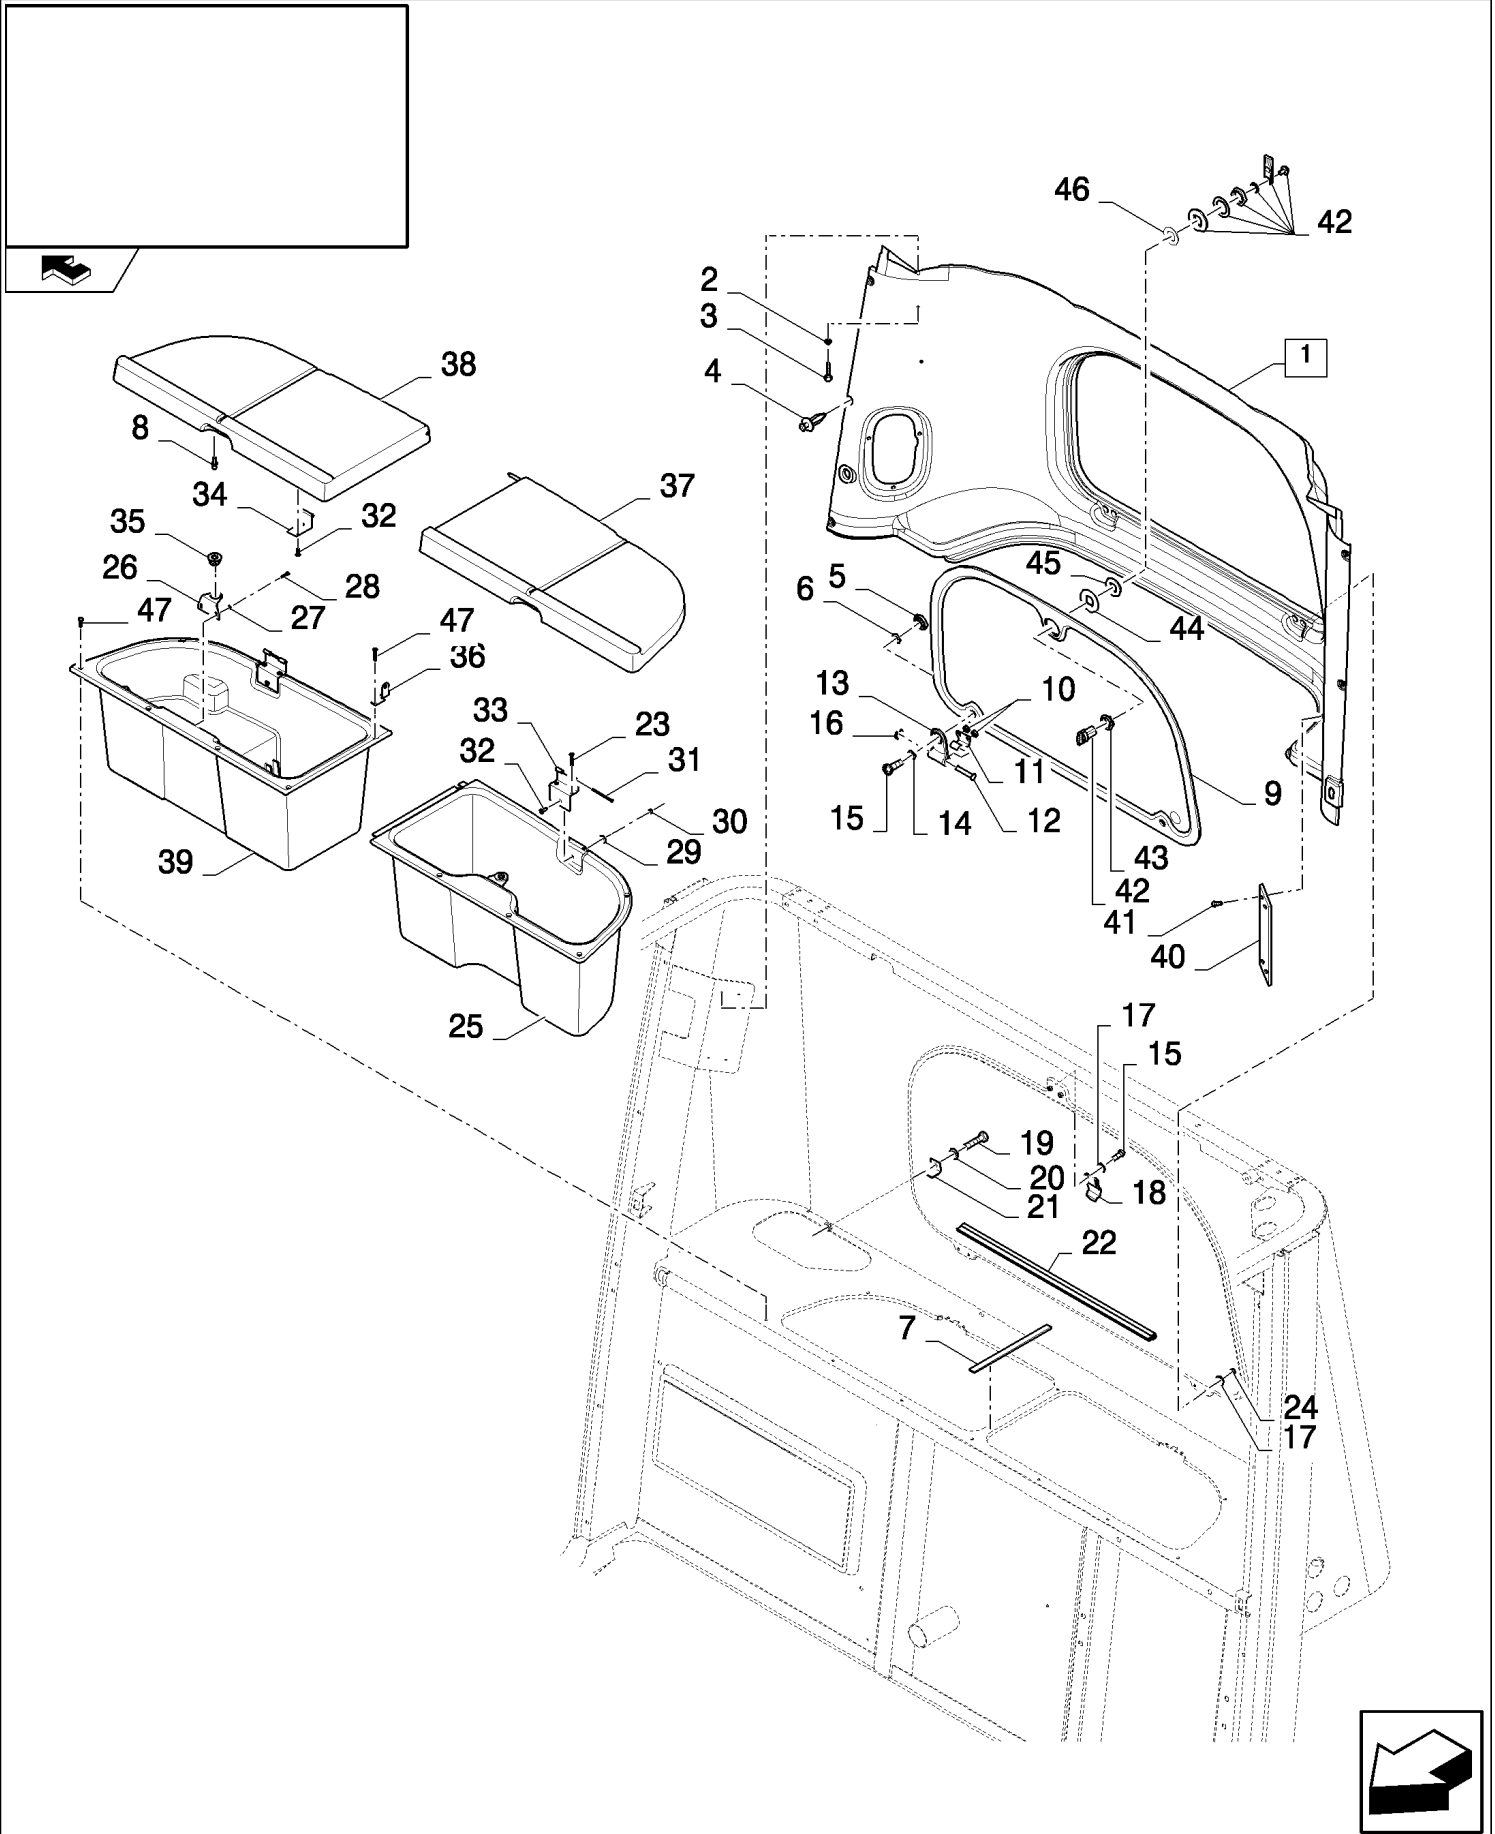

10.18(01) REAR PANEL

CX8080 COMBINE (9/06-)

10.18(01) REAR PANEL

сылка	Номер детали	Кол-во	Описание
1	87381934	1	SOFT TRIM, (40,41)
2	84607406	2	WASHER,
3	84607407	2	SCREW,
4	84320280	9	PLUG,
5	86531235	2	BUSHING,
6	86531234	2	RING,
7	84447856	1	STRIP-GASKET,
8	87527748	2	PIN, LOCK,
9	84440767	1	GLASS,
10	84061305	4	SPACER,
11	84435282	2	HINGE,
12	84320278	2	PIN,
13	84061288	2	HINGE,
14	84072877	2	WASHER,
15	84073086	8	SCREW, M6x20
16	89992582	2	CIRCLIP,
17	84007539	6	WASHER,
18	84444590	1	CLIP,
19	43128	1	BOLT, Hex, M8 x 30, 8.8,
20	140016	1	WASHER, M8 x 16 x 1.6,
21	84072548	1	BRACKET,
22	87381500	1	SEAL, RUBBER,
23	412477	5	SCREW, Cross Oval Hd, M4 x 25, M4x25
24	9706755	4	NUT, M6, CI 8,
25	87106698	1	BOX,
26	87516749	2	SUPPORT,
27	86509827	4	WASHER, LOCK, M3,
28	86511816	4	SCREW, Cross Pan Hd, M3 x 16,
29	335872	2	WASHER, 4MM
30	385681	2	NUT, LOCK, M4 x .7, CI 8, M4
31	84432117	2	PIN,
32	9844205	6	SCREW, M4x14
33	84432119	2	HINGE,
34	87517133	2	HINGE,
35	87527749	2	RING, LOCKING,
36	87527750	1	BRACKET,
37	87527239	1	CUSHION, SEAT,
38	87527746	1	CUSHION, SEAT,
39	86527448	1	BOX,
40	87107709	1	DOOR,
41	87012023	4	LATCH,
42	84441355	1	LATCH,