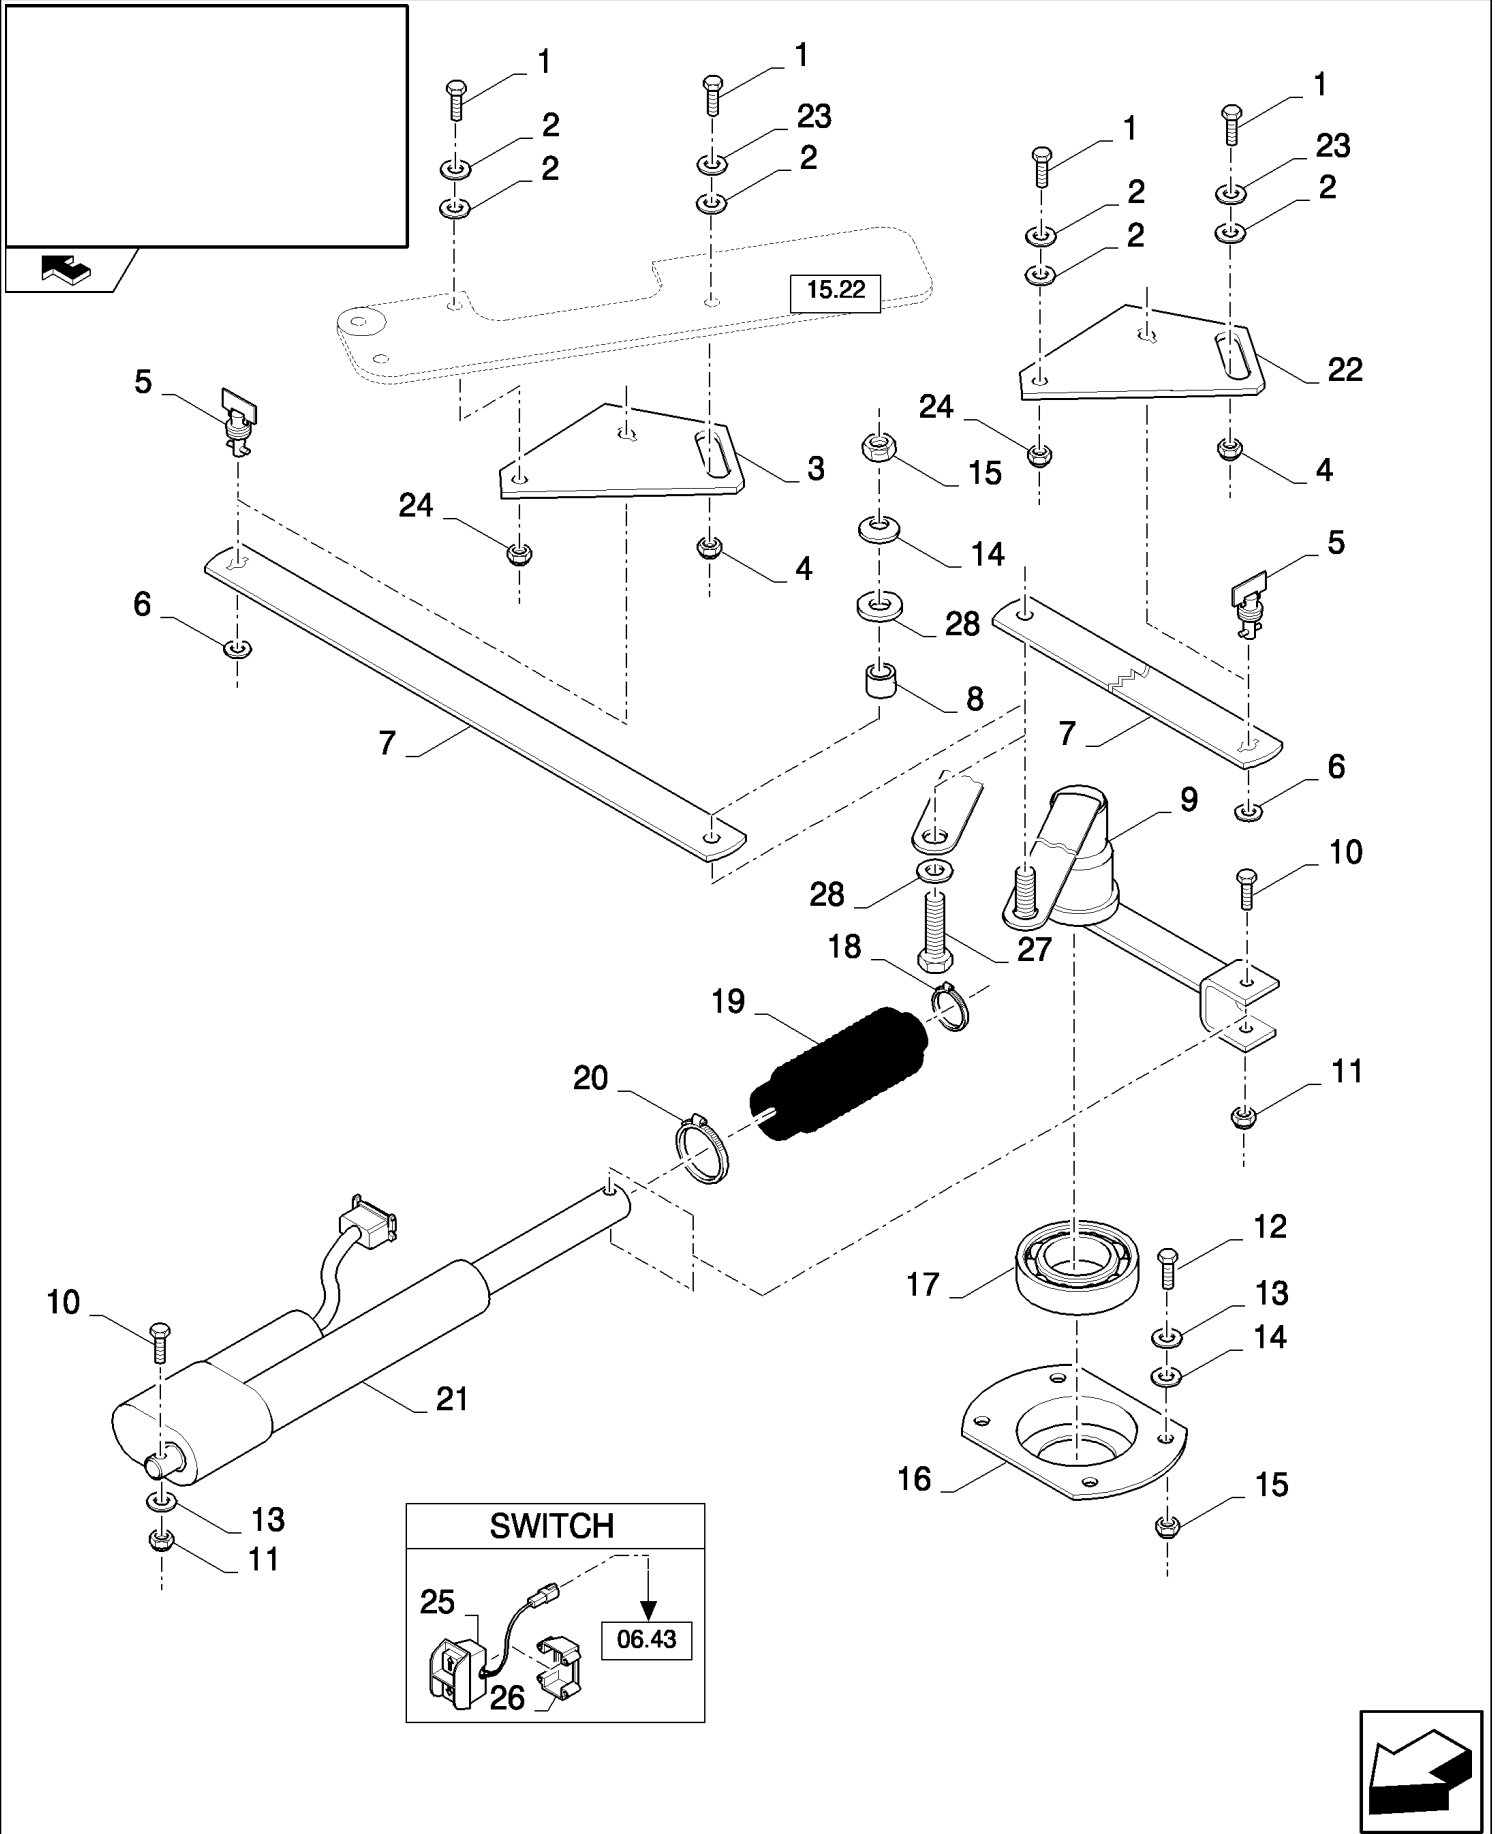

15.23(01) REMOTE LOWER SIEVE ADJUSTMENT

CX8080 COMBINE (9/06-)

15.23(01) REMOTE LOWER SIEVE ADJUSTMENT

сылка	Номер детали	Кол-во	Описание
1	120100	2	BOLT, Hex, M6 x 20, 8.8, , FOR CX8030, CX8040, CX8050 ONLY
1	120100	4	BOLT, Hex, M6 x 20, 8.8, , FOR CX8060, CX8070, CX8080, CX8090 ONLY
2	412649	3	WASHER, SPRING, Belleville, M6, , FOR CX8030, CX8040, CX8050 ONLY
2	412649	6	WASHER, SPRING, Belleville, M6, , FOR CX8060, CX8070, CX8080, CX8090 ONLY
3	84053677	1	PLATE,
4	9706755	1	NUT, M6, CI 8, , FOR CX8030, CX8040, CX8050 ONLY
4	9706755	2	NUT, M6, CI 8, , FOR CX8060, CX8070, CX8080, CX8090 ONLY
5	9831581	1	LOCK, , FOR CX8030, CX8040, CX8050 ONLY
5	9831581	2	LOCK, , FOR CX8060, CX8070, CX8080, CX8090 ONLY
6	9514605	1	RING, LOCKING, , FOR CX8030, CX8040, CX8050 ONLY
6	9514605	2	RING, LOCKING, , FOR CX8060, CX8070, CX8080, CX8090 ONLY
7	84457469	1	PLATE, , FOR CX8030, CX8040, CX8050 ONLY
7	84457469	2	PLATE, , FOR CX8060, CX8070, CX8080, CX8090 ONLY
8	428329	1	RING, H=9.5MM, FOR CX8060, CX8070, CX8080, CX8090 ONLY
8	84457465	1	BUSHING, H=5MM, FOR CX8030, CX8040, CX8050 ONLY
9	87011804	1	LEVER,
10	87716	2	BOLT, Hex, 1/4"-20 x 1 1/4", G5,
11	280129	2	NUT, LOCK, 1/4"-20, GC,
12	120103	4	BOLT, Hex, M8 x 16, 8.8,
13	378243	8	WASHER, M8,
14	322358	5	WASHER, SPRING, Belleville, M8,
15	89706690	5	NUT, M8, CI 8,
16	310045	1	FLANGE,
17	34439	1	BEARING, BALL,
18	326082	1	CLAMP,
19	84053431	1	BELLOWS,
20	382527	1	CLAMP, HOSE,
21	87347281	1	ACTUATOR,
22	84062611	1	PLATE, , FOR CX8060, CX8070, CX8080, CX8090 ONLY
23	322357	2	WASHER, SPRING, Belleville, M6, , FOR CX8060, CX8070, CX8080, CX8090 ONLY
23	322357	1	WASHER, SPRING, Belleville, M6, , FOR CX8030, CX8040, CX8050 ONLY
24	353308	2	NUT, M6 x 1, CI 8, , FOR CX8060, CX8070, CX8080, CX8090 ONLY
24	353308	1	NUT, M6 x 1, CI 8, , FOR CX8030, CX8040, CX8050 ONLY
25	86627351	1	SWITCH,
26	86627352	1	CLAMP,
27	43128	1	BOLT, Hex, M8 x 30, 8.8,