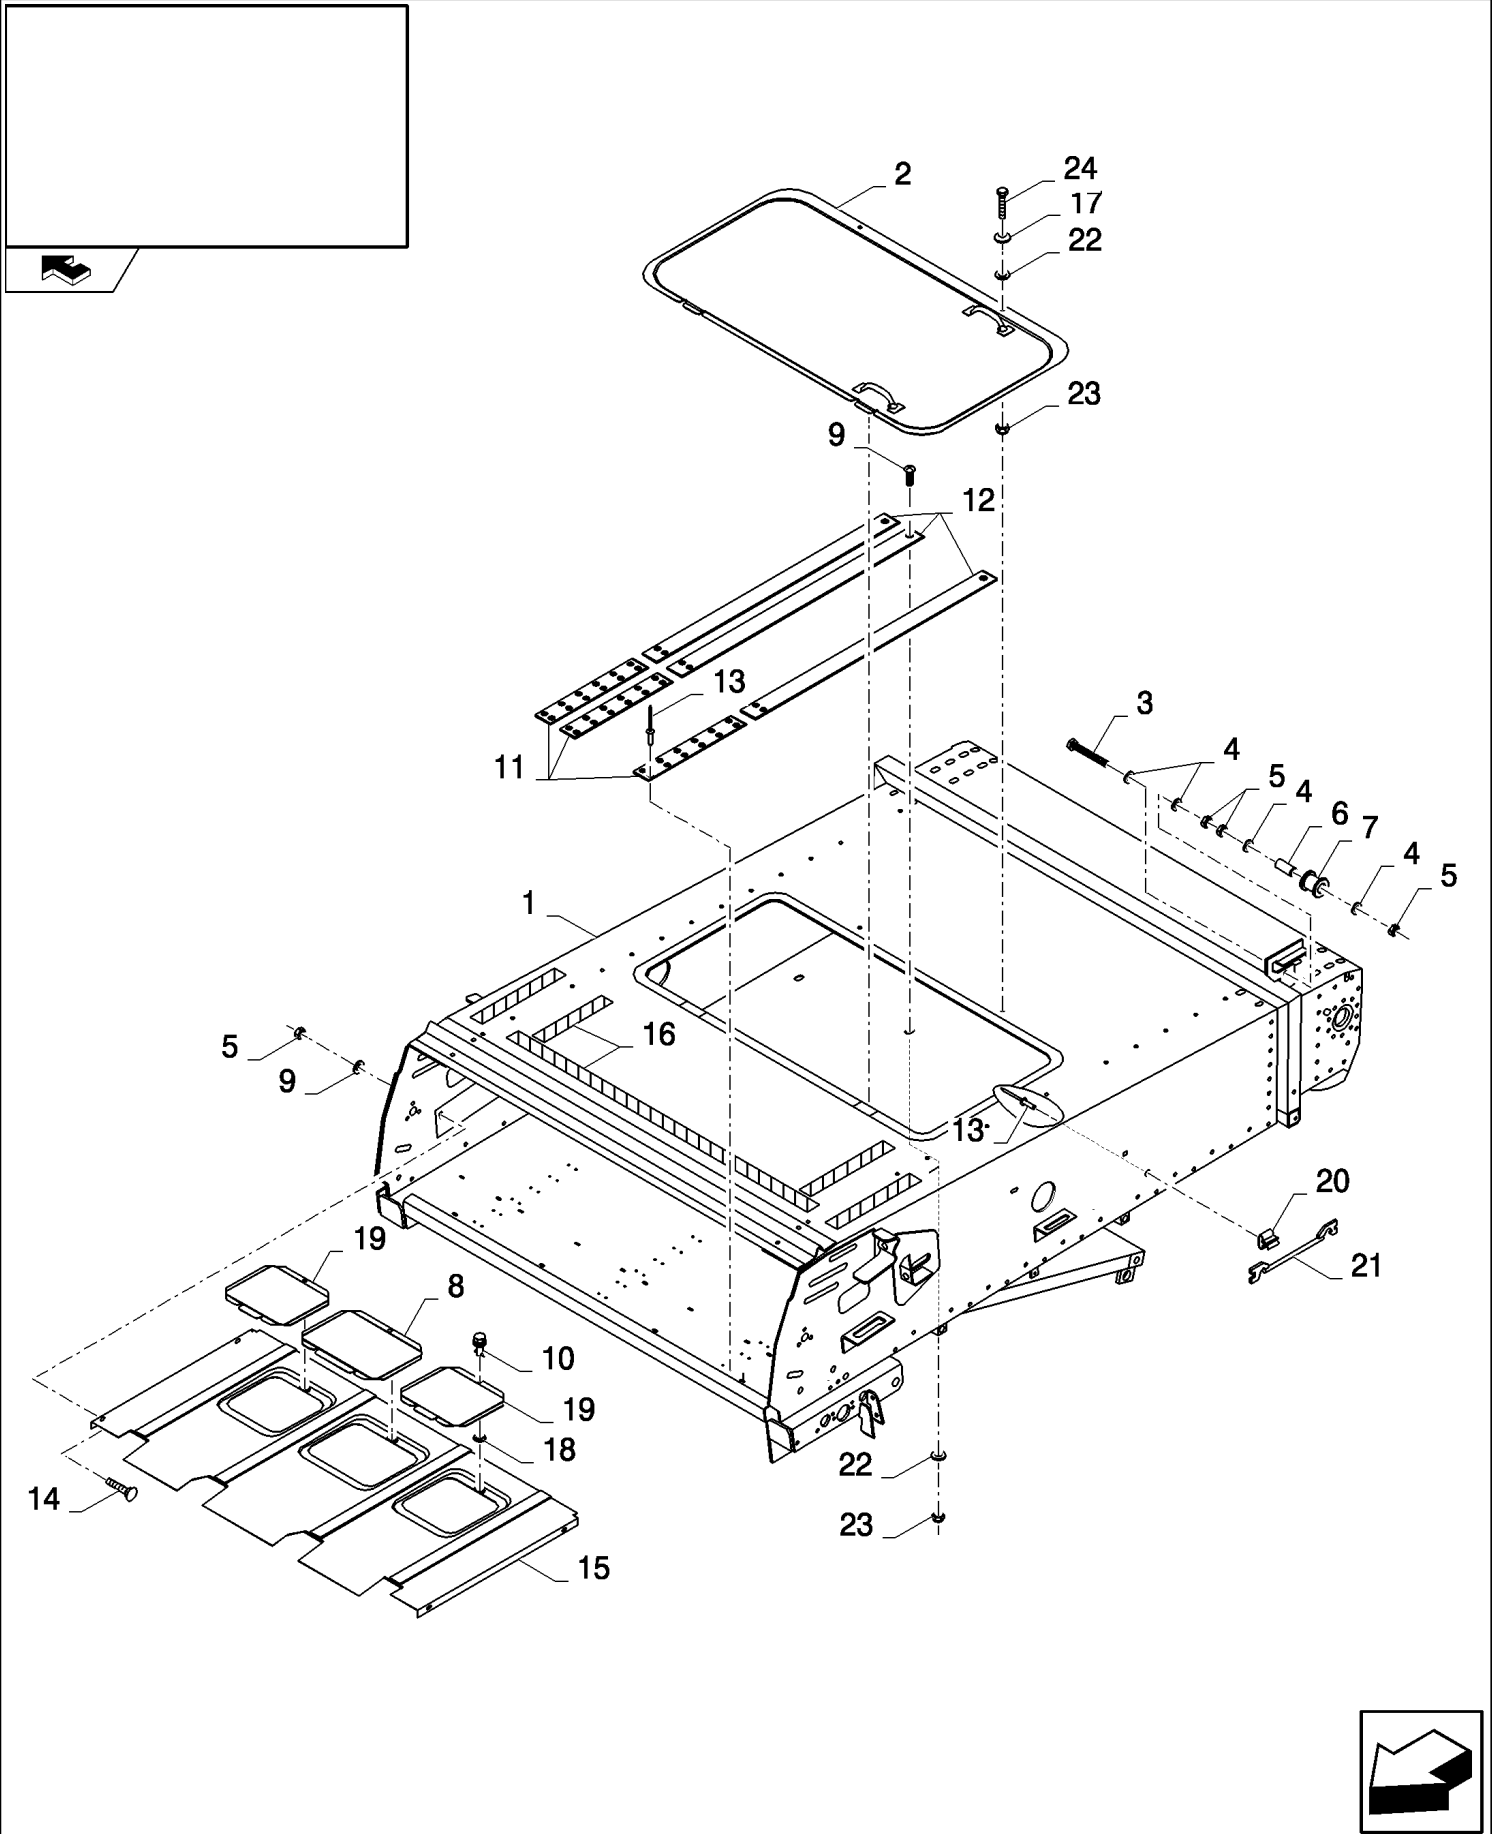

13.09(01) STRAW ELEVATOR WITH FRONT FACE ADJUSTMENT

CX8080 COMBINE (9/06-)

13.09(01) STRAW ELEVATOR WITH FRONT FACE ADJUSTMENT

сылка	Номер детали	Кол-во	Описание
1	84073490	1	CONVEYOR, , WITH OPEN BOTTOM, FOR CX8060, CX8070, CX8080, CX8090 ONLY
1	84076095	1	CONVEYOR, , FOR CX8060, CX8070, CX8080, CX8090 ONLY, WITH CLOSED BOTTOM
1	84073492	1	CONVEYOR, , WITH OPEN BOTTOM, FOR CX8040, CX8050 ONLY
1	84434940	1	CONVEYOR, , FOR CX8040, CX8050 ONLY, WITH CLOSED BOTTOM
2	84440001	1	COVER, , FOR CX8060, CX8070, CX8080, CX8090 ONLY
2	84440101	1	COVER, , FOR CX8040, CX8050 ONLY
3	538885	1	BOLT, Hex, M10 x 90, 8.8, Full Thd, M10x90
4	378244	4	WASHER, M10,
5	100016	7	NUT, M10, CI 8,
6	9815355	1	SPACER,
7	9815357	4	ROLLER,
8	84448919	1	COVER, , FOR CX8060, CX8070, CX8080, CX8090 ONLY, NOT FOR SMALL GRAIN
8	84448919	2	COVER, , NOT FOR SMALL GRAIN, FOR CX8040, CX8050 ONLY
9	140045	4	WASHER, SPRING, Belleville, M10,
9	62087	3	SCREW,
10	89514603	3	LOCK, , NOT FOR SMALL GRAIN
11	84454039	3	WEAR STRIP, 12 Holes, 398mm Length, FOR CX8060, CX8070, CX8080, CX8090 ONLY
11	84454039	2	WEAR STRIP, 12 Holes, 398mm Length, FOR CX8040, CX8050 ONLY
12	84454026	3	WEAR STRIP, 3 Holes, FOR CX8060, CX8070, CX8080, CX8090 ONLY
12	84454026	2	WEAR STRIP, 3 Holes, FOR CX8040, CX8050 ONLY
13	445394	43	RIVET, Pop, M4.8 x 12.7,
14	120041	4	BOLT, CARRIAGE, Short NK, M10 x 20, CI8.8, Full Thd, M10x30
15	84449067	1	PLATE, , FOR CX8060, CX8070, CX8080, CX8090 ONLY
15	84459937	1	PLATE, , FOR CX8060, CX8070, CX8080, CX8090 ONLY, FOR SMALL GRAIN ONLY
15	84449073	1	PLATE, , FOR CX8040, CX8050 ONLY
15	84459938	1	PLATE, , FOR CX8040, CX8050 ONLY, FOR SMALL GRAIN ONLY
16	401502	AR	STRIP, ANTI-SKID, 51mm x 18.3 Roll - Cut to Size
17	412650	2	WASHER, Belleville, M8,
18	9514605	3	RING, LOCKING, , NOT FOR SMALL GRAIN
19	84448921	2	COVER, , NOT FOR SMALL GRAIN, FOR CX8060, CX8070, CX8080, CX8090 ONLY
20	323307	1	CLAMP,
21	84431038	1	KEY, LOCK,
22	140041	5	WASHER, M8 x 28 x 3,
23	86629542	5	NUT, LOCK, M8 x 1.25, CI 8,
24	43128	2	BOLT, Hex, M8 x 30, 8.8,