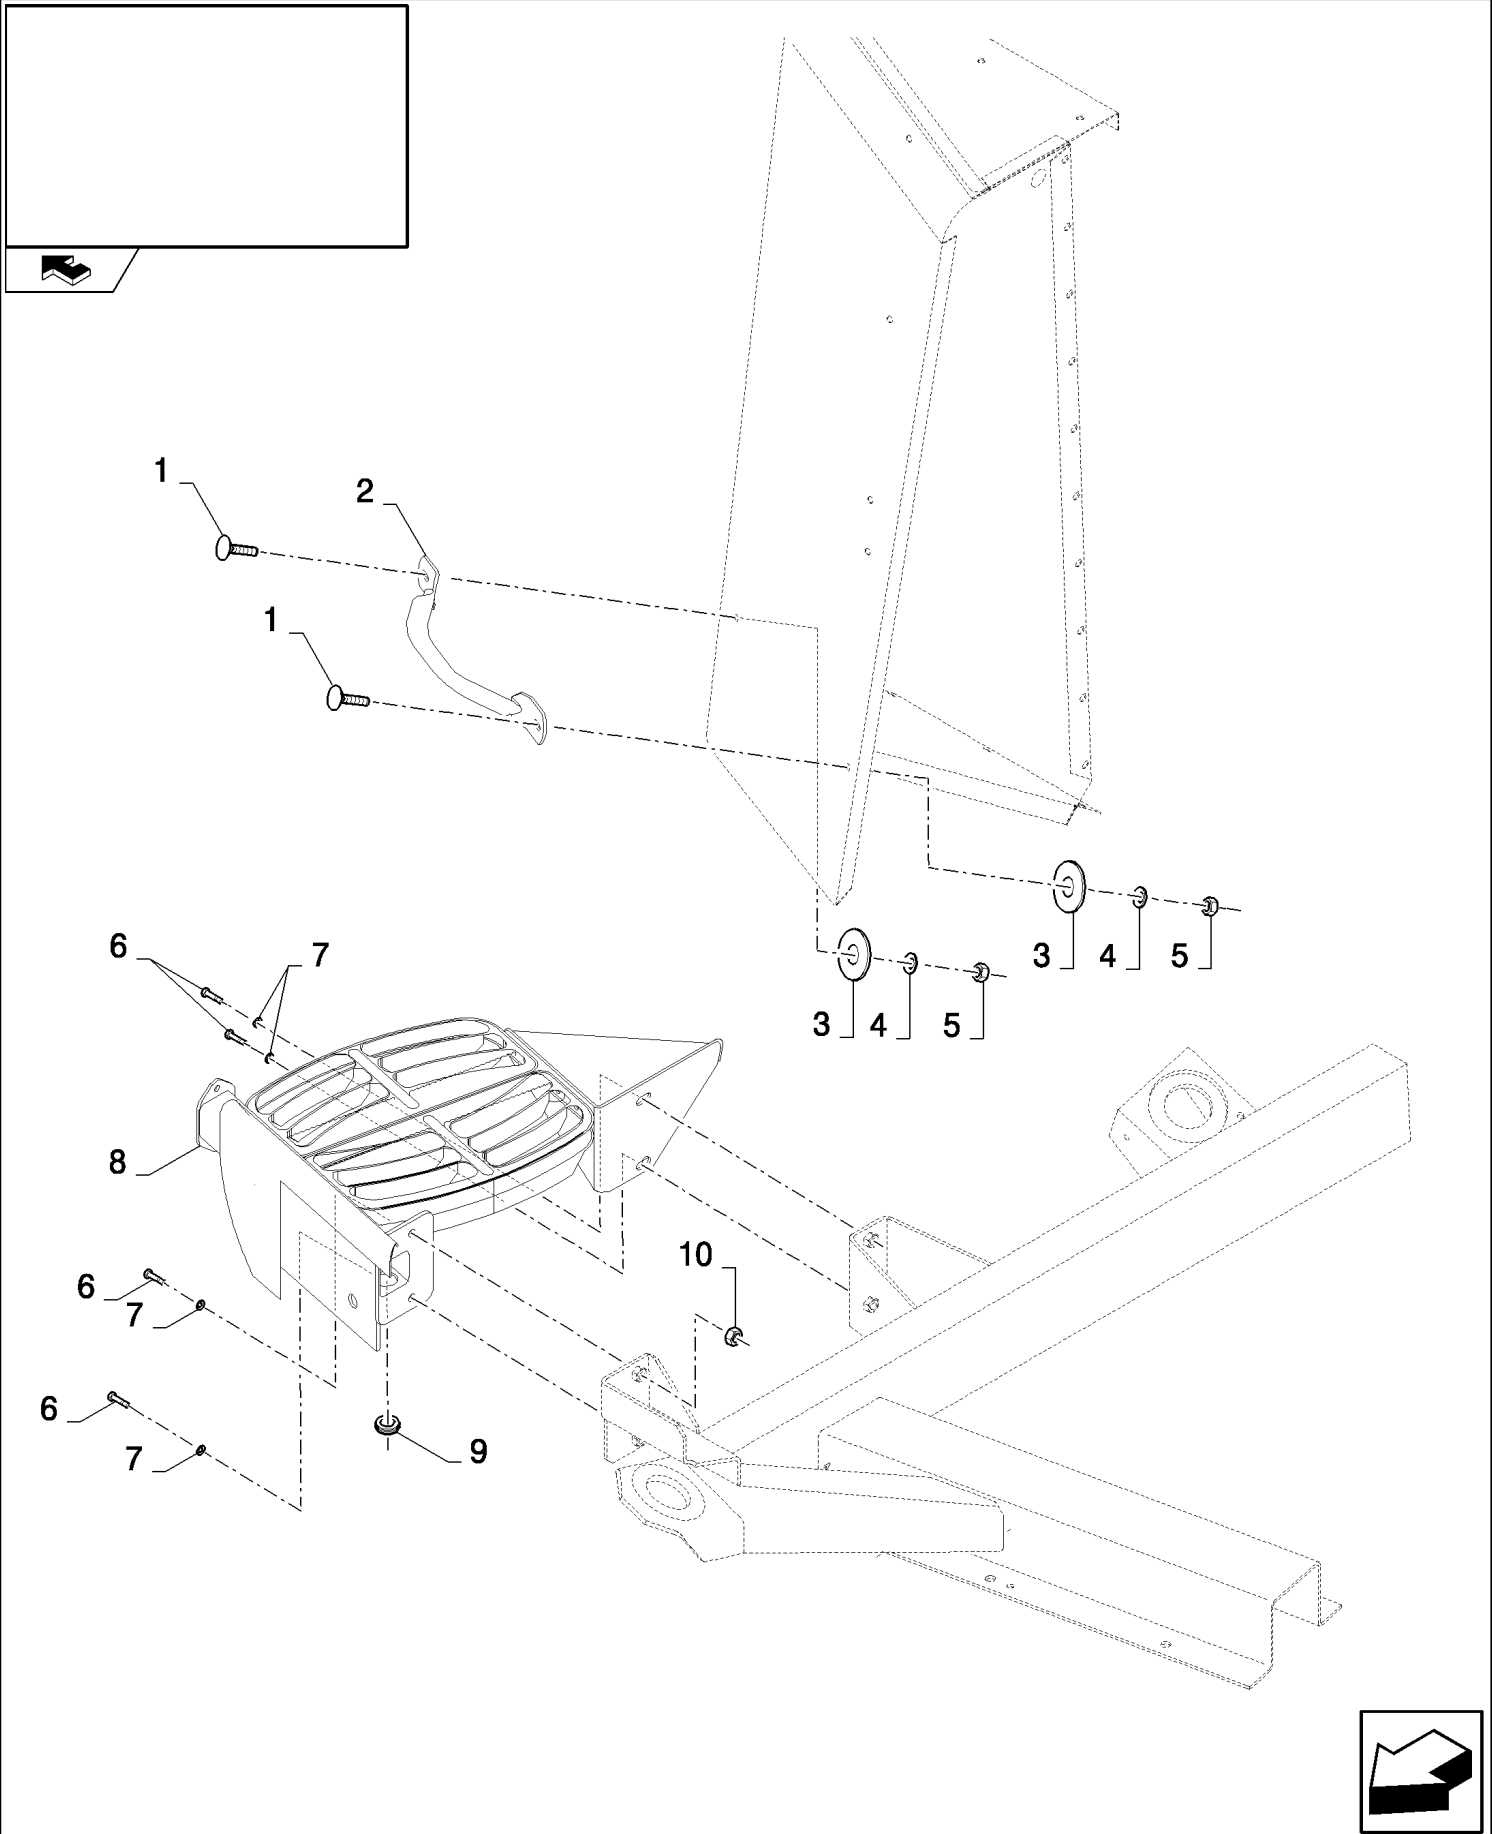

CX8080 COMBINE (9/06-)

10.23(01) STEP, RH

сылка	Номер детали	Кол-во	Описание
1	308761	2	BOLT, CARRIAGE, Short NK, M8 x 25, CI8.8, Full Thd,
2	84431209	1	HANDLE GRIP,
3	140042	2	WASHER, M10 x 34 x 3,
4	322358	2	WASHER, SPRING, Belleville, M8,
5	89706690	2	NUT, M8, CI 8,
6	43140	4	BOLT, Hex, M10 x 30, 8.8, Full Thd,
7	140045	4	WASHER, SPRING, Belleville, M10,
8	84607434	1	STEP, , FOR 3 M VERSION ONLY
8	84607436	1	STEP, , FOR 3.3 M VERSION ONLY
9	452802	1	GROMMET,
10	100016	4	NUT, M10, CI 8,