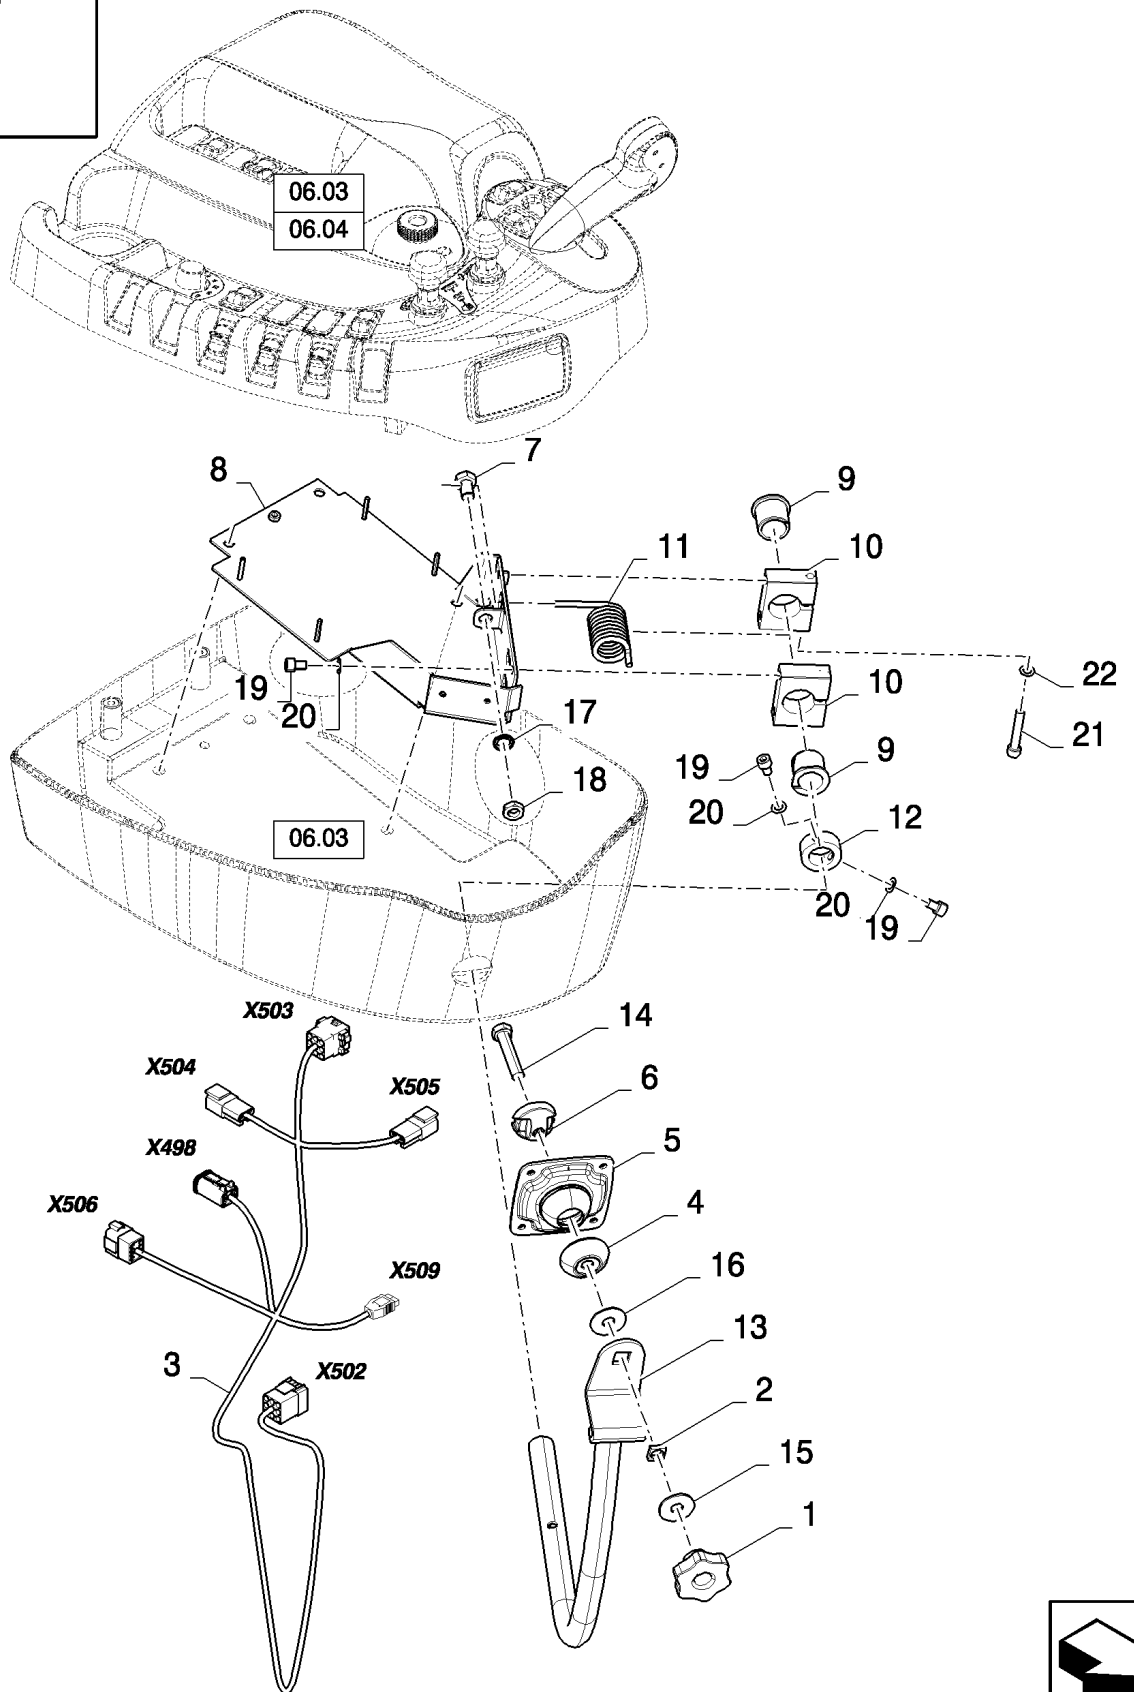

CX8080 COMBINE (9/06-)

06.04(01) RIGHT HAND CONSOLE, SWITCHES

сылка	Номер детали	Кол-во	Описание
1	87540752	1	HOUSING,
2	84320263	AR	PLUG,
3	84320233	1	SWITCH, Rotor speed
4	86622310	1	KNOB, GEARSHIFT
5	84320249	1	SWITCH, Road / Field
6	84320238	1	SWITCH, DUAL RANGE SPEED
7	84320236	1	SWITCH, 4 WHEEL DRIVE
8	84320267	1	SWITCH, PARKING BRAKE
9	84320242	1	SWITCH, Chopper spreader plates
10	84320240	1	SWITCH, Automatic crop settings
11	84320239	1	SWITCH, Straw elevator reverser
12	84320235	1	SWITCH, Reel speed
13	82027013	2	SWITCH, threshing, straw elevator
14	86643197	1	SWITCH, HEADER WIDTH
15	84320255	1	SWITCH, ENGINE THROTTLE
16	86643196	1	SWITCH, HEADER MEMORY
17	84320251	1	SWITCH, VERTICAL KNIVES
18	84320233	1	SWITCH, LOWER SIEVES
19	84454794	1	SWITCH, SMART STEER ON-OFF, Intelli Steer
20	84320233	1	SWITCH, Upper sieves
21	84320233	1	SWITCH, Concave clearance
22	84320233	1	SWITCH, cleaning fan speed

06.05(01) BRACKET