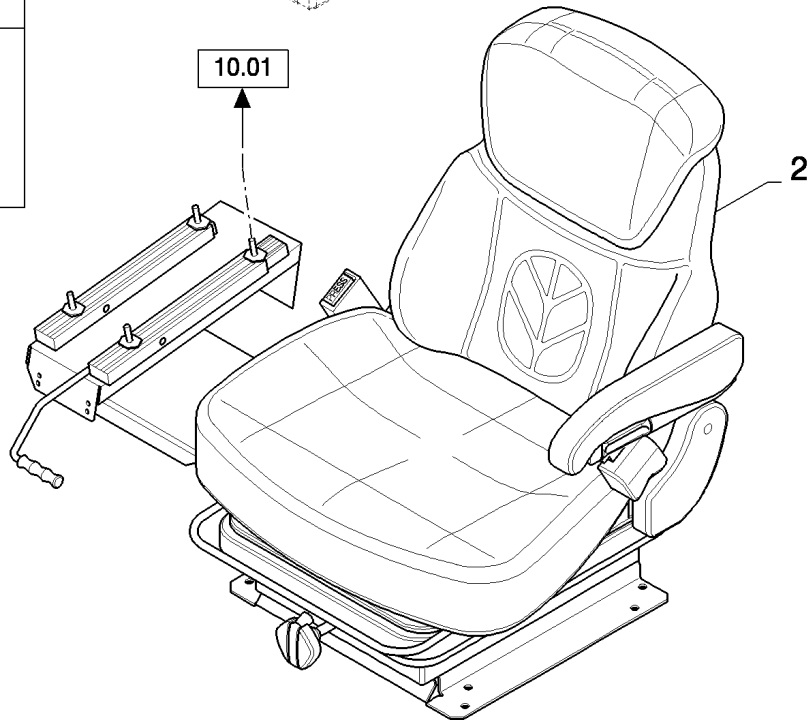

10.12(01) OPERATORS SEAT

SAFETY BELT

SWITCH