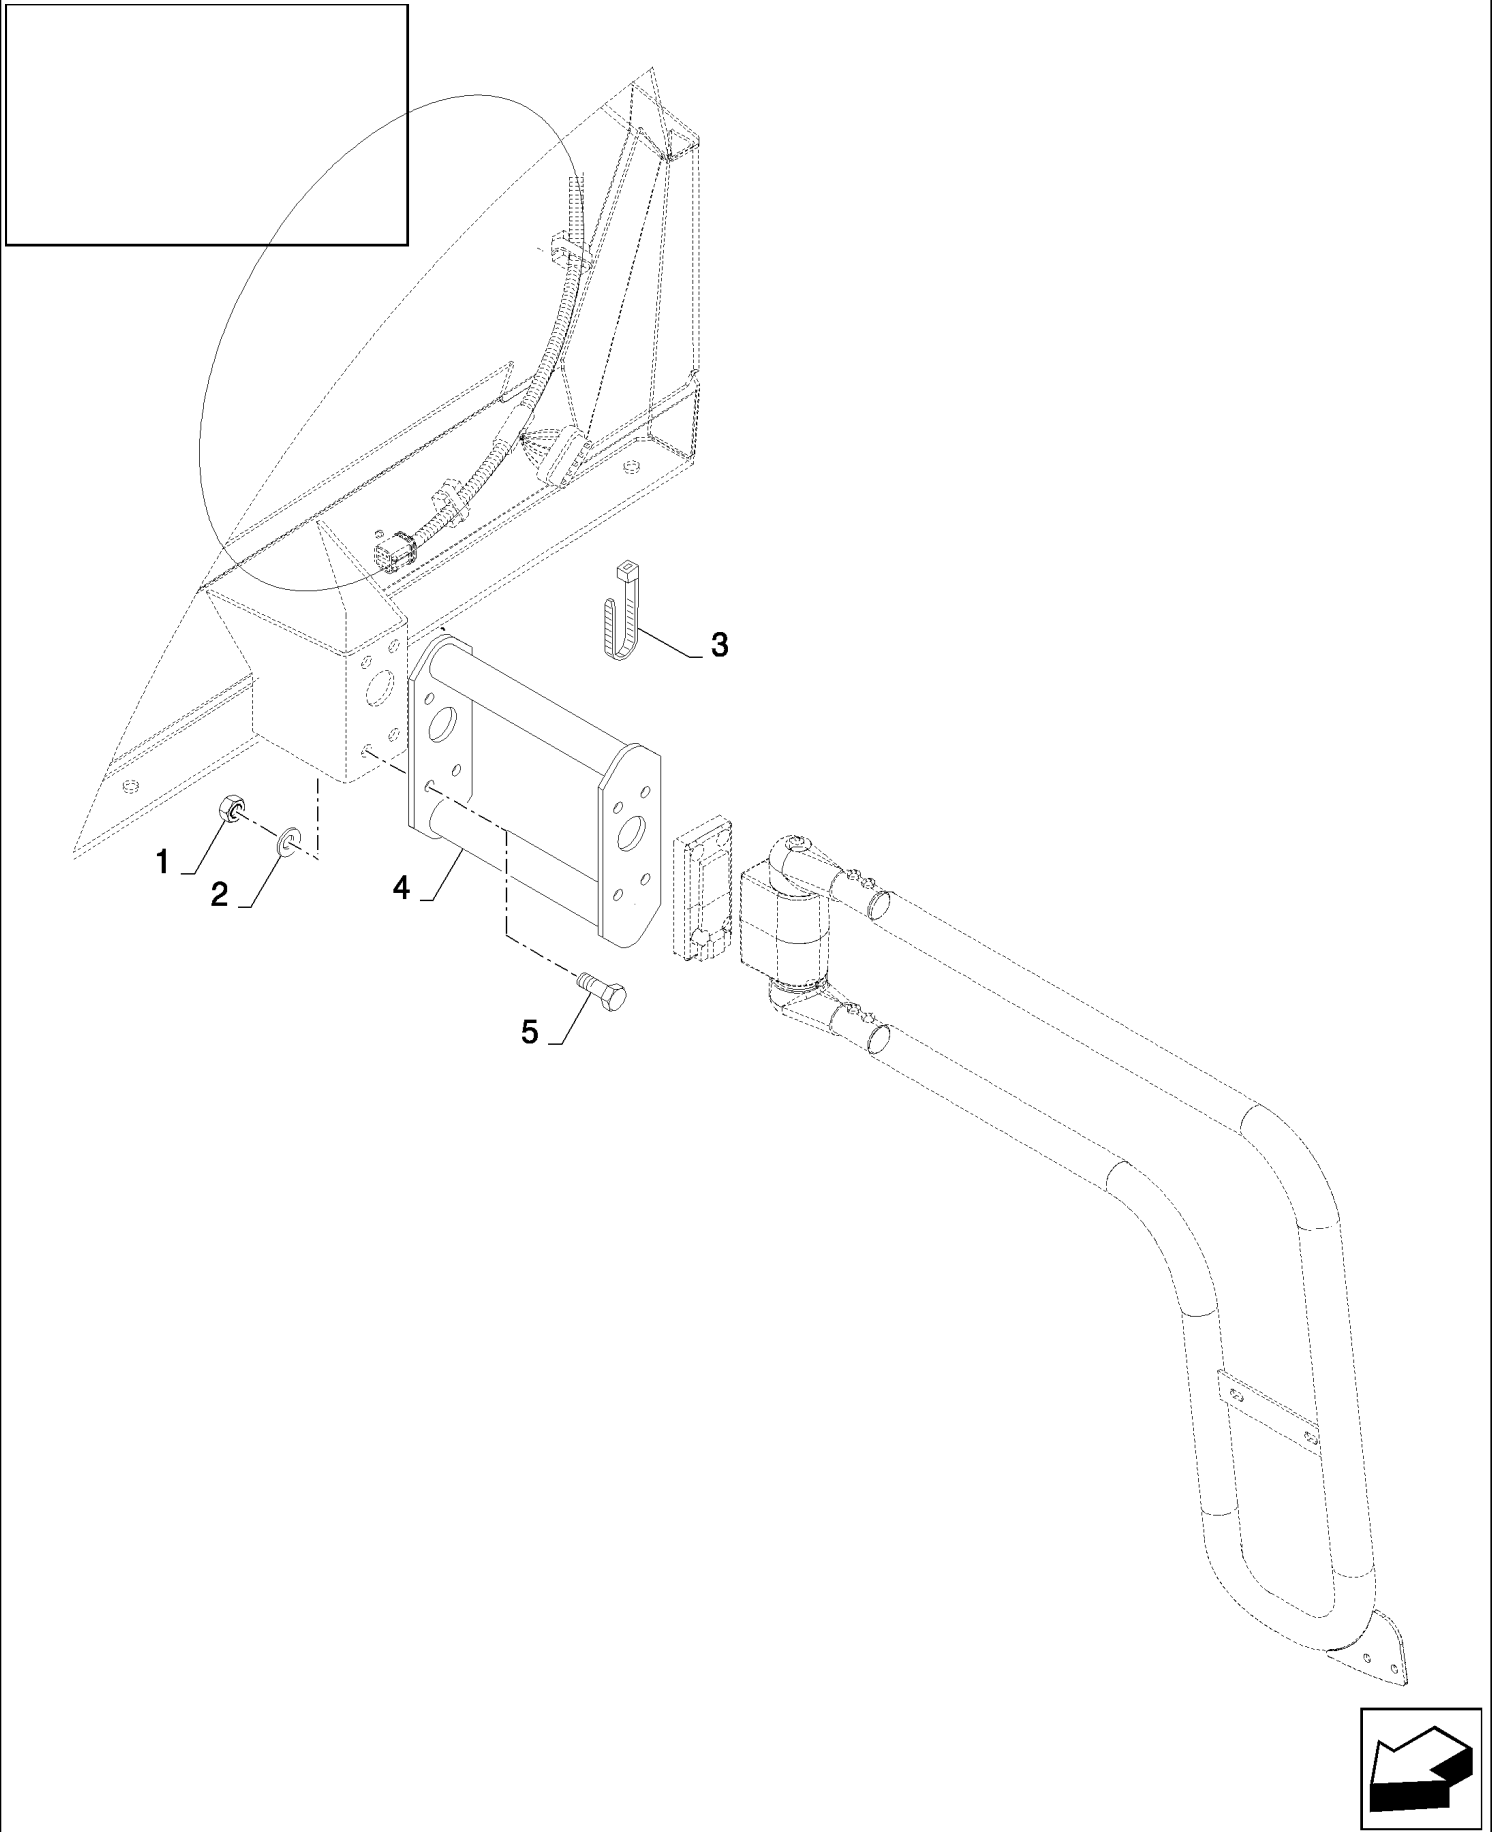

CX8080 COMBINE (9/06-)

18.84081525(01) REAR LIGHT SUPPORT ARM EXTENSION KIT

CX8080 COMBINE (9/06-)

18.84081525(01) REAR LIGHT SUPPORT ARM EXTENSION KIT

сылка	Номер детали	Кол-во	Описание
	84081525		KIT, FIP,
1	9706690	8	NUT, M8, CI 8,
2	322358	8	WASHER, SPRING, Belleville, M8,
3	86566989	8	STRAP, CABLE,
4	84433703	2	EXTENSION,
5	43127	8	BOLT, Hex, M8 x 25, 8.8,