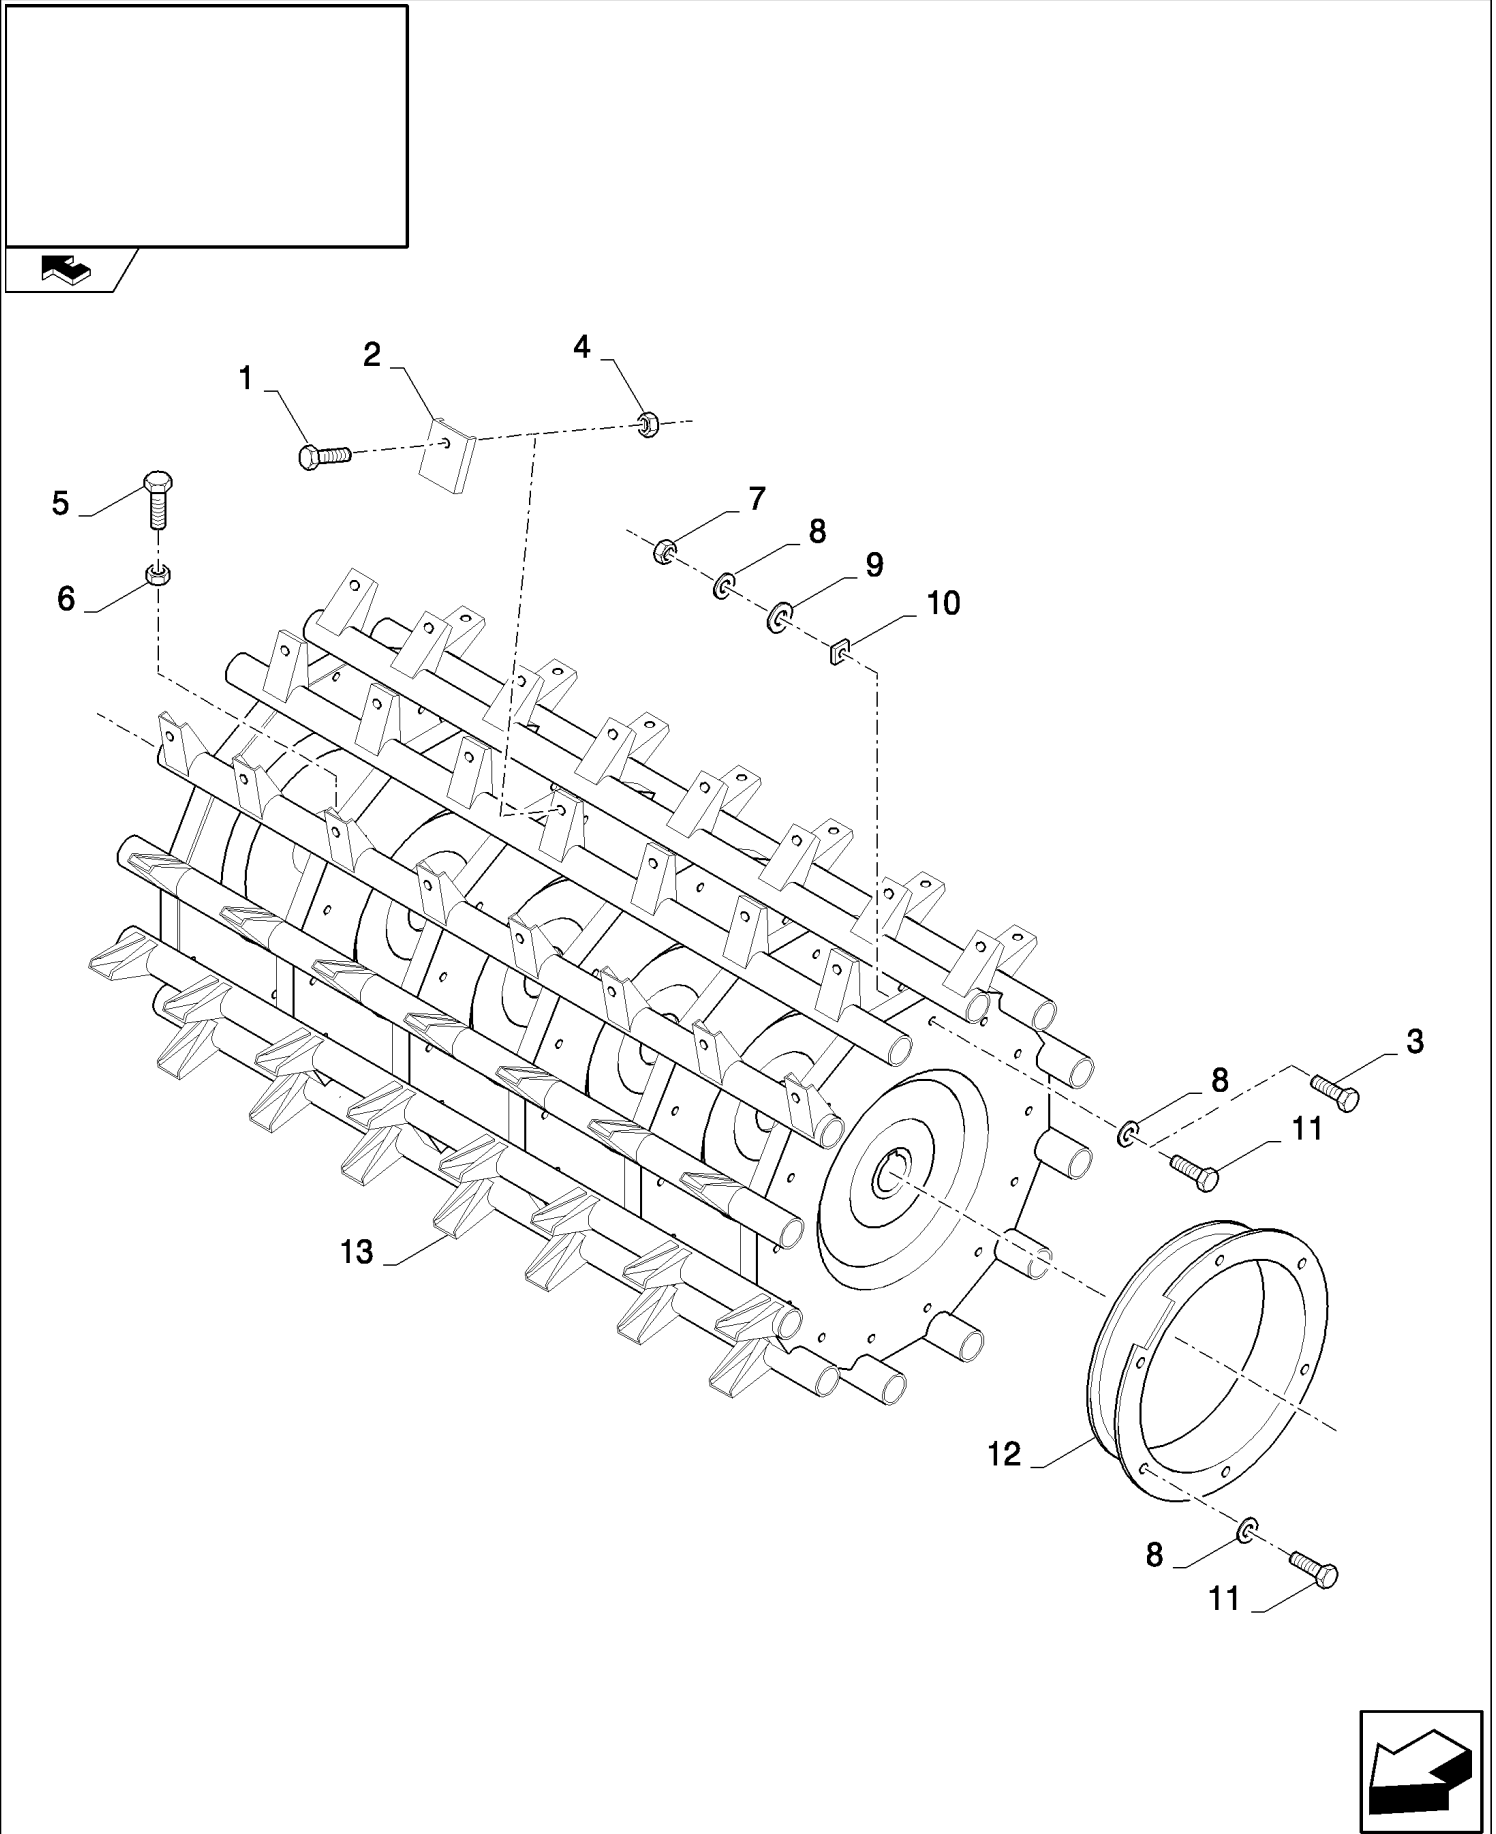

14.22(01) ROTARY SEPARATOR AND WEAR PLATES

CX8080 COMBINE (9/06-)

14.22(01) ROTARY SEPARATOR AND WEAR PLATES

сылка	Номер детали	Кол-во	Описание
1	120041		AR BOLT, CARRIAGE, Short NK, M10 x 20, CI8.8, Full Thd, M10x25
2	9510423		AR PLATE, SKID,
3	43128	6	BOLT, Hex, M8 x 30, 8.8,
4	100037		AR NUT, M10 x 1.5, CI 8,
5	9706704	2	BOLT, Hex, M10 x 35, 8.8, Full Thd,
6	320648	2	NUT, M10, CI 8, M10
7	89706690		AR NUT, M8, CI 8,
8	412650		AR WASHER, Belleville, M8,
9	140041		AR WASHER, M8 x 28 x 3,
10	351518		AR PLATE, ADJUSTING,
11	120104		AR SCREW, Hex, M8 x 20, 8.8,
12	9515746	2	PROTECTING COVER,
13	84069930	1	BEATER, , FOR CX8060, CX8070, CX8080, CX8090 ONLY
13	84069931	1	BEATER, , FOR CX8030, CX8040, CX8050 ONLY