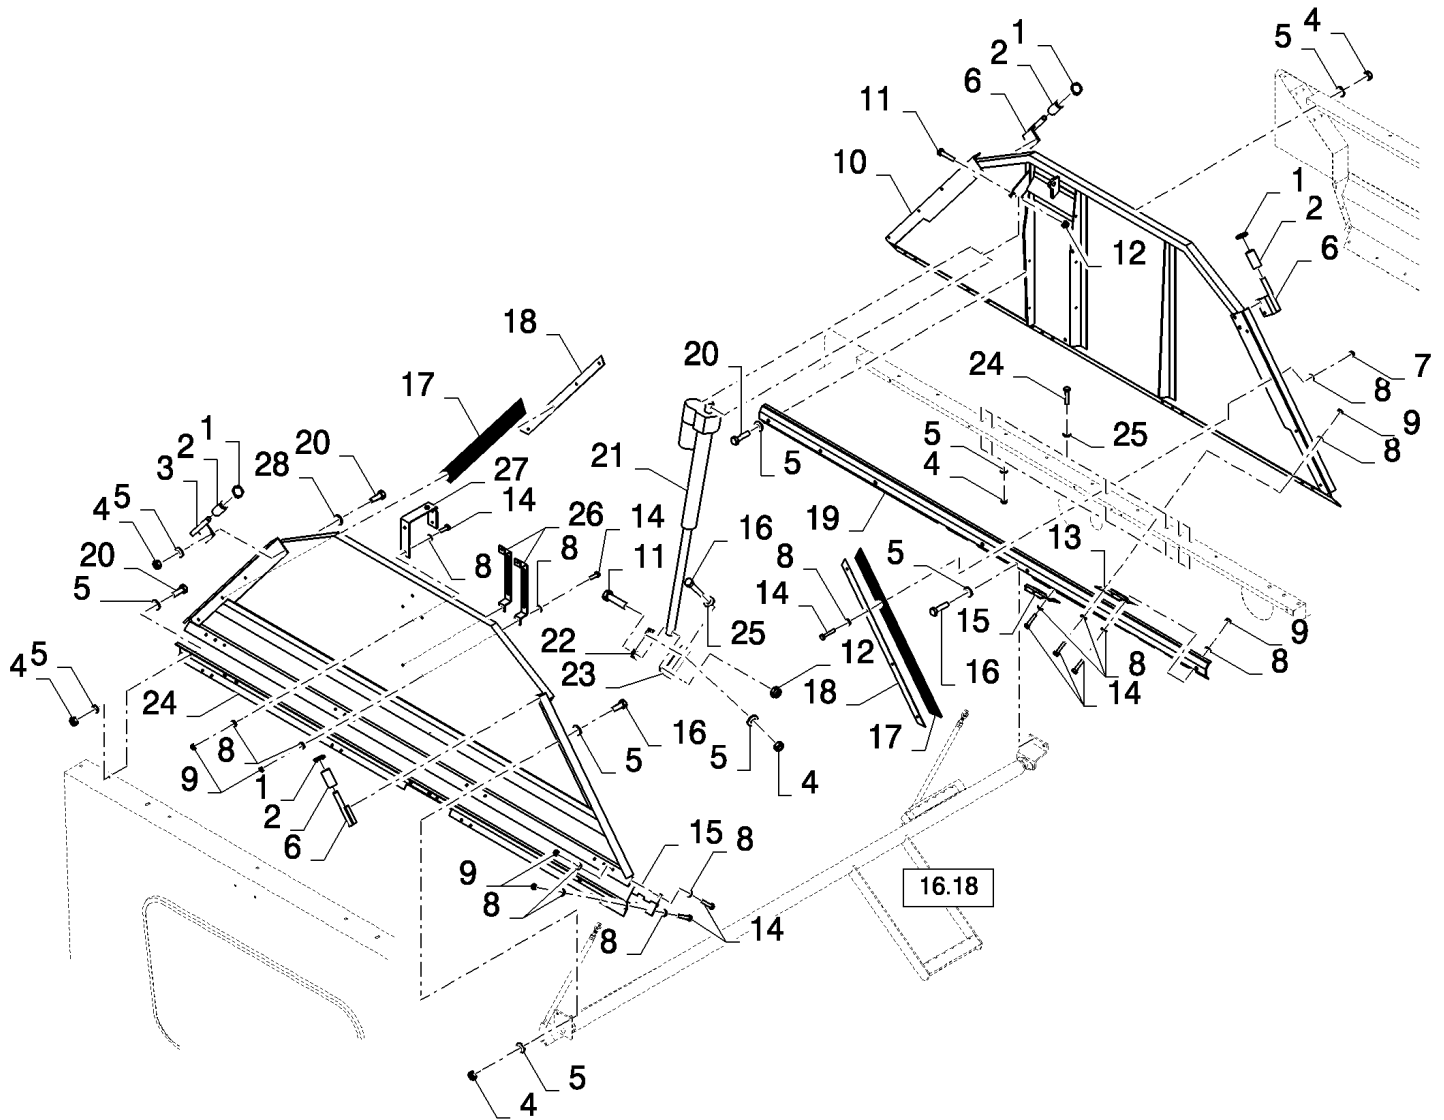

CX8080 COMBINE (9/06-)

16.20(01) GRAINTANK, COVERS

сылка	Номер детали	Кол-во	Описание
1	300625	4	RING, SNAP, M16, Ext,
2	84076202	4	BUSHING, GUIDE,
3	84334135	2	HINGE,
4	89706690	AR	NUT, M8, CI 8,
5	322358	AR	WASHER, SPRING, Belleville, M8,
6	84334139	2	HINGE,
7	353308	AR	NUT, M6 x 1, CI 8,
8	322357	AR	WASHER, SPRING, Belleville, M6,
9	9706755	AR	NUT, M6, CI 8,
10	84431136	1	PLATE, , FOR CX8040, CX8050, CX8060, CX8070 ONLY
10	84334035	1	PLATE, , FOR 3 M VERSION ONLY, FOR CX8080, CX8090 ONLY
10	84447705	1	PLATE, , FOR CX8030 ONLY
10	84447704	1	PLATE, , FOR 3.3 M VERSION ONLY
11	9706693	2	BOLT, Hex, M12 x 60, 8.8,
12	100038	2	NUT, M12 x 1.75, CI 8,
13	84433084	1	HINGE, , FOR CX8030 ONLY, FOR CX8040, CX8050, CX8060, CX8070, CX8080, CX8090 ONLY
13	84071391	1	HINGE, , FOR 3.3 M VERSION ONLY
14	120100	AR	BOLT, Hex, M6 x 20, 8.8,
15	84071391	AR	HINGE,
16	43128	4	BOLT, Hex, M8 x 30, 8.8,
17	84334436	4	SEAL, , FOR 3 M VERSION ONLY, FOR CX8040, CX8050, CX8060, CX8070, CX8080, CX8090 ONLY
17	84434708	4	CANVAS, , FOR CX8030 ONLY, FOR 3.3 M VERSION ONLY
18	84334458	4	STRIP, , FOR 3 M VERSION ONLY, FOR CX8040, CX8050, CX8060, CX8070, CX8080, CX8090 ONLY
18	84434709	4	PLATE, FIXING, , FOR CX8030 ONLY, FOR 3.3 M VERSION ONLY
19	84431081	1	PROFILE, , FOR CX8040, CX8050, CX8060, CX8070 ONLY, FOR CX8030 ONLY
19	84334615	1	PROFILE, , FOR CX8080, CX8090 ONLY
20	120104	AR	SCREW, Hex, M8 x 20, 8.8,
21	84077849	1	ACTUATOR,
22	84447603	1	SUPPORT, , FOR 3.3 M VERSION ONLY, FOR CX8030 ONLY
22	84447602	1	SUPPORT, , FOR CX8040, CX8050, CX8060, CX8070, CX8080, CX8090 ONLY, FOR 3 M VERSION ONLY
23	84447602	1	SUPPORT, , FOR 3.3 M VERSION ONLY, FOR CX8030 ONLY
23	84447603	1	SUPPORT, , FOR CX8040, CX8050, CX8060, CX8070, CX8080, CX8090 ONLY, FOR 3 M VERSION ONLY
24	84989838	1	BRACKET, , FOR CX8040, CX8050, CX8060, CX8070 ONLY, FOR CX8030 ONLY
24	84334664	1	BRACKET, , FOR CX8080, CX8090 ONLY
25	140041	AR	WASHER, M8 x 28 x 3,
26	84989183	2	BRACKET, , BSN C601
26	87654000	2	ARMATURE, , ASN D602