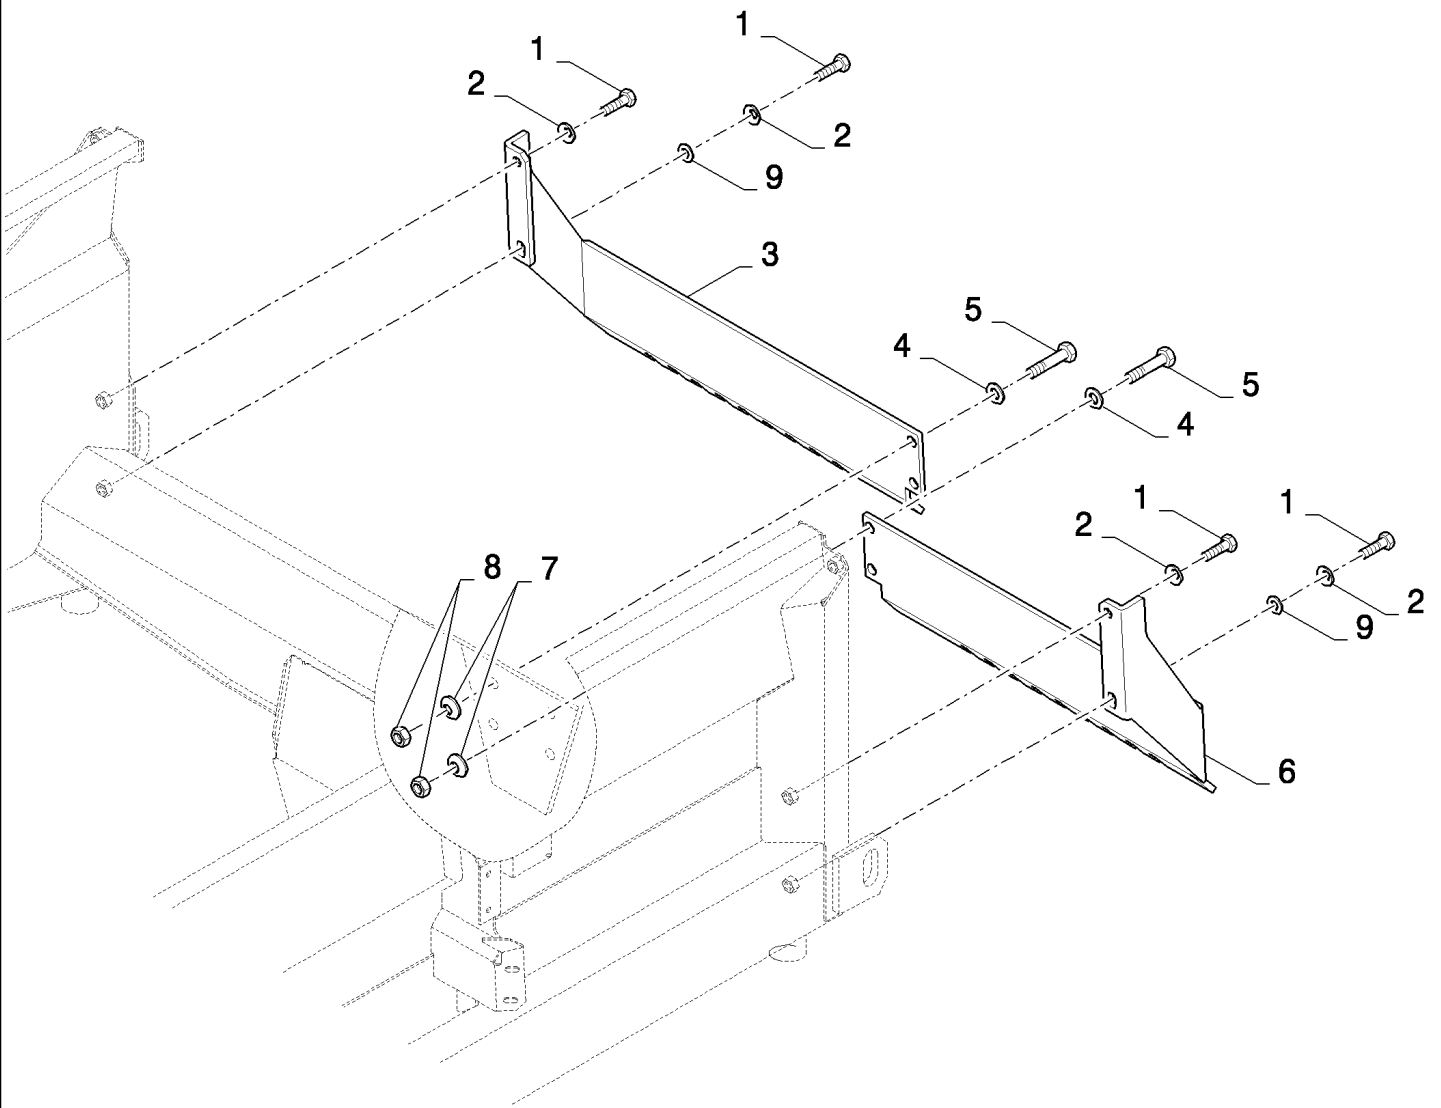

CX8080 COMBINE (9/06-)

18.84050433(01) SUITCASE WEIGHTS SUPPORT FRAME

сылка	Номер детали	Кол-во	Описание
	84050433		DIA KIT, HARVESTER,
1	9706687	4	SCREW, Hex, M12 x 30, 8.8,
2	140046	4	WASHER, Belleville, M12,
3	84431460	1	SUPPORT,
4	378246	4	WASHER,
5	385923	4	SCREW, Hex, M16 x 55, 8.8, Full Thd,
6	84431405	1	SUPPORT,
7	140048	4	WASHER, SPRING, Belleville, M16,
8	100020	4	NUT, M16, CI 8,
9	543043	2	WASHER,