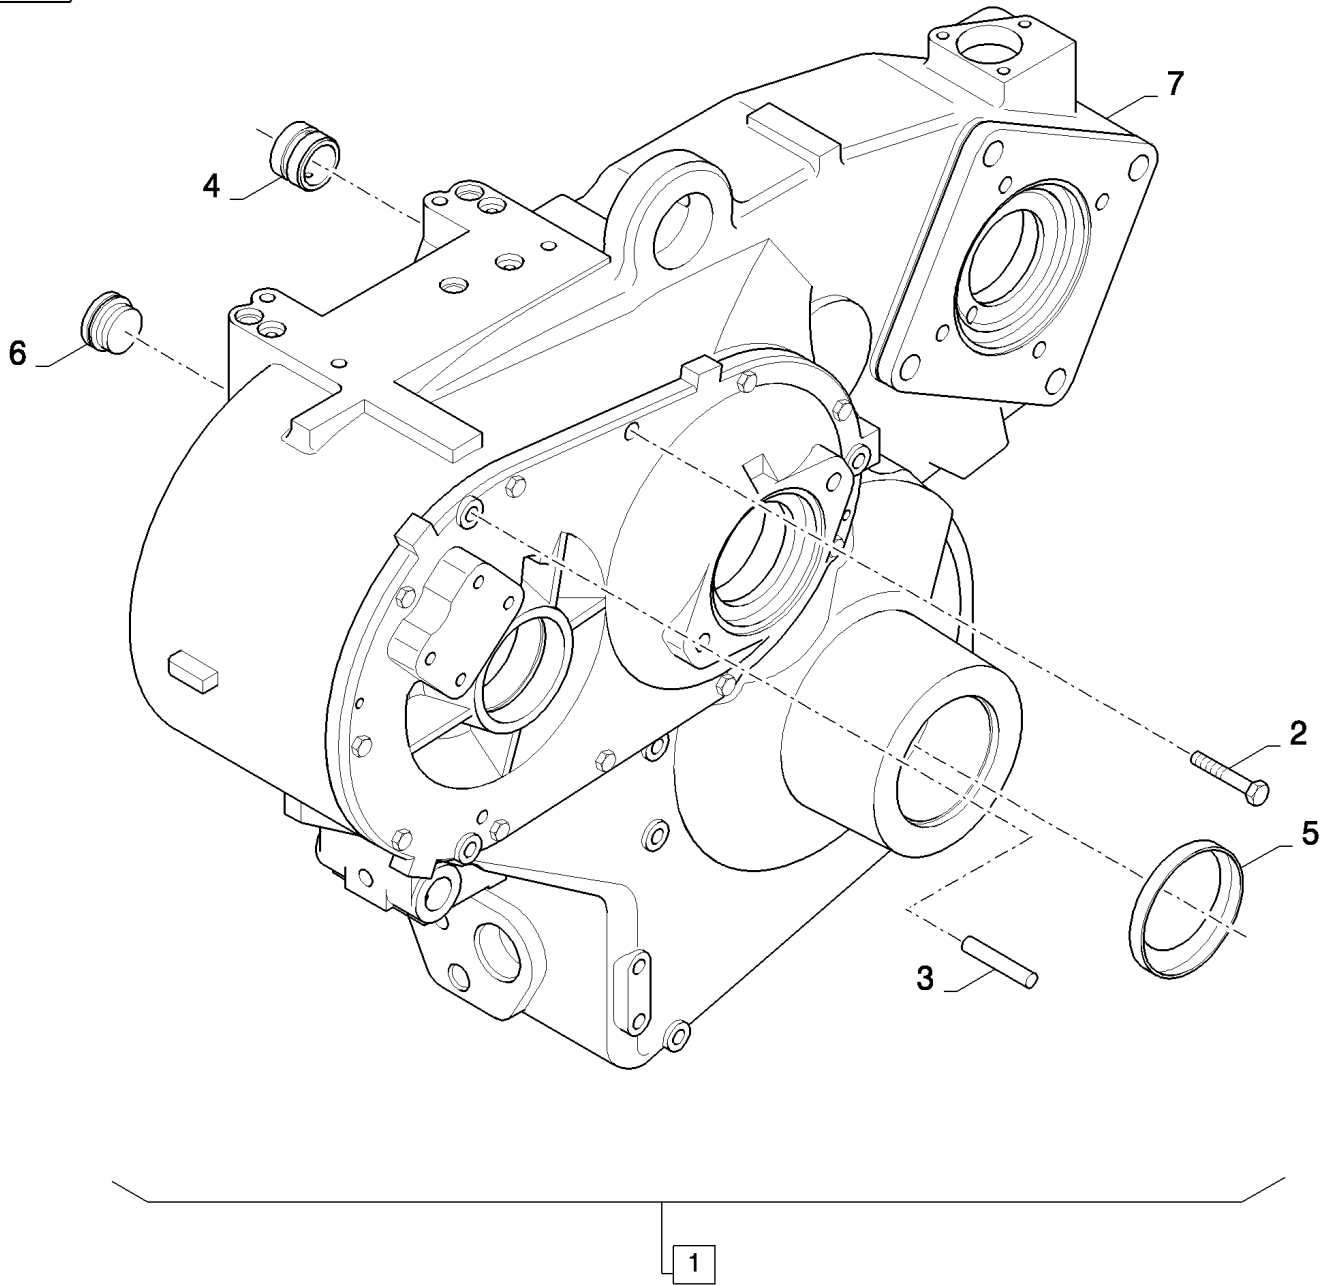

CX8080 COMBINE (9/06-)

02.18(01) ENGINE GEARBOX

сылка	Номер детали	Кол-во	Описание
1	87284718	1	HOUSING, (2 to 7)
2	9706704	11	BOLT, Hex, M10 x 35, 8.8, Full Thd,
3	87304168	3	DOWEL, M10 x 40, 10 x 40 mm
4	87284732	2	SLEEVE,
5	86623560	1	SEAL, Cap
6	86623725	1	PLUG,
7	NSS	1	NOT SERVICED SEPARATELY,