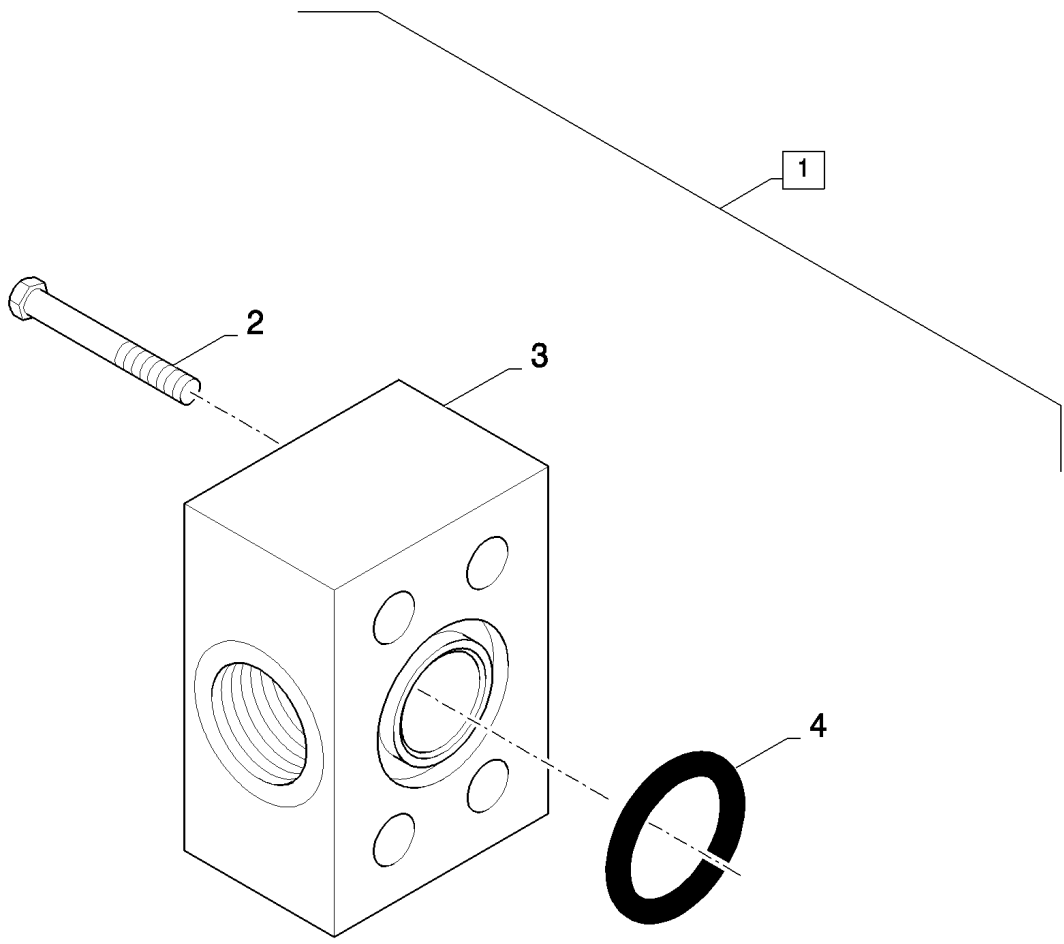

CX8080 COMBINE (9/06-)

05.18(01) POWERED REAR AXLE - MOUNTING KIT

сылка	Номер детали	Кол-во	Описание
1	84045157	2	KIT, , FOR MOUNTING KIT 100CC
1	84053542	2	KIT, , FOR MOUNTING KIT 130CC
2	89512275	4	BOLT, , FOR MOUNTING KIT 100CC
2	9818286	4	BOLT, Hex, 1/2"-13 x 3 1/2", G8, , FOR MOUNTING KIT 130CC
3	9811684	1	ADAPTER, , FOR MOUNTING KIT 100CC
3	9818288	1	ADAPTER, , FOR MOUNTING KIT 130CC
4	353108	1	O-RING, -219, 70 Duro, 1.296" ID x .139" Thk, , FOR MOUNTING KIT 100CC
4	14464080	1	O-RING, -222, 70 Duro, 1.484" ID x .139" Thk, , FOR MOUNTING KIT 130CC