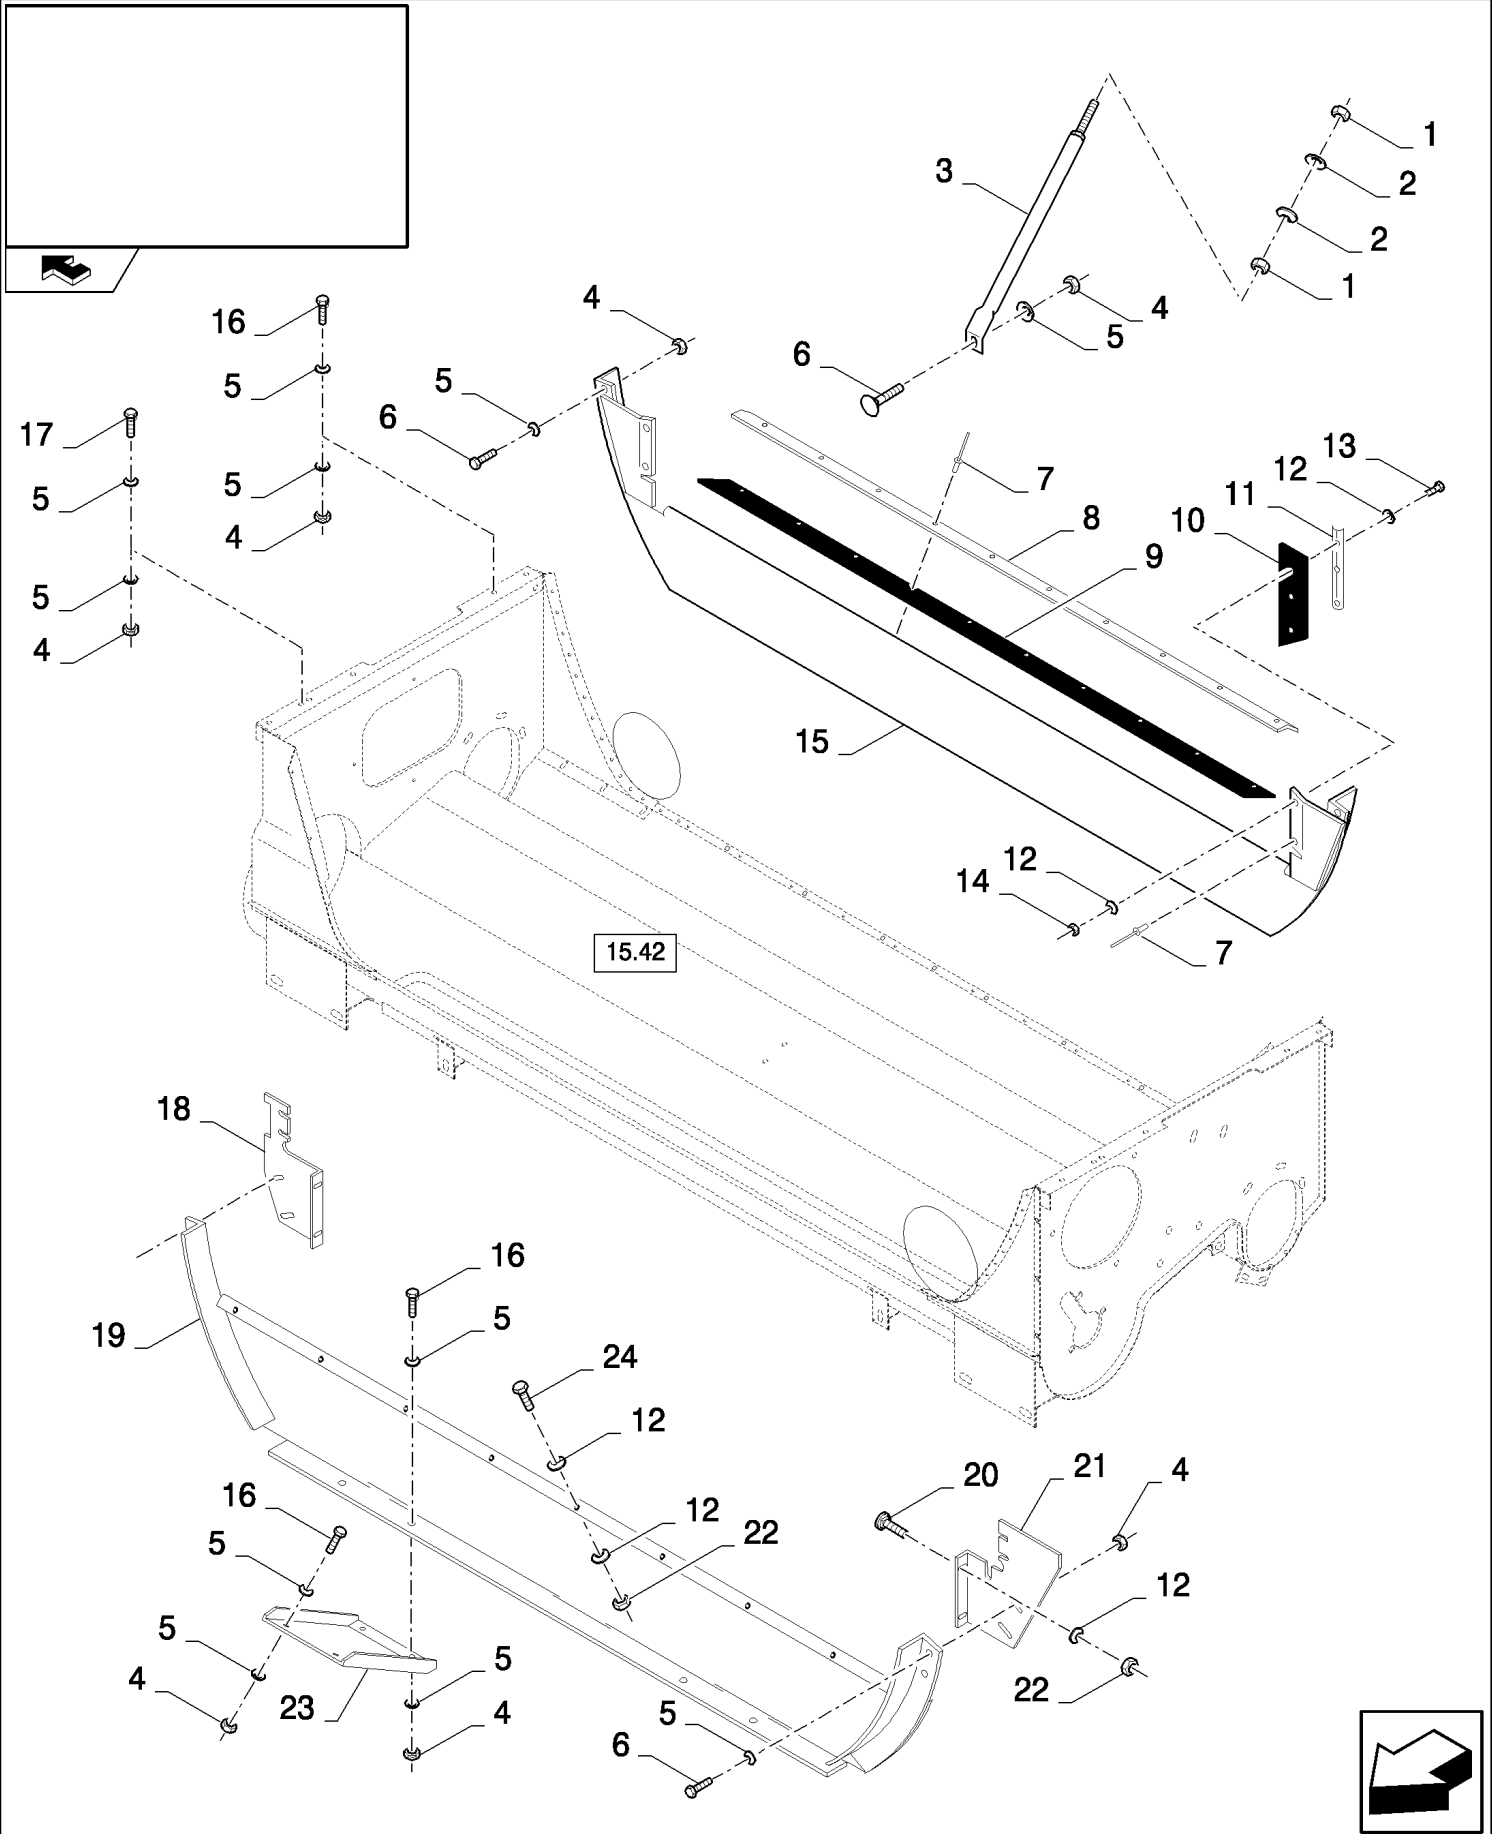

15.41(01) AUGER HOUSING - SELF-LEVELLING

CX8080 COMBINE (9/06-)

15.41(01) AUGER HOUSING - SELF-LEVELLING

сылка	Номер детали	Кол-во	Описание
1	9706685	4	NUT, M12, CI 8,
2	140046	4	WASHER, Belleville, M12,
3	444439	1	SUPPORT, RH
3	444438	1	SUPPORT, LH
4	89706690	AR	NUT, M8, CI 8,
5	412650	AR	WASHER, Belleville, M8,
6	86507486	8	BOLT, CARRIAGE, Short NK, M8 x 20, CI8.8, Full Thd,
7	80445395	13	RIVET,
8	84320105	1	STRIP, , FOR CX8060, CX8070, CX8080, CX8090 ONLY
8	84320080	1	STRIP, , FOR CX8030, CX8040, CX8050 ONLY
9	84818311	1	CANVAS, , FOR CX8060, CX8070, CX8080, CX8090 ONLY
9	922273	1	CANVAS, , FOR CX8030, CX8040, CX8050 ONLY
10	922272	2	ELEMENT, SEALING,
11	84320082	2	STRIP,
12	412649	AR	WASHER, SPRING, Belleville, M6,
13	86977786	2	BOLT, Hex, M6 x 25, 8.8,
14	353308	2	NUT, M6 x 1, CI 8,
15	84320102	1	PLATE, , FOR CX8060, CX8070, CX8080, CX8090 ONLY
15	84320098	1	PLATE, , FOR CX8030, CX8040, CX8050 ONLY
16	120104	AR	SCREW, Hex, M8 x 20, 8.8,
17	43127	2	BOLT, Hex, M8 x 25, 8.8,
18	84320103	1	PLATE,
19	84320100	1	PLATE, , FOR CX8060, CX8070, CX8080, CX8090 ONLY
19	84320096	1	PLATE, , FOR CX8030, CX8040, CX8050 ONLY
20	86512439	4	SCREW, Short NK, M6 x 16, CI8.8, Full Thd,
21	84320090	1	PLATE,
22	9706755	12	NUT, M6, CI 8,
23	84320092	2	SUPPORT, , BSN C603
23	87658114	2	SUPPORT, , ASN D604
24	86508568	8	SCREW, Hex, M6 x 16, 8.8,
25	140040	4	WASHER, M6 x 22 x 2,