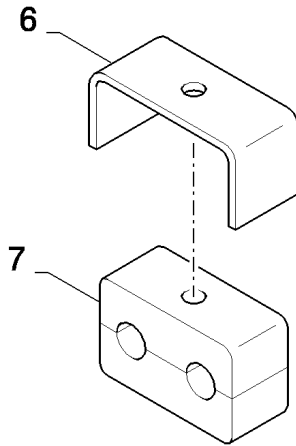

CX8080 COMBINE (9/06-)

07.501(01) TUBE CLAMPS AND HYDRAULIC TUBES

сылка	Номер детали	Кол-во	Описание
1	335136		AR FERRULE, DIA.:8MM
1	150014		AR FERRULE, DIA.:10MM
1	150015		AR FERRULE, DIA.:12MM
1	335169		AR FERRULE, DIA.:16MM
1	335168		AR FERRULE, DIA.:18MM
1	412528		AR FERRULE, DIA.:28MM
2	335135		AR NUT, DIA.:8MM
2	86548975		AR NUT, DIA.:10MM
2	86548976		AR NUT, DIA.:12MM
2	335171		AR NUT, DIA.:16MM
2	335170		AR NUT, DIA.:18MM
2	412527		AR NUT, DIA.:28MM
3	371540		AR TUBE, RIGID, DIA.:8MM,L:2M
3	371539		AR TUBE, RIGID, DIA.:10MM,L:2M
3	9513719		AR TUBE, RIGID, DIA.:12MM,L:2M
3	371536		AR TUBE, RIGID, DIA.:16MM,L:2M
3	371534		AR TUBE, RIGID, DIA.:18MM,L:2M
3	9811333		AR TUBE, RIGID, DIA.:28MM,L:2M
3	75931		AR TUBE, RIGID, DIA.:3/8",L:48"
3	75932		AR TUBE, RIGID, DIA.:1/2",L:48"
3	75933		AR TUBE, RIGID, DIA.:5/8",L:48"
3	75934		AR TUBE, RIGID, DIA.:3/4",L:48"
4	433101		AR SUPPORT, 8-10MM
4	442340		AR SUPPORT, 12MM
4	433100		AR SUPPORT, 16MM-3/4"
4	743318		AR SUPPORT, 28MM
5	433008		AR CLAMP, 8-12MM
5	433007		AR CLAMP, 16MM-3/4"
5	457546		AR CLAMP, 28MM
6	431941		AR SUPPORT, 8-12MM
6	431942		AR SUPPORT, Hex Hd, #10-32 x 1/2", 16MM-3/4"
6	743320		AR SUPPORT, 28MM
7	430357		AR CLAMP, 8-12MM
7	430356		AR CLAMP, 16MM-3/4"
7	457547		AR CLAMP, 28MM
8	455534		AR SUPPORT,
9	455533		AR CLAMP,