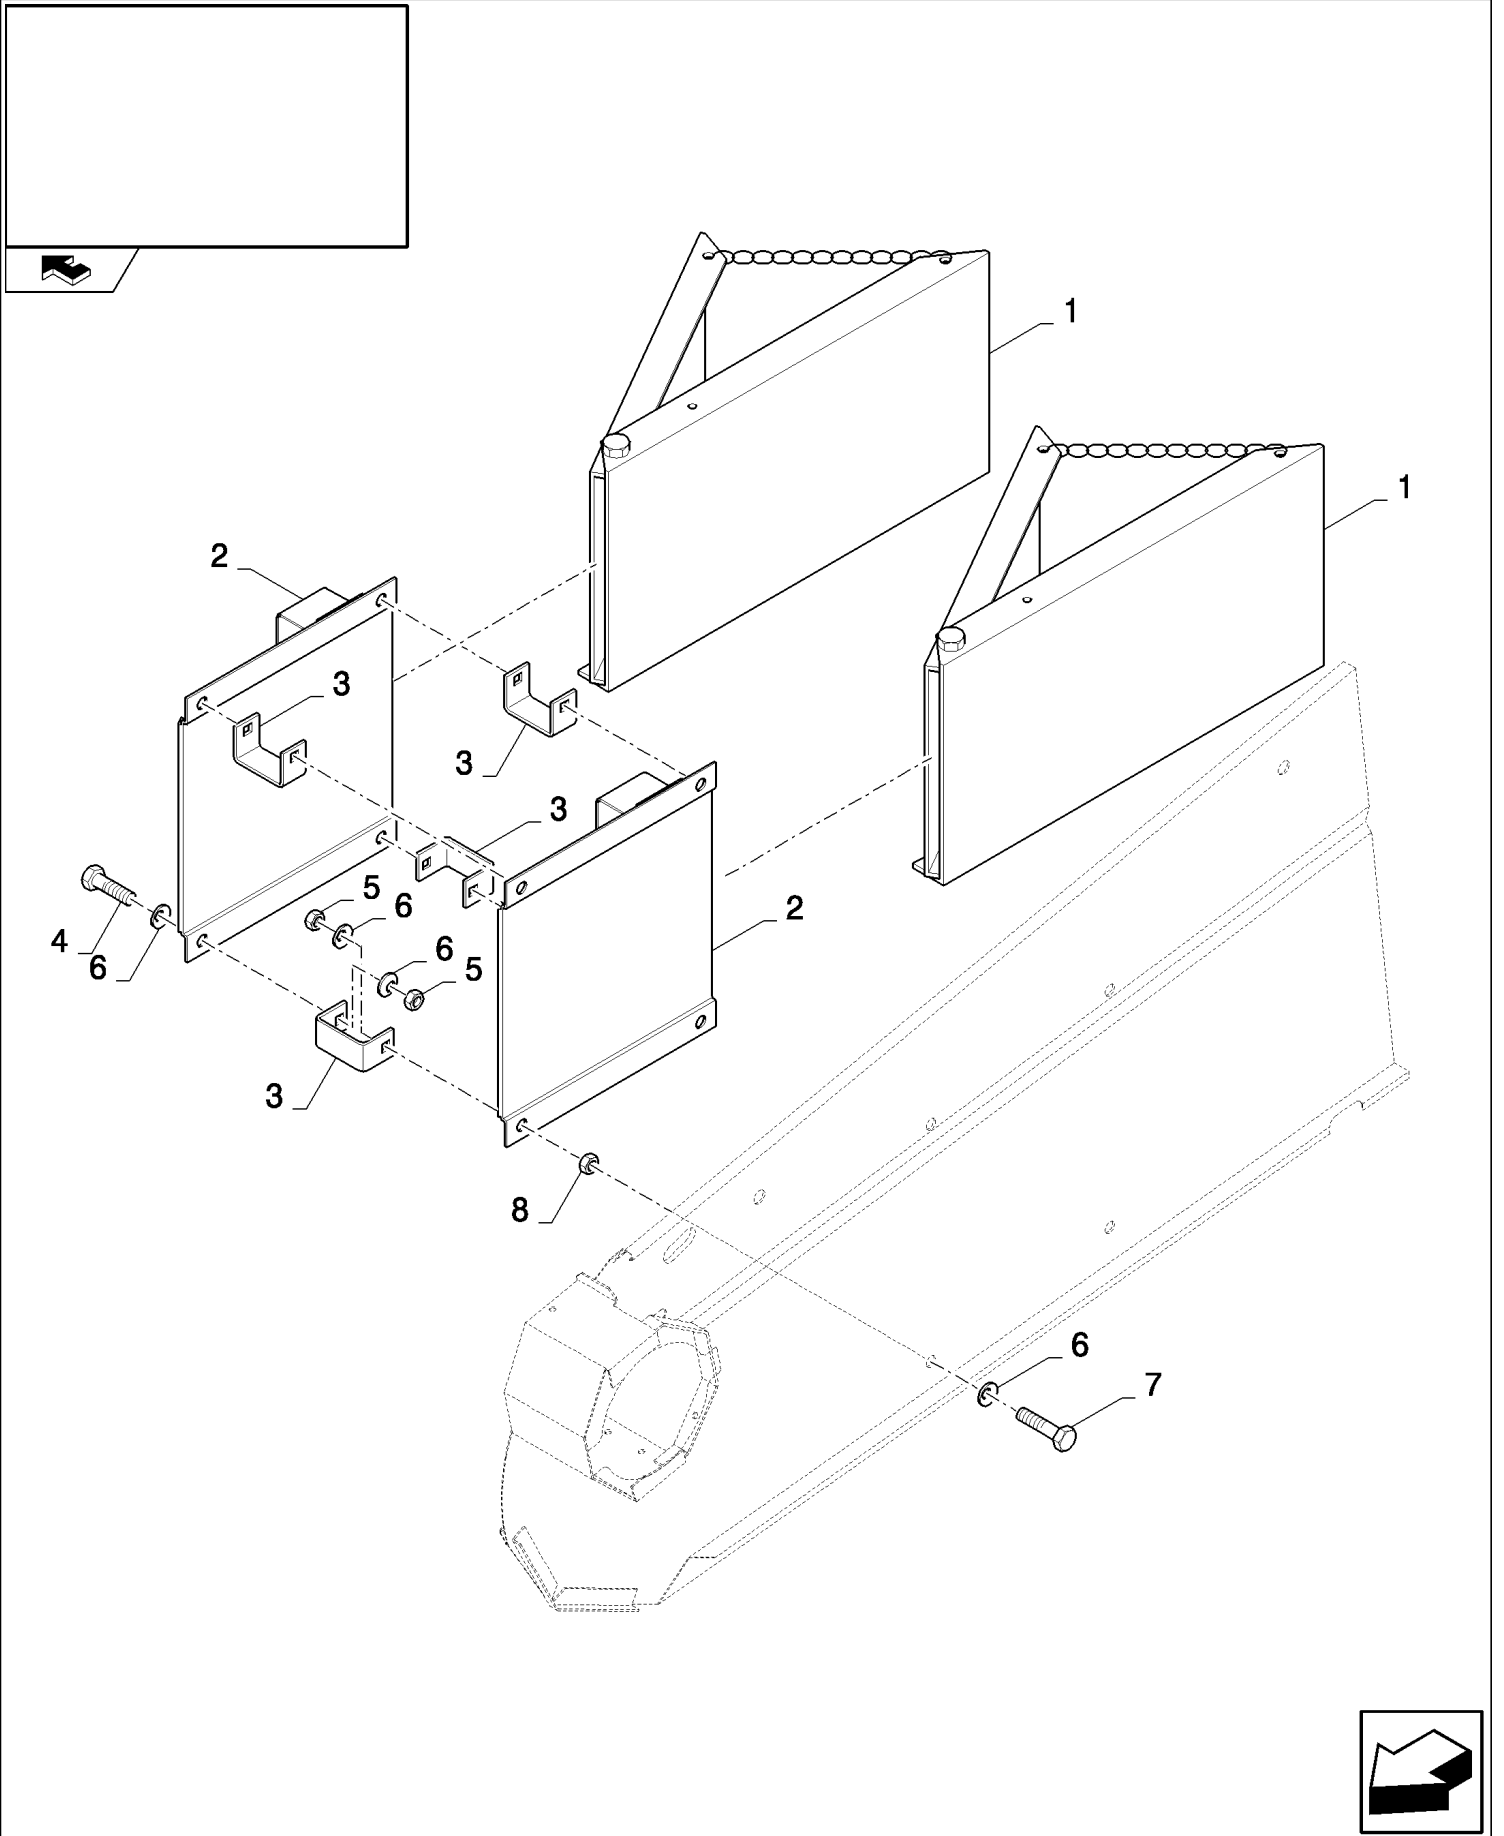

CX8080 COMBINE (9/06-)

13.29(01) WHEEL WEDGE

сылка	Номер детали	Кол-во	Описание
1	452769	2	WHEEL CHOCK,
2	452770	2	CLAMP,
3	84018986	4	SUPPORT,
4	43138	4	SCREW, Hex, M10 x 20, 8.8, Full Thd,
5	100016	12	NUT, M10, CI 8,
6	140045	16	WASHER, SPRING, Belleville, M10,
7	43140	4	BOLT, Hex, M10 x 30, 8.8, Full Thd,