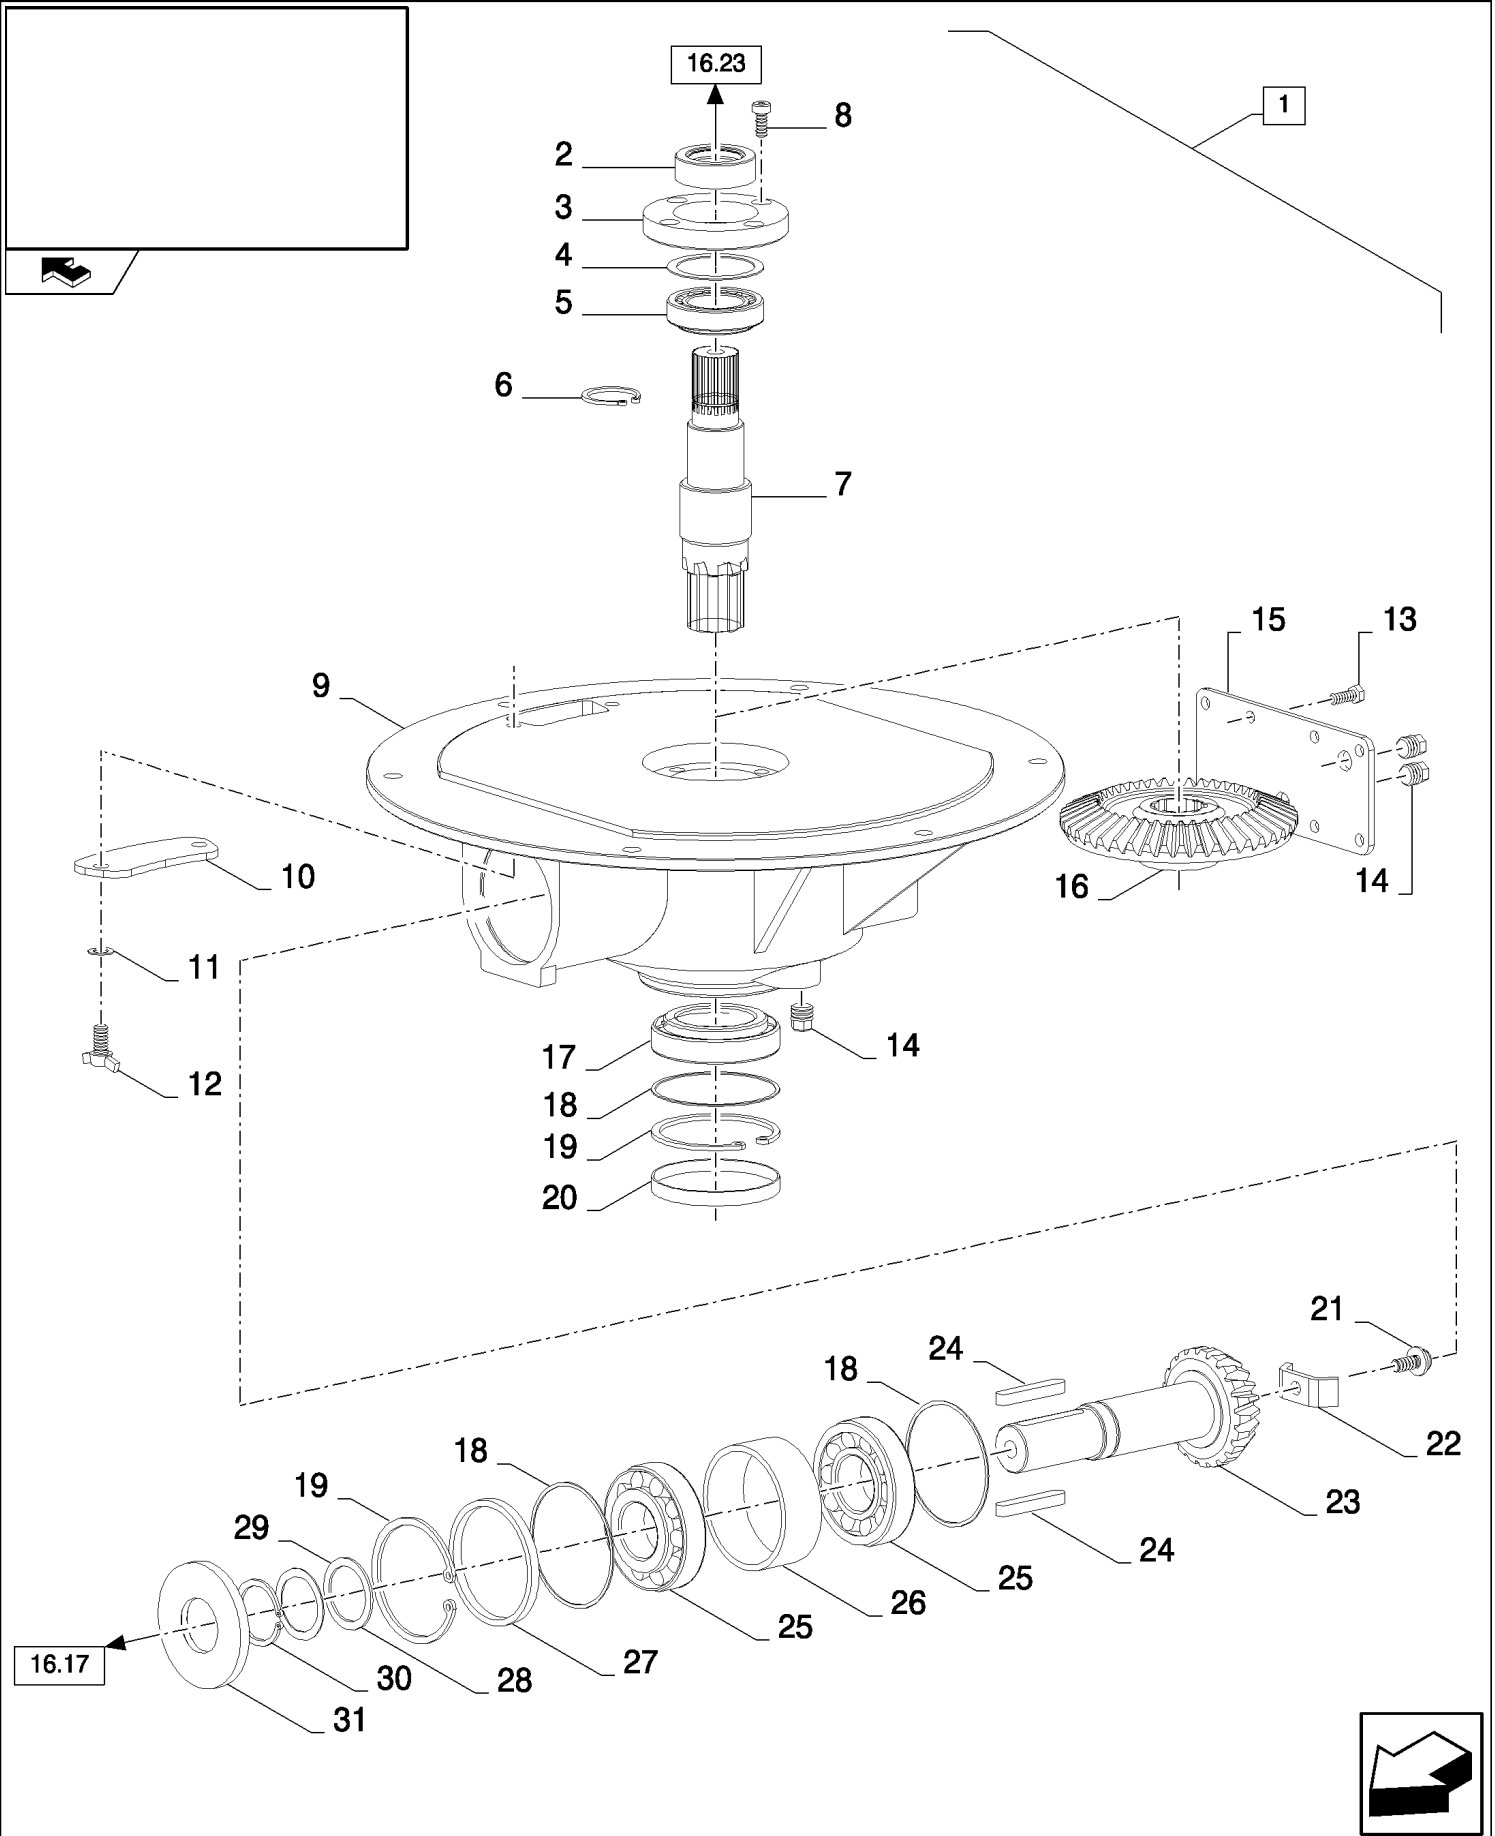

16.24(01) UNLOADING AUGER, GEARBOX

CX8080 COMBINE (9/06-)

16.24(01) UNLOADING AUGER, GEARBOX

сылка	Номер детали	Кол-во	Описание
1	84320052	1	GEARBOX, (2to31)
2	86623221	1	SEAL, RUBBER,
3	86623222	1	FLANGE,
4	86623218	1	SHIM,
5	86626475	1	BEARING, ROLLER, TAPERED,
6	370004	1	RING, SNAP, M35, Ext,
7	86623219	1	SHAFT,
8	86566099	4	SCREW, Hex Soc Hd, M8 x 16, 12.9, M8x16
9	86623223	1	HOUSING,
10	86623226	1	COVER,
11	9511037	2	SEALRING,
12	412049	2	SCREW,
13	120104	8	SCREW, Hex, M8 x 20, 8.8,
14	9837623	3	PLUG,
15	86623224	1	COVER,
16	86623225	1	GEAR, BEVEL,
17	853116	1	BEARING ASSY,
18	86623216	3	SHIM,
19	370013	2	RING, SNAP, M90, Int,
20	86623227	1	COVER,
21	9804262	1	BOLT, Hex Flg, M10 x 30, 8.8,
22	86623220	1	PLATE,
23	86623217	1	GEAR,
24	170013	1	KEY,
25	86613758	2	BEARING ASSY,
26	86623228	1	SPACER,
27	86623215	1	RING,
28	86623231	1	SHIM,
29	86623229	1	SHIM,
30	440442	1	RING, SNAP, M10, Ext,
31	86623230	1	SEAL,