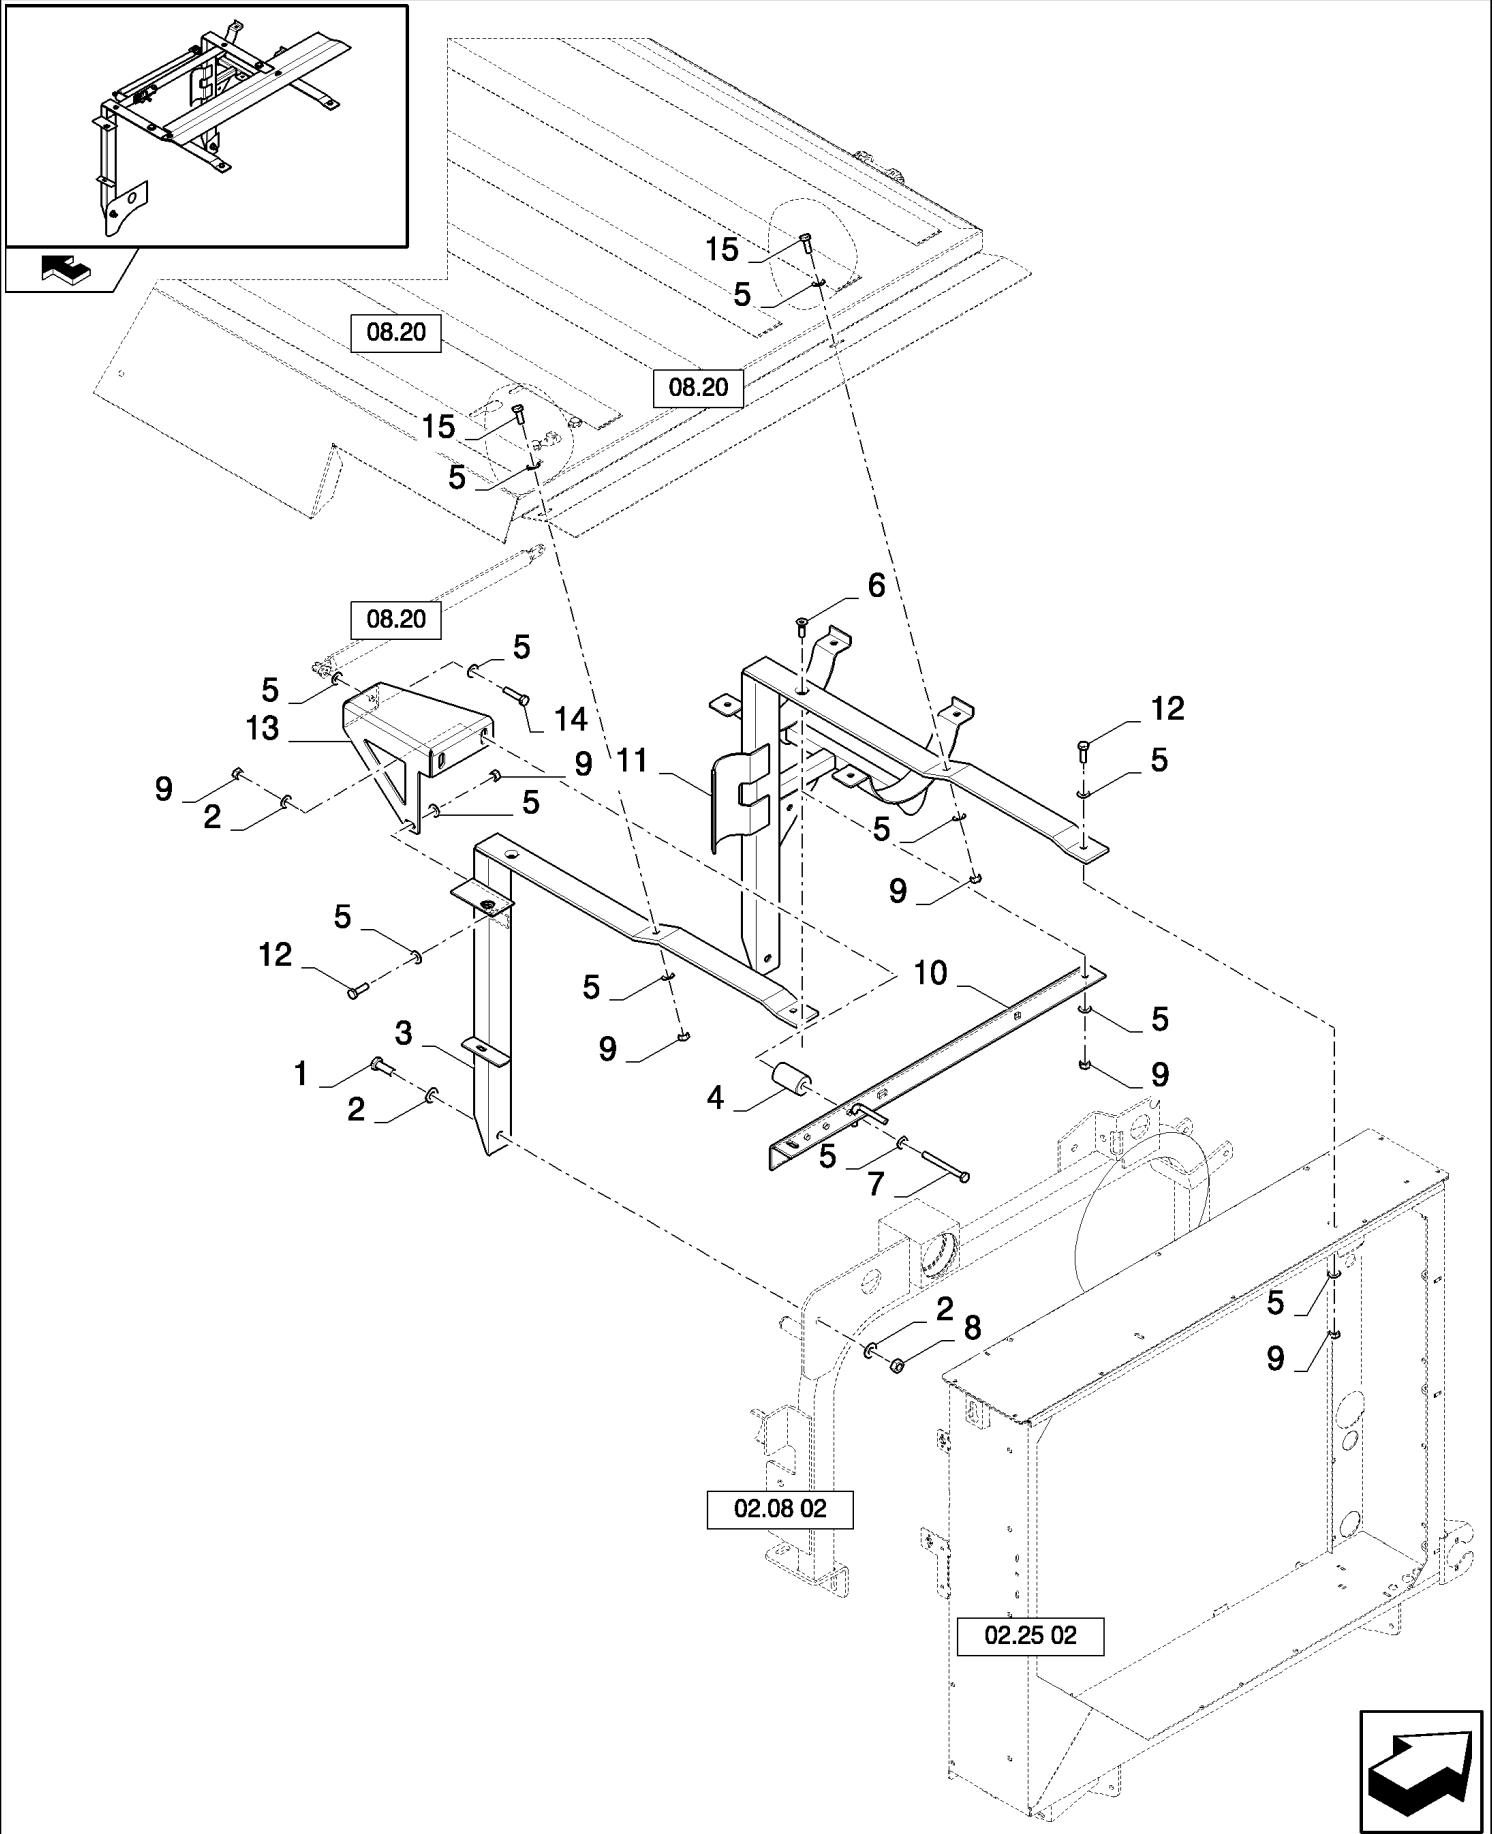

08.21(01) ENGINE GUARDS

CX8080 COMBINE (9/06-)

08.21(01) ENGINE GUARDS

сылка	Номер детали	Кол-во	Описание
1	43140	2	BOLT, Hex, M10 x 30, 8.8, Full Thd,
2	140045	4	WASHER, SPRING, Belleville, M10,
3	84458135	1	SUPPORT, , FOR CX8060, CX8070 ONLY, FOR CX8030 ONLY
3	84455479	1	SUPPORT, , FOR CX8090 ONLY, FOR CX8040, CX8050 ONLY
3	84459643	1	SUPPORT, , FOR CX8080 ONLY
4	87324341	1	BUSHING, , FOR CX8030, CX8060, CX8070, CX8080 ONLY
5	322358	AR	WASHER, SPRING, Belleville, M8,
6	84814921	2	SCREW, Hex Soc Flat Hd, M8 x 25, 10.9,
7	43133	1	SCREW, Hex, M8 x 80, 8.8, , FOR CX8030, CX8060, CX8070, CX8080 ONLY
7	43127	2	BOLT, Hex, M8 x 25, 8.8, , FOR CX8040, CX8050 ONLY, FOR CX8090 ONLY
8	100016	2	NUT, M10, CI 8,
9	9706690	AR	NUT, M8, CI 8,
10	84457045	1	SUPPORT,
11	84461810	1	SUPPORT, , FOR CX8030 ONLY
11	84455446	1	SUPPORT, , FOR CX8090 ONLY, FOR CX8040, CX8050 ONLY
11	84457078	1	SUPPORT, , FOR CX8060, CX8070 ONLY
11	84459646	1	SUPPORT, , FOR CX8080 ONLY
12	43127	AR	BOLT, Hex, M8 x 25, 8.8,
13	87323297	1	SUPPORT, , FOR CX8040, CX8050 ONLY, FOR CX8090 ONLY
14	300381	1	BOLT, Hex, M8 x 35, 8.8, , FOR CX8090 ONLY, FOR CX8040, CX8050 ONLY
15	120104	2	SCREW, Hex, M8 x 20, 8.8, , FOR CX8030, CX8060, CX8070, CX8080 ONLY
15	43127	AR	BOLT, Hex, M8 x 25, 8.8, , FOR CX8040, CX8050 ONLY, FOR CX8090 ONLY