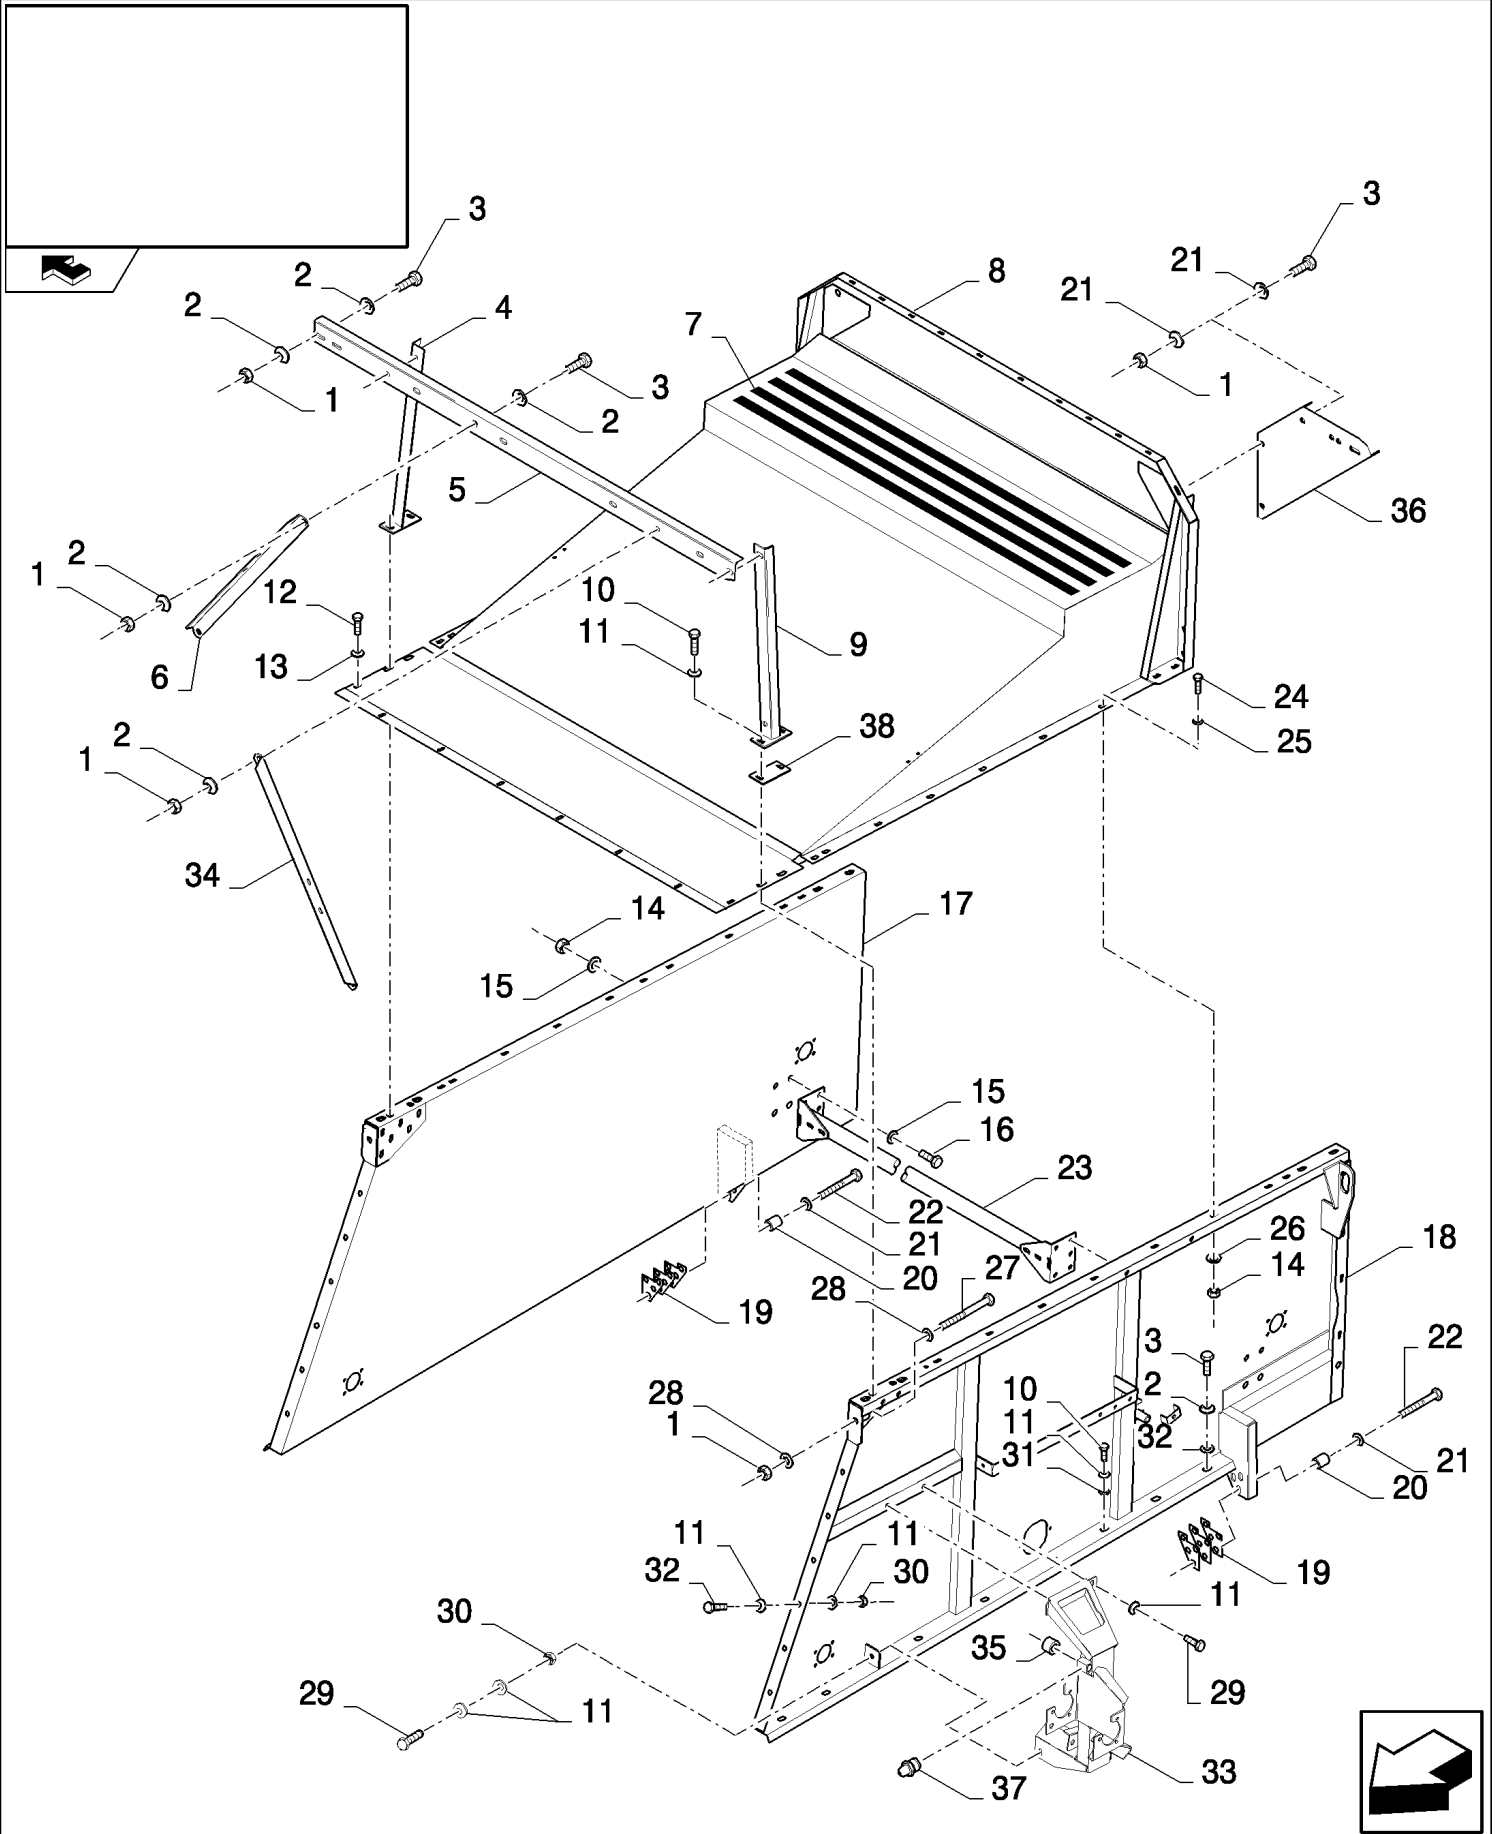

12.03(01) STRAW WALKER, FRAME

CX8080 COMBINE (9/06-)

12.03(01) STRAW WALKER, FRAME

сылка	Номер детали	Кол-во	Описание
1	100020	12	NUT, M16, CI 8,
2	140048	20	WASHER, SPRING, Belleville, M16,
3	43168	14	BOLT, Hex, M16 x 40, 8.8,
4	84072952	1	SUPPORT, , FOR CX8060, CX8070, CX8080, CX8090 ONLY
4	84989772	1	SUPPORT, , FOR CX8030, CX8040, CX8050 ONLY
5	84072953	1	PROFILE,
6	84072954	1	SUPPORT, LH
7	401502	AR	STRIP, ANTI-SKID, 51mm x 18.3 Roll - Cut to Size
8	84071282	1	COVER, , FOR CX8060, CX8070, CX8080, CX8090 ONLY
8	84073950	1	COVER, , FOR CX8030, CX8040, CX8050 ONLY
9	84072949	1	SUPPORT,
10	43154	17	SEALRING,
11	140046	45	WASHER, Belleville, M12,
12	120103	AR	BOLT, Hex, M8 x 16, 8.8,
13	412650	AR	WASHER, Belleville, M8,
14	100016	16	NUT, M10, CI 8,
15	394629	16	WASHER, LOCK, 10MM
16	43140	8	BOLT, Hex, M10 x 30, 8.8, Full Thd,
17	84073928	1	FRAME,
18	84073929	1	FRAME,
19	84073930	6	SHIM,
20	84073777	6	BUSHING,
21	394631	10	WASHER, 16MM
22	120093	6	BOLT, Hex, M16 x 80, 8.8,
23	84100383	1	SUPPORT, , FOR CX8060, CX8070, CX8080, CX8090 ONLY
23	84100384	1	SUPPORT, , FOR CX8030, CX8040, CX8050 ONLY
24	43139	8	SCREW, Hex, M10 x 25, 8.8, Full Thd,
25	140042	8	WASHER, M10 x 34 x 3,
26	140045	8	WASHER, SPRING, Belleville, M10,
27	86508584	2	BOLT, Hex, M16 x 170, 8.8, Cap, HH, CI 8.8, M16 x 170
28	333040	4	WASHER,
29	300388	14	SCREW, Hex, M12 x 25, 8.8,
30	9706685	13	NUT, M12, CI 8,
31	140085	13	WASHER,
32	325594	4	WASHER,
33	84077162	1	SUPPORT,
34	84434163	1	SUPPORT, RH, FOR CX8060, CX8070, CX8080, CX8090 ONLY
34	84989992	1	SUPPORT, RH, FOR CX8030, CX8040, CX8050 ONLY
35	84057311	2	SLEEVE,
36	84077268	1	SUPPORT,
37	321204	1	NIPPLE, LUBE, M6 x 1, 16mm lg,
38	84442011	1	SHIM,