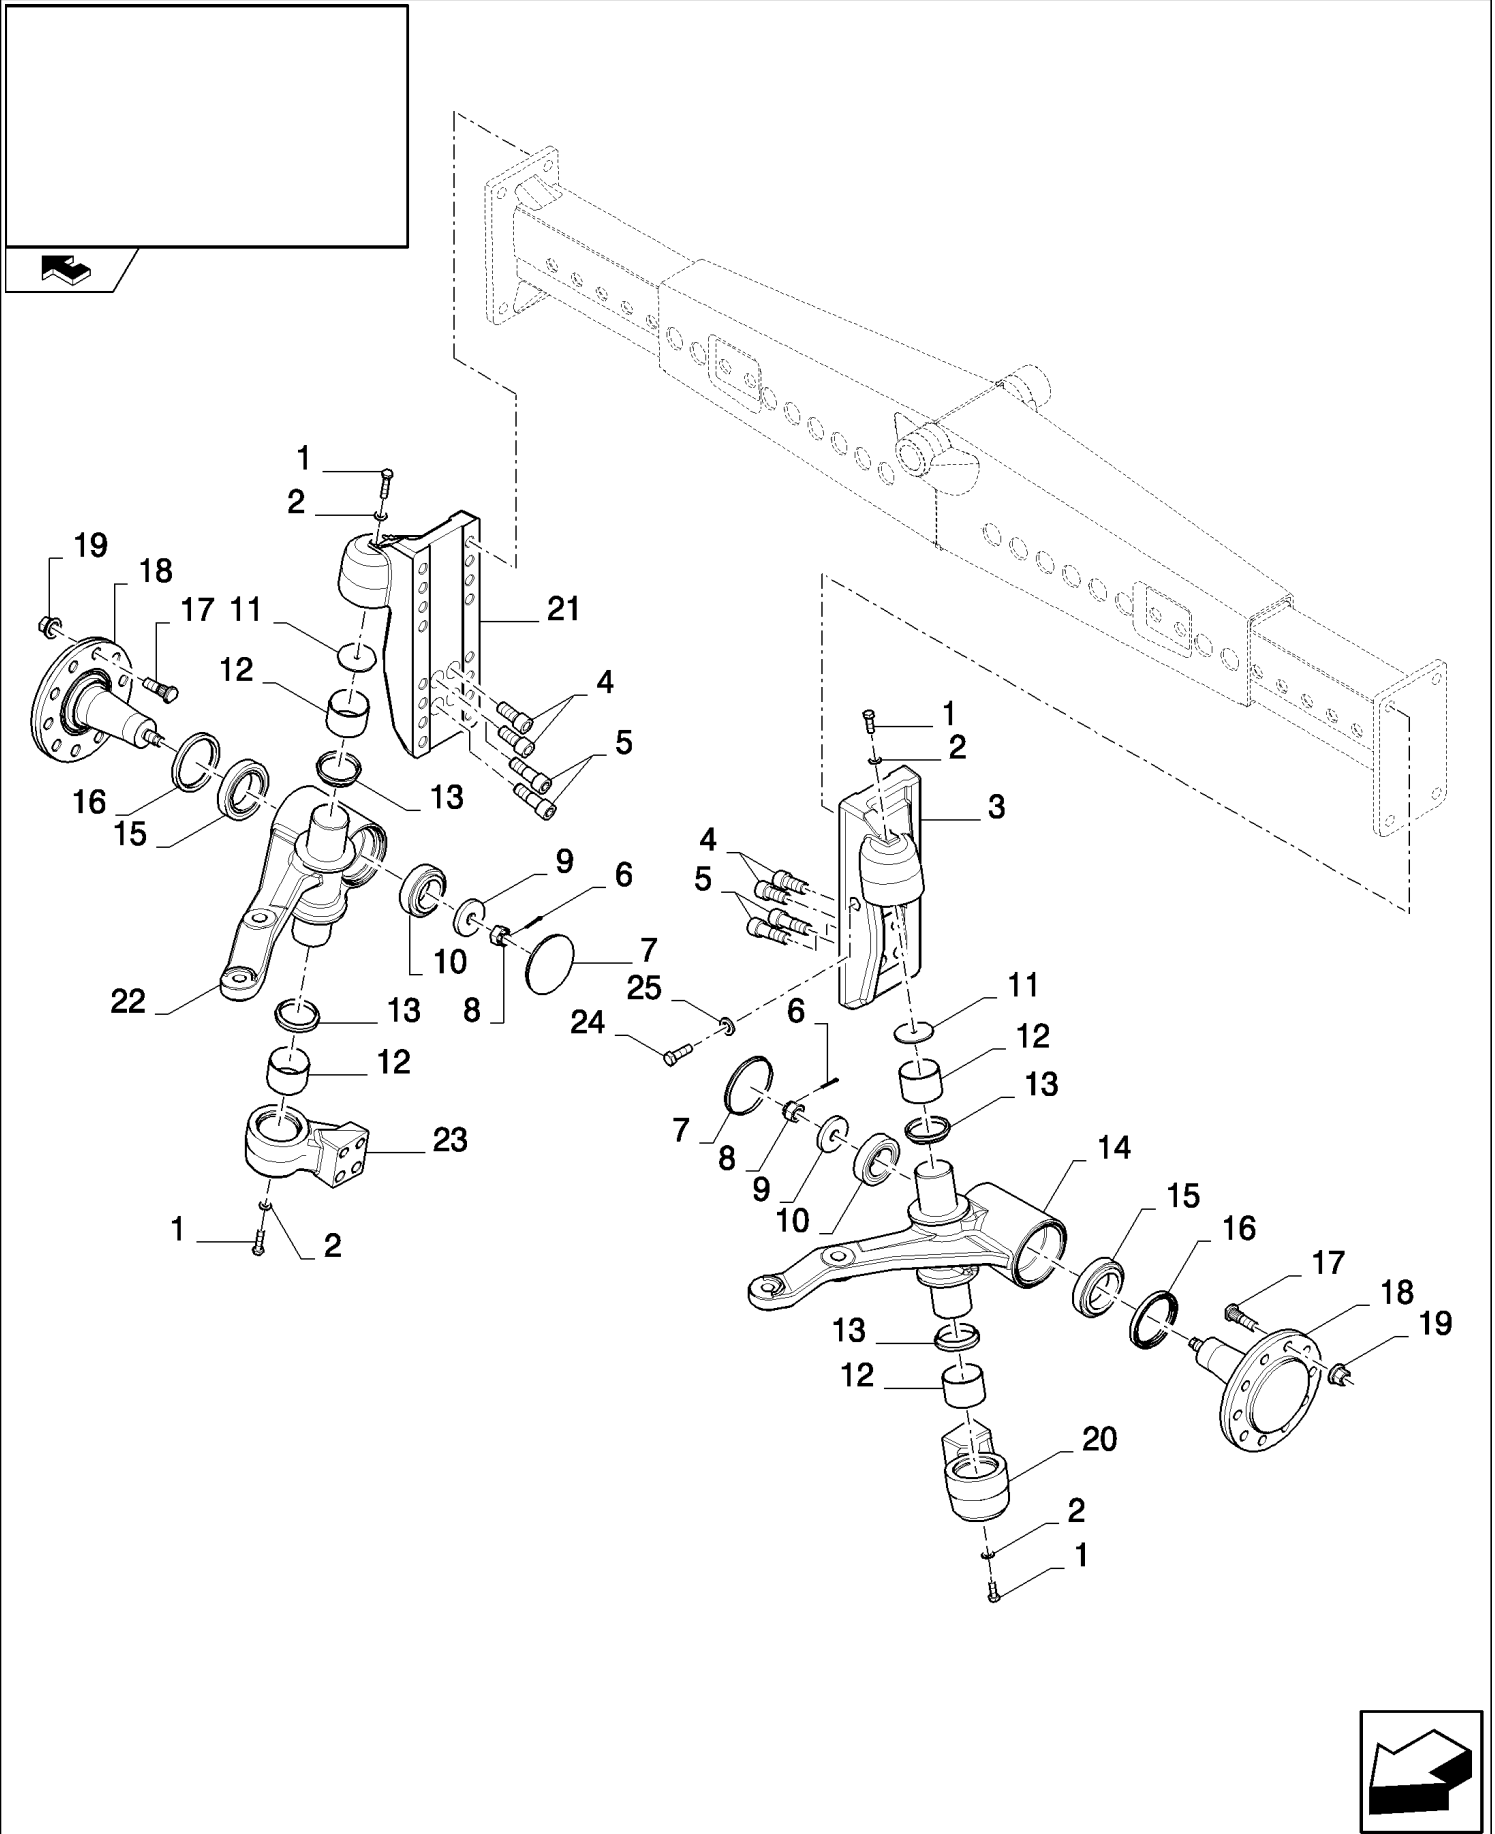

CX8080 COMBINE (9/06-)

05.05(01) WHEEL HUBS, HEAVY DUTY

сылка	Номер детали	Кол-во	Описание
1	378056	4	BOLT, Hex, M6 x 10, 8.8, Full Thd,
2	446307	4	SEALRING,
3	84446945	1	SUPPORT,
4	84069447	4	SCREW, M24x50
5	84069505	4	SCREW, M24x70
6	130011	2	PIN, SPLIT (COTTER), M5 x 40,
7	84431059	2	COVER,
8	309090	2	NUT, SLOTTED, M24 x 1.5, CI 8,
9	84064952	2	WASHER,
10	84068653	2	BEARING, ROLLER, TAPERED,
11	84074068	2	DISC,
12	84064163	4	BUSHING,
13	84069731	4	SEAL,
14	84448541	1	KNUCKLE, STEERING,
15	84068654	2	BEARING ASSY,
16	84454949	2	SEAL,
17	84062510	20	BOLT,
17	84443588	20	BOLT, , FOR NA ONLY
18	84448564	2	FLANGE,
19	84062511	20	NUT,
20	84446948	1	SUPPORT,
21	84446947	1	SUPPORT,
22	84448540	1	KNUCKLE, STEERING,
23	84446949	1	SUPPORT,
24	84075037	2	BOLT, Hex, M24 x 60, 12.9, M24x60
25	9848973	2	NUT, M24, CI 10,