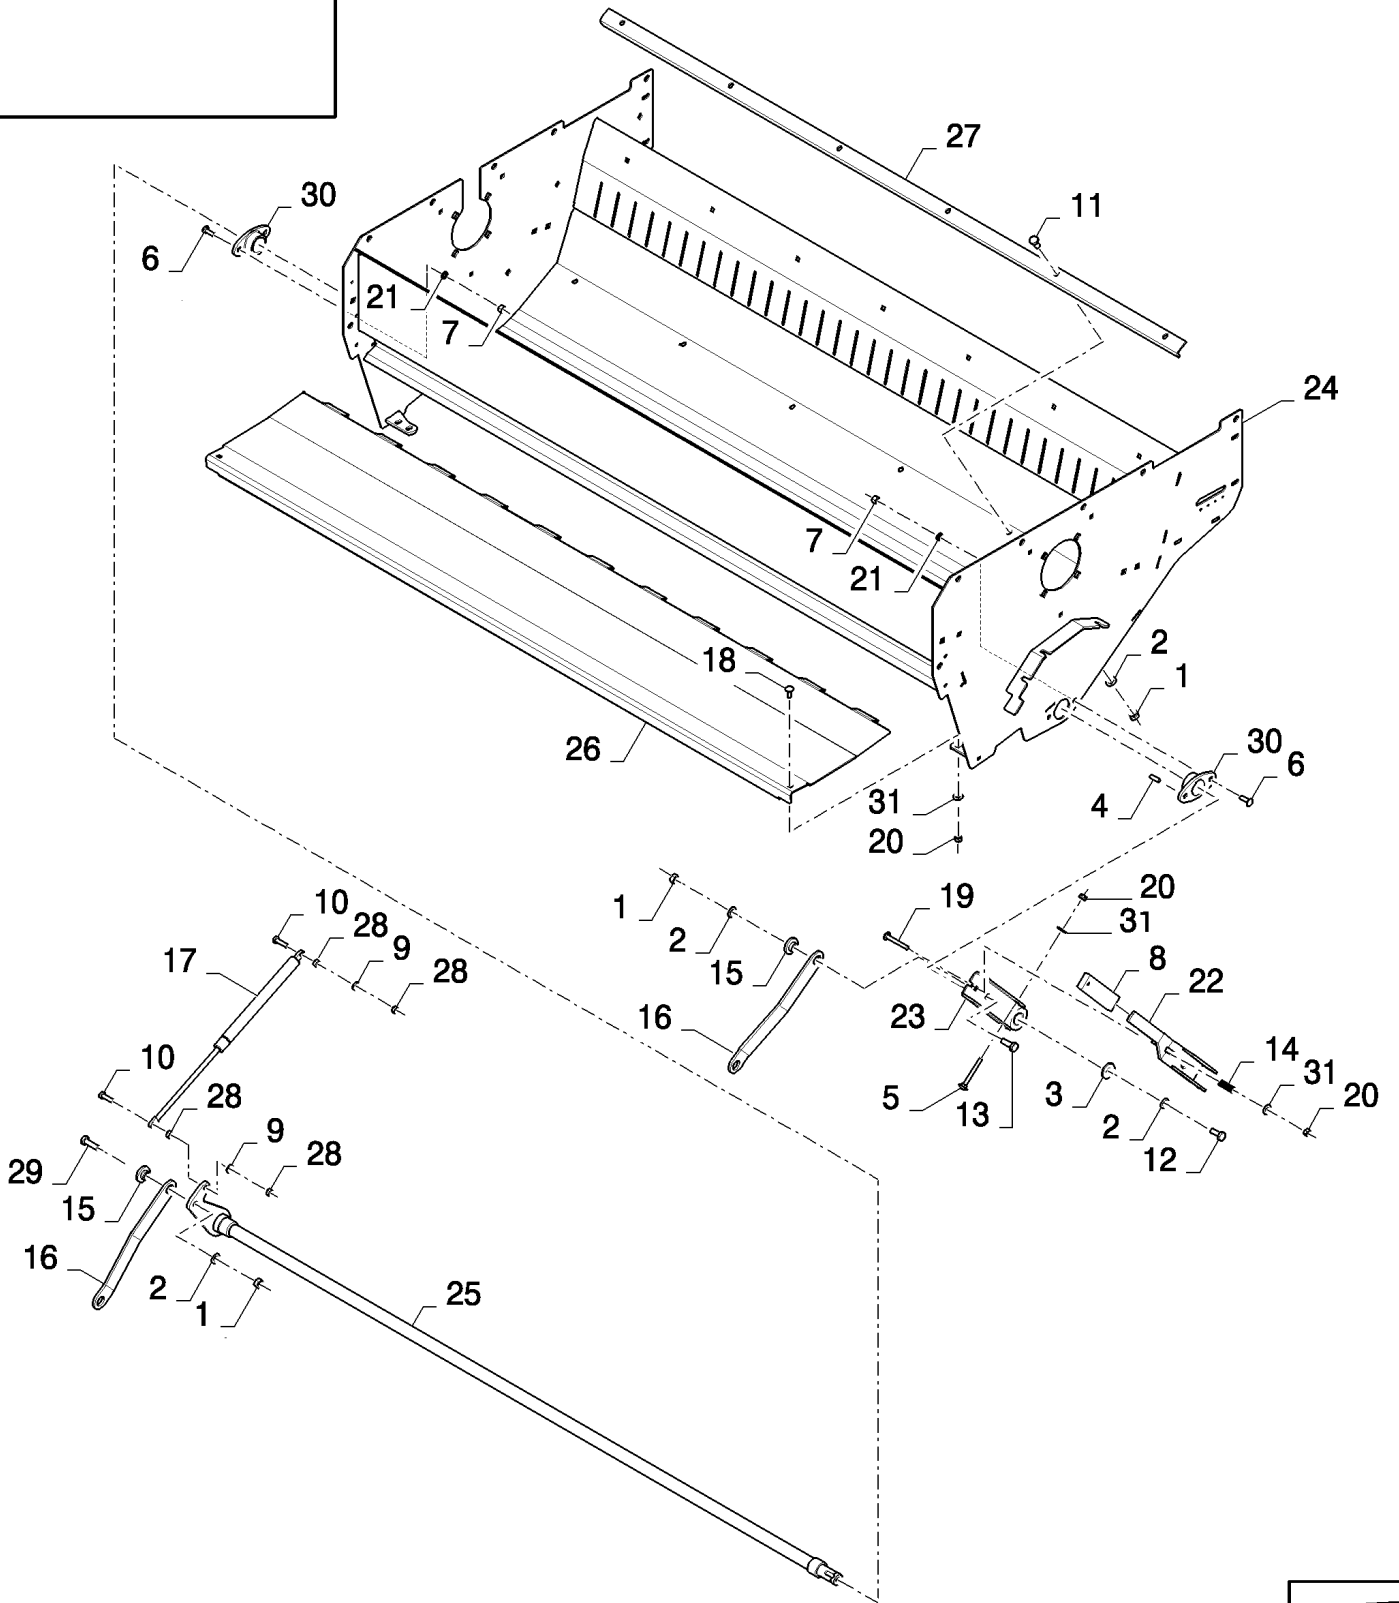

CX8080 COMBINE (9/06-)

18.87393033(08) STRAWCHOPPER - 4 ROW - MANUAL ADJUSTABLE DEFLECTORS

сылка	Номер детали	Кол-во	Описание
	87393033		DIA KIT, HARVESTER,
1	120103	5	BOLT, Hex, M8 x 16, 8.8,
2	412650	11	WASHER, Belleville, M8,
3	353308	1	NUT, M6 x 1, CI 8,
4	86588450	2	WASHER, M6,
5	87341238	1	PROTECTING COVER,
6	338949	2	BOLT, CARRIAGE, Short NK, M10 x 25, CI8.8, Full Thd,
7	84989647	1	BRACKET,
8	140045	2	WASHER, SPRING, Belleville, M10,
9	100016	2	NUT, M10, CI 8,
10	86507486	1	BOLT, CARRIAGE, Short NK, M8 x 20, CI8.8, Full Thd,
11	9706690	1	NUT, M8, CI 8,
12	84440710	1	SHIELD,
13	84989368	1	WASHER,
14	87516280	1	PLATE,
15	120104	5	SCREW, Hex, M8 x 20, 8.8,
16	300366	1	WASHER,
17	84437160	1	COVER,
18	86508568	1	SCREW, Hex, M6 x 16, 8.8,
19	9706685	2	NUT, M12, CI 8,
20	140046	3	WASHER, Belleville, M12,
21	378245	2	WASHER, M12,
22	9706687	3	SCREW, Hex, M12 x 30, 8.8,
23	87516227	1	
24	84075345	1	BELT, TRANSMISSION,
25	87339998	1	BELT, TRANSMISSION,
26	323624	1	KEY,
27	87341934	1	PULLEY, DRIVEN,
	84014117	3	DECAL,
	84334829	2	DECAL,
	84004739	2	DECAL,