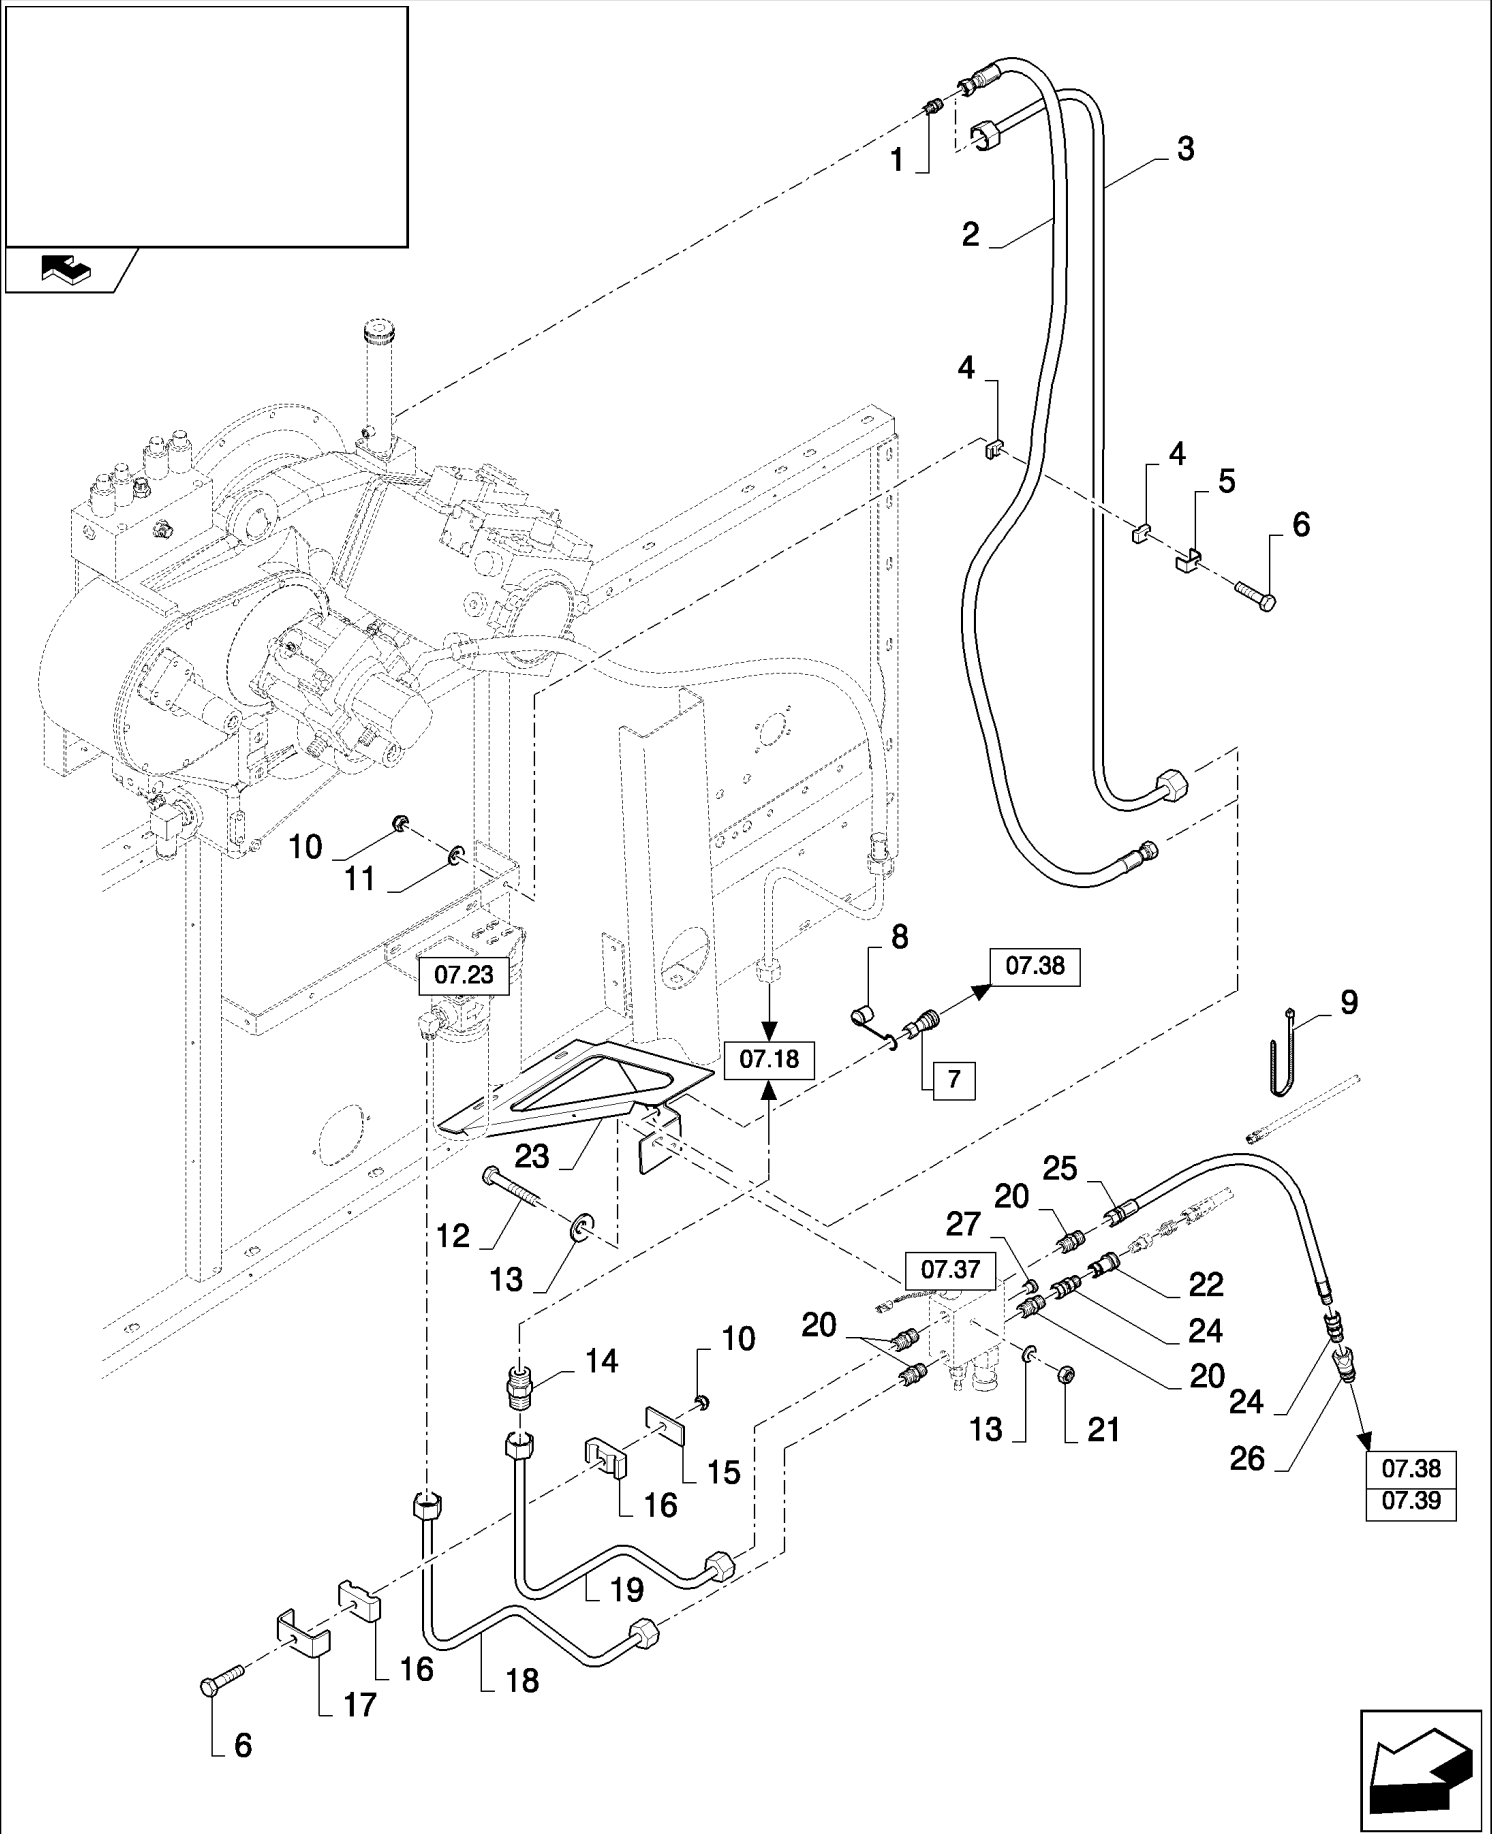

07.36(01) CHAFF SPREADER, HYDRAULICS

CX8080 COMBINE (9/06-)

07.36(01) CHAFF SPREADER, HYDRAULICS

сылка	Номер детали	Кол-во	Описание
1	86580177	1	CONNECTOR, HYD., 11/16"-16 ORFS x M12 x 1.5 ORB, , SEE FIGURE 07.502
2	86623770	1	HOSE, FLEXIBLE, , FOR FIELD INSTALL ONLY
3	84431560	1	TUBE, HYD,
4	433008	2	CLAMP,
5	442340	1	SUPPORT,
6	120056	2	SCREW, Hex, M6 x 50, 8.8,
7	84444600	1	COUPLING, QUICK, MALE, (8)
8	84444810	1	DUST CAP,
9	396718	1	STRAP,
10	412152	2	NUT, LOCK, M6 x 1, CI 8.8,
10	353308	2	NUT, M6 x 1, CI 8, , FOR FIELD INSTALL ONLY
11	322357	1	WASHER, SPRING, Belleville, M6,
12	120073	2	BOLT, Hex, M10 x 80, 8.8,
13	140045	4	WASHER, SPRING, Belleville, M10,
14	84431473	1	CONNECTOR, HYD., , SEE FIGURE 07.502
15	434103	1	PLATE,
16	430356	2	CLAMP,
17	84814948	1	SUPPORT,
18	84431443	1	TUBE, HYD,
19	84431440	1	TUBE, HYD,
20	86579680	4	CONNECTOR, HYD., 1"-14 ORFS x M22 x 1.5 ORB, , SEE FIGURE 07.502
21	100016	2	NUT, M10, CI 8,
22	86592079	1	COUPLING, QUICK, MALE,
23	84443744	1	SUPPORT,
24	84062146	2	CONNECTOR, HYD.,
25	84446650	1	HOSE, FLEXIBLE,
26	86592080	1	COUPLING, QUICK, MALE,
27	86598044	1	PLUG, Hex Soc, M14 x 1.5, ORB, , ASN D600