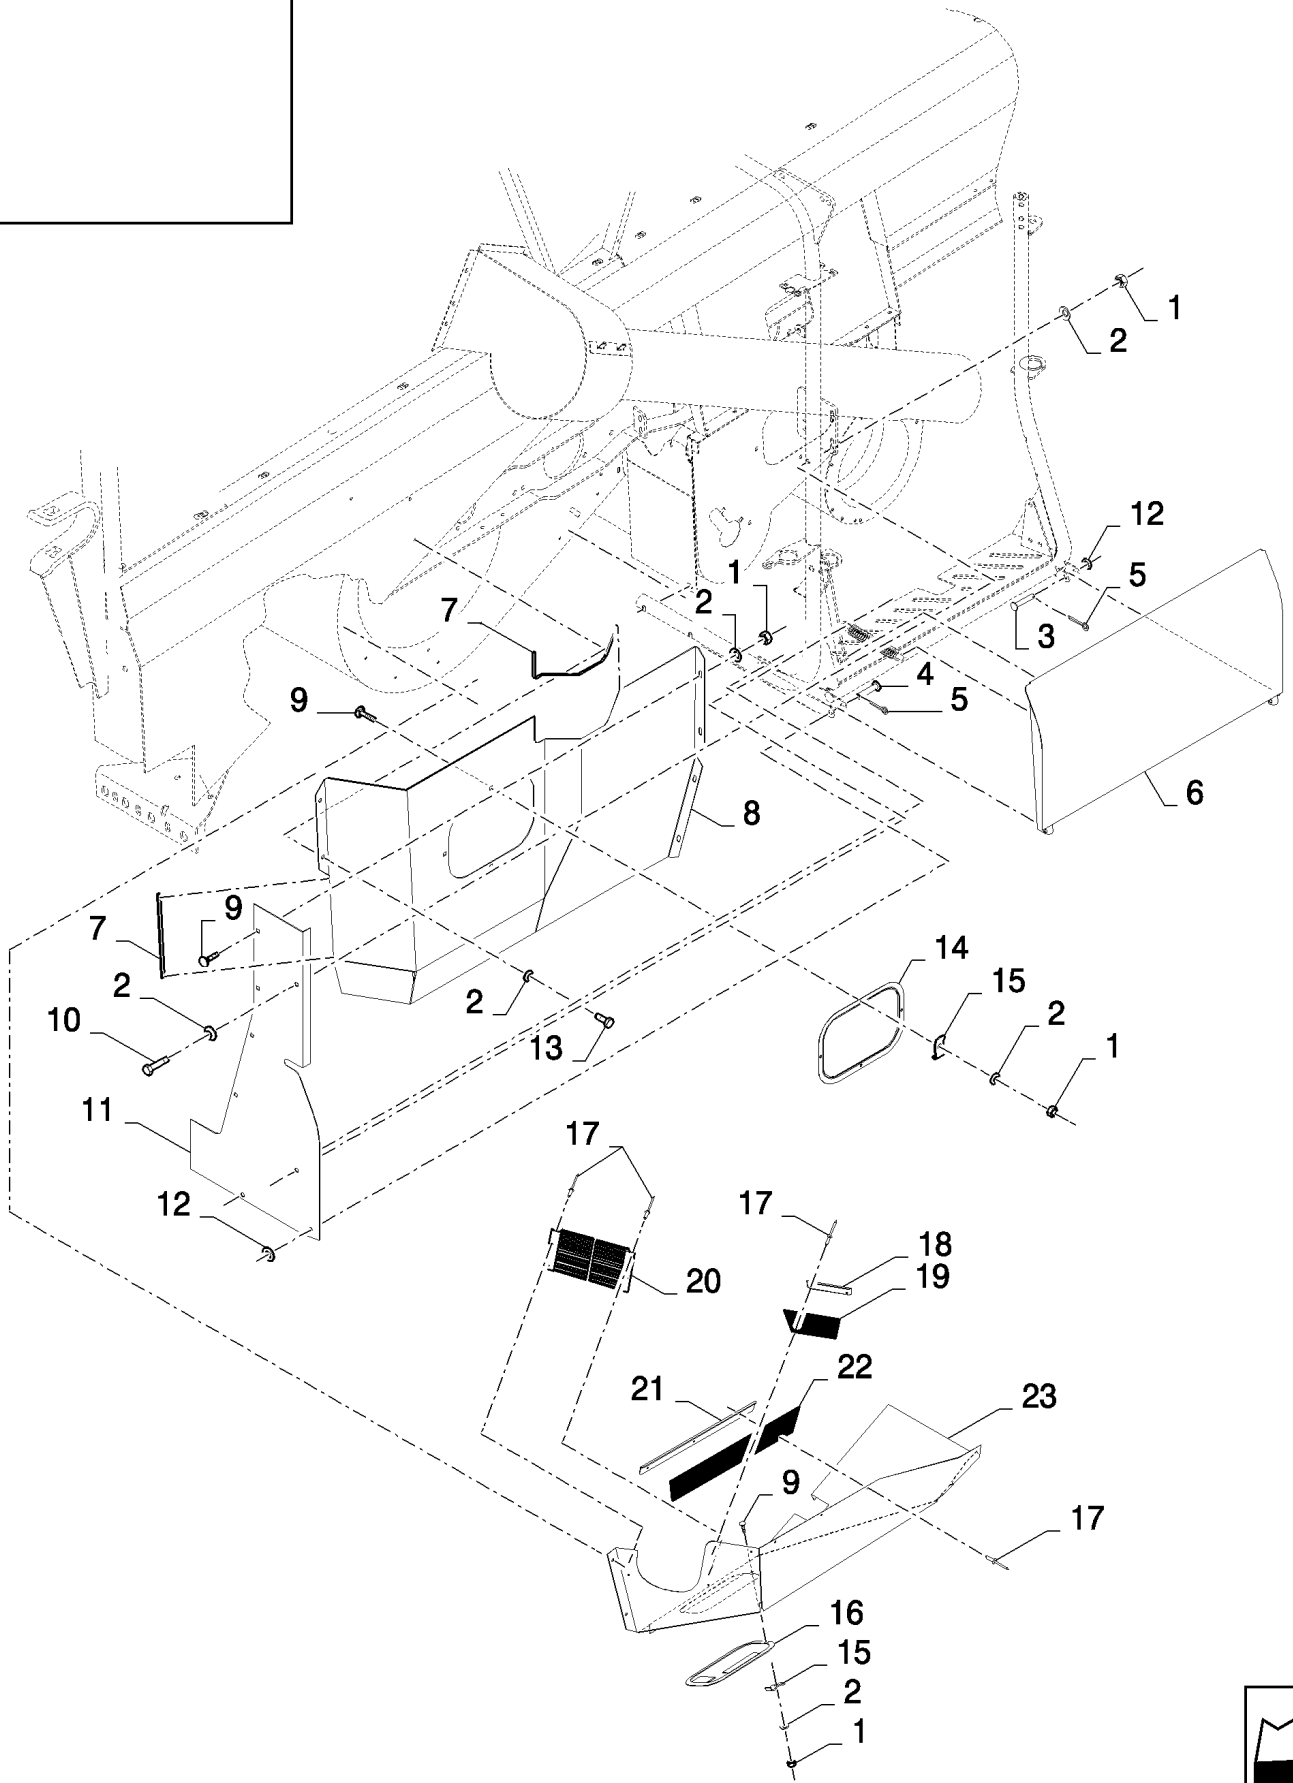

CX8080 COMBINE (9/06-)

18.84110608(01) TRACKS - 7 ROLLS WITHOUT PLATES

сылка	Номер детали	Кол-во	Описание
	84110608		DIA KIT, HARVESTER,
1	9706690	8	NUT, M8, CI 8,
2	322358	12	WASHER, SPRING, Belleville, M8,
3	345785	1	PIN, CLEVIS, M10 x 45,
4	336793	1	PIN, CLEVIS, M10 x 55,
5	130003	2	PIN, SPLIT (COTTER), M3.2 x 20,
6	84440354	1	DOOR,
7	401310	1	L=0.6M
8	84440459	1	SHIELD,
9	86507486	8	BOLT, CARRIAGE, Short NK, M8 x 20, CI8.8, Full Thd,
10	386045	1	BOLT, Hex, M8 x 45, 8.8,
11	84440921	1	PLATE,
12	140017	2	WASHER, M10 x 20 x 2,
13	120104	2	SCREW, Hex, M8 x 20, 8.8,
14	84320078	1	COVER,
15	425093	4	CLIP,
16	916303	1	COVER,
17	425519	9	RIVET,
18	84441428	1	PLATE,
19	84441423	1	CANVAS,
20	86583383	2	BRUSH,
21	84441426	1	PLATE,
22	84441422	1	CANVAS,
23	84440449	1	SHIELD,
	9504635	0.03	loctite