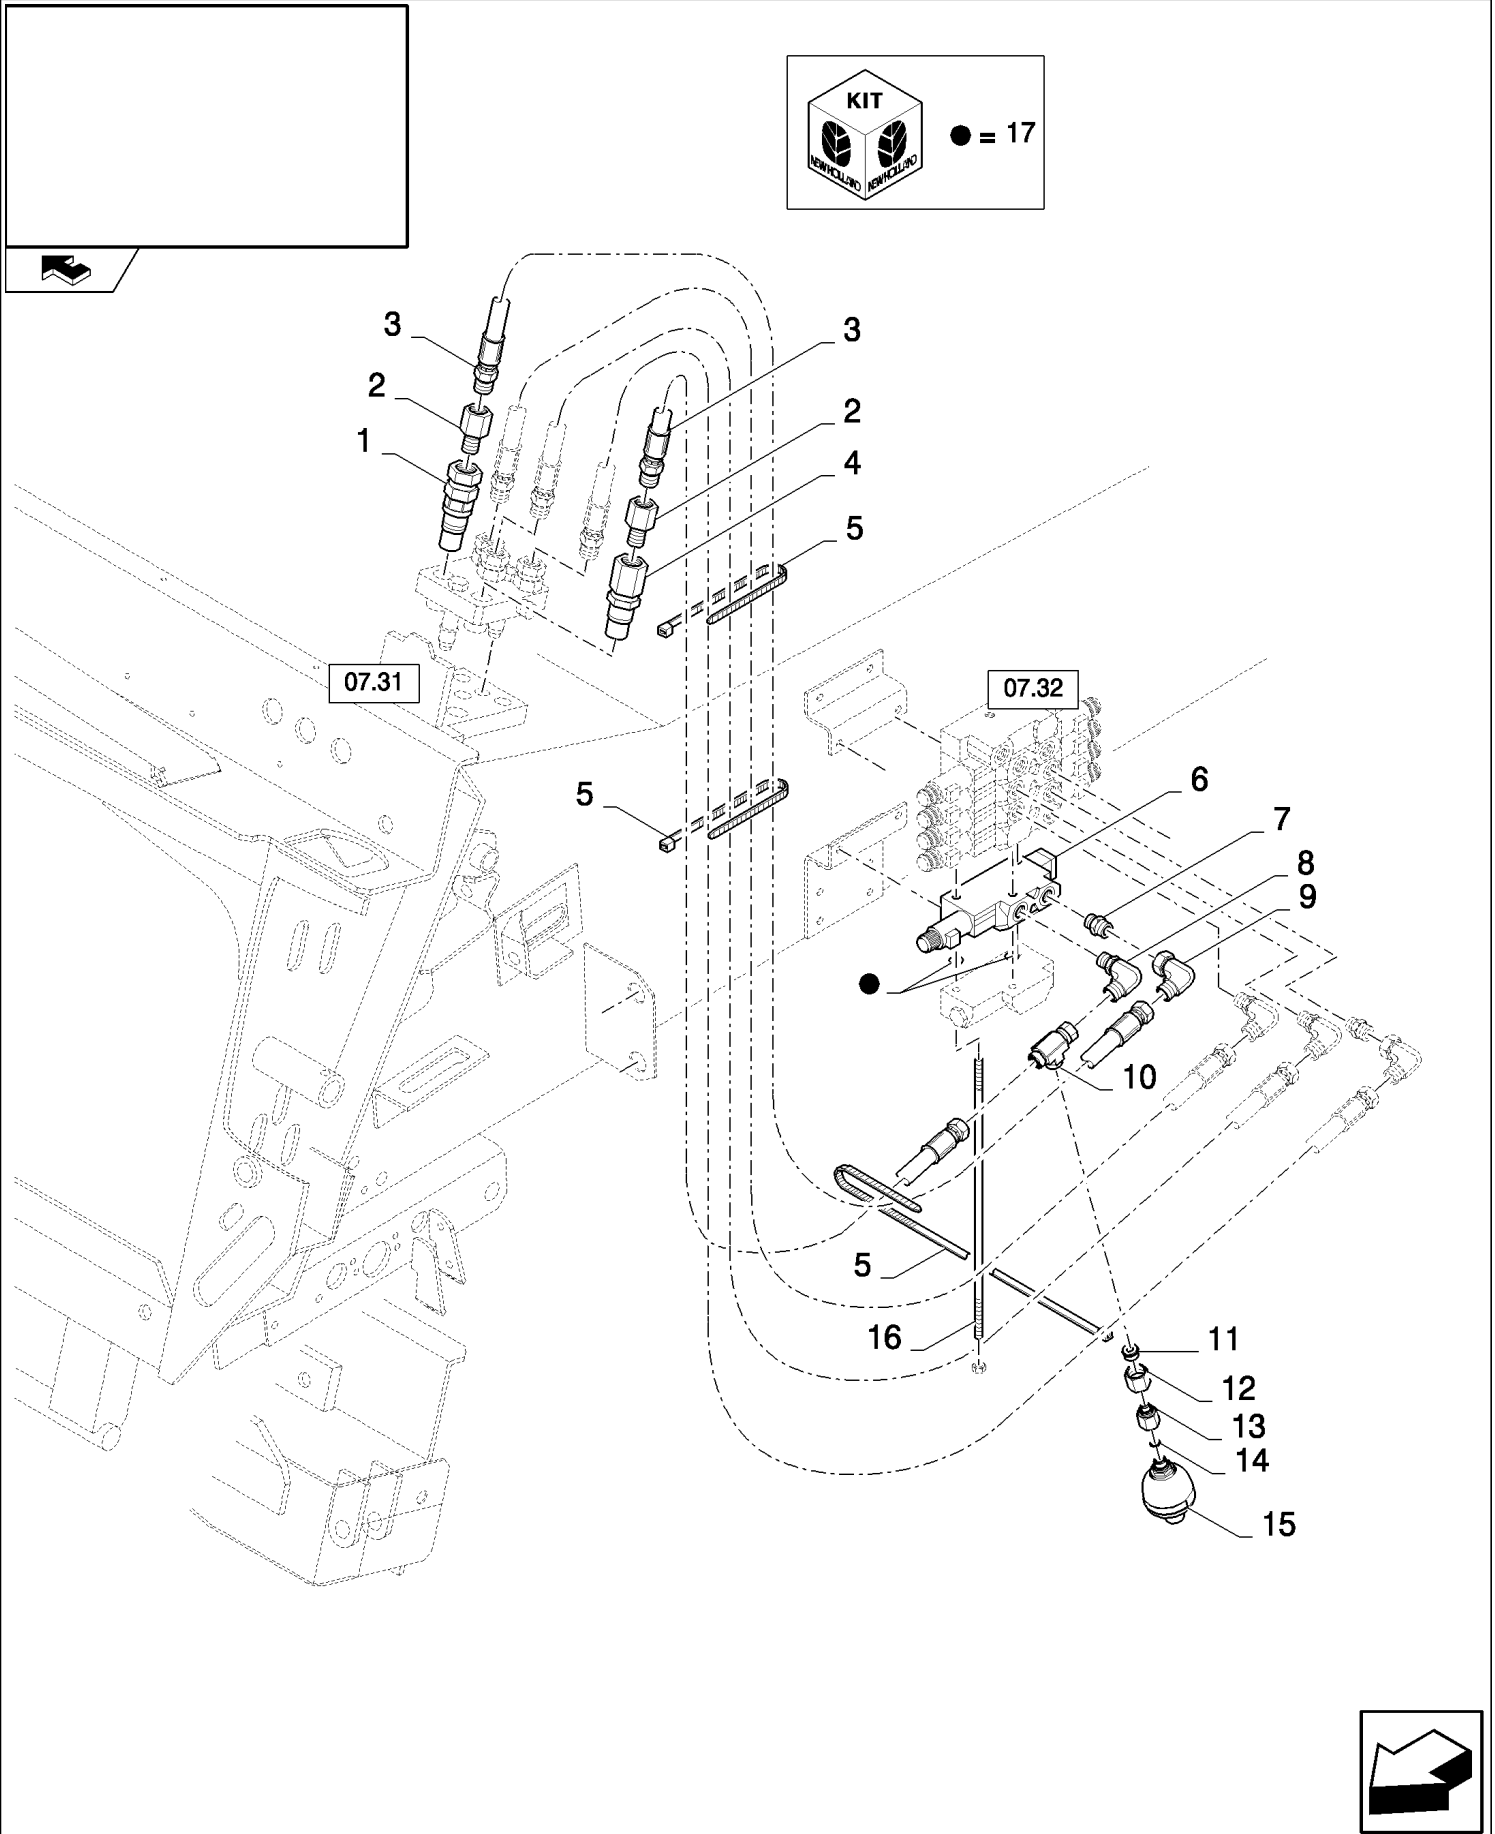

07.33(01) REBUILD KIT FOR HYDRAULIC REEL

CX8080 COMBINE (9/06-)

07.33(01) REBUILD KIT FOR HYDRAULIC REEL

сылка	Номер детали	Кол-во	Описание
1	84435503	1	CONNECTOR, HYD.,
2	84989481	2	ADAPTER,
3	84068627	2	HOSE, FLEXIBLE,
4	84435502	1	CONNECTOR, HYD.,
5	396718	3	STRAP,
6	86580300	1	VALVE SECTION, HYD,
7	86579679	1	CONNECTOR, HYD., 1"-14 ORFS x M18 x 1.5 ORB, , SEE FIGURE 07.502
8	86579693	1	ELBOW, 90°, 1"-14 ORFS x M18 x 1.5 ORB, , SEE FIGURE 07.502
9	84989393	1	ELBOW, 90°, 1"-14 ORFS x 1"-14 Fem Sw, , SEE FIGURE 07.502
10	84989850	1	CONNECTION, 3 WAY,
11	84442654	1	RING,
12	85802819	1	NUT, PIPE UNION,
13	84442628	1	CONNECTOR, HYD.,
14	84038227	1	GASKET,
15	84442621	1	ACCUMULATOR,
16	86580371	3	ROD, THREADED,
17	84014433	1	KIT, SEALS,