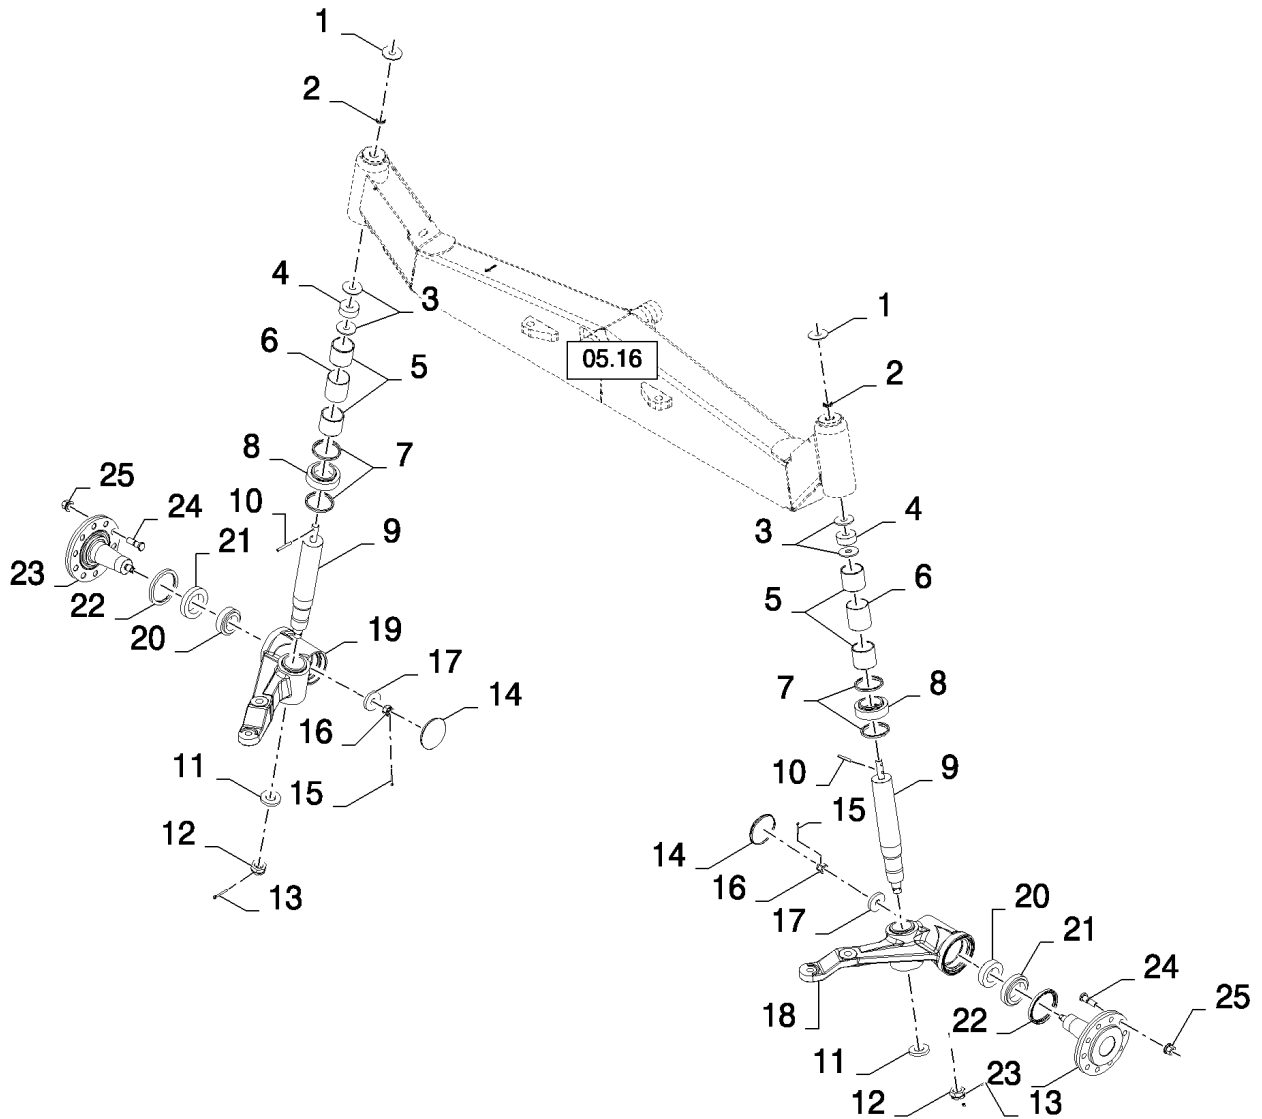

CX8080 COMBINE (9/06-)

05.17(01) FIXED STEERING AXLE, HIGH CENTER

сылка	Номер детали	Кол-во	Описание
1	397068	2	REINFORCEMENT,
2	84801314	2	SEAL, HYD-CYLINDER,
3	84459149	4	DISC,
4	84801317	2	SPACER,
5	84064163	4	BUSHING,
6	87347384	2	INSERT,
7	84801315	4	SEAL, HYD-CYLINDER,
8	84801318	2	SPACER,
9	84801305	2	SHAFT,
10	62218	2	PIN, LOCK, M10 x 75, Slotted,
11	84462353	2	DISC,
12	454146	2	NUT, SLOTTED, M36 x 1.5, CI 8, M36x1.5
13	130016	2	PIN, SPLIT (COTTER), M6.3 x 63,
14	84431059	2	COVER,
15	130011	2	PIN, SPLIT (COTTER), M5 x 40,
16	309090	2	NUT, SLOTTED, M24 x 1.5, CI 8, M24x1.5
17	84064952	2	WASHER,
18	84458951	1	SHAFT,
19	84458949	1	SHAFT,
20	84068653	2	BEARING, ROLLER, TAPERED,
21	84068654	2	BEARING ASSY,
22	84454949	2	SEAL,
23	84448564	2	FLANGE,
24	84062510	20	BOLT, M20
25	84062511	20	NUT, M20