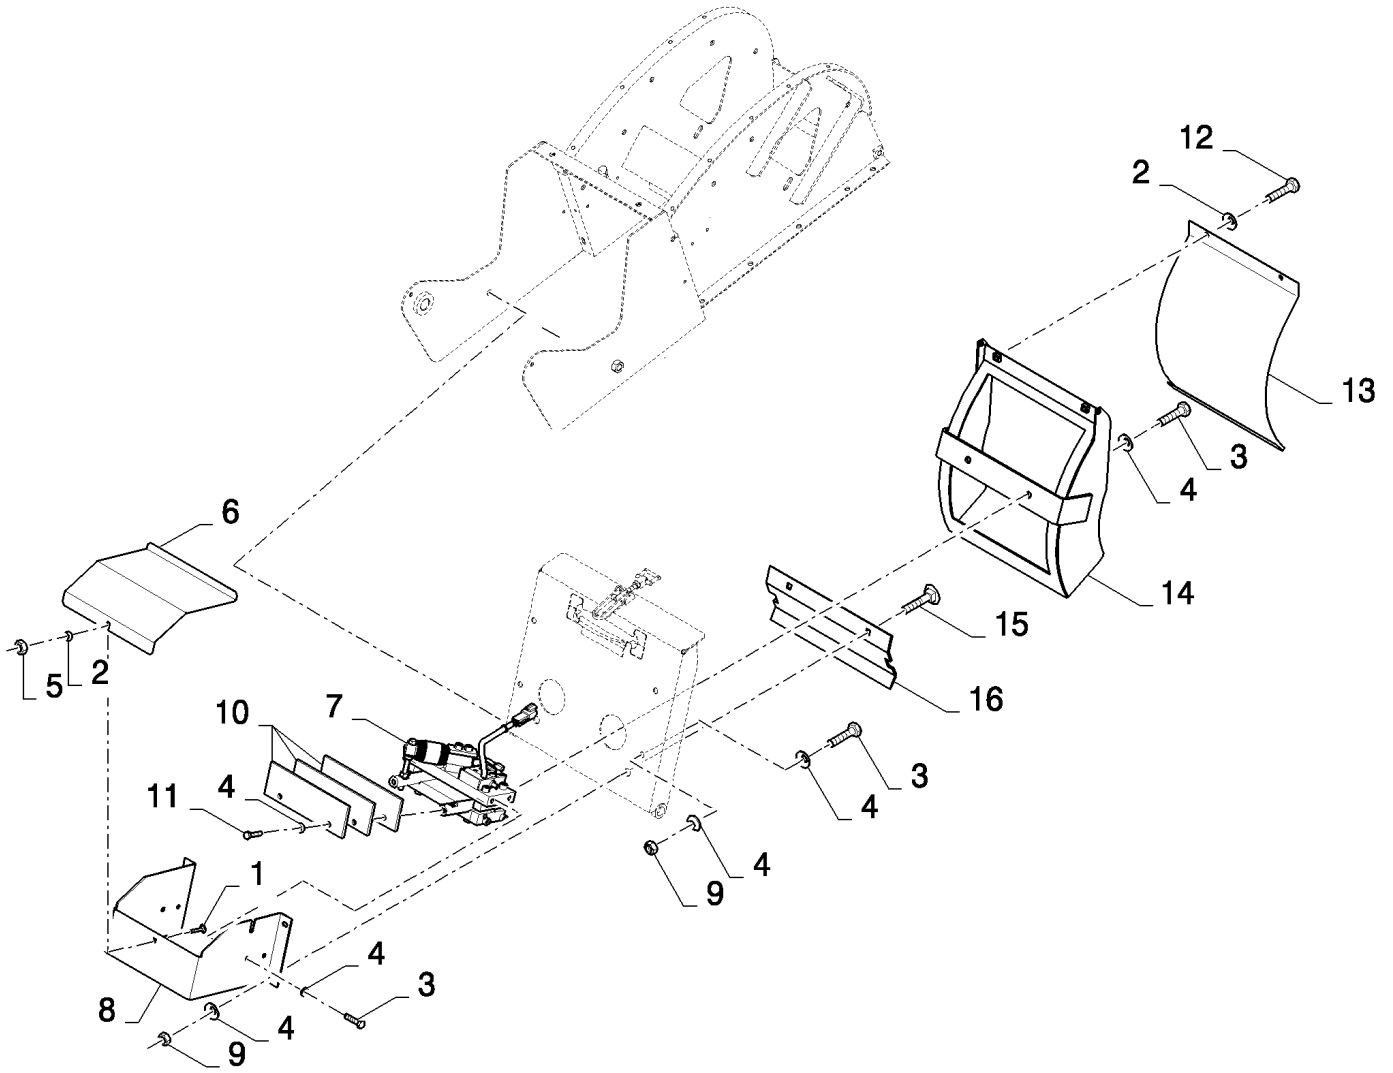

CX8080 COMBINE (9/06-)

18.84081168(01) GRAIN FLOW SENSOR

сылка	Номер детали	Кол-во	Описание
	84081168		YIELD MONITORING KIT,
1	86512439	1	SCREW, Short NK, M6 x 16, CI8.8, Full Thd,
2	322357	3	WASHER, SPRING, Belleville, M6,
3	120104	10	SCREW, Hex, M8 x 20, 8.8,
4	322358	18	WASHER, SPRING, Belleville, M8,
5	9706755	1	NUT, M6, CI 8,
6	84441669	1	COVER,
7	84444901	1	SENSOR,
8	84441479	1	SUPPORT,
9	9706690	6	NUT, M8, CI 8,
10	84442360	3	WEIGHT, COUNTER,
11	386045	2	BOLT, Hex, M8 x 45, 8.8,
12	86508568	2	SCREW, Hex, M6 x 16, 8.8,
13	84441281	1	PLATE, SKID,
14	84446257	1	PLATE, SKID,
15	86507486	2	BOLT, CARRIAGE, Short NK, M8 x 20, CI8.8, Full Thd,
16	84446221	1	PLATE,
	84433129	1	DECAL,