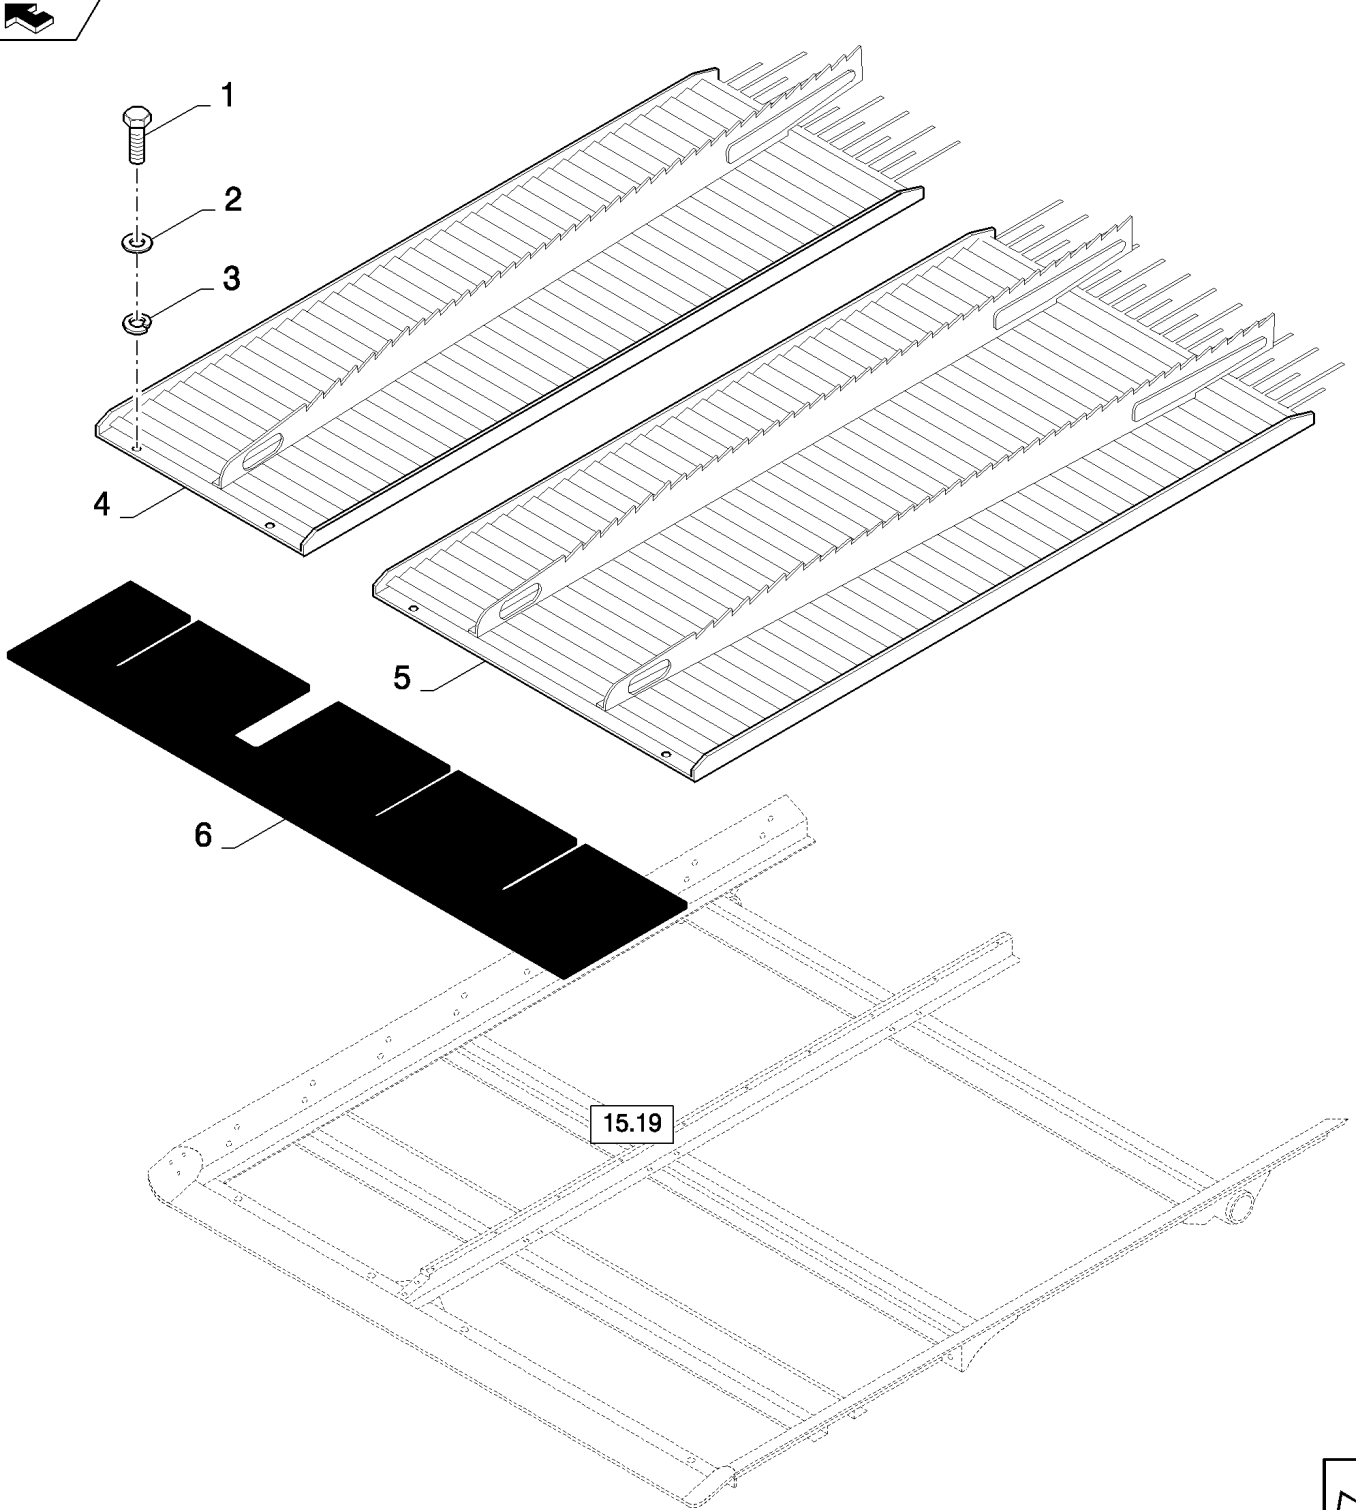

15.18(01) GRAIN PAN, REMOVABLE

CX8080 COMBINE (9/06-)

15.18(01) GRAIN PAN, REMOVABLE

сылка	Номер детали	Кол-во	Описание
1	9706687	4	SCREW, Hex, M12 x 30, 8.8,
2	140046	4	WASHER, Belleville, M12,
3	9511052	4	WASHER, M12 x 44 x 4, 12MM
4	84069764	1	GRAIN PAN, RH, FOR SELF LEVELLING ONLY, FOR CX8060, CX8070, CX8080, CX8090 ONLY
4	84073766	1	GRAIN PAN, RH, FOR CX8060, CX8070, CX8080, CX8090 ONLY, FOR FIXED SHOE ONLY
4	84075444	1	GRAIN PAN, RH, FOR CX8040, CX8050 ONLY
5	84069764	1	GRAIN PAN, LH, FOR CX8060, CX8070, CX8080, CX8090 ONLY, FOR SELF LEVELLING ONLY
5	84075318	1	GRAIN PAN, LH, FOR FIXED SHOE ONLY, FOR CX8060, CX8070, CX8080, CX8090 ONLY
5	84075707	1	GRAIN PAN, LH, FOR CX8040, CX8050 ONLY
6	87388702	1	CANVAS, , FOR CX8060, CX8070, CX8080, CX8090 ONLY, FOR FIXED SHOE ONLY
6	87384762	1	CANVAS, , FOR SELF LEVELLING ONLY, FOR CX8060, CX8070, CX8080, CX8090 ONLY
6	87391542	1	CANVAS, , FOR CX8040, CX8050 ONLY