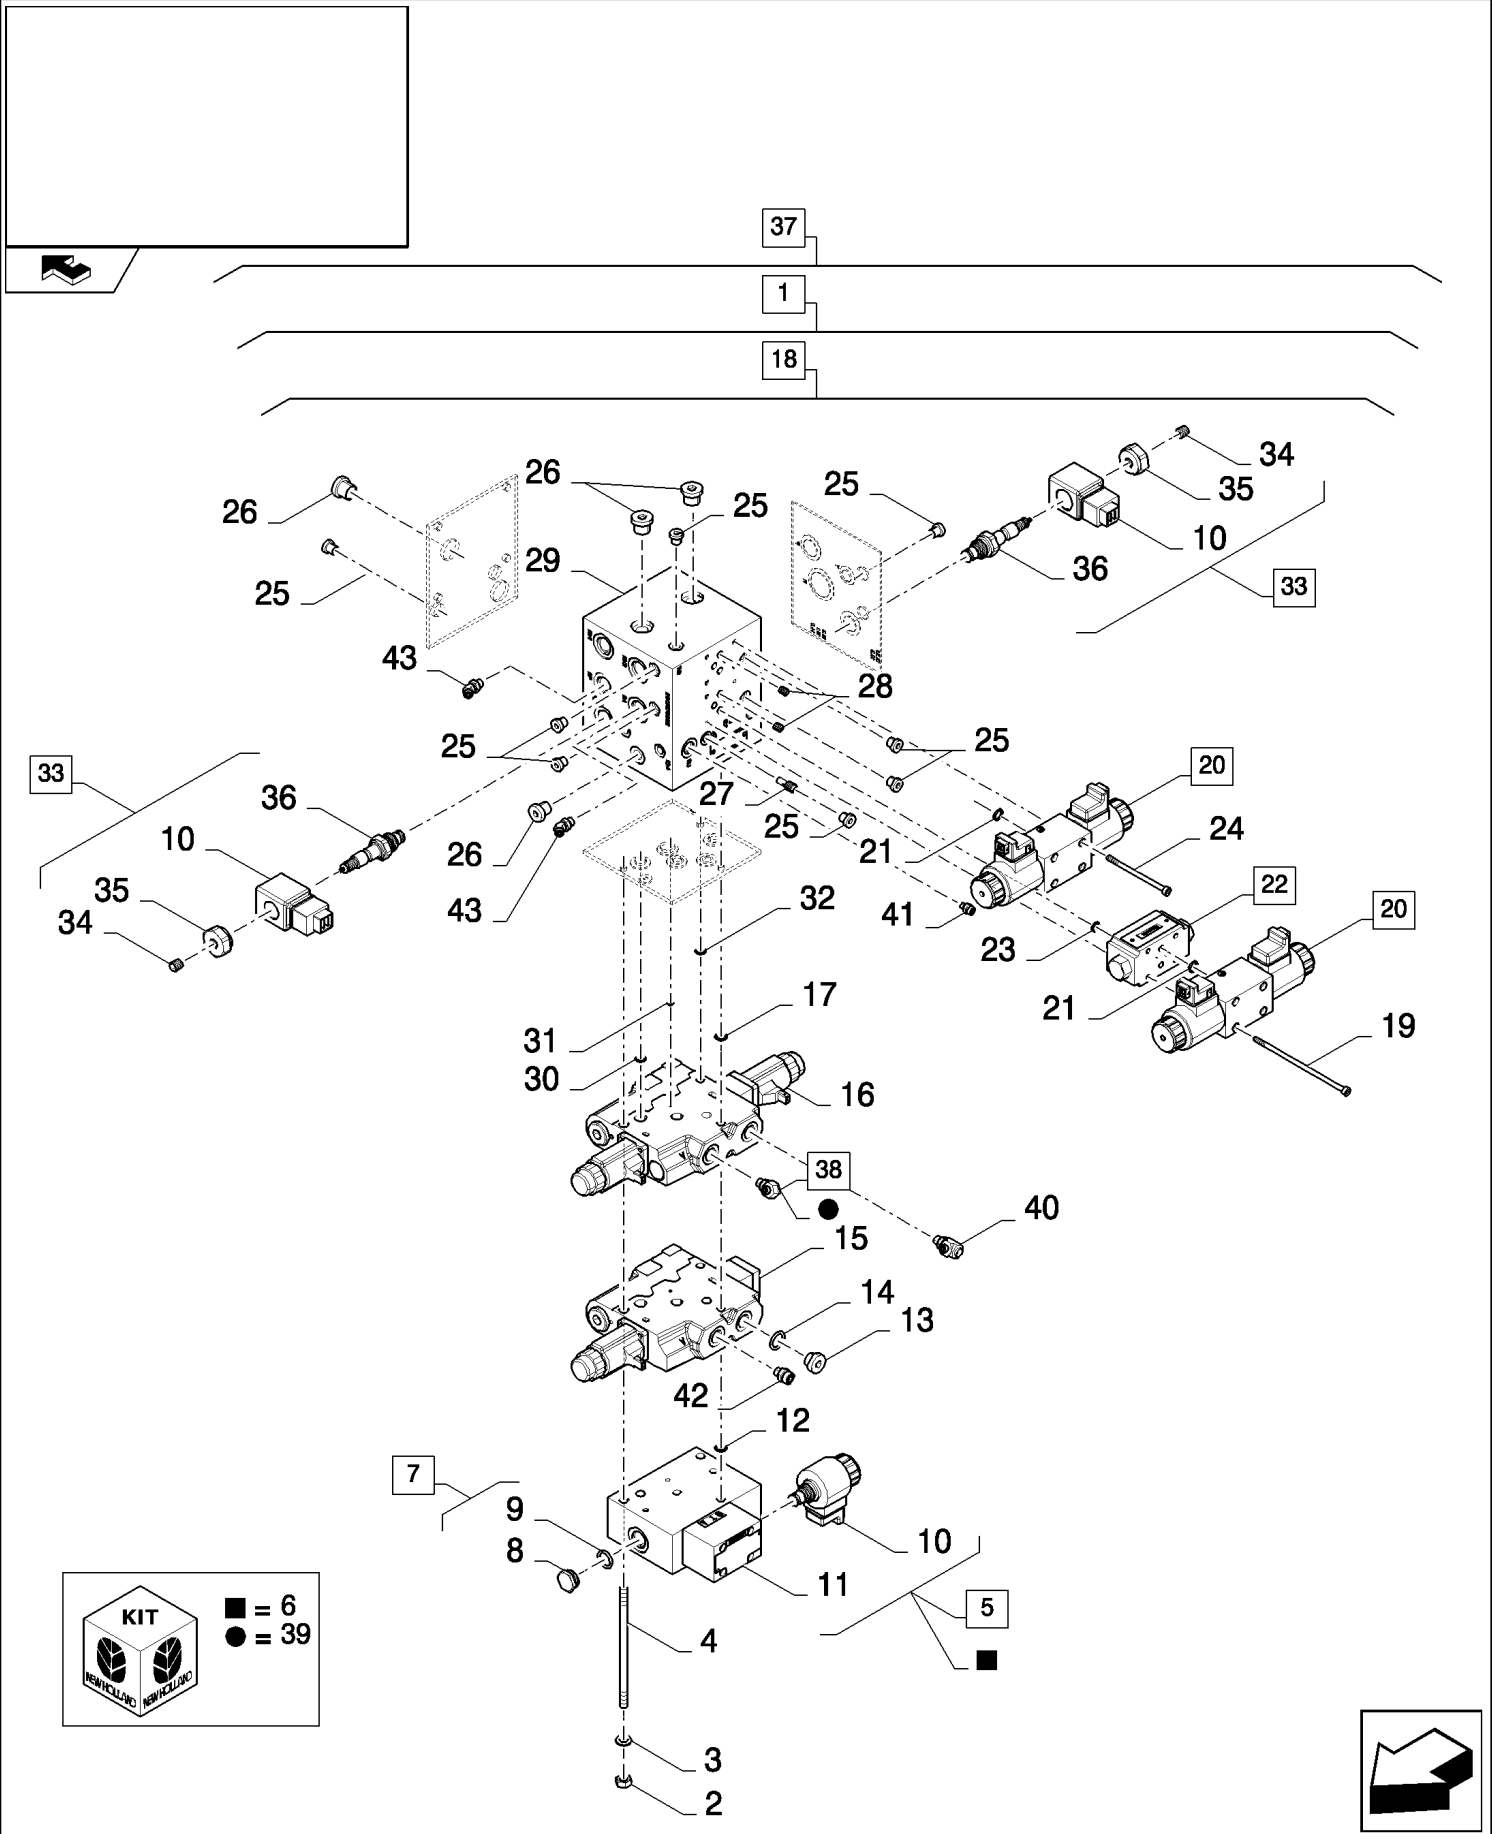

CX8080 COMBINE (9/06-)

07.32(01) STRAW ELEVATOR STACK VALVE WITH LATERAL FLOTATION - NOT FOR L.A. (LATIN AMERICA)

сылка	Номер детали	Кол-во	Описание
1	84457511	1	VALVE, HYDRAULIC, (2 to 36)
2	NSS	3	NOT SERVICED SEPARATELY,
3	NSS	3	NOT SERVICED SEPARATELY,
4	87658220	3	BOLT,
5	87623353	1	VALVE, HYDRAULIC, (6 to 11)
6	87657859	1	KIT, SEALS,
7	87657858	1	NUT, (8, 9)
8	NSS	1	NOT SERVICED SEPARATELY,
9	NSS	1	NOT SERVICED SEPARATELY,
10	87658214	3	COIL,
11	87658222	1	VALVE, REMOTE CONTROL,
12	87658219	1	SHIM,
13	86598046	1	PLUG, Hex Soc, M18 x 1.5, ORB,
14	86598101	1	O-RING, CI 6, 15.3MM ID x 2.2 Thk,
15	86580300	1	VALVE SECTION, HYD,
16	86580299	1	VALVE, HYDRAULIC,
17	87658219	1	SHIM,
18	NSS	1	NOT SERVICED SEPARATELY, (19 to 36)
19	NSS	4	NOT SERVICED SEPARATELY,
20	87657069	2	VALVE, (21)
21	NSS	4	NOT SERVICED SEPARATELY,
22	87657866	1	VALVE, CHECK, (23)
23	87657867	2	O-RING,
24	NSS	2	NOT SERVICED SEPARATELY,
25	NSS	AR	NOT SERVICED SEPARATELY,
26	NSS	AR	NOT SERVICED SEPARATELY,
27	87657863	1	VALVE, CHECK,
28	87657864	2	ORIFICE,
29	NSS	1	NOT SERVICED SEPARATELY,
30	87658216	1	O-RING,
31	87658217	1	O-RING,
32	87658218	4	O-RING,
33	87657860	2	POPPET, VALVE, (34 to 36)
34	NSS	1	NOT SERVICED SEPARATELY,
35	NSS	1	NOT SERVICED SEPARATELY,
36	NSS	1	NOT SERVICED SEPARATELY,
37	87592346	1	VALVE, HYDRAULIC, (1 to 36, 38 to 43) (painted), ASN D572
37	87592345	1	VALVE, HYDRAULIC, (1 to 36, 38 to 43) (not painted), ASN D572
38	84062490	1	VALVE, PRESSURE RELIEF, (39), ASN D572
39	84989501	1	KIT, SEALS, , ASN D572
40	86579688	1	ELBOW, 90°, 11/16"-18 ORFS x M18 x 1.5 ORB, , ASN D572
41	86580177	1	CONNECTOR, HYD., 11/16"-16 ORFS x M12 x 1.5 ORB, , ASN D572