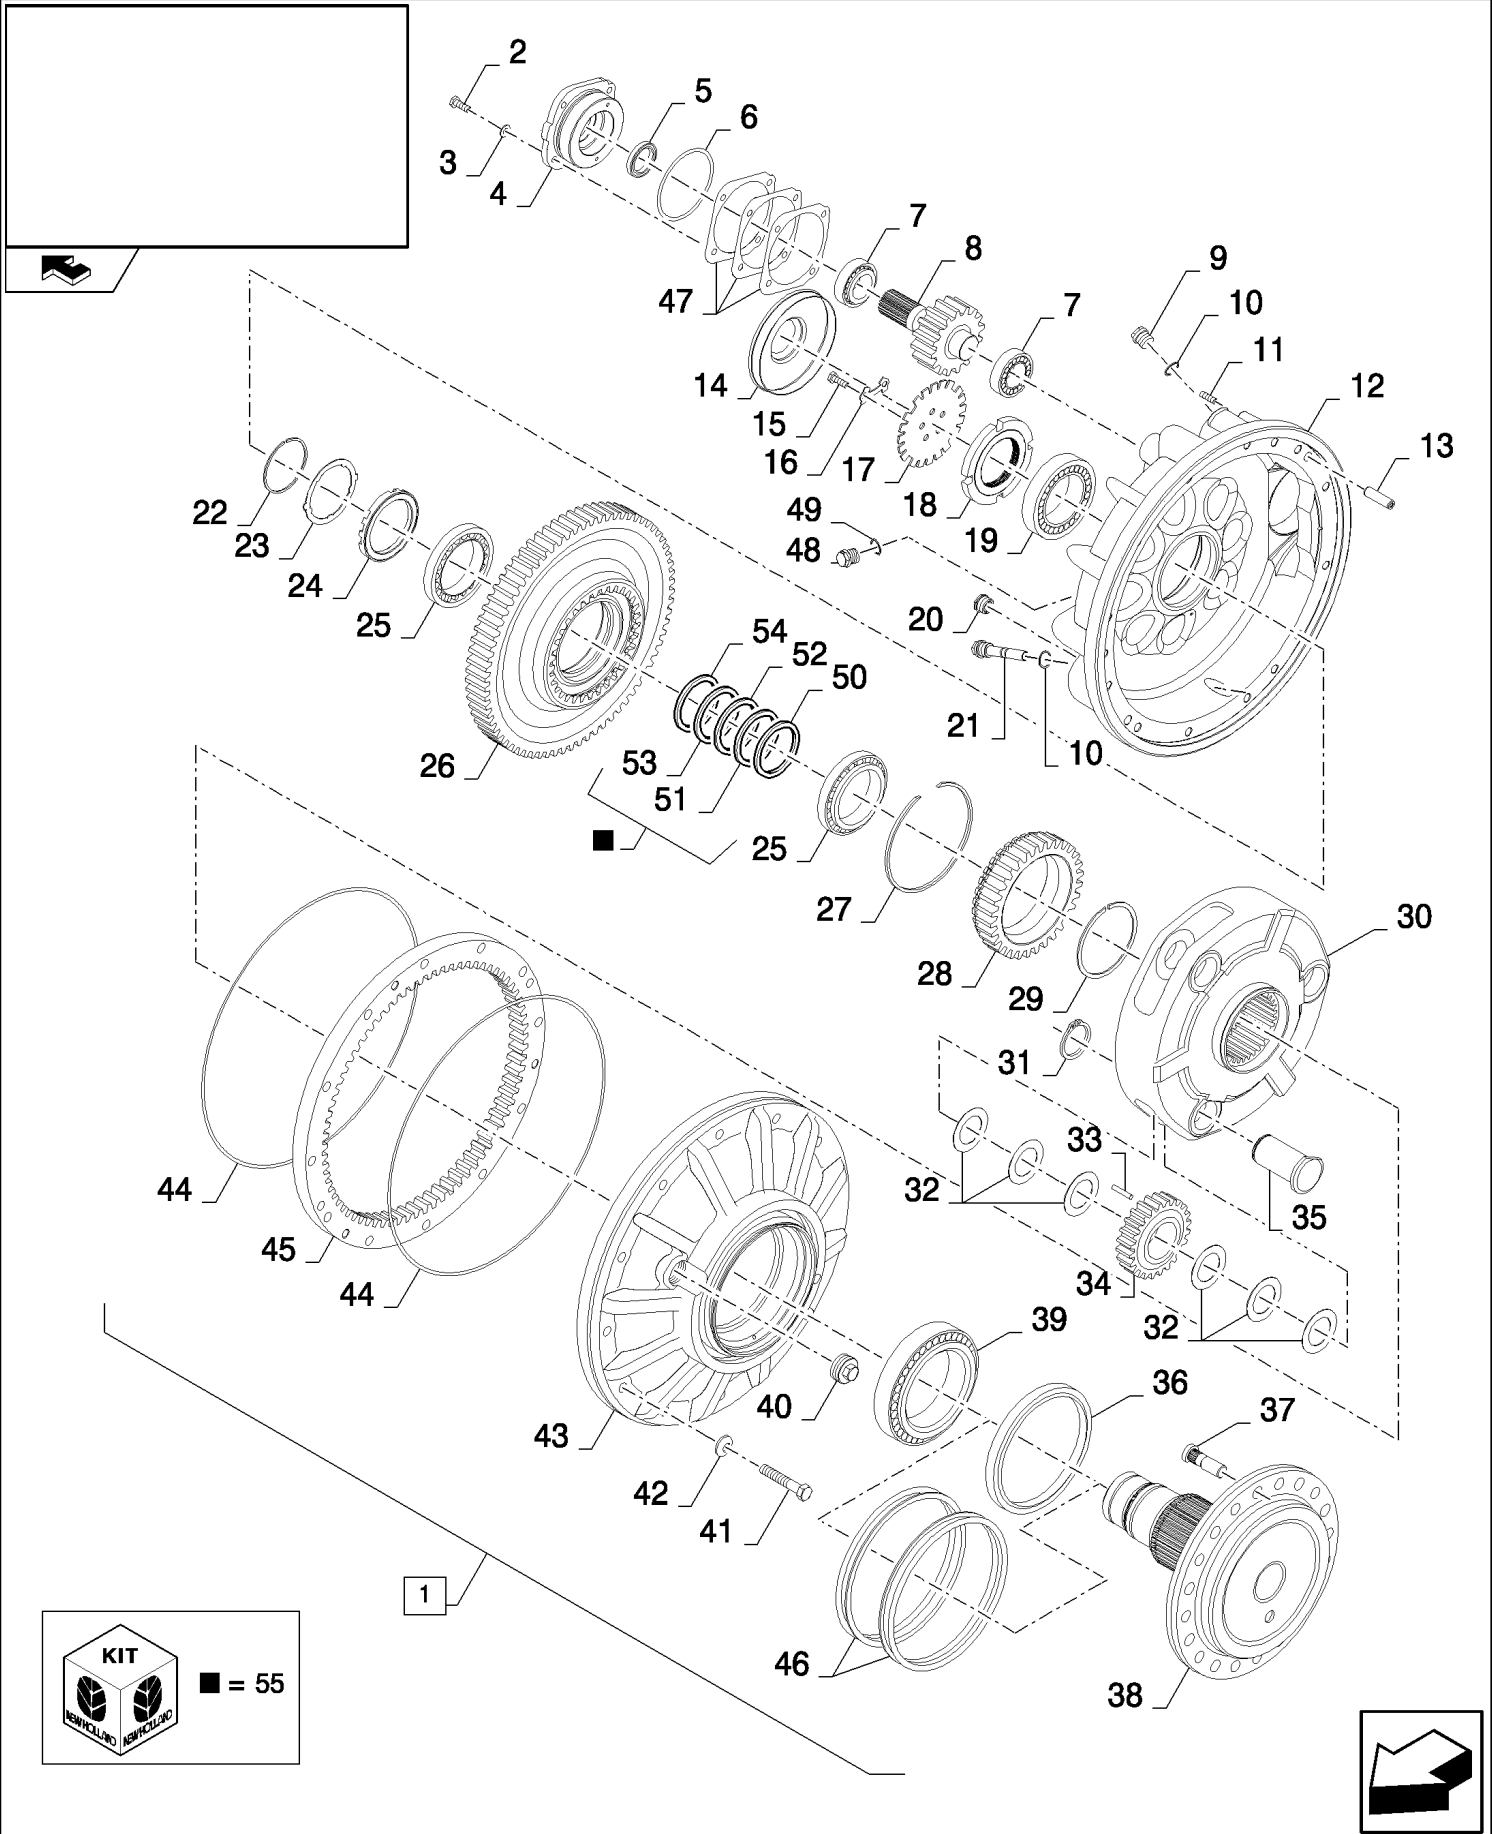

CX8080 COMBINE (9/06-)

03.15(01) END REDUCTION, PLANETARY

сылка	Номер детали	Кол-во	Описание
1	84453962	1	GEARBOX, FINAL REDUCTION, (2 to 54)
1	84453958	1	GEARBOX, FINAL REDUCTION, (2 to 54), FOR NA ONLY
1	84453959	1	GEARBOX, FINAL REDUCTION, (2 to 54), FOR MUDDY CONDITIONS ONLY
1	84453960	1	GEARBOX, FINAL REDUCTION, (2 to 54), FOR MUDDY CONDITIONS ONLY, FOR NA ONLY
2	43140	4	BOLT, Hex, M10 x 30, 8.8, Full Thd,
3	140045	4	WASHER, SPRING, Belleville, M10,
4	84449197	1	COVER,
5	5183845	1	SEAL,
6	84074393	1	O-RING,
7	84074701	2	BEARING, ROLLER, TAPERED,
8	84449593	1	GEAR,
9	150006	1	PLUG,
10	220025	2	SEALRING,
11	84074543	3	SET SCREW, Hex Soc, M16 x 30,
12	84819478	1	COVER,
13	84074391	2	DOWEL,
14	84448749	1	COVER,
15	43138	3	SCREW, Hex, M10 x 20, 8.8, Full Thd,
16	84448750	1	PLATE, LOCKING,
17	84448751	1	PLATE, LOCKING,
18	84818180	1	NUT, LOCK,
19	84074719	1	BEARING, ROLLER, TAPERED,
20	84071596	2	LEVEL GAUGE CONTROL,
21	84074519	1	PLUG, MAGNETIC,
22	84449172	1	CIRCLIP,
23	84449597	1	PLATE, LOCKING,
24	84449598	1	NUT, LOCK,
25	84449190	2	BEARING, ROLLER, TAPERED,
26	84806528	1	GEAR,
27	84449173	1	CIRCLIP,
28	84806529	1	GEAR,
29	84074395	1	RING, SNAP,
30	84449594	1	RETAINER,
31	80370008	3	RING, SNAP,
32	84074023	6	RING,
33	84074703	69	NEEDLE,
34	84074702	3	GEAR, PLANETARY,
35	84072219	3	PIN,
36	9832264	1	SEAL, , FOR NA ONLY
37	330291	10	BOLT,
37	87282493	10	STUD, , FOR NA ONLY
38	84449573	1	AXLE,