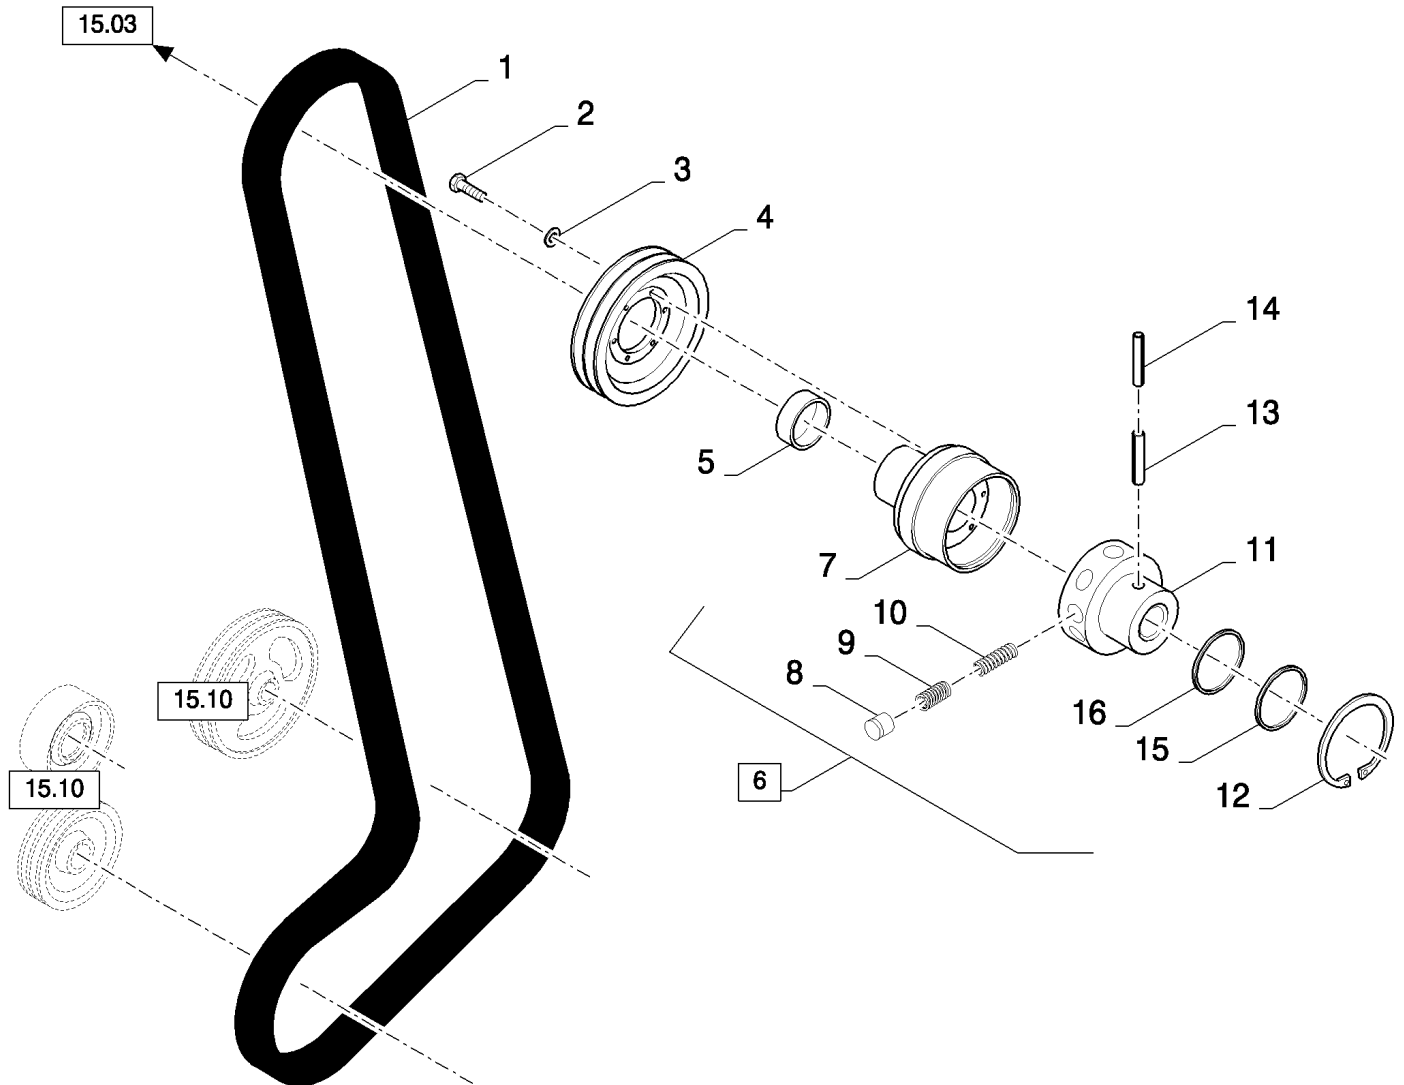

15.09(01) TAILINGS ELEVATOR DRIVE, FIXED SHOE

CX8080 COMBINE (9/06-)

15.09(01) TAILINGS ELEVATOR DRIVE, FIXED SHOE

сылка	Номер детали	Кол-во	Описание
1	84435035	1	BELT, TRANSMISSION,
2	43127	6	BOLT, Hex, M8 x 25, 8.8,
3	322358	6	WASHER, SPRING, Belleville, M8,
4	84074212	1	PULLEY,
5	210022	1	SLEEVE,
6	84068829	1	CLUTCH, (7 to 12,15,16)
7	84074179	1	HOUSING,
8	275246	8	CAM,
9	386510	8	SPRING, OUTER
10	279346	6	SPRING,
11	84074178	1	HUB,
12	300633	1	RING, SNAP, M80, Int,
13	388604	1	PIN, M10 x 55, Slotted,
14	412688	1	PIN, LOCK, M6 x 60, Slotted,
15	86636027	1	RING,
16	87325379	1	RING,