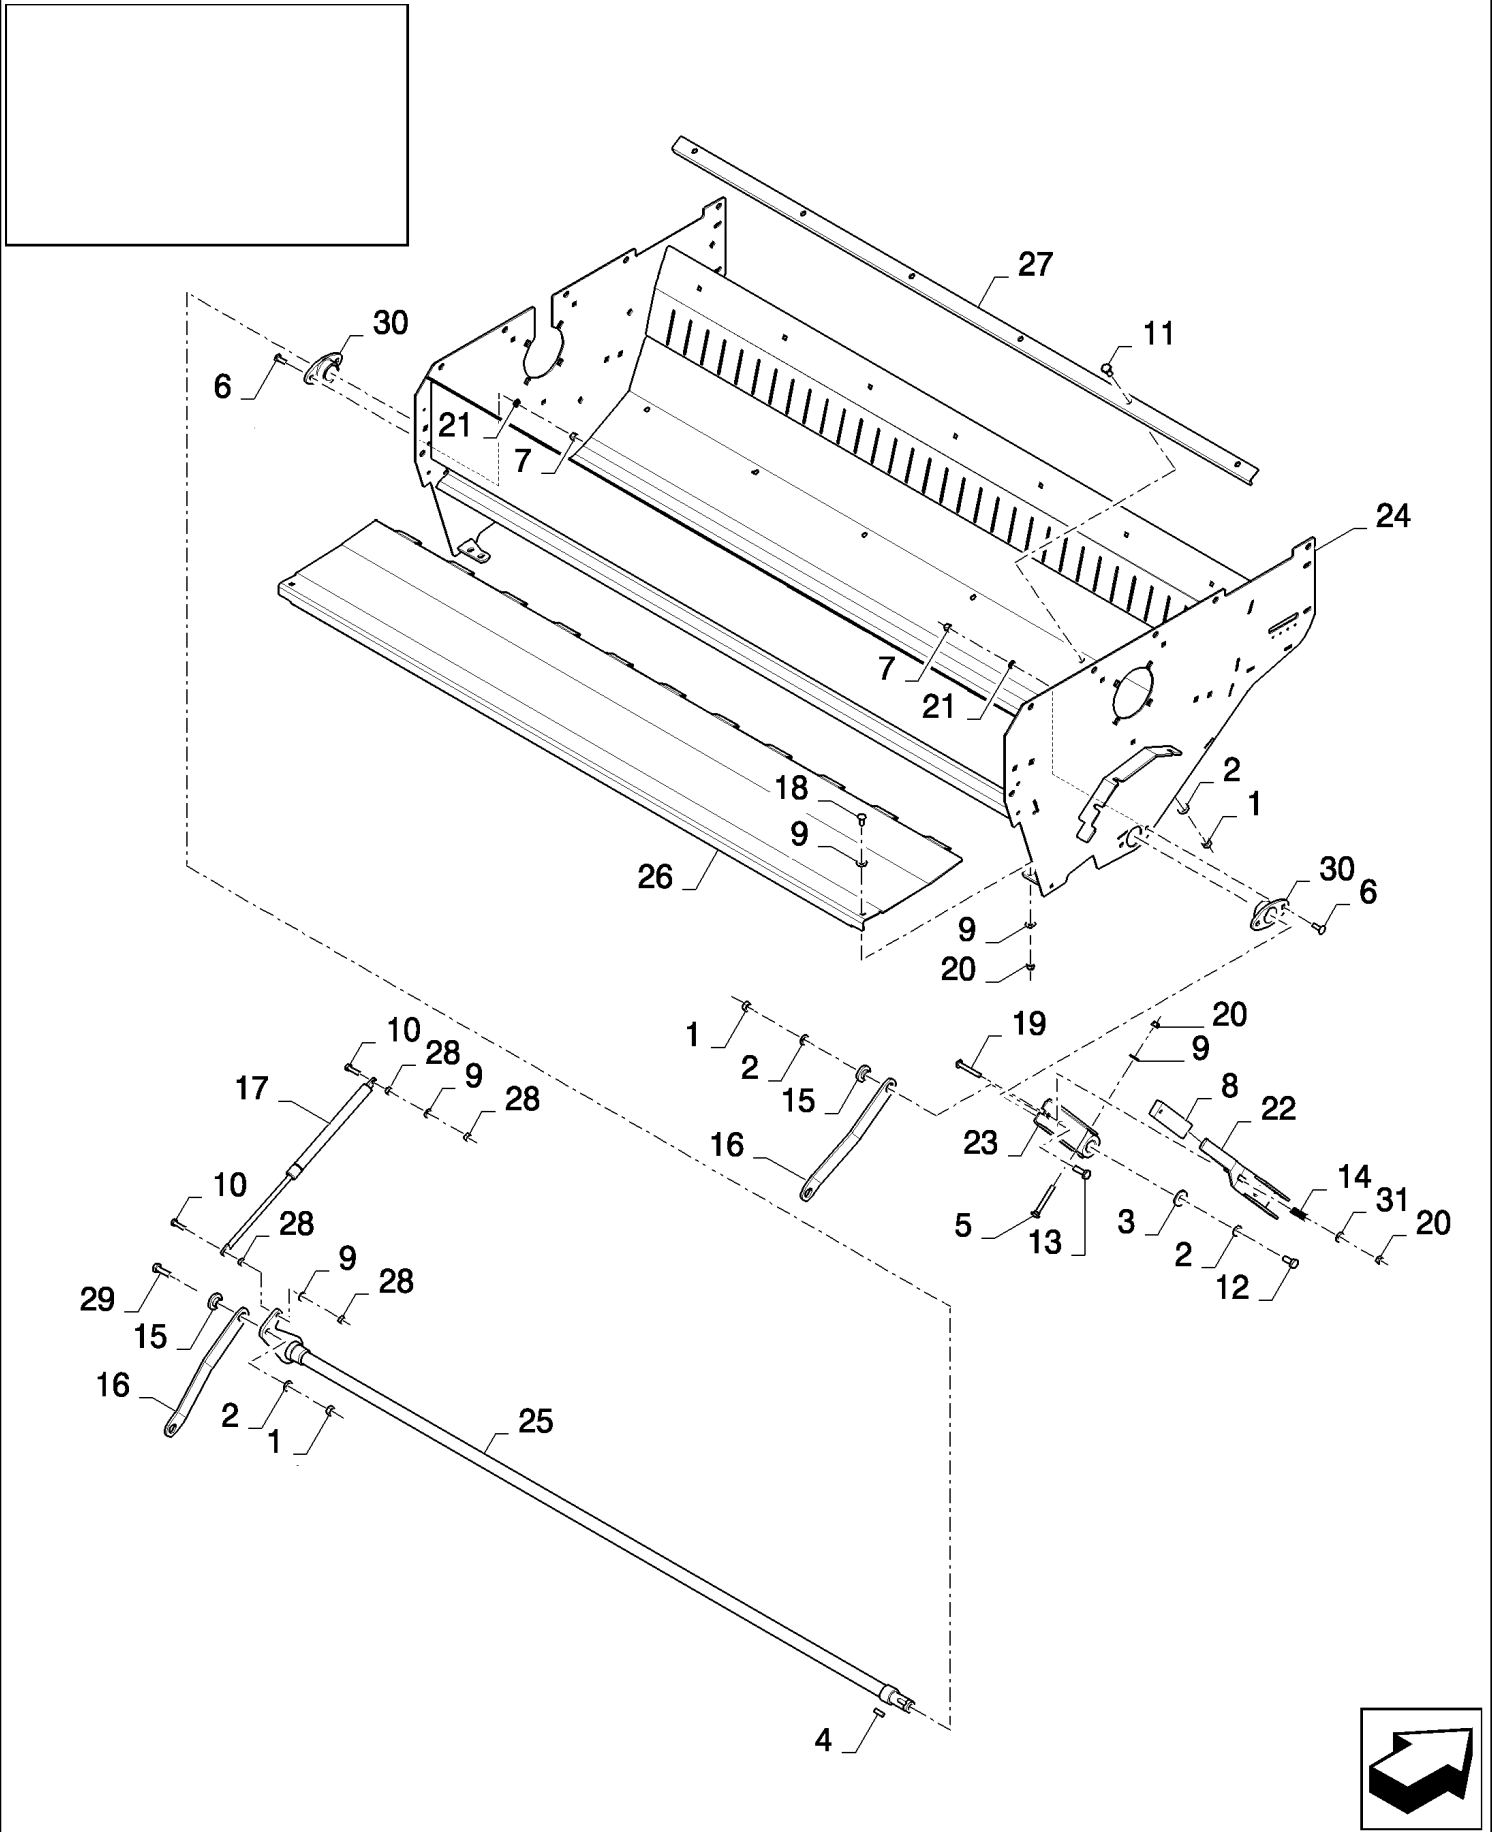

CX8080 COMBINE (9/06-)

18.87393033(01) STRAWCHOPPER - 4 ROW - MANUAL ADJUSTABLE DEFLECTORS

сылка	Номер детали	Кол-во	Описание
	87393033		DIA KIT, HARVESTER,
1	100016	8	NUT, M10, CI 8,
2	140045	9	WASHER, SPRING, Belleville, M10,
3	140219	1	WASHER,
4	170005	1	KEY,
5	300660	1	BOLT, CARRIAGE, Short NK, M8 x 70, CI8.8,
6	308761	4	BOLT, CARRIAGE, Short NK, M8 x 25, CI8.8, Full Thd,
7	412250	4	NUT, LOCK, M8 x 1.25, CI 8,
8	357545	1	HANDLE GRIP,
9	322358	7	WASHER, SPRING, Belleville, M8,
10	43128	2	BOLT, Hex, M8 x 30, 8.8,
11	43138	6	SCREW, Hex, M10 x 20, 8.8, Full Thd,
12	43139	1	SCREW, Hex, M10 x 25, 8.8, Full Thd,
13	43140	1	BOLT, Hex, M10 x 30, 8.8, Full Thd,
14	84005684	1	SPRING,
15	84437287	2	BUSHING,
16	84437700	2	PLATE,
17	84437726	1	SHOCK ABSORBER,
18	43127	2	BOLT, Hex, M8 x 25, 8.8,
19	86512445	1	BOLT, CARRIAGE, Short NK, M8 x 60, CI8.8,
20	86629542	4	NUT, LOCK, M8 x 1.25, CI 8,
21	140016	4	WASHER, M8 x 16 x 1.6,
22	87329025	1	HANDLE,
23	87329030	1	ARM,
24	87327927	1	FRAME,
25	87328247	1	AXLE-SHAFT, ARTICULATED,
26	87327908	1	PLATE, FIXING,
27	87393188	1	SLAT,
28	9706690	4	NUT, M8, CI 8,
29	9706704	1	BOLT, Hex, M10 x 35, 8.8, Full Thd,
30	9832294	2	HOLDER,
31	378243	1	WASHER, M8,
	86503661	0.03	grease
	400972	0.02	grease