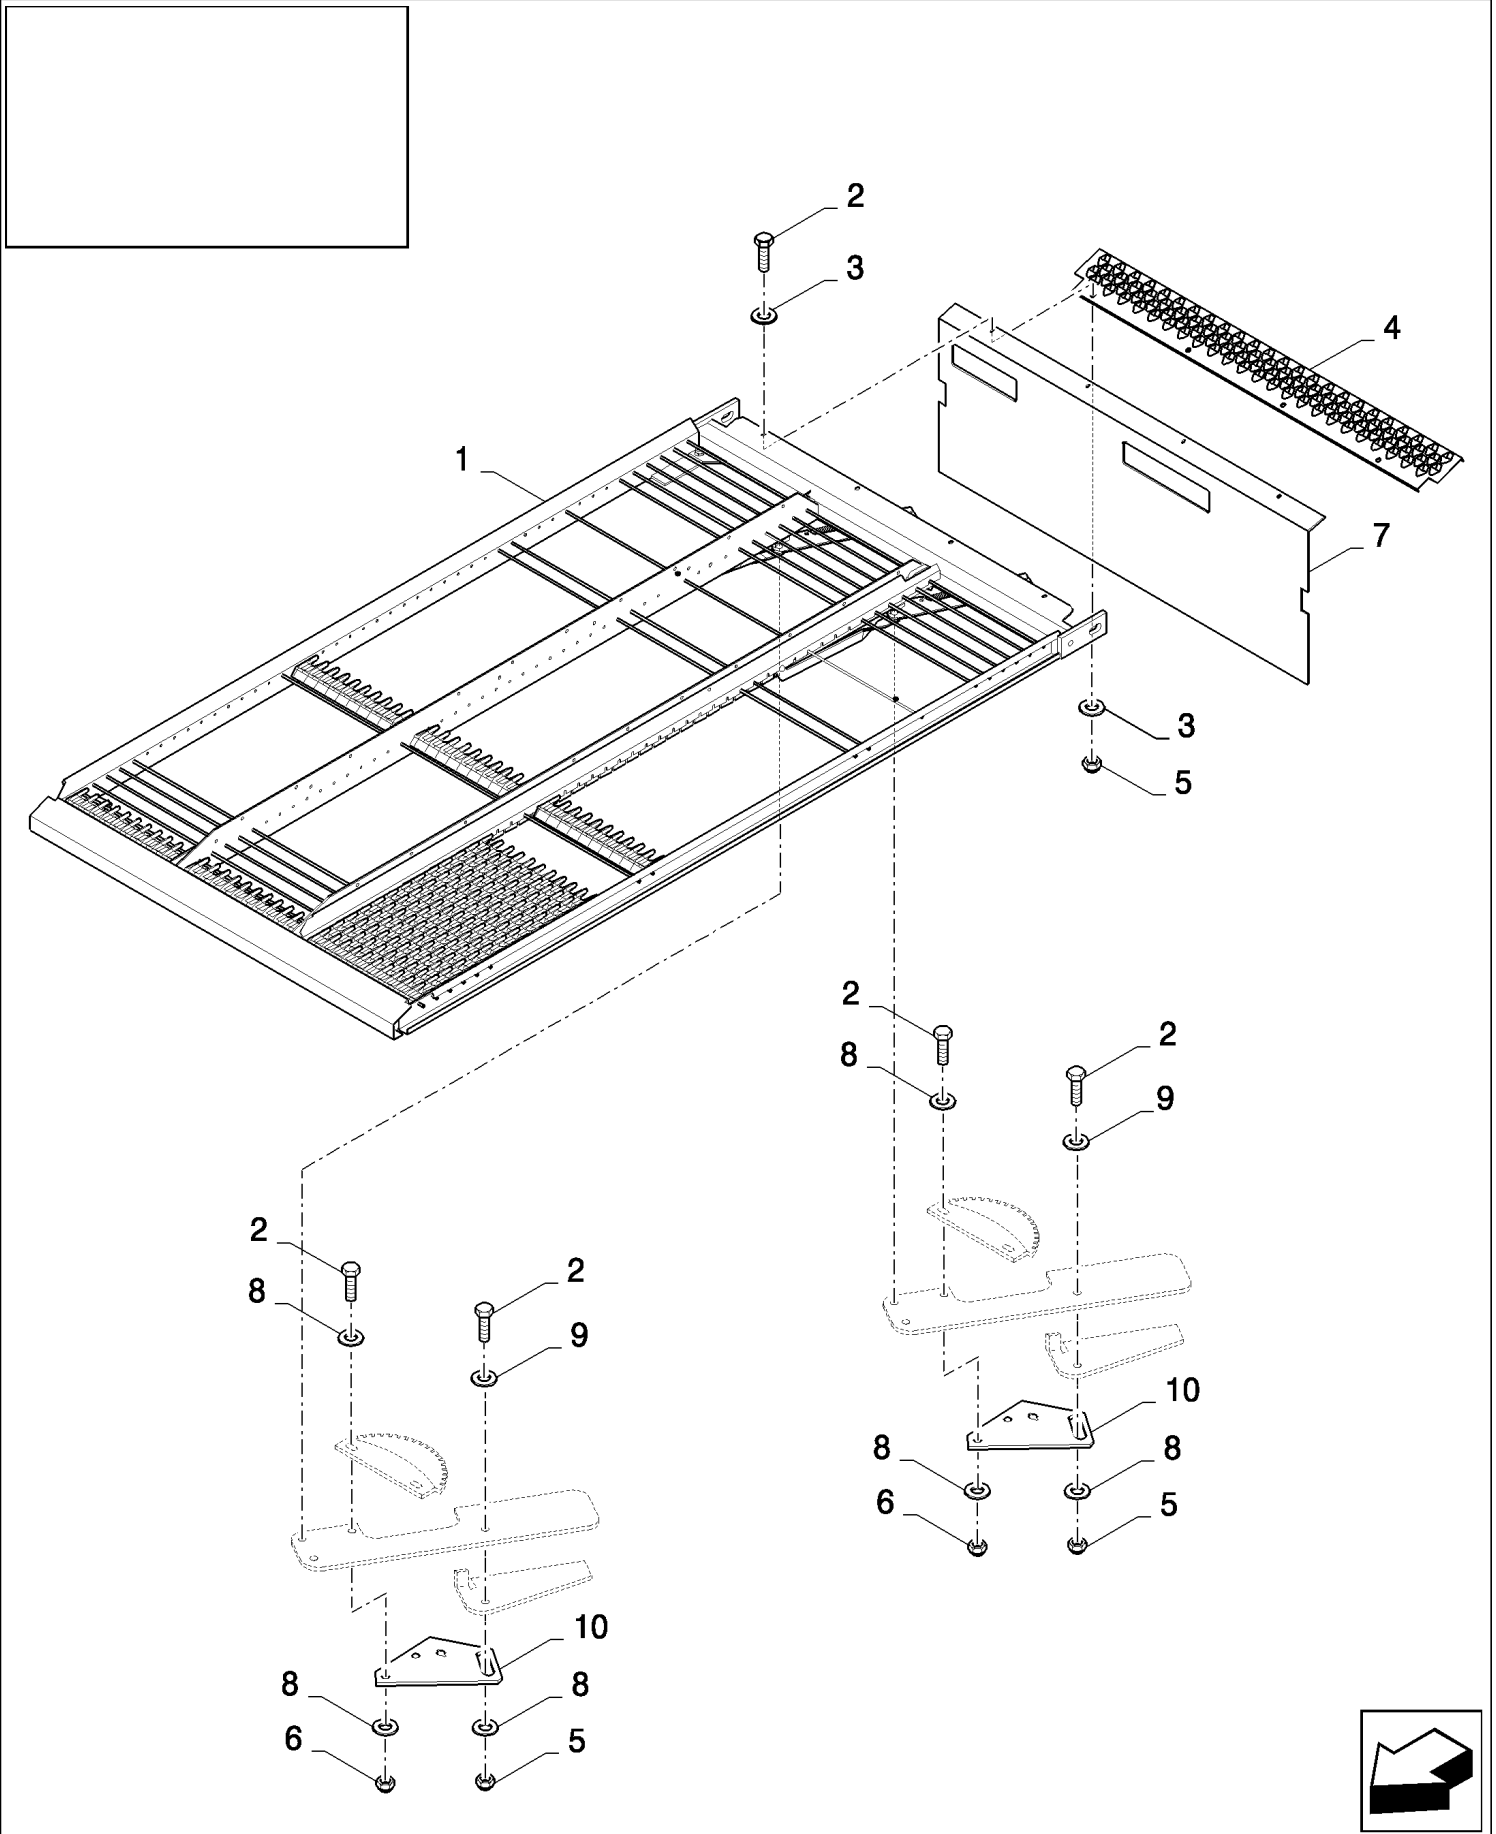

CX8080 COMBINE (9/06-)

18.84050227(01) CHAFFER 1 5/8"

сылка	Номер детали	Кол-во	Описание
	84050227		DIA KIT, HARVESTER,
1	84320037	2	SIEVE,
2	120100	12	BOLT, Hex, M6 x 20, 8.8,
3	412653	16	WASHER, SPRING, Belleville, M6,
4	453266	2	SIEVE EXTENSION,
5	9706755	10	NUT, M6, CI 8,
6	353308	2	NUT, M6 x 1, CI 8,
7	84320875	2	SEAL,
8	412649	6	WASHER, SPRING, Belleville, M6,
9	322357	2	WASHER, SPRING, Belleville, M6,
10	84053677	1	PLATE, RH
10	84062611	1	PLATE, LH