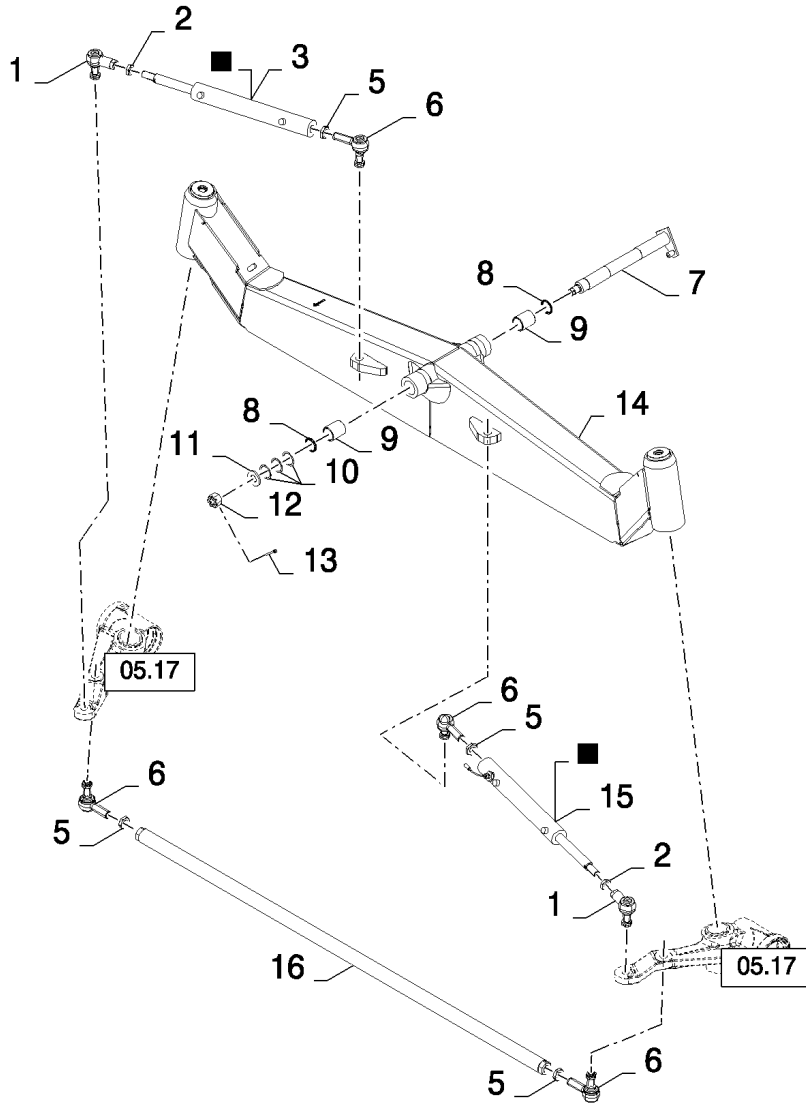

CX8080 COMBINE (9/06-)

05.15(01) DUAL SPEED, PRA2, C547

сылка	Номер детали	Кол-во	Описание
1	87283381	2	SHIELD,
2	2168745	6	SCREW,
3	87301308	4	CLAMP, 3/16", Insul, 3/8" Bolt,
4	140017	2	WASHER, M10 x 20 x 2,
5	87301307	2	SCREW, Hex Soc Hd, M10 x 16, 12.9,
6	NSS	1	NOT SERVICED SEPARATELY,
7	87283382	1	HARNESS, WIRE,
8	87283383	2	VALVE, (11 to 17, 20, 21)
9	84320238	1	SWITCH,
10	86566989	6	STRAP, CABLE,
11	86509023	1	KIT, SEALS,
12	87283879	2	WASHER,
13	87283881	1	SOLENOID,
14	9993141	1	O-RING, -012, 90 Duro, .364" ID x .070" Thk,
15	165212	1	O-RING, -015, 90 Duro, .551" ID x .070" Thk,
16	86598046	1	PLUG, Hex Soc, M18 x 1.5, ORB,
17	87035492	4	SCREW, Hex Soc Hd, M6 x 40, 12.9,
18	87016478	2	SCREW, Hex Soc Hd, M6 x 10, 12.9,
19	590907	1	NUT,
20	86598101	1	O-RING, CI 6, 15.3MM ID x 2.2 Thk,
21	87283880	1	CARTRIDGE,