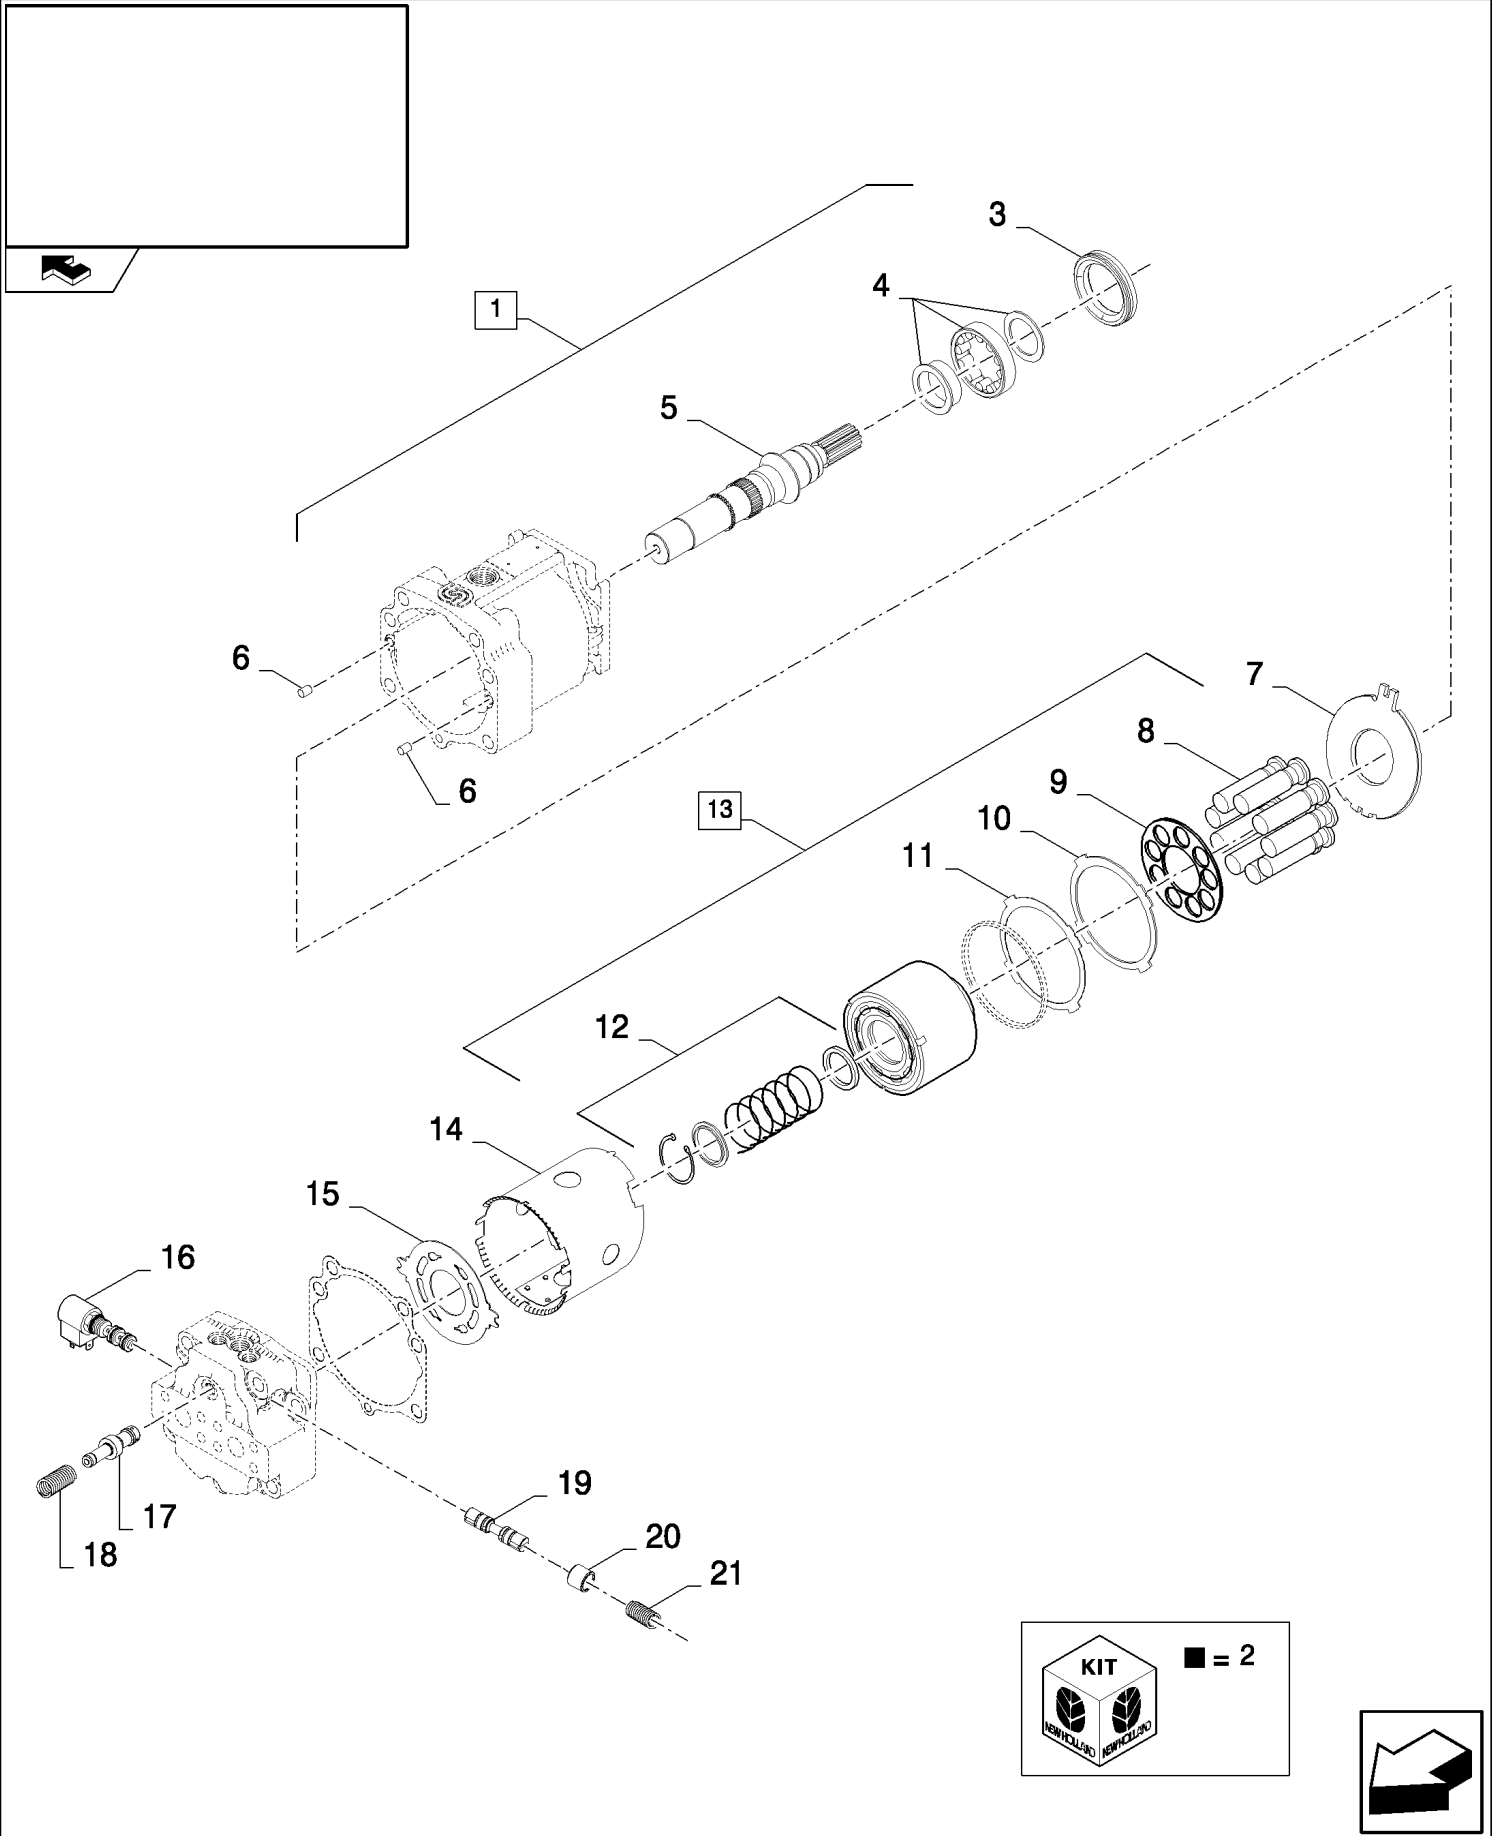

CX8080 COMBINE (9/06-)

07.14(01) HYDROSTATIC MOTOR, 130CC

сылка	Номер детали	Кол-во	Описание
1	84819681	1	MOTOR, HYDROSTATIC, (2 to 21)
2	84806869	1	KIT, SEALS,
3	84042108	1	RING,
4	84042107	1	BEARING ASSY,
5	84806882	1	SHAFT,
6	165179	2	PIN,
7	84806876	1	PLATE, THRUST,
8	84806870	9	PISTON,
9	84806871	1	RETAINER,
10	84806872	1	RING,
11	84806873	1	RING,
12	84042084	1	KIT,
13	84806883	1	KIT, (8 to 12)
14	84806874	1	COVER,
15	84806875	1	PLATE,
16	84807022	1	VALVE, SOLENOID,
17	84806881	1	CONE,
18	84806880	1	SPRING,
19	84449301	1	SPOOL,
20	84806878	2	RING,
21	84806879	2	SPRING,