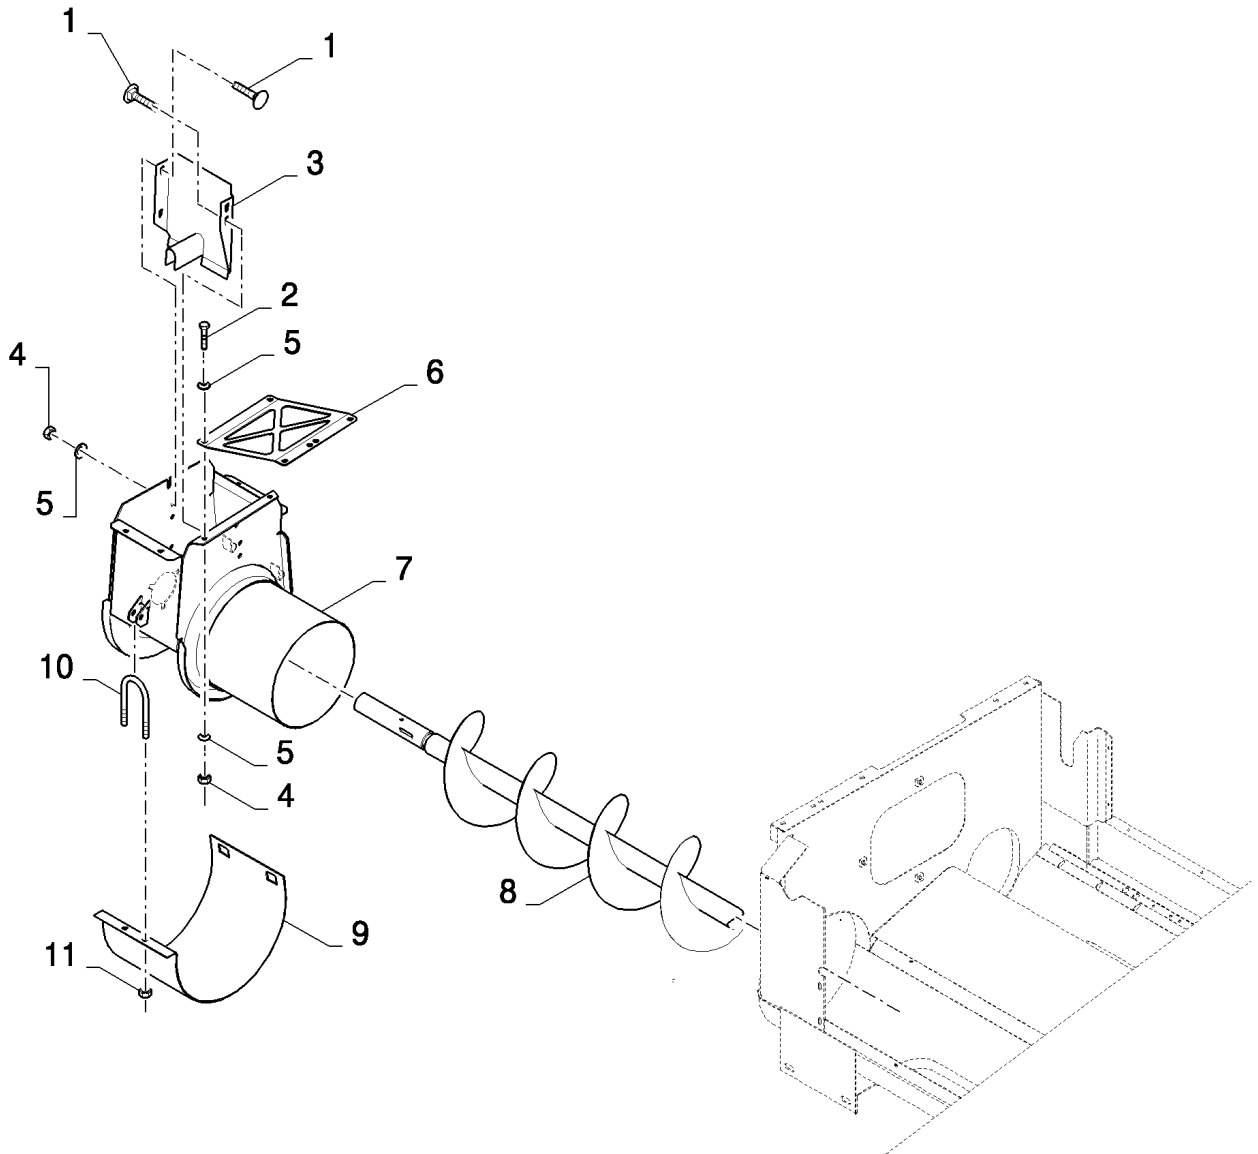

CX8080 COMBINE (9/06-)

16.02(01) GRAIN ELEVATOR, BOTTOM AUGER

сылка	Номер детали	Кол-во	Описание
1	86507486	4	BOLT, CARRIAGE, Short NK, M8 x 20, CI8.8, Full Thd,
2	120104	2	SCREW, Hex, M8 x 20, 8.8,
3	86580933	1	COVER,
4	9706690	6	NUT, M8, CI 8,
5	322358	8	WASHER, SPRING, Belleville, M8,
6	84439872	1	SUPPORT, , FOR CX8060, CX8070 ONLY
6	84439874	1	SUPPORT, , FOR CX8030, CX8040, CX8050 ONLY
6	84439127	1	SUPPORT, , FOR CX8080, CX8090 ONLY, FOR NA ONLY
7	84455096	1	BODY, , FOR CX8060, CX8070 ONLY
7	84455100	1	SUPPORT, , FOR CX8060, CX8070 ONLY, REINFORCED
7	84453555	1	BODY, , FOR NA ONLY, FOR CX8080, CX8090 ONLY
7	84455051	1	BODY, , FOR CX8080, CX8090 ONLY, FOR NA ONLY, REINFORCED
7	84455105	1	BODY, , FOR CX8030, CX8040, CX8050 ONLY
7	84455106	1	BODY, , REINFORCED, FOR CX8040, CX8050 ONLY
8	84440029	1	AUGER, , FOR NA ONLY, FOR CX8080, CX8090 ONLY
8	84440023	1	AUGER, , FOR CX8030, CX8040, CX8050 ONLY
8	84440025	1	AUGER, , FOR CX8060, CX8070 ONLY
9	84453602	1	COVER, , STANDARD
9	84457331	1	COVER, , REINFORCED
10	84989315	1	U-BOLT,
11	86629542	2	NUT, LOCK, M8 x 1.25, CI 8,
11	84462632	1	COVER, , PERFORATED (ROUND HOLES)
11	84462631	1	COVER, , PERFORATED (LONG HOLES)